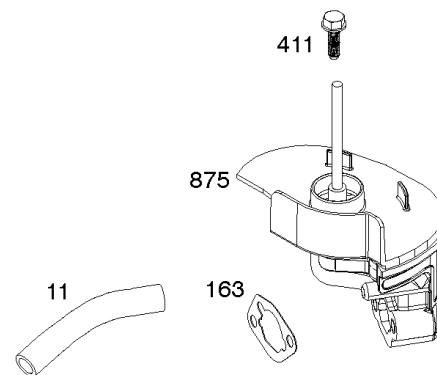

Air Cleaner, Exhaust System

REF NO	PART NO	QTY	DESCRIPTION
11	797262		TUBE, Breather
163	591013		GASKET, Air Cleaner -(Air Cleaner)
300	591028		MUFFLER
300A	591618		MUFFLER
346	699203		SCREW -(Spark Arrestor)
411	797686		SCREW -(Air Cleaner Base to Air Cleaner Bracket)
412	797261		NUT -(Air Cleaner Cover)
445	796970		FILTER, A/C Cartridge
445A	797258		FILTER, A/C Cartridge
467	691985		KNOB, Air Cleaner Cover
536	591034		CLEANER, Air
549	797264		WASHER -(Air Cleaner)
676	797352		DEFLECTOR, Muffler
676A	591711		DEFLECTOR, Muffler
677	699203		SCREW -(Muffler Deflector)
832	591029		GUARD, Muffler
832A	797688		GUARD, Muffler
836	798976		SCREW -(Muffler Guard)
864	799555		ADAPTER, Muffler
875	591027		BASE, Air Cleaner
875A	797265		BASE, Air Cleaner - See Reference 536.
883	797267		GASKET, Exhaust
968	591026		COVER, Air Cleaner
968A	797263		COVER, Air Cleaner
994	799557		ARRESTOR, Spark
1177	590965		NUT -(Muffler)
1302	590457		WASHER -(Muffler Guard)