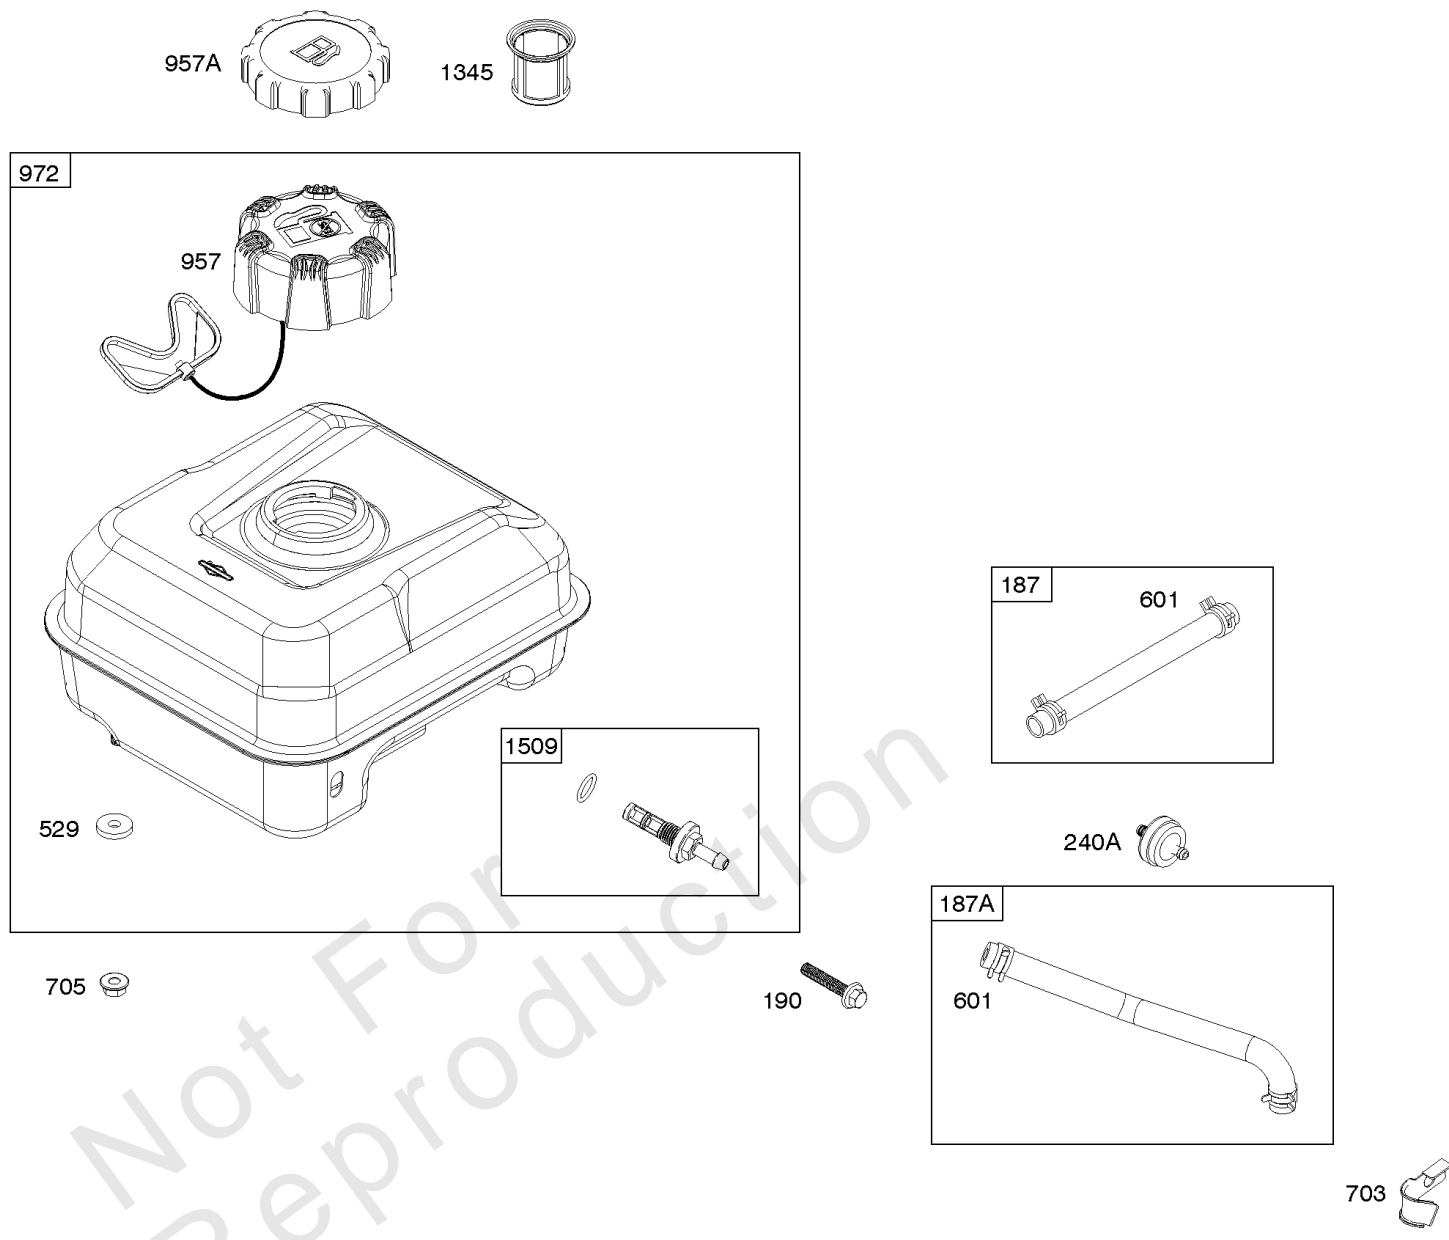

Fuel Supply

REF NO	PART NO	QTY	DESCRIPTION
187	791766		LINE, Fuel -(Cut To Required Length)
187A	797274		LINE, Fuel -(Formed Hose)
190	797657		SCREW -(Fuel Tank)
240A	394358S		FILTER, Fuel
529	797345		GROMMET -(Fuel Tank)
601	791850		CLAMP, Hose
703	798614		CLIP -(Fuel Hose)
705	690939		NUT -(Fuel Tank)
957	799324		CAP, Fuel Tank
957A	794641		CAP, Fuel Tank
972	591025		TANK, Fuel
1345	792917		FILTER, Filler Neck
1509	797346		OUTLET, Tank

Not For Reproduction