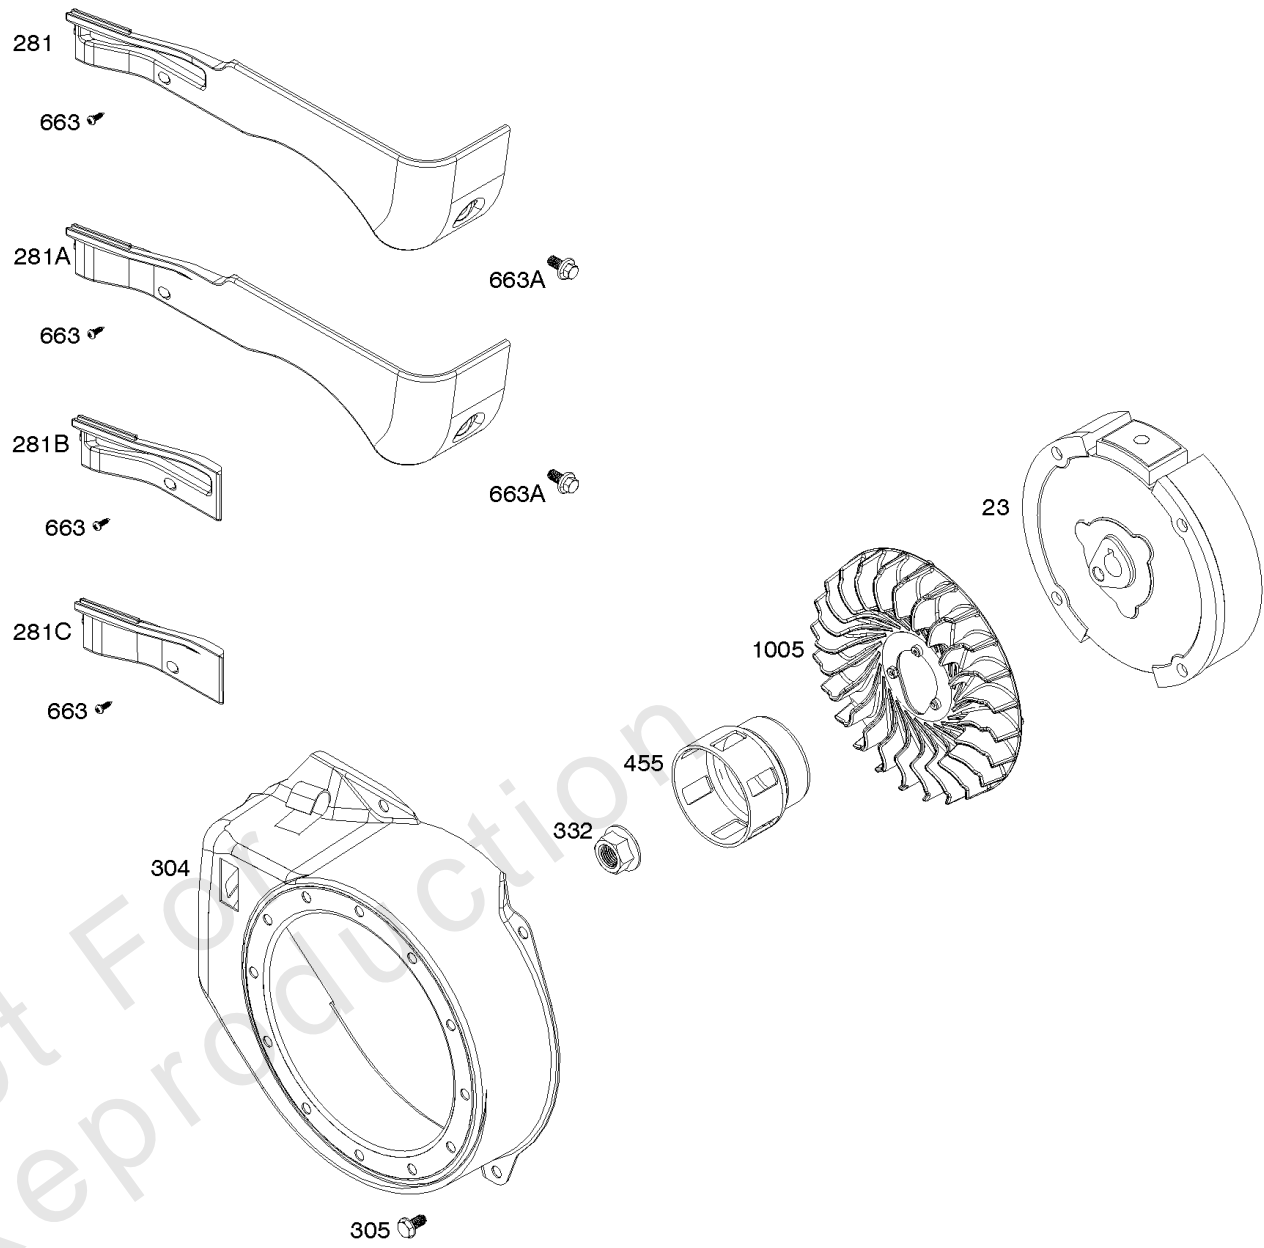

Armature, Controls, Electrical System, Governor Spring, Ignition, Spark Plug

Mfg. No: 083132-1040-F1

Armature, Controls, Electrical System, Governor Spring, Ignition, Spark Plug

REF NO	PART NO	QTY	DESCRIPTION
98	797333		KIT, Idle Speed -(High Speed Adjustment)
98A	797697		KIT, Idle Speed -(High Speed Adjustment)
188	797686		SCREW -(Control Bracket)
188A	798618		SCREW -(Control Bracket)
202	797233		LINK, Mechanical Governor
209	797236		SPRING, Governor
211	797337		SPRING, Governed Idle
222	591024		BRACKET, Control
232	797232		SPRING/LINK, Governor
265	691024		CLAMP, Casing
267	699492		SCREW -(Casing Clamp)
268	691025		CASING, Control Wire -(Cut To Required Length)
269	691026		WIRE, Control -(Cut To Required Length)
270	691027		NUT -(Control Wire Casing)
271	691028		LEVER, Control
286	797772		MODULE, Oil Sensor
333	797343		ARMATURE, Magneto
333A	593455		ARMATURE, Magneto
334	797655		SCREW -(Magneto Armature)
337	798615		PLUG, Spark
341	797699		STUD -(Mounting Bracket) (Remote Choke)
347	797340		SWITCH, Rocker
383	19576S		WRENCH, Spark Plug
485	797339		KNOB, Control
493	797700		BRACKET, Mounting -(Remote Choke)
493A	798632		BRACKET, Mounting -(Oil Sensor Module)
621	692310		SWITCH, Stop
635	797658		BOOT, Spark Plug
635A	797685		BOOT, Spark Plug
729	797341		CLIP, Wire
789	797344		HARNESS, Wiring
789A	797701		HARNESS, Wiring
789E	596586		HARNESS, Wiring
789B	797706		HARNESS, Wiring
789C	798633		HARNESS, Wiring
789D	799224		HARNESS, Wiring
799	797774		SCREW -(Oil Sensor)
1012	590378		RETAINER, Link
1052	798631		SENSOR, Oil
1305	798618		SCREW -(Oil Sensor Module)