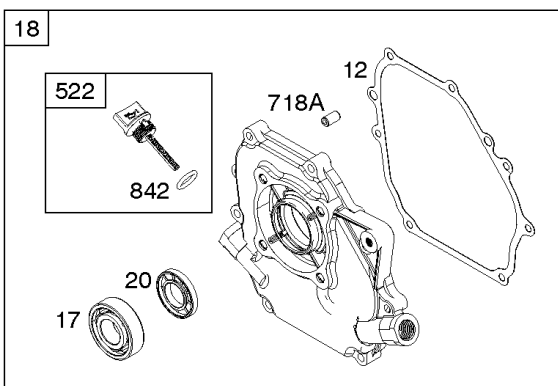

Armature, Controls, Electrical System, Governor Spring, Ignition, Spark Plug

Mfg. No: 083132-1040-F1

Armature, Controls, Electrical System, Governor Spring, Ignition, Spark Plug

REF NO	PART NO	QTY	DESCRIPTION
98	797333		KIT, Idle Speed -(High Speed Adjustment)
98A	797697		KIT, Idle Speed -(High Speed Adjustment)
188	797686		SCREW -(Control Bracket)
188A	798618		SCREW -(Control Bracket)
202	797233		LINK, Mechanical Governor
209	797236		SPRING, Governor
211	797337		SPRING, Governed Idle
222	591024		BRACKET, Control
232	797232		SPRING/LINK, Governor
265	691024		CLAMP, Casing
267	699492		SCREW -(Casing Clamp)
268	691025		CASING, Control Wire -(Cut To Required Length)
269	691026		WIRE, Control -(Cut To Required Length)
270	691027		NUT -(Control Wire Casing)
271	691028		LEVER, Control
286	797772		MODULE, Oil Sensor
333	797343		ARMATURE, Magneto
333A	593455		ARMATURE, Magneto
334	797655		SCREW -(Magneto Armature)
337	798615		PLUG, Spark
341	797699		STUD -(Mounting Bracket) (Remote Choke)
347	797340		SWITCH, Rocker
383	19576S		WRENCH, Spark Plug
485	797339		KNOB, Control
493	797700		BRACKET, Mounting -(Remote Choke)
493A	798632		BRACKET, Mounting -(Oil Sensor Module)
621	692310		SWITCH, Stop
635	797658		BOOT, Spark Plug
635A	797685		BOOT, Spark Plug
729	797341		CLIP, Wire
789	797344		HARNESS, Wiring
789A	797701		HARNESS, Wiring
789E	596586		HARNESS, Wiring
789B	797706		HARNESS, Wiring
789C	798633		HARNESS, Wiring
789D	799224		HARNESS, Wiring
799	797774		SCREW -(Oil Sensor)
1012	590378		RETAINER, Link
1052	798631		SENSOR, Oil
1305	798618		SCREW -(Oil Sensor Module)

REQUIRED when replacing parts with warning labels affixed.

1319A WARNING LABEL

REQUIRED when replacing parts with warning labels affixed.

1036 EMISSIONS LABEL

Camshaft, Crankcase Cover, Crankshaft, Cylinder, Piston/Rings/Connecting Rod, Warning