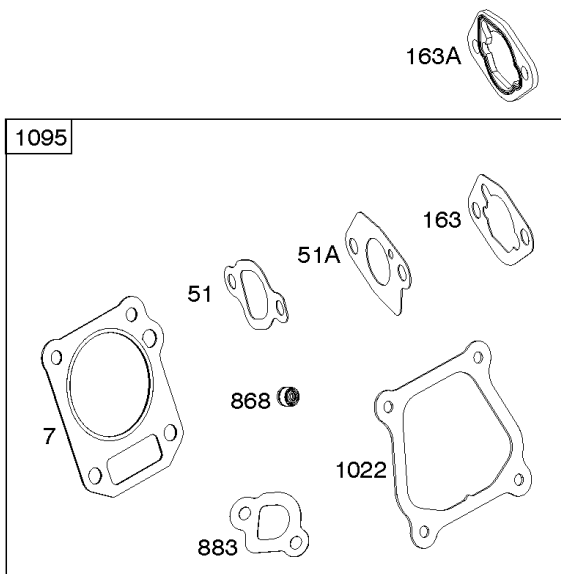

REF NO	PART NO	QTY	DESCRIPTION
1319	794467		LABEL, Warning
1319A	797669		LABEL, Warning

Not For Reproduction

Not For
Reproduction

Carburetor

REF NO	PART NO	QTY	DESCRIPTION
51	797192		GASKET, Intake
51A	797280		GASKET, Intake
53	797278		STUD -(Carburetor)
117	590449		JET, Main -(Standard) -Used Before Code Date 12050700
117	592234		JET, Main -(Standard) -Used After Code Date 12050600
118	799173		JET, Main -(High Altitude) -Used Before Code Date 12050700
118	593451		JET, Main -(High Altitude) -Used After Code Date 12050600
121	592424		KIT, Carburetor Overhaul
122	591014		SPACER, Carburetor
125	592236		CARBURETOR
137	591467		GASKET, Float Bowl
163	591013		GASKET, Air Cleaner -(Air Cleaner)
654	690939		NUT -(Carburetor)
951	591016		LEVER, Choke

Cylinder Head, Gasket Sets

REF NO	PART NO	QTY	DESCRIPTION
3	797329		SEAL, Oil -(Magneto Side)
5	591478		HEAD, Cylinder
7	797212		GASKET, Cylinder Head
12	797211		GASKET, Crankcase
13	797213		SCREW -(Cylinder Head)
20	797330		SEAL, Oil -(PTO Side)
33	797199		VALVE, Exhaust
34	797198		VALVE, Intake
35	797203		SPRING, Valve -(Intake)
36	797203		SPRING, Valve -(Exhaust)
40	797204		RETAINER, Valve -(Intake)
40A	797205		RETAINER, Valve -(Exhaust)
45	797208		TAPPET, Valve
51	797192		GASKET, Intake
51A	797280		GASKET, Intake
53	797278		STUD -(Carburetor)
163	591013		GASKET, Air Cleaner -(Air Cleaner)
238	797206		CAP, Valve
358	591460		GASKET SET, Engine
718	797214		PIN, Locating -(Cylinder Head)
830	797200		STUD, Rocker Arm -(Rocker Arm)
842	797327		SEAL, O-Ring -(Dipstick Tube)
868	797572		SEAL, Valve -(Intake)
883	797267		GASKET, Exhaust
914	798618		SCREW -(Rocker Cover)
1022	797194		GASKET, Rocker Cover
1023	797196		COVER, Rocker
1026	797207		ROD, Push
1029	797202		ARM, Rocker
1034	797209		GUIDE, Push Rod
1095	591461		GASKET SET, Valve