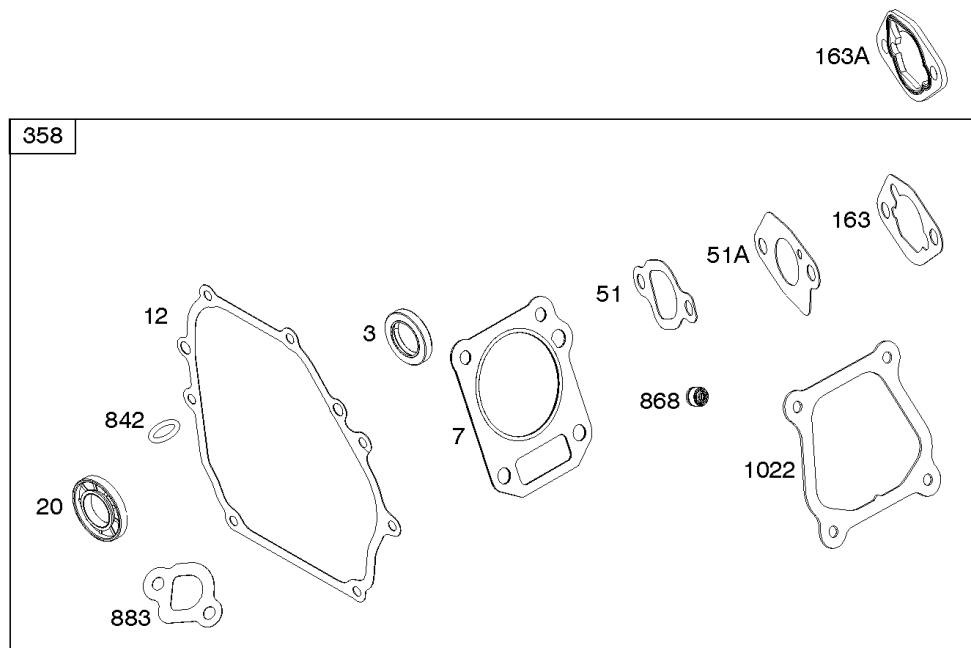

Cylinder Head, Gasket Sets

REF NO	PART NO	QTY	DESCRIPTION
3	797329		SEAL, Oil -(Magneto Side)
5	591478		HEAD, Cylinder
7	797212		GASKET, Cylinder Head
12	797211		GASKET, Crankcase
13	797213		SCREW -(Cylinder Head)
20	797330		SEAL, Oil -(PTO Side)
33	797199		VALVE, Exhaust
34	797198		VALVE, Intake
35	797203		SPRING, Valve -(Intake)
36	797203		SPRING, Valve -(Exhaust)
40	797204		RETAINER, Valve -(Intake)
40A	797205		RETAINER, Valve -(Exhaust)
45	797208		TAPPET, Valve
51	797192		GASKET, Intake
51A	797280		GASKET, Intake
53	797278		STUD -(Carburetor)
163	591013		GASKET, Air Cleaner -(Air Cleaner)
238	797206		CAP, Valve
358	591460		GASKET SET, Engine
718	797214		PIN, Locating -(Cylinder Head)
830	797200		STUD, Rocker Arm -(Rocker Arm)
842	797327		SEAL, O-Ring -(Dipstick Tube)
868	797572		SEAL, Valve -(Intake)
883	797267		GASKET, Exhaust
914	798618		SCREW -(Rocker Cover)
1022	797194		GASKET, Rocker Cover
1023	797196		COVER, Rocker
1026	797207		ROD, Push
1029	797202		ARM, Rocker
1034	797209		GUIDE, Push Rod
1095	591461		GASKET SET, Valve