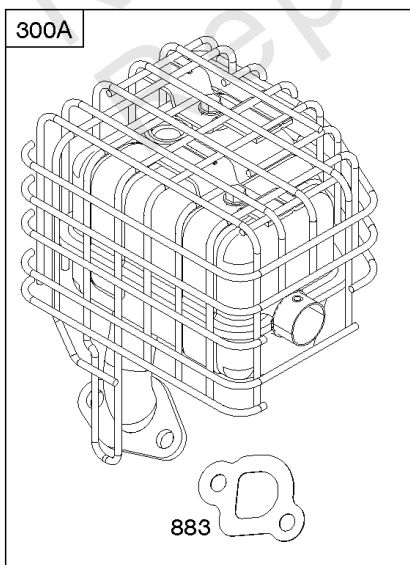

Air Cleaner, Exhaust System

REF NO	PART NO	QTY	DESCRIPTION
11	797262		TUBE, Breather
163	591013		GASKET, Air Cleaner -(Air Cleaner)
300	591028		MUFFLER
300A	591618		MUFFLER
346	699203		SCREW -(Spark Arrestor)
411	797686		SCREW -(Air Cleaner Base to Air Cleaner Bracket)
412	797261		NUT -(Air Cleaner Cover)
445	796970		FILTER, A/C Cartridge
445A	797258		FILTER, A/C Cartridge
467	691985		KNOB, Air Cleaner Cover
536	591034		CLEANER, Air
549	797264		WASHER -(Air Cleaner)
676	797352		DEFLECTOR, Muffler
676A	591711		DEFLECTOR, Muffler
677	699203		SCREW -(Muffler Deflector)
832	591029		GUARD, Muffler
832A	797688		GUARD, Muffler
836	798976		SCREW -(Muffler Guard)
864	799555		ADAPTER, Muffler
875	591027		BASE, Air Cleaner
875A	797265		BASE, Air Cleaner - See Reference 536.
883	797267		GASKET, Exhaust
968	591026		COVER, Air Cleaner
968A	797263		COVER, Air Cleaner
994	799557		ARRESTOR, Spark
1177	590965		NUT -(Muffler)
1302	590457		WASHER -(Muffler Guard)