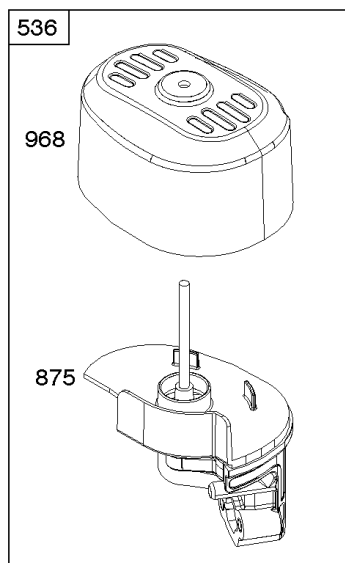

Air Cleaner, Exhaust System

REF NO	PART NO	QTY	DESCRIPTION
11	797262		TUBE, Breather
163	591013		GASKET, Air Cleaner -(Air Cleaner)
300	591028		MUFFLER
300A	591618		MUFFLER
346	699203		SCREW -(Spark Arrestor)
411	797686		SCREW -(Air Cleaner Base to Air Cleaner Bracket)
412	797261		NUT -(Air Cleaner Cover)
445	796970		FILTER, A/C Cartridge
445A	797258		FILTER, A/C Cartridge
467	691985		KNOB, Air Cleaner Cover
536	591034		CLEANER, Air
549	797264		WASHER -(Air Cleaner)
676	797352		DEFLECTOR, Muffler
676A	591711		DEFLECTOR, Muffler
677	699203		SCREW -(Muffler Deflector)
832	591029		GUARD, Muffler
832A	797688		GUARD, Muffler
836	798976		SCREW -(Muffler Guard)
864	799555		ADAPTER, Muffler
875	591027		BASE, Air Cleaner
875A	797265		BASE, Air Cleaner - See Reference 536.
883	797267		GASKET, Exhaust
968	591026		COVER, Air Cleaner
968A	797263		COVER, Air Cleaner
994	799557		ARRESTOR, Spark
1177	590965		NUT -(Muffler)
1302	590457		WASHER -(Muffler Guard)