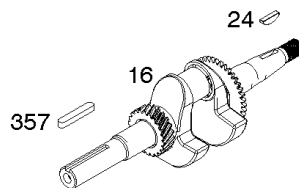

REF NO	PART NO	QTY	DESCRIPTION
1	797217		CYLINDER ASSEMBLY
3	797329		SEAL, Oil -(Magneto Side)
12	797211		GASKET, Crankcase
15	797215		PLUG, Oil Drain
16	797709		CRANKSHAFT
17	797328		BEARING, Ball
18	797350		COVER, Crankcase
20	797330		SEAL, Oil -(PTO Side)
22	797656		SCREW -(Crankcase Cover/Sump)
24	797286		KEY, Flywheel
25	797218		PISTON ASSEMBLY -(Standard)
25	797270		PISTON ASSEMBLY -(.010 Oversize)
25	797271		PISTON ASSEMBLY -(.020 Oversize)
26	797272		SET, Ring -(.010 Oversize)
26	797273		SET, Ring -(.020 Oversize)
26	797220		SET, Ring -(Standard)
27	797234		LOCK, Piston Pin
28	797219		PIN, Piston
29	797221		ROD, Connecting
37	591023		GUARD, Flywheel
46	797197		CAMSHAFT
78	798975		SCREW -(Flywheel Guard)
220	797223		WASHER -(Governor Gear)
221	797224		CUP, Governor
227	797231		LEVER, Governor Control
306	797322		SHIELD, Cylinder
307	798618		SCREW -(Cylinder Shield)
357	798305		KEY, Drive Pulley
505	690939		NUT -(Governor Control Lever)
522	797325		PLUG, Dipstick/Fill
562	797230		BOLT -(Governor Control Lever)
614	797229		PIN, Cotter
616	797228		CRANK, Governor
631	797216		WASHER -(Oil Drain Plug)
718	797214		PIN, Locating -(Cylinder Head)
718A	797326		PIN, Locating -(Crankcase Cover)
842	797327		SEAL, O-Ring -(Dipstick Tube)
1036	-----		Label-Emissions -(Available From A Briggs & Stratton Authorized Dealer)

REQUIRED when replacing parts with warning labels affixed.

1319A WARNING LABEL

REQUIRED when replacing parts with warning labels affixed.

1036 EMISSIONS LABEL

Camshaft, Crankcase Cover, Crankshaft, Cylinder, Piston/Rings/Connecting Rod, Warning