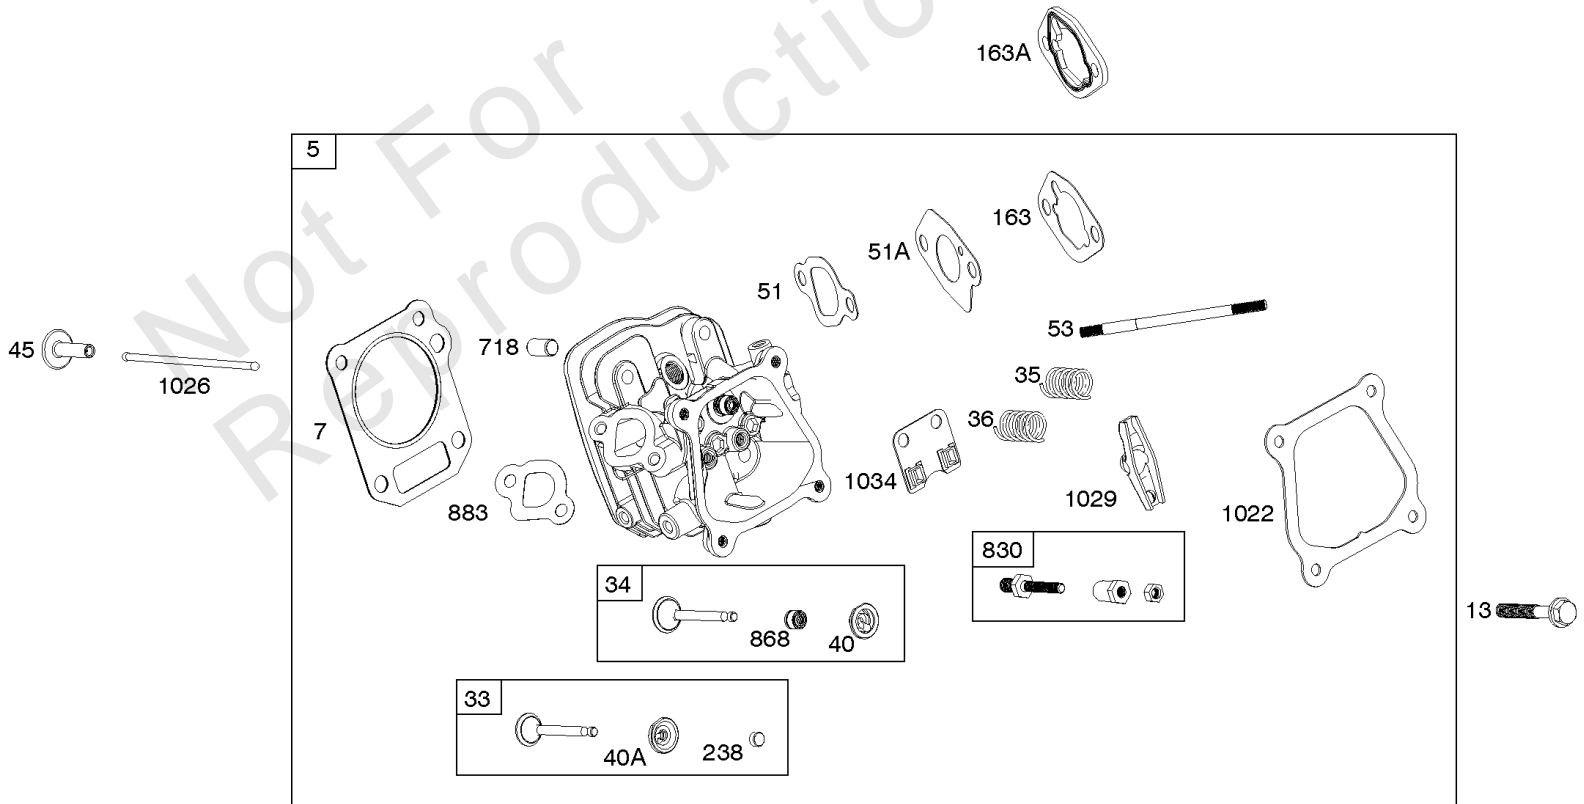

Cylinder Head, Gasket Sets

REF NO	PART NO	QTY	DESCRIPTION
3	797329		SEAL, Oil -(Magneto Side)
5	591478		HEAD, Cylinder
7	797212		GASKET, Cylinder Head
12	797211		GASKET, Crankcase
13	797213		SCREW -(Cylinder Head)
20	797330		SEAL, Oil -(PTO Side)
33	797199		VALVE, Exhaust
34	797198		VALVE, Intake
35	797203		SPRING, Valve -(Intake)
36	797203		SPRING, Valve -(Exhaust)
40	797204		RETAINER, Valve -(Intake)
40A	797205		RETAINER, Valve -(Exhaust)
45	797208		TAPPET, Valve
51	797192		GASKET, Intake
51A	797280		GASKET, Intake
53	797278		STUD -(Carburetor)
163	591013		GASKET, Air Cleaner -(Air Cleaner)
238	797206		CAP, Valve
358	591460		GASKET SET, Engine
718	797214		PIN, Locating -(Cylinder Head)
830	797200		STUD, Rocker Arm -(Rocker Arm)
842	797327		SEAL, O-Ring -(Dipstick Tube)
868	797572		SEAL, Valve -(Intake)
883	797267		GASKET, Exhaust
914	798618		SCREW -(Rocker Cover)
1022	797194		GASKET, Rocker Cover
1023	797196		COVER, Rocker
1026	797207		ROD, Push
1029	797202		ARM, Rocker
1034	797209		GUIDE, Push Rod
1095	591461		GASKET SET, Valve