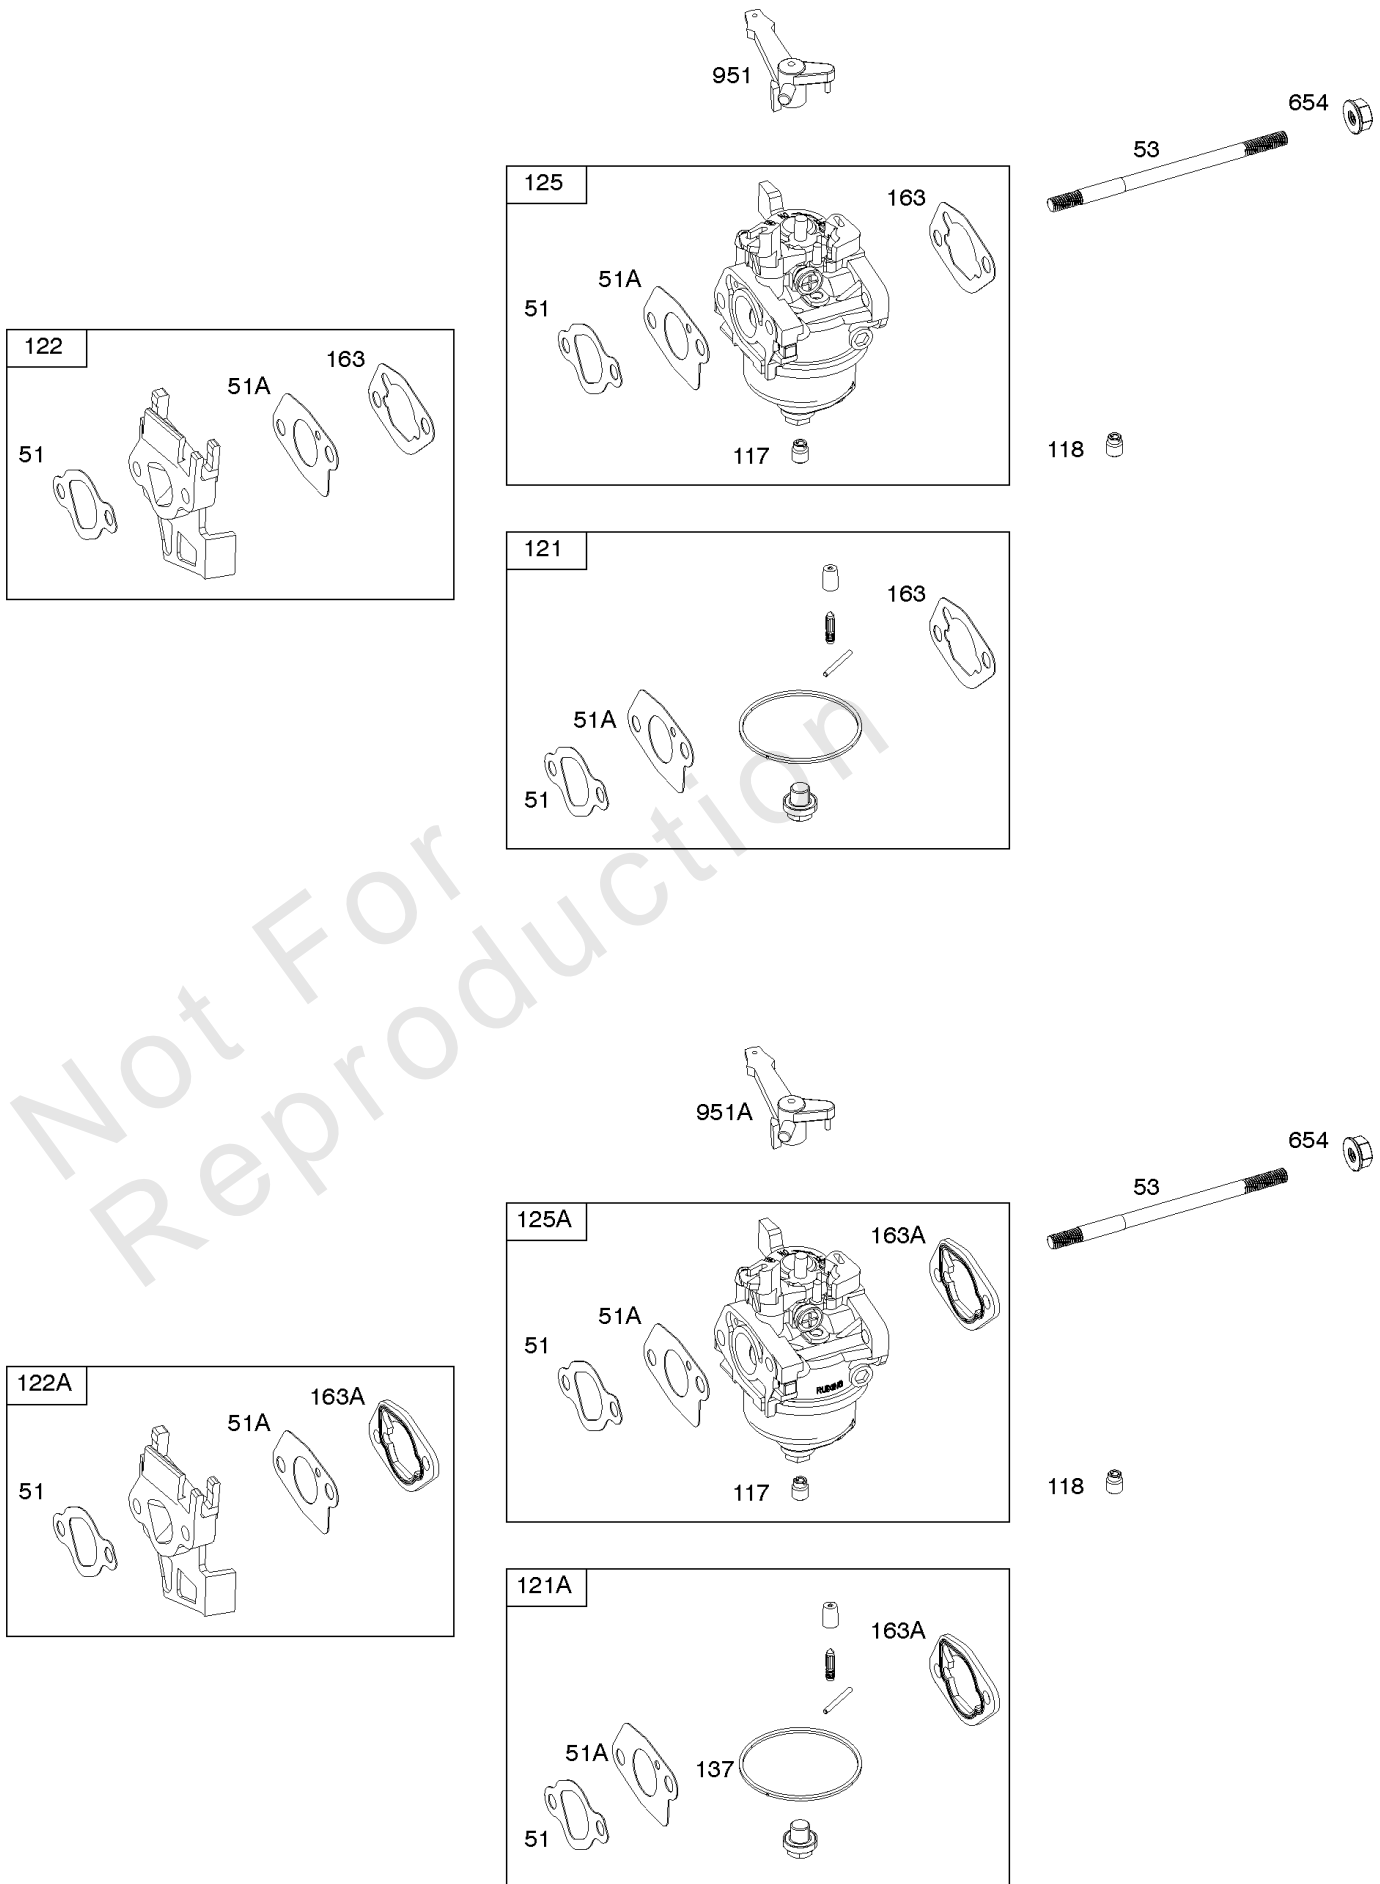

Not For
Reproduction

Carburetor

REF NO	PART NO	QTY	DESCRIPTION
51	797192		GASKET, Intake
51A	797280		GASKET, Intake
53	797278		STUD -(Carburetor)
117	590449		JET, Main -(Standard) -Used Before Code Date 12050700
117	592234		JET, Main -(Standard) -Used After Code Date 12050600
118	799173		JET, Main -(High Altitude) -Used Before Code Date 12050700
118	593451		JET, Main -(High Altitude) -Used After Code Date 12050600
121	592424		KIT, Carburetor Overhaul
122	591014		SPACER, Carburetor
125	592236		CARBURETOR
137	591467		GASKET, Float Bowl
163	591013		GASKET, Air Cleaner -(Air Cleaner)
654	690939		NUT -(Carburetor)
951	591016		LEVER, Choke