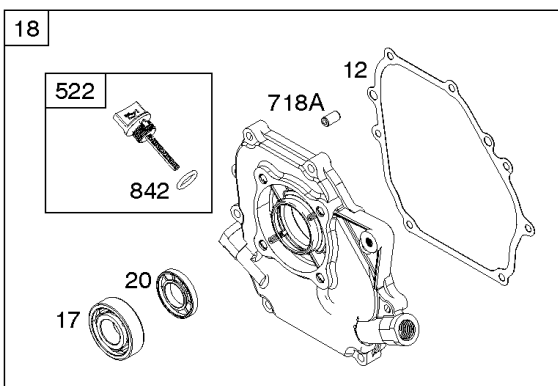

REF NO	PART NO	QTY	DESCRIPTION
1	797217		CYLINDER ASSEMBLY
3	797329		SEAL, Oil -(Magneto Side)
12	797211		GASKET, Crankcase
15	797215		PLUG, Oil Drain
16	797709		CRANKSHAFT
17	797328		BEARING, Ball
18	797350		COVER, Crankcase
20	797330		SEAL, Oil -(PTO Side)
22	797656		SCREW -(Crankcase Cover/Sump)
24	797286		KEY, Flywheel
25	797218		PISTON ASSEMBLY -(Standard)
25	797270		PISTON ASSEMBLY -(.010 Oversize)
25	797271		PISTON ASSEMBLY -(.020 Oversize)
26	797272		SET, Ring -(.010 Oversize)
26	797273		SET, Ring -(.020 Oversize)
26	797220		SET, Ring -(Standard)
27	797234		LOCK, Piston Pin
28	797219		PIN, Piston
29	797221		ROD, Connecting
37	591023		GUARD, Flywheel
46	797197		CAMSHAFT
78	798975		SCREW -(Flywheel Guard)
220	797223		WASHER -(Governor Gear)
221	797224		CUP, Governor
227	797231		LEVER, Governor Control
306	797322		SHIELD, Cylinder
307	798618		SCREW -(Cylinder Shield)
357	798305		KEY, Drive Pulley
505	690939		NUT -(Governor Control Lever)
522	797325		PLUG, Dipstick/Fill
562	797230		BOLT -(Governor Control Lever)
614	797229		PIN, Cotter
616	797228		CRANK, Governor
631	797216		WASHER -(Oil Drain Plug)
718	797214		PIN, Locating -(Cylinder Head)
718A	797326		PIN, Locating -(Crankcase Cover)
842	797327		SEAL, O-Ring -(Dipstick Tube)
1036	-----		Label-Emissions -(Available From A Briggs & Stratton Authorized Dealer)

REQUIRED when replacing parts with warning labels affixed.

1319A WARNING LABEL

REQUIRED when replacing parts with warning labels affixed.

1036 EMISSIONS LABEL

Camshaft, Crankcase Cover, Crankshaft, Cylinder, Piston/Rings/Connecting Rod, Warning