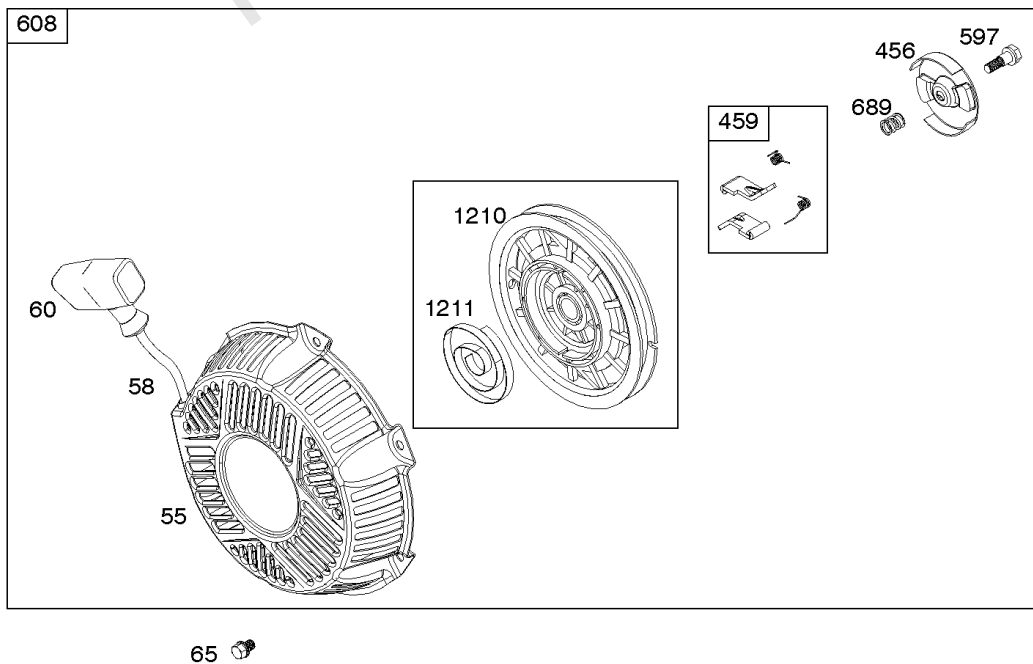

Armature, Controls, Electrical System, Governor Spring, Ignition, Spark Plug

Mfg. No: 083132-1040-F1

Armature, Controls, Electrical System, Governor Spring, Ignition, Spark Plug

REF NO	PART NO	QTY	DESCRIPTION
98	797333		KIT, Idle Speed -(High Speed Adjustment)
98A	797697		KIT, Idle Speed -(High Speed Adjustment)
188	797686		SCREW -(Control Bracket)
188A	798618		SCREW -(Control Bracket)
202	797233		LINK, Mechanical Governor
209	797236		SPRING, Governor
211	797337		SPRING, Governed Idle
222	591024		BRACKET, Control
232	797232		SPRING/LINK, Governor
265	691024		CLAMP, Casing
267	699492		SCREW -(Casing Clamp)
268	691025		CASING, Control Wire -(Cut To Required Length)
269	691026		WIRE, Control -(Cut To Required Length)
270	691027		NUT -(Control Wire Casing)
271	691028		LEVER, Control
286	797772		MODULE, Oil Sensor
333	797343		ARMATURE, Magneto
333A	593455		ARMATURE, Magneto
334	797655		SCREW -(Magneto Armature)
337	798615		PLUG, Spark
341	797699		STUD -(Mounting Bracket) (Remote Choke)
347	797340		SWITCH, Rocker
383	19576S		WRENCH, Spark Plug
485	797339		KNOB, Control
493	797700		BRACKET, Mounting -(Remote Choke)
493A	798632		BRACKET, Mounting -(Oil Sensor Module)
621	692310		SWITCH, Stop
635	797658		BOOT, Spark Plug
635A	797685		BOOT, Spark Plug
729	797341		CLIP, Wire
789	797344		HARNESS, Wiring
789A	797701		HARNESS, Wiring
789E	596586		HARNESS, Wiring
789B	797706		HARNESS, Wiring
789C	798633		HARNESS, Wiring
789D	799224		HARNESS, Wiring
799	797774		SCREW -(Oil Sensor)
1012	590378		RETAINER, Link
1052	798631		SENSOR, Oil
1305	798618		SCREW -(Oil Sensor Module)