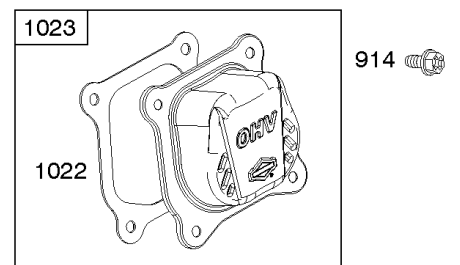

Cylinder Head, Gasket Sets

REF NO	PART NO	QTY	DESCRIPTION
3	797329		SEAL, Oil -(Magneto Side)
5	591478		HEAD, Cylinder
7	797212		GASKET, Cylinder Head
12	797211		GASKET, Crankcase
13	797213		SCREW -(Cylinder Head)
20	797330		SEAL, Oil -(PTO Side)
33	797199		VALVE, Exhaust
34	797198		VALVE, Intake
35	797203		SPRING, Valve -(Intake)
36	797203		SPRING, Valve -(Exhaust)
40	797204		RETAINER, Valve -(Intake)
40A	797205		RETAINER, Valve -(Exhaust)
45	797208		TAPPET, Valve
51	797192		GASKET, Intake
51A	797280		GASKET, Intake
53	797278		STUD -(Carburetor)
163	591013		GASKET, Air Cleaner -(Air Cleaner)
238	797206		CAP, Valve
358	591460		GASKET SET, Engine
718	797214		PIN, Locating -(Cylinder Head)
830	797200		STUD, Rocker Arm -(Rocker Arm)
842	797327		SEAL, O-Ring -(Dipstick Tube)
868	797572		SEAL, Valve -(Intake)
883	797267		GASKET, Exhaust
914	798618		SCREW -(Rocker Cover)
1022	797194		GASKET, Rocker Cover
1023	797196		COVER, Rocker
1026	797207		ROD, Push
1029	797202		ARM, Rocker
1034	797209		GUIDE, Push Rod
1095	591461		GASKET SET, Valve