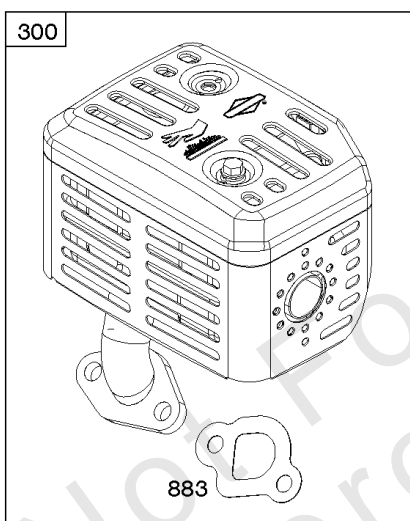

Air Cleaner, Exhaust System

REF NO	PART NO	QTY	DESCRIPTION
11	797262		TUBE, Breather
163	591013		GASKET, Air Cleaner -(Air Cleaner)
300	591028		MUFFLER
300A	591618		MUFFLER
346	699203		SCREW -(Spark Arrestor)
411	797686		SCREW -(Air Cleaner Base to Air Cleaner Bracket)
412	797261		NUT -(Air Cleaner Cover)
445	796970		FILTER, A/C Cartridge
445A	797258		FILTER, A/C Cartridge
467	691985		KNOB, Air Cleaner Cover
536	591034		CLEANER, Air
549	797264		WASHER -(Air Cleaner)
676	797352		DEFLECTOR, Muffler
676A	591711		DEFLECTOR, Muffler
677	699203		SCREW -(Muffler Deflector)
832	591029		GUARD, Muffler
832A	797688		GUARD, Muffler
836	798976		SCREW -(Muffler Guard)
864	799555		ADAPTER, Muffler
875	591027		BASE, Air Cleaner
875A	797265		BASE, Air Cleaner - See Reference 536.
883	797267		GASKET, Exhaust
968	591026		COVER, Air Cleaner
968A	797263		COVER, Air Cleaner
994	799557		ARRESTOR, Spark
1177	590965		NUT -(Muffler)
1302	590457		WASHER -(Muffler Guard)