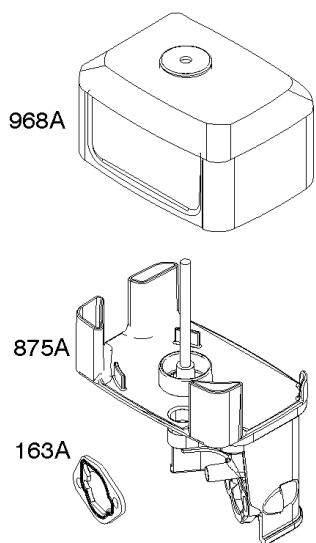

Air Cleaner, Exhaust System

REF NO	PART NO	QTY	DESCRIPTION
11	797262		TUBE, Breather
163	591013		GASKET, Air Cleaner -(Air Cleaner)
300	591028		MUFFLER
300A	591618		MUFFLER
346	699203		SCREW -(Spark Arrestor)
411	797686		SCREW -(Air Cleaner Base to Air Cleaner Bracket)
412	797261		NUT -(Air Cleaner Cover)
445	796970		FILTER, A/C Cartridge
445A	797258		FILTER, A/C Cartridge
467	691985		KNOB, Air Cleaner Cover
536	591034		CLEANER, Air
549	797264		WASHER -(Air Cleaner)
676	797352		DEFLECTOR, Muffler
676A	591711		DEFLECTOR, Muffler
677	699203		SCREW -(Muffler Deflector)
832	591029		GUARD, Muffler
832A	797688		GUARD, Muffler
836	798976		SCREW -(Muffler Guard)
864	799555		ADAPTER, Muffler
875	591027		BASE, Air Cleaner
875A	797265		BASE, Air Cleaner - See Reference 536.
883	797267		GASKET, Exhaust
968	591026		COVER, Air Cleaner
968A	797263		COVER, Air Cleaner
994	799557		ARRESTOR, Spark
1177	590965		NUT -(Muffler)
1302	590457		WASHER -(Muffler Guard)