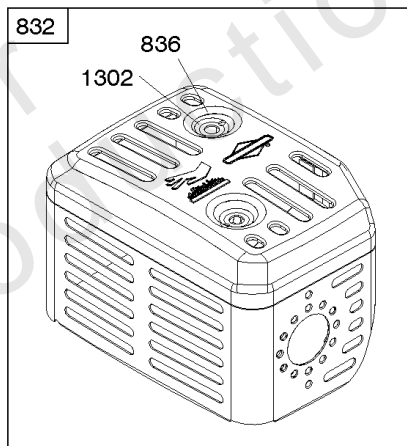

Air Cleaner, Exhaust System

REF NO	PART NO	QTY	DESCRIPTION
11	797262		TUBE, Breather
163	591013		GASKET, Air Cleaner -(Air Cleaner)
300	591028		MUFFLER
300A	591618		MUFFLER
346	699203		SCREW -(Spark Arrestor)
411	797686		SCREW -(Air Cleaner Base to Air Cleaner Bracket)
412	797261		NUT -(Air Cleaner Cover)
445	796970		FILTER, A/C Cartridge
445A	797258		FILTER, A/C Cartridge
467	691985		KNOB, Air Cleaner Cover
536	591034		CLEANER, Air
549	797264		WASHER -(Air Cleaner)
676	797352		DEFLECTOR, Muffler
676A	591711		DEFLECTOR, Muffler
677	699203		SCREW -(Muffler Deflector)
832	591029		GUARD, Muffler
832A	797688		GUARD, Muffler
836	798976		SCREW -(Muffler Guard)
864	799555		ADAPTER, Muffler
875	591027		BASE, Air Cleaner
875A	797265		BASE, Air Cleaner - See Reference 536.
883	797267		GASKET, Exhaust
968	591026		COVER, Air Cleaner
968A	797263		COVER, Air Cleaner
994	799557		ARRESTOR, Spark
1177	590965		NUT -(Muffler)
1302	590457		WASHER -(Muffler Guard)