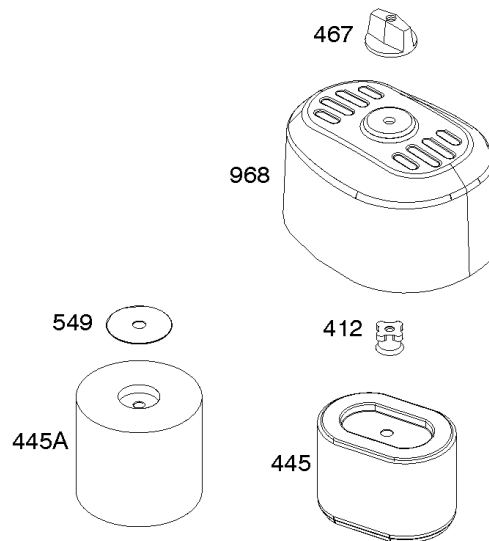

Air Cleaner, Exhaust System

REF NO	PART NO	QTY	DESCRIPTION
11	797262		TUBE, Breather
163	591013		GASKET, Air Cleaner -(Air Cleaner)
300	591028		MUFFLER
300A	591618		MUFFLER
346	699203		SCREW -(Spark Arrestor)
411	797686		SCREW -(Air Cleaner Base to Air Cleaner Bracket)
412	797261		NUT -(Air Cleaner Cover)
445	796970		FILTER, A/C Cartridge
445A	797258		FILTER, A/C Cartridge
467	691985		KNOB, Air Cleaner Cover
536	591034		CLEANER, Air
549	797264		WASHER -(Air Cleaner)
676	797352		DEFLECTOR, Muffler
676A	591711		DEFLECTOR, Muffler
677	699203		SCREW -(Muffler Deflector)
832	591029		GUARD, Muffler
832A	797688		GUARD, Muffler
836	798976		SCREW -(Muffler Guard)
864	799555		ADAPTER, Muffler
875	591027		BASE, Air Cleaner
875A	797265		BASE, Air Cleaner - See Reference 536.
883	797267		GASKET, Exhaust
968	591026		COVER, Air Cleaner
968A	797263		COVER, Air Cleaner
994	799557		ARRESTOR, Spark
1177	590965		NUT -(Muffler)
1302	590457		WASHER -(Muffler Guard)