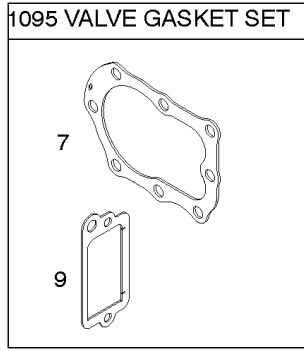

Camshaft, Crankcase Cover/Sump, Crankshaft, Gasket Set - Engine, Gasket Set - Valve,

REF NO	PART NO	QTY	DESCRIPTION
3	299819S		SEAL, Oil -(Magneto Side)
4	798264		SUMP, Engine -(Engines with 6 Sump Screws)
4A	590569		SUMP, Engine -(Engines with 7 Sump Screws)
7	698717		GASKET, Cylinder Head
9	695890		GASKET, Breather
12	692218		GASKET, Crankcase -(.015)(Engines with 6 Sump Screws)
12	270895		GASKET, Crankcase -(.005)(Engines with 6 Sump Screws)
12	270896		GASKET, Crankcase -(.009)(Engines with 6 Sump Screws)
12A	799587		GASKET, Crankcase -(Engines with 7 Sump Screws)
15	691680		PLUG, Oil Drain
16	796211		CRANKSHAFT
20	391483S		SEAL, Oil -(PTO Side)
22	692551		SCREW -(Crankcase Cover/Sump)
22A	590763		SCREW -(Crankcase Cover/Sump)
24	222698S		KEY, Flywheel
25	795689		PISTON ASSEMBLY -(.020 Oversize)
25	795691		PISTON ASSEMBLY -(Standard)
26	795688		SET, Ring -(.020 Oversize)
26	795690		SET, Ring -(Standard)
27	691588		LOCK, Piston Pin
28	699659		PIN, Piston -(Standard)
29	699655		ROD, Connecting -(Standard)
32	691664		SCREW -(Connecting Rod)
33	296676		VALVE, Exhaust -(Grooved Stem-Includes Retainer)
34	296677		VALVE, Intake -(Grooved stem-includes Retainer)
35	690520		SPRING, Valve -(Intake)
36	690520		SPRING, Valve -(Exhaust)
40	692194		RETAINER, Valve
43	698690		SLINGER, Governor/Oil
45	691762		TAPPET, Valve
46	691998		CAMSHAFT
51	699649		GASKET, Intake
163	271139S		GASKET, Air Cleaner -(Air Cleaner)
358	590777		GASKET SET, Engine
524	691876		SEAL, O-Ring
718A	499047		PIN, Locating -(Crankshaft) -Used Before Code Date 08071400