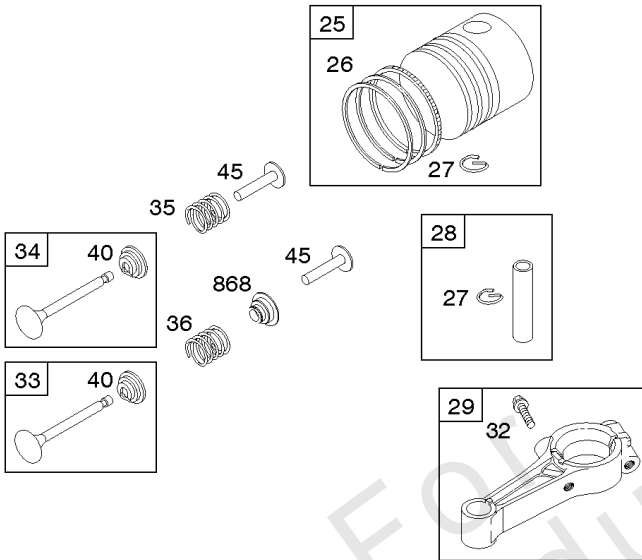

Parts Manual

Mfg. No: 09T502-2229-H1

Model Components	Page
Air Cleaner, Carburetor, Exhaust System, Fuel Supply.	4
Blower Housing/Shrouds, Flywheel, Rewind Starter.	6
Brake, Controls, Covers, Governor Spring, Ignition.	8
Camshaft, Crankcase Cover/Sump, Crankshaft, Gasket Set - Engine, Gasket Set - Valve, Piston/Rings/	10
Cylinder, Cylinder Head, Lubrication, Operator's Manual, Warning Label.	14
Replacement Engine - US & Canada.	18

Brake, Controls, Covers, Governor Spring, Ignition

REF NO	PART NO	QTY	DESCRIPTION
188	692198		SCREW -(Control Bracket)
201	690347		LINK, Air Vane
209	690251		SPRING, Governor
211	691859		SPRING, Governed Idle
222E	691446		BRACKET, Control
236	591292		LINK, Lockout
259	797041		BRACKET, Casing Clamp
265B	691024		CLAMP, Casing
267	691044		SCREW -(Casing Clamp)
268	691025		CASING, Control Wire -(Cut To Required Length)
269	691026		WIRE, Control -(Cut To Required Length)
270	691027		NUT -(Control Wire Casing)
271	691028		LEVER, Control
333A	591420		ARMATURE, Magneto
334	691061		SCREW -(Magneto Armature)
356	692390		WIRE, Stop
362	793351		SHIELD, Spark Plug
426	691107		SCREW -(Governor Blade)
578	398153		WIRE ASSEMBLY
621	692310		SWITCH, Stop
635	66538S		BOOT, Spark Plug -(Slip On Style)
729	690586		CLIP, Wire
745	691146		SCREW -(Brake) (7/8)
745A	690859		SCREW -(Brake) (1/2)
772	691111		SCREW -(Linkage Cover)
851	493880S		TERMINAL, Spark Plug
851A	692424		TERMINAL, Spark Plug
922	692135		SPRING, Brake
923	691487		BRAKE
925	691349		COVER, Linkage
940	691044		SCREW -(Casing Clamp Bracket)

Camshaft, Crankcase Cover/Sump, Crankshaft, Gasket Set - Engine, Gasket Set - Valve,

REF NO	PART NO	QTY	DESCRIPTION
741	796210		GEAR, Timing -(Plastic)
741A	691805		GEAR, Timing -(Metal)
868	697338		SEAL, Valve
1095	498526		GASKET SET, Valve