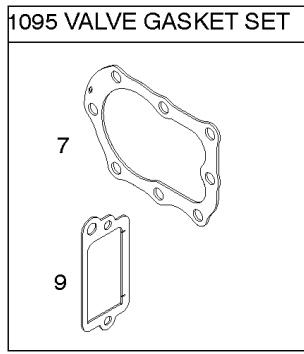

Brake, Controls, Covers, Governor Spring, Ignition

REF NO	PART NO	QTY	DESCRIPTION
188	692198		SCREW -(Control Bracket)
201	690347		LINK, Air Vane
209	690251		SPRING, Governor
211	691859		SPRING, Governed Idle
222E	691446		BRACKET, Control
236	591292		LINK, Lockout
259	797041		BRACKET, Casing Clamp
265B	691024		CLAMP, Casing
267	691044		SCREW -(Casing Clamp)
268	691025		CASING, Control Wire -(Cut To Required Length)
269	691026		WIRE, Control -(Cut To Required Length)
270	691027		NUT -(Control Wire Casing)
271	691028		LEVER, Control
333A	591420		ARMATURE, Magneto
334	691061		SCREW -(Magneto Armature)
356	692390		WIRE, Stop
362	793351		SHIELD, Spark Plug
426	691107		SCREW -(Governor Blade)
578	398153		WIRE ASSEMBLY
621	692310		SWITCH, Stop
635	66538S		BOOT, Spark Plug -(Slip On Style)
729	690586		CLIP, Wire
745	691146		SCREW -(Brake) (7/8)
745A	690859		SCREW -(Brake) (1/2)
772	691111		SCREW -(Linkage Cover)
851	493880S		TERMINAL, Spark Plug
851A	692424		TERMINAL, Spark Plug
922	692135		SPRING, Brake
923	691487		BRAKE
925	691349		COVER, Linkage
940	691044		SCREW -(Casing Clamp Bracket)