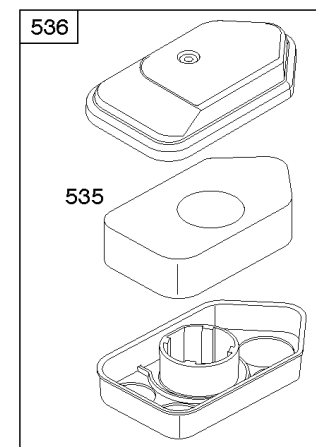

Air Cleaner, Carburetor, Exhaust System, Fuel Supply

REF NO	PART NO	QTY	DESCRIPTION
81	691179		LOCK, Muffler Screw
90	795477		CARBURETOR
97	691931		SHAFT, Throttle
106	691901		SEAT, Inlet
130	691190		VALVE, Throttle
163	271139S		GASKET, Air Cleaner -(Air Cleaner)
180	494406		TANK, Fuel -(Metal)
190	691640		SCREW -(Fuel Tank) (1 3/4)
190A	691108		SCREW -(Fuel Tank) (9/16" Long)
300	692307		MUFFLER
300A	394569S		MUFFLER -(Round Lo Tone)
365	790029		SCREW -(Carburetor)
390	691839		SPRING, Choke Diaphragm
393	691837		SCREEN, Carburetor
394	795083		DIAPHRAGM, Carburetor
529	692189		GROMMET
534	691417		SCREW -(Air Cleaner)
535	698369		FILTER, Air Cleaner Foam
536	698472		CLEANER, Air
612	496046S		TUBE, Pick Up
613	691413		SCREW -(Muffler)
617	270344S		SEAL, O-Ring -(Intake Manifold)
633	691321		SEAL, Choke/Throttle Shaft -(Throttle)
670	691633		SPACER, Fuel Tank
676B	393760		DEFLECTOR, Muffler
676C	393756		DEFLECTOR, Muffler -(Side Outlet)
676D	397931		DEFLECTOR, Muffler
677	690661		SCREW -(Muffler Deflector)
724	697478		RETAINER, Seal
832	699299		GUARD, Muffler
832C	790743		GUARD, Muffler
832D	790744		GUARD, Muffler
836	690664		SCREW -(Muffler Guard) (13/32)
836A	790745		SCREW -(Muffler Guard)
836B	691125		SCREW -(Muffler Guard) (5/8)
913	494409		SEAT, Valve
957	497929S		CAP, Fuel Tank -(Plastic)
957B	792878		CAP, Fuel Tank -(Plastic)
976	694394		PRIMER, Carburetor