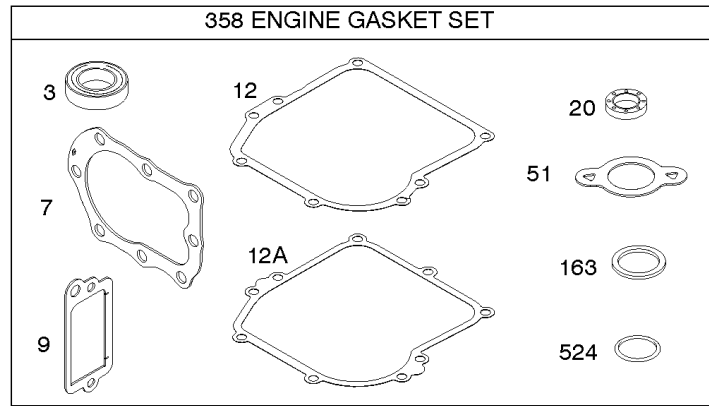

Parts Manual

Mfg. No: 09T502-2229-H1

Model Components	Page
Air Cleaner, Carburetor, Exhaust System, Fuel Supply.	4
Blower Housing/Shrouds, Flywheel, Rewind Starter.	6
Brake, Controls, Covers, Governor Spring, Ignition.	8
Camshaft, Crankcase Cover/Sump, Crankshaft, Gasket Set - Engine, Gasket Set - Valve, Piston/Rings/	10
Cylinder, Cylinder Head, Lubrication, Operator's Manual, Warning Label.	14
Replacement Engine - US & Canada.	18

Brake, Controls, Covers, Governor Spring, Ignition

REF NO	PART NO	QTY	DESCRIPTION
188	692198		SCREW -(Control Bracket)
201	690347		LINK, Air Vane
209	690251		SPRING, Governor
211	691859		SPRING, Governed Idle
222E	691446		BRACKET, Control
236	591292		LINK, Lockout
259	797041		BRACKET, Casing Clamp
265B	691024		CLAMP, Casing
267	691044		SCREW -(Casing Clamp)
268	691025		CASING, Control Wire -(Cut To Required Length)
269	691026		WIRE, Control -(Cut To Required Length)
270	691027		NUT -(Control Wire Casing)
271	691028		LEVER, Control
333A	591420		ARMATURE, Magneto
334	691061		SCREW -(Magneto Armature)
356	692390		WIRE, Stop
362	793351		SHIELD, Spark Plug
426	691107		SCREW -(Governor Blade)
578	398153		WIRE ASSEMBLY
621	692310		SWITCH, Stop
635	66538S		BOOT, Spark Plug -(Slip On Style)
729	690586		CLIP, Wire
745	691146		SCREW -(Brake) (7/8)
745A	690859		SCREW -(Brake) (1/2)
772	691111		SCREW -(Linkage Cover)
851	493880S		TERMINAL, Spark Plug
851A	692424		TERMINAL, Spark Plug
922	692135		SPRING, Brake
923	691487		BRAKE
925	691349		COVER, Linkage
940	691044		SCREW -(Casing Clamp Bracket)

Camshaft, Crankcase Cover/Sump, Crankshaft, Gasket Set - Engine, Gasket Set - Valve,

REF NO	PART NO	QTY	DESCRIPTION
741	796210		GEAR, Timing -(Plastic)
741A	691805		GEAR, Timing -(Metal)
868	697338		SEAL, Valve
1095	498526		GASKET SET, Valve