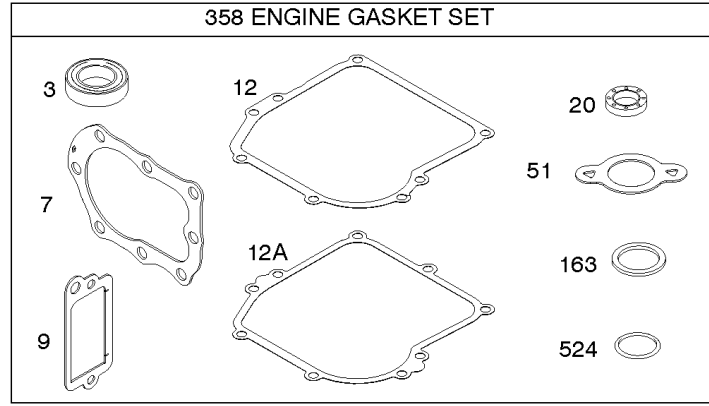

Camshaft, Crankcase Cover/Sump, Crankshaft, Gasket Set - Engine, Gasket Set - Valve,

REF NO	PART NO	QTY	DESCRIPTION
3	299819S		SEAL, Oil -(Magneto Side)
4	798264		SUMP, Engine -(Engines with 6 Sump Screws)
4A	590569		SUMP, Engine -(Engines with 7 Sump Screws)
7	698717		GASKET, Cylinder Head
9	695890		GASKET, Breather
12	692218		GASKET, Crankcase -(.015)(Engines with 6 Sump Screws)
12	270895		GASKET, Crankcase -(.005)(Engines with 6 Sump Screws)
12	270896		GASKET, Crankcase -(.009)(Engines with 6 Sump Screws)
12A	799587		GASKET, Crankcase -(Engines with 7 Sump Screws)
15	691680		PLUG, Oil Drain
16	796211		CRANKSHAFT
20	391483S		SEAL, Oil -(PTO Side)
22	692551		SCREW -(Crankcase Cover/Sump)
22A	590763		SCREW -(Crankcase Cover/Sump)
24	222698S		KEY, Flywheel
25	795689		PISTON ASSEMBLY -(.020 Oversize)
25	795691		PISTON ASSEMBLY -(Standard)
26	795688		SET, Ring -(.020 Oversize)
26	795690		SET, Ring -(Standard)
27	691588		LOCK, Piston Pin
28	699659		PIN, Piston -(Standard)
29	699655		ROD, Connecting -(Standard)
32	691664		SCREW -(Connecting Rod)
33	296676		VALVE, Exhaust -(Grooved Stem-Includes Retainer)
34	296677		VALVE, Intake -(Grooved stem-includes Retainer)
35	690520		SPRING, Valve -(Intake)
36	690520		SPRING, Valve -(Exhaust)
40	692194		RETAINER, Valve
43	698690		SLINGER, Governor/Oil
45	691762		TAPPET, Valve
46	691998		CAMSHAFT
51	699649		GASKET, Intake
163	271139S		GASKET, Air Cleaner -(Air Cleaner)
358	590777		GASKET SET, Engine
524	691876		SEAL, O-Ring
718A	499047		PIN, Locating -(Crankshaft) -Used Before Code Date 08071400