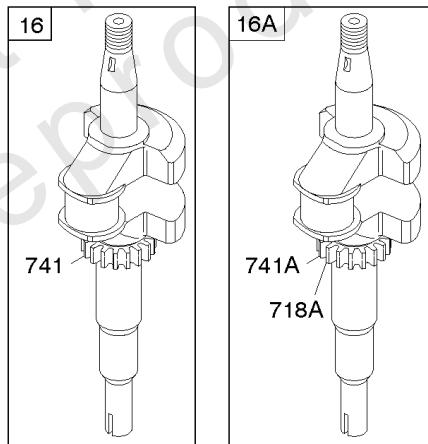

Camshaft, Crankcase Cover/Sump, Crankshaft, Gasket Set - Engine, Gasket Set - Valve,

REF NO	PART NO	QTY	DESCRIPTION
3	299819S		SEAL, Oil -(Magneto Side)
4	798264		SUMP, Engine -(Engines with 6 Sump Screws)
4A	590569		SUMP, Engine -(Engines with 7 Sump Screws)
7	698717		GASKET, Cylinder Head
9	695890		GASKET, Breather
12	692218		GASKET, Crankcase -(.015)(Engines with 6 Sump Screws)
12	270895		GASKET, Crankcase -(.005)(Engines with 6 Sump Screws)
12	270896		GASKET, Crankcase -(.009)(Engines with 6 Sump Screws)
12A	799587		GASKET, Crankcase -(Engines with 7 Sump Screws)
15	691680		PLUG, Oil Drain
16	796211		CRANKSHAFT
20	391483S		SEAL, Oil -(PTO Side)
22	692551		SCREW -(Crankcase Cover/Sump)
22A	590763		SCREW -(Crankcase Cover/Sump)
24	222698S		KEY, Flywheel
25	795689		PISTON ASSEMBLY -(.020 Oversize)
25	795691		PISTON ASSEMBLY -(Standard)
26	795688		SET, Ring -(.020 Oversize)
26	795690		SET, Ring -(Standard)
27	691588		LOCK, Piston Pin
28	699659		PIN, Piston -(Standard)
29	699655		ROD, Connecting -(Standard)
32	691664		SCREW -(Connecting Rod)
33	296676		VALVE, Exhaust -(Grooved Stem-Includes Retainer)
34	296677		VALVE, Intake -(Grooved stem-includes Retainer)
35	690520		SPRING, Valve -(Intake)
36	690520		SPRING, Valve -(Exhaust)
40	692194		RETAINER, Valve
43	698690		SLINGER, Governor/Oil
45	691762		TAPPET, Valve
46	691998		CAMSHAFT
51	699649		GASKET, Intake
163	271139S		GASKET, Air Cleaner -(Air Cleaner)
358	590777		GASKET SET, Engine
524	691876		SEAL, O-Ring
718A	499047		PIN, Locating -(Crankshaft) -Used Before Code Date 08071400