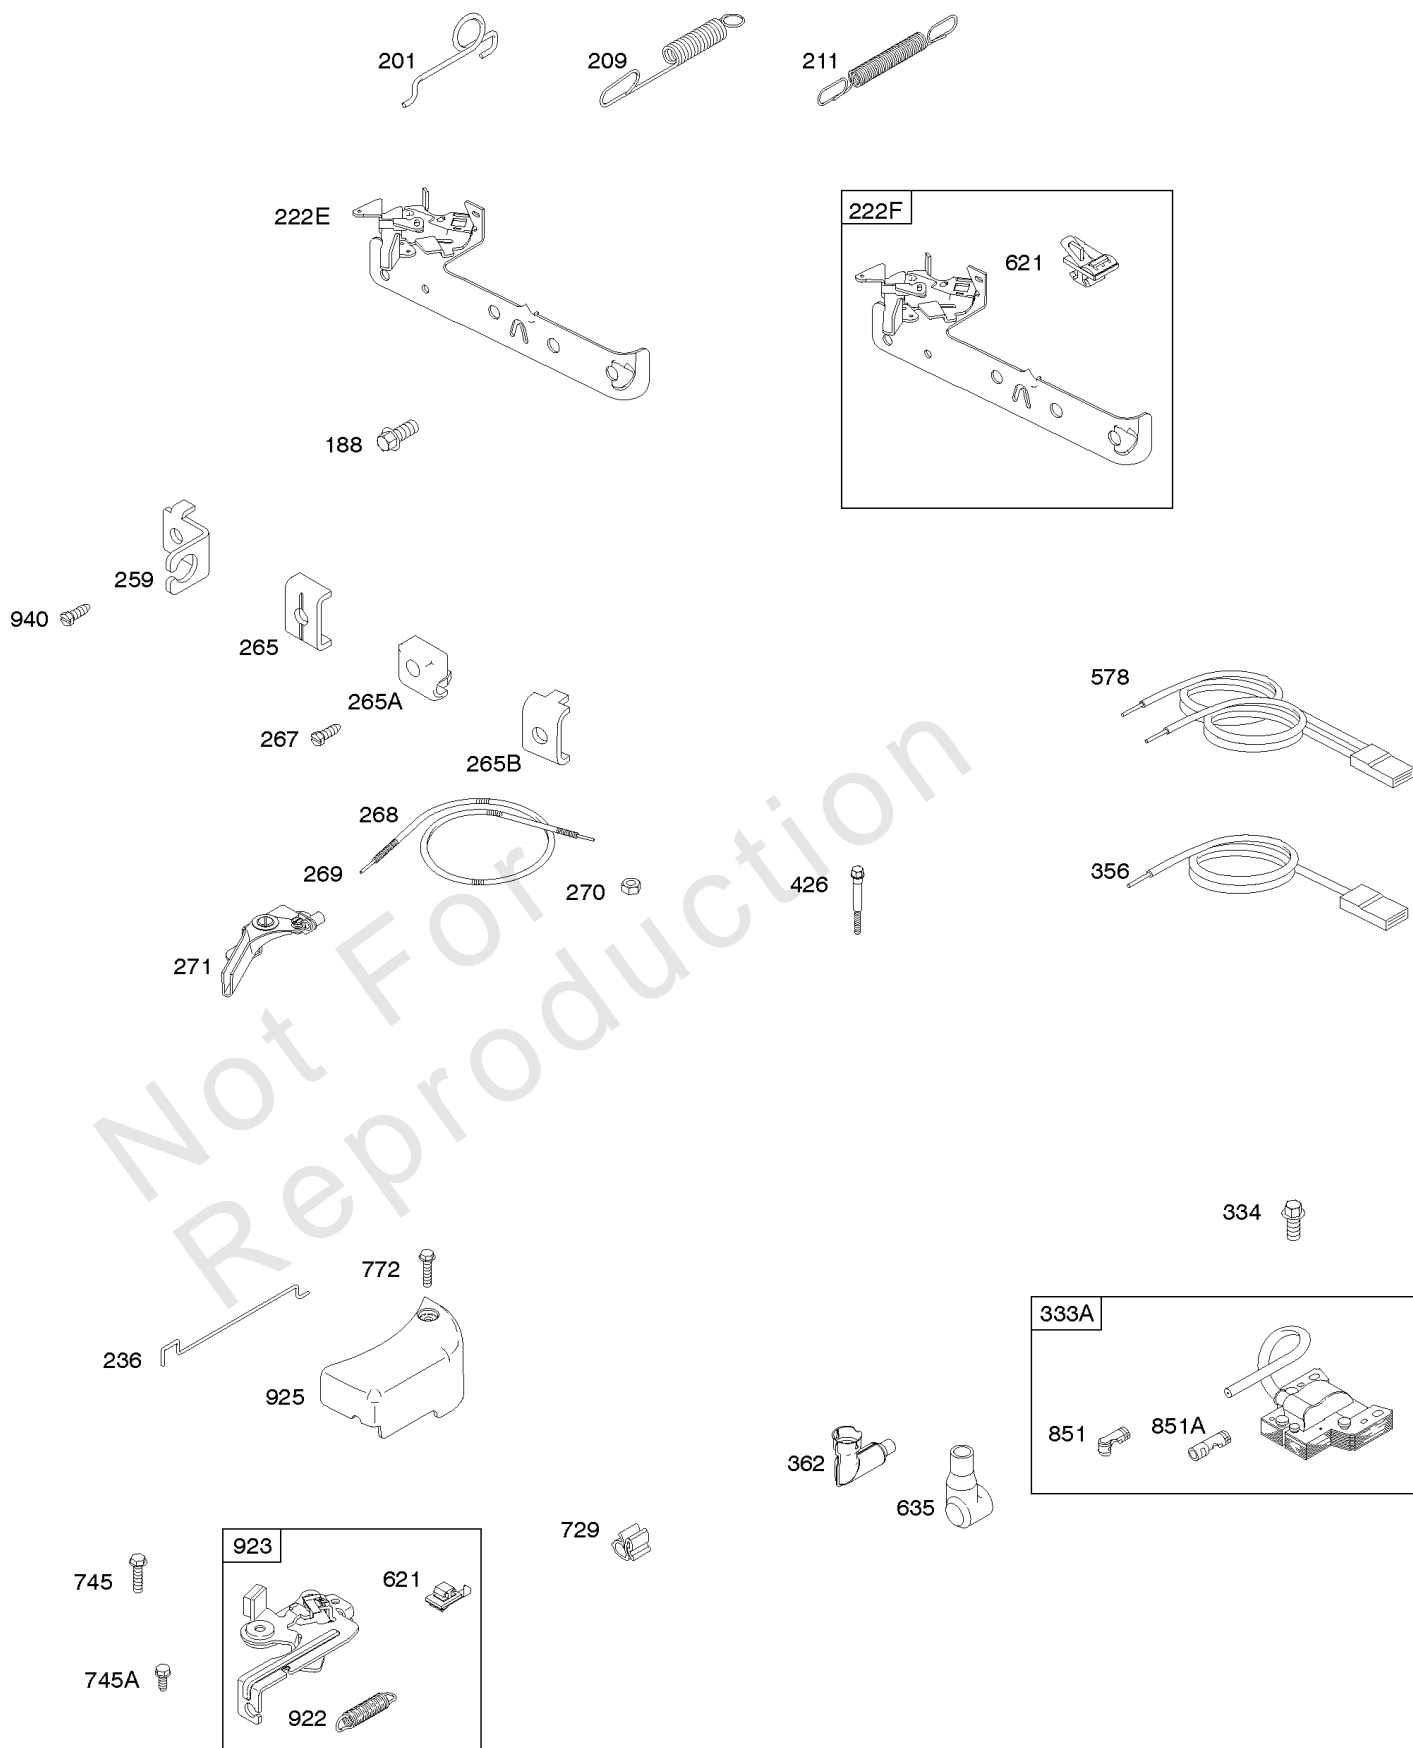

Parts Manual

Mfg. No: 09T502-2229-H1

Model Components	Page
Air Cleaner, Carburetor, Exhaust System, Fuel Supply.	4
Blower Housing/Shrouds, Flywheel, Rewind Starter.	6
Brake, Controls, Covers, Governor Spring, Ignition.	8
Camshaft, Crankcase Cover/Sump, Crankshaft, Gasket Set - Engine, Gasket Set - Valve, Piston/Rings/	10
Cylinder, Cylinder Head, Lubrication, Operator's Manual, Warning Label.	14
Replacement Engine - US & Canada.	18

Brake, Controls, Covers, Governor Spring, Ignition

REF NO	PART NO	QTY	DESCRIPTION
188	692198		SCREW -(Control Bracket)
201	690347		LINK, Air Vane
209	690251		SPRING, Governor
211	691859		SPRING, Governed Idle
222E	691446		BRACKET, Control
236	591292		LINK, Lockout
259	797041		BRACKET, Casing Clamp
265B	691024		CLAMP, Casing
267	691044		SCREW -(Casing Clamp)
268	691025		CASING, Control Wire -(Cut To Required Length)
269	691026		WIRE, Control -(Cut To Required Length)
270	691027		NUT -(Control Wire Casing)
271	691028		LEVER, Control
333A	591420		ARMATURE, Magneto
334	691061		SCREW -(Magneto Armature)
356	692390		WIRE, Stop
362	793351		SHIELD, Spark Plug
426	691107		SCREW -(Governor Blade)
578	398153		WIRE ASSEMBLY
621	692310		SWITCH, Stop
635	66538S		BOOT, Spark Plug -(Slip On Style)
729	690586		CLIP, Wire
745	691146		SCREW -(Brake) (7/8)
745A	690859		SCREW -(Brake) (1/2)
772	691111		SCREW -(Linkage Cover)
851	493880S		TERMINAL, Spark Plug
851A	692424		TERMINAL, Spark Plug
922	692135		SPRING, Brake
923	691487		BRAKE
925	691349		COVER, Linkage
940	691044		SCREW -(Casing Clamp Bracket)