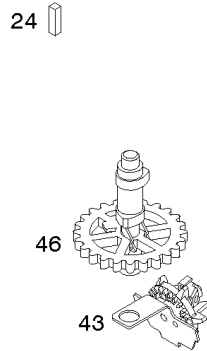

Brake, Controls, Covers, Governor Spring, Ignition

REF NO	PART NO	QTY	DESCRIPTION
188	692198		SCREW -(Control Bracket)
201	690347		LINK, Air Vane
209	690251		SPRING, Governor
211	691859		SPRING, Governed Idle
222E	691446		BRACKET, Control
236	591292		LINK, Lockout
259	797041		BRACKET, Casing Clamp
265B	691024		CLAMP, Casing
267	691044		SCREW -(Casing Clamp)
268	691025		CASING, Control Wire -(Cut To Required Length)
269	691026		WIRE, Control -(Cut To Required Length)
270	691027		NUT -(Control Wire Casing)
271	691028		LEVER, Control
333A	591420		ARMATURE, Magneto
334	691061		SCREW -(Magneto Armature)
356	692390		WIRE, Stop
362	793351		SHIELD, Spark Plug
426	691107		SCREW -(Governor Blade)
578	398153		WIRE ASSEMBLY
621	692310		SWITCH, Stop
635	66538S		BOOT, Spark Plug -(Slip On Style)
729	690586		CLIP, Wire
745	691146		SCREW -(Brake) (7/8)
745A	690859		SCREW -(Brake) (1/2)
772	691111		SCREW -(Linkage Cover)
851	493880S		TERMINAL, Spark Plug
851A	692424		TERMINAL, Spark Plug
922	692135		SPRING, Brake
923	691487		BRAKE
925	691349		COVER, Linkage
940	691044		SCREW -(Casing Clamp Bracket)