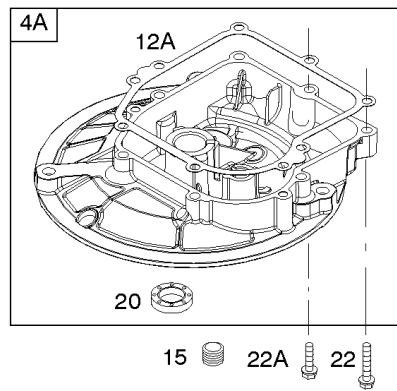

Camshaft, Crankcase Cover/Sump, Crankshaft, Gasket Set - Engine, Gasket Set - Valve,

REF NO	PART NO	QTY	DESCRIPTION
3	299819S		SEAL, Oil -(Magneto Side)
4	798264		SUMP, Engine -(Engines with 6 Sump Screws)
4A	590569		SUMP, Engine -(Engines with 7 Sump Screws)
7	698717		GASKET, Cylinder Head
9	695890		GASKET, Breather
12	692218		GASKET, Crankcase -(.015)(Engines with 6 Sump Screws)
12	270895		GASKET, Crankcase -(.005)(Engines with 6 Sump Screws)
12	270896		GASKET, Crankcase -(.009)(Engines with 6 Sump Screws)
12A	799587		GASKET, Crankcase -(Engines with 7 Sump Screws)
15	691680		PLUG, Oil Drain
16	796211		CRANKSHAFT
20	391483S		SEAL, Oil -(PTO Side)
22	692551		SCREW -(Crankcase Cover/Sump)
22A	590763		SCREW -(Crankcase Cover/Sump)
24	222698S		KEY, Flywheel
25	795689		PISTON ASSEMBLY -(.020 Oversize)
25	795691		PISTON ASSEMBLY -(Standard)
26	795688		SET, Ring -(.020 Oversize)
26	795690		SET, Ring -(Standard)
27	691588		LOCK, Piston Pin
28	699659		PIN, Piston -(Standard)
29	699655		ROD, Connecting -(Standard)
32	691664		SCREW -(Connecting Rod)
33	296676		VALVE, Exhaust -(Grooved Stem-Includes Retainer)
34	296677		VALVE, Intake -(Grooved stem-includes Retainer)
35	690520		SPRING, Valve -(Intake)
36	690520		SPRING, Valve -(Exhaust)
40	692194		RETAINER, Valve
43	698690		SLINGER, Governor/Oil
45	691762		TAPPET, Valve
46	691998		CAMSHAFT
51	699649		GASKET, Intake
163	271139S		GASKET, Air Cleaner -(Air Cleaner)
358	590777		GASKET SET, Engine
524	691876		SEAL, O-Ring
718A	499047		PIN, Locating -(Crankshaft) -Used Before Code Date 08071400