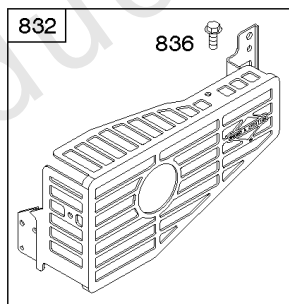

Air Cleaner, Carburetor, Exhaust System, Fuel Supply

REF NO	PART NO	QTY	DESCRIPTION
81	691179		LOCK, Muffler Screw
90	795477		CARBURETOR
97	691931		SHAFT, Throttle
106	691901		SEAT, Inlet
130	691190		VALVE, Throttle
163	271139S		GASKET, Air Cleaner -(Air Cleaner)
180	494406		TANK, Fuel -(Metal)
190	691640		SCREW -(Fuel Tank) (1 3/4)
190A	691108		SCREW -(Fuel Tank) (9/16" Long)
300	692307		MUFFLER
300A	394569S		MUFFLER -(Round Lo Tone)
365	790029		SCREW -(Carburetor)
390	691839		SPRING, Choke Diaphragm
393	691837		SCREEN, Carburetor
394	795083		DIAPHRAGM, Carburetor
529	692189		GROMMET
534	691417		SCREW -(Air Cleaner)
535	698369		FILTER, Air Cleaner Foam
536	698472		CLEANER, Air
612	496046S		TUBE, Pick Up
613	691413		SCREW -(Muffler)
617	270344S		SEAL, O-Ring -(Intake Manifold)
633	691321		SEAL, Choke/Throttle Shaft -(Throttle)
670	691633		SPACER, Fuel Tank
676B	393760		DEFLECTOR, Muffler
676C	393756		DEFLECTOR, Muffler -(Side Outlet)
676D	397931		DEFLECTOR, Muffler
677	690661		SCREW -(Muffler Deflector)
724	697478		RETAINER, Seal
832	699299		GUARD, Muffler
832C	790743		GUARD, Muffler
832D	790744		GUARD, Muffler
836	690664		SCREW -(Muffler Guard) (13/32)
836A	790745		SCREW -(Muffler Guard)
836B	691125		SCREW -(Muffler Guard) (5/8)
913	494409		SEAT, Valve
957	497929S		CAP, Fuel Tank -(Plastic)
957B	792878		CAP, Fuel Tank -(Plastic)
976	694394		PRIMER, Carburetor