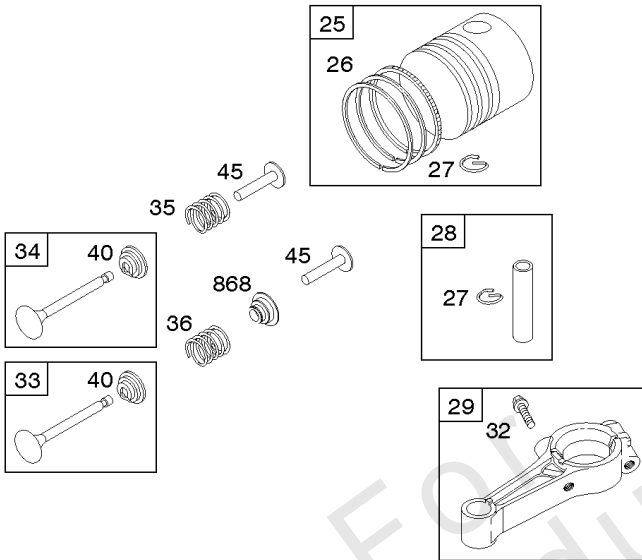

Camshaft, Crankcase Cover/Sump, Crankshaft, Gasket Set - Engine, Gasket Set - Valve,

REF NO	PART NO	QTY	DESCRIPTION
3	299819S		SEAL, Oil -(Magneto Side)
4	798264		SUMP, Engine -(Engines with 6 Sump Screws)
4A	590569		SUMP, Engine -(Engines with 7 Sump Screws)
7	698717		GASKET, Cylinder Head
9	695890		GASKET, Breather
12	692218		GASKET, Crankcase -(.015)(Engines with 6 Sump Screws)
12	270895		GASKET, Crankcase -(.005)(Engines with 6 Sump Screws)
12	270896		GASKET, Crankcase -(.009)(Engines with 6 Sump Screws)
12A	799587		GASKET, Crankcase -(Engines with 7 Sump Screws)
15	691680		PLUG, Oil Drain
16	796211		CRANKSHAFT
20	391483S		SEAL, Oil -(PTO Side)
22	692551		SCREW -(Crankcase Cover/Sump)
22A	590763		SCREW -(Crankcase Cover/Sump)
24	222698S		KEY, Flywheel
25	795689		PISTON ASSEMBLY -(.020 Oversize)
25	795691		PISTON ASSEMBLY -(Standard)
26	795688		SET, Ring -(.020 Oversize)
26	795690		SET, Ring -(Standard)
27	691588		LOCK, Piston Pin
28	699659		PIN, Piston -(Standard)
29	699655		ROD, Connecting -(Standard)
32	691664		SCREW -(Connecting Rod)
33	296676		VALVE, Exhaust -(Grooved Stem-Includes Retainer)
34	296677		VALVE, Intake -(Grooved stem-includes Retainer)
35	690520		SPRING, Valve -(Intake)
36	690520		SPRING, Valve -(Exhaust)
40	692194		RETAINER, Valve
43	698690		SLINGER, Governor/Oil
45	691762		TAPPET, Valve
46	691998		CAMSHAFT
51	699649		GASKET, Intake
163	271139S		GASKET, Air Cleaner -(Air Cleaner)
358	590777		GASKET SET, Engine
524	691876		SEAL, O-Ring
718A	499047		PIN, Locating -(Crankshaft) -Used Before Code Date 08071400