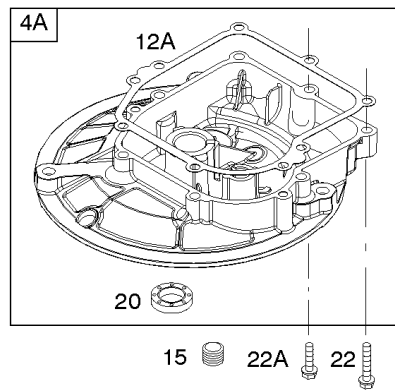

Parts Manual

Mfg. No: 09T502-2229-H1

Model Components	Page
Air Cleaner, Carburetor, Exhaust System, Fuel Supply.	4
Blower Housing/Shrouds, Flywheel, Rewind Starter.	6
Brake, Controls, Covers, Governor Spring, Ignition.	8
Camshaft, Crankcase Cover/Sump, Crankshaft, Gasket Set - Engine, Gasket Set - Valve, Piston/Rings/	10
Cylinder, Cylinder Head, Lubrication, Operator's Manual, Warning Label.	14
Replacement Engine - US & Canada.	18

Brake, Controls, Covers, Governor Spring, Ignition

REF NO	PART NO	QTY	DESCRIPTION
188	692198		SCREW -(Control Bracket)
201	690347		LINK, Air Vane
209	690251		SPRING, Governor
211	691859		SPRING, Governed Idle
222E	691446		BRACKET, Control
236	591292		LINK, Lockout
259	797041		BRACKET, Casing Clamp
265B	691024		CLAMP, Casing
267	691044		SCREW -(Casing Clamp)
268	691025		CASING, Control Wire -(Cut To Required Length)
269	691026		WIRE, Control -(Cut To Required Length)
270	691027		NUT -(Control Wire Casing)
271	691028		LEVER, Control
333A	591420		ARMATURE, Magneto
334	691061		SCREW -(Magneto Armature)
356	692390		WIRE, Stop
362	793351		SHIELD, Spark Plug
426	691107		SCREW -(Governor Blade)
578	398153		WIRE ASSEMBLY
621	692310		SWITCH, Stop
635	66538S		BOOT, Spark Plug -(Slip On Style)
729	690586		CLIP, Wire
745	691146		SCREW -(Brake) (7/8)
745A	690859		SCREW -(Brake) (1/2)
772	691111		SCREW -(Linkage Cover)
851	493880S		TERMINAL, Spark Plug
851A	692424		TERMINAL, Spark Plug
922	692135		SPRING, Brake
923	691487		BRAKE
925	691349		COVER, Linkage
940	691044		SCREW -(Casing Clamp Bracket)

Camshaft, Crankcase Cover/Sump, Crankshaft, Gasket Set - Engine, Gasket Set - Valve,

REF NO	PART NO	QTY	DESCRIPTION
741	796210		GEAR, Timing -(Plastic)
741A	691805		GEAR, Timing -(Metal)
868	697338		SEAL, Valve
1095	498526		GASKET SET, Valve