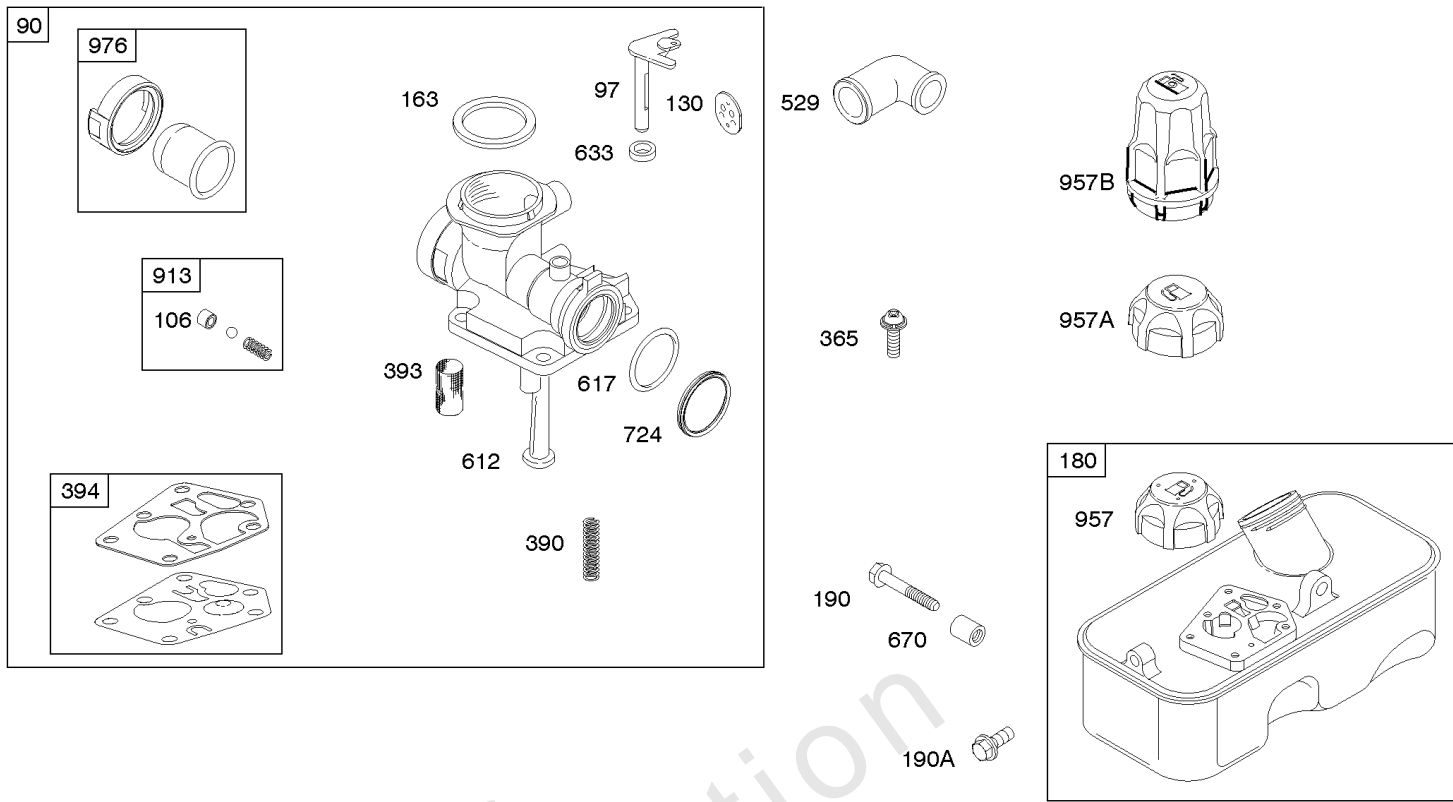

Air Cleaner, Carburetor, Exhaust System, Fuel Supply

REF NO	PART NO	QTY	DESCRIPTION
81	691179		LOCK, Muffler Screw
90	795477		CARBURETOR
97	691931		SHAFT, Throttle
106	691901		SEAT, Inlet
130	691190		VALVE, Throttle
163	271139S		GASKET, Air Cleaner -(Air Cleaner)
180	494406		TANK, Fuel -(Metal)
190	691640		SCREW -(Fuel Tank) (1 3/4)
190A	691108		SCREW -(Fuel Tank) (9/16" Long)
300	692307		MUFFLER
300A	394569S		MUFFLER -(Round Lo Tone)
365	790029		SCREW -(Carburetor)
390	691839		SPRING, Choke Diaphragm
393	691837		SCREEN, Carburetor
394	795083		DIAPHRAGM, Carburetor
529	692189		GROMMET
534	691417		SCREW -(Air Cleaner)
535	698369		FILTER, Air Cleaner Foam
536	698472		CLEANER, Air
612	496046S		TUBE, Pick Up
613	691413		SCREW -(Muffler)
617	270344S		SEAL, O-Ring -(Intake Manifold)
633	691321		SEAL, Choke/Throttle Shaft -(Throttle)
670	691633		SPACER, Fuel Tank
676B	393760		DEFLECTOR, Muffler
676C	393756		DEFLECTOR, Muffler -(Side Outlet)
676D	397931		DEFLECTOR, Muffler
677	690661		SCREW -(Muffler Deflector)
724	697478		RETAINER, Seal
832	699299		GUARD, Muffler
832C	790743		GUARD, Muffler
832D	790744		GUARD, Muffler
836	690664		SCREW -(Muffler Guard) (13/32)
836A	790745		SCREW -(Muffler Guard)
836B	691125		SCREW -(Muffler Guard) (5/8)
913	494409		SEAT, Valve
957	497929S		CAP, Fuel Tank -(Plastic)
957B	792878		CAP, Fuel Tank -(Plastic)
976	694394		PRIMER, Carburetor