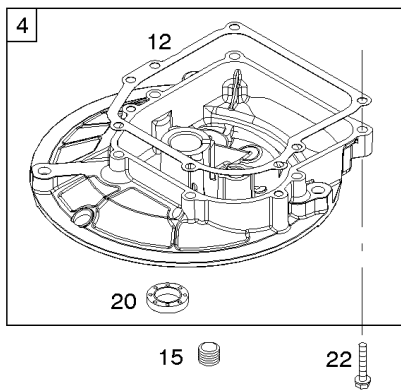

Brake, Controls, Covers, Governor Spring, Ignition

REF NO	PART NO	QTY	DESCRIPTION
188	692198		SCREW -(Control Bracket)
201	690347		LINK, Air Vane
209	690251		SPRING, Governor
211	691859		SPRING, Governed Idle
222E	691446		BRACKET, Control
236	591292		LINK, Lockout
259	797041		BRACKET, Casing Clamp
265B	691024		CLAMP, Casing
267	691044		SCREW -(Casing Clamp)
268	691025		CASING, Control Wire -(Cut To Required Length)
269	691026		WIRE, Control -(Cut To Required Length)
270	691027		NUT -(Control Wire Casing)
271	691028		LEVER, Control
333A	591420		ARMATURE, Magneto
334	691061		SCREW -(Magneto Armature)
356	692390		WIRE, Stop
362	793351		SHIELD, Spark Plug
426	691107		SCREW -(Governor Blade)
578	398153		WIRE ASSEMBLY
621	692310		SWITCH, Stop
635	66538S		BOOT, Spark Plug -(Slip On Style)
729	690586		CLIP, Wire
745	691146		SCREW -(Brake) (7/8)
745A	690859		SCREW -(Brake) (1/2)
772	691111		SCREW -(Linkage Cover)
851	493880S		TERMINAL, Spark Plug
851A	692424		TERMINAL, Spark Plug
922	692135		SPRING, Brake
923	691487		BRAKE
925	691349		COVER, Linkage
940	691044		SCREW -(Casing Clamp Bracket)

Camshaft, Crankcase Cover/Sump, Crankshaft, Gasket Set - Engine, Gasket Set - Valve,

REF NO	PART NO	QTY	DESCRIPTION
741	796210		GEAR, Timing -(Plastic)
741A	691805		GEAR, Timing -(Metal)
868	697338		SEAL, Valve
1095	498526		GASKET SET, Valve