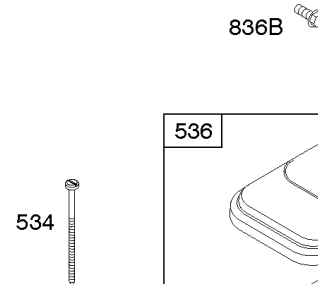

Air Cleaner, Carburetor, Exhaust System, Fuel Supply

REF NO	PART NO	QTY	DESCRIPTION
81	691179		LOCK, Muffler Screw
90	795477		CARBURETOR
97	691931		SHAFT, Throttle
106	691901		SEAT, Inlet
130	691190		VALVE, Throttle
163	271139S		GASKET, Air Cleaner -(Air Cleaner)
180	494406		TANK, Fuel -(Metal)
190	691640		SCREW -(Fuel Tank) (1 3/4)
190A	691108		SCREW -(Fuel Tank) (9/16" Long)
300	692307		MUFFLER
300A	394569S		MUFFLER -(Round Lo Tone)
365	790029		SCREW -(Carburetor)
390	691839		SPRING, Choke Diaphragm
393	691837		SCREEN, Carburetor
394	795083		DIAPHRAGM, Carburetor
529	692189		GROMMET
534	691417		SCREW -(Air Cleaner)
535	698369		FILTER, Air Cleaner Foam
536	698472		CLEANER, Air
612	496046S		TUBE, Pick Up
613	691413		SCREW -(Muffler)
617	270344S		SEAL, O-Ring -(Intake Manifold)
633	691321		SEAL, Choke/Throttle Shaft -(Throttle)
670	691633		SPACER, Fuel Tank
676B	393760		DEFLECTOR, Muffler
676C	393756		DEFLECTOR, Muffler -(Side Outlet)
676D	397931		DEFLECTOR, Muffler
677	690661		SCREW -(Muffler Deflector)
724	697478		RETAINER, Seal
832	699299		GUARD, Muffler
832C	790743		GUARD, Muffler
832D	790744		GUARD, Muffler
836	690664		SCREW -(Muffler Guard) (13/32)
836A	790745		SCREW -(Muffler Guard)
836B	691125		SCREW -(Muffler Guard) (5/8)
913	494409		SEAT, Valve
957	497929S		CAP, Fuel Tank -(Plastic)
957B	792878		CAP, Fuel Tank -(Plastic)
976	694394		PRIMER, Carburetor