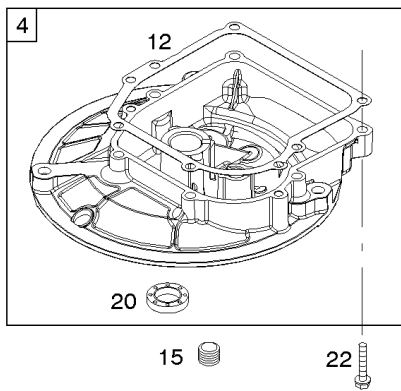

Camshaft, Crankcase Cover/Sump, Crankshaft, Gasket Set - Engine, Gasket Set - Valve,

REF NO	PART NO	QTY	DESCRIPTION
3	299819S		SEAL, Oil -(Magneto Side)
4	798264		SUMP, Engine -(Engines with 6 Sump Screws)
4A	590569		SUMP, Engine -(Engines with 7 Sump Screws)
7	698717		GASKET, Cylinder Head
9	695890		GASKET, Breather
12	692218		GASKET, Crankcase -(.015)(Engines with 6 Sump Screws)
12	270895		GASKET, Crankcase -(.005)(Engines with 6 Sump Screws)
12	270896		GASKET, Crankcase -(.009)(Engines with 6 Sump Screws)
12A	799587		GASKET, Crankcase -(Engines with 7 Sump Screws)
15	691680		PLUG, Oil Drain
16	796211		CRANKSHAFT
20	391483S		SEAL, Oil -(PTO Side)
22	692551		SCREW -(Crankcase Cover/Sump)
22A	590763		SCREW -(Crankcase Cover/Sump)
24	222698S		KEY, Flywheel
25	795689		PISTON ASSEMBLY -(.020 Oversize)
25	795691		PISTON ASSEMBLY -(Standard)
26	795688		SET, Ring -(.020 Oversize)
26	795690		SET, Ring -(Standard)
27	691588		LOCK, Piston Pin
28	699659		PIN, Piston -(Standard)
29	699655		ROD, Connecting -(Standard)
32	691664		SCREW -(Connecting Rod)
33	296676		VALVE, Exhaust -(Grooved Stem-Includes Retainer)
34	296677		VALVE, Intake -(Grooved stem-includes Retainer)
35	690520		SPRING, Valve -(Intake)
36	690520		SPRING, Valve -(Exhaust)
40	692194		RETAINER, Valve
43	698690		SLINGER, Governor/Oil
45	691762		TAPPET, Valve
46	691998		CAMSHAFT
51	699649		GASKET, Intake
163	271139S		GASKET, Air Cleaner -(Air Cleaner)
358	590777		GASKET SET, Engine
524	691876		SEAL, O-Ring
718A	499047		PIN, Locating -(Crankshaft) -Used Before Code Date 08071400