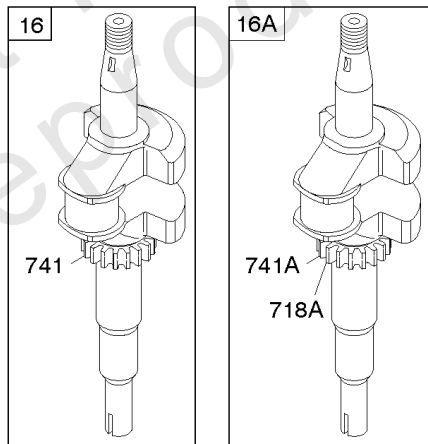

Brake, Controls, Covers, Governor Spring, Ignition

REF NO	PART NO	QTY	DESCRIPTION
188	692198		SCREW -(Control Bracket)
201	690347		LINK, Air Vane
209	690251		SPRING, Governor
211	691859		SPRING, Governed Idle
222E	691446		BRACKET, Control
236	591292		LINK, Lockout
259	797041		BRACKET, Casing Clamp
265B	691024		CLAMP, Casing
267	691044		SCREW -(Casing Clamp)
268	691025		CASING, Control Wire -(Cut To Required Length)
269	691026		WIRE, Control -(Cut To Required Length)
270	691027		NUT -(Control Wire Casing)
271	691028		LEVER, Control
333A	591420		ARMATURE, Magneto
334	691061		SCREW -(Magneto Armature)
356	692390		WIRE, Stop
362	793351		SHIELD, Spark Plug
426	691107		SCREW -(Governor Blade)
578	398153		WIRE ASSEMBLY
621	692310		SWITCH, Stop
635	66538S		BOOT, Spark Plug -(Slip On Style)
729	690586		CLIP, Wire
745	691146		SCREW -(Brake) (7/8)
745A	690859		SCREW -(Brake) (1/2)
772	691111		SCREW -(Linkage Cover)
851	493880S		TERMINAL, Spark Plug
851A	692424		TERMINAL, Spark Plug
922	692135		SPRING, Brake
923	691487		BRAKE
925	691349		COVER, Linkage
940	691044		SCREW -(Casing Clamp Bracket)

Camshaft, Crankcase Cover/Sump, Crankshaft, Gasket Set - Engine, Gasket Set - Valve,

REF NO	PART NO	QTY	DESCRIPTION
741	796210		GEAR, Timing -(Plastic)
741A	691805		GEAR, Timing -(Metal)
868	697338		SEAL, Valve
1095	498526		GASKET SET, Valve