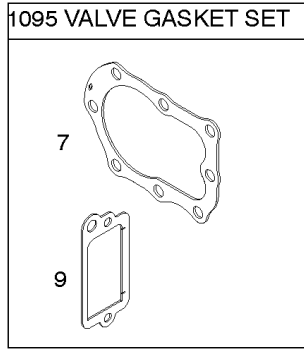

## **Brake, Controls, Covers, Governor Spring, Ignition**

REF NO	PART NO	QTY	DESCRIPTION
188	692198		SCREW -(Control Bracket)
201	690347		LINK, Air Vane
209	690251		SPRING, Governor
211	691859		SPRING, Governed Idle
222E	691446		BRACKET, Control
236	591292		LINK, Lockout
259	797041		BRACKET, Casing Clamp
265B	691024		CLAMP, Casing
267	691044		SCREW -(Casing Clamp)
268	691025		CASING, Control Wire -(Cut To Required Length)
269	691026		WIRE, Control -(Cut To Required Length)
270	691027		NUT -(Control Wire Casing)
271	691028		LEVER, Control
333A	591420		ARMATURE, Magneto
334	691061		SCREW -(Magneto Armature)
356	692390		WIRE, Stop
362	793351		SHIELD, Spark Plug
426	691107		SCREW -(Governor Blade)
578	398153		WIRE ASSEMBLY
621	692310		SWITCH, Stop
635	66538S		BOOT, Spark Plug -(Slip On Style)
729	690586		CLIP, Wire
745	691146		SCREW -(Brake) (7/8 )
745A	690859		SCREW -(Brake) (1/2 )
772	691111		SCREW -(Linkage Cover)
851	493880S		TERMINAL, Spark Plug
851A	692424		TERMINAL, Spark Plug
922	692135		SPRING, Brake
923	691487		BRAKE
925	691349		COVER, Linkage
940	691044		SCREW -(Casing Clamp Bracket)