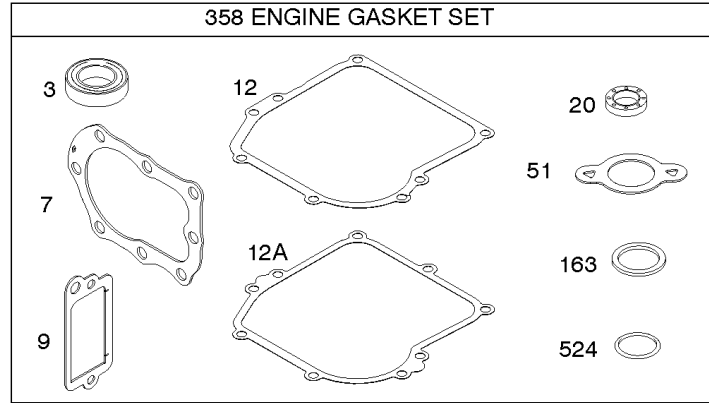

## **Brake, Controls, Covers, Governor Spring, Ignition**

REF NO	PART NO	QTY	DESCRIPTION
188	692198		SCREW -(Control Bracket)
201	690347		LINK, Air Vane
209	690251		SPRING, Governor
211	691859		SPRING, Governed Idle
222E	691446		BRACKET, Control
236	591292		LINK, Lockout
259	797041		BRACKET, Casing Clamp
265B	691024		CLAMP, Casing
267	691044		SCREW -(Casing Clamp)
268	691025		CASING, Control Wire -(Cut To Required Length)
269	691026		WIRE, Control -(Cut To Required Length)
270	691027		NUT -(Control Wire Casing)
271	691028		LEVER, Control
333A	591420		ARMATURE, Magneto
334	691061		SCREW -(Magneto Armature)
356	692390		WIRE, Stop
362	793351		SHIELD, Spark Plug
426	691107		SCREW -(Governor Blade)
578	398153		WIRE ASSEMBLY
621	692310		SWITCH, Stop
635	66538S		BOOT, Spark Plug -(Slip On Style)
729	690586		CLIP, Wire
745	691146		SCREW -(Brake) (7/8 )
745A	690859		SCREW -(Brake) (1/2 )
772	691111		SCREW -(Linkage Cover)
851	493880S		TERMINAL, Spark Plug
851A	692424		TERMINAL, Spark Plug
922	692135		SPRING, Brake
923	691487		BRAKE
925	691349		COVER, Linkage
940	691044		SCREW -(Casing Clamp Bracket)