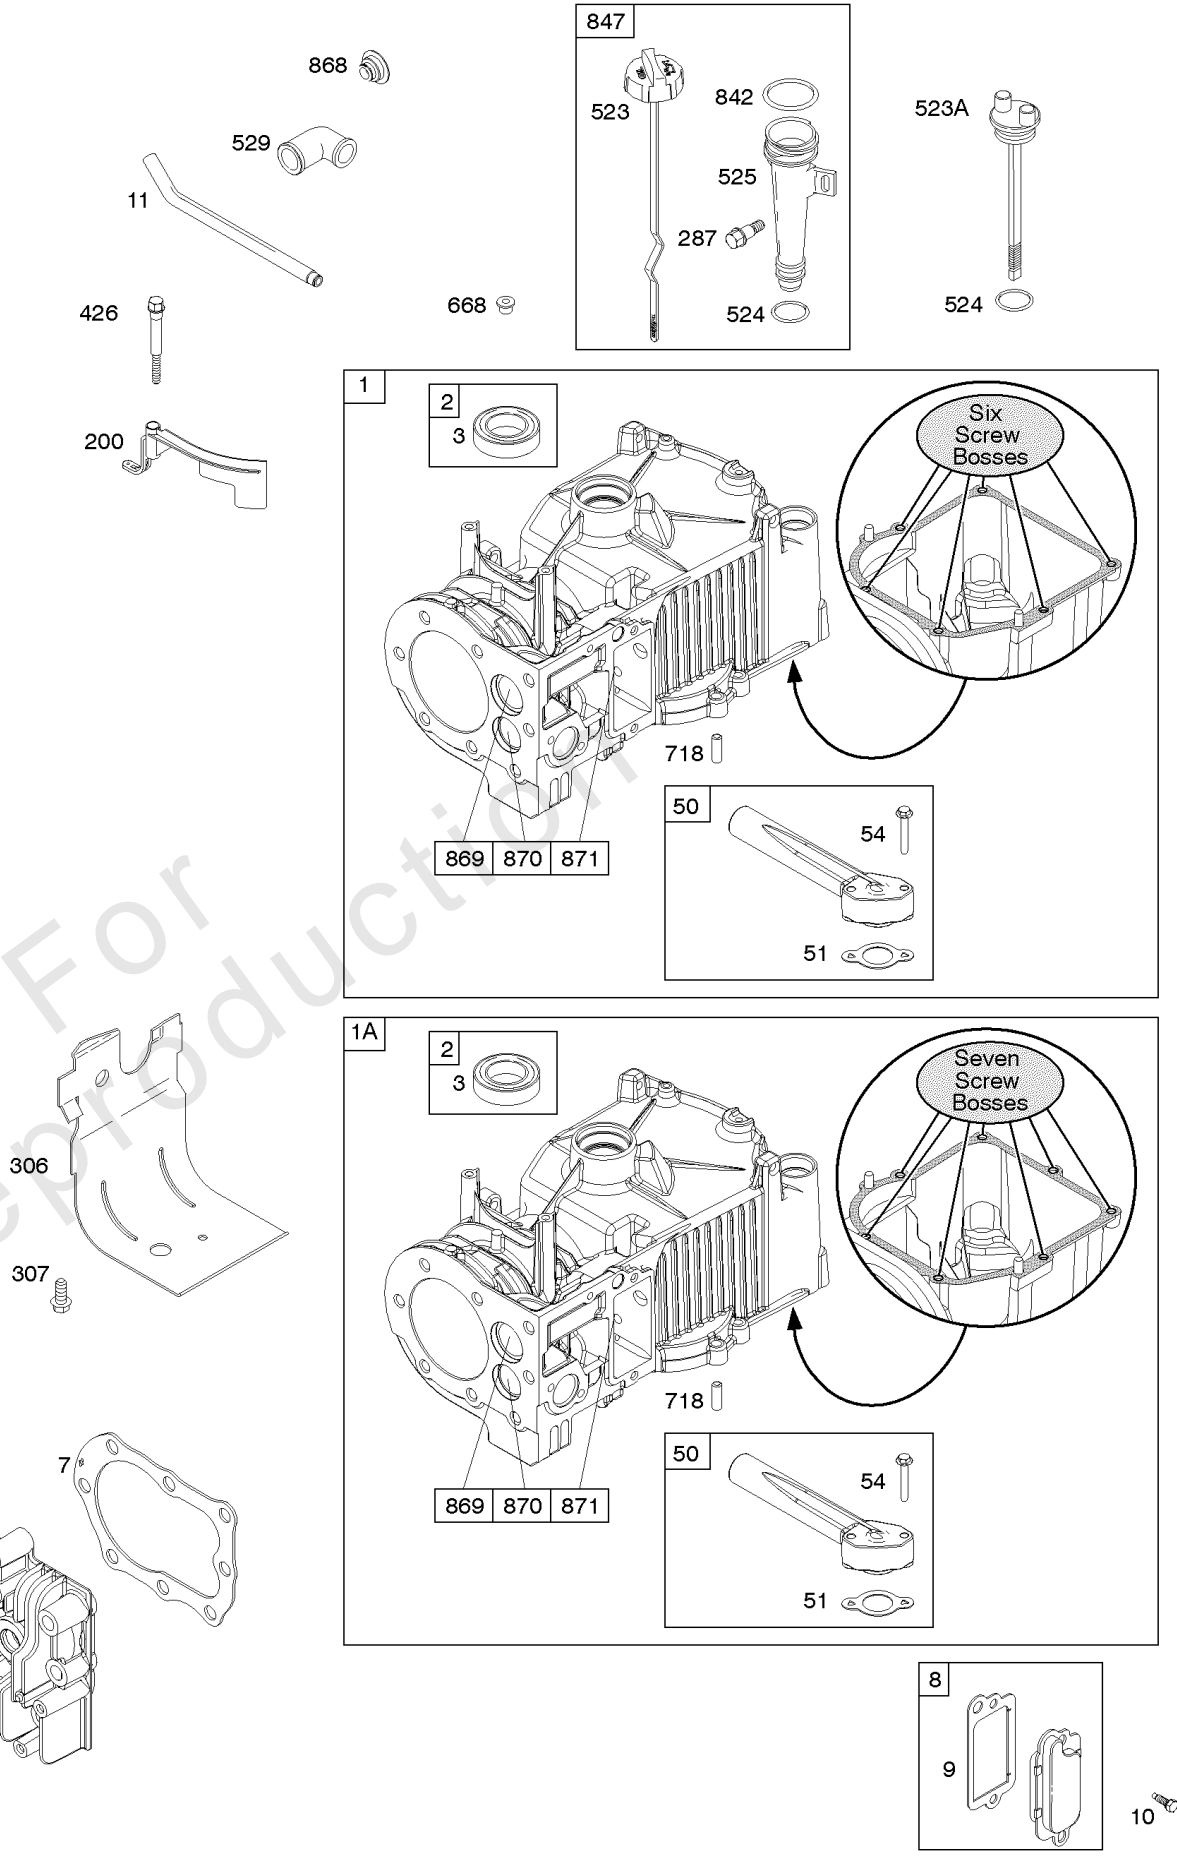

Cylinder, Cylinder Head, Lubrication, Operator's Manual, Warning Label

REF NO	PART NO	QTY	DESCRIPTION
1	699653		CYLINDER ASSEMBLY -(Engines with 6 Sump Screws)
1A	590772		CYLINDER ASSEMBLY -(Engines with 7 Sump Screws)
2	796961		KIT, Bushing/Seal -(Magneto Side)
3	299819S		SEAL, Oil -(Magneto Side)
5	790169		HEAD, Cylinder
7	698717		GASKET, Cylinder Head
8	791781		BREATHER ASSEMBLY
9	695890		GASKET, Breather
10	691666		SCREW -(Breather Assembly)
11	691245		TUBE, Breather
13	691640		SCREW -(Cylinder Head)
50	699644		MANIFOLD, Intake
51	699649		GASKET, Intake
54	691111		SCREW -(Intake Manifold)
200	691912		BLADE, Governor
287	691002		SCREW -(Dipstick Tube)
306	690400		SHIELD, Cylinder
307	690345		SCREW -(Cylinder Shield)
337	796112S		PLUG, Spark
362	793351		SHIELD, Spark Plug
383	89838S		WRENCH, Spark Plug
426	691107		SCREW -(Governor Blade)
523	692040		DIPSTICK
523A	691913		DIPSTICK
524	691876		SEAL, O-Ring
525	691320		TUBE, Dipstick
529	692189		GROMMET
635	66538S		BOOT, Spark Plug -(Slip On Style)
668	692889		SPACER -(Cylinder)
718	690959		PIN, Locating -(Cylinder)
842	691870		SEAL, O-Ring -(Dipstick Tube)
847	691440		DIPSTICK/TUBE ASSEMBLY
868	697338		SEAL, Valve
869	699641		SEAT, Valve -(Intake)
870	699642		SEAT, Valve -(Exhaust)
871	699643		BUSHING, Valve Guide -(Exhaust)
871	63709		BUSHING, Valve Guide -(Intake)
1036	-----		Label-Emissions -(Available From A Briggs & Stratton Authorized Dealer)

1319 WARNING LABEL

REQUIRED when replacing parts with warning labels affixed.

1319A WARNING LABEL

REQUIRED when replacing parts with warning labels affixed.

1058 OPERATOR'S MANUAL

1330 REPAIR MANUAL

1036 EMISSIONS LABEL