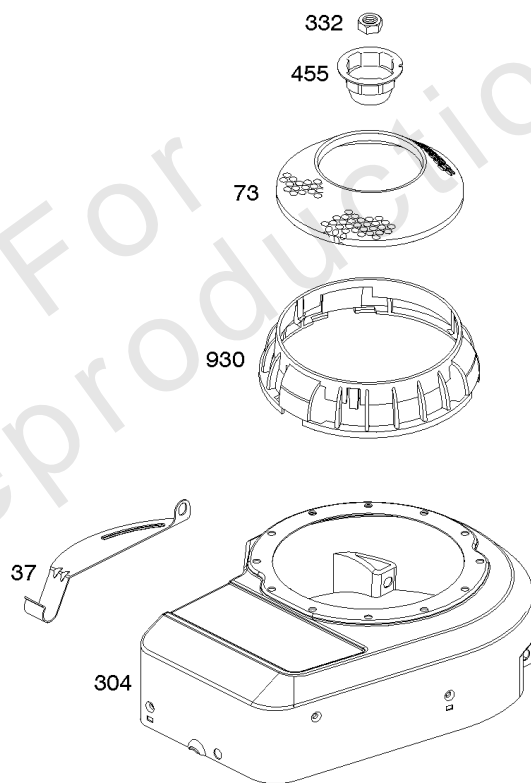

Blower Housing/Shrouds, Flywheel, Rewind Starter

REF NO	PART NO	QTY	DESCRIPTION
23	799682		FLYWHEEL
23A	592003		FLYWHEEL
23B	592370		FLYWHEEL
37	690482		GUARD, Flywheel -(Carburetor Side)
37A	691209		GUARD, Flywheel -(Muffler Side)
55	692144		HOUSING, Rewind Starter
58	697316		ROPE, Starter -(88 5/8)
60	691915		GRIP, Starter Rope
65	690837		SCREW -(Rewind Starter)
73	699850		SCREEN, Rotating
78	692198		SCREW -(Flywheel Guard)
304	694236		HOUSING, Blower -(Compliance Engines)
305	692198		SCREW -(Blower Housing)
332	690662		NUT -(Flywheel)
363	19069		PULLER, Flywheel
455	691236		CUP, Flywheel
456	692299		PLATE, Pawl Friction
459	281505S		PAWL, Ratchet
592	690800		NUT -(Rewind Starter)
597	691696		SCREW -(Pawl Friction Plate)
608	499706		STARTER, Rewind -(88 5/8 Rope)
689	691855		SPRING, Friction
921A	793973		HOUSING, Blower
921B	699796		HOUSING, Blower
930	691348		GUARD, Rewind
969	799013		SCREW -(Blower Housing)
969A	799014		SCREW -(Blower Housing)
1005	592366		FAN, Flywheel
1210	499901		PULLEY/SPRING ASSEMBLY -(Pulley)
1211	499901		PULLEY/SPRING ASSEMBLY -(Spring)