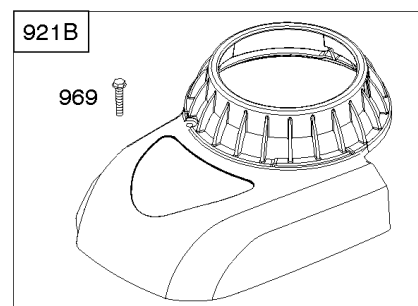

Blower Housing/Shrouds, Flywheel, Rewind Starter

REF NO	PART NO	QTY	DESCRIPTION
23	799682		FLYWHEEL
23A	592003		FLYWHEEL
23B	592370		FLYWHEEL
37	690482		GUARD, Flywheel -(Carburetor Side)
37A	691209		GUARD, Flywheel -(Muffler Side)
55	692144		HOUSING, Rewind Starter
58	697316		ROPE, Starter -(88 5/8)
60	691915		GRIP, Starter Rope
65	690837		SCREW -(Rewind Starter)
73	699850		SCREEN, Rotating
78	692198		SCREW -(Flywheel Guard)
304	694236		HOUSING, Blower -(Compliance Engines)
305	692198		SCREW -(Blower Housing)
332	690662		NUT -(Flywheel)
363	19069		PULLER, Flywheel
455	691236		CUP, Flywheel
456	692299		PLATE, Pawl Friction
459	281505S		PAWL, Ratchet
592	690800		NUT -(Rewind Starter)
597	691696		SCREW -(Pawl Friction Plate)
608	499706		STARTER, Rewind -(88 5/8 Rope)
689	691855		SPRING, Friction
921A	793973		HOUSING, Blower
921B	699796		HOUSING, Blower
930	691348		GUARD, Rewind
969	799013		SCREW -(Blower Housing)
969A	799014		SCREW -(Blower Housing)
1005	592366		FAN, Flywheel
1210	499901		PULLEY/SPRING ASSEMBLY -(Pulley)
1211	499901		PULLEY/SPRING ASSEMBLY -(Spring)