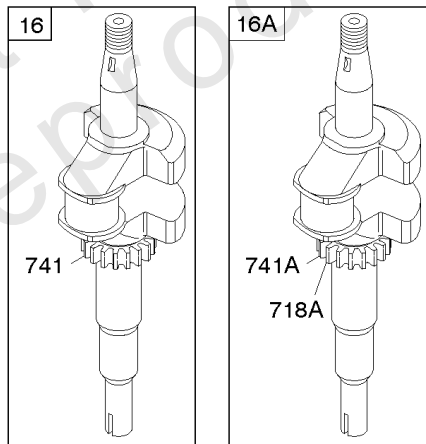

Camshaft, Crankcase Cover/Sump, Crankshaft, Gasket Set - Engine, Gasket Set - Valve,

REF NO	PART NO	QTY	DESCRIPTION
3	299819S		SEAL, Oil -(Magneto Side)
4	798264		SUMP, Engine -(Engines with 6 Sump Screws)
4A	590569		SUMP, Engine -(Engines with 7 Sump Screws)
7	698717		GASKET, Cylinder Head
9	695890		GASKET, Breather
12	692218		GASKET, Crankcase -(.015)(Engines with 6 Sump Screws)
12	270895		GASKET, Crankcase -(.005)(Engines with 6 Sump Screws)
12	270896		GASKET, Crankcase -(.009)(Engines with 6 Sump Screws)
12A	799587		GASKET, Crankcase -(Engines with 7 Sump Screws)
15	691680		PLUG, Oil Drain
16	796212		CRANKSHAFT
20	391483S		SEAL, Oil -(PTO Side)
22	692551		SCREW -(Crankcase Cover/Sump)
22A	590763		SCREW -(Crankcase Cover/Sump)
24	222698S		KEY, Flywheel
25	795689		PISTON ASSEMBLY -(.020 Oversize)
25	795691		PISTON ASSEMBLY -(Standard)
26	795688		SET, Ring -(.020 Oversize)
26	795690		SET, Ring -(Standard)
27	691588		LOCK, Piston Pin
28	699659		PIN, Piston -(Standard)
29	699655		ROD, Connecting -(Standard)
32	691664		SCREW -(Connecting Rod)
33	296676		VALVE, Exhaust -(Grooved Stem-Includes Retainer)
34	296677		VALVE, Intake -(Grooved stem-includes Retainer)
35	690520		SPRING, Valve -(Intake)
36	690520		SPRING, Valve -(Exhaust)
40	692194		RETAINER, Valve
43	698690		SLINGER, Governor/Oil
45	691762		TAPPET, Valve
46	691998		CAMSHAFT
51	699649		GASKET, Intake
163	271139S		GASKET, Air Cleaner -(Air Cleaner)
358	590777		GASKET SET, Engine
524	691876		SEAL, O-Ring
718A	499047		PIN, Locating -(Crankshaft) -Used Before Code Date 08071400