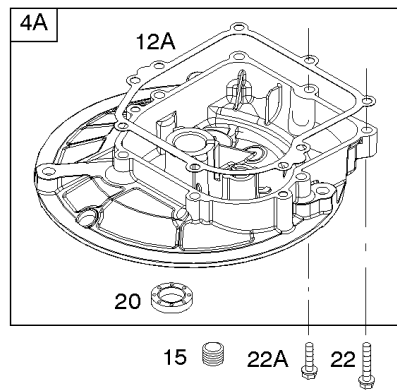

## **Brake, Controls, Covers, Governor Spring, Ignition**

REF NO	PART NO	QTY	DESCRIPTION
188	692198		SCREW -(Control Bracket)
201	690347		LINK, Air Vane
209	690251		SPRING, Governor
211	691859		SPRING, Governed Idle
222E	691446		BRACKET, Control
236	591292		LINK, Lockout
259	797041		BRACKET, Casing Clamp
265B	691024		CLAMP, Casing
267	691044		SCREW -(Casing Clamp)
268	691025		CASING, Control Wire -(Cut To Required Length)
269	691026		WIRE, Control -(Cut To Required Length)
270	691027		NUT -(Control Wire Casing)
271	691028		LEVER, Control
333A	591420		ARMATURE, Magneto
334	691061		SCREW -(Magneto Armature)
356	692390		WIRE, Stop
362	793351		SHIELD, Spark Plug
426	691107		SCREW -(Governor Blade)
578	398153		WIRE ASSEMBLY
621	692310		SWITCH, Stop
635	66538S		BOOT, Spark Plug -(Slip On Style)
729	690586		CLIP, Wire
745	691146		SCREW -(Brake) (7/8 )
745A	690859		SCREW -(Brake) (1/2 )
772	691111		SCREW -(Linkage Cover)
851	493880S		TERMINAL, Spark Plug
851A	692424		TERMINAL, Spark Plug
922	692135		SPRING, Brake
923	691487		BRAKE
925	691349		COVER, Linkage
940	691044		SCREW -(Casing Clamp Bracket)