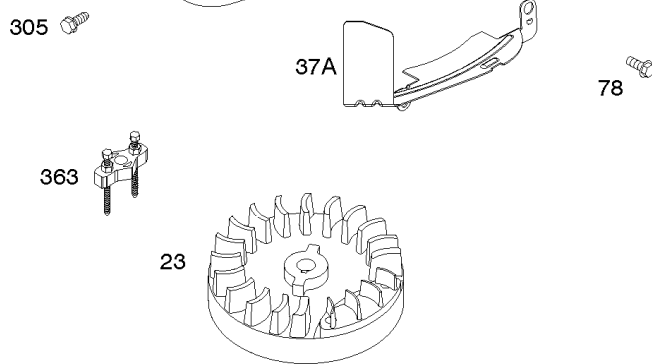

Blower Housing/Shrouds, Flywheel, Rewind Starter

REF NO	PART NO	QTY	DESCRIPTION
23	799682		FLYWHEEL
23A	592003		FLYWHEEL
23B	592370		FLYWHEEL
37	690482		GUARD, Flywheel -(Carburetor Side)
37A	691209		GUARD, Flywheel -(Muffler Side)
55	692144		HOUSING, Rewind Starter
58	697316		ROPE, Starter -(88 5/8)
60	691915		GRIP, Starter Rope
65	690837		SCREW -(Rewind Starter)
73	699850		SCREEN, Rotating
78	692198		SCREW -(Flywheel Guard)
304	694236		HOUSING, Blower -(Compliance Engines)
305	692198		SCREW -(Blower Housing)
332	690662		NUT -(Flywheel)
363	19069		PULLER, Flywheel
455	691236		CUP, Flywheel
456	692299		PLATE, Pawl Friction
459	281505S		PAWL, Ratchet
592	690800		NUT -(Rewind Starter)
597	691696		SCREW -(Pawl Friction Plate)
608	499706		STARTER, Rewind -(88 5/8 Rope)
689	691855		SPRING, Friction
921A	793973		HOUSING, Blower
921B	699796		HOUSING, Blower
930	691348		GUARD, Rewind
969	799013		SCREW -(Blower Housing)
969A	799014		SCREW -(Blower Housing)
1005	592366		FAN, Flywheel
1210	499901		PULLEY/SPRING ASSEMBLY -(Pulley)
1211	499901		PULLEY/SPRING ASSEMBLY -(Spring)