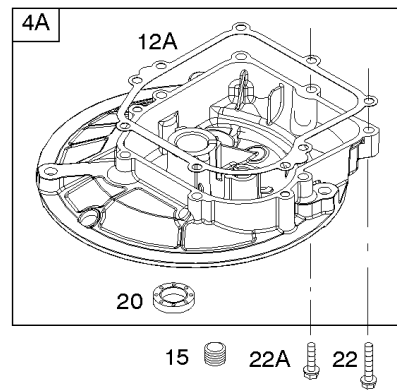

Camshaft, Crankcase Cover/Sump, Crankshaft, Gasket Set - Engine, Gasket Set - Valve,

REF NO	PART NO	QTY	DESCRIPTION
3	299819S		SEAL, Oil -(Magneto Side)
4	798264		SUMP, Engine -(Engines with 6 Sump Screws)
4A	590569		SUMP, Engine -(Engines with 7 Sump Screws)
7	698717		GASKET, Cylinder Head
9	695890		GASKET, Breather
12	692218		GASKET, Crankcase -(.015)(Engines with 6 Sump Screws)
12	270895		GASKET, Crankcase -(.005)(Engines with 6 Sump Screws)
12	270896		GASKET, Crankcase -(.009)(Engines with 6 Sump Screws)
12A	799587		GASKET, Crankcase -(Engines with 7 Sump Screws)
15	691680		PLUG, Oil Drain
16	796212		CRANKSHAFT
20	391483S		SEAL, Oil -(PTO Side)
22	692551		SCREW -(Crankcase Cover/Sump)
22A	590763		SCREW -(Crankcase Cover/Sump)
24	222698S		KEY, Flywheel
25	795689		PISTON ASSEMBLY -(.020 Oversize)
25	795691		PISTON ASSEMBLY -(Standard)
26	795688		SET, Ring -(.020 Oversize)
26	795690		SET, Ring -(Standard)
27	691588		LOCK, Piston Pin
28	699659		PIN, Piston -(Standard)
29	699655		ROD, Connecting -(Standard)
32	691664		SCREW -(Connecting Rod)
33	296676		VALVE, Exhaust -(Grooved Stem-Includes Retainer)
34	296677		VALVE, Intake -(Grooved stem-includes Retainer)
35	690520		SPRING, Valve -(Intake)
36	690520		SPRING, Valve -(Exhaust)
40	692194		RETAINER, Valve
43	698690		SLINGER, Governor/Oil
45	691762		TAPPET, Valve
46	691998		CAMSHAFT
51	699649		GASKET, Intake
163	271139S		GASKET, Air Cleaner -(Air Cleaner)
358	590777		GASKET SET, Engine
524	691876		SEAL, O-Ring
718A	499047		PIN, Locating -(Crankshaft) -Used Before Code Date 08071400