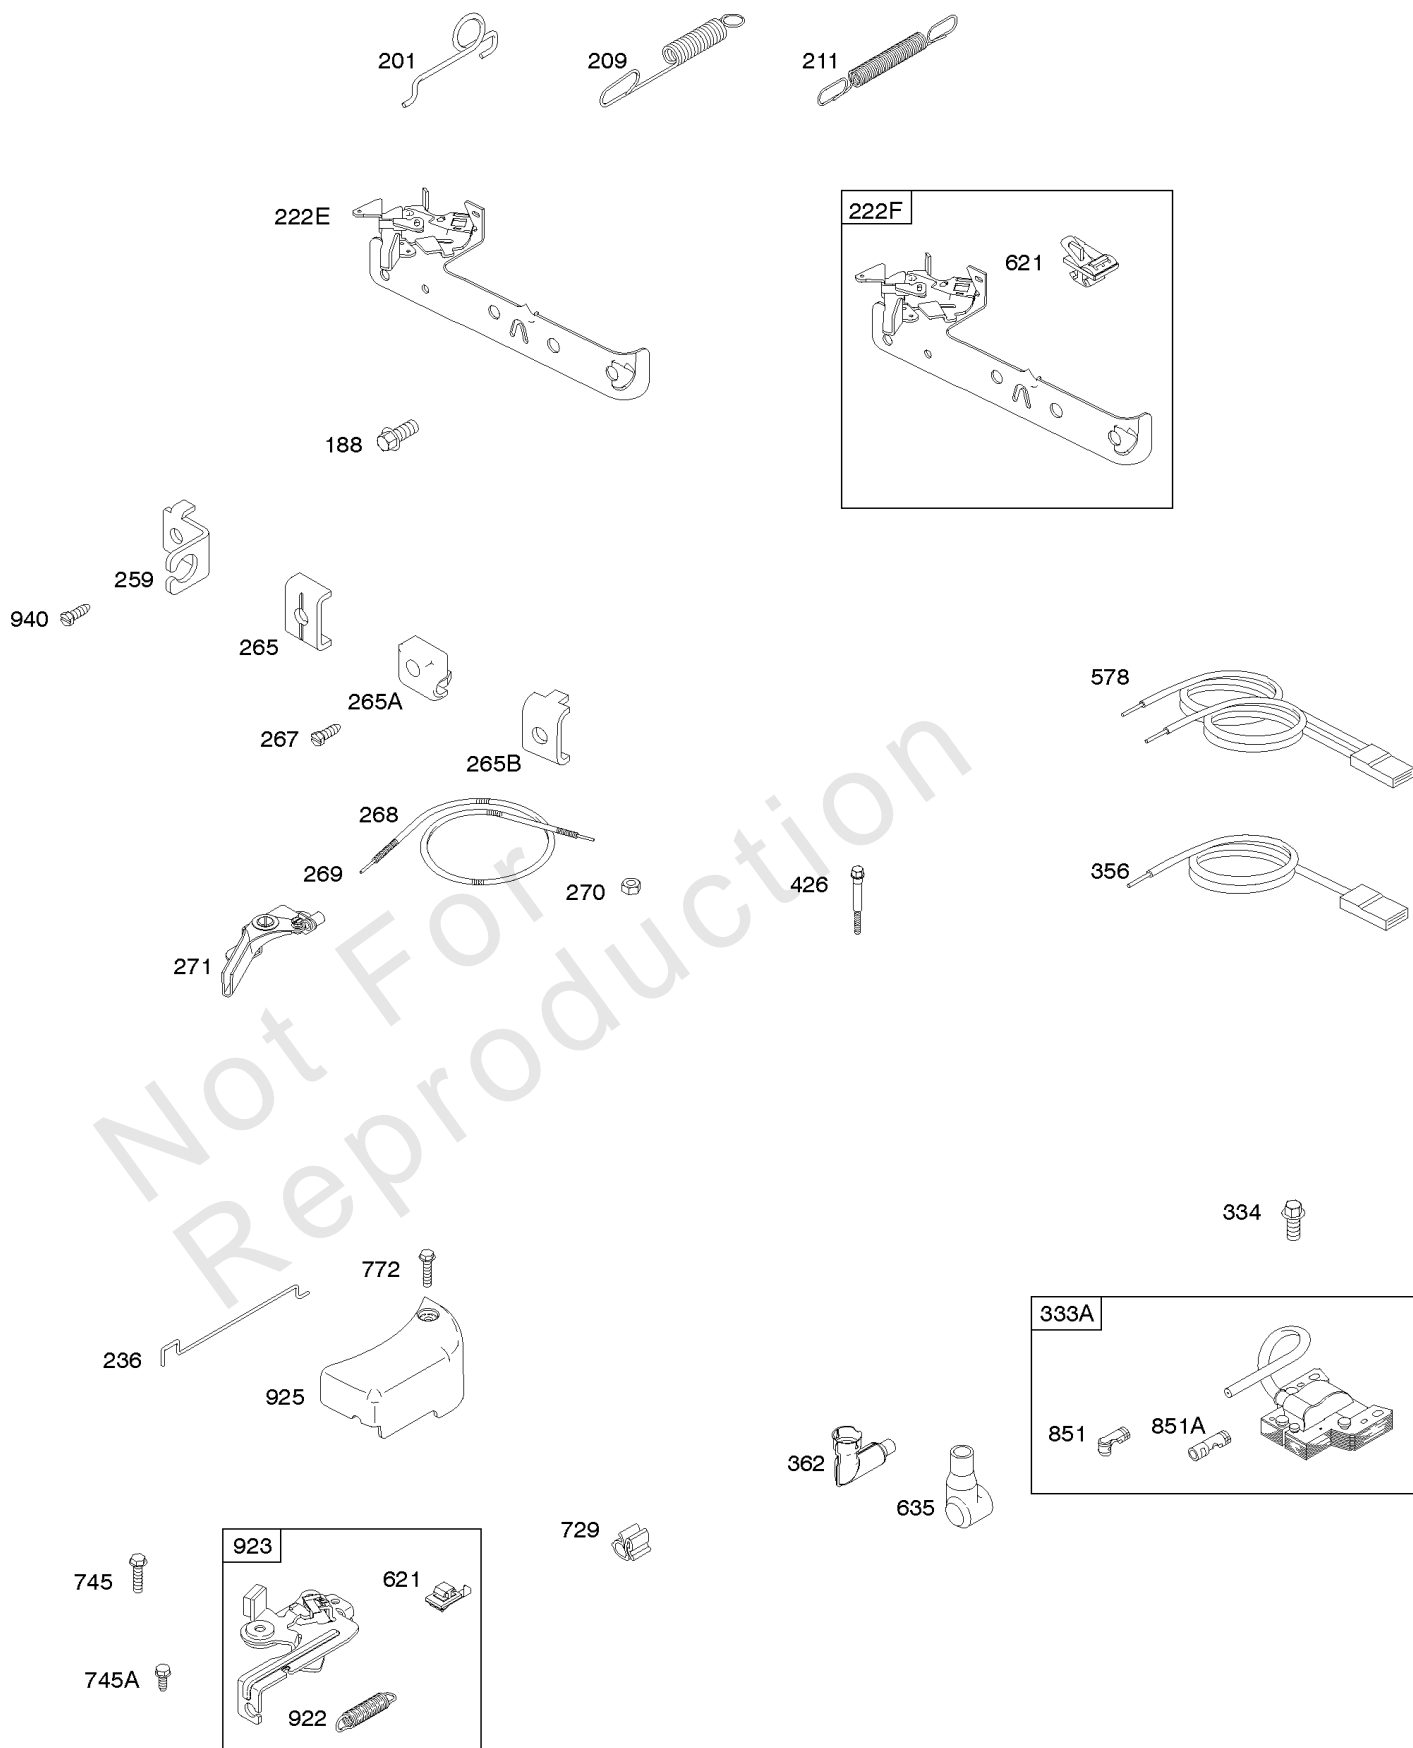

# Parts Manual

Mfg. No: 09T502-2237-H1

---

<b>Model Components</b>	<b>Page</b>
Air Cleaner, Carburetor, Exhaust System, Fuel Supply. ....	4
Blower Housing/Shrouds, Flywheel, Rewind Starter. ....	6
Brake, Controls, Covers, Governor Spring, Ignition. ....	8
Camshaft, Crankcase Cover/Sump, Crankshaft, Gasket Set - Engine, Gasket Set - Valve, Piston/Rings/	10
Cylinder, Cylinder Head, Lubrication, Operator's Manual, Warning Label. ....	14
Replacement Engine - US & Canada. ....	18

## **Brake, Controls, Covers, Governor Spring, Ignition**

REF NO	PART NO	QTY	DESCRIPTION
188	692198		SCREW -(Control Bracket)
201	690347		LINK, Air Vane
209	690251		SPRING, Governor
211	691859		SPRING, Governed Idle
222E	691446		BRACKET, Control
236	591292		LINK, Lockout
259	797041		BRACKET, Casing Clamp
265B	691024		CLAMP, Casing
267	691044		SCREW -(Casing Clamp)
268	691025		CASING, Control Wire -(Cut To Required Length)
269	691026		WIRE, Control -(Cut To Required Length)
270	691027		NUT -(Control Wire Casing)
271	691028		LEVER, Control
333A	591420		ARMATURE, Magneto
334	691061		SCREW -(Magneto Armature)
356	692390		WIRE, Stop
362	793351		SHIELD, Spark Plug
426	691107		SCREW -(Governor Blade)
578	398153		WIRE ASSEMBLY
621	692310		SWITCH, Stop
635	66538S		BOOT, Spark Plug -(Slip On Style)
729	690586		CLIP, Wire
745	691146		SCREW -(Brake) (7/8 )
745A	690859		SCREW -(Brake) (1/2 )
772	691111		SCREW -(Linkage Cover)
851	493880S		TERMINAL, Spark Plug
851A	692424		TERMINAL, Spark Plug
922	692135		SPRING, Brake
923	691487		BRAKE
925	691349		COVER, Linkage
940	691044		SCREW -(Casing Clamp Bracket)