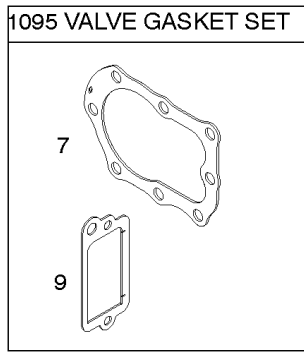

Camshaft, Crankcase Cover/Sump, Crankshaft, Gasket Set - Engine, Gasket Set - Valve,

REF NO	PART NO	QTY	DESCRIPTION
3	299819S		SEAL, Oil -(Magneto Side)
4	798264		SUMP, Engine -(Engines with 6 Sump Screws)
4A	590569		SUMP, Engine -(Engines with 7 Sump Screws)
7	698717		GASKET, Cylinder Head
9	695890		GASKET, Breather
12	692218		GASKET, Crankcase -(.015)(Engines with 6 Sump Screws)
12	270895		GASKET, Crankcase -(.005)(Engines with 6 Sump Screws)
12	270896		GASKET, Crankcase -(.009)(Engines with 6 Sump Screws)
12A	799587		GASKET, Crankcase -(Engines with 7 Sump Screws)
15	691680		PLUG, Oil Drain
16	796212		CRANKSHAFT
20	391483S		SEAL, Oil -(PTO Side)
22	692551		SCREW -(Crankcase Cover/Sump)
22A	590763		SCREW -(Crankcase Cover/Sump)
24	222698S		KEY, Flywheel
25	795689		PISTON ASSEMBLY -(.020 Oversize)
25	795691		PISTON ASSEMBLY -(Standard)
26	795688		SET, Ring -(.020 Oversize)
26	795690		SET, Ring -(Standard)
27	691588		LOCK, Piston Pin
28	699659		PIN, Piston -(Standard)
29	699655		ROD, Connecting -(Standard)
32	691664		SCREW -(Connecting Rod)
33	296676		VALVE, Exhaust -(Grooved Stem-Includes Retainer)
34	296677		VALVE, Intake -(Grooved stem-includes Retainer)
35	690520		SPRING, Valve -(Intake)
36	690520		SPRING, Valve -(Exhaust)
40	692194		RETAINER, Valve
43	698690		SLINGER, Governor/Oil
45	691762		TAPPET, Valve
46	691998		CAMSHAFT
51	699649		GASKET, Intake
163	271139S		GASKET, Air Cleaner -(Air Cleaner)
358	590777		GASKET SET, Engine
524	691876		SEAL, O-Ring
718A	499047		PIN, Locating -(Crankshaft) -Used Before Code Date 08071400