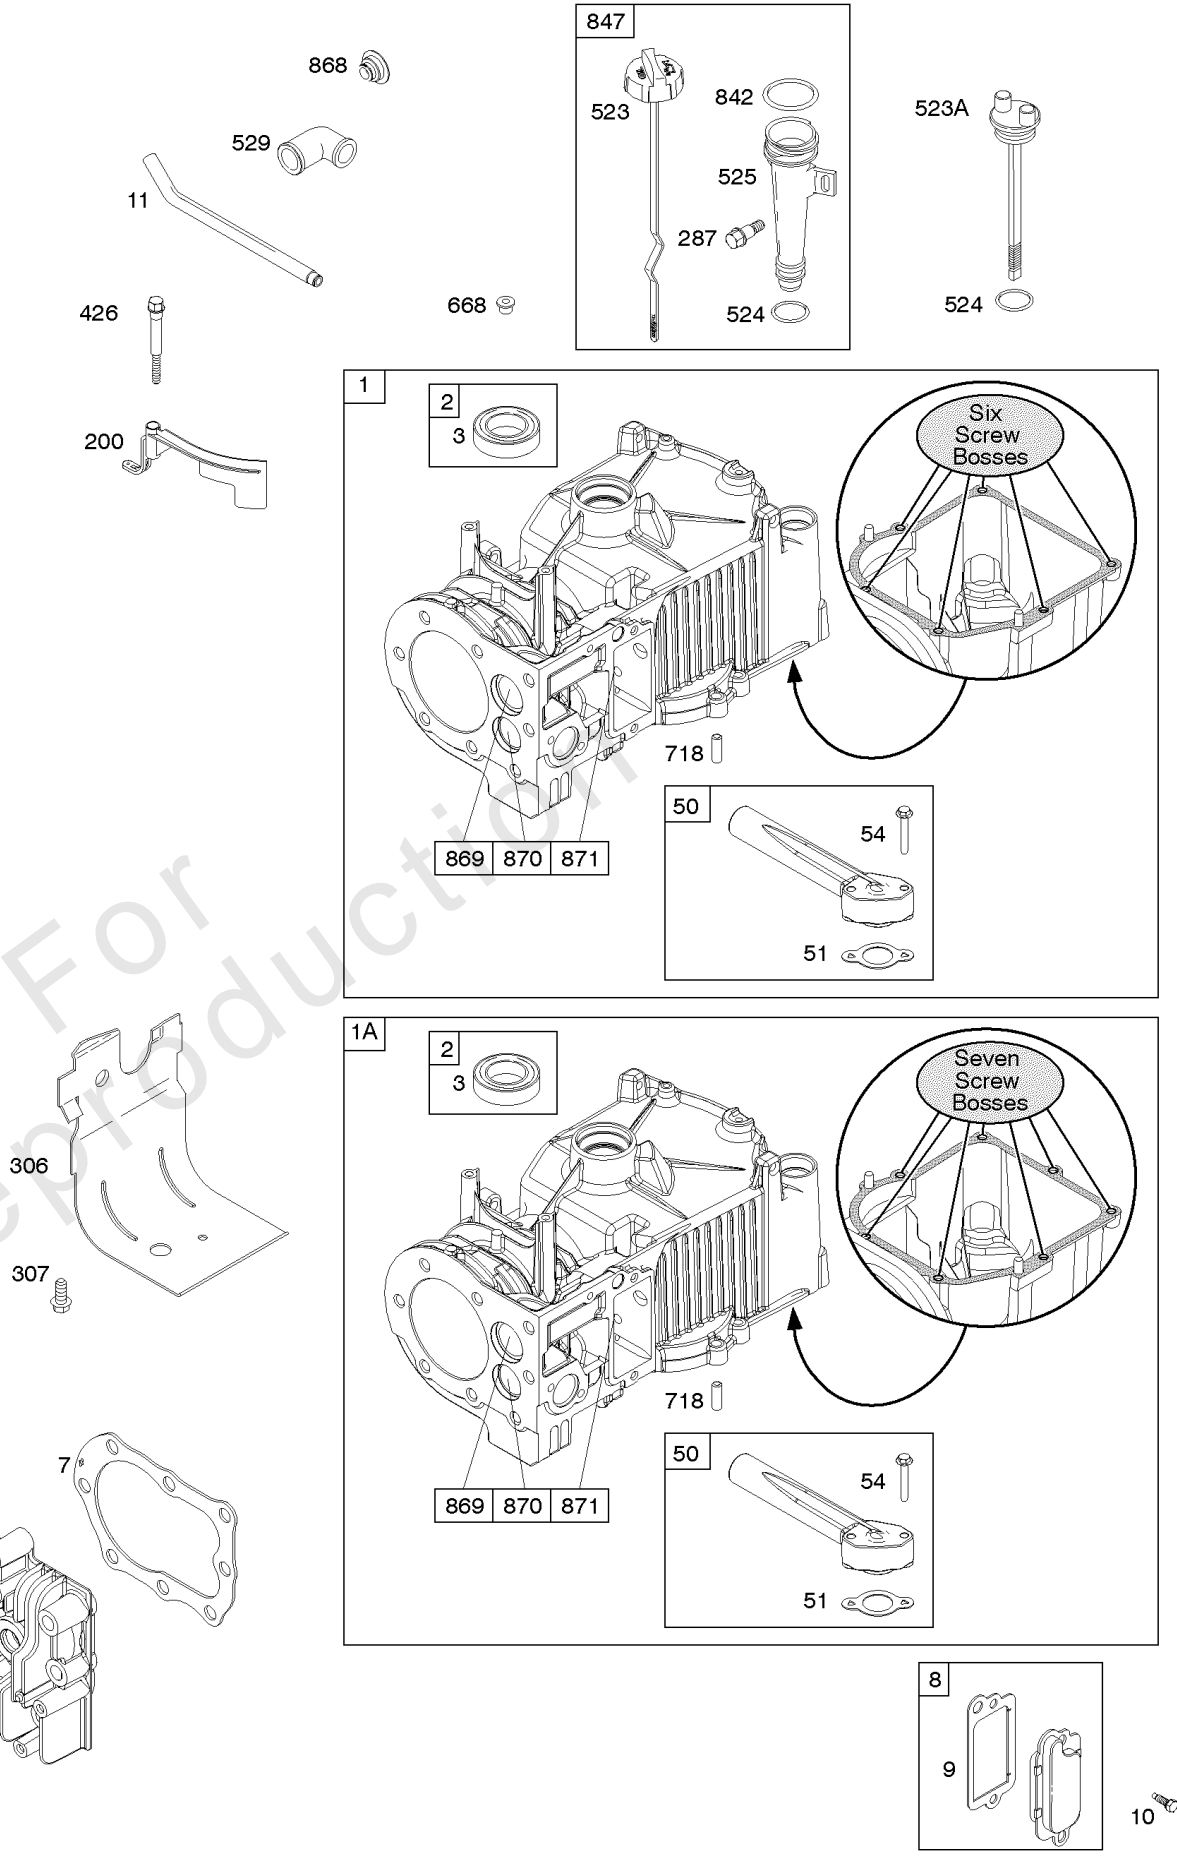

Camshaft, Crankcase Cover/Sump, Crankshaft, Gasket Set - Engine, Gasket Set - Valve,

REF NO	PART NO	QTY	DESCRIPTION
741	796210		GEAR, Timing -(Plastic)
741A	691805		GEAR, Timing -(Metal)
868	697338		SEAL, Valve
1095	498526		GASKET SET, Valve

Not For Reproduction

1319 WARNING LABEL

REQUIRED when replacing parts with warning labels affixed.

1319A WARNING LABEL

REQUIRED when replacing parts with warning labels affixed.

1058 OPERATOR'S MANUAL

1330 REPAIR MANUAL

1036 EMISSIONS LABEL