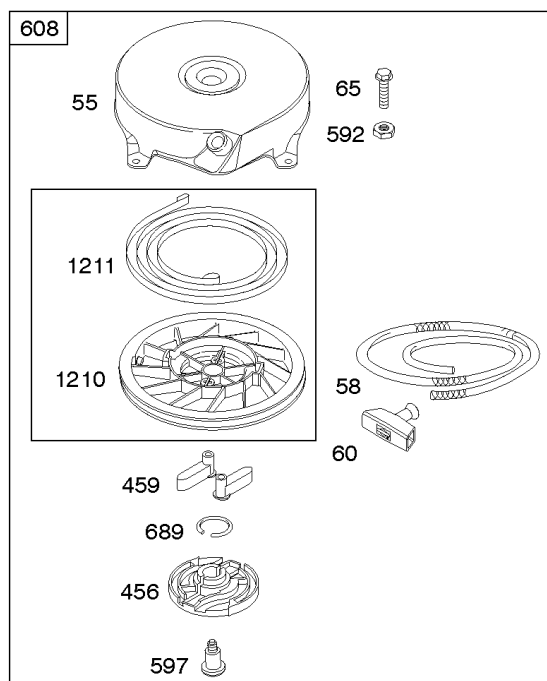

Blower Housing/Shrouds, Flywheel, Rewind Starter

REF NO	PART NO	QTY	DESCRIPTION
23	799682		FLYWHEEL
23A	592003		FLYWHEEL
23B	592370		FLYWHEEL
37	690482		GUARD, Flywheel -(Carburetor Side)
37A	691209		GUARD, Flywheel -(Muffler Side)
55	692144		HOUSING, Rewind Starter
58	697316		ROPE, Starter -(88 5/8)
60	691915		GRIP, Starter Rope
65	690837		SCREW -(Rewind Starter)
73	699850		SCREEN, Rotating
78	692198		SCREW -(Flywheel Guard)
304	694236		HOUSING, Blower -(Compliance Engines)
305	692198		SCREW -(Blower Housing)
332	690662		NUT -(Flywheel)
363	19069		PULLER, Flywheel
455	691236		CUP, Flywheel
456	692299		PLATE, Pawl Friction
459	281505S		PAWL, Ratchet
592	690800		NUT -(Rewind Starter)
597	691696		SCREW -(Pawl Friction Plate)
608	499706		STARTER, Rewind -(88 5/8 Rope)
689	691855		SPRING, Friction
921A	793973		HOUSING, Blower
921B	699796		HOUSING, Blower
930	691348		GUARD, Rewind
969	799013		SCREW -(Blower Housing)
969A	799014		SCREW -(Blower Housing)
1005	592366		FAN, Flywheel
1210	499901		PULLEY/SPRING ASSEMBLY -(Pulley)
1211	499901		PULLEY/SPRING ASSEMBLY -(Spring)