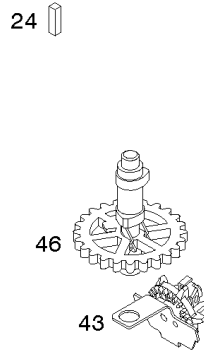

Camshaft, Crankcase Cover/Sump, Crankshaft, Gasket Set - Engine, Gasket Set - Valve,

REF NO	PART NO	QTY	DESCRIPTION
3	299819S		SEAL, Oil -(Magneto Side)
4	798264		SUMP, Engine -(Engines with 6 Sump Screws)
4A	590569		SUMP, Engine -(Engines with 7 Sump Screws)
7	698717		GASKET, Cylinder Head
9	695890		GASKET, Breather
12	692218		GASKET, Crankcase -(.015)(Engines with 6 Sump Screws)
12	270895		GASKET, Crankcase -(.005)(Engines with 6 Sump Screws)
12	270896		GASKET, Crankcase -(.009)(Engines with 6 Sump Screws)
12A	799587		GASKET, Crankcase -(Engines with 7 Sump Screws)
15	691680		PLUG, Oil Drain
16	796212		CRANKSHAFT
20	391483S		SEAL, Oil -(PTO Side)
22	692551		SCREW -(Crankcase Cover/Sump)
22A	590763		SCREW -(Crankcase Cover/Sump)
24	222698S		KEY, Flywheel
25	795689		PISTON ASSEMBLY -(.020 Oversize)
25	795691		PISTON ASSEMBLY -(Standard)
26	795688		SET, Ring -(.020 Oversize)
26	795690		SET, Ring -(Standard)
27	691588		LOCK, Piston Pin
28	699659		PIN, Piston -(Standard)
29	699655		ROD, Connecting -(Standard)
32	691664		SCREW -(Connecting Rod)
33	296676		VALVE, Exhaust -(Grooved Stem-Includes Retainer)
34	296677		VALVE, Intake -(Grooved stem-includes Retainer)
35	690520		SPRING, Valve -(Intake)
36	690520		SPRING, Valve -(Exhaust)
40	692194		RETAINER, Valve
43	698690		SLINGER, Governor/Oil
45	691762		TAPPET, Valve
46	691998		CAMSHAFT
51	699649		GASKET, Intake
163	271139S		GASKET, Air Cleaner -(Air Cleaner)
358	590777		GASKET SET, Engine
524	691876		SEAL, O-Ring
718A	499047		PIN, Locating -(Crankshaft) -Used Before Code Date 08071400