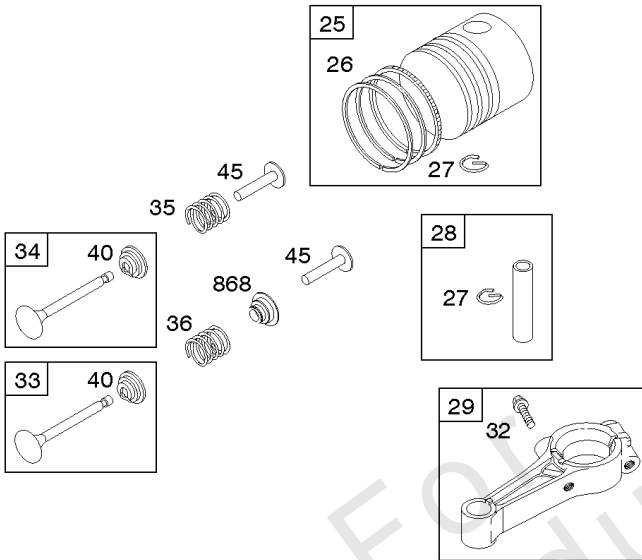

## **Brake, Controls, Covers, Governor Spring, Ignition**

REF NO	PART NO	QTY	DESCRIPTION
188	692198		SCREW -(Control Bracket)
201	690347		LINK, Air Vane
209	690251		SPRING, Governor
211	691859		SPRING, Governed Idle
222E	691446		BRACKET, Control
236	591292		LINK, Lockout
259	797041		BRACKET, Casing Clamp
265B	691024		CLAMP, Casing
267	691044		SCREW -(Casing Clamp)
268	691025		CASING, Control Wire -(Cut To Required Length)
269	691026		WIRE, Control -(Cut To Required Length)
270	691027		NUT -(Control Wire Casing)
271	691028		LEVER, Control
333A	591420		ARMATURE, Magneto
334	691061		SCREW -(Magneto Armature)
356	692390		WIRE, Stop
362	793351		SHIELD, Spark Plug
426	691107		SCREW -(Governor Blade)
578	398153		WIRE ASSEMBLY
621	692310		SWITCH, Stop
635	66538S		BOOT, Spark Plug -(Slip On Style)
729	690586		CLIP, Wire
745	691146		SCREW -(Brake) (7/8 )
745A	690859		SCREW -(Brake) (1/2 )
772	691111		SCREW -(Linkage Cover)
851	493880S		TERMINAL, Spark Plug
851A	692424		TERMINAL, Spark Plug
922	692135		SPRING, Brake
923	691487		BRAKE
925	691349		COVER, Linkage
940	691044		SCREW -(Casing Clamp Bracket)