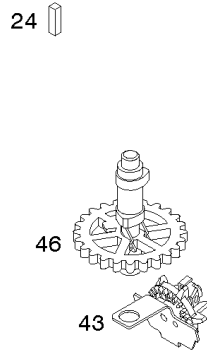

## **Brake, Controls, Covers, Governor Spring, Ignition**

REF NO	PART NO	QTY	DESCRIPTION
188	692198		SCREW -(Control Bracket)
201	690347		LINK, Air Vane
209	690251		SPRING, Governor
211	691859		SPRING, Governed Idle
222E	691446		BRACKET, Control
236	591292		LINK, Lockout
259	797041		BRACKET, Casing Clamp
265B	691024		CLAMP, Casing
267	691044		SCREW -(Casing Clamp)
268	691025		CASING, Control Wire -(Cut To Required Length)
269	691026		WIRE, Control -(Cut To Required Length)
270	691027		NUT -(Control Wire Casing)
271	691028		LEVER, Control
333A	591420		ARMATURE, Magneto
334	691061		SCREW -(Magneto Armature)
356	692390		WIRE, Stop
362	793351		SHIELD, Spark Plug
426	691107		SCREW -(Governor Blade)
578	398153		WIRE ASSEMBLY
621	692310		SWITCH, Stop
635	66538S		BOOT, Spark Plug -(Slip On Style)
729	690586		CLIP, Wire
745	691146		SCREW -(Brake) (7/8 )
745A	690859		SCREW -(Brake) (1/2 )
772	691111		SCREW -(Linkage Cover)
851	493880S		TERMINAL, Spark Plug
851A	692424		TERMINAL, Spark Plug
922	692135		SPRING, Brake
923	691487		BRAKE
925	691349		COVER, Linkage
940	691044		SCREW -(Casing Clamp Bracket)