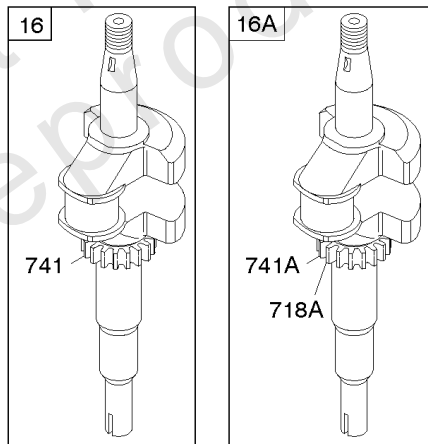

## **Brake, Controls, Covers, Governor Spring, Ignition**

REF NO	PART NO	QTY	DESCRIPTION
188	692198		SCREW -(Control Bracket)
201	690347		LINK, Air Vane
209	690251		SPRING, Governor
211	691859		SPRING, Governed Idle
222E	691446		BRACKET, Control
236	591292		LINK, Lockout
259	797041		BRACKET, Casing Clamp
265B	691024		CLAMP, Casing
267	691044		SCREW -(Casing Clamp)
268	691025		CASING, Control Wire -(Cut To Required Length)
269	691026		WIRE, Control -(Cut To Required Length)
270	691027		NUT -(Control Wire Casing)
271	691028		LEVER, Control
333A	591420		ARMATURE, Magneto
334	691061		SCREW -(Magneto Armature)
356	692390		WIRE, Stop
362	793351		SHIELD, Spark Plug
426	691107		SCREW -(Governor Blade)
578	398153		WIRE ASSEMBLY
621	692310		SWITCH, Stop
635	66538S		BOOT, Spark Plug -(Slip On Style)
729	690586		CLIP, Wire
745	691146		SCREW -(Brake) (7/8 )
745A	690859		SCREW -(Brake) (1/2 )
772	691111		SCREW -(Linkage Cover)
851	493880S		TERMINAL, Spark Plug
851A	692424		TERMINAL, Spark Plug
922	692135		SPRING, Brake
923	691487		BRAKE
925	691349		COVER, Linkage
940	691044		SCREW -(Casing Clamp Bracket)