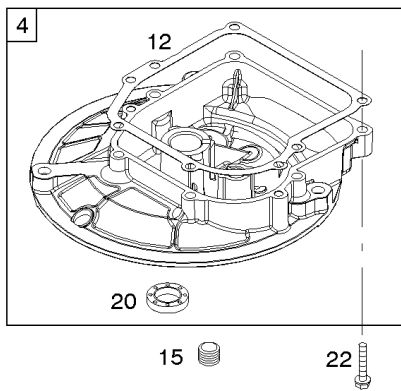

## **Brake, Controls, Covers, Governor Spring, Ignition**

REF NO	PART NO	QTY	DESCRIPTION
188	692198		SCREW -(Control Bracket)
201	690347		LINK, Air Vane
209	690251		SPRING, Governor
211	691859		SPRING, Governed Idle
222E	691446		BRACKET, Control
236	591292		LINK, Lockout
259	797041		BRACKET, Casing Clamp
265B	691024		CLAMP, Casing
267	691044		SCREW -(Casing Clamp)
268	691025		CASING, Control Wire -(Cut To Required Length)
269	691026		WIRE, Control -(Cut To Required Length)
270	691027		NUT -(Control Wire Casing)
271	691028		LEVER, Control
333A	591420		ARMATURE, Magneto
334	691061		SCREW -(Magneto Armature)
356	692390		WIRE, Stop
362	793351		SHIELD, Spark Plug
426	691107		SCREW -(Governor Blade)
578	398153		WIRE ASSEMBLY
621	692310		SWITCH, Stop
635	66538S		BOOT, Spark Plug -(Slip On Style)
729	690586		CLIP, Wire
745	691146		SCREW -(Brake) (7/8 )
745A	690859		SCREW -(Brake) (1/2 )
772	691111		SCREW -(Linkage Cover)
851	493880S		TERMINAL, Spark Plug
851A	692424		TERMINAL, Spark Plug
922	692135		SPRING, Brake
923	691487		BRAKE
925	691349		COVER, Linkage
940	691044		SCREW -(Casing Clamp Bracket)