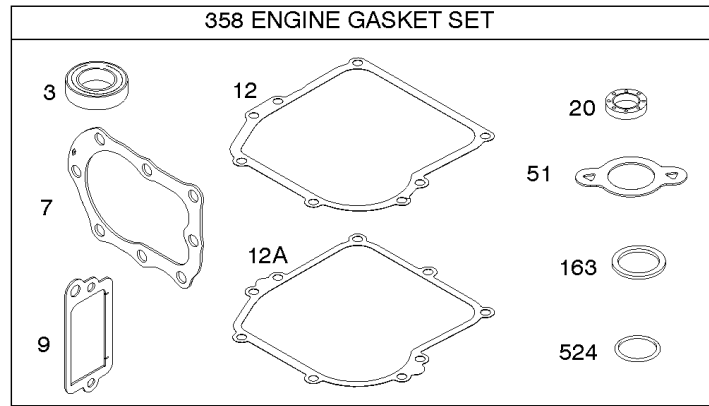

Camshaft, Crankcase Cover/Sump, Crankshaft, Gasket Set - Engine, Gasket Set - Valve,

REF NO	PART NO	QTY	DESCRIPTION
3	299819S		SEAL, Oil -(Magneto Side)
4	798264		SUMP, Engine -(Engines with 6 Sump Screws)
4A	590569		SUMP, Engine -(Engines with 7 Sump Screws)
7	698717		GASKET, Cylinder Head
9	695890		GASKET, Breather
12	692218		GASKET, Crankcase -(.015)(Engines with 6 Sump Screws)
12	270895		GASKET, Crankcase -(.005)(Engines with 6 Sump Screws)
12	270896		GASKET, Crankcase -(.009)(Engines with 6 Sump Screws)
12A	799587		GASKET, Crankcase -(Engines with 7 Sump Screws)
15	691680		PLUG, Oil Drain
16	796212		CRANKSHAFT
20	391483S		SEAL, Oil -(PTO Side)
22	692551		SCREW -(Crankcase Cover/Sump)
22A	590763		SCREW -(Crankcase Cover/Sump)
24	222698S		KEY, Flywheel
25	795689		PISTON ASSEMBLY -(.020 Oversize)
25	795691		PISTON ASSEMBLY -(Standard)
26	795688		SET, Ring -(.020 Oversize)
26	795690		SET, Ring -(Standard)
27	691588		LOCK, Piston Pin
28	699659		PIN, Piston -(Standard)
29	699655		ROD, Connecting -(Standard)
32	691664		SCREW -(Connecting Rod)
33	296676		VALVE, Exhaust -(Grooved Stem-Includes Retainer)
34	296677		VALVE, Intake -(Grooved stem-includes Retainer)
35	690520		SPRING, Valve -(Intake)
36	690520		SPRING, Valve -(Exhaust)
40	692194		RETAINER, Valve
43	698690		SLINGER, Governor/Oil
45	691762		TAPPET, Valve
46	691998		CAMSHAFT
51	699649		GASKET, Intake
163	271139S		GASKET, Air Cleaner -(Air Cleaner)
358	590777		GASKET SET, Engine
524	691876		SEAL, O-Ring
718A	499047		PIN, Locating -(Crankshaft) -Used Before Code Date 08071400