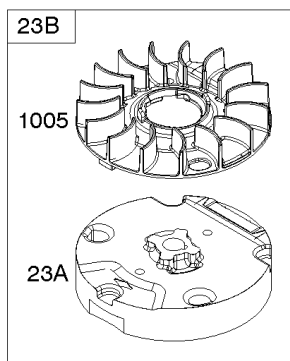

Blower Housing/Shrouds, Flywheel, Rewind Starter

REF NO	PART NO	QTY	DESCRIPTION
23	799682		FLYWHEEL
23A	592003		FLYWHEEL
23B	592370		FLYWHEEL
37	690482		GUARD, Flywheel -(Carburetor Side)
37A	691209		GUARD, Flywheel -(Muffler Side)
55	692144		HOUSING, Rewind Starter
58	697316		ROPE, Starter -(88 5/8)
60	691915		GRIP, Starter Rope
65	690837		SCREW -(Rewind Starter)
73	699850		SCREEN, Rotating
78	692198		SCREW -(Flywheel Guard)
304	694236		HOUSING, Blower -(Compliance Engines)
305	692198		SCREW -(Blower Housing)
332	690662		NUT -(Flywheel)
363	19069		PULLER, Flywheel
455	691236		CUP, Flywheel
456	692299		PLATE, Pawl Friction
459	281505S		PAWL, Ratchet
592	690800		NUT -(Rewind Starter)
597	691696		SCREW -(Pawl Friction Plate)
608	499706		STARTER, Rewind -(88 5/8 Rope)
689	691855		SPRING, Friction
921A	793973		HOUSING, Blower
921B	699796		HOUSING, Blower
930	691348		GUARD, Rewind
969	799013		SCREW -(Blower Housing)
969A	799014		SCREW -(Blower Housing)
1005	592366		FAN, Flywheel
1210	499901		PULLEY/SPRING ASSEMBLY -(Pulley)
1211	499901		PULLEY/SPRING ASSEMBLY -(Spring)