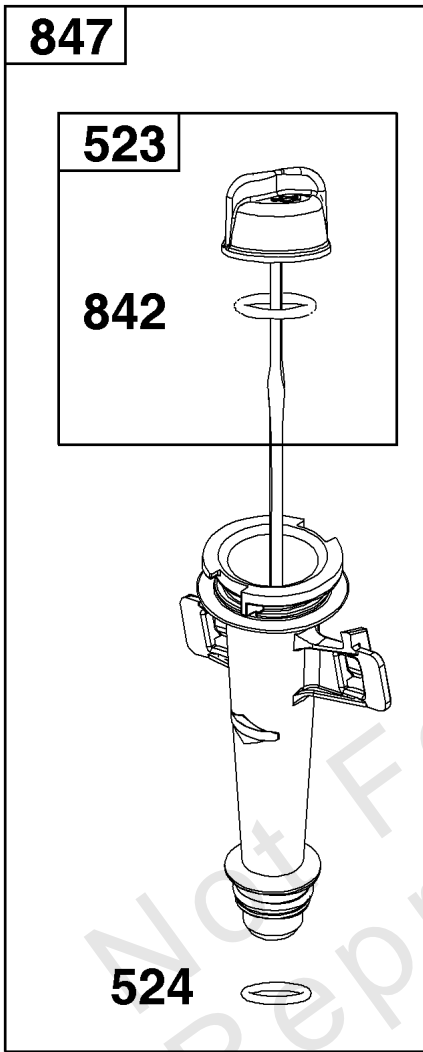

Fuel Supply Group

REF NO	PART NO	QTY	DESCRIPTION
187	791766	1	LINE, Fuel
601	791850	4	CLAMP, Hose
957	597414	1	CAP, Fuel Tank -Used Before Code Date 20010100
957A	84004416	1	CAP, Fuel Tank -Used After Code Date 19123100
972	594112	1	TANK, Fuel -Used Before Code Date 20010100
972A	84004115	1	TANK, FUEL -Used After Code Date 19123100

Not For Reproduction

718

22