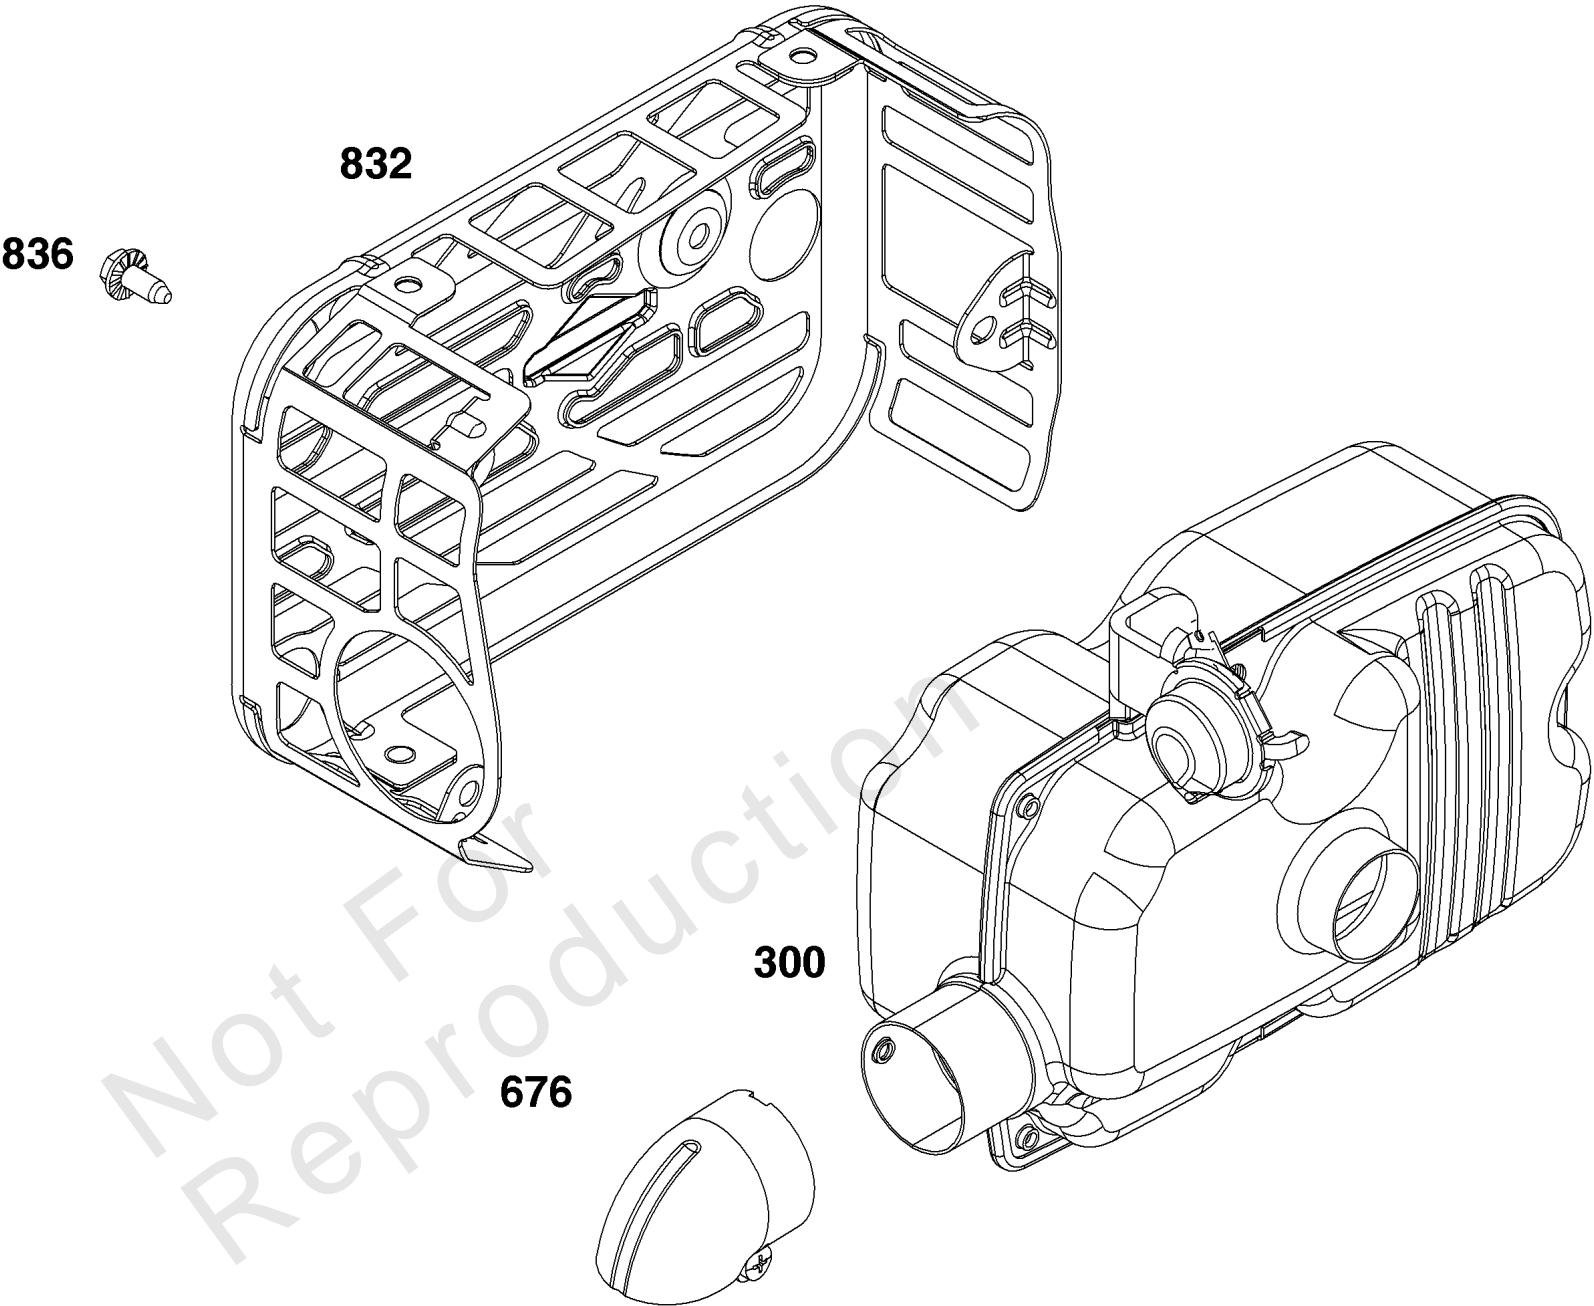

Exhaust Group

REF NO	PART NO	QTY	DESCRIPTION
300	597288	1	MUFFLER -(With Thermostat)
676	594563	1	DEFLECTOR, Muffler
832	597405	1	GUARD, Muffler
836	690661	4	SCREW -(Muffler Guard)

Not For Reproduction