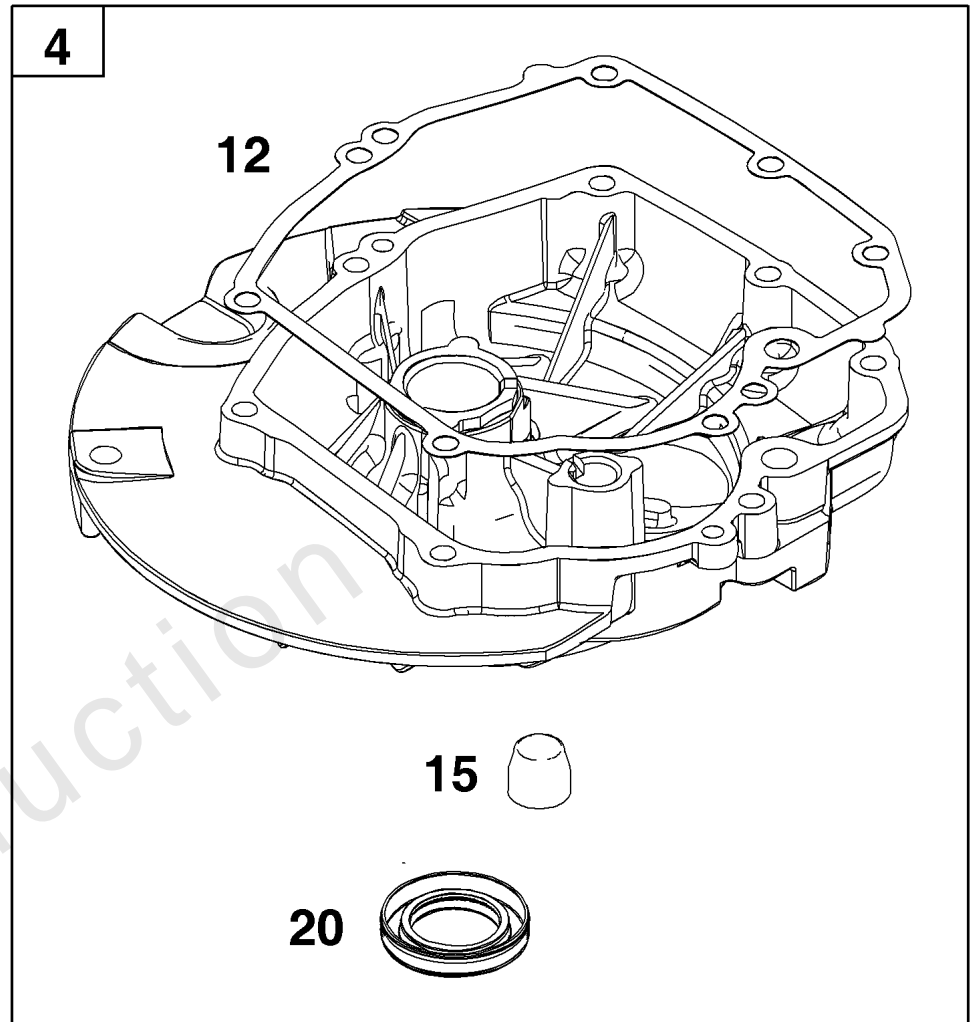

Fuel Supply Group

REF NO	PART NO	QTY	DESCRIPTION
187	791766	1	LINE, Fuel
601	791850	4	CLAMP, Hose
957	597414	1	CAP, Fuel Tank -Used Before Code Date 20010100
957A	84004416	1	CAP, Fuel Tank -Used After Code Date 19123100
972	594112	1	TANK, Fuel -Used Before Code Date 20010100
972A	84004115	1	TANK, FUEL -Used After Code Date 19123100

Not For Reproduction

718

22