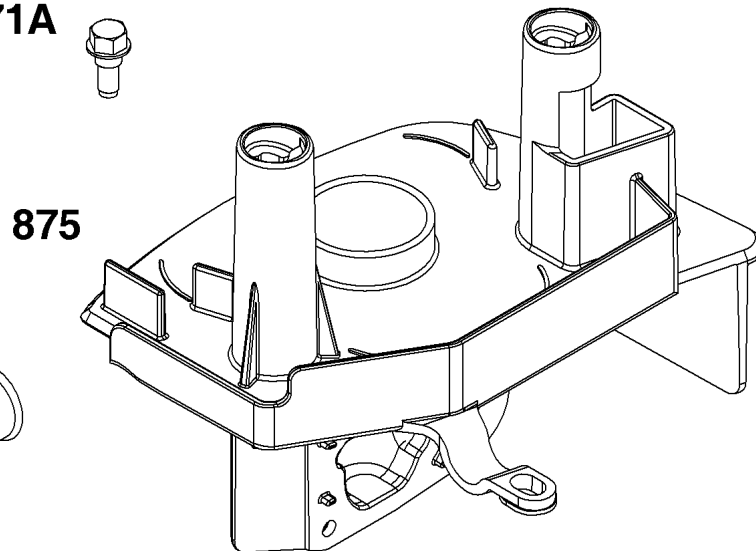

Parts Manual

Mfg. No: 125P02-0012-F1

Model Components	Page
Air Cleaner Group.....	4
Blower Housing.....	6
Carburetor Group.....	8
Controls Group.....	10
Crankshaft Group.....	12
Cylinder Group.....	14
Cylinder Head Group.....	16
Exhaust Group.....	18
Flywheel, Ignition, and Starter Group.....	20
Fuel Supply Group.....	22
Sump and Lubrication Group.....	24

Not For
Reproduction

Air Cleaner Group

REF NO	PART NO	QTY	DESCRIPTION
11	597409	1	TUBE, Breather
445	597265	1	FILTER, A/C Cartridge
467	597244	2	KNOB, Air Cleaner Cover
875	597264	1	BASE, Air Cleaner
967	597266	1	FILTER, Pre Cleaner
968	597401	1	COVER, Air Cleaner
971	590552	1	SCREW -(Air Cleaner Base to Carburetor/Throttle Body)
971A	597410	1	SCREW -(Air Cleaner Base to Carburetor/Throttle Body)
971B	793480	2	SCREW -(Air Cleaner Base to Carburetor/Throttle Body)