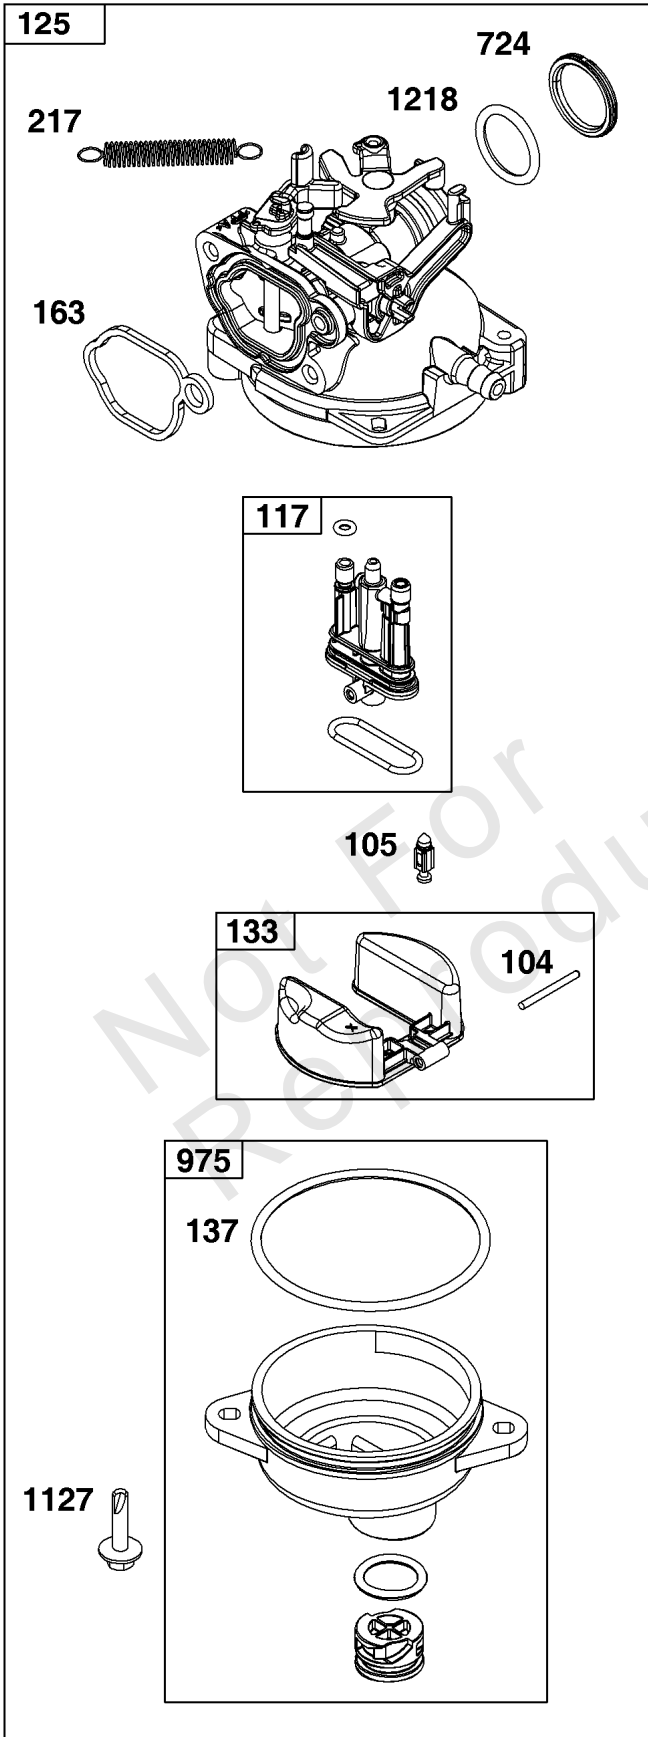

Not For
Reproduction

Air Cleaner Group

REF NO	PART NO	QTY	DESCRIPTION
11	597409	1	TUBE, Breather
445	597265	1	FILTER, A/C Cartridge
467	597244	2	KNOB, Air Cleaner Cover
875	597264	1	BASE, Air Cleaner
967	597266	1	FILTER, Pre Cleaner
968	597401	1	COVER, Air Cleaner
971	590552	1	SCREW -(Air Cleaner Base to Carburetor/Throttle Body)
971A	597410	1	SCREW -(Air Cleaner Base to Carburetor/Throttle Body)
971B	793480	2	SCREW -(Air Cleaner Base to Carburetor/Throttle Body)

Not For Reproduction

Carburetor Group

REF NO	PART NO	QTY	DESCRIPTION
104	590558	1	PIN, Float Hinge
105	594581	1	VALVE, Float Needle
117	597408	1	JET, Main -(Standard)
118	597331	1	JET, Main -(High Altitude)
121	594636	1	KIT, Carburetor Overhaul -(Service Kits may include extra parts not specific to this engine.)
122	590549	1	SPACER, Carburetor
125	597096	1	CARBURETOR
133	591120	1	FLOAT, Carburetor
137	594633	1	GASKET, Float Bowl
163	799580	1	GASKET, Air Cleaner
217	590740	1	SPRING, Choke Return
493	593330	1	BRACKET, Mounting
623	799581	1	SEAL, O-Ring -(Carburetor Spacer)
724	697478	1	RETAINER, Seal -(Carburetor)
729	594752	1	CLIP, Wire
951	591104	1	LEVER, Choke
975	594632	1	BOWL, Float
1127	590554	2	SCREW -(Float Bowl to Carburetor Body)
1218	270344S	1	SEAL, O-Ring -(Carburetor)
1238	590562	2	SCREW -(Carburetor Spacer)

Controls Group

REF NO	PART NO	QTY	DESCRIPTION
188	793480	2	SCREW -(Control Bracket)
202	597337	1	LINK, Mechanical Governor
209	597439	1	SPRING, Governor
222	596754	1	BRACKET, Control
227	597336	1	LEVER, Governor Control
356	692390	1	WIRE, Stop
401	597323	1	LINK, Choke
505	597312	1	NUT -(Governor Control Lever)
562	793514	1	BOLT -(Governor Control Lever)
745	691146	1	SCREW -(Brake)
745A	690859	1	SCREW -(Brake)
923	597417	1	BRAKE