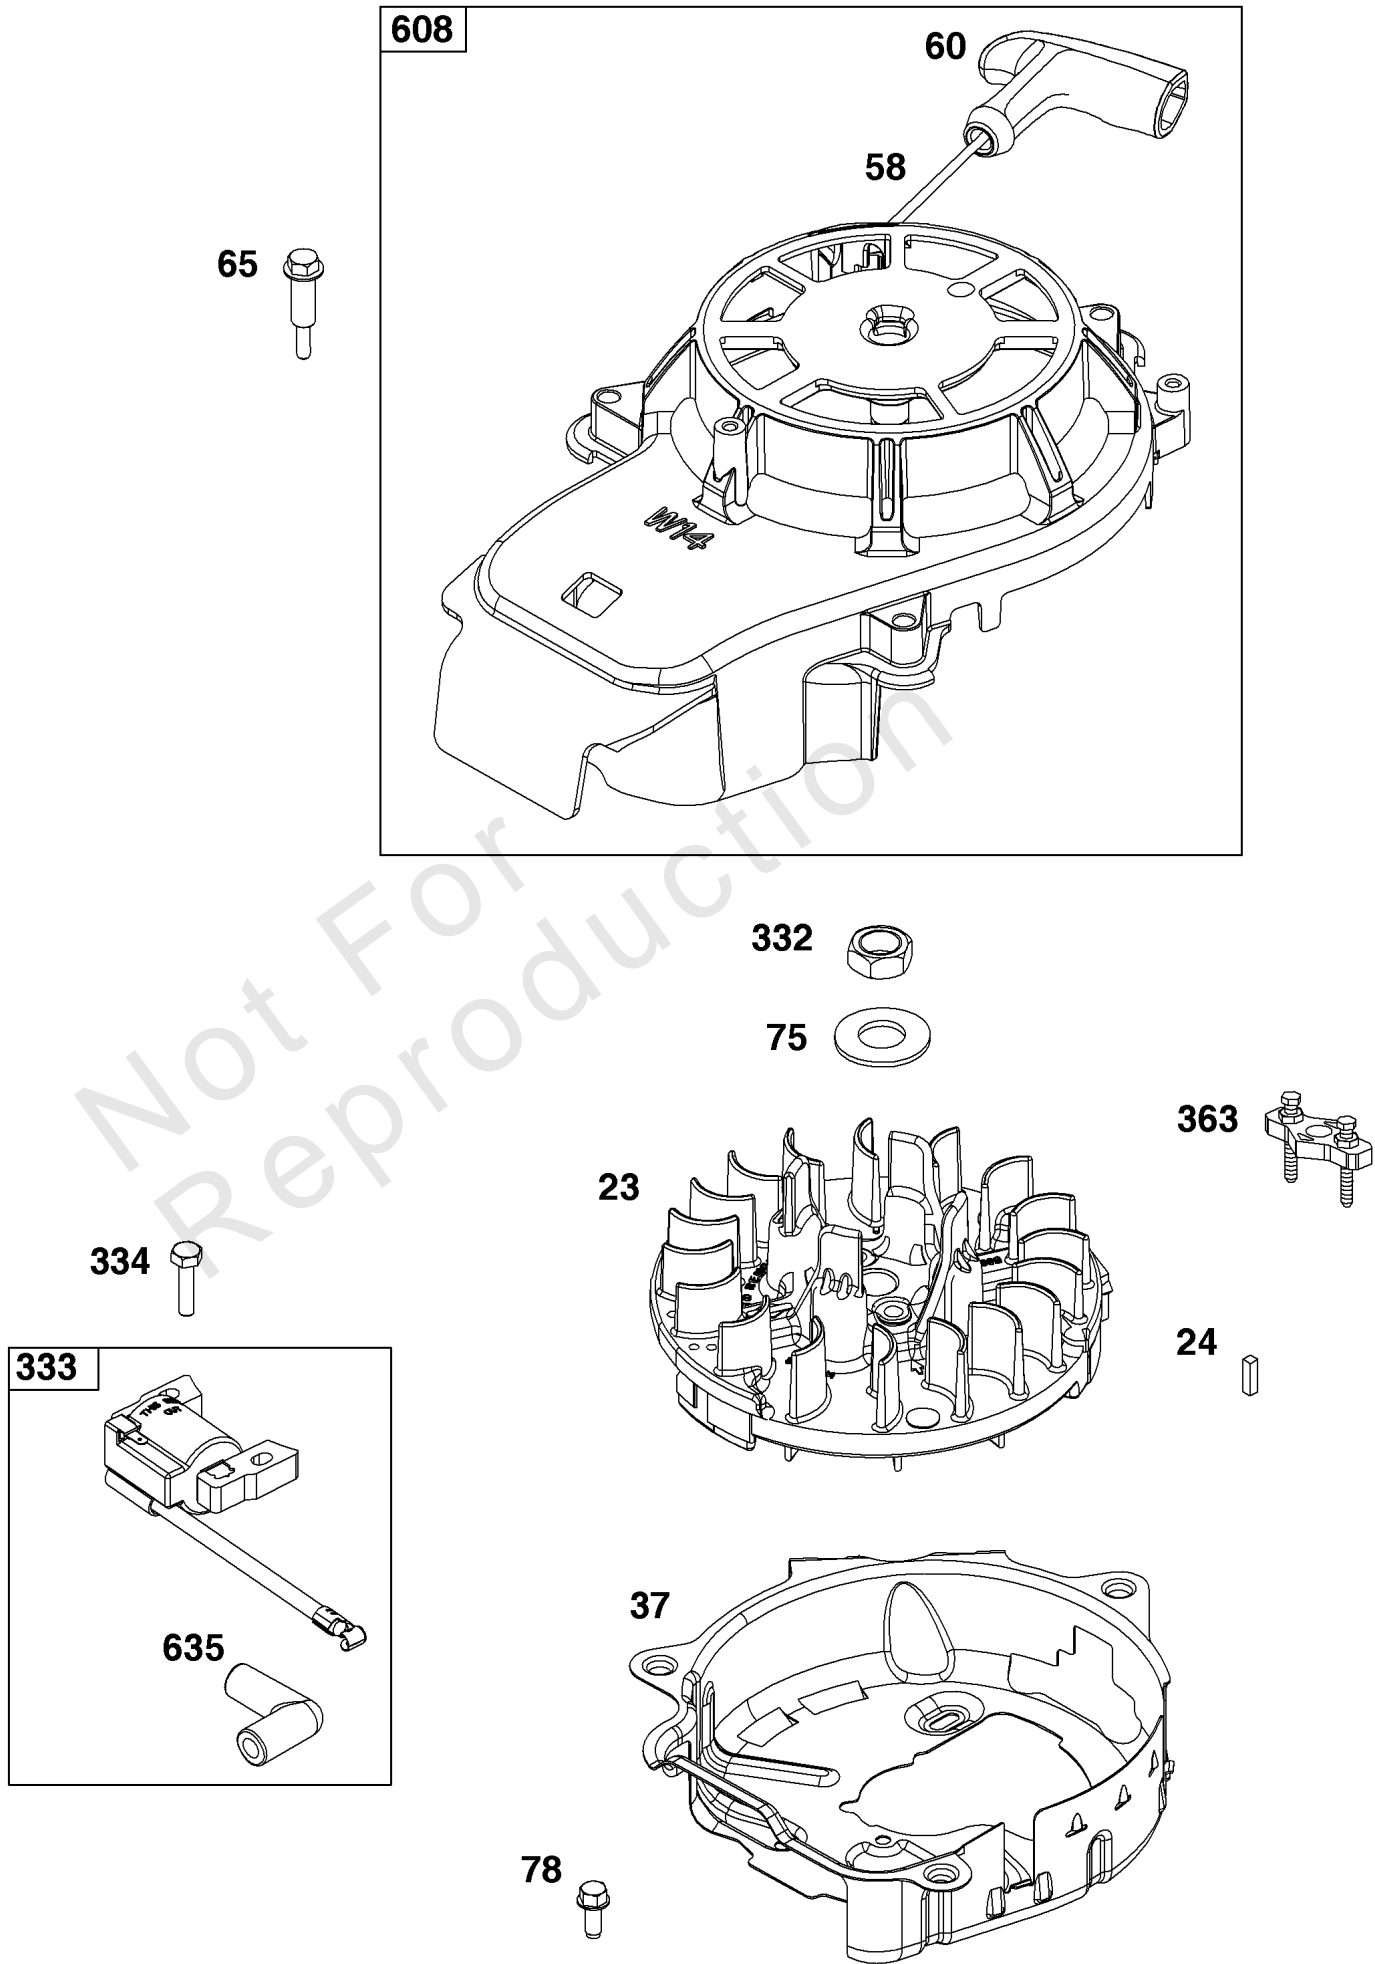

Flywheel, Ignition, and Starter Group

REF NO	PART NO	QTY	DESCRIPTION
23	597413	1	FLYWHEEL
24	-----	1	KEY, Flywheel -(Part information located in Crankshaft Group.)
37	597406	1	HOUSING, Blower
58	591108	1	ROPE, Starter
60	281434S	1	GRIP, Starter Rope
65	590586	3	SCREW -(Rewind Starter)
75	691736	1	WASHER -(Flywheel)
78	793480		SCREW -(Flywheel Guard)
332	690662	1	NUT -(Flywheel)
333	595554	1	ARMATURE, Magneto
334	793454	2	SCREW -(Magneto Armature)
363	19203	1	PULLER, Flywheel
608	597268	1	STARTER, Rewind
635	692076	1	BOOT, Spark Plug