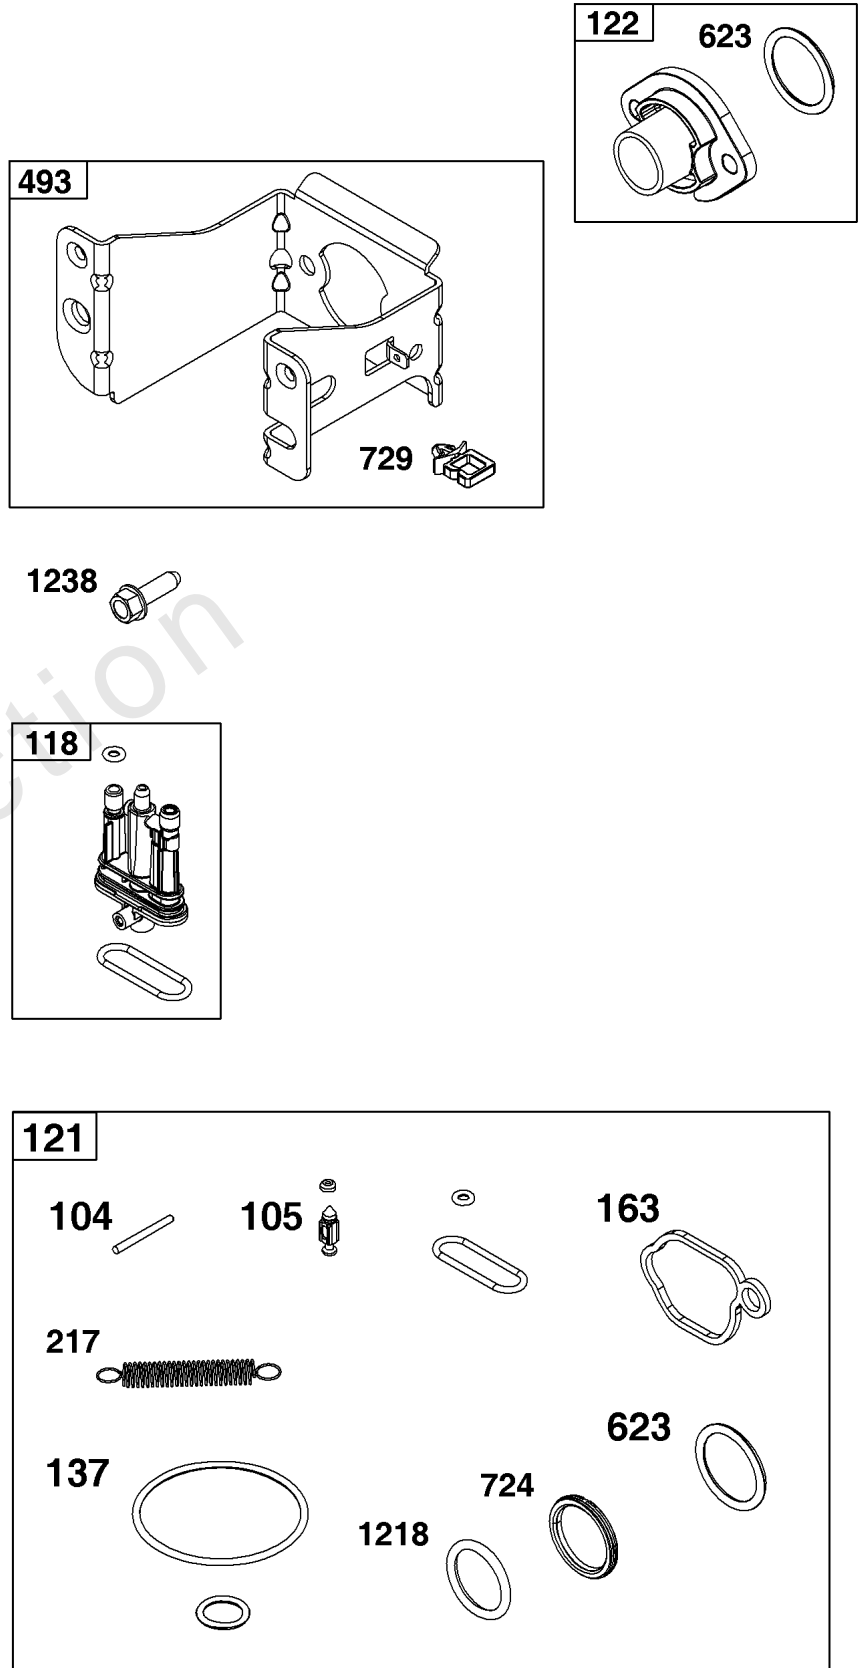

Not For
Reproduction

Air Cleaner Group

REF NO	PART NO	QTY	DESCRIPTION
11	597409	1	TUBE, Breather
445	597265	1	FILTER, A/C Cartridge
467	597244	2	KNOB, Air Cleaner Cover
875	597264	1	BASE, Air Cleaner
967	597266	1	FILTER, Pre Cleaner
968	597401	1	COVER, Air Cleaner
971	590552	1	SCREW -(Air Cleaner Base to Carburetor/Throttle Body)
971A	597410	1	SCREW -(Air Cleaner Base to Carburetor/Throttle Body)
971B	793480	2	SCREW -(Air Cleaner Base to Carburetor/Throttle Body)

Not For Reproduction

Carburetor Group

REF NO	PART NO	QTY	DESCRIPTION
104	590558	1	PIN, Float Hinge
105	594581	1	VALVE, Float Needle
117	597408	1	JET, Main -(Standard)
118	597331	1	JET, Main -(High Altitude)
121	594636	1	KIT, Carburetor Overhaul -(Service Kits may include extra parts not specific to this engine.)
122	590549	1	SPACER, Carburetor
125	597096	1	CARBURETOR
133	591120	1	FLOAT, Carburetor
137	594633	1	GASKET, Float Bowl
163	799580	1	GASKET, Air Cleaner
217	590740	1	SPRING, Choke Return
493	593330	1	BRACKET, Mounting
623	799581	1	SEAL, O-Ring -(Carburetor Spacer)
724	697478	1	RETAINER, Seal -(Carburetor)
729	594752	1	CLIP, Wire
951	591104	1	LEVER, Choke
975	594632	1	BOWL, Float
1127	590554	2	SCREW -(Float Bowl to Carburetor Body)
1218	270344S	1	SEAL, O-Ring -(Carburetor)
1238	590562	2	SCREW -(Carburetor Spacer)

Controls Group

REF NO	PART NO	QTY	DESCRIPTION
188	793480	2	SCREW -(Control Bracket)
202	597337	1	LINK, Mechanical Governor
209	597439	1	SPRING, Governor
222	596754	1	BRACKET, Control
227	597336	1	LEVER, Governor Control
356	692390	1	WIRE, Stop
401	597323	1	LINK, Choke
505	597312	1	NUT -(Governor Control Lever)
562	793514	1	BOLT -(Governor Control Lever)
745	691146	1	SCREW -(Brake)
745A	690859	1	SCREW -(Brake)
923	597417	1	BRAKE