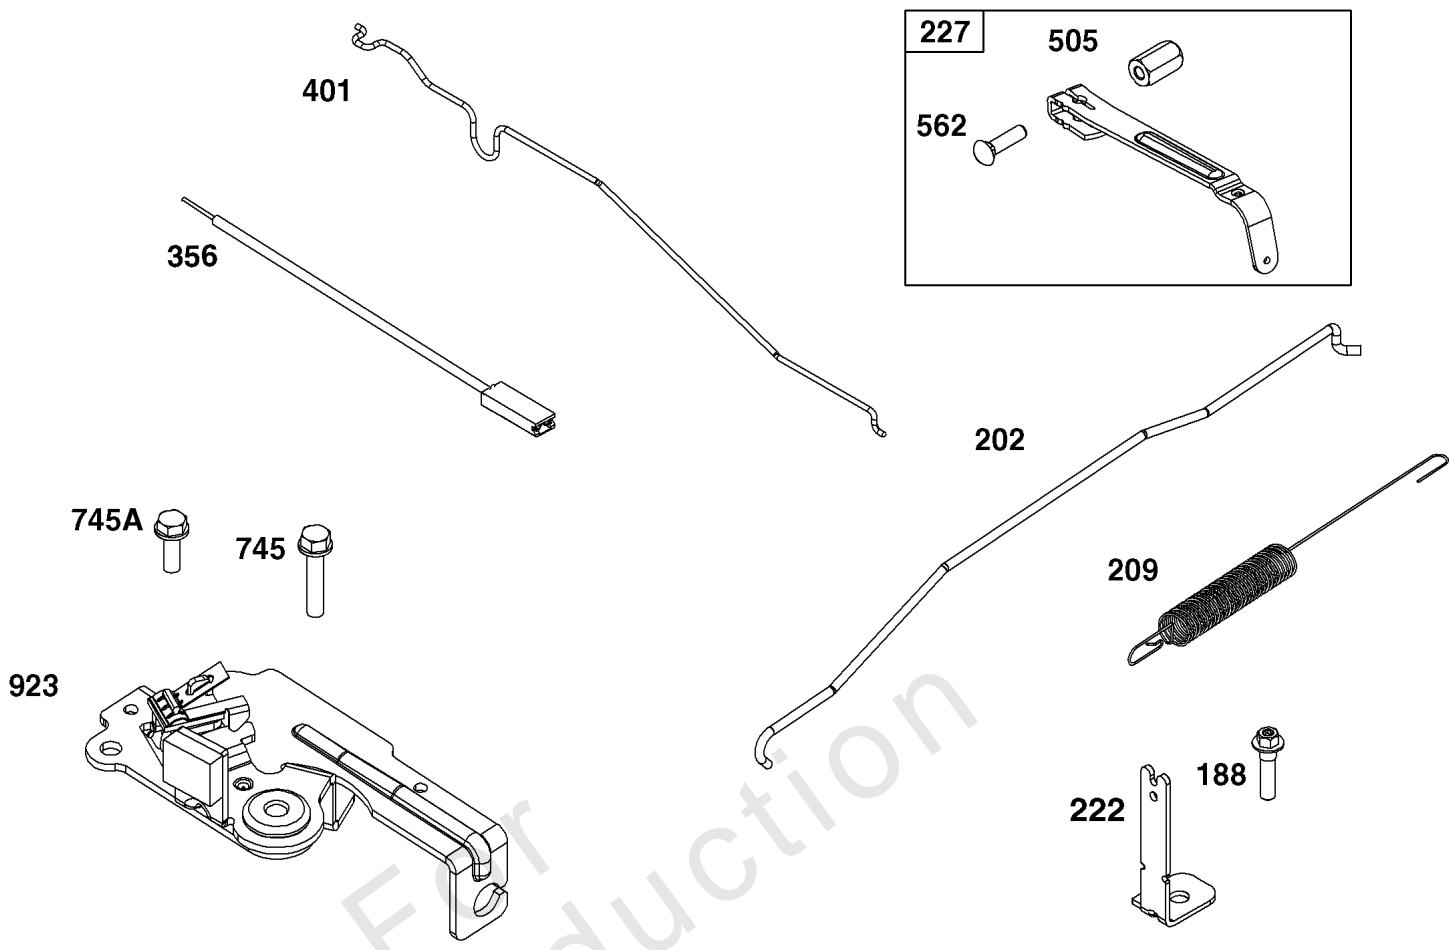

Not For Reproduction

Carburetor Group

REF NO	PART NO	QTY	DESCRIPTION
104	590558	1	PIN, Float Hinge
105	594581	1	VALVE, Float Needle
117	597408	1	JET, Main -(Standard)
118	597331	1	JET, Main -(High Altitude)
121	594636	1	KIT, Carburetor Overhaul -(Service Kits may include extra parts not specific to this engine.)
122	590549	1	SPACER, Carburetor
125	597096	1	CARBURETOR
133	591120	1	FLOAT, Carburetor
137	594633	1	GASKET, Float Bowl
163	799580	1	GASKET, Air Cleaner
217	590740	1	SPRING, Choke Return
493	593330	1	BRACKET, Mounting
623	799581	1	SEAL, O-Ring -(Carburetor Spacer)
724	697478	1	RETAINER, Seal -(Carburetor)
729	594752	1	CLIP, Wire
951	591104	1	LEVER, Choke
975	594632	1	BOWL, Float
1127	590554	2	SCREW -(Float Bowl to Carburetor Body)
1218	270344S	1	SEAL, O-Ring -(Carburetor)
1238	590562	2	SCREW -(Carburetor Spacer)

Controls Group

REF NO	PART NO	QTY	DESCRIPTION
188	793480	2	SCREW -(Control Bracket)
202	597337	1	LINK, Mechanical Governor
209	597439	1	SPRING, Governor
222	596754	1	BRACKET, Control
227	597336	1	LEVER, Governor Control
356	692390	1	WIRE, Stop
401	597323	1	LINK, Choke
505	597312	1	NUT -(Governor Control Lever)
562	793514	1	BOLT -(Governor Control Lever)
745	691146	1	SCREW -(Brake)
745A	690859	1	SCREW -(Brake)
923	597417	1	BRAKE

Not For Reproduction

Crankshaft Group

REF NO	PART NO	QTY	DESCRIPTION
16	597471	1	CRANKSHAFT
24	222698S	1	KEY, Flywheel
25	590404	1	PISTON ASSEMBLY -(Standard)
25	590405	1	PISTON ASSEMBLY -(.020 Oversize)
26	590402	1	SET, Ring -(Standard)
26	590403	1	SET, Ring -(.020 Oversize)
27	691588	1	LOCK, Piston Pin
28	298909	1	PIN, Piston
29	796470	1	ROD, Connecting
32	691664	1	SCREW -(Connecting Rod)(Short)
32A	695759	1	SCREW -(Connecting Rod)()
46	694039	1	CAMSHAFT
598	592587	1	SHIM, End Play
741	797521	1	GEAR, Timing