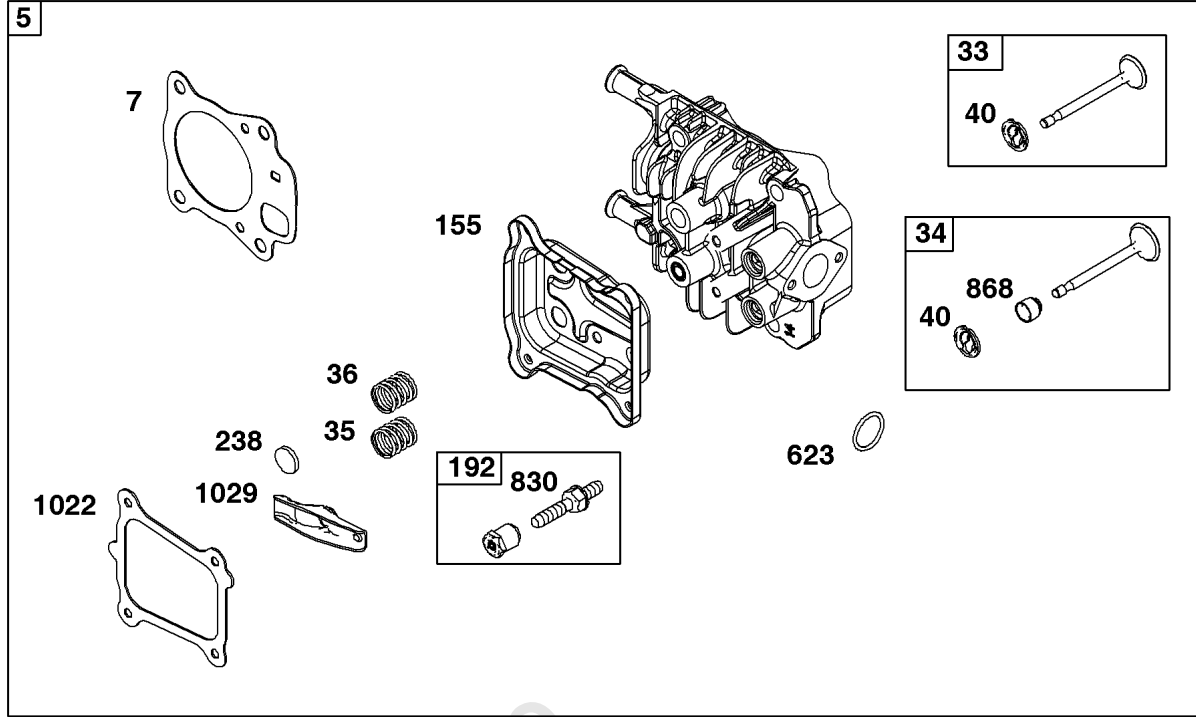

Not For Reproduction

Crankshaft Group

REF NO	PART NO	QTY	DESCRIPTION
16	597471	1	CRANKSHAFT
24	222698S	1	KEY, Flywheel
25	590404	1	PISTON ASSEMBLY -(Standard)
25	590405	1	PISTON ASSEMBLY -(.020 Oversize)
26	590402	1	SET, Ring -(Standard)
26	590403	1	SET, Ring -(.020 Oversize)
27	691588	1	LOCK, Piston Pin
28	298909	1	PIN, Piston
29	796470	1	ROD, Connecting
32	691664	1	SCREW -(Connecting Rod)(Short)
32A	695759	1	SCREW -(Connecting Rod)()
46	694039	1	CAMSHAFT
598	592587	1	SHIM, End Play
741	797521	1	GEAR, Timing

REF NO	PART NO	QTY	DESCRIPTION
1	597402	1	CYLINDER ASSEMBLY
3	299819S	1	SEAL, Oil -(Magneto Side)
7	-----	1	GASKET, Cylinder Head -(Part information located in Cylinder Head Group.)
12	-----	1	GASKET, Crankcase -(Part information located in Sump and Lubrication Group.)
20	-----	1	SEAL, Oil -(Part information located in Sump and Lubrication Group.)
358	597320	1	GASKET SET, Engine
404	690272	1	WASHER -(Governor Crank)
524	-----	1	SEAL, O-Ring -(Part information located in Sump and Lubrication Group.)
615	690340	1	RETAINER, Governor Shaft
616	798327	1	CRANK, Governor
623	-----	1	SEAL, O-Ring -(Part information located in Carburetor Group.)
718	690959	2	PIN, Locating
725	597313	1	SHIELD, Heat
728	793480	2	SCREW -(Heat Shield)
842	-----	1	SEAL, O-Ring -(Part information located in Sump and Lubrication Group.)
868	-----	1	SEAL, Valve -(Part information located in Cylinder Head Group.)
1022	-----	1	GASKET, Rocker Cover -(Part information located in Cylinder Head Group.)
1263	697124	1	REED, Breather
1264	793453	1	SCREW -(Breather Reed)
1319	794467	1	LABEL, Warning