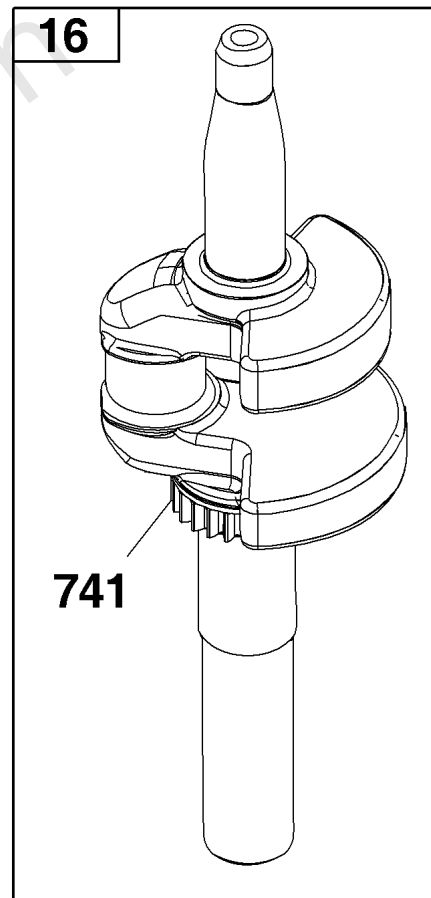

Not For Reproduction

Carburetor Group

REF NO	PART NO	QTY	DESCRIPTION
104	590558	1	PIN, Float Hinge
105	594581	1	VALVE, Float Needle
117	597408	1	JET, Main -(Standard)
118	597331	1	JET, Main -(High Altitude)
121	594636	1	KIT, Carburetor Overhaul -(Service Kits may include extra parts not specific to this engine.)
122	590549	1	SPACER, Carburetor
125	597096	1	CARBURETOR
133	591120	1	FLOAT, Carburetor
137	594633	1	GASKET, Float Bowl
163	799580	1	GASKET, Air Cleaner
217	590740	1	SPRING, Choke Return
493	593330	1	BRACKET, Mounting
623	799581	1	SEAL, O-Ring -(Carburetor Spacer)
724	697478	1	RETAINER, Seal -(Carburetor)
729	594752	1	CLIP, Wire
951	591104	1	LEVER, Choke
975	594632	1	BOWL, Float
1127	590554	2	SCREW -(Float Bowl to Carburetor Body)
1218	270344S	1	SEAL, O-Ring -(Carburetor)
1238	590562	2	SCREW -(Carburetor Spacer)

Controls Group

REF NO	PART NO	QTY	DESCRIPTION
188	793480	2	SCREW -(Control Bracket)
202	597337	1	LINK, Mechanical Governor
209	597439	1	SPRING, Governor
222	596754	1	BRACKET, Control
227	597336	1	LEVER, Governor Control
356	692390	1	WIRE, Stop
401	597323	1	LINK, Choke
505	597312	1	NUT -(Governor Control Lever)
562	793514	1	BOLT -(Governor Control Lever)
745	691146	1	SCREW -(Brake)
745A	690859	1	SCREW -(Brake)
923	597417	1	BRAKE

Not For Reproduction

Crankshaft Group

REF NO	PART NO	QTY	DESCRIPTION
16	597471	1	CRANKSHAFT
24	222698S	1	KEY, Flywheel
25	590404	1	PISTON ASSEMBLY -(Standard)
25	590405	1	PISTON ASSEMBLY -(.020 Oversize)
26	590402	1	SET, Ring -(Standard)
26	590403	1	SET, Ring -(.020 Oversize)
27	691588	1	LOCK, Piston Pin
28	298909	1	PIN, Piston
29	796470	1	ROD, Connecting
32	691664	1	SCREW -(Connecting Rod)(Short)
32A	695759	1	SCREW -(Connecting Rod)()
46	694039	1	CAMSHAFT
598	592587	1	SHIM, End Play
741	797521	1	GEAR, Timing