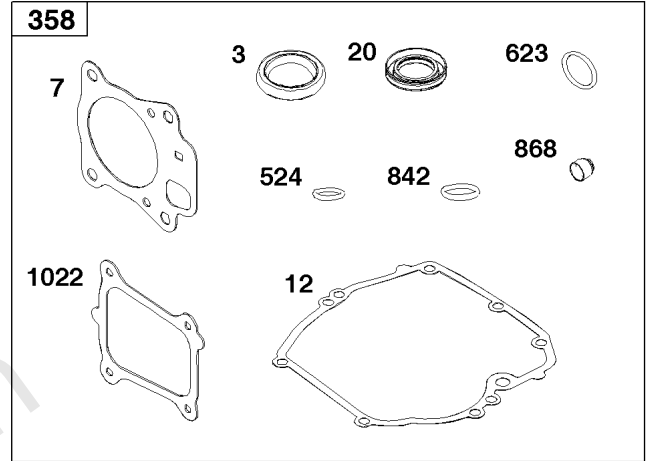

Not For Reproduction

Crankshaft Group

REF NO	PART NO	QTY	DESCRIPTION
16	597471	1	CRANKSHAFT
24	222698S	1	KEY, Flywheel
25	590404	1	PISTON ASSEMBLY -(Standard)
25	590405	1	PISTON ASSEMBLY -(.020 Oversize)
26	590402	1	SET, Ring -(Standard)
26	590403	1	SET, Ring -(.020 Oversize)
27	691588	1	LOCK, Piston Pin
28	298909	1	PIN, Piston
29	796470	1	ROD, Connecting
32	691664	1	SCREW -(Connecting Rod)(Short)
32A	695759	1	SCREW -(Connecting Rod)()
46	694039	1	CAMSHAFT
598	592587	1	SHIM, End Play
741	797521	1	GEAR, Timing

615

404

616

1264

1263

728

Not For
Reproduction

Cylinder Group

REF NO	PART NO	QTY	DESCRIPTION
1	597402	1	CYLINDER ASSEMBLY
3	299819S	1	SEAL, Oil -(Magneto Side)
7	-----	1	GASKET, Cylinder Head -(Part information located in Cylinder Head Group.)
12	-----	1	GASKET, Crankcase -(Part information located in Sump and Lubrication Group.)
20	-----	1	SEAL, Oil -(Part information located in Sump and Lubrication Group.)
358	597320	1	GASKET SET, Engine
404	690272	1	WASHER -(Governor Crank)
524	-----	1	SEAL, O-Ring -(Part information located in Sump and Lubrication Group.)
615	690340	1	RETAINER, Governor Shaft
616	798327	1	CRANK, Governor
623	-----	1	SEAL, O-Ring -(Part information located in Carburetor Group.)
718	690959	2	PIN, Locating
725	597313	1	SHIELD, Heat
728	793480	2	SCREW -(Heat Shield)
842	-----	1	SEAL, O-Ring -(Part information located in Sump and Lubrication Group.)
868	-----	1	SEAL, Valve -(Part information located in Cylinder Head Group.)
1022	-----	1	GASKET, Rocker Cover -(Part information located in Cylinder Head Group.)
1263	697124	1	REED, Breather
1264	793453	1	SCREW -(Breather Reed)
1319	794467	1	LABEL, Warning