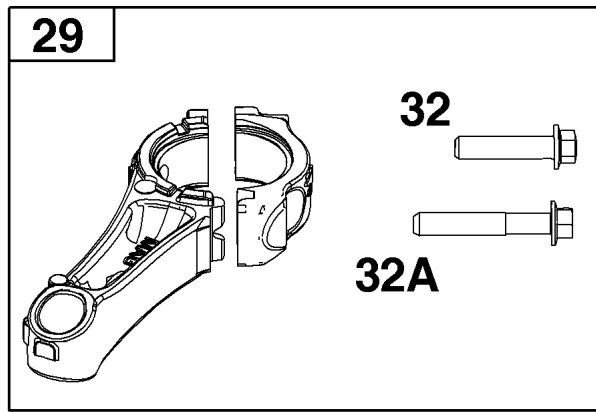

Not For Reproduction

Carburetor Group

REF NO	PART NO	QTY	DESCRIPTION
104	590558	1	PIN, Float Hinge
105	594581	1	VALVE, Float Needle
117	597408	1	JET, Main -(Standard)
118	597331	1	JET, Main -(High Altitude)
121	594636	1	KIT, Carburetor Overhaul -(Service Kits may include extra parts not specific to this engine.)
122	590549	1	SPACER, Carburetor
125	597096	1	CARBURETOR
133	591120	1	FLOAT, Carburetor
137	594633	1	GASKET, Float Bowl
163	799580	1	GASKET, Air Cleaner
217	590740	1	SPRING, Choke Return
493	593330	1	BRACKET, Mounting
623	799581	1	SEAL, O-Ring -(Carburetor Spacer)
724	697478	1	RETAINER, Seal -(Carburetor)
729	594752	1	CLIP, Wire
951	591104	1	LEVER, Choke
975	594632	1	BOWL, Float
1127	590554	2	SCREW -(Float Bowl to Carburetor Body)
1218	270344S	1	SEAL, O-Ring -(Carburetor)
1238	590562	2	SCREW -(Carburetor Spacer)

Controls Group

REF NO	PART NO	QTY	DESCRIPTION
188	793480	2	SCREW -(Control Bracket)
202	597337	1	LINK, Mechanical Governor
209	597439	1	SPRING, Governor
222	596754	1	BRACKET, Control
227	597336	1	LEVER, Governor Control
356	692390	1	WIRE, Stop
401	597323	1	LINK, Choke
505	597312	1	NUT -(Governor Control Lever)
562	793514	1	BOLT -(Governor Control Lever)
745	691146	1	SCREW -(Brake)
745A	690859	1	SCREW -(Brake)
923	597417	1	BRAKE

Not For Reproduction

Crankshaft Group

REF NO	PART NO	QTY	DESCRIPTION
16	597471	1	CRANKSHAFT
24	222698S	1	KEY, Flywheel
25	590404	1	PISTON ASSEMBLY -(Standard)
25	590405	1	PISTON ASSEMBLY -(.020 Oversize)
26	590402	1	SET, Ring -(Standard)
26	590403	1	SET, Ring -(.020 Oversize)
27	691588	1	LOCK, Piston Pin
28	298909	1	PIN, Piston
29	796470	1	ROD, Connecting
32	691664	1	SCREW -(Connecting Rod)(Short)
32A	695759	1	SCREW -(Connecting Rod)()
46	694039	1	CAMSHAFT
598	592587	1	SHIM, End Play
741	797521	1	GEAR, Timing