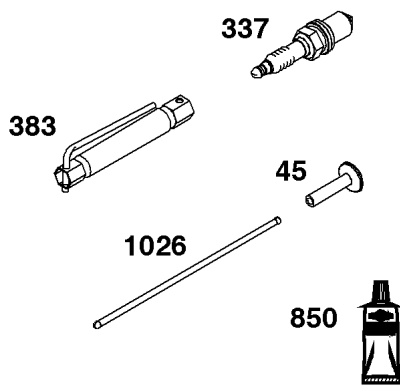

Not For Reproduction

Crankshaft Group

REF NO	PART NO	QTY	DESCRIPTION
16	597471	1	CRANKSHAFT
24	222698S	1	KEY, Flywheel
25	590404	1	PISTON ASSEMBLY -(Standard)
25	590405	1	PISTON ASSEMBLY -(.020 Oversize)
26	590402	1	SET, Ring -(Standard)
26	590403	1	SET, Ring -(.020 Oversize)
27	691588	1	LOCK, Piston Pin
28	298909	1	PIN, Piston
29	796470	1	ROD, Connecting
32	691664	1	SCREW -(Connecting Rod)(Short)
32A	695759	1	SCREW -(Connecting Rod)()
46	694039	1	CAMSHAFT
598	592587	1	SHIM, End Play
741	797521	1	GEAR, Timing

REF NO	PART NO	QTY	DESCRIPTION
1	597402	1	CYLINDER ASSEMBLY
3	299819S	1	SEAL, Oil -(Magneto Side)
7	-----	1	GASKET, Cylinder Head -(Part information located in Cylinder Head Group.)
12	-----	1	GASKET, Crankcase -(Part information located in Sump and Lubrication Group.)
20	-----	1	SEAL, Oil -(Part information located in Sump and Lubrication Group.)
358	597320	1	GASKET SET, Engine
404	690272	1	WASHER -(Governor Crank)
524	-----	1	SEAL, O-Ring -(Part information located in Sump and Lubrication Group.)
615	690340	1	RETAINER, Governor Shaft
616	798327	1	CRANK, Governor
623	-----	1	SEAL, O-Ring -(Part information located in Carburetor Group.)
718	690959	2	PIN, Locating
725	597313	1	SHIELD, Heat
728	793480	2	SCREW -(Heat Shield)
842	-----	1	SEAL, O-Ring -(Part information located in Sump and Lubrication Group.)
868	-----	1	SEAL, Valve -(Part information located in Cylinder Head Group.)
1022	-----	1	GASKET, Rocker Cover -(Part information located in Cylinder Head Group.)
1263	697124	1	REED, Breather
1264	793453	1	SCREW -(Breather Reed)
1319	794467	1	LABEL, Warning