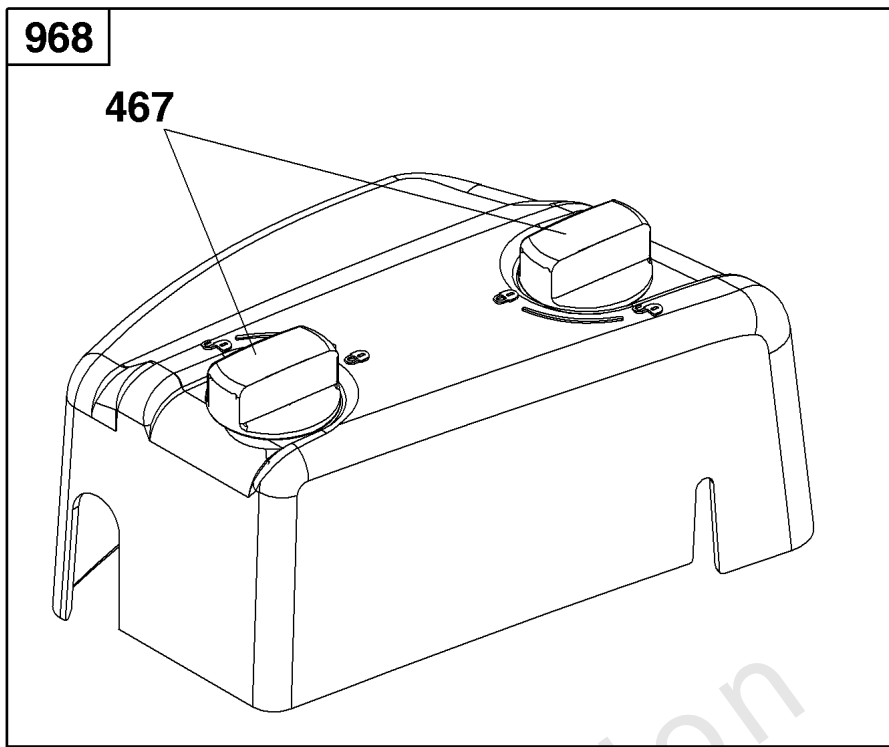

Not For
Reproduction

Air Cleaner Group

REF NO	PART NO	QTY	DESCRIPTION
11	597409	1	TUBE, Breather
445	597265	1	FILTER, A/C Cartridge
467	597244	2	KNOB, Air Cleaner Cover
875	597264	1	BASE, Air Cleaner
967	597266	1	FILTER, Pre Cleaner
968	597401	1	COVER, Air Cleaner
971	590552	1	SCREW -(Air Cleaner Base to Carburetor/Throttle Body)
971A	597410	1	SCREW -(Air Cleaner Base to Carburetor/Throttle Body)
971B	793480	2	SCREW -(Air Cleaner Base to Carburetor/Throttle Body)