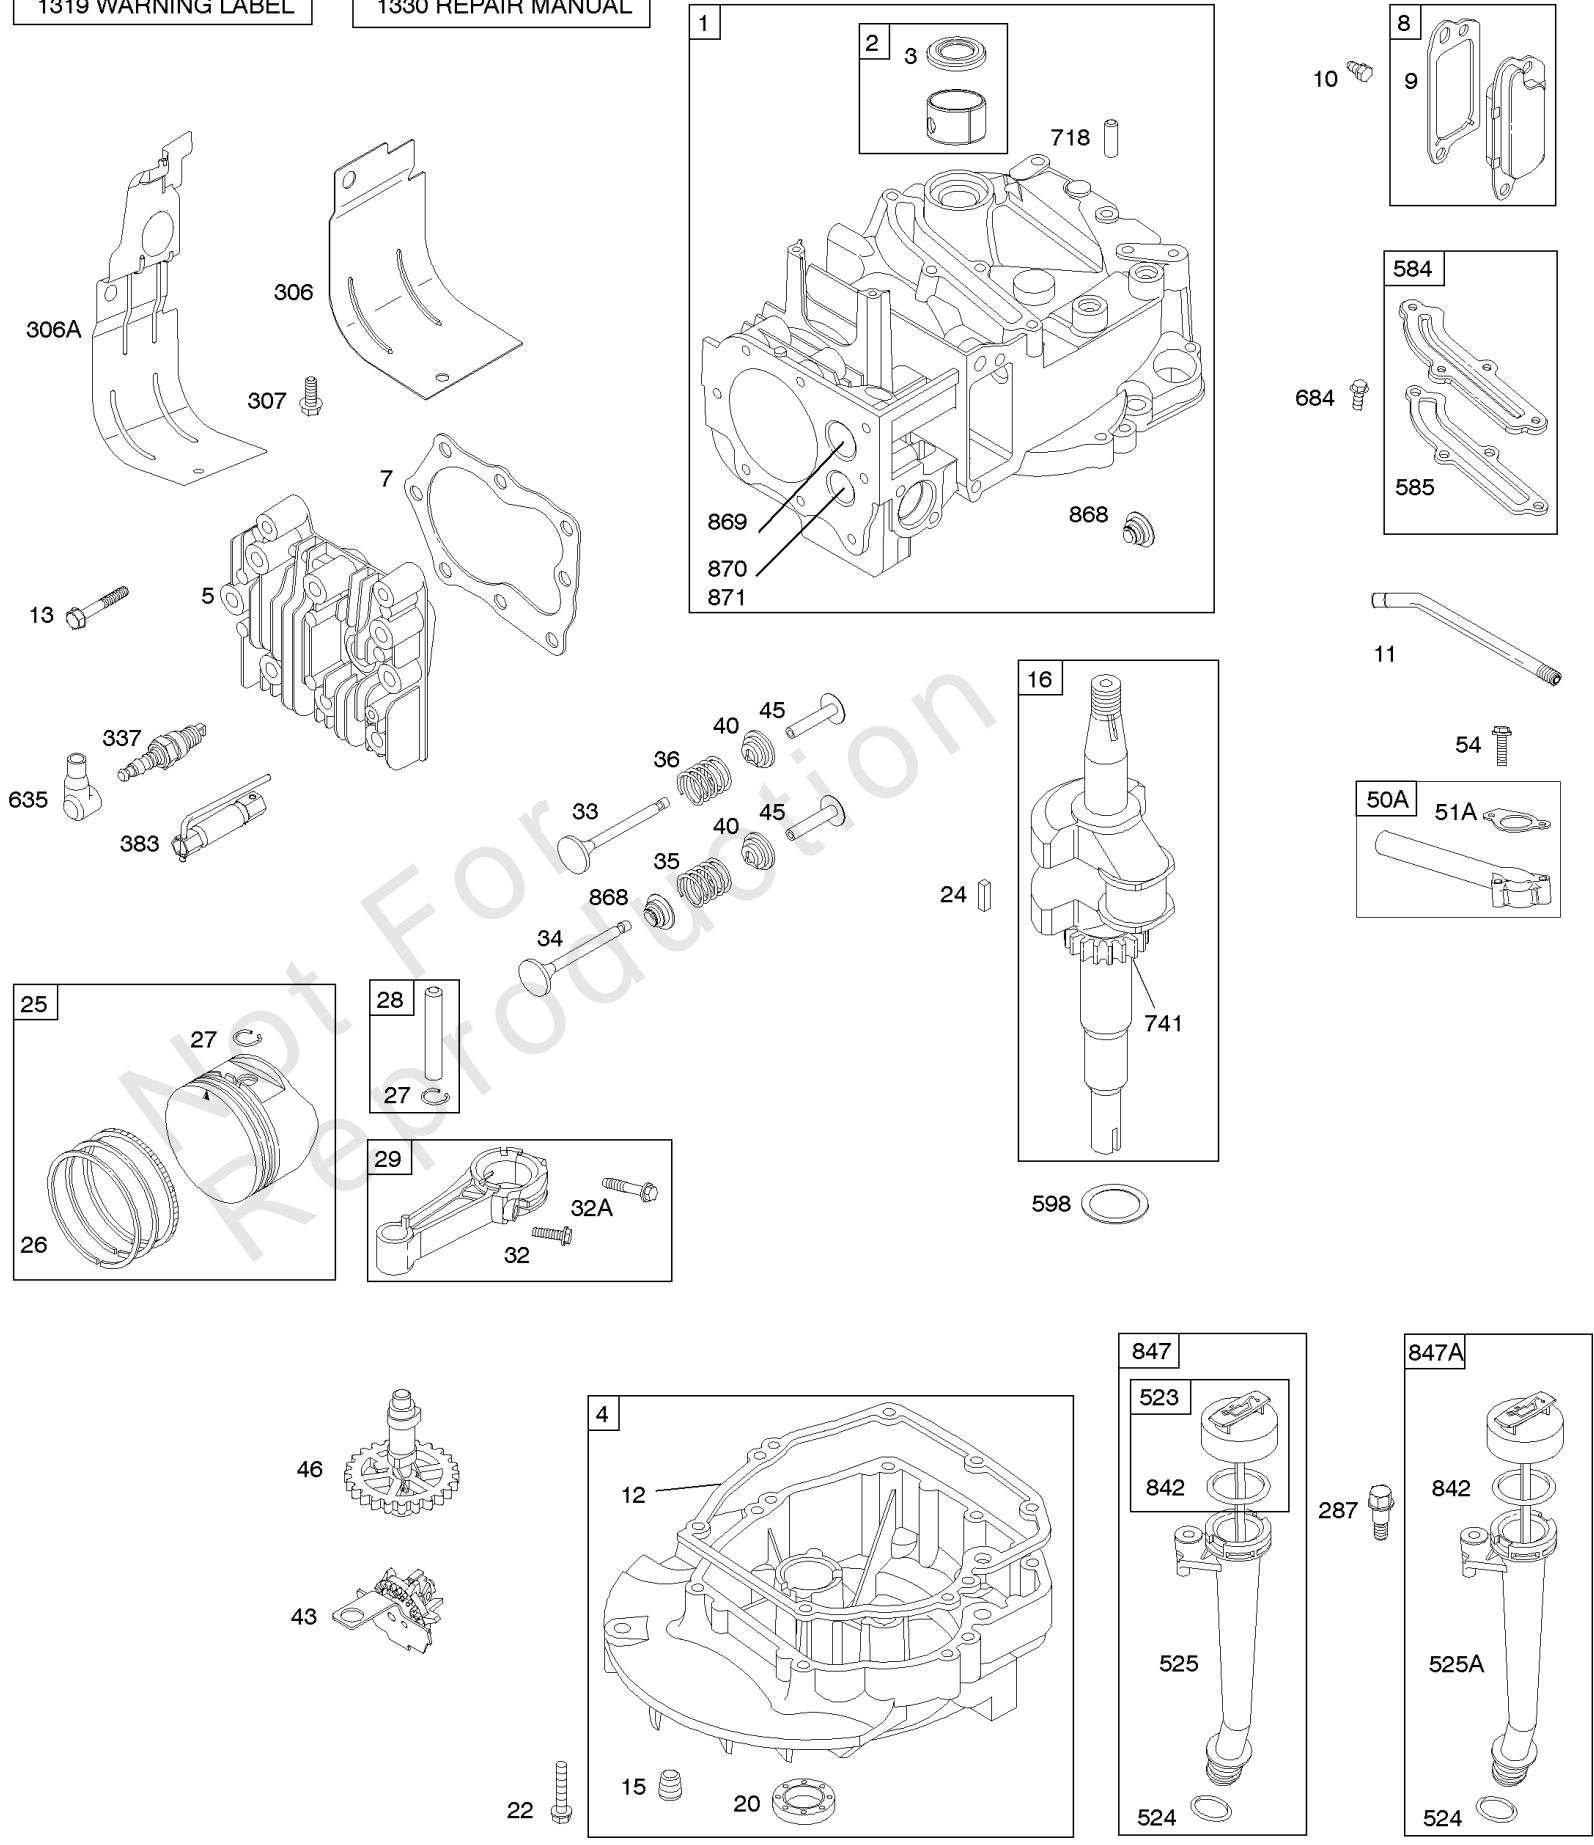

1319 WARNING LABEL

1330 REPAIR MANUAL

Camshaft, Crankshaft, Cylinder, Engine Sump, Lubrication, Pistion Group, Valves

REF NO	PART NO	QTY	DESCRIPTION
1	592645		CYLINDER ASSEMBLY
2	796961		KIT, Bushing/Seal -(Magneto Side)
3	299819S		SEAL, Oil -(Magneto Side)
4	493279		SUMP, Engine
5	590411		HEAD, Cylinder
7	799875		GASKET, Cylinder Head
8	590395		BREATHER ASSEMBLY
9	699833		GASKET, Breather
10	691125		SCREW -(Breather Assembly)
11	691781		TUBE, Breather
12	692232		GASKET, Crankcase
13	590422		SCREW -(Cylinder Head)
15	691680		PLUG, Oil Drain -(3/8"-18 NPTF - Internal 3/8" Sq)
15	690946		PLUG, Oil Drain -(3/8"-18 NPTF-External 7/16" Sq)
16	797372		CRANKSHAFT
20	399781S		SEAL, Oil -(PTO Side)
22	691092		SCREW -(Crankcase Cover/Sump)
24	222698S		KEY, Flywheel
25	590404		PISTON ASSEMBLY -(Standard)
25	590405		PISTON ASSEMBLY -(.020 Oversize)
26	590402		SET, Ring -(Standard)
26	590403		SET, Ring -(.020 Oversize)
27	691588		LOCK, Piston Pin
28	298909		PIN, Piston
29	797306		ROD, Connecting
32	691664		SCREW -(Connecting Rod)
32A	695759		SCREW -(Connecting Rod)
33	590394		VALVE, Exhaust
34	590393		VALVE, Intake
35	691270		SPRING, Valve -(Intake)
36	691270		SPRING, Valve -(Exhaust)
40	692194		RETAINER, Valve
43	691997		SLINGER, Governor/Oil
45	690548		TAPPET, Valve
46	691449		CAMSHAFT
50A	794305		MANIFOLD, Intake
51A	794306		GASKET, Intake
54	691650		SCREW -(Intake Manifold)
287	690940		SCREW -(Dipstick Tube)