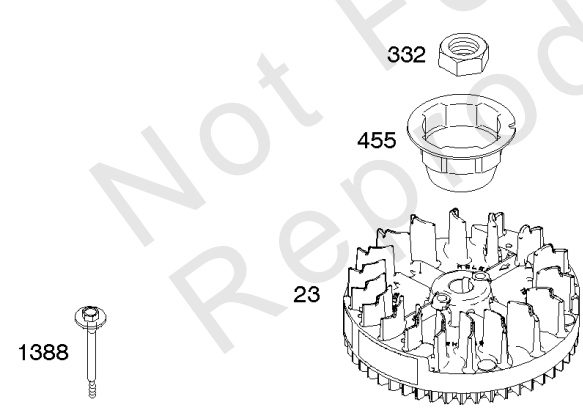

Blower Housing, Flywheel, Ignition, Rewind Starter

REF NO	PART NO	QTY	DESCRIPTION
23B	790536		FLYWHEEL
37	793756		GUARD, Flywheel
55	691421		HOUSING, Rewind Starter
58	697316		ROPE, Starter -(Cut To Required Length)
60	281434S		GRIP, Starter Rope
60C	799716		GRIP, Starter Rope
65	690837		SCREW -(Rewind Starter)
78	691108		SCREW -(Flywheel Guard)
304	493294		HOUSING, Blower -(Non Compliance Engines)
305	691108		SCREW -(Blower Housing)
332	690662		NUT -(Flywheel)
333A	590455		ARMATURE, Magneto
334	691061		SCREW -(Magneto Armature)
362	793351		SHIELD, Spark Plug
363	19069		PULLER, Flywheel
455	791960		CUP, Flywheel
456	692299		PLATE, Pawl Friction
459	281505S		PAWL, Ratchet
474	691991		ALTERNATOR
592	690800		NUT -(Rewind Starter)
597	691696		SCREW -(Pawl Friction Plate)
608	497680		STARTER, Rewind
635	66538S		BOOT, Spark Plug
689	691855		SPRING, Friction
851	493880S		TERMINAL, Spark Plug
851A	692424		TERMINAL, Spark Plug
910	691094		STUD -(Alternator)
925	795403		COVER, Linkage
946	691738		STOP, Rope
1005	691346		FAN, Flywheel
1036	-----		Label-Emissions -(Available From A Briggs & Stratton Authorized Dealer)
1119	692979		SCREW -(Alternator)
1210	498144		PULLEY/SPRING ASSEMBLY -(Pulley)
1211	498144		PULLEY/SPRING ASSEMBLY -(Spring)
1386	790848		VANE, Air -(Autochoke System)
1387	790849		SPRING, Air Vane
1388	790850		SCREW -(Air Vane) (Auto Choke System)