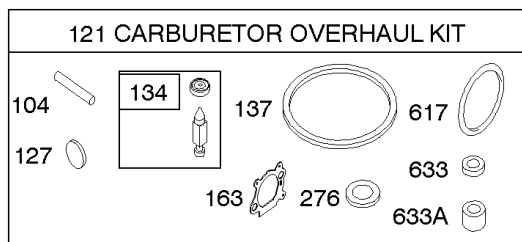

Electric Starter, Gasket Kits, Gasket and Carburetor Overhaul Kits

REF NO	PART NO	QTY	DESCRIPTION
3	299819S		SEAL, Oil -(Magneto Side)
7	799875		GASKET, Cylinder Head
9	699833		GASKET, Breather
12	692232		GASKET, Crankcase
20	399781S		SEAL, Oil -(PTO Side)
51	272199S		GASKET, Intake
51A	794306		GASKET, Intake
104	797622		PIN, Float Hinge
121	498260		KIT, Carburetor Overhaul
127	694468		PLUG, Welch -(Bowl Vent)
134	398188		KIT, Needle/Seat -(Mow N Stow)
137	796610		GASKET, Float Bowl
163	795629		GASKET, Air Cleaner -(Air Cleaner)
276	271716		WASHER, Sealing
309	799045		MOTOR, Starter
358	590508		GASKET SET, Engine
524	692296		SEAL, O-Ring -(Dipstick Tube)
585	691879		GASKET, Breather Passage
617	270344S		SEAL, O-Ring -(Intake Manifold)
633	691321		SEAL, Choke/Throttle Shaft -(Throttle Shaft)
633A	693867		SEAL, Choke/Throttle Shaft
668	493823		SPACER -(Includes 2)
697	691127		SCREW -(Starter Motor) (Drive Cap) (1/4-20x.75)
742	93941		RETAINER, E Ring
842	691031		SEAL, O-Ring -(Dipstick Tube)
853	695268		ADAPTER, Wire
883	691881		GASKET, Exhaust
920	691656		SOLENOID, Starter
937A	799420		SPLINE, Starter
1095	590507		GASKET SET, Valve