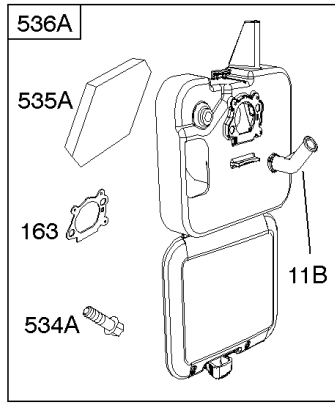

Air Cleaner, Exhaust System

REF NO	PART NO	QTY	DESCRIPTION
976	694395		PRIMER, Carburetor
994	398067		ARRESTOR, Spark

Not For Reproduction