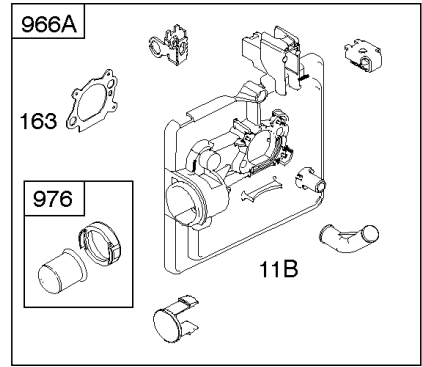

Air Cleaner, Exhaust System

REF NO	PART NO	QTY	DESCRIPTION
976	694395		PRIMER, Carburetor
994	398067		ARRESTOR, Spark

Not For Reproduction