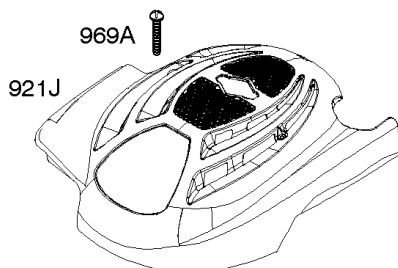

Air Cleaner, Exhaust System

REF NO	PART NO	QTY	DESCRIPTION
976	694395		PRIMER, Carburetor
994	398067		ARRESTOR, Spark

Not For Reproduction

Blower Housing, Flywheel, Ignition, Rewind Starter

REF NO	PART NO	QTY	DESCRIPTION
23B	790536		FLYWHEEL
37	793756		GUARD, Flywheel
55	691421		HOUSING, Rewind Starter
58	697316		ROPE, Starter -(Cut To Required Length)
60	281434S		GRIP, Starter Rope
60C	799716		GRIP, Starter Rope
65	690837		SCREW -(Rewind Starter)
78	691108		SCREW -(Flywheel Guard)
304	493294		HOUSING, Blower -(Non Compliance Engines)
305	691108		SCREW -(Blower Housing)
332	690662		NUT -(Flywheel)
333A	590455		ARMATURE, Magneto
334	691061		SCREW -(Magneto Armature)
362	793351		SHIELD, Spark Plug
363	19069		PULLER, Flywheel
455	791960		CUP, Flywheel
456	692299		PLATE, Pawl Friction
459	281505S		PAWL, Ratchet
474	691991		ALTERNATOR
592	690800		NUT -(Rewind Starter)
597	691696		SCREW -(Pawl Friction Plate)
608	497680		STARTER, Rewind
635	66538S		BOOT, Spark Plug
689	691855		SPRING, Friction
851	493880S		TERMINAL, Spark Plug
851A	692424		TERMINAL, Spark Plug
910	691094		STUD -(Alternator)
925	795403		COVER, Linkage
946	691738		STOP, Rope
1005	691346		FAN, Flywheel
1036	-----		Label-Emissions -(Available From A Briggs & Stratton Authorized Dealer)
1119	692979		SCREW -(Alternator)
1210	498144		PULLEY/SPRING ASSEMBLY -(Pulley)
1211	498144		PULLEY/SPRING ASSEMBLY -(Spring)
1386	790848		VANE, Air -(Autochoke System)
1387	790849		SPRING, Air Vane
1388	790850		SCREW -(Air Vane) (Auto Choke System)