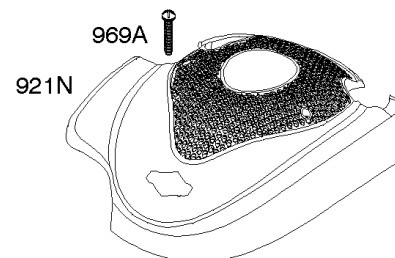

Air Cleaner, Exhaust System

REF NO	PART NO	QTY	DESCRIPTION
976	694395		PRIMER, Carburetor
994	398067		ARRESTOR, Spark

Not For Reproduction

Blower Housing, Flywheel, Ignition, Rewind Starter

REF NO	PART NO	QTY	DESCRIPTION
23B	790536		FLYWHEEL
37	793756		GUARD, Flywheel
55	691421		HOUSING, Rewind Starter
58	697316		ROPE, Starter -(Cut To Required Length)
60	281434S		GRIP, Starter Rope
60C	799716		GRIP, Starter Rope
65	690837		SCREW -(Rewind Starter)
78	691108		SCREW -(Flywheel Guard)
304	493294		HOUSING, Blower -(Non Compliance Engines)
305	691108		SCREW -(Blower Housing)
332	690662		NUT -(Flywheel)
333A	590455		ARMATURE, Magneto
334	691061		SCREW -(Magneto Armature)
362	793351		SHIELD, Spark Plug
363	19069		PULLER, Flywheel
455	791960		CUP, Flywheel
456	692299		PLATE, Pawl Friction
459	281505S		PAWL, Ratchet
474	691991		ALTERNATOR
592	690800		NUT -(Rewind Starter)
597	691696		SCREW -(Pawl Friction Plate)
608	497680		STARTER, Rewind
635	66538S		BOOT, Spark Plug
689	691855		SPRING, Friction
851	493880S		TERMINAL, Spark Plug
851A	692424		TERMINAL, Spark Plug
910	691094		STUD -(Alternator)
925	795403		COVER, Linkage
946	691738		STOP, Rope
1005	691346		FAN, Flywheel
1036	-----		Label-Emissions -(Available From A Briggs & Stratton Authorized Dealer)
1119	692979		SCREW -(Alternator)
1210	498144		PULLEY/SPRING ASSEMBLY -(Pulley)
1211	498144		PULLEY/SPRING ASSEMBLY -(Spring)
1386	790848		VANE, Air -(Autochoke System)
1387	790849		SPRING, Air Vane
1388	790850		SCREW -(Air Vane) (Auto Choke System)