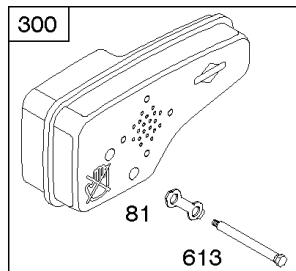

Air Cleaner, Exhaust System

REF NO	PART NO	QTY	DESCRIPTION
976	694395		PRIMER, Carburetor
994	398067		ARRESTOR, Spark

Not For Reproduction