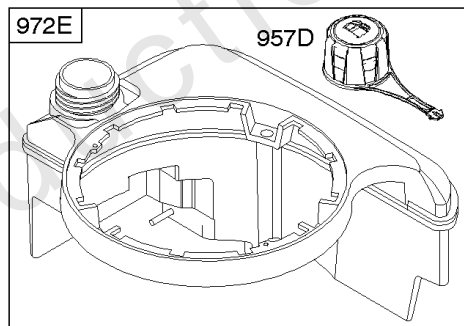

Fuel Supply

REF NO	PART NO	QTY	DESCRIPTION
187	791766		LINE, Fuel -(Cut To Required Length)
187A	791873		LINE, Fuel -(Molded)
187B	791891		LINE, Fuel -(Includes Filter)
190	690940		SCREW -(Fuel Tank)
240	298090S		FILTER, Fuel
601	791850		CLAMP, Hose
601A	691038		CLAMP, Hose
670	692294		SPACER, Fuel Tank
957	591003		CAP, Fuel Tank -(1/4 Turn Cap - Red)
957	799585		CAP, Fuel Tank -(1/4 Turn Cap - Black)
957A	692046		CAP, Fuel Tank -(Threaded)(Vented)
957D	796577		CAP, Fuel Tank
958	698183		VALVE, Fuel Shut Off
972B	699374		TANK, Fuel -(Threaded)
972F	590490		TANK, Fuel -(1/4 Turn Cap - Black)
972E	796578		TANK, Fuel -(Flourinated)
1059	692311		KIT, Screw/Washer