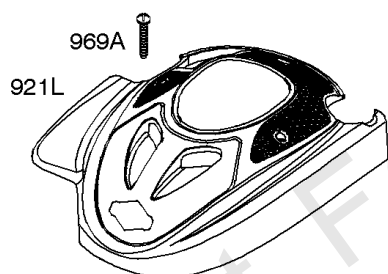

Air Cleaner, Exhaust System

REF NO	PART NO	QTY	DESCRIPTION
976	694395		PRIMER, Carburetor
994	398067		ARRESTOR, Spark

Not For Reproduction

Blower Housing, Flywheel, Ignition, Rewind Starter

REF NO	PART NO	QTY	DESCRIPTION
23B	790536		FLYWHEEL
37	793756		GUARD, Flywheel
55	691421		HOUSING, Rewind Starter
58	697316		ROPE, Starter -(Cut To Required Length)
60	281434S		GRIP, Starter Rope
60C	799716		GRIP, Starter Rope
65	690837		SCREW -(Rewind Starter)
78	691108		SCREW -(Flywheel Guard)
304	493294		HOUSING, Blower -(Non Compliance Engines)
305	691108		SCREW -(Blower Housing)
332	690662		NUT -(Flywheel)
333A	590455		ARMATURE, Magneto
334	691061		SCREW -(Magneto Armature)
362	793351		SHIELD, Spark Plug
363	19069		PULLER, Flywheel
455	791960		CUP, Flywheel
456	692299		PLATE, Pawl Friction
459	281505S		PAWL, Ratchet
474	691991		ALTERNATOR
592	690800		NUT -(Rewind Starter)
597	691696		SCREW -(Pawl Friction Plate)
608	497680		STARTER, Rewind
635	66538S		BOOT, Spark Plug
689	691855		SPRING, Friction
851	493880S		TERMINAL, Spark Plug
851A	692424		TERMINAL, Spark Plug
910	691094		STUD -(Alternator)
925	795403		COVER, Linkage
946	691738		STOP, Rope
1005	691346		FAN, Flywheel
1036	-----		Label-Emissions -(Available From A Briggs & Stratton Authorized Dealer)
1119	692979		SCREW -(Alternator)
1210	498144		PULLEY/SPRING ASSEMBLY -(Pulley)
1211	498144		PULLEY/SPRING ASSEMBLY -(Spring)
1386	790848		VANE, Air -(Autochoke System)
1387	790849		SPRING, Air Vane
1388	790850		SCREW -(Air Vane) (Auto Choke System)