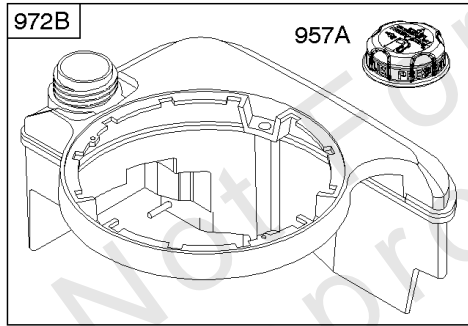

Fuel Supply

REF NO	PART NO	QTY	DESCRIPTION
187	791766		LINE, Fuel -(Cut To Required Length)
187A	791873		LINE, Fuel -(Molded)
187B	791891		LINE, Fuel -(Includes Filter)
190	690940		SCREW -(Fuel Tank)
240	298090S		FILTER, Fuel
601	791850		CLAMP, Hose
601A	691038		CLAMP, Hose
670	692294		SPACER, Fuel Tank
957	591003		CAP, Fuel Tank -(1/4 Turn Cap - Red)
957	799585		CAP, Fuel Tank -(1/4 Turn Cap - Black)
957A	692046		CAP, Fuel Tank -(Threaded)(Vented)
957D	796577		CAP, Fuel Tank
958	698183		VALVE, Fuel Shut Off
972B	699374		TANK, Fuel -(Threaded)
972F	590490		TANK, Fuel -(1/4 Turn Cap - Black)
972E	796578		TANK, Fuel -(Flourinated)
1059	692311		KIT, Screw/Washer