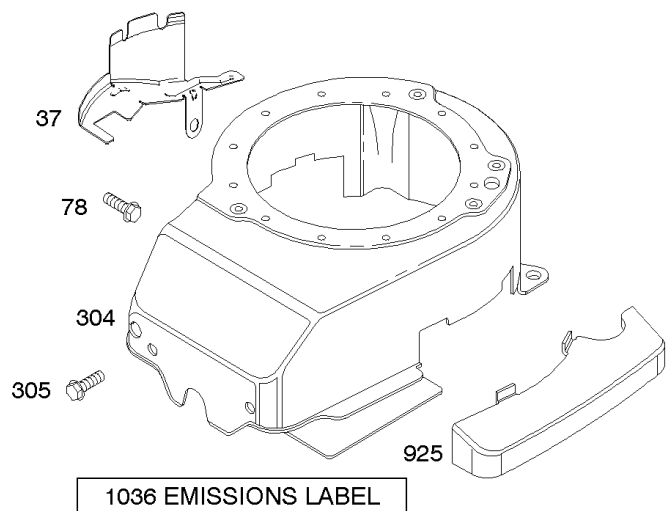

Air Cleaner, Exhaust System

REF NO	PART NO	QTY	DESCRIPTION
976	694395		PRIMER, Carburetor
994	398067		ARRESTOR, Spark

Not For Reproduction

Blower Housing, Flywheel, Ignition, Rewind Starter

REF NO	PART NO	QTY	DESCRIPTION
23B	790536		FLYWHEEL
37	793756		GUARD, Flywheel
55	691421		HOUSING, Rewind Starter
58	697316		ROPE, Starter -(Cut To Required Length)
60	281434S		GRIP, Starter Rope
60C	799716		GRIP, Starter Rope
65	690837		SCREW -(Rewind Starter)
78	691108		SCREW -(Flywheel Guard)
304	493294		HOUSING, Blower -(Non Compliance Engines)
305	691108		SCREW -(Blower Housing)
332	690662		NUT -(Flywheel)
333A	590455		ARMATURE, Magneto
334	691061		SCREW -(Magneto Armature)
362	793351		SHIELD, Spark Plug
363	19069		PULLER, Flywheel
455	791960		CUP, Flywheel
456	692299		PLATE, Pawl Friction
459	281505S		PAWL, Ratchet
474	691991		ALTERNATOR
592	690800		NUT -(Rewind Starter)
597	691696		SCREW -(Pawl Friction Plate)
608	497680		STARTER, Rewind
635	66538S		BOOT, Spark Plug
689	691855		SPRING, Friction
851	493880S		TERMINAL, Spark Plug
851A	692424		TERMINAL, Spark Plug
910	691094		STUD -(Alternator)
925	795403		COVER, Linkage
946	691738		STOP, Rope
1005	691346		FAN, Flywheel
1036	-----		Label-Emissions -(Available From A Briggs & Stratton Authorized Dealer)
1119	692979		SCREW -(Alternator)
1210	498144		PULLEY/SPRING ASSEMBLY -(Pulley)
1211	498144		PULLEY/SPRING ASSEMBLY -(Spring)
1386	790848		VANE, Air -(Autochoke System)
1387	790849		SPRING, Air Vane
1388	790850		SCREW -(Air Vane) (Auto Choke System)