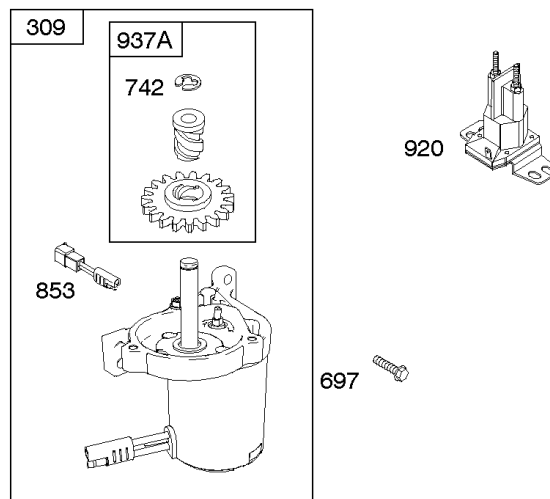

Electric Starter, Gasket Kits, Gasket and Carburetor Overhaul Kits

REF NO	PART NO	QTY	DESCRIPTION
3	299819S		SEAL, Oil -(Magneto Side)
7	799875		GASKET, Cylinder Head
9	699833		GASKET, Breather
12	692232		GASKET, Crankcase
20	399781S		SEAL, Oil -(PTO Side)
51	272199S		GASKET, Intake
51A	794306		GASKET, Intake
104	797622		PIN, Float Hinge
121	498260		KIT, Carburetor Overhaul
127	694468		PLUG, Welch -(Bowl Vent)
134	398188		KIT, Needle/Seat -(Mow N Stow)
137	796610		GASKET, Float Bowl
163	795629		GASKET, Air Cleaner -(Air Cleaner)
276	271716		WASHER, Sealing
309	799045		MOTOR, Starter
358	590508		GASKET SET, Engine
524	692296		SEAL, O-Ring -(Dipstick Tube)
585	691879		GASKET, Breather Passage
617	270344S		SEAL, O-Ring -(Intake Manifold)
633	691321		SEAL, Choke/Throttle Shaft -(Throttle Shaft)
633A	693867		SEAL, Choke/Throttle Shaft
668	493823		SPACER -(Includes 2)
697	691127		SCREW -(Starter Motor) (Drive Cap) (1/4-20x.75)
742	93941		RETAINER, E Ring
842	691031		SEAL, O-Ring -(Dipstick Tube)
853	695268		ADAPTER, Wire
883	691881		GASKET, Exhaust
920	691656		SOLENOID, Starter
937A	799420		SPLINE, Starter
1095	590507		GASKET SET, Valve