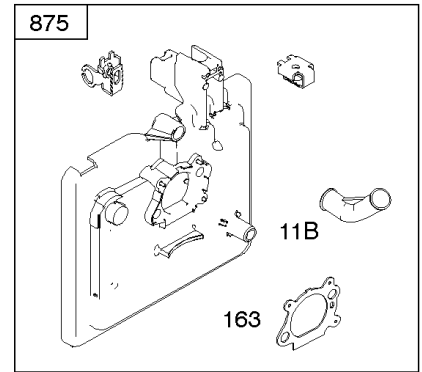

Air Cleaner, Exhaust System

REF NO	PART NO	QTY	DESCRIPTION
976	694395		PRIMER, Carburetor
994	398067		ARRESTOR, Spark

Not For Reproduction