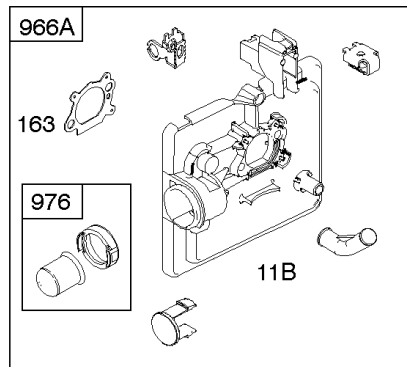

Air Cleaner, Exhaust System

REF NO	PART NO	QTY	DESCRIPTION
11B	691923		TUBE, Breather
81	691740		LOCK, Muffler Screw
163	795629		GASKET, Air Cleaner -(Air Cleaner)
291	593208		THERMOSTAT
300	593819		MUFFLER -Used After Code Date 13121500
300	692038		MUFFLER -Used Before Code Date 13121600
346	593440		SCREW -(Spark Arrestor)
425A	690670		SCREW -(Air Cleaner Cover)
443A	692523		SCREW -(Air Cleaner Primer Base)
445A	491588S		FILTER, A/C Cartridge
467	790842		KNOB, Air Cleaner Cover
534A	798294		SCREW -(Air Cleaner)
535	493537S		FILTER, Air Cleaner Foam
536A	798293		CLEANER, Air -(3 point mounting) -Used Before Code Date 14012700
613	691340		SCREW -(Muffler) (1/4-20 x 2.75 Inches Total Length, 2.25 Inch Shoulder Length)
613	790833		SCREW -(Muffler) (1/4-20 x 2.75 Inches Total Length, 2.08 Inch Shoulder Length)
676	396548		DEFLECTOR, Muffler
676A	393756		DEFLECTOR, Muffler -(Side Outlet)
676B	397931		DEFLECTOR, Muffler
676E	393760		DEFLECTOR, Muffler
676C	493871		DEFLECTOR, Muffler
676F	590745		DEFLECTOR, Muffler
677	690661		SCREW -(Muffler Deflector) (Thread Forming)
677A	593440		SCREW -(Muffler Deflector) (Self-Drilling & Tapping)
725	590459		SHIELD, Heat
725A	590460		SHIELD, Heat
832	593875		GUARD, Muffler
832E	793568		MUFFLER
836	690664		SCREW -(Muffler Guard)
836C	790745		SCREW -(Muffler Guard)
875	593580		BASE, Air Cleaner -(Primer) (2 Point Mounting) -Used After Code Date 14012600
883	691881		GASKET, Exhaust
883A	793497		GASKET, Exhaust
966B	795259		BASE, Air Cleaner -(Primer) (3 point mounting) -Used Before Code Date 14012700
966D	593945		BASE, Air Cleaner -(Primer) -Used After Code Date 14012600
968B	692298		COVER, Air Cleaner