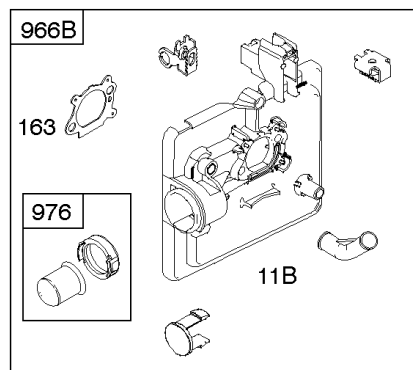

Air Cleaner, Exhaust System

REF NO	PART NO	QTY	DESCRIPTION
11B	691923		TUBE, Breather
81	691740		LOCK, Muffler Screw
163	795629		GASKET, Air Cleaner -(Air Cleaner)
291	593208		THERMOSTAT
300	593819		MUFFLER -Used After Code Date 13121500
300	692038		MUFFLER -Used Before Code Date 13121600
346	593440		SCREW -(Spark Arrestor)
425A	690670		SCREW -(Air Cleaner Cover)
443A	692523		SCREW -(Air Cleaner Primer Base)
445A	491588S		FILTER, A/C Cartridge
467	790842		KNOB, Air Cleaner Cover
534A	798294		SCREW -(Air Cleaner)
535	493537S		FILTER, Air Cleaner Foam
536A	798293		CLEANER, Air -(3 point mounting) -Used Before Code Date 14012700
613	691340		SCREW -(Muffler) (1/4-20 x 2.75 Inches Total Length, 2.25 Inch Shoulder Length)
613	790833		SCREW -(Muffler) (1/4-20 x 2.75 Inches Total Length, 2.08 Inch Shoulder Length)
676	396548		DEFLECTOR, Muffler
676A	393756		DEFLECTOR, Muffler -(Side Outlet)
676B	397931		DEFLECTOR, Muffler
676E	393760		DEFLECTOR, Muffler
676C	493871		DEFLECTOR, Muffler
676F	590745		DEFLECTOR, Muffler
677	690661		SCREW -(Muffler Deflector) (Thread Forming)
677A	593440		SCREW -(Muffler Deflector) (Self-Drilling & Tapping)
725	590459		SHIELD, Heat
725A	590460		SHIELD, Heat
832	593875		GUARD, Muffler
832E	793568		MUFFLER
836	690664		SCREW -(Muffler Guard)
836C	790745		SCREW -(Muffler Guard)
875	593580		BASE, Air Cleaner -(Primer) (2 Point Mounting) -Used After Code Date 14012600
883	691881		GASKET, Exhaust
883A	793497		GASKET, Exhaust
966B	795259		BASE, Air Cleaner -(Primer) (3 point mounting) -Used Before Code Date 14012700
966D	593945		BASE, Air Cleaner -(Primer) -Used After Code Date 14012600
968B	692298		COVER, Air Cleaner