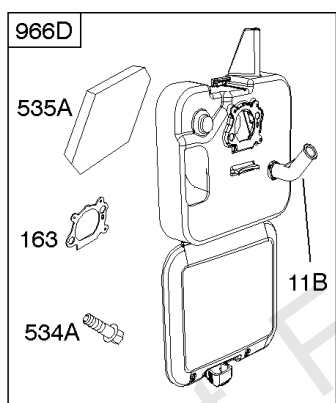

Air Cleaner, Exhaust System

REF NO	PART NO	QTY	DESCRIPTION
11B	691923		TUBE, Breather
81	691740		LOCK, Muffler Screw
163	795629		GASKET, Air Cleaner -(Air Cleaner)
291	593208		THERMOSTAT
300	593819		MUFFLER -Used After Code Date 13121500
300	692038		MUFFLER -Used Before Code Date 13121600
346	593440		SCREW -(Spark Arrestor)
425A	690670		SCREW -(Air Cleaner Cover)
443A	692523		SCREW -(Air Cleaner Primer Base)
445A	491588S		FILTER, A/C Cartridge
467	790842		KNOB, Air Cleaner Cover
534A	798294		SCREW -(Air Cleaner)
535	493537S		FILTER, Air Cleaner Foam
536A	798293		CLEANER, Air -(3 point mounting) -Used Before Code Date 14012700
613	691340		SCREW -(Muffler) (1/4-20 x 2.75 Inches Total Length, 2.25 Inch Shoulder Length)
613	790833		SCREW -(Muffler) (1/4-20 x 2.75 Inches Total Length, 2.08 Inch Shoulder Length)
676	396548		DEFLECTOR, Muffler
676A	393756		DEFLECTOR, Muffler -(Side Outlet)
676B	397931		DEFLECTOR, Muffler
676E	393760		DEFLECTOR, Muffler
676C	493871		DEFLECTOR, Muffler
676F	590745		DEFLECTOR, Muffler
677	690661		SCREW -(Muffler Deflector) (Thread Forming)
677A	593440		SCREW -(Muffler Deflector) (Self-Drilling & Tapping)
725	590459		SHIELD, Heat
725A	590460		SHIELD, Heat
832	593875		GUARD, Muffler
832E	793568		MUFFLER
836	690664		SCREW -(Muffler Guard)
836C	790745		SCREW -(Muffler Guard)
875	593580		BASE, Air Cleaner -(Primer) (2 Point Mounting) -Used After Code Date 14012600
883	691881		GASKET, Exhaust
883A	793497		GASKET, Exhaust
966B	795259		BASE, Air Cleaner -(Primer) (3 point mounting) -Used Before Code Date 14012700
966D	593945		BASE, Air Cleaner -(Primer) -Used After Code Date 14012600
968B	692298		COVER, Air Cleaner