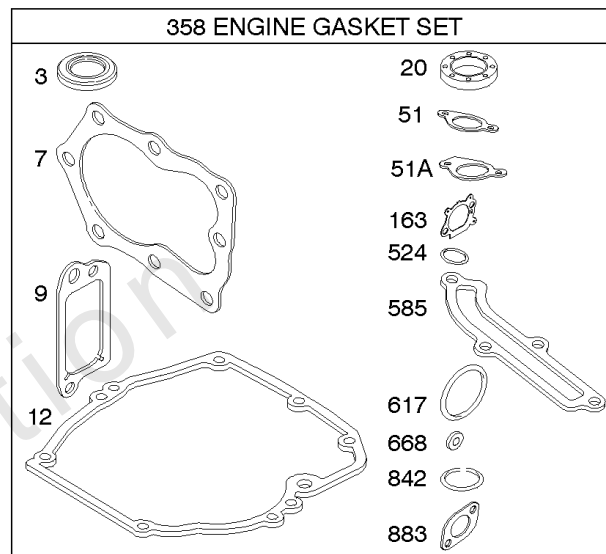

Electric Starter, Gasket Kits, Gasket and Carburetor Overhaul Kits

REF NO	PART NO	QTY	DESCRIPTION
3	299819S		SEAL, Oil -(Magneto Side)
7	799875		GASKET, Cylinder Head
9	699833		GASKET, Breather
12	692232		GASKET, Crankcase
20	399781S		SEAL, Oil -(PTO Side)
51	272199S		GASKET, Intake
51A	794306		GASKET, Intake
104	797622		PIN, Float Hinge
121	498260		KIT, Carburetor Overhaul
127	694468		PLUG, Welch -(Bowl Vent)
134	398188		KIT, Needle/Seat -(Mow N Stow)
137	796610		GASKET, Float Bowl
163	795629		GASKET, Air Cleaner -(Air Cleaner)
276	271716		WASHER, Sealing
309	799045		MOTOR, Starter
358	590508		GASKET SET, Engine
524	692296		SEAL, O-Ring -(Dipstick Tube)
585	691879		GASKET, Breather Passage
617	270344S		SEAL, O-Ring -(Intake Manifold)
633	691321		SEAL, Choke/Throttle Shaft -(Throttle Shaft)
633A	693867		SEAL, Choke/Throttle Shaft
668	493823		SPACER -(Includes 2)
697	691127		SCREW -(Starter Motor) (Drive Cap) (1/4-20x.75)
742	93941		RETAINER, E Ring
842	691031		SEAL, O-Ring -(Dipstick Tube)
853	695268		ADAPTER, Wire
883	691881		GASKET, Exhaust
920	691656		SOLENOID, Starter
937A	799420		SPLINE, Starter
1095	590507		GASKET SET, Valve