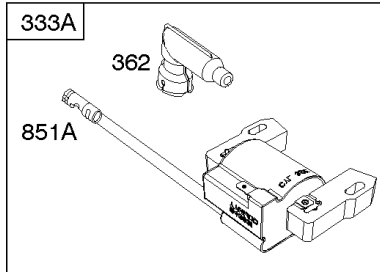

Air Cleaner, Exhaust System

REF NO	PART NO	QTY	DESCRIPTION
976	694395		PRIMER, Carburetor
994	398067		ARRESTOR, Spark

Not For Reproduction

Blower Housing, Flywheel, Ignition, Rewind Starter

REF NO	PART NO	QTY	DESCRIPTION
23B	790536		FLYWHEEL
37	793756		GUARD, Flywheel
55	691421		HOUSING, Rewind Starter
58	697316		ROPE, Starter -(Cut To Required Length)
60	281434S		GRIP, Starter Rope
60C	799716		GRIP, Starter Rope
65	690837		SCREW -(Rewind Starter)
78	691108		SCREW -(Flywheel Guard)
304	493294		HOUSING, Blower -(Non Compliance Engines)
305	691108		SCREW -(Blower Housing)
332	690662		NUT -(Flywheel)
333A	590455		ARMATURE, Magneto
334	691061		SCREW -(Magneto Armature)
362	793351		SHIELD, Spark Plug
363	19069		PULLER, Flywheel
455	791960		CUP, Flywheel
456	692299		PLATE, Pawl Friction
459	281505S		PAWL, Ratchet
474	691991		ALTERNATOR
592	690800		NUT -(Rewind Starter)
597	691696		SCREW -(Pawl Friction Plate)
608	497680		STARTER, Rewind
635	66538S		BOOT, Spark Plug
689	691855		SPRING, Friction
851	493880S		TERMINAL, Spark Plug
851A	692424		TERMINAL, Spark Plug
910	691094		STUD -(Alternator)
925	795403		COVER, Linkage
946	691738		STOP, Rope
1005	691346		FAN, Flywheel
1036	-----		Label-Emissions -(Available From A Briggs & Stratton Authorized Dealer)
1119	692979		SCREW -(Alternator)
1210	498144		PULLEY/SPRING ASSEMBLY -(Pulley)
1211	498144		PULLEY/SPRING ASSEMBLY -(Spring)
1386	790848		VANE, Air -(Autochoke System)
1387	790849		SPRING, Air Vane
1388	790850		SCREW -(Air Vane) (Auto Choke System)