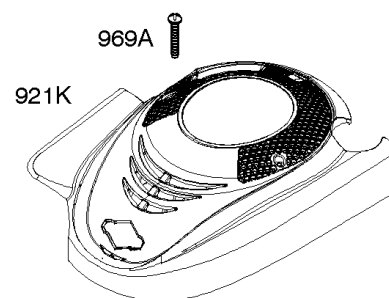

Air Cleaner, Exhaust System

REF NO	PART NO	QTY	DESCRIPTION
976	694395		PRIMER, Carburetor
994	398067		ARRESTOR, Spark

Not For Reproduction

Blower Housing, Flywheel, Ignition, Rewind Starter

REF NO	PART NO	QTY	DESCRIPTION
23B	790536		FLYWHEEL
37	793756		GUARD, Flywheel
55	691421		HOUSING, Rewind Starter
58	697316		ROPE, Starter -(Cut To Required Length)
60	281434S		GRIP, Starter Rope
60C	799716		GRIP, Starter Rope
65	690837		SCREW -(Rewind Starter)
78	691108		SCREW -(Flywheel Guard)
304	493294		HOUSING, Blower -(Non Compliance Engines)
305	691108		SCREW -(Blower Housing)
332	690662		NUT -(Flywheel)
333A	590455		ARMATURE, Magneto
334	691061		SCREW -(Magneto Armature)
362	793351		SHIELD, Spark Plug
363	19069		PULLER, Flywheel
455	791960		CUP, Flywheel
456	692299		PLATE, Pawl Friction
459	281505S		PAWL, Ratchet
474	691991		ALTERNATOR
592	690800		NUT -(Rewind Starter)
597	691696		SCREW -(Pawl Friction Plate)
608	497680		STARTER, Rewind
635	66538S		BOOT, Spark Plug
689	691855		SPRING, Friction
851	493880S		TERMINAL, Spark Plug
851A	692424		TERMINAL, Spark Plug
910	691094		STUD -(Alternator)
925	795403		COVER, Linkage
946	691738		STOP, Rope
1005	691346		FAN, Flywheel
1036	-----		Label-Emissions -(Available From A Briggs & Stratton Authorized Dealer)
1119	692979		SCREW -(Alternator)
1210	498144		PULLEY/SPRING ASSEMBLY -(Pulley)
1211	498144		PULLEY/SPRING ASSEMBLY -(Spring)
1386	790848		VANE, Air -(Autochoke System)
1387	790849		SPRING, Air Vane
1388	790850		SCREW -(Air Vane) (Auto Choke System)