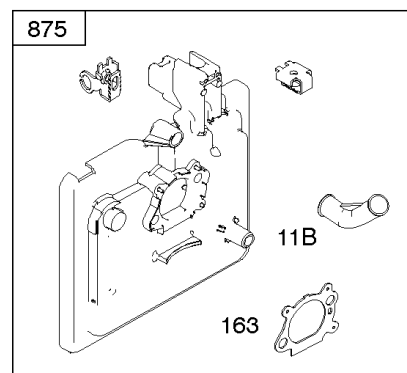

Air Cleaner, Exhaust System

REF NO	PART NO	QTY	DESCRIPTION
11B	691923		TUBE, Breather
81	691740		LOCK, Muffler Screw
163	795629		GASKET, Air Cleaner -(Air Cleaner)
291	593208		THERMOSTAT
300	593819		MUFFLER -Used After Code Date 13121500
300	692038		MUFFLER -Used Before Code Date 13121600
346	593440		SCREW -(Spark Arrestor)
425A	690670		SCREW -(Air Cleaner Cover)
443A	692523		SCREW -(Air Cleaner Primer Base)
445A	491588S		FILTER, A/C Cartridge
467	790842		KNOB, Air Cleaner Cover
534A	798294		SCREW -(Air Cleaner)
535	493537S		FILTER, Air Cleaner Foam
536A	798293		CLEANER, Air -(3 point mounting) -Used Before Code Date 14012700
613	691340		SCREW -(Muffler) (1/4-20 x 2.75 Inches Total Length, 2.25 Inch Shoulder Length)
613	790833		SCREW -(Muffler) (1/4-20 x 2.75 Inches Total Length, 2.08 Inch Shoulder Length)
676	396548		DEFLECTOR, Muffler
676A	393756		DEFLECTOR, Muffler -(Side Outlet)
676B	397931		DEFLECTOR, Muffler
676E	393760		DEFLECTOR, Muffler
676C	493871		DEFLECTOR, Muffler
676F	590745		DEFLECTOR, Muffler
677	690661		SCREW -(Muffler Deflector) (Thread Forming)
677A	593440		SCREW -(Muffler Deflector) (Self-Drilling & Tapping)
725	590459		SHIELD, Heat
725A	590460		SHIELD, Heat
832	593875		GUARD, Muffler
832E	793568		MUFFLER
836	690664		SCREW -(Muffler Guard)
836C	790745		SCREW -(Muffler Guard)
875	593580		BASE, Air Cleaner -(Primer) (2 Point Mounting) -Used After Code Date 14012600
883	691881		GASKET, Exhaust
883A	793497		GASKET, Exhaust
966B	795259		BASE, Air Cleaner -(Primer) (3 point mounting) -Used Before Code Date 14012700
966D	593945		BASE, Air Cleaner -(Primer) -Used After Code Date 14012600
968B	692298		COVER, Air Cleaner