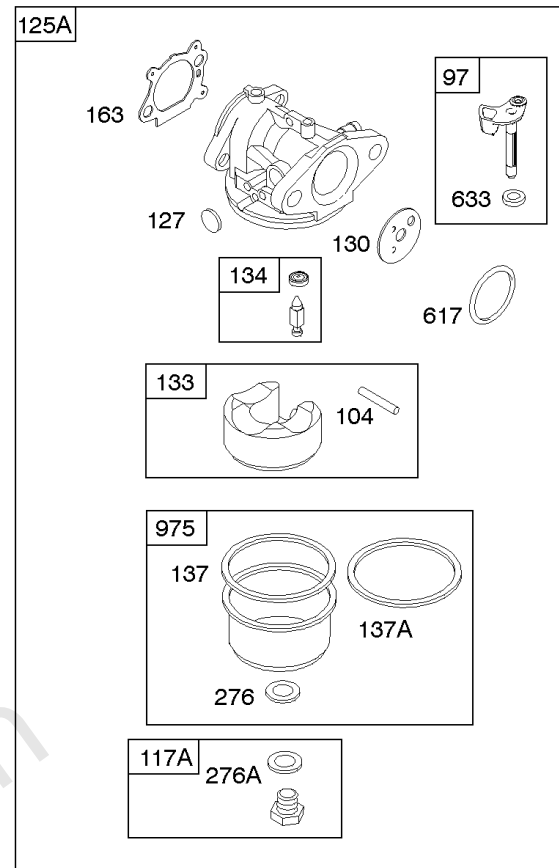

Carburetor

REF NO	PART NO	QTY	DESCRIPTION
95	691636		SCREW -(Throttle Valve)
97	696565		SHAFT, Throttle -(Plastic)
98	398185		KIT, Idle Speed -(Idle Speed) (Lmt 26, 27, 28, 31)
104	797622		PIN, Float Hinge
108	796993		VALVE, Choke
109A	498593		SHAFT, Choke
117B	797574		JET, Main -(Standard)
118B	797575		JET, Main -(High Altitude)
125B	799869		CARBURETOR -(Choke)
127	694468		PLUG, Welch -(Bowl Vent)
130	696564		VALVE, Throttle
133	398187		FLOAT, Carburetor
134	398188		KIT, Needle/Seat -(Mow N Stow)
137	796610		GASKET, Float Bowl
137A	693981		GASKET, Float Bowl -(1/16)
141	796193		KIT, Choke Shaft
163	795629		GASKET, Air Cleaner -(Air Cleaner)
217	690354		SPRING, Choke Return
276	271716		WASHER, Sealing
276A	797632		WASHER, Sealing
617	270344S		SEAL, O-Ring -(Intake Manifold)
633	691321		SEAL, Choke/Throttle Shaft -(Throttle Shaft)
633A	693867		SEAL, Choke/Throttle Shaft
692	590931		SPRING, Detent
975	796611		BOWL, Float