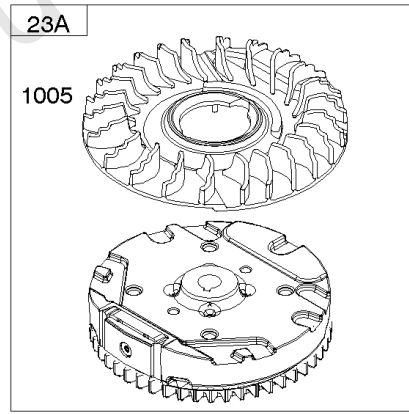

Air Cleaner, Exhaust System

REF NO	PART NO	QTY	DESCRIPTION
976	694395		PRIMER, Carburetor
994	398067		ARRESTOR, Spark

Not For Reproduction

Blower Housing, Flywheel, Ignition, Rewind Starter

REF NO	PART NO	QTY	DESCRIPTION
23B	790536		FLYWHEEL
37	793756		GUARD, Flywheel
55	691421		HOUSING, Rewind Starter
58	697316		ROPE, Starter -(Cut To Required Length)
60	281434S		GRIP, Starter Rope
60C	799716		GRIP, Starter Rope
65	690837		SCREW -(Rewind Starter)
78	691108		SCREW -(Flywheel Guard)
304	493294		HOUSING, Blower -(Non Compliance Engines)
305	691108		SCREW -(Blower Housing)
332	690662		NUT -(Flywheel)
333A	590455		ARMATURE, Magneto
334	691061		SCREW -(Magneto Armature)
362	793351		SHIELD, Spark Plug
363	19069		PULLER, Flywheel
455	791960		CUP, Flywheel
456	692299		PLATE, Pawl Friction
459	281505S		PAWL, Ratchet
474	691991		ALTERNATOR
592	690800		NUT -(Rewind Starter)
597	691696		SCREW -(Pawl Friction Plate)
608	497680		STARTER, Rewind
635	66538S		BOOT, Spark Plug
689	691855		SPRING, Friction
851	493880S		TERMINAL, Spark Plug
851A	692424		TERMINAL, Spark Plug
910	691094		STUD -(Alternator)
925	795403		COVER, Linkage
946	691738		STOP, Rope
1005	691346		FAN, Flywheel
1036	-----		Label-Emissions -(Available From A Briggs & Stratton Authorized Dealer)
1119	692979		SCREW -(Alternator)
1210	498144		PULLEY/SPRING ASSEMBLY -(Pulley)
1211	498144		PULLEY/SPRING ASSEMBLY -(Spring)
1386	790848		VANE, Air -(Autochoke System)
1387	790849		SPRING, Air Vane
1388	790850		SCREW -(Air Vane) (Auto Choke System)