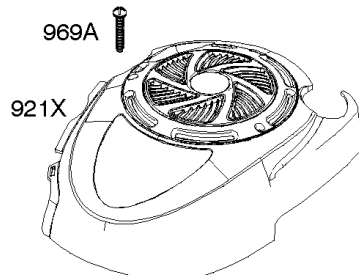

Air Cleaner, Exhaust System

REF NO	PART NO	QTY	DESCRIPTION
976	694395		PRIMER, Carburetor
994	398067		ARRESTOR, Spark

Not For Reproduction

Blower Housing, Flywheel, Ignition, Rewind Starter

REF NO	PART NO	QTY	DESCRIPTION
23B	790536		FLYWHEEL
37	793756		GUARD, Flywheel
55	691421		HOUSING, Rewind Starter
58	697316		ROPE, Starter -(Cut To Required Length)
60	281434S		GRIP, Starter Rope
60C	799716		GRIP, Starter Rope
65	690837		SCREW -(Rewind Starter)
78	691108		SCREW -(Flywheel Guard)
304	493294		HOUSING, Blower -(Non Compliance Engines)
305	691108		SCREW -(Blower Housing)
332	690662		NUT -(Flywheel)
333A	590455		ARMATURE, Magneto
334	691061		SCREW -(Magneto Armature)
362	793351		SHIELD, Spark Plug
363	19069		PULLER, Flywheel
455	791960		CUP, Flywheel
456	692299		PLATE, Pawl Friction
459	281505S		PAWL, Ratchet
474	691991		ALTERNATOR
592	690800		NUT -(Rewind Starter)
597	691696		SCREW -(Pawl Friction Plate)
608	497680		STARTER, Rewind
635	66538S		BOOT, Spark Plug
689	691855		SPRING, Friction
851	493880S		TERMINAL, Spark Plug
851A	692424		TERMINAL, Spark Plug
910	691094		STUD -(Alternator)
925	795403		COVER, Linkage
946	691738		STOP, Rope
1005	691346		FAN, Flywheel
1036	-----		Label-Emissions -(Available From A Briggs & Stratton Authorized Dealer)
1119	692979		SCREW -(Alternator)
1210	498144		PULLEY/SPRING ASSEMBLY -(Pulley)
1211	498144		PULLEY/SPRING ASSEMBLY -(Spring)
1386	790848		VANE, Air -(Autochoke System)
1387	790849		SPRING, Air Vane
1388	790850		SCREW -(Air Vane) (Auto Choke System)