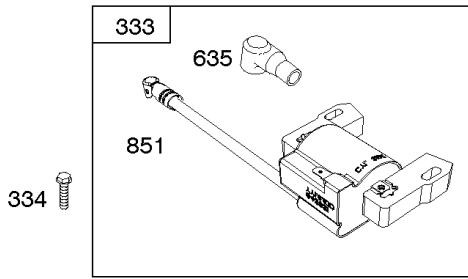

Air Cleaner, Exhaust System

REF NO	PART NO	QTY	DESCRIPTION
976	694395		PRIMER, Carburetor
994	398067		ARRESTOR, Spark

Not For Reproduction

Blower Housing, Flywheel, Ignition, Rewind Starter

REF NO	PART NO	QTY	DESCRIPTION
23B	790536		FLYWHEEL
37	793756		GUARD, Flywheel
55	691421		HOUSING, Rewind Starter
58	697316		ROPE, Starter -(Cut To Required Length)
60	281434S		GRIP, Starter Rope
60C	799716		GRIP, Starter Rope
65	690837		SCREW -(Rewind Starter)
78	691108		SCREW -(Flywheel Guard)
304	493294		HOUSING, Blower -(Non Compliance Engines)
305	691108		SCREW -(Blower Housing)
332	690662		NUT -(Flywheel)
333A	590455		ARMATURE, Magneto
334	691061		SCREW -(Magneto Armature)
362	793351		SHIELD, Spark Plug
363	19069		PULLER, Flywheel
455	791960		CUP, Flywheel
456	692299		PLATE, Pawl Friction
459	281505S		PAWL, Ratchet
474	691991		ALTERNATOR
592	690800		NUT -(Rewind Starter)
597	691696		SCREW -(Pawl Friction Plate)
608	497680		STARTER, Rewind
635	66538S		BOOT, Spark Plug
689	691855		SPRING, Friction
851	493880S		TERMINAL, Spark Plug
851A	692424		TERMINAL, Spark Plug
910	691094		STUD -(Alternator)
925	795403		COVER, Linkage
946	691738		STOP, Rope
1005	691346		FAN, Flywheel
1036	-----		Label-Emissions -(Available From A Briggs & Stratton Authorized Dealer)
1119	692979		SCREW -(Alternator)
1210	498144		PULLEY/SPRING ASSEMBLY -(Pulley)
1211	498144		PULLEY/SPRING ASSEMBLY -(Spring)
1386	790848		VANE, Air -(Autochoke System)
1387	790849		SPRING, Air Vane
1388	790850		SCREW -(Air Vane) (Auto Choke System)