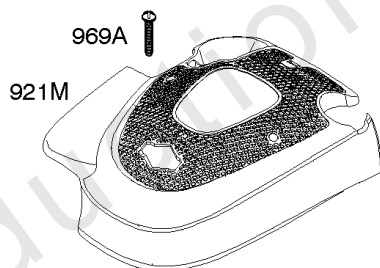

Air Cleaner, Exhaust System

REF NO	PART NO	QTY	DESCRIPTION
976	694395		PRIMER, Carburetor
994	398067		ARRESTOR, Spark

Not For Reproduction

Blower Housing, Flywheel, Ignition, Rewind Starter

REF NO	PART NO	QTY	DESCRIPTION
23B	790536		FLYWHEEL
37	793756		GUARD, Flywheel
55	691421		HOUSING, Rewind Starter
58	697316		ROPE, Starter -(Cut To Required Length)
60	281434S		GRIP, Starter Rope
60C	799716		GRIP, Starter Rope
65	690837		SCREW -(Rewind Starter)
78	691108		SCREW -(Flywheel Guard)
304	493294		HOUSING, Blower -(Non Compliance Engines)
305	691108		SCREW -(Blower Housing)
332	690662		NUT -(Flywheel)
333A	590455		ARMATURE, Magneto
334	691061		SCREW -(Magneto Armature)
362	793351		SHIELD, Spark Plug
363	19069		PULLER, Flywheel
455	791960		CUP, Flywheel
456	692299		PLATE, Pawl Friction
459	281505S		PAWL, Ratchet
474	691991		ALTERNATOR
592	690800		NUT -(Rewind Starter)
597	691696		SCREW -(Pawl Friction Plate)
608	497680		STARTER, Rewind
635	66538S		BOOT, Spark Plug
689	691855		SPRING, Friction
851	493880S		TERMINAL, Spark Plug
851A	692424		TERMINAL, Spark Plug
910	691094		STUD -(Alternator)
925	795403		COVER, Linkage
946	691738		STOP, Rope
1005	691346		FAN, Flywheel
1036	-----		Label-Emissions -(Available From A Briggs & Stratton Authorized Dealer)
1119	692979		SCREW -(Alternator)
1210	498144		PULLEY/SPRING ASSEMBLY -(Pulley)
1211	498144		PULLEY/SPRING ASSEMBLY -(Spring)
1386	790848		VANE, Air -(Autochoke System)
1387	790849		SPRING, Air Vane
1388	790850		SCREW -(Air Vane) (Auto Choke System)