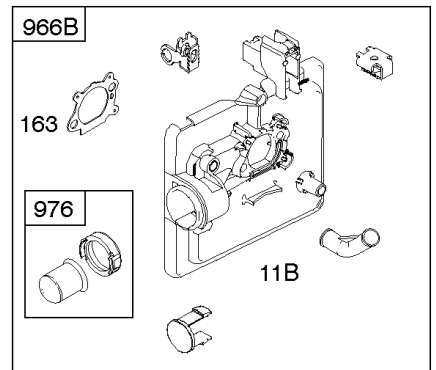

Air Cleaner, Exhaust System

REF NO	PART NO	QTY	DESCRIPTION
976	694395		PRIMER, Carburetor
994	398067		ARRESTOR, Spark

Not For Reproduction