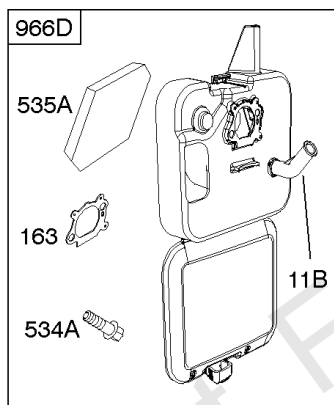

Air Cleaner, Exhaust System

REF NO	PART NO	QTY	DESCRIPTION
976	694395		PRIMER, Carburetor
994	398067		ARRESTOR, Spark

Not For Reproduction