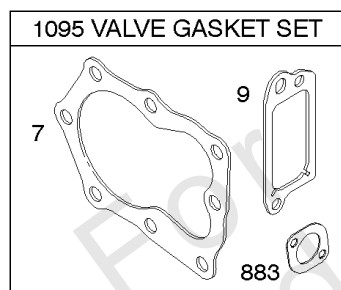

Electric Starter, Gasket Kits, Gasket and Carburetor Overhaul Kits

REF NO	PART NO	QTY	DESCRIPTION
3	299819S		SEAL, Oil -(Magneto Side)
7	799875		GASKET, Cylinder Head
9	699833		GASKET, Breather
12	692232		GASKET, Crankcase
20	399781S		SEAL, Oil -(PTO Side)
51	272199S		GASKET, Intake
51A	794306		GASKET, Intake
104	797622		PIN, Float Hinge
121	498260		KIT, Carburetor Overhaul
127	694468		PLUG, Welch -(Bowl Vent)
134	398188		KIT, Needle/Seat -(Mow N Stow)
137	796610		GASKET, Float Bowl
163	795629		GASKET, Air Cleaner -(Air Cleaner)
276	271716		WASHER, Sealing
309	799045		MOTOR, Starter
358	590508		GASKET SET, Engine
524	692296		SEAL, O-Ring -(Dipstick Tube)
585	691879		GASKET, Breather Passage
617	270344S		SEAL, O-Ring -(Intake Manifold)
633	691321		SEAL, Choke/Throttle Shaft -(Throttle Shaft)
633A	693867		SEAL, Choke/Throttle Shaft
668	493823		SPACER -(Includes 2)
697	691127		SCREW -(Starter Motor) (Drive Cap) (1/4-20x.75)
742	93941		RETAINER, E Ring
842	691031		SEAL, O-Ring -(Dipstick Tube)
853	695268		ADAPTER, Wire
883	691881		GASKET, Exhaust
920	691656		SOLENOID, Starter
937A	799420		SPLINE, Starter
1095	590507		GASKET SET, Valve