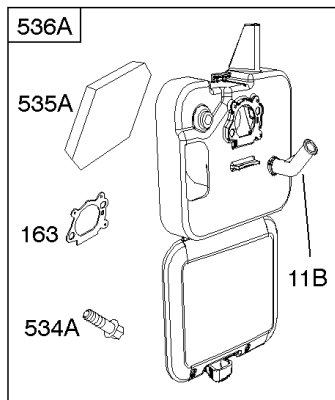

Air Cleaner, Exhaust System

REF NO	PART NO	QTY	DESCRIPTION
11B	691923		TUBE, Breather
81	691740		LOCK, Muffler Screw
163	795629		GASKET, Air Cleaner -(Air Cleaner)
291	593208		THERMOSTAT
300	593819		MUFFLER -Used After Code Date 13121500
300	692038		MUFFLER -Used Before Code Date 13121600
346	593440		SCREW -(Spark Arrestor)
425A	690670		SCREW -(Air Cleaner Cover)
443A	692523		SCREW -(Air Cleaner Primer Base)
445A	491588S		FILTER, A/C Cartridge
467	790842		KNOB, Air Cleaner Cover
534A	798294		SCREW -(Air Cleaner)
535	493537S		FILTER, Air Cleaner Foam
536A	798293		CLEANER, Air -(3 point mounting) -Used Before Code Date 14012700
613	691340		SCREW -(Muffler) (1/4-20 x 2.75 Inches Total Length, 2.25 Inch Shoulder Length)
613	790833		SCREW -(Muffler) (1/4-20 x 2.75 Inches Total Length, 2.08 Inch Shoulder Length)
676	396548		DEFLECTOR, Muffler
676A	393756		DEFLECTOR, Muffler -(Side Outlet)
676B	397931		DEFLECTOR, Muffler
676E	393760		DEFLECTOR, Muffler
676C	493871		DEFLECTOR, Muffler
676F	590745		DEFLECTOR, Muffler
677	690661		SCREW -(Muffler Deflector) (Thread Forming)
677A	593440		SCREW -(Muffler Deflector) (Self-Drilling & Tapping)
725	590459		SHIELD, Heat
725A	590460		SHIELD, Heat
832	593875		GUARD, Muffler
832E	793568		MUFFLER
836	690664		SCREW -(Muffler Guard)
836C	790745		SCREW -(Muffler Guard)
875	593580		BASE, Air Cleaner -(Primer) (2 Point Mounting) -Used After Code Date 14012600
883	691881		GASKET, Exhaust
883A	793497		GASKET, Exhaust
966B	795259		BASE, Air Cleaner -(Primer) (3 point mounting) -Used Before Code Date 14012700
966D	593945		BASE, Air Cleaner -(Primer) -Used After Code Date 14012600
968B	692298		COVER, Air Cleaner