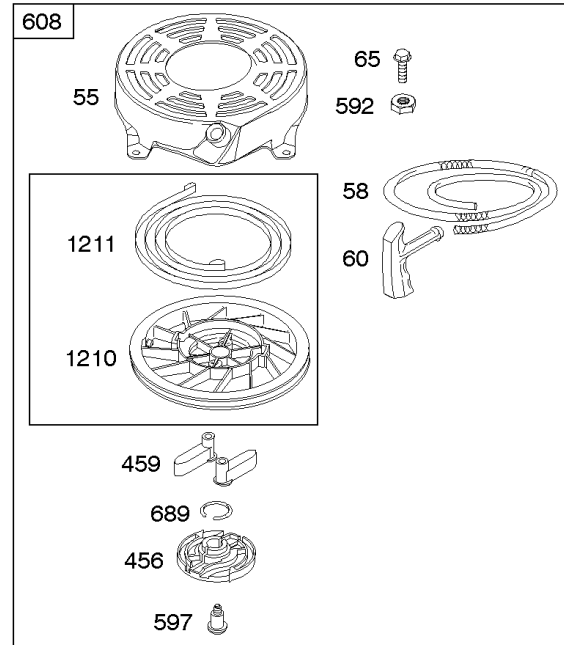

Blower Housing, Flywheel, Ignition, Rewind Starter

REF NO	PART NO	QTY	DESCRIPTION
23B	790536		FLYWHEEL
37	793756		GUARD, Flywheel
55	691421		HOUSING, Rewind Starter
58	697316		ROPE, Starter -(Cut To Required Length)
60	281434S		GRIP, Starter Rope
60C	799716		GRIP, Starter Rope
65	690837		SCREW -(Rewind Starter)
78	691108		SCREW -(Flywheel Guard)
304	493294		HOUSING, Blower -(Non Compliance Engines)
305	691108		SCREW -(Blower Housing)
332	690662		NUT -(Flywheel)
333A	590455		ARMATURE, Magneto
334	691061		SCREW -(Magneto Armature)
362	793351		SHIELD, Spark Plug
363	19069		PULLER, Flywheel
455	791960		CUP, Flywheel
456	692299		PLATE, Pawl Friction
459	281505S		PAWL, Ratchet
474	691991		ALTERNATOR
592	690800		NUT -(Rewind Starter)
597	691696		SCREW -(Pawl Friction Plate)
608	497680		STARTER, Rewind
635	66538S		BOOT, Spark Plug
689	691855		SPRING, Friction
851	493880S		TERMINAL, Spark Plug
851A	692424		TERMINAL, Spark Plug
910	691094		STUD -(Alternator)
925	795403		COVER, Linkage
946	691738		STOP, Rope
1005	691346		FAN, Flywheel
1036	-----		Label-Emissions -(Available From A Briggs & Stratton Authorized Dealer)
1119	692979		SCREW -(Alternator)
1210	498144		PULLEY/SPRING ASSEMBLY -(Pulley)
1211	498144		PULLEY/SPRING ASSEMBLY -(Spring)
1386	790848		VANE, Air -(Autochoke System)
1387	790849		SPRING, Air Vane
1388	790850		SCREW -(Air Vane) (Auto Choke System)