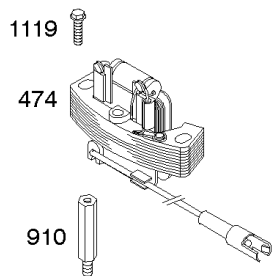

Blower Housing, Flywheel, Ignition, Rewind Starter

REF NO	PART NO	QTY	DESCRIPTION
23B	790536		FLYWHEEL
37	793756		GUARD, Flywheel
55	691421		HOUSING, Rewind Starter
58	697316		ROPE, Starter -(Cut To Required Length)
60	281434S		GRIP, Starter Rope
60C	799716		GRIP, Starter Rope
65	690837		SCREW -(Rewind Starter)
78	691108		SCREW -(Flywheel Guard)
304	493294		HOUSING, Blower -(Non Compliance Engines)
305	691108		SCREW -(Blower Housing)
332	690662		NUT -(Flywheel)
333A	590455		ARMATURE, Magneto
334	691061		SCREW -(Magneto Armature)
362	793351		SHIELD, Spark Plug
363	19069		PULLER, Flywheel
455	791960		CUP, Flywheel
456	692299		PLATE, Pawl Friction
459	281505S		PAWL, Ratchet
474	691991		ALTERNATOR
592	690800		NUT -(Rewind Starter)
597	691696		SCREW -(Pawl Friction Plate)
608	497680		STARTER, Rewind
635	66538S		BOOT, Spark Plug
689	691855		SPRING, Friction
851	493880S		TERMINAL, Spark Plug
851A	692424		TERMINAL, Spark Plug
910	691094		STUD -(Alternator)
925	795403		COVER, Linkage
946	691738		STOP, Rope
1005	691346		FAN, Flywheel
1036	-----		Label-Emissions -(Available From A Briggs & Stratton Authorized Dealer)
1119	692979		SCREW -(Alternator)
1210	498144		PULLEY/SPRING ASSEMBLY -(Pulley)
1211	498144		PULLEY/SPRING ASSEMBLY -(Spring)
1386	790848		VANE, Air -(Autochoke System)
1387	790849		SPRING, Air Vane
1388	790850		SCREW -(Air Vane) (Auto Choke System)