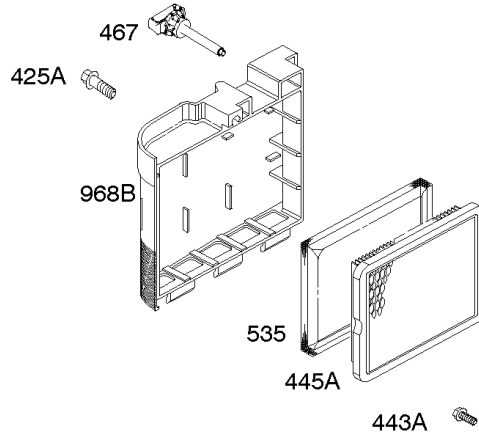

Air Cleaner, Exhaust System

REF NO	PART NO	QTY	DESCRIPTION
976	694395		PRIMER, Carburetor
994	398067		ARRESTOR, Spark

Not For Reproduction