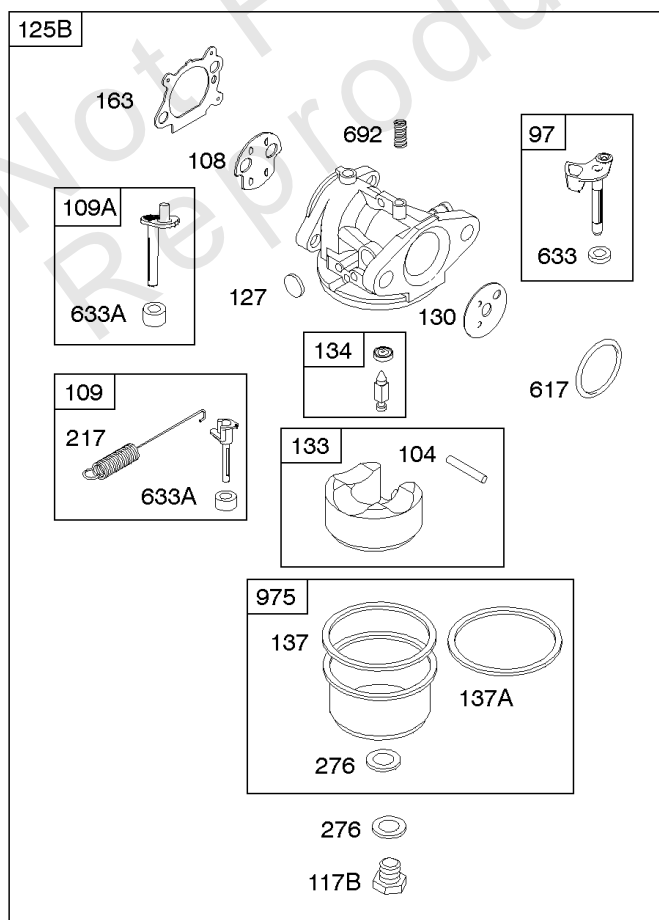

Carburetor

REF NO	PART NO	QTY	DESCRIPTION
95	691636		SCREW -(Throttle Valve)
97	696565		SHAFT, Throttle -(Plastic)
98	398185		KIT, Idle Speed -(Idle Speed) (Lmt 26, 27, 28, 31)
104	797622		PIN, Float Hinge
108	796993		VALVE, Choke
109A	498593		SHAFT, Choke
117B	797574		JET, Main -(Standard)
118B	797575		JET, Main -(High Altitude)
125B	799869		CARBURETOR -(Choke)
127	694468		PLUG, Welch -(Bowl Vent)
130	696564		VALVE, Throttle
133	398187		FLOAT, Carburetor
134	398188		KIT, Needle/Seat -(Mow N Stow)
137	796610		GASKET, Float Bowl
137A	693981		GASKET, Float Bowl -(1/16)
141	796193		KIT, Choke Shaft
163	795629		GASKET, Air Cleaner -(Air Cleaner)
217	690354		SPRING, Choke Return
276	271716		WASHER, Sealing
276A	797632		WASHER, Sealing
617	270344S		SEAL, O-Ring -(Intake Manifold)
633	691321		SEAL, Choke/Throttle Shaft -(Throttle Shaft)
633A	693867		SEAL, Choke/Throttle Shaft
692	590931		SPRING, Detent
975	796611		BOWL, Float