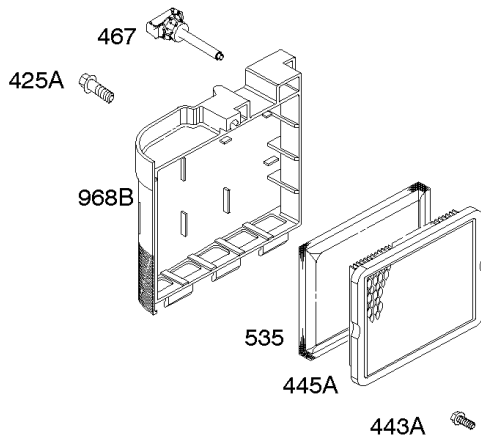

Air Cleaner, Exhaust System

REF NO	PART NO	QTY	DESCRIPTION
11B	691923		TUBE, Breather
81	691740		LOCK, Muffler Screw
163	795629		GASKET, Air Cleaner -(Air Cleaner)
291	593208		THERMOSTAT
300	593819		MUFFLER -Used After Code Date 13121500
300	692038		MUFFLER -Used Before Code Date 13121600
346	593440		SCREW -(Spark Arrestor)
425A	690670		SCREW -(Air Cleaner Cover)
443A	692523		SCREW -(Air Cleaner Primer Base)
445A	491588S		FILTER, A/C Cartridge
467	790842		KNOB, Air Cleaner Cover
534A	798294		SCREW -(Air Cleaner)
535	493537S		FILTER, Air Cleaner Foam
536A	798293		CLEANER, Air -(3 point mounting) -Used Before Code Date 14012700
613	691340		SCREW -(Muffler) (1/4-20 x 2.75 Inches Total Length, 2.25 Inch Shoulder Length)
613	790833		SCREW -(Muffler) (1/4-20 x 2.75 Inches Total Length, 2.08 Inch Shoulder Length)
676	396548		DEFLECTOR, Muffler
676A	393756		DEFLECTOR, Muffler -(Side Outlet)
676B	397931		DEFLECTOR, Muffler
676E	393760		DEFLECTOR, Muffler
676C	493871		DEFLECTOR, Muffler
676F	590745		DEFLECTOR, Muffler
677	690661		SCREW -(Muffler Deflector) (Thread Forming)
677A	593440		SCREW -(Muffler Deflector) (Self-Drilling & Tapping)
725	590459		SHIELD, Heat
725A	590460		SHIELD, Heat
832	593875		GUARD, Muffler
832E	793568		MUFFLER
836	690664		SCREW -(Muffler Guard)
836C	790745		SCREW -(Muffler Guard)
875	593580		BASE, Air Cleaner -(Primer) (2 Point Mounting) -Used After Code Date 14012600
883	691881		GASKET, Exhaust
883A	793497		GASKET, Exhaust
966B	795259		BASE, Air Cleaner -(Primer) (3 point mounting) -Used Before Code Date 14012700
966D	593945		BASE, Air Cleaner -(Primer) -Used After Code Date 14012600
968B	692298		COVER, Air Cleaner