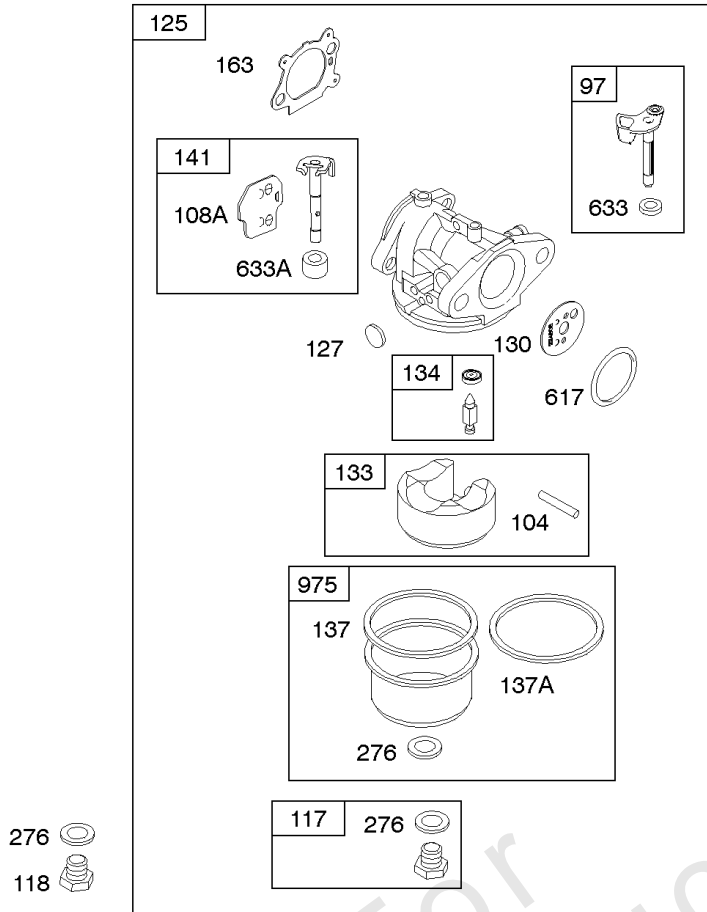

Carburetor

REF NO	PART NO	QTY	DESCRIPTION
95	691636		SCREW -(Throttle Valve)
97	696565		SHAFT, Throttle -(Plastic)
98	398185		KIT, Idle Speed -(Idle Speed) (Lmt 26, 27, 28, 31)
104	797622		PIN, Float Hinge
108	796993		VALVE, Choke
109A	498593		SHAFT, Choke
117B	797574		JET, Main -(Standard)
118B	797575		JET, Main -(High Altitude)
125B	799869		CARBURETOR -(Choke)
127	694468		PLUG, Welch -(Bowl Vent)
130	696564		VALVE, Throttle
133	398187		FLOAT, Carburetor
134	398188		KIT, Needle/Seat -(Mow N Stow)
137	796610		GASKET, Float Bowl
137A	693981		GASKET, Float Bowl -(1/16)
141	796193		KIT, Choke Shaft
163	795629		GASKET, Air Cleaner -(Air Cleaner)
217	690354		SPRING, Choke Return
276	271716		WASHER, Sealing
276A	797632		WASHER, Sealing
617	270344S		SEAL, O-Ring -(Intake Manifold)
633	691321		SEAL, Choke/Throttle Shaft -(Throttle Shaft)
633A	693867		SEAL, Choke/Throttle Shaft
692	590931		SPRING, Detent
975	796611		BOWL, Float