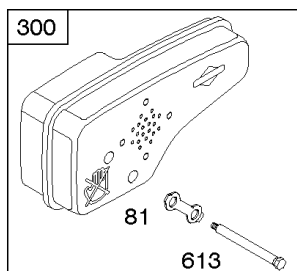

Air Cleaner, Exhaust System

REF NO	PART NO	QTY	DESCRIPTION
11B	691923		TUBE, Breather
81	691740		LOCK, Muffler Screw
163	795629		GASKET, Air Cleaner -(Air Cleaner)
291	593208		THERMOSTAT
300	593819		MUFFLER -Used After Code Date 13121500
300	692038		MUFFLER -Used Before Code Date 13121600
346	593440		SCREW -(Spark Arrestor)
425A	690670		SCREW -(Air Cleaner Cover)
443A	692523		SCREW -(Air Cleaner Primer Base)
445A	491588S		FILTER, A/C Cartridge
467	790842		KNOB, Air Cleaner Cover
534A	798294		SCREW -(Air Cleaner)
535	493537S		FILTER, Air Cleaner Foam
536A	798293		CLEANER, Air -(3 point mounting) -Used Before Code Date 14012700
613	691340		SCREW -(Muffler) (1/4-20 x 2.75 Inches Total Length, 2.25 Inch Shoulder Length)
613	790833		SCREW -(Muffler) (1/4-20 x 2.75 Inches Total Length, 2.08 Inch Shoulder Length)
676	396548		DEFLECTOR, Muffler
676A	393756		DEFLECTOR, Muffler -(Side Outlet)
676B	397931		DEFLECTOR, Muffler
676E	393760		DEFLECTOR, Muffler
676C	493871		DEFLECTOR, Muffler
676F	590745		DEFLECTOR, Muffler
677	690661		SCREW -(Muffler Deflector) (Thread Forming)
677A	593440		SCREW -(Muffler Deflector) (Self-Drilling & Tapping)
725	590459		SHIELD, Heat
725A	590460		SHIELD, Heat
832	593875		GUARD, Muffler
832E	793568		MUFFLER
836	690664		SCREW -(Muffler Guard)
836C	790745		SCREW -(Muffler Guard)
875	593580		BASE, Air Cleaner -(Primer) (2 Point Mounting) -Used After Code Date 14012600
883	691881		GASKET, Exhaust
883A	793497		GASKET, Exhaust
966B	795259		BASE, Air Cleaner -(Primer) (3 point mounting) -Used Before Code Date 14012700
966D	593945		BASE, Air Cleaner -(Primer) -Used After Code Date 14012600
968B	692298		COVER, Air Cleaner