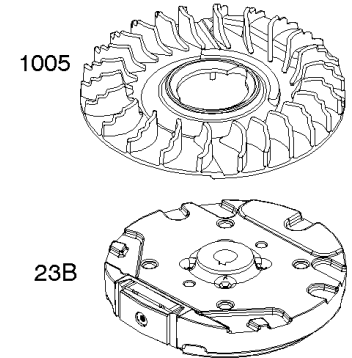

Air Cleaner, Exhaust System

REF NO	PART NO	QTY	DESCRIPTION
976	694395		PRIMER, Carburetor
994	398067		ARRESTOR, Spark

Not For Reproduction

Blower Housing, Flywheel, Ignition, Rewind Starter

REF NO	PART NO	QTY	DESCRIPTION
23B	790536		FLYWHEEL
37	793756		GUARD, Flywheel
55	691421		HOUSING, Rewind Starter
58	697316		ROPE, Starter -(Cut To Required Length)
60	281434S		GRIP, Starter Rope
60C	799716		GRIP, Starter Rope
65	690837		SCREW -(Rewind Starter)
78	691108		SCREW -(Flywheel Guard)
304	493294		HOUSING, Blower -(Non Compliance Engines)
305	691108		SCREW -(Blower Housing)
332	690662		NUT -(Flywheel)
333A	590455		ARMATURE, Magneto
334	691061		SCREW -(Magneto Armature)
362	793351		SHIELD, Spark Plug
363	19069		PULLER, Flywheel
455	791960		CUP, Flywheel
456	692299		PLATE, Pawl Friction
459	281505S		PAWL, Ratchet
474	691991		ALTERNATOR
592	690800		NUT -(Rewind Starter)
597	691696		SCREW -(Pawl Friction Plate)
608	497680		STARTER, Rewind
635	66538S		BOOT, Spark Plug
689	691855		SPRING, Friction
851	493880S		TERMINAL, Spark Plug
851A	692424		TERMINAL, Spark Plug
910	691094		STUD -(Alternator)
925	795403		COVER, Linkage
946	691738		STOP, Rope
1005	691346		FAN, Flywheel
1036	-----		Label-Emissions -(Available From A Briggs & Stratton Authorized Dealer)
1119	692979		SCREW -(Alternator)
1210	498144		PULLEY/SPRING ASSEMBLY -(Pulley)
1211	498144		PULLEY/SPRING ASSEMBLY -(Spring)
1386	790848		VANE, Air -(Autochoke System)
1387	790849		SPRING, Air Vane
1388	790850		SCREW -(Air Vane) (Auto Choke System)