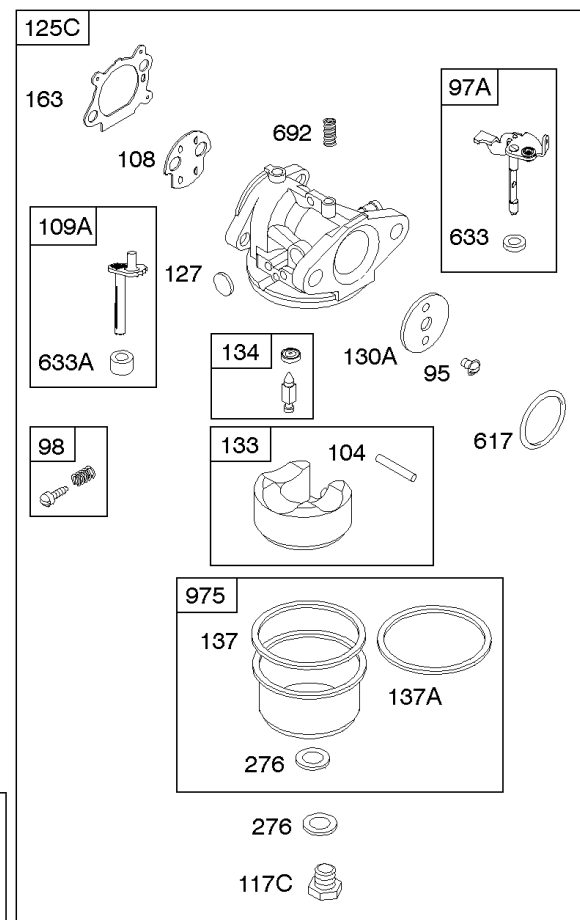

Carburetor

REF NO	PART NO	QTY	DESCRIPTION
95	691636		SCREW -(Throttle Valve)
97	696565		SHAFT, Throttle -(Plastic)
98	398185		KIT, Idle Speed -(Idle Speed) (Lmt 26, 27, 28, 31)
104	797622		PIN, Float Hinge
108	796993		VALVE, Choke
109A	498593		SHAFT, Choke
117B	797574		JET, Main -(Standard)
118B	797575		JET, Main -(High Altitude)
125B	799869		CARBURETOR -(Choke)
127	694468		PLUG, Welch -(Bowl Vent)
130	696564		VALVE, Throttle
133	398187		FLOAT, Carburetor
134	398188		KIT, Needle/Seat -(Mow N Stow)
137	796610		GASKET, Float Bowl
137A	693981		GASKET, Float Bowl -(1/16)
141	796193		KIT, Choke Shaft
163	795629		GASKET, Air Cleaner -(Air Cleaner)
217	690354		SPRING, Choke Return
276	271716		WASHER, Sealing
276A	797632		WASHER, Sealing
617	270344S		SEAL, O-Ring -(Intake Manifold)
633	691321		SEAL, Choke/Throttle Shaft -(Throttle Shaft)
633A	693867		SEAL, Choke/Throttle Shaft
692	590931		SPRING, Detent
975	796611		BOWL, Float