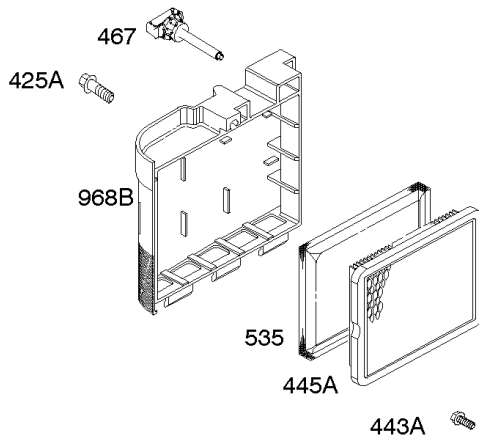

Air Cleaner, Exhaust System

REF NO	PART NO	QTY	DESCRIPTION
11B	691923		TUBE, Breather
81	691740		LOCK, Muffler Screw
163	795629		GASKET, Air Cleaner -(Air Cleaner)
291	593208		THERMOSTAT
300	593819		MUFFLER -Used After Code Date 13121500
300	692038		MUFFLER -Used Before Code Date 13121600
346	593440		SCREW -(Spark Arrestor)
425A	690670		SCREW -(Air Cleaner Cover)
443A	692523		SCREW -(Air Cleaner Primer Base)
445A	491588S		FILTER, A/C Cartridge
467	790842		KNOB, Air Cleaner Cover
534A	798294		SCREW -(Air Cleaner)
535	493537S		FILTER, Air Cleaner Foam
536A	798293		CLEANER, Air -(3 point mounting) -Used Before Code Date 14012700
613	691340		SCREW -(Muffler) (1/4-20 x 2.75 Inches Total Length, 2.25 Inch Shoulder Length)
613	790833		SCREW -(Muffler) (1/4-20 x 2.75 Inches Total Length, 2.08 Inch Shoulder Length)
676	396548		DEFLECTOR, Muffler
676A	393756		DEFLECTOR, Muffler -(Side Outlet)
676B	397931		DEFLECTOR, Muffler
676E	393760		DEFLECTOR, Muffler
676C	493871		DEFLECTOR, Muffler
676F	590745		DEFLECTOR, Muffler
677	690661		SCREW -(Muffler Deflector) (Thread Forming)
677A	593440		SCREW -(Muffler Deflector) (Self-Drilling & Tapping)
725	590459		SHIELD, Heat
725A	590460		SHIELD, Heat
832	593875		GUARD, Muffler
832E	793568		MUFFLER
836	690664		SCREW -(Muffler Guard)
836C	790745		SCREW -(Muffler Guard)
875	593580		BASE, Air Cleaner -(Primer) (2 Point Mounting) -Used After Code Date 14012600
883	691881		GASKET, Exhaust
883A	793497		GASKET, Exhaust
966B	795259		BASE, Air Cleaner -(Primer) (3 point mounting) -Used Before Code Date 14012700
966D	593945		BASE, Air Cleaner -(Primer) -Used After Code Date 14012600
968B	692298		COVER, Air Cleaner