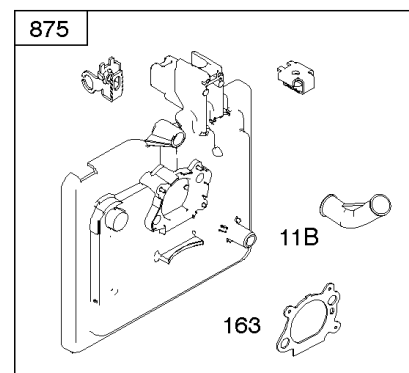

Air Cleaner, Exhaust System

REF NO	PART NO	QTY	DESCRIPTION
11B	691923		TUBE, Breather
81	691740		LOCK, Muffler Screw
163	795629		GASKET, Air Cleaner -(Air Cleaner)
291	593208		THERMOSTAT
300	593819		MUFFLER -Used After Code Date 13121500
300	692038		MUFFLER -Used Before Code Date 13121600
346	593440		SCREW -(Spark Arrestor)
425A	690670		SCREW -(Air Cleaner Cover)
443A	692523		SCREW -(Air Cleaner Primer Base)
445A	491588S		FILTER, A/C Cartridge
467	790842		KNOB, Air Cleaner Cover
534A	798294		SCREW -(Air Cleaner)
535	493537S		FILTER, Air Cleaner Foam
536A	798293		CLEANER, Air -(3 point mounting) -Used Before Code Date 14012700
613	691340		SCREW -(Muffler) (1/4-20 x 2.75 Inches Total Length, 2.25 Inch Shoulder Length)
613	790833		SCREW -(Muffler) (1/4-20 x 2.75 Inches Total Length, 2.08 Inch Shoulder Length)
676	396548		DEFLECTOR, Muffler
676A	393756		DEFLECTOR, Muffler -(Side Outlet)
676B	397931		DEFLECTOR, Muffler
676E	393760		DEFLECTOR, Muffler
676C	493871		DEFLECTOR, Muffler
676F	590745		DEFLECTOR, Muffler
677	690661		SCREW -(Muffler Deflector) (Thread Forming)
677A	593440		SCREW -(Muffler Deflector) (Self-Drilling & Tapping)
725	590459		SHIELD, Heat
725A	590460		SHIELD, Heat
832	593875		GUARD, Muffler
832E	793568		MUFFLER
836	690664		SCREW -(Muffler Guard)
836C	790745		SCREW -(Muffler Guard)
875	593580		BASE, Air Cleaner -(Primer) (2 Point Mounting) -Used After Code Date 14012600
883	691881		GASKET, Exhaust
883A	793497		GASKET, Exhaust
966B	795259		BASE, Air Cleaner -(Primer) (3 point mounting) -Used Before Code Date 14012700
966D	593945		BASE, Air Cleaner -(Primer) -Used After Code Date 14012600
968B	692298		COVER, Air Cleaner