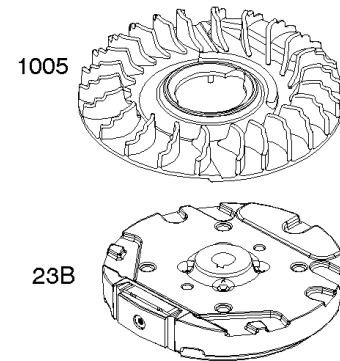

1036 EMISSIONS LABEL

Blower Housing, Flywheel, Ignition, Rewind Starter

REF NO	PART NO	QTY	DESCRIPTION
23B	790536		FLYWHEEL
37	793756		GUARD, Flywheel
55	691421		HOUSING, Rewind Starter
58	697316		ROPE, Starter -(Cut To Required Length)
60	281434S		GRIP, Starter Rope
60C	799716		GRIP, Starter Rope
65	690837		SCREW -(Rewind Starter)
78	691108		SCREW -(Flywheel Guard)
304	493294		HOUSING, Blower -(Non Compliance Engines)
305	691108		SCREW -(Blower Housing)
332	690662		NUT -(Flywheel)
333A	590455		ARMATURE, Magneto
334	691061		SCREW -(Magneto Armature)
362	793351		SHIELD, Spark Plug
363	19069		PULLER, Flywheel
455	791960		CUP, Flywheel
456	692299		PLATE, Pawl Friction
459	281505S		PAWL, Ratchet
474	691991		ALTERNATOR
592	690800		NUT -(Rewind Starter)
597	691696		SCREW -(Pawl Friction Plate)
608	497680		STARTER, Rewind
635	66538S		BOOT, Spark Plug
689	691855		SPRING, Friction
851	493880S		TERMINAL, Spark Plug
851A	692424		TERMINAL, Spark Plug
910	691094		STUD -(Alternator)
925	795403		COVER, Linkage
946	691738		STOP, Rope
1005	691346		FAN, Flywheel
1036	-----		Label-Emissions -(Available From A Briggs & Stratton Authorized Dealer)
1119	692979		SCREW -(Alternator)
1210	498144		PULLEY/SPRING ASSEMBLY -(Pulley)
1211	498144		PULLEY/SPRING ASSEMBLY -(Spring)
1386	790848		VANE, Air -(Autochoke System)
1387	790849		SPRING, Air Vane
1388	790850		SCREW -(Air Vane) (Auto Choke System)