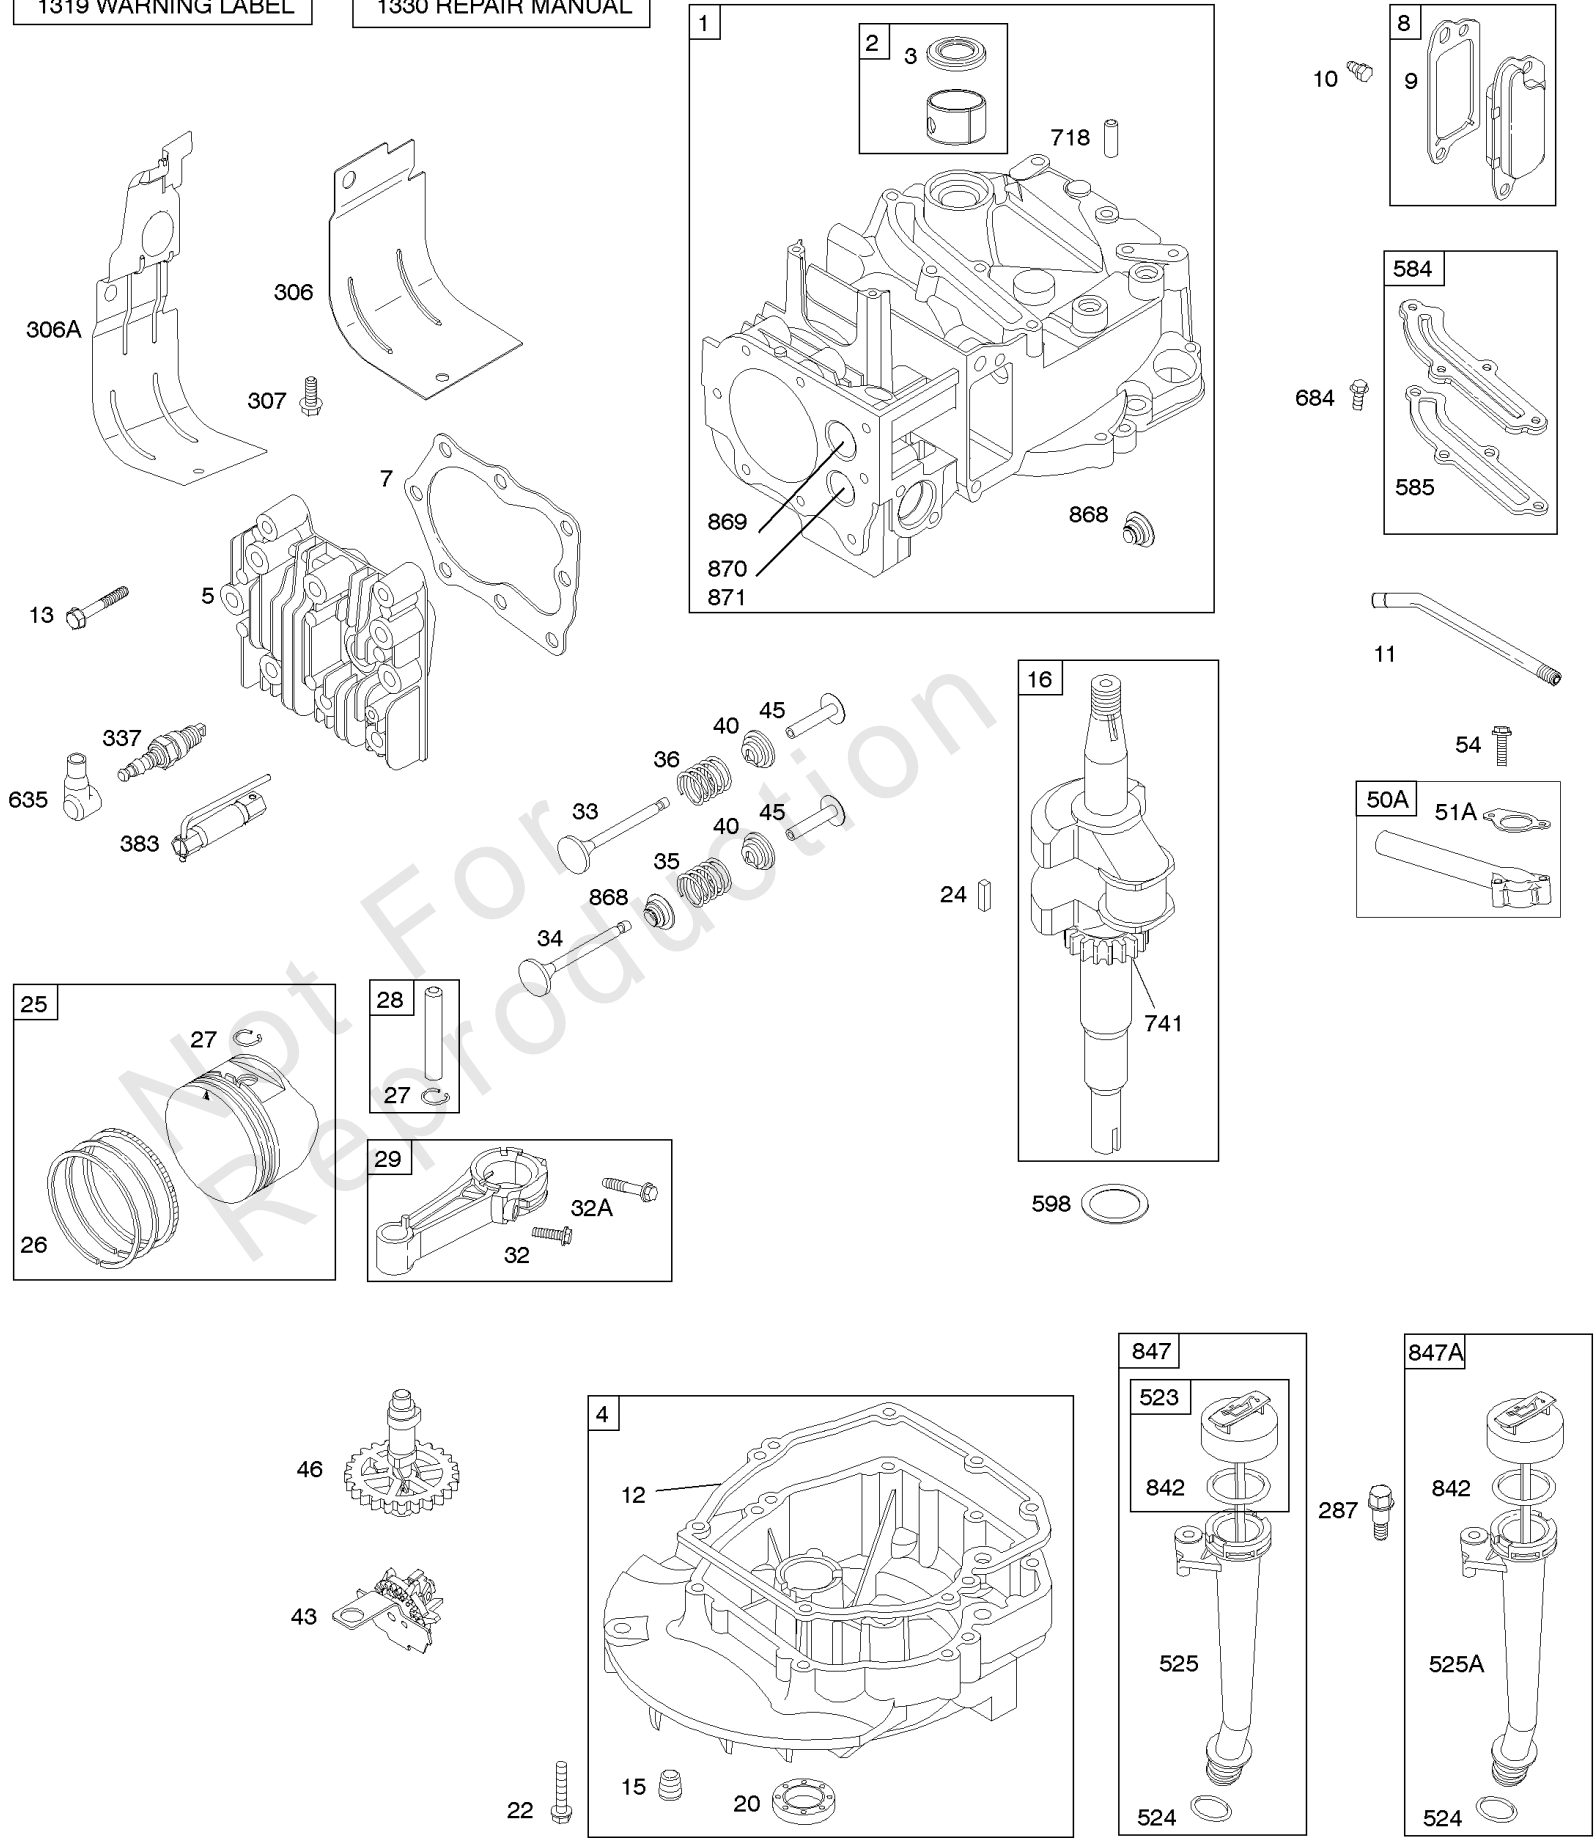

1319 WARNING LABEL

1330 REPAIR MANUAL

Camshaft, Crankshaft, Cylinder, Engine Sump, Lubrication, Pistion Group, Valves

REF NO	PART NO	QTY	DESCRIPTION
306	690450		SHIELD, Cylinder
306A	790836		SHIELD, Cylinder
307	690345		SCREW -(Cylinder Shield)
337	593941		PLUG, Spark -(Resistor)
383	89838S		WRENCH, Spark Plug
523	499621		DIPSTICK
524	692296		SEAL, O-Ring -(Dipstick Tube)
525	495265		TUBE, Dipstick
525A	593806		TUBE, Dipstick
584	697734		COVER, Breather Passage
585	691879		GASKET, Breather Passage
598	592587		SHIM, End Play -(Crankshaft or Camshaft Bearing) (0.012)
635	66538S		BOOT, Spark Plug
684	690345		SCREW -(Breather Passage Cover)
718	690959		PIN, Locating
741	797521		GEAR, Timing -(Metal)
842	691031		SEAL, O-Ring -(Dipstick Tube)
847	692047		DIPSTICK/TUBE ASSEMBLY
847A	593808		DIPSTICK/TUBE ASSEMBLY -(Mow N Stow)
868	590410		SEAL, Valve
869	691155		SEAT, Valve -(Intake)
870	690380		SEAT, Valve -(Exhaust)
871	590409		BUSHING, Valve Guide
1319	794467		LABEL, Warning
1330	270962		MANUAL, Repair