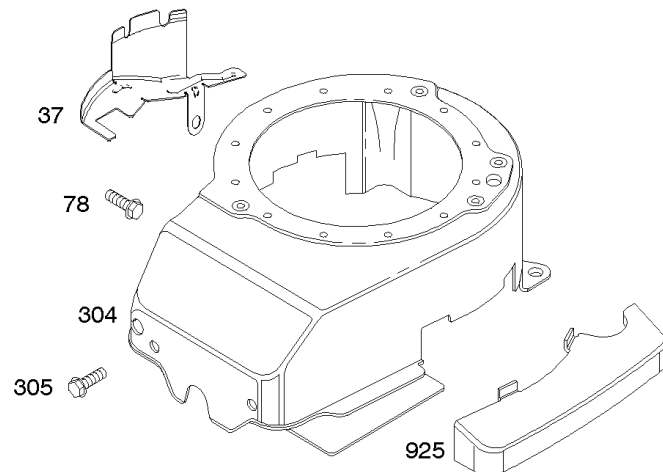

1036 EMISSIONS LABEL

Blower Housing, Flywheel, Ignition, Rewind Starter

REF NO	PART NO	QTY	DESCRIPTION
23B	790536		FLYWHEEL
37	793756		GUARD, Flywheel
55	691421		HOUSING, Rewind Starter
58	697316		ROPE, Starter -(Cut To Required Length)
60	281434S		GRIP, Starter Rope
60C	799716		GRIP, Starter Rope
65	690837		SCREW -(Rewind Starter)
78	691108		SCREW -(Flywheel Guard)
304	493294		HOUSING, Blower -(Non Compliance Engines)
305	691108		SCREW -(Blower Housing)
332	690662		NUT -(Flywheel)
333A	590455		ARMATURE, Magneto
334	691061		SCREW -(Magneto Armature)
362	793351		SHIELD, Spark Plug
363	19069		PULLER, Flywheel
455	791960		CUP, Flywheel
456	692299		PLATE, Pawl Friction
459	281505S		PAWL, Ratchet
474	691991		ALTERNATOR
592	690800		NUT -(Rewind Starter)
597	691696		SCREW -(Pawl Friction Plate)
608	497680		STARTER, Rewind
635	66538S		BOOT, Spark Plug
689	691855		SPRING, Friction
851	493880S		TERMINAL, Spark Plug
851A	692424		TERMINAL, Spark Plug
910	691094		STUD -(Alternator)
925	795403		COVER, Linkage
946	691738		STOP, Rope
1005	691346		FAN, Flywheel
1036	-----		Label-Emissions -(Available From A Briggs & Stratton Authorized Dealer)
1119	692979		SCREW -(Alternator)
1210	498144		PULLEY/SPRING ASSEMBLY -(Pulley)
1211	498144		PULLEY/SPRING ASSEMBLY -(Spring)
1386	790848		VANE, Air -(Autochoke System)
1387	790849		SPRING, Air Vane
1388	790850		SCREW -(Air Vane) (Auto Choke System)