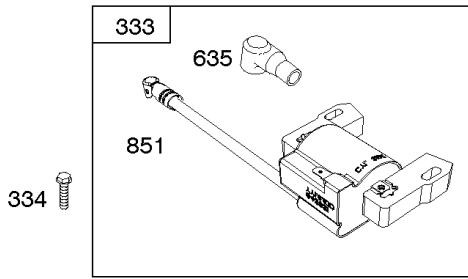

1036 EMISSIONS LABEL

Blower Housing, Flywheel, Ignition, Rewind Starter

REF NO	PART NO	QTY	DESCRIPTION
23B	790536		FLYWHEEL
37	793756		GUARD, Flywheel
55	691421		HOUSING, Rewind Starter
58	697316		ROPE, Starter -(Cut To Required Length)
60	281434S		GRIP, Starter Rope
60C	799716		GRIP, Starter Rope
65	690837		SCREW -(Rewind Starter)
78	691108		SCREW -(Flywheel Guard)
304	493294		HOUSING, Blower -(Non Compliance Engines)
305	691108		SCREW -(Blower Housing)
332	690662		NUT -(Flywheel)
333A	590455		ARMATURE, Magneto
334	691061		SCREW -(Magneto Armature)
362	793351		SHIELD, Spark Plug
363	19069		PULLER, Flywheel
455	791960		CUP, Flywheel
456	692299		PLATE, Pawl Friction
459	281505S		PAWL, Ratchet
474	691991		ALTERNATOR
592	690800		NUT -(Rewind Starter)
597	691696		SCREW -(Pawl Friction Plate)
608	497680		STARTER, Rewind
635	66538S		BOOT, Spark Plug
689	691855		SPRING, Friction
851	493880S		TERMINAL, Spark Plug
851A	692424		TERMINAL, Spark Plug
910	691094		STUD -(Alternator)
925	795403		COVER, Linkage
946	691738		STOP, Rope
1005	691346		FAN, Flywheel
1036	-----		Label-Emissions -(Available From A Briggs & Stratton Authorized Dealer)
1119	692979		SCREW -(Alternator)
1210	498144		PULLEY/SPRING ASSEMBLY -(Pulley)
1211	498144		PULLEY/SPRING ASSEMBLY -(Spring)
1386	790848		VANE, Air -(Autochoke System)
1387	790849		SPRING, Air Vane
1388	790850		SCREW -(Air Vane) (Auto Choke System)