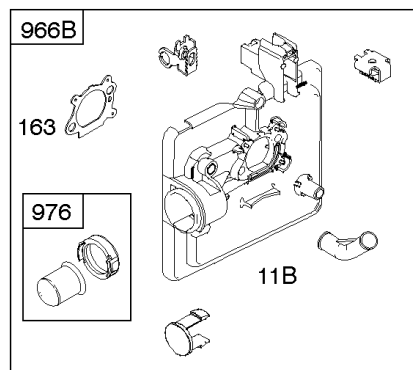

Air Cleaner, Exhaust System

REF NO	PART NO	QTY	DESCRIPTION
976	694395		PRIMER, Carburetor
994	398067		ARRESTOR, Spark

Not For Reproduction