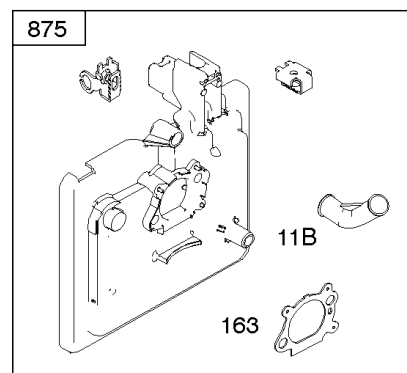

Air Cleaner, Exhaust System

REF NO	PART NO	QTY	DESCRIPTION
976	694395		PRIMER, Carburetor
994	398067		ARRESTOR, Spark

Not For Reproduction