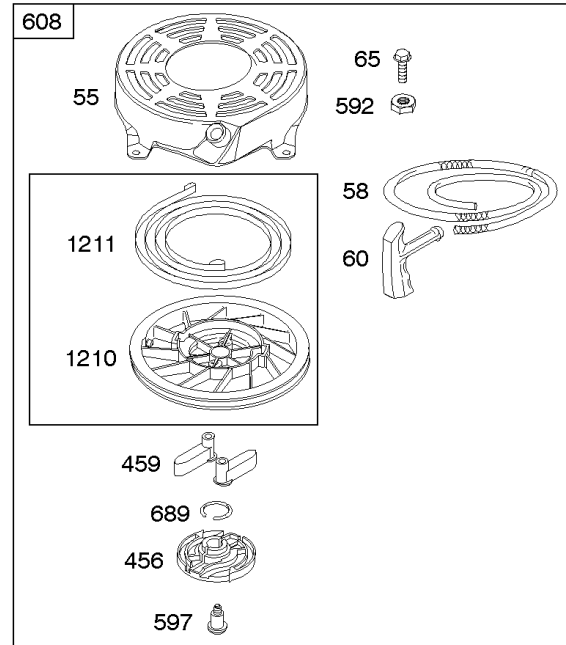

1036 EMISSIONS LABEL

Blower Housing, Flywheel, Ignition, Rewind Starter

REF NO	PART NO	QTY	DESCRIPTION
23B	790536		FLYWHEEL
37	793756		GUARD, Flywheel
55	691421		HOUSING, Rewind Starter
58	697316		ROPE, Starter -(Cut To Required Length)
60	281434S		GRIP, Starter Rope
60C	799716		GRIP, Starter Rope
65	690837		SCREW -(Rewind Starter)
78	691108		SCREW -(Flywheel Guard)
304	493294		HOUSING, Blower -(Non Compliance Engines)
305	691108		SCREW -(Blower Housing)
332	690662		NUT -(Flywheel)
333A	590455		ARMATURE, Magneto
334	691061		SCREW -(Magneto Armature)
362	793351		SHIELD, Spark Plug
363	19069		PULLER, Flywheel
455	791960		CUP, Flywheel
456	692299		PLATE, Pawl Friction
459	281505S		PAWL, Ratchet
474	691991		ALTERNATOR
592	690800		NUT -(Rewind Starter)
597	691696		SCREW -(Pawl Friction Plate)
608	497680		STARTER, Rewind
635	66538S		BOOT, Spark Plug
689	691855		SPRING, Friction
851	493880S		TERMINAL, Spark Plug
851A	692424		TERMINAL, Spark Plug
910	691094		STUD -(Alternator)
925	795403		COVER, Linkage
946	691738		STOP, Rope
1005	691346		FAN, Flywheel
1036	-----		Label-Emissions -(Available From A Briggs & Stratton Authorized Dealer)
1119	692979		SCREW -(Alternator)
1210	498144		PULLEY/SPRING ASSEMBLY -(Pulley)
1211	498144		PULLEY/SPRING ASSEMBLY -(Spring)
1386	790848		VANE, Air -(Autochoke System)
1387	790849		SPRING, Air Vane
1388	790850		SCREW -(Air Vane) (Auto Choke System)