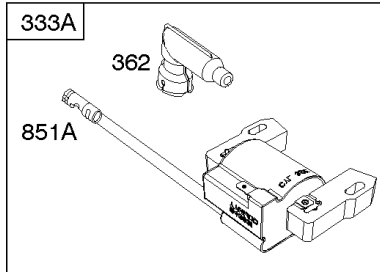

1036 EMISSIONS LABEL

Blower Housing, Flywheel, Ignition, Rewind Starter

REF NO	PART NO	QTY	DESCRIPTION
23B	790536		FLYWHEEL
37	793756		GUARD, Flywheel
55	691421		HOUSING, Rewind Starter
58	697316		ROPE, Starter -(Cut To Required Length)
60	281434S		GRIP, Starter Rope
60C	799716		GRIP, Starter Rope
65	690837		SCREW -(Rewind Starter)
78	691108		SCREW -(Flywheel Guard)
304	493294		HOUSING, Blower -(Non Compliance Engines)
305	691108		SCREW -(Blower Housing)
332	690662		NUT -(Flywheel)
333A	590455		ARMATURE, Magneto
334	691061		SCREW -(Magneto Armature)
362	793351		SHIELD, Spark Plug
363	19069		PULLER, Flywheel
455	791960		CUP, Flywheel
456	692299		PLATE, Pawl Friction
459	281505S		PAWL, Ratchet
474	691991		ALTERNATOR
592	690800		NUT -(Rewind Starter)
597	691696		SCREW -(Pawl Friction Plate)
608	497680		STARTER, Rewind
635	66538S		BOOT, Spark Plug
689	691855		SPRING, Friction
851	493880S		TERMINAL, Spark Plug
851A	692424		TERMINAL, Spark Plug
910	691094		STUD -(Alternator)
925	795403		COVER, Linkage
946	691738		STOP, Rope
1005	691346		FAN, Flywheel
1036	-----		Label-Emissions -(Available From A Briggs & Stratton Authorized Dealer)
1119	692979		SCREW -(Alternator)
1210	498144		PULLEY/SPRING ASSEMBLY -(Pulley)
1211	498144		PULLEY/SPRING ASSEMBLY -(Spring)
1386	790848		VANE, Air -(Autochoke System)
1387	790849		SPRING, Air Vane
1388	790850		SCREW -(Air Vane) (Auto Choke System)