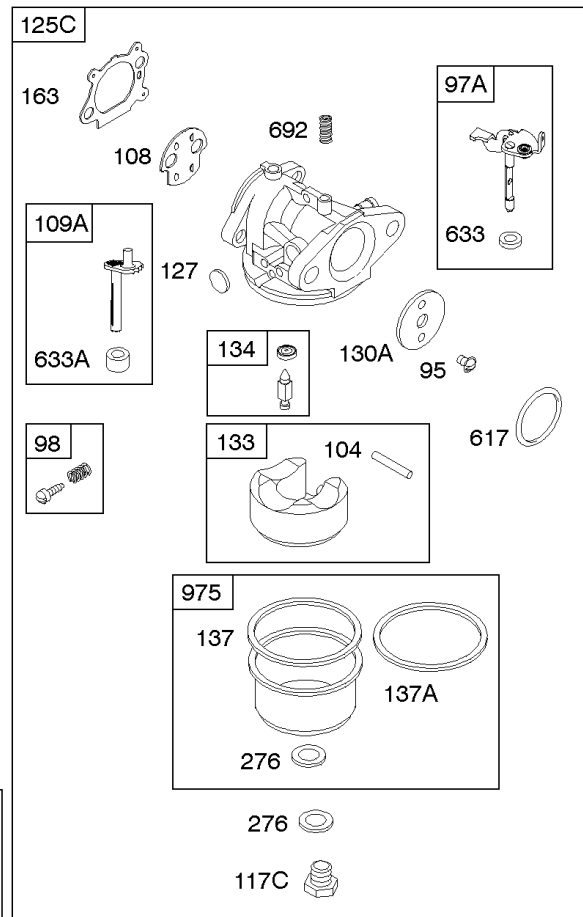

1319 WARNING LABEL

1330 REPAIR MANUAL

Camshaft, Crankshaft, Cylinder, Engine Sump, Lubrication, Pistion Group, Valves

REF NO	PART NO	QTY	DESCRIPTION
306	690450		SHIELD, Cylinder
306A	790836		SHIELD, Cylinder
307	690345		SCREW -(Cylinder Shield)
337	593941		PLUG, Spark -(Resistor)
383	89838S		WRENCH, Spark Plug
523	499621		DIPSTICK
524	692296		SEAL, O-Ring -(Dipstick Tube)
525	495265		TUBE, Dipstick
525A	593806		TUBE, Dipstick
584	697734		COVER, Breather Passage
585	691879		GASKET, Breather Passage
598	592587		SHIM, End Play -(Crankshaft or Camshaft Bearing) (0.012)
635	66538S		BOOT, Spark Plug
684	690345		SCREW -(Breather Passage Cover)
718	690959		PIN, Locating
741	797521		GEAR, Timing -(Metal)
842	691031		SEAL, O-Ring -(Dipstick Tube)
847	692047		DIPSTICK/TUBE ASSEMBLY
847A	593808		DIPSTICK/TUBE ASSEMBLY -(Mow N Stow)
868	590410		SEAL, Valve
869	691155		SEAT, Valve -(Intake)
870	690380		SEAT, Valve -(Exhaust)
871	590409		BUSHING, Valve Guide
1319	794467		LABEL, Warning
1330	270962		MANUAL, Repair

276
118

118A
276A

118B
276A

118C
276A

Carburetor

REF NO	PART NO	QTY	DESCRIPTION
95	691636		SCREW -(Throttle Valve)
97	696565		SHAFT, Throttle -(Plastic)
98	398185		KIT, Idle Speed -(Idle Speed) (Lmt 26, 27, 28, 31)
104	797622		PIN, Float Hinge
108	796993		VALVE, Choke
109A	498593		SHAFT, Choke
117B	797574		JET, Main -(Standard)
118B	797575		JET, Main -(High Altitude)
125B	799869		CARBURETOR -(Choke)
127	694468		PLUG, Welch -(Bowl Vent)
130	696564		VALVE, Throttle
133	398187		FLOAT, Carburetor
134	398188		KIT, Needle/Seat -(Mow N Stow)
137	796610		GASKET, Float Bowl
137A	693981		GASKET, Float Bowl -(1/16)
141	796193		KIT, Choke Shaft
163	795629		GASKET, Air Cleaner -(Air Cleaner)
217	690354		SPRING, Choke Return
276	271716		WASHER, Sealing
276A	797632		WASHER, Sealing
617	270344S		SEAL, O-Ring -(Intake Manifold)
633	691321		SEAL, Choke/Throttle Shaft -(Throttle Shaft)
633A	693867		SEAL, Choke/Throttle Shaft
692	590931		SPRING, Detent
975	796611		BOWL, Float