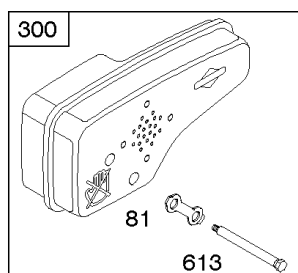

Air Cleaner, Exhaust System

REF NO	PART NO	QTY	DESCRIPTION
11B	691923		TUBE, Breather
81	691740		LOCK, Muffler Screw
163	795629		GASKET, Air Cleaner -(Air Cleaner)
291	593208		THERMOSTAT
300	593819		MUFFLER -Used After Code Date 13121500
300	692038		MUFFLER -Used Before Code Date 13121600
346	593440		SCREW -(Spark Arrestor)
425A	690670		SCREW -(Air Cleaner Cover)
443A	692523		SCREW -(Air Cleaner Primer Base)
445A	491588S		FILTER, A/C Cartridge
467	790842		KNOB, Air Cleaner Cover
534A	798294		SCREW -(Air Cleaner)
535	493537S		FILTER, Air Cleaner Foam
536A	798293		CLEANER, Air -(3 point mounting) -Used Before Code Date 14012700
613	691340		SCREW -(Muffler) (1/4-20 x 2.75 Inches Total Length, 2.25 Inch Shoulder Length)
613	790833		SCREW -(Muffler) (1/4-20 x 2.75 Inches Total Length, 2.08 Inch Shoulder Length)
676	396548		DEFLECTOR, Muffler
676A	393756		DEFLECTOR, Muffler -(Side Outlet)
676B	397931		DEFLECTOR, Muffler
676E	393760		DEFLECTOR, Muffler
676C	493871		DEFLECTOR, Muffler
676F	590745		DEFLECTOR, Muffler
677	690661		SCREW -(Muffler Deflector) (Thread Forming)
677A	593440		SCREW -(Muffler Deflector) (Self-Drilling & Tapping)
725	590459		SHIELD, Heat
725A	590460		SHIELD, Heat
832	593875		GUARD, Muffler
832E	793568		MUFFLER
836	690664		SCREW -(Muffler Guard)
836C	790745		SCREW -(Muffler Guard)
875	593580		BASE, Air Cleaner -(Primer) (2 Point Mounting) -Used After Code Date 14012600
883	691881		GASKET, Exhaust
883A	793497		GASKET, Exhaust
966B	795259		BASE, Air Cleaner -(Primer) (3 point mounting) -Used Before Code Date 14012700
966D	593945		BASE, Air Cleaner -(Primer) -Used After Code Date 14012600
968B	692298		COVER, Air Cleaner