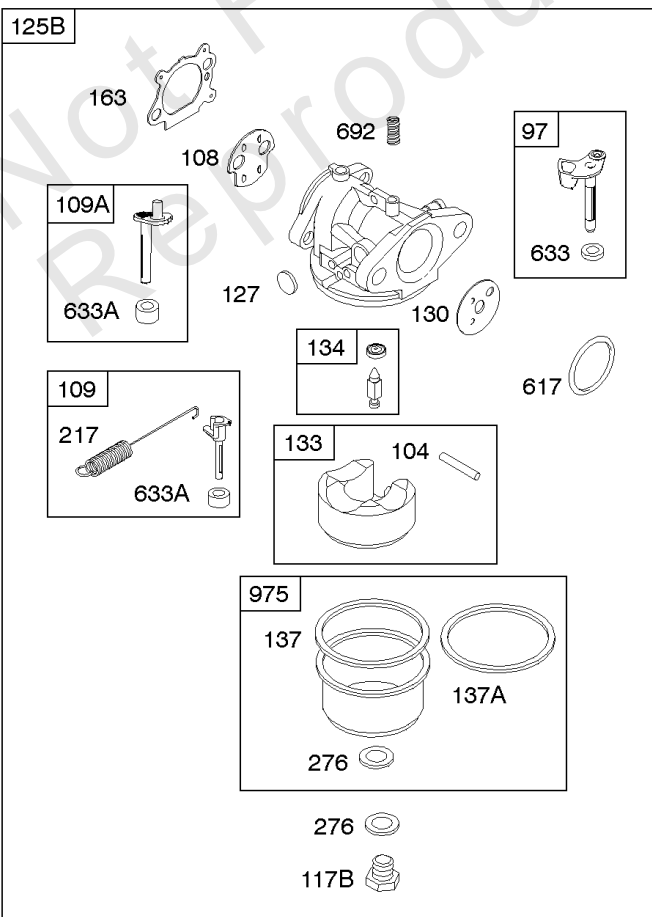

1319 WARNING LABEL

1330 REPAIR MANUAL

Camshaft, Crankshaft, Cylinder, Engine Sump, Lubrication, Pistion Group, Valves

REF NO	PART NO	QTY	DESCRIPTION
306	690450		SHIELD, Cylinder
306A	790836		SHIELD, Cylinder
307	690345		SCREW -(Cylinder Shield)
337	593941		PLUG, Spark -(Resistor)
383	89838S		WRENCH, Spark Plug
523	499621		DIPSTICK
524	692296		SEAL, O-Ring -(Dipstick Tube)
525	495265		TUBE, Dipstick
525A	593806		TUBE, Dipstick
584	697734		COVER, Breather Passage
585	691879		GASKET, Breather Passage
598	592587		SHIM, End Play -(Crankshaft or Camshaft Bearing) (0.012)
635	66538S		BOOT, Spark Plug
684	690345		SCREW -(Breather Passage Cover)
718	690959		PIN, Locating
741	797521		GEAR, Timing -(Metal)
842	691031		SEAL, O-Ring -(Dipstick Tube)
847	692047		DIPSTICK/TUBE ASSEMBLY
847A	593808		DIPSTICK/TUBE ASSEMBLY -(Mow N Stow)
868	590410		SEAL, Valve
869	691155		SEAT, Valve -(Intake)
870	690380		SEAT, Valve -(Exhaust)
871	590409		BUSHING, Valve Guide
1319	794467		LABEL, Warning
1330	270962		MANUAL, Repair

276
118

118A
276A

118B
276A

118C
276A

Carburetor

REF NO	PART NO	QTY	DESCRIPTION
95	691636		SCREW -(Throttle Valve)
97	696565		SHAFT, Throttle -(Plastic)
98	398185		KIT, Idle Speed -(Idle Speed) (Lmt 26, 27, 28, 31)
104	797622		PIN, Float Hinge
108	796993		VALVE, Choke
109A	498593		SHAFT, Choke
117B	797574		JET, Main -(Standard)
118B	797575		JET, Main -(High Altitude)
125B	799869		CARBURETOR -(Choke)
127	694468		PLUG, Welch -(Bowl Vent)
130	696564		VALVE, Throttle
133	398187		FLOAT, Carburetor
134	398188		KIT, Needle/Seat -(Mow N Stow)
137	796610		GASKET, Float Bowl
137A	693981		GASKET, Float Bowl -(1/16)
141	796193		KIT, Choke Shaft
163	795629		GASKET, Air Cleaner -(Air Cleaner)
217	690354		SPRING, Choke Return
276	271716		WASHER, Sealing
276A	797632		WASHER, Sealing
617	270344S		SEAL, O-Ring -(Intake Manifold)
633	691321		SEAL, Choke/Throttle Shaft -(Throttle Shaft)
633A	693867		SEAL, Choke/Throttle Shaft
692	590931		SPRING, Detent
975	796611		BOWL, Float