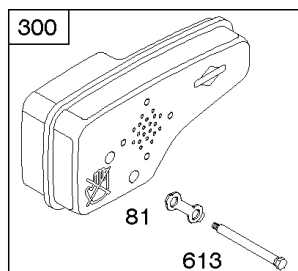

Air Cleaner, Exhaust System

REF NO	PART NO	QTY	DESCRIPTION
976	694395		PRIMER, Carburetor
994	398067		ARRESTOR, Spark

Not For Reproduction