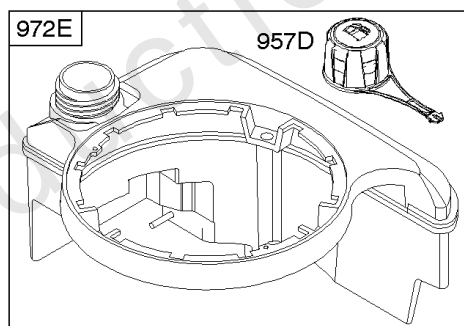

Fuel Supply

REF NO	PART NO	QTY	DESCRIPTION
187	791766		LINE, Fuel -(Cut To Required Length)
187A	791873		LINE, Fuel -(Molded)
187B	791891		LINE, Fuel -(Includes Filter)
190	690940		SCREW -(Fuel Tank)
240	298090S		FILTER, Fuel
601	791850		CLAMP, Hose
601A	691038		CLAMP, Hose
670	692294		SPACER, Fuel Tank
957	591003		CAP, Fuel Tank -(1/4 Turn Cap - Red)
957	799585		CAP, Fuel Tank -(1/4 Turn Cap - Black)
957A	692046		CAP, Fuel Tank -(Threaded)(Vented)
957D	796577		CAP, Fuel Tank
958	698183		VALVE, Fuel Shut Off
972B	699374		TANK, Fuel -(Threaded)
972F	590490		TANK, Fuel -(1/4 Turn Cap - Black)
972E	796578		TANK, Fuel -(Flourinated)
1059	692311		KIT, Screw/Washer