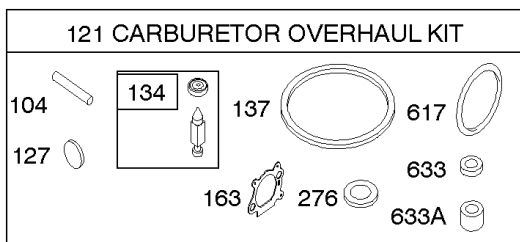

Electric Starter, Gasket Kits, Gasket and Carburetor Overhaul Kits

REF NO	PART NO	QTY	DESCRIPTION
3	299819S		SEAL, Oil -(Magneto Side)
7	799875		GASKET, Cylinder Head
9	699833		GASKET, Breather
12	692232		GASKET, Crankcase
20	399781S		SEAL, Oil -(PTO Side)
51	272199S		GASKET, Intake
51A	794306		GASKET, Intake
104	797622		PIN, Float Hinge
121	498260		KIT, Carburetor Overhaul
127	694468		PLUG, Welch -(Bowl Vent)
134	398188		KIT, Needle/Seat -(Mow N Stow)
137	796610		GASKET, Float Bowl
163	795629		GASKET, Air Cleaner -(Air Cleaner)
276	271716		WASHER, Sealing
309	799045		MOTOR, Starter
358	590508		GASKET SET, Engine
524	692296		SEAL, O-Ring -(Dipstick Tube)
585	691879		GASKET, Breather Passage
617	270344S		SEAL, O-Ring -(Intake Manifold)
633	691321		SEAL, Choke/Throttle Shaft -(Throttle Shaft)
633A	693867		SEAL, Choke/Throttle Shaft
668	493823		SPACER -(Includes 2)
697	691127		SCREW -(Starter Motor) (Drive Cap) (1/4-20x.75)
742	93941		RETAINER, E Ring
842	691031		SEAL, O-Ring -(Dipstick Tube)
853	695268		ADAPTER, Wire
883	691881		GASKET, Exhaust
920	691656		SOLENOID, Starter
937A	799420		SPLINE, Starter
1095	590507		GASKET SET, Valve