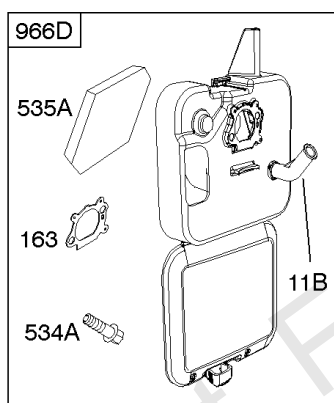

Air Cleaner, Exhaust System

REF NO	PART NO	QTY	DESCRIPTION
11B	691923		TUBE, Breather
81	691740		LOCK, Muffler Screw
163	795629		GASKET, Air Cleaner -(Air Cleaner)
291	593208		THERMOSTAT
300	593819		MUFFLER -Used After Code Date 13121500
300	692038		MUFFLER -Used Before Code Date 13121600
346	593440		SCREW -(Spark Arrestor)
425A	690670		SCREW -(Air Cleaner Cover)
443A	692523		SCREW -(Air Cleaner Primer Base)
445A	491588S		FILTER, A/C Cartridge
467	790842		KNOB, Air Cleaner Cover
534A	798294		SCREW -(Air Cleaner)
535	493537S		FILTER, Air Cleaner Foam
536A	798293		CLEANER, Air -(3 point mounting) -Used Before Code Date 14012700
613	691340		SCREW -(Muffler) (1/4-20 x 2.75 Inches Total Length, 2.25 Inch Shoulder Length)
613	790833		SCREW -(Muffler) (1/4-20 x 2.75 Inches Total Length, 2.08 Inch Shoulder Length)
676	396548		DEFLECTOR, Muffler
676A	393756		DEFLECTOR, Muffler -(Side Outlet)
676B	397931		DEFLECTOR, Muffler
676E	393760		DEFLECTOR, Muffler
676C	493871		DEFLECTOR, Muffler
676F	590745		DEFLECTOR, Muffler
677	690661		SCREW -(Muffler Deflector) (Thread Forming)
677A	593440		SCREW -(Muffler Deflector) (Self-Drilling & Tapping)
725	590459		SHIELD, Heat
725A	590460		SHIELD, Heat
832	593875		GUARD, Muffler
832E	793568		MUFFLER
836	690664		SCREW -(Muffler Guard)
836C	790745		SCREW -(Muffler Guard)
875	593580		BASE, Air Cleaner -(Primer) (2 Point Mounting) -Used After Code Date 14012600
883	691881		GASKET, Exhaust
883A	793497		GASKET, Exhaust
966B	795259		BASE, Air Cleaner -(Primer) (3 point mounting) -Used Before Code Date 14012700
966D	593945		BASE, Air Cleaner -(Primer) -Used After Code Date 14012600
968B	692298		COVER, Air Cleaner