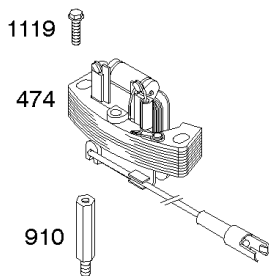

1036 EMISSIONS LABEL

Blower Housing, Flywheel, Ignition, Rewind Starter

REF NO	PART NO	QTY	DESCRIPTION
23B	790536		FLYWHEEL
37	793756		GUARD, Flywheel
55	691421		HOUSING, Rewind Starter
58	697316		ROPE, Starter -(Cut To Required Length)
60	281434S		GRIP, Starter Rope
60C	799716		GRIP, Starter Rope
65	690837		SCREW -(Rewind Starter)
78	691108		SCREW -(Flywheel Guard)
304	493294		HOUSING, Blower -(Non Compliance Engines)
305	691108		SCREW -(Blower Housing)
332	690662		NUT -(Flywheel)
333A	590455		ARMATURE, Magneto
334	691061		SCREW -(Magneto Armature)
362	793351		SHIELD, Spark Plug
363	19069		PULLER, Flywheel
455	791960		CUP, Flywheel
456	692299		PLATE, Pawl Friction
459	281505S		PAWL, Ratchet
474	691991		ALTERNATOR
592	690800		NUT -(Rewind Starter)
597	691696		SCREW -(Pawl Friction Plate)
608	497680		STARTER, Rewind
635	66538S		BOOT, Spark Plug
689	691855		SPRING, Friction
851	493880S		TERMINAL, Spark Plug
851A	692424		TERMINAL, Spark Plug
910	691094		STUD -(Alternator)
925	795403		COVER, Linkage
946	691738		STOP, Rope
1005	691346		FAN, Flywheel
1036	-----		Label-Emissions -(Available From A Briggs & Stratton Authorized Dealer)
1119	692979		SCREW -(Alternator)
1210	498144		PULLEY/SPRING ASSEMBLY -(Pulley)
1211	498144		PULLEY/SPRING ASSEMBLY -(Spring)
1386	790848		VANE, Air -(Autochoke System)
1387	790849		SPRING, Air Vane
1388	790850		SCREW -(Air Vane) (Auto Choke System)