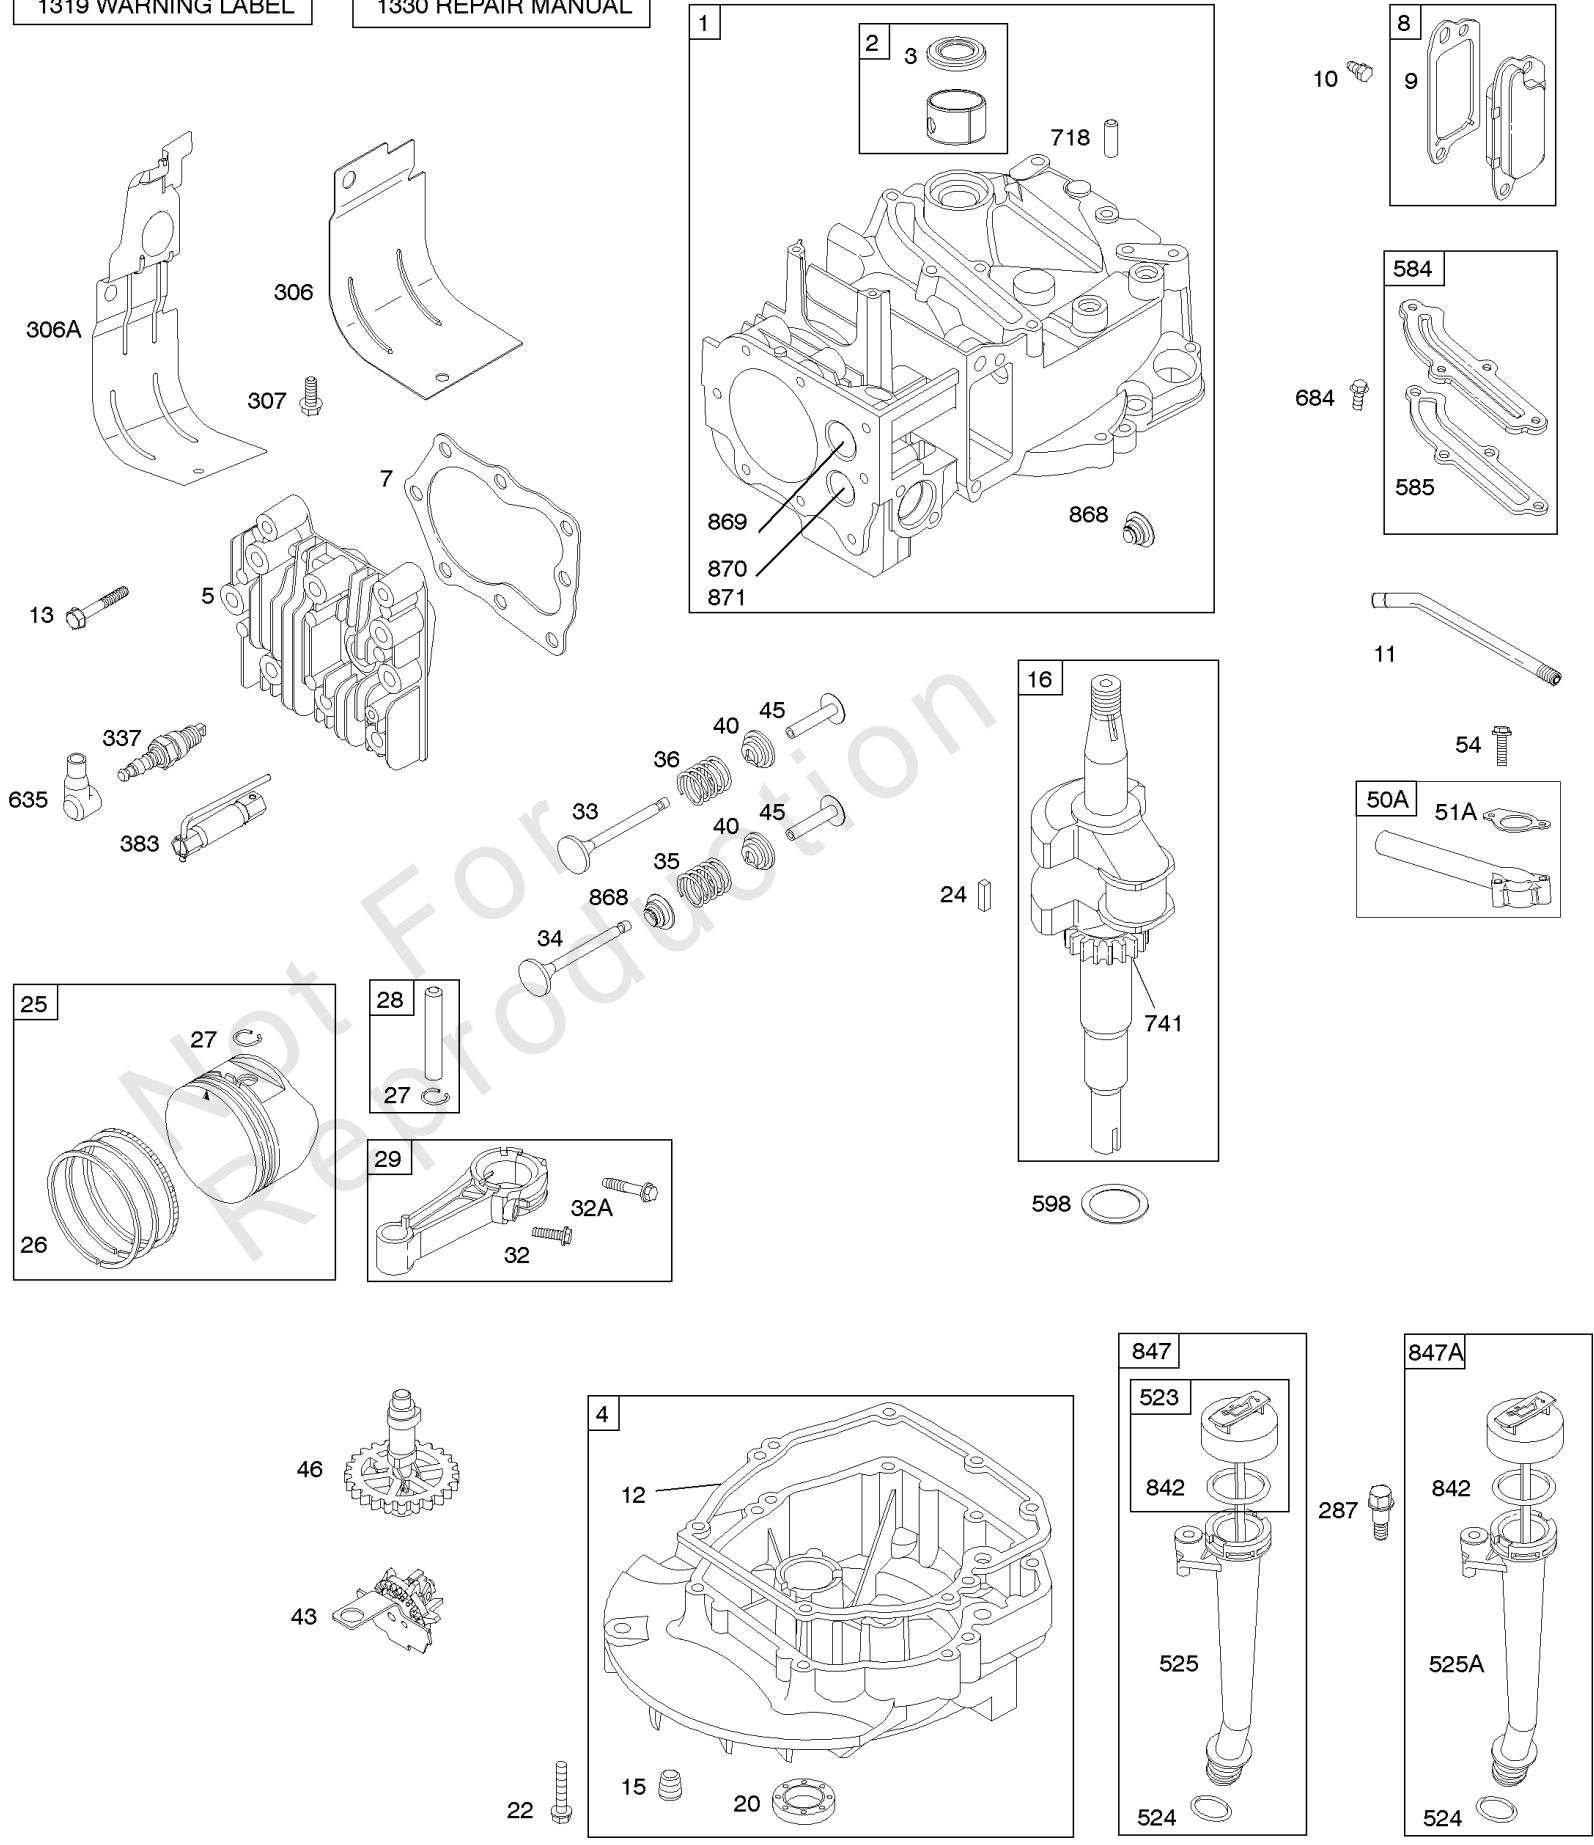

1319 WARNING LABEL

1330 REPAIR MANUAL

Camshaft, Crankshaft, Cylinder, Engine Sump, Lubrication, Pistion Group, Valves

REF NO	PART NO	QTY	DESCRIPTION
1	592645		CYLINDER ASSEMBLY
2	796961		KIT, Bushing/Seal -(Magneto Side)
3	299819S		SEAL, Oil -(Magneto Side)
4	498983		SUMP, Engine
5	590411		HEAD, Cylinder
7	799875		GASKET, Cylinder Head
8	590395		BREATHER ASSEMBLY
9	699833		GASKET, Breather
10	691125		SCREW -(Breather Assembly)
11	691781		TUBE, Breather
12	692232		GASKET, Crankcase
13	590422		SCREW -(Cylinder Head)
15	691680		PLUG, Oil Drain -(3/8"-18 NPTF - Internal 3/8" Sq)
15	690946		PLUG, Oil Drain -(3/8"-18 NPTF-External 7/16" Sq)
16	797681		CRANKSHAFT
20	399781S		SEAL, Oil -(PTO Side)
22	691092		SCREW -(Crankcase Cover/Sump)
24	222698S		KEY, Flywheel
25	590404		PISTON ASSEMBLY -(Standard)
25	590405		PISTON ASSEMBLY -(.020 Oversize)
26	590402		SET, Ring -(Standard)
26	590403		SET, Ring -(.020 Oversize)
27	691588		LOCK, Piston Pin
28	298909		PIN, Piston
29	797306		ROD, Connecting
32	691664		SCREW -(Connecting Rod)
32A	695759		SCREW -(Connecting Rod)
33	590394		VALVE, Exhaust
34	590393		VALVE, Intake
35	691270		SPRING, Valve -(Intake)
36	691270		SPRING, Valve -(Exhaust)
40	692194		RETAINER, Valve
43	691997		SLINGER, Governor/Oil
45	690548		TAPPET, Valve
46	691449		CAMSHAFT
50A	794305		MANIFOLD, Intake
51A	794306		GASKET, Intake
54	691650		SCREW -(Intake Manifold)
287	690940		SCREW -(Dipstick Tube)