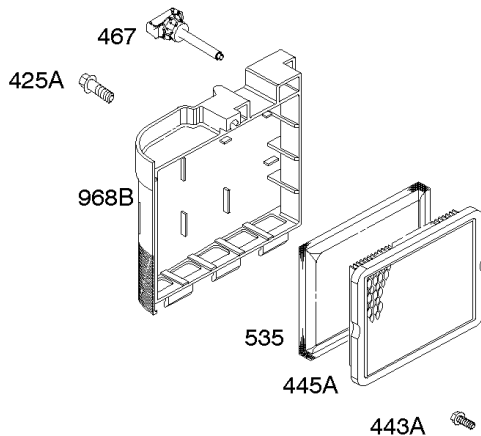

Air Cleaner, Exhaust System

REF NO	PART NO	QTY	DESCRIPTION
976	694395		PRIMER, Carburetor
994	398067		ARRESTOR, Spark

Not For Reproduction