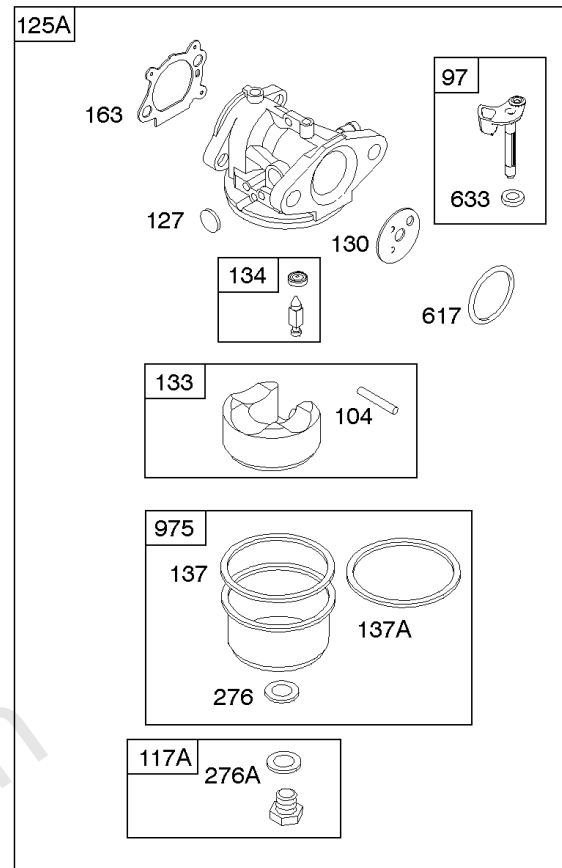

1319 WARNING LABEL

1330 REPAIR MANUAL

Camshaft, Crankshaft, Cylinder, Engine Sump, Lubrication, Pistion Group, Valves

REF NO	PART NO	QTY	DESCRIPTION
306	690450		SHIELD, Cylinder
306A	790836		SHIELD, Cylinder
307	690345		SCREW -(Cylinder Shield)
337	593941		PLUG, Spark -(Resistor)
383	89838S		WRENCH, Spark Plug
523	499621		DIPSTICK
524	692296		SEAL, O-Ring -(Dipstick Tube)
525	495265		TUBE, Dipstick
525A	593806		TUBE, Dipstick
584	697734		COVER, Breather Passage
585	691879		GASKET, Breather Passage
598	592587		SHIM, End Play -(Crankshaft or Camshaft Bearing) (0.012)
635	66538S		BOOT, Spark Plug
684	690345		SCREW -(Breather Passage Cover)
718	690959		PIN, Locating
741	797521		GEAR, Timing -(Metal)
842	691031		SEAL, O-Ring -(Dipstick Tube)
847	692047		DIPSTICK/TUBE ASSEMBLY
847A	593808		DIPSTICK/TUBE ASSEMBLY -(Mow N Stow)
868	590410		SEAL, Valve
869	691155		SEAT, Valve -(Intake)
870	690380		SEAT, Valve -(Exhaust)
871	590409		BUSHING, Valve Guide
1319	794467		LABEL, Warning
1330	270962		MANUAL, Repair

276
118

118A
276A

118B
276A

118C
276A

Carburetor

REF NO	PART NO	QTY	DESCRIPTION
95	691636		SCREW -(Throttle Valve)
97	696565		SHAFT, Throttle -(Plastic)
98	398185		KIT, Idle Speed -(Idle Speed) (Lmt 26, 27, 28, 31)
104	797622		PIN, Float Hinge
108	796993		VALVE, Choke
109A	498593		SHAFT, Choke
117B	797574		JET, Main -(Standard)
118B	797575		JET, Main -(High Altitude)
125B	799869		CARBURETOR -(Choke)
127	694468		PLUG, Welch -(Bowl Vent)
130	696564		VALVE, Throttle
133	398187		FLOAT, Carburetor
134	398188		KIT, Needle/Seat -(Mow N Stow)
137	796610		GASKET, Float Bowl
137A	693981		GASKET, Float Bowl -(1/16)
141	796193		KIT, Choke Shaft
163	795629		GASKET, Air Cleaner -(Air Cleaner)
217	690354		SPRING, Choke Return
276	271716		WASHER, Sealing
276A	797632		WASHER, Sealing
617	270344S		SEAL, O-Ring -(Intake Manifold)
633	691321		SEAL, Choke/Throttle Shaft -(Throttle Shaft)
633A	693867		SEAL, Choke/Throttle Shaft
692	590931		SPRING, Detent
975	796611		BOWL, Float