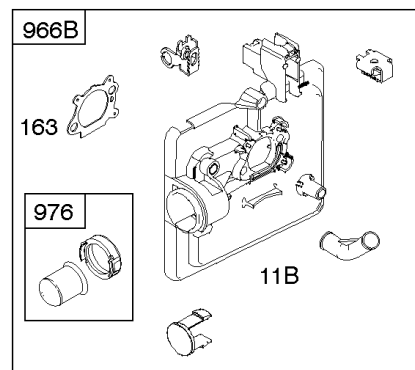

Air Cleaner, Exhaust System

REF NO	PART NO	QTY	DESCRIPTION
11B	691923		TUBE, Breather
81	691740		LOCK, Muffler Screw
163	795629		GASKET, Air Cleaner -(Air Cleaner)
291	593208		THERMOSTAT
300	593819		MUFFLER -Used After Code Date 13121500
300	692038		MUFFLER -Used Before Code Date 13121600
346	593440		SCREW -(Spark Arrestor)
425A	690670		SCREW -(Air Cleaner Cover)
443A	692523		SCREW -(Air Cleaner Primer Base)
445A	491588S		FILTER, A/C Cartridge
467	790842		KNOB, Air Cleaner Cover
534A	798294		SCREW -(Air Cleaner)
535	493537S		FILTER, Air Cleaner Foam
536A	798293		CLEANER, Air -(3 point mounting) -Used Before Code Date 14012700
613	691340		SCREW -(Muffler) (1/4-20 x 2.75 Inches Total Length, 2.25 Inch Shoulder Length)
613	790833		SCREW -(Muffler) (1/4-20 x 2.75 Inches Total Length, 2.08 Inch Shoulder Length)
676	396548		DEFLECTOR, Muffler
676A	393756		DEFLECTOR, Muffler -(Side Outlet)
676B	397931		DEFLECTOR, Muffler
676E	393760		DEFLECTOR, Muffler
676C	493871		DEFLECTOR, Muffler
676F	590745		DEFLECTOR, Muffler
677	690661		SCREW -(Muffler Deflector) (Thread Forming)
677A	593440		SCREW -(Muffler Deflector) (Self-Drilling & Tapping)
725	590459		SHIELD, Heat
725A	590460		SHIELD, Heat
832	593875		GUARD, Muffler
832E	793568		MUFFLER
836	690664		SCREW -(Muffler Guard)
836C	790745		SCREW -(Muffler Guard)
875	593580		BASE, Air Cleaner -(Primer) (2 Point Mounting) -Used After Code Date 14012600
883	691881		GASKET, Exhaust
883A	793497		GASKET, Exhaust
966B	795259		BASE, Air Cleaner -(Primer) (3 point mounting) -Used Before Code Date 14012700
966D	593945		BASE, Air Cleaner -(Primer) -Used After Code Date 14012600
968B	692298		COVER, Air Cleaner