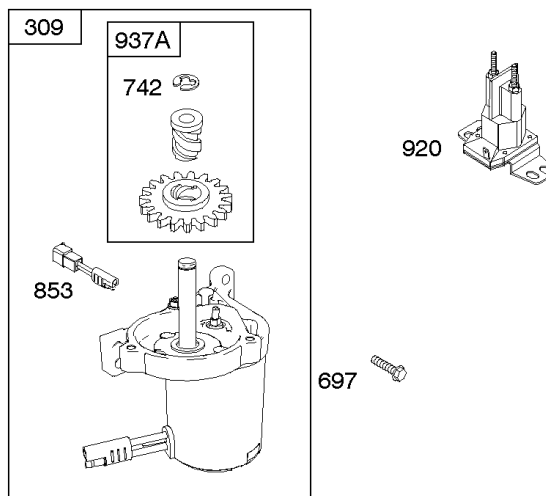

Electric Starter, Gasket Kits, Gasket and Carburetor Overhaul Kits

REF NO	PART NO	QTY	DESCRIPTION
3	299819S		SEAL, Oil -(Magneto Side)
7	799875		GASKET, Cylinder Head
9	699833		GASKET, Breather
12	692232		GASKET, Crankcase
20	399781S		SEAL, Oil -(PTO Side)
51	272199S		GASKET, Intake
51A	794306		GASKET, Intake
104	797622		PIN, Float Hinge
121	498260		KIT, Carburetor Overhaul
127	694468		PLUG, Welch -(Bowl Vent)
134	398188		KIT, Needle/Seat -(Mow N Stow)
137	796610		GASKET, Float Bowl
163	795629		GASKET, Air Cleaner -(Air Cleaner)
276	271716		WASHER, Sealing
309	799045		MOTOR, Starter
358	590508		GASKET SET, Engine
524	692296		SEAL, O-Ring -(Dipstick Tube)
585	691879		GASKET, Breather Passage
617	270344S		SEAL, O-Ring -(Intake Manifold)
633	691321		SEAL, Choke/Throttle Shaft -(Throttle Shaft)
633A	693867		SEAL, Choke/Throttle Shaft
668	493823		SPACER -(Includes 2)
697	691127		SCREW -(Starter Motor) (Drive Cap) (1/4-20x.75)
742	93941		RETAINER, E Ring
842	691031		SEAL, O-Ring -(Dipstick Tube)
853	695268		ADAPTER, Wire
883	691881		GASKET, Exhaust
920	691656		SOLENOID, Starter
937A	799420		SPLINE, Starter
1095	590507		GASKET SET, Valve