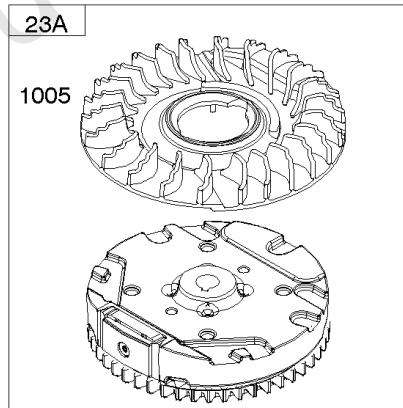

1036 EMISSIONS LABEL

Blower Housing, Flywheel, Ignition, Rewind Starter

REF NO	PART NO	QTY	DESCRIPTION
23B	790536		FLYWHEEL
37	793756		GUARD, Flywheel
55	691421		HOUSING, Rewind Starter
58	697316		ROPE, Starter -(Cut To Required Length)
60	281434S		GRIP, Starter Rope
60C	799716		GRIP, Starter Rope
65	690837		SCREW -(Rewind Starter)
78	691108		SCREW -(Flywheel Guard)
304	493294		HOUSING, Blower -(Non Compliance Engines)
305	691108		SCREW -(Blower Housing)
332	690662		NUT -(Flywheel)
333A	590455		ARMATURE, Magneto
334	691061		SCREW -(Magneto Armature)
362	793351		SHIELD, Spark Plug
363	19069		PULLER, Flywheel
455	791960		CUP, Flywheel
456	692299		PLATE, Pawl Friction
459	281505S		PAWL, Ratchet
474	691991		ALTERNATOR
592	690800		NUT -(Rewind Starter)
597	691696		SCREW -(Pawl Friction Plate)
608	497680		STARTER, Rewind
635	66538S		BOOT, Spark Plug
689	691855		SPRING, Friction
851	493880S		TERMINAL, Spark Plug
851A	692424		TERMINAL, Spark Plug
910	691094		STUD -(Alternator)
925	795403		COVER, Linkage
946	691738		STOP, Rope
1005	691346		FAN, Flywheel
1036	-----		Label-Emissions -(Available From A Briggs & Stratton Authorized Dealer)
1119	692979		SCREW -(Alternator)
1210	498144		PULLEY/SPRING ASSEMBLY -(Pulley)
1211	498144		PULLEY/SPRING ASSEMBLY -(Spring)
1386	790848		VANE, Air -(Autochoke System)
1387	790849		SPRING, Air Vane
1388	790850		SCREW -(Air Vane) (Auto Choke System)