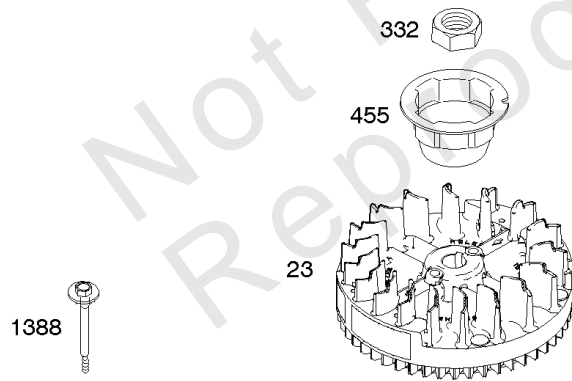

1036 EMISSIONS LABEL

Blower Housing, Flywheel, Ignition, Rewind Starter

REF NO	PART NO	QTY	DESCRIPTION
23B	790536		FLYWHEEL
37	793756		GUARD, Flywheel
55	691421		HOUSING, Rewind Starter
58	697316		ROPE, Starter -(Cut To Required Length)
60	281434S		GRIP, Starter Rope
60C	799716		GRIP, Starter Rope
65	690837		SCREW -(Rewind Starter)
78	691108		SCREW -(Flywheel Guard)
304	493294		HOUSING, Blower -(Non Compliance Engines)
305	691108		SCREW -(Blower Housing)
332	690662		NUT -(Flywheel)
333A	590455		ARMATURE, Magneto
334	691061		SCREW -(Magneto Armature)
362	793351		SHIELD, Spark Plug
363	19069		PULLER, Flywheel
455	791960		CUP, Flywheel
456	692299		PLATE, Pawl Friction
459	281505S		PAWL, Ratchet
474	691991		ALTERNATOR
592	690800		NUT -(Rewind Starter)
597	691696		SCREW -(Pawl Friction Plate)
608	497680		STARTER, Rewind
635	66538S		BOOT, Spark Plug
689	691855		SPRING, Friction
851	493880S		TERMINAL, Spark Plug
851A	692424		TERMINAL, Spark Plug
910	691094		STUD -(Alternator)
925	795403		COVER, Linkage
946	691738		STOP, Rope
1005	691346		FAN, Flywheel
1036	-----		Label-Emissions -(Available From A Briggs & Stratton Authorized Dealer)
1119	692979		SCREW -(Alternator)
1210	498144		PULLEY/SPRING ASSEMBLY -(Pulley)
1211	498144		PULLEY/SPRING ASSEMBLY -(Spring)
1386	790848		VANE, Air -(Autochoke System)
1387	790849		SPRING, Air Vane
1388	790850		SCREW -(Air Vane) (Auto Choke System)