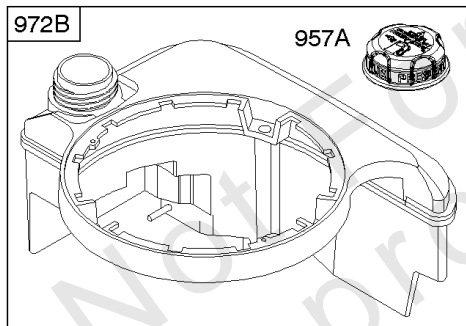

Fuel Supply

REF NO	PART NO	QTY	DESCRIPTION
187	791766		LINE, Fuel -(Cut To Required Length)
187A	791873		LINE, Fuel -(Molded)
187B	791891		LINE, Fuel -(Includes Filter)
190	690940		SCREW -(Fuel Tank)
240	298090S		FILTER, Fuel
601	791850		CLAMP, Hose
601A	691038		CLAMP, Hose
670	692294		SPACER, Fuel Tank
957	591003		CAP, Fuel Tank -(1/4 Turn Cap - Red)
957	799585		CAP, Fuel Tank -(1/4 Turn Cap - Black)
957A	692046		CAP, Fuel Tank -(Threaded)(Vented)
957D	796577		CAP, Fuel Tank
958	698183		VALVE, Fuel Shut Off
972B	699374		TANK, Fuel -(Threaded)
972F	590490		TANK, Fuel -(1/4 Turn Cap - Black)
972E	796578		TANK, Fuel -(Flourinated)
1059	692311		KIT, Screw/Washer