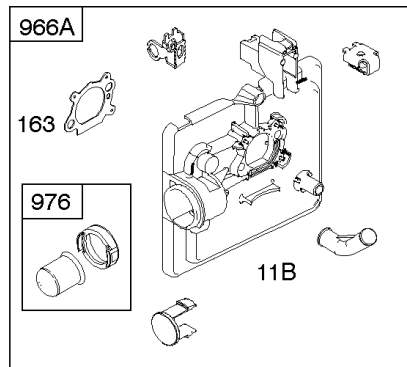

Air Cleaner, Exhaust System

REF NO	PART NO	QTY	DESCRIPTION
976	694395		PRIMER, Carburetor
994	398067		ARRESTOR, Spark

Not For Reproduction