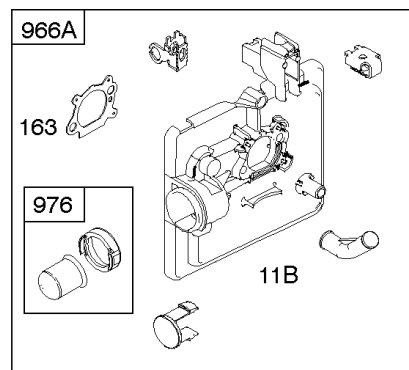

Air Cleaner, Exhaust System

REF NO	PART NO	QTY	DESCRIPTION
11B	691923		TUBE, Breather
81	691740		LOCK, Muffler Screw
163	795629		GASKET, Air Cleaner -(Air Cleaner)
291	593208		THERMOSTAT
300	593819		MUFFLER -Used After Code Date 13121500
300	692038		MUFFLER -Used Before Code Date 13121600
346	593440		SCREW -(Spark Arrestor)
425A	690670		SCREW -(Air Cleaner Cover)
443A	692523		SCREW -(Air Cleaner Primer Base)
445A	491588S		FILTER, A/C Cartridge
467	790842		KNOB, Air Cleaner Cover
534A	798294		SCREW -(Air Cleaner)
535	493537S		FILTER, Air Cleaner Foam
536A	798293		CLEANER, Air -(3 point mounting) -Used Before Code Date 14012700
613	691340		SCREW -(Muffler) (1/4-20 x 2.75 Inches Total Length, 2.25 Inch Shoulder Length)
613	790833		SCREW -(Muffler) (1/4-20 x 2.75 Inches Total Length, 2.08 Inch Shoulder Length)
676	396548		DEFLECTOR, Muffler
676A	393756		DEFLECTOR, Muffler -(Side Outlet)
676B	397931		DEFLECTOR, Muffler
676E	393760		DEFLECTOR, Muffler
676C	493871		DEFLECTOR, Muffler
676F	590745		DEFLECTOR, Muffler
677	690661		SCREW -(Muffler Deflector) (Thread Forming)
677A	593440		SCREW -(Muffler Deflector) (Self-Drilling & Tapping)
725	590459		SHIELD, Heat
725A	590460		SHIELD, Heat
832	593875		GUARD, Muffler
832E	793568		MUFFLER
836	690664		SCREW -(Muffler Guard)
836C	790745		SCREW -(Muffler Guard)
875	593580		BASE, Air Cleaner -(Primer) (2 Point Mounting) -Used After Code Date 14012600
883	691881		GASKET, Exhaust
883A	793497		GASKET, Exhaust
966B	795259		BASE, Air Cleaner -(Primer) (3 point mounting) -Used Before Code Date 14012700
966D	593945		BASE, Air Cleaner -(Primer) -Used After Code Date 14012600
968B	692298		COVER, Air Cleaner