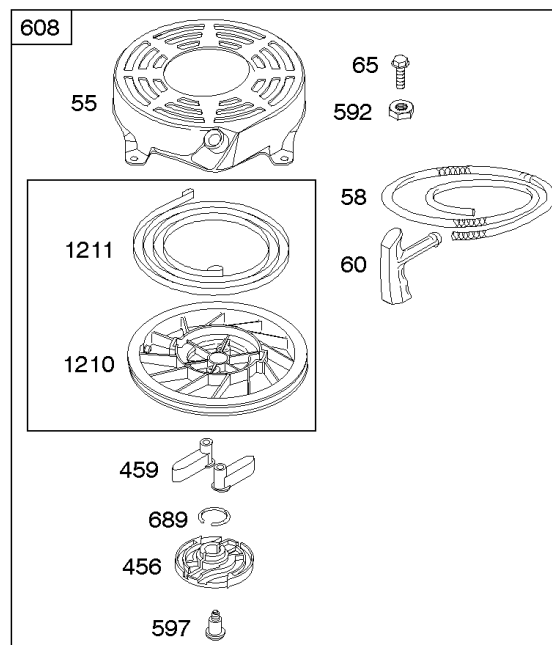

1036 EMISSIONS LABEL

Blower Housing, Flywheel, Ignition, Rewind Starter

REF NO	PART NO	QTY	DESCRIPTION
23	691987		FLYWHEEL
23B	790536		FLYWHEEL
37	793756		GUARD, Flywheel
55	691421		HOUSING, Rewind Starter
58	697316		ROPE, Starter -(Cut To Required Length)
60	281434S		GRIP, Starter Rope
60C	799716		GRIP, Starter Rope
65	690837		SCREW -(Rewind Starter)
78	691108		SCREW -(Flywheel Guard)
304	695892		HOUSING, Blower
305	691108		SCREW -(Blower Housing)
332	690662		NUT -(Flywheel)
333A	590455		ARMATURE, Magneto
334	691061		SCREW -(Magneto Armature)
362	793351		SHIELD, Spark Plug
363	19069		PULLER, Flywheel
455	791960		CUP, Flywheel
456	692299		PLATE, Pawl Friction
459	281505S		PAWL, Ratchet
474	691991		ALTERNATOR
592	690800		NUT -(Rewind Starter)
597	691696		SCREW -(Pawl Friction Plate)
608	497680		STARTER, Rewind
635	66538S		BOOT, Spark Plug
689	691855		SPRING, Friction
851	493880S		TERMINAL, Spark Plug
851A	692424		TERMINAL, Spark Plug
910	691094		STUD -(Alternator)
925	795403		COVER, Linkage
946	691738		STOP, Rope
1005	691346		FAN, Flywheel
1036	-----		Label-Emissions -(Available From A Briggs & Stratton Authorized Dealer)
1119	692979		SCREW -(Alternator)
1210	498144		PULLEY/SPRING ASSEMBLY -(Pulley)
1211	498144		PULLEY/SPRING ASSEMBLY -(Spring)
1386	790848		VANE, Air -(Autochoke System)
1387	790849		SPRING, Air Vane
1388	790850		SCREW -(Air Vane) (Auto Choke System)