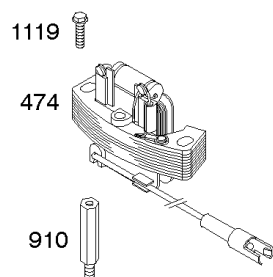

1036 EMISSIONS LABEL

Blower Housing, Flywheel, Ignition, Rewind Starter

REF NO	PART NO	QTY	DESCRIPTION
23	691987		FLYWHEEL
23B	790536		FLYWHEEL
37	793756		GUARD, Flywheel
55	691421		HOUSING, Rewind Starter
58	697316		ROPE, Starter -(Cut To Required Length)
60	281434S		GRIP, Starter Rope
60C	799716		GRIP, Starter Rope
65	690837		SCREW -(Rewind Starter)
78	691108		SCREW -(Flywheel Guard)
304	695892		HOUSING, Blower
305	691108		SCREW -(Blower Housing)
332	690662		NUT -(Flywheel)
333A	590455		ARMATURE, Magneto
334	691061		SCREW -(Magneto Armature)
362	793351		SHIELD, Spark Plug
363	19069		PULLER, Flywheel
455	791960		CUP, Flywheel
456	692299		PLATE, Pawl Friction
459	281505S		PAWL, Ratchet
474	691991		ALTERNATOR
592	690800		NUT -(Rewind Starter)
597	691696		SCREW -(Pawl Friction Plate)
608	497680		STARTER, Rewind
635	66538S		BOOT, Spark Plug
689	691855		SPRING, Friction
851	493880S		TERMINAL, Spark Plug
851A	692424		TERMINAL, Spark Plug
910	691094		STUD -(Alternator)
925	795403		COVER, Linkage
946	691738		STOP, Rope
1005	691346		FAN, Flywheel
1036	-----		Label-Emissions -(Available From A Briggs & Stratton Authorized Dealer)
1119	692979		SCREW -(Alternator)
1210	498144		PULLEY/SPRING ASSEMBLY -(Pulley)
1211	498144		PULLEY/SPRING ASSEMBLY -(Spring)
1386	790848		VANE, Air -(Autochoke System)
1387	790849		SPRING, Air Vane
1388	790850		SCREW -(Air Vane) (Auto Choke System)