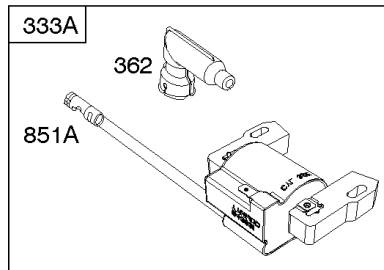

1036 EMISSIONS LABEL

Blower Housing, Flywheel, Ignition, Rewind Starter

REF NO	PART NO	QTY	DESCRIPTION
23	691987		FLYWHEEL
23B	790536		FLYWHEEL
37	793756		GUARD, Flywheel
55	691421		HOUSING, Rewind Starter
58	697316		ROPE, Starter -(Cut To Required Length)
60	281434S		GRIP, Starter Rope
60C	799716		GRIP, Starter Rope
65	690837		SCREW -(Rewind Starter)
78	691108		SCREW -(Flywheel Guard)
304	695892		HOUSING, Blower
305	691108		SCREW -(Blower Housing)
332	690662		NUT -(Flywheel)
333A	590455		ARMATURE, Magneto
334	691061		SCREW -(Magneto Armature)
362	793351		SHIELD, Spark Plug
363	19069		PULLER, Flywheel
455	791960		CUP, Flywheel
456	692299		PLATE, Pawl Friction
459	281505S		PAWL, Ratchet
474	691991		ALTERNATOR
592	690800		NUT -(Rewind Starter)
597	691696		SCREW -(Pawl Friction Plate)
608	497680		STARTER, Rewind
635	66538S		BOOT, Spark Plug
689	691855		SPRING, Friction
851	493880S		TERMINAL, Spark Plug
851A	692424		TERMINAL, Spark Plug
910	691094		STUD -(Alternator)
925	795403		COVER, Linkage
946	691738		STOP, Rope
1005	691346		FAN, Flywheel
1036	-----		Label-Emissions -(Available From A Briggs & Stratton Authorized Dealer)
1119	692979		SCREW -(Alternator)
1210	498144		PULLEY/SPRING ASSEMBLY -(Pulley)
1211	498144		PULLEY/SPRING ASSEMBLY -(Spring)
1386	790848		VANE, Air -(Autochoke System)
1387	790849		SPRING, Air Vane
1388	790850		SCREW -(Air Vane) (Auto Choke System)