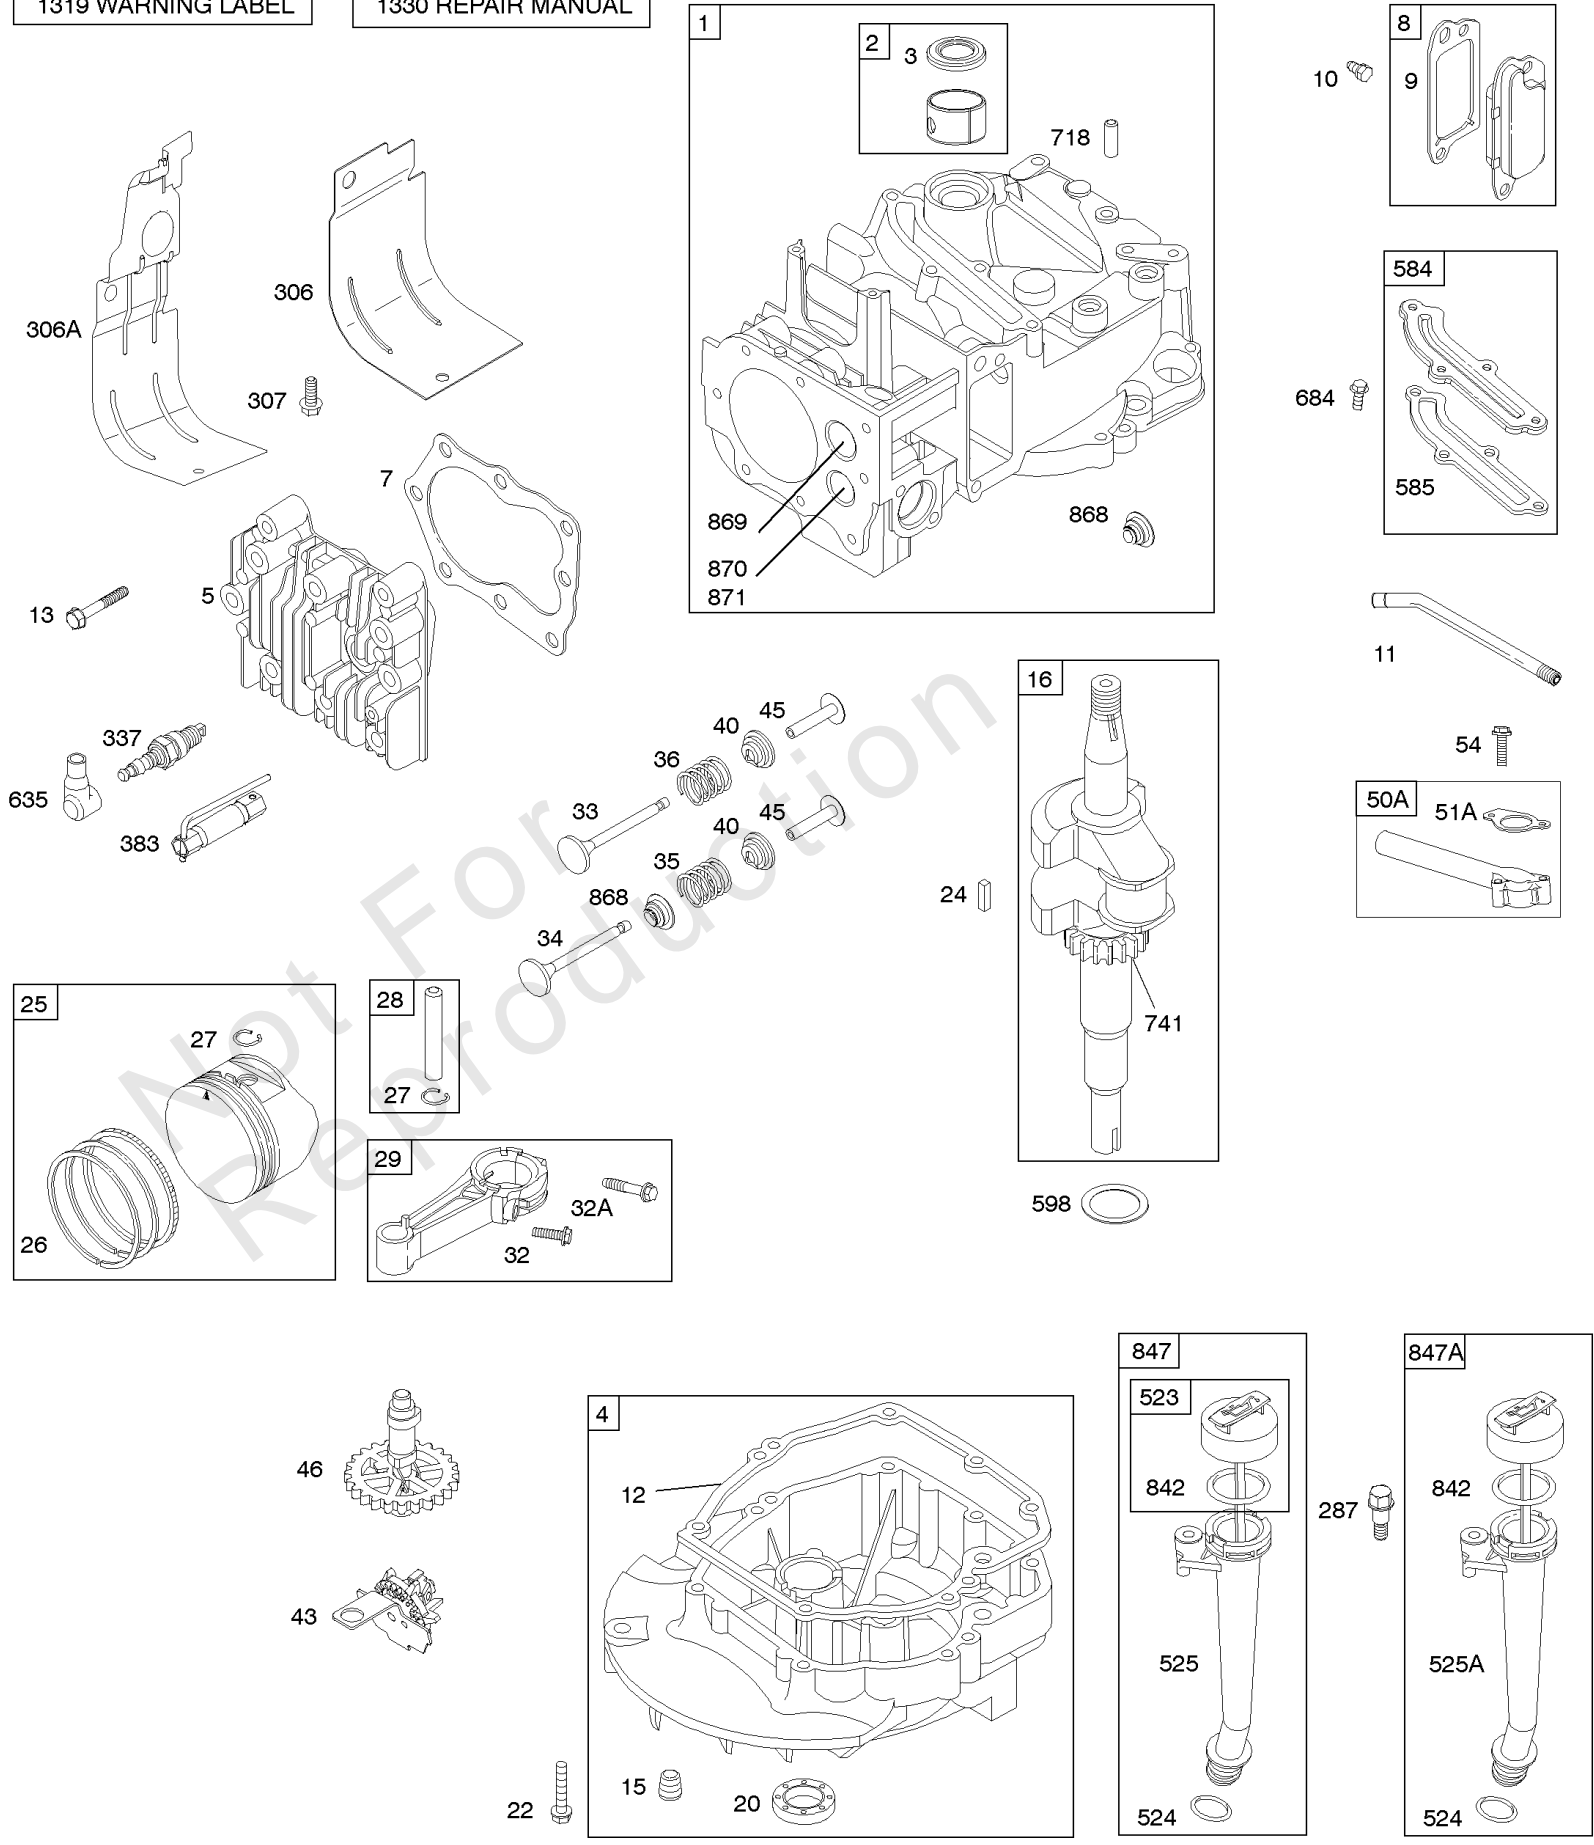

1319 WARNING LABEL

1330 REPAIR MANUAL

Camshaft, Crankshaft, Cylinder, Engine Sump, Lubrication, Pistion Group, Valves

REF NO	PART NO	QTY	DESCRIPTION
1	592645		CYLINDER ASSEMBLY
2	796961		KIT, Bushing/Seal -(Magneto Side)
3	299819S		SEAL, Oil -(Magneto Side)
4	493279		SUMP, Engine
5	590411		HEAD, Cylinder
7	799875		GASKET, Cylinder Head
8	590395		BREATHER ASSEMBLY
9	699833		GASKET, Breather
10	691125		SCREW -(Breather Assembly)
11	691781		TUBE, Breather
12	692232		GASKET, Crankcase
13	590422		SCREW -(Cylinder Head)
15	691680		PLUG, Oil Drain -(3/8"-18 NPTF - Internal 3/8" Sq)
15	690946		PLUG, Oil Drain -(3/8"-18 NPTF-External 7/16" Sq)
16	797681		CRANKSHAFT
20	399781S		SEAL, Oil -(PTO Side)
22	691092		SCREW -(Crankcase Cover/Sump)
24	222698S		KEY, Flywheel
25	590404		PISTON ASSEMBLY -(Standard)
25	590405		PISTON ASSEMBLY -(.020 Oversize)
26	590402		SET, Ring -(Standard)
26	590403		SET, Ring -(.020 Oversize)
27	691588		LOCK, Piston Pin
28	298909		PIN, Piston
29	797306		ROD, Connecting
32	691664		SCREW -(Connecting Rod)
32A	695759		SCREW -(Connecting Rod)
33	590394		VALVE, Exhaust
34	590393		VALVE, Intake
35	691270		SPRING, Valve -(Intake)
36	691270		SPRING, Valve -(Exhaust)
40	692194		RETAINER, Valve
43	691997		SLINGER, Governor/Oil
45	690548		TAPPET, Valve
46	691449		CAMSHAFT
50A	794305		MANIFOLD, Intake
51A	794306		GASKET, Intake
54	691650		SCREW -(Intake Manifold)
287	690940		SCREW -(Dipstick Tube)