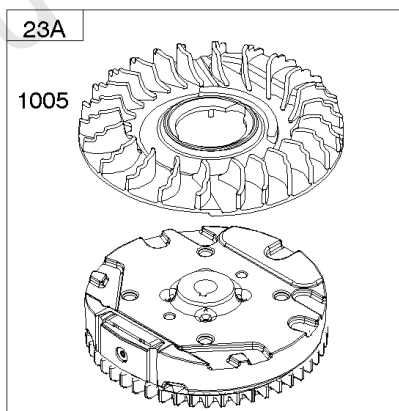

1036 EMISSIONS LABEL

Blower Housing, Flywheel, Ignition, Rewind Starter

REF NO	PART NO	QTY	DESCRIPTION
23	691987		FLYWHEEL
23B	790536		FLYWHEEL
37	793756		GUARD, Flywheel
55	691421		HOUSING, Rewind Starter
58	697316		ROPE, Starter -(Cut To Required Length)
60	281434S		GRIP, Starter Rope
60C	799716		GRIP, Starter Rope
65	690837		SCREW -(Rewind Starter)
78	691108		SCREW -(Flywheel Guard)
304	695892		HOUSING, Blower
305	691108		SCREW -(Blower Housing)
332	690662		NUT -(Flywheel)
333A	590455		ARMATURE, Magneto
334	691061		SCREW -(Magneto Armature)
362	793351		SHIELD, Spark Plug
363	19069		PULLER, Flywheel
455	791960		CUP, Flywheel
456	692299		PLATE, Pawl Friction
459	281505S		PAWL, Ratchet
474	691991		ALTERNATOR
592	690800		NUT -(Rewind Starter)
597	691696		SCREW -(Pawl Friction Plate)
608	497680		STARTER, Rewind
635	66538S		BOOT, Spark Plug
689	691855		SPRING, Friction
851	493880S		TERMINAL, Spark Plug
851A	692424		TERMINAL, Spark Plug
910	691094		STUD -(Alternator)
925	795403		COVER, Linkage
946	691738		STOP, Rope
1005	691346		FAN, Flywheel
1036	-----		Label-Emissions -(Available From A Briggs & Stratton Authorized Dealer)
1119	692979		SCREW -(Alternator)
1210	498144		PULLEY/SPRING ASSEMBLY -(Pulley)
1211	498144		PULLEY/SPRING ASSEMBLY -(Spring)
1386	790848		VANE, Air -(Autochoke System)
1387	790849		SPRING, Air Vane
1388	790850		SCREW -(Air Vane) (Auto Choke System)