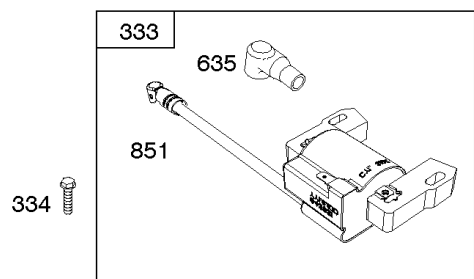

1036 EMISSIONS LABEL

Blower Housing, Flywheel, Ignition, Rewind Starter

REF NO	PART NO	QTY	DESCRIPTION
23	691987		FLYWHEEL
23B	790536		FLYWHEEL
37	793756		GUARD, Flywheel
55	691421		HOUSING, Rewind Starter
58	697316		ROPE, Starter -(Cut To Required Length)
60	281434S		GRIP, Starter Rope
60C	799716		GRIP, Starter Rope
65	690837		SCREW -(Rewind Starter)
78	691108		SCREW -(Flywheel Guard)
304	695892		HOUSING, Blower
305	691108		SCREW -(Blower Housing)
332	690662		NUT -(Flywheel)
333A	590455		ARMATURE, Magneto
334	691061		SCREW -(Magneto Armature)
362	793351		SHIELD, Spark Plug
363	19069		PULLER, Flywheel
455	791960		CUP, Flywheel
456	692299		PLATE, Pawl Friction
459	281505S		PAWL, Ratchet
474	691991		ALTERNATOR
592	690800		NUT -(Rewind Starter)
597	691696		SCREW -(Pawl Friction Plate)
608	497680		STARTER, Rewind
635	66538S		BOOT, Spark Plug
689	691855		SPRING, Friction
851	493880S		TERMINAL, Spark Plug
851A	692424		TERMINAL, Spark Plug
910	691094		STUD -(Alternator)
925	795403		COVER, Linkage
946	691738		STOP, Rope
1005	691346		FAN, Flywheel
1036	-----		Label-Emissions -(Available From A Briggs & Stratton Authorized Dealer)
1119	692979		SCREW -(Alternator)
1210	498144		PULLEY/SPRING ASSEMBLY -(Pulley)
1211	498144		PULLEY/SPRING ASSEMBLY -(Spring)
1386	790848		VANE, Air -(Autochoke System)
1387	790849		SPRING, Air Vane
1388	790850		SCREW -(Air Vane) (Auto Choke System)