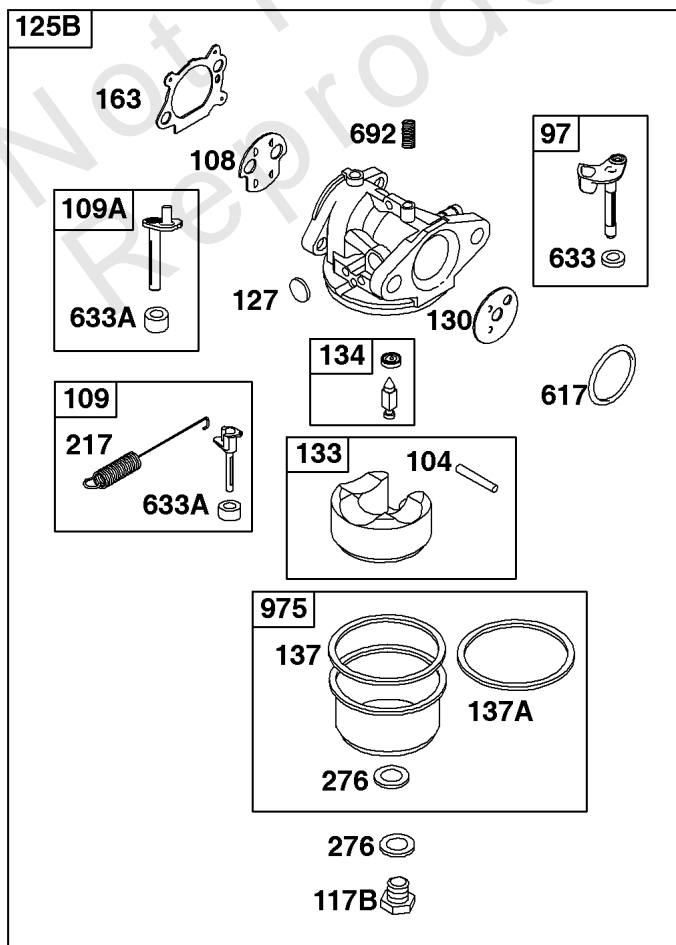

Carburetor

REF NO	PART NO	QTY	DESCRIPTION
95	691636		SCREW -(Throttle Valve)
97	696565		SHAFT, Throttle -(Plastic)
98	398185		KIT, Idle Speed -(Idle Speed) (Lmt 26, 27, 28, 31)
104	797622		PIN, Float Hinge
108	691182		VALVE, Choke
108A	795935		VALVE, Choke
109A	498593		SHAFT, Choke
117A	799604		JET, Main -(Standard)
118A	799227		JET, Main -(High Altitude)
125A	799868		CARBURETOR -(Primer)
127	694468		PLUG, Welch -(Bowl Vent)
130	696564		VALVE, Throttle
133	398187		FLOAT, Carburetor
134	398188		KIT, Needle/Seat -(Mow N Stow)
137	796610		GASKET, Float Bowl
137A	693981		GASKET, Float Bowl -(1/16)
141	796193		KIT, Choke Shaft
163	795629		GASKET, Air Cleaner -(Air Cleaner)
217	690354		SPRING, Choke Return
276	271716		WASHER, Sealing
276A	797632		WASHER, Sealing
365	691688		SCREW
617	270344S		SEAL, O-Ring -(Intake Manifold)
633	691321		SEAL, Choke/Throttle Shaft -(Throttle Shaft)
633A	693867		SEAL, Choke/Throttle Shaft
692	590931		SPRING, Detent
975	796611		BOWL, Float