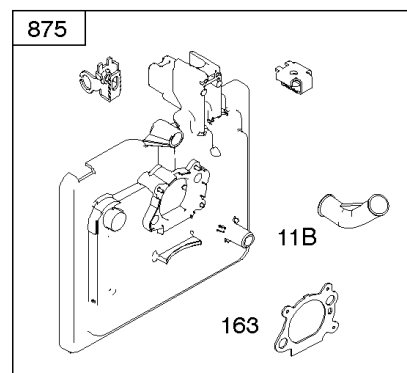

Air Cleaner, Exhaust System

REF NO	PART NO	QTY	DESCRIPTION
11B	691923		TUBE, Breather
81	691740		LOCK, Muffler Screw
163	795629		GASKET, Air Cleaner -(Air Cleaner)
291	593208		THERMOSTAT
300	593819		MUFFLER -Used After Code Date 13121500
300	692038		MUFFLER -Used Before Code Date 13121600
346	593440		SCREW -(Spark Arrestor)
425A	690670		SCREW -(Air Cleaner Cover)
443A	692523		SCREW -(Air Cleaner Primer Base)
445A	491588S		FILTER, A/C Cartridge
467	790842		KNOB, Air Cleaner Cover
534A	798294		SCREW -(Air Cleaner)
535	493537S		FILTER, Air Cleaner Foam
536A	798293		CLEANER, Air -(3 point mounting) -Used Before Code Date 14012700
613	691340		SCREW -(Muffler) (1/4-20 x 2.75 Inches Total Length, 2.25 Inch Shoulder Length)
613	790833		SCREW -(Muffler) (1/4-20 x 2.75 Inches Total Length, 2.08 Inch Shoulder Length)
676	396548		DEFLECTOR, Muffler
676A	393756		DEFLECTOR, Muffler -(Side Outlet)
676B	397931		DEFLECTOR, Muffler
676E	393760		DEFLECTOR, Muffler
676C	493871		DEFLECTOR, Muffler
676F	590745		DEFLECTOR, Muffler
677	690661		SCREW -(Muffler Deflector) (Thread Forming)
677A	593440		SCREW -(Muffler Deflector) (Self-Drilling & Tapping)
725	590459		SHIELD, Heat
725A	590460		SHIELD, Heat
832	593875		GUARD, Muffler
832E	793568		MUFFLER
836	690664		SCREW -(Muffler Guard)
836C	790745		SCREW -(Muffler Guard)
875	593580		BASE, Air Cleaner -(Primer) (2 Point Mounting) -Used After Code Date 14012600
883	691881		GASKET, Exhaust
883A	793497		GASKET, Exhaust
966A	593942		BASE, Air Cleaner -(Primer) (2 Point Mounting) -Used After Code Date 14020200
968B	692298		COVER, Air Cleaner
976	694395		PRIMER, Carburetor
994	398067		ARRESTOR, Spark