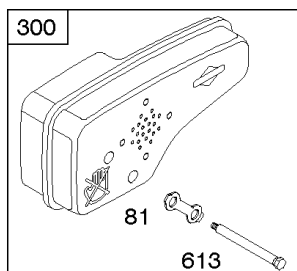

Air Cleaner, Exhaust System

REF NO	PART NO	QTY	DESCRIPTION
11B	691923		TUBE, Breather
81	691740		LOCK, Muffler Screw
163	795629		GASKET, Air Cleaner -(Air Cleaner)
291	593208		THERMOSTAT
300	593819		MUFFLER -Used After Code Date 13121500
300	692038		MUFFLER -Used Before Code Date 13121600
346	593440		SCREW -(Spark Arrestor)
425A	690670		SCREW -(Air Cleaner Cover)
443A	692523		SCREW -(Air Cleaner Primer Base)
445A	491588S		FILTER, A/C Cartridge
467	790842		KNOB, Air Cleaner Cover
534A	798294		SCREW -(Air Cleaner)
535	493537S		FILTER, Air Cleaner Foam
536A	798293		CLEANER, Air -(3 point mounting) -Used Before Code Date 14012700
613	691340		SCREW -(Muffler) (1/4-20 x 2.75 Inches Total Length, 2.25 Inch Shoulder Length)
613	790833		SCREW -(Muffler) (1/4-20 x 2.75 Inches Total Length, 2.08 Inch Shoulder Length)
676	396548		DEFLECTOR, Muffler
676A	393756		DEFLECTOR, Muffler -(Side Outlet)
676B	397931		DEFLECTOR, Muffler
676E	393760		DEFLECTOR, Muffler
676C	493871		DEFLECTOR, Muffler
676F	590745		DEFLECTOR, Muffler
677	690661		SCREW -(Muffler Deflector) (Thread Forming)
677A	593440		SCREW -(Muffler Deflector) (Self-Drilling & Tapping)
725	590459		SHIELD, Heat
725A	590460		SHIELD, Heat
832	593875		GUARD, Muffler
832E	793568		MUFFLER
836	690664		SCREW -(Muffler Guard)
836C	790745		SCREW -(Muffler Guard)
875	593580		BASE, Air Cleaner -(Primer) (2 Point Mounting) -Used After Code Date 14012600
883	691881		GASKET, Exhaust
883A	793497		GASKET, Exhaust
966A	593942		BASE, Air Cleaner -(Primer) (2 Point Mounting) -Used After Code Date 14020200
968B	692298		COVER, Air Cleaner
976	694395		PRIMER, Carburetor
994	398067		ARRESTOR, Spark