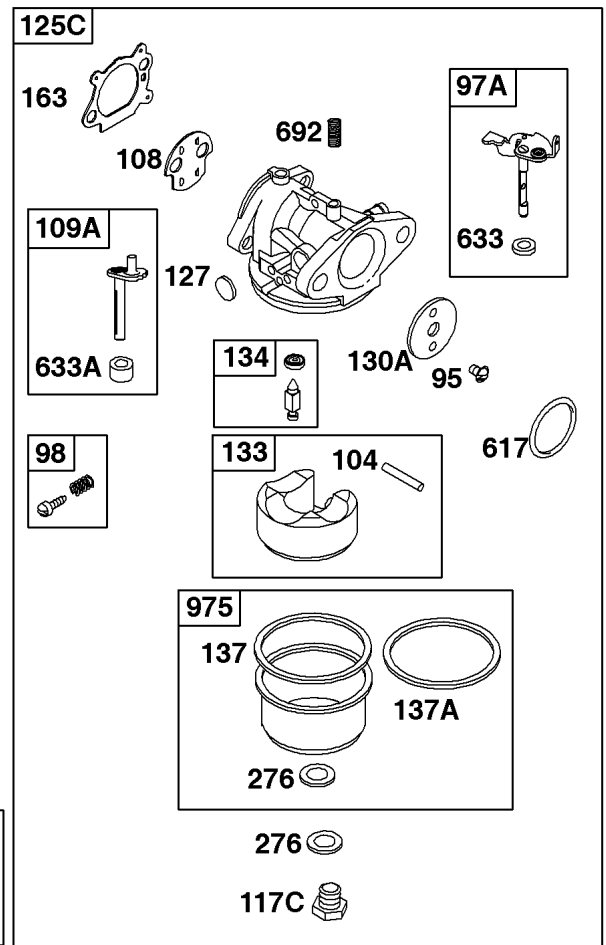

Carburetor

REF NO	PART NO	QTY	DESCRIPTION
95	691636		SCREW -(Throttle Valve)
97	696565		SHAFT, Throttle -(Plastic)
98	398185		KIT, Idle Speed -(Idle Speed) (Lmt 26, 27, 28, 31)
104	797622		PIN, Float Hinge
108	691182		VALVE, Choke
108A	795935		VALVE, Choke
109A	498593		SHAFT, Choke
117A	799604		JET, Main -(Standard)
118A	799227		JET, Main -(High Altitude)
125A	799868		CARBURETOR -(Primer)
127	694468		PLUG, Welch -(Bowl Vent)
130	696564		VALVE, Throttle
133	398187		FLOAT, Carburetor
134	398188		KIT, Needle/Seat -(Mow N Stow)
137	796610		GASKET, Float Bowl
137A	693981		GASKET, Float Bowl -(1/16)
141	796193		KIT, Choke Shaft
163	795629		GASKET, Air Cleaner -(Air Cleaner)
217	690354		SPRING, Choke Return
276	271716		WASHER, Sealing
276A	797632		WASHER, Sealing
365	691688		SCREW
617	270344S		SEAL, O-Ring -(Intake Manifold)
633	691321		SEAL, Choke/Throttle Shaft -(Throttle Shaft)
633A	693867		SEAL, Choke/Throttle Shaft
692	590931		SPRING, Detent
975	796611		BOWL, Float