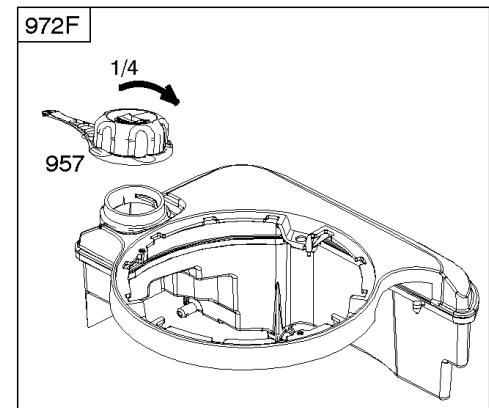

Fuel Supply

REF NO	PART NO	QTY	DESCRIPTION
187	791766		LINE, Fuel -(Cut To Required Length)
187A	791873		LINE, Fuel -(Molded)
187B	791891		LINE, Fuel -(Includes Filter)
190	690940		SCREW -(Fuel Tank)
240	298090S		FILTER, Fuel
601	791850		CLAMP, Hose
601A	691038		CLAMP, Hose
670	692294		SPACER, Fuel Tank
957	591003		CAP, Fuel Tank -(1/4 Turn Cap - Red)
957	799585		CAP, Fuel Tank -(1/4 Turn Cap - Black)
957A	692046		CAP, Fuel Tank -(Threaded)(Vented)
957D	796577		CAP, Fuel Tank
958	698183		VALVE, Fuel Shut Off
972B	699374		TANK, Fuel -(Threaded)
972F	590490		TANK, Fuel -(1/4 Turn Cap - Black)
972E	796578		TANK, Fuel -(Flourinated)
1059	692311		KIT, Screw/Washer