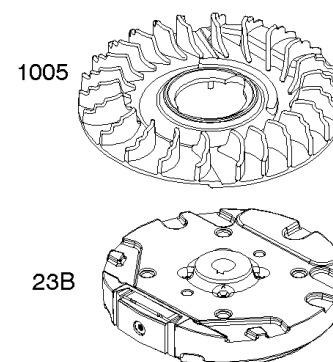

1036 EMISSIONS LABEL

Blower Housing, Flywheel, Ignition, Rewind Starter

REF NO	PART NO	QTY	DESCRIPTION
23	691987		FLYWHEEL
23B	790536		FLYWHEEL
37	793756		GUARD, Flywheel
55	691421		HOUSING, Rewind Starter
58	697316		ROPE, Starter -(Cut To Required Length)
60	281434S		GRIP, Starter Rope
60C	799716		GRIP, Starter Rope
65	690837		SCREW -(Rewind Starter)
78	691108		SCREW -(Flywheel Guard)
304	695892		HOUSING, Blower
305	691108		SCREW -(Blower Housing)
332	690662		NUT -(Flywheel)
333A	590455		ARMATURE, Magneto
334	691061		SCREW -(Magneto Armature)
362	793351		SHIELD, Spark Plug
363	19069		PULLER, Flywheel
455	791960		CUP, Flywheel
456	692299		PLATE, Pawl Friction
459	281505S		PAWL, Ratchet
474	691991		ALTERNATOR
592	690800		NUT -(Rewind Starter)
597	691696		SCREW -(Pawl Friction Plate)
608	497680		STARTER, Rewind
635	66538S		BOOT, Spark Plug
689	691855		SPRING, Friction
851	493880S		TERMINAL, Spark Plug
851A	692424		TERMINAL, Spark Plug
910	691094		STUD -(Alternator)
925	795403		COVER, Linkage
946	691738		STOP, Rope
1005	691346		FAN, Flywheel
1036	-----		Label-Emissions -(Available From A Briggs & Stratton Authorized Dealer)
1119	692979		SCREW -(Alternator)
1210	498144		PULLEY/SPRING ASSEMBLY -(Pulley)
1211	498144		PULLEY/SPRING ASSEMBLY -(Spring)
1386	790848		VANE, Air -(Autochoke System)
1387	790849		SPRING, Air Vane
1388	790850		SCREW -(Air Vane) (Auto Choke System)