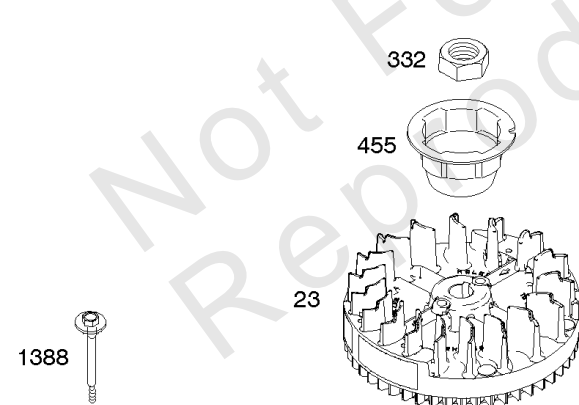

1036 EMISSIONS LABEL

Blower Housing, Flywheel, Ignition, Rewind Starter

REF NO	PART NO	QTY	DESCRIPTION
23	691987		FLYWHEEL
23B	790536		FLYWHEEL
37	793756		GUARD, Flywheel
55	691421		HOUSING, Rewind Starter
58	697316		ROPE, Starter -(Cut To Required Length)
60	281434S		GRIP, Starter Rope
60C	799716		GRIP, Starter Rope
65	690837		SCREW -(Rewind Starter)
78	691108		SCREW -(Flywheel Guard)
304	695892		HOUSING, Blower
305	691108		SCREW -(Blower Housing)
332	690662		NUT -(Flywheel)
333A	590455		ARMATURE, Magneto
334	691061		SCREW -(Magneto Armature)
362	793351		SHIELD, Spark Plug
363	19069		PULLER, Flywheel
455	791960		CUP, Flywheel
456	692299		PLATE, Pawl Friction
459	281505S		PAWL, Ratchet
474	691991		ALTERNATOR
592	690800		NUT -(Rewind Starter)
597	691696		SCREW -(Pawl Friction Plate)
608	497680		STARTER, Rewind
635	66538S		BOOT, Spark Plug
689	691855		SPRING, Friction
851	493880S		TERMINAL, Spark Plug
851A	692424		TERMINAL, Spark Plug
910	691094		STUD -(Alternator)
925	795403		COVER, Linkage
946	691738		STOP, Rope
1005	691346		FAN, Flywheel
1036	-----		Label-Emissions -(Available From A Briggs & Stratton Authorized Dealer)
1119	692979		SCREW -(Alternator)
1210	498144		PULLEY/SPRING ASSEMBLY -(Pulley)
1211	498144		PULLEY/SPRING ASSEMBLY -(Spring)
1386	790848		VANE, Air -(Autochoke System)
1387	790849		SPRING, Air Vane
1388	790850		SCREW -(Air Vane) (Auto Choke System)