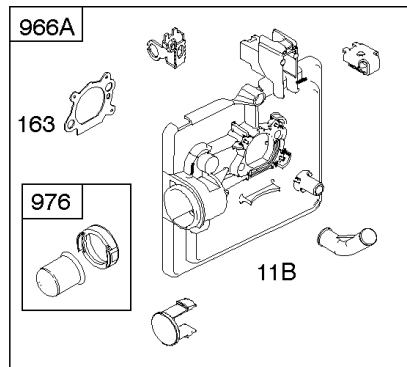

Air Cleaner, Exhaust System

REF NO	PART NO	QTY	DESCRIPTION
11B	691923		TUBE, Breather
81	691740		LOCK, Muffler Screw
163	795629		GASKET, Air Cleaner -(Air Cleaner)
291	593208		THERMOSTAT
300	593819		MUFFLER -Used After Code Date 13121500
300	692038		MUFFLER -Used Before Code Date 13121600
346	593440		SCREW -(Spark Arrestor)
425A	690670		SCREW -(Air Cleaner Cover)
443A	692523		SCREW -(Air Cleaner Primer Base)
445A	491588S		FILTER, A/C Cartridge
467	790842		KNOB, Air Cleaner Cover
534A	798294		SCREW -(Air Cleaner)
535	493537S		FILTER, Air Cleaner Foam
536A	798293		CLEANER, Air -(3 point mounting) -Used Before Code Date 14012700
613	691340		SCREW -(Muffler) (1/4-20 x 2.75 Inches Total Length, 2.25 Inch Shoulder Length)
613	790833		SCREW -(Muffler) (1/4-20 x 2.75 Inches Total Length, 2.08 Inch Shoulder Length)
676	396548		DEFLECTOR, Muffler
676A	393756		DEFLECTOR, Muffler -(Side Outlet)
676B	397931		DEFLECTOR, Muffler
676E	393760		DEFLECTOR, Muffler
676C	493871		DEFLECTOR, Muffler
676F	590745		DEFLECTOR, Muffler
677	690661		SCREW -(Muffler Deflector) (Thread Forming)
677A	593440		SCREW -(Muffler Deflector) (Self-Drilling & Tapping)
725	590459		SHIELD, Heat
725A	590460		SHIELD, Heat
832	593875		GUARD, Muffler
832E	793568		MUFFLER
836	690664		SCREW -(Muffler Guard)
836C	790745		SCREW -(Muffler Guard)
875	593580		BASE, Air Cleaner -(Primer) (2 Point Mounting) -Used After Code Date 14012600
883	691881		GASKET, Exhaust
883A	793497		GASKET, Exhaust
966A	593942		BASE, Air Cleaner -(Primer) (2 Point Mounting) -Used After Code Date 14020200
968B	692298		COVER, Air Cleaner
976	694395		PRIMER, Carburetor
994	398067		ARRESTOR, Spark