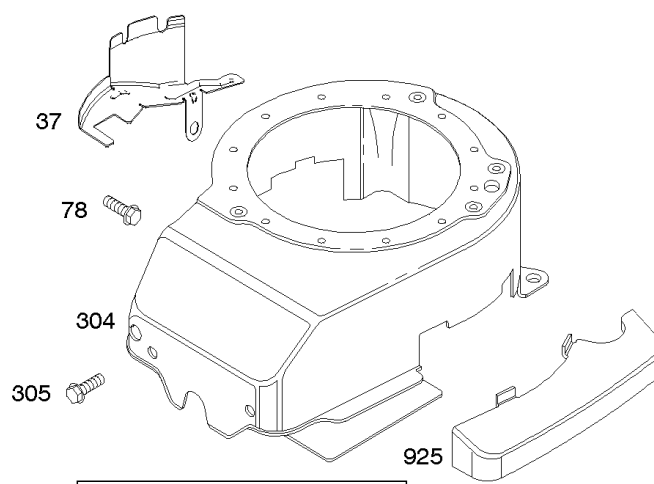

1036 EMISSIONS LABEL

Blower Housing, Flywheel, Ignition, Rewind Starter

REF NO	PART NO	QTY	DESCRIPTION
23	691987		FLYWHEEL
23B	790536		FLYWHEEL
37	793756		GUARD, Flywheel
55	691421		HOUSING, Rewind Starter
58	697316		ROPE, Starter -(Cut To Required Length)
60	281434S		GRIP, Starter Rope
60C	799716		GRIP, Starter Rope
65	690837		SCREW -(Rewind Starter)
78	691108		SCREW -(Flywheel Guard)
304	695892		HOUSING, Blower
305	691108		SCREW -(Blower Housing)
332	690662		NUT -(Flywheel)
333A	590455		ARMATURE, Magneto
334	691061		SCREW -(Magneto Armature)
362	793351		SHIELD, Spark Plug
363	19069		PULLER, Flywheel
455	791960		CUP, Flywheel
456	692299		PLATE, Pawl Friction
459	281505S		PAWL, Ratchet
474	691991		ALTERNATOR
592	690800		NUT -(Rewind Starter)
597	691696		SCREW -(Pawl Friction Plate)
608	497680		STARTER, Rewind
635	66538S		BOOT, Spark Plug
689	691855		SPRING, Friction
851	493880S		TERMINAL, Spark Plug
851A	692424		TERMINAL, Spark Plug
910	691094		STUD -(Alternator)
925	795403		COVER, Linkage
946	691738		STOP, Rope
1005	691346		FAN, Flywheel
1036	-----		Label-Emissions -(Available From A Briggs & Stratton Authorized Dealer)
1119	692979		SCREW -(Alternator)
1210	498144		PULLEY/SPRING ASSEMBLY -(Pulley)
1211	498144		PULLEY/SPRING ASSEMBLY -(Spring)
1386	790848		VANE, Air -(Autochoke System)
1387	790849		SPRING, Air Vane
1388	790850		SCREW -(Air Vane) (Auto Choke System)