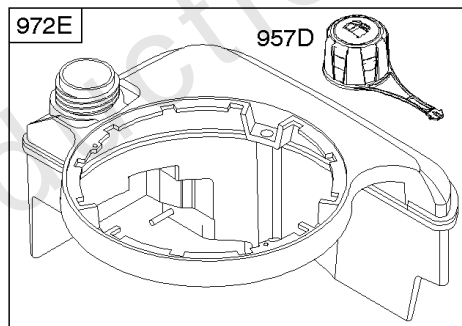

Fuel Supply

REF NO	PART NO	QTY	DESCRIPTION
187	791766		LINE, Fuel -(Cut To Required Length)
187A	791873		LINE, Fuel -(Molded)
187B	791891		LINE, Fuel -(Includes Filter)
190	690940		SCREW -(Fuel Tank)
240	298090S		FILTER, Fuel
601	791850		CLAMP, Hose
601A	691038		CLAMP, Hose
670	692294		SPACER, Fuel Tank
957	591003		CAP, Fuel Tank -(1/4 Turn Cap - Red)
957	799585		CAP, Fuel Tank -(1/4 Turn Cap - Black)
957A	692046		CAP, Fuel Tank -(Threaded)(Vented)
957D	796577		CAP, Fuel Tank
958	698183		VALVE, Fuel Shut Off
972B	699374		TANK, Fuel -(Threaded)
972F	590490		TANK, Fuel -(1/4 Turn Cap - Black)
972E	796578		TANK, Fuel -(Flourinated)
1059	692311		KIT, Screw/Washer