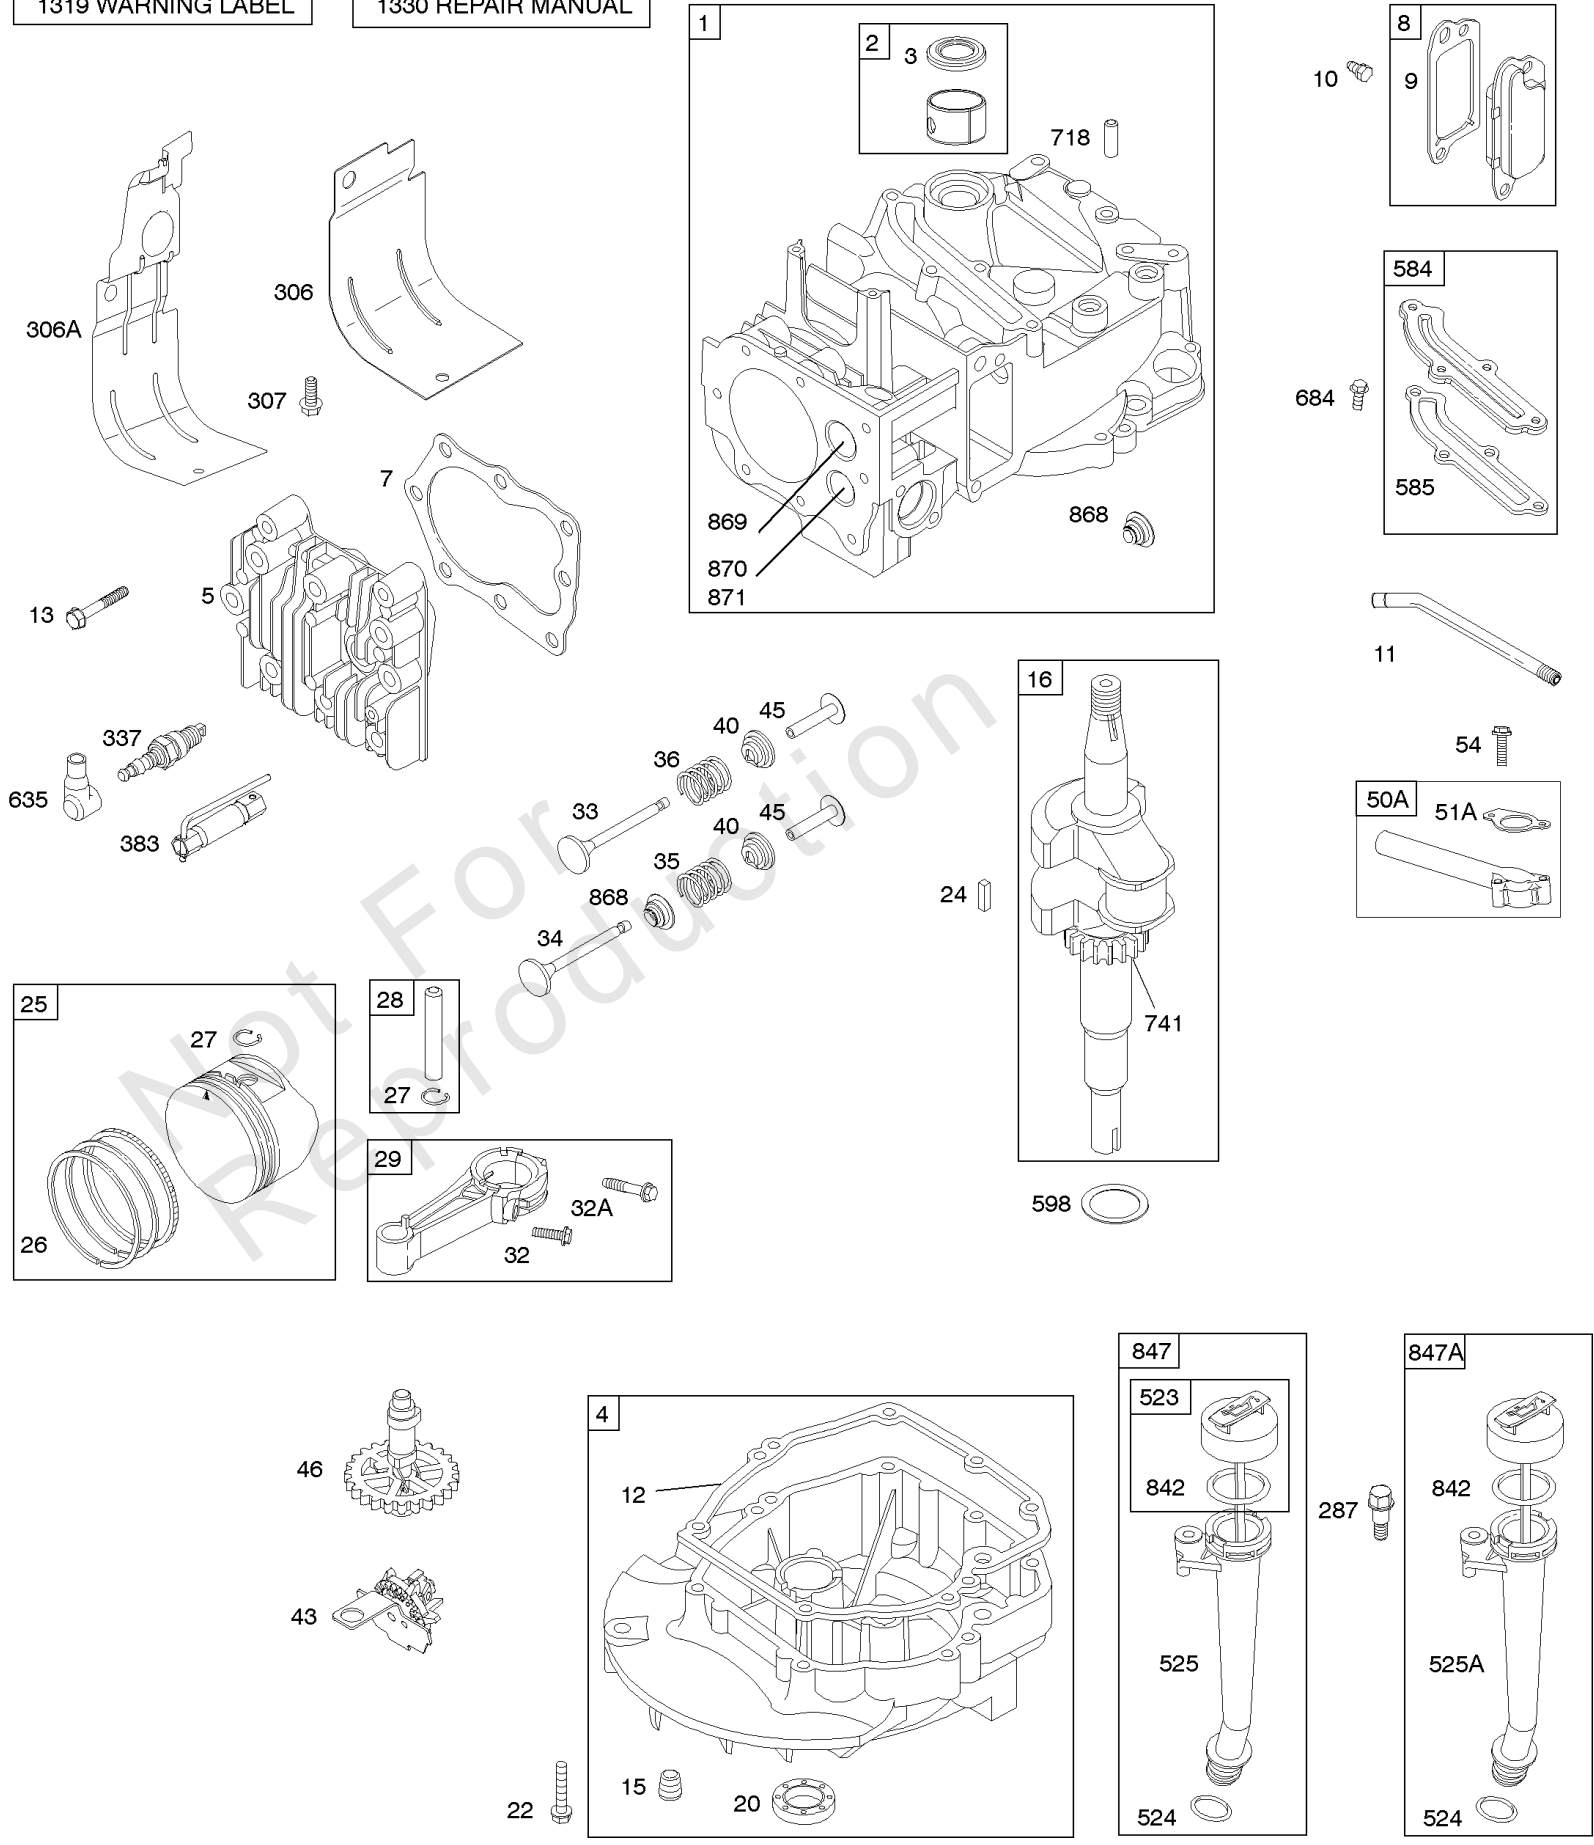

1319 WARNING LABEL

1330 REPAIR MANUAL

Camshaft, Crankshaft, Cylinder, Engine Sump, Lubrication, Pistion Group, Valves

REF NO	PART NO	QTY	DESCRIPTION
1	592645		CYLINDER ASSEMBLY
2	796961		KIT, Bushing/Seal -(Magneto Side)
3	299819S		SEAL, Oil -(Magneto Side)
4	493279		SUMP, Engine
5	590411		HEAD, Cylinder
7	799875		GASKET, Cylinder Head
8	590395		BREATHER ASSEMBLY
9	699833		GASKET, Breather
10	691125		SCREW -(Breather Assembly)
11	691781		TUBE, Breather
12	692232		GASKET, Crankcase
13	590422		SCREW -(Cylinder Head)
15	691680		PLUG, Oil Drain -(3/8"-18 NPTF - Internal 3/8" Sq)
15	690946		PLUG, Oil Drain -(3/8"-18 NPTF-External 7/16" Sq)
16	791061		CRANKSHAFT
20	399781S		SEAL, Oil -(PTO Side)
22	691092		SCREW -(Crankcase Cover/Sump)
24	222698S		KEY, Flywheel
25	590404		PISTON ASSEMBLY -(Standard)
25	590405		PISTON ASSEMBLY -(.020 Oversize)
26	590402		SET, Ring -(Standard)
26	590403		SET, Ring -(.020 Oversize)
27	691588		LOCK, Piston Pin
28	298909		PIN, Piston
29	797306		ROD, Connecting
32	691664		SCREW -(Connecting Rod)
32A	695759		SCREW -(Connecting Rod)
33	590394		VALVE, Exhaust
34	590393		VALVE, Intake
35	691270		SPRING, Valve -(Intake)
36	691270		SPRING, Valve -(Exhaust)
40	692194		RETAINER, Valve
43	691997		SLINGER, Governor/Oil
45	690548		TAPPET, Valve
46	691449		CAMSHAFT
50A	794305		MANIFOLD, Intake
51A	794306		GASKET, Intake
54	691650		SCREW -(Intake Manifold)
287	690940		SCREW -(Dipstick Tube)