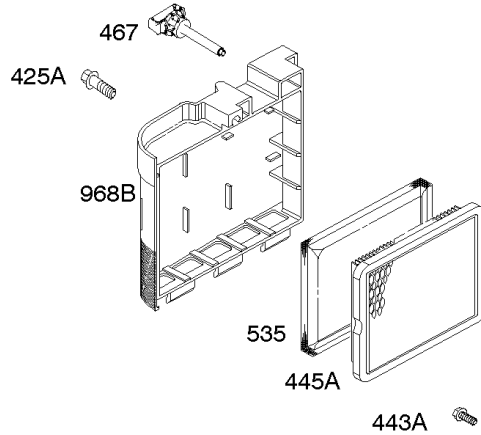

Air Cleaner, Exhaust System

REF NO	PART NO	QTY	DESCRIPTION
11B	691923		TUBE, Breather
81	691740		LOCK, Muffler Screw
163	795629		GASKET, Air Cleaner -(Air Cleaner)
291	593208		THERMOSTAT
300	593581		MUFFLER -Used After Code Date 13121500
300	593819		MUFFLER -Used After Code Date 13121500
300	692038		MUFFLER -Used Before Code Date 13121600
300	790828		MUFFLER -Used Before Code Date 13121600
346	593440		SCREW -(Spark Arrestor)
425A	690670		SCREW -(Air Cleaner Cover)
443A	692523		SCREW -(Air Cleaner Primer Base)
445A	491588S		FILTER, A/C Cartridge
467	790842		KNOB, Air Cleaner Cover
534A	798294		SCREW -(Air Cleaner)
535	493537S		FILTER, Air Cleaner Foam
536A	798293		CLEANER, Air -(3 point mounting) -Used Before Code Date 14012700
613	691340		SCREW -(Muffler) (1/4-20 x 2.75 Inches Total Length, 2.25 Inch Shoulder Length)
613	790833		SCREW -(Muffler) (1/4-20 x 2.75 Inches Total Length, 2.08 Inch Shoulder Length)
676	396548		DEFLECTOR, Muffler
676A	393756		DEFLECTOR, Muffler -(Side Outlet)
676B	397931		DEFLECTOR, Muffler
676E	393760		DEFLECTOR, Muffler
676C	493871		DEFLECTOR, Muffler
676F	590745		DEFLECTOR, Muffler
677	690661		SCREW -(Muffler Deflector) (Thread Forming)
677A	593440		SCREW -(Muffler Deflector) (Self-Drilling & Tapping)
725	590459		SHIELD, Heat
725A	590460		SHIELD, Heat
832	593875		GUARD, Muffler
832E	793568		MUFFLER
836	690664		SCREW -(Muffler Guard)
836C	790745		SCREW -(Muffler Guard)
875	593580		BASE, Air Cleaner -(Primer) (2 Point Mounting) -Used After Code Date 14012600
883	691881		GASKET, Exhaust
883A	793497		GASKET, Exhaust
966B	795259		BASE, Air Cleaner -(Primer) (3 point mounting) -Used Before Code Date 14012700