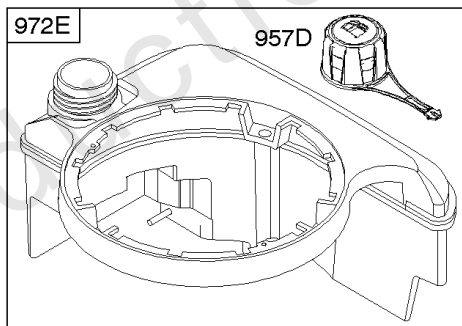

Fuel Supply

REF NO	PART NO	QTY	DESCRIPTION
187	791766		LINE, Fuel -(Cut To Required Length)
187A	791873		LINE, Fuel -(Molded)
187B	791891		LINE, Fuel -(Includes Filter)
190	690940		SCREW -(Fuel Tank)
240	298090S		FILTER, Fuel
601	791850		CLAMP, Hose
601A	691038		CLAMP, Hose
670	692294		SPACER, Fuel Tank
957	591003		CAP, Fuel Tank -(1/4 Turn Cap - Red)
957	799585		CAP, Fuel Tank -(1/4 Turn Cap - Black)
957A	692046		CAP, Fuel Tank -(Threaded)(Vented)
957D	796577		CAP, Fuel Tank
958	698183		VALVE, Fuel Shut Off
972B	699374		TANK, Fuel -(Threaded)
972F	590490		TANK, Fuel -(1/4 Turn Cap - Black)
972E	796578		TANK, Fuel -(Flourinated)
1059	692311		KIT, Screw/Washer