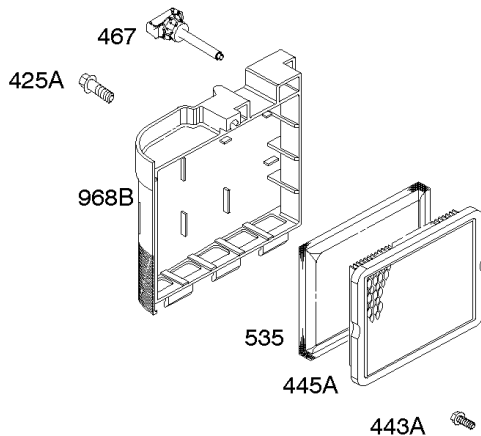

Air Cleaner, Exhaust System

REF NO	PART NO	QTY	DESCRIPTION
966D	593945		BASE, Air Cleaner -(Primer) -Used After Code Date 14012600
968B	692298		COVER, Air Cleaner
976	694395		PRIMER, Carburetor
994	398067		ARRESTOR, Spark

Not For Reproduction