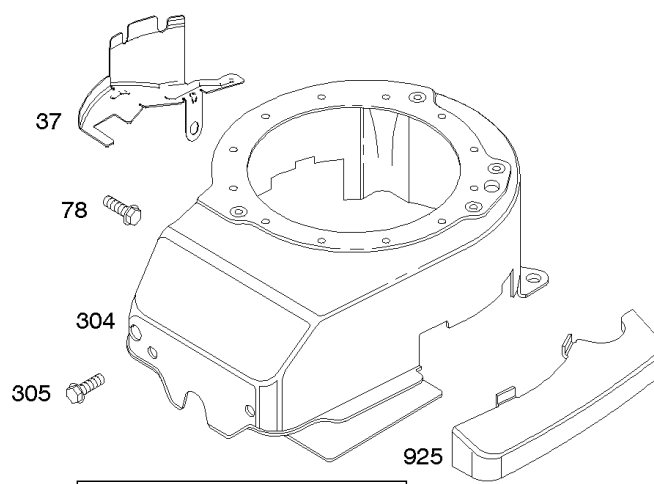

Not For Reproduction

1036 EMISSIONS LABEL

Blower Housing, Flywheel, Ignition, Rewind Starter

REF NO	PART NO	QTY	DESCRIPTION
23B	790536		FLYWHEEL
37	793756		GUARD, Flywheel
55	691421		HOUSING, Rewind Starter
58	697316		ROPE, Starter -(Cut To Required Length)
60	281434S		GRIP, Starter Rope
60C	799716		GRIP, Starter Rope
65	690837		SCREW -(Rewind Starter)
78	691108		SCREW -(Flywheel Guard)
304	791291		HOUSING, Blower
305	691108		SCREW -(Blower Housing)
332	690662		NUT -(Flywheel)
333A	590455		ARMATURE, Magneto
334	691061		SCREW -(Magneto Armature)
362	793351		SHIELD, Spark Plug
363	19069		PULLER, Flywheel
455	791960		CUP, Flywheel
456	692299		PLATE, Pawl Friction
459	281505S		PAWL, Ratchet
474	691991		ALTERNATOR
592	690800		NUT -(Rewind Starter)
597	691696		SCREW -(Pawl Friction Plate)
608	497680		STARTER, Rewind
635	66538S		BOOT, Spark Plug
689	691855		SPRING, Friction
851	493880S		TERMINAL, Spark Plug
851A	692424		TERMINAL, Spark Plug
910	691094		STUD -(Alternator)
925	795403		COVER, Linkage
946	691738		STOP, Rope
1005	691346		FAN, Flywheel
1036	-----		Label-Emissions -(Available From A Briggs & Stratton Authorized Dealer)
1119	692979		SCREW -(Alternator)
1210	498144		PULLEY/SPRING ASSEMBLY -(Pulley)
1211	498144		PULLEY/SPRING ASSEMBLY -(Spring)
1386	790848		VANE, Air -(Autochoke System)
1387	790849		SPRING, Air Vane
1388	790850		SCREW -(Air Vane) (Auto Choke System)