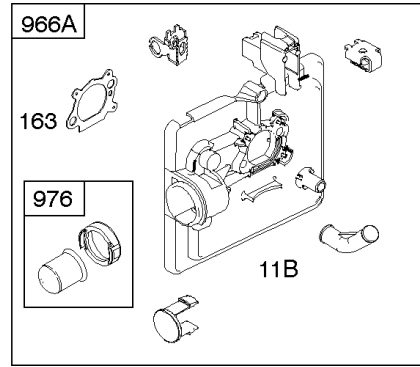

Air Cleaner, Exhaust System

REF NO	PART NO	QTY	DESCRIPTION
11B	691923		TUBE, Breather
81	691740		LOCK, Muffler Screw
163	795629		GASKET, Air Cleaner -(Air Cleaner)
291	593208		THERMOSTAT
300	593581		MUFFLER -Used After Code Date 13121500
300	593819		MUFFLER -Used After Code Date 13121500
300	692038		MUFFLER -Used Before Code Date 13121600
300	790828		MUFFLER -Used Before Code Date 13121600
346	593440		SCREW -(Spark Arrestor)
425A	690670		SCREW -(Air Cleaner Cover)
443A	692523		SCREW -(Air Cleaner Primer Base)
445A	491588S		FILTER, A/C Cartridge
467	790842		KNOB, Air Cleaner Cover
534A	798294		SCREW -(Air Cleaner)
535	493537S		FILTER, Air Cleaner Foam
536A	798293		CLEANER, Air -(3 point mounting) -Used Before Code Date 14012700
613	691340		SCREW -(Muffler) (1/4-20 x 2.75 Inches Total Length, 2.25 Inch Shoulder Length)
613	790833		SCREW -(Muffler) (1/4-20 x 2.75 Inches Total Length, 2.08 Inch Shoulder Length)
676	396548		DEFLECTOR, Muffler
676A	393756		DEFLECTOR, Muffler -(Side Outlet)
676B	397931		DEFLECTOR, Muffler
676E	393760		DEFLECTOR, Muffler
676C	493871		DEFLECTOR, Muffler
676F	590745		DEFLECTOR, Muffler
677	690661		SCREW -(Muffler Deflector) (Thread Forming)
677A	593440		SCREW -(Muffler Deflector) (Self-Drilling & Tapping)
725	590459		SHIELD, Heat
725A	590460		SHIELD, Heat
832	593875		GUARD, Muffler
832E	793568		MUFFLER
836	690664		SCREW -(Muffler Guard)
836C	790745		SCREW -(Muffler Guard)
875	593580		BASE, Air Cleaner -(Primer) (2 Point Mounting) -Used After Code Date 14012600
883	691881		GASKET, Exhaust
883A	793497		GASKET, Exhaust
966B	795259		BASE, Air Cleaner -(Primer) (3 point mounting) -Used Before Code Date 14012700