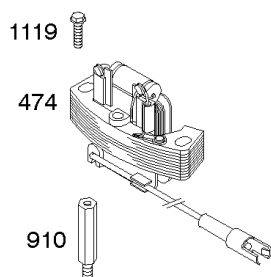

1036 EMISSIONS LABEL

Blower Housing, Flywheel, Ignition, Rewind Starter

REF NO	PART NO	QTY	DESCRIPTION
23B	790536		FLYWHEEL
37	793756		GUARD, Flywheel
55	691421		HOUSING, Rewind Starter
58	697316		ROPE, Starter -(Cut To Required Length)
60	281434S		GRIP, Starter Rope
60C	799716		GRIP, Starter Rope
65	690837		SCREW -(Rewind Starter)
78	691108		SCREW -(Flywheel Guard)
304	791291		HOUSING, Blower
305	691108		SCREW -(Blower Housing)
332	690662		NUT -(Flywheel)
333A	590455		ARMATURE, Magneto
334	691061		SCREW -(Magneto Armature)
362	793351		SHIELD, Spark Plug
363	19069		PULLER, Flywheel
455	791960		CUP, Flywheel
456	692299		PLATE, Pawl Friction
459	281505S		PAWL, Ratchet
474	691991		ALTERNATOR
592	690800		NUT -(Rewind Starter)
597	691696		SCREW -(Pawl Friction Plate)
608	497680		STARTER, Rewind
635	66538S		BOOT, Spark Plug
689	691855		SPRING, Friction
851	493880S		TERMINAL, Spark Plug
851A	692424		TERMINAL, Spark Plug
910	691094		STUD -(Alternator)
925	795403		COVER, Linkage
946	691738		STOP, Rope
1005	691346		FAN, Flywheel
1036	-----		Label-Emissions -(Available From A Briggs & Stratton Authorized Dealer)
1119	692979		SCREW -(Alternator)
1210	498144		PULLEY/SPRING ASSEMBLY -(Pulley)
1211	498144		PULLEY/SPRING ASSEMBLY -(Spring)
1386	790848		VANE, Air -(Autochoke System)
1387	790849		SPRING, Air Vane
1388	790850		SCREW -(Air Vane) (Auto Choke System)