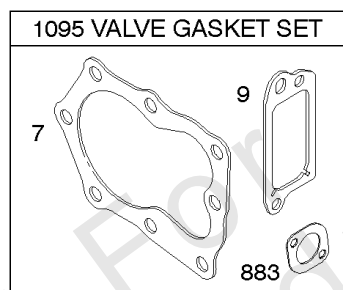

Electric Starter, Gasket Kits, Gasket and Carburetor Overhaul Kits

REF NO	PART NO	QTY	DESCRIPTION
3	299819S		SEAL, Oil -(Magneto Side)
7	799875		GASKET, Cylinder Head
9	699833		GASKET, Breather
12	692232		GASKET, Crankcase
20	399781S		SEAL, Oil -(PTO Side)
51	272199S		GASKET, Intake
51A	794306		GASKET, Intake
104	797622		PIN, Float Hinge
121	498260		KIT, Carburetor Overhaul
127	694468		PLUG, Welch -(Bowl Vent)
134	398188		KIT, Needle/Seat -(Mow N Stow)
137	796610		GASKET, Float Bowl
163	795629		GASKET, Air Cleaner -(Air Cleaner)
276	271716		WASHER, Sealing
309	799045		MOTOR, Starter
358	590508		GASKET SET, Engine
524	692296		SEAL, O-Ring -(Dipstick Tube)
585	691879		GASKET, Breather Passage
617	270344S		SEAL, O-Ring -(Intake Manifold)
633	691321		SEAL, Choke/Throttle Shaft -(Throttle Shaft)
633A	693867		SEAL, Choke/Throttle Shaft
668	493823		SPACER -(Includes 2)
697	691127		SCREW -(Starter Motor) (Drive Cap) (1/4-20x.75)
742	93941		RETAINER, E Ring
842	691031		SEAL, O-Ring -(Dipstick Tube)
853	695268		ADAPTER, Wire
883	691881		GASKET, Exhaust
920	691656		SOLENOID, Starter
937A	799420		SPLINE, Starter
1095	590507		GASKET SET, Valve