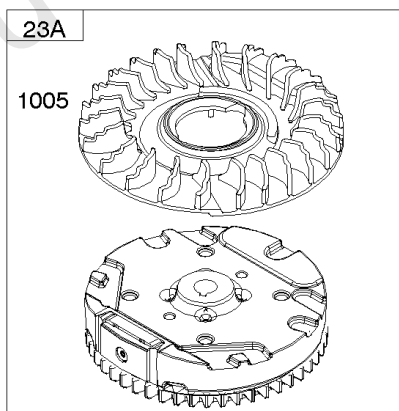

1036 EMISSIONS LABEL

Blower Housing, Flywheel, Ignition, Rewind Starter

REF NO	PART NO	QTY	DESCRIPTION
23B	790536		FLYWHEEL
37	793756		GUARD, Flywheel
55	691421		HOUSING, Rewind Starter
58	697316		ROPE, Starter -(Cut To Required Length)
60	281434S		GRIP, Starter Rope
60C	799716		GRIP, Starter Rope
65	690837		SCREW -(Rewind Starter)
78	691108		SCREW -(Flywheel Guard)
304	791291		HOUSING, Blower
305	691108		SCREW -(Blower Housing)
332	690662		NUT -(Flywheel)
333A	590455		ARMATURE, Magneto
334	691061		SCREW -(Magneto Armature)
362	793351		SHIELD, Spark Plug
363	19069		PULLER, Flywheel
455	791960		CUP, Flywheel
456	692299		PLATE, Pawl Friction
459	281505S		PAWL, Ratchet
474	691991		ALTERNATOR
592	690800		NUT -(Rewind Starter)
597	691696		SCREW -(Pawl Friction Plate)
608	497680		STARTER, Rewind
635	66538S		BOOT, Spark Plug
689	691855		SPRING, Friction
851	493880S		TERMINAL, Spark Plug
851A	692424		TERMINAL, Spark Plug
910	691094		STUD -(Alternator)
925	795403		COVER, Linkage
946	691738		STOP, Rope
1005	691346		FAN, Flywheel
1036	-----		Label-Emissions -(Available From A Briggs & Stratton Authorized Dealer)
1119	692979		SCREW -(Alternator)
1210	498144		PULLEY/SPRING ASSEMBLY -(Pulley)
1211	498144		PULLEY/SPRING ASSEMBLY -(Spring)
1386	790848		VANE, Air -(Autochoke System)
1387	790849		SPRING, Air Vane
1388	790850		SCREW -(Air Vane) (Auto Choke System)