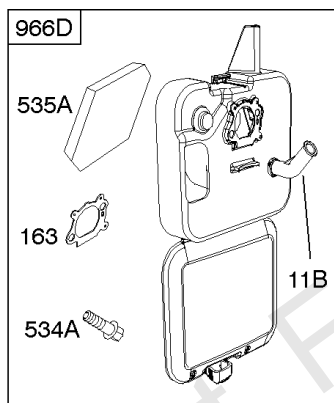

Air Cleaner, Exhaust System

REF NO	PART NO	QTY	DESCRIPTION
11B	691923		TUBE, Breather
81	691740		LOCK, Muffler Screw
163	795629		GASKET, Air Cleaner -(Air Cleaner)
291	593208		THERMOSTAT
300	593581		MUFFLER -Used After Code Date 13121500
300	593819		MUFFLER -Used After Code Date 13121500
300	692038		MUFFLER -Used Before Code Date 13121600
300	790828		MUFFLER -Used Before Code Date 13121600
346	593440		SCREW -(Spark Arrestor)
425A	690670		SCREW -(Air Cleaner Cover)
443A	692523		SCREW -(Air Cleaner Primer Base)
445A	491588S		FILTER, A/C Cartridge
467	790842		KNOB, Air Cleaner Cover
534A	798294		SCREW -(Air Cleaner)
535	493537S		FILTER, Air Cleaner Foam
536A	798293		CLEANER, Air -(3 point mounting) -Used Before Code Date 14012700
613	691340		SCREW -(Muffler) (1/4-20 x 2.75 Inches Total Length, 2.25 Inch Shoulder Length)
613	790833		SCREW -(Muffler) (1/4-20 x 2.75 Inches Total Length, 2.08 Inch Shoulder Length)
676	396548		DEFLECTOR, Muffler
676A	393756		DEFLECTOR, Muffler -(Side Outlet)
676B	397931		DEFLECTOR, Muffler
676E	393760		DEFLECTOR, Muffler
676C	493871		DEFLECTOR, Muffler
676F	590745		DEFLECTOR, Muffler
677	690661		SCREW -(Muffler Deflector) (Thread Forming)
677A	593440		SCREW -(Muffler Deflector) (Self-Drilling & Tapping)
725	590459		SHIELD, Heat
725A	590460		SHIELD, Heat
832	593875		GUARD, Muffler
832E	793568		MUFFLER
836	690664		SCREW -(Muffler Guard)
836C	790745		SCREW -(Muffler Guard)
875	593580		BASE, Air Cleaner -(Primer) (2 Point Mounting) -Used After Code Date 14012600
883	691881		GASKET, Exhaust
883A	793497		GASKET, Exhaust
966B	795259		BASE, Air Cleaner -(Primer) (3 point mounting) -Used Before Code Date 14012700