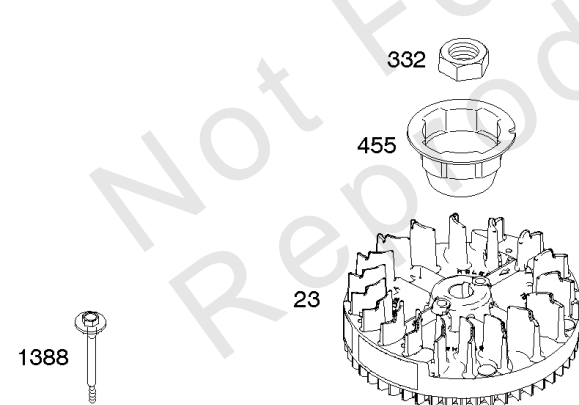

1036 EMISSIONS LABEL

Blower Housing, Flywheel, Ignition, Rewind Starter

REF NO	PART NO	QTY	DESCRIPTION
23B	790536		FLYWHEEL
37	793756		GUARD, Flywheel
55	691421		HOUSING, Rewind Starter
58	697316		ROPE, Starter -(Cut To Required Length)
60	281434S		GRIP, Starter Rope
60C	799716		GRIP, Starter Rope
65	690837		SCREW -(Rewind Starter)
78	691108		SCREW -(Flywheel Guard)
304	791291		HOUSING, Blower
305	691108		SCREW -(Blower Housing)
332	690662		NUT -(Flywheel)
333A	590455		ARMATURE, Magneto
334	691061		SCREW -(Magneto Armature)
362	793351		SHIELD, Spark Plug
363	19069		PULLER, Flywheel
455	791960		CUP, Flywheel
456	692299		PLATE, Pawl Friction
459	281505S		PAWL, Ratchet
474	691991		ALTERNATOR
592	690800		NUT -(Rewind Starter)
597	691696		SCREW -(Pawl Friction Plate)
608	497680		STARTER, Rewind
635	66538S		BOOT, Spark Plug
689	691855		SPRING, Friction
851	493880S		TERMINAL, Spark Plug
851A	692424		TERMINAL, Spark Plug
910	691094		STUD -(Alternator)
925	795403		COVER, Linkage
946	691738		STOP, Rope
1005	691346		FAN, Flywheel
1036	-----		Label-Emissions -(Available From A Briggs & Stratton Authorized Dealer)
1119	692979		SCREW -(Alternator)
1210	498144		PULLEY/SPRING ASSEMBLY -(Pulley)
1211	498144		PULLEY/SPRING ASSEMBLY -(Spring)
1386	790848		VANE, Air -(Autochoke System)
1387	790849		SPRING, Air Vane
1388	790850		SCREW -(Air Vane) (Auto Choke System)