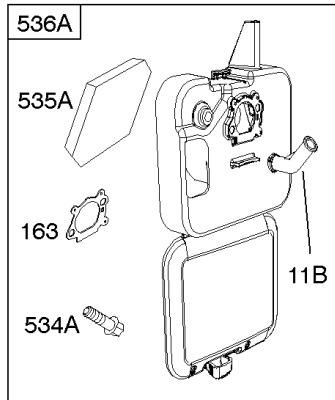

Air Cleaner, Exhaust System

REF NO	PART NO	QTY	DESCRIPTION
11B	691923		TUBE, Breather
81	691740		LOCK, Muffler Screw
163	795629		GASKET, Air Cleaner -(Air Cleaner)
291	593208		THERMOSTAT
300	593581		MUFFLER -Used After Code Date 13121500
300	593819		MUFFLER -Used After Code Date 13121500
300	692038		MUFFLER -Used Before Code Date 13121600
300	790828		MUFFLER -Used Before Code Date 13121600
346	593440		SCREW -(Spark Arrestor)
425A	690670		SCREW -(Air Cleaner Cover)
443A	692523		SCREW -(Air Cleaner Primer Base)
445A	491588S		FILTER, A/C Cartridge
467	790842		KNOB, Air Cleaner Cover
534A	798294		SCREW -(Air Cleaner)
535	493537S		FILTER, Air Cleaner Foam
536A	798293		CLEANER, Air -(3 point mounting) -Used Before Code Date 14012700
613	691340		SCREW -(Muffler) (1/4-20 x 2.75 Inches Total Length, 2.25 Inch Shoulder Length)
613	790833		SCREW -(Muffler) (1/4-20 x 2.75 Inches Total Length, 2.08 Inch Shoulder Length)
676	396548		DEFLECTOR, Muffler
676A	393756		DEFLECTOR, Muffler -(Side Outlet)
676B	397931		DEFLECTOR, Muffler
676E	393760		DEFLECTOR, Muffler
676C	493871		DEFLECTOR, Muffler
676F	590745		DEFLECTOR, Muffler
677	690661		SCREW -(Muffler Deflector) (Thread Forming)
677A	593440		SCREW -(Muffler Deflector) (Self-Drilling & Tapping)
725	590459		SHIELD, Heat
725A	590460		SHIELD, Heat
832	593875		GUARD, Muffler
832E	793568		MUFFLER
836	690664		SCREW -(Muffler Guard)
836C	790745		SCREW -(Muffler Guard)
875	593580		BASE, Air Cleaner -(Primer) (2 Point Mounting) -Used After Code Date 14012600
883	691881		GASKET, Exhaust
883A	793497		GASKET, Exhaust
966B	795259		BASE, Air Cleaner -(Primer) (3 point mounting) -Used Before Code Date 14012700