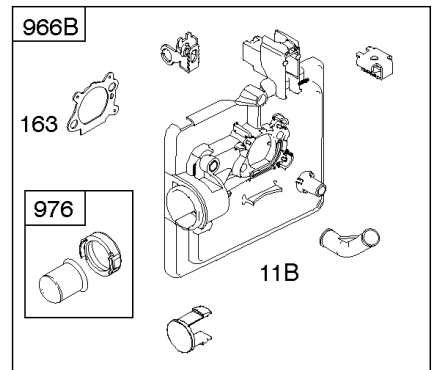

Air Cleaner, Exhaust System

REF NO	PART NO	QTY	DESCRIPTION
11B	691923		TUBE, Breather
81	691740		LOCK, Muffler Screw
163	795629		GASKET, Air Cleaner -(Air Cleaner)
291	593208		THERMOSTAT
300	593581		MUFFLER -Used After Code Date 13121500
300	593819		MUFFLER -Used After Code Date 13121500
300	692038		MUFFLER -Used Before Code Date 13121600
300	790828		MUFFLER -Used Before Code Date 13121600
346	593440		SCREW -(Spark Arrestor)
425A	690670		SCREW -(Air Cleaner Cover)
443A	692523		SCREW -(Air Cleaner Primer Base)
445A	491588S		FILTER, A/C Cartridge
467	790842		KNOB, Air Cleaner Cover
534A	798294		SCREW -(Air Cleaner)
535	493537S		FILTER, Air Cleaner Foam
536A	798293		CLEANER, Air -(3 point mounting) -Used Before Code Date 14012700
613	691340		SCREW -(Muffler) (1/4-20 x 2.75 Inches Total Length, 2.25 Inch Shoulder Length)
613	790833		SCREW -(Muffler) (1/4-20 x 2.75 Inches Total Length, 2.08 Inch Shoulder Length)
676	396548		DEFLECTOR, Muffler
676A	393756		DEFLECTOR, Muffler -(Side Outlet)
676B	397931		DEFLECTOR, Muffler
676E	393760		DEFLECTOR, Muffler
676C	493871		DEFLECTOR, Muffler
676F	590745		DEFLECTOR, Muffler
677	690661		SCREW -(Muffler Deflector) (Thread Forming)
677A	593440		SCREW -(Muffler Deflector) (Self-Drilling & Tapping)
725	590459		SHIELD, Heat
725A	590460		SHIELD, Heat
832	593875		GUARD, Muffler
832E	793568		MUFFLER
836	690664		SCREW -(Muffler Guard)
836C	790745		SCREW -(Muffler Guard)
875	593580		BASE, Air Cleaner -(Primer) (2 Point Mounting) -Used After Code Date 14012600
883	691881		GASKET, Exhaust
883A	793497		GASKET, Exhaust
966B	795259		BASE, Air Cleaner -(Primer) (3 point mounting) -Used Before Code Date 14012700