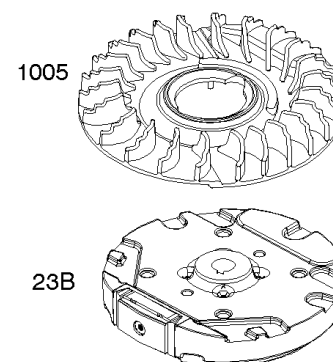

Not For Reproduction

1036 EMISSIONS LABEL

Blower Housing, Flywheel, Ignition, Rewind Starter

REF NO	PART NO	QTY	DESCRIPTION
23B	790536		FLYWHEEL
37	793756		GUARD, Flywheel
55	691421		HOUSING, Rewind Starter
58	697316		ROPE, Starter -(Cut To Required Length)
60	281434S		GRIP, Starter Rope
60C	799716		GRIP, Starter Rope
65	690837		SCREW -(Rewind Starter)
78	691108		SCREW -(Flywheel Guard)
304	791291		HOUSING, Blower
305	691108		SCREW -(Blower Housing)
332	690662		NUT -(Flywheel)
333A	590455		ARMATURE, Magneto
334	691061		SCREW -(Magneto Armature)
362	793351		SHIELD, Spark Plug
363	19069		PULLER, Flywheel
455	791960		CUP, Flywheel
456	692299		PLATE, Pawl Friction
459	281505S		PAWL, Ratchet
474	691991		ALTERNATOR
592	690800		NUT -(Rewind Starter)
597	691696		SCREW -(Pawl Friction Plate)
608	497680		STARTER, Rewind
635	66538S		BOOT, Spark Plug
689	691855		SPRING, Friction
851	493880S		TERMINAL, Spark Plug
851A	692424		TERMINAL, Spark Plug
910	691094		STUD -(Alternator)
925	795403		COVER, Linkage
946	691738		STOP, Rope
1005	691346		FAN, Flywheel
1036	-----		Label-Emissions -(Available From A Briggs & Stratton Authorized Dealer)
1119	692979		SCREW -(Alternator)
1210	498144		PULLEY/SPRING ASSEMBLY -(Pulley)
1211	498144		PULLEY/SPRING ASSEMBLY -(Spring)
1386	790848		VANE, Air -(Autochoke System)
1387	790849		SPRING, Air Vane
1388	790850		SCREW -(Air Vane) (Auto Choke System)