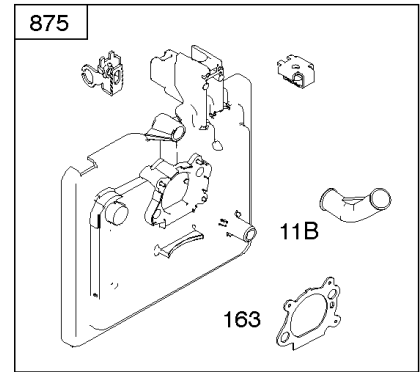

Air Cleaner, Exhaust System

REF NO	PART NO	QTY	DESCRIPTION
11B	691923		TUBE, Breather
81	691740		LOCK, Muffler Screw
163	795629		GASKET, Air Cleaner -(Air Cleaner)
291	593208		THERMOSTAT
300	593581		MUFFLER -Used After Code Date 13121500
300	593819		MUFFLER -Used After Code Date 13121500
300	692038		MUFFLER -Used Before Code Date 13121600
300	790828		MUFFLER -Used Before Code Date 13121600
346	593440		SCREW -(Spark Arrestor)
425A	690670		SCREW -(Air Cleaner Cover)
443A	692523		SCREW -(Air Cleaner Primer Base)
445A	491588S		FILTER, A/C Cartridge
467	790842		KNOB, Air Cleaner Cover
534A	798294		SCREW -(Air Cleaner)
535	493537S		FILTER, Air Cleaner Foam
536A	798293		CLEANER, Air -(3 point mounting) -Used Before Code Date 14012700
613	691340		SCREW -(Muffler) (1/4-20 x 2.75 Inches Total Length, 2.25 Inch Shoulder Length)
613	790833		SCREW -(Muffler) (1/4-20 x 2.75 Inches Total Length, 2.08 Inch Shoulder Length)
676	396548		DEFLECTOR, Muffler
676A	393756		DEFLECTOR, Muffler -(Side Outlet)
676B	397931		DEFLECTOR, Muffler
676E	393760		DEFLECTOR, Muffler
676C	493871		DEFLECTOR, Muffler
676F	590745		DEFLECTOR, Muffler
677	690661		SCREW -(Muffler Deflector) (Thread Forming)
677A	593440		SCREW -(Muffler Deflector) (Self-Drilling & Tapping)
725	590459		SHIELD, Heat
725A	590460		SHIELD, Heat
832	593875		GUARD, Muffler
832E	793568		MUFFLER
836	690664		SCREW -(Muffler Guard)
836C	790745		SCREW -(Muffler Guard)
875	593580		BASE, Air Cleaner -(Primer) (2 Point Mounting) -Used After Code Date 14012600
883	691881		GASKET, Exhaust
883A	793497		GASKET, Exhaust
966B	795259		BASE, Air Cleaner -(Primer) (3 point mounting) -Used Before Code Date 14012700