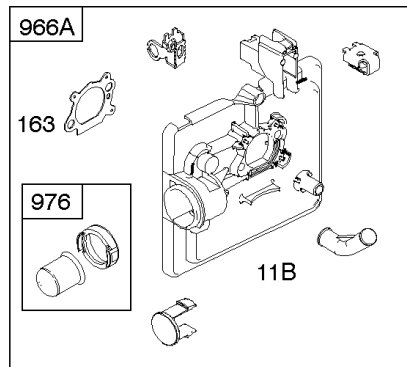

Air Cleaner, Exhaust System

REF NO	PART NO	QTY	DESCRIPTION
966D	593945		BASE, Air Cleaner -(Primer) -Used After Code Date 14012600
968B	692298		COVER, Air Cleaner
976	694395		PRIMER, Carburetor
994	398067		ARRESTOR, Spark

Not For Reproduction