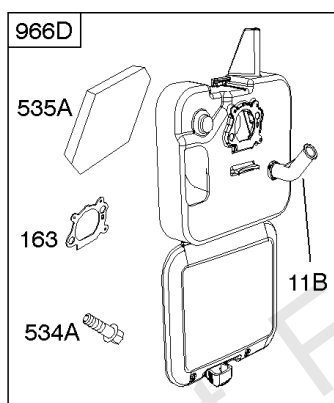

Air Cleaner, Exhaust System

REF NO	PART NO	QTY	DESCRIPTION
966D	593945		BASE, Air Cleaner -(Primer) -Used After Code Date 14012600
968B	692298		COVER, Air Cleaner
976	694395		PRIMER, Carburetor
994	398067		ARRESTOR, Spark

Not For Reproduction