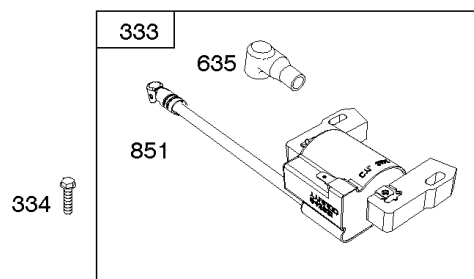

Not For Reproduction

1036 EMISSIONS LABEL

Blower Housing, Flywheel, Ignition, Rewind Starter

REF NO	PART NO	QTY	DESCRIPTION
23B	790536		FLYWHEEL
37	793756		GUARD, Flywheel
55	691421		HOUSING, Rewind Starter
58	697316		ROPE, Starter -(Cut To Required Length)
60	281434S		GRIP, Starter Rope
60C	799716		GRIP, Starter Rope
65	690837		SCREW -(Rewind Starter)
78	691108		SCREW -(Flywheel Guard)
304	791291		HOUSING, Blower
305	691108		SCREW -(Blower Housing)
332	690662		NUT -(Flywheel)
333A	590455		ARMATURE, Magneto
334	691061		SCREW -(Magneto Armature)
362	793351		SHIELD, Spark Plug
363	19069		PULLER, Flywheel
455	791960		CUP, Flywheel
456	692299		PLATE, Pawl Friction
459	281505S		PAWL, Ratchet
474	691991		ALTERNATOR
592	690800		NUT -(Rewind Starter)
597	691696		SCREW -(Pawl Friction Plate)
608	497680		STARTER, Rewind
635	66538S		BOOT, Spark Plug
689	691855		SPRING, Friction
851	493880S		TERMINAL, Spark Plug
851A	692424		TERMINAL, Spark Plug
910	691094		STUD -(Alternator)
925	795403		COVER, Linkage
946	691738		STOP, Rope
1005	691346		FAN, Flywheel
1036	-----		Label-Emissions -(Available From A Briggs & Stratton Authorized Dealer)
1119	692979		SCREW -(Alternator)
1210	498144		PULLEY/SPRING ASSEMBLY -(Pulley)
1211	498144		PULLEY/SPRING ASSEMBLY -(Spring)
1386	790848		VANE, Air -(Autochoke System)
1387	790849		SPRING, Air Vane
1388	790850		SCREW -(Air Vane) (Auto Choke System)