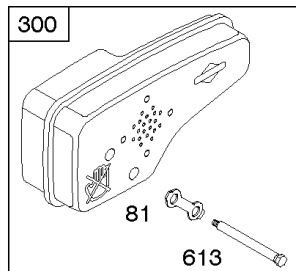

Air Cleaner, Exhaust System

REF NO	PART NO	QTY	DESCRIPTION
11B	691923		TUBE, Breather
81	691740		LOCK, Muffler Screw
163	795629		GASKET, Air Cleaner -(Air Cleaner)
291	593208		THERMOSTAT
300	593581		MUFFLER -Used After Code Date 13121500
300	593819		MUFFLER -Used After Code Date 13121500
300	692038		MUFFLER -Used Before Code Date 13121600
300	790828		MUFFLER -Used Before Code Date 13121600
346	593440		SCREW -(Spark Arrestor)
425A	690670		SCREW -(Air Cleaner Cover)
443A	692523		SCREW -(Air Cleaner Primer Base)
445A	491588S		FILTER, A/C Cartridge
467	790842		KNOB, Air Cleaner Cover
534A	798294		SCREW -(Air Cleaner)
535	493537S		FILTER, Air Cleaner Foam
536A	798293		CLEANER, Air -(3 point mounting) -Used Before Code Date 14012700
613	691340		SCREW -(Muffler) (1/4-20 x 2.75 Inches Total Length, 2.25 Inch Shoulder Length)
613	790833		SCREW -(Muffler) (1/4-20 x 2.75 Inches Total Length, 2.08 Inch Shoulder Length)
676	396548		DEFLECTOR, Muffler
676A	393756		DEFLECTOR, Muffler -(Side Outlet)
676B	397931		DEFLECTOR, Muffler
676E	393760		DEFLECTOR, Muffler
676C	493871		DEFLECTOR, Muffler
676F	590745		DEFLECTOR, Muffler
677	690661		SCREW -(Muffler Deflector) (Thread Forming)
677A	593440		SCREW -(Muffler Deflector) (Self-Drilling & Tapping)
725	590459		SHIELD, Heat
725A	590460		SHIELD, Heat
832	593875		GUARD, Muffler
832E	793568		MUFFLER
836	690664		SCREW -(Muffler Guard)
836C	790745		SCREW -(Muffler Guard)
875	593580		BASE, Air Cleaner -(Primer) (2 Point Mounting) -Used After Code Date 14012600
883	691881		GASKET, Exhaust
883A	793497		GASKET, Exhaust
966B	795259		BASE, Air Cleaner -(Primer) (3 point mounting) -Used Before Code Date 14012700