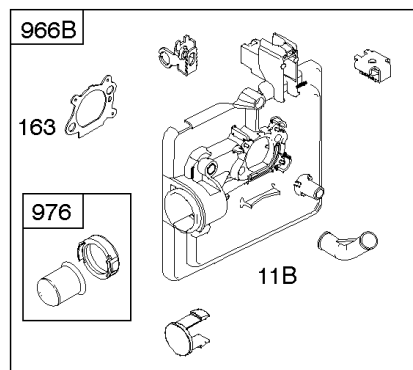

Air Cleaner, Exhaust System

REF NO	PART NO	QTY	DESCRIPTION
966D	593945		BASE, Air Cleaner -(Primer) -Used After Code Date 14012600
968B	692298		COVER, Air Cleaner
976	694395		PRIMER, Carburetor
994	398067		ARRESTOR, Spark

Not For Reproduction