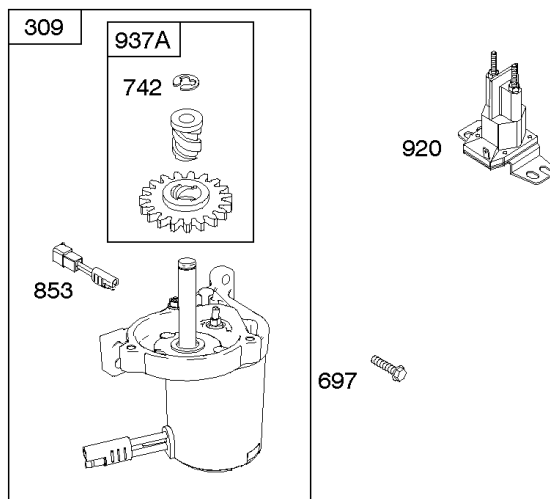

Electric Starter, Gasket Kits, Gasket and Carburetor Overhaul Kits

REF NO	PART NO	QTY	DESCRIPTION
3	299819S		SEAL, Oil -(Magneto Side)
7	799875		GASKET, Cylinder Head
9	699833		GASKET, Breather
12	692232		GASKET, Crankcase
20	399781S		SEAL, Oil -(PTO Side)
51	272199S		GASKET, Intake
51A	794306		GASKET, Intake
104	797622		PIN, Float Hinge
121	498260		KIT, Carburetor Overhaul
127	694468		PLUG, Welch -(Bowl Vent)
134	398188		KIT, Needle/Seat -(Mow N Stow)
137	796610		GASKET, Float Bowl
163	795629		GASKET, Air Cleaner -(Air Cleaner)
276	271716		WASHER, Sealing
309	799045		MOTOR, Starter
358	590508		GASKET SET, Engine
524	692296		SEAL, O-Ring -(Dipstick Tube)
585	691879		GASKET, Breather Passage
617	270344S		SEAL, O-Ring -(Intake Manifold)
633	691321		SEAL, Choke/Throttle Shaft -(Throttle Shaft)
633A	693867		SEAL, Choke/Throttle Shaft
668	493823		SPACER -(Includes 2)
697	691127		SCREW -(Starter Motor) (Drive Cap) (1/4-20x.75)
742	93941		RETAINER, E Ring
842	691031		SEAL, O-Ring -(Dipstick Tube)
853	695268		ADAPTER, Wire
883	691881		GASKET, Exhaust
920	691656		SOLENOID, Starter
937A	799420		SPLINE, Starter
1095	590507		GASKET SET, Valve