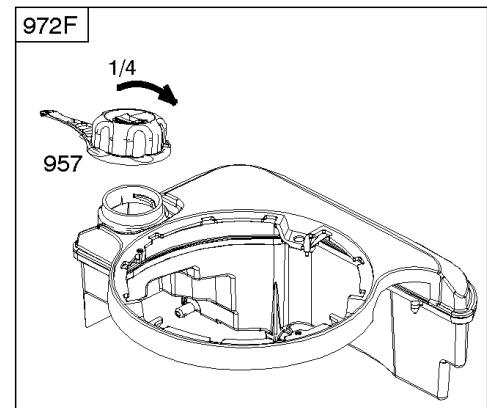

Fuel Supply

REF NO	PART NO	QTY	DESCRIPTION
187	791766		LINE, Fuel -(Cut To Required Length)
187A	791873		LINE, Fuel -(Molded)
187B	791891		LINE, Fuel -(Includes Filter)
190	690940		SCREW -(Fuel Tank)
240	298090S		FILTER, Fuel
601	791850		CLAMP, Hose
601A	691038		CLAMP, Hose
670	692294		SPACER, Fuel Tank
957	591003		CAP, Fuel Tank -(1/4 Turn Cap - Red)
957	799585		CAP, Fuel Tank -(1/4 Turn Cap - Black)
957A	692046		CAP, Fuel Tank -(Threaded)(Vented)
957D	796577		CAP, Fuel Tank
958	698183		VALVE, Fuel Shut Off
972B	699374		TANK, Fuel -(Threaded)
972F	590490		TANK, Fuel -(1/4 Turn Cap - Black)
972E	796578		TANK, Fuel -(Flourinated)
1059	692311		KIT, Screw/Washer