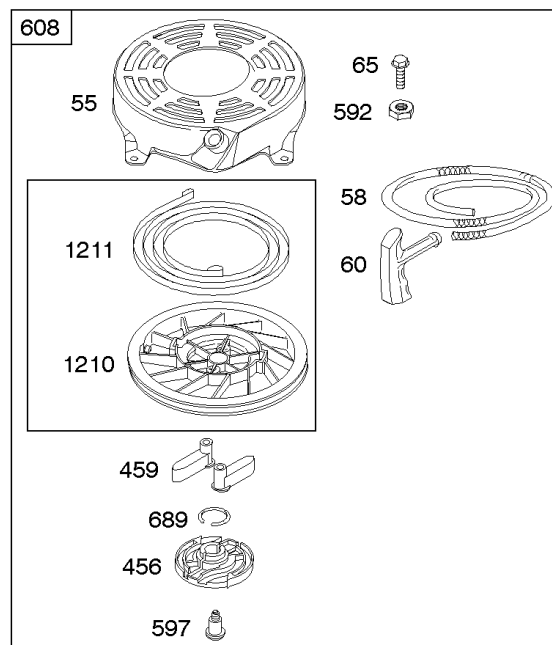

1036 EMISSIONS LABEL

Blower Housing, Flywheel, Ignition, Rewind Starter

REF NO	PART NO	QTY	DESCRIPTION
23B	790536		FLYWHEEL
37	793756		GUARD, Flywheel
55	691421		HOUSING, Rewind Starter
58	697316		ROPE, Starter -(Cut To Required Length)
60	281434S		GRIP, Starter Rope
60C	799716		GRIP, Starter Rope
65	690837		SCREW -(Rewind Starter)
78	691108		SCREW -(Flywheel Guard)
304	791291		HOUSING, Blower
305	691108		SCREW -(Blower Housing)
332	690662		NUT -(Flywheel)
333A	590455		ARMATURE, Magneto
334	691061		SCREW -(Magneto Armature)
362	793351		SHIELD, Spark Plug
363	19069		PULLER, Flywheel
455	791960		CUP, Flywheel
456	692299		PLATE, Pawl Friction
459	281505S		PAWL, Ratchet
474	691991		ALTERNATOR
592	690800		NUT -(Rewind Starter)
597	691696		SCREW -(Pawl Friction Plate)
608	497680		STARTER, Rewind
635	66538S		BOOT, Spark Plug
689	691855		SPRING, Friction
851	493880S		TERMINAL, Spark Plug
851A	692424		TERMINAL, Spark Plug
910	691094		STUD -(Alternator)
925	795403		COVER, Linkage
946	691738		STOP, Rope
1005	691346		FAN, Flywheel
1036	-----		Label-Emissions -(Available From A Briggs & Stratton Authorized Dealer)
1119	692979		SCREW -(Alternator)
1210	498144		PULLEY/SPRING ASSEMBLY -(Pulley)
1211	498144		PULLEY/SPRING ASSEMBLY -(Spring)
1386	790848		VANE, Air -(Autochoke System)
1387	790849		SPRING, Air Vane
1388	790850		SCREW -(Air Vane) (Auto Choke System)