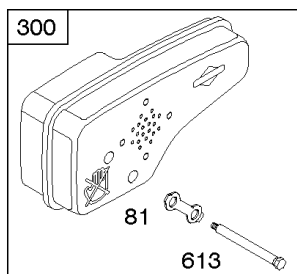

Air Cleaner, Exhaust System

REF NO	PART NO	QTY	DESCRIPTION
966D	593945		BASE, Air Cleaner -(Primer) -Used After Code Date 14012600
968B	692298		COVER, Air Cleaner
976	694395		PRIMER, Carburetor
994	398067		ARRESTOR, Spark

Not For Reproduction