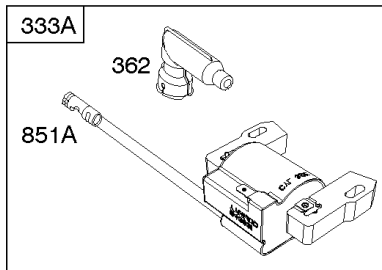

Not For Reproduction

1036 EMISSIONS LABEL

Blower Housing, Flywheel, Ignition, Rewind Starter

REF NO	PART NO	QTY	DESCRIPTION
23B	790536		FLYWHEEL
37	793756		GUARD, Flywheel
55	691421		HOUSING, Rewind Starter
58	697316		ROPE, Starter -(Cut To Required Length)
60	281434S		GRIP, Starter Rope
60C	799716		GRIP, Starter Rope
65	690837		SCREW -(Rewind Starter)
78	691108		SCREW -(Flywheel Guard)
304	791291		HOUSING, Blower
305	691108		SCREW -(Blower Housing)
332	690662		NUT -(Flywheel)
333A	590455		ARMATURE, Magneto
334	691061		SCREW -(Magneto Armature)
362	793351		SHIELD, Spark Plug
363	19069		PULLER, Flywheel
455	791960		CUP, Flywheel
456	692299		PLATE, Pawl Friction
459	281505S		PAWL, Ratchet
474	691991		ALTERNATOR
592	690800		NUT -(Rewind Starter)
597	691696		SCREW -(Pawl Friction Plate)
608	497680		STARTER, Rewind
635	66538S		BOOT, Spark Plug
689	691855		SPRING, Friction
851	493880S		TERMINAL, Spark Plug
851A	692424		TERMINAL, Spark Plug
910	691094		STUD -(Alternator)
925	795403		COVER, Linkage
946	691738		STOP, Rope
1005	691346		FAN, Flywheel
1036	-----		Label-Emissions -(Available From A Briggs & Stratton Authorized Dealer)
1119	692979		SCREW -(Alternator)
1210	498144		PULLEY/SPRING ASSEMBLY -(Pulley)
1211	498144		PULLEY/SPRING ASSEMBLY -(Spring)
1386	790848		VANE, Air -(Autochoke System)
1387	790849		SPRING, Air Vane
1388	790850		SCREW -(Air Vane) (Auto Choke System)