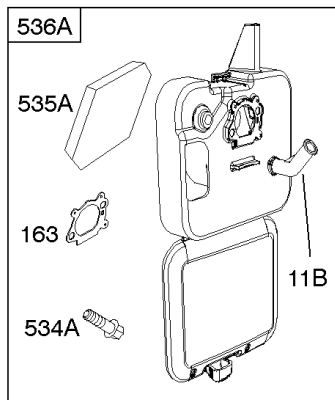

Air Cleaner, Exhaust System

REF NO	PART NO	QTY	DESCRIPTION
966D	593945		BASE, Air Cleaner -(Primer) -Used After Code Date 14012600
968B	692298		COVER, Air Cleaner
976	694395		PRIMER, Carburetor
994	398067		ARRESTOR, Spark

Not For Reproduction