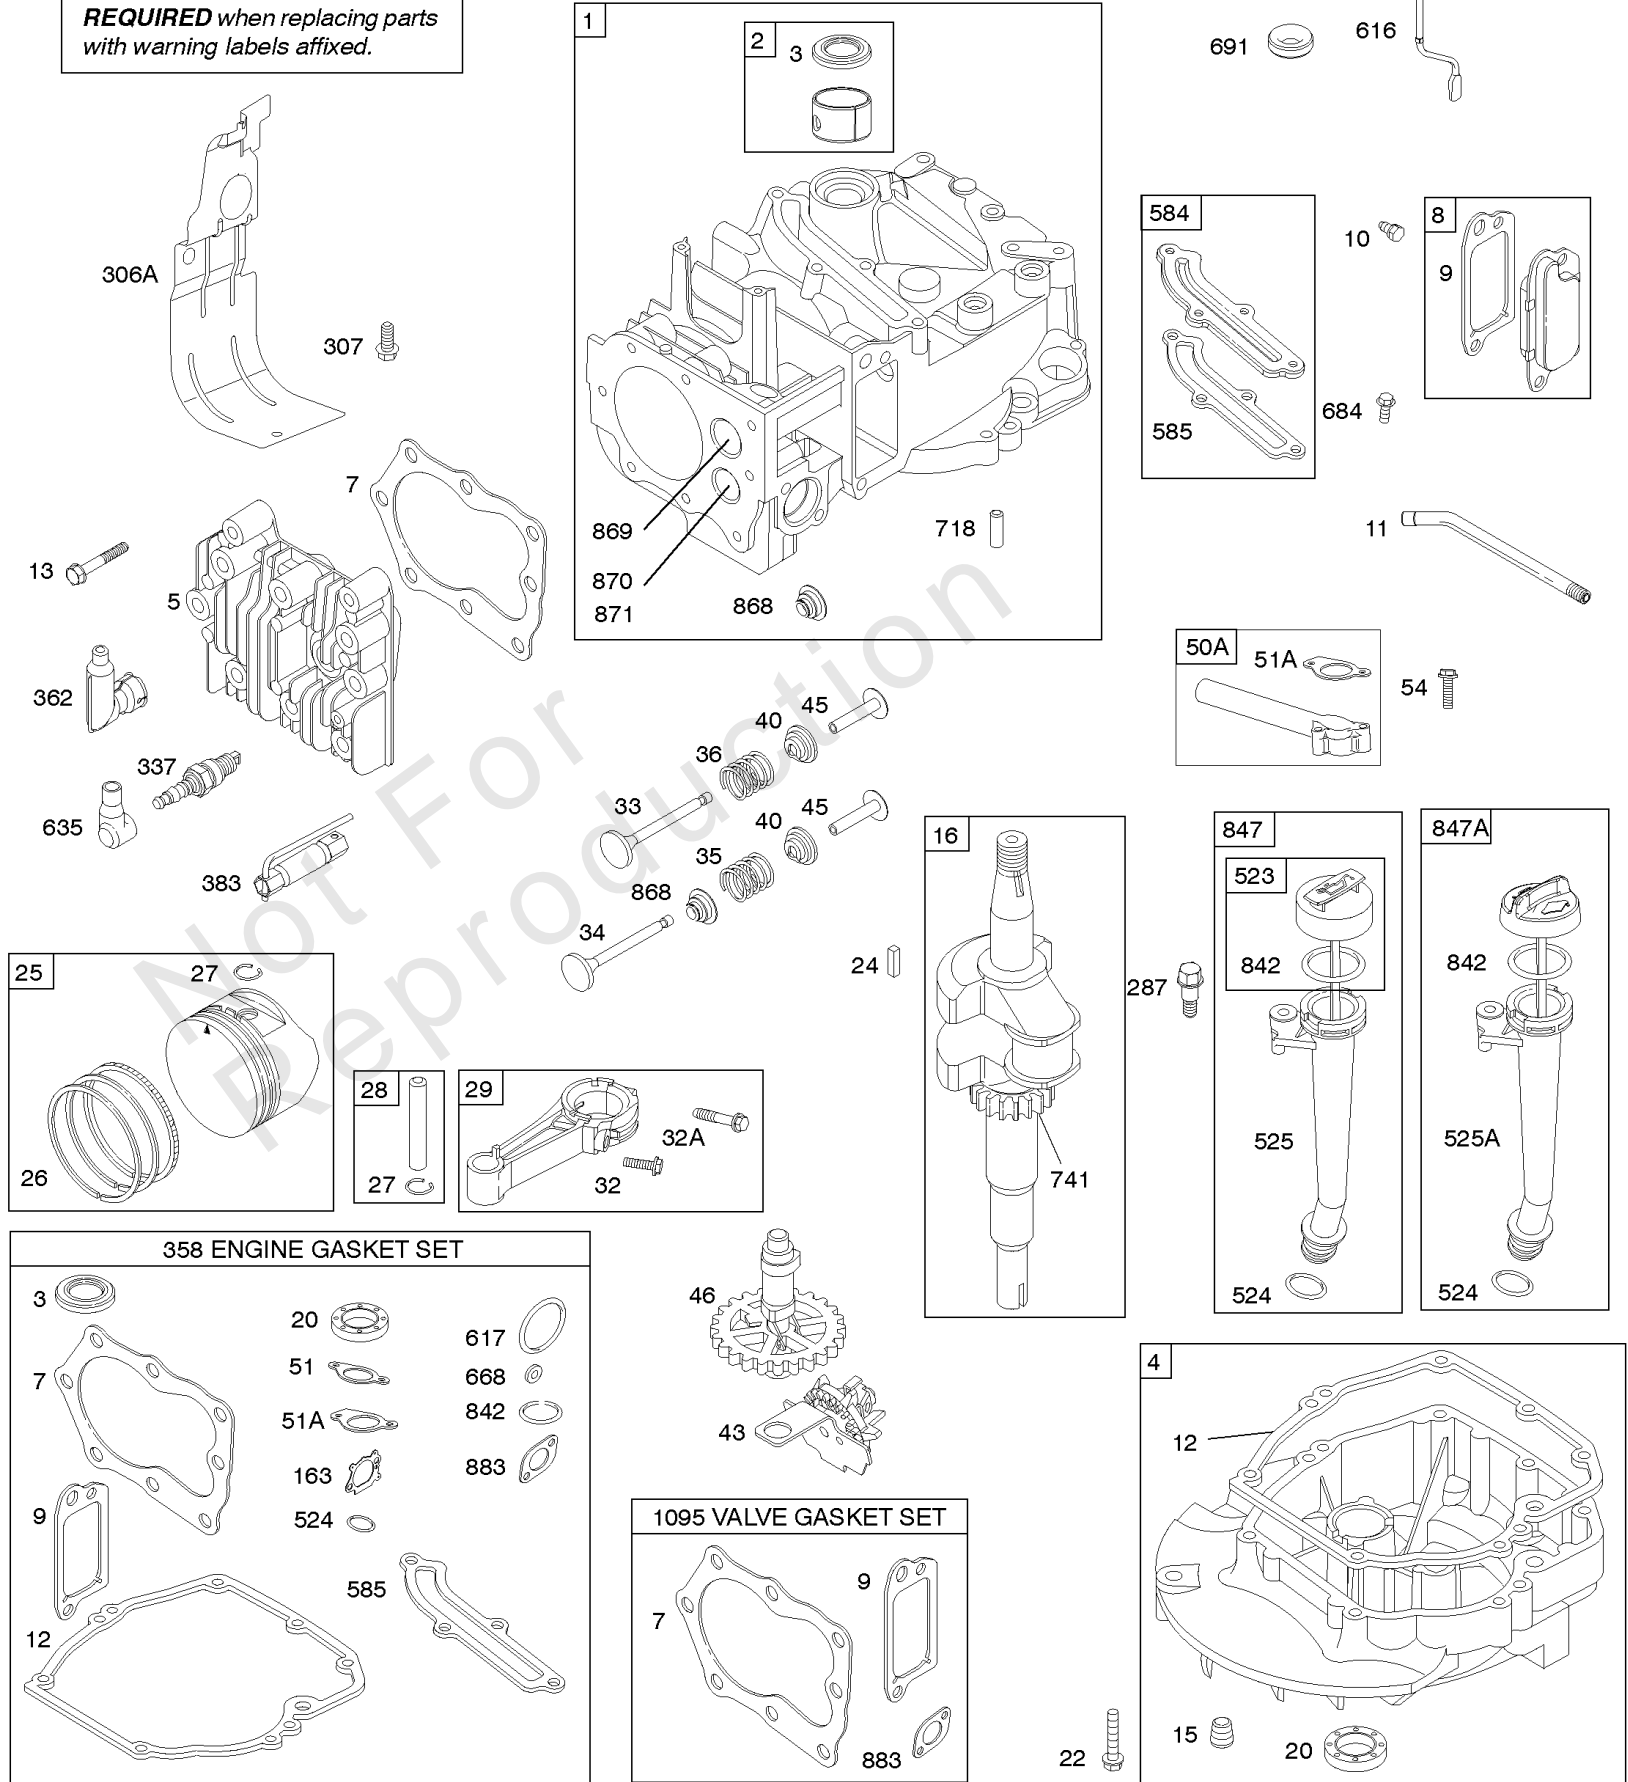

1319 WARNING LABEL

REQUIRED when replacing parts with warning labels affixed.

1330 REPAIR MANUAL

Camshaft, Crankshaft, Cylinder, Engine Sump, Lubrication, Pistion Group, Valves

REF NO	PART NO	QTY	DESCRIPTION
287	690940		SCREW -(Dipstick Tube)
306A	790836		SHIELD, Cylinder
307	690345		SCREW -(Cylinder Shield)
337	591868		PLUG, Spark
358	590508		GASKET SET, Engine
362	793351		SHIELD, Spark Plug
383	89838S		WRENCH, Spark Plug
404	690272		WASHER -(Governor Crank)
523	499621		DIPSTICK
524	692296		SEAL, O-Ring -(Dipstick Tube)
525	495265		TUBE, Dipstick
584	697734		COVER, Breather Passage
585	691879		GASKET, Breather Passage
615	690340		RETAINER, Governor Shaft
616	698801		CRANK, Governor
617	270344S		SEAL, O-Ring -(Intake Manifold)
635	66538S		BOOT, Spark Plug
668	493823		SPACER -(Includes 2)
684	690345		SCREW -(Breather Passage Cover)
718	690959		PIN, Locating
741	797521		GEAR, Timing -(Metal)
842	691031		SEAL, O-Ring -(Dipstick Tube)
847	692047		DIPSTICK/TUBE ASSEMBLY
868	590410		SEAL, Valve
869	691155		SEAT, Valve -(Intake)
870	690380		SEAT, Valve -(Exhaust)
871	590409		BUSHING, Valve Guide
883	691881		GASKET, Exhaust
1095	590507		GASKET SET, Valve
1319	794467		LABEL, Warning
1330	270962		MANUAL, Repair