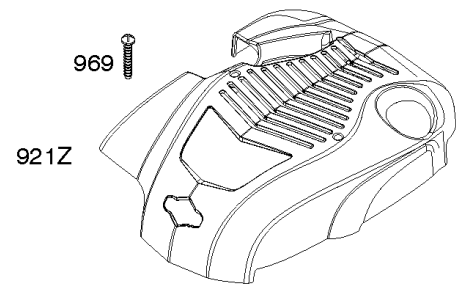

Blower Housing, Electric Starter, Flywheel, Rewind Starter

REF NO	PART NO	QTY	DESCRIPTION
23	691987		FLYWHEEL
37	793756		GUARD, Flywheel
55	691421		HOUSING, Rewind Starter
58	697316		ROPE, Starter -(Cut To Required Length)
60	281434S		GRIP, Starter Rope
60C	799716		GRIP, Starter Rope
65	690837		SCREW -(Rewind Starter)
78	691108		SCREW -(Flywheel Guard)
304	790826		HOUSING, Blower
305	691108		SCREW -(Blower Housing)
309B	799045		MOTOR, Starter
332	690662		NUT -(Flywheel)
363	19069		PULLER, Flywheel
455	791960		CUP, Flywheel
456	692299		PLATE, Pawl Friction
459	281505S		PAWL, Ratchet
592	690800		NUT -(Rewind Starter)
597	691696		SCREW -(Pawl Friction Plate)
608	497680		STARTER, Rewind
689	691855		SPRING, Friction
697	691127		SCREW -(Starter Motor) (Drive Cap)
742	93941		RETAINER, E Ring
853	695268		ADAPTER, Wire
925	795403		COVER, Linkage
937A	799420		SPLINE, Starter
997	696310		SHIELD, Debris
1005	691346		FAN, Flywheel
1036	-----		Label-Emissions -(Available From A Briggs & Stratton Authorized Dealer)
1210	498144		PULLEY/SPRING ASSEMBLY -(Pulley)
1211	498144		PULLEY/SPRING ASSEMBLY -(Spring)