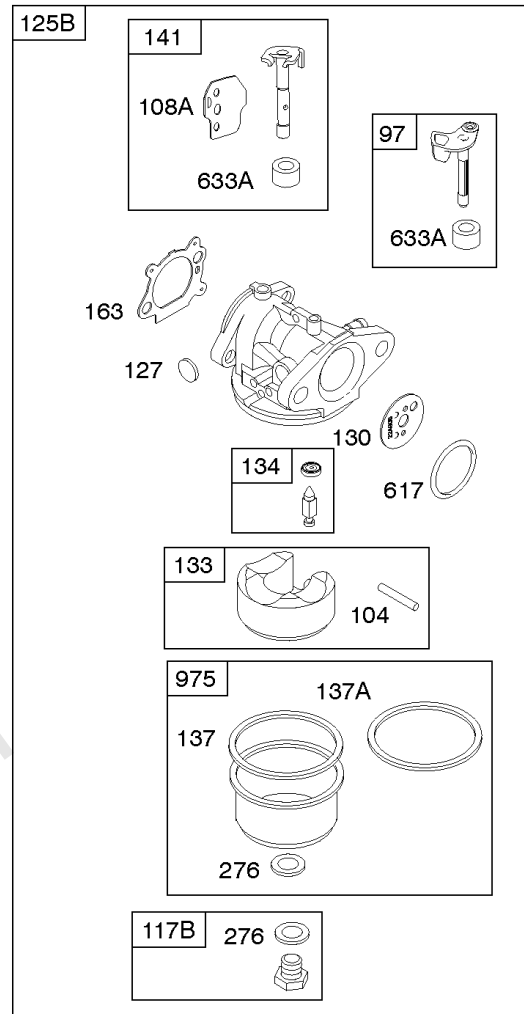

1319 WARNING LABEL

REQUIRED when replacing parts with warning labels affixed.

1330 REPAIR MANUAL

Camshaft, Crankshaft, Cylinder, Engine Sump, Lubrication, Pistion Group, Valves

REF NO	PART NO	QTY	DESCRIPTION
287	690940		SCREW -(Dipstick Tube)
306A	790836		SHIELD, Cylinder
307	690345		SCREW -(Cylinder Shield)
337	591868		PLUG, Spark
358	590508		GASKET SET, Engine
362	793351		SHIELD, Spark Plug
383	89838S		WRENCH, Spark Plug
404	690272		WASHER -(Governor Crank)
523	499621		DIPSTICK
524	692296		SEAL, O-Ring -(Dipstick Tube)
525	495265		TUBE, Dipstick
584	697734		COVER, Breather Passage
585	691879		GASKET, Breather Passage
615	690340		RETAINER, Governor Shaft
616	698801		CRANK, Governor
617	270344S		SEAL, O-Ring -(Intake Manifold)
635	66538S		BOOT, Spark Plug
668	493823		SPACER -(Includes 2)
684	690345		SCREW -(Breather Passage Cover)
718	690959		PIN, Locating
741	797521		GEAR, Timing -(Metal)
842	691031		SEAL, O-Ring -(Dipstick Tube)
847	692047		DIPSTICK/TUBE ASSEMBLY
868	590410		SEAL, Valve
869	691155		SEAT, Valve -(Intake)
870	690380		SEAT, Valve -(Exhaust)
871	590409		BUSHING, Valve Guide
883	691881		GASKET, Exhaust
1095	590507		GASKET SET, Valve
1319	794467		LABEL, Warning
1330	270962		MANUAL, Repair