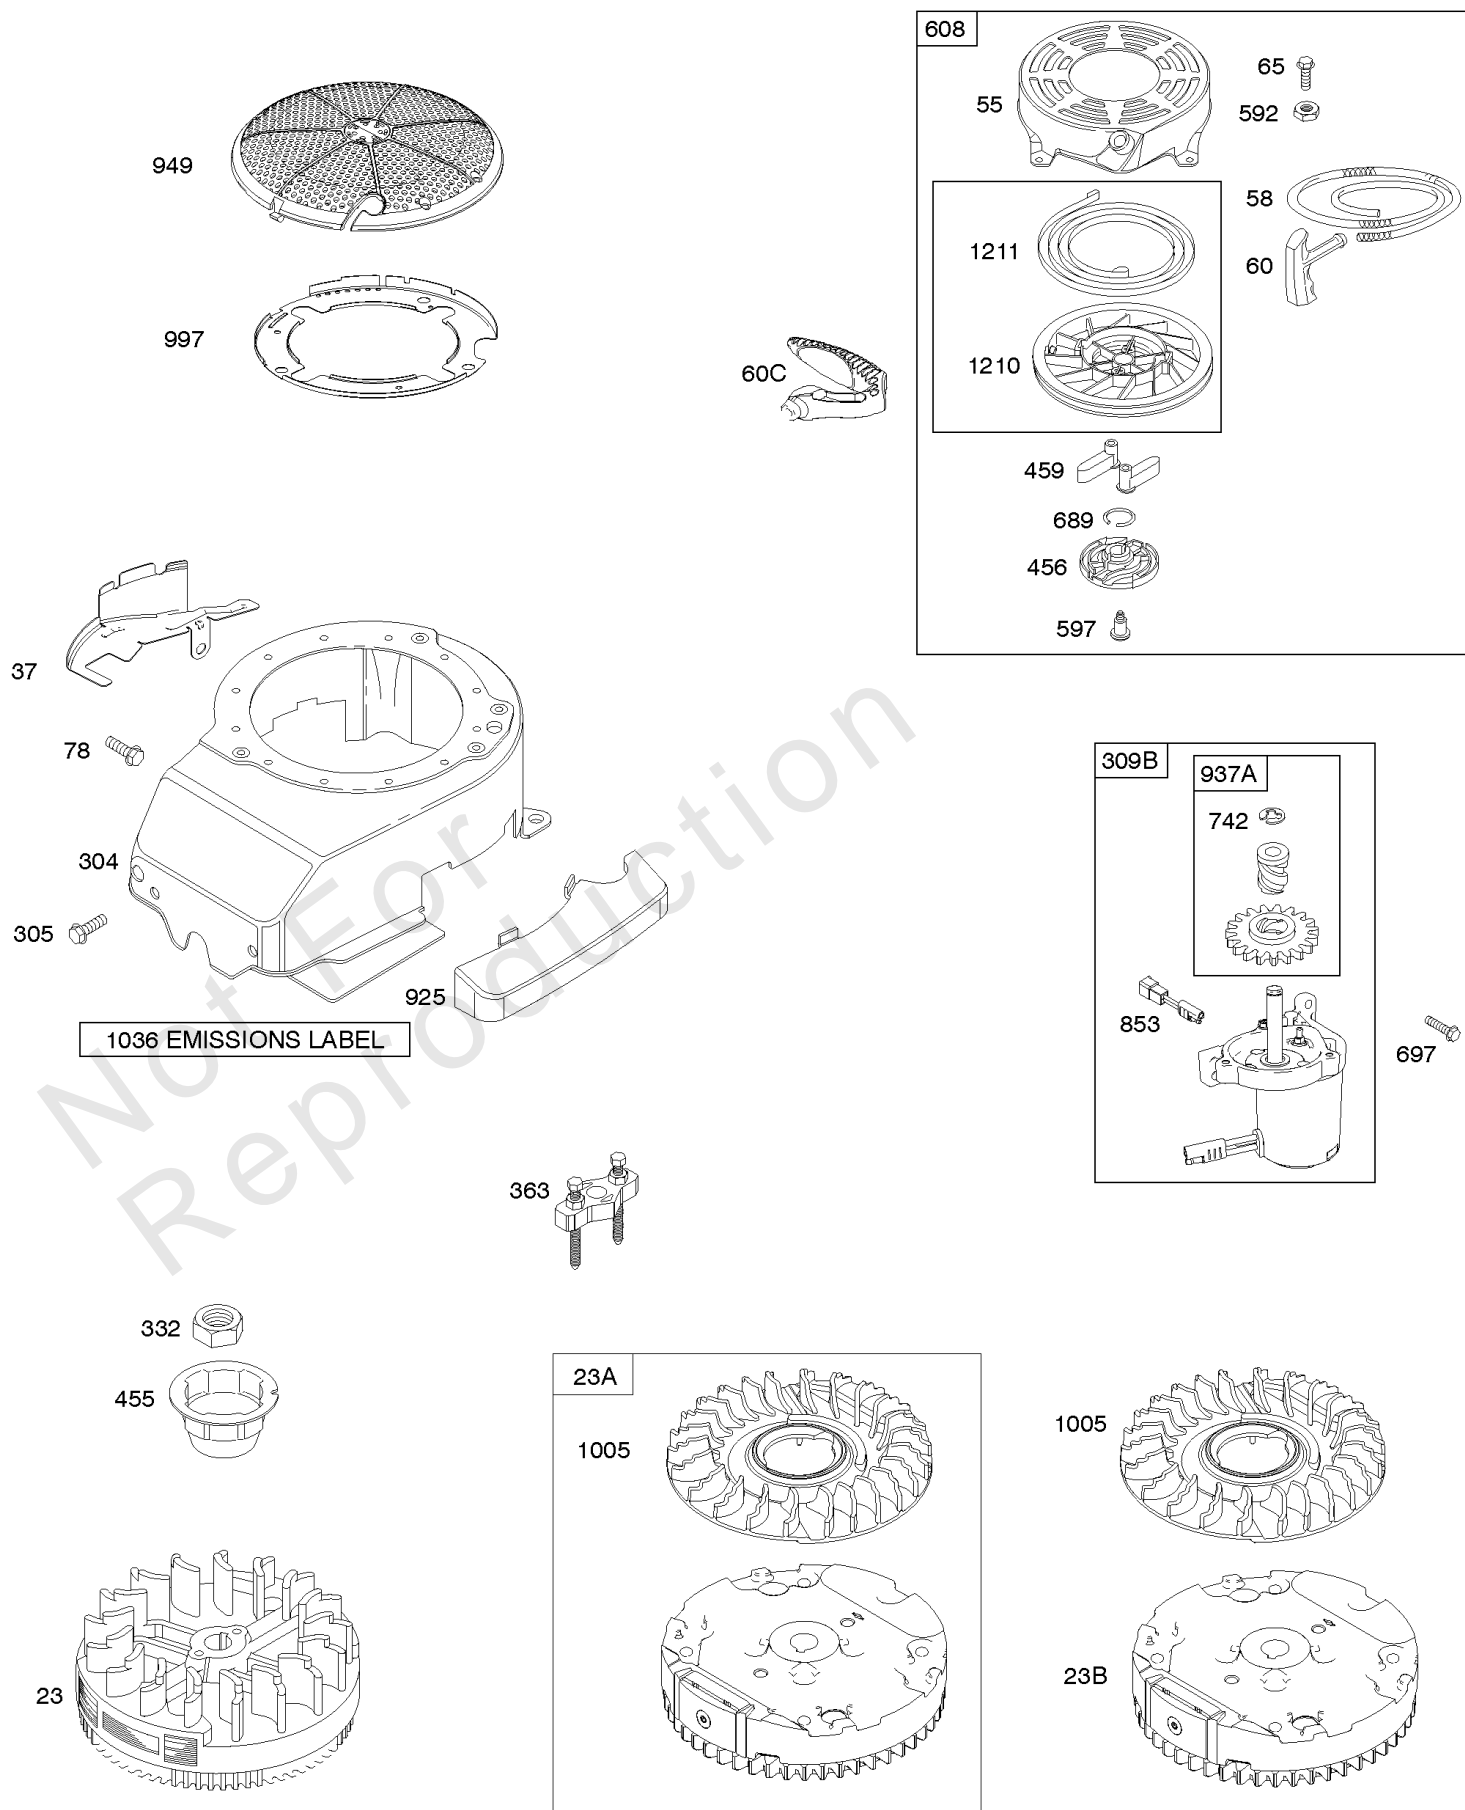

Blower Housing, Electric Starter, Flywheel, Rewind Starter

REF NO	PART NO	QTY	DESCRIPTION
23	691987		FLYWHEEL
37	793756		GUARD, Flywheel
55	691421		HOUSING, Rewind Starter
58	697316		ROPE, Starter -(Cut To Required Length)
60	281434S		GRIP, Starter Rope
60C	799716		GRIP, Starter Rope
65	690837		SCREW -(Rewind Starter)
78	691108		SCREW -(Flywheel Guard)
304	790826		HOUSING, Blower
305	691108		SCREW -(Blower Housing)
309B	799045		MOTOR, Starter
332	690662		NUT -(Flywheel)
363	19069		PULLER, Flywheel
455	791960		CUP, Flywheel
456	692299		PLATE, Pawl Friction
459	281505S		PAWL, Ratchet
592	690800		NUT -(Rewind Starter)
597	691696		SCREW -(Pawl Friction Plate)
608	497680		STARTER, Rewind
689	691855		SPRING, Friction
697	691127		SCREW -(Starter Motor) (Drive Cap)
742	93941		RETAINER, E Ring
853	695268		ADAPTER, Wire
925	795403		COVER, Linkage
937A	799420		SPLINE, Starter
997	696310		SHIELD, Debris
1005	691346		FAN, Flywheel
1036	-----		Label-Emissions -(Available From A Briggs & Stratton Authorized Dealer)
1210	498144		PULLEY/SPRING ASSEMBLY -(Pulley)
1211	498144		PULLEY/SPRING ASSEMBLY -(Spring)