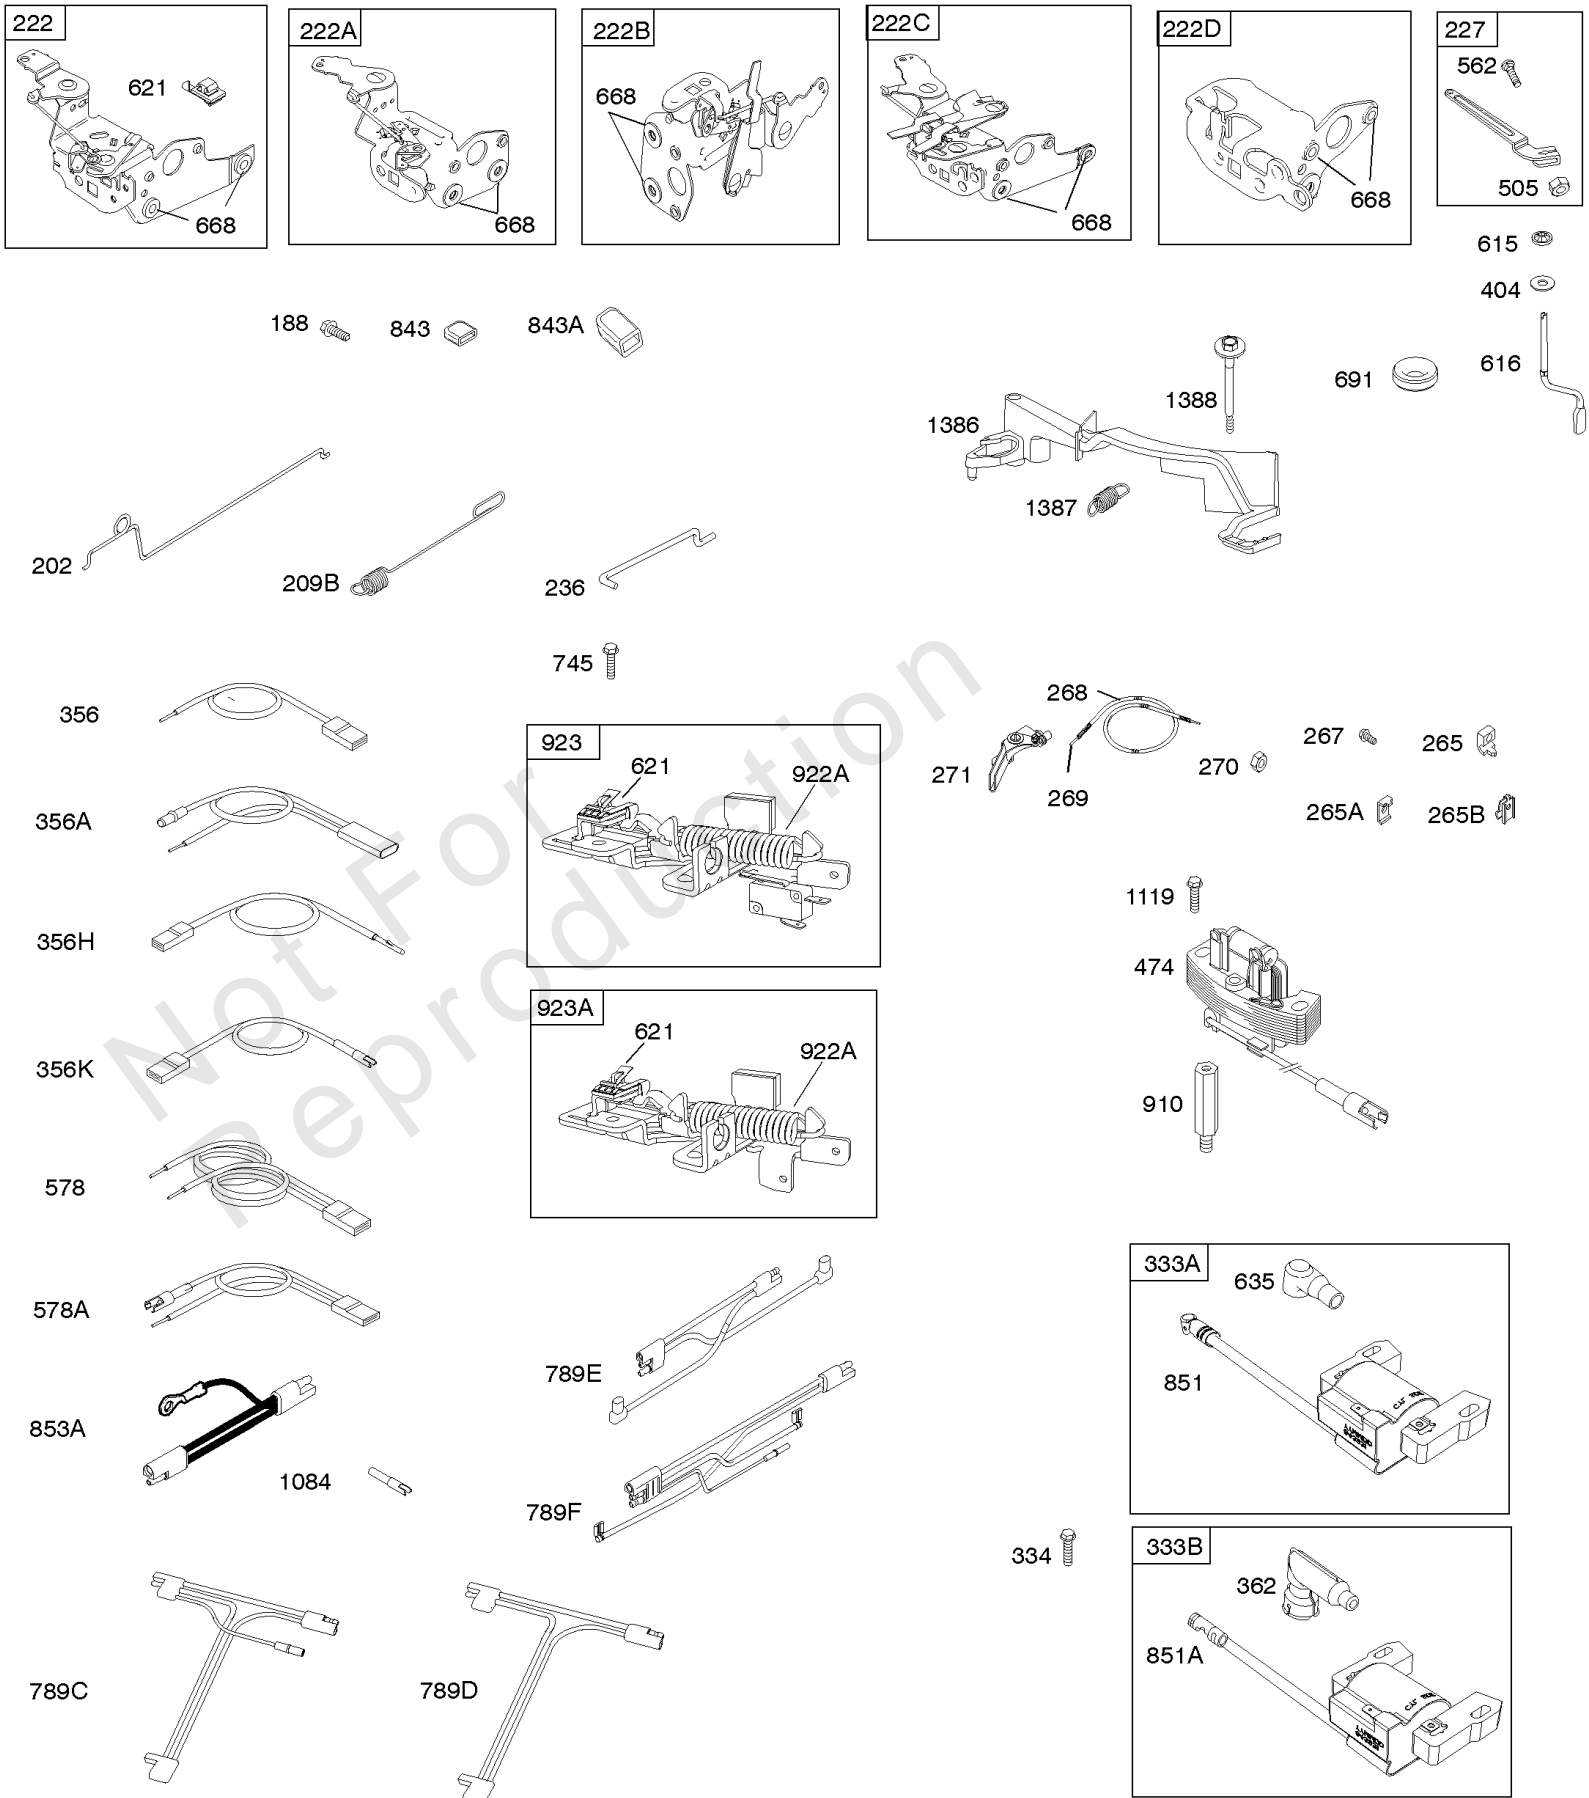

Carburetor, Fuel Supply

REF NO	PART NO	QTY	DESCRIPTION
957C	799585		CAP, Fuel Tank -(1/4 Turn Cap - Black)
958	698183		VALVE, Fuel Shut Off
972B	699374		TANK, Fuel
972F	590490		TANK, Fuel
972E	796578		TANK, Fuel -(Flourinated)
975	796611		BOWL, Float
1059	692311		KIT, Screw/Washer

Not For Reproduction

Controls, Electrical, Flywheel Brake, Governor Spring, Ignition

REF NO	PART NO	QTY	DESCRIPTION
188	693399		SCREW -(Control Bracket)
202	691829		LINK, Mechanical Governor
209B	691292		SPRING, Governor
222D	593582		BRACKET, Control -(Fixed Speed)
227	690783		LEVER, Governor Control
236	691826		LINK, Lockout
265	690798		CLAMP, Casing
265A	691024		CLAMP, Casing
265B	692179		CLAMP, Casing
267	691044		SCREW -(Casing Clamp)
268	691025		CASING, Control Wire -(Cut To Required Length)
269	691026		WIRE, Control -(Cut To Required Length)
270	691027		NUT -(Control Wire Casing)
271	691028		LEVER, Control
333A	590454		ARMATURE, Magneto
334	691061		SCREW -(Magneto Armature)
356	692390		WIRE, Stop
356A	795609		WIRE, Stop
356H	690791		WIRE, Stop
356K	696030		WIRE, Stop
362	793351		SHIELD, Spark Plug
404	690272		WASHER -(Governor Crank)
474	691991		ALTERNATOR
505	691251		NUT -(Governor Control Lever)
562	691119		BOLT -(Governor Control Lever)
578	398153		WIRE ASSEMBLY
578A	695283		WIRE ASSEMBLY
615	690340		RETAINER, Governor Shaft
616	698801		CRANK, Governor
621	692310		SWITCH, Stop
635	66538S		BOOT, Spark Plug
668	493823		SPACER -(Includes 2)
745	691648		SCREW -(Brake)
789C	796385		HARNESS, Wiring
789D	796574		HARNESS, Wiring
789E	594392		HARNESS, Wiring
789F	594393		HARNESS, Wiring
843	691884		SLEEVE, Lever
843A	691895		SLEEVE, Lever -(Choke)
851	493880S		TERMINAL, Spark Plug
851A	692424		TERMINAL, Spark Plug
853A	695897		ADAPTER, Wire