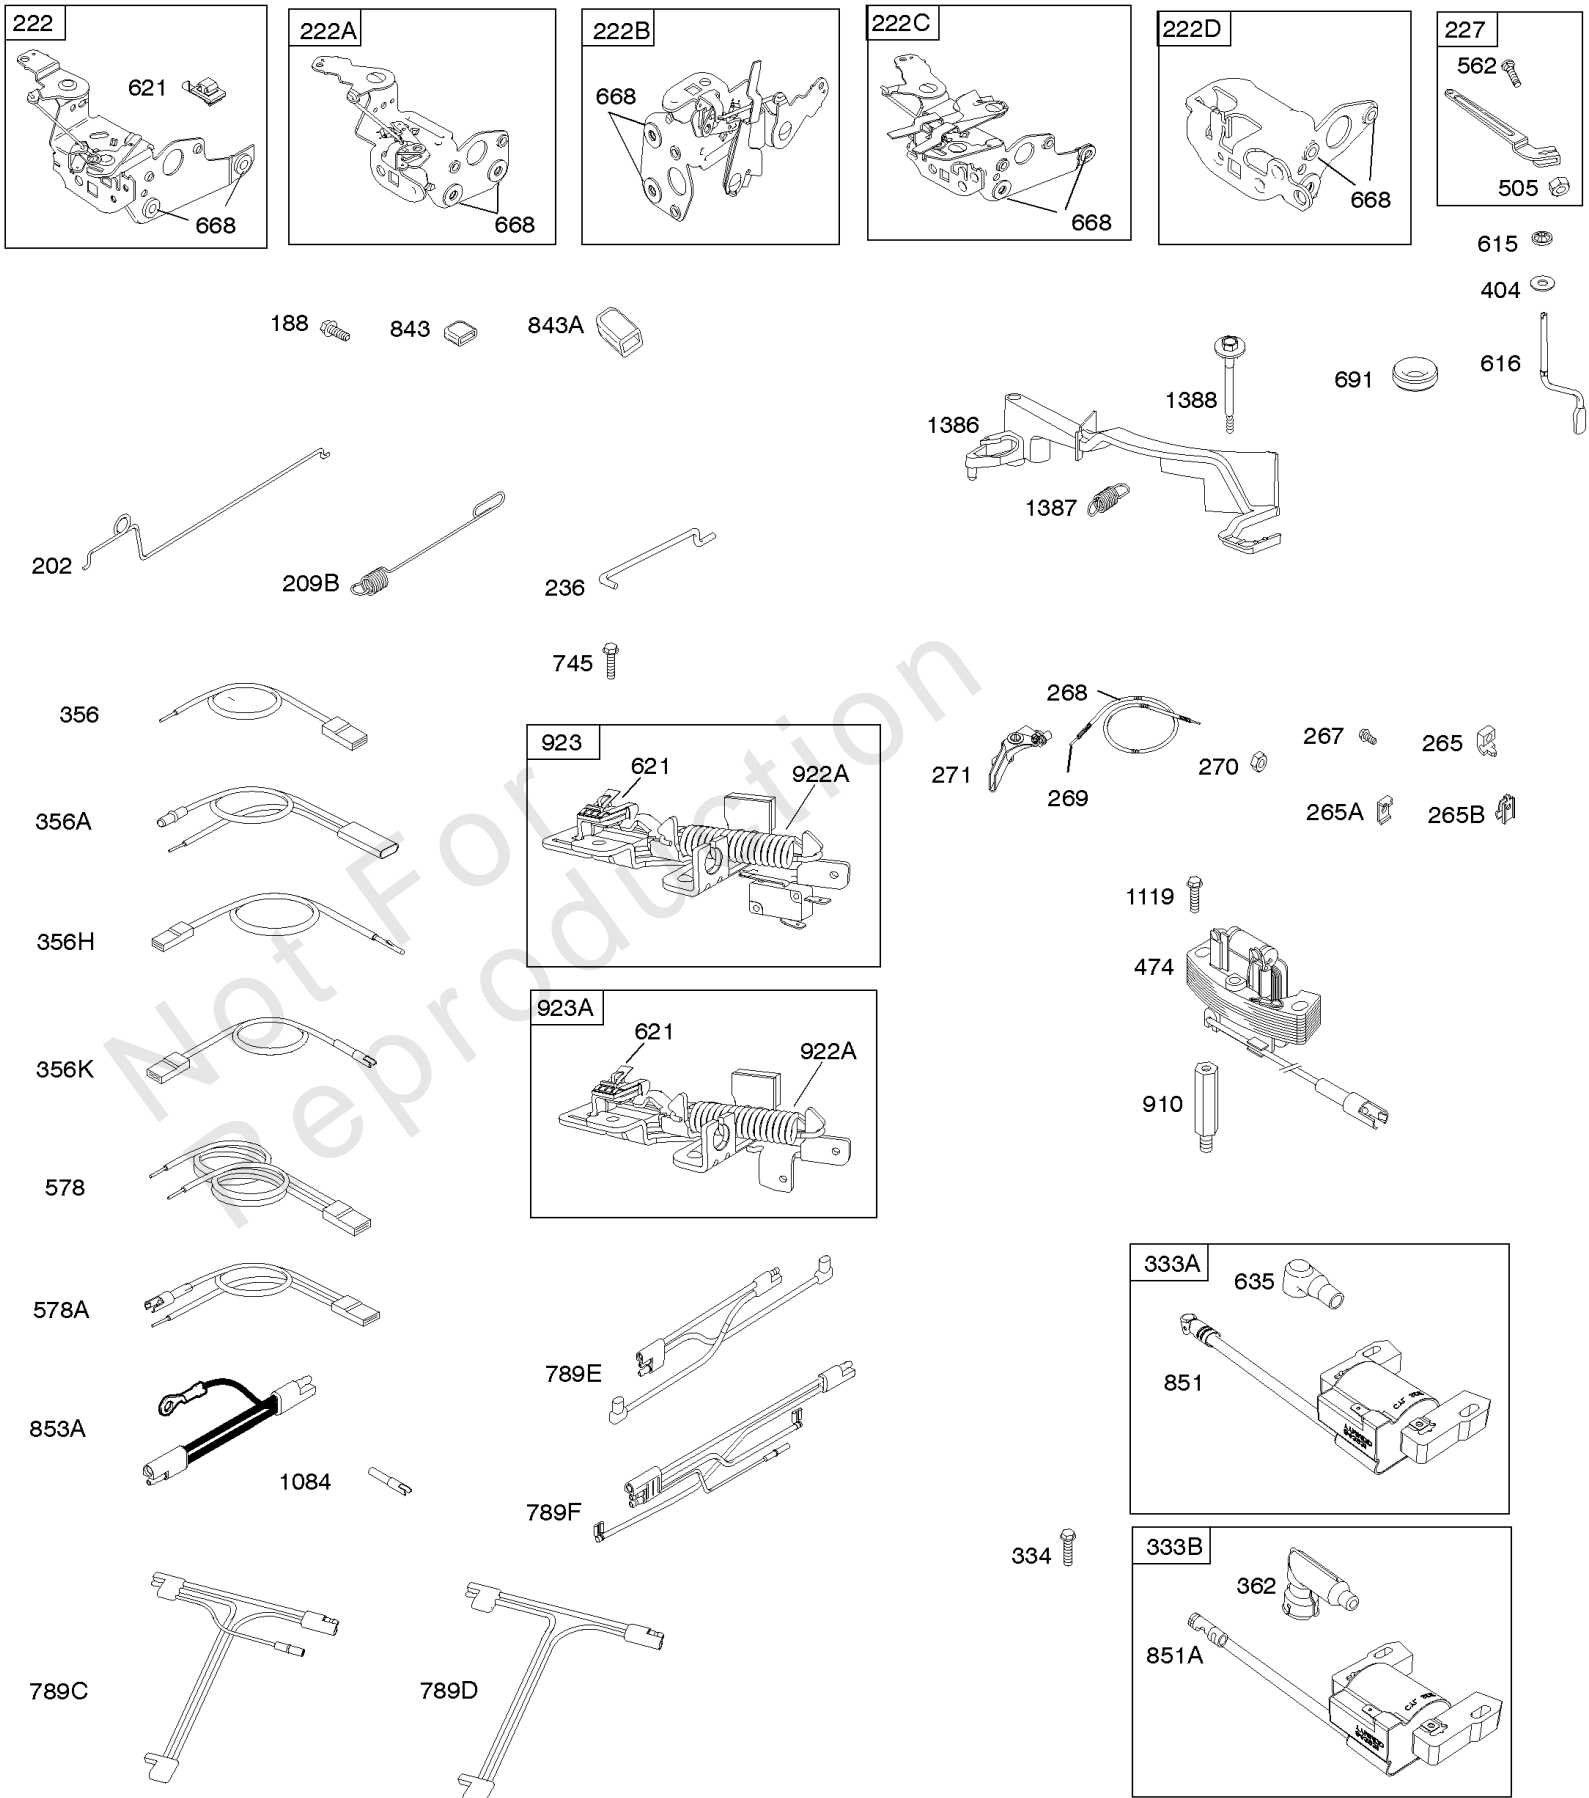

Carburetor, Fuel Supply

REF NO	PART NO	QTY	DESCRIPTION
957C	799585		CAP, Fuel Tank -(1/4 Turn Cap - Black)
958	698183		VALVE, Fuel Shut Off
972B	699374		TANK, Fuel
972F	590490		TANK, Fuel
972E	796578		TANK, Fuel -(Flourinated)
975	796611		BOWL, Float
1059	692311		KIT, Screw/Washer

Not For Reproduction