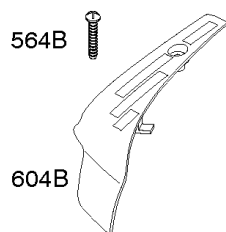

Blower Housing/Shrouds

REF NO	PART NO	QTY	DESCRIPTION
564A	690351		SCREW -(Control Cover)
564B	698589		SCREW -(Control Cover)
604B	790703		COVER, Control
604C	792418		COVER, Control
921F	697343		HOUSING, Blower
921Y	591955		HOUSING, Blower
921Z	593818		HOUSING, Blower
921J	790036		HOUSING, Blower
921H	790037		HOUSING, Blower
921G	792675		HOUSING, Blower
921U	794355		HOUSING, Blower
921X	796706		HOUSING, Blower
921W	796921		HOUSING, Blower
969	690700		SCREW -(Blower Housing)
969A	691138		SCREW -(Blower Housing)

Not For Reproduction