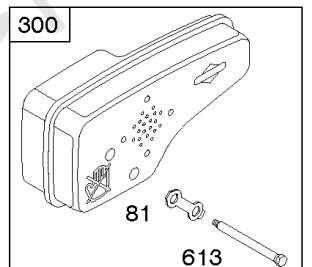

Air Cleaner, Exhaust System

REF NO	PART NO	QTY	DESCRIPTION
11B	691923		TUBE, Breather
81	691740		LOCK, Muffler Screw
163	795629		GASKET, Air Cleaner -(Air Cleaner)
291	593208		THERMOSTAT
300	593581		MUFFLER -Used After Code Date 13122200
300	790828		MUFFLER -Used Before Code Date 13122300
425A	690670		SCREW -(Air Cleaner Cover)
443A	692523		SCREW -(Air Cleaner Primer Base)
445A	491588S		FILTER, A/C Cartridge
535	493537S		FILTER, Air Cleaner Foam
613	790833		SCREW -(Muffler)
676	396548		DEFLECTOR, Muffler
676A	393756		DEFLECTOR, Muffler -(Side Outlet)
676C	493871		DEFLECTOR, Muffler
677	690661		SCREW -(Muffler Deflector) (Thread Forming)
677A	593440		SCREW -(Muffler Deflector) (Self-Drilling & Tapping)
725	590459		SHIELD, Heat
725A	590460		SHIELD, Heat
832	590486		GUARD, Muffler
832B	593875		GUARD, Muffler
836	690664		SCREW -(Muffler Guard)
836A	790745		SCREW -(Muffler Guard)
875	593580		BASE, Air Cleaner -(Primer)
883	691881		GASKET, Exhaust
966B	795259		BASE, Air Cleaner -(Primer)
968B	692298		COVER, Air Cleaner
976	694395		PRIMER, Carburetor