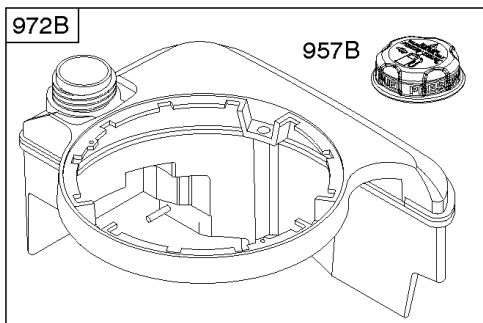

1319 WARNING LABEL

REQUIRED when replacing parts with warning labels affixed.

1330 REPAIR MANUAL

Camshaft, Crankshaft, Cylinder, Engine Sump, Lubrication, Pistion Group, Valves

REF NO	PART NO	QTY	DESCRIPTION
287	690940		SCREW -(Dipstick Tube)
306A	790836		SHIELD, Cylinder
307	690345		SCREW -(Cylinder Shield)
337	591868		PLUG, Spark
358	590508		GASKET SET, Engine
362	793351		SHIELD, Spark Plug
383	89838S		WRENCH, Spark Plug
404	690272		WASHER -(Governor Crank)
523	499621		DIPSTICK
524	692296		SEAL, O-Ring -(Dipstick Tube)
525	495265		TUBE, Dipstick
584	697734		COVER, Breather Passage
585	691879		GASKET, Breather Passage
615	690340		RETAINER, Governor Shaft
616	698801		CRANK, Governor
617	270344S		SEAL, O-Ring -(Intake Manifold)
635	66538S		BOOT, Spark Plug
668	493823		SPACER -(Includes 2)
684	690345		SCREW -(Breather Passage Cover)
718	690959		PIN, Locating
741	797521		GEAR, Timing -(Metal)
842	691031		SEAL, O-Ring -(Dipstick Tube)
847	692047		DIPSTICK/TUBE ASSEMBLY
868	590410		SEAL, Valve
869	691155		SEAT, Valve -(Intake)
870	690380		SEAT, Valve -(Exhaust)
871	590409		BUSHING, Valve Guide
883	691881		GASKET, Exhaust
1095	590507		GASKET SET, Valve
1319	794467		LABEL, Warning
1330	270962		MANUAL, Repair