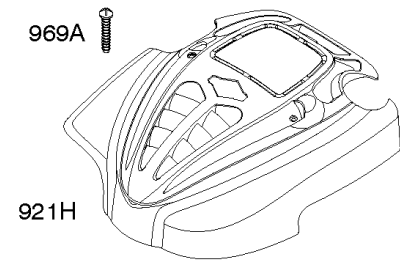

Blower Housing, Electric Starter, Flywheel, Rewind Starter

REF NO	PART NO	QTY	DESCRIPTION
23	691987		FLYWHEEL
37	793756		GUARD, Flywheel
55	691421		HOUSING, Rewind Starter
58	697316		ROPE, Starter -(Cut To Required Length)
60	281434S		GRIP, Starter Rope
60C	799716		GRIP, Starter Rope
65	690837		SCREW -(Rewind Starter)
78	691108		SCREW -(Flywheel Guard)
304	790826		HOUSING, Blower
305	691108		SCREW -(Blower Housing)
309B	799045		MOTOR, Starter
332	690662		NUT -(Flywheel)
363	19069		PULLER, Flywheel
455	791960		CUP, Flywheel
456	692299		PLATE, Pawl Friction
459	281505S		PAWL, Ratchet
592	690800		NUT -(Rewind Starter)
597	691696		SCREW -(Pawl Friction Plate)
608	497680		STARTER, Rewind
689	691855		SPRING, Friction
697	691127		SCREW -(Starter Motor) (Drive Cap)
742	93941		RETAINER, E Ring
853	695268		ADAPTER, Wire
925	795403		COVER, Linkage
937A	799420		SPLINE, Starter
997	696310		SHIELD, Debris
1005	691346		FAN, Flywheel
1036	-----		Label-Emissions -(Available From A Briggs & Stratton Authorized Dealer)
1210	498144		PULLEY/SPRING ASSEMBLY -(Pulley)
1211	498144		PULLEY/SPRING ASSEMBLY -(Spring)