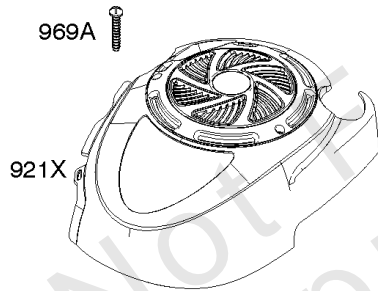

Parts Manual

Mfg. No: 128M02-0133-F1

Model Components	Page
Air Cleaner, Exhaust System.....	4
Blower Housing, Electric Starter, Flywheel, Rewind Starter.....	6
Blower Housing/Shrouds.....	8
Camshaft, Crankshaft, Cylinder, Engine Sump, Lubrication, Pistion Group, Valves.....	10
Carburetor, Fuel Supply.....	14
Controls, Electrical, Flywheel Brake, Governor Spring, Ignition.....	18
Replacement Engine - US & Canada.....	22

Blower Housing, Electric Starter, Flywheel, Rewind Starter

REF NO	PART NO	QTY	DESCRIPTION
23	691987		FLYWHEEL
37	793756		GUARD, Flywheel
55	691421		HOUSING, Rewind Starter
58	697316		ROPE, Starter -(Cut To Required Length)
60	281434S		GRIP, Starter Rope
60C	799716		GRIP, Starter Rope
65	690837		SCREW -(Rewind Starter)
78	691108		SCREW -(Flywheel Guard)
304	790826		HOUSING, Blower
305	691108		SCREW -(Blower Housing)
309B	799045		MOTOR, Starter
332	690662		NUT -(Flywheel)
363	19069		PULLER, Flywheel
455	791960		CUP, Flywheel
456	692299		PLATE, Pawl Friction
459	281505S		PAWL, Ratchet
592	690800		NUT -(Rewind Starter)
597	691696		SCREW -(Pawl Friction Plate)
608	497680		STARTER, Rewind
689	691855		SPRING, Friction
697	691127		SCREW -(Starter Motor) (Drive Cap)
742	93941		RETAINER, E Ring
853	695268		ADAPTER, Wire
925	795403		COVER, Linkage
937A	799420		SPLINE, Starter
997	696310		SHIELD, Debris
1005	691346		FAN, Flywheel
1036	-----		Label-Emissions -(Available From A Briggs & Stratton Authorized Dealer)
1210	498144		PULLEY/SPRING ASSEMBLY -(Pulley)
1211	498144		PULLEY/SPRING ASSEMBLY -(Spring)