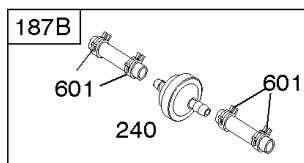

Carburetor, Fuel Supply

REF NO	PART NO	QTY	DESCRIPTION
97	696565		SHAFT, Throttle -(Plastic)
104	797622		PIN, Float Hinge
108	796993		VALVE, Choke
108A	795935		VALVE, Choke
109A	498593		SHAFT, Choke
117A	797574		JET, Main -(Standard)
117B	590440		JET, Main -(Standard)
118A	591298		JET, Main -(High Altitude)
118B	798661		JET, Main -(High Altitude)
121	498260		KIT, Carburetor Overhaul
125B	799866		CARBURETOR -(Autochoke System)
127	694468		PLUG, Welch -(Bowl Vent)
130	696564		VALVE, Throttle
133	398187		FLOAT, Carburetor
134	398188		KIT, Needle/Seat
137	796610		GASKET, Float Bowl
137A	693981		GASKET, Float Bowl -(1/16)
141	796193		KIT, Choke Shaft
163	795629		GASKET, Air Cleaner -(Air Cleaner)
187	791766		LINE, Fuel -(Cut To Required Length)
187A	791873		LINE, Fuel -(Molded)
187B	791891		LINE, Fuel -(Includes Filter)
187D	795090		LINE, Fuel -(Molded)
190	690940		SCREW -(Fuel Tank)
240	298090S		FILTER, Fuel
276	271716		WASHER, Sealing
365	691688		SCREW -(Carburetor)
601	791850		CLAMP, Hose
601A	691038		CLAMP, Hose
617	270344S		SEAL, O-Ring -(Intake Manifold)
633	691321		SEAL, Choke/Throttle Shaft -(Throttle Shaft)
633A	693867		SEAL, Choke/Throttle Shaft
670	692294		SPACER, Fuel Tank
692	590931		SPRING, Detent
957B	692046		CAP, Fuel Tank -(Threaded)(Vented)
957C	591003		CAP, Fuel Tank -(1/4 Turn Cap - Black)
957D	796577		CAP, Fuel Tank -(Threaded)(Vented)