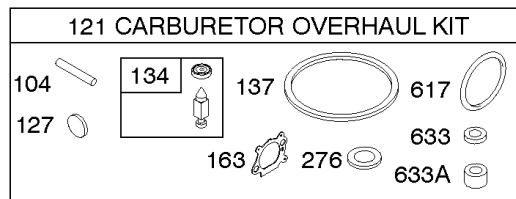

1319 WARNING LABEL

REQUIRED when replacing parts with warning labels affixed.

1330 REPAIR MANUAL

Camshaft, Crankshaft, Cylinder, Engine Sump, Lubrication, Pistion Group, Valves

REF NO	PART NO	QTY	DESCRIPTION
287	690940		SCREW -(Dipstick Tube)
306A	790836		SHIELD, Cylinder
307	690345		SCREW -(Cylinder Shield)
337	591868		PLUG, Spark
358	590508		GASKET SET, Engine
362	793351		SHIELD, Spark Plug
383	89838S		WRENCH, Spark Plug
404	690272		WASHER -(Governor Crank)
523	499621		DIPSTICK
524	692296		SEAL, O-Ring -(Dipstick Tube)
525	495265		TUBE, Dipstick
584	697734		COVER, Breather Passage
585	691879		GASKET, Breather Passage
615	690340		RETAINER, Governor Shaft
616	698801		CRANK, Governor
617	270344S		SEAL, O-Ring -(Intake Manifold)
635	66538S		BOOT, Spark Plug
668	493823		SPACER -(Includes 2)
684	690345		SCREW -(Breather Passage Cover)
718	690959		PIN, Locating
741	797521		GEAR, Timing -(Metal)
842	691031		SEAL, O-Ring -(Dipstick Tube)
847	692047		DIPSTICK/TUBE ASSEMBLY
868	590410		SEAL, Valve
869	691155		SEAT, Valve -(Intake)
870	690380		SEAT, Valve -(Exhaust)
871	590409		BUSHING, Valve Guide
883	691881		GASKET, Exhaust
1095	590507		GASKET SET, Valve
1319	794467		LABEL, Warning
1330	270962		MANUAL, Repair