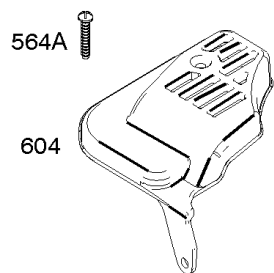

Blower Housing, Electric Starter, Flywheel, Rewind Starter

REF NO	PART NO	QTY	DESCRIPTION
23	691987		FLYWHEEL
37	793756		GUARD, Flywheel
55	691421		HOUSING, Rewind Starter
58	697316		ROPE, Starter -(Cut To Required Length)
60	281434S		GRIP, Starter Rope
60C	799716		GRIP, Starter Rope
65	690837		SCREW -(Rewind Starter)
78	691108		SCREW -(Flywheel Guard)
304	790826		HOUSING, Blower
305	691108		SCREW -(Blower Housing)
309B	799045		MOTOR, Starter
332	690662		NUT -(Flywheel)
363	19069		PULLER, Flywheel
455	791960		CUP, Flywheel
456	692299		PLATE, Pawl Friction
459	281505S		PAWL, Ratchet
592	690800		NUT -(Rewind Starter)
597	691696		SCREW -(Pawl Friction Plate)
608	497680		STARTER, Rewind
689	691855		SPRING, Friction
697	691127		SCREW -(Starter Motor) (Drive Cap)
742	93941		RETAINER, E Ring
853	695268		ADAPTER, Wire
925	795403		COVER, Linkage
937A	799420		SPLINE, Starter
997	696310		SHIELD, Debris
1005	691346		FAN, Flywheel
1036	-----		Label-Emissions -(Available From A Briggs & Stratton Authorized Dealer)
1210	498144		PULLEY/SPRING ASSEMBLY -(Pulley)
1211	498144		PULLEY/SPRING ASSEMBLY -(Spring)