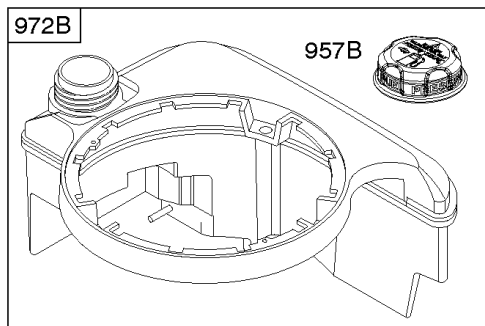

Carburetor, Fuel Supply

REF NO	PART NO	QTY	DESCRIPTION
97	696565		SHAFT, Throttle -(Plastic)
104	797622		PIN, Float Hinge
108	796993		VALVE, Choke
108A	795935		VALVE, Choke
109A	498593		SHAFT, Choke
117A	797574		JET, Main -(Standard)
117B	590440		JET, Main -(Standard)
118A	591298		JET, Main -(High Altitude)
118B	798661		JET, Main -(High Altitude)
121	498260		KIT, Carburetor Overhaul
125B	799866		CARBURETOR -(Autochoke System)
127	694468		PLUG, Welch -(Bowl Vent)
130	696564		VALVE, Throttle
133	398187		FLOAT, Carburetor
134	398188		KIT, Needle/Seat
137	796610		GASKET, Float Bowl
137A	693981		GASKET, Float Bowl -(1/16)
141	796193		KIT, Choke Shaft
163	795629		GASKET, Air Cleaner -(Air Cleaner)
187	791766		LINE, Fuel -(Cut To Required Length)
187A	791873		LINE, Fuel -(Molded)
187B	791891		LINE, Fuel -(Includes Filter)
187D	795090		LINE, Fuel -(Molded)
190	690940		SCREW -(Fuel Tank)
240	298090S		FILTER, Fuel
276	271716		WASHER, Sealing
365	691688		SCREW -(Carburetor)
601	791850		CLAMP, Hose
601A	691038		CLAMP, Hose
617	270344S		SEAL, O-Ring -(Intake Manifold)
633	691321		SEAL, Choke/Throttle Shaft -(Throttle Shaft)
633A	693867		SEAL, Choke/Throttle Shaft
670	692294		SPACER, Fuel Tank
692	590931		SPRING, Detent
957B	692046		CAP, Fuel Tank -(Threaded)(Vented)
957C	591003		CAP, Fuel Tank -(1/4 Turn Cap - Black)
957D	796577		CAP, Fuel Tank -(Threaded)(Vented)