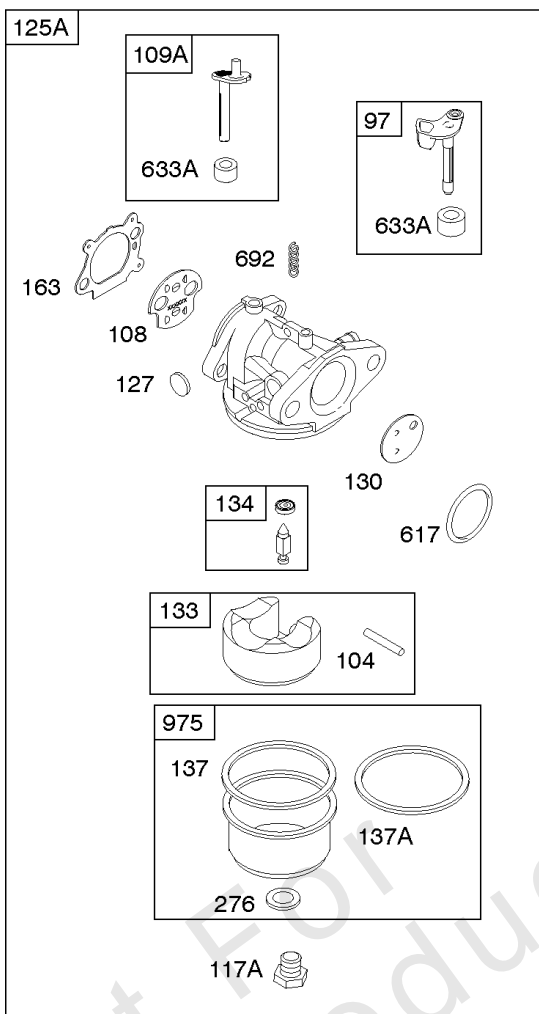

1319 WARNING LABEL

REQUIRED when replacing parts with warning labels affixed.

1330 REPAIR MANUAL

Camshaft, Crankshaft, Cylinder, Engine Sump, Lubrication, Pistion Group, Valves

REF NO	PART NO	QTY	DESCRIPTION
287	690940		SCREW -(Dipstick Tube)
306A	790836		SHIELD, Cylinder
307	690345		SCREW -(Cylinder Shield)
337	591868		PLUG, Spark
358	590508		GASKET SET, Engine
362	793351		SHIELD, Spark Plug
383	89838S		WRENCH, Spark Plug
404	690272		WASHER -(Governor Crank)
523	499621		DIPSTICK
524	692296		SEAL, O-Ring -(Dipstick Tube)
525	495265		TUBE, Dipstick
584	697734		COVER, Breather Passage
585	691879		GASKET, Breather Passage
615	690340		RETAINER, Governor Shaft
616	698801		CRANK, Governor
617	270344S		SEAL, O-Ring -(Intake Manifold)
635	66538S		BOOT, Spark Plug
668	493823		SPACER -(Includes 2)
684	690345		SCREW -(Breather Passage Cover)
718	690959		PIN, Locating
741	797521		GEAR, Timing -(Metal)
842	691031		SEAL, O-Ring -(Dipstick Tube)
847	692047		DIPSTICK/TUBE ASSEMBLY
868	590410		SEAL, Valve
869	691155		SEAT, Valve -(Intake)
870	690380		SEAT, Valve -(Exhaust)
871	590409		BUSHING, Valve Guide
883	691881		GASKET, Exhaust
1095	590507		GASKET SET, Valve
1319	794467		LABEL, Warning
1330	270962		MANUAL, Repair