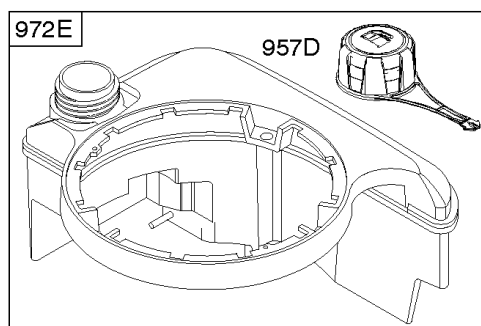

Carburetor, Fuel Supply

REF NO	PART NO	QTY	DESCRIPTION
97	696565		SHAFT, Throttle -(Plastic)
104	797622		PIN, Float Hinge
108	796993		VALVE, Choke
108A	795935		VALVE, Choke
109A	498593		SHAFT, Choke
117A	797574		JET, Main -(Standard)
117B	590440		JET, Main -(Standard)
118A	591298		JET, Main -(High Altitude)
118B	798661		JET, Main -(High Altitude)
121	498260		KIT, Carburetor Overhaul
125B	799866		CARBURETOR -(Autochoke System)
127	694468		PLUG, Welch -(Bowl Vent)
130	696564		VALVE, Throttle
133	398187		FLOAT, Carburetor
134	398188		KIT, Needle/Seat
137	796610		GASKET, Float Bowl
137A	693981		GASKET, Float Bowl -(1/16)
141	796193		KIT, Choke Shaft
163	795629		GASKET, Air Cleaner -(Air Cleaner)
187	791766		LINE, Fuel -(Cut To Required Length)
187A	791873		LINE, Fuel -(Molded)
187B	791891		LINE, Fuel -(Includes Filter)
187D	795090		LINE, Fuel -(Molded)
190	690940		SCREW -(Fuel Tank)
240	298090S		FILTER, Fuel
276	271716		WASHER, Sealing
365	691688		SCREW -(Carburetor)
601	791850		CLAMP, Hose
601A	691038		CLAMP, Hose
617	270344S		SEAL, O-Ring -(Intake Manifold)
633	691321		SEAL, Choke/Throttle Shaft -(Throttle Shaft)
633A	693867		SEAL, Choke/Throttle Shaft
670	692294		SPACER, Fuel Tank
692	590931		SPRING, Detent
957B	692046		CAP, Fuel Tank -(Threaded)(Vented)
957C	591003		CAP, Fuel Tank -(1/4 Turn Cap - Black)
957D	796577		CAP, Fuel Tank -(Threaded)(Vented)