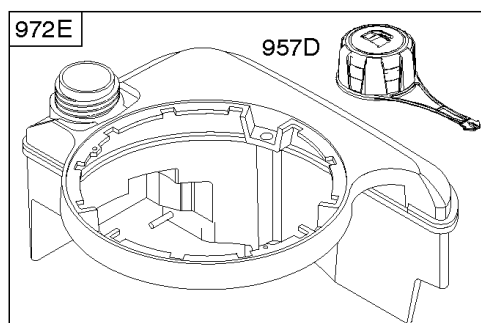

1319 WARNING LABEL

REQUIRED when replacing parts with warning labels affixed.

1330 REPAIR MANUAL

Camshaft, Crankshaft, Cylinder, Engine Sump, Lubrication, Pistion Group, Valves

REF NO	PART NO	QTY	DESCRIPTION
287	690940		SCREW -(Dipstick Tube)
306A	790836		SHIELD, Cylinder
307	690345		SCREW -(Cylinder Shield)
337	591868		PLUG, Spark
358	590508		GASKET SET, Engine
362	793351		SHIELD, Spark Plug
383	89838S		WRENCH, Spark Plug
404	690272		WASHER -(Governor Crank)
523	499621		DIPSTICK
524	692296		SEAL, O-Ring -(Dipstick Tube)
525	495265		TUBE, Dipstick
584	697734		COVER, Breather Passage
585	691879		GASKET, Breather Passage
615	690340		RETAINER, Governor Shaft
616	698801		CRANK, Governor
617	270344S		SEAL, O-Ring -(Intake Manifold)
635	66538S		BOOT, Spark Plug
668	493823		SPACER -(Includes 2)
684	690345		SCREW -(Breather Passage Cover)
718	690959		PIN, Locating
741	797521		GEAR, Timing -(Metal)
842	691031		SEAL, O-Ring -(Dipstick Tube)
847	692047		DIPSTICK/TUBE ASSEMBLY
868	590410		SEAL, Valve
869	691155		SEAT, Valve -(Intake)
870	690380		SEAT, Valve -(Exhaust)
871	590409		BUSHING, Valve Guide
883	691881		GASKET, Exhaust
1095	590507		GASKET SET, Valve
1319	794467		LABEL, Warning
1330	270962		MANUAL, Repair