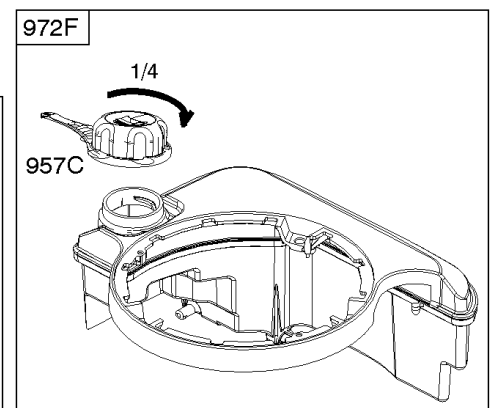

1319 WARNING LABEL

REQUIRED when replacing parts with warning labels affixed.

1330 REPAIR MANUAL

Camshaft, Crankshaft, Cylinder, Engine Sump, Lubrication, Pistion Group, Valves

REF NO	PART NO	QTY	DESCRIPTION
287	690940		SCREW -(Dipstick Tube)
306A	790836		SHIELD, Cylinder
307	690345		SCREW -(Cylinder Shield)
337	591868		PLUG, Spark
358	590508		GASKET SET, Engine
362	793351		SHIELD, Spark Plug
383	89838S		WRENCH, Spark Plug
404	690272		WASHER -(Governor Crank)
523	499621		DIPSTICK
524	692296		SEAL, O-Ring -(Dipstick Tube)
525	495265		TUBE, Dipstick
584	697734		COVER, Breather Passage
585	691879		GASKET, Breather Passage
615	690340		RETAINER, Governor Shaft
616	698801		CRANK, Governor
617	270344S		SEAL, O-Ring -(Intake Manifold)
635	66538S		BOOT, Spark Plug
668	493823		SPACER -(Includes 2)
684	690345		SCREW -(Breather Passage Cover)
718	690959		PIN, Locating
741	797521		GEAR, Timing -(Metal)
842	691031		SEAL, O-Ring -(Dipstick Tube)
847	692047		DIPSTICK/TUBE ASSEMBLY
868	590410		SEAL, Valve
869	691155		SEAT, Valve -(Intake)
870	690380		SEAT, Valve -(Exhaust)
871	590409		BUSHING, Valve Guide
883	691881		GASKET, Exhaust
1095	590507		GASKET SET, Valve
1319	794467		LABEL, Warning
1330	270962		MANUAL, Repair