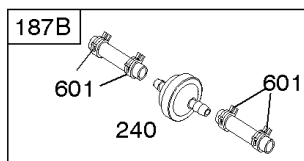

1319 WARNING LABEL

REQUIRED when replacing parts with warning labels affixed.

1330 REPAIR MANUAL

Camshaft, Crankshaft, Cylinder, Engine Sump, Lubrication, Pistion Group, Valves

REF NO	PART NO	QTY	DESCRIPTION
287	690940		SCREW -(Dipstick Tube)
306A	790836		SHIELD, Cylinder
307	690345		SCREW -(Cylinder Shield)
337	591868		PLUG, Spark
358	590508		GASKET SET, Engine
362	793351		SHIELD, Spark Plug
383	89838S		WRENCH, Spark Plug
404	690272		WASHER -(Governor Crank)
523	499621		DIPSTICK
524	692296		SEAL, O-Ring -(Dipstick Tube)
525	495265		TUBE, Dipstick
584	697734		COVER, Breather Passage
585	691879		GASKET, Breather Passage
615	690340		RETAINER, Governor Shaft
616	698801		CRANK, Governor
617	270344S		SEAL, O-Ring -(Intake Manifold)
635	66538S		BOOT, Spark Plug
668	493823		SPACER -(Includes 2)
684	690345		SCREW -(Breather Passage Cover)
718	690959		PIN, Locating
741	797521		GEAR, Timing -(Metal)
842	691031		SEAL, O-Ring -(Dipstick Tube)
847	692047		DIPSTICK/TUBE ASSEMBLY
868	590410		SEAL, Valve
869	691155		SEAT, Valve -(Intake)
870	690380		SEAT, Valve -(Exhaust)
871	590409		BUSHING, Valve Guide
883	691881		GASKET, Exhaust
1095	590507		GASKET SET, Valve
1319	794467		LABEL, Warning
1330	270962		MANUAL, Repair