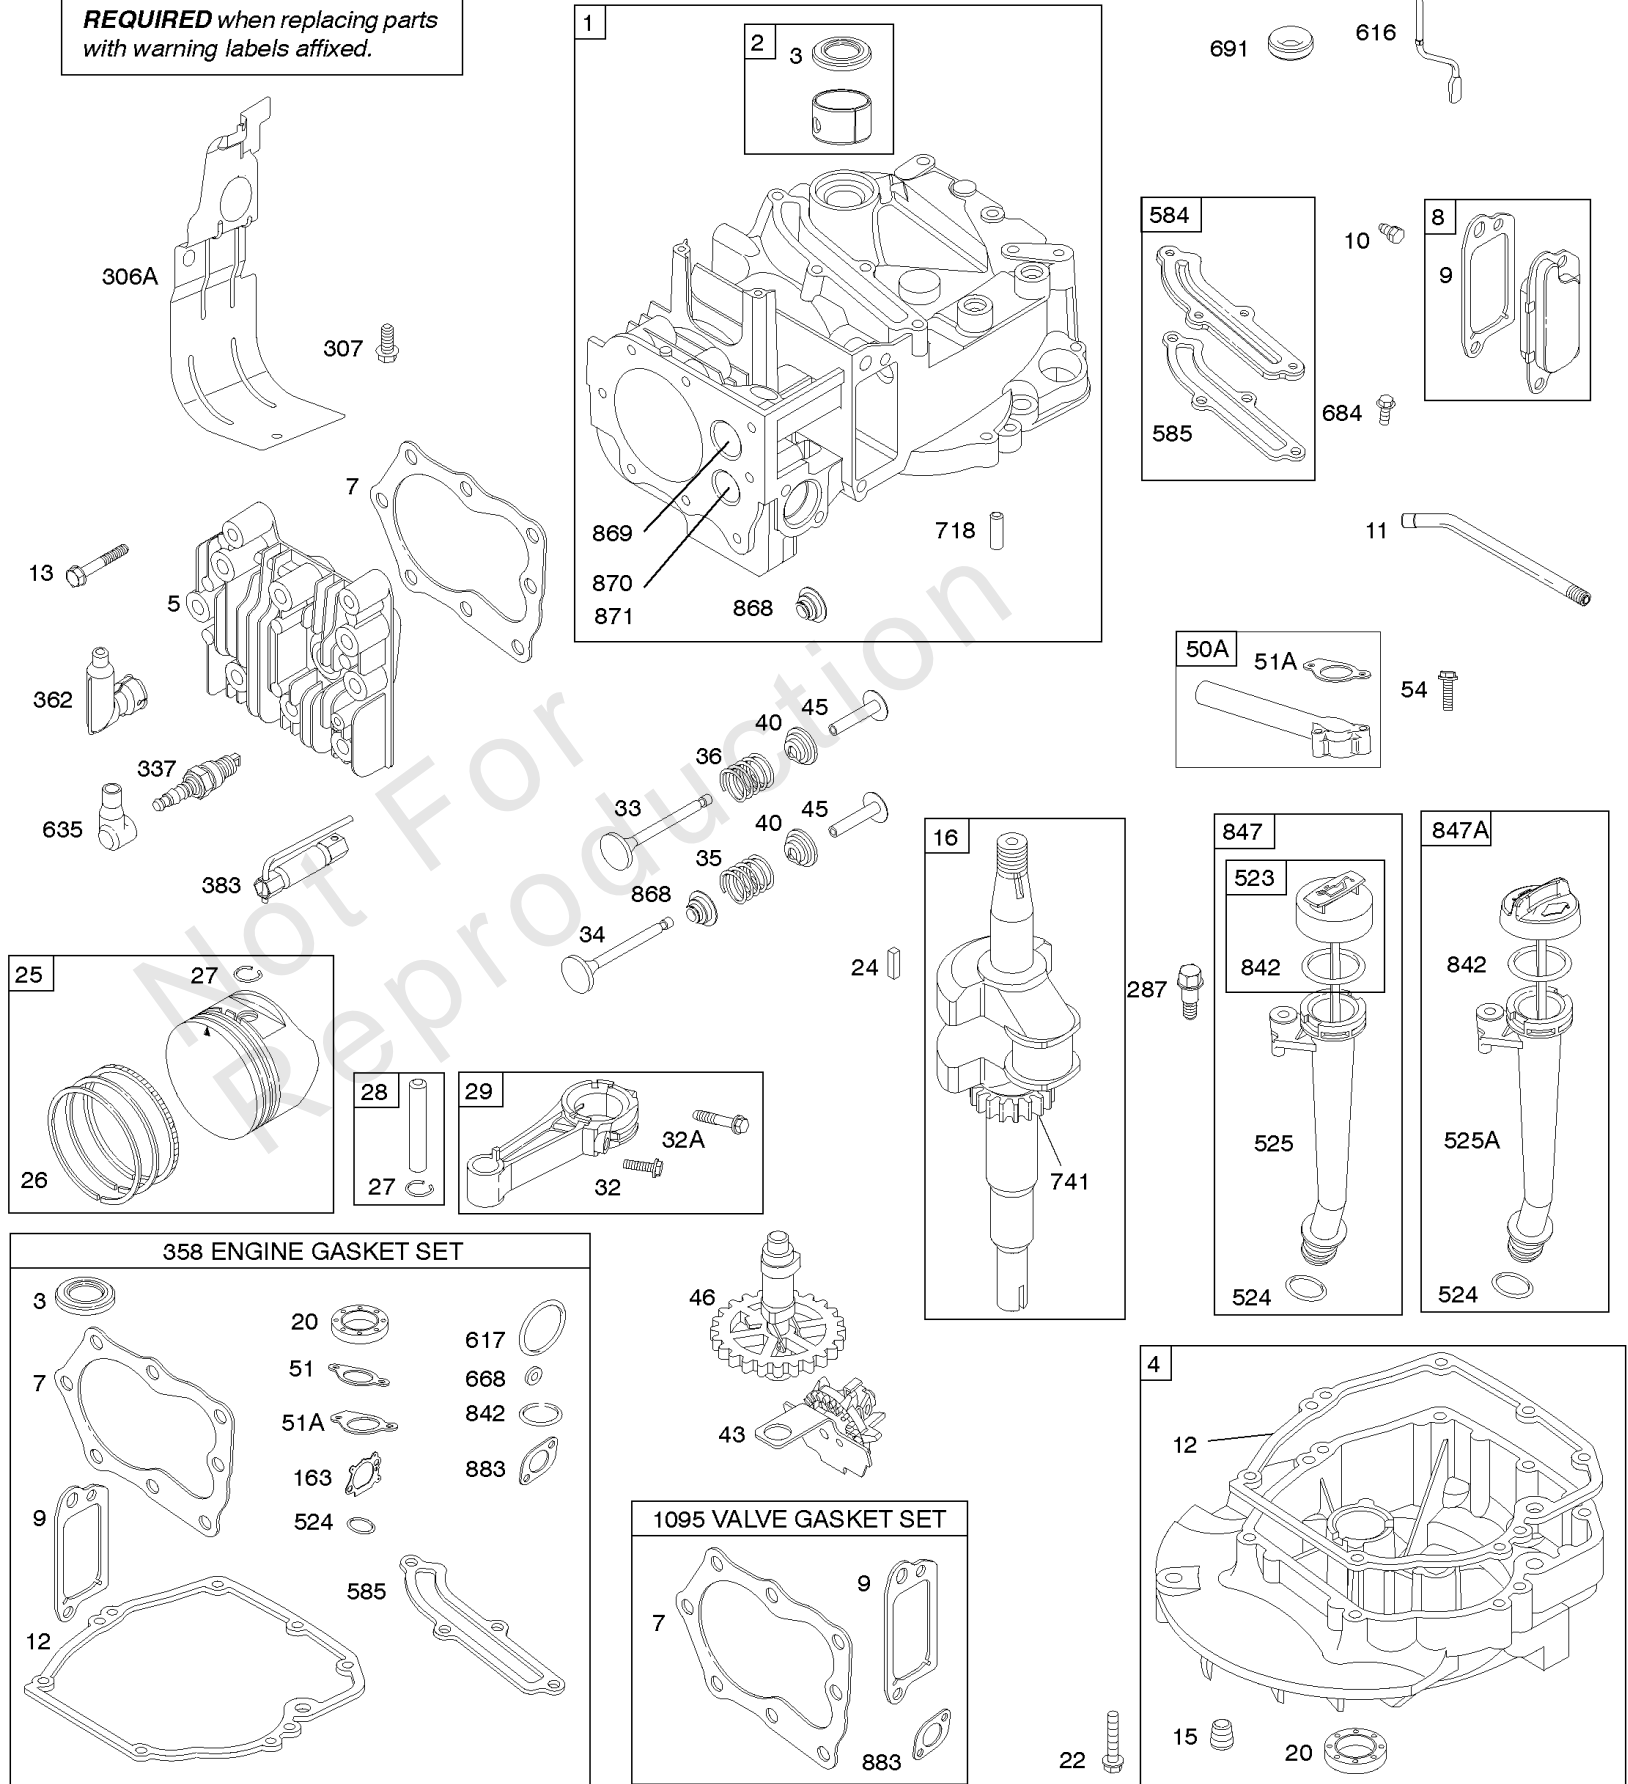

Blower Housing/Shrouds

REF NO	PART NO	QTY	DESCRIPTION
564A	690351		SCREW -(Control Cover)
564B	698589		SCREW -(Control Cover)
604B	790703		COVER, Control
604C	792418		COVER, Control
921F	697343		HOUSING, Blower
921Y	591955		HOUSING, Blower
921Z	593818		HOUSING, Blower
921J	790036		HOUSING, Blower
921H	790037		HOUSING, Blower
921G	792675		HOUSING, Blower
921U	794355		HOUSING, Blower
921X	796706		HOUSING, Blower
921W	796921		HOUSING, Blower
969	690700		SCREW -(Blower Housing)
969A	691138		SCREW -(Blower Housing)

Not For Reproduction

1319 WARNING LABEL

REQUIRED when replacing parts with warning labels affixed.

1330 REPAIR MANUAL

Camshaft, Crankshaft, Cylinder, Engine Sump, Lubrication, Pistion Group, Valves

REF NO	PART NO	QTY	DESCRIPTION
1	592645		CYLINDER ASSEMBLY
2	796961		KIT, Bushing/Seal -(Magneto Side)
3	299819S		SEAL, Oil -(Magneto Side)
4	493279		SUMP, Engine
5	590411		HEAD, Cylinder
7	799875		GASKET, Cylinder Head
8	590395		BREATHER ASSEMBLY
9	699833		GASKET, Breather
10	691125		SCREW -(Breather Assembly)
11	691781		TUBE, Breather
12	692232		GASKET, Crankcase
13	590422		SCREW -(Cylinder Head)
15	691680		PLUG, Oil Drain -(Square Socket)
16	590807		CRANKSHAFT
20	399781S		SEAL, Oil -(PTO Side)
22	691092		SCREW -(Crankcase Cover/Sump)
24	222698S		KEY, Flywheel
25	590404		PISTON ASSEMBLY -(Standard)
25	590405		PISTON ASSEMBLY -(.020 Oversize)
26	590402		SET, Ring -(Standard)
26	590403		SET, Ring -(.020 Oversize)
27	691588		LOCK, Piston Pin
28	298909		PIN, Piston
29	797306		ROD, Connecting
32	691664		SCREW -(Connecting Rod)
32A	695759		SCREW -(Connecting Rod)
33	590394		VALVE, Exhaust
34	590393		VALVE, Intake
35	691270		SPRING, Valve -(Intake)
36	691270		SPRING, Valve -(Exhaust)
40	692194		RETAINER, Valve
43	691997		SLINGER, Governor/Oil
45	690548		TAPPET, Valve
46	590463		CAMSHAFT
50A	796703		MANIFOLD, Intake
51	272199S		GASKET, Intake
51A	796704		GASKET, Intake
54	691650		SCREW -(Intake Manifold)
163	795629		GASKET, Air Cleaner -(Air Cleaner)