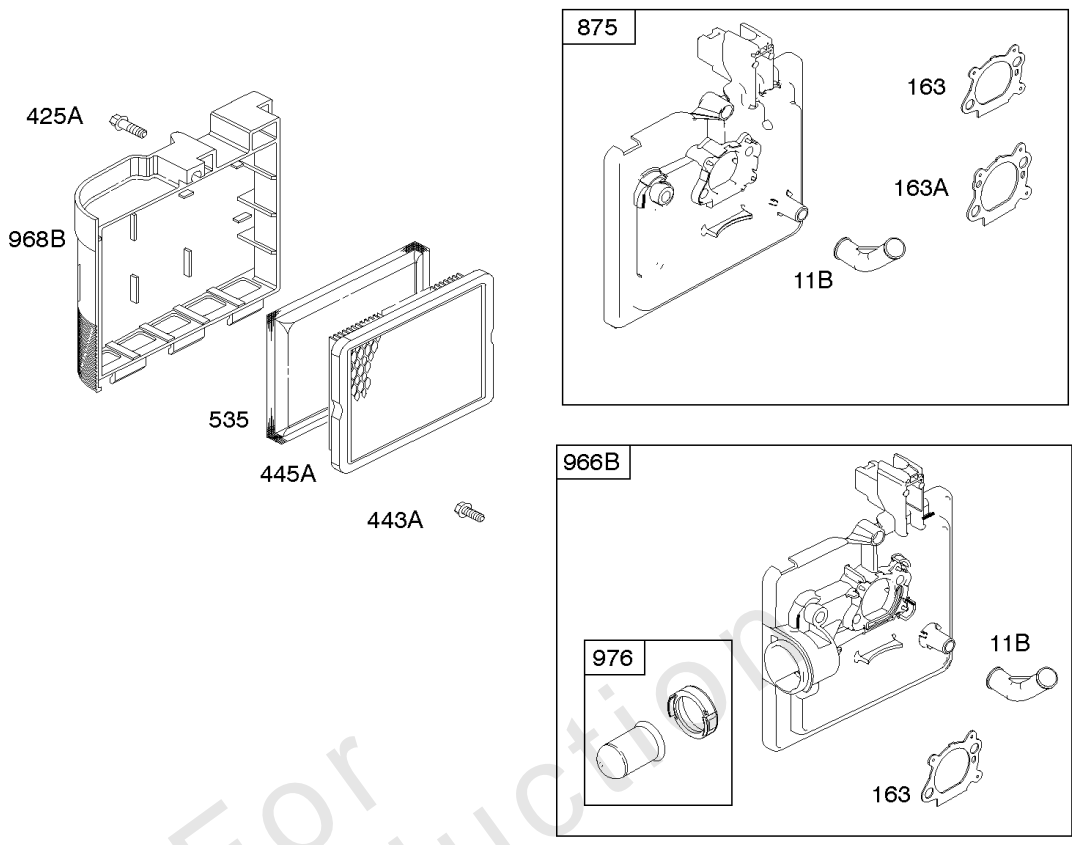

Air Cleaner, Exhaust System

REF NO	PART NO	QTY	DESCRIPTION
11B	691923		TUBE, Breather
81	691740		LOCK, Muffler Screw
163	795629		GASKET, Air Cleaner -(Air Cleaner)
291	593208		THERMOSTAT
300	593581		MUFFLER -Used After Code Date 13122200
300	790828		MUFFLER -Used Before Code Date 13122300
425A	690670		SCREW -(Air Cleaner Cover)
443A	692523		SCREW -(Air Cleaner Primer Base)
445A	491588S		FILTER, A/C Cartridge
535	493537S		FILTER, Air Cleaner Foam
613	790833		SCREW -(Muffler)
676	396548		DEFLECTOR, Muffler
676A	393756		DEFLECTOR, Muffler -(Side Outlet)
676C	493871		DEFLECTOR, Muffler
677	690661		SCREW -(Muffler Deflector) (Thread Forming)
677A	593440		SCREW -(Muffler Deflector) (Self-Drilling & Tapping)
725	590459		SHIELD, Heat
725A	590460		SHIELD, Heat
832	590486		GUARD, Muffler
832B	593875		GUARD, Muffler
836	690664		SCREW -(Muffler Guard)
836A	790745		SCREW -(Muffler Guard)
875	593580		BASE, Air Cleaner -(Primer)
883	691881		GASKET, Exhaust
966B	795259		BASE, Air Cleaner -(Primer)
968B	692298		COVER, Air Cleaner
976	694395		PRIMER, Carburetor