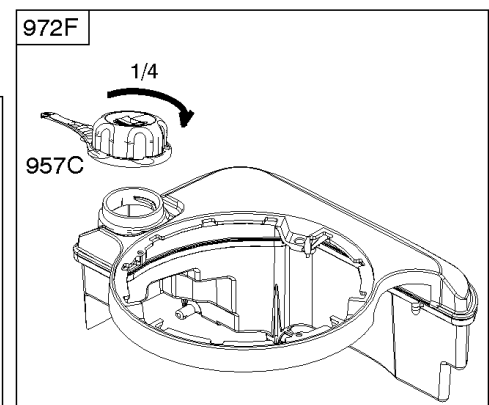

Carburetor, Fuel Supply

REF NO	PART NO	QTY	DESCRIPTION
97	696565		SHAFT, Throttle -(Plastic)
104	797622		PIN, Float Hinge
108	796993		VALVE, Choke
108A	795935		VALVE, Choke
109A	498593		SHAFT, Choke
117A	797574		JET, Main -(Standard)
117B	590440		JET, Main -(Standard)
118A	591298		JET, Main -(High Altitude)
118B	798661		JET, Main -(High Altitude)
121	498260		KIT, Carburetor Overhaul
125B	799866		CARBURETOR -(Autochoke System)
127	694468		PLUG, Welch -(Bowl Vent)
130	696564		VALVE, Throttle
133	398187		FLOAT, Carburetor
134	398188		KIT, Needle/Seat
137	796610		GASKET, Float Bowl
137A	693981		GASKET, Float Bowl -(1/16)
141	796193		KIT, Choke Shaft
163	795629		GASKET, Air Cleaner -(Air Cleaner)
187	791766		LINE, Fuel -(Cut To Required Length)
187A	791873		LINE, Fuel -(Molded)
187B	791891		LINE, Fuel -(Includes Filter)
187D	795090		LINE, Fuel -(Molded)
190	690940		SCREW -(Fuel Tank)
240	298090S		FILTER, Fuel
276	271716		WASHER, Sealing
365	691688		SCREW -(Carburetor)
601	791850		CLAMP, Hose
601A	691038		CLAMP, Hose
617	270344S		SEAL, O-Ring -(Intake Manifold)
633	691321		SEAL, Choke/Throttle Shaft -(Throttle Shaft)
633A	693867		SEAL, Choke/Throttle Shaft
670	692294		SPACER, Fuel Tank
692	590931		SPRING, Detent
957B	692046		CAP, Fuel Tank -(Threaded)(Vented)
957C	591003		CAP, Fuel Tank -(1/4 Turn Cap - Black)
957D	796577		CAP, Fuel Tank -(Threaded)(Vented)