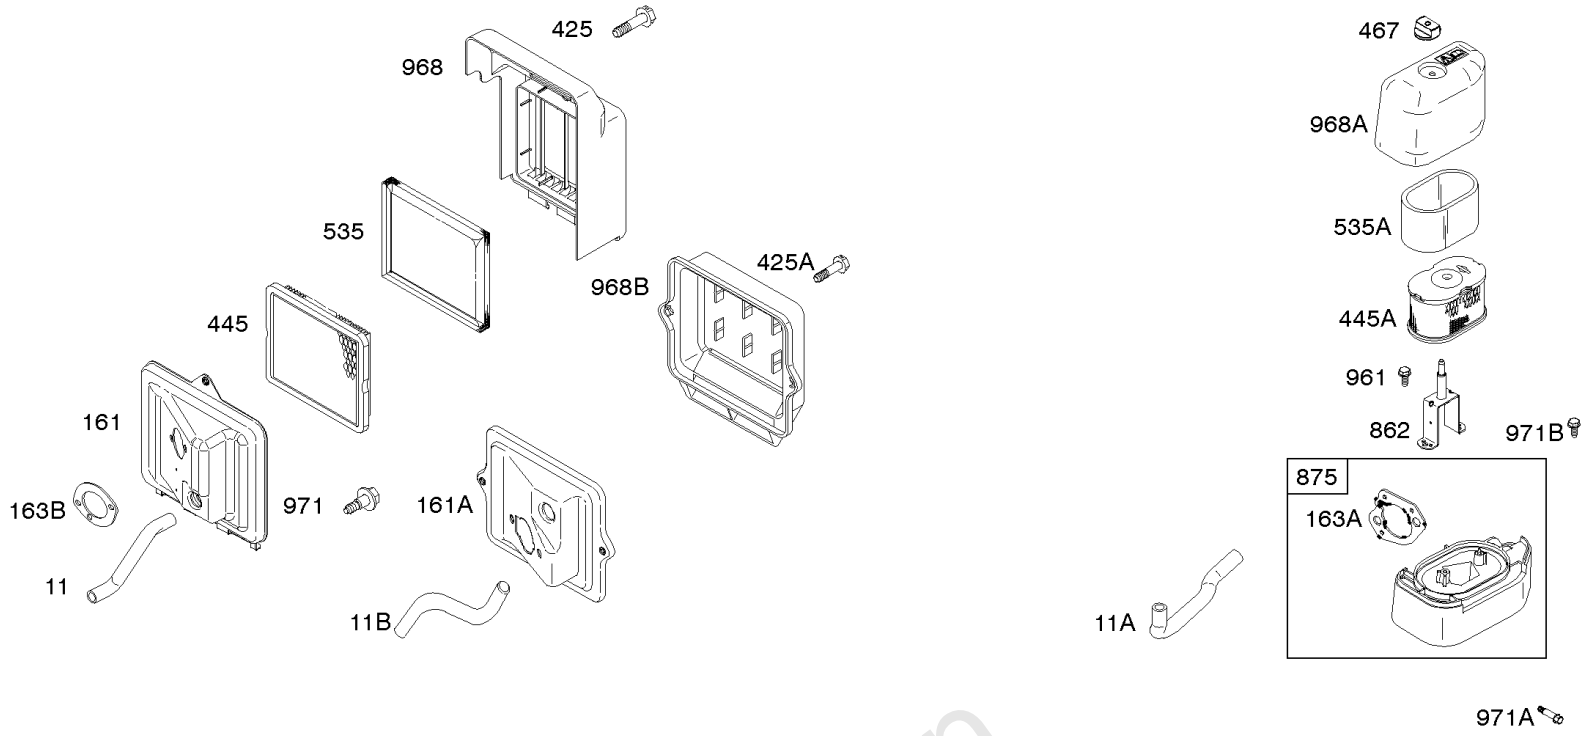

Air Cleaner, Exhaust System

REF NO	PART NO	QTY	DESCRIPTION
968B	791082		COVER, Air Cleaner
971	690370		SCREW -(Air Cleaner Base to Carburetor/Throttle Body) (SAE)
971	798649		SCREW -(Air Cleaner Base to Carburetor/Throttle Body) (Metric)
971A	591307		SCREW -(Air Cleaner Base to Carburetor/Throttle Body)
971B	699234		SCREW -(Air Cleaner Base to Carburetor/Throttle Body)
994A	399541		ARRESTOR, Spark

- 1036 EMISSIONS LABEL
- 1058 OPERATOR'S MANUAL
- 1319 WARNING LABEL
- 1319A WARNING LABEL
- 1330 REPAIR MANUAL

Camshaft, Crankshaft, Cylinder, Piston Group

REF NO	PART NO	QTY	DESCRIPTION
615	692576		RETAINER, Governor Shaft
616	692547		CRANK, Governor
718	690959		PIN, Locating
741	695087		GEAR, Timing -(Metal)
741A	593499		GEAR, Timing -(Nylon)
868	795440		SEAL, Valve
883	691893		GASKET, Exhaust
883A	692237		GASKET, Exhaust
993	694088		GASKET, Cylinder Head Plate
1022	691890		GASKET, Rocker Cover
1036	-----		Label-Emissions -(Available From A Briggs & Stratton Authorized Dealer)
1058	277040		MANUAL, Operator's
1319	794467		LABEL, Warning
1319A	797669		LABEL, Warning
1330	272147		MANUAL, Repair