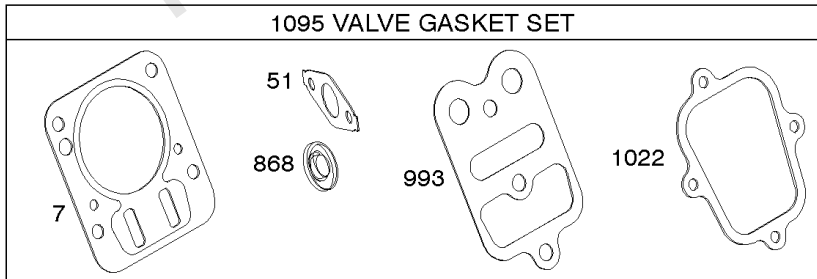

Crankcase Cover, Gear Reduction, Lubrication

Mfg. No: 12T132-0035-F8

- 21
- 415
- 522
- 170
- 22

Crankcase Cover, Gear Reduction, Lubrication

REF NO	PART NO	QTY	DESCRIPTION
3	299819S		SEAL, Oil -(Magneto Side)
12	699485		GASKET, Crankcase
15B	792750		PLUG, Oil Drain
17	798538		BEARING, Ball
17B	99158		BEARING, Ball
18A	699672		COVER, Crankcase
20	692550		SEAL, Oil -(PTO Side)
20A	691952		SEAL, Oil -(PTO Side)
21	281658S		CAP, Oil Fill
22	799318		SCREW -(Crankcase Cover/Sump)
79A	792746		CASE, Gear Reduction
80	792755		GASKET, Gear Case
82B	792753		SCREW -(Gear Reduction Case)
83A	792756		SHAFT, Auxiliary Drive
84A	792759		PLUG, Breather
85A	690711		SCREW -(Gear Cover)
86A	795647		COVER, Gear
87A	792752		SEAL, Gear Reduction
88A	792760		GASKET, Gear Cover/Housing
170	699818		STUD -(Crankcase Cover/Sump)
219	693578		GEAR, Governor
220	691724		WASHER -(Governor Gear)
287	699234		SCREW -(Dipstick Tube)
415	693463		PLUG
415B	792749		PLUG
522	697689		PLUG, Dipstick/Fill
523	693618		DIPSTICK
524	281370S		SEAL, O-Ring -(Dipstick Tube)
742	692564		RETAINER, E Ring
746	790278		GEAR, Idler
842	691031		SEAL, O-Ring -(Dipstick Tube)
847	693617		DIPSTICK/TUBE ASSEMBLY