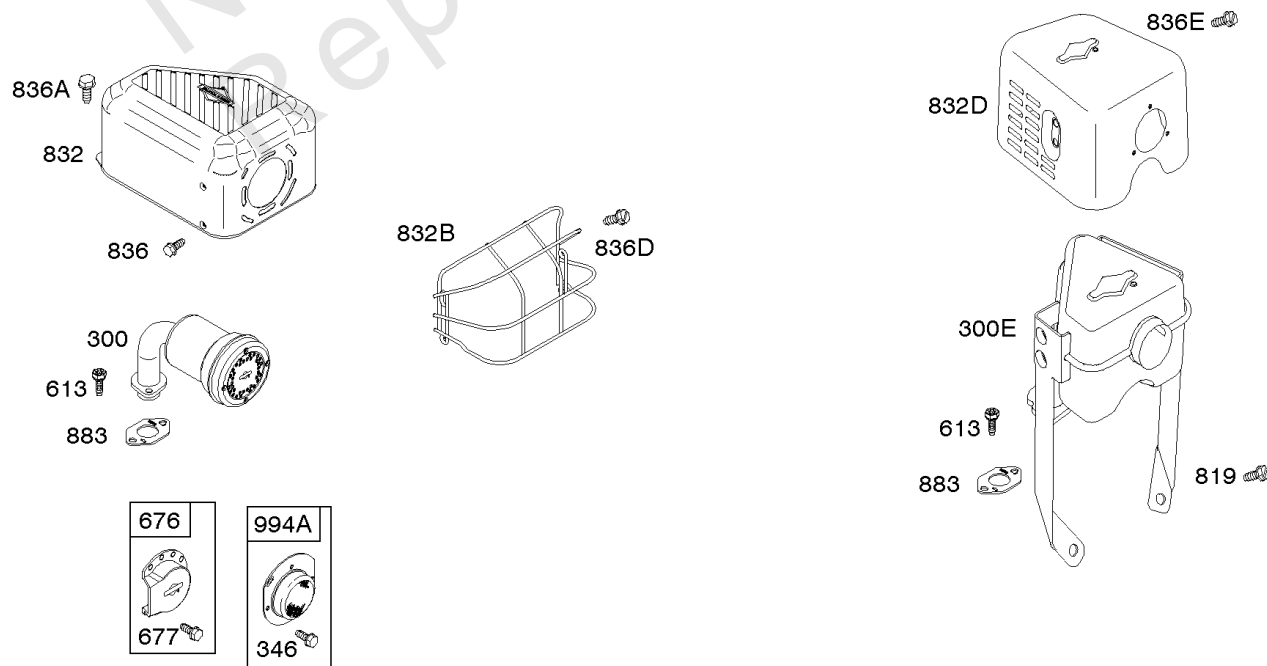

Parts Manual

Mfg. No: 12T132-0035-F8

Model Components	Page
Air Cleaner, Exhaust System.	4
Blower Housing, Flywheel, Rewind Starter.	8
Camshaft, Crankshaft, Cylinder, Piston Group.	12
Carburetor, Fuel Supply.	16
Controls, Governor Spring, Ignition.	20
Crankcase Cover, Gear Reduction, Lubrication.	22
Cylinder Head.	24
Replacement Engine - US & Canada.	28

Air Cleaner, Exhaust System

REF NO	PART NO	QTY	DESCRIPTION
968B	791082		COVER, Air Cleaner
971	690370		SCREW -(Air Cleaner Base to Carburetor/Throttle Body) (SAE)
971	798649		SCREW -(Air Cleaner Base to Carburetor/Throttle Body) (Metric)
971A	591307		SCREW -(Air Cleaner Base to Carburetor/Throttle Body)
971B	699234		SCREW -(Air Cleaner Base to Carburetor/Throttle Body)
994A	399541		ARRESTOR, Spark

- 1036 EMISSIONS LABEL
- 1058 OPERATOR'S MANUAL
- 1319 WARNING LABEL
- 1319A WARNING LABEL
- 1330 REPAIR MANUAL

Camshaft, Crankshaft, Cylinder, Piston Group

REF NO	PART NO	QTY	DESCRIPTION
615	692576		RETAINER, Governor Shaft
616	692547		CRANK, Governor
718	690959		PIN, Locating
741	695087		GEAR, Timing -(Metal)
741A	593499		GEAR, Timing -(Nylon)
868	795440		SEAL, Valve
883	691893		GASKET, Exhaust
883A	692237		GASKET, Exhaust
993	694088		GASKET, Cylinder Head Plate
1022	691890		GASKET, Rocker Cover
1036	-----		Label-Emissions -(Available From A Briggs & Stratton Authorized Dealer)
1058	277040		MANUAL, Operator's
1319	794467		LABEL, Warning
1319A	797669		LABEL, Warning
1330	272147		MANUAL, Repair