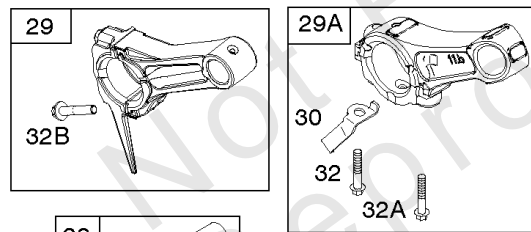

- 1036 EMISSIONS LABEL
- 1058 OPERATOR'S MANUAL
- 1319 WARNING LABEL
- 1319A WARNING LABEL
- 1330 REPAIR MANUAL