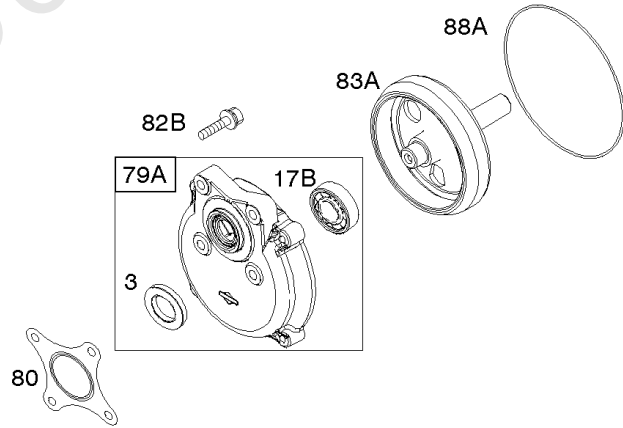

Crankcase Cover, Gear Reduction, Lubrication

Mfg. No: 12T132-0035-F8

- 21
- 415
- 522
- 170
- 22