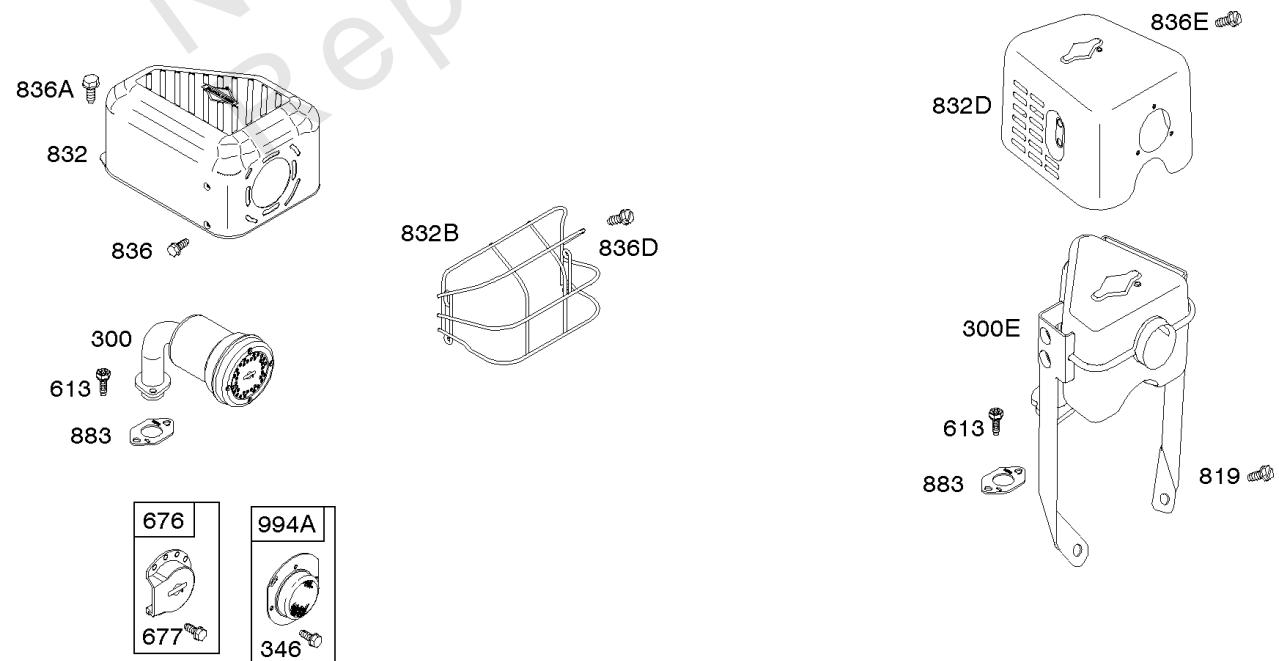

Not For Reproduction