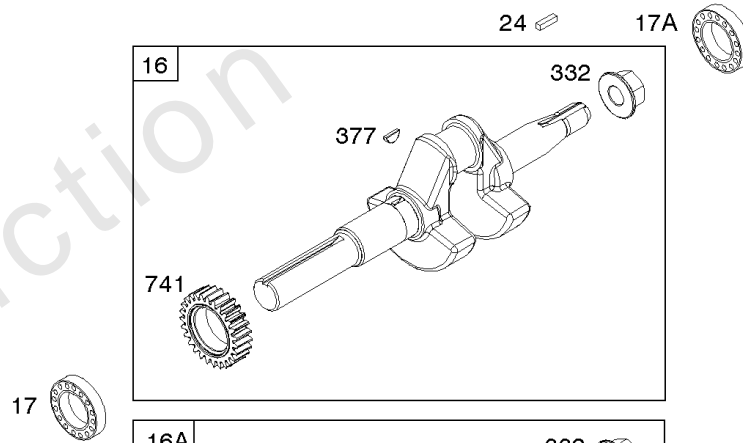

- 1036 EMISSIONS LABEL
- 1058 OPERATOR'S MANUAL
- 1319 WARNING LABEL
- 1319A WARNING LABEL
- 1330 REPAIR MANUAL