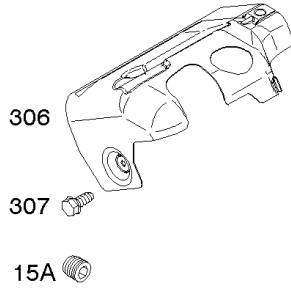

Not For Reproduction

- 1036 EMISSIONS LABEL
- 1058 OPERATOR'S MANUAL
- 1319 WARNING LABEL
- 1319A WARNING LABEL
- 1330 REPAIR MANUAL

Camshaft, Crankshaft, Cylinder, Piston Group

REF NO	PART NO	QTY	DESCRIPTION
1	699510		CYLINDER ASSEMBLY
2	796961		KIT, Bushing/Seal -(Magneto Side)
3	299819S		SEAL, Oil -(Magneto Side)
7	698210		GASKET, Cylinder Head
12	699485		GASKET, Crankcase
15	691686		PLUG, Oil Drain -(Square Head)
15A	691682		PLUG, Oil Drain -(Flush)
16	797078		CRANKSHAFT -(Metal) -Used Before Code Date 13050600
16A	594993		CRANKSHAFT -(Nylon) -Used After Code Date 13050500
17	798538		BEARING, Ball
17A	690824		BEARING, Ball
20	692550		SEAL, Oil -(PTO Side)
20A	691952		SEAL, Oil -(PTO Side)
24	796335		KEY, Flywheel
25	795429		PISTON ASSEMBLY -(Standard)
25	799064		PISTON ASSEMBLY -(.020 Oversize)
26	791969		SET, Ring -(Standard)
26	791324		SET, Ring -(.020 Oversize)
27	691866		LOCK, Piston Pin
28	499423		PIN, Piston -(Standard)
29	798813		ROD, Connecting
29A	792247		ROD, Connecting -(.020 Undersize)
30	791584		DIPPER, Connecting Rod
32	691664		SCREW -(Connecting Rod)
32A	695759		SCREW -(Connecting Rod)
32B	791784		SCREW -(Connecting Rod)
46	693404		CAMSHAFT
51	692555		GASKET, Intake -(2 Required)
163B	696024		GASKET, Air Cleaner -(Flat Panel Air Cleaner)
306	795334		SHIELD, Cylinder
307	699483		SCREW -(Cylinder Shield)
332	591988		NUT -(Flywheel)
358	791797		GASKET SET, Engine
377	690979		KEY, Woodruff
552	692346		BUSHING, Governor Crank