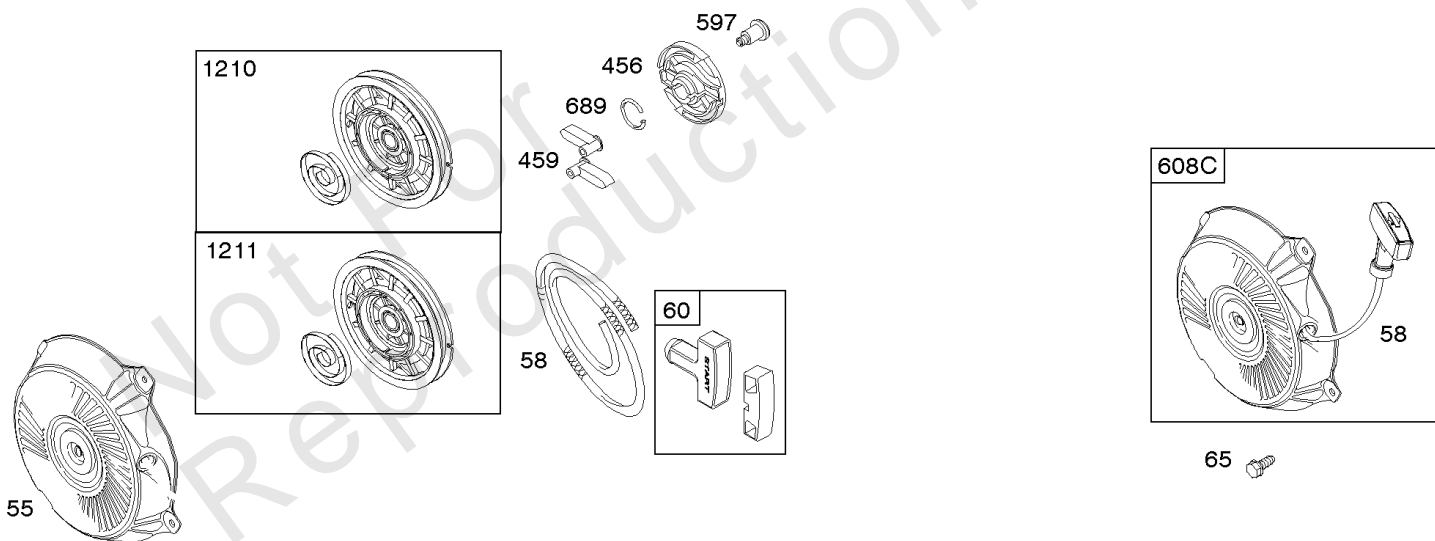

Blower Housing, Flywheel, Rewind Starter

REF NO	PART NO	QTY	DESCRIPTION
23	699488		FLYWHEEL
37	699661		GUARD, Flywheel
55	791848		HOUSING, Rewind Starter -Used After Code Date 08030200 -Used Before Code Date 12010100
55	691422		HOUSING, Rewind Starter -Used Before Code Date 08030300
55	-----		Housing-Rewind Starter -(Not Serviced Separate. Service With Rewind Assembly.) -Used After Code Date 11123100
58	693389		ROPE, Starter -(Cut To Required Length)
60	490652		HANDLE, Starter Rope
65	699228		SCREW -(Rewind Starter) (Metric)
78	699205		SCREW -(Flywheel Guard)
304	699598		HOUSING, Blower
305	699481		SCREW -(Blower Housing)
332	591988		NUT -(Flywheel)
363	19203		PULLER, Flywheel
455	591302		CUP, Flywheel
456	692299		PLATE, Pawl Friction -Used Before Code Date 12010100
456	-----		Plate-Pawl Friction -(Not Serviced Separate. Service With Rewind Assembly.) -Used After Code Date 11123100
459	281505S		PAWL, Ratchet -Used Before Code Date 12010100
459	-----		Pawl-Ratchet -(Not Serviced Separate. Service With Rewind Assembly.) -Used After Code Date 11123100
597	691696		SCREW -(Pawl Friction Plate) -Used Before Code Date 12010100
597	-----		Screw -(Pawl Friction Plate) (Not Serviced Separate. Service With Rewind Assembly.) -Used After Code Date 11123100
608C	591301		STARTER, Rewind
689	691855		SPRING, Friction -Used Before Code Date 12010100
689	-----		Spring-Friction -(Not Serviced Separate. Service With Rewind Assembly.) -Used After Code Date 11123100
1005	794273		FAN, Flywheel
1070	699201		SCREW -(Flywheel Fan)
1210	498144		PULLEY/SPRING ASSEMBLY -(Pulley) -Used Before Code Date 08030300
1210	791849		PULLEY/SPRING ASSEMBLY -(Pulley) -Used After Code Date 08030200 -Used Before Code Date 12010100
1210	-----		Pulley/Spring Assembly -(Pulley) (Not Serviced Separate. Service With Rewind Assembly.) -Used After Code Date 11123100