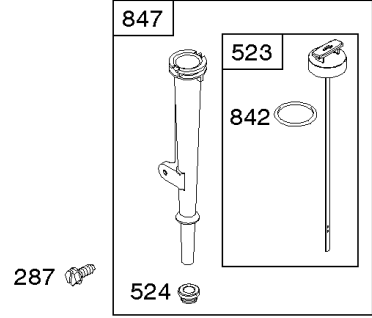

Crankcase Cover, Gear Reduction, Lubrication

Mfg. No: 12T132-0035-F8

- 21
- 415
- 522
- 170
- 22