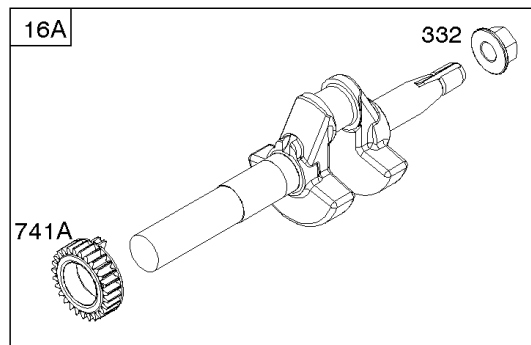

- 1036 EMISSIONS LABEL
- 1058 OPERATOR'S MANUAL
- 1319 WARNING LABEL
- 1319A WARNING LABEL
- 1330 REPAIR MANUAL