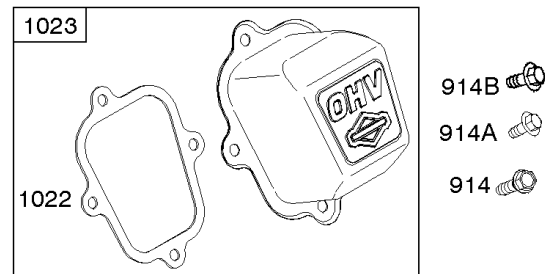

Crankcase Cover, Gear Reduction, Lubrication

Mfg. No: 12T132-0035-F8

- 21
- 415
- 522
- 170
- 22

Crankcase Cover, Gear Reduction, Lubrication

REF NO	PART NO	QTY	DESCRIPTION
3	299819S		SEAL, Oil -(Magneto Side)
12	699485		GASKET, Crankcase
15B	792750		PLUG, Oil Drain
17	798538		BEARING, Ball
17B	99158		BEARING, Ball
18A	699672		COVER, Crankcase
20	692550		SEAL, Oil -(PTO Side)
20A	691952		SEAL, Oil -(PTO Side)
21	281658S		CAP, Oil Fill
22	799318		SCREW -(Crankcase Cover/Sump)
79A	792746		CASE, Gear Reduction
80	792755		GASKET, Gear Case
82B	792753		SCREW -(Gear Reduction Case)
83A	792756		SHAFT, Auxiliary Drive
84A	792759		PLUG, Breather
85A	690711		SCREW -(Gear Cover)
86A	795647		COVER, Gear
87A	792752		SEAL, Gear Reduction
88A	792760		GASKET, Gear Cover/Housing
170	699818		STUD -(Crankcase Cover/Sump)
219	693578		GEAR, Governor
220	691724		WASHER -(Governor Gear)
287	699234		SCREW -(Dipstick Tube)
415	693463		PLUG
415B	792749		PLUG
522	697689		PLUG, Dipstick/Fill
523	693618		DIPSTICK
524	281370S		SEAL, O-Ring -(Dipstick Tube)
742	692564		RETAINER, E Ring
746	790278		GEAR, Idler
842	691031		SEAL, O-Ring -(Dipstick Tube)
847	693617		DIPSTICK/TUBE ASSEMBLY