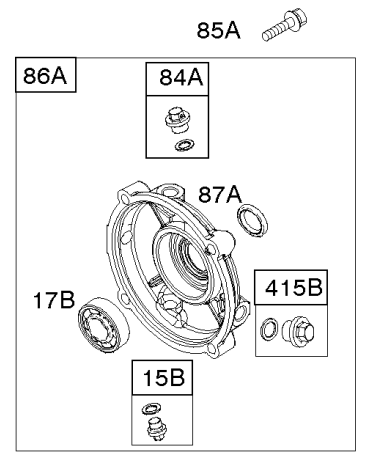

Crankcase Cover, Gear Reduction, Lubrication

Mfg. No: 12T132-0035-F8

- 21
- 415
- 522
- 170
- 22