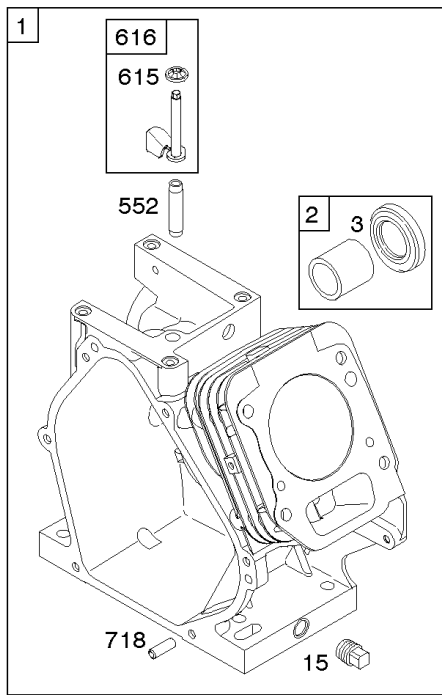

Not For Reproduction

- 1036 EMISSIONS LABEL
- 1058 OPERATOR'S MANUAL
- 1319 WARNING LABEL
- 1319A WARNING LABEL
- 1330 REPAIR MANUAL

Camshaft, Crankshaft, Cylinder, Piston Group

REF NO	PART NO	QTY	DESCRIPTION
1	699510		CYLINDER ASSEMBLY
2	796961		KIT, Bushing/Seal -(Magneto Side)
3	299819S		SEAL, Oil -(Magneto Side)
7	698210		GASKET, Cylinder Head
12	699485		GASKET, Crankcase
15	691686		PLUG, Oil Drain -(Square Head)
15A	691682		PLUG, Oil Drain -(Flush)
16	797078		CRANKSHAFT -(Metal) -Used Before Code Date 13050600
16A	594993		CRANKSHAFT -(Nylon) -Used After Code Date 13050500
17	798538		BEARING, Ball
17A	690824		BEARING, Ball
20	692550		SEAL, Oil -(PTO Side)
20A	691952		SEAL, Oil -(PTO Side)
24	796335		KEY, Flywheel
25	795429		PISTON ASSEMBLY -(Standard)
25	799064		PISTON ASSEMBLY -(.020 Oversize)
26	791969		SET, Ring -(Standard)
26	791324		SET, Ring -(.020 Oversize)
27	691866		LOCK, Piston Pin
28	499423		PIN, Piston -(Standard)
29	798813		ROD, Connecting
29A	792247		ROD, Connecting -(.020 Undersize)
30	791584		DIPPER, Connecting Rod
32	691664		SCREW -(Connecting Rod)
32A	695759		SCREW -(Connecting Rod)
32B	791784		SCREW -(Connecting Rod)
46	693404		CAMSHAFT
51	692555		GASKET, Intake -(2 Required)
163B	696024		GASKET, Air Cleaner -(Flat Panel Air Cleaner)
306	795334		SHIELD, Cylinder
307	699483		SCREW -(Cylinder Shield)
332	591988		NUT -(Flywheel)
358	791797		GASKET SET, Engine
377	690979		KEY, Woodruff
552	692346		BUSHING, Governor Crank