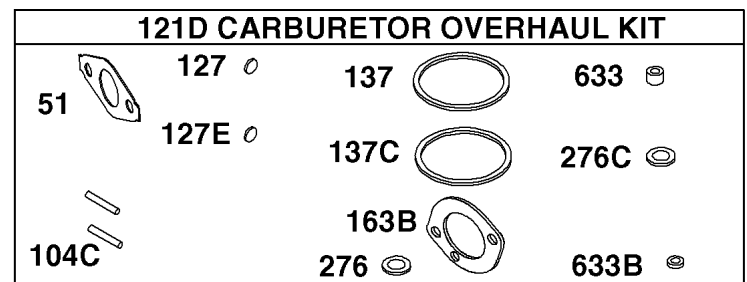

Carburetor, Fuel Supply

REF NO	PART NO	QTY	DESCRIPTION
51	692555		GASKET, Intake -(2 Required)
51A	791718		GASKET, Intake
95	691636		SCREW -(Throttle Valve)
97	690024		SHAFT, Throttle
97C	797628		SHAFT, Throttle
98	398185		KIT, Idle Speed -(Idle Speed) (Lmt 26, 27, 28, 31)
98C	797156		KIT, Idle Speed
104C	797622		PIN, Float Hinge
105A	797139		VALVE, Float Needle
108	692567		VALVE, Choke
109	690023		SHAFT, Choke
109A	693628		SHAFT, Choke
109C	790624		SHAFT, Choke
117	498978		JET, Main -(Standard)
117D	798661		JET, Main -(Standard)
118	498975		JET, Main -(High Altitude)
118D	798660		JET, Main -(High Altitude)
121	792006		KIT, Carburetor Overhaul
121D	797634		KIT, Carburetor Overhaul
122	795208		SPACER, Carburetor -(Grey/Coffee)
122	795643		SPACER, Carburetor -(Black)
125D	798653		CARBURETOR
127	691739		PLUG, Welch
127E	797633		PLUG, Welch
130	691181		VALVE, Throttle
130D	797630		VALVE, Throttle
133	398187		FLOAT, Carburetor
133B	797136		FLOAT, Carburetor
134	398188		KIT, Needle/Seat
137	693981		GASKET, Float Bowl
137C	797625		GASKET, Float Bowl
163A	792870		GASKET, Air Cleaner -(High Mount Air Cleaner)
163B	696024		GASKET, Air Cleaner -(Flat Panel Air Cleaner)
186	692317		CONNECTOR, Hose
187	791766		LINE, Fuel -(Cut To Required Length)
187A	791867		LINE, Fuel -(Molded)
187B	791874		LINE, Fuel -(Molded)
187D	795046		LINE, Fuel -(Molded)
187C	791866		LINE, Fuel -(Molded)
190	699220		SCREW -(Fuel Tank)