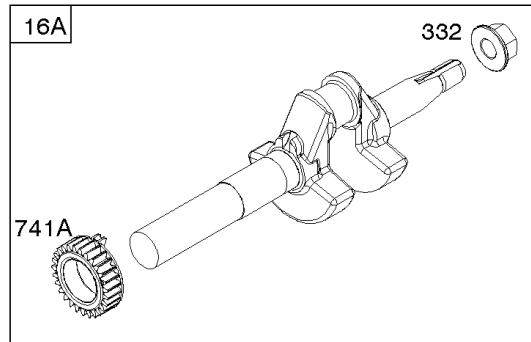

- 1036 EMISSIONS LABEL
- 1058 OPERATOR'S MANUAL
- 1319 WARNING LABEL
- 1319A WARNING LABEL
- 1330 REPAIR MANUAL