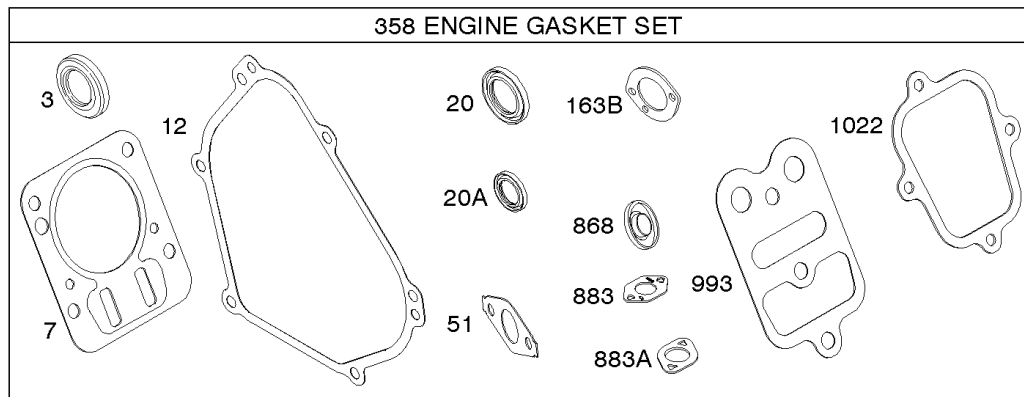

- 1036 EMISSIONS LABEL
- 1058 OPERATOR'S MANUAL
- 1319 WARNING LABEL
- 1319A WARNING LABEL
- 1330 REPAIR MANUAL