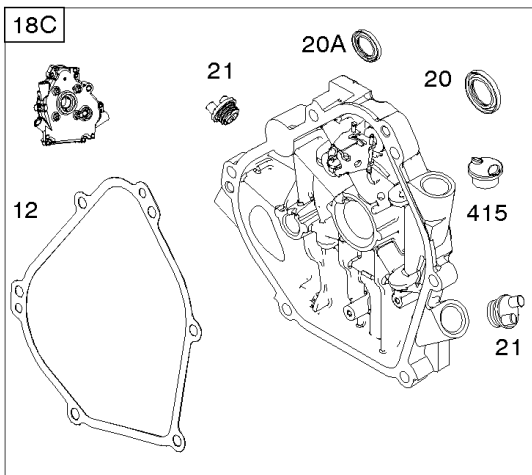

Crankcase Cover, Gear Reduction, Lubrication

Mfg. No: 12T132-0035-F8

- 21
- 415
- 522
- 170
- 22