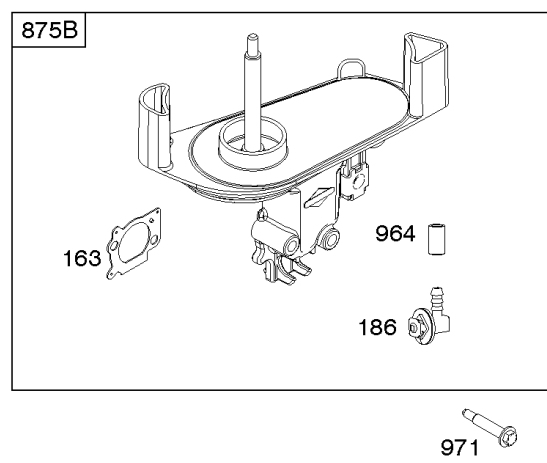

Parts Manual

Mfg. No: 14D937-0101-G1

Model Components	Page
Air Cleaner.....	4
Alternator, Electric Starter, Ignition.....	6
Blower Housing, Cover/Guards, Flywheel.....	8
Camshaft, Crankshaft, Cylinder, Piston/Rings/Connecting Rod, Warning Label.....	10
Carburetor, Carburetor Overhaul Kit.....	12
Controls, Governor Spring, Thermostat.....	14
Cylinder Head, Gasket Set-Valve, Valves.....	16
Exhaust System, Fuel Supply, Lubrication.....	18
Gasket Set-Engine, Sump.....	20
Replacement Engine - US & Canada.....	22

Not For
Reproduction

Air Cleaner

REF NO	PART NO	QTY	DESCRIPTION
11	796478		TUBE, Breather
163	691894		GASKET, Air Cleaner -(Air Cleaner)
186	845141		CONNECTOR, Hose
445	795066		FILTER, A/C Cartridge
875B	596411		BASE, Air Cleaner
964	799159		CAP, Connector
967	796254		FILTER, Pre Cleaner
968	796493		COVER, Air Cleaner
971	690349		SCREW -(Air Cleaner Base to Carburetor/Throttle Body)

Camshaft, Crankshaft, Cylinder, Piston/Rings/Connecting Rod, Warning Label

Mfg. No: 14D937-0101-G1

1319 WARNING LABEL

REQUIRED when replacing parts with warning labels affixed.

1319A WARNING LABEL

REQUIRED when replacing parts with warning labels affixed.