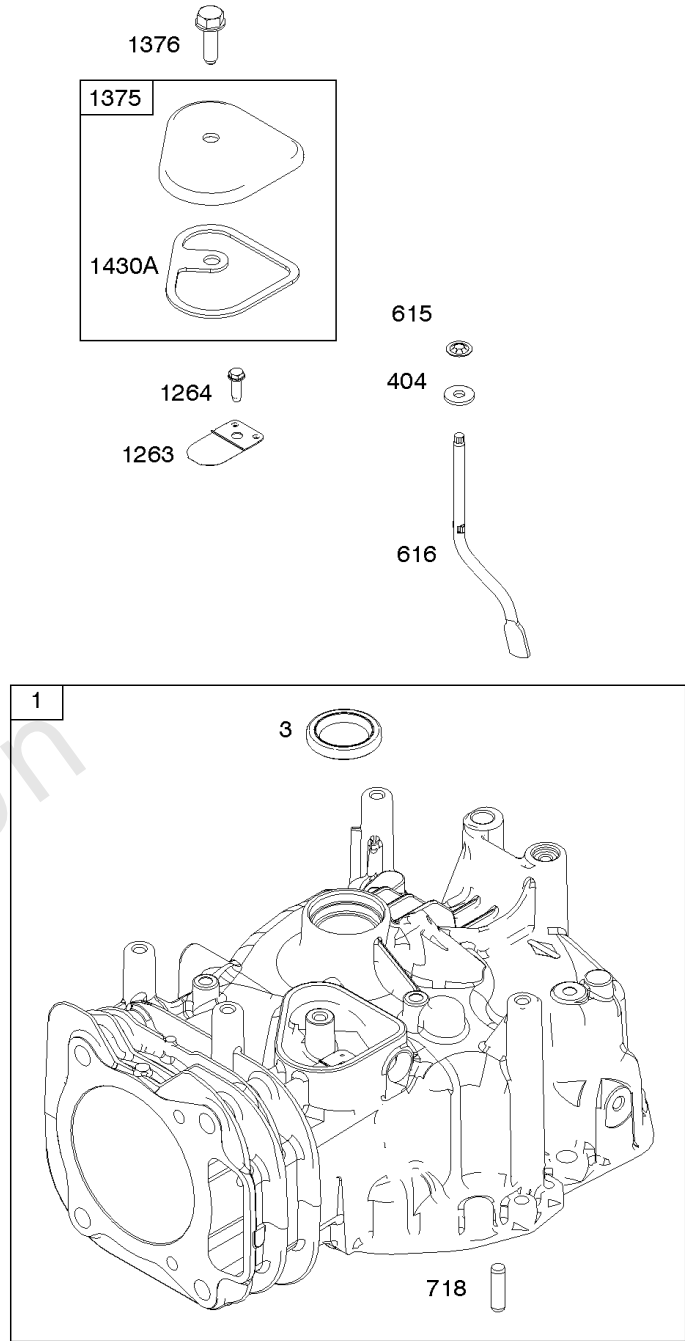

Camshaft, Crankshaft, Cylinder, Piston/Rings/Connecting Rod, Warning Label

Mfg. No: 14D937-0101-G1

1319 WARNING LABEL

REQUIRED when replacing parts with warning labels affixed.

1319A WARNING LABEL

REQUIRED when replacing parts with warning labels affixed.

1036 EMISSIONS LABEL

Not For Reproduction

Camshaft, Crankshaft, Cylinder, Piston/Rings/Connecting Rod, Warning Label

REF NO	PART NO	QTY	DESCRIPTION
1	799278		CYLINDER ASSEMBLY -Used Before Code Date 16082900
3	299819S		SEAL, Oil -(Magneto Side)
16	590489		CRANKSHAFT
24	222698S		KEY, Flywheel -(Aluminum) -Used After Code Date 16051200
24	796335		KEY, Flywheel -(Steel) -Used Before Code Date 16051300
25	799271		PISTON ASSEMBLY -(.020 Oversize)
25	799270		PISTON ASSEMBLY -(Standard)
26	799273		SET, Ring -(.020 Oversize)
26	799272		SET, Ring -(Standard)
27	691588		LOCK, Piston Pin
28	799274		PIN, Piston
29	796470		ROD, Connecting
32	691664		SCREW -(Connecting Rod)
32A	695759		SCREW -(Connecting Rod)
43	593912		SLINGER, Governor/Oil
46	694039		CAMSHAFT
404	690272		WASHER -(Governor Crank)
615	690340		RETAINER, Governor Shaft
616	798327		CRANK, Governor
718	690959		PIN, Locating
741	797521		GEAR, Timing
1036	-----		Label-Emissions -(Available From A Briggs & Stratton Authorized Dealer)
1263	697124		REED, Breather
1264	793453		SCREW -(Breather Reed)
1319	794467		LABEL, Warning
1319A	797669		LABEL, Warning
1375	799493		COVER, Breather Reed
1376	794451		SCREW -(Breather Reed Cover)
1430A	799494		GASKET, Breather/Reed