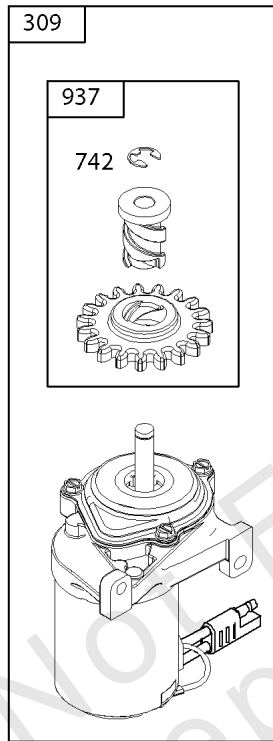

Alternator, Electric Starter, Ignition

REF NO	PART NO	QTY	DESCRIPTION
309	799241	1	MOTOR, Starter -(Use Before Date Code 18121400)
309A	84002164	1	MOTOR, Starter -(Use After Date Code 18121300)
333	595291	1	ARMATURE, Magneto -Used After Code Date 16111600
333A	595959	1	ARMATURE, Magneto -Used Before Code Date 16111700
334	793454	2	SCREW -(Magneto Armature)
337	692720	1	PLUG, Spark
356J	592156	1	WIRE, Stop
383	19576S	1	WRENCH, Spark Plug
474	794103	1	ALTERNATOR
621	692310	1	SWITCH, Stop
635	66538S	1	BOOT, Spark Plug -Used Before Code Date 15070100
635A	692076	1	BOOT, Spark Plug -Used Before Code Date 16111700
697	84004686	2	SCREW -(Use Before Date Code 18121400)
697A	691127	2	SCREW -(Use After Date Code 18121300)
742	93941	1	RETAINER, E Ring
851	493880S	1	TERMINAL, Spark Plug
853A	695897	1	ADAPTER, Wire
910	796498		STUD -(Alternator) -Used Before Code Date 16082900
910A	596414		STUD -(Alternator) -Used After Code Date 16082800
937	799420		SPLINE, Starter
1119	794100		SCREW -(Alternator)
1119A	596420		SCREW -(Alternator)
1153	691186		WASHER -(Support Bracket)
1212B	591166		STUD -(Blower Housing) (Used With Alternator Only) -Used Before Code Date 16082900