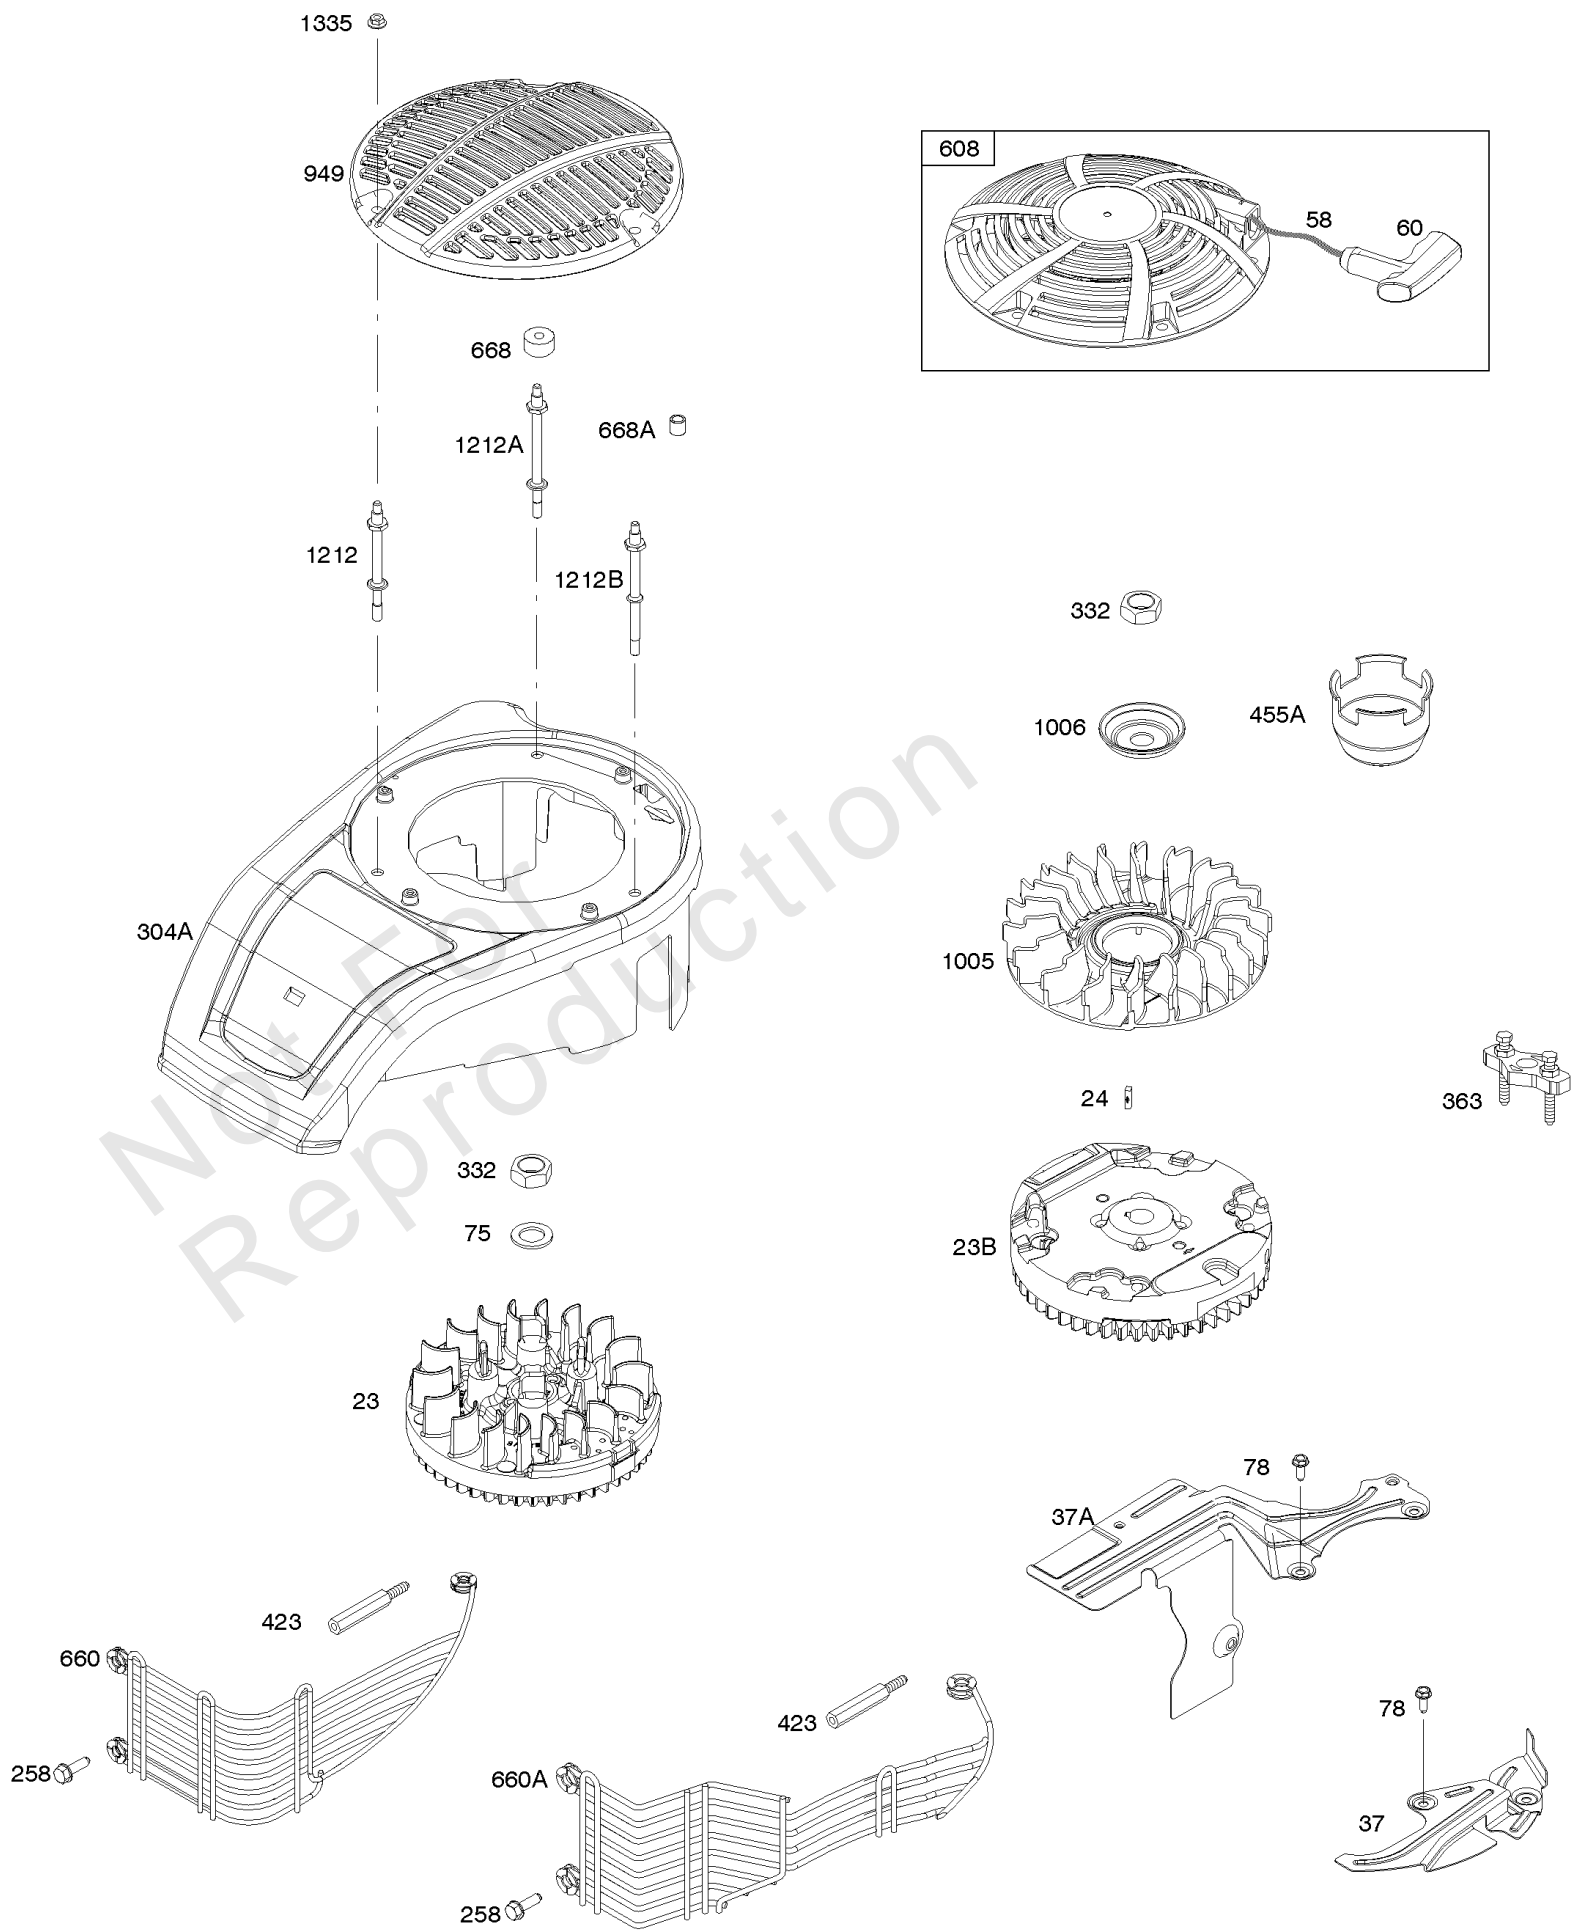

Blower Housing, Cover/Guards, Flywheel

REF NO	PART NO	QTY	DESCRIPTION
23	796846		FLYWHEEL -(Zinc) -Used After Code Date 16051200
23B	591399		FLYWHEEL -(Cast Iron) -Used Before Code Date 16051300
24	222698S		KEY, Flywheel -(Aluminum) -Used After Code Date 16051200
24	796335		KEY, Flywheel -(Steel) -Used Before Code Date 16051300
37	590921		GUARD, Flywheel -Used Before Code Date 16082900
37A	596408		GUARD, Flywheel
58	697316		ROPE, Starter -(Cut To Required Length)
60	281434S		GRIP, Starter Rope
75	691736		WASHER -(Flywheel)
78	793480		SCREW -(Flywheel Guard)
258	794451		SCREW -(Control Guard)
304A	596407		HOUSING, Blower -Used After Code Date 16082800
304A	591172		HOUSING, Blower -Used Before Code Date 16082900
332	690662		NUT -(Flywheel)
363	19069		PULLER, Flywheel
455A	591400		CUP, Flywheel
608	796497		STARTER, Rewind
660	798323		GUARD, Control
660A	593287		GUARD, Control
668	797373		SPACER
668A	797383		SPACER
949	799474		GUARD, Debris Screen
1005	799265		FAN, Flywheel -Used Before Code Date 16051300
1006	799264		RETAINER, Fan -Used Before Code Date 16051300
1212B	591166		STUD -(Blower Housing) (Used With Alternator Only) -Used Before Code Date 16082900
1335	793481		NUT -(Blower Housing)