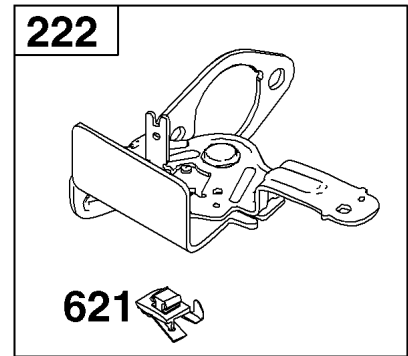

Controls, Governor Spring, Thermostat

REF NO	PART NO	QTY	DESCRIPTION
202	796657		LINK, Mechanical Governor
209	796926		SPRING, Governor
216A	798944		LINK, Choke
222	796482		BRACKET, Control -(Manual Friction, Remote, & Fixed Speed Control)
227	796487		LEVER, Governor Control
265	690798		CLAMP, Casing
267	691044		SCREW -(Casing Clamp)
268	691025		CASING, Control Wire -(Cut To Required Length)
269	691026		WIRE, Control -(Cut To Required Length)
270	691027		NUT -(Control Wire Casing)
271	691028		LEVER, Control
291A	798938		THERMOSTAT
505	793515		NUT -(Governor Control Lever)
562	793514		BOLT -(Governor Lever)
621	692310		SWITCH, Stop
745	793491		SCREW -(Brake)
883	793497		GASKET, Exhaust
922	692135		SPRING, Brake
923	796635		BRAKE