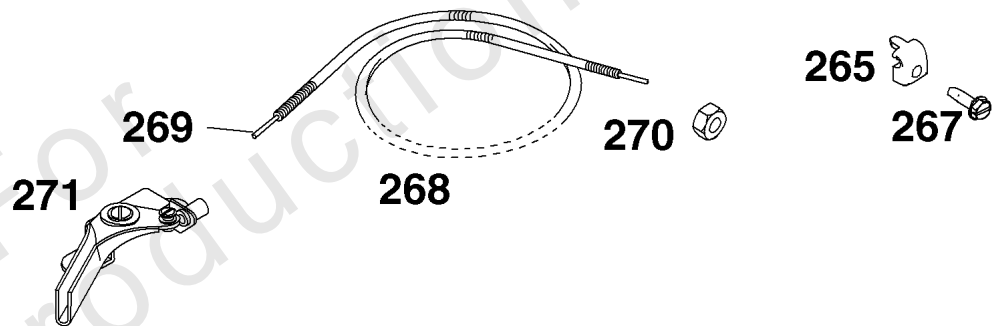

Controls, Governor Spring, Thermostat

REF NO	PART NO	QTY	DESCRIPTION
202	796657		LINK, Mechanical Governor
209	796926		SPRING, Governor
216A	798944		LINK, Choke
222	796482		BRACKET, Control -(Manual Friction, Remote, & Fixed Speed Control)
227	796487		LEVER, Governor Control
265	690798		CLAMP, Casing
267	691044		SCREW -(Casing Clamp)
268	691025		CASING, Control Wire -(Cut To Required Length)
269	691026		WIRE, Control -(Cut To Required Length)
270	691027		NUT -(Control Wire Casing)
271	691028		LEVER, Control
291A	798938		THERMOSTAT
505	793515		NUT -(Governor Control Lever)
562	793514		BOLT -(Governor Lever)
621	692310		SWITCH, Stop
745	793491		SCREW -(Brake)
883	793497		GASKET, Exhaust
922	692135		SPRING, Brake
923	796635		BRAKE