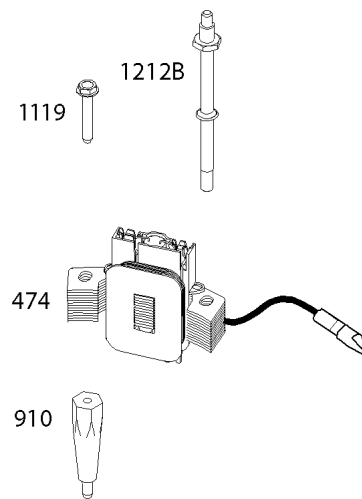

Alternator, Electric Starter, Ignition

REF NO	PART NO	QTY	DESCRIPTION
309	799241	1	MOTOR, Starter -(Use Before Date Code 18121400)
309A	84002164	1	MOTOR, Starter -(Use After Date Code 18121300)
333	595291	1	ARMATURE, Magneto -Used After Code Date 16111600
333A	595959	1	ARMATURE, Magneto -Used Before Code Date 16111700
334	793454	2	SCREW -(Magneto Armature)
337	692720	1	PLUG, Spark
356J	592156	1	WIRE, Stop
383	19576S	1	WRENCH, Spark Plug
474	794103	1	ALTERNATOR
621	692310	1	SWITCH, Stop
635	66538S	1	BOOT, Spark Plug -Used Before Code Date 15070100
635A	692076	1	BOOT, Spark Plug -Used Before Code Date 16111700
697	84004686	2	SCREW -(Use Before Date Code 18121400)
697A	691127	2	SCREW -(Use After Date Code 18121300)
742	93941	1	RETAINER, E Ring
851	493880S	1	TERMINAL, Spark Plug
853A	695897	1	ADAPTER, Wire
910	796498		STUD -(Alternator) -Used Before Code Date 16082900
910A	596414		STUD -(Alternator) -Used After Code Date 16082800
937	799420		SPLINE, Starter
1119	794100		SCREW -(Alternator)
1119A	596420		SCREW -(Alternator)
1153	691186		WASHER -(Support Bracket)
1212B	591166		STUD -(Blower Housing) (Used With Alternator Only) -Used Before Code Date 16082900