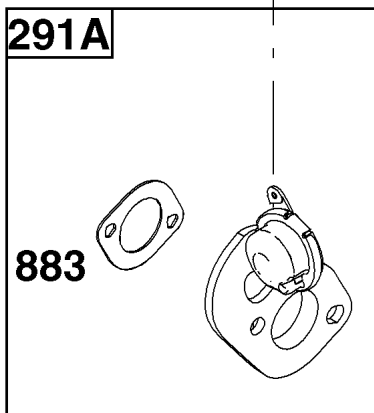

Controls, Governor Spring, Thermostat

REF NO	PART NO	QTY	DESCRIPTION
202	796657		LINK, Mechanical Governor
209	796926		SPRING, Governor
216A	798944		LINK, Choke
222	796482		BRACKET, Control -(Manual Friction, Remote, & Fixed Speed Control)
227	796487		LEVER, Governor Control
265	690798		CLAMP, Casing
267	691044		SCREW -(Casing Clamp)
268	691025		CASING, Control Wire -(Cut To Required Length)
269	691026		WIRE, Control -(Cut To Required Length)
270	691027		NUT -(Control Wire Casing)
271	691028		LEVER, Control
291A	798938		THERMOSTAT
505	793515		NUT -(Governor Control Lever)
562	793514		BOLT -(Governor Lever)
621	692310		SWITCH, Stop
745	793491		SCREW -(Brake)
883	793497		GASKET, Exhaust
922	692135		SPRING, Brake
923	796635		BRAKE