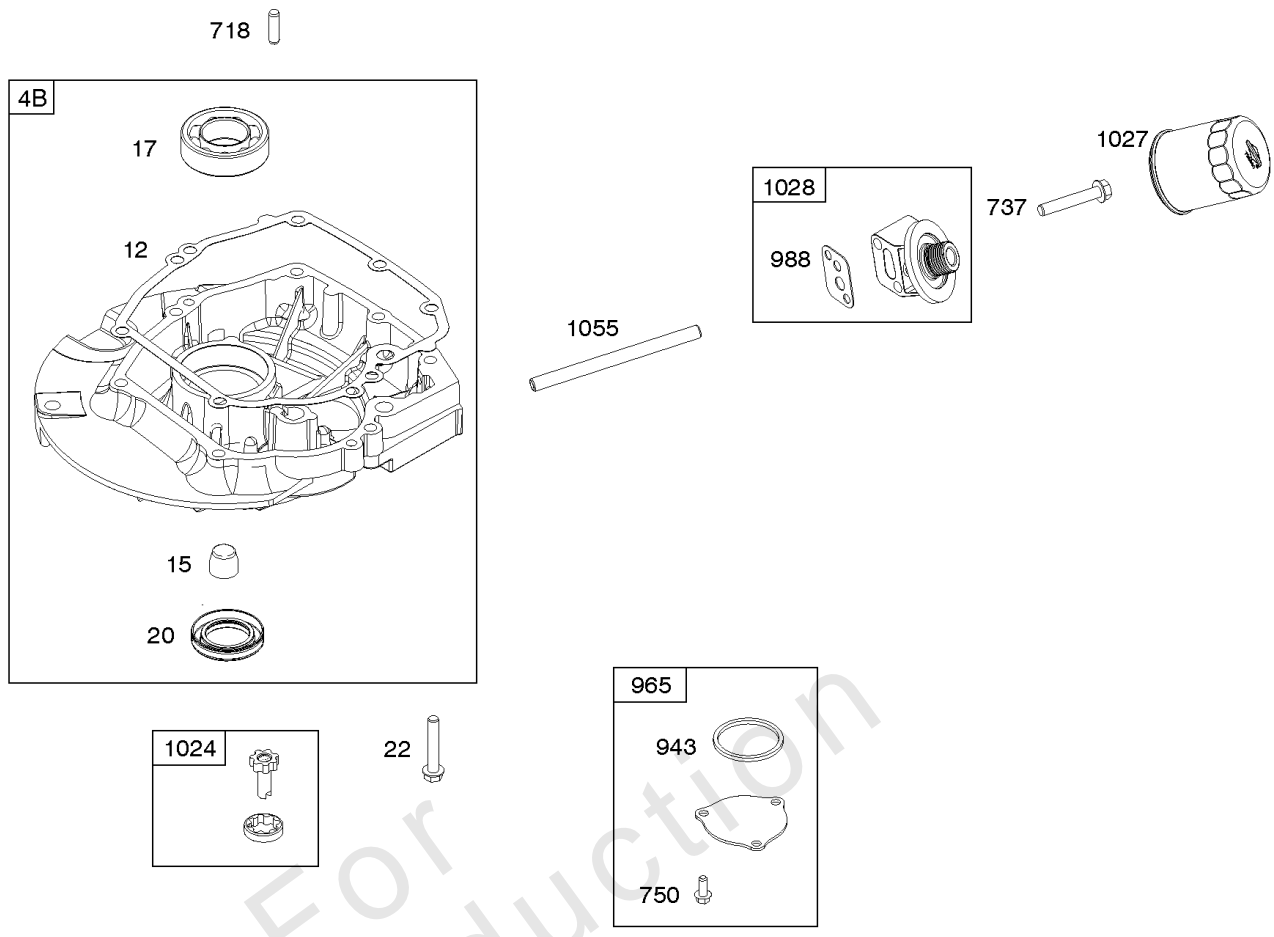

Not For Reproduction

Gasket Set-Engine, Sump

REF NO	PART NO	QTY	DESCRIPTION
3	299819S		SEAL, Oil -(Magneto Side)
4B	799476		SUMP, Engine
7A	799275		GASKET, Cylinder Head
12	692232		GASKET, Crankcase
15	691680		PLUG, Oil Drain -(Square Socket)
17	798538		BEARING, Ball
20	399781S		SEAL, Oil -(PTO Side)
22	691092		SCREW -(Crankcase Cover/Sump)
51B	592159		GASKET, Intake
163	691894		GASKET, Air Cleaner -(Air Cleaner)
358	592173		GASKET SET, Engine
524	692296		SEAL, O-Ring -(Dipstick Tube)
623	793628		SEAL, O-Ring -(Carburetor Spacer)
718	690959		PIN, Locating
737	692511		SCREW -(Oil Filter Adapter)
750	691147		SCREW -(Oil Pump Cover)
842	691031		SEAL, O-Ring -(Dipstick Tube)
868	795440		SEAL, Valve
883	793497		GASKET, Exhaust
943	692514		SEAL, O-Ring -(Oil Pump Cover)
965	692507		COVER, Oil Pump
988	692515		GASKET, Oil Adapter
993	796473		GASKET, Cylinder Head Plate
1022	796480		GASKET, Rocker Cover
1024	692508		PUMP, Oil
1027	795990		FILTER, Oil
1028	796522		ADAPTER, Oil Filter
1055	796524		TUBE, Oil Pump
1430A	799494		GASKET, Breather/Reed