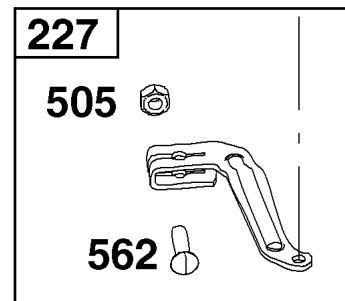

Controls, Governor Spring, Thermostat

REF NO	PART NO	QTY	DESCRIPTION
202	796657		LINK, Mechanical Governor
209	796926		SPRING, Governor
216A	798944		LINK, Choke
222	796482		BRACKET, Control -(Manual Friction, Remote, & Fixed Speed Control)
227	796487		LEVER, Governor Control
265	690798		CLAMP, Casing
267	691044		SCREW -(Casing Clamp)
268	691025		CASING, Control Wire -(Cut To Required Length)
269	691026		WIRE, Control -(Cut To Required Length)
270	691027		NUT -(Control Wire Casing)
271	691028		LEVER, Control
291A	798938		THERMOSTAT
505	793515		NUT -(Governor Control Lever)
562	793514		BOLT -(Governor Lever)
621	692310		SWITCH, Stop
745	793491		SCREW -(Brake)
883	793497		GASKET, Exhaust
922	692135		SPRING, Brake
923	796635		BRAKE