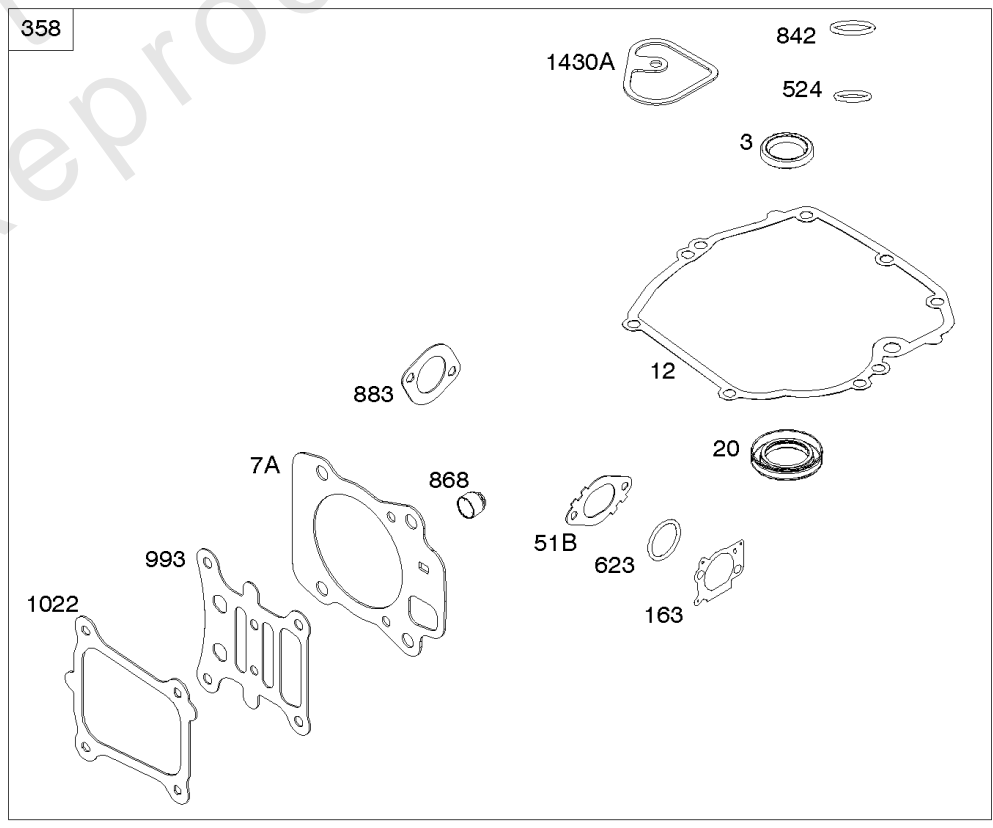

Not For Reproduction

Gasket Set-Engine, Sump

REF NO	PART NO	QTY	DESCRIPTION
3	299819S		SEAL, Oil -(Magneto Side)
4B	799476		SUMP, Engine
7A	799275		GASKET, Cylinder Head
12	692232		GASKET, Crankcase
15	691680		PLUG, Oil Drain -(Square Socket)
17	798538		BEARING, Ball
20	399781S		SEAL, Oil -(PTO Side)
22	691092		SCREW -(Crankcase Cover/Sump)
51B	592159		GASKET, Intake
163	691894		GASKET, Air Cleaner -(Air Cleaner)
358	592173		GASKET SET, Engine
524	692296		SEAL, O-Ring -(Dipstick Tube)
623	793628		SEAL, O-Ring -(Carburetor Spacer)
718	690959		PIN, Locating
737	692511		SCREW -(Oil Filter Adapter)
750	691147		SCREW -(Oil Pump Cover)
842	691031		SEAL, O-Ring -(Dipstick Tube)
868	795440		SEAL, Valve
883	793497		GASKET, Exhaust
943	692514		SEAL, O-Ring -(Oil Pump Cover)
965	692507		COVER, Oil Pump
988	692515		GASKET, Oil Adapter
993	796473		GASKET, Cylinder Head Plate
1022	796480		GASKET, Rocker Cover
1024	692508		PUMP, Oil
1027	795990		FILTER, Oil
1028	796522		ADAPTER, Oil Filter
1055	796524		TUBE, Oil Pump
1430A	799494		GASKET, Breather/Reed