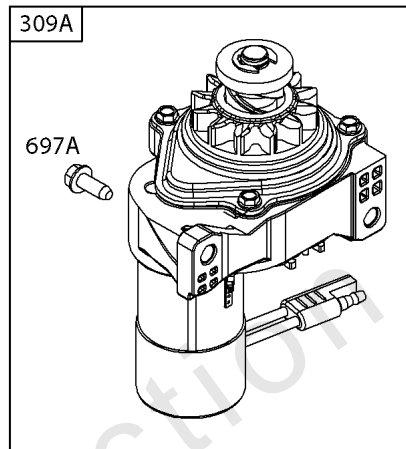

Alternator, Electric Starter, Ignition

REF NO	PART NO	QTY	DESCRIPTION
309	799241	1	MOTOR, Starter -(Use Before Date Code 18121400)
309A	84002164	1	MOTOR, Starter -(Use After Date Code 18121300)
333	595291	1	ARMATURE, Magneto -Used After Code Date 16111600
333A	595959	1	ARMATURE, Magneto -Used Before Code Date 16111700
334	793454	2	SCREW -(Magneto Armature)
337	692720	1	PLUG, Spark
356J	592156	1	WIRE, Stop
383	19576S	1	WRENCH, Spark Plug
474	794103	1	ALTERNATOR
621	692310	1	SWITCH, Stop
635	66538S	1	BOOT, Spark Plug -Used Before Code Date 15070100
635A	692076	1	BOOT, Spark Plug -Used Before Code Date 16111700
697	84004686	2	SCREW -(Use Before Date Code 18121400)
697A	691127	2	SCREW -(Use After Date Code 18121300)
742	93941	1	RETAINER, E Ring
851	493880S	1	TERMINAL, Spark Plug
853A	695897	1	ADAPTER, Wire
910	796498		STUD -(Alternator) -Used Before Code Date 16082900
910A	596414		STUD -(Alternator) -Used After Code Date 16082800
937	799420		SPLINE, Starter
1119	794100		SCREW -(Alternator)
1119A	596420		SCREW -(Alternator)
1153	691186		WASHER -(Support Bracket)
1212B	591166		STUD -(Blower Housing) (Used With Alternator Only) -Used Before Code Date 16082900