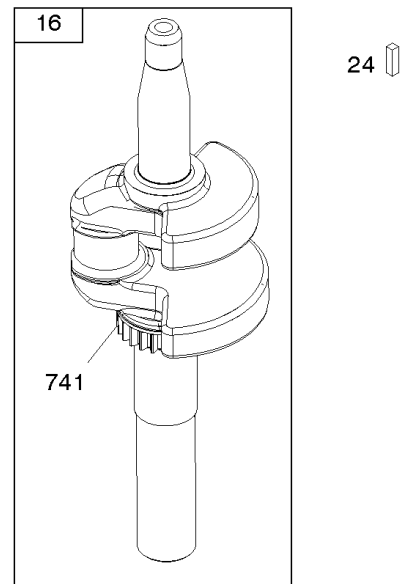

Camshaft, Crankshaft, Cylinder, Piston/Rings/Connecting Rod, Warning Label

Mfg. No: 14D937-0101-G1

1319 WARNING LABEL

REQUIRED when replacing parts with warning labels affixed.

1319A WARNING LABEL

REQUIRED when replacing parts with warning labels affixed.

1036 EMISSIONS LABEL

Not For Reproduction

Camshaft, Crankshaft, Cylinder, Piston/Rings/Connecting Rod, Warning Label

REF NO	PART NO	QTY	DESCRIPTION
1	799278		CYLINDER ASSEMBLY -Used Before Code Date 16082900
3	299819S		SEAL, Oil -(Magneto Side)
16	590489		CRANKSHAFT
24	222698S		KEY, Flywheel -(Aluminum) -Used After Code Date 16051200
24	796335		KEY, Flywheel -(Steel) -Used Before Code Date 16051300
25	799271		PISTON ASSEMBLY -(.020 Oversize)
25	799270		PISTON ASSEMBLY -(Standard)
26	799273		SET, Ring -(.020 Oversize)
26	799272		SET, Ring -(Standard)
27	691588		LOCK, Piston Pin
28	799274		PIN, Piston
29	796470		ROD, Connecting
32	691664		SCREW -(Connecting Rod)
32A	695759		SCREW -(Connecting Rod)
43	593912		SLINGER, Governor/Oil
46	694039		CAMSHAFT
404	690272		WASHER -(Governor Crank)
615	690340		RETAINER, Governor Shaft
616	798327		CRANK, Governor
718	690959		PIN, Locating
741	797521		GEAR, Timing
1036	-----		Label-Emissions -(Available From A Briggs & Stratton Authorized Dealer)
1263	697124		REED, Breather
1264	793453		SCREW -(Breather Reed)
1319	794467		LABEL, Warning
1319A	797669		LABEL, Warning
1375	799493		COVER, Breather Reed
1376	794451		SCREW -(Breather Reed Cover)
1430A	799494		GASKET, Breather/Reed