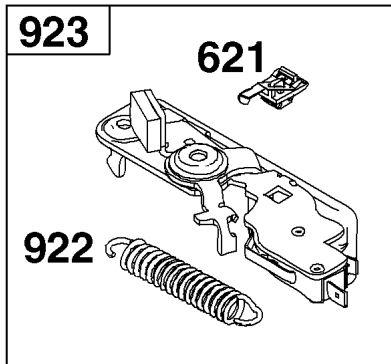

Controls, Governor Spring, Thermostat

REF NO	PART NO	QTY	DESCRIPTION
202	796657		LINK, Mechanical Governor
209	796926		SPRING, Governor
216A	798944		LINK, Choke
222	796482		BRACKET, Control -(Manual Friction, Remote, & Fixed Speed Control)
227	796487		LEVER, Governor Control
265	690798		CLAMP, Casing
267	691044		SCREW -(Casing Clamp)
268	691025		CASING, Control Wire -(Cut To Required Length)
269	691026		WIRE, Control -(Cut To Required Length)
270	691027		NUT -(Control Wire Casing)
271	691028		LEVER, Control
291A	798938		THERMOSTAT
505	793515		NUT -(Governor Control Lever)
562	793514		BOLT -(Governor Lever)
621	692310		SWITCH, Stop
745	793491		SCREW -(Brake)
883	793497		GASKET, Exhaust
922	692135		SPRING, Brake
923	796635		BRAKE