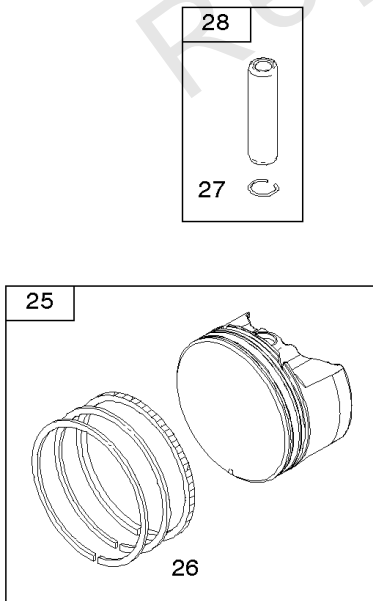

Camshaft, Crankshaft, Cylinder, Piston/Rings/Connecting Rod, Warning Label

Mfg. No: 14D937-0101-G1

1319 WARNING LABEL

REQUIRED when replacing parts with warning labels affixed.

1319A WARNING LABEL

REQUIRED when replacing parts with warning labels affixed.

1036 EMISSIONS LABEL

Not For Reproduction

Camshaft, Crankshaft, Cylinder, Piston/Rings/Connecting Rod, Warning Label

REF NO	PART NO	QTY	DESCRIPTION
1	799278		CYLINDER ASSEMBLY -Used Before Code Date 16082900
3	299819S		SEAL, Oil -(Magneto Side)
16	590489		CRANKSHAFT
24	222698S		KEY, Flywheel -(Aluminum) -Used After Code Date 16051200
24	796335		KEY, Flywheel -(Steel) -Used Before Code Date 16051300
25	799271		PISTON ASSEMBLY -(.020 Oversize)
25	799270		PISTON ASSEMBLY -(Standard)
26	799273		SET, Ring -(.020 Oversize)
26	799272		SET, Ring -(Standard)
27	691588		LOCK, Piston Pin
28	799274		PIN, Piston
29	796470		ROD, Connecting
32	691664		SCREW -(Connecting Rod)
32A	695759		SCREW -(Connecting Rod)
43	593912		SLINGER, Governor/Oil
46	694039		CAMSHAFT
404	690272		WASHER -(Governor Crank)
615	690340		RETAINER, Governor Shaft
616	798327		CRANK, Governor
718	690959		PIN, Locating
741	797521		GEAR, Timing
1036	-----		Label-Emissions -(Available From A Briggs & Stratton Authorized Dealer)
1263	697124		REED, Breather
1264	793453		SCREW -(Breather Reed)
1319	794467		LABEL, Warning
1319A	797669		LABEL, Warning
1375	799493		COVER, Breather Reed
1376	794451		SCREW -(Breather Reed Cover)
1430A	799494		GASKET, Breather/Reed