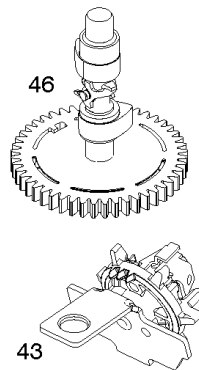

Camshaft, Crankshaft, Cylinder, Piston/Rings/Connecting Rod, Warning Label

Mfg. No: 14D937-0101-G1

1319 WARNING LABEL

REQUIRED when replacing parts with warning labels affixed.

1319A WARNING LABEL

REQUIRED when replacing parts with warning labels affixed.

1036 EMISSIONS LABEL

Not For Reproduction

Camshaft, Crankshaft, Cylinder, Piston/Rings/Connecting Rod, Warning Label

REF NO	PART NO	QTY	DESCRIPTION
1	799278		CYLINDER ASSEMBLY -Used Before Code Date 16082900
3	299819S		SEAL, Oil -(Magneto Side)
16	590489		CRANKSHAFT
24	222698S		KEY, Flywheel -(Aluminum) -Used After Code Date 16051200
24	796335		KEY, Flywheel -(Steel) -Used Before Code Date 16051300
25	799271		PISTON ASSEMBLY -(.020 Oversize)
25	799270		PISTON ASSEMBLY -(Standard)
26	799273		SET, Ring -(.020 Oversize)
26	799272		SET, Ring -(Standard)
27	691588		LOCK, Piston Pin
28	799274		PIN, Piston
29	796470		ROD, Connecting
32	691664		SCREW -(Connecting Rod)
32A	695759		SCREW -(Connecting Rod)
43	593912		SLINGER, Governor/Oil
46	694039		CAMSHAFT
404	690272		WASHER -(Governor Crank)
615	690340		RETAINER, Governor Shaft
616	798327		CRANK, Governor
718	690959		PIN, Locating
741	797521		GEAR, Timing
1036	-----		Label-Emissions -(Available From A Briggs & Stratton Authorized Dealer)
1263	697124		REED, Breather
1264	793453		SCREW -(Breather Reed)
1319	794467		LABEL, Warning
1319A	797669		LABEL, Warning
1375	799493		COVER, Breather Reed
1376	794451		SCREW -(Breather Reed Cover)
1430A	799494		GASKET, Breather/Reed