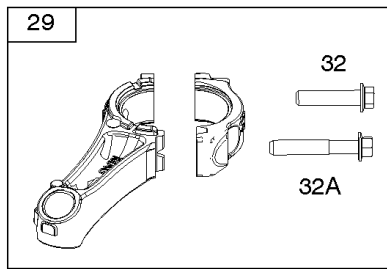

Camshaft, Crankshaft, Cylinder, Piston/Rings/Connecting Rod, Warning Label

Mfg. No: 14D937-0101-G1

1319 WARNING LABEL

REQUIRED when replacing parts with warning labels affixed.

1319A WARNING LABEL

REQUIRED when replacing parts with warning labels affixed.

1036 EMISSIONS LABEL

Not For Reproduction

Camshaft, Crankshaft, Cylinder, Piston/Rings/Connecting Rod, Warning Label

REF NO	PART NO	QTY	DESCRIPTION
1	799278		CYLINDER ASSEMBLY -Used Before Code Date 16082900
3	299819S		SEAL, Oil -(Magneto Side)
16	590489		CRANKSHAFT
24	222698S		KEY, Flywheel -(Aluminum) -Used After Code Date 16051200
24	796335		KEY, Flywheel -(Steel) -Used Before Code Date 16051300
25	799271		PISTON ASSEMBLY -(.020 Oversize)
25	799270		PISTON ASSEMBLY -(Standard)
26	799273		SET, Ring -(.020 Oversize)
26	799272		SET, Ring -(Standard)
27	691588		LOCK, Piston Pin
28	799274		PIN, Piston
29	796470		ROD, Connecting
32	691664		SCREW -(Connecting Rod)
32A	695759		SCREW -(Connecting Rod)
43	593912		SLINGER, Governor/Oil
46	694039		CAMSHAFT
404	690272		WASHER -(Governor Crank)
615	690340		RETAINER, Governor Shaft
616	798327		CRANK, Governor
718	690959		PIN, Locating
741	797521		GEAR, Timing
1036	-----		Label-Emissions -(Available From A Briggs & Stratton Authorized Dealer)
1263	697124		REED, Breather
1264	793453		SCREW -(Breather Reed)
1319	794467		LABEL, Warning
1319A	797669		LABEL, Warning
1375	799493		COVER, Breather Reed
1376	794451		SCREW -(Breather Reed Cover)
1430A	799494		GASKET, Breather/Reed