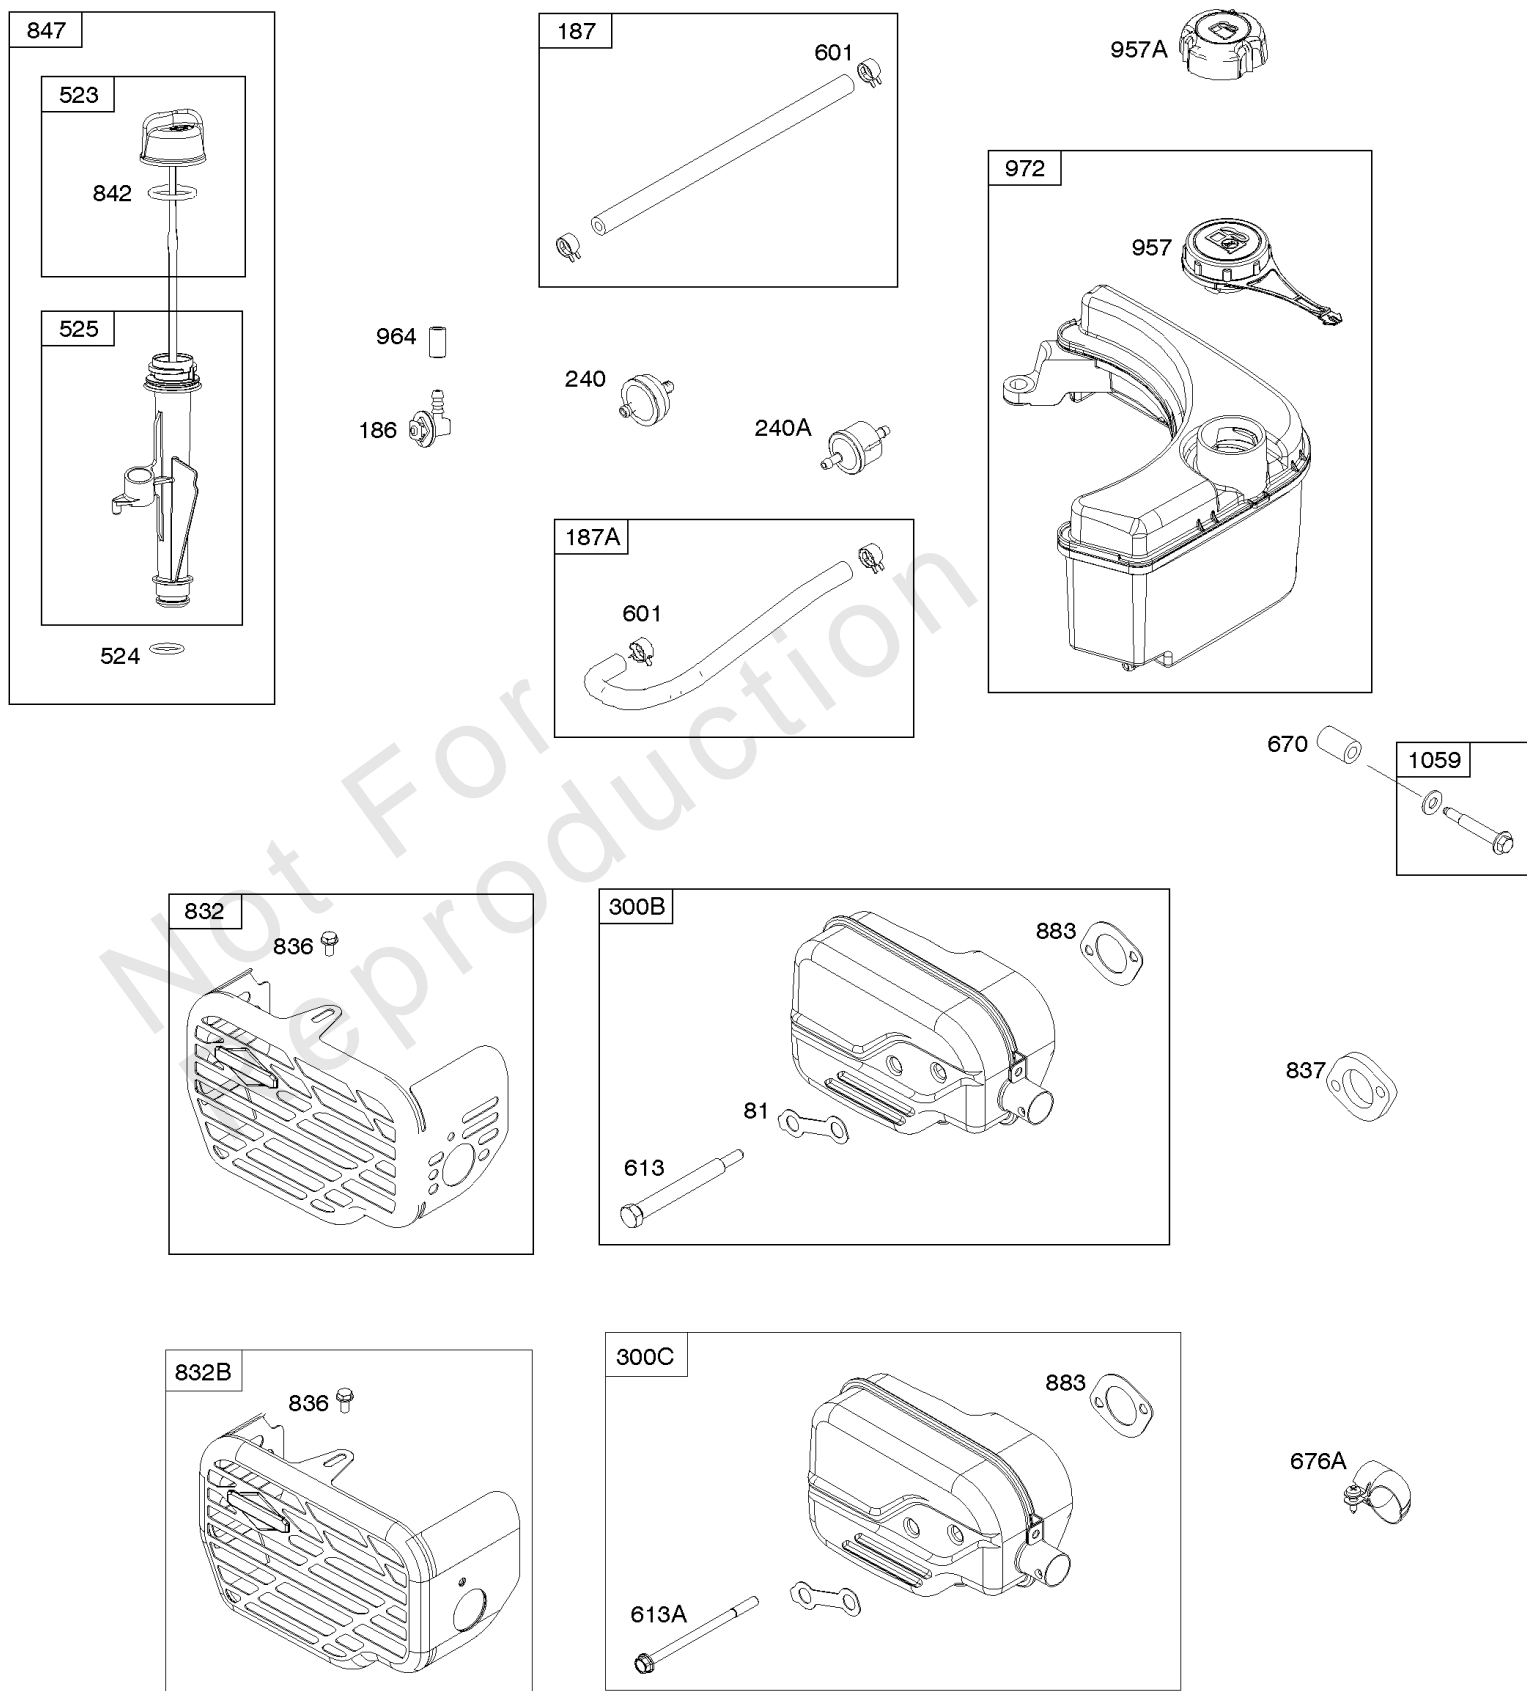

Exhaust System, Fuel Supply, Lubrication

REF NO	PART NO	QTY	DESCRIPTION
81	691740		LOCK, Muffler Screw
186	845141		CONNECTOR, Hose
187	791766		LINE, Fuel -(Cut To Required Length)
187A	796491		LINE, Fuel -(Formed Hose)
240	298090S		FILTER, Fuel
240A	84005063		FILTER, Fuel
300B	799259		MUFFLER -Used Before Code Date 16112100
300C	596409		MUFFLER -Used After Code Date 16112000
523	796503		DIPSTICK
524	692296		SEAL, O-Ring -(Dipstick Tube)
525	796502		TUBE, Dipstick
601	791850		CLAMP, Hose
613	799260		SCREW -(Muffler) -Used Before Code Date 16112100
613A	596410		SCREW -(Muffler) -Used After Code Date 16112000
670	793485		SPACER, Fuel Tank
676A	799187		DEFLECTOR, Muffler
832	799262		GUARD, Muffler
836	597516		SCREW -(Muffler Guard)
837	799261		SPACER -(Muffler)
842	691031		SEAL, O-Ring -(Dipstick Tube)
847	796501		DIPSTICK/TUBE ASSEMBLY
883	793497		GASKET, Exhaust
957	799585		CAP, Fuel Tank
957A	692046		CAP, Fuel Tank
964	799159		CAP, Connector
1059	793471		KIT, Screw/Washer