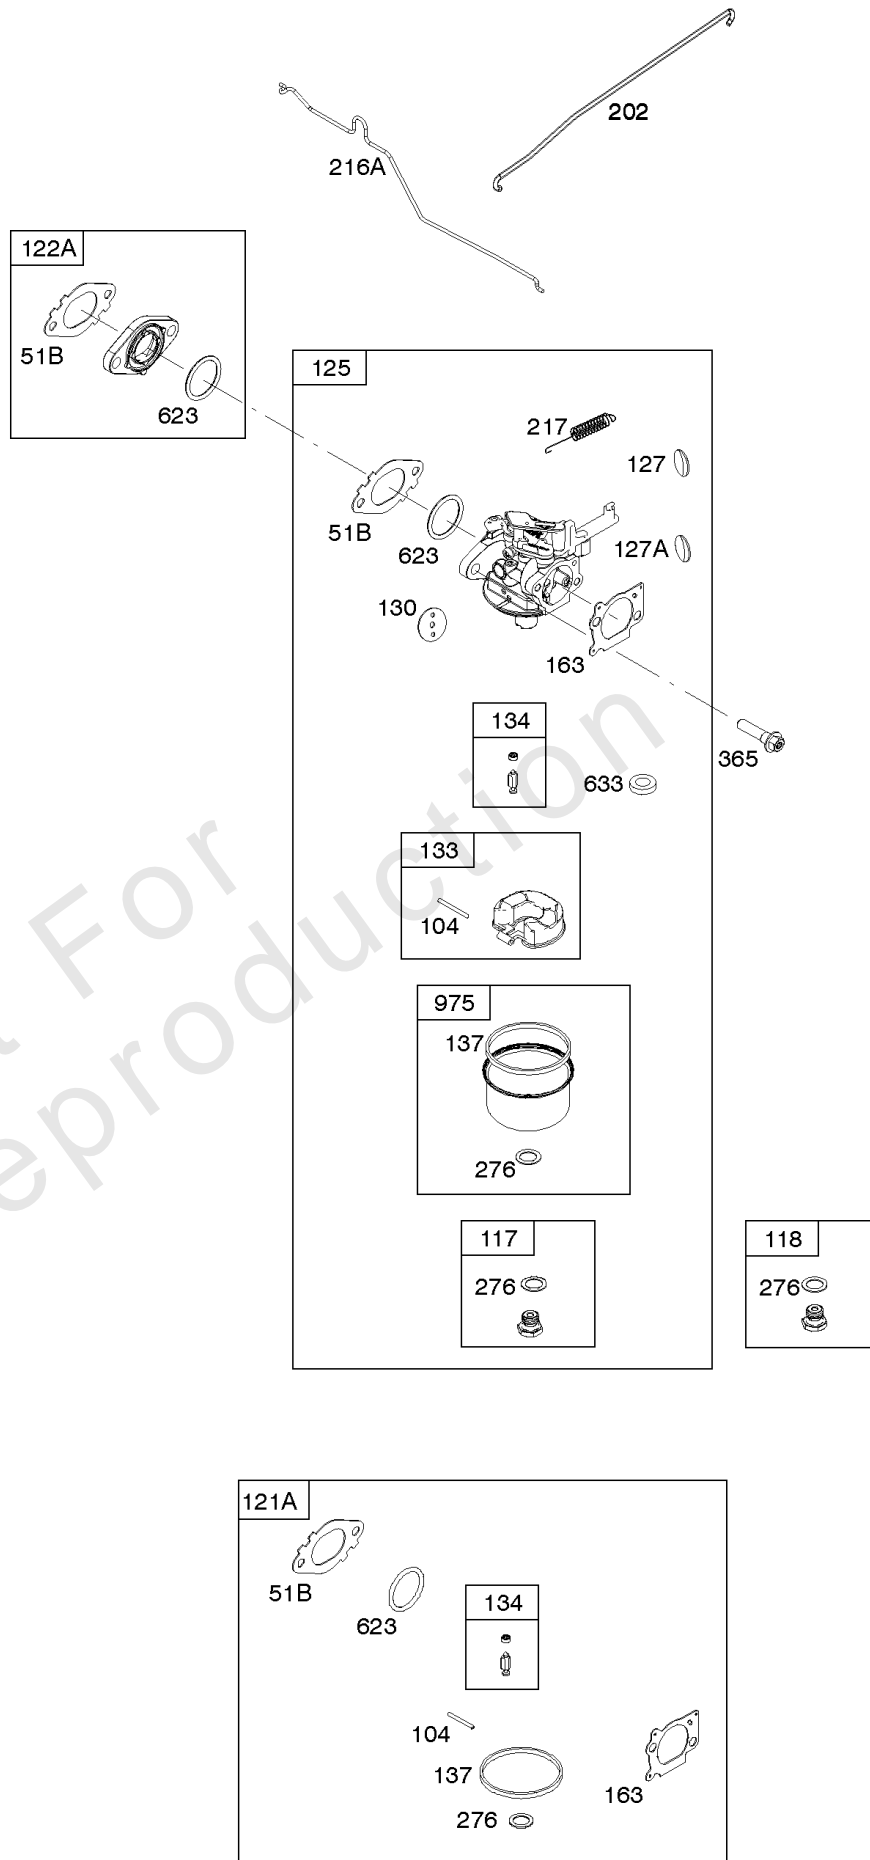

Not For
Reproduction

Air Cleaner

REF NO	PART NO	QTY	DESCRIPTION
11	796478		TUBE, Breather
163	691894		GASKET, Air Cleaner -(Air Cleaner)
186	845141		CONNECTOR, Hose
445	795066		FILTER, A/C Cartridge
875B	596411		BASE, Air Cleaner
964	799159		CAP, Connector
967	796254		FILTER, Pre Cleaner
968	796493		COVER, Air Cleaner
971	690349		SCREW -(Air Cleaner Base to Carburetor/Throttle Body)

Camshaft, Crankshaft, Cylinder, Piston/Rings/Connecting Rod, Warning Label

Mfg. No: 14D937-0101-G1

1319 WARNING LABEL

REQUIRED when replacing parts with warning labels affixed.

1319A WARNING LABEL

REQUIRED when replacing parts with warning labels affixed.

1036 EMISSIONS LABEL

Not For Reproduction

Camshaft, Crankshaft, Cylinder, Piston/Rings/Connecting Rod, Warning Label

REF NO	PART NO	QTY	DESCRIPTION
1	799278		CYLINDER ASSEMBLY -Used Before Code Date 16082900
3	299819S		SEAL, Oil -(Magneto Side)
16	590489		CRANKSHAFT
24	222698S		KEY, Flywheel -(Aluminum) -Used After Code Date 16051200
24	796335		KEY, Flywheel -(Steel) -Used Before Code Date 16051300
25	799271		PISTON ASSEMBLY -(.020 Oversize)
25	799270		PISTON ASSEMBLY -(Standard)
26	799273		SET, Ring -(.020 Oversize)
26	799272		SET, Ring -(Standard)
27	691588		LOCK, Piston Pin
28	799274		PIN, Piston
29	796470		ROD, Connecting
32	691664		SCREW -(Connecting Rod)
32A	695759		SCREW -(Connecting Rod)
43	593912		SLINGER, Governor/Oil
46	694039		CAMSHAFT
404	690272		WASHER -(Governor Crank)
615	690340		RETAINER, Governor Shaft
616	798327		CRANK, Governor
718	690959		PIN, Locating
741	797521		GEAR, Timing
1036	-----		Label-Emissions -(Available From A Briggs & Stratton Authorized Dealer)
1263	697124		REED, Breather
1264	793453		SCREW -(Breather Reed)
1319	794467		LABEL, Warning
1319A	797669		LABEL, Warning
1375	799493		COVER, Breather Reed
1376	794451		SCREW -(Breather Reed Cover)
1430A	799494		GASKET, Breather/Reed