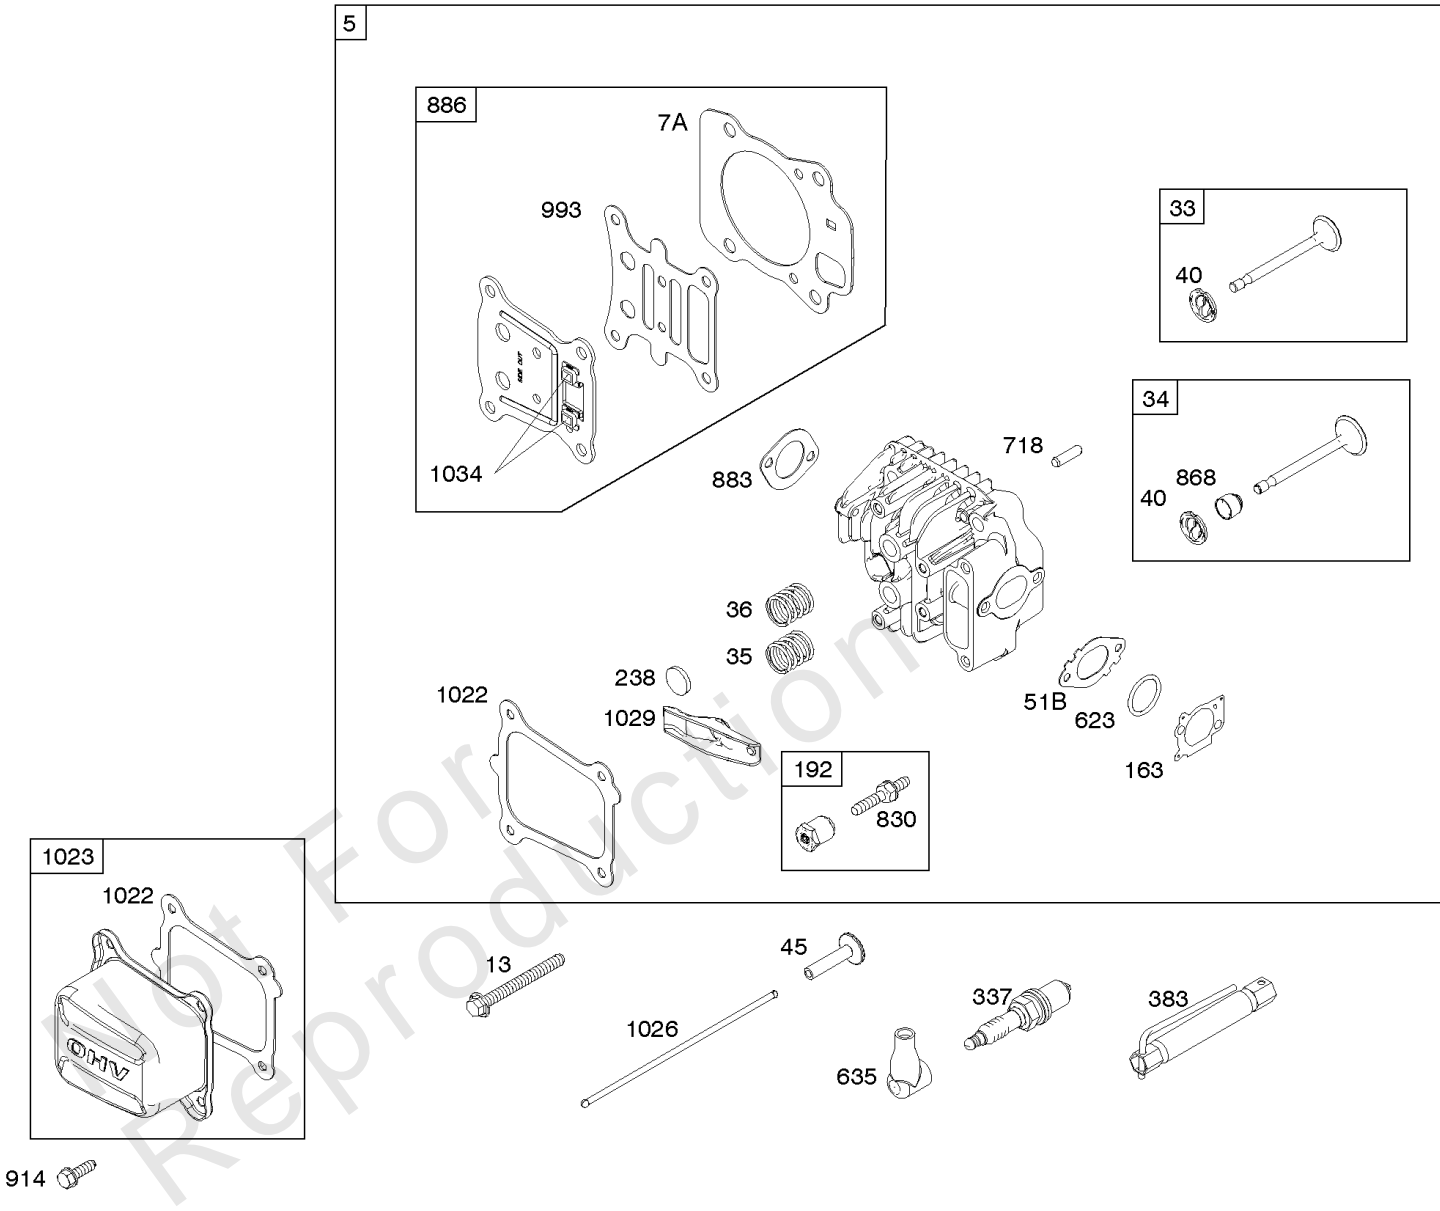

Cylinder Head, Gasket Set-Valve, Valves

REF NO	PART NO	QTY	DESCRIPTION
5	592175		HEAD, Cylinder
7A	799275		GASKET, Cylinder Head
13	799277		SCREW -(Cylinder Head)
33	499642		VALVE, Exhaust
34	795443		VALVE, Intake
35	691304		SPRING, Valve -(Intake)
36	691304		SPRING, Valve -(Exhaust)
40	692194		RETAINER, Valve
45	690977		TAPPET, Valve
51B	592159		GASKET, Intake
163	691894		GASKET, Air Cleaner -(Air Cleaner)
192	796631		ADJUSTER, Rocker Arm
238	691300		CAP, Valve
337	692720		PLUG, Spark
383	19576S		WRENCH, Spark Plug
623	793628		SEAL, O-Ring -(Carburetor Spacer)
635	66538S		BOOT, Spark Plug -Used Before Code Date 15070100
718	690959		PIN, Locating
830	796472		STUD, Rocker Arm -(Rocker Arm)
868	795440		SEAL, Valve
883	793497		GASKET, Exhaust
886	799492		KIT, Cylinder Head/Plate Gasket
914	794451		SCREW -(Rocker Cover)
993	796473		GASKET, Cylinder Head Plate
1022	796480		GASKET, Rocker Cover
1023	796479		COVER, Rocker
1026	796481		ROD, Push
1029	691230		ARM, Rocker
1034	691343		GUIDE, Push Rod
1095	592174		GASKET SET, Valve