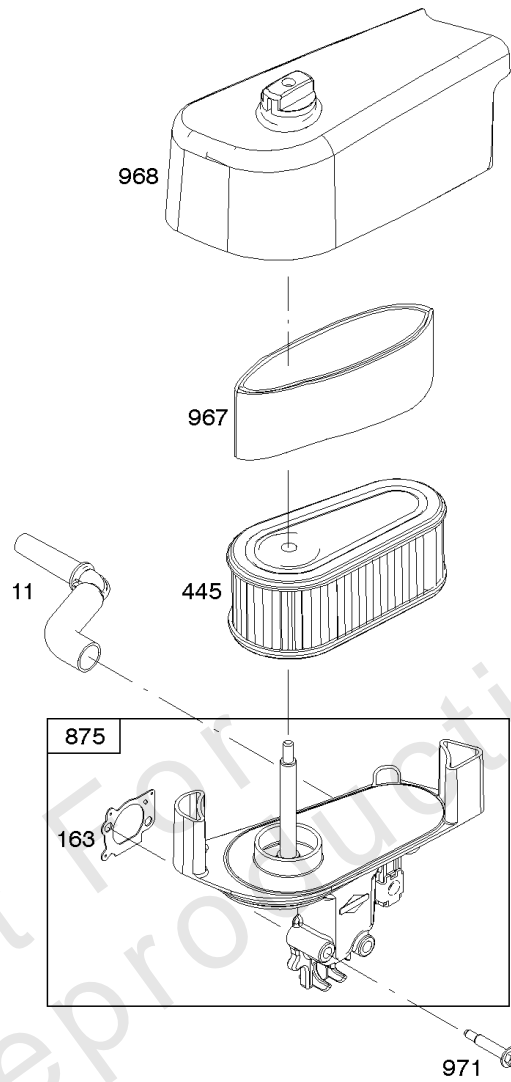

Parts Manual

Mfg. No: 14D937-0101-G1

Model Components	Page
Air Cleaner.....	4
Alternator, Electric Starter, Ignition.....	6
Blower Housing, Cover/Guards, Flywheel.....	8
Camshaft, Crankshaft, Cylinder, Piston/Rings/Connecting Rod, Warning Label.....	10
Carburetor, Carburetor Overhaul Kit.....	12
Controls, Governor Spring, Thermostat.....	14
Cylinder Head, Gasket Set-Valve, Valves.....	16
Exhaust System, Fuel Supply, Lubrication.....	18
Gasket Set-Engine, Sump.....	20
Replacement Engine - US & Canada.....	22

Not For
Reproduction

Air Cleaner

REF NO	PART NO	QTY	DESCRIPTION
11	796478		TUBE, Breather
163	691894		GASKET, Air Cleaner -(Air Cleaner)
186	845141		CONNECTOR, Hose
445	795066		FILTER, A/C Cartridge
875B	596411		BASE, Air Cleaner
964	799159		CAP, Connector
967	796254		FILTER, Pre Cleaner
968	796493		COVER, Air Cleaner
971	690349		SCREW -(Air Cleaner Base to Carburetor/Throttle Body)

Camshaft, Crankshaft, Cylinder, Piston/Rings/Connecting Rod, Warning Label

Mfg. No: 14D937-0101-G1

1319 WARNING LABEL

REQUIRED when replacing parts with warning labels affixed.

1319A WARNING LABEL

REQUIRED when replacing parts with warning labels affixed.