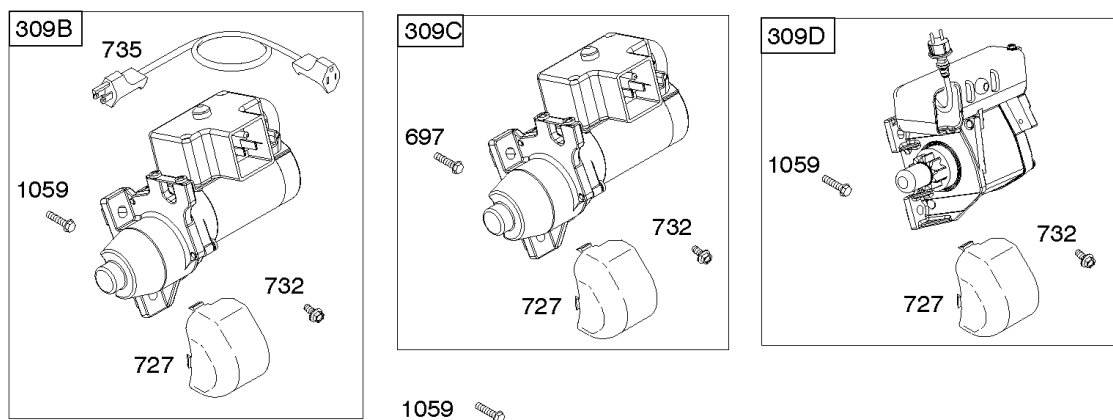

Electric Starter, Ignition

REF NO	PART NO	QTY	DESCRIPTION
309B	798884		MOTOR, Starter -(120 Volt)
333	796964		ARMATURE, Magneto
334	699477		SCREW -(Magneto Armature)
347	795333		SWITCH, Rocker
356C	695630		WIRE, Stop
356L	790552		WIRE, Stop
442	795012		SCREW -(Starter Strap)
474A	793640		ALTERNATOR -(1.5 Amps DC)
493B	691177		BRACKET, Mounting
501	698315		REGULATOR
526	690297		SCREW -(Regulator)
578B	791956		WIRE ASSEMBLY
578C	794819		WIRE ASSEMBLY
697	795012		SCREW -(Starter Motor) (Drive Cap)
697	795026		SCREW -(Starter Motor) (Drive Cap)
727	698039		COVER, Starter Drive
732	699200		SCREW -(Starter Drive Cover)
735	795901		CORD, Starter
813	690635		CLAMP
851	493880S		TERMINAL, Spark Plug
892	791944		SWITCH, Key
892A	798182		SWITCH, Key
990	794696		SET, Key
990A	798177		SET, Key
1054	280275		TIE, Cable
1059	793567		SCREW
1119	699772		SCREW -(Alternator)
1403	699481		SCREW -(Wire Assembly)