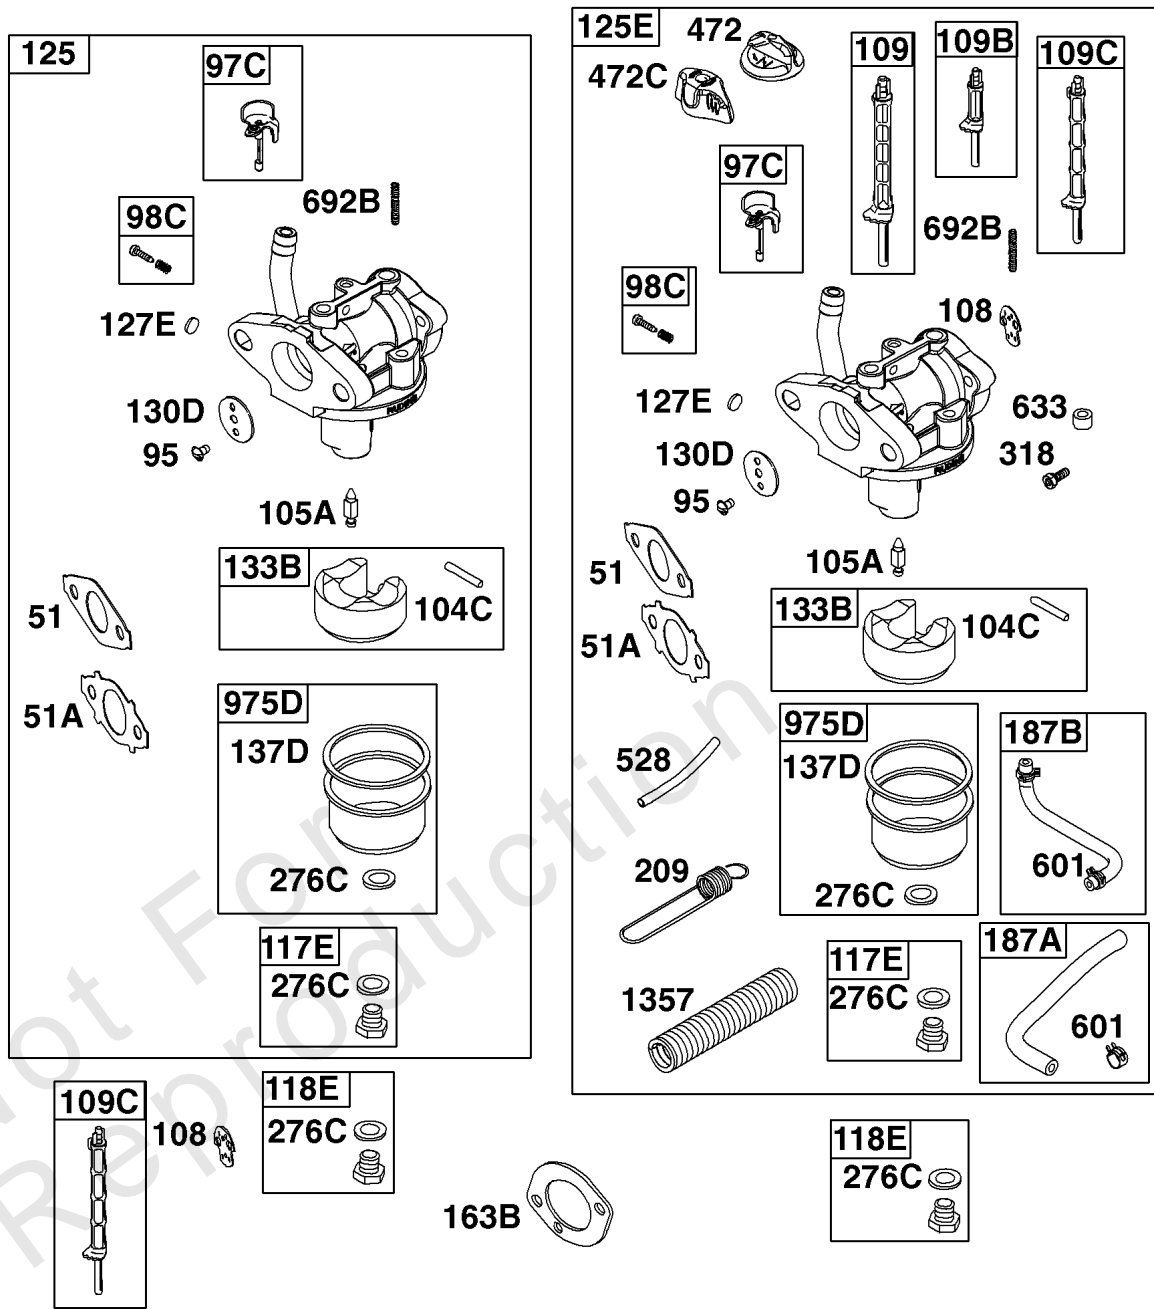

Carburetor, Fuel Supply

REF NO	PART NO	QTY	DESCRIPTION
318	798649		SCREW -(Mounting Bracket) (Metric)
318	690370		SCREW -(Mounting Bracket) (SAE)
365	699484		SCREW -(Carburetor/Throttle Body)
472	791958		KNOB, Choke Shaft
472C	791948		KNOB, Choke Shaft
528	793006		HOSE, Primer
601	791850		CLAMP, Hose
633	693867		SEAL, Choke/Throttle Shaft
692B	797624		SPRING, Detent
957	792647		CAP, Fuel Tank -(Fresh Start)
957	795027		CAP, Fuel Tank -(Text Free)
957A	799719		CAP, Fuel Tank -(Carbon In Cap)
957B	698109		CAP, Fuel Tank
958	698180		VALVE, Fuel Shut Off
972	799863		TANK, Fuel
975D	798931		BOWL, Float
1357	794700		SLEEVE, Fuel Line