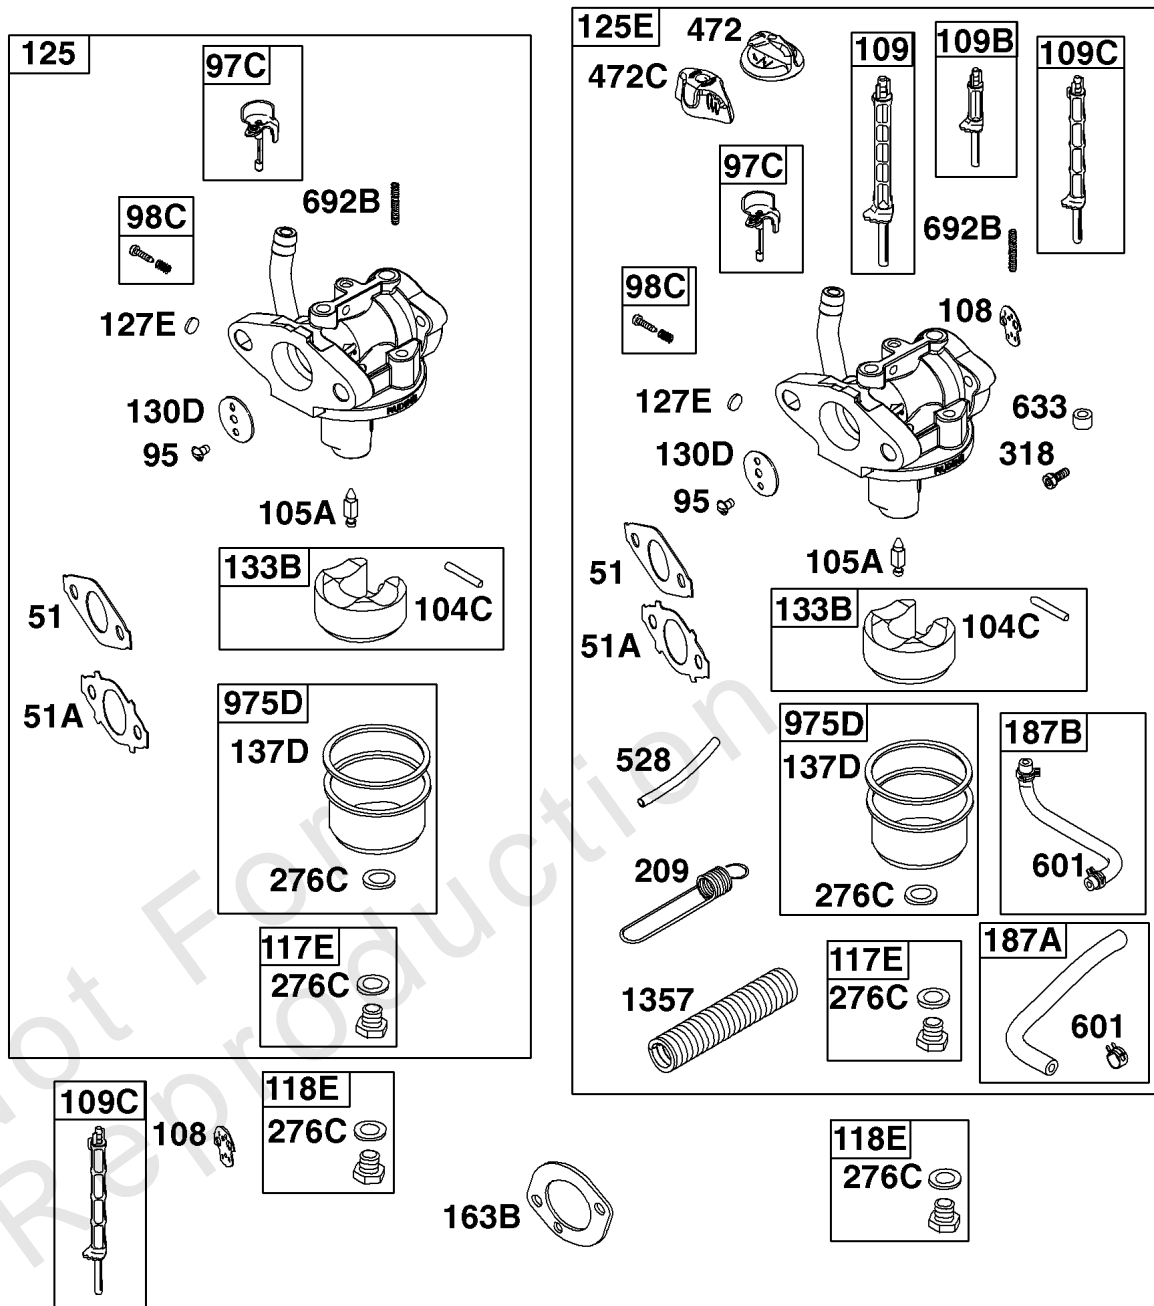

Carburetor, Fuel Supply

REF NO	PART NO	QTY	DESCRIPTION
51	692555		GASKET, Intake -(2 Required)
51A	791718		GASKET, Intake
95	691636		SCREW -(Throttle Valve)
97C	797628		SHAFT, Throttle
98C	797156		KIT, Idle Speed
104C	797622		PIN, Float Hinge
105A	797139		VALVE, Float Needle
108	796993		VALVE, Choke
109	791957		SHAFT, Choke
109B	695729		SHAFT, Choke
109C	791954		SHAFT, Choke
117E	590906		JET, Main -(Standard) -Used After Code Date 11080700
117E	798930		JET, Main -(Standard) -Used Before Code Date 11080800
118E	590440		JET, Main -(High Altitude) -Used After Code Date 11080700
118E	590440		JET, Main -(High Altitude) -Used Before Code Date 11080800
118E	798661		JET, Main -(High Altitude) (High Altitude) -Used Before Code Date 11080800
121D	797634		KIT, Carburetor Overhaul
122	791717		SPACER, Carburetor
125	594014		CARBURETOR -Used Before Code Date 11080800
125	594015		CARBURETOR -Used After Code Date 11080700
127E	797633		PLUG, Welch
130D	797630		VALVE, Throttle
133B	797136		FLOAT, Carburetor
137D	798932		GASKET, Float Bowl
163B	696024		GASKET, Air Cleaner -(Flat Panel Air Cleaner)
187	791766		LINE, Fuel -(Cut To Required Length)
187A	791867		LINE, Fuel -(Molded) -Used Before Code Date 10071000
187A	798908		LINE, Fuel -(Molded) -Used After Code Date 10070900
187B	791874		LINE, Fuel -(Molded) -Used Before Code Date 10071000
187B	798907		LINE, Fuel -(Molded) -Used After Code Date 10070900
190	699220		SCREW -(Fuel Tank)
209	692571		SPRING, Governor -(No Color)
276C	797632		WASHER, Sealing