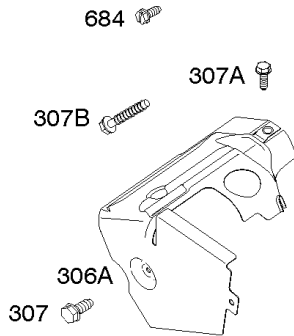

1319 WARNING LABEL

WARNING
Read and follow operating instructions before starting engine.
Do not touch moving parts.
Do not use tools to adjust engine to avoid injury.
Do not use tools to adjust engine to avoid injury.
Do not use tools to adjust engine to avoid injury.
Do not use tools to adjust engine to avoid injury.

REQUIRED when replacing parts with warning labels affixed.

1319A WARNING LABEL

REQUIRED when replacing parts with warning labels affixed.

1330 REPAIR MANUAL

1036 EMISSIONS LABEL

1019 LABEL KIT