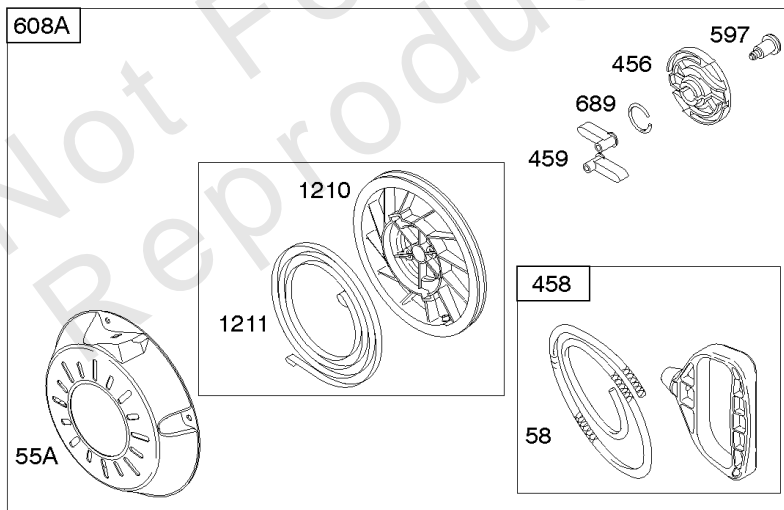

Controls, Flywheel, Governor Spring, Rewind Starter

REF NO	PART NO	QTY	DESCRIPTION
55A	696710		HOUSING, Rewind Starter
58	693389		ROPE, Starter -(Cut To Required Length)
65A	699851		SCREW -(Rewind Starter)
188	699479		SCREW -(Control Bracket)
190	699220		SCREW -(Fuel Tank)
209	692571		SPRING, Governor -(No Color)
209A	691278		SPRING, Governor -(Platinum)
222F	793100		BRACKET, Control
222G	793109		BRACKET, Control
227	794367		LEVER, Governor Control
268	691025		CASING, Control Wire -(Cut To Required Length)
269	691026		WIRE, Control -(Cut To Required Length)
270	691027		NUT -(Control Wire Casing) (Control Wire Casing)
271	691028		LEVER, Control
271A	698038		LEVER, Control
427	694255		NUT -(Control Bracket) (SAE)
427	798458		NUT -(Control Bracket) (Metric)
456	692299		PLATE, Pawl Friction
458	699334		GRIP, Starter Rope
459	281505S		PAWL, Ratchet
485	695755		KNOB, Control
504	695383		SET, Friction Washer
505	691251		NUT -(Governor Control Lever)
562	691119		BOLT -(Governor Control Lever)
597	691696		SCREW -(Pawl Friction Plate)
608A	699335		STARTER, Rewind -Used Before Code Date 10072000
608B	797430		STARTER, Rewind -Used After Code Date 10071900
621	692310		SWITCH, Stop
632	692653		SPRING/LINK, Mechanical Governor
668	694257		SPACER
689	691855		SPRING, Friction
773	694258		RETAINER
930	696709		GUARD, Rewind
1210	498144		PULLEY/SPRING ASSEMBLY -(Pulley)
1211	498144		PULLEY/SPRING ASSEMBLY -(Spring)
1230	699847		STUD -(Control Bracket)