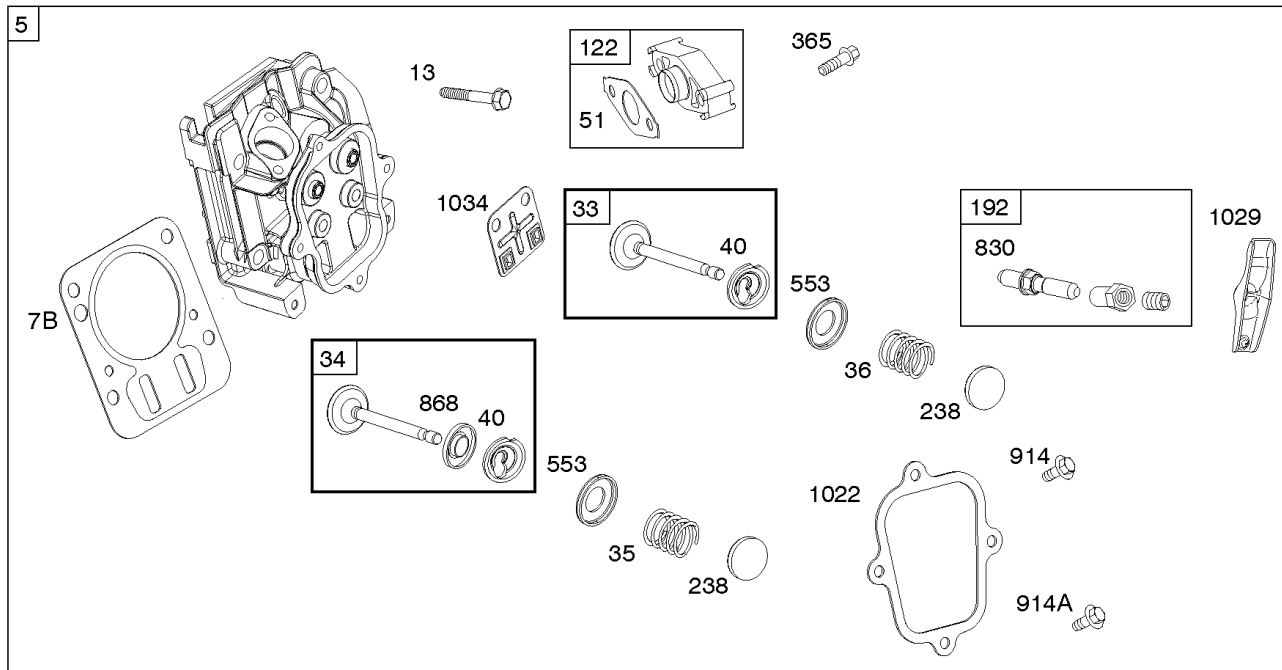

Cylinder Head

REF NO	PART NO	QTY	DESCRIPTION
5	594701		HEAD, Cylinder -Used After Code Date 14090400
5A	791720		HEAD, Cylinder -Used Before Code Date 14090500
7B	791716		GASKET, Cylinder Head
13	594518		SCREW -(Cylinder Head) -Used After Code Date 14090400
13	699482		SCREW -(Cylinder Head) -Used Before Code Date 14090500
33	499642		VALVE, Exhaust
34	795443		VALVE, Intake
35	691304		SPRING, Valve -(Intake)
36	691304		SPRING, Valve -(Exhaust)
40	692194		RETAINER, Valve
45	690977		TAPPET, Valve
51	692555		GASKET, Intake -(2 Required)
122	791717		SPACER, Carburetor
155	698214		PLATE, Cylinder Head -(SAE) -Used Before Code Date 09061800
155	797442		PLATE, Cylinder Head -(Metric) -Used After Code Date 09061700
192	694543		ADJUSTER, Rocker Arm -(SAE) -Used Before Code Date 09061800
192	797440		ADJUSTER, Rocker Arm -(Metric) -Used After Code Date 09061700
238	691300		CAP, Valve
337	691043		PLUG, Spark -(EMS)
365	699484		SCREW -(Carburetor/Throttle Body)
383	19576S		WRENCH, Spark Plug
553	594515		RETAINER, Valve
619	699481		SCREW -(Cylinder Head Plate)
635	692076		BOOT, Spark Plug
635A	798619		BOOT, Spark Plug
830	797441		STUD, Rocker Arm -(Rocker Arm) (Metric) -Used After Code Date 09061700 -Used Before Code Date 14090400
830	694544		STUD, Rocker Arm -(Rocker Arm) (SAE) -Used Before Code Date 09061800
830	594230		STUD, Rocker Arm -(Rocker Arm) -Used After Code Date 14090300
868	795440		SEAL, Valve
914	699481		SCREW -(Rocker Cover) (Bottom)
914A	594517		SCREW -(Rocker Cover) (Quantity 1 Top Or Center) -Used After Code Date 15090400