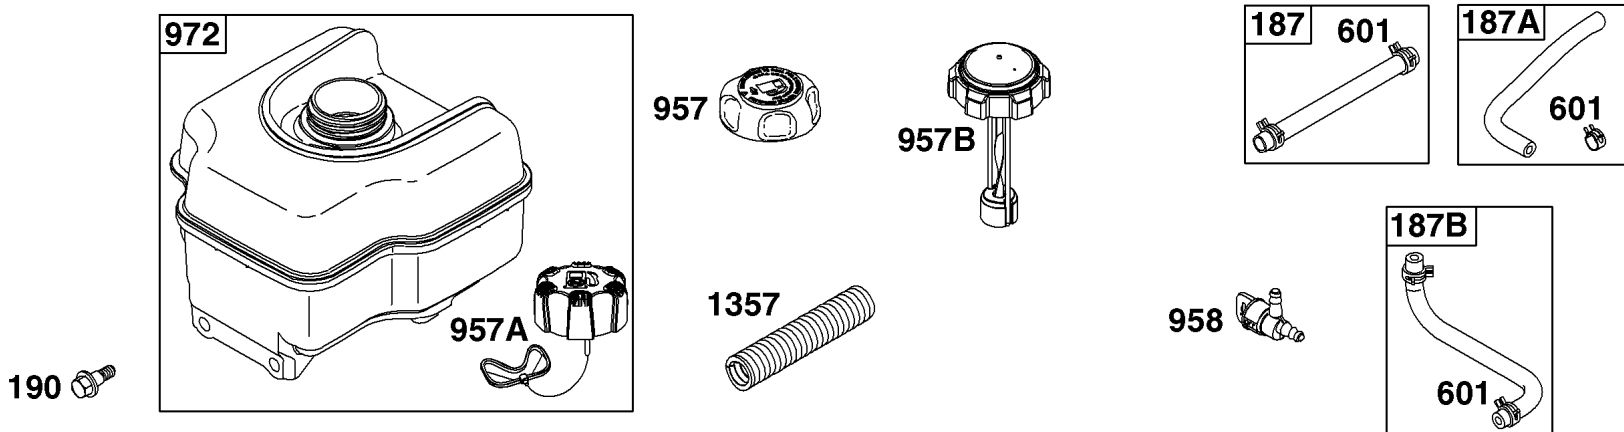

Camshaft, Crankshaft, Cylinder, Piston Group

REF NO	PART NO	QTY	DESCRIPTION
741	695087		GEAR, Timing -(Metal)
741	593499		GEAR, Timing -(Plastic)
868	795440		SEAL, Valve
883A	691893		GASKET, Exhaust
993	694088		GASKET, Cylinder Head Plate
998	696683		PIPE, Oil -(4)
998	792928		PIPE, Oil -(2 1/2)
998	794701		PIPE, Oil -(5)
1019	792211		KIT, Label
1022	691890		GASKET, Rocker Cover
1036	-----		Label-Emissions -(Available From A Briggs & Stratton Authorized Dealer)
1319	794467		LABEL, Warning
1319A	797669		LABEL, Warning
1330	272147		MANUAL, Repair
1427	695757		PLUG, Oil Drain