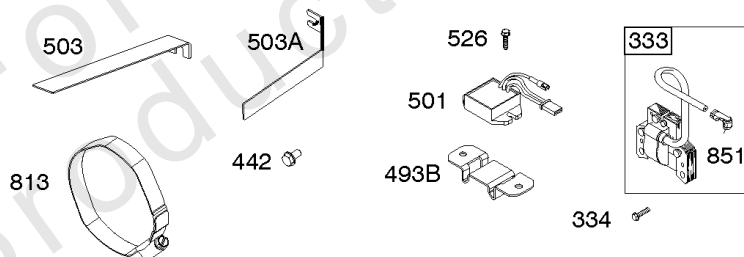

- 21
- 415
- 22

- 287

Crankcase Cover, Lubrication

REF NO	PART NO	QTY	DESCRIPTION
12	699485		GASKET, Crankcase
17	798538		BEARING, Ball
18	699804		COVER, Crankcase
20	692550		SEAL, Oil -(PTO Side)
20A	691952		SEAL, Oil -(PTO Side) (Auxiliary Drive)
21	281658S		CAP, Oil Fill
22	594519		SCREW -(Crankcase Cover/Sump)
219	693578		GEAR, Governor
220	691724		WASHER -(Governor Gear)
287	699234		SCREW -(Dipstick Tube)
415	693463		PLUG
523	693618		DIPSTICK
524	281370S		SEAL, O-Ring -(Dipstick Tube)
742	692564		RETAINER, E Ring
746	790278		GEAR, Idler
842	691031		SEAL, O-Ring -(Dipstick Tube)
847	693617		DIPSTICK/TUBE ASSEMBLY

Cylinder Head

REF NO	PART NO	QTY	DESCRIPTION
914A	692557		SCREW -(Rocker Cover) (Top) -Used Before Code Date 09061800
914A	797444		SCREW -(Rocker Cover) (Quantity 1 Top Or Center) -Used After Code Date 09061700 -Used Before Code Date 14090500
914B	691108		SCREW -(Rocker Cover) (Center) -Used Before Code Date 09061800
993	694088		GASKET, Cylinder Head Plate
1022	691890		GASKET, Rocker Cover
1023	499924		COVER, Rocker
1026	790287		ROD, Push
1029	691230		ARM, Rocker -(SAE) -Used Before Code Date 09061800
1029	797443		ARM, Rocker -(Metric) -Used After Code Date 09061700
1034	594229		GUIDE, Push Rod -Used After Code Date 14090300
1034	691343		GUIDE, Push Rod -Used Before Code Date 14090400
1095A	791798		GASKET SET, Valve