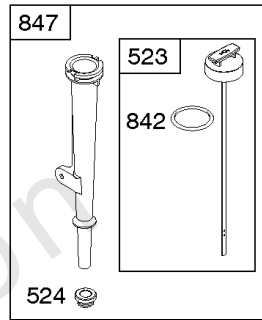

- 21
- 415
- 22

- 287