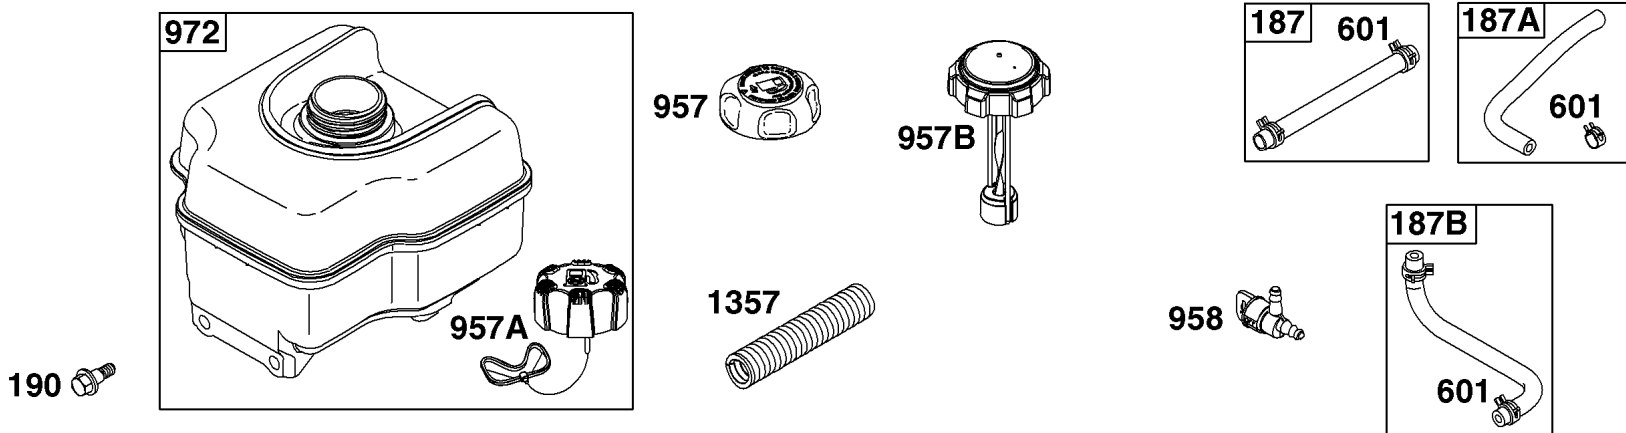

Carburetor, Fuel Supply

REF NO	PART NO	QTY	DESCRIPTION
318	798649		SCREW -(Mounting Bracket) (Metric)
318	690370		SCREW -(Mounting Bracket) (SAE)
365	699484		SCREW -(Carburetor/Throttle Body)
472	791958		KNOB, Choke Shaft
472C	791948		KNOB, Choke Shaft
528	793006		HOSE, Primer
601	791850		CLAMP, Hose
633	693867		SEAL, Choke/Throttle Shaft
692B	797624		SPRING, Detent
957	792647		CAP, Fuel Tank -(Fresh Start)
957	795027		CAP, Fuel Tank -(Text Free)
957A	799719		CAP, Fuel Tank -(Carbon In Cap)
957B	698109		CAP, Fuel Tank
958	698180		VALVE, Fuel Shut Off
972	799863		TANK, Fuel
975D	798931		BOWL, Float
1357	794700		SLEEVE, Fuel Line