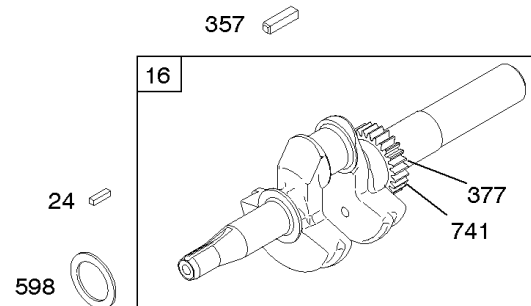

REF NO	PART NO	QTY	DESCRIPTION
1	596087		CYLINDER ASSEMBLY -Used After Code Date 16090100
1	794188		CYLINDER ASSEMBLY -Used Before Code Date 16090200
2	796961		KIT, Bushing/Seal -(Magneto Side)
3	299819S		SEAL, Oil -(Magneto Side)
7B	791716		GASKET, Cylinder Head
12	699485		GASKET, Crankcase
15	691686		PLUG, Oil Drain
16	797070		CRANKSHAFT
20	692550		SEAL, Oil -(PTO Side)
20A	691952		SEAL, Oil -(PTO Side) (Auxiliary Drive)
24	796335		KEY, Flywheel
25	791791		PISTON ASSEMBLY -(.020 Oversize)
25	791786		PISTON ASSEMBLY -(Standard)
26	791792		SET, Ring -(.020" Oversize)
26	791787		SET, Ring -(Standard)
27	690975		LOCK, Piston Pin
28	690229		PIN, Piston -(Standard)
29B	791783		ROD, Connecting
32B	791784		SCREW -(Connecting Rod)
46	693404		CAMSHAFT
46A	695285		CAMSHAFT
51	692555		GASKET, Intake -(2 Required)
82	690369		SCREW -(Gear Reduction Case)
306A	594227		SHIELD, Cylinder
307	794822		SCREW -(Cylinder Shield)
307A	699234		SCREW -(Cylinder Shield)
307B	790557		SCREW -(Cylinder Shield)
357	692191		KEY, Drive Pulley
358B	791797		GASKET SET, Engine
377	690979		KEY, Woodruff
552	692346		BUSHING, Governor Crank
584	791759		COVER, Breather Passage
585	791760		GASKET, Breather Passage
598	220624		SHIM, End Play -(Crankshaft or Camshaft Bearing)
615	692576		RETAINER, Governor Shaft
616	692547		CRANK, Governor
684	793369		SCREW -(Breather Passage Cover)
718	592860		PIN, Locating

Camshaft, Crankshaft, Cylinder, Piston Group

REF NO	PART NO	QTY	DESCRIPTION
741	695087		GEAR, Timing -(Metal)
741	593499		GEAR, Timing -(Plastic)
868	795440		SEAL, Valve
883A	691893		GASKET, Exhaust
993	694088		GASKET, Cylinder Head Plate
998	696683		PIPE, Oil -(4)
998	792928		PIPE, Oil -(2 1/2)
998	794701		PIPE, Oil -(5)
1019	792211		KIT, Label
1022	691890		GASKET, Rocker Cover
1036	-----		Label-Emissions -(Available From A Briggs & Stratton Authorized Dealer)
1319	794467		LABEL, Warning
1319A	797669		LABEL, Warning
1330	272147		MANUAL, Repair
1427	695757		PLUG, Oil Drain