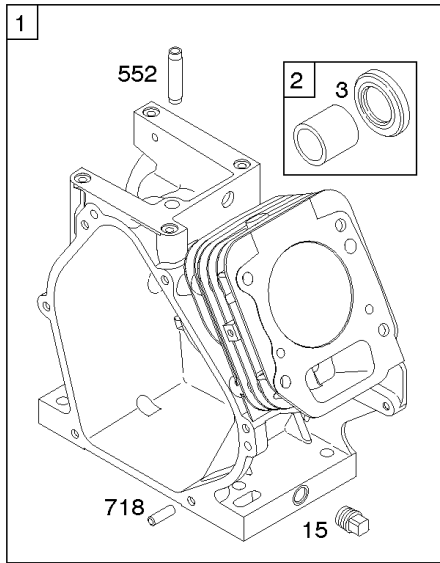

REQUIRED when replacing parts with warning labels affixed.

1319A WARNING LABEL

REQUIRED when replacing parts with warning labels affixed.

1330 REPAIR MANUAL

1036 EMISSIONS LABEL

1019 LABEL KIT

Camshaft, Crankshaft, Cylinder, Piston Group

REF NO	PART NO	QTY	DESCRIPTION
1	596087		CYLINDER ASSEMBLY -Used After Code Date 16090100
1	794188		CYLINDER ASSEMBLY -Used Before Code Date 16090200
2	796961		KIT, Bushing/Seal -(Magneto Side)
3	299819S		SEAL, Oil -(Magneto Side)
7B	791716		GASKET, Cylinder Head
12	699485		GASKET, Crankcase
15	691686		PLUG, Oil Drain
16	797070		CRANKSHAFT
20	692550		SEAL, Oil -(PTO Side)
20A	691952		SEAL, Oil -(PTO Side) (Auxiliary Drive)
24	796335		KEY, Flywheel
25	791791		PISTON ASSEMBLY -(.020 Oversize)
25	791786		PISTON ASSEMBLY -(Standard)
26	791792		SET, Ring -(.020" Oversize)
26	791787		SET, Ring -(Standard)
27	690975		LOCK, Piston Pin
28	690229		PIN, Piston -(Standard)
29B	791783		ROD, Connecting
32B	791784		SCREW -(Connecting Rod)
46	693404		CAMSHAFT
46A	695285		CAMSHAFT
51	692555		GASKET, Intake -(2 Required)
82	690369		SCREW -(Gear Reduction Case)
306A	594227		SHIELD, Cylinder
307	794822		SCREW -(Cylinder Shield)
307A	699234		SCREW -(Cylinder Shield)
307B	790557		SCREW -(Cylinder Shield)
357	692191		KEY, Drive Pulley
358B	791797		GASKET SET, Engine
377	690979		KEY, Woodruff
552	692346		BUSHING, Governor Crank
584	791759		COVER, Breather Passage
585	791760		GASKET, Breather Passage
598	220624		SHIM, End Play -(Crankshaft or Camshaft Bearing)
615	692576		RETAINER, Governor Shaft
616	692547		CRANK, Governor
684	793369		SCREW -(Breather Passage Cover)
718	592860		PIN, Locating