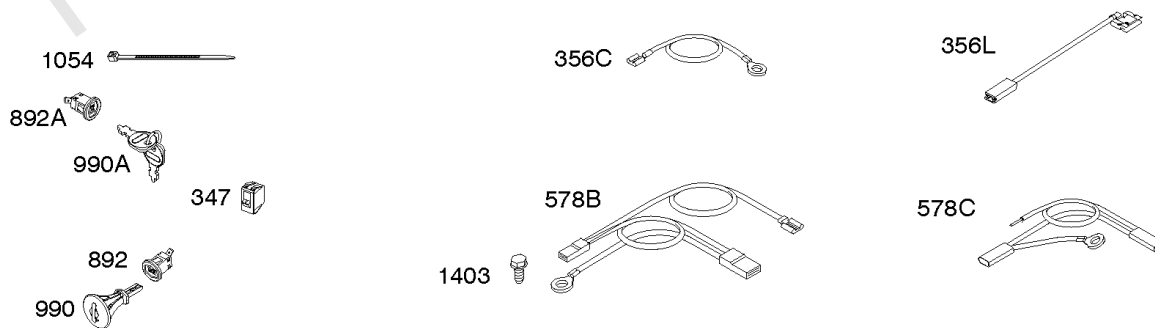

Cylinder Head

REF NO	PART NO	QTY	DESCRIPTION
914A	692557		SCREW -(Rocker Cover) (Top) -Used Before Code Date 09061800
914A	797444		SCREW -(Rocker Cover) (Quantity 1 Top Or Center) -Used After Code Date 09061700 -Used Before Code Date 14090500
914B	691108		SCREW -(Rocker Cover) (Center) -Used Before Code Date 09061800
993	694088		GASKET, Cylinder Head Plate
1022	691890		GASKET, Rocker Cover
1023	499924		COVER, Rocker
1026	790287		ROD, Push
1029	691230		ARM, Rocker -(SAE) -Used Before Code Date 09061800
1029	797443		ARM, Rocker -(Metric) -Used After Code Date 09061700
1034	594229		GUIDE, Push Rod -Used After Code Date 14090300
1034	691343		GUIDE, Push Rod -Used Before Code Date 14090400
1095A	791798		GASKET SET, Valve