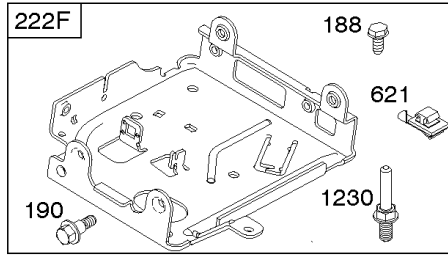

Controls, Flywheel, Governor Spring, Rewind Starter

REF NO	PART NO	QTY	DESCRIPTION
55A	696710		HOUSING, Rewind Starter
58	693389		ROPE, Starter -(Cut To Required Length)
65A	699851		SCREW -(Rewind Starter)
188	699479		SCREW -(Control Bracket)
190	699220		SCREW -(Fuel Tank)
209	692571		SPRING, Governor -(No Color)
209A	691278		SPRING, Governor -(Platinum)
222F	793100		BRACKET, Control
222G	793109		BRACKET, Control
227	794367		LEVER, Governor Control
268	691025		CASING, Control Wire -(Cut To Required Length)
269	691026		WIRE, Control -(Cut To Required Length)
270	691027		NUT -(Control Wire Casing) (Control Wire Casing)
271	691028		LEVER, Control
271A	698038		LEVER, Control
427	694255		NUT -(Control Bracket) (SAE)
427	798458		NUT -(Control Bracket) (Metric)
456	692299		PLATE, Pawl Friction
458	699334		GRIP, Starter Rope
459	281505S		PAWL, Ratchet
485	695755		KNOB, Control
504	695383		SET, Friction Washer
505	691251		NUT -(Governor Control Lever)
562	691119		BOLT -(Governor Control Lever)
597	691696		SCREW -(Pawl Friction Plate)
608A	699335		STARTER, Rewind -Used Before Code Date 10072000
608B	797430		STARTER, Rewind -Used After Code Date 10071900
621	692310		SWITCH, Stop
632	692653		SPRING/LINK, Mechanical Governor
668	694257		SPACER
689	691855		SPRING, Friction
773	694258		RETAINER
930	696709		GUARD, Rewind
1210	498144		PULLEY/SPRING ASSEMBLY -(Pulley)
1211	498144		PULLEY/SPRING ASSEMBLY -(Spring)
1230	699847		STUD -(Control Bracket)