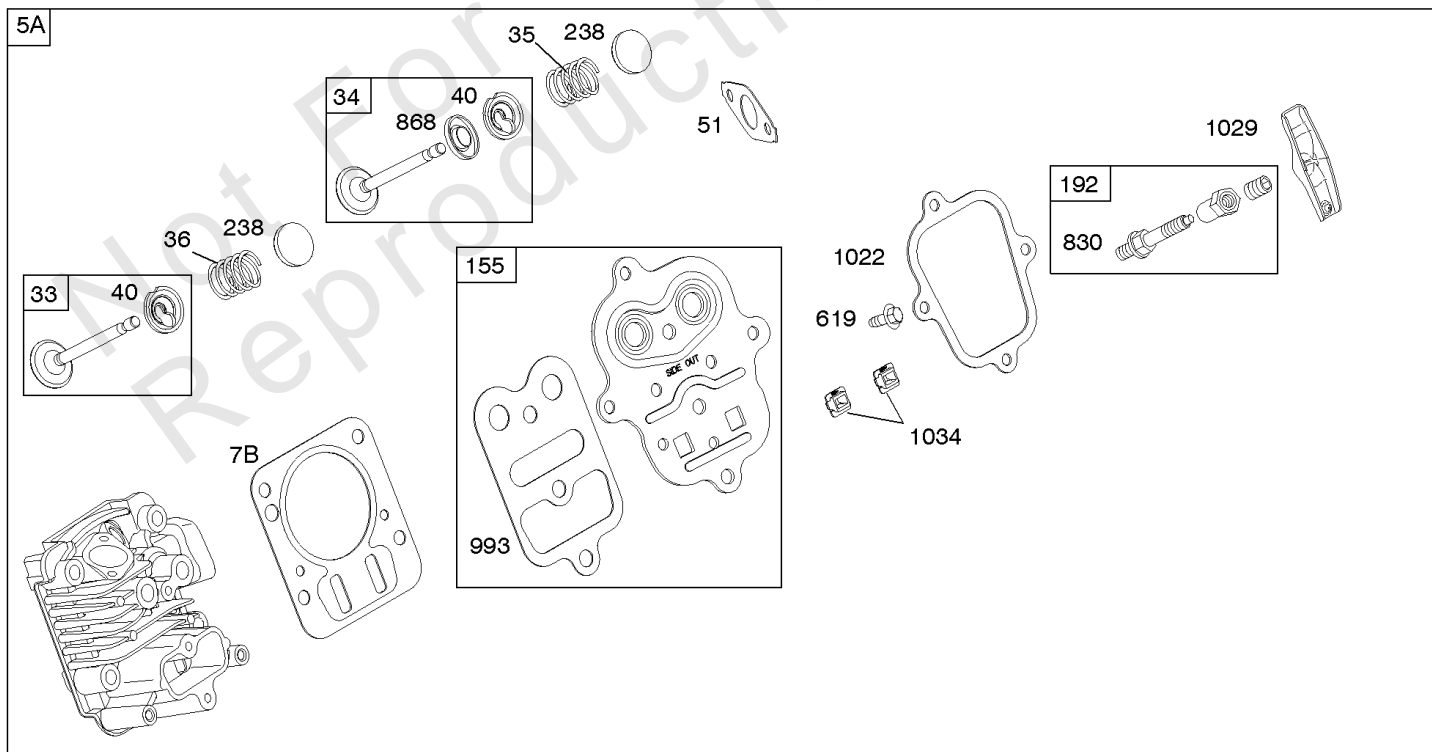

Cylinder Head

REF NO	PART NO	QTY	DESCRIPTION
5	594701		HEAD, Cylinder -Used After Code Date 14090400
5A	791720		HEAD, Cylinder -Used Before Code Date 14090500
7B	791716		GASKET, Cylinder Head
13	594518		SCREW -(Cylinder Head) -Used After Code Date 14090400
13	699482		SCREW -(Cylinder Head) -Used Before Code Date 14090500
33	499642		VALVE, Exhaust
34	795443		VALVE, Intake
35	691304		SPRING, Valve -(Intake)
36	691304		SPRING, Valve -(Exhaust)
40	692194		RETAINER, Valve
45	690977		TAPPET, Valve
51	692555		GASKET, Intake -(2 Required)
122	791717		SPACER, Carburetor
155	698214		PLATE, Cylinder Head -(SAE) -Used Before Code Date 09061800
155	797442		PLATE, Cylinder Head -(Metric) -Used After Code Date 09061700
192	694543		ADJUSTER, Rocker Arm -(SAE) -Used Before Code Date 09061800
192	797440		ADJUSTER, Rocker Arm -(Metric) -Used After Code Date 09061700
238	691300		CAP, Valve
337	691043		PLUG, Spark -(EMS)
365	699484		SCREW -(Carburetor/Throttle Body)
383	19576S		WRENCH, Spark Plug
553	594515		RETAINER, Valve
619	699481		SCREW -(Cylinder Head Plate)
635	692076		BOOT, Spark Plug
635A	798619		BOOT, Spark Plug
830	797441		STUD, Rocker Arm -(Rocker Arm) (Metric) -Used After Code Date 09061700 -Used Before Code Date 14090400
830	694544		STUD, Rocker Arm -(Rocker Arm) (SAE) -Used Before Code Date 09061800
830	594230		STUD, Rocker Arm -(Rocker Arm) -Used After Code Date 14090300
868	795440		SEAL, Valve
914	699481		SCREW -(Rocker Cover) (Bottom)
914A	594517		SCREW -(Rocker Cover) (Quantity 1 Top Or Center) -Used After Code Date 15090400