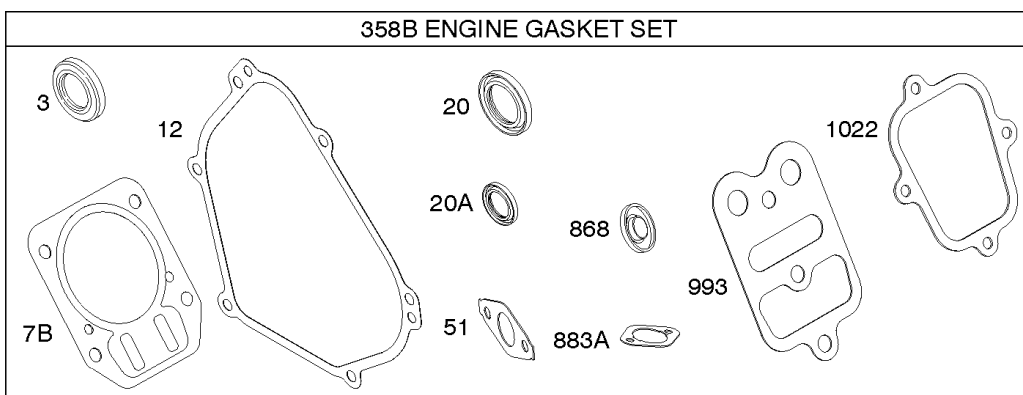

REQUIRED when replacing parts with warning labels affixed.

1319A WARNING LABEL

REQUIRED when replacing parts with warning labels affixed.

1330 REPAIR MANUAL

1036 EMISSIONS LABEL

1019 LABEL KIT

Camshaft, Crankshaft, Cylinder, Piston Group

REF NO	PART NO	QTY	DESCRIPTION
1	596087		CYLINDER ASSEMBLY -Used After Code Date 16090100
1	794188		CYLINDER ASSEMBLY -Used Before Code Date 16090200
2	796961		KIT, Bushing/Seal -(Magneto Side)
3	299819S		SEAL, Oil -(Magneto Side)
7B	791716		GASKET, Cylinder Head
12	699485		GASKET, Crankcase
15	691686		PLUG, Oil Drain
16	797070		CRANKSHAFT
20	692550		SEAL, Oil -(PTO Side)
20A	691952		SEAL, Oil -(PTO Side) (Auxiliary Drive)
24	796335		KEY, Flywheel
25	791791		PISTON ASSEMBLY -(.020 Oversize)
25	791786		PISTON ASSEMBLY -(Standard)
26	791792		SET, Ring -(.020" Oversize)
26	791787		SET, Ring -(Standard)
27	690975		LOCK, Piston Pin
28	690229		PIN, Piston -(Standard)
29B	791783		ROD, Connecting
32B	791784		SCREW -(Connecting Rod)
46	693404		CAMSHAFT
46A	695285		CAMSHAFT
51	692555		GASKET, Intake -(2 Required)
82	690369		SCREW -(Gear Reduction Case)
306A	594227		SHIELD, Cylinder
307	794822		SCREW -(Cylinder Shield)
307A	699234		SCREW -(Cylinder Shield)
307B	790557		SCREW -(Cylinder Shield)
357	692191		KEY, Drive Pulley
358B	791797		GASKET SET, Engine
377	690979		KEY, Woodruff
552	692346		BUSHING, Governor Crank
584	791759		COVER, Breather Passage
585	791760		GASKET, Breather Passage
598	220624		SHIM, End Play -(Crankshaft or Camshaft Bearing)
615	692576		RETAINER, Governor Shaft
616	692547		CRANK, Governor
684	793369		SCREW -(Breather Passage Cover)
718	592860		PIN, Locating