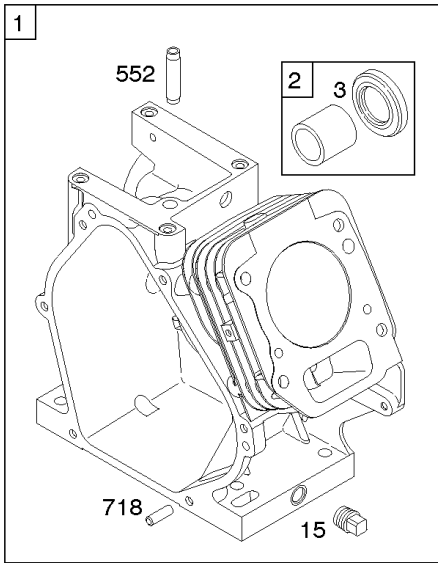

1319 WARNING LABEL

WARNING
Read and follow operating instructions before starting engine.
Do not touch moving parts.
Do not use tools to adjust engine to avoid injury.
Do not use tools to adjust engine to avoid injury.
Do not use tools to adjust engine to avoid injury.
Do not use tools to adjust engine to avoid injury.

REQUIRED when replacing parts with warning labels affixed.

1319A WARNING LABEL

REQUIRED when replacing parts with warning labels affixed.

1330 REPAIR MANUAL

1036 EMISSIONS LABEL

1019 LABEL KIT