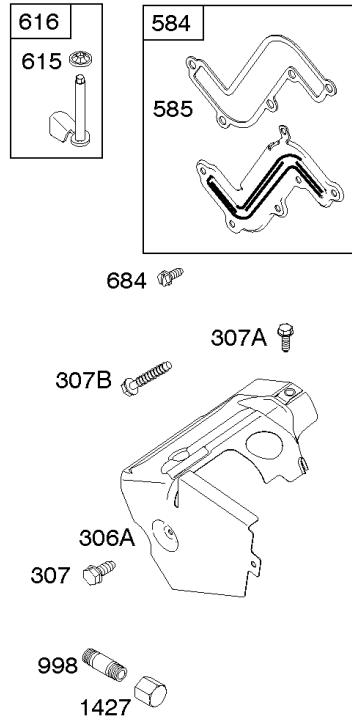

REQUIRED when replacing parts with warning labels affixed.

1319A WARNING LABEL

REQUIRED when replacing parts with warning labels affixed.

1330 REPAIR MANUAL

1036 EMISSIONS LABEL

1019 LABEL KIT

Camshaft, Crankshaft, Cylinder, Piston Group

REF NO	PART NO	QTY	DESCRIPTION
1	596087		CYLINDER ASSEMBLY -Used After Code Date 16090100
1	794188		CYLINDER ASSEMBLY -Used Before Code Date 16090200
2	796961		KIT, Bushing/Seal -(Magneto Side)
3	299819S		SEAL, Oil -(Magneto Side)
7B	791716		GASKET, Cylinder Head
12	699485		GASKET, Crankcase
15	691686		PLUG, Oil Drain
16	797070		CRANKSHAFT
20	692550		SEAL, Oil -(PTO Side)
20A	691952		SEAL, Oil -(PTO Side) (Auxiliary Drive)
24	796335		KEY, Flywheel
25	791791		PISTON ASSEMBLY -(.020 Oversize)
25	791786		PISTON ASSEMBLY -(Standard)
26	791792		SET, Ring -(.020" Oversize)
26	791787		SET, Ring -(Standard)
27	690975		LOCK, Piston Pin
28	690229		PIN, Piston -(Standard)
29B	791783		ROD, Connecting
32B	791784		SCREW -(Connecting Rod)
46	693404		CAMSHAFT
46A	695285		CAMSHAFT
51	692555		GASKET, Intake -(2 Required)
82	690369		SCREW -(Gear Reduction Case)
306A	594227		SHIELD, Cylinder
307	794822		SCREW -(Cylinder Shield)
307A	699234		SCREW -(Cylinder Shield)
307B	790557		SCREW -(Cylinder Shield)
357	692191		KEY, Drive Pulley
358B	791797		GASKET SET, Engine
377	690979		KEY, Woodruff
552	692346		BUSHING, Governor Crank
584	791759		COVER, Breather Passage
585	791760		GASKET, Breather Passage
598	220624		SHIM, End Play -(Crankshaft or Camshaft Bearing)
615	692576		RETAINER, Governor Shaft
616	692547		CRANK, Governor
684	793369		SCREW -(Breather Passage Cover)
718	592860		PIN, Locating