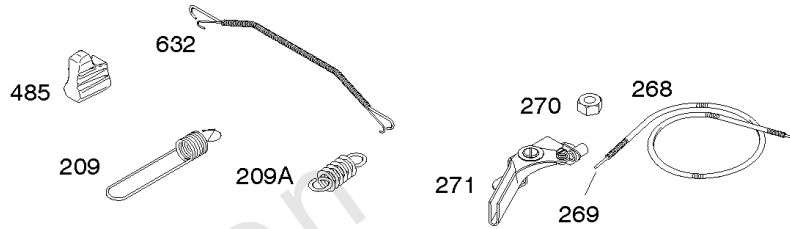

Controls, Flywheel, Governor Spring, Rewind Starter

REF NO	PART NO	QTY	DESCRIPTION
55A	696710		HOUSING, Rewind Starter
58	693389		ROPE, Starter -(Cut To Required Length)
65A	699851		SCREW -(Rewind Starter)
188	699479		SCREW -(Control Bracket)
190	699220		SCREW -(Fuel Tank)
209	692571		SPRING, Governor -(No Color)
209A	691278		SPRING, Governor -(Platinum)
222F	793100		BRACKET, Control
222G	793109		BRACKET, Control
227	794367		LEVER, Governor Control
268	691025		CASING, Control Wire -(Cut To Required Length)
269	691026		WIRE, Control -(Cut To Required Length)
270	691027		NUT -(Control Wire Casing) (Control Wire Casing)
271	691028		LEVER, Control
271A	698038		LEVER, Control
427	694255		NUT -(Control Bracket) (SAE)
427	798458		NUT -(Control Bracket) (Metric)
456	692299		PLATE, Pawl Friction
458	699334		GRIP, Starter Rope
459	281505S		PAWL, Ratchet
485	695755		KNOB, Control
504	695383		SET, Friction Washer
505	691251		NUT -(Governor Control Lever)
562	691119		BOLT -(Governor Control Lever)
597	691696		SCREW -(Pawl Friction Plate)
608A	699335		STARTER, Rewind -Used Before Code Date 10072000
608B	797430		STARTER, Rewind -Used After Code Date 10071900
621	692310		SWITCH, Stop
632	692653		SPRING/LINK, Mechanical Governor
668	694257		SPACER
689	691855		SPRING, Friction
773	694258		RETAINER
930	696709		GUARD, Rewind
1210	498144		PULLEY/SPRING ASSEMBLY -(Pulley)
1211	498144		PULLEY/SPRING ASSEMBLY -(Spring)
1230	699847		STUD -(Control Bracket)