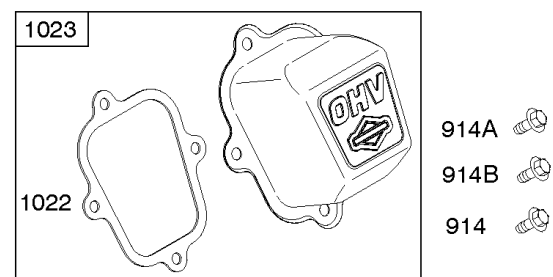

- 21
- 415
- 22

- 287

Crankcase Cover, Lubrication

REF NO	PART NO	QTY	DESCRIPTION
12	699485		GASKET, Crankcase
17	798538		BEARING, Ball
18	699804		COVER, Crankcase
20	692550		SEAL, Oil -(PTO Side)
20A	691952		SEAL, Oil -(PTO Side) (Auxiliary Drive)
21	281658S		CAP, Oil Fill
22	594519		SCREW -(Crankcase Cover/Sump)
219	693578		GEAR, Governor
220	691724		WASHER -(Governor Gear)
287	699234		SCREW -(Dipstick Tube)
415	693463		PLUG
523	693618		DIPSTICK
524	281370S		SEAL, O-Ring -(Dipstick Tube)
742	692564		RETAINER, E Ring
746	790278		GEAR, Idler
842	691031		SEAL, O-Ring -(Dipstick Tube)
847	693617		DIPSTICK/TUBE ASSEMBLY