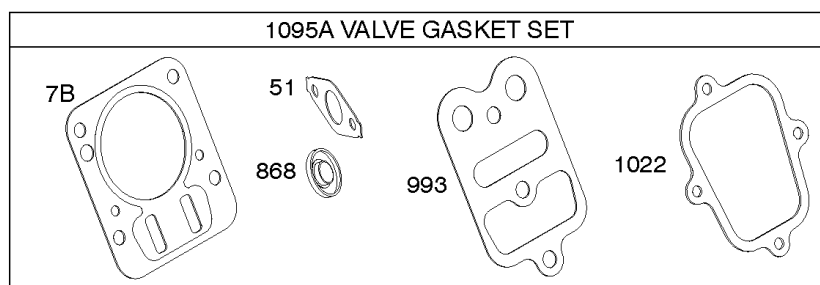

- 21
- 415
- 22

- 287

Crankcase Cover, Lubrication

REF NO	PART NO	QTY	DESCRIPTION
12	699485		GASKET, Crankcase
17	798538		BEARING, Ball
18	699804		COVER, Crankcase
20	692550		SEAL, Oil -(PTO Side)
20A	691952		SEAL, Oil -(PTO Side) (Auxiliary Drive)
21	281658S		CAP, Oil Fill
22	594519		SCREW -(Crankcase Cover/Sump)
219	693578		GEAR, Governor
220	691724		WASHER -(Governor Gear)
287	699234		SCREW -(Dipstick Tube)
415	693463		PLUG
523	693618		DIPSTICK
524	281370S		SEAL, O-Ring -(Dipstick Tube)
742	692564		RETAINER, E Ring
746	790278		GEAR, Idler
842	691031		SEAL, O-Ring -(Dipstick Tube)
847	693617		DIPSTICK/TUBE ASSEMBLY