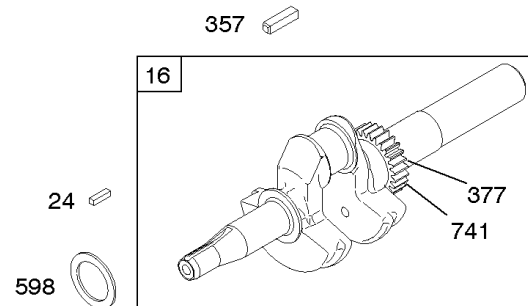

REQUIRED when replacing parts with warning labels affixed.

1319A WARNING LABEL

REQUIRED when replacing parts with warning labels affixed.

1330 REPAIR MANUAL

1036 EMISSIONS LABEL

1019 LABEL KIT

Camshaft, Crankshaft, Cylinder, Piston Group

REF NO	PART NO	QTY	DESCRIPTION
1	596087		CYLINDER ASSEMBLY -Used After Code Date 16090100
1	794188		CYLINDER ASSEMBLY -Used Before Code Date 16090200
2	796961		KIT, Bushing/Seal -(Magneto Side)
3	299819S		SEAL, Oil -(Magneto Side)
7B	791716		GASKET, Cylinder Head
12	699485		GASKET, Crankcase
15	691686		PLUG, Oil Drain
16	797070		CRANKSHAFT
20	692550		SEAL, Oil -(PTO Side)
20A	691952		SEAL, Oil -(PTO Side) (Auxiliary Drive)
24	796335		KEY, Flywheel
25	791791		PISTON ASSEMBLY -(.020 Oversize)
25	791786		PISTON ASSEMBLY -(Standard)
26	791792		SET, Ring -(.020" Oversize)
26	791787		SET, Ring -(Standard)
27	690975		LOCK, Piston Pin
28	690229		PIN, Piston -(Standard)
29B	791783		ROD, Connecting
32B	791784		SCREW -(Connecting Rod)
46	693404		CAMSHAFT
46A	695285		CAMSHAFT
51	692555		GASKET, Intake -(2 Required)
82	690369		SCREW -(Gear Reduction Case)
306A	594227		SHIELD, Cylinder
307	794822		SCREW -(Cylinder Shield)
307A	699234		SCREW -(Cylinder Shield)
307B	790557		SCREW -(Cylinder Shield)
357	692191		KEY, Drive Pulley
358B	791797		GASKET SET, Engine
377	690979		KEY, Woodruff
552	692346		BUSHING, Governor Crank
584	791759		COVER, Breather Passage
585	791760		GASKET, Breather Passage
598	220624		SHIM, End Play -(Crankshaft or Camshaft Bearing)
615	692576		RETAINER, Governor Shaft
616	692547		CRANK, Governor
684	793369		SCREW -(Breather Passage Cover)
718	592860		PIN, Locating