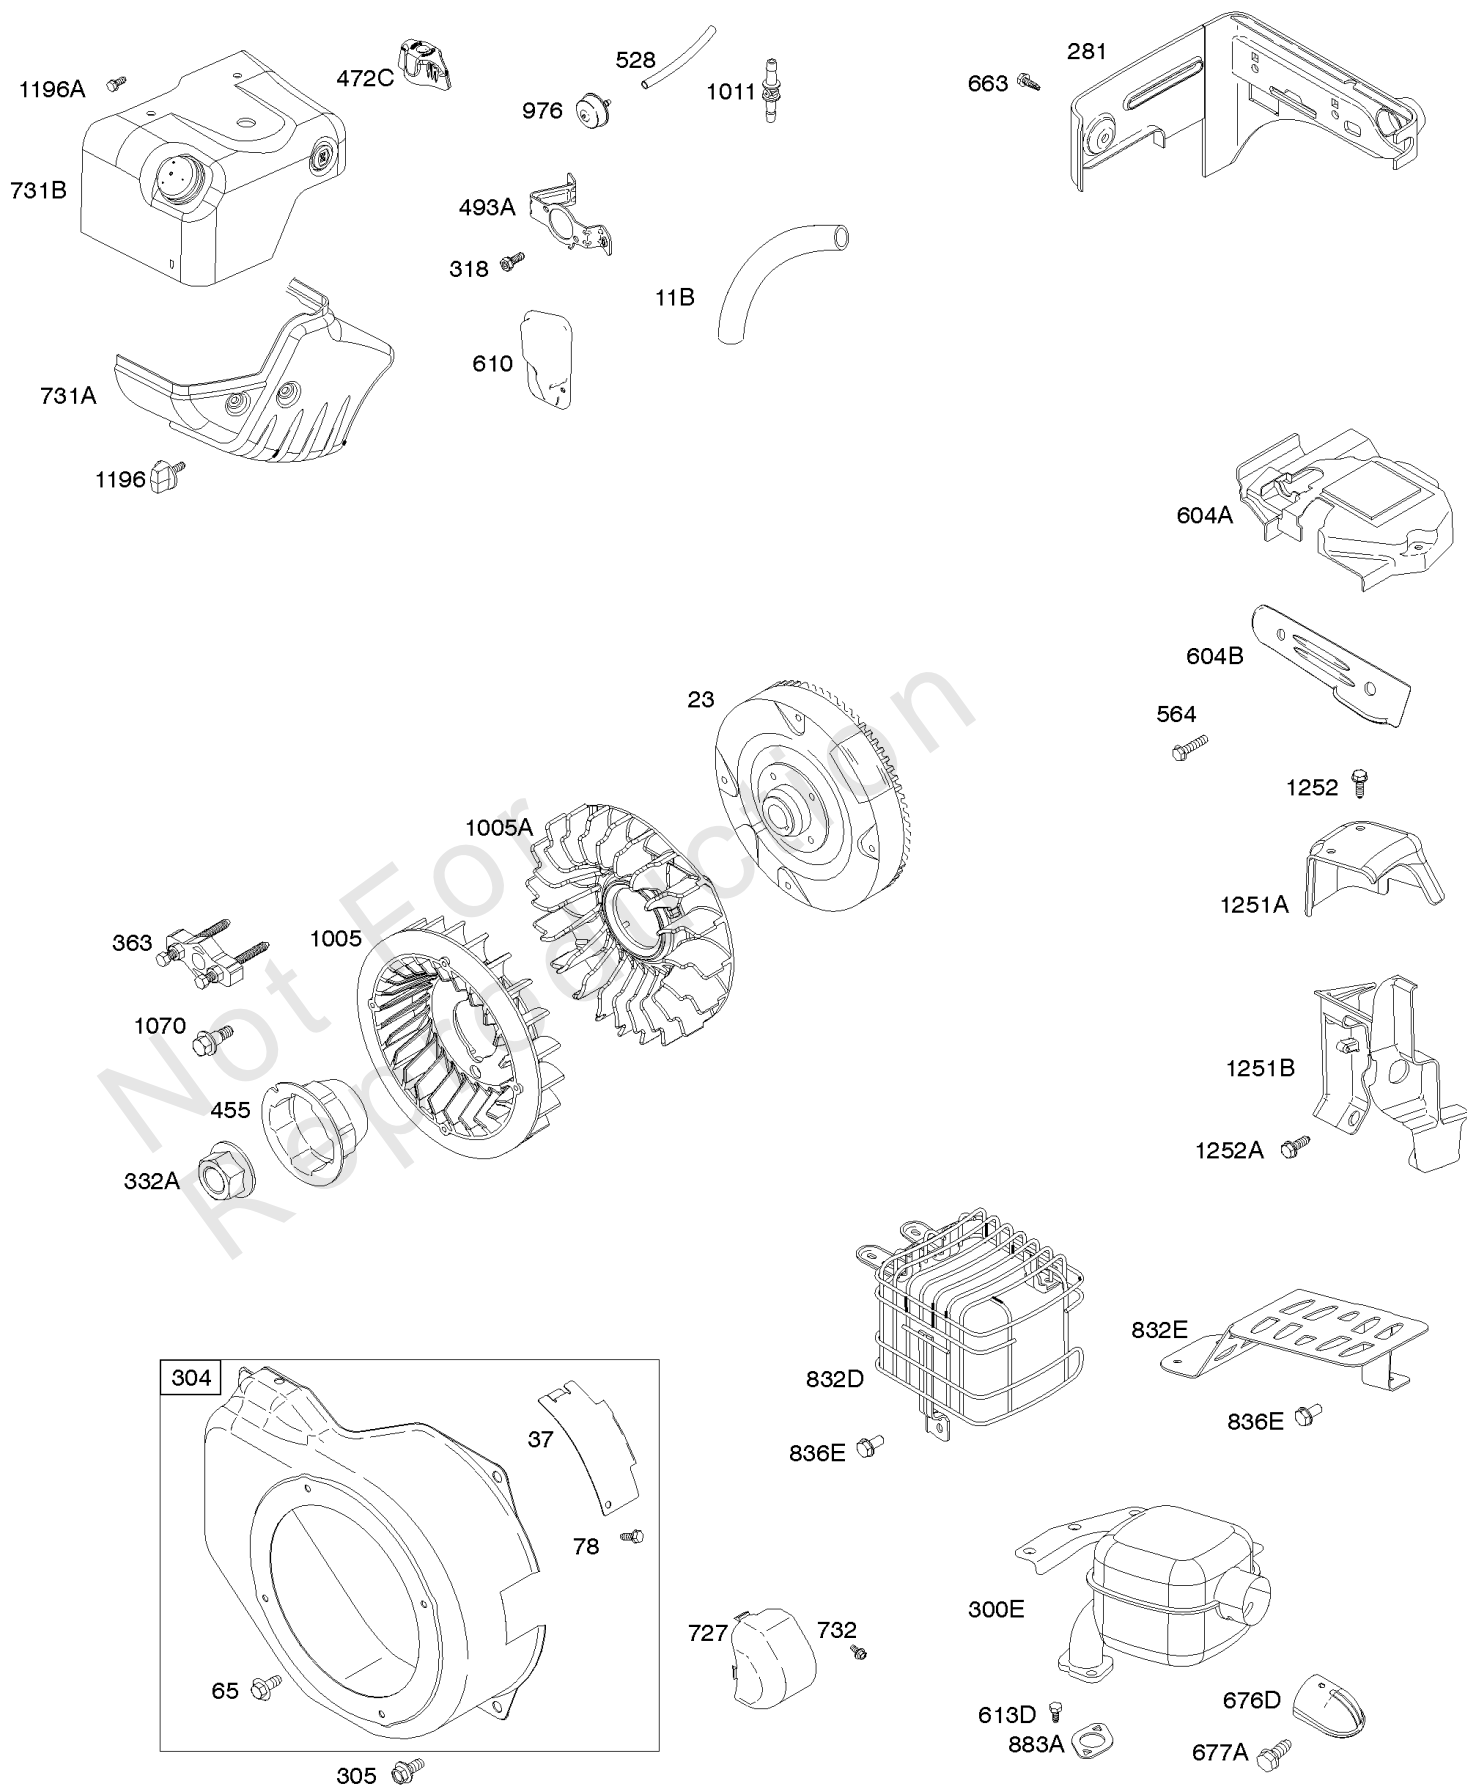

Blower Housing/Shrouds, Exhaust System

REF NO	PART NO	QTY	DESCRIPTION
11B	695745		TUBE, Breather
23	798882		FLYWHEEL
37	699661		GUARD, Flywheel
65	699228		SCREW -(Rewind Starter)
78	699205		SCREW -(Flywheel Guard)
281	793122		PANEL, Control
300E	594226		MUFFLER
304	596229		HOUSING, Blower
305	699481		SCREW -(Blower Housing)
318	798649		SCREW -(Mounting Bracket) (Metric)
318	690370		SCREW -(Mounting Bracket) (SAE)
332A	591988		NUT -(Flywheel)
363	19203		PULLER, Flywheel
455	797431		CUP, Flywheel -Used After Code Date 11071900
455	591302		CUP, Flywheel -Used Before Code Date 10072000
472C	791948		KNOB, Choke Shaft
493A	695744		BRACKET, Mounting
528	793006		HOSE, Primer
564	699854		SCREW -(Control Cover)
604A	793134		COVER, Control
604B	790473		COVER, Control
610	794614		ARRESTER, Intake
613D	798517		SCREW -(Muffler)
663	699206		SCREW -(Control Panel)
676D	794213		DEFLECTOR, Muffler
677A	699776		SCREW -(Muffler Deflector)
727	698039		COVER, Starter Drive
731A	794589		HOOD, Snow
731B	798456		HOOD, Snow
732	699200		SCREW -(Starter Drive Cover)
832D	793193		MUFFLER
832E	797003		MUFFLER
836E	699854		SCREW -(Muffler Guard)
883A	691893		GASKET, Exhaust
976	793382		PRIMER, Carburetor
1005A	794273		FAN, Flywheel
1011	794544		TUBE, Vent
1070	699201		SCREW -(Flywheel Fan)
1196	798785		SCREW -(Snow Hood)
1196A	699854		SCREW -(Snow Hood)

Blower Housing/Shrouds, Exhaust System

Mfg. No: 15C107-0019-F8