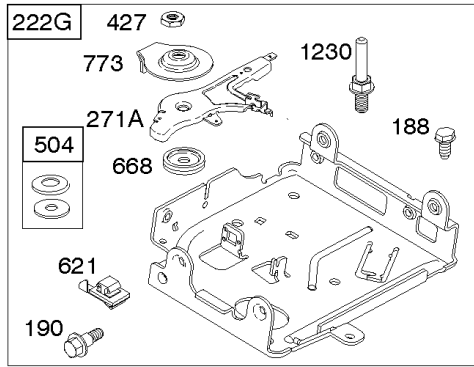

Controls, Flywheel, Governor Spring, Rewind Starter

REF NO	PART NO	QTY	DESCRIPTION
55A	696710		HOUSING, Rewind Starter
58	693389		ROPE, Starter -(Cut To Required Length)
65A	699851		SCREW -(Rewind Starter)
188	699479		SCREW -(Control Bracket)
190	699220		SCREW -(Fuel Tank)
209	692571		SPRING, Governor -(No Color)
209A	691278		SPRING, Governor -(Platinum)
222F	793100		BRACKET, Control
222G	793109		BRACKET, Control
227	794367		LEVER, Governor Control
268	691025		CASING, Control Wire -(Cut To Required Length)
269	691026		WIRE, Control -(Cut To Required Length)
270	691027		NUT -(Control Wire Casing) (Control Wire Casing)
271	691028		LEVER, Control
271A	698038		LEVER, Control
427	694255		NUT -(Control Bracket) (SAE)
427	798458		NUT -(Control Bracket) (Metric)
456	692299		PLATE, Pawl Friction
458	699334		GRIP, Starter Rope
459	281505S		PAWL, Ratchet
485	695755		KNOB, Control
504	695383		SET, Friction Washer
505	691251		NUT -(Governor Control Lever)
562	691119		BOLT -(Governor Control Lever)
597	691696		SCREW -(Pawl Friction Plate)
608A	699335		STARTER, Rewind -Used Before Code Date 10072000
608B	797430		STARTER, Rewind -Used After Code Date 10071900
621	692310		SWITCH, Stop
632	692653		SPRING/LINK, Mechanical Governor
668	694257		SPACER
689	691855		SPRING, Friction
773	694258		RETAINER
930	696709		GUARD, Rewind
1210	498144		PULLEY/SPRING ASSEMBLY -(Pulley)
1211	498144		PULLEY/SPRING ASSEMBLY -(Spring)
1230	699847		STUD -(Control Bracket)