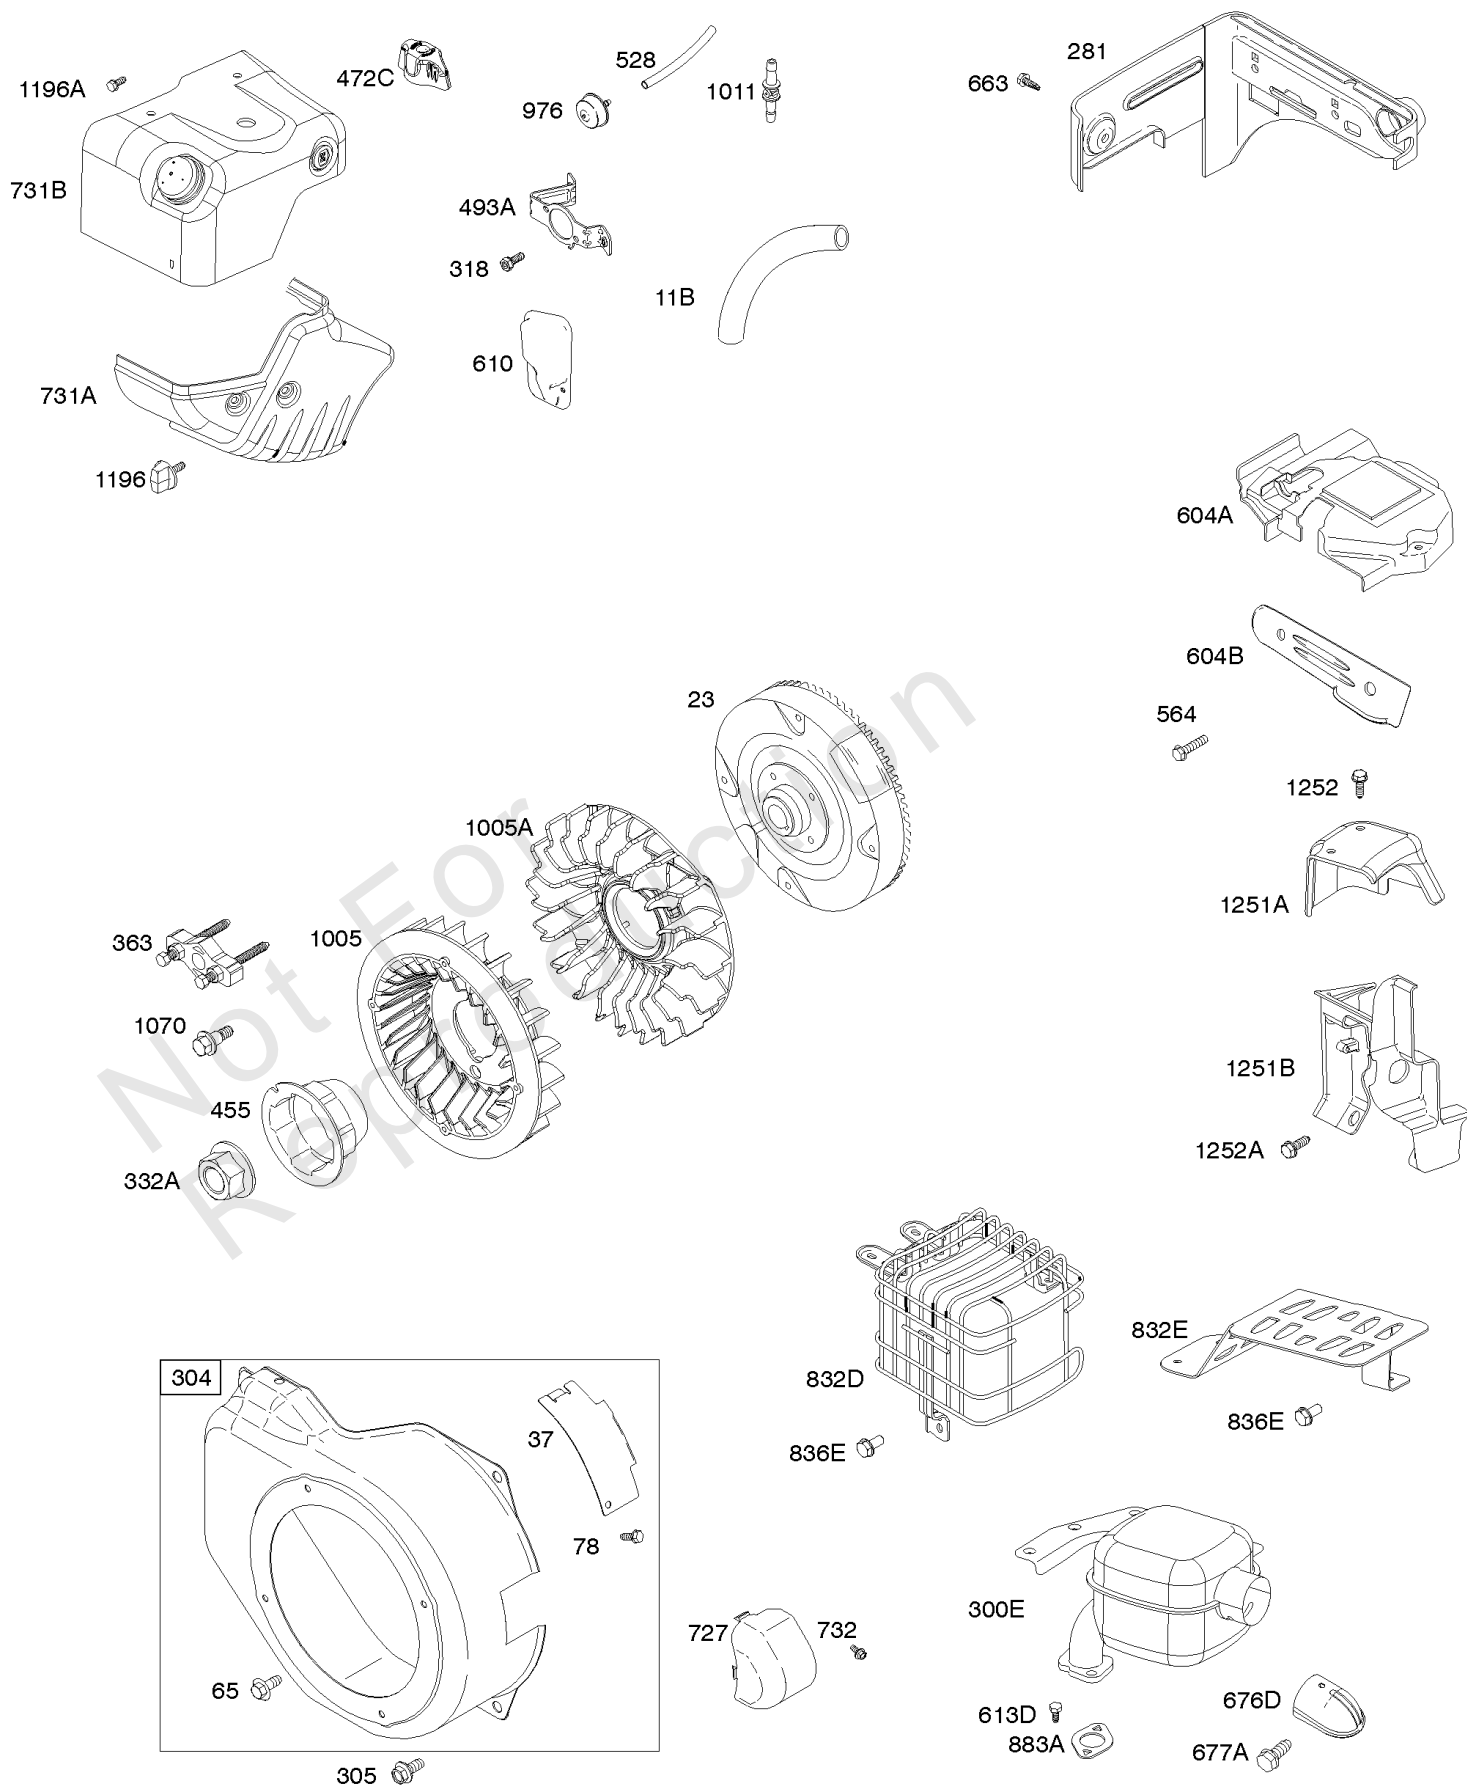

Parts Manual

Mfg. No: 15C107-0019-F8

Model Components	Page
Blower Housing/Shrouds, Exhaust System.....	4
Camshaft, Crankshaft, Cylinder, Piston Group.....	8
Carburetor, Fuel Supply.....	12
Controls, Flywheel, Governor Spring, Rewind Starter.....	16
Crankcase Cover, Lubrication.....	18
Cylinder Head.....	20
Electric Starter, Ignition.....	24
Replacement Engine - US & Canada.....	26

Not For
Reproduction

Blower Housing/Shrouds, Exhaust System

Mfg. No: 15C107-0019-F8

Blower Housing/Shrouds, Exhaust System

REF NO	PART NO	QTY	DESCRIPTION
11B	695745		TUBE, Breather
23	798882		FLYWHEEL
37	699661		GUARD, Flywheel
65	699228		SCREW -(Rewind Starter)
78	699205		SCREW -(Flywheel Guard)
281	793122		PANEL, Control
300E	594226		MUFFLER
304	596229		HOUSING, Blower
305	699481		SCREW -(Blower Housing)
318	798649		SCREW -(Mounting Bracket) (Metric)
318	690370		SCREW -(Mounting Bracket) (SAE)
332A	591988		NUT -(Flywheel)
363	19203		PULLER, Flywheel
455	797431		CUP, Flywheel -Used After Code Date 11071900
455	591302		CUP, Flywheel -Used Before Code Date 10072000
472C	791948		KNOB, Choke Shaft
493A	695744		BRACKET, Mounting
528	793006		HOSE, Primer
564	699854		SCREW -(Control Cover)
604A	793134		COVER, Control
604B	790473		COVER, Control
610	794614		ARRESTER, Intake
613D	798517		SCREW -(Muffler)
663	699206		SCREW -(Control Panel)
676D	794213		DEFLECTOR, Muffler
677A	699776		SCREW -(Muffler Deflector)
727	698039		COVER, Starter Drive
731A	794589		HOOD, Snow
731B	798456		HOOD, Snow
732	699200		SCREW -(Starter Drive Cover)
832D	793193		MUFFLER
832E	797003		MUFFLER
836E	699854		SCREW -(Muffler Guard)
883A	691893		GASKET, Exhaust
976	793382		PRIMER, Carburetor
1005A	794273		FAN, Flywheel
1011	794544		TUBE, Vent
1070	699201		SCREW -(Flywheel Fan)
1196	798785		SCREW -(Snow Hood)
1196A	699854		SCREW -(Snow Hood)