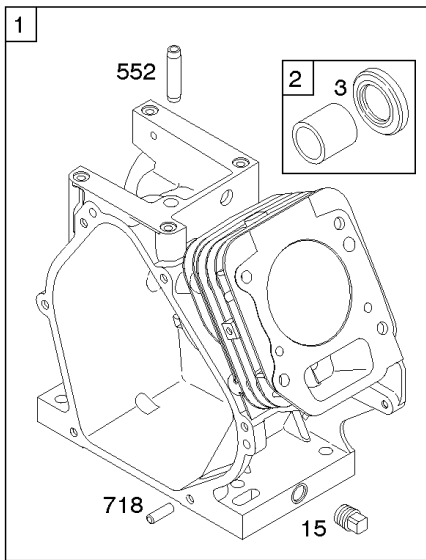

Camshaft, Crankshaft, Cylinder, Piston Group

REF NO	PART NO	QTY	DESCRIPTION
1	794188		CYLINDER ASSEMBLY
2	796961		KIT, Bushing/Seal -(Magneto Side)
3	299819S		SEAL, Oil -(Magneto Side)
7B	791716		GASKET, Cylinder Head
12	699485		GASKET, Crankcase
15	691686		PLUG, Oil Drain -(Square Head)(1/4" Diameter)
15A	691682		PLUG, Oil Drain -(Hex Socket)(1/4 Diameter)
16	593495		CRANKSHAFT -Used Before Code Date 15040900
16	797070		CRANKSHAFT -Used After Code Date 15040800
17	798538		BEARING, Ball
20	692550		SEAL, Oil -(PTO Side)
20A	691952		SEAL, Oil -(PTO Side)
24	796335		KEY, Flywheel
25	791791		PISTON ASSEMBLY -(.020 Oversize)
25	791786		PISTON ASSEMBLY -(Standard)
26	791792		SET, Ring -(.020" Oversize)
26	791787		SET, Ring -(Standard)
27	690975		LOCK, Piston Pin
28	690229		PIN, Piston -(Standard)
29B	791783		ROD, Connecting
32B	791784		SCREW -(Connecting Rod)
46	693404		CAMSHAFT
46A	695285		CAMSHAFT
51	692555		GASKET, Intake -(2 Required)
51A	791718		GASKET, Intake
163A	792870		GASKET, Air Cleaner -(High Mount)
163B	696024		GASKET, Air Cleaner -(Flat Panel Air Cleaner)
306	594516		SHIELD, Cylinder -Used After Code Date 14091100
306	795334		SHIELD, Cylinder -Used Before Code Date 14091200
307	794822		SCREW -(Cylinder Shield)
332	591988		NUT -(Flywheel)
358B	791797		GASKET SET, Engine
377	690979		KEY, Woodruff
552	692346		BUSHING, Governor Crank
584	791759		COVER, Breather Passage
585	791760		GASKET, Breather Passage