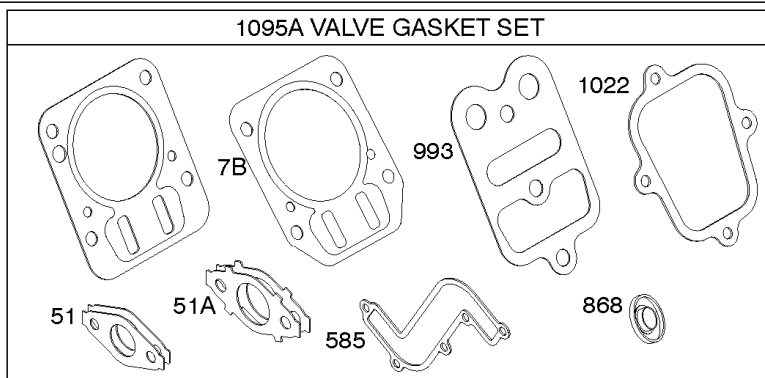

Cylinder Head

REF NO	PART NO	QTY	DESCRIPTION
5	594701		HEAD, Cylinder -Used After Code Date 14090300
5A	791720		HEAD, Cylinder -Used Before Code Date 14090400
7B	791716		GASKET, Cylinder Head
13	594518		SCREW -(Cylinder Head) -Used Before Code Date 14090100
13	594518		SCREW -(Cylinder Head) -Used After Code Date 14083100
33	499642		VALVE, Exhaust
34	795443		VALVE, Intake
35	691304		SPRING, Valve -(Intake)
36	691304		SPRING, Valve -(Exhaust)
40	692194		RETAINER, Valve
45	690977		TAPPET, Valve
51	692555		GASKET, Intake -(2 Required)
51A	791718		GASKET, Intake
122	795643		SPACER, Carburetor -(Black)
155	797442		PLATE, Cylinder Head -(Metric) -Used After Code Date 09061700
155	698214		PLATE, Cylinder Head -(SAE) -Used Before Code Date 09061800
192	594382		ADJUSTER, Rocker Arm -Used After Code Date 14083100
192	694543		ADJUSTER, Rocker Arm -(SAE) -Used Before Code Date 09061800
192	797440		ADJUSTER, Rocker Arm -(Metric) -Used After Code Date 09061700 -Used Before Code Date 14090100
238	691300		CAP, Valve
337	691043		PLUG, Spark -(EMS)
365	699484		SCREW -(Carburetor)
383	19576S		WRENCH, Spark Plug
553	594515		RETAINER, Valve
585	791760		GASKET, Breather Passage
619	699481		SCREW -(Cylinder Head Plate)
635	692076		BOOT, Spark Plug
635A	798619		BOOT, Spark Plug
830	797441		STUD, Rocker Arm -(Rocker Arm) (Metric) -Used After Code Date 09061700 -Used Before Code Date 14090400
830	694544		STUD, Rocker Arm -(Rocker Arm) (SAE) -Used Before Code Date 09061800
830	594230		STUD, Rocker Arm -(Rocker Arm) -Used After Code Date 14090300