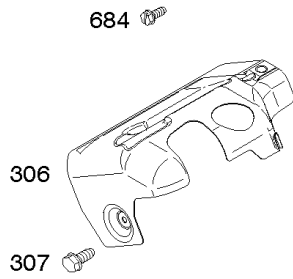

15A

1319 WARNING LABEL

REQUIRED when replacing parts with warning labels affixed.

1319A WARNING LABEL

REQUIRED when replacing parts with warning labels affixed.

1330 REPAIR MANUAL

1036 EMISSIONS LABEL

17

Camshaft, Crankshaft, Cylinder, Piston Group

REF NO	PART NO	QTY	DESCRIPTION
1	794188		CYLINDER ASSEMBLY
2	796961		KIT, Bushing/Seal -(Magneto Side)
3	299819S		SEAL, Oil -(Magneto Side)
7B	791716		GASKET, Cylinder Head
12	699485		GASKET, Crankcase
15	691686		PLUG, Oil Drain -(Square Head)(1/4" Diameter)
15A	691682		PLUG, Oil Drain -(Hex Socket)(1/4 Diameter)
16	593495		CRANKSHAFT -Used Before Code Date 15040900
16	797070		CRANKSHAFT -Used After Code Date 15040800
17	798538		BEARING, Ball
20	692550		SEAL, Oil -(PTO Side)
20A	691952		SEAL, Oil -(PTO Side)
24	796335		KEY, Flywheel
25	791791		PISTON ASSEMBLY -(.020 Oversize)
25	791786		PISTON ASSEMBLY -(Standard)
26	791792		SET, Ring -(.020" Oversize)
26	791787		SET, Ring -(Standard)
27	690975		LOCK, Piston Pin
28	690229		PIN, Piston -(Standard)
29B	791783		ROD, Connecting
32B	791784		SCREW -(Connecting Rod)
46	693404		CAMSHAFT
46A	695285		CAMSHAFT
51	692555		GASKET, Intake -(2 Required)
51A	791718		GASKET, Intake
163A	792870		GASKET, Air Cleaner -(High Mount)
163B	696024		GASKET, Air Cleaner -(Flat Panel Air Cleaner)
306	594516		SHIELD, Cylinder -Used After Code Date 14091100
306	795334		SHIELD, Cylinder -Used Before Code Date 14091200
307	794822		SCREW -(Cylinder Shield)
332	591988		NUT -(Flywheel)
358B	791797		GASKET SET, Engine
377	690979		KEY, Woodruff
552	692346		BUSHING, Governor Crank
584	791759		COVER, Breather Passage
585	791760		GASKET, Breather Passage