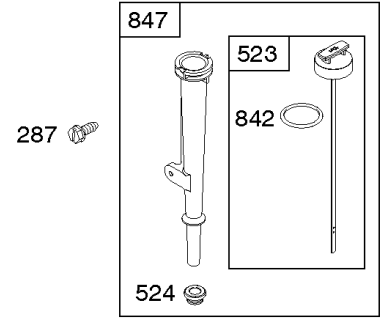

Crankcase Cover, Lubrication

REF NO	PART NO	QTY	DESCRIPTION
12	699485		GASKET, Crankcase
17	798538		BEARING, Ball
18	699804		COVER, Crankcase
20	692550		SEAL, Oil -(PTO Side)
20A	691952		SEAL, Oil -(PTO Side)
21	281658S		CAP, Oil Fill
22	594519		SCREW -(Crankcase Cover/Sump)
219	693578		GEAR, Governor
220	691724		WASHER -(Governor Gear)
286	794185		MODULE, Oil Sensor
287	699234		SCREW -(Dipstick Tube)
364	695693		TERMINAL, Oil Plug
415	693463		PLUG -(Crankcase Cover/Sump)
522	798503		PLUG, Dipstick/Fill
523	798469		DIPSTICK
524	281370S		SEAL, O-Ring -(Dipstick Tube)
742	692564		RETAINER, E Ring -(Idler Gear)
746	790278		GEAR, Idler
799	699202		SCREW -(Oil Sensor)
842	795015		SEAL, O-Ring -(Dipstick Tube)
847	798468		DIPSTICK/TUBE ASSEMBLY
1052	790141		SENSOR, Oil
1305	699691		SCREW -(Oil Sensor Module)