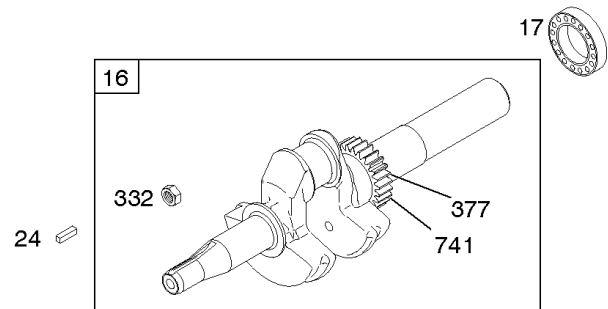

15A

1319 WARNING LABEL

REQUIRED when replacing parts with warning labels affixed.

1319A WARNING LABEL

REQUIRED when replacing parts with warning labels affixed.

1330 REPAIR MANUAL

1036 EMISSIONS LABEL

17

Camshaft, Crankshaft, Cylinder, Piston Group

REF NO	PART NO	QTY	DESCRIPTION
615	692576		RETAINER, Governor Shaft
616	692547		CRANK, Governor
684	793369		SCREW -(Breather Passage Cover)
718	592860		PIN, Locating
741	593499		GEAR, Timing -(Plastic) -Used Before Code Date 15040900
741	695087		GEAR, Timing -(Metal) -Used After Code Date 15040800
868	795440		SEAL, Valve
883	691893		GASKET, Exhaust -(Between Adapter And Cylinder)
883A	692237		GASKET, Exhaust
993	694088		GASKET, Cylinder Head Plate
1022	691890		GASKET, Rocker Cover
1036	-----		Label-Emissions -(Available From A Briggs & Stratton Authorized Dealer)
1319	794467		LABEL, Warning
1319A	797669		LABEL, Warning
1330	272147		MANUAL, Repair