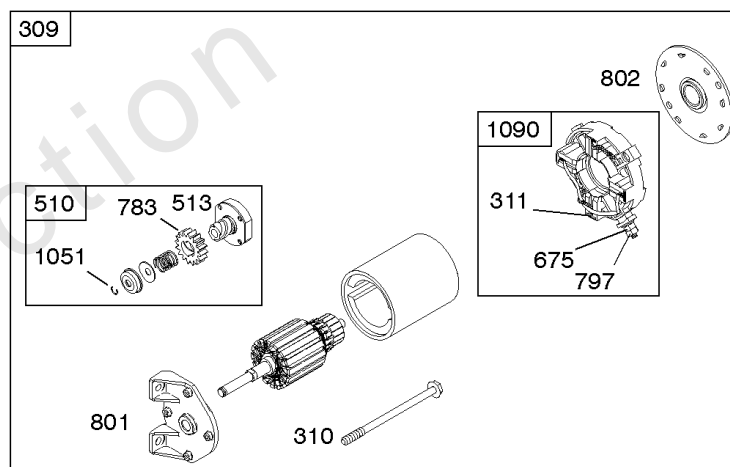

Blower Housing, Electric Starter, Flywheel, Rewind Starter

REF NO	PART NO	QTY	DESCRIPTION
23	798821		FLYWHEEL
37	699661		GUARD, Flywheel
55	791848		HOUSING, Rewind Starter -Used After Code Date 08030200 -Used Before Code Date 12010100
55	691422		HOUSING, Rewind Starter -Used Before Code Date 08030300
55	-----		Housing-Rewind Starter -(Not Serviced Separate. Service With Rewind Assembly.) -Used After Code Date 11123100
58	693389		ROPE, Starter -(Cut To Required Length)
60	490652		HANDLE, Starter Rope -(2 Piece)
65	699228		SCREW -(Rewind Starter)
78	699205		SCREW -(Flywheel Guard)
304	699598		HOUSING, Blower
305	699481		SCREW -(Blower Housing)
309	798790		MOTOR, Starter
310	690323		BOLT -(Starter Motor)
311	497608		SET, Brush
332	591988		NUT -(Flywheel)
363	19203		PULLER, Flywheel
455	591302		CUP, Flywheel
456	-----		Plate-Pawl Friction -(Not Serviced Separate. Service With Rewind Assembly.) -Used After Code Date 11123100
456	692299		PLATE, Pawl Friction -Used Before Code Date 12010100
459	-----		Pawl-Ratchet -(Not Serviced Separate. Service With Rewind Assembly.) -Used After Code Date 11123100
459	281505S		PAWL, Ratchet -Used Before Code Date 12010100
510	499308		DRIVE, Starter
513	692024		CLUTCH, Drive
597	-----		Screw -(Pawl Friction Plate) (Not Serviced Separate. Service With Rewind Assembly.) -Used After Code Date 11123100
597	691696		SCREW -(Pawl Friction Plate) -Used Before Code Date 12010100
608C	591301		STARTER, Rewind
675	691261		WASHER -(Brush Retainer)
689	-----		Spring-Friction -(Not Serviced Separate. Service With Rewind Assembly.) -Used After Code Date 11123100
689	691855		SPRING, Friction -Used Before Code Date 12010100
697	793567		SCREW -(Starter Motor) (Drive Cap)
725	792874		SHIELD, Heat
727	698039		COVER, Starter Drive

Blower Housing, Electric Starter, Flywheel, Rewind Starter

Mfg. No: 15T212-0223-F8