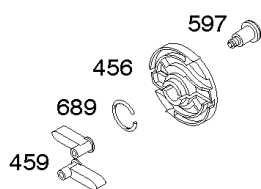

Blower Housing, Electric Starter, Flywheel, Rewind Starter

Mfg. No: 15T212-0223-F8

Blower Housing, Electric Starter, Flywheel, Rewind Starter

REF NO	PART NO	QTY	DESCRIPTION
23	798821		FLYWHEEL
37	699661		GUARD, Flywheel
55	791848		HOUSING, Rewind Starter -Used After Code Date 08030200 -Used Before Code Date 12010100
55	691422		HOUSING, Rewind Starter -Used Before Code Date 08030300
55	-----		Housing-Rewind Starter -(Not Serviced Separate. Service With Rewind Assembly.) -Used After Code Date 11123100
58	693389		ROPE, Starter -(Cut To Required Length)
60	490652		HANDLE, Starter Rope -(2 Piece)
65	699228		SCREW -(Rewind Starter)
78	699205		SCREW -(Flywheel Guard)
304	699598		HOUSING, Blower
305	699481		SCREW -(Blower Housing)
309	798790		MOTOR, Starter
310	690323		BOLT -(Starter Motor)
311	497608		SET, Brush
332	591988		NUT -(Flywheel)
363	19203		PULLER, Flywheel
455	591302		CUP, Flywheel
456	-----		Plate-Pawl Friction -(Not Serviced Separate. Service With Rewind Assembly.) -Used After Code Date 11123100
456	692299		PLATE, Pawl Friction -Used Before Code Date 12010100
459	-----		Pawl-Ratchet -(Not Serviced Separate. Service With Rewind Assembly.) -Used After Code Date 11123100
459	281505S		PAWL, Ratchet -Used Before Code Date 12010100
510	499308		DRIVE, Starter
513	692024		CLUTCH, Drive
597	-----		Screw -(Pawl Friction Plate) (Not Serviced Separate. Service With Rewind Assembly.) -Used After Code Date 11123100
597	691696		SCREW -(Pawl Friction Plate) -Used Before Code Date 12010100
608C	591301		STARTER, Rewind
675	691261		WASHER -(Brush Retainer)
689	-----		Spring-Friction -(Not Serviced Separate. Service With Rewind Assembly.) -Used After Code Date 11123100
689	691855		SPRING, Friction -Used Before Code Date 12010100
697	793567		SCREW -(Starter Motor) (Drive Cap)
725	792874		SHIELD, Heat
727	698039		COVER, Starter Drive