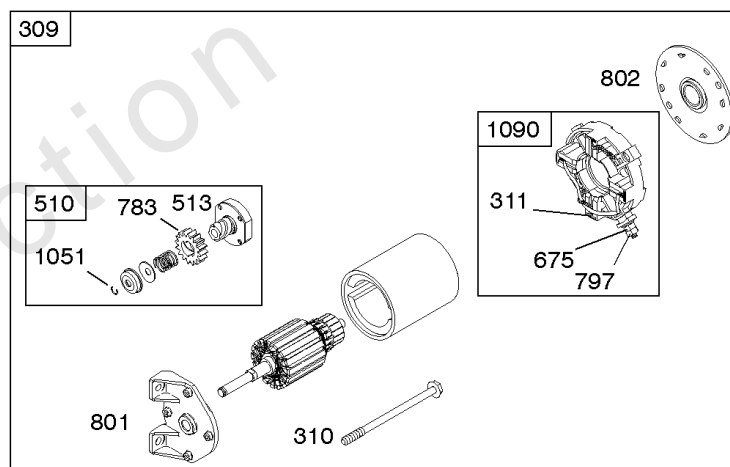

Blower Housing, Electric Starter, Flywheel, Rewind Starter

Mfg. No: 15T212-0223-F8

Blower Housing, Electric Starter, Flywheel, Rewind Starter

REF NO	PART NO	QTY	DESCRIPTION
23	798821		FLYWHEEL
37	699661		GUARD, Flywheel
55	791848		HOUSING, Rewind Starter -Used After Code Date 08030200 -Used Before Code Date 12010100
55	691422		HOUSING, Rewind Starter -Used Before Code Date 08030300
55	-----		Housing-Rewind Starter -(Not Serviced Separate. Service With Rewind Assembly.) -Used After Code Date 11123100
58	693389		ROPE, Starter -(Cut To Required Length)
60	490652		HANDLE, Starter Rope -(2 Piece)
65	699228		SCREW -(Rewind Starter)
78	699205		SCREW -(Flywheel Guard)
304	699598		HOUSING, Blower
305	699481		SCREW -(Blower Housing)
309	798790		MOTOR, Starter
310	690323		BOLT -(Starter Motor)
311	497608		SET, Brush
332	591988		NUT -(Flywheel)
363	19203		PULLER, Flywheel
455	591302		CUP, Flywheel
456	-----		Plate-Pawl Friction -(Not Serviced Separate. Service With Rewind Assembly.) -Used After Code Date 11123100
456	692299		PLATE, Pawl Friction -Used Before Code Date 12010100
459	-----		Pawl-Ratchet -(Not Serviced Separate. Service With Rewind Assembly.) -Used After Code Date 11123100
459	281505S		PAWL, Ratchet -Used Before Code Date 12010100
510	499308		DRIVE, Starter
513	692024		CLUTCH, Drive
597	-----		Screw -(Pawl Friction Plate) (Not Serviced Separate. Service With Rewind Assembly.) -Used After Code Date 11123100
597	691696		SCREW -(Pawl Friction Plate) -Used Before Code Date 12010100
608C	591301		STARTER, Rewind
675	691261		WASHER -(Brush Retainer)
689	-----		Spring-Friction -(Not Serviced Separate. Service With Rewind Assembly.) -Used After Code Date 11123100
689	691855		SPRING, Friction -Used Before Code Date 12010100
697	793567		SCREW -(Starter Motor) (Drive Cap)
725	792874		SHIELD, Heat
727	698039		COVER, Starter Drive