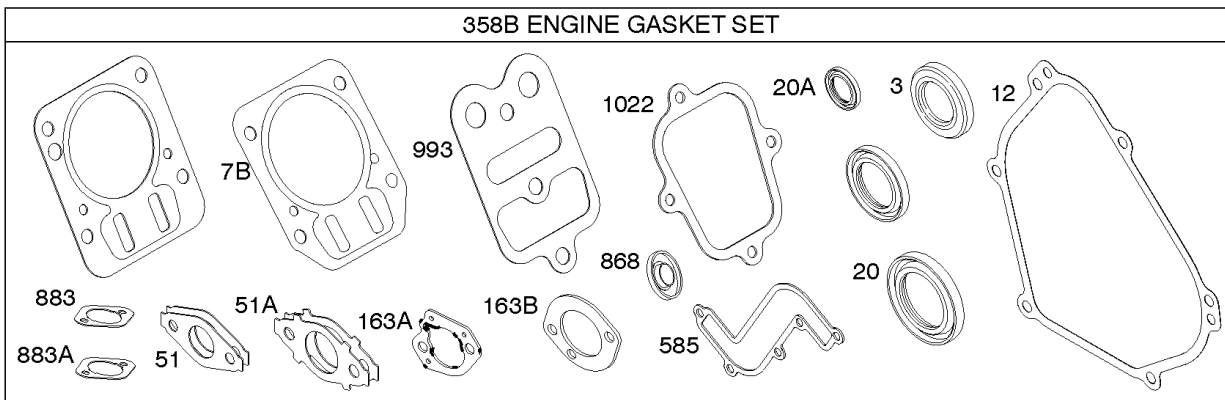

Camshaft, Crankshaft, Cylinder, Piston Group

REF NO	PART NO	QTY	DESCRIPTION
615	692576		RETAINER, Governor Shaft
616	692547		CRANK, Governor
684	793369		SCREW -(Breather Passage Cover)
718	592860		PIN, Locating
741	593499		GEAR, Timing -(Plastic) -Used Before Code Date 15040900
741	695087		GEAR, Timing -(Metal) -Used After Code Date 15040800
868	795440		SEAL, Valve
883	691893		GASKET, Exhaust -(Between Adapter And Cylinder)
883A	692237		GASKET, Exhaust
993	694088		GASKET, Cylinder Head Plate
1022	691890		GASKET, Rocker Cover
1036	-----		Label-Emissions -(Available From A Briggs & Stratton Authorized Dealer)
1319	794467		LABEL, Warning
1319A	797669		LABEL, Warning
1330	272147		MANUAL, Repair