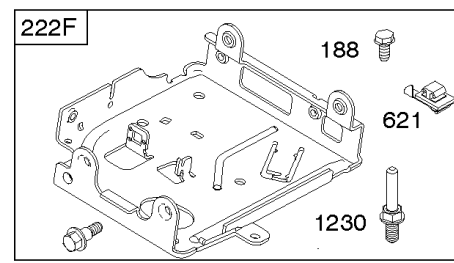

Controls, Governor Spring, Ignition

REF NO	PART NO	QTY	DESCRIPTION
577	690795		CABLE, Starter
578	692306		WIRE ASSEMBLY
578B	790948		WIRE ASSEMBLY
579	691029		NUT -(Starter Cable)
604	697326		COVER, Control
621	692310		SWITCH, Stop
627	792608		BRACKET, Stopswitch
632	693408		SPRING/LINK, Mechanical Governor
652	699755		SCREW -(Support Bracket)
652A	699230		SCREW -(Support Bracket)
663	699206		SCREW -(Control Panel)
668	694257		SPACER
773	694258		RETAINER -(Control Bracket)
813	690635		CLAMP
843A	695588		SLEEVE, Lever
851	493880S		TERMINAL, Spark Plug
890	790203		BRACKET, Support
892	791944		SWITCH, Key
920	846820		SOLENOID, Starter
990	794696		SET, Key
1054	280275		TIE, Cable
1119	699772		SCREW -(Alternator)
1230	699847		STUD -(Control Bracket)