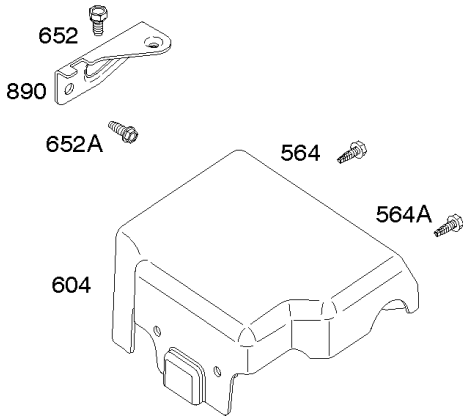

Controls, Governor Spring, Ignition

REF NO	PART NO	QTY	DESCRIPTION
577	690795		CABLE, Starter
578	692306		WIRE ASSEMBLY
578B	790948		WIRE ASSEMBLY
579	691029		NUT -(Starter Cable)
604	697326		COVER, Control
621	692310		SWITCH, Stop
627	792608		BRACKET, Stopswitch
632	693408		SPRING/LINK, Mechanical Governor
652	699755		SCREW -(Support Bracket)
652A	699230		SCREW -(Support Bracket)
663	699206		SCREW -(Control Panel)
668	694257		SPACER
773	694258		RETAINER -(Control Bracket)
813	690635		CLAMP
843A	695588		SLEEVE, Lever
851	493880S		TERMINAL, Spark Plug
890	790203		BRACKET, Support
892	791944		SWITCH, Key
920	846820		SOLENOID, Starter
990	794696		SET, Key
1054	280275		TIE, Cable
1119	699772		SCREW -(Alternator)
1230	699847		STUD -(Control Bracket)