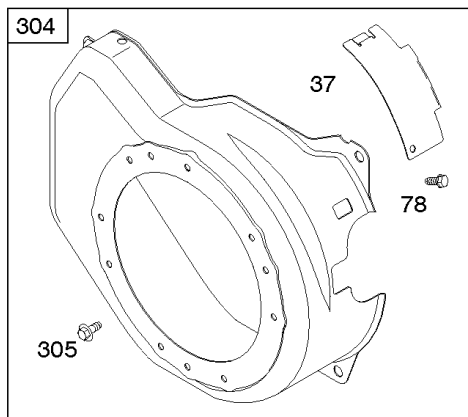

Blower Housing, Electric Starter, Flywheel, Rewind Starter

REF NO	PART NO	QTY	DESCRIPTION
23	798821		FLYWHEEL
37	699661		GUARD, Flywheel
55	791848		HOUSING, Rewind Starter -Used After Code Date 08030200 -Used Before Code Date 12010100
55	691422		HOUSING, Rewind Starter -Used Before Code Date 08030300
55	-----		Housing-Rewind Starter -(Not Serviced Separate. Service With Rewind Assembly.) -Used After Code Date 11123100
58	693389		ROPE, Starter -(Cut To Required Length)
60	490652		HANDLE, Starter Rope -(2 Piece)
65	699228		SCREW -(Rewind Starter)
78	699205		SCREW -(Flywheel Guard)
304	699598		HOUSING, Blower
305	699481		SCREW -(Blower Housing)
309	798790		MOTOR, Starter
310	690323		BOLT -(Starter Motor)
311	497608		SET, Brush
332	591988		NUT -(Flywheel)
363	19203		PULLER, Flywheel
455	591302		CUP, Flywheel
456	-----		Plate-Pawl Friction -(Not Serviced Separate. Service With Rewind Assembly.) -Used After Code Date 11123100
456	692299		PLATE, Pawl Friction -Used Before Code Date 12010100
459	-----		Pawl-Ratchet -(Not Serviced Separate. Service With Rewind Assembly.) -Used After Code Date 11123100
459	281505S		PAWL, Ratchet -Used Before Code Date 12010100
510	499308		DRIVE, Starter
513	692024		CLUTCH, Drive
597	-----		Screw -(Pawl Friction Plate) (Not Serviced Separate. Service With Rewind Assembly.) -Used After Code Date 11123100
597	691696		SCREW -(Pawl Friction Plate) -Used Before Code Date 12010100
608C	591301		STARTER, Rewind
675	691261		WASHER -(Brush Retainer)
689	-----		Spring-Friction -(Not Serviced Separate. Service With Rewind Assembly.) -Used After Code Date 11123100
689	691855		SPRING, Friction -Used Before Code Date 12010100
697	793567		SCREW -(Starter Motor) (Drive Cap)
725	792874		SHIELD, Heat
727	698039		COVER, Starter Drive

Blower Housing, Electric Starter, Flywheel, Rewind Starter

Mfg. No: 15T212-0223-F8