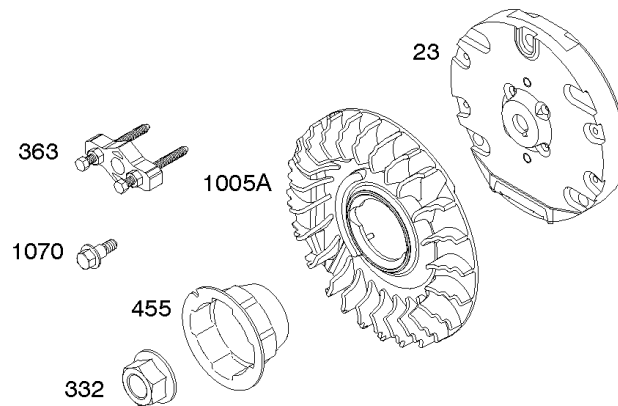

Blower Housing, Electric Starter, Flywheel, Rewind Starter

Mfg. No: 15T212-0223-F8

Blower Housing, Electric Starter, Flywheel, Rewind Starter

REF NO	PART NO	QTY	DESCRIPTION
23	798821		FLYWHEEL
37	699661		GUARD, Flywheel
55	791848		HOUSING, Rewind Starter -Used After Code Date 08030200 -Used Before Code Date 12010100
55	691422		HOUSING, Rewind Starter -Used Before Code Date 08030300
55	-----		Housing-Rewind Starter -(Not Serviced Separate. Service With Rewind Assembly.) -Used After Code Date 11123100
58	693389		ROPE, Starter -(Cut To Required Length)
60	490652		HANDLE, Starter Rope -(2 Piece)
65	699228		SCREW -(Rewind Starter)
78	699205		SCREW -(Flywheel Guard)
304	699598		HOUSING, Blower
305	699481		SCREW -(Blower Housing)
309	798790		MOTOR, Starter
310	690323		BOLT -(Starter Motor)
311	497608		SET, Brush
332	591988		NUT -(Flywheel)
363	19203		PULLER, Flywheel
455	591302		CUP, Flywheel
456	-----		Plate-Pawl Friction -(Not Serviced Separate. Service With Rewind Assembly.) -Used After Code Date 11123100
456	692299		PLATE, Pawl Friction -Used Before Code Date 12010100
459	-----		Pawl-Ratchet -(Not Serviced Separate. Service With Rewind Assembly.) -Used After Code Date 11123100
459	281505S		PAWL, Ratchet -Used Before Code Date 12010100
510	499308		DRIVE, Starter
513	692024		CLUTCH, Drive
597	-----		Screw -(Pawl Friction Plate) (Not Serviced Separate. Service With Rewind Assembly.) -Used After Code Date 11123100
597	691696		SCREW -(Pawl Friction Plate) -Used Before Code Date 12010100
608C	591301		STARTER, Rewind
675	691261		WASHER -(Brush Retainer)
689	-----		Spring-Friction -(Not Serviced Separate. Service With Rewind Assembly.) -Used After Code Date 11123100
689	691855		SPRING, Friction -Used Before Code Date 12010100
697	793567		SCREW -(Starter Motor) (Drive Cap)
725	792874		SHIELD, Heat
727	698039		COVER, Starter Drive