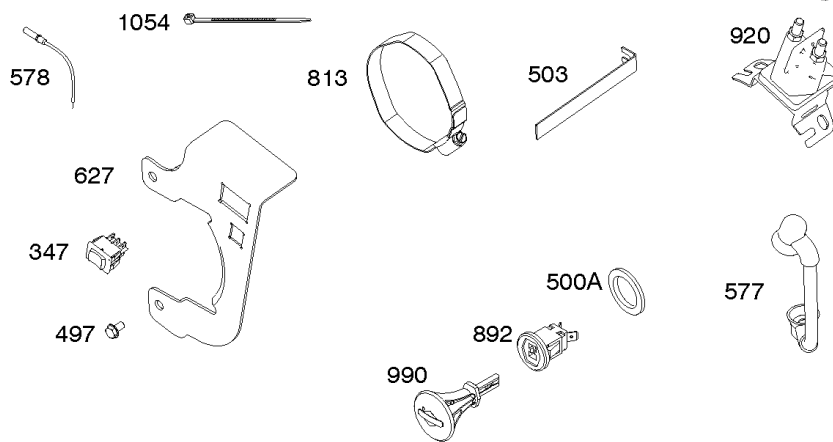

Controls, Governor Spring, Ignition

REF NO	PART NO	QTY	DESCRIPTION
188	699479		SCREW -(Control Bracket)
209	693206		SPRING, Governor -(Yellow)
222D	793107		BRACKET, Control
222E	793108		BRACKET, Control
227	794367		LEVER, Governor Control
265	691024		CLAMP, Casing
267	699492		SCREW -(Casing Clamp)
268	691025		CASING, Control Wire -(Cut To Required Length)
269	691026		WIRE, Control -(Cut To Required Length)
270	691027		NUT -(Control Wire Casing)
271	691028		LEVER, Control
271A	694256		LEVER, Control
271B	695743		LEVER, Control
281	793122		PANEL, Control
333	591101		ARMATURE, Magneto
334	699477		SCREW -(Magneto Armature)
347	795333		SWITCH, Rocker
356	693651		WIRE, Stop
356A	692390		WIRE, Stop
356E	695814		WIRE, Stop
356M	792609		WIRE, Stop
356F	697397		WIRE, Stop
356B	692602		WIRE, Stop
356C	695630		WIRE, Stop
427	694255		NUT -(Control Bracket) (SAE)
427	798458		NUT -(Control Bracket) (Metric)
474	695730		ALTERNATOR -(3 Amp. DC)
474A	793640		ALTERNATOR -(1.5 Amps DC)
493	691177		BRACKET, Mounting
497	691693		SCREW -(Stopswitch Bracket)
500A	792613		WASHER -(Key Switch)
501	794360		REGULATOR
503	691532		STRAP, Starter
504	695383		SET, Friction Washer
505	691251		NUT -(Governor Control Lever)
526	690326		SCREW -(Regulator)
562	691119		BOLT -(Governor Control Lever)
564	699491		SCREW -(Control Cover)
564A	699206		SCREW -(Control Cover)