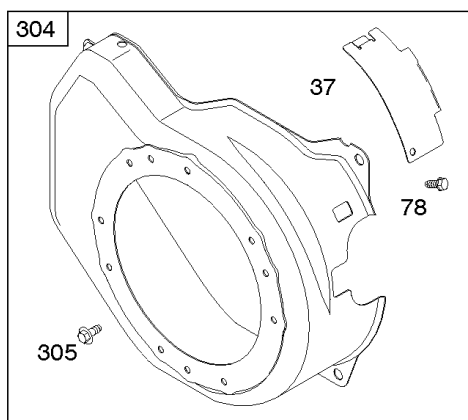

Blower Housing, Electric Starter, Flywheel, Rewind Starter

Mfg. No: 15T212-0223-F8

Blower Housing, Electric Starter, Flywheel, Rewind Starter

REF NO	PART NO	QTY	DESCRIPTION
23	798821		FLYWHEEL
37	699661		GUARD, Flywheel
55	791848		HOUSING, Rewind Starter -Used After Code Date 08030200 -Used Before Code Date 12010100
55	691422		HOUSING, Rewind Starter -Used Before Code Date 08030300
55	-----		Housing-Rewind Starter -(Not Serviced Separate. Service With Rewind Assembly.) -Used After Code Date 11123100
58	693389		ROPE, Starter -(Cut To Required Length)
60	490652		HANDLE, Starter Rope -(2 Piece)
65	699228		SCREW -(Rewind Starter)
78	699205		SCREW -(Flywheel Guard)
304	699598		HOUSING, Blower
305	699481		SCREW -(Blower Housing)
309	798790		MOTOR, Starter
310	690323		BOLT -(Starter Motor)
311	497608		SET, Brush
332	591988		NUT -(Flywheel)
363	19203		PULLER, Flywheel
455	591302		CUP, Flywheel
456	-----		Plate-Pawl Friction -(Not Serviced Separate. Service With Rewind Assembly.) -Used After Code Date 11123100
456	692299		PLATE, Pawl Friction -Used Before Code Date 12010100
459	-----		Pawl-Ratchet -(Not Serviced Separate. Service With Rewind Assembly.) -Used After Code Date 11123100
459	281505S		PAWL, Ratchet -Used Before Code Date 12010100
510	499308		DRIVE, Starter
513	692024		CLUTCH, Drive
597	-----		Screw -(Pawl Friction Plate) (Not Serviced Separate. Service With Rewind Assembly.) -Used After Code Date 11123100
597	691696		SCREW -(Pawl Friction Plate) -Used Before Code Date 12010100
608C	591301		STARTER, Rewind
675	691261		WASHER -(Brush Retainer)
689	-----		Spring-Friction -(Not Serviced Separate. Service With Rewind Assembly.) -Used After Code Date 11123100
689	691855		SPRING, Friction -Used Before Code Date 12010100
697	793567		SCREW -(Starter Motor) (Drive Cap)
725	792874		SHIELD, Heat
727	698039		COVER, Starter Drive