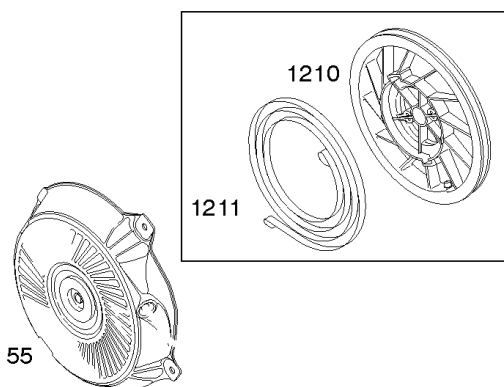

Blower Housing, Electric Starter, Flywheel, Rewind Starter

Mfg. No: 15T212-0223-F8

Blower Housing, Electric Starter, Flywheel, Rewind Starter

REF NO	PART NO	QTY	DESCRIPTION
23	798821		FLYWHEEL
37	699661		GUARD, Flywheel
55	791848		HOUSING, Rewind Starter -Used After Code Date 08030200 -Used Before Code Date 12010100
55	691422		HOUSING, Rewind Starter -Used Before Code Date 08030300
55	-----		Housing-Rewind Starter -(Not Serviced Separate. Service With Rewind Assembly.) -Used After Code Date 11123100
58	693389		ROPE, Starter -(Cut To Required Length)
60	490652		HANDLE, Starter Rope -(2 Piece)
65	699228		SCREW -(Rewind Starter)
78	699205		SCREW -(Flywheel Guard)
304	699598		HOUSING, Blower
305	699481		SCREW -(Blower Housing)
309	798790		MOTOR, Starter
310	690323		BOLT -(Starter Motor)
311	497608		SET, Brush
332	591988		NUT -(Flywheel)
363	19203		PULLER, Flywheel
455	591302		CUP, Flywheel
456	-----		Plate-Pawl Friction -(Not Serviced Separate. Service With Rewind Assembly.) -Used After Code Date 11123100
456	692299		PLATE, Pawl Friction -Used Before Code Date 12010100
459	-----		Pawl-Ratchet -(Not Serviced Separate. Service With Rewind Assembly.) -Used After Code Date 11123100
459	281505S		PAWL, Ratchet -Used Before Code Date 12010100
510	499308		DRIVE, Starter
513	692024		CLUTCH, Drive
597	-----		Screw -(Pawl Friction Plate) (Not Serviced Separate. Service With Rewind Assembly.) -Used After Code Date 11123100
597	691696		SCREW -(Pawl Friction Plate) -Used Before Code Date 12010100
608C	591301		STARTER, Rewind
675	691261		WASHER -(Brush Retainer)
689	-----		Spring-Friction -(Not Serviced Separate. Service With Rewind Assembly.) -Used After Code Date 11123100
689	691855		SPRING, Friction -Used Before Code Date 12010100
697	793567		SCREW -(Starter Motor) (Drive Cap)
725	792874		SHIELD, Heat
727	698039		COVER, Starter Drive