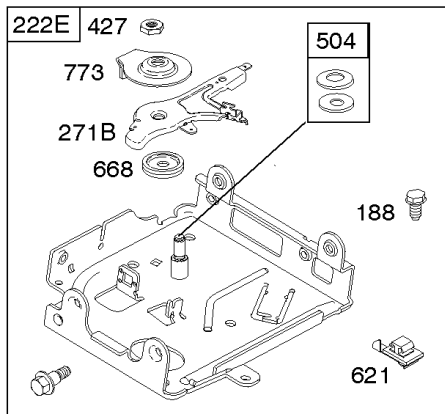

Controls, Governor Spring, Ignition

REF NO	PART NO	QTY	DESCRIPTION
577	690795		CABLE, Starter
578	692306		WIRE ASSEMBLY
578B	790948		WIRE ASSEMBLY
579	691029		NUT -(Starter Cable)
604	697326		COVER, Control
621	692310		SWITCH, Stop
627	792608		BRACKET, Stopswitch
632	693408		SPRING/LINK, Mechanical Governor
652	699755		SCREW -(Support Bracket)
652A	699230		SCREW -(Support Bracket)
663	699206		SCREW -(Control Panel)
668	694257		SPACER
773	694258		RETAINER -(Control Bracket)
813	690635		CLAMP
843A	695588		SLEEVE, Lever
851	493880S		TERMINAL, Spark Plug
890	790203		BRACKET, Support
892	791944		SWITCH, Key
920	846820		SOLENOID, Starter
990	794696		SET, Key
1054	280275		TIE, Cable
1119	699772		SCREW -(Alternator)
1230	699847		STUD -(Control Bracket)