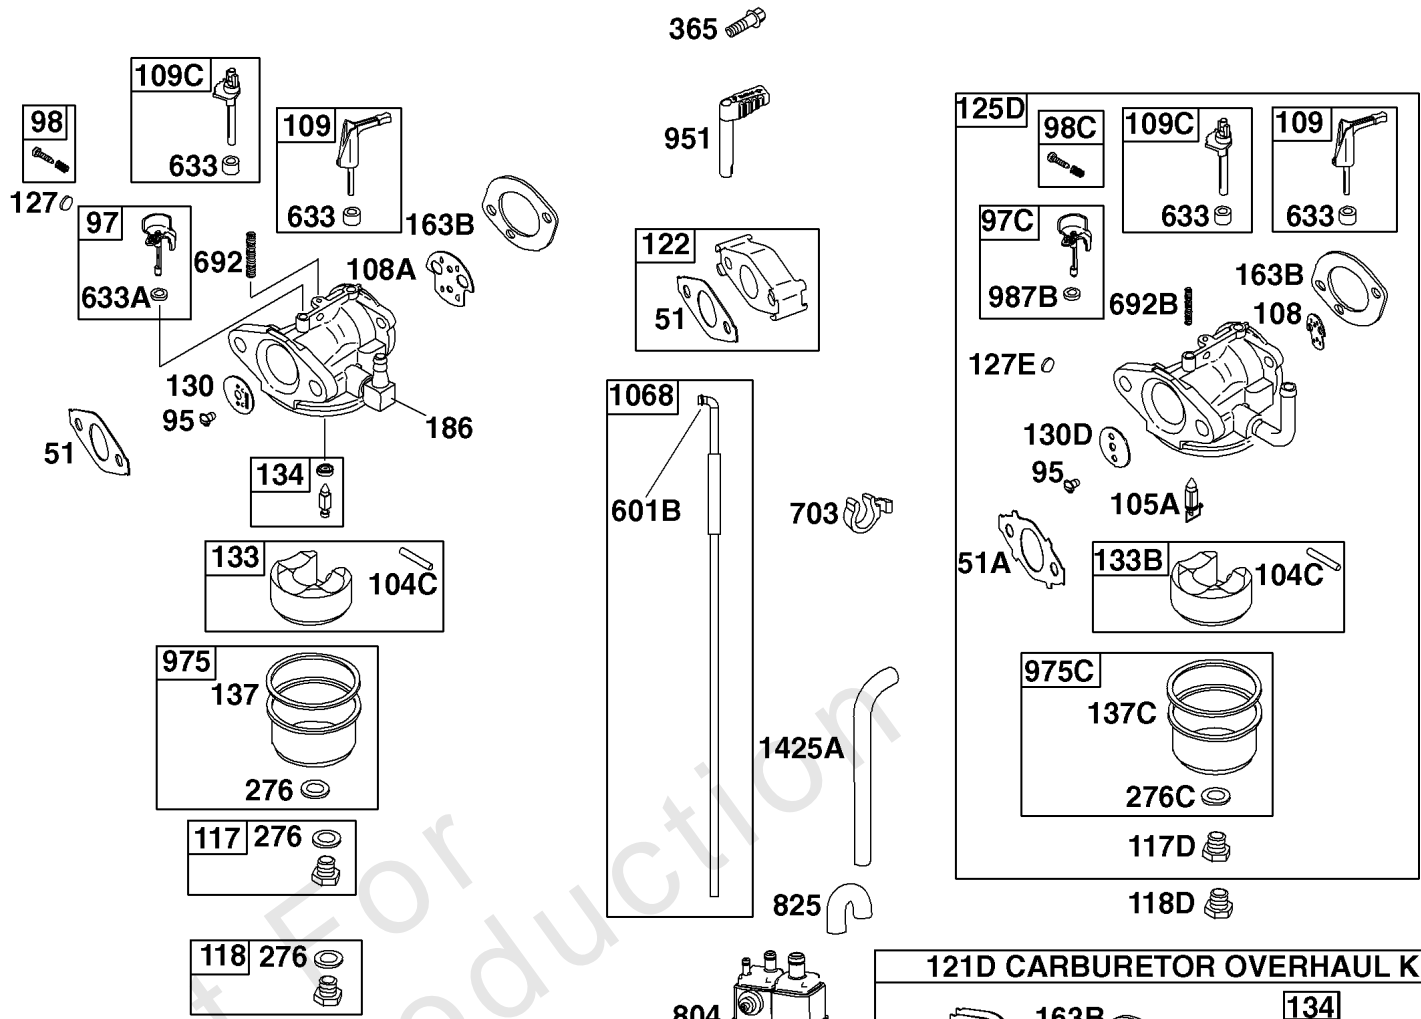

15A

1319 WARNING LABEL

REQUIRED when replacing parts with warning labels affixed.

1319A WARNING LABEL

REQUIRED when replacing parts with warning labels affixed.

1330 REPAIR MANUAL

1036 EMISSIONS LABEL

17

Camshaft, Crankshaft, Cylinder, Piston Group

REF NO	PART NO	QTY	DESCRIPTION
615	692576		RETAINER, Governor Shaft
616	692547		CRANK, Governor
684	793369		SCREW -(Breather Passage Cover)
718	592860		PIN, Locating
741	593499		GEAR, Timing -(Plastic) -Used Before Code Date 15040900
741	695087		GEAR, Timing -(Metal) -Used After Code Date 15040800
868	795440		SEAL, Valve
883	691893		GASKET, Exhaust -(Between Adapter And Cylinder)
883A	692237		GASKET, Exhaust
993	694088		GASKET, Cylinder Head Plate
1022	691890		GASKET, Rocker Cover
1036	-----		Label-Emissions -(Available From A Briggs & Stratton Authorized Dealer)
1319	794467		LABEL, Warning
1319A	797669		LABEL, Warning
1330	272147		MANUAL, Repair