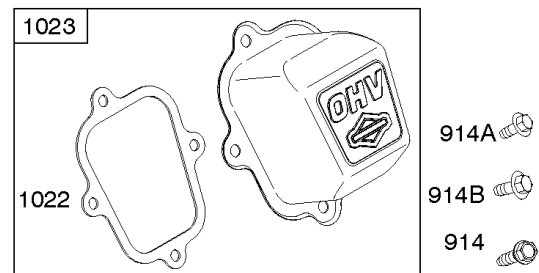

Cylinder Head

REF NO	PART NO	QTY	DESCRIPTION
5	594701		HEAD, Cylinder -Used After Code Date 14090300
5A	791720		HEAD, Cylinder -Used Before Code Date 14090400
7B	791716		GASKET, Cylinder Head
13	594518		SCREW -(Cylinder Head) -Used Before Code Date 14090100
13	594518		SCREW -(Cylinder Head) -Used After Code Date 14083100
33	499642		VALVE, Exhaust
34	795443		VALVE, Intake
35	691304		SPRING, Valve -(Intake)
36	691304		SPRING, Valve -(Exhaust)
40	692194		RETAINER, Valve
45	690977		TAPPET, Valve
51	692555		GASKET, Intake -(2 Required)
51A	791718		GASKET, Intake
122	795643		SPACER, Carburetor -(Black)
155	797442		PLATE, Cylinder Head -(Metric) -Used After Code Date 09061700
155	698214		PLATE, Cylinder Head -(SAE) -Used Before Code Date 09061800
192	594382		ADJUSTER, Rocker Arm -Used After Code Date 14083100
192	694543		ADJUSTER, Rocker Arm -(SAE) -Used Before Code Date 09061800
192	797440		ADJUSTER, Rocker Arm -(Metric) -Used After Code Date 09061700 -Used Before Code Date 14090100
238	691300		CAP, Valve
337	691043		PLUG, Spark -(EMS)
365	699484		SCREW -(Carburetor)
383	19576S		WRENCH, Spark Plug
553	594515		RETAINER, Valve
585	791760		GASKET, Breather Passage
619	699481		SCREW -(Cylinder Head Plate)
635	692076		BOOT, Spark Plug
635A	798619		BOOT, Spark Plug
830	797441		STUD, Rocker Arm -(Rocker Arm) (Metric) -Used After Code Date 09061700 -Used Before Code Date 14090400
830	694544		STUD, Rocker Arm -(Rocker Arm) (SAE) -Used Before Code Date 09061800
830	594230		STUD, Rocker Arm -(Rocker Arm) -Used After Code Date 14090300