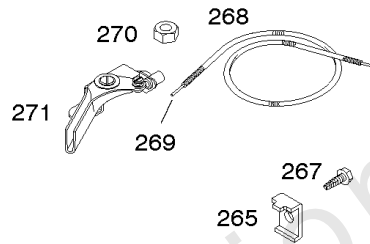

Controls, Governor Spring, Ignition

REF NO	PART NO	QTY	DESCRIPTION
577	690795		CABLE, Starter
578	692306		WIRE ASSEMBLY
578B	790948		WIRE ASSEMBLY
579	691029		NUT -(Starter Cable)
604	697326		COVER, Control
621	692310		SWITCH, Stop
627	792608		BRACKET, Stopswitch
632	693408		SPRING/LINK, Mechanical Governor
652	699755		SCREW -(Support Bracket)
652A	699230		SCREW -(Support Bracket)
663	699206		SCREW -(Control Panel)
668	694257		SPACER
773	694258		RETAINER -(Control Bracket)
813	690635		CLAMP
843A	695588		SLEEVE, Lever
851	493880S		TERMINAL, Spark Plug
890	790203		BRACKET, Support
892	791944		SWITCH, Key
920	846820		SOLENOID, Starter
990	794696		SET, Key
1054	280275		TIE, Cable
1119	699772		SCREW -(Alternator)
1230	699847		STUD -(Control Bracket)