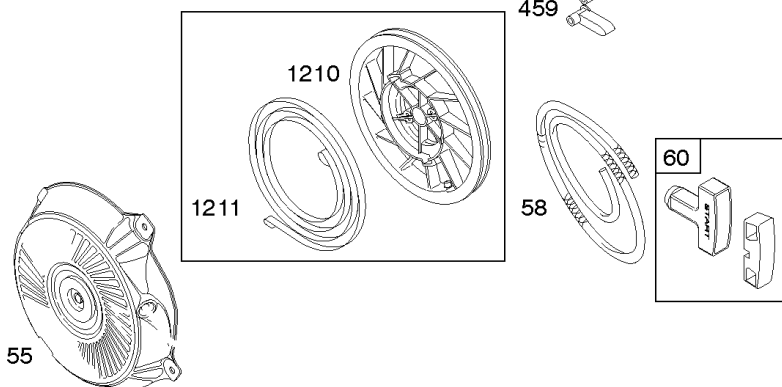

Blower Housing, Electric Starter, Flywheel, Rewind Starter

REF NO	PART NO	QTY	DESCRIPTION
23	798821		FLYWHEEL
37	699661		GUARD, Flywheel
55	791848		HOUSING, Rewind Starter -Used After Code Date 08030200 -Used Before Code Date 12010100
55	691422		HOUSING, Rewind Starter -Used Before Code Date 08030300
55	-----		Housing-Rewind Starter -(Not Serviced Separate. Service With Rewind Assembly.) -Used After Code Date 11123100
58	693389		ROPE, Starter -(Cut To Required Length)
60	490652		HANDLE, Starter Rope -(2 Piece)
65	699228		SCREW -(Rewind Starter)
78	699205		SCREW -(Flywheel Guard)
304	699598		HOUSING, Blower
305	699481		SCREW -(Blower Housing)
309	798790		MOTOR, Starter
310	690323		BOLT -(Starter Motor)
311	497608		SET, Brush
332	591988		NUT -(Flywheel)
363	19203		PULLER, Flywheel
455	591302		CUP, Flywheel
456	-----		Plate-Pawl Friction -(Not Serviced Separate. Service With Rewind Assembly.) -Used After Code Date 11123100
456	692299		PLATE, Pawl Friction -Used Before Code Date 12010100
459	-----		Pawl-Ratchet -(Not Serviced Separate. Service With Rewind Assembly.) -Used After Code Date 11123100
459	281505S		PAWL, Ratchet -Used Before Code Date 12010100
510	499308		DRIVE, Starter
513	692024		CLUTCH, Drive
597	-----		Screw -(Pawl Friction Plate) (Not Serviced Separate. Service With Rewind Assembly.) -Used After Code Date 11123100
597	691696		SCREW -(Pawl Friction Plate) -Used Before Code Date 12010100
608C	591301		STARTER, Rewind
675	691261		WASHER -(Brush Retainer)
689	-----		Spring-Friction -(Not Serviced Separate. Service With Rewind Assembly.) -Used After Code Date 11123100
689	691855		SPRING, Friction -Used Before Code Date 12010100
697	793567		SCREW -(Starter Motor) (Drive Cap)
725	792874		SHIELD, Heat
727	698039		COVER, Starter Drive

Blower Housing, Electric Starter, Flywheel, Rewind Starter

Mfg. No: 15T212-0223-F8