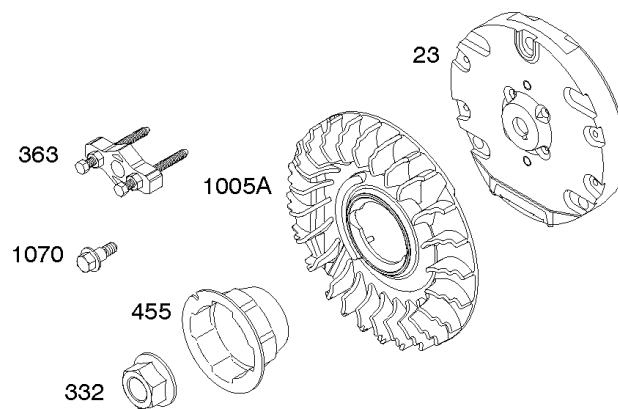

Blower Housing, Electric Starter, Flywheel, Rewind Starter

REF NO	PART NO	QTY	DESCRIPTION
23	798821		FLYWHEEL
37	699661		GUARD, Flywheel
55	791848		HOUSING, Rewind Starter -Used After Code Date 08030200 -Used Before Code Date 12010100
55	691422		HOUSING, Rewind Starter -Used Before Code Date 08030300
55	-----		Housing-Rewind Starter -(Not Serviced Separate. Service With Rewind Assembly.) -Used After Code Date 11123100
58	693389		ROPE, Starter -(Cut To Required Length)
60	490652		HANDLE, Starter Rope -(2 Piece)
65	699228		SCREW -(Rewind Starter)
78	699205		SCREW -(Flywheel Guard)
304	699598		HOUSING, Blower
305	699481		SCREW -(Blower Housing)
309	798790		MOTOR, Starter
310	690323		BOLT -(Starter Motor)
311	497608		SET, Brush
332	591988		NUT -(Flywheel)
363	19203		PULLER, Flywheel
455	591302		CUP, Flywheel
456	-----		Plate-Pawl Friction -(Not Serviced Separate. Service With Rewind Assembly.) -Used After Code Date 11123100
456	692299		PLATE, Pawl Friction -Used Before Code Date 12010100
459	-----		Pawl-Ratchet -(Not Serviced Separate. Service With Rewind Assembly.) -Used After Code Date 11123100
459	281505S		PAWL, Ratchet -Used Before Code Date 12010100
510	499308		DRIVE, Starter
513	692024		CLUTCH, Drive
597	-----		Screw -(Pawl Friction Plate) (Not Serviced Separate. Service With Rewind Assembly.) -Used After Code Date 11123100
597	691696		SCREW -(Pawl Friction Plate) -Used Before Code Date 12010100
608C	591301		STARTER, Rewind
675	691261		WASHER -(Brush Retainer)
689	-----		Spring-Friction -(Not Serviced Separate. Service With Rewind Assembly.) -Used After Code Date 11123100
689	691855		SPRING, Friction -Used Before Code Date 12010100
697	793567		SCREW -(Starter Motor) (Drive Cap)
725	792874		SHIELD, Heat
727	698039		COVER, Starter Drive

Blower Housing, Electric Starter, Flywheel, Rewind Starter

Mfg. No: 15T212-0223-F8