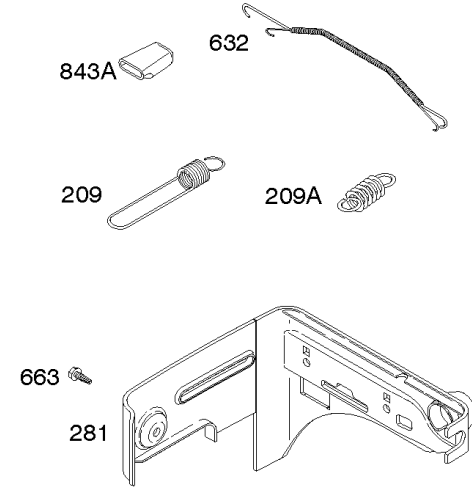

Controls, Governor Spring, Ignition

REF NO	PART NO	QTY	DESCRIPTION
188	699479		SCREW -(Control Bracket)
209	693206		SPRING, Governor -(Yellow)
222D	793107		BRACKET, Control
222E	793108		BRACKET, Control
227	794367		LEVER, Governor Control
265	691024		CLAMP, Casing
267	699492		SCREW -(Casing Clamp)
268	691025		CASING, Control Wire -(Cut To Required Length)
269	691026		WIRE, Control -(Cut To Required Length)
270	691027		NUT -(Control Wire Casing)
271	691028		LEVER, Control
271A	694256		LEVER, Control
271B	695743		LEVER, Control
281	793122		PANEL, Control
333	591101		ARMATURE, Magneto
334	699477		SCREW -(Magneto Armature)
347	795333		SWITCH, Rocker
356	693651		WIRE, Stop
356A	692390		WIRE, Stop
356E	695814		WIRE, Stop
356M	792609		WIRE, Stop
356F	697397		WIRE, Stop
356B	692602		WIRE, Stop
356C	695630		WIRE, Stop
427	694255		NUT -(Control Bracket) (SAE)
427	798458		NUT -(Control Bracket) (Metric)
474	695730		ALTERNATOR -(3 Amp. DC)
474A	793640		ALTERNATOR -(1.5 Amps DC)
493	691177		BRACKET, Mounting
497	691693		SCREW -(Stopswitch Bracket)
500A	792613		WASHER -(Key Switch)
501	794360		REGULATOR
503	691532		STRAP, Starter
504	695383		SET, Friction Washer
505	691251		NUT -(Governor Control Lever)
526	690326		SCREW -(Regulator)
562	691119		BOLT -(Governor Control Lever)
564	699491		SCREW -(Control Cover)
564A	699206		SCREW -(Control Cover)