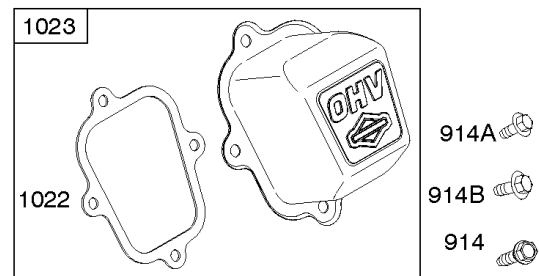

Cylinder Head

REF NO	PART NO	QTY	DESCRIPTION
5	594701		HEAD, Cylinder -Used After Code Date 14090300
5A	791720		HEAD, Cylinder -Used Before Code Date 14090400
7B	791716		GASKET, Cylinder Head
13	594518		SCREW -(Cylinder Head) -Used Before Code Date 14090100
13	594518		SCREW -(Cylinder Head) -Used After Code Date 14083100
33	499642		VALVE, Exhaust
34	795443		VALVE, Intake
35	691304		SPRING, Valve -(Intake)
36	691304		SPRING, Valve -(Exhaust)
40	692194		RETAINER, Valve
45	690977		TAPPET, Valve
51	692555		GASKET, Intake -(2 Required)
51A	791718		GASKET, Intake
122	795643		SPACER, Carburetor -(Black)
155	797442		PLATE, Cylinder Head -(Metric) -Used After Code Date 09061700
155	698214		PLATE, Cylinder Head -(SAE) -Used Before Code Date 09061800
192	594382		ADJUSTER, Rocker Arm -Used After Code Date 14083100
192	694543		ADJUSTER, Rocker Arm -(SAE) -Used Before Code Date 09061800
192	797440		ADJUSTER, Rocker Arm -(Metric) -Used After Code Date 09061700 -Used Before Code Date 14090100
238	691300		CAP, Valve
337	691043		PLUG, Spark -(EMS)
365	699484		SCREW -(Carburetor)
383	19576S		WRENCH, Spark Plug
553	594515		RETAINER, Valve
585	791760		GASKET, Breather Passage
619	699481		SCREW -(Cylinder Head Plate)
635	692076		BOOT, Spark Plug
635A	798619		BOOT, Spark Plug
830	797441		STUD, Rocker Arm -(Rocker Arm) (Metric) -Used After Code Date 09061700 -Used Before Code Date 14090400
830	694544		STUD, Rocker Arm -(Rocker Arm) (SAE) -Used Before Code Date 09061800
830	594230		STUD, Rocker Arm -(Rocker Arm) -Used After Code Date 14090300