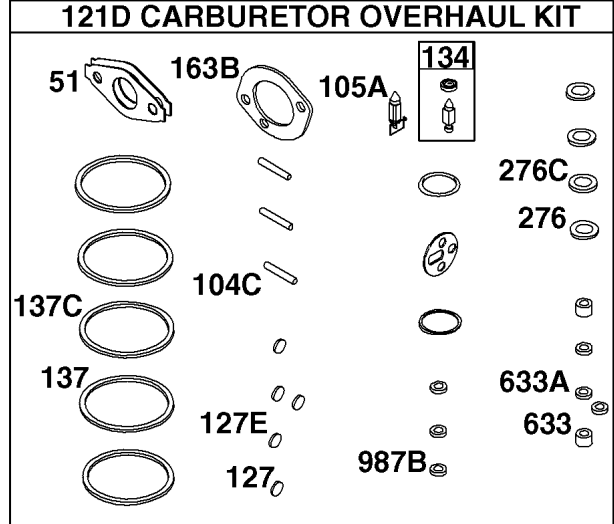

15A

1319 WARNING LABEL

REQUIRED when replacing parts with warning labels affixed.

1319A WARNING LABEL

REQUIRED when replacing parts with warning labels affixed.

1330 REPAIR MANUAL

1036 EMISSIONS LABEL

17

Camshaft, Crankshaft, Cylinder, Piston Group

REF NO	PART NO	QTY	DESCRIPTION
615	692576		RETAINER, Governor Shaft
616	692547		CRANK, Governor
684	793369		SCREW -(Breather Passage Cover)
718	592860		PIN, Locating
741	593499		GEAR, Timing -(Plastic) -Used Before Code Date 15040900
741	695087		GEAR, Timing -(Metal) -Used After Code Date 15040800
868	795440		SEAL, Valve
883	691893		GASKET, Exhaust -(Between Adapter And Cylinder)
883A	692237		GASKET, Exhaust
993	694088		GASKET, Cylinder Head Plate
1022	691890		GASKET, Rocker Cover
1036	-----		Label-Emissions -(Available From A Briggs & Stratton Authorized Dealer)
1319	794467		LABEL, Warning
1319A	797669		LABEL, Warning
1330	272147		MANUAL, Repair