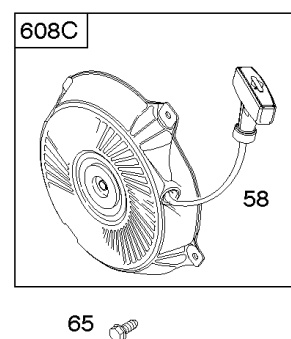

Blower Housing, Electric Starter, Flywheel, Rewind Starter

REF NO	PART NO	QTY	DESCRIPTION
23	798821		FLYWHEEL
37	699661		GUARD, Flywheel
55	791848		HOUSING, Rewind Starter -Used After Code Date 08030200 -Used Before Code Date 12010100
55	691422		HOUSING, Rewind Starter -Used Before Code Date 08030300
55	-----		Housing-Rewind Starter -(Not Serviced Separate. Service With Rewind Assembly.) -Used After Code Date 11123100
58	693389		ROPE, Starter -(Cut To Required Length)
60	490652		HANDLE, Starter Rope -(2 Piece)
65	699228		SCREW -(Rewind Starter)
78	699205		SCREW -(Flywheel Guard)
304	699598		HOUSING, Blower
305	699481		SCREW -(Blower Housing)
309	798790		MOTOR, Starter
310	690323		BOLT -(Starter Motor)
311	497608		SET, Brush
332	591988		NUT -(Flywheel)
363	19203		PULLER, Flywheel
455	591302		CUP, Flywheel
456	-----		Plate-Pawl Friction -(Not Serviced Separate. Service With Rewind Assembly.) -Used After Code Date 11123100
456	692299		PLATE, Pawl Friction -Used Before Code Date 12010100
459	-----		Pawl-Ratchet -(Not Serviced Separate. Service With Rewind Assembly.) -Used After Code Date 11123100
459	281505S		PAWL, Ratchet -Used Before Code Date 12010100
510	499308		DRIVE, Starter
513	692024		CLUTCH, Drive
597	-----		Screw -(Pawl Friction Plate) (Not Serviced Separate. Service With Rewind Assembly.) -Used After Code Date 11123100
597	691696		SCREW -(Pawl Friction Plate) -Used Before Code Date 12010100
608C	591301		STARTER, Rewind
675	691261		WASHER -(Brush Retainer)
689	-----		Spring-Friction -(Not Serviced Separate. Service With Rewind Assembly.) -Used After Code Date 11123100
689	691855		SPRING, Friction -Used Before Code Date 12010100
697	793567		SCREW -(Starter Motor) (Drive Cap)
725	792874		SHIELD, Heat
727	698039		COVER, Starter Drive

Blower Housing, Electric Starter, Flywheel, Rewind Starter

Mfg. No: 15T212-0223-F8