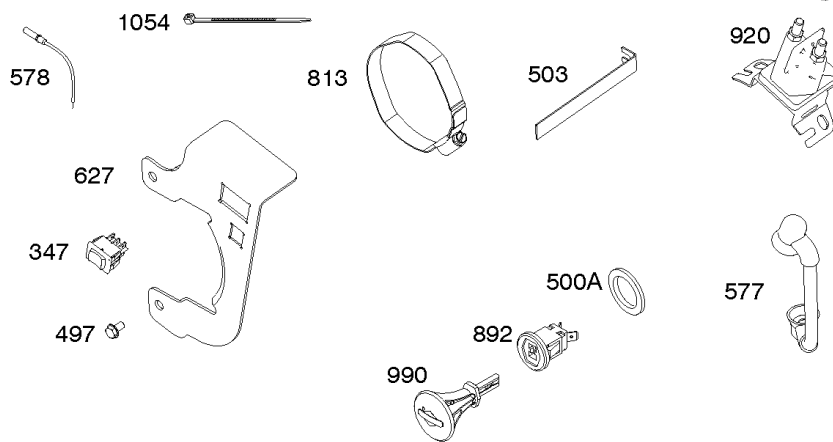

Controls, Governor Spring, Ignition

REF NO	PART NO	QTY	DESCRIPTION
577	690795		CABLE, Starter
578	692306		WIRE ASSEMBLY
578B	790948		WIRE ASSEMBLY
579	691029		NUT -(Starter Cable)
604	697326		COVER, Control
621	692310		SWITCH, Stop
627	792608		BRACKET, Stopswitch
632	693408		SPRING/LINK, Mechanical Governor
652	699755		SCREW -(Support Bracket)
652A	699230		SCREW -(Support Bracket)
663	699206		SCREW -(Control Panel)
668	694257		SPACER
773	694258		RETAINER -(Control Bracket)
813	690635		CLAMP
843A	695588		SLEEVE, Lever
851	493880S		TERMINAL, Spark Plug
890	790203		BRACKET, Support
892	791944		SWITCH, Key
920	846820		SOLENOID, Starter
990	794696		SET, Key
1054	280275		TIE, Cable
1119	699772		SCREW -(Alternator)
1230	699847		STUD -(Control Bracket)