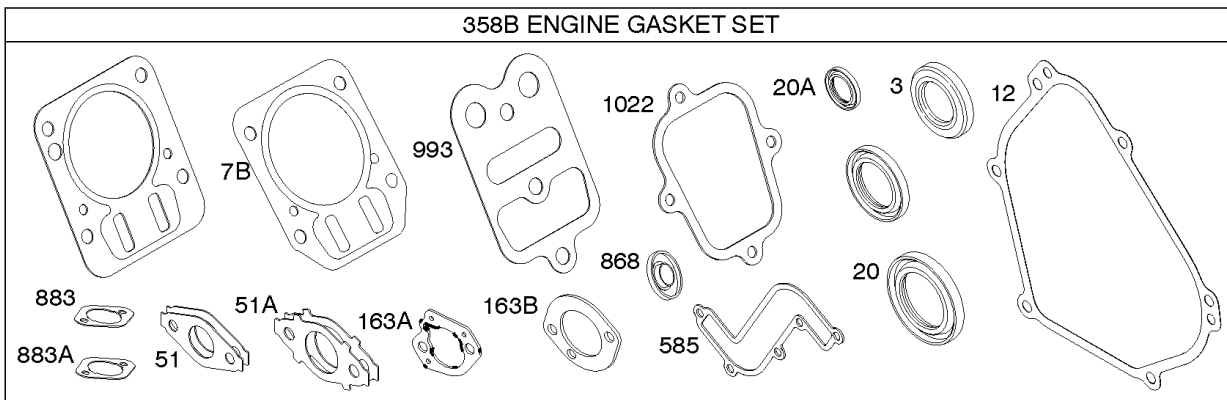

Camshaft, Crankshaft, Cylinder, Piston Group

REF NO	PART NO	QTY	DESCRIPTION
1	794188		CYLINDER ASSEMBLY
2	796961		KIT, Bushing/Seal -(Magneto Side)
3	299819S		SEAL, Oil -(Magneto Side)
7B	791716		GASKET, Cylinder Head
12	699485		GASKET, Crankcase
15	691686		PLUG, Oil Drain -(Square Head)(1/4" Diameter)
15A	691682		PLUG, Oil Drain -(Hex Socket)(1/4 Diameter)
16	593495		CRANKSHAFT -Used Before Code Date 15040900
16	797070		CRANKSHAFT -Used After Code Date 15040800
17	798538		BEARING, Ball
20	692550		SEAL, Oil -(PTO Side)
20A	691952		SEAL, Oil -(PTO Side)
24	796335		KEY, Flywheel
25	791791		PISTON ASSEMBLY -(.020 Oversize)
25	791786		PISTON ASSEMBLY -(Standard)
26	791792		SET, Ring -(.020" Oversize)
26	791787		SET, Ring -(Standard)
27	690975		LOCK, Piston Pin
28	690229		PIN, Piston -(Standard)
29B	791783		ROD, Connecting
32B	791784		SCREW -(Connecting Rod)
46	693404		CAMSHAFT
46A	695285		CAMSHAFT
51	692555		GASKET, Intake -(2 Required)
51A	791718		GASKET, Intake
163A	792870		GASKET, Air Cleaner -(High Mount)
163B	696024		GASKET, Air Cleaner -(Flat Panel Air Cleaner)
306	594516		SHIELD, Cylinder -Used After Code Date 14091100
306	795334		SHIELD, Cylinder -Used Before Code Date 14091200
307	794822		SCREW -(Cylinder Shield)
332	591988		NUT -(Flywheel)
358B	791797		GASKET SET, Engine
377	690979		KEY, Woodruff
552	692346		BUSHING, Governor Crank
584	791759		COVER, Breather Passage
585	791760		GASKET, Breather Passage