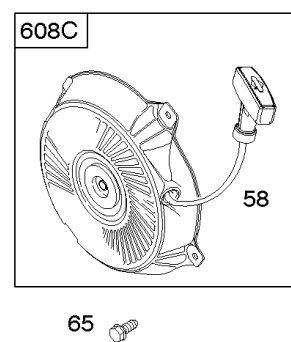

Blower Housing, Electric Starter, Flywheel, Rewind Starter

Mfg. No: 15T212-0223-F8

Blower Housing, Electric Starter, Flywheel, Rewind Starter

REF NO	PART NO	QTY	DESCRIPTION
23	798821		FLYWHEEL
37	699661		GUARD, Flywheel
55	791848		HOUSING, Rewind Starter -Used After Code Date 08030200 -Used Before Code Date 12010100
55	691422		HOUSING, Rewind Starter -Used Before Code Date 08030300
55	-----		Housing-Rewind Starter -(Not Serviced Separate. Service With Rewind Assembly.) -Used After Code Date 11123100
58	693389		ROPE, Starter -(Cut To Required Length)
60	490652		HANDLE, Starter Rope -(2 Piece)
65	699228		SCREW -(Rewind Starter)
78	699205		SCREW -(Flywheel Guard)
304	699598		HOUSING, Blower
305	699481		SCREW -(Blower Housing)
309	798790		MOTOR, Starter
310	690323		BOLT -(Starter Motor)
311	497608		SET, Brush
332	591988		NUT -(Flywheel)
363	19203		PULLER, Flywheel
455	591302		CUP, Flywheel
456	-----		Plate-Pawl Friction -(Not Serviced Separate. Service With Rewind Assembly.) -Used After Code Date 11123100
456	692299		PLATE, Pawl Friction -Used Before Code Date 12010100
459	-----		Pawl-Ratchet -(Not Serviced Separate. Service With Rewind Assembly.) -Used After Code Date 11123100
459	281505S		PAWL, Ratchet -Used Before Code Date 12010100
510	499308		DRIVE, Starter
513	692024		CLUTCH, Drive
597	-----		Screw -(Pawl Friction Plate) (Not Serviced Separate. Service With Rewind Assembly.) -Used After Code Date 11123100
597	691696		SCREW -(Pawl Friction Plate) -Used Before Code Date 12010100
608C	591301		STARTER, Rewind
675	691261		WASHER -(Brush Retainer)
689	-----		Spring-Friction -(Not Serviced Separate. Service With Rewind Assembly.) -Used After Code Date 11123100
689	691855		SPRING, Friction -Used Before Code Date 12010100
697	793567		SCREW -(Starter Motor) (Drive Cap)
725	792874		SHIELD, Heat
727	698039		COVER, Starter Drive