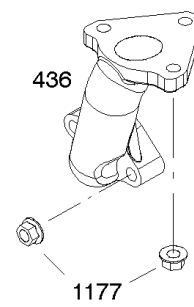

Camshaft, Crankcase Cover, Crankshaft, Cylinder, Lubrication, Operator's Manual, Piston/

REF NO	PART NO	QTY	DESCRIPTION
847	593174		DIPSTICK/TUBE ASSEMBLY
1026	591818		ROD, Push
1036	-----		Label-Emissions -(Available From A Briggs & Stratton Authorized Dealer)
1319	794467		LABEL, Warning
1319A	797669		LABEL, Warning

Not For Reproduction

Carburetor

REF NO	PART NO	QTY	DESCRIPTION
51	591779		GASKET, Intake
51A	591798		GASKET, Intake
53	591801		STUD -(Carburetor)
109	593178		SHAFT, Choke
117	593675		JET, Main -(Standard)
118	590452		JET, Main -(High Altitude)
121C	592229		KIT, Carburetor Overhaul
122	591797		SPACER, Carburetor
125E	593674		CARBURETOR
163	797756		GASKET, Air Cleaner
610	799805		ARRESTOR, Intake
654	690939		NUT -(Carburetor)
711	798618		SCREW -(Carburetor Shield)
996A	593179		SHIELD, Carburetor

Cylinder Head, Gasket Sets

REF NO	PART NO	QTY	DESCRIPTION
3	591794		SEAL, Oil -(Magneto Side)
5	593093		HEAD, Cylinder
7A	592834		GASKET, Cylinder Head
12A	592597		GASKET, Crankcase
13	797791		SCREW -(Cylinder Head)
20	591793		SEAL, Oil -(PTO Side) (PTO Side)
33	592612		VALVE, Exhaust
34	592611		VALVE, Intake
35	591814		SPRING, Valve -(Intake)
36	591814		SPRING, Valve -(Exhaust)
40A	797782		RETAINER, Valve
40C	591816		RETAINER, Valve
40B	591815		RETAINER, Valve
45	797786		TAPPET, Valve
51	591779		GASKET, Intake
51A	591798		GASKET, Intake
163	797756		GASKET, Air Cleaner
238	591817		CAP, Valve
276	797847		WASHER, Sealing -(Rocker Cover)
358	593112		GASKET SET, Engine
718	797792		PIN, Locating -(Cylinder Head)
830	591088		STUD, Rocker Arm
842	797327		SEAL, O-Ring -(Dipstick Tube)
868	797854		SEAL, Valve -(Intake)
883	797770		GASKET, Exhaust
883A	799797		GASKET, Exhaust
914	797848		SCREW -(Rocker Cover)
1022	797846		GASKET, Rocker Cover
1023	799778		COVER, Rocker
1026	591818		ROD, Push
1029	591087		ARM, Rocker
1034	591819		GUIDE, Push Rod
1095	593113		GASKET SET, Valve