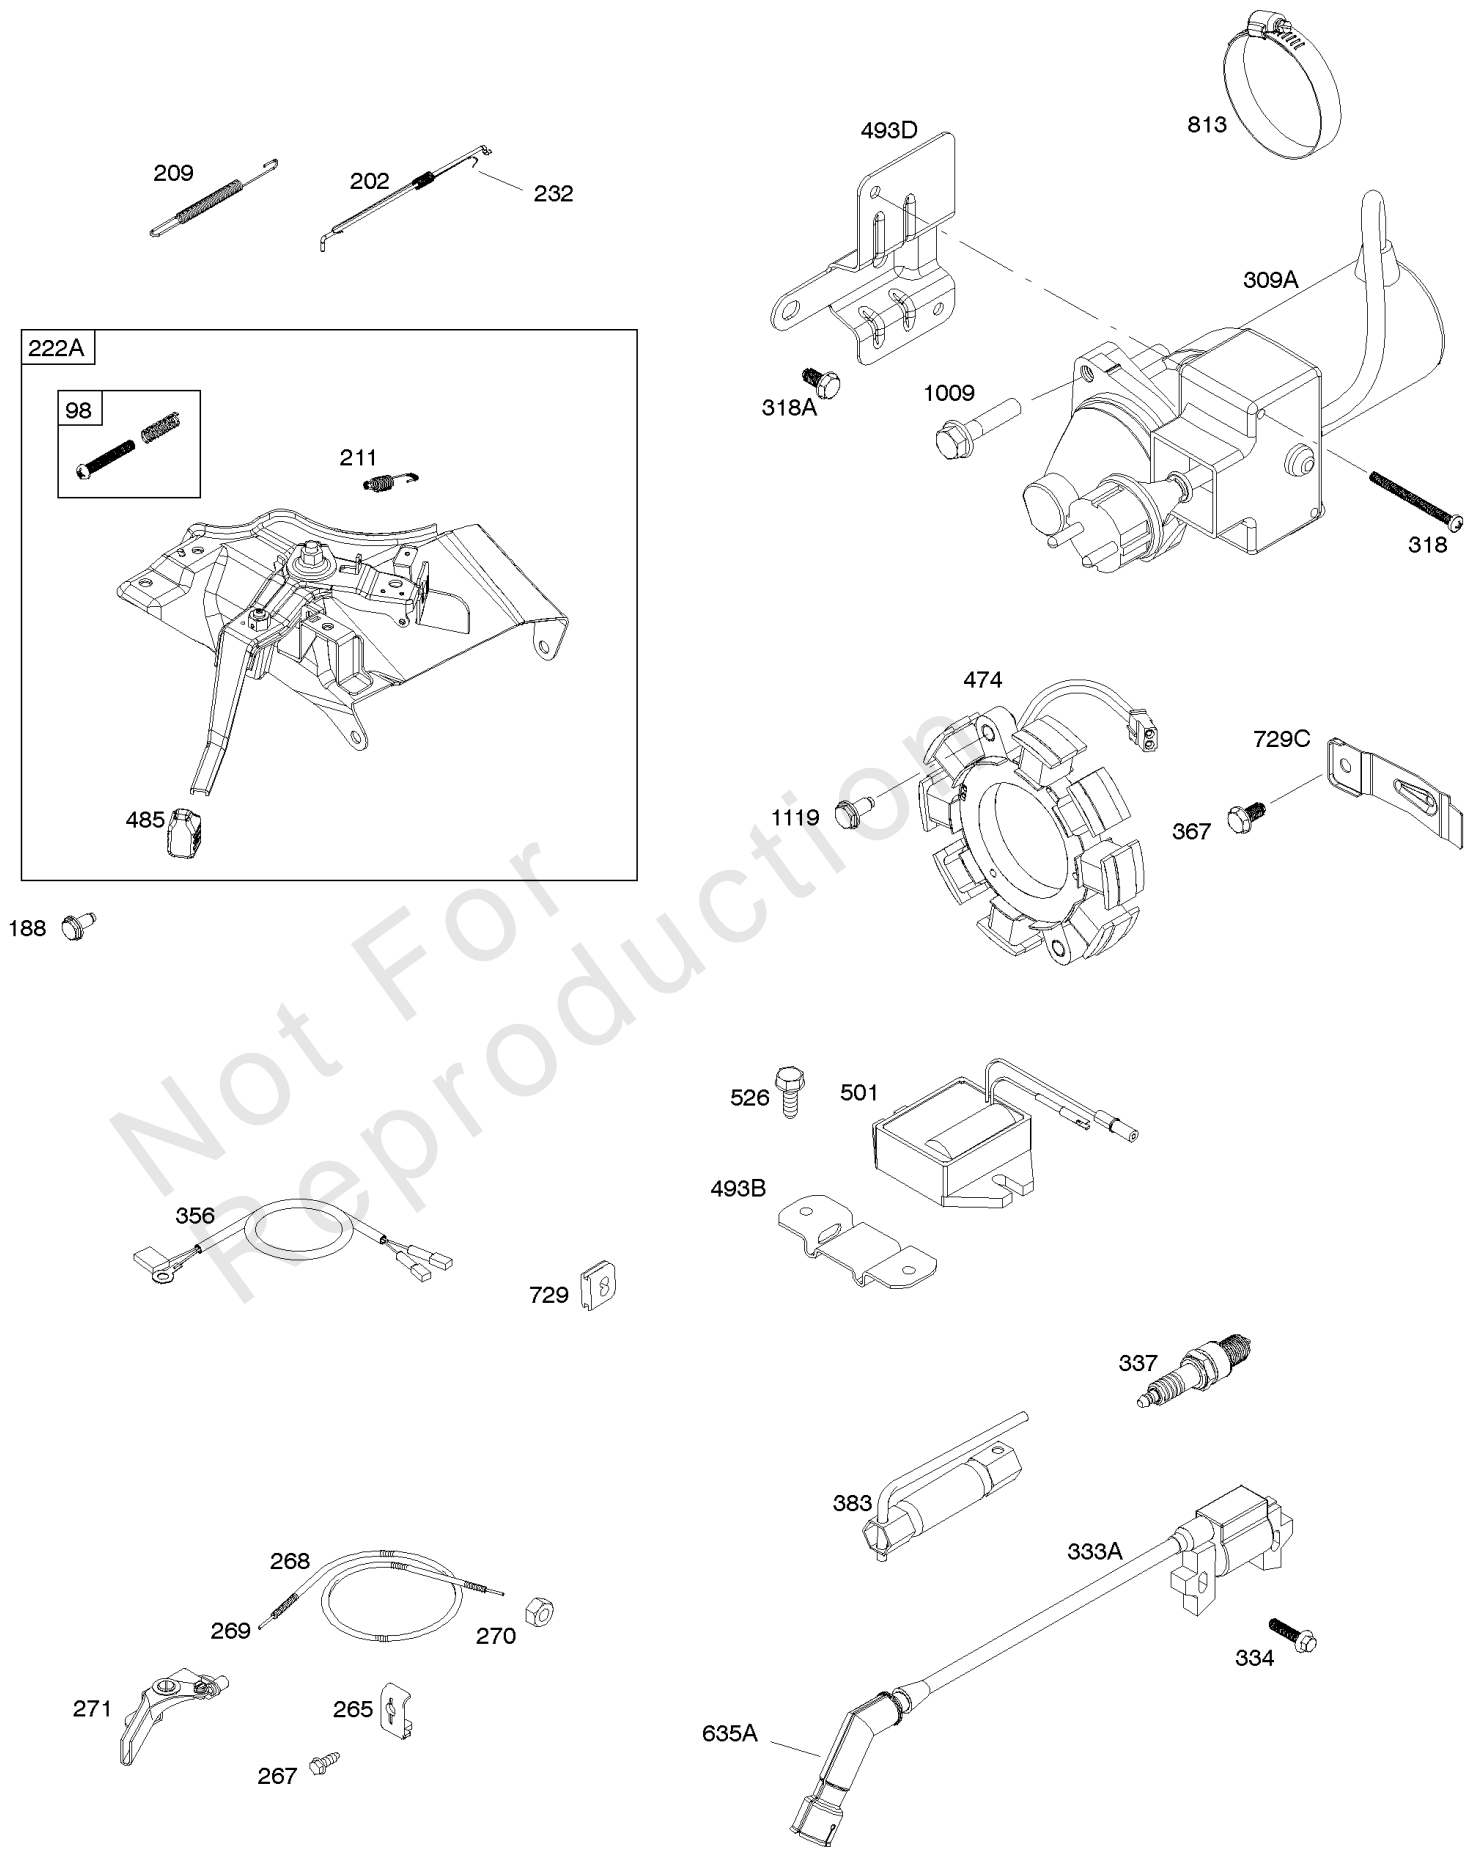

Not For
Reproduction

Alternator, Controls, Electrical Starter, Governor Spring, Ignition

REF NO	PART NO	QTY	DESCRIPTION
98	593104		KIT, Idle Speed -(High Speed Adjustment)
188	798618		SCREW -(Control Bracket)
202	591834		LINK, Mechanical Governor
209	593657		SPRING, Governor
211	799927		SPRING, Governed Idle
222A	593666		BRACKET, Control
232	797809		SPRING, Governor Link
265	691024		CLAMP, Casing
267	699492		SCREW -(Casing Clamp)
268	691025		CASING, Control Wire -(Cut To Required Length)
269	691026		WIRE, Control -(Cut To Required Length)
270	691027		NUT -(Control Wire Casing)
271	691028		LEVER, Control
309A	593683		MOTOR, Starter
318	799814		SCREW -(Mounting Bracket)
318A	799846		SCREW -(Mounting Bracket)
333A	798616		ARMATURE, Magneto
334	797655		SCREW -(Magneto Armature)
337	696202		PLUG, Spark
356	799789		WIRE, Stop
367	798618		SCREW -(Wire Clip)
383	19576S		WRENCH, Spark Plug
474	591094		ALTERNATOR
485	695755		KNOB, Control
493B	691177		BRACKET, Mounting
493D	593682		BRACKET, Mounting
501	698315		REGULATOR
526	690297		SCREW -(Regulator)
635A	797685		BOOT, Spark Plug
729	797750		CLIP, Wire
729C	593137		CLIP, Wire
813	590392		CLAMP
1009	797795		SCREW -(Starter Motor)
1119	799845		SCREW -(Alternator)