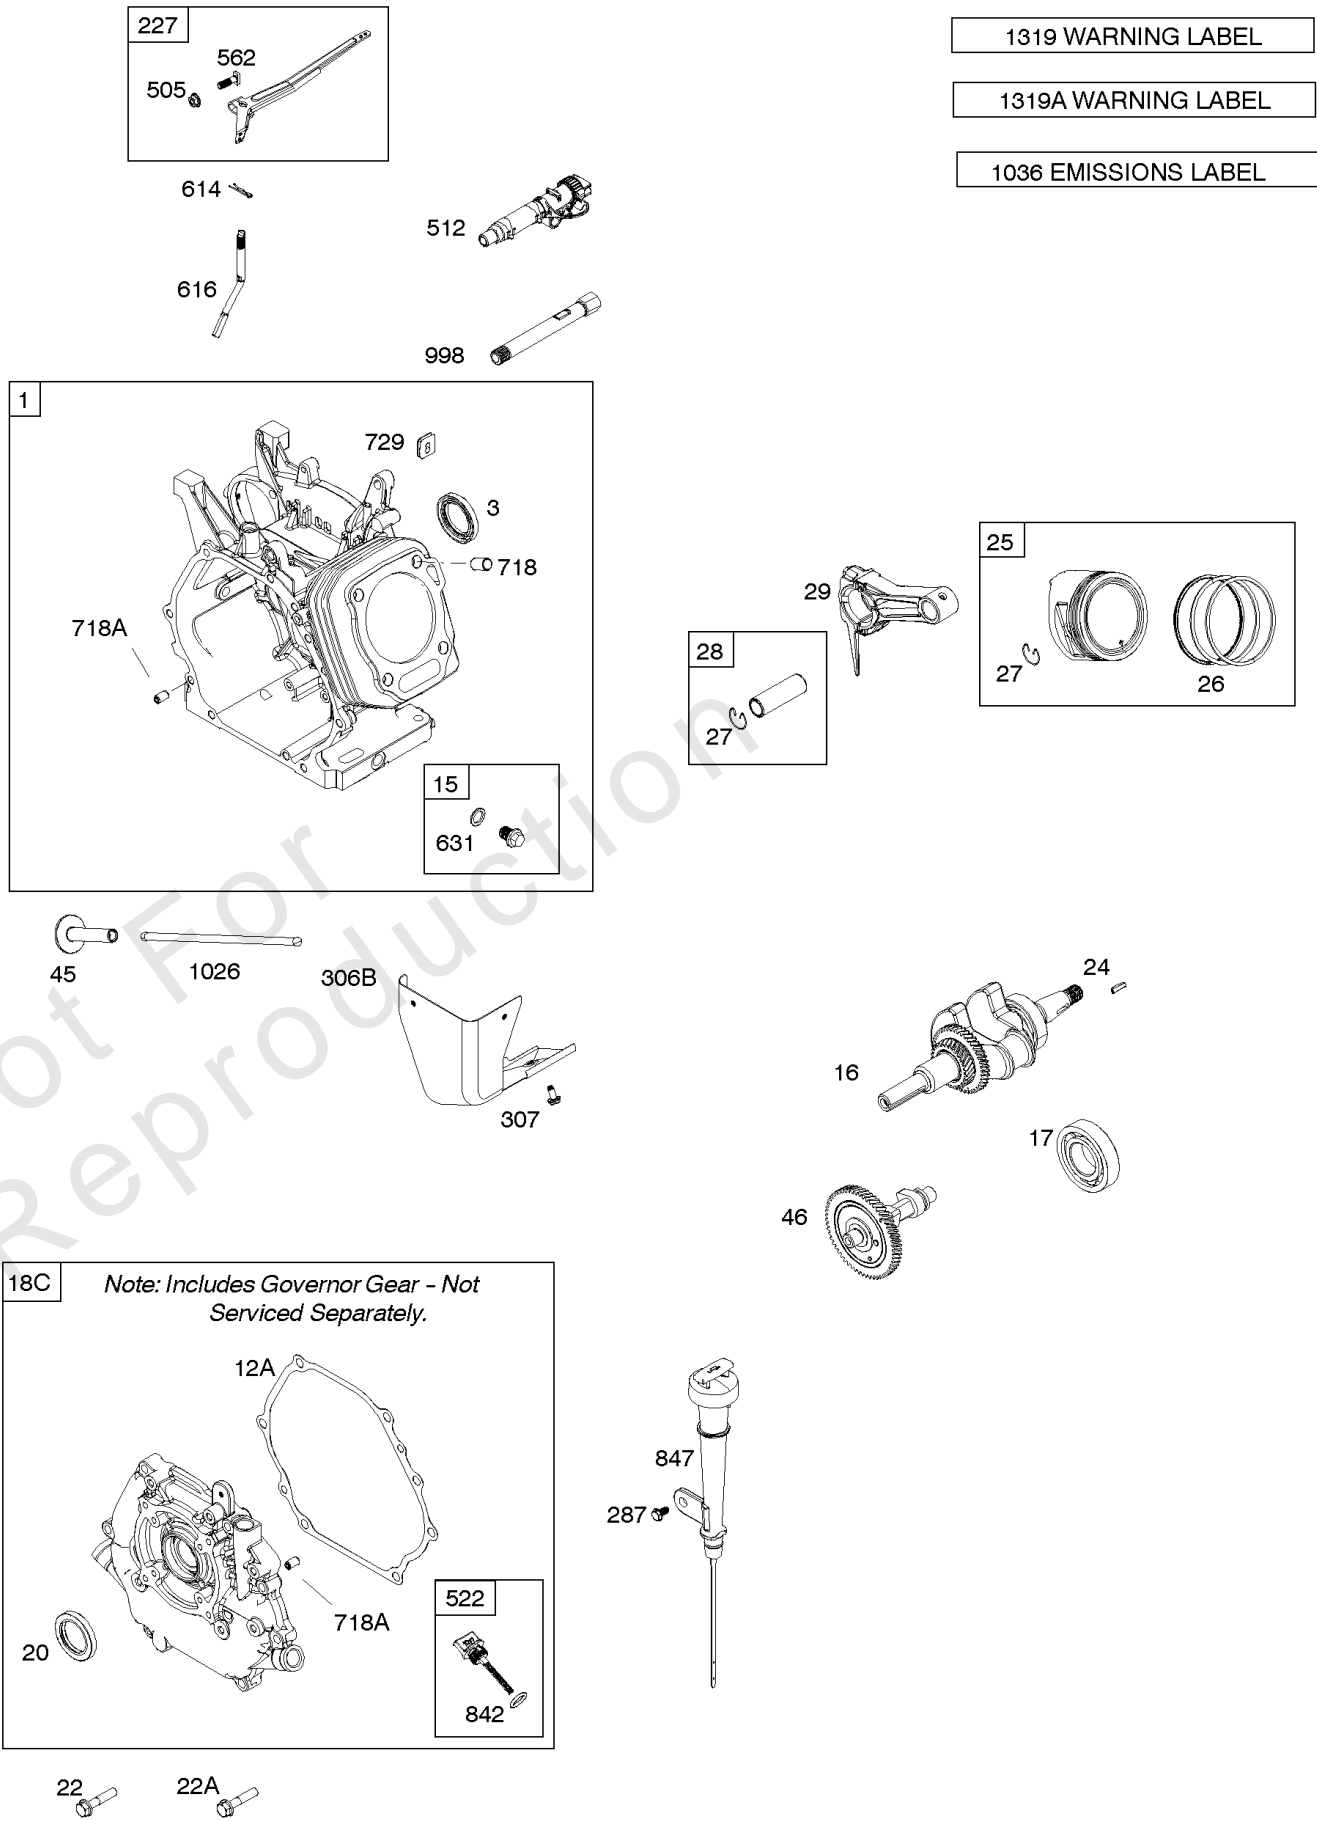

Not For Reproduction

Camshaft, Crankcase Cover, Crankshaft, Cylinder, Lubrication, Operator's Manual, Piston/

REF NO	PART NO	QTY	DESCRIPTION
1	593663		CYLINDER ASSEMBLY
3	591794		SEAL, Oil -(Magneto Side)
12A	592597		GASKET, Crankcase
15	797793		PLUG, Oil Drain
16	593691		CRANKSHAFT
17	591792		BEARING, Ball -(Crankshaft)
18C	593661		COVER, Crankcase -(Includes Governor Gear - Not Serviced Separately)
20	591793		SEAL, Oil -(PTO Side) (PTO Side)
22	797776		SCREW -(Crankcase Cover/Sump)
22A	593107		SCREW -(Crankcase Cover/Sump)
24	797812		KEY, Flywheel
25	592613		PISTON ASSEMBLY -(Standard)
25	593109		PISTON ASSEMBLY -(.020" Oversize)
25	593108		PISTON ASSEMBLY -(.010" Oversize)
26	593111		SET, Ring -(.020" Oversize)
26	592614		SET, Ring -(Standard)
26	593110		SET, Ring -(.010" Oversize)
27	592044		LOCK, Piston Pin
28	592045		PIN, Piston
29	592046		ROD, Connecting
45	797786		TAPPET, Valve
46	592617		CAMSHAFT
227	592616		LEVER, Governor Control
287	798618		SCREW -(Dipstick Tube)
306B	593680		SHIELD, Cylinder
307	798618		SCREW -(Cylinder Shield)
505	690939		NUT -(Governor Control Lever)
512	591863		HOSE, Oil Drain
522	799941		PLUG, Dipstick/Fill
562	797230		BOLT -(Governor Control Lever)
614	797229		PIN, Cotter
616	592615		CRANK, Governor
631	797794		WASHER -(Oil Drain Plug)
718	797792		PIN, Locating -(Cylinder Head)
718A	797761		PIN, Locating -(Crankcase Cover)
729	797750		CLIP, Wire
842	797327		SEAL, O-Ring -(Dipstick Tube)