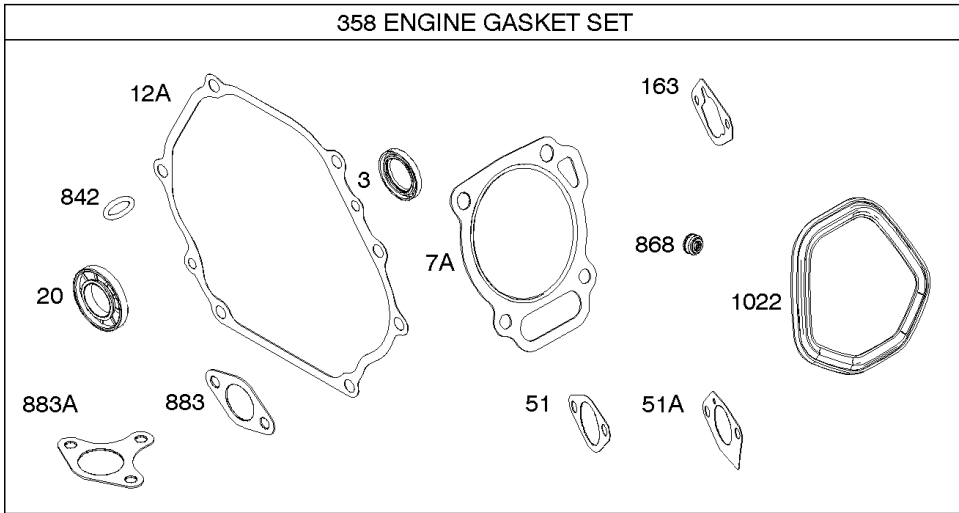

Cylinder Head, Gasket Sets

REF NO	PART NO	QTY	DESCRIPTION
3	591794		SEAL, Oil -(Magneto Side)
5	593093		HEAD, Cylinder
7A	592834		GASKET, Cylinder Head
12A	592597		GASKET, Crankcase
13	797791		SCREW -(Cylinder Head)
20	591793		SEAL, Oil -(PTO Side) (PTO Side)
33	592612		VALVE, Exhaust
34	592611		VALVE, Intake
35	591814		SPRING, Valve -(Intake)
36	591814		SPRING, Valve -(Exhaust)
40A	797782		RETAINER, Valve
40C	591816		RETAINER, Valve
40B	591815		RETAINER, Valve
45	797786		TAPPET, Valve
51	591779		GASKET, Intake
51A	591798		GASKET, Intake
163	797756		GASKET, Air Cleaner
238	591817		CAP, Valve
276	797847		WASHER, Sealing -(Rocker Cover)
358	593112		GASKET SET, Engine
718	797792		PIN, Locating -(Cylinder Head)
830	591088		STUD, Rocker Arm
842	797327		SEAL, O-Ring -(Dipstick Tube)
868	797854		SEAL, Valve -(Intake)
883	797770		GASKET, Exhaust
883A	799797		GASKET, Exhaust
914	797848		SCREW -(Rocker Cover)
1022	797846		GASKET, Rocker Cover
1023	799778		COVER, Rocker
1026	591818		ROD, Push
1029	591087		ARM, Rocker
1034	591819		GUIDE, Push Rod
1095	593113		GASKET SET, Valve