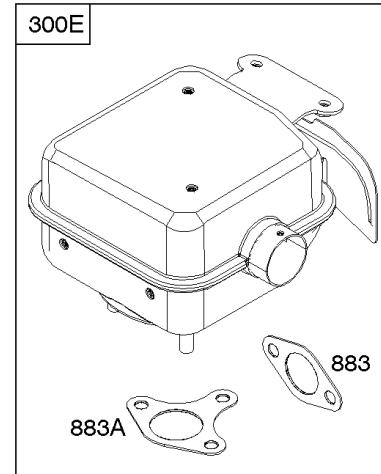

Camshaft, Crankcase Cover, Crankshaft, Cylinder, Lubrication, Operator's Manual, Piston/

REF NO	PART NO	QTY	DESCRIPTION
847	593174		DIPSTICK/TUBE ASSEMBLY
1026	591818		ROD, Push
1036	-----		Label-Emissions -(Available From A Briggs & Stratton Authorized Dealer)
1319	794467		LABEL, Warning
1319A	797669		LABEL, Warning

Not For Reproduction

Carburetor

REF NO	PART NO	QTY	DESCRIPTION
51	591779		GASKET, Intake
51A	591798		GASKET, Intake
53	591801		STUD -(Carburetor)
109	593178		SHAFT, Choke
117	593675		JET, Main -(Standard)
118	590452		JET, Main -(High Altitude)
121C	592229		KIT, Carburetor Overhaul
122	591797		SPACER, Carburetor
125E	593674		CARBURETOR
163	797756		GASKET, Air Cleaner
610	799805		ARRESTOR, Intake
654	690939		NUT -(Carburetor)
711	798618		SCREW -(Carburetor Shield)
996A	593179		SHIELD, Carburetor

Cylinder Head, Gasket Sets

REF NO	PART NO	QTY	DESCRIPTION
3	591794		SEAL, Oil -(Magneto Side)
5	593093		HEAD, Cylinder
7A	592834		GASKET, Cylinder Head
12A	592597		GASKET, Crankcase
13	797791		SCREW -(Cylinder Head)
20	591793		SEAL, Oil -(PTO Side) (PTO Side)
33	592612		VALVE, Exhaust
34	592611		VALVE, Intake
35	591814		SPRING, Valve -(Intake)
36	591814		SPRING, Valve -(Exhaust)
40A	797782		RETAINER, Valve
40C	591816		RETAINER, Valve
40B	591815		RETAINER, Valve
45	797786		TAPPET, Valve
51	591779		GASKET, Intake
51A	591798		GASKET, Intake
163	797756		GASKET, Air Cleaner
238	591817		CAP, Valve
276	797847		WASHER, Sealing -(Rocker Cover)
358	593112		GASKET SET, Engine
718	797792		PIN, Locating -(Cylinder Head)
830	591088		STUD, Rocker Arm
842	797327		SEAL, O-Ring -(Dipstick Tube)
868	797854		SEAL, Valve -(Intake)
883	797770		GASKET, Exhaust
883A	799797		GASKET, Exhaust
914	797848		SCREW -(Rocker Cover)
1022	797846		GASKET, Rocker Cover
1023	799778		COVER, Rocker
1026	591818		ROD, Push
1029	591087		ARM, Rocker
1034	591819		GUIDE, Push Rod
1095	593113		GASKET SET, Valve