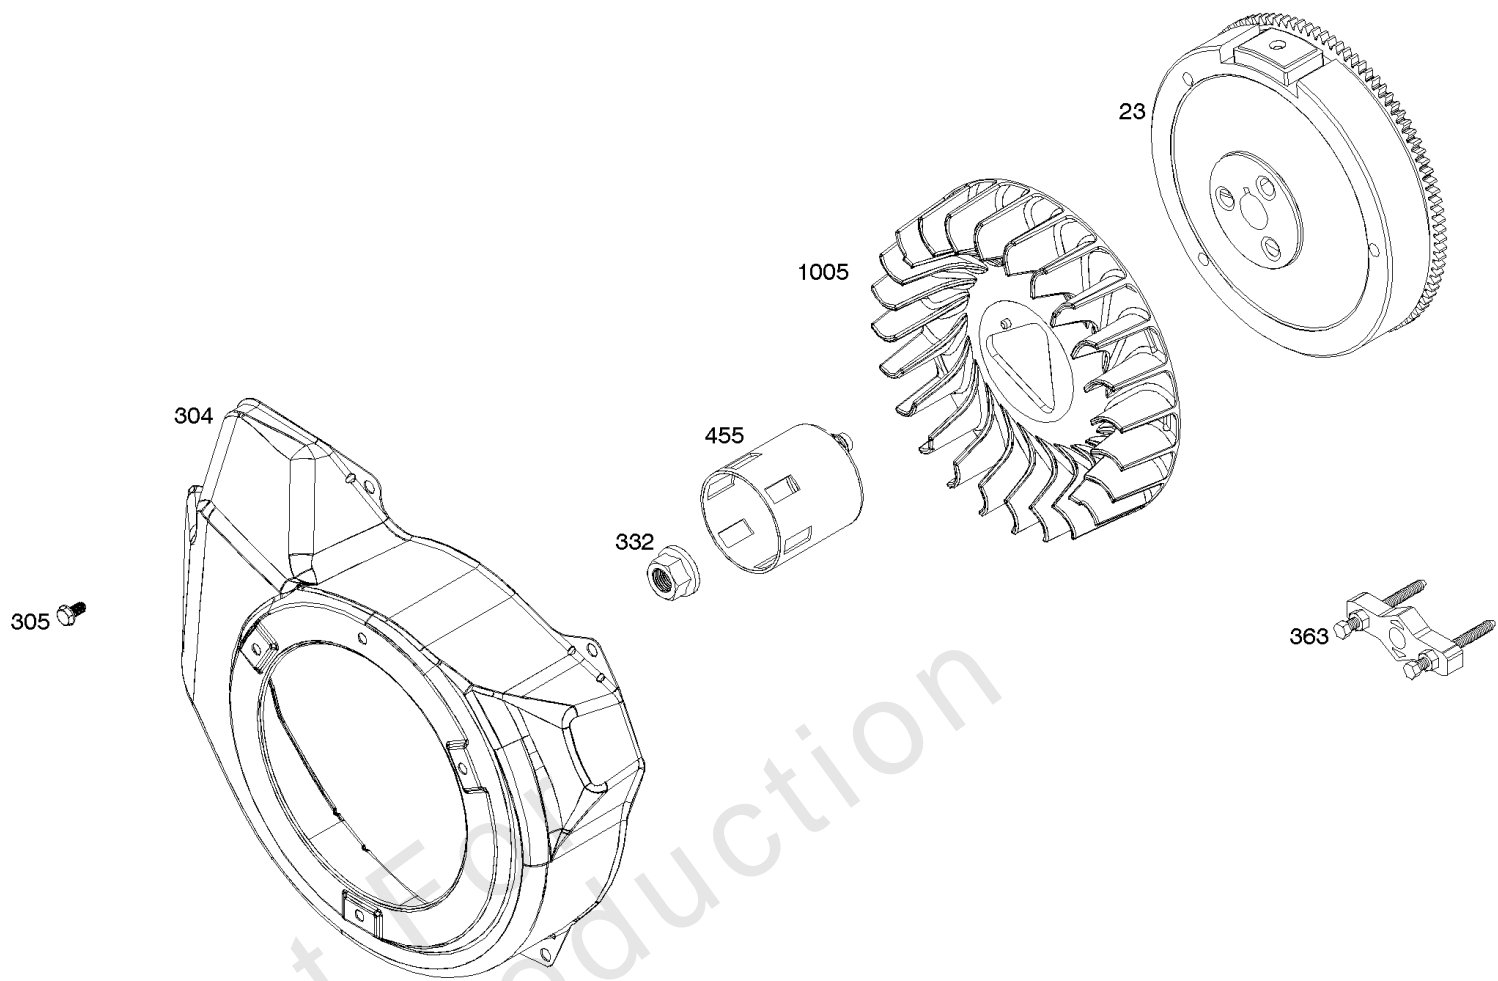

Parts Manual

Mfg. No: 19J137-0008-F1

Model Components	Page
Alternator, Controls, Electrical Starter, Governor Spring, Ignition.....	4
Blower Housing, Flywheel, Rewind Starter.....	6
Camshaft, Crankcase Cover, Crankshaft, Cylinder, Lubrication, Operator's Manual, Piston/Rings/Connecting	8
Carburetor.....	12
Cylinder Head, Gasket Sets.....	14
Exhaust System, Fuel Supply.....	16
Replacement Engine - US & Canada.....	18
Shrouds.....	19

Not For
Reproduction

Alternator, Controls, Electrical Starter, Governor Spring, Ignition

REF NO	PART NO	QTY	DESCRIPTION
98	593104		KIT, Idle Speed -(High Speed Adjustment)
188	798618		SCREW -(Control Bracket)
202	591834		LINK, Mechanical Governor
209	593657		SPRING, Governor
211	799927		SPRING, Governed Idle
222A	593666		BRACKET, Control
232	797809		SPRING, Governor Link
265	691024		CLAMP, Casing
267	699492		SCREW -(Casing Clamp)
268	691025		CASING, Control Wire -(Cut To Required Length)
269	691026		WIRE, Control -(Cut To Required Length)
270	691027		NUT -(Control Wire Casing)
271	691028		LEVER, Control
309A	593683		MOTOR, Starter
318	799814		SCREW -(Mounting Bracket)
318A	799846		SCREW -(Mounting Bracket)
333A	798616		ARMATURE, Magneto
334	797655		SCREW -(Magneto Armature)
337	696202		PLUG, Spark
356	799789		WIRE, Stop
367	798618		SCREW -(Wire Clip)
383	19576S		WRENCH, Spark Plug
474	591094		ALTERNATOR
485	695755		KNOB, Control
493B	691177		BRACKET, Mounting
493D	593682		BRACKET, Mounting
501	698315		REGULATOR
526	690297		SCREW -(Regulator)
635A	797685		BOOT, Spark Plug
729	797750		CLIP, Wire
729C	593137		CLIP, Wire
813	590392		CLAMP
1009	797795		SCREW -(Starter Motor)
1119	799845		SCREW -(Alternator)