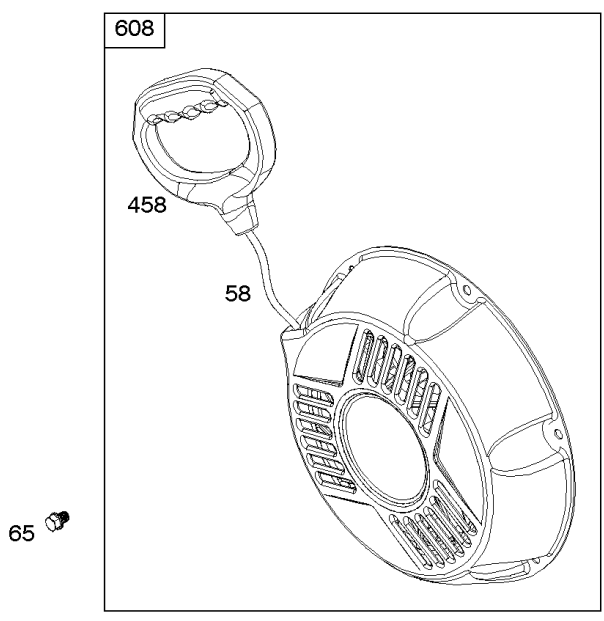

Not for reproduction