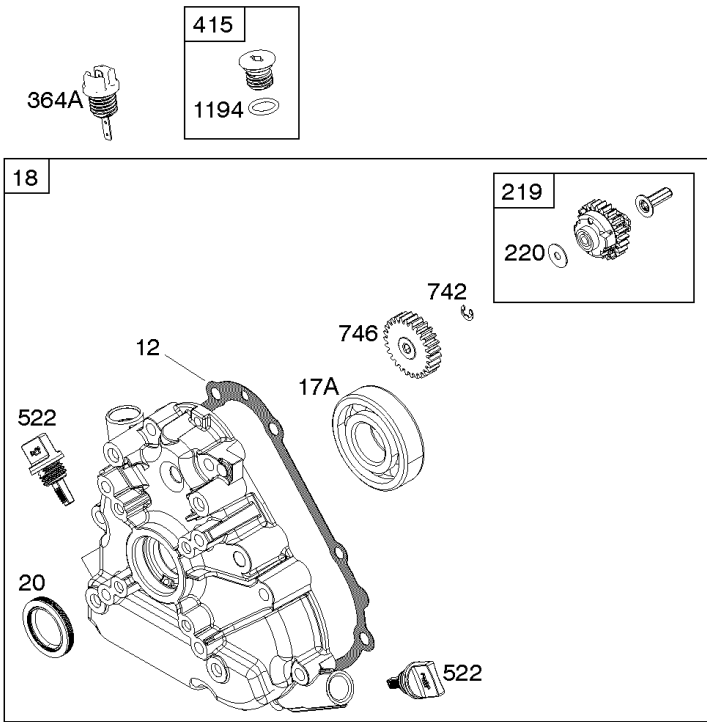

Crankcase Cover, Gear Reduction

Mfg. No: 19L237-0042-F1

Crankcase Cover, Gear Reduction

REF NO	PART NO	QTY	DESCRIPTION
12	798807		GASKET, Crankcase
15A	691682		PLUG, Oil Drain
17A	798995		BEARING, Ball
18	799084		COVER, Crankcase
20	798991		SEAL, Oil -(PTO Side)
22	798955		SCREW -(Crankcase Cover/Sump)
79A	794816		CASE, Gear Reduction
80A	793588		GASKET, Gear Case
82A	594700		SCREW -(Gear Reduction Case)
83	690387		SHAFT, Auxiliary Drive
84	691121		PLUG, Breather
85	794820		SCREW -(Gear Cover)
86A	793591		COVER, Gear
87	391086S		SEAL, Oil
88A	793589		GASKET, Gear Cover/Housing
170	794833		STUD -(Crankcase Cover/Sump)
186	691764		CONNECTOR, Hose -(Pulse Line)
219	693578		GEAR, Governor
220	691724		WASHER -(Governor Gear)
272	691168		LOCK, Screw Head
277	794842		WASHER -(Gear Case To Gear Reduction)
364A	699947		TERMINAL, Oil Plug
415	691363		PLUG
415B	794903		PLUG
522	798503		PLUG, Dipstick/Fill
742	692564		RETAINER, E Ring
746	694679		GEAR, Idler
1194	691876		SEAL, O-Ring -(Plug)