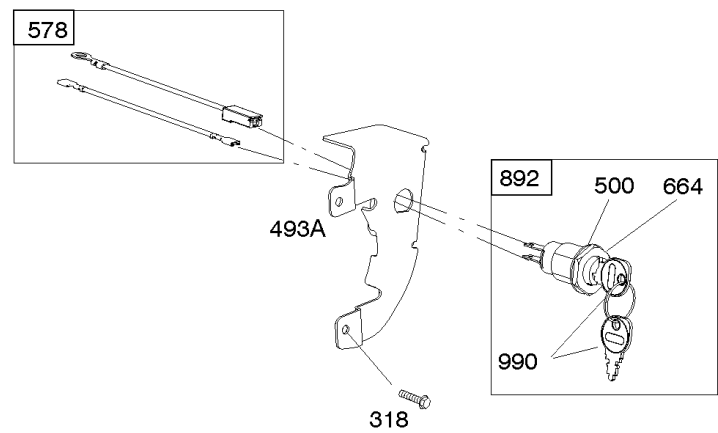

## Alternator, Ignition, Motor-Starter

REF NO	PART NO	QTY	DESCRIPTION
286	594800		MODULE, Oil Sensor -Used After Code Date 15042700
286	798796		MODULE, Oil Sensor -Used Before Code Date 15052800
309	695479		MOTOR, Starter
310	690323		BOLT -(Starter Motor)
318	691693		SCREW -(Mounting Bracket)
318A	795026		SCREW -(Mounting Bracket)
333	591459		ARMATURE, Magneto -Used After Code Date 12042200
333	492341		ARMATURE, Magneto -Used Before Code Date 12042300
334	699477		SCREW -(Magneto Armature)
356	695630		WIRE, Stop
356A	799721		WIRE, Stop
364A	699947		TERMINAL, Oil Plug
462	691261		WASHER -(Starter Cable)
474D	695466		ALTERNATOR -(10 AMP)
474E	790320		ALTERNATOR -(20 Amp)
474G	695730		ALTERNATOR -(3 Amp. DC)
493	691177		BRACKET, Mounting
493A	798803		BRACKET, Mounting
493B	699048		BRACKET, Mounting
500	691086		WASHER -(Key Switch)
501	797375		REGULATOR -(10 and 16 Amp Regulated)
501A	790325		REGULATOR -(20 Amp)
503	691532		STRAP, Starter
510	693699		DRIVE, Starter
513	692024		CLUTCH, Drive
526	690297		SCREW -(Regulator) (10-16 Amp Regulated)
526A	690326		SCREW -(Regulator) (20 Amp)
577	690795		CABLE, Starter
578	798802		WIRE ASSEMBLY
578A	692306		WIRE ASSEMBLY
578B	590689		WIRE ASSEMBLY
579	691029		NUT -(Starter Cable)
664	691087		NUT -(Key Switch)
697	795026		SCREW -(Starter Motor) (Drive Cap)
729	799133		CLIP, Wire
783	693713		GEAR, Pinion
799	699691		SCREW -(Oil Sensor)