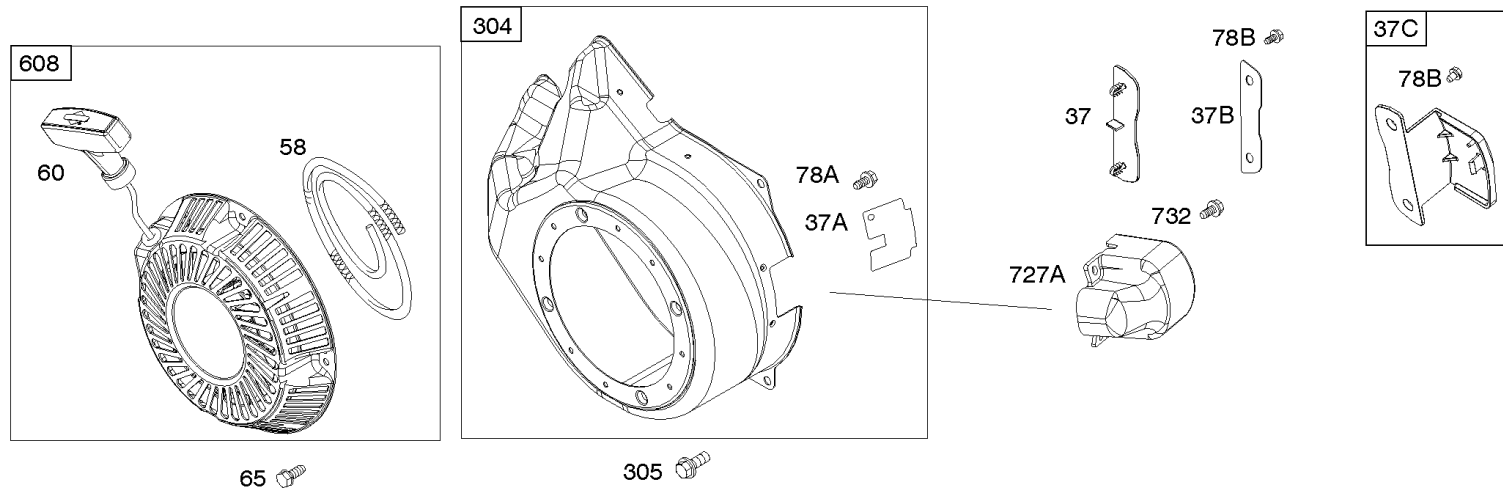

Blower Housing/Shrouds, Flywheel, Rewind Starter

Mfg. No: 19L237-0042-F1

Not For
Reproduction

Blower Housing/Shrouds, Flywheel, Rewind Starter

REF NO	PART NO	QTY	DESCRIPTION
23	794812		FLYWHEEL
37	795715		GUARD, Flywheel -(Snap-on)
37A	699047		GUARD, Flywheel -Used Before Code Date 12080600
37B	790730		GUARD, Flywheel -Used Before Code Date 12080600
37C	591544		GUARD, Flywheel -Used After Code Date 12080500
58	66574		ROPE, Starter -(Cut To Required Length)
60	490652		HANDLE, Starter Rope
65	699228		SCREW -(Rewind Starter)
78A	699205		SCREW -(Flywheel Guard)
78B	795026		SCREW -(Flywheel Guard)
304	798994		HOUSING, Blower
305	699481		SCREW -(Blower Housing)
332	794824		NUT -(Flywheel)
363	19203		PULLER, Flywheel
455	794867		CUP, Flywheel
608	798825		STARTER, Rewind
727A	697465		COVER, Starter Drive
732	699200		SCREW -(Starter Drive Cover)
1005	794815		FAN, Flywheel
1070	794821		SCREW -(Flywheel Fan)