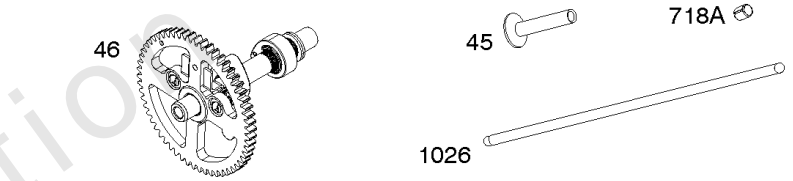

## Camshaft, Crankshaft, Cylinder, Piston/Rings/Connecting Rod, Warning Label

REF NO	PART NO	QTY	DESCRIPTION
1	799046		CYLINDER ASSEMBLY
3	798991		SEAL, Oil -(Magneto Side)
15	691686		PLUG, Oil Drain
16	796957		CRANKSHAFT
16	590880		CRANKSHAFT
17	798993		BEARING, Ball
24	222698S		KEY, Flywheel
25	792117		PISTON ASSEMBLY -(Standard)
25	792144		PISTON ASSEMBLY -(.020 Oversize)
26	792026		SET, Ring -(Standard)
26	792073		SET, Ring -(.020" Oversize)
27	690975		LOCK, Piston Pin
28	696581		PIN, Piston -(Standard)
29	694691		ROD, Connecting
30	694692		DIPPER, Connecting Rod
32	690976		SCREW -(Connecting Rod)
45	690977		TAPPET, Valve
46	795697		CAMSHAFT
306	798992		SHIELD, Cylinder
307	794822		SCREW -(Cylinder Shield)
309	695479		MOTOR, Starter
357	590960		KEY, Drive Pulley
357	591054		KEY, Drive Pulley
377	690979		KEY, Woodruff -Used After Code Date 11103100
377	798972		KEY, Woodruff -Used Before Code Date 11110100
529	791822		GROMMET
552	694674		BUSHING, Governor Crank
718	690959		PIN, Locating -(Cylinder Head)
718A	695178		PIN, Locating -(Head)
741	691288		GEAR, Timing
1026	592673		ROD, Push
1036	-----		LABEL, Emissions -(Available From A Briggs & Stratton Authorized Dealer)
1319	794467		LABEL, Warning
1319A	797669		LABEL, Warning