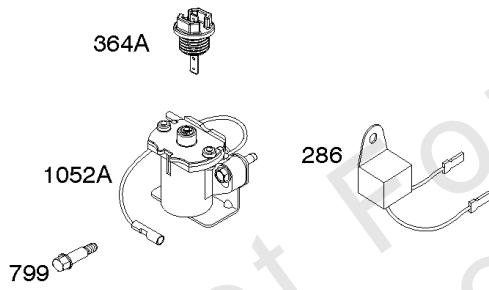

## Alternator, Ignition, Motor-Starter

REF NO	PART NO	QTY	DESCRIPTION
286	594800		MODULE, Oil Sensor -Used After Code Date 15042700
286	798796		MODULE, Oil Sensor -Used Before Code Date 15052800
309	695479		MOTOR, Starter
310	690323		BOLT -(Starter Motor)
318	691693		SCREW -(Mounting Bracket)
318A	795026		SCREW -(Mounting Bracket)
333	591459		ARMATURE, Magneto -Used After Code Date 12042200
333	492341		ARMATURE, Magneto -Used Before Code Date 12042300
334	699477		SCREW -(Magneto Armature)
356	695630		WIRE, Stop
356A	799721		WIRE, Stop
364A	699947		TERMINAL, Oil Plug
462	691261		WASHER -(Starter Cable)
474D	695466		ALTERNATOR -(10 AMP)
474E	790320		ALTERNATOR -(20 Amp)
474G	695730		ALTERNATOR -(3 Amp. DC)
493	691177		BRACKET, Mounting
493A	798803		BRACKET, Mounting
493B	699048		BRACKET, Mounting
500	691086		WASHER -(Key Switch)
501	797375		REGULATOR -(10 and 16 Amp Regulated)
501A	790325		REGULATOR -(20 Amp)
503	691532		STRAP, Starter
510	693699		DRIVE, Starter
513	692024		CLUTCH, Drive
526	690297		SCREW -(Regulator) (10-16 Amp Regulated)
526A	690326		SCREW -(Regulator) (20 Amp)
577	690795		CABLE, Starter
578	798802		WIRE ASSEMBLY
578A	692306		WIRE ASSEMBLY
578B	590689		WIRE ASSEMBLY
579	691029		NUT -(Starter Cable)
664	691087		NUT -(Key Switch)
697	795026		SCREW -(Starter Motor) (Drive Cap)
729	799133		CLIP, Wire
783	693713		GEAR, Pinion
799	699691		SCREW -(Oil Sensor)