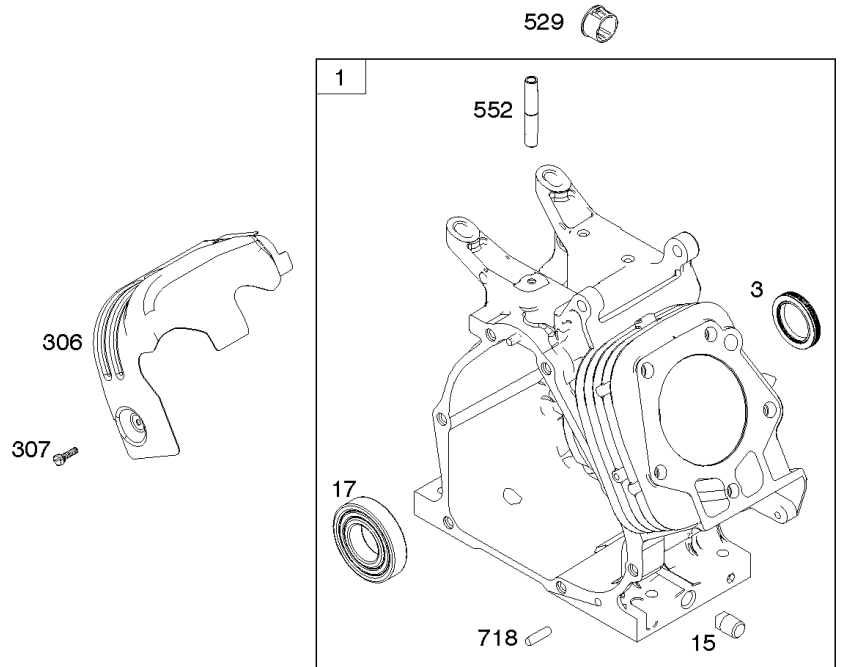

Camshaft, Crankshaft, Cylinder, Piston/Rings/Connecting Rod, Warning Label

Mfg. No: 19L237-0042-F1

- 1036 EMISSIONS LABEL
- 1319 WARNING LABEL
- 1319A WARNING LABEL

Camshaft, Crankshaft, Cylinder, Piston/Rings/Connecting Rod, Warning Label

REF NO	PART NO	QTY	DESCRIPTION
1	799046		CYLINDER ASSEMBLY
3	798991		SEAL, Oil -(Magneto Side)
15	691686		PLUG, Oil Drain
16	796957		CRANKSHAFT
16	590880		CRANKSHAFT
17	798993		BEARING, Ball
24	222698S		KEY, Flywheel
25	792117		PISTON ASSEMBLY -(Standard)
25	792144		PISTON ASSEMBLY -(.020 Oversize)
26	792026		SET, Ring -(Standard)
26	792073		SET, Ring -(.020" Oversize)
27	690975		LOCK, Piston Pin
28	696581		PIN, Piston -(Standard)
29	694691		ROD, Connecting
30	694692		DIPPER, Connecting Rod
32	690976		SCREW -(Connecting Rod)
45	690977		TAPPET, Valve
46	795697		CAMSHAFT
306	798992		SHIELD, Cylinder
307	794822		SCREW -(Cylinder Shield)
309	695479		MOTOR, Starter
357	590960		KEY, Drive Pulley
357	591054		KEY, Drive Pulley
377	690979		KEY, Woodruff -Used After Code Date 11103100
377	798972		KEY, Woodruff -Used Before Code Date 11110100
529	791822		GROMMET
552	694674		BUSHING, Governor Crank
718	690959		PIN, Locating -(Cylinder Head)
718A	695178		PIN, Locating -(Head)
741	691288		GEAR, Timing
1026	592673		ROD, Push
1036	-----		LABEL, Emissions -(Available From A Briggs & Stratton Authorized Dealer)
1319	794467		LABEL, Warning
1319A	797669		LABEL, Warning