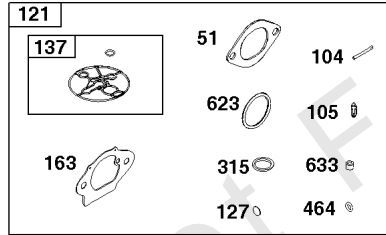

Carburetor Group

REF NO	PART NO	QTY	DESCRIPTION
38	698557	2	SCREW -(Fuel Shut Off Valve) -Used Before Code Date 18112600
38A	595328	2	SCREW -(Fuel Shut Off Valve) -Used After Code Date 18112500
51	-----	1	GASKET, Intake -(Part information located in Cylinder Head Group.)
53	798988	2	STUD -(Carburetor)
95	690718	2	SCREW -(Throttle Valve) -Used Before Code Date 18112600
95A	797161	2	SCREW -(Throttle Valve) -Used After Code Date 18112500
98	695408	1	KIT, Idle Speed -Used Before Code Date 18112600
98A	847139	1	KIT, Idle Speed -Used After Code Date 18112500
104	694918	1	PIN, Float Hinge -Used Before Code Date 18112600
104A	597533	1	PIN, Float Hinge -Used After Code Date 18112500
105	696136	1	VALVE, Float Needle -Used Before Code Date 18112600
105A	84004840	1	VALVE, Float Needle -Used After Code Date 18112500
117	698788	1	JET, Main -(Standard) -Used Before Code Date 18112600
117A	84004489	1	JET, Main -(Standard) -Used After Code Date 18112500
118	799134	1	JET, Main -(High Altitude) -Used Before Code Date 18112600
118A	84004744	1	JET, Main -(High Altitude) -Used After Code Date 18112500
121	799722	1	KIT, Carburetor Overhaul -(Service Kits may include extra parts not specific to this engine.) -Used Before Code Date 18112600
121A	84004975	1	KIT, Carburetor Overhaul -(Service Kits may include extra parts not specific to this engine.) -Used After Code Date 18112500
122	799766	1	SPACER, Carburetor -Used Before Code Date 18112600
122A	84004776	1	SPACER, Carburetor -Used After Code Date 17112000
125	799060	1	CARBURETOR -Used Before Code Date 18112600
125A	84003204	1	CARBURETOR -Used After Code Date 18112500
127	690727	1	PLUG, Welch -Used Before Code Date 18112600
127A	84004841	1	PLUG, Welch -Used After Code Date 18112500
130	696139	1	VALVE, Throttle -Used Before Code Date 18112600
130A	84004397	1	VALVE, Throttle -Used After Code Date 18112500