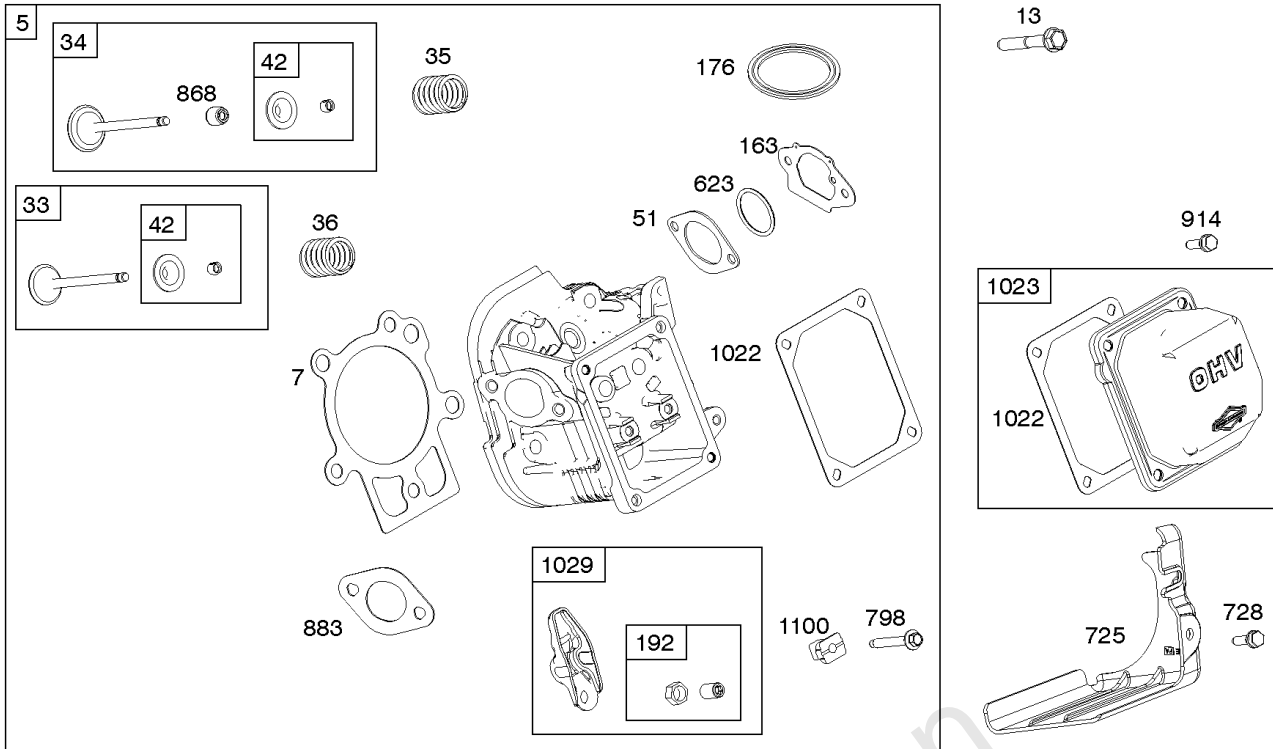

Cylinder Head, Gasket Set - Engine, Gasket Set -Valve

REF NO	PART NO	QTY	DESCRIPTION
3	798991		SEAL, Oil -(Magneto Side)
5	799858		HEAD, Cylinder
7	694872		GASKET, Cylinder Head
12	798807		GASKET, Crankcase
13	794829		SCREW -(Cylinder Head)
20	798991		SEAL, Oil -(PTO Side)
33	697576		VALVE, Exhaust
34	792200		VALVE, Intake
35	694865		SPRING, Valve -(Intake)
36	694865		SPRING, Valve -(Exhaust)
42	499586		KEEPER, Valve
45	690977		TAPPET, Valve
51	590396		GASKET, Intake
163	798962		GASKET, Air Cleaner
176	798965		SEAL, O-Ring -(Air Cleaner Base)
192	690083		ADJUSTER, Rocker Arm
337	491055S		PLUG, Spark
358	798800		GASKET SET, Engine
383	19576S		WRENCH, Spark Plug
623	799051		SEAL, O-Ring -(Carburetor Spacer) (Air Cleaner Elbow To Carburetor)
635	691909		BOOT, Spark Plug
725	590347		SHIELD, Heat
728	699481		SCREW -(Heat Shield)
798	697890		SCREW -(Rocker Arm)
868	690968		SEAL, Valve
883	695398		GASKET, Exhaust
914	794827		SCREW -(Rocker Cover)
1022	690971		GASKET, Rocker Cover
1023	697691		COVER, Rocker
1026	592673		ROD, Push
1029	690972		ARM, Rocker
1095	798801		GASKET SET, Valve
1100	791959		PIVOT, Rocker Arm