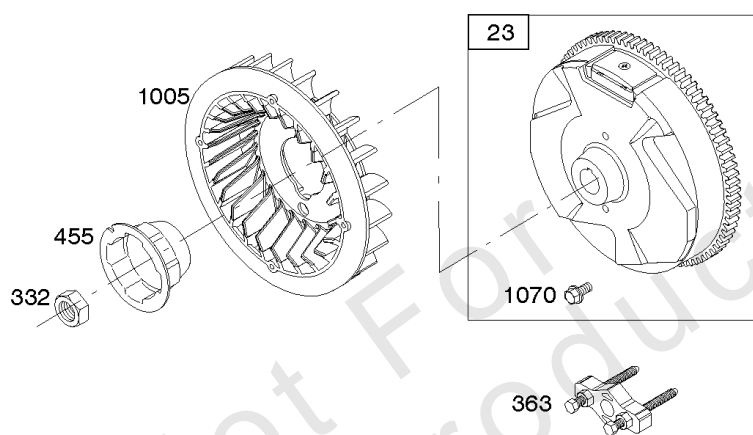

Blower Housing/Shrouds, Flywheel, Rewind Starter

Mfg. No: 19L237-0042-F1

Not For
Reproduction

Blower Housing/Shrouds, Flywheel, Rewind Starter

REF NO	PART NO	QTY	DESCRIPTION
23	794812		FLYWHEEL
37	795715		GUARD, Flywheel -(Snap-on)
37A	699047		GUARD, Flywheel -Used Before Code Date 12080600
37B	790730		GUARD, Flywheel -Used Before Code Date 12080600
37C	591544		GUARD, Flywheel -Used After Code Date 12080500
58	66574		ROPE, Starter -(Cut To Required Length)
60	490652		HANDLE, Starter Rope
65	699228		SCREW -(Rewind Starter)
78A	699205		SCREW -(Flywheel Guard)
78B	795026		SCREW -(Flywheel Guard)
304	798994		HOUSING, Blower
305	699481		SCREW -(Blower Housing)
332	794824		NUT -(Flywheel)
363	19203		PULLER, Flywheel
455	794867		CUP, Flywheel
608	798825		STARTER, Rewind
727A	697465		COVER, Starter Drive
732	699200		SCREW -(Starter Drive Cover)
1005	794815		FAN, Flywheel
1070	794821		SCREW -(Flywheel Fan)