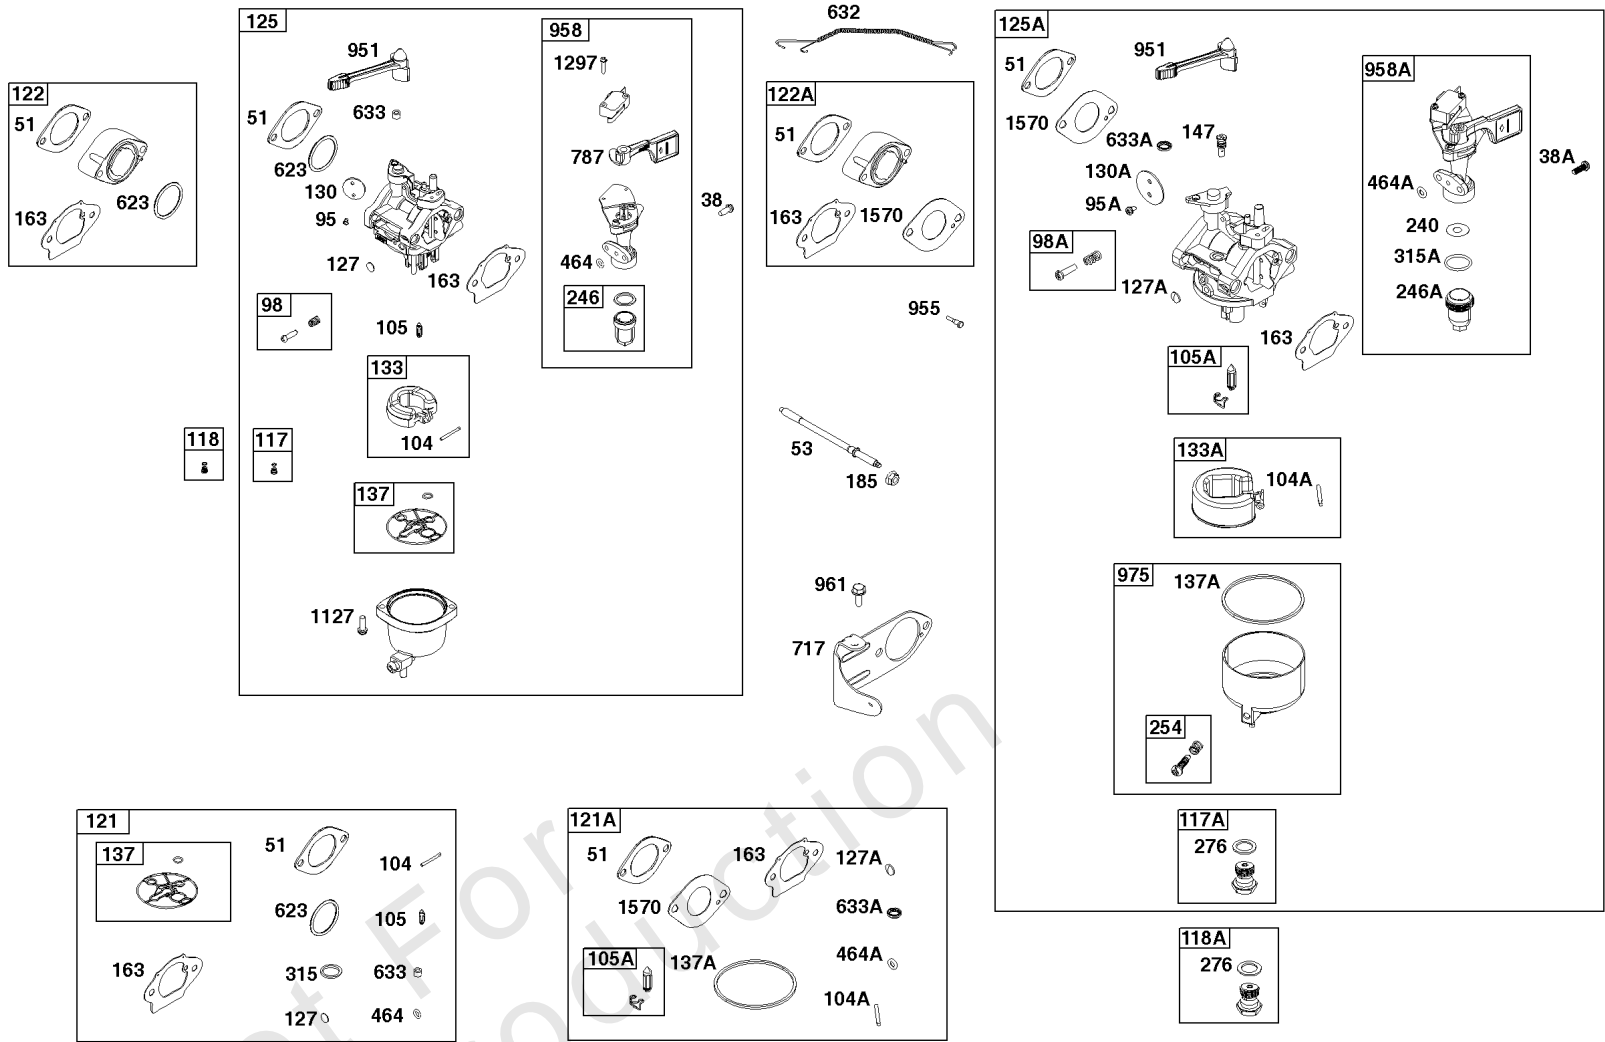

Carburetor Group

REF NO	PART NO	QTY	DESCRIPTION
133	694914	1	FLOAT, Carburetor -Used Before Code Date 18112600
133A	84004490	1	FLOAT, Carburetor -Used After Code Date 18112500
137	799991	1	GASKET, Float Bowl -Used Before Code Date 18112600
137A	84004205	1	GASKET, Float Bowl -Used After Code Date 18112500
147	594872	1	JET, Pilot -Used After Code Date 18112500
163	798962	1	GASKET, Air Cleaner
185	794838	2	NUT -(Air Cleaner Base)
240	597039	1	FILTER, Fuel -Used After Code Date 18112500
246	595153	1	BOWL, Fuel Filter -Used Before Code Date 18112600
246A	597043	1	BOWL, Fuel Filter -Used After Code Date 18112500
254	595322	1	DRAIN, Carburetor Bowl -Used After Code Date 18112500
276	84004488	1	WASHER, Sealing -Used After Code Date 18112500
315	799035	1	SEAL, O-Ring -(Fuel Filter Bowl) -Used Before Code Date 18112600
315A	597735	1	GASKET, Fuel Bowl -(Fuel Filter Bowl) -Used After Code Date 18112500
464	698550	1	SEAL, O-Ring -(Fuel Shut-off Valve) -Used Before Code Date 18112600
464A	595320	1	SEAL, O-Ring -(Fuel Shut-off Valve) -Used After Code Date 18112500
623	799051	1	SEAL, O-Ring -(Carburetor Spacer) -Used Before Code Date 18112600
632	-----	1	SPRING/LINK, Mechanical Governor -(Part information located in Controls Group.)
633	690722	1	SEAL, Choke/Throttle Shaft -Used Before Code Date 18112600
633A	84004398	1	SEAL, Choke/Throttle Shaft -Used After Code Date 18112500
717	798989	1	BRACKET, Air Cleaner -Used Before Code Date 18112600
717	84004868	1	BRACKET, Air Cleaner -Used After Code Date 18112500
787	798635	1	ARM, Lever -Used Before Code Date 18112600
951	798528	1	LEVER, Choke
955	595329	1	PLUG, Carburetor -Used After Code Date 18112500
958	799073	1	VALVE, Fuel Shut Off -Used Before Code Date 18112600
958A	84004839	1	VALVE, Fuel Shut Off -Used After Code Date 18112500
961	699691	1	SCREW -(Air Cleaner Bracket)
975	84004204	1	BOWL, Float -Used After Code Date 18112500