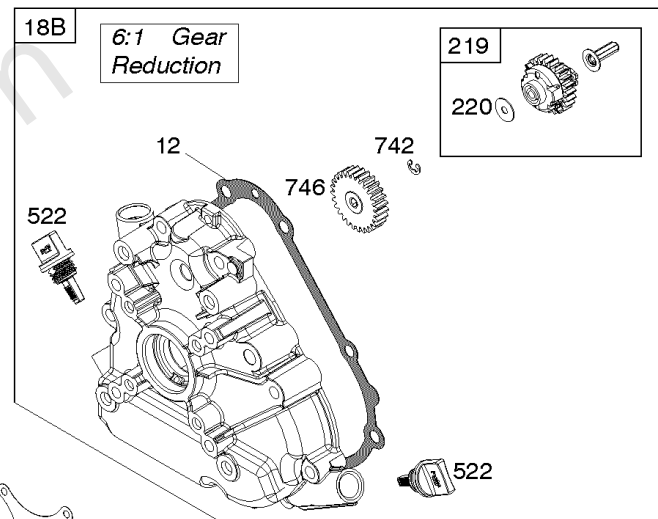

Crankcase Cover, Gear Reduction

Mfg. No: 19L237-0042-F1

Crankcase Cover, Gear Reduction

REF NO	PART NO	QTY	DESCRIPTION
12	798807		GASKET, Crankcase
15A	691682		PLUG, Oil Drain
17A	798995		BEARING, Ball
18	799084		COVER, Crankcase
20	798991		SEAL, Oil -(PTO Side)
22	798955		SCREW -(Crankcase Cover/Sump)
79A	794816		CASE, Gear Reduction
80A	793588		GASKET, Gear Case
82A	594700		SCREW -(Gear Reduction Case)
83	690387		SHAFT, Auxiliary Drive
84	691121		PLUG, Breather
85	794820		SCREW -(Gear Cover)
86A	793591		COVER, Gear
87	391086S		SEAL, Oil
88A	793589		GASKET, Gear Cover/Housing
170	794833		STUD -(Crankcase Cover/Sump)
186	691764		CONNECTOR, Hose -(Pulse Line)
219	693578		GEAR, Governor
220	691724		WASHER -(Governor Gear)
272	691168		LOCK, Screw Head
277	794842		WASHER -(Gear Case To Gear Reduction)
364A	699947		TERMINAL, Oil Plug
415	691363		PLUG
415B	794903		PLUG
522	798503		PLUG, Dipstick/Fill
742	692564		RETAINER, E Ring
746	694679		GEAR, Idler
1194	691876		SEAL, O-Ring -(Plug)