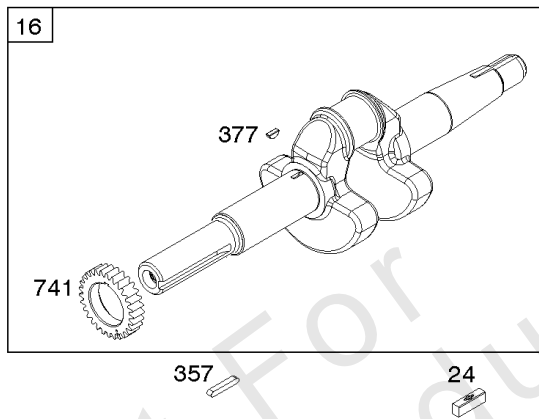

## Camshaft, Crankshaft, Cylinder, Piston/Rings/Connecting Rod, Warning Label

REF NO	PART NO	QTY	DESCRIPTION
1	799046		CYLINDER ASSEMBLY
3	798991		SEAL, Oil -(Magneto Side)
15	691686		PLUG, Oil Drain
16	796957		CRANKSHAFT
16	590880		CRANKSHAFT
17	798993		BEARING, Ball
24	222698S		KEY, Flywheel
25	792117		PISTON ASSEMBLY -(Standard)
25	792144		PISTON ASSEMBLY -(.020 Oversize)
26	792026		SET, Ring -(Standard)
26	792073		SET, Ring -(.020" Oversize)
27	690975		LOCK, Piston Pin
28	696581		PIN, Piston -(Standard)
29	694691		ROD, Connecting
30	694692		DIPPER, Connecting Rod
32	690976		SCREW -(Connecting Rod)
45	690977		TAPPET, Valve
46	795697		CAMSHAFT
306	798992		SHIELD, Cylinder
307	794822		SCREW -(Cylinder Shield)
309	695479		MOTOR, Starter
357	590960		KEY, Drive Pulley
357	591054		KEY, Drive Pulley
377	690979		KEY, Woodruff -Used After Code Date 11103100
377	798972		KEY, Woodruff -Used Before Code Date 11110100
529	791822		GROMMET
552	694674		BUSHING, Governor Crank
718	690959		PIN, Locating -(Cylinder Head)
718A	695178		PIN, Locating -(Head)
741	691288		GEAR, Timing
1026	592673		ROD, Push
1036	-----		LABEL, Emissions -(Available From A Briggs & Stratton Authorized Dealer)
1319	794467		LABEL, Warning
1319A	797669		LABEL, Warning