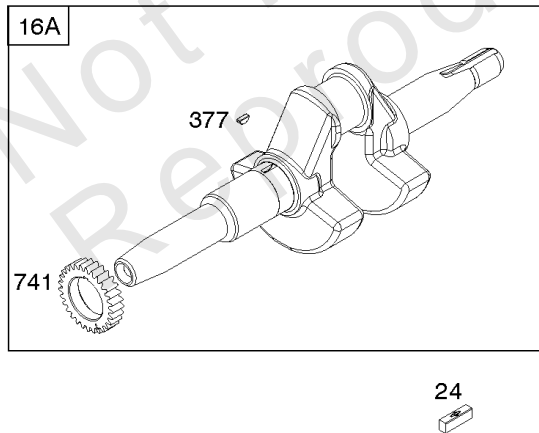

## Camshaft, Crankshaft, Cylinder, Piston/Rings/Connecting Rod, Warning Label

REF NO	PART NO	QTY	DESCRIPTION
1	799046		CYLINDER ASSEMBLY
3	798991		SEAL, Oil -(Magneto Side)
15	691686		PLUG, Oil Drain
16	796957		CRANKSHAFT
16	590880		CRANKSHAFT
17	798993		BEARING, Ball
24	222698S		KEY, Flywheel
25	792117		PISTON ASSEMBLY -(Standard)
25	792144		PISTON ASSEMBLY -(.020 Oversize)
26	792026		SET, Ring -(Standard)
26	792073		SET, Ring -(.020" Oversize)
27	690975		LOCK, Piston Pin
28	696581		PIN, Piston -(Standard)
29	694691		ROD, Connecting
30	694692		DIPPER, Connecting Rod
32	690976		SCREW -(Connecting Rod)
45	690977		TAPPET, Valve
46	795697		CAMSHAFT
306	798992		SHIELD, Cylinder
307	794822		SCREW -(Cylinder Shield)
309	695479		MOTOR, Starter
357	590960		KEY, Drive Pulley
357	591054		KEY, Drive Pulley
377	690979		KEY, Woodruff -Used After Code Date 11103100
377	798972		KEY, Woodruff -Used Before Code Date 11110100
529	791822		GROMMET
552	694674		BUSHING, Governor Crank
718	690959		PIN, Locating -(Cylinder Head)
718A	695178		PIN, Locating -(Head)
741	691288		GEAR, Timing
1026	592673		ROD, Push
1036	-----		LABEL, Emissions -(Available From A Briggs & Stratton Authorized Dealer)
1319	794467		LABEL, Warning
1319A	797669		LABEL, Warning