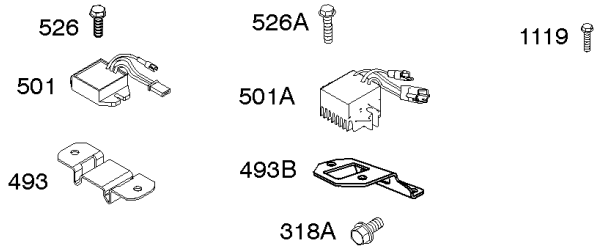

Alternator, Ignition, Motor-Starter

REF NO	PART NO	QTY	DESCRIPTION
286	594800		MODULE, Oil Sensor -Used After Code Date 15042700
286	798796		MODULE, Oil Sensor -Used Before Code Date 15052800
309	695479		MOTOR, Starter
310	690323		BOLT -(Starter Motor)
318	691693		SCREW -(Mounting Bracket)
318A	795026		SCREW -(Mounting Bracket)
333	591459		ARMATURE, Magneto -Used After Code Date 12042200
333	492341		ARMATURE, Magneto -Used Before Code Date 12042300
334	699477		SCREW -(Magneto Armature)
356	695630		WIRE, Stop
356A	799721		WIRE, Stop
364A	699947		TERMINAL, Oil Plug
462	691261		WASHER -(Starter Cable)
474D	695466		ALTERNATOR -(10 AMP)
474E	790320		ALTERNATOR -(20 Amp)
474G	695730		ALTERNATOR -(3 Amp. DC)
493	691177		BRACKET, Mounting
493A	798803		BRACKET, Mounting
493B	699048		BRACKET, Mounting
500	691086		WASHER -(Key Switch)
501	797375		REGULATOR -(10 and 16 Amp Regulated)
501A	790325		REGULATOR -(20 Amp)
503	691532		STRAP, Starter
510	693699		DRIVE, Starter
513	692024		CLUTCH, Drive
526	690297		SCREW -(Regulator) (10-16 Amp Regulated)
526A	690326		SCREW -(Regulator) (20 Amp)
577	690795		CABLE, Starter
578	798802		WIRE ASSEMBLY
578A	692306		WIRE ASSEMBLY
578B	590689		WIRE ASSEMBLY
579	691029		NUT -(Starter Cable)
664	691087		NUT -(Key Switch)
697	795026		SCREW -(Starter Motor) (Drive Cap)
729	799133		CLIP, Wire
783	693713		GEAR, Pinion
799	699691		SCREW -(Oil Sensor)