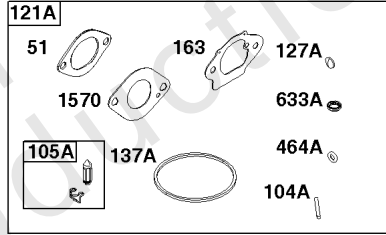

Carburetor Group

REF NO	PART NO	QTY	DESCRIPTION
38	698557	2	SCREW -(Fuel Shut Off Valve) -Used Before Code Date 18112600
38A	595328	2	SCREW -(Fuel Shut Off Valve) -Used After Code Date 18112500
51	-----	1	GASKET, Intake -(Part information located in Cylinder Head Group.)
53	798988	2	STUD -(Carburetor)
95	690718	2	SCREW -(Throttle Valve) -Used Before Code Date 18112600
95A	797161	2	SCREW -(Throttle Valve) -Used After Code Date 18112500
98	695408	1	KIT, Idle Speed -Used Before Code Date 18112600
98A	847139	1	KIT, Idle Speed -Used After Code Date 18112500
104	694918	1	PIN, Float Hinge -Used Before Code Date 18112600
104A	597533	1	PIN, Float Hinge -Used After Code Date 18112500
105	696136	1	VALVE, Float Needle -Used Before Code Date 18112600
105A	84004840	1	VALVE, Float Needle -Used After Code Date 18112500
117	698788	1	JET, Main -(Standard) -Used Before Code Date 18112600
117A	84004489	1	JET, Main -(Standard) -Used After Code Date 18112500
118	799134	1	JET, Main -(High Altitude) -Used Before Code Date 18112600
118A	84004744	1	JET, Main -(High Altitude) -Used After Code Date 18112500
121	799722	1	KIT, Carburetor Overhaul -(Service Kits may include extra parts not specific to this engine.) -Used Before Code Date 18112600
121A	84004975	1	KIT, Carburetor Overhaul -(Service Kits may include extra parts not specific to this engine.) -Used After Code Date 18112500
122	799766	1	SPACER, Carburetor -Used Before Code Date 18112600
122A	84004776	1	SPACER, Carburetor -Used After Code Date 17112000
125	799060	1	CARBURETOR -Used Before Code Date 18112600
125A	84003204	1	CARBURETOR -Used After Code Date 18112500
127	690727	1	PLUG, Welch -Used Before Code Date 18112600
127A	84004841	1	PLUG, Welch -Used After Code Date 18112500
130	696139	1	VALVE, Throttle -Used Before Code Date 18112600
130A	84004397	1	VALVE, Throttle -Used After Code Date 18112500