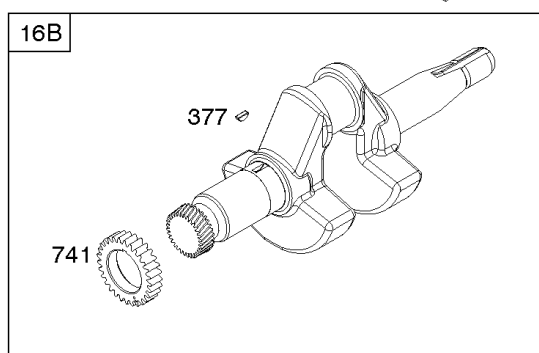

Camshaft, Crankshaft, Cylinder, Piston/Rings/Connecting Rod, Warning Label

Mfg. No: 19L237-0042-F1

- 1036 EMISSIONS LABEL
- 1319 WARNING LABEL
- 1319A WARNING LABEL

Camshaft, Crankshaft, Cylinder, Piston/Rings/Connecting Rod, Warning Label

REF NO	PART NO	QTY	DESCRIPTION
1	799046		CYLINDER ASSEMBLY
3	798991		SEAL, Oil -(Magneto Side)
15	691686		PLUG, Oil Drain
16	796957		CRANKSHAFT
16	590880		CRANKSHAFT
17	798993		BEARING, Ball
24	222698S		KEY, Flywheel
25	792117		PISTON ASSEMBLY -(Standard)
25	792144		PISTON ASSEMBLY -(.020 Oversize)
26	792026		SET, Ring -(Standard)
26	792073		SET, Ring -(.020" Oversize)
27	690975		LOCK, Piston Pin
28	696581		PIN, Piston -(Standard)
29	694691		ROD, Connecting
30	694692		DIPPER, Connecting Rod
32	690976		SCREW -(Connecting Rod)
45	690977		TAPPET, Valve
46	795697		CAMSHAFT
306	798992		SHIELD, Cylinder
307	794822		SCREW -(Cylinder Shield)
309	695479		MOTOR, Starter
357	590960		KEY, Drive Pulley
357	591054		KEY, Drive Pulley
377	690979		KEY, Woodruff -Used After Code Date 11103100
377	798972		KEY, Woodruff -Used Before Code Date 11110100
529	791822		GROMMET
552	694674		BUSHING, Governor Crank
718	690959		PIN, Locating -(Cylinder Head)
718A	695178		PIN, Locating -(Head)
741	691288		GEAR, Timing
1026	592673		ROD, Push
1036	-----		LABEL, Emissions -(Available From A Briggs & Stratton Authorized Dealer)
1319	794467		LABEL, Warning
1319A	797669		LABEL, Warning