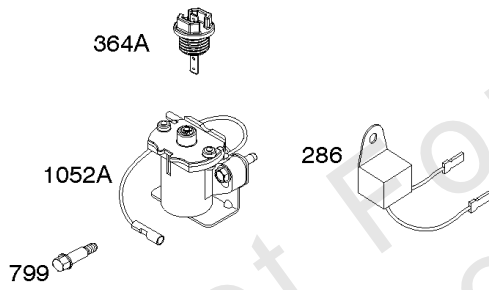

# Parts Manual

Mfg. No: 19L237-0042-F1

---

<b>Model Components</b>	<b>Page</b>
Air Cleaner, Exhaust. ....	4
Alternator, Ignition, Motor-Starter. ....	6
Blower Housing/Shrouds, Flywheel, Rewind Starter. ....	10
Camshaft, Crankshaft, Cylinder, Piston/Rings/Connecting Rod, Warning Label. ....	12
Carburetor Group. ....	14
Controls, Fuel Supply, Governor Spring. ....	20
Crankcase Cover, Gear Reduction. ....	24
Cylinder Head, Gasket Set - Engine, Gasket Set -Valve. ....	26
Replacement Engine - US & Canada. ....	28

## Alternator, Ignition, Motor-Starter

REF NO	PART NO	QTY	DESCRIPTION
286	594800		MODULE, Oil Sensor -Used After Code Date 15042700
286	798796		MODULE, Oil Sensor -Used Before Code Date 15052800
309	695479		MOTOR, Starter
310	690323		BOLT -(Starter Motor)
318	691693		SCREW -(Mounting Bracket)
318A	795026		SCREW -(Mounting Bracket)
333	591459		ARMATURE, Magneto -Used After Code Date 12042200
333	492341		ARMATURE, Magneto -Used Before Code Date 12042300
334	699477		SCREW -(Magneto Armature)
356	695630		WIRE, Stop
356A	799721		WIRE, Stop
364A	699947		TERMINAL, Oil Plug
462	691261		WASHER -(Starter Cable)
474D	695466		ALTERNATOR -(10 AMP)
474E	790320		ALTERNATOR -(20 Amp)
474G	695730		ALTERNATOR -(3 Amp. DC)
493	691177		BRACKET, Mounting
493A	798803		BRACKET, Mounting
493B	699048		BRACKET, Mounting
500	691086		WASHER -(Key Switch)
501	797375		REGULATOR -(10 and 16 Amp Regulated)
501A	790325		REGULATOR -(20 Amp)
503	691532		STRAP, Starter
510	693699		DRIVE, Starter
513	692024		CLUTCH, Drive
526	690297		SCREW -(Regulator) (10-16 Amp Regulated)
526A	690326		SCREW -(Regulator) (20 Amp)
577	690795		CABLE, Starter
578	798802		WIRE ASSEMBLY
578A	692306		WIRE ASSEMBLY
578B	590689		WIRE ASSEMBLY
579	691029		NUT -(Starter Cable)
664	691087		NUT -(Key Switch)
697	795026		SCREW -(Starter Motor) (Drive Cap)
729	799133		CLIP, Wire
783	693713		GEAR, Pinion
799	699691		SCREW -(Oil Sensor)