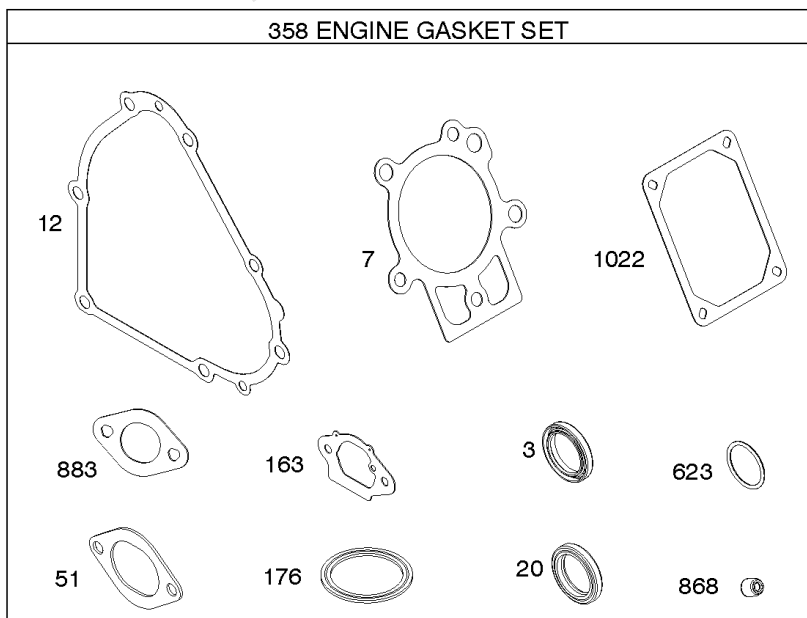

Cylinder Head, Gasket Set - Engine, Gasket Set -Valve

REF NO	PART NO	QTY	DESCRIPTION
3	798991		SEAL, Oil -(Magneto Side)
5	799858		HEAD, Cylinder
7	694872		GASKET, Cylinder Head
12	798807		GASKET, Crankcase
13	794829		SCREW -(Cylinder Head)
20	798991		SEAL, Oil -(PTO Side)
33	697576		VALVE, Exhaust
34	792200		VALVE, Intake
35	694865		SPRING, Valve -(Intake)
36	694865		SPRING, Valve -(Exhaust)
42	499586		KEEPER, Valve
45	690977		TAPPET, Valve
51	590396		GASKET, Intake
163	798962		GASKET, Air Cleaner
176	798965		SEAL, O-Ring -(Air Cleaner Base)
192	690083		ADJUSTER, Rocker Arm
337	491055S		PLUG, Spark
358	798800		GASKET SET, Engine
383	19576S		WRENCH, Spark Plug
623	799051		SEAL, O-Ring -(Carburetor Spacer) (Air Cleaner Elbow To Carburetor)
635	691909		BOOT, Spark Plug
725	590347		SHIELD, Heat
728	699481		SCREW -(Heat Shield)
798	697890		SCREW -(Rocker Arm)
868	690968		SEAL, Valve
883	695398		GASKET, Exhaust
914	794827		SCREW -(Rocker Cover)
1022	690971		GASKET, Rocker Cover
1023	697691		COVER, Rocker
1026	592673		ROD, Push
1029	690972		ARM, Rocker
1095	798801		GASKET SET, Valve
1100	791959		PIVOT, Rocker Arm