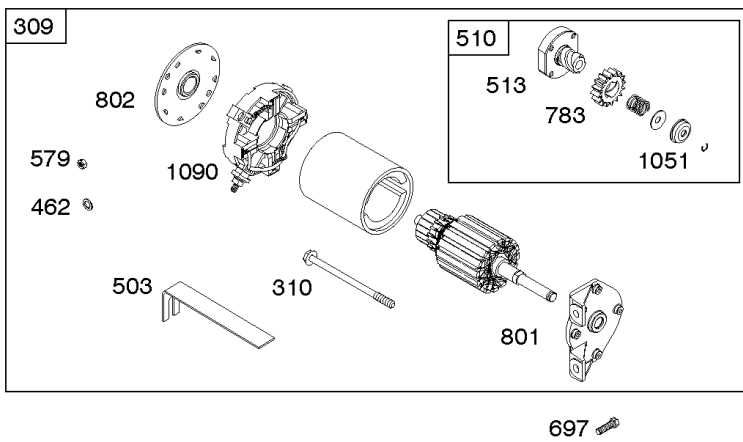

## Alternator, Ignition, Motor-Starter

REF NO	PART NO	QTY	DESCRIPTION
286	594800		MODULE, Oil Sensor -Used After Code Date 15042700
286	798796		MODULE, Oil Sensor -Used Before Code Date 15052800
309	695479		MOTOR, Starter
310	690323		BOLT -(Starter Motor)
318	691693		SCREW -(Mounting Bracket)
318A	795026		SCREW -(Mounting Bracket)
333	591459		ARMATURE, Magneto -Used After Code Date 12042200
333	492341		ARMATURE, Magneto -Used Before Code Date 12042300
334	699477		SCREW -(Magneto Armature)
356	695630		WIRE, Stop
356A	799721		WIRE, Stop
364A	699947		TERMINAL, Oil Plug
462	691261		WASHER -(Starter Cable)
474D	695466		ALTERNATOR -(10 AMP)
474E	790320		ALTERNATOR -(20 Amp)
474G	695730		ALTERNATOR -(3 Amp. DC)
493	691177		BRACKET, Mounting
493A	798803		BRACKET, Mounting
493B	699048		BRACKET, Mounting
500	691086		WASHER -(Key Switch)
501	797375		REGULATOR -(10 and 16 Amp Regulated)
501A	790325		REGULATOR -(20 Amp)
503	691532		STRAP, Starter
510	693699		DRIVE, Starter
513	692024		CLUTCH, Drive
526	690297		SCREW -(Regulator) (10-16 Amp Regulated)
526A	690326		SCREW -(Regulator) (20 Amp)
577	690795		CABLE, Starter
578	798802		WIRE ASSEMBLY
578A	692306		WIRE ASSEMBLY
578B	590689		WIRE ASSEMBLY
579	691029		NUT -(Starter Cable)
664	691087		NUT -(Key Switch)
697	795026		SCREW -(Starter Motor) (Drive Cap)
729	799133		CLIP, Wire
783	693713		GEAR, Pinion
799	699691		SCREW -(Oil Sensor)