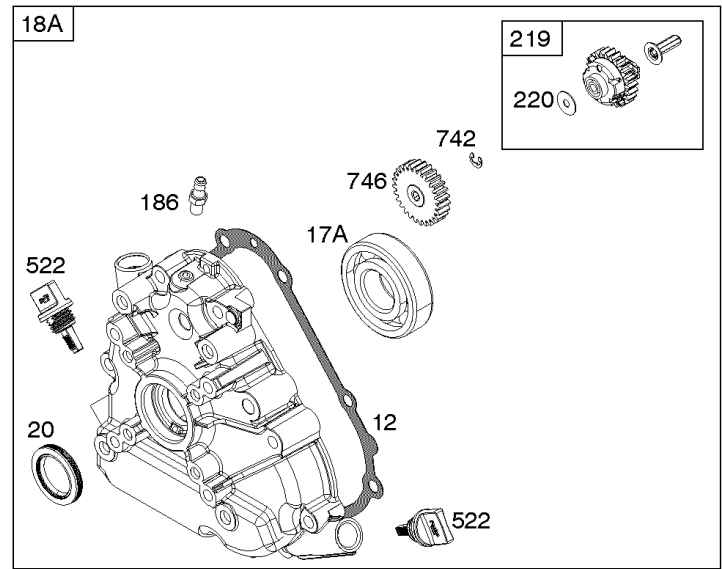

Crankcase Cover, Gear Reduction

Mfg. No: 19L237-0042-F1

Crankcase Cover, Gear Reduction

REF NO	PART NO	QTY	DESCRIPTION
12	798807		GASKET, Crankcase
15A	691682		PLUG, Oil Drain
17A	798995		BEARING, Ball
18	799084		COVER, Crankcase
20	798991		SEAL, Oil -(PTO Side)
22	798955		SCREW -(Crankcase Cover/Sump)
79A	794816		CASE, Gear Reduction
80A	793588		GASKET, Gear Case
82A	594700		SCREW -(Gear Reduction Case)
83	690387		SHAFT, Auxiliary Drive
84	691121		PLUG, Breather
85	794820		SCREW -(Gear Cover)
86A	793591		COVER, Gear
87	391086S		SEAL, Oil
88A	793589		GASKET, Gear Cover/Housing
170	794833		STUD -(Crankcase Cover/Sump)
186	691764		CONNECTOR, Hose -(Pulse Line)
219	693578		GEAR, Governor
220	691724		WASHER -(Governor Gear)
272	691168		LOCK, Screw Head
277	794842		WASHER -(Gear Case To Gear Reduction)
364A	699947		TERMINAL, Oil Plug
415	691363		PLUG
415B	794903		PLUG
522	798503		PLUG, Dipstick/Fill
742	692564		RETAINER, E Ring
746	694679		GEAR, Idler
1194	691876		SEAL, O-Ring -(Plug)