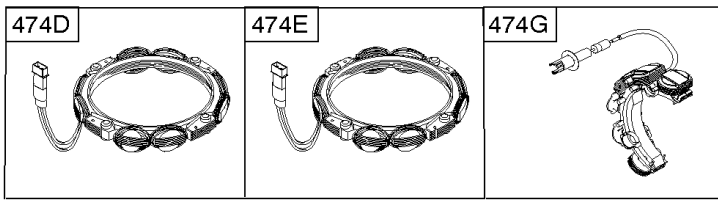

## Alternator, Ignition, Motor-Starter

REF NO	PART NO	QTY	DESCRIPTION
801	694482		CAP, Drive
802	691286		CAP, End
813	690635		CLAMP
851	493880S		TERMINAL, Spark Plug
892	690646		SWITCH, Key
920	691656		SOLENOID, Starter
990	691959		SET, Key
1051	691265		RING, Retaining
1052A	794805		SENSOR, Oil -Used After Code Date 14093000
1052A	693805		SENSOR, Oil -Used Before Code Date 14100100
1090	691293		RETAINER, Brush
1119	699772		SCREW -(Alternator)