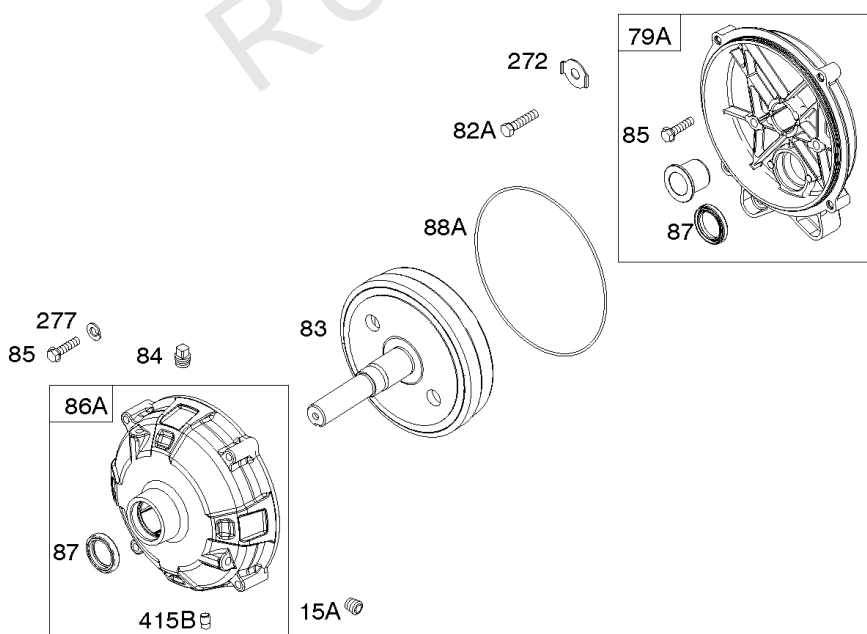

Crankcase Cover, Gear Reduction

Mfg. No: 19L237-0042-F1

Crankcase Cover, Gear Reduction

REF NO	PART NO	QTY	DESCRIPTION
12	798807		GASKET, Crankcase
15A	691682		PLUG, Oil Drain
17A	798995		BEARING, Ball
18	799084		COVER, Crankcase
20	798991		SEAL, Oil -(PTO Side)
22	798955		SCREW -(Crankcase Cover/Sump)
79A	794816		CASE, Gear Reduction
80A	793588		GASKET, Gear Case
82A	594700		SCREW -(Gear Reduction Case)
83	690387		SHAFT, Auxiliary Drive
84	691121		PLUG, Breather
85	794820		SCREW -(Gear Cover)
86A	793591		COVER, Gear
87	391086S		SEAL, Oil
88A	793589		GASKET, Gear Cover/Housing
170	794833		STUD -(Crankcase Cover/Sump)
186	691764		CONNECTOR, Hose -(Pulse Line)
219	693578		GEAR, Governor
220	691724		WASHER -(Governor Gear)
272	691168		LOCK, Screw Head
277	794842		WASHER -(Gear Case To Gear Reduction)
364A	699947		TERMINAL, Oil Plug
415	691363		PLUG
415B	794903		PLUG
522	798503		PLUG, Dipstick/Fill
742	692564		RETAINER, E Ring
746	694679		GEAR, Idler
1194	691876		SEAL, O-Ring -(Plug)