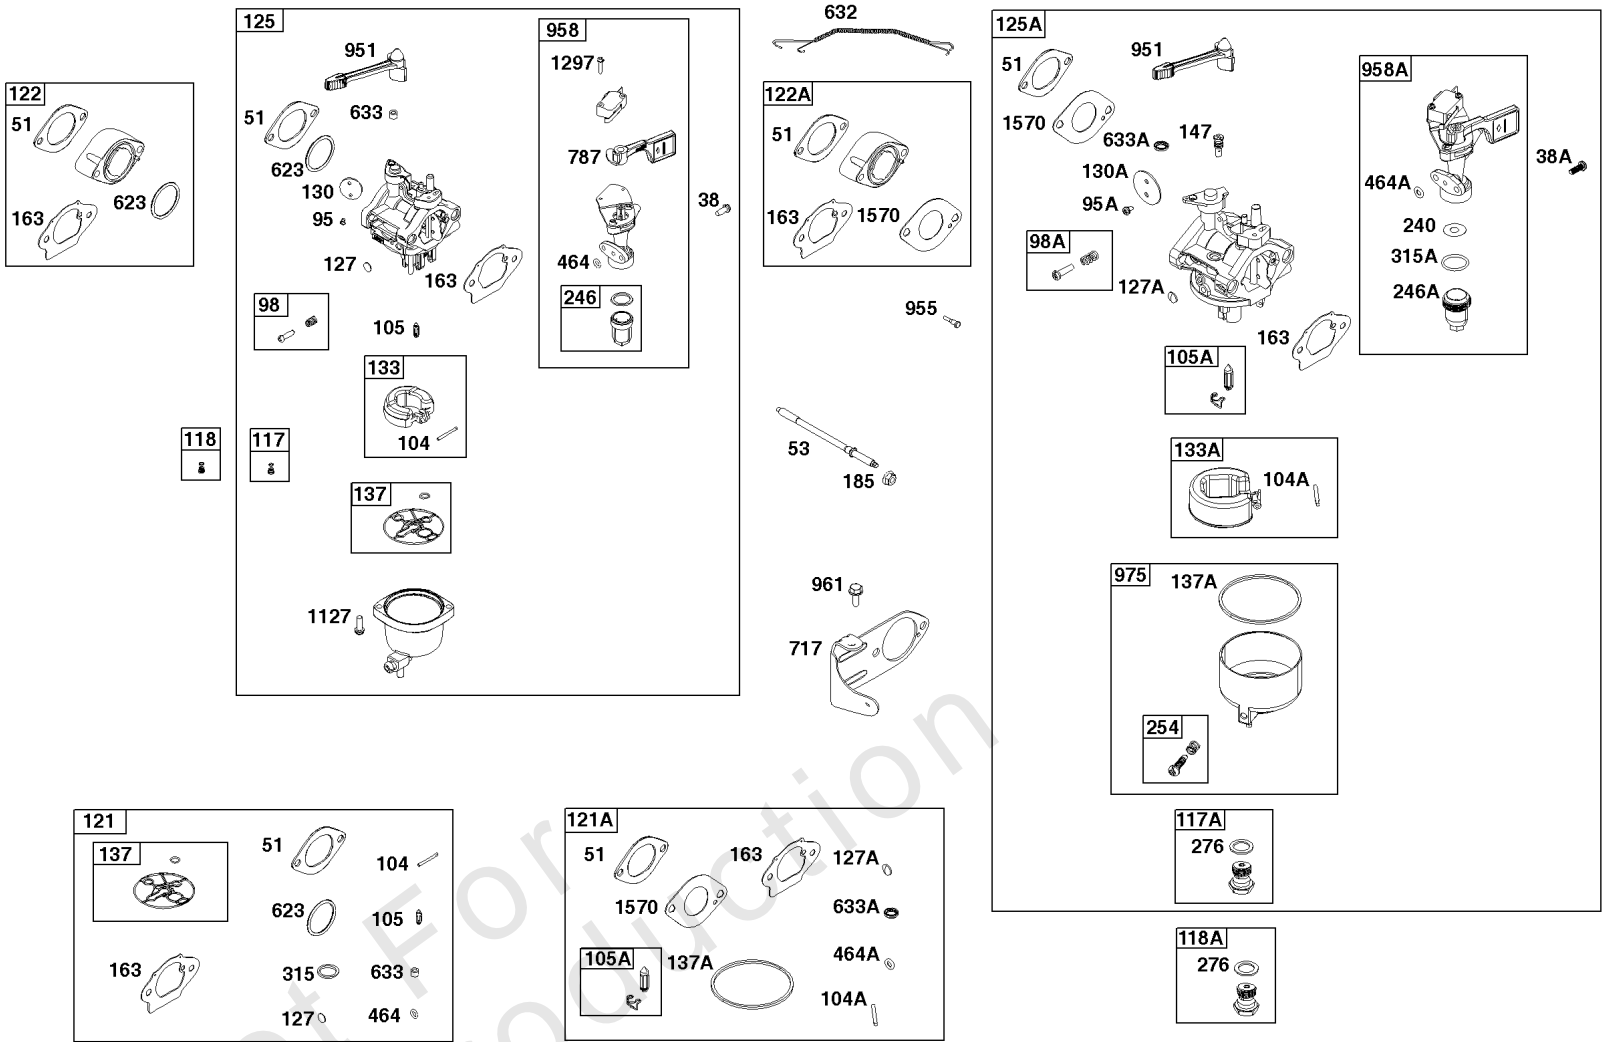

# Camshaft, Crankshaft, Cylinder, Piston/Rings/Connecting Rod, Warning Label

Mfg. No: 19L237-0042-F1

- 1036 EMISSIONS LABEL
- 1319 WARNING LABEL
- 1319A WARNING LABEL

## Camshaft, Crankshaft, Cylinder, Piston/Rings/Connecting Rod, Warning Label

REF NO	PART NO	QTY	DESCRIPTION
1	799046		CYLINDER ASSEMBLY
3	798991		SEAL, Oil -(Magneto Side)
15	691686		PLUG, Oil Drain
16	796957		CRANKSHAFT
16	590880		CRANKSHAFT
17	798993		BEARING, Ball
24	222698S		KEY, Flywheel
25	792117		PISTON ASSEMBLY -(Standard)
25	792144		PISTON ASSEMBLY -(.020 Oversize)
26	792026		SET, Ring -(Standard)
26	792073		SET, Ring -(.020" Oversize)
27	690975		LOCK, Piston Pin
28	696581		PIN, Piston -(Standard)
29	694691		ROD, Connecting
30	694692		DIPPER, Connecting Rod
32	690976		SCREW -(Connecting Rod)
45	690977		TAPPET, Valve
46	795697		CAMSHAFT
306	798992		SHIELD, Cylinder
307	794822		SCREW -(Cylinder Shield)
309	695479		MOTOR, Starter
357	590960		KEY, Drive Pulley
357	591054		KEY, Drive Pulley
377	690979		KEY, Woodruff -Used After Code Date 11103100
377	798972		KEY, Woodruff -Used Before Code Date 11110100
529	791822		GROMMET
552	694674		BUSHING, Governor Crank
718	690959		PIN, Locating -(Cylinder Head)
718A	695178		PIN, Locating -(Head)
741	691288		GEAR, Timing
1026	592673		ROD, Push
1036	-----		LABEL, Emissions -(Available From A Briggs & Stratton Authorized Dealer)
1319	794467		LABEL, Warning
1319A	797669		LABEL, Warning

## ***Carburetor Group***

<b>REF NO</b>	<b>PART NO</b>	<b>QTY</b>	<b>DESCRIPTION</b>
1127	695407	2	SCREW -(Float Bowl to Carburetor Body) -Used Before Code Date 18112600
1297	798637	2	SCREW -Used Before Code Date 18112600
1570	84005011	1	GASKET, Spacer -Used After Code Date 17112000