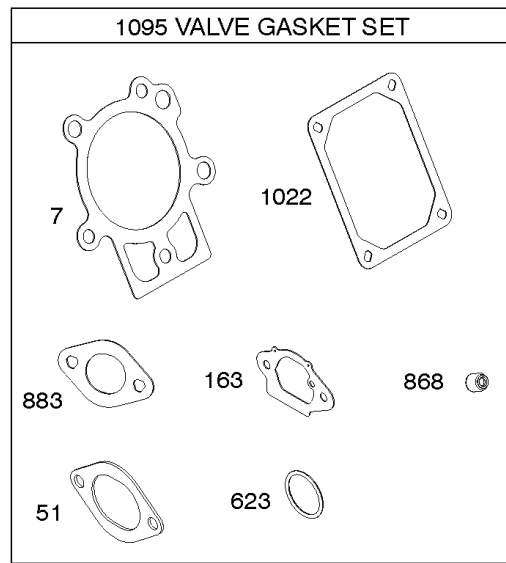

## Crankcase Cover, Gear Reduction

REF NO	PART NO	QTY	DESCRIPTION
12	798807		GASKET, Crankcase
15A	691682		PLUG, Oil Drain
17A	798995		BEARING, Ball
18	799084		COVER, Crankcase
20	798991		SEAL, Oil -(PTO Side)
22	798955		SCREW -(Crankcase Cover/Sump)
79A	794816		CASE, Gear Reduction
80A	793588		GASKET, Gear Case
82A	594700		SCREW -(Gear Reduction Case)
83	690387		SHAFT, Auxiliary Drive
84	691121		PLUG, Breather
85	794820		SCREW -(Gear Cover)
86A	793591		COVER, Gear
87	391086S		SEAL, Oil
88A	793589		GASKET, Gear Cover/Housing
170	794833		STUD -(Crankcase Cover/Sump)
186	691764		CONNECTOR, Hose -(Pulse Line)
219	693578		GEAR, Governor
220	691724		WASHER -(Governor Gear)
272	691168		LOCK, Screw Head
277	794842		WASHER -(Gear Case To Gear Reduction)
364A	699947		TERMINAL, Oil Plug
415	691363		PLUG
415B	794903		PLUG
522	798503		PLUG, Dipstick/Fill
742	692564		RETAINER, E Ring
746	694679		GEAR, Idler
1194	691876		SEAL, O-Ring -(Plug)