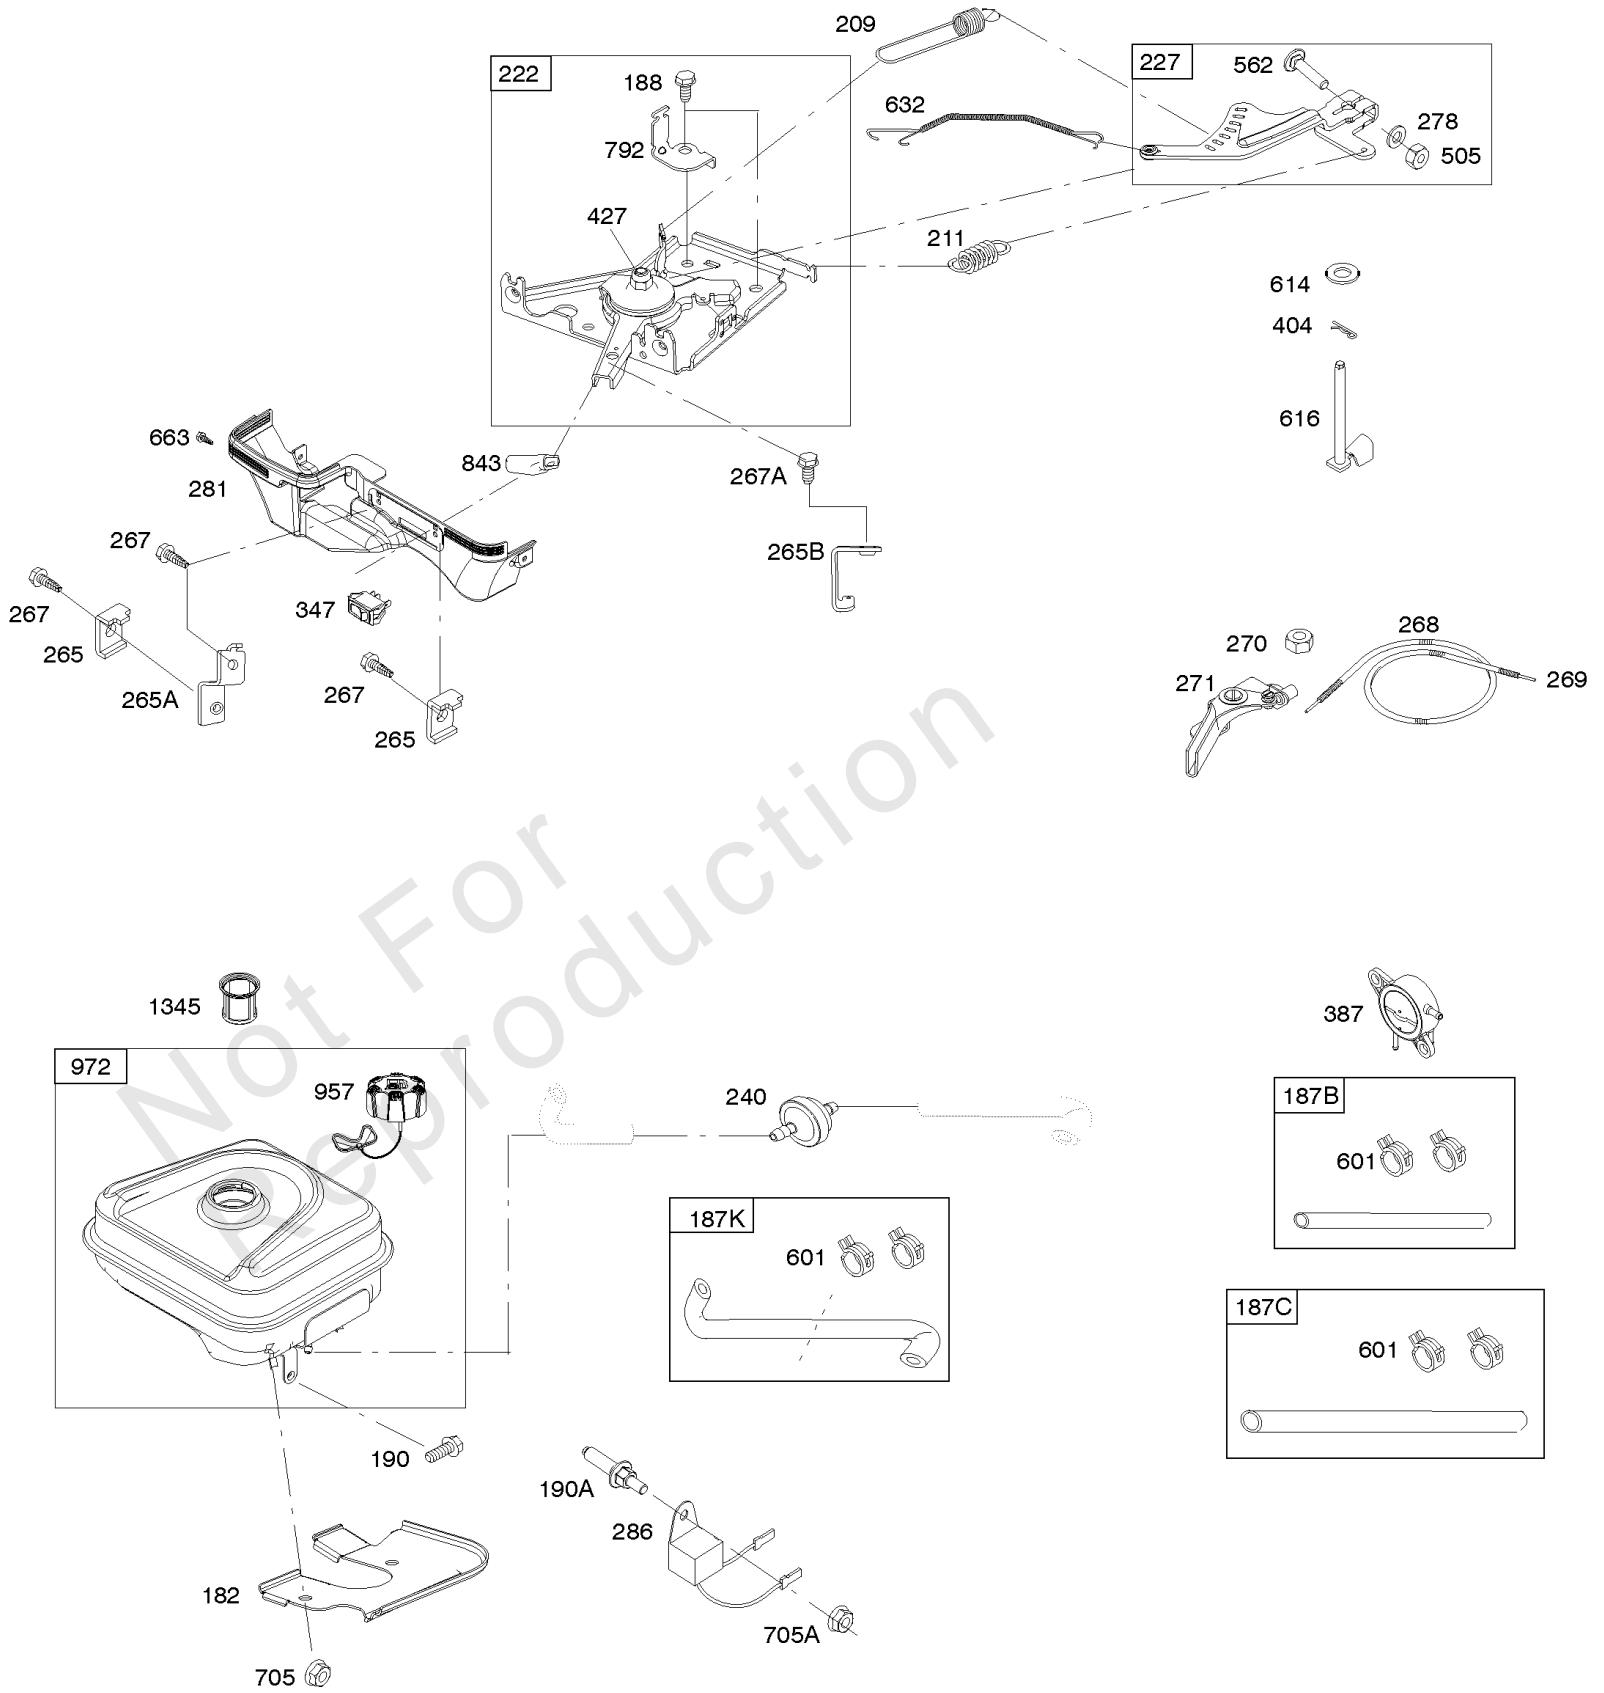

Controls, Fuel Supply, Governor Spring

REF NO	PART NO	QTY	DESCRIPTION
182	799735		BRACKET, Fuel Tank
187B	791766		LINE, Fuel -(15 Inches Long)(Cut to Required Length)
187C	791745		LINE, Fuel -(23 Inches)(Cut To Required Length)
187K	799059		LINE, Fuel -(Formed)(Cut To Required Length)
188	699479		SCREW -(Control Bracket)
190	798496		SCREW -(Fuel Tank)
190A	799725		SCREW -(Fuel Tank) (Used with Oil Sensor Module)
209	590376		SPRING, Governor
211	798960		SPRING, Governed Idle
222	798478		BRACKET, Control
227	799049		LEVER, Governor Control
240	394358S		FILTER, Fuel
265	691024		CLAMP, Casing
265A	591740		CLAMP, Casing
265B	591741		CLAMP, Casing
267	699492		SCREW -(Casing Clamp)
267A	699228		SCREW -(Casing Clamp)
268	691025		CASING, Control Wire -(Cut To Required Length)
269	691026		WIRE, Control -(Cut To Required Length)
270	691027		NUT -(Control Wire Casing)
271	691028		LEVER, Control
278	798196		WASHER -(Governor Control Lever)
281	798961		PANEL, Control
286	594800		MODULE, Oil Sensor -Used After Code Date 15042700
286	798796		MODULE, Oil Sensor -Used Before Code Date 15052800
387	808656		PUMP, Fuel
404	795759		WASHER -(Governor Crank)
427	798458		NUT -(Control Bracket)
505	793515		NUT -(Governor Control Lever)
562	798197		BOLT -(Governor Control Lever)
601	791850		CLAMP, Hose
614	691620		PIN, Cotter -(Governor Crank)
616	795758		CRANK, Governor
632	799083		SPRING/LINK, Mechanical Governor
663	699492		SCREW -(Control Panel)
705	690941		NUT -(Fuel Tank)