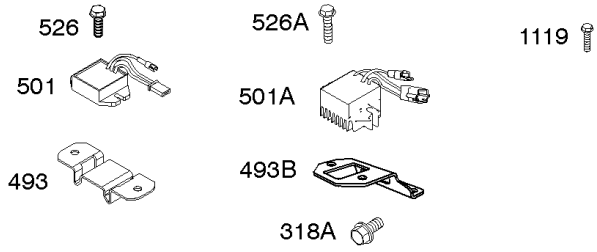

## Alternator, Ignition, Motor-Starter

REF NO	PART NO	QTY	DESCRIPTION
286	594800		MODULE, Oil Sensor -Used After Code Date 15042700
286	798796		MODULE, Oil Sensor -Used Before Code Date 15052800
309	695479		MOTOR, Starter
310	690323		BOLT -(Starter Motor)
318	691693		SCREW -(Mounting Bracket)
318A	795026		SCREW -(Mounting Bracket)
333	591459		ARMATURE, Magneto -Used After Code Date 12042200
333	492341		ARMATURE, Magneto -Used Before Code Date 12042300
334	699477		SCREW -(Magneto Armature)
356	695630		WIRE, Stop
356A	799721		WIRE, Stop
364A	699947		TERMINAL, Oil Plug
462	691261		WASHER -(Starter Cable)
474D	695466		ALTERNATOR -(10 AMP)
474E	790320		ALTERNATOR -(20 Amp)
474G	695730		ALTERNATOR -(3 Amp. DC)
493	691177		BRACKET, Mounting
493A	798803		BRACKET, Mounting
493B	699048		BRACKET, Mounting
500	691086		WASHER -(Key Switch)
501	797375		REGULATOR -(10 and 16 Amp Regulated)
501A	790325		REGULATOR -(20 Amp)
503	691532		STRAP, Starter
510	693699		DRIVE, Starter
513	692024		CLUTCH, Drive
526	690297		SCREW -(Regulator) (10-16 Amp Regulated)
526A	690326		SCREW -(Regulator) (20 Amp)
577	690795		CABLE, Starter
578	798802		WIRE ASSEMBLY
578A	692306		WIRE ASSEMBLY
578B	590689		WIRE ASSEMBLY
579	691029		NUT -(Starter Cable)
664	691087		NUT -(Key Switch)
697	795026		SCREW -(Starter Motor) (Drive Cap)
729	799133		CLIP, Wire
783	693713		GEAR, Pinion
799	699691		SCREW -(Oil Sensor)