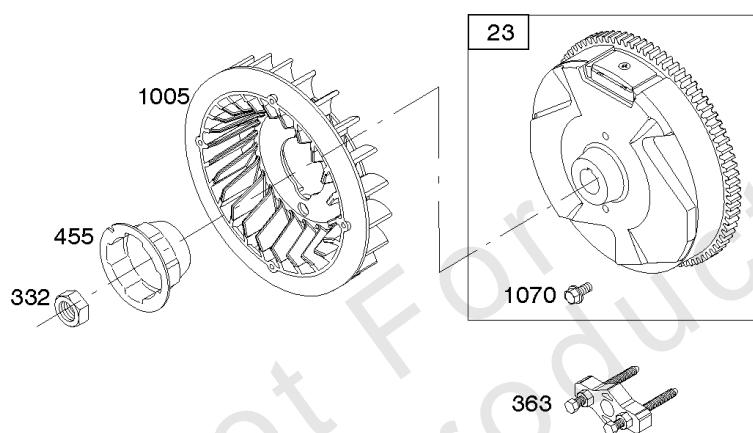

Blower Housing/Shrouds, Flywheel, Rewind Starter

Mfg. No: 19L237-0042-F1

Not For
Reproduction

Blower Housing/Shrouds, Flywheel, Rewind Starter

REF NO	PART NO	QTY	DESCRIPTION
23	794812		FLYWHEEL
37	795715		GUARD, Flywheel -(Snap-on)
37A	699047		GUARD, Flywheel -Used Before Code Date 12080600
37B	790730		GUARD, Flywheel -Used Before Code Date 12080600
37C	591544		GUARD, Flywheel -Used After Code Date 12080500
58	66574		ROPE, Starter -(Cut To Required Length)
60	490652		HANDLE, Starter Rope
65	699228		SCREW -(Rewind Starter)
78A	699205		SCREW -(Flywheel Guard)
78B	795026		SCREW -(Flywheel Guard)
304	798994		HOUSING, Blower
305	699481		SCREW -(Blower Housing)
332	794824		NUT -(Flywheel)
363	19203		PULLER, Flywheel
455	794867		CUP, Flywheel
608	798825		STARTER, Rewind
727A	697465		COVER, Starter Drive
732	699200		SCREW -(Starter Drive Cover)
1005	794815		FAN, Flywheel
1070	794821		SCREW -(Flywheel Fan)