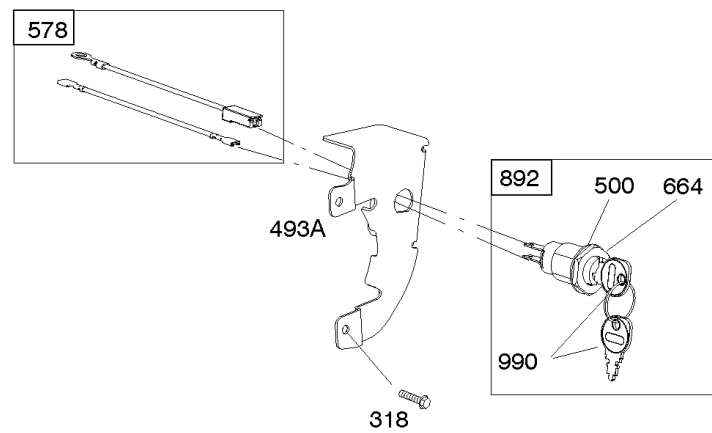

Alternator, Ignition, Motor-Starter

REF NO	PART NO	QTY	DESCRIPTION
286	594800		MODULE, Oil Sensor -Used After Code Date 15042700
286	798796		MODULE, Oil Sensor -Used Before Code Date 15052800
309	695479		MOTOR, Starter
310	690323		BOLT -(Starter Motor)
318	691693		SCREW -(Mounting Bracket)
318A	795026		SCREW -(Mounting Bracket)
333	591459		ARMATURE, Magneto -Used After Code Date 12042200
333	492341		ARMATURE, Magneto -Used Before Code Date 12042300
334	699477		SCREW -(Magneto Armature)
356	695630		WIRE, Stop
356A	799721		WIRE, Stop
364A	699947		TERMINAL, Oil Plug
462	691261		WASHER -(Starter Cable)
474D	695466		ALTERNATOR -(10 AMP)
474E	790320		ALTERNATOR -(20 Amp)
474G	695730		ALTERNATOR -(3 Amp. DC)
493	691177		BRACKET, Mounting
493A	798803		BRACKET, Mounting
493B	699048		BRACKET, Mounting
500	691086		WASHER -(Key Switch)
501	797375		REGULATOR -(10 and 16 Amp Regulated)
501A	790325		REGULATOR -(20 Amp)
503	691532		STRAP, Starter
510	693699		DRIVE, Starter
513	692024		CLUTCH, Drive
526	690297		SCREW -(Regulator) (10-16 Amp Regulated)
526A	690326		SCREW -(Regulator) (20 Amp)
577	690795		CABLE, Starter
578	798802		WIRE ASSEMBLY
578A	692306		WIRE ASSEMBLY
578B	590689		WIRE ASSEMBLY
579	691029		NUT -(Starter Cable)
664	691087		NUT -(Key Switch)
697	795026		SCREW -(Starter Motor) (Drive Cap)
729	799133		CLIP, Wire
783	693713		GEAR, Pinion
799	699691		SCREW -(Oil Sensor)

Camshaft, Crankshaft, Cylinder, Piston/Rings/Connecting Rod, Warning Label

Mfg. No: 19L237-0042-F1

- 1036 EMISSIONS LABEL
- 1319 WARNING LABEL
- 1319A WARNING LABEL

Camshaft, Crankshaft, Cylinder, Piston/Rings/Connecting Rod, Warning Label