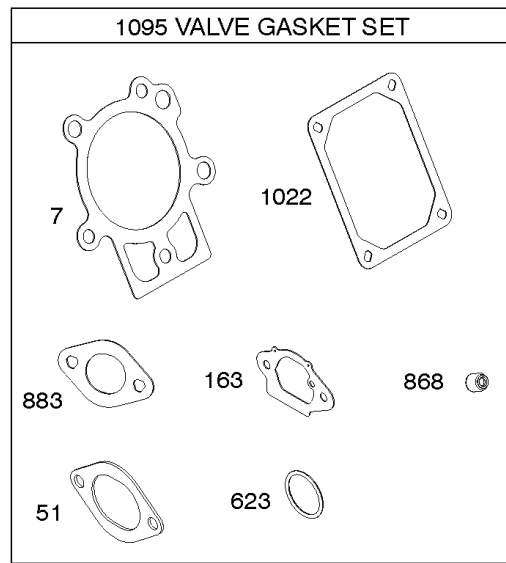

Not For Reproduction

Crankcase Cover, Gear Reduction

Mfg. No: 19L237-0042-F1

Not For
Reproduction

Crankcase Cover, Gear Reduction

REF NO	PART NO	QTY	DESCRIPTION
12	798807		GASKET, Crankcase
15A	691682		PLUG, Oil Drain
17A	798995		BEARING, Ball
18	799084		COVER, Crankcase
20	798991		SEAL, Oil -(PTO Side)
22	798955		SCREW -(Crankcase Cover/Sump)
79A	794816		CASE, Gear Reduction
80A	793588		GASKET, Gear Case
82A	594700		SCREW -(Gear Reduction Case)
83	690387		SHAFT, Auxiliary Drive
84	691121		PLUG, Breather
85	794820		SCREW -(Gear Cover)
86A	793591		COVER, Gear
87	391086S		SEAL, Oil
88A	793589		GASKET, Gear Cover/Housing
170	794833		STUD -(Crankcase Cover/Sump)
186	691764		CONNECTOR, Hose -(Pulse Line)
219	693578		GEAR, Governor
220	691724		WASHER -(Governor Gear)
272	691168		LOCK, Screw Head
277	794842		WASHER -(Gear Case To Gear Reduction)
364A	699947		TERMINAL, Oil Plug
415	691363		PLUG
415B	794903		PLUG
522	798503		PLUG, Dipstick/Fill
742	692564		RETAINER, E Ring
746	694679		GEAR, Idler
1194	691876		SEAL, O-Ring -(Plug)