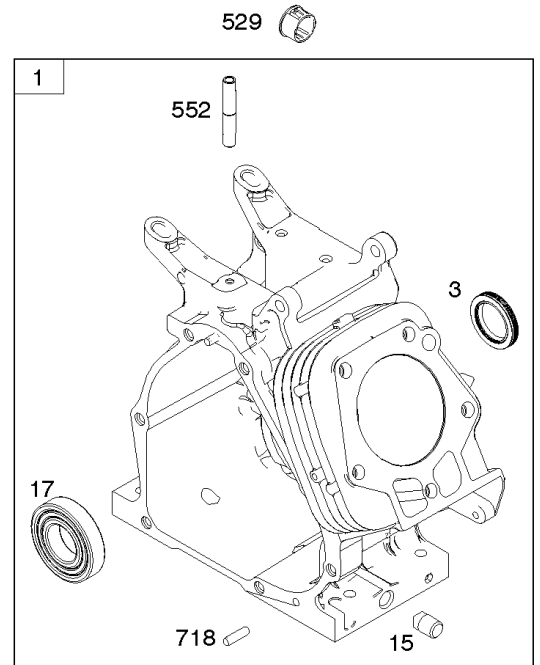

Camshaft, Crankshaft, Cylinder, Piston/Rings/Connecting Rod, Warning Label

Mfg. No: 19L237-0042-F1

- 1036 EMISSIONS LABEL
- 1319 WARNING LABEL
- 1319A WARNING LABEL

Camshaft, Crankshaft, Cylinder, Piston/Rings/Connecting Rod, Warning Label

REF NO	PART NO	QTY	DESCRIPTION
1	799046		CYLINDER ASSEMBLY
3	798991		SEAL, Oil -(Magneto Side)
15	691686		PLUG, Oil Drain
16	796957		CRANKSHAFT
16	590880		CRANKSHAFT
17	798993		BEARING, Ball
24	222698S		KEY, Flywheel
25	792117		PISTON ASSEMBLY -(Standard)
25	792144		PISTON ASSEMBLY -(.020 Oversize)
26	792026		SET, Ring -(Standard)
26	792073		SET, Ring -(.020" Oversize)
27	690975		LOCK, Piston Pin
28	696581		PIN, Piston -(Standard)
29	694691		ROD, Connecting
30	694692		DIPPER, Connecting Rod
32	690976		SCREW -(Connecting Rod)
45	690977		TAPPET, Valve
46	795697		CAMSHAFT
306	798992		SHIELD, Cylinder
307	794822		SCREW -(Cylinder Shield)
309	695479		MOTOR, Starter
357	590960		KEY, Drive Pulley
357	591054		KEY, Drive Pulley
377	690979		KEY, Woodruff -Used After Code Date 11103100
377	798972		KEY, Woodruff -Used Before Code Date 11110100
529	791822		GROMMET
552	694674		BUSHING, Governor Crank
718	690959		PIN, Locating -(Cylinder Head)
718A	695178		PIN, Locating -(Head)
741	691288		GEAR, Timing
1026	592673		ROD, Push
1036	-----		LABEL, Emissions -(Available From A Briggs & Stratton Authorized Dealer)
1319	794467		LABEL, Warning
1319A	797669		LABEL, Warning