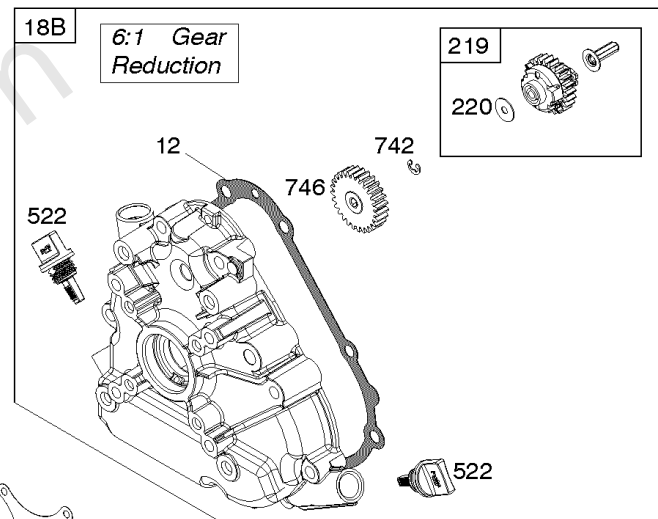

Crankcase Cover, Gear Reduction

Mfg. No: 19L237-0042-F1

Not For
Reproduction

Crankcase Cover, Gear Reduction

REF NO	PART NO	QTY	DESCRIPTION
12	798807		GASKET, Crankcase
15A	691682		PLUG, Oil Drain
17A	798995		BEARING, Ball
18	799084		COVER, Crankcase
20	798991		SEAL, Oil -(PTO Side)
22	798955		SCREW -(Crankcase Cover/Sump)
79A	794816		CASE, Gear Reduction
80A	793588		GASKET, Gear Case
82A	594700		SCREW -(Gear Reduction Case)
83	690387		SHAFT, Auxiliary Drive
84	691121		PLUG, Breather
85	794820		SCREW -(Gear Cover)
86A	793591		COVER, Gear
87	391086S		SEAL, Oil
88A	793589		GASKET, Gear Cover/Housing
170	794833		STUD -(Crankcase Cover/Sump)
186	691764		CONNECTOR, Hose -(Pulse Line)
219	693578		GEAR, Governor
220	691724		WASHER -(Governor Gear)
272	691168		LOCK, Screw Head
277	794842		WASHER -(Gear Case To Gear Reduction)
364A	699947		TERMINAL, Oil Plug
415	691363		PLUG
415B	794903		PLUG
522	798503		PLUG, Dipstick/Fill
742	692564		RETAINER, E Ring
746	694679		GEAR, Idler
1194	691876		SEAL, O-Ring -(Plug)