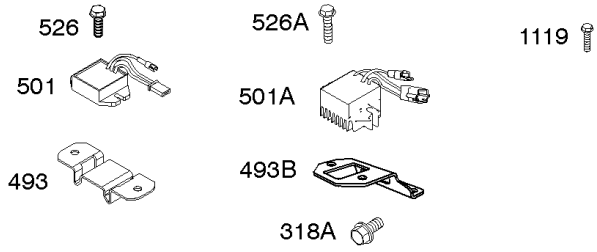

Alternator, Ignition, Motor-Starter

REF NO	PART NO	QTY	DESCRIPTION
286	594800		MODULE, Oil Sensor -Used After Code Date 15042700
286	798796		MODULE, Oil Sensor -Used Before Code Date 15052800
309	695479		MOTOR, Starter
310	690323		BOLT -(Starter Motor)
318	691693		SCREW -(Mounting Bracket)
318A	795026		SCREW -(Mounting Bracket)
333	591459		ARMATURE, Magneto -Used After Code Date 12042200
333	492341		ARMATURE, Magneto -Used Before Code Date 12042300
334	699477		SCREW -(Magneto Armature)
356	695630		WIRE, Stop
356A	799721		WIRE, Stop
364A	699947		TERMINAL, Oil Plug
462	691261		WASHER -(Starter Cable)
474D	695466		ALTERNATOR -(10 AMP)
474E	790320		ALTERNATOR -(20 Amp)
474G	695730		ALTERNATOR -(3 Amp. DC)
493	691177		BRACKET, Mounting
493A	798803		BRACKET, Mounting
493B	699048		BRACKET, Mounting
500	691086		WASHER -(Key Switch)
501	797375		REGULATOR -(10 and 16 Amp Regulated)
501A	790325		REGULATOR -(20 Amp)
503	691532		STRAP, Starter
510	693699		DRIVE, Starter
513	692024		CLUTCH, Drive
526	690297		SCREW -(Regulator) (10-16 Amp Regulated)
526A	690326		SCREW -(Regulator) (20 Amp)
577	690795		CABLE, Starter
578	798802		WIRE ASSEMBLY
578A	692306		WIRE ASSEMBLY
578B	590689		WIRE ASSEMBLY
579	691029		NUT -(Starter Cable)
664	691087		NUT -(Key Switch)
697	795026		SCREW -(Starter Motor) (Drive Cap)
729	799133		CLIP, Wire
783	693713		GEAR, Pinion
799	699691		SCREW -(Oil Sensor)