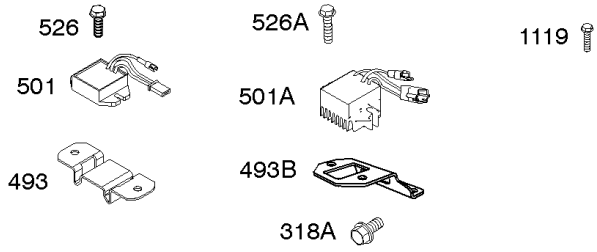

Parts Manual

Mfg. No: 19L237-0042-F1

Model Components	Page
Air Cleaner, Exhaust.	4
Alternator, Ignition, Motor-Starter.	6
Blower Housing/Shrouds, Flywheel, Rewind Starter.	10
Camshaft, Crankshaft, Cylinder, Piston/Rings/Connecting Rod, Warning Label.	12
Carburetor Group.	14
Controls, Fuel Supply, Governor Spring.	20
Crankcase Cover, Gear Reduction.	24
Cylinder Head, Gasket Set - Engine, Gasket Set -Valve.	26
Replacement Engine - US & Canada.	28

Alternator, Ignition, Motor-Starter

REF NO	PART NO	QTY	DESCRIPTION
286	594800		MODULE, Oil Sensor -Used After Code Date 15042700
286	798796		MODULE, Oil Sensor -Used Before Code Date 15052800
309	695479		MOTOR, Starter
310	690323		BOLT -(Starter Motor)
318	691693		SCREW -(Mounting Bracket)
318A	795026		SCREW -(Mounting Bracket)
333	591459		ARMATURE, Magneto -Used After Code Date 12042200
333	492341		ARMATURE, Magneto -Used Before Code Date 12042300
334	699477		SCREW -(Magneto Armature)
356	695630		WIRE, Stop
356A	799721		WIRE, Stop
364A	699947		TERMINAL, Oil Plug
462	691261		WASHER -(Starter Cable)
474D	695466		ALTERNATOR -(10 AMP)
474E	790320		ALTERNATOR -(20 Amp)
474G	695730		ALTERNATOR -(3 Amp. DC)
493	691177		BRACKET, Mounting
493A	798803		BRACKET, Mounting
493B	699048		BRACKET, Mounting
500	691086		WASHER -(Key Switch)
501	797375		REGULATOR -(10 and 16 Amp Regulated)
501A	790325		REGULATOR -(20 Amp)
503	691532		STRAP, Starter
510	693699		DRIVE, Starter
513	692024		CLUTCH, Drive
526	690297		SCREW -(Regulator) (10-16 Amp Regulated)
526A	690326		SCREW -(Regulator) (20 Amp)
577	690795		CABLE, Starter
578	798802		WIRE ASSEMBLY
578A	692306		WIRE ASSEMBLY
578B	590689		WIRE ASSEMBLY
579	691029		NUT -(Starter Cable)
664	691087		NUT -(Key Switch)
697	795026		SCREW -(Starter Motor) (Drive Cap)
729	799133		CLIP, Wire
783	693713		GEAR, Pinion
799	699691		SCREW -(Oil Sensor)