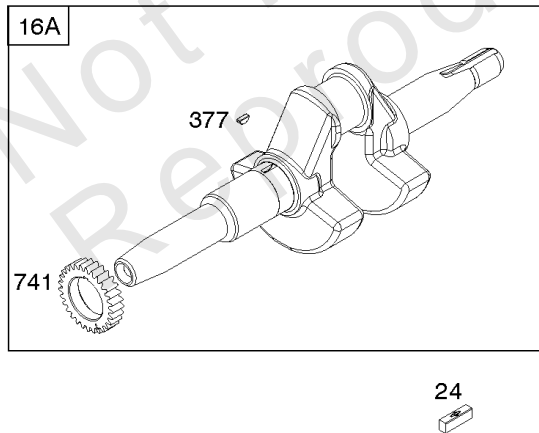

Not For Reproduction

Blower Housing/Shrouds, Flywheel, Rewind Starter

Mfg. No: 19L237-0042-F1

Not For
Reproduction

Blower Housing/Shrouds, Flywheel, Rewind Starter

REF NO	PART NO	QTY	DESCRIPTION
23	794812		FLYWHEEL
37	795715		GUARD, Flywheel -(Snap-on)
37A	699047		GUARD, Flywheel -Used Before Code Date 12080600
37B	790730		GUARD, Flywheel -Used Before Code Date 12080600
37C	591544		GUARD, Flywheel -Used After Code Date 12080500
58	66574		ROPE, Starter -(Cut To Required Length)
60	490652		HANDLE, Starter Rope
65	699228		SCREW -(Rewind Starter)
78A	699205		SCREW -(Flywheel Guard)
78B	795026		SCREW -(Flywheel Guard)
304	798994		HOUSING, Blower
305	699481		SCREW -(Blower Housing)
332	794824		NUT -(Flywheel)
363	19203		PULLER, Flywheel
455	794867		CUP, Flywheel
608	798825		STARTER, Rewind
727A	697465		COVER, Starter Drive
732	699200		SCREW -(Starter Drive Cover)
1005	794815		FAN, Flywheel
1070	794821		SCREW -(Flywheel Fan)

Camshaft, Crankshaft, Cylinder, Piston/Rings/Connecting Rod, Warning Label

Mfg. No: 19L237-0042-F1

- 1036 EMISSIONS LABEL
- 1319 WARNING LABEL
- 1319A WARNING LABEL

Camshaft, Crankshaft, Cylinder, Piston/Rings/Connecting Rod, Warning Label