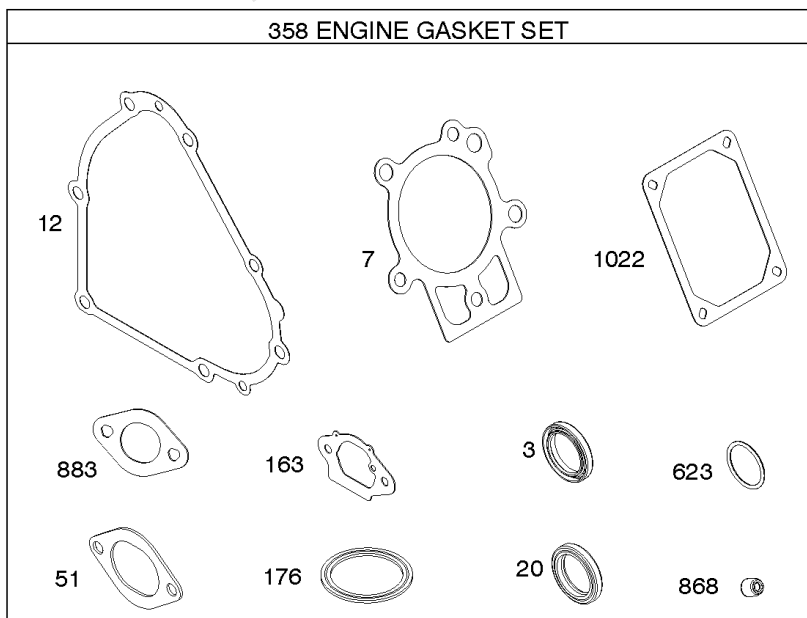

Not For Reproduction

Crankcase Cover, Gear Reduction

Mfg. No: 19L237-0042-F1

Not For
Reproduction

Crankcase Cover, Gear Reduction

REF NO	PART NO	QTY	DESCRIPTION
12	798807		GASKET, Crankcase
15A	691682		PLUG, Oil Drain
17A	798995		BEARING, Ball
18	799084		COVER, Crankcase
20	798991		SEAL, Oil -(PTO Side)
22	798955		SCREW -(Crankcase Cover/Sump)
79A	794816		CASE, Gear Reduction
80A	793588		GASKET, Gear Case
82A	594700		SCREW -(Gear Reduction Case)
83	690387		SHAFT, Auxiliary Drive
84	691121		PLUG, Breather
85	794820		SCREW -(Gear Cover)
86A	793591		COVER, Gear
87	391086S		SEAL, Oil
88A	793589		GASKET, Gear Cover/Housing
170	794833		STUD -(Crankcase Cover/Sump)
186	691764		CONNECTOR, Hose -(Pulse Line)
219	693578		GEAR, Governor
220	691724		WASHER -(Governor Gear)
272	691168		LOCK, Screw Head
277	794842		WASHER -(Gear Case To Gear Reduction)
364A	699947		TERMINAL, Oil Plug
415	691363		PLUG
415B	794903		PLUG
522	798503		PLUG, Dipstick/Fill
742	692564		RETAINER, E Ring
746	694679		GEAR, Idler
1194	691876		SEAL, O-Ring -(Plug)