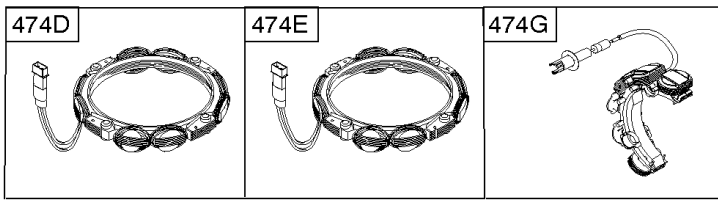

Alternator, Ignition, Motor-Starter

REF NO	PART NO	QTY	DESCRIPTION
286	594800		MODULE, Oil Sensor -Used After Code Date 15042700
286	798796		MODULE, Oil Sensor -Used Before Code Date 15052800
309	695479		MOTOR, Starter
310	690323		BOLT -(Starter Motor)
318	691693		SCREW -(Mounting Bracket)
318A	795026		SCREW -(Mounting Bracket)
333	591459		ARMATURE, Magneto -Used After Code Date 12042200
333	492341		ARMATURE, Magneto -Used Before Code Date 12042300
334	699477		SCREW -(Magneto Armature)
356	695630		WIRE, Stop
356A	799721		WIRE, Stop
364A	699947		TERMINAL, Oil Plug
462	691261		WASHER -(Starter Cable)
474D	695466		ALTERNATOR -(10 AMP)
474E	790320		ALTERNATOR -(20 Amp)
474G	695730		ALTERNATOR -(3 Amp. DC)
493	691177		BRACKET, Mounting
493A	798803		BRACKET, Mounting
493B	699048		BRACKET, Mounting
500	691086		WASHER -(Key Switch)
501	797375		REGULATOR -(10 and 16 Amp Regulated)
501A	790325		REGULATOR -(20 Amp)
503	691532		STRAP, Starter
510	693699		DRIVE, Starter
513	692024		CLUTCH, Drive
526	690297		SCREW -(Regulator) (10-16 Amp Regulated)
526A	690326		SCREW -(Regulator) (20 Amp)
577	690795		CABLE, Starter
578	798802		WIRE ASSEMBLY
578A	692306		WIRE ASSEMBLY
578B	590689		WIRE ASSEMBLY
579	691029		NUT -(Starter Cable)
664	691087		NUT -(Key Switch)
697	795026		SCREW -(Starter Motor) (Drive Cap)
729	799133		CLIP, Wire
783	693713		GEAR, Pinion
799	699691		SCREW -(Oil Sensor)