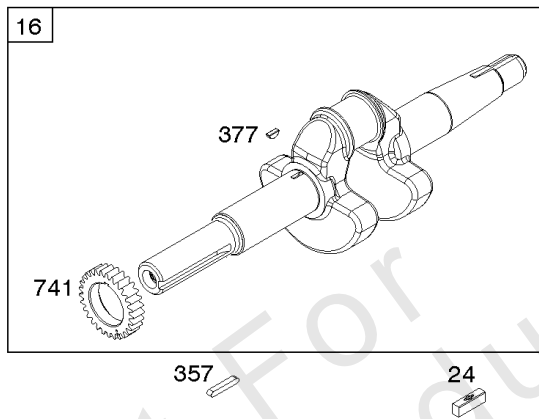

Camshaft, Crankshaft, Cylinder, Piston/Rings/Connecting Rod, Warning Label

Mfg. No: 19L237-0042-F1

- 1036 EMISSIONS LABEL
- 1319 WARNING LABEL
- 1319A WARNING LABEL

Camshaft, Crankshaft, Cylinder, Piston/Rings/Connecting Rod, Warning Label

REF NO	PART NO	QTY	DESCRIPTION
1	799046		CYLINDER ASSEMBLY
3	798991		SEAL, Oil -(Magneto Side)
15	691686		PLUG, Oil Drain
16	796957		CRANKSHAFT
16	590880		CRANKSHAFT
17	798993		BEARING, Ball
24	222698S		KEY, Flywheel
25	792117		PISTON ASSEMBLY -(Standard)
25	792144		PISTON ASSEMBLY -(.020 Oversize)
26	792026		SET, Ring -(Standard)
26	792073		SET, Ring -(.020" Oversize)
27	690975		LOCK, Piston Pin
28	696581		PIN, Piston -(Standard)
29	694691		ROD, Connecting
30	694692		DIPPER, Connecting Rod
32	690976		SCREW -(Connecting Rod)
45	690977		TAPPET, Valve
46	795697		CAMSHAFT
306	798992		SHIELD, Cylinder
307	794822		SCREW -(Cylinder Shield)
309	695479		MOTOR, Starter
357	590960		KEY, Drive Pulley
357	591054		KEY, Drive Pulley
377	690979		KEY, Woodruff -Used After Code Date 11103100
377	798972		KEY, Woodruff -Used Before Code Date 11110100
529	791822		GROMMET
552	694674		BUSHING, Governor Crank
718	690959		PIN, Locating -(Cylinder Head)
718A	695178		PIN, Locating -(Head)
741	691288		GEAR, Timing
1026	592673		ROD, Push
1036	-----		LABEL, Emissions -(Available From A Briggs & Stratton Authorized Dealer)
1319	794467		LABEL, Warning
1319A	797669		LABEL, Warning