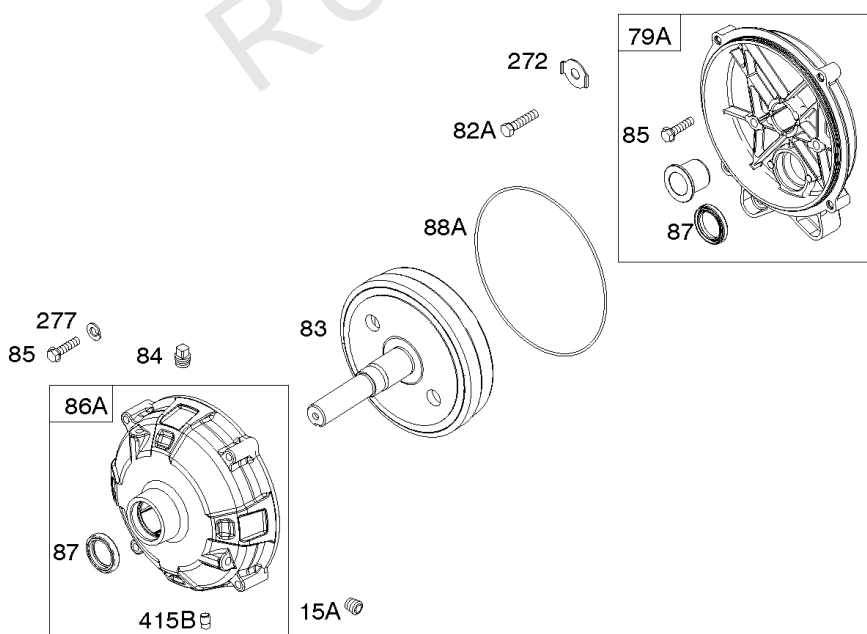

Crankcase Cover, Gear Reduction

Mfg. No: 19L237-0042-F1

Not For
Reproduction

Crankcase Cover, Gear Reduction

REF NO	PART NO	QTY	DESCRIPTION
12	798807		GASKET, Crankcase
15A	691682		PLUG, Oil Drain
17A	798995		BEARING, Ball
18	799084		COVER, Crankcase
20	798991		SEAL, Oil -(PTO Side)
22	798955		SCREW -(Crankcase Cover/Sump)
79A	794816		CASE, Gear Reduction
80A	793588		GASKET, Gear Case
82A	594700		SCREW -(Gear Reduction Case)
83	690387		SHAFT, Auxiliary Drive
84	691121		PLUG, Breather
85	794820		SCREW -(Gear Cover)
86A	793591		COVER, Gear
87	391086S		SEAL, Oil
88A	793589		GASKET, Gear Cover/Housing
170	794833		STUD -(Crankcase Cover/Sump)
186	691764		CONNECTOR, Hose -(Pulse Line)
219	693578		GEAR, Governor
220	691724		WASHER -(Governor Gear)
272	691168		LOCK, Screw Head
277	794842		WASHER -(Gear Case To Gear Reduction)
364A	699947		TERMINAL, Oil Plug
415	691363		PLUG
415B	794903		PLUG
522	798503		PLUG, Dipstick/Fill
742	692564		RETAINER, E Ring
746	694679		GEAR, Idler
1194	691876		SEAL, O-Ring -(Plug)