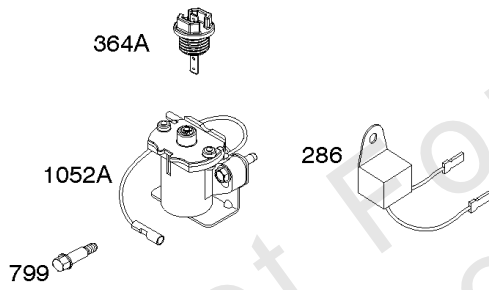

Parts Manual

Mfg. No: 19L237-0042-F1

Model Components	Page
Air Cleaner, Exhaust.	4
Alternator, Ignition, Motor-Starter.	6
Blower Housing/Shrouds, Flywheel, Rewind Starter.	10
Camshaft, Crankshaft, Cylinder, Piston/Rings/Connecting Rod, Warning Label.	12
Carburetor Group.	14
Controls, Fuel Supply, Governor Spring.	20
Crankcase Cover, Gear Reduction.	24
Cylinder Head, Gasket Set - Engine, Gasket Set -Valve.	26
Replacement Engine - US & Canada.	28

Alternator, Ignition, Motor-Starter

REF NO	PART NO	QTY	DESCRIPTION
286	594800		MODULE, Oil Sensor -Used After Code Date 15042700
286	798796		MODULE, Oil Sensor -Used Before Code Date 15052800
309	695479		MOTOR, Starter
310	690323		BOLT -(Starter Motor)
318	691693		SCREW -(Mounting Bracket)
318A	795026		SCREW -(Mounting Bracket)
333	591459		ARMATURE, Magneto -Used After Code Date 12042200
333	492341		ARMATURE, Magneto -Used Before Code Date 12042300
334	699477		SCREW -(Magneto Armature)
356	695630		WIRE, Stop
356A	799721		WIRE, Stop
364A	699947		TERMINAL, Oil Plug
462	691261		WASHER -(Starter Cable)
474D	695466		ALTERNATOR -(10 AMP)
474E	790320		ALTERNATOR -(20 Amp)
474G	695730		ALTERNATOR -(3 Amp. DC)
493	691177		BRACKET, Mounting
493A	798803		BRACKET, Mounting
493B	699048		BRACKET, Mounting
500	691086		WASHER -(Key Switch)
501	797375		REGULATOR -(10 and 16 Amp Regulated)
501A	790325		REGULATOR -(20 Amp)
503	691532		STRAP, Starter
510	693699		DRIVE, Starter
513	692024		CLUTCH, Drive
526	690297		SCREW -(Regulator) (10-16 Amp Regulated)
526A	690326		SCREW -(Regulator) (20 Amp)
577	690795		CABLE, Starter
578	798802		WIRE ASSEMBLY
578A	692306		WIRE ASSEMBLY
578B	590689		WIRE ASSEMBLY
579	691029		NUT -(Starter Cable)
664	691087		NUT -(Key Switch)
697	795026		SCREW -(Starter Motor) (Drive Cap)
729	799133		CLIP, Wire
783	693713		GEAR, Pinion
799	699691		SCREW -(Oil Sensor)