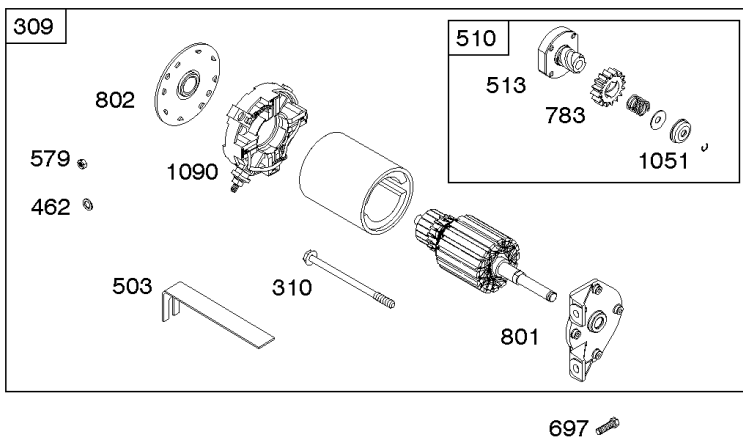

Parts Manual

Mfg. No: 19L237-0042-F1

Model Components	Page
Air Cleaner, Exhaust.	4
Alternator, Ignition, Motor-Starter.	6
Blower Housing/Shrouds, Flywheel, Rewind Starter.	10
Camshaft, Crankshaft, Cylinder, Piston/Rings/Connecting Rod, Warning Label.	12
Carburetor Group.	14
Controls, Fuel Supply, Governor Spring.	20
Crankcase Cover, Gear Reduction.	24
Cylinder Head, Gasket Set - Engine, Gasket Set -Valve.	26
Replacement Engine - US & Canada.	28

Alternator, Ignition, Motor-Starter

REF NO	PART NO	QTY	DESCRIPTION
286	594800		MODULE, Oil Sensor -Used After Code Date 15042700
286	798796		MODULE, Oil Sensor -Used Before Code Date 15052800
309	695479		MOTOR, Starter
310	690323		BOLT -(Starter Motor)
318	691693		SCREW -(Mounting Bracket)
318A	795026		SCREW -(Mounting Bracket)
333	591459		ARMATURE, Magneto -Used After Code Date 12042200
333	492341		ARMATURE, Magneto -Used Before Code Date 12042300
334	699477		SCREW -(Magneto Armature)
356	695630		WIRE, Stop
356A	799721		WIRE, Stop
364A	699947		TERMINAL, Oil Plug
462	691261		WASHER -(Starter Cable)
474D	695466		ALTERNATOR -(10 AMP)
474E	790320		ALTERNATOR -(20 Amp)
474G	695730		ALTERNATOR -(3 Amp. DC)
493	691177		BRACKET, Mounting
493A	798803		BRACKET, Mounting
493B	699048		BRACKET, Mounting
500	691086		WASHER -(Key Switch)
501	797375		REGULATOR -(10 and 16 Amp Regulated)
501A	790325		REGULATOR -(20 Amp)
503	691532		STRAP, Starter
510	693699		DRIVE, Starter
513	692024		CLUTCH, Drive
526	690297		SCREW -(Regulator) (10-16 Amp Regulated)
526A	690326		SCREW -(Regulator) (20 Amp)
577	690795		CABLE, Starter
578	798802		WIRE ASSEMBLY
578A	692306		WIRE ASSEMBLY
578B	590689		WIRE ASSEMBLY
579	691029		NUT -(Starter Cable)
664	691087		NUT -(Key Switch)
697	795026		SCREW -(Starter Motor) (Drive Cap)
729	799133		CLIP, Wire
783	693713		GEAR, Pinion
799	699691		SCREW -(Oil Sensor)