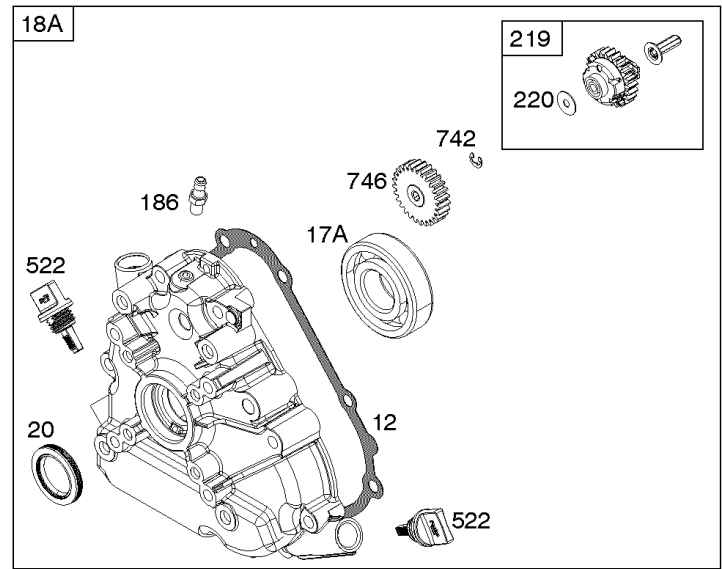

Crankcase Cover, Gear Reduction

Mfg. No: 19L237-0042-F1

Not For
Reproduction

Crankcase Cover, Gear Reduction

REF NO	PART NO	QTY	DESCRIPTION
12	798807		GASKET, Crankcase
15A	691682		PLUG, Oil Drain
17A	798995		BEARING, Ball
18	799084		COVER, Crankcase
20	798991		SEAL, Oil -(PTO Side)
22	798955		SCREW -(Crankcase Cover/Sump)
79A	794816		CASE, Gear Reduction
80A	793588		GASKET, Gear Case
82A	594700		SCREW -(Gear Reduction Case)
83	690387		SHAFT, Auxiliary Drive
84	691121		PLUG, Breather
85	794820		SCREW -(Gear Cover)
86A	793591		COVER, Gear
87	391086S		SEAL, Oil
88A	793589		GASKET, Gear Cover/Housing
170	794833		STUD -(Crankcase Cover/Sump)
186	691764		CONNECTOR, Hose -(Pulse Line)
219	693578		GEAR, Governor
220	691724		WASHER -(Governor Gear)
272	691168		LOCK, Screw Head
277	794842		WASHER -(Gear Case To Gear Reduction)
364A	699947		TERMINAL, Oil Plug
415	691363		PLUG
415B	794903		PLUG
522	798503		PLUG, Dipstick/Fill
742	692564		RETAINER, E Ring
746	694679		GEAR, Idler
1194	691876		SEAL, O-Ring -(Plug)