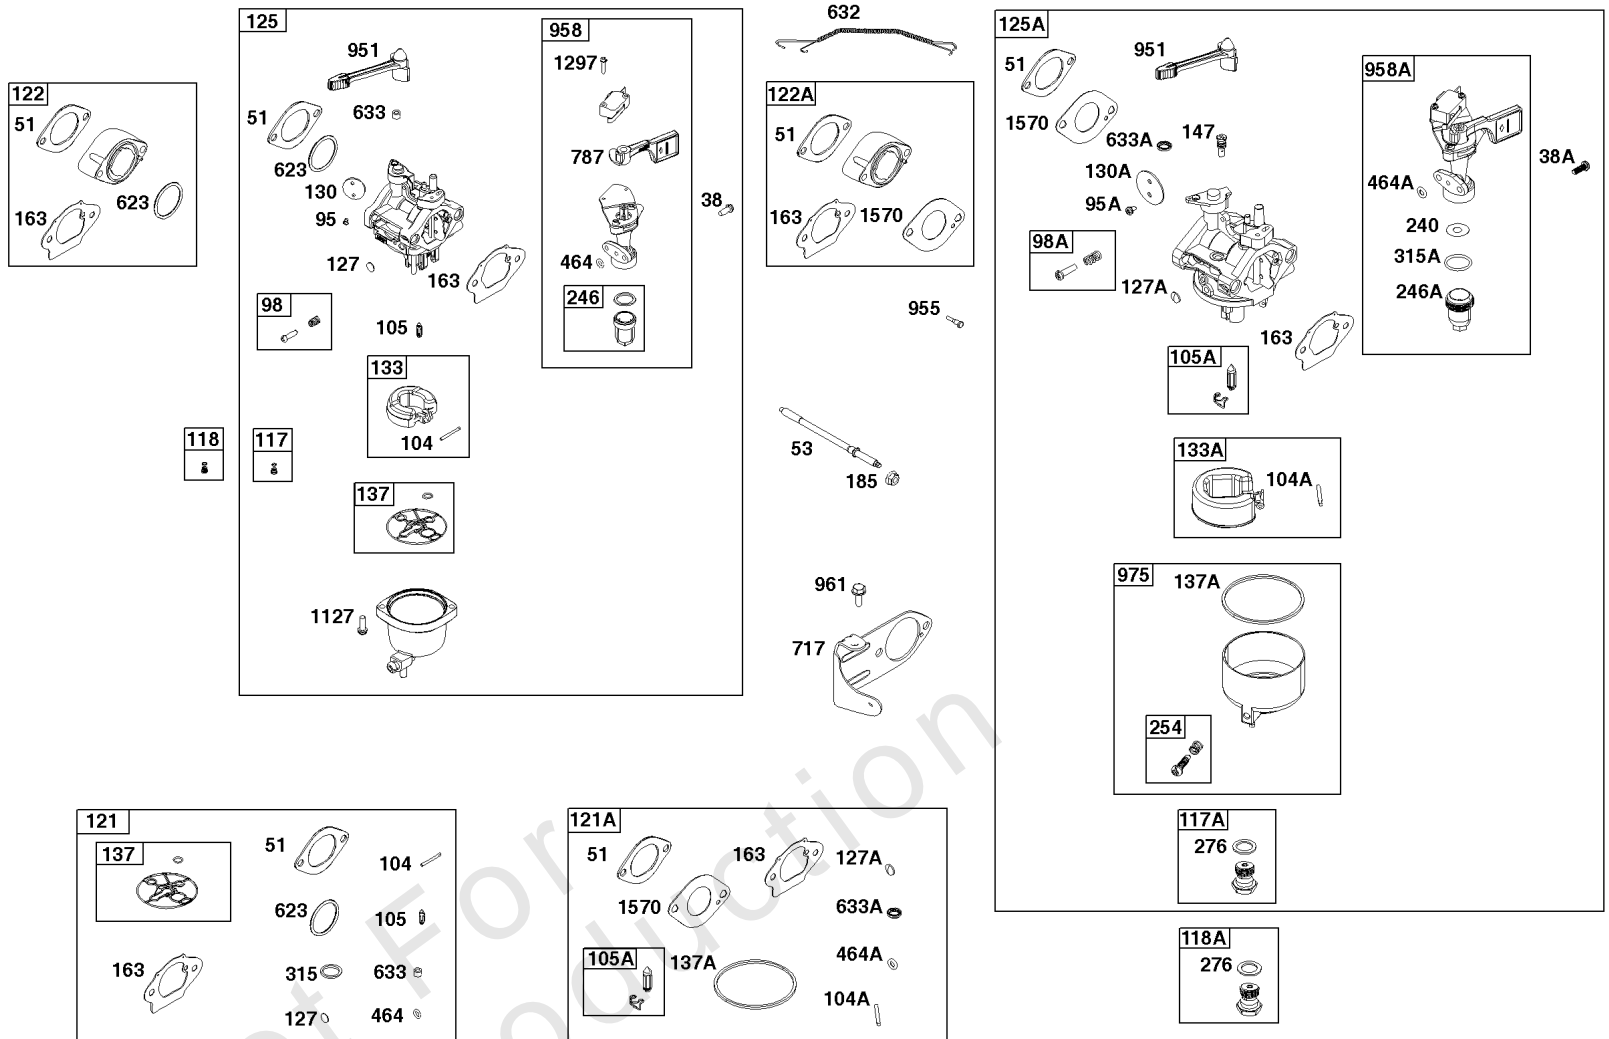

Carburetor Group

REF NO	PART NO	QTY	DESCRIPTION
133	694914	1	FLOAT, Carburetor -Used Before Code Date 18112600
133A	84004490	1	FLOAT, Carburetor -Used After Code Date 18112500
137	799991	1	GASKET, Float Bowl -Used Before Code Date 18112600
137A	84004205	1	GASKET, Float Bowl -Used After Code Date 18112500
147	594872	1	JET, Pilot -Used After Code Date 18112500
163	798962	1	GASKET, Air Cleaner
185	794838	2	NUT -(Air Cleaner Base)
240	597039	1	FILTER, Fuel -Used After Code Date 18112500
246	595153	1	BOWL, Fuel Filter -Used Before Code Date 18112600
246A	597043	1	BOWL, Fuel Filter -Used After Code Date 18112500
254	595322	1	DRAIN, Carburetor Bowl -Used After Code Date 18112500
276	84004488	1	WASHER, Sealing -Used After Code Date 18112500
315	799035	1	SEAL, O-Ring -(Fuel Filter Bowl) -Used Before Code Date 18112600
315A	597735	1	GASKET, Fuel Bowl -(Fuel Filter Bowl) -Used After Code Date 18112500
464	698550	1	SEAL, O-Ring -(Fuel Shut-off Valve) -Used Before Code Date 18112600
464A	595320	1	SEAL, O-Ring -(Fuel Shut-off Valve) -Used After Code Date 18112500
623	799051	1	SEAL, O-Ring -(Carburetor Spacer) -Used Before Code Date 18112600
632	-----	1	SPRING/LINK, Mechanical Governor -(Part information located in Controls Group.)
633	690722	1	SEAL, Choke/Throttle Shaft -Used Before Code Date 18112600
633A	84004398	1	SEAL, Choke/Throttle Shaft -Used After Code Date 18112500
717	798989	1	BRACKET, Air Cleaner -Used Before Code Date 18112600
717	84004868	1	BRACKET, Air Cleaner -Used After Code Date 18112500
787	798635	1	ARM, Lever -Used Before Code Date 18112600
951	798528	1	LEVER, Choke
955	595329	1	PLUG, Carburetor -Used After Code Date 18112500
958	799073	1	VALVE, Fuel Shut Off -Used Before Code Date 18112600
958A	84004839	1	VALVE, Fuel Shut Off -Used After Code Date 18112500
961	699691	1	SCREW -(Air Cleaner Bracket)
975	84004204	1	BOWL, Float -Used After Code Date 18112500