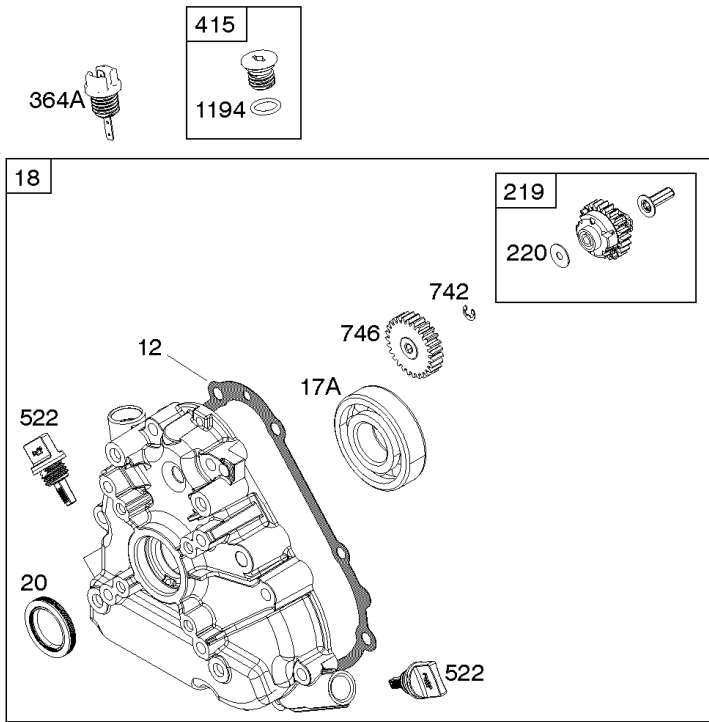

Crankcase Cover, Gear Reduction

Mfg. No: 19L237-0042-F1

Not For
Reproduction

Crankcase Cover, Gear Reduction

REF NO	PART NO	QTY	DESCRIPTION
12	798807		GASKET, Crankcase
15A	691682		PLUG, Oil Drain
17A	798995		BEARING, Ball
18	799084		COVER, Crankcase
20	798991		SEAL, Oil -(PTO Side)
22	798955		SCREW -(Crankcase Cover/Sump)
79A	794816		CASE, Gear Reduction
80A	793588		GASKET, Gear Case
82A	594700		SCREW -(Gear Reduction Case)
83	690387		SHAFT, Auxiliary Drive
84	691121		PLUG, Breather
85	794820		SCREW -(Gear Cover)
86A	793591		COVER, Gear
87	391086S		SEAL, Oil
88A	793589		GASKET, Gear Cover/Housing
170	794833		STUD -(Crankcase Cover/Sump)
186	691764		CONNECTOR, Hose -(Pulse Line)
219	693578		GEAR, Governor
220	691724		WASHER -(Governor Gear)
272	691168		LOCK, Screw Head
277	794842		WASHER -(Gear Case To Gear Reduction)
364A	699947		TERMINAL, Oil Plug
415	691363		PLUG
415B	794903		PLUG
522	798503		PLUG, Dipstick/Fill
742	692564		RETAINER, E Ring
746	694679		GEAR, Idler
1194	691876		SEAL, O-Ring -(Plug)