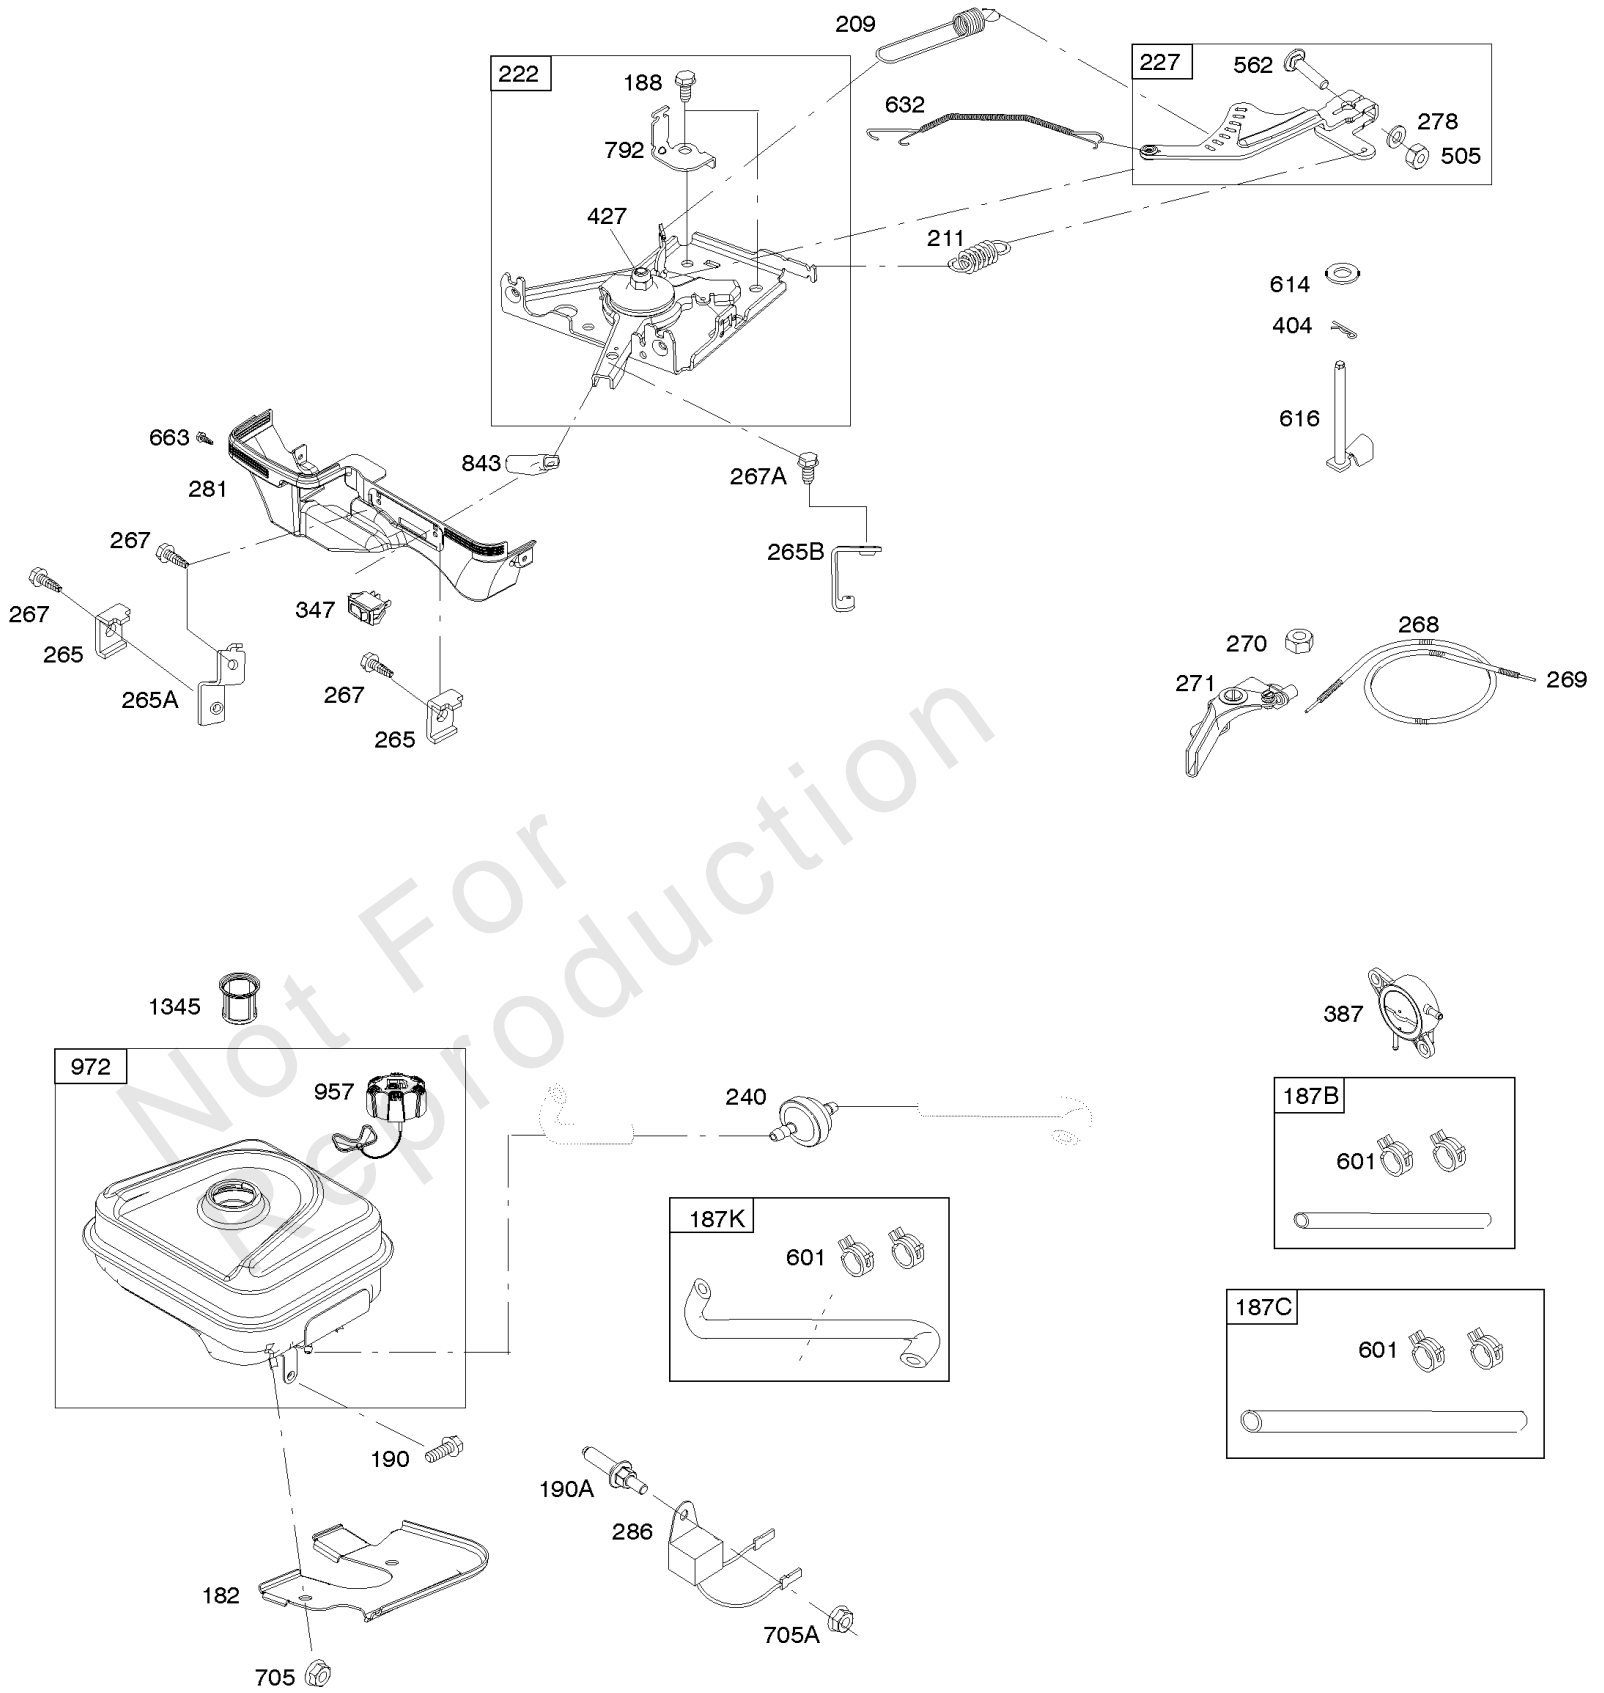

Carburetor Group

REF NO	PART NO	QTY	DESCRIPTION
1127	695407	2	SCREW -(Float Bowl to Carburetor Body) -Used Before Code Date 18112600
1297	798637	2	SCREW -Used Before Code Date 18112600
1570	84005011	1	GASKET, Spacer -Used After Code Date 17112000

Not For Reproduction

Controls, Fuel Supply, Governor Spring

REF NO	PART NO	QTY	DESCRIPTION
182	799735		BRACKET, Fuel Tank
187B	791766		LINE, Fuel -(15 Inches Long)(Cut to Required Length)
187C	791745		LINE, Fuel -(23 Inches)(Cut To Required Length)
187K	799059		LINE, Fuel -(Formed)(Cut To Required Length)
188	699479		SCREW -(Control Bracket)
190	798496		SCREW -(Fuel Tank)
190A	799725		SCREW -(Fuel Tank) (Used with Oil Sensor Module)
209	590376		SPRING, Governor
211	798960		SPRING, Governed Idle
222	798478		BRACKET, Control
227	799049		LEVER, Governor Control
240	394358S		FILTER, Fuel
265	691024		CLAMP, Casing
265A	591740		CLAMP, Casing
265B	591741		CLAMP, Casing
267	699492		SCREW -(Casing Clamp)
267A	699228		SCREW -(Casing Clamp)
268	691025		CASING, Control Wire -(Cut To Required Length)
269	691026		WIRE, Control -(Cut To Required Length)
270	691027		NUT -(Control Wire Casing)
271	691028		LEVER, Control
278	798196		WASHER -(Governor Control Lever)
281	798961		PANEL, Control
286	594800		MODULE, Oil Sensor -Used After Code Date 15042700
286	798796		MODULE, Oil Sensor -Used Before Code Date 15052800
387	808656		PUMP, Fuel
404	795759		WASHER -(Governor Crank)
427	798458		NUT -(Control Bracket)
505	793515		NUT -(Governor Control Lever)
562	798197		BOLT -(Governor Control Lever)
601	791850		CLAMP, Hose
614	691620		PIN, Cotter -(Governor Crank)
616	795758		CRANK, Governor
632	799083		SPRING/LINK, Mechanical Governor
663	699492		SCREW -(Control Panel)
705	690941		NUT -(Fuel Tank)