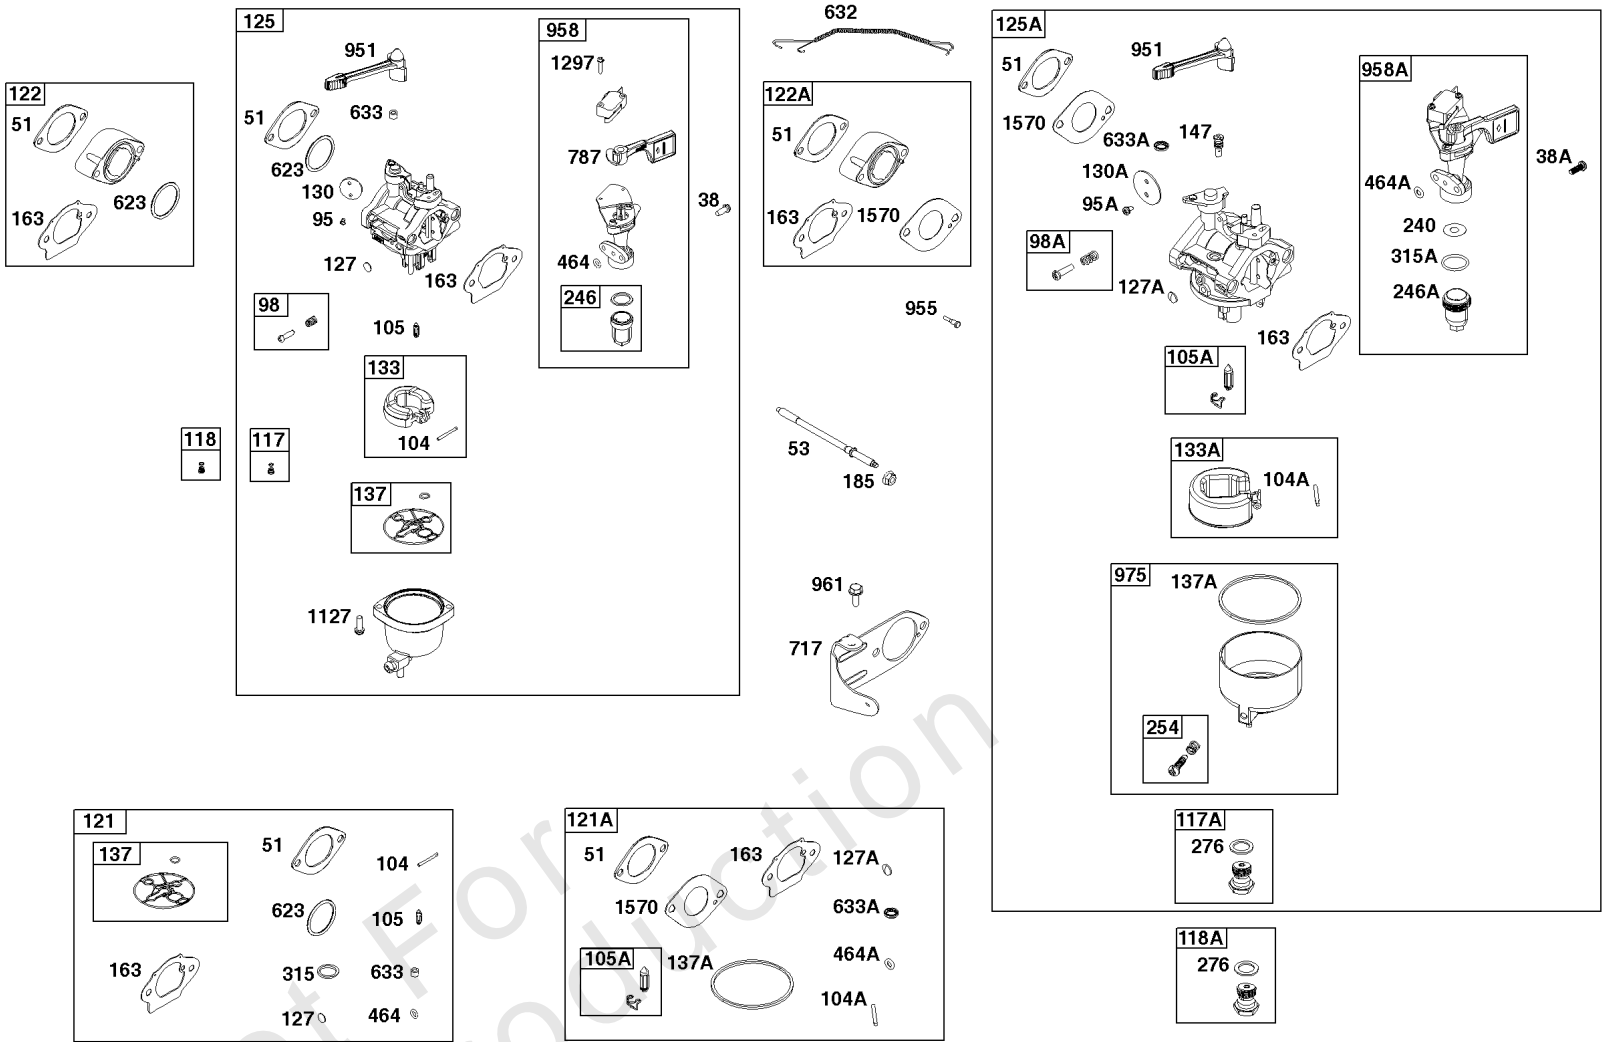

Camshaft, Crankshaft, Cylinder, Piston/Rings/Connecting Rod, Warning Label

Mfg. No: 19L237-0042-F1

- 1036 EMISSIONS LABEL
- 1319 WARNING LABEL
- 1319A WARNING LABEL

Camshaft, Crankshaft, Cylinder, Piston/Rings/Connecting Rod, Warning Label

REF NO	PART NO	QTY	DESCRIPTION
1	799046		CYLINDER ASSEMBLY
3	798991		SEAL, Oil -(Magneto Side)
15	691686		PLUG, Oil Drain
16	796957		CRANKSHAFT
16	590880		CRANKSHAFT
17	798993		BEARING, Ball
24	222698S		KEY, Flywheel
25	792117		PISTON ASSEMBLY -(Standard)
25	792144		PISTON ASSEMBLY -(.020 Oversize)
26	792026		SET, Ring -(Standard)
26	792073		SET, Ring -(.020" Oversize)
27	690975		LOCK, Piston Pin
28	696581		PIN, Piston -(Standard)
29	694691		ROD, Connecting
30	694692		DIPPER, Connecting Rod
32	690976		SCREW -(Connecting Rod)
45	690977		TAPPET, Valve
46	795697		CAMSHAFT
306	798992		SHIELD, Cylinder
307	794822		SCREW -(Cylinder Shield)
309	695479		MOTOR, Starter
357	590960		KEY, Drive Pulley
357	591054		KEY, Drive Pulley
377	690979		KEY, Woodruff -Used After Code Date 11103100
377	798972		KEY, Woodruff -Used Before Code Date 11110100
529	791822		GROMMET
552	694674		BUSHING, Governor Crank
718	690959		PIN, Locating -(Cylinder Head)
718A	695178		PIN, Locating -(Head)
741	691288		GEAR, Timing
1026	592673		ROD, Push
1036	-----		LABEL, Emissions -(Available From A Briggs & Stratton Authorized Dealer)
1319	794467		LABEL, Warning
1319A	797669		LABEL, Warning

Carburetor Group

REF NO	PART NO	QTY	DESCRIPTION
1127	695407	2	SCREW -(Float Bowl to Carburetor Body) -Used Before Code Date 18112600
1297	798637	2	SCREW -Used Before Code Date 18112600
1570	84005011	1	GASKET, Spacer -Used After Code Date 17112000