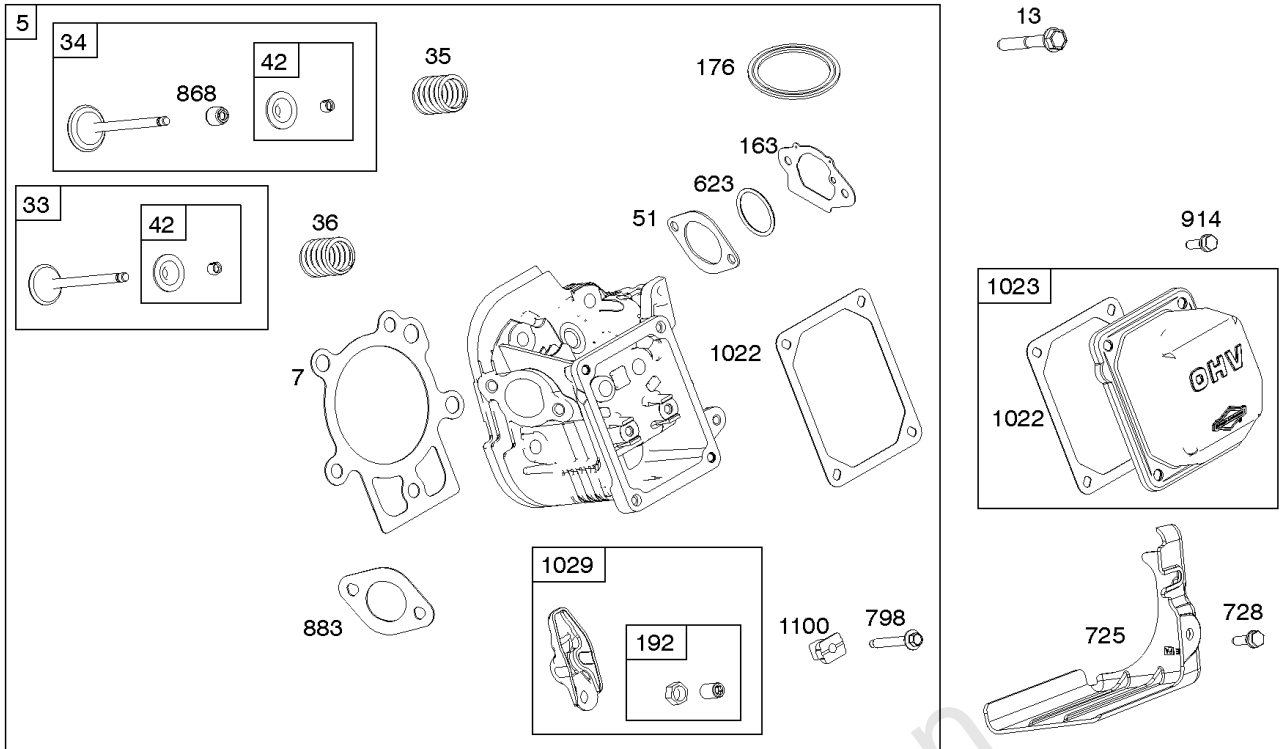

Not For Reproduction

Crankcase Cover, Gear Reduction

Mfg. No: 19L237-0042-F1

Not For
Reproduction

Crankcase Cover, Gear Reduction

REF NO	PART NO	QTY	DESCRIPTION
12	798807		GASKET, Crankcase
15A	691682		PLUG, Oil Drain
17A	798995		BEARING, Ball
18	799084		COVER, Crankcase
20	798991		SEAL, Oil -(PTO Side)
22	798955		SCREW -(Crankcase Cover/Sump)
79A	794816		CASE, Gear Reduction
80A	793588		GASKET, Gear Case
82A	594700		SCREW -(Gear Reduction Case)
83	690387		SHAFT, Auxiliary Drive
84	691121		PLUG, Breather
85	794820		SCREW -(Gear Cover)
86A	793591		COVER, Gear
87	391086S		SEAL, Oil
88A	793589		GASKET, Gear Cover/Housing
170	794833		STUD -(Crankcase Cover/Sump)
186	691764		CONNECTOR, Hose -(Pulse Line)
219	693578		GEAR, Governor
220	691724		WASHER -(Governor Gear)
272	691168		LOCK, Screw Head
277	794842		WASHER -(Gear Case To Gear Reduction)
364A	699947		TERMINAL, Oil Plug
415	691363		PLUG
415B	794903		PLUG
522	798503		PLUG, Dipstick/Fill
742	692564		RETAINER, E Ring
746	694679		GEAR, Idler
1194	691876		SEAL, O-Ring -(Plug)