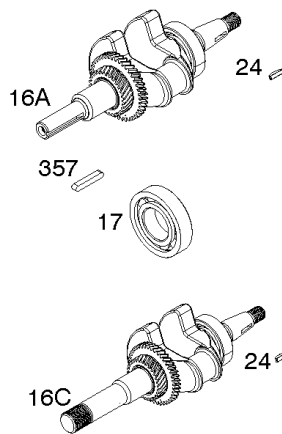

Camshaft, Crankcase Cover, Crankshaft, Cylinder, Exhaust Bracket, Operator's Manual,

REF NO	PART NO	QTY	DESCRIPTION
1	593106		CYLINDER ASSEMBLY
3	591794		SEAL, Oil -(Magneto Side)
12A	592597		GASKET, Crankcase
15	797793		PLUG, Oil Drain
16A	593084		CRANKSHAFT
17	591792		BEARING, Ball -(Crankshaft)
18C	593661		COVER, Crankcase
20	591793		SEAL, Oil -(PTO Side) (PTO Side)
22	797776		SCREW -(Crankcase Cover/Sump)
22A	593107		SCREW -(Crankcase Cover/Sump)
24	797812		KEY, Flywheel
25	592613		PISTON ASSEMBLY -(Standard)
25	593108		PISTON ASSEMBLY -(.010" Oversize)
25	593109		PISTON ASSEMBLY -(.020" Oversize)
26	593111		SET, Ring -(.020" Oversize)
26	592614		SET, Ring -(Standard)
26	593110		SET, Ring -(.010" Oversize)
27	592044		LOCK, Piston Pin
28	592045		PIN, Piston
29	592046		ROD, Connecting
46	595929		CAMSHAFT -Used After Code Date 15061400
46	592617		CAMSHAFT -Used Before Code Date 15061500
227	592616		LEVER, Governor Control
287	798618		SCREW -(Dipstick Tube)
306	591790		SHIELD, Cylinder
307	798618		SCREW -(Cylinder Shield)
309	591780		MOTOR, Starter
357	590960		KEY, Drive Pulley
492	592037		SHIELD, Crankcase
505	690939		NUT -(Governor Control Lever)
509	798840		SCREW -(Crankcase Shield)
522	799941		PLUG, Dipstick/Fill
522A	797762		PLUG, Dipstick/Fill
562	797230		BOLT -(Governor Control Lever)
614	797229		PIN, Cotter
616	592615		CRANK, Governor
631	797794		WASHER -(Oil Drain Plug)
718	797792		PIN, Locating

1036 EMISSIONS LABEL

1058 OPERATOR'S MANUAL

1319 WARNING LABEL

1319A WARNING LABEL