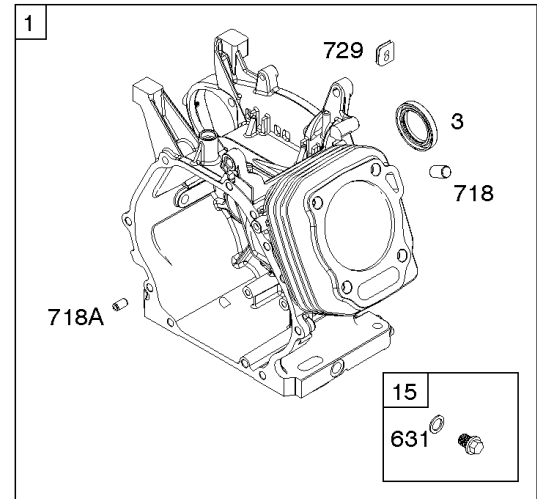

Camshaft, Crankcase Cover, Crankshaft, Cylinder, Exhaust Bracket, Operator's Manual,

REF NO	PART NO	QTY	DESCRIPTION
1	593106		CYLINDER ASSEMBLY
3	591794		SEAL, Oil -(Magneto Side)
12A	592597		GASKET, Crankcase
15	797793		PLUG, Oil Drain
16A	593084		CRANKSHAFT
17	591792		BEARING, Ball -(Crankshaft)
18C	593661		COVER, Crankcase
20	591793		SEAL, Oil -(PTO Side) (PTO Side)
22	797776		SCREW -(Crankcase Cover/Sump)
22A	593107		SCREW -(Crankcase Cover/Sump)
24	797812		KEY, Flywheel
25	592613		PISTON ASSEMBLY -(Standard)
25	593108		PISTON ASSEMBLY -(.010" Oversize)
25	593109		PISTON ASSEMBLY -(.020" Oversize)
26	593111		SET, Ring -(.020" Oversize)
26	592614		SET, Ring -(Standard)
26	593110		SET, Ring -(.010" Oversize)
27	592044		LOCK, Piston Pin
28	592045		PIN, Piston
29	592046		ROD, Connecting
46	595929		CAMSHAFT -Used After Code Date 15061400
46	592617		CAMSHAFT -Used Before Code Date 15061500
227	592616		LEVER, Governor Control
287	798618		SCREW -(Dipstick Tube)
306	591790		SHIELD, Cylinder
307	798618		SCREW -(Cylinder Shield)
309	591780		MOTOR, Starter
357	590960		KEY, Drive Pulley
492	592037		SHIELD, Crankcase
505	690939		NUT -(Governor Control Lever)
509	798840		SCREW -(Crankcase Shield)
522	799941		PLUG, Dipstick/Fill
522A	797762		PLUG, Dipstick/Fill
562	797230		BOLT -(Governor Control Lever)
614	797229		PIN, Cotter
616	592615		CRANK, Governor
631	797794		WASHER -(Oil Drain Plug)
718	797792		PIN, Locating

1036 EMISSIONS LABEL

1058 OPERATOR'S MANUAL

1319 WARNING LABEL

1319A WARNING LABEL