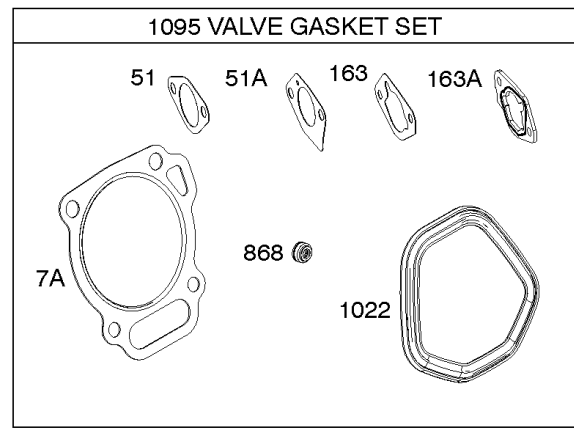

Cylinder Head, Gasket Sets

REF NO	PART NO	QTY	DESCRIPTION
3	591794		SEAL, Oil -(Magneto Side)
5	593093		HEAD, Cylinder
7A	592834		GASKET, Cylinder Head
12A	592597		GASKET, Crankcase
13	797791		SCREW -(Cylinder Head)
20	591793		SEAL, Oil -(PTO Side) (PTO Side)
33	592612		VALVE, Exhaust
34	592611		VALVE, Intake
35	591814		SPRING, Valve -(Intake)
36	591814		SPRING, Valve -(Exhaust)
40A	797782		RETAINER, Valve
40B	591815		RETAINER, Valve
40C	591816		RETAINER, Valve
45	797786		TAPPET, Valve
51	591779		GASKET, Intake
51A	591798		GASKET, Intake
163	797756		GASKET, Air Cleaner
163A	799883		GASKET, Air Cleaner
238	591817		CAP, Valve
276	797847		WASHER, Sealing -(Rocker Cover)
358	593112		GASKET SET, Engine
718	797792		PIN, Locating
830	591088		STUD, Rocker Arm
842	797327		SEAL, O-Ring -(Dipstick Tube)
868	797854		SEAL, Valve -(Intake)
883	797770		GASKET, Exhaust
883A	799797		GASKET, Exhaust
914	797848		SCREW -(Rocker Cover)
1022	797846		GASKET, Rocker Cover
1023	799778		COVER, Rocker
1026	591818		ROD, Push
1029	591087		ARM, Rocker
1034	591819		GUIDE, Push Rod
1095	593113		GASKET SET, Valve