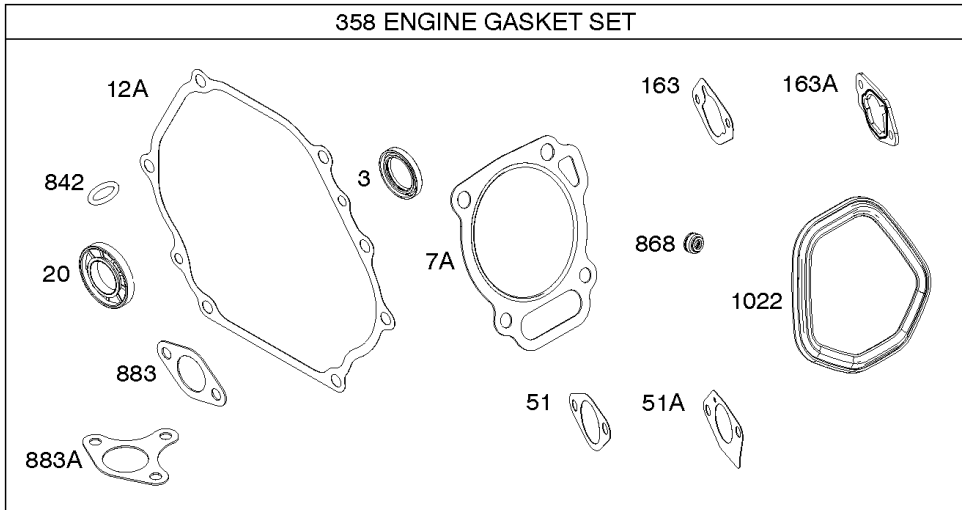

Cylinder Head, Gasket Sets

REF NO	PART NO	QTY	DESCRIPTION
3	591794		SEAL, Oil -(Magneto Side)
5	593093		HEAD, Cylinder
7A	592834		GASKET, Cylinder Head
12A	592597		GASKET, Crankcase
13	797791		SCREW -(Cylinder Head)
20	591793		SEAL, Oil -(PTO Side) (PTO Side)
33	592612		VALVE, Exhaust
34	592611		VALVE, Intake
35	591814		SPRING, Valve -(Intake)
36	591814		SPRING, Valve -(Exhaust)
40A	797782		RETAINER, Valve
40B	591815		RETAINER, Valve
40C	591816		RETAINER, Valve
45	797786		TAPPET, Valve
51	591779		GASKET, Intake
51A	591798		GASKET, Intake
163	797756		GASKET, Air Cleaner
163A	799883		GASKET, Air Cleaner
238	591817		CAP, Valve
276	797847		WASHER, Sealing -(Rocker Cover)
358	593112		GASKET SET, Engine
718	797792		PIN, Locating
830	591088		STUD, Rocker Arm
842	797327		SEAL, O-Ring -(Dipstick Tube)
868	797854		SEAL, Valve -(Intake)
883	797770		GASKET, Exhaust
883A	799797		GASKET, Exhaust
914	797848		SCREW -(Rocker Cover)
1022	797846		GASKET, Rocker Cover
1023	799778		COVER, Rocker
1026	591818		ROD, Push
1029	591087		ARM, Rocker
1034	591819		GUIDE, Push Rod
1095	593113		GASKET SET, Valve