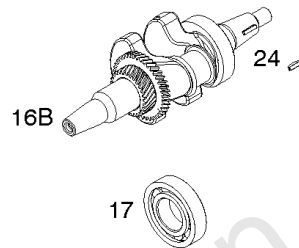

Camshaft, Crankcase Cover, Crankshaft, Cylinder, Exhaust Bracket, Operator's Manual,

REF NO	PART NO	QTY	DESCRIPTION
1	593106		CYLINDER ASSEMBLY
3	591794		SEAL, Oil -(Magneto Side)
12A	592597		GASKET, Crankcase
15	797793		PLUG, Oil Drain
16A	593084		CRANKSHAFT
17	591792		BEARING, Ball -(Crankshaft)
18C	593661		COVER, Crankcase
20	591793		SEAL, Oil -(PTO Side) (PTO Side)
22	797776		SCREW -(Crankcase Cover/Sump)
22A	593107		SCREW -(Crankcase Cover/Sump)
24	797812		KEY, Flywheel
25	592613		PISTON ASSEMBLY -(Standard)
25	593108		PISTON ASSEMBLY -(.010" Oversize)
25	593109		PISTON ASSEMBLY -(.020" Oversize)
26	593111		SET, Ring -(.020" Oversize)
26	592614		SET, Ring -(Standard)
26	593110		SET, Ring -(.010" Oversize)
27	592044		LOCK, Piston Pin
28	592045		PIN, Piston
29	592046		ROD, Connecting
46	595929		CAMSHAFT -Used After Code Date 15061400
46	592617		CAMSHAFT -Used Before Code Date 15061500
227	592616		LEVER, Governor Control
287	798618		SCREW -(Dipstick Tube)
306	591790		SHIELD, Cylinder
307	798618		SCREW -(Cylinder Shield)
309	591780		MOTOR, Starter
357	590960		KEY, Drive Pulley
492	592037		SHIELD, Crankcase
505	690939		NUT -(Governor Control Lever)
509	798840		SCREW -(Crankcase Shield)
522	799941		PLUG, Dipstick/Fill
522A	797762		PLUG, Dipstick/Fill
562	797230		BOLT -(Governor Control Lever)
614	797229		PIN, Cotter
616	592615		CRANK, Governor
631	797794		WASHER -(Oil Drain Plug)
718	797792		PIN, Locating

1036 EMISSIONS LABEL

1058 OPERATOR'S MANUAL

1319 WARNING LABEL

1319A WARNING LABEL