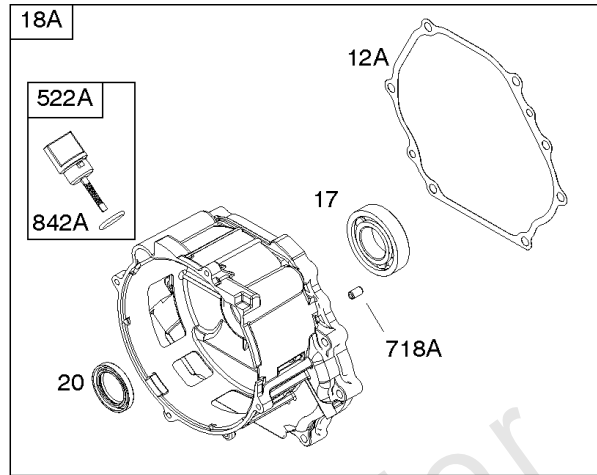

## Camshaft, Crankcase Cover, Crankshaft, Cylinder, Exhaust Bracket, Operator's Manual,

REF NO	PART NO	QTY	DESCRIPTION
1	593106		CYLINDER ASSEMBLY
3	591794		SEAL, Oil -(Magneto Side)
12A	592597		GASKET, Crankcase
15	797793		PLUG, Oil Drain
16A	593084		CRANKSHAFT
17	591792		BEARING, Ball -(Crankshaft)
18C	593661		COVER, Crankcase
20	591793		SEAL, Oil -(PTO Side) (PTO Side)
22	797776		SCREW -(Crankcase Cover/Sump)
22A	593107		SCREW -(Crankcase Cover/Sump)
24	797812		KEY, Flywheel
25	592613		PISTON ASSEMBLY -(Standard)
25	593108		PISTON ASSEMBLY -(.010" Oversize)
25	593109		PISTON ASSEMBLY -(.020" Oversize)
26	593111		SET, Ring -(.020" Oversize)
26	592614		SET, Ring -(Standard)
26	593110		SET, Ring -(.010" Oversize)
27	592044		LOCK, Piston Pin
28	592045		PIN, Piston
29	592046		ROD, Connecting
46	595929		CAMSHAFT -Used After Code Date 15061400
46	592617		CAMSHAFT -Used Before Code Date 15061500
227	592616		LEVER, Governor Control
287	798618		SCREW -(Dipstick Tube)
306	591790		SHIELD, Cylinder
307	798618		SCREW -(Cylinder Shield)
309	591780		MOTOR, Starter
357	590960		KEY, Drive Pulley
492	592037		SHIELD, Crankcase
505	690939		NUT -(Governor Control Lever)
509	798840		SCREW -(Crankcase Shield)
522	799941		PLUG, Dipstick/Fill
522A	797762		PLUG, Dipstick/Fill
562	797230		BOLT -(Governor Control Lever)
614	797229		PIN, Cotter
616	592615		CRANK, Governor
631	797794		WASHER -(Oil Drain Plug)
718	797792		PIN, Locating