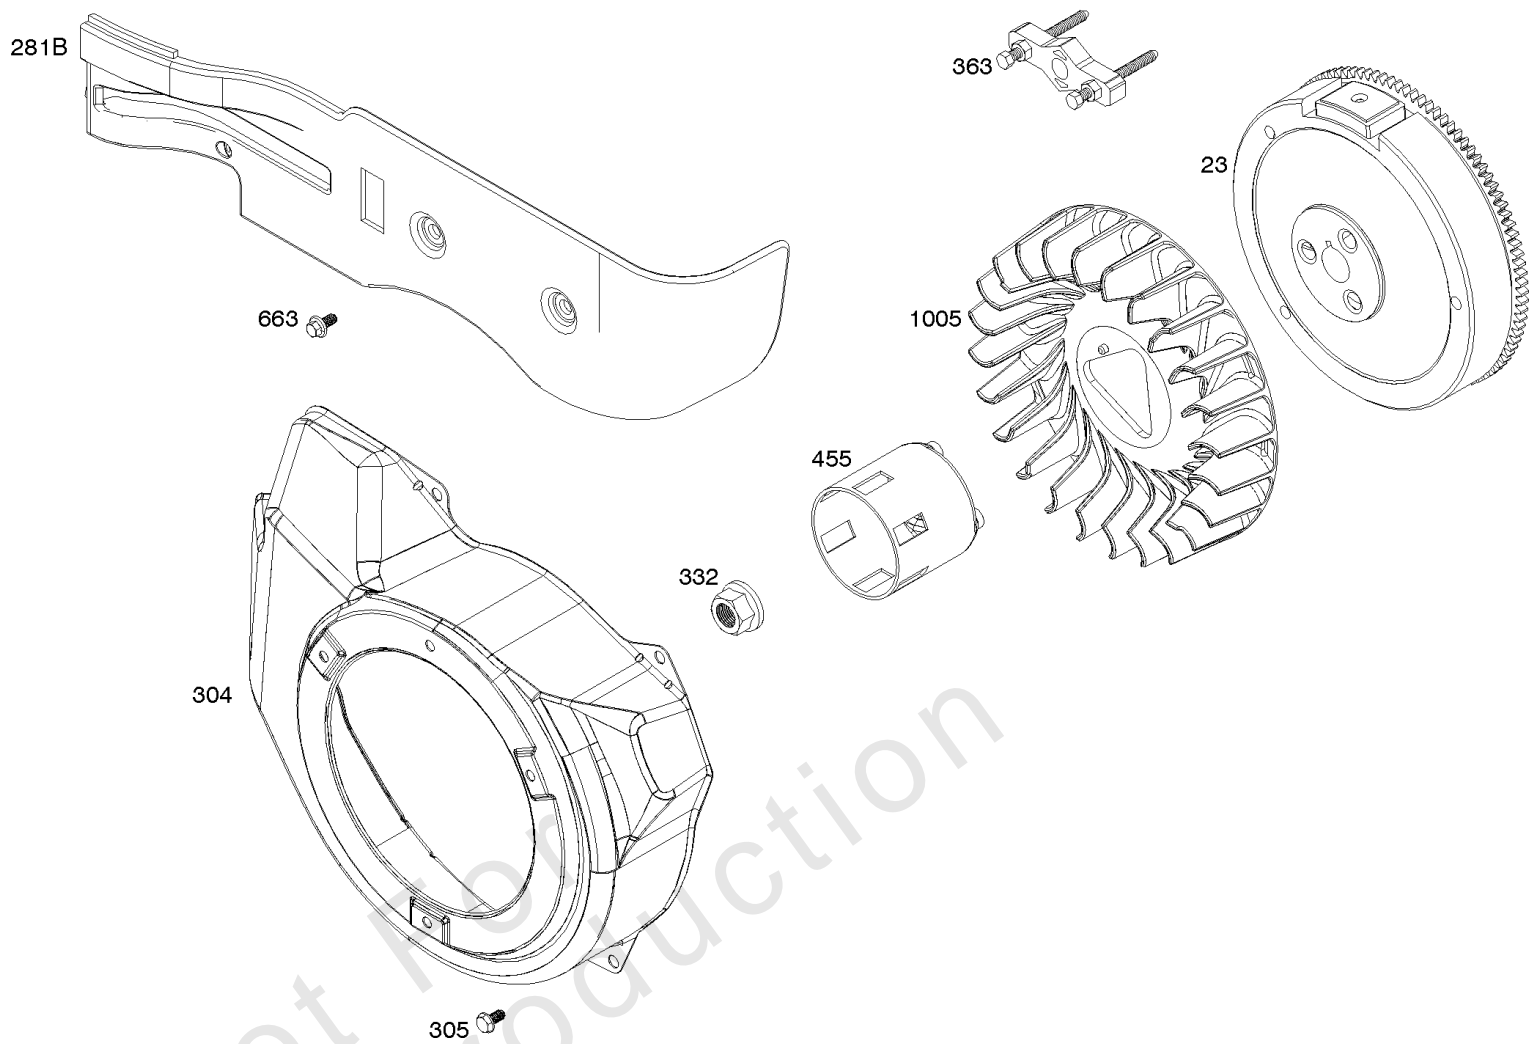

## Air Cleaner

REF NO	PART NO	QTY	DESCRIPTION
11	592353		TUBE, Breather
11B	799832		TUBE, Breather -(Cut To Required Length)
163	797756		GASKET, Air Cleaner
163A	799883		GASKET, Air Cleaner
176	799834		SEAL, O-Ring -(Air Cleaner Base)
297	591808		NUT -(Air Filter Retainer)
411	797686		SCREW -(Air Cleaner Base to Air Cleaner Bracket)
412	799830		NUT -(Air Cleaner Cover)
445	491588S		FILTER, A/C Cartridge
445C	592605		FILTER, A/C Cartridge
467	691985		KNOB, Air Cleaner Cover
535	591778		FILTER, Air Cleaner Foam
643	591806		RETAINER, Air Filter
654	690939		NUT -(Carburetor)
717	593134		BRACKET, Air Cleaner
875	799776		BASE, Air Cleaner
875A	591804		BASE, Air Cleaner
875C	593088		BASE, Air Cleaner
964	799159		CAP, Connector
968A	591803		COVER, Air Cleaner
968B	593087		COVER, Air Cleaner
1408	690939		NUT -(Air Cleaner Bracket)
1453	591807		SEAL, Air Cleaner Cover
1469A	22097GS		WASHER, Lock, Split, 1/4" -(Air Cleaner Bracket)

## Alternator, Armature, Electrical System, Ignition, Spark Plug

REF NO	PART NO	QTY	DESCRIPTION
286	797772		MODULE, Oil Sensor
309	591780		MOTOR, Starter
333	797769		ARMATURE, Magneto
333A	798616		ARMATURE, Magneto
334	797655		SCREW -(Magneto Armature)
337	798615		PLUG, Spark
341	591341		STUD -(Mounting Bracket)
347	797340		SWITCH, Rocker
361	798618		SCREW -(Starting Switch)
367	798618		SCREW -(Wire Clip)
383	19576S		WRENCH, Spark Plug
493B	691177		BRACKET, Mounting
493C	591342		BRACKET, Mounting
501	845907		REGULATOR
526	690297		SCREW -(Regulator)
555	799532		SCREW -(Starter Solenoid)
575	593734		SWITCH, Starting
635	797658		BOOT, Spark Plug
635A	797685		BOOT, Spark Plug
729	797750		CLIP, Wire
729B	592311		CLIP, Wire
729C	593137		CLIP, Wire
789B	593082		HARNESS, Wiring
799	798975		SCREW -(Oil Sensor)
813	590392		CLAMP
899	799642		WASHER -(Starter Solenoid)
920	799481		SOLENOID, Starter
990	590996		SET, Key
1009	593136		SCREW -(USE REFERENCE 697 ONLY)
1052	797771		SENSOR, Oil
1119	799845		SCREW -(Alternator)
1305	798618		SCREW -(Oil Sensor Module)