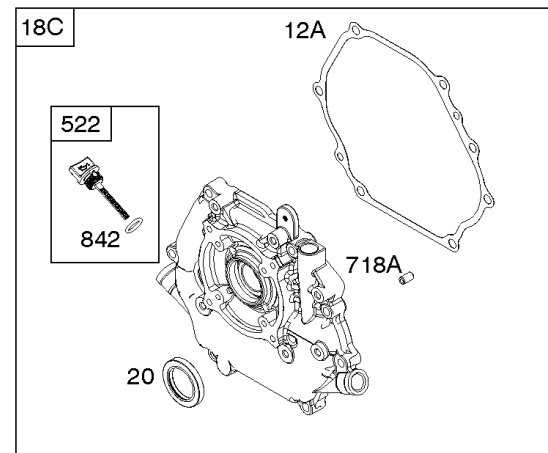

Camshaft, Crankcase Cover, Crankshaft, Cylinder, Exhaust Bracket, Operator's Manual,

REF NO	PART NO	QTY	DESCRIPTION
1	593106		CYLINDER ASSEMBLY
3	591794		SEAL, Oil -(Magneto Side)
12A	592597		GASKET, Crankcase
15	797793		PLUG, Oil Drain
16A	593084		CRANKSHAFT
17	591792		BEARING, Ball -(Crankshaft)
18C	593661		COVER, Crankcase
20	591793		SEAL, Oil -(PTO Side) (PTO Side)
22	797776		SCREW -(Crankcase Cover/Sump)
22A	593107		SCREW -(Crankcase Cover/Sump)
24	797812		KEY, Flywheel
25	592613		PISTON ASSEMBLY -(Standard)
25	593108		PISTON ASSEMBLY -(.010" Oversize)
25	593109		PISTON ASSEMBLY -(.020" Oversize)
26	593111		SET, Ring -(.020" Oversize)
26	592614		SET, Ring -(Standard)
26	593110		SET, Ring -(.010" Oversize)
27	592044		LOCK, Piston Pin
28	592045		PIN, Piston
29	592046		ROD, Connecting
46	595929		CAMSHAFT -Used After Code Date 15061400
46	592617		CAMSHAFT -Used Before Code Date 15061500
227	592616		LEVER, Governor Control
287	798618		SCREW -(Dipstick Tube)
306	591790		SHIELD, Cylinder
307	798618		SCREW -(Cylinder Shield)
309	591780		MOTOR, Starter
357	590960		KEY, Drive Pulley
492	592037		SHIELD, Crankcase
505	690939		NUT -(Governor Control Lever)
509	798840		SCREW -(Crankcase Shield)
522	799941		PLUG, Dipstick/Fill
522A	797762		PLUG, Dipstick/Fill
562	797230		BOLT -(Governor Control Lever)
614	797229		PIN, Cotter
616	592615		CRANK, Governor
631	797794		WASHER -(Oil Drain Plug)
718	797792		PIN, Locating

1036 EMISSIONS LABEL

1058 OPERATOR'S MANUAL

1319 WARNING LABEL

1319A WARNING LABEL