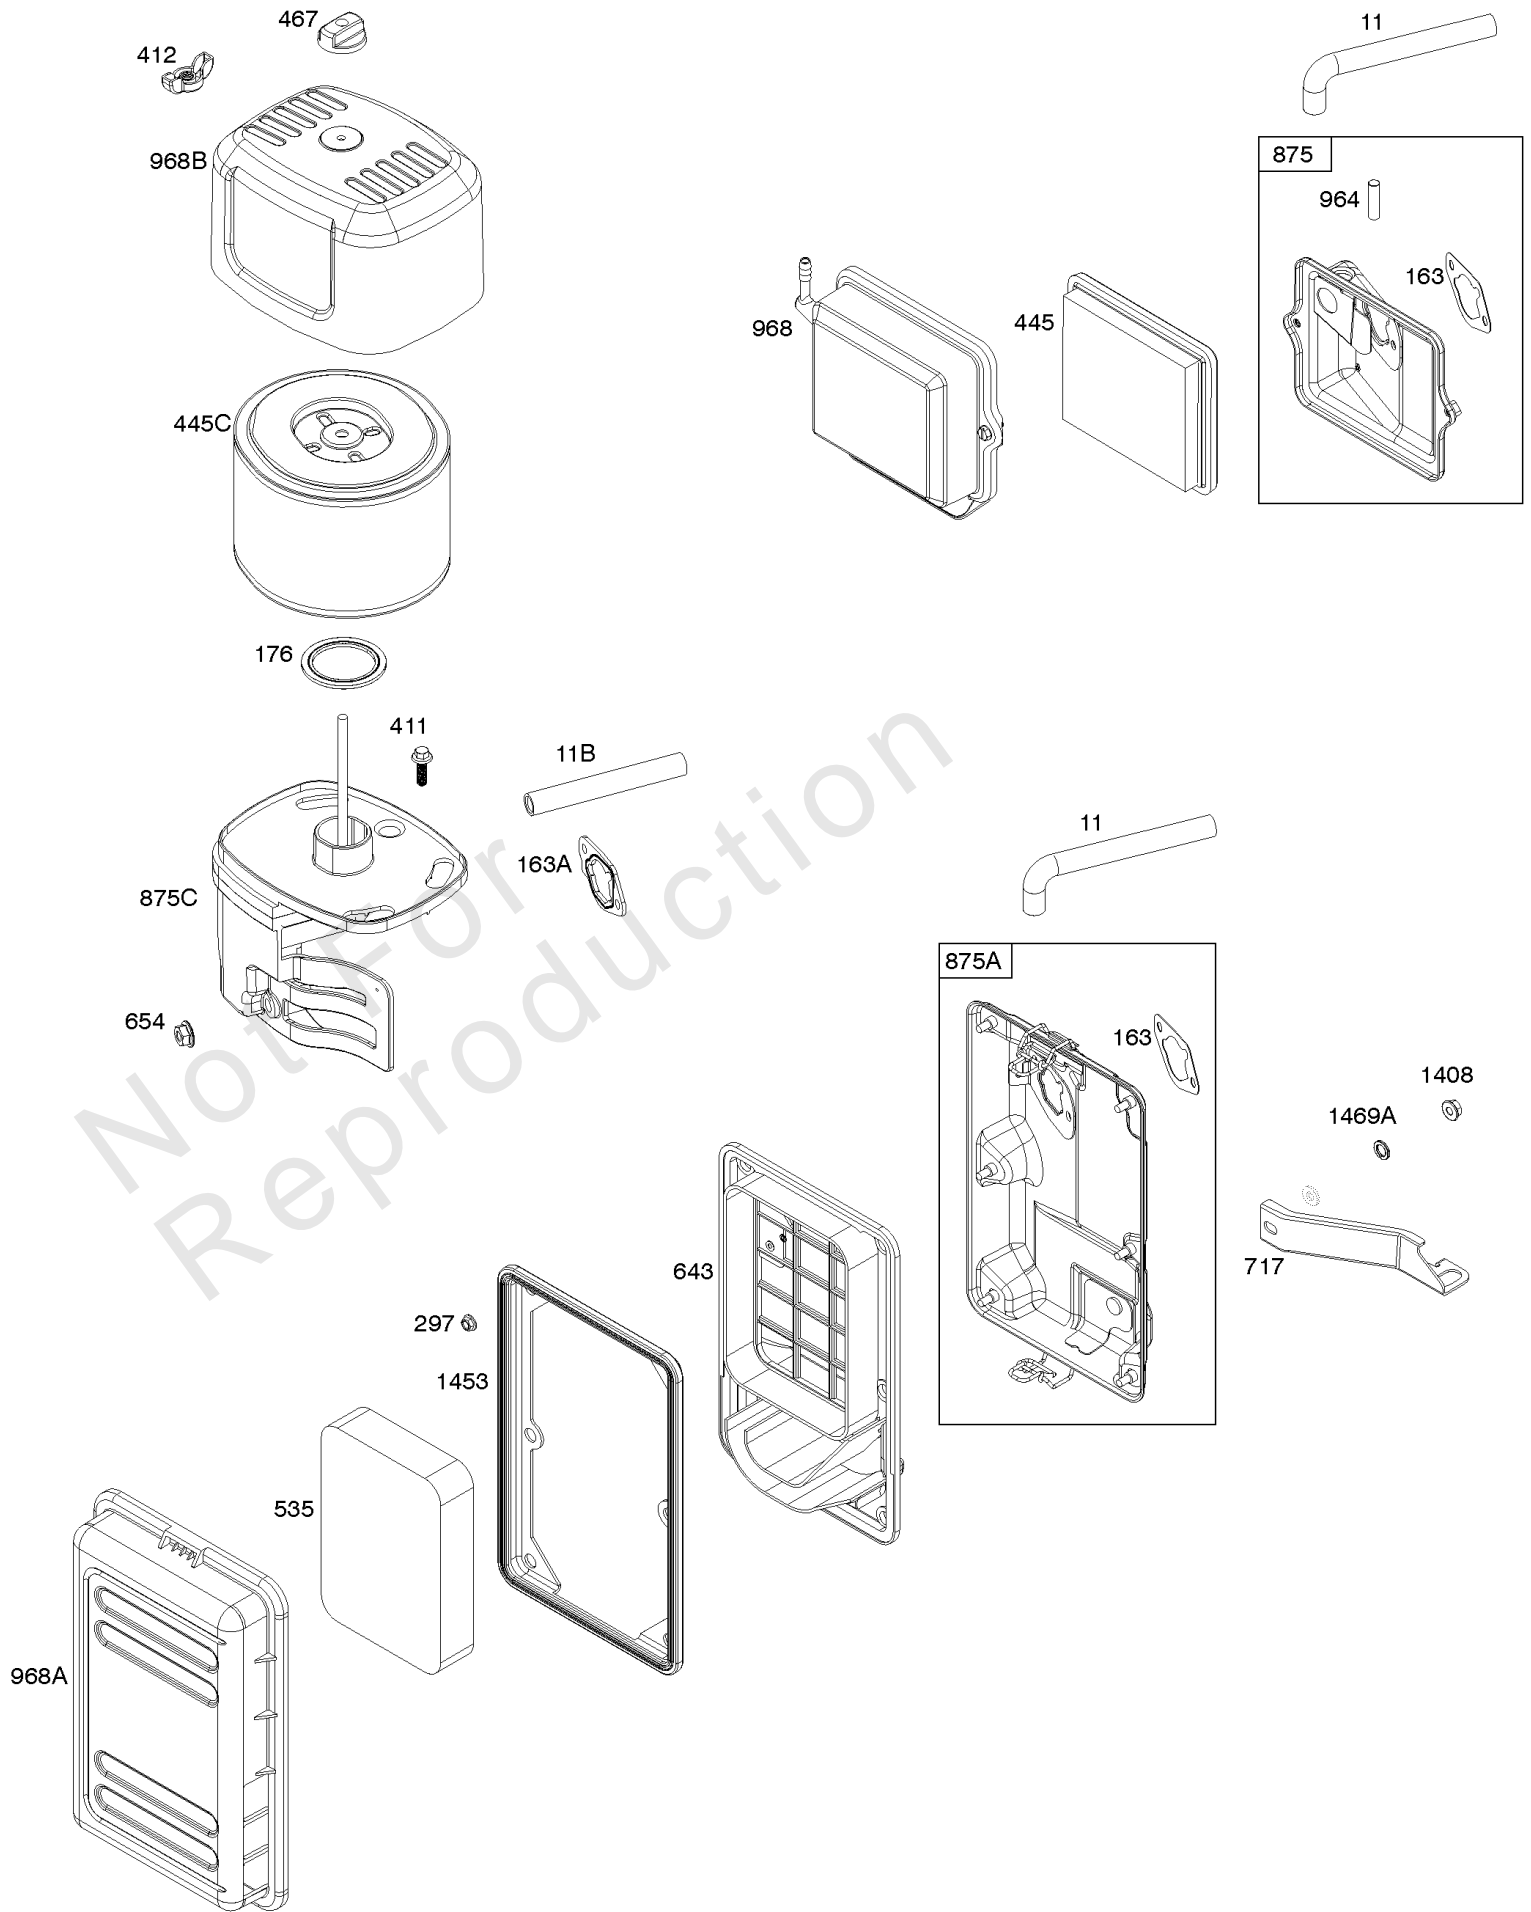

## Air Cleaner

REF NO	PART NO	QTY	DESCRIPTION
11	592353		TUBE, Breather
11B	799832		TUBE, Breather -(Cut To Required Length)
163	797756		GASKET, Air Cleaner
163A	799883		GASKET, Air Cleaner
176	799834		SEAL, O-Ring -(Air Cleaner Base)
297	591808		NUT -(Air Filter Retainer)
411	797686		SCREW -(Air Cleaner Base to Air Cleaner Bracket)
412	799830		NUT -(Air Cleaner Cover)
445	491588S		FILTER, A/C Cartridge
445C	592605		FILTER, A/C Cartridge
467	691985		KNOB, Air Cleaner Cover
535	591778		FILTER, Air Cleaner Foam
643	591806		RETAINER, Air Filter
654	690939		NUT -(Carburetor)
717	593134		BRACKET, Air Cleaner
875	799776		BASE, Air Cleaner
875A	591804		BASE, Air Cleaner
875C	593088		BASE, Air Cleaner
964	799159		CAP, Connector
968A	591803		COVER, Air Cleaner
968B	593087		COVER, Air Cleaner
1408	690939		NUT -(Air Cleaner Bracket)
1453	591807		SEAL, Air Cleaner Cover
1469A	22097GS		WASHER, Lock, Split, 1/4" -(Air Cleaner Bracket)