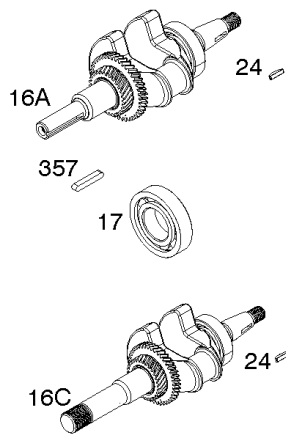

## Camshaft, Crankcase Cover, Crankshaft, Cylinder, Exhaust Bracket, Operator's Manual,

REF NO	PART NO	QTY	DESCRIPTION
1	593106		CYLINDER ASSEMBLY
3	591794		SEAL, Oil -(Magneto Side)
12A	592597		GASKET, Crankcase
15	797793		PLUG, Oil Drain
16A	593084		CRANKSHAFT
17	591792		BEARING, Ball -(Crankshaft)
18C	593661		COVER, Crankcase
20	591793		SEAL, Oil -(PTO Side) (PTO Side)
22	797776		SCREW -(Crankcase Cover/Sump)
22A	593107		SCREW -(Crankcase Cover/Sump)
24	797812		KEY, Flywheel
25	592613		PISTON ASSEMBLY -(Standard)
25	593108		PISTON ASSEMBLY -(.010" Oversize)
25	593109		PISTON ASSEMBLY -(.020" Oversize)
26	593111		SET, Ring -(.020" Oversize)
26	592614		SET, Ring -(Standard)
26	593110		SET, Ring -(.010" Oversize)
27	592044		LOCK, Piston Pin
28	592045		PIN, Piston
29	592046		ROD, Connecting
46	595929		CAMSHAFT -Used After Code Date 15061400
46	592617		CAMSHAFT -Used Before Code Date 15061500
227	592616		LEVER, Governor Control
287	798618		SCREW -(Dipstick Tube)
306	591790		SHIELD, Cylinder
307	798618		SCREW -(Cylinder Shield)
309	591780		MOTOR, Starter
357	590960		KEY, Drive Pulley
492	592037		SHIELD, Crankcase
505	690939		NUT -(Governor Control Lever)
509	798840		SCREW -(Crankcase Shield)
522	799941		PLUG, Dipstick/Fill
522A	797762		PLUG, Dipstick/Fill
562	797230		BOLT -(Governor Control Lever)
614	797229		PIN, Cotter
616	592615		CRANK, Governor
631	797794		WASHER -(Oil Drain Plug)
718	797792		PIN, Locating