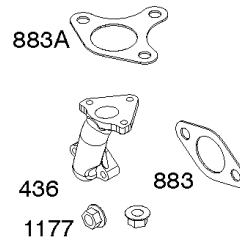

Exhaust System, Fuel Supply

REF NO	PART NO	QTY	DESCRIPTION
187B	593721		LINE, Fuel
190	590964		SCREW -(Fuel Tank)
240A	394358S		FILTER, Fuel
300A	593090		MUFFLER
300B	192569GS		MUFFLER
300D	593128		MUFFLER
346	B5763GS		SCREW -(10-32 x 3/8) (Spark Arrestor)
436	593089		MANIFOLD, Exhaust
529	799933		GROMMET -(Fuel Tank)
601	791850		CLAMP, Hose
676	590953		DEFLECTOR, Muffler
676B	697816		DEFLECTOR, Muffler
677	699203		SCREW -(Muffler Deflector)
677B	699776		SCREW -(Muffler Deflector)
703	590967		CLIP -(Fuel Hose)
705	590965		NUT -(Fuel Tank)
725	595432		SHIELD, Heat
819	798618		SCREW -(Muffler Bracket)
832A	593091		GUARD, Muffler
832B	595453		MUFFLER
832D	595434		GUARD, Muffler
832C	595433		MUFFLER
836A	798976		SCREW -(Muffler Guard)
836B	595455		SCREW -(Muffler Guard)
863A	593733		BRACKET, Muffler
883	797770		GASKET, Exhaust
883A	799797		GASKET, Exhaust
957	794641		CAP, Fuel Tank
957A	799324		CAP, Fuel Tank
972	593095		TANK, Fuel
972A	593720		TANK, Fuel
994	790153		ARRESTOR, Spark
994A	594233		ARRESTOR, Spark
994B	796399		ARRESTOR, Spark
994C	595454		ARRESTOR, Spark
1177	590965		NUT -(Muffler)
1302	590457		WASHER -(Muffler Guard)
1302A	593727		WASHER -(Muffler Guard)
1345	792917		FILTER, Filler Neck
1509	797346		OUTLET, Tank