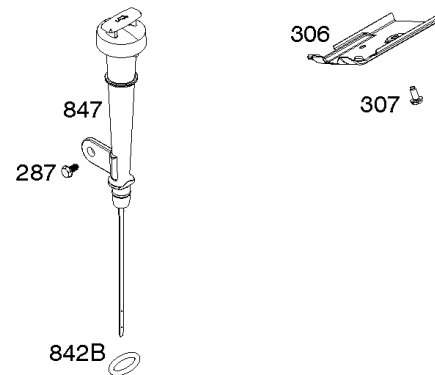

## Camshaft, Crankcase Cover, Crankshaft, Cylinder, Exhaust Bracket, Operator's Manual,

REF NO	PART NO	QTY	DESCRIPTION
1	593106		CYLINDER ASSEMBLY
3	591794		SEAL, Oil -(Magneto Side)
12A	592597		GASKET, Crankcase
15	797793		PLUG, Oil Drain
16A	593084		CRANKSHAFT
17	591792		BEARING, Ball -(Crankshaft)
18C	593661		COVER, Crankcase
20	591793		SEAL, Oil -(PTO Side) (PTO Side)
22	797776		SCREW -(Crankcase Cover/Sump)
22A	593107		SCREW -(Crankcase Cover/Sump)
24	797812		KEY, Flywheel
25	592613		PISTON ASSEMBLY -(Standard)
25	593108		PISTON ASSEMBLY -(.010" Oversize)
25	593109		PISTON ASSEMBLY -(.020" Oversize)
26	593111		SET, Ring -(.020" Oversize)
26	592614		SET, Ring -(Standard)
26	593110		SET, Ring -(.010" Oversize)
27	592044		LOCK, Piston Pin
28	592045		PIN, Piston
29	592046		ROD, Connecting
46	595929		CAMSHAFT -Used After Code Date 15061400
46	592617		CAMSHAFT -Used Before Code Date 15061500
227	592616		LEVER, Governor Control
287	798618		SCREW -(Dipstick Tube)
306	591790		SHIELD, Cylinder
307	798618		SCREW -(Cylinder Shield)
309	591780		MOTOR, Starter
357	590960		KEY, Drive Pulley
492	592037		SHIELD, Crankcase
505	690939		NUT -(Governor Control Lever)
509	798840		SCREW -(Crankcase Shield)
522	799941		PLUG, Dipstick/Fill
522A	797762		PLUG, Dipstick/Fill
562	797230		BOLT -(Governor Control Lever)
614	797229		PIN, Cotter
616	592615		CRANK, Governor
631	797794		WASHER -(Oil Drain Plug)
718	797792		PIN, Locating