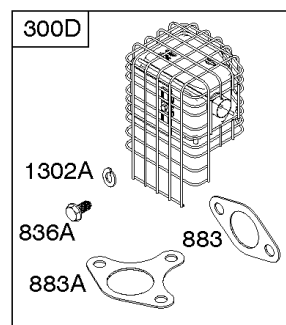

Exhaust System, Fuel Supply

REF NO	PART NO	QTY	DESCRIPTION
187B	593721		LINE, Fuel
190	590964		SCREW -(Fuel Tank)
240A	394358S		FILTER, Fuel
300A	593090		MUFFLER
300B	192569GS		MUFFLER
300D	593128		MUFFLER
346	B5763GS		SCREW -(10-32 x 3/8) (Spark Arrestor)
436	593089		MANIFOLD, Exhaust
529	799933		GROMMET -(Fuel Tank)
601	791850		CLAMP, Hose
676	590953		DEFLECTOR, Muffler
676B	697816		DEFLECTOR, Muffler
677	699203		SCREW -(Muffler Deflector)
677B	699776		SCREW -(Muffler Deflector)
703	590967		CLIP -(Fuel Hose)
705	590965		NUT -(Fuel Tank)
725	595432		SHIELD, Heat
819	798618		SCREW -(Muffler Bracket)
832A	593091		GUARD, Muffler
832B	595453		MUFFLER
832D	595434		GUARD, Muffler
832C	595433		MUFFLER
836A	798976		SCREW -(Muffler Guard)
836B	595455		SCREW -(Muffler Guard)
863A	593733		BRACKET, Muffler
883	797770		GASKET, Exhaust
883A	799797		GASKET, Exhaust
957	794641		CAP, Fuel Tank
957A	799324		CAP, Fuel Tank
972	593095		TANK, Fuel
972A	593720		TANK, Fuel
994	790153		ARRESTOR, Spark
994A	594233		ARRESTOR, Spark
994B	796399		ARRESTOR, Spark
994C	595454		ARRESTOR, Spark
1177	590965		NUT -(Muffler)
1302	590457		WASHER -(Muffler Guard)
1302A	593727		WASHER -(Muffler Guard)
1345	792917		FILTER, Filler Neck
1509	797346		OUTLET, Tank