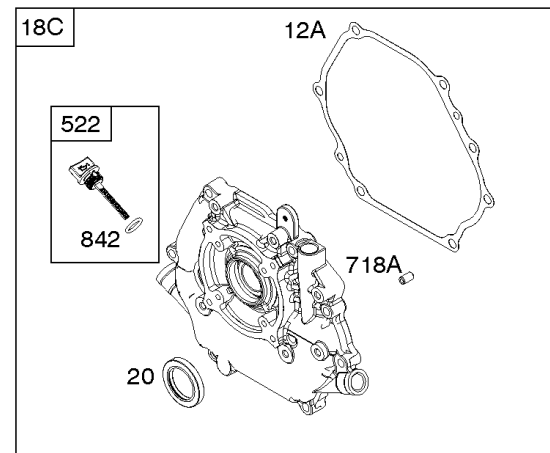

## Camshaft, Crankcase Cover, Crankshaft, Cylinder, Exhaust Bracket, Operator's Manual,

REF NO	PART NO	QTY	DESCRIPTION
1	593106		CYLINDER ASSEMBLY
3	591794		SEAL, Oil -(Magneto Side)
12A	592597		GASKET, Crankcase
15	797793		PLUG, Oil Drain
16A	593084		CRANKSHAFT
17	591792		BEARING, Ball -(Crankshaft)
18C	593661		COVER, Crankcase
20	591793		SEAL, Oil -(PTO Side) (PTO Side)
22	797776		SCREW -(Crankcase Cover/Sump)
22A	593107		SCREW -(Crankcase Cover/Sump)
24	797812		KEY, Flywheel
25	592613		PISTON ASSEMBLY -(Standard)
25	593108		PISTON ASSEMBLY -(.010" Oversize)
25	593109		PISTON ASSEMBLY -(.020" Oversize)
26	593111		SET, Ring -(.020" Oversize)
26	592614		SET, Ring -(Standard)
26	593110		SET, Ring -(.010" Oversize)
27	592044		LOCK, Piston Pin
28	592045		PIN, Piston
29	592046		ROD, Connecting
46	595929		CAMSHAFT -Used After Code Date 15061400
46	592617		CAMSHAFT -Used Before Code Date 15061500
227	592616		LEVER, Governor Control
287	798618		SCREW -(Dipstick Tube)
306	591790		SHIELD, Cylinder
307	798618		SCREW -(Cylinder Shield)
309	591780		MOTOR, Starter
357	590960		KEY, Drive Pulley
492	592037		SHIELD, Crankcase
505	690939		NUT -(Governor Control Lever)
509	798840		SCREW -(Crankcase Shield)
522	799941		PLUG, Dipstick/Fill
522A	797762		PLUG, Dipstick/Fill
562	797230		BOLT -(Governor Control Lever)
614	797229		PIN, Cotter
616	592615		CRANK, Governor
631	797794		WASHER -(Oil Drain Plug)
718	797792		PIN, Locating