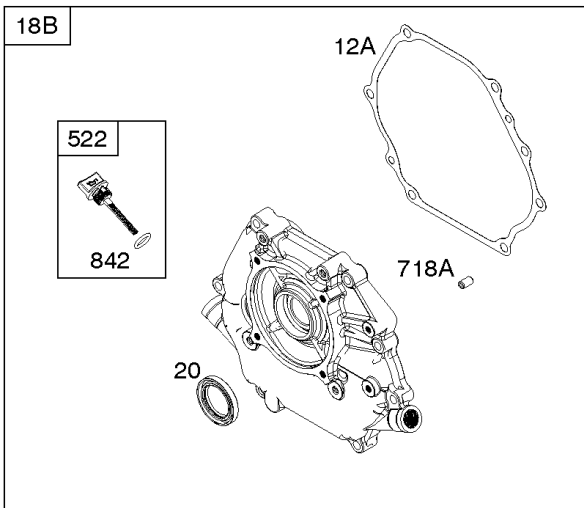

## Camshaft, Crankcase Cover, Crankshaft, Cylinder, Exhaust Bracket, Operator's Manual,

REF NO	PART NO	QTY	DESCRIPTION
1	593106		CYLINDER ASSEMBLY
3	591794		SEAL, Oil -(Magneto Side)
12A	592597		GASKET, Crankcase
15	797793		PLUG, Oil Drain
16A	593084		CRANKSHAFT
17	591792		BEARING, Ball -(Crankshaft)
18C	593661		COVER, Crankcase
20	591793		SEAL, Oil -(PTO Side) (PTO Side)
22	797776		SCREW -(Crankcase Cover/Sump)
22A	593107		SCREW -(Crankcase Cover/Sump)
24	797812		KEY, Flywheel
25	592613		PISTON ASSEMBLY -(Standard)
25	593108		PISTON ASSEMBLY -(.010" Oversize)
25	593109		PISTON ASSEMBLY -(.020" Oversize)
26	593111		SET, Ring -(.020" Oversize)
26	592614		SET, Ring -(Standard)
26	593110		SET, Ring -(.010" Oversize)
27	592044		LOCK, Piston Pin
28	592045		PIN, Piston
29	592046		ROD, Connecting
46	595929		CAMSHAFT -Used After Code Date 15061400
46	592617		CAMSHAFT -Used Before Code Date 15061500
227	592616		LEVER, Governor Control
287	798618		SCREW -(Dipstick Tube)
306	591790		SHIELD, Cylinder
307	798618		SCREW -(Cylinder Shield)
309	591780		MOTOR, Starter
357	590960		KEY, Drive Pulley
492	592037		SHIELD, Crankcase
505	690939		NUT -(Governor Control Lever)
509	798840		SCREW -(Crankcase Shield)
522	799941		PLUG, Dipstick/Fill
522A	797762		PLUG, Dipstick/Fill
562	797230		BOLT -(Governor Control Lever)
614	797229		PIN, Cotter
616	592615		CRANK, Governor
631	797794		WASHER -(Oil Drain Plug)
718	797792		PIN, Locating