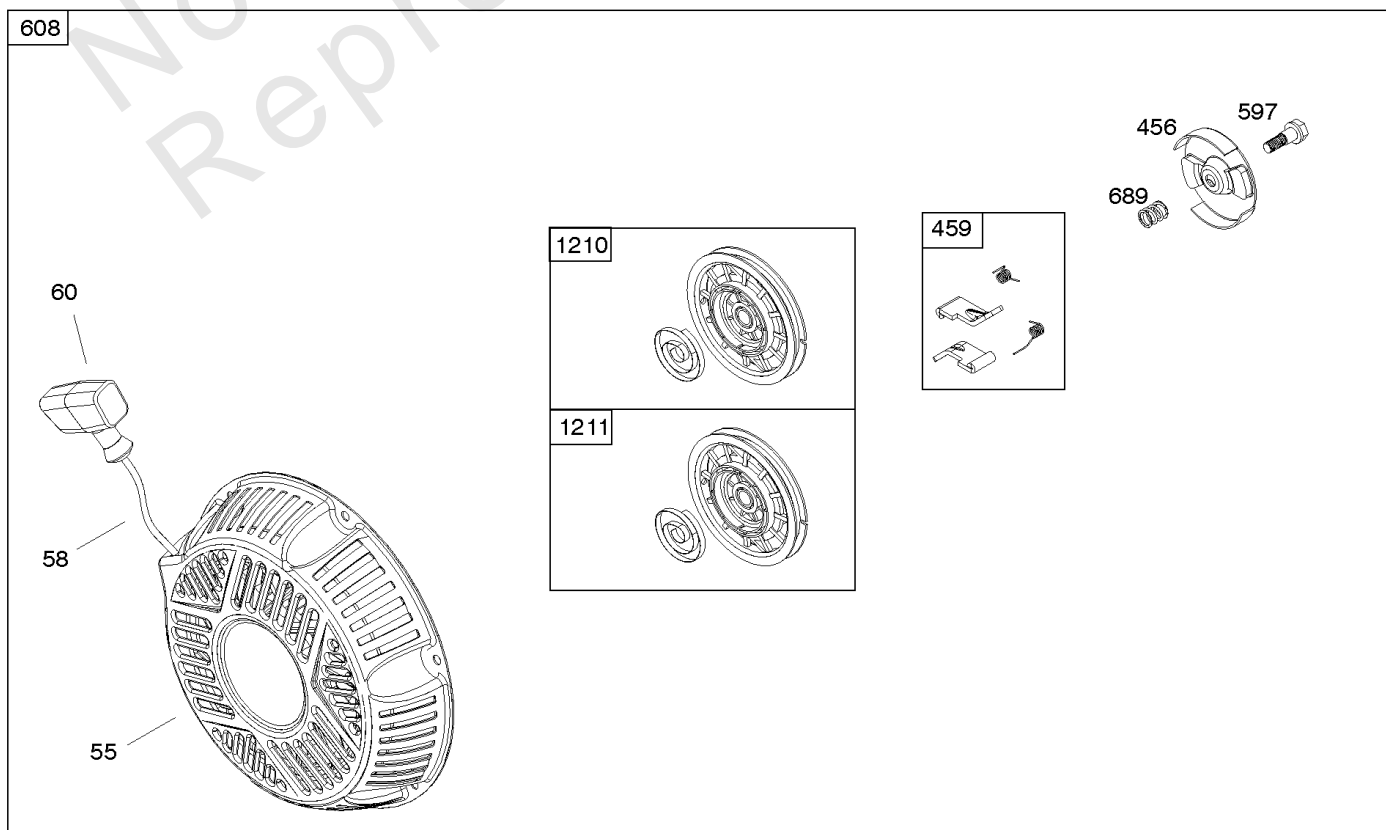

Blower Housing, Flywheel, Rewind Starter

REF NO	PART NO	QTY	DESCRIPTION
23	593100		FLYWHEEL
55	591787		HOUSING, Rewind Starter
58	691921		ROPE, Starter -(Cut To Required Length)
60	691915		GRIP, Starter Rope
65	797654		SCREW -(Rewind Starter)
281B	593099		PANEL, Control
304	591785		HOUSING, Blower
305	798618		SCREW -(Blower Housing)
332	797811		NUT -(Flywheel)
363	19203		PULLER, Flywheel
455	591820		CUP, Flywheel
456	799973		PLATE, Pawl Friction
459	799976		PAWL, Ratchet
597	799972		SCREW -(Pawl Friction Plate)
608	591781		STARTER, Rewind
663	799846		SCREW -(Control Panel)
689	799669		SPRING, Friction
1005	591789		FAN, Flywheel
1210	591788		PULLEY/SPRING ASSEMBLY -(Pulley)
1211	591788		PULLEY/SPRING ASSEMBLY -(Spring)