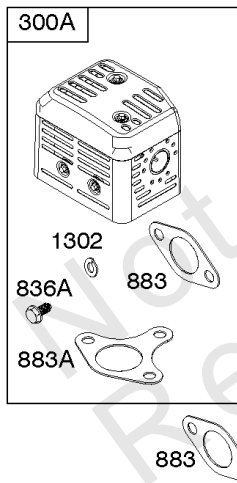

Exhaust System, Fuel Supply

REF NO	PART NO	QTY	DESCRIPTION
187B	593721		LINE, Fuel
190	590964		SCREW -(Fuel Tank)
240A	394358S		FILTER, Fuel
300A	593090		MUFFLER
300B	192569GS		MUFFLER
300D	593128		MUFFLER
346	B5763GS		SCREW -(10-32 x 3/8) (Spark Arrestor)
436	593089		MANIFOLD, Exhaust
529	799933		GROMMET -(Fuel Tank)
601	791850		CLAMP, Hose
676	590953		DEFLECTOR, Muffler
676B	697816		DEFLECTOR, Muffler
677	699203		SCREW -(Muffler Deflector)
677B	699776		SCREW -(Muffler Deflector)
703	590967		CLIP -(Fuel Hose)
705	590965		NUT -(Fuel Tank)
725	595432		SHIELD, Heat
819	798618		SCREW -(Muffler Bracket)
832A	593091		GUARD, Muffler
832B	595453		MUFFLER
832D	595434		GUARD, Muffler
832C	595433		MUFFLER
836A	798976		SCREW -(Muffler Guard)
836B	595455		SCREW -(Muffler Guard)
863A	593733		BRACKET, Muffler
883	797770		GASKET, Exhaust
883A	799797		GASKET, Exhaust
957	794641		CAP, Fuel Tank
957A	799324		CAP, Fuel Tank
972	593095		TANK, Fuel
972A	593720		TANK, Fuel
994	790153		ARRESTOR, Spark
994A	594233		ARRESTOR, Spark
994B	796399		ARRESTOR, Spark
994C	595454		ARRESTOR, Spark
1177	590965		NUT -(Muffler)
1302	590457		WASHER -(Muffler Guard)
1302A	593727		WASHER -(Muffler Guard)
1345	792917		FILTER, Filler Neck
1509	797346		OUTLET, Tank