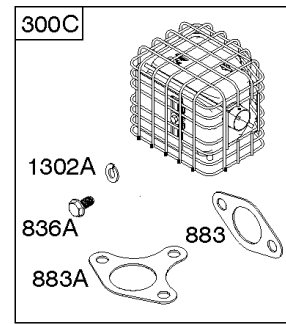

Exhaust System, Fuel Supply

REF NO	PART NO	QTY	DESCRIPTION
187B	593721		LINE, Fuel
190	590964		SCREW -(Fuel Tank)
240A	394358S		FILTER, Fuel
300A	593090		MUFFLER
300B	192569GS		MUFFLER
300D	593128		MUFFLER
346	B5763GS		SCREW -(10-32 x 3/8) (Spark Arrestor)
436	593089		MANIFOLD, Exhaust
529	799933		GROMMET -(Fuel Tank)
601	791850		CLAMP, Hose
676	590953		DEFLECTOR, Muffler
676B	697816		DEFLECTOR, Muffler
677	699203		SCREW -(Muffler Deflector)
677B	699776		SCREW -(Muffler Deflector)
703	590967		CLIP -(Fuel Hose)
705	590965		NUT -(Fuel Tank)
725	595432		SHIELD, Heat
819	798618		SCREW -(Muffler Bracket)
832A	593091		GUARD, Muffler
832B	595453		MUFFLER
832D	595434		GUARD, Muffler
832C	595433		MUFFLER
836A	798976		SCREW -(Muffler Guard)
836B	595455		SCREW -(Muffler Guard)
863A	593733		BRACKET, Muffler
883	797770		GASKET, Exhaust
883A	799797		GASKET, Exhaust
957	794641		CAP, Fuel Tank
957A	799324		CAP, Fuel Tank
972	593095		TANK, Fuel
972A	593720		TANK, Fuel
994	790153		ARRESTOR, Spark
994A	594233		ARRESTOR, Spark
994B	796399		ARRESTOR, Spark
994C	595454		ARRESTOR, Spark
1177	590965		NUT -(Muffler)
1302	590457		WASHER -(Muffler Guard)
1302A	593727		WASHER -(Muffler Guard)
1345	792917		FILTER, Filler Neck
1509	797346		OUTLET, Tank