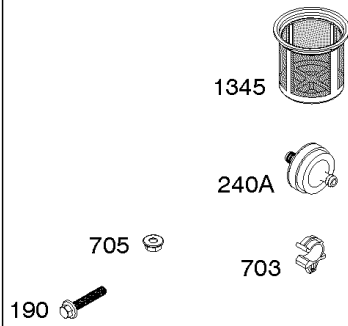

Exhaust System, Fuel Supply

REF NO	PART NO	QTY	DESCRIPTION
187B	593721		LINE, Fuel
190	590964		SCREW -(Fuel Tank)
240A	394358S		FILTER, Fuel
300A	593090		MUFFLER
300B	192569GS		MUFFLER
300D	593128		MUFFLER
346	B5763GS		SCREW -(10-32 x 3/8) (Spark Arrestor)
436	593089		MANIFOLD, Exhaust
529	799933		GROMMET -(Fuel Tank)
601	791850		CLAMP, Hose
676	590953		DEFLECTOR, Muffler
676B	697816		DEFLECTOR, Muffler
677	699203		SCREW -(Muffler Deflector)
677B	699776		SCREW -(Muffler Deflector)
703	590967		CLIP -(Fuel Hose)
705	590965		NUT -(Fuel Tank)
725	595432		SHIELD, Heat
819	798618		SCREW -(Muffler Bracket)
832A	593091		GUARD, Muffler
832B	595453		MUFFLER
832D	595434		GUARD, Muffler
832C	595433		MUFFLER
836A	798976		SCREW -(Muffler Guard)
836B	595455		SCREW -(Muffler Guard)
863A	593733		BRACKET, Muffler
883	797770		GASKET, Exhaust
883A	799797		GASKET, Exhaust
957	794641		CAP, Fuel Tank
957A	799324		CAP, Fuel Tank
972	593095		TANK, Fuel
972A	593720		TANK, Fuel
994	790153		ARRESTOR, Spark
994A	594233		ARRESTOR, Spark
994B	796399		ARRESTOR, Spark
994C	595454		ARRESTOR, Spark
1177	590965		NUT -(Muffler)
1302	590457		WASHER -(Muffler Guard)
1302A	593727		WASHER -(Muffler Guard)
1345	792917		FILTER, Filler Neck
1509	797346		OUTLET, Tank