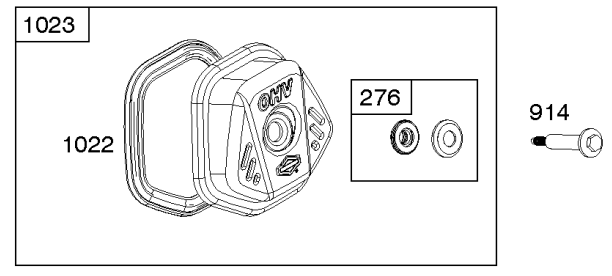

Cylinder Head, Gasket Sets

REF NO	PART NO	QTY	DESCRIPTION
3	591794		SEAL, Oil -(Magneto Side)
5	593093		HEAD, Cylinder
7A	592834		GASKET, Cylinder Head
12A	592597		GASKET, Crankcase
13	797791		SCREW -(Cylinder Head)
20	591793		SEAL, Oil -(PTO Side) (PTO Side)
33	592612		VALVE, Exhaust
34	592611		VALVE, Intake
35	591814		SPRING, Valve -(Intake)
36	591814		SPRING, Valve -(Exhaust)
40A	797782		RETAINER, Valve
40B	591815		RETAINER, Valve
40C	591816		RETAINER, Valve
45	797786		TAPPET, Valve
51	591779		GASKET, Intake
51A	591798		GASKET, Intake
163	797756		GASKET, Air Cleaner
163A	799883		GASKET, Air Cleaner
238	591817		CAP, Valve
276	797847		WASHER, Sealing -(Rocker Cover)
358	593112		GASKET SET, Engine
718	797792		PIN, Locating
830	591088		STUD, Rocker Arm
842	797327		SEAL, O-Ring -(Dipstick Tube)
868	797854		SEAL, Valve -(Intake)
883	797770		GASKET, Exhaust
883A	799797		GASKET, Exhaust
914	797848		SCREW -(Rocker Cover)
1022	797846		GASKET, Rocker Cover
1023	799778		COVER, Rocker
1026	591818		ROD, Push
1029	591087		ARM, Rocker
1034	591819		GUIDE, Push Rod
1095	593113		GASKET SET, Valve