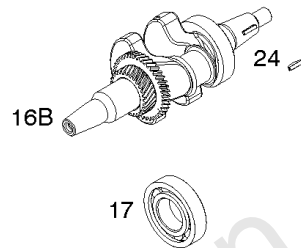

1036 EMISSIONS LABEL

1058 OPERATOR'S MANUAL

1319 WARNING LABEL

1319A WARNING LABEL

Camshaft, Crankcase Cover, Crankshaft, Cylinder, Exhaust Bracket, Operator's Manual,

REF NO	PART NO	QTY	DESCRIPTION
1	593106		CYLINDER ASSEMBLY
3	591794		SEAL, Oil -(Magneto Side)
12A	592597		GASKET, Crankcase
15	797793		PLUG, Oil Drain
16A	593084		CRANKSHAFT
17	591792		BEARING, Ball -(Crankshaft)
18C	593661		COVER, Crankcase
20	591793		SEAL, Oil -(PTO Side) (PTO Side)
22	797776		SCREW -(Crankcase Cover/Sump)
22A	593107		SCREW -(Crankcase Cover/Sump)
24	797812		KEY, Flywheel
25	592613		PISTON ASSEMBLY -(Standard)
25	593108		PISTON ASSEMBLY -(.010" Oversize)
25	593109		PISTON ASSEMBLY -(.020" Oversize)
26	593111		SET, Ring -(.020" Oversize)
26	592614		SET, Ring -(Standard)
26	593110		SET, Ring -(.010" Oversize)
27	592044		LOCK, Piston Pin
28	592045		PIN, Piston
29	592046		ROD, Connecting
46	595929		CAMSHAFT -Used After Code Date 15061400
46	592617		CAMSHAFT -Used Before Code Date 15061500
227	592616		LEVER, Governor Control
287	798618		SCREW -(Dipstick Tube)
306	591790		SHIELD, Cylinder
307	798618		SCREW -(Cylinder Shield)
309	591780		MOTOR, Starter
357	590960		KEY, Drive Pulley
492	592037		SHIELD, Crankcase
505	690939		NUT -(Governor Control Lever)
509	798840		SCREW -(Crankcase Shield)
522	799941		PLUG, Dipstick/Fill
522A	797762		PLUG, Dipstick/Fill
562	797230		BOLT -(Governor Control Lever)
614	797229		PIN, Cotter
616	592615		CRANK, Governor
631	797794		WASHER -(Oil Drain Plug)
718	797792		PIN, Locating