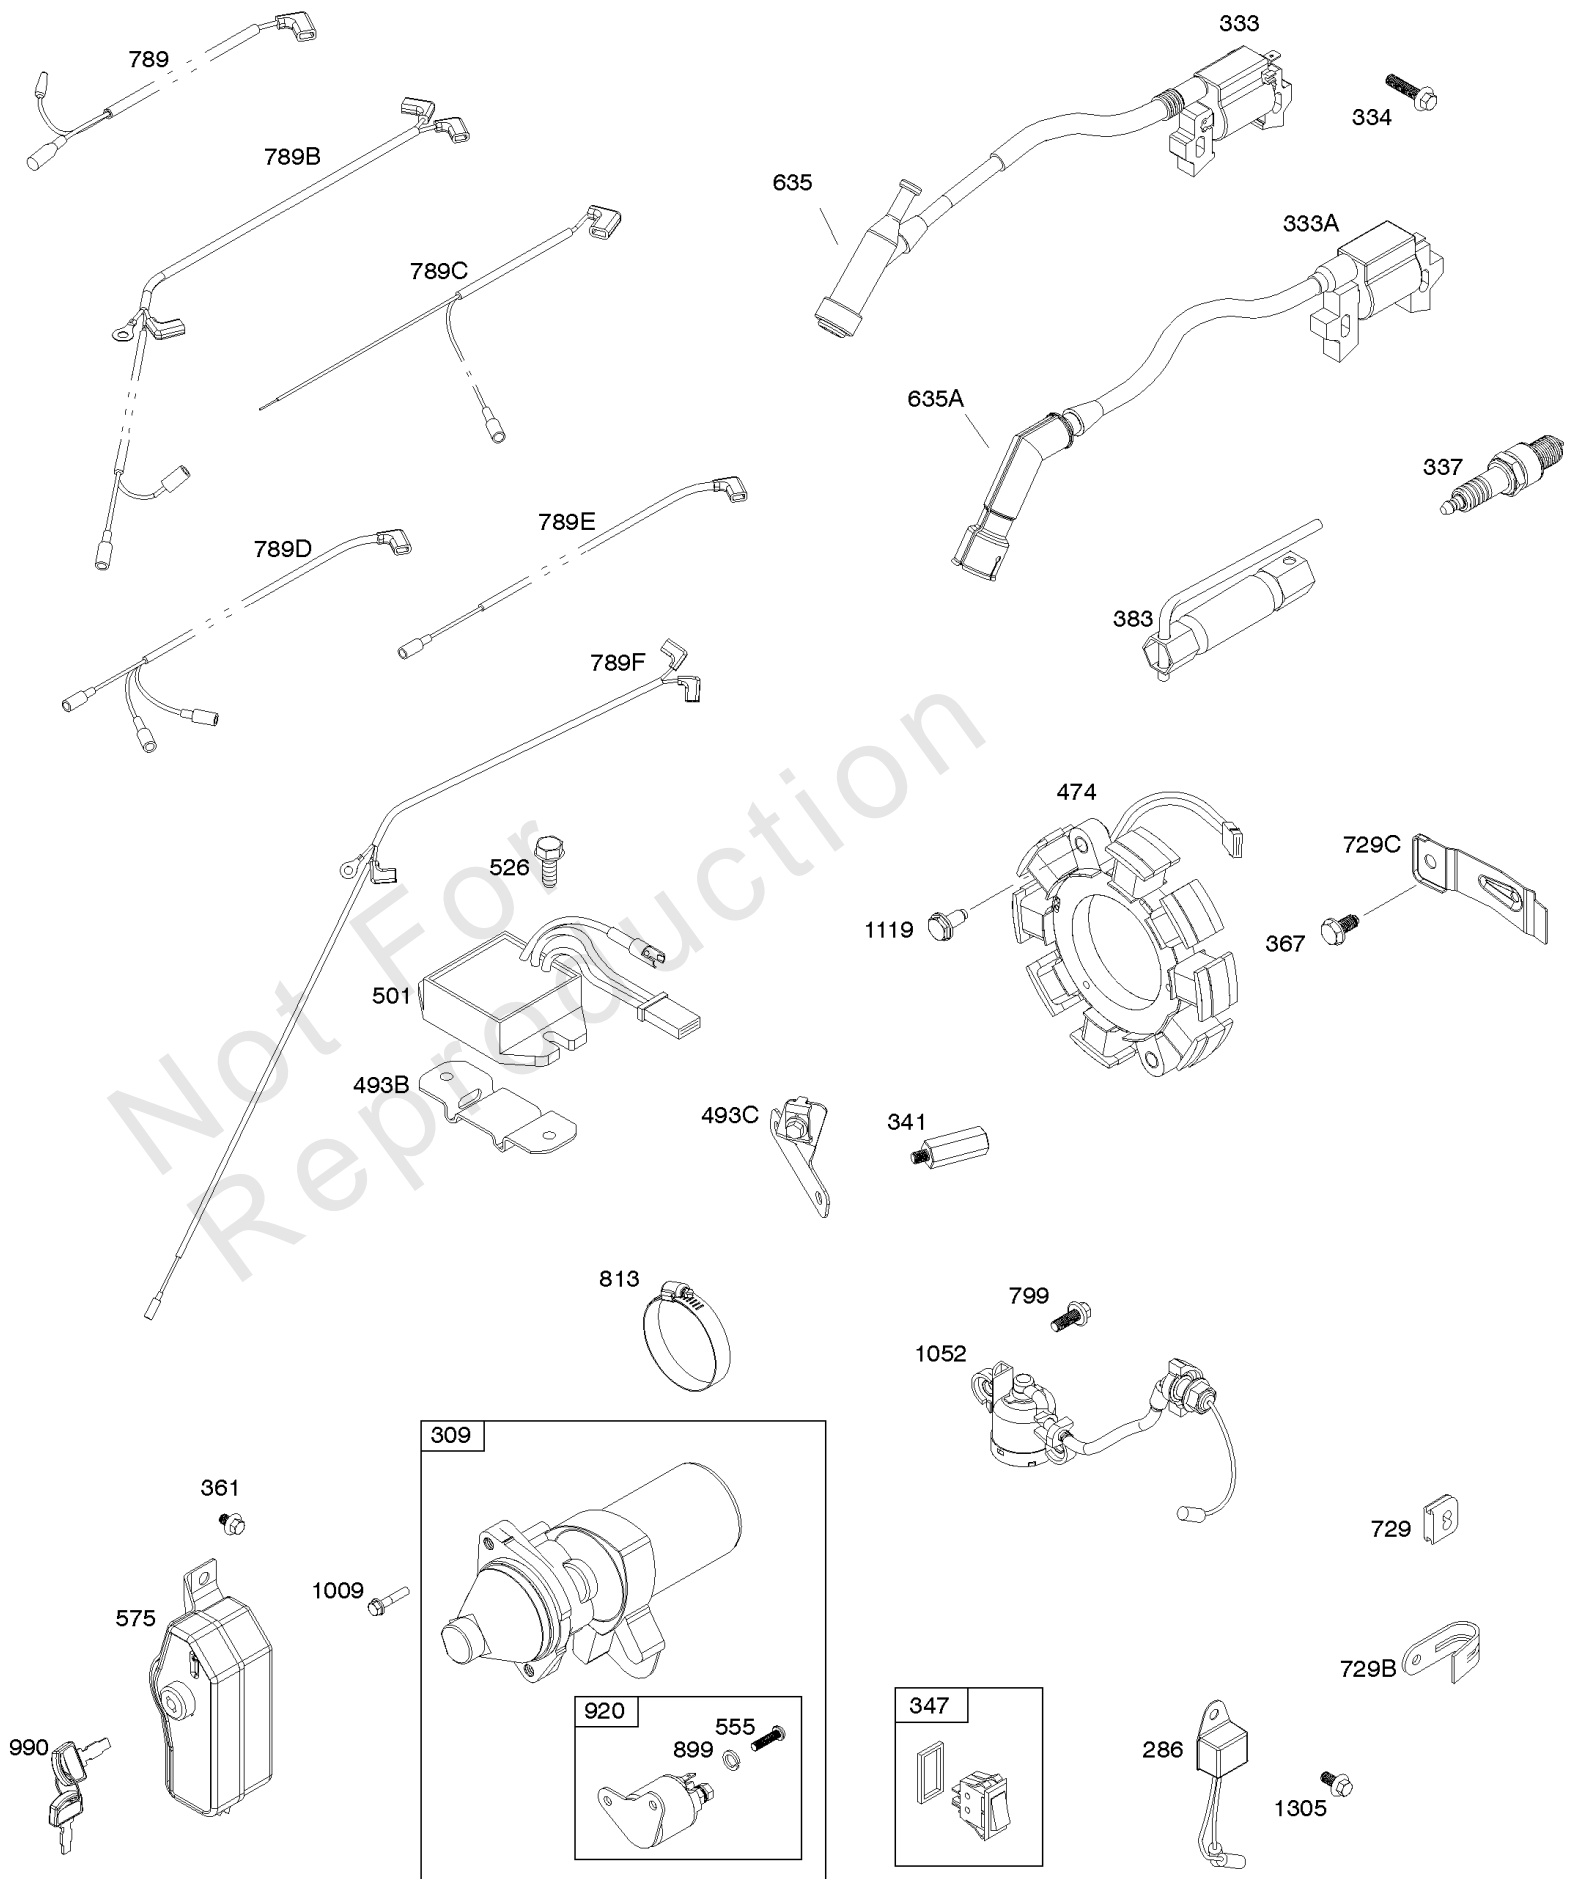

Alternator, Armature, Electrical System, Ignition, Spark Plug

REF NO	PART NO	QTY	DESCRIPTION
286	797772		MODULE, Oil Sensor
309	591780		MOTOR, Starter
333	797769		ARMATURE, Magneto
333A	798616		ARMATURE, Magneto
334	797655		SCREW -(Magneto Armature)
337	798615		PLUG, Spark
341	591341		STUD -(Mounting Bracket)
347	797340		SWITCH, Rocker
361	798618		SCREW -(Starting Switch)
367	798618		SCREW -(Wire Clip)
383	19576S		WRENCH, Spark Plug
493B	691177		BRACKET, Mounting
493C	591342		BRACKET, Mounting
501	845907		REGULATOR
526	690297		SCREW -(Regulator)
555	799532		SCREW -(Starter Solenoid)
575	593734		SWITCH, Starting
635	797658		BOOT, Spark Plug
635A	797685		BOOT, Spark Plug
729	797750		CLIP, Wire
729B	592311		CLIP, Wire
729C	593137		CLIP, Wire
789B	593082		HARNESS, Wiring
799	798975		SCREW -(Oil Sensor)
813	590392		CLAMP
899	799642		WASHER -(Starter Solenoid)
920	799481		SOLENOID, Starter
990	590996		SET, Key
1009	593136		SCREW -(USE REFERENCE 697 ONLY)
1052	797771		SENSOR, Oil
1119	799845		SCREW -(Alternator)
1305	798618		SCREW -(Oil Sensor Module)