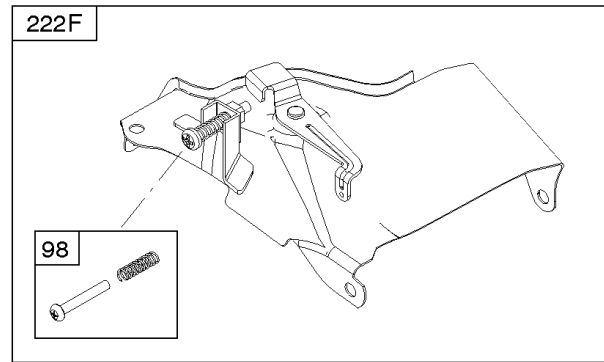

Controls, Governor Spring

REF NO	PART NO	QTY	DESCRIPTION
98	592978		KIT, Idle Speed
188	798618		SCREW -(Control Bracket)
202	591834		LINK, Mechanical Governor
209	797843		SPRING, Governor
211	799927		SPRING, Governed Idle
222	591810		BRACKET, Control
222E	593105		BRACKET, Control
232	797809		SPRING, Governor Link
265	691024		CLAMP, Casing
267	699492		SCREW -(Casing Clamp)
268	691025		CASING, Control Wire -(Cut To Required Length)
269	691026		WIRE, Control -(Cut To Required Length)
270	691027		NUT -(Control Wire Casing)
271	691028		LEVER, Control
485	797339		KNOB, Control
621	692310		SWITCH, Stop
1012	590378		RETAINER, Link