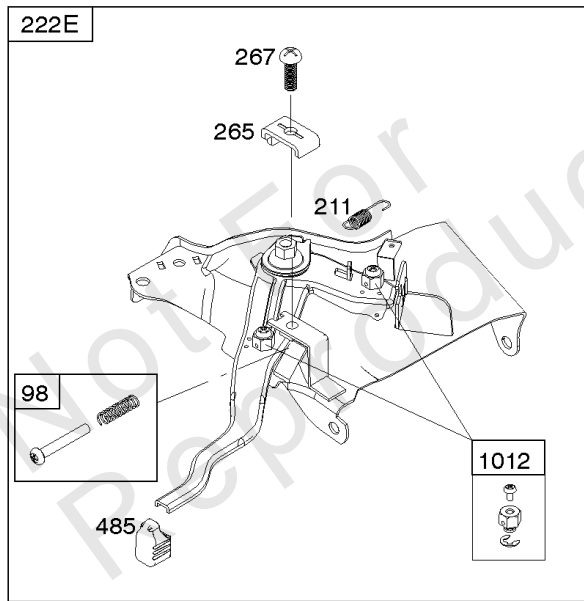

Controls, Governor Spring

REF NO	PART NO	QTY	DESCRIPTION
98	592978		KIT, Idle Speed
188	798618		SCREW -(Control Bracket)
202	591834		LINK, Mechanical Governor
209	797843		SPRING, Governor
211	799927		SPRING, Governed Idle
222	591810		BRACKET, Control
222E	593105		BRACKET, Control
232	797809		SPRING, Governor Link
265	691024		CLAMP, Casing
267	699492		SCREW -(Casing Clamp)
268	691025		CASING, Control Wire -(Cut To Required Length)
269	691026		WIRE, Control -(Cut To Required Length)
270	691027		NUT -(Control Wire Casing)
271	691028		LEVER, Control
485	797339		KNOB, Control
621	692310		SWITCH, Stop
1012	590378		RETAINER, Link