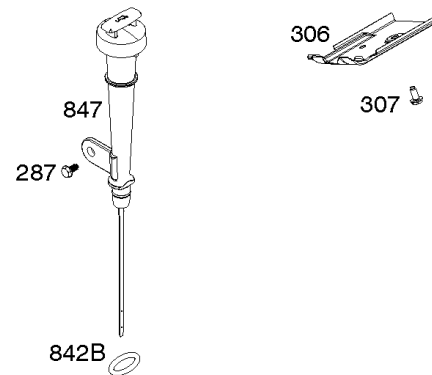

Camshaft, Crankcase Cover, Crankshaft, Cylinder, Exhaust Bracket, Operator's Manual,

REF NO	PART NO	QTY	DESCRIPTION
1	593106		CYLINDER ASSEMBLY
3	591794		SEAL, Oil -(Magneto Side)
12A	592597		GASKET, Crankcase
15	797793		PLUG, Oil Drain
16A	593084		CRANKSHAFT
17	591792		BEARING, Ball -(Crankshaft)
18C	593661		COVER, Crankcase
20	591793		SEAL, Oil -(PTO Side) (PTO Side)
22	797776		SCREW -(Crankcase Cover/Sump)
22A	593107		SCREW -(Crankcase Cover/Sump)
24	797812		KEY, Flywheel
25	592613		PISTON ASSEMBLY -(Standard)
25	593108		PISTON ASSEMBLY -(.010" Oversize)
25	593109		PISTON ASSEMBLY -(.020" Oversize)
26	593111		SET, Ring -(.020" Oversize)
26	592614		SET, Ring -(Standard)
26	593110		SET, Ring -(.010" Oversize)
27	592044		LOCK, Piston Pin
28	592045		PIN, Piston
29	592046		ROD, Connecting
46	595929		CAMSHAFT -Used After Code Date 15061400
46	592617		CAMSHAFT -Used Before Code Date 15061500
227	592616		LEVER, Governor Control
287	798618		SCREW -(Dipstick Tube)
306	591790		SHIELD, Cylinder
307	798618		SCREW -(Cylinder Shield)
309	591780		MOTOR, Starter
357	590960		KEY, Drive Pulley
492	592037		SHIELD, Crankcase
505	690939		NUT -(Governor Control Lever)
509	798840		SCREW -(Crankcase Shield)
522	799941		PLUG, Dipstick/Fill
522A	797762		PLUG, Dipstick/Fill
562	797230		BOLT -(Governor Control Lever)
614	797229		PIN, Cotter
616	592615		CRANK, Governor
631	797794		WASHER -(Oil Drain Plug)
718	797792		PIN, Locating

1036 EMISSIONS LABEL

1058 OPERATOR'S MANUAL

1319 WARNING LABEL

1319A WARNING LABEL