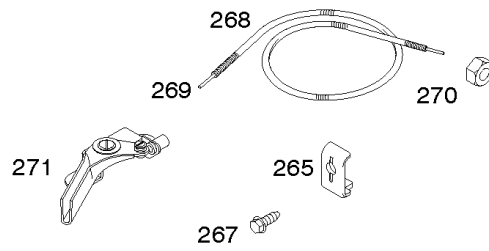

Controls, Governor Spring

REF NO	PART NO	QTY	DESCRIPTION
98	592978		KIT, Idle Speed
188	798618		SCREW -(Control Bracket)
202	591834		LINK, Mechanical Governor
209	797843		SPRING, Governor
211	799927		SPRING, Governed Idle
222	591810		BRACKET, Control
222E	593105		BRACKET, Control
232	797809		SPRING, Governor Link
265	691024		CLAMP, Casing
267	699492		SCREW -(Casing Clamp)
268	691025		CASING, Control Wire -(Cut To Required Length)
269	691026		WIRE, Control -(Cut To Required Length)
270	691027		NUT -(Control Wire Casing)
271	691028		LEVER, Control
485	797339		KNOB, Control
621	692310		SWITCH, Stop
1012	590378		RETAINER, Link