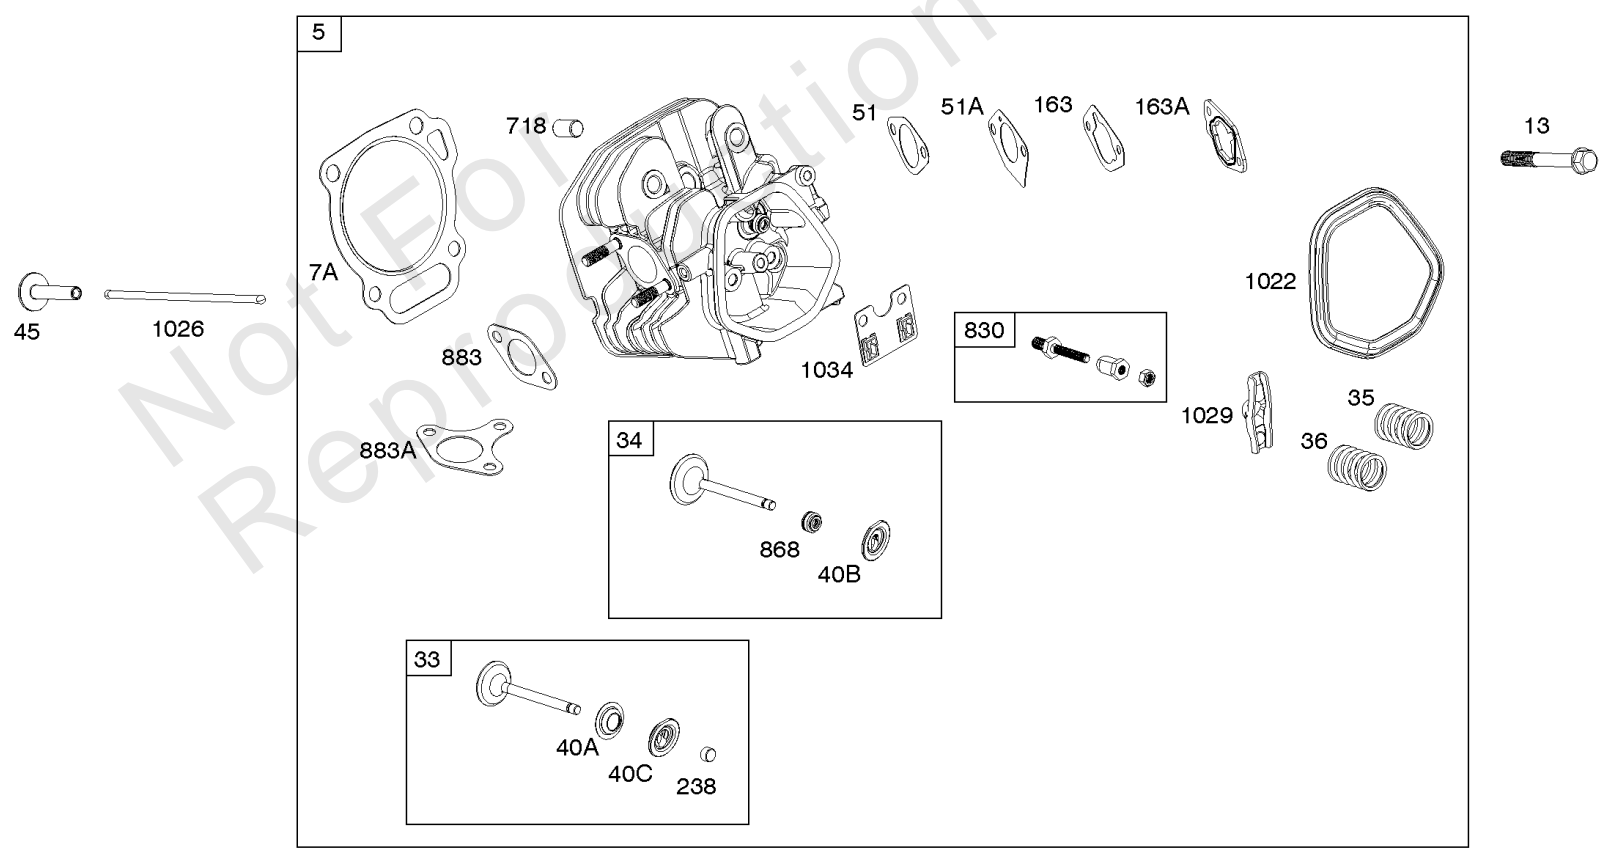

Cylinder Head, Gasket Sets

REF NO	PART NO	QTY	DESCRIPTION
3	591794		SEAL, Oil -(Magneto Side)
5	593093		HEAD, Cylinder
7A	592834		GASKET, Cylinder Head
12A	592597		GASKET, Crankcase
13	797791		SCREW -(Cylinder Head)
20	591793		SEAL, Oil -(PTO Side) (PTO Side)
33	592612		VALVE, Exhaust
34	592611		VALVE, Intake
35	591814		SPRING, Valve -(Intake)
36	591814		SPRING, Valve -(Exhaust)
40A	797782		RETAINER, Valve
40B	591815		RETAINER, Valve
40C	591816		RETAINER, Valve
45	797786		TAPPET, Valve
51	591779		GASKET, Intake
51A	591798		GASKET, Intake
163	797756		GASKET, Air Cleaner
163A	799883		GASKET, Air Cleaner
238	591817		CAP, Valve
276	797847		WASHER, Sealing -(Rocker Cover)
358	593112		GASKET SET, Engine
718	797792		PIN, Locating
830	591088		STUD, Rocker Arm
842	797327		SEAL, O-Ring -(Dipstick Tube)
868	797854		SEAL, Valve -(Intake)
883	797770		GASKET, Exhaust
883A	799797		GASKET, Exhaust
914	797848		SCREW -(Rocker Cover)
1022	797846		GASKET, Rocker Cover
1023	799778		COVER, Rocker
1026	591818		ROD, Push
1029	591087		ARM, Rocker
1034	591819		GUIDE, Push Rod
1095	593113		GASKET SET, Valve