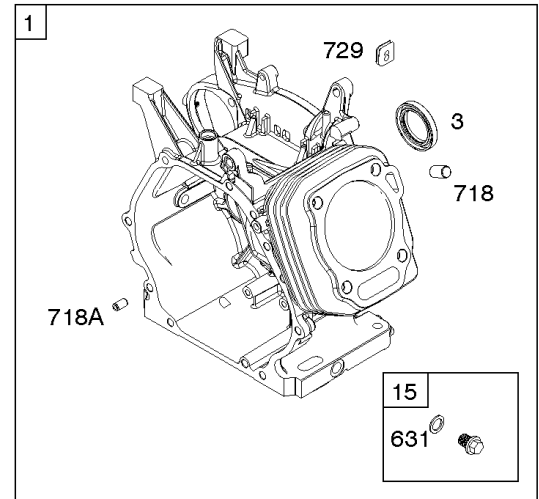

## Camshaft, Crankcase Cover, Crankshaft, Cylinder, Exhaust Bracket, Operator's Manual,

REF NO	PART NO	QTY	DESCRIPTION
1	593106		CYLINDER ASSEMBLY
3	591794		SEAL, Oil -(Magneto Side)
12A	592597		GASKET, Crankcase
15	797793		PLUG, Oil Drain
16A	593084		CRANKSHAFT
17	591792		BEARING, Ball -(Crankshaft)
18C	593661		COVER, Crankcase
20	591793		SEAL, Oil -(PTO Side) (PTO Side)
22	797776		SCREW -(Crankcase Cover/Sump)
22A	593107		SCREW -(Crankcase Cover/Sump)
24	797812		KEY, Flywheel
25	592613		PISTON ASSEMBLY -(Standard)
25	593108		PISTON ASSEMBLY -(.010" Oversize)
25	593109		PISTON ASSEMBLY -(.020" Oversize)
26	593111		SET, Ring -(.020" Oversize)
26	592614		SET, Ring -(Standard)
26	593110		SET, Ring -(.010" Oversize)
27	592044		LOCK, Piston Pin
28	592045		PIN, Piston
29	592046		ROD, Connecting
46	595929		CAMSHAFT -Used After Code Date 15061400
46	592617		CAMSHAFT -Used Before Code Date 15061500
227	592616		LEVER, Governor Control
287	798618		SCREW -(Dipstick Tube)
306	591790		SHIELD, Cylinder
307	798618		SCREW -(Cylinder Shield)
309	591780		MOTOR, Starter
357	590960		KEY, Drive Pulley
492	592037		SHIELD, Crankcase
505	690939		NUT -(Governor Control Lever)
509	798840		SCREW -(Crankcase Shield)
522	799941		PLUG, Dipstick/Fill
522A	797762		PLUG, Dipstick/Fill
562	797230		BOLT -(Governor Control Lever)
614	797229		PIN, Cotter
616	592615		CRANK, Governor
631	797794		WASHER -(Oil Drain Plug)
718	797792		PIN, Locating