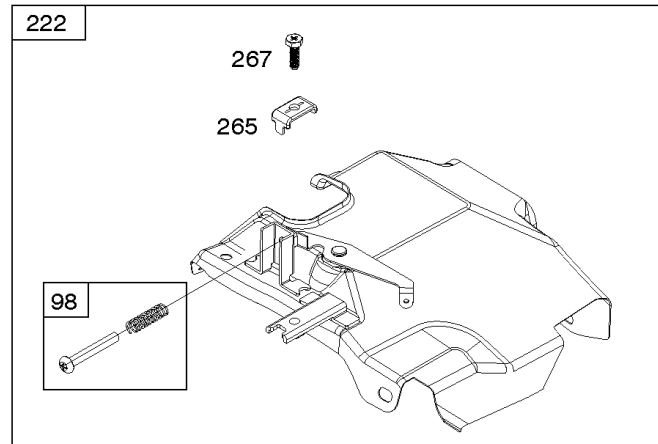

1036 EMISSIONS LABEL

1058 OPERATOR'S MANUAL

1319 WARNING LABEL

1319A WARNING LABEL

Camshaft, Crankcase Cover, Crankshaft, Cylinder, Exhaust Bracket, Operator's Manual,

REF NO	PART NO	QTY	DESCRIPTION
718A	797761		PIN, Locating -(Crankcase Cover)
729	797750		CLIP, Wire
842	797327		SEAL, O-Ring -(Dipstick Tube)
842A	797763		SEAL, O-Ring -(Dipstick Tube)
842B	691031		SEAL, O-Ring -(Dipstick Tube)
847	593174		DIPSTICK/TUBE ASSEMBLY
1036	-----		Label-Emissions -(Available From A Briggs & Stratton Authorized Dealer)
1058	279127ZH		MANUAL, Operator's
1058	80006756EST		MANUAL, Operator's
1058	80006756WST		MANUAL, Operator's
1058	80006756USCN		MANUAL, Operator's
1319	794467		LABEL, Warning
1319A	797669		LABEL, Warning

Not For Reproduction

118

Carburetor

REF NO	PART NO	QTY	DESCRIPTION
51	591779		GASKET, Intake
51A	591798		GASKET, Intake
53	590390		STUD -(Carburetor)
117	592598		JET, Main -(Standard)
118	594713		JET, Main -(High Altitude)
121C	592229		KIT, Carburetor Overhaul
121D	593133		KIT, Carburetor Overhaul
122	591797		SPACER, Carburetor
125C	592594		CARBURETOR
163	797756		GASKET, Air Cleaner
163A	799883		GASKET, Air Cleaner
654	690939		NUT -(Carburetor)
951A	593102		LEVER, Choke

Not For Reproduction

Controls, Governor Spring

REF NO	PART NO	QTY	DESCRIPTION
98	592978		KIT, Idle Speed
188	798618		SCREW -(Control Bracket)
202	591834		LINK, Mechanical Governor
209	797843		SPRING, Governor
211	799927		SPRING, Governed Idle
222	591810		BRACKET, Control
222E	593105		BRACKET, Control
232	797809		SPRING, Governor Link
265	691024		CLAMP, Casing
267	699492		SCREW -(Casing Clamp)
268	691025		CASING, Control Wire -(Cut To Required Length)
269	691026		WIRE, Control -(Cut To Required Length)
270	691027		NUT -(Control Wire Casing)
271	691028		LEVER, Control
485	797339		KNOB, Control
621	692310		SWITCH, Stop
1012	590378		RETAINER, Link