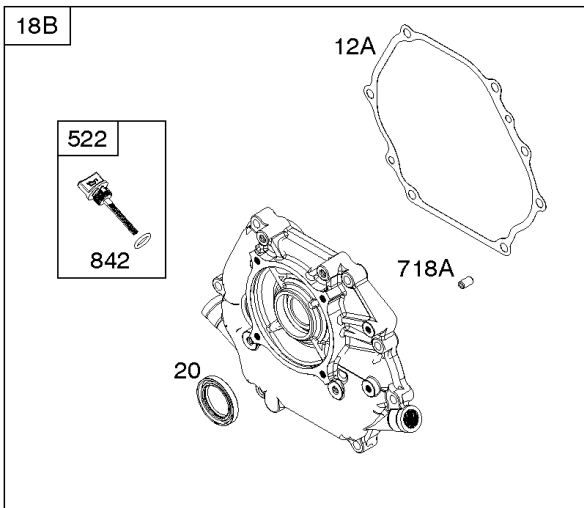

1036 EMISSIONS LABEL

1058 OPERATOR'S MANUAL

1319 WARNING LABEL

1319A WARNING LABEL

Camshaft, Crankcase Cover, Crankshaft, Cylinder, Exhaust Bracket, Operator's Manual,

REF NO	PART NO	QTY	DESCRIPTION
1	593106		CYLINDER ASSEMBLY
3	591794		SEAL, Oil -(Magneto Side)
12A	592597		GASKET, Crankcase
15	797793		PLUG, Oil Drain
16A	593691		CRANKSHAFT
17	591792		BEARING, Ball -(Crankshaft)
18C	593661		COVER, Crankcase
20	591793		SEAL, Oil -(PTO Side) (PTO Side)
22	797776		SCREW -(Crankcase Cover/Sump)
22A	593107		SCREW -(Crankcase Cover/Sump)
24	797812		KEY, Flywheel
25	592613		PISTON ASSEMBLY -(Standard)
25	593108		PISTON ASSEMBLY -(.010" Oversize)
25	593109		PISTON ASSEMBLY -(.020" Oversize)
26	593111		SET, Ring -(.020" Oversize)
26	592614		SET, Ring -(Standard)
26	593110		SET, Ring -(.010" Oversize)
27	592044		LOCK, Piston Pin
28	592045		PIN, Piston
29	592046		ROD, Connecting
46	595929		CAMSHAFT -Used After Code Date 15061400
46	592617		CAMSHAFT -Used Before Code Date 15061500
227	592616		LEVER, Governor Control
287	798618		SCREW -(Dipstick Tube)
306	591790		SHIELD, Cylinder
307	798618		SCREW -(Cylinder Shield)
309	591780		MOTOR, Starter
357	590960		KEY, Drive Pulley
492	592037		SHIELD, Crankcase
505	690939		NUT -(Governor Control Lever)
509	798840		SCREW -(Crankcase Shield)
522	799941		PLUG, Dipstick/Fill
522A	797762		PLUG, Dipstick/Fill
562	797230		BOLT -(Governor Control Lever)
614	797229		PIN, Cotter
616	592615		CRANK, Governor
631	797794		WASHER -(Oil Drain Plug)
718	797792		PIN, Locating