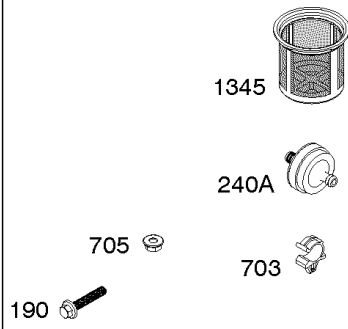

Not For Reproduction

Controls, Governor Spring

REF NO	PART NO	QTY	DESCRIPTION
98	592978		KIT, Idle Speed
188	798618		SCREW -(Control Bracket)
202	591834		LINK, Mechanical Governor
209	797843		SPRING, Governor
211	799927		SPRING, Governed Idle
222	591810		BRACKET, Control
222E	593105		BRACKET, Control
232	797809		SPRING, Governor Link
265	691024		CLAMP, Casing
267	699492		SCREW -(Casing Clamp)
268	691025		CASING, Control Wire -(Cut To Required Length)
269	691026		WIRE, Control -(Cut To Required Length)
270	691027		NUT -(Control Wire Casing)
271	691028		LEVER, Control
485	797339		KNOB, Control
621	692310		SWITCH, Stop
1012	590378		RETAINER, Link

Cylinder Head, Gasket Sets

REF NO	PART NO	QTY	DESCRIPTION
3	591794		SEAL, Oil -(Magneto Side)
5	593093		HEAD, Cylinder
7A	592834		GASKET, Cylinder Head
12A	592597		GASKET, Crankcase
13	797791		SCREW -(Cylinder Head)
20	591793		SEAL, Oil -(PTO Side) (PTO Side)
33	592612		VALVE, Exhaust
34	592611		VALVE, Intake
35	591814		SPRING, Valve -(Intake)
36	591814		SPRING, Valve -(Exhaust)
40A	797782		RETAINER, Valve
40B	591815		RETAINER, Valve
40C	591816		RETAINER, Valve
45	797786		TAPPET, Valve
51	591779		GASKET, Intake
51A	591798		GASKET, Intake
163	797756		GASKET, Air Cleaner
163A	799883		GASKET, Air Cleaner
238	591817		CAP, Valve
276	797847		WASHER, Sealing -(Rocker Cover)
358	593112		GASKET SET, Engine
718	797792		PIN, Locating
830	591088		STUD, Rocker Arm
842	797327		SEAL, O-Ring -(Dipstick Tube)
868	797854		SEAL, Valve -(Intake)
883	797770		GASKET, Exhaust
883A	799797		GASKET, Exhaust
914	797848		SCREW -(Rocker Cover)
1022	797846		GASKET, Rocker Cover
1023	799778		COVER, Rocker
1026	591818		ROD, Push
1029	591087		ARM, Rocker
1034	591819		GUIDE, Push Rod
1095	593113		GASKET SET, Valve