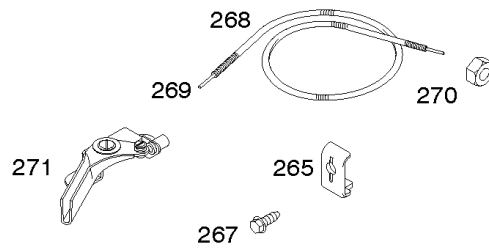

1036 EMISSIONS LABEL

1058 OPERATOR'S MANUAL

1319 WARNING LABEL

1319A WARNING LABEL

Camshaft, Crankcase Cover, Crankshaft, Cylinder, Exhaust Bracket, Operator's Manual,

REF NO	PART NO	QTY	DESCRIPTION
718A	797761		PIN, Locating -(Crankcase Cover)
729	797750		CLIP, Wire
842	797327		SEAL, O-Ring -(Dipstick Tube)
842A	797763		SEAL, O-Ring -(Dipstick Tube)
842B	691031		SEAL, O-Ring -(Dipstick Tube)
847	593174		DIPSTICK/TUBE ASSEMBLY
1036	-----		Label-Emissions -(Available From A Briggs & Stratton Authorized Dealer)
1058	279127ZH		MANUAL, Operator's
1058	80006756EST		MANUAL, Operator's
1058	80006756WST		MANUAL, Operator's
1058	80006756USCN		MANUAL, Operator's
1319	794467		LABEL, Warning
1319A	797669		LABEL, Warning

Not For Reproduction

Controls, Governor Spring

REF NO	PART NO	QTY	DESCRIPTION
98	592978		KIT, Idle Speed
188	798618		SCREW -(Control Bracket)
202	591834		LINK, Mechanical Governor
209	797843		SPRING, Governor
211	799927		SPRING, Governed Idle
222	591810		BRACKET, Control
222E	593105		BRACKET, Control
232	797809		SPRING, Governor Link
265	691024		CLAMP, Casing
267	699492		SCREW -(Casing Clamp)
268	691025		CASING, Control Wire -(Cut To Required Length)
269	691026		WIRE, Control -(Cut To Required Length)
270	691027		NUT -(Control Wire Casing)
271	691028		LEVER, Control
485	797339		KNOB, Control
621	692310		SWITCH, Stop
1012	590378		RETAINER, Link