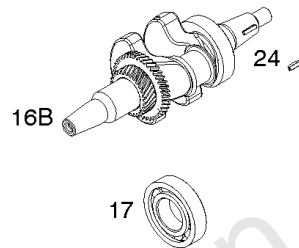

1036 EMISSIONS LABEL

1058 OPERATOR'S MANUAL

1319 WARNING LABEL

1319A WARNING LABEL

Camshaft, Crankcase Cover, Crankshaft, Cylinder, Exhaust Bracket, Operator's Manual,

REF NO	PART NO	QTY	DESCRIPTION
1	593106		CYLINDER ASSEMBLY
3	591794		SEAL, Oil -(Magneto Side)
12A	592597		GASKET, Crankcase
15	797793		PLUG, Oil Drain
16A	593691		CRANKSHAFT
17	591792		BEARING, Ball -(Crankshaft)
18C	593661		COVER, Crankcase
20	591793		SEAL, Oil -(PTO Side) (PTO Side)
22	797776		SCREW -(Crankcase Cover/Sump)
22A	593107		SCREW -(Crankcase Cover/Sump)
24	797812		KEY, Flywheel
25	592613		PISTON ASSEMBLY -(Standard)
25	593108		PISTON ASSEMBLY -(.010" Oversize)
25	593109		PISTON ASSEMBLY -(.020" Oversize)
26	593111		SET, Ring -(.020" Oversize)
26	592614		SET, Ring -(Standard)
26	593110		SET, Ring -(.010" Oversize)
27	592044		LOCK, Piston Pin
28	592045		PIN, Piston
29	592046		ROD, Connecting
46	595929		CAMSHAFT -Used After Code Date 15061400
46	592617		CAMSHAFT -Used Before Code Date 15061500
227	592616		LEVER, Governor Control
287	798618		SCREW -(Dipstick Tube)
306	591790		SHIELD, Cylinder
307	798618		SCREW -(Cylinder Shield)
309	591780		MOTOR, Starter
357	590960		KEY, Drive Pulley
492	592037		SHIELD, Crankcase
505	690939		NUT -(Governor Control Lever)
509	798840		SCREW -(Crankcase Shield)
522	799941		PLUG, Dipstick/Fill
522A	797762		PLUG, Dipstick/Fill
562	797230		BOLT -(Governor Control Lever)
614	797229		PIN, Cotter
616	592615		CRANK, Governor
631	797794		WASHER -(Oil Drain Plug)
718	797792		PIN, Locating