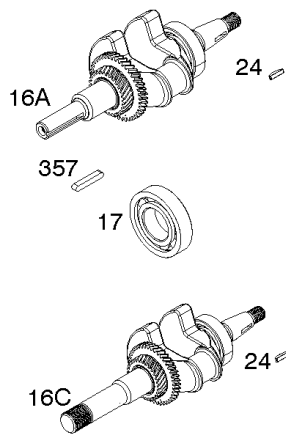

Camshaft, Crankcase Cover, Crankshaft, Cylinder, Exhaust Bracket, Operator's Manual,

REF NO	PART NO	QTY	DESCRIPTION
1	593106		CYLINDER ASSEMBLY
3	591794		SEAL, Oil -(Magneto Side)
12A	592597		GASKET, Crankcase
15	797793		PLUG, Oil Drain
16A	593691		CRANKSHAFT
17	591792		BEARING, Ball -(Crankshaft)
18C	593661		COVER, Crankcase
20	591793		SEAL, Oil -(PTO Side) (PTO Side)
22	797776		SCREW -(Crankcase Cover/Sump)
22A	593107		SCREW -(Crankcase Cover/Sump)
24	797812		KEY, Flywheel
25	592613		PISTON ASSEMBLY -(Standard)
25	593108		PISTON ASSEMBLY -(.010" Oversize)
25	593109		PISTON ASSEMBLY -(.020" Oversize)
26	593111		SET, Ring -(.020" Oversize)
26	592614		SET, Ring -(Standard)
26	593110		SET, Ring -(.010" Oversize)
27	592044		LOCK, Piston Pin
28	592045		PIN, Piston
29	592046		ROD, Connecting
46	595929		CAMSHAFT -Used After Code Date 15061400
46	592617		CAMSHAFT -Used Before Code Date 15061500
227	592616		LEVER, Governor Control
287	798618		SCREW -(Dipstick Tube)
306	591790		SHIELD, Cylinder
307	798618		SCREW -(Cylinder Shield)
309	591780		MOTOR, Starter
357	590960		KEY, Drive Pulley
492	592037		SHIELD, Crankcase
505	690939		NUT -(Governor Control Lever)
509	798840		SCREW -(Crankcase Shield)
522	799941		PLUG, Dipstick/Fill
522A	797762		PLUG, Dipstick/Fill
562	797230		BOLT -(Governor Control Lever)
614	797229		PIN, Cotter
616	592615		CRANK, Governor
631	797794		WASHER -(Oil Drain Plug)
718	797792		PIN, Locating

1036 EMISSIONS LABEL

1058 OPERATOR'S MANUAL

1319 WARNING LABEL

1319A WARNING LABEL