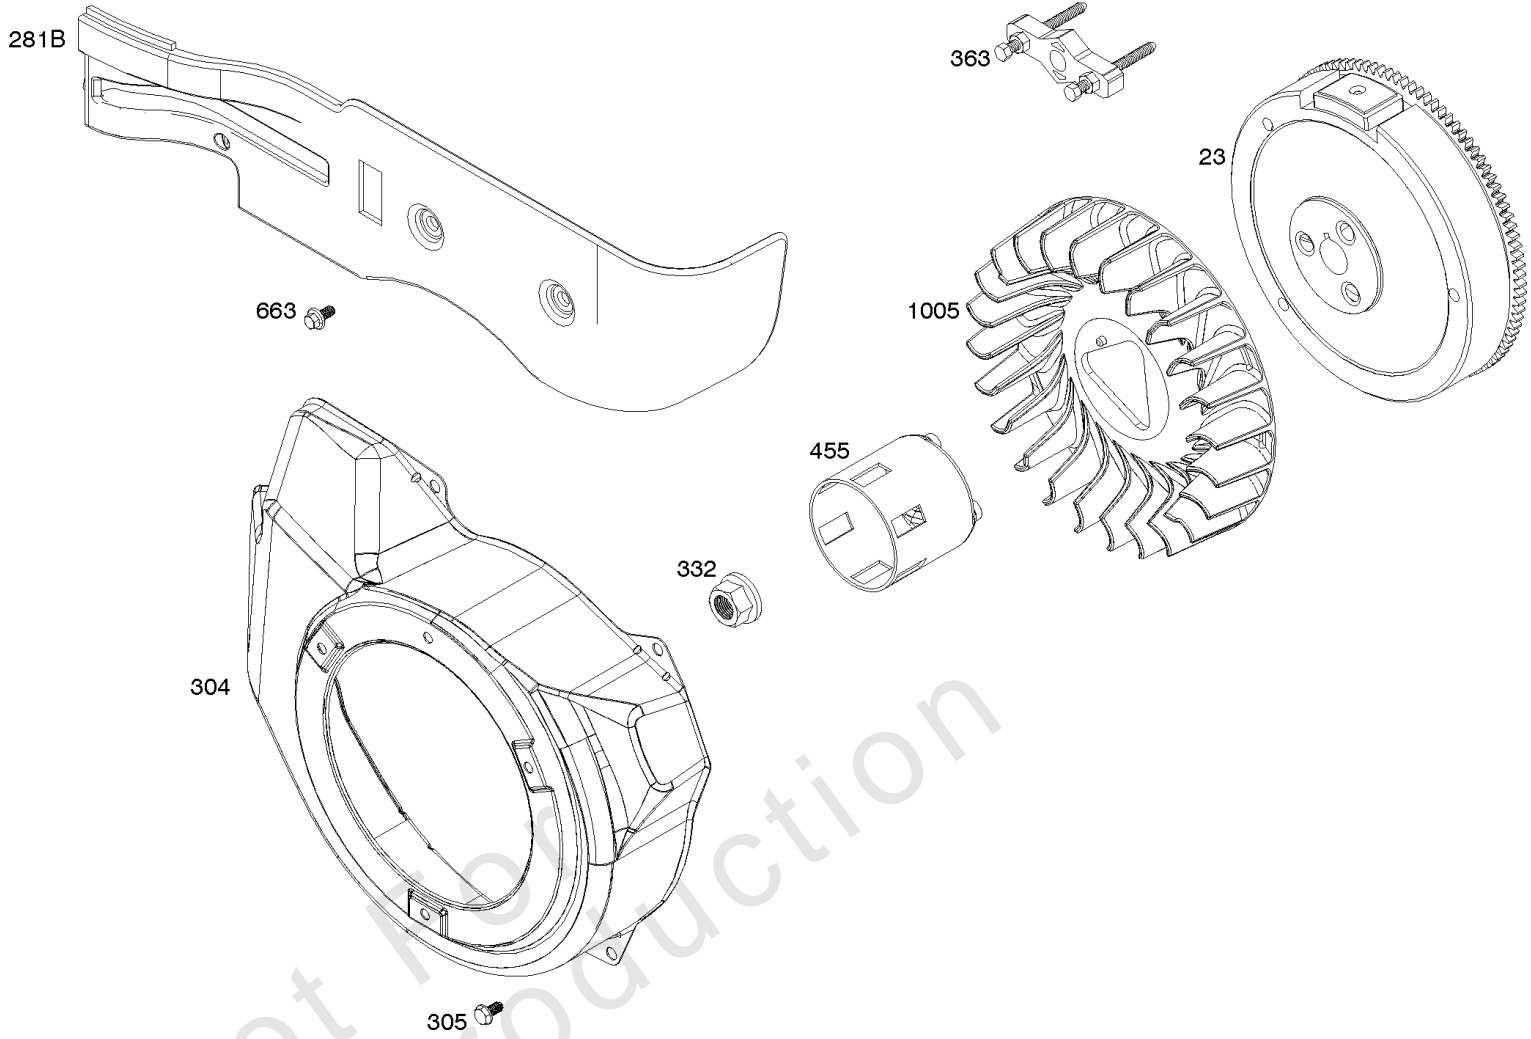

Blower Housing, Flywheel, Rewind Starter

REF NO	PART NO	QTY	DESCRIPTION
23	593100		FLYWHEEL
55	591787		HOUSING, Rewind Starter
58	691921		ROPE, Starter -(Cut To Required Length)
60	691915		GRIP, Starter Rope
65	797654		SCREW -(Rewind Starter)
281B	593099		PANEL, Control
304	591785		HOUSING, Blower
305	798618		SCREW -(Blower Housing)
332	797811		NUT -(Flywheel)
363	19203		PULLER, Flywheel
455	591820		CUP, Flywheel
456	799973		PLATE, Pawl Friction
459	799976		PAWL, Ratchet
597	799972		SCREW -(Pawl Friction Plate)
608	591781		STARTER, Rewind
663	799846		SCREW -(Control Panel)
689	799669		SPRING, Friction
1005	591789		FAN, Flywheel
1210	591788		PULLEY/SPRING ASSEMBLY -(Pulley)
1211	591788		PULLEY/SPRING ASSEMBLY -(Spring)