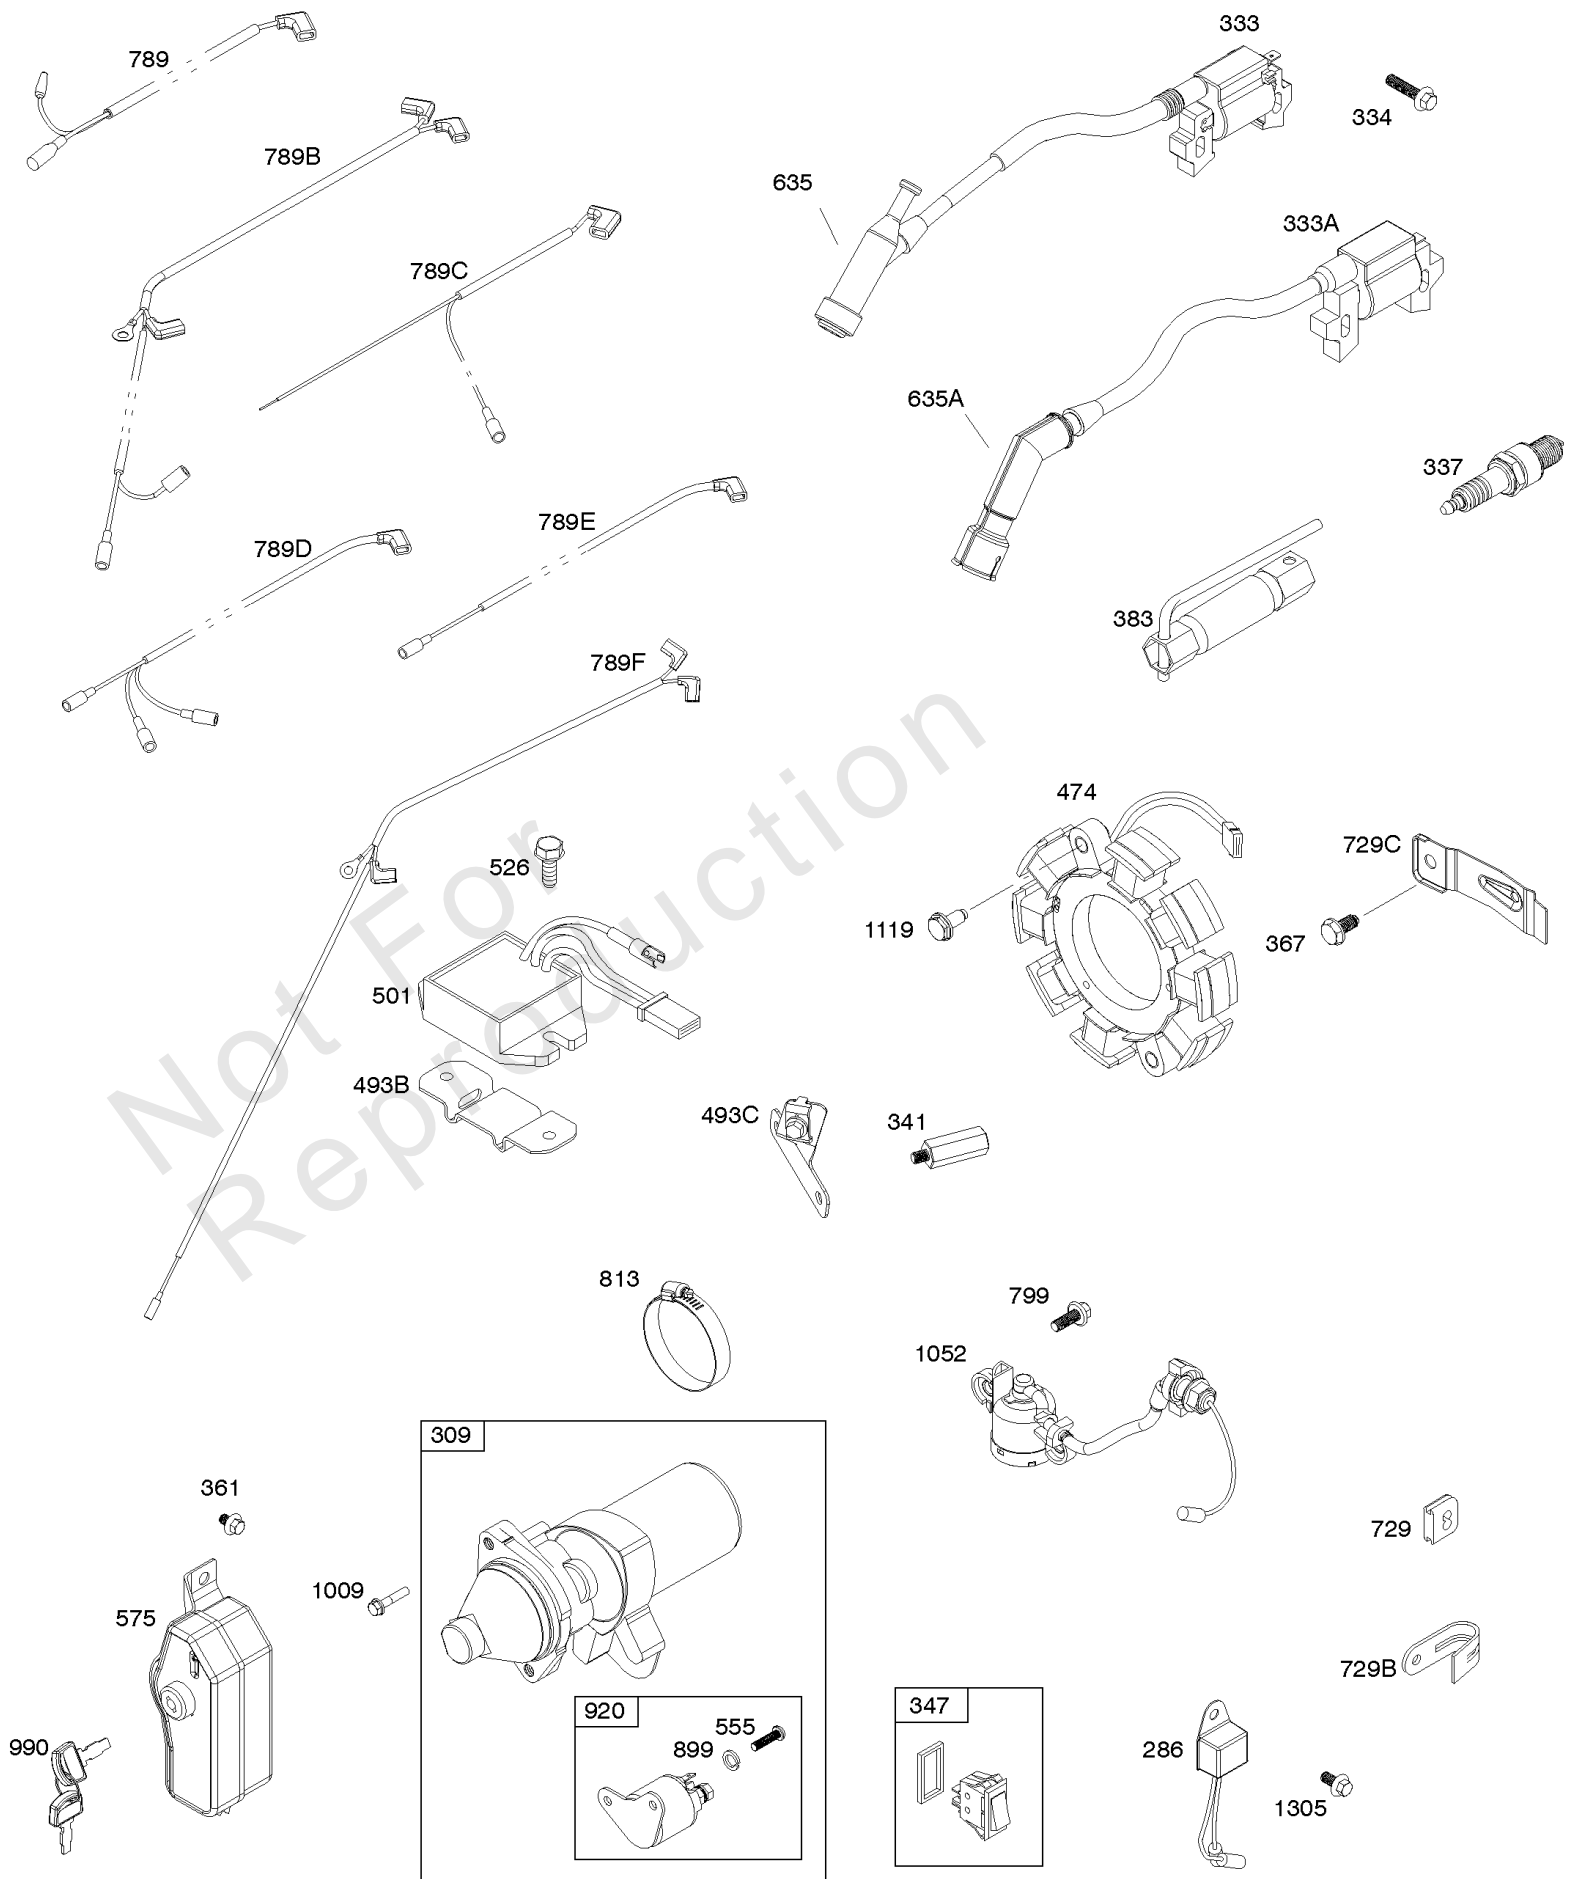

Alternator, Armature, Electrical System, Ignition, Spark Plug

Mfg. No: 19N132-0055-F1

Alternator, Armature, Electrical System, Ignition, Spark Plug

REF NO	PART NO	QTY	DESCRIPTION
286	797772		MODULE, Oil Sensor
309	591780		MOTOR, Starter
333	797769		ARMATURE, Magneto
333A	798616		ARMATURE, Magneto
334	797655		SCREW -(Magneto Armature)
337	798615		PLUG, Spark
341	591341		STUD -(Mounting Bracket)
347	797340		SWITCH, Rocker
361	798618		SCREW -(Starting Switch)
367	798618		SCREW -(Wire Clip)
383	19576S		WRENCH, Spark Plug
493B	691177		BRACKET, Mounting
493C	591342		BRACKET, Mounting
501	845907		REGULATOR
526	690297		SCREW -(Regulator)
555	799532		SCREW -(Starter Solenoid)
575	593734		SWITCH, Starting
635	797658		BOOT, Spark Plug
635A	797685		BOOT, Spark Plug
729	797750		CLIP, Wire
729B	592311		CLIP, Wire
729C	593137		CLIP, Wire
789B	593082		HARNESS, Wiring
799	798975		SCREW -(Oil Sensor)
813	590392		CLAMP
899	799642		WASHER -(Starter Solenoid)
920	799481		SOLENOID, Starter
990	590996		SET, Key
1009	593136		SCREW -(USE REFERENCE 697 ONLY)
1052	797771		SENSOR, Oil
1119	799845		SCREW -(Alternator)
1305	798618		SCREW -(Oil Sensor Module)