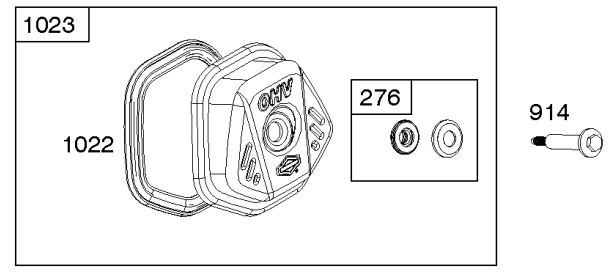

1036 EMISSIONS LABEL

1058 OPERATOR'S MANUAL

1319 WARNING LABEL

1319A WARNING LABEL

Camshaft, Crankcase Cover, Crankshaft, Cylinder, Exhaust Bracket, Operator's Manual,

REF NO	PART NO	QTY	DESCRIPTION
718A	797761		PIN, Locating -(Crankcase Cover)
729	797750		CLIP, Wire
842	797327		SEAL, O-Ring -(Dipstick Tube)
842A	797763		SEAL, O-Ring -(Dipstick Tube)
842B	691031		SEAL, O-Ring -(Dipstick Tube)
847	593174		DIPSTICK/TUBE ASSEMBLY
1036	-----		Label-Emissions -(Available From A Briggs & Stratton Authorized Dealer)
1058	279127ZH		MANUAL, Operator's
1058	80006756EST		MANUAL, Operator's
1058	80006756WST		MANUAL, Operator's
1058	80006756USCN		MANUAL, Operator's
1319	794467		LABEL, Warning
1319A	797669		LABEL, Warning

Not For Reproduction

Controls, Governor Spring

REF NO	PART NO	QTY	DESCRIPTION
98	592978		KIT, Idle Speed
188	798618		SCREW -(Control Bracket)
202	591834		LINK, Mechanical Governor
209	797843		SPRING, Governor
211	799927		SPRING, Governed Idle
222	591810		BRACKET, Control
222E	593105		BRACKET, Control
232	797809		SPRING, Governor Link
265	691024		CLAMP, Casing
267	699492		SCREW -(Casing Clamp)
268	691025		CASING, Control Wire -(Cut To Required Length)
269	691026		WIRE, Control -(Cut To Required Length)
270	691027		NUT -(Control Wire Casing)
271	691028		LEVER, Control
485	797339		KNOB, Control
621	692310		SWITCH, Stop
1012	590378		RETAINER, Link