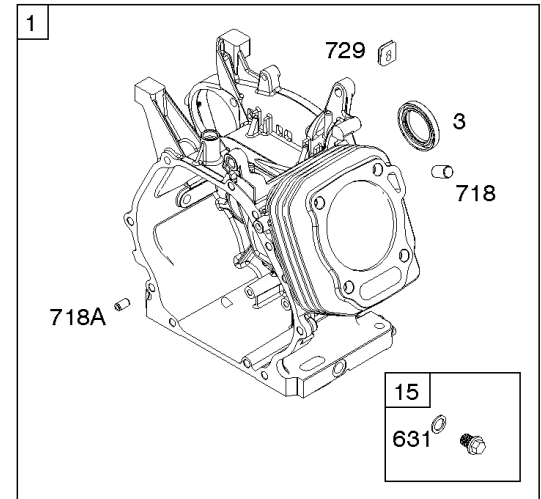

1036 EMISSIONS LABEL

1058 OPERATOR'S MANUAL

1319 WARNING LABEL

1319A WARNING LABEL

Camshaft, Crankcase Cover, Crankshaft, Cylinder, Exhaust Bracket, Operator's Manual,

REF NO	PART NO	QTY	DESCRIPTION
1	593106		CYLINDER ASSEMBLY
3	591794		SEAL, Oil -(Magneto Side)
12A	592597		GASKET, Crankcase
15	797793		PLUG, Oil Drain
16A	593691		CRANKSHAFT
17	591792		BEARING, Ball -(Crankshaft)
18C	593661		COVER, Crankcase
20	591793		SEAL, Oil -(PTO Side) (PTO Side)
22	797776		SCREW -(Crankcase Cover/Sump)
22A	593107		SCREW -(Crankcase Cover/Sump)
24	797812		KEY, Flywheel
25	592613		PISTON ASSEMBLY -(Standard)
25	593108		PISTON ASSEMBLY -(.010" Oversize)
25	593109		PISTON ASSEMBLY -(.020" Oversize)
26	593111		SET, Ring -(.020" Oversize)
26	592614		SET, Ring -(Standard)
26	593110		SET, Ring -(.010" Oversize)
27	592044		LOCK, Piston Pin
28	592045		PIN, Piston
29	592046		ROD, Connecting
46	595929		CAMSHAFT -Used After Code Date 15061400
46	592617		CAMSHAFT -Used Before Code Date 15061500
227	592616		LEVER, Governor Control
287	798618		SCREW -(Dipstick Tube)
306	591790		SHIELD, Cylinder
307	798618		SCREW -(Cylinder Shield)
309	591780		MOTOR, Starter
357	590960		KEY, Drive Pulley
492	592037		SHIELD, Crankcase
505	690939		NUT -(Governor Control Lever)
509	798840		SCREW -(Crankcase Shield)
522	799941		PLUG, Dipstick/Fill
522A	797762		PLUG, Dipstick/Fill
562	797230		BOLT -(Governor Control Lever)
614	797229		PIN, Cotter
616	592615		CRANK, Governor
631	797794		WASHER -(Oil Drain Plug)
718	797792		PIN, Locating