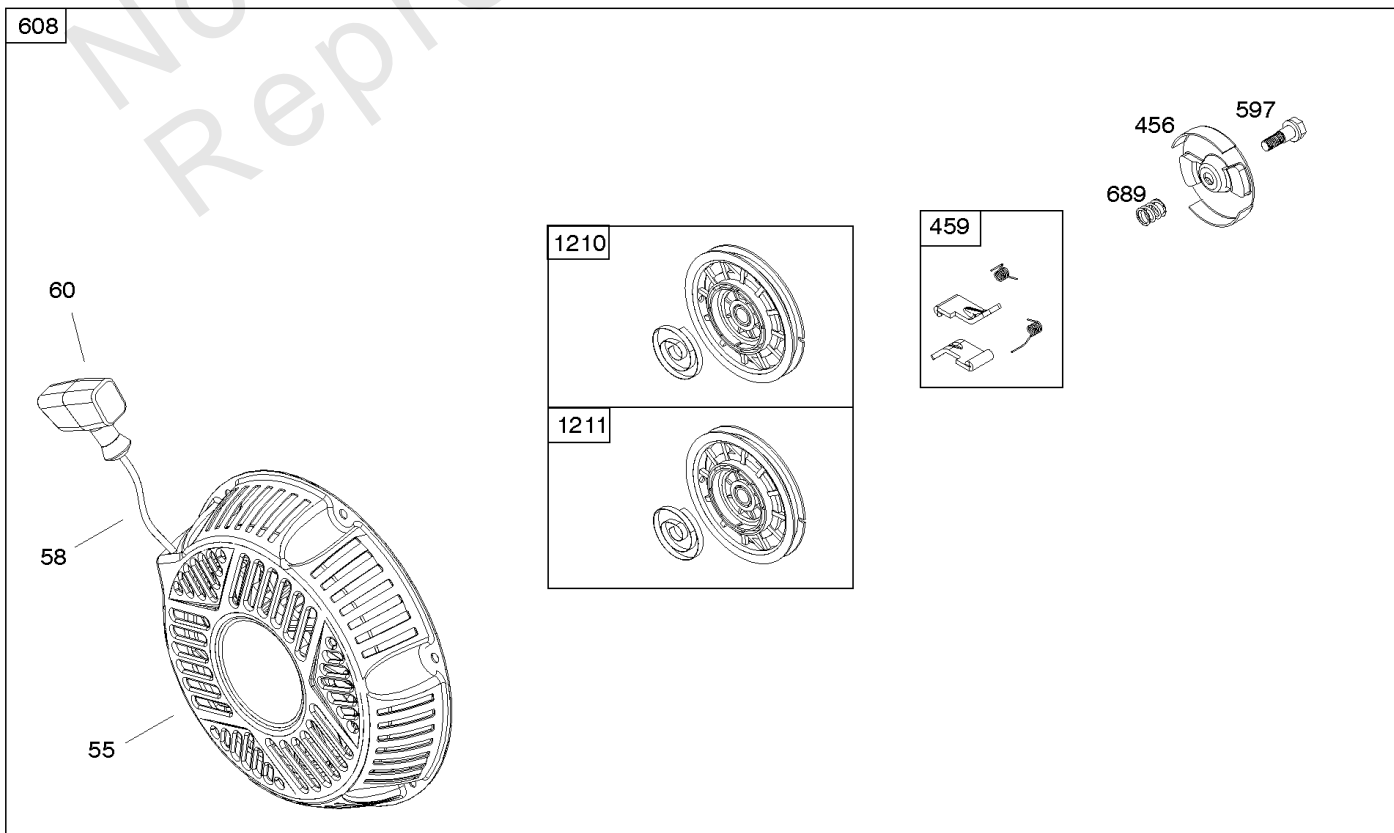

Blower Housing, Flywheel, Rewind Starter

REF NO	PART NO	QTY	DESCRIPTION
23	593100		FLYWHEEL
55	591787		HOUSING, Rewind Starter
58	691921		ROPE, Starter -(Cut To Required Length)
60	691915		GRIP, Starter Rope
65	797654		SCREW -(Rewind Starter)
281B	593099		PANEL, Control
304	591785		HOUSING, Blower
305	798618		SCREW -(Blower Housing)
332	797811		NUT -(Flywheel)
363	19203		PULLER, Flywheel
455	591820		CUP, Flywheel
456	799973		PLATE, Pawl Friction
459	799976		PAWL, Ratchet
597	799972		SCREW -(Pawl Friction Plate)
608	591781		STARTER, Rewind
663	799846		SCREW -(Control Panel)
689	799669		SPRING, Friction
1005	591789		FAN, Flywheel
1210	591788		PULLEY/SPRING ASSEMBLY -(Pulley)
1211	591788		PULLEY/SPRING ASSEMBLY -(Spring)