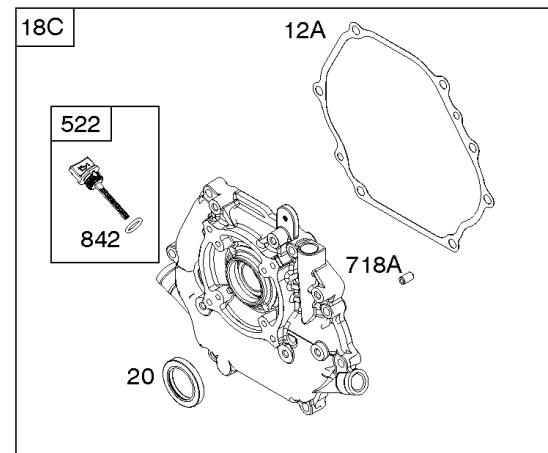

Camshaft, Crankcase Cover, Crankshaft, Cylinder, Exhaust Bracket, Operator's Manual,

REF NO	PART NO	QTY	DESCRIPTION
1	593106		CYLINDER ASSEMBLY
3	591794		SEAL, Oil -(Magneto Side)
12A	592597		GASKET, Crankcase
15	797793		PLUG, Oil Drain
16A	593691		CRANKSHAFT
17	591792		BEARING, Ball -(Crankshaft)
18C	593661		COVER, Crankcase
20	591793		SEAL, Oil -(PTO Side) (PTO Side)
22	797776		SCREW -(Crankcase Cover/Sump)
22A	593107		SCREW -(Crankcase Cover/Sump)
24	797812		KEY, Flywheel
25	592613		PISTON ASSEMBLY -(Standard)
25	593108		PISTON ASSEMBLY -(.010" Oversize)
25	593109		PISTON ASSEMBLY -(.020" Oversize)
26	593111		SET, Ring -(.020" Oversize)
26	592614		SET, Ring -(Standard)
26	593110		SET, Ring -(.010" Oversize)
27	592044		LOCK, Piston Pin
28	592045		PIN, Piston
29	592046		ROD, Connecting
46	595929		CAMSHAFT -Used After Code Date 15061400
46	592617		CAMSHAFT -Used Before Code Date 15061500
227	592616		LEVER, Governor Control
287	798618		SCREW -(Dipstick Tube)
306	591790		SHIELD, Cylinder
307	798618		SCREW -(Cylinder Shield)
309	591780		MOTOR, Starter
357	590960		KEY, Drive Pulley
492	592037		SHIELD, Crankcase
505	690939		NUT -(Governor Control Lever)
509	798840		SCREW -(Crankcase Shield)
522	799941		PLUG, Dipstick/Fill
522A	797762		PLUG, Dipstick/Fill
562	797230		BOLT -(Governor Control Lever)
614	797229		PIN, Cotter
616	592615		CRANK, Governor
631	797794		WASHER -(Oil Drain Plug)
718	797792		PIN, Locating

1036 EMISSIONS LABEL

1058 OPERATOR'S MANUAL

1319 WARNING LABEL

1319A WARNING LABEL