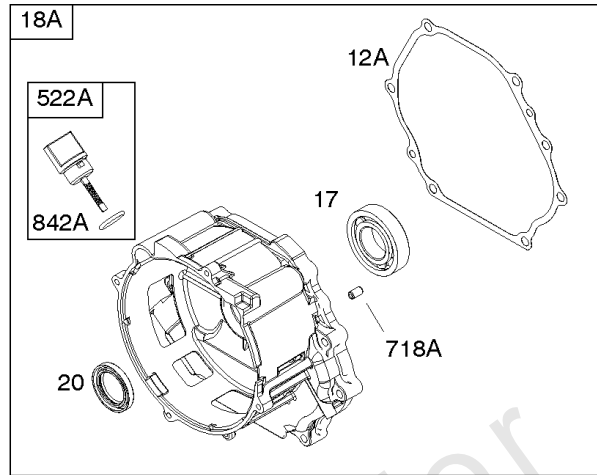

1036 EMISSIONS LABEL

1058 OPERATOR'S MANUAL

1319 WARNING LABEL

1319A WARNING LABEL

Camshaft, Crankcase Cover, Crankshaft, Cylinder, Exhaust Bracket, Operator's Manual,

REF NO	PART NO	QTY	DESCRIPTION
1	593106		CYLINDER ASSEMBLY
3	591794		SEAL, Oil -(Magneto Side)
12A	592597		GASKET, Crankcase
15	797793		PLUG, Oil Drain
16A	593691		CRANKSHAFT
17	591792		BEARING, Ball -(Crankshaft)
18C	593661		COVER, Crankcase
20	591793		SEAL, Oil -(PTO Side) (PTO Side)
22	797776		SCREW -(Crankcase Cover/Sump)
22A	593107		SCREW -(Crankcase Cover/Sump)
24	797812		KEY, Flywheel
25	592613		PISTON ASSEMBLY -(Standard)
25	593108		PISTON ASSEMBLY -(.010" Oversize)
25	593109		PISTON ASSEMBLY -(.020" Oversize)
26	593111		SET, Ring -(.020" Oversize)
26	592614		SET, Ring -(Standard)
26	593110		SET, Ring -(.010" Oversize)
27	592044		LOCK, Piston Pin
28	592045		PIN, Piston
29	592046		ROD, Connecting
46	595929		CAMSHAFT -Used After Code Date 15061400
46	592617		CAMSHAFT -Used Before Code Date 15061500
227	592616		LEVER, Governor Control
287	798618		SCREW -(Dipstick Tube)
306	591790		SHIELD, Cylinder
307	798618		SCREW -(Cylinder Shield)
309	591780		MOTOR, Starter
357	590960		KEY, Drive Pulley
492	592037		SHIELD, Crankcase
505	690939		NUT -(Governor Control Lever)
509	798840		SCREW -(Crankcase Shield)
522	799941		PLUG, Dipstick/Fill
522A	797762		PLUG, Dipstick/Fill
562	797230		BOLT -(Governor Control Lever)
614	797229		PIN, Cotter
616	592615		CRANK, Governor
631	797794		WASHER -(Oil Drain Plug)
718	797792		PIN, Locating