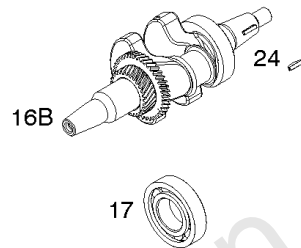

Camshaft, Crankcase Cover, Crankshaft, Cylinder, Exhaust Bracket, Operator's Manual,

REF NO	PART NO	QTY	DESCRIPTION
1	593106		CYLINDER ASSEMBLY
3	591794		SEAL, Oil -(Magneto Side)
12A	592597		GASKET, Crankcase
15	797793		PLUG, Oil Drain
16A	593691		CRANKSHAFT
17	591792		BEARING, Ball -(Crankshaft)
18C	593661		COVER, Crankcase
20	591793		SEAL, Oil -(PTO Side) (PTO Side)
22	797776		SCREW -(Crankcase Cover/Sump)
22A	593107		SCREW -(Crankcase Cover/Sump)
24	797812		KEY, Flywheel
25	592613		PISTON ASSEMBLY -(Standard)
25	593108		PISTON ASSEMBLY -(.010" Oversize)
25	593109		PISTON ASSEMBLY -(.020" Oversize)
26	593111		SET, Ring -(.020" Oversize)
26	592614		SET, Ring -(Standard)
26	593110		SET, Ring -(.010" Oversize)
27	592044		LOCK, Piston Pin
28	592045		PIN, Piston
29	592046		ROD, Connecting
46	595929		CAMSHAFT -Used After Code Date 15061400
46	592617		CAMSHAFT -Used Before Code Date 15061500
227	592616		LEVER, Governor Control
287	798618		SCREW -(Dipstick Tube)
306	591790		SHIELD, Cylinder
307	798618		SCREW -(Cylinder Shield)
309	591780		MOTOR, Starter
357	590960		KEY, Drive Pulley
492	592037		SHIELD, Crankcase
505	690939		NUT -(Governor Control Lever)
509	798840		SCREW -(Crankcase Shield)
522	799941		PLUG, Dipstick/Fill
522A	797762		PLUG, Dipstick/Fill
562	797230		BOLT -(Governor Control Lever)
614	797229		PIN, Cotter
616	592615		CRANK, Governor
631	797794		WASHER -(Oil Drain Plug)
718	797792		PIN, Locating

1036 EMISSIONS LABEL

1058 OPERATOR'S MANUAL

1319 WARNING LABEL

1319A WARNING LABEL