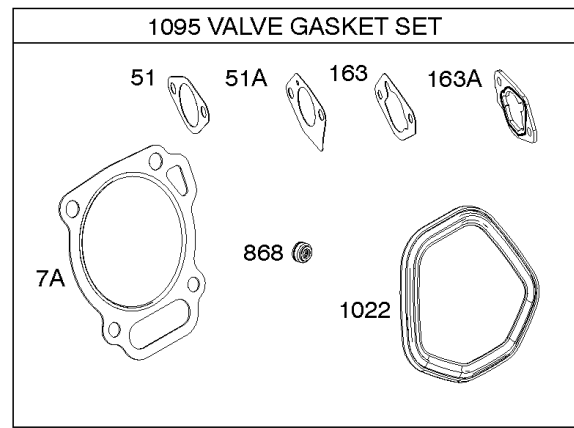

1036 EMISSIONS LABEL

1058 OPERATOR'S MANUAL

1319 WARNING LABEL

1319A WARNING LABEL

Camshaft, Crankcase Cover, Crankshaft, Cylinder, Exhaust Bracket, Operator's Manual,

REF NO	PART NO	QTY	DESCRIPTION
718A	797761		PIN, Locating -(Crankcase Cover)
729	797750		CLIP, Wire
842	797327		SEAL, O-Ring -(Dipstick Tube)
842A	797763		SEAL, O-Ring -(Dipstick Tube)
842B	691031		SEAL, O-Ring -(Dipstick Tube)
847	593174		DIPSTICK/TUBE ASSEMBLY
1036	-----		Label-Emissions -(Available From A Briggs & Stratton Authorized Dealer)
1058	279127ZH		MANUAL, Operator's
1058	80006756EST		MANUAL, Operator's
1058	80006756WST		MANUAL, Operator's
1058	80006756USCN		MANUAL, Operator's
1319	794467		LABEL, Warning
1319A	797669		LABEL, Warning

Not For Reproduction

Controls, Governor Spring

REF NO	PART NO	QTY	DESCRIPTION
98	592978		KIT, Idle Speed
188	798618		SCREW -(Control Bracket)
202	591834		LINK, Mechanical Governor
209	797843		SPRING, Governor
211	799927		SPRING, Governed Idle
222	591810		BRACKET, Control
222E	593105		BRACKET, Control
232	797809		SPRING, Governor Link
265	691024		CLAMP, Casing
267	699492		SCREW -(Casing Clamp)
268	691025		CASING, Control Wire -(Cut To Required Length)
269	691026		WIRE, Control -(Cut To Required Length)
270	691027		NUT -(Control Wire Casing)
271	691028		LEVER, Control
485	797339		KNOB, Control
621	692310		SWITCH, Stop
1012	590378		RETAINER, Link