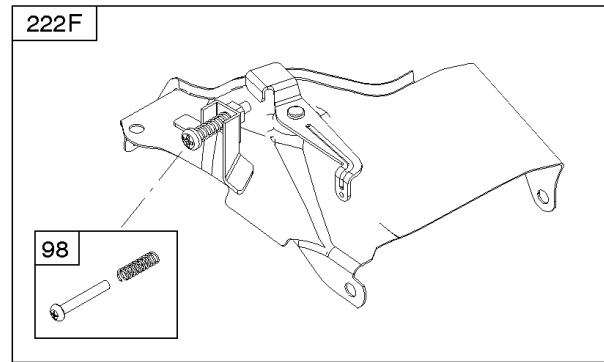

1036 EMISSIONS LABEL

1058 OPERATOR'S MANUAL

1319 WARNING LABEL

1319A WARNING LABEL

Camshaft, Crankcase Cover, Crankshaft, Cylinder, Exhaust Bracket, Operator's Manual,

REF NO	PART NO	QTY	DESCRIPTION
718A	797761		PIN, Locating -(Crankcase Cover)
729	797750		CLIP, Wire
842	797327		SEAL, O-Ring -(Dipstick Tube)
842A	797763		SEAL, O-Ring -(Dipstick Tube)
842B	691031		SEAL, O-Ring -(Dipstick Tube)
847	593174		DIPSTICK/TUBE ASSEMBLY
1036	-----		Label-Emissions -(Available From A Briggs & Stratton Authorized Dealer)
1058	279127ZH		MANUAL, Operator's
1058	80006756EST		MANUAL, Operator's
1058	80006756WST		MANUAL, Operator's
1058	80006756USCN		MANUAL, Operator's
1319	794467		LABEL, Warning
1319A	797669		LABEL, Warning

Not For Reproduction

Controls, Governor Spring

REF NO	PART NO	QTY	DESCRIPTION
98	592978		KIT, Idle Speed
188	798618		SCREW -(Control Bracket)
202	591834		LINK, Mechanical Governor
209	797843		SPRING, Governor
211	799927		SPRING, Governed Idle
222	591810		BRACKET, Control
222E	593105		BRACKET, Control
232	797809		SPRING, Governor Link
265	691024		CLAMP, Casing
267	699492		SCREW -(Casing Clamp)
268	691025		CASING, Control Wire -(Cut To Required Length)
269	691026		WIRE, Control -(Cut To Required Length)
270	691027		NUT -(Control Wire Casing)
271	691028		LEVER, Control
485	797339		KNOB, Control
621	692310		SWITCH, Stop
1012	590378		RETAINER, Link