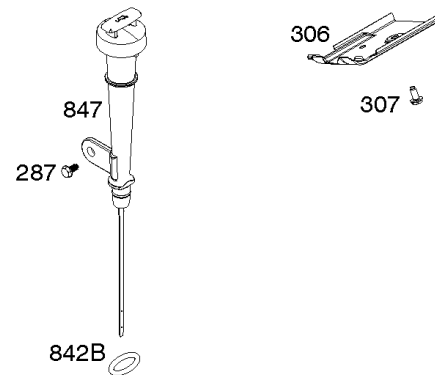

Camshaft, Crankcase Cover, Crankshaft, Cylinder, Exhaust Bracket, Operator's Manual,

REF NO	PART NO	QTY	DESCRIPTION
1	593106		CYLINDER ASSEMBLY
3	591794		SEAL, Oil -(Magneto Side)
12A	592597		GASKET, Crankcase
15	797793		PLUG, Oil Drain
16A	593691		CRANKSHAFT
17	591792		BEARING, Ball -(Crankshaft)
18C	593661		COVER, Crankcase
20	591793		SEAL, Oil -(PTO Side) (PTO Side)
22	797776		SCREW -(Crankcase Cover/Sump)
22A	593107		SCREW -(Crankcase Cover/Sump)
24	797812		KEY, Flywheel
25	592613		PISTON ASSEMBLY -(Standard)
25	593108		PISTON ASSEMBLY -(.010" Oversize)
25	593109		PISTON ASSEMBLY -(.020" Oversize)
26	593111		SET, Ring -(.020" Oversize)
26	592614		SET, Ring -(Standard)
26	593110		SET, Ring -(.010" Oversize)
27	592044		LOCK, Piston Pin
28	592045		PIN, Piston
29	592046		ROD, Connecting
46	595929		CAMSHAFT -Used After Code Date 15061400
46	592617		CAMSHAFT -Used Before Code Date 15061500
227	592616		LEVER, Governor Control
287	798618		SCREW -(Dipstick Tube)
306	591790		SHIELD, Cylinder
307	798618		SCREW -(Cylinder Shield)
309	591780		MOTOR, Starter
357	590960		KEY, Drive Pulley
492	592037		SHIELD, Crankcase
505	690939		NUT -(Governor Control Lever)
509	798840		SCREW -(Crankcase Shield)
522	799941		PLUG, Dipstick/Fill
522A	797762		PLUG, Dipstick/Fill
562	797230		BOLT -(Governor Control Lever)
614	797229		PIN, Cotter
616	592615		CRANK, Governor
631	797794		WASHER -(Oil Drain Plug)
718	797792		PIN, Locating

1036 EMISSIONS LABEL

1058 OPERATOR'S MANUAL

1319 WARNING LABEL

1319A WARNING LABEL