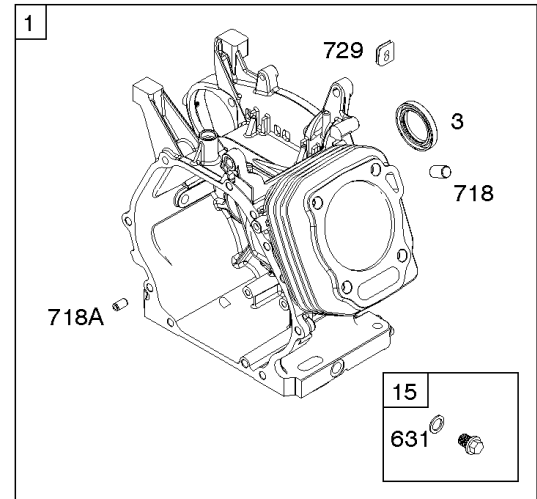

Camshaft, Crankcase Cover, Crankshaft, Cylinder, Exhaust Bracket, Operator's Manual,

REF NO	PART NO	QTY	DESCRIPTION
1	593106		CYLINDER ASSEMBLY
3	591794		SEAL, Oil -(Magneto Side)
12A	592597		GASKET, Crankcase
15	797793		PLUG, Oil Drain
16A	593691		CRANKSHAFT
17	591792		BEARING, Ball -(Crankshaft)
18C	593661		COVER, Crankcase
20	591793		SEAL, Oil -(PTO Side) (PTO Side)
22	797776		SCREW -(Crankcase Cover/Sump)
22A	593107		SCREW -(Crankcase Cover/Sump)
24	797812		KEY, Flywheel
25	592613		PISTON ASSEMBLY -(Standard)
25	593108		PISTON ASSEMBLY -(.010" Oversize)
25	593109		PISTON ASSEMBLY -(.020" Oversize)
26	593111		SET, Ring -(.020" Oversize)
26	592614		SET, Ring -(Standard)
26	593110		SET, Ring -(.010" Oversize)
27	592044		LOCK, Piston Pin
28	592045		PIN, Piston
29	592046		ROD, Connecting
46	595929		CAMSHAFT -Used After Code Date 15061400
46	592617		CAMSHAFT -Used Before Code Date 15061500
227	592616		LEVER, Governor Control
287	798618		SCREW -(Dipstick Tube)
306	591790		SHIELD, Cylinder
307	798618		SCREW -(Cylinder Shield)
309	591780		MOTOR, Starter
357	590960		KEY, Drive Pulley
492	592037		SHIELD, Crankcase
505	690939		NUT -(Governor Control Lever)
509	798840		SCREW -(Crankcase Shield)
522	799941		PLUG, Dipstick/Fill
522A	797762		PLUG, Dipstick/Fill
562	797230		BOLT -(Governor Control Lever)
614	797229		PIN, Cotter
616	592615		CRANK, Governor
631	797794		WASHER -(Oil Drain Plug)
718	797792		PIN, Locating

1036 EMISSIONS LABEL

1058 OPERATOR'S MANUAL

1319 WARNING LABEL

1319A WARNING LABEL