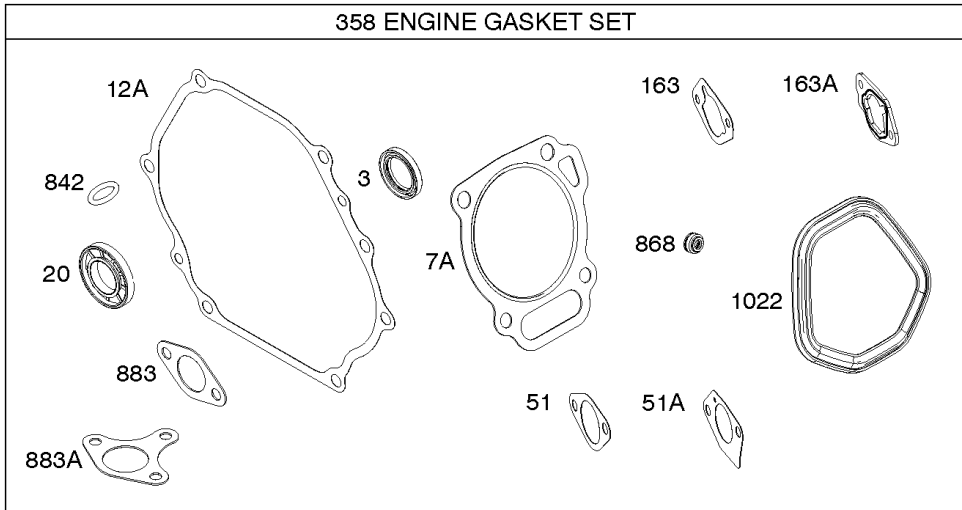

1036 EMISSIONS LABEL

1058 OPERATOR'S MANUAL

1319 WARNING LABEL

1319A WARNING LABEL

Camshaft, Crankcase Cover, Crankshaft, Cylinder, Exhaust Bracket, Operator's Manual,

REF NO	PART NO	QTY	DESCRIPTION
718A	797761		PIN, Locating -(Crankcase Cover)
729	797750		CLIP, Wire
842	797327		SEAL, O-Ring -(Dipstick Tube)
842A	797763		SEAL, O-Ring -(Dipstick Tube)
842B	691031		SEAL, O-Ring -(Dipstick Tube)
847	593174		DIPSTICK/TUBE ASSEMBLY
1036	-----		Label-Emissions -(Available From A Briggs & Stratton Authorized Dealer)
1058	279127ZH		MANUAL, Operator's
1058	80006756EST		MANUAL, Operator's
1058	80006756WST		MANUAL, Operator's
1058	80006756USCN		MANUAL, Operator's
1319	794467		LABEL, Warning
1319A	797669		LABEL, Warning

Not For Reproduction

Controls, Governor Spring

REF NO	PART NO	QTY	DESCRIPTION
98	592978		KIT, Idle Speed
188	798618		SCREW -(Control Bracket)
202	591834		LINK, Mechanical Governor
209	797843		SPRING, Governor
211	799927		SPRING, Governed Idle
222	591810		BRACKET, Control
222E	593105		BRACKET, Control
232	797809		SPRING, Governor Link
265	691024		CLAMP, Casing
267	699492		SCREW -(Casing Clamp)
268	691025		CASING, Control Wire -(Cut To Required Length)
269	691026		WIRE, Control -(Cut To Required Length)
270	691027		NUT -(Control Wire Casing)
271	691028		LEVER, Control
485	797339		KNOB, Control
621	692310		SWITCH, Stop
1012	590378		RETAINER, Link