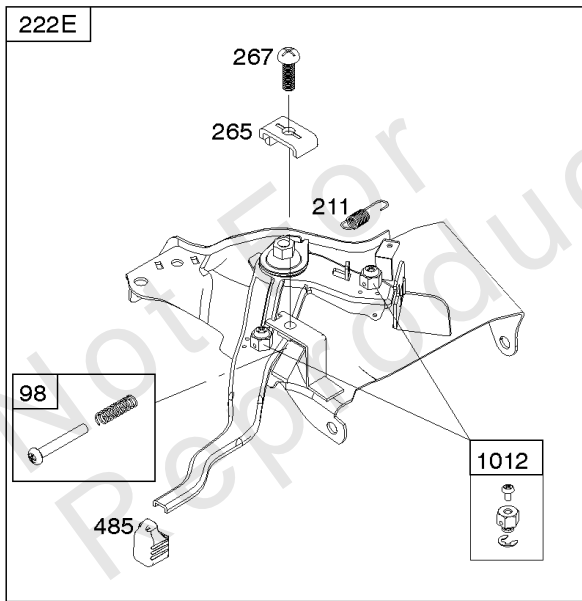

1036 EMISSIONS LABEL

1058 OPERATOR'S MANUAL

1319 WARNING LABEL

1319A WARNING LABEL

Camshaft, Crankcase Cover, Crankshaft, Cylinder, Exhaust Bracket, Operator's Manual,

REF NO	PART NO	QTY	DESCRIPTION
718A	797761		PIN, Locating -(Crankcase Cover)
729	797750		CLIP, Wire
842	797327		SEAL, O-Ring -(Dipstick Tube)
842A	797763		SEAL, O-Ring -(Dipstick Tube)
842B	691031		SEAL, O-Ring -(Dipstick Tube)
847	593174		DIPSTICK/TUBE ASSEMBLY
1036	-----		Label-Emissions -(Available From A Briggs & Stratton Authorized Dealer)
1058	279127ZH		MANUAL, Operator's
1058	80006756EST		MANUAL, Operator's
1058	80006756WST		MANUAL, Operator's
1058	80006756USCN		MANUAL, Operator's
1319	794467		LABEL, Warning
1319A	797669		LABEL, Warning

Not For Reproduction

Controls, Governor Spring

REF NO	PART NO	QTY	DESCRIPTION
98	592978		KIT, Idle Speed
188	798618		SCREW -(Control Bracket)
202	591834		LINK, Mechanical Governor
209	797843		SPRING, Governor
211	799927		SPRING, Governed Idle
222	591810		BRACKET, Control
222E	593105		BRACKET, Control
232	797809		SPRING, Governor Link
265	691024		CLAMP, Casing
267	699492		SCREW -(Casing Clamp)
268	691025		CASING, Control Wire -(Cut To Required Length)
269	691026		WIRE, Control -(Cut To Required Length)
270	691027		NUT -(Control Wire Casing)
271	691028		LEVER, Control
485	797339		KNOB, Control
621	692310		SWITCH, Stop
1012	590378		RETAINER, Link