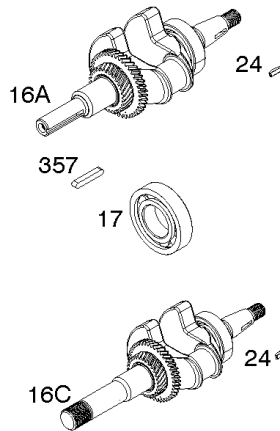

1036 EMISSIONS LABEL

1058 OPERATOR'S MANUAL

1319 WARNING LABEL

1319A WARNING LABEL

Camshaft, Crankcase Cover, Crankshaft, Cylinder, Exhaust Bracket, Operator's Manual,

REF NO	PART NO	QTY	DESCRIPTION
1	593106		CYLINDER ASSEMBLY
3	591794		SEAL, Oil -(Magneto Side)
12A	592597		GASKET, Crankcase
15	797793		PLUG, Oil Drain
16A	593691		CRANKSHAFT
17	591792		BEARING, Ball -(Crankshaft)
18C	593661		COVER, Crankcase
20	591793		SEAL, Oil -(PTO Side) (PTO Side)
22	797776		SCREW -(Crankcase Cover/Sump)
22A	593107		SCREW -(Crankcase Cover/Sump)
24	797812		KEY, Flywheel
25	592613		PISTON ASSEMBLY -(Standard)
25	593108		PISTON ASSEMBLY -(.010" Oversize)
25	593109		PISTON ASSEMBLY -(.020" Oversize)
26	593111		SET, Ring -(.020" Oversize)
26	592614		SET, Ring -(Standard)
26	593110		SET, Ring -(.010" Oversize)
27	592044		LOCK, Piston Pin
28	592045		PIN, Piston
29	592046		ROD, Connecting
46	595929		CAMSHAFT -Used After Code Date 15061400
46	592617		CAMSHAFT -Used Before Code Date 15061500
227	592616		LEVER, Governor Control
287	798618		SCREW -(Dipstick Tube)
306	591790		SHIELD, Cylinder
307	798618		SCREW -(Cylinder Shield)
309	591780		MOTOR, Starter
357	590960		KEY, Drive Pulley
492	592037		SHIELD, Crankcase
505	690939		NUT -(Governor Control Lever)
509	798840		SCREW -(Crankcase Shield)
522	799941		PLUG, Dipstick/Fill
522A	797762		PLUG, Dipstick/Fill
562	797230		BOLT -(Governor Control Lever)
614	797229		PIN, Cotter
616	592615		CRANK, Governor
631	797794		WASHER -(Oil Drain Plug)
718	797792		PIN, Locating