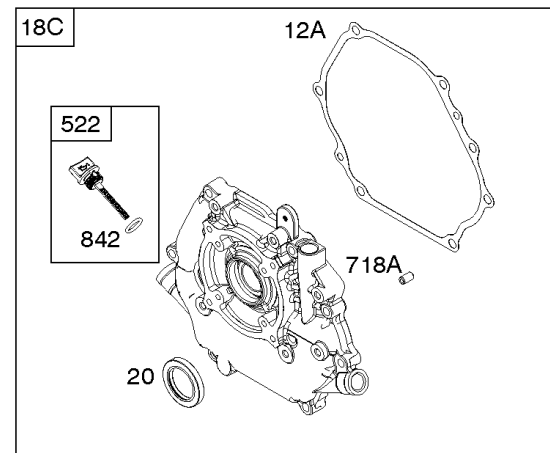

1036 EMISSIONS LABEL

1058 OPERATOR'S MANUAL

1319 WARNING LABEL

1319A WARNING LABEL

Camshaft, Crankcase Cover, Crankshaft, Cylinder, Exhaust Bracket, Operator's Manual,

REF NO	PART NO	QTY	DESCRIPTION
1	593106		CYLINDER ASSEMBLY
3	591794		SEAL, Oil -(Magneto Side)
12A	592597		GASKET, Crankcase
15	797793		PLUG, Oil Drain
16A	593691		CRANKSHAFT
17	591792		BEARING, Ball -(Crankshaft)
18C	593661		COVER, Crankcase
20	591793		SEAL, Oil -(PTO Side) (PTO Side)
22	797776		SCREW -(Crankcase Cover/Sump)
22A	593107		SCREW -(Crankcase Cover/Sump)
24	797812		KEY, Flywheel
25	592613		PISTON ASSEMBLY -(Standard)
25	593108		PISTON ASSEMBLY -(.010" Oversize)
25	593109		PISTON ASSEMBLY -(.020" Oversize)
26	593111		SET, Ring -(.020" Oversize)
26	592614		SET, Ring -(Standard)
26	593110		SET, Ring -(.010" Oversize)
27	592044		LOCK, Piston Pin
28	592045		PIN, Piston
29	592046		ROD, Connecting
46	595929		CAMSHAFT -Used After Code Date 15061400
46	592617		CAMSHAFT -Used Before Code Date 15061500
227	592616		LEVER, Governor Control
287	798618		SCREW -(Dipstick Tube)
306	591790		SHIELD, Cylinder
307	798618		SCREW -(Cylinder Shield)
309	591780		MOTOR, Starter
357	590960		KEY, Drive Pulley
492	592037		SHIELD, Crankcase
505	690939		NUT -(Governor Control Lever)
509	798840		SCREW -(Crankcase Shield)
522	799941		PLUG, Dipstick/Fill
522A	797762		PLUG, Dipstick/Fill
562	797230		BOLT -(Governor Control Lever)
614	797229		PIN, Cotter
616	592615		CRANK, Governor
631	797794		WASHER -(Oil Drain Plug)
718	797792		PIN, Locating