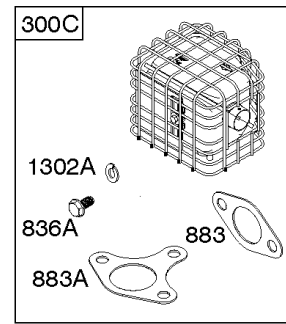

Not For Reproduction

Controls, Governor Spring

REF NO	PART NO	QTY	DESCRIPTION
98	592978		KIT, Idle Speed
188	798618		SCREW -(Control Bracket)
202	591834		LINK, Mechanical Governor
209	797843		SPRING, Governor
211	799927		SPRING, Governed Idle
222	591810		BRACKET, Control
222E	593105		BRACKET, Control
232	797809		SPRING, Governor Link
265	691024		CLAMP, Casing
267	699492		SCREW -(Casing Clamp)
268	691025		CASING, Control Wire -(Cut To Required Length)
269	691026		WIRE, Control -(Cut To Required Length)
270	691027		NUT -(Control Wire Casing)
271	691028		LEVER, Control
485	797339		KNOB, Control
621	692310		SWITCH, Stop
1012	590378		RETAINER, Link

Cylinder Head, Gasket Sets

REF NO	PART NO	QTY	DESCRIPTION
3	591794		SEAL, Oil -(Magneto Side)
5	593093		HEAD, Cylinder
7A	592834		GASKET, Cylinder Head
12A	592597		GASKET, Crankcase
13	797791		SCREW -(Cylinder Head)
20	591793		SEAL, Oil -(PTO Side) (PTO Side)
33	592612		VALVE, Exhaust
34	592611		VALVE, Intake
35	591814		SPRING, Valve -(Intake)
36	591814		SPRING, Valve -(Exhaust)
40A	797782		RETAINER, Valve
40B	591815		RETAINER, Valve
40C	591816		RETAINER, Valve
45	797786		TAPPET, Valve
51	591779		GASKET, Intake
51A	591798		GASKET, Intake
163	797756		GASKET, Air Cleaner
163A	799883		GASKET, Air Cleaner
238	591817		CAP, Valve
276	797847		WASHER, Sealing -(Rocker Cover)
358	593112		GASKET SET, Engine
718	797792		PIN, Locating
830	591088		STUD, Rocker Arm
842	797327		SEAL, O-Ring -(Dipstick Tube)
868	797854		SEAL, Valve -(Intake)
883	797770		GASKET, Exhaust
883A	799797		GASKET, Exhaust
914	797848		SCREW -(Rocker Cover)
1022	797846		GASKET, Rocker Cover
1023	799778		COVER, Rocker
1026	591818		ROD, Push
1029	591087		ARM, Rocker
1034	591819		GUIDE, Push Rod
1095	593113		GASKET SET, Valve