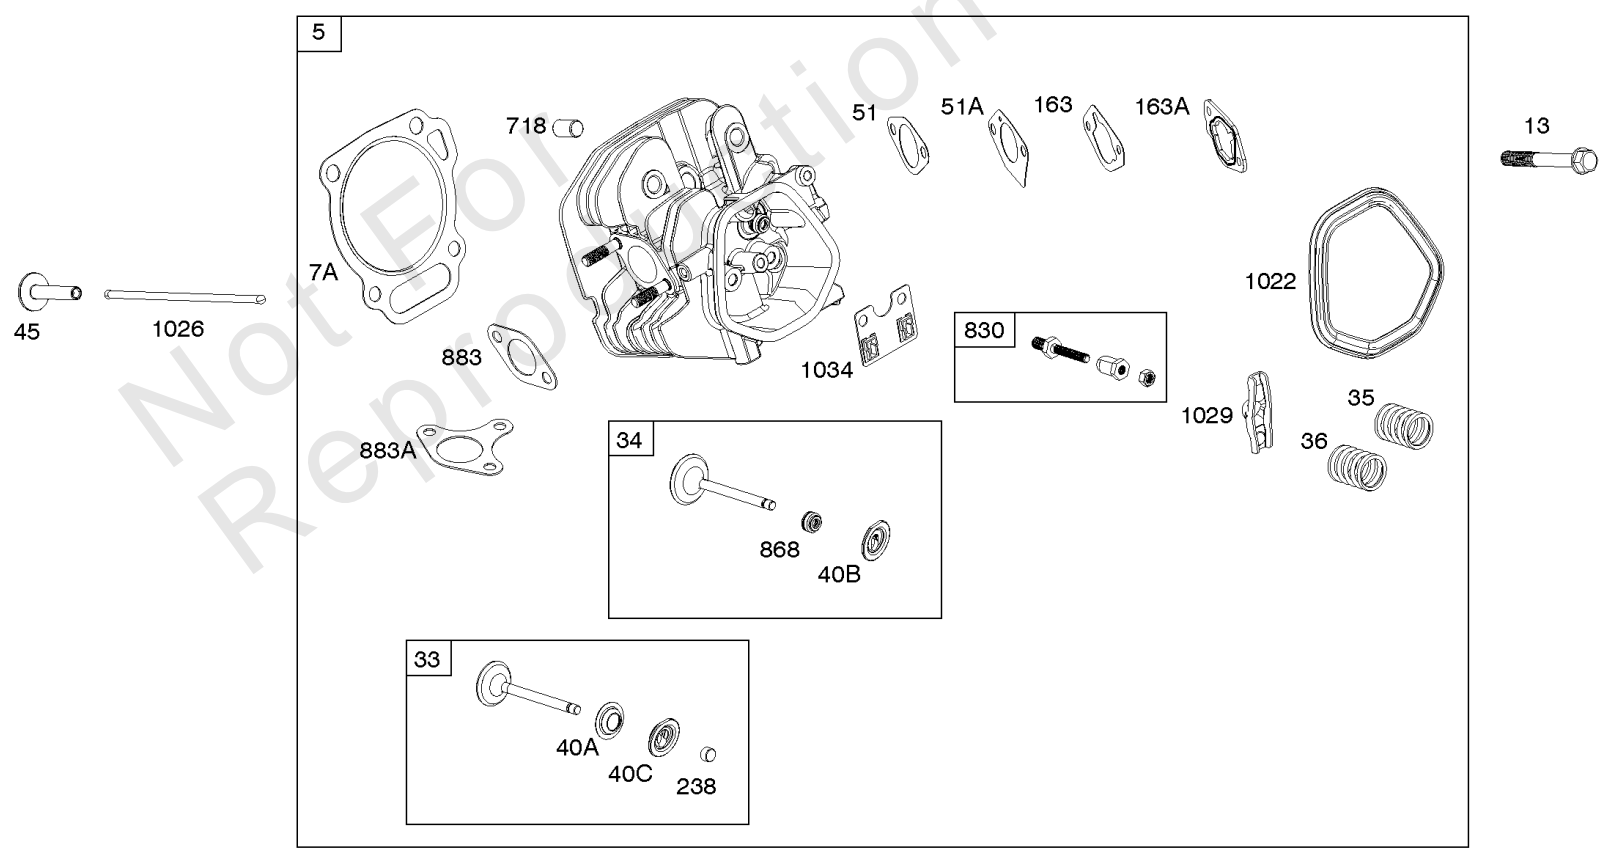

Not For Reproduction

Controls, Governor Spring

REF NO	PART NO	QTY	DESCRIPTION
98	592978		KIT, Idle Speed
188	798618		SCREW -(Control Bracket)
202	591834		LINK, Mechanical Governor
209	797843		SPRING, Governor
211	799927		SPRING, Governed Idle
222	591810		BRACKET, Control
222E	593105		BRACKET, Control
232	797809		SPRING, Governor Link
265	691024		CLAMP, Casing
267	699492		SCREW -(Casing Clamp)
268	691025		CASING, Control Wire -(Cut To Required Length)
269	691026		WIRE, Control -(Cut To Required Length)
270	691027		NUT -(Control Wire Casing)
271	691028		LEVER, Control
485	797339		KNOB, Control
621	692310		SWITCH, Stop
1012	590378		RETAINER, Link