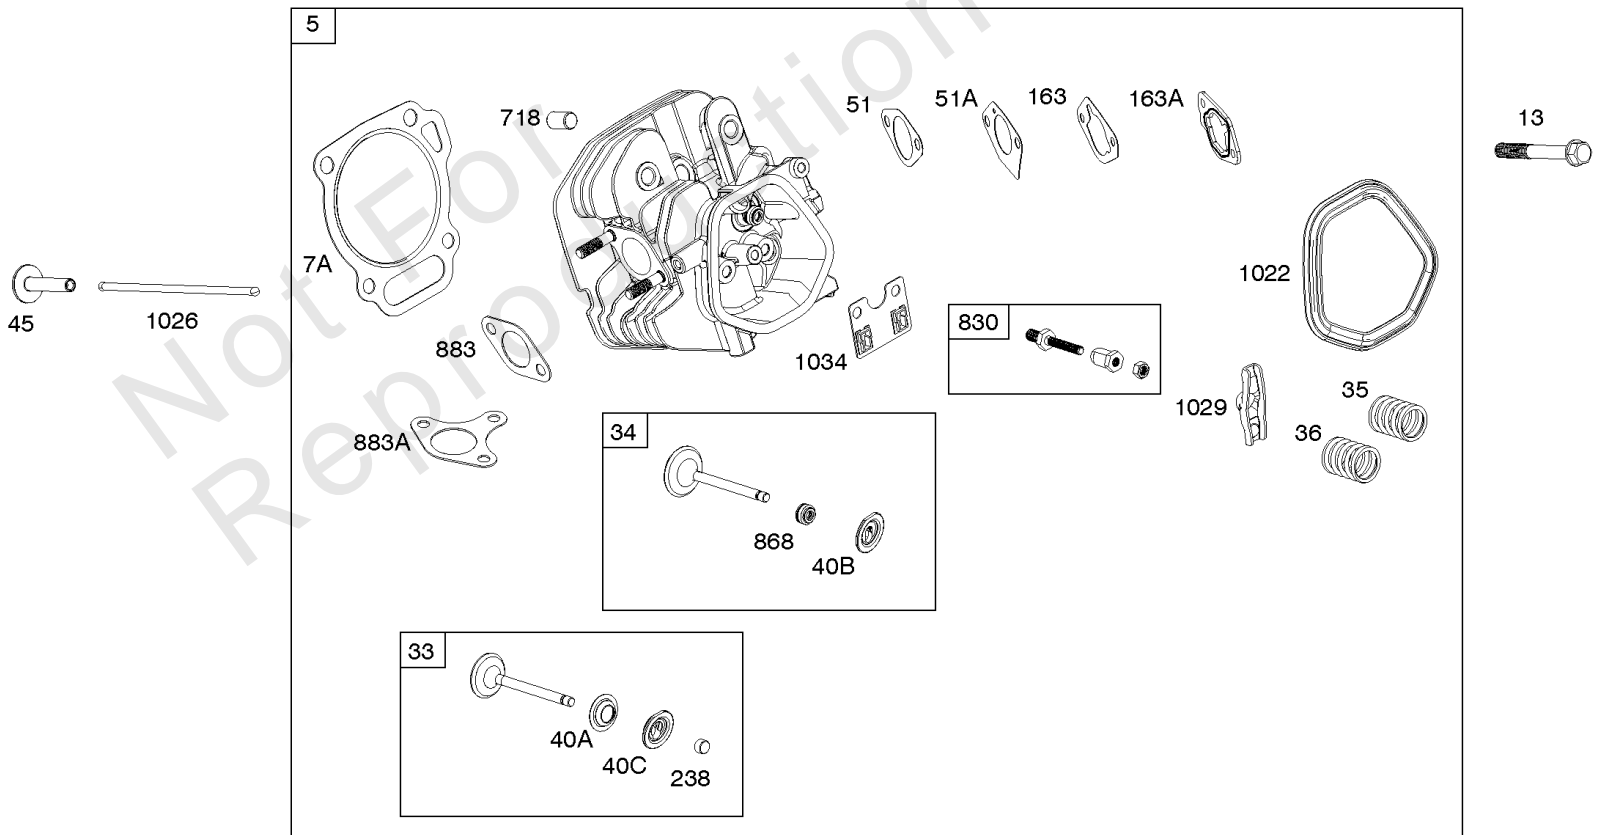

Not For Reproduction

Controls, Governor Spring

REF NO	PART NO	QTY	DESCRIPTION
98	592978		KIT, Idle Speed
188	798618		SCREW -(Control Bracket)
202	591834		LINK, Mechanical Governor
209	797843		SPRING, Governor
211	799927		SPRING, Governed Idle
222	591810		BRACKET, Control
222E	593105		BRACKET, Control
232	797809		SPRING, Governor Link
265	691024		CLAMP, Casing
267	699492		SCREW -(Casing Clamp)
268	691025		CASING, Control Wire -(Cut To Required Length)
269	691026		WIRE, Control -(Cut To Required Length)
270	691027		NUT -(Control Wire Casing)
271	691028		LEVER, Control
485	797339		KNOB, Control
621	692310		SWITCH, Stop
1012	590378		RETAINER, Link