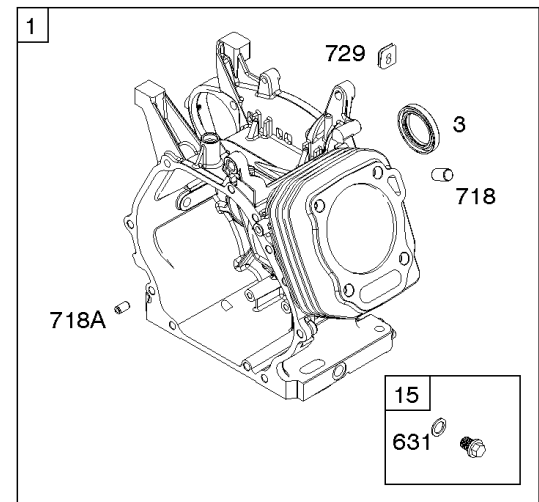

1036 EMISSIONS LABEL

1058 OPERATOR'S MANUAL

1319 WARNING LABEL

1319A WARNING LABEL

Camshaft, Crankcase Cover, Crankshaft, Cylinder, Exhaust Bracket, Operator's Manual,

REF NO	PART NO	QTY	DESCRIPTION
1	593140		CYLINDER ASSEMBLY
3	591794		SEAL, Oil -(Magneto Side)
12A	592597		GASKET, Crankcase
15	797793		PLUG, Oil Drain
16A	593084		CRANKSHAFT
17	591792		BEARING, Ball -(Crankshaft)
18C	593661		COVER, Crankcase
20	591793		SEAL, Oil -(PTO Side) (PTO Side)
22	797776		SCREW -(Crankcase Cover/Sump)
22A	593107		SCREW -(Crankcase Cover/Sump)
24	797812		KEY, Flywheel
25	592613		PISTON ASSEMBLY -(Standard)
25	593108		PISTON ASSEMBLY -(.010" Oversize)
25	593109		PISTON ASSEMBLY -(.020" Oversize)
26	593111		SET, Ring -(.020" Oversize)
26	592614		SET, Ring -(Standard)
26	593110		SET, Ring -(.010" Oversize)
27	592044		LOCK, Piston Pin
28	592045		PIN, Piston
29	592046		ROD, Connecting
46	595929		CAMSHAFT -Used After Code Date 15061400
46	592617		CAMSHAFT -Used Before Code Date 15061500
227	592616		LEVER, Governor Control
287	798618		SCREW -(Dipstick Tube)
306	591790		SHIELD, Cylinder
307	798618		SCREW -(Cylinder Shield)
309	591780		MOTOR, Starter
357	590960		KEY, Drive Pulley
492	592037		SHIELD, Crankcase
505	690939		NUT -(Governor Control Lever)
509	798840		SCREW -(Crankcase Shield)
522	799941		PLUG, Dipstick/Fill
522A	797762		PLUG, Dipstick/Fill
562	797230		BOLT -(Governor Control Lever)
614	797229		PIN, Cotter
616	592615		CRANK, Governor
631	797794		WASHER -(Oil Drain Plug)
718	797792		PIN, Locating