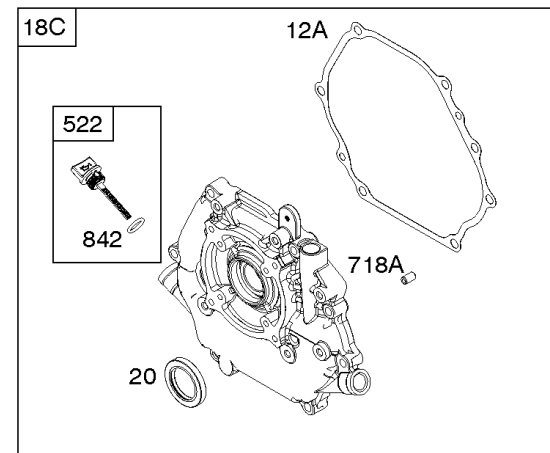

1036 EMISSIONS LABEL

1058 OPERATOR'S MANUAL

1319 WARNING LABEL

1319A WARNING LABEL

Camshaft, Crankcase Cover, Crankshaft, Cylinder, Exhaust Bracket, Operator's Manual,

REF NO	PART NO	QTY	DESCRIPTION
1	593140		CYLINDER ASSEMBLY
3	591794		SEAL, Oil -(Magneto Side)
12A	592597		GASKET, Crankcase
15	797793		PLUG, Oil Drain
16A	593084		CRANKSHAFT
17	591792		BEARING, Ball -(Crankshaft)
18C	593661		COVER, Crankcase
20	591793		SEAL, Oil -(PTO Side) (PTO Side)
22	797776		SCREW -(Crankcase Cover/Sump)
22A	593107		SCREW -(Crankcase Cover/Sump)
24	797812		KEY, Flywheel
25	592613		PISTON ASSEMBLY -(Standard)
25	593108		PISTON ASSEMBLY -(.010" Oversize)
25	593109		PISTON ASSEMBLY -(.020" Oversize)
26	593111		SET, Ring -(.020" Oversize)
26	592614		SET, Ring -(Standard)
26	593110		SET, Ring -(.010" Oversize)
27	592044		LOCK, Piston Pin
28	592045		PIN, Piston
29	592046		ROD, Connecting
46	595929		CAMSHAFT -Used After Code Date 15061400
46	592617		CAMSHAFT -Used Before Code Date 15061500
227	592616		LEVER, Governor Control
287	798618		SCREW -(Dipstick Tube)
306	591790		SHIELD, Cylinder
307	798618		SCREW -(Cylinder Shield)
309	591780		MOTOR, Starter
357	590960		KEY, Drive Pulley
492	592037		SHIELD, Crankcase
505	690939		NUT -(Governor Control Lever)
509	798840		SCREW -(Crankcase Shield)
522	799941		PLUG, Dipstick/Fill
522A	797762		PLUG, Dipstick/Fill
562	797230		BOLT -(Governor Control Lever)
614	797229		PIN, Cotter
616	592615		CRANK, Governor
631	797794		WASHER -(Oil Drain Plug)
718	797792		PIN, Locating