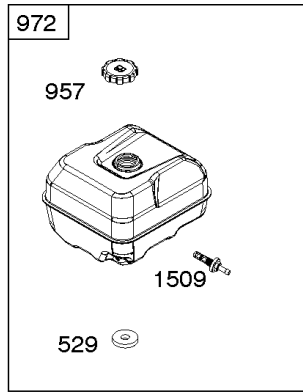

Exhaust System, Fuel Supply

REF NO	PART NO	QTY	DESCRIPTION
187B	593721		LINE, Fuel
190	590964		SCREW -(Fuel Tank)
240A	394358S		FILTER, Fuel
300A	593090		MUFFLER
300B	192569GS		MUFFLER
300D	593128		MUFFLER
346	B5763GS		SCREW -(10-32 x 3/8) (Spark Arrestor)
436	593089		MANIFOLD, Exhaust
529	799933		GROMMET -(Fuel Tank)
601	791850		CLAMP, Hose
676	590953		DEFLECTOR, Muffler
676B	697816		DEFLECTOR, Muffler
677	699203		SCREW -(Muffler Deflector)
677B	699776		SCREW -(Muffler Deflector)
703	590967		CLIP -(Fuel Hose)
705	590965		NUT -(Fuel Tank)
725	595432		SHIELD, Heat
819	798618		SCREW -(Muffler Bracket)
832A	593091		GUARD, Muffler
832B	595453		MUFFLER
832D	595434		GUARD, Muffler
832C	595433		MUFFLER
836A	798976		SCREW -(Muffler Guard)
836B	595455		SCREW -(Muffler Guard)
863A	593733		BRACKET, Muffler
883	797770		GASKET, Exhaust
883A	799797		GASKET, Exhaust
957	794641		CAP, Fuel Tank
957A	799324		CAP, Fuel Tank
972	593095		TANK, Fuel
972A	593720		TANK, Fuel
994	790153		ARRESTOR, Spark
994A	594233		ARRESTOR, Spark
994B	796399		ARRESTOR, Spark
994C	595454		ARRESTOR, Spark
1177	590965		NUT -(Muffler)
1302	590457		WASHER -(Muffler Guard)
1302A	593727		WASHER -(Muffler Guard)
1345	792917		FILTER, Filler Neck
1509	797346		OUTLET, Tank