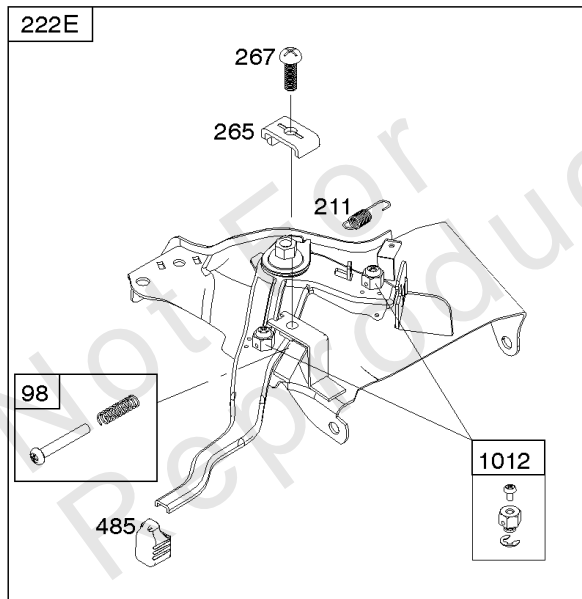

1036 EMISSIONS LABEL

1058 OPERATOR'S MANUAL

1319 WARNING LABEL

1319A WARNING LABEL

Camshaft, Crankcase Cover, Crankshaft, Cylinder, Exhaust Bracket, Operator's Manual,

REF NO	PART NO	QTY	DESCRIPTION
718A	797761		PIN, Locating -(Crankcase Cover)
729	797750		CLIP, Wire
842	797327		SEAL, O-Ring -(Dipstick Tube)
842A	797763		SEAL, O-Ring -(Dipstick Tube)
842B	691031		SEAL, O-Ring -(Dipstick Tube)
847	593174		DIPSTICK/TUBE ASSEMBLY
1036	-----		Label-Emissions -(Available From A Briggs & Stratton Authorized Dealer)
1058	279127ZH		MANUAL, Operator's
1058	80006756EST		MANUAL, Operator's
1058	80006756WST		MANUAL, Operator's
1058	80006756USCN		MANUAL, Operator's
1319	794467		LABEL, Warning
1319A	797669		LABEL, Warning

Not For Reproduction

Controls, Governor Spring

REF NO	PART NO	QTY	DESCRIPTION
98	592978		KIT, Idle Speed
188	798618		SCREW -(Control Bracket)
202	591834		LINK, Mechanical Governor
209	797843		SPRING, Governor
211	799927		SPRING, Governed Idle
222	591810		BRACKET, Control
222E	593105		BRACKET, Control
232	797809		SPRING, Governor Link
265	691024		CLAMP, Casing
267	699492		SCREW -(Casing Clamp)
268	691025		CASING, Control Wire -(Cut To Required Length)
269	691026		WIRE, Control -(Cut To Required Length)
270	691027		NUT -(Control Wire Casing)
271	691028		LEVER, Control
485	797339		KNOB, Control
621	692310		SWITCH, Stop
1012	590378		RETAINER, Link