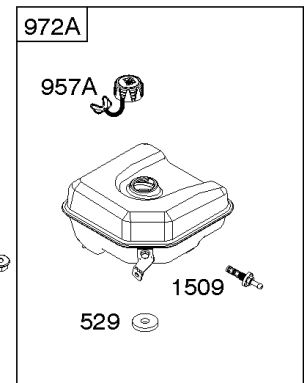

Exhaust System, Fuel Supply

REF NO	PART NO	QTY	DESCRIPTION
187B	593721		LINE, Fuel
190	590964		SCREW -(Fuel Tank)
240A	394358S		FILTER, Fuel
300A	593090		MUFFLER
300B	192569GS		MUFFLER
300D	593128		MUFFLER
346	B5763GS		SCREW -(10-32 x 3/8) (Spark Arrestor)
436	593089		MANIFOLD, Exhaust
529	799933		GROMMET -(Fuel Tank)
601	791850		CLAMP, Hose
676	590953		DEFLECTOR, Muffler
676B	697816		DEFLECTOR, Muffler
677	699203		SCREW -(Muffler Deflector)
677B	699776		SCREW -(Muffler Deflector)
703	590967		CLIP -(Fuel Hose)
705	590965		NUT -(Fuel Tank)
725	595432		SHIELD, Heat
819	798618		SCREW -(Muffler Bracket)
832A	593091		GUARD, Muffler
832B	595453		MUFFLER
832D	595434		GUARD, Muffler
832C	595433		MUFFLER
836A	798976		SCREW -(Muffler Guard)
836B	595455		SCREW -(Muffler Guard)
863A	593733		BRACKET, Muffler
883	797770		GASKET, Exhaust
883A	799797		GASKET, Exhaust
957	794641		CAP, Fuel Tank
957A	799324		CAP, Fuel Tank
972	593095		TANK, Fuel
972A	593720		TANK, Fuel
994	790153		ARRESTOR, Spark
994A	594233		ARRESTOR, Spark
994B	796399		ARRESTOR, Spark
994C	595454		ARRESTOR, Spark
1177	590965		NUT -(Muffler)
1302	590457		WASHER -(Muffler Guard)
1302A	593727		WASHER -(Muffler Guard)
1345	792917		FILTER, Filler Neck
1509	797346		OUTLET, Tank