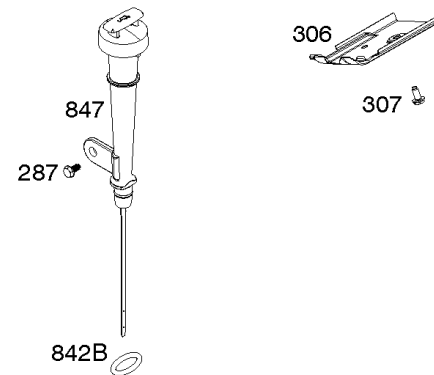

1036 EMISSIONS LABEL

1058 OPERATOR'S MANUAL

1319 WARNING LABEL

1319A WARNING LABEL

Camshaft, Crankcase Cover, Crankshaft, Cylinder, Exhaust Bracket, Operator's Manual,

REF NO	PART NO	QTY	DESCRIPTION
1	593140		CYLINDER ASSEMBLY
3	591794		SEAL, Oil -(Magneto Side)
12A	592597		GASKET, Crankcase
15	797793		PLUG, Oil Drain
16A	593084		CRANKSHAFT
17	591792		BEARING, Ball -(Crankshaft)
18C	593661		COVER, Crankcase
20	591793		SEAL, Oil -(PTO Side) (PTO Side)
22	797776		SCREW -(Crankcase Cover/Sump)
22A	593107		SCREW -(Crankcase Cover/Sump)
24	797812		KEY, Flywheel
25	592613		PISTON ASSEMBLY -(Standard)
25	593108		PISTON ASSEMBLY -(.010" Oversize)
25	593109		PISTON ASSEMBLY -(.020" Oversize)
26	593111		SET, Ring -(.020" Oversize)
26	592614		SET, Ring -(Standard)
26	593110		SET, Ring -(.010" Oversize)
27	592044		LOCK, Piston Pin
28	592045		PIN, Piston
29	592046		ROD, Connecting
46	595929		CAMSHAFT -Used After Code Date 15061400
46	592617		CAMSHAFT -Used Before Code Date 15061500
227	592616		LEVER, Governor Control
287	798618		SCREW -(Dipstick Tube)
306	591790		SHIELD, Cylinder
307	798618		SCREW -(Cylinder Shield)
309	591780		MOTOR, Starter
357	590960		KEY, Drive Pulley
492	592037		SHIELD, Crankcase
505	690939		NUT -(Governor Control Lever)
509	798840		SCREW -(Crankcase Shield)
522	799941		PLUG, Dipstick/Fill
522A	797762		PLUG, Dipstick/Fill
562	797230		BOLT -(Governor Control Lever)
614	797229		PIN, Cotter
616	592615		CRANK, Governor
631	797794		WASHER -(Oil Drain Plug)
718	797792		PIN, Locating