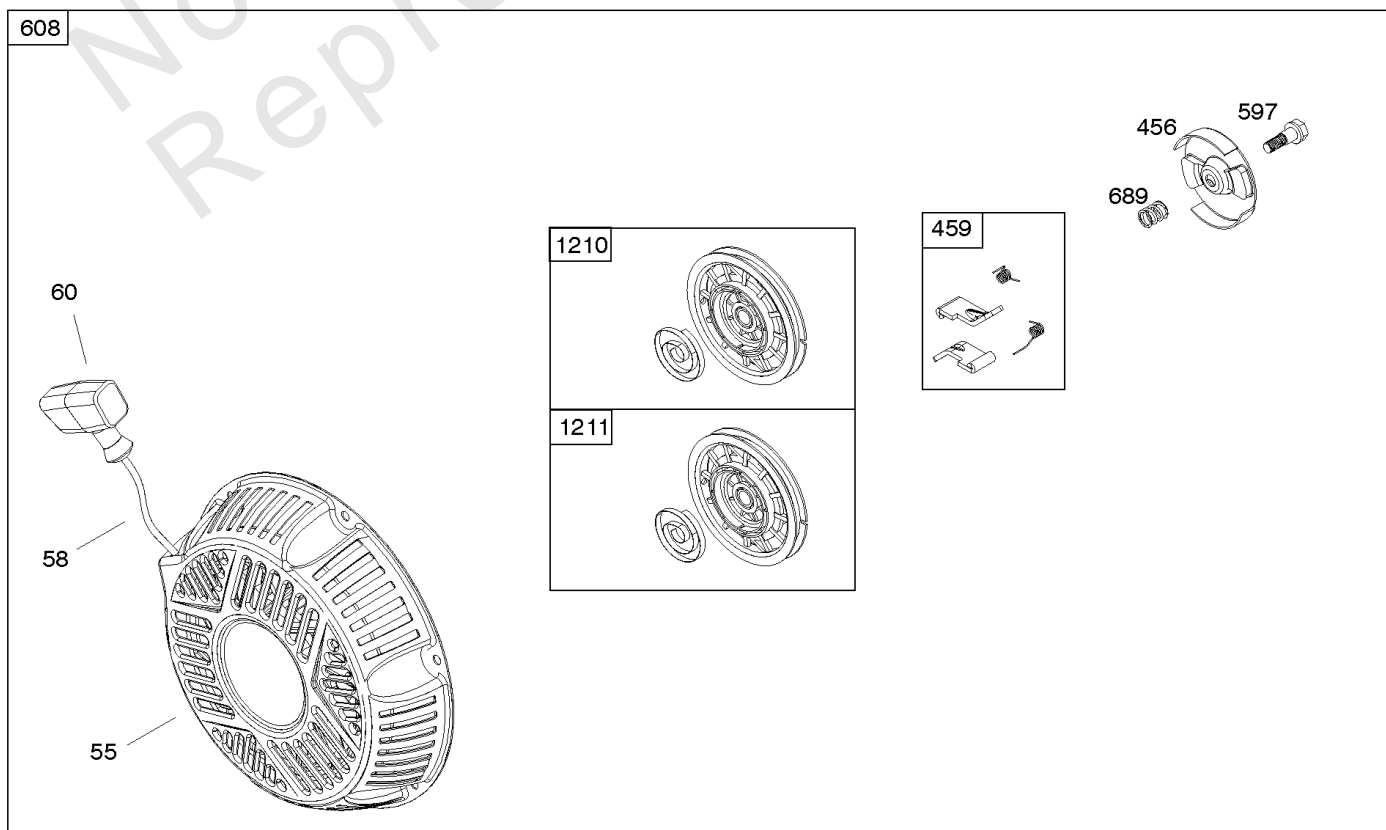

Blower Housing, Flywheel, Rewind Starter

REF NO	PART NO	QTY	DESCRIPTION
23	593139		FLYWHEEL
55	591787		HOUSING, Rewind Starter
58	691921		ROPE, Starter -(Cut To Required Length)
60	691915		GRIP, Starter Rope
65	797654		SCREW -(Rewind Starter)
281B	593732		PANEL, Control
304	591785		HOUSING, Blower
305	798618		SCREW -(Blower Housing)
332	797811		NUT -(Flywheel)
363	19203		PULLER, Flywheel
455	591820		CUP, Flywheel
456	799973		PLATE, Pawl Friction
459	799976		PAWL, Ratchet
597	799972		SCREW -(Pawl Friction Plate)
608	591781		STARTER, Rewind
663	799846		SCREW -(Control Panel)
689	799669		SPRING, Friction
1005	591789		FAN, Flywheel
1210	591788		PULLEY/SPRING ASSEMBLY -(Pulley)
1211	591788		PULLEY/SPRING ASSEMBLY -(Spring)