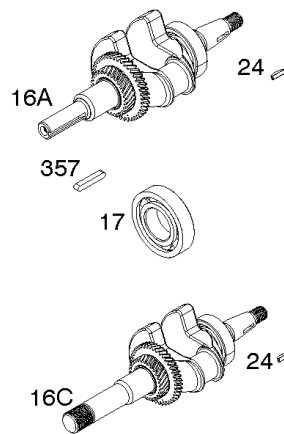

1036 EMISSIONS LABEL

1058 OPERATOR'S MANUAL

1319 WARNING LABEL

1319A WARNING LABEL

Camshaft, Crankcase Cover, Crankshaft, Cylinder, Exhaust Bracket, Operator's Manual,

REF NO	PART NO	QTY	DESCRIPTION
1	593140		CYLINDER ASSEMBLY
3	591794		SEAL, Oil -(Magneto Side)
12A	592597		GASKET, Crankcase
15	797793		PLUG, Oil Drain
16A	593084		CRANKSHAFT
17	591792		BEARING, Ball -(Crankshaft)
18C	593661		COVER, Crankcase
20	591793		SEAL, Oil -(PTO Side) (PTO Side)
22	797776		SCREW -(Crankcase Cover/Sump)
22A	593107		SCREW -(Crankcase Cover/Sump)
24	797812		KEY, Flywheel
25	592613		PISTON ASSEMBLY -(Standard)
25	593108		PISTON ASSEMBLY -(.010" Oversize)
25	593109		PISTON ASSEMBLY -(.020" Oversize)
26	593111		SET, Ring -(.020" Oversize)
26	592614		SET, Ring -(Standard)
26	593110		SET, Ring -(.010" Oversize)
27	592044		LOCK, Piston Pin
28	592045		PIN, Piston
29	592046		ROD, Connecting
46	595929		CAMSHAFT -Used After Code Date 15061400
46	592617		CAMSHAFT -Used Before Code Date 15061500
227	592616		LEVER, Governor Control
287	798618		SCREW -(Dipstick Tube)
306	591790		SHIELD, Cylinder
307	798618		SCREW -(Cylinder Shield)
309	591780		MOTOR, Starter
357	590960		KEY, Drive Pulley
492	592037		SHIELD, Crankcase
505	690939		NUT -(Governor Control Lever)
509	798840		SCREW -(Crankcase Shield)
522	799941		PLUG, Dipstick/Fill
522A	797762		PLUG, Dipstick/Fill
562	797230		BOLT -(Governor Control Lever)
614	797229		PIN, Cotter
616	592615		CRANK, Governor
631	797794		WASHER -(Oil Drain Plug)
718	797792		PIN, Locating