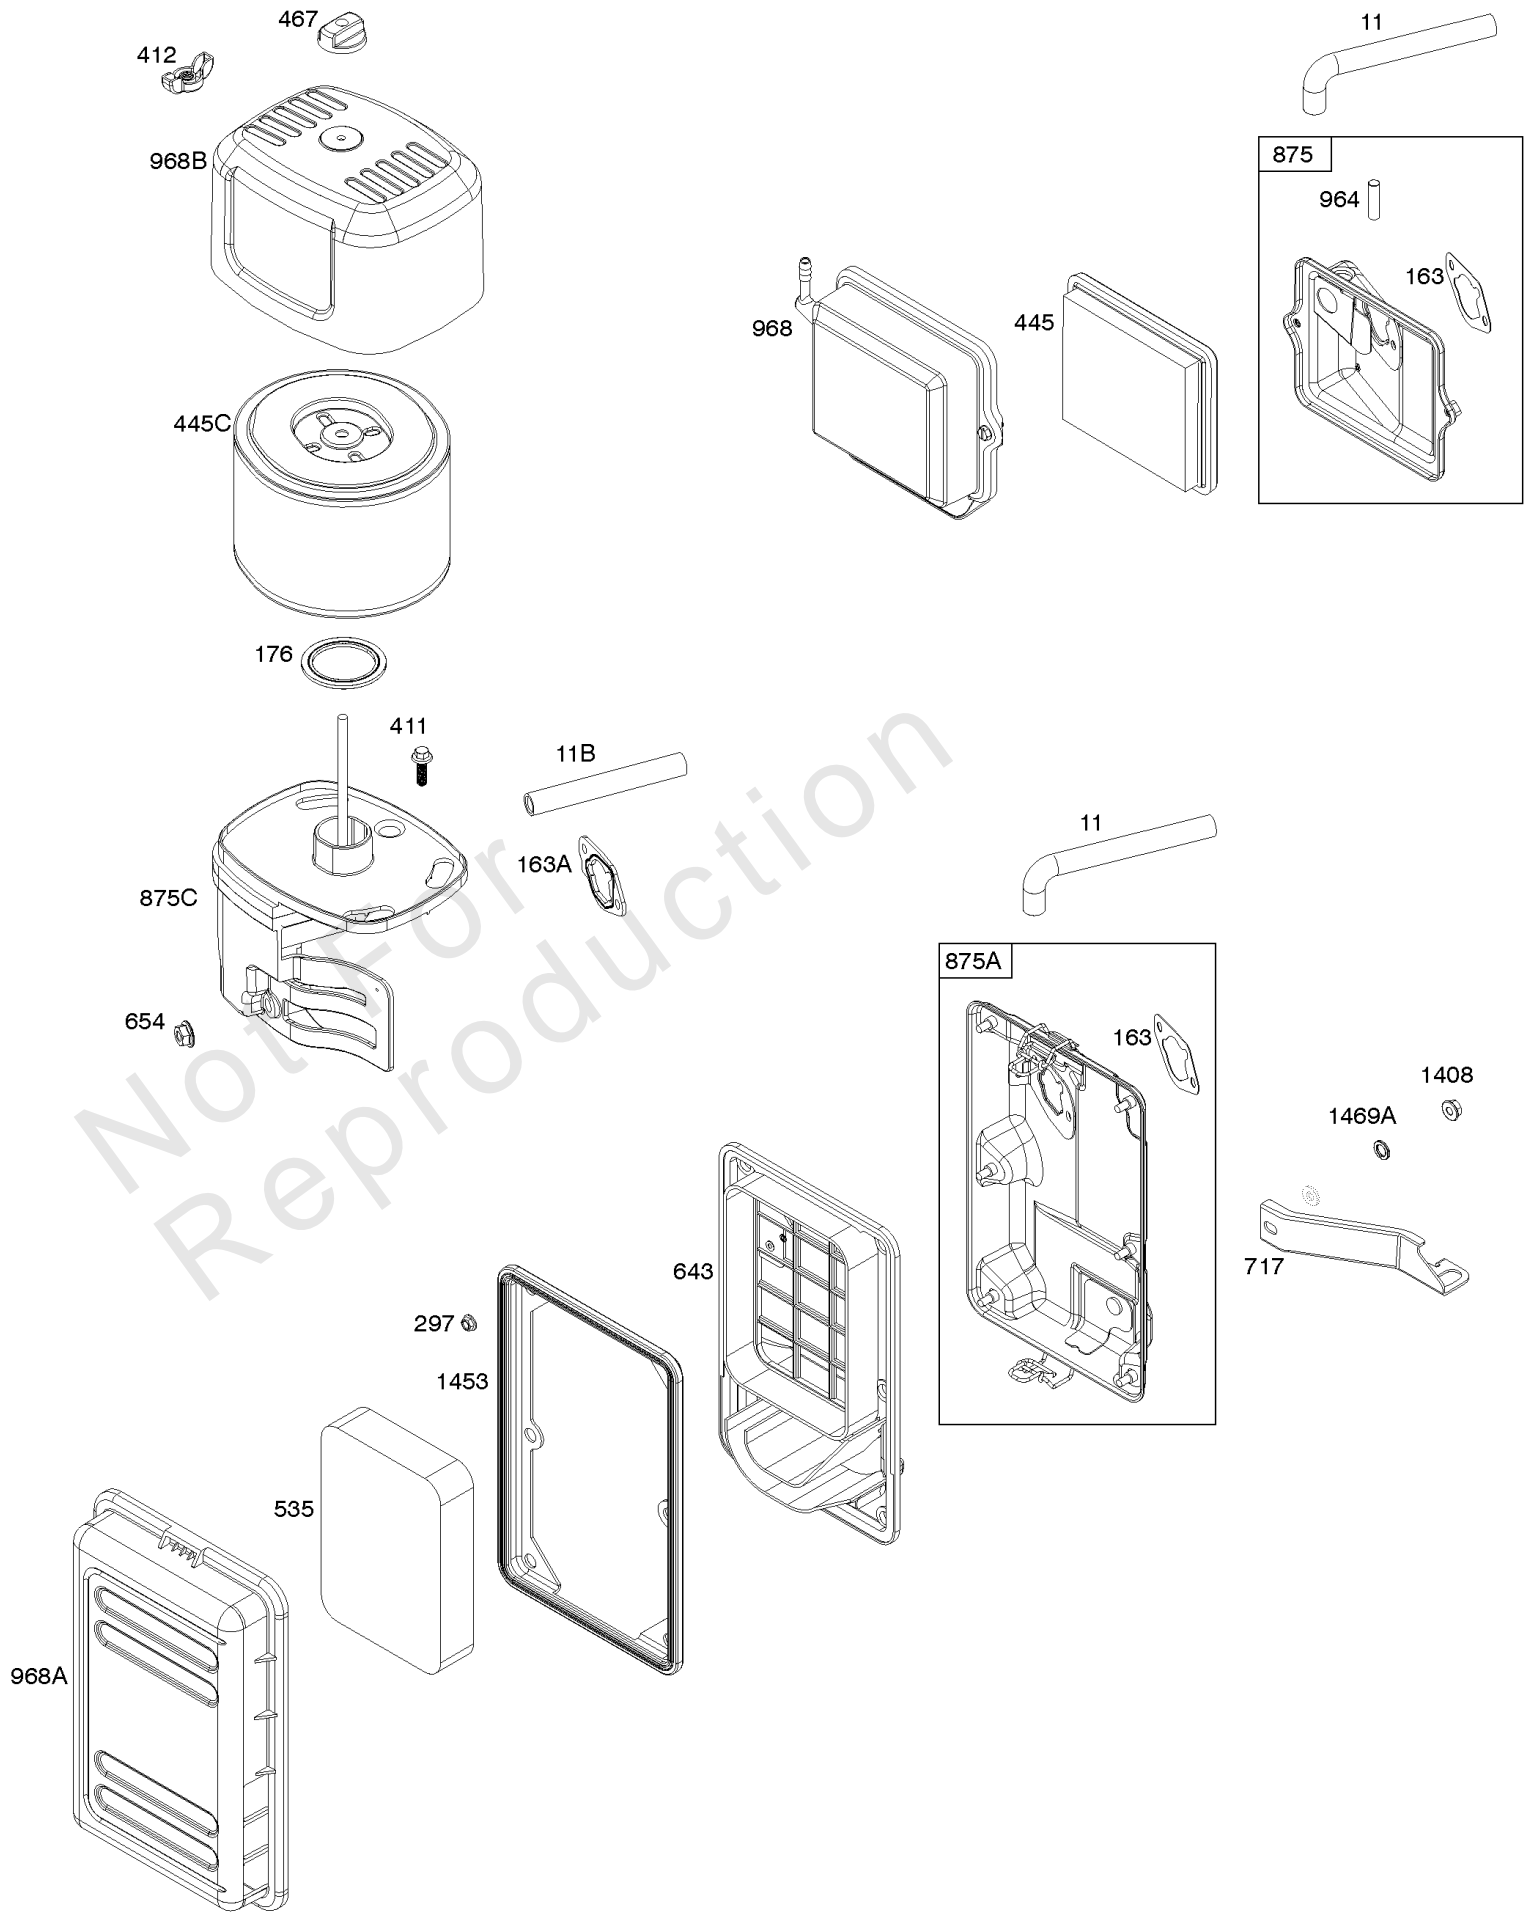

Air Cleaner

REF NO	PART NO	QTY	DESCRIPTION
11	592353		TUBE, Breather
11B	799832		TUBE, Breather -(Cut To Required Length)
163	797756		GASKET, Air Cleaner
163A	799883		GASKET, Air Cleaner
176	799834		SEAL, O-Ring -(Air Cleaner Base)
297	591808		NUT -(Air Filter Retainer)
411	797686		SCREW -(Air Cleaner Base to Air Cleaner Bracket)
412	799830		NUT -(Air Cleaner Cover)
445	491588S		FILTER, A/C Cartridge
445C	592605		FILTER, A/C Cartridge
467	691985		KNOB, Air Cleaner Cover
535	591778		FILTER, Air Cleaner Foam
643	591806		RETAINER, Air Filter
654	690939		NUT -(Carburetor)
717	593134		BRACKET, Air Cleaner
875	799776		BASE, Air Cleaner
875A	591804		BASE, Air Cleaner
875C	593088		BASE, Air Cleaner
964	799159		CAP, Connector
968A	591803		COVER, Air Cleaner
968B	593087		COVER, Air Cleaner
1408	690939		NUT -(Air Cleaner Bracket)
1453	591807		SEAL, Air Cleaner Cover
1469A	22097GS		WASHER, Lock, Split, 1/4" -(Air Cleaner Bracket)