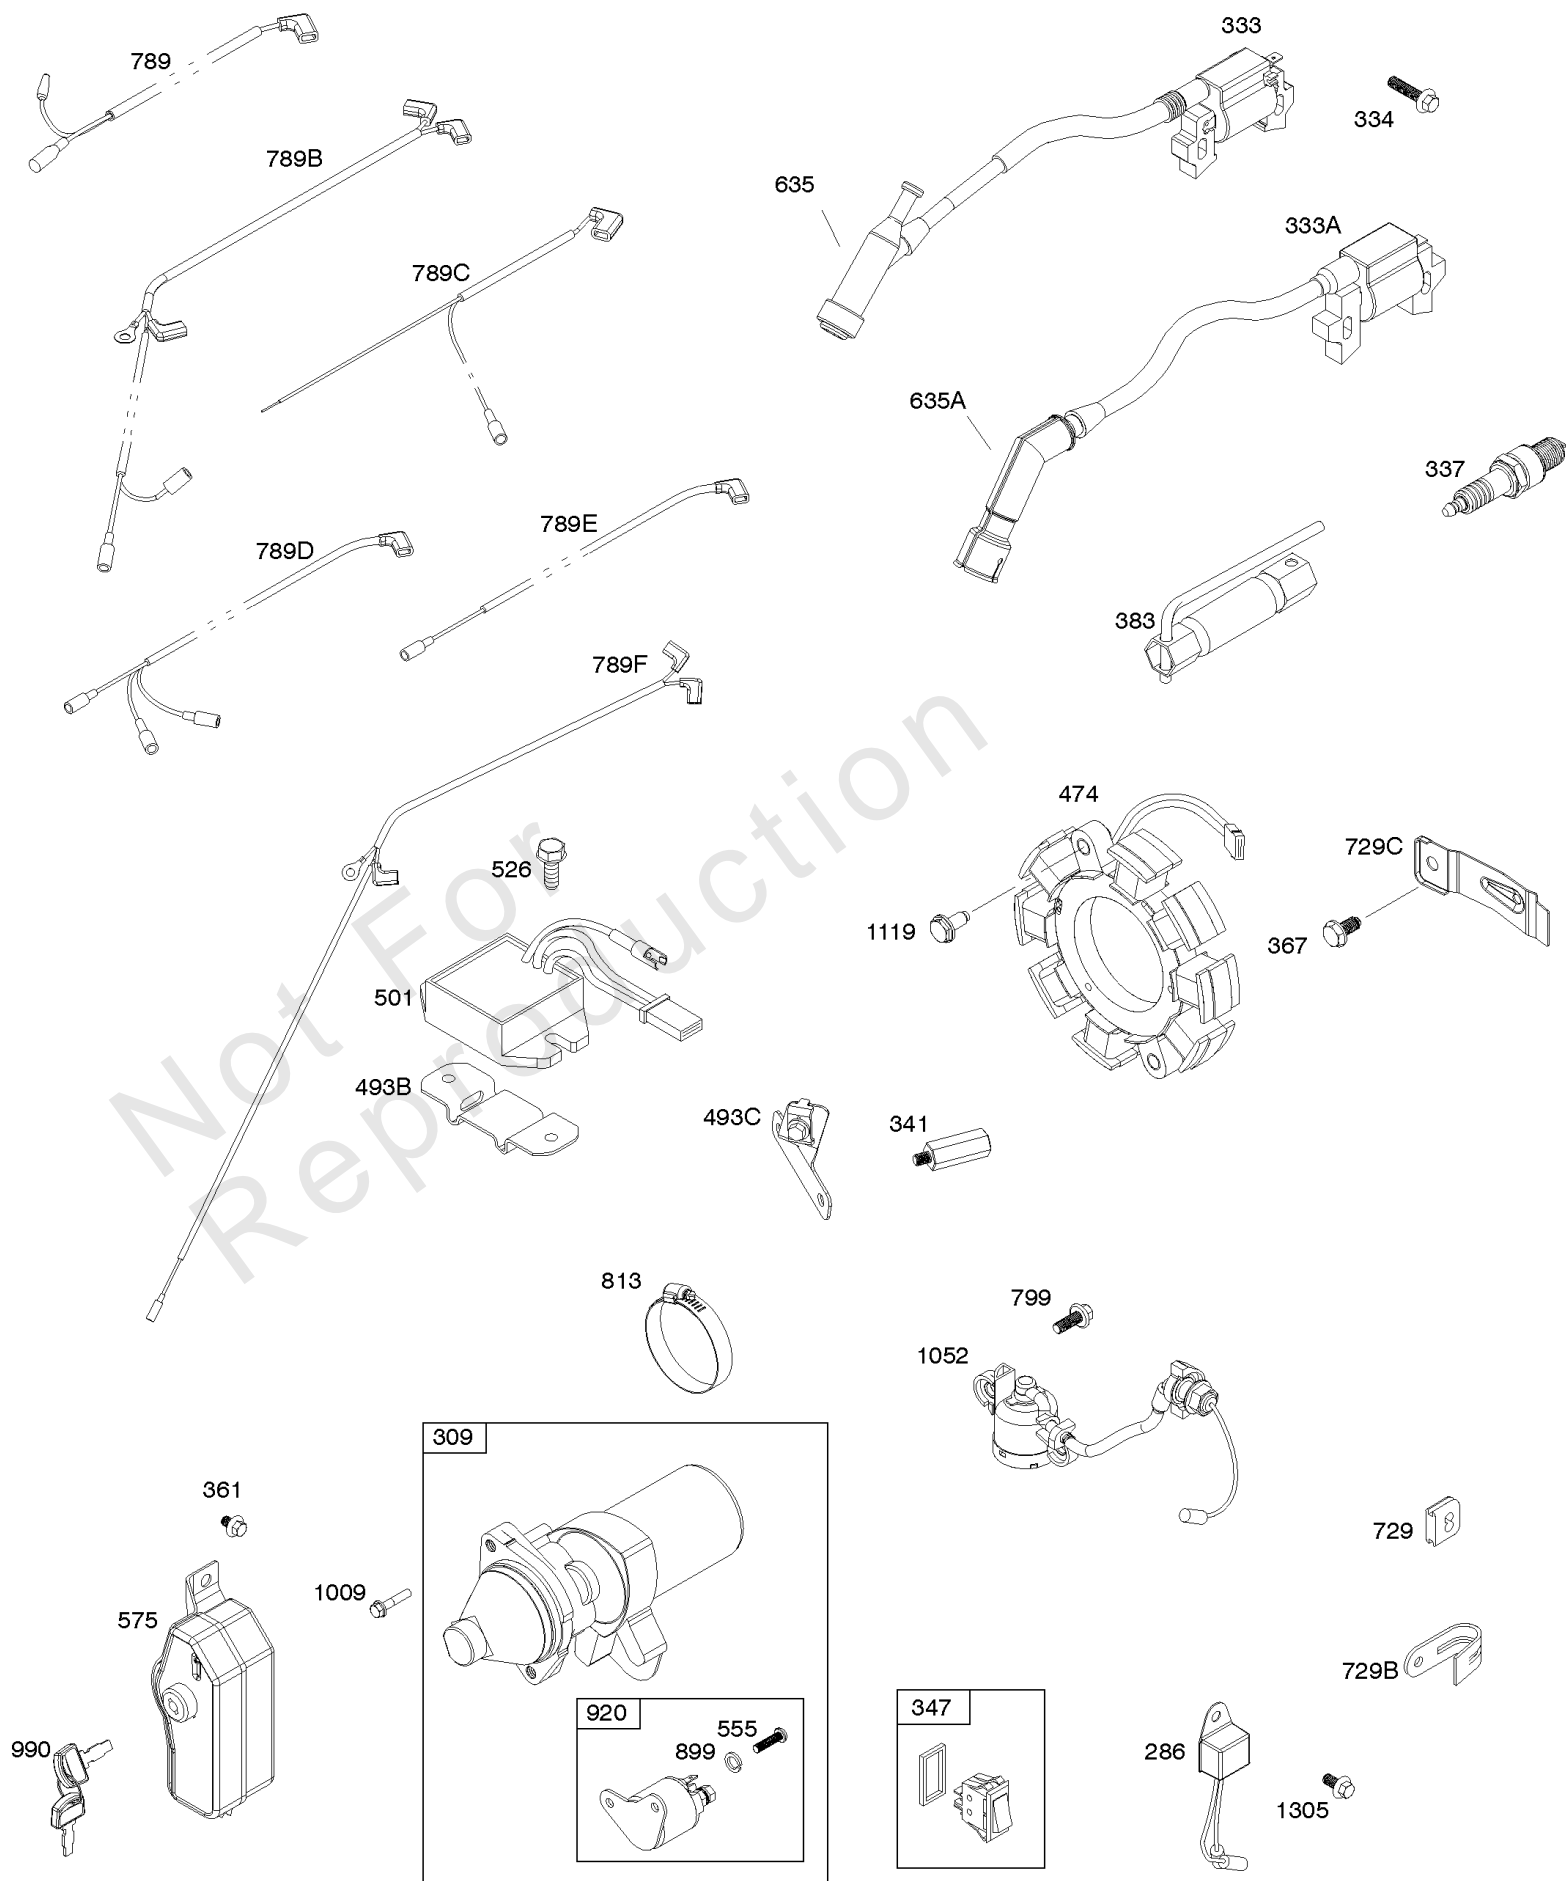

Alternator, Armature, Electrical System, Ignition, Spark Plug

REF NO	PART NO	QTY	DESCRIPTION
286	797772		MODULE, Oil Sensor
309	591780		MOTOR, Starter
333	797769		ARMATURE, Magneto
333A	798616		ARMATURE, Magneto
334	797655		SCREW -(Magneto Armature)
337	798615		PLUG, Spark
341	591341		STUD -(Mounting Bracket)
347	797340		SWITCH, Rocker
361	798618		SCREW -(Starting Switch)
367	798618		SCREW -(Wire Clip)
383	19576S		WRENCH, Spark Plug
474	591100		ALTERNATOR
493B	691177		BRACKET, Mounting
493C	591342		BRACKET, Mounting
501	845907		REGULATOR
526	690297		SCREW -(Regulator)
555	799532		SCREW -(Starter Solenoid)
575	593734		SWITCH, Starting
635	797658		BOOT, Spark Plug
635A	797685		BOOT, Spark Plug
729	797750		CLIP, Wire
729B	592311		CLIP, Wire
729C	593137		CLIP, Wire
789D	590372		HARNESS, Wiring
799	798975		SCREW -(Oil Sensor)
813	590392		CLAMP
899	799642		WASHER -(Starter Solenoid)
920	799481		SOLENOID, Starter
990	590996		SET, Key
1009	593136		SCREW -(USE REFERENCE 697 ONLY)
1052	797771		SENSOR, Oil
1119	799845		SCREW -(Alternator)
1305	798618		SCREW -(Oil Sensor Module)