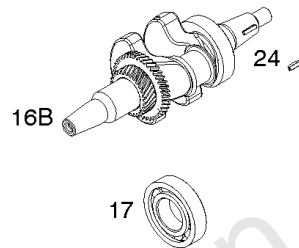

1036 EMISSIONS LABEL

1058 OPERATOR'S MANUAL

1319 WARNING LABEL

1319A WARNING LABEL

Camshaft, Crankcase Cover, Crankshaft, Cylinder, Exhaust Bracket, Operator's Manual,

REF NO	PART NO	QTY	DESCRIPTION
1	593140		CYLINDER ASSEMBLY
3	591794		SEAL, Oil -(Magneto Side)
12A	592597		GASKET, Crankcase
15	797793		PLUG, Oil Drain
16A	593084		CRANKSHAFT
17	591792		BEARING, Ball -(Crankshaft)
18C	593661		COVER, Crankcase
20	591793		SEAL, Oil -(PTO Side) (PTO Side)
22	797776		SCREW -(Crankcase Cover/Sump)
22A	593107		SCREW -(Crankcase Cover/Sump)
24	797812		KEY, Flywheel
25	592613		PISTON ASSEMBLY -(Standard)
25	593108		PISTON ASSEMBLY -(.010" Oversize)
25	593109		PISTON ASSEMBLY -(.020" Oversize)
26	593111		SET, Ring -(.020" Oversize)
26	592614		SET, Ring -(Standard)
26	593110		SET, Ring -(.010" Oversize)
27	592044		LOCK, Piston Pin
28	592045		PIN, Piston
29	592046		ROD, Connecting
46	595929		CAMSHAFT -Used After Code Date 15061400
46	592617		CAMSHAFT -Used Before Code Date 15061500
227	592616		LEVER, Governor Control
287	798618		SCREW -(Dipstick Tube)
306	591790		SHIELD, Cylinder
307	798618		SCREW -(Cylinder Shield)
309	591780		MOTOR, Starter
357	590960		KEY, Drive Pulley
492	592037		SHIELD, Crankcase
505	690939		NUT -(Governor Control Lever)
509	798840		SCREW -(Crankcase Shield)
522	799941		PLUG, Dipstick/Fill
522A	797762		PLUG, Dipstick/Fill
562	797230		BOLT -(Governor Control Lever)
614	797229		PIN, Cotter
616	592615		CRANK, Governor
631	797794		WASHER -(Oil Drain Plug)
718	797792		PIN, Locating