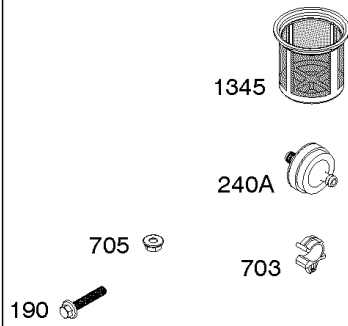

Not For Reproduction

Controls, Governor Spring

REF NO	PART NO	QTY	DESCRIPTION
98	592978		KIT, Idle Speed
188	798618		SCREW -(Control Bracket)
202	591834		LINK, Mechanical Governor
209	797843		SPRING, Governor
211	799927		SPRING, Governed Idle
222	591810		BRACKET, Control
222E	593105		BRACKET, Control
232	797809		SPRING, Governor Link
265	691024		CLAMP, Casing
267	699492		SCREW -(Casing Clamp)
268	691025		CASING, Control Wire -(Cut To Required Length)
269	691026		WIRE, Control -(Cut To Required Length)
270	691027		NUT -(Control Wire Casing)
271	691028		LEVER, Control
485	797339		KNOB, Control
621	692310		SWITCH, Stop
1012	590378		RETAINER, Link

Cylinder Head, Gasket Sets

REF NO	PART NO	QTY	DESCRIPTION
3	591794		SEAL, Oil -(Magneto Side)
5	593093		HEAD, Cylinder
7A	592834		GASKET, Cylinder Head
12A	592597		GASKET, Crankcase
13	797791		SCREW -(Cylinder Head)
20	591793		SEAL, Oil -(PTO Side) (PTO Side)
33	592612		VALVE, Exhaust
34	592611		VALVE, Intake
35	591814		SPRING, Valve -(Intake)
36	591814		SPRING, Valve -(Exhaust)
40A	797782		RETAINER, Valve
40B	591815		RETAINER, Valve
40C	591816		RETAINER, Valve
45	797786		TAPPET, Valve
51	591779		GASKET, Intake
51A	591798		GASKET, Intake
163	797756		GASKET, Air Cleaner
163A	799883		GASKET, Air Cleaner
238	591817		CAP, Valve
276	797847		WASHER, Sealing -(Rocker Cover)
358	593112		GASKET SET, Engine
718	797792		PIN, Locating
830	591088		STUD, Rocker Arm
842	797327		SEAL, O-Ring -(Dipstick Tube)
868	797854		SEAL, Valve -(Intake)
883	797770		GASKET, Exhaust
883A	799797		GASKET, Exhaust
914	797848		SCREW -(Rocker Cover)
1022	797846		GASKET, Rocker Cover
1023	799778		COVER, Rocker
1026	591818		ROD, Push
1029	591087		ARM, Rocker
1034	591819		GUIDE, Push Rod
1095	593113		GASKET SET, Valve