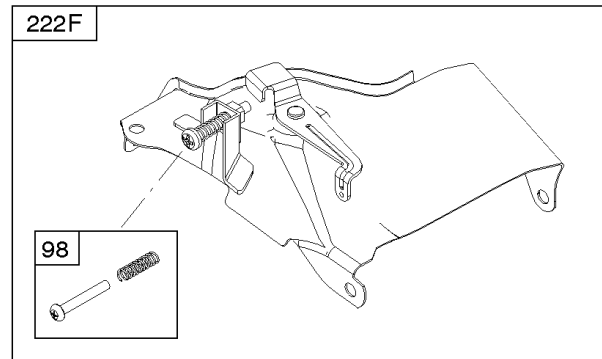

1036 EMISSIONS LABEL

1058 OPERATOR'S MANUAL

1319 WARNING LABEL

1319A WARNING LABEL

Camshaft, Crankcase Cover, Crankshaft, Cylinder, Exhaust Bracket, Operator's Manual,

REF NO	PART NO	QTY	DESCRIPTION
718A	797761		PIN, Locating -(Crankcase Cover)
729	797750		CLIP, Wire
842	797327		SEAL, O-Ring -(Dipstick Tube)
842A	797763		SEAL, O-Ring -(Dipstick Tube)
842B	691031		SEAL, O-Ring -(Dipstick Tube)
847	593174		DIPSTICK/TUBE ASSEMBLY
1036	-----		Label-Emissions -(Available From A Briggs & Stratton Authorized Dealer)
1058	279127ZH		MANUAL, Operator's
1058	80006756EST		MANUAL, Operator's
1058	80006756WST		MANUAL, Operator's
1058	80006756USCN		MANUAL, Operator's
1319	794467		LABEL, Warning
1319A	797669		LABEL, Warning

Not For Reproduction

Controls, Governor Spring

REF NO	PART NO	QTY	DESCRIPTION
98	592978		KIT, Idle Speed
188	798618		SCREW -(Control Bracket)
202	591834		LINK, Mechanical Governor
209	797843		SPRING, Governor
211	799927		SPRING, Governed Idle
222	591810		BRACKET, Control
222E	593105		BRACKET, Control
232	797809		SPRING, Governor Link
265	691024		CLAMP, Casing
267	699492		SCREW -(Casing Clamp)
268	691025		CASING, Control Wire -(Cut To Required Length)
269	691026		WIRE, Control -(Cut To Required Length)
270	691027		NUT -(Control Wire Casing)
271	691028		LEVER, Control
485	797339		KNOB, Control
621	692310		SWITCH, Stop
1012	590378		RETAINER, Link