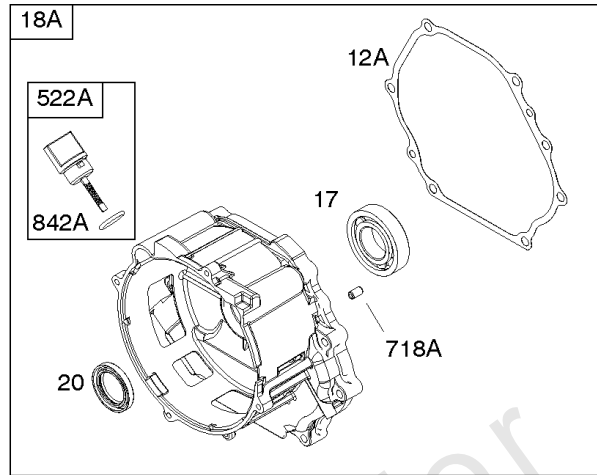

1036 EMISSIONS LABEL

1058 OPERATOR'S MANUAL

1319 WARNING LABEL

1319A WARNING LABEL

Camshaft, Crankcase Cover, Crankshaft, Cylinder, Exhaust Bracket, Operator's Manual,

REF NO	PART NO	QTY	DESCRIPTION
1	593140		CYLINDER ASSEMBLY
3	591794		SEAL, Oil -(Magneto Side)
12A	592597		GASKET, Crankcase
15	797793		PLUG, Oil Drain
16A	593084		CRANKSHAFT
17	591792		BEARING, Ball -(Crankshaft)
18C	593661		COVER, Crankcase
20	591793		SEAL, Oil -(PTO Side) (PTO Side)
22	797776		SCREW -(Crankcase Cover/Sump)
22A	593107		SCREW -(Crankcase Cover/Sump)
24	797812		KEY, Flywheel
25	592613		PISTON ASSEMBLY -(Standard)
25	593108		PISTON ASSEMBLY -(.010" Oversize)
25	593109		PISTON ASSEMBLY -(.020" Oversize)
26	593111		SET, Ring -(.020" Oversize)
26	592614		SET, Ring -(Standard)
26	593110		SET, Ring -(.010" Oversize)
27	592044		LOCK, Piston Pin
28	592045		PIN, Piston
29	592046		ROD, Connecting
46	595929		CAMSHAFT -Used After Code Date 15061400
46	592617		CAMSHAFT -Used Before Code Date 15061500
227	592616		LEVER, Governor Control
287	798618		SCREW -(Dipstick Tube)
306	591790		SHIELD, Cylinder
307	798618		SCREW -(Cylinder Shield)
309	591780		MOTOR, Starter
357	590960		KEY, Drive Pulley
492	592037		SHIELD, Crankcase
505	690939		NUT -(Governor Control Lever)
509	798840		SCREW -(Crankcase Shield)
522	799941		PLUG, Dipstick/Fill
522A	797762		PLUG, Dipstick/Fill
562	797230		BOLT -(Governor Control Lever)
614	797229		PIN, Cotter
616	592615		CRANK, Governor
631	797794		WASHER -(Oil Drain Plug)
718	797792		PIN, Locating