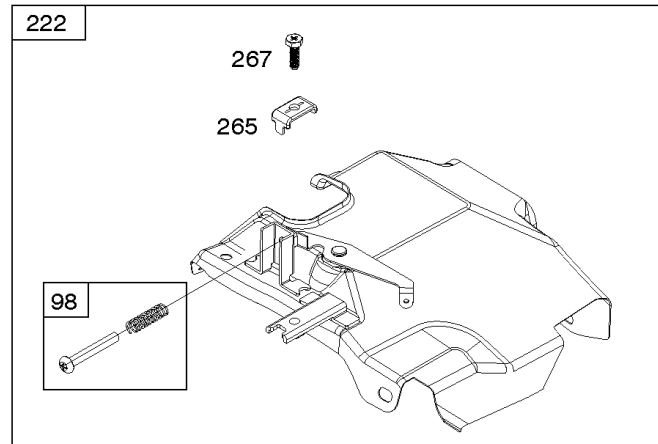

1036 EMISSIONS LABEL

1058 OPERATOR'S MANUAL

1319 WARNING LABEL

1319A WARNING LABEL

Camshaft, Crankcase Cover, Crankshaft, Cylinder, Exhaust Bracket, Operator's Manual,

REF NO	PART NO	QTY	DESCRIPTION
718A	797761		PIN, Locating -(Crankcase Cover)
729	797750		CLIP, Wire
842	797327		SEAL, O-Ring -(Dipstick Tube)
842A	797763		SEAL, O-Ring -(Dipstick Tube)
842B	691031		SEAL, O-Ring -(Dipstick Tube)
847	593174		DIPSTICK/TUBE ASSEMBLY
1036	-----		Label-Emissions -(Available From A Briggs & Stratton Authorized Dealer)
1058	279127ZH		MANUAL, Operator's
1058	80006756EST		MANUAL, Operator's
1058	80006756WST		MANUAL, Operator's
1058	80006756USCN		MANUAL, Operator's
1319	794467		LABEL, Warning
1319A	797669		LABEL, Warning

118

118

Carburetor

REF NO	PART NO	QTY	DESCRIPTION
51	591779		GASKET, Intake
51A	591798		GASKET, Intake
53	590390		STUD -(Carburetor)
117	592598		JET, Main -(Standard)
118	594713		JET, Main -(High Altitude)
121C	592229		KIT, Carburetor Overhaul
121D	593133		KIT, Carburetor Overhaul
122	591797		SPACER, Carburetor
125C	592594		CARBURETOR
163	797756		GASKET, Air Cleaner
163A	799883		GASKET, Air Cleaner
654	690939		NUT -(Carburetor)
951A	593102		LEVER, Choke

Not For Reproduction

Controls, Governor Spring

REF NO	PART NO	QTY	DESCRIPTION
98	592978		KIT, Idle Speed
188	798618		SCREW -(Control Bracket)
202	591834		LINK, Mechanical Governor
209	797843		SPRING, Governor
211	799927		SPRING, Governed Idle
222	591810		BRACKET, Control
222E	593105		BRACKET, Control
232	797809		SPRING, Governor Link
265	691024		CLAMP, Casing
267	699492		SCREW -(Casing Clamp)
268	691025		CASING, Control Wire -(Cut To Required Length)
269	691026		WIRE, Control -(Cut To Required Length)
270	691027		NUT -(Control Wire Casing)
271	691028		LEVER, Control
485	797339		KNOB, Control
621	692310		SWITCH, Stop
1012	590378		RETAINER, Link