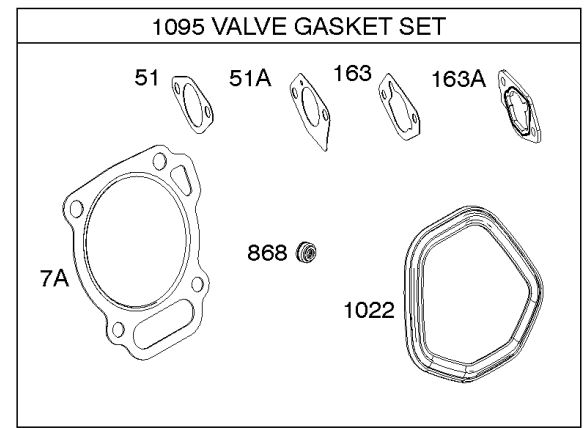

1036 EMISSIONS LABEL

1058 OPERATOR'S MANUAL

1319 WARNING LABEL

1319A WARNING LABEL

Camshaft, Crankcase Cover, Crankshaft, Cylinder, Exhaust Bracket, Operator's Manual,

REF NO	PART NO	QTY	DESCRIPTION
718A	797761		PIN, Locating -(Crankcase Cover)
729	797750		CLIP, Wire
842	797327		SEAL, O-Ring -(Dipstick Tube)
842A	797763		SEAL, O-Ring -(Dipstick Tube)
842B	691031		SEAL, O-Ring -(Dipstick Tube)
847	593174		DIPSTICK/TUBE ASSEMBLY
1036	-----		Label-Emissions -(Available From A Briggs & Stratton Authorized Dealer)
1058	279127ZH		MANUAL, Operator's
1058	80006756EST		MANUAL, Operator's
1058	80006756WST		MANUAL, Operator's
1058	80006756USCN		MANUAL, Operator's
1319	794467		LABEL, Warning
1319A	797669		LABEL, Warning

Not For Reproduction

Controls, Governor Spring

REF NO	PART NO	QTY	DESCRIPTION
98	592978		KIT, Idle Speed
188	798618		SCREW -(Control Bracket)
202	591834		LINK, Mechanical Governor
209	797843		SPRING, Governor
211	799927		SPRING, Governed Idle
222	591810		BRACKET, Control
222E	593105		BRACKET, Control
232	797809		SPRING, Governor Link
265	691024		CLAMP, Casing
267	699492		SCREW -(Casing Clamp)
268	691025		CASING, Control Wire -(Cut To Required Length)
269	691026		WIRE, Control -(Cut To Required Length)
270	691027		NUT -(Control Wire Casing)
271	691028		LEVER, Control
485	797339		KNOB, Control
621	692310		SWITCH, Stop
1012	590378		RETAINER, Link