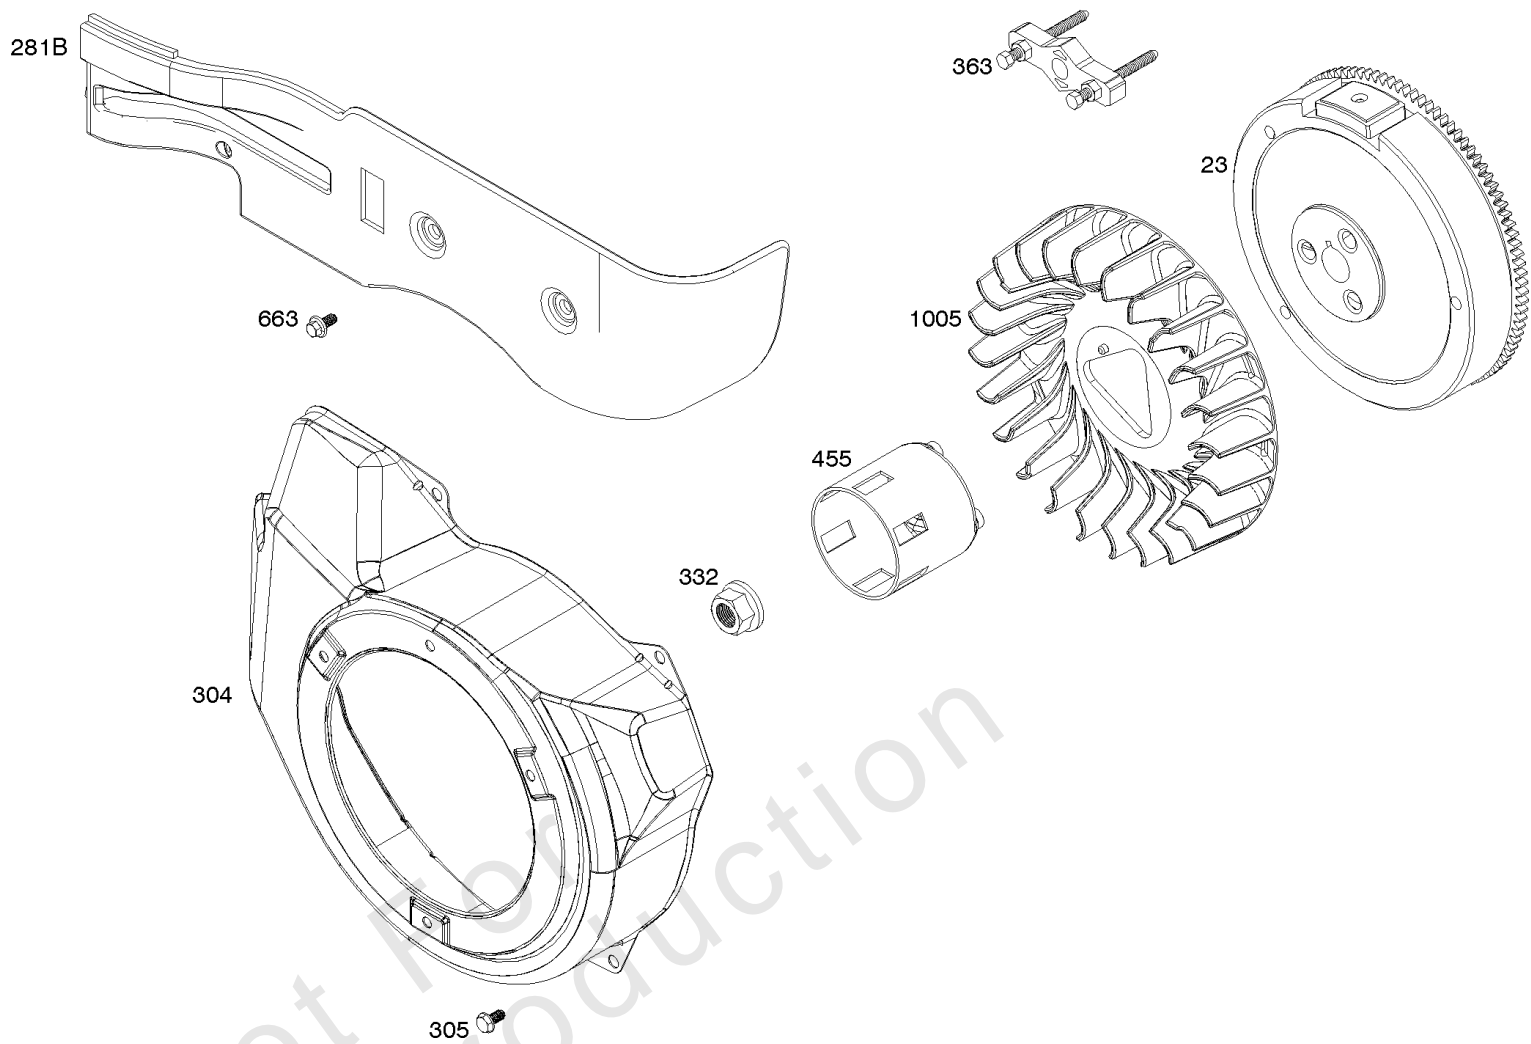

Blower Housing, Flywheel, Rewind Starter

REF NO	PART NO	QTY	DESCRIPTION
23	593139		FLYWHEEL
55	591787		HOUSING, Rewind Starter
58	691921		ROPE, Starter -(Cut To Required Length)
60	691915		GRIP, Starter Rope
65	797654		SCREW -(Rewind Starter)
281B	593732		PANEL, Control
304	591785		HOUSING, Blower
305	798618		SCREW -(Blower Housing)
332	797811		NUT -(Flywheel)
363	19203		PULLER, Flywheel
455	591820		CUP, Flywheel
456	799973		PLATE, Pawl Friction
459	799976		PAWL, Ratchet
597	799972		SCREW -(Pawl Friction Plate)
608	591781		STARTER, Rewind
663	799846		SCREW -(Control Panel)
689	799669		SPRING, Friction
1005	591789		FAN, Flywheel
1210	591788		PULLEY/SPRING ASSEMBLY -(Pulley)
1211	591788		PULLEY/SPRING ASSEMBLY -(Spring)