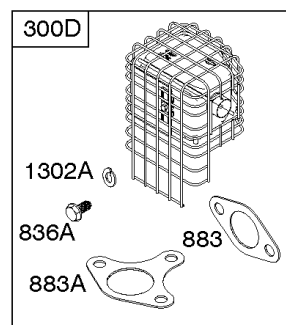

Not For Reproduction

Controls, Governor Spring

REF NO	PART NO	QTY	DESCRIPTION
98	592978		KIT, Idle Speed
188	798618		SCREW -(Control Bracket)
202	591834		LINK, Mechanical Governor
209	797843		SPRING, Governor
211	799927		SPRING, Governed Idle
222	591810		BRACKET, Control
222E	593105		BRACKET, Control
232	797809		SPRING, Governor Link
265	691024		CLAMP, Casing
267	699492		SCREW -(Casing Clamp)
268	691025		CASING, Control Wire -(Cut To Required Length)
269	691026		WIRE, Control -(Cut To Required Length)
270	691027		NUT -(Control Wire Casing)
271	691028		LEVER, Control
485	797339		KNOB, Control
621	692310		SWITCH, Stop
1012	590378		RETAINER, Link

Cylinder Head, Gasket Sets

REF NO	PART NO	QTY	DESCRIPTION
3	591794		SEAL, Oil -(Magneto Side)
5	593093		HEAD, Cylinder
7A	592834		GASKET, Cylinder Head
12A	592597		GASKET, Crankcase
13	797791		SCREW -(Cylinder Head)
20	591793		SEAL, Oil -(PTO Side) (PTO Side)
33	592612		VALVE, Exhaust
34	592611		VALVE, Intake
35	591814		SPRING, Valve -(Intake)
36	591814		SPRING, Valve -(Exhaust)
40A	797782		RETAINER, Valve
40B	591815		RETAINER, Valve
40C	591816		RETAINER, Valve
45	797786		TAPPET, Valve
51	591779		GASKET, Intake
51A	591798		GASKET, Intake
163	797756		GASKET, Air Cleaner
163A	799883		GASKET, Air Cleaner
238	591817		CAP, Valve
276	797847		WASHER, Sealing -(Rocker Cover)
358	593112		GASKET SET, Engine
718	797792		PIN, Locating
830	591088		STUD, Rocker Arm
842	797327		SEAL, O-Ring -(Dipstick Tube)
868	797854		SEAL, Valve -(Intake)
883	797770		GASKET, Exhaust
883A	799797		GASKET, Exhaust
914	797848		SCREW -(Rocker Cover)
1022	797846		GASKET, Rocker Cover
1023	799778		COVER, Rocker
1026	591818		ROD, Push
1029	591087		ARM, Rocker
1034	591819		GUIDE, Push Rod
1095	593113		GASKET SET, Valve