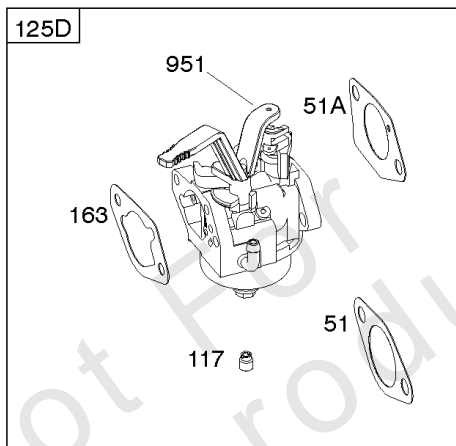

1036 EMISSIONS LABEL

1058 OPERATOR'S MANUAL

1319 WARNING LABEL

1319A WARNING LABEL

Camshaft, Crankcase Cover, Crankshaft, Cylinder, Exhaust Bracket, Operator's Manual,

REF NO	PART NO	QTY	DESCRIPTION
718A	797761		PIN, Locating -(Crankcase Cover)
729	797750		CLIP, Wire
842	797327		SEAL, O-Ring -(Dipstick Tube)
842A	797763		SEAL, O-Ring -(Dipstick Tube)
842B	691031		SEAL, O-Ring -(Dipstick Tube)
847	593174		DIPSTICK/TUBE ASSEMBLY
1036	-----		Label-Emissions -(Available From A Briggs & Stratton Authorized Dealer)
1058	279127ZH		MANUAL, Operator's
1058	80006756EST		MANUAL, Operator's
1058	80006756WST		MANUAL, Operator's
1058	80006756USCN		MANUAL, Operator's
1319	794467		LABEL, Warning
1319A	797669		LABEL, Warning