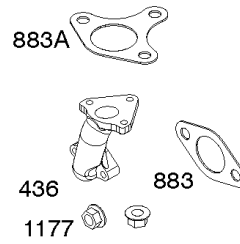

Not For Reproduction

Controls, Governor Spring

REF NO	PART NO	QTY	DESCRIPTION
98	592978		KIT, Idle Speed
188	798618		SCREW -(Control Bracket)
202	591834		LINK, Mechanical Governor
209	797843		SPRING, Governor
211	799927		SPRING, Governed Idle
222	591810		BRACKET, Control
222E	593105		BRACKET, Control
232	797809		SPRING, Governor Link
265	691024		CLAMP, Casing
267	699492		SCREW -(Casing Clamp)
268	691025		CASING, Control Wire -(Cut To Required Length)
269	691026		WIRE, Control -(Cut To Required Length)
270	691027		NUT -(Control Wire Casing)
271	691028		LEVER, Control
485	797339		KNOB, Control
621	692310		SWITCH, Stop
1012	590378		RETAINER, Link

Cylinder Head, Gasket Sets

REF NO	PART NO	QTY	DESCRIPTION
3	591794		SEAL, Oil -(Magneto Side)
5	593093		HEAD, Cylinder
7A	592834		GASKET, Cylinder Head
12A	592597		GASKET, Crankcase
13	797791		SCREW -(Cylinder Head)
20	591793		SEAL, Oil -(PTO Side) (PTO Side)
33	592612		VALVE, Exhaust
34	592611		VALVE, Intake
35	591814		SPRING, Valve -(Intake)
36	591814		SPRING, Valve -(Exhaust)
40A	797782		RETAINER, Valve
40B	591815		RETAINER, Valve
40C	591816		RETAINER, Valve
45	797786		TAPPET, Valve
51	591779		GASKET, Intake
51A	591798		GASKET, Intake
163	797756		GASKET, Air Cleaner
163A	799883		GASKET, Air Cleaner
238	591817		CAP, Valve
276	797847		WASHER, Sealing -(Rocker Cover)
358	593112		GASKET SET, Engine
718	797792		PIN, Locating
830	591088		STUD, Rocker Arm
842	797327		SEAL, O-Ring -(Dipstick Tube)
868	797854		SEAL, Valve -(Intake)
883	797770		GASKET, Exhaust
883A	799797		GASKET, Exhaust
914	797848		SCREW -(Rocker Cover)
1022	797846		GASKET, Rocker Cover
1023	799778		COVER, Rocker
1026	591818		ROD, Push
1029	591087		ARM, Rocker
1034	591819		GUIDE, Push Rod
1095	593113		GASKET SET, Valve