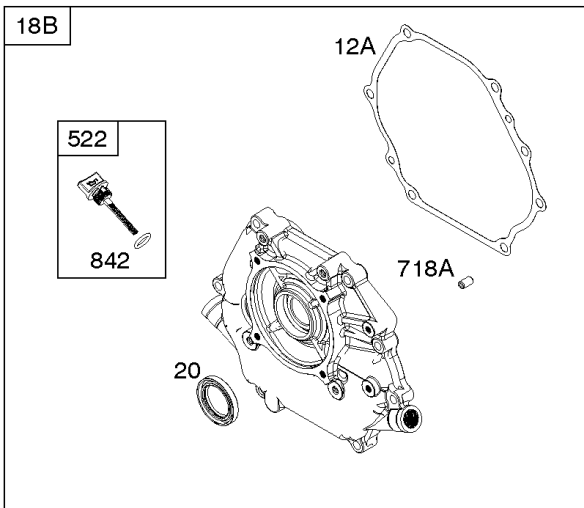

1036 EMISSIONS LABEL

1058 OPERATOR'S MANUAL

1319 WARNING LABEL

1319A WARNING LABEL

Camshaft, Crankcase Cover, Crankshaft, Cylinder, Exhaust Bracket, Operator's Manual,

REF NO	PART NO	QTY	DESCRIPTION
1	593140		CYLINDER ASSEMBLY
3	591794		SEAL, Oil -(Magneto Side)
12A	592597		GASKET, Crankcase
15	797793		PLUG, Oil Drain
16A	593084		CRANKSHAFT
17	591792		BEARING, Ball -(Crankshaft)
18C	593661		COVER, Crankcase
20	591793		SEAL, Oil -(PTO Side) (PTO Side)
22	797776		SCREW -(Crankcase Cover/Sump)
22A	593107		SCREW -(Crankcase Cover/Sump)
24	797812		KEY, Flywheel
25	592613		PISTON ASSEMBLY -(Standard)
25	593108		PISTON ASSEMBLY -(.010" Oversize)
25	593109		PISTON ASSEMBLY -(.020" Oversize)
26	593111		SET, Ring -(.020" Oversize)
26	592614		SET, Ring -(Standard)
26	593110		SET, Ring -(.010" Oversize)
27	592044		LOCK, Piston Pin
28	592045		PIN, Piston
29	592046		ROD, Connecting
46	595929		CAMSHAFT -Used After Code Date 15061400
46	592617		CAMSHAFT -Used Before Code Date 15061500
227	592616		LEVER, Governor Control
287	798618		SCREW -(Dipstick Tube)
306	591790		SHIELD, Cylinder
307	798618		SCREW -(Cylinder Shield)
309	591780		MOTOR, Starter
357	590960		KEY, Drive Pulley
492	592037		SHIELD, Crankcase
505	690939		NUT -(Governor Control Lever)
509	798840		SCREW -(Crankcase Shield)
522	799941		PLUG, Dipstick/Fill
522A	797762		PLUG, Dipstick/Fill
562	797230		BOLT -(Governor Control Lever)
614	797229		PIN, Cotter
616	592615		CRANK, Governor
631	797794		WASHER -(Oil Drain Plug)
718	797792		PIN, Locating