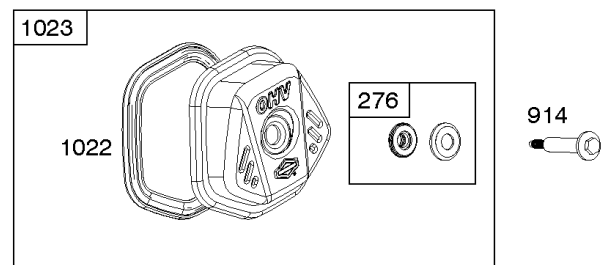

1036 EMISSIONS LABEL

1058 OPERATOR'S MANUAL

1319 WARNING LABEL

1319A WARNING LABEL

Camshaft, Crankcase Cover, Crankshaft, Cylinder, Exhaust Bracket, Operator's Manual,

REF NO	PART NO	QTY	DESCRIPTION
718A	797761		PIN, Locating -(Crankcase Cover)
729	797750		CLIP, Wire
842	797327		SEAL, O-Ring -(Dipstick Tube)
842A	797763		SEAL, O-Ring -(Dipstick Tube)
842B	691031		SEAL, O-Ring -(Dipstick Tube)
847	593174		DIPSTICK/TUBE ASSEMBLY
1036	-----		Label-Emissions -(Available From A Briggs & Stratton Authorized Dealer)
1058	279127ZH		MANUAL, Operator's
1058	80006756EST		MANUAL, Operator's
1058	80006756WST		MANUAL, Operator's
1058	80006756USCN		MANUAL, Operator's
1319	794467		LABEL, Warning
1319A	797669		LABEL, Warning

Not For Reproduction

Controls, Governor Spring

REF NO	PART NO	QTY	DESCRIPTION
98	592978		KIT, Idle Speed
188	798618		SCREW -(Control Bracket)
202	591834		LINK, Mechanical Governor
209	797843		SPRING, Governor
211	799927		SPRING, Governed Idle
222	591810		BRACKET, Control
222E	593105		BRACKET, Control
232	797809		SPRING, Governor Link
265	691024		CLAMP, Casing
267	699492		SCREW -(Casing Clamp)
268	691025		CASING, Control Wire -(Cut To Required Length)
269	691026		WIRE, Control -(Cut To Required Length)
270	691027		NUT -(Control Wire Casing)
271	691028		LEVER, Control
485	797339		KNOB, Control
621	692310		SWITCH, Stop
1012	590378		RETAINER, Link