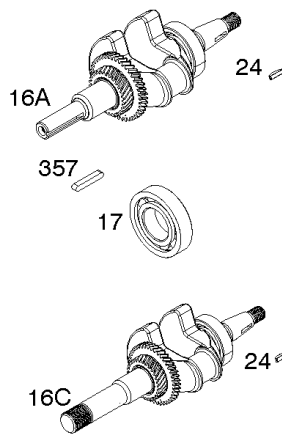

Camshaft, Crankcase Cover, Crankshaft, Cylinder, Exhaust Bracket, Operator's Manual,

REF NO	PART NO	QTY	DESCRIPTION
1	593140		CYLINDER ASSEMBLY
3	591794		SEAL, Oil -(Magneto Side)
12A	592597		GASKET, Crankcase
15	797793		PLUG, Oil Drain
16A	593084		CRANKSHAFT
17	591792		BEARING, Ball -(Crankshaft)
18C	593661		COVER, Crankcase
20	591793		SEAL, Oil -(PTO Side) (PTO Side)
22	797776		SCREW -(Crankcase Cover/Sump)
22A	593107		SCREW -(Crankcase Cover/Sump)
24	797812		KEY, Flywheel
25	592613		PISTON ASSEMBLY -(Standard)
25	593108		PISTON ASSEMBLY -(.010" Oversize)
25	593109		PISTON ASSEMBLY -(.020" Oversize)
26	593111		SET, Ring -(.020" Oversize)
26	592614		SET, Ring -(Standard)
26	593110		SET, Ring -(.010" Oversize)
27	592044		LOCK, Piston Pin
28	592045		PIN, Piston
29	592046		ROD, Connecting
46	595929		CAMSHAFT -Used After Code Date 15061400
46	592617		CAMSHAFT -Used Before Code Date 15061500
227	592616		LEVER, Governor Control
287	798618		SCREW -(Dipstick Tube)
306	591790		SHIELD, Cylinder
307	798618		SCREW -(Cylinder Shield)
309	591780		MOTOR, Starter
357	590960		KEY, Drive Pulley
492	592037		SHIELD, Crankcase
505	690939		NUT -(Governor Control Lever)
509	798840		SCREW -(Crankcase Shield)
522	799941		PLUG, Dipstick/Fill
522A	797762		PLUG, Dipstick/Fill
562	797230		BOLT -(Governor Control Lever)
614	797229		PIN, Cotter
616	592615		CRANK, Governor
631	797794		WASHER -(Oil Drain Plug)
718	797792		PIN, Locating

1036 EMISSIONS LABEL

1058 OPERATOR'S MANUAL

1319 WARNING LABEL

1319A WARNING LABEL