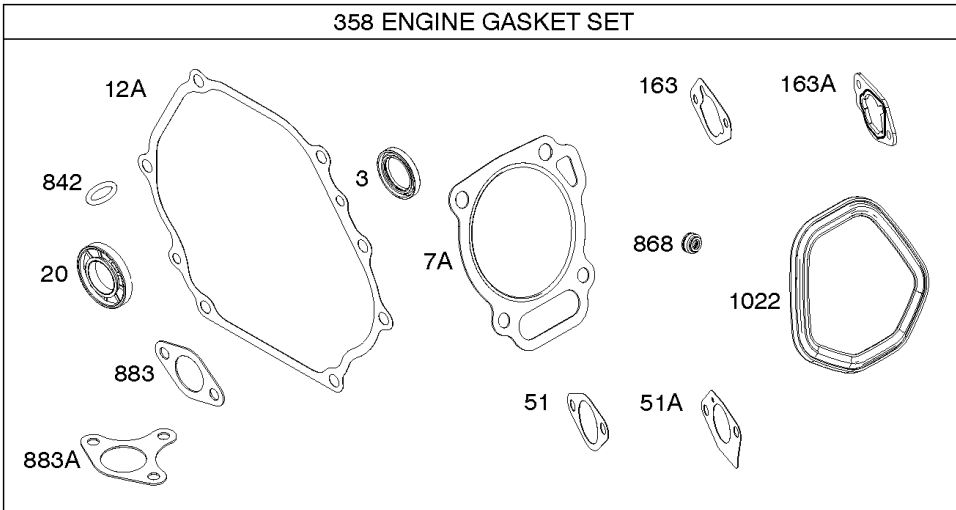

1036 EMISSIONS LABEL

1058 OPERATOR'S MANUAL

1319 WARNING LABEL

1319A WARNING LABEL

Camshaft, Crankcase Cover, Crankshaft, Cylinder, Exhaust Bracket, Operator's Manual,

REF NO	PART NO	QTY	DESCRIPTION
718A	797761		PIN, Locating -(Crankcase Cover)
729	797750		CLIP, Wire
842	797327		SEAL, O-Ring -(Dipstick Tube)
842A	797763		SEAL, O-Ring -(Dipstick Tube)
842B	691031		SEAL, O-Ring -(Dipstick Tube)
847	593174		DIPSTICK/TUBE ASSEMBLY
1036	-----		Label-Emissions -(Available From A Briggs & Stratton Authorized Dealer)
1058	279127ZH		MANUAL, Operator's
1058	80006756EST		MANUAL, Operator's
1058	80006756WST		MANUAL, Operator's
1058	80006756USCN		MANUAL, Operator's
1319	794467		LABEL, Warning
1319A	797669		LABEL, Warning

Not For Reproduction

Controls, Governor Spring

REF NO	PART NO	QTY	DESCRIPTION
98	592978		KIT, Idle Speed
188	798618		SCREW -(Control Bracket)
202	591834		LINK, Mechanical Governor
209	797843		SPRING, Governor
211	799927		SPRING, Governed Idle
222	591810		BRACKET, Control
222E	593105		BRACKET, Control
232	797809		SPRING, Governor Link
265	691024		CLAMP, Casing
267	699492		SCREW -(Casing Clamp)
268	691025		CASING, Control Wire -(Cut To Required Length)
269	691026		WIRE, Control -(Cut To Required Length)
270	691027		NUT -(Control Wire Casing)
271	691028		LEVER, Control
485	797339		KNOB, Control
621	692310		SWITCH, Stop
1012	590378		RETAINER, Link