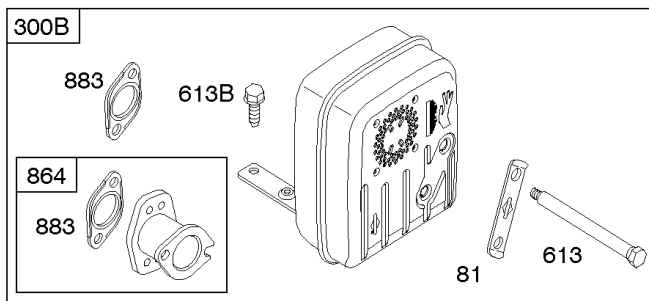

Air Cleaner, Blower Housing, Exhaust System, Fuel Supply

REF NO	PART NO	QTY	DESCRIPTION
864	796002		ADAPTER, Muffler -(2 1/4" Long)
883	692236		GASKET, Exhaust
957	795027		CAP, Fuel Tank -(Standard)
957A	799719		CAP, Fuel Tank -(Carbon In Cap)
958	698183		VALVE, Fuel Shut Off
964	799159		CAP, Connector -(EVAP)
968B	591646		COVER, Air Cleaner -(Black-Compatible With Canister Style Filter)
972	799111		TANK, Fuel -(Fluorinated)
994	794945		ARRESTOR, Spark
1040	698368		PLATE, Trim -(Black)
1139	796449		WASHER -(Fuel Pump Bracket)
1266	691917		SEAL, O-Ring -(Intake Elbow)

Not For Reproduction