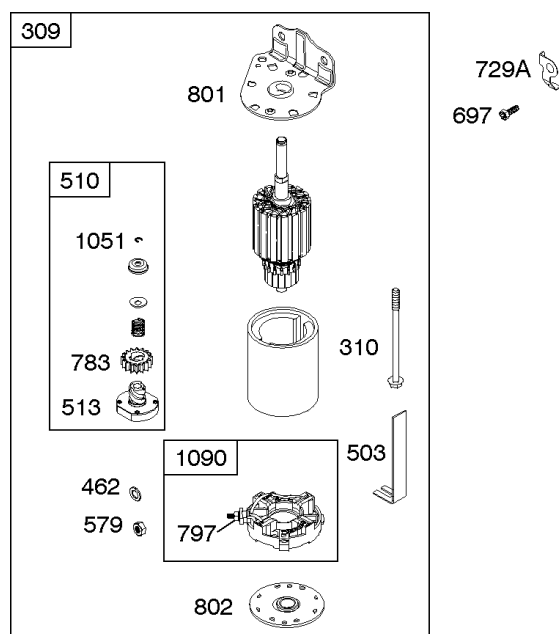

Electric & Rewind Starter, Flywheel

REF NO	PART NO	QTY	DESCRIPTION
23A	591950		FLYWHEEL
24	591757		KEY, Flywheel
37	697352		GUARD, Flywheel
37A	697626		GUARD, Flywheel
56	695129		PULLEY, Starter
57	695131		SPRING, Rewind Starter
58	695132		ROPE, Starter
60	490652		HANDLE, Starter Rope
65	690940		SCREW -(Rewind Starter)
78	691693		SCREW -(Flywheel Guard)
78A	690364		SCREW -(Flywheel Guard)
309	593934		MOTOR, Starter
310	690323		BOLT -(Starter Motor)
324	593933		SCREEN/CUP ASSEMBLY
363	19203		PULLER, Flywheel
415A	794129		PLUG -(Cover/Retainer)
455A	796615		CUP, Flywheel -(Non Washable)
456	695128		PLATE, Pawl Friction
459	281505S		PAWL, Ratchet
462	691261		WASHER -(Starter Cable)
503	691532		STRAP, Starter
510	693699		DRIVE, Starter
513	692024		CLUTCH, Drive
563A	799359		SCREW -(Debris Screen Guard)
579	691029		NUT -(Starter Cable)
597	691696		SCREW -(Pawl Friction Plate)
608A	591606		STARTER, Rewind
689	691855		SPRING, Friction
697	791680		SCREW -(Starter Motor) (Drive Cap)
729A	691224		CLIP, Wire -(Starter Motor)
783	593935		GEAR, Pinion
797	693167		NUT -(Brush Retainer)
801	691283		CAP, Drive
802	691286		CAP, End
949A	799358		GUARD, Debris Screen
1005	796082		FAN, Flywheel
1044	698139		SCREW -(Flywheel)
1051	691265		RING, Retaining
1090	691293		RETAINER, Brush