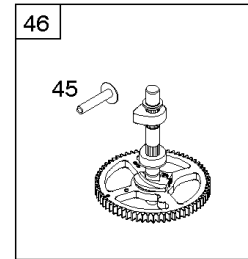

Camshaft, Crankshaft, Counter Weight, Piston, Rings, Connecting Rod

REF NO	PART NO	QTY	DESCRIPTION
16	593417		CRANKSHAFT
24	591757		KEY, Flywheel
25	595053		PISTON ASSEMBLY -(Standard)
25	595054		PISTON ASSEMBLY -(.020" Oversize)
26	792643		SET, Ring -(.020 Oversize)
26	797011		SET, Ring -(Standard)
27	698469		LOCK, Piston Pin
28	797013		PIN, Piston
29	791633		ROD, Connecting -(Standard)
32	791118		SCREW -(Connecting Rod)
43	691968		SLINGER, Governor/Oil
45	690564		TAPPET, Valve
46	793880		CAMSHAFT
357	691483		KEY, Drive Pulley
377	691639		KEY, Timing
741	697128		GEAR, Timing
757	793242		LINK, Counterweight
758	593418		COUNTERWEIGHT
759	697392		PIN, Counterweight
1270	793243		PLUG, AVS Counterweight