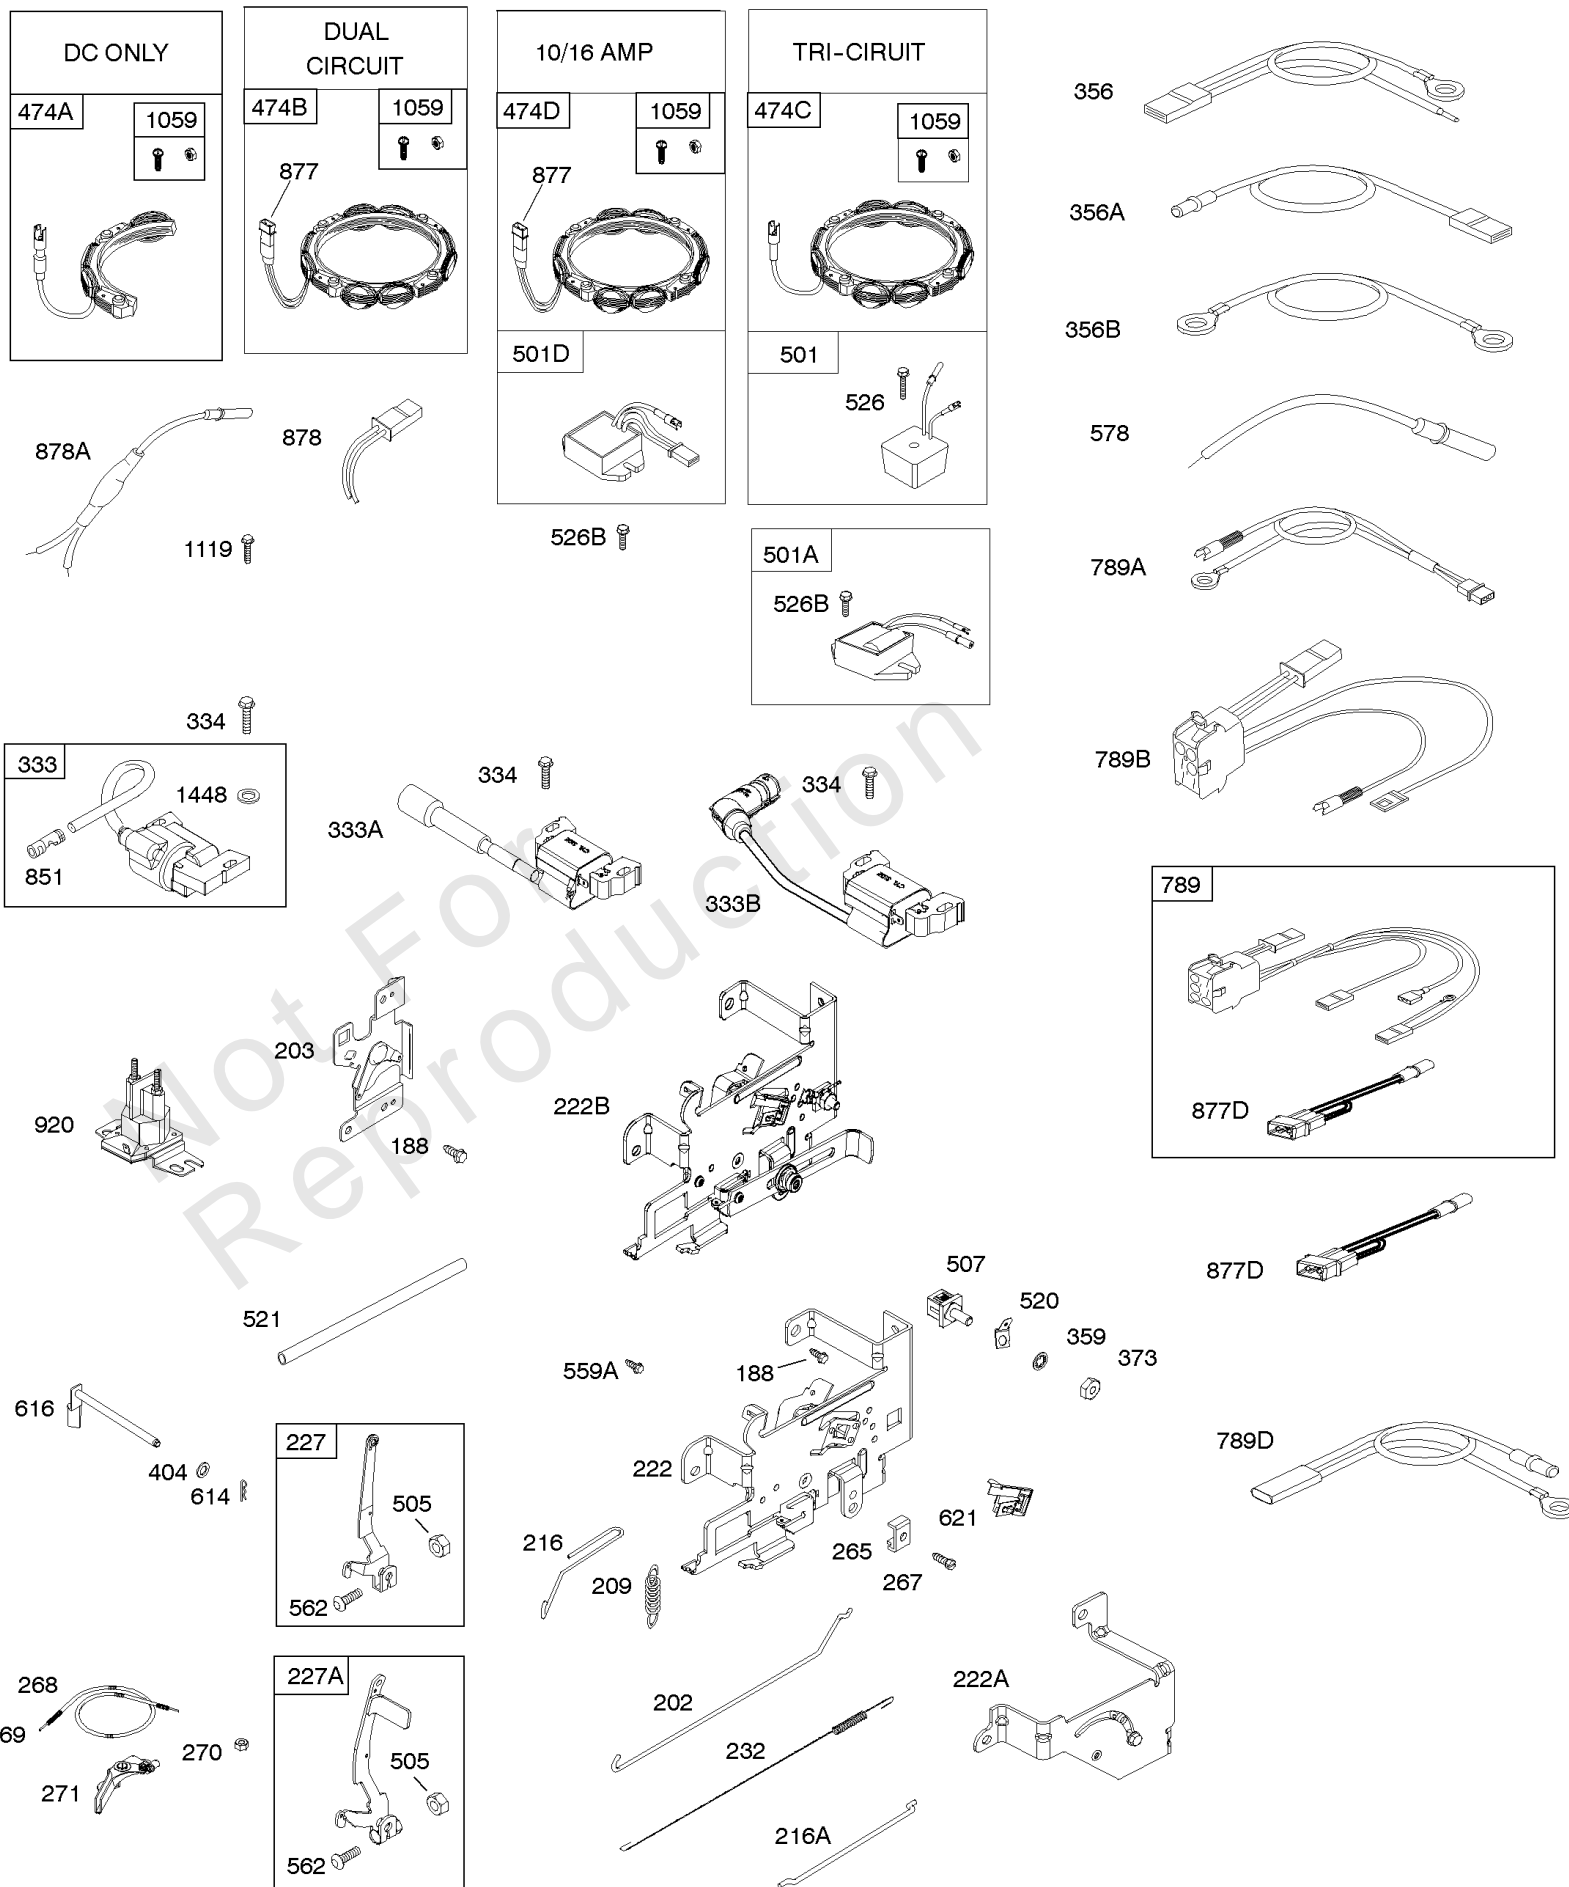

Not For Reproduction

Alternator, Controls, Governor Spring, Ignition

REF NO	PART NO	QTY	DESCRIPTION
188	691693		SCREW -(Control Bracket)
202	691841		LINK, Mechanical Governor
203	691381		CRANK, Bell
209	792813		SPRING, Governor -(Brown)
216	691840		LINK, Choke
216A	691281		LINK, Choke
222	694042		BRACKET, Control
227	691374		LEVER, Governor Control
232	691842		SPRING, Governor Link
265	691024		CLAMP, Casing
267	794904		SCREW -(Casing Clamp) (#10-32x.62)
267	699891		SCREW -(Casing Clamp) (#8-32x.50)
268	691025		CASING, Control Wire -(Cut To Required Length)
269	691026		WIRE, Control -(Cut To Required Length)
270	691027		NUT -(Control Wire Casing)
271	691028		LEVER, Control
333A	594626		ARMATURE, Magneto -Used After Code Date 16080800 -Used Before Code Date 16100100
333B	595304		ARMATURE, Magneto -(EMC Compliant) -Used After Code Date 16093000
334	691061		SCREW -(Magneto Armature)
356	398808		WIRE, Stop -(Cut To Required Length)
356A	697397		WIRE, Stop
356B	697089		WIRE, Stop
359	691077		WASHER -(Ground Terminal)
373	845823		NUT -(Ground Terminal)
404	691691		WASHER -(Governor Crank)
474C	592829		ALTERNATOR -(Tri Circuit)
501	794360		REGULATOR
505	691251		NUT -(Governor Control Lever)
507	691972		INSULATOR
520	691084		TERMINAL, Ground
521	690581		SHIELD, Cable
526	697088		SCREW -(Regulator)
526B	697348		SCREW -(Regulator)
559A	693675		SCREW -(Remote Choke Stop) (Length .419 Inches)
562	691119		BOLT -(Governor Control Lever)
578	692306		WIRE ASSEMBLY