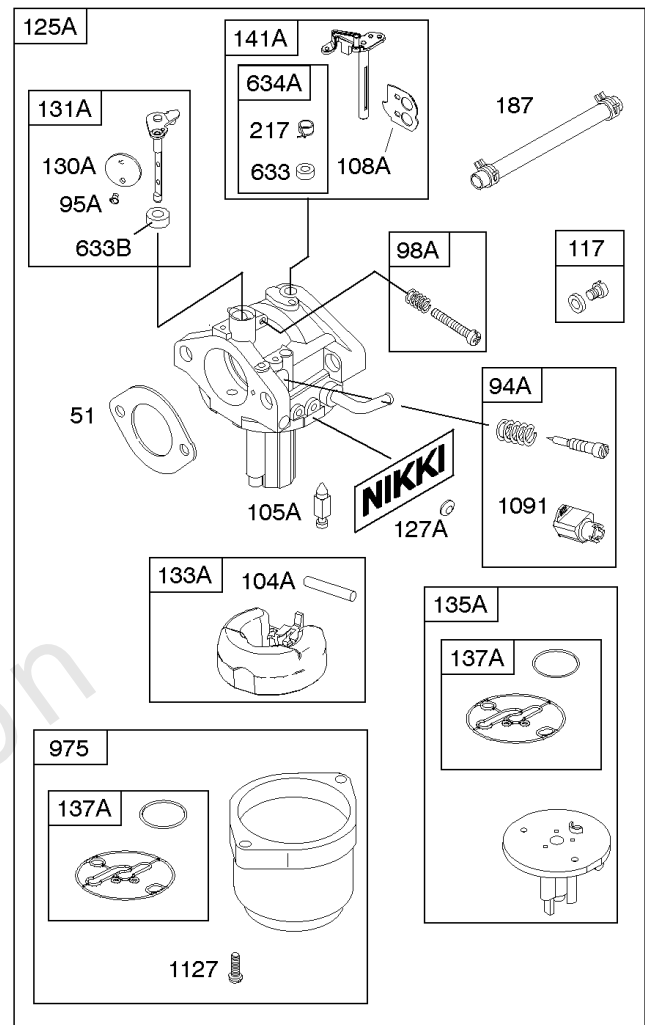

Not For Reproduction

Camshaft, Crankshaft, Counter Weight, Piston, Rings, Connecting Rod

REF NO	PART NO	QTY	DESCRIPTION
16	593417		CRANKSHAFT
24	591757		KEY, Flywheel
25	595053		PISTON ASSEMBLY -(Standard)
25	595054		PISTON ASSEMBLY -(.020" Oversize)
26	792643		SET, Ring -(.020 Oversize)
26	797011		SET, Ring -(Standard)
27	698469		LOCK, Piston Pin
28	797013		PIN, Piston
29	791633		ROD, Connecting -(Standard)
32	791118		SCREW -(Connecting Rod)
43	691968		SLINGER, Governor/Oil
45	690564		TAPPET, Valve
46	793880		CAMSHAFT
357	691483		KEY, Drive Pulley
377	691639		KEY, Timing
741	697128		GEAR, Timing
757	793242		LINK, Counterweight
758	593418		COUNTERWEIGHT
759	697392		PIN, Counterweight
1270	793243		PLUG, AVS Counterweight