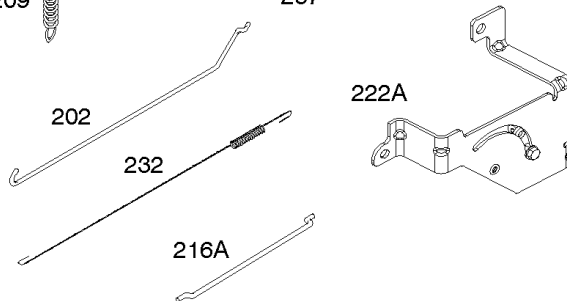

Not For Reproduction

Alternator, Controls, Governor Spring, Ignition

REF NO	PART NO	QTY	DESCRIPTION
188	691693		SCREW -(Control Bracket)
202	691841		LINK, Mechanical Governor
203	691381		CRANK, Bell
209	792813		SPRING, Governor -(Brown)
216	691840		LINK, Choke
216A	691281		LINK, Choke
222	694042		BRACKET, Control
227	691374		LEVER, Governor Control
232	691842		SPRING, Governor Link
265	691024		CLAMP, Casing
267	794904		SCREW -(Casing Clamp) (#10-32x.62)
267	699891		SCREW -(Casing Clamp) (#8-32x.50)
268	691025		CASING, Control Wire -(Cut To Required Length)
269	691026		WIRE, Control -(Cut To Required Length)
270	691027		NUT -(Control Wire Casing)
271	691028		LEVER, Control
333A	594626		ARMATURE, Magneto -Used After Code Date 16080800 -Used Before Code Date 16100100
333B	595304		ARMATURE, Magneto -(EMC Compliant) -Used After Code Date 16093000
334	691061		SCREW -(Magneto Armature)
356	398808		WIRE, Stop -(Cut To Required Length)
356A	697397		WIRE, Stop
356B	697089		WIRE, Stop
359	691077		WASHER -(Ground Terminal)
373	845823		NUT -(Ground Terminal)
404	691691		WASHER -(Governor Crank)
474C	592829		ALTERNATOR -(Tri Circuit)
501	794360		REGULATOR
505	691251		NUT -(Governor Control Lever)
507	691972		INSULATOR
520	691084		TERMINAL, Ground
521	690581		SHIELD, Cable
526	697088		SCREW -(Regulator)
526B	697348		SCREW -(Regulator)
559A	693675		SCREW -(Remote Choke Stop) (Length .419 Inches)
562	691119		BOLT -(Governor Control Lever)
578	692306		WIRE ASSEMBLY