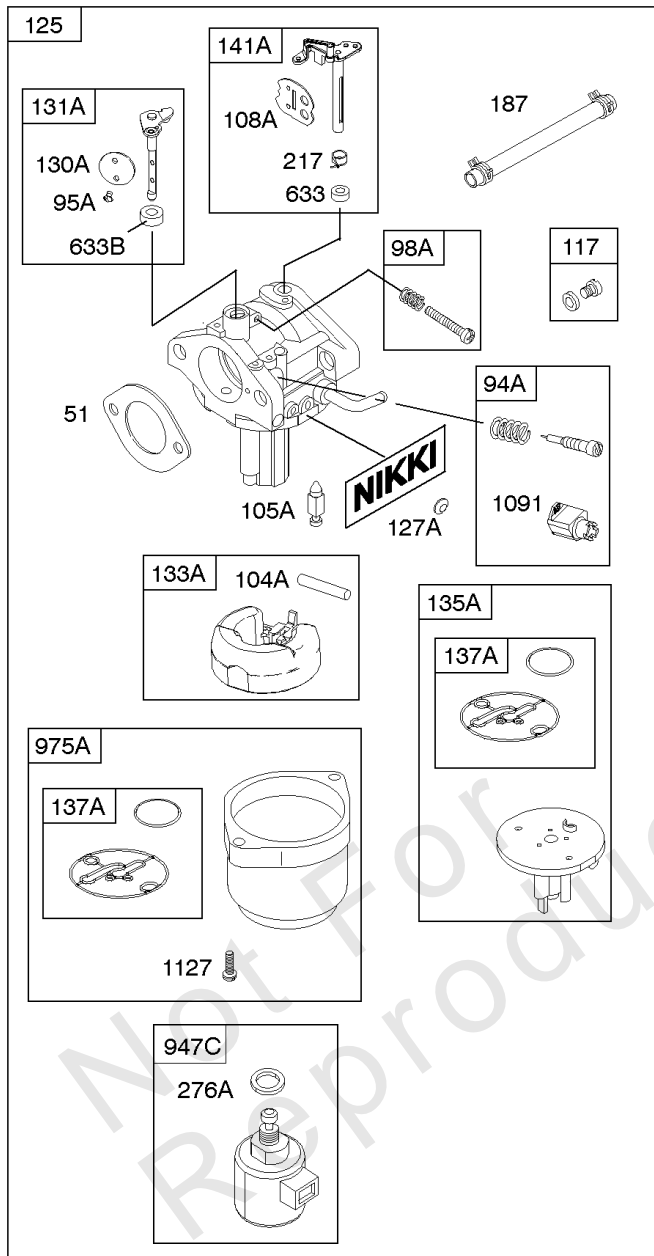

Not For Reproduction

Camshaft, Crankshaft, Counter Weight, Piston, Rings, Connecting Rod

REF NO	PART NO	QTY	DESCRIPTION
16	593417		CRANKSHAFT
24	591757		KEY, Flywheel
25	595053		PISTON ASSEMBLY -(Standard)
25	595054		PISTON ASSEMBLY -(.020" Oversize)
26	792643		SET, Ring -(.020 Oversize)
26	797011		SET, Ring -(Standard)
27	698469		LOCK, Piston Pin
28	797013		PIN, Piston
29	791633		ROD, Connecting -(Standard)
32	791118		SCREW -(Connecting Rod)
43	691968		SLINGER, Governor/Oil
45	690564		TAPPET, Valve
46	793880		CAMSHAFT
357	691483		KEY, Drive Pulley
377	691639		KEY, Timing
741	697128		GEAR, Timing
757	793242		LINK, Counterweight
758	593418		COUNTERWEIGHT
759	697392		PIN, Counterweight
1270	793243		PLUG, AVS Counterweight