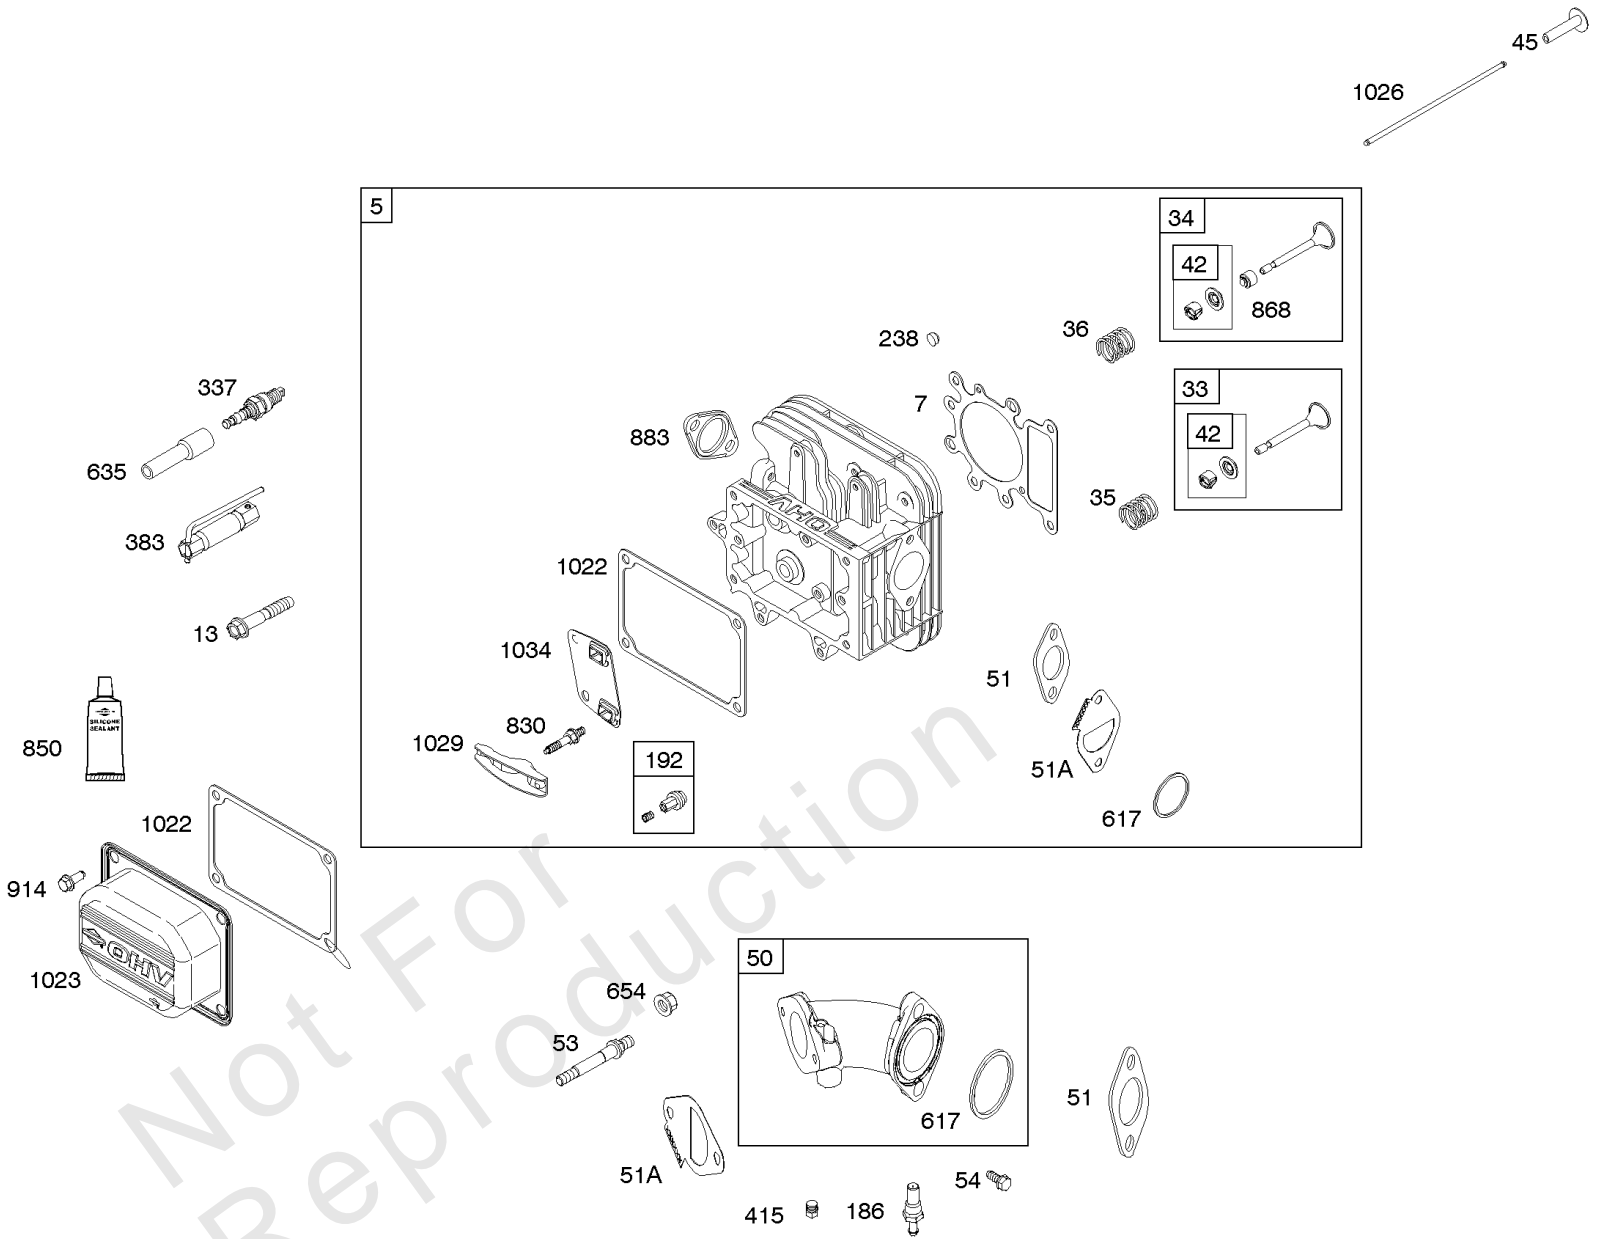

Carburetor - Ruixing

REF NO	PART NO	QTY	DESCRIPTION
51	692137		GASKET, Intake
95B	593897		SCREW -(Throttle Valve) (Ruixing)
98B	846817		KIT, Idle Speed -(Ruixing)
104B	594860		PIN, Float Hinge -(Ruixing)
105B	594868		VALVE, Float Needle -(Ruixing)
108B	594863		VALVE, Choke -(Ruixing)
117B	594871		JET, Main -(Standard) (Ruixing)
118B	595069		JET, Main -(High Altitude) (Ruixing)
121B	594886		KIT, Carburetor Overhaul -(Ruixing)
130B	594858		VALVE, Throttle -(Ruixing)
131B	594856		KIT, Throttle Shaft -(Ruixing)
133B	594859		FLOAT, Carburetor -(Ruixing)
137B	594861		GASKET, Float Bowl -(Ruixing)
141B	594862		KIT, Choke Shaft -(Ruixing)
147B	594872		JET, Pilot -(Ruixing)
217B	594864		SPRING, Choke Return -(Ruixing)
276B	846640		WASHER, Sealing -(Ruixing)
633C	594866		SEAL, Choke/Throttle Shaft -(Ruixing)
633D	594865		SEAL, Choke/Throttle Shaft -(Ruixing)
633E	797629		SEAL, Choke/Throttle Shaft -(Ruixing)
947B	846639		SOLENOID, Fuel -(Ruixing)
975B	594867		BOWL, Float -(Ruixing)