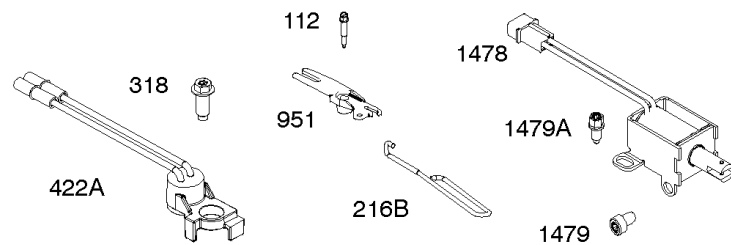

Carburetor - Nikki

REF NO	PART NO	QTY	DESCRIPTION
51	692137		GASKET, Intake
51A	796081		GASKET, Intake
94A	793610		KIT, Idle Mixture -(Nikki)
95A	690718		SCREW -(Throttle Valve) (Nikki)
98A	695408		KIT, Idle Speed -(Nikki)
104A	694918		PIN, Float Hinge -(Nikki)
105A	696136		VALVE, Float Needle -(Nikki)
108A	698773		VALVE, Choke -(Nikki)
112	593040		SCREW -(Choke Lever) (Ready Start System)
117	591936		JET, Main -(Standard) (Standard)
118	696134		JET, Main -(High Altitude) (5000 Feet)
121A	796184		KIT, Carburetor Overhaul -(Nikki)
125A	593432		CARBURETOR -(Nikki Without Solenoid)
127A	690727		PLUG, Welch -(Nikki)
130A	698774		VALVE, Throttle -(Nikki)
131A	698776		KIT, Throttle Shaft -(Nikki)
133A	694914		FLOAT, Carburetor -(Nikki)
135A	796400		TUBE, Fuel Transfer
137A	698781		GASKET, Float Bowl -(Nikki)
141A	698778		KIT, Choke Shaft -(Nikki)
187	791766		LINE, Fuel -(15" Long)(Cut to Required Length)
216B	593043		LINK, Choke -(Ready Start System)
217	695409		SPRING, Choke Return
226	793386		KIT, Choke Shaft -(Manual Choke)
276A	695410		WASHER, Sealing
318	594384		SCREW -(Mounting Bracket)
422A	593056		SWITCH, Snap -(Ready Start System)
617	692138		SEAL, O-Ring -(Intake Manifold) (TEMP/MAP Sensor) (Intake Manifold)
633	699813		SEAL, Choke/Throttle Shaft -(Nikki)
633B	690998		SEAL, Choke/Throttle Shaft -(Nikki)
634A	698779		SPRING/SEAL ASSEMBLY -(Nikki)
947C	596038		SOLENOID, Fuel
951	593039		LEVER, Choke -(Ready Start System)