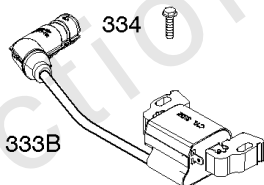

Not For Reproduction

Alternator, Controls, Governor Spring, Ignition

REF NO	PART NO	QTY	DESCRIPTION
188	691693		SCREW -(Control Bracket)
202	691841		LINK, Mechanical Governor
203	691381		CRANK, Bell
209	792813		SPRING, Governor -(Brown)
216	691840		LINK, Choke
216A	691281		LINK, Choke
222	694042		BRACKET, Control
227	691374		LEVER, Governor Control
232	691842		SPRING, Governor Link
265	691024		CLAMP, Casing
267	794904		SCREW -(Casing Clamp) (#10-32x.62)
267	699891		SCREW -(Casing Clamp) (#8-32x.50)
268	691025		CASING, Control Wire -(Cut To Required Length)
269	691026		WIRE, Control -(Cut To Required Length)
270	691027		NUT -(Control Wire Casing)
271	691028		LEVER, Control
333A	594626		ARMATURE, Magneto -Used After Code Date 16080800 -Used Before Code Date 16100100
333B	595304		ARMATURE, Magneto -(EMC Compliant) -Used After Code Date 16093000
334	691061		SCREW -(Magneto Armature)
356	398808		WIRE, Stop -(Cut To Required Length)
356A	697397		WIRE, Stop
356B	697089		WIRE, Stop
359	691077		WASHER -(Ground Terminal)
373	845823		NUT -(Ground Terminal)
404	691691		WASHER -(Governor Crank)
474C	592829		ALTERNATOR -(Tri Circuit)
501	794360		REGULATOR
505	691251		NUT -(Governor Control Lever)
507	691972		INSULATOR
520	691084		TERMINAL, Ground
521	690581		SHIELD, Cable
526	697088		SCREW -(Regulator)
526B	697348		SCREW -(Regulator)
559A	693675		SCREW -(Remote Choke Stop) (Length .419 Inches)
562	691119		BOLT -(Governor Control Lever)
578	692306		WIRE ASSEMBLY