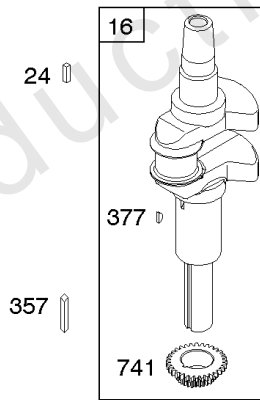

Camshaft, Crankshaft, Counter Weight, Piston, Rings, Connecting Rod

REF NO	PART NO	QTY	DESCRIPTION
16	593417		CRANKSHAFT
24	591757		KEY, Flywheel
25	595053		PISTON ASSEMBLY -(Standard)
25	595054		PISTON ASSEMBLY -(.020" Oversize)
26	792643		SET, Ring -(.020 Oversize)
26	797011		SET, Ring -(Standard)
27	698469		LOCK, Piston Pin
28	797013		PIN, Piston
29	791633		ROD, Connecting -(Standard)
32	791118		SCREW -(Connecting Rod)
43	691968		SLINGER, Governor/Oil
45	690564		TAPPET, Valve
46	793880		CAMSHAFT
357	691483		KEY, Drive Pulley
377	691639		KEY, Timing
741	697128		GEAR, Timing
757	793242		LINK, Counterweight
758	593418		COUNTERWEIGHT
759	697392		PIN, Counterweight
1270	793243		PLUG, AVS Counterweight