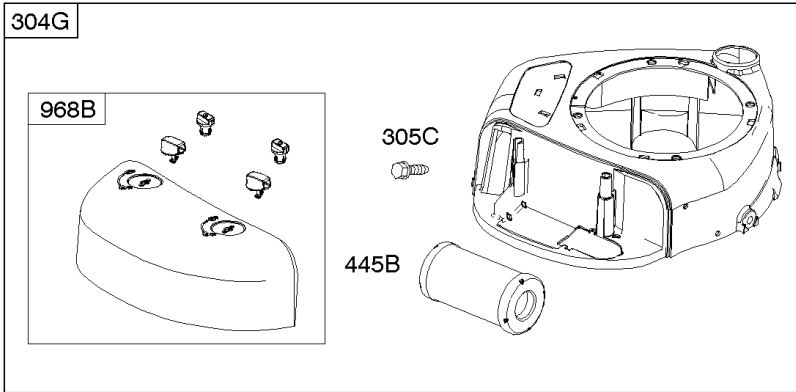

Air Cleaner, Blower Housing, Exhaust System, Fuel Supply

REF NO	PART NO	QTY	DESCRIPTION
14	790560		STUD -(Cylinder Head)
81	691178		LOCK, Muffler Screw
187	791766		LINE, Fuel -(15" Long)(Cut to Required Length)
187A	796491		LINE, Fuel -(Formed)(Cut To Required Length)
187D	791744		LINE, Fuel -(Formed)(Cut To Required Length)
187B	791805		LINE, Fuel -(Formed)(Cut To Required Length)
190	796174		SCREW -(Fuel Tank)
240	394358S		FILTER, Fuel -(White, 75 Microns)
240A	84001895		FILTER, Fuel
300A	796000		MUFFLER
300B	795997		MUFFLER
304G	591641		HOUSING, Blower -(Black-Compatible With Canister Style Filter)
305	697102		SCREW -(Blower Housing)
305B	795891		SCREW -(Blower Housing) (Blower Housing To Intake Elbow)
305C	799370		SCREW -(Blower Housing) (Used On Grommet Style Blower Housings)
346	794845		SCREW -(Spark Arrestor)
387	808656		PUMP, Fuel
431B	797901		ELBOW, Intake -(EVAP)
445B	591583		FILTER, A/C Cartridge -(Canister)
601	791850		CLAMP, Hose -(Green)
613	691416		SCREW -(Muffler)
613A	691678		SCREW -(Muffler)
613B	690297		SCREW -(Muffler)
670	796175		SPACER, Fuel Tank
676	795036		DEFLECTOR, Muffler
676A	396903		DEFLECTOR, Muffler
676B	795038		DEFLECTOR, Muffler
677	690367		SCREW -(Muffler Deflector) (#8-18 x 0.563 lg)
677	690661		SCREW -(Muffler Deflector) (#8-18 x 0.375 lg)
705	790561		NUT -(Fuel Tank)
773	796448		RETAINER
823	698941		SCREW -(Muffler Adapter)
832	790244		GUARD, Muffler
832A	595029		GUARD, Muffler
832B	706336		GUARD, Muffler
836	690367		SCREW -(Muffler Guard)