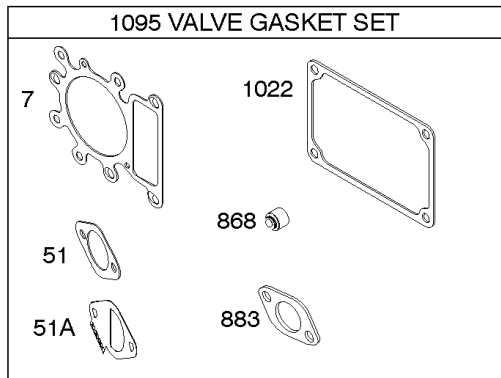

Carburetor - Ruixing

REF NO	PART NO	QTY	DESCRIPTION
51	692137		GASKET, Intake
95B	593897		SCREW -(Throttle Valve) (Ruixing)
98B	846817		KIT, Idle Speed -(Ruixing)
104B	594860		PIN, Float Hinge -(Ruixing)
105B	594868		VALVE, Float Needle -(Ruixing)
108B	594863		VALVE, Choke -(Ruixing)
117B	594871		JET, Main -(Standard) (Ruixing)
118B	595069		JET, Main -(High Altitude) (Ruixing)
121B	594886		KIT, Carburetor Overhaul -(Ruixing)
130B	594858		VALVE, Throttle -(Ruixing)
131B	594856		KIT, Throttle Shaft -(Ruixing)
133B	594859		FLOAT, Carburetor -(Ruixing)
137B	594861		GASKET, Float Bowl -(Ruixing)
141B	594862		KIT, Choke Shaft -(Ruixing)
147B	594872		JET, Pilot -(Ruixing)
217B	594864		SPRING, Choke Return -(Ruixing)
276B	846640		WASHER, Sealing -(Ruixing)
633C	594866		SEAL, Choke/Throttle Shaft -(Ruixing)
633D	594865		SEAL, Choke/Throttle Shaft -(Ruixing)
633E	797629		SEAL, Choke/Throttle Shaft -(Ruixing)
947B	846639		SOLENOID, Fuel -(Ruixing)
975B	594867		BOWL, Float -(Ruixing)