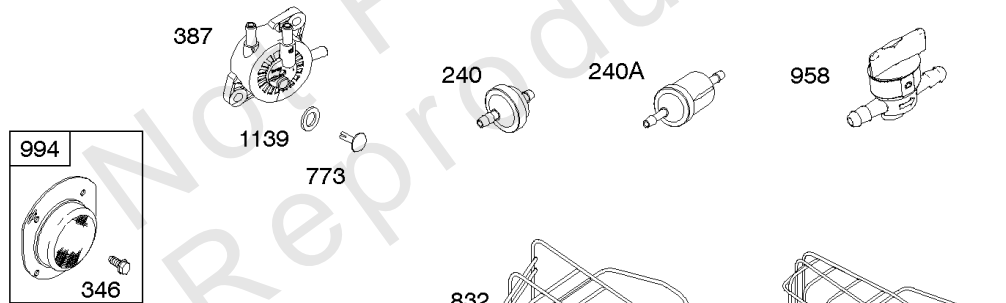

Air Cleaner, Blower Housing, Exhaust System, Fuel Supply

REF NO	PART NO	QTY	DESCRIPTION
864	796002		ADAPTER, Muffler -(2 1/4" Long)
883	692236		GASKET, Exhaust
957	795027		CAP, Fuel Tank -(Standard)
957A	799719		CAP, Fuel Tank -(Carbon In Cap)
958	698183		VALVE, Fuel Shut Off
964	799159		CAP, Connector -(EVAP)
968B	591646		COVER, Air Cleaner -(Black-Compatible With Canister Style Filter)
972	799111		TANK, Fuel -(Fluorinated)
994	794945		ARRESTOR, Spark
1040	698368		PLATE, Trim -(Black)
1139	796449		WASHER -(Fuel Pump Bracket)
1266	691917		SEAL, O-Ring -(Intake Elbow)

Not For Reproduction