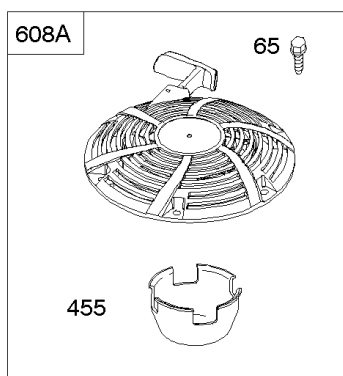

Electric & Rewind Starter, Flywheel

REF NO	PART NO	QTY	DESCRIPTION
23A	591950		FLYWHEEL
24	591757		KEY, Flywheel
37	697352		GUARD, Flywheel
37A	697626		GUARD, Flywheel
56	695129		PULLEY, Starter
57	695131		SPRING, Rewind Starter
58	695132		ROPE, Starter
60	490652		HANDLE, Starter Rope
65	690940		SCREW -(Rewind Starter)
78	691693		SCREW -(Flywheel Guard)
78A	690364		SCREW -(Flywheel Guard)
309	593934		MOTOR, Starter
310	690323		BOLT -(Starter Motor)
324	593933		SCREEN/CUP ASSEMBLY
363	19203		PULLER, Flywheel
415A	794129		PLUG -(Cover/Retainer)
455A	796615		CUP, Flywheel -(Non Washable)
456	695128		PLATE, Pawl Friction
459	281505S		PAWL, Ratchet
462	691261		WASHER -(Starter Cable)
503	691532		STRAP, Starter
510	693699		DRIVE, Starter
513	692024		CLUTCH, Drive
563A	799359		SCREW -(Debris Screen Guard)
579	691029		NUT -(Starter Cable)
597	691696		SCREW -(Pawl Friction Plate)
608A	591606		STARTER, Rewind
689	691855		SPRING, Friction
697	791680		SCREW -(Starter Motor) (Drive Cap)
729A	691224		CLIP, Wire -(Starter Motor)
783	593935		GEAR, Pinion
797	693167		NUT -(Brush Retainer)
801	691283		CAP, Drive
802	691286		CAP, End
949A	799358		GUARD, Debris Screen
1005	796082		FAN, Flywheel
1044	698139		SCREW -(Flywheel)
1051	691265		RING, Retaining
1090	691293		RETAINER, Brush