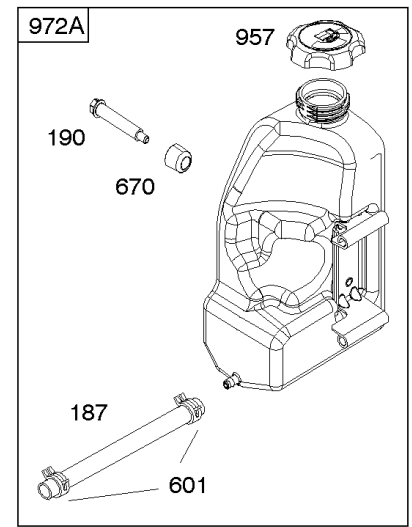

Air Cleaner, Blower Housing, Exhaust System, Fuel Supply

REF NO	PART NO	QTY	DESCRIPTION
14	790560		STUD -(Cylinder Head)
81	691178		LOCK, Muffler Screw
187	791766		LINE, Fuel -(15" Long)(Cut to Required Length)
187A	796491		LINE, Fuel -(Formed)(Cut To Required Length)
187D	791744		LINE, Fuel -(Formed)(Cut To Required Length)
187B	791805		LINE, Fuel -(Formed)(Cut To Required Length)
190	796174		SCREW -(Fuel Tank)
240	394358S		FILTER, Fuel -(White, 75 Microns)
240A	84001895		FILTER, Fuel
300A	796000		MUFFLER
300B	795997		MUFFLER
304G	591641		HOUSING, Blower -(Black-Compatible With Canister Style Filter)
305	697102		SCREW -(Blower Housing)
305B	795891		SCREW -(Blower Housing) (Blower Housing To Intake Elbow)
305C	799370		SCREW -(Blower Housing) (Used On Grommet Style Blower Housings)
346	794845		SCREW -(Spark Arrestor)
387	808656		PUMP, Fuel
431B	797901		ELBOW, Intake -(EVAP)
445B	591583		FILTER, A/C Cartridge -(Canister)
601	791850		CLAMP, Hose -(Green)
613	691416		SCREW -(Muffler)
613A	691678		SCREW -(Muffler)
613B	690297		SCREW -(Muffler)
670	796175		SPACER, Fuel Tank
676	795036		DEFLECTOR, Muffler
676A	396903		DEFLECTOR, Muffler
676B	795038		DEFLECTOR, Muffler
677	690367		SCREW -(Muffler Deflector) (#8-18 x 0.563 lg)
677	690661		SCREW -(Muffler Deflector) (#8-18 x 0.375 lg)
705	790561		NUT -(Fuel Tank)
773	796448		RETAINER
823	698941		SCREW -(Muffler Adapter)
832	790244		GUARD, Muffler
832A	595029		GUARD, Muffler
832B	706336		GUARD, Muffler
836	690367		SCREW -(Muffler Guard)