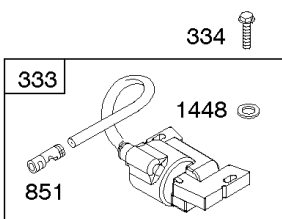

Not For Reproduction

Alternator, Controls, Governor Spring, Ignition

REF NO	PART NO	QTY	DESCRIPTION
188	691693		SCREW -(Control Bracket)
202	691841		LINK, Mechanical Governor
203	691381		CRANK, Bell
209	792813		SPRING, Governor -(Brown)
216	691840		LINK, Choke
216A	691281		LINK, Choke
222	694042		BRACKET, Control
227	691374		LEVER, Governor Control
232	691842		SPRING, Governor Link
265	691024		CLAMP, Casing
267	794904		SCREW -(Casing Clamp) (#10-32x.62)
267	699891		SCREW -(Casing Clamp) (#8-32x.50)
268	691025		CASING, Control Wire -(Cut To Required Length)
269	691026		WIRE, Control -(Cut To Required Length)
270	691027		NUT -(Control Wire Casing)
271	691028		LEVER, Control
333A	594626		ARMATURE, Magneto -Used After Code Date 16080800 -Used Before Code Date 16100100
333B	595304		ARMATURE, Magneto -(EMC Compliant) -Used After Code Date 16093000
334	691061		SCREW -(Magneto Armature)
356	398808		WIRE, Stop -(Cut To Required Length)
356A	697397		WIRE, Stop
356B	697089		WIRE, Stop
359	691077		WASHER -(Ground Terminal)
373	845823		NUT -(Ground Terminal)
404	691691		WASHER -(Governor Crank)
474C	592829		ALTERNATOR -(Tri Circuit)
501	794360		REGULATOR
505	691251		NUT -(Governor Control Lever)
507	691972		INSULATOR
520	691084		TERMINAL, Ground
521	690581		SHIELD, Cable
526	697088		SCREW -(Regulator)
526B	697348		SCREW -(Regulator)
559A	693675		SCREW -(Remote Choke Stop) (Length .419 Inches)
562	691119		BOLT -(Governor Control Lever)
578	692306		WIRE ASSEMBLY