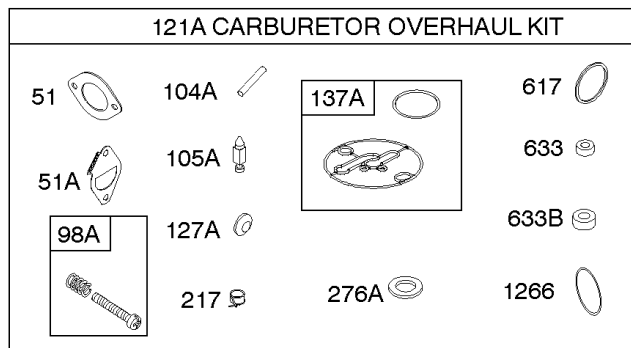

Not For Reproduction

Camshaft, Crankshaft, Counter Weight, Piston, Rings, Connecting Rod

REF NO	PART NO	QTY	DESCRIPTION
16	593417		CRANKSHAFT
24	591757		KEY, Flywheel
25	595053		PISTON ASSEMBLY -(Standard)
25	595054		PISTON ASSEMBLY -(.020" Oversize)
26	792643		SET, Ring -(.020 Oversize)
26	797011		SET, Ring -(Standard)
27	698469		LOCK, Piston Pin
28	797013		PIN, Piston
29	791633		ROD, Connecting -(Standard)
32	791118		SCREW -(Connecting Rod)
43	691968		SLINGER, Governor/Oil
45	690564		TAPPET, Valve
46	793880		CAMSHAFT
357	691483		KEY, Drive Pulley
377	691639		KEY, Timing
741	697128		GEAR, Timing
757	793242		LINK, Counterweight
758	593418		COUNTERWEIGHT
759	697392		PIN, Counterweight
1270	793243		PLUG, AVS Counterweight