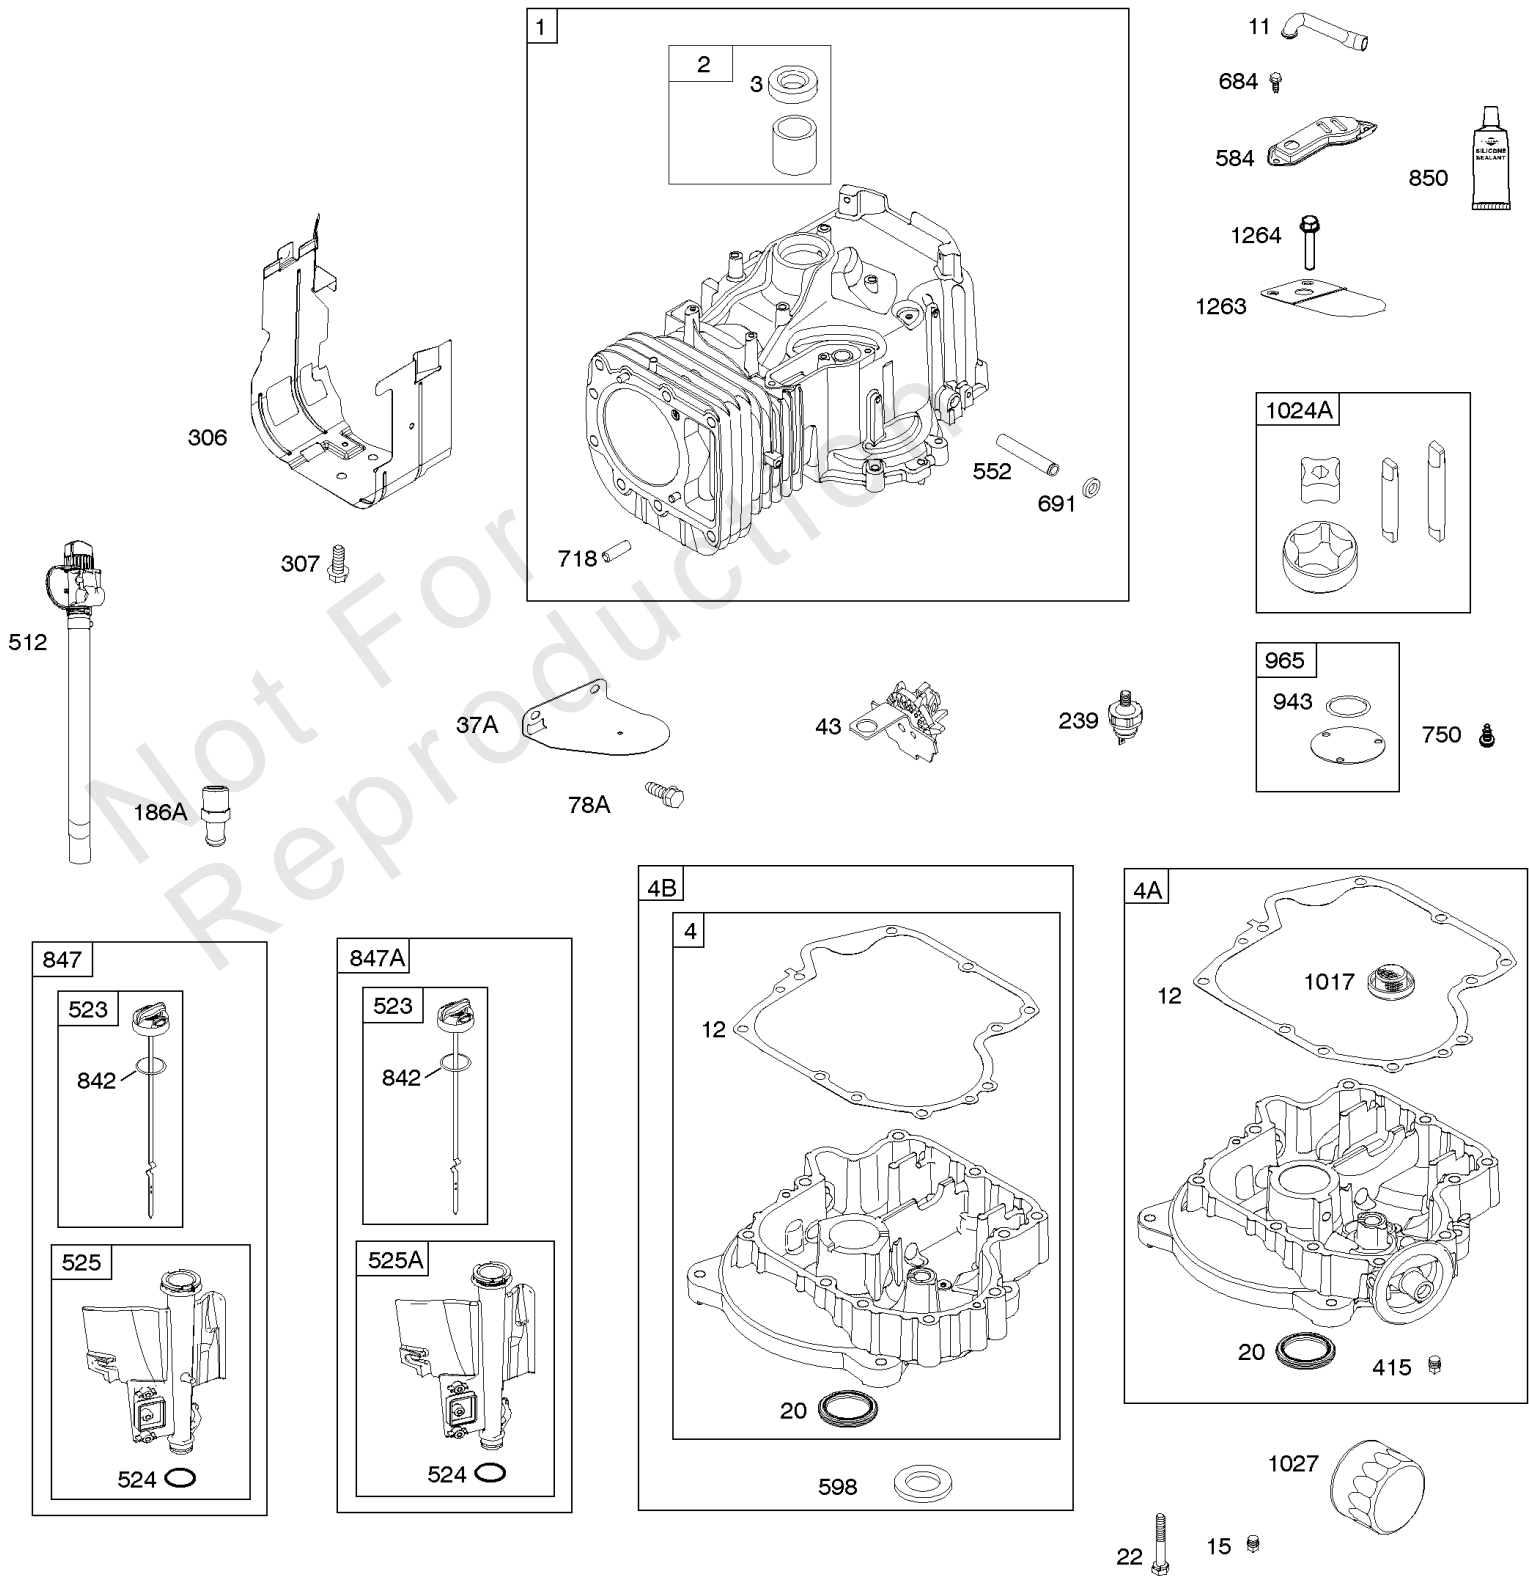

1319 WARNING LABEL

REQUIRED when replacing parts with warning labels affixed.

1319A WARNING LABEL

REQUIRED when replacing parts with warning labels affixed.

1036 EMISSIONS LABEL

Cylinder, Engine Sump, Lubrication, Oil Fill

REF NO	PART NO	QTY	DESCRIPTION
1	697377		CYLINDER ASSEMBLY
2	797673		KIT, Bushing/Seal -(Magneto Side)
3	391086S		SEAL, Oil -(Magneto Side)
4	697106		SUMP, Engine
11	794683		TUBE, Breather
12	697110		GASKET, Crankcase -(.015" Thick)(Standard)
15	690946		PLUG, Oil Drain -(3/8" Standard)
20	795387		SEAL, Oil -(PTO Side)
22	692125		SCREW -(Crankcase Cover/Sump)
37A	697626		GUARD, Flywheel
43	691968		SLINGER, Governor/Oil
78A	690364		SCREW -(Flywheel Guard)
186A	796532		CONNECTOR, Hose
239	694115		SWITCH, Oil Pressure
306	592778		SHIELD, Cylinder
307	691693		SCREW -(Cylinder Shield)
415	794903		PLUG -(TEMP/MAP Sensor) (Intake Manifold)
512	594200		HOSE, Oil Drain
523	699908		DIPSTICK
524	691032		SEAL, O-Ring
525	697085		TUBE, Dipstick -(With Side Tube Connector)
525A	697184		TUBE, Dipstick -(Standard Dipstick Tube)
552	697144		BUSHING, Governor Crank
584	794682		COVER, Breather Passage -(Use with Liquid Sealant Reference 850)
598	799739		SHIM, End Play -(Crankshaft or Camshaft Bearing)
684	697157		SCREW -(Breather Passage Cover)
691	692407		SEAL, Governor Shaft
718	690959		PIN, Locating
750	790832		SCREW -(Oil Pump Cover)
842	691031		SEAL, O-Ring -(Dipstick Tube)
847	790443		DIPSTICK/TUBE ASSEMBLY -(With Side Tube Connector)
847A	790442		DIPSTICK/TUBE ASSEMBLY -(Standard Dipstick Tube)
850	100106		SEALANT, Liquid -(Rocker Cover Gasket and Breather Gasket)
943	690589		SEAL, O-Ring -(Oil Pump Cover)
965	499613		COVER, Oil Pump
1017	796981		SCREEN, Oil Pump
1024A	794644		SHAFT, Pump