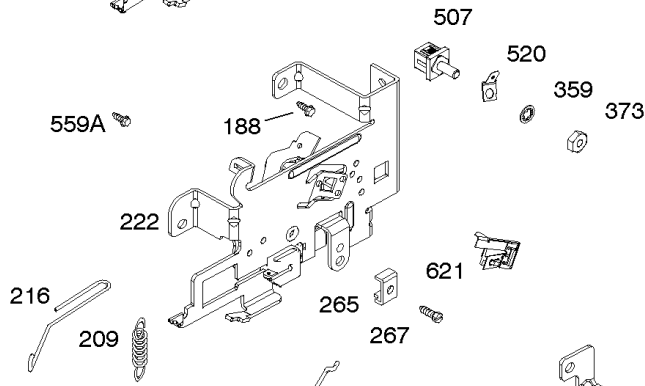

Not For Reproduction

Alternator, Controls, Governor Spring, Ignition

REF NO	PART NO	QTY	DESCRIPTION
188	691693		SCREW -(Control Bracket)
202	691841		LINK, Mechanical Governor
203	691381		CRANK, Bell
209	792813		SPRING, Governor -(Brown)
216	691840		LINK, Choke
216A	691281		LINK, Choke
222	694042		BRACKET, Control
227	691374		LEVER, Governor Control
232	691842		SPRING, Governor Link
265	691024		CLAMP, Casing
267	794904		SCREW -(Casing Clamp) (#10-32x.62)
267	699891		SCREW -(Casing Clamp) (#8-32x.50)
268	691025		CASING, Control Wire -(Cut To Required Length)
269	691026		WIRE, Control -(Cut To Required Length)
270	691027		NUT -(Control Wire Casing)
271	691028		LEVER, Control
333A	594626		ARMATURE, Magneto -Used After Code Date 16080800 -Used Before Code Date 16100100
333B	595304		ARMATURE, Magneto -(EMC Compliant) -Used After Code Date 16093000
334	691061		SCREW -(Magneto Armature)
356	398808		WIRE, Stop -(Cut To Required Length)
356A	697397		WIRE, Stop
356B	697089		WIRE, Stop
359	691077		WASHER -(Ground Terminal)
373	845823		NUT -(Ground Terminal)
404	691691		WASHER -(Governor Crank)
474C	592829		ALTERNATOR -(Tri Circuit)
501	794360		REGULATOR
505	691251		NUT -(Governor Control Lever)
507	691972		INSULATOR
520	691084		TERMINAL, Ground
521	690581		SHIELD, Cable
526	697088		SCREW -(Regulator)
526B	697348		SCREW -(Regulator)
559A	693675		SCREW -(Remote Choke Stop) (Length .419 Inches)
562	691119		BOLT -(Governor Control Lever)
578	692306		WIRE ASSEMBLY