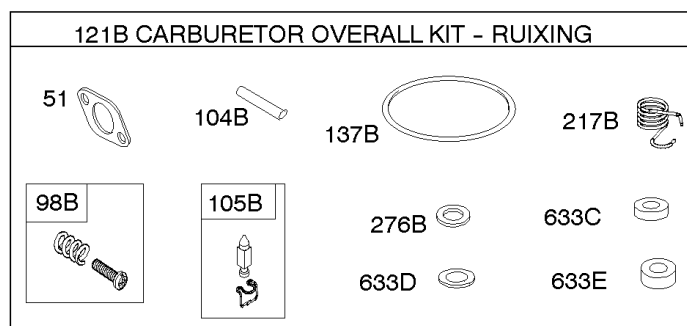

Carburetor - Ruixing

REF NO	PART NO	QTY	DESCRIPTION
51	692137		GASKET, Intake
95B	593897		SCREW -(Throttle Valve) (Ruixing)
98B	846817		KIT, Idle Speed -(Ruixing)
104B	594860		PIN, Float Hinge -(Ruixing)
105B	594868		VALVE, Float Needle -(Ruixing)
108B	594863		VALVE, Choke -(Ruixing)
117B	594871		JET, Main -(Standard) (Ruixing)
118B	595069		JET, Main -(High Altitude) (Ruixing)
121B	594886		KIT, Carburetor Overhaul -(Ruixing)
130B	594858		VALVE, Throttle -(Ruixing)
131B	594856		KIT, Throttle Shaft -(Ruixing)
133B	594859		FLOAT, Carburetor -(Ruixing)
137B	594861		GASKET, Float Bowl -(Ruixing)
141B	594862		KIT, Choke Shaft -(Ruixing)
147B	594872		JET, Pilot -(Ruixing)
217B	594864		SPRING, Choke Return -(Ruixing)
276B	846640		WASHER, Sealing -(Ruixing)
633C	594866		SEAL, Choke/Throttle Shaft -(Ruixing)
633D	594865		SEAL, Choke/Throttle Shaft -(Ruixing)
633E	797629		SEAL, Choke/Throttle Shaft -(Ruixing)
947B	846639		SOLENOID, Fuel -(Ruixing)
975B	594867		BOWL, Float -(Ruixing)