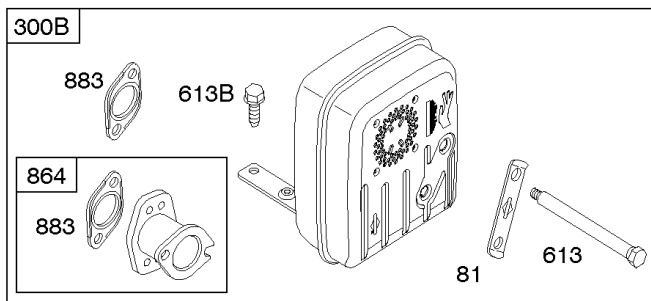

Air Cleaner, Blower Housing, Exhaust System, Fuel Supply

REF NO	PART NO	QTY	DESCRIPTION
14	790560		STUD -(Cylinder Head)
81	691178		LOCK, Muffler Screw
187	791766		LINE, Fuel -(15" Long)(Cut to Required Length)
187A	796491		LINE, Fuel -(Formed)(Cut To Required Length)
187D	791744		LINE, Fuel -(Formed)(Cut To Required Length)
187B	791805		LINE, Fuel -(Formed)(Cut To Required Length)
190	796174		SCREW -(Fuel Tank)
240	394358S		FILTER, Fuel -(White, 75 Microns)
240A	84001895		FILTER, Fuel
300A	796000		MUFFLER
300B	795997		MUFFLER
304G	591641		HOUSING, Blower -(Black-Compatible With Canister Style Filter)
305	697102		SCREW -(Blower Housing)
305B	795891		SCREW -(Blower Housing) (Blower Housing To Intake Elbow)
305C	799370		SCREW -(Blower Housing) (Used On Grommet Style Blower Housings)
346	794845		SCREW -(Spark Arrestor)
387	808656		PUMP, Fuel
431B	797901		ELBOW, Intake -(EVAP)
445B	591583		FILTER, A/C Cartridge -(Canister)
601	791850		CLAMP, Hose -(Green)
613	691416		SCREW -(Muffler)
613A	691678		SCREW -(Muffler)
613B	690297		SCREW -(Muffler)
670	796175		SPACER, Fuel Tank
676	795036		DEFLECTOR, Muffler
676A	396903		DEFLECTOR, Muffler
676B	795038		DEFLECTOR, Muffler
677	690367		SCREW -(Muffler Deflector) (#8-18 x 0.563 lg)
677	690661		SCREW -(Muffler Deflector) (#8-18 x 0.375 lg)
705	790561		NUT -(Fuel Tank)
773	796448		RETAINER
823	698941		SCREW -(Muffler Adapter)
832	790244		GUARD, Muffler
832A	595029		GUARD, Muffler
832B	706336		GUARD, Muffler
836	690367		SCREW -(Muffler Guard)