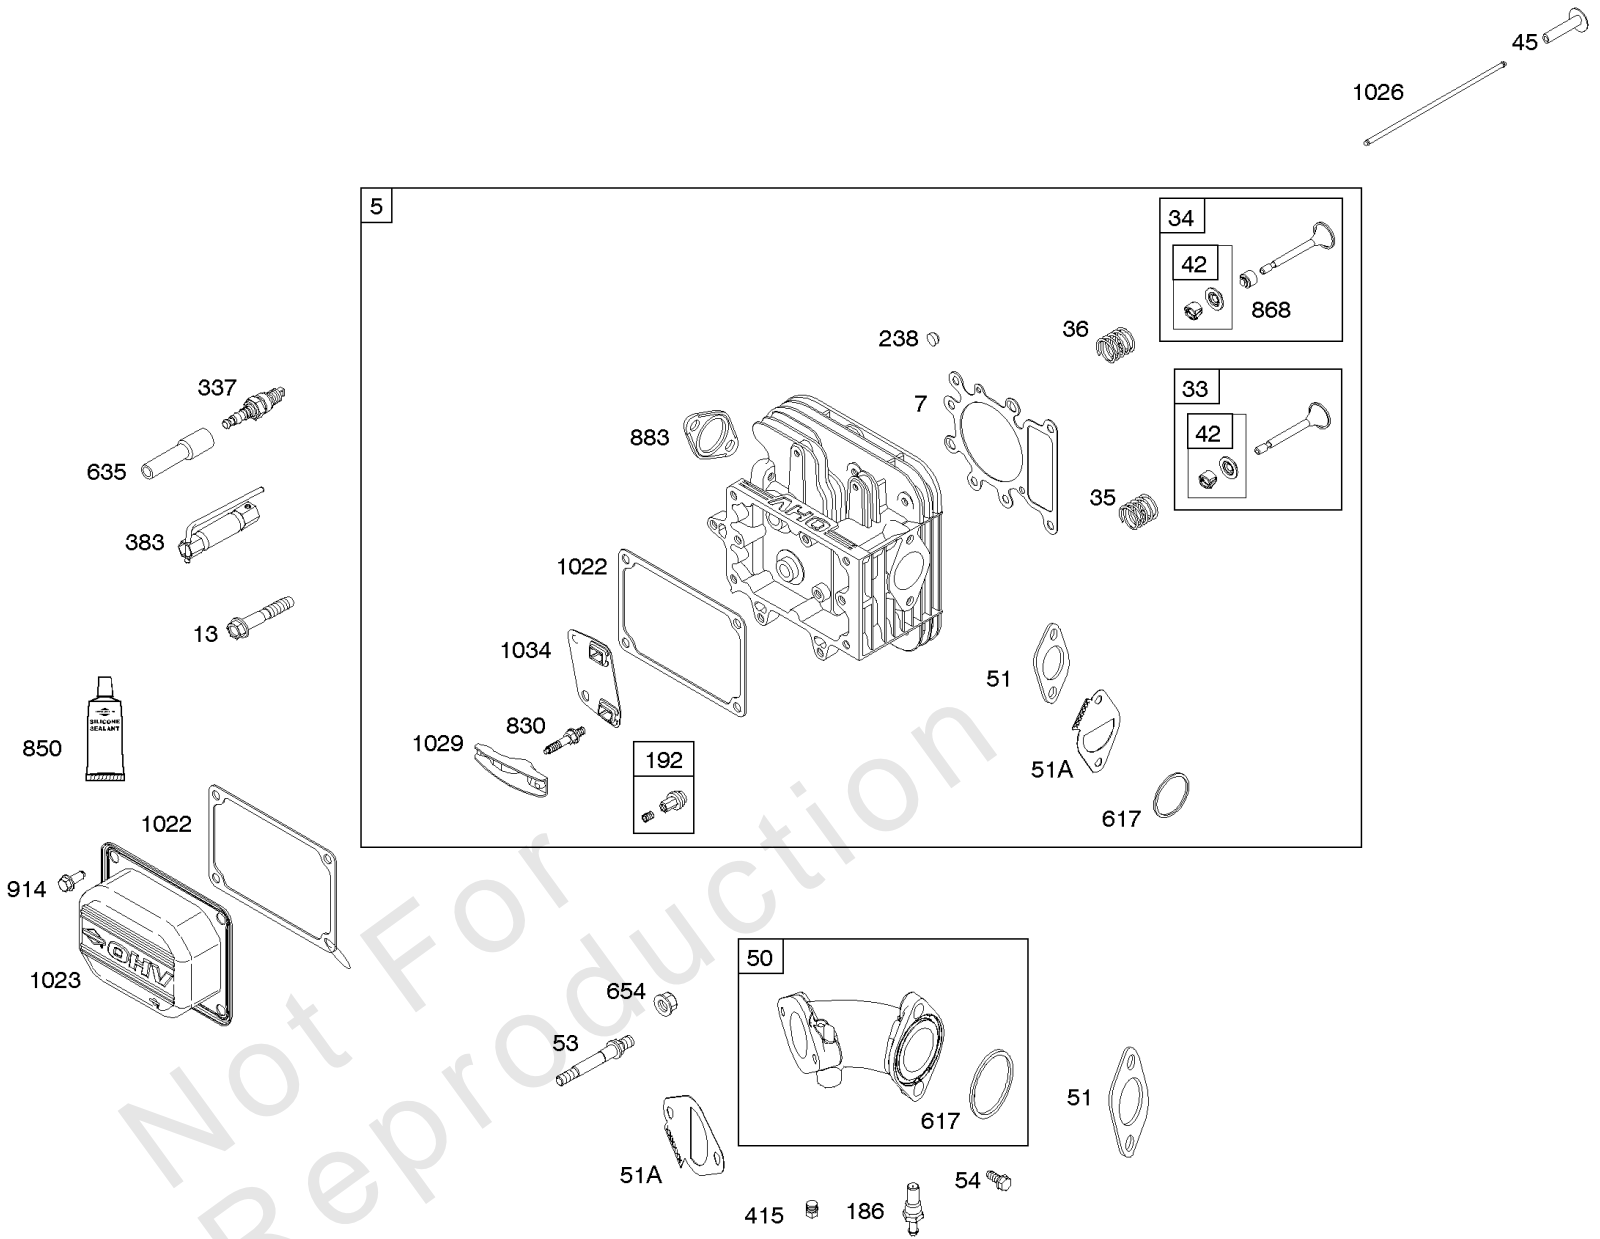

Cylinder Head, Gasket Set - Engine, Gasket Set - Valve, Intake Manifold, Valves

REF NO	PART NO	QTY	DESCRIPTION
3	391086S		SEAL, Oil -(Magneto Side)
5	796183		HEAD, Cylinder
7	273280S		GASKET, Cylinder Head
12	697110		GASKET, Crankcase -(.015" Thick)(Standard)
13	690360		SCREW -(Cylinder Head)
20	795387		SEAL, Oil -(PTO Side)
33	792868		VALVE, Exhaust -(Chrome)
34	791935		VALVE, Intake
35	691279		SPRING, Valve -(Intake)
36	691279		SPRING, Valve -(Exhaust)
42	499586		KEEPER, Valve
45	690564		TAPPET, Valve
50	592845		MANIFOLD, Intake
51	692137		GASKET, Intake
51A	796081		GASKET, Intake
53	591260		STUD -(Carburetor)
54	691148		SCREW -(Intake Manifold)
186	794873		CONNECTOR, Hose -(TEMP/MAP Sensor) (Intake Manifold)
192	691986		ADJUSTER, Rocker Arm
238	691843		CAP, Valve
337	792015		PLUG, Spark -(Resistor EMS)
337	491055S		PLUG, Spark -(Resistor)
337	691043		PLUG, Spark -(EMS)
358	796181		GASKET SET, Engine
383	19576S		WRENCH, Spark Plug
415	794903		PLUG -(TEMP/MAP Sensor) (Intake Manifold)
524	691032		SEAL, O-Ring
617	692138		SEAL, O-Ring -(Intake Manifold) (TEMP/MAP Sensor) (Intake Manifold)
635	691909		BOOT, Spark Plug
654	690958		NUT -(Carburetor)
691	692407		SEAL, Governor Shaft
830	691095		STUD, Rocker Arm
842	691031		SEAL, O-Ring -(Dipstick Tube)
850	100106		SEALANT, Liquid -(Rocker Cover Gasket and Breather Gasket)
868	690968		SEAL, Valve
883	692236		GASKET, Exhaust
914	691108		SCREW -(Rocker Cover)
1022	272475S		GASKET, Rocker Cover