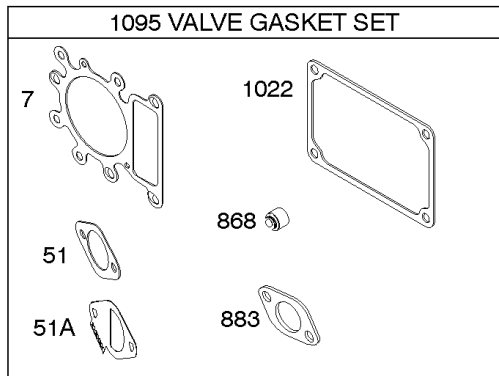

Cylinder Head, Gasket Set - Engine, Gasket Set - Valve, Intake Manifold, Valves

REF NO	PART NO	QTY	DESCRIPTION
3	391086S		SEAL, Oil -(Magneto Side)
5	796183		HEAD, Cylinder
7	273280S		GASKET, Cylinder Head
12	697110		GASKET, Crankcase -(.015" Thick)(Standard)
13	690360		SCREW -(Cylinder Head)
20	795387		SEAL, Oil -(PTO Side)
33	792868		VALVE, Exhaust -(Chrome)
34	791935		VALVE, Intake
35	691279		SPRING, Valve -(Intake)
36	691279		SPRING, Valve -(Exhaust)
42	499586		KEEPER, Valve
45	690564		TAPPET, Valve
50	592845		MANIFOLD, Intake
51	692137		GASKET, Intake
51A	796081		GASKET, Intake
53	591260		STUD -(Carburetor)
54	691148		SCREW -(Intake Manifold)
186	794873		CONNECTOR, Hose -(TEMP/MAP Sensor) (Intake Manifold)
192	691986		ADJUSTER, Rocker Arm
238	691843		CAP, Valve
337	792015		PLUG, Spark -(Resistor EMS)
337	491055S		PLUG, Spark -(Resistor)
337	691043		PLUG, Spark -(EMS)
358	796181		GASKET SET, Engine
383	19576S		WRENCH, Spark Plug
415	794903		PLUG -(TEMP/MAP Sensor) (Intake Manifold)
524	691032		SEAL, O-Ring
617	692138		SEAL, O-Ring -(Intake Manifold) (TEMP/MAP Sensor) (Intake Manifold)
635	691909		BOOT, Spark Plug
654	690958		NUT -(Carburetor)
691	692407		SEAL, Governor Shaft
830	691095		STUD, Rocker Arm
842	691031		SEAL, O-Ring -(Dipstick Tube)
850	100106		SEALANT, Liquid -(Rocker Cover Gasket and Breather Gasket)
868	690968		SEAL, Valve
883	692236		GASKET, Exhaust
914	691108		SCREW -(Rocker Cover)
1022	272475S		GASKET, Rocker Cover