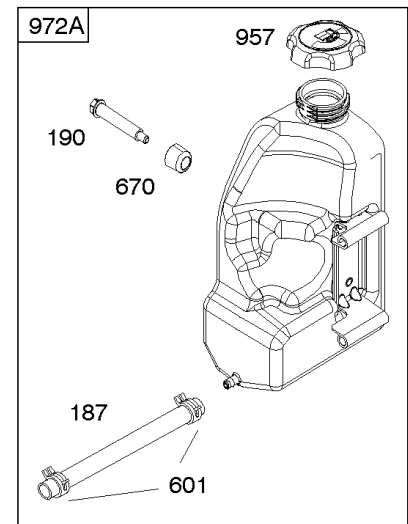

Air Cleaner, Blower Housing, Exhaust System, Fuel Supply

REF NO	PART NO	QTY	DESCRIPTION
864	796002		ADAPTER, Muffler -(2 1/4" Long)
883	692236		GASKET, Exhaust
957	795027		CAP, Fuel Tank -(Standard)
957A	799719		CAP, Fuel Tank -(Carbon In Cap)
958	698183		VALVE, Fuel Shut Off
964	799159		CAP, Connector -(EVAP)
968B	591646		COVER, Air Cleaner -(Black-Compatible With Canister Style Filter)
972	799111		TANK, Fuel -(Fluorinated)
994	794945		ARRESTOR, Spark
1040	698368		PLATE, Trim -(Black)
1139	796449		WASHER -(Fuel Pump Bracket)
1266	691917		SEAL, O-Ring -(Intake Elbow)

Not For Reproduction