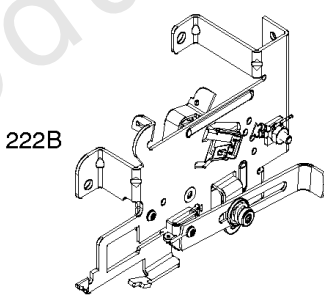

Not For Reproduction

Alternator, Controls, Governor Spring, Ignition

REF NO	PART NO	QTY	DESCRIPTION
188	691693		SCREW -(Control Bracket)
202	691841		LINK, Mechanical Governor
203	691381		CRANK, Bell
209	792813		SPRING, Governor -(Brown)
216	691840		LINK, Choke
216A	691281		LINK, Choke
222	694042		BRACKET, Control
227	691374		LEVER, Governor Control
232	691842		SPRING, Governor Link
265	691024		CLAMP, Casing
267	794904		SCREW -(Casing Clamp) (#10-32x.62)
267	699891		SCREW -(Casing Clamp) (#8-32x.50)
268	691025		CASING, Control Wire -(Cut To Required Length)
269	691026		WIRE, Control -(Cut To Required Length)
270	691027		NUT -(Control Wire Casing)
271	691028		LEVER, Control
333A	594626		ARMATURE, Magneto -Used After Code Date 16080800 -Used Before Code Date 16100100
333B	595304		ARMATURE, Magneto -(EMC Compliant) -Used After Code Date 16093000
334	691061		SCREW -(Magneto Armature)
356	398808		WIRE, Stop -(Cut To Required Length)
356A	697397		WIRE, Stop
356B	697089		WIRE, Stop
359	691077		WASHER -(Ground Terminal)
373	845823		NUT -(Ground Terminal)
404	691691		WASHER -(Governor Crank)
474C	592829		ALTERNATOR -(Tri Circuit)
501	794360		REGULATOR
505	691251		NUT -(Governor Control Lever)
507	691972		INSULATOR
520	691084		TERMINAL, Ground
521	690581		SHIELD, Cable
526	697088		SCREW -(Regulator)
526B	697348		SCREW -(Regulator)
559A	693675		SCREW -(Remote Choke Stop) (Length .419 Inches)
562	691119		BOLT -(Governor Control Lever)
578	692306		WIRE ASSEMBLY