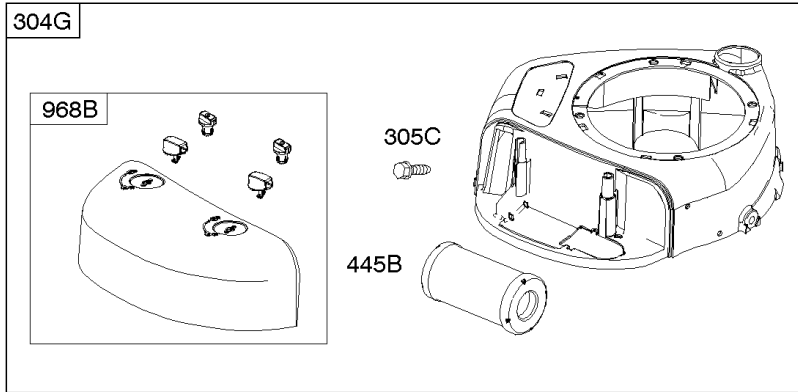

Air Cleaner, Blower Housing, Exhaust System, Fuel Supply

REF NO	PART NO	QTY	DESCRIPTION
864	796002		ADAPTER, Muffler -(2 1/4" Long)
883	692236		GASKET, Exhaust
957	795027		CAP, Fuel Tank -(Standard)
957A	799719		CAP, Fuel Tank -(Carbon In Cap)
958	698183		VALVE, Fuel Shut Off
964	799159		CAP, Connector -(EVAP)
968B	591646		COVER, Air Cleaner -(Black-Compatible With Canister Style Filter)
972	799111		TANK, Fuel -(Fluorinated)
994	794945		ARRESTOR, Spark
1040	698368		PLATE, Trim -(Black)
1139	796449		WASHER -(Fuel Pump Bracket)
1266	691917		SEAL, O-Ring -(Intake Elbow)

Not For Reproduction