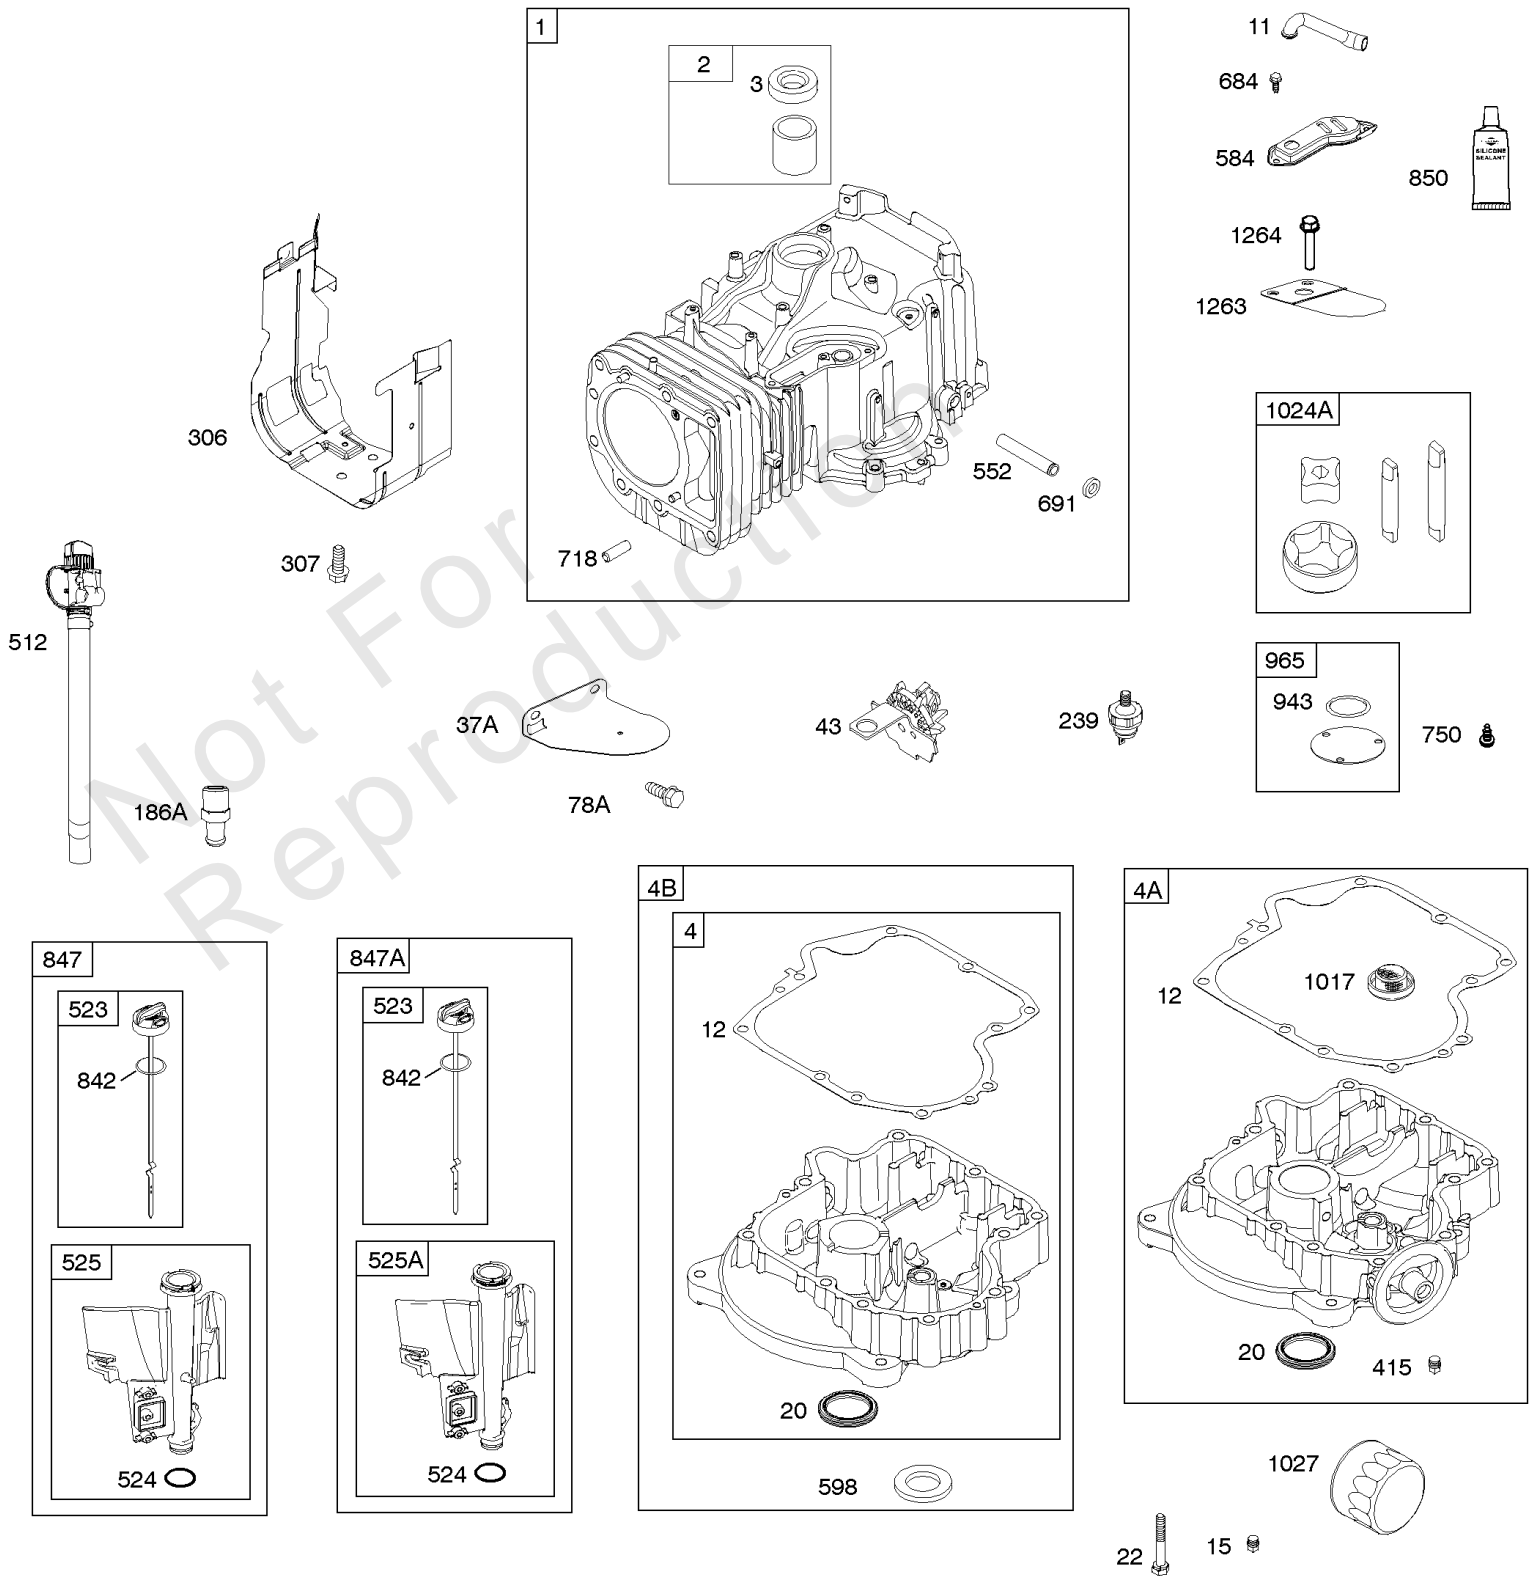

Cylinder, Engine Sump, Lubrication, Oil Fill

REF NO	PART NO	QTY	DESCRIPTION
1	697377		CYLINDER ASSEMBLY
2	797673		KIT, Bushing/Seal -(Magneto Side)
3	391086S		SEAL, Oil -(Magneto Side)
4	697106		SUMP, Engine
11	794683		TUBE, Breather
12	697110		GASKET, Crankcase -(.015" Thick)(Standard)
15	690946		PLUG, Oil Drain -(3/8" Standard)
20	795387		SEAL, Oil -(PTO Side)
22	692125		SCREW -(Crankcase Cover/Sump)
37A	697626		GUARD, Flywheel
43	691968		SLINGER, Governor/Oil
78A	690364		SCREW -(Flywheel Guard)
186A	796532		CONNECTOR, Hose
239	694115		SWITCH, Oil Pressure
306	592778		SHIELD, Cylinder
307	691693		SCREW -(Cylinder Shield)
415	794903		PLUG -(TEMP/MAP Sensor) (Intake Manifold)
512	594200		HOSE, Oil Drain
523	699908		DIPSTICK
524	691032		SEAL, O-Ring
525	697085		TUBE, Dipstick -(With Side Tube Connector)
525A	697184		TUBE, Dipstick -(Standard Dipstick Tube)
552	697144		BUSHING, Governor Crank
584	794682		COVER, Breather Passage -(Use with Liquid Sealant Reference 850)
598	799739		SHIM, End Play -(Crankshaft or Camshaft Bearing)
684	697157		SCREW -(Breather Passage Cover)
691	692407		SEAL, Governor Shaft
718	690959		PIN, Locating
750	790832		SCREW -(Oil Pump Cover)
842	691031		SEAL, O-Ring -(Dipstick Tube)
847	790443		DIPSTICK/TUBE ASSEMBLY -(With Side Tube Connector)
847A	790442		DIPSTICK/TUBE ASSEMBLY -(Standard Dipstick Tube)
850	100106		SEALANT, Liquid -(Rocker Cover Gasket and Breather Gasket)
943	690589		SEAL, O-Ring -(Oil Pump Cover)
965	499613		COVER, Oil Pump
1017	796981		SCREEN, Oil Pump
1024A	794644		SHAFT, Pump

1319 WARNING LABEL

REQUIRED when replacing parts with warning labels affixed.

1319A WARNING LABEL

REQUIRED when replacing parts with warning labels affixed.

1036 EMISSIONS LABEL