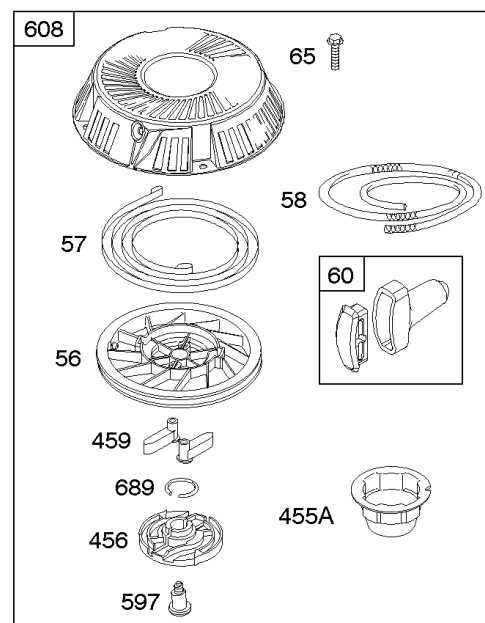

Electric & Rewind Starter, Flywheel

REF NO	PART NO	QTY	DESCRIPTION
23A	591950		FLYWHEEL
24	591757		KEY, Flywheel
37	697352		GUARD, Flywheel
37A	697626		GUARD, Flywheel
56	695129		PULLEY, Starter
57	695131		SPRING, Rewind Starter
58	695132		ROPE, Starter
60	490652		HANDLE, Starter Rope
65	690940		SCREW -(Rewind Starter)
78	691693		SCREW -(Flywheel Guard)
78A	690364		SCREW -(Flywheel Guard)
309	593934		MOTOR, Starter
310	690323		BOLT -(Starter Motor)
324	593933		SCREEN/CUP ASSEMBLY
363	19203		PULLER, Flywheel
415A	794129		PLUG -(Cover/Retainer)
455A	796615		CUP, Flywheel -(Non Washable)
456	695128		PLATE, Pawl Friction
459	281505S		PAWL, Ratchet
462	691261		WASHER -(Starter Cable)
503	691532		STRAP, Starter
510	693699		DRIVE, Starter
513	692024		CLUTCH, Drive
563A	799359		SCREW -(Debris Screen Guard)
579	691029		NUT -(Starter Cable)
597	691696		SCREW -(Pawl Friction Plate)
608A	591606		STARTER, Rewind
689	691855		SPRING, Friction
697	791680		SCREW -(Starter Motor) (Drive Cap)
729A	691224		CLIP, Wire -(Starter Motor)
783	593935		GEAR, Pinion
797	693167		NUT -(Brush Retainer)
801	691283		CAP, Drive
802	691286		CAP, End
949A	799358		GUARD, Debris Screen
1005	796082		FAN, Flywheel
1044	698139		SCREW -(Flywheel)
1051	691265		RING, Retaining
1090	691293		RETAINER, Brush