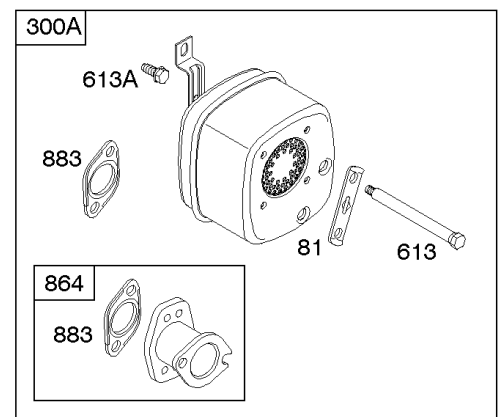

Air Cleaner, Blower Housing, Exhaust System, Fuel Supply

REF NO	PART NO	QTY	DESCRIPTION
14	790560		STUD -(Cylinder Head)
81	691178		LOCK, Muffler Screw
187	791766		LINE, Fuel -(15" Long)(Cut to Required Length)
187A	796491		LINE, Fuel -(Formed)(Cut To Required Length)
187D	791744		LINE, Fuel -(Formed)(Cut To Required Length)
187B	791805		LINE, Fuel -(Formed)(Cut To Required Length)
190	796174		SCREW -(Fuel Tank)
240	394358S		FILTER, Fuel -(White, 75 Microns)
240A	84001895		FILTER, Fuel
300A	796000		MUFFLER
300B	795997		MUFFLER
304G	591641		HOUSING, Blower -(Black-Compatible With Canister Style Filter)
305	697102		SCREW -(Blower Housing)
305B	795891		SCREW -(Blower Housing) (Blower Housing To Intake Elbow)
305C	799370		SCREW -(Blower Housing) (Used On Grommet Style Blower Housings)
346	794845		SCREW -(Spark Arrestor)
387	808656		PUMP, Fuel
431B	797901		ELBOW, Intake -(EVAP)
445B	591583		FILTER, A/C Cartridge -(Canister)
601	791850		CLAMP, Hose -(Green)
613	691416		SCREW -(Muffler)
613A	691678		SCREW -(Muffler)
613B	690297		SCREW -(Muffler)
670	796175		SPACER, Fuel Tank
676	795036		DEFLECTOR, Muffler
676A	396903		DEFLECTOR, Muffler
676B	795038		DEFLECTOR, Muffler
677	690367		SCREW -(Muffler Deflector) (#8-18 x 0.563 lg)
677	690661		SCREW -(Muffler Deflector) (#8-18 x 0.375 lg)
705	790561		NUT -(Fuel Tank)
773	796448		RETAINER
823	698941		SCREW -(Muffler Adapter)
832	790244		GUARD, Muffler
832A	595029		GUARD, Muffler
832B	706336		GUARD, Muffler
836	690367		SCREW -(Muffler Guard)