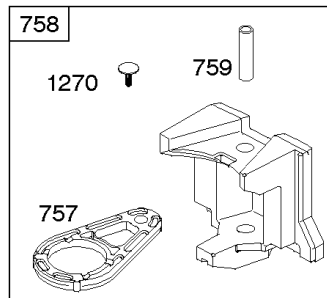

Camshaft, Crankshaft, Counter Weight, Piston, Rings, Connecting Rod

REF NO	PART NO	QTY	DESCRIPTION
16	593417		CRANKSHAFT
24	591757		KEY, Flywheel
25	595053		PISTON ASSEMBLY -(Standard)
25	595054		PISTON ASSEMBLY -(.020" Oversize)
26	792643		SET, Ring -(.020 Oversize)
26	797011		SET, Ring -(Standard)
27	698469		LOCK, Piston Pin
28	797013		PIN, Piston
29	791633		ROD, Connecting -(Standard)
32	791118		SCREW -(Connecting Rod)
43	691968		SLINGER, Governor/Oil
45	690564		TAPPET, Valve
46	793880		CAMSHAFT
357	691483		KEY, Drive Pulley
377	691639		KEY, Timing
741	697128		GEAR, Timing
757	793242		LINK, Counterweight
758	593418		COUNTERWEIGHT
759	697392		PIN, Counterweight
1270	793243		PLUG, AVS Counterweight