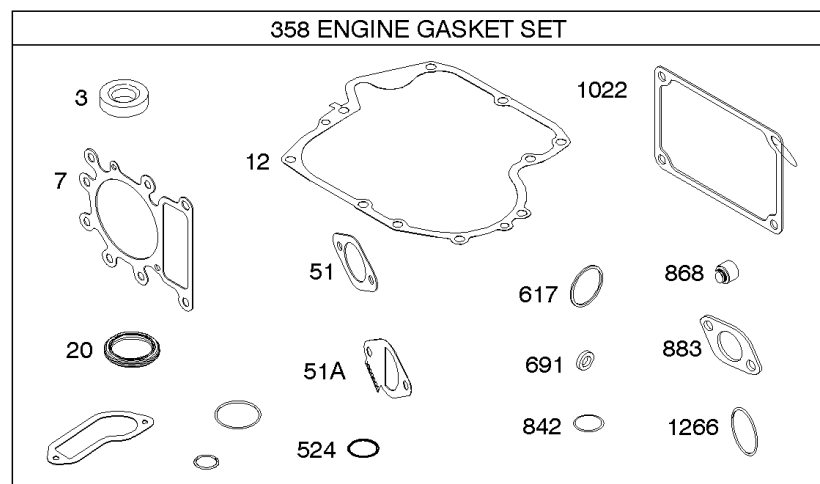

Cylinder Head, Gasket Set - Engine, Gasket Set - Valve, Intake Manifold, Valves

REF NO	PART NO	QTY	DESCRIPTION
3	391086S		SEAL, Oil -(Magneto Side)
5	796183		HEAD, Cylinder
7	273280S		GASKET, Cylinder Head
12	697110		GASKET, Crankcase -(.015" Thick)(Standard)
13	690360		SCREW -(Cylinder Head)
20	795387		SEAL, Oil -(PTO Side)
33	792868		VALVE, Exhaust -(Chrome)
34	791935		VALVE, Intake
35	691279		SPRING, Valve -(Intake)
36	691279		SPRING, Valve -(Exhaust)
42	499586		KEEPER, Valve
45	690564		TAPPET, Valve
50	592845		MANIFOLD, Intake
51	692137		GASKET, Intake
51A	796081		GASKET, Intake
53	591260		STUD -(Carburetor)
54	691148		SCREW -(Intake Manifold)
186	794873		CONNECTOR, Hose -(TEMP/MAP Sensor) (Intake Manifold)
192	691986		ADJUSTER, Rocker Arm
238	691843		CAP, Valve
337	792015		PLUG, Spark -(Resistor EMS)
337	491055S		PLUG, Spark -(Resistor)
337	691043		PLUG, Spark -(EMS)
358	796181		GASKET SET, Engine
383	19576S		WRENCH, Spark Plug
415	794903		PLUG -(TEMP/MAP Sensor) (Intake Manifold)
524	691032		SEAL, O-Ring
617	692138		SEAL, O-Ring -(Intake Manifold) (TEMP/MAP Sensor) (Intake Manifold)
635	691909		BOOT, Spark Plug
654	690958		NUT -(Carburetor)
691	692407		SEAL, Governor Shaft
830	691095		STUD, Rocker Arm
842	691031		SEAL, O-Ring -(Dipstick Tube)
850	100106		SEALANT, Liquid -(Rocker Cover Gasket and Breather Gasket)
868	690968		SEAL, Valve
883	692236		GASKET, Exhaust
914	691108		SCREW -(Rocker Cover)
1022	272475S		GASKET, Rocker Cover