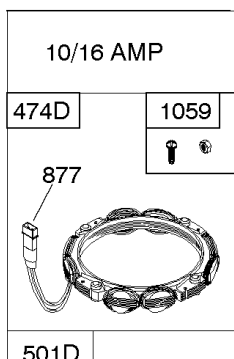

Not For Reproduction

Alternator, Controls, Governor Spring, Ignition

REF NO	PART NO	QTY	DESCRIPTION
188	691693		SCREW -(Control Bracket)
202	691841		LINK, Mechanical Governor
203	691381		CRANK, Bell
209	792813		SPRING, Governor -(Brown)
216	691840		LINK, Choke
216A	691281		LINK, Choke
222	694042		BRACKET, Control
227	691374		LEVER, Governor Control
232	691842		SPRING, Governor Link
265	691024		CLAMP, Casing
267	794904		SCREW -(Casing Clamp) (#10-32x.62)
267	699891		SCREW -(Casing Clamp) (#8-32x.50)
268	691025		CASING, Control Wire -(Cut To Required Length)
269	691026		WIRE, Control -(Cut To Required Length)
270	691027		NUT -(Control Wire Casing)
271	691028		LEVER, Control
333A	594626		ARMATURE, Magneto -Used After Code Date 16080800 -Used Before Code Date 16100100
333B	595304		ARMATURE, Magneto -(EMC Compliant) -Used After Code Date 16093000
334	691061		SCREW -(Magneto Armature)
356	398808		WIRE, Stop -(Cut To Required Length)
356A	697397		WIRE, Stop
356B	697089		WIRE, Stop
359	691077		WASHER -(Ground Terminal)
373	845823		NUT -(Ground Terminal)
404	691691		WASHER -(Governor Crank)
474C	592829		ALTERNATOR -(Tri Circuit)
501	794360		REGULATOR
505	691251		NUT -(Governor Control Lever)
507	691972		INSULATOR
520	691084		TERMINAL, Ground
521	690581		SHIELD, Cable
526	697088		SCREW -(Regulator)
526B	697348		SCREW -(Regulator)
559A	693675		SCREW -(Remote Choke Stop) (Length .419 Inches)
562	691119		BOLT -(Governor Control Lever)
578	692306		WIRE ASSEMBLY