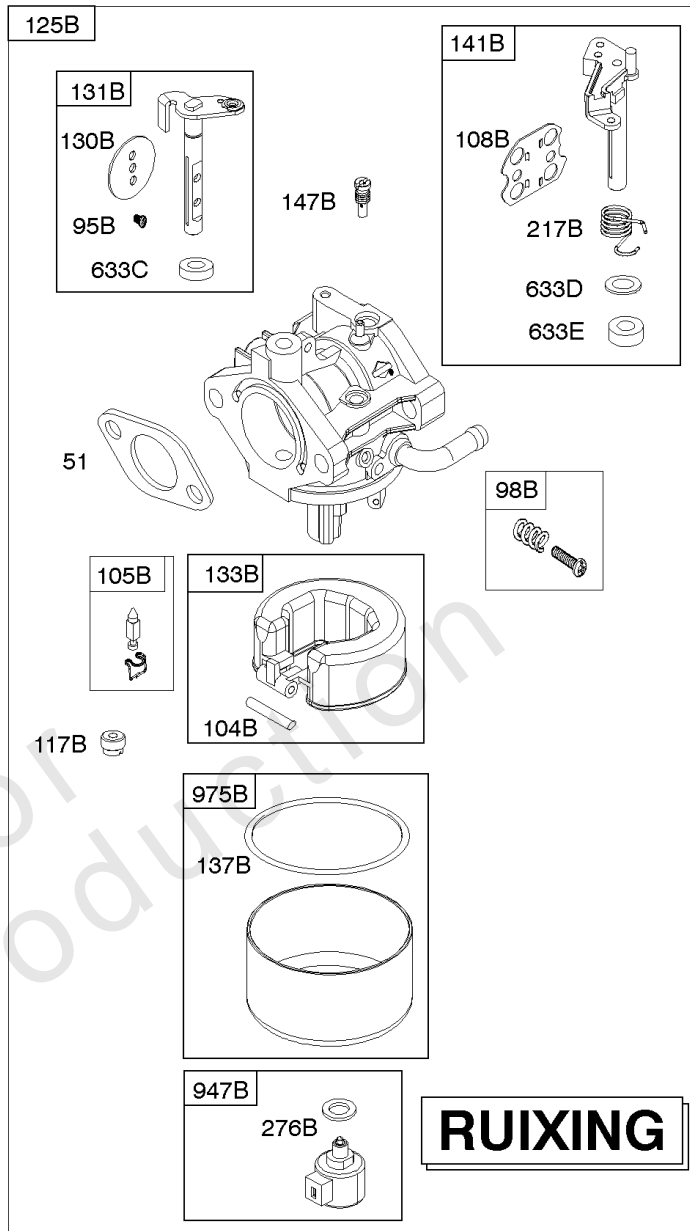

Carburetor - Ruixing

REF NO	PART NO	QTY	DESCRIPTION
51	692137		GASKET, Intake
95B	593897		SCREW -(Throttle Valve) (Ruixing)
98B	846817		KIT, Idle Speed -(Ruixing)
104B	594860		PIN, Float Hinge -(Ruixing)
105B	594868		VALVE, Float Needle -(Ruixing)
108B	594863		VALVE, Choke -(Ruixing)
117B	594871		JET, Main -(Standard) (Ruixing)
118B	595069		JET, Main -(High Altitude) (Ruixing)
121B	594886		KIT, Carburetor Overhaul -(Ruixing)
130B	594858		VALVE, Throttle -(Ruixing)
131B	594856		KIT, Throttle Shaft -(Ruixing)
133B	594859		FLOAT, Carburetor -(Ruixing)
137B	594861		GASKET, Float Bowl -(Ruixing)
141B	594862		KIT, Choke Shaft -(Ruixing)
147B	594872		JET, Pilot -(Ruixing)
217B	594864		SPRING, Choke Return -(Ruixing)
276B	846640		WASHER, Sealing -(Ruixing)
633C	594866		SEAL, Choke/Throttle Shaft -(Ruixing)
633D	594865		SEAL, Choke/Throttle Shaft -(Ruixing)
633E	797629		SEAL, Choke/Throttle Shaft -(Ruixing)
947B	846639		SOLENOID, Fuel -(Ruixing)
975B	594867		BOWL, Float -(Ruixing)