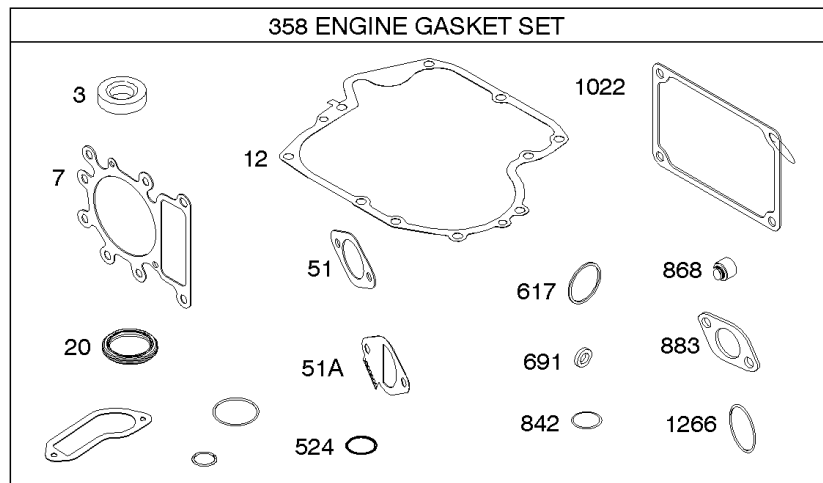

Carburetor - Ruixing

REF NO	PART NO	QTY	DESCRIPTION
51	692137		GASKET, Intake
95B	593897		SCREW -(Throttle Valve) (Ruixing)
98B	846817		KIT, Idle Speed -(Ruixing)
104B	594860		PIN, Float Hinge -(Ruixing)
105B	594868		VALVE, Float Needle -(Ruixing)
108B	594863		VALVE, Choke -(Ruixing)
117B	594871		JET, Main -(Standard) (Ruixing)
118B	595069		JET, Main -(High Altitude) (Ruixing)
121B	594886		KIT, Carburetor Overhaul -(Ruixing)
130B	594858		VALVE, Throttle -(Ruixing)
131B	594856		KIT, Throttle Shaft -(Ruixing)
133B	594859		FLOAT, Carburetor -(Ruixing)
137B	594861		GASKET, Float Bowl -(Ruixing)
141B	594862		KIT, Choke Shaft -(Ruixing)
147B	594872		JET, Pilot -(Ruixing)
217B	594864		SPRING, Choke Return -(Ruixing)
276B	846640		WASHER, Sealing -(Ruixing)
633C	594866		SEAL, Choke/Throttle Shaft -(Ruixing)
633D	594865		SEAL, Choke/Throttle Shaft -(Ruixing)
633E	797629		SEAL, Choke/Throttle Shaft -(Ruixing)
947B	846639		SOLENOID, Fuel -(Ruixing)
975B	594867		BOWL, Float -(Ruixing)