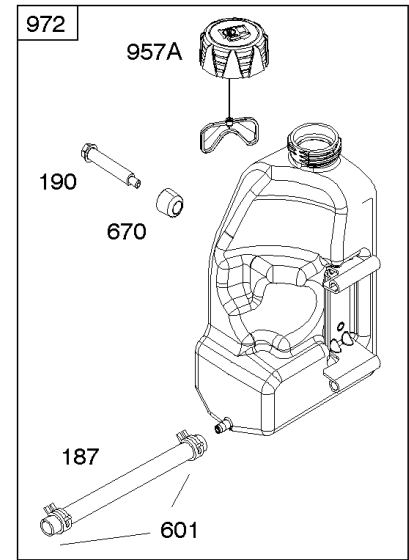

Air Cleaner, Blower Housing, Exhaust System, Fuel Supply

REF NO	PART NO	QTY	DESCRIPTION
14	790560		STUD -(Cylinder Head)
81	691178		LOCK, Muffler Screw
187	791766		LINE, Fuel -(15" Long)(Cut to Required Length)
187A	796491		LINE, Fuel -(Formed)(Cut To Required Length)
187D	791744		LINE, Fuel -(Formed)(Cut To Required Length)
187B	791805		LINE, Fuel -(Formed)(Cut To Required Length)
190	796174		SCREW -(Fuel Tank)
240	394358S		FILTER, Fuel -(White, 75 Microns)
240A	84001895		FILTER, Fuel
300A	796000		MUFFLER
300B	795997		MUFFLER
304G	591641		HOUSING, Blower -(Black-Compatible With Canister Style Filter)
305	697102		SCREW -(Blower Housing)
305B	795891		SCREW -(Blower Housing) (Blower Housing To Intake Elbow)
305C	799370		SCREW -(Blower Housing) (Used On Grommet Style Blower Housings)
346	794845		SCREW -(Spark Arrestor)
387	808656		PUMP, Fuel
431B	797901		ELBOW, Intake -(EVAP)
445B	591583		FILTER, A/C Cartridge -(Canister)
601	791850		CLAMP, Hose -(Green)
613	691416		SCREW -(Muffler)
613A	691678		SCREW -(Muffler)
613B	690297		SCREW -(Muffler)
670	796175		SPACER, Fuel Tank
676	795036		DEFLECTOR, Muffler
676A	396903		DEFLECTOR, Muffler
676B	795038		DEFLECTOR, Muffler
677	690367		SCREW -(Muffler Deflector) (#8-18 x 0.563 lg)
677	690661		SCREW -(Muffler Deflector) (#8-18 x 0.375 lg)
705	790561		NUT -(Fuel Tank)
773	796448		RETAINER
823	698941		SCREW -(Muffler Adapter)
832	790244		GUARD, Muffler
832A	595029		GUARD, Muffler
832B	706336		GUARD, Muffler
836	690367		SCREW -(Muffler Guard)