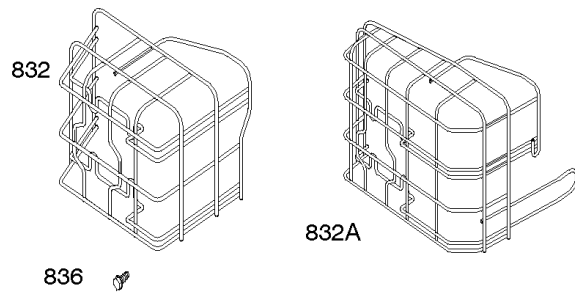

Air Cleaner, Blower Housing, Exhaust System, Fuel Supply

REF NO	PART NO	QTY	DESCRIPTION
14	790560		STUD -(Cylinder Head)
81	691178		LOCK, Muffler Screw
187	791766		LINE, Fuel -(15" Long)(Cut to Required Length)
187A	796491		LINE, Fuel -(Formed)(Cut To Required Length)
187D	791744		LINE, Fuel -(Formed)(Cut To Required Length)
187B	791805		LINE, Fuel -(Formed)(Cut To Required Length)
190	796174		SCREW -(Fuel Tank)
240	394358S		FILTER, Fuel -(White, 75 Microns)
240A	84001895		FILTER, Fuel
300A	796000		MUFFLER
300B	795997		MUFFLER
304G	591641		HOUSING, Blower -(Black-Compatible With Canister Style Filter)
305	697102		SCREW -(Blower Housing)
305B	795891		SCREW -(Blower Housing) (Blower Housing To Intake Elbow)
305C	799370		SCREW -(Blower Housing) (Used On Grommet Style Blower Housings)
346	794845		SCREW -(Spark Arrestor)
387	808656		PUMP, Fuel
431B	797901		ELBOW, Intake -(EVAP)
445B	591583		FILTER, A/C Cartridge -(Canister)
601	791850		CLAMP, Hose -(Green)
613	691416		SCREW -(Muffler)
613A	691678		SCREW -(Muffler)
613B	690297		SCREW -(Muffler)
670	796175		SPACER, Fuel Tank
676	795036		DEFLECTOR, Muffler
676A	396903		DEFLECTOR, Muffler
676B	795038		DEFLECTOR, Muffler
677	690367		SCREW -(Muffler Deflector) (#8-18 x 0.563 lg)
677	690661		SCREW -(Muffler Deflector) (#8-18 x 0.375 lg)
705	790561		NUT -(Fuel Tank)
773	796448		RETAINER
823	698941		SCREW -(Muffler Adapter)
832	790244		GUARD, Muffler
832A	595029		GUARD, Muffler
832B	706336		GUARD, Muffler
836	690367		SCREW -(Muffler Guard)