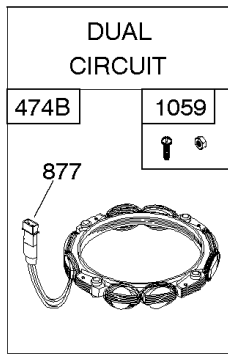

Not For Reproduction

Alternator, Controls, Governor Spring, Ignition

REF NO	PART NO	QTY	DESCRIPTION
188	691693		SCREW -(Control Bracket)
202	691841		LINK, Mechanical Governor
203	691381		CRANK, Bell
209	792813		SPRING, Governor -(Brown)
216	691840		LINK, Choke
216A	691281		LINK, Choke
222	694042		BRACKET, Control
227	691374		LEVER, Governor Control
232	691842		SPRING, Governor Link
265	691024		CLAMP, Casing
267	794904		SCREW -(Casing Clamp) (#10-32x.62)
267	699891		SCREW -(Casing Clamp) (#8-32x.50)
268	691025		CASING, Control Wire -(Cut To Required Length)
269	691026		WIRE, Control -(Cut To Required Length)
270	691027		NUT -(Control Wire Casing)
271	691028		LEVER, Control
333A	594626		ARMATURE, Magneto -Used After Code Date 16080800 -Used Before Code Date 16100100
333B	595304		ARMATURE, Magneto -(EMC Compliant) -Used After Code Date 16093000
334	691061		SCREW -(Magneto Armature)
356	398808		WIRE, Stop -(Cut To Required Length)
356A	697397		WIRE, Stop
356B	697089		WIRE, Stop
359	691077		WASHER -(Ground Terminal)
373	845823		NUT -(Ground Terminal)
404	691691		WASHER -(Governor Crank)
474C	592829		ALTERNATOR -(Tri Circuit)
501	794360		REGULATOR
505	691251		NUT -(Governor Control Lever)
507	691972		INSULATOR
520	691084		TERMINAL, Ground
521	690581		SHIELD, Cable
526	697088		SCREW -(Regulator)
526B	697348		SCREW -(Regulator)
559A	693675		SCREW -(Remote Choke Stop) (Length .419 Inches)
562	691119		BOLT -(Governor Control Lever)
578	692306		WIRE ASSEMBLY