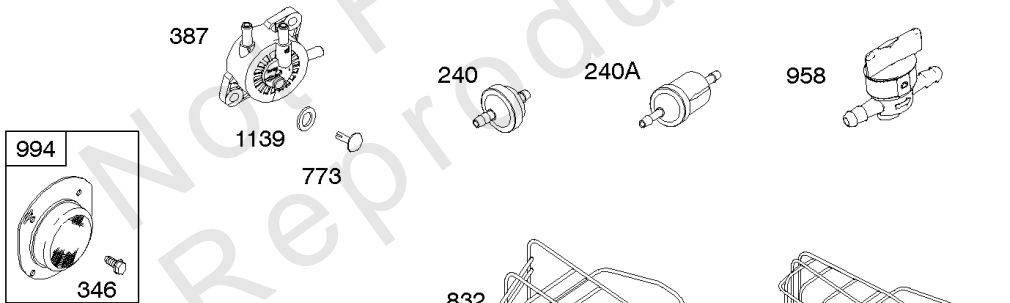

Air Cleaner, Blower Housing, Exhaust System, Fuel Supply

REF NO	PART NO	QTY	DESCRIPTION
14	790560		STUD -(Cylinder Head)
81	691178		LOCK, Muffler Screw
187	791766		LINE, Fuel -(15" Long)(Cut to Required Length)
187A	796491		LINE, Fuel -(Formed)(Cut To Required Length)
187D	791744		LINE, Fuel -(Formed)(Cut To Required Length)
187B	791805		LINE, Fuel -(Formed)(Cut To Required Length)
190	796174		SCREW -(Fuel Tank)
240	394358S		FILTER, Fuel -(White, 75 Microns)
240A	84001895		FILTER, Fuel
300A	796000		MUFFLER
300B	795997		MUFFLER
304G	591641		HOUSING, Blower -(Black-Compatible With Canister Style Filter)
305	697102		SCREW -(Blower Housing)
305B	795891		SCREW -(Blower Housing) (Blower Housing To Intake Elbow)
305C	799370		SCREW -(Blower Housing) (Used On Grommet Style Blower Housings)
346	794845		SCREW -(Spark Arrestor)
387	808656		PUMP, Fuel
431B	797901		ELBOW, Intake -(EVAP)
445B	591583		FILTER, A/C Cartridge -(Canister)
601	791850		CLAMP, Hose -(Green)
613	691416		SCREW -(Muffler)
613A	691678		SCREW -(Muffler)
613B	690297		SCREW -(Muffler)
670	796175		SPACER, Fuel Tank
676	795036		DEFLECTOR, Muffler
676A	396903		DEFLECTOR, Muffler
676B	795038		DEFLECTOR, Muffler
677	690367		SCREW -(Muffler Deflector) (#8-18 x 0.563 lg)
677	690661		SCREW -(Muffler Deflector) (#8-18 x 0.375 lg)
705	790561		NUT -(Fuel Tank)
773	796448		RETAINER
823	698941		SCREW -(Muffler Adapter)
832	790244		GUARD, Muffler
832A	595029		GUARD, Muffler
832B	706336		GUARD, Muffler
836	690367		SCREW -(Muffler Guard)