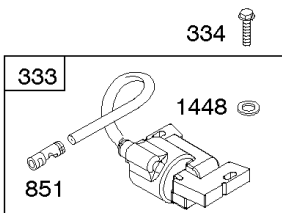

Not For Reproduction

Alternator, Controls, Governor Spring, Ignition

REF NO	PART NO	QTY	DESCRIPTION
188	691693		SCREW -(Control Bracket)
202	691841		LINK, Mechanical Governor
203	691381		CRANK, Bell
209	792813		SPRING, Governor -(Brown)
216	691840		LINK, Choke
216A	691281		LINK, Choke
222	694042		BRACKET, Control
227	691374		LEVER, Governor Control
232	691842		SPRING, Governor Link
265	691024		CLAMP, Casing
267	794904		SCREW -(Casing Clamp) (#10-32x.62)
267	699891		SCREW -(Casing Clamp) (#8-32x.50)
268	691025		CASING, Control Wire -(Cut To Required Length)
269	691026		WIRE, Control -(Cut To Required Length)
270	691027		NUT -(Control Wire Casing)
271	691028		LEVER, Control
333A	594626		ARMATURE, Magneto -Used After Code Date 16080800 -Used Before Code Date 16100100
333B	595304		ARMATURE, Magneto -(EMC Compliant) -Used After Code Date 16093000
334	691061		SCREW -(Magneto Armature)
356	398808		WIRE, Stop -(Cut To Required Length)
356A	697397		WIRE, Stop
356B	697089		WIRE, Stop
359	691077		WASHER -(Ground Terminal)
373	845823		NUT -(Ground Terminal)
404	691691		WASHER -(Governor Crank)
474C	592829		ALTERNATOR -(Tri Circuit)
501	794360		REGULATOR
505	691251		NUT -(Governor Control Lever)
507	691972		INSULATOR
520	691084		TERMINAL, Ground
521	690581		SHIELD, Cable
526	697088		SCREW -(Regulator)
526B	697348		SCREW -(Regulator)
559A	693675		SCREW -(Remote Choke Stop) (Length .419 Inches)
562	691119		BOLT -(Governor Control Lever)
578	692306		WIRE ASSEMBLY