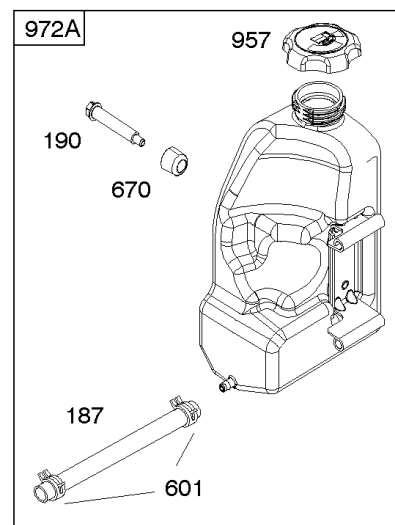

Air Cleaner, Blower Housing, Exhaust System, Fuel Supply

REF NO	PART NO	QTY	DESCRIPTION
864	796002		ADAPTER, Muffler -(2 1/4" Long)
883	692236		GASKET, Exhaust
957	795027		CAP, Fuel Tank -(Standard)
957A	799719		CAP, Fuel Tank -(Carbon In Cap)
958	698183		VALVE, Fuel Shut Off
964	799159		CAP, Connector -(EVAP)
968B	591646		COVER, Air Cleaner -(Black-Compatible With Canister Style Filter)
972	799111		TANK, Fuel -(Fluorinated)
994	794945		ARRESTOR, Spark
1040	698368		PLATE, Trim -(Black)
1139	796449		WASHER -(Fuel Pump Bracket)
1266	691917		SEAL, O-Ring -(Intake Elbow)

Not For Reproduction