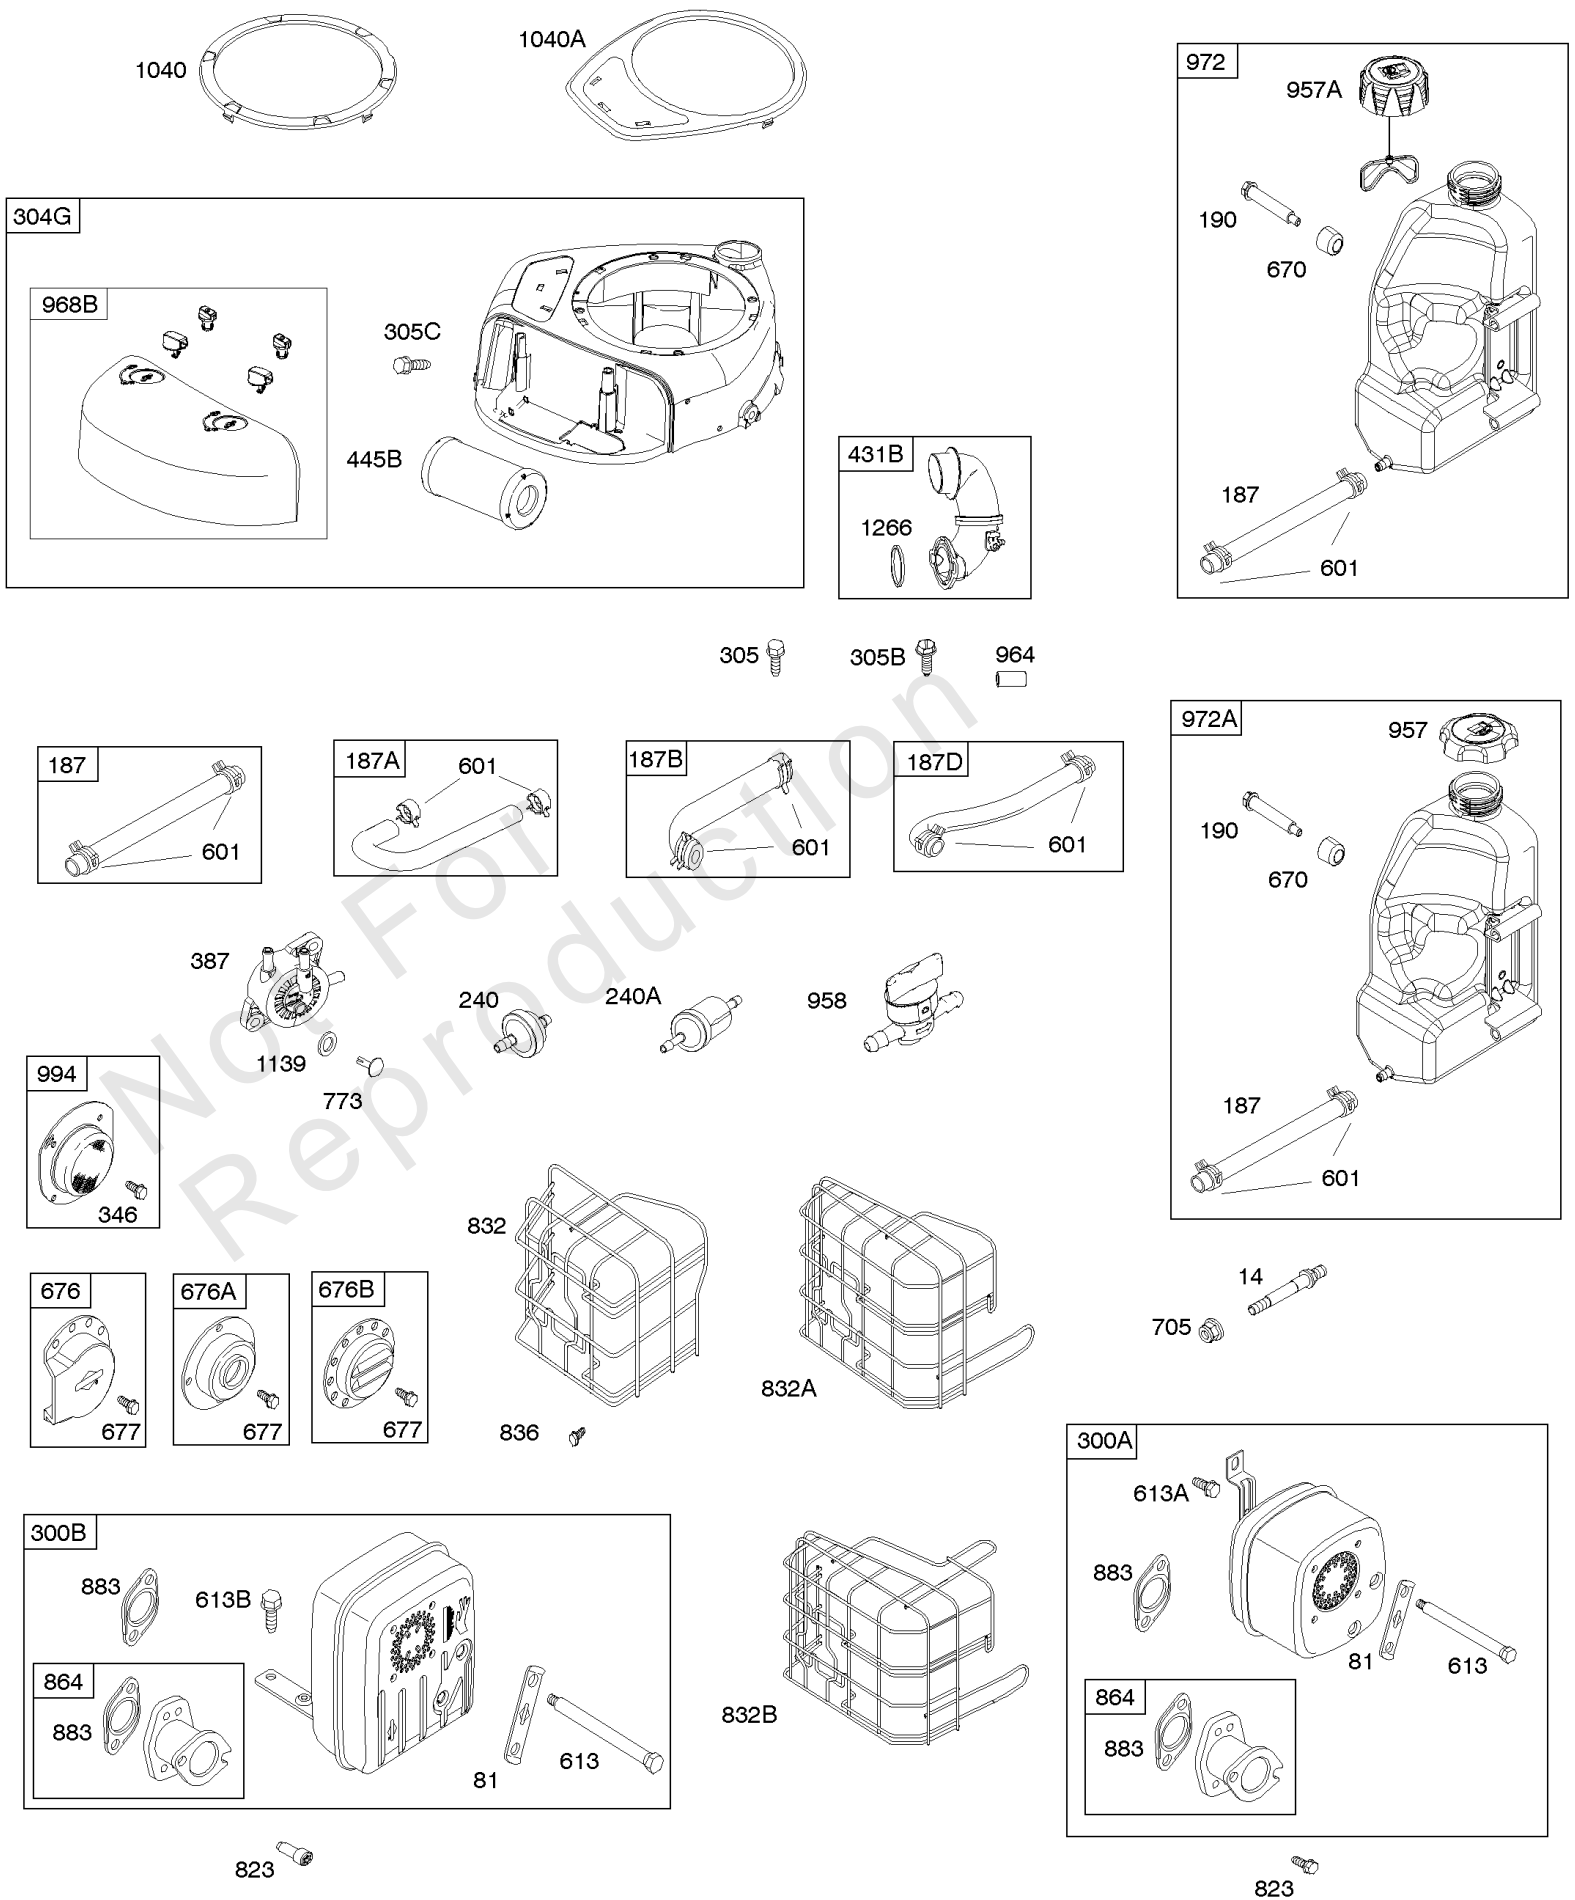

Air Cleaner, Blower Housing, Exhaust System, Fuel Supply

REF NO	PART NO	QTY	DESCRIPTION
14	790560		STUD -(Cylinder Head)
81	691178		LOCK, Muffler Screw
187	791766		LINE, Fuel -(15" Long)(Cut to Required Length)
187A	796491		LINE, Fuel -(Formed)(Cut To Required Length)
187D	791744		LINE, Fuel -(Formed)(Cut To Required Length)
187B	791805		LINE, Fuel -(Formed)(Cut To Required Length)
190	796174		SCREW -(Fuel Tank)
240	394358S		FILTER, Fuel -(White, 75 Microns)
240A	84001895		FILTER, Fuel
300A	796000		MUFFLER
300B	795997		MUFFLER
304G	591641		HOUSING, Blower -(Black-Compatible With Canister Style Filter)
305	697102		SCREW -(Blower Housing)
305B	795891		SCREW -(Blower Housing) (Blower Housing To Intake Elbow)
305C	799370		SCREW -(Blower Housing) (Used On Grommet Style Blower Housings)
346	794845		SCREW -(Spark Arrestor)
387	808656		PUMP, Fuel
431B	797901		ELBOW, Intake -(EVAP)
445B	591583		FILTER, A/C Cartridge -(Canister)
601	791850		CLAMP, Hose -(Green)
613	691416		SCREW -(Muffler)
613A	691678		SCREW -(Muffler)
613B	690297		SCREW -(Muffler)
670	796175		SPACER, Fuel Tank
676	795036		DEFLECTOR, Muffler
676A	396903		DEFLECTOR, Muffler
676B	795038		DEFLECTOR, Muffler
677	690367		SCREW -(Muffler Deflector) (#8-18 x 0.563 lg)
677	690661		SCREW -(Muffler Deflector) (#8-18 x 0.375 lg)
705	790561		NUT -(Fuel Tank)
773	796448		RETAINER
823	698941		SCREW -(Muffler Adapter)
832	790244		GUARD, Muffler
832A	595029		GUARD, Muffler
832B	706336		GUARD, Muffler
836	690367		SCREW -(Muffler Guard)