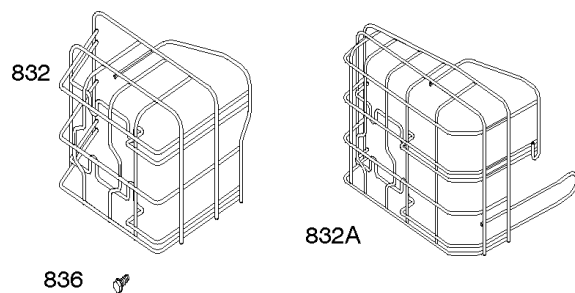

Air Cleaner, Blower Housing, Exhaust System, Fuel Supply

REF NO	PART NO	QTY	DESCRIPTION
864	796002		ADAPTER, Muffler -(2 1/4" Long)
883	692236		GASKET, Exhaust
957	795027		CAP, Fuel Tank -(Standard)
957A	799719		CAP, Fuel Tank -(Carbon In Cap)
958	698183		VALVE, Fuel Shut Off
964	799159		CAP, Connector -(EVAP)
968B	591646		COVER, Air Cleaner -(Black-Compatible With Canister Style Filter)
972	799111		TANK, Fuel -(Fluorinated)
994	794945		ARRESTOR, Spark
1040	698368		PLATE, Trim -(Black)
1139	796449		WASHER -(Fuel Pump Bracket)
1266	691917		SEAL, O-Ring -(Intake Elbow)

Not For Reproduction