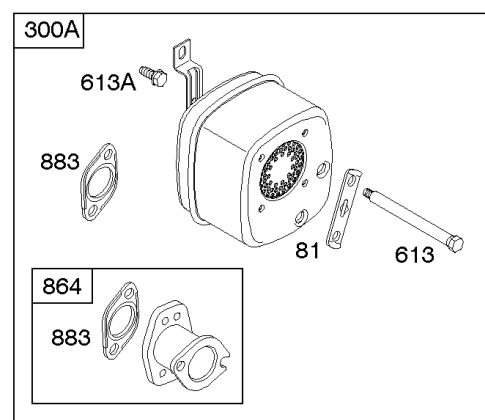

Air Cleaner, Blower Housing, Exhaust System, Fuel Supply

REF NO	PART NO	QTY	DESCRIPTION
864	796002		ADAPTER, Muffler -(2 1/4" Long)
883	692236		GASKET, Exhaust
957	795027		CAP, Fuel Tank -(Standard)
957A	799719		CAP, Fuel Tank -(Carbon In Cap)
958	698183		VALVE, Fuel Shut Off
964	799159		CAP, Connector -(EVAP)
968B	591646		COVER, Air Cleaner -(Black-Compatible With Canister Style Filter)
972	799111		TANK, Fuel -(Fluorinated)
994	794945		ARRESTOR, Spark
1040	698368		PLATE, Trim -(Black)
1139	796449		WASHER -(Fuel Pump Bracket)
1266	691917		SEAL, O-Ring -(Intake Elbow)

Not For Reproduction