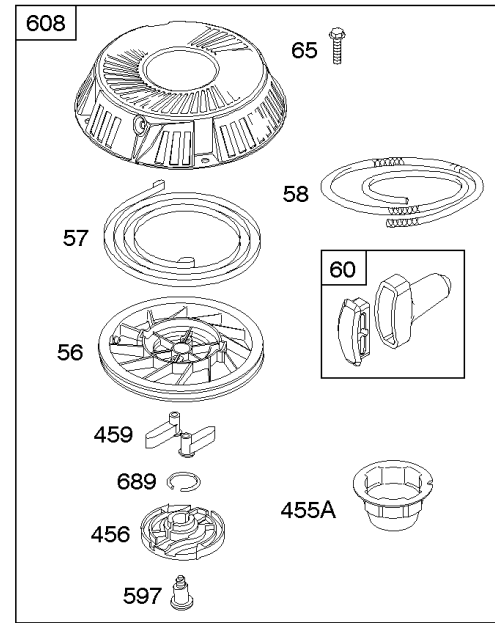

Electric & Rewind Starter, Flywheel

REF NO	PART NO	QTY	DESCRIPTION
23A	591950		FLYWHEEL
24	591757		KEY, Flywheel
37	697352		GUARD, Flywheel
37A	697626		GUARD, Flywheel
56	695129		PULLEY, Starter
57	695131		SPRING, Rewind Starter
58	695132		ROPE, Starter
60	490652		HANDLE, Starter Rope
65	690940		SCREW -(Rewind Starter)
78	691693		SCREW -(Flywheel Guard)
78A	690364		SCREW -(Flywheel Guard)
309	593934		MOTOR, Starter
310	690323		BOLT -(Starter Motor)
324	593933		SCREEN/CUP ASSEMBLY
363	19203		PULLER, Flywheel
415A	794129		PLUG -(Cover/Retainer)
455A	796615		CUP, Flywheel -(Non Washable)
456	695128		PLATE, Pawl Friction
459	281505S		PAWL, Ratchet
462	691261		WASHER -(Starter Cable)
503	691532		STRAP, Starter
510	693699		DRIVE, Starter
513	692024		CLUTCH, Drive
563A	799359		SCREW -(Debris Screen Guard)
579	691029		NUT -(Starter Cable)
597	691696		SCREW -(Pawl Friction Plate)
608A	591606		STARTER, Rewind
689	691855		SPRING, Friction
697	791680		SCREW -(Starter Motor) (Drive Cap)
729A	691224		CLIP, Wire -(Starter Motor)
783	593935		GEAR, Pinion
797	693167		NUT -(Brush Retainer)
801	691283		CAP, Drive
802	691286		CAP, End
949A	799358		GUARD, Debris Screen
1005	796082		FAN, Flywheel
1044	698139		SCREW -(Flywheel)
1051	691265		RING, Retaining
1090	691293		RETAINER, Brush