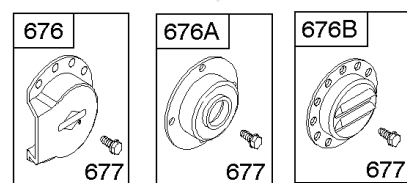

Air Cleaner, Blower Housing, Exhaust System, Fuel Supply

REF NO	PART NO	QTY	DESCRIPTION
864	796002		ADAPTER, Muffler -(2 1/4" Long)
883	692236		GASKET, Exhaust
957	795027		CAP, Fuel Tank -(Standard)
957A	799719		CAP, Fuel Tank -(Carbon In Cap)
958	698183		VALVE, Fuel Shut Off
964	799159		CAP, Connector -(EVAP)
968B	591646		COVER, Air Cleaner -(Black-Compatible With Canister Style Filter)
972	799111		TANK, Fuel -(Fluorinated)
994	794945		ARRESTOR, Spark
1040	698368		PLATE, Trim -(Black)
1139	796449		WASHER -(Fuel Pump Bracket)
1266	691917		SEAL, O-Ring -(Intake Elbow)

Not For Reproduction