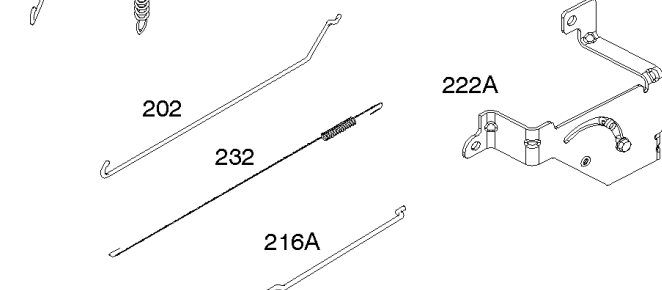

Not For Reproduction

Alternator, Controls, Governor Spring, Ignition

REF NO	PART NO	QTY	DESCRIPTION
188	691693		SCREW -(Control Bracket)
202	691841		LINK, Mechanical Governor
203	691381		CRANK, Bell
209	792813		SPRING, Governor -(Brown)
216	691840		LINK, Choke
216A	691281		LINK, Choke
222	694042		BRACKET, Control
227	691374		LEVER, Governor Control
232	691842		SPRING, Governor Link
265	691024		CLAMP, Casing
267	794904		SCREW -(Casing Clamp) (#10-32x.62)
267	699891		SCREW -(Casing Clamp) (#8-32x.50)
268	691025		CASING, Control Wire -(Cut To Required Length)
269	691026		WIRE, Control -(Cut To Required Length)
270	691027		NUT -(Control Wire Casing)
271	691028		LEVER, Control
333A	594626		ARMATURE, Magneto -Used After Code Date 16080800 -Used Before Code Date 16100100
333B	595304		ARMATURE, Magneto -(EMC Compliant) -Used After Code Date 16093000
334	691061		SCREW -(Magneto Armature)
356	398808		WIRE, Stop -(Cut To Required Length)
356A	697397		WIRE, Stop
356B	697089		WIRE, Stop
359	691077		WASHER -(Ground Terminal)
373	845823		NUT -(Ground Terminal)
404	691691		WASHER -(Governor Crank)
474C	592829		ALTERNATOR -(Tri Circuit)
501	794360		REGULATOR
505	691251		NUT -(Governor Control Lever)
507	691972		INSULATOR
520	691084		TERMINAL, Ground
521	690581		SHIELD, Cable
526	697088		SCREW -(Regulator)
526B	697348		SCREW -(Regulator)
559A	693675		SCREW -(Remote Choke Stop) (Length .419 Inches)
562	691119		BOLT -(Governor Control Lever)
578	692306		WIRE ASSEMBLY