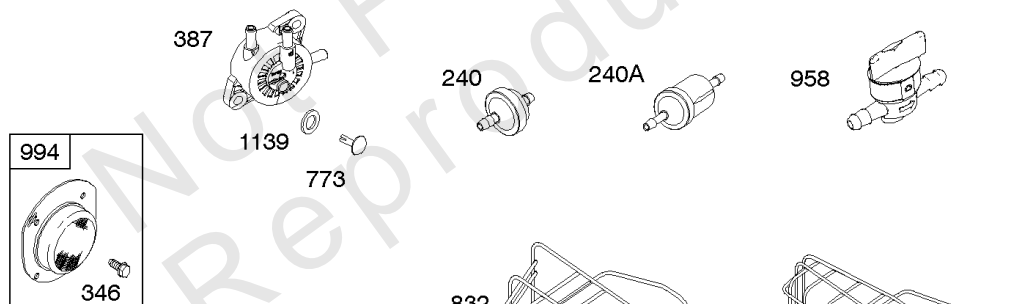

Air Cleaner, Blower Housing, Exhaust System, Fuel Supply

REF NO	PART NO	QTY	DESCRIPTION
864	796002		ADAPTER, Muffler -(2 1/4" Long)
883	692236		GASKET, Exhaust
957	795027		CAP, Fuel Tank -(Standard)
957A	799719		CAP, Fuel Tank -(Carbon In Cap)
958	698183		VALVE, Fuel Shut Off
964	799159		CAP, Connector -(EVAP)
968B	591646		COVER, Air Cleaner -(Black-Compatible With Canister Style Filter)
972	799111		TANK, Fuel -(Fluorinated)
994	794945		ARRESTOR, Spark
1040	698368		PLATE, Trim -(Black)
1139	796449		WASHER -(Fuel Pump Bracket)
1266	691917		SEAL, O-Ring -(Intake Elbow)

Not For Reproduction