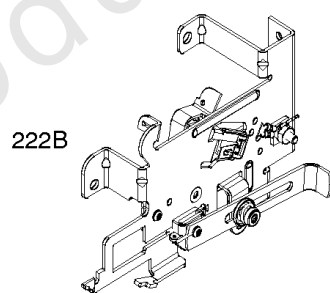

Not For Reproduction

Alternator, Controls, Governor Spring, Ignition

REF NO	PART NO	QTY	DESCRIPTION
188	691693		SCREW -(Control Bracket)
202	691841		LINK, Mechanical Governor
203	691381		CRANK, Bell
209	792813		SPRING, Governor -(Brown)
216	691840		LINK, Choke
216A	691281		LINK, Choke
222	694042		BRACKET, Control
227	691374		LEVER, Governor Control
232	691842		SPRING, Governor Link
265	691024		CLAMP, Casing
267	794904		SCREW -(Casing Clamp) (#10-32x.62)
267	699891		SCREW -(Casing Clamp) (#8-32x.50)
268	691025		CASING, Control Wire -(Cut To Required Length)
269	691026		WIRE, Control -(Cut To Required Length)
270	691027		NUT -(Control Wire Casing)
271	691028		LEVER, Control
333A	594626		ARMATURE, Magneto -Used After Code Date 16080800 -Used Before Code Date 16100100
333B	595304		ARMATURE, Magneto -(EMC Compliant) -Used After Code Date 16093000
334	691061		SCREW -(Magneto Armature)
356	398808		WIRE, Stop -(Cut To Required Length)
356A	697397		WIRE, Stop
356B	697089		WIRE, Stop
359	691077		WASHER -(Ground Terminal)
373	845823		NUT -(Ground Terminal)
404	691691		WASHER -(Governor Crank)
474C	592829		ALTERNATOR -(Tri Circuit)
501	794360		REGULATOR
505	691251		NUT -(Governor Control Lever)
507	691972		INSULATOR
520	691084		TERMINAL, Ground
521	690581		SHIELD, Cable
526	697088		SCREW -(Regulator)
526B	697348		SCREW -(Regulator)
559A	693675		SCREW -(Remote Choke Stop) (Length .419 Inches)
562	691119		BOLT -(Governor Control Lever)
578	692306		WIRE ASSEMBLY