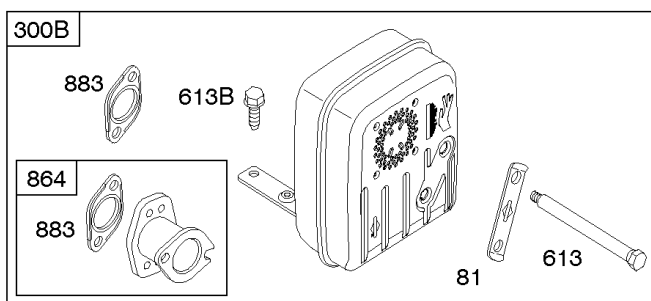

Air Cleaner, Blower Housing, Exhaust System, Fuel Supply

REF NO	PART NO	QTY	DESCRIPTION
864	796002		ADAPTER, Muffler -(2 1/4" Long)
883	692236		GASKET, Exhaust
957	795027		CAP, Fuel Tank -(Standard)
957A	799719		CAP, Fuel Tank -(Carbon In Cap)
958	698183		VALVE, Fuel Shut Off
964	799159		CAP, Connector -(EVAP)
968B	591646		COVER, Air Cleaner -(Black-Compatible With Canister Style Filter)
972	799111		TANK, Fuel -(Fluorinated)
994	794945		ARRESTOR, Spark
1040	698368		PLATE, Trim -(Black)
1139	796449		WASHER -(Fuel Pump Bracket)
1266	691917		SEAL, O-Ring -(Intake Elbow)

Not For Reproduction