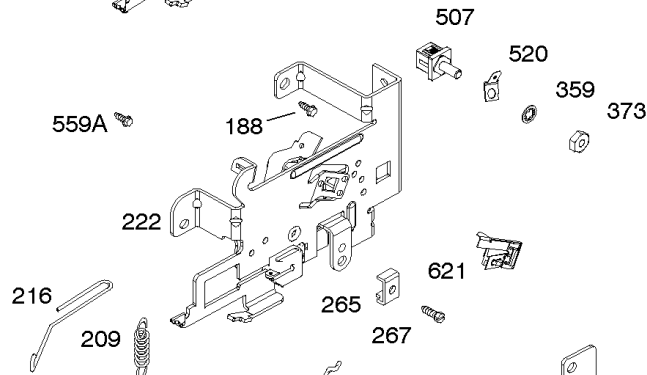

Not For Reproduction

Alternator, Controls, Governor Spring, Ignition

REF NO	PART NO	QTY	DESCRIPTION
188	691693		SCREW -(Control Bracket)
202	691841		LINK, Mechanical Governor
203	691381		CRANK, Bell
209	792813		SPRING, Governor -(Brown)
216	691840		LINK, Choke
216A	691281		LINK, Choke
222	694042		BRACKET, Control
227	691374		LEVER, Governor Control
232	691842		SPRING, Governor Link
265	691024		CLAMP, Casing
267	794904		SCREW -(Casing Clamp) (#10-32x.62)
267	699891		SCREW -(Casing Clamp) (#8-32x.50)
268	691025		CASING, Control Wire -(Cut To Required Length)
269	691026		WIRE, Control -(Cut To Required Length)
270	691027		NUT -(Control Wire Casing)
271	691028		LEVER, Control
333A	594626		ARMATURE, Magneto -Used After Code Date 16080800 -Used Before Code Date 16100100
333B	595304		ARMATURE, Magneto -(EMC Compliant) -Used After Code Date 16093000
334	691061		SCREW -(Magneto Armature)
356	398808		WIRE, Stop -(Cut To Required Length)
356A	697397		WIRE, Stop
356B	697089		WIRE, Stop
359	691077		WASHER -(Ground Terminal)
373	845823		NUT -(Ground Terminal)
404	691691		WASHER -(Governor Crank)
474C	592829		ALTERNATOR -(Tri Circuit)
501	794360		REGULATOR
505	691251		NUT -(Governor Control Lever)
507	691972		INSULATOR
520	691084		TERMINAL, Ground
521	690581		SHIELD, Cable
526	697088		SCREW -(Regulator)
526B	697348		SCREW -(Regulator)
559A	693675		SCREW -(Remote Choke Stop) (Length .419 Inches)
562	691119		BOLT -(Governor Control Lever)
578	692306		WIRE ASSEMBLY