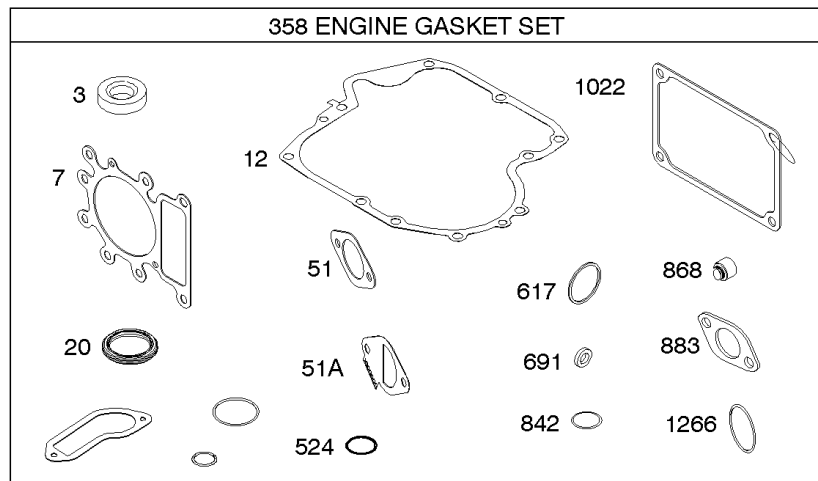

Cylinder Head, Gasket Set - Engine, Gasket Set - Valve, Intake Manifold, Valves

REF NO	PART NO	QTY	DESCRIPTION
3	391086S		SEAL, Oil -(Magneto Side)
5	796183		HEAD, Cylinder
7	273280S		GASKET, Cylinder Head
12	697110		GASKET, Crankcase -(.015" Thick)(Standard)
13	690360		SCREW -(Cylinder Head)
20	795387		SEAL, Oil -(PTO Side)
33	792868		VALVE, Exhaust -(Chrome)
34	791935		VALVE, Intake
35	691279		SPRING, Valve -(Intake)
36	691279		SPRING, Valve -(Exhaust)
42	499586		KEEPER, Valve
45	690564		TAPPET, Valve
50	592845		MANIFOLD, Intake
51	692137		GASKET, Intake
51A	796081		GASKET, Intake
53	591260		STUD -(Carburetor)
54	691148		SCREW -(Intake Manifold)
186	794873		CONNECTOR, Hose -(TEMP/MAP Sensor) (Intake Manifold)
192	691986		ADJUSTER, Rocker Arm
238	691843		CAP, Valve
337	792015		PLUG, Spark -(Resistor EMS)
337	491055S		PLUG, Spark -(Resistor)
337	691043		PLUG, Spark -(EMS)
358	796181		GASKET SET, Engine
383	19576S		WRENCH, Spark Plug
415	794903		PLUG -(TEMP/MAP Sensor) (Intake Manifold)
524	691032		SEAL, O-Ring
617	692138		SEAL, O-Ring -(Intake Manifold) (TEMP/MAP Sensor) (Intake Manifold)
635	691909		BOOT, Spark Plug
654	690958		NUT -(Carburetor)
691	692407		SEAL, Governor Shaft
830	691095		STUD, Rocker Arm
842	691031		SEAL, O-Ring -(Dipstick Tube)
850	100106		SEALANT, Liquid -(Rocker Cover Gasket and Breather Gasket)
868	690968		SEAL, Valve
883	692236		GASKET, Exhaust
914	691108		SCREW -(Rocker Cover)
1022	272475S		GASKET, Rocker Cover