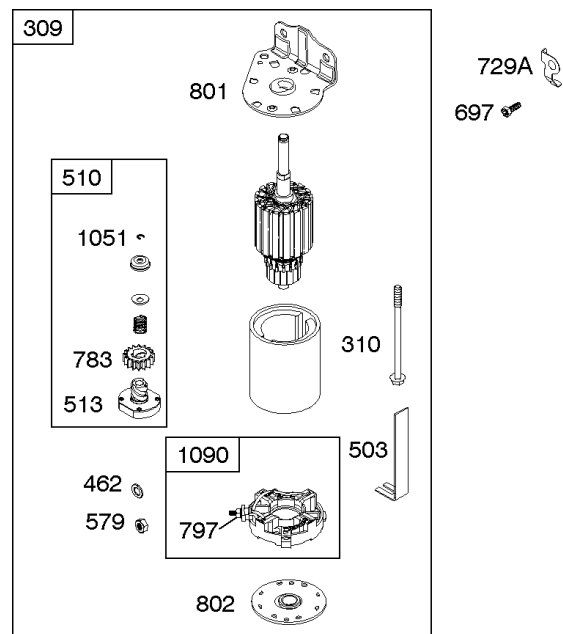

Electric & Rewind Starter, Flywheel

REF NO	PART NO	QTY	DESCRIPTION
23A	591950		FLYWHEEL
24	591757		KEY, Flywheel
37	697352		GUARD, Flywheel
37A	697626		GUARD, Flywheel
56	695129		PULLEY, Starter
57	695131		SPRING, Rewind Starter
58	695132		ROPE, Starter
60	490652		HANDLE, Starter Rope
65	690940		SCREW -(Rewind Starter)
78	691693		SCREW -(Flywheel Guard)
78A	690364		SCREW -(Flywheel Guard)
309	593934		MOTOR, Starter
310	690323		BOLT -(Starter Motor)
324	593933		SCREEN/CUP ASSEMBLY
363	19203		PULLER, Flywheel
415A	794129		PLUG -(Cover/Retainer)
455A	796615		CUP, Flywheel -(Non Washable)
456	695128		PLATE, Pawl Friction
459	281505S		PAWL, Ratchet
462	691261		WASHER -(Starter Cable)
503	691532		STRAP, Starter
510	693699		DRIVE, Starter
513	692024		CLUTCH, Drive
563A	799359		SCREW -(Debris Screen Guard)
579	691029		NUT -(Starter Cable)
597	691696		SCREW -(Pawl Friction Plate)
608A	591606		STARTER, Rewind
689	691855		SPRING, Friction
697	791680		SCREW -(Starter Motor) (Drive Cap)
729A	691224		CLIP, Wire -(Starter Motor)
783	593935		GEAR, Pinion
797	693167		NUT -(Brush Retainer)
801	691283		CAP, Drive
802	691286		CAP, End
949A	799358		GUARD, Debris Screen
1005	796082		FAN, Flywheel
1044	698139		SCREW -(Flywheel)
1051	691265		RING, Retaining
1090	691293		RETAINER, Brush