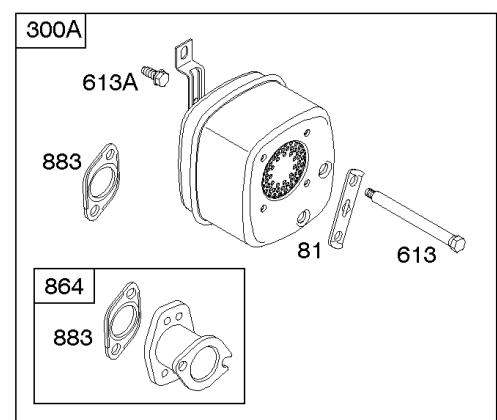

Air Cleaner, Blower Housing, Exhaust System, Fuel Supply

REF NO	PART NO	QTY	DESCRIPTION
864	796002		ADAPTER, Muffler -(2 1/4" Long)
883	692236		GASKET, Exhaust
957	795027		CAP, Fuel Tank -(Standard)
957A	799719		CAP, Fuel Tank -(Carbon In Cap)
958	698183		VALVE, Fuel Shut Off
964	799159		CAP, Connector -(EVAP)
968B	591646		COVER, Air Cleaner -(Black-Compatible With Canister Style Filter)
972	799111		TANK, Fuel -(Fluorinated)
994	794945		ARRESTOR, Spark
1040A	697381		PLATE, Trim
1139	796449		WASHER -(Fuel Pump Bracket)
1266	691917		SEAL, O-Ring -(Intake Elbow)