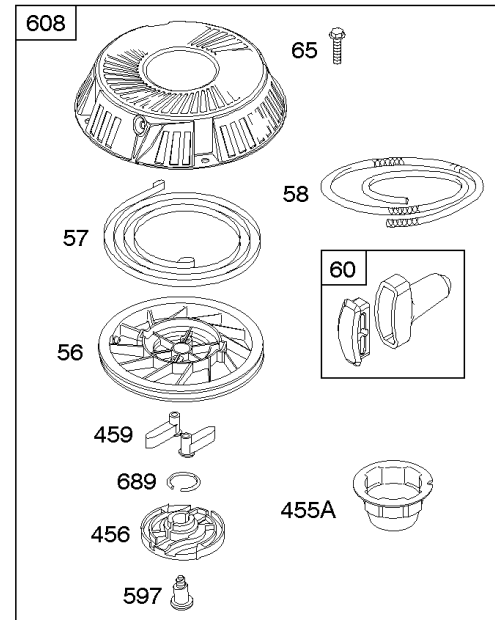

Electric & Rewind Starter, Flywheel

REF NO	PART NO	QTY	DESCRIPTION
23	591759		FLYWHEEL
24	591757		KEY, Flywheel
37	697352		GUARD, Flywheel
37A	697626		GUARD, Flywheel
56	695129		PULLEY, Starter
57	695131		SPRING, Rewind Starter
58	695132		ROPE, Starter
60	490652		HANDLE, Starter Rope
65	690940		SCREW -(Rewind Starter)
78	691693		SCREW -(Flywheel Guard)
78A	690364		SCREW -(Flywheel Guard)
309	593934		MOTOR, Starter
310	690323		BOLT -(Starter Motor)
324	593933		SCREEN/CUP ASSEMBLY
363	19203		PULLER, Flywheel
415A	794129		PLUG -(Cover/Retainer)
455A	796615		CUP, Flywheel -(Non Washable)
456	695128		PLATE, Pawl Friction
459	281505S		PAWL, Ratchet
462	691261		WASHER -(Starter Cable)
503	691532		STRAP, Starter
510	693699		DRIVE, Starter
513	692024		CLUTCH, Drive
563A	799359		SCREW -(Debris Screen Guard)
579	691029		NUT -(Starter Cable)
597	691696		SCREW -(Pawl Friction Plate)
608A	591606		STARTER, Rewind
689	691855		SPRING, Friction
697	791680		SCREW -(Starter Motor) (Drive Cap)
729A	691224		CLIP, Wire -(Starter Motor)
783	593935		GEAR, Pinion
797	693167		NUT -(Brush Retainer)
801	691283		CAP, Drive
802	691286		CAP, End
949A	799358		GUARD, Debris Screen
1005	796082		FAN, Flywheel
1044	698139		SCREW -(Flywheel)
1051	691265		RING, Retaining
1090	691293		RETAINER, Brush