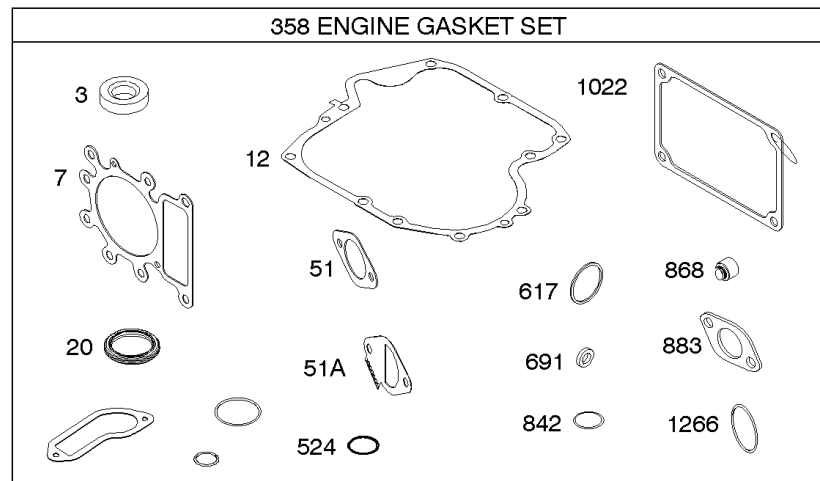

Cylinder Head, Gasket Set - Engine, Gasket Set - Valve, Intake Manifold, Valves

Mfg. No: 21R707-0084-G1

Cylinder Head, Gasket Set - Engine, Gasket Set - Valve, Intake Manifold, Valves

REF NO	PART NO	QTY	DESCRIPTION
1023	797421		COVER, Rocker
1026	794573		ROD, Push -(Exhaust)
1026	697394		ROD, Push -(Intake)
1029	691751		ARM, Rocker
1034	690822		GUIDE, Push Rod
1095	796189		GASKET SET, Valve
1266	691917		SEAL, O-Ring -(Intake Elbow)