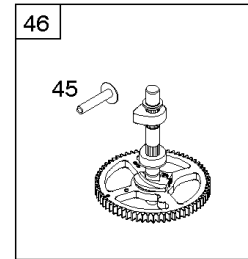

Camshaft, Crankshaft, Counter Weight, Piston, Rings, Connecting Rod

REF NO	PART NO	QTY	DESCRIPTION
16	591949		CRANKSHAFT
24	591757		KEY, Flywheel
25	595053		PISTON ASSEMBLY -(Standard)
25	595054		PISTON ASSEMBLY -(.020" Oversize)
26	792643		SET, Ring -(.020 Oversize)
26	797011		SET, Ring -(Standard)
27	698469		LOCK, Piston Pin
28	797013		PIN, Piston
29	791633		ROD, Connecting -(Standard)
32	791118		SCREW -(Connecting Rod)
43	691968		SLINGER, Governor/Oil
45	690564		TAPPET, Valve
46	793880		CAMSHAFT
357	691483		KEY, Drive Pulley
377	691639		KEY, Timing
741	697128		GEAR, Timing
757	793242		LINK, Counterweight
758	593418		COUNTERWEIGHT
759	697392		PIN, Counterweight
1270	793243		PLUG, AVS Counterweight