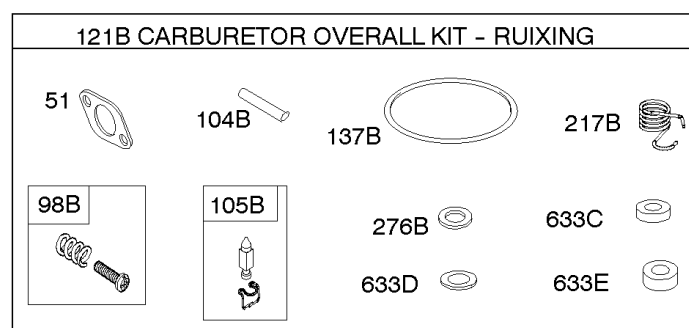

Carburetor - Ruixing

REF NO	PART NO	QTY	DESCRIPTION
51	692137		GASKET, Intake
95B	593897		SCREW -(Throttle Valve) (Ruixing)
98B	846817		KIT, Idle Speed -(Ruixing)
104B	594860		PIN, Float Hinge -(Ruixing)
105B	594868		VALVE, Float Needle -(Ruixing)
108B	594863		VALVE, Choke -(Ruixing)
121B	594886		KIT, Carburetor Overhaul -(Ruixing)
130B	594858		VALVE, Throttle -(Ruixing)
131B	594856		KIT, Throttle Shaft -(Ruixing)
133B	594859		FLOAT, Carburetor -(Ruixing)
137B	594861		GASKET, Float Bowl -(Ruixing)
141B	594862		KIT, Choke Shaft -(Ruixing)
147B	594872		JET, Pilot -(Ruixing)
217B	594864		SPRING, Choke Return -(Ruixing)
276B	846640		WASHER, Sealing -(Ruixing)
633C	594866		SEAL, Choke/Throttle Shaft -(Ruixing)
633E	797629		SEAL, Choke/Throttle Shaft -(Ruixing)
633D	594865		SEAL, Choke/Throttle Shaft -(Ruixing)
947B	846639		SOLENOID, Fuel -(Ruixing)
975B	594867		BOWL, Float -(Ruixing)