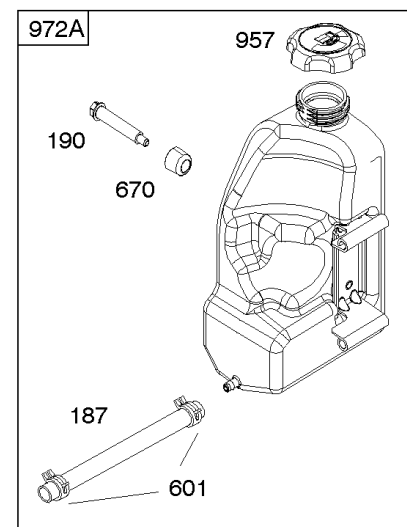

Air Cleaner, Blower Housing, Exhaust System, Fuel Supply

REF NO	PART NO	QTY	DESCRIPTION
864	796002		ADAPTER, Muffler -(2 1/4" Long)
883	692236		GASKET, Exhaust
957	795027		CAP, Fuel Tank -(Standard)
957A	799719		CAP, Fuel Tank -(Carbon In Cap)
958	698183		VALVE, Fuel Shut Off
964	799159		CAP, Connector -(EVAP)
968B	591646		COVER, Air Cleaner -(Black-Compatible With Canister Style Filter)
972	799111		TANK, Fuel -(Fluorinated)
994	794945		ARRESTOR, Spark
1040A	697381		PLATE, Trim
1139	796449		WASHER -(Fuel Pump Bracket)
1266	691917		SEAL, O-Ring -(Intake Elbow)