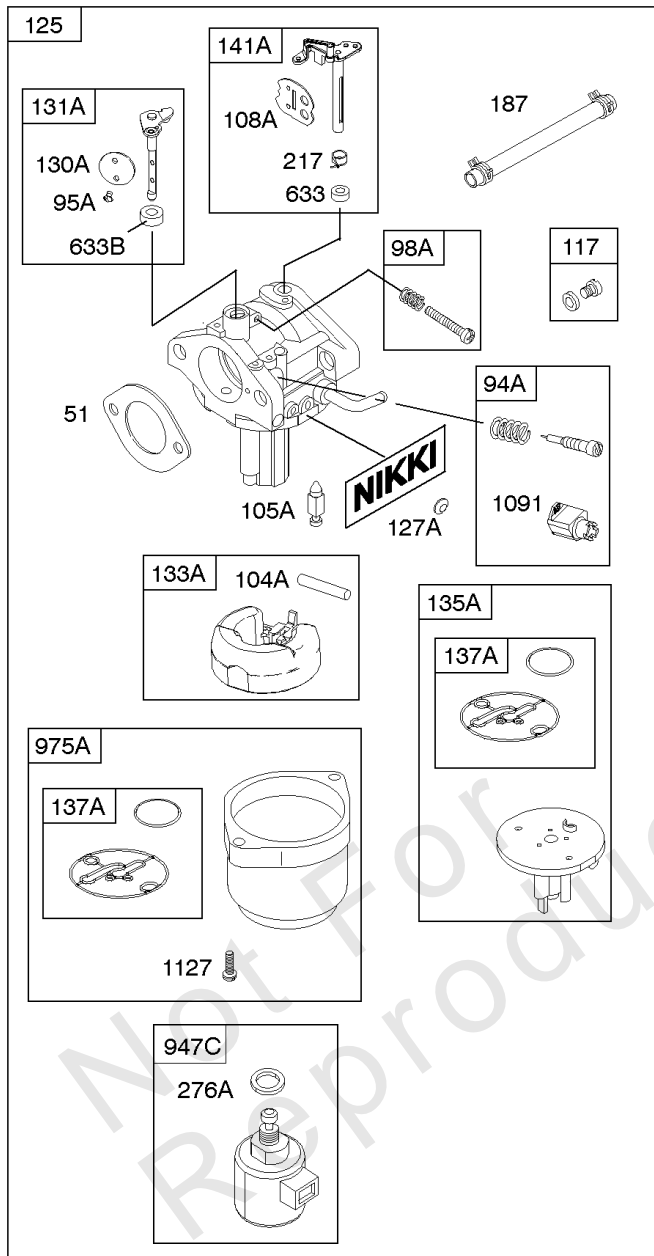

Not For Reproduction

Camshaft, Crankshaft, Counter Weight, Piston, Rings, Connecting Rod

REF NO	PART NO	QTY	DESCRIPTION
16	591949		CRANKSHAFT
24	591757		KEY, Flywheel
25	595053		PISTON ASSEMBLY -(Standard)
25	595054		PISTON ASSEMBLY -(.020" Oversize)
26	792643		SET, Ring -(.020 Oversize)
26	797011		SET, Ring -(Standard)
27	698469		LOCK, Piston Pin
28	797013		PIN, Piston
29	791633		ROD, Connecting -(Standard)
32	791118		SCREW -(Connecting Rod)
43	691968		SLINGER, Governor/Oil
45	690564		TAPPET, Valve
46	793880		CAMSHAFT
357	691483		KEY, Drive Pulley
377	691639		KEY, Timing
741	697128		GEAR, Timing
757	793242		LINK, Counterweight
758	593418		COUNTERWEIGHT
759	697392		PIN, Counterweight
1270	793243		PLUG, AVS Counterweight