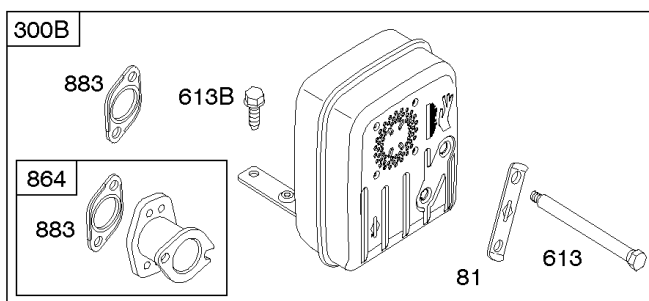

Air Cleaner, Blower Housing, Exhaust System, Fuel Supply

REF NO	PART NO	QTY	DESCRIPTION
864	796002		ADAPTER, Muffler -(2 1/4" Long)
883	692236		GASKET, Exhaust
957	795027		CAP, Fuel Tank -(Standard)
957A	799719		CAP, Fuel Tank -(Carbon In Cap)
958	698183		VALVE, Fuel Shut Off
964	799159		CAP, Connector -(EVAP)
968B	591646		COVER, Air Cleaner -(Black-Compatible With Canister Style Filter)
972	799111		TANK, Fuel -(Fluorinated)
994	794945		ARRESTOR, Spark
1040A	697381		PLATE, Trim
1139	796449		WASHER -(Fuel Pump Bracket)
1266	691917		SEAL, O-Ring -(Intake Elbow)