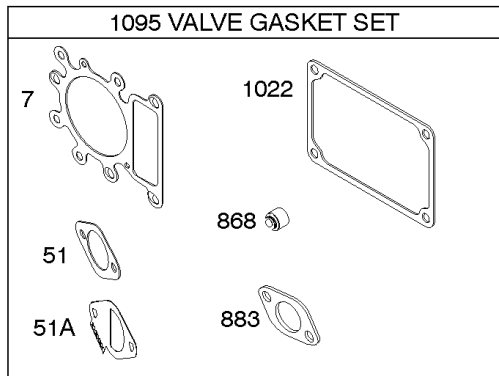

Cylinder Head, Gasket Set - Engine, Gasket Set - Valve, Intake Manifold, Valves

Mfg. No: 21R707-0084-G1

Cylinder Head, Gasket Set - Engine, Gasket Set - Valve, Intake Manifold, Valves

REF NO	PART NO	QTY	DESCRIPTION
1023	797421		COVER, Rocker
1026	794573		ROD, Push -(Exhaust)
1026	697394		ROD, Push -(Intake)
1029	691751		ARM, Rocker
1034	690822		GUIDE, Push Rod
1095	796189		GASKET SET, Valve
1266	691917		SEAL, O-Ring -(Intake Elbow)