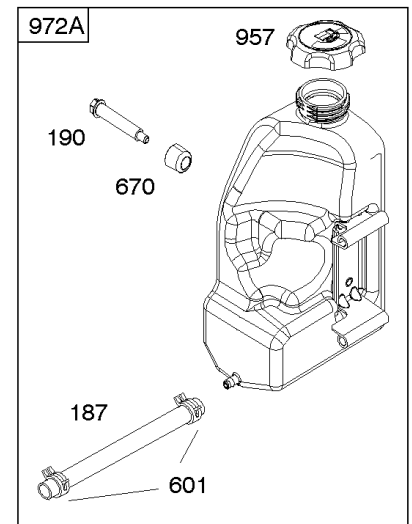

Air Cleaner, Blower Housing, Exhaust System, Fuel Supply

REF NO	PART NO	QTY	DESCRIPTION
14	790560		STUD -(Cylinder Head)
81	691178		LOCK, Muffler Screw
187	791766		LINE, Fuel -(15" Long)(Cut to Required Length)
187A	796491		LINE, Fuel -(Formed)(Cut To Required Length)
187D	791744		LINE, Fuel -(Formed)(Cut To Required Length)
187B	791805		LINE, Fuel -(Formed)(Cut To Required Length)
190	796174		SCREW -(Fuel Tank)
240	394358S		FILTER, Fuel -(White, 75 Microns)
240A	84001895		FILTER, Fuel
300A	796000		MUFFLER
300B	795997		MUFFLER
304G	591641		HOUSING, Blower -(Black-Compatible With Canister Style Filter)
305	697102		SCREW -(Blower Housing)
305B	795891		SCREW -(Blower Housing) (Blower Housing To Intake Elbow)
305C	799370		SCREW -(Blower Housing) (Used On Grommet Style Blower Housings)
346	794845		SCREW -(Spark Arrestor)
387	808656		PUMP, Fuel
431B	797901		ELBOW, Intake -(EVAP)
445B	591583		FILTER, A/C Cartridge -(Canister)
601	791850		CLAMP, Hose -(Green)
613	691416		SCREW -(Muffler)
613A	691678		SCREW -(Muffler)
613B	690297		SCREW -(Muffler)
670	796175		SPACER, Fuel Tank
676	795036		DEFLECTOR, Muffler
676A	396903		DEFLECTOR, Muffler
676B	795038		DEFLECTOR, Muffler
677	690367		SCREW -(Muffler Deflector) (#8-18 x 0.563 lg)
677	690661		SCREW -(Muffler Deflector) (#8-18 x 0.375 lg)
705	790561		NUT -(Fuel Tank)
773	796448		RETAINER
823	698941		SCREW -(Muffler Adapter)
832	790244		GUARD, Muffler
832A	595029		GUARD, Muffler
832B	706336		GUARD, Muffler
836	690367		SCREW -(Muffler Guard)