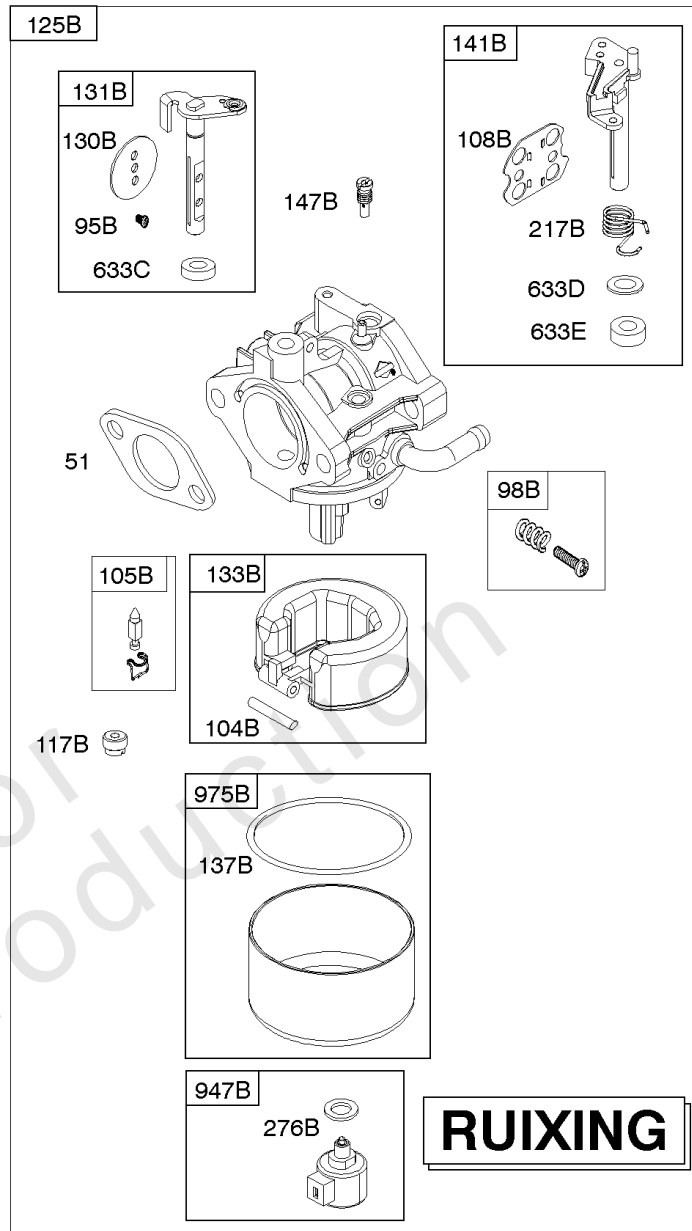

Carburetor - Ruixing

REF NO	PART NO	QTY	DESCRIPTION
51	692137		GASKET, Intake
95B	593897		SCREW -(Throttle Valve) (Ruixing)
98B	846817		KIT, Idle Speed -(Ruixing)
104B	594860		PIN, Float Hinge -(Ruixing)
105B	594868		VALVE, Float Needle -(Ruixing)
108B	594863		VALVE, Choke -(Ruixing)
121B	594886		KIT, Carburetor Overhaul -(Ruixing)
130B	594858		VALVE, Throttle -(Ruixing)
131B	594856		KIT, Throttle Shaft -(Ruixing)
133B	594859		FLOAT, Carburetor -(Ruixing)
137B	594861		GASKET, Float Bowl -(Ruixing)
141B	594862		KIT, Choke Shaft -(Ruixing)
147B	594872		JET, Pilot -(Ruixing)
217B	594864		SPRING, Choke Return -(Ruixing)
276B	846640		WASHER, Sealing -(Ruixing)
633C	594866		SEAL, Choke/Throttle Shaft -(Ruixing)
633E	797629		SEAL, Choke/Throttle Shaft -(Ruixing)
633D	594865		SEAL, Choke/Throttle Shaft -(Ruixing)
947B	846639		SOLENOID, Fuel -(Ruixing)
975B	594867		BOWL, Float -(Ruixing)