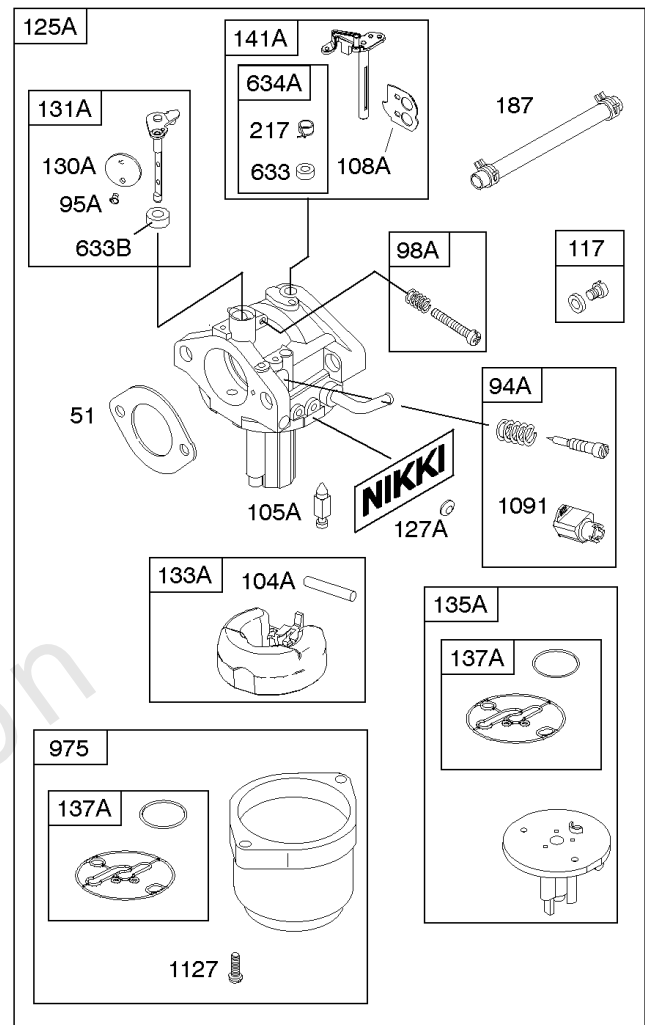

Not For Reproduction

Camshaft, Crankshaft, Counter Weight, Piston, Rings, Connecting Rod

REF NO	PART NO	QTY	DESCRIPTION
16	591949		CRANKSHAFT
24	591757		KEY, Flywheel
25	595053		PISTON ASSEMBLY -(Standard)
25	595054		PISTON ASSEMBLY -(.020" Oversize)
26	792643		SET, Ring -(.020 Oversize)
26	797011		SET, Ring -(Standard)
27	698469		LOCK, Piston Pin
28	797013		PIN, Piston
29	791633		ROD, Connecting -(Standard)
32	791118		SCREW -(Connecting Rod)
43	691968		SLINGER, Governor/Oil
45	690564		TAPPET, Valve
46	793880		CAMSHAFT
357	691483		KEY, Drive Pulley
377	691639		KEY, Timing
741	697128		GEAR, Timing
757	793242		LINK, Counterweight
758	593418		COUNTERWEIGHT
759	697392		PIN, Counterweight
1270	793243		PLUG, AVS Counterweight