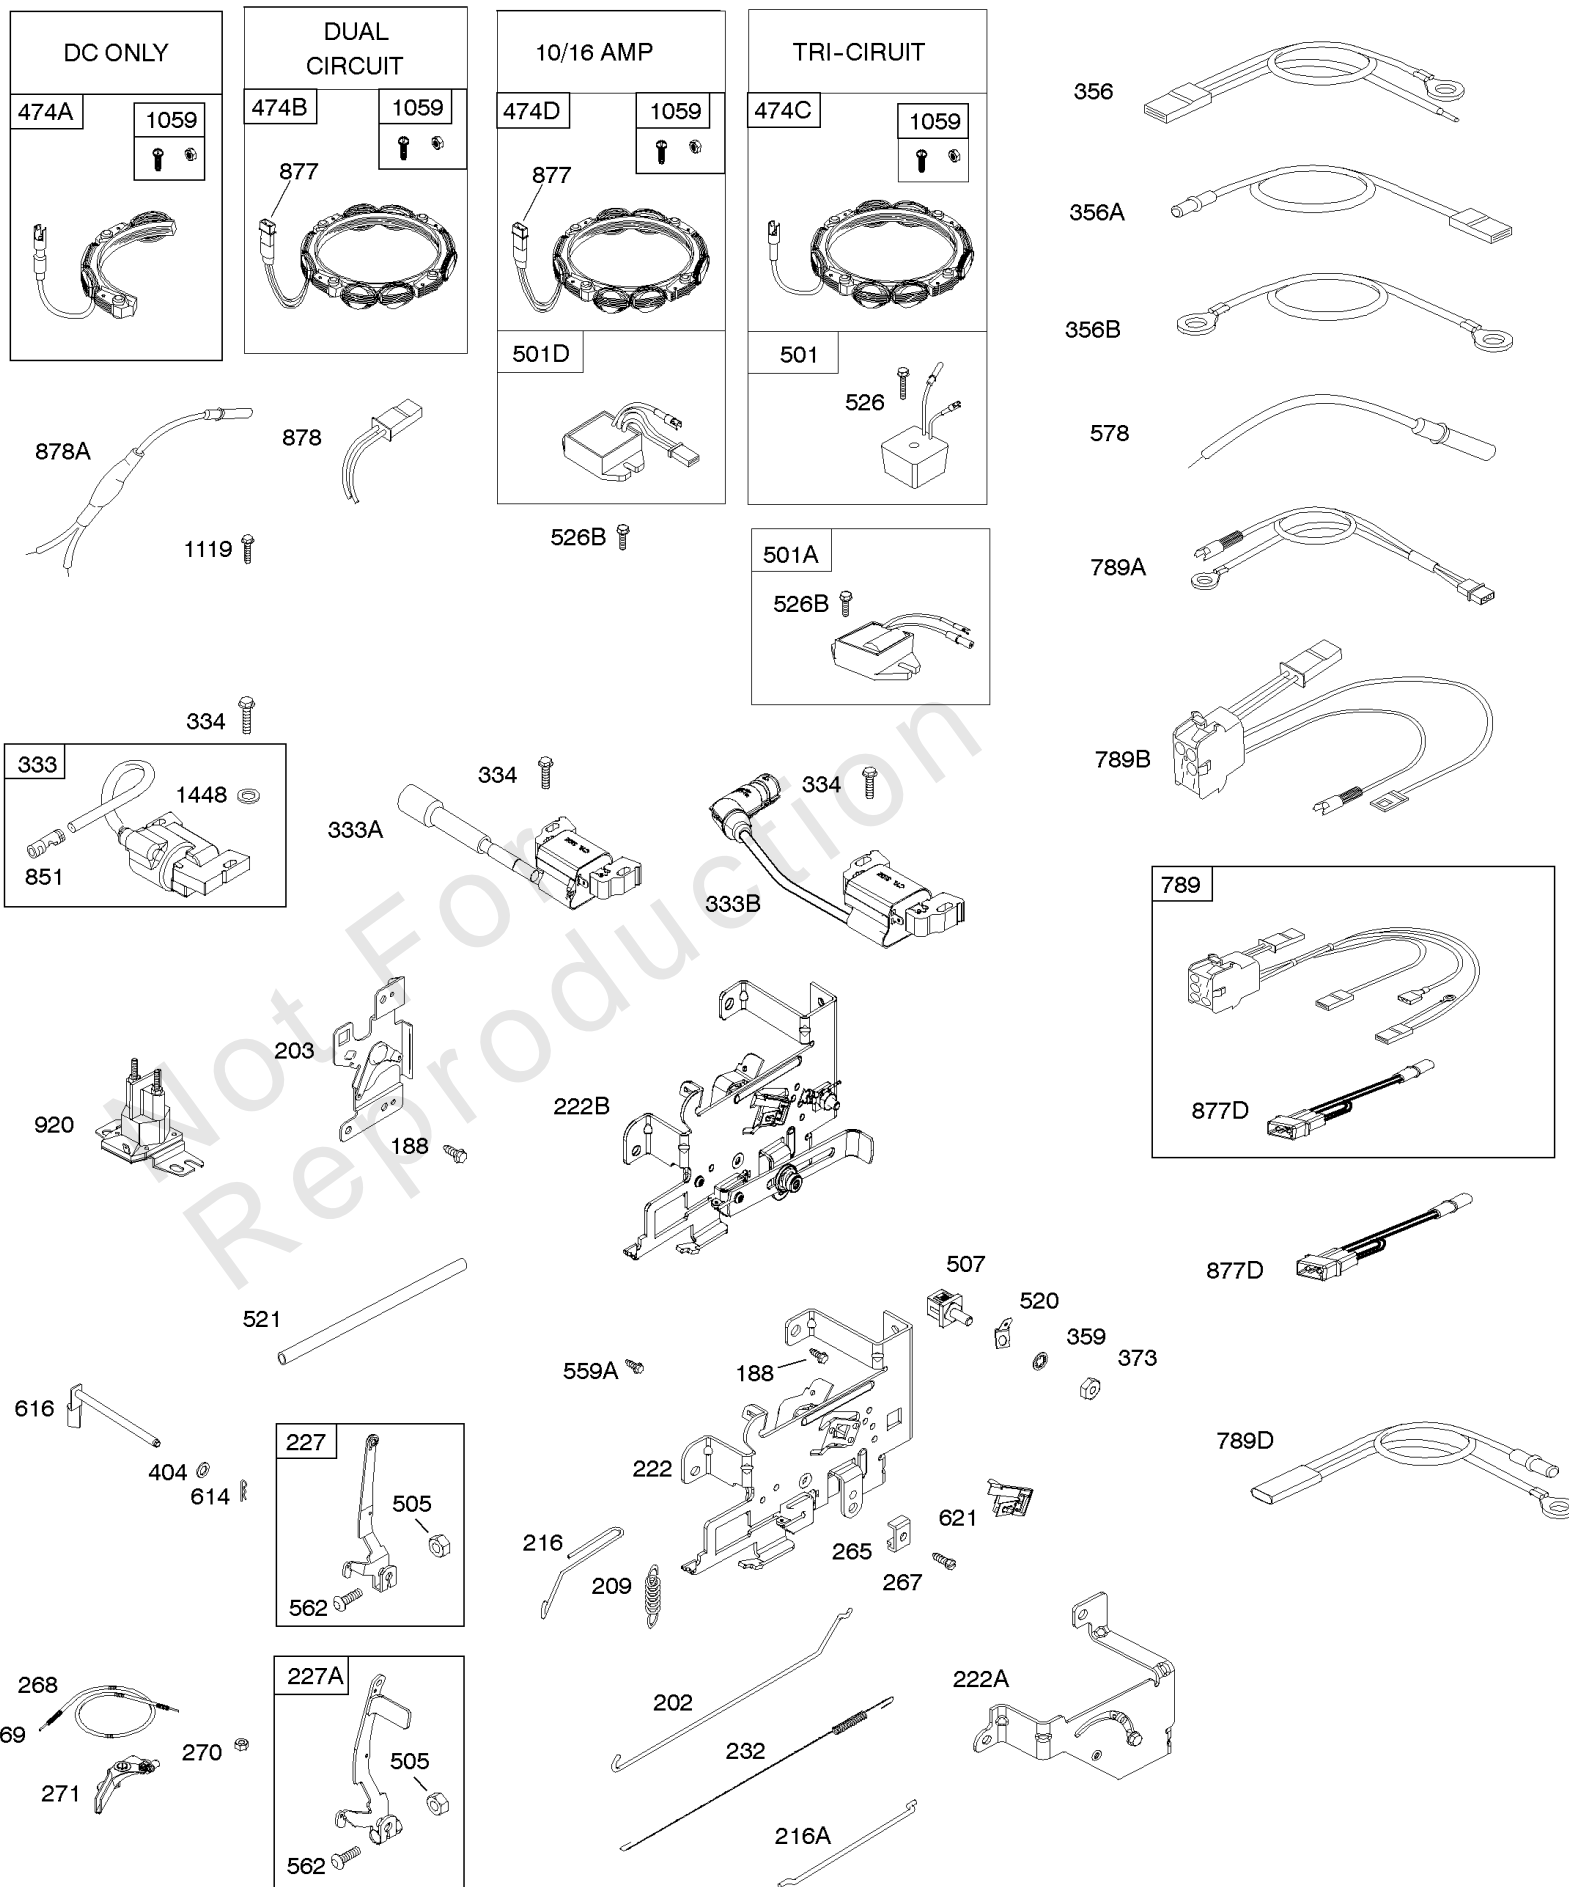

Alternator, Controls, Governor Spring, Ignition

REF NO	PART NO	QTY	DESCRIPTION
188	691693		SCREW -(Control Bracket)
202	691841		LINK, Mechanical Governor
203	691381		CRANK, Bell
209	792813		SPRING, Governor -(Brown)
216	691840		LINK, Choke
216A	691281		LINK, Choke
222	694042		BRACKET, Control
227	691374		LEVER, Governor Control
232	691842		SPRING, Governor Link
265	691024		CLAMP, Casing
267	794904		SCREW -(Casing Clamp) (#10-32x.62)
267	699891		SCREW -(Casing Clamp) (#8-32x.50)
268	691025		CASING, Control Wire -(Cut To Required Length)
269	691026		WIRE, Control -(Cut To Required Length)
270	691027		NUT -(Control Wire Casing)
271	691028		LEVER, Control
333A	594626		ARMATURE, Magneto -Used After Code Date 16080800 -Used Before Code Date 16100100
333B	595304		ARMATURE, Magneto -(EMC Compliant) -Used After Code Date 16093000
334	691061		SCREW -(Magneto Armature)
356	398808		WIRE, Stop -(Cut To Required Length)
356A	697397		WIRE, Stop
356B	697089		WIRE, Stop
359	691077		WASHER -(Ground Terminal)
373	845823		NUT -(Ground Terminal)
404	691691		WASHER -(Governor Crank)
474B	592831		ALTERNATOR -(Dual Circuit)
501	794360		REGULATOR
505	691251		NUT -(Governor Control Lever)
507	691972		INSULATOR
520	691084		TERMINAL, Ground
521	690581		SHIELD, Cable
526	697088		SCREW -(Regulator)
526B	697348		SCREW -(Regulator)
559A	693675		SCREW -(Remote Choke Stop) (Length .419 Inches)
562	691119		BOLT -(Governor Control Lever)
578	692306		WIRE ASSEMBLY