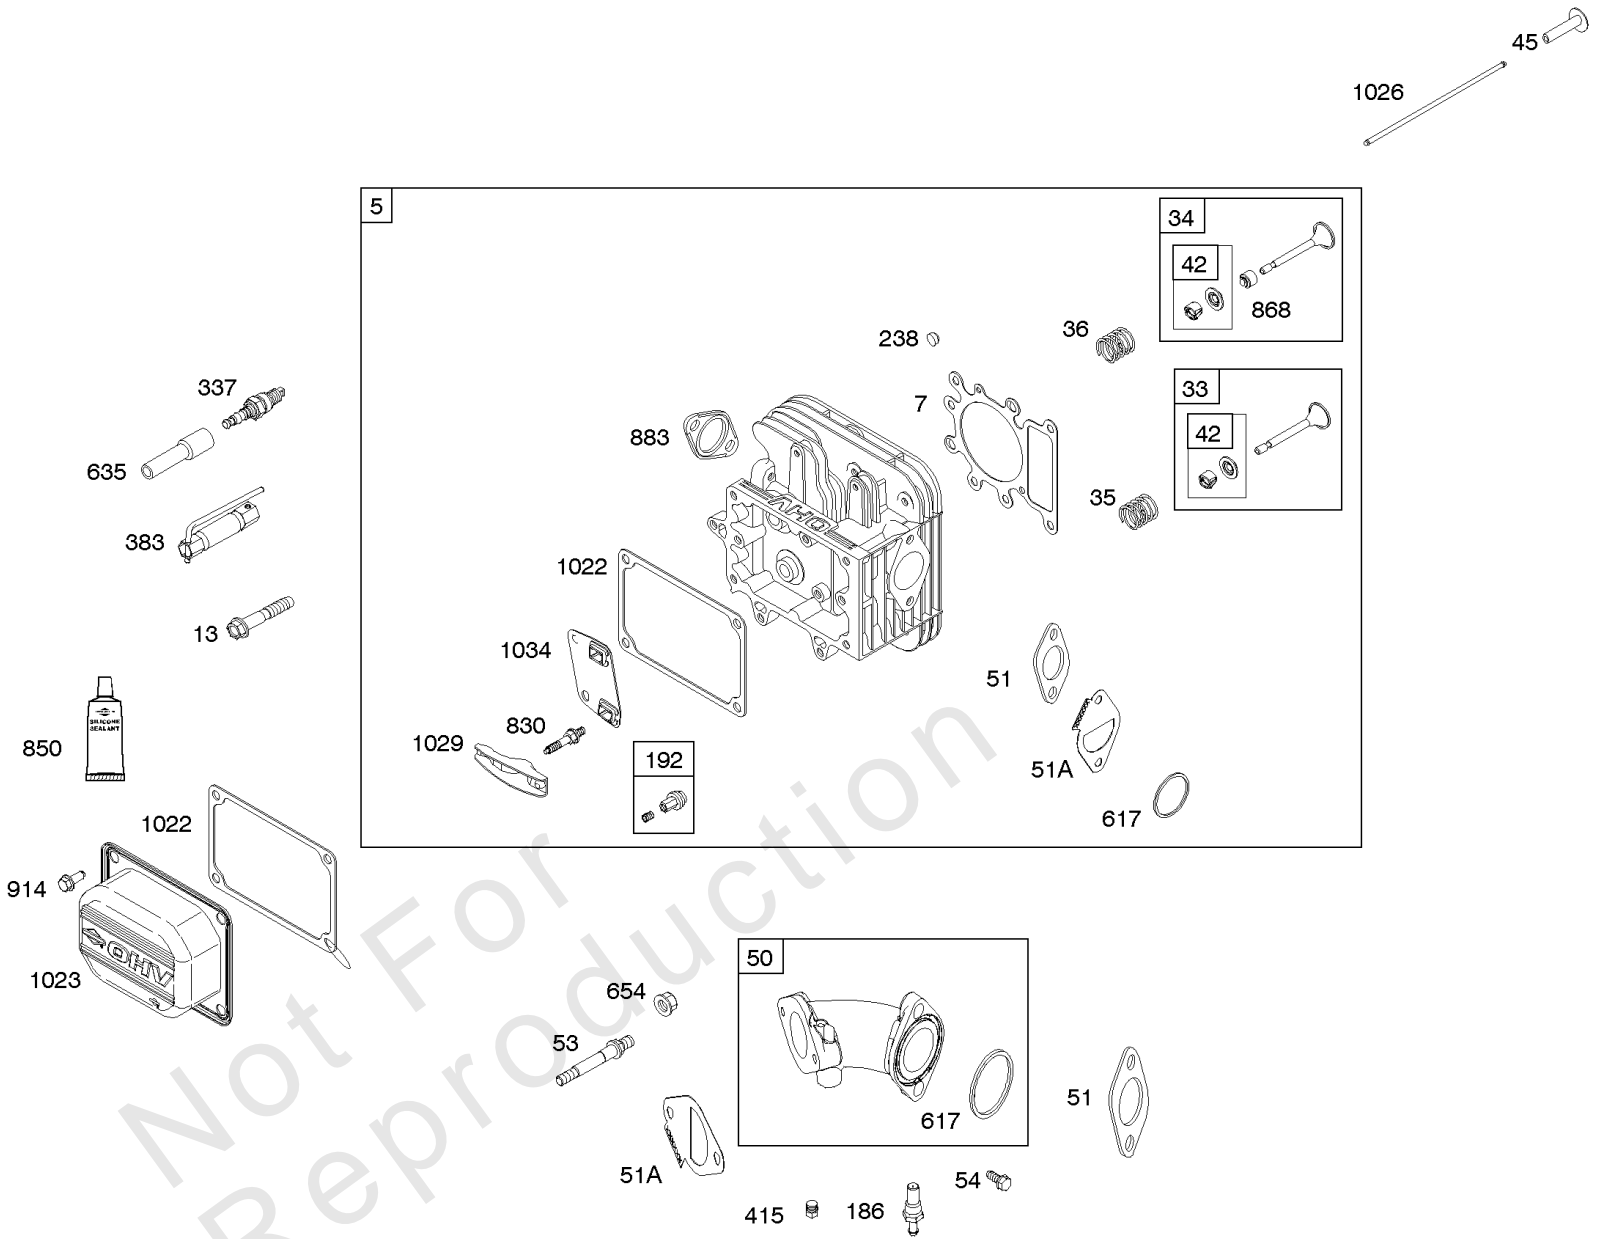

Cylinder Head, Gasket Set - Engine, Gasket Set - Valve, Intake Manifold, Valves

Mfg. No: 21R707-0084-G1

Cylinder Head, Gasket Set - Engine, Gasket Set - Valve, Intake Manifold, Valves

REF NO	PART NO	QTY	DESCRIPTION
3	391086S		SEAL, Oil -(Magneto Side)
5	796183		HEAD, Cylinder
7	273280S		GASKET, Cylinder Head
12	697110		GASKET, Crankcase -(.015" Thick)(Standard)
13	690360		SCREW -(Cylinder Head)
20	795387		SEAL, Oil -(PTO Side)
33	792868		VALVE, Exhaust -(Chrome)
34	791935		VALVE, Intake
35	691279		SPRING, Valve -(Intake)
36	691279		SPRING, Valve -(Exhaust)
42	499586		KEEPER, Valve
45	690564		TAPPET, Valve
50	592845		MANIFOLD, Intake
51	692137		GASKET, Intake
51A	796081		GASKET, Intake
53	591260		STUD -(Carburetor)
54	691148		SCREW -(Intake Manifold)
186	794873		CONNECTOR, Hose -(TEMP/MAP Sensor) (Intake Manifold)
192	691986		ADJUSTER, Rocker Arm
238	691843		CAP, Valve
337	792015		PLUG, Spark -(Resistor EMS)
337	491055S		PLUG, Spark -(Resistor)
337	691043		PLUG, Spark -(EMS)
358	796181		GASKET SET, Engine
383	19576S		WRENCH, Spark Plug
415	794903		PLUG -(TEMP/MAP Sensor) (Intake Manifold)
524	691032		SEAL, O-Ring
617	692138		SEAL, O-Ring -(Intake Manifold) (TEMP/MAP Sensor) (Intake Manifold)
635	691909		BOOT, Spark Plug
654	690958		NUT -(Carburetor)
691	692407		SEAL, Governor Shaft
830	691095		STUD, Rocker Arm
842	691031		SEAL, O-Ring -(Dipstick Tube)
850	100106		SEALANT, Liquid -(Rocker Cover Gasket and Breather Gasket)
868	690968		SEAL, Valve
883	692236		GASKET, Exhaust
914	691108		SCREW -(Rocker Cover)
1022	272475S		GASKET, Rocker Cover