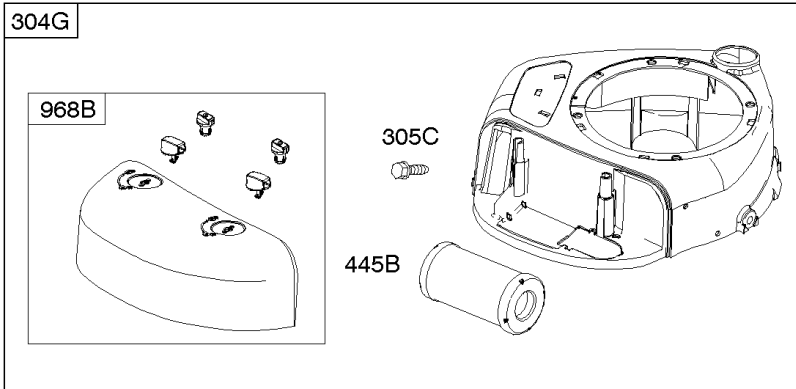

Air Cleaner, Blower Housing, Exhaust System, Fuel Supply

REF NO	PART NO	QTY	DESCRIPTION
864	796002		ADAPTER, Muffler -(2 1/4" Long)
883	692236		GASKET, Exhaust
957	795027		CAP, Fuel Tank -(Standard)
957A	799719		CAP, Fuel Tank -(Carbon In Cap)
958	698183		VALVE, Fuel Shut Off
964	799159		CAP, Connector -(EVAP)
968B	591646		COVER, Air Cleaner -(Black-Compatible With Canister Style Filter)
972	799111		TANK, Fuel -(Fluorinated)
994	794945		ARRESTOR, Spark
1040A	697381		PLATE, Trim
1139	796449		WASHER -(Fuel Pump Bracket)
1266	691917		SEAL, O-Ring -(Intake Elbow)