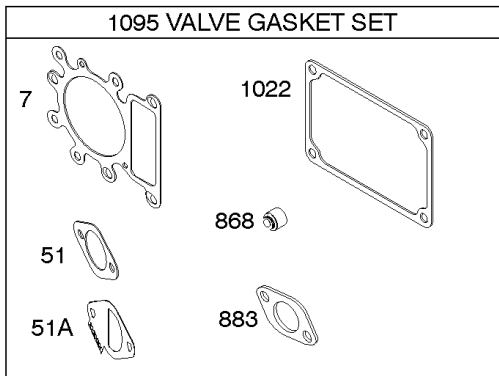

Cylinder Head, Gasket Set - Engine, Gasket Set - Valve, Intake Manifold, Valves

Mfg. No: 21R707-0084-G1

Cylinder Head, Gasket Set - Engine, Gasket Set - Valve, Intake Manifold, Valves

REF NO	PART NO	QTY	DESCRIPTION
3	391086S		SEAL, Oil -(Magneto Side)
5	796183		HEAD, Cylinder
7	273280S		GASKET, Cylinder Head
12	697110		GASKET, Crankcase -(.015" Thick)(Standard)
13	690360		SCREW -(Cylinder Head)
20	795387		SEAL, Oil -(PTO Side)
33	792868		VALVE, Exhaust -(Chrome)
34	791935		VALVE, Intake
35	691279		SPRING, Valve -(Intake)
36	691279		SPRING, Valve -(Exhaust)
42	499586		KEEPER, Valve
45	690564		TAPPET, Valve
50	592845		MANIFOLD, Intake
51	692137		GASKET, Intake
51A	796081		GASKET, Intake
53	591260		STUD -(Carburetor)
54	691148		SCREW -(Intake Manifold)
186	794873		CONNECTOR, Hose -(TEMP/MAP Sensor) (Intake Manifold)
192	691986		ADJUSTER, Rocker Arm
238	691843		CAP, Valve
337	792015		PLUG, Spark -(Resistor EMS)
337	491055S		PLUG, Spark -(Resistor)
337	691043		PLUG, Spark -(EMS)
358	796181		GASKET SET, Engine
383	19576S		WRENCH, Spark Plug
415	794903		PLUG -(TEMP/MAP Sensor) (Intake Manifold)
524	691032		SEAL, O-Ring
617	692138		SEAL, O-Ring -(Intake Manifold) (TEMP/MAP Sensor) (Intake Manifold)
635	691909		BOOT, Spark Plug
654	690958		NUT -(Carburetor)
691	692407		SEAL, Governor Shaft
830	691095		STUD, Rocker Arm
842	691031		SEAL, O-Ring -(Dipstick Tube)
850	100106		SEALANT, Liquid -(Rocker Cover Gasket and Breather Gasket)
868	690968		SEAL, Valve
883	692236		GASKET, Exhaust
914	691108		SCREW -(Rocker Cover)
1022	272475S		GASKET, Rocker Cover