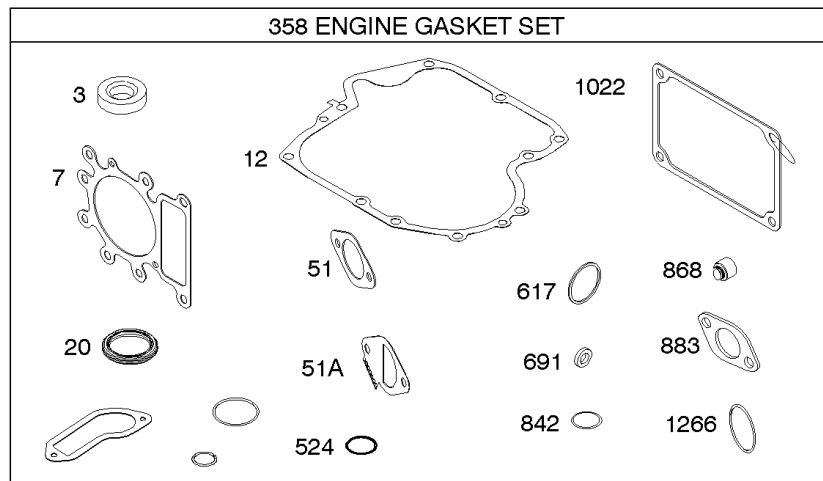

Cylinder Head, Gasket Set - Engine, Gasket Set - Valve, Intake Manifold, Valves

Mfg. No: 21R707-0084-G1

Cylinder Head, Gasket Set - Engine, Gasket Set - Valve, Intake Manifold, Valves

REF NO	PART NO	QTY	DESCRIPTION
3	391086S		SEAL, Oil -(Magneto Side)
5	796183		HEAD, Cylinder
7	273280S		GASKET, Cylinder Head
12	697110		GASKET, Crankcase -(.015" Thick)(Standard)
13	690360		SCREW -(Cylinder Head)
20	795387		SEAL, Oil -(PTO Side)
33	792868		VALVE, Exhaust -(Chrome)
34	791935		VALVE, Intake
35	691279		SPRING, Valve -(Intake)
36	691279		SPRING, Valve -(Exhaust)
42	499586		KEEPER, Valve
45	690564		TAPPET, Valve
50	592845		MANIFOLD, Intake
51	692137		GASKET, Intake
51A	796081		GASKET, Intake
53	591260		STUD -(Carburetor)
54	691148		SCREW -(Intake Manifold)
186	794873		CONNECTOR, Hose -(TEMP/MAP Sensor) (Intake Manifold)
192	691986		ADJUSTER, Rocker Arm
238	691843		CAP, Valve
337	792015		PLUG, Spark -(Resistor EMS)
337	491055S		PLUG, Spark -(Resistor)
337	691043		PLUG, Spark -(EMS)
358	796181		GASKET SET, Engine
383	19576S		WRENCH, Spark Plug
415	794903		PLUG -(TEMP/MAP Sensor) (Intake Manifold)
524	691032		SEAL, O-Ring
617	692138		SEAL, O-Ring -(Intake Manifold) (TEMP/MAP Sensor) (Intake Manifold)
635	691909		BOOT, Spark Plug
654	690958		NUT -(Carburetor)
691	692407		SEAL, Governor Shaft
830	691095		STUD, Rocker Arm
842	691031		SEAL, O-Ring -(Dipstick Tube)
850	100106		SEALANT, Liquid -(Rocker Cover Gasket and Breather Gasket)
868	690968		SEAL, Valve
883	692236		GASKET, Exhaust
914	691108		SCREW -(Rocker Cover)
1022	272475S		GASKET, Rocker Cover