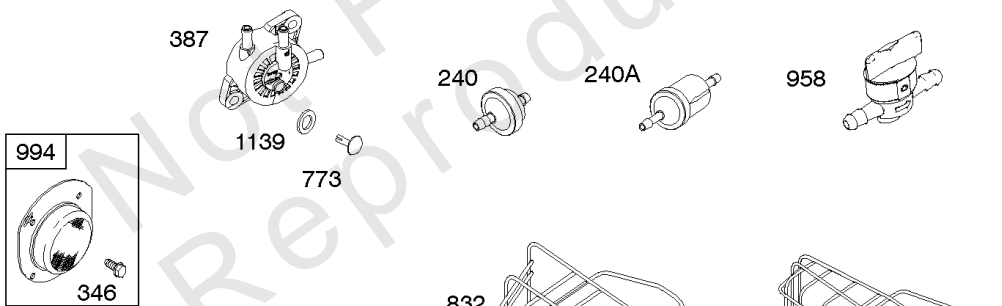

Air Cleaner, Blower Housing, Exhaust System, Fuel Supply

REF NO	PART NO	QTY	DESCRIPTION
864	796002		ADAPTER, Muffler -(2 1/4" Long)
883	692236		GASKET, Exhaust
957	795027		CAP, Fuel Tank -(Standard)
957A	799719		CAP, Fuel Tank -(Carbon In Cap)
958	698183		VALVE, Fuel Shut Off
964	799159		CAP, Connector -(EVAP)
968B	591646		COVER, Air Cleaner -(Black-Compatible With Canister Style Filter)
972	799111		TANK, Fuel -(Fluorinated)
994	794945		ARRESTOR, Spark
1040A	697381		PLATE, Trim
1139	796449		WASHER -(Fuel Pump Bracket)
1266	691917		SEAL, O-Ring -(Intake Elbow)