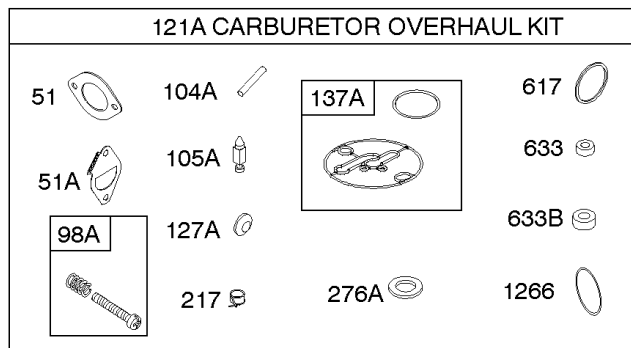

Not For Reproduction

Camshaft, Crankshaft, Counter Weight, Piston, Rings, Connecting Rod

REF NO	PART NO	QTY	DESCRIPTION
16	591949		CRANKSHAFT
24	591757		KEY, Flywheel
25	595053		PISTON ASSEMBLY -(Standard)
25	595054		PISTON ASSEMBLY -(.020" Oversize)
26	792643		SET, Ring -(.020 Oversize)
26	797011		SET, Ring -(Standard)
27	698469		LOCK, Piston Pin
28	797013		PIN, Piston
29	791633		ROD, Connecting -(Standard)
32	791118		SCREW -(Connecting Rod)
43	691968		SLINGER, Governor/Oil
45	690564		TAPPET, Valve
46	793880		CAMSHAFT
357	691483		KEY, Drive Pulley
377	691639		KEY, Timing
741	697128		GEAR, Timing
757	793242		LINK, Counterweight
758	593418		COUNTERWEIGHT
759	697392		PIN, Counterweight
1270	793243		PLUG, AVS Counterweight