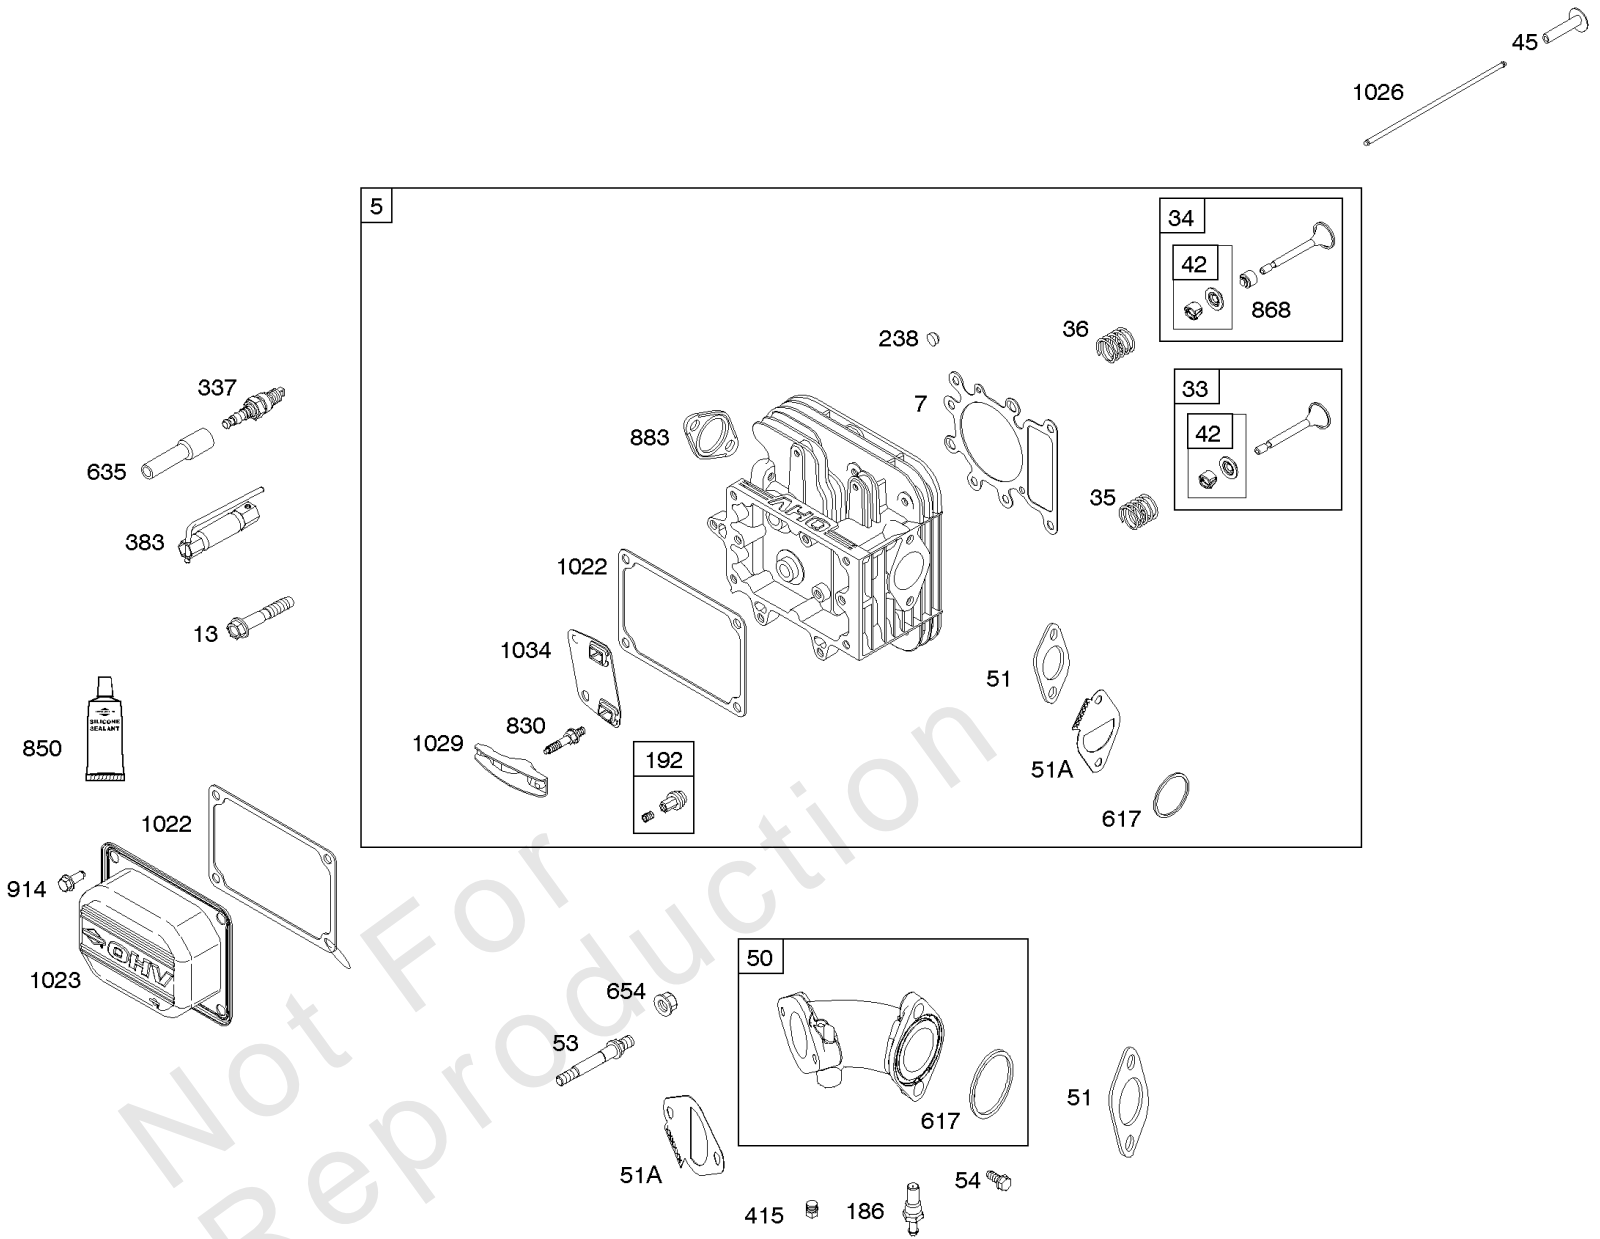

Cylinder Head, Gasket Set - Engine, Gasket Set - Valve, Intake Manifold, Valves

Mfg. No: 21R707-0084-G1

Cylinder Head, Gasket Set - Engine, Gasket Set - Valve, Intake Manifold, Valves

REF NO	PART NO	QTY	DESCRIPTION
1023	797421		COVER, Rocker
1026	794573		ROD, Push -(Exhaust)
1026	697394		ROD, Push -(Intake)
1029	691751		ARM, Rocker
1034	690822		GUIDE, Push Rod
1095	796189		GASKET SET, Valve
1266	691917		SEAL, O-Ring -(Intake Elbow)