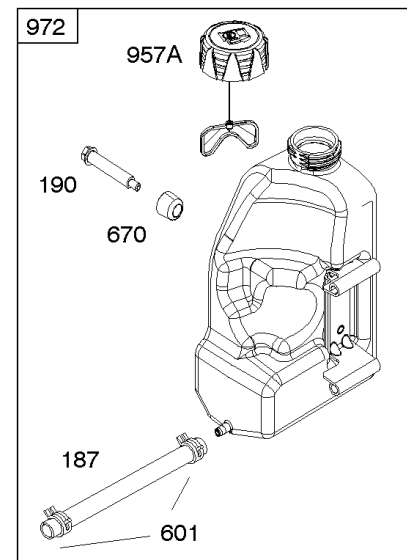

Air Cleaner, Blower Housing, Exhaust System, Fuel Supply

REF NO	PART NO	QTY	DESCRIPTION
864	796002		ADAPTER, Muffler -(2 1/4" Long)
883	692236		GASKET, Exhaust
957	795027		CAP, Fuel Tank -(Standard)
957A	799719		CAP, Fuel Tank -(Carbon In Cap)
958	698183		VALVE, Fuel Shut Off
964	799159		CAP, Connector -(EVAP)
968B	591646		COVER, Air Cleaner -(Black-Compatible With Canister Style Filter)
972	799111		TANK, Fuel -(Fluorinated)
994	794945		ARRESTOR, Spark
1040A	697381		PLATE, Trim
1139	796449		WASHER -(Fuel Pump Bracket)
1266	691917		SEAL, O-Ring -(Intake Elbow)