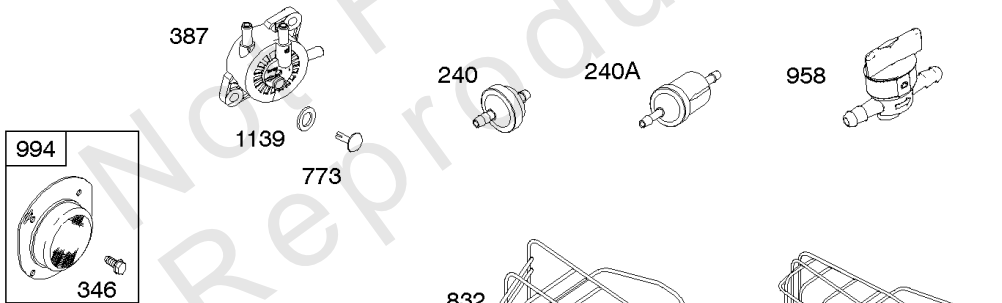

Air Cleaner, Blower Housing, Exhaust System, Fuel Supply

REF NO	PART NO	QTY	DESCRIPTION
14	790560		STUD -(Cylinder Head)
81	691178		LOCK, Muffler Screw
187	791766		LINE, Fuel -(15" Long)(Cut to Required Length)
187A	796491		LINE, Fuel -(Formed)(Cut To Required Length)
187D	791744		LINE, Fuel -(Formed)(Cut To Required Length)
187B	791805		LINE, Fuel -(Formed)(Cut To Required Length)
190	796174		SCREW -(Fuel Tank)
240	394358S		FILTER, Fuel -(White, 75 Microns)
240A	84001895		FILTER, Fuel
300A	796000		MUFFLER
300B	795997		MUFFLER
304G	591641		HOUSING, Blower -(Black-Compatible With Canister Style Filter)
305	697102		SCREW -(Blower Housing)
305B	795891		SCREW -(Blower Housing) (Blower Housing To Intake Elbow)
305C	799370		SCREW -(Blower Housing) (Used On Grommet Style Blower Housings)
346	794845		SCREW -(Spark Arrestor)
387	808656		PUMP, Fuel
431B	797901		ELBOW, Intake -(EVAP)
445B	591583		FILTER, A/C Cartridge -(Canister)
601	791850		CLAMP, Hose -(Green)
613	691416		SCREW -(Muffler)
613A	691678		SCREW -(Muffler)
613B	690297		SCREW -(Muffler)
670	796175		SPACER, Fuel Tank
676	795036		DEFLECTOR, Muffler
676A	396903		DEFLECTOR, Muffler
676B	795038		DEFLECTOR, Muffler
677	690367		SCREW -(Muffler Deflector) (#8-18 x 0.563 lg)
677	690661		SCREW -(Muffler Deflector) (#8-18 x 0.375 lg)
705	790561		NUT -(Fuel Tank)
773	796448		RETAINER
823	698941		SCREW -(Muffler Adapter)
832	790244		GUARD, Muffler
832A	595029		GUARD, Muffler
832B	706336		GUARD, Muffler
836	690367		SCREW -(Muffler Guard)