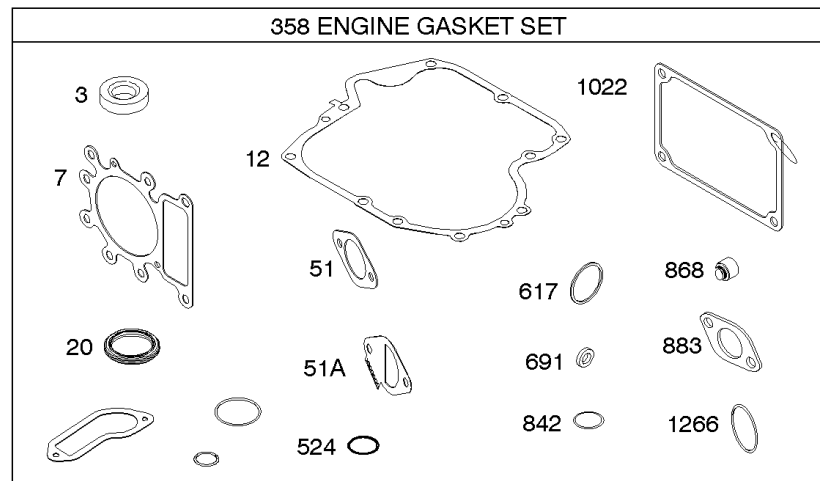

Carburetor - Ruixing

REF NO	PART NO	QTY	DESCRIPTION
51	692137		GASKET, Intake
95B	593897		SCREW -(Throttle Valve) (Ruixing)
98B	846817		KIT, Idle Speed -(Ruixing)
104B	594860		PIN, Float Hinge -(Ruixing)
105B	594868		VALVE, Float Needle -(Ruixing)
108B	594863		VALVE, Choke -(Ruixing)
121B	594886		KIT, Carburetor Overhaul -(Ruixing)
130B	594858		VALVE, Throttle -(Ruixing)
131B	594856		KIT, Throttle Shaft -(Ruixing)
133B	594859		FLOAT, Carburetor -(Ruixing)
137B	594861		GASKET, Float Bowl -(Ruixing)
141B	594862		KIT, Choke Shaft -(Ruixing)
147B	594872		JET, Pilot -(Ruixing)
217B	594864		SPRING, Choke Return -(Ruixing)
276B	846640		WASHER, Sealing -(Ruixing)
633C	594866		SEAL, Choke/Throttle Shaft -(Ruixing)
633E	797629		SEAL, Choke/Throttle Shaft -(Ruixing)
633D	594865		SEAL, Choke/Throttle Shaft -(Ruixing)
947B	846639		SOLENOID, Fuel -(Ruixing)
975B	594867		BOWL, Float -(Ruixing)