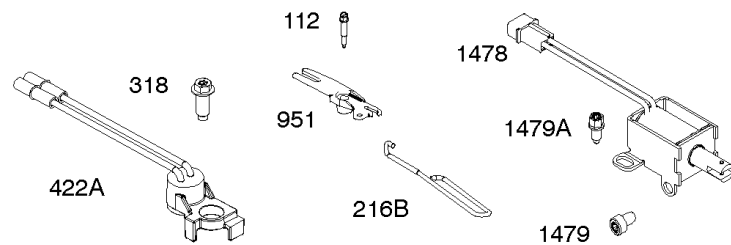

Carburetor - Nikki

REF NO	PART NO	QTY	DESCRIPTION
51	692137		GASKET, Intake
51A	796081		GASKET, Intake
94A	793610		KIT, Idle Mixture -(Nikki)
95A	690718		SCREW -(Throttle Valve) (Nikki)
98A	695408		KIT, Idle Speed -(Nikki)
104A	694918		PIN, Float Hinge -(Nikki)
105A	696136		VALVE, Float Needle -(Nikki)
002	698773		VALVE, Choke -(Nikki)
112	593040		SCREW -(Choke Lever) (Ready Start System)
117	791405		JET, Main -(Standard) (Standard) -Used Before Code Date 13092400
117	591936		JET, Main -(Standard) (Standard) -Used After Code Date 13092300
118	698788		JET, Main -(High Altitude) (5000 Feet) -Used Before Code Date 13092400
118	696134		JET, Main -(High Altitude) (5000 Feet) -Used After Code Date 13092300
121A	796184		KIT, Carburetor Overhaul -(Nikki)
125A	590399		CARBURETOR -(Nikki Without Solenoid) -Used Before Code Date 13092400
125A	593432		CARBURETOR -(Nikki Without Solenoid) -Used After Code Date 13092300
127A	690727		PLUG, Welch -(Nikki)
130A	698774		VALVE, Throttle -(Nikki)
131A	698776		KIT, Throttle Shaft -(Nikki)
133A	694914		FLOAT, Carburetor -(Nikki)
135A	796400		TUBE, Fuel Transfer
137A	698781		GASKET, Float Bowl -(Nikki)
141A	698778		KIT, Choke Shaft -(Nikki)
187	791766		LINE, Fuel -(15" Long)(Cut to Required Length)
216B	593043		LINK, Choke -(Ready Start System)
217	695409		SPRING, Choke Return
226	793386		KIT, Choke Shaft -(Manual Choke)
276A	695410		WASHER, Sealing
318	594384		SCREW -(Mounting Bracket)
422A	593056		SWITCH, Snap -(Ready Start System)