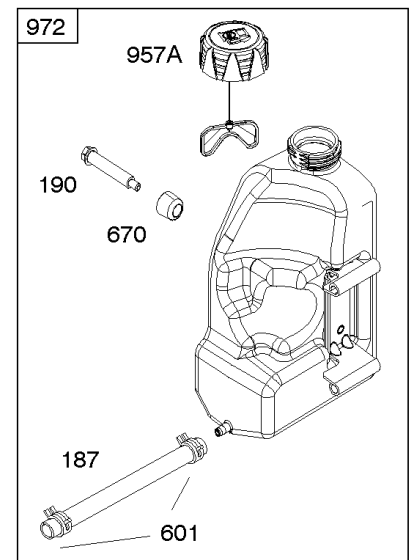

Air Cleaner, Blower Housing, Exhaust System, Fuel Supply

REF NO	PART NO	QTY	DESCRIPTION
864	796002		ADAPTER, Muffler -(2 1/4" Long)
883	692236		GASKET, Exhaust
957	795027		CAP, Fuel Tank -(Standard)
957A	799719		CAP, Fuel Tank -(Carbon In Cap)
958	698183		VALVE, Fuel Shut Off
964	799159		CAP, Connector -(EVAP)
968B	591646		COVER, Air Cleaner -(Black-Compatible With Canister Style Filter)
972	799111		TANK, Fuel -(Fluorinated)
994	794945		ARRESTOR, Spark
1040A	697381		PLATE, Trim
1139	796449		WASHER -(Fuel Pump Bracket)
1266	691917		SEAL, O-Ring -(Intake Elbow)

Not For Reproduction