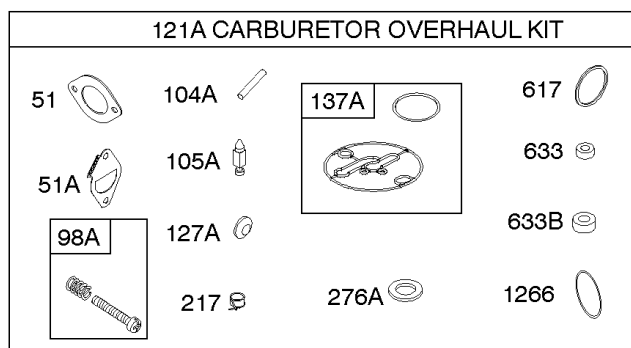

Carburetor - Nikki

REF NO	PART NO	QTY	DESCRIPTION
51	692137		GASKET, Intake
51A	796081		GASKET, Intake
94A	793610		KIT, Idle Mixture -(Nikki)
95A	690718		SCREW -(Throttle Valve) (Nikki)
98A	695408		KIT, Idle Speed -(Nikki)
104A	694918		PIN, Float Hinge -(Nikki)
105A	696136		VALVE, Float Needle -(Nikki)
002	698773		VALVE, Choke -(Nikki)
112	593040		SCREW -(Choke Lever) (Ready Start System)
117	791405		JET, Main -(Standard) (Standard) -Used Before Code Date 13092400
117	591936		JET, Main -(Standard) (Standard) -Used After Code Date 13092300
118	698788		JET, Main -(High Altitude) (5000 Feet) -Used Before Code Date 13092400
118	696134		JET, Main -(High Altitude) (5000 Feet) -Used After Code Date 13092300
121A	796184		KIT, Carburetor Overhaul -(Nikki)
125A	590399		CARBURETOR -(Nikki Without Solenoid) -Used Before Code Date 13092400
125A	593432		CARBURETOR -(Nikki Without Solenoid) -Used After Code Date 13092300
127A	690727		PLUG, Welch -(Nikki)
130A	698774		VALVE, Throttle -(Nikki)
131A	698776		KIT, Throttle Shaft -(Nikki)
133A	694914		FLOAT, Carburetor -(Nikki)
135A	796400		TUBE, Fuel Transfer
137A	698781		GASKET, Float Bowl -(Nikki)
141A	698778		KIT, Choke Shaft -(Nikki)
187	791766		LINE, Fuel -(15" Long)(Cut to Required Length)
216B	593043		LINK, Choke -(Ready Start System)
217	695409		SPRING, Choke Return
226	793386		KIT, Choke Shaft -(Manual Choke)
276A	695410		WASHER, Sealing
318	594384		SCREW -(Mounting Bracket)
422A	593056		SWITCH, Snap -(Ready Start System)