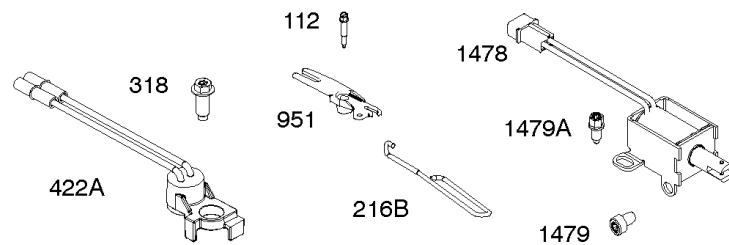

Carburetor - Nikki

REF NO	PART NO	QTY	DESCRIPTION
617	692138		SEAL, O-Ring -(Intake Manifold) (TEMP/MAP Sensor) (Intake Manifold)
633	699813		SEAL, Choke/Throttle Shaft -(Nikki)
633B	690998		SEAL, Choke/Throttle Shaft -(Nikki)
634A	698779		SPRING/SEAL ASSEMBLY -(Nikki)
947C	596038		SOLENOID, Fuel
951	593039		LEVER, Choke -(Ready Start System)
975	698783		BOWL, Float -(Nikki Without Solenoid)
975A	699502		BOWL, Float -(Nikki With Solenoid)
1091	691333		CAP, Limiter
1127	695407		SCREW -(Float Bowl) (Float Bowl to Carburetor Body)
1146	793380		SCREW -(Choke Shaft) (Manual Choke)
1266	691917		SEAL, O-Ring -(Intake Elbow)
1478	593037		SOLENOID, Choke -(Ready Start System)
1479	593041		SCREW -(Choke Solenoid) (Ready Start System)
1479A	593042		SCREW -(Choke Solenoid) (Ready Start System)