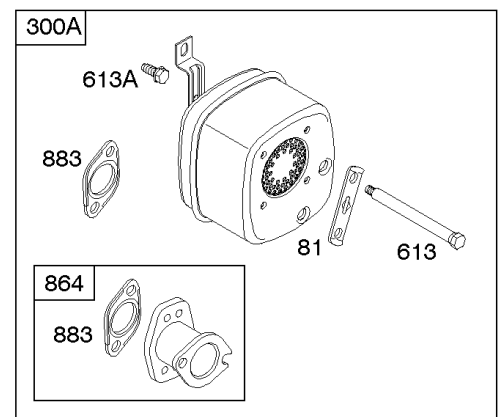

Air Cleaner, Blower Housing, Exhaust System, Fuel Supply

REF NO	PART NO	QTY	DESCRIPTION
14	790560		STUD -(Cylinder Head)
81	691178		LOCK, Muffler Screw
187	791766		LINE, Fuel -(15" Long)(Cut to Required Length)
187A	796491		LINE, Fuel -(Formed)(Cut To Required Length)
187D	791744		LINE, Fuel -(Formed)(Cut To Required Length)
187B	791805		LINE, Fuel -(Formed)(Cut To Required Length)
190	796174		SCREW -(Fuel Tank)
240	394358S		FILTER, Fuel -(White, 75 Microns)
240A	84001895		FILTER, Fuel
300A	796000		MUFFLER
300B	795997		MUFFLER
304G	591641		HOUSING, Blower -(Black-Compatible With Canister Style Filter)
305	697102		SCREW -(Blower Housing)
305B	795891		SCREW -(Blower Housing) (Blower Housing To Intake Elbow)
305C	799370		SCREW -(Blower Housing) (Used On Grommet Style Blower Housings)
346	794845		SCREW -(Spark Arrestor)
387	808656		PUMP, Fuel
431B	797901		ELBOW, Intake -(EVAP)
445B	591583		FILTER, A/C Cartridge -(Canister)
601	791850		CLAMP, Hose -(Green)
613	691416		SCREW -(Muffler)
613A	691678		SCREW -(Muffler)
613B	690297		SCREW -(Muffler)
670	796175		SPACER, Fuel Tank
676	795036		DEFLECTOR, Muffler
676A	396903		DEFLECTOR, Muffler
676B	795038		DEFLECTOR, Muffler
677	690367		SCREW -(Muffler Deflector) (#8-18 x 0.563 lg)
677	690661		SCREW -(Muffler Deflector) (#8-18 x 0.375 lg)
705	790561		NUT -(Fuel Tank)
773	796448		RETAINER
823	698941		SCREW -(Muffler Adapter)
832	790244		GUARD, Muffler
832A	595029		GUARD, Muffler
832B	706336		GUARD, Muffler
836	690367		SCREW -(Muffler Guard)