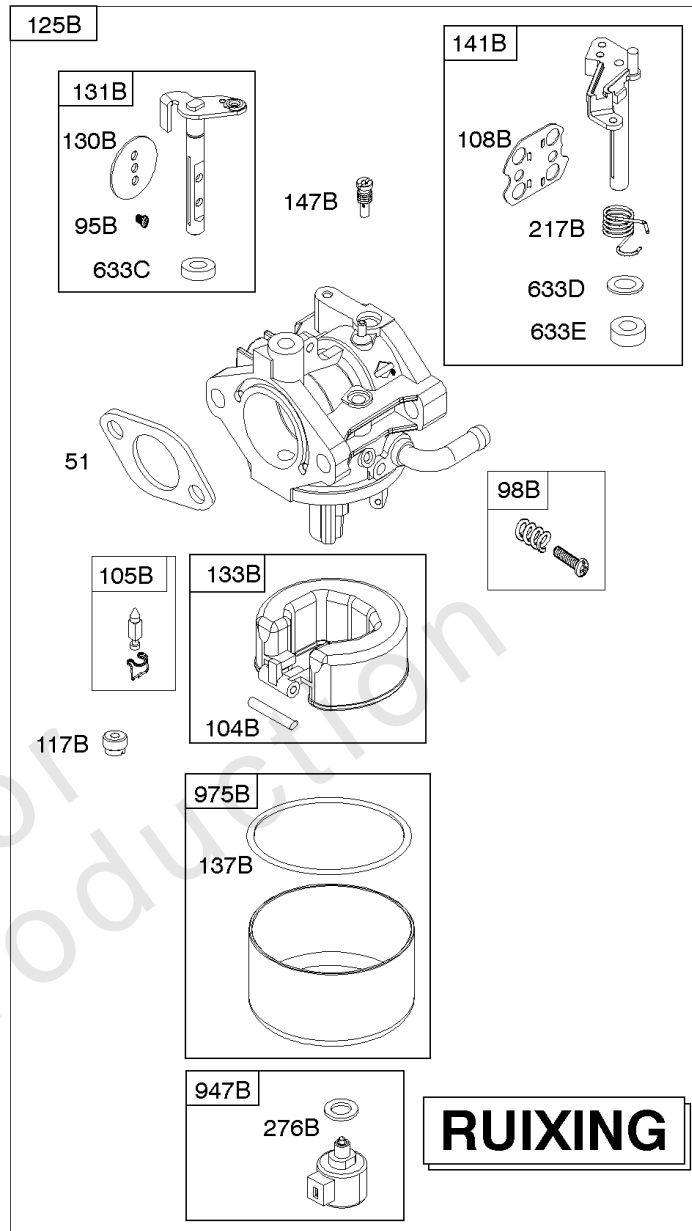

Carburetor - Nikki

REF NO	PART NO	QTY	DESCRIPTION
617	692138		SEAL, O-Ring -(Intake Manifold) (TEMP/MAP Sensor) (Intake Manifold)
633	699813		SEAL, Choke/Throttle Shaft -(Nikki)
633B	690998		SEAL, Choke/Throttle Shaft -(Nikki)
634A	698779		SPRING/SEAL ASSEMBLY -(Nikki)
947C	596038		SOLENOID, Fuel
951	593039		LEVER, Choke -(Ready Start System)
975	698783		BOWL, Float -(Nikki Without Solenoid)
975A	699502		BOWL, Float -(Nikki With Solenoid)
1091	691333		CAP, Limiter
1127	695407		SCREW -(Float Bowl) (Float Bowl to Carburetor Body)
1146	793380		SCREW -(Choke Shaft) (Manual Choke)
1266	691917		SEAL, O-Ring -(Intake Elbow)
1478	593037		SOLENOID, Choke -(Ready Start System)
1479	593041		SCREW -(Choke Solenoid) (Ready Start System)
1479A	593042		SCREW -(Choke Solenoid) (Ready Start System)