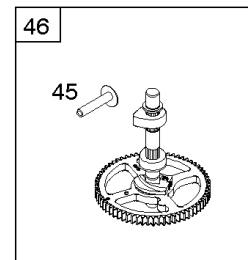

Camshaft, Crankshaft, Counter Weight, Piston, Rings, Connecting Rod

REF NO	PART NO	QTY	DESCRIPTION
16	593417		CRANKSHAFT
24	591757		KEY, Flywheel
25	595053		PISTON ASSEMBLY -(Standard)
25	595054		PISTON ASSEMBLY -(.020" Oversize)
26	792643		SET, Ring -(.020 Oversize)
26	797011		SET, Ring -(Standard)
27	698469		LOCK, Piston Pin
28	797013		PIN, Piston
29	791633		ROD, Connecting -(Standard)
32	791118		SCREW -(Connecting Rod)
43	691968		SLINGER, Governor/Oil
45	690564		TAPPET, Valve
46	793880		CAMSHAFT
357	691483		KEY, Drive Pulley
377	691639		KEY, Timing
741	697128		GEAR, Timing
757	793242		LINK, Counterweight
758	593418		COUNTERWEIGHT
759	697392		PIN, Counterweight
1270	793243		PLUG, AVS Counterweight