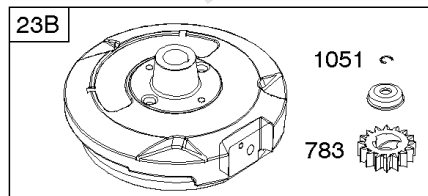

Electric & Rewind Starter, Flywheel

REF NO	PART NO	QTY	DESCRIPTION
23	591759		FLYWHEEL
24	591757		KEY, Flywheel
37	697352		GUARD, Flywheel
37A	697626		GUARD, Flywheel
56	695129		PULLEY, Starter
57	695131		SPRING, Rewind Starter
58	695132		ROPE, Starter
60	490652		HANDLE, Starter Rope
65	690940		SCREW -(Rewind Starter)
78	691693		SCREW -(Flywheel Guard)
78A	690364		SCREW -(Flywheel Guard)
309	593934		MOTOR, Starter
310	690323		BOLT -(Starter Motor)
324	593933		SCREEN/CUP ASSEMBLY
363	19203		PULLER, Flywheel
415A	794129		PLUG -(Cover/Retainer)
455A	796615		CUP, Flywheel -(Non Washable)
456	695128		PLATE, Pawl Friction
459	281505S		PAWL, Ratchet
462	691261		WASHER -(Starter Cable)
503	691532		STRAP, Starter
510	693699		DRIVE, Starter
513	692024		CLUTCH, Drive
563A	799359		SCREW -(Debris Screen Guard)
579	691029		NUT -(Starter Cable)
597	691696		SCREW -(Pawl Friction Plate)
608A	591606		STARTER, Rewind
689	691855		SPRING, Friction
697	791680		SCREW -(Starter Motor) (Drive Cap)
729A	691224		CLIP, Wire -(Starter Motor)
783	593935		GEAR, Pinion
797	693167		NUT -(Brush Retainer)
801	691283		CAP, Drive
802	691286		CAP, End
949A	799358		GUARD, Debris Screen
1005	796082		FAN, Flywheel
1044	698139		SCREW -(Flywheel)
1051	691265		RING, Retaining
1090	691293		RETAINER, Brush