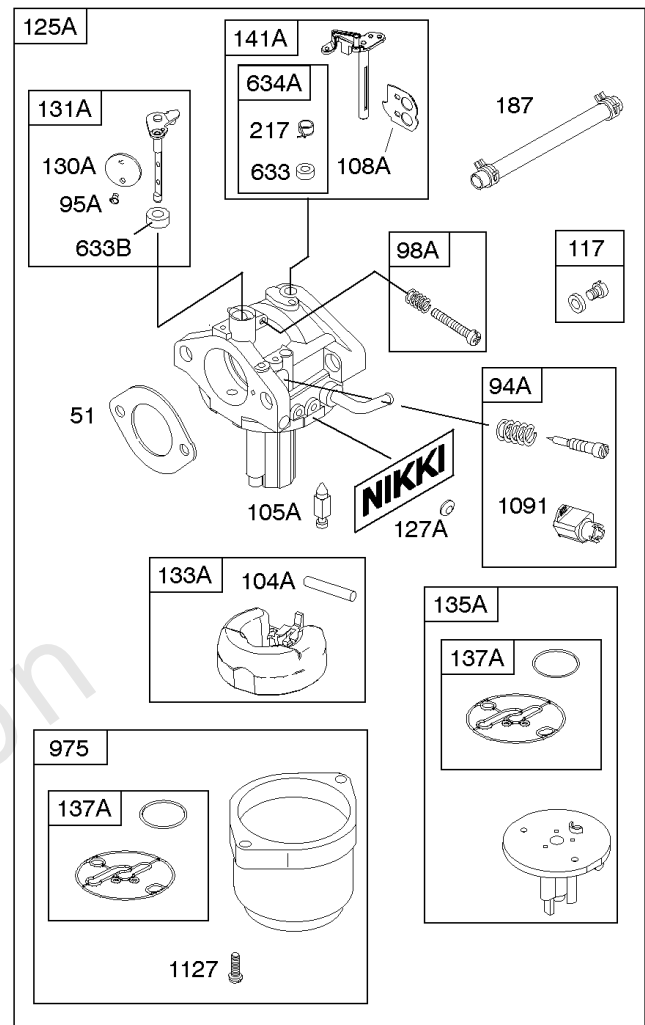

Carburetor - Nikki

REF NO	PART NO	QTY	DESCRIPTION
51	692137		GASKET, Intake
51A	796081		GASKET, Intake
94A	793610		KIT, Idle Mixture -(Nikki)
95A	690718		SCREW -(Throttle Valve) (Nikki)
98A	695408		KIT, Idle Speed -(Nikki)
104A	694918		PIN, Float Hinge -(Nikki)
105A	696136		VALVE, Float Needle -(Nikki)
002	698773		VALVE, Choke -(Nikki)
112	593040		SCREW -(Choke Lever) (Ready Start System)
117	791405		JET, Main -(Standard) (Standard) -Used Before Code Date 13092400
117	591936		JET, Main -(Standard) (Standard) -Used After Code Date 13092300
118	698788		JET, Main -(High Altitude) (5000 Feet) -Used Before Code Date 13092400
118	696134		JET, Main -(High Altitude) (5000 Feet) -Used After Code Date 13092300
121A	796184		KIT, Carburetor Overhaul -(Nikki)
125A	590399		CARBURETOR -(Nikki Without Solenoid) -Used Before Code Date 13092400
125A	593432		CARBURETOR -(Nikki Without Solenoid) -Used After Code Date 13092300
127A	690727		PLUG, Welch -(Nikki)
130A	698774		VALVE, Throttle -(Nikki)
131A	698776		KIT, Throttle Shaft -(Nikki)
133A	694914		FLOAT, Carburetor -(Nikki)
135A	796400		TUBE, Fuel Transfer
137A	698781		GASKET, Float Bowl -(Nikki)
141A	698778		KIT, Choke Shaft -(Nikki)
187	791766		LINE, Fuel -(15" Long)(Cut to Required Length)
216B	593043		LINK, Choke -(Ready Start System)
217	695409		SPRING, Choke Return
226	793386		KIT, Choke Shaft -(Manual Choke)
276A	695410		WASHER, Sealing
318	594384		SCREW -(Mounting Bracket)
422A	593056		SWITCH, Snap -(Ready Start System)