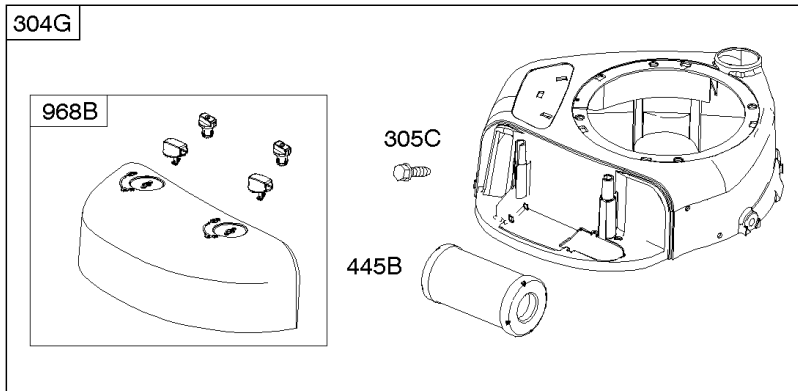

Air Cleaner, Blower Housing, Exhaust System, Fuel Supply

REF NO	PART NO	QTY	DESCRIPTION
864	796002		ADAPTER, Muffler -(2 1/4" Long)
883	692236		GASKET, Exhaust
957	795027		CAP, Fuel Tank -(Standard)
957A	799719		CAP, Fuel Tank -(Carbon In Cap)
958	698183		VALVE, Fuel Shut Off
964	799159		CAP, Connector -(EVAP)
968B	591646		COVER, Air Cleaner -(Black-Compatible With Canister Style Filter)
972	799111		TANK, Fuel -(Fluorinated)
994	794945		ARRESTOR, Spark
1040A	697381		PLATE, Trim
1139	796449		WASHER -(Fuel Pump Bracket)
1266	691917		SEAL, O-Ring -(Intake Elbow)

Not For Reproduction