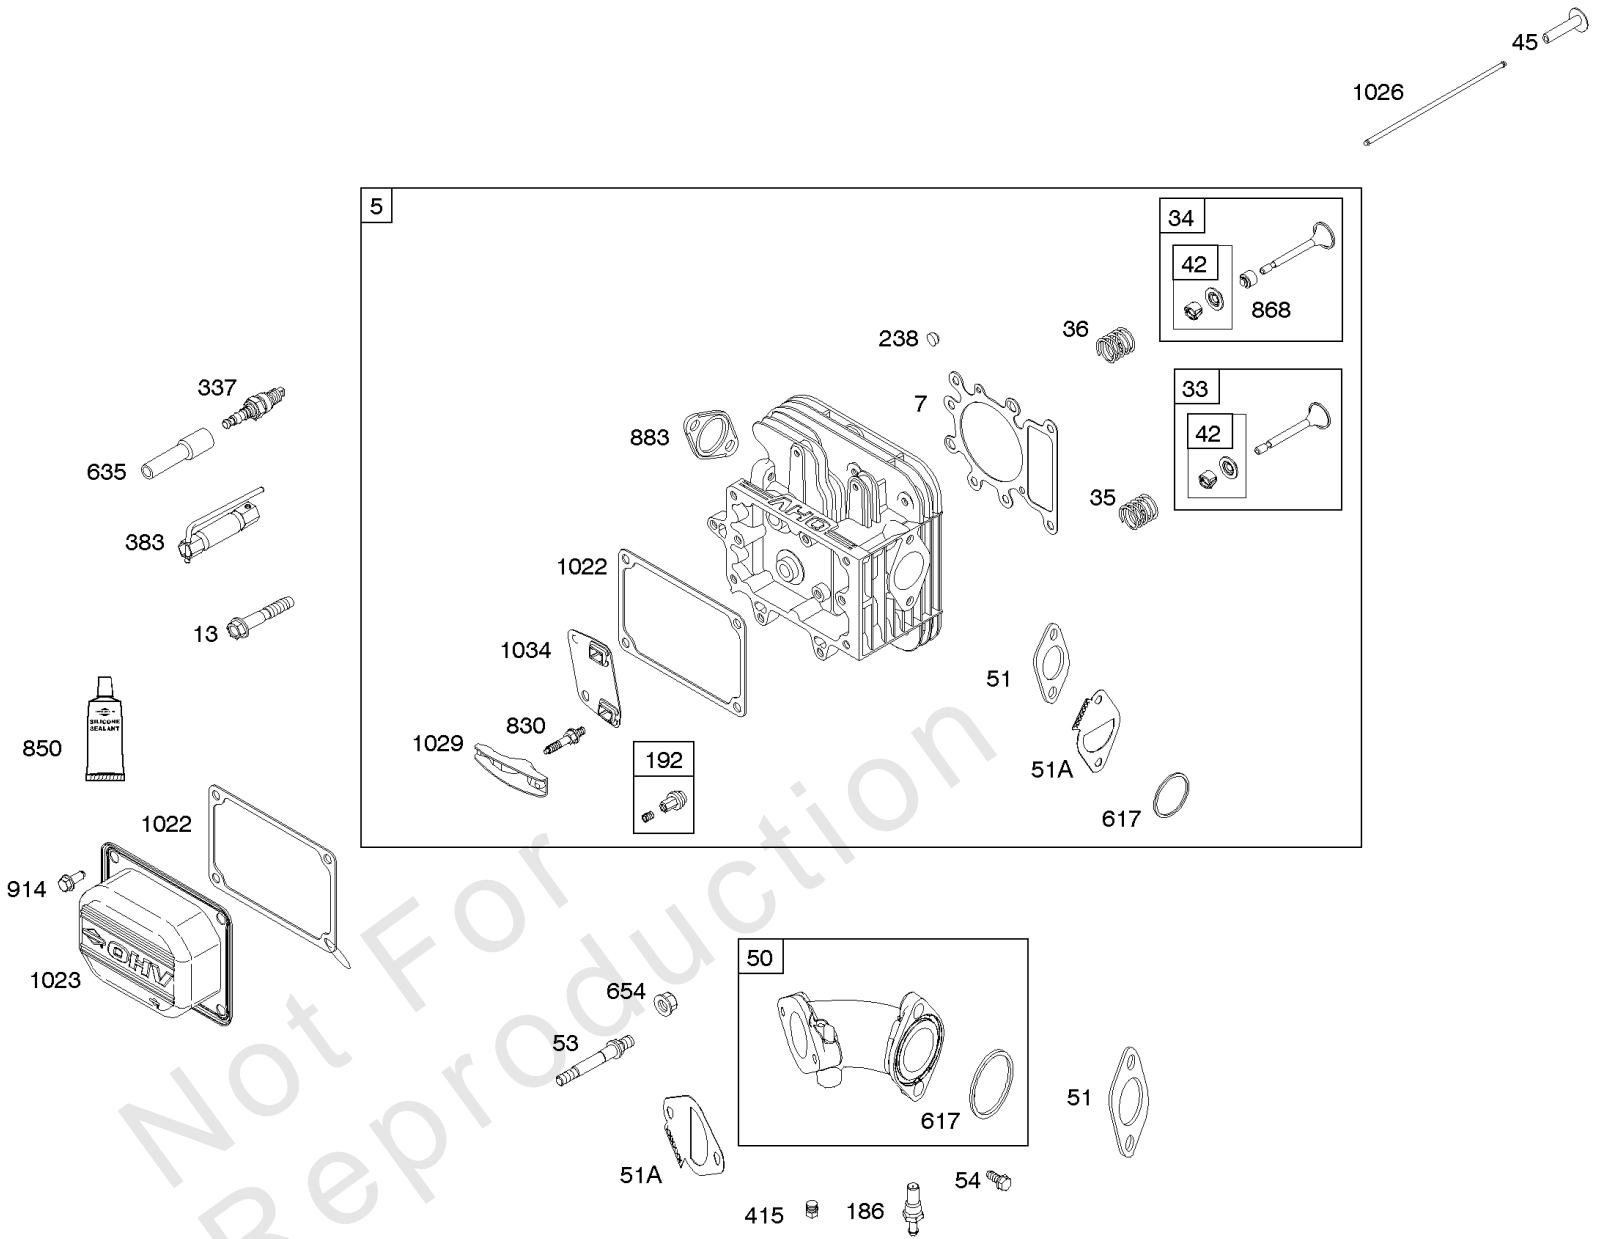

Carburetor - Ruixing

REF NO	PART NO	QTY	DESCRIPTION
51	692137		GASKET, Intake
95B	593897		SCREW -(Throttle Valve) (Ruixing)
98B	846817		KIT, Idle Speed -(Ruixing)
104B	594860		PIN, Float Hinge -(Ruixing)
105B	594868		VALVE, Float Needle -(Ruixing)
108B	594863		VALVE, Choke -(Ruixing)
121B	594886		KIT, Carburetor Overhaul -(Ruixing)
130B	594858		VALVE, Throttle -(Ruixing)
131B	594856		KIT, Throttle Shaft -(Ruixing)
133B	594859		FLOAT, Carburetor -(Ruixing)
137B	594861		GASKET, Float Bowl -(Ruixing)
141B	594862		KIT, Choke Shaft -(Ruixing)
147B	594872		JET, Pilot -(Ruixing)
217B	594864		SPRING, Choke Return -(Ruixing)
276B	846640		WASHER, Sealing -(Ruixing)
633C	594866		SEAL, Choke/Throttle Shaft -(Ruixing)
633E	797629		SEAL, Choke/Throttle Shaft -(Ruixing)
633D	594865		SEAL, Choke/Throttle Shaft -(Ruixing)
947B	846639		SOLENOID, Fuel -(Ruixing)
975B	594867		BOWL, Float -(Ruixing)