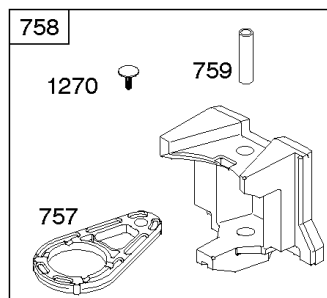

Camshaft, Crankshaft, Counter Weight, Piston, Rings, Connecting Rod

REF NO	PART NO	QTY	DESCRIPTION
16	593417		CRANKSHAFT
24	591757		KEY, Flywheel
25	595053		PISTON ASSEMBLY -(Standard)
25	595054		PISTON ASSEMBLY -(.020" Oversize)
26	792643		SET, Ring -(.020 Oversize)
26	797011		SET, Ring -(Standard)
27	698469		LOCK, Piston Pin
28	797013		PIN, Piston
29	791633		ROD, Connecting -(Standard)
32	791118		SCREW -(Connecting Rod)
43	691968		SLINGER, Governor/Oil
45	690564		TAPPET, Valve
46	793880		CAMSHAFT
357	691483		KEY, Drive Pulley
377	691639		KEY, Timing
741	697128		GEAR, Timing
757	793242		LINK, Counterweight
758	593418		COUNTERWEIGHT
759	697392		PIN, Counterweight
1270	793243		PLUG, AVS Counterweight