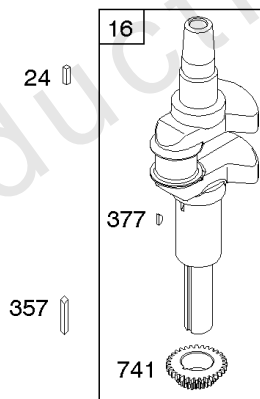

Camshaft, Crankshaft, Counter Weight, Piston, Rings, Connecting Rod

REF NO	PART NO	QTY	DESCRIPTION
16	593417		CRANKSHAFT
24	591757		KEY, Flywheel
25	595053		PISTON ASSEMBLY -(Standard)
25	595054		PISTON ASSEMBLY -(.020" Oversize)
26	792643		SET, Ring -(.020 Oversize)
26	797011		SET, Ring -(Standard)
27	698469		LOCK, Piston Pin
28	797013		PIN, Piston
29	791633		ROD, Connecting -(Standard)
32	791118		SCREW -(Connecting Rod)
43	691968		SLINGER, Governor/Oil
45	690564		TAPPET, Valve
46	793880		CAMSHAFT
357	691483		KEY, Drive Pulley
377	691639		KEY, Timing
741	697128		GEAR, Timing
757	793242		LINK, Counterweight
758	593418		COUNTERWEIGHT
759	697392		PIN, Counterweight
1270	793243		PLUG, AVS Counterweight