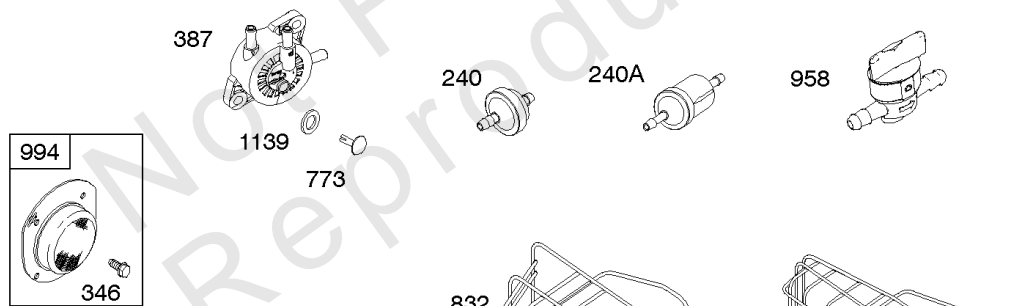

Air Cleaner, Blower Housing, Exhaust System, Fuel Supply

REF NO	PART NO	QTY	DESCRIPTION
864	796002		ADAPTER, Muffler -(2 1/4" Long)
883	692236		GASKET, Exhaust
957	795027		CAP, Fuel Tank -(Standard)
957A	799719		CAP, Fuel Tank -(Carbon In Cap)
958	698183		VALVE, Fuel Shut Off
964	799159		CAP, Connector -(EVAP)
968B	591646		COVER, Air Cleaner -(Black-Compatible With Canister Style Filter)
972	799111		TANK, Fuel -(Fluorinated)
994	794945		ARRESTOR, Spark
1040A	697381		PLATE, Trim
1139	796449		WASHER -(Fuel Pump Bracket)
1266	691917		SEAL, O-Ring -(Intake Elbow)

Not For Reproduction