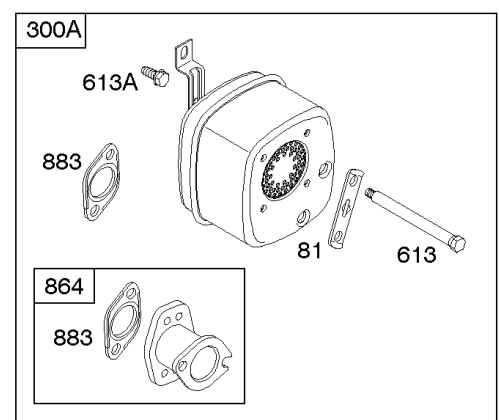

Air Cleaner, Blower Housing, Exhaust System, Fuel Supply

REF NO	PART NO	QTY	DESCRIPTION
864	796002		ADAPTER, Muffler -(2 1/4" Long)
883	692236		GASKET, Exhaust
957	795027		CAP, Fuel Tank -(Standard)
957A	799719		CAP, Fuel Tank -(Carbon In Cap)
958	698183		VALVE, Fuel Shut Off
964	799159		CAP, Connector -(EVAP)
968B	591646		COVER, Air Cleaner -(Black-Compatible With Canister Style Filter)
972	799111		TANK, Fuel -(Fluorinated)
994	794945		ARRESTOR, Spark
1040A	697381		PLATE, Trim
1139	796449		WASHER -(Fuel Pump Bracket)
1266	691917		SEAL, O-Ring -(Intake Elbow)

Not For Reproduction