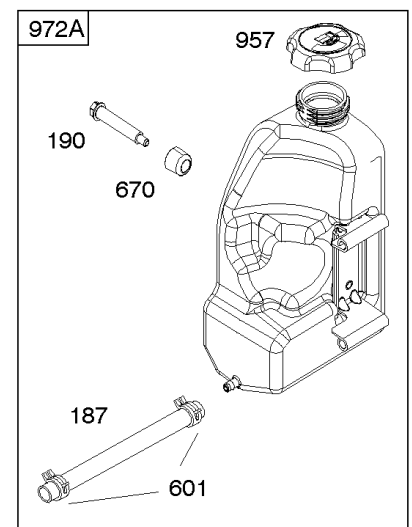

Air Cleaner, Blower Housing, Exhaust System, Fuel Supply

REF NO	PART NO	QTY	DESCRIPTION
864	796002		ADAPTER, Muffler -(2 1/4" Long)
883	692236		GASKET, Exhaust
957	795027		CAP, Fuel Tank -(Standard)
957A	799719		CAP, Fuel Tank -(Carbon In Cap)
958	698183		VALVE, Fuel Shut Off
964	799159		CAP, Connector -(EVAP)
968B	591646		COVER, Air Cleaner -(Black-Compatible With Canister Style Filter)
972	799111		TANK, Fuel -(Fluorinated)
994	794945		ARRESTOR, Spark
1040A	697381		PLATE, Trim
1139	796449		WASHER -(Fuel Pump Bracket)
1266	691917		SEAL, O-Ring -(Intake Elbow)

Not For Reproduction