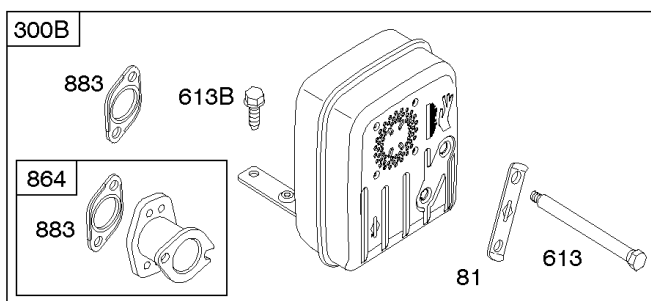

Air Cleaner, Blower Housing, Exhaust System, Fuel Supply

REF NO	PART NO	QTY	DESCRIPTION
864	796002		ADAPTER, Muffler -(2 1/4" Long)
883	692236		GASKET, Exhaust
957	795027		CAP, Fuel Tank -(Standard)
957A	799719		CAP, Fuel Tank -(Carbon In Cap)
958	698183		VALVE, Fuel Shut Off
964	799159		CAP, Connector -(EVAP)
968B	591646		COVER, Air Cleaner -(Black-Compatible With Canister Style Filter)
972	799111		TANK, Fuel -(Fluorinated)
994	794945		ARRESTOR, Spark
1040A	697381		PLATE, Trim
1139	796449		WASHER -(Fuel Pump Bracket)
1266	691917		SEAL, O-Ring -(Intake Elbow)

Not For Reproduction