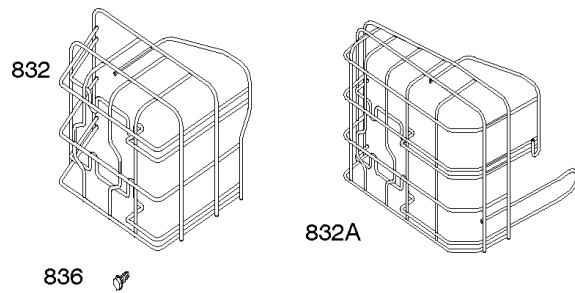

Air Cleaner, Blower Housing, Exhaust System, Fuel Supply

REF NO	PART NO	QTY	DESCRIPTION
864	796002		ADAPTER, Muffler -(2 1/4" Long)
883	692236		GASKET, Exhaust
957	795027		CAP, Fuel Tank -(Standard)
957A	799719		CAP, Fuel Tank -(Carbon In Cap)
958	698183		VALVE, Fuel Shut Off
964	799159		CAP, Connector -(EVAP)
968B	591646		COVER, Air Cleaner -(Black-Compatible With Canister Style Filter)
972	799111		TANK, Fuel -(Fluorinated)
994	794945		ARRESTOR, Spark
1040A	697381		PLATE, Trim
1139	796449		WASHER -(Fuel Pump Bracket)
1266	691917		SEAL, O-Ring -(Intake Elbow)

Not For Reproduction