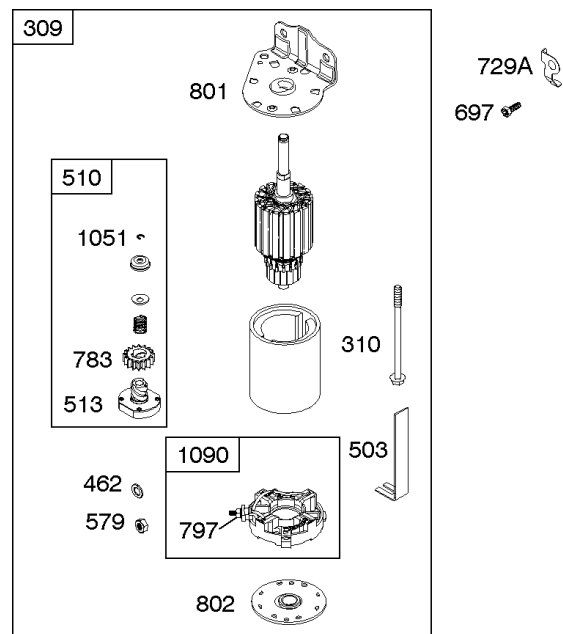

Electric & Rewind Starter, Flywheel

REF NO	PART NO	QTY	DESCRIPTION
23B	591761		FLYWHEEL
24	591757		KEY, Flywheel
37	697352		GUARD, Flywheel
37A	697626		GUARD, Flywheel
56	695129		PULLEY, Starter
57	695131		SPRING, Rewind Starter
58	695132		ROPE, Starter
60	490652		HANDLE, Starter Rope
65	690940		SCREW -(Rewind Starter)
78	691693		SCREW -(Flywheel Guard)
78A	690364		SCREW -(Flywheel Guard)
309	593934		MOTOR, Starter
310	690323		BOLT -(Starter Motor)
324	593933		SCREEN/CUP ASSEMBLY
363	19203		PULLER, Flywheel
415A	794129		PLUG -(Cover/Retainer)
455A	796615		CUP, Flywheel -(Non Washable)
456	695128		PLATE, Pawl Friction
459	281505S		PAWL, Ratchet
462	691261		WASHER -(Starter Cable)
503	691532		STRAP, Starter
510	693699		DRIVE, Starter
513	692024		CLUTCH, Drive
563A	799359		SCREW -(Debris Screen Guard)
579	691029		NUT -(Starter Cable)
597	691696		SCREW -(Pawl Friction Plate)
608A	591606		STARTER, Rewind
689	691855		SPRING, Friction
697	791680		SCREW -(Starter Motor) (Drive Cap)
729A	691224		CLIP, Wire -(Starter Motor)
783	593935		GEAR, Pinion
797	693167		NUT -(Brush Retainer)
801	691283		CAP, Drive
802	691286		CAP, End
949A	799358		GUARD, Debris Screen
1005	796082		FAN, Flywheel
1044	698139		SCREW -(Flywheel)
1051	691265		RING, Retaining
1090	691293		RETAINER, Brush