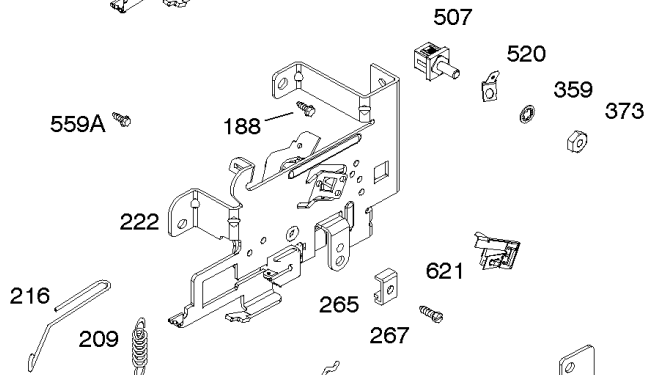

Not For Reproduction

Alternator, Controls, Governor Spring, Ignition

REF NO	PART NO	QTY	DESCRIPTION
188	691693		SCREW -(Control Bracket)
202	691841		LINK, Mechanical Governor
203	691381		CRANK, Bell
209	792813		SPRING, Governor -(Brown)
216	691840		LINK, Choke
216A	691281		LINK, Choke
222	694042		BRACKET, Control
227	691374		LEVER, Governor Control
232	691842		SPRING, Governor Link
265	691024		CLAMP, Casing
267	794904		SCREW -(Casing Clamp) (#10-32x.62)
267	699891		SCREW -(Casing Clamp) (#8-32x.50)
268	691025		CASING, Control Wire -(Cut To Required Length)
269	691026		WIRE, Control -(Cut To Required Length)
270	691027		NUT -(Control Wire Casing)
271	691028		LEVER, Control
333A	594626		ARMATURE, Magneto -Used After Code Date 16080800 -Used Before Code Date 16100100
333B	595304		ARMATURE, Magneto -(EMC Compliant) -Used After Code Date 16093000
334	691061		SCREW -(Magneto Armature)
356	398808		WIRE, Stop -(Cut To Required Length)
356A	697397		WIRE, Stop
356B	697089		WIRE, Stop
359	691077		WASHER -(Ground Terminal)
373	845823		NUT -(Ground Terminal)
404	691691		WASHER -(Governor Crank)
474B	592831		ALTERNATOR -(Dual Circuit)
501	794360		REGULATOR
505	691251		NUT -(Governor Control Lever)
507	691972		INSULATOR
520	691084		TERMINAL, Ground
521	690581		SHIELD, Cable
526	697088		SCREW -(Regulator)
526B	697348		SCREW -(Regulator)
559A	693675		SCREW -(Remote Choke Stop) (Length .419 Inches)
562	691119		BOLT -(Governor Control Lever)
578	692306		WIRE ASSEMBLY