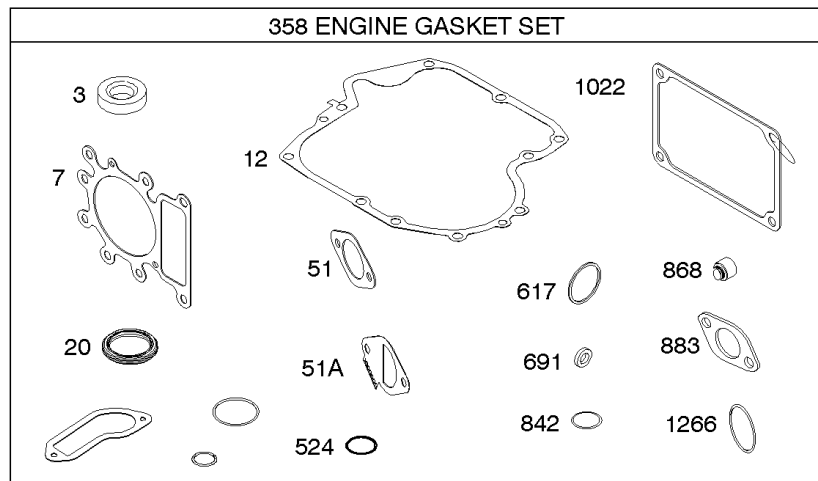

Cylinder Head, Gasket Set - Engine, Gasket Set - Valve, Intake Manifold, Valves

REF NO	PART NO	QTY	DESCRIPTION
3	391086S		SEAL, Oil -(Magneto Side)
5	796183		HEAD, Cylinder
7	273280S		GASKET, Cylinder Head
12	697110		GASKET, Crankcase -(.015" Thick)(Standard)
13	690360		SCREW -(Cylinder Head)
20	795387		SEAL, Oil -(PTO Side)
33	792868		VALVE, Exhaust -(Chrome)
34	791935		VALVE, Intake
35	691279		SPRING, Valve -(Intake)
36	691279		SPRING, Valve -(Exhaust)
42	499586		KEEPER, Valve
45	690564		TAPPET, Valve
50	592845		MANIFOLD, Intake
51	692137		GASKET, Intake
51A	796081		GASKET, Intake
53	591260		STUD -(Carburetor)
54	691148		SCREW -(Intake Manifold)
186	794873		CONNECTOR, Hose -(TEMP/MAP Sensor) (Intake Manifold)
192	691986		ADJUSTER, Rocker Arm
238	691843		CAP, Valve
337	792015		PLUG, Spark -(Resistor EMS)
337	491055S		PLUG, Spark -(Resistor)
337	691043		PLUG, Spark -(EMS)
358	796181		GASKET SET, Engine
383	19576S		WRENCH, Spark Plug
415	794903		PLUG -(TEMP/MAP Sensor) (Intake Manifold)
524	691032		SEAL, O-Ring
617	692138		SEAL, O-Ring -(Intake Manifold) (TEMP/MAP Sensor) (Intake Manifold)
635	691909		BOOT, Spark Plug
654	690958		NUT -(Carburetor)
691	692407		SEAL, Governor Shaft
830	691095		STUD, Rocker Arm
842	691031		SEAL, O-Ring -(Dipstick Tube)
850	100106		SEALANT, Liquid -(Rocker Cover Gasket and Breather Gasket)
868	690968		SEAL, Valve
883	692236		GASKET, Exhaust
914	691108		SCREW -(Rocker Cover)
1022	272475S		GASKET, Rocker Cover

Cylinder Head, Gasket Set - Engine, Gasket Set - Valve, Intake Manifold, Valves

Mfg. No: 21R707-0090-G1