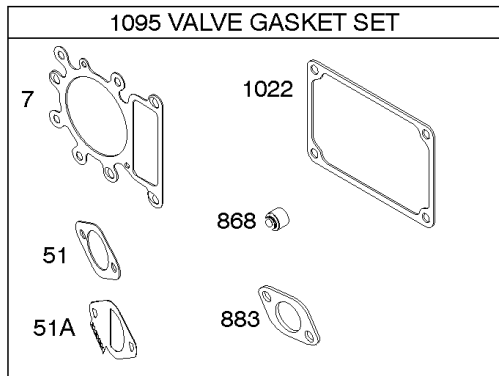

Carburetor - Ruixing

REF NO	PART NO	QTY	DESCRIPTION
51	692137		GASKET, Intake
95B	593897		SCREW -(Throttle Valve) (Ruixing)
98B	846817		KIT, Idle Speed -(Ruixing)
104B	594860		PIN, Float Hinge -(Ruixing)
105B	594868		VALVE, Float Needle -(Ruixing)
108B	594863		VALVE, Choke -(Ruixing)
117B	594871		JET, Main -(Standard) (Ruixing)
118B	595069		JET, Main -(High Altitude) (Ruixing)
121B	594886		KIT, Carburetor Overhaul -(Ruixing)
130B	594858		VALVE, Throttle -(Ruixing)
131B	594856		KIT, Throttle Shaft -(Ruixing)
133B	594859		FLOAT, Carburetor -(Ruixing)
137B	594861		GASKET, Float Bowl -(Ruixing)
141B	594862		KIT, Choke Shaft -(Ruixing)
147B	594872		JET, Pilot -(Ruixing)
217B	594864		SPRING, Choke Return -(Ruixing)
276B	846640		WASHER, Sealing -(Ruixing)
633C	594866		SEAL, Choke/Throttle Shaft -(Ruixing)
633D	594865		SEAL, Choke/Throttle Shaft -(Ruixing)
633E	797629		SEAL, Choke/Throttle Shaft -(Ruixing)
947B	846639		SOLENOID, Fuel -(Ruixing)
975B	594867		BOWL, Float -(Ruixing)