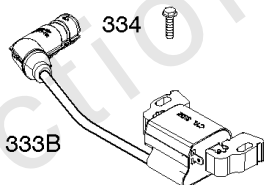

Not For Reproduction

Alternator, Controls, Governor Spring, Ignition

REF NO	PART NO	QTY	DESCRIPTION
188	691693		SCREW -(Control Bracket)
202	691841		LINK, Mechanical Governor
203	691381		CRANK, Bell
209	792813		SPRING, Governor -(Brown)
216	691840		LINK, Choke
216A	691281		LINK, Choke
222	694042		BRACKET, Control
227	691374		LEVER, Governor Control
232	691842		SPRING, Governor Link
265	691024		CLAMP, Casing
267	794904		SCREW -(Casing Clamp) (#10-32x.62)
267	699891		SCREW -(Casing Clamp) (#8-32x.50)
268	691025		CASING, Control Wire -(Cut To Required Length)
269	691026		WIRE, Control -(Cut To Required Length)
270	691027		NUT -(Control Wire Casing)
271	691028		LEVER, Control
333A	594626		ARMATURE, Magneto -Used After Code Date 16080800 -Used Before Code Date 16100100
333B	595304		ARMATURE, Magneto -(EMC Compliant) -Used After Code Date 16093000
334	691061		SCREW -(Magneto Armature)
356	398808		WIRE, Stop -(Cut To Required Length)
356A	697397		WIRE, Stop
356B	697089		WIRE, Stop
359	691077		WASHER -(Ground Terminal)
373	845823		NUT -(Ground Terminal)
404	691691		WASHER -(Governor Crank)
474B	592831		ALTERNATOR -(Dual Circuit)
501	794360		REGULATOR
505	691251		NUT -(Governor Control Lever)
507	691972		INSULATOR
520	691084		TERMINAL, Ground
521	690581		SHIELD, Cable
526	697088		SCREW -(Regulator)
526B	697348		SCREW -(Regulator)
559A	693675		SCREW -(Remote Choke Stop) (Length .419 Inches)
562	691119		BOLT -(Governor Control Lever)
578	692306		WIRE ASSEMBLY