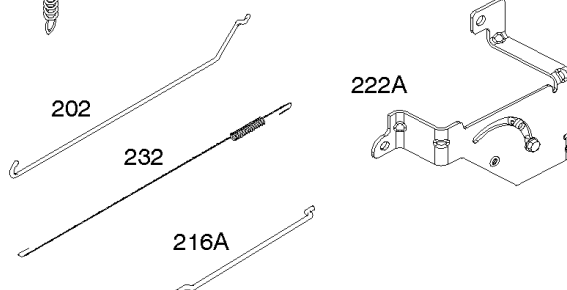

Not For Reproduction

Alternator, Controls, Governor Spring, Ignition

REF NO	PART NO	QTY	DESCRIPTION
188	691693		SCREW -(Control Bracket)
202	691841		LINK, Mechanical Governor
203	691381		CRANK, Bell
209	792813		SPRING, Governor -(Brown)
216	691840		LINK, Choke
216A	691281		LINK, Choke
222	694042		BRACKET, Control
227	691374		LEVER, Governor Control
232	691842		SPRING, Governor Link
265	691024		CLAMP, Casing
267	794904		SCREW -(Casing Clamp) (#10-32x.62)
267	699891		SCREW -(Casing Clamp) (#8-32x.50)
268	691025		CASING, Control Wire -(Cut To Required Length)
269	691026		WIRE, Control -(Cut To Required Length)
270	691027		NUT -(Control Wire Casing)
271	691028		LEVER, Control
333A	594626		ARMATURE, Magneto -Used After Code Date 16080800 -Used Before Code Date 16100100
333B	595304		ARMATURE, Magneto -(EMC Compliant) -Used After Code Date 16093000
334	691061		SCREW -(Magneto Armature)
356	398808		WIRE, Stop -(Cut To Required Length)
356A	697397		WIRE, Stop
356B	697089		WIRE, Stop
359	691077		WASHER -(Ground Terminal)
373	845823		NUT -(Ground Terminal)
404	691691		WASHER -(Governor Crank)
474B	592831		ALTERNATOR -(Dual Circuit)
501	794360		REGULATOR
505	691251		NUT -(Governor Control Lever)
507	691972		INSULATOR
520	691084		TERMINAL, Ground
521	690581		SHIELD, Cable
526	697088		SCREW -(Regulator)
526B	697348		SCREW -(Regulator)
559A	693675		SCREW -(Remote Choke Stop) (Length .419 Inches)
562	691119		BOLT -(Governor Control Lever)
578	692306		WIRE ASSEMBLY