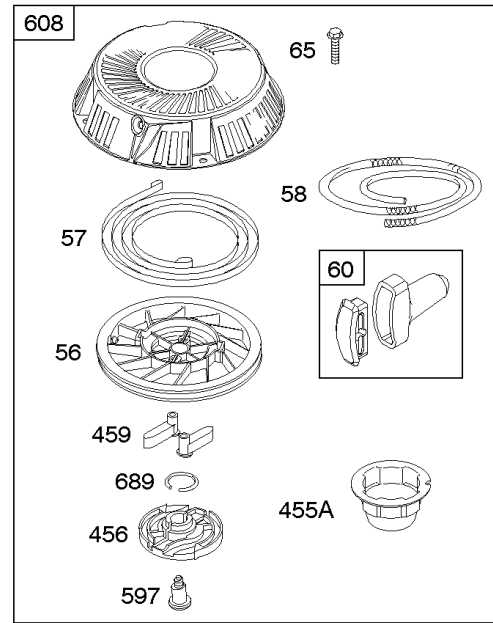

Electric & Rewind Starter, Flywheel

REF NO	PART NO	QTY	DESCRIPTION
23B	591761		FLYWHEEL
24	591757		KEY, Flywheel
37	697352		GUARD, Flywheel
37A	697626		GUARD, Flywheel
56	695129		PULLEY, Starter
57	695131		SPRING, Rewind Starter
58	695132		ROPE, Starter
60	490652		HANDLE, Starter Rope
65	690940		SCREW -(Rewind Starter)
78	691693		SCREW -(Flywheel Guard)
78A	690364		SCREW -(Flywheel Guard)
309	593934		MOTOR, Starter
310	690323		BOLT -(Starter Motor)
324	593933		SCREEN/CUP ASSEMBLY
363	19203		PULLER, Flywheel
415A	794129		PLUG -(Cover/Retainer)
455A	796615		CUP, Flywheel -(Non Washable)
456	695128		PLATE, Pawl Friction
459	281505S		PAWL, Ratchet
462	691261		WASHER -(Starter Cable)
503	691532		STRAP, Starter
510	693699		DRIVE, Starter
513	692024		CLUTCH, Drive
563A	799359		SCREW -(Debris Screen Guard)
579	691029		NUT -(Starter Cable)
597	691696		SCREW -(Pawl Friction Plate)
608A	591606		STARTER, Rewind
689	691855		SPRING, Friction
697	791680		SCREW -(Starter Motor) (Drive Cap)
729A	691224		CLIP, Wire -(Starter Motor)
783	593935		GEAR, Pinion
797	693167		NUT -(Brush Retainer)
801	691283		CAP, Drive
802	691286		CAP, End
949A	799358		GUARD, Debris Screen
1005	796082		FAN, Flywheel
1044	698139		SCREW -(Flywheel)
1051	691265		RING, Retaining
1090	691293		RETAINER, Brush