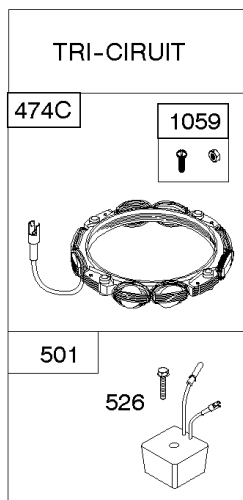

Not For Reproduction

Alternator, Controls, Governor Spring, Ignition

REF NO	PART NO	QTY	DESCRIPTION
188	691693		SCREW -(Control Bracket)
202	691841		LINK, Mechanical Governor
203	691381		CRANK, Bell
209	792813		SPRING, Governor -(Brown)
216	691840		LINK, Choke
216A	691281		LINK, Choke
222	694042		BRACKET, Control
227	691374		LEVER, Governor Control
232	691842		SPRING, Governor Link
265	691024		CLAMP, Casing
267	794904		SCREW -(Casing Clamp) (#10-32x.62)
267	699891		SCREW -(Casing Clamp) (#8-32x.50)
268	691025		CASING, Control Wire -(Cut To Required Length)
269	691026		WIRE, Control -(Cut To Required Length)
270	691027		NUT -(Control Wire Casing)
271	691028		LEVER, Control
333A	594626		ARMATURE, Magneto -Used After Code Date 16080800 -Used Before Code Date 16100100
333B	595304		ARMATURE, Magneto -(EMC Compliant) -Used After Code Date 16093000
334	691061		SCREW -(Magneto Armature)
356	398808		WIRE, Stop -(Cut To Required Length)
356A	697397		WIRE, Stop
356B	697089		WIRE, Stop
359	691077		WASHER -(Ground Terminal)
373	845823		NUT -(Ground Terminal)
404	691691		WASHER -(Governor Crank)
474B	592831		ALTERNATOR -(Dual Circuit)
501	794360		REGULATOR
505	691251		NUT -(Governor Control Lever)
507	691972		INSULATOR
520	691084		TERMINAL, Ground
521	690581		SHIELD, Cable
526	697088		SCREW -(Regulator)
526B	697348		SCREW -(Regulator)
559A	693675		SCREW -(Remote Choke Stop) (Length .419 Inches)
562	691119		BOLT -(Governor Control Lever)
578	692306		WIRE ASSEMBLY