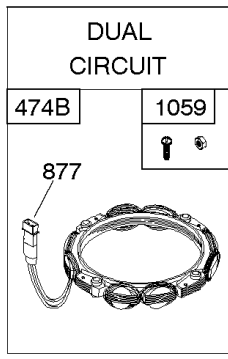

Not For Reproduction

Alternator, Controls, Governor Spring, Ignition

REF NO	PART NO	QTY	DESCRIPTION
188	691693		SCREW -(Control Bracket)
202	691841		LINK, Mechanical Governor
203	691381		CRANK, Bell
209	792813		SPRING, Governor -(Brown)
216	691840		LINK, Choke
216A	691281		LINK, Choke
222	694042		BRACKET, Control
227	691374		LEVER, Governor Control
232	691842		SPRING, Governor Link
265	691024		CLAMP, Casing
267	794904		SCREW -(Casing Clamp) (#10-32x.62)
267	699891		SCREW -(Casing Clamp) (#8-32x.50)
268	691025		CASING, Control Wire -(Cut To Required Length)
269	691026		WIRE, Control -(Cut To Required Length)
270	691027		NUT -(Control Wire Casing)
271	691028		LEVER, Control
333A	594626		ARMATURE, Magneto -Used After Code Date 16080800 -Used Before Code Date 16100100
333B	595304		ARMATURE, Magneto -(EMC Compliant) -Used After Code Date 16093000
334	691061		SCREW -(Magneto Armature)
356	398808		WIRE, Stop -(Cut To Required Length)
356A	697397		WIRE, Stop
356B	697089		WIRE, Stop
359	691077		WASHER -(Ground Terminal)
373	845823		NUT -(Ground Terminal)
404	691691		WASHER -(Governor Crank)
474B	592831		ALTERNATOR -(Dual Circuit)
501	794360		REGULATOR
505	691251		NUT -(Governor Control Lever)
507	691972		INSULATOR
520	691084		TERMINAL, Ground
521	690581		SHIELD, Cable
526	697088		SCREW -(Regulator)
526B	697348		SCREW -(Regulator)
559A	693675		SCREW -(Remote Choke Stop) (Length .419 Inches)
562	691119		BOLT -(Governor Control Lever)
578	692306		WIRE ASSEMBLY