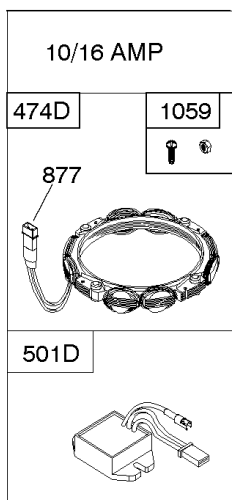

Not For Reproduction

Alternator, Controls, Governor Spring, Ignition

REF NO	PART NO	QTY	DESCRIPTION
188	691693		SCREW -(Control Bracket)
202	691841		LINK, Mechanical Governor
203	691381		CRANK, Bell
209	792813		SPRING, Governor -(Brown)
216	691840		LINK, Choke
216A	691281		LINK, Choke
222	694042		BRACKET, Control
227	691374		LEVER, Governor Control
232	691842		SPRING, Governor Link
265	691024		CLAMP, Casing
267	794904		SCREW -(Casing Clamp) (#10-32x.62)
267	699891		SCREW -(Casing Clamp) (#8-32x.50)
268	691025		CASING, Control Wire -(Cut To Required Length)
269	691026		WIRE, Control -(Cut To Required Length)
270	691027		NUT -(Control Wire Casing)
271	691028		LEVER, Control
333A	594626		ARMATURE, Magneto -Used After Code Date 16080800 -Used Before Code Date 16100100
333B	595304		ARMATURE, Magneto -(EMC Compliant) -Used After Code Date 16093000
334	691061		SCREW -(Magneto Armature)
356	398808		WIRE, Stop -(Cut To Required Length)
356A	697397		WIRE, Stop
356B	697089		WIRE, Stop
359	691077		WASHER -(Ground Terminal)
373	845823		NUT -(Ground Terminal)
404	691691		WASHER -(Governor Crank)
474B	592831		ALTERNATOR -(Dual Circuit)
501	794360		REGULATOR
505	691251		NUT -(Governor Control Lever)
507	691972		INSULATOR
520	691084		TERMINAL, Ground
521	690581		SHIELD, Cable
526	697088		SCREW -(Regulator)
526B	697348		SCREW -(Regulator)
559A	693675		SCREW -(Remote Choke Stop) (Length .419 Inches)
562	691119		BOLT -(Governor Control Lever)
578	692306		WIRE ASSEMBLY