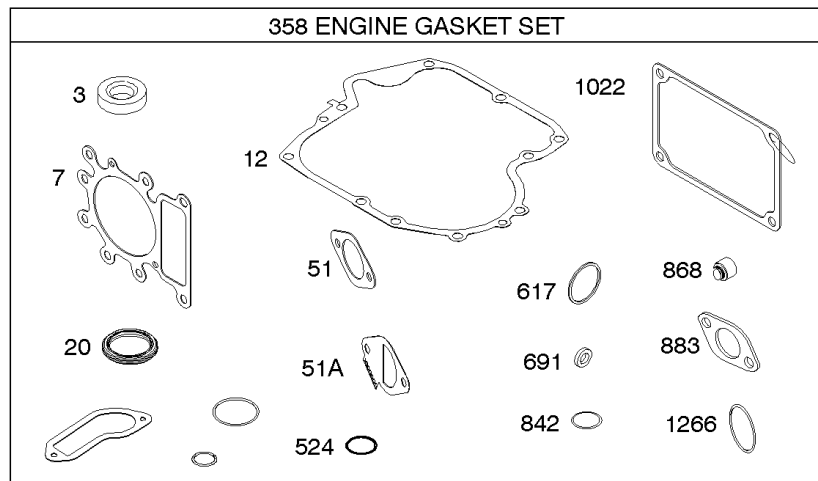

Carburetor - Ruixing

REF NO	PART NO	QTY	DESCRIPTION
51	692137		GASKET, Intake
95B	593897		SCREW -(Throttle Valve) (Ruixing)
98B	846817		KIT, Idle Speed -(Ruixing)
104B	594860		PIN, Float Hinge -(Ruixing)
105B	594868		VALVE, Float Needle -(Ruixing)
108B	594863		VALVE, Choke -(Ruixing)
117B	594871		JET, Main -(Standard) (Ruixing)
118B	595069		JET, Main -(High Altitude) (Ruixing)
121B	594886		KIT, Carburetor Overhaul -(Ruixing)
130B	594858		VALVE, Throttle -(Ruixing)
131B	594856		KIT, Throttle Shaft -(Ruixing)
133B	594859		FLOAT, Carburetor -(Ruixing)
137B	594861		GASKET, Float Bowl -(Ruixing)
141B	594862		KIT, Choke Shaft -(Ruixing)
147B	594872		JET, Pilot -(Ruixing)
217B	594864		SPRING, Choke Return -(Ruixing)
276B	846640		WASHER, Sealing -(Ruixing)
633C	594866		SEAL, Choke/Throttle Shaft -(Ruixing)
633D	594865		SEAL, Choke/Throttle Shaft -(Ruixing)
633E	797629		SEAL, Choke/Throttle Shaft -(Ruixing)
947B	846639		SOLENOID, Fuel -(Ruixing)
975B	594867		BOWL, Float -(Ruixing)