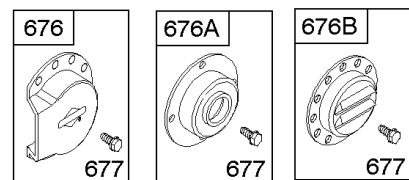

Air Cleaner, Blower Housing, Exhaust System, Fuel Supply

REF NO	PART NO	QTY	DESCRIPTION
14	790560		STUD -(Cylinder Head)
81	691178		LOCK, Muffler Screw
187	791766		LINE, Fuel -(15" Long)(Cut to Required Length)
187A	796491		LINE, Fuel -(Formed)(Cut To Required Length)
187D	791744		LINE, Fuel -(Formed)(Cut To Required Length)
187B	791805		LINE, Fuel -(Formed)(Cut To Required Length)
190	796174		SCREW -(Fuel Tank)
240	394358S		FILTER, Fuel -(White, 75 Microns)
240A	84001895		FILTER, Fuel
300A	796000		MUFFLER
300B	795997		MUFFLER
304G	591641		HOUSING, Blower -(Black-Compatible With Canister Style Filter)
305	697102		SCREW -(Blower Housing)
305B	795891		SCREW -(Blower Housing) (Blower Housing To Intake Elbow)
305C	799370		SCREW -(Blower Housing) (Used On Grommet Style Blower Housings)
346	794845		SCREW -(Spark Arrestor)
387	808656		PUMP, Fuel
431B	797901		ELBOW, Intake -(EVAP)
445B	591583		FILTER, A/C Cartridge -(Canister)
601	791850		CLAMP, Hose -(Green)
613	691416		SCREW -(Muffler)
613A	691678		SCREW -(Muffler)
613B	690297		SCREW -(Muffler)
670	796175		SPACER, Fuel Tank
676	795036		DEFLECTOR, Muffler
676A	396903		DEFLECTOR, Muffler
676B	795038		DEFLECTOR, Muffler
677	690367		SCREW -(Muffler Deflector) (#8-18 x 0.563 lg)
677	690661		SCREW -(Muffler Deflector) (#8-18 x 0.375 lg)
705	790561		NUT -(Fuel Tank)
773	796448		RETAINER
823	698941		SCREW -(Muffler Adapter)
832	790244		GUARD, Muffler
832A	595029		GUARD, Muffler
832B	706336		GUARD, Muffler
836	690367		SCREW -(Muffler Guard)