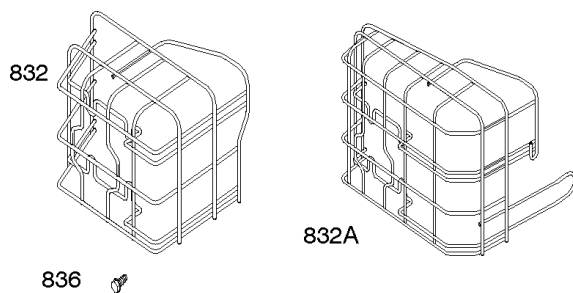

Air Cleaner, Blower Housing, Exhaust System, Fuel Supply

REF NO	PART NO	QTY	DESCRIPTION
14	790560		STUD -(Cylinder Head)
81	691178		LOCK, Muffler Screw
187	791766		LINE, Fuel -(15" Long)(Cut to Required Length)
187A	796491		LINE, Fuel -(Formed)(Cut To Required Length)
187D	791744		LINE, Fuel -(Formed)(Cut To Required Length)
187B	791805		LINE, Fuel -(Formed)(Cut To Required Length)
190	796174		SCREW -(Fuel Tank)
240	394358S		FILTER, Fuel -(White, 75 Microns)
240A	84001895		FILTER, Fuel
300A	796000		MUFFLER
300B	795997		MUFFLER
304G	591641		HOUSING, Blower -(Black-Compatible With Canister Style Filter)
305	697102		SCREW -(Blower Housing)
305B	795891		SCREW -(Blower Housing) (Blower Housing To Intake Elbow)
305C	799370		SCREW -(Blower Housing) (Used On Grommet Style Blower Housings)
346	794845		SCREW -(Spark Arrestor)
387	808656		PUMP, Fuel
431B	797901		ELBOW, Intake -(EVAP)
445B	591583		FILTER, A/C Cartridge -(Canister)
601	791850		CLAMP, Hose -(Green)
613	691416		SCREW -(Muffler)
613A	691678		SCREW -(Muffler)
613B	690297		SCREW -(Muffler)
670	796175		SPACER, Fuel Tank
676	795036		DEFLECTOR, Muffler
676A	396903		DEFLECTOR, Muffler
676B	795038		DEFLECTOR, Muffler
677	690367		SCREW -(Muffler Deflector) (#8-18 x 0.563 lg)
677	690661		SCREW -(Muffler Deflector) (#8-18 x 0.375 lg)
705	790561		NUT -(Fuel Tank)
773	796448		RETAINER
823	698941		SCREW -(Muffler Adapter)
832	790244		GUARD, Muffler
832A	595029		GUARD, Muffler
832B	706336		GUARD, Muffler
836	690367		SCREW -(Muffler Guard)