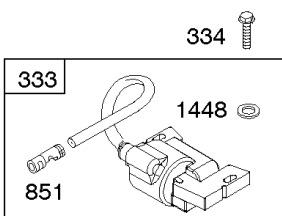

Not For Reproduction

Alternator, Controls, Governor Spring, Ignition

REF NO	PART NO	QTY	DESCRIPTION
188	691693		SCREW -(Control Bracket)
202	691841		LINK, Mechanical Governor
203	691381		CRANK, Bell
209	792813		SPRING, Governor -(Brown)
216	691840		LINK, Choke
216A	691281		LINK, Choke
222	694042		BRACKET, Control
227	691374		LEVER, Governor Control
232	691842		SPRING, Governor Link
265	691024		CLAMP, Casing
267	794904		SCREW -(Casing Clamp) (#10-32x.62)
267	699891		SCREW -(Casing Clamp) (#8-32x.50)
268	691025		CASING, Control Wire -(Cut To Required Length)
269	691026		WIRE, Control -(Cut To Required Length)
270	691027		NUT -(Control Wire Casing)
271	691028		LEVER, Control
333A	594626		ARMATURE, Magneto -Used After Code Date 16080800 -Used Before Code Date 16100100
333B	595304		ARMATURE, Magneto -(EMC Compliant) -Used After Code Date 16093000
334	691061		SCREW -(Magneto Armature)
356	398808		WIRE, Stop -(Cut To Required Length)
356A	697397		WIRE, Stop
356B	697089		WIRE, Stop
359	691077		WASHER -(Ground Terminal)
373	845823		NUT -(Ground Terminal)
404	691691		WASHER -(Governor Crank)
474B	592831		ALTERNATOR -(Dual Circuit)
501	794360		REGULATOR
505	691251		NUT -(Governor Control Lever)
507	691972		INSULATOR
520	691084		TERMINAL, Ground
521	690581		SHIELD, Cable
526	697088		SCREW -(Regulator)
526B	697348		SCREW -(Regulator)
559A	693675		SCREW -(Remote Choke Stop) (Length .419 Inches)
562	691119		BOLT -(Governor Control Lever)
578	692306		WIRE ASSEMBLY