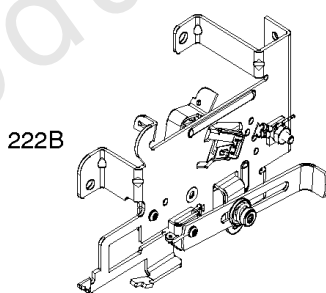

Not For Reproduction

Alternator, Controls, Governor Spring, Ignition

REF NO	PART NO	QTY	DESCRIPTION
188	691693		SCREW -(Control Bracket)
202	691841		LINK, Mechanical Governor
203	691381		CRANK, Bell
209	792813		SPRING, Governor -(Brown)
216	691840		LINK, Choke
216A	691281		LINK, Choke
222	694042		BRACKET, Control
227	691374		LEVER, Governor Control
232	691842		SPRING, Governor Link
265	691024		CLAMP, Casing
267	794904		SCREW -(Casing Clamp) (#10-32x.62)
267	699891		SCREW -(Casing Clamp) (#8-32x.50)
268	691025		CASING, Control Wire -(Cut To Required Length)
269	691026		WIRE, Control -(Cut To Required Length)
270	691027		NUT -(Control Wire Casing)
271	691028		LEVER, Control
333A	594626		ARMATURE, Magneto -Used After Code Date 16080800 -Used Before Code Date 16100100
333B	595304		ARMATURE, Magneto -(EMC Compliant) -Used After Code Date 16093000
334	691061		SCREW -(Magneto Armature)
356	398808		WIRE, Stop -(Cut To Required Length)
356A	697397		WIRE, Stop
356B	697089		WIRE, Stop
359	691077		WASHER -(Ground Terminal)
373	845823		NUT -(Ground Terminal)
404	691691		WASHER -(Governor Crank)
474B	592831		ALTERNATOR -(Dual Circuit)
501	794360		REGULATOR
505	691251		NUT -(Governor Control Lever)
507	691972		INSULATOR
520	691084		TERMINAL, Ground
521	690581		SHIELD, Cable
526	697088		SCREW -(Regulator)
526B	697348		SCREW -(Regulator)
559A	693675		SCREW -(Remote Choke Stop) (Length .419 Inches)
562	691119		BOLT -(Governor Control Lever)
578	692306		WIRE ASSEMBLY