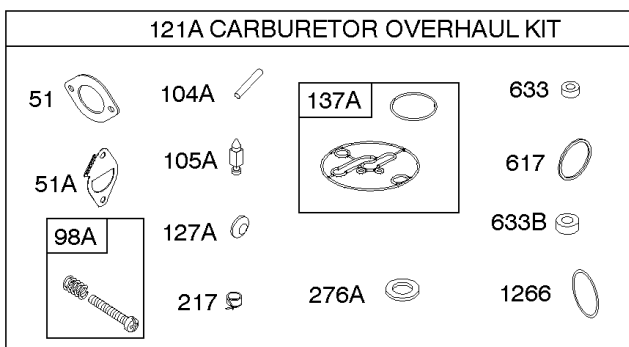

Not For Reproduction

Camshaft, Crankshaft, Counter Weight, Piston, Rings, Connecting Rod

REF NO	PART NO	QTY	DESCRIPTION
16	593417		CRANKSHAFT
24	591757		KEY, Flywheel
25	595053		PISTON ASSEMBLY -(Standard)
25	595054		PISTON ASSEMBLY -(.020" Oversize)
26	792643		SET, Ring -(.020 Oversize)
26	797011		SET, Ring -(Standard)
27	698469		LOCK, Piston Pin
28	797013		PIN, Piston
29	791633		ROD, Connecting -(Standard)
32	791118		SCREW -(Connecting Rod)
43	691968		SLINGER, Governor/Oil
45	690564		TAPPET, Valve
46	793880		CAMSHAFT
357	691483		KEY, Drive Pulley
377	691639		KEY, Timing
741	697128		GEAR, Timing
757	793242		LINK, Counterweight
758	593418		COUNTERWEIGHT
759	697392		PIN, Counterweight
1270	793243		PLUG, AVS Counterweight