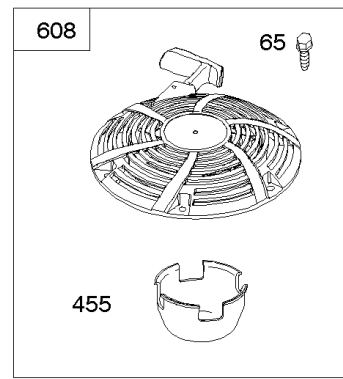

Electric & Rewind Starter, Flywheel

REF NO	PART NO	QTY	DESCRIPTION
23B	591760		FLYWHEEL
24	591757		KEY, Flywheel
37	697352		GUARD, Flywheel
37A	697626		GUARD, Flywheel
65	690940		SCREW -(Rewind Starter)
78	691693		SCREW -(Flywheel Guard)
78A	690364		SCREW -(Flywheel Guard)
309	593934		MOTOR, Starter
310	690323		BOLT -(Starter Motor)
324	593933		SCREEN/CUP ASSEMBLY
363	19203		PULLER, Flywheel
415A	794129		PLUG -(Cover/Retainer)
455	796615		CUP, Flywheel -(Non Washable)
462	691261		WASHER -(Starter Cable)
503	691532		STRAP, Starter
510	693699		DRIVE, Starter
513	692024		CLUTCH, Drive
563A	799359		SCREW -(Debris Screen Guard)
579	691029		NUT -(Starter Cable)
608	591606		STARTER, Rewind
697	791680		SCREW -(Starter Motor) (Drive Cap)
729A	691224		CLIP, Wire -(Starter Motor)
783	593935		GEAR, Pinion
797	693167		NUT -(Brush Retainer)
801	691283		CAP, Drive
802	691286		CAP, End
949A	799358		GUARD, Debris Screen
1005	796082		FAN, Flywheel
1044	698139		SCREW -(Flywheel)
1051	691265		RING, Retaining
1090	691293		RETAINER, Brush