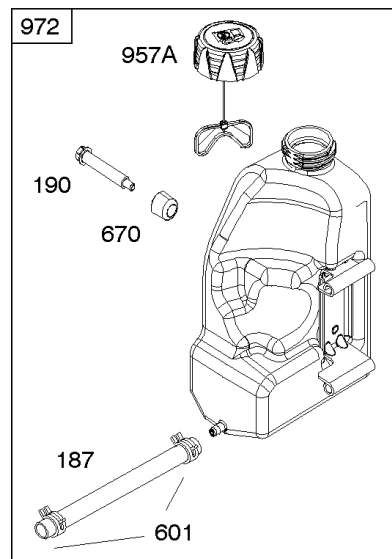

Carburetor, Fuel Supply, Kit - Carburetor Overhaul

REF NO	PART NO	QTY	DESCRIPTION
14	790560		STUD -(Cylinder Head)
51	692137		GASKET, Intake
51A	796081		GASKET, Intake
94A	793610		KIT, Idle Mixture -(Nikki)
95A	690718		SCREW -(Throttle Valve) (Nikki)
98A	695408		KIT, Idle Speed -(Nikki)
104A	694918		PIN, Float Hinge -(Nikki)
105A	696136		VALVE, Float Needle -(Nikki)
108A	698773		VALVE, Choke -(Nikki)
117	791405		JET, Main -(Standard) (Standard)
118	698788		JET, Main -(High Altitude) (5000 Feet)
121A	796184		KIT, Carburetor Overhaul -(Nikki)
125	593433		CARBURETOR -(Nikki With Solenoid)
127A	690727		PLUG, Welch -(Nikki)
130A	698774		VALVE, Throttle -(Nikki)
131A	698776		KIT, Throttle Shaft -(Nikki)
133A	694914		FLOAT, Carburetor -(Nikki)
135A	796400		TUBE, Fuel Transfer
137A	698781		GASKET, Float Bowl -(Nikki)
141A	698778		KIT, Choke Shaft -(Nikki)
187	791766		LINE, Fuel -(15" Long)(Cut to Required Length)
187A	796491		LINE, Fuel -(Formed)(Cut To Required Length)
187B	791805		LINE, Fuel -(Formed)(Cut To Required Length)
187D	791744		LINE, Fuel -(Formed)(Cut To Required Length)
190	796174		SCREW -(Fuel Tank)
217	695409		SPRING, Choke Return
226	793386		KIT, Choke Shaft -(Manual Choke)
240	394358S		FILTER, Fuel -(White, 75 Microns)
240A	84001895		FILTER, Fuel
276A	695410		WASHER, Sealing
387	808656		PUMP, Fuel
601	791850		CLAMP, Hose -(Green)
617	692138		SEAL, O-Ring -(Intake Manifold)