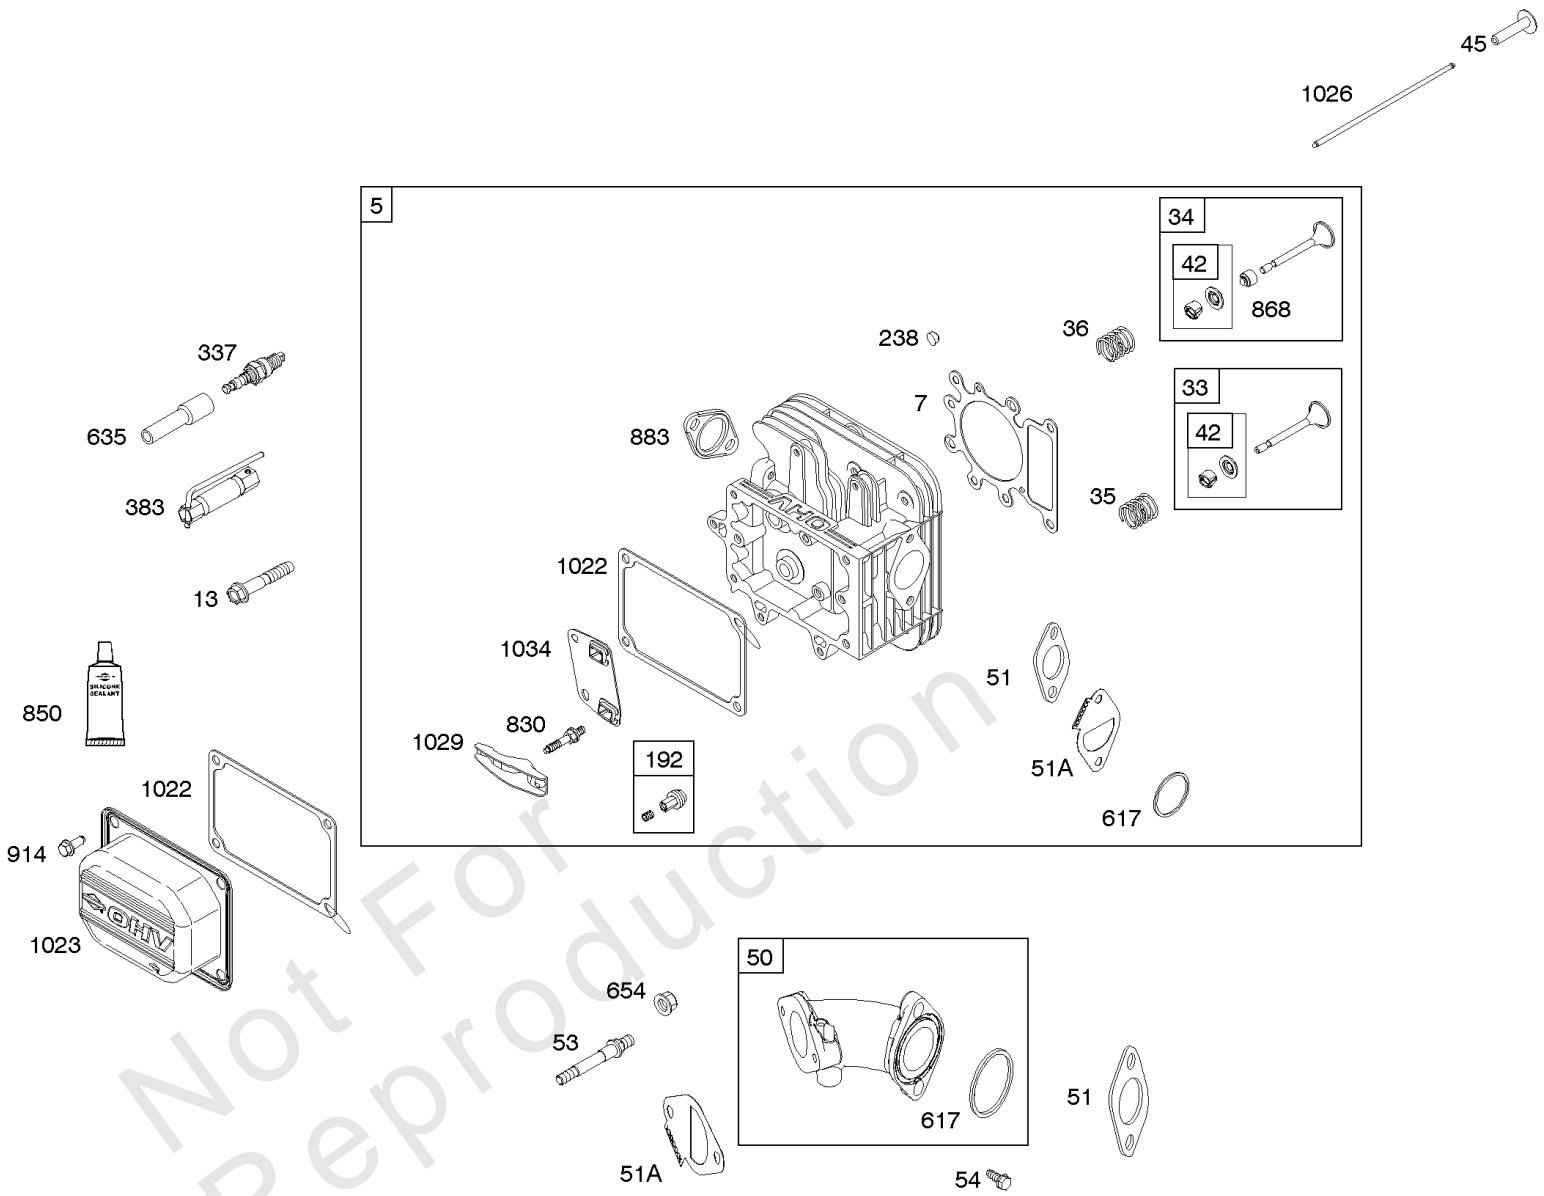

Cylinder Head, Gasket Set - Engine, Gasket Set - Valve, Intake Manifold, Valves

REF NO	PART NO	QTY	DESCRIPTION
3	391086S		SEAL, Oil -(Magneto Side)
5	796183		HEAD, Cylinder
7	273280S		GASKET, Cylinder Head
12	697110		GASKET, Crankcase -(.015" Thick)(Standard)
13	690360		SCREW -(Cylinder Head)
20	795387		SEAL, Oil -(PTO Side)
33	792868		VALVE, Exhaust -(Chrome)
34	791935		VALVE, Intake
35	691279		SPRING, Valve -(Intake)
36	691279		SPRING, Valve -(Exhaust)
42	499586		KEEPER, Valve
45	690564		TAPPET, Valve
50	592845		MANIFOLD, Intake
51	692137		GASKET, Intake
51A	796081		GASKET, Intake
53	591260		STUD -(Carburetor)
54	691148		SCREW -(Intake Manifold)
192	691986		ADJUSTER, Rocker Arm
238	691843		CAP, Valve
337	491055S		PLUG, Spark -(Resistor)
337	792015		PLUG, Spark -(Resistor EMS)
358	796181		GASKET SET, Engine
383	19576S		WRENCH, Spark Plug
524	691032		SEAL, O-Ring -(With Side Tube Connector)
617	692138		SEAL, O-Ring -(Intake Manifold)
635	691909		BOOT, Spark Plug
654	690958		NUT -(Carburetor)
691	692407		SEAL, Governor Shaft
830	691095		STUD, Rocker Arm
842	691031		SEAL, O-Ring -(Dipstick Tube)
850	100106		SEALANT, Liquid -(Rocker Cover Gasket and Breather Gasket)
868	690968		SEAL, Valve
883	692236		GASKET, Exhaust
914	691108		SCREW -(Rocker Cover)
1022	272475S		GASKET, Rocker Cover
1023	797421		COVER, Rocker
1026	794573		ROD, Push -(Exhaust)
1026	697394		ROD, Push -(Intake)