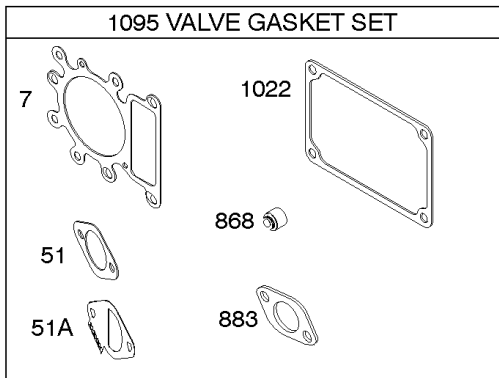

Carburetor, Fuel Supply, Kit - Carburetor Overhaul

REF NO	PART NO	QTY	DESCRIPTION
633	699813		SEAL, Choke/Throttle Shaft -(Nikki)
633B	690998		SEAL, Choke/Throttle Shaft -(Nikki)
634A	698779		SPRING/SEAL ASSEMBLY -(Nikki)
670	796175		SPACER, Fuel Tank
705	790561		NUT -(Fuel Tank)
773	796448		RETAINER
947C	699915		SOLENOID, Fuel
957	795027		CAP, Fuel Tank -(Standard)
957A	799719		CAP, Fuel Tank -(Carbon In Cap)
958	698183		VALVE, Fuel Shut Off
972	799111		TANK, Fuel -(Fluorinated)
975A	699502		BOWL, Float -(Nikki)
1091	691333		CAP, Limiter
1127	695407		SCREW -(Float Bowl) (Float Bowl to Carburetor Body)
1139	796449		WASHER -(Fuel Pump Bracket)
1146	793380		SCREW -(Choke Shaft) (Manual Choke)
1266	691917		SEAL, O-Ring -(Intake Elbow)