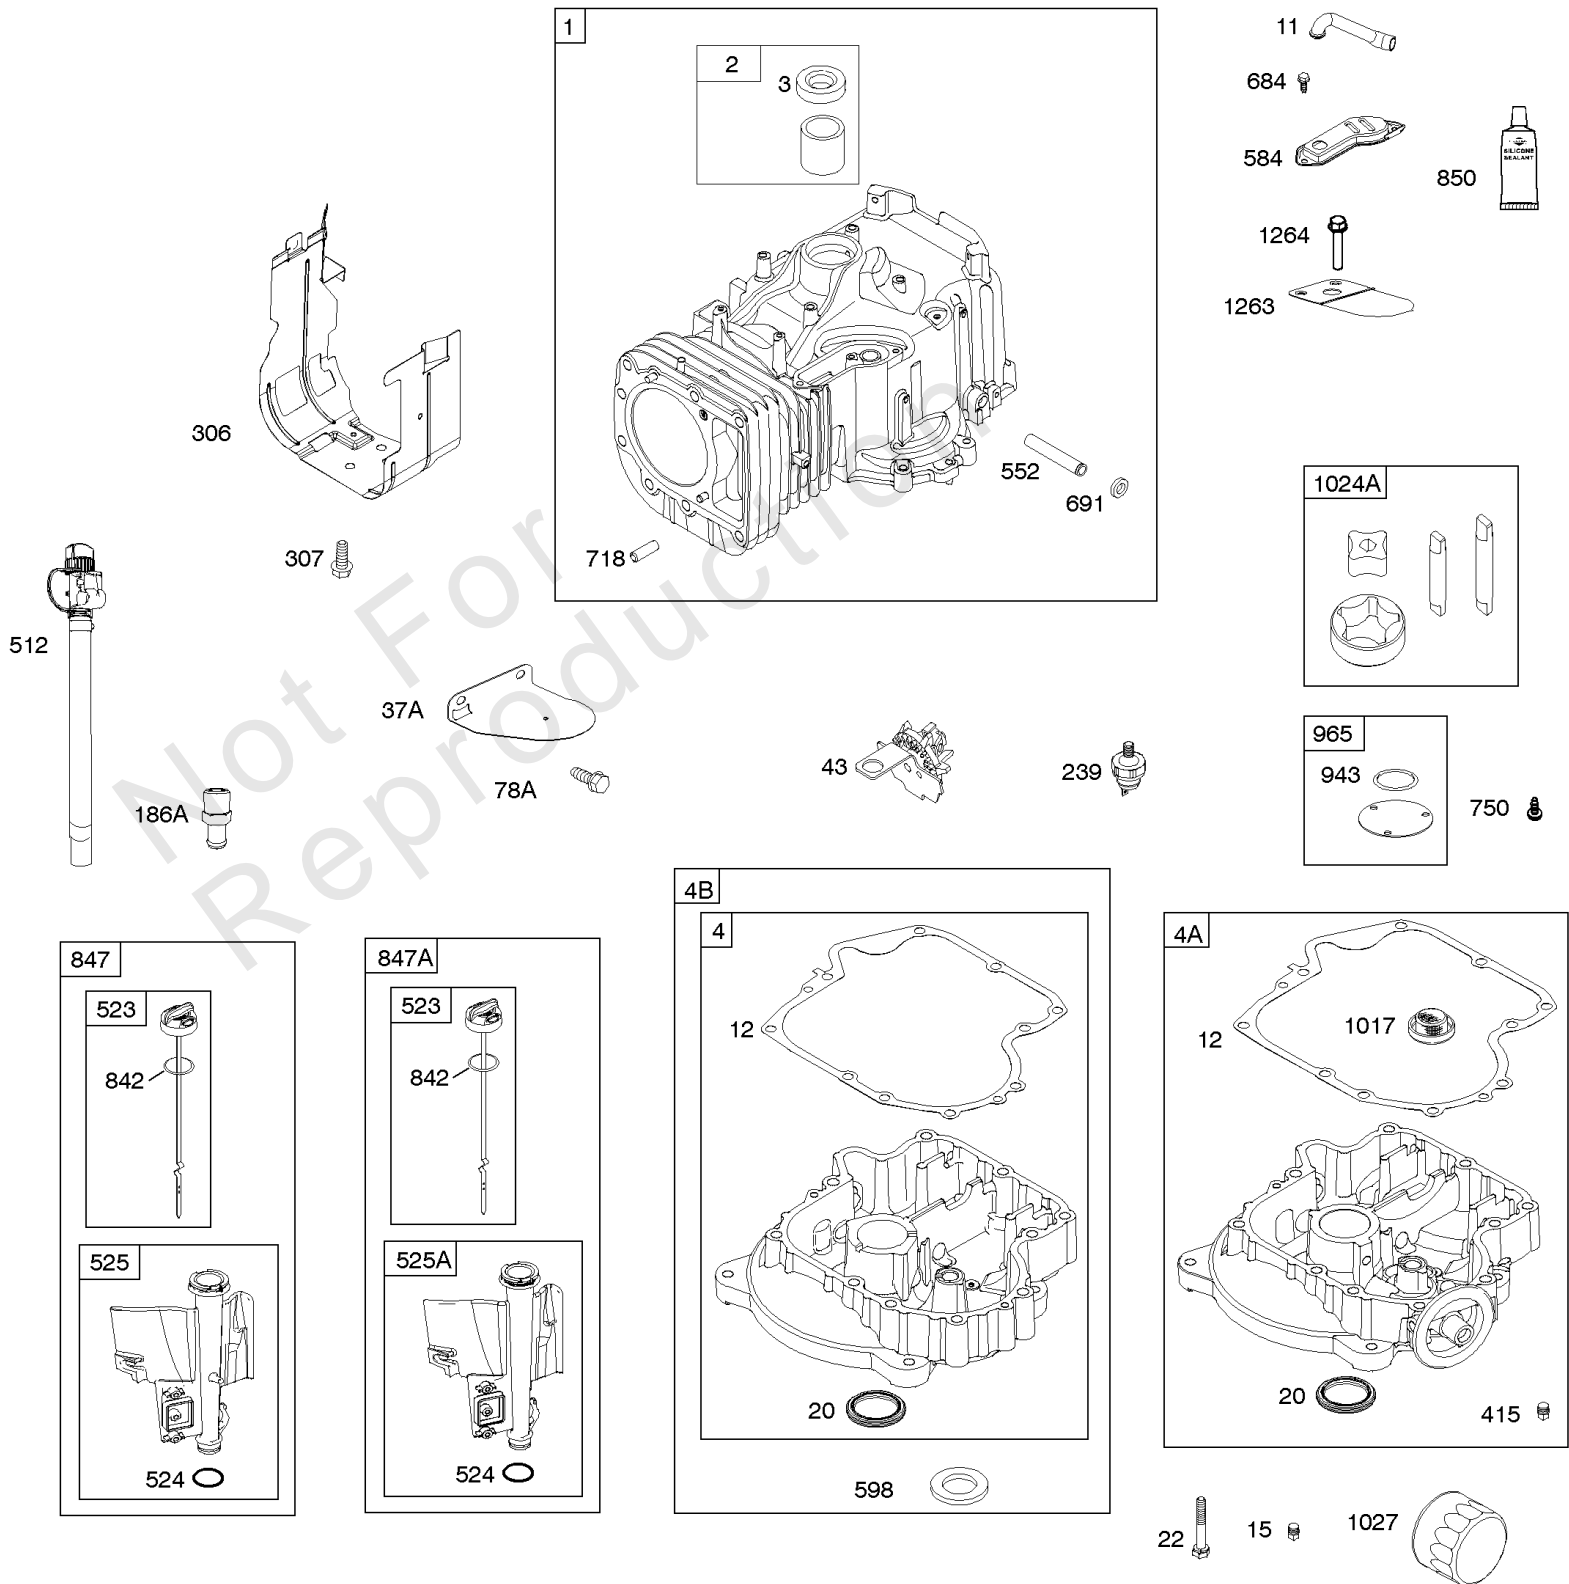

1319 WARNING LABEL

REQUIRED when replacing parts with warning labels affixed.

1319A WARNING LABEL

REQUIRED when replacing parts with warning labels affixed.

1036 EMISSIONS LABEL

Cylinder, Engine Sump, Lubrication, Oil Fill

REF NO	PART NO	QTY	DESCRIPTION
1	697377		CYLINDER ASSEMBLY
2	797673		KIT, Bushing/Seal -(Magneto Side)
3	391086S		SEAL, Oil -(Magneto Side)
4	697106		SUMP, Engine
11	794683		TUBE, Breather
12	697110		GASKET, Crankcase -(.015" Thick)(Standard)
15	690946		PLUG, Oil Drain -(3/8" Standard)
20	795387		SEAL, Oil -(PTO Side)
22	692125		SCREW -(Crankcase Cover/Sump)
37A	697626		GUARD, Flywheel
43	691968		SLINGER, Governor/Oil
78A	690364		SCREW -(Flywheel Guard)
186A	796532		CONNECTOR, Hose
239	694115		SWITCH, Oil Pressure
306	592778		SHIELD, Cylinder
307	691693		SCREW -(Cylinder Shield)
415	794903		PLUG
512	594200		HOSE, Oil Drain
523	699908		DIPSTICK
524	691032		SEAL, O-Ring -(With Side Tube Connector)
525	697085		TUBE, Dipstick -(With Side Tube Connector)
525A	697184		TUBE, Dipstick -(Standard Dipstick Tube)
552	697144		BUSHING, Governor Crank
584	794682		COVER, Breather Passage -(Use with Liquid Sealant Reference 850)
598	799739		SHIM, End Play -(Crankshaft or Camshaft Bearing)
684	697157		SCREW -(Breather Passage Cover)
691	692407		SEAL, Governor Shaft
718	690959		PIN, Locating
750	790832		SCREW -(Oil Pump Cover)
842	691031		SEAL, O-Ring -(Dipstick Tube)
847	790443		DIPSTICK/TUBE ASSEMBLY -(With Side Tube Connector)
847A	790442		DIPSTICK/TUBE ASSEMBLY -(Standard Dipstick Tube)
850	100106		SEALANT, Liquid -(Rocker Cover Gasket and Breather Gasket)
943	690589		SEAL, O-Ring -(Oil Pump Cover)
965	499613		COVER, Oil Pump
1017	796981		SCREEN, Oil Pump
1024A	794644		SHAFT, Pump