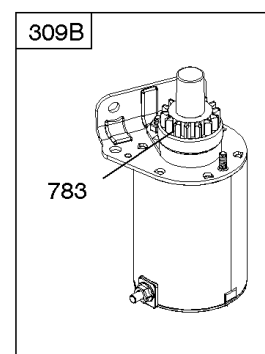

Electric & Rewind Starter, Flywheel

REF NO	PART NO	QTY	DESCRIPTION
23B	591760		FLYWHEEL
24	591757		KEY, Flywheel
37	697352		GUARD, Flywheel
37A	697626		GUARD, Flywheel
65	690940		SCREW -(Rewind Starter)
78	691693		SCREW -(Flywheel Guard)
78A	690364		SCREW -(Flywheel Guard)
309	593934		MOTOR, Starter
310	690323		BOLT -(Starter Motor)
324	593933		SCREEN/CUP ASSEMBLY
363	19203		PULLER, Flywheel
415A	794129		PLUG -(Cover/Retainer)
455	796615		CUP, Flywheel -(Non Washable)
462	691261		WASHER -(Starter Cable)
503	691532		STRAP, Starter
510	693699		DRIVE, Starter
513	692024		CLUTCH, Drive
563A	799359		SCREW -(Debris Screen Guard)
579	691029		NUT -(Starter Cable)
608	591606		STARTER, Rewind
697	791680		SCREW -(Starter Motor) (Drive Cap)
729A	691224		CLIP, Wire -(Starter Motor)
783	593935		GEAR, Pinion
797	693167		NUT -(Brush Retainer)
801	691283		CAP, Drive
802	691286		CAP, End
949A	799358		GUARD, Debris Screen
1005	796082		FAN, Flywheel
1044	698139		SCREW -(Flywheel)
1051	691265		RING, Retaining
1090	691293		RETAINER, Brush