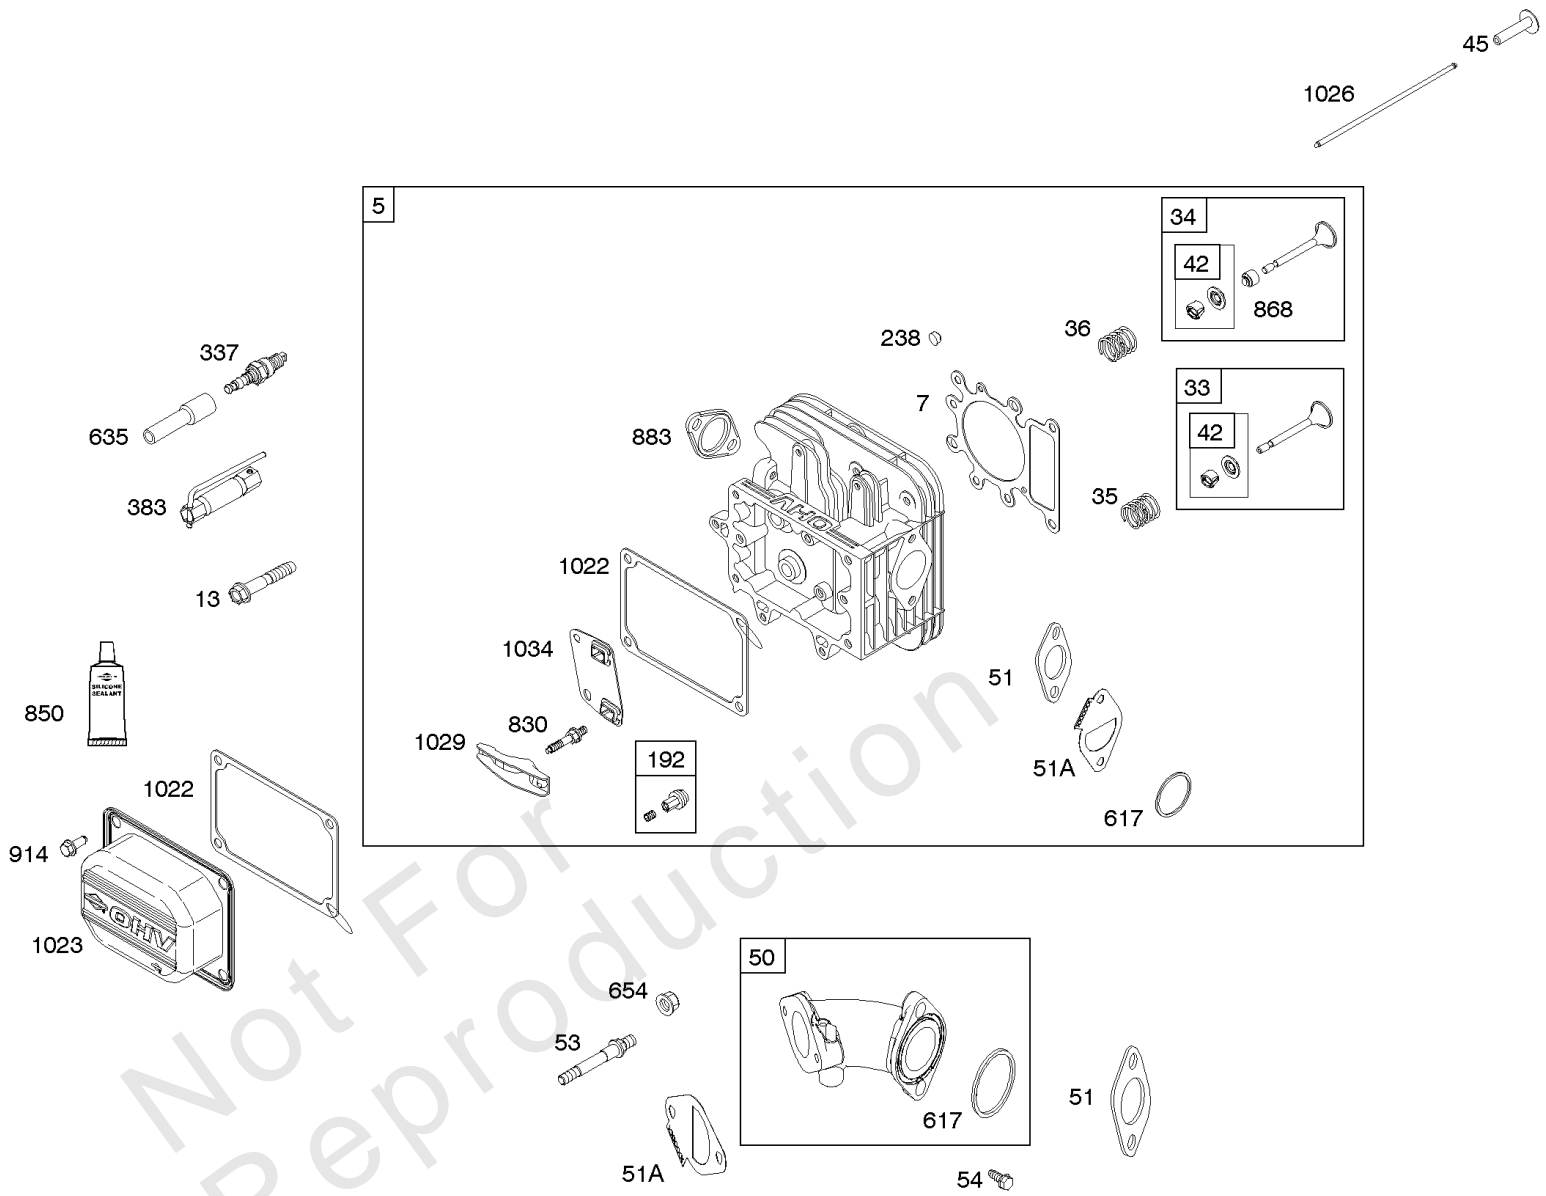

Carburetor, Fuel Supply, Kit - Carburetor Overhaul

REF NO	PART NO	QTY	DESCRIPTION
633	699813		SEAL, Choke/Throttle Shaft -(Nikki)
633B	690998		SEAL, Choke/Throttle Shaft -(Nikki)
634A	698779		SPRING/SEAL ASSEMBLY -(Nikki)
670	796175		SPACER, Fuel Tank
705	790561		NUT -(Fuel Tank)
773	796448		RETAINER
947C	699915		SOLENOID, Fuel
957	795027		CAP, Fuel Tank -(Standard)
957A	799719		CAP, Fuel Tank -(Carbon In Cap)
958	698183		VALVE, Fuel Shut Off
972	799111		TANK, Fuel -(Fluorinated)
975A	699502		BOWL, Float -(Nikki)
1091	691333		CAP, Limiter
1127	695407		SCREW -(Float Bowl) (Float Bowl to Carburetor Body)
1139	796449		WASHER -(Fuel Pump Bracket)
1146	793380		SCREW -(Choke Shaft) (Manual Choke)
1266	691917		SEAL, O-Ring -(Intake Elbow)