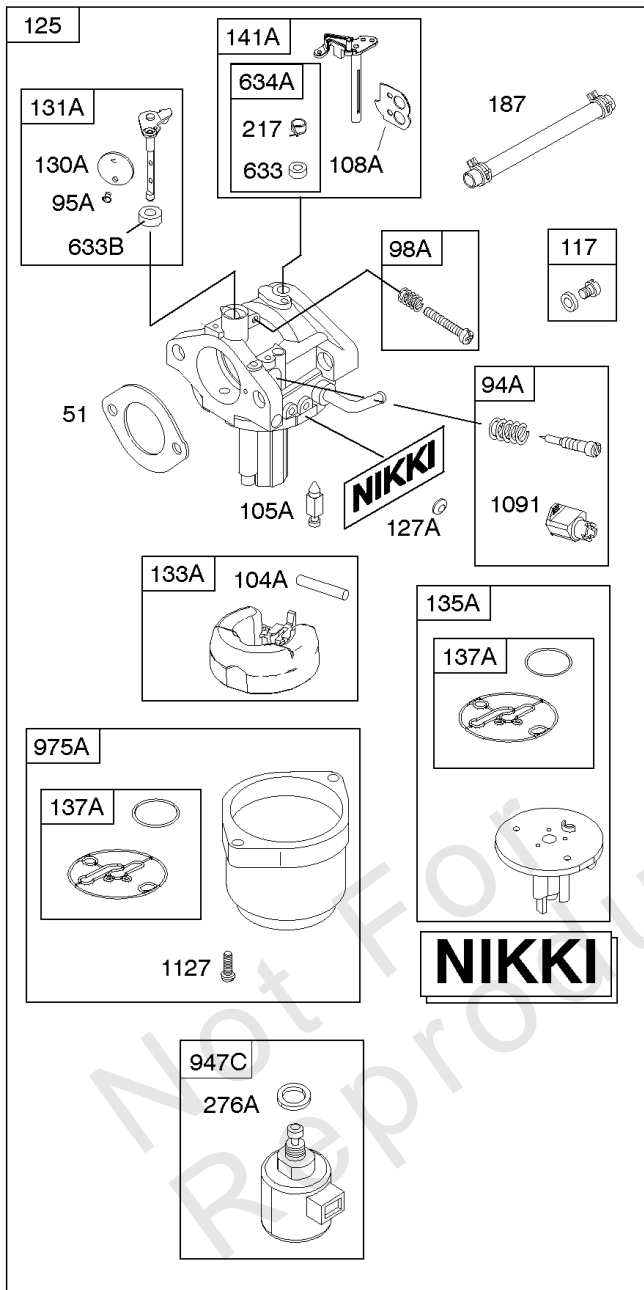

Carburetor, Fuel Supply, Kit - Carburetor Overhaul

REF NO	PART NO	QTY	DESCRIPTION
14	790560		STUD -(Cylinder Head)
51	692137		GASKET, Intake
51A	796081		GASKET, Intake
94A	793610		KIT, Idle Mixture -(Nikki)
95A	690718		SCREW -(Throttle Valve) (Nikki)
98A	695408		KIT, Idle Speed -(Nikki)
104A	694918		PIN, Float Hinge -(Nikki)
105A	696136		VALVE, Float Needle -(Nikki)
108A	698773		VALVE, Choke -(Nikki)
117	791405		JET, Main -(Standard) (Standard)
118	698788		JET, Main -(High Altitude) (5000 Feet)
121A	796184		KIT, Carburetor Overhaul -(Nikki)
125	593433		CARBURETOR -(Nikki With Solenoid)
127A	690727		PLUG, Welch -(Nikki)
130A	698774		VALVE, Throttle -(Nikki)
131A	698776		KIT, Throttle Shaft -(Nikki)
133A	694914		FLOAT, Carburetor -(Nikki)
135A	796400		TUBE, Fuel Transfer
137A	698781		GASKET, Float Bowl -(Nikki)
141A	698778		KIT, Choke Shaft -(Nikki)
187	791766		LINE, Fuel -(15" Long)(Cut to Required Length)
187A	796491		LINE, Fuel -(Formed)(Cut To Required Length)
187B	791805		LINE, Fuel -(Formed)(Cut To Required Length)
187D	791744		LINE, Fuel -(Formed)(Cut To Required Length)
190	796174		SCREW -(Fuel Tank)
217	695409		SPRING, Choke Return
226	793386		KIT, Choke Shaft -(Manual Choke)
240	394358S		FILTER, Fuel -(White, 75 Microns)
240A	84001895		FILTER, Fuel
276A	695410		WASHER, Sealing
387	808656		PUMP, Fuel
601	791850		CLAMP, Hose -(Green)
617	692138		SEAL, O-Ring -(Intake Manifold)