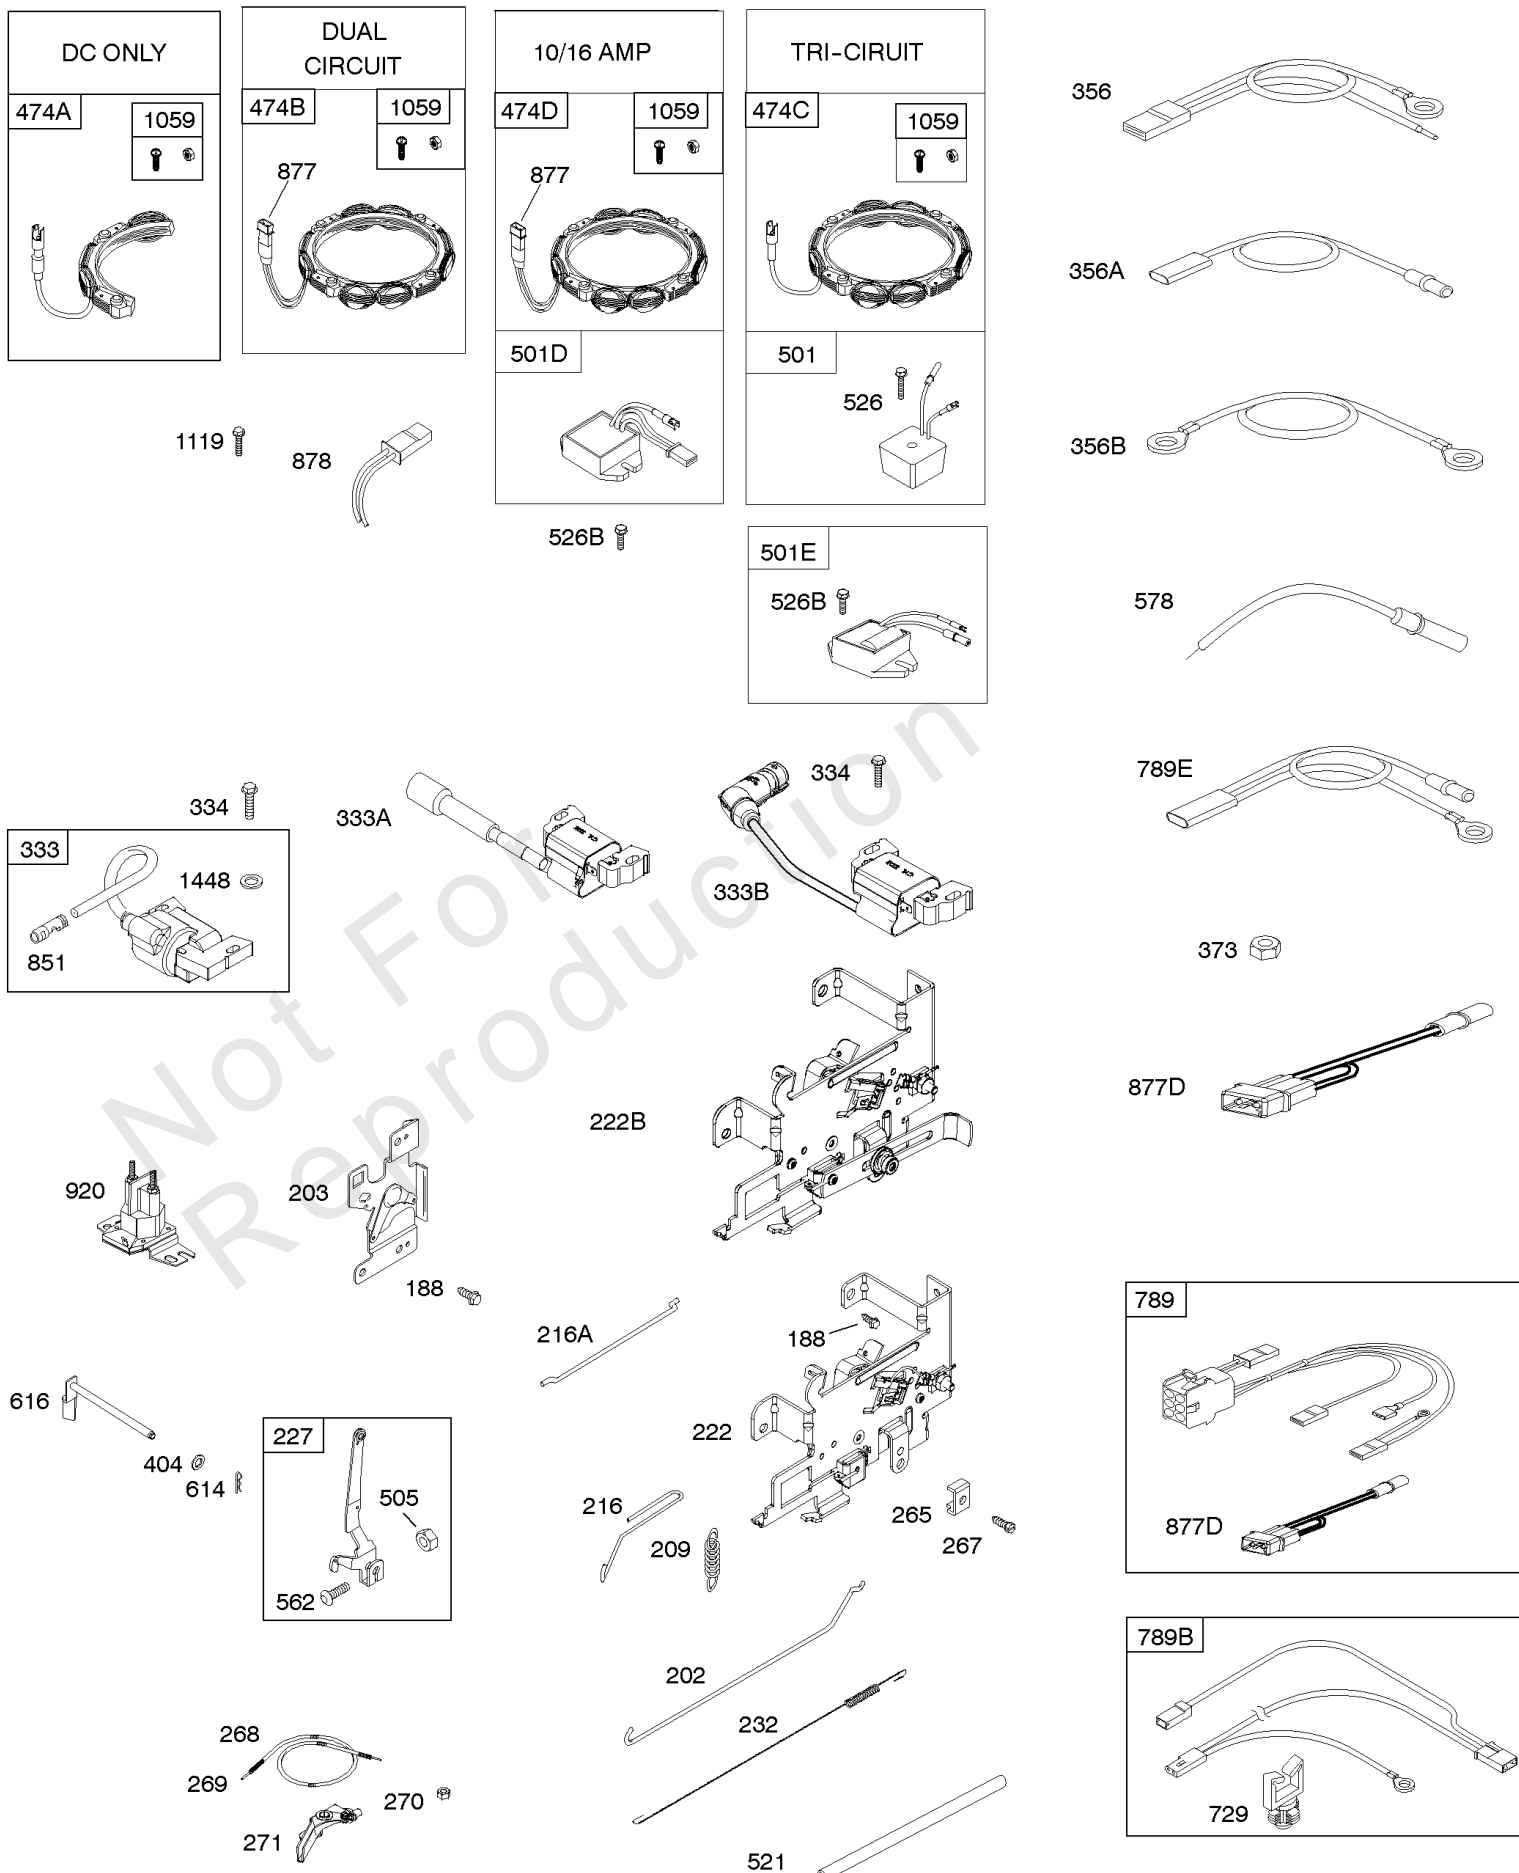

Alternator, Controls, Governor Spring, Ignition

REF NO	PART NO	QTY	DESCRIPTION
188	691693		SCREW -(Control Bracket)
202	691841		LINK, Mechanical Governor
203	691381		CRANK, Bell
209	792813		SPRING, Governor
216	691840		LINK, Choke
216A	691281		LINK, Choke
222B	594500		BRACKET, Control
227	691374		LEVER, Governor Control
232	691842		SPRING, Governor Link
265	691024		CLAMP, Casing
267	794904		SCREW -(Casing Clamp)
268	691025		CASING, Control Wire -(Cut To Required Length)
269	691026		WIRE, Control -(Cut To Required Length)
270	691027		NUT -(Control Wire Casing)
271	691028		LEVER, Control
333	799650		ARMATURE, Magneto -Used Before Code Date 16080900
333A	594626		ARMATURE, Magneto -Used After Code Date 16080800 -Used Before Code Date 16100100
333B	595304		ARMATURE, Magneto -(EMC Compliant) -Used After Code Date 16093000
334	691061		SCREW -(Magneto Armature)
356	398808		WIRE, Stop -(Cut To Required Length)
356A	697397		WIRE, Stop
356B	697089		WIRE, Stop
373	691612		NUT -(Ground Terminal)
404	691691		WASHER -(Governor Crank)
474C	592829		ALTERNATOR
501E	698315		REGULATOR -(5/9 Amp.)
505	691251		NUT -(Governor Control Lever)
521	690581		SHIELD, Cable
526	697088		SCREW -(Regulator)
526B	697348		SCREW -(Regulator)
562	691119		BOLT -(Governor Control Lever)
578	692306		WIRE ASSEMBLY
614	691620		PIN, Cotter
616	692012		CRANK, Governor
729	691335		CLIP, Wire
789	698329		HARNESS, Wiring
789B	692037		HARNESS, Wiring
789E	594999		HARNESS, Wiring