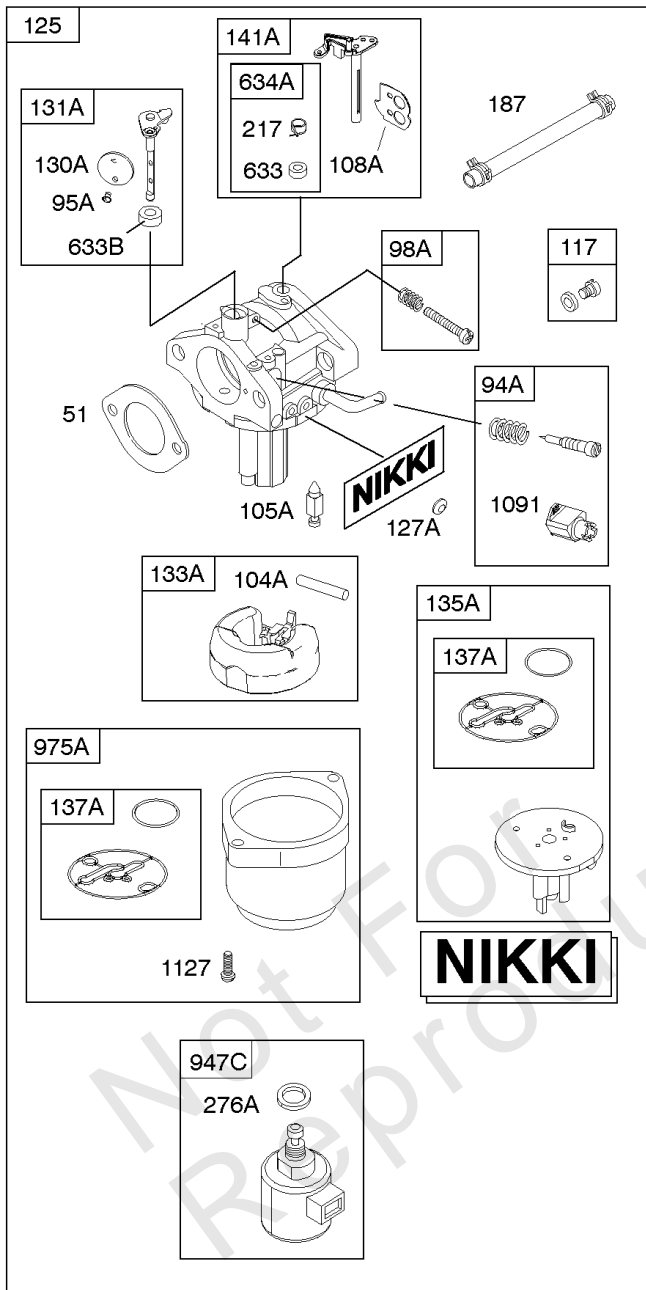

Alternator, Controls, Governor Spring, Ignition

REF NO	PART NO	QTY	DESCRIPTION
851	692424		TERMINAL, Spark Plug
877	393456		WIRE/CONNECTOR, Alternator -(Dual Circuit)
877D	790544		WIRE/CONNECTOR, Alternator
878	398661		HARNESS, Wiring -(Dual Circuit)
920	691656		SOLENOID, Starter
1059	698516		KIT, Screw/Washer
1119	691183		SCREW -(Alternator)
1448	690260		WASHER -(Magneto Armature)

Not For Reproduction

Camshaft, Crankshaft, Counter Weight, Piston, Rings, Connecting Rod

REF NO	PART NO	QTY	DESCRIPTION
16	593417		CRANKSHAFT
24	591757		KEY, Flywheel
25	595053		PISTON ASSEMBLY -(Standard)
25	595054		PISTON ASSEMBLY -(.020" Oversize)
26	792643		SET, Ring -(.020 Oversize)
26	797011		SET, Ring -(Standard)
27	698469		LOCK, Piston Pin
28	797013		PIN, Piston
29	791633		ROD, Connecting -(Standard)
32	791118		SCREW -(Connecting Rod)
43	691968		SLINGER, Governor/Oil
45	690564		TAPPET, Valve
46	793880		CAMSHAFT
357	691483		KEY, Drive Pulley
377	691639		KEY, Timing
741	697128		GEAR, Timing
757	793242		LINK, Counterweight
758	593418		COUNTERWEIGHT
759	697392		PIN, Counterweight
1270	793243		PLUG, AVS Counterweight