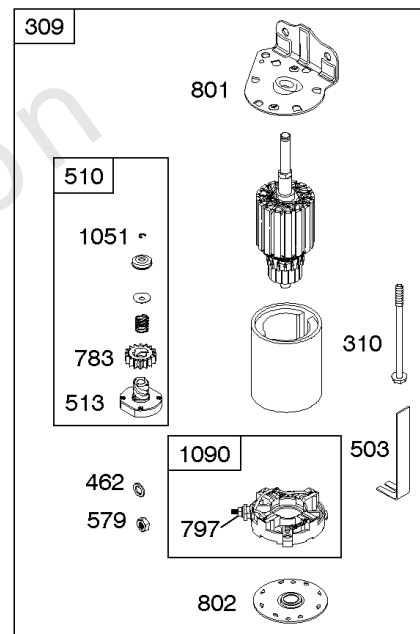

Electric & Rewind Starter, Flywheel

REF NO	PART NO	QTY	DESCRIPTION
23B	591760		FLYWHEEL
24	591757		KEY, Flywheel
37	697352		GUARD, Flywheel
37A	697626		GUARD, Flywheel
65	690940		SCREW -(Rewind Starter)
78	691693		SCREW -(Flywheel Guard)
78A	690364		SCREW -(Flywheel Guard)
309	593934		MOTOR, Starter
310	690323		BOLT -(Starter Motor)
324	593933		SCREEN/CUP ASSEMBLY
363	19203		PULLER, Flywheel
415A	794129		PLUG -(Cover/Retainer)
455	796615		CUP, Flywheel -(Non Washable)
462	691261		WASHER -(Starter Cable)
503	691532		STRAP, Starter
510	693699		DRIVE, Starter
513	692024		CLUTCH, Drive
563A	799359		SCREW -(Debris Screen Guard)
579	691029		NUT -(Starter Cable)
608	591606		STARTER, Rewind
697	791680		SCREW -(Starter Motor) (Drive Cap)
729A	691224		CLIP, Wire -(Starter Motor)
783	593935		GEAR, Pinion
797	693167		NUT -(Brush Retainer)
801	691283		CAP, Drive
802	691286		CAP, End
949A	799358		GUARD, Debris Screen
1005	796082		FAN, Flywheel
1044	698139		SCREW -(Flywheel)
1051	691265		RING, Retaining
1090	691293		RETAINER, Brush