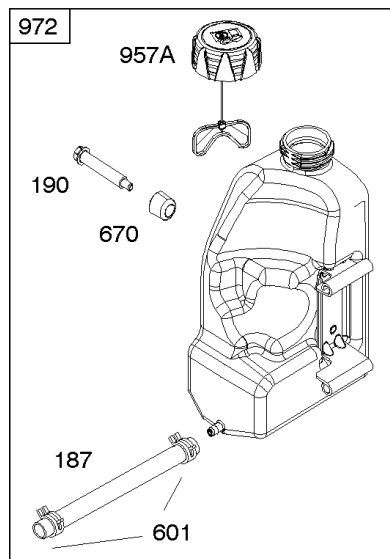

Alternator, Controls, Governor Spring, Ignition

REF NO	PART NO	QTY	DESCRIPTION
851	692424		TERMINAL, Spark Plug
877	393456		WIRE/CONNECTOR, Alternator -(Dual Circuit)
877D	790544		WIRE/CONNECTOR, Alternator
878	398661		HARNESS, Wiring -(Dual Circuit)
920	691656		SOLENOID, Starter
1059	698516		KIT, Screw/Washer
1119	691183		SCREW -(Alternator)
1448	690260		WASHER -(Magneto Armature)

Not For Reproduction

Camshaft, Crankshaft, Counter Weight, Piston, Rings, Connecting Rod

REF NO	PART NO	QTY	DESCRIPTION
16	593417		CRANKSHAFT
24	591757		KEY, Flywheel
25	595053		PISTON ASSEMBLY -(Standard)
25	595054		PISTON ASSEMBLY -(.020" Oversize)
26	792643		SET, Ring -(.020 Oversize)
26	797011		SET, Ring -(Standard)
27	698469		LOCK, Piston Pin
28	797013		PIN, Piston
29	791633		ROD, Connecting -(Standard)
32	791118		SCREW -(Connecting Rod)
43	691968		SLINGER, Governor/Oil
45	690564		TAPPET, Valve
46	793880		CAMSHAFT
357	691483		KEY, Drive Pulley
377	691639		KEY, Timing
741	697128		GEAR, Timing
757	793242		LINK, Counterweight
758	593418		COUNTERWEIGHT
759	697392		PIN, Counterweight
1270	793243		PLUG, AVS Counterweight