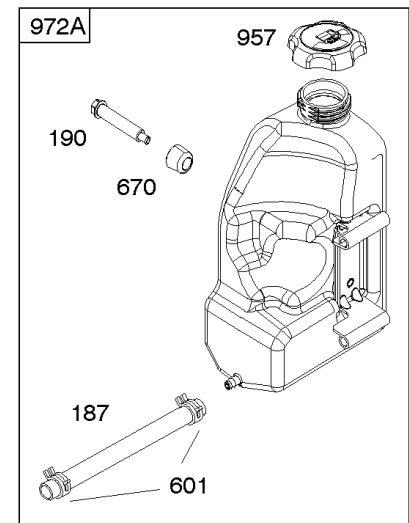

Alternator, Controls, Governor Spring, Ignition

REF NO	PART NO	QTY	DESCRIPTION
851	692424		TERMINAL, Spark Plug
877	393456		WIRE/CONNECTOR, Alternator -(Dual Circuit)
877D	790544		WIRE/CONNECTOR, Alternator
878	398661		HARNESS, Wiring -(Dual Circuit)
920	691656		SOLENOID, Starter
1059	698516		KIT, Screw/Washer
1119	691183		SCREW -(Alternator)
1448	690260		WASHER -(Magneto Armature)

Not For Reproduction

Camshaft, Crankshaft, Counter Weight, Piston, Rings, Connecting Rod

REF NO	PART NO	QTY	DESCRIPTION
16	593417		CRANKSHAFT
24	591757		KEY, Flywheel
25	595053		PISTON ASSEMBLY -(Standard)
25	595054		PISTON ASSEMBLY -(.020" Oversize)
26	792643		SET, Ring -(.020 Oversize)
26	797011		SET, Ring -(Standard)
27	698469		LOCK, Piston Pin
28	797013		PIN, Piston
29	791633		ROD, Connecting -(Standard)
32	791118		SCREW -(Connecting Rod)
43	691968		SLINGER, Governor/Oil
45	690564		TAPPET, Valve
46	793880		CAMSHAFT
357	691483		KEY, Drive Pulley
377	691639		KEY, Timing
741	697128		GEAR, Timing
757	793242		LINK, Counterweight
758	593418		COUNTERWEIGHT
759	697392		PIN, Counterweight
1270	793243		PLUG, AVS Counterweight