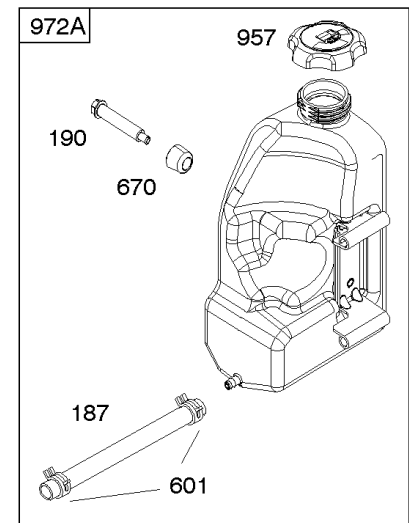

Carburetor, Fuel Supply, Kit - Carburetor Overhaul

REF NO	PART NO	QTY	DESCRIPTION
14	790560		STUD -(Cylinder Head)
51	692137		GASKET, Intake
51A	796081		GASKET, Intake
94A	793610		KIT, Idle Mixture -(Nikki)
95A	690718		SCREW -(Throttle Valve) (Nikki)
98A	695408		KIT, Idle Speed -(Nikki)
104A	694918		PIN, Float Hinge -(Nikki)
105A	696136		VALVE, Float Needle -(Nikki)
108A	698773		VALVE, Choke -(Nikki)
117	791405		JET, Main -(Standard) (Standard)
118	698788		JET, Main -(High Altitude) (5000 Feet)
121A	796184		KIT, Carburetor Overhaul -(Nikki)
125	593433		CARBURETOR -(Nikki With Solenoid)
127A	690727		PLUG, Welch -(Nikki)
130A	698774		VALVE, Throttle -(Nikki)
131A	698776		KIT, Throttle Shaft -(Nikki)
133A	694914		FLOAT, Carburetor -(Nikki)
135A	796400		TUBE, Fuel Transfer
137A	698781		GASKET, Float Bowl -(Nikki)
141A	698778		KIT, Choke Shaft -(Nikki)
187	791766		LINE, Fuel -(15" Long)(Cut to Required Length)
187A	796491		LINE, Fuel -(Formed)(Cut To Required Length)
187B	791805		LINE, Fuel -(Formed)(Cut To Required Length)
187D	791744		LINE, Fuel -(Formed)(Cut To Required Length)
190	796174		SCREW -(Fuel Tank)
217	695409		SPRING, Choke Return
226	793386		KIT, Choke Shaft -(Manual Choke)
240	394358S		FILTER, Fuel -(White, 75 Microns)
240A	84001895		FILTER, Fuel
276A	695410		WASHER, Sealing
387	808656		PUMP, Fuel
601	791850		CLAMP, Hose -(Green)
617	692138		SEAL, O-Ring -(Intake Manifold)