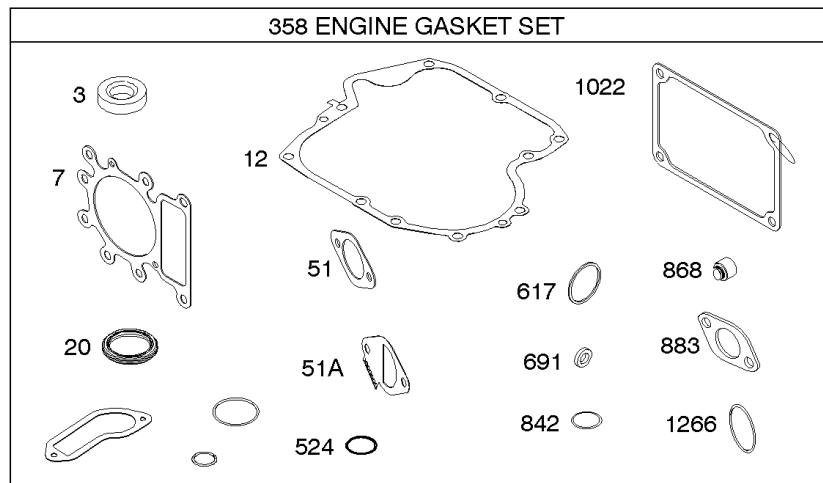

Carburetor, Fuel Supply, Kit - Carburetor Overhaul

REF NO	PART NO	QTY	DESCRIPTION
633	699813		SEAL, Choke/Throttle Shaft -(Nikki)
633B	690998		SEAL, Choke/Throttle Shaft -(Nikki)
634A	698779		SPRING/SEAL ASSEMBLY -(Nikki)
670	796175		SPACER, Fuel Tank
705	790561		NUT -(Fuel Tank)
773	796448		RETAINER
947C	699915		SOLENOID, Fuel
957	795027		CAP, Fuel Tank -(Standard)
957A	799719		CAP, Fuel Tank -(Carbon In Cap)
958	698183		VALVE, Fuel Shut Off
972	799111		TANK, Fuel -(Fluorinated)
975A	699502		BOWL, Float -(Nikki)
1091	691333		CAP, Limiter
1127	695407		SCREW -(Float Bowl) (Float Bowl to Carburetor Body)
1139	796449		WASHER -(Fuel Pump Bracket)
1146	793380		SCREW -(Choke Shaft) (Manual Choke)
1266	691917		SEAL, O-Ring -(Intake Elbow)