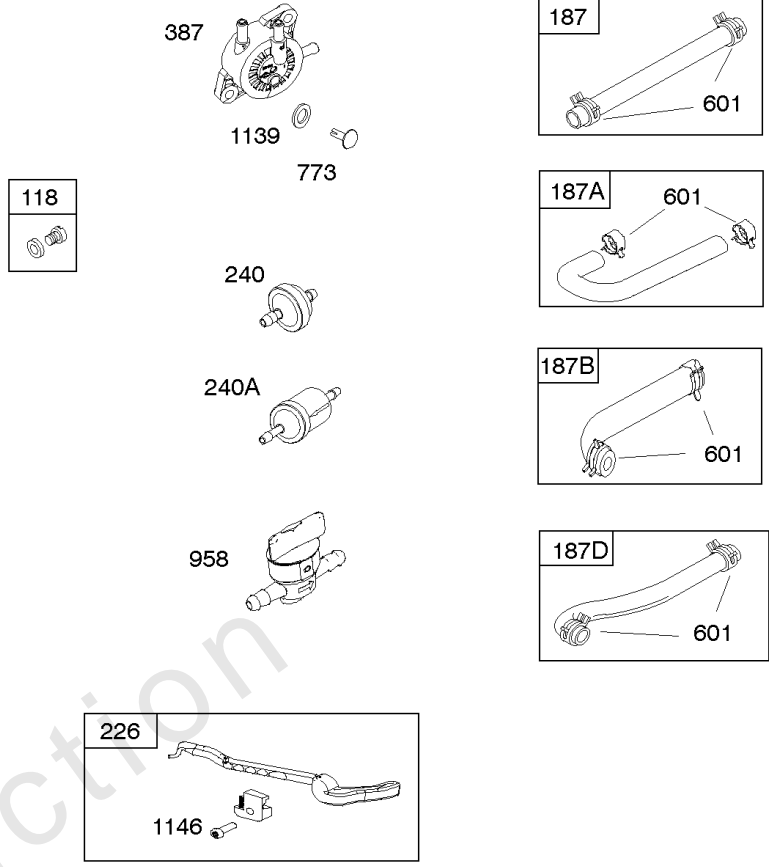

Alternator, Controls, Governor Spring, Ignition

REF NO	PART NO	QTY	DESCRIPTION
851	692424		TERMINAL, Spark Plug
877	393456		WIRE/CONNECTOR, Alternator -(Dual Circuit)
877D	790544		WIRE/CONNECTOR, Alternator
878	398661		HARNESS, Wiring -(Dual Circuit)
920	691656		SOLENOID, Starter
1059	698516		KIT, Screw/Washer
1119	691183		SCREW -(Alternator)
1448	690260		WASHER -(Magneto Armature)

Not For Reproduction

Camshaft, Crankshaft, Counter Weight, Piston, Rings, Connecting Rod

REF NO	PART NO	QTY	DESCRIPTION
16	593417		CRANKSHAFT
24	591757		KEY, Flywheel
25	595053		PISTON ASSEMBLY -(Standard)
25	595054		PISTON ASSEMBLY -(.020" Oversize)
26	792643		SET, Ring -(.020 Oversize)
26	797011		SET, Ring -(Standard)
27	698469		LOCK, Piston Pin
28	797013		PIN, Piston
29	791633		ROD, Connecting -(Standard)
32	791118		SCREW -(Connecting Rod)
43	691968		SLINGER, Governor/Oil
45	690564		TAPPET, Valve
46	793880		CAMSHAFT
357	691483		KEY, Drive Pulley
377	691639		KEY, Timing
741	697128		GEAR, Timing
757	793242		LINK, Counterweight
758	593418		COUNTERWEIGHT
759	697392		PIN, Counterweight
1270	793243		PLUG, AVS Counterweight