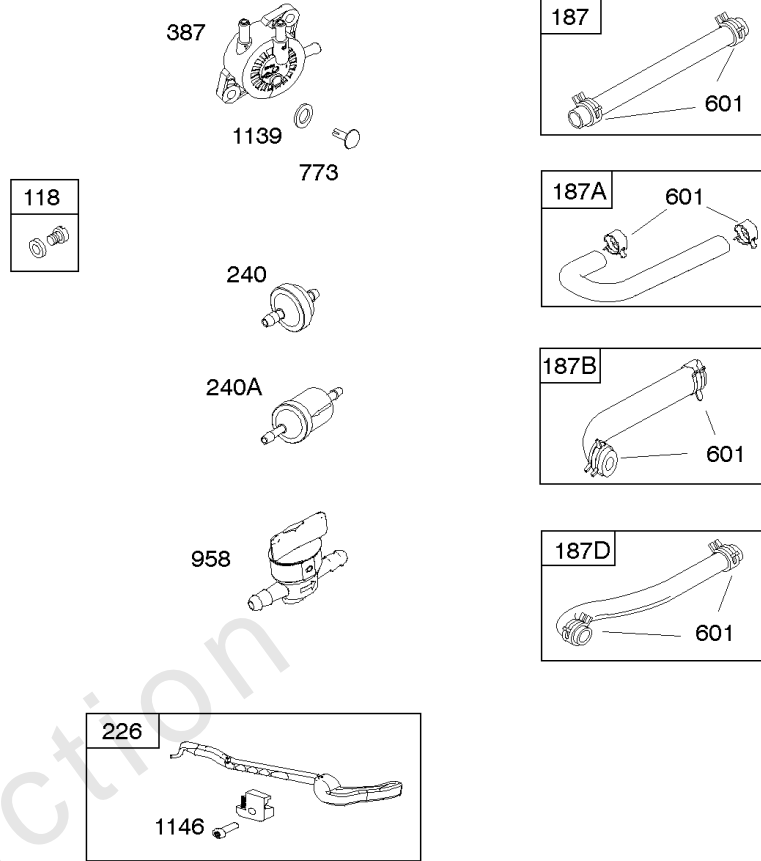

Carburetor, Fuel Supply, Kit - Carburetor Overhaul

REF NO	PART NO	QTY	DESCRIPTION
14	790560		STUD -(Cylinder Head)
51	692137		GASKET, Intake
51A	796081		GASKET, Intake
94A	793610		KIT, Idle Mixture -(Nikki)
95A	690718		SCREW -(Throttle Valve) (Nikki)
98A	695408		KIT, Idle Speed -(Nikki)
104A	694918		PIN, Float Hinge -(Nikki)
105A	696136		VALVE, Float Needle -(Nikki)
108A	698773		VALVE, Choke -(Nikki)
117	791405		JET, Main -(Standard) (Standard)
118	698788		JET, Main -(High Altitude) (5000 Feet)
121A	796184		KIT, Carburetor Overhaul -(Nikki)
125	593433		CARBURETOR -(Nikki With Solenoid)
127A	690727		PLUG, Welch -(Nikki)
130A	698774		VALVE, Throttle -(Nikki)
131A	698776		KIT, Throttle Shaft -(Nikki)
133A	694914		FLOAT, Carburetor -(Nikki)
135A	796400		TUBE, Fuel Transfer
137A	698781		GASKET, Float Bowl -(Nikki)
141A	698778		KIT, Choke Shaft -(Nikki)
187	791766		LINE, Fuel -(15" Long)(Cut to Required Length)
187A	796491		LINE, Fuel -(Formed)(Cut To Required Length)
187B	791805		LINE, Fuel -(Formed)(Cut To Required Length)
187D	791744		LINE, Fuel -(Formed)(Cut To Required Length)
190	796174		SCREW -(Fuel Tank)
217	695409		SPRING, Choke Return
226	793386		KIT, Choke Shaft -(Manual Choke)
240	394358S		FILTER, Fuel -(White, 75 Microns)
240A	84001895		FILTER, Fuel
276A	695410		WASHER, Sealing
387	808656		PUMP, Fuel
601	791850		CLAMP, Hose -(Green)
617	692138		SEAL, O-Ring -(Intake Manifold)