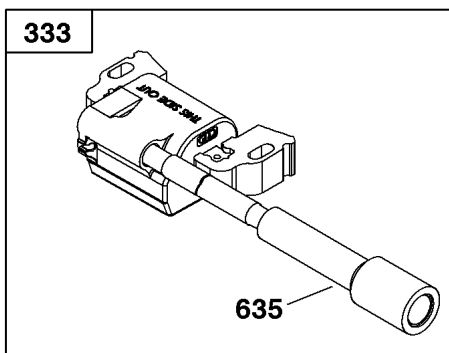

Exhaust Group

REF NO	PART NO	QTY	DESCRIPTION
81	691178	1	LOCK, Muffler Screw
300	795997	1	MUFFLER
613	691416	2	SCREW -(Muffler)
613B	690297	1	SCREW -(Regulator) (Muffler)
676	795036	1	DEFLECTOR, Muffler
677	690661	4	SCREW -(Muffler Deflector)
823	698941	2	SCREW -(Muffler Adapter)
864	796002	1	ADAPTER, Muffler
883	692236	1	GASKET, Exhaust

Not For Reproduction