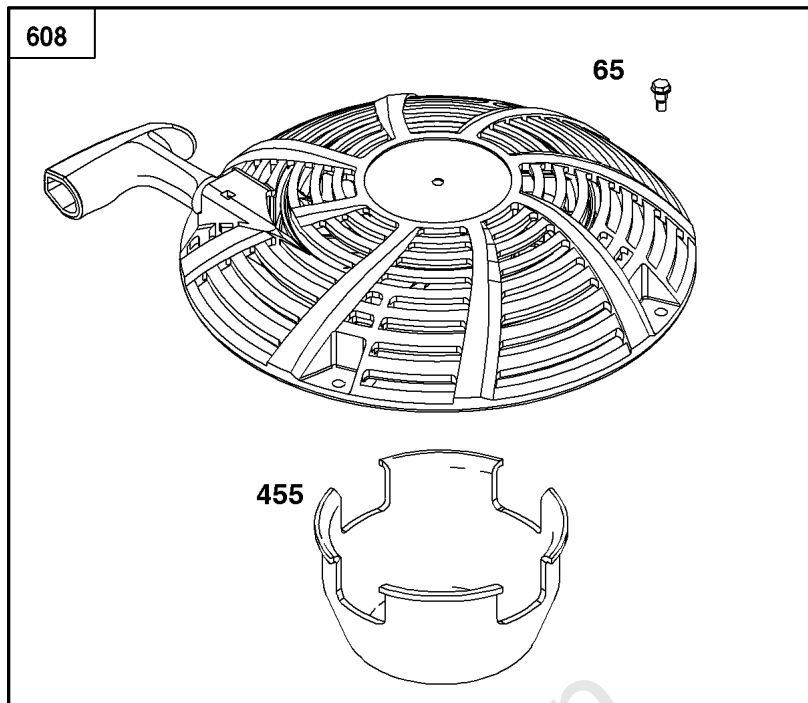

Exhaust Group

REF NO	PART NO	QTY	DESCRIPTION
81	691178	1	LOCK, Muffler Screw
300	795997	1	MUFFLER
613	691416	2	SCREW -(Muffler)
613B	690297	1	SCREW -(Regulator) (Muffler)
676	795036	1	DEFLECTOR, Muffler
677	690661	4	SCREW -(Muffler Deflector)
823	698941	2	SCREW -(Muffler Adapter)
864	796002	1	ADAPTER, Muffler
883	692236	1	GASKET, Exhaust

Not For Reproduction