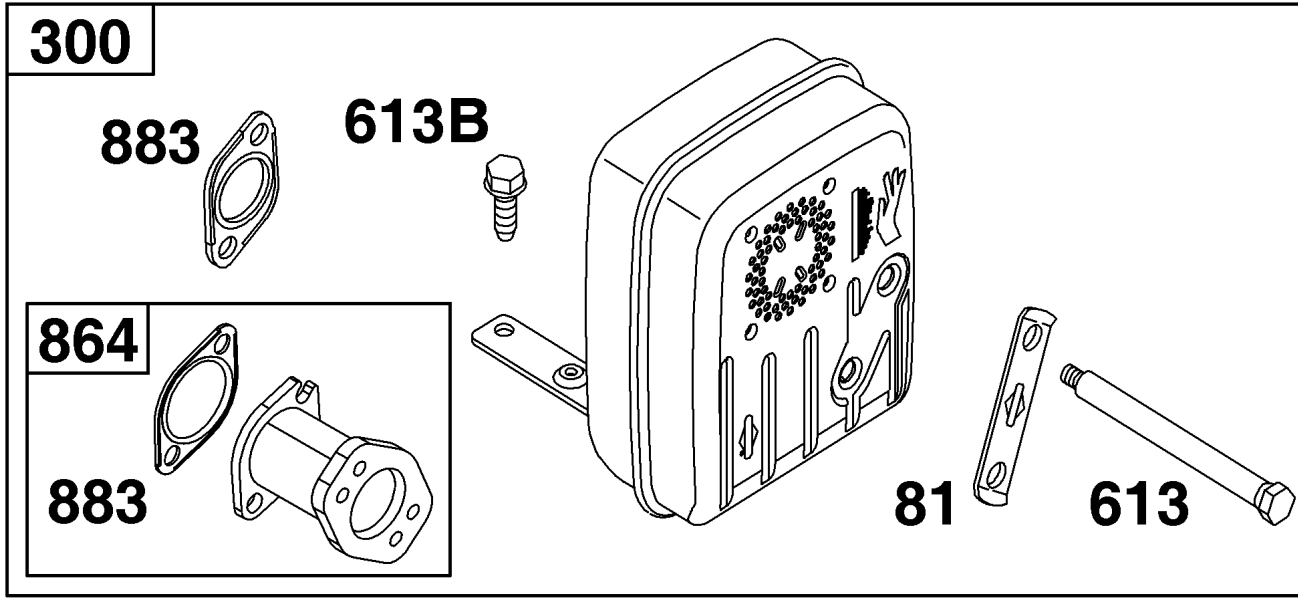

Cylinder Head Group

REF NO	PART NO	QTY	DESCRIPTION
5	796183	1	HEAD, Cylinder
7	273280S	1	GASKET, Cylinder Head
13	690360	6	SCREW -(Cylinder Head)
33	792868	1	VALVE, Exhaust
34	791935	1	VALVE, Intake
35	691279	2	SPRING, Valve -(Intake)
36	691279	2	SPRING, Valve -(Exhaust)
42	499586	2	KEEPER, Valve
45	690564	2	TAPPET, Valve
50	592845	1	MANIFOLD, Intake
51	692137	1	GASKET, Intake
54	691148	2	SCREW -(Intake Manifold)
192	691986	2	ADJUSTER, Rocker Arm
238	691843	2	CAP, Valve
337	555737	1	PLUG, Spark
383	19576S	1	WRENCH, Spark Plug
617	692138	1	SEAL, O-Ring -(Intake Manifold)
635	691909	1	BOOT, Spark Plug
718	690959	2	PIN, Locating
830	691095	2	STUD, Rocker Arm
850	-----	1	SEALANT, Liquid -(Part information located in Crankcase Cover/Sump and Lubrication Group.)
868	690968	1	SEAL, Valve
883	-----	1	GASKET, Exhaust -(Part information located in Exhaust Group.)
914	691108	4	SCREW -(Rocker Cover)
1023	797421	1	COVER, Rocker
1026	697394	1	ROD, Push -(Intake)
1026	794573	1	ROD, Push -(Exhaust)
1029	691751	2	ARM, Rocker
1034	690822	1	GUIDE, Push Rod
1095	796189	1	GASKET SET, Valve -(Service Kits may include extra parts not specific to this engine.)

Not For
Reproduction