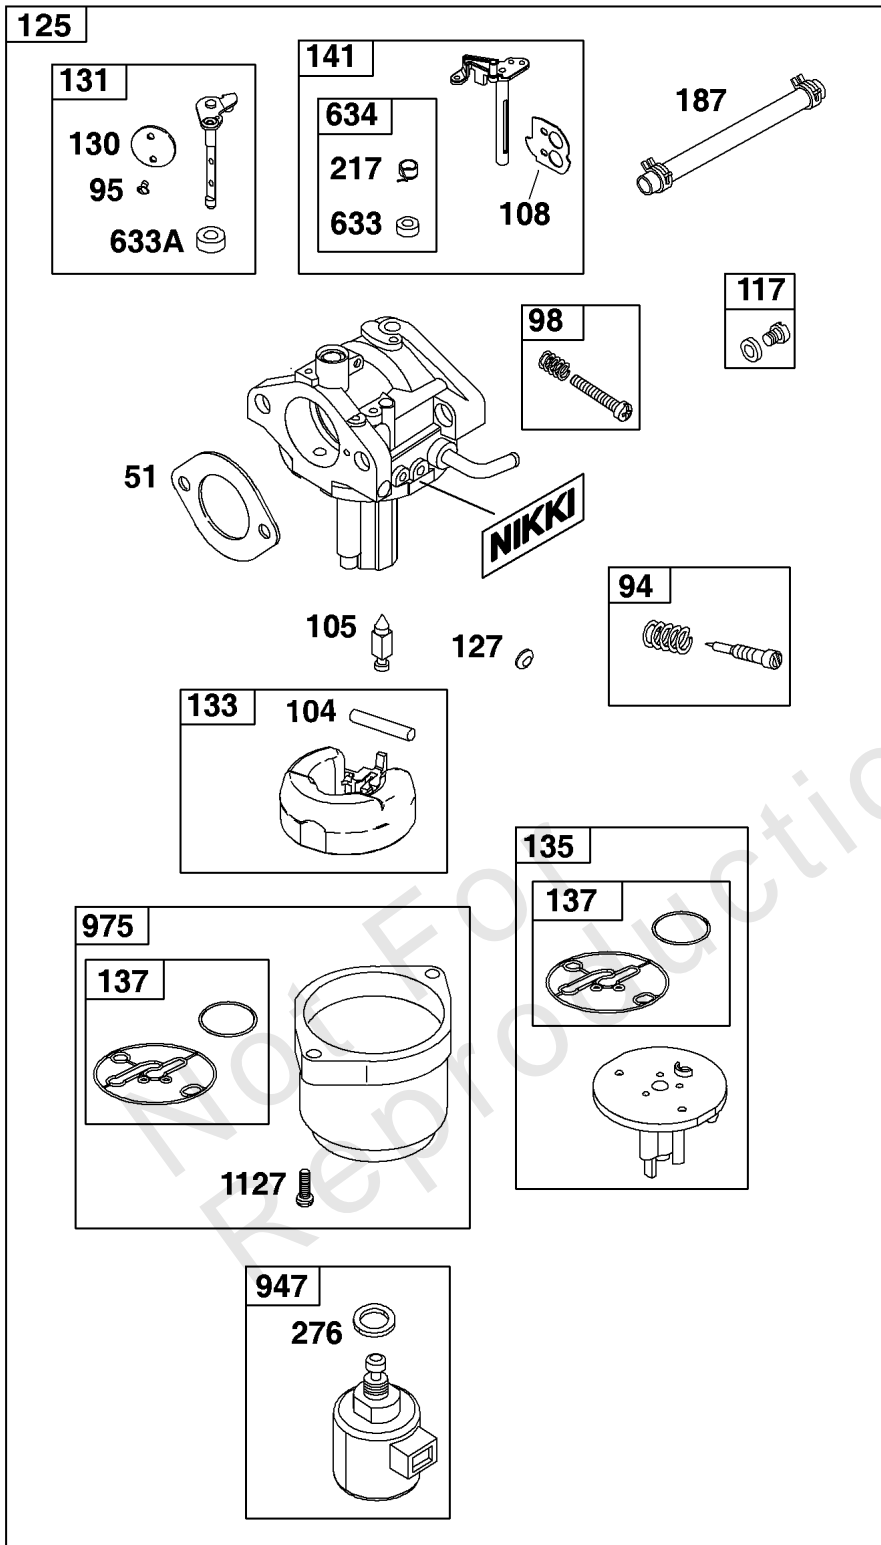

Carburetor and Fuel Supply Group

REF NO	PART NO	QTY	DESCRIPTION
51	-----	1	GASKET, Intake -(Part information located in Cylinder Head Group.)
53	591260	2	STUD -(Carburetor)
94	793610	1	KIT, Idle Mixture
95	690718	2	SCREW -(Throttle Valve)
98	695408	1	KIT, Idle Speed
104	694918	1	PIN, Float Hinge
105	696136	1	VALVE, Float Needle
108	698773	1	VALVE, Choke
117	791405	1	JET, Main -(Standard)
118	698788	1	JET, Main -(High Altitude)
121	796184	1	KIT, Carburetor Overhaul -(Service Kits may include extra parts not specific to this engine.)
125	593433	1	CARBURETOR
127	690727	1	PLUG, Welch
130	698774	1	VALVE, Throttle
131	698776	1	KIT, Throttle Shaft
133	694914	1	FLOAT, Carburetor
135	796400	1	TUBE, Fuel Transfer
137	698781	1	GASKET, Float Bowl
141	698778	1	KIT, Choke Shaft
187	791766	2	LINE, Fuel
187B	791805	1	LINE, Fuel
187D	791744	1	LINE, Fuel
217	695409	1	SPRING, Choke Return
240	84001895	1	FILTER, Fuel
276	695410	1	WASHER, Sealing
387	808656	1	PUMP, Fuel
601	791850	6	CLAMP, Hose
617	-----	1	SEAL, O-Ring -(Part information located in Cylinder Head Group.)
633	699813	1	SEAL, Choke/Throttle Shaft
633A	690998	1	SEAL, Choke/Throttle Shaft
634	698779	1	SPRING/SEAL ASSEMBLY
654	690958	2	NUT -(Carburetor)
773	796448	2	RETAINER
947	596038	1	SOLENOID, Fuel
975	699502	1	BOWL, Float
1127	695407	2	SCREW -(Float Bowl) (Float Bowl to Carburetor Body)
1139	796449	2	WASHER
1266	-----	1	SEAL, O-Ring -(Part information located in Blower Housing and Air Cleaner Group.)