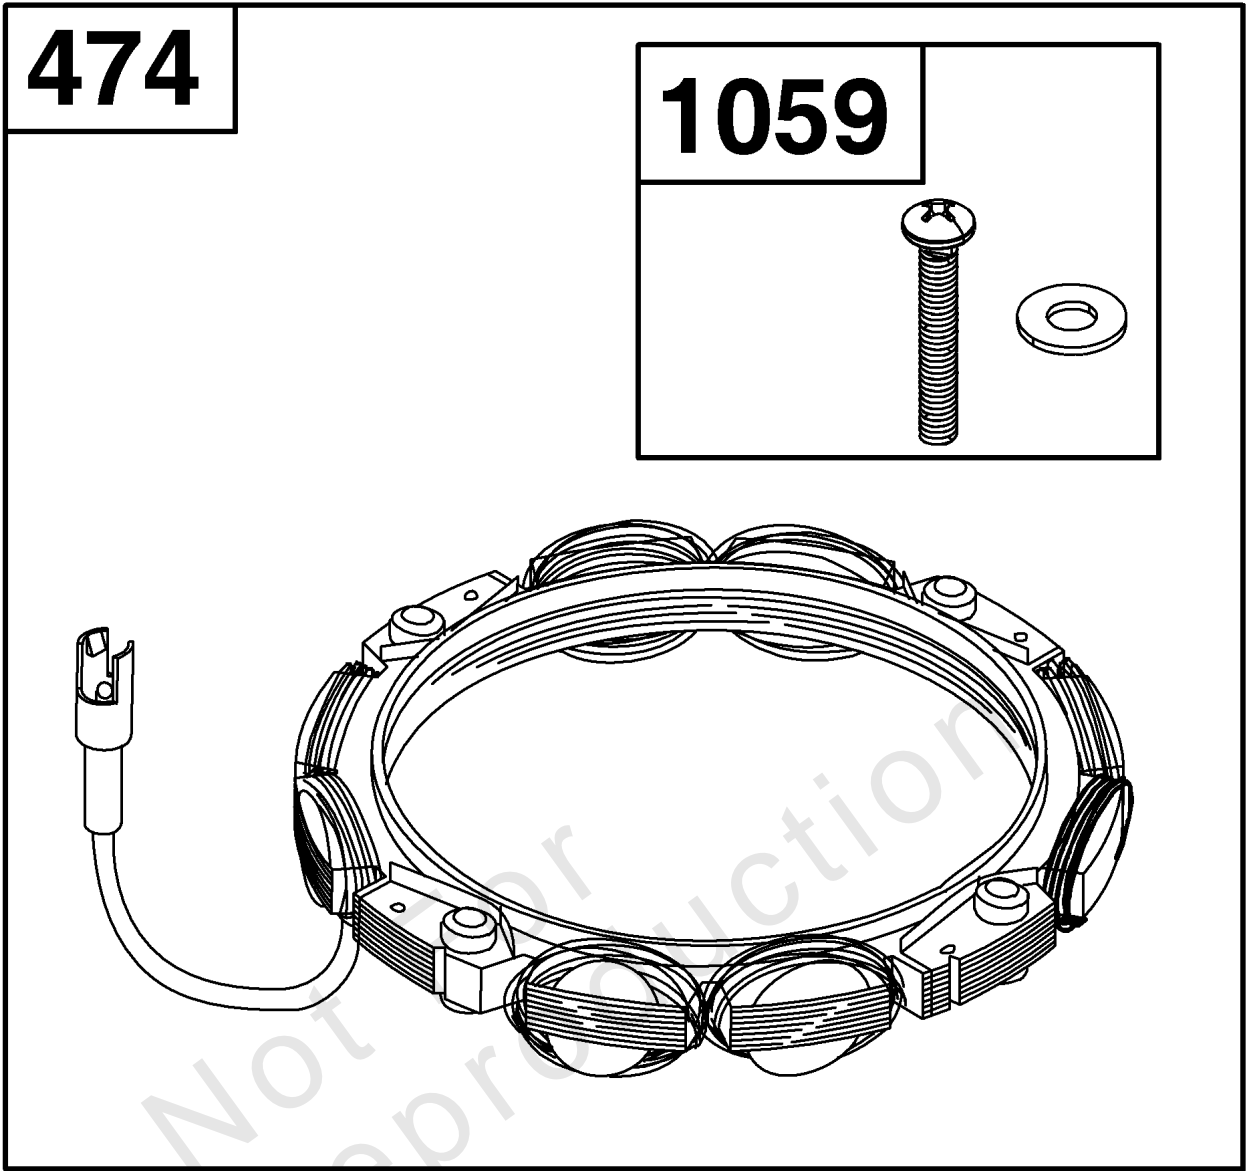

Not For
Reproduction

Alternator Group

REF NO	PART NO	QTY	DESCRIPTION
474	592829	1	ALTERNATOR
501	794360	1	REGULATOR
526	697088	1	SCREW -(Regulator)
578	692306	1	WIRE ASSEMBLY
1059	698516	1	KIT, Screw/Washer
1119	691183	2	SCREW -(Alternator)

Carburetor and Fuel Supply Group

REF NO	PART NO	QTY	DESCRIPTION
51	-----	1	GASKET, Intake -(Part information located in Cylinder Head Group.)
53	591260	2	STUD -(Carburetor)
94	793610	1	KIT, Idle Mixture
95	690718	2	SCREW -(Throttle Valve)
98	695408	1	KIT, Idle Speed
104	694918	1	PIN, Float Hinge
105	696136	1	VALVE, Float Needle
108	698773	1	VALVE, Choke
117	791405	1	JET, Main -(Standard)
118	698788	1	JET, Main -(High Altitude)
121	796184	1	KIT, Carburetor Overhaul -(Service Kits may include extra parts not specific to this engine.)
125	593433	1	CARBURETOR
127	690727	1	PLUG, Welch
130	698774	1	VALVE, Throttle
131	698776	1	KIT, Throttle Shaft
133	694914	1	FLOAT, Carburetor
135	796400	1	TUBE, Fuel Transfer
137	698781	1	GASKET, Float Bowl
141	698778	1	KIT, Choke Shaft
187	791766	2	LINE, Fuel
187B	791805	1	LINE, Fuel
187D	791744	1	LINE, Fuel
217	695409	1	SPRING, Choke Return
240	84001895	1	FILTER, Fuel
276	695410	1	WASHER, Sealing
387	808656	1	PUMP, Fuel
601	791850	6	CLAMP, Hose
617	-----	1	SEAL, O-Ring -(Part information located in Cylinder Head Group.)
633	699813	1	SEAL, Choke/Throttle Shaft
633A	690998	1	SEAL, Choke/Throttle Shaft
634	698779	1	SPRING/SEAL ASSEMBLY
654	690958	2	NUT -(Carburetor)
773	796448	2	RETAINER
947	596038	1	SOLENOID, Fuel
975	699502	1	BOWL, Float
1127	695407	2	SCREW -(Float Bowl) (Float Bowl to Carburetor Body)
1139	796449	2	WASHER
1266	-----	1	SEAL, O-Ring -(Part information located in Blower Housing and Air Cleaner Group.)