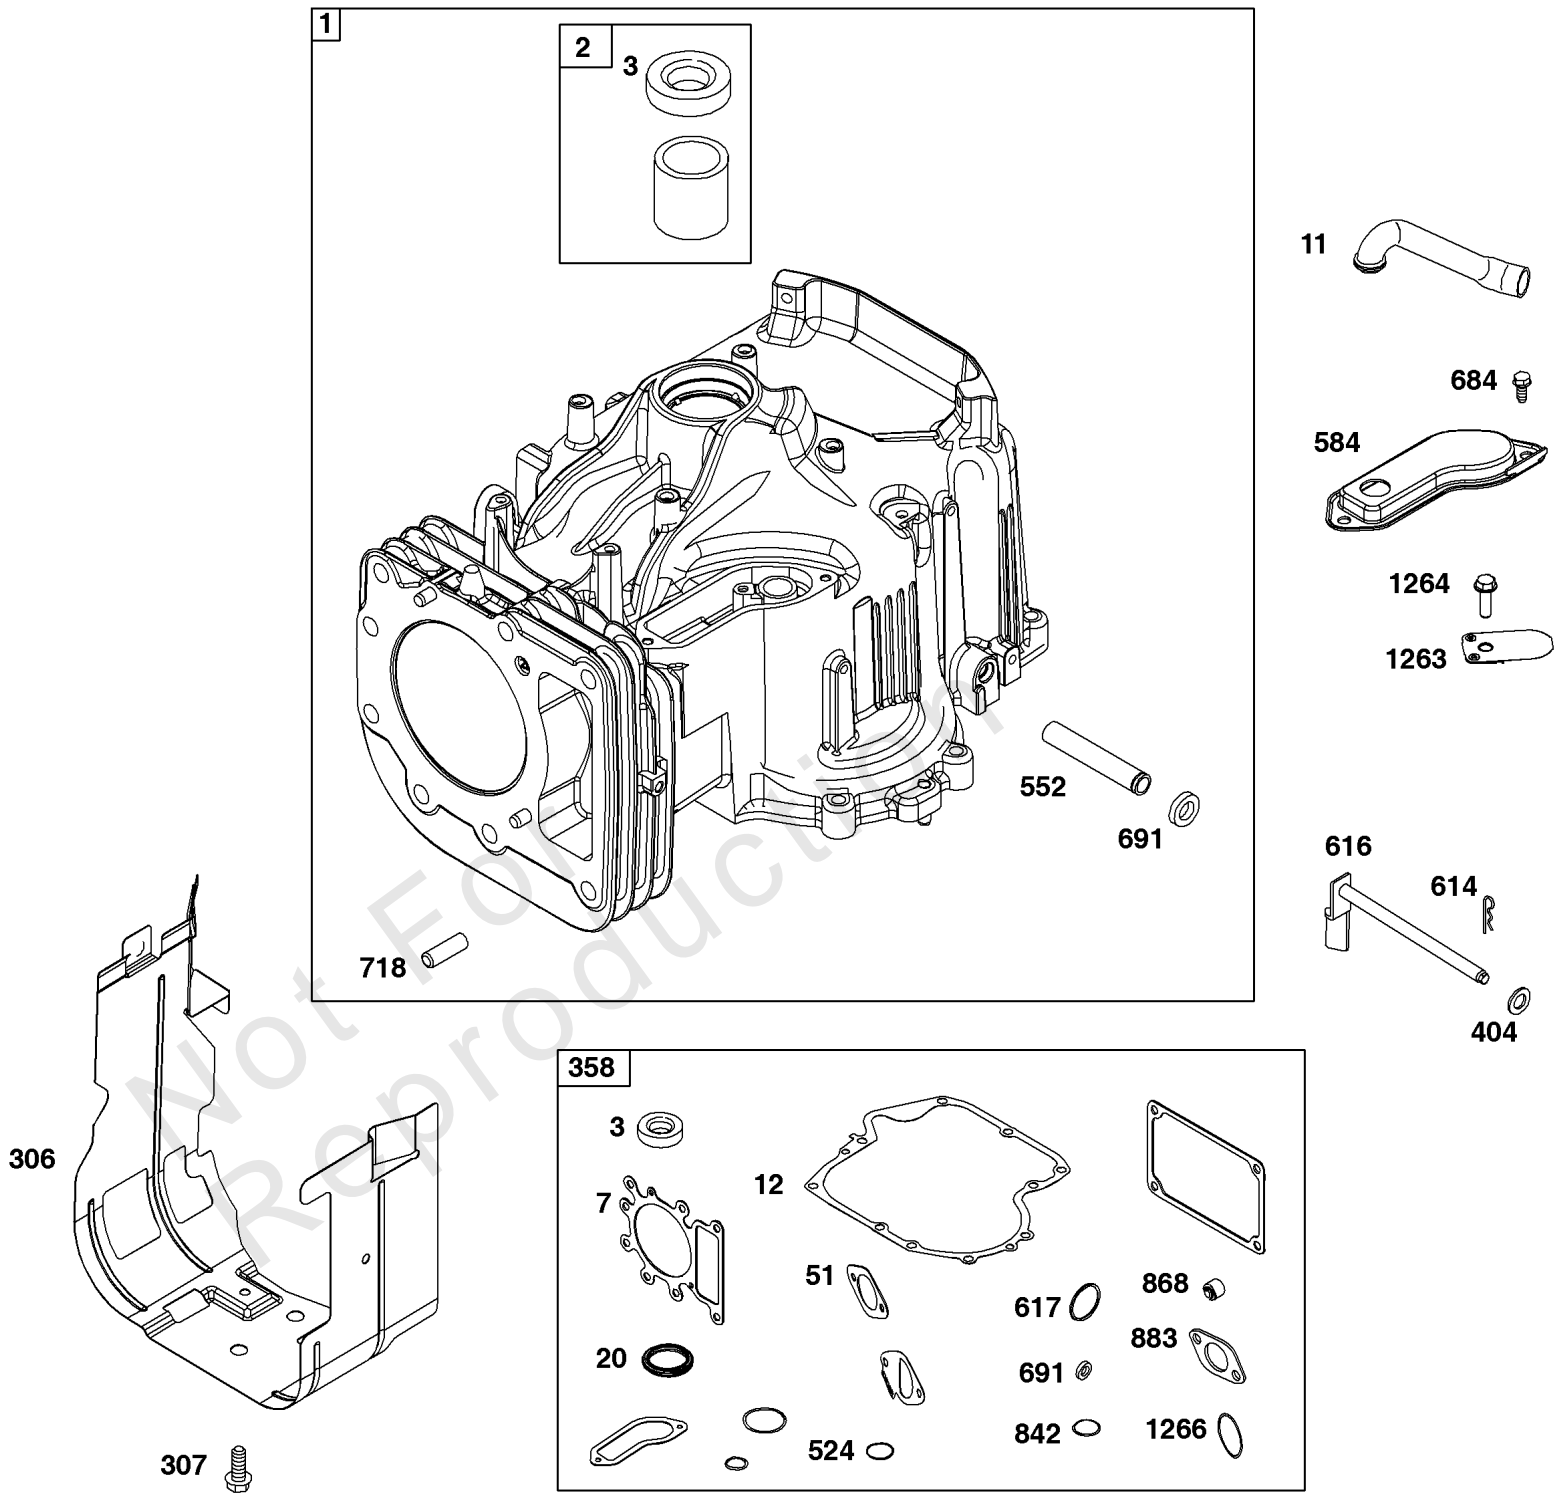

Controls Group

REF NO	PART NO	QTY	DESCRIPTION
188	691693	2	SCREW -(Control Bracket)
202	691841	1	LINK, Mechanical Governor
209	792602	1	SPRING, Governor
216	691840	1	LINK, Choke
222	597209	1	BRACKET, Control
227	691374	1	LEVER, Governor Control
232	691842	1	SPRING, Governor Link
265	691024	1	CLAMP, Casing
267	794904	1	SCREW -(Casing Clamp)
505	691251	1	NUT -(Governor Control Lever)
562	691119	1	BOLT -(Governor Control Lever)
729	691224	1	CLIP, Wire
789	692037	1	HARNESS, Wiring

Not For Reproduction

Not For
Reproduction

Crankshaft Group

REF NO	PART NO	QTY	DESCRIPTION
16	593417	1	CRANKSHAFT
24	591757	1	KEY, Flywheel
25	595053	1	PISTON ASSEMBLY
25	595054	1	PISTON ASSEMBLY -(.020 Oversize)
26	797011	2	SET, Ring
26	792643	1	SET, Ring -(.020 Oversize)
27	698469	1	LOCK, Piston Pin
28	84002062	1	PIN, Piston
29	791633	1	ROD, Connecting
32	791118	2	SCREW -(Connecting Rod)
377	691639	1	KEY, Timing
45	690564	2	TAPPET, Valve -(Part information located in Cylinder Head Group.)
46	793880	1	CAMSHAFT
741	697128	1	GEAR, Timing
757	793242	2	LINK, Counterweight
758	593418	1	COUNTERWEIGHT
759	697392	2	PIN, Counterweight
1270	793243	1	PLUG, AVS Counterweight