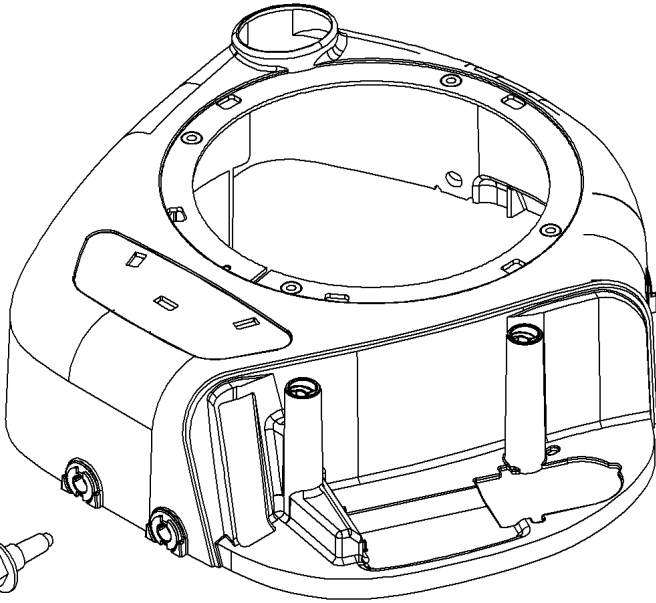

305B

304

305A

305

445

968

1319
1319A

1036

431

1266

964

Not For Reproduction