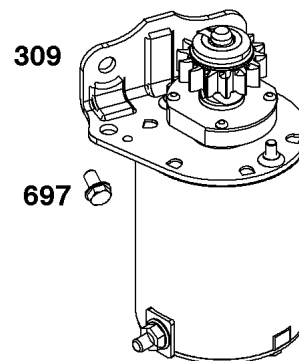

Exhaust Group

REF NO	PART NO	QTY	DESCRIPTION
81	691178	1	LOCK, Muffler Screw
300	795997	1	MUFFLER
613	691416	2	SCREW -(Muffler)
613B	690297	1	SCREW -(Regulator) (Muffler)
676	795036	1	DEFLECTOR, Muffler
677	690661	4	SCREW -(Muffler Deflector)
823	698941	2	SCREW -(Muffler Adapter)
864	796002	1	ADAPTER, Muffler
883	692236	1	GASKET, Exhaust

Not For Reproduction