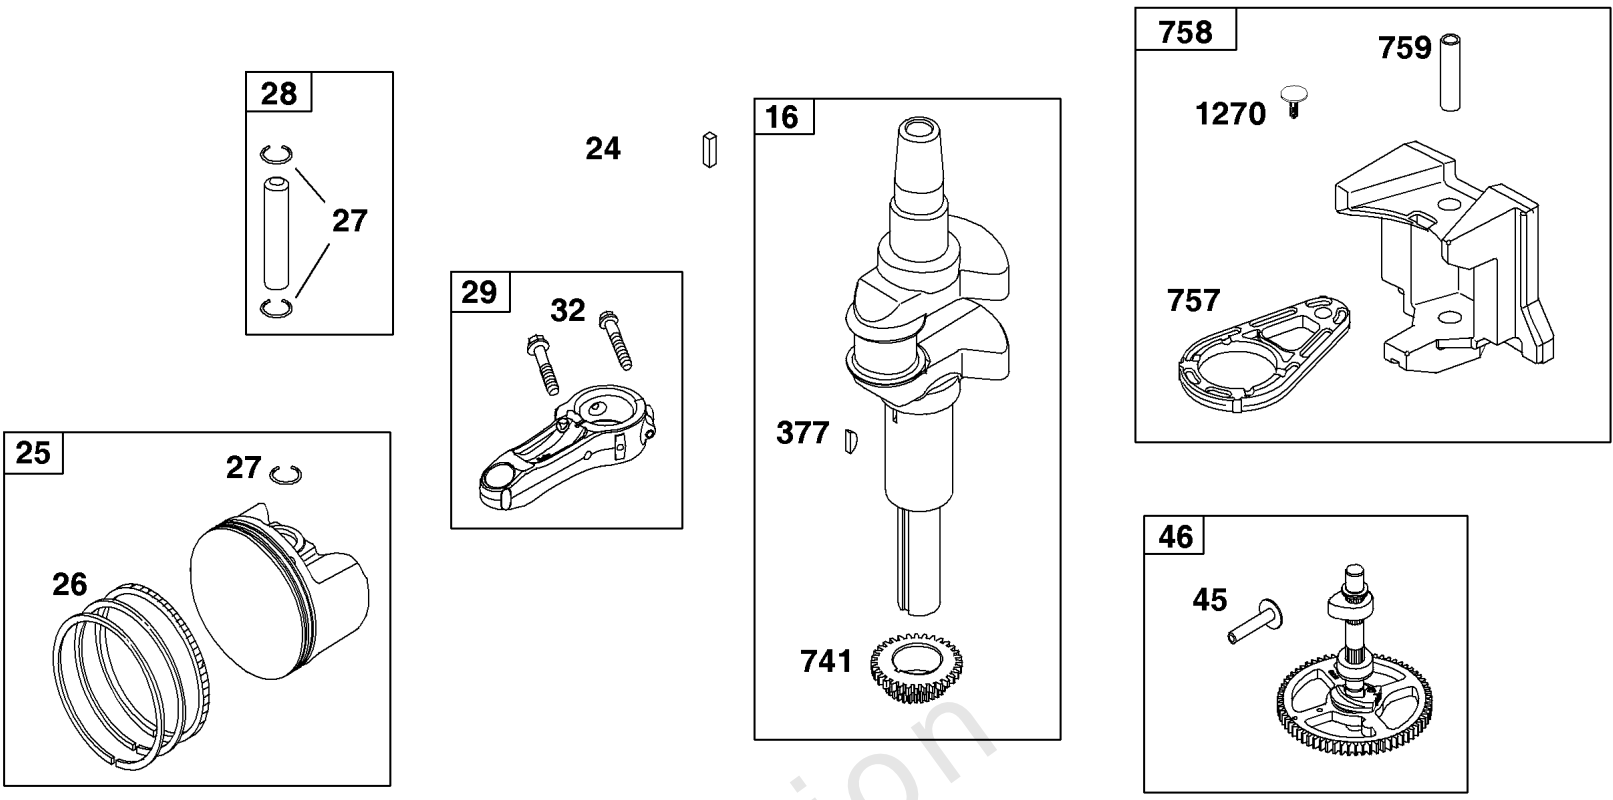

Controls Group

REF NO	PART NO	QTY	DESCRIPTION
188	691693	2	SCREW -(Control Bracket)
202	691841	1	LINK, Mechanical Governor
209	792602	1	SPRING, Governor
216	691840	1	LINK, Choke
222	597209	1	BRACKET, Control
227	691374	1	LEVER, Governor Control
232	691842	1	SPRING, Governor Link
265	691024	1	CLAMP, Casing
267	794904	1	SCREW -(Casing Clamp)
505	691251	1	NUT -(Governor Control Lever)
562	691119	1	BOLT -(Governor Control Lever)
729	691224	1	CLIP, Wire
789	692037	1	HARNESS, Wiring

Not For Reproduction

Not For
Reproduction

Crankcase Cover/Sump and Lubrication Group

REF NO	PART NO	QTY	DESCRIPTION
4	697106	1	SUMP, Engine
12	697110	1	GASKET, Crankcase
15	690946	1	PLUG, Oil Drain
20	795387	1	SEAL, Oil -(PTO Side)
22	692125	10	SCREW -(Crankcase Cover/Sump)
43	691968	1	SLINGER, Governor/Oil
523	699908	1	DIPSTICK
524	691032	1	SEAL, O-Ring -(Dipstick Tube)
525	697085	1	TUBE, Dipstick
842	691031	1	SEAL, O-Ring -(Dipstick Cap)
847	790443	1	DIPSTICK/TUBE ASSEMBLY
850	100106	1	SEALANT, Liquid

Not For Reproduction

Not For
Reproduction

Crankshaft Group

REF NO	PART NO	QTY	DESCRIPTION
16	593417	1	CRANKSHAFT
24	591757	1	KEY, Flywheel
25	595053	1	PISTON ASSEMBLY
25	595054	1	PISTON ASSEMBLY -(.020 Oversize)
26	797011	2	SET, Ring
26	792643	1	SET, Ring -(.020 Oversize)
27	698469	1	LOCK, Piston Pin
28	84002062	1	PIN, Piston
29	791633	1	ROD, Connecting
32	791118	2	SCREW -(Connecting Rod)
377	691639	1	KEY, Timing
45	690564	2	TAPPET, Valve -(Part information located in Cylinder Head Group.)
46	793880	1	CAMSHAFT
741	697128	1	GEAR, Timing
757	793242	2	LINK, Counterweight
758	593418	1	COUNTERWEIGHT
759	697392	2	PIN, Counterweight
1270	793243	1	PLUG, AVS Counterweight