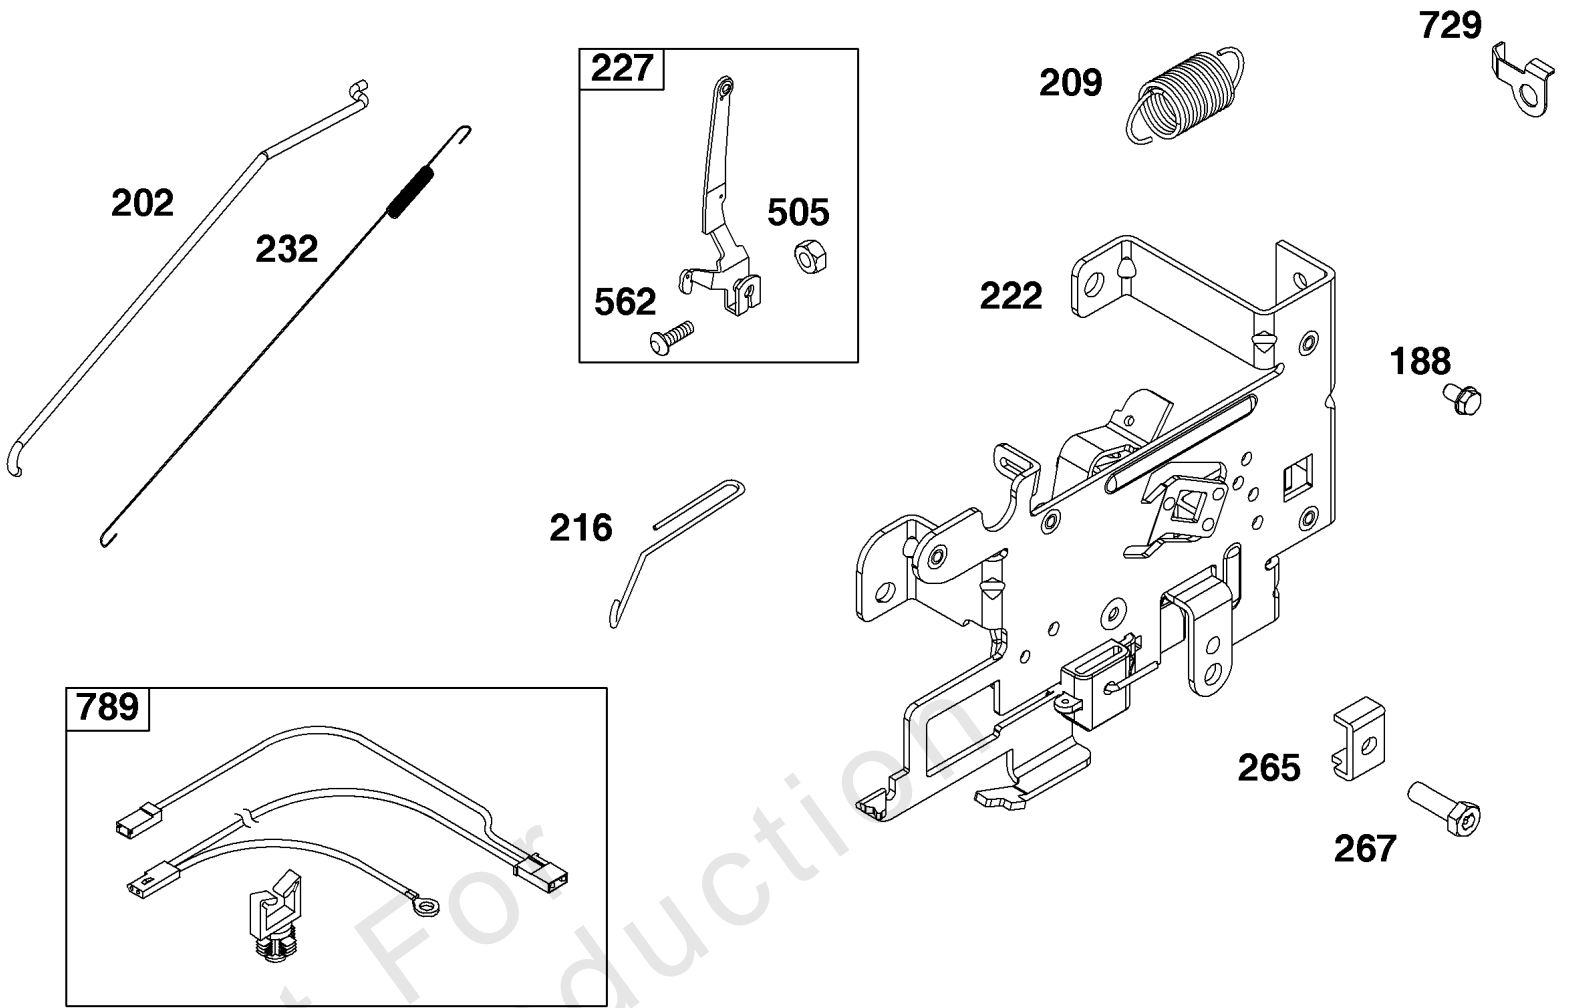

1036

431

1266

964

Not For Reproduction

Blower Housing and Air Cleaner Group

REF NO	PART NO	QTY	DESCRIPTION
304	591641	1	HOUSING, Blower
305	596718	2	SCREW -(Blower Housing)
305A	799370	2	SCREW -(Blower Housing)
305B	795891	1	SCREW -(Blower Housing)
431	797901	1	ELBOW, Intake
445	591583	1	FILTER, A/C Cartridge
964	799159	1	CAP, Connector
968	591646	1	COVER, Air Cleaner
1036	-----	1	LABEL, Emissions -(Available from a Briggs & Stratton Authorized Dealer)
1266	691917	1	SEAL, O-Ring -(Intake Elbow)
1319	794467	1	LABEL, Warning -(REQUIRED When Replacing Parts With Warning Labels Affixed)
1319A	797669	1	LABEL, Warning -(REQUIRED When Replacing Parts With Warning Labels Affixed)

Controls Group

REF NO	PART NO	QTY	DESCRIPTION
188	691693	2	SCREW -(Control Bracket)
202	691841	1	LINK, Mechanical Governor
209	792602	1	SPRING, Governor
216	691840	1	LINK, Choke
222	597209	1	BRACKET, Control
227	691374	1	LEVER, Governor Control
232	691842	1	SPRING, Governor Link
265	691024	1	CLAMP, Casing
267	794904	1	SCREW -(Casing Clamp)
505	691251	1	NUT -(Governor Control Lever)
562	691119	1	BOLT -(Governor Control Lever)
729	691224	1	CLIP, Wire
789	692037	1	HARNESS, Wiring