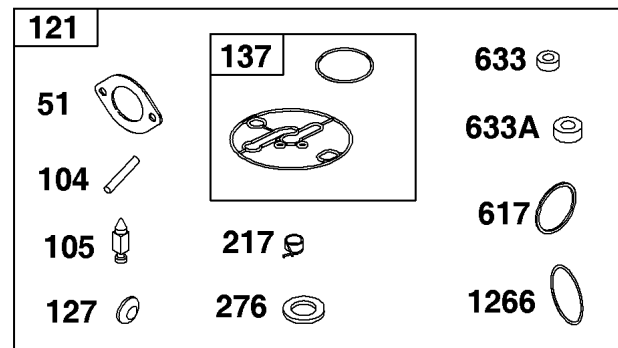

1036

431

1266

964

Not For Reproduction

Blower Housing and Air Cleaner Group

REF NO	PART NO	QTY	DESCRIPTION
304	591641	1	HOUSING, Blower
305	596718	2	SCREW -(Blower Housing)
305A	799370	2	SCREW -(Blower Housing)
305B	795891	1	SCREW -(Blower Housing)
431	797901	1	ELBOW, Intake
445	591583	1	FILTER, A/C Cartridge
964	799159	1	CAP, Connector
968	591646	1	COVER, Air Cleaner
1036	-----	1	LABEL, Emissions -(Available from a Briggs & Stratton Authorized Dealer)
1266	691917	1	SEAL, O-Ring -(Intake Elbow)
1319	794467	1	LABEL, Warning -(REQUIRED When Replacing Parts With Warning Labels Affixed)
1319A	797669	1	LABEL, Warning -(REQUIRED When Replacing Parts With Warning Labels Affixed)

Not For Reproduction

Not For
Reproduction

Crankshaft Group

REF NO	PART NO	QTY	DESCRIPTION
16	593417	1	CRANKSHAFT
24	591757	1	KEY, Flywheel
25	595053	1	PISTON ASSEMBLY
25	595054	1	PISTON ASSEMBLY -(.020 Oversize)
26	797011	2	SET, Ring
26	792643	1	SET, Ring -(.020 Oversize)
27	698469	1	LOCK, Piston Pin
28	84002062	1	PIN, Piston
29	791633	1	ROD, Connecting
32	791118	2	SCREW -(Connecting Rod)
377	691639	1	KEY, Timing
45	690564	2	TAPPET, Valve -(Part information located in Cylinder Head Group.)
46	793880	1	CAMSHAFT
741	697128	1	GEAR, Timing
757	793242	2	LINK, Counterweight
758	593418	1	COUNTERWEIGHT
759	697392	2	PIN, Counterweight
1270	793243	1	PLUG, AVS Counterweight