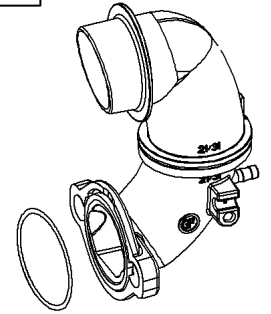

1036

431

1266

964

Not For Reproduction

Blower Housing and Air Cleaner Group

REF NO	PART NO	QTY	DESCRIPTION
304	591641	1	HOUSING, Blower
305	596718	2	SCREW -(Blower Housing)
305A	799370	2	SCREW -(Blower Housing)
305B	795891	1	SCREW -(Blower Housing)
431	797901	1	ELBOW, Intake
445	591583	1	FILTER, A/C Cartridge
964	799159	1	CAP, Connector
968	591646	1	COVER, Air Cleaner
1036	-----	1	LABEL, Emissions -(Available from a Briggs & Stratton Authorized Dealer)
1266	691917	1	SEAL, O-Ring -(Intake Elbow)
1319	794467	1	LABEL, Warning -(REQUIRED When Replacing Parts With Warning Labels Affixed)
1319A	797669	1	LABEL, Warning -(REQUIRED When Replacing Parts With Warning Labels Affixed)