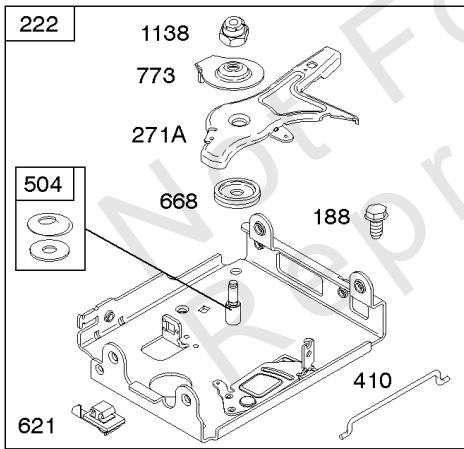

Controls, Governor Spring

REF NO	PART NO	QTY	DESCRIPTION
604A	791752		COVER, Control
614	691620		PIN, Cotter -(Governor Crank)
616	795758		CRANK, Governor
621	692310		SWITCH, Stop
663	699492		SCREW -(Control Panel)
668	694257		SPACER -(Control Bracket)
703	795222		CLIP
773	694258		RETAINER
804	795223		CANISTER, Carbon -(EVAP)
825	795226		HOSE, Air
843	695588		SLEEVE, Lever
957C	795221		CAP, Fuel Tank -(Plastic)
958	698180		VALVE, Fuel Shut Off -(Plastic)
1068	795740		HOSE/CLAMP ASSEMBLY
1138	694255		NUT -(Control Bracket)
1230	794840		STUD -(Control Bracket)
1404	794838		NUT -(Control Cover)
1425A	795741		HOSE, Purge Line