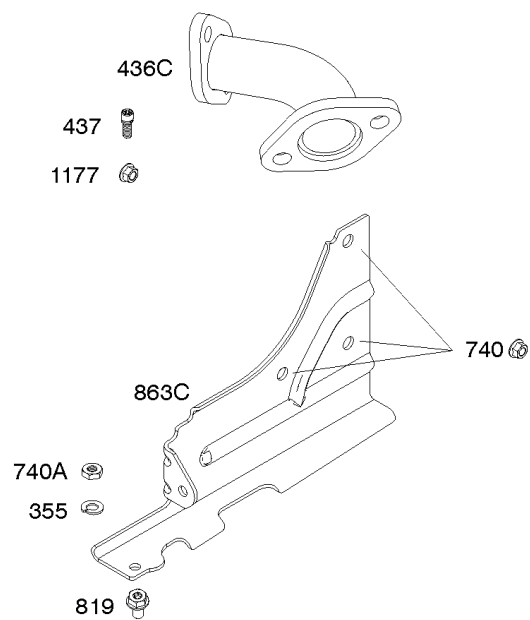

Exhaust System

REF NO	PART NO	QTY	DESCRIPTION
300C	793701		MUFFLER
300E	794949		MUFFLER
355	794842		WASHER -(Muffler Bracket)
436C	792374		MANIFOLD, Exhaust
437	794844		SCREW -(Exhaust Manifold)
613	794846		SCREW -(Muffler)
613B	794844		SCREW -(Muffler)
676C	697816		DEFLECTOR, Muffler -(Side Out)
677A	699776		SCREW -(Muffler Deflector)
740	710090		LOCKNUT -(Muffler Bracket)
740A	794843		NUT -(Muffler Bracket)
819	794832		SCREW -(Muffler Bracket)
832B	590767		MUFFLER
832C	792380		MUFFLER
836B	699234		SCREW -(Muffler Guard)
836C	710023		SCREW -(Muffler Guard)
863C	793700		BRACKET, Muffler
883A	794818		GASKET, Exhaust
883C	710250		GASKET, Exhaust
1177	710090		LOCKNUT -(Muffler)