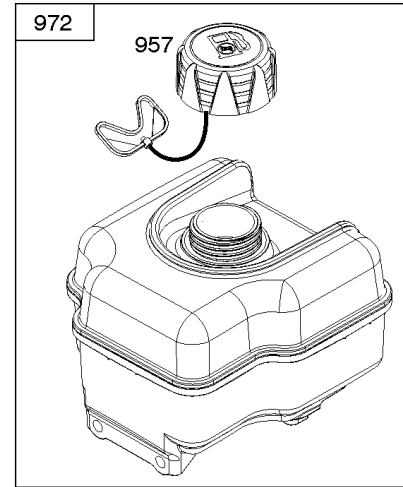

Controls, Governor Spring

REF NO	PART NO	QTY	DESCRIPTION
604A	791752		COVER, Control
614	691620		PIN, Cotter -(Governor Crank)
616	795758		CRANK, Governor
621	692310		SWITCH, Stop
663	699492		SCREW -(Control Panel)
668	694257		SPACER -(Control Bracket)
703	795222		CLIP
773	694258		RETAINER
804	795223		CANISTER, Carbon -(EVAP)
825	795226		HOSE, Air
843	695588		SLEEVE, Lever
957C	795221		CAP, Fuel Tank -(Plastic)
958	698180		VALVE, Fuel Shut Off -(Plastic)
1068	795740		HOSE/CLAMP ASSEMBLY
1138	694255		NUT -(Control Bracket)
1230	794840		STUD -(Control Bracket)
1404	794838		NUT -(Control Cover)
1425A	795741		HOSE, Purge Line