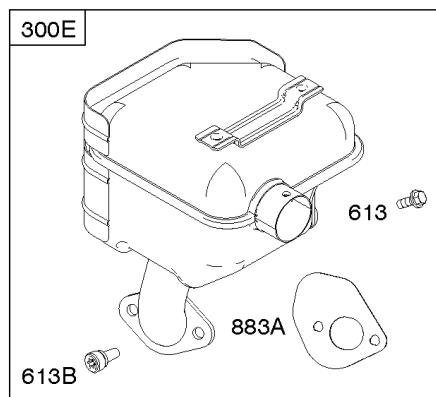

Exhaust System

REF NO	PART NO	QTY	DESCRIPTION
300C	793701		MUFFLER
300E	794949		MUFFLER
355	794842		WASHER -(Muffler Bracket)
436C	792374		MANIFOLD, Exhaust
437	794844		SCREW -(Exhaust Manifold)
613	794846		SCREW -(Muffler)
613B	794844		SCREW -(Muffler)
676C	697816		DEFLECTOR, Muffler -(Side Out)
677A	699776		SCREW -(Muffler Deflector)
740	710090		LOCKNUT -(Muffler Bracket)
740A	794843		NUT -(Muffler Bracket)
819	794832		SCREW -(Muffler Bracket)
832B	590767		MUFFLER
832C	792380		MUFFLER
836B	699234		SCREW -(Muffler Guard)
836C	710023		SCREW -(Muffler Guard)
863C	793700		BRACKET, Muffler
883A	794818		GASKET, Exhaust
883C	710250		GASKET, Exhaust
1177	710090		LOCKNUT -(Muffler)