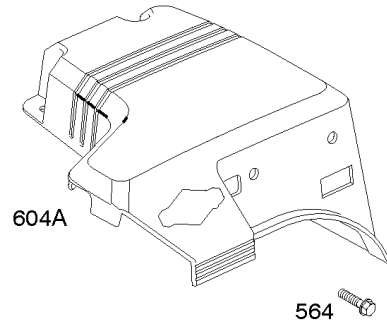

Controls, Governor Spring

REF NO	PART NO	QTY	DESCRIPTION
604A	791752		COVER, Control
614	691620		PIN, Cotter -(Governor Crank)
616	795758		CRANK, Governor
621	692310		SWITCH, Stop
663	699492		SCREW -(Control Panel)
668	694257		SPACER -(Control Bracket)
703	795222		CLIP
773	694258		RETAINER
804	795223		CANISTER, Carbon -(EVAP)
825	795226		HOSE, Air
843	695588		SLEEVE, Lever
957C	795221		CAP, Fuel Tank -(Plastic)
958	698180		VALVE, Fuel Shut Off -(Plastic)
1068	795740		HOSE/CLAMP ASSEMBLY
1138	694255		NUT -(Control Bracket)
1230	794840		STUD -(Control Bracket)
1404	794838		NUT -(Control Cover)
1425A	795741		HOSE, Purge Line