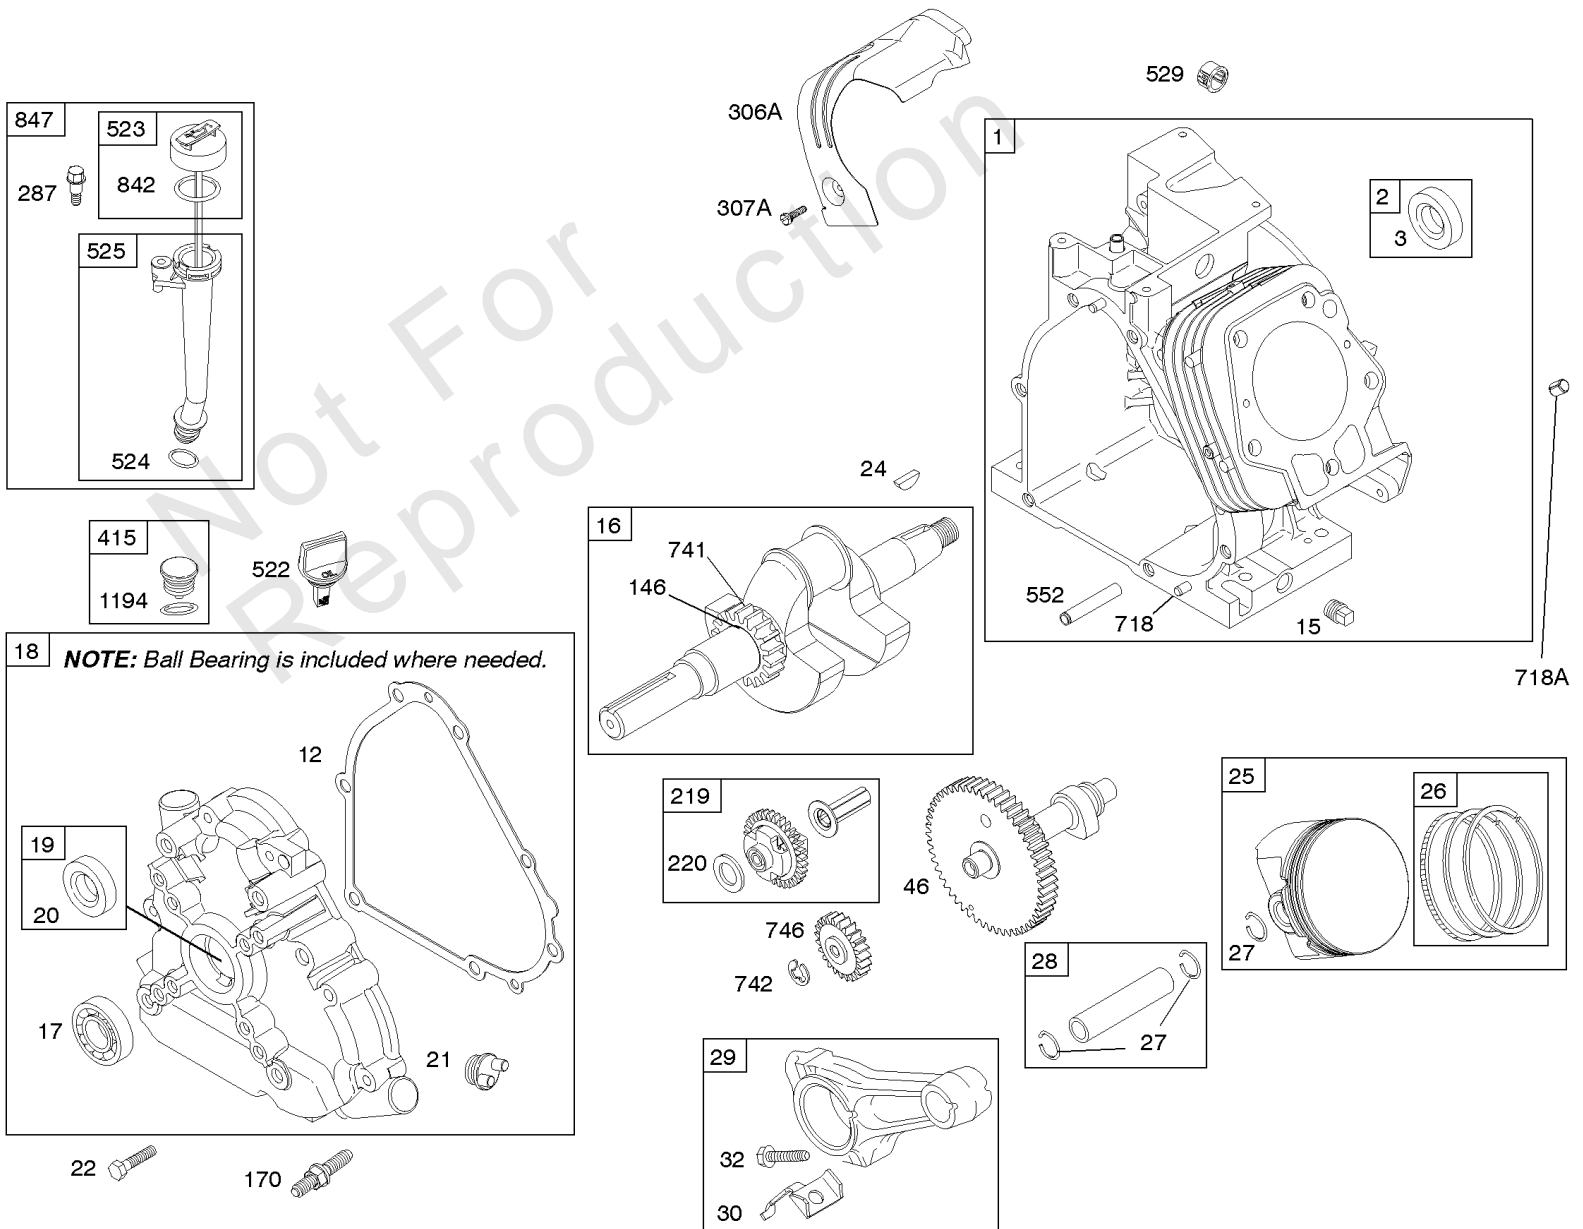

Camshaft, Crankcase Cover, Crankshaft, Cylinder, Lubrication, Operator's Manual, Piston/

REF NO	PART NO	QTY	DESCRIPTION
1	794850		CYLINDER ASSEMBLY
2	698340		KIT, Bushing/Seal -(Magneto Side)
3	391086S		SEAL, Oil -(Magneto Side)
12	694953		GASKET, Crankcase
15	691686		PLUG, Oil Drain -(Square Head)
16	794718		CRANKSHAFT
17	695434		BEARING, Ball
18	791965		COVER, Crankcase
19	698340		KIT, Bushing/Seal -(PTO Side)
20	391086S		SEAL, Oil -(PTO Side)
21	281658S		CAP, Oil Fill
22	794825		SCREW -(Crankcase Cover/Sump)
24	222698S		KEY, Flywheel
25	793318		PISTON ASSEMBLY -(Standard)
25	793325		PISTON ASSEMBLY -(.020 Oversize)
26	793324		SET, Ring -(.020 Oversize)
26	793319		SET, Ring -(Standard)
27	690975		LOCK, Piston Pin
28	696581		PIN, Piston -(Standard)
29	694691		ROD, Connecting
30	694692		DIPPER, Connecting Rod
32	690976		SCREW -(Connecting Rod)
46	795697		CAMSHAFT
146	690979		KEY, Woodruff
170	794833		STUD -(Crankcase Cover/Sump)
219	693578		GEAR, Governor
220	691724		WASHER -(Governor Gear)
287	699234		SCREW -(Dipstick Tube)
306A	697240		SHIELD, Cylinder
307A	794822		SCREW -(Cylinder Shield)
415	691363		PLUG
522	697689		PLUG, Dipstick/Fill
523	695344		DIPSTICK
524	691876		SEAL, O-Ring
525	695343		TUBE, Dipstick
529	791822		GROMMET
552	694674		BUSHING, Governor Crank
718	690959		PIN, Locating
718A	695178		PIN, Locating
741	691288		GEAR, Timing

1319 WARNING LABEL

REQUIRED when replacing parts with warning labels affixed.

1319A WARNING LABEL

REQUIRED when replacing parts with warning labels affixed.

1036 EMISSIONS LABEL

1058 OPERATOR'S MANUAL

1330 REPAIR MANUAL