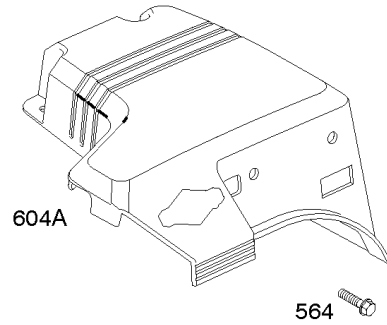

Camshaft, Crankcase Cover, Crankshaft, Cylinder, Lubrication, Operator's Manual, Piston/

REF NO	PART NO	QTY	DESCRIPTION
742	692564		RETAINER, E Ring
746	694679		GEAR, Idler
842	691031		SEAL, O-Ring -(Dipstick Tube)
847	695342		DIPSTICK/TUBE ASSEMBLY
1036	-----		LABEL, Emissions -(Available From A Briggs & Stratton Authorized Dealer)
1058	277040		MANUAL, Operator's
1194	691876		SEAL, O-Ring -(Plug)
1319	794467		LABEL, Warning
1319A	797669		LABEL, Warning
1330	276781		MANUAL, Repair

Not For Reproduction

Carburetor, Kit - Carburetor Overhaul

REF NO	PART NO	QTY	DESCRIPTION
51	694874		GASKET, Intake
51A	694875		GASKET, Intake
95A	690718		SCREW -(Throttle Valve)
97	796334		SHAFT, Throttle
98A	695408		KIT, Idle Speed
104A	694918		PIN, Float Hinge
105A	696136		VALVE, Float Needle
108A	696143		VALVE, Choke
109D	790149		SHAFT, Choke
109E	696735		SHAFT, Choke
117	796080		JET, Main -(Standard)
118	796128		JET, Main -(High Altitude)
121	796137		KIT, Carburetor Overhaul
122	694876		SPACER, Carburetor
125	796321		CARBURETOR
127A	690727		PLUG, Welch
130A	696139		VALVE, Throttle
133A	694914		FLOAT, Carburetor
135	698780		TUBE, Fuel Transfer
137	698781		GASKET, Float Bowl
141	696145		KIT, Choke Shaft
141C	699979		KIT, Choke Shaft
163	692277		GASKET, Air Cleaner -(Air Cleaner)
632A	796324		SPRING/LINK, Mechanical Governor
633B	690998		SEAL, Choke/Throttle Shaft
951	699961		LEVER, Choke
975	698783		BOWL, Float
1127A	695407		SCREW -(Float Bowl) (Float Bowl to Carburetor Body)