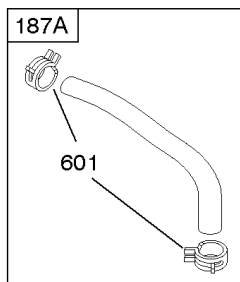

Controls, Governor Spring

REF NO	PART NO	QTY	DESCRIPTION
604A	791752		COVER, Control
614	691620		PIN, Cotter -(Governor Crank)
616	795758		CRANK, Governor
621	692310		SWITCH, Stop
663	699492		SCREW -(Control Panel)
668	694257		SPACER -(Control Bracket)
703	795222		CLIP
773	694258		RETAINER
804	795223		CANISTER, Carbon -(EVAP)
825	795226		HOSE, Air
843	695588		SLEEVE, Lever
957C	795221		CAP, Fuel Tank -(Plastic)
958	698180		VALVE, Fuel Shut Off -(Plastic)
1068	795740		HOSE/CLAMP ASSEMBLY
1138	694255		NUT -(Control Bracket)
1230	794840		STUD -(Control Bracket)
1404	794838		NUT -(Control Cover)
1425A	795741		HOSE, Purge Line