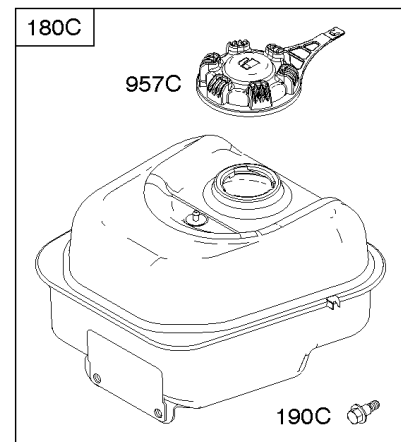

Camshaft, Crankcase Cover, Crankshaft, Cylinder, Lubrication, Operator's Manual, Piston/

REF NO	PART NO	QTY	DESCRIPTION
742	692564		RETAINER, E Ring
746	694679		GEAR, Idler
842	691031		SEAL, O-Ring -(Dipstick Tube)
847	695342		DIPSTICK/TUBE ASSEMBLY
1036	-----		LABEL, Emissions -(Available From A Briggs & Stratton Authorized Dealer)
1058	277040		MANUAL, Operator's
1194	691876		SEAL, O-Ring -(Plug)
1319	794467		LABEL, Warning
1319A	797669		LABEL, Warning
1330	276781		MANUAL, Repair

Not For Reproduction

Carburetor, Kit - Carburetor Overhaul

REF NO	PART NO	QTY	DESCRIPTION
51	694874		GASKET, Intake
51A	694875		GASKET, Intake
95A	690718		SCREW -(Throttle Valve)
97	796334		SHAFT, Throttle
98A	695408		KIT, Idle Speed
104A	694918		PIN, Float Hinge
105A	696136		VALVE, Float Needle
108A	696143		VALVE, Choke
109D	790149		SHAFT, Choke
109E	696735		SHAFT, Choke
117	796080		JET, Main -(Standard)
118	796128		JET, Main -(High Altitude)
121	796137		KIT, Carburetor Overhaul
122	694876		SPACER, Carburetor
125	796321		CARBURETOR
127A	690727		PLUG, Welch
130A	696139		VALVE, Throttle
133A	694914		FLOAT, Carburetor
135	698780		TUBE, Fuel Transfer
137	698781		GASKET, Float Bowl
141	696145		KIT, Choke Shaft
141C	699979		KIT, Choke Shaft
163	692277		GASKET, Air Cleaner -(Air Cleaner)
632A	796324		SPRING/LINK, Mechanical Governor
633B	690998		SEAL, Choke/Throttle Shaft
951	699961		LEVER, Choke
975	698783		BOWL, Float
1127A	695407		SCREW -(Float Bowl) (Float Bowl to Carburetor Body)