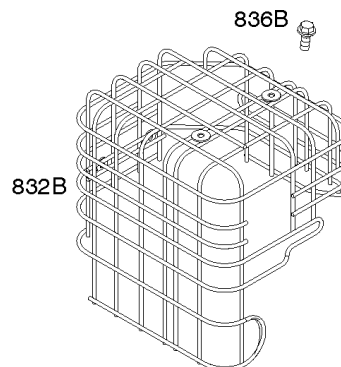

Exhaust System

REF NO	PART NO	QTY	DESCRIPTION
300C	793701		MUFFLER
300E	794949		MUFFLER
355	794842		WASHER -(Muffler Bracket)
436C	792374		MANIFOLD, Exhaust
437	794844		SCREW -(Exhaust Manifold)
613	794846		SCREW -(Muffler)
613B	794844		SCREW -(Muffler)
676C	697816		DEFLECTOR, Muffler -(Side Out)
677A	699776		SCREW -(Muffler Deflector)
740	710090		LOCKNUT -(Muffler Bracket)
740A	794843		NUT -(Muffler Bracket)
819	794832		SCREW -(Muffler Bracket)
832B	590767		MUFFLER
832C	792380		MUFFLER
836B	699234		SCREW -(Muffler Guard)
836C	710023		SCREW -(Muffler Guard)
863C	793700		BRACKET, Muffler
883A	794818		GASKET, Exhaust
883C	710250		GASKET, Exhaust
1177	710090		LOCKNUT -(Muffler)