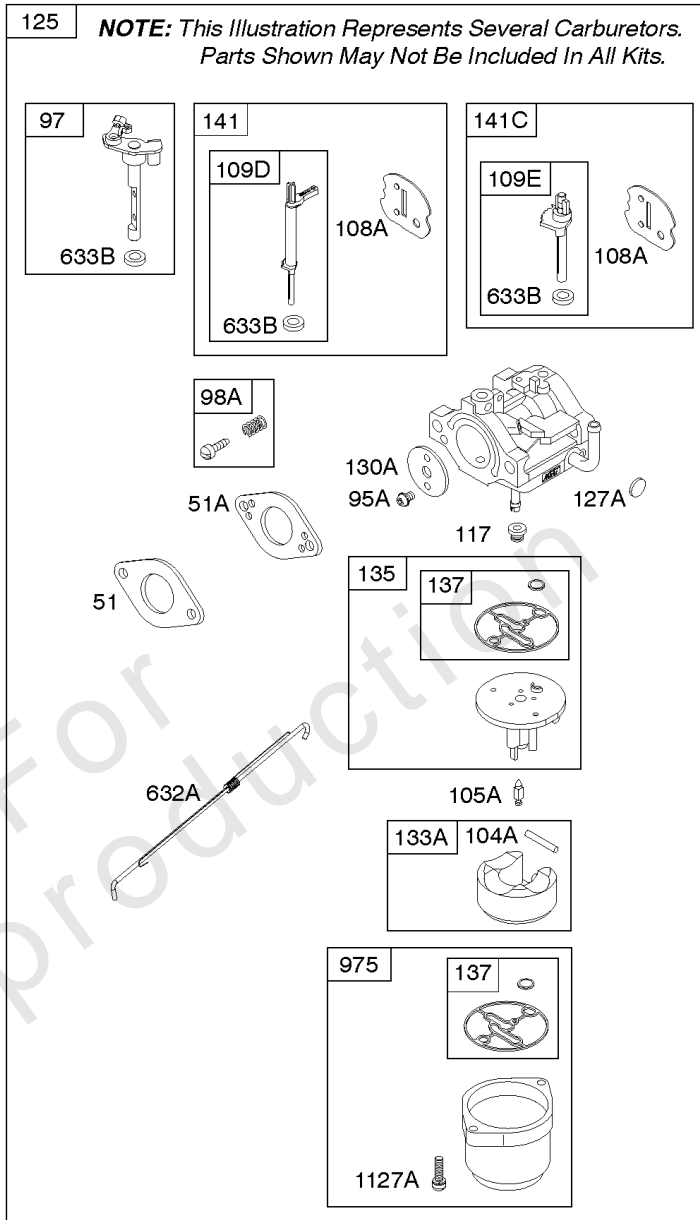

Carburetor, Kit - Carburetor Overhaul

REF NO	PART NO	QTY	DESCRIPTION
51	694874		GASKET, Intake
51A	694875		GASKET, Intake
95A	690718		SCREW -(Throttle Valve)
97	796334		SHAFT, Throttle
98A	695408		KIT, Idle Speed
104A	694918		PIN, Float Hinge
105A	696136		VALVE, Float Needle
108A	696143		VALVE, Choke
109D	790149		SHAFT, Choke
109E	696735		SHAFT, Choke
117	796080		JET, Main -(Standard)
118	796128		JET, Main -(High Altitude)
121	796137		KIT, Carburetor Overhaul
122	694876		SPACER, Carburetor
125	796321		CARBURETOR
127A	690727		PLUG, Welch
130A	696139		VALVE, Throttle
133A	694914		FLOAT, Carburetor
135	698780		TUBE, Fuel Transfer
137	698781		GASKET, Float Bowl
141	696145		KIT, Choke Shaft
141C	699979		KIT, Choke Shaft
163	692277		GASKET, Air Cleaner -(Air Cleaner)
632A	796324		SPRING/LINK, Mechanical Governor
633B	690998		SEAL, Choke/Throttle Shaft
951	699961		LEVER, Choke
975	698783		BOWL, Float
1127A	695407		SCREW -(Float Bowl) (Float Bowl to Carburetor Body)