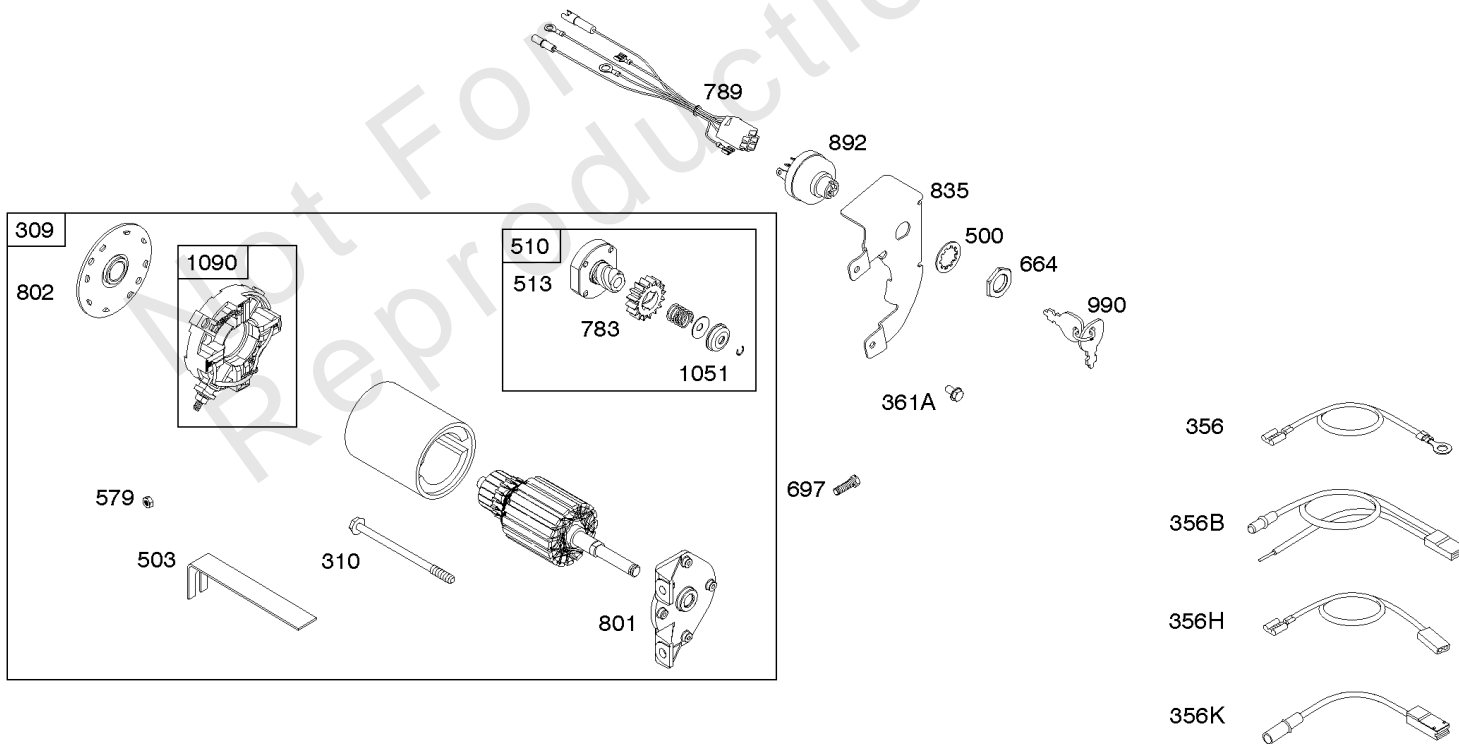

NOTE: The proper flywheel part number and/or the alternator magnet size will determine the alternator type or output. See repair instruction manual for additional information.