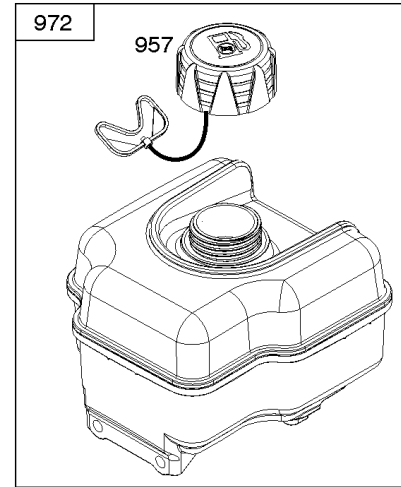

Camshaft, Crankcase Cover, Crankshaft, Cylinder, Lubrication, Operator's Manual, Piston/

REF NO	PART NO	QTY	DESCRIPTION
742	692564		RETAINER, E Ring
746	694679		GEAR, Idler
842	691031		SEAL, O-Ring -(Dipstick Tube)
847	695342		DIPSTICK/TUBE ASSEMBLY
1036	-----		LABEL, Emissions -(Available From A Briggs & Stratton Authorized Dealer)
1058	277040		MANUAL, Operator's
1194	691876		SEAL, O-Ring -(Plug)
1319	794467		LABEL, Warning
1319A	797669		LABEL, Warning
1330	276781		MANUAL, Repair

Not For Reproduction

Carburetor, Kit - Carburetor Overhaul

REF NO	PART NO	QTY	DESCRIPTION
51	694874		GASKET, Intake
51A	694875		GASKET, Intake
95A	690718		SCREW -(Throttle Valve)
97	796334		SHAFT, Throttle
98A	695408		KIT, Idle Speed
104A	694918		PIN, Float Hinge
105A	696136		VALVE, Float Needle
108A	696143		VALVE, Choke
109D	790149		SHAFT, Choke
109E	696735		SHAFT, Choke
117	796080		JET, Main -(Standard)
118	796128		JET, Main -(High Altitude)
121	796137		KIT, Carburetor Overhaul
122	694876		SPACER, Carburetor
125	796321		CARBURETOR
127A	690727		PLUG, Welch
130A	696139		VALVE, Throttle
133A	694914		FLOAT, Carburetor
135	698780		TUBE, Fuel Transfer
137	698781		GASKET, Float Bowl
141	696145		KIT, Choke Shaft
141C	699979		KIT, Choke Shaft
163	692277		GASKET, Air Cleaner -(Air Cleaner)
632A	796324		SPRING/LINK, Mechanical Governor
633B	690998		SEAL, Choke/Throttle Shaft
951	699961		LEVER, Choke
975	698783		BOWL, Float
1127A	695407		SCREW -(Float Bowl) (Float Bowl to Carburetor Body)