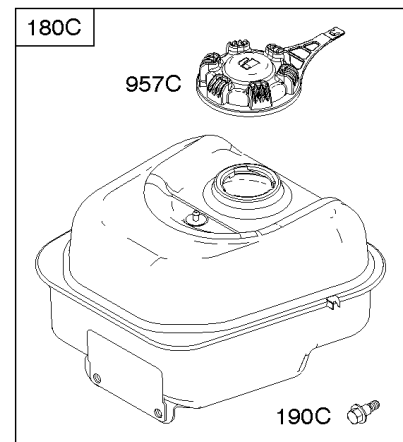

Controls, Governor Spring

REF NO	PART NO	QTY	DESCRIPTION
604A	791752		COVER, Control
614	691620		PIN, Cotter -(Governor Crank)
616	795758		CRANK, Governor
621	692310		SWITCH, Stop
663	699492		SCREW -(Control Panel)
668	694257		SPACER -(Control Bracket)
703	795222		CLIP
773	694258		RETAINER
804	795223		CANISTER, Carbon -(EVAP)
825	795226		HOSE, Air
843	695588		SLEEVE, Lever
957C	795221		CAP, Fuel Tank -(Plastic)
958	698180		VALVE, Fuel Shut Off -(Plastic)
1068	795740		HOSE/CLAMP ASSEMBLY
1138	694255		NUT -(Control Bracket)
1230	794840		STUD -(Control Bracket)
1404	794838		NUT -(Control Cover)
1425A	795741		HOSE, Purge Line