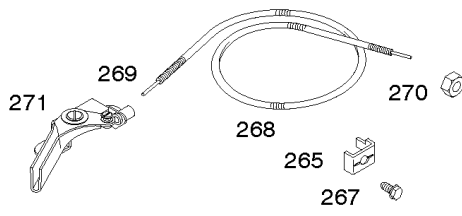

Camshaft, Crankcase Cover, Crankshaft, Cylinder, Lubrication, Operator's Manual, Piston/

REF NO	PART NO	QTY	DESCRIPTION
742	692564		RETAINER, E Ring
746	694679		GEAR, Idler
842	691031		SEAL, O-Ring -(Dipstick Tube)
847	695342		DIPSTICK/TUBE ASSEMBLY
1036	-----		LABEL, Emissions -(Available From A Briggs & Stratton Authorized Dealer)
1058	277040		MANUAL, Operator's
1194	691876		SEAL, O-Ring -(Plug)
1319	794467		LABEL, Warning
1319A	797669		LABEL, Warning
1330	276781		MANUAL, Repair

Not For Reproduction

Carburetor, Kit - Carburetor Overhaul

REF NO	PART NO	QTY	DESCRIPTION
51	694874		GASKET, Intake
51A	694875		GASKET, Intake
95A	690718		SCREW -(Throttle Valve)
97	796334		SHAFT, Throttle
98A	695408		KIT, Idle Speed
104A	694918		PIN, Float Hinge
105A	696136		VALVE, Float Needle
108A	696143		VALVE, Choke
109D	790149		SHAFT, Choke
109E	696735		SHAFT, Choke
117	796080		JET, Main -(Standard)
118	796128		JET, Main -(High Altitude)
121	796137		KIT, Carburetor Overhaul
122	694876		SPACER, Carburetor
125	796321		CARBURETOR
127A	690727		PLUG, Welch
130A	696139		VALVE, Throttle
133A	694914		FLOAT, Carburetor
135	698780		TUBE, Fuel Transfer
137	698781		GASKET, Float Bowl
141	696145		KIT, Choke Shaft
141C	699979		KIT, Choke Shaft
163	692277		GASKET, Air Cleaner -(Air Cleaner)
632A	796324		SPRING/LINK, Mechanical Governor
633B	690998		SEAL, Choke/Throttle Shaft
951	699961		LEVER, Choke
975	698783		BOWL, Float
1127A	695407		SCREW -(Float Bowl) (Float Bowl to Carburetor Body)