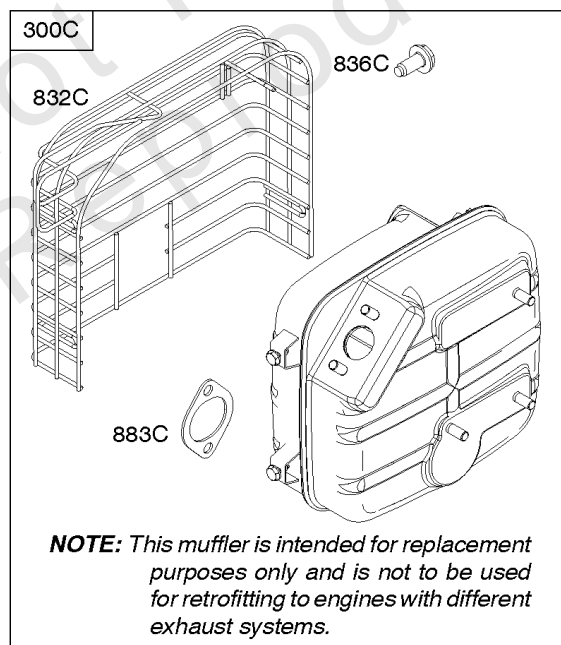

Exhaust System

REF NO	PART NO	QTY	DESCRIPTION
300C	793701		MUFFLER
300E	794949		MUFFLER
355	794842		WASHER -(Muffler Bracket)
436C	792374		MANIFOLD, Exhaust
437	794844		SCREW -(Exhaust Manifold)
613	794846		SCREW -(Muffler)
613B	794844		SCREW -(Muffler)
676C	697816		DEFLECTOR, Muffler -(Side Out)
677A	699776		SCREW -(Muffler Deflector)
740	710090		LOCKNUT -(Muffler Bracket)
740A	794843		NUT -(Muffler Bracket)
819	794832		SCREW -(Muffler Bracket)
832B	590767		MUFFLER
832C	792380		MUFFLER
836B	699234		SCREW -(Muffler Guard)
836C	710023		SCREW -(Muffler Guard)
863C	793700		BRACKET, Muffler
883A	794818		GASKET, Exhaust
883C	710250		GASKET, Exhaust
1177	710090		LOCKNUT -(Muffler)