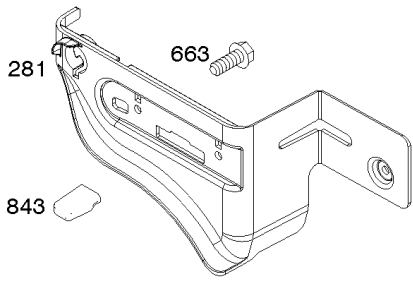

Controls, Governor Spring

REF NO	PART NO	QTY	DESCRIPTION
604A	791752		COVER, Control
614	691620		PIN, Cotter -(Governor Crank)
616	795758		CRANK, Governor
621	692310		SWITCH, Stop
663	699492		SCREW -(Control Panel)
668	694257		SPACER -(Control Bracket)
703	795222		CLIP
773	694258		RETAINER
804	795223		CANISTER, Carbon -(EVAP)
825	795226		HOSE, Air
843	695588		SLEEVE, Lever
957C	795221		CAP, Fuel Tank -(Plastic)
958	698180		VALVE, Fuel Shut Off -(Plastic)
1068	795740		HOSE/CLAMP ASSEMBLY
1138	694255		NUT -(Control Bracket)
1230	794840		STUD -(Control Bracket)
1404	794838		NUT -(Control Cover)
1425A	795741		HOSE, Purge Line