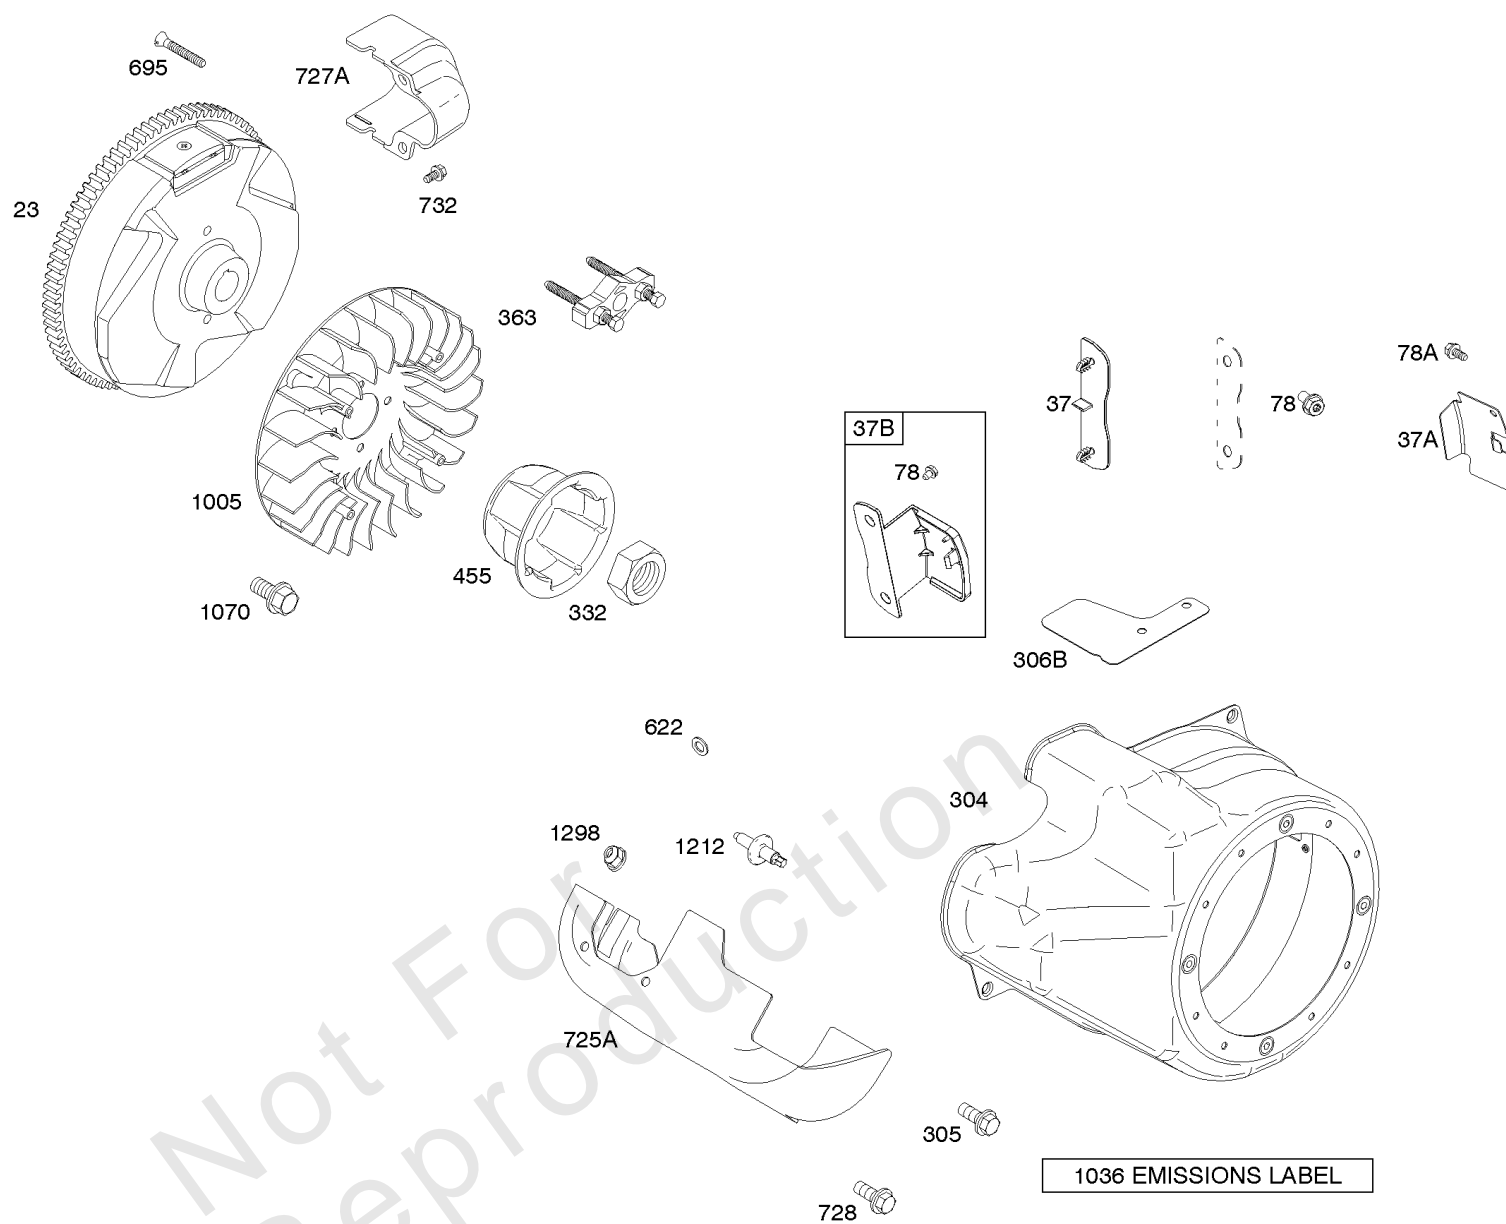

Blower Housing/Shrouds, Flywheel, Rewind Starter

Mfg. No: 21T215-0110-G2

Blower Housing/Shrouds, Flywheel, Rewind Starter

REF NO	PART NO	QTY	DESCRIPTION
23	794812		FLYWHEEL
37	795715		GUARD, Flywheel
37A	699047		GUARD, Flywheel
37B	591544		GUARD, Flywheel
55	695288		HOUSING, Rewind Starter
58	693389		ROPE, Starter -(Cut To Required Length)
59	805957		INSERT, Grip
60	490652		HANDLE, Starter Rope
65	699228		SCREW -(Rewind Starter)
78	795026		SCREW -(Flywheel Guard)
78A	699205		SCREW -(Flywheel Guard)
304	795733		HOUSING, Blower -Used Before Code Date 12012400
304	591933		HOUSING, Blower -Used After Code Date 12012300
305	699481		SCREW -(Blower Housing)
306B	591216		SHIELD, Cylinder
332	794824		NUT -(Flywheel)
363	19203		PULLER, Flywheel
455	794867		CUP, Flywheel
456	692299		PLATE, Pawl Friction
459	281505S		PAWL, Ratchet
597	691696		SCREW -(Pawl Friction Plate)
608	695287		STARTER, Rewind
622	794839		WASHER -(Heat Shield)
689	691855		SPRING, Friction
695	698807		SCREW -(Ring Gear)
725A	792995		SHIELD, Heat -Used Before Code Date 11020700
725A	795886		SHIELD, Heat -Used After Code Date 11020600
727A	697465		COVER, Starter Drive
728	699481		SCREW -(Heat Shield)
732	699200		SCREW -(Starter Drive Cover)
1005	794815		FAN, Flywheel
1036	-----		LABEL, Emissions -(Available From A Briggs & Stratton Authorized Dealer)
1070	794821		SCREW -(Flywheel Fan)
1210	498144		PULLEY/SPRING ASSEMBLY -(Pulley)
1211	498144		PULLEY/SPRING ASSEMBLY -(Spring)
1212	794841		STUD -(Blower Housing)
1298	794838		NUT -(Shield-Heat)