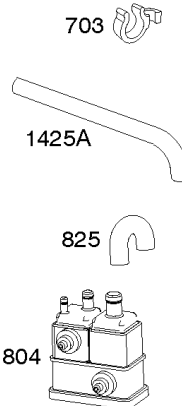

Controls, Governor Spring

REF NO	PART NO	QTY	DESCRIPTION
604A	791752		COVER, Control
614	691620		PIN, Cotter -(Governor Crank)
616	795758		CRANK, Governor
621	692310		SWITCH, Stop
663	699492		SCREW -(Control Panel)
668	694257		SPACER -(Control Bracket)
703	795222		CLIP
773	694258		RETAINER
804	795223		CANISTER, Carbon -(EVAP)
825	795226		HOSE, Air
843	695588		SLEEVE, Lever
957C	795221		CAP, Fuel Tank -(Plastic)
958	698180		VALVE, Fuel Shut Off -(Plastic)
1068	795740		HOSE/CLAMP ASSEMBLY
1138	694255		NUT -(Control Bracket)
1230	794840		STUD -(Control Bracket)
1404	794838		NUT -(Control Cover)
1425A	795741		HOSE, Purge Line