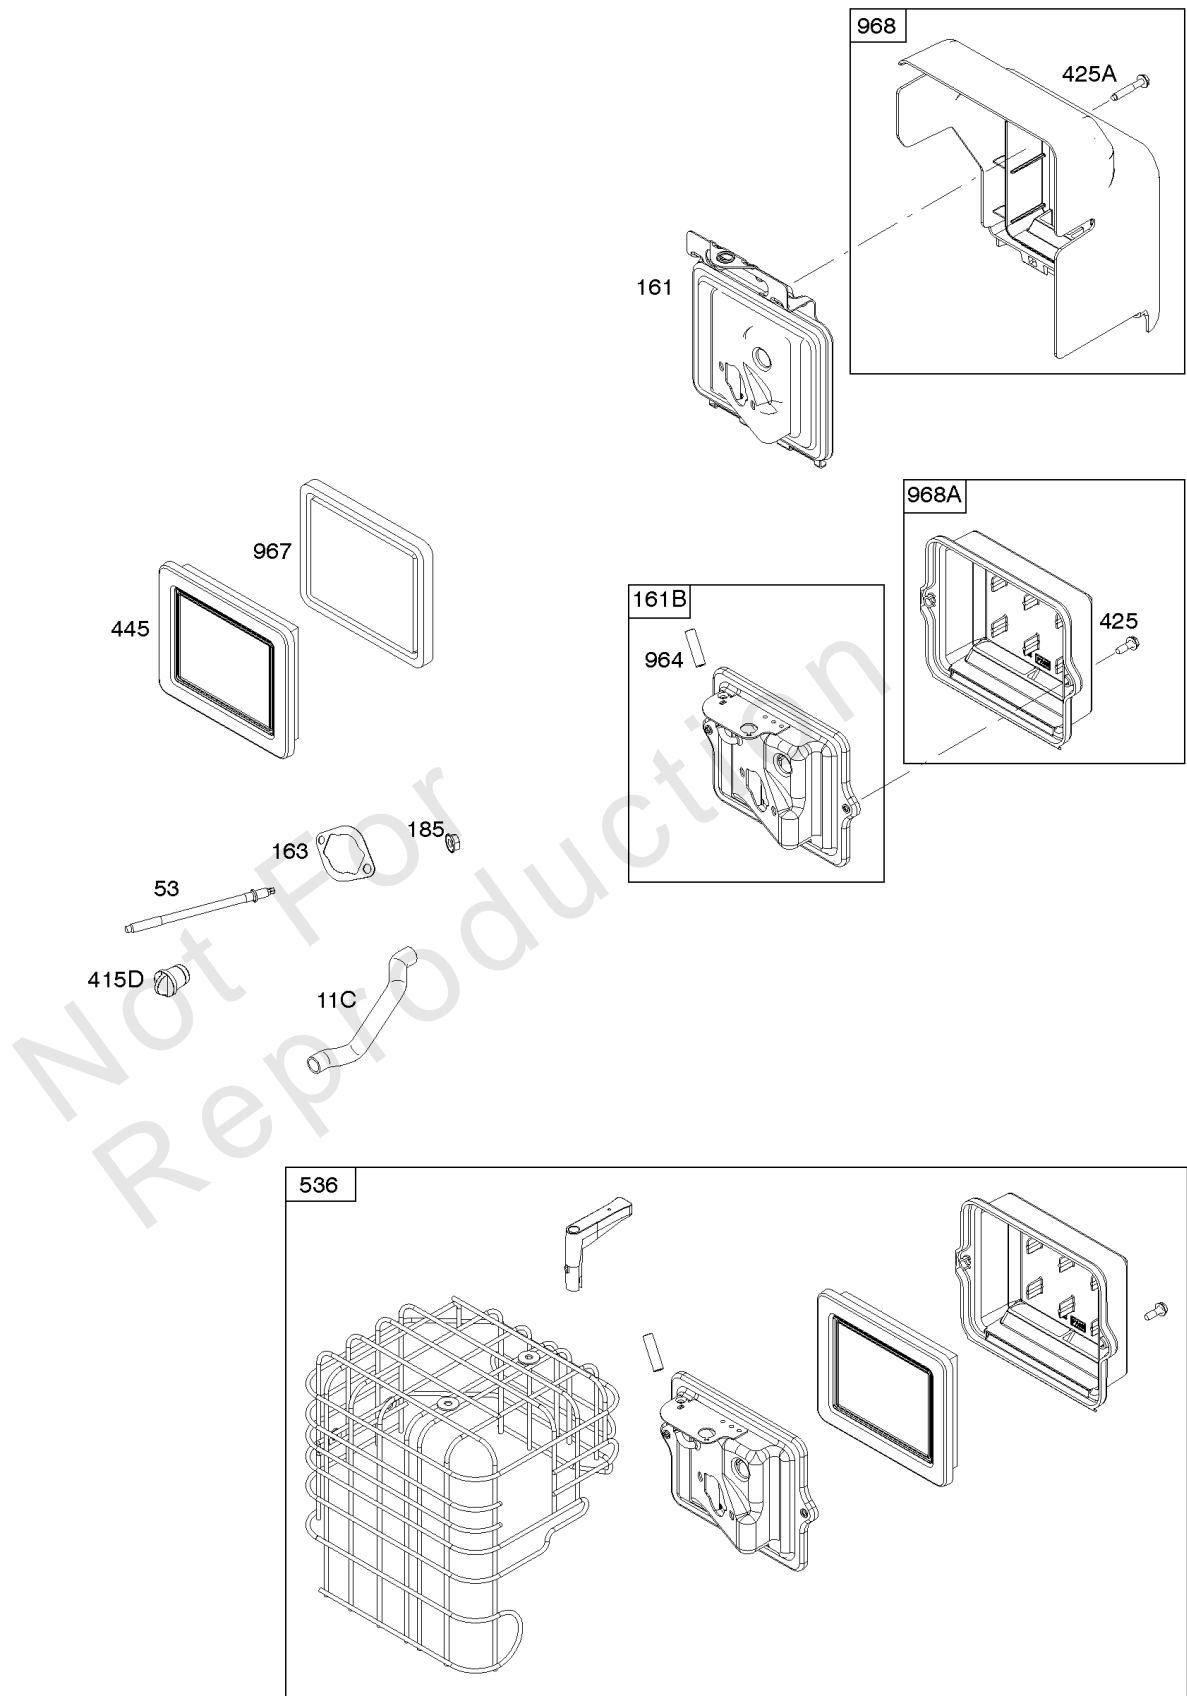

Parts Manual

Mfg. No: 21T215-0110-G2

Model Components	Page
Air Cleaner.....	4
Blower Housing/Shrouds, Flywheel, Rewind Starter.....	6
Camshaft, Crankcase Cover, Crankshaft, Cylinder, Lubrication, Operator's Manual, Piston/Rings/Connecting	8
Carburetor, Kit - Carburetor Overhaul.....	12
Controls, Governor Spring.....	14
Cylinder Head, Gasket Set - Engine, Gasket Set - Valve, Valves.....	18
Electrical Starter, Ignition.....	20
Exhaust System.....	22
Replacement Engine - US & Canada.....	24

Not For
Reproduction

Air Cleaner

REF NO	PART NO	QTY	DESCRIPTION
11C	696796		TUBE, Breather
53	794830		STUD -(Carburetor)
161	-----		Base-Air Cleaner -(Metal) (No Longer Available)(For Replacement, Order Reference 536)
161B	591217		BASE, Air Cleaner -(Metal)
163	692277		GASKET, Air Cleaner -(Air Cleaner)
185	794838		NUT -(Air Cleaner Base)
415D	799899		PLUG
425	794836		SCREW -(Air Cleaner Cover)
425A	794835		SCREW -(Air Cleaner Cover)
445	491588S		FILTER, A/C Cartridge
536	591546		CLEANER, Air
964	799159		CAP, Connector
967	491435S		FILTER, Pre Cleaner
968	-----		Cover-Air Cleaner -(No Longer Available)(For Replacement, Order Reference 536)
968A	794784		COVER, Air Cleaner