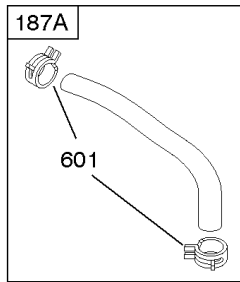

Camshaft, Crankcase Cover, Crankshaft, Cylinder, Lubrication, Operator's Manual, Piston/

REF NO	PART NO	QTY	DESCRIPTION
742	692564		RETAINER, E Ring
746	694679		GEAR, Idler
842	691031		SEAL, O-Ring -(Dipstick Tube)
847	695342		DIPSTICK/TUBE ASSEMBLY
1036	-----		LABEL, Emissions -(Available From A Briggs & Stratton Authorized Dealer)
1058	277040		MANUAL, Operator's
1194	691876		SEAL, O-Ring -(Plug)
1319	794467		LABEL, Warning
1319A	797669		LABEL, Warning
1330	276781		MANUAL, Repair

Not For Reproduction

Carburetor, Kit - Carburetor Overhaul

REF NO	PART NO	QTY	DESCRIPTION
51	694874		GASKET, Intake
51A	694875		GASKET, Intake
95A	690718		SCREW -(Throttle Valve)
97	796334		SHAFT, Throttle
98A	695408		KIT, Idle Speed
104A	694918		PIN, Float Hinge
105A	696136		VALVE, Float Needle
108A	696143		VALVE, Choke
109D	790149		SHAFT, Choke
109E	696735		SHAFT, Choke
117	796080		JET, Main -(Standard)
118	796128		JET, Main -(High Altitude)
121	796137		KIT, Carburetor Overhaul
122	694876		SPACER, Carburetor
125	796321		CARBURETOR
127A	690727		PLUG, Welch
130A	696139		VALVE, Throttle
133A	694914		FLOAT, Carburetor
135	698780		TUBE, Fuel Transfer
137	698781		GASKET, Float Bowl
141	696145		KIT, Choke Shaft
141C	699979		KIT, Choke Shaft
163	692277		GASKET, Air Cleaner -(Air Cleaner)
632A	796324		SPRING/LINK, Mechanical Governor
633B	690998		SEAL, Choke/Throttle Shaft
951	699961		LEVER, Choke
975	698783		BOWL, Float
1127A	695407		SCREW -(Float Bowl) (Float Bowl to Carburetor Body)