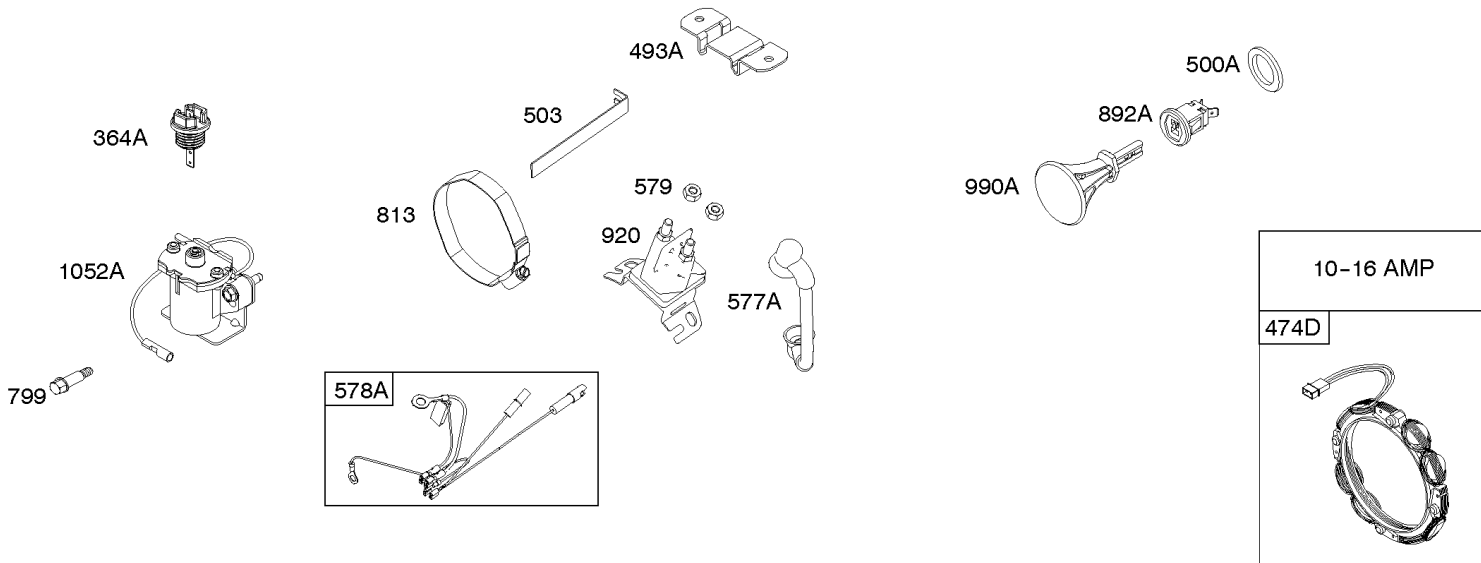

NOTE: The proper flywheel part number and/or the alternator magnet size will determine the alternator type or output. See repair instruction manual for additional information.