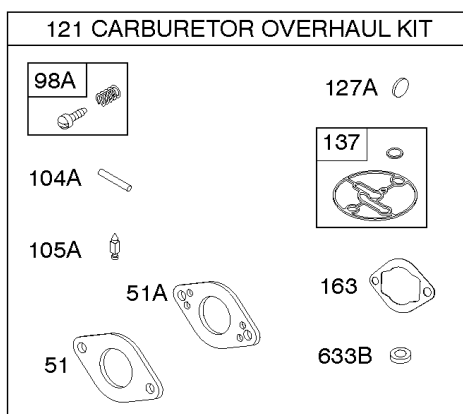

Carburetor, Kit - Carburetor Overhaul

REF NO	PART NO	QTY	DESCRIPTION
51	694874		GASKET, Intake
51A	694875		GASKET, Intake
95A	690718		SCREW -(Throttle Valve)
97	796334		SHAFT, Throttle
98A	695408		KIT, Idle Speed
104A	694918		PIN, Float Hinge
105A	696136		VALVE, Float Needle
108A	696143		VALVE, Choke
109D	790149		SHAFT, Choke
109E	696735		SHAFT, Choke
117	796080		JET, Main -(Standard)
118	796128		JET, Main -(High Altitude)
121	796137		KIT, Carburetor Overhaul
122	694876		SPACER, Carburetor
125	796321		CARBURETOR
127A	690727		PLUG, Welch
130A	696139		VALVE, Throttle
133A	694914		FLOAT, Carburetor
135	698780		TUBE, Fuel Transfer
137	698781		GASKET, Float Bowl
141	696145		KIT, Choke Shaft
141C	699979		KIT, Choke Shaft
163	692277		GASKET, Air Cleaner -(Air Cleaner)
632A	796324		SPRING/LINK, Mechanical Governor
633B	690998		SEAL, Choke/Throttle Shaft
951	699961		LEVER, Choke
975	698783		BOWL, Float
1127A	695407		SCREW -(Float Bowl) (Float Bowl to Carburetor Body)