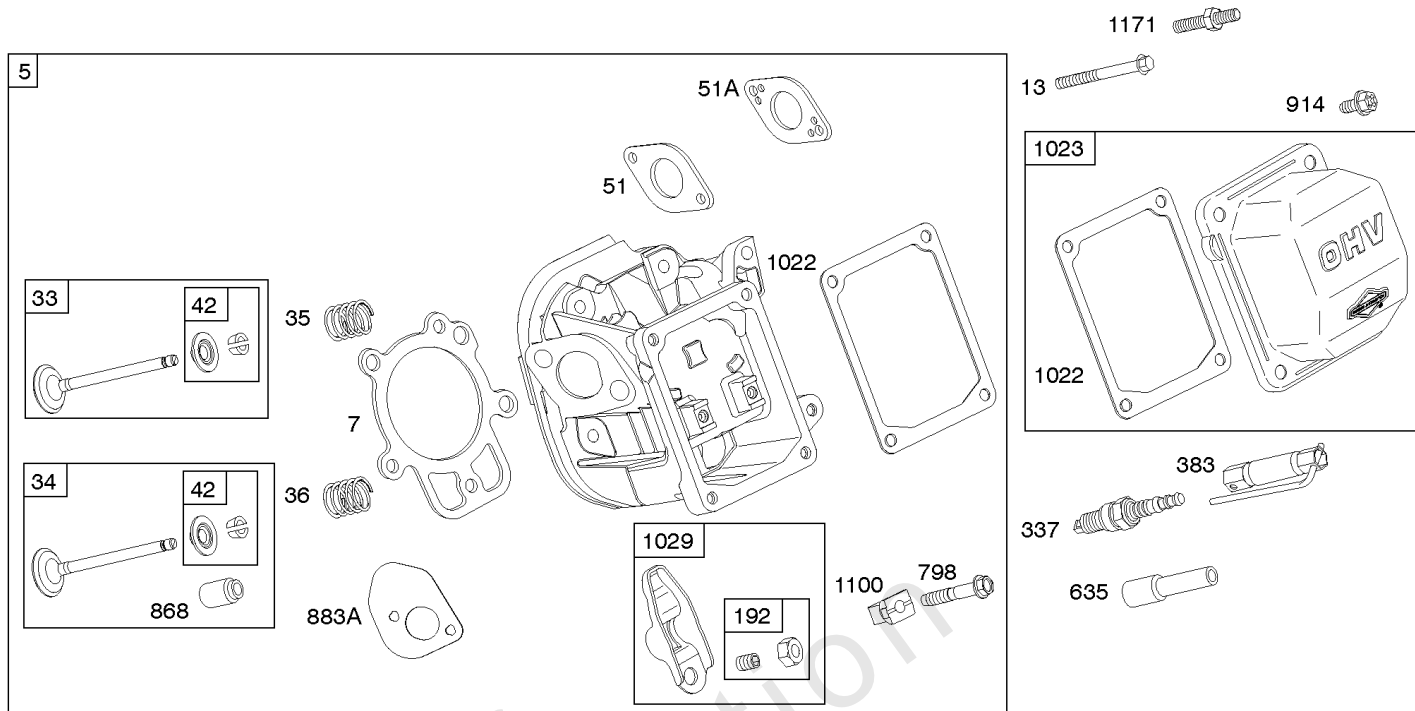

Cylinder Head, Gasket Set - Engine, Gasket Set - Valve, Valves

REF NO	PART NO	QTY	DESCRIPTION
3	391086S		SEAL, Oil -(Magneto Side)
5	799859		HEAD, Cylinder
7	697690		GASKET, Cylinder Head
12	694953		GASKET, Crankcase
13	794829		SCREW -(Cylinder Head)
20	391086S		SEAL, Oil -(PTO Side)
33	697576		VALVE, Exhaust
34	792200		VALVE, Intake
35	694865		SPRING, Valve -(Intake)
36	694865		SPRING, Valve -(Exhaust)
42	499586		KEEPER, Valve
45	690977		TAPPET, Valve
51	694874		GASKET, Intake
51A	694875		GASKET, Intake
163	692277		GASKET, Air Cleaner -(Air Cleaner)
192	690083		ADJUSTER, Rocker Arm
337	491055S		PLUG, Spark
358	695438		GASKET SET, Engine
383	19576S		WRENCH, Spark Plug
635	691909		BOOT, Spark Plug
798	697890		SCREW -(Rocker Arm)
868	690968		SEAL, Valve
883A	794818		GASKET, Exhaust
914	794827		SCREW -(Rocker Cover)
1022	690971		GASKET, Rocker Cover
1023	697691		COVER, Rocker
1026	592673		ROD, Push
1029	690972		ARM, Rocker
1095	695440		GASKET SET, Valve
1100	791959		PIVOT, Rocker Arm
1171	794828		STUD -(Rocker Cover)