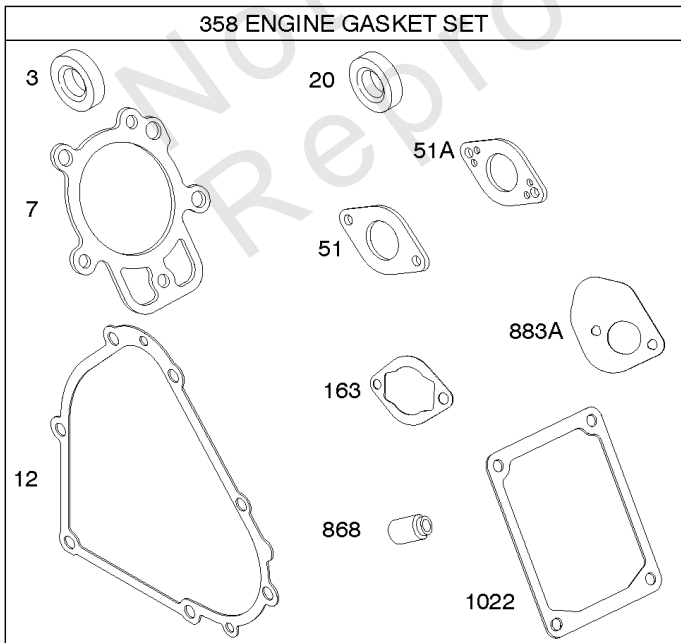

Cylinder Head, Gasket Set - Engine, Gasket Set - Valve, Valves

REF NO	PART NO	QTY	DESCRIPTION
3	391086S		SEAL, Oil -(Magneto Side)
5	799859		HEAD, Cylinder
7	697690		GASKET, Cylinder Head
12	694953		GASKET, Crankcase
13	794829		SCREW -(Cylinder Head)
20	391086S		SEAL, Oil -(PTO Side)
33	697576		VALVE, Exhaust
34	792200		VALVE, Intake
35	694865		SPRING, Valve -(Intake)
36	694865		SPRING, Valve -(Exhaust)
42	499586		KEEPER, Valve
45	690977		TAPPET, Valve
51	694874		GASKET, Intake
51A	694875		GASKET, Intake
163	692277		GASKET, Air Cleaner -(Air Cleaner)
192	690083		ADJUSTER, Rocker Arm
337	491055S		PLUG, Spark
358	695438		GASKET SET, Engine
383	19576S		WRENCH, Spark Plug
635	691909		BOOT, Spark Plug
798	697890		SCREW -(Rocker Arm)
868	690968		SEAL, Valve
883A	794818		GASKET, Exhaust
914	794827		SCREW -(Rocker Cover)
1022	690971		GASKET, Rocker Cover
1023	697691		COVER, Rocker
1026	592673		ROD, Push
1029	690972		ARM, Rocker
1095	695440		GASKET SET, Valve
1100	791959		PIVOT, Rocker Arm
1171	794828		STUD -(Rocker Cover)