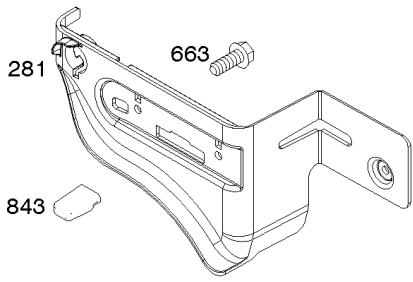

Camshaft, Crankcase Cover, Crankshaft, Cylinder, Lubrication, Operator's Manual, Piston/

REF NO	PART NO	QTY	DESCRIPTION
742	692564		RETAINER, E Ring
746	694679		GEAR, Idler
842	691031		SEAL, O-Ring -(Dipstick Tube)
847	695342		DIPSTICK/TUBE ASSEMBLY
1036	-----		LABEL, Emissions -(Available From A Briggs & Stratton Authorized Dealer)
1058	277040		MANUAL, Operator's
1194	691876		SEAL, O-Ring -(Plug)
1319	794467		LABEL, Warning
1319A	797669		LABEL, Warning
1330	276781		MANUAL, Repair

Not For Reproduction

Carburetor, Kit - Carburetor Overhaul

REF NO	PART NO	QTY	DESCRIPTION
51	694874		GASKET, Intake
51A	694875		GASKET, Intake
95A	690718		SCREW -(Throttle Valve)
97	796334		SHAFT, Throttle
98A	695408		KIT, Idle Speed
104A	694918		PIN, Float Hinge
105A	696136		VALVE, Float Needle
108A	696143		VALVE, Choke
109D	790149		SHAFT, Choke
109E	696735		SHAFT, Choke
117	796080		JET, Main -(Standard)
118	796128		JET, Main -(High Altitude)
121	796137		KIT, Carburetor Overhaul
122	694876		SPACER, Carburetor
125	796321		CARBURETOR
127A	690727		PLUG, Welch
130A	696139		VALVE, Throttle
133A	694914		FLOAT, Carburetor
135	698780		TUBE, Fuel Transfer
137	698781		GASKET, Float Bowl
141	696145		KIT, Choke Shaft
141C	699979		KIT, Choke Shaft
163	692277		GASKET, Air Cleaner -(Air Cleaner)
632A	796324		SPRING/LINK, Mechanical Governor
633B	690998		SEAL, Choke/Throttle Shaft
951	699961		LEVER, Choke
975	698783		BOWL, Float
1127A	695407		SCREW -(Float Bowl) (Float Bowl to Carburetor Body)