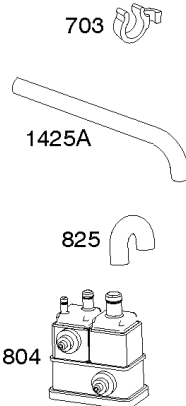

Camshaft, Crankcase Cover, Crankshaft, Cylinder, Lubrication, Operator's Manual, Piston/

REF NO	PART NO	QTY	DESCRIPTION
742	692564		RETAINER, E Ring
746	694679		GEAR, Idler
842	691031		SEAL, O-Ring -(Dipstick Tube)
847	695342		DIPSTICK/TUBE ASSEMBLY
1036	-----		LABEL, Emissions -(Available From A Briggs & Stratton Authorized Dealer)
1058	277040		MANUAL, Operator's
1194	691876		SEAL, O-Ring -(Plug)
1319	794467		LABEL, Warning
1319A	797669		LABEL, Warning
1330	276781		MANUAL, Repair

Controls, Governor Spring

REF NO	PART NO	QTY	DESCRIPTION
180C	795705		TANK, Fuel -(Metal)
187	791766		LINE, Fuel -(15" Long)(Cut to Required Length)
187A	791869		LINE, Fuel
187B	791834		LINE, Fuel
187C	791871		LINE, Fuel
187F	795046		LINE, Fuel
187E	791745		LINE, Fuel -(23 Inches)(Cut To Required Length)
188	699479		SCREW -(Control Bracket)
190C	795047		SCREW -(Fuel Tank)
209	694867		SPRING, Governor
211	695307		SPRING, Governed Idle
222	795739		BRACKET, Control
222B	794804		BRACKET, Control
227	694864		LEVER, Governor Control
240	394358S		FILTER, Fuel
265	691024		CLAMP, Casing
267	699492		SCREW -(Casing Clamp)
268	691025		CASING, Control Wire -(Cut To Required Length)
269	691026		WIRE, Control -(Cut To Required Length)
270	691027		NUT -(Control Wire Casing)
271	691028		LEVER, Control
271A	695381		LEVER, Control
278	798196		WASHER -(Governor Control Lever) -Used After Code Date 09101800
278	792008		WASHER -(Governor Lever) -Used Before Code Date 09101900
281	695294		PANEL, Control
404	795759		WASHER -(Governor Crank)
410	695382		LINK, Control
504	695383		SET, Friction Washer
505	691251		NUT -(Governor Control Lever) -Used Before Code Date 09101900
505	793515		NUT -(Governor Control Lever) -Used After Code Date 09101800
562	798197		BOLT -(Governor Control Lever) -Used After Code Date 09101800
562	793216		BOLT -(Governor Lever) -Used Before Code Date 09101900
564	699492		SCREW -(Control Cover)
601	791850		CLAMP, Hose
601B	795230		CLAMP, Hose