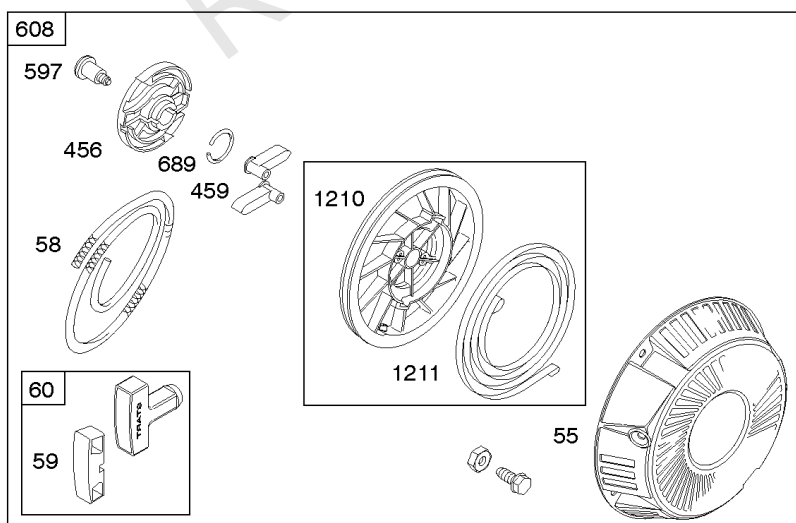

Blower Housing/Shrouds, Flywheel, Rewind Starter

Mfg. No: 21T215-0110-G2

Blower Housing/Shrouds, Flywheel, Rewind Starter

REF NO	PART NO	QTY	DESCRIPTION
23	794812		FLYWHEEL
37	795715		GUARD, Flywheel
37A	699047		GUARD, Flywheel
37B	591544		GUARD, Flywheel
55	695288		HOUSING, Rewind Starter
58	693389		ROPE, Starter -(Cut To Required Length)
59	805957		INSERT, Grip
60	490652		HANDLE, Starter Rope
65	699228		SCREW -(Rewind Starter)
78	795026		SCREW -(Flywheel Guard)
78A	699205		SCREW -(Flywheel Guard)
304	795733		HOUSING, Blower -Used Before Code Date 12012400
304	591933		HOUSING, Blower -Used After Code Date 12012300
305	699481		SCREW -(Blower Housing)
306B	591216		SHIELD, Cylinder
332	794824		NUT -(Flywheel)
363	19203		PULLER, Flywheel
455	794867		CUP, Flywheel
456	692299		PLATE, Pawl Friction
459	281505S		PAWL, Ratchet
597	691696		SCREW -(Pawl Friction Plate)
608	695287		STARTER, Rewind
622	794839		WASHER -(Heat Shield)
689	691855		SPRING, Friction
695	698807		SCREW -(Ring Gear)
725A	792995		SHIELD, Heat -Used Before Code Date 11020700
725A	795886		SHIELD, Heat -Used After Code Date 11020600
727A	697465		COVER, Starter Drive
728	699481		SCREW -(Heat Shield)
732	699200		SCREW -(Starter Drive Cover)
1005	794815		FAN, Flywheel
1036	-----		LABEL, Emissions -(Available From A Briggs & Stratton Authorized Dealer)
1070	794821		SCREW -(Flywheel Fan)
1210	498144		PULLEY/SPRING ASSEMBLY -(Pulley)
1211	498144		PULLEY/SPRING ASSEMBLY -(Spring)
1212	794841		STUD -(Blower Housing)
1298	794838		NUT -(Shield-Heat)