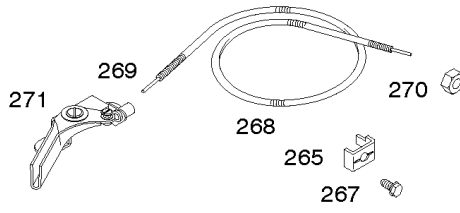

Controls, Governor Spring

REF NO	PART NO	QTY	DESCRIPTION
604A	791752		COVER, Control
614	691620		PIN, Cotter -(Governor Crank)
616	795758		CRANK, Governor
621	692310		SWITCH, Stop
663	699492		SCREW -(Control Panel)
668	694257		SPACER -(Control Bracket)
703	795222		CLIP
773	694258		RETAINER
804	795223		CANISTER, Carbon -(EVAP)
825	795226		HOSE, Air
843	695588		SLEEVE, Lever
957C	795221		CAP, Fuel Tank -(Plastic)
958	698180		VALVE, Fuel Shut Off -(Plastic)
1068	795740		HOSE/CLAMP ASSEMBLY
1138	694255		NUT -(Control Bracket)
1230	794840		STUD -(Control Bracket)
1404	794838		NUT -(Control Cover)
1425A	795741		HOSE, Purge Line