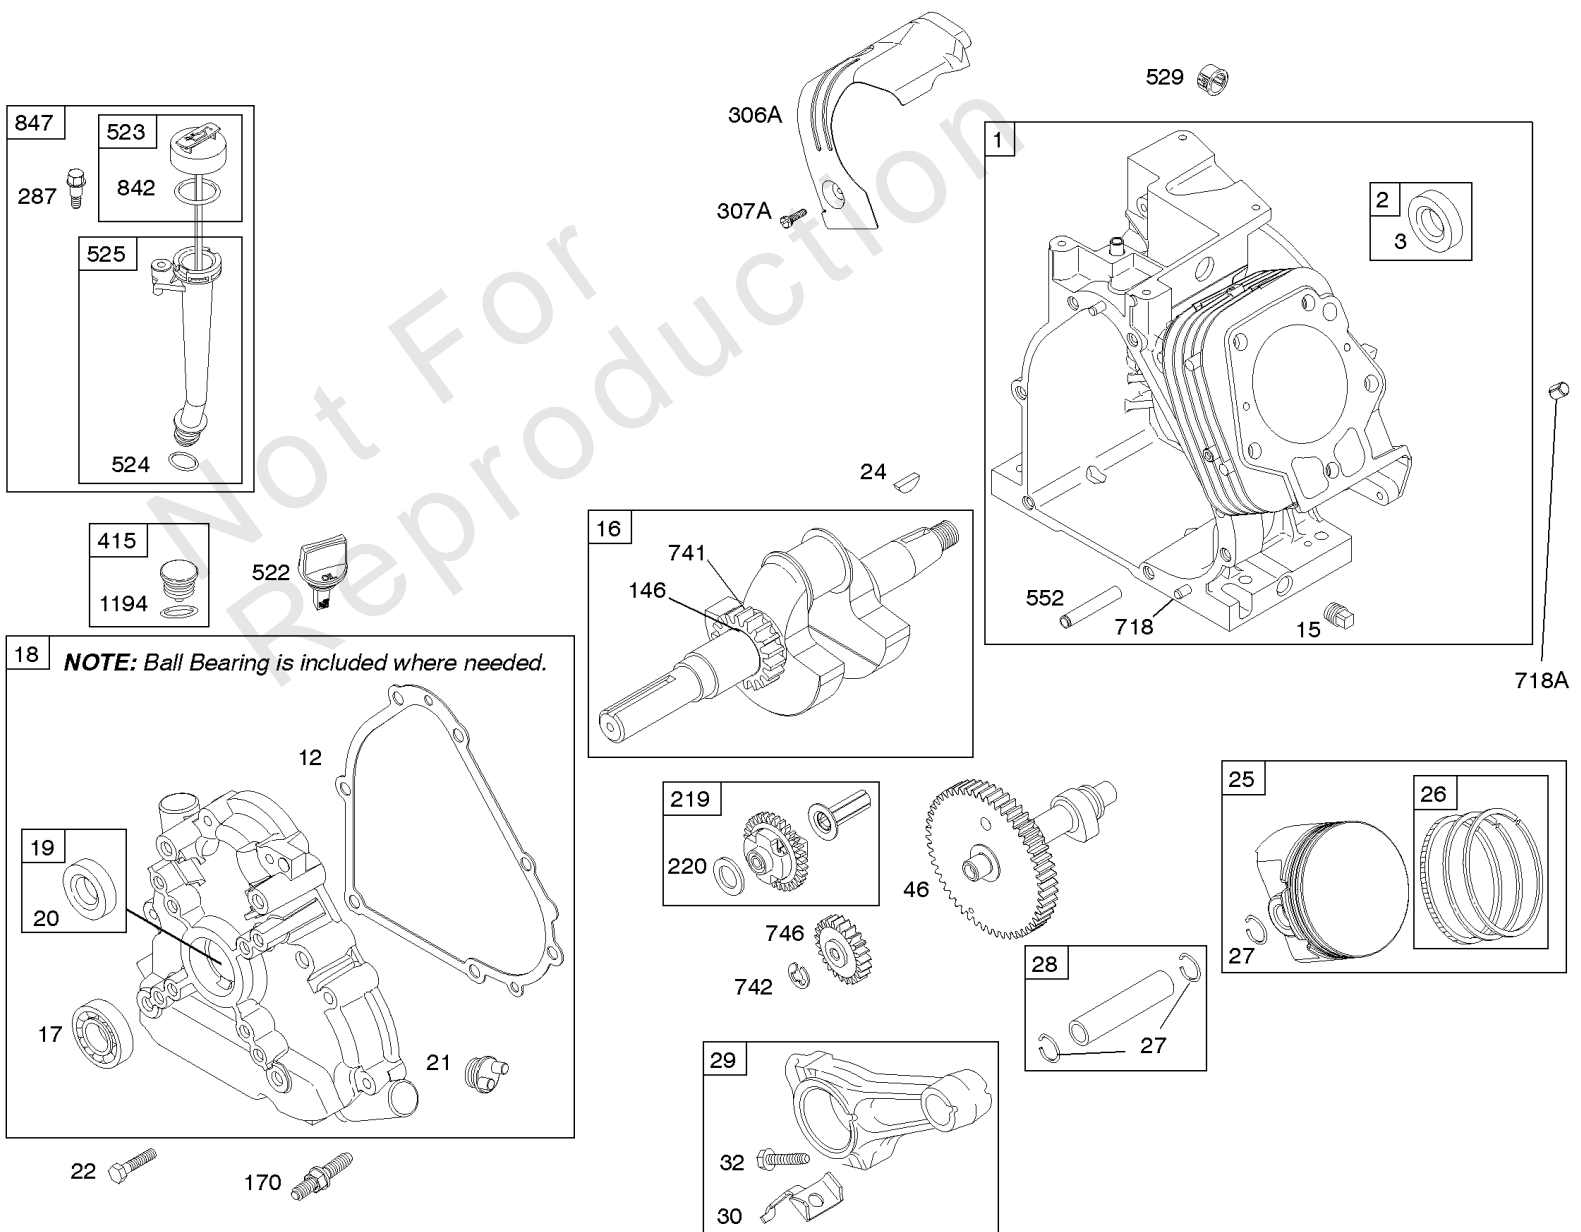

1319 WARNING LABEL

REQUIRED when replacing parts with warning labels affixed.

1319A WARNING LABEL

REQUIRED when replacing parts with warning labels affixed.

1036 EMISSIONS LABEL

1058 OPERATOR'S MANUAL

1330 REPAIR MANUAL

Camshaft, Crankcase Cover, Crankshaft, Cylinder, Lubrication, Operator's Manual, Piston/

REF NO	PART NO	QTY	DESCRIPTION
1	794850		CYLINDER ASSEMBLY
2	698340		KIT, Bushing/Seal -(Magneto Side)
3	391086S		SEAL, Oil -(Magneto Side)
12	694953		GASKET, Crankcase
15	691686		PLUG, Oil Drain -(Square Head)
16	794718		CRANKSHAFT
17	695434		BEARING, Ball
18	791965		COVER, Crankcase
19	698340		KIT, Bushing/Seal -(PTO Side)
20	391086S		SEAL, Oil -(PTO Side)
21	281658S		CAP, Oil Fill
22	794825		SCREW -(Crankcase Cover/Sump)
24	222698S		KEY, Flywheel
25	793318		PISTON ASSEMBLY -(Standard)
25	793325		PISTON ASSEMBLY -(.020 Oversize)
26	793324		SET, Ring -(.020 Oversize)
26	793319		SET, Ring -(Standard)
27	690975		LOCK, Piston Pin
28	696581		PIN, Piston -(Standard)
29	694691		ROD, Connecting
30	694692		DIPPER, Connecting Rod
32	690976		SCREW -(Connecting Rod)
46	795697		CAMSHAFT
146	690979		KEY, Woodruff
170	794833		STUD -(Crankcase Cover/Sump)
219	693578		GEAR, Governor
220	691724		WASHER -(Governor Gear)
287	699234		SCREW -(Dipstick Tube)
306A	697240		SHIELD, Cylinder
307A	794822		SCREW -(Cylinder Shield)
415	691363		PLUG
522	697689		PLUG, Dipstick/Fill
523	695344		DIPSTICK
524	691876		SEAL, O-Ring
525	695343		TUBE, Dipstick
529	791822		GROMMET
552	694674		BUSHING, Governor Crank
718	690959		PIN, Locating
718A	695178		PIN, Locating
741	691288		GEAR, Timing