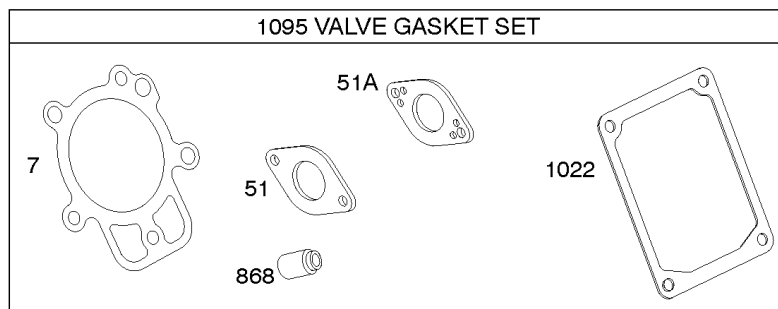

Cylinder Head, Gasket Set - Engine, Gasket Set - Valve, Valves

REF NO	PART NO	QTY	DESCRIPTION
3	391086S		SEAL, Oil -(Magneto Side)
5	799859		HEAD, Cylinder
7	697690		GASKET, Cylinder Head
12	694953		GASKET, Crankcase
13	794829		SCREW -(Cylinder Head)
20	391086S		SEAL, Oil -(PTO Side)
33	697576		VALVE, Exhaust
34	792200		VALVE, Intake
35	694865		SPRING, Valve -(Intake)
36	694865		SPRING, Valve -(Exhaust)
42	499586		KEEPER, Valve
45	690977		TAPPET, Valve
51	694874		GASKET, Intake
51A	694875		GASKET, Intake
163	692277		GASKET, Air Cleaner -(Air Cleaner)
192	690083		ADJUSTER, Rocker Arm
337	491055S		PLUG, Spark
358	695438		GASKET SET, Engine
383	19576S		WRENCH, Spark Plug
635	691909		BOOT, Spark Plug
798	697890		SCREW -(Rocker Arm)
868	690968		SEAL, Valve
883A	794818		GASKET, Exhaust
914	794827		SCREW -(Rocker Cover)
1022	690971		GASKET, Rocker Cover
1023	697691		COVER, Rocker
1026	592673		ROD, Push
1029	690972		ARM, Rocker
1095	695440		GASKET SET, Valve
1100	791959		PIVOT, Rocker Arm
1171	794828		STUD -(Rocker Cover)