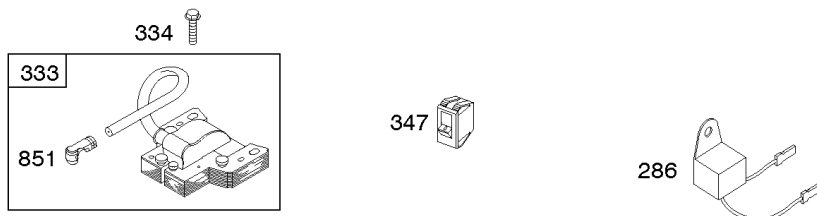

NOTE: The proper flywheel part number and/or the alternator magnet size will determine the alternator type or output. See repair instruction manual for additional information.