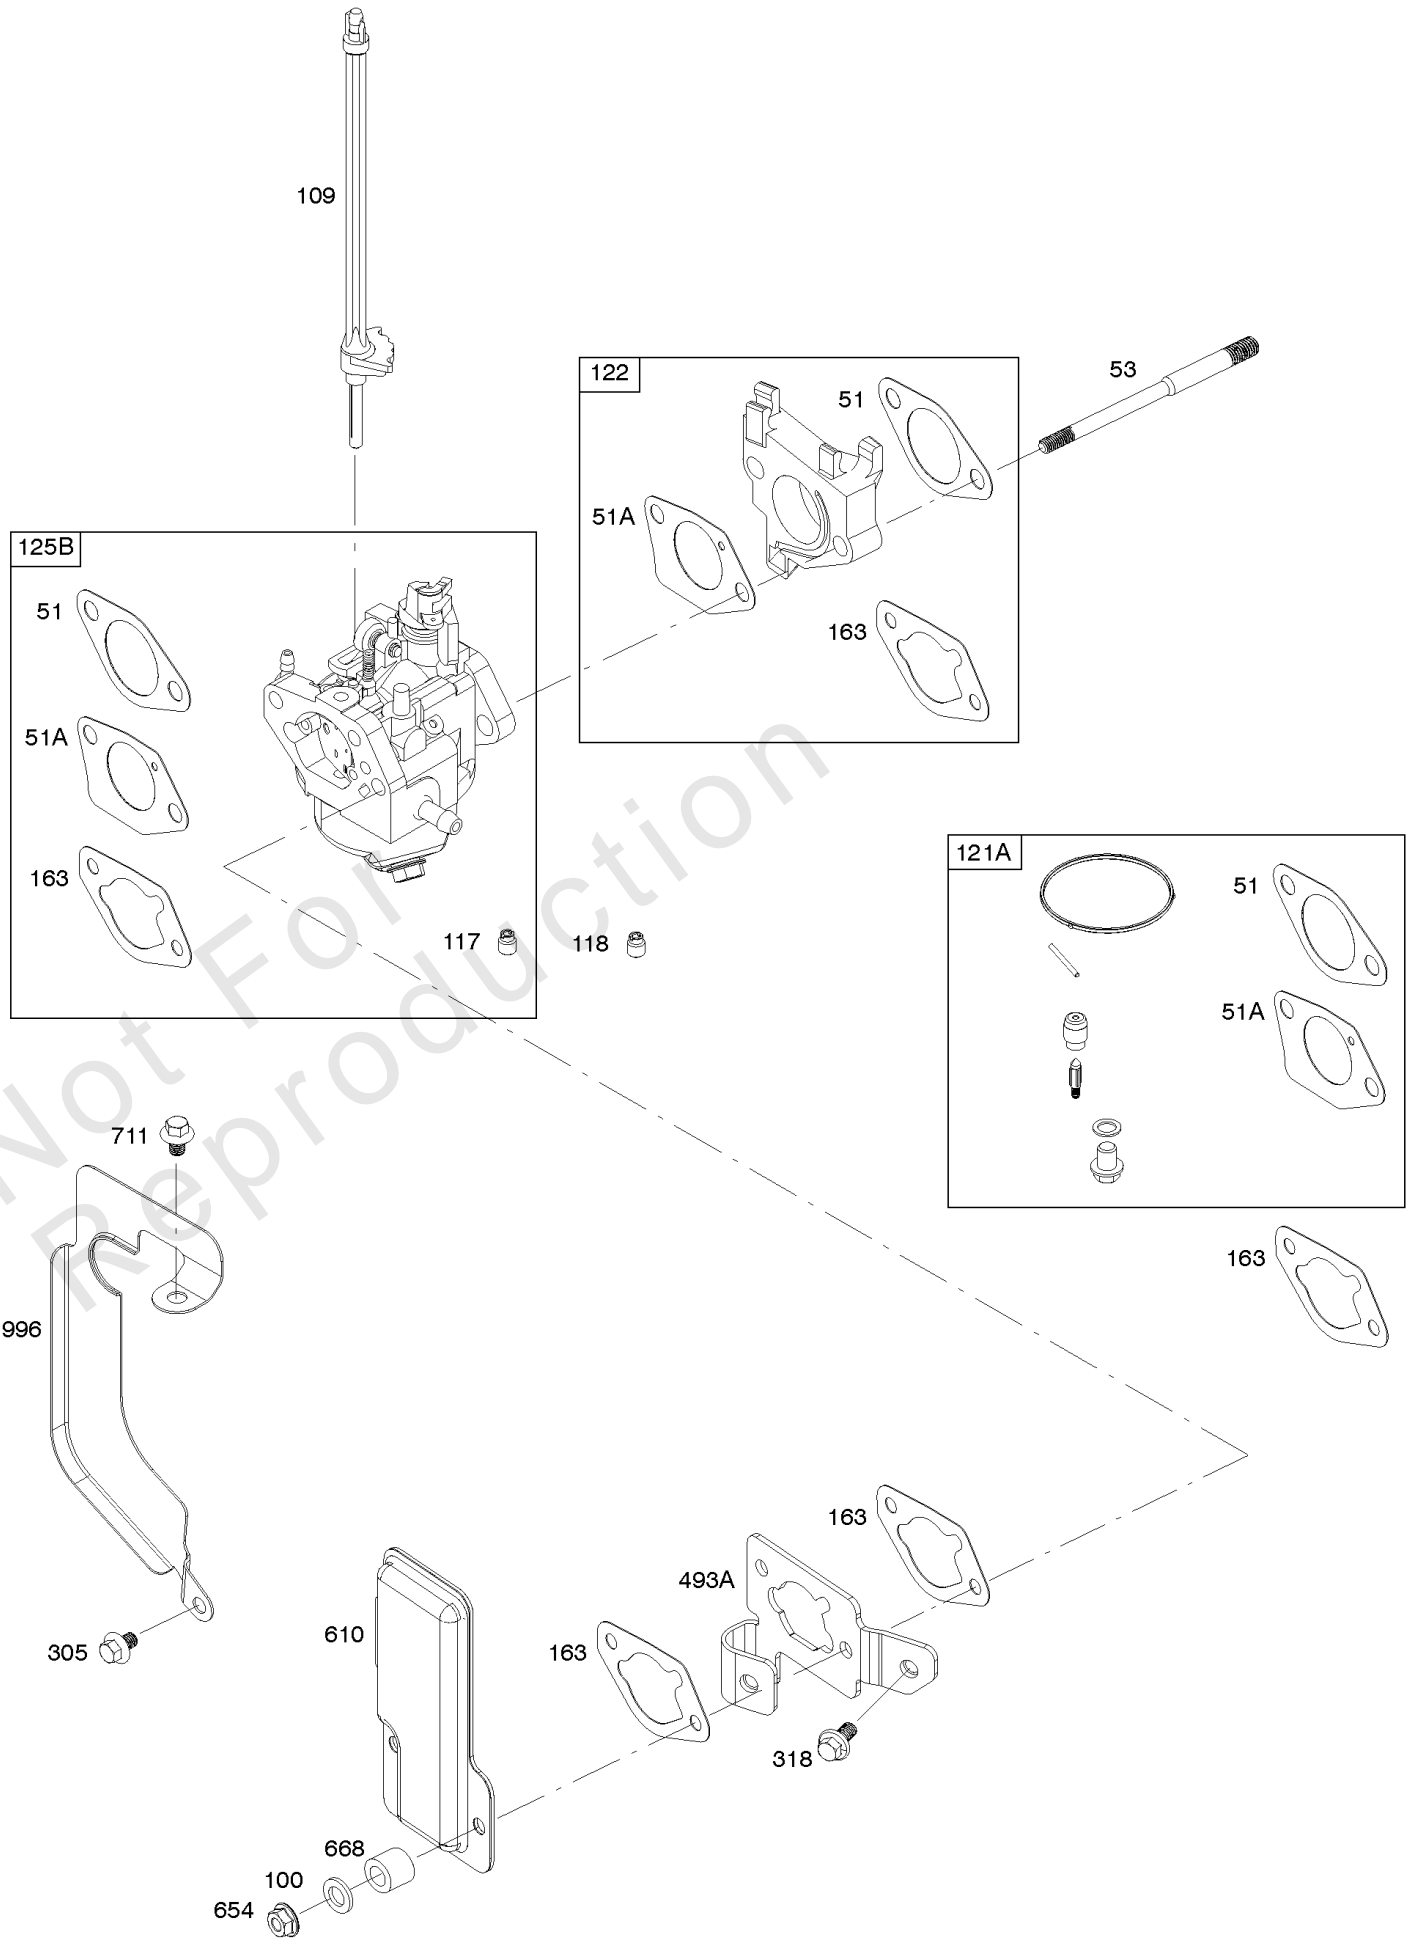

Carburetor

REF NO	PART NO	QTY	DESCRIPTION
51	797845		GASKET, Intake
51A	797755		GASKET, Intake
53	591841		STUD -(Carburetor) -Used After Code Date 12030500
53	799804		STUD -(Carburetor) -Used Before Code Date 12030600
100	591000		WASHER -(Carburetor)
109	799803		SHAFT, Choke
117	591553		JET, Main -(Standard)
118	591554		JET, Main -(High Altitude)
121A	590453		KIT, Carburetor Overhaul
122	799961		SPACER, Carburetor
125B	799802		CARBURETOR
163	797756		GASKET, Air Cleaner
305	798618		SCREW -(Blower Housing)
318	799814		SCREW -(Mounting Bracket)
493A	799806		BRACKET, Mounting
610	799805		ARRESTOR, Intake
654	690939		NUT -(Carburetor)
668	591840		SPACER
711	798618		SCREW -(Carburetor Shield)
996	591844		SHIELD, Carburetor