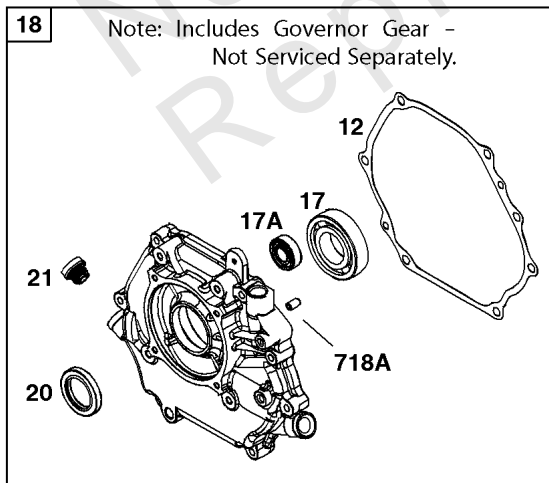

614

276A

616

Camshaft, Crankcase Cover, Crankshaft, Cylinder, Lubrication, Operator's Manual, Piston/

REF NO	PART NO	QTY	DESCRIPTION
1	594185		CYLINDER ASSEMBLY -Used After Code Date 13101000
1	799808		CYLINDER ASSEMBLY -Used Before Code Date 13101100
3	797766		SEAL, Oil -(Magneto Side)
12	797789		GASKET, Crankcase
15	797793		PLUG, Oil Drain
16	799842		CRANKSHAFT
17	797765		BEARING, Ball -(Crankshaft)
17A	797764		BEARING, Ball -(Counterweight)
18	799812		COVER, Crankcase -(Includes Governor Gear - Not Serviced Separately)
20	797766		SEAL, Oil -(PTO Side)
21	799857		CAP, Oil Fill
22	797795		SCREW -(Crankcase Cover/Sump)
24	797812		KEY, Flywheel
25	799536		PISTON ASSEMBLY -(.010 Oversize)
25	799537		PISTON ASSEMBLY -(.020 Oversize)
25	799535		PISTON ASSEMBLY -(Standard)
26	799538		SET, Ring -(Standard)
26	799539		SET, Ring -(.010 Oversize)
26	799540		SET, Ring -(.020 Oversize)
27	797803		LOCK, Piston Pin
28	797799		PIN, Piston
29	797804		ROD, Connecting
46	797851		CAMSHAFT
227	799924		LEVER, Governor Control
276A	797806		WASHER, Sealing -(Governor Crank)
287	798618		SCREW -(Dipstick Tube)
306	797749		SHIELD, Cylinder
307	798618		SCREW -(Cylinder Shield)
505	690939		NUT -(Governor Control Lever)
512	591863		HOSE, Oil Drain
522	799941		PLUG, Dipstick/Fill
524	597262		SEAL, O-Ring -(Dipstick Tube)
562	797230		BOLT -(Governor Control Lever)
614	797229		PIN, Cotter
616	797805		CRANK, Governor
631	797794		WASHER -(Oil Drain Plug)