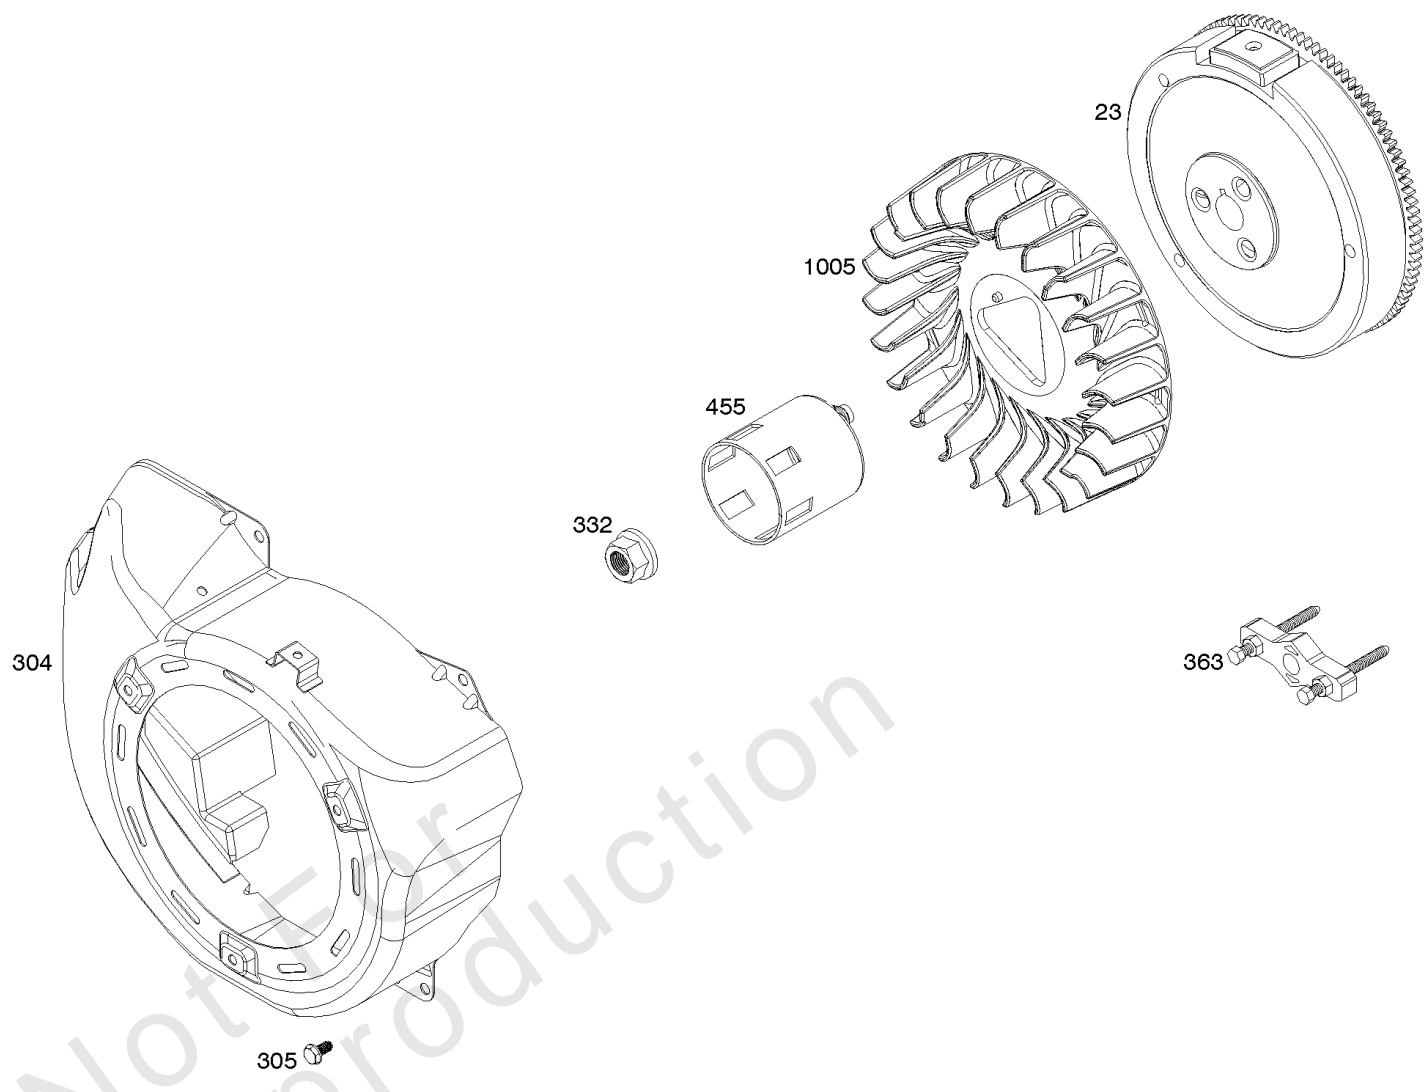

Parts Manual

Mfg. No: 25M137-0019-F1

Model Components	Page
Alternator, Electrical Starter, Ignition.....	4
Blower Housing, Flywheel, Rewind Starter.....	6
Camshaft, Crankcase Cover, Crankshaft, Cylinder, Lubrication, Operator's Manual, Piston/Rings/Connecting	8
Carburetor.....	12
Cylinder Head, Gasket Sets.....	14
Exhaust System, Fuel Supply.....	16
Governor Spring, Controls.....	18
Replacement Engine - US & Canada.....	20
Shrouds.....	21

Not For
Reproduction

Alternator, Electrical Starter, Ignition

REF NO	PART NO	QTY	DESCRIPTION
309	799813		MOTOR, Starter
318	799814		SCREW -(Mounting Bracket)
318A	798618		SCREW -(Mounting Bracket)
333A	798616		ARMATURE, Magneto
334	797655		SCREW -(Magneto Armature)
337	696202		PLUG, Spark
356	799789		WIRE, Stop
367	798618		SCREW -(Wire Clip)
383	19576S		WRENCH, Spark Plug
474	799843		ALTERNATOR
493	799815		BRACKET, Mounting
493B	691177		BRACKET, Mounting
526	690297		SCREW -(Regulator)
555	799532		SCREW -(Starter Solenoid)
635A	797685		BOOT, Spark Plug
729	797750		CLIP, Wire
729A	799844		CLIP, Wire
813	590392		CLAMP
899	799642		WASHER -(Starter Solenoid)
920	799481		SOLENOID, Starter
1009	797776		SCREW -(Starter Motor)
1119	799845		SCREW -(Alternator)