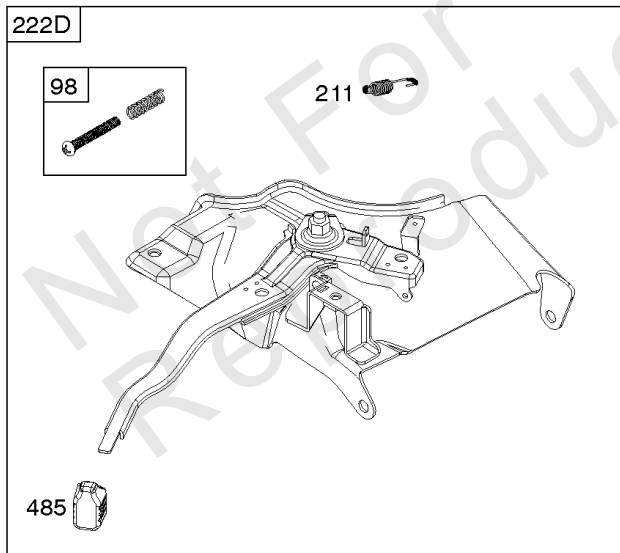

Governor Spring, Controls

REF NO	PART NO	QTY	DESCRIPTION
98	593104		KIT, Idle Speed
188	798618		SCREW -(Control Bracket)
202	797810		LINK, Mechanical Governor
209	797843		SPRING, Governor -Used After Code Date 12030500
209	799932		SPRING, Governor -Used Before Code Date 12030600
211	799927		SPRING, Governed Idle
222C	799827		BRACKET, Control -Used Before Code Date 12030600
222D	591857		BRACKET, Control -Used After Code Date 12030500
232	797809		SPRING, Governor Link
265	691024		CLAMP, Casing
267	699492		SCREW -(Casing Clamp)
268	691025		CASING, Control Wire -(Cut To Required Length)
269	691026		WIRE, Control -(Cut To Required Length)
270	691027		NUT -(Control Wire Casing)
271	691028		LEVER, Control
485	695755		KNOB, Control