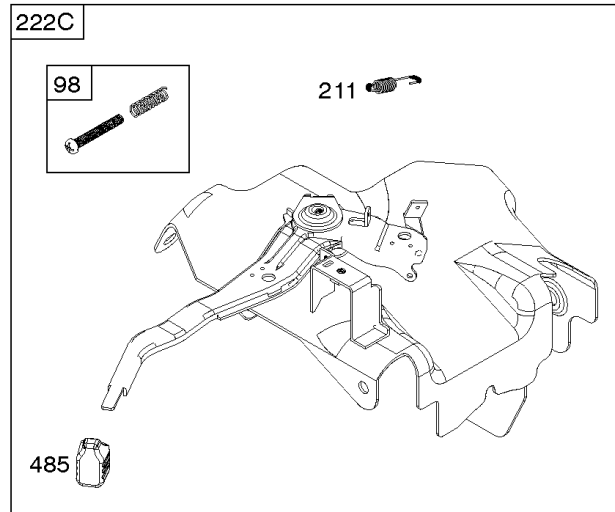

Governor Spring, Controls

REF NO	PART NO	QTY	DESCRIPTION
98	593104		KIT, Idle Speed
188	798618		SCREW -(Control Bracket)
202	797810		LINK, Mechanical Governor
209	797843		SPRING, Governor -Used After Code Date 12030500
209	799932		SPRING, Governor -Used Before Code Date 12030600
211	799927		SPRING, Governed Idle
222C	799827		BRACKET, Control -Used Before Code Date 12030600
222D	591857		BRACKET, Control -Used After Code Date 12030500
232	797809		SPRING, Governor Link
265	691024		CLAMP, Casing
267	699492		SCREW -(Casing Clamp)
268	691025		CASING, Control Wire -(Cut To Required Length)
269	691026		WIRE, Control -(Cut To Required Length)
270	691027		NUT -(Control Wire Casing)
271	691028		LEVER, Control
485	695755		KNOB, Control