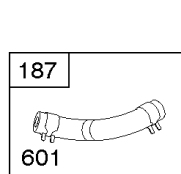

Cylinder Head, Gasket Sets

REF NO	PART NO	QTY	DESCRIPTION
3	797766		SEAL, Oil -(Magneto Side)
5	799801		HEAD, Cylinder
7	799534		GASKET, Cylinder Head
12	797789		GASKET, Crankcase
13	797791		SCREW -(Cylinder Head)
20	797766		SEAL, Oil -(PTO Side)
33	797778		VALVE, Exhaust
34	797777		VALVE, Intake
35	797780		SPRING, Valve -(Intake)
36	797780		SPRING, Valve -(Exhaust)
40	797781		RETAINER, Valve
40A	797782		RETAINER, Valve
42	797783		KEEPER, Valve
45	797786		TAPPET, Valve
51	797845		GASKET, Intake
51A	797755		GASKET, Intake
163	797756		GASKET, Air Cleaner
238	797784		CAP, Valve
276	797847		WASHER, Sealing -(Rocker Cover)
358	799952		GASKET SET, Engine
718	797792		PIN, Locating -(Cylinder Head)
830	591088		STUD, Rocker Arm -Used After Code Date 11090200
830	798954		STUD, Rocker Arm -(Rocker Arm) -Used Before Code Date 11090300
868	797854		SEAL, Valve -(Intake)
883	797770		GASKET, Exhaust
883A	799797		GASKET, Exhaust
914	797848		SCREW -(Rocker Cover)
1022	797846		GASKET, Rocker Cover
1023	799778		COVER, Rocker
1026	797785		ROD, Push -Used Before Code Date 11090300
1026	799966		ROD, Push -Used After Code Date 11090200
1029	591087		ARM, Rocker -Used After Code Date 11090200
1029	797779		ARM, Rocker -Used Before Code Date 11090300
1034	797787		GUIDE, Push Rod
1095	799953		GASKET SET, Valve