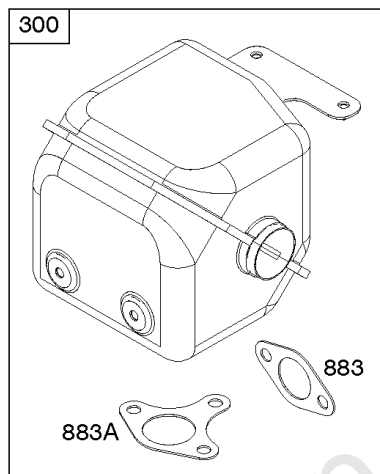

Exhaust System, Fuel Supply

REF NO	PART NO	QTY	DESCRIPTION
180B	799782		TANK, Fuel -(Metal)
181	794641		CAP, Fuel Tank -(Metal)
187	799784		LINE, Fuel -(Formed Hose)
187A	799785		LINE, Fuel -(Formed Hose)
190	590997		SCREW -(Fuel Tank)
240	797346		OUTLET, Tank
300	799799		MUFFLER -Used Before Code Date 12030600
300C	591837		MUFFLER -Used After Code Date 12030500
436	799796		MANIFOLD, Exhaust
529	799933		GROMMET
601	791850		CLAMP, Hose
705	590965		NUT -(Fuel Tank)
832	799800		GUARD, Muffler
832C	591838		MUFFLER
836A	798976		SCREW -(Muffler Guard)
883	797770		GASKET, Exhaust
883A	799797		GASKET, Exhaust
958	698180		VALVE, Fuel Shut Off
1176	590965		NUT -(Exhaust Manifold)
1177	590965		NUT -(Muffler)
1302	590457		WASHER -(Muffler Guard)