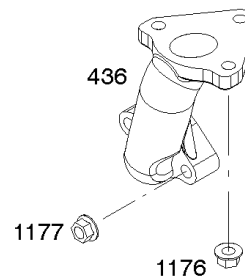

616

Camshaft, Crankcase Cover, Crankshaft, Cylinder, Lubrication, Operator's Manual, Piston/

REF NO	PART NO	QTY	DESCRIPTION
718	797792		PIN, Locating -(Cylinder Head)
718A	797761		PIN, Locating -(Crankcase Cover)
729	797750		CLIP, Wire
758	797852		COUNTERWEIGHT
842	797327		SEAL, O-Ring -(Dipstick Tube)
847	799810		DIPSTICK/TUBE ASSEMBLY
998	799809		PIPE, Oil
1036	-----		Label-Emissions -(Available From A Briggs & Stratton Authorized Dealer)
1058	279903TRI		MANUAL, Operator's
1058	279903EST		MANUAL, Operator's
1058	279903WST		MANUAL, Operator's
1319	794467		LABEL, Warning
1319A	797669		LABEL, Warning

Cylinder Head, Gasket Sets

REF NO	PART NO	QTY	DESCRIPTION
3	797766		SEAL, Oil -(Magneto Side)
5	799801		HEAD, Cylinder
7	799534		GASKET, Cylinder Head
12	797789		GASKET, Crankcase
13	797791		SCREW -(Cylinder Head)
20	797766		SEAL, Oil -(PTO Side)
33	797778		VALVE, Exhaust
34	797777		VALVE, Intake
35	797780		SPRING, Valve -(Intake)
36	797780		SPRING, Valve -(Exhaust)
40	797781		RETAINER, Valve
40A	797782		RETAINER, Valve
42	797783		KEEPER, Valve
45	797786		TAPPET, Valve
51	797845		GASKET, Intake
51A	797755		GASKET, Intake
163	797756		GASKET, Air Cleaner
238	797784		CAP, Valve
276	797847		WASHER, Sealing -(Rocker Cover)
358	799952		GASKET SET, Engine
718	797792		PIN, Locating -(Cylinder Head)
830	591088		STUD, Rocker Arm -Used After Code Date 11090200
830	798954		STUD, Rocker Arm -(Rocker Arm) -Used Before Code Date 11090300
868	797854		SEAL, Valve -(Intake)
883	797770		GASKET, Exhaust
883A	799797		GASKET, Exhaust
914	797848		SCREW -(Rocker Cover)
1022	797846		GASKET, Rocker Cover
1023	799778		COVER, Rocker
1026	797785		ROD, Push -Used Before Code Date 11090300
1026	799966		ROD, Push -Used After Code Date 11090200
1029	591087		ARM, Rocker -Used After Code Date 11090200
1029	797779		ARM, Rocker -Used Before Code Date 11090300
1034	797787		GUIDE, Push Rod
1095	799953		GASKET SET, Valve