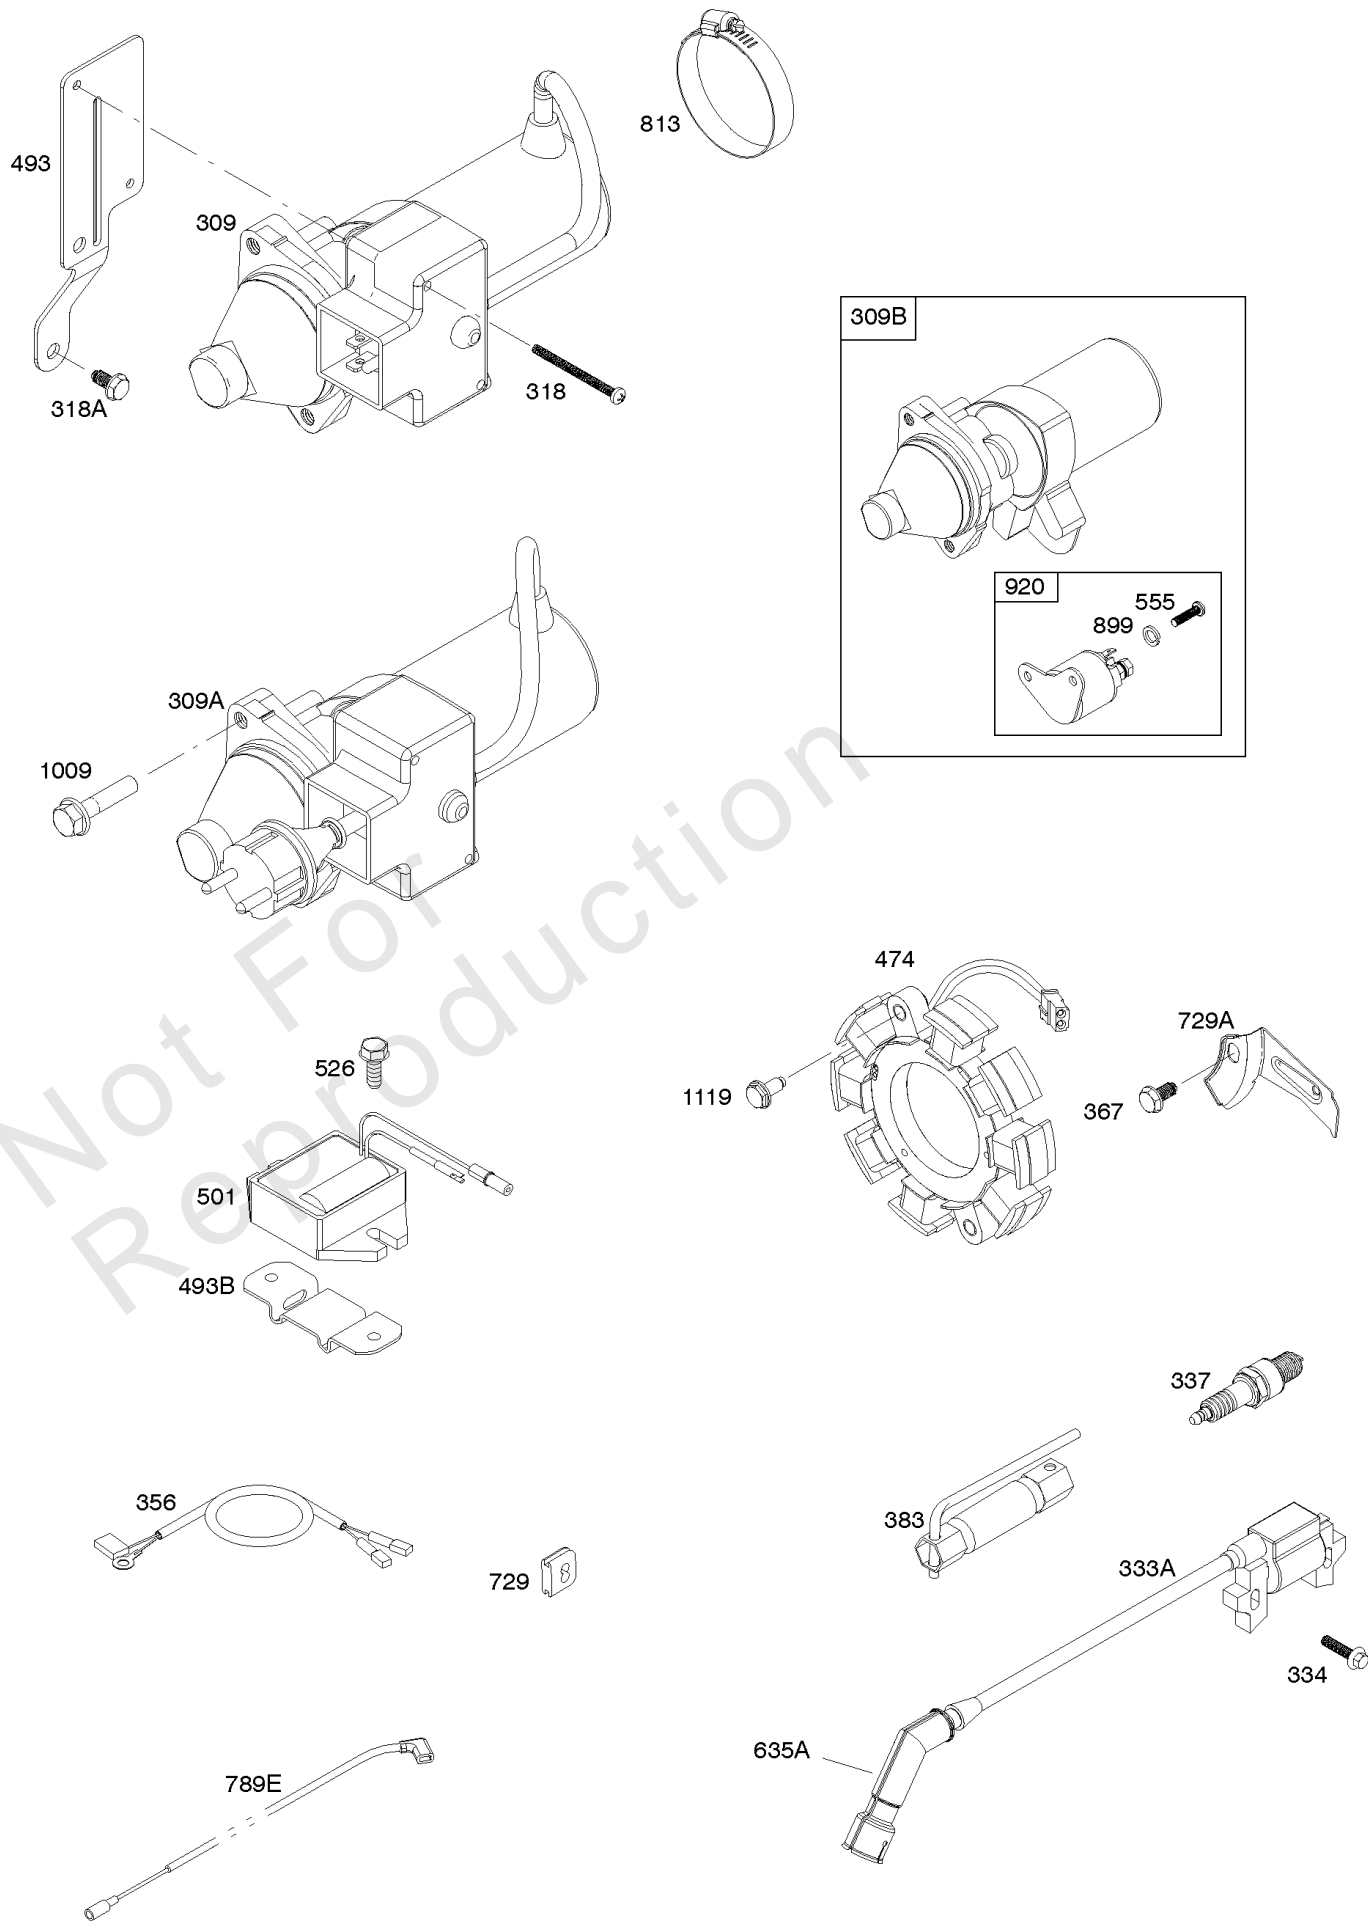

Parts Manual

Mfg. No: 25M137-0019-F1

Model Components	Page
Alternator, Electrical Starter, Ignition.....	4
Blower Housing, Flywheel, Rewind Starter.....	6
Camshaft, Crankcase Cover, Crankshaft, Cylinder, Lubrication, Operator's Manual, Piston/Rings/Connecting	8
Carburetor.....	12
Cylinder Head, Gasket Sets.....	14
Exhaust System, Fuel Supply.....	16
Governor Spring, Controls.....	18
Replacement Engine - US & Canada.....	20
Shrouds.....	21

Not For
Reproduction

Alternator, Electrical Starter, Ignition

REF NO	PART NO	QTY	DESCRIPTION
309	799813		MOTOR, Starter
318	799814		SCREW -(Mounting Bracket)
318A	798618		SCREW -(Mounting Bracket)
333A	798616		ARMATURE, Magneto
334	797655		SCREW -(Magneto Armature)
337	696202		PLUG, Spark
356	799789		WIRE, Stop
367	798618		SCREW -(Wire Clip)
383	19576S		WRENCH, Spark Plug
474	799843		ALTERNATOR
493	799815		BRACKET, Mounting
493B	691177		BRACKET, Mounting
526	690297		SCREW -(Regulator)
555	799532		SCREW -(Starter Solenoid)
635A	797685		BOOT, Spark Plug
729	797750		CLIP, Wire
729A	799844		CLIP, Wire
813	590392		CLAMP
899	799642		WASHER -(Starter Solenoid)
920	799481		SOLENOID, Starter
1009	797776		SCREW -(Starter Motor)
1119	799845		SCREW -(Alternator)