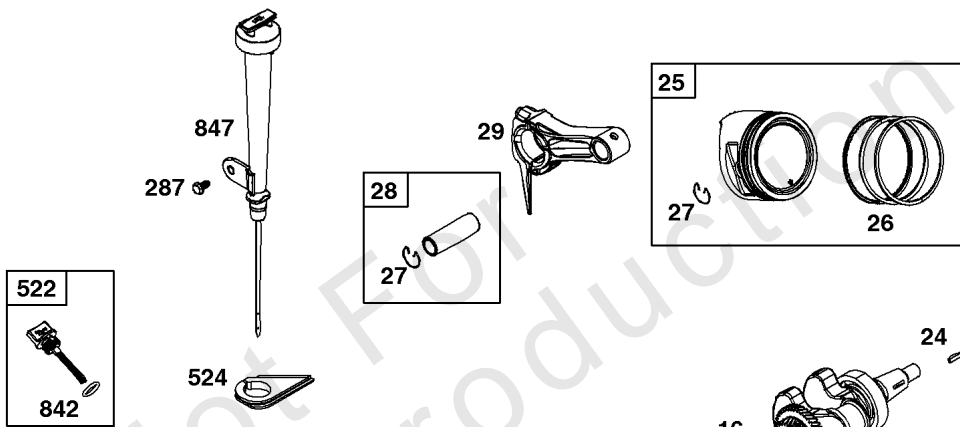

Not For Reproduction

1319 WARNING LABEL

REQUIRED when replacing parts with warning labels affixed.

1319A WARNING LABEL

REQUIRED when replacing parts with warning labels affixed.

1058 OPERATOR'S MANUAL

1036 EMISSIONS LABEL

614

276A

616

Camshaft, Crankcase Cover, Crankshaft, Cylinder, Lubrication, Operator's Manual, Piston/

REF NO	PART NO	QTY	DESCRIPTION
1	594185		CYLINDER ASSEMBLY -Used After Code Date 13101000
1	799808		CYLINDER ASSEMBLY -Used Before Code Date 13101100
3	797766		SEAL, Oil -(Magneto Side)
12	797789		GASKET, Crankcase
15	797793		PLUG, Oil Drain
16	799842		CRANKSHAFT
17	797765		BEARING, Ball -(Crankshaft)
17A	797764		BEARING, Ball -(Counterweight)
18	799812		COVER, Crankcase -(Includes Governor Gear - Not Serviced Separately)
20	797766		SEAL, Oil -(PTO Side)
21	799857		CAP, Oil Fill
22	797795		SCREW -(Crankcase Cover/Sump)
24	797812		KEY, Flywheel
25	799536		PISTON ASSEMBLY -(.010 Oversize)
25	799537		PISTON ASSEMBLY -(.020 Oversize)
25	799535		PISTON ASSEMBLY -(Standard)
26	799538		SET, Ring -(Standard)
26	799539		SET, Ring -(.010 Oversize)
26	799540		SET, Ring -(.020 Oversize)
27	797803		LOCK, Piston Pin
28	797799		PIN, Piston
29	797804		ROD, Connecting
46	797851		CAMSHAFT
227	799924		LEVER, Governor Control
276A	797806		WASHER, Sealing -(Governor Crank)
287	798618		SCREW -(Dipstick Tube)
306	797749		SHIELD, Cylinder
307	798618		SCREW -(Cylinder Shield)
505	690939		NUT -(Governor Control Lever)
512	591863		HOSE, Oil Drain
522	799941		PLUG, Dipstick/Fill
524	597262		SEAL, O-Ring -(Dipstick Tube)
562	797230		BOLT -(Governor Control Lever)
614	797229		PIN, Cotter
616	797805		CRANK, Governor
631	797794		WASHER -(Oil Drain Plug)