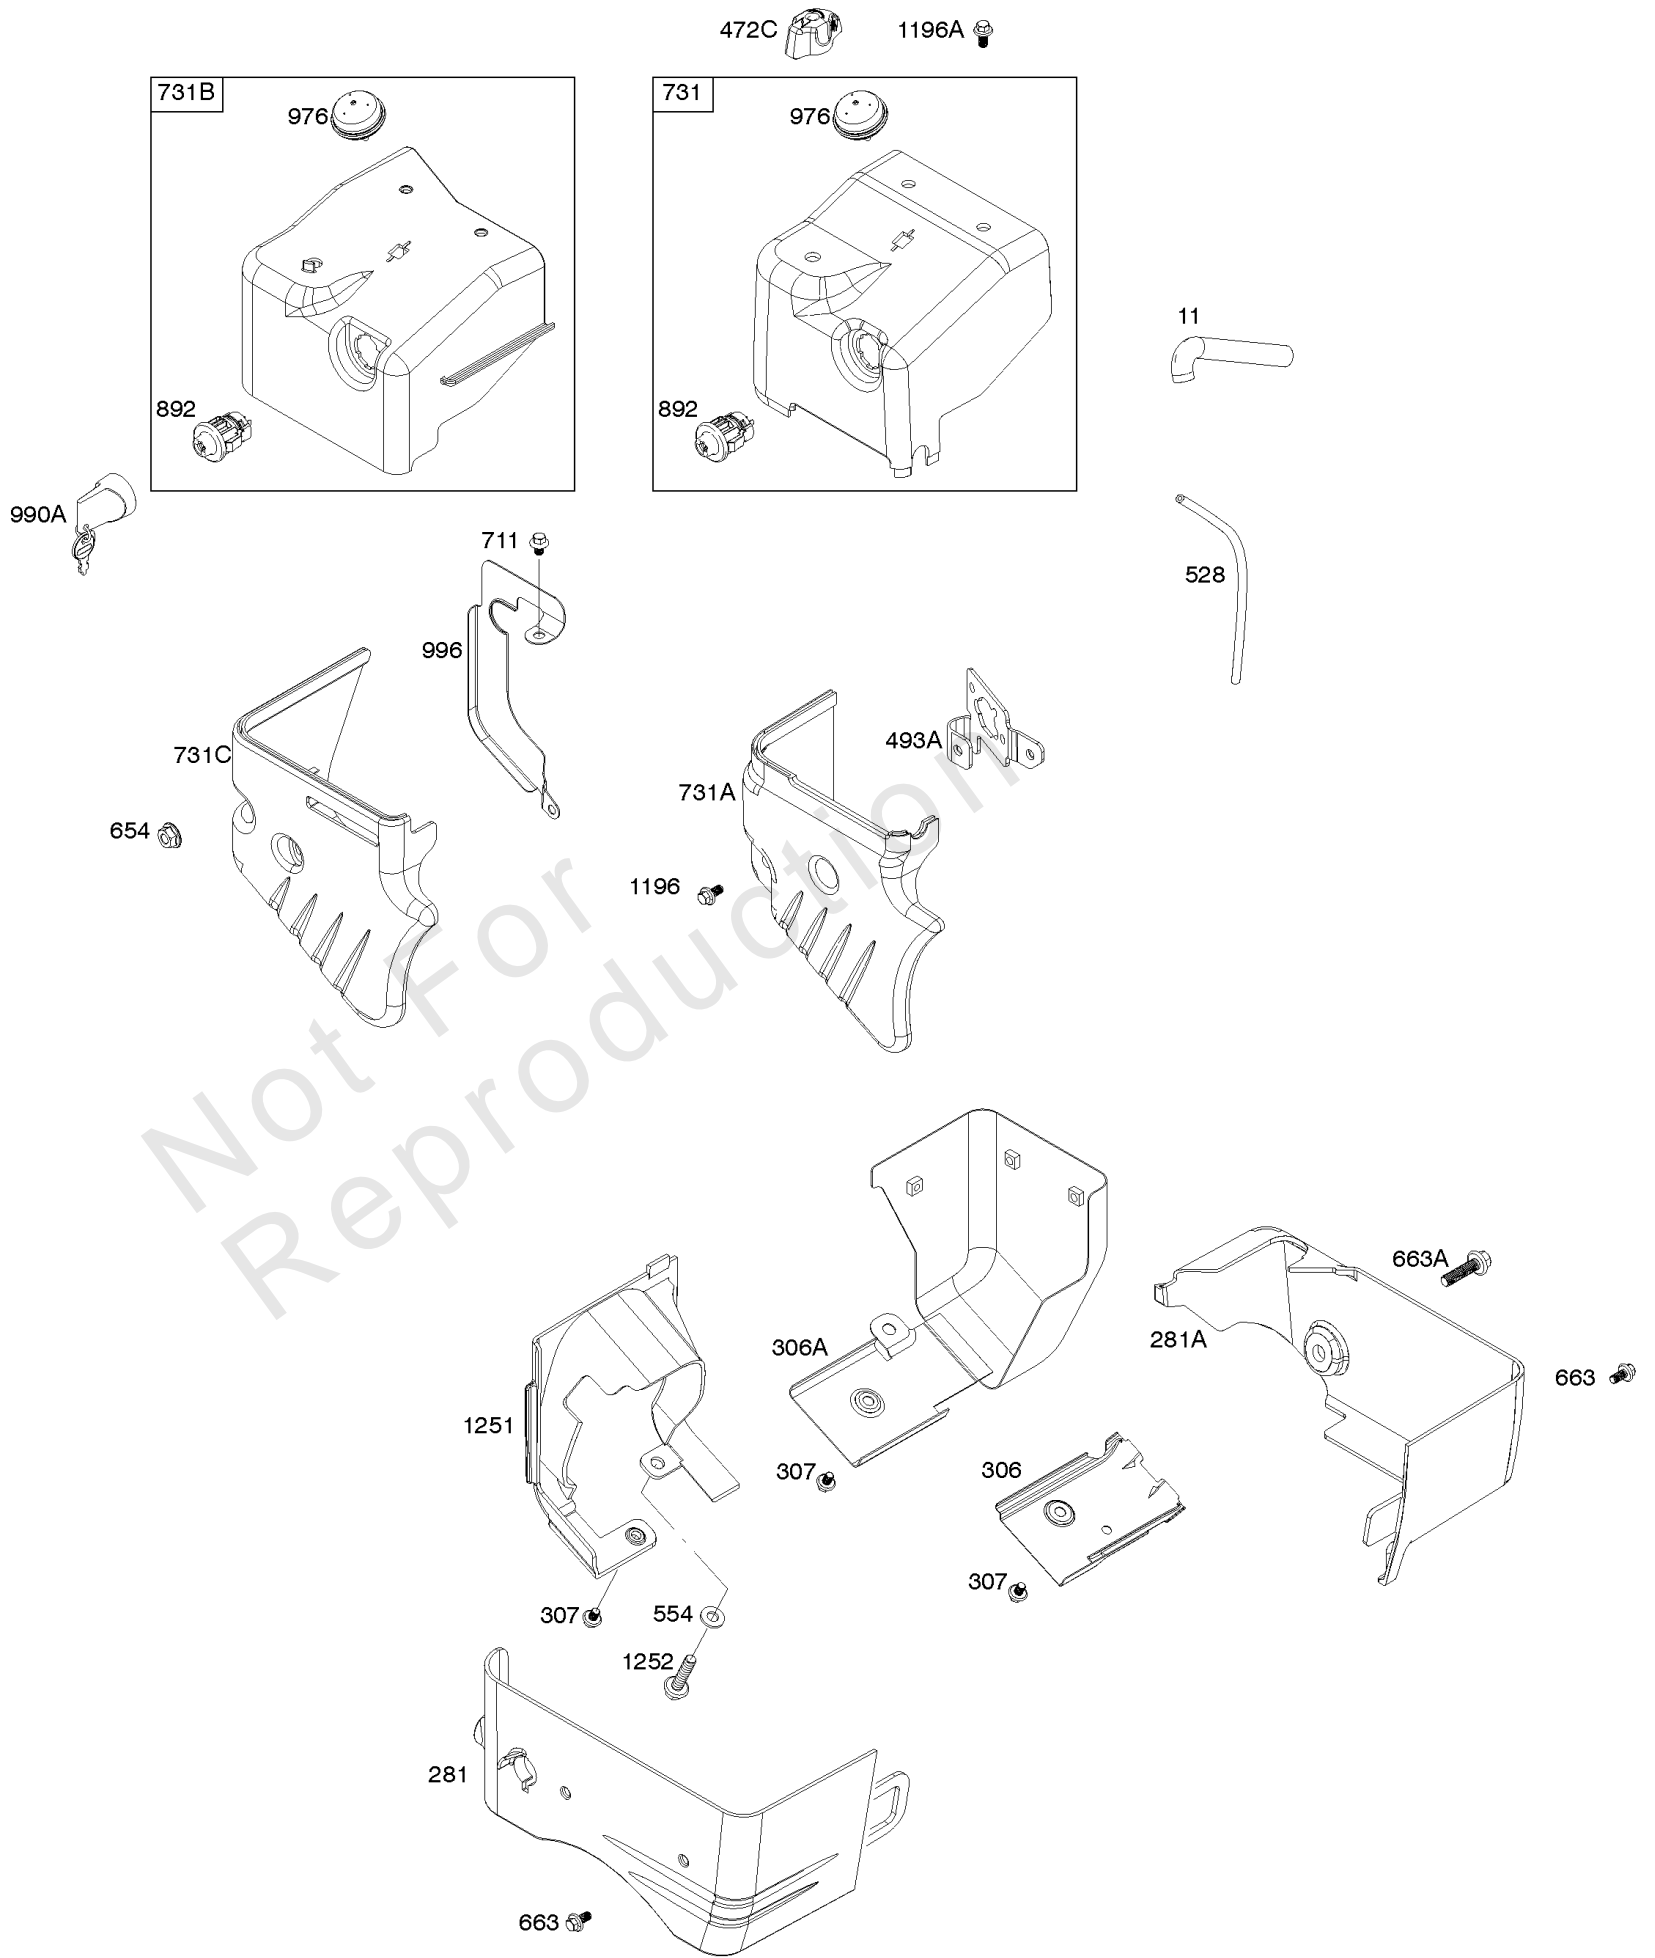

Shrouds

REF NO	PART NO	QTY	DESCRIPTION
11	799930		TUBE, Breather
281	799792		PANEL, Control
281A	799793		PANEL, Control
306	797749		SHIELD, Cylinder
306A	591839		SHIELD, Cylinder
307	798618		SCREW -(Cylinder Shield)
472C	791948		KNOB, Choke Shaft
493A	799806		BRACKET, Mounting
528	799918		HOSE, Primer
554	590999		WASHER -(Snow Shield)
654	690939		NUT -(Carburetor)
663	799846		SCREW -(Control Panel)
663A	590997		SCREW -(Control Panel)
711	798618		SCREW -(Carburetor Shield)
731	799790		HOOD, Snow -Used Before Code Date 12030600
731A	799791		HOOD, Snow -Used Before Code Date 12030600
731B	591843		HOOD, Snow -Used After Code Date 12030500
731C	591842		HOOD, Snow -Used After Code Date 12030500
892	798182		SWITCH, Key
976	793382		PRIMER, Carburetor
990A	798177		SET, Key
996	591844		SHIELD, Carburetor
1196	799846		SCREW -(Snow Hood)
1196A	799919		SCREW -(Snow Hood)
1251	799794		SHIELD, Snow
1252	591440		SCREW -(Snow Shield)