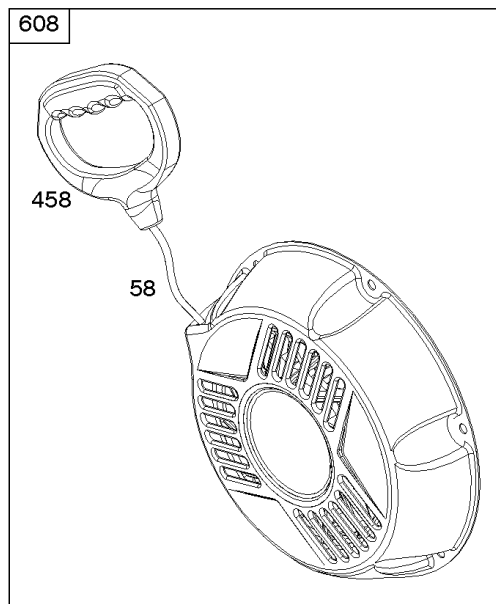

Parts Manual

Mfg. No: 25M137-0019-F1

Model Components	Page
Alternator, Electrical Starter, Ignition.....	4
Blower Housing, Flywheel, Rewind Starter.....	6
Camshaft, Crankcase Cover, Crankshaft, Cylinder, Lubrication, Operator's Manual, Piston/Rings/Connecting	8
Carburetor.....	12
Cylinder Head, Gasket Sets.....	14
Exhaust System, Fuel Supply.....	16
Governor Spring, Controls.....	18
Replacement Engine - US & Canada.....	20
Shrouds.....	21

Not For
Reproduction

Alternator, Electrical Starter, Ignition

REF NO	PART NO	QTY	DESCRIPTION
309	799813		MOTOR, Starter
318	799814		SCREW -(Mounting Bracket)
318A	798618		SCREW -(Mounting Bracket)
333A	798616		ARMATURE, Magneto
334	797655		SCREW -(Magneto Armature)
337	696202		PLUG, Spark
356	799789		WIRE, Stop
367	798618		SCREW -(Wire Clip)
383	19576S		WRENCH, Spark Plug
474	799843		ALTERNATOR
493	799815		BRACKET, Mounting
493B	691177		BRACKET, Mounting
526	690297		SCREW -(Regulator)
555	799532		SCREW -(Starter Solenoid)
635A	797685		BOOT, Spark Plug
729	797750		CLIP, Wire
729A	799844		CLIP, Wire
813	590392		CLAMP
899	799642		WASHER -(Starter Solenoid)
920	799481		SOLENOID, Starter
1009	797776		SCREW -(Starter Motor)
1119	799845		SCREW -(Alternator)