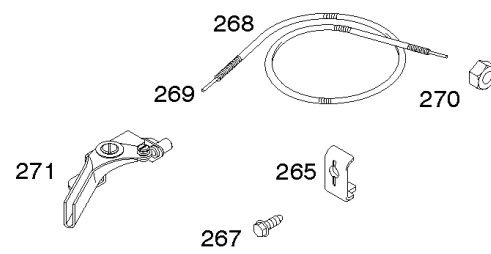

Governor Spring, Controls

REF NO	PART NO	QTY	DESCRIPTION
98	593104		KIT, Idle Speed
188	798618		SCREW -(Control Bracket)
202	797810		LINK, Mechanical Governor
209	797843		SPRING, Governor -Used After Code Date 12030500
209	799932		SPRING, Governor -Used Before Code Date 12030600
211	799927		SPRING, Governed Idle
222C	799827		BRACKET, Control -Used Before Code Date 12030600
222D	591857		BRACKET, Control -Used After Code Date 12030500
232	797809		SPRING, Governor Link
265	691024		CLAMP, Casing
267	699492		SCREW -(Casing Clamp)
268	691025		CASING, Control Wire -(Cut To Required Length)
269	691026		WIRE, Control -(Cut To Required Length)
270	691027		NUT -(Control Wire Casing)
271	691028		LEVER, Control
485	695755		KNOB, Control