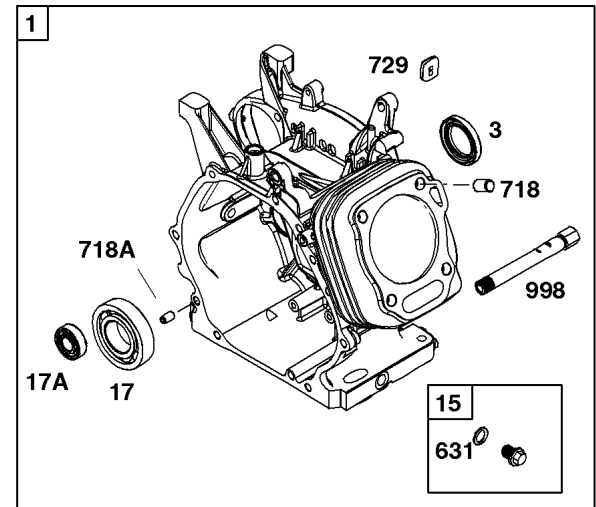

614

276A

616

Camshaft, Crankcase Cover, Crankshaft, Cylinder, Lubrication, Operator's Manual, Piston/

REF NO	PART NO	QTY	DESCRIPTION
1	594185		CYLINDER ASSEMBLY -Used After Code Date 13101000
1	799808		CYLINDER ASSEMBLY -Used Before Code Date 13101100
3	797766		SEAL, Oil -(Magneto Side)
12	797789		GASKET, Crankcase
15	797793		PLUG, Oil Drain
16	799842		CRANKSHAFT
17	797765		BEARING, Ball -(Crankshaft)
17A	797764		BEARING, Ball -(Counterweight)
18	799812		COVER, Crankcase -(Includes Governor Gear - Not Serviced Separately)
20	797766		SEAL, Oil -(PTO Side)
21	799857		CAP, Oil Fill
22	797795		SCREW -(Crankcase Cover/Sump)
24	797812		KEY, Flywheel
25	799536		PISTON ASSEMBLY -(.010 Oversize)
25	799537		PISTON ASSEMBLY -(.020 Oversize)
25	799535		PISTON ASSEMBLY -(Standard)
26	799538		SET, Ring -(Standard)
26	799539		SET, Ring -(.010 Oversize)
26	799540		SET, Ring -(.020 Oversize)
27	797803		LOCK, Piston Pin
28	797799		PIN, Piston
29	797804		ROD, Connecting
46	797851		CAMSHAFT
227	799924		LEVER, Governor Control
276A	797806		WASHER, Sealing -(Governor Crank)
287	798618		SCREW -(Dipstick Tube)
306	797749		SHIELD, Cylinder
307	798618		SCREW -(Cylinder Shield)
505	690939		NUT -(Governor Control Lever)
512	591863		HOSE, Oil Drain
522	799941		PLUG, Dipstick/Fill
524	597262		SEAL, O-Ring -(Dipstick Tube)
562	797230		BOLT -(Governor Control Lever)
614	797229		PIN, Cotter
616	797805		CRANK, Governor
631	797794		WASHER -(Oil Drain Plug)