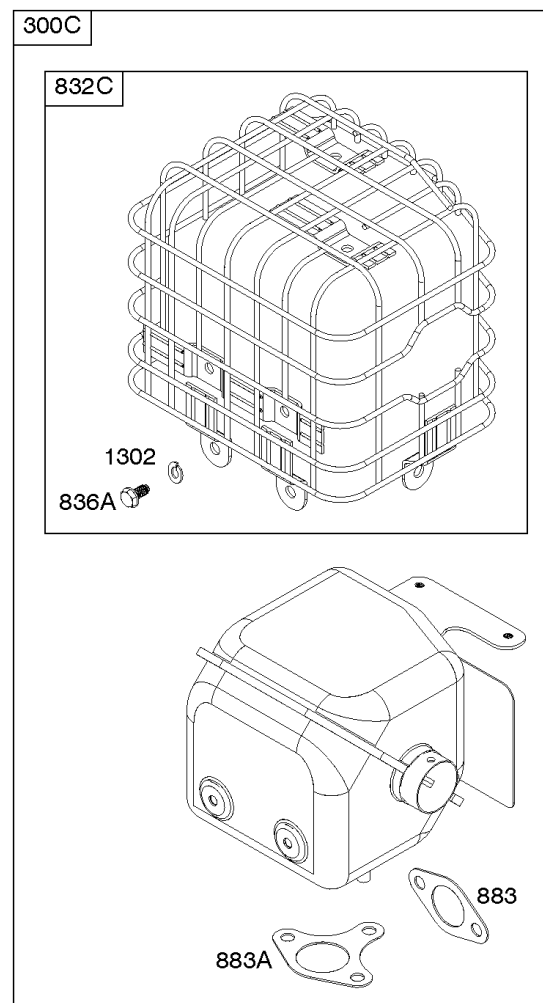

Exhaust System, Fuel Supply

REF NO	PART NO	QTY	DESCRIPTION
180B	799782		TANK, Fuel -(Metal)
181	794641		CAP, Fuel Tank -(Metal)
187	799784		LINE, Fuel -(Formed Hose)
187A	799785		LINE, Fuel -(Formed Hose)
190	590997		SCREW -(Fuel Tank)
240	797346		OUTLET, Tank
300	799799		MUFFLER -Used Before Code Date 12030600
300C	591837		MUFFLER -Used After Code Date 12030500
436	799796		MANIFOLD, Exhaust
529	799933		GROMMET
601	791850		CLAMP, Hose
705	590965		NUT -(Fuel Tank)
832	799800		GUARD, Muffler
832C	591838		MUFFLER
836A	798976		SCREW -(Muffler Guard)
883	797770		GASKET, Exhaust
883A	799797		GASKET, Exhaust
958	698180		VALVE, Fuel Shut Off
1176	590965		NUT -(Exhaust Manifold)
1177	590965		NUT -(Muffler)
1302	590457		WASHER -(Muffler Guard)