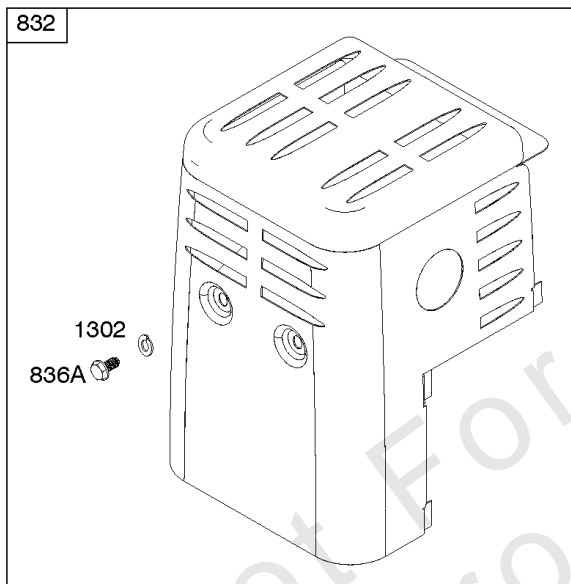

Exhaust System, Fuel Supply

REF NO	PART NO	QTY	DESCRIPTION
180B	799782		TANK, Fuel -(Metal)
181	794641		CAP, Fuel Tank -(Metal)
187	799784		LINE, Fuel -(Formed Hose)
187A	799785		LINE, Fuel -(Formed Hose)
190	590997		SCREW -(Fuel Tank)
240	797346		OUTLET, Tank
300	799799		MUFFLER -Used Before Code Date 12030600
300C	591837		MUFFLER -Used After Code Date 12030500
436	799796		MANIFOLD, Exhaust
529	799933		GROMMET
601	791850		CLAMP, Hose
705	590965		NUT -(Fuel Tank)
832	799800		GUARD, Muffler
832C	591838		MUFFLER
836A	798976		SCREW -(Muffler Guard)
883	797770		GASKET, Exhaust
883A	799797		GASKET, Exhaust
958	698180		VALVE, Fuel Shut Off
1176	590965		NUT -(Exhaust Manifold)
1177	590965		NUT -(Muffler)
1302	590457		WASHER -(Muffler Guard)