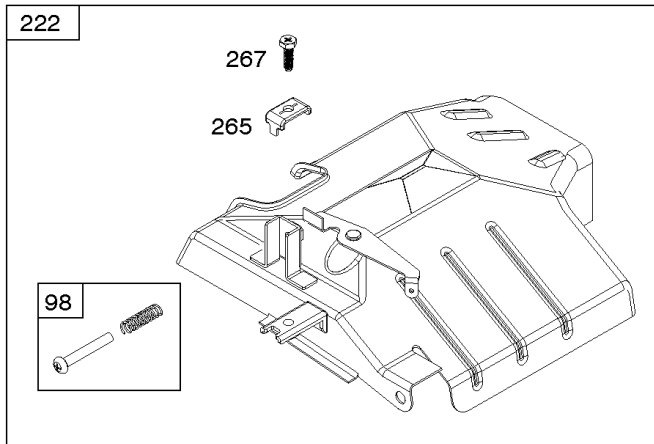

Controls, Governor Spring

REF NO	PART NO	QTY	DESCRIPTION
98	592978		KIT, Idle Speed -(High Speed Adjustment)
188	798618		SCREW -(Control Bracket)
202	797810		LINK, Mechanical Governor
209	591042		SPRING, Governor
211	799927		SPRING, Governed Idle
222	797751		BRACKET, Control
222A	590375		BRACKET, Control
222B	591173		BRACKET, Control
232	797809		SPRING, Governor Link
265	691024		CLAMP, Casing
267	699492		SCREW -(Casing Clamp)
268	691025		CASING, Control Wire -(Cut To Required Length)
269	691026		WIRE, Control -(Cut To Required Length)
270	691027		NUT -(Control Wire Casing)
271	691028		LEVER, Control
341	591341		STUD -(Mounting Bracket) (Remote Choke)
485	797339		KNOB, Control
493C	591342		BRACKET, Mounting
621	692310		SWITCH, Stop
1012	590378		RETAINER, Link