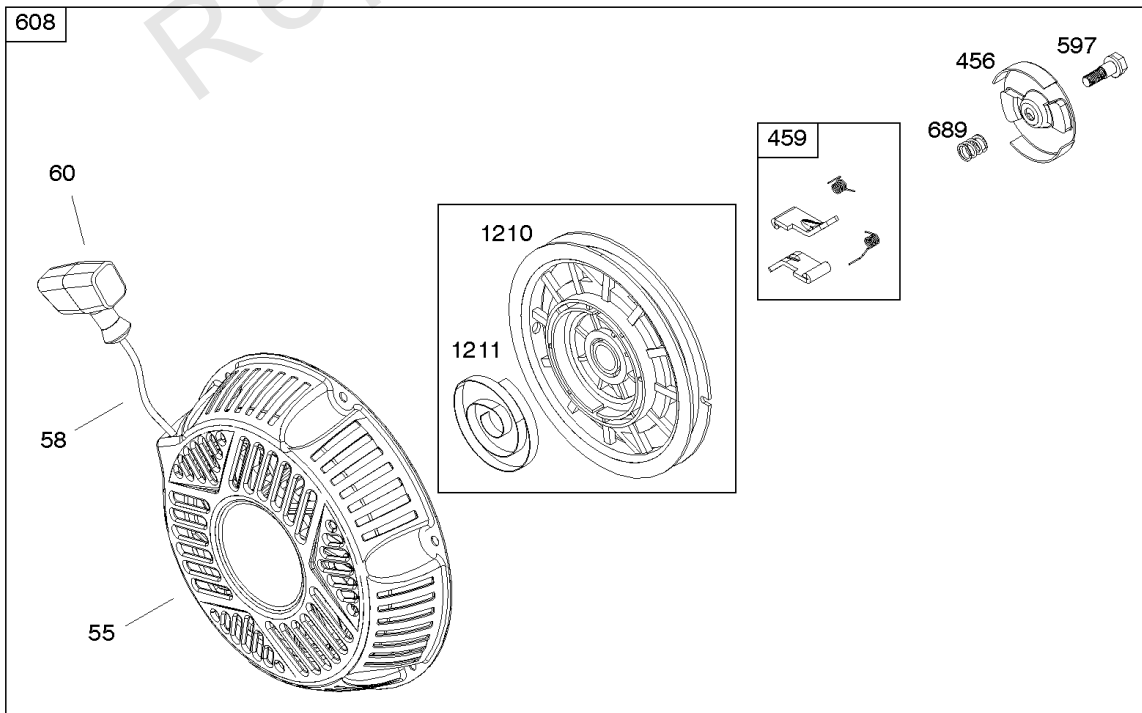

Parts Manual

Mfg. No: 25T232-0037-F1

Model Components	Page
Air Cleaner.....	4
Alternator, Armature, Electrical System, Ignition, Spark Plug.....	6
Blower Housing, Flywheel, Rewind Starter.....	8
Camshaft, Crankcase Cover, Crankshaft, Cylinder, Exhaust Bracket, Piston/Rings/Connecting Rod, Warning	10
Carburetor.....	14
Controls, Governor Spring.....	16
Cylinder Head, Gasket Sets.....	18
Exhaust System, Fuel Supply.....	20
Replacement Engine - US & Canada.....	22

Alternator, Armature, Electrical System, Ignition, Spark Plug

Mfg. No: 25T232-0037-F1

Alternator, Armature, Electrical System, Ignition, Spark Plug

REF NO	PART NO	QTY	DESCRIPTION
286	797772		MODULE, Oil Sensor
286A	591729		MODULE, Oil Sensor
309	797775		MOTOR, Starter
333	797769		ARMATURE, Magneto
333A	798616		ARMATURE, Magneto
334	797655		SCREW -(Magneto Armature)
337	798615		PLUG, Spark
347	797340		SWITCH, Rocker
361	798618		SCREW -(Starting Switch)
367	798618		SCREW -(Wire Clip)
383	19576S		WRENCH, Spark Plug
474	591100		ALTERNATOR -(10 Amp)
493B	691177		BRACKET, Mounting
501	845907		REGULATOR
526	690297		SCREW -(Regulator)
555	799532		SCREW -(Starter Solenoid)
575	591371		SWITCH, Starting
578	596032		WIRE ASSEMBLY -(Jumper Wire)
635	797658		BOOT, Spark Plug
635A	797685		BOOT, Spark Plug
729	797750		CLIP, Wire
729A	799844		CLIP, Wire
729B	592311		CLIP, Wire
729C	593137		CLIP, Wire
789	797856		HARNESS, Wiring
789A	590985		HARNESS, Wiring
789C	590371		HARNESS, Wiring
789D	590372		HARNESS, Wiring
789E	591390		HARNESS, Wiring
789F	593722		HARNESS, Wiring
799	798975		SCREW -(Oil Sensor)
813	590392		CLAMP
840	594476		KIT, Panel
899	799642		WASHER -(Starter Solenoid)
920	799481		SOLENOID, Starter
990	590996		SET, Key
1009	797776		SCREW -(USE REFERENCE 697 ONLY)
1052	797771		SENSOR, Oil
1119	799845		SCREW -(Alternator)
1305	798618		SCREW -(Oil Sensor Module)
1305A	797686		SCREW -(Oil Sensor Module)
1470	592071		SHIELD, Oil Sensor