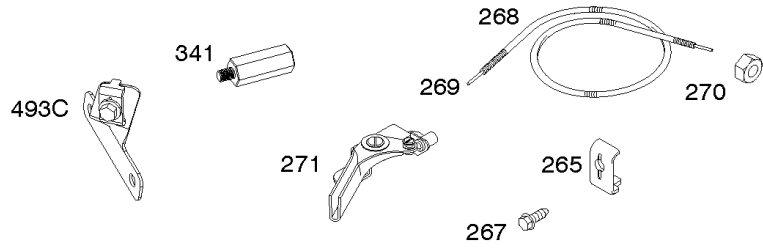

Controls, Governor Spring

REF NO	PART NO	QTY	DESCRIPTION
98	592978		KIT, Idle Speed -(High Speed Adjustment)
188	798618		SCREW -(Control Bracket)
202	797810		LINK, Mechanical Governor
209	591042		SPRING, Governor
211	799927		SPRING, Governed Idle
222	797751		BRACKET, Control
222A	590375		BRACKET, Control
222B	591173		BRACKET, Control
232	797809		SPRING, Governor Link
265	691024		CLAMP, Casing
267	699492		SCREW -(Casing Clamp)
268	691025		CASING, Control Wire -(Cut To Required Length)
269	691026		WIRE, Control -(Cut To Required Length)
270	691027		NUT -(Control Wire Casing)
271	691028		LEVER, Control
341	591341		STUD -(Mounting Bracket) (Remote Choke)
485	797339		KNOB, Control
493C	591342		BRACKET, Mounting
621	692310		SWITCH, Stop
1012	590378		RETAINER, Link