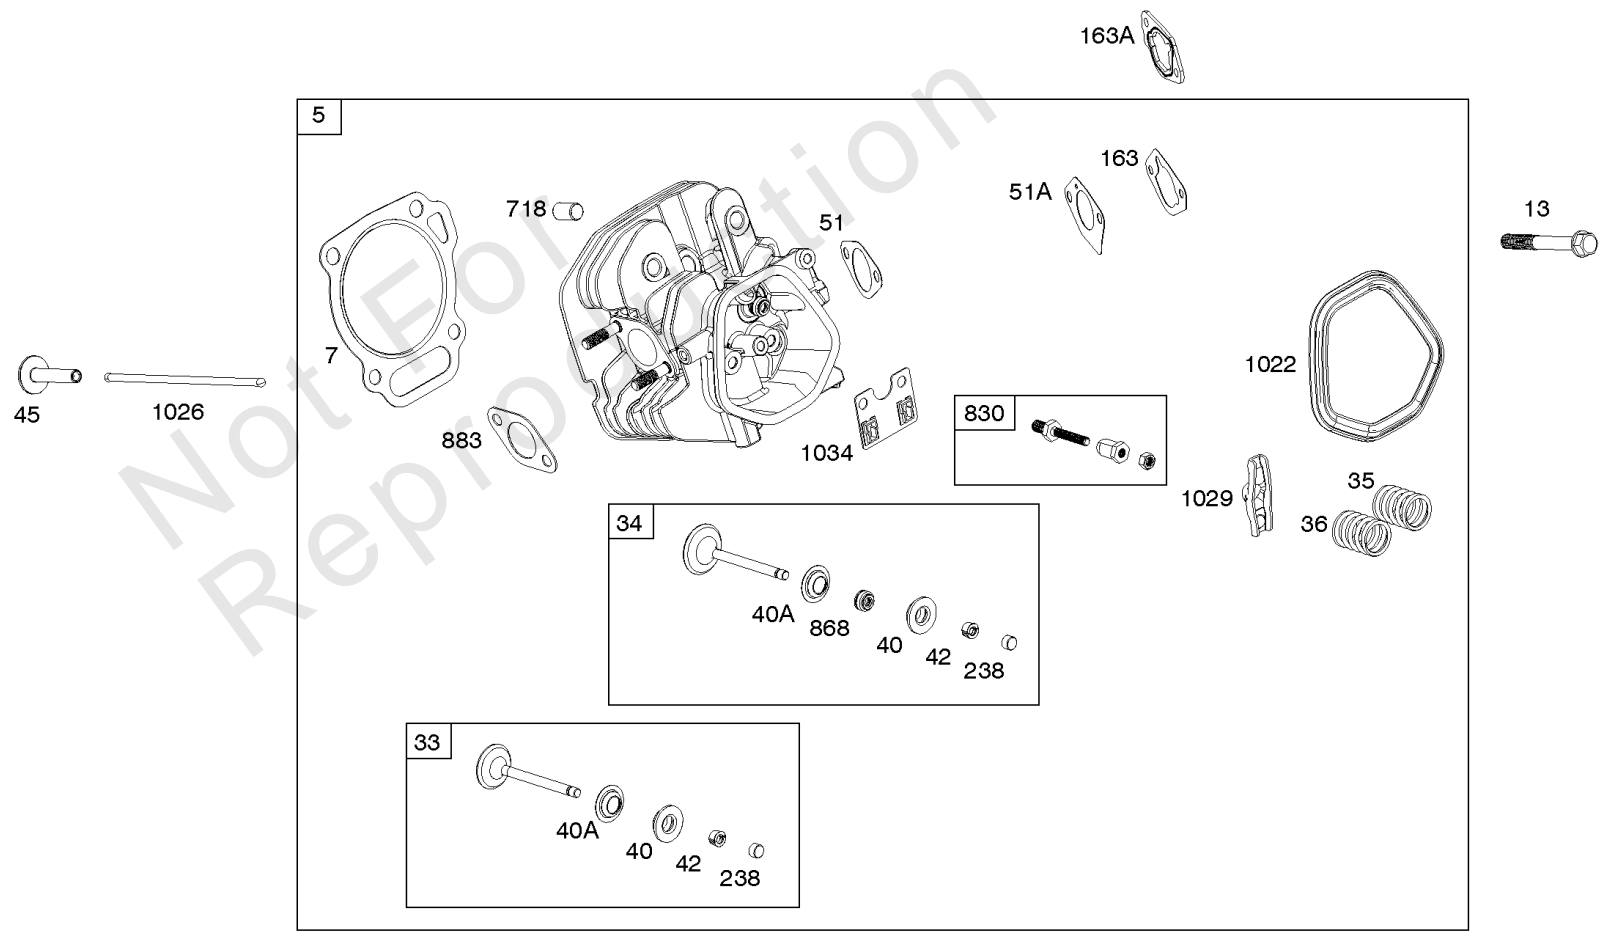

Not For Reproduction

Controls, Governor Spring

REF NO	PART NO	QTY	DESCRIPTION
98	592978		KIT, Idle Speed -(High Speed Adjustment)
188	798618		SCREW -(Control Bracket)
202	797810		LINK, Mechanical Governor
209	591042		SPRING, Governor
211	799927		SPRING, Governed Idle
222	797751		BRACKET, Control
222A	590375		BRACKET, Control
222B	591173		BRACKET, Control
232	797809		SPRING, Governor Link
265	691024		CLAMP, Casing
267	699492		SCREW -(Casing Clamp)
268	691025		CASING, Control Wire -(Cut To Required Length)
269	691026		WIRE, Control -(Cut To Required Length)
270	691027		NUT -(Control Wire Casing)
271	691028		LEVER, Control
341	591341		STUD -(Mounting Bracket) (Remote Choke)
485	797339		KNOB, Control
493C	591342		BRACKET, Mounting
621	692310		SWITCH, Stop
1012	590378		RETAINER, Link