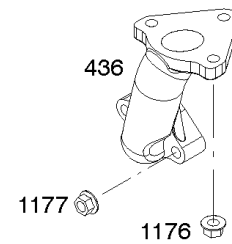

Exhaust System, Fuel Supply

REF NO	PART NO	QTY	DESCRIPTION
187B	590374		LINE, Fuel
190	590964		SCREW -(Fuel Tank)
240A	394358S		FILTER, Fuel
300A	590379		MUFFLER
300B	591018		MUFFLER
346	699203		SCREW -(Spark Arrestor)
436	799796		MANIFOLD, Exhaust
529	799933		GROMMET -(Fuel Tank)
601	791850		CLAMP, Hose
676	590953		DEFLECTOR, Muffler
676B	697816		DEFLECTOR, Muffler
677	699203		SCREW -(Muffler Deflector)
677B	699776		SCREW -(Muffler Deflector)
703	590967		CLIP -(Fuel Hose)
705	590965		NUT -(Fuel Tank)
832A	590380		GUARD, Muffler
832B	591019		GUARD, Muffler
836A	798976		SCREW -(Muffler Guard)
883	797770		GASKET, Exhaust
883A	799797		GASKET, Exhaust
957	799324		CAP, Fuel Tank
957A	794641		CAP, Fuel Tank
972B	590966		TANK, Fuel
972C	591339		TANK, Fuel
994A	594233		ARRESTOR, Spark
994B	796399		ARRESTOR, Spark
1176	590965		NUT -(Exhaust Manifold)
1177	590965		NUT -(Muffler)
1302	590457		WASHER -(Muffler Guard)
1345	792917		FILTER, Filler Neck
1509	797346		OUTLET, Tank