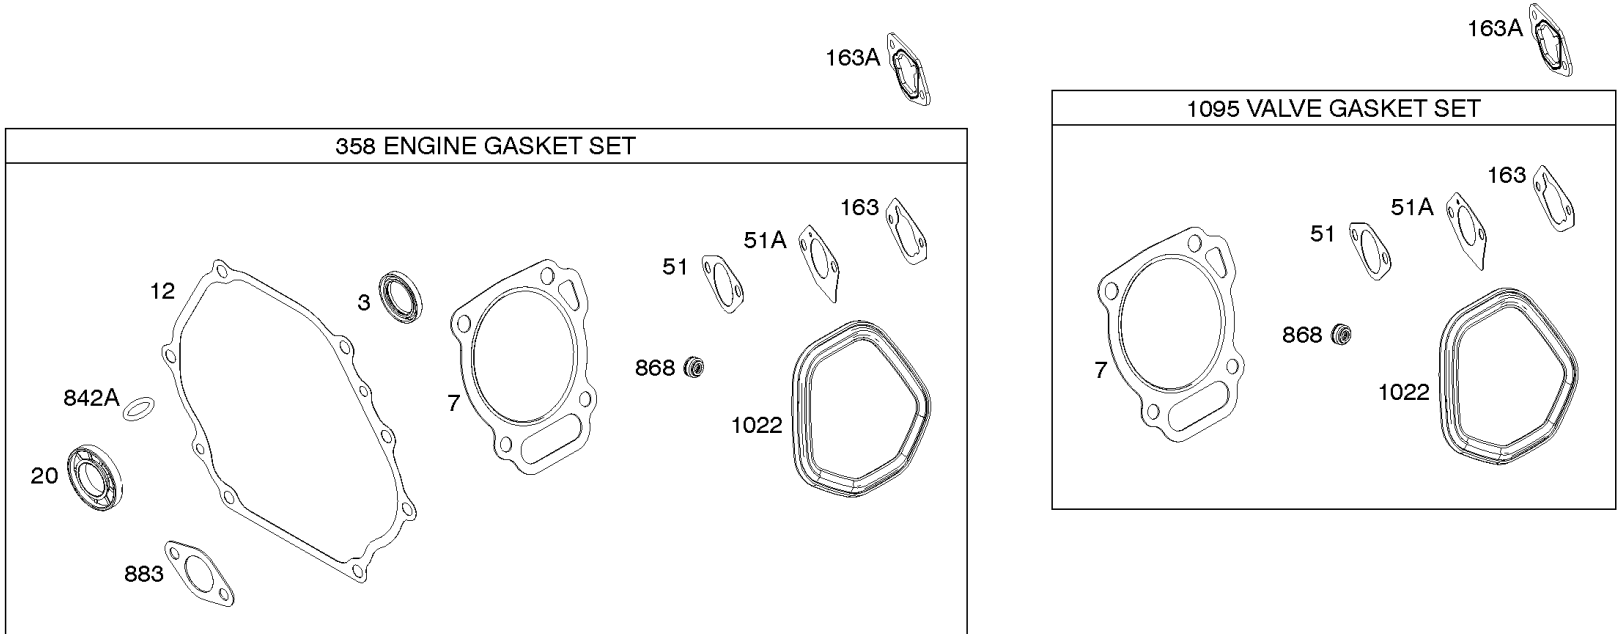

Not For Reproduction

Controls, Governor Spring

REF NO	PART NO	QTY	DESCRIPTION
98	592978		KIT, Idle Speed -(High Speed Adjustment)
188	798618		SCREW -(Control Bracket)
202	797810		LINK, Mechanical Governor
209	591042		SPRING, Governor
211	799927		SPRING, Governed Idle
222	797751		BRACKET, Control
222A	590375		BRACKET, Control
222B	591173		BRACKET, Control
232	797809		SPRING, Governor Link
265	691024		CLAMP, Casing
267	699492		SCREW -(Casing Clamp)
268	691025		CASING, Control Wire -(Cut To Required Length)
269	691026		WIRE, Control -(Cut To Required Length)
270	691027		NUT -(Control Wire Casing)
271	691028		LEVER, Control
341	591341		STUD -(Mounting Bracket) (Remote Choke)
485	797339		KNOB, Control
493C	591342		BRACKET, Mounting
621	692310		SWITCH, Stop
1012	590378		RETAINER, Link