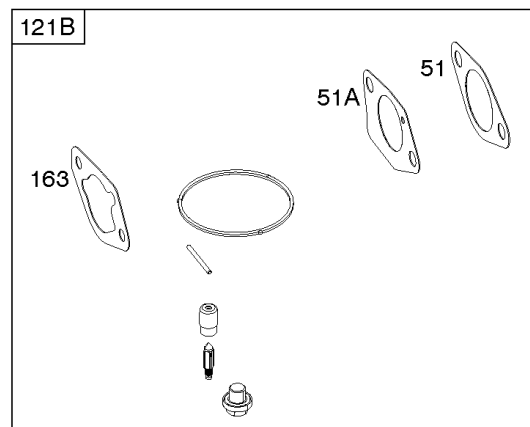

Carburetor

REF NO	PART NO	QTY	DESCRIPTION
51	797845		GASKET, Intake
51A	797755		GASKET, Intake
53	590390		STUD -(Carburetor)
117	590451		JET, Main -(Standard)
118	590452		JET, Main -(High Altitude)
121A	590453		KIT, Carburetor Overhaul
122	799961		SPACER, Carburetor
125A	799882		CARBURETOR
163	797756		GASKET, Air Cleaner
163A	799883		GASKET, Air Cleaner
654	690939		NUT -(Carburetor)
951	797759		LEVER, Choke
951A	593102		LEVER, Choke

Not For Reproduction