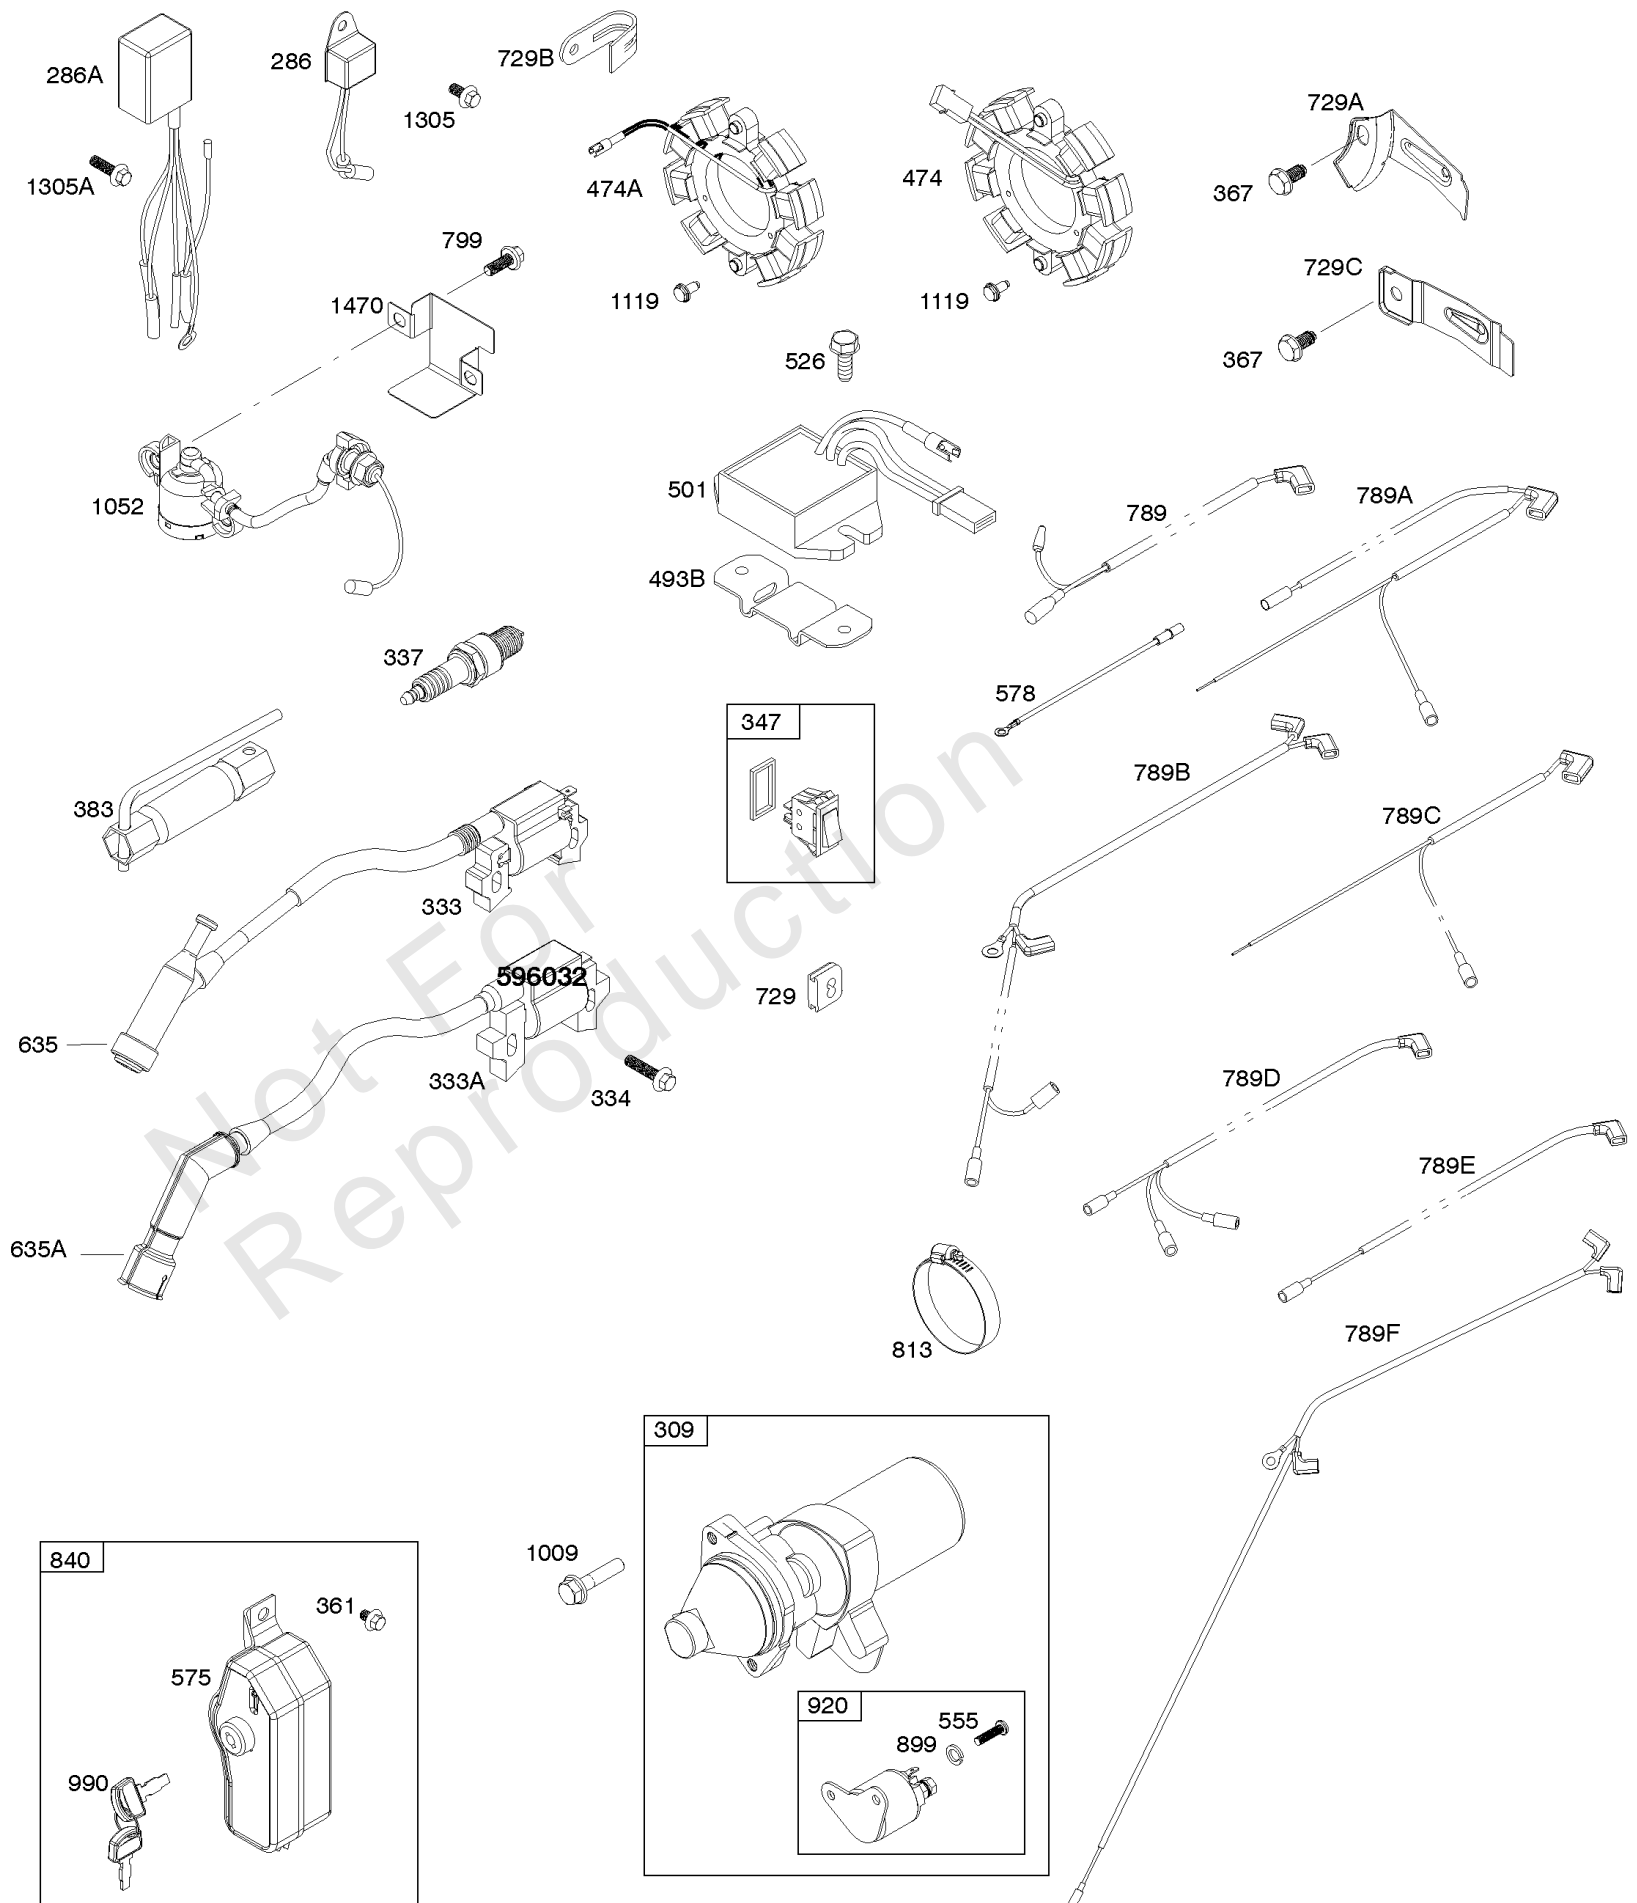

Alternator, Armature, Electrical System, Ignition, Spark Plug

Mfg. No: 25T232-0037-F1

Alternator, Armature, Electrical System, Ignition, Spark Plug

REF NO	PART NO	QTY	DESCRIPTION
286	797772		MODULE, Oil Sensor
286A	591729		MODULE, Oil Sensor
309	797775		MOTOR, Starter
333	797769		ARMATURE, Magneto
333A	798616		ARMATURE, Magneto
334	797655		SCREW -(Magneto Armature)
337	798615		PLUG, Spark
347	797340		SWITCH, Rocker
361	798618		SCREW -(Starting Switch)
367	798618		SCREW -(Wire Clip)
383	19576S		WRENCH, Spark Plug
474	591100		ALTERNATOR -(10 Amp)
493B	691177		BRACKET, Mounting
501	845907		REGULATOR
526	690297		SCREW -(Regulator)
555	799532		SCREW -(Starter Solenoid)
575	591371		SWITCH, Starting
578	596032		WIRE ASSEMBLY -(Jumper Wire)
635	797658		BOOT, Spark Plug
635A	797685		BOOT, Spark Plug
729	797750		CLIP, Wire
729A	799844		CLIP, Wire
729B	592311		CLIP, Wire
729C	593137		CLIP, Wire
789	797856		HARNESS, Wiring
789A	590985		HARNESS, Wiring
789C	590371		HARNESS, Wiring
789D	590372		HARNESS, Wiring
789E	591390		HARNESS, Wiring
789F	593722		HARNESS, Wiring
799	798975		SCREW -(Oil Sensor)
813	590392		CLAMP
840	594476		KIT, Panel
899	799642		WASHER -(Starter Solenoid)
920	799481		SOLENOID, Starter
990	590996		SET, Key
1009	797776		SCREW -(USE REFERENCE 697 ONLY)
1052	797771		SENSOR, Oil
1119	799845		SCREW -(Alternator)
1305	798618		SCREW -(Oil Sensor Module)
1305A	797686		SCREW -(Oil Sensor Module)
1470	592071		SHIELD, Oil Sensor