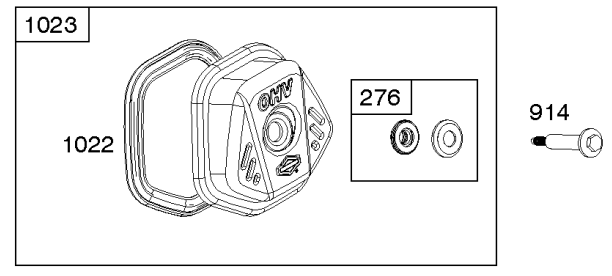

Not For Reproduction

Controls, Governor Spring

REF NO	PART NO	QTY	DESCRIPTION
98	592978		KIT, Idle Speed -(High Speed Adjustment)
188	798618		SCREW -(Control Bracket)
202	797810		LINK, Mechanical Governor
209	591042		SPRING, Governor
211	799927		SPRING, Governed Idle
222	797751		BRACKET, Control
222A	590375		BRACKET, Control
222B	591173		BRACKET, Control
232	797809		SPRING, Governor Link
265	691024		CLAMP, Casing
267	699492		SCREW -(Casing Clamp)
268	691025		CASING, Control Wire -(Cut To Required Length)
269	691026		WIRE, Control -(Cut To Required Length)
270	691027		NUT -(Control Wire Casing)
271	691028		LEVER, Control
341	591341		STUD -(Mounting Bracket) (Remote Choke)
485	797339		KNOB, Control
493C	591342		BRACKET, Mounting
621	692310		SWITCH, Stop
1012	590378		RETAINER, Link