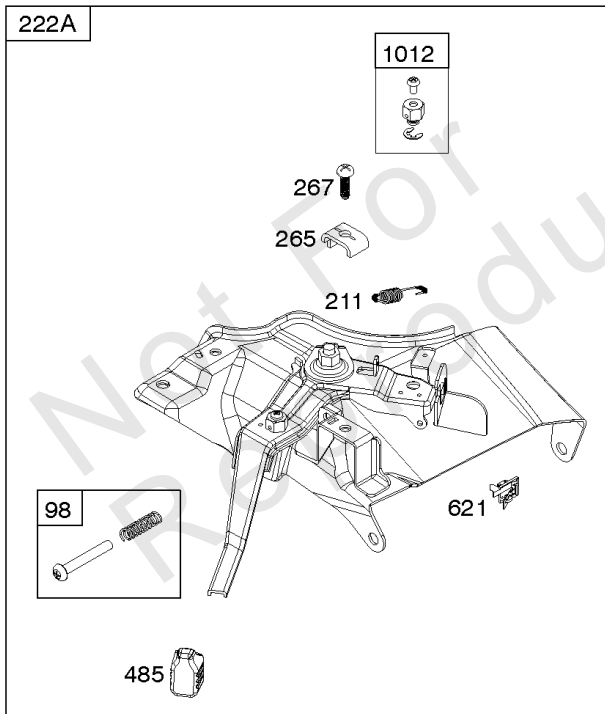

Controls, Governor Spring

REF NO	PART NO	QTY	DESCRIPTION
98	592978		KIT, Idle Speed -(High Speed Adjustment)
188	798618		SCREW -(Control Bracket)
202	797810		LINK, Mechanical Governor
209	591042		SPRING, Governor
211	799927		SPRING, Governed Idle
222	797751		BRACKET, Control
222A	590375		BRACKET, Control
222B	591173		BRACKET, Control
232	797809		SPRING, Governor Link
265	691024		CLAMP, Casing
267	699492		SCREW -(Casing Clamp)
268	691025		CASING, Control Wire -(Cut To Required Length)
269	691026		WIRE, Control -(Cut To Required Length)
270	691027		NUT -(Control Wire Casing)
271	691028		LEVER, Control
341	591341		STUD -(Mounting Bracket) (Remote Choke)
485	797339		KNOB, Control
493C	591342		BRACKET, Mounting
621	692310		SWITCH, Stop
1012	590378		RETAINER, Link