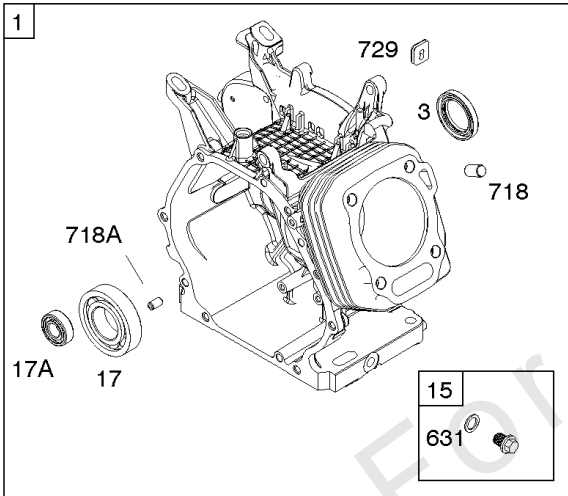

- 1319 WARNING LABEL
- 1319A WARNING LABEL
- 1036 EMISSIONS LABEL

Camshaft, Crankcase Cover, Crankshaft, Cylinder, Exhaust Bracket, Piston/Rings/

REF NO	PART NO	QTY	DESCRIPTION
1	799979		CYLINDER ASSEMBLY
3	797766		SEAL, Oil -(Magneto Side)
12	797789		GASKET, Crankcase
15	797793		PLUG, Oil Drain
16	590961		CRANKSHAFT
17	797765		BEARING, Ball -(Crankshaft)
17A	797764		BEARING, Ball -(Counterweight)
18	590962		COVER, Crankcase -(Includes Governor Gear - Not Serviced Separately)
20	797766		SEAL, Oil -(PTO Side)
22	797795		SCREW -(Crankcase Cover/Sump)
24	797812		KEY, Flywheel
25	799535		PISTON ASSEMBLY -(Standard)
25	799537		PISTON ASSEMBLY -(.020 Oversize)
25	799536		PISTON ASSEMBLY -(.010 Oversize)
26	799539		SET, Ring -(.010 Oversize)
26	799540		SET, Ring -(.020 Oversize)
26	799538		SET, Ring -(Standard)
27	797803		LOCK, Piston Pin
28	797799		PIN, Piston
29	797804		ROD, Connecting
46	797851		CAMSHAFT
227	799924		LEVER, Governor Control
306	797749		SHIELD, Cylinder
307	798618		SCREW -(Cylinder Shield)
309	797775		MOTOR, Starter
357	590960		KEY, Drive Pulley
492	798839		SHIELD, Crankcase
505	690939		NUT -(Governor Control Lever)
509	798840		SCREW -(Crankcase Shield)
522	799941		PLUG, Dipstick/Fill
562	797230		BOLT -(Governor Control Lever)
614	797229		PIN, Cotter
616	797805		CRANK, Governor
631	797794		WASHER -(Oil Drain Plug)
718	797792		PIN, Locating -(Cylinder Head)
718A	797761		PIN, Locating -(Crankcase Cover)
729	797750		CLIP, Wire
758	797852		COUNTERWEIGHT

- 1319 WARNING LABEL
- 1319A WARNING LABEL
- 1036 EMISSIONS LABEL

- 614
- 276A
- 616

Camshaft, Crankcase Cover, Crankshaft, Cylinder, Exhaust Bracket, Piston/Rings/

REF NO	PART NO	QTY	DESCRIPTION
819	798618		SCREW -(Muffler Bracket)
842	797327		SEAL, O-Ring -(Dipstick Tube)
863	798297		BRACKET, Muffler
1036	-----		Label-Emissions -(Available From A Briggs & Stratton Authorized Dealer)
1319	794467		LABEL, Warning
1319A	797669		LABEL, Warning