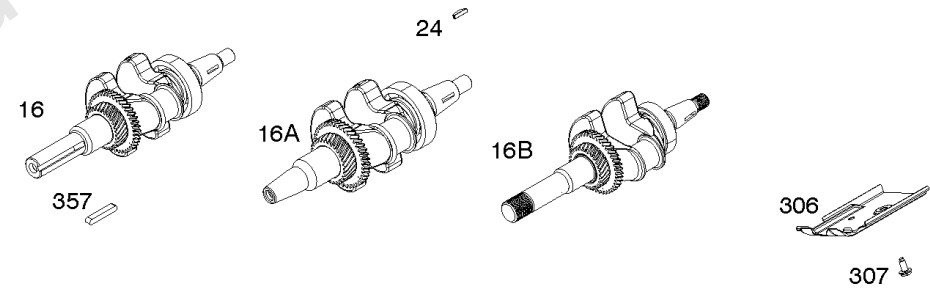

- 1319 WARNING LABEL
- 1319A WARNING LABEL
- 1036 EMISSIONS LABEL

Camshaft, Crankcase Cover, Crankshaft, Cylinder, Exhaust Bracket, Piston/Rings/

REF NO	PART NO	QTY	DESCRIPTION
1	799979		CYLINDER ASSEMBLY
3	797766		SEAL, Oil -(Magneto Side)
12	797789		GASKET, Crankcase
15	797793		PLUG, Oil Drain
16	590961		CRANKSHAFT
17	797765		BEARING, Ball -(Crankshaft)
17A	797764		BEARING, Ball -(Counterweight)
18	590962		COVER, Crankcase -(Includes Governor Gear - Not Serviced Separately)
20	797766		SEAL, Oil -(PTO Side)
22	797795		SCREW -(Crankcase Cover/Sump)
24	797812		KEY, Flywheel
25	799535		PISTON ASSEMBLY -(Standard)
25	799537		PISTON ASSEMBLY -(.020 Oversize)
25	799536		PISTON ASSEMBLY -(.010 Oversize)
26	799539		SET, Ring -(.010 Oversize)
26	799540		SET, Ring -(.020 Oversize)
26	799538		SET, Ring -(Standard)
27	797803		LOCK, Piston Pin
28	797799		PIN, Piston
29	797804		ROD, Connecting
46	797851		CAMSHAFT
227	799924		LEVER, Governor Control
306	797749		SHIELD, Cylinder
307	798618		SCREW -(Cylinder Shield)
309	797775		MOTOR, Starter
357	590960		KEY, Drive Pulley
492	798839		SHIELD, Crankcase
505	690939		NUT -(Governor Control Lever)
509	798840		SCREW -(Crankcase Shield)
522	799941		PLUG, Dipstick/Fill
562	797230		BOLT -(Governor Control Lever)
614	797229		PIN, Cotter
616	797805		CRANK, Governor
631	797794		WASHER -(Oil Drain Plug)
718	797792		PIN, Locating -(Cylinder Head)
718A	797761		PIN, Locating -(Crankcase Cover)
729	797750		CLIP, Wire
758	797852		COUNTERWEIGHT

- 1319 WARNING LABEL
- 1319A WARNING LABEL
- 1036 EMISSIONS LABEL

- 614
- 276A
- 616

Camshaft, Crankcase Cover, Crankshaft, Cylinder, Exhaust Bracket, Piston/Rings/

REF NO	PART NO	QTY	DESCRIPTION
819	798618		SCREW -(Muffler Bracket)
842	797327		SEAL, O-Ring -(Dipstick Tube)
863	798297		BRACKET, Muffler
1036	-----		Label-Emissions -(Available From A Briggs & Stratton Authorized Dealer)
1319	794467		LABEL, Warning
1319A	797669		LABEL, Warning