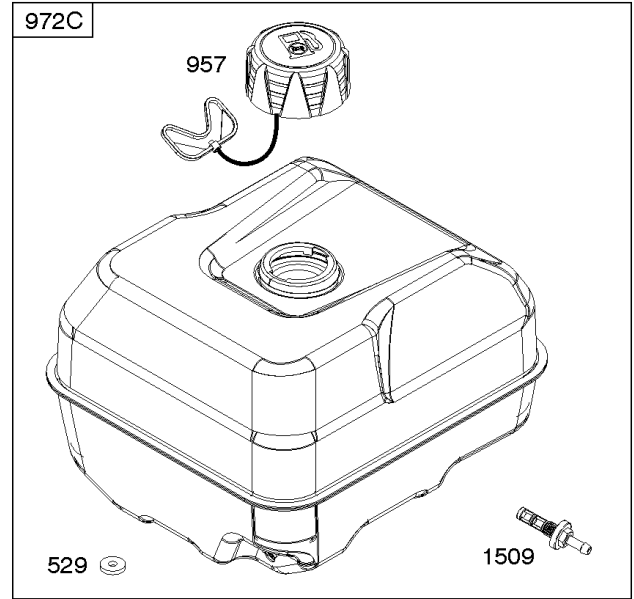

Exhaust System, Fuel Supply

REF NO	PART NO	QTY	DESCRIPTION
187B	590374		LINE, Fuel
190	590964		SCREW -(Fuel Tank)
240A	394358S		FILTER, Fuel
300A	590379		MUFFLER
300B	591018		MUFFLER
346	699203		SCREW -(Spark Arrestor)
436	799796		MANIFOLD, Exhaust
529	799933		GROMMET -(Fuel Tank)
601	791850		CLAMP, Hose
676	590953		DEFLECTOR, Muffler
676B	697816		DEFLECTOR, Muffler
677	699203		SCREW -(Muffler Deflector)
677B	699776		SCREW -(Muffler Deflector)
703	590967		CLIP -(Fuel Hose)
705	590965		NUT -(Fuel Tank)
832A	590380		GUARD, Muffler
832B	591019		GUARD, Muffler
836A	798976		SCREW -(Muffler Guard)
883	797770		GASKET, Exhaust
883A	799797		GASKET, Exhaust
957	799324		CAP, Fuel Tank
957A	794641		CAP, Fuel Tank
972B	590966		TANK, Fuel
972C	591339		TANK, Fuel
994A	594233		ARRESTOR, Spark
994B	796399		ARRESTOR, Spark
1176	590965		NUT -(Exhaust Manifold)
1177	590965		NUT -(Muffler)
1302	590457		WASHER -(Muffler Guard)
1345	792917		FILTER, Filler Neck
1509	797346		OUTLET, Tank