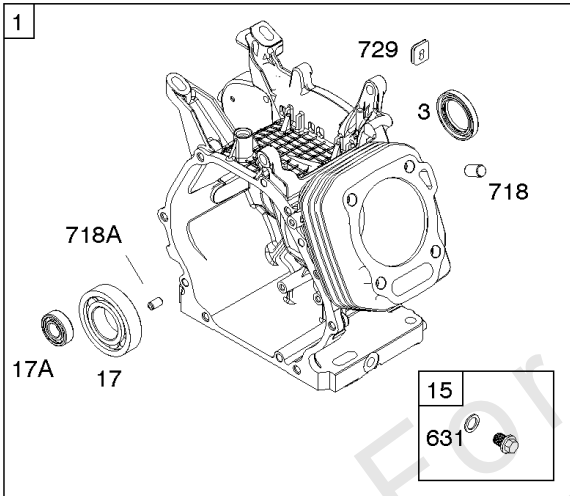

- 1319 WARNING LABEL
- 1319A WARNING LABEL
- 1036 EMISSIONS LABEL

Camshaft, Crankcase Cover, Crankshaft, Cylinder, Exhaust Bracket, Piston/Rings/

REF NO	PART NO	QTY	DESCRIPTION
1	799979		CYLINDER ASSEMBLY
3	797766		SEAL, Oil -(Magneto Side)
12	797789		GASKET, Crankcase
15	797793		PLUG, Oil Drain
16	590961		CRANKSHAFT
17	797765		BEARING, Ball -(Crankshaft)
17A	797764		BEARING, Ball -(Counterweight)
18	590962		COVER, Crankcase -(Includes Governor Gear - Not Serviced Separately)
20	797766		SEAL, Oil -(PTO Side)
22	797795		SCREW -(Crankcase Cover/Sump)
24	797812		KEY, Flywheel
25	799535		PISTON ASSEMBLY -(Standard)
25	799537		PISTON ASSEMBLY -(.020 Oversize)
25	799536		PISTON ASSEMBLY -(.010 Oversize)
26	799539		SET, Ring -(.010 Oversize)
26	799540		SET, Ring -(.020 Oversize)
26	799538		SET, Ring -(Standard)
27	797803		LOCK, Piston Pin
28	797799		PIN, Piston
29	797804		ROD, Connecting
46	797851		CAMSHAFT
227	799924		LEVER, Governor Control
306	797749		SHIELD, Cylinder
307	798618		SCREW -(Cylinder Shield)
309	797775		MOTOR, Starter
357	590960		KEY, Drive Pulley
492	798839		SHIELD, Crankcase
505	690939		NUT -(Governor Control Lever)
509	798840		SCREW -(Crankcase Shield)
522	799941		PLUG, Dipstick/Fill
562	797230		BOLT -(Governor Control Lever)
614	797229		PIN, Cotter
616	797805		CRANK, Governor
631	797794		WASHER -(Oil Drain Plug)
718	797792		PIN, Locating -(Cylinder Head)
718A	797761		PIN, Locating -(Crankcase Cover)
729	797750		CLIP, Wire
758	797852		COUNTERWEIGHT