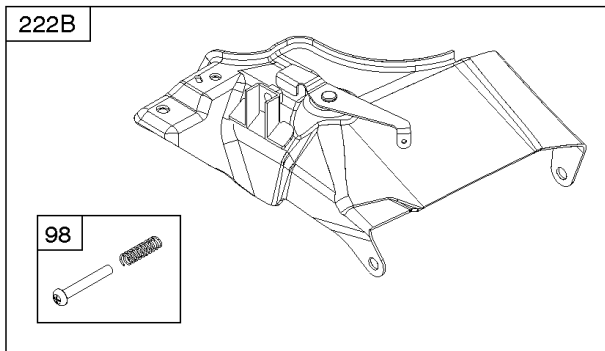

Controls, Governor Spring

REF NO	PART NO	QTY	DESCRIPTION
98	592978		KIT, Idle Speed -(High Speed Adjustment)
188	798618		SCREW -(Control Bracket)
202	797810		LINK, Mechanical Governor
209	591042		SPRING, Governor
211	799927		SPRING, Governed Idle
222	797751		BRACKET, Control
222A	590375		BRACKET, Control
222B	591173		BRACKET, Control
232	797809		SPRING, Governor Link
265	691024		CLAMP, Casing
267	699492		SCREW -(Casing Clamp)
268	691025		CASING, Control Wire -(Cut To Required Length)
269	691026		WIRE, Control -(Cut To Required Length)
270	691027		NUT -(Control Wire Casing)
271	691028		LEVER, Control
341	591341		STUD -(Mounting Bracket) (Remote Choke)
485	797339		KNOB, Control
493C	591342		BRACKET, Mounting
621	692310		SWITCH, Stop
1012	590378		RETAINER, Link