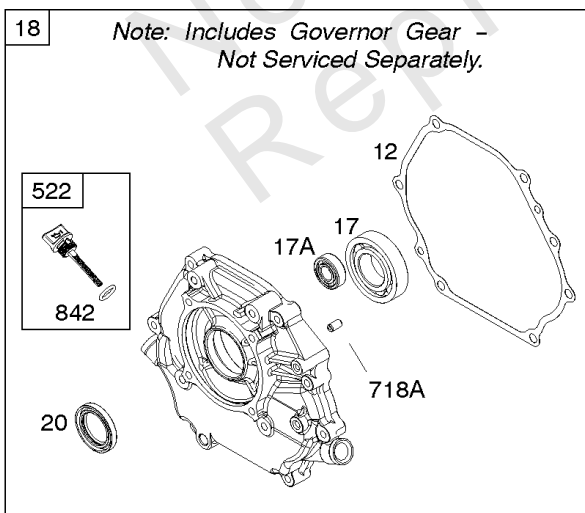

Camshaft, Crankcase Cover, Crankshaft, Cylinder, Exhaust Bracket, Piston/Rings/

REF NO	PART NO	QTY	DESCRIPTION
1	799979		CYLINDER ASSEMBLY
3	797766		SEAL, Oil -(Magneto Side)
12	797789		GASKET, Crankcase
15	797793		PLUG, Oil Drain
16	590961		CRANKSHAFT
17	797765		BEARING, Ball -(Crankshaft)
17A	797764		BEARING, Ball -(Counterweight)
18	590962		COVER, Crankcase -(Includes Governor Gear - Not Serviced Separately)
20	797766		SEAL, Oil -(PTO Side)
22	797795		SCREW -(Crankcase Cover/Sump)
24	797812		KEY, Flywheel
25	799535		PISTON ASSEMBLY -(Standard)
25	799537		PISTON ASSEMBLY -(.020 Oversize)
25	799536		PISTON ASSEMBLY -(.010 Oversize)
26	799539		SET, Ring -(.010 Oversize)
26	799540		SET, Ring -(.020 Oversize)
26	799538		SET, Ring -(Standard)
27	797803		LOCK, Piston Pin
28	797799		PIN, Piston
29	797804		ROD, Connecting
46	797851		CAMSHAFT
227	799924		LEVER, Governor Control
306	797749		SHIELD, Cylinder
307	798618		SCREW -(Cylinder Shield)
309	797775		MOTOR, Starter
357	590960		KEY, Drive Pulley
492	798839		SHIELD, Crankcase
505	690939		NUT -(Governor Control Lever)
509	798840		SCREW -(Crankcase Shield)
522	799941		PLUG, Dipstick/Fill
562	797230		BOLT -(Governor Control Lever)
614	797229		PIN, Cotter
616	797805		CRANK, Governor
631	797794		WASHER -(Oil Drain Plug)
718	797792		PIN, Locating -(Cylinder Head)
718A	797761		PIN, Locating -(Crankcase Cover)
729	797750		CLIP, Wire
758	797852		COUNTERWEIGHT

- 1319 WARNING LABEL
- 1319A WARNING LABEL
- 1036 EMISSIONS LABEL

- 614
- 276A
- 616