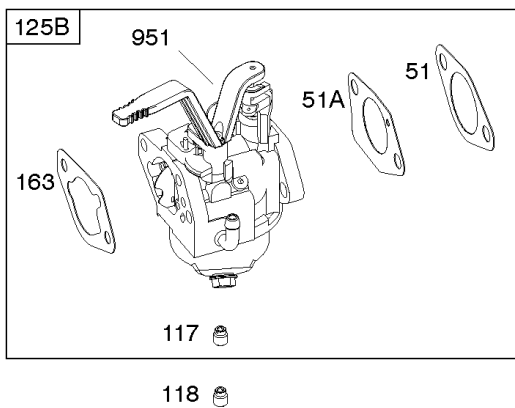

Carburetor

REF NO	PART NO	QTY	DESCRIPTION
51	797845		GASKET, Intake
51A	797755		GASKET, Intake
53	590390		STUD -(Carburetor)
117	590451		JET, Main -(Standard)
118	590452		JET, Main -(High Altitude)
121A	590453		KIT, Carburetor Overhaul
122	799961		SPACER, Carburetor
125A	799882		CARBURETOR
163	797756		GASKET, Air Cleaner
163A	799883		GASKET, Air Cleaner
654	690939		NUT -(Carburetor)
951	797759		LEVER, Choke
951A	593102		LEVER, Choke

Not For Reproduction