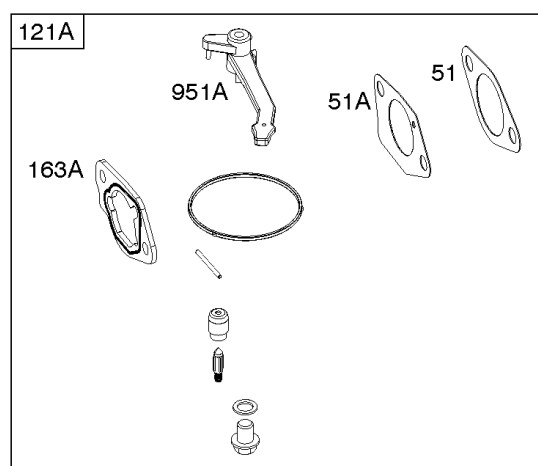

Carburetor

REF NO	PART NO	QTY	DESCRIPTION
51	797845		GASKET, Intake
51A	797755		GASKET, Intake
53	590390		STUD -(Carburetor)
117	590451		JET, Main -(Standard)
118	590452		JET, Main -(High Altitude)
121A	590453		KIT, Carburetor Overhaul
122	799961		SPACER, Carburetor
125A	799882		CARBURETOR
163	797756		GASKET, Air Cleaner
163A	799883		GASKET, Air Cleaner
654	690939		NUT -(Carburetor)
951	797759		LEVER, Choke
951A	593102		LEVER, Choke

Not For Reproduction