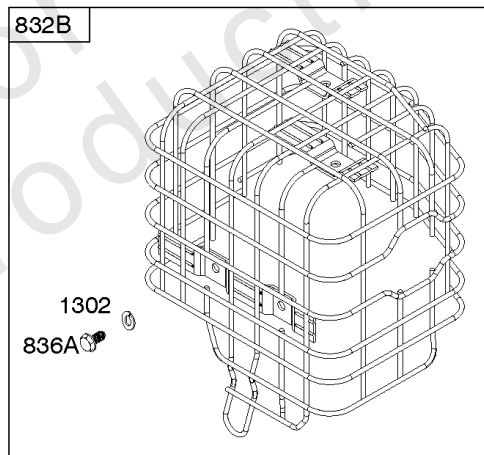

Exhaust System, Fuel Supply

REF NO	PART NO	QTY	DESCRIPTION
187B	590374		LINE, Fuel
190	590964		SCREW -(Fuel Tank)
240A	394358S		FILTER, Fuel
300A	590379		MUFFLER
300B	591018		MUFFLER
346	699203		SCREW -(Spark Arrestor)
436	799796		MANIFOLD, Exhaust
529	799933		GROMMET -(Fuel Tank)
601	791850		CLAMP, Hose
676	590953		DEFLECTOR, Muffler
676B	697816		DEFLECTOR, Muffler
677	699203		SCREW -(Muffler Deflector)
677B	699776		SCREW -(Muffler Deflector)
703	590967		CLIP -(Fuel Hose)
705	590965		NUT -(Fuel Tank)
832A	590380		GUARD, Muffler
832B	591019		GUARD, Muffler
836A	798976		SCREW -(Muffler Guard)
883	797770		GASKET, Exhaust
883A	799797		GASKET, Exhaust
957	799324		CAP, Fuel Tank
957A	794641		CAP, Fuel Tank
972B	590966		TANK, Fuel
972C	591339		TANK, Fuel
994A	594233		ARRESTOR, Spark
994B	796399		ARRESTOR, Spark
1176	590965		NUT -(Exhaust Manifold)
1177	590965		NUT -(Muffler)
1302	590457		WASHER -(Muffler Guard)
1345	792917		FILTER, Filler Neck
1509	797346		OUTLET, Tank