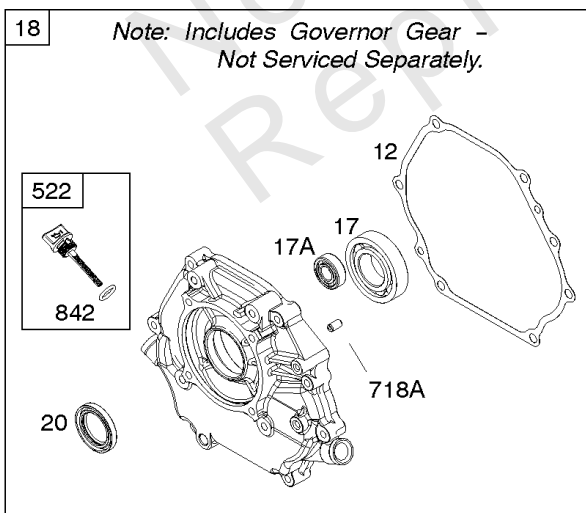

- 1319 WARNING LABEL
- 1319A WARNING LABEL
- 1036 EMISSIONS LABEL

Camshaft, Crankcase Cover, Crankshaft, Cylinder, Exhaust Bracket, Piston/Rings/

REF NO	PART NO	QTY	DESCRIPTION
1	799979		CYLINDER ASSEMBLY
3	797766		SEAL, Oil -(Magneto Side)
12	797789		GASKET, Crankcase
15	797793		PLUG, Oil Drain
16	590961		CRANKSHAFT
17	797765		BEARING, Ball -(Crankshaft)
17A	797764		BEARING, Ball -(Counterweight)
18	590962		COVER, Crankcase -(Includes Governor Gear - Not Serviced Separately)
20	797766		SEAL, Oil -(PTO Side)
22	797795		SCREW -(Crankcase Cover/Sump)
24	797812		KEY, Flywheel
25	799535		PISTON ASSEMBLY -(Standard)
25	799537		PISTON ASSEMBLY -(.020 Oversize)
25	799536		PISTON ASSEMBLY -(.010 Oversize)
26	799539		SET, Ring -(.010 Oversize)
26	799540		SET, Ring -(.020 Oversize)
26	799538		SET, Ring -(Standard)
27	797803		LOCK, Piston Pin
28	797799		PIN, Piston
29	797804		ROD, Connecting
46	797851		CAMSHAFT
227	799924		LEVER, Governor Control
306	797749		SHIELD, Cylinder
307	798618		SCREW -(Cylinder Shield)
309	797775		MOTOR, Starter
357	590960		KEY, Drive Pulley
492	798839		SHIELD, Crankcase
505	690939		NUT -(Governor Control Lever)
509	798840		SCREW -(Crankcase Shield)
522	799941		PLUG, Dipstick/Fill
562	797230		BOLT -(Governor Control Lever)
614	797229		PIN, Cotter
616	797805		CRANK, Governor
631	797794		WASHER -(Oil Drain Plug)
718	797792		PIN, Locating -(Cylinder Head)
718A	797761		PIN, Locating -(Crankcase Cover)
729	797750		CLIP, Wire
758	797852		COUNTERWEIGHT