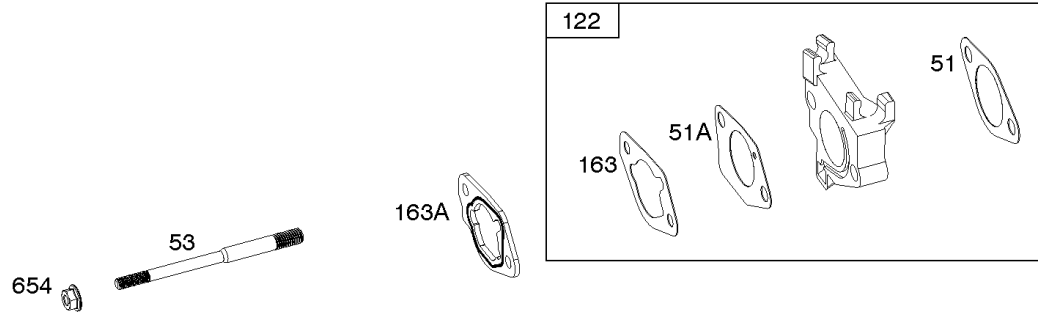

Carburetor

REF NO	PART NO	QTY	DESCRIPTION
51	797845		GASKET, Intake
51A	797755		GASKET, Intake
53	590390		STUD -(Carburetor)
117	590451		JET, Main -(Standard)
118	590452		JET, Main -(High Altitude)
121A	590453		KIT, Carburetor Overhaul
122	799961		SPACER, Carburetor
125A	799882		CARBURETOR
163	797756		GASKET, Air Cleaner
163A	799883		GASKET, Air Cleaner
654	690939		NUT -(Carburetor)
951	797759		LEVER, Choke
951A	593102		LEVER, Choke

Not For Reproduction