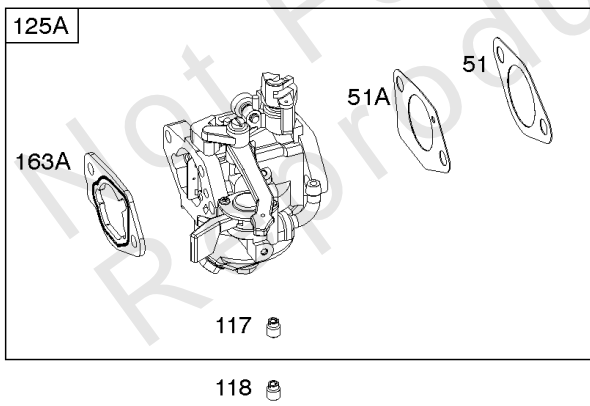

Carburetor

REF NO	PART NO	QTY	DESCRIPTION
51	797845		GASKET, Intake
51A	797755		GASKET, Intake
53	590390		STUD -(Carburetor)
117	590451		JET, Main -(Standard)
118	590452		JET, Main -(High Altitude)
121A	590453		KIT, Carburetor Overhaul
122	799961		SPACER, Carburetor
125A	799882		CARBURETOR
163	797756		GASKET, Air Cleaner
163A	799883		GASKET, Air Cleaner
654	690939		NUT -(Carburetor)
951	797759		LEVER, Choke
951A	593102		LEVER, Choke

Not For Reproduction