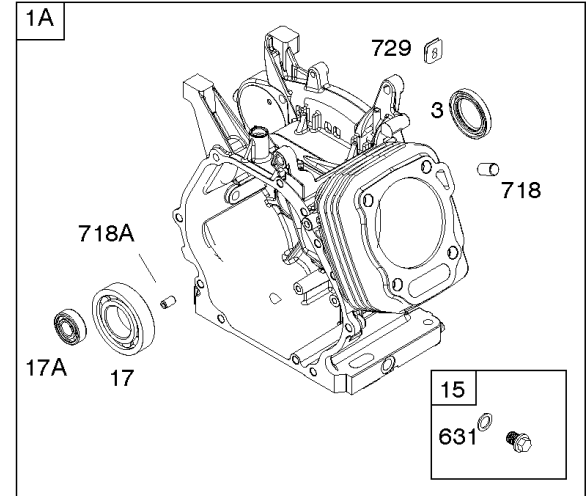

- 1319 WARNING LABEL
- 1319A WARNING LABEL
- 1036 EMISSIONS LABEL

Camshaft, Crankcase Cover, Crankshaft, Cylinder, Exhaust Bracket, Piston/Rings/

REF NO	PART NO	QTY	DESCRIPTION
1	799979		CYLINDER ASSEMBLY
3	797766		SEAL, Oil -(Magneto Side)
12	797789		GASKET, Crankcase
15	797793		PLUG, Oil Drain
16	590961		CRANKSHAFT
17	797765		BEARING, Ball -(Crankshaft)
17A	797764		BEARING, Ball -(Counterweight)
18	590962		COVER, Crankcase -(Includes Governor Gear - Not Serviced Separately)
20	797766		SEAL, Oil -(PTO Side)
22	797795		SCREW -(Crankcase Cover/Sump)
24	797812		KEY, Flywheel
25	799535		PISTON ASSEMBLY -(Standard)
25	799537		PISTON ASSEMBLY -(.020 Oversize)
25	799536		PISTON ASSEMBLY -(.010 Oversize)
26	799539		SET, Ring -(.010 Oversize)
26	799540		SET, Ring -(.020 Oversize)
26	799538		SET, Ring -(Standard)
27	797803		LOCK, Piston Pin
28	797799		PIN, Piston
29	797804		ROD, Connecting
46	797851		CAMSHAFT
227	799924		LEVER, Governor Control
306	797749		SHIELD, Cylinder
307	798618		SCREW -(Cylinder Shield)
309	797775		MOTOR, Starter
357	590960		KEY, Drive Pulley
492	798839		SHIELD, Crankcase
505	690939		NUT -(Governor Control Lever)
509	798840		SCREW -(Crankcase Shield)
522	799941		PLUG, Dipstick/Fill
562	797230		BOLT -(Governor Control Lever)
614	797229		PIN, Cotter
616	797805		CRANK, Governor
631	797794		WASHER -(Oil Drain Plug)
718	797792		PIN, Locating -(Cylinder Head)
718A	797761		PIN, Locating -(Crankcase Cover)
729	797750		CLIP, Wire
758	797852		COUNTERWEIGHT