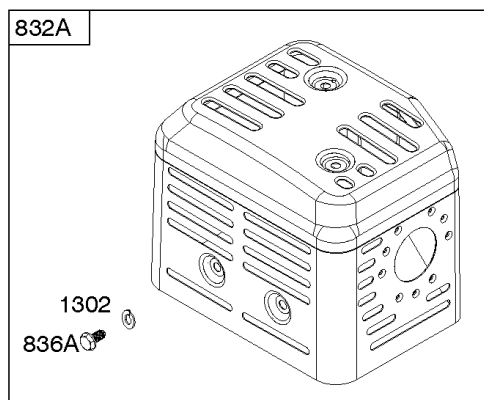

Exhaust System, Fuel Supply

REF NO	PART NO	QTY	DESCRIPTION
187B	590374		LINE, Fuel
190	590964		SCREW -(Fuel Tank)
240A	394358S		FILTER, Fuel
300A	590379		MUFFLER
300B	591018		MUFFLER
346	699203		SCREW -(Spark Arrestor)
436	799796		MANIFOLD, Exhaust
529	799933		GROMMET -(Fuel Tank)
601	791850		CLAMP, Hose
676	590953		DEFLECTOR, Muffler
676B	697816		DEFLECTOR, Muffler
677	699203		SCREW -(Muffler Deflector)
677B	699776		SCREW -(Muffler Deflector)
703	590967		CLIP -(Fuel Hose)
705	590965		NUT -(Fuel Tank)
832A	590380		GUARD, Muffler
832B	591019		GUARD, Muffler
836A	798976		SCREW -(Muffler Guard)
883	797770		GASKET, Exhaust
883A	799797		GASKET, Exhaust
957	799324		CAP, Fuel Tank
957A	794641		CAP, Fuel Tank
972B	590966		TANK, Fuel
972C	591339		TANK, Fuel
994A	594233		ARRESTOR, Spark
994B	796399		ARRESTOR, Spark
1176	590965		NUT -(Exhaust Manifold)
1177	590965		NUT -(Muffler)
1302	590457		WASHER -(Muffler Guard)
1345	792917		FILTER, Filler Neck
1509	797346		OUTLET, Tank