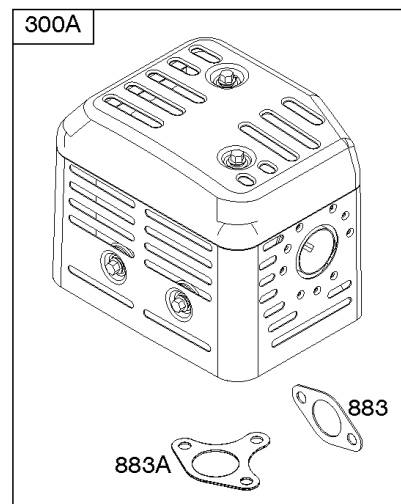

Exhaust System, Fuel Supply

REF NO	PART NO	QTY	DESCRIPTION
187B	590374		LINE, Fuel
190	590964		SCREW -(Fuel Tank)
240A	394358S		FILTER, Fuel
300A	590379		MUFFLER
300B	591018		MUFFLER
346	699203		SCREW -(Spark Arrestor)
436	799796		MANIFOLD, Exhaust
529	799933		GROMMET -(Fuel Tank)
601	791850		CLAMP, Hose
676	590953		DEFLECTOR, Muffler
676B	697816		DEFLECTOR, Muffler
677	699203		SCREW -(Muffler Deflector)
677B	699776		SCREW -(Muffler Deflector)
703	590967		CLIP -(Fuel Hose)
705	590965		NUT -(Fuel Tank)
832A	590380		GUARD, Muffler
832B	591019		GUARD, Muffler
836A	798976		SCREW -(Muffler Guard)
883	797770		GASKET, Exhaust
883A	799797		GASKET, Exhaust
957	799324		CAP, Fuel Tank
957A	794641		CAP, Fuel Tank
972B	590966		TANK, Fuel
972C	591339		TANK, Fuel
994A	594233		ARRESTOR, Spark
994B	796399		ARRESTOR, Spark
1176	590965		NUT -(Exhaust Manifold)
1177	590965		NUT -(Muffler)
1302	590457		WASHER -(Muffler Guard)
1345	792917		FILTER, Filler Neck
1509	797346		OUTLET, Tank