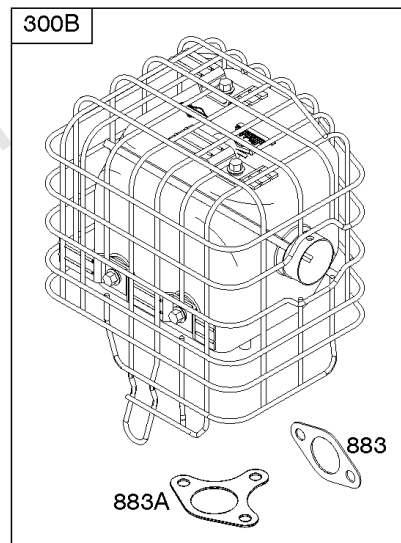

Exhaust System, Fuel Supply

REF NO	PART NO	QTY	DESCRIPTION
187B	590374		LINE, Fuel
190	590964		SCREW -(Fuel Tank)
240A	394358S		FILTER, Fuel
300A	590379		MUFFLER
300B	591018		MUFFLER
346	699203		SCREW -(Spark Arrestor)
436	799796		MANIFOLD, Exhaust
529	799933		GROMMET -(Fuel Tank)
601	791850		CLAMP, Hose
676	590953		DEFLECTOR, Muffler
676B	697816		DEFLECTOR, Muffler
677	699203		SCREW -(Muffler Deflector)
677B	699776		SCREW -(Muffler Deflector)
703	590967		CLIP -(Fuel Hose)
705	590965		NUT -(Fuel Tank)
832A	590380		GUARD, Muffler
832B	591019		GUARD, Muffler
836A	798976		SCREW -(Muffler Guard)
883	797770		GASKET, Exhaust
883A	799797		GASKET, Exhaust
957	799324		CAP, Fuel Tank
957A	794641		CAP, Fuel Tank
972B	590966		TANK, Fuel
972C	591339		TANK, Fuel
994A	594233		ARRESTOR, Spark
994B	796399		ARRESTOR, Spark
1176	590965		NUT -(Exhaust Manifold)
1177	590965		NUT -(Muffler)
1302	590457		WASHER -(Muffler Guard)
1345	792917		FILTER, Filler Neck
1509	797346		OUTLET, Tank