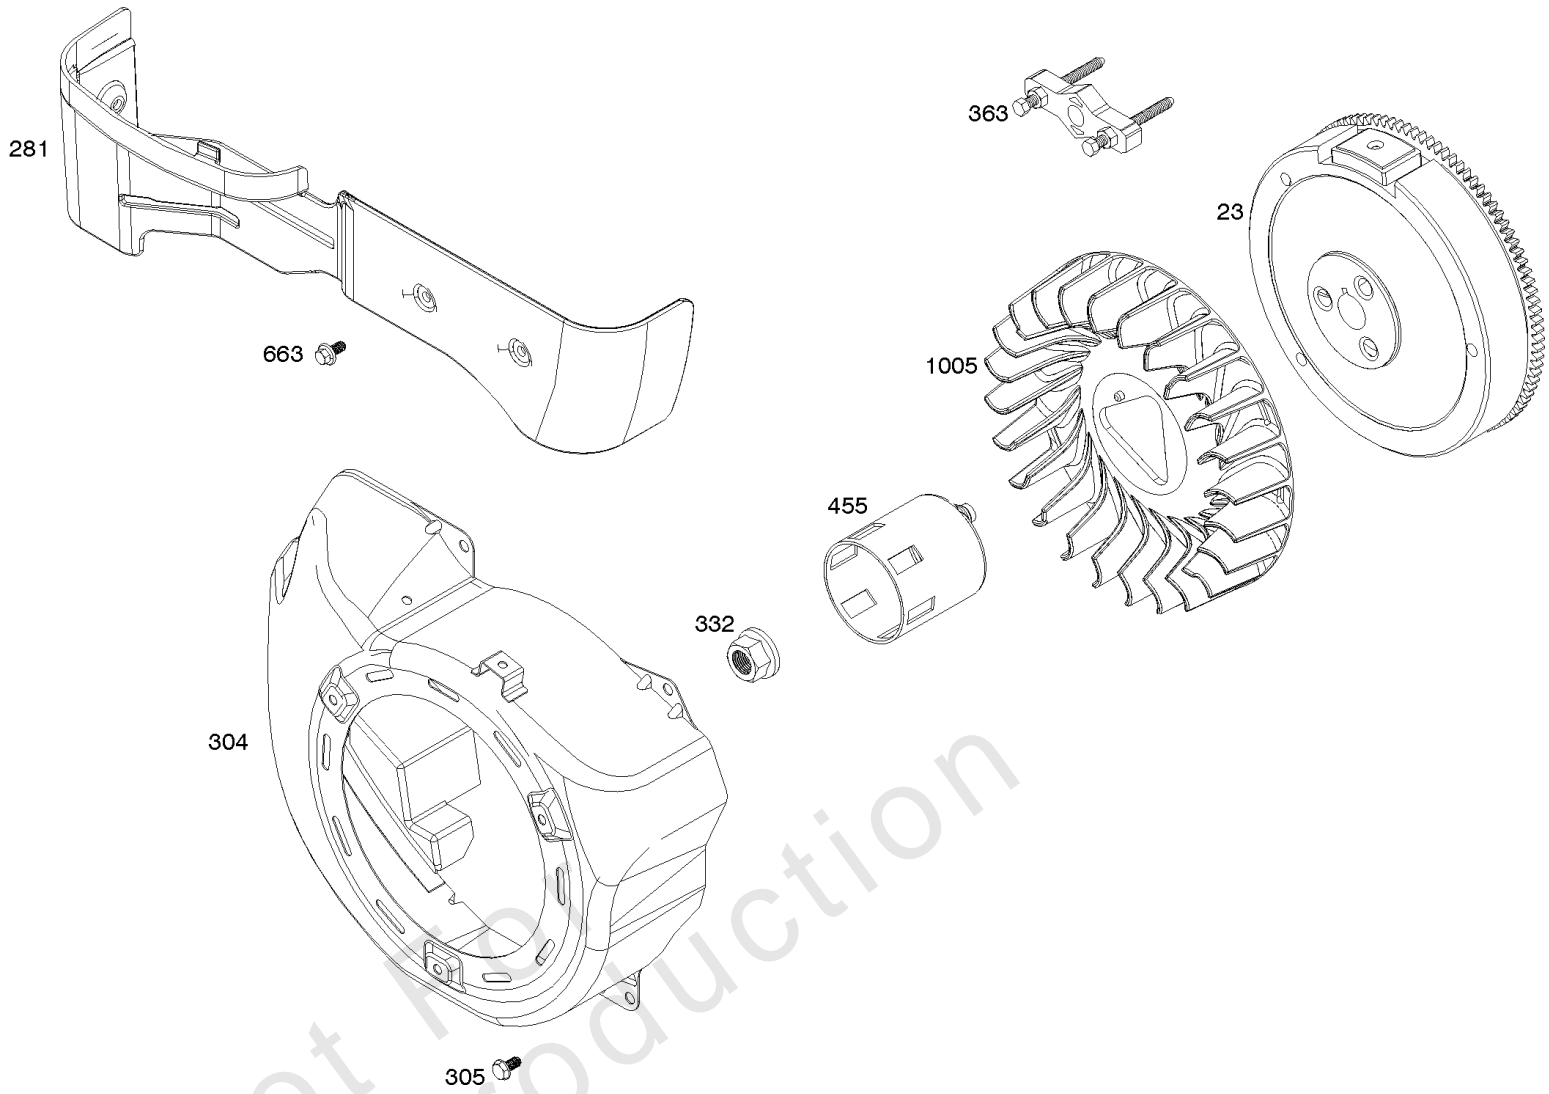

Parts Manual

Mfg. No: 25T232-0037-F1

Model Components	Page
Air Cleaner.....	4
Alternator, Armature, Electrical System, Ignition, Spark Plug.....	6
Blower Housing, Flywheel, Rewind Starter.....	8
Camshaft, Crankcase Cover, Crankshaft, Cylinder, Exhaust Bracket, Piston/Rings/Connecting Rod, Warning	10
Carburetor.....	14
Controls, Governor Spring.....	16
Cylinder Head, Gasket Sets.....	18
Exhaust System, Fuel Supply.....	20
Replacement Engine - US & Canada.....	22

Alternator, Armature, Electrical System, Ignition, Spark Plug

Mfg. No: 25T232-0037-F1

Alternator, Armature, Electrical System, Ignition, Spark Plug

REF NO	PART NO	QTY	DESCRIPTION
286	797772		MODULE, Oil Sensor
286A	591729		MODULE, Oil Sensor
309	797775		MOTOR, Starter
333	797769		ARMATURE, Magneto
333A	798616		ARMATURE, Magneto
334	797655		SCREW -(Magneto Armature)
337	798615		PLUG, Spark
347	797340		SWITCH, Rocker
361	798618		SCREW -(Starting Switch)
367	798618		SCREW -(Wire Clip)
383	19576S		WRENCH, Spark Plug
474	591100		ALTERNATOR -(10 Amp)
493B	691177		BRACKET, Mounting
501	845907		REGULATOR
526	690297		SCREW -(Regulator)
555	799532		SCREW -(Starter Solenoid)
575	591371		SWITCH, Starting
578	596032		WIRE ASSEMBLY -(Jumper Wire)
635	797658		BOOT, Spark Plug
635A	797685		BOOT, Spark Plug
729	797750		CLIP, Wire
729A	799844		CLIP, Wire
729B	592311		CLIP, Wire
729C	593137		CLIP, Wire
789	797856		HARNESS, Wiring
789A	590985		HARNESS, Wiring
789C	590371		HARNESS, Wiring
789D	590372		HARNESS, Wiring
789E	591390		HARNESS, Wiring
789F	593722		HARNESS, Wiring
799	798975		SCREW -(Oil Sensor)
813	590392		CLAMP
840	594476		KIT, Panel
899	799642		WASHER -(Starter Solenoid)
920	799481		SOLENOID, Starter
990	590996		SET, Key
1009	797776		SCREW -(USE REFERENCE 697 ONLY)
1052	797771		SENSOR, Oil
1119	799845		SCREW -(Alternator)
1305	798618		SCREW -(Oil Sensor Module)
1305A	797686		SCREW -(Oil Sensor Module)
1470	592071		SHIELD, Oil Sensor