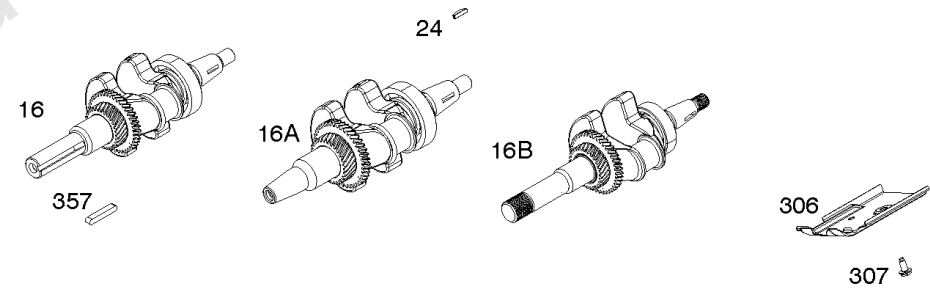

- 1319 WARNING LABEL
- 1319A WARNING LABEL
- 1036 EMISSIONS LABEL

Camshaft, Crankcase Cover, Crankshaft, Cylinder, Exhaust Bracket, Piston/Rings/

REF NO	PART NO	QTY	DESCRIPTION
1	799979		CYLINDER ASSEMBLY
3	797766		SEAL, Oil -(Magneto Side)
12	797789		GASKET, Crankcase
15	797793		PLUG, Oil Drain
16	590961		CRANKSHAFT
17	797765		BEARING, Ball -(Crankshaft)
17A	797764		BEARING, Ball -(Counterweight)
18	590962		COVER, Crankcase -(Includes Governor Gear - Not Serviced Separately)
20	797766		SEAL, Oil -(PTO Side)
22	797795		SCREW -(Crankcase Cover/Sump)
24	797812		KEY, Flywheel
25	799535		PISTON ASSEMBLY -(Standard)
25	799537		PISTON ASSEMBLY -(.020 Oversize)
25	799536		PISTON ASSEMBLY -(.010 Oversize)
26	799539		SET, Ring -(.010 Oversize)
26	799540		SET, Ring -(.020 Oversize)
26	799538		SET, Ring -(Standard)
27	797803		LOCK, Piston Pin
28	797799		PIN, Piston
29	797804		ROD, Connecting
46	797851		CAMSHAFT
227	799924		LEVER, Governor Control
306	797749		SHIELD, Cylinder
307	798618		SCREW -(Cylinder Shield)
309	797775		MOTOR, Starter
357	590960		KEY, Drive Pulley
492	798839		SHIELD, Crankcase
505	690939		NUT -(Governor Control Lever)
509	798840		SCREW -(Crankcase Shield)
522	799941		PLUG, Dipstick/Fill
562	797230		BOLT -(Governor Control Lever)
614	797229		PIN, Cotter
616	797805		CRANK, Governor
631	797794		WASHER -(Oil Drain Plug)
718	797792		PIN, Locating -(Cylinder Head)
718A	797761		PIN, Locating -(Crankcase Cover)
729	797750		CLIP, Wire
758	797852		COUNTERWEIGHT