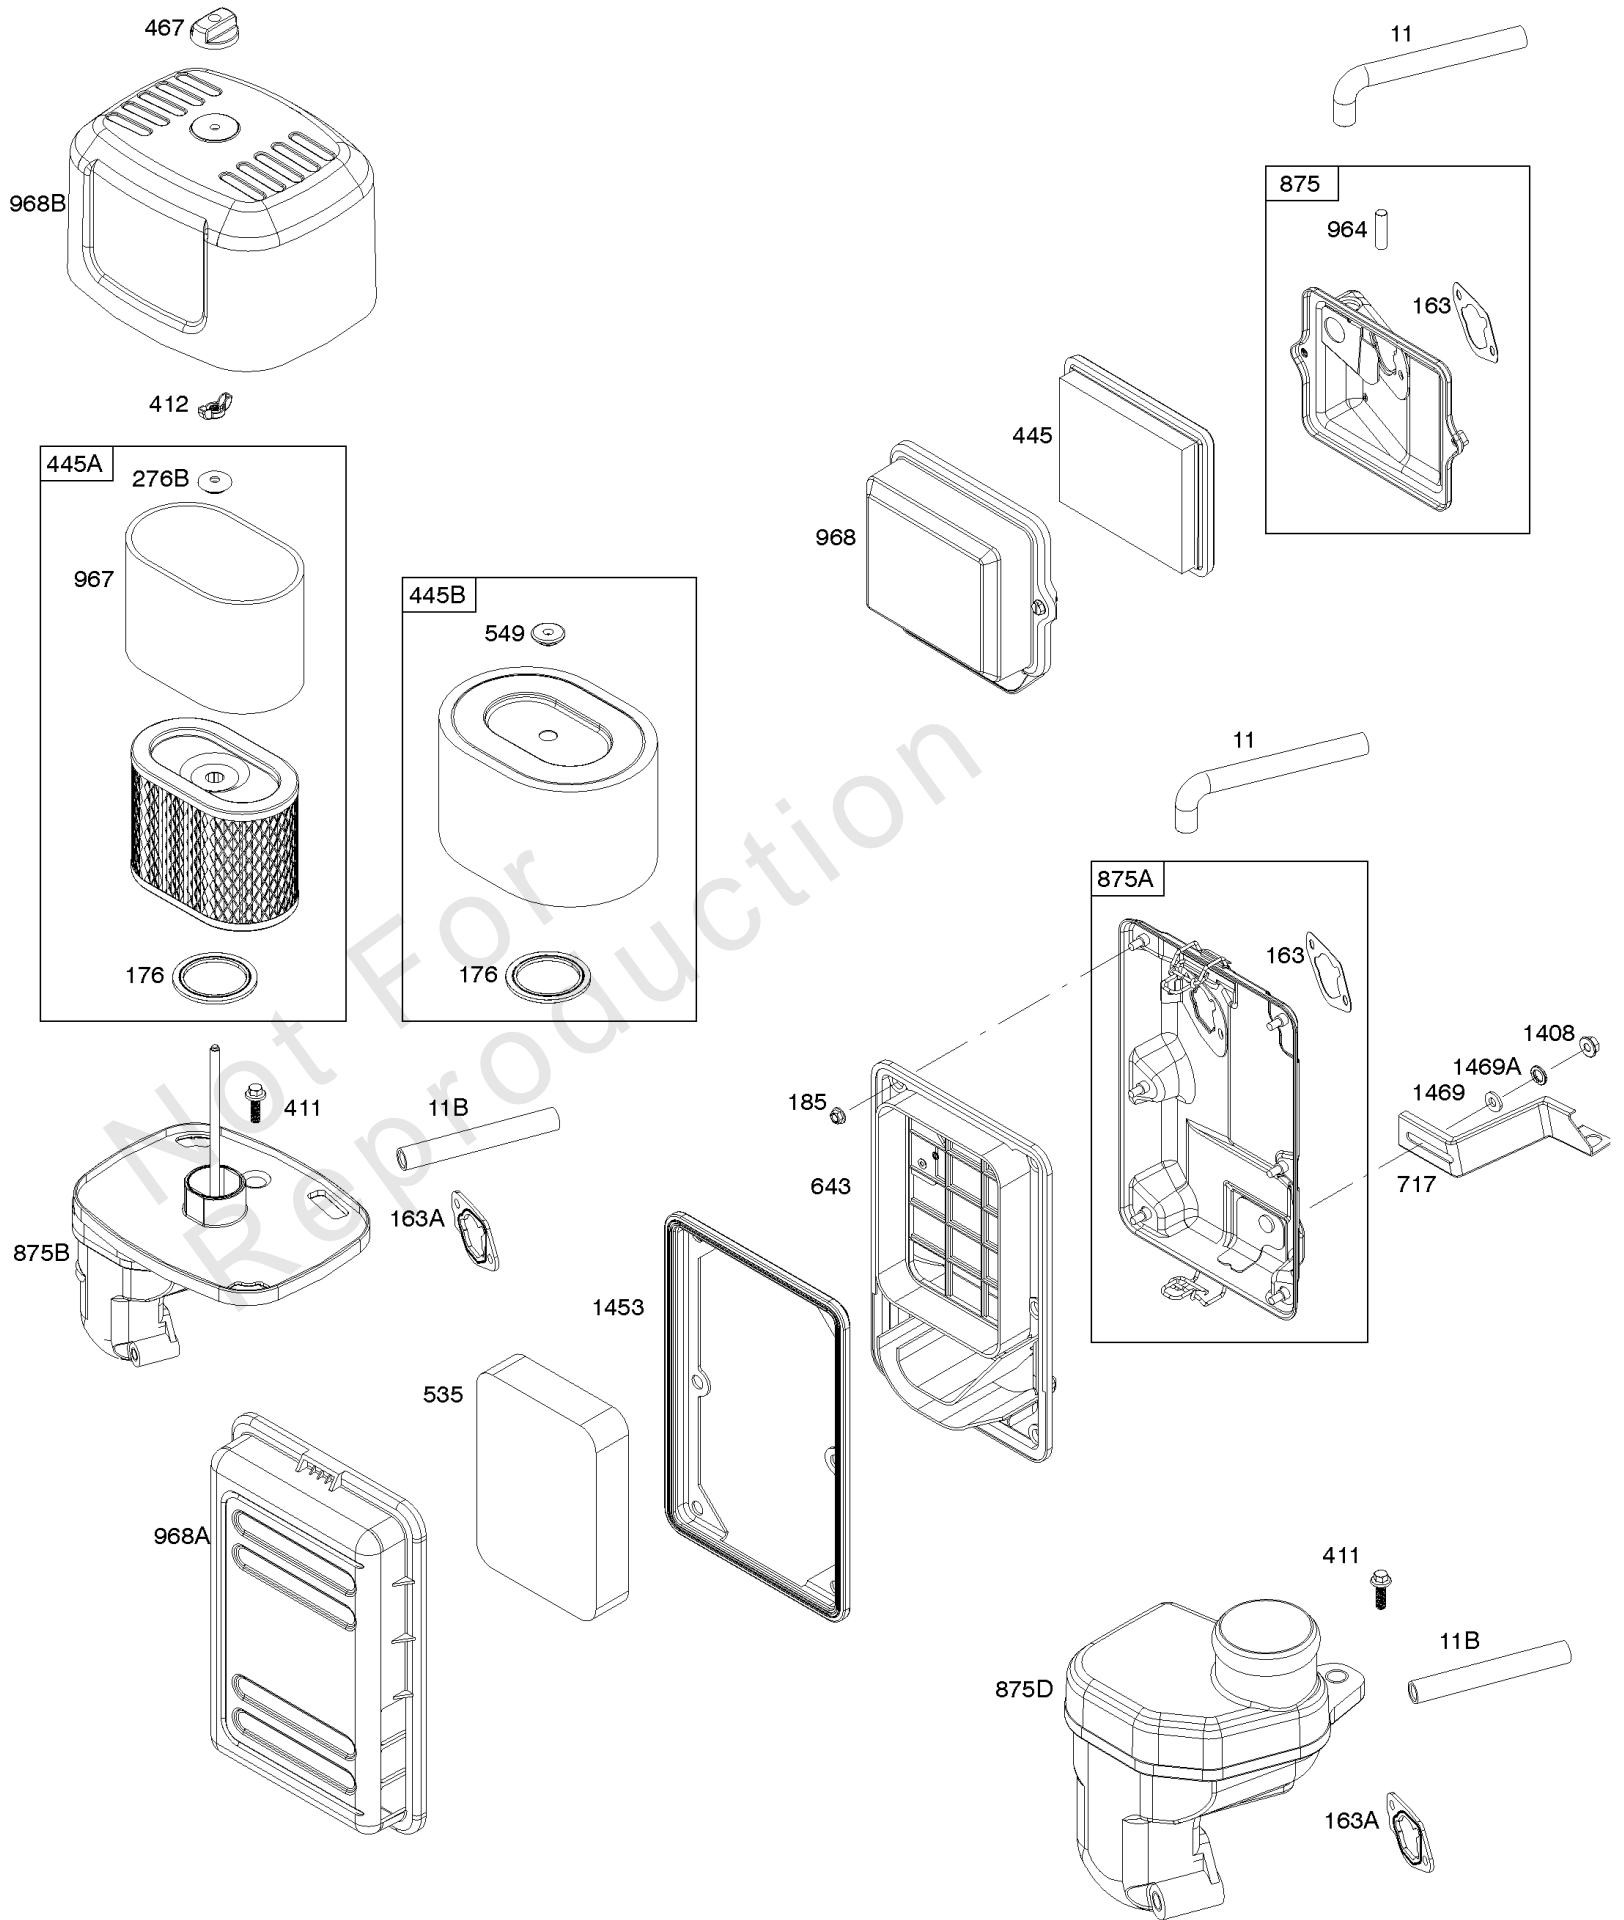

Air Cleaner

REF NO	PART NO	QTY	DESCRIPTION
11	797768		TUBE, Breather
11B	799832		TUBE, Breather
163	797756		GASKET, Air Cleaner
163A	799883		GASKET, Air Cleaner
176	799834		SEAL, O-Ring -(Air Cleaner Base)
185	591808		NUT -(Air Cleaner Base)
276B	798505		WASHER, Sealing -(Air Cleaner)
411	797686		SCREW -(Air Cleaner Base to Air Cleaner Bracket)
412	799830		NUT -(Air Cleaner Cover)
445A	591338		FILTER, A/C Cartridge
467	691985		KNOB, Air Cleaner Cover
535	591778		FILTER, Air Cleaner Foam
549	799833		WASHER -(Air Cleaner)
643	591806		RETAINER, Air Filter
717	591809		BRACKET, Air Cleaner
875	799776		BASE, Air Cleaner
875A	591804		BASE, Air Cleaner
875D	595058		BASE, Air Cleaner
875B	799831		BASE, Air Cleaner
964	799159		CAP, Connector
967	798795		FILTER, Pre Cleaner
968	791082		COVER, Air Cleaner
968A	591803		COVER, Air Cleaner
968B	799829		COVER, Air Cleaner
1408	690939		NUT -(Air Cleaner Bracket)
1453	591807		SEAL, Air Cleaner Cover
1469	70007GS		WASHER -(Air Cleaner Bracket)
1469A	22097GS		WASHER, Lock, Split, 1/4" -(Air Cleaner Bracket)