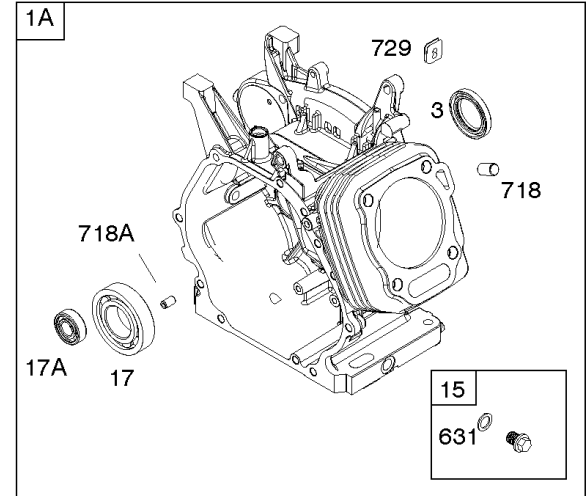

- 1319 WARNING LABEL
- 1319A WARNING LABEL
- 1036 EMISSIONS LABEL

Camshaft, Crankcase Cover, Crankshaft, Cylinder, Exhaust Bracket, Piston/Rings/

REF NO	PART NO	QTY	DESCRIPTION
1	799979		CYLINDER ASSEMBLY
3	797766		SEAL, Oil -(Magneto Side)
12	797789		GASKET, Crankcase
15	797793		PLUG, Oil Drain
16	590961		CRANKSHAFT
17	797765		BEARING, Ball -(Crankshaft)
17A	797764		BEARING, Ball -(Counterweight)
18	590962		COVER, Crankcase -(Includes Governor Gear - Not Serviced Separately)
20	797766		SEAL, Oil -(PTO Side)
22	797795		SCREW -(Crankcase Cover/Sump)
24	797812		KEY, Flywheel
25	799535		PISTON ASSEMBLY -(Standard)
25	799537		PISTON ASSEMBLY -(.020 Oversize)
25	799536		PISTON ASSEMBLY -(.010 Oversize)
26	799539		SET, Ring -(.010 Oversize)
26	799540		SET, Ring -(.020 Oversize)
26	799538		SET, Ring -(Standard)
27	797803		LOCK, Piston Pin
28	797799		PIN, Piston
29	797804		ROD, Connecting
46	797851		CAMSHAFT
227	799924		LEVER, Governor Control
306	797749		SHIELD, Cylinder
307	798618		SCREW -(Cylinder Shield)
309	797775		MOTOR, Starter
357	590960		KEY, Drive Pulley
492	798839		SHIELD, Crankcase
505	690939		NUT -(Governor Control Lever)
509	798840		SCREW -(Crankcase Shield)
522	799941		PLUG, Dipstick/Fill
562	797230		BOLT -(Governor Control Lever)
614	797229		PIN, Cotter
616	797805		CRANK, Governor
631	797794		WASHER -(Oil Drain Plug)
718	797792		PIN, Locating -(Cylinder Head)
718A	797761		PIN, Locating -(Crankcase Cover)
729	797750		CLIP, Wire
758	797852		COUNTERWEIGHT

- 1319 WARNING LABEL
- 1319A WARNING LABEL
- 1036 EMISSIONS LABEL

- 614
- 276A
- 616

Camshaft, Crankcase Cover, Crankshaft, Cylinder, Exhaust Bracket, Piston/Rings/

REF NO	PART NO	QTY	DESCRIPTION
819	798618		SCREW -(Muffler Bracket)
842	797327		SEAL, O-Ring -(Dipstick Tube)
863	798297		BRACKET, Muffler
1036	-----		Label-Emissions -(Available From A Briggs & Stratton Authorized Dealer)
1319	794467		LABEL, Warning
1319A	797669		LABEL, Warning