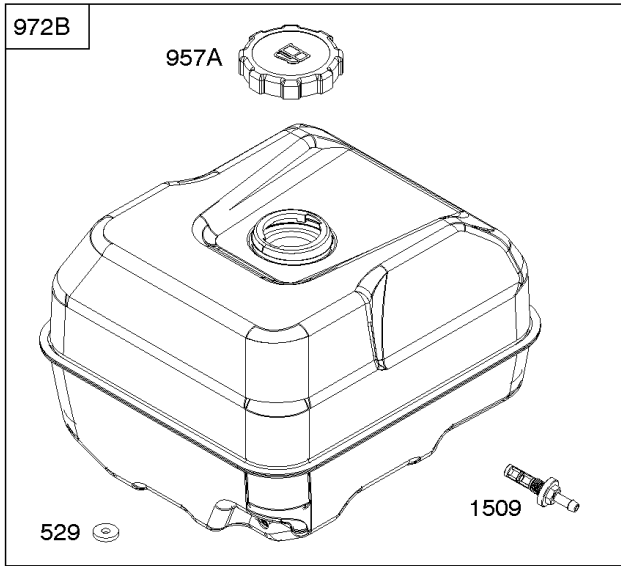

Exhaust System, Fuel Supply

REF NO	PART NO	QTY	DESCRIPTION
187B	590374		LINE, Fuel
190	590964		SCREW -(Fuel Tank)
240A	394358S		FILTER, Fuel
300A	590379		MUFFLER
300B	591018		MUFFLER
346	699203		SCREW -(Spark Arrestor)
436	799796		MANIFOLD, Exhaust
529	799933		GROMMET -(Fuel Tank)
601	791850		CLAMP, Hose
676	590953		DEFLECTOR, Muffler
676B	697816		DEFLECTOR, Muffler
677	699203		SCREW -(Muffler Deflector)
677B	699776		SCREW -(Muffler Deflector)
703	590967		CLIP -(Fuel Hose)
705	590965		NUT -(Fuel Tank)
832A	590380		GUARD, Muffler
832B	591019		GUARD, Muffler
836A	798976		SCREW -(Muffler Guard)
883	797770		GASKET, Exhaust
883A	799797		GASKET, Exhaust
957	799324		CAP, Fuel Tank
957A	794641		CAP, Fuel Tank
972B	590966		TANK, Fuel
972C	591339		TANK, Fuel
994A	594233		ARRESTOR, Spark
994B	796399		ARRESTOR, Spark
1176	590965		NUT -(Exhaust Manifold)
1177	590965		NUT -(Muffler)
1302	590457		WASHER -(Muffler Guard)
1345	792917		FILTER, Filler Neck
1509	797346		OUTLET, Tank