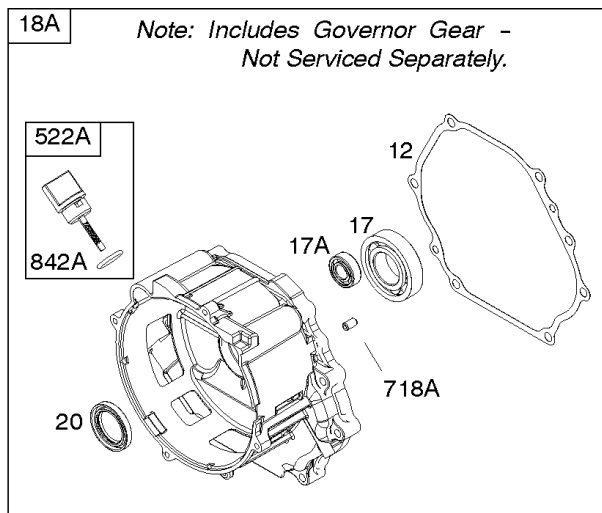

- 1319 WARNING LABEL
- 1319A WARNING LABEL
- 1036 EMISSIONS LABEL

Camshaft, Crankcase Cover, Crankshaft, Cylinder, Exhaust Bracket, Piston/Rings/

REF NO	PART NO	QTY	DESCRIPTION
1	799979		CYLINDER ASSEMBLY
3	797766		SEAL, Oil -(Magneto Side)
12	797789		GASKET, Crankcase
15	797793		PLUG, Oil Drain
16	590961		CRANKSHAFT
17	797765		BEARING, Ball -(Crankshaft)
17A	797764		BEARING, Ball -(Counterweight)
18	590962		COVER, Crankcase -(Includes Governor Gear - Not Serviced Separately)
20	797766		SEAL, Oil -(PTO Side)
22	797795		SCREW -(Crankcase Cover/Sump)
24	797812		KEY, Flywheel
25	799535		PISTON ASSEMBLY -(Standard)
25	799537		PISTON ASSEMBLY -(.020 Oversize)
25	799536		PISTON ASSEMBLY -(.010 Oversize)
26	799539		SET, Ring -(.010 Oversize)
26	799540		SET, Ring -(.020 Oversize)
26	799538		SET, Ring -(Standard)
27	797803		LOCK, Piston Pin
28	797799		PIN, Piston
29	797804		ROD, Connecting
46	797851		CAMSHAFT
227	799924		LEVER, Governor Control
306	797749		SHIELD, Cylinder
307	798618		SCREW -(Cylinder Shield)
309	797775		MOTOR, Starter
357	590960		KEY, Drive Pulley
492	798839		SHIELD, Crankcase
505	690939		NUT -(Governor Control Lever)
509	798840		SCREW -(Crankcase Shield)
522	799941		PLUG, Dipstick/Fill
562	797230		BOLT -(Governor Control Lever)
614	797229		PIN, Cotter
616	797805		CRANK, Governor
631	797794		WASHER -(Oil Drain Plug)
718	797792		PIN, Locating -(Cylinder Head)
718A	797761		PIN, Locating -(Crankcase Cover)
729	797750		CLIP, Wire
758	797852		COUNTERWEIGHT