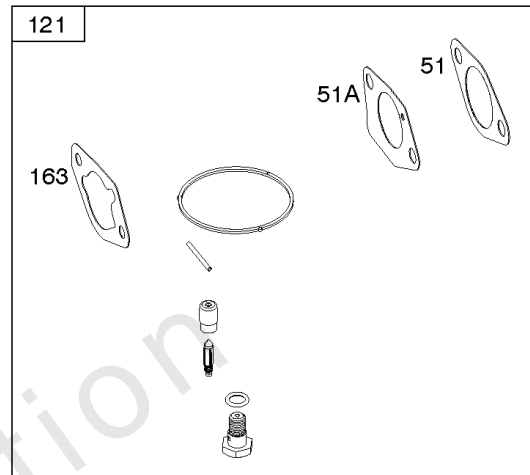

Carburetor

REF NO	PART NO	QTY	DESCRIPTION
51	797845		GASKET, Intake
51A	797755		GASKET, Intake
53	590390		STUD -(Carburetor)
117	590451		JET, Main -(Standard)
118	590452		JET, Main -(High Altitude)
121A	590453		KIT, Carburetor Overhaul
122	799961		SPACER, Carburetor
125A	799882		CARBURETOR
163	797756		GASKET, Air Cleaner
163A	799883		GASKET, Air Cleaner
654	690939		NUT -(Carburetor)
951	797759		LEVER, Choke
951A	593102		LEVER, Choke

Not For Reproduction