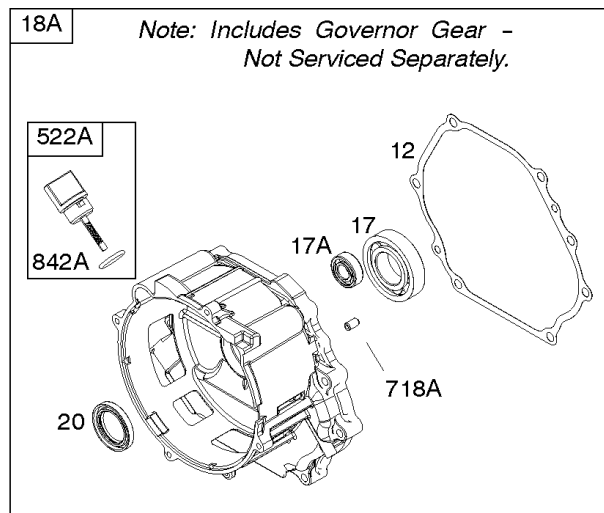

Camshaft, Crankcase Cover, Crankshaft, Cylinder, Exhaust Bracket, Piston/Rings/

REF NO	PART NO	QTY	DESCRIPTION
1	799979		CYLINDER ASSEMBLY
3	797766		SEAL, Oil -(Magneto Side)
12	797789		GASKET, Crankcase
15	797793		PLUG, Oil Drain
16	590961		CRANKSHAFT
17	797765		BEARING, Ball -(Crankshaft)
17A	797764		BEARING, Ball -(Counterweight)
18	590962		COVER, Crankcase -(Includes Governor Gear - Not Serviced Separately)
20	797766		SEAL, Oil -(PTO Side)
22	797795		SCREW -(Crankcase Cover/Sump)
24	797812		KEY, Flywheel
25	799535		PISTON ASSEMBLY -(Standard)
25	799537		PISTON ASSEMBLY -(.020 Oversize)
25	799536		PISTON ASSEMBLY -(.010 Oversize)
26	799539		SET, Ring -(.010 Oversize)
26	799540		SET, Ring -(.020 Oversize)
26	799538		SET, Ring -(Standard)
27	797803		LOCK, Piston Pin
28	797799		PIN, Piston
29	797804		ROD, Connecting
46	797851		CAMSHAFT
227	799924		LEVER, Governor Control
306	797749		SHIELD, Cylinder
307	798618		SCREW -(Cylinder Shield)
309	797775		MOTOR, Starter
357	590960		KEY, Drive Pulley
492	798839		SHIELD, Crankcase
505	690939		NUT -(Governor Control Lever)
509	798840		SCREW -(Crankcase Shield)
522	799941		PLUG, Dipstick/Fill
562	797230		BOLT -(Governor Control Lever)
614	797229		PIN, Cotter
616	797805		CRANK, Governor
631	797794		WASHER -(Oil Drain Plug)
718	797792		PIN, Locating -(Cylinder Head)
718A	797761		PIN, Locating -(Crankcase Cover)
729	797750		CLIP, Wire
758	797852		COUNTERWEIGHT

- 1319 WARNING LABEL
- 1319A WARNING LABEL
- 1036 EMISSIONS LABEL

- 614
- 276A
- 616