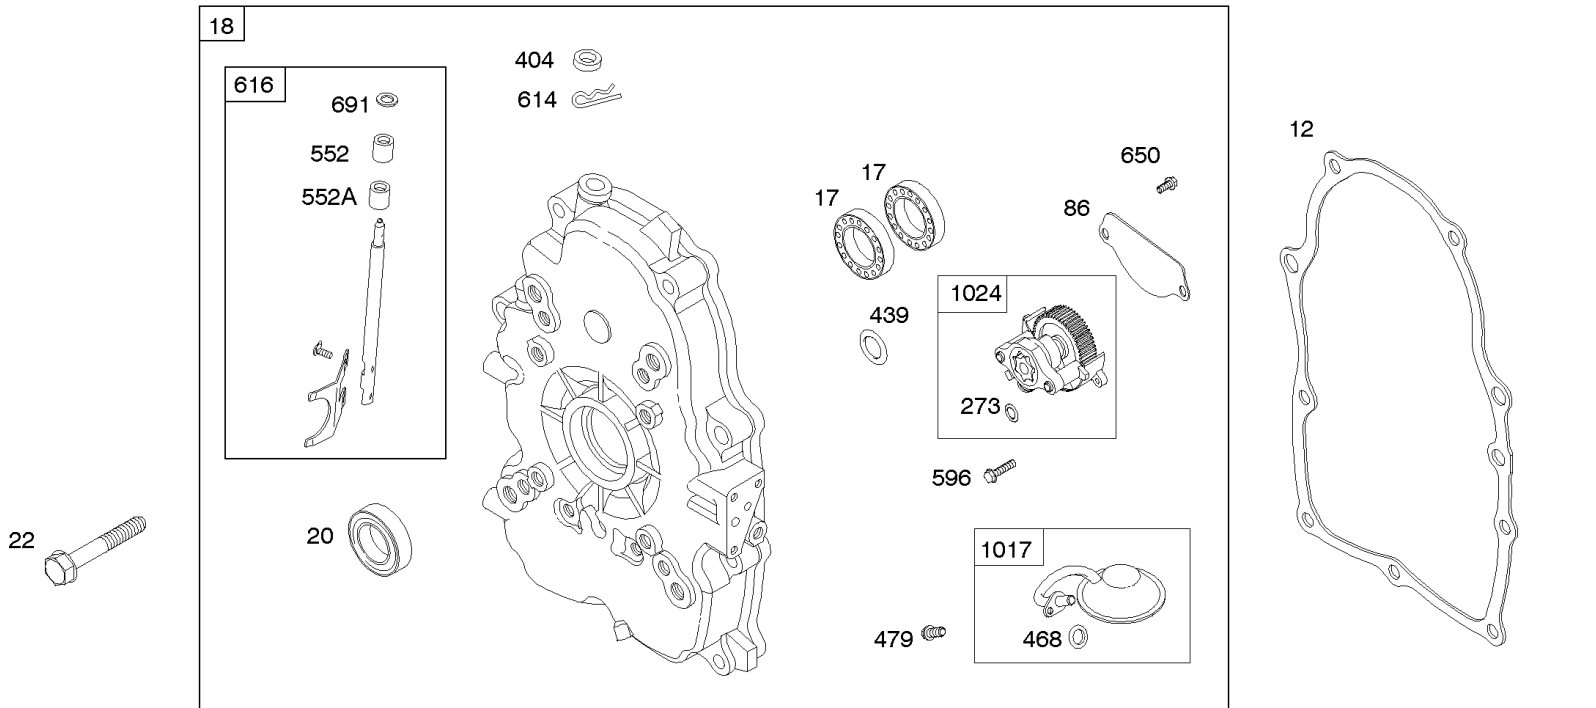

Carburetor Overhaul Kit, Engine & Valve Set

REF NO	PART NO	QTY	DESCRIPTION
3	805101S		SEAL, Oil -(Magneto Side)
7	806085S		GASKET, Cylinder Head
9	844986		GASKET, Breather
12	846487		GASKET, Crankcase
20	805049S		SEAL, Oil -(PTO Side)
51	691694		GASKET, Intake
51A	692035		GASKET, Intake
94	844987		KIT, Idle Mixture
102	692077		GASKET, Carburetor Body
104	690723		PIN, Float Hinge
105	797410		VALVE, Float Needle -(15.87 mm Long)
105A	846635		VALVE, Float Needle -(18.87 mm)
117	690881		JET, Main -(Standard) (Standard)
121	809021		KIT, Carburetor Overhaul
142	690725		NOZZLE, Carburetor
163	692081		GASKET, Air Cleaner -(Air Cleaner)
255	690721		BUSHING, Choke Shaft
273	690681		SEAL, O-Ring -(Oil Pump)
276	690724		WASHER, Sealing
276A	807085		WASHER, Sealing -(Rocker Cover)
358	808704		GASKET SET, Engine
439	692154		O-RING, Oil Gallery -(Crankcase Cover/Sump or Cylinder Assembly)
468	690690		SEAL, O-Ring -(Oil Pump Screen)
691	842826		SEAL, Governor Shaft
807	805557		SPACER -(Throttle)
868	691963		SEAL, Valve
883	691613		GASKET, Exhaust
988	692063		GASKET, Oil Adapter
1022	806039S		GASKET, Rocker Cover
1091	691516		CAP, Limiter
1095B	842723		GASKET SET, Valve