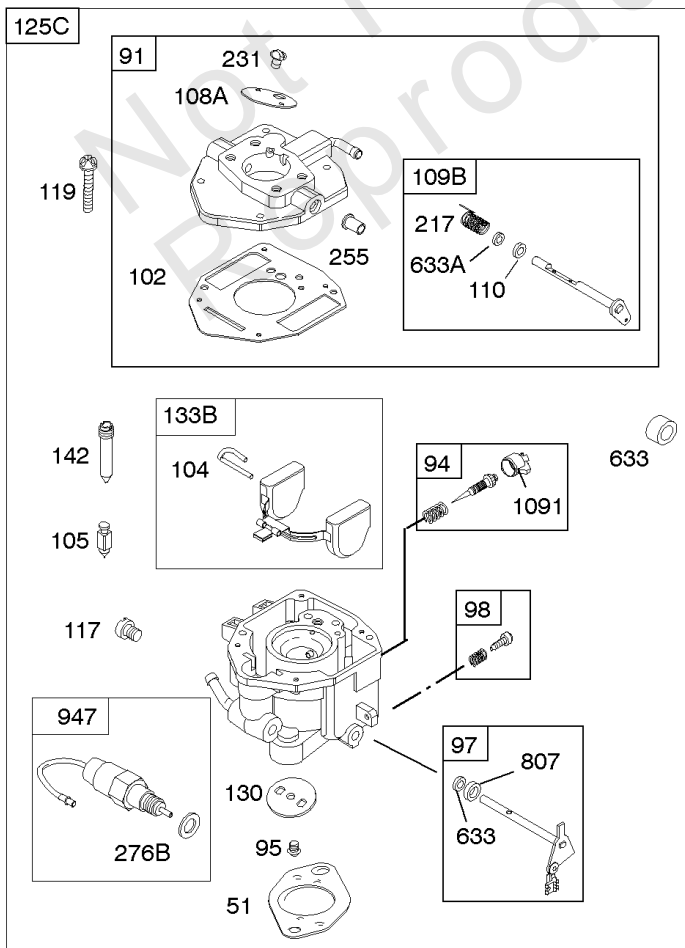

Carburetor

REF NO	PART NO	QTY	DESCRIPTION
807	805557		SPACER -(Throttle)
833A	691593		SCREW -(Air Cleaner Mounting Strap/Stud)
947	692094		SOLENOID, Fuel
1091	691516		CAP, Limiter

Not For Reproduction