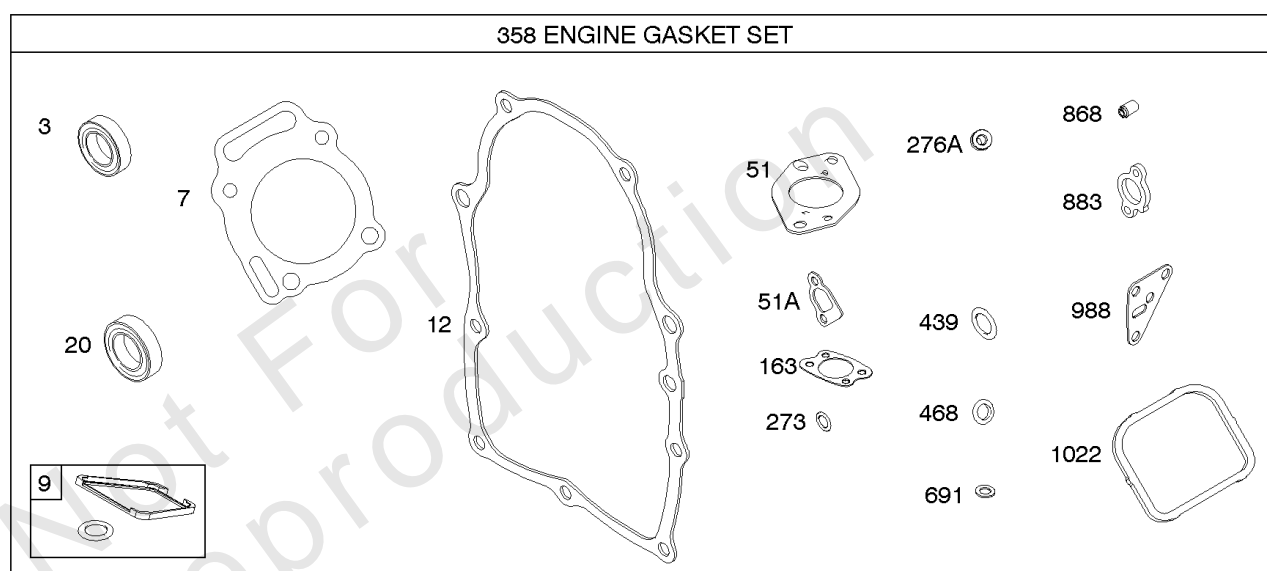

Carburetor

REF NO	PART NO	QTY	DESCRIPTION
51	691694		GASKET, Intake
91	809208		BODY, Upper Carburetor
94	844987		KIT, Idle Mixture
95	690718		SCREW -(Throttle Valve)
98	808177		KIT, Idle Speed
98A	808981		KIT, Idle Speed
102	692077		GASKET, Carburetor Body
104	690723		PIN, Float Hinge
105	797410		VALVE, Float Needle -(15.87 mm Long)
105A	846635		VALVE, Float Needle -(18.87 mm)
108A	844989		VALVE, Choke
109B	809096		SHAFT, Choke
110	806861		WASHER -(Choke Shaft) (Plastic)
117	690881		JET, Main -(Standard) (Standard)
118	844990		JET, Main -(High Altitude) (5000 Feet)
118A	809442		JET, Main -(High Altitude) (9000 Feet and Above)
119	842761		SCREW -(Upper Carburetor Body to Lower Carburetor Body) (M4x16mm)
119	690720		SCREW -(Upper Carburetor Body to Lower Carburetor Body) (M4x18mm)
122A	846960		SPACER, Carburetor
127	847028		PLUG, Welch
130	690726		VALVE, Throttle
133A	844546		FLOAT, Carburetor
142	690725		NOZZLE, Carburetor
187	791766		LINE, Fuel -(15 Inches Long)(Cut To Required Length)
187	791745		LINE, Fuel -(23) (Cut to Required Length)
187D	791744		LINE, Fuel -(Formed)(14 Inches Long)(Cut To Required Length)
217	806862		SPRING, Choke Return
231	690718		SCREW -(Choke Valve)
255	690721		BUSHING, Choke Shaft
276	690724		WASHER, Sealing
365	690711		SCREW -(Carburetor/Throttle Body) (M8x38mm)
365A	690866		SCREW -(Carburetor/Throttle Body) (M6 x 98mm)
601	791850		CLAMP, Hose
601A	691038		CLAMP, Hose -(Black)
807	805557		SPACER -(Throttle)
947	692094		SOLENOID, Fuel
955	807723		PLUG, Carburetor
1091	691516		CAP, Limiter