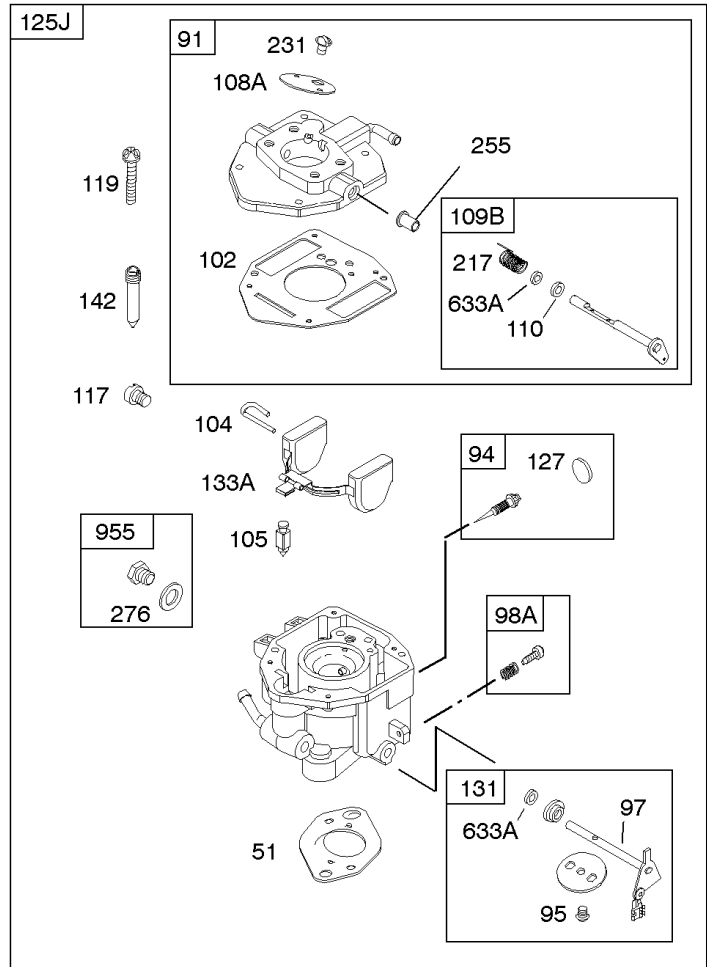

## Carburetor

REF NO	PART NO	QTY	DESCRIPTION
11	691556		TUBE, Breather
51	691694		GASKET, Intake
91	809208		BODY, Upper Carburetor
94	844987		KIT, Idle Mixture
95	690718		SCREW -(Throttle Valve)
98	808177		KIT, Idle Speed
102	692077		GASKET, Carburetor Body
104	690723		PIN, Float Hinge
105	797410		VALVE, Float Needle -(15.87 mm Long)
105A	846635		VALVE, Float Needle -(18.87 mm )
108A	844989		VALVE, Choke
109	808398		KIT, Choke Shaft
109B	809096		SHAFT, Choke
110	806861		WASHER -(Choke Shaft) (Plastic)
117	690881		JET, Main -(Standard) (Standard)
118	844990		JET, Main -(High Altitude) (5000 Feet)
118A	809442		JET, Main -(High Altitude) (9000 Feet and Above)
119	690720		SCREW -(Upper Carburetor Body to Lower Carburetor Body) (M4x18mm)
119	842761		SCREW -(Upper Carburetor Body to Lower Carburetor Body) (M4x16mm)
130	690726		VALVE, Throttle
133A	844546		FLOAT, Carburetor
142	690725		NOZZLE, Carburetor
163	692081		GASKET, Air Cleaner -(Air Cleaner)
187	791745		LINE, Fuel -(23 ) (Cut to Required Length)
187	791766		LINE, Fuel -(15 Inches Long)(Cut To Required Length)
187D	791744		LINE, Fuel -(Formed)(14 Inches Long)(Cut To Required Length)
217	806862		SPRING, Choke Return
231	690718		SCREW -(Choke Valve)
255	690721		BUSHING, Choke Shaft
276B	806137		WASHER, Sealing -(Fuel Solenoid)
365	690711		SCREW -(Carburetor/Throttle Body) (M8x38mm)
365A	690866		SCREW -(Carburetor/Throttle Body) (M6 x 98mm)
445A	393957S		FILTER, A/C Cartridge
467	691985		KNOB, Air Cleaner Cover -Used Before Code Date 10040100
467	846431		KNOB, Air Cleaner Cover -Used After Code Date 10033100
536	845198		CLEANER, Air
601	791850		CLAMP, Hose
601A	691038		CLAMP, Hose -(Black)

## Carburetor

REF NO	PART NO	QTY	DESCRIPTION
807	805557		SPACER -(Throttle)
833A	691593		SCREW -(Air Cleaner Mounting Strap/Stud)
947	692094		SOLENOID, Fuel
1091	691516		CAP, Limiter

Not For Reproduction