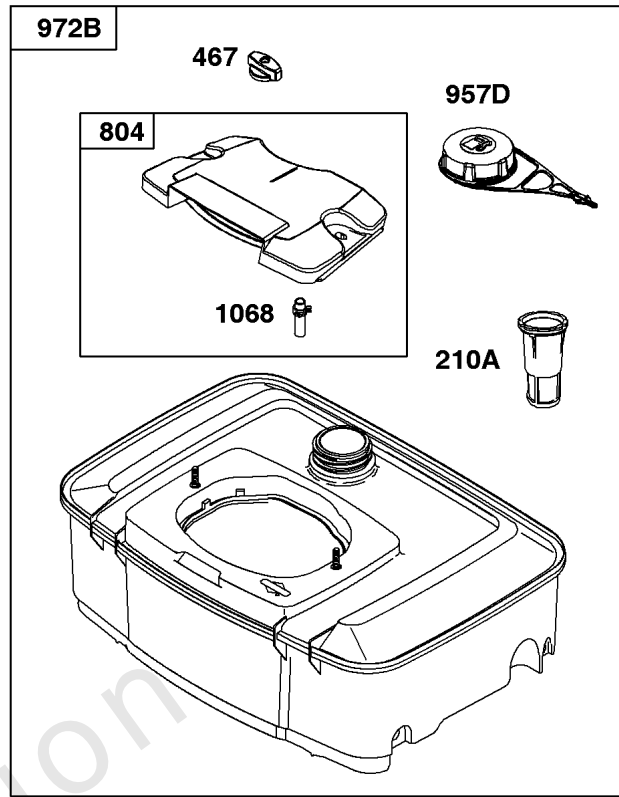

Included in Fuel Tank Service #845137

Included in Fuel Tank Service #845138

529A

674

674A

1054