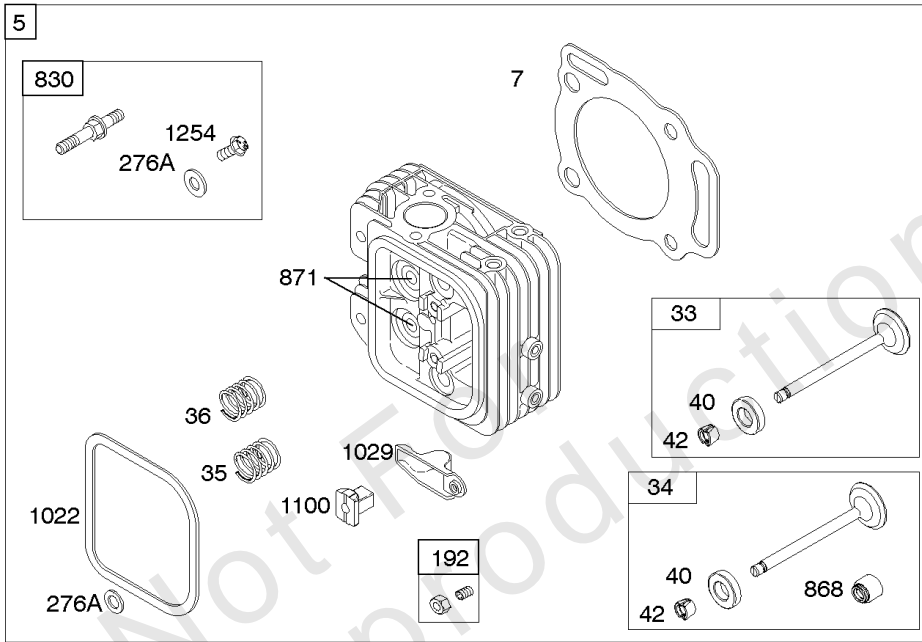

Cylinder Head, Valve Covers

Mfg. No: 305440-3052-G1

Cylinder Head, Valve Covers

REF NO	PART NO	QTY	DESCRIPTION
5	809200		HEAD, Cylinder -(Cylinder 1)
5A	809201		HEAD, Cylinder -(Cylinder 2)
7	806085S		GASKET, Cylinder Head
13	692059		SCREW -(Cylinder Head)
21	809500		CAP, Oil Fill
33	807681		VALVE, Exhaust
34	807680		VALVE, Intake
35	692084		SPRING, Valve -(Intake) (Intake)
36	692084		SPRING, Valve -(Exhaust) (Exhaust)
40	692058		RETAINER, Valve
42	807683		KEEPER, Valve
45	843379		TAPPET, Valve
192	807623		ADJUSTER, Rocker Arm
276A	807085		WASHER, Sealing -(Rocker Cover)
276D	691766		WASHER, Sealing -(Head)(Rocker Cover)
337	496018S		PLUG, Spark
383	19576S		WRENCH, Spark Plug
601	791850		CLAMP, Hose
635	692076		BOOT, Spark Plug
830	809157		STUD, Rocker Arm -(Rocker Arm)
868	691963		SEAL, Valve
871	692057		BUSHING, Valve Guide
914	807084		SCREW -(Rocker Cover)
918	791880		LINE, Fuel
1022	806039S		GASKET, Rocker Cover
1023	843749		COVER, Rocker
1023B	691494		COVER, Rocker
1023C	690910		COVER, Rocker
1023E	691531		COVER, Rocker -(Used On Engines Equipped With 9 Quart Fuel Tanks)
1023D	691558		COVER, Rocker
1026	691758		ROD, Push -(Exhaust)(Aluminum)
1026	691836		ROD, Push -(Intake)(Steel)
1029	807323		ARM, Rocker
1100	791959		PIVOT, Rocker Arm
1254	807084		SCREW -(Rocker Arm Stud)