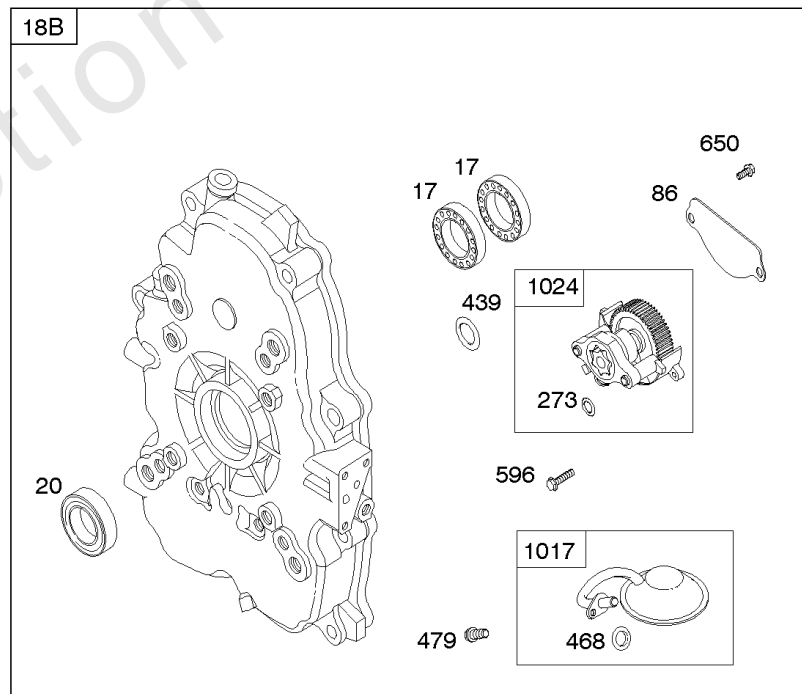

Carburetor Overhaul Kit, Engine & Valve Set

REF NO	PART NO	QTY	DESCRIPTION
3	805101S		SEAL, Oil -(Magneto Side)
7	806085S		GASKET, Cylinder Head
9	844986		GASKET, Breather
12	846487		GASKET, Crankcase
20	805049S		SEAL, Oil -(PTO Side)
51	691694		GASKET, Intake
51A	692035		GASKET, Intake
94	844987		KIT, Idle Mixture
102	692077		GASKET, Carburetor Body
104	690723		PIN, Float Hinge
105	797410		VALVE, Float Needle -(15.87 mm Long)
105A	846635		VALVE, Float Needle -(18.87 mm)
117	690881		JET, Main -(Standard) (Standard)
121	809021		KIT, Carburetor Overhaul
142	690725		NOZZLE, Carburetor
163	692081		GASKET, Air Cleaner -(Air Cleaner)
255	690721		BUSHING, Choke Shaft
273	690681		SEAL, O-Ring -(Oil Pump)
276	690724		WASHER, Sealing
276A	807085		WASHER, Sealing -(Rocker Cover)
358	808704		GASKET SET, Engine
439	692154		O-RING, Oil Gallery -(Crankcase Cover/Sump or Cylinder Assembly)
468	690690		SEAL, O-Ring -(Oil Pump Screen)
691	842826		SEAL, Governor Shaft
807	805557		SPACER -(Throttle)
868	691963		SEAL, Valve
883	691613		GASKET, Exhaust
988	692063		GASKET, Oil Adapter
1022	806039S		GASKET, Rocker Cover
1091	691516		CAP, Limiter
1095B	842723		GASKET SET, Valve