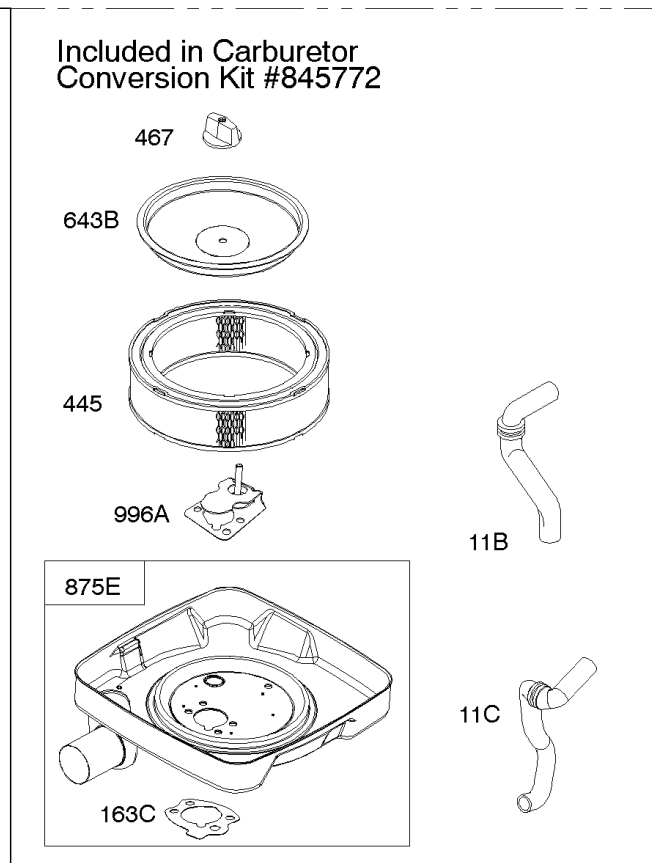

Carburetor

REF NO	PART NO	QTY	DESCRIPTION
629	807004		SPRING, Throttle Return -(Throttle Return)
633B	807003		SEAL, Choke/Throttle Shaft
637	806999		WASHER -(Throttle Shaft)
637A	807000		WASHER -(Throttle Shaft)
742	807001		RETAINER, E Ring
807	805557		SPACER -(Throttle)
955	807723		PLUG, Carburetor
987	807002		SEAL, Choke/Throttle Shaft
1091	691516		CAP, Limiter

Not For Reproduction