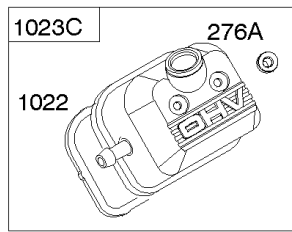

Cylinder Head, Valve Covers

Mfg. No: 305440-3052-G1

Cylinder Head, Valve Covers

REF NO	PART NO	QTY	DESCRIPTION
5	809200		HEAD, Cylinder -(Cylinder 1)
5A	809201		HEAD, Cylinder -(Cylinder 2)
7	806085S		GASKET, Cylinder Head
13	692059		SCREW -(Cylinder Head)
21	809500		CAP, Oil Fill
33	807681		VALVE, Exhaust
34	807680		VALVE, Intake
35	692084		SPRING, Valve -(Intake) (Intake)
36	692084		SPRING, Valve -(Exhaust) (Exhaust)
40	692058		RETAINER, Valve
42	807683		KEEPER, Valve
45	843379		TAPPET, Valve
192	807623		ADJUSTER, Rocker Arm
276A	807085		WASHER, Sealing -(Rocker Cover)
276D	691766		WASHER, Sealing -(Head)(Rocker Cover)
337	496018S		PLUG, Spark
383	19576S		WRENCH, Spark Plug
601	791850		CLAMP, Hose
635	692076		BOOT, Spark Plug
830	809157		STUD, Rocker Arm -(Rocker Arm)
868	691963		SEAL, Valve
871	692057		BUSHING, Valve Guide
914	807084		SCREW -(Rocker Cover)
918	791880		LINE, Fuel
1022	806039S		GASKET, Rocker Cover
1023	843749		COVER, Rocker
1023B	691494		COVER, Rocker
1023C	690910		COVER, Rocker
1023E	691531		COVER, Rocker -(Used On Engines Equipped With 9 Quart Fuel Tanks)
1023D	691558		COVER, Rocker
1026	691758		ROD, Push -(Exhaust)(Aluminum)
1026	691836		ROD, Push -(Intake)(Steel)
1029	807323		ARM, Rocker
1100	791959		PIVOT, Rocker Arm
1254	807084		SCREW -(Rocker Arm Stud)