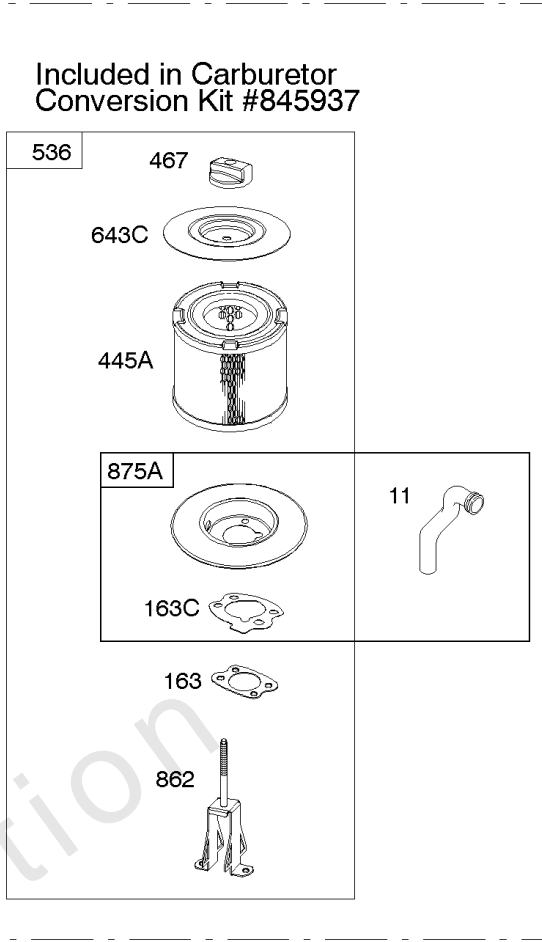

Carburetor

REF NO	PART NO	QTY	DESCRIPTION
807	805557		SPACER -(Throttle)
833A	691593		SCREW -(Air Cleaner Mounting Strap/Stud)
947	692094		SOLENOID, Fuel
1091	691516		CAP, Limiter

Not For Reproduction