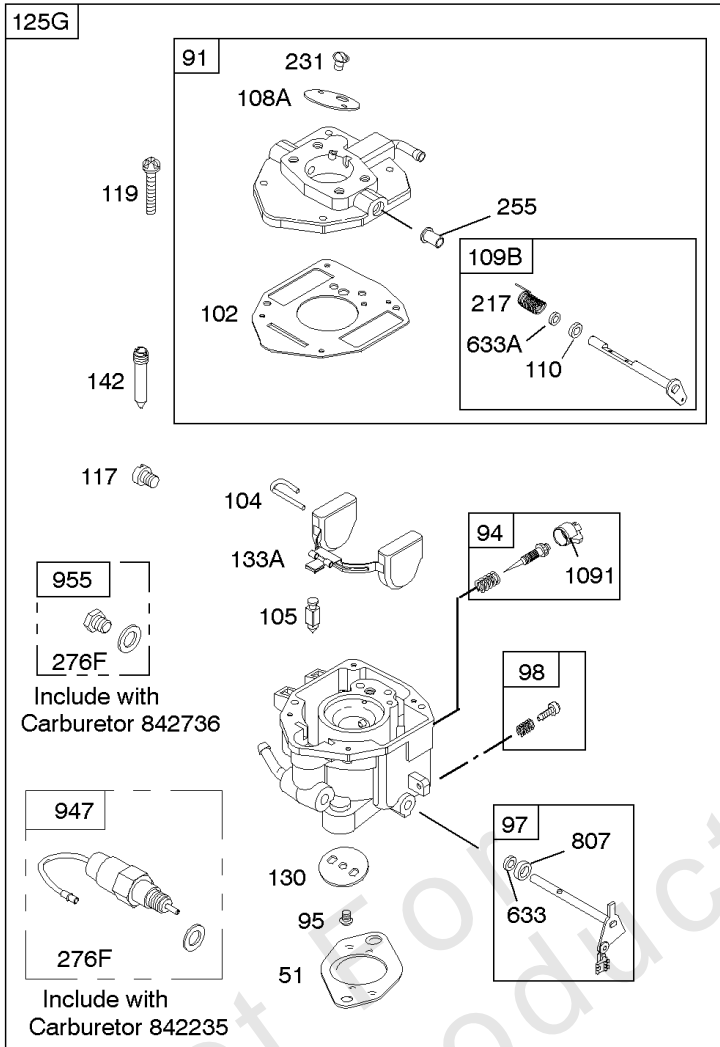

## Carburetor

REF NO	PART NO	QTY	DESCRIPTION
11	691556		TUBE, Breather
51	691694		GASKET, Intake
91	809208		BODY, Upper Carburetor
94	844987		KIT, Idle Mixture
95	690718		SCREW -(Throttle Valve)
98	808177		KIT, Idle Speed
102	692077		GASKET, Carburetor Body
104	690723		PIN, Float Hinge
105	797410		VALVE, Float Needle -(15.87 mm Long)
105A	846635		VALVE, Float Needle -(18.87 mm )
108A	844989		VALVE, Choke
109	808398		KIT, Choke Shaft
109B	809096		SHAFT, Choke
110	806861		WASHER -(Choke Shaft) (Plastic)
117	690881		JET, Main -(Standard) (Standard)
118	844990		JET, Main -(High Altitude) (5000 Feet)
118A	809442		JET, Main -(High Altitude) (9000 Feet and Above)
119	690720		SCREW -(Upper Carburetor Body to Lower Carburetor Body) (M4x18mm)
119	842761		SCREW -(Upper Carburetor Body to Lower Carburetor Body) (M4x16mm)
130	690726		VALVE, Throttle
133A	844546		FLOAT, Carburetor
142	690725		NOZZLE, Carburetor
163	692081		GASKET, Air Cleaner -(Air Cleaner)
187	791745		LINE, Fuel -(23 ) (Cut to Required Length)
187	791766		LINE, Fuel -(15 Inches Long)(Cut To Required Length)
187D	791744		LINE, Fuel -(Formed)(14 Inches Long)(Cut To Required Length)
217	806862		SPRING, Choke Return
231	690718		SCREW -(Choke Valve)
255	690721		BUSHING, Choke Shaft
276B	806137		WASHER, Sealing -(Fuel Solenoid)
365	690711		SCREW -(Carburetor/Throttle Body) (M8x38mm)
365A	690866		SCREW -(Carburetor/Throttle Body) (M6 x 98mm)
445A	393957S		FILTER, A/C Cartridge
467	691985		KNOB, Air Cleaner Cover -Used Before Code Date 10040100
467	846431		KNOB, Air Cleaner Cover -Used After Code Date 10033100
536	845198		CLEANER, Air
601	791850		CLAMP, Hose
601A	691038		CLAMP, Hose -(Black)

## Carburetor

REF NO	PART NO	QTY	DESCRIPTION
807	805557		SPACER -(Throttle)
833A	691593		SCREW -(Air Cleaner Mounting Strap/Stud)
947	692094		SOLENOID, Fuel
1091	691516		CAP, Limiter

Not For Reproduction