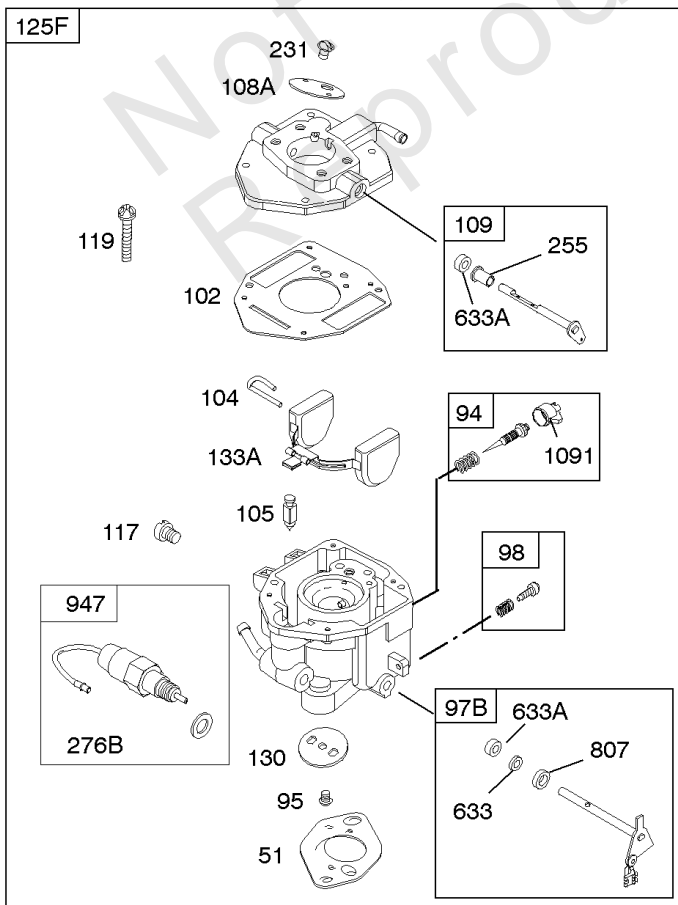

Carburetor

REF NO	PART NO	QTY	DESCRIPTION
51	691694		GASKET, Intake
91	809208		BODY, Upper Carburetor
94	844987		KIT, Idle Mixture
95	690718		SCREW -(Throttle Valve)
97A	809095		SHAFT, Throttle
98	808177		KIT, Idle Speed
98A	808981		KIT, Idle Speed
102	692077		GASKET, Carburetor Body
104	690723		PIN, Float Hinge
105	797410		VALVE, Float Needle -(15.87 mm Long)
105A	846635		VALVE, Float Needle -(18.87 mm)
108A	844989		VALVE, Choke
109	808398		KIT, Choke Shaft
109B	809096		SHAFT, Choke
110	806861		WASHER -(Choke Shaft) (Plastic)
117	690881		JET, Main -(Standard) (Standard)
118	844990		JET, Main -(High Altitude) (5000 Feet)
118A	809442		JET, Main -(High Altitude) (9000 Feet and Above)
119	690720		SCREW -(Upper Carburetor Body to Lower Carburetor Body) (M4x18mm)
119	842761		SCREW -(Upper Carburetor Body to Lower Carburetor Body) (M4x16mm)
130	690726		VALVE, Throttle
133A	844546		FLOAT, Carburetor
142	690725		NOZZLE, Carburetor
187	791745		LINE, Fuel -(23) (Cut to Required Length)
187	791766		LINE, Fuel -(15 Inches Long)(Cut To Required Length)
187D	791744		LINE, Fuel -(Formed)(14 Inches Long)(Cut To Required Length)
217	806862		SPRING, Choke Return
231	690718		SCREW -(Choke Valve)
255	690721		BUSHING, Choke Shaft
276	690724		WASHER, Sealing
276B	806137		WASHER, Sealing -(Fuel Solenoid)
365	690711		SCREW -(Carburetor/Throttle Body) (M8x38mm)
365A	690866		SCREW -(Carburetor/Throttle Body) (M6 x 98mm)
601	791850		CLAMP, Hose
601A	691038		CLAMP, Hose -(Black)
629	807004		SPRING, Throttle Return -(Throttle Return)
633B	807003		SEAL, Choke/Throttle Shaft
637	806999		WASHER -(Throttle Shaft)