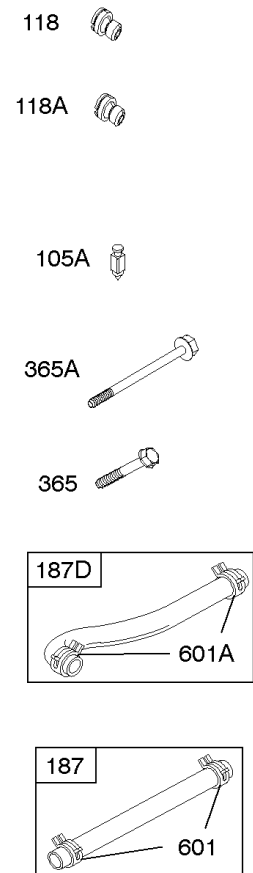

Carburetor

REF NO	PART NO	QTY	DESCRIPTION
629	807004		SPRING, Throttle Return -(Throttle Return)
633B	807003		SEAL, Choke/Throttle Shaft
637	806999		WASHER -(Throttle Shaft)
637A	807000		WASHER -(Throttle Shaft)
742	807001		RETAINER, E Ring
807	805557		SPACER -(Throttle)
955	807723		PLUG, Carburetor
987	807002		SEAL, Choke/Throttle Shaft
1091	691516		CAP, Limiter

Not For Reproduction