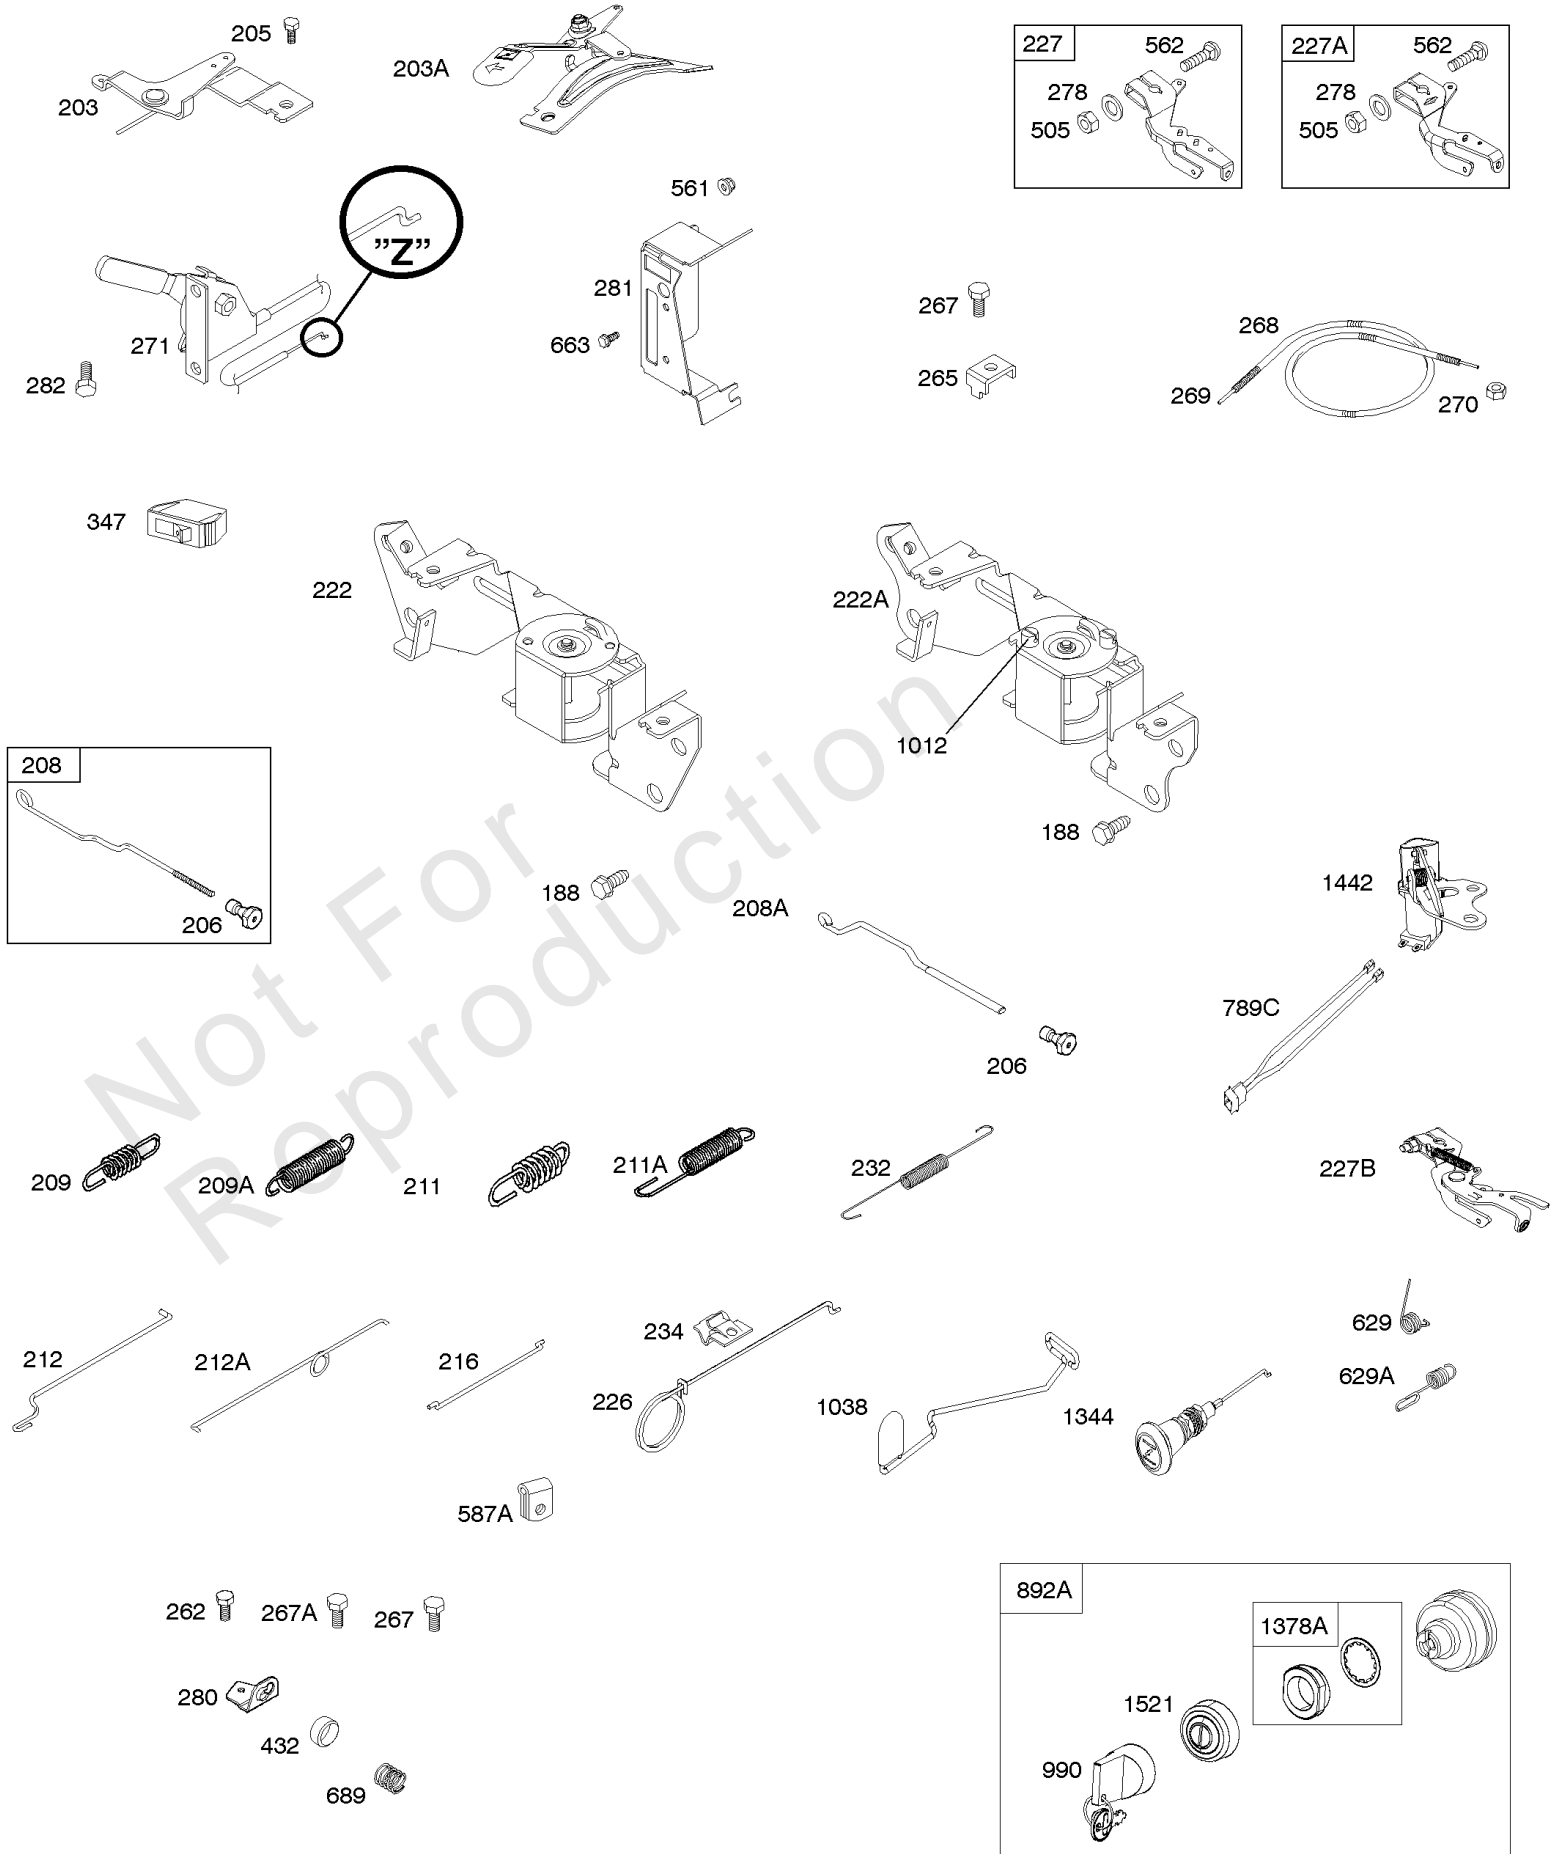

## Governor Spring, Controls

REF NO	PART NO	QTY	DESCRIPTION
188	692056		SCREW -(Control Bracket) (M8x14mm)
188	845964		SCREW -(Control Bracket) (M8x10mm)
203	690923		CRANK, Bell
205	692083		SCREW -(Bell Crank)
206	691244		NUT, Governor Adjusting
208	808453		ROD, Governor Control
209	692070		SPRING, Governor -(Red)
211	692069		SPRING, Governed Idle -(Red)
212	847015		LINK, Throttle
216	690705		LINK, Choke
222	845305		BRACKET, Control
226	692075		ROD, Choke
227	690236		LEVER, Governor Control
232	692073		SPRING, Governor Link
234	691723		CLIP, Control Rod
262	692083		SCREW -(Rod Bracket)
265	691024		CLAMP, Casing
267	841552		SCREW -(Casing Clamp) (M5x20mm)
267A	692083		SCREW -(Casing Clamp) (M5x20mm)
268	691025		CASING, Control Wire -(Cut To Required Length)
269	691026		WIRE, Control -(Cut To Required Length)
270	691027		NUT -(Control Wire Casing)
271	692541		LEVER, Control -(Cable Wire With Z Formed End)
278	842122		WASHER -(Governor Control Lever)
280	691526		BRACKET, Fixed Speed
281	690742		PANEL, Control
282	692083		SCREW -(Control Lever)
347	691995		SWITCH, Rocker
432	691509		CAP, Spring
505	690238		NUT -(Governor Lever)
561	690713		NUT -(Control Lever)
562	690239		BOLT -(Governor Control Lever)
587A	807116		CLAMP, Cable
629	807004		SPRING, Throttle Return -(Throttle Return)
663	692083		SCREW -(Control Panel)
689	691272		SPRING, Friction
990	691959		SET, Key
1012	690592		RETAINER, Link