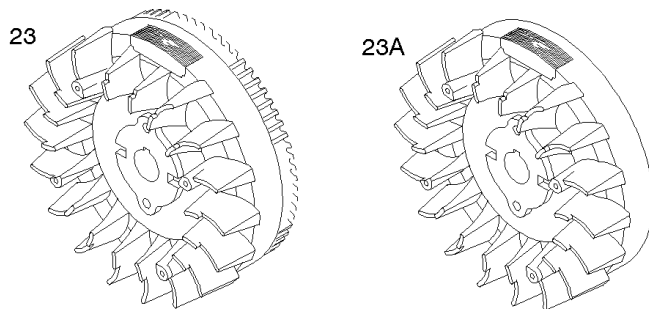

Flywheel, Rotating Screens

REF NO	PART NO	QTY	DESCRIPTION
23	842683		FLYWHEEL
65	690341		SCREW -(Rewind Starter) (Rewind Starter)
73	841662		SCREEN, Rotating
73A	841440		SCREEN, Rotating
73C	494439		SCREEN, Rotating
74	841441		SCREW -(Rotating Screen) (M5x14mm)
74A	691647		SCREW -(Rotating Screen)
332	690887		NUT -(Flywheel)
363	19203		PULLER, Flywheel
455	841794		CUP, Flywheel
668	691500		SPACER -(Rotating Screen)
668A	691215		SPACER -(Rotating Screen)
718A	690740		PIN, Locating -(28MM)
718B	841581		PIN, Locating -(32MM)
849	691088		SCREW -(Stub Shaft)
1047	841580		SHAFT, Stub