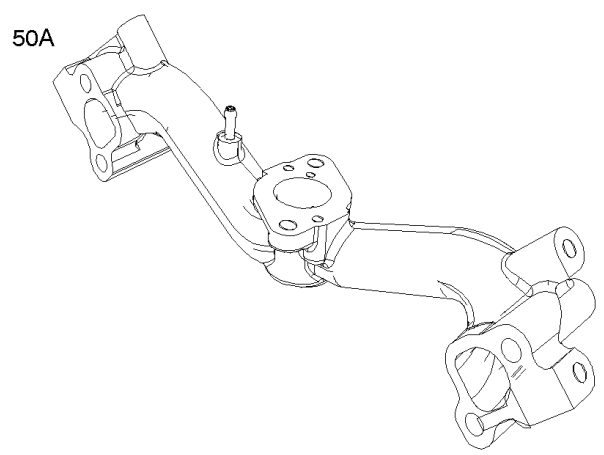

Intake Manifold

REF NO	PART NO	QTY	DESCRIPTION
50A	844034		MANIFOLD, Intake
51	691694		GASKET, Intake
51A	692035		GASKET, Intake
54	846604		SCREW -(Intake Manifold) (TEMP/MAP Sensor) (Intake Manifold)
122	690691		SPACER, Carburetor
365	690711		SCREW -(Carburetor/Throttle Body) (M8x38mm)
415	794903		PLUG -(1/8"-27 NPTF - EXTERNAL SQ)
480	806660		SCREW -(Tube Clamp) (M8x18mm)
601E	593879		CLAMP, Hose
964A	807468		CAP, Carburetor
1176	842067		NUT -(Exhaust Manifold)

Not For Reproduction