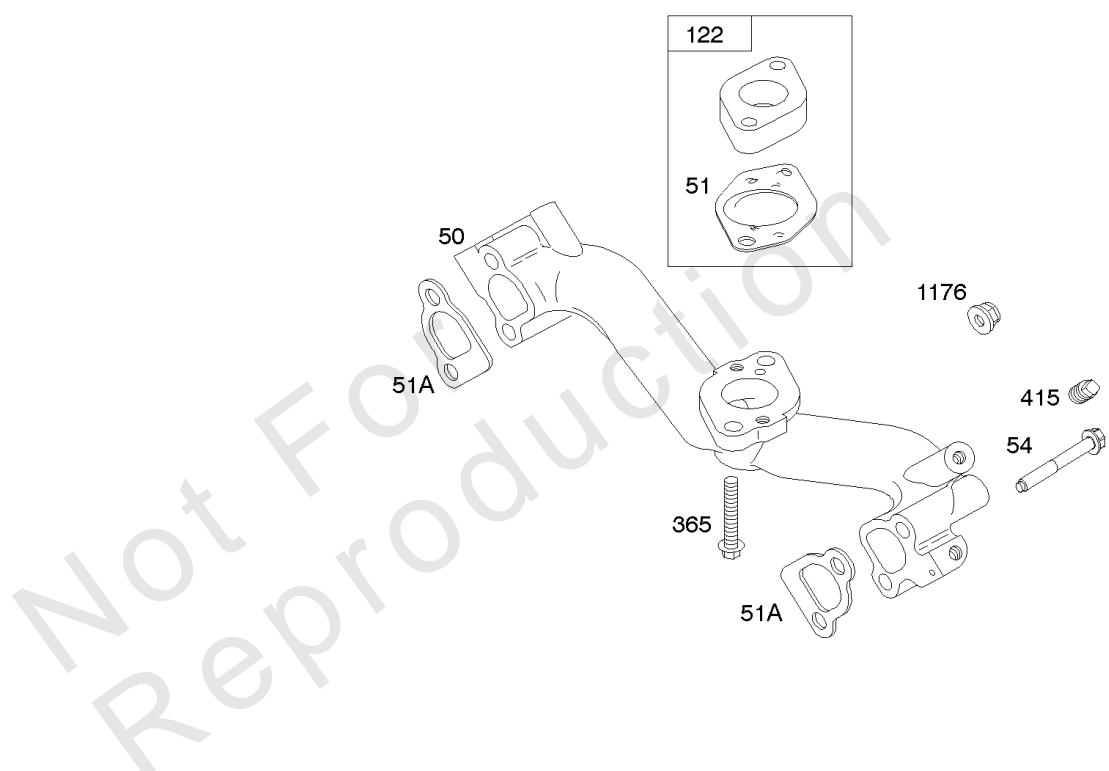

Intake Manifold

REF NO	PART NO	QTY	DESCRIPTION
50A	844034		MANIFOLD, Intake
51	691694		GASKET, Intake
51A	692035		GASKET, Intake
54	846604		SCREW -(Intake Manifold) (TEMP/MAP Sensor) (Intake Manifold)
122	690691		SPACER, Carburetor
365	690711		SCREW -(Carburetor/Throttle Body) (M8x38mm)
415	794903		PLUG -(1/8"-27 NPTF - EXTERNAL SQ)
480	806660		SCREW -(Tube Clamp) (M8x18mm)
601E	593879		CLAMP, Hose
964A	807468		CAP, Carburetor
1176	842067		NUT -(Exhaust Manifold)

Not For Reproduction