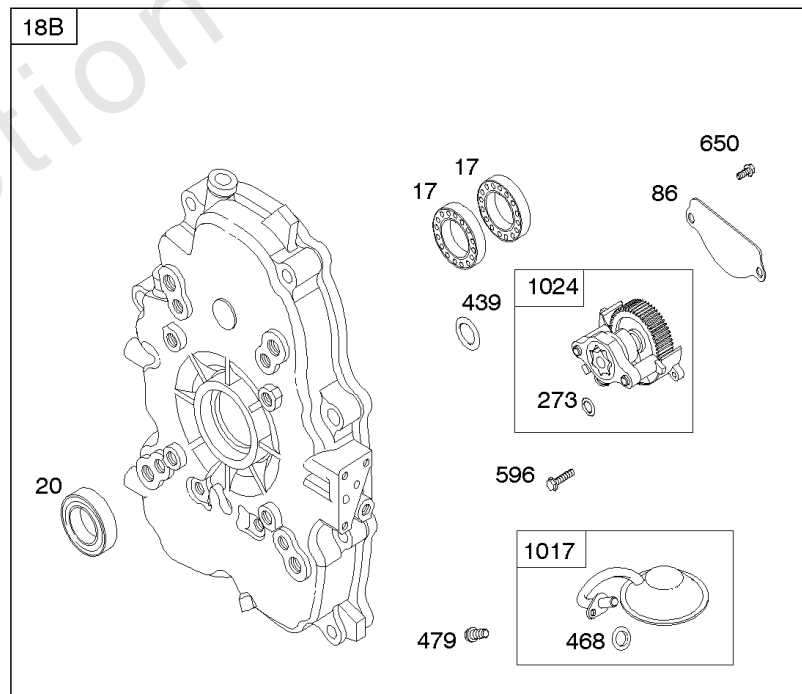

Crankcase Cover, Lubrication, Oil Filter Adapter,

REF NO	PART NO	QTY	DESCRIPTION
12	846487		GASKET, Crankcase
15A	691686		PLUG, Oil Drain -(1/4"-18 NPTF - 3/8 External Sq)
17	843827		BEARING, Ball -(Crankcase Cover Requires Two (2) Ball Bearings)
18B	844725		COVER, Crankcase
20	805049S		SEAL, Oil -(PTO Side)
22	807362		SCREW -(Crankcase Cover/Sump)
86	690745		COVER, Gear
239	690233		SWITCH, Oil Pressure
273	690681		SEAL, O-Ring -(Oil Pump)
287	692062		SCREW -(Dipstick Tube) (M8x18mm)
287A	806660		SCREW -(Dipstick Tube)
402	690679		SCREW -(Oil Filter Cover) (M6x21mm)
404	690704		WASHER -(Governor Crank)
415	794903		PLUG -(1/8"-27 NPTF - EXTERNAL SQ)
439	692154		O-RING, Oil Gallery -(Crankcase Cover/Sump or Cylinder Assembly)
460	806667		CONNECTOR, Filter Adapter
468	690690		SEAL, O-Ring -(Oil Pump Screen)
479	807084		SCREW -(Oil Pump Screen) (M6x14mm)
523	693175		DIPSTICK
524	693172		SEAL, O-Ring -(Dipstick Tube)
525	693174		TUBE, Dipstick
525A	693173		TUBE, Dipstick
552	690701		BUSHING, Governor Crank
552A	806686		BUSHING, Governor Crank
565	690682		STUD -(Oil Filter Adapter)
596	691492		SCREW -(Oil Pump) (M6x30mm)
614	691550		PIN, Cotter
616	806685		CRANK, Governor
650	841233		SCREW -(Oil Deflector)
691	842826		SEAL, Governor Shaft
710	807689		COVER, Oil Filter
737	690679		SCREW -(Oil Filter Adapter) (M6x21mm)
737A	841233		SCREW -(Oil Filter Adapter) (Oil Filter Adapter)
816	690706		WASHER -(Oil Filter Adapter)
988	692063		GASKET, Oil Adapter
988A	690687		GASKET, Oil Adapter
1017	690900		SCREEN, Oil Pump