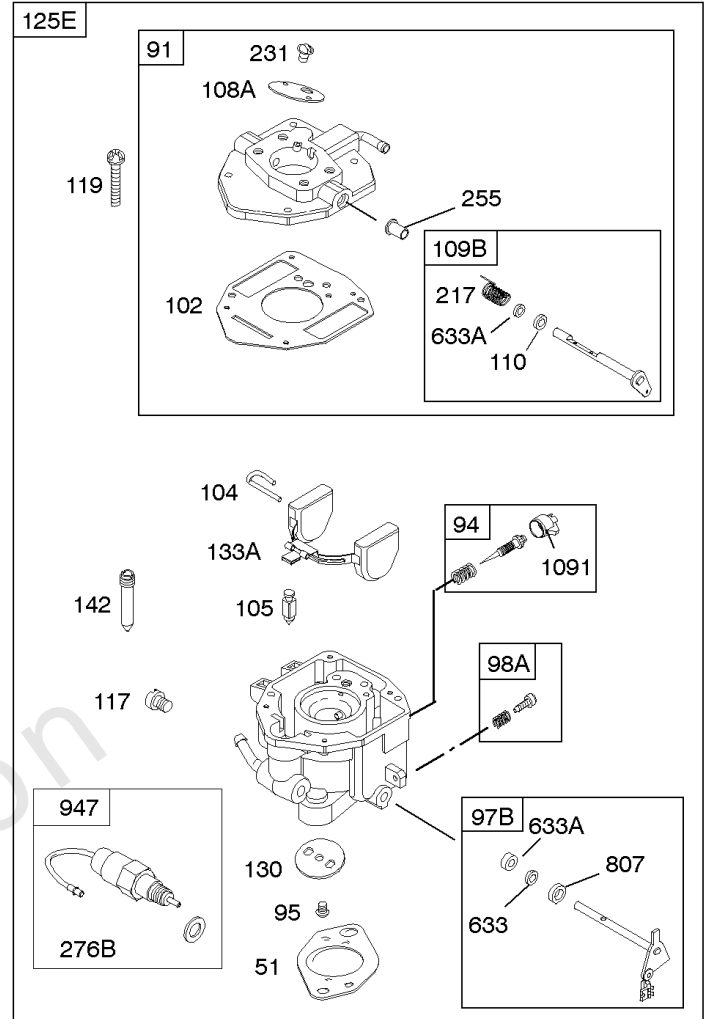

Carburetor

REF NO	PART NO	QTY	DESCRIPTION
51	691694		GASKET, Intake
91	809208		BODY, Upper Carburetor
94	844987		KIT, Idle Mixture
95	690718		SCREW -(Throttle Valve)
97A	809095		SHAFT, Throttle
98	808177		KIT, Idle Speed
98A	808981		KIT, Idle Speed
102	692077		GASKET, Carburetor Body
104	690723		PIN, Float Hinge
105	797410		VALVE, Float Needle -(15.87 mm Long)
105A	846635		VALVE, Float Needle -(18.87 mm)
108A	844989		VALVE, Choke
109	808398		KIT, Choke Shaft
109B	809096		SHAFT, Choke
110	806861		WASHER -(Choke Shaft) (Plastic)
117	690881		JET, Main -(Standard) (Standard)
118	844990		JET, Main -(High Altitude) (5000 Feet)
118A	809442		JET, Main -(High Altitude) (9000 Feet and Above)
119	690720		SCREW -(Upper Carburetor Body to Lower Carburetor Body) (M4x18mm)
119	842761		SCREW -(Upper Carburetor Body to Lower Carburetor Body) (M4x16mm)
130	690726		VALVE, Throttle
133A	844546		FLOAT, Carburetor
142	690725		NOZZLE, Carburetor
187	791745		LINE, Fuel -(23) (Cut to Required Length)
187	791766		LINE, Fuel -(15 Inches Long)(Cut To Required Length)
187D	791744		LINE, Fuel -(Formed)(14 Inches Long)(Cut To Required Length)
217	806862		SPRING, Choke Return
231	690718		SCREW -(Choke Valve)
255	690721		BUSHING, Choke Shaft
276	690724		WASHER, Sealing
276B	806137		WASHER, Sealing -(Fuel Solenoid)
365	690711		SCREW -(Carburetor/Throttle Body) (M8x38mm)
365A	690866		SCREW -(Carburetor/Throttle Body) (M6 x 98mm)
601	791850		CLAMP, Hose
601A	691038		CLAMP, Hose -(Black)
629	807004		SPRING, Throttle Return -(Throttle Return)
633B	807003		SEAL, Choke/Throttle Shaft
637	806999		WASHER -(Throttle Shaft)