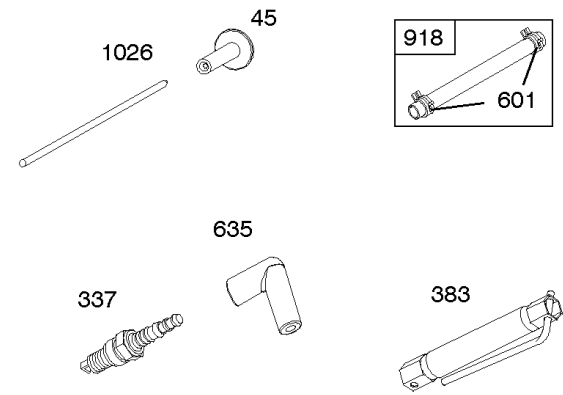

Cylinder Head, Valve Covers

Mfg. No: 305440-3052-G1

Cylinder Head, Valve Covers

REF NO	PART NO	QTY	DESCRIPTION
5	809200		HEAD, Cylinder -(Cylinder 1)
5A	809201		HEAD, Cylinder -(Cylinder 2)
7	806085S		GASKET, Cylinder Head
13	692059		SCREW -(Cylinder Head)
21	809500		CAP, Oil Fill
33	807681		VALVE, Exhaust
34	807680		VALVE, Intake
35	692084		SPRING, Valve -(Intake) (Intake)
36	692084		SPRING, Valve -(Exhaust) (Exhaust)
40	692058		RETAINER, Valve
42	807683		KEEPER, Valve
45	843379		TAPPET, Valve
192	807623		ADJUSTER, Rocker Arm
276A	807085		WASHER, Sealing -(Rocker Cover)
276D	691766		WASHER, Sealing -(Head)(Rocker Cover)
337	496018S		PLUG, Spark
383	19576S		WRENCH, Spark Plug
601	791850		CLAMP, Hose
635	692076		BOOT, Spark Plug
830	809157		STUD, Rocker Arm -(Rocker Arm)
868	691963		SEAL, Valve
871	692057		BUSHING, Valve Guide
914	807084		SCREW -(Rocker Cover)
918	791880		LINE, Fuel
1022	806039S		GASKET, Rocker Cover
1023	843749		COVER, Rocker
1023B	691494		COVER, Rocker
1023C	690910		COVER, Rocker
1023E	691531		COVER, Rocker -(Used On Engines Equipped With 9 Quart Fuel Tanks)
1023D	691558		COVER, Rocker
1026	691758		ROD, Push -(Exhaust)(Aluminum)
1026	691836		ROD, Push -(Intake)(Steel)
1029	807323		ARM, Rocker
1100	791959		PIVOT, Rocker Arm
1254	807084		SCREW -(Rocker Arm Stud)