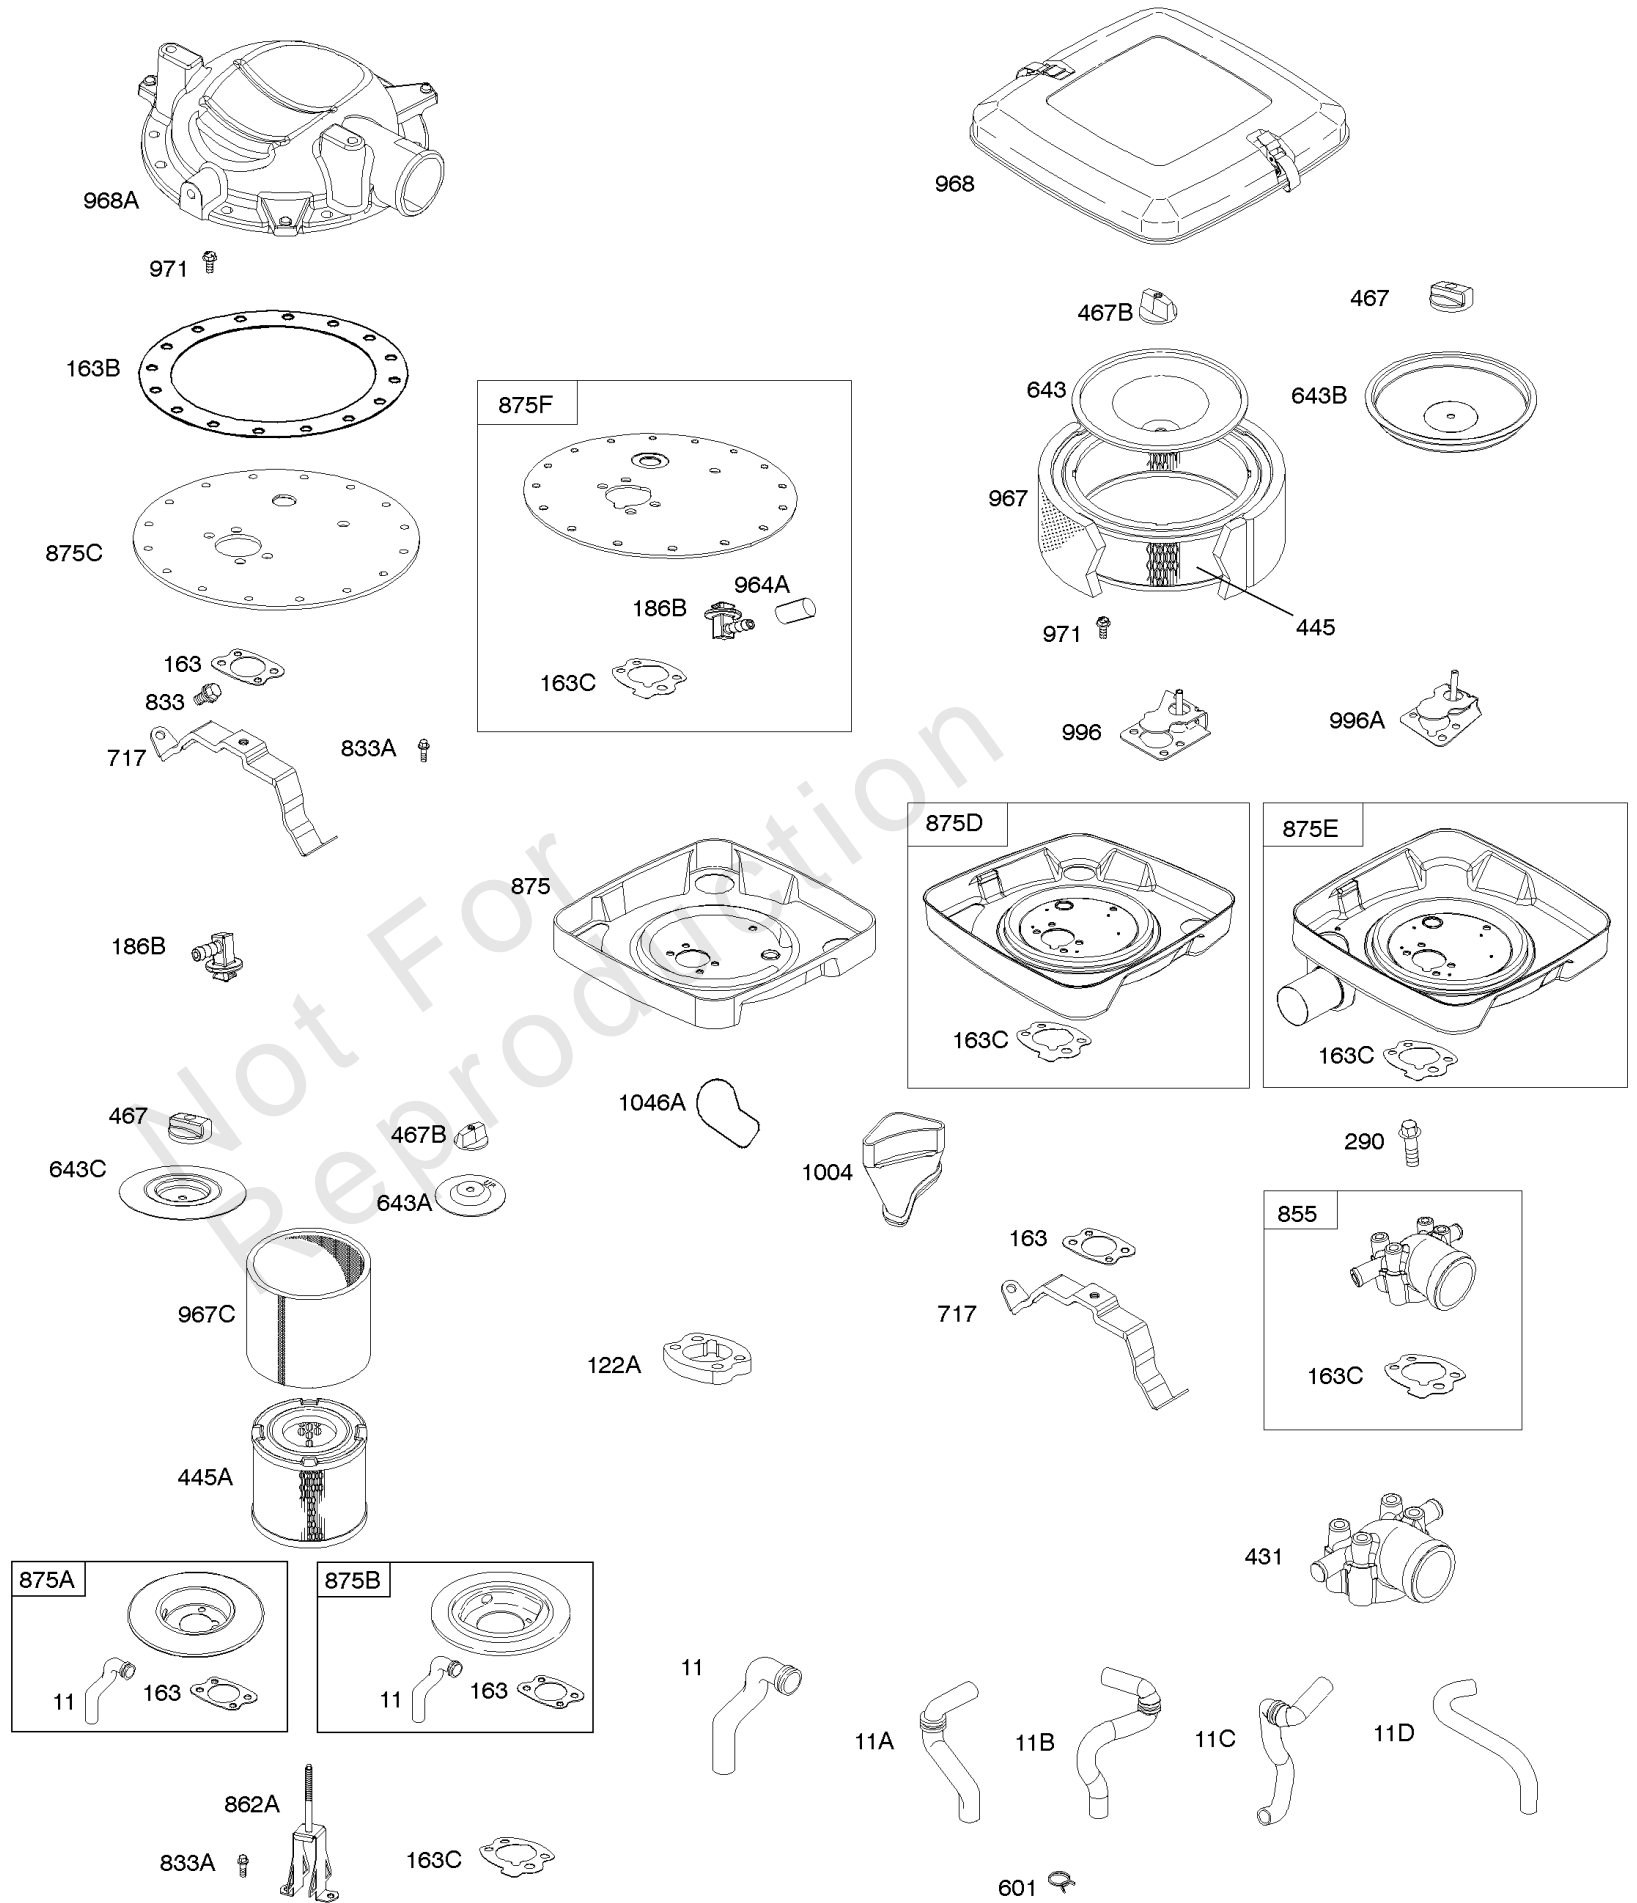

# Parts Manual

Mfg. No: 305440-3052-G1

---

Model Components	Page
Air Cleaners.....	4
Alternator, Regulator, Wire Assemblies.....	6
Blower Housing, Rewind Starter.....	8
Camshaft, Crankshaft, Cylinder, Piston/Rings/Connecting Rod.....	10
Carburetor.....	26
Carburetor Overhaul Kit, Engine & Valve Set.....	28
Crankcase Cover, Lubrication, Oil Filter Adapter.....	30
Cylinder Head, Valve Covers.....	34
Electric Starter.....	36
Electronic Governor.....	38
Exhaust Systems.....	40
Flywheel, Rotating Screens.....	42
Fuel Supply.....	44
Governor Spring, Controls.....	48
Intake Manifold.....	52
Replacement Engine - US & Canada.....	54
Shrouds, Air Guides.....	55

## Air Cleaners

REF NO	PART NO	QTY	DESCRIPTION
11	691556		TUBE, Breather
11A	806083S		TUBE, Breather -Used Before Code Date 09121700
11B	844921		TUBE, Breather -Used After Code Date 09121800
122A	846960		SPACER, Carburetor
163	692081		GASKET, Air Cleaner -(Air Cleaner)
163B	841823		GASKET, Air Cleaner -(Air Cleaner)
445	394018S		FILTER, A/C Cartridge
445A	393957S		FILTER, A/C Cartridge
467	691985		KNOB, Air Cleaner Cover -Used Before Code Date 10040100
467	846431		KNOB, Air Cleaner Cover -Used After Code Date 10033100
467B	691668		KNOB, Air Cleaner Cover
601	791850		CLAMP, Hose
643	692079		RETAINER, Air Filter
643A	690447		RETAINER, Air Filter
717	692153		BRACKET, Air Cleaner
833	807084		SCREW -(Air Cleaner Mounting Strap/Stud)
833A	691593		SCREW -(Air Cleaner Mounting Strap/Stud)
862A	691565		STRAP/STUD, Air Cleaner Mounting -(Replacement, Order Reference 536)
875B	808414		BASE, Air Cleaner
875C	841824		BASE, Air Cleaner
964A	807468		CAP, Carburetor
967	272490S		FILTER, Pre Cleaner
967C	271794S		FILTER, Pre Cleaner
968	699959		COVER, Air Cleaner
971	807084		SCREW -(Air Cleaner Base to Carburetor/Throttle Body)
996	691577		SHIELD, Carburetor
1004	841656		DUCT, Air
1046A	843068		PLUG, Blower Housing