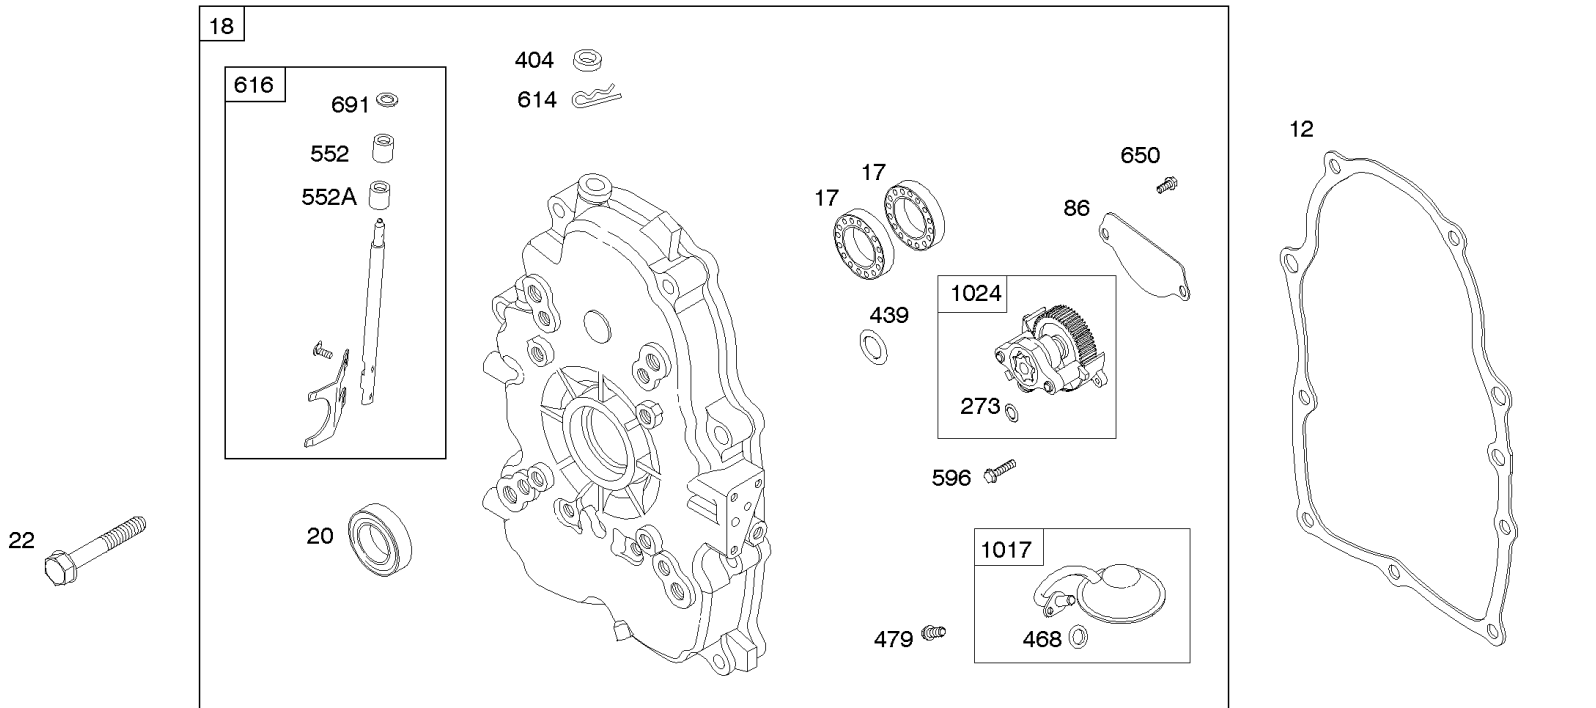

Crankcase Cover, Lubrication, Oil Filter Adapter,

REF NO	PART NO	QTY	DESCRIPTION
12	846487		GASKET, Crankcase
15A	691686		PLUG, Oil Drain -(1/4"-18 NPTF - 3/8 External Sq)
17	843827		BEARING, Ball -(Crankcase Cover Requires Two (2) Ball Bearings)
18B	844725		COVER, Crankcase
20	805049S		SEAL, Oil -(PTO Side)
22	807362		SCREW -(Crankcase Cover/Sump)
86	690745		COVER, Gear
239	690233		SWITCH, Oil Pressure
273	690681		SEAL, O-Ring -(Oil Pump)
287	692062		SCREW -(Dipstick Tube) (M8x18mm)
287A	806660		SCREW -(Dipstick Tube)
402	690679		SCREW -(Oil Filter Cover) (M6x21mm)
404	690704		WASHER -(Governor Crank)
415	794903		PLUG -(1/8"-27 NPTF - EXTERNAL SQ)
439	692154		O-RING, Oil Gallery -(Crankcase Cover/Sump or Cylinder Assembly)
460	806667		CONNECTOR, Filter Adapter
468	690690		SEAL, O-Ring -(Oil Pump Screen)
479	807084		SCREW -(Oil Pump Screen) (M6x14mm)
523	693175		DIPSTICK
524	693172		SEAL, O-Ring -(Dipstick Tube)
525	693174		TUBE, Dipstick
525A	693173		TUBE, Dipstick
552	690701		BUSHING, Governor Crank
552A	806686		BUSHING, Governor Crank
565	690682		STUD -(Oil Filter Adapter)
596	691492		SCREW -(Oil Pump) (M6x30mm)
614	691550		PIN, Cotter
616	806685		CRANK, Governor
650	841233		SCREW -(Oil Deflector)
691	842826		SEAL, Governor Shaft
710	807689		COVER, Oil Filter
737	690679		SCREW -(Oil Filter Adapter) (M6x21mm)
737A	841233		SCREW -(Oil Filter Adapter) (Oil Filter Adapter)
816	690706		WASHER -(Oil Filter Adapter)
988	692063		GASKET, Oil Adapter
988A	690687		GASKET, Oil Adapter
1017	690900		SCREEN, Oil Pump