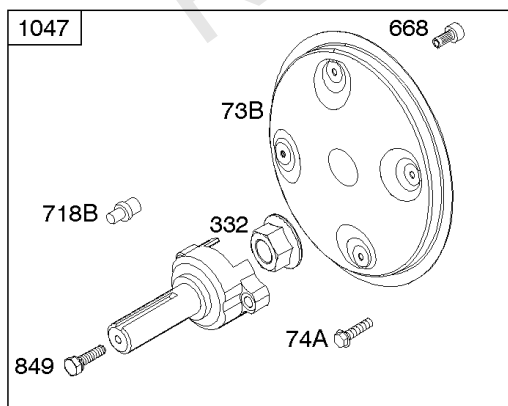

Flywheel, Rotating Screens

REF NO	PART NO	QTY	DESCRIPTION
23	842683		FLYWHEEL
65	690341		SCREW -(Rewind Starter) (Rewind Starter)
73	841662		SCREEN, Rotating
73A	841440		SCREEN, Rotating
73C	494439		SCREEN, Rotating
74	841441		SCREW -(Rotating Screen) (M5x14mm)
74A	691647		SCREW -(Rotating Screen)
332	690887		NUT -(Flywheel)
363	19203		PULLER, Flywheel
455	841794		CUP, Flywheel
668	691500		SPACER -(Rotating Screen)
668A	691215		SPACER -(Rotating Screen)
718A	690740		PIN, Locating -(28MM)
718B	841581		PIN, Locating -(32MM)
849	691088		SCREW -(Stub Shaft)
1047	841580		SHAFT, Stub