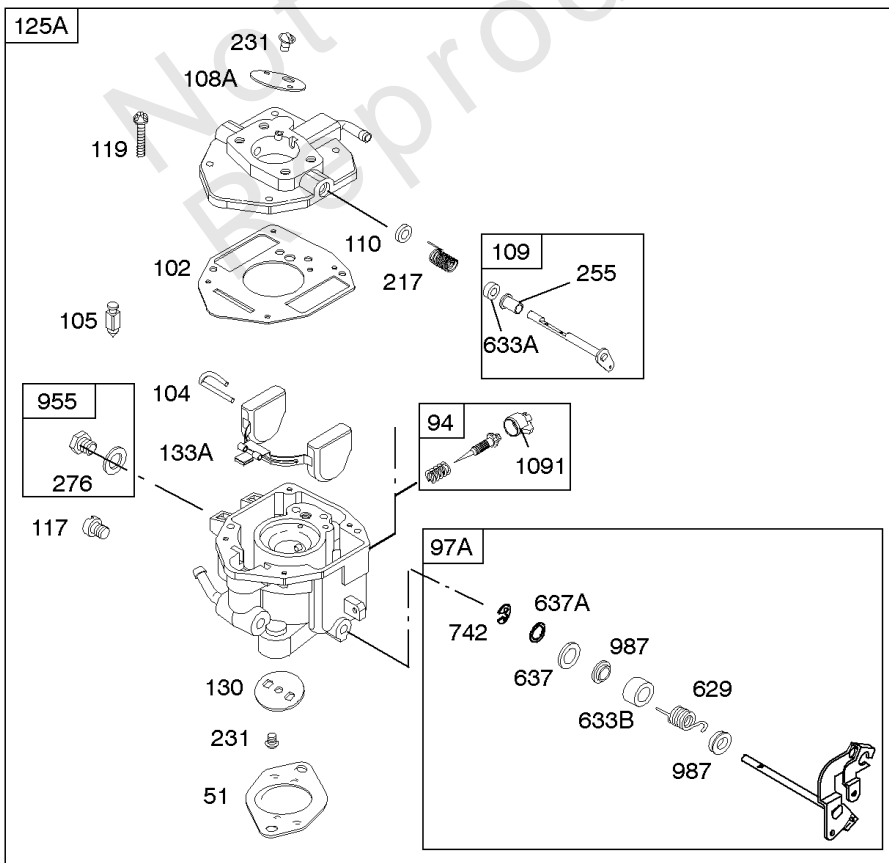

Carburetor

REF NO	PART NO	QTY	DESCRIPTION
629	807004		SPRING, Throttle Return -(Throttle Return)
633B	807003		SEAL, Choke/Throttle Shaft
637	806999		WASHER -(Throttle Shaft)
637A	807000		WASHER -(Throttle Shaft)
742	807001		RETAINER, E Ring
807	805557		SPACER -(Throttle)
955	807723		PLUG, Carburetor
987	807002		SEAL, Choke/Throttle Shaft
1091	691516		CAP, Limiter

Not For Reproduction