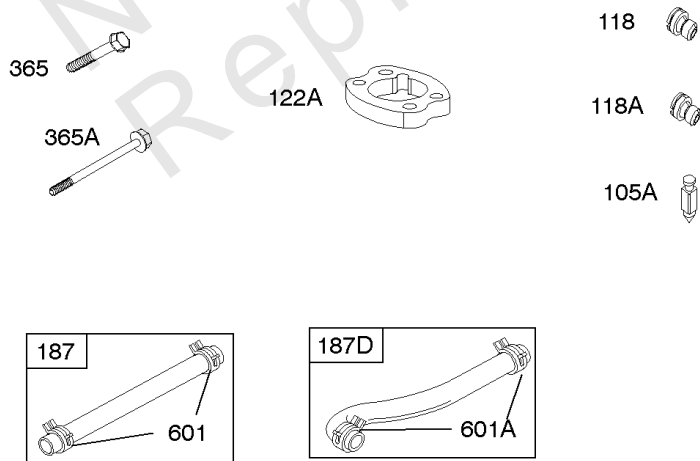

Carburetor

REF NO	PART NO	QTY	DESCRIPTION
51	691694		GASKET, Intake
91	809208		BODY, Upper Carburetor
94	844987		KIT, Idle Mixture
95	690718		SCREW -(Throttle Valve)
98	808177		KIT, Idle Speed
98A	808981		KIT, Idle Speed
102	692077		GASKET, Carburetor Body
104	690723		PIN, Float Hinge
105	797410		VALVE, Float Needle -(15.87 mm Long)
105A	846635		VALVE, Float Needle -(18.87 mm)
108A	844989		VALVE, Choke
109B	809096		SHAFT, Choke
110	806861		WASHER -(Choke Shaft) (Plastic)
117	690881		JET, Main -(Standard) (Standard)
118	844990		JET, Main -(High Altitude) (5000 Feet)
118A	809442		JET, Main -(High Altitude) (9000 Feet and Above)
119	842761		SCREW -(Upper Carburetor Body to Lower Carburetor Body) (M4x16mm)
119	690720		SCREW -(Upper Carburetor Body to Lower Carburetor Body) (M4x18mm)
122A	846960		SPACER, Carburetor
127	847028		PLUG, Welch
130	690726		VALVE, Throttle
133A	844546		FLOAT, Carburetor
142	690725		NOZZLE, Carburetor
187	791766		LINE, Fuel -(15 Inches Long)(Cut To Required Length)
187	791745		LINE, Fuel -(23) (Cut to Required Length)
187D	791744		LINE, Fuel -(Formed)(14 Inches Long)(Cut To Required Length)
217	806862		SPRING, Choke Return
231	690718		SCREW -(Choke Valve)
255	690721		BUSHING, Choke Shaft
276	690724		WASHER, Sealing
365	690711		SCREW -(Carburetor/Throttle Body) (M8x38mm)
365A	690866		SCREW -(Carburetor/Throttle Body) (M6 x 98mm)
601	791850		CLAMP, Hose
601A	691038		CLAMP, Hose -(Black)
807	805557		SPACER -(Throttle)
947	692094		SOLENOID, Fuel
955	807723		PLUG, Carburetor
1091	691516		CAP, Limiter