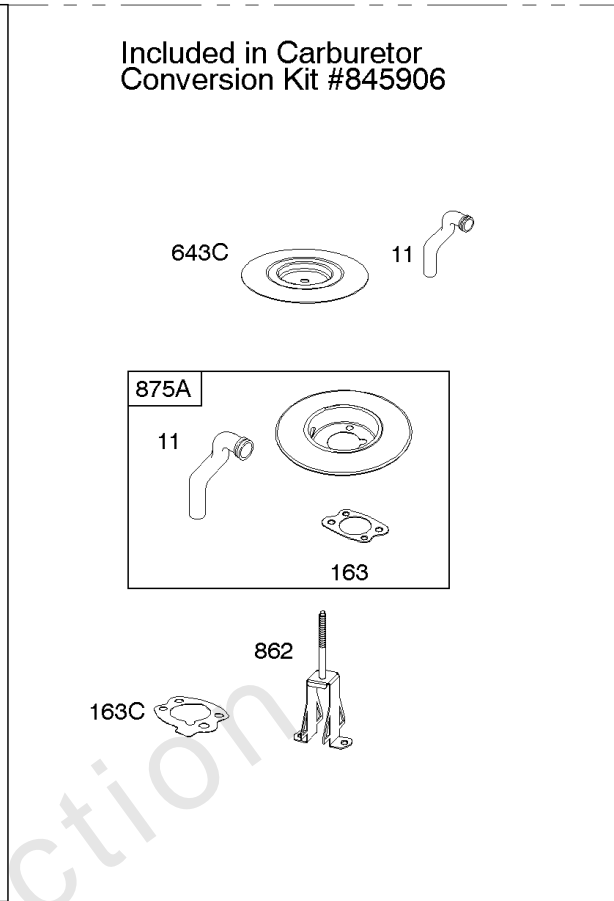

Carburetor

REF NO	PART NO	QTY	DESCRIPTION
11	691556		TUBE, Breather
11B	844921		TUBE, Breather -Used After Code Date 09121800
51	691694		GASKET, Intake
94	844987		KIT, Idle Mixture
95	690718		SCREW -(Throttle Valve)
97A	809095		SHAFT, Throttle
98	808177		KIT, Idle Speed
102	692077		GASKET, Carburetor Body
104	690723		PIN, Float Hinge
105	797410		VALVE, Float Needle -(15.87 mm Long)
105A	846635		VALVE, Float Needle -(18.87 mm)
108A	844989		VALVE, Choke
109	808398		KIT, Choke Shaft
110	806861		WASHER -(Choke Shaft) (Plastic)
117	690881		JET, Main -(Standard) (Standard)
118	844990		JET, Main -(High Altitude) (5000 Feet)
118A	809442		JET, Main -(High Altitude) (9000 Feet and Above)
119	690720		SCREW -(Upper Carburetor Body to Lower Carburetor Body) (M4x18mm)
119	842761		SCREW -(Upper Carburetor Body to Lower Carburetor Body) (M4x16mm)
125A	844993		CARBURETOR -Used After Code Date 10113000
130	690726		VALVE, Throttle
133A	844546		FLOAT, Carburetor
163	692081		GASKET, Air Cleaner -(Air Cleaner)
187	791766		LINE, Fuel -(15 Inches Long)(Cut To Required Length)
187	791745		LINE, Fuel -(23) (Cut to Required Length)
187D	791744		LINE, Fuel -(Formed)(14 Inches Long)(Cut To Required Length)
217	806862		SPRING, Choke Return
231	690718		SCREW -(Choke Valve)
255	690721		BUSHING, Choke Shaft
276	690724		WASHER, Sealing
365	690711		SCREW -(Carburetor/Throttle Body) (M8x38mm)
365A	690866		SCREW -(Carburetor/Throttle Body) (M6 x 98mm)
445	394018S		FILTER, A/C Cartridge
467	691985		KNOB, Air Cleaner Cover -Used Before Code Date 10040100
467	846431		KNOB, Air Cleaner Cover -Used After Code Date 10033100
601	791850		CLAMP, Hose
601A	691038		CLAMP, Hose -(Black)