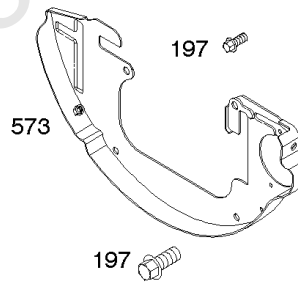

Not For
Reproduction

Shrouds, Air Guides

REF NO	PART NO	QTY	DESCRIPTION
37	841309		GUARD, Flywheel
78	690688		SCREW -(Flywheel Guard)
197	807163		SCREW -(Back Plate)
215	841183		GUIDE, Air -(Cylinder 1)
215A	841182		GUIDE, Air -(Cylinder 2)
322	692067		SCREW -(Cylinder Head Cover)
349	690238		NUT -(Cylinder Head Cover)
447	841233		SCREW -(Air Guide Cover)
506	807120		SCREW -(Carburetor/EFI Cover)
529	690744		GROMMET
573	841310		PLATE, Back
638	691551		WASHER -(Cylinder Head Cover)
638A	690706		WASHER -(Cylinder Head Cover)
727	841313		COVER, Starter Drive
732	690688		SCREW -(Starter Drive Cover) (18mm)
732A	841233		SCREW -(Starter Drive Cover) (M6x10mm)
865	843768		COVER, Air Guide
879	842123		COVER, Carburetor/EFI
879A	807460		COVER, Carburetor/EFI