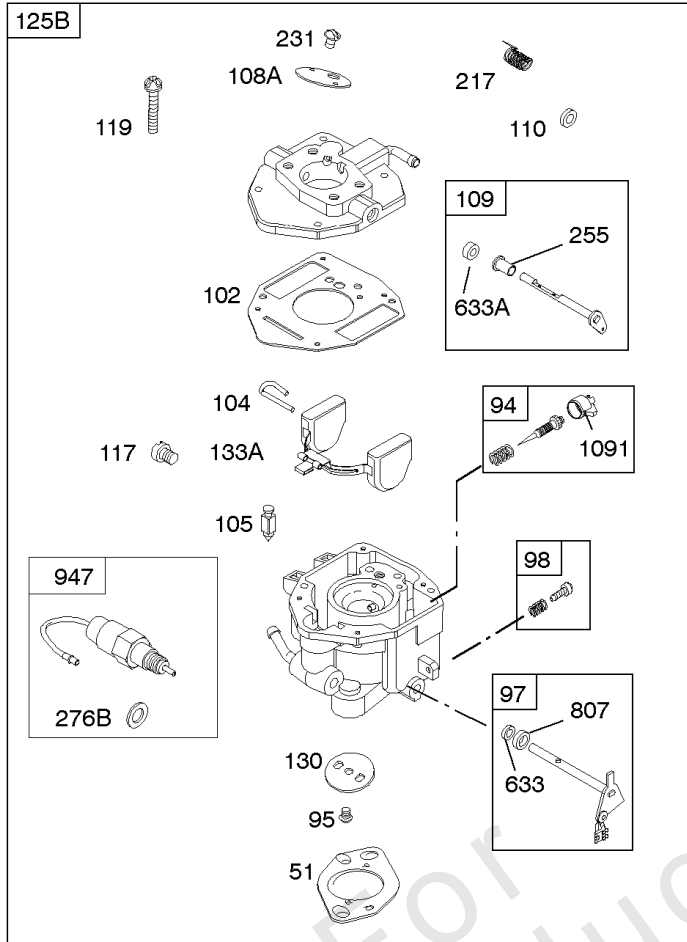

Carburetor

REF NO	PART NO	QTY	DESCRIPTION
807	805557		SPACER -(Throttle)
833A	691593		SCREW -(Air Cleaner Mounting Strap/Stud)
947	692094		SOLENOID, Fuel
1091	691516		CAP, Limiter

Not For Reproduction