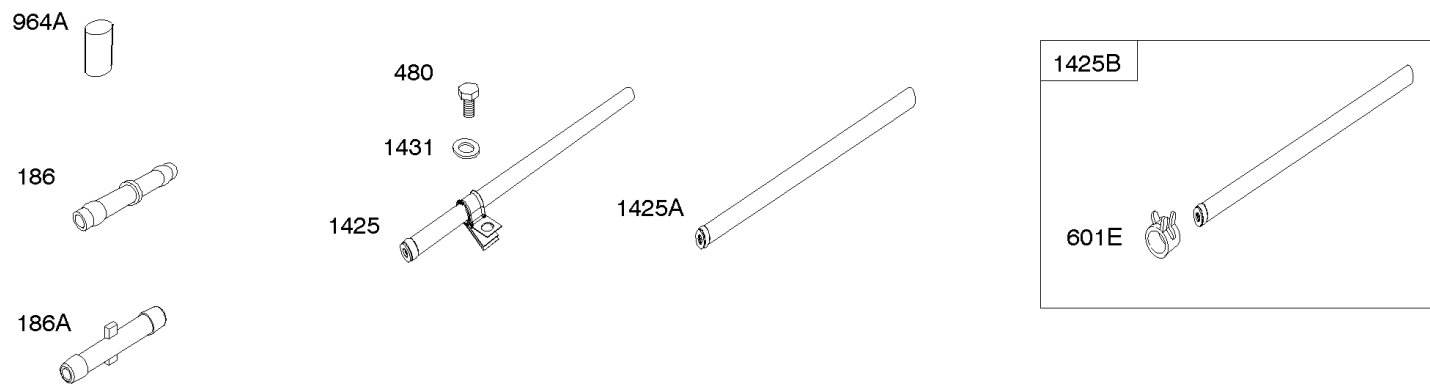

Intake Manifold

REF NO	PART NO	QTY	DESCRIPTION
50A	844034		MANIFOLD, Intake
51	691694		GASKET, Intake
51A	692035		GASKET, Intake
54	846604		SCREW -(Intake Manifold) (TEMP/MAP Sensor) (Intake Manifold)
122	690691		SPACER, Carburetor
365	690711		SCREW -(Carburetor/Throttle Body) (M8x38mm)
415	794903		PLUG -(1/8"-27 NPTF - EXTERNAL SQ)
480	806660		SCREW -(Tube Clamp) (M8x18mm)
601E	593879		CLAMP, Hose
964A	807468		CAP, Carburetor
1176	842067		NUT -(Exhaust Manifold)

Not For Reproduction