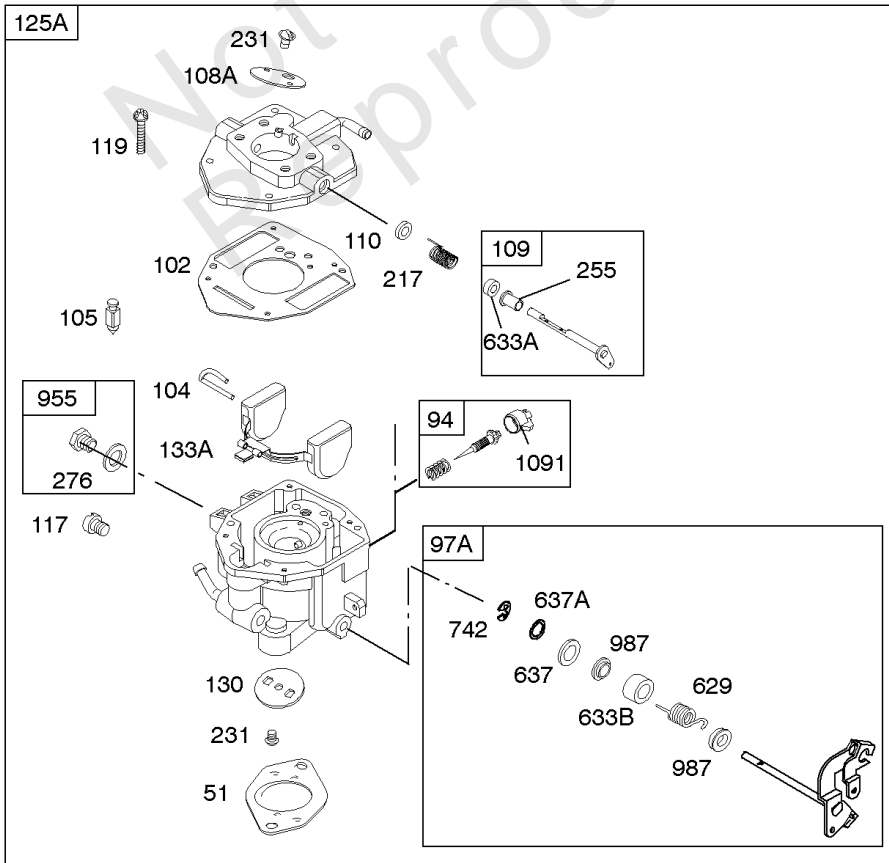

Carburetor

REF NO	PART NO	QTY	DESCRIPTION
11	691556		TUBE, Breather
11B	844921		TUBE, Breather -Used After Code Date 09121800
51	691694		GASKET, Intake
94	844987		KIT, Idle Mixture
95	690718		SCREW -(Throttle Valve)
97A	809095		SHAFT, Throttle
98	808177		KIT, Idle Speed
102	692077		GASKET, Carburetor Body
104	690723		PIN, Float Hinge
105	797410		VALVE, Float Needle -(15.87 mm Long)
105A	846635		VALVE, Float Needle -(18.87 mm)
108A	844989		VALVE, Choke
109	808398		KIT, Choke Shaft
110	806861		WASHER -(Choke Shaft) (Plastic)
117	690881		JET, Main -(Standard) (Standard)
118	844990		JET, Main -(High Altitude) (5000 Feet)
118A	809442		JET, Main -(High Altitude) (9000 Feet and Above)
119	690720		SCREW -(Upper Carburetor Body to Lower Carburetor Body) (M4x18mm)
119	842761		SCREW -(Upper Carburetor Body to Lower Carburetor Body) (M4x16mm)
125A	844993		CARBURETOR -Used After Code Date 10113000
130	690726		VALVE, Throttle
133A	844546		FLOAT, Carburetor
163	692081		GASKET, Air Cleaner -(Air Cleaner)
187	791766		LINE, Fuel -(15 Inches Long)(Cut To Required Length)
187	791745		LINE, Fuel -(23) (Cut to Required Length)
187D	791744		LINE, Fuel -(Formed)(14 Inches Long)(Cut To Required Length)
217	806862		SPRING, Choke Return
231	690718		SCREW -(Choke Valve)
255	690721		BUSHING, Choke Shaft
276	690724		WASHER, Sealing
365	690711		SCREW -(Carburetor/Throttle Body) (M8x38mm)
365A	690866		SCREW -(Carburetor/Throttle Body) (M6 x 98mm)
445	394018S		FILTER, A/C Cartridge
467	691985		KNOB, Air Cleaner Cover -Used Before Code Date 10040100
467	846431		KNOB, Air Cleaner Cover -Used After Code Date 10033100
601	791850		CLAMP, Hose
601A	691038		CLAMP, Hose -(Black)