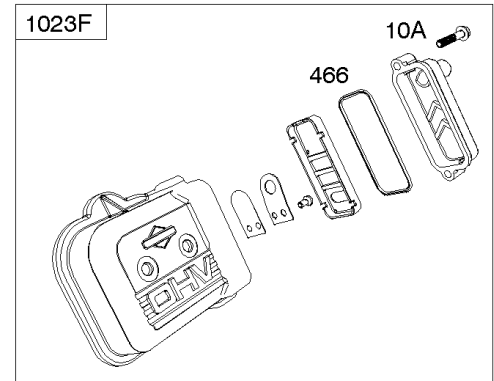

Cylinder Head, Valve Covers

Mfg. No: 305440-3052-G1

Cylinder Head, Valve Covers

REF NO	PART NO	QTY	DESCRIPTION
5	809200		HEAD, Cylinder -(Cylinder 1)
5A	809201		HEAD, Cylinder -(Cylinder 2)
7	806085S		GASKET, Cylinder Head
13	692059		SCREW -(Cylinder Head)
21	809500		CAP, Oil Fill
33	807681		VALVE, Exhaust
34	807680		VALVE, Intake
35	692084		SPRING, Valve -(Intake) (Intake)
36	692084		SPRING, Valve -(Exhaust) (Exhaust)
40	692058		RETAINER, Valve
42	807683		KEEPER, Valve
45	843379		TAPPET, Valve
192	807623		ADJUSTER, Rocker Arm
276A	807085		WASHER, Sealing -(Rocker Cover)
276D	691766		WASHER, Sealing -(Head)(Rocker Cover)
337	496018S		PLUG, Spark
383	19576S		WRENCH, Spark Plug
601	791850		CLAMP, Hose
635	692076		BOOT, Spark Plug
830	809157		STUD, Rocker Arm -(Rocker Arm)
868	691963		SEAL, Valve
871	692057		BUSHING, Valve Guide
914	807084		SCREW -(Rocker Cover)
918	791880		LINE, Fuel
1022	806039S		GASKET, Rocker Cover
1023	843749		COVER, Rocker
1023B	691494		COVER, Rocker
1023C	690910		COVER, Rocker
1023E	691531		COVER, Rocker -(Used On Engines Equipped With 9 Quart Fuel Tanks)
1023D	691558		COVER, Rocker
1026	691758		ROD, Push -(Exhaust)(Aluminum)
1026	691836		ROD, Push -(Intake)(Steel)
1029	807323		ARM, Rocker
1100	791959		PIVOT, Rocker Arm
1254	807084		SCREW -(Rocker Arm Stud)