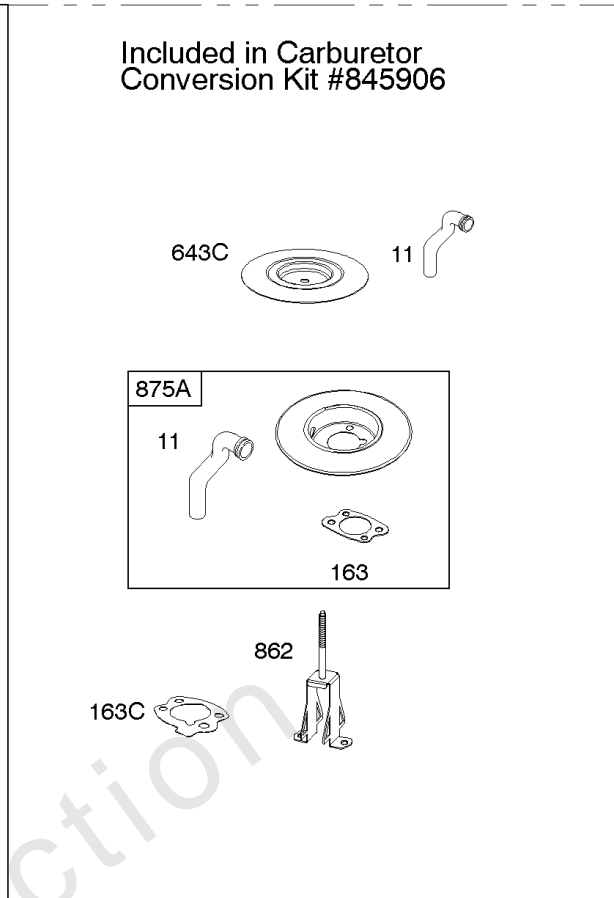

Carburetor

REF NO	PART NO	QTY	DESCRIPTION
629	807004		SPRING, Throttle Return -(Throttle Return)
633B	807003		SEAL, Choke/Throttle Shaft
637	806999		WASHER -(Throttle Shaft)
637A	807000		WASHER -(Throttle Shaft)
742	807001		RETAINER, E Ring
807	805557		SPACER -(Throttle)
955	807723		PLUG, Carburetor
987	807002		SEAL, Choke/Throttle Shaft
1091	691516		CAP, Limiter

Not For Reproduction