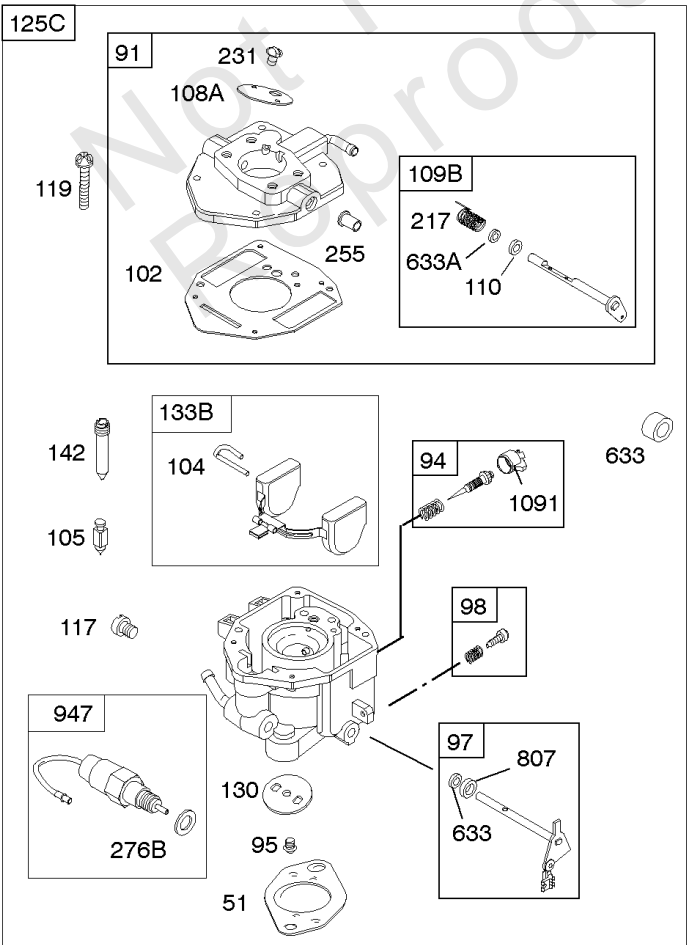

Carburetor

REF NO	PART NO	QTY	DESCRIPTION
11	691556		TUBE, Breather
51	691694		GASKET, Intake
91	809208		BODY, Upper Carburetor
94	844987		KIT, Idle Mixture
95	690718		SCREW -(Throttle Valve)
98	808177		KIT, Idle Speed
102	692077		GASKET, Carburetor Body
104	690723		PIN, Float Hinge
105	797410		VALVE, Float Needle -(15.87 mm Long)
105A	846635		VALVE, Float Needle -(18.87 mm)
108A	844989		VALVE, Choke
109	808398		KIT, Choke Shaft
109B	809096		SHAFT, Choke
110	806861		WASHER -(Choke Shaft) (Plastic)
117	690881		JET, Main -(Standard) (Standard)
118	844990		JET, Main -(High Altitude) (5000 Feet)
118A	809442		JET, Main -(High Altitude) (9000 Feet and Above)
119	690720		SCREW -(Upper Carburetor Body to Lower Carburetor Body) (M4x18mm)
119	842761		SCREW -(Upper Carburetor Body to Lower Carburetor Body) (M4x16mm)
130	690726		VALVE, Throttle
133A	844546		FLOAT, Carburetor
142	690725		NOZZLE, Carburetor
163	692081		GASKET, Air Cleaner -(Air Cleaner)
187	791745		LINE, Fuel -(23) (Cut to Required Length)
187	791766		LINE, Fuel -(15 Inches Long)(Cut To Required Length)
187D	791744		LINE, Fuel -(Formed)(14 Inches Long)(Cut To Required Length)
217	806862		SPRING, Choke Return
231	690718		SCREW -(Choke Valve)
255	690721		BUSHING, Choke Shaft
276B	806137		WASHER, Sealing -(Fuel Solenoid)
365	690711		SCREW -(Carburetor/Throttle Body) (M8x38mm)
365A	690866		SCREW -(Carburetor/Throttle Body) (M6 x 98mm)
445A	393957S		FILTER, A/C Cartridge
467	691985		KNOB, Air Cleaner Cover -Used Before Code Date 10040100
467	846431		KNOB, Air Cleaner Cover -Used After Code Date 10033100
536	845198		CLEANER, Air
601	791850		CLAMP, Hose
601A	691038		CLAMP, Hose -(Black)