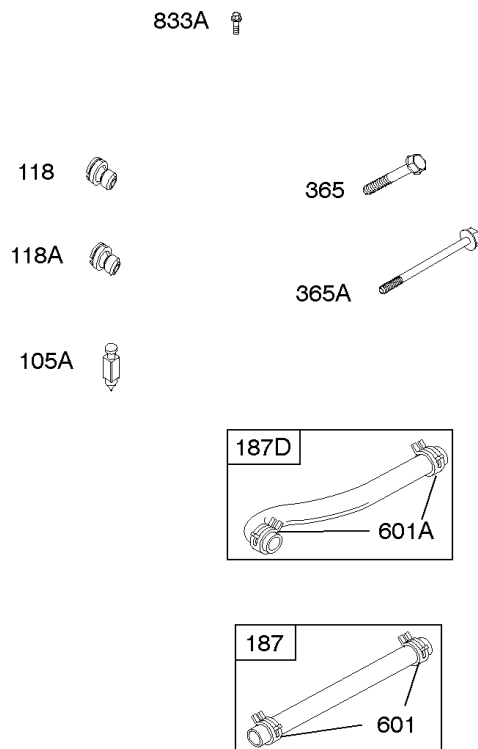

Carburetor

REF NO	PART NO	QTY	DESCRIPTION
807	805557		SPACER -(Throttle)
833A	691593		SCREW -(Air Cleaner Mounting Strap/Stud)
947	692094		SOLENOID, Fuel
1091	691516		CAP, Limiter

Not For Reproduction