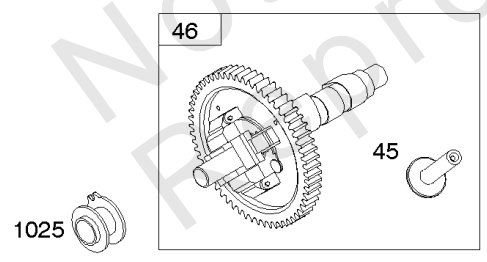

## Camshaft, Crankshaft, Cylinder, Piston/Rings/Connecting Rod

REF NO	PART NO	QTY	DESCRIPTION
601A	691038		CLAMP, Hose -(Black)
718	806469		PIN, Locating -(Cylinder)
741	846085		GEAR, Timing
1025	690689		SPOOL, Governor
1036	-----		Label-Emissions -(Available From A Briggs & Stratton Authorized Dealer)
1133	690342		SCREW -(Crankshaft)
1319	794467		LABEL, Warning
1330	272144		MANUAL, Repair