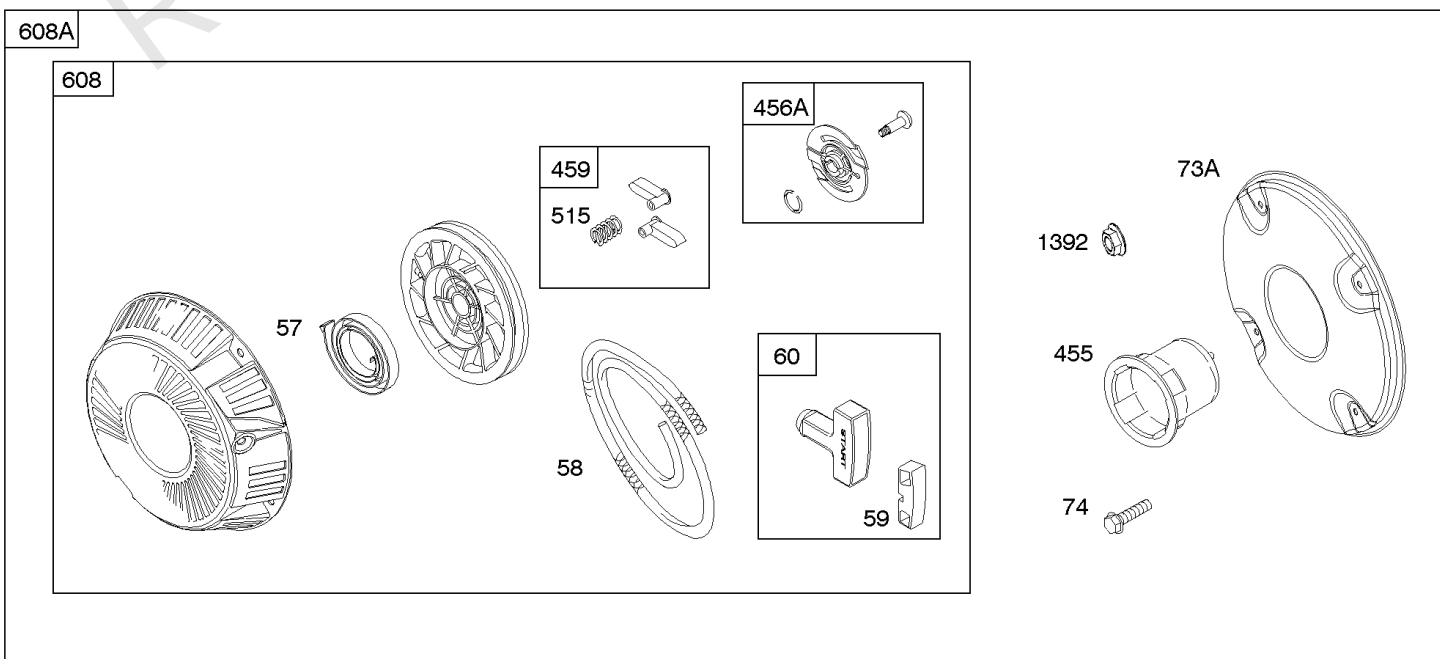

Blower Housing, Rewind Starter

REF NO	PART NO	QTY	DESCRIPTION
55	691568		HOUSING, Rewind Starter
57	692086		SPRING, Rewind Starter
58	66574		ROPE, Starter
59	805957		INSERT, Grip
60	808167		GRIP, Starter Rope
65	690341		SCREW -(Rewind Starter) (Rewind Starter)
65A	841233		SCREW -(Rewind Starter) (M6x10mm)
73A	841440		SCREEN, Rotating
74	841441		SCREW -(Rotating Screen) (M5x14mm)
304	842681		HOUSING, Blower
305	692062		SCREW -(Blower Housing)
455	841794		CUP, Flywheel
456	691529		PLATE, Pawl Friction
456A	845219		PLATE, Pawl Friction
459	845218		PAWL, Ratchet
493A	845729		BRACKET, Mounting
515	691528		SPRING, Pawl
563	841735		SCREW -(Debris Screen Guard)
592	690939		NUT -(Rewind Starter) (M6)
597	690876		SCREW -(Pawl Friction Plate)
608	841729		STARTER, Rewind
608A	844821		STARTER, Rewind
773	690875		RETAINER
949	845728		GUARD, Debris Screen
1004	841656		DUCT, Air
1046	692082		PLUG, Blower Housing
1046A	843068		PLUG, Blower Housing
1392	690939		NUT -(Rewind Guard)