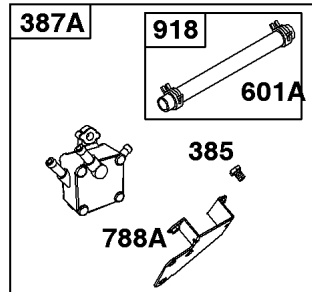

674

674A

1054