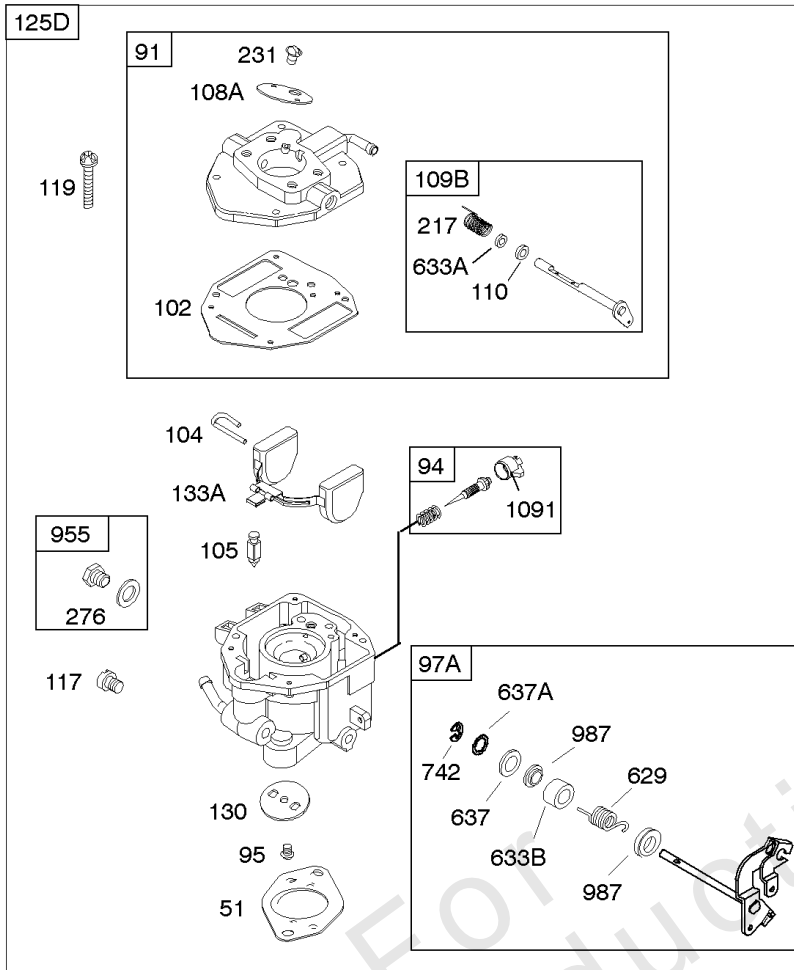

Carburetor

REF NO	PART NO	QTY	DESCRIPTION
51	691694		GASKET, Intake
91	809208		BODY, Upper Carburetor
94	844987		KIT, Idle Mixture
95	690718		SCREW -(Throttle Valve)
97A	809095		SHAFT, Throttle
98	808177		KIT, Idle Speed
98A	808981		KIT, Idle Speed
102	692077		GASKET, Carburetor Body
104	690723		PIN, Float Hinge
105	797410		VALVE, Float Needle -(15.87 mm Long)
105A	846635		VALVE, Float Needle -(18.87 mm)
108A	844989		VALVE, Choke
109	808398		KIT, Choke Shaft
109B	809096		SHAFT, Choke
110	806861		WASHER -(Choke Shaft) (Plastic)
117	690881		JET, Main -(Standard) (Standard)
118	844990		JET, Main -(High Altitude) (5000 Feet)
118A	809442		JET, Main -(High Altitude) (9000 Feet and Above)
119	690720		SCREW -(Upper Carburetor Body to Lower Carburetor Body) (M4x18mm)
119	842761		SCREW -(Upper Carburetor Body to Lower Carburetor Body) (M4x16mm)
130	690726		VALVE, Throttle
133A	844546		FLOAT, Carburetor
142	690725		NOZZLE, Carburetor
187	791745		LINE, Fuel -(23) (Cut to Required Length)
187	791766		LINE, Fuel -(15 Inches Long)(Cut To Required Length)
187D	791744		LINE, Fuel -(Formed)(14 Inches Long)(Cut To Required Length)
217	806862		SPRING, Choke Return
231	690718		SCREW -(Choke Valve)
255	690721		BUSHING, Choke Shaft
276	690724		WASHER, Sealing
276B	806137		WASHER, Sealing -(Fuel Solenoid)
365	690711		SCREW -(Carburetor/Throttle Body) (M8x38mm)
365A	690866		SCREW -(Carburetor/Throttle Body) (M6 x 98mm)
601	791850		CLAMP, Hose
601A	691038		CLAMP, Hose -(Black)
629	807004		SPRING, Throttle Return -(Throttle Return)
633B	807003		SEAL, Choke/Throttle Shaft
637	806999		WASHER -(Throttle Shaft)