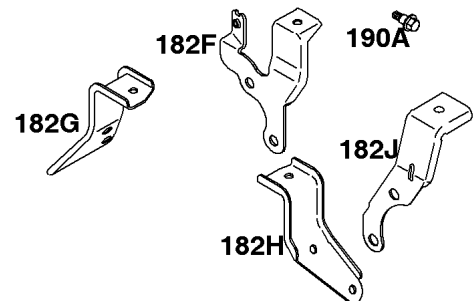

674

674A

1054