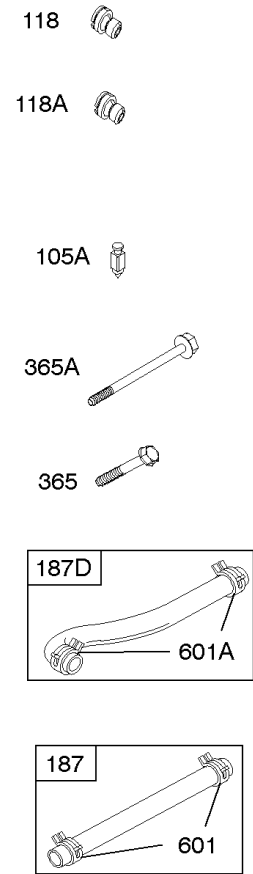

Carburetor

REF NO	PART NO	QTY	DESCRIPTION
11	691556		TUBE, Breather
11B	844921		TUBE, Breather -Used After Code Date 09121800
51	691694		GASKET, Intake
94	844987		KIT, Idle Mixture
95	690718		SCREW -(Throttle Valve)
97A	809095		SHAFT, Throttle
98	808177		KIT, Idle Speed
102	692077		GASKET, Carburetor Body
104	690723		PIN, Float Hinge
105	797410		VALVE, Float Needle -(15.87 mm Long)
105A	846635		VALVE, Float Needle -(18.87 mm)
108A	844989		VALVE, Choke
109	808398		KIT, Choke Shaft
110	806861		WASHER -(Choke Shaft) (Plastic)
117	690881		JET, Main -(Standard) (Standard)
118	844990		JET, Main -(High Altitude) (5000 Feet)
118A	809442		JET, Main -(High Altitude) (9000 Feet and Above)
119	690720		SCREW -(Upper Carburetor Body to Lower Carburetor Body) (M4x18mm)
119	842761		SCREW -(Upper Carburetor Body to Lower Carburetor Body) (M4x16mm)
125A	844993		CARBURETOR -Used After Code Date 10113000
130	690726		VALVE, Throttle
133A	844546		FLOAT, Carburetor
163	692081		GASKET, Air Cleaner -(Air Cleaner)
187	791766		LINE, Fuel -(15 Inches Long)(Cut To Required Length)
187	791745		LINE, Fuel -(23) (Cut to Required Length)
187D	791744		LINE, Fuel -(Formed)(14 Inches Long)(Cut To Required Length)
217	806862		SPRING, Choke Return
231	690718		SCREW -(Choke Valve)
255	690721		BUSHING, Choke Shaft
276	690724		WASHER, Sealing
365	690711		SCREW -(Carburetor/Throttle Body) (M8x38mm)
365A	690866		SCREW -(Carburetor/Throttle Body) (M6 x 98mm)
445	394018S		FILTER, A/C Cartridge
467	691985		KNOB, Air Cleaner Cover -Used Before Code Date 10040100
467	846431		KNOB, Air Cleaner Cover -Used After Code Date 10033100
601	791850		CLAMP, Hose
601A	691038		CLAMP, Hose -(Black)