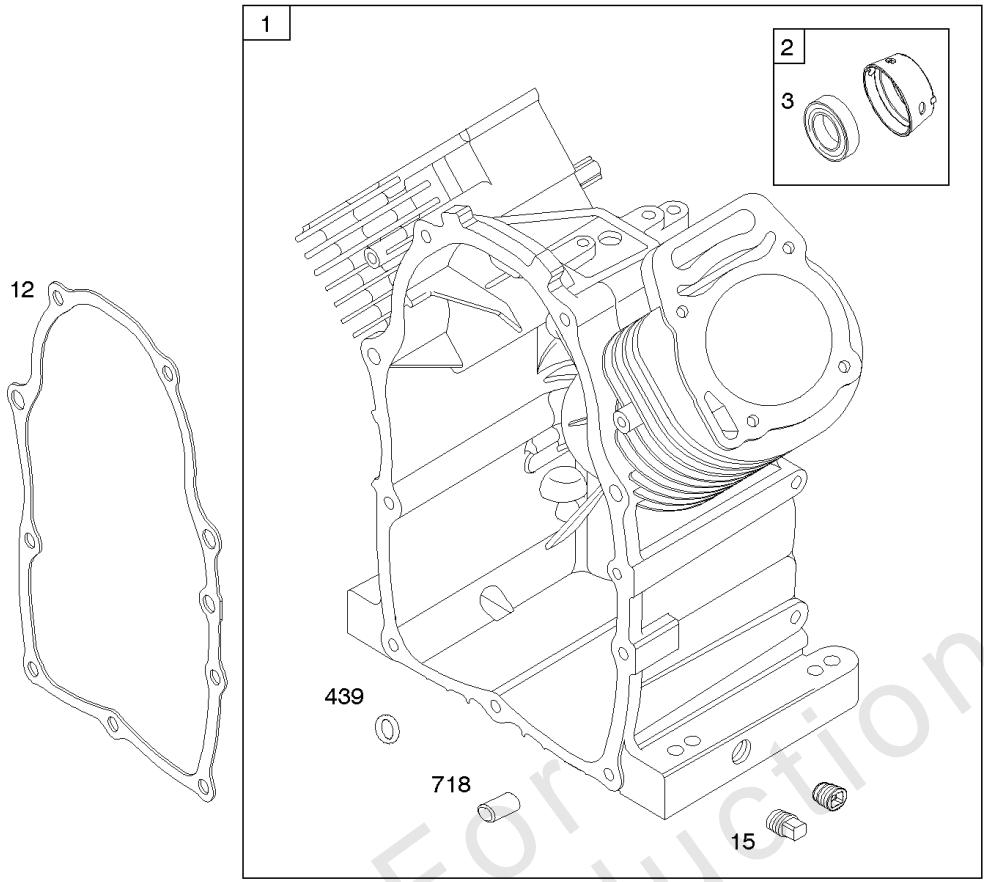

## Camshaft, Crankshaft, Cylinder, Piston/Rings/Connecting Rod

REF NO	PART NO	QTY	DESCRIPTION
601A	691038		CLAMP, Hose -(Black)
718	806469		PIN, Locating -(Cylinder)
741	846085		GEAR, Timing
1025	690689		SPOOL, Governor
1036	-----		Label-Emissions -(Available From A Briggs & Stratton Authorized Dealer)
1133	690342		SCREW -(Crankshaft)
1319	794467		LABEL, Warning
1330	272144		MANUAL, Repair