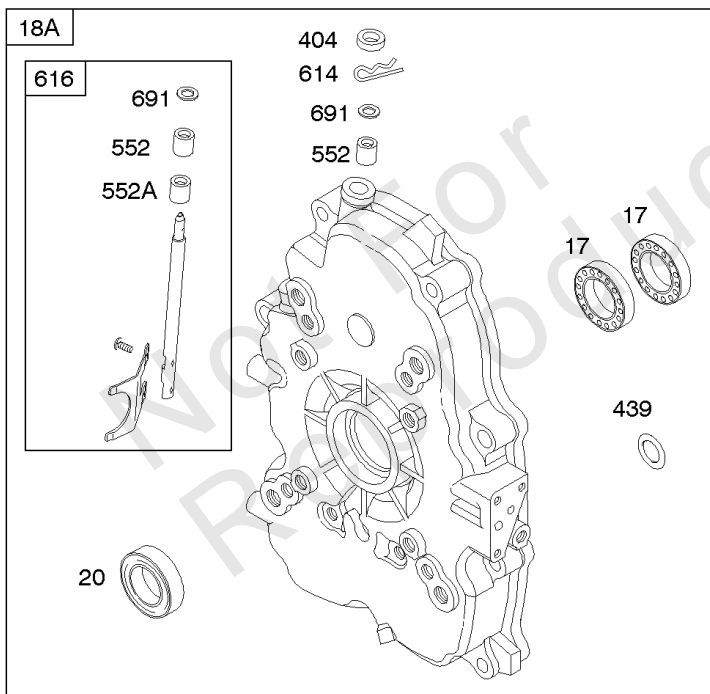

Carburetor Overhaul Kit, Engine & Valve Set

REF NO	PART NO	QTY	DESCRIPTION
3	805101S		SEAL, Oil -(Magneto Side)
7	806085S		GASKET, Cylinder Head
9	844986		GASKET, Breather
12	846487		GASKET, Crankcase
20	805049S		SEAL, Oil -(PTO Side)
51	691694		GASKET, Intake
51A	692035		GASKET, Intake
94	844987		KIT, Idle Mixture
102	692077		GASKET, Carburetor Body
104	690723		PIN, Float Hinge
105	797410		VALVE, Float Needle -(15.87 mm Long)
105A	846635		VALVE, Float Needle -(18.87 mm)
117	690881		JET, Main -(Standard) (Standard)
121	809021		KIT, Carburetor Overhaul
142	690725		NOZZLE, Carburetor
163	692081		GASKET, Air Cleaner -(Air Cleaner)
255	690721		BUSHING, Choke Shaft
273	690681		SEAL, O-Ring -(Oil Pump)
276	690724		WASHER, Sealing
276A	807085		WASHER, Sealing -(Rocker Cover)
358	808704		GASKET SET, Engine
439	692154		O-RING, Oil Gallery -(Crankcase Cover/Sump or Cylinder Assembly)
468	690690		SEAL, O-Ring -(Oil Pump Screen)
691	842826		SEAL, Governor Shaft
807	805557		SPACER -(Throttle)
868	691963		SEAL, Valve
883	691613		GASKET, Exhaust
988	692063		GASKET, Oil Adapter
1022	806039S		GASKET, Rocker Cover
1091	691516		CAP, Limiter
1095B	842723		GASKET SET, Valve