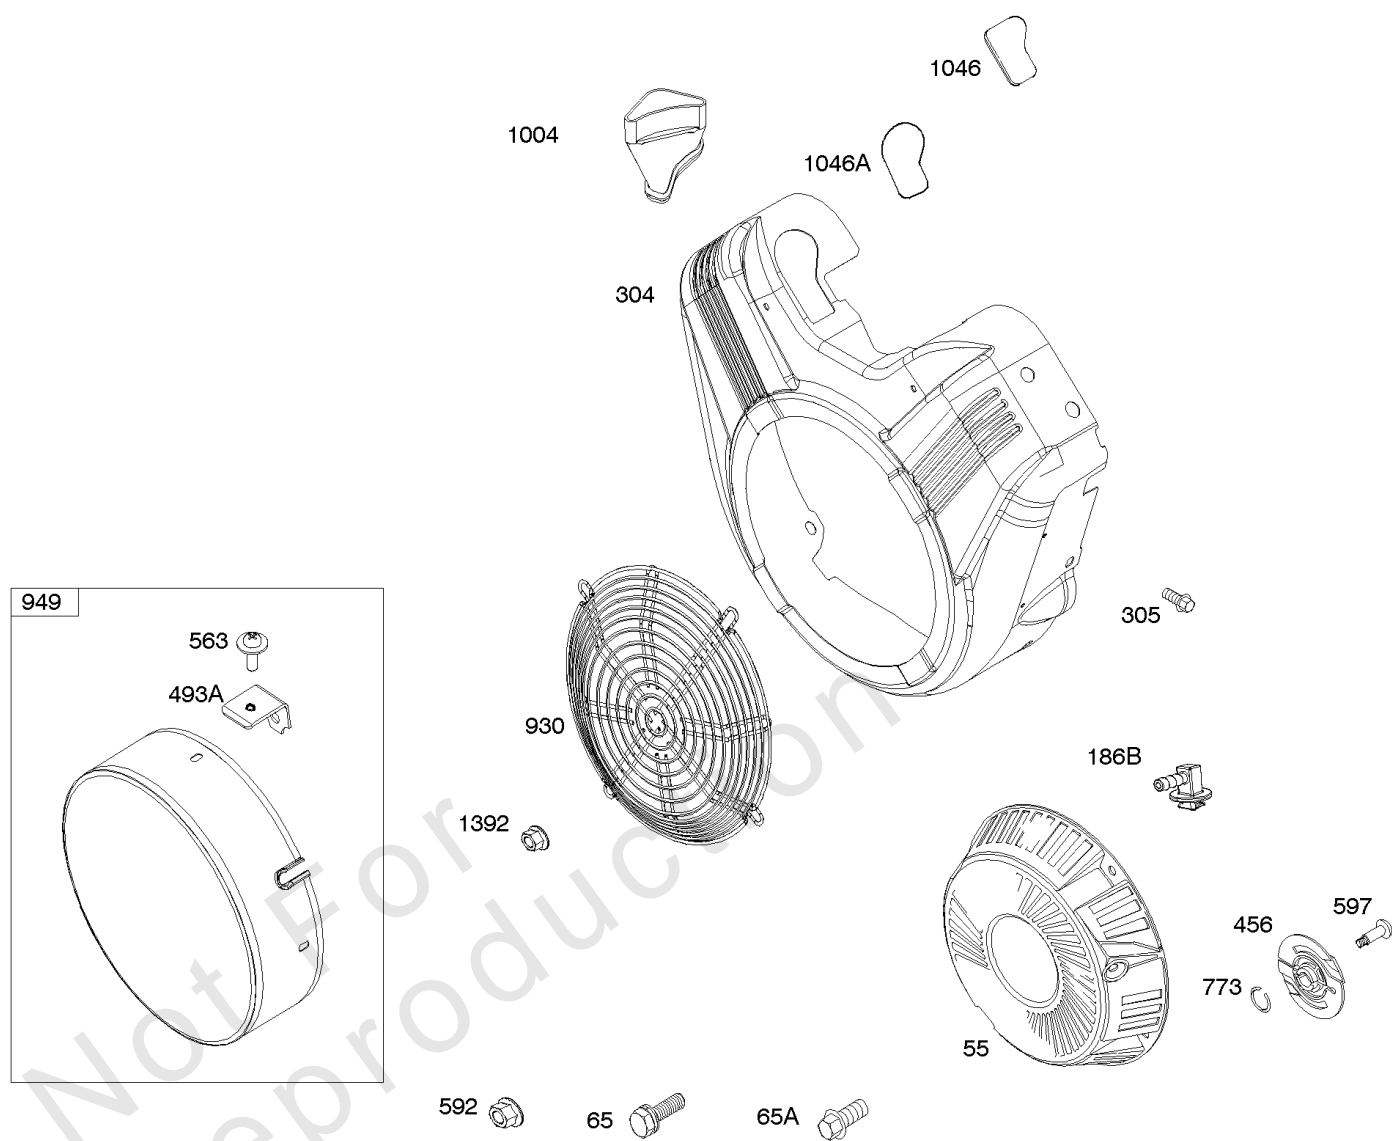

Blower Housing, Rewind Starter

REF NO	PART NO	QTY	DESCRIPTION
55	691568		HOUSING, Rewind Starter
57	692086		SPRING, Rewind Starter
58	66574		ROPE, Starter
59	805957		INSERT, Grip
60	808167		GRIP, Starter Rope
65	690341		SCREW -(Rewind Starter) (Rewind Starter)
65A	841233		SCREW -(Rewind Starter) (M6x10mm)
73A	841440		SCREEN, Rotating
74	841441		SCREW -(Rotating Screen) (M5x14mm)
304	842681		HOUSING, Blower
305	692062		SCREW -(Blower Housing)
455	841794		CUP, Flywheel
456	691529		PLATE, Pawl Friction
456A	845219		PLATE, Pawl Friction
459	845218		PAWL, Ratchet
493A	845729		BRACKET, Mounting
515	691528		SPRING, Pawl
563	841735		SCREW -(Debris Screen Guard)
592	690939		NUT -(Rewind Starter) (M6)
597	690876		SCREW -(Pawl Friction Plate)
608	841729		STARTER, Rewind
608A	844821		STARTER, Rewind
773	690875		RETAINER
949	845728		GUARD, Debris Screen
1004	841656		DUCT, Air
1046	692082		PLUG, Blower Housing
1046A	843068		PLUG, Blower Housing
1392	690939		NUT -(Rewind Guard)