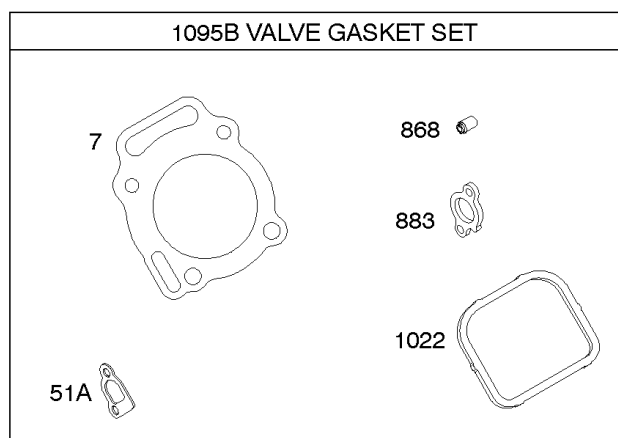

## Carburetor

REF NO	PART NO	QTY	DESCRIPTION
807	805557		SPACER -(Throttle)
833A	691593		SCREW -(Air Cleaner Mounting Strap/Stud)
947	692094		SOLENOID, Fuel
1091	691516		CAP, Limiter

Not For Reproduction

## Carburetor

REF NO	PART NO	QTY	DESCRIPTION
51	691694		GASKET, Intake
91	809208		BODY, Upper Carburetor
94	844987		KIT, Idle Mixture
95	690718		SCREW -(Throttle Valve)
98	808177		KIT, Idle Speed
98A	808981		KIT, Idle Speed
102	692077		GASKET, Carburetor Body
104	690723		PIN, Float Hinge
105	797410		VALVE, Float Needle -(15.87 mm Long)
105A	846635		VALVE, Float Needle -(18.87 mm )
108A	844989		VALVE, Choke
109B	809096		SHAFT, Choke
110	806861		WASHER -(Choke Shaft) (Plastic)
117	690881		JET, Main -(Standard) (Standard)
118	844990		JET, Main -(High Altitude) (5000 Feet)
118A	809442		JET, Main -(High Altitude) (9000 Feet and Above)
119	842761		SCREW -(Upper Carburetor Body to Lower Carburetor Body) (M4x16mm)
119	690720		SCREW -(Upper Carburetor Body to Lower Carburetor Body) (M4x18mm)
122A	846960		SPACER, Carburetor
127	847028		PLUG, Welch
130	690726		VALVE, Throttle
133A	844546		FLOAT, Carburetor
142	690725		NOZZLE, Carburetor
187	791766		LINE, Fuel -(15 Inches Long)(Cut To Required Length)
187	791745		LINE, Fuel -(23 ) (Cut to Required Length)
187D	791744		LINE, Fuel -(Formed)(14 Inches Long)(Cut To Required Length)
217	806862		SPRING, Choke Return
231	690718		SCREW -(Choke Valve)
255	690721		BUSHING, Choke Shaft
276	690724		WASHER, Sealing
365	690711		SCREW -(Carburetor/Throttle Body) (M8x38mm)
365A	690866		SCREW -(Carburetor/Throttle Body) (M6 x 98mm)
601	791850		CLAMP, Hose
601A	691038		CLAMP, Hose -(Black)
807	805557		SPACER -(Throttle)
947	692094		SOLENOID, Fuel
955	807723		PLUG, Carburetor
1091	691516		CAP, Limiter