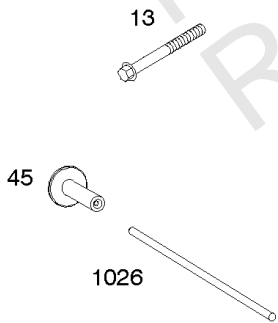

Cylinder Head, Valve Covers

Mfg. No: 305440-3052-G1

Cylinder Head, Valve Covers

REF NO	PART NO	QTY	DESCRIPTION
5	809200		HEAD, Cylinder -(Cylinder 1)
5A	809201		HEAD, Cylinder -(Cylinder 2)
7	806085S		GASKET, Cylinder Head
13	692059		SCREW -(Cylinder Head)
21	809500		CAP, Oil Fill
33	807681		VALVE, Exhaust
34	807680		VALVE, Intake
35	692084		SPRING, Valve -(Intake) (Intake)
36	692084		SPRING, Valve -(Exhaust) (Exhaust)
40	692058		RETAINER, Valve
42	807683		KEEPER, Valve
45	843379		TAPPET, Valve
192	807623		ADJUSTER, Rocker Arm
276A	807085		WASHER, Sealing -(Rocker Cover)
276D	691766		WASHER, Sealing -(Head)(Rocker Cover)
337	496018S		PLUG, Spark
383	19576S		WRENCH, Spark Plug
601	791850		CLAMP, Hose
635	692076		BOOT, Spark Plug
830	809157		STUD, Rocker Arm -(Rocker Arm)
868	691963		SEAL, Valve
871	692057		BUSHING, Valve Guide
914	807084		SCREW -(Rocker Cover)
918	791880		LINE, Fuel
1022	806039S		GASKET, Rocker Cover
1023	843749		COVER, Rocker
1023B	691494		COVER, Rocker
1023C	690910		COVER, Rocker
1023E	691531		COVER, Rocker -(Used On Engines Equipped With 9 Quart Fuel Tanks)
1023D	691558		COVER, Rocker
1026	691758		ROD, Push -(Exhaust)(Aluminum)
1026	691836		ROD, Push -(Intake)(Steel)
1029	807323		ARM, Rocker
1100	791959		PIVOT, Rocker Arm
1254	807084		SCREW -(Rocker Arm Stud)