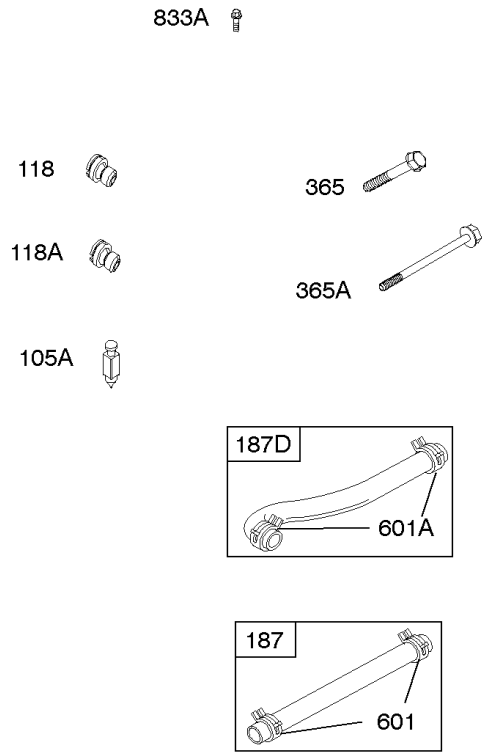

Carburetor

REF NO	PART NO	QTY	DESCRIPTION
11	691556		TUBE, Breather
51	691694		GASKET, Intake
91	809208		BODY, Upper Carburetor
94	844987		KIT, Idle Mixture
95	690718		SCREW -(Throttle Valve)
98	808177		KIT, Idle Speed
102	692077		GASKET, Carburetor Body
104	690723		PIN, Float Hinge
105	797410		VALVE, Float Needle -(15.87 mm Long)
105A	846635		VALVE, Float Needle -(18.87 mm)
108A	844989		VALVE, Choke
109	808398		KIT, Choke Shaft
109B	809096		SHAFT, Choke
110	806861		WASHER -(Choke Shaft) (Plastic)
117	690881		JET, Main -(Standard) (Standard)
118	844990		JET, Main -(High Altitude) (5000 Feet)
118A	809442		JET, Main -(High Altitude) (9000 Feet and Above)
119	690720		SCREW -(Upper Carburetor Body to Lower Carburetor Body) (M4x18mm)
119	842761		SCREW -(Upper Carburetor Body to Lower Carburetor Body) (M4x16mm)
130	690726		VALVE, Throttle
133A	844546		FLOAT, Carburetor
142	690725		NOZZLE, Carburetor
163	692081		GASKET, Air Cleaner -(Air Cleaner)
187	791745		LINE, Fuel -(23) (Cut to Required Length)
187	791766		LINE, Fuel -(15 Inches Long)(Cut To Required Length)
187D	791744		LINE, Fuel -(Formed)(14 Inches Long)(Cut To Required Length)
217	806862		SPRING, Choke Return
231	690718		SCREW -(Choke Valve)
255	690721		BUSHING, Choke Shaft
276B	806137		WASHER, Sealing -(Fuel Solenoid)
365	690711		SCREW -(Carburetor/Throttle Body) (M8x38mm)
365A	690866		SCREW -(Carburetor/Throttle Body) (M6 x 98mm)
445A	393957S		FILTER, A/C Cartridge
467	691985		KNOB, Air Cleaner Cover -Used Before Code Date 10040100
467	846431		KNOB, Air Cleaner Cover -Used After Code Date 10033100
536	845198		CLEANER, Air
601	791850		CLAMP, Hose
601A	691038		CLAMP, Hose -(Black)