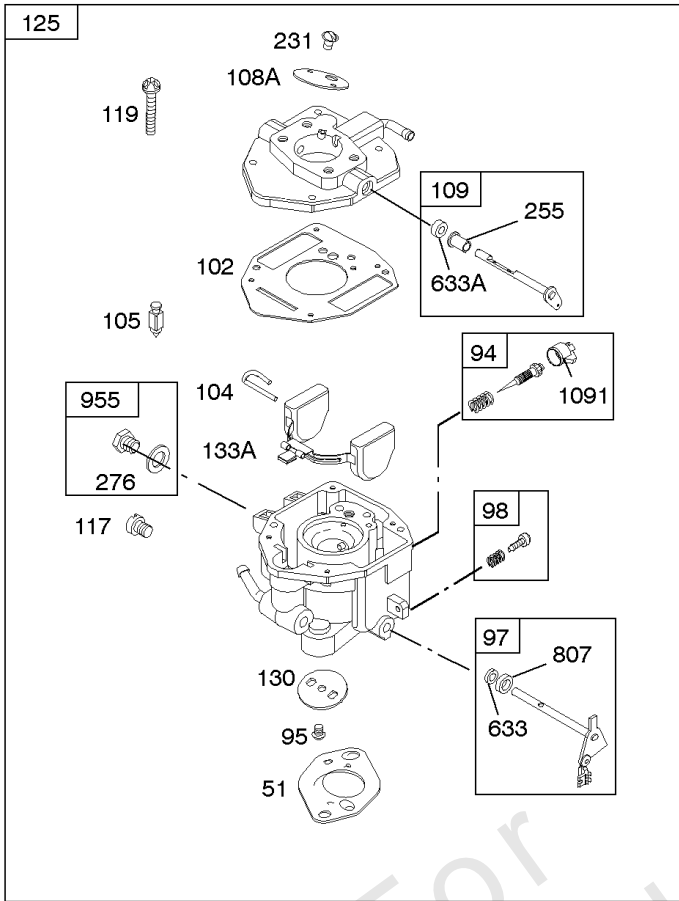

Carburetor

REF NO	PART NO	QTY	DESCRIPTION
11	691556		TUBE, Breather
11B	844921		TUBE, Breather -Used After Code Date 09121800
51	691694		GASKET, Intake
94	844987		KIT, Idle Mixture
95	690718		SCREW -(Throttle Valve)
97A	809095		SHAFT, Throttle
98	808177		KIT, Idle Speed
102	692077		GASKET, Carburetor Body
104	690723		PIN, Float Hinge
105	797410		VALVE, Float Needle -(15.87 mm Long)
105A	846635		VALVE, Float Needle -(18.87 mm)
108A	844989		VALVE, Choke
109	808398		KIT, Choke Shaft
110	806861		WASHER -(Choke Shaft) (Plastic)
117	690881		JET, Main -(Standard) (Standard)
118	844990		JET, Main -(High Altitude) (5000 Feet)
118A	809442		JET, Main -(High Altitude) (9000 Feet and Above)
119	690720		SCREW -(Upper Carburetor Body to Lower Carburetor Body) (M4x18mm)
119	842761		SCREW -(Upper Carburetor Body to Lower Carburetor Body) (M4x16mm)
125A	844993		CARBURETOR -Used After Code Date 10113000
130	690726		VALVE, Throttle
133A	844546		FLOAT, Carburetor
163	692081		GASKET, Air Cleaner -(Air Cleaner)
187	791766		LINE, Fuel -(15 Inches Long)(Cut To Required Length)
187	791745		LINE, Fuel -(23) (Cut to Required Length)
187D	791744		LINE, Fuel -(Formed)(14 Inches Long)(Cut To Required Length)
217	806862		SPRING, Choke Return
231	690718		SCREW -(Choke Valve)
255	690721		BUSHING, Choke Shaft
276	690724		WASHER, Sealing
365	690711		SCREW -(Carburetor/Throttle Body) (M8x38mm)
365A	690866		SCREW -(Carburetor/Throttle Body) (M6 x 98mm)
445	394018S		FILTER, A/C Cartridge
467	691985		KNOB, Air Cleaner Cover -Used Before Code Date 10040100
467	846431		KNOB, Air Cleaner Cover -Used After Code Date 10033100
601	791850		CLAMP, Hose
601A	691038		CLAMP, Hose -(Black)