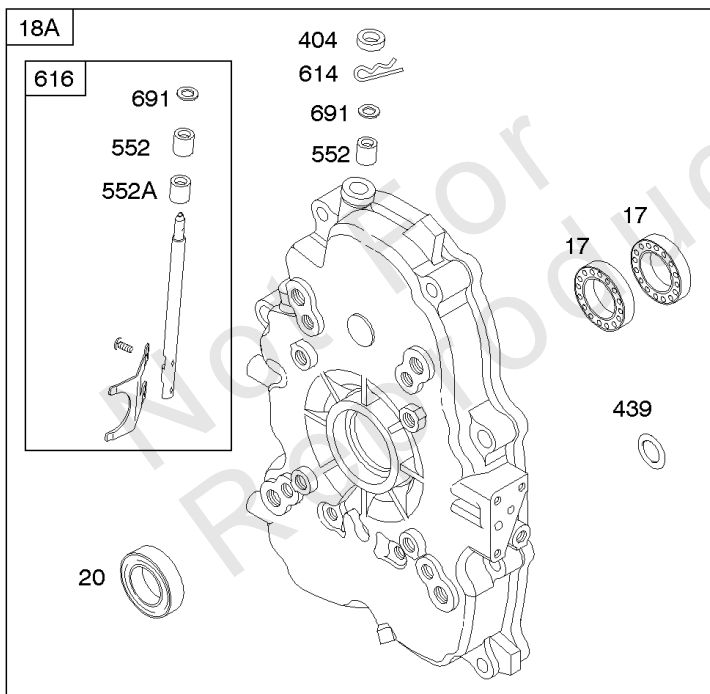

Crankcase Cover, Lubrication, Oil Filter Adapter,

REF NO	PART NO	QTY	DESCRIPTION
12	846487		GASKET, Crankcase
15A	691686		PLUG, Oil Drain -(1/4"-18 NPTF - 3/8 External Sq)
17	843827		BEARING, Ball -(Crankcase Cover Requires Two (2) Ball Bearings)
18B	844725		COVER, Crankcase
20	805049S		SEAL, Oil -(PTO Side)
22	807362		SCREW -(Crankcase Cover/Sump)
86	690745		COVER, Gear
239	690233		SWITCH, Oil Pressure
273	690681		SEAL, O-Ring -(Oil Pump)
287	692062		SCREW -(Dipstick Tube) (M8x18mm)
287A	806660		SCREW -(Dipstick Tube)
402	690679		SCREW -(Oil Filter Cover) (M6x21mm)
404	690704		WASHER -(Governor Crank)
415	794903		PLUG -(1/8"-27 NPTF - EXTERNAL SQ)
439	692154		O-RING, Oil Gallery -(Crankcase Cover/Sump or Cylinder Assembly)
460	806667		CONNECTOR, Filter Adapter
468	690690		SEAL, O-Ring -(Oil Pump Screen)
479	807084		SCREW -(Oil Pump Screen) (M6x14mm)
523	693175		DIPSTICK
524	693172		SEAL, O-Ring -(Dipstick Tube)
525	693174		TUBE, Dipstick
525A	693173		TUBE, Dipstick
552	690701		BUSHING, Governor Crank
552A	806686		BUSHING, Governor Crank
565	690682		STUD -(Oil Filter Adapter)
596	691492		SCREW -(Oil Pump) (M6x30mm)
614	691550		PIN, Cotter
616	806685		CRANK, Governor
650	841233		SCREW -(Oil Deflector)
691	842826		SEAL, Governor Shaft
710	807689		COVER, Oil Filter
737	690679		SCREW -(Oil Filter Adapter) (M6x21mm)
737A	841233		SCREW -(Oil Filter Adapter) (Oil Filter Adapter)
816	690706		WASHER -(Oil Filter Adapter)
988	692063		GASKET, Oil Adapter
988A	690687		GASKET, Oil Adapter
1017	690900		SCREEN, Oil Pump