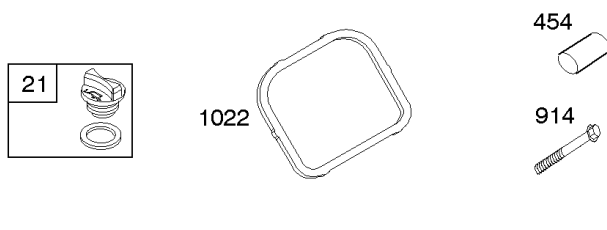

Cylinder Head, Valve Covers

Mfg. No: 305440-3052-G1

Cylinder Head, Valve Covers

REF NO	PART NO	QTY	DESCRIPTION
5	809200		HEAD, Cylinder -(Cylinder 1)
5A	809201		HEAD, Cylinder -(Cylinder 2)
7	806085S		GASKET, Cylinder Head
13	692059		SCREW -(Cylinder Head)
21	809500		CAP, Oil Fill
33	807681		VALVE, Exhaust
34	807680		VALVE, Intake
35	692084		SPRING, Valve -(Intake) (Intake)
36	692084		SPRING, Valve -(Exhaust) (Exhaust)
40	692058		RETAINER, Valve
42	807683		KEEPER, Valve
45	843379		TAPPET, Valve
192	807623		ADJUSTER, Rocker Arm
276A	807085		WASHER, Sealing -(Rocker Cover)
276D	691766		WASHER, Sealing -(Head)(Rocker Cover)
337	496018S		PLUG, Spark
383	19576S		WRENCH, Spark Plug
601	791850		CLAMP, Hose
635	692076		BOOT, Spark Plug
830	809157		STUD, Rocker Arm -(Rocker Arm)
868	691963		SEAL, Valve
871	692057		BUSHING, Valve Guide
914	807084		SCREW -(Rocker Cover)
918	791880		LINE, Fuel
1022	806039S		GASKET, Rocker Cover
1023	843749		COVER, Rocker
1023B	691494		COVER, Rocker
1023C	690910		COVER, Rocker
1023E	691531		COVER, Rocker -(Used On Engines Equipped With 9 Quart Fuel Tanks)
1023D	691558		COVER, Rocker
1026	691758		ROD, Push -(Exhaust)(Aluminum)
1026	691836		ROD, Push -(Intake)(Steel)
1029	807323		ARM, Rocker
1100	791959		PIVOT, Rocker Arm
1254	807084		SCREW -(Rocker Arm Stud)