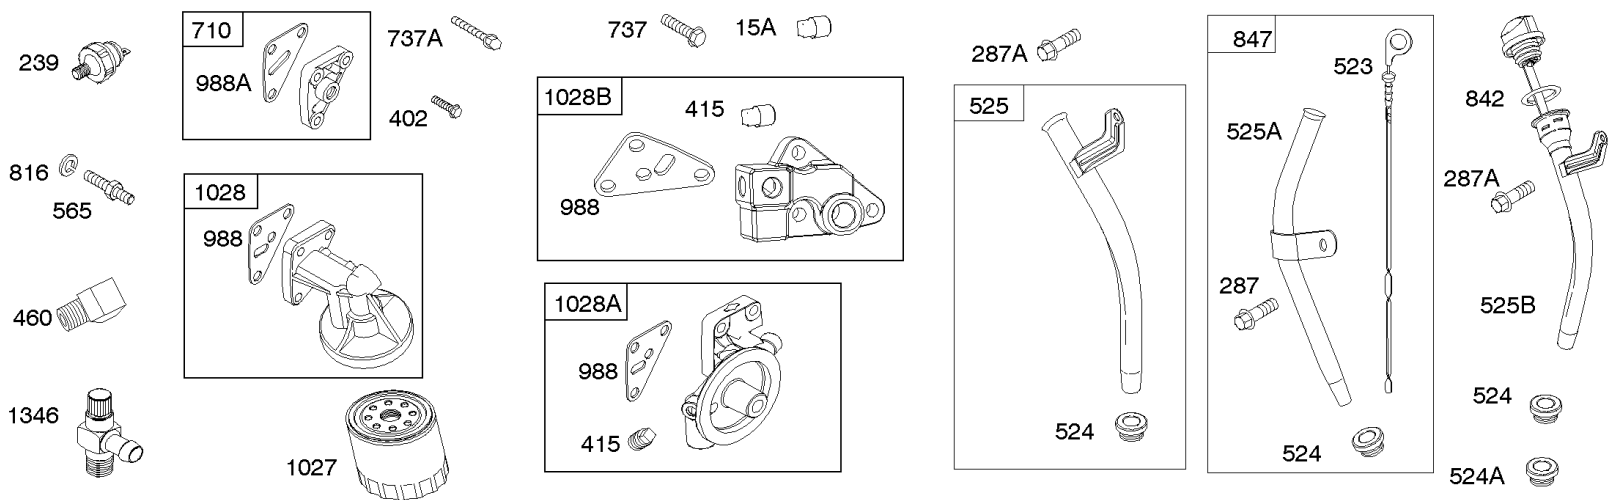

Crankcase Cover, Lubrication, Oil Filter Adapter,

REF NO	PART NO	QTY	DESCRIPTION
12	846487		GASKET, Crankcase
15A	691686		PLUG, Oil Drain -(1/4"-18 NPTF - 3/8 External Sq)
17	843827		BEARING, Ball -(Crankcase Cover Requires Two (2) Ball Bearings)
18B	844725		COVER, Crankcase
20	805049S		SEAL, Oil -(PTO Side)
22	807362		SCREW -(Crankcase Cover/Sump)
86	690745		COVER, Gear
239	690233		SWITCH, Oil Pressure
273	690681		SEAL, O-Ring -(Oil Pump)
287	692062		SCREW -(Dipstick Tube) (M8x18mm)
287A	806660		SCREW -(Dipstick Tube)
402	690679		SCREW -(Oil Filter Cover) (M6x21mm)
404	690704		WASHER -(Governor Crank)
415	794903		PLUG -(1/8"-27 NPTF - EXTERNAL SQ)
439	692154		O-RING, Oil Gallery -(Crankcase Cover/Sump or Cylinder Assembly)
460	806667		CONNECTOR, Filter Adapter
468	690690		SEAL, O-Ring -(Oil Pump Screen)
479	807084		SCREW -(Oil Pump Screen) (M6x14mm)
523	693175		DIPSTICK
524	693172		SEAL, O-Ring -(Dipstick Tube)
525	693174		TUBE, Dipstick
525A	693173		TUBE, Dipstick
552	690701		BUSHING, Governor Crank
552A	806686		BUSHING, Governor Crank
565	690682		STUD -(Oil Filter Adapter)
596	691492		SCREW -(Oil Pump) (M6x30mm)
614	691550		PIN, Cotter
616	806685		CRANK, Governor
650	841233		SCREW -(Oil Deflector)
691	842826		SEAL, Governor Shaft
710	807689		COVER, Oil Filter
737	690679		SCREW -(Oil Filter Adapter) (M6x21mm)
737A	841233		SCREW -(Oil Filter Adapter) (Oil Filter Adapter)
816	690706		WASHER -(Oil Filter Adapter)
988	692063		GASKET, Oil Adapter
988A	690687		GASKET, Oil Adapter
1017	690900		SCREEN, Oil Pump