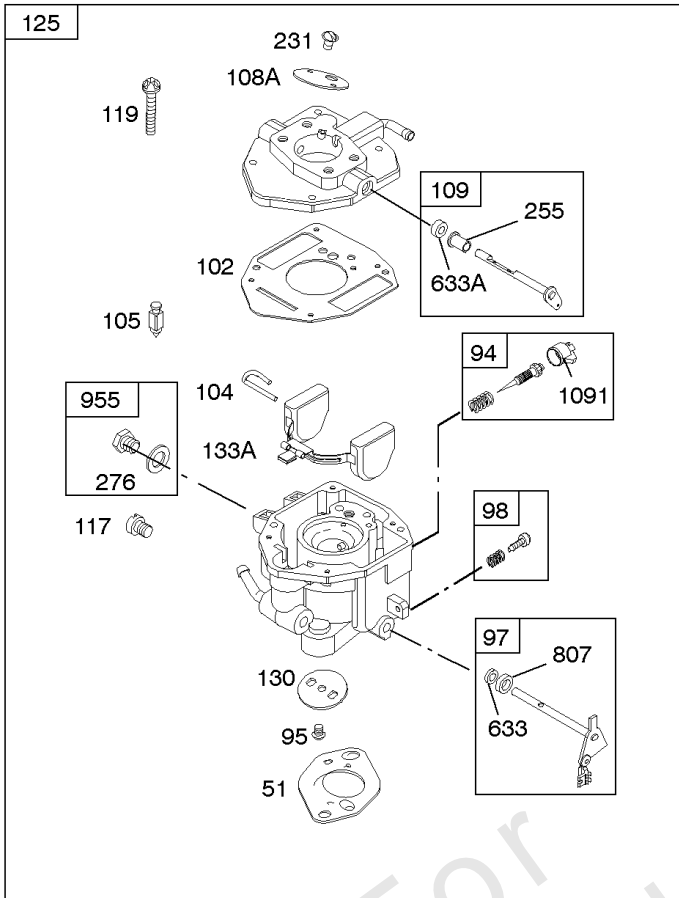

Carburetor

REF NO	PART NO	QTY	DESCRIPTION
629	807004		SPRING, Throttle Return -(Throttle Return)
633B	807003		SEAL, Choke/Throttle Shaft
637	806999		WASHER -(Throttle Shaft)
637A	807000		WASHER -(Throttle Shaft)
742	807001		RETAINER, E Ring
807	805557		SPACER -(Throttle)
955	807723		PLUG, Carburetor
987	807002		SEAL, Choke/Throttle Shaft
1091	691516		CAP, Limiter

Not For Reproduction