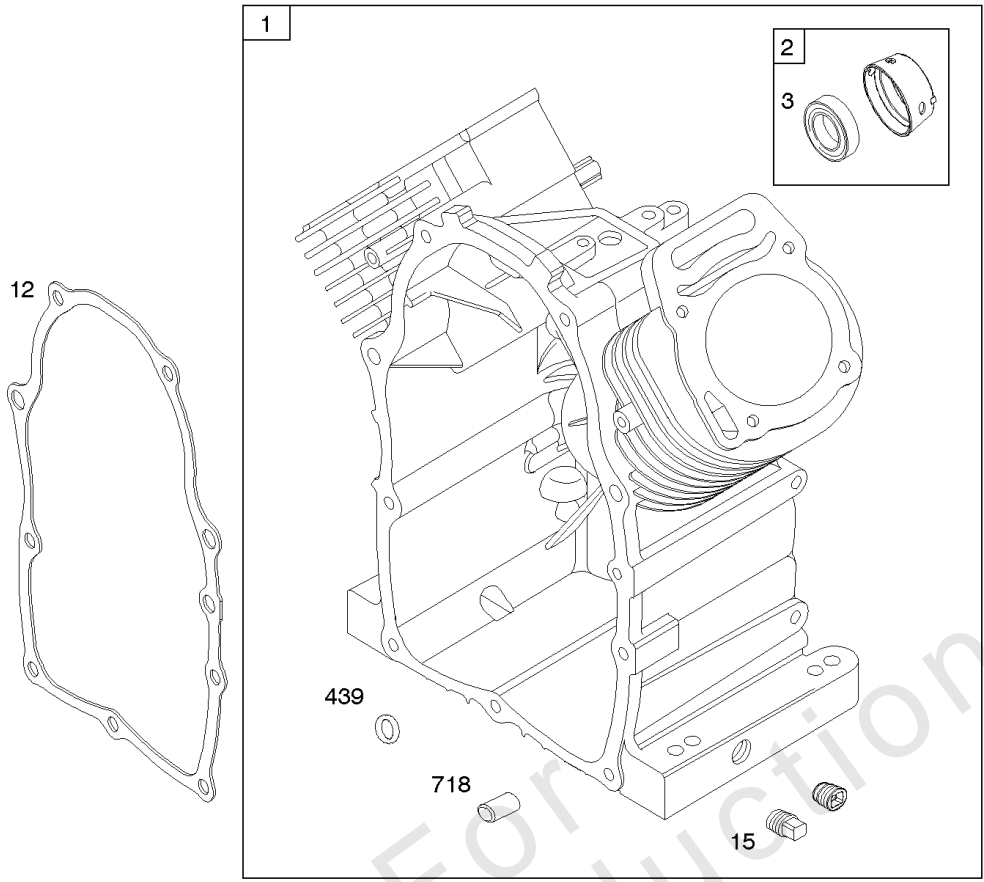

## Camshaft, Crankshaft, Cylinder, Piston/Rings/Connecting Rod

REF NO	PART NO	QTY	DESCRIPTION
1	692178		CYLINDER ASSEMBLY
2	808534		KIT, Bushing/Seal -(Magneto Side)
3	805101S		SEAL, Oil -(Magneto Side)
8	808984		BREATHER ASSEMBLY
9	844986		GASKET, Breather
10	690751		SCREW -(Breather Assembly)
11	691556		TUBE, Breather
11B	844921		TUBE, Breather -Used After Code Date 09121800
12	846487		GASKET, Crankcase
15	691680		PLUG, Oil Drain -(3/8"-18 NPTF - Internal 3/8" Sq)
15	690946		PLUG, Oil Drain -(3/8"-18 NPTF-External 7/16" Sq)
16	808975		CRANKSHAFT
17	843827		BEARING, Ball -(Crankcase Cover Requires Two (2) Ball Bearings)
25	843951		PISTON ASSEMBLY -(Standard) -Used After Code Date 07122300
25A	843951		PISTON ASSEMBLY -(Standard) -Used Before Code Date 07122400
25A	843958		PISTON ASSEMBLY -(.020 Oversize)
26	843953		SET, Ring -(Standard) -Used After Code Date 07122300
26	843957		SET, Ring -(.020 Oversize) -Used After Code Date 07122300
26	-----		Ring Set -(For Replacement Rings Order Ref #25A) -Used Before Code Date 07072400
26	-----		Ring Set -(For Replacement Rings Order Ref #25A) -Used Before Code Date 07122400
27	690683		LOCK, Piston Pin
28	807621		PIN, Piston -(Standard) -Used Before Code Date 07122400
28	844541		PIN, Piston -(Standard) -Used After Code Date 07122300
29	807900S		ROD, Connecting
32	690698		SCREW -(Connecting Rod)
45	843379		TAPPET, Valve
46	692157		CAMSHAFT
357	691483		KEY, Drive Pulley
377	808095		KEY, Flywheel
377A	691639		KEY, Timing
439	692154		O-RING, Oil Gallery -(Crankcase Cover/Sump or Cylinder Assembly)
572	690686		BAFFLE, Breather
598	807625		SHIM, End Play -(Crankshaft or Camshaft Bearing)