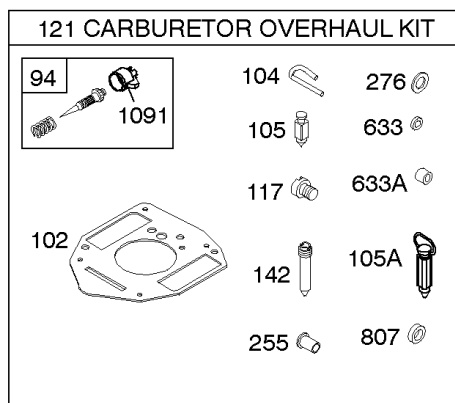

Carburetor

REF NO	PART NO	QTY	DESCRIPTION
51	691694		GASKET, Intake
91	809208		BODY, Upper Carburetor
94	844987		KIT, Idle Mixture
95	690718		SCREW -(Throttle Valve)
98	808177		KIT, Idle Speed
98A	808981		KIT, Idle Speed
102	692077		GASKET, Carburetor Body
104	690723		PIN, Float Hinge
105	797410		VALVE, Float Needle -(15.87 mm Long)
105A	846635		VALVE, Float Needle -(18.87 mm)
108A	844989		VALVE, Choke
109B	809096		SHAFT, Choke
110	806861		WASHER -(Choke Shaft) (Plastic)
117	690881		JET, Main -(Standard) (Standard)
118	844990		JET, Main -(High Altitude) (5000 Feet)
118A	809442		JET, Main -(High Altitude) (9000 Feet and Above)
119	842761		SCREW -(Upper Carburetor Body to Lower Carburetor Body) (M4x16mm)
119	690720		SCREW -(Upper Carburetor Body to Lower Carburetor Body) (M4x18mm)
122A	846960		SPACER, Carburetor
127	847028		PLUG, Welch
130	690726		VALVE, Throttle
133A	844546		FLOAT, Carburetor
142	690725		NOZZLE, Carburetor
187	791766		LINE, Fuel -(15 Inches Long)(Cut To Required Length)
187	791745		LINE, Fuel -(23) (Cut to Required Length)
187D	791744		LINE, Fuel -(Formed)(14 Inches Long)(Cut To Required Length)
217	806862		SPRING, Choke Return
231	690718		SCREW -(Choke Valve)
255	690721		BUSHING, Choke Shaft
276	690724		WASHER, Sealing
365	690711		SCREW -(Carburetor/Throttle Body) (M8x38mm)
365A	690866		SCREW -(Carburetor/Throttle Body) (M6 x 98mm)
601	791850		CLAMP, Hose
601A	691038		CLAMP, Hose -(Black)
807	805557		SPACER -(Throttle)
947	692094		SOLENOID, Fuel
955	807723		PLUG, Carburetor
1091	691516		CAP, Limiter