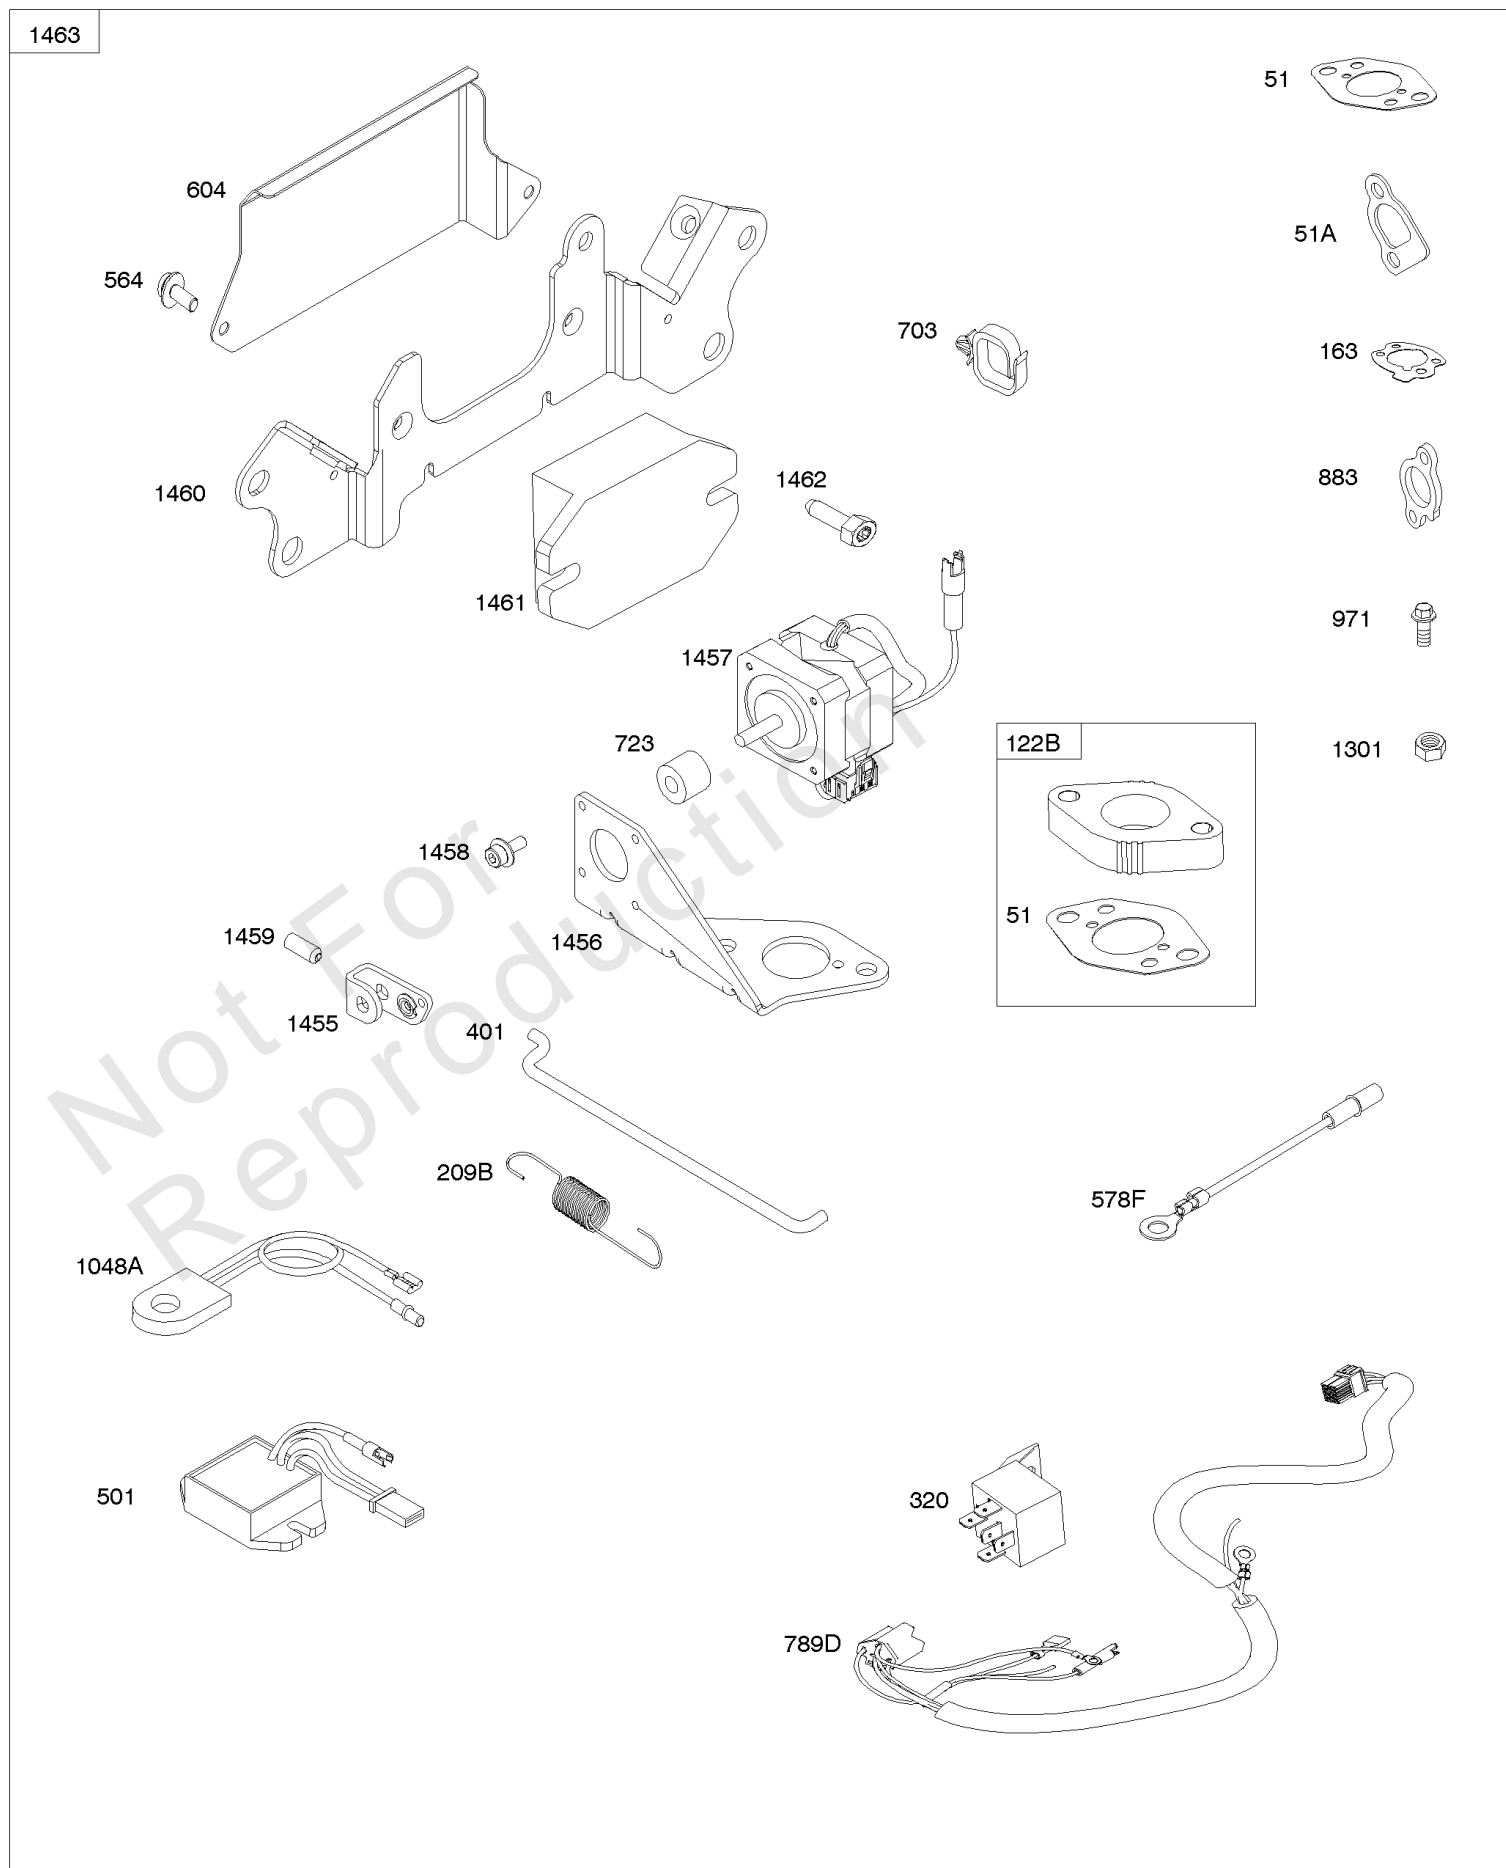

Electronic Governor

REF NO	PART NO	QTY	DESCRIPTION
51	691694		GASKET, Intake
51A	692035		GASKET, Intake
122B	845817		SPACER, Carburetor
163	692081		GASKET, Air Cleaner -(Air Cleaner)
209B	845816		SPRING/LINK, Governor
320	1726829SM		RELAY(S)
401	845814		LINK, Actuator
501	845907		REGULATOR
564	690677		SCREW -(Control Cover)
578F	845849		WIRE ASSEMBLY
604	845821		COVER, Control
703	691010		CLIP
723	845818		SEAL, Foam
789D	845788		HARNESS, Wiring
883	691613		GASKET, Exhaust
971	807084		SCREW -(Air Cleaner Base to Carburetor/Throttle Body)
1048A	845556		MODULE, Electronic Governor
1301	845823		NUT -(Wiring Harness)
1455	845813		LEVER, Actuator
1456	845815		BRACKET, Mounting
1457	845819		MOTOR, Stepper
1458	845812		SCREW -(Stepper Motor)
1459	845820		SCREW
1460	845822		BRACKET, Control
1461	845824		UNIT, Engine Control -(Pre-Programmed)
1462	792629		SCREW -(Engine Control Unit) (ECU)