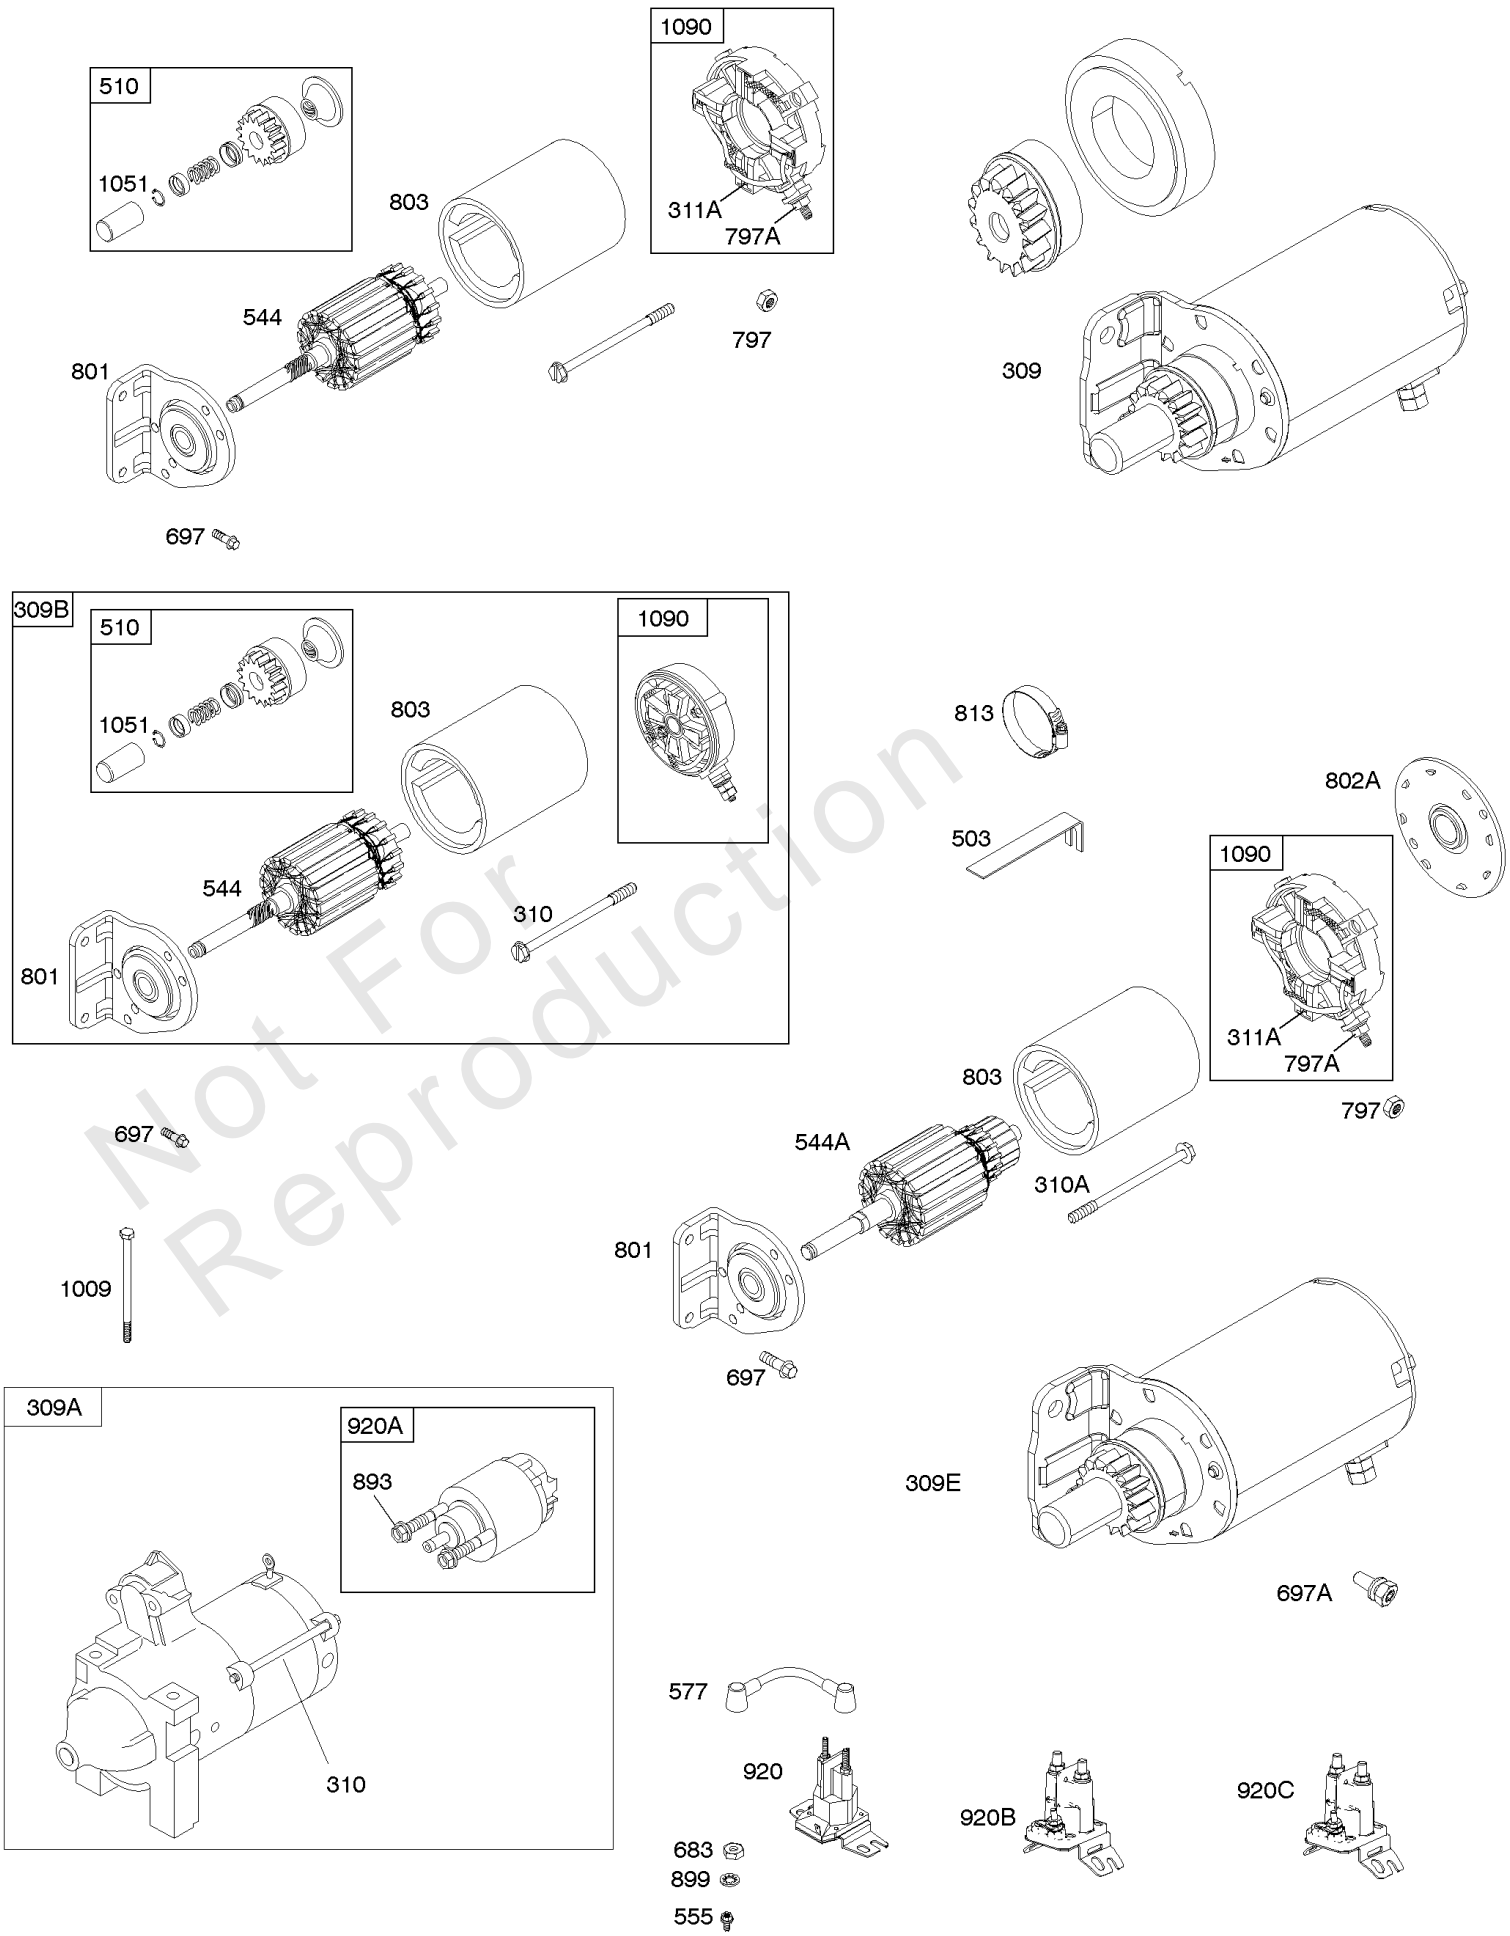

Electric Starter

REF NO	PART NO	QTY	DESCRIPTION
309E	844717		MOTOR, Starter
310	-----		Screw -(Starter Motor)
310A	690323		BOLT -(Starter Motor)
311A	497608		SET, Brush
503	691532		STRAP, Starter -(82mm Long)
503	845016		STRAP, Starter -(60mm)
510	496881		DRIVE, Starter -(Steel Pinion Gear) -Used Before Code Date 14052800
544	-----		Armature-Starter -(For Replacement Starter Armature, Order 691564 Starter Motor, Reference309)
544A	693548		ARMATURE, Starter -(Replacement Starter Armature, Order 691564 Starter Motor, Reference309)
555	692067		SCREW -(Starter Solenoid)
577	690795		CABLE, Starter
683	691029		NUT -(Starter Solenoid)
697	692062		SCREW -(Starter Motor) (Drive Cap)
697A	691902		SCREW -(Starter Motor) (Drive Cap)
797	691029		NUT -(Brush Retainer)
797A	693167		NUT -(Brush Retainer)
801	-----		Cap-Drive -(For Replacement Starter Motor, Order Reference 309)
802A	691286		CAP, End
803	-----		Housing-Starter -(For Replacement Starter Motor, Order Reference 309)
813	690635		CLAMP
893	820805		NUT -(Starter Solenoid)
899	691077		WASHER -(Starter Solenoid) (Internal Tooth Lockwasher)
920	691656		SOLENOID, Starter -Used Before Code Date 00070300
920A	825418		SOLENOID, Starter
920C	846820		SOLENOID, Starter -Used After Code Date 00070200
1009	806474		SCREW -(USE REFERENCE 697 ONLY)
1051	691124		RING, Retaining -Used Before Code Date 14052800
1090	691293		RETAINER, Brush -Used Before Code Date 14052800