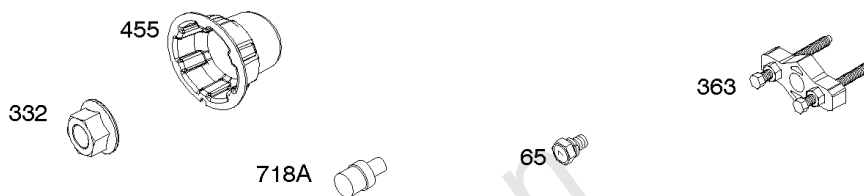

Flywheel, Rotating Screens

REF NO	PART NO	QTY	DESCRIPTION
23	842683		FLYWHEEL
65	690341		SCREW -(Rewind Starter) (Rewind Starter)
73	841662		SCREEN, Rotating
73A	841440		SCREEN, Rotating
73C	494439		SCREEN, Rotating
74	841441		SCREW -(Rotating Screen) (M5x14mm)
74A	691647		SCREW -(Rotating Screen)
332	690887		NUT -(Flywheel)
363	19203		PULLER, Flywheel
455	841794		CUP, Flywheel
668	691500		SPACER -(Rotating Screen)
668A	691215		SPACER -(Rotating Screen)
718A	690740		PIN, Locating -(28MM)
718B	841581		PIN, Locating -(32MM)
849	691088		SCREW -(Stub Shaft)
1047	841580		SHAFT, Stub