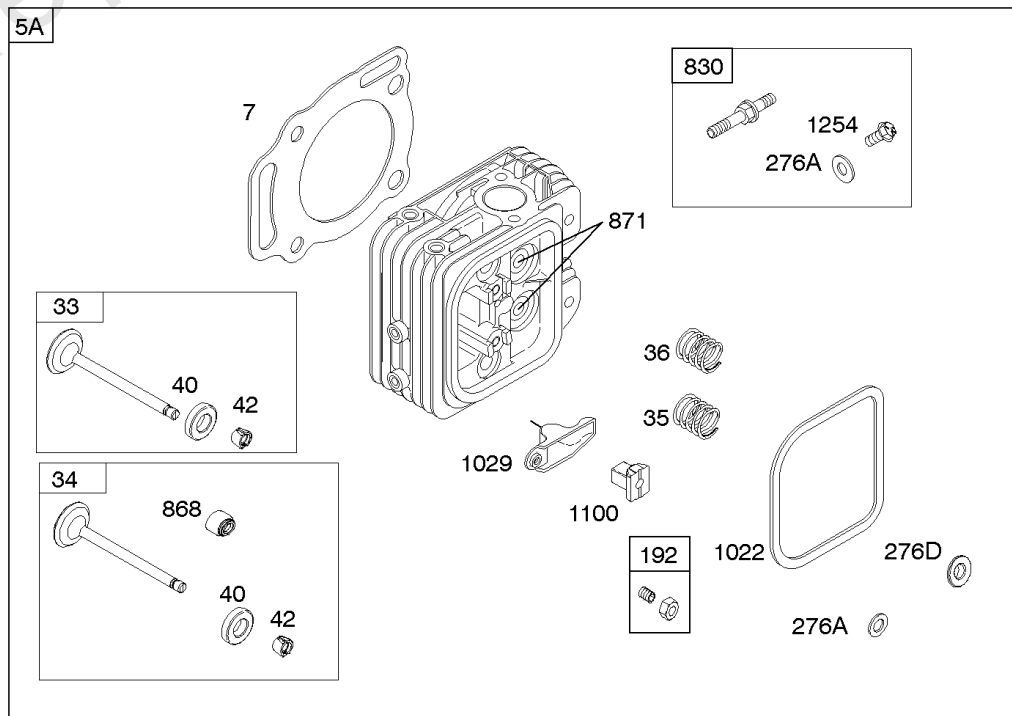

Cylinder Head, Valve Covers

Mfg. No: 305440-3052-G1

Cylinder Head, Valve Covers

REF NO	PART NO	QTY	DESCRIPTION
5	809200		HEAD, Cylinder -(Cylinder 1)
5A	809201		HEAD, Cylinder -(Cylinder 2)
7	806085S		GASKET, Cylinder Head
13	692059		SCREW -(Cylinder Head)
21	809500		CAP, Oil Fill
33	807681		VALVE, Exhaust
34	807680		VALVE, Intake
35	692084		SPRING, Valve -(Intake) (Intake)
36	692084		SPRING, Valve -(Exhaust) (Exhaust)
40	692058		RETAINER, Valve
42	807683		KEEPER, Valve
45	843379		TAPPET, Valve
192	807623		ADJUSTER, Rocker Arm
276A	807085		WASHER, Sealing -(Rocker Cover)
276D	691766		WASHER, Sealing -(Head)(Rocker Cover)
337	496018S		PLUG, Spark
383	19576S		WRENCH, Spark Plug
601	791850		CLAMP, Hose
635	692076		BOOT, Spark Plug
830	809157		STUD, Rocker Arm -(Rocker Arm)
868	691963		SEAL, Valve
871	692057		BUSHING, Valve Guide
914	807084		SCREW -(Rocker Cover)
918	791880		LINE, Fuel
1022	806039S		GASKET, Rocker Cover
1023	843749		COVER, Rocker
1023B	691494		COVER, Rocker
1023C	690910		COVER, Rocker
1023E	691531		COVER, Rocker -(Used On Engines Equipped With 9 Quart Fuel Tanks)
1023D	691558		COVER, Rocker
1026	691758		ROD, Push -(Exhaust)(Aluminum)
1026	691836		ROD, Push -(Intake)(Steel)
1029	807323		ARM, Rocker
1100	791959		PIVOT, Rocker Arm
1254	807084		SCREW -(Rocker Arm Stud)