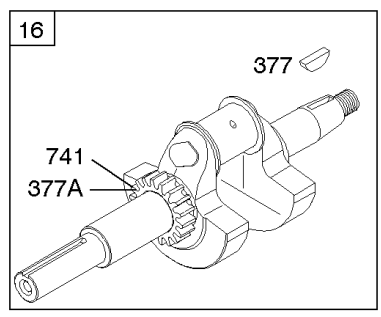

## Camshaft, Crankshaft, Cylinder, Piston/Rings/Connecting Rod

REF NO	PART NO	QTY	DESCRIPTION
601A	691038		CLAMP, Hose -(Black)
718	806469		PIN, Locating -(Cylinder)
741	846085		GEAR, Timing
1025	690689		SPOOL, Governor
1036	-----		Label-Emissions -(Available From A Briggs & Stratton Authorized Dealer)
1133	690342		SCREW -(Crankshaft)
1319	794467		LABEL, Warning
1330	272144		MANUAL, Repair