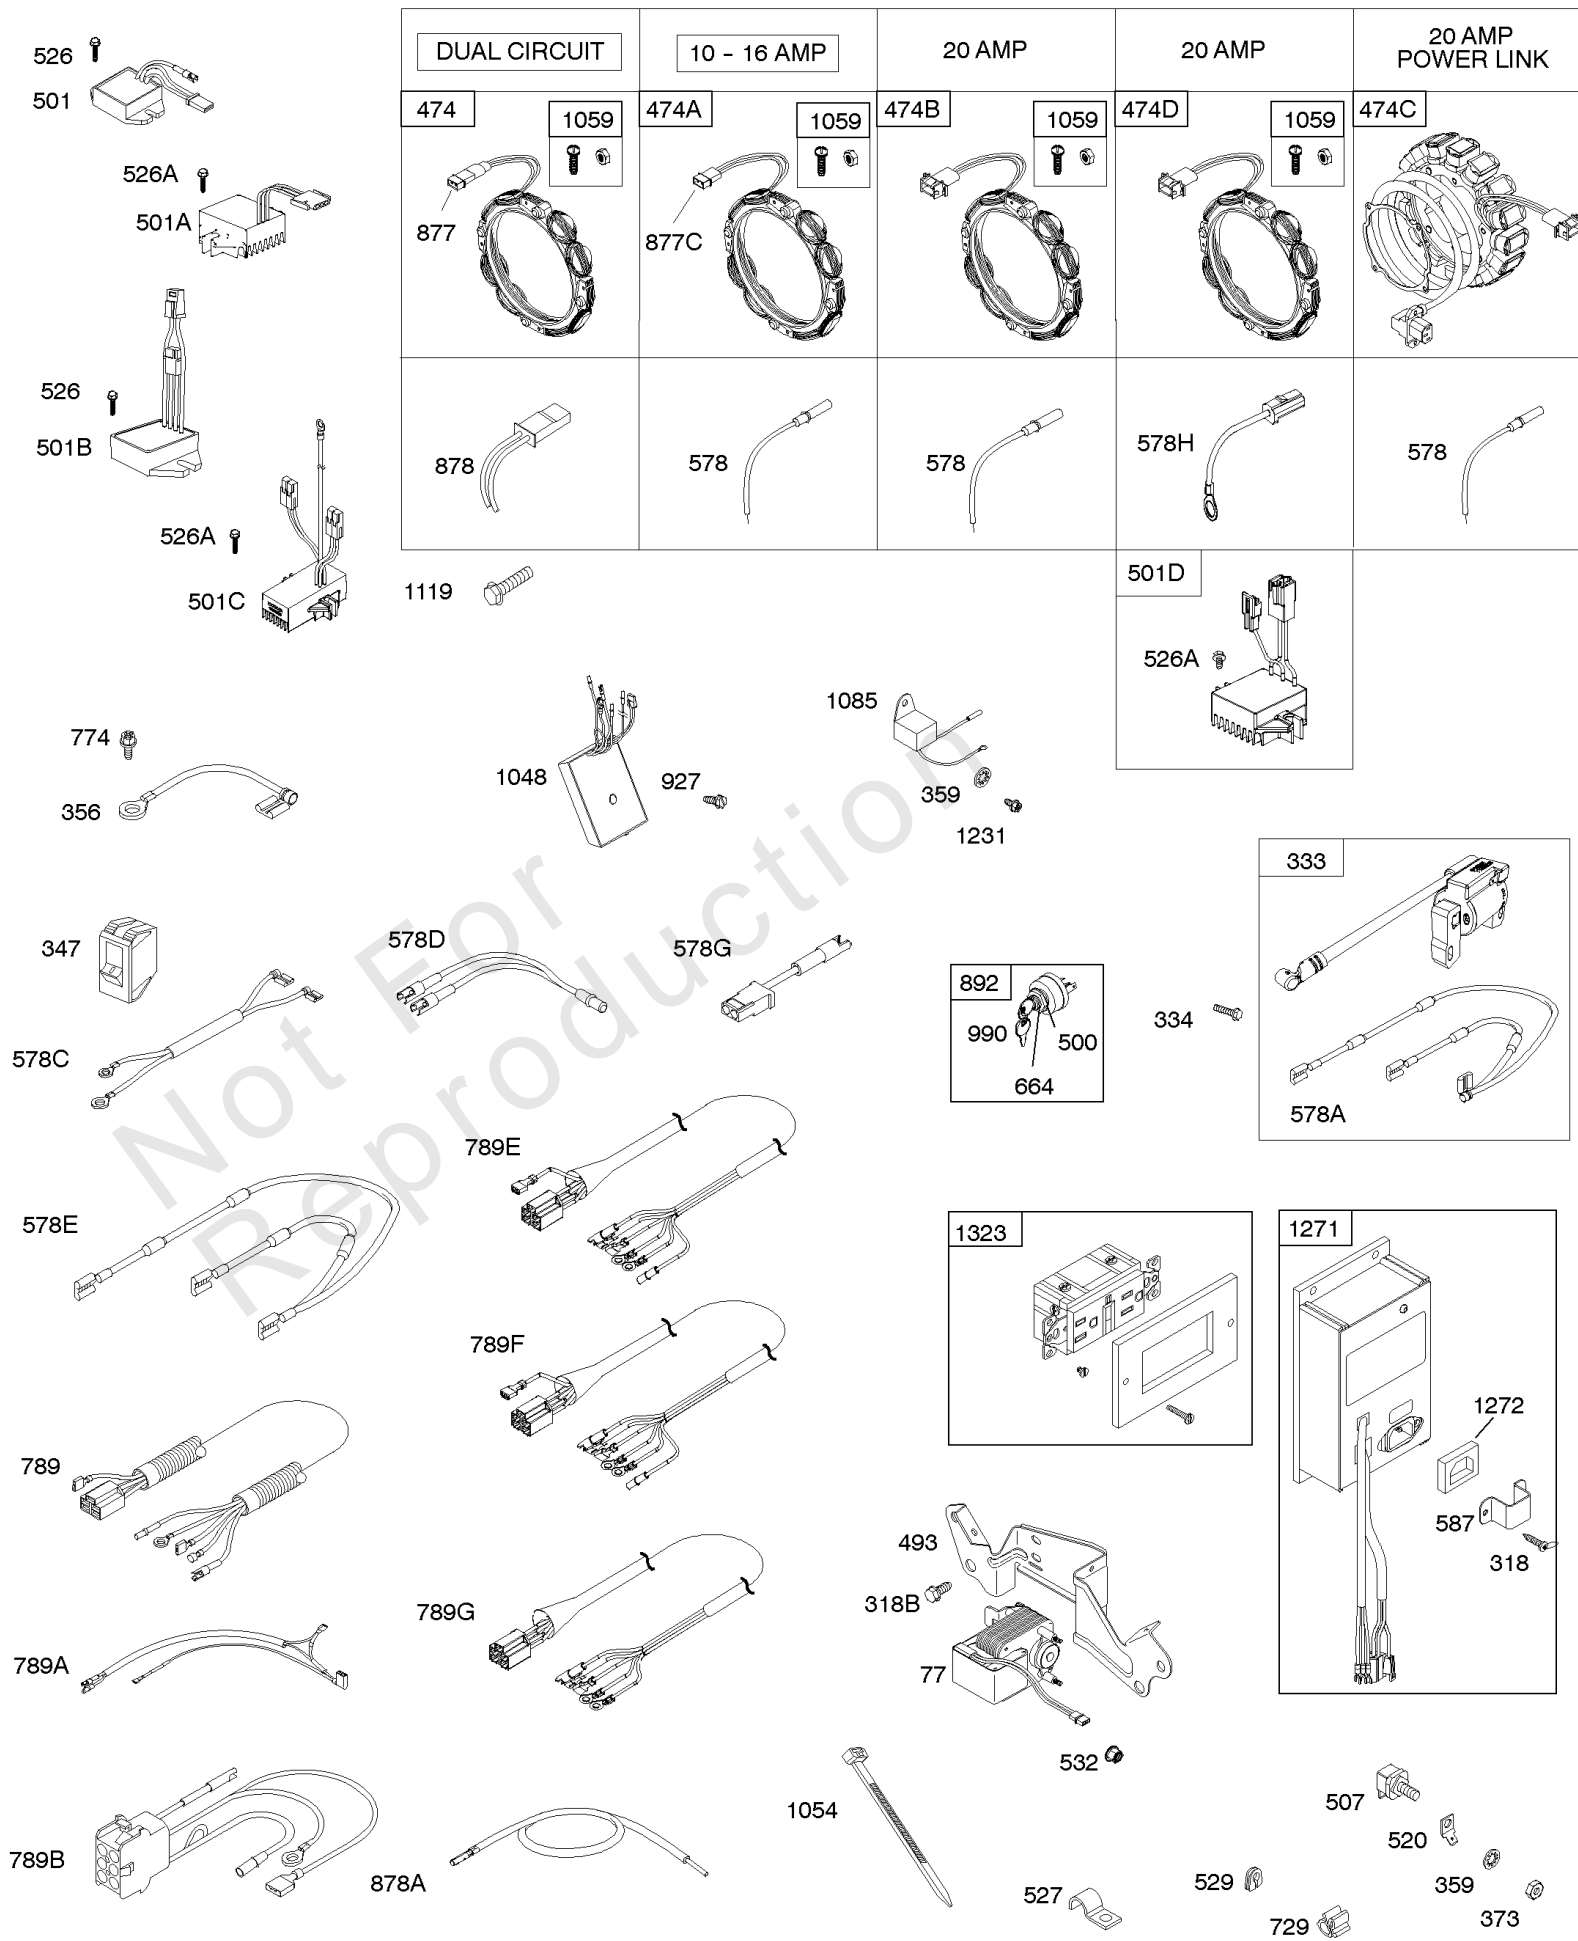

Alternator, Regulator, Wire Assemblies

Mfg. No: 305440-3052-G1

Alternator, Regulator, Wire Assemblies

REF NO	PART NO	QTY	DESCRIPTION
20	805049S		SEAL, Oil -(PTO Side)
318	807130		SCREW -(Mounting Bracket)
333	845606		ARMATURE, Magneto
334	692066		SCREW -(Magneto Armature)
347	691995		SWITCH, Rocker
356	690796		WIRE, Stop
359	691077		WASHER -(Ground Terminal)
373	691612		NUT -(Ground Terminal)
474A	592830		ALTERNATOR -(10-16 Amp Regulated)
500	691086		WASHER -(Key Switch)
501	845907		REGULATOR
507	691972		INSULATOR
520	691084		TERMINAL, Ground
526	692067		SCREW -(Regulator) (M6x12mm)
527	690423		CLAMP, Tube
529	690744		GROMMET
578	692306		WIRE ASSEMBLY
578A	844547		WIRE ASSEMBLY
578D	692961		WIRE ASSEMBLY
578E	691999		WIRE ASSEMBLY
587	698024		BRACKET, Mounting
664	691087		NUT -(Key Switch)
729	690586		CLIP, Wire
774	692067		SCREW -(Stop Wire)
789	691996		HARNESS, Wiring
877	393456		WIRE/CONNECTOR, Alternator
877C	399916		WIRE/CONNECTOR, Alternator
878	398661		HARNESS, Wiring
892	692318		SWITCH, Key
990	691959		SET, Key
1054	280275		TIE, Cable
1059	698516		KIT, Screw/Washer
1085	809093		MODULE, Ignition
1119	691552		SCREW -(Alternator)
1231	692067		SCREW -(Ignition Module)
1271	697261		INVERTER
1272	697260		GASKET, Inverter
1323	699146		RECEPTACLE, Powerlink