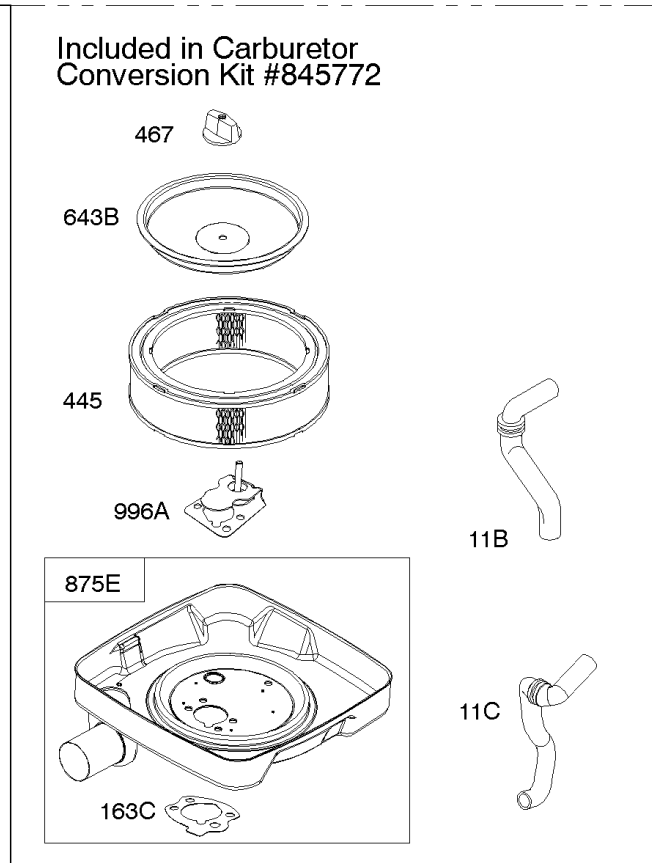

Carburetor

REF NO	PART NO	QTY	DESCRIPTION
11	691556		TUBE, Breather
11B	844921		TUBE, Breather -Used After Code Date 09121800
51	691694		GASKET, Intake
94	844987		KIT, Idle Mixture
95	690718		SCREW -(Throttle Valve)
97A	809095		SHAFT, Throttle
98	808177		KIT, Idle Speed
102	692077		GASKET, Carburetor Body
104	690723		PIN, Float Hinge
105	797410		VALVE, Float Needle -(15.87 mm Long)
105A	846635		VALVE, Float Needle -(18.87 mm)
108A	844989		VALVE, Choke
109	808398		KIT, Choke Shaft
110	806861		WASHER -(Choke Shaft) (Plastic)
117	690881		JET, Main -(Standard) (Standard)
118	844990		JET, Main -(High Altitude) (5000 Feet)
118A	809442		JET, Main -(High Altitude) (9000 Feet and Above)
119	690720		SCREW -(Upper Carburetor Body to Lower Carburetor Body) (M4x18mm)
119	842761		SCREW -(Upper Carburetor Body to Lower Carburetor Body) (M4x16mm)
125A	844993		CARBURETOR -Used After Code Date 10113000
130	690726		VALVE, Throttle
133A	844546		FLOAT, Carburetor
163	692081		GASKET, Air Cleaner -(Air Cleaner)
187	791766		LINE, Fuel -(15 Inches Long)(Cut To Required Length)
187	791745		LINE, Fuel -(23) (Cut to Required Length)
187D	791744		LINE, Fuel -(Formed)(14 Inches Long)(Cut To Required Length)
217	806862		SPRING, Choke Return
231	690718		SCREW -(Choke Valve)
255	690721		BUSHING, Choke Shaft
276	690724		WASHER, Sealing
365	690711		SCREW -(Carburetor/Throttle Body) (M8x38mm)
365A	690866		SCREW -(Carburetor/Throttle Body) (M6 x 98mm)
445	394018S		FILTER, A/C Cartridge
467	691985		KNOB, Air Cleaner Cover -Used Before Code Date 10040100
467	846431		KNOB, Air Cleaner Cover -Used After Code Date 10033100
601	791850		CLAMP, Hose
601A	691038		CLAMP, Hose -(Black)