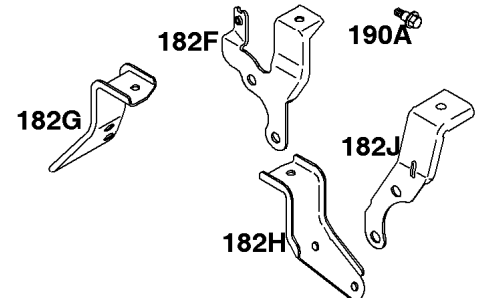

674

674A

1054