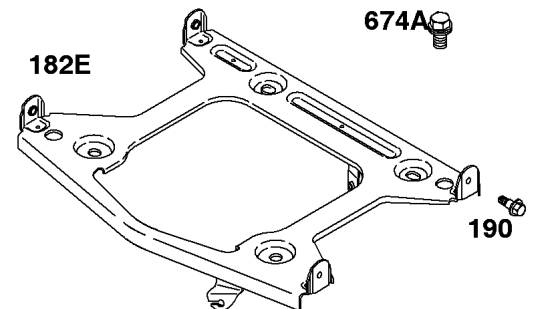

Included in Fuel Tank Service #845137

Included in Fuel Tank Service #845138

529A

674

674A

1054