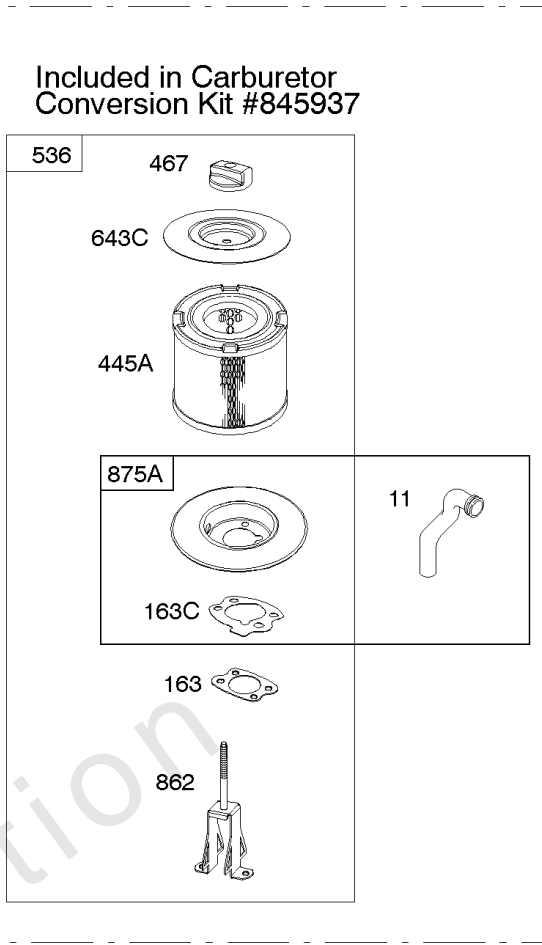

Carburetor

REF NO	PART NO	QTY	DESCRIPTION
11	691556		TUBE, Breather
51	691694		GASKET, Intake
91	809208		BODY, Upper Carburetor
94	844987		KIT, Idle Mixture
95	690718		SCREW -(Throttle Valve)
98	808177		KIT, Idle Speed
102	692077		GASKET, Carburetor Body
104	690723		PIN, Float Hinge
105	797410		VALVE, Float Needle -(15.87 mm Long)
105A	846635		VALVE, Float Needle -(18.87 mm)
108A	844989		VALVE, Choke
109	808398		KIT, Choke Shaft
109B	809096		SHAFT, Choke
110	806861		WASHER -(Choke Shaft) (Plastic)
117	690881		JET, Main -(Standard) (Standard)
118	844990		JET, Main -(High Altitude) (5000 Feet)
118A	809442		JET, Main -(High Altitude) (9000 Feet and Above)
119	690720		SCREW -(Upper Carburetor Body to Lower Carburetor Body) (M4x18mm)
119	842761		SCREW -(Upper Carburetor Body to Lower Carburetor Body) (M4x16mm)
130	690726		VALVE, Throttle
133A	844546		FLOAT, Carburetor
142	690725		NOZZLE, Carburetor
163	692081		GASKET, Air Cleaner -(Air Cleaner)
187	791745		LINE, Fuel -(23) (Cut to Required Length)
187	791766		LINE, Fuel -(15 Inches Long)(Cut To Required Length)
187D	791744		LINE, Fuel -(Formed)(14 Inches Long)(Cut To Required Length)
217	806862		SPRING, Choke Return
231	690718		SCREW -(Choke Valve)
255	690721		BUSHING, Choke Shaft
276B	806137		WASHER, Sealing -(Fuel Solenoid)
365	690711		SCREW -(Carburetor/Throttle Body) (M8x38mm)
365A	690866		SCREW -(Carburetor/Throttle Body) (M6 x 98mm)
445A	393957S		FILTER, A/C Cartridge
467	691985		KNOB, Air Cleaner Cover -Used Before Code Date 10040100
467	846431		KNOB, Air Cleaner Cover -Used After Code Date 10033100
536	845198		CLEANER, Air
601	791850		CLAMP, Hose
601A	691038		CLAMP, Hose -(Black)