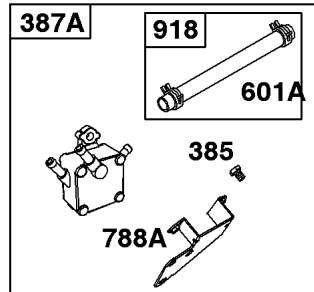

674

674A

1054