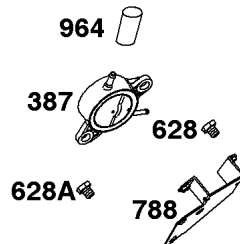

## Camshaft, Crankshaft, Cylinder, Piston/Rings/Connecting Rod

REF NO	PART NO	QTY	DESCRIPTION
601A	691038		CLAMP, Hose -(Black)
718	806469		PIN, Locating -(Cylinder)
741	846085		GEAR, Timing
1025	690689		SPOOL, Governor
1036	-----		Label-Emissions -(Available From A Briggs & Stratton Authorized Dealer)
1133	690342		SCREW -(Crankshaft)
1319	794467		LABEL, Warning
1330	272144		MANUAL, Repair

Included in Fuel Tank Service #845137

Included in Fuel Tank Service #845138

529A

674

674A

1054

## *Fuel Supply*

---

REF NO	PART NO	QTY	DESCRIPTION
1054	280275		TIE, Cable

---

Not For Reproduction