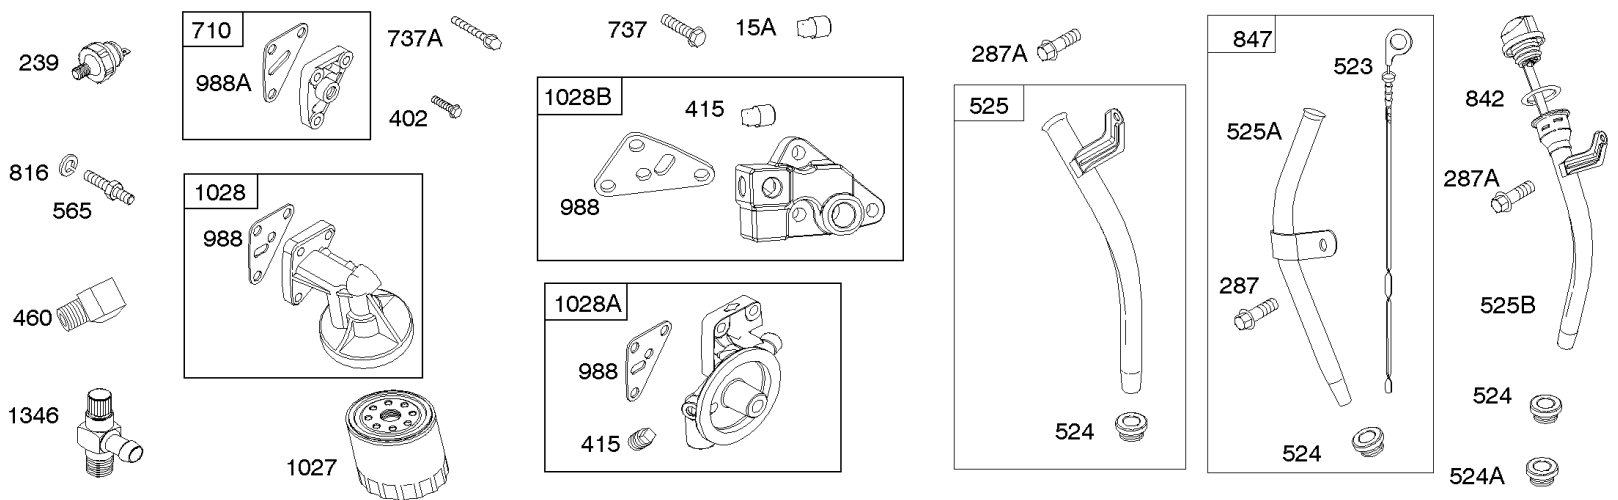

Carburetor Overhaul Kit, Engine & Valve Set

REF NO	PART NO	QTY	DESCRIPTION
3	805101S		SEAL, Oil -(Magneto Side)
7	806085S		GASKET, Cylinder Head
9	844986		GASKET, Breather
12	846487		GASKET, Crankcase
20	805049S		SEAL, Oil -(PTO Side)
51	691694		GASKET, Intake
51A	692035		GASKET, Intake
94	844987		KIT, Idle Mixture
102	692077		GASKET, Carburetor Body
104	690723		PIN, Float Hinge
105	797410		VALVE, Float Needle -(15.87 mm Long)
105A	846635		VALVE, Float Needle -(18.87 mm)
117	690881		JET, Main -(Standard) (Standard)
121	809021		KIT, Carburetor Overhaul
142	690725		NOZZLE, Carburetor
163	692081		GASKET, Air Cleaner -(Air Cleaner)
255	690721		BUSHING, Choke Shaft
273	690681		SEAL, O-Ring -(Oil Pump)
276	690724		WASHER, Sealing
276A	807085		WASHER, Sealing -(Rocker Cover)
358	808704		GASKET SET, Engine
439	692154		O-RING, Oil Gallery -(Crankcase Cover/Sump or Cylinder Assembly)
468	690690		SEAL, O-Ring -(Oil Pump Screen)
691	842826		SEAL, Governor Shaft
807	805557		SPACER -(Throttle)
868	691963		SEAL, Valve
883	691613		GASKET, Exhaust
988	692063		GASKET, Oil Adapter
1022	806039S		GASKET, Rocker Cover
1091	691516		CAP, Limiter
1095B	842723		GASKET SET, Valve