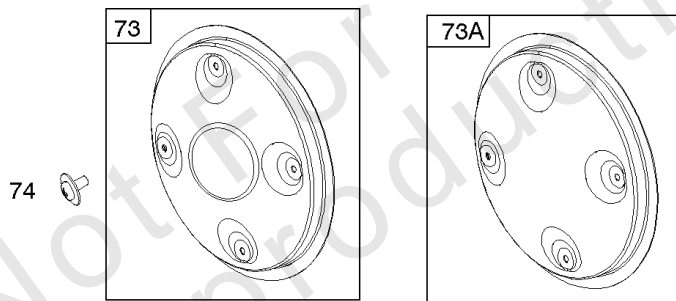

Flywheel, Rotating Screens

REF NO	PART NO	QTY	DESCRIPTION
23	842683		FLYWHEEL
65	690341		SCREW -(Rewind Starter) (Rewind Starter)
73	841662		SCREEN, Rotating
73A	841440		SCREEN, Rotating
73C	494439		SCREEN, Rotating
74	841441		SCREW -(Rotating Screen) (M5x14mm)
74A	691647		SCREW -(Rotating Screen)
332	690887		NUT -(Flywheel)
363	19203		PULLER, Flywheel
455	841794		CUP, Flywheel
668	691500		SPACER -(Rotating Screen)
668A	691215		SPACER -(Rotating Screen)
718A	690740		PIN, Locating -(28MM)
718B	841581		PIN, Locating -(32MM)
849	691088		SCREW -(Stub Shaft)
1047	841580		SHAFT, Stub