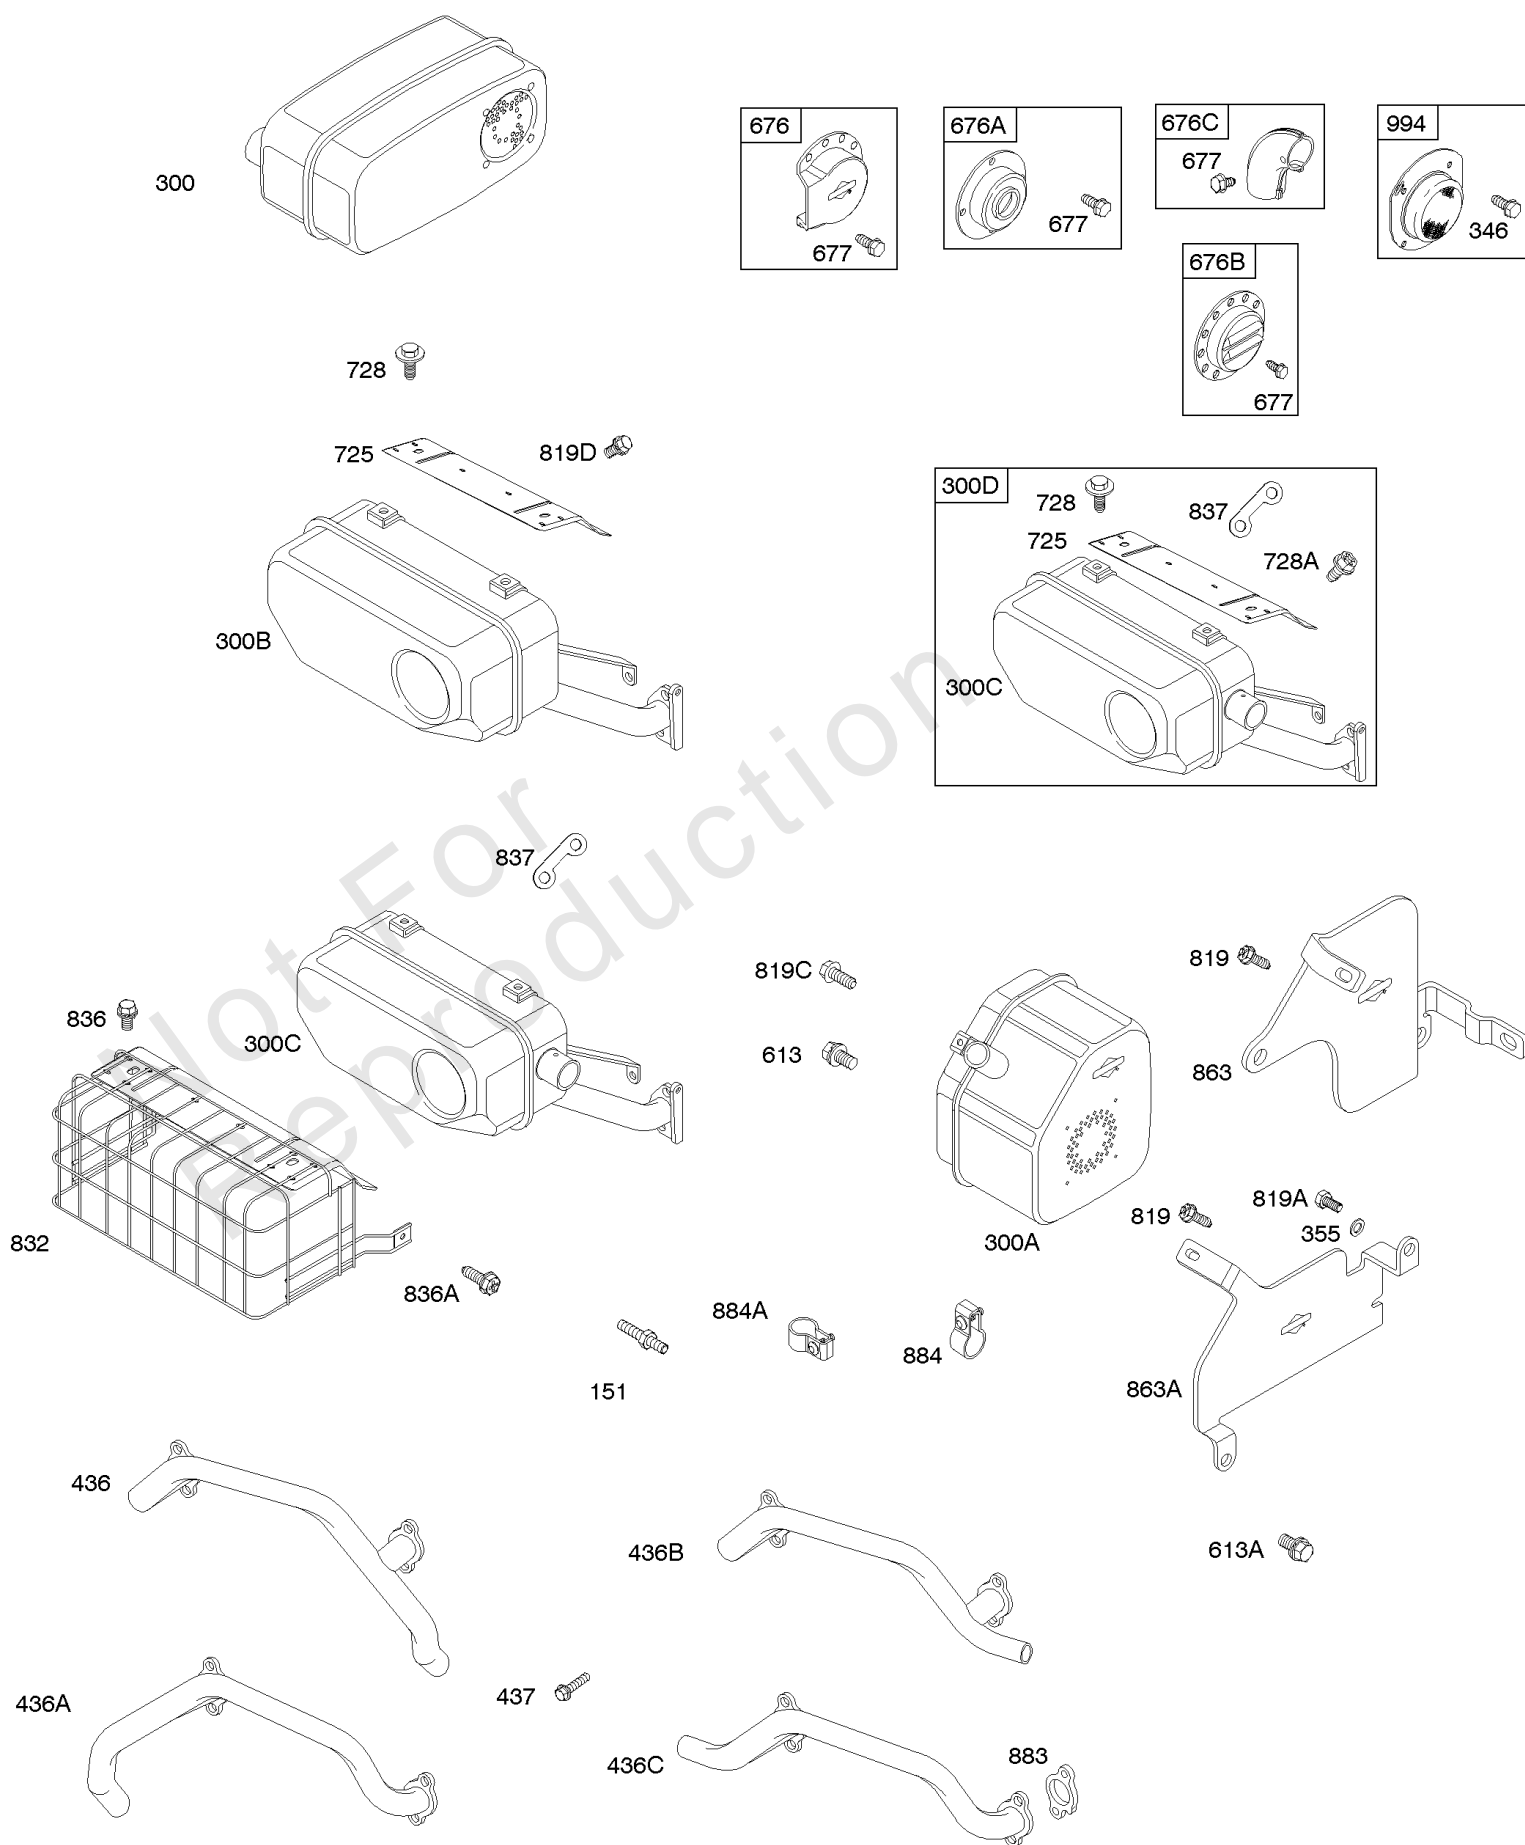

Exhaust Systems

REF NO	PART NO	QTY	DESCRIPTION
151	841185		STUD -(Exhaust Manifold)
300C	691562		MUFFLER -(Cylinder 2) (Side Outlet)
346	690661		SCREW -(Spark Arrestor) (#8-18 x 0.375 lg)
355	690944		WASHER -(Muffler Bracket)
436	692061		MANIFOLD, Exhaust
436A	691499		MANIFOLD, Exhaust
436B	691501		MANIFOLD, Exhaust
436C	691502		MANIFOLD, Exhaust
437	691902		SCREW -(Exhaust Manifold) (M8x20mm)
613	691902		SCREW -(Muffler)
613A	692067		SCREW -(Muffler)
676	795036		DEFLECTOR, Muffler
676A	396903		DEFLECTOR, Muffler
676C	495518		DEFLECTOR, Muffler
676B	795038		DEFLECTOR, Muffler
677	690661		SCREW -(Muffler Deflector) (#8-18 x 0.375 lg)
725	691498		SHIELD, Heat
728	691514		SCREW -(Heat Shield)
728A	692067		SCREW -(Heat Shield)
819	692056		SCREW -(Muffler Bracket)
819A	690943		SCREW -(Muffler Bracket)
832	691571		GUARD, Muffler
836	691514		SCREW -(Muffler Guard)
836A	692067		SCREW -(Muffler Guard)
837	808085		SPACER -(Includes 2)
863	691513		BRACKET, Muffler
883	691613		GASKET, Exhaust
884	690898		CLAMP, Muffler
994	794945		ARRESTOR, Spark