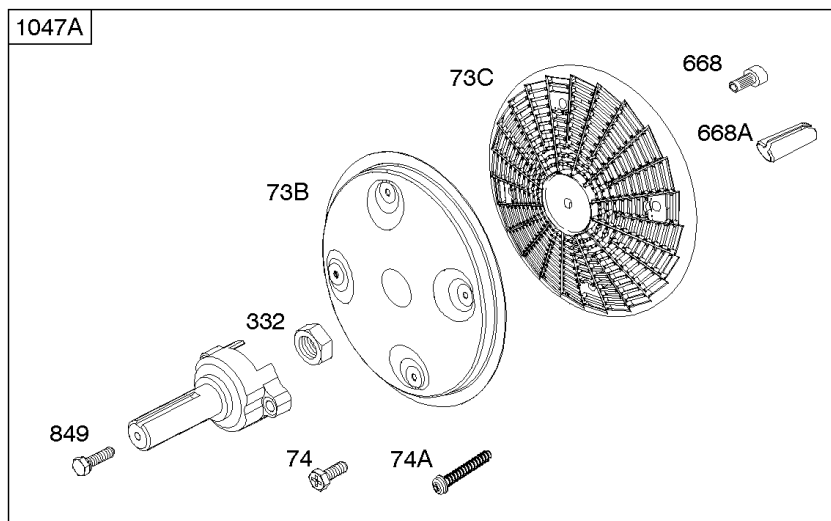

Flywheel, Rotating Screens

REF NO	PART NO	QTY	DESCRIPTION
23	842683		FLYWHEEL
65	690341		SCREW -(Rewind Starter) (Rewind Starter)
73	841662		SCREEN, Rotating
73A	841440		SCREEN, Rotating
73C	494439		SCREEN, Rotating
74	841441		SCREW -(Rotating Screen) (M5x14mm)
74A	691647		SCREW -(Rotating Screen)
332	690887		NUT -(Flywheel)
363	19203		PULLER, Flywheel
455	841794		CUP, Flywheel
668	691500		SPACER -(Rotating Screen)
668A	691215		SPACER -(Rotating Screen)
718A	690740		PIN, Locating -(28MM)
718B	841581		PIN, Locating -(32MM)
849	691088		SCREW -(Stub Shaft)
1047	841580		SHAFT, Stub