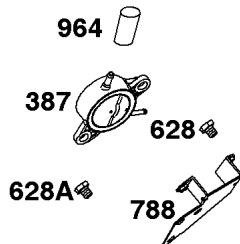

## Camshaft, Crankshaft, Cylinder, Piston/Rings/Connecting Rod

REF NO	PART NO	QTY	DESCRIPTION
601A	691038		CLAMP, Hose -(Black)
718	806469		PIN, Locating -(Cylinder)
741	846085		GEAR, Timing
1025	690689		SPOOL, Governor
1036	-----		Label-Emissions -(Available From A Briggs & Stratton Authorized Dealer)
1133	690342		SCREW -(Crankshaft)
1319	794467		LABEL, Warning
1330	272144		MANUAL, Repair

Included in Fuel Tank Service #845137

Included in Fuel Tank Service #845138

529A

674

674A

1054