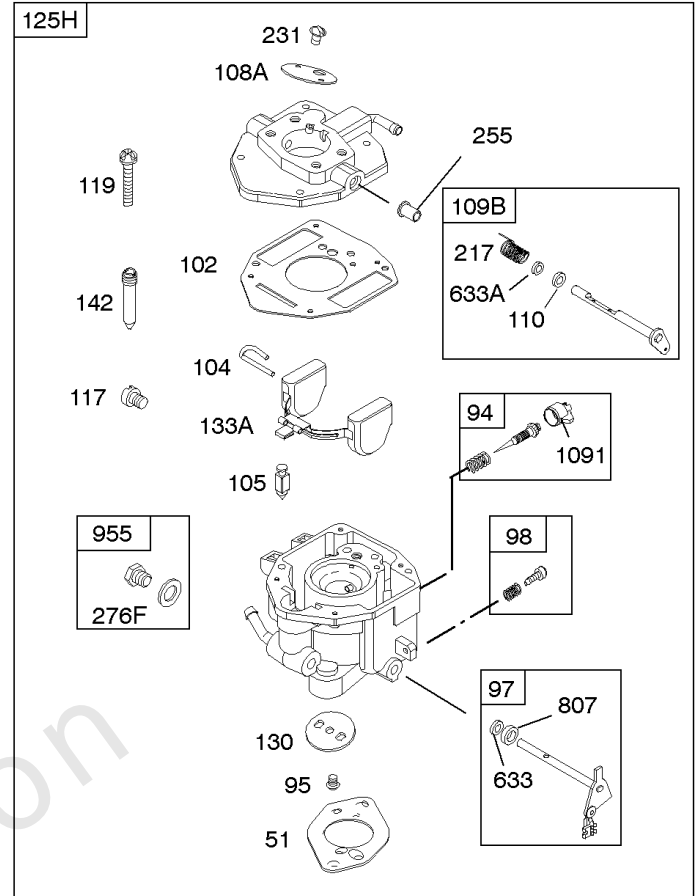

## Carburetor

REF NO	PART NO	QTY	DESCRIPTION
11	691556		TUBE, Breather
51	691694		GASKET, Intake
91	809208		BODY, Upper Carburetor
94	844987		KIT, Idle Mixture
95	690718		SCREW -(Throttle Valve)
98	808177		KIT, Idle Speed
102	692077		GASKET, Carburetor Body
104	690723		PIN, Float Hinge
105	797410		VALVE, Float Needle -(15.87 mm Long)
105A	846635		VALVE, Float Needle -(18.87 mm )
108A	844989		VALVE, Choke
109	808398		KIT, Choke Shaft
109B	809096		SHAFT, Choke
110	806861		WASHER -(Choke Shaft) (Plastic)
117	690881		JET, Main -(Standard) (Standard)
118	844990		JET, Main -(High Altitude) (5000 Feet)
118A	809442		JET, Main -(High Altitude) (9000 Feet and Above)
119	690720		SCREW -(Upper Carburetor Body to Lower Carburetor Body) (M4x18mm)
119	842761		SCREW -(Upper Carburetor Body to Lower Carburetor Body) (M4x16mm)
130	690726		VALVE, Throttle
133A	844546		FLOAT, Carburetor
142	690725		NOZZLE, Carburetor
163	692081		GASKET, Air Cleaner -(Air Cleaner)
187	791745		LINE, Fuel -(23 ) (Cut to Required Length)
187	791766		LINE, Fuel -(15 Inches Long)(Cut To Required Length)
187D	791744		LINE, Fuel -(Formed)(14 Inches Long)(Cut To Required Length)
217	806862		SPRING, Choke Return
231	690718		SCREW -(Choke Valve)
255	690721		BUSHING, Choke Shaft
276B	806137		WASHER, Sealing -(Fuel Solenoid)
365	690711		SCREW -(Carburetor/Throttle Body) (M8x38mm)
365A	690866		SCREW -(Carburetor/Throttle Body) (M6 x 98mm)
445A	393957S		FILTER, A/C Cartridge
467	691985		KNOB, Air Cleaner Cover -Used Before Code Date 10040100
467	846431		KNOB, Air Cleaner Cover -Used After Code Date 10033100
536	845198		CLEANER, Air
601	791850		CLAMP, Hose
601A	691038		CLAMP, Hose -(Black)

## Carburetor

REF NO	PART NO	QTY	DESCRIPTION
807	805557		SPACER -(Throttle)
833A	691593		SCREW -(Air Cleaner Mounting Strap/Stud)
947	692094		SOLENOID, Fuel
1091	691516		CAP, Limiter

Not For Reproduction