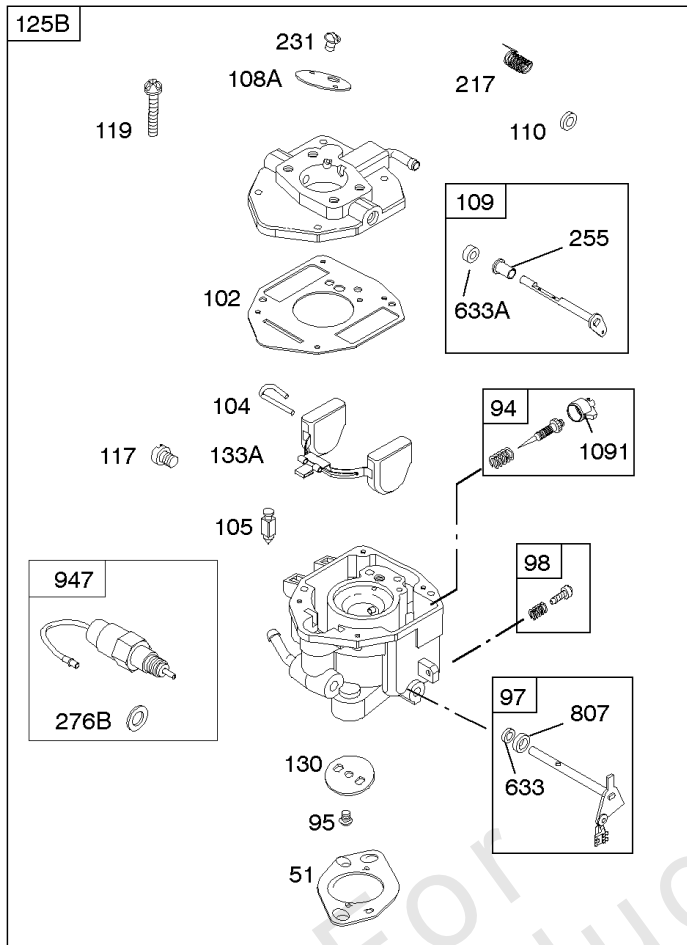

Carburetor

REF NO	PART NO	QTY	DESCRIPTION
11	691556		TUBE, Breather
51	691694		GASKET, Intake
91	809208		BODY, Upper Carburetor
94	844987		KIT, Idle Mixture
95	690718		SCREW -(Throttle Valve)
98	808177		KIT, Idle Speed
102	692077		GASKET, Carburetor Body
104	690723		PIN, Float Hinge
105	797410		VALVE, Float Needle -(15.87 mm Long)
105A	846635		VALVE, Float Needle -(18.87 mm)
108A	844989		VALVE, Choke
109	808398		KIT, Choke Shaft
109B	809096		SHAFT, Choke
110	806861		WASHER -(Choke Shaft) (Plastic)
117	690881		JET, Main -(Standard) (Standard)
118	844990		JET, Main -(High Altitude) (5000 Feet)
118A	809442		JET, Main -(High Altitude) (9000 Feet and Above)
119	690720		SCREW -(Upper Carburetor Body to Lower Carburetor Body) (M4x18mm)
119	842761		SCREW -(Upper Carburetor Body to Lower Carburetor Body) (M4x16mm)
130	690726		VALVE, Throttle
133A	844546		FLOAT, Carburetor
142	690725		NOZZLE, Carburetor
163	692081		GASKET, Air Cleaner -(Air Cleaner)
187	791745		LINE, Fuel -(23) (Cut to Required Length)
187	791766		LINE, Fuel -(15 Inches Long)(Cut To Required Length)
187D	791744		LINE, Fuel -(Formed)(14 Inches Long)(Cut To Required Length)
217	806862		SPRING, Choke Return
231	690718		SCREW -(Choke Valve)
255	690721		BUSHING, Choke Shaft
276B	806137		WASHER, Sealing -(Fuel Solenoid)
365	690711		SCREW -(Carburetor/Throttle Body) (M8x38mm)
365A	690866		SCREW -(Carburetor/Throttle Body) (M6 x 98mm)
445A	393957S		FILTER, A/C Cartridge
467	691985		KNOB, Air Cleaner Cover -Used Before Code Date 10040100
467	846431		KNOB, Air Cleaner Cover -Used After Code Date 10033100
536	845198		CLEANER, Air
601	791850		CLAMP, Hose
601A	691038		CLAMP, Hose -(Black)