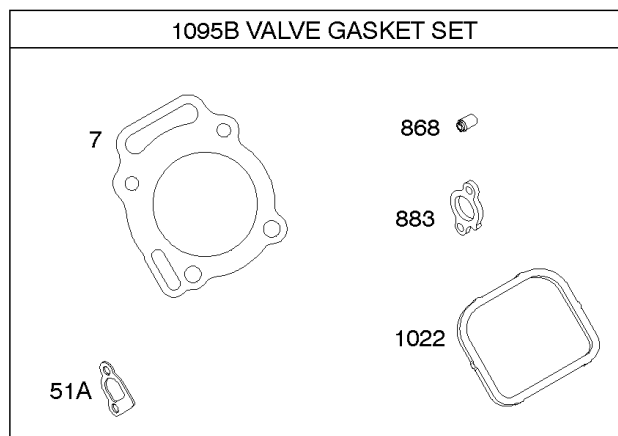

Carburetor

REF NO	PART NO	QTY	DESCRIPTION
955	807723		PLUG, Carburetor
987	807002		SEAL, Choke/Throttle Shaft
1091	691516		CAP, Limiter

Not For Reproduction