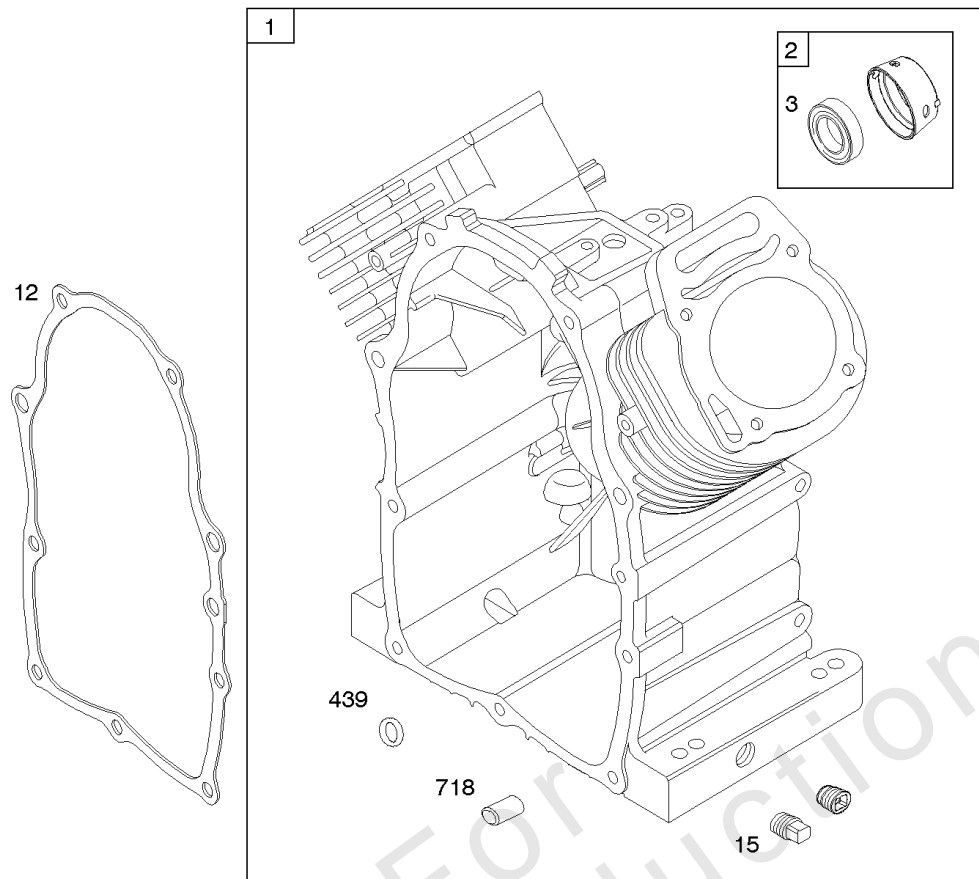

1036 EMISSIONS LABEL

1330 REPAIR MANUAL

1319 WARNING LABEL

WARNING

- Read and follow Operating Instructions before running engine.
- Gasoline is flammable. Allow engine to cool at least 2 minutes before refueling.
- Engines emit carbon monoxide, DO NOT run in enclosed area.
- Muffler area temperature may exceed 150°F. Do not touch hot parts.

REQUIRED when replacing parts with warning labels affixed.