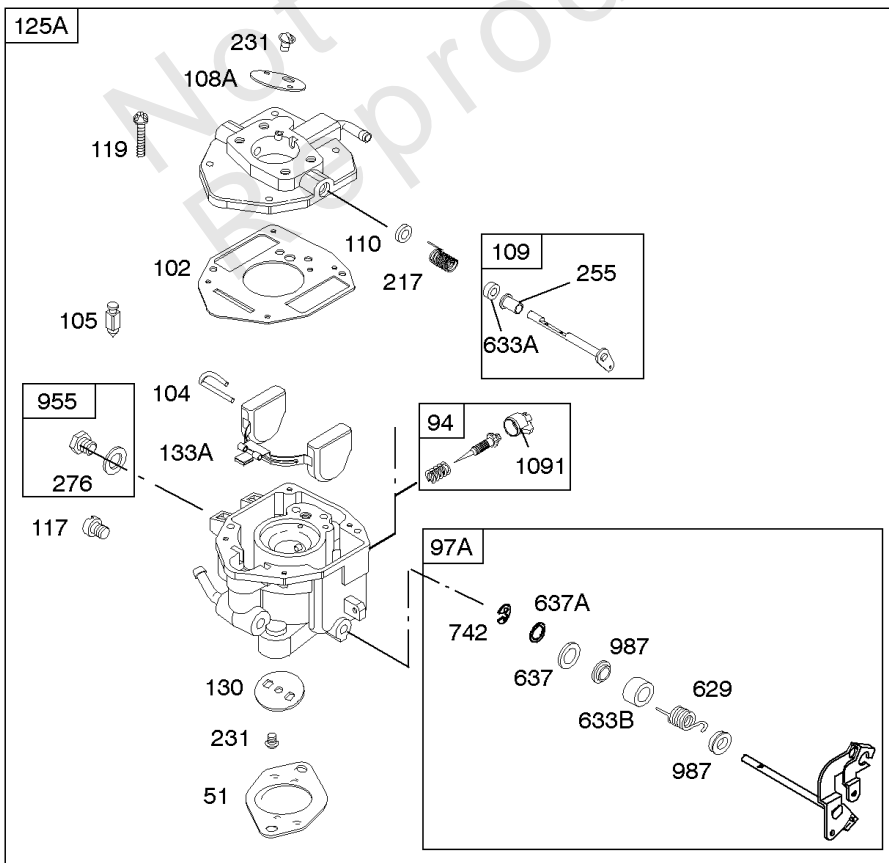

Carburetor

REF NO	PART NO	QTY	DESCRIPTION
637A	807000		WASHER -(Throttle Shaft)
643C	845087		RETAINER, Air Filter
742	807001		RETAINER, E Ring
807	805557		SPACER -(Throttle)
862	845089		STRAP/STUD, Air Cleaner Mounting
875A	845088		BASE, Air Cleaner -(Metal)
955	807723		PLUG, Carburetor
987	807002		SEAL, Choke/Throttle Shaft
1091	691516		CAP, Limiter

Not For Reproduction