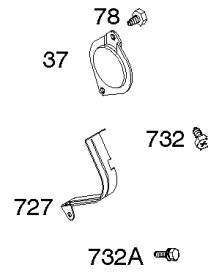

37

732

727

732A

638A

322

349

638

529