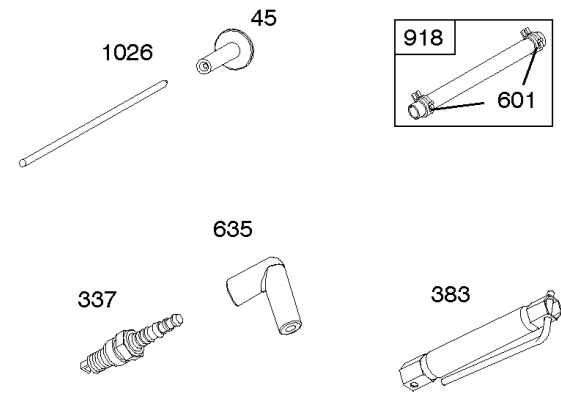

Cylinder Head, Valve Covers

Mfg. No: 305442-0527-F1

Cylinder Head, Valve Covers

REF NO	PART NO	QTY	DESCRIPTION
5	809200		HEAD, Cylinder -(Cylinder 1)
5A	809201		HEAD, Cylinder -(Cylinder 2)
7	806085S		GASKET, Cylinder Head
13	692059		SCREW -(Cylinder Head)
21	809500		CAP, Oil Fill
33	807681		VALVE, Exhaust
34	807680		VALVE, Intake
35	692084		SPRING, Valve -(Intake) (Intake)
36	692084		SPRING, Valve -(Exhaust) (Exhaust)
40	692058		RETAINER, Valve
42	807683		KEEPER, Valve
45	843379		TAPPET, Valve
192	807623		ADJUSTER, Rocker Arm
276A	807085		WASHER, Sealing -(Rocker Cover)
276D	691766		WASHER, Sealing -(Head)(Rocker Cover)
337	792015		PLUG, Spark
383	19576S		WRENCH, Spark Plug
601	791850		CLAMP, Hose
635	692076		BOOT, Spark Plug
830	809157		STUD, Rocker Arm -(Rocker Arm)
868	691963		SEAL, Valve
871	692057		BUSHING, Valve Guide
914	807084		SCREW -(Rocker Cover)
918	791880		LINE, Fuel
1022	806039S		GASKET, Rocker Cover
1023C	842823		COVER, Rocker
1026	691758		ROD, Push -(Exhaust)(Aluminum)
1026	691836		ROD, Push -(Intake)(Steel)
1029	807323		ARM, Rocker
1100	791959		PIVOT, Rocker Arm
1254	807084		SCREW -(Rocker Arm Stud)