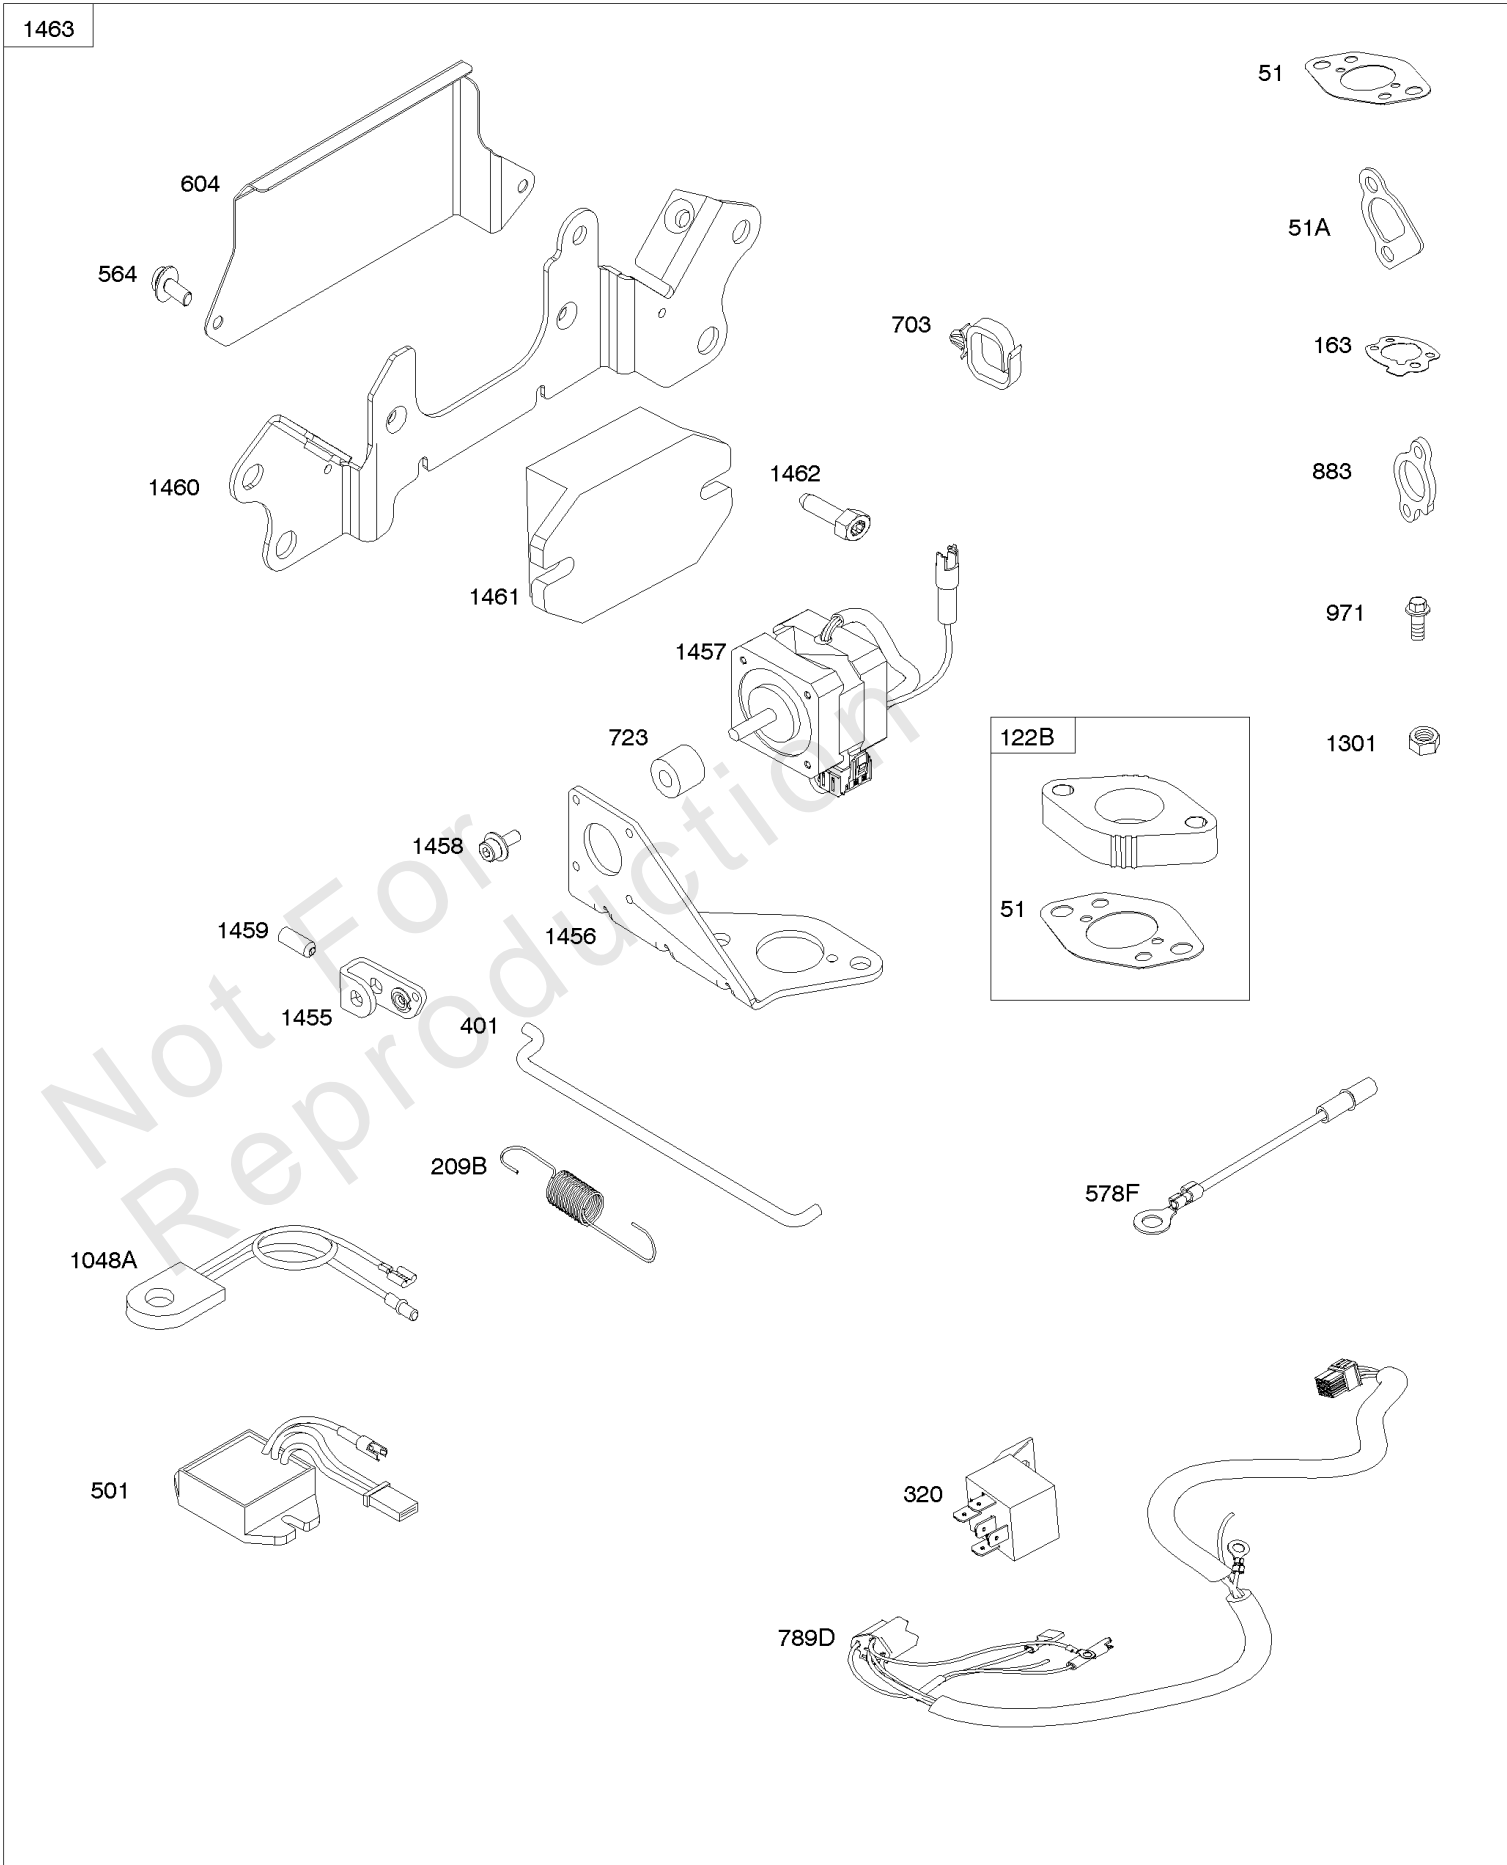

Electronic Governor

REF NO	PART NO	QTY	DESCRIPTION
51	691694		GASKET, Intake
51A	692035		GASKET, Intake
122B	845817		SPACER, Carburetor
163	692081		GASKET, Air Cleaner -(Air Cleaner)
209B	845816		SPRING/LINK, Governor
320	1726829SM		RELAY(S)
401	845814		LINK, Actuator
501	845907		REGULATOR
564	690677		SCREW -(Control Cover)
604	845821		COVER, Control
703	691010		CLIP
723	845818		SEAL, Foam
789D	845788		HARNESS, Wiring
883	691613		GASKET, Exhaust
971	807084		SCREW -(Air Cleaner Base to Carburetor/Throttle Body)
1048A	845556		MODULE, Electronic Governor
1301	845823		NUT -(Wiring Harness)
1455	845813		LEVER, Actuator
1456	845815		BRACKET, Mounting
1457	845819		MOTOR, Stepper
1458	845812		SCREW -(Stepper Motor)
1459	845820		SCREW
1460	845822		BRACKET, Control
1461	845824		UNIT, Engine Control -(Pre-Programmed)
1462	792629		SCREW -(Engine Control Unit) (ECU)