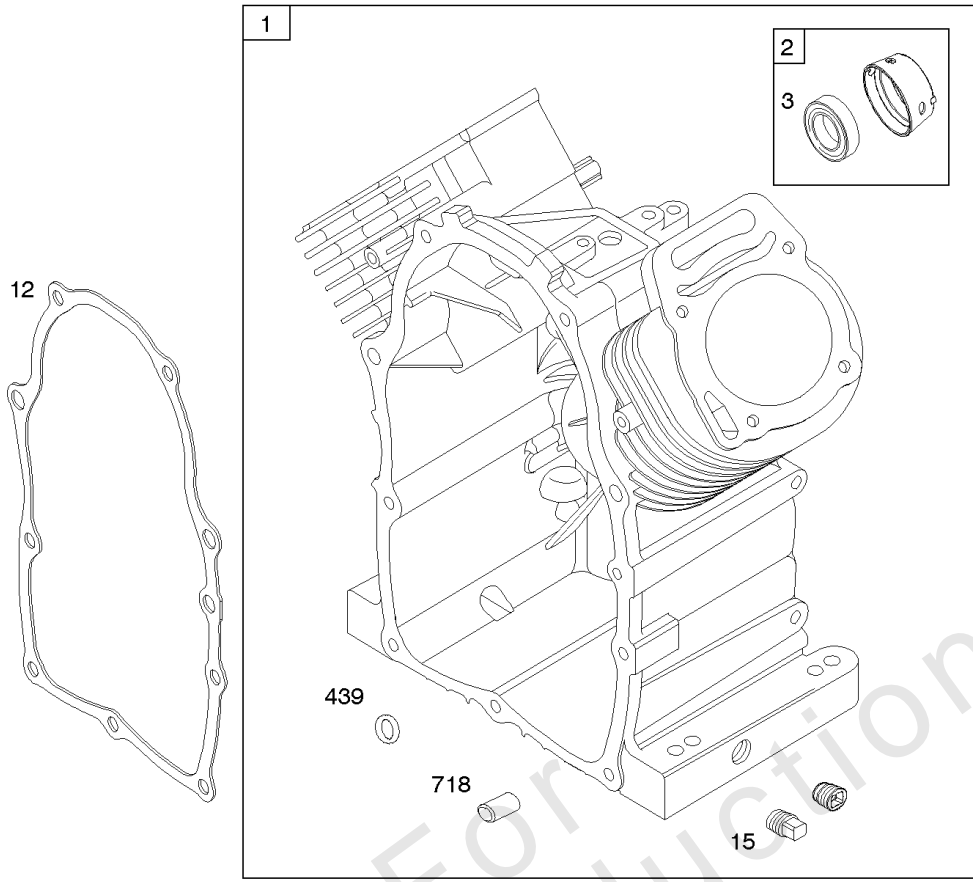

REQUIRED when replacing parts with warning labels affixed.

Camshaft, Crankshaft, Cylinder, Piston/Rings/Connecting Rod

REF NO	PART NO	QTY	DESCRIPTION
601A	691038		CLAMP, Hose -(Black)
718	806469		PIN, Locating -(Cylinder)
741	846085		GEAR, Timing
1025	690689		SPOOL, Governor
1036	-----		Label-Emissions -(Available From A Briggs & Stratton Authorized Dealer)
1133	690342		SCREW -(Crankshaft)
1319	794467		LABEL, Warning
1330	272144		MANUAL, Repair