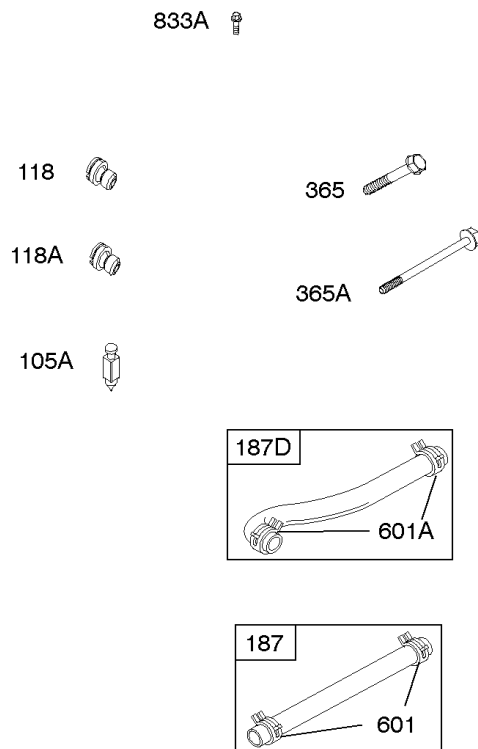

Carburetor

REF NO	PART NO	QTY	DESCRIPTION
11	691556		TUBE, Breather
51	691694		GASKET, Intake
91	809208		BODY, Upper Carburetor
94	844987		KIT, Idle Mixture
95	690718		SCREW -(Throttle Valve)
97	809007		KIT, Throttle Shaft
98	808177		KIT, Idle Speed
102	692077		GASKET, Carburetor Body
104	690723		PIN, Float Hinge
105	805620		VALVE, Float Needle -(Gravity Feed)
108A	844989		VALVE, Choke
109	808398		KIT, Choke Shaft
109B	809096		SHAFT, Choke
110	806861		WASHER -(Choke Shaft) (Plastic)
117	690881		JET, Main -(Standard) (Standard)
118	844990		JET, Main -(High Altitude) (5000 Feet)
118A	809442		JET, Main -(High Altitude) (9000 Feet and Above)
119	842761		SCREW -(Upper Carburetor Body to Lower Carburetor Body) (M4x16mm)
119	690720		SCREW -(Upper Carburetor Body to Lower Carburetor Body) (M4x18mm)
130	690726		VALVE, Throttle
133A	844546		FLOAT, Carburetor
142	690725		NOZZLE, Carburetor
163	692081		GASKET, Air Cleaner -(Air Cleaner)
217	806862		SPRING, Choke Return
231	690718		SCREW -(Choke Valve)
255	690721		BUSHING, Choke Shaft
276B	806137		WASHER, Sealing -(Fuel Solenoid)
365	690711		SCREW -(Carburetor/Throttle Body) (M8x38mm)
365A	690866		SCREW -(Carburetor/Throttle Body) (M6 x 98mm)
445A	845090		FILTER, A/C Cartridge
467	691985		KNOB, Air Cleaner Cover -Used Before Code Date 10040100
467	846431		KNOB, Air Cleaner Cover -Used After Code Date 10033100
536	845198		CLEANER, Air
601	791850		CLAMP, Hose
601A	691038		CLAMP, Hose -(Black)
633	806131		SEAL, Choke/Throttle Shaft -(Throttle Shaft)
633A	690722		SEAL, Choke/Throttle Shaft -(Choke Shaft)
643C	845087		RETAINER, Air Filter