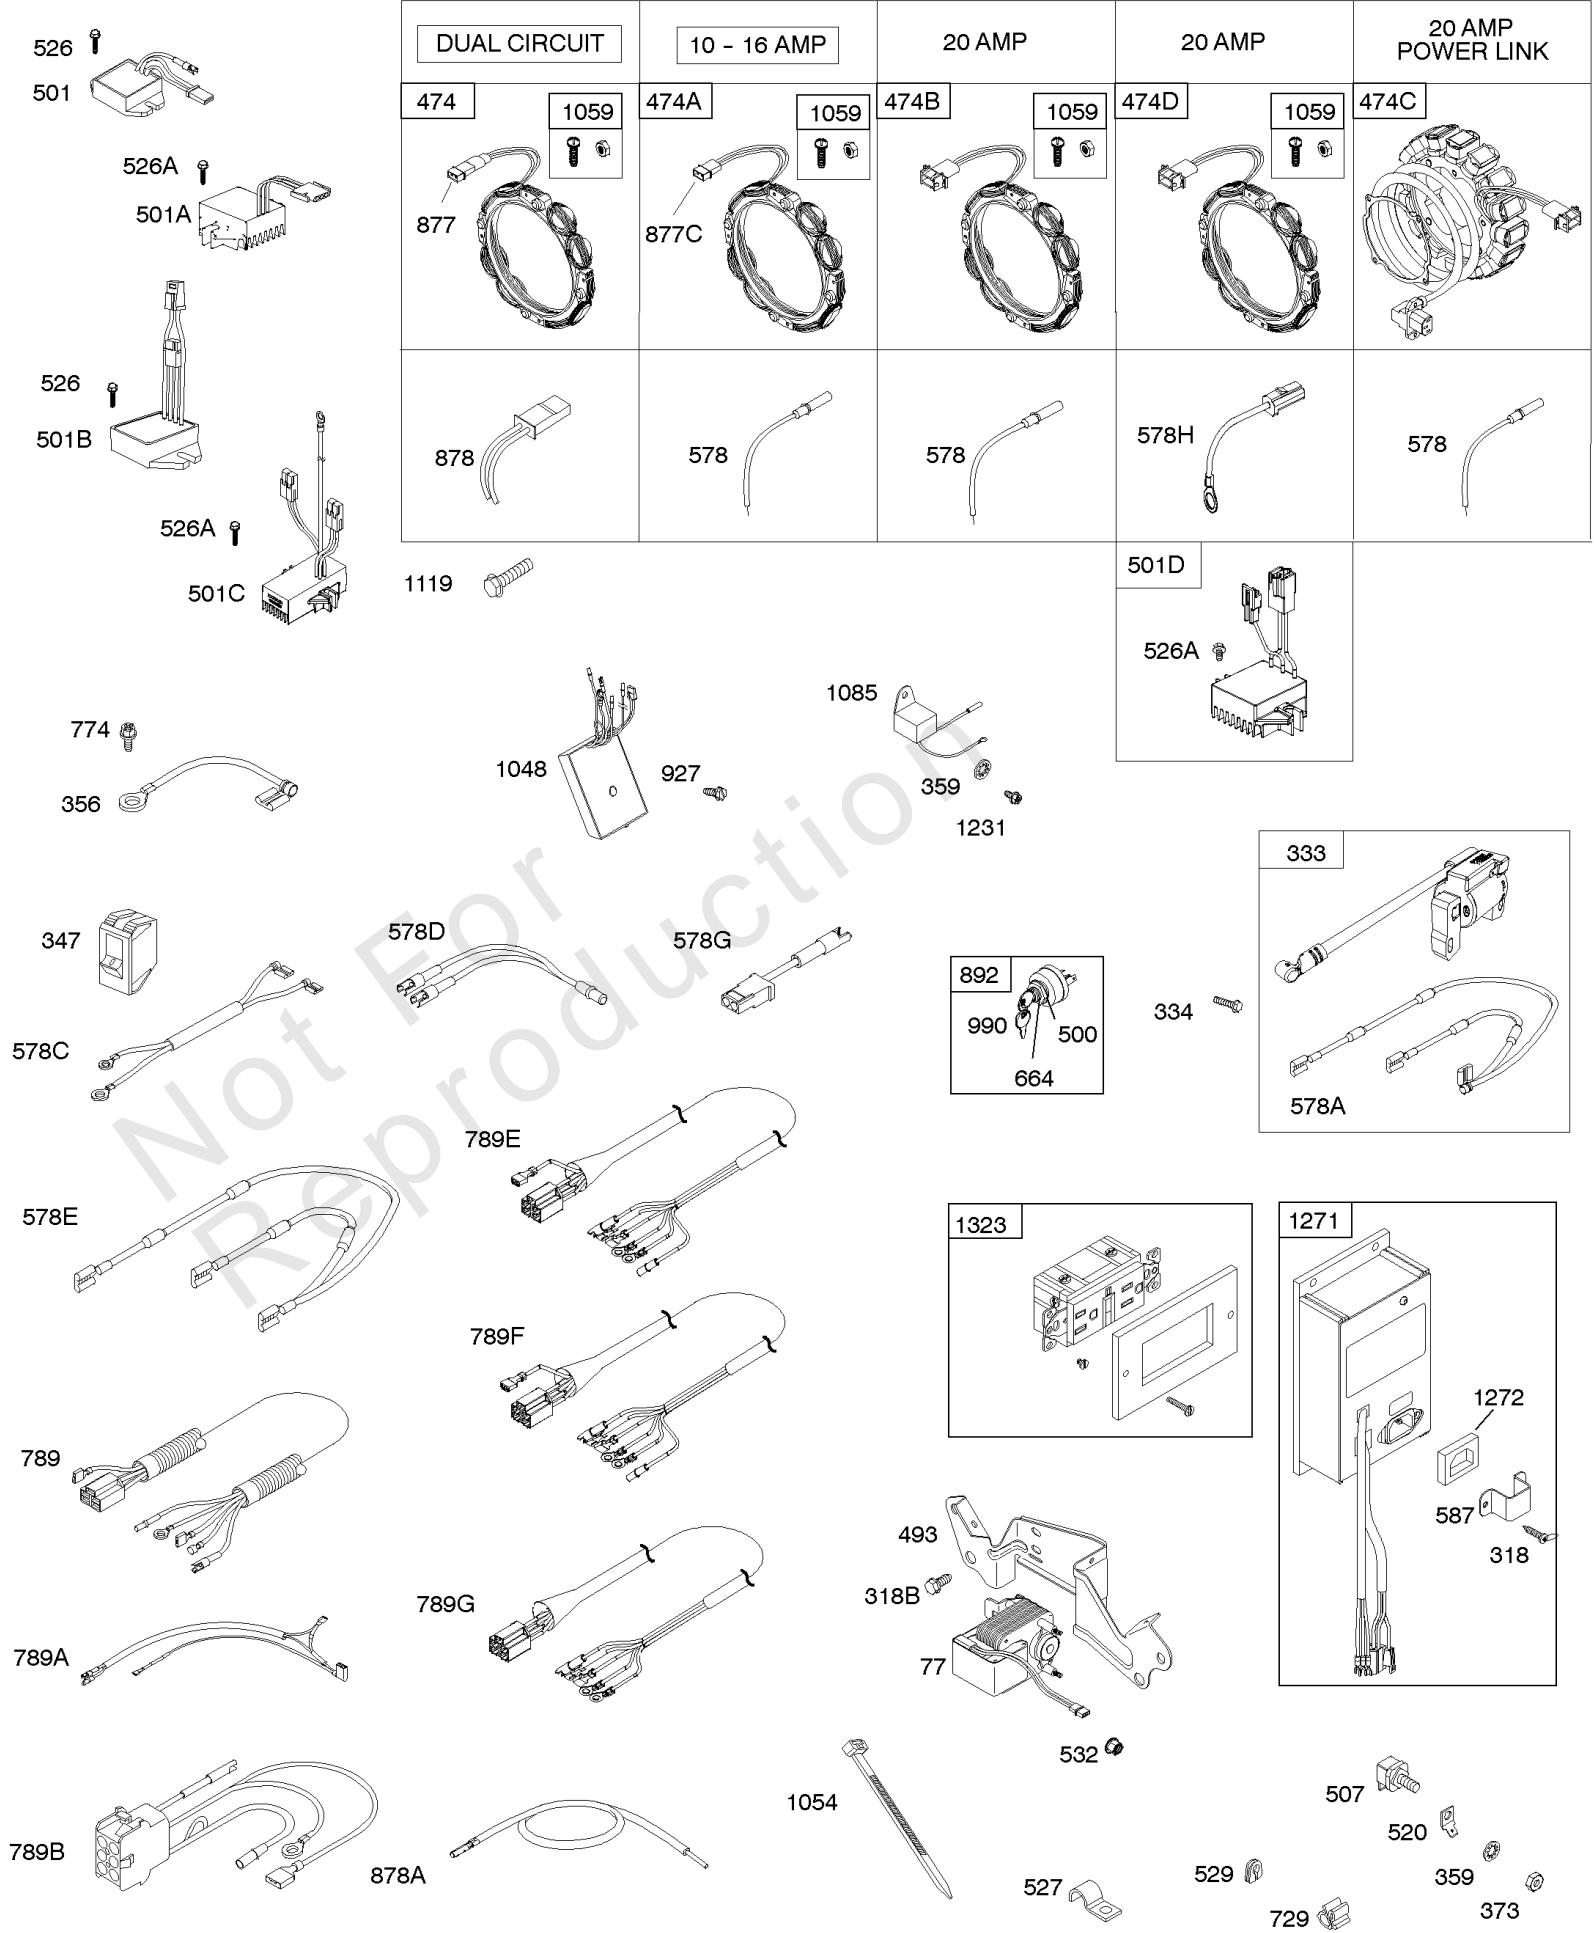

Alternator, Regulator, Wire Assemblies

Mfg. No: 305442-0527-F1

Alternator, Regulator, Wire Assemblies

REF NO	PART NO	QTY	DESCRIPTION
20	805049S		SEAL, Oil -(PTO Side)
318	807130		SCREW -(Mounting Bracket)
333	845606		ARMATURE, Magneto
334	692066		SCREW -(Magneto Armature)
347	691995		SWITCH, Rocker
356	690796		WIRE, Stop
359	691077		WASHER -(Ground Terminal)
373	691612		NUT -(Ground Terminal)
474A	592830		ALTERNATOR -(10-16 Amp Regulated)
500	691086		WASHER -(Key Switch)
501	845907		REGULATOR
507	691972		INSULATOR
520	691084		TERMINAL, Ground
526	692067		SCREW -(Regulator) (M6x12mm)
527	690423		CLAMP, Tube
529	690744		GROMMET
578C	690809		WIRE ASSEMBLY
587	698024		BRACKET, Mounting
664	691087		NUT -(Key Switch)
729	690586		CLIP, Wire
774	692067		SCREW -(Stop Wire)
789	691996		HARNESS, Wiring
877	393456		WIRE/CONNECTOR, Alternator
877C	399916		WIRE/CONNECTOR, Alternator
878	398661		HARNESS, Wiring
892	692318		SWITCH, Key
990	691959		SET, Key
1054	280275		TIE, Cable
1059	698516		KIT, Screw/Washer
1085	809093		MODULE, Ignition
1119	691552		SCREW -(Alternator)
1231	692067		SCREW -(Ignition Module)
1271	697261		INVERTER
1272	697260		GASKET, Inverter
1323	699146		RECEPTACLE, Powerlink