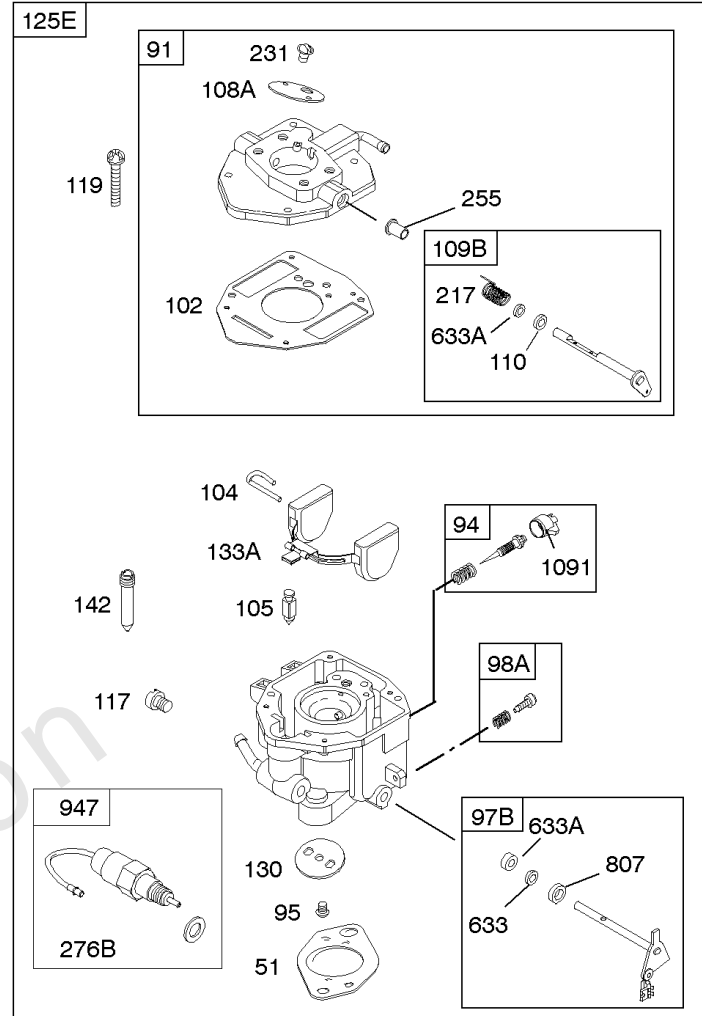

Carburetor

REF NO	PART NO	QTY	DESCRIPTION
51	691694		GASKET, Intake
91	809208		BODY, Upper Carburetor
94	844987		KIT, Idle Mixture
95	690718		SCREW -(Throttle Valve)
98	808177		KIT, Idle Speed
98A	808981		KIT, Idle Speed
102	692077		GASKET, Carburetor Body
104	690723		PIN, Float Hinge
105	805620		VALVE, Float Needle -(Gravity Feed)
108A	844989		VALVE, Choke
109	808398		KIT, Choke Shaft
109B	809096		SHAFT, Choke
110	806861		WASHER -(Choke Shaft) (Plastic)
117	690881		JET, Main -(Standard) (Standard)
118	844990		JET, Main -(High Altitude) (5000 Feet)
118A	809442		JET, Main -(High Altitude) (9000 Feet and Above)
119	842761		SCREW -(Upper Carburetor Body to Lower Carburetor Body) (M4x16mm)
119	690720		SCREW -(Upper Carburetor Body to Lower Carburetor Body) (M4x18mm)
130	690726		VALVE, Throttle
133A	844546		FLOAT, Carburetor
142	690725		NOZZLE, Carburetor
217	806862		SPRING, Choke Return
231	690718		SCREW -(Choke Valve)
255	690721		BUSHING, Choke Shaft
276	690724		WASHER, Sealing
276B	806137		WASHER, Sealing -(Fuel Solenoid)
365	690711		SCREW -(Carburetor/Throttle Body) (M8x38mm)
365A	690866		SCREW -(Carburetor/Throttle Body) (M6 x 98mm)
601	791850		CLAMP, Hose
601A	691038		CLAMP, Hose -(Black)
629	807004		SPRING, Throttle Return -(Throttle Return)
633	806131		SEAL, Choke/Throttle Shaft -(Throttle Shaft)
633A	690722		SEAL, Choke/Throttle Shaft -(Choke Shaft)
637	806999		WASHER -(Throttle Shaft)
637A	807000		WASHER -(Throttle Shaft)
742	807001		RETAINER, E Ring
807	805557		SPACER -(Throttle)
947	692094		SOLENOID, Fuel