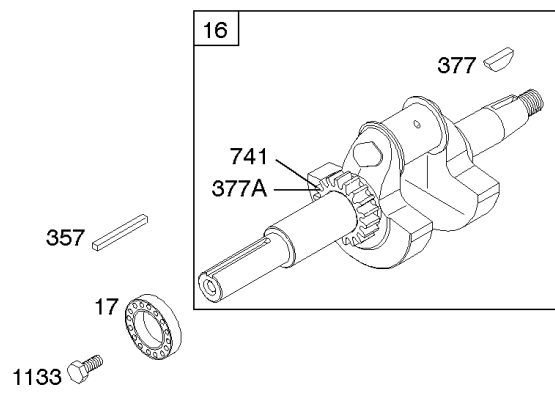

1036 EMISSIONS LABEL

1330 REPAIR MANUAL

1319 WARNING LABEL

WARNING

- Read and follow Operating Instructions before running engine.
- Gasoline is flammable. Allow engine to cool at least 2 minutes before refueling.
- Engines emit carbon monoxide, DO NOT run in enclosed area.
- Muffler area temperature may exceed 150°F. Do not touch hot parts.

REQUIRED when replacing parts with warning labels affixed.