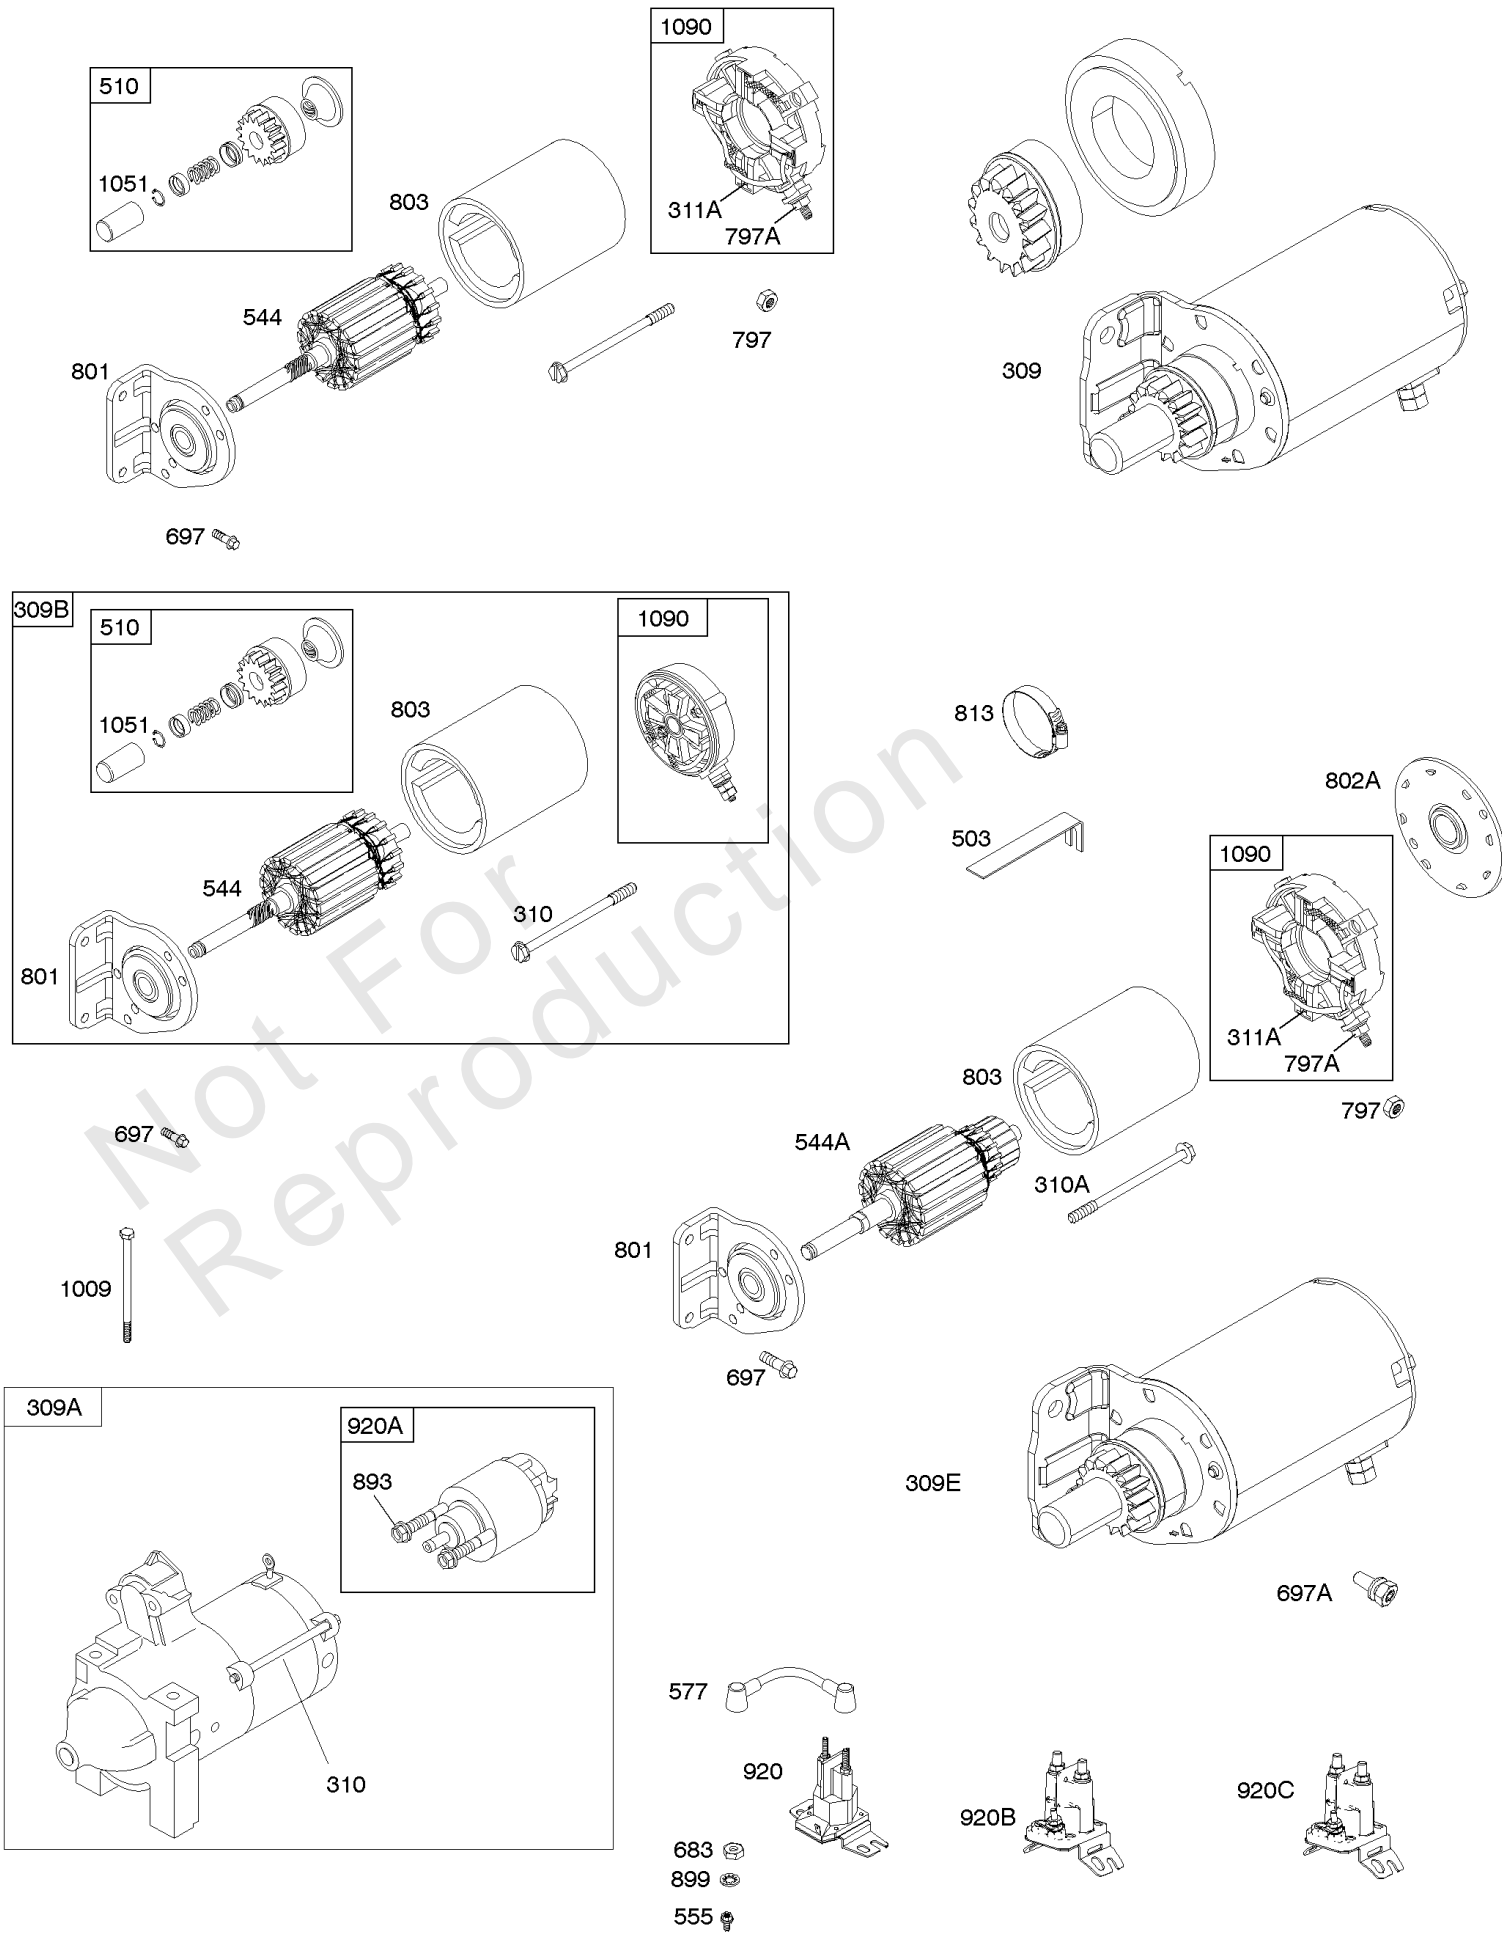

Not For Reproduction

Cylinder Head, Valve Covers

Mfg. No: 305442-0527-F1

Cylinder Head, Valve Covers

REF NO	PART NO	QTY	DESCRIPTION
5	809200		HEAD, Cylinder -(Cylinder 1)
5A	809201		HEAD, Cylinder -(Cylinder 2)
7	806085S		GASKET, Cylinder Head
13	692059		SCREW -(Cylinder Head)
21	809500		CAP, Oil Fill
33	807681		VALVE, Exhaust
34	807680		VALVE, Intake
35	692084		SPRING, Valve -(Intake) (Intake)
36	692084		SPRING, Valve -(Exhaust) (Exhaust)
40	692058		RETAINER, Valve
42	807683		KEEPER, Valve
45	843379		TAPPET, Valve
192	807623		ADJUSTER, Rocker Arm
276A	807085		WASHER, Sealing -(Rocker Cover)
276D	691766		WASHER, Sealing -(Head)(Rocker Cover)
337	792015		PLUG, Spark
383	19576S		WRENCH, Spark Plug
601	791850		CLAMP, Hose
635	692076		BOOT, Spark Plug
830	809157		STUD, Rocker Arm -(Rocker Arm)
868	691963		SEAL, Valve
871	692057		BUSHING, Valve Guide
914	807084		SCREW -(Rocker Cover)
918	791880		LINE, Fuel
1022	806039S		GASKET, Rocker Cover
1023C	842823		COVER, Rocker
1026	691758		ROD, Push -(Exhaust)(Aluminum)
1026	691836		ROD, Push -(Intake)(Steel)
1029	807323		ARM, Rocker
1100	791959		PIVOT, Rocker Arm
1254	807084		SCREW -(Rocker Arm Stud)