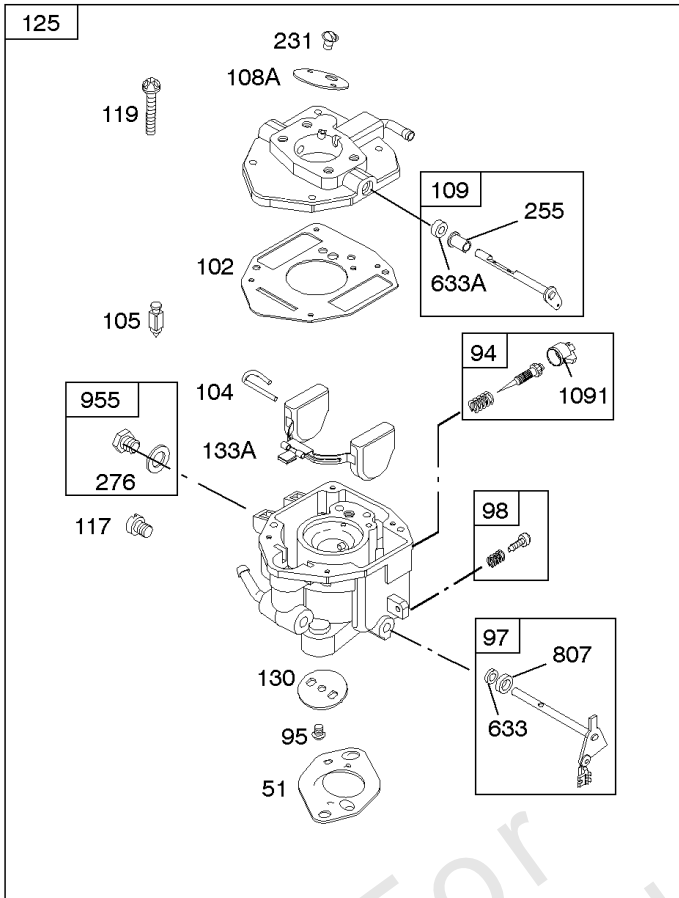

Carburetor

REF NO	PART NO	QTY	DESCRIPTION
11	691556		TUBE, Breather
11B	844921		TUBE, Breather -Used After Code Date 09121800
51	691694		GASKET, Intake
94	844987		KIT, Idle Mixture
95	690718		SCREW -(Throttle Valve)
97	809007		KIT, Throttle Shaft
98	808177		KIT, Idle Speed
102	692077		GASKET, Carburetor Body
104	690723		PIN, Float Hinge
105	805620		VALVE, Float Needle -(Gravity Feed)
108A	844989		VALVE, Choke
109	808398		KIT, Choke Shaft
110	806861		WASHER -(Choke Shaft) (Plastic)
117	690881		JET, Main -(Standard) (Standard)
118	844990		JET, Main -(High Altitude) (5000 Feet)
118A	809442		JET, Main -(High Altitude) (9000 Feet and Above)
119	690720		SCREW -(Upper Carburetor Body to Lower Carburetor Body) (M4x18mm)
119	842761		SCREW -(Upper Carburetor Body to Lower Carburetor Body) (M4x16mm)
125	844992		CARBURETOR -Used After Code Date 09121600
130	690726		VALVE, Throttle
133A	844546		FLOAT, Carburetor
163	692081		GASKET, Air Cleaner -(Air Cleaner)
217	806862		SPRING, Choke Return
231	690718		SCREW -(Choke Valve)
255	690721		BUSHING, Choke Shaft
276	690724		WASHER, Sealing
365	690711		SCREW -(Carburetor/Throttle Body) (M8x38mm)
365A	690866		SCREW -(Carburetor/Throttle Body) (M6 x 98mm)
467	691985		KNOB, Air Cleaner Cover -Used Before Code Date 10040100
467	846431		KNOB, Air Cleaner Cover -Used After Code Date 10033100
601	791850		CLAMP, Hose
601A	691038		CLAMP, Hose -(Black)
629	807004		SPRING, Throttle Return -(Throttle Return)
633	806131		SEAL, Choke/Throttle Shaft -(Throttle Shaft)
633A	690722		SEAL, Choke/Throttle Shaft -(Choke Shaft)
637	806999		WASHER -(Throttle Shaft)