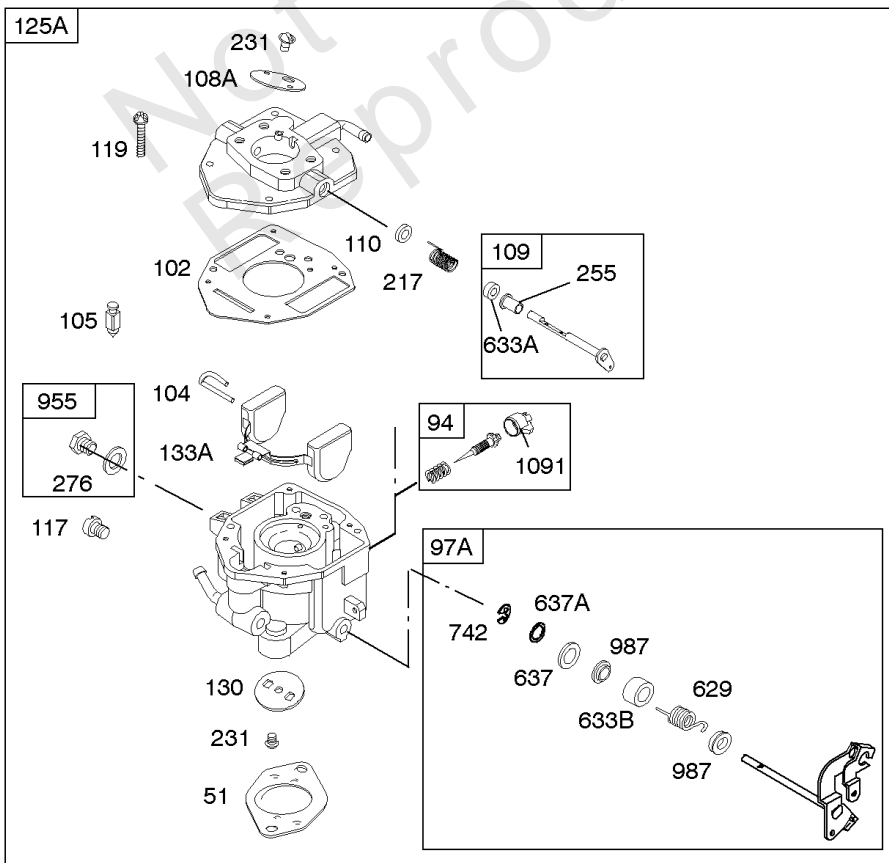

Carburetor

REF NO	PART NO	QTY	DESCRIPTION
11	691556		TUBE, Breather
11B	844921		TUBE, Breather -Used After Code Date 09121800
51	691694		GASKET, Intake
94	844987		KIT, Idle Mixture
95	690718		SCREW -(Throttle Valve)
97	809007		KIT, Throttle Shaft
98	808177		KIT, Idle Speed
102	692077		GASKET, Carburetor Body
104	690723		PIN, Float Hinge
105	805620		VALVE, Float Needle -(Gravity Feed)
108A	844989		VALVE, Choke
109	808398		KIT, Choke Shaft
110	806861		WASHER -(Choke Shaft) (Plastic)
117	690881		JET, Main -(Standard) (Standard)
118	844990		JET, Main -(High Altitude) (5000 Feet)
118A	809442		JET, Main -(High Altitude) (9000 Feet and Above)
119	690720		SCREW -(Upper Carburetor Body to Lower Carburetor Body) (M4x18mm)
119	842761		SCREW -(Upper Carburetor Body to Lower Carburetor Body) (M4x16mm)
125	844992		CARBURETOR -Used After Code Date 09121600
130	690726		VALVE, Throttle
133A	844546		FLOAT, Carburetor
163	692081		GASKET, Air Cleaner -(Air Cleaner)
217	806862		SPRING, Choke Return
231	690718		SCREW -(Choke Valve)
255	690721		BUSHING, Choke Shaft
276	690724		WASHER, Sealing
365	690711		SCREW -(Carburetor/Throttle Body) (M8x38mm)
365A	690866		SCREW -(Carburetor/Throttle Body) (M6 x 98mm)
467	691985		KNOB, Air Cleaner Cover -Used Before Code Date 10040100
467	846431		KNOB, Air Cleaner Cover -Used After Code Date 10033100
601	791850		CLAMP, Hose
601A	691038		CLAMP, Hose -(Black)
629	807004		SPRING, Throttle Return -(Throttle Return)
633	806131		SEAL, Choke/Throttle Shaft -(Throttle Shaft)
633A	690722		SEAL, Choke/Throttle Shaft -(Choke Shaft)
637	806999		WASHER -(Throttle Shaft)