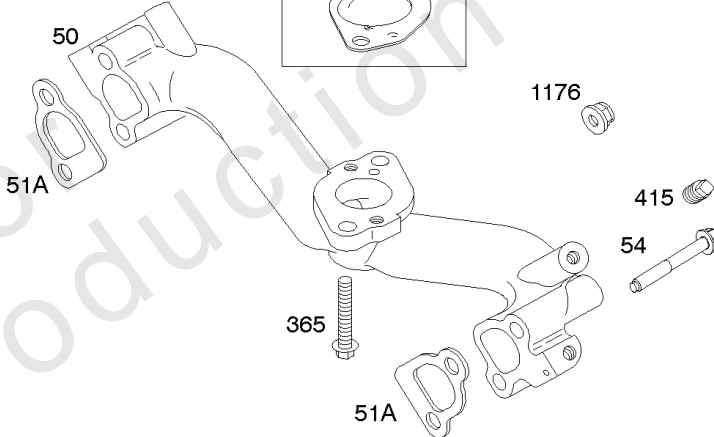

Intake Manifold

REF NO	PART NO	QTY	DESCRIPTION
50	690754		MANIFOLD, Intake
51	691694		GASKET, Intake
51A	692035		GASKET, Intake
54	846604		SCREW -(Intake Manifold) (TEMP/MAP Sensor) (Intake Manifold)
122	690691		SPACER, Carburetor
365	690711		SCREW -(Carburetor/Throttle Body) (M8x38mm)
415	794903		PLUG -(1/8"-27 NPTF - EXTERNAL SQ)
480	806660		SCREW -(Tube Clamp) (M8x18mm)
601E	593879		CLAMP, Hose
1176	842067		NUT -(Exhaust Manifold)

Not For Reproduction