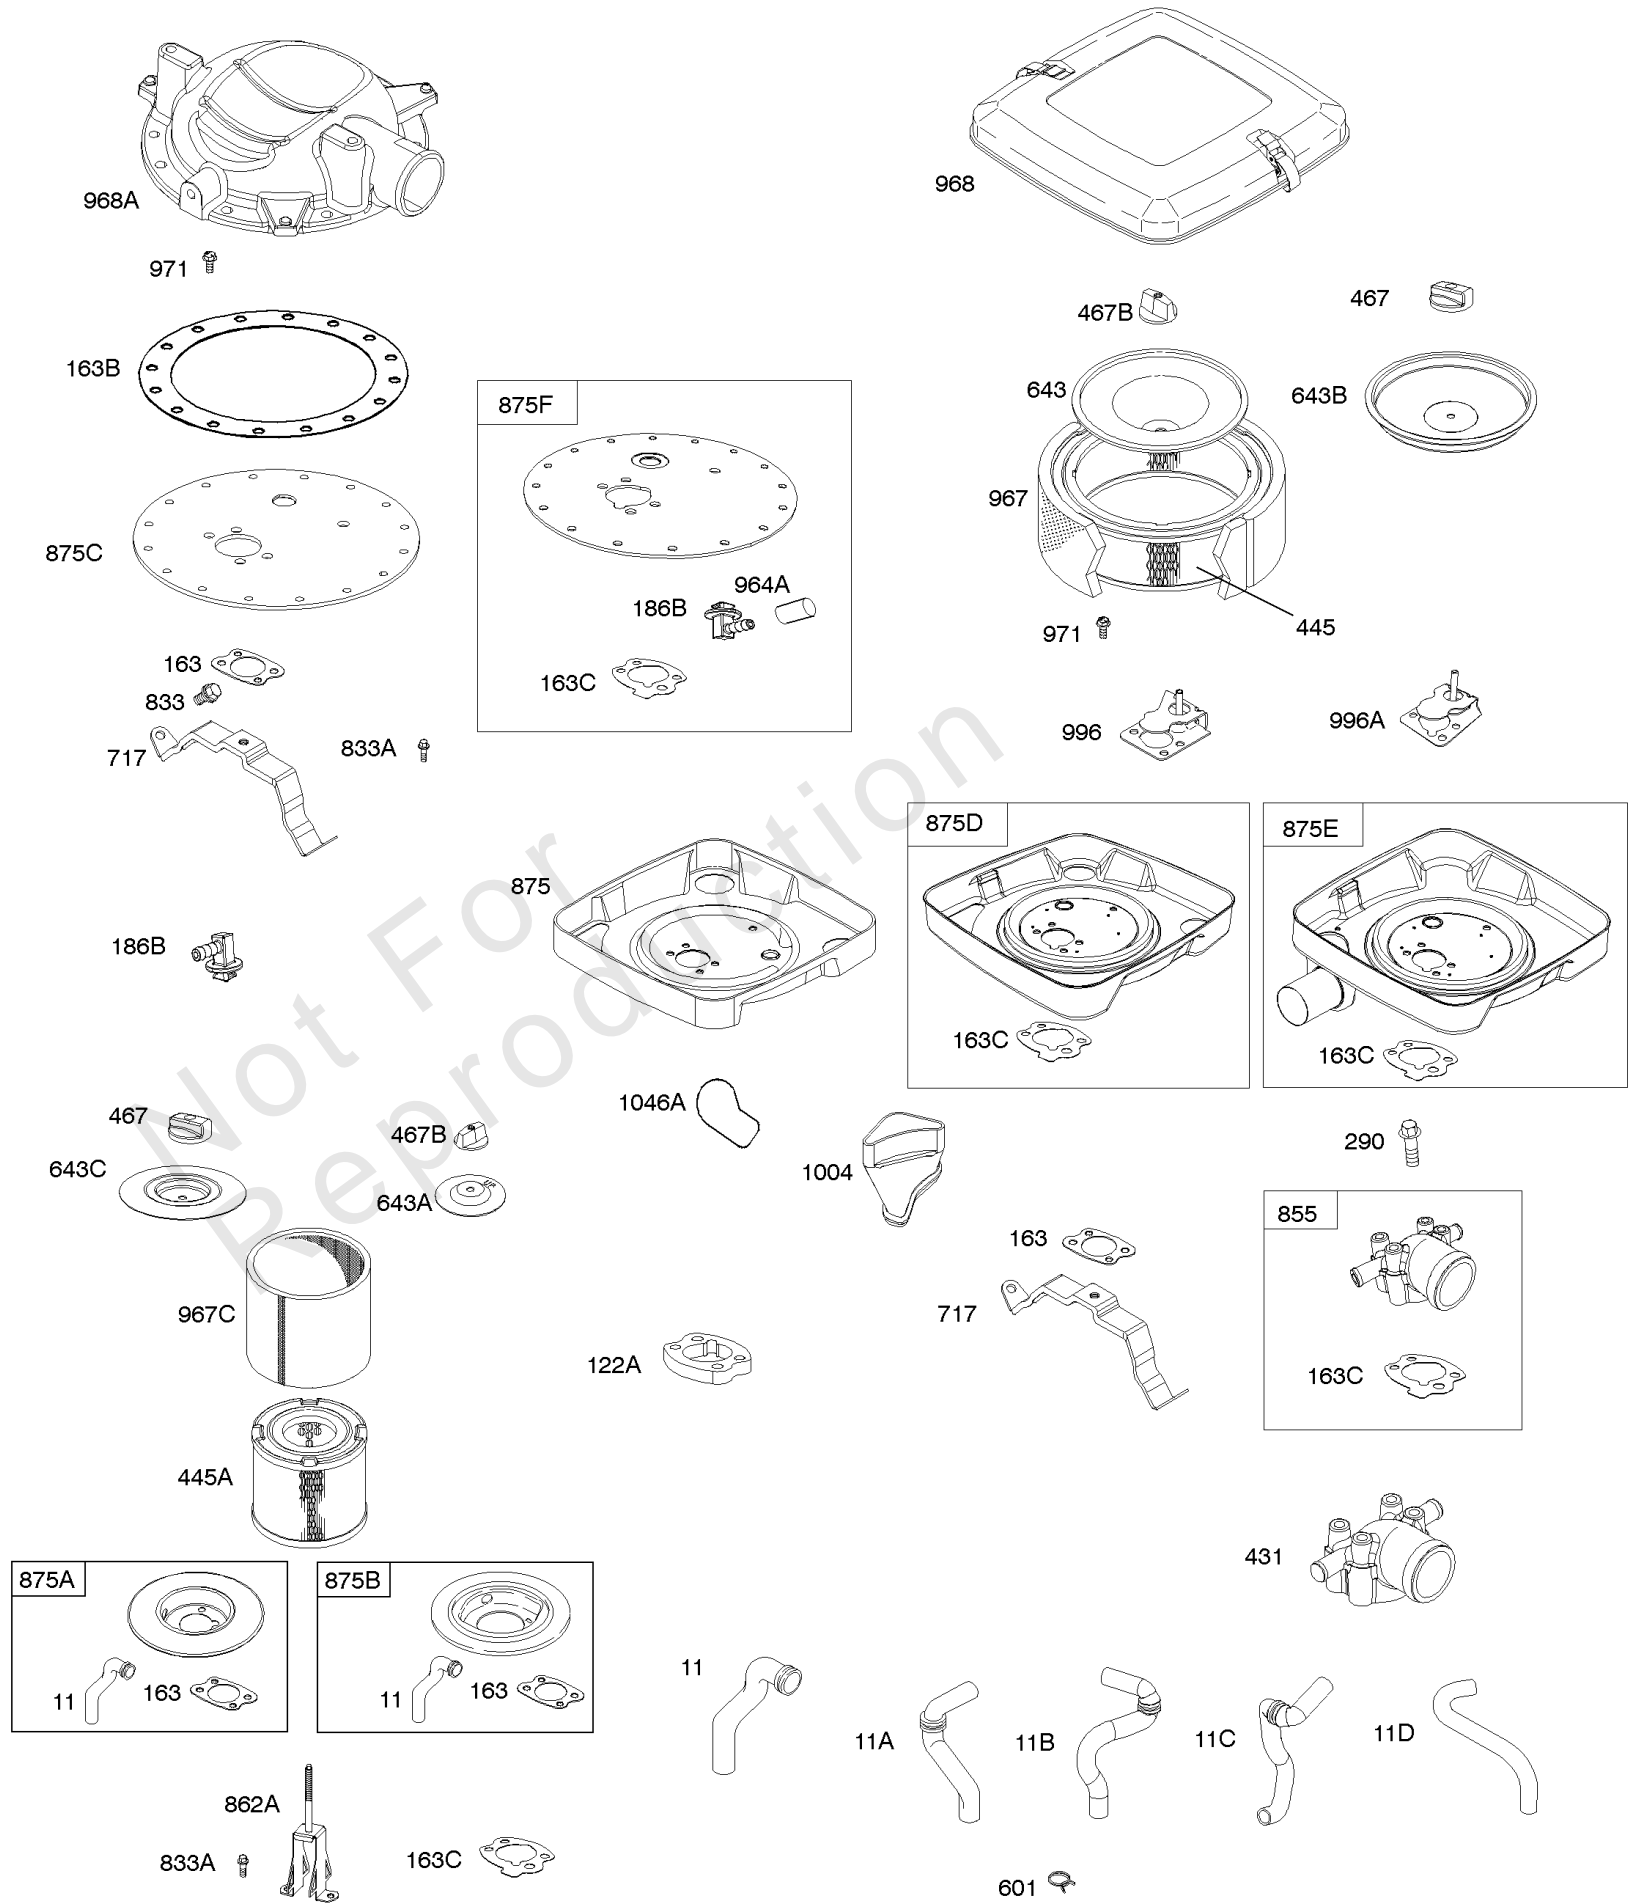

Parts Manual

Mfg. No: 305442-0527-F1

Model Components	Page
Air Cleaners.....	4
Alternator, Regulator, Wire Assemblies.....	6
Blower Housing, Rewind Starter.....	8
Camshaft, Crankshaft, Cylinder, Piston/Rings/Connecting Rod.....	10
Carburetor.....	24
Carburetor Overhaul Kit, Engine & Valve Set.....	28
Crankcase Cover, Lubrication, Oil Filter Adapter.....	30
Cylinder Head, Valve Covers.....	34
Electric Starter.....	36
Electronic Governor.....	38
Exhaust Systems.....	40
Flywheel, Rotating Screens.....	42
Fuel Supply.....	44
Governor Spring, Controls.....	46
Intake Manifold.....	50
Replacement Engine - US & Canada.....	52
Shrouds, Air Guides.....	53

Not For
Reproduction

Air Cleaners

REF NO	PART NO	QTY	DESCRIPTION
11	691556		TUBE, Breather
11A	806083S		TUBE, Breather -Used Before Code Date 09121700
11B	844921		TUBE, Breather -Used After Code Date 09121800
122A	846960		SPACER, Carburetor
163	692081		GASKET, Air Cleaner -(Air Cleaner)
163B	841823		GASKET, Air Cleaner -(Air Cleaner)
445A	845090		FILTER, A/C Cartridge
467	691985		KNOB, Air Cleaner Cover -Used Before Code Date 10040100
467	846431		KNOB, Air Cleaner Cover -Used After Code Date 10033100
467B	691668		KNOB, Air Cleaner Cover
601	791850		CLAMP, Hose
643C	845087		RETAINER, Air Filter
717	692153		BRACKET, Air Cleaner
833	807084		SCREW -(Air Cleaner Mounting Strap/Stud)
833A	691593		SCREW -(Air Cleaner Mounting Strap/Stud)
875A	845088		BASE, Air Cleaner -(Metal)
967	272490S		FILTER, Pre Cleaner
967C	271794S		FILTER, Pre Cleaner
968	699959		COVER, Air Cleaner
971	807084		SCREW -(Air Cleaner Base to Carburetor/Throttle Body)
996	691577		SHIELD, Carburetor
1004	841656		DUCT, Air
1046A	843068		PLUG, Blower Housing