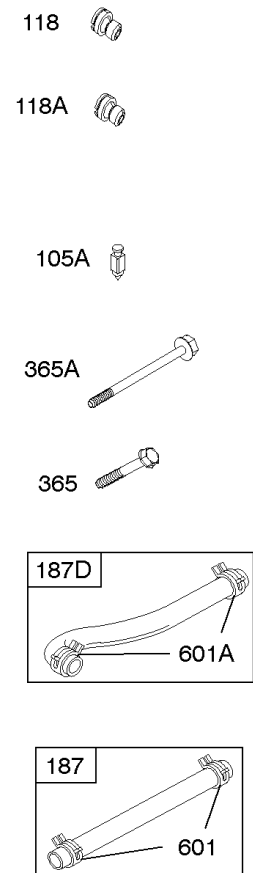

Carburetor

REF NO	PART NO	QTY	DESCRIPTION
807	805557		SPACER -(Throttle)
833A	691593		SCREW -(Air Cleaner Mounting Strap/Stud)
862	845089		STRAP/STUD, Air Cleaner Mounting
875A	845088		BASE, Air Cleaner -(Metal)
947	692094		SOLENOID, Fuel
1091	691516		CAP, Limiter

Not For Reproduction

Carburetor

REF NO	PART NO	QTY	DESCRIPTION
51	691694		GASKET, Intake
91	809208		BODY, Upper Carburetor
94	844987		KIT, Idle Mixture
95	690718		SCREW -(Throttle Valve)
97	809007		KIT, Throttle Shaft
98	808177		KIT, Idle Speed
98A	808981		KIT, Idle Speed
102	692077		GASKET, Carburetor Body
104	690723		PIN, Float Hinge
105	805620		VALVE, Float Needle -(Gravity Feed)
108A	844989		VALVE, Choke
109B	809096		SHAFT, Choke
110	806861		WASHER -(Choke Shaft) (Plastic)
117	690881		JET, Main -(Standard) (Standard)
118	844990		JET, Main -(High Altitude) (5000 Feet)
118A	809442		JET, Main -(High Altitude) (9000 Feet and Above)
119	690720		SCREW -(Upper Carburetor Body to Lower Carburetor Body) (M4x18mm)
119	842761		SCREW -(Upper Carburetor Body to Lower Carburetor Body) (M4x16mm)
122A	846960		SPACER, Carburetor
127	847028		PLUG, Welch
130	690726		VALVE, Throttle
133A	844546		FLOAT, Carburetor
142	690725		NOZZLE, Carburetor
217	806862		SPRING, Choke Return
231	690718		SCREW -(Choke Valve)
255	690721		BUSHING, Choke Shaft
276	690724		WASHER, Sealing
365	690711		SCREW -(Carburetor/Throttle Body) (M8x38mm)
365A	690866		SCREW -(Carburetor/Throttle Body) (M6 x 98mm)
601	791850		CLAMP, Hose
601A	691038		CLAMP, Hose -(Black)
633	806131		SEAL, Choke/Throttle Shaft -(Throttle Shaft)
633A	690722		SEAL, Choke/Throttle Shaft -(Choke Shaft)
807	805557		SPACER -(Throttle)
947	692094		SOLENOID, Fuel
955	807723		PLUG, Carburetor
1091	691516		CAP, Limiter