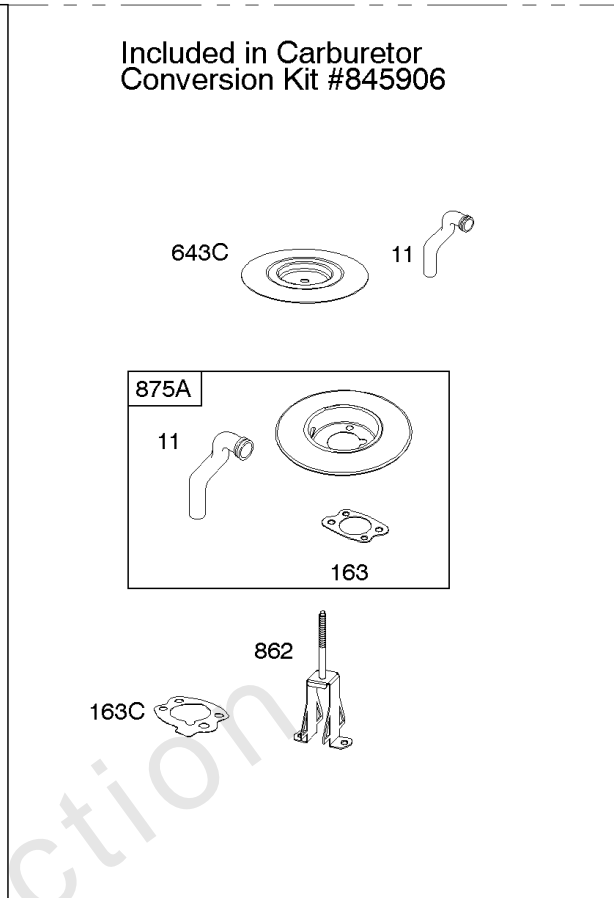

Carburetor

REF NO	PART NO	QTY	DESCRIPTION
637A	807000		WASHER -(Throttle Shaft)
643C	845087		RETAINER, Air Filter
742	807001		RETAINER, E Ring
807	805557		SPACER -(Throttle)
862	845089		STRAP/STUD, Air Cleaner Mounting
875A	845088		BASE, Air Cleaner -(Metal)
955	807723		PLUG, Carburetor
987	807002		SEAL, Choke/Throttle Shaft
1091	691516		CAP, Limiter

Not For Reproduction