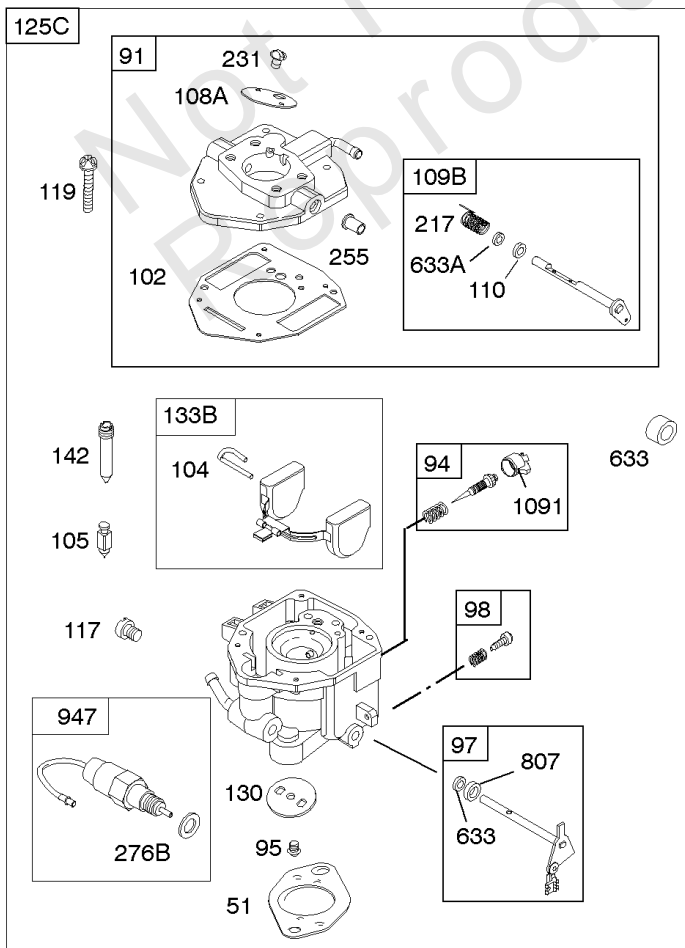

Carburetor

REF NO	PART NO	QTY	DESCRIPTION
11	691556		TUBE, Breather
51	691694		GASKET, Intake
91	809208		BODY, Upper Carburetor
94	844987		KIT, Idle Mixture
95	690718		SCREW -(Throttle Valve)
97	809007		KIT, Throttle Shaft
98	808177		KIT, Idle Speed
102	692077		GASKET, Carburetor Body
104	690723		PIN, Float Hinge
105	805620		VALVE, Float Needle -(Gravity Feed)
108A	844989		VALVE, Choke
109	808398		KIT, Choke Shaft
109B	809096		SHAFT, Choke
110	806861		WASHER -(Choke Shaft) (Plastic)
117	690881		JET, Main -(Standard) (Standard)
118	844990		JET, Main -(High Altitude) (5000 Feet)
118A	809442		JET, Main -(High Altitude) (9000 Feet and Above)
119	842761		SCREW -(Upper Carburetor Body to Lower Carburetor Body) (M4x16mm)
119	690720		SCREW -(Upper Carburetor Body to Lower Carburetor Body) (M4x18mm)
130	690726		VALVE, Throttle
133A	844546		FLOAT, Carburetor
142	690725		NOZZLE, Carburetor
163	692081		GASKET, Air Cleaner -(Air Cleaner)
217	806862		SPRING, Choke Return
231	690718		SCREW -(Choke Valve)
255	690721		BUSHING, Choke Shaft
276B	806137		WASHER, Sealing -(Fuel Solenoid)
365	690711		SCREW -(Carburetor/Throttle Body) (M8x38mm)
365A	690866		SCREW -(Carburetor/Throttle Body) (M6 x 98mm)
445A	845090		FILTER, A/C Cartridge
467	691985		KNOB, Air Cleaner Cover -Used Before Code Date 10040100
467	846431		KNOB, Air Cleaner Cover -Used After Code Date 10033100
536	845198		CLEANER, Air
601	791850		CLAMP, Hose
601A	691038		CLAMP, Hose -(Black)
633	806131		SEAL, Choke/Throttle Shaft -(Throttle Shaft)
633A	690722		SEAL, Choke/Throttle Shaft -(Choke Shaft)
643C	845087		RETAINER, Air Filter