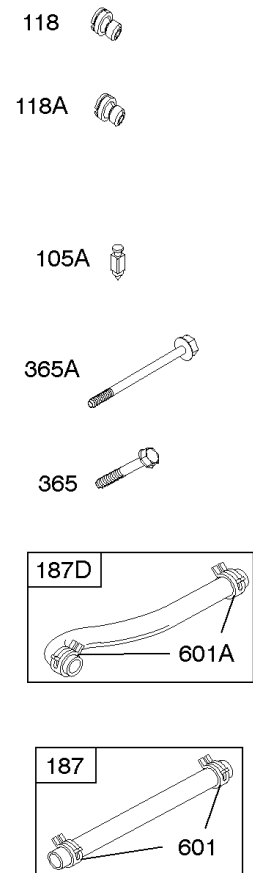

Carburetor

REF NO	PART NO	QTY	DESCRIPTION
637A	807000		WASHER -(Throttle Shaft)
643C	845087		RETAINER, Air Filter
742	807001		RETAINER, E Ring
807	805557		SPACER -(Throttle)
862	845089		STRAP/STUD, Air Cleaner Mounting
875A	845088		BASE, Air Cleaner -(Metal)
955	807723		PLUG, Carburetor
987	807002		SEAL, Choke/Throttle Shaft
1091	691516		CAP, Limiter

Not For Reproduction