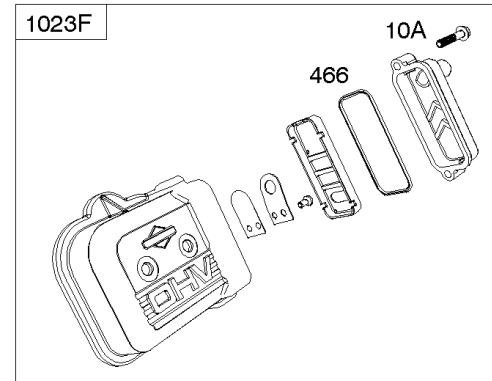

Cylinder Head, Valve Covers

Mfg. No: 305442-0527-F1

Cylinder Head, Valve Covers

REF NO	PART NO	QTY	DESCRIPTION
5	809200		HEAD, Cylinder -(Cylinder 1)
5A	809201		HEAD, Cylinder -(Cylinder 2)
7	806085S		GASKET, Cylinder Head
13	692059		SCREW -(Cylinder Head)
21	809500		CAP, Oil Fill
33	807681		VALVE, Exhaust
34	807680		VALVE, Intake
35	692084		SPRING, Valve -(Intake) (Intake)
36	692084		SPRING, Valve -(Exhaust) (Exhaust)
40	692058		RETAINER, Valve
42	807683		KEEPER, Valve
45	843379		TAPPET, Valve
192	807623		ADJUSTER, Rocker Arm
276A	807085		WASHER, Sealing -(Rocker Cover)
276D	691766		WASHER, Sealing -(Head)(Rocker Cover)
337	792015		PLUG, Spark
383	19576S		WRENCH, Spark Plug
601	791850		CLAMP, Hose
635	692076		BOOT, Spark Plug
830	809157		STUD, Rocker Arm -(Rocker Arm)
868	691963		SEAL, Valve
871	692057		BUSHING, Valve Guide
914	807084		SCREW -(Rocker Cover)
918	791880		LINE, Fuel
1022	806039S		GASKET, Rocker Cover
1023C	842823		COVER, Rocker
1026	691758		ROD, Push -(Exhaust)(Aluminum)
1026	691836		ROD, Push -(Intake)(Steel)
1029	807323		ARM, Rocker
1100	791959		PIVOT, Rocker Arm
1254	807084		SCREW -(Rocker Arm Stud)