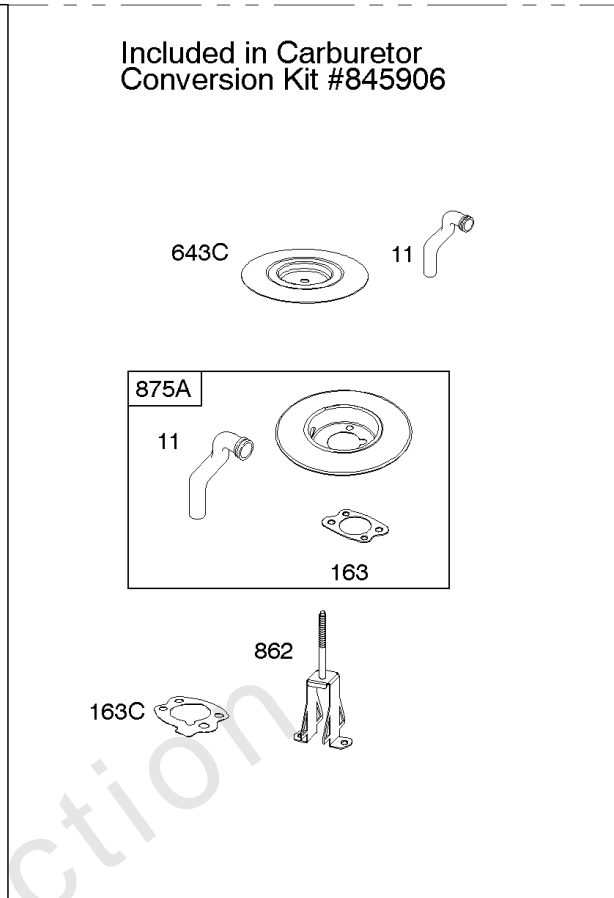

Carburetor

REF NO	PART NO	QTY	DESCRIPTION
11	691556		TUBE, Breather
11B	844921		TUBE, Breather -Used After Code Date 09121800
51	691694		GASKET, Intake
94	844987		KIT, Idle Mixture
95	690718		SCREW -(Throttle Valve)
97	809007		KIT, Throttle Shaft
98	808177		KIT, Idle Speed
102	692077		GASKET, Carburetor Body
104	690723		PIN, Float Hinge
105	805620		VALVE, Float Needle -(Gravity Feed)
108A	844989		VALVE, Choke
109	808398		KIT, Choke Shaft
110	806861		WASHER -(Choke Shaft) (Plastic)
117	690881		JET, Main -(Standard) (Standard)
118	844990		JET, Main -(High Altitude) (5000 Feet)
118A	809442		JET, Main -(High Altitude) (9000 Feet and Above)
119	690720		SCREW -(Upper Carburetor Body to Lower Carburetor Body) (M4x18mm)
119	842761		SCREW -(Upper Carburetor Body to Lower Carburetor Body) (M4x16mm)
125	844992		CARBURETOR -Used After Code Date 09121600
130	690726		VALVE, Throttle
133A	844546		FLOAT, Carburetor
163	692081		GASKET, Air Cleaner -(Air Cleaner)
217	806862		SPRING, Choke Return
231	690718		SCREW -(Choke Valve)
255	690721		BUSHING, Choke Shaft
276	690724		WASHER, Sealing
365	690711		SCREW -(Carburetor/Throttle Body) (M8x38mm)
365A	690866		SCREW -(Carburetor/Throttle Body) (M6 x 98mm)
467	691985		KNOB, Air Cleaner Cover -Used Before Code Date 10040100
467	846431		KNOB, Air Cleaner Cover -Used After Code Date 10033100
601	791850		CLAMP, Hose
601A	691038		CLAMP, Hose -(Black)
629	807004		SPRING, Throttle Return -(Throttle Return)
633	806131		SEAL, Choke/Throttle Shaft -(Throttle Shaft)
633A	690722		SEAL, Choke/Throttle Shaft -(Choke Shaft)
637	806999		WASHER -(Throttle Shaft)