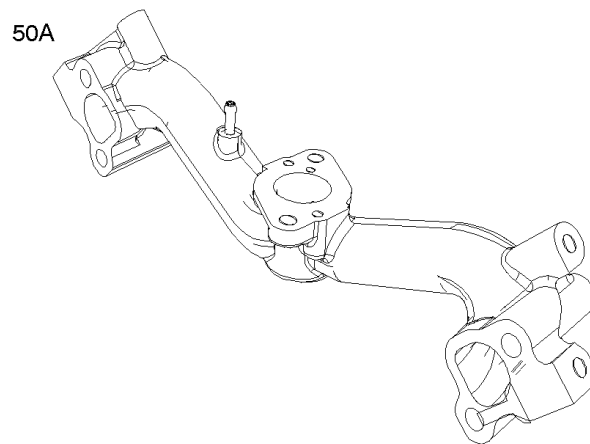

Intake Manifold

REF NO	PART NO	QTY	DESCRIPTION
50	690754		MANIFOLD, Intake
51	691694		GASKET, Intake
51A	692035		GASKET, Intake
54	846604		SCREW -(Intake Manifold) (TEMP/MAP Sensor) (Intake Manifold)
122	690691		SPACER, Carburetor
365	690711		SCREW -(Carburetor/Throttle Body) (M8x38mm)
415	794903		PLUG -(1/8"-27 NPTF - EXTERNAL SQ)
480	806660		SCREW -(Tube Clamp) (M8x18mm)
601E	593879		CLAMP, Hose
1176	842067		NUT -(Exhaust Manifold)

Not For Reproduction