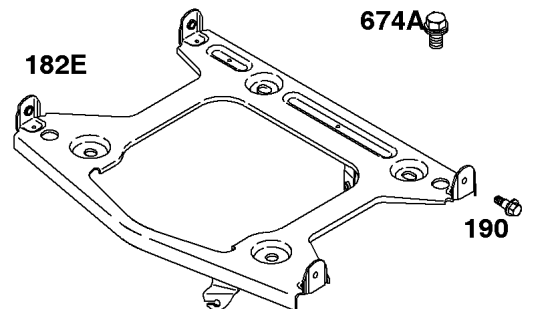

Included in Fuel Tank Service #845137

Included in Fuel Tank Service #845138

529A

674

674A

1054