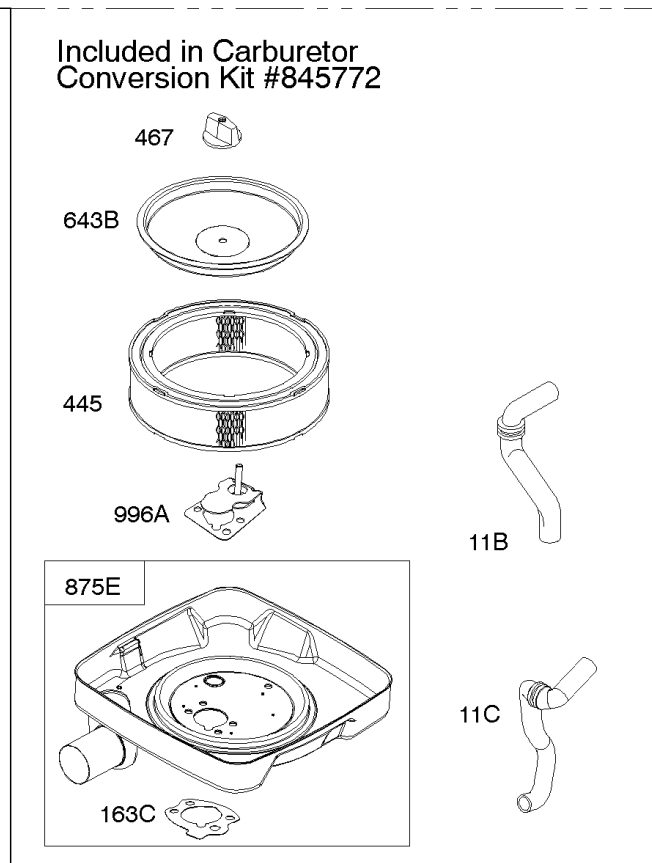

Carburetor

REF NO	PART NO	QTY	DESCRIPTION
11	691556		TUBE, Breather
11B	844921		TUBE, Breather -Used After Code Date 09121800
51	691694		GASKET, Intake
94	844987		KIT, Idle Mixture
95	690718		SCREW -(Throttle Valve)
97	809007		KIT, Throttle Shaft
98	808177		KIT, Idle Speed
102	692077		GASKET, Carburetor Body
104	690723		PIN, Float Hinge
105	805620		VALVE, Float Needle -(Gravity Feed)
108A	844989		VALVE, Choke
109	808398		KIT, Choke Shaft
110	806861		WASHER -(Choke Shaft) (Plastic)
117	690881		JET, Main -(Standard) (Standard)
118	844990		JET, Main -(High Altitude) (5000 Feet)
118A	809442		JET, Main -(High Altitude) (9000 Feet and Above)
119	690720		SCREW -(Upper Carburetor Body to Lower Carburetor Body) (M4x18mm)
119	842761		SCREW -(Upper Carburetor Body to Lower Carburetor Body) (M4x16mm)
125	844992		CARBURETOR -Used After Code Date 09121600
130	690726		VALVE, Throttle
133A	844546		FLOAT, Carburetor
163	692081		GASKET, Air Cleaner -(Air Cleaner)
217	806862		SPRING, Choke Return
231	690718		SCREW -(Choke Valve)
255	690721		BUSHING, Choke Shaft
276	690724		WASHER, Sealing
365	690711		SCREW -(Carburetor/Throttle Body) (M8x38mm)
365A	690866		SCREW -(Carburetor/Throttle Body) (M6 x 98mm)
467	691985		KNOB, Air Cleaner Cover -Used Before Code Date 10040100
467	846431		KNOB, Air Cleaner Cover -Used After Code Date 10033100
601	791850		CLAMP, Hose
601A	691038		CLAMP, Hose -(Black)
629	807004		SPRING, Throttle Return -(Throttle Return)
633	806131		SEAL, Choke/Throttle Shaft -(Throttle Shaft)
633A	690722		SEAL, Choke/Throttle Shaft -(Choke Shaft)
637	806999		WASHER -(Throttle Shaft)