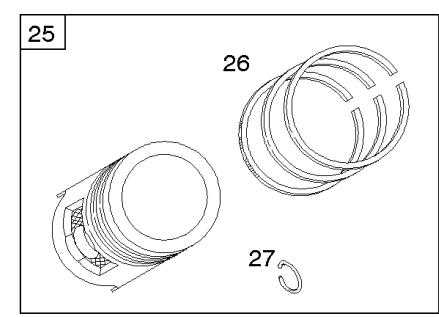

REQUIRED when replacing parts with warning labels affixed.

Camshaft, Crankshaft, Cylinder, Piston/Rings/Connecting Rod

REF NO	PART NO	QTY	DESCRIPTION
601A	691038		CLAMP, Hose -(Black)
718	806469		PIN, Locating -(Cylinder)
741	846085		GEAR, Timing
1025	690689		SPOOL, Governor
1036	-----		Label-Emissions -(Available From A Briggs & Stratton Authorized Dealer)
1133	690342		SCREW -(Crankshaft)
1319	794467		LABEL, Warning
1330	272144		MANUAL, Repair