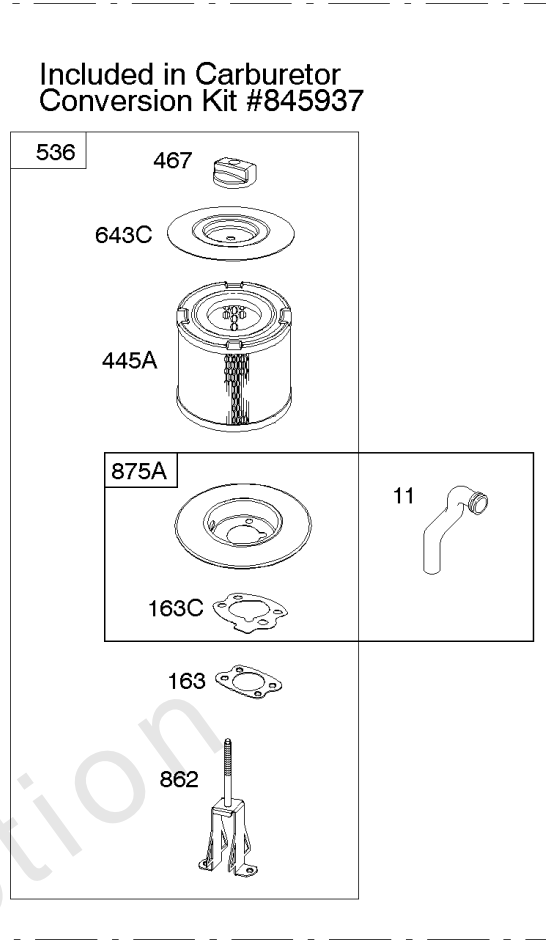

Carburetor

REF NO	PART NO	QTY	DESCRIPTION
807	805557		SPACER -(Throttle)
833A	691593		SCREW -(Air Cleaner Mounting Strap/Stud)
862	845089		STRAP/STUD, Air Cleaner Mounting
875A	845088		BASE, Air Cleaner -(Metal)
947	692094		SOLENOID, Fuel
1091	691516		CAP, Limiter

Not For Reproduction