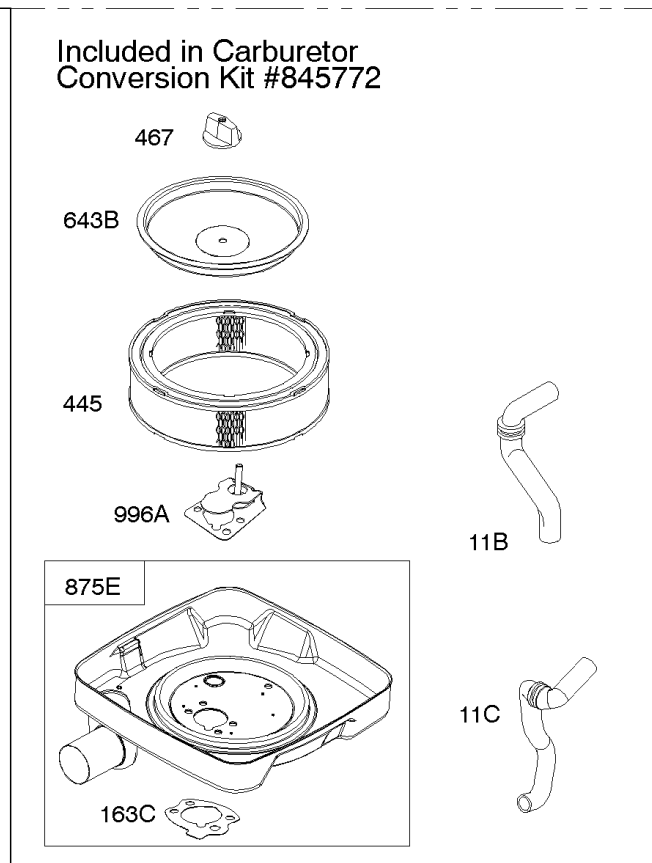

Carburetor

REF NO	PART NO	QTY	DESCRIPTION
637A	807000		WASHER -(Throttle Shaft)
643C	845087		RETAINER, Air Filter
742	807001		RETAINER, E Ring
807	805557		SPACER -(Throttle)
862	845089		STRAP/STUD, Air Cleaner Mounting
875A	845088		BASE, Air Cleaner -(Metal)
955	807723		PLUG, Carburetor
987	807002		SEAL, Choke/Throttle Shaft
1091	691516		CAP, Limiter

Not For Reproduction