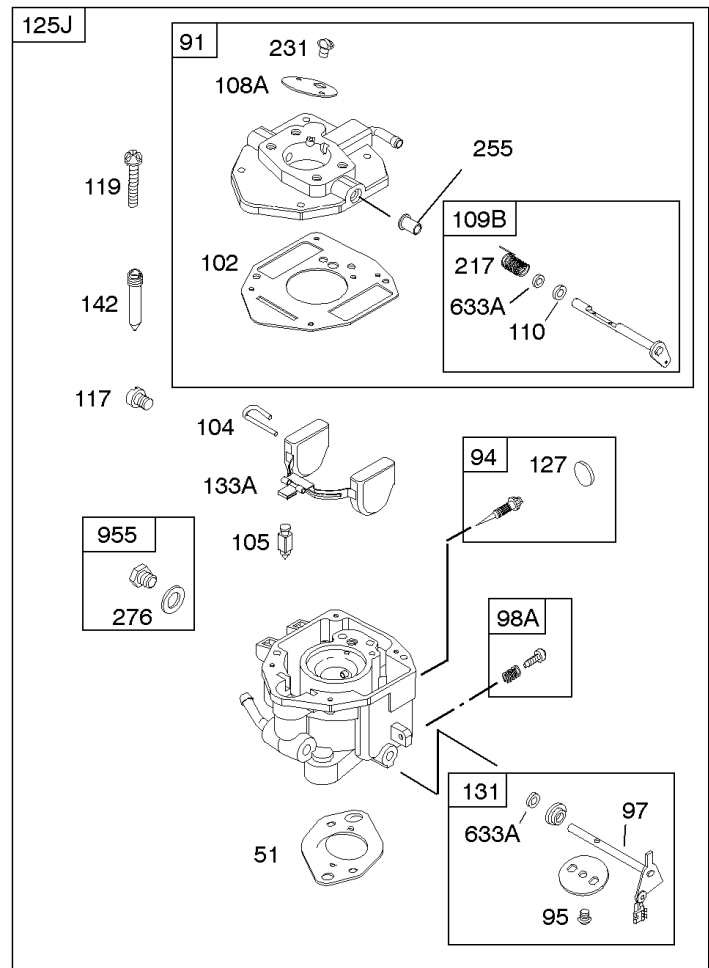

Carburetor

REF NO	PART NO	QTY	DESCRIPTION
51	691694		GASKET, Intake
91	809208		BODY, Upper Carburetor
94	844987		KIT, Idle Mixture
95	690718		SCREW -(Throttle Valve)
97	809007		KIT, Throttle Shaft
98	808177		KIT, Idle Speed
98A	808981		KIT, Idle Speed
102	692077		GASKET, Carburetor Body
104	690723		PIN, Float Hinge
105	805620		VALVE, Float Needle -(Gravity Feed)
108A	844989		VALVE, Choke
109B	809096		SHAFT, Choke
110	806861		WASHER -(Choke Shaft) (Plastic)
117	690881		JET, Main -(Standard) (Standard)
118	844990		JET, Main -(High Altitude) (5000 Feet)
118A	809442		JET, Main -(High Altitude) (9000 Feet and Above)
119	690720		SCREW -(Upper Carburetor Body to Lower Carburetor Body) (M4x18mm)
119	842761		SCREW -(Upper Carburetor Body to Lower Carburetor Body) (M4x16mm)
122A	846960		SPACER, Carburetor
127	847028		PLUG, Welch
130	690726		VALVE, Throttle
133A	844546		FLOAT, Carburetor
142	690725		NOZZLE, Carburetor
217	806862		SPRING, Choke Return
231	690718		SCREW -(Choke Valve)
255	690721		BUSHING, Choke Shaft
276	690724		WASHER, Sealing
365	690711		SCREW -(Carburetor/Throttle Body) (M8x38mm)
365A	690866		SCREW -(Carburetor/Throttle Body) (M6 x 98mm)
601	791850		CLAMP, Hose
601A	691038		CLAMP, Hose -(Black)
633	806131		SEAL, Choke/Throttle Shaft -(Throttle Shaft)
633A	690722		SEAL, Choke/Throttle Shaft -(Choke Shaft)
807	805557		SPACER -(Throttle)
947	692094		SOLENOID, Fuel
955	807723		PLUG, Carburetor
1091	691516		CAP, Limiter