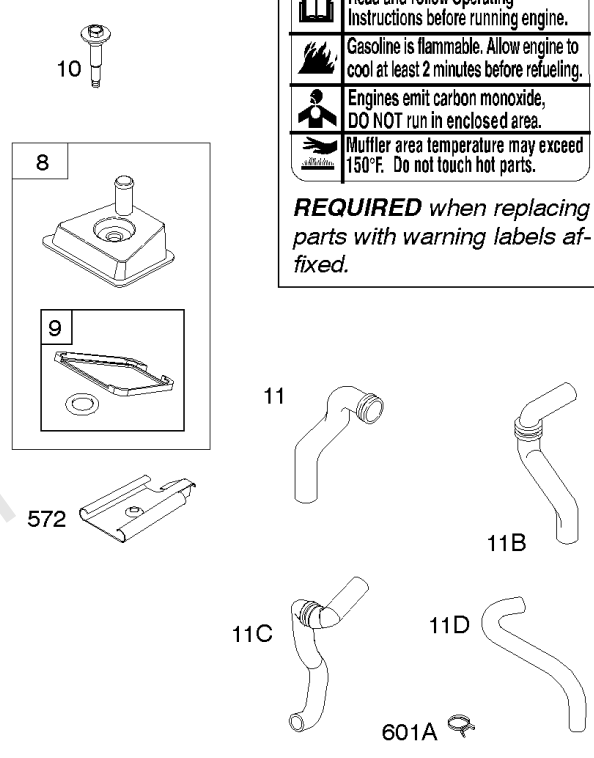

1036 EMISSIONS LABEL

1330 REPAIR MANUAL

1319 WARNING LABEL

WARNING

- Read and follow Operating Instructions before running engine.
- Gasoline is flammable. Allow engine to cool at least 2 minutes before refueling.
- Engines emit carbon monoxide, DO NOT run in enclosed area.
- Muffler area temperature may exceed 150°F. Do not touch hot parts.

REQUIRED when replacing parts with warning labels affixed.