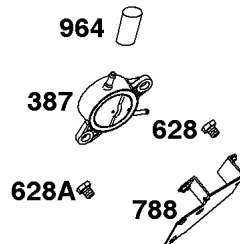

Included in Fuel Tank Service #845137

Included in Fuel Tank Service #845138

529A

674

674A

1054