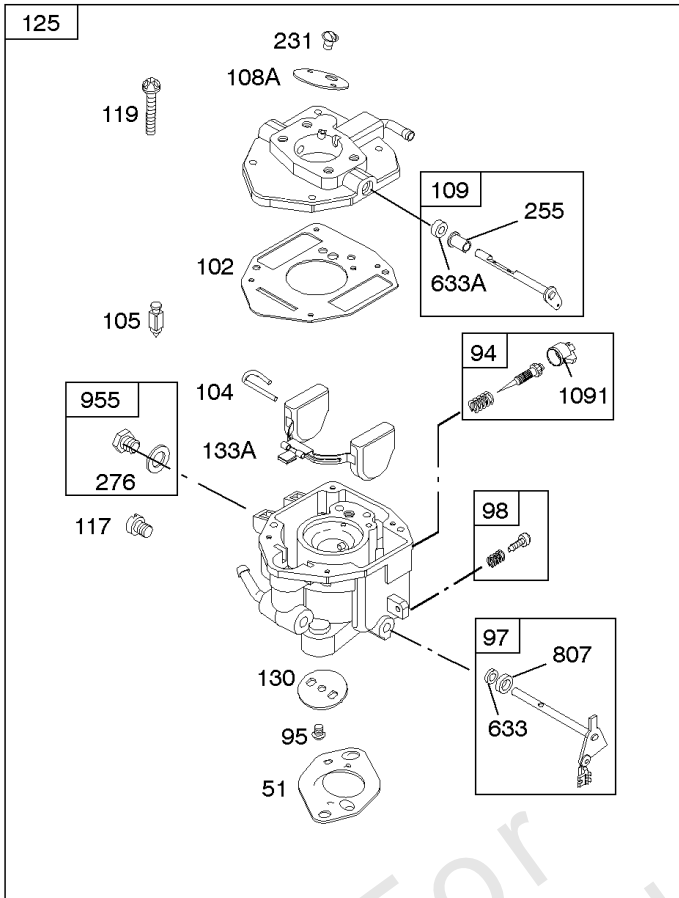

Carburetor

REF NO	PART NO	QTY	DESCRIPTION
637A	807000		WASHER -(Throttle Shaft)
643C	845087		RETAINER, Air Filter
742	807001		RETAINER, E Ring
807	805557		SPACER -(Throttle)
862	845089		STRAP/STUD, Air Cleaner Mounting
875A	845088		BASE, Air Cleaner -(Metal)
955	807723		PLUG, Carburetor
987	807002		SEAL, Choke/Throttle Shaft
1091	691516		CAP, Limiter

Not For Reproduction