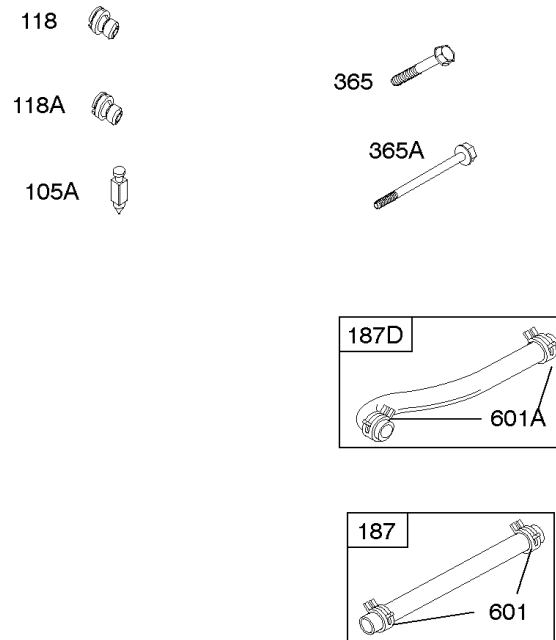

Carburetor

REF NO	PART NO	QTY	DESCRIPTION
51	691694		GASKET, Intake
91	809208		BODY, Upper Carburetor
94	842870		KIT, Idle Mixture
95	690718		SCREW -(Throttle Valve)
98	808177		KIT, Idle Speed
98A	808981		KIT, Idle Speed
102	692077		GASKET, Carburetor Body
104	690723		PIN, Float Hinge
105	797410		VALVE, Float Needle -(15.87 mm Long)
105A	846635		VALVE, Float Needle -(18.87 mm)
108A	690719		VALVE, Choke -Used Before Code Date 10010100
109	808398		KIT, Choke Shaft
109B	809096		SHAFT, Choke
110	806861		WASHER -(Choke Shaft) (Plastic)
117	690862		JET, Main -(Standard) (Standard) -Used Before Code Date 10010100
118	842311		JET, Main -(High Altitude) (5000 Feet) -Used Before Code Date 10010100
119	842761		SCREW -(Upper Carburetor Body to Lower Carburetor Body) (M4x16mm)
119	690720		SCREW -(Upper Carburetor Body to Lower Carburetor Body) (M4x18mm)
130	690726		VALVE, Throttle
142	690725		NOZZLE, Carburetor
187	791745		LINE, Fuel -(23) (Cut to Required Length)
187	791766		LINE, Fuel -(15 Inches Long)(Cut To Required Length)
187D	791744		LINE, Fuel -(Formed)(14 Inches Long)(Cut To Required Length)
217	806862		SPRING, Choke Return
231	690718		SCREW -(Choke Valve)
255	690721		BUSHING, Choke Shaft
276	690724		WASHER, Sealing
276B	806137		WASHER, Sealing -(Fuel Solenoid)
365	690711		SCREW -(Carburetor/Throttle Body) (M8x38mm)
365A	690866		SCREW -(Carburetor/Throttle Body) (M6 x 98mm)
601	791850		CLAMP, Hose
601A	691038		CLAMP, Hose -(Black)
629	807004		SPRING, Throttle Return -(Throttle Return)
633	806131		SEAL, Choke/Throttle Shaft -(Throttle Shaft)
633A	690722		SEAL, Choke/Throttle Shaft -(Choke Shaft)
637	806999		WASHER -(Throttle Shaft)