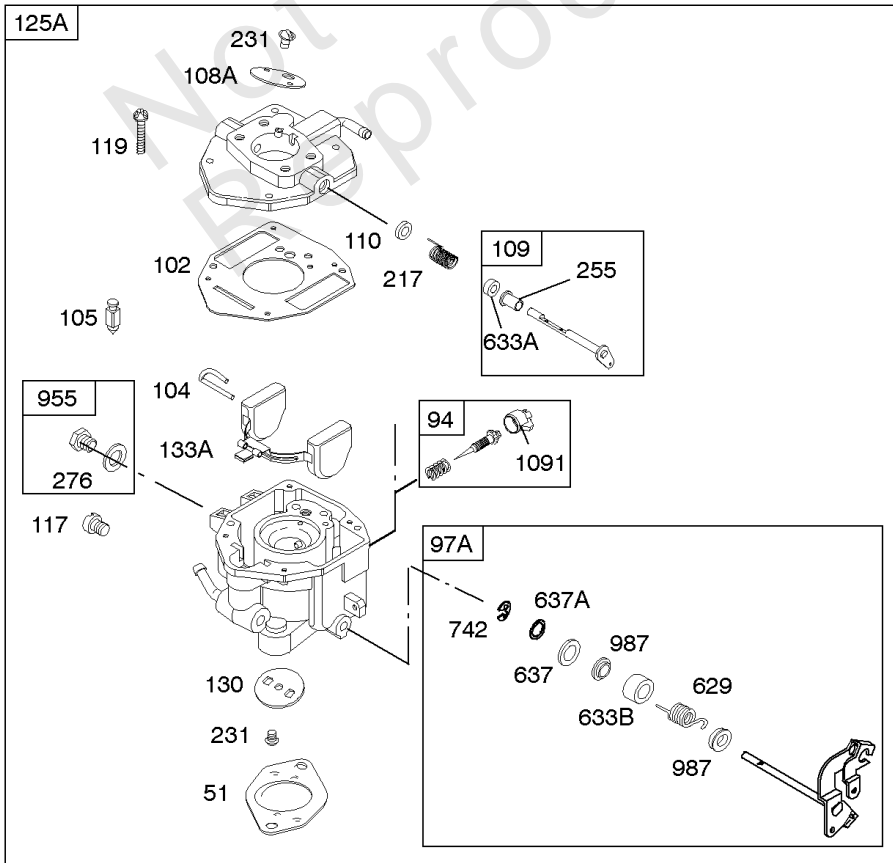

Carburetor

REF NO	PART NO	QTY	DESCRIPTION
633	806131		SEAL, Choke/Throttle Shaft -(Throttle Shaft)
633A	690722		SEAL, Choke/Throttle Shaft -(Choke Shaft)
637	806999		WASHER -(Throttle Shaft)
637A	807000		WASHER -(Throttle Shaft)
742	807001		RETAINER, E Ring
807	805557		SPACER -(Throttle)
955	807723		PLUG, Carburetor
987	807002		SEAL, Choke/Throttle Shaft
1091	691516		CAP, Limiter

Not For Reproduction