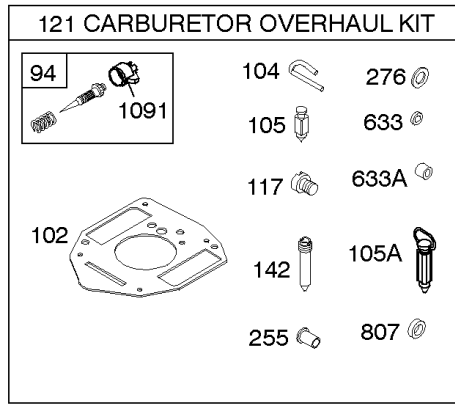

Carburetor

REF NO	PART NO	QTY	DESCRIPTION
947	692094		SOLENOID, Fuel
955	807723		PLUG, Carburetor
1091	691516		CAP, Limiter

Not For Reproduction