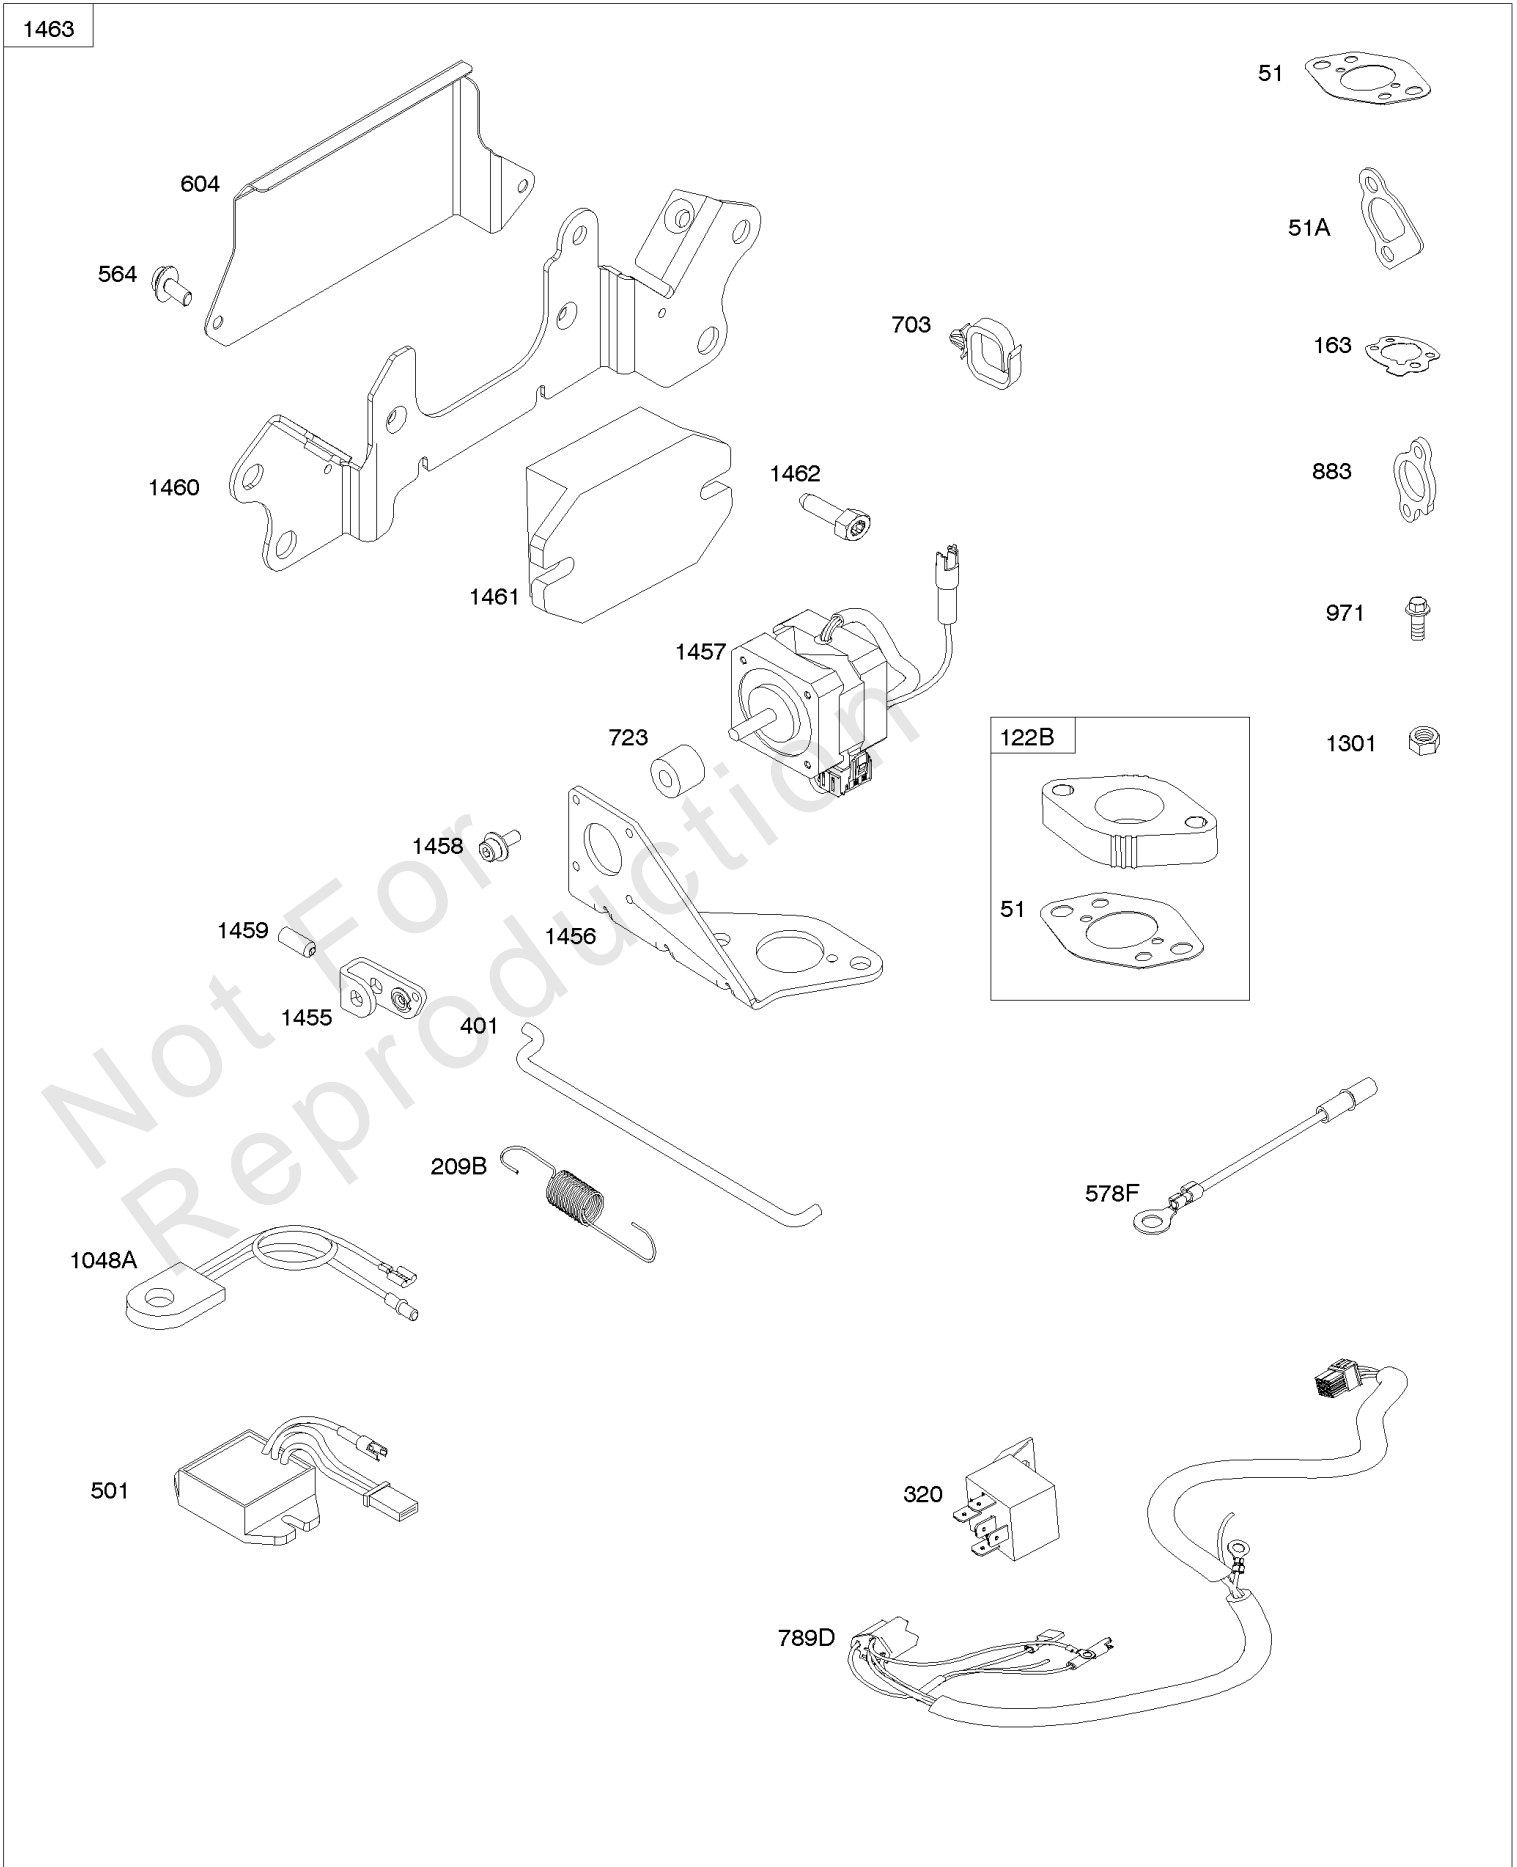

Electronic Governor

REF NO	PART NO	QTY	DESCRIPTION
51	691694		GASKET, Intake
51A	692035		GASKET, Intake
122B	845817		SPACER, Carburetor
163	692081		GASKET, Air Cleaner -(Air Cleaner)
209B	845816		SPRING/LINK, Governor
320	1726829SM		RELAY(S)
401	845814		LINK, Actuator
501	845907		REGULATOR
564	690677		SCREW -(Control Cover)
578F	845849		WIRE ASSEMBLY
604	845821		COVER, Control
703	691010		CLIP
723	845818		SEAL, Foam
789D	845788		HARNESS, Wiring
883	691613		GASKET, Exhaust
971	807084		SCREW -(Air Cleaner Base to Carburetor/Throttle Body)
1048A	845556		MODULE, Electronic Governor
1301	845823		NUT -(Wiring Harness)
1455	845813		LEVER, Actuator
1456	845815		BRACKET, Mounting
1457	845819		MOTOR, Stepper
1458	845812		SCREW -(Stepper Motor)
1459	845820		SCREW
1460	845822		BRACKET, Control
1461	845824		UNIT, Engine Control -(Pre-Programmed)
1462	792629		SCREW -(Engine Control Unit) (ECU)