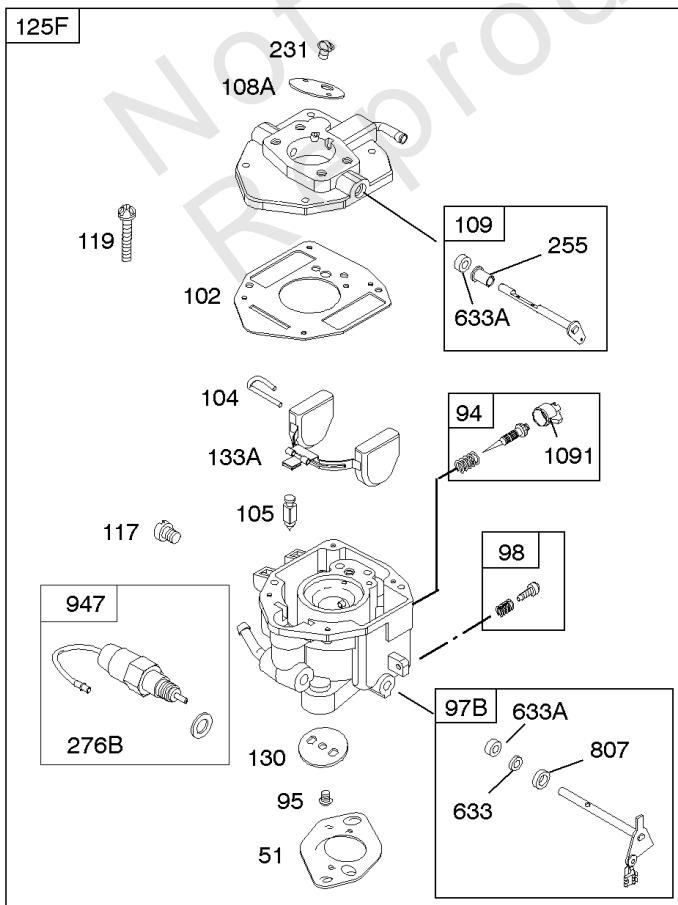

Not For Reproduction

Carburetor

REF NO	PART NO	QTY	DESCRIPTION
51	691694		GASKET, Intake
91	809208		BODY, Upper Carburetor
94	842870		KIT, Idle Mixture
95	690718		SCREW -(Throttle Valve)
98	808177		KIT, Idle Speed
98A	808981		KIT, Idle Speed
102	692077		GASKET, Carburetor Body
104	690723		PIN, Float Hinge
105	797410		VALVE, Float Needle -(15.87 mm Long)
105A	846635		VALVE, Float Needle -(18.87 mm)
108A	690719		VALVE, Choke -Used Before Code Date 10010100
109	808398		KIT, Choke Shaft
109B	809096		SHAFT, Choke
110	806861		WASHER -(Choke Shaft) (Plastic)
117	690862		JET, Main -(Standard) (Standard) -Used Before Code Date 10010100
118	842311		JET, Main -(High Altitude) (5000 Feet) -Used Before Code Date 10010100
119	842761		SCREW -(Upper Carburetor Body to Lower Carburetor Body) (M4x16mm)
119	690720		SCREW -(Upper Carburetor Body to Lower Carburetor Body) (M4x18mm)
130	690726		VALVE, Throttle
142	690725		NOZZLE, Carburetor
187	791745		LINE, Fuel -(23) (Cut to Required Length)
187	791766		LINE, Fuel -(15 Inches Long)(Cut To Required Length)
187D	791744		LINE, Fuel -(Formed)(14 Inches Long)(Cut To Required Length)
217	806862		SPRING, Choke Return
231	690718		SCREW -(Choke Valve)
255	690721		BUSHING, Choke Shaft
276	690724		WASHER, Sealing
276B	806137		WASHER, Sealing -(Fuel Solenoid)
365	690711		SCREW -(Carburetor/Throttle Body) (M8x38mm)
365A	690866		SCREW -(Carburetor/Throttle Body) (M6 x 98mm)
601	791850		CLAMP, Hose
601A	691038		CLAMP, Hose -(Black)
629	807004		SPRING, Throttle Return -(Throttle Return)
633	806131		SEAL, Choke/Throttle Shaft -(Throttle Shaft)
633A	690722		SEAL, Choke/Throttle Shaft -(Choke Shaft)
637	806999		WASHER -(Throttle Shaft)