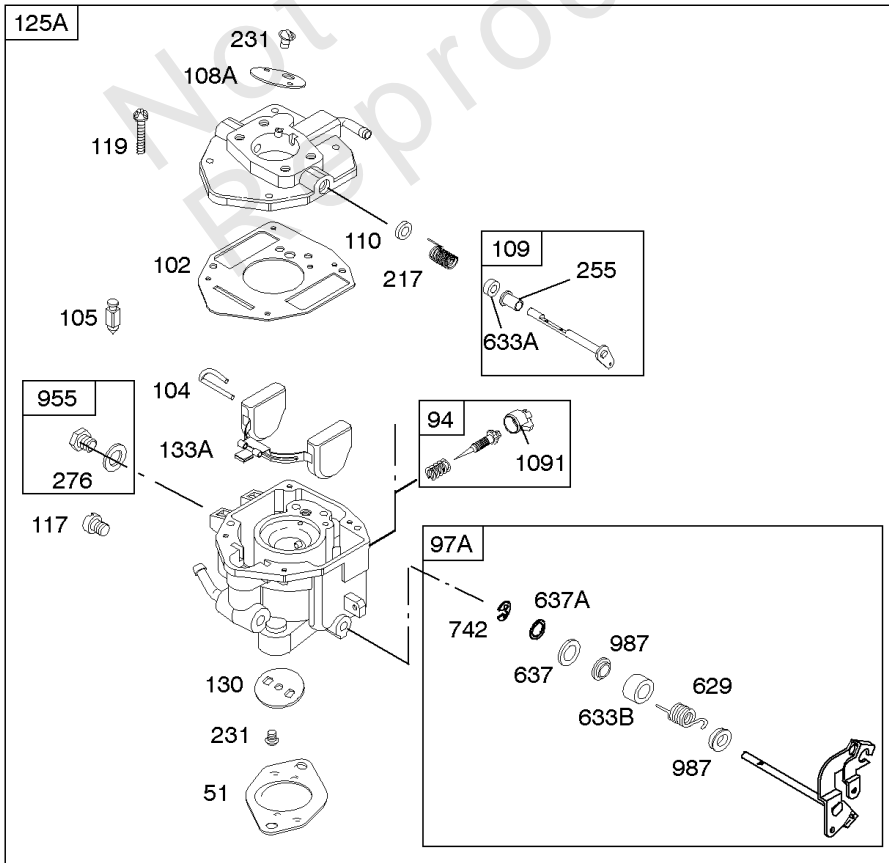

Carburetor

REF NO	PART NO	QTY	DESCRIPTION
11	691556		TUBE, Breather
11B	844921		TUBE, Breather -Used After Code Date 09121800
51	691694		GASKET, Intake
94	842870		KIT, Idle Mixture
95	690718		SCREW -(Throttle Valve)
97	809007		KIT, Throttle Shaft
98	808177		KIT, Idle Speed
102	692077		GASKET, Carburetor Body
104	690723		PIN, Float Hinge
105	797410		VALVE, Float Needle -(15.87 mm Long)
105A	846635		VALVE, Float Needle -(18.87 mm)
108A	690719		VALVE, Choke -Used Before Code Date 10010100
109	808398		KIT, Choke Shaft
110	806861		WASHER -(Choke Shaft) (Plastic)
117	690862		JET, Main -(Standard) (Standard) -Used Before Code Date 10010100
118	842311		JET, Main -(High Altitude) (5000 Feet) -Used Before Code Date 10010100
119	690720		SCREW -(Upper Carburetor Body to Lower Carburetor Body) (M4x18mm)
119	842761		SCREW -(Upper Carburetor Body to Lower Carburetor Body) (M4x16mm)
130	690726		VALVE, Throttle
163	692081		GASKET, Air Cleaner -(Air Cleaner)
187	791766		LINE, Fuel -(15 Inches Long)(Cut To Required Length)
187	791745		LINE, Fuel -(23) (Cut to Required Length)
187D	791744		LINE, Fuel -(Formed)(14 Inches Long)(Cut To Required Length)
217	806862		SPRING, Choke Return
231	690718		SCREW -(Choke Valve)
255	690721		BUSHING, Choke Shaft
276	690724		WASHER, Sealing
365	690711		SCREW -(Carburetor/Throttle Body) (M8x38mm)
365A	690866		SCREW -(Carburetor/Throttle Body) (M6 x 98mm)
445	394018S		FILTER, A/C Cartridge
467	691985		KNOB, Air Cleaner Cover -Used Before Code Date 10040100
467	846431		KNOB, Air Cleaner Cover -Used After Code Date 10033100
601	791850		CLAMP, Hose
601A	691038		CLAMP, Hose -(Black)
629	807004		SPRING, Throttle Return -(Throttle Return)