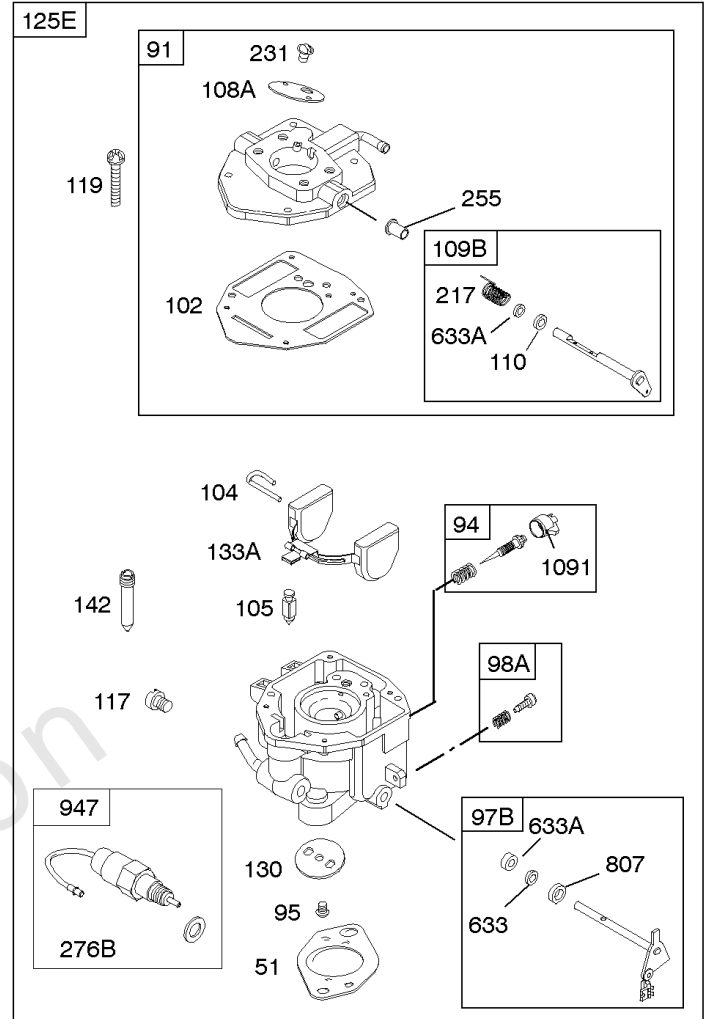

Carburetor

REF NO	PART NO	QTY	DESCRIPTION
51	691694		GASKET, Intake
91	809208		BODY, Upper Carburetor
94	842870		KIT, Idle Mixture
95	690718		SCREW -(Throttle Valve)
98	808177		KIT, Idle Speed
98A	808981		KIT, Idle Speed
102	692077		GASKET, Carburetor Body
104	690723		PIN, Float Hinge
105	797410		VALVE, Float Needle -(15.87 mm Long)
105A	846635		VALVE, Float Needle -(18.87 mm)
108A	690719		VALVE, Choke -Used Before Code Date 10010100
109	808398		KIT, Choke Shaft
109B	809096		SHAFT, Choke
110	806861		WASHER -(Choke Shaft) (Plastic)
117	690862		JET, Main -(Standard) (Standard) -Used Before Code Date 10010100
118	842311		JET, Main -(High Altitude) (5000 Feet) -Used Before Code Date 10010100
119	842761		SCREW -(Upper Carburetor Body to Lower Carburetor Body) (M4x16mm)
119	690720		SCREW -(Upper Carburetor Body to Lower Carburetor Body) (M4x18mm)
130	690726		VALVE, Throttle
142	690725		NOZZLE, Carburetor
187	791745		LINE, Fuel -(23) (Cut to Required Length)
187	791766		LINE, Fuel -(15 Inches Long)(Cut To Required Length)
187D	791744		LINE, Fuel -(Formed)(14 Inches Long)(Cut To Required Length)
217	806862		SPRING, Choke Return
231	690718		SCREW -(Choke Valve)
255	690721		BUSHING, Choke Shaft
276	690724		WASHER, Sealing
276B	806137		WASHER, Sealing -(Fuel Solenoid)
365	690711		SCREW -(Carburetor/Throttle Body) (M8x38mm)
365A	690866		SCREW -(Carburetor/Throttle Body) (M6 x 98mm)
601	791850		CLAMP, Hose
601A	691038		CLAMP, Hose -(Black)
629	807004		SPRING, Throttle Return -(Throttle Return)
633	806131		SEAL, Choke/Throttle Shaft -(Throttle Shaft)
633A	690722		SEAL, Choke/Throttle Shaft -(Choke Shaft)
637	806999		WASHER -(Throttle Shaft)