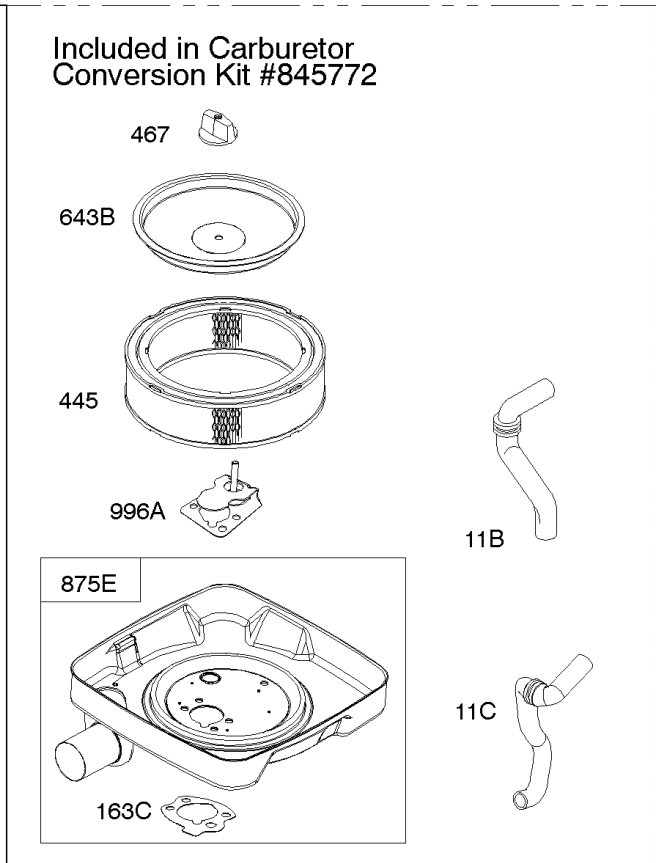

Carburetor

REF NO	PART NO	QTY	DESCRIPTION
633	806131		SEAL, Choke/Throttle Shaft -(Throttle Shaft)
633A	690722		SEAL, Choke/Throttle Shaft -(Choke Shaft)
637	806999		WASHER -(Throttle Shaft)
637A	807000		WASHER -(Throttle Shaft)
742	807001		RETAINER, E Ring
807	805557		SPACER -(Throttle)
955	807723		PLUG, Carburetor
987	807002		SEAL, Choke/Throttle Shaft
1091	691516		CAP, Limiter

Not For Reproduction