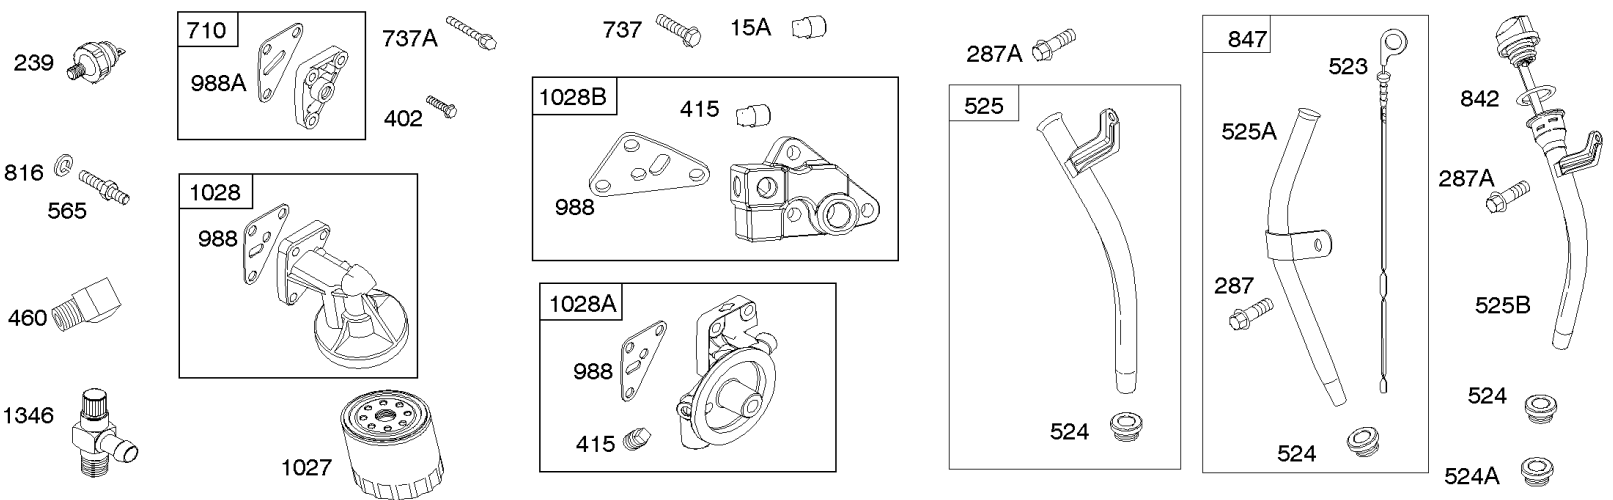

Crankcase Cover, Lubrication, Oil Filter Adapter,

Mfg. No: 305447-0265-G2

Crankcase Cover, Lubrication, Oil Filter Adapter,

REF NO	PART NO	QTY	DESCRIPTION
12	846487		GASKET, Crankcase
15A	691686		PLUG, Oil Drain -(1/4"-18 NPTF - 3/8 External Sq)
17	843827		BEARING, Ball -(Crankcase Cover Requires Two (2) Ball Bearings)
18	844588		COVER, Crankcase
20	805049S		SEAL, Oil -(PTO Side)
22	807362		SCREW -(Crankcase Cover/Sump)
86	690745		COVER, Gear
239	690233		SWITCH, Oil Pressure
273	690681		SEAL, O-Ring -(Oil Pump)
287	692062		SCREW -(Dipstick Tube) (M8x18mm)
287A	806660		SCREW -(Dipstick Tube)
402	690679		SCREW -(Oil Filter Cover) (M6x21mm)
404	690704		WASHER -(Governor Crank)
415	794903		PLUG -(1/8"-27 NPTF - EXTERNAL SQ)
439	692154		O-RING, Oil Gallery -(Crankcase Cover/Sump or Cylinder Assembly)
460	806667		CONNECTOR, Filter Adapter
468	690690		SEAL, O-Ring -(Oil Pump Screen)
479	807084		SCREW -(Oil Pump Screen) (M6x14mm)
523	693175		DIPSTICK
524	693172		SEAL, O-Ring -(Dipstick Tube)
525	693174		TUBE, Dipstick
525A	693173		TUBE, Dipstick
552	690701		BUSHING, Governor Crank
552A	806686		BUSHING, Governor Crank
565	690682		STUD -(Oil Filter Adapter)
596	691492		SCREW -(Oil Pump) (M6x30mm)
614	691550		PIN, Cotter
616	806685		CRANK, Governor
650	841233		SCREW -(Oil Deflector)
691	842826		SEAL, Governor Shaft
710	807689		COVER, Oil Filter
737	690679		SCREW -(Oil Filter Adapter) (M6x21mm)
737A	841233		SCREW -(Oil Filter Adapter) (Oil Filter Adapter)
816	690706		WASHER -(Oil Filter Adapter)
988	692063		GASKET, Oil Adapter
988A	690687		GASKET, Oil Adapter
1017	690900		SCREEN, Oil Pump