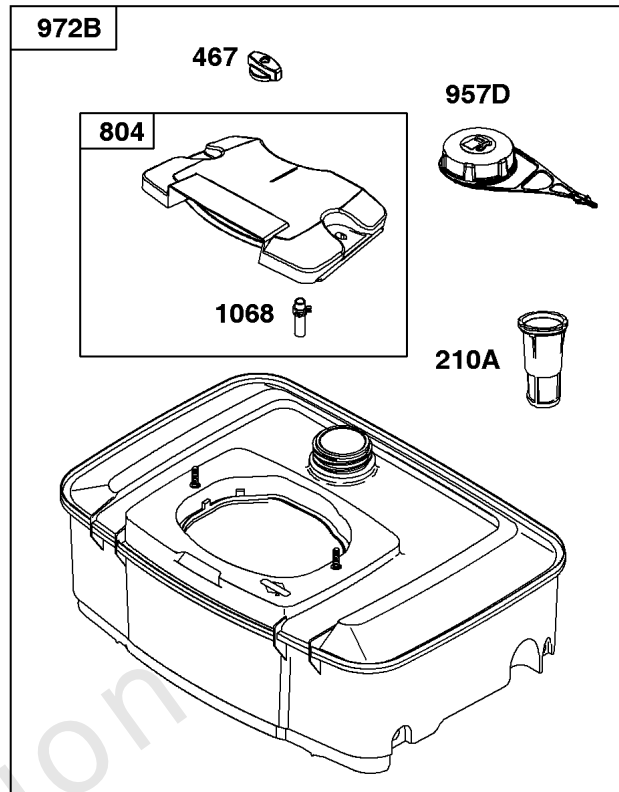

Included in Fuel Tank Service #845137

Included in Fuel Tank Service #845138

529A

674