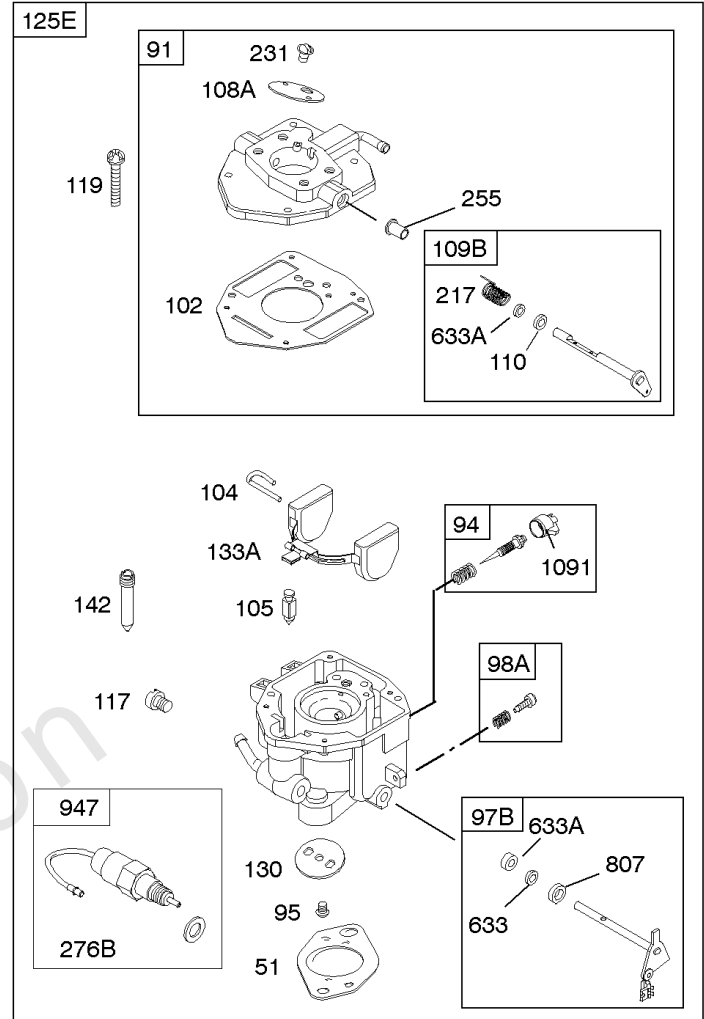

Carburetor

REF NO	PART NO	QTY	DESCRIPTION
637A	807000		WASHER -(Throttle Shaft)
742	807001		RETAINER, E Ring
807	805557		SPACER -(Throttle)
947	692094		SOLENOID, Fuel
955	807723		PLUG, Carburetor
987	807002		SEAL, Choke/Throttle Shaft
1091	691516		CAP, Limiter

Not For Reproduction