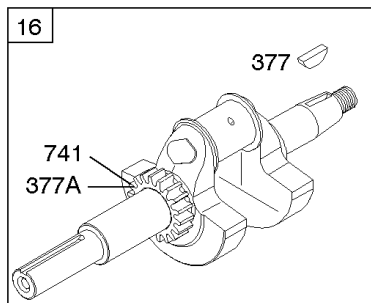

Camshaft, Crankshaft, Cylinder, Piston/Rings/Connecting Rod

Mfg. No: 305447-0265-G2

1036 EMISSIONS LABEL

1330 REPAIR MANUAL

1319 WARNING LABEL

WARNING

- Read and follow Operating Instructions before running engine.
- Gasoline is flammable. Allow engine to cool at least 2 minutes before refueling.
- Engines emit carbon monoxide, **DO NOT** run in enclosed area.
- Muffler area temperature may exceed 150°F. Do not touch hot parts.

REQUIRED when replacing parts with warning labels affixed.

Camshaft, Crankshaft, Cylinder, Piston/Rings/Connecting Rod

REF NO	PART NO	QTY	DESCRIPTION
601A	691038		CLAMP, Hose -(Black)
718	806469		PIN, Locating -(Cylinder)
741	846085		GEAR, Timing
1025	690689		SPOOL, Governor
1036	-----		Label-Emissions -(Available From A Briggs & Stratton Authorized Dealer)
1133	690342		SCREW -(Crankshaft)
1319	794467		LABEL, Warning
1330	272144		MANUAL, Repair