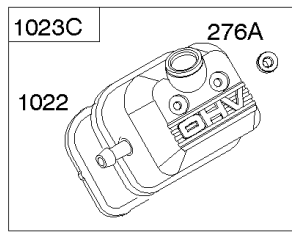

Cylinder Head, Valve Covers

Mfg. No: 305447-0265-G2

Cylinder Head, Valve Covers

REF NO	PART NO	QTY	DESCRIPTION
5	809200		HEAD, Cylinder -(Cylinder 1)
5A	809201		HEAD, Cylinder -(Cylinder 2)
7	806085S		GASKET, Cylinder Head
13	692059		SCREW -(Cylinder Head)
21	809500		CAP, Oil Fill
33	807681		VALVE, Exhaust
34	807680		VALVE, Intake
35	692084		SPRING, Valve -(Intake) (Intake)
36	692084		SPRING, Valve -(Exhaust) (Exhaust)
40	692058		RETAINER, Valve
42	807683		KEEPER, Valve
45	843379		TAPPET, Valve
192	807623		ADJUSTER, Rocker Arm
276A	807085		WASHER, Sealing -(Rocker Cover)
276D	691766		WASHER, Sealing -(Head)(Rocker Cover)
337	496018S		PLUG, Spark
383	19576S		WRENCH, Spark Plug
601	791850		CLAMP, Hose
635	692076		BOOT, Spark Plug
830	809157		STUD, Rocker Arm -(Rocker Arm)
868	691963		SEAL, Valve
871	692057		BUSHING, Valve Guide
914	807084		SCREW -(Rocker Cover)
918	791880		LINE, Fuel
1022	806039S		GASKET, Rocker Cover
1023	843749		COVER, Rocker
1023B	691494		COVER, Rocker
1023C	690910		COVER, Rocker
1023E	691531		COVER, Rocker -(Used On Engines Equipped With 9 Quart Fuel Tanks)
1023D	691558		COVER, Rocker
1026	691758		ROD, Push -(Exhaust)(Aluminum)
1026	691836		ROD, Push -(Intake)(Steel)
1029	807323		ARM, Rocker
1100	791959		PIVOT, Rocker Arm
1254	807084		SCREW -(Rocker Arm Stud)