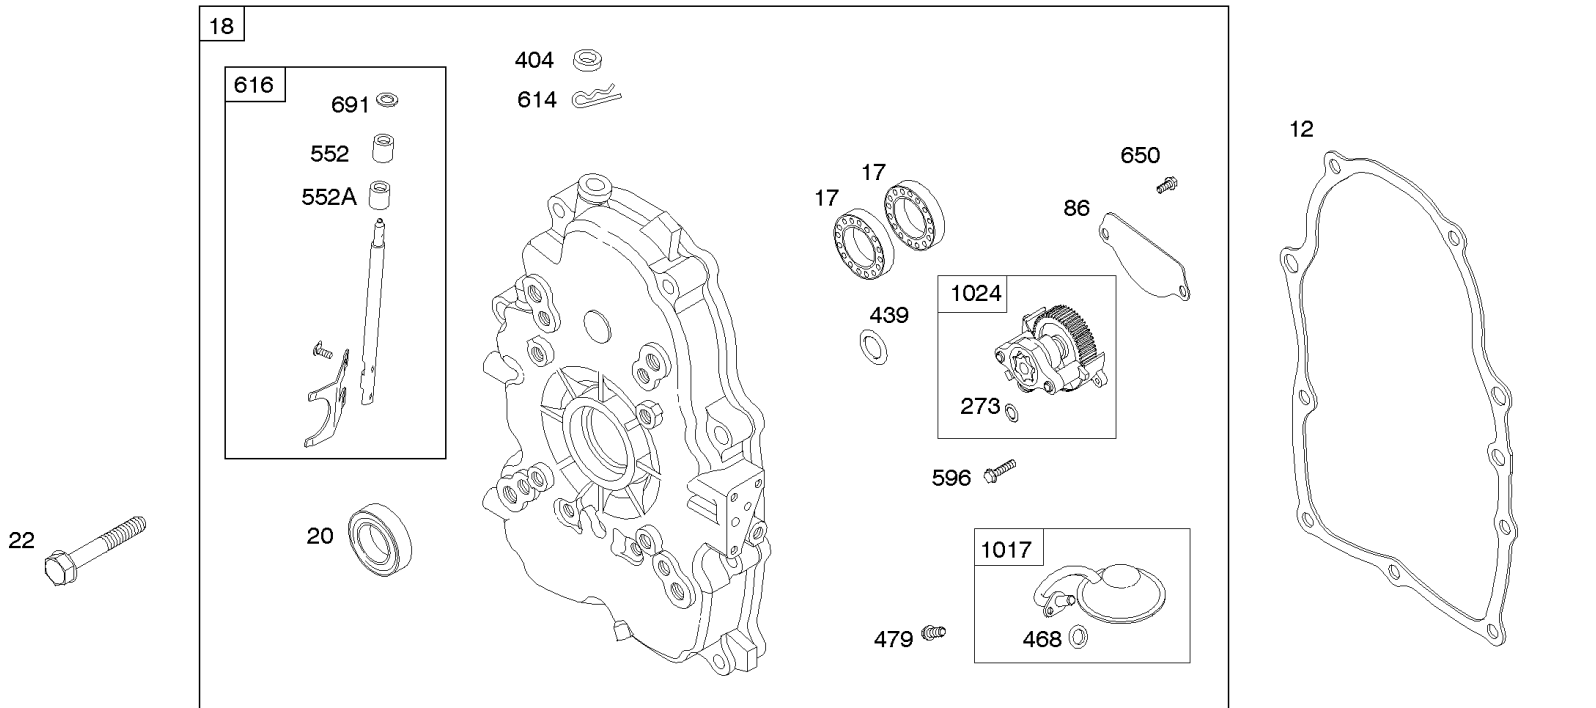

Crankcase Cover, Lubrication, Oil Filter Adapter,

Mfg. No: 305447-0265-G2

Crankcase Cover, Lubrication, Oil Filter Adapter,

REF NO	PART NO	QTY	DESCRIPTION
12	846487		GASKET, Crankcase
15A	691686		PLUG, Oil Drain -(1/4"-18 NPTF - 3/8 External Sq)
17	843827		BEARING, Ball -(Crankcase Cover Requires Two (2) Ball Bearings)
18	844588		COVER, Crankcase
20	805049S		SEAL, Oil -(PTO Side)
22	807362		SCREW -(Crankcase Cover/Sump)
86	690745		COVER, Gear
239	690233		SWITCH, Oil Pressure
273	690681		SEAL, O-Ring -(Oil Pump)
287	692062		SCREW -(Dipstick Tube) (M8x18mm)
287A	806660		SCREW -(Dipstick Tube)
402	690679		SCREW -(Oil Filter Cover) (M6x21mm)
404	690704		WASHER -(Governor Crank)
415	794903		PLUG -(1/8"-27 NPTF - EXTERNAL SQ)
439	692154		O-RING, Oil Gallery -(Crankcase Cover/Sump or Cylinder Assembly)
460	806667		CONNECTOR, Filter Adapter
468	690690		SEAL, O-Ring -(Oil Pump Screen)
479	807084		SCREW -(Oil Pump Screen) (M6x14mm)
523	693175		DIPSTICK
524	693172		SEAL, O-Ring -(Dipstick Tube)
525	693174		TUBE, Dipstick
525A	693173		TUBE, Dipstick
552	690701		BUSHING, Governor Crank
552A	806686		BUSHING, Governor Crank
565	690682		STUD -(Oil Filter Adapter)
596	691492		SCREW -(Oil Pump) (M6x30mm)
614	691550		PIN, Cotter
616	806685		CRANK, Governor
650	841233		SCREW -(Oil Deflector)
691	842826		SEAL, Governor Shaft
710	807689		COVER, Oil Filter
737	690679		SCREW -(Oil Filter Adapter) (M6x21mm)
737A	841233		SCREW -(Oil Filter Adapter) (Oil Filter Adapter)
816	690706		WASHER -(Oil Filter Adapter)
988	692063		GASKET, Oil Adapter
988A	690687		GASKET, Oil Adapter
1017	690900		SCREEN, Oil Pump