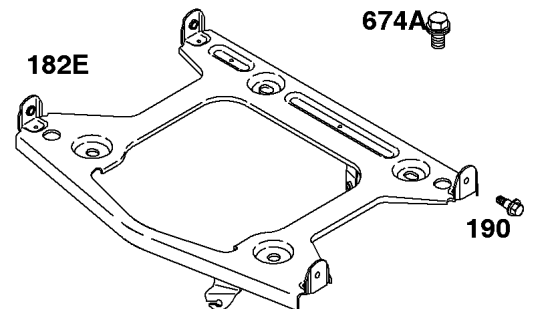

Included in Fuel Tank Service #845137

Included in Fuel Tank Service #845138

529A

674

Fuel Supply

REF NO	PART NO	QTY	DESCRIPTION
1054	280275		TIE, Cable

Not For Reproduction

Governor Spring, Controls

REF NO	PART NO	QTY	DESCRIPTION
188	692056		SCREW -(Control Bracket) (M8x14mm)
188	845964		SCREW -(Control Bracket) (M8x10mm)
203	690923		CRANK, Bell
205	692083		SCREW -(Bell Crank)
206	691244		NUT, Governor Adjusting
208	808453		ROD, Governor Control
209	692070		SPRING, Governor -(Red)
211A	692068		SPRING, Governed Idle
212	847015		LINK, Throttle
216	690705		LINK, Choke
222	845305		BRACKET, Control
226	692075		ROD, Choke
227	690236		LEVER, Governor Control
232	692073		SPRING, Governor Link
234	691723		CLIP, Control Rod
262	692083		SCREW -(Rod Bracket)
265	691024		CLAMP, Casing
267	841552		SCREW -(Casing Clamp) (M5x20mm)
267A	692083		SCREW -(Casing Clamp) (M5x20mm)
268	691025		CASING, Control Wire -(Cut To Required Length)
269	691026		WIRE, Control -(Cut To Required Length)
270	691027		NUT -(Control Wire Casing)
271	692541		LEVER, Control -(Cable Wire With Z Formed End)
278	842122		WASHER -(Governor Control Lever)
280	691526		BRACKET, Fixed Speed
281	690742		PANEL, Control
282	692083		SCREW -(Control Lever)
347	691995		SWITCH, Rocker
432	691509		CAP, Spring
505	690238		NUT -(Governor Lever)
561	690713		NUT -(Control Lever)
562	690239		BOLT -(Governor Control Lever)
587A	807116		CLAMP, Cable
629	807004		SPRING, Throttle Return -(Throttle Return)
663	692083		SCREW -(Control Panel)
689	691272		SPRING, Friction
990	691959		SET, Key
1012	690592		RETAINER, Link