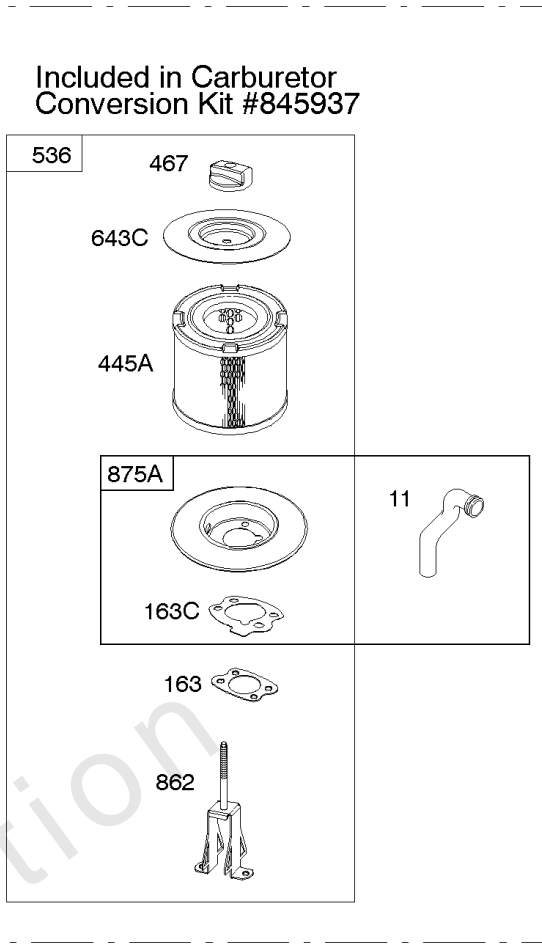

Carburetor

REF NO	PART NO	QTY	DESCRIPTION
11	691556		TUBE, Breather
51	691694		GASKET, Intake
91	809208		BODY, Upper Carburetor
94	842870		KIT, Idle Mixture
95	690718		SCREW -(Throttle Valve)
97	809007		KIT, Throttle Shaft
98	808177		KIT, Idle Speed
102	692077		GASKET, Carburetor Body
104	690723		PIN, Float Hinge
105	797410		VALVE, Float Needle -(15.87 mm Long)
105A	846635		VALVE, Float Needle -(18.87 mm)
108A	690719		VALVE, Choke -Used Before Code Date 10010100
109	808398		KIT, Choke Shaft
109B	809096		SHAFT, Choke
110	806861		WASHER -(Choke Shaft) (Plastic)
117	690862		JET, Main -(Standard) (Standard) -Used Before Code Date 10010100
118	842311		JET, Main -(High Altitude) (5000 Feet) -Used Before Code Date 10010100
119	842761		SCREW -(Upper Carburetor Body to Lower Carburetor Body) (M4x16mm)
119	690720		SCREW -(Upper Carburetor Body to Lower Carburetor Body) (M4x18mm)
125C	809011		CARBURETOR -Used Before Code Date 10010100
130	690726		VALVE, Throttle
133B	843320		FLOAT, Carburetor -Used Before Code Date 10010100
142	690725		NOZZLE, Carburetor
163	692081		GASKET, Air Cleaner -(Air Cleaner)
187	791745		LINE, Fuel -(23) (Cut to Required Length)
187	791766		LINE, Fuel -(15 Inches Long)(Cut To Required Length)
187D	791744		LINE, Fuel -(Formed)(14 Inches Long)(Cut To Required Length)
217	806862		SPRING, Choke Return
231	690718		SCREW -(Choke Valve)
255	690721		BUSHING, Choke Shaft
276B	806137		WASHER, Sealing -(Fuel Solenoid)
365	690711		SCREW -(Carburetor/Throttle Body) (M8x38mm)
365A	690866		SCREW -(Carburetor/Throttle Body) (M6 x 98mm)
445A	393957S		FILTER, A/C Cartridge
467	691985		KNOB, Air Cleaner Cover -Used Before Code Date 10040100
467	846431		KNOB, Air Cleaner Cover -Used After Code Date 10033100