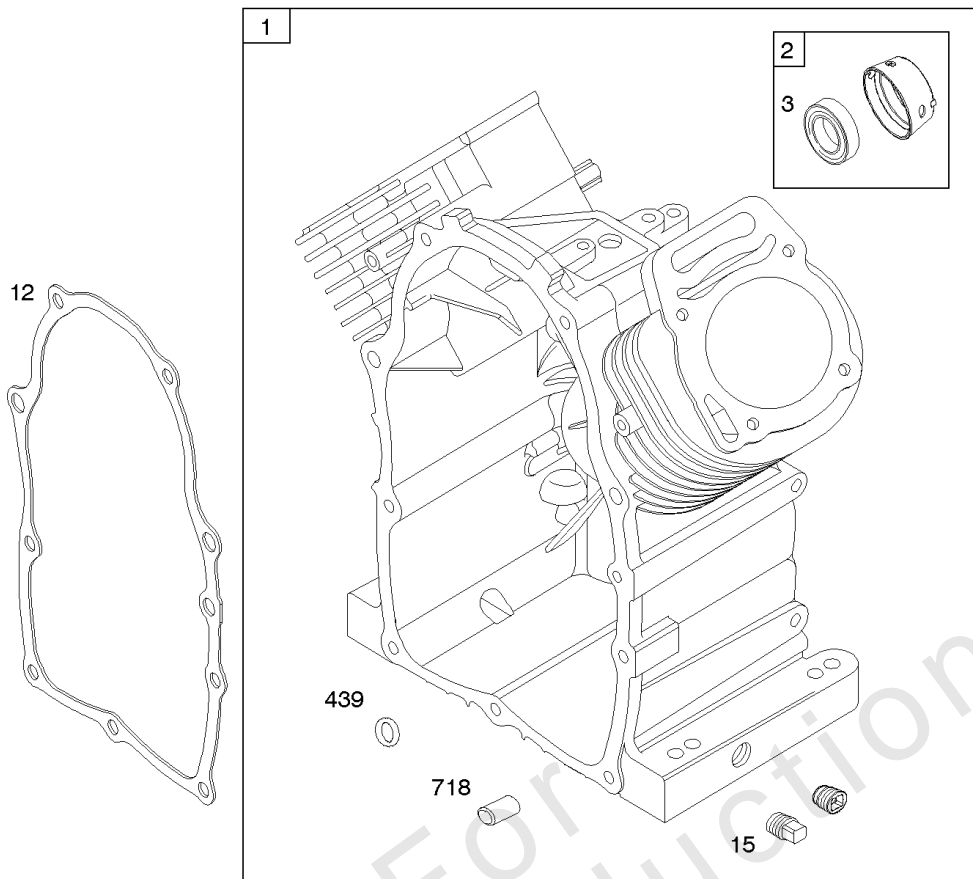

Camshaft, Crankshaft, Cylinder, Piston/Rings/Connecting Rod

Mfg. No: 305447-0265-G2

1036 EMISSIONS LABEL

1330 REPAIR MANUAL

1319 WARNING LABEL

WARNING

- Read and follow Operating Instructions before running engine.
- Gasoline is flammable. Allow engine to cool at least 2 minutes before refueling.
- Engines emit carbon monoxide, **DO NOT** run in enclosed area.
- Muffler area temperature may exceed 150°F. Do not touch hot parts.

REQUIRED when replacing parts with warning labels affixed.

Camshaft, Crankshaft, Cylinder, Piston/Rings/Connecting Rod

REF NO	PART NO	QTY	DESCRIPTION
601A	691038		CLAMP, Hose -(Black)
718	806469		PIN, Locating -(Cylinder)
741	846085		GEAR, Timing
1025	690689		SPOOL, Governor
1036	-----		Label-Emissions -(Available From A Briggs & Stratton Authorized Dealer)
1133	690342		SCREW -(Crankshaft)
1319	794467		LABEL, Warning
1330	272144		MANUAL, Repair