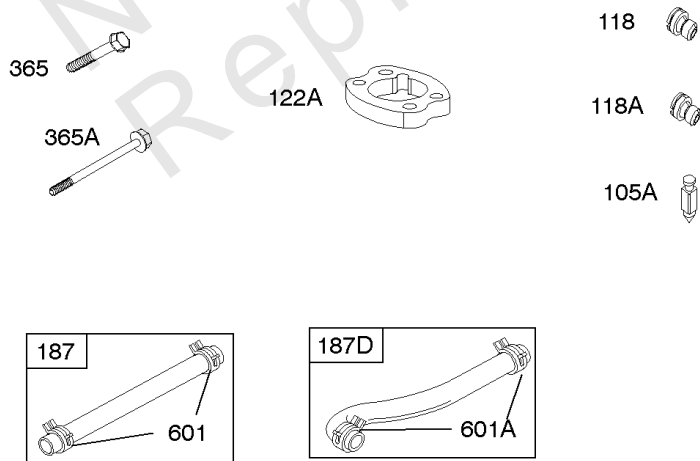

Carburetor

REF NO	PART NO	QTY	DESCRIPTION
51	691694		GASKET, Intake
91	809208		BODY, Upper Carburetor
94	842870		KIT, Idle Mixture
95	690718		SCREW -(Throttle Valve)
97	809007		KIT, Throttle Shaft
98	808177		KIT, Idle Speed
98A	808981		KIT, Idle Speed
102	692077		GASKET, Carburetor Body
104	690723		PIN, Float Hinge
105	797410		VALVE, Float Needle -(15.87 mm Long)
105A	846635		VALVE, Float Needle -(18.87 mm)
108A	690719		VALVE, Choke -Used Before Code Date 10010100
109B	809096		SHAFT, Choke
110	806861		WASHER -(Choke Shaft) (Plastic)
117	690862		JET, Main -(Standard) (Standard) -Used Before Code Date 10010100
118	842311		JET, Main -(High Altitude) (5000 Feet) -Used Before Code Date 10010100
119	690720		SCREW -(Upper Carburetor Body to Lower Carburetor Body) (M4x18mm)
119	842761		SCREW -(Upper Carburetor Body to Lower Carburetor Body) (M4x16mm)
122A	846960		SPACER, Carburetor
127	847028		PLUG, Welch
130	690726		VALVE, Throttle
142	690725		NOZZLE, Carburetor
187	791745		LINE, Fuel -(23) (Cut to Required Length)
187	791766		LINE, Fuel -(15 Inches Long)(Cut To Required Length)
187D	791744		LINE, Fuel -(Formed)(14 Inches Long)(Cut To Required Length)
217	806862		SPRING, Choke Return
231	690718		SCREW -(Choke Valve)
255	690721		BUSHING, Choke Shaft
276	690724		WASHER, Sealing
365	690711		SCREW -(Carburetor/Throttle Body) (M8x38mm)
365A	690866		SCREW -(Carburetor/Throttle Body) (M6 x 98mm)
601	791850		CLAMP, Hose
601A	691038		CLAMP, Hose -(Black)
633	806131		SEAL, Choke/Throttle Shaft -(Throttle Shaft)
633A	690722		SEAL, Choke/Throttle Shaft -(Choke Shaft)
807	805557		SPACER -(Throttle)