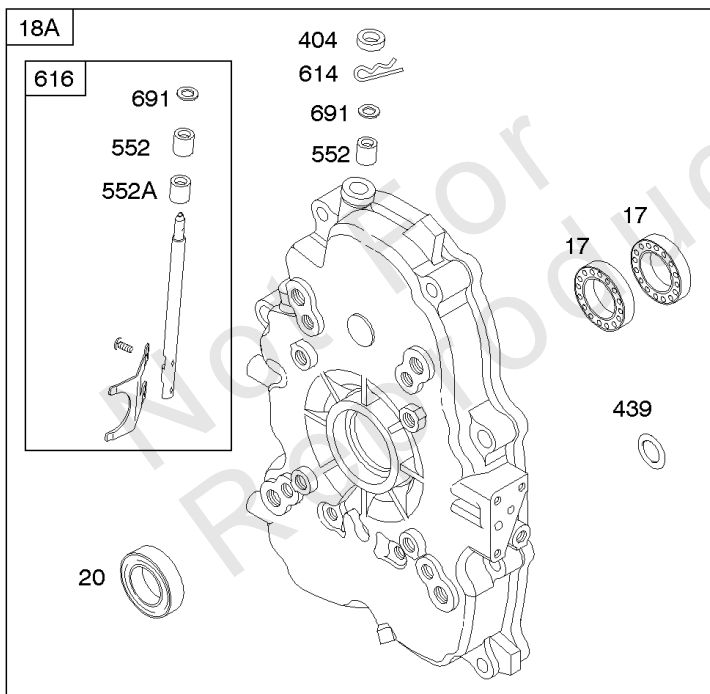

Crankcase Cover, Lubrication, Oil Filter Adapter,

Mfg. No: 305447-0265-G2

Crankcase Cover, Lubrication, Oil Filter Adapter,

REF NO	PART NO	QTY	DESCRIPTION
12	846487		GASKET, Crankcase
15A	691686		PLUG, Oil Drain -(1/4"-18 NPTF - 3/8 External Sq)
17	843827		BEARING, Ball -(Crankcase Cover Requires Two (2) Ball Bearings)
18	844588		COVER, Crankcase
20	805049S		SEAL, Oil -(PTO Side)
22	807362		SCREW -(Crankcase Cover/Sump)
86	690745		COVER, Gear
239	690233		SWITCH, Oil Pressure
273	690681		SEAL, O-Ring -(Oil Pump)
287	692062		SCREW -(Dipstick Tube) (M8x18mm)
287A	806660		SCREW -(Dipstick Tube)
402	690679		SCREW -(Oil Filter Cover) (M6x21mm)
404	690704		WASHER -(Governor Crank)
415	794903		PLUG -(1/8"-27 NPTF - EXTERNAL SQ)
439	692154		O-RING, Oil Gallery -(Crankcase Cover/Sump or Cylinder Assembly)
460	806667		CONNECTOR, Filter Adapter
468	690690		SEAL, O-Ring -(Oil Pump Screen)
479	807084		SCREW -(Oil Pump Screen) (M6x14mm)
523	693175		DIPSTICK
524	693172		SEAL, O-Ring -(Dipstick Tube)
525	693174		TUBE, Dipstick
525A	693173		TUBE, Dipstick
552	690701		BUSHING, Governor Crank
552A	806686		BUSHING, Governor Crank
565	690682		STUD -(Oil Filter Adapter)
596	691492		SCREW -(Oil Pump) (M6x30mm)
614	691550		PIN, Cotter
616	806685		CRANK, Governor
650	841233		SCREW -(Oil Deflector)
691	842826		SEAL, Governor Shaft
710	807689		COVER, Oil Filter
737	690679		SCREW -(Oil Filter Adapter) (M6x21mm)
737A	841233		SCREW -(Oil Filter Adapter) (Oil Filter Adapter)
816	690706		WASHER -(Oil Filter Adapter)
988	692063		GASKET, Oil Adapter
988A	690687		GASKET, Oil Adapter
1017	690900		SCREEN, Oil Pump