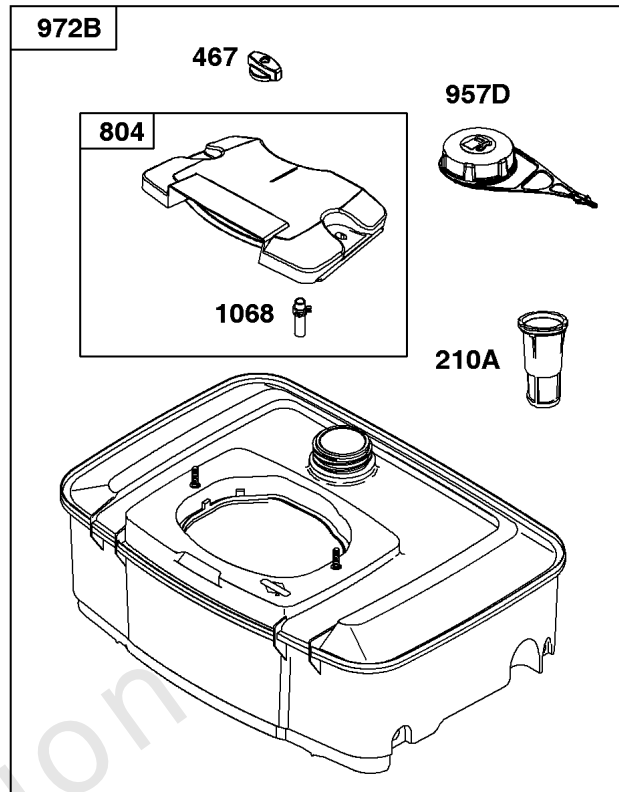

Included in Fuel Tank Service #845137

Included in Fuel Tank Service #845138