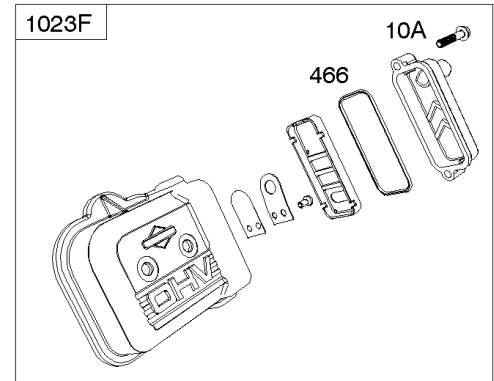

Cylinder Head, Valve Covers

Mfg. No: 305447-0265-G2

Cylinder Head, Valve Covers

REF NO	PART NO	QTY	DESCRIPTION
5	809200		HEAD, Cylinder -(Cylinder 1)
5A	809201		HEAD, Cylinder -(Cylinder 2)
7	806085S		GASKET, Cylinder Head
13	692059		SCREW -(Cylinder Head)
21	809500		CAP, Oil Fill
33	807681		VALVE, Exhaust
34	807680		VALVE, Intake
35	692084		SPRING, Valve -(Intake) (Intake)
36	692084		SPRING, Valve -(Exhaust) (Exhaust)
40	692058		RETAINER, Valve
42	807683		KEEPER, Valve
45	843379		TAPPET, Valve
192	807623		ADJUSTER, Rocker Arm
276A	807085		WASHER, Sealing -(Rocker Cover)
276D	691766		WASHER, Sealing -(Head)(Rocker Cover)
337	496018S		PLUG, Spark
383	19576S		WRENCH, Spark Plug
601	791850		CLAMP, Hose
635	692076		BOOT, Spark Plug
830	809157		STUD, Rocker Arm -(Rocker Arm)
868	691963		SEAL, Valve
871	692057		BUSHING, Valve Guide
914	807084		SCREW -(Rocker Cover)
918	791880		LINE, Fuel
1022	806039S		GASKET, Rocker Cover
1023	843749		COVER, Rocker
1023B	691494		COVER, Rocker
1023C	690910		COVER, Rocker
1023E	691531		COVER, Rocker -(Used On Engines Equipped With 9 Quart Fuel Tanks)
1023D	691558		COVER, Rocker
1026	691758		ROD, Push -(Exhaust)(Aluminum)
1026	691836		ROD, Push -(Intake)(Steel)
1029	807323		ARM, Rocker
1100	791959		PIVOT, Rocker Arm
1254	807084		SCREW -(Rocker Arm Stud)