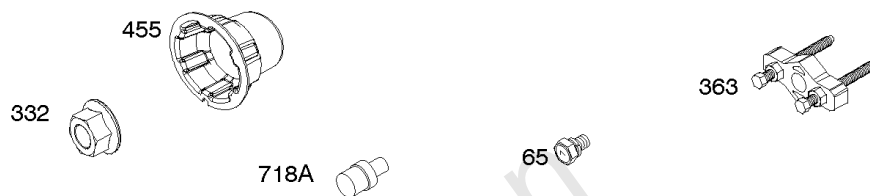

Flywheel, Rotating Screens

REF NO	PART NO	QTY	DESCRIPTION
23	841825		FLYWHEEL
65	690341		SCREW -(Rewind Starter) (Rewind Starter)
73	841662		SCREEN, Rotating
73A	841440		SCREEN, Rotating
73C	494439		SCREEN, Rotating
74	841441		SCREW -(Rotating Screen) (M5x14mm)
74A	691647		SCREW -(Rotating Screen)
332	690887		NUT -(Flywheel)
363	19203		PULLER, Flywheel
455	841794		CUP, Flywheel
668	691500		SPACER -(Rotating Screen)
668A	691215		SPACER -(Rotating Screen)
718A	690740		PIN, Locating -(28MM)
718B	841581		PIN, Locating -(32MM)
849	691088		SCREW -(Stub Shaft)
1047	841580		SHAFT, Stub