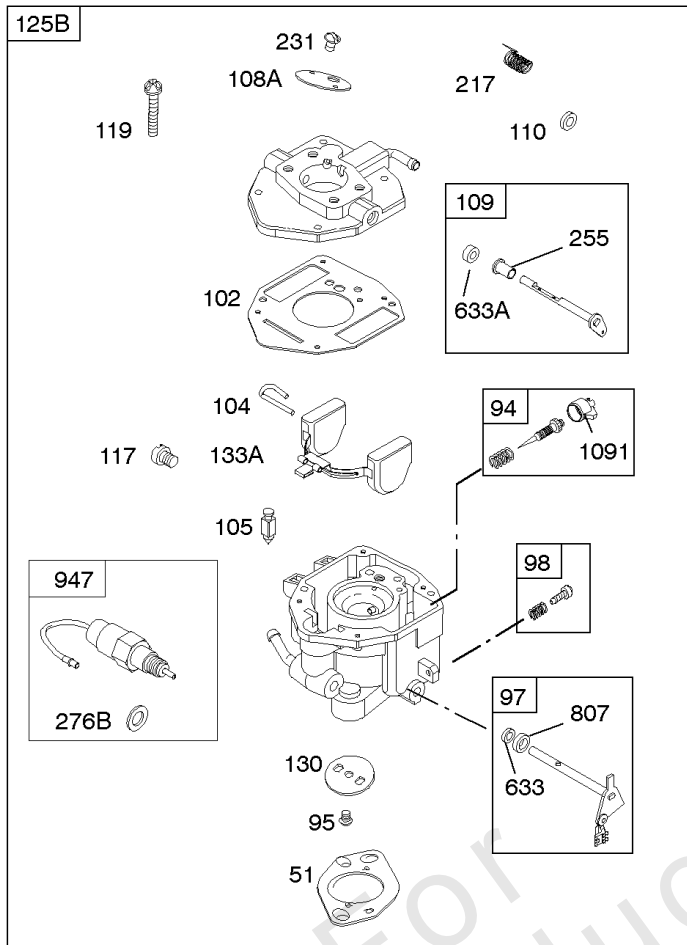

Carburetor

REF NO	PART NO	QTY	DESCRIPTION
11	691556		TUBE, Breather
51	691694		GASKET, Intake
91	809208		BODY, Upper Carburetor
94	842870		KIT, Idle Mixture
95	690718		SCREW -(Throttle Valve)
97	809007		KIT, Throttle Shaft
98	808177		KIT, Idle Speed
102	692077		GASKET, Carburetor Body
104	690723		PIN, Float Hinge
105	797410		VALVE, Float Needle -(15.87 mm Long)
105A	846635		VALVE, Float Needle -(18.87 mm)
108A	690719		VALVE, Choke -Used Before Code Date 10010100
109	808398		KIT, Choke Shaft
109B	809096		SHAFT, Choke
110	806861		WASHER -(Choke Shaft) (Plastic)
117	690862		JET, Main -(Standard) (Standard) -Used Before Code Date 10010100
118	842311		JET, Main -(High Altitude) (5000 Feet) -Used Before Code Date 10010100
119	842761		SCREW -(Upper Carburetor Body to Lower Carburetor Body) (M4x16mm)
119	690720		SCREW -(Upper Carburetor Body to Lower Carburetor Body) (M4x18mm)
125C	809011		CARBURETOR -Used Before Code Date 10010100
130	690726		VALVE, Throttle
133B	843320		FLOAT, Carburetor -Used Before Code Date 10010100
142	690725		NOZZLE, Carburetor
163	692081		GASKET, Air Cleaner -(Air Cleaner)
187	791745		LINE, Fuel -(23) (Cut to Required Length)
187	791766		LINE, Fuel -(15 Inches Long)(Cut To Required Length)
187D	791744		LINE, Fuel -(Formed)(14 Inches Long)(Cut To Required Length)
217	806862		SPRING, Choke Return
231	690718		SCREW -(Choke Valve)
255	690721		BUSHING, Choke Shaft
276B	806137		WASHER, Sealing -(Fuel Solenoid)
365	690711		SCREW -(Carburetor/Throttle Body) (M8x38mm)
365A	690866		SCREW -(Carburetor/Throttle Body) (M6 x 98mm)
445A	393957S		FILTER, A/C Cartridge
467	691985		KNOB, Air Cleaner Cover -Used Before Code Date 10040100
467	846431		KNOB, Air Cleaner Cover -Used After Code Date 10033100