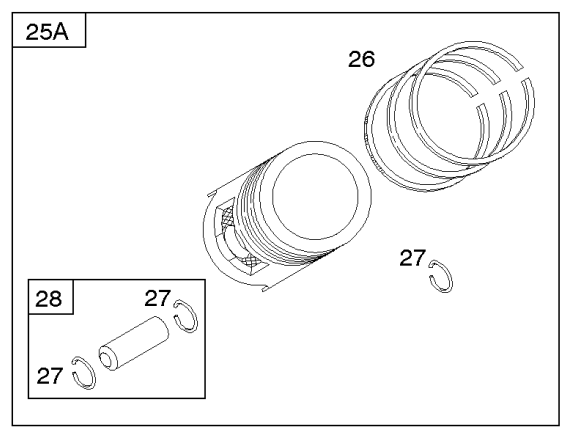

Camshaft, Crankshaft, Cylinder, Piston/Rings/Connecting Rod

Mfg. No: 305447-0265-G2

1036 EMISSIONS LABEL

1330 REPAIR MANUAL

1319 WARNING LABEL

WARNING

- Read and follow Operating Instructions before running engine.
- Gasoline is flammable. Allow engine to cool at least 2 minutes before refueling.
- Engines emit carbon monoxide, DO NOT run in enclosed area.
- Muffler area temperature may exceed 150°F. Do not touch hot parts.

REQUIRED when replacing parts with warning labels affixed.