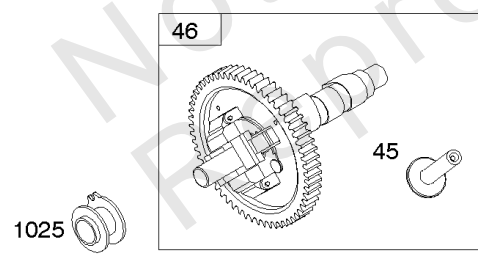

Camshaft, Crankshaft, Cylinder, Piston/Rings/Connecting Rod

Mfg. No: 305447-0265-G2

1036 EMISSIONS LABEL

1330 REPAIR MANUAL

1319 WARNING LABEL

WARNING

- Read and follow Operating Instructions before running engine.
- Gasoline is flammable. Allow engine to cool at least 2 minutes before refueling.
- Engines emit carbon monoxide, DO NOT run in enclosed area.
- Muffler area temperature may exceed 150°F. Do not touch hot parts.

REQUIRED when replacing parts with warning labels affixed.