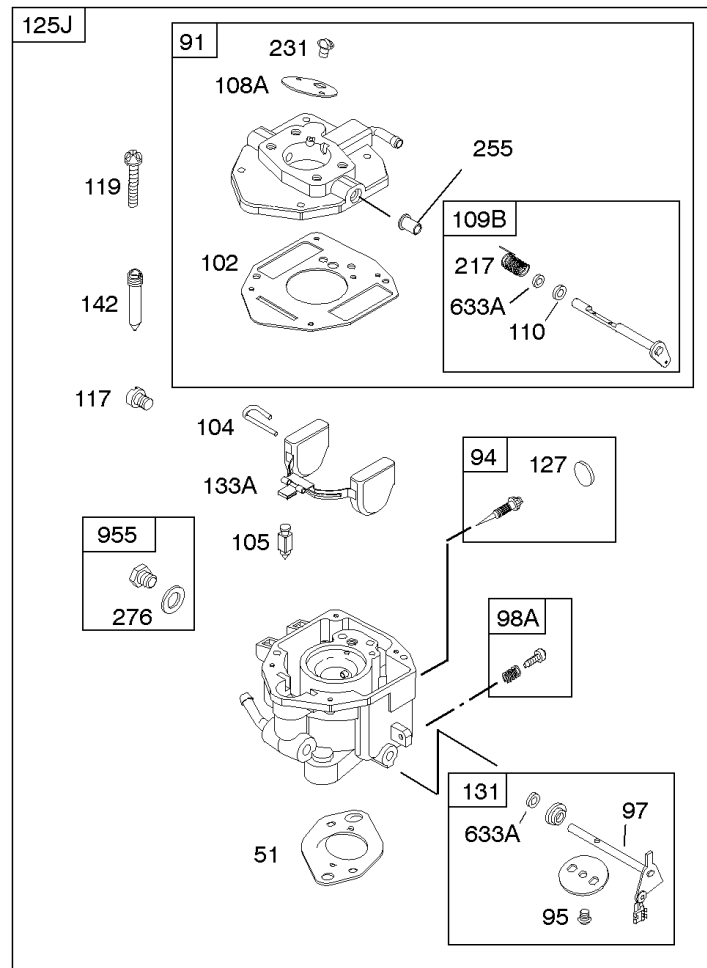

Carburetor

REF NO	PART NO	QTY	DESCRIPTION
637A	807000		WASHER -(Throttle Shaft)
742	807001		RETAINER, E Ring
807	805557		SPACER -(Throttle)
947	692094		SOLENOID, Fuel
955	807723		PLUG, Carburetor
987	807002		SEAL, Choke/Throttle Shaft
1091	691516		CAP, Limiter

Not For Reproduction

Carburetor

REF NO	PART NO	QTY	DESCRIPTION
51	691694		GASKET, Intake
91	809208		BODY, Upper Carburetor
94	842870		KIT, Idle Mixture
95	690718		SCREW -(Throttle Valve)
97	809007		KIT, Throttle Shaft
98	808177		KIT, Idle Speed
98A	808981		KIT, Idle Speed
102	692077		GASKET, Carburetor Body
104	690723		PIN, Float Hinge
105	797410		VALVE, Float Needle -(15.87 mm Long)
105A	846635		VALVE, Float Needle -(18.87 mm)
108A	690719		VALVE, Choke -Used Before Code Date 10010100
109B	809096		SHAFT, Choke
110	806861		WASHER -(Choke Shaft) (Plastic)
117	690862		JET, Main -(Standard) (Standard) -Used Before Code Date 10010100
118	842311		JET, Main -(High Altitude) (5000 Feet) -Used Before Code Date 10010100
119	690720		SCREW -(Upper Carburetor Body to Lower Carburetor Body) (M4x18mm)
119	842761		SCREW -(Upper Carburetor Body to Lower Carburetor Body) (M4x16mm)
122A	846960		SPACER, Carburetor
127	847028		PLUG, Welch
130	690726		VALVE, Throttle
142	690725		NOZZLE, Carburetor
187	791745		LINE, Fuel -(23) (Cut to Required Length)
187	791766		LINE, Fuel -(15 Inches Long)(Cut To Required Length)
187D	791744		LINE, Fuel -(Formed)(14 Inches Long)(Cut To Required Length)
217	806862		SPRING, Choke Return
231	690718		SCREW -(Choke Valve)
255	690721		BUSHING, Choke Shaft
276	690724		WASHER, Sealing
365	690711		SCREW -(Carburetor/Throttle Body) (M8x38mm)
365A	690866		SCREW -(Carburetor/Throttle Body) (M6 x 98mm)
601	791850		CLAMP, Hose
601A	691038		CLAMP, Hose -(Black)
633	806131		SEAL, Choke/Throttle Shaft -(Throttle Shaft)
633A	690722		SEAL, Choke/Throttle Shaft -(Choke Shaft)
807	805557		SPACER -(Throttle)