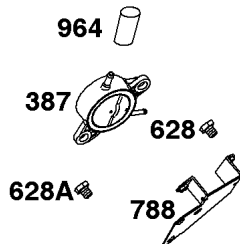

Included in Fuel Tank Service #845137

Included in Fuel Tank Service #845138

529A

674

Fuel Supply

REF NO	PART NO	QTY	DESCRIPTION
1054	280275		TIE, Cable

Not For Reproduction

Governor Spring, Controls

REF NO	PART NO	QTY	DESCRIPTION
188	692056		SCREW -(Control Bracket) (M8x14mm)
188	845964		SCREW -(Control Bracket) (M8x10mm)
203	690923		CRANK, Bell
205	692083		SCREW -(Bell Crank)
206	691244		NUT, Governor Adjusting
208	808453		ROD, Governor Control
209	692070		SPRING, Governor -(Red)
211A	692068		SPRING, Governed Idle
212	847015		LINK, Throttle
216	690705		LINK, Choke
222	845305		BRACKET, Control
226	692075		ROD, Choke
227	690236		LEVER, Governor Control
232	692073		SPRING, Governor Link
234	691723		CLIP, Control Rod
262	692083		SCREW -(Rod Bracket)
265	691024		CLAMP, Casing
267	841552		SCREW -(Casing Clamp) (M5x20mm)
267A	692083		SCREW -(Casing Clamp) (M5x20mm)
268	691025		CASING, Control Wire -(Cut To Required Length)
269	691026		WIRE, Control -(Cut To Required Length)
270	691027		NUT -(Control Wire Casing)
271	692541		LEVER, Control -(Cable Wire With Z Formed End)
278	842122		WASHER -(Governor Control Lever)
280	691526		BRACKET, Fixed Speed
281	690742		PANEL, Control
282	692083		SCREW -(Control Lever)
347	691995		SWITCH, Rocker
432	691509		CAP, Spring
505	690238		NUT -(Governor Lever)
561	690713		NUT -(Control Lever)
562	690239		BOLT -(Governor Control Lever)
587A	807116		CLAMP, Cable
629	807004		SPRING, Throttle Return -(Throttle Return)
663	692083		SCREW -(Control Panel)
689	691272		SPRING, Friction
990	691959		SET, Key
1012	690592		RETAINER, Link