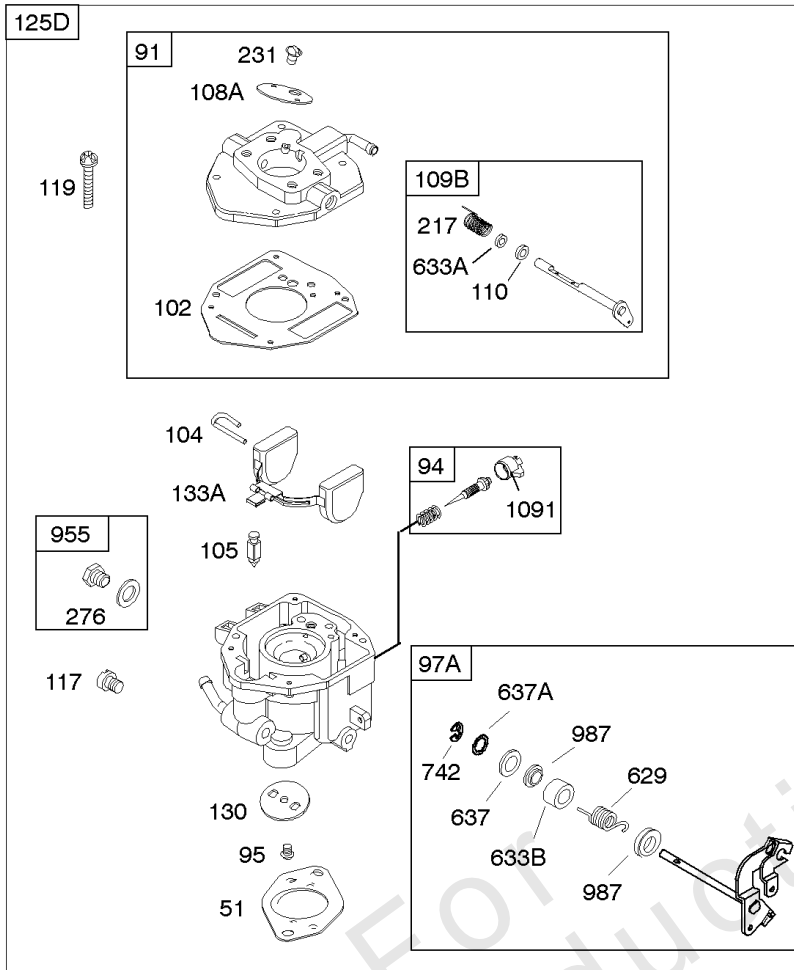

Carburetor

REF NO	PART NO	QTY	DESCRIPTION
51	691694		GASKET, Intake
91	809208		BODY, Upper Carburetor
94	842870		KIT, Idle Mixture
95	690718		SCREW -(Throttle Valve)
98	808177		KIT, Idle Speed
98A	808981		KIT, Idle Speed
102	692077		GASKET, Carburetor Body
104	690723		PIN, Float Hinge
105	797410		VALVE, Float Needle -(15.87 mm Long)
105A	846635		VALVE, Float Needle -(18.87 mm)
108A	690719		VALVE, Choke -Used Before Code Date 10010100
109	808398		KIT, Choke Shaft
109B	809096		SHAFT, Choke
110	806861		WASHER -(Choke Shaft) (Plastic)
117	690862		JET, Main -(Standard) (Standard) -Used Before Code Date 10010100
118	842311		JET, Main -(High Altitude) (5000 Feet) -Used Before Code Date 10010100
119	842761		SCREW -(Upper Carburetor Body to Lower Carburetor Body) (M4x16mm)
119	690720		SCREW -(Upper Carburetor Body to Lower Carburetor Body) (M4x18mm)
130	690726		VALVE, Throttle
142	690725		NOZZLE, Carburetor
187	791745		LINE, Fuel -(23) (Cut to Required Length)
187	791766		LINE, Fuel -(15 Inches Long)(Cut To Required Length)
187D	791744		LINE, Fuel -(Formed)(14 Inches Long)(Cut To Required Length)
217	806862		SPRING, Choke Return
231	690718		SCREW -(Choke Valve)
255	690721		BUSHING, Choke Shaft
276	690724		WASHER, Sealing
276B	806137		WASHER, Sealing -(Fuel Solenoid)
365	690711		SCREW -(Carburetor/Throttle Body) (M8x38mm)
365A	690866		SCREW -(Carburetor/Throttle Body) (M6 x 98mm)
601	791850		CLAMP, Hose
601A	691038		CLAMP, Hose -(Black)
629	807004		SPRING, Throttle Return -(Throttle Return)
633	806131		SEAL, Choke/Throttle Shaft -(Throttle Shaft)
633A	690722		SEAL, Choke/Throttle Shaft -(Choke Shaft)
637	806999		WASHER -(Throttle Shaft)