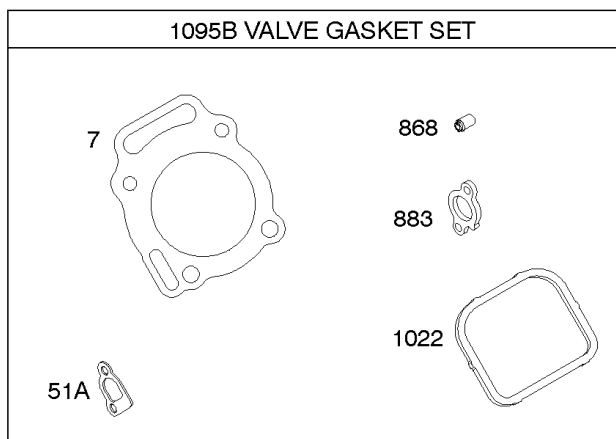

Carburetor

REF NO	PART NO	QTY	DESCRIPTION
947	692094		SOLENOID, Fuel
955	807723		PLUG, Carburetor
1091	691516		CAP, Limiter

Not For Reproduction