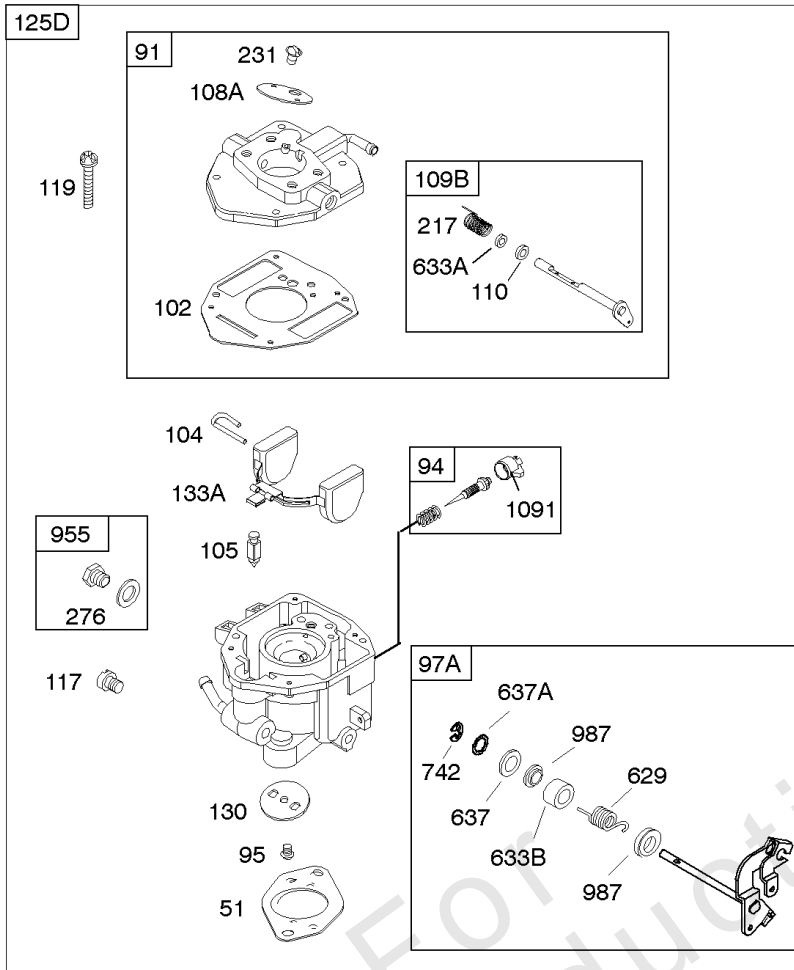

Carburetor

REF NO	PART NO	QTY	DESCRIPTION
637A	807000		WASHER -(Throttle Shaft)
742	807001		RETAINER, E Ring
807	805557		SPACER -(Throttle)
947	692094		SOLENOID, Fuel
955	807723		PLUG, Carburetor
987	807002		SEAL, Choke/Throttle Shaft
1091	691516		CAP, Limiter

Not For Reproduction