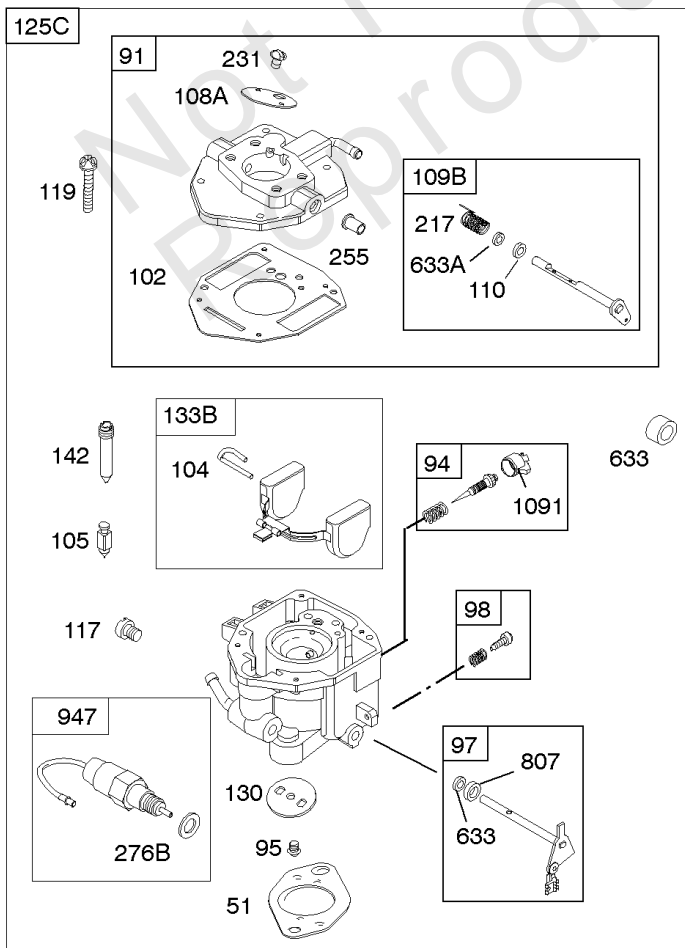

Carburetor

REF NO	PART NO	QTY	DESCRIPTION
536	845198		CLEANER, Air
601	791850		CLAMP, Hose
601A	691038		CLAMP, Hose -(Black)
633	806131		SEAL, Choke/Throttle Shaft -(Throttle Shaft)
633A	690722		SEAL, Choke/Throttle Shaft -(Choke Shaft)
807	805557		SPACER -(Throttle)
833A	691593		SCREW -(Air Cleaner Mounting Strap/Stud)
947	692094		SOLENOID, Fuel
1091	691516		CAP, Limiter

Not For Reproduction