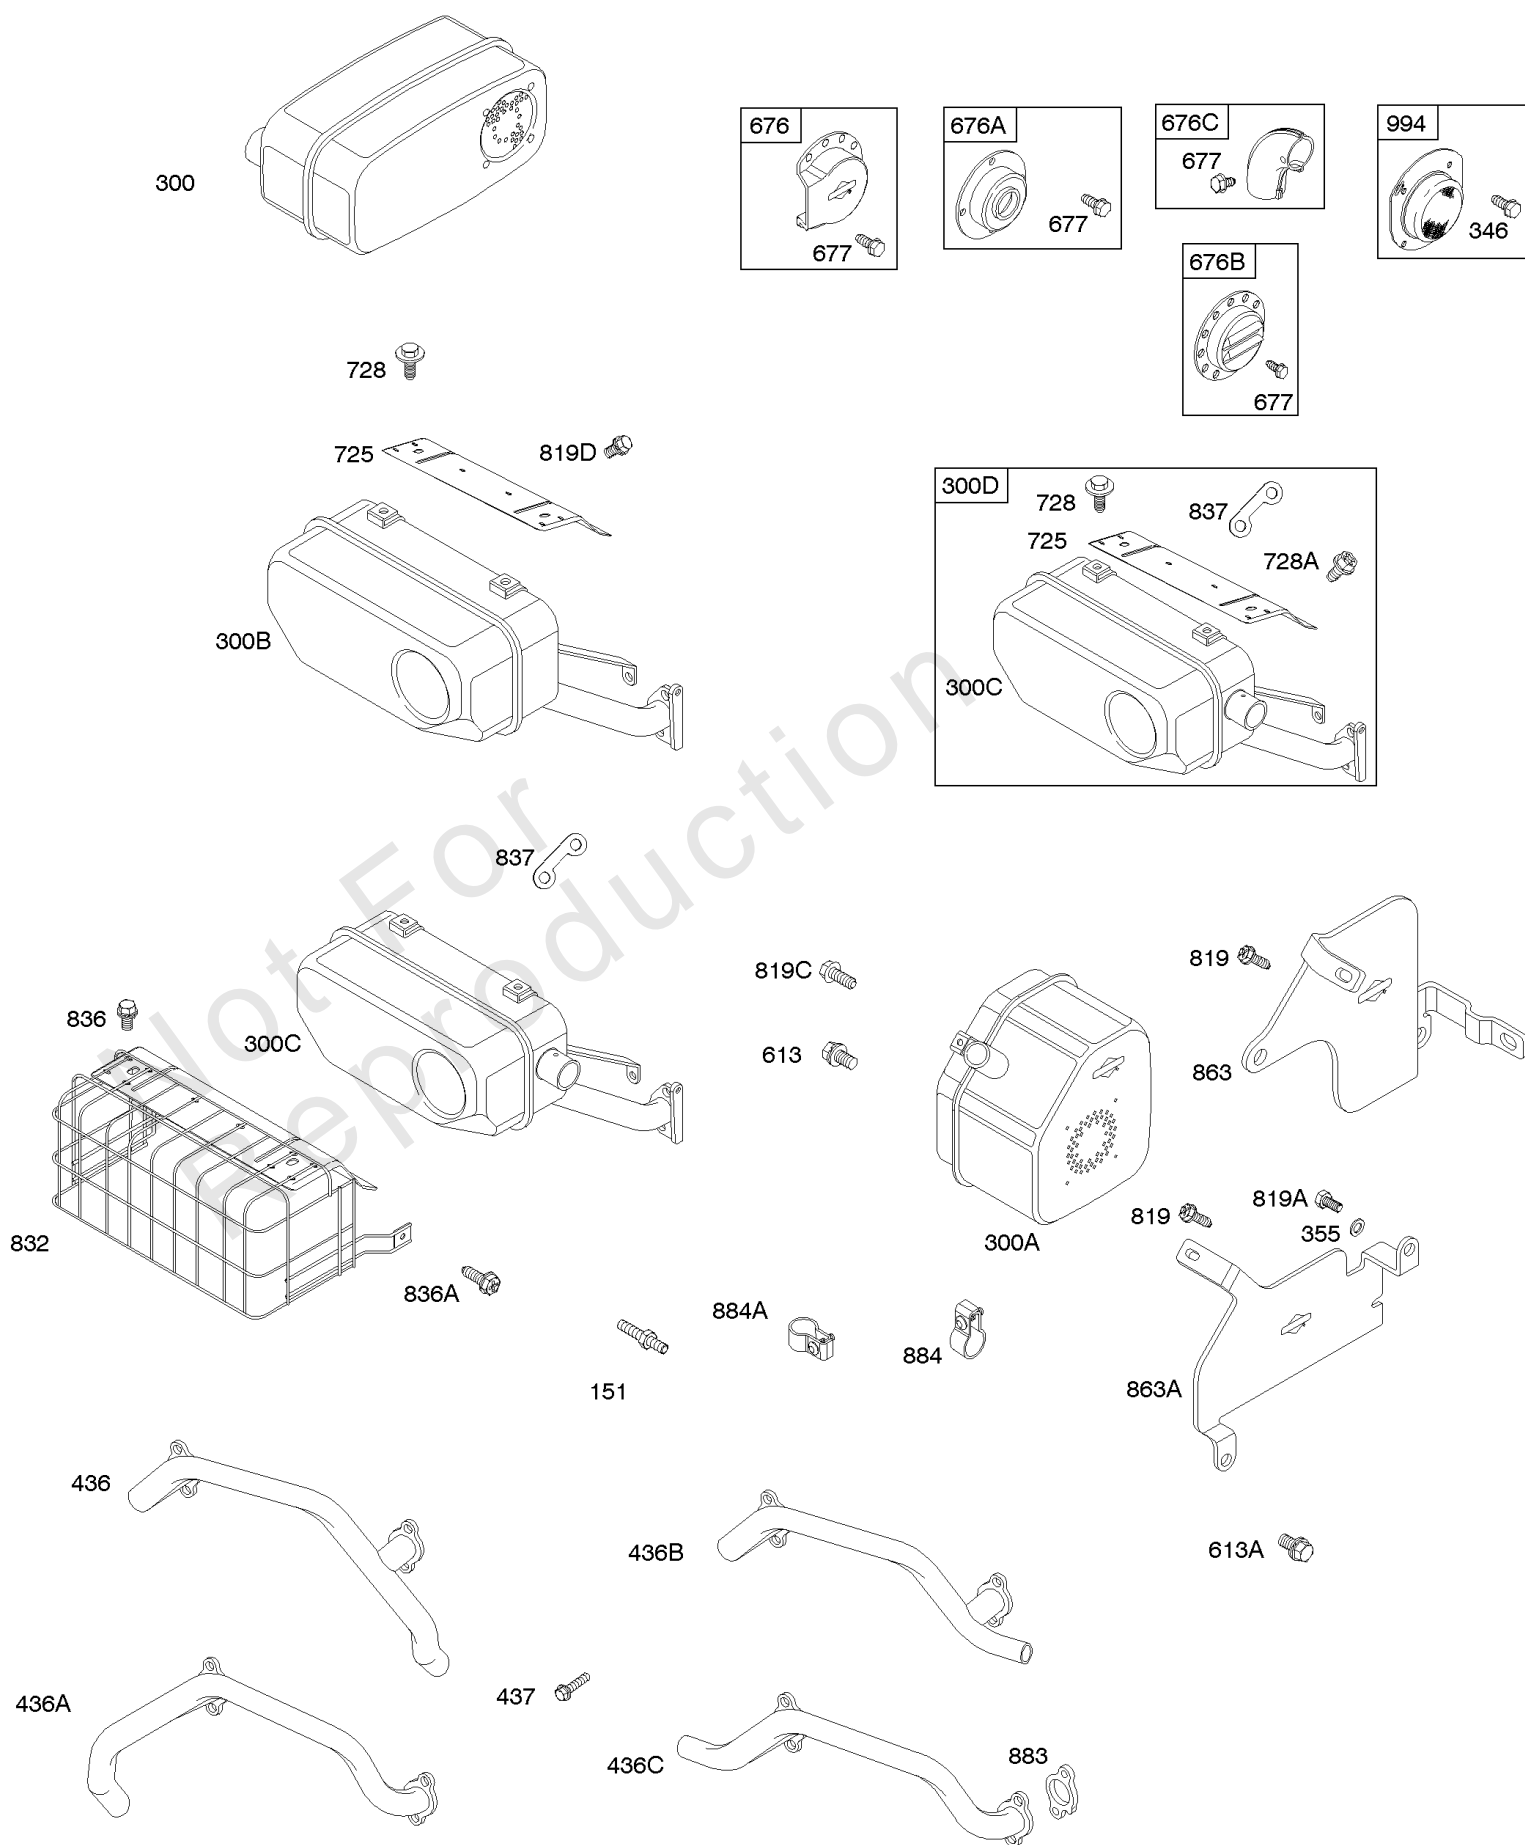

Exhaust Systems

REF NO	PART NO	QTY	DESCRIPTION
151	841185		STUD -(Exhaust Manifold)
346	690661		SCREW -(Spark Arrestor) (#8-18 x 0.375 lg)
355	690944		WASHER -(Muffler Bracket)
436	692061		MANIFOLD, Exhaust
436A	691499		MANIFOLD, Exhaust
436B	691501		MANIFOLD, Exhaust
436C	691502		MANIFOLD, Exhaust
437	691902		SCREW -(Exhaust Manifold) (M8x20mm)
613	691902		SCREW -(Muffler)
613A	692067		SCREW -(Muffler)
676	795036		DEFLECTOR, Muffler
676A	396903		DEFLECTOR, Muffler
676C	495518		DEFLECTOR, Muffler
676B	795038		DEFLECTOR, Muffler
677	690661		SCREW -(Muffler Deflector) (#8-18 x 0.375 lg)
725	691498		SHIELD, Heat
728	691514		SCREW -(Heat Shield)
728A	692067		SCREW -(Heat Shield)
819	692056		SCREW -(Muffler Bracket)
819A	690943		SCREW -(Muffler Bracket)
832	691571		GUARD, Muffler
836	691514		SCREW -(Muffler Guard)
836A	692067		SCREW -(Muffler Guard)
837	808085		SPACER -(Includes 2)
863	691513		BRACKET, Muffler
883	691613		GASKET, Exhaust
884	690898		CLAMP, Muffler
994	794945		ARRESTOR, Spark