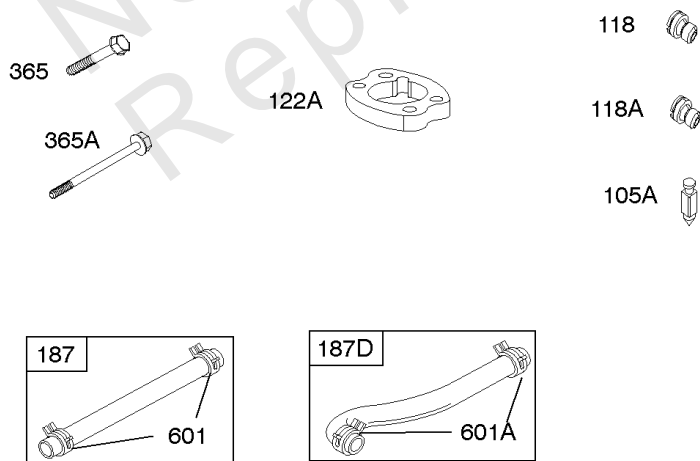

Carburetor

REF NO	PART NO	QTY	DESCRIPTION
637A	807000		WASHER -(Throttle Shaft)
742	807001		RETAINER, E Ring
807	805557		SPACER -(Throttle)
947	692094		SOLENOID, Fuel
955	807723		PLUG, Carburetor
987	807002		SEAL, Choke/Throttle Shaft
1091	691516		CAP, Limiter

Not For Reproduction

Carburetor

REF NO	PART NO	QTY	DESCRIPTION
51	691694		GASKET, Intake
91	809208		BODY, Upper Carburetor
94	842870		KIT, Idle Mixture
95	690718		SCREW -(Throttle Valve)
97	809007		KIT, Throttle Shaft
98	808177		KIT, Idle Speed
98A	808981		KIT, Idle Speed
102	692077		GASKET, Carburetor Body
104	690723		PIN, Float Hinge
105	797410		VALVE, Float Needle -(15.87 mm Long)
105A	846635		VALVE, Float Needle -(18.87 mm)
108A	690719		VALVE, Choke -Used Before Code Date 10010100
109B	809096		SHAFT, Choke
110	806861		WASHER -(Choke Shaft) (Plastic)
117	690862		JET, Main -(Standard) (Standard) -Used Before Code Date 10010100
118	842311		JET, Main -(High Altitude) (5000 Feet) -Used Before Code Date 10010100
119	690720		SCREW -(Upper Carburetor Body to Lower Carburetor Body) (M4x18mm)
119	842761		SCREW -(Upper Carburetor Body to Lower Carburetor Body) (M4x16mm)
122A	846960		SPACER, Carburetor
127	847028		PLUG, Welch
130	690726		VALVE, Throttle
142	690725		NOZZLE, Carburetor
187	791745		LINE, Fuel -(23) (Cut to Required Length)
187	791766		LINE, Fuel -(15 Inches Long)(Cut To Required Length)
187D	791744		LINE, Fuel -(Formed)(14 Inches Long)(Cut To Required Length)
217	806862		SPRING, Choke Return
231	690718		SCREW -(Choke Valve)
255	690721		BUSHING, Choke Shaft
276	690724		WASHER, Sealing
365	690711		SCREW -(Carburetor/Throttle Body) (M8x38mm)
365A	690866		SCREW -(Carburetor/Throttle Body) (M6 x 98mm)
601	791850		CLAMP, Hose
601A	691038		CLAMP, Hose -(Black)
633	806131		SEAL, Choke/Throttle Shaft -(Throttle Shaft)
633A	690722		SEAL, Choke/Throttle Shaft -(Choke Shaft)
807	805557		SPACER -(Throttle)