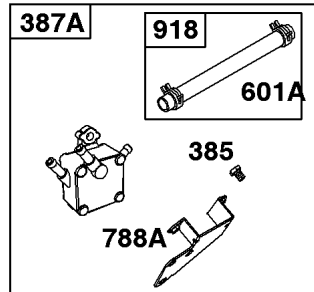

Included in Fuel Tank Service #845137

Included in Fuel Tank Service #845138

529A

674

Fuel Supply

REF NO	PART NO	QTY	DESCRIPTION
1054	280275		TIE, Cable

Not For Reproduction

Governor Spring, Controls

REF NO	PART NO	QTY	DESCRIPTION
188	692056		SCREW -(Control Bracket) (M8x14mm)
188	845964		SCREW -(Control Bracket) (M8x10mm)
203	690923		CRANK, Bell
205	692083		SCREW -(Bell Crank)
206	691244		NUT, Governor Adjusting
208	808453		ROD, Governor Control
209	692070		SPRING, Governor -(Red)
211A	692068		SPRING, Governed Idle
212	847015		LINK, Throttle
216	690705		LINK, Choke
222	845305		BRACKET, Control
226	692075		ROD, Choke
227	690236		LEVER, Governor Control
232	692073		SPRING, Governor Link
234	691723		CLIP, Control Rod
262	692083		SCREW -(Rod Bracket)
265	691024		CLAMP, Casing
267	841552		SCREW -(Casing Clamp) (M5x20mm)
267A	692083		SCREW -(Casing Clamp) (M5x20mm)
268	691025		CASING, Control Wire -(Cut To Required Length)
269	691026		WIRE, Control -(Cut To Required Length)
270	691027		NUT -(Control Wire Casing)
271	692541		LEVER, Control -(Cable Wire With Z Formed End)
278	842122		WASHER -(Governor Control Lever)
280	691526		BRACKET, Fixed Speed
281	690742		PANEL, Control
282	692083		SCREW -(Control Lever)
347	691995		SWITCH, Rocker
432	691509		CAP, Spring
505	690238		NUT -(Governor Lever)
561	690713		NUT -(Control Lever)
562	690239		BOLT -(Governor Control Lever)
587A	807116		CLAMP, Cable
629	807004		SPRING, Throttle Return -(Throttle Return)
663	692083		SCREW -(Control Panel)
689	691272		SPRING, Friction
990	691959		SET, Key
1012	690592		RETAINER, Link