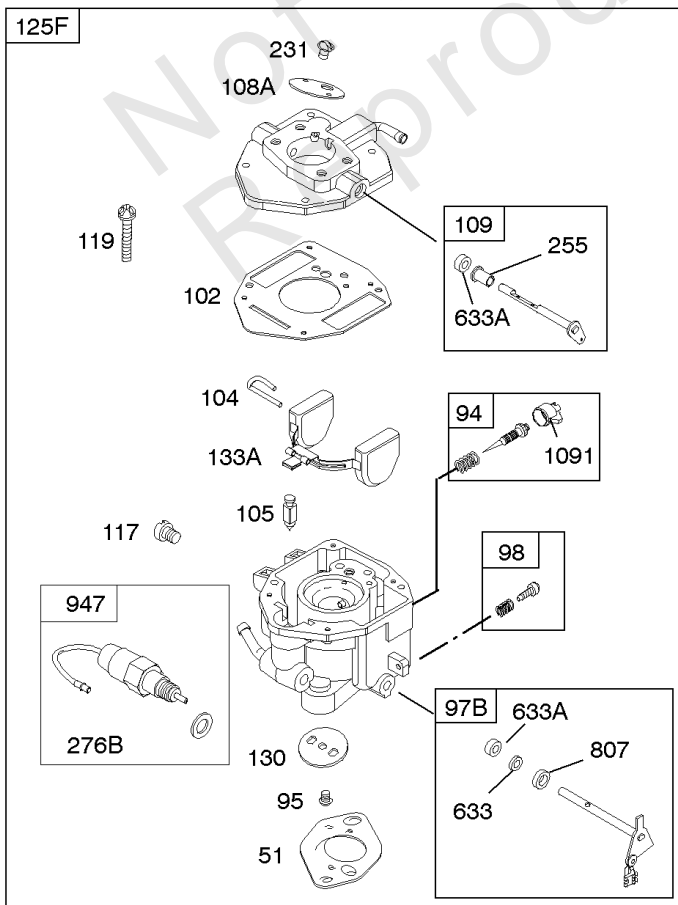

Carburetor

REF NO	PART NO	QTY	DESCRIPTION
51	691694		GASKET, Intake
91	809208		BODY, Upper Carburetor
94	842870		KIT, Idle Mixture
95	690718		SCREW -(Throttle Valve)
98	808177		KIT, Idle Speed
98A	808981		KIT, Idle Speed
102	692077		GASKET, Carburetor Body
104	690723		PIN, Float Hinge
105	797410		VALVE, Float Needle -(15.87 mm Long)
105A	846635		VALVE, Float Needle -(18.87 mm)
108A	690719		VALVE, Choke -Used Before Code Date 10010100
109	808398		KIT, Choke Shaft
109B	809096		SHAFT, Choke
110	806861		WASHER -(Choke Shaft) (Plastic)
117	690862		JET, Main -(Standard) (Standard) -Used Before Code Date 10010100
118	842311		JET, Main -(High Altitude) (5000 Feet) -Used Before Code Date 10010100
119	842761		SCREW -(Upper Carburetor Body to Lower Carburetor Body) (M4x16mm)
119	690720		SCREW -(Upper Carburetor Body to Lower Carburetor Body) (M4x18mm)
130	690726		VALVE, Throttle
142	690725		NOZZLE, Carburetor
187	791745		LINE, Fuel -(23) (Cut to Required Length)
187	791766		LINE, Fuel -(15 Inches Long)(Cut To Required Length)
187D	791744		LINE, Fuel -(Formed)(14 Inches Long)(Cut To Required Length)
217	806862		SPRING, Choke Return
231	690718		SCREW -(Choke Valve)
255	690721		BUSHING, Choke Shaft
276	690724		WASHER, Sealing
276B	806137		WASHER, Sealing -(Fuel Solenoid)
365	690711		SCREW -(Carburetor/Throttle Body) (M8x38mm)
365A	690866		SCREW -(Carburetor/Throttle Body) (M6 x 98mm)
601	791850		CLAMP, Hose
601A	691038		CLAMP, Hose -(Black)
629	807004		SPRING, Throttle Return -(Throttle Return)
633	806131		SEAL, Choke/Throttle Shaft -(Throttle Shaft)
633A	690722		SEAL, Choke/Throttle Shaft -(Choke Shaft)
637	806999		WASHER -(Throttle Shaft)