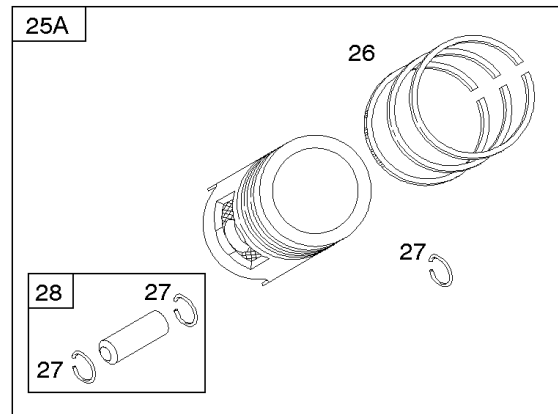

Camshaft, Crankshaft, Cylinder, Piston/Rings/Connecting Rod

Mfg. No: 305447-0265-G2

1036 EMISSIONS LABEL

1330 REPAIR MANUAL

1319 WARNING LABEL

WARNING

- Read and follow Operating Instructions before running engine.
- Gasoline is flammable. Allow engine to cool at least 2 minutes before refueling.
- Engines emit carbon monoxide, **DO NOT** run in enclosed area.
- Muffler area temperature may exceed 150°F. Do not touch hot parts.

REQUIRED when replacing parts with warning labels affixed.

Camshaft, Crankshaft, Cylinder, Piston/Rings/Connecting Rod

REF NO	PART NO	QTY	DESCRIPTION
601A	691038		CLAMP, Hose -(Black)
718	806469		PIN, Locating -(Cylinder)
741	846085		GEAR, Timing
1025	690689		SPOOL, Governor
1036	-----		Label-Emissions -(Available From A Briggs & Stratton Authorized Dealer)
1133	690342		SCREW -(Crankshaft)
1319	794467		LABEL, Warning
1330	272144		MANUAL, Repair