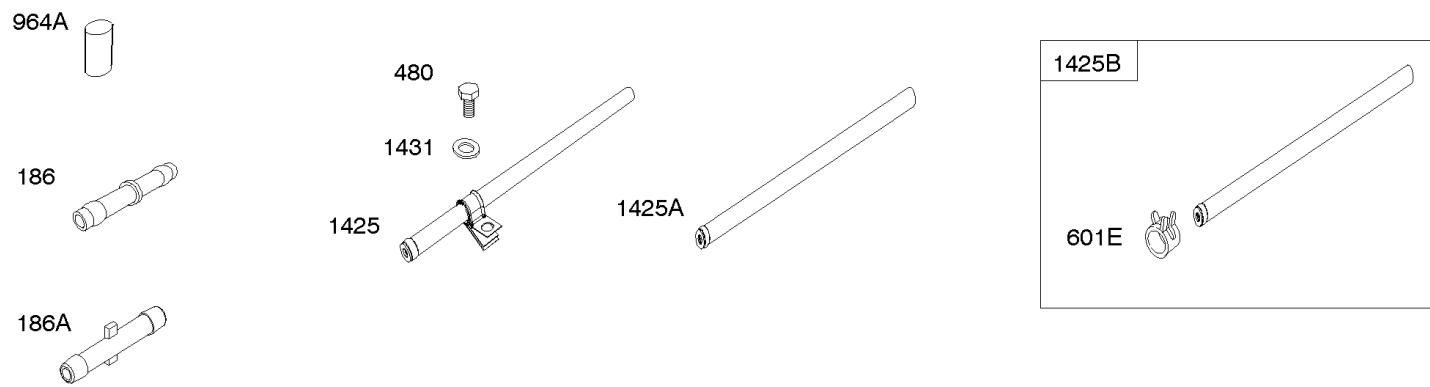

Intake Manifold

REF NO	PART NO	QTY	DESCRIPTION
50A	844034		MANIFOLD, Intake
51	691694		GASKET, Intake
51A	692035		GASKET, Intake
54	846604		SCREW -(Intake Manifold) (TEMP/MAP Sensor) (Intake Manifold)
122	690691		SPACER, Carburetor
365	690711		SCREW -(Carburetor/Throttle Body) (M8x38mm)
415	794903		PLUG -(1/8"-27 NPTF - EXTERNAL SQ)
480	806660		SCREW -(Tube Clamp) (M8x18mm)
601E	593879		CLAMP, Hose
1176	842067		NUT -(Exhaust Manifold)
1425	844712		HOSE, Purge Line
1431	844035		WASHER -(Tube Clamp)

Not For Reproduction