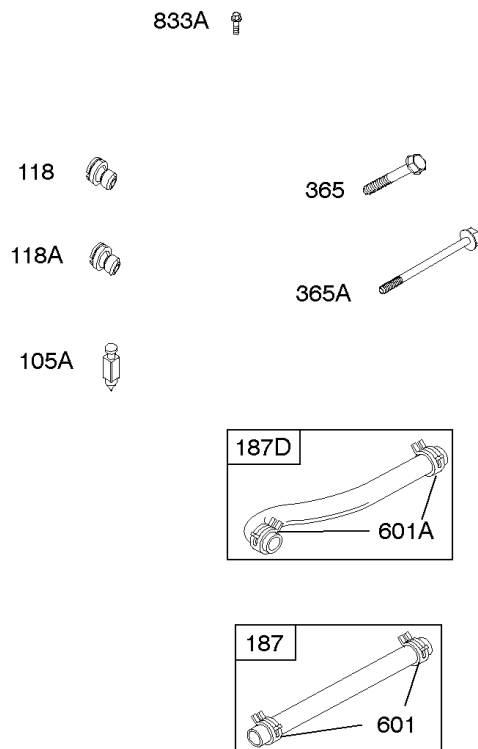

Carburetor

REF NO	PART NO	QTY	DESCRIPTION
536	845198		CLEANER, Air
601	791850		CLAMP, Hose
601A	691038		CLAMP, Hose -(Black)
633	806131		SEAL, Choke/Throttle Shaft -(Throttle Shaft)
633A	690722		SEAL, Choke/Throttle Shaft -(Choke Shaft)
807	805557		SPACER -(Throttle)
833A	691593		SCREW -(Air Cleaner Mounting Strap/Stud)
947	692094		SOLENOID, Fuel
1091	691516		CAP, Limiter

Not For Reproduction