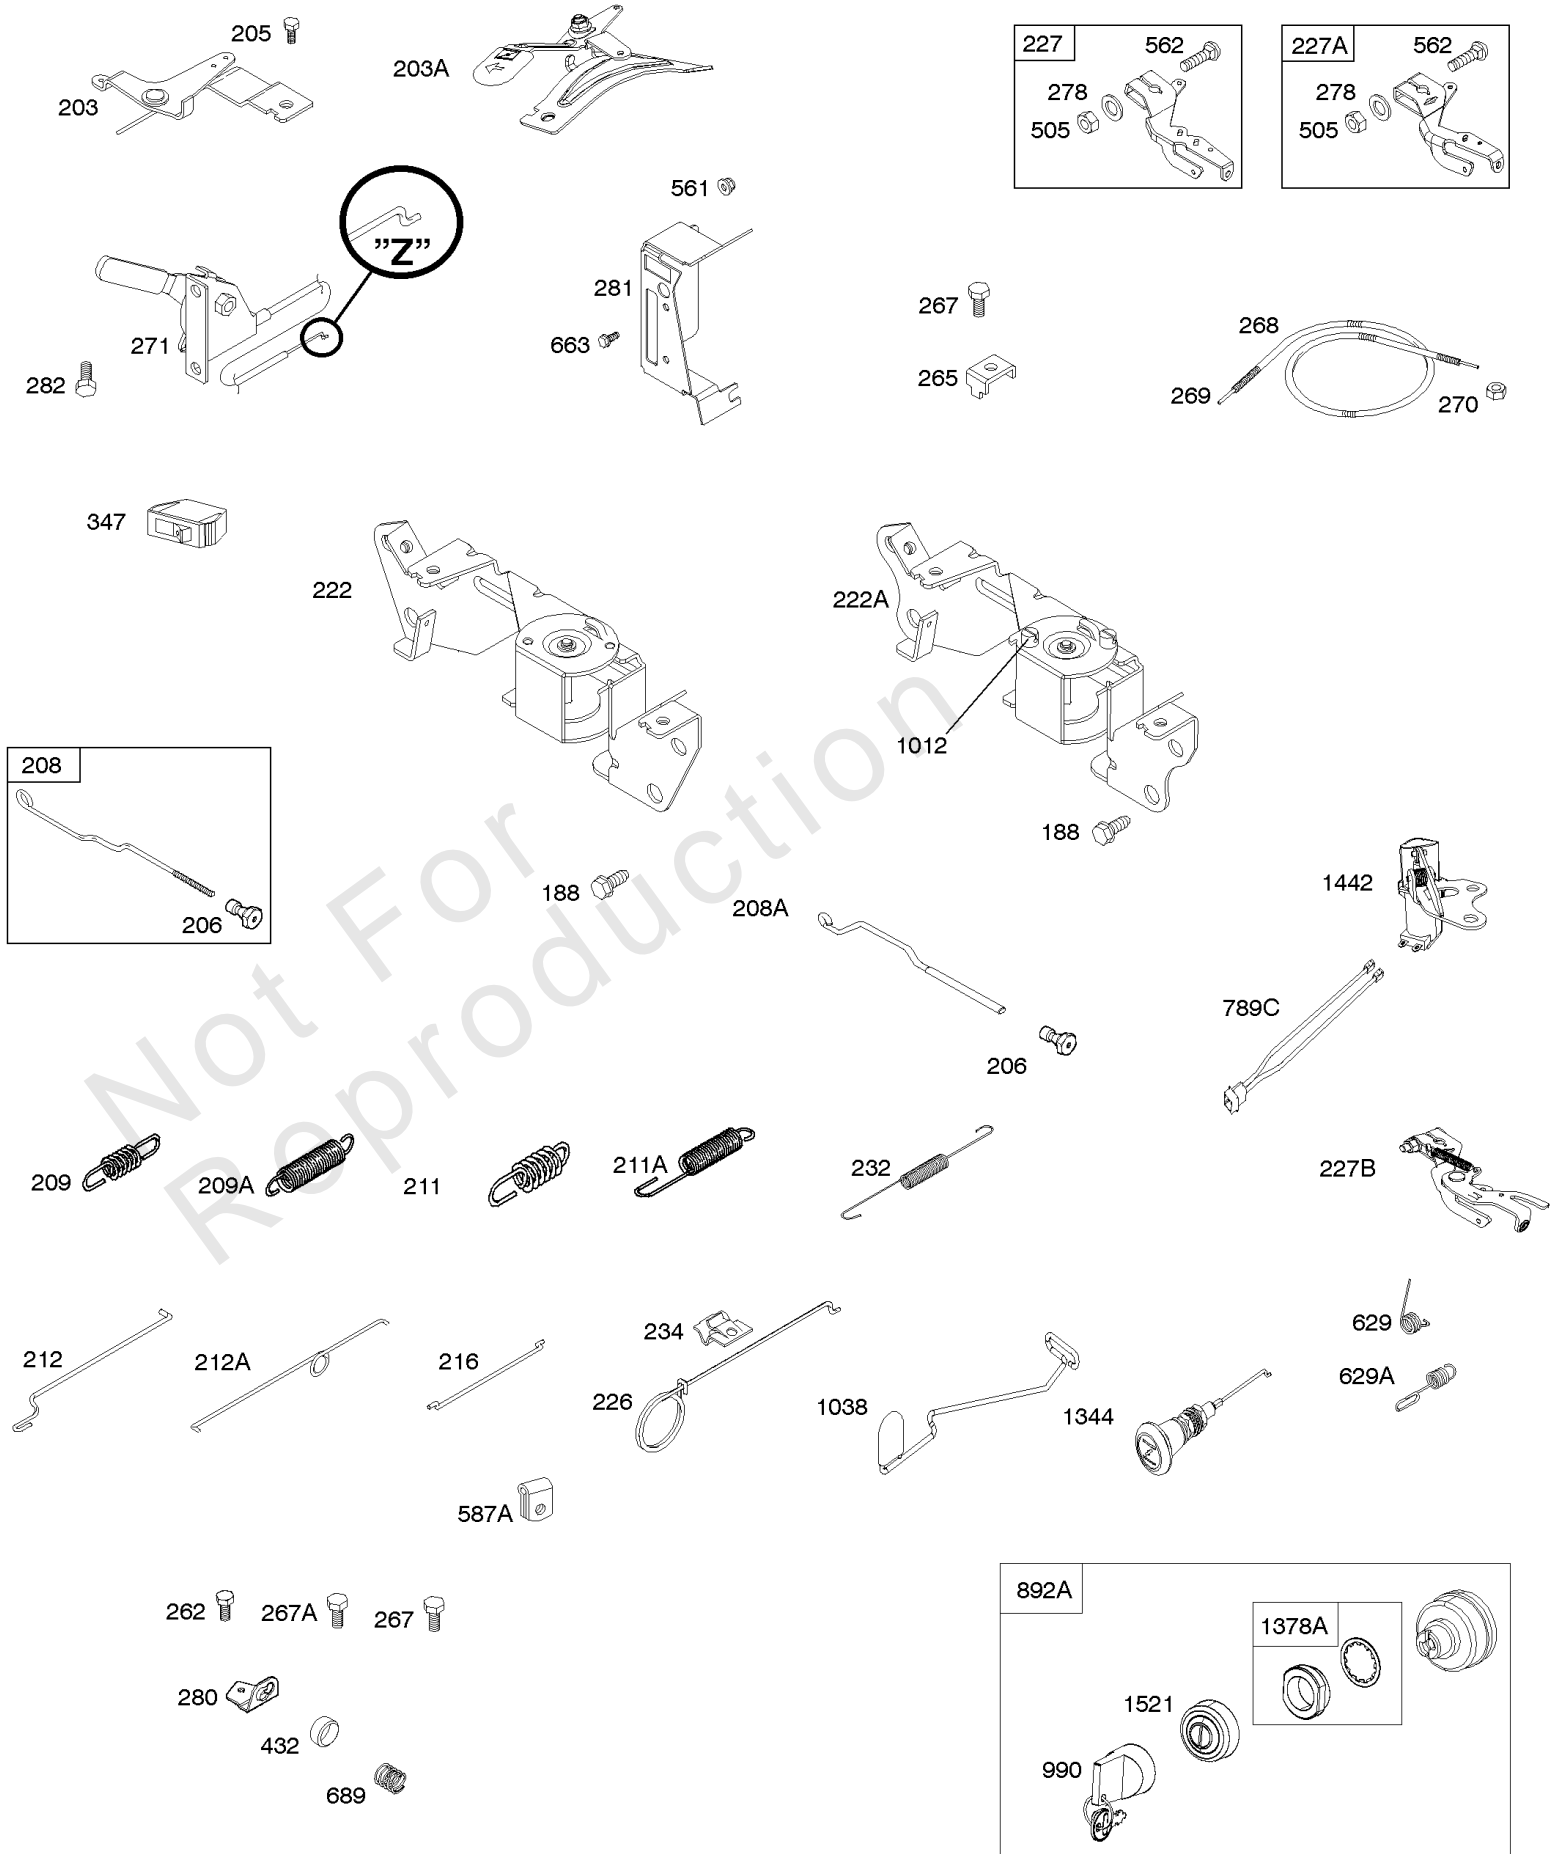

Governor Spring, Controls

REF NO	PART NO	QTY	DESCRIPTION
188	692056		SCREW -(Control Bracket) (M8x14mm)
188	845964		SCREW -(Control Bracket) (M8x10mm)
203	690923		CRANK, Bell
205	692083		SCREW -(Bell Crank)
206	691244		NUT, Governor Adjusting
208	808453		ROD, Governor Control
209	692070		SPRING, Governor -(Red)
211A	692068		SPRING, Governed Idle
212	847015		LINK, Throttle
216	690705		LINK, Choke
222	845305		BRACKET, Control
226	692075		ROD, Choke
227	690236		LEVER, Governor Control
232	692073		SPRING, Governor Link
234	691723		CLIP, Control Rod
262	692083		SCREW -(Rod Bracket)
265	691024		CLAMP, Casing
267	841552		SCREW -(Casing Clamp) (M5x20mm)
267A	692083		SCREW -(Casing Clamp) (M5x20mm)
268	691025		CASING, Control Wire -(Cut To Required Length)
269	691026		WIRE, Control -(Cut To Required Length)
270	691027		NUT -(Control Wire Casing)
271	692541		LEVER, Control -(Cable Wire With Z Formed End)
278	842122		WASHER -(Governor Control Lever)
280	691526		BRACKET, Fixed Speed
281	690742		PANEL, Control
282	692083		SCREW -(Control Lever)
347	691995		SWITCH, Rocker
432	691509		CAP, Spring
505	690238		NUT -(Governor Lever)
561	690713		NUT -(Control Lever)
562	690239		BOLT -(Governor Control Lever)
587A	807116		CLAMP, Cable
629	807004		SPRING, Throttle Return -(Throttle Return)
663	692083		SCREW -(Control Panel)
689	691272		SPRING, Friction
990	691959		SET, Key
1012	690592		RETAINER, Link