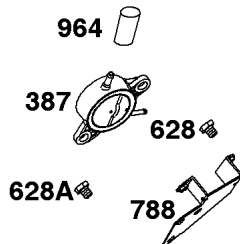

Included in Fuel Tank Service #845137

Included in Fuel Tank Service #845138