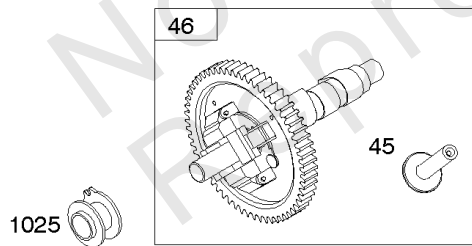

Camshaft, Crankshaft, Cylinder, Piston/Rings/Connecting Rod

Mfg. No: 305447-0265-G2

1036 EMISSIONS LABEL

1330 REPAIR MANUAL

1319 WARNING LABEL

WARNING

- Read and follow Operating Instructions before running engine.
- Gasoline is flammable. Allow engine to cool at least 2 minutes before refueling.
- Engines emit carbon monoxide, **DO NOT** run in enclosed area.
- Muffler area temperature may exceed 150°F. Do not touch hot parts.

REQUIRED when replacing parts with warning labels affixed.

Camshaft, Crankshaft, Cylinder, Piston/Rings/Connecting Rod

REF NO	PART NO	QTY	DESCRIPTION
601A	691038		CLAMP, Hose -(Black)
718	806469		PIN, Locating -(Cylinder)
741	846085		GEAR, Timing
1025	690689		SPOOL, Governor
1036	-----		Label-Emissions -(Available From A Briggs & Stratton Authorized Dealer)
1133	690342		SCREW -(Crankshaft)
1319	794467		LABEL, Warning
1330	272144		MANUAL, Repair

Carburetor

REF NO	PART NO	QTY	DESCRIPTION
633	806131		SEAL, Choke/Throttle Shaft -(Throttle Shaft)
633A	690722		SEAL, Choke/Throttle Shaft -(Choke Shaft)
637	806999		WASHER -(Throttle Shaft)
637A	807000		WASHER -(Throttle Shaft)
742	807001		RETAINER, E Ring
807	805557		SPACER -(Throttle)
955	807723		PLUG, Carburetor
987	807002		SEAL, Choke/Throttle Shaft
1091	691516		CAP, Limiter