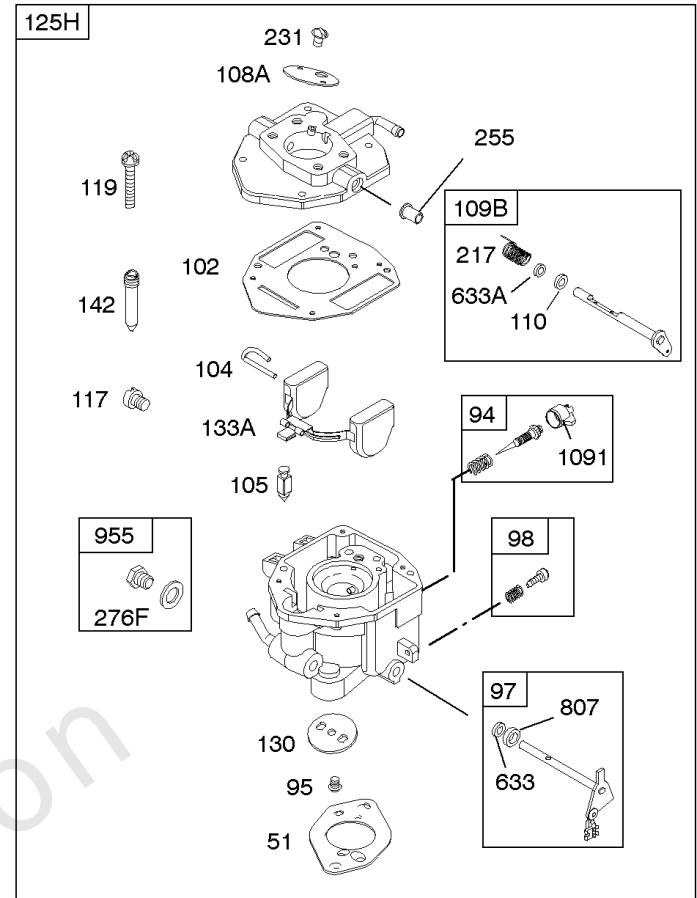

Carburetor

REF NO	PART NO	QTY	DESCRIPTION
637A	807000		WASHER -(Throttle Shaft)
742	807001		RETAINER, E Ring
807	805557		SPACER -(Throttle)
947	692094		SOLENOID, Fuel
955	807723		PLUG, Carburetor
987	807002		SEAL, Choke/Throttle Shaft
1091	691516		CAP, Limiter

Not For Reproduction

Carburetor

REF NO	PART NO	QTY	DESCRIPTION
51	691694		GASKET, Intake
91	809208		BODY, Upper Carburetor
94	842870		KIT, Idle Mixture
95	690718		SCREW -(Throttle Valve)
97	809007		KIT, Throttle Shaft
98	808177		KIT, Idle Speed
98A	808981		KIT, Idle Speed
102	692077		GASKET, Carburetor Body
104	690723		PIN, Float Hinge
105	797410		VALVE, Float Needle -(15.87 mm Long)
105A	846635		VALVE, Float Needle -(18.87 mm)
108A	690719		VALVE, Choke -Used Before Code Date 10010100
109B	809096		SHAFT, Choke
110	806861		WASHER -(Choke Shaft) (Plastic)
117	690862		JET, Main -(Standard) (Standard) -Used Before Code Date 10010100
118	842311		JET, Main -(High Altitude) (5000 Feet) -Used Before Code Date 10010100
119	690720		SCREW -(Upper Carburetor Body to Lower Carburetor Body) (M4x18mm)
119	842761		SCREW -(Upper Carburetor Body to Lower Carburetor Body) (M4x16mm)
122A	846960		SPACER, Carburetor
127	847028		PLUG, Welch
130	690726		VALVE, Throttle
142	690725		NOZZLE, Carburetor
187	791745		LINE, Fuel -(23) (Cut to Required Length)
187	791766		LINE, Fuel -(15 Inches Long)(Cut To Required Length)
187D	791744		LINE, Fuel -(Formed)(14 Inches Long)(Cut To Required Length)
217	806862		SPRING, Choke Return
231	690718		SCREW -(Choke Valve)
255	690721		BUSHING, Choke Shaft
276	690724		WASHER, Sealing
365	690711		SCREW -(Carburetor/Throttle Body) (M8x38mm)
365A	690866		SCREW -(Carburetor/Throttle Body) (M6 x 98mm)
601	791850		CLAMP, Hose
601A	691038		CLAMP, Hose -(Black)
633	806131		SEAL, Choke/Throttle Shaft -(Throttle Shaft)
633A	690722		SEAL, Choke/Throttle Shaft -(Choke Shaft)
807	805557		SPACER -(Throttle)