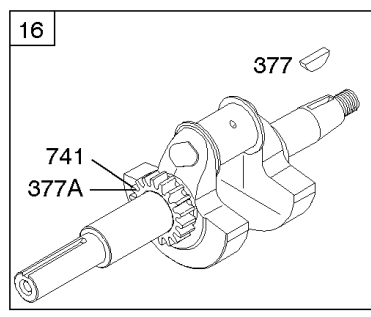

Camshaft, Crankshaft, Cylinder, Piston/Rings/Connecting Rod

Mfg. No: 305447-0265-G2

1036 EMISSIONS LABEL

1330 REPAIR MANUAL

1319 WARNING LABEL

WARNING

- Read and follow Operating Instructions before running engine.
- Gasoline is flammable. Allow engine to cool at least 2 minutes before refueling.
- Engines emit carbon monoxide, DO NOT run in enclosed area.
- Muffler area temperature may exceed 150°F. Do not touch hot parts.

REQUIRED when replacing parts with warning labels affixed.