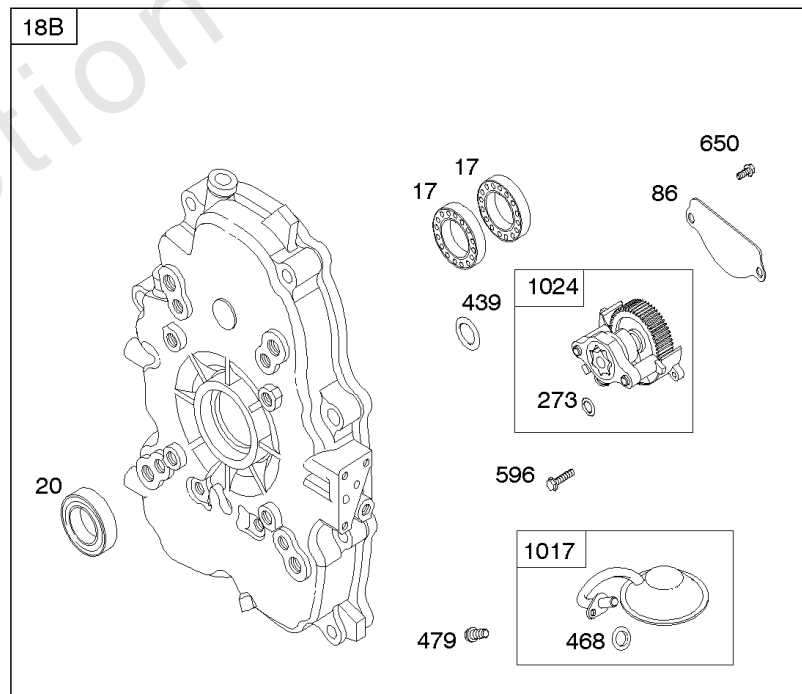

Crankcase Cover, Lubrication, Oil Filter Adapter,

Mfg. No: 305447-0265-G2

Crankcase Cover, Lubrication, Oil Filter Adapter,

REF NO	PART NO	QTY	DESCRIPTION
12	846487		GASKET, Crankcase
15A	691686		PLUG, Oil Drain -(1/4"-18 NPTF - 3/8 External Sq)
17	843827		BEARING, Ball -(Crankcase Cover Requires Two (2) Ball Bearings)
18	844588		COVER, Crankcase
20	805049S		SEAL, Oil -(PTO Side)
22	807362		SCREW -(Crankcase Cover/Sump)
86	690745		COVER, Gear
239	690233		SWITCH, Oil Pressure
273	690681		SEAL, O-Ring -(Oil Pump)
287	692062		SCREW -(Dipstick Tube) (M8x18mm)
287A	806660		SCREW -(Dipstick Tube)
402	690679		SCREW -(Oil Filter Cover) (M6x21mm)
404	690704		WASHER -(Governor Crank)
415	794903		PLUG -(1/8"-27 NPTF - EXTERNAL SQ)
439	692154		O-RING, Oil Gallery -(Crankcase Cover/Sump or Cylinder Assembly)
460	806667		CONNECTOR, Filter Adapter
468	690690		SEAL, O-Ring -(Oil Pump Screen)
479	807084		SCREW -(Oil Pump Screen) (M6x14mm)
523	693175		DIPSTICK
524	693172		SEAL, O-Ring -(Dipstick Tube)
525	693174		TUBE, Dipstick
525A	693173		TUBE, Dipstick
552	690701		BUSHING, Governor Crank
552A	806686		BUSHING, Governor Crank
565	690682		STUD -(Oil Filter Adapter)
596	691492		SCREW -(Oil Pump) (M6x30mm)
614	691550		PIN, Cotter
616	806685		CRANK, Governor
650	841233		SCREW -(Oil Deflector)
691	842826		SEAL, Governor Shaft
710	807689		COVER, Oil Filter
737	690679		SCREW -(Oil Filter Adapter) (M6x21mm)
737A	841233		SCREW -(Oil Filter Adapter) (Oil Filter Adapter)
816	690706		WASHER -(Oil Filter Adapter)
988	692063		GASKET, Oil Adapter
988A	690687		GASKET, Oil Adapter
1017	690900		SCREEN, Oil Pump