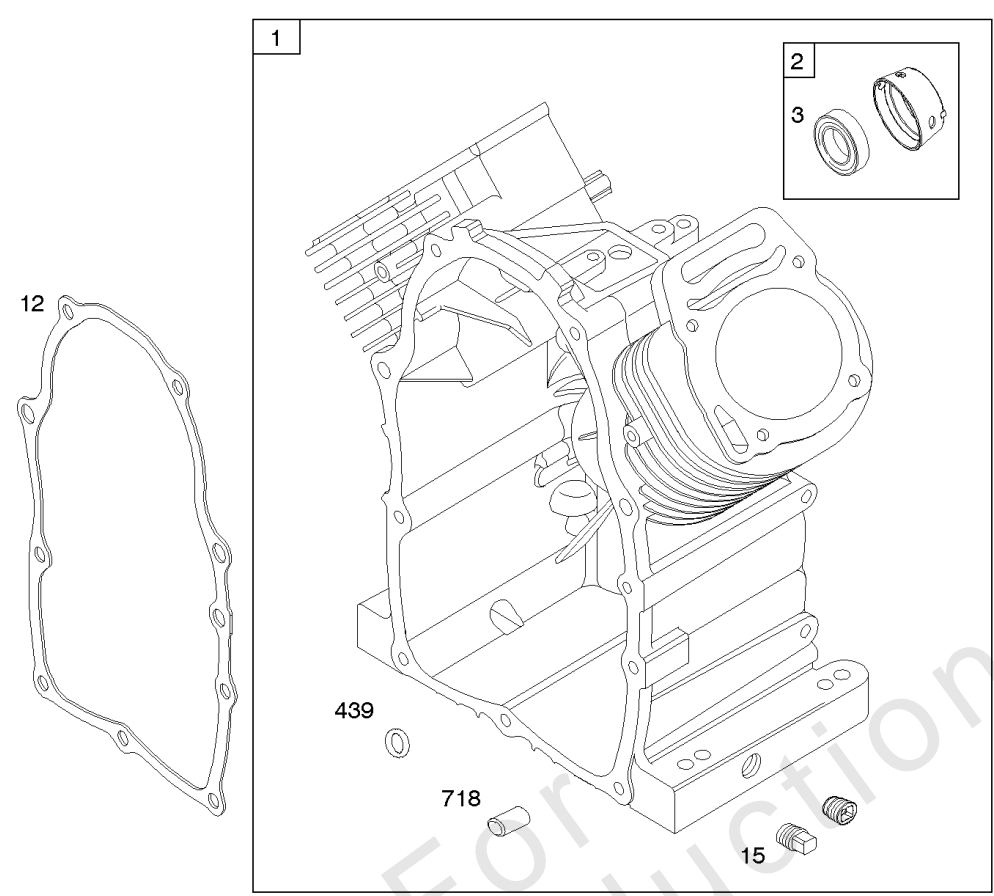

Camshaft, Crankshaft, Cylinder, Piston/Rings/Connecting Rod

Mfg. No: 305447-0265-G2

1036 EMISSIONS LABEL

1330 REPAIR MANUAL

1319 WARNING LABEL

WARNING

- Read and follow Operating Instructions before running engine.
- Gasoline is flammable. Allow engine to cool at least 2 minutes before refueling.
- Engines emit carbon monoxide, DO NOT run in enclosed area.
- Muffler area temperature may exceed 150°F. Do not touch hot parts.

REQUIRED when replacing parts with warning labels affixed.