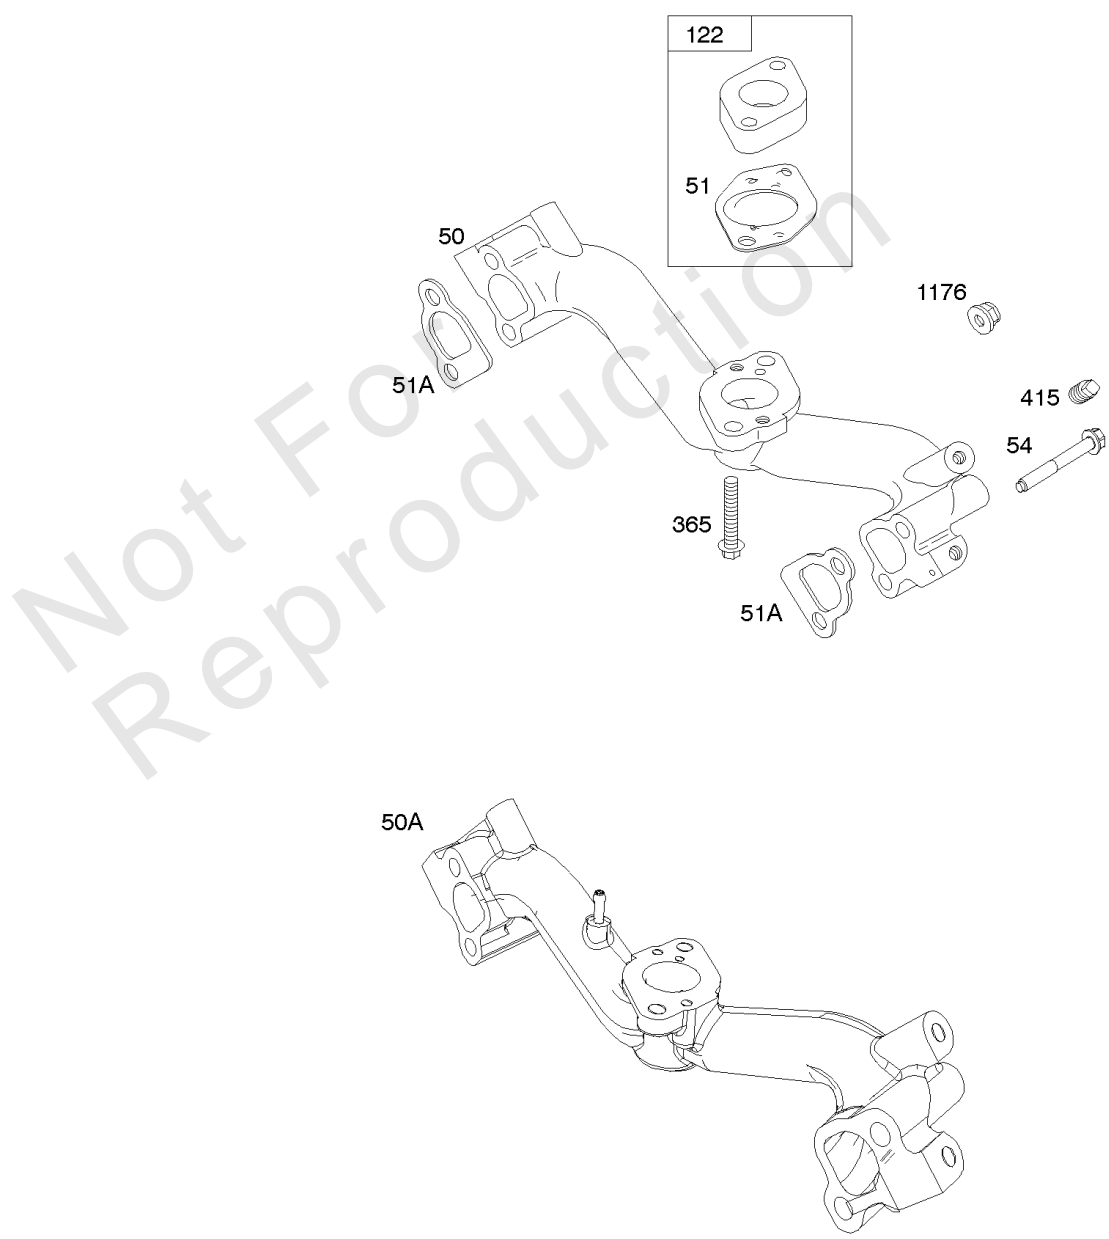

Intake Manifold

REF NO	PART NO	QTY	DESCRIPTION
50A	844034		MANIFOLD, Intake
51	691694		GASKET, Intake
51A	692035		GASKET, Intake
54	846604		SCREW -(Intake Manifold) (TEMP/MAP Sensor) (Intake Manifold)
122	690691		SPACER, Carburetor
365	690711		SCREW -(Carburetor/Throttle Body) (M8x38mm)
415	794903		PLUG -(1/8"-27 NPTF - EXTERNAL SQ)
480	806660		SCREW -(Tube Clamp) (M8x18mm)
601E	593879		CLAMP, Hose
1176	842067		NUT -(Exhaust Manifold)
1425	844712		HOSE, Purge Line
1431	844035		WASHER -(Tube Clamp)

Not For Reproduction