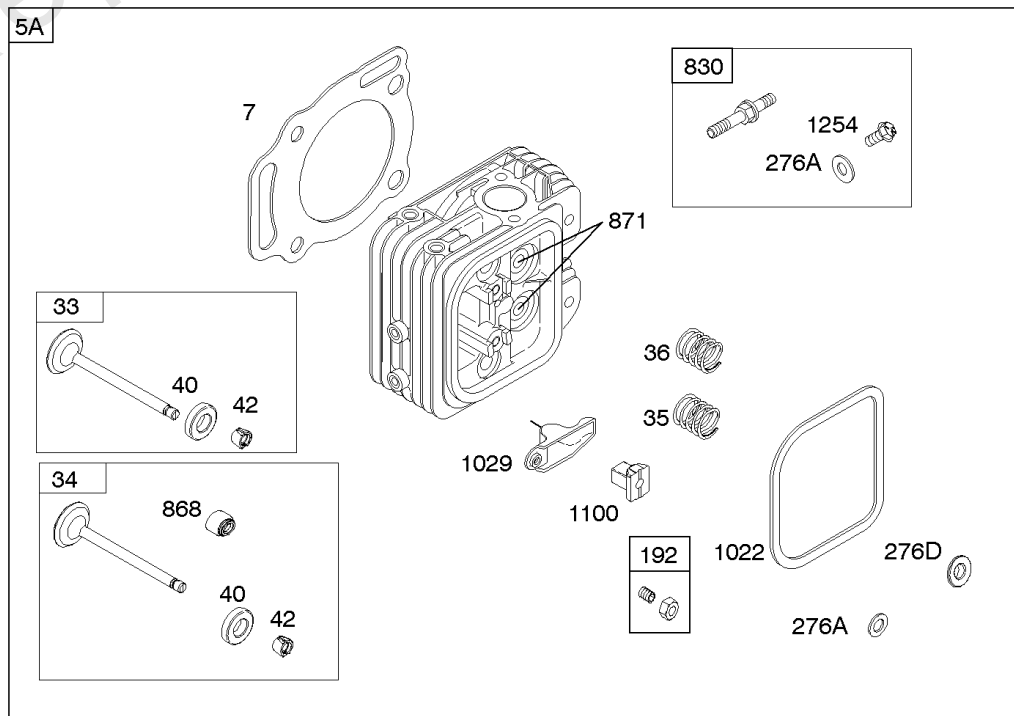

Cylinder Head, Valve Covers

Mfg. No: 305447-0265-G2

Cylinder Head, Valve Covers

REF NO	PART NO	QTY	DESCRIPTION
5	809200		HEAD, Cylinder -(Cylinder 1)
5A	809201		HEAD, Cylinder -(Cylinder 2)
7	806085S		GASKET, Cylinder Head
13	692059		SCREW -(Cylinder Head)
21	809500		CAP, Oil Fill
33	807681		VALVE, Exhaust
34	807680		VALVE, Intake
35	692084		SPRING, Valve -(Intake) (Intake)
36	692084		SPRING, Valve -(Exhaust) (Exhaust)
40	692058		RETAINER, Valve
42	807683		KEEPER, Valve
45	843379		TAPPET, Valve
192	807623		ADJUSTER, Rocker Arm
276A	807085		WASHER, Sealing -(Rocker Cover)
276D	691766		WASHER, Sealing -(Head)(Rocker Cover)
337	496018S		PLUG, Spark
383	19576S		WRENCH, Spark Plug
601	791850		CLAMP, Hose
635	692076		BOOT, Spark Plug
830	809157		STUD, Rocker Arm -(Rocker Arm)
868	691963		SEAL, Valve
871	692057		BUSHING, Valve Guide
914	807084		SCREW -(Rocker Cover)
918	791880		LINE, Fuel
1022	806039S		GASKET, Rocker Cover
1023	843749		COVER, Rocker
1023B	691494		COVER, Rocker
1023C	690910		COVER, Rocker
1023E	691531		COVER, Rocker -(Used On Engines Equipped With 9 Quart Fuel Tanks)
1023D	691558		COVER, Rocker
1026	691758		ROD, Push -(Exhaust)(Aluminum)
1026	691836		ROD, Push -(Intake)(Steel)
1029	807323		ARM, Rocker
1100	791959		PIVOT, Rocker Arm
1254	807084		SCREW -(Rocker Arm Stud)