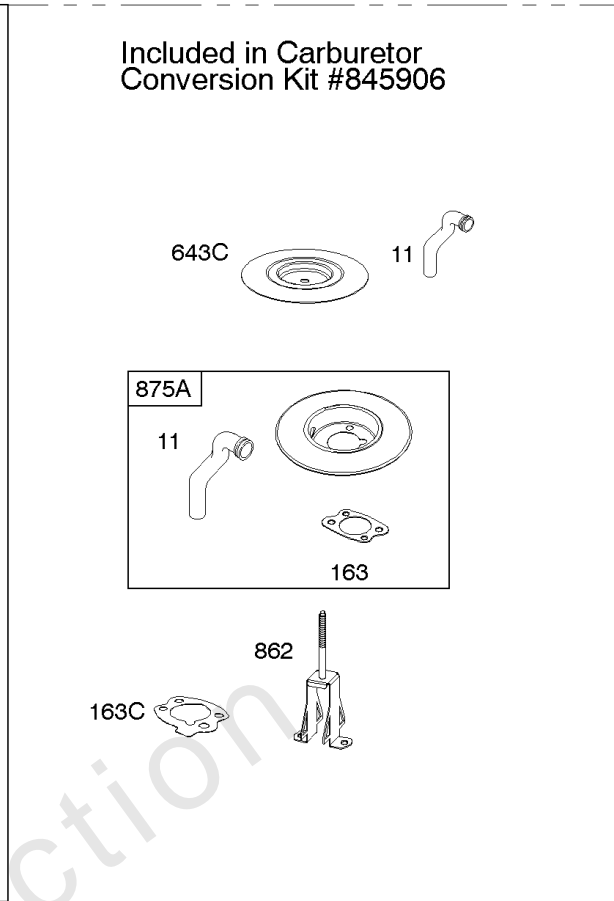

Carburetor

REF NO	PART NO	QTY	DESCRIPTION
11	691556		TUBE, Breather
11B	844921		TUBE, Breather -Used After Code Date 09121800
51	691694		GASKET, Intake
94	842870		KIT, Idle Mixture
95	690718		SCREW -(Throttle Valve)
97	809007		KIT, Throttle Shaft
98	808177		KIT, Idle Speed
102	692077		GASKET, Carburetor Body
104	690723		PIN, Float Hinge
105	797410		VALVE, Float Needle -(15.87 mm Long)
105A	846635		VALVE, Float Needle -(18.87 mm)
108A	690719		VALVE, Choke -Used Before Code Date 10010100
109	808398		KIT, Choke Shaft
110	806861		WASHER -(Choke Shaft) (Plastic)
117	690862		JET, Main -(Standard) (Standard) -Used Before Code Date 10010100
118	842311		JET, Main -(High Altitude) (5000 Feet) -Used Before Code Date 10010100
119	690720		SCREW -(Upper Carburetor Body to Lower Carburetor Body) (M4x18mm)
119	842761		SCREW -(Upper Carburetor Body to Lower Carburetor Body) (M4x16mm)
130	690726		VALVE, Throttle
163	692081		GASKET, Air Cleaner -(Air Cleaner)
187	791766		LINE, Fuel -(15 Inches Long)(Cut To Required Length)
187	791745		LINE, Fuel -(23) (Cut to Required Length)
187D	791744		LINE, Fuel -(Formed)(14 Inches Long)(Cut To Required Length)
217	806862		SPRING, Choke Return
231	690718		SCREW -(Choke Valve)
255	690721		BUSHING, Choke Shaft
276	690724		WASHER, Sealing
365	690711		SCREW -(Carburetor/Throttle Body) (M8x38mm)
365A	690866		SCREW -(Carburetor/Throttle Body) (M6 x 98mm)
445	394018S		FILTER, A/C Cartridge
467	691985		KNOB, Air Cleaner Cover -Used Before Code Date 10040100
467	846431		KNOB, Air Cleaner Cover -Used After Code Date 10033100
601	791850		CLAMP, Hose
601A	691038		CLAMP, Hose -(Black)
629	807004		SPRING, Throttle Return -(Throttle Return)