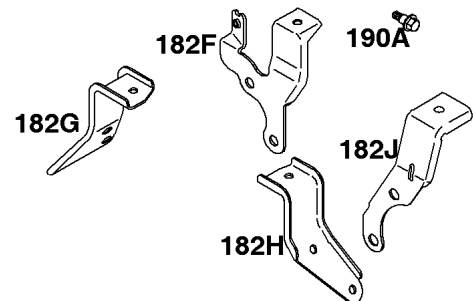

Included in Fuel Tank Service #845137

Included in Fuel Tank Service #845138

529A

674

Fuel Supply

REF NO	PART NO	QTY	DESCRIPTION
1054	280275		TIE, Cable

Not For Reproduction

Governor Spring, Controls

REF NO	PART NO	QTY	DESCRIPTION
188	692056		SCREW -(Control Bracket) (M8x14mm)
188	845964		SCREW -(Control Bracket) (M8x10mm)
203	690923		CRANK, Bell
205	692083		SCREW -(Bell Crank)
206	691244		NUT, Governor Adjusting
208	808453		ROD, Governor Control
209	692070		SPRING, Governor -(Red)
211A	692068		SPRING, Governed Idle
212	847015		LINK, Throttle
216	690705		LINK, Choke
222	845305		BRACKET, Control
226	692075		ROD, Choke
227	690236		LEVER, Governor Control
232	692073		SPRING, Governor Link
234	691723		CLIP, Control Rod
262	692083		SCREW -(Rod Bracket)
265	691024		CLAMP, Casing
267	841552		SCREW -(Casing Clamp) (M5x20mm)
267A	692083		SCREW -(Casing Clamp) (M5x20mm)
268	691025		CASING, Control Wire -(Cut To Required Length)
269	691026		WIRE, Control -(Cut To Required Length)
270	691027		NUT -(Control Wire Casing)
271	692541		LEVER, Control -(Cable Wire With Z Formed End)
278	842122		WASHER -(Governor Control Lever)
280	691526		BRACKET, Fixed Speed
281	690742		PANEL, Control
282	692083		SCREW -(Control Lever)
347	691995		SWITCH, Rocker
432	691509		CAP, Spring
505	690238		NUT -(Governor Lever)
561	690713		NUT -(Control Lever)
562	690239		BOLT -(Governor Control Lever)
587A	807116		CLAMP, Cable
629	807004		SPRING, Throttle Return -(Throttle Return)
663	692083		SCREW -(Control Panel)
689	691272		SPRING, Friction
990	691959		SET, Key
1012	690592		RETAINER, Link