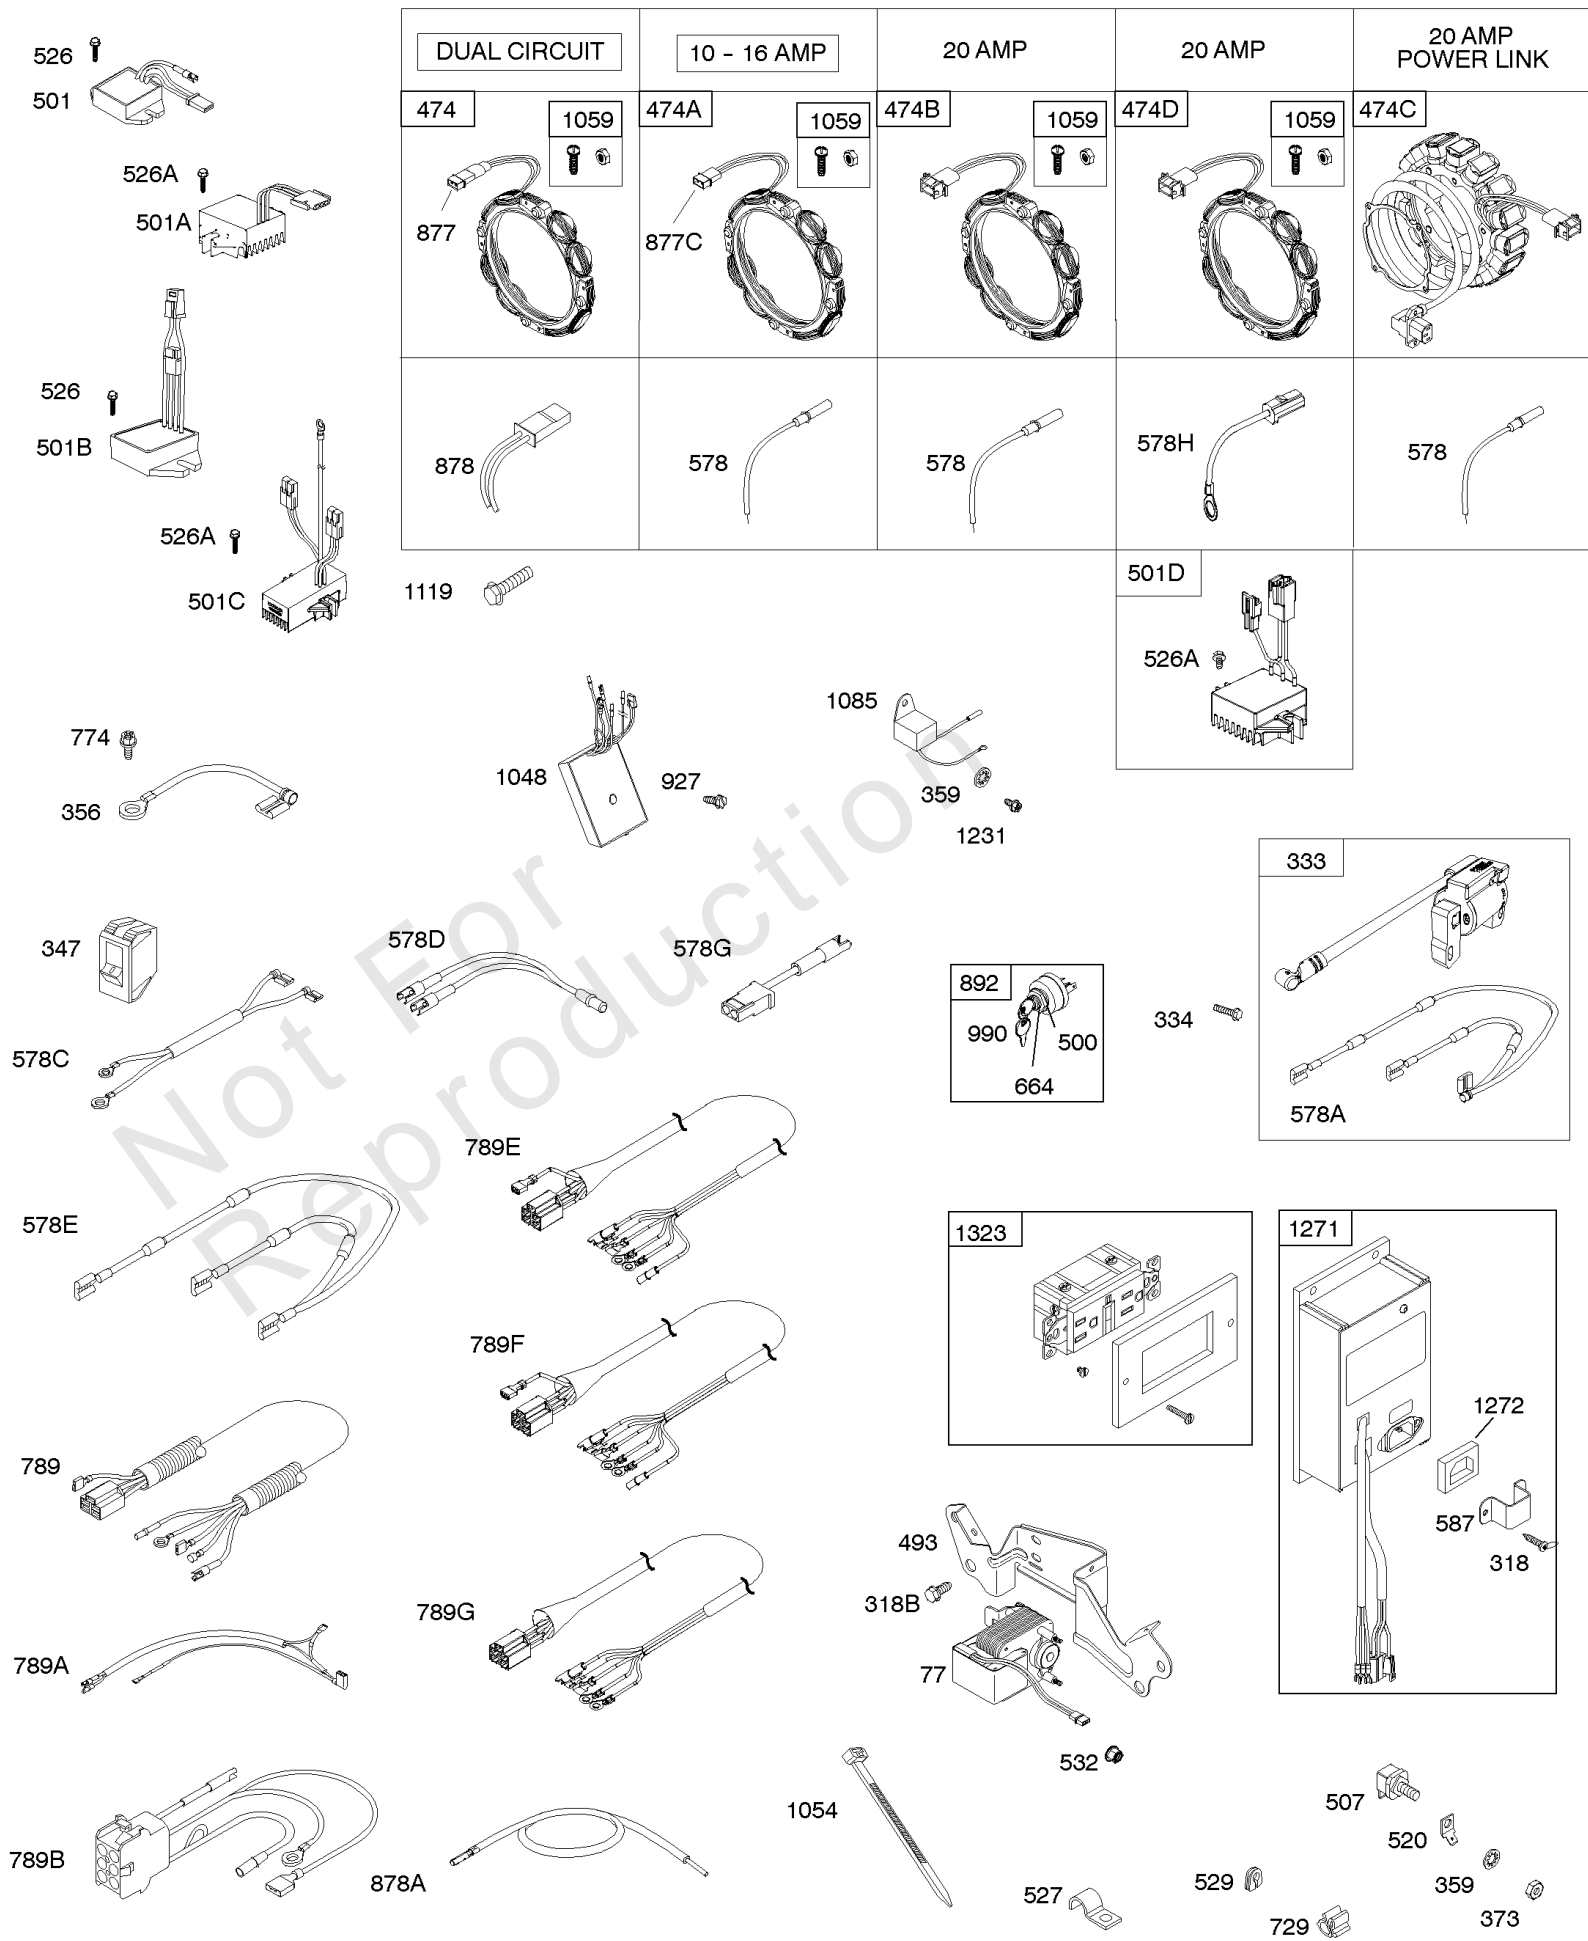

Alternator, Regulator, Wire Assemblies

Mfg. No: 305447-0265-G2

Alternator, Regulator, Wire Assemblies

REF NO	PART NO	QTY	DESCRIPTION
20	805049S		SEAL, Oil -(PTO Side)
318	807130		SCREW -(Mounting Bracket)
333	845606		ARMATURE, Magneto
334	692066		SCREW -(Magneto Armature)
347	691995		SWITCH, Rocker
356	690796		WIRE, Stop
359	691077		WASHER -(Ground Terminal)
373	691612		NUT -(Ground Terminal)
474A	592830		ALTERNATOR -(10-16 Amp Regulated)
500	691086		WASHER -(Key Switch)
501	845907		REGULATOR
507	691972		INSULATOR
520	691084		TERMINAL, Ground
526	692067		SCREW -(Regulator) (M6x12mm)
527	690423		CLAMP, Tube
529	690744		GROMMET
578	692306		WIRE ASSEMBLY
578A	844547		WIRE ASSEMBLY
578D	692961		WIRE ASSEMBLY
578E	691999		WIRE ASSEMBLY
587	698024		BRACKET, Mounting
664	691087		NUT -(Key Switch)
729	690586		CLIP, Wire
774	692067		SCREW -(Stop Wire)
789	691996		HARNESS, Wiring
877	393456		WIRE/CONNECTOR, Alternator
877C	399916		WIRE/CONNECTOR, Alternator
878	398661		HARNESS, Wiring
892	692318		SWITCH, Key
990	691959		SET, Key
1054	280275		TIE, Cable
1059	698516		KIT, Screw/Washer
1085	809093		MODULE, Ignition
1119	691552		SCREW -(Alternator)
1231	692067		SCREW -(Ignition Module)
1271	697261		INVERTER
1272	697260		GASKET, Inverter
1323	699146		RECEPTACLE, Powerlink