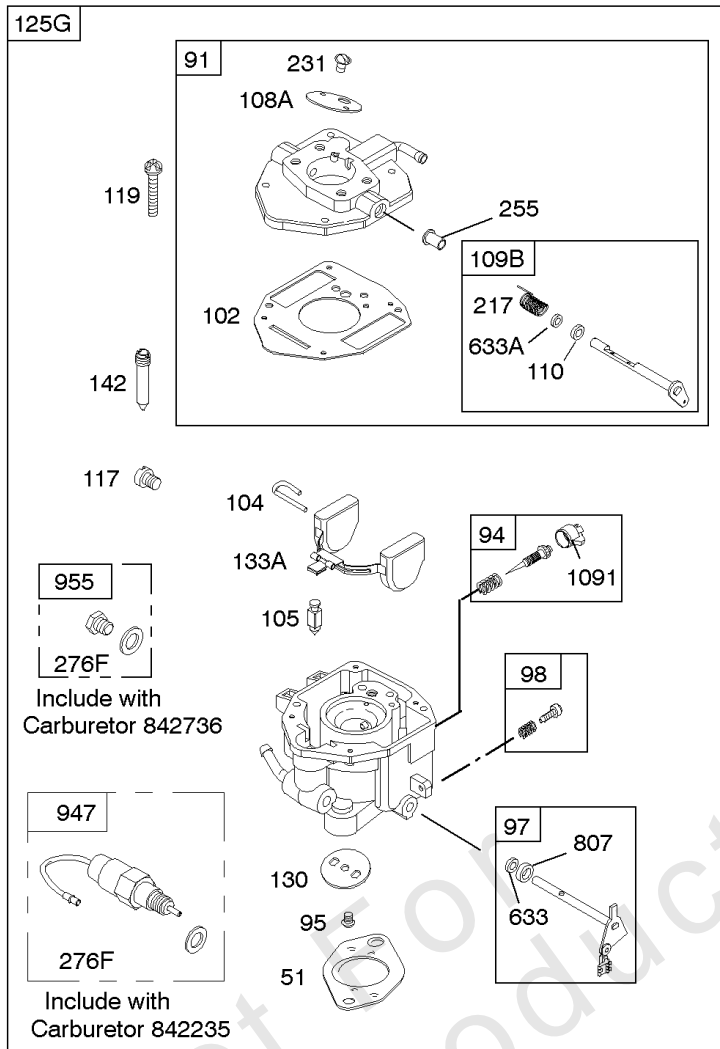

Carburetor

REF NO	PART NO	QTY	DESCRIPTION
947	692094		SOLENOID, Fuel
955	807723		PLUG, Carburetor
1091	691516		CAP, Limiter

Not For Reproduction