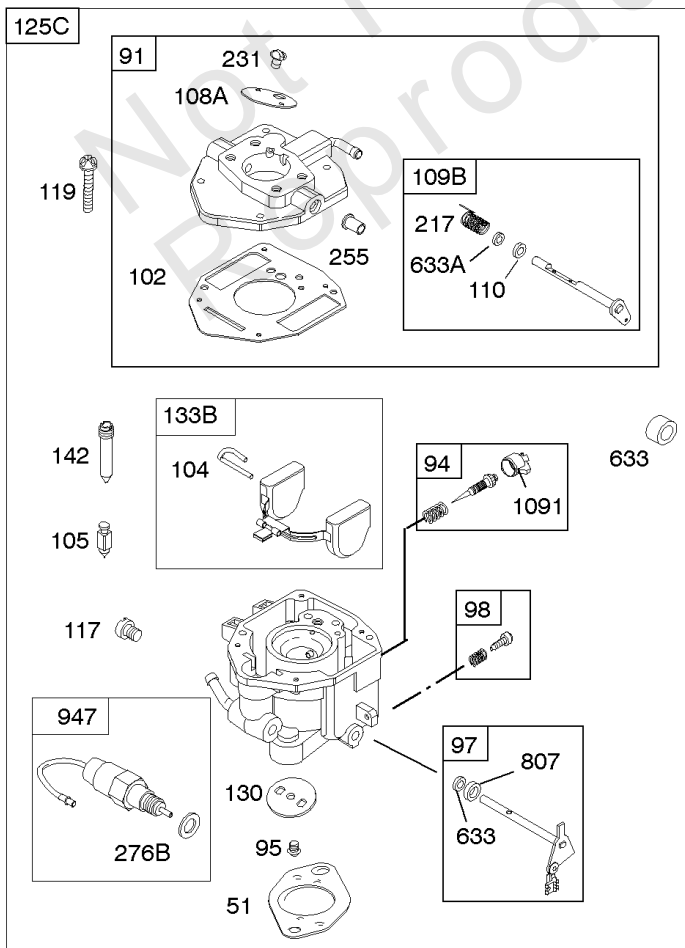

Carburetor

REF NO	PART NO	QTY	DESCRIPTION
11	691556		TUBE, Breather
51	691694		GASKET, Intake
91	809208		BODY, Upper Carburetor
94	842870		KIT, Idle Mixture
95	690718		SCREW -(Throttle Valve)
97	809007		KIT, Throttle Shaft
98	808177		KIT, Idle Speed
102	692077		GASKET, Carburetor Body
104	690723		PIN, Float Hinge
105	797410		VALVE, Float Needle -(15.87 mm Long)
105A	846635		VALVE, Float Needle -(18.87 mm)
108A	690719		VALVE, Choke -Used Before Code Date 10010100
109	808398		KIT, Choke Shaft
109B	809096		SHAFT, Choke
110	806861		WASHER -(Choke Shaft) (Plastic)
117	690862		JET, Main -(Standard) (Standard) -Used Before Code Date 10010100
118	842311		JET, Main -(High Altitude) (5000 Feet) -Used Before Code Date 10010100
119	842761		SCREW -(Upper Carburetor Body to Lower Carburetor Body) (M4x16mm)
119	690720		SCREW -(Upper Carburetor Body to Lower Carburetor Body) (M4x18mm)
125C	809011		CARBURETOR -Used Before Code Date 10010100
130	690726		VALVE, Throttle
133B	843320		FLOAT, Carburetor -Used Before Code Date 10010100
142	690725		NOZZLE, Carburetor
163	692081		GASKET, Air Cleaner -(Air Cleaner)
187	791745		LINE, Fuel -(23) (Cut to Required Length)
187	791766		LINE, Fuel -(15 Inches Long)(Cut To Required Length)
187D	791744		LINE, Fuel -(Formed)(14 Inches Long)(Cut To Required Length)
217	806862		SPRING, Choke Return
231	690718		SCREW -(Choke Valve)
255	690721		BUSHING, Choke Shaft
276B	806137		WASHER, Sealing -(Fuel Solenoid)
365	690711		SCREW -(Carburetor/Throttle Body) (M8x38mm)
365A	690866		SCREW -(Carburetor/Throttle Body) (M6 x 98mm)
445A	393957S		FILTER, A/C Cartridge
467	691985		KNOB, Air Cleaner Cover -Used Before Code Date 10040100
467	846431		KNOB, Air Cleaner Cover -Used After Code Date 10033100