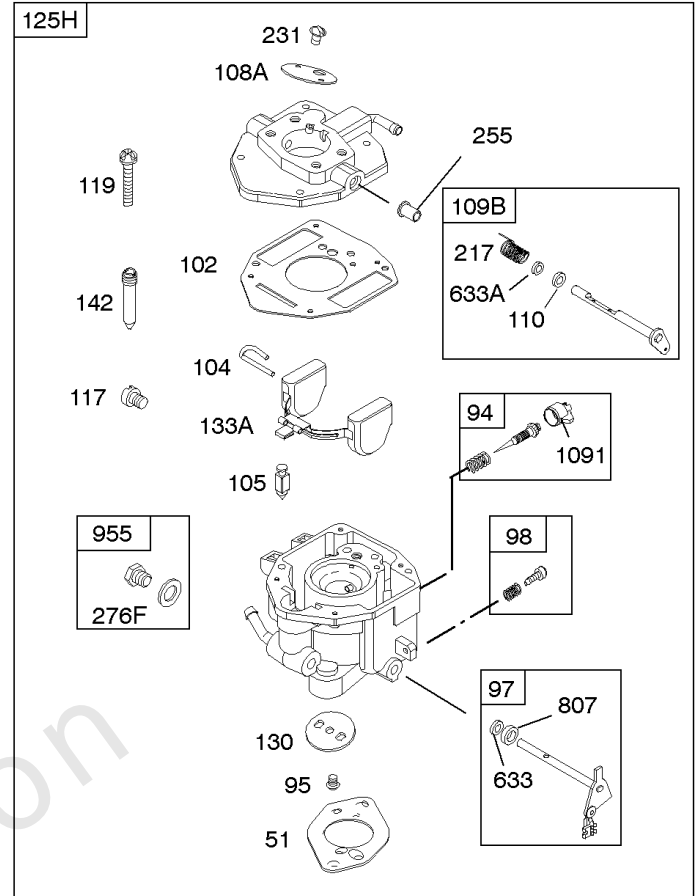

Carburetor

REF NO	PART NO	QTY	DESCRIPTION
51	691694		GASKET, Intake
91	809208		BODY, Upper Carburetor
94	842870		KIT, Idle Mixture
95	690718		SCREW -(Throttle Valve)
97	809007		KIT, Throttle Shaft
98	808177		KIT, Idle Speed
98A	808981		KIT, Idle Speed
102	692077		GASKET, Carburetor Body
104	690723		PIN, Float Hinge
105	797410		VALVE, Float Needle -(15.87 mm Long)
105A	846635		VALVE, Float Needle -(18.87 mm)
108A	690719		VALVE, Choke -Used Before Code Date 10010100
109B	809096		SHAFT, Choke
110	806861		WASHER -(Choke Shaft) (Plastic)
117	690862		JET, Main -(Standard) (Standard) -Used Before Code Date 10010100
118	842311		JET, Main -(High Altitude) (5000 Feet) -Used Before Code Date 10010100
119	690720		SCREW -(Upper Carburetor Body to Lower Carburetor Body) (M4x18mm)
119	842761		SCREW -(Upper Carburetor Body to Lower Carburetor Body) (M4x16mm)
122A	846960		SPACER, Carburetor
127	847028		PLUG, Welch
130	690726		VALVE, Throttle
142	690725		NOZZLE, Carburetor
187	791745		LINE, Fuel -(23) (Cut to Required Length)
187	791766		LINE, Fuel -(15 Inches Long)(Cut To Required Length)
187D	791744		LINE, Fuel -(Formed)(14 Inches Long)(Cut To Required Length)
217	806862		SPRING, Choke Return
231	690718		SCREW -(Choke Valve)
255	690721		BUSHING, Choke Shaft
276	690724		WASHER, Sealing
365	690711		SCREW -(Carburetor/Throttle Body) (M8x38mm)
365A	690866		SCREW -(Carburetor/Throttle Body) (M6 x 98mm)
601	791850		CLAMP, Hose
601A	691038		CLAMP, Hose -(Black)
633	806131		SEAL, Choke/Throttle Shaft -(Throttle Shaft)
633A	690722		SEAL, Choke/Throttle Shaft -(Choke Shaft)
807	805557		SPACER -(Throttle)