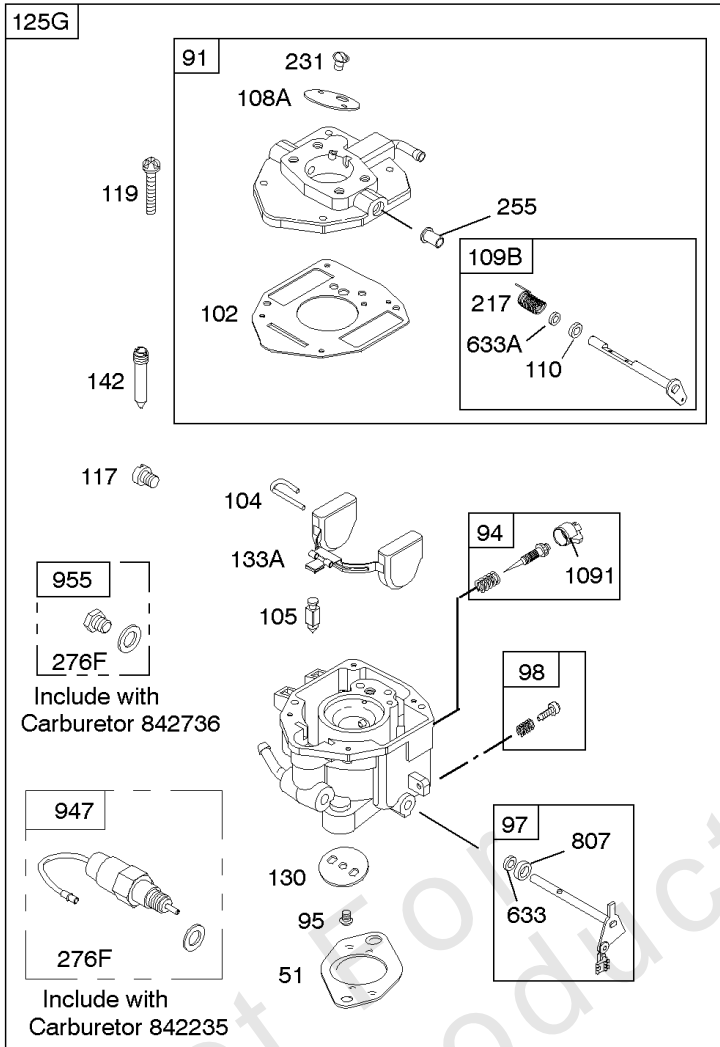

Carburetor

REF NO	PART NO	QTY	DESCRIPTION
51	691694		GASKET, Intake
91	809208		BODY, Upper Carburetor
94	842870		KIT, Idle Mixture
95	690718		SCREW -(Throttle Valve)
97	809007		KIT, Throttle Shaft
98	808177		KIT, Idle Speed
98A	808981		KIT, Idle Speed
102	692077		GASKET, Carburetor Body
104	690723		PIN, Float Hinge
105	797410		VALVE, Float Needle -(15.87 mm Long)
105A	846635		VALVE, Float Needle -(18.87 mm)
108A	690719		VALVE, Choke -Used Before Code Date 10010100
109B	809096		SHAFT, Choke
110	806861		WASHER -(Choke Shaft) (Plastic)
117	690862		JET, Main -(Standard) (Standard) -Used Before Code Date 10010100
118	842311		JET, Main -(High Altitude) (5000 Feet) -Used Before Code Date 10010100
119	690720		SCREW -(Upper Carburetor Body to Lower Carburetor Body) (M4x18mm)
119	842761		SCREW -(Upper Carburetor Body to Lower Carburetor Body) (M4x16mm)
122A	846960		SPACER, Carburetor
127	847028		PLUG, Welch
130	690726		VALVE, Throttle
142	690725		NOZZLE, Carburetor
187	791745		LINE, Fuel -(23) (Cut to Required Length)
187	791766		LINE, Fuel -(15 Inches Long)(Cut To Required Length)
187D	791744		LINE, Fuel -(Formed)(14 Inches Long)(Cut To Required Length)
217	806862		SPRING, Choke Return
231	690718		SCREW -(Choke Valve)
255	690721		BUSHING, Choke Shaft
276	690724		WASHER, Sealing
365	690711		SCREW -(Carburetor/Throttle Body) (M8x38mm)
365A	690866		SCREW -(Carburetor/Throttle Body) (M6 x 98mm)
601	791850		CLAMP, Hose
601A	691038		CLAMP, Hose -(Black)
633	806131		SEAL, Choke/Throttle Shaft -(Throttle Shaft)
633A	690722		SEAL, Choke/Throttle Shaft -(Choke Shaft)
807	805557		SPACER -(Throttle)