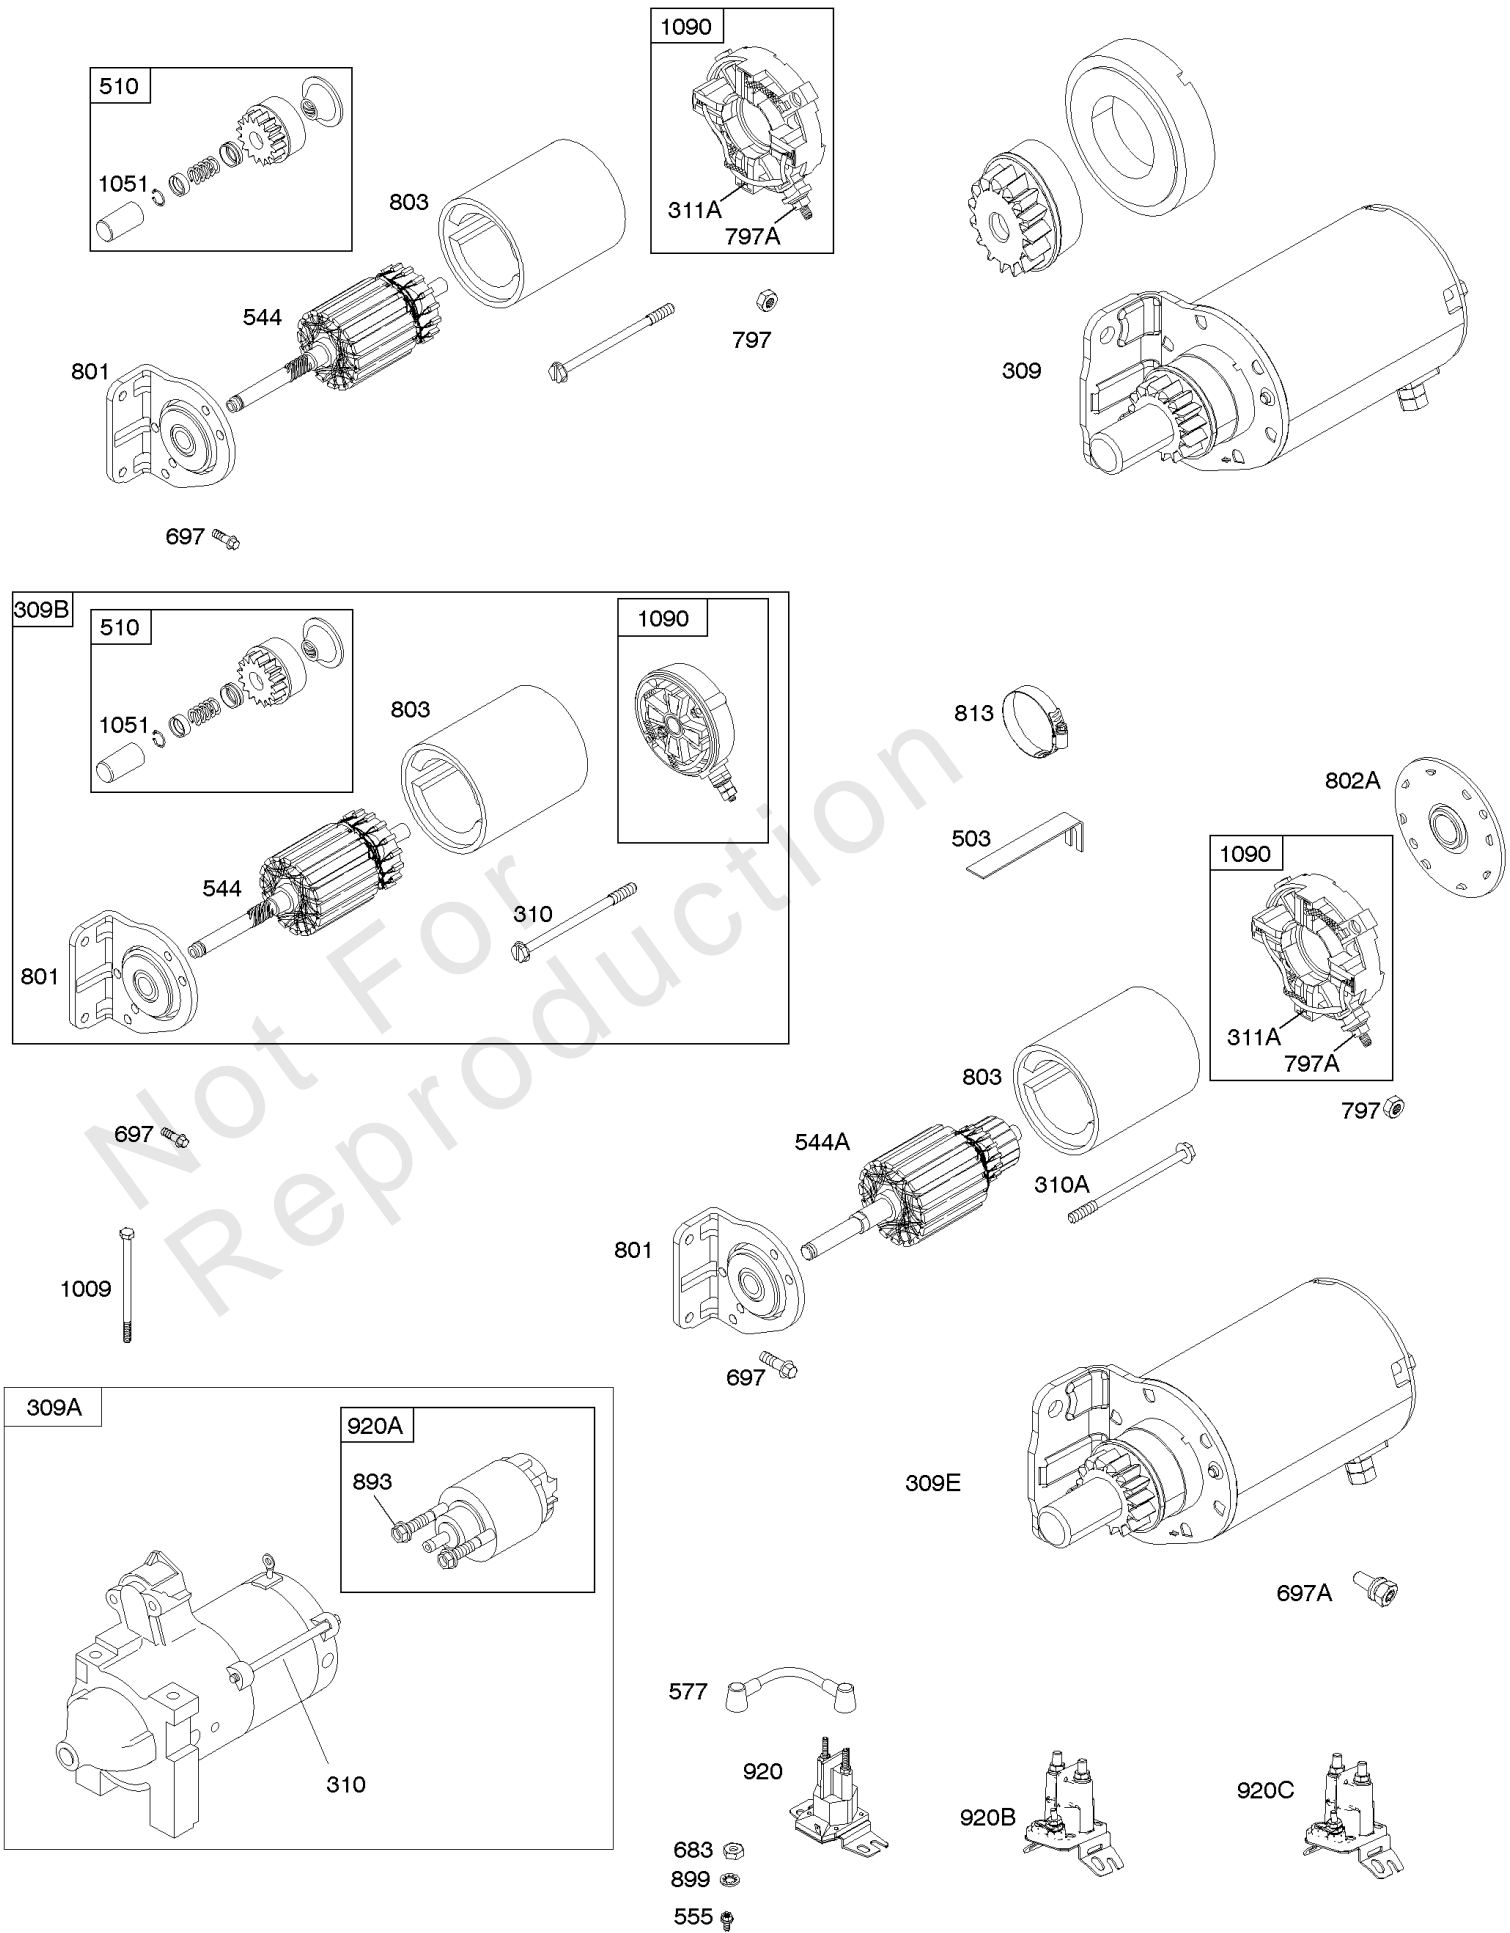

Not For Reproduction

Cylinder Head, Valve Covers

Mfg. No: 305447-0265-G2

Cylinder Head, Valve Covers

REF NO	PART NO	QTY	DESCRIPTION
5	809200		HEAD, Cylinder -(Cylinder 1)
5A	809201		HEAD, Cylinder -(Cylinder 2)
7	806085S		GASKET, Cylinder Head
13	692059		SCREW -(Cylinder Head)
21	809500		CAP, Oil Fill
33	807681		VALVE, Exhaust
34	807680		VALVE, Intake
35	692084		SPRING, Valve -(Intake) (Intake)
36	692084		SPRING, Valve -(Exhaust) (Exhaust)
40	692058		RETAINER, Valve
42	807683		KEEPER, Valve
45	843379		TAPPET, Valve
192	807623		ADJUSTER, Rocker Arm
276A	807085		WASHER, Sealing -(Rocker Cover)
276D	691766		WASHER, Sealing -(Head)(Rocker Cover)
337	496018S		PLUG, Spark
383	19576S		WRENCH, Spark Plug
601	791850		CLAMP, Hose
635	692076		BOOT, Spark Plug
830	809157		STUD, Rocker Arm -(Rocker Arm)
868	691963		SEAL, Valve
871	692057		BUSHING, Valve Guide
914	807084		SCREW -(Rocker Cover)
918	791880		LINE, Fuel
1022	806039S		GASKET, Rocker Cover
1023	843749		COVER, Rocker
1023B	691494		COVER, Rocker
1023C	690910		COVER, Rocker
1023E	691531		COVER, Rocker -(Used On Engines Equipped With 9 Quart Fuel Tanks)
1023D	691558		COVER, Rocker
1026	691758		ROD, Push -(Exhaust)(Aluminum)
1026	691836		ROD, Push -(Intake)(Steel)
1029	807323		ARM, Rocker
1100	791959		PIVOT, Rocker Arm
1254	807084		SCREW -(Rocker Arm Stud)