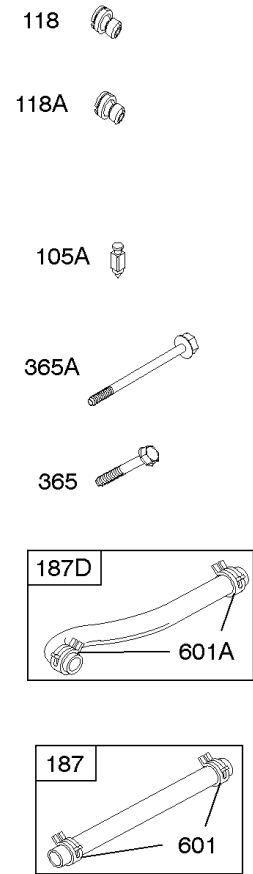

Not For Reproduction

Carburetor

REF NO	PART NO	QTY	DESCRIPTION
11	691556		TUBE, Breather
11B	844921		TUBE, Breather -Used After Code Date 09121800
51	691694		GASKET, Intake
94	842870		KIT, Idle Mixture
95	690718		SCREW -(Throttle Valve)
97	809007		KIT, Throttle Shaft
98	808177		KIT, Idle Speed
102	692077		GASKET, Carburetor Body
104	690723		PIN, Float Hinge
105	797410		VALVE, Float Needle -(15.87 mm Long)
105A	846635		VALVE, Float Needle -(18.87 mm)
108A	690719		VALVE, Choke -Used Before Code Date 10010100
109	808398		KIT, Choke Shaft
110	806861		WASHER -(Choke Shaft) (Plastic)
117	690862		JET, Main -(Standard) (Standard) -Used Before Code Date 10010100
118	842311		JET, Main -(High Altitude) (5000 Feet) -Used Before Code Date 10010100
119	690720		SCREW -(Upper Carburetor Body to Lower Carburetor Body) (M4x18mm)
119	842761		SCREW -(Upper Carburetor Body to Lower Carburetor Body) (M4x16mm)
130	690726		VALVE, Throttle
163	692081		GASKET, Air Cleaner -(Air Cleaner)
187	791766		LINE, Fuel -(15 Inches Long)(Cut To Required Length)
187	791745		LINE, Fuel -(23) (Cut to Required Length)
187D	791744		LINE, Fuel -(Formed)(14 Inches Long)(Cut To Required Length)
217	806862		SPRING, Choke Return
231	690718		SCREW -(Choke Valve)
255	690721		BUSHING, Choke Shaft
276	690724		WASHER, Sealing
365	690711		SCREW -(Carburetor/Throttle Body) (M8x38mm)
365A	690866		SCREW -(Carburetor/Throttle Body) (M6 x 98mm)
445	394018S		FILTER, A/C Cartridge
467	691985		KNOB, Air Cleaner Cover -Used Before Code Date 10040100
467	846431		KNOB, Air Cleaner Cover -Used After Code Date 10033100
601	791850		CLAMP, Hose
601A	691038		CLAMP, Hose -(Black)
629	807004		SPRING, Throttle Return -(Throttle Return)