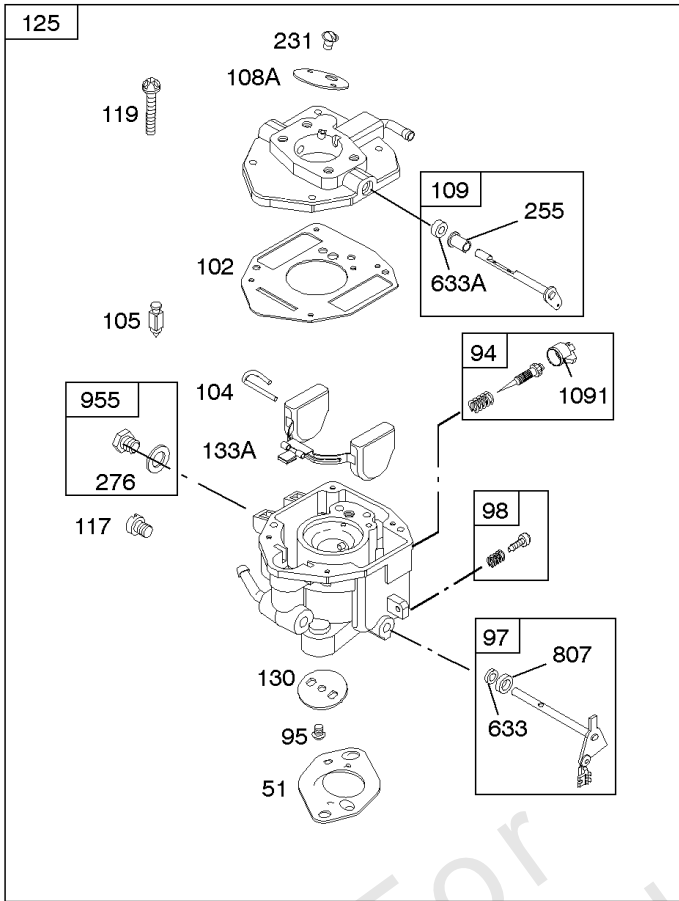

Carburetor

REF NO	PART NO	QTY	DESCRIPTION
11	691556		TUBE, Breather
11B	844921		TUBE, Breather -Used After Code Date 09121800
51	691694		GASKET, Intake
94	842870		KIT, Idle Mixture
95	690718		SCREW -(Throttle Valve)
97	809007		KIT, Throttle Shaft
98	808177		KIT, Idle Speed
102	692077		GASKET, Carburetor Body
104	690723		PIN, Float Hinge
105	797410		VALVE, Float Needle -(15.87 mm Long)
105A	846635		VALVE, Float Needle -(18.87 mm)
108A	690719		VALVE, Choke -Used Before Code Date 10010100
109	808398		KIT, Choke Shaft
110	806861		WASHER -(Choke Shaft) (Plastic)
117	690862		JET, Main -(Standard) (Standard) -Used Before Code Date 10010100
118	842311		JET, Main -(High Altitude) (5000 Feet) -Used Before Code Date 10010100
119	690720		SCREW -(Upper Carburetor Body to Lower Carburetor Body) (M4x18mm)
119	842761		SCREW -(Upper Carburetor Body to Lower Carburetor Body) (M4x16mm)
130	690726		VALVE, Throttle
163	692081		GASKET, Air Cleaner -(Air Cleaner)
187	791766		LINE, Fuel -(15 Inches Long)(Cut To Required Length)
187	791745		LINE, Fuel -(23) (Cut to Required Length)
187D	791744		LINE, Fuel -(Formed)(14 Inches Long)(Cut To Required Length)
217	806862		SPRING, Choke Return
231	690718		SCREW -(Choke Valve)
255	690721		BUSHING, Choke Shaft
276	690724		WASHER, Sealing
365	690711		SCREW -(Carburetor/Throttle Body) (M8x38mm)
365A	690866		SCREW -(Carburetor/Throttle Body) (M6 x 98mm)
445	394018S		FILTER, A/C Cartridge
467	691985		KNOB, Air Cleaner Cover -Used Before Code Date 10040100
467	846431		KNOB, Air Cleaner Cover -Used After Code Date 10033100
601	791850		CLAMP, Hose
601A	691038		CLAMP, Hose -(Black)
629	807004		SPRING, Throttle Return -(Throttle Return)