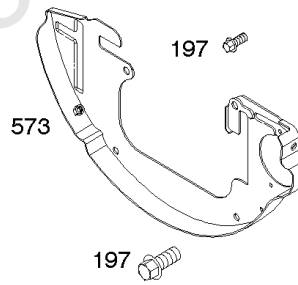

Not For
Reproduction

Shrouds, Air Guides

REF NO	PART NO	QTY	DESCRIPTION
37	841309		GUARD, Flywheel
78	690688		SCREW -(Flywheel Guard)
197	807163		SCREW -(Back Plate)
215	841316		COVER, Cylinder Head -(Cylinder 2)
215A	841317		COVER, Cylinder Head -(Cylinder 1)
322	692067		SCREW -(Cylinder Head Cover)
349	690238		NUT -(Cylinder Head Cover)
447	841233		SCREW -(Air Guide Cover)
506	807120		SCREW -(Carburetor/EFI Cover)
529	690744		GROMMET
573	841310		PLATE, Back
638	691551		WASHER -(Cylinder Head Cover)
638A	690706		WASHER -(Cylinder Head Cover)
727	841313		COVER, Starter Drive
732	690688		SCREW -(Starter Drive Cover) (18mm)
732A	841233		SCREW -(Starter Drive Cover) (M6x10mm)
865A	841319		COVER, Air Guide
879	842123		COVER, Carburetor/EFI
879A	807460		COVER, Carburetor/EFI