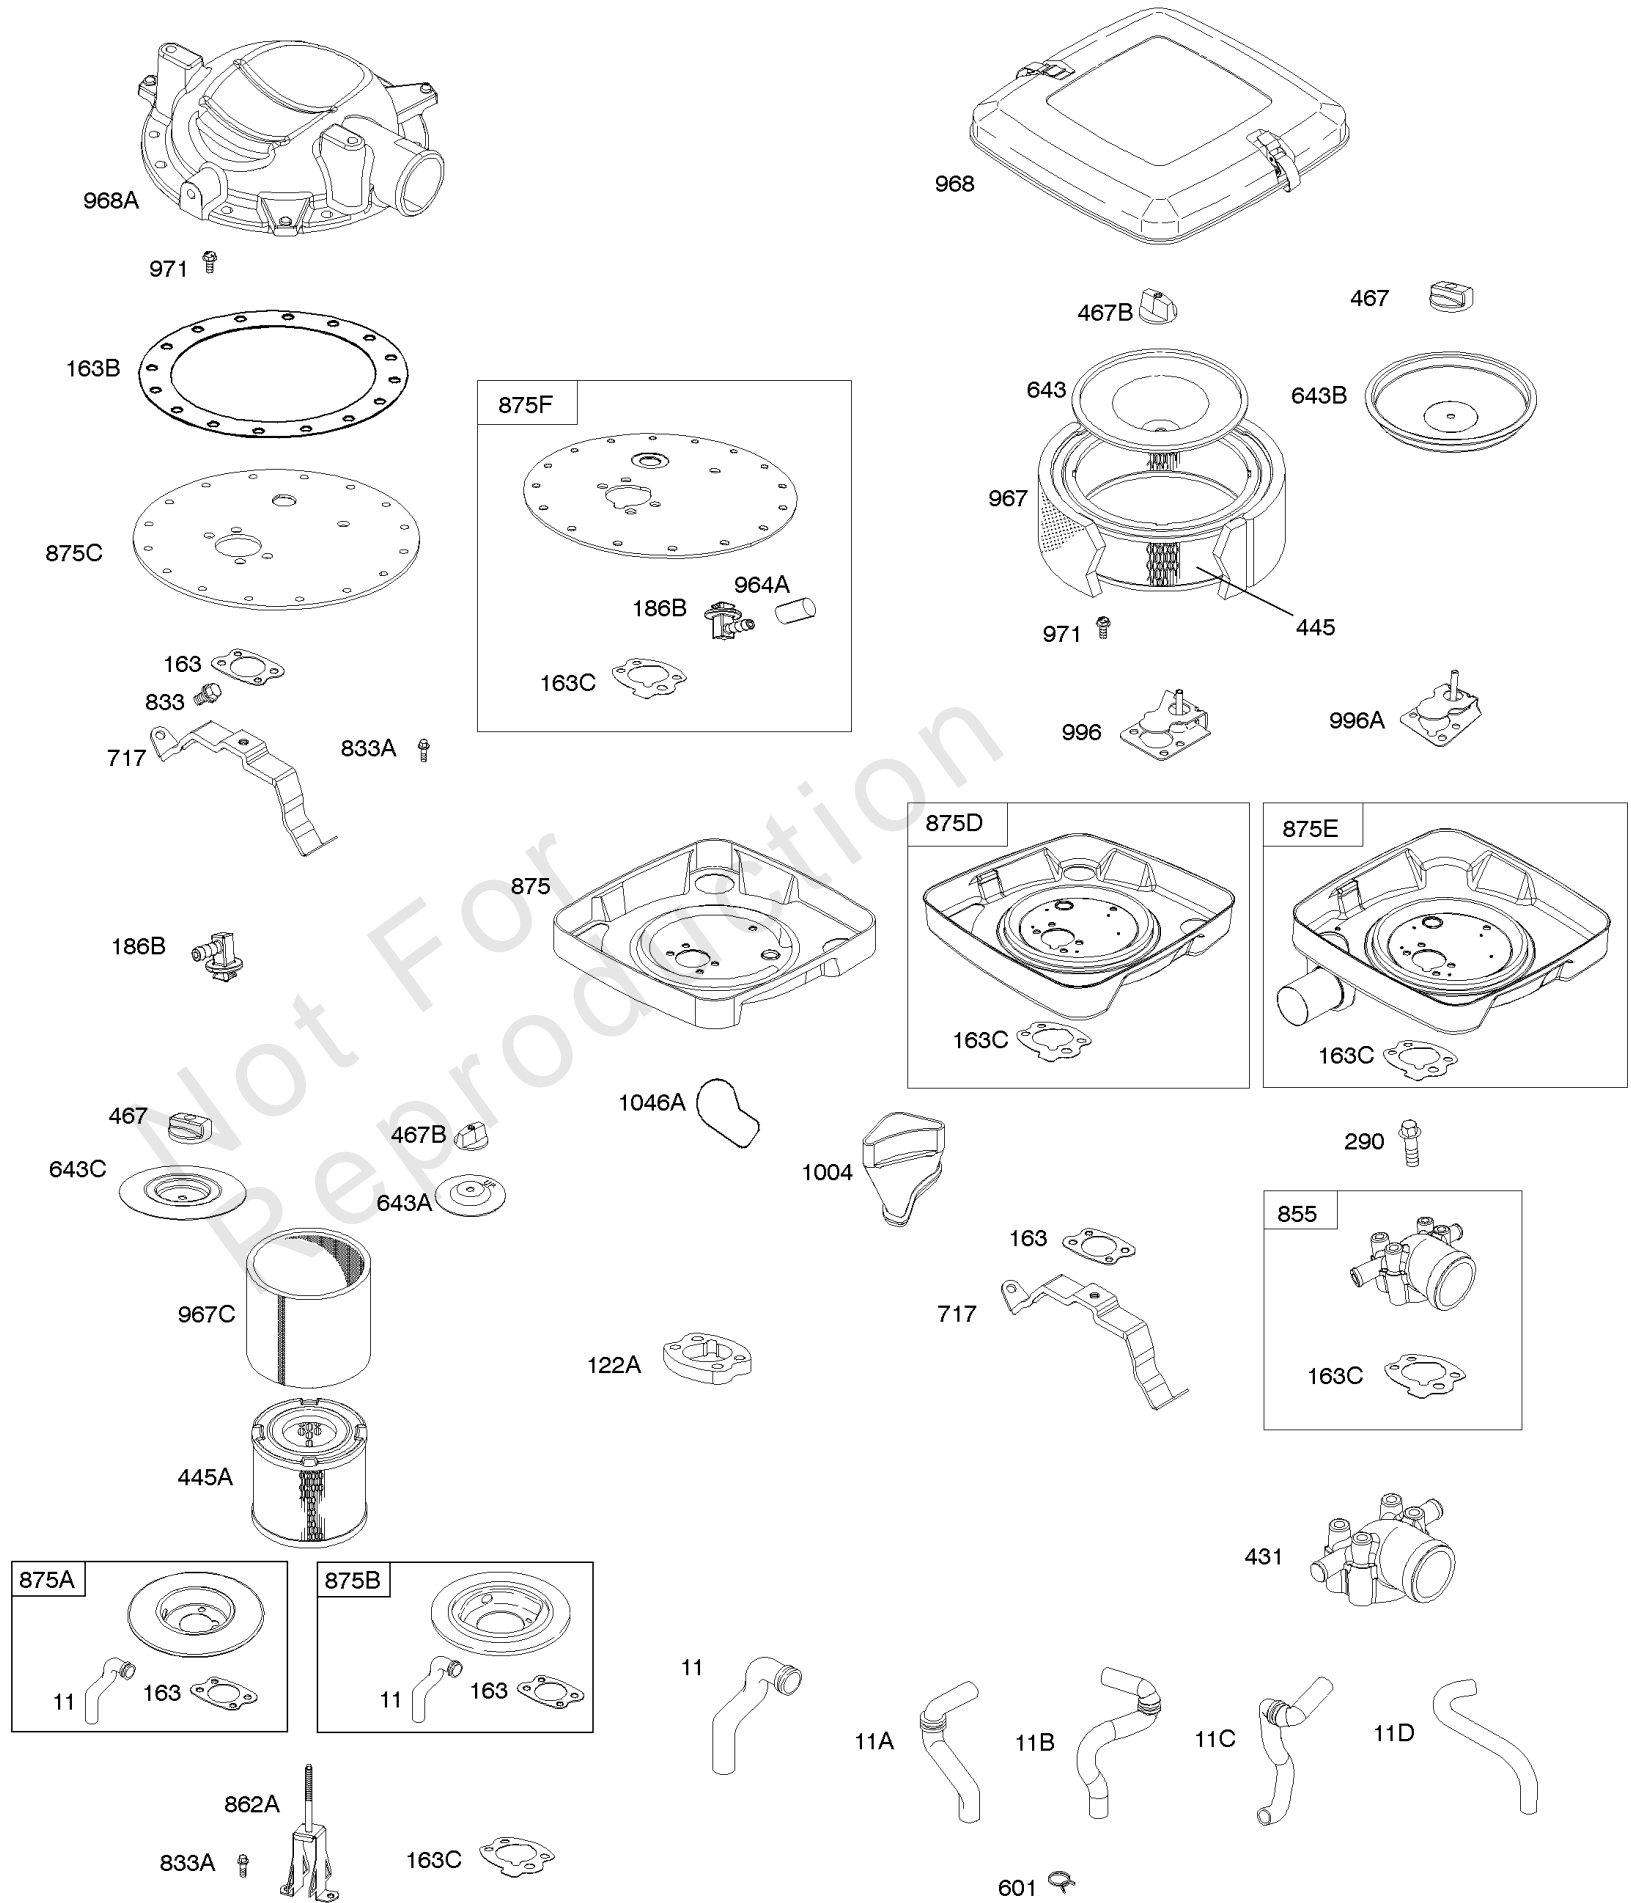

Parts Manual

Mfg. No: 305447-0265-G2

Model Components	Page
Air Cleaners.....	4
Alternator, Regulator, Wire Assemblies.....	6
Blower Housing, Rewind Starter.....	8
Camshaft, Crankshaft, Cylinder, Piston/Rings/Connecting Rod.....	10
Carburetor.....	26
Carburetor Overhaul Kit, Engine & Valve Set.....	30
Crankcase Cover, Lubrication, Oil Filter Adapter.....	32
Cylinder Head, Valve Covers.....	36
Electric Starter.....	38
Electronic Governor.....	40
Exhaust Systems.....	42
Flywheel, Rotating Screens.....	44
Fuel Supply.....	46
Governor Spring, Controls.....	50
Intake Manifold.....	54
Replacement Engine - US & Canada.....	56
Shrouds, Air Guides.....	57

Not For
Reproduction

Air Cleaners

REF NO	PART NO	QTY	DESCRIPTION
11	691556		TUBE, Breather
11A	806083S		TUBE, Breather -Used Before Code Date 09121700
11B	844921		TUBE, Breather -Used After Code Date 09121800
122A	846960		SPACER, Carburetor
163	692081		GASKET, Air Cleaner -(Air Cleaner)
163B	841823		GASKET, Air Cleaner -(Air Cleaner)
445	394018S		FILTER, A/C Cartridge
445A	393957S		FILTER, A/C Cartridge
467	691985		KNOB, Air Cleaner Cover -Used Before Code Date 10040100
467	846431		KNOB, Air Cleaner Cover -Used After Code Date 10033100
467B	691668		KNOB, Air Cleaner Cover
601	791850		CLAMP, Hose
643	692079		RETAINER, Air Filter
643A	690447		RETAINER, Air Filter
717	692153		BRACKET, Air Cleaner
833	807084		SCREW -(Air Cleaner Mounting Strap/Stud)
833A	691593		SCREW -(Air Cleaner Mounting Strap/Stud)
862A	691565		STRAP/STUD, Air Cleaner Mounting -(Replacement, Order Reference 536)
875B	808414		BASE, Air Cleaner
875C	841824		BASE, Air Cleaner
967	272490S		FILTER, Pre Cleaner
967C	271794S		FILTER, Pre Cleaner
968	699959		COVER, Air Cleaner
971	807084		SCREW -(Air Cleaner Base to Carburetor/Throttle Body)
996	691577		SHIELD, Carburetor
1004	841656		DUCT, Air
1046A	843068		PLUG, Blower Housing