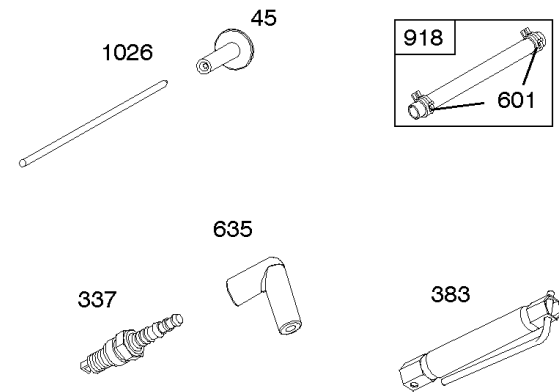

Cylinder Head, Valve Covers

Mfg. No: 305447-0265-G2

Cylinder Head, Valve Covers

REF NO	PART NO	QTY	DESCRIPTION
5	809200		HEAD, Cylinder -(Cylinder 1)
5A	809201		HEAD, Cylinder -(Cylinder 2)
7	806085S		GASKET, Cylinder Head
13	692059		SCREW -(Cylinder Head)
21	809500		CAP, Oil Fill
33	807681		VALVE, Exhaust
34	807680		VALVE, Intake
35	692084		SPRING, Valve -(Intake) (Intake)
36	692084		SPRING, Valve -(Exhaust) (Exhaust)
40	692058		RETAINER, Valve
42	807683		KEEPER, Valve
45	843379		TAPPET, Valve
192	807623		ADJUSTER, Rocker Arm
276A	807085		WASHER, Sealing -(Rocker Cover)
276D	691766		WASHER, Sealing -(Head)(Rocker Cover)
337	496018S		PLUG, Spark
383	19576S		WRENCH, Spark Plug
601	791850		CLAMP, Hose
635	692076		BOOT, Spark Plug
830	809157		STUD, Rocker Arm -(Rocker Arm)
868	691963		SEAL, Valve
871	692057		BUSHING, Valve Guide
914	807084		SCREW -(Rocker Cover)
918	791880		LINE, Fuel
1022	806039S		GASKET, Rocker Cover
1023	843749		COVER, Rocker
1023B	691494		COVER, Rocker
1023C	690910		COVER, Rocker
1023E	691531		COVER, Rocker -(Used On Engines Equipped With 9 Quart Fuel Tanks)
1023D	691558		COVER, Rocker
1026	691758		ROD, Push -(Exhaust)(Aluminum)
1026	691836		ROD, Push -(Intake)(Steel)
1029	807323		ARM, Rocker
1100	791959		PIVOT, Rocker Arm
1254	807084		SCREW -(Rocker Arm Stud)