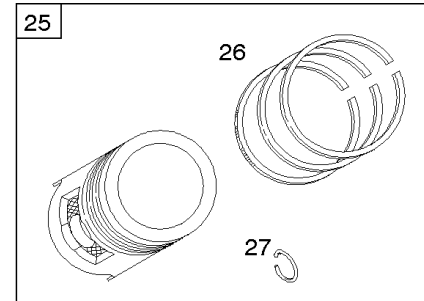

Camshaft, Crankshaft, Cylinder, Piston/Rings/Connecting Rod

Mfg. No: 305447-0265-G2

1036 EMISSIONS LABEL

1330 REPAIR MANUAL

1319 WARNING LABEL

WARNING

- Read and follow Operating Instructions before running engine.
- Gasoline is flammable. Allow engine to cool at least 2 minutes before refueling.
- Engines emit carbon monoxide, DO NOT run in enclosed area.
- Muffler area temperature may exceed 150°F. Do not touch hot parts.

Camshaft, Crankshaft, Cylinder, Piston/Rings/Connecting Rod

Mfg. No: 305447-0265-G2

1036 EMISSIONS LABEL

1330 REPAIR MANUAL

1319 WARNING LABEL

WARNING

- Read and follow Operating Instructions before running engine.
- Gasoline is flammable. Allow engine to cool at least 2 minutes before refueling.
- Engines emit carbon monoxide, **DO NOT** run in enclosed area.
- Muffler area temperature may exceed 150°F. Do not touch hot parts.

REQUIRED when replacing parts with warning labels affixed.

Camshaft, Crankshaft, Cylinder, Piston/Rings/Connecting Rod

REF NO	PART NO	QTY	DESCRIPTION
601A	691038		CLAMP, Hose -(Black)
718	806469		PIN, Locating -(Cylinder)
741	846085		GEAR, Timing
1025	690689		SPOOL, Governor
1036	-----		Label-Emissions -(Available From A Briggs & Stratton Authorized Dealer)
1133	690342		SCREW -(Crankshaft)
1319	794467		LABEL, Warning
1330	272144		MANUAL, Repair