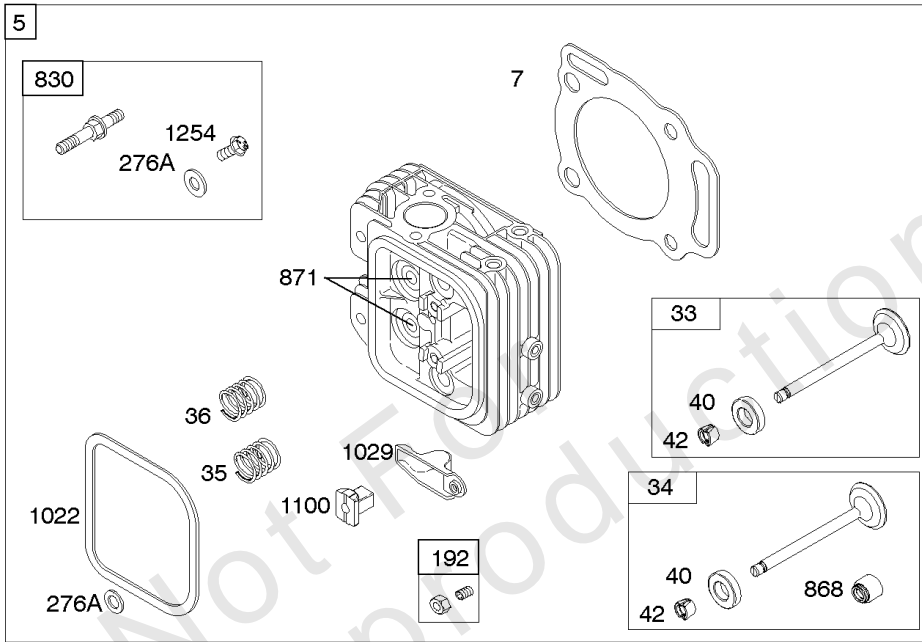

Cylinder Head, Valve Covers

Mfg. No: 305447-0265-G2

Cylinder Head, Valve Covers

REF NO	PART NO	QTY	DESCRIPTION
5	809200		HEAD, Cylinder -(Cylinder 1)
5A	809201		HEAD, Cylinder -(Cylinder 2)
7	806085S		GASKET, Cylinder Head
13	692059		SCREW -(Cylinder Head)
21	809500		CAP, Oil Fill
33	807681		VALVE, Exhaust
34	807680		VALVE, Intake
35	692084		SPRING, Valve -(Intake) (Intake)
36	692084		SPRING, Valve -(Exhaust) (Exhaust)
40	692058		RETAINER, Valve
42	807683		KEEPER, Valve
45	843379		TAPPET, Valve
192	807623		ADJUSTER, Rocker Arm
276A	807085		WASHER, Sealing -(Rocker Cover)
276D	691766		WASHER, Sealing -(Head)(Rocker Cover)
337	496018S		PLUG, Spark
383	19576S		WRENCH, Spark Plug
601	791850		CLAMP, Hose
635	692076		BOOT, Spark Plug
830	809157		STUD, Rocker Arm -(Rocker Arm)
868	691963		SEAL, Valve
871	692057		BUSHING, Valve Guide
914	807084		SCREW -(Rocker Cover)
918	791880		LINE, Fuel
1022	806039S		GASKET, Rocker Cover
1023	843749		COVER, Rocker
1023B	691494		COVER, Rocker
1023C	690910		COVER, Rocker
1023E	691531		COVER, Rocker -(Used On Engines Equipped With 9 Quart Fuel Tanks)
1023D	691558		COVER, Rocker
1026	691758		ROD, Push -(Exhaust)(Aluminum)
1026	691836		ROD, Push -(Intake)(Steel)
1029	807323		ARM, Rocker
1100	791959		PIVOT, Rocker Arm
1254	807084		SCREW -(Rocker Arm Stud)