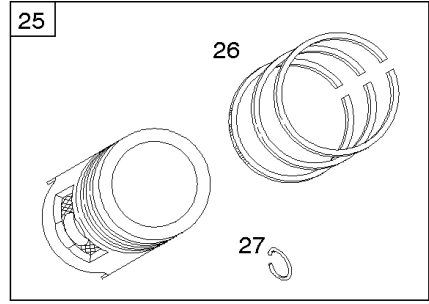

Camshaft, Crankshaft, Cylinder, Piston/Rings/Connecting Rod

Mfg. No: 305447-0265-G2

1036 EMISSIONS LABEL

1330 REPAIR MANUAL

1319 WARNING LABEL

WARNING

- Read and follow Operating Instructions before running engine.
- Gasoline is flammable. Allow engine to cool at least 2 minutes before refueling.
- Engines emit carbon monoxide, DO NOT run in enclosed area.
- Muffler area temperature may exceed 150°F. Do not touch hot parts.

REQUIRED when replacing parts with warning labels affixed.