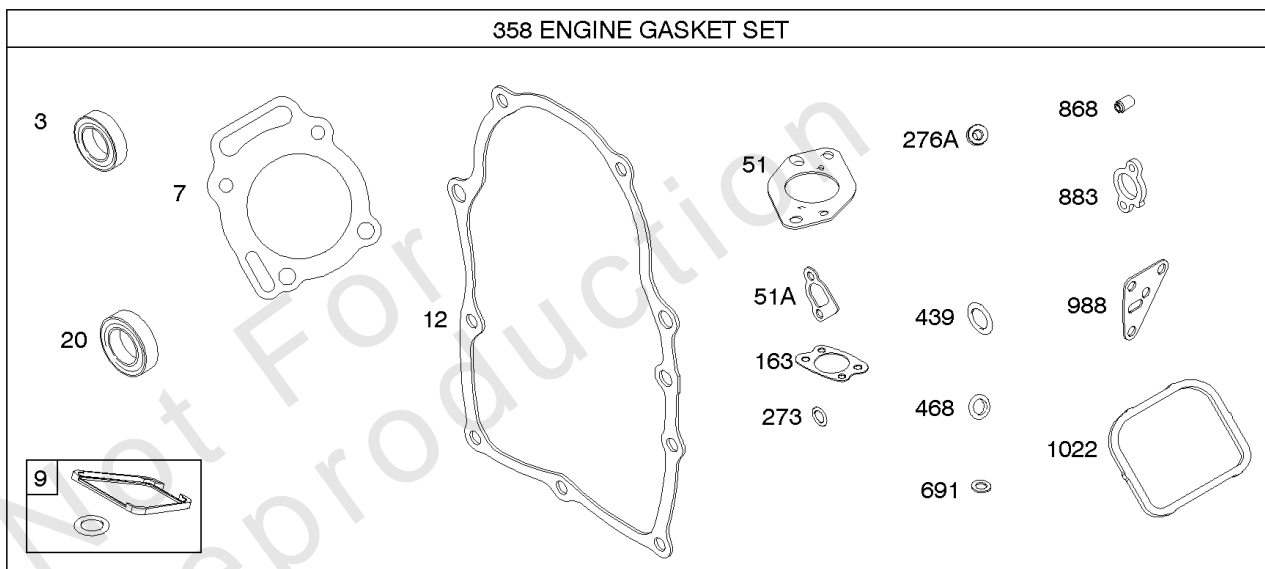

Carburetor

REF NO	PART NO	QTY	DESCRIPTION
947	692094		SOLENOID, Fuel
955	807723		PLUG, Carburetor
1091	691516		CAP, Limiter

Not For Reproduction