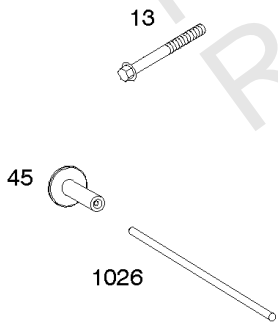

Cylinder Head, Valve Covers

Mfg. No: 305447-0265-G2

Cylinder Head, Valve Covers

REF NO	PART NO	QTY	DESCRIPTION
5	809200		HEAD, Cylinder -(Cylinder 1)
5A	809201		HEAD, Cylinder -(Cylinder 2)
7	806085S		GASKET, Cylinder Head
13	692059		SCREW -(Cylinder Head)
21	809500		CAP, Oil Fill
33	807681		VALVE, Exhaust
34	807680		VALVE, Intake
35	692084		SPRING, Valve -(Intake) (Intake)
36	692084		SPRING, Valve -(Exhaust) (Exhaust)
40	692058		RETAINER, Valve
42	807683		KEEPER, Valve
45	843379		TAPPET, Valve
192	807623		ADJUSTER, Rocker Arm
276A	807085		WASHER, Sealing -(Rocker Cover)
276D	691766		WASHER, Sealing -(Head)(Rocker Cover)
337	496018S		PLUG, Spark
383	19576S		WRENCH, Spark Plug
601	791850		CLAMP, Hose
635	692076		BOOT, Spark Plug
830	809157		STUD, Rocker Arm -(Rocker Arm)
868	691963		SEAL, Valve
871	692057		BUSHING, Valve Guide
914	807084		SCREW -(Rocker Cover)
918	791880		LINE, Fuel
1022	806039S		GASKET, Rocker Cover
1023	843749		COVER, Rocker
1023B	691494		COVER, Rocker
1023C	690910		COVER, Rocker
1023E	691531		COVER, Rocker -(Used On Engines Equipped With 9 Quart Fuel Tanks)
1023D	691558		COVER, Rocker
1026	691758		ROD, Push -(Exhaust)(Aluminum)
1026	691836		ROD, Push -(Intake)(Steel)
1029	807323		ARM, Rocker
1100	791959		PIVOT, Rocker Arm
1254	807084		SCREW -(Rocker Arm Stud)