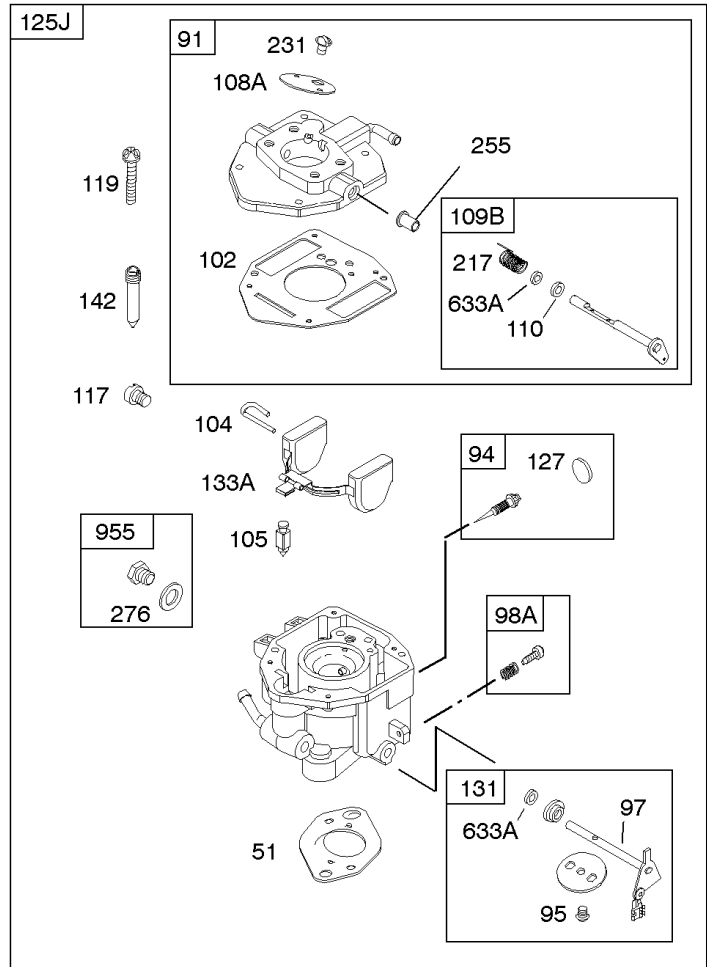

Carburetor

REF NO	PART NO	QTY	DESCRIPTION
51	691694		GASKET, Intake
91	809208		BODY, Upper Carburetor
94	842870		KIT, Idle Mixture
95	690718		SCREW -(Throttle Valve)
97	809007		KIT, Throttle Shaft
98	808177		KIT, Idle Speed
98A	808981		KIT, Idle Speed
102	692077		GASKET, Carburetor Body
104	690723		PIN, Float Hinge
105	797410		VALVE, Float Needle -(15.87 mm Long)
105A	846635		VALVE, Float Needle -(18.87 mm)
108A	690719		VALVE, Choke -Used Before Code Date 10010100
109B	809096		SHAFT, Choke
110	806861		WASHER -(Choke Shaft) (Plastic)
117	690862		JET, Main -(Standard) (Standard) -Used Before Code Date 10010100
118	842311		JET, Main -(High Altitude) (5000 Feet) -Used Before Code Date 10010100
119	690720		SCREW -(Upper Carburetor Body to Lower Carburetor Body) (M4x18mm)
119	842761		SCREW -(Upper Carburetor Body to Lower Carburetor Body) (M4x16mm)
122A	846960		SPACER, Carburetor
127	847028		PLUG, Welch
130	690726		VALVE, Throttle
142	690725		NOZZLE, Carburetor
187	791745		LINE, Fuel -(23) (Cut to Required Length)
187	791766		LINE, Fuel -(15 Inches Long)(Cut To Required Length)
187D	791744		LINE, Fuel -(Formed)(14 Inches Long)(Cut To Required Length)
217	806862		SPRING, Choke Return
231	690718		SCREW -(Choke Valve)
255	690721		BUSHING, Choke Shaft
276	690724		WASHER, Sealing
365	690711		SCREW -(Carburetor/Throttle Body) (M8x38mm)
365A	690866		SCREW -(Carburetor/Throttle Body) (M6 x 98mm)
601	791850		CLAMP, Hose
601A	691038		CLAMP, Hose -(Black)
633	806131		SEAL, Choke/Throttle Shaft -(Throttle Shaft)
633A	690722		SEAL, Choke/Throttle Shaft -(Choke Shaft)
807	805557		SPACER -(Throttle)