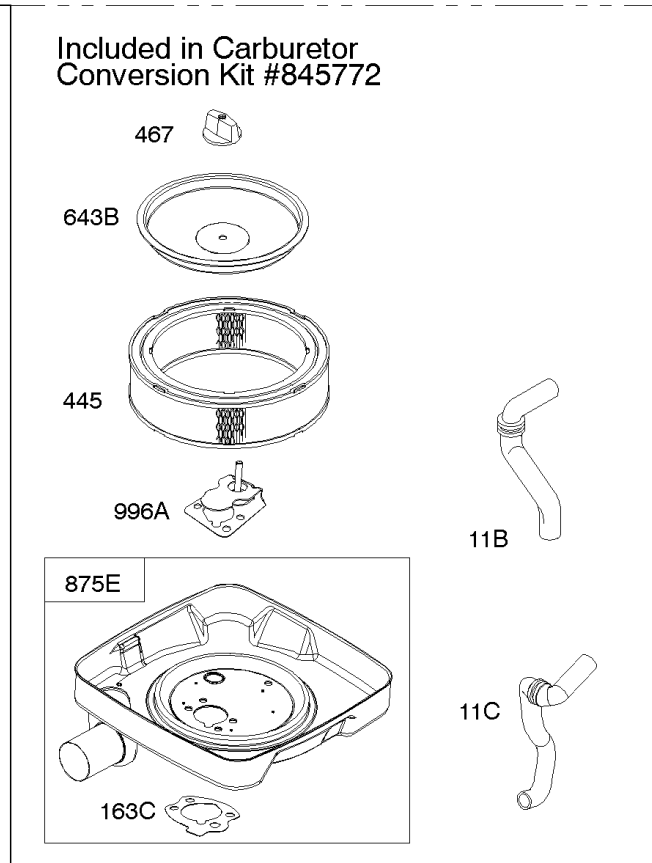

Carburetor

REF NO	PART NO	QTY	DESCRIPTION
11	691556		TUBE, Breather
11B	844921		TUBE, Breather -Used After Code Date 09121800
51	691694		GASKET, Intake
94	842870		KIT, Idle Mixture
95	690718		SCREW -(Throttle Valve)
97	809007		KIT, Throttle Shaft
98	808177		KIT, Idle Speed
102	692077		GASKET, Carburetor Body
104	690723		PIN, Float Hinge
105	797410		VALVE, Float Needle -(15.87 mm Long)
105A	846635		VALVE, Float Needle -(18.87 mm)
108A	690719		VALVE, Choke -Used Before Code Date 10010100
109	808398		KIT, Choke Shaft
110	806861		WASHER -(Choke Shaft) (Plastic)
117	690862		JET, Main -(Standard) (Standard) -Used Before Code Date 10010100
118	842311		JET, Main -(High Altitude) (5000 Feet) -Used Before Code Date 10010100
119	690720		SCREW -(Upper Carburetor Body to Lower Carburetor Body) (M4x18mm)
119	842761		SCREW -(Upper Carburetor Body to Lower Carburetor Body) (M4x16mm)
130	690726		VALVE, Throttle
163	692081		GASKET, Air Cleaner -(Air Cleaner)
187	791766		LINE, Fuel -(15 Inches Long)(Cut To Required Length)
187	791745		LINE, Fuel -(23) (Cut to Required Length)
187D	791744		LINE, Fuel -(Formed)(14 Inches Long)(Cut To Required Length)
217	806862		SPRING, Choke Return
231	690718		SCREW -(Choke Valve)
255	690721		BUSHING, Choke Shaft
276	690724		WASHER, Sealing
365	690711		SCREW -(Carburetor/Throttle Body) (M8x38mm)
365A	690866		SCREW -(Carburetor/Throttle Body) (M6 x 98mm)
445	394018S		FILTER, A/C Cartridge
467	691985		KNOB, Air Cleaner Cover -Used Before Code Date 10040100
467	846431		KNOB, Air Cleaner Cover -Used After Code Date 10033100
601	791850		CLAMP, Hose
601A	691038		CLAMP, Hose -(Black)
629	807004		SPRING, Throttle Return -(Throttle Return)