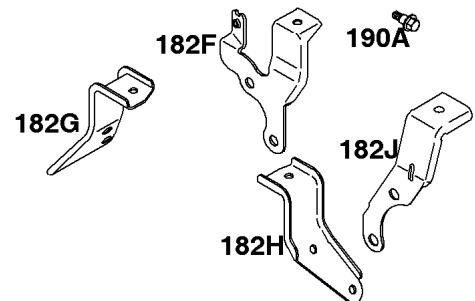

Included in Fuel Tank Service #845137

Included in Fuel Tank Service #845138