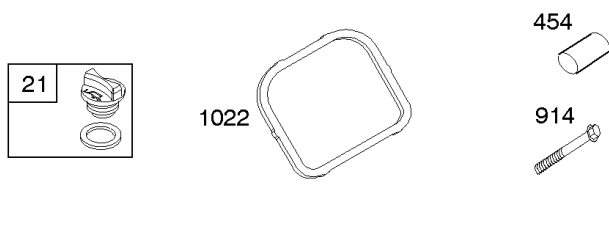

Cylinder Head, Valve Covers

Mfg. No: 305447-0265-G2

Cylinder Head, Valve Covers

REF NO	PART NO	QTY	DESCRIPTION
5	809200		HEAD, Cylinder -(Cylinder 1)
5A	809201		HEAD, Cylinder -(Cylinder 2)
7	806085S		GASKET, Cylinder Head
13	692059		SCREW -(Cylinder Head)
21	809500		CAP, Oil Fill
33	807681		VALVE, Exhaust
34	807680		VALVE, Intake
35	692084		SPRING, Valve -(Intake) (Intake)
36	692084		SPRING, Valve -(Exhaust) (Exhaust)
40	692058		RETAINER, Valve
42	807683		KEEPER, Valve
45	843379		TAPPET, Valve
192	807623		ADJUSTER, Rocker Arm
276A	807085		WASHER, Sealing -(Rocker Cover)
276D	691766		WASHER, Sealing -(Head)(Rocker Cover)
337	496018S		PLUG, Spark
383	19576S		WRENCH, Spark Plug
601	791850		CLAMP, Hose
635	692076		BOOT, Spark Plug
830	809157		STUD, Rocker Arm -(Rocker Arm)
868	691963		SEAL, Valve
871	692057		BUSHING, Valve Guide
914	807084		SCREW -(Rocker Cover)
918	791880		LINE, Fuel
1022	806039S		GASKET, Rocker Cover
1023	843749		COVER, Rocker
1023B	691494		COVER, Rocker
1023C	690910		COVER, Rocker
1023E	691531		COVER, Rocker -(Used On Engines Equipped With 9 Quart Fuel Tanks)
1023D	691558		COVER, Rocker
1026	691758		ROD, Push -(Exhaust)(Aluminum)
1026	691836		ROD, Push -(Intake)(Steel)
1029	807323		ARM, Rocker
1100	791959		PIVOT, Rocker Arm
1254	807084		SCREW -(Rocker Arm Stud)