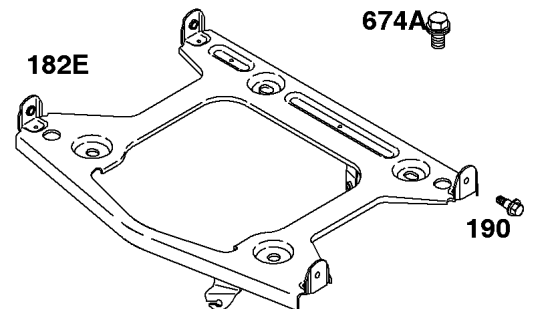

Included in Fuel Tank Service #845137

Included in Fuel Tank Service #845138