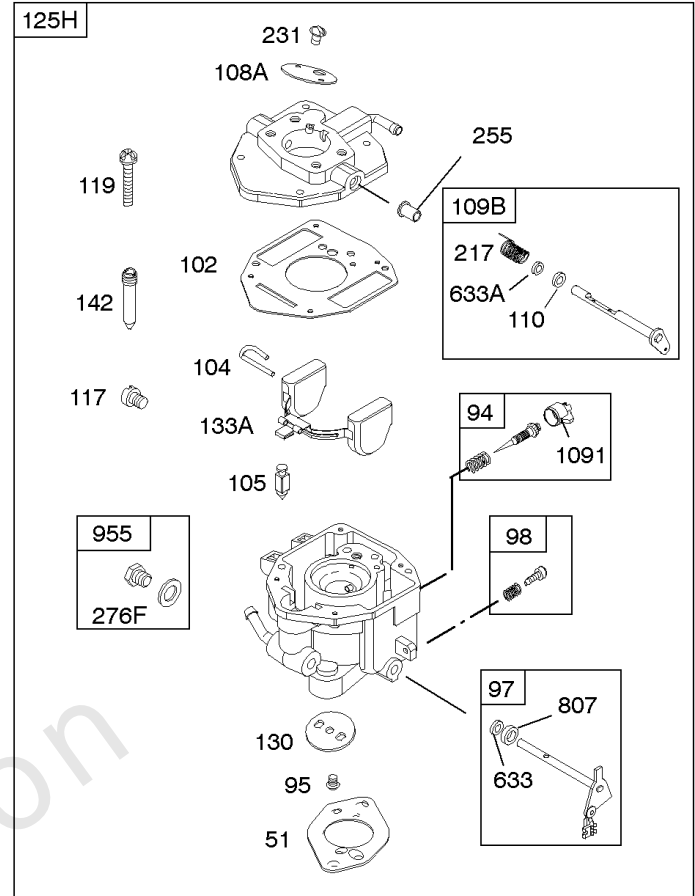

Carburetor

REF NO	PART NO	QTY	DESCRIPTION
807	805557		SPACER -(Throttle)
833A	691593		SCREW -(Air Cleaner Mounting Strap/Stud)
947	692094		SOLENOID, Fuel
1091	844448		CAP, Limiter

Not For Reproduction

Carburetor

REF NO	PART NO	QTY	DESCRIPTION
51	691694		GASKET, Intake
91	809208		BODY, Upper Carburetor
94	844987		KIT, Idle Mixture
95	690718		SCREW -(Throttle Valve)
98	808177		KIT, Idle Speed
98A	808981		KIT, Idle Speed
102	692077		GASKET, Carburetor Body
104	690723		PIN, Float Hinge
105	797410		VALVE, Float Needle -(15.87 mm Long)
105A	846635		VALVE, Float Needle -(18.87 mm)
108A	844989		VALVE, Choke
109B	809096		SHAFT, Choke
110	806861		WASHER -(Choke Shaft) (Plastic)
117	690862		JET, Main -(Standard) (Standard)
118	807012		JET, Main -(High Altitude) (5000 Feet)
119	842761		SCREW -(Upper Carburetor Body to Lower Carburetor Body) (M4x16mm)
119	690720		SCREW -(Upper Carburetor Body to Lower Carburetor Body) (M4x18mm)
122A	846960		SPACER, Carburetor
127	847028		PLUG, Welch
130	690726		VALVE, Throttle
133A	844546		FLOAT, Carburetor
142	690725		NOZZLE, Carburetor
187	791766		LINE, Fuel -(15 Inches Long)(Cut To Required Length)
187	791745		LINE, Fuel -(23) (Cut to Required Length)
187D	791744		LINE, Fuel -(Formed)(14 Inches Long)(Cut To Required Length)
217	806862		SPRING, Choke Return
231	690718		SCREW -(Choke Valve)
255	690721		BUSHING, Choke Shaft
276	690724		WASHER, Sealing
365	690711		SCREW -(Carburetor/Throttle Body) (M8x38mm)
365A	690866		SCREW -(Carburetor/Throttle Body) (M6 x 98mm)
601	791850		CLAMP, Hose
601A	691038		CLAMP, Hose -(Black)
633	806131		SEAL, Choke/Throttle Shaft -(Throttle Shaft)
633A	690722		SEAL, Choke/Throttle Shaft -(Choke Shaft)
807	805557		SPACER -(Throttle)
947	692094		SOLENOID, Fuel
955	807723		PLUG, Carburetor