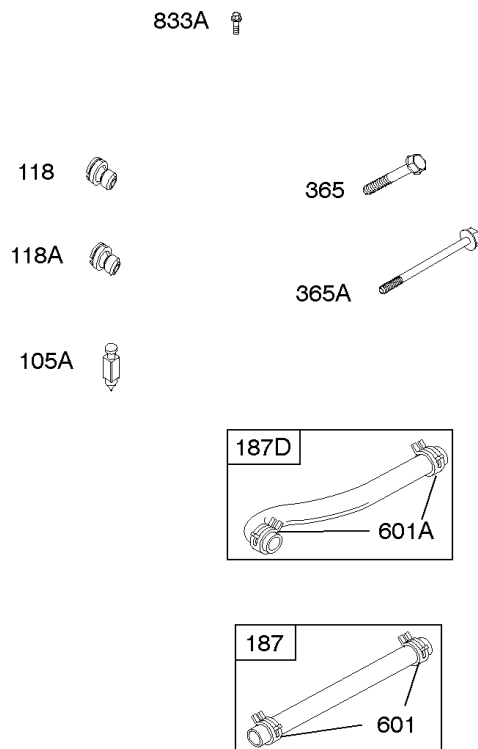

Carburetor

REF NO	PART NO	QTY	DESCRIPTION
807	805557		SPACER -(Throttle)
833A	691593		SCREW -(Air Cleaner Mounting Strap/Stud)
947	692094		SOLENOID, Fuel
1091	844448		CAP, Limiter

Not For Reproduction