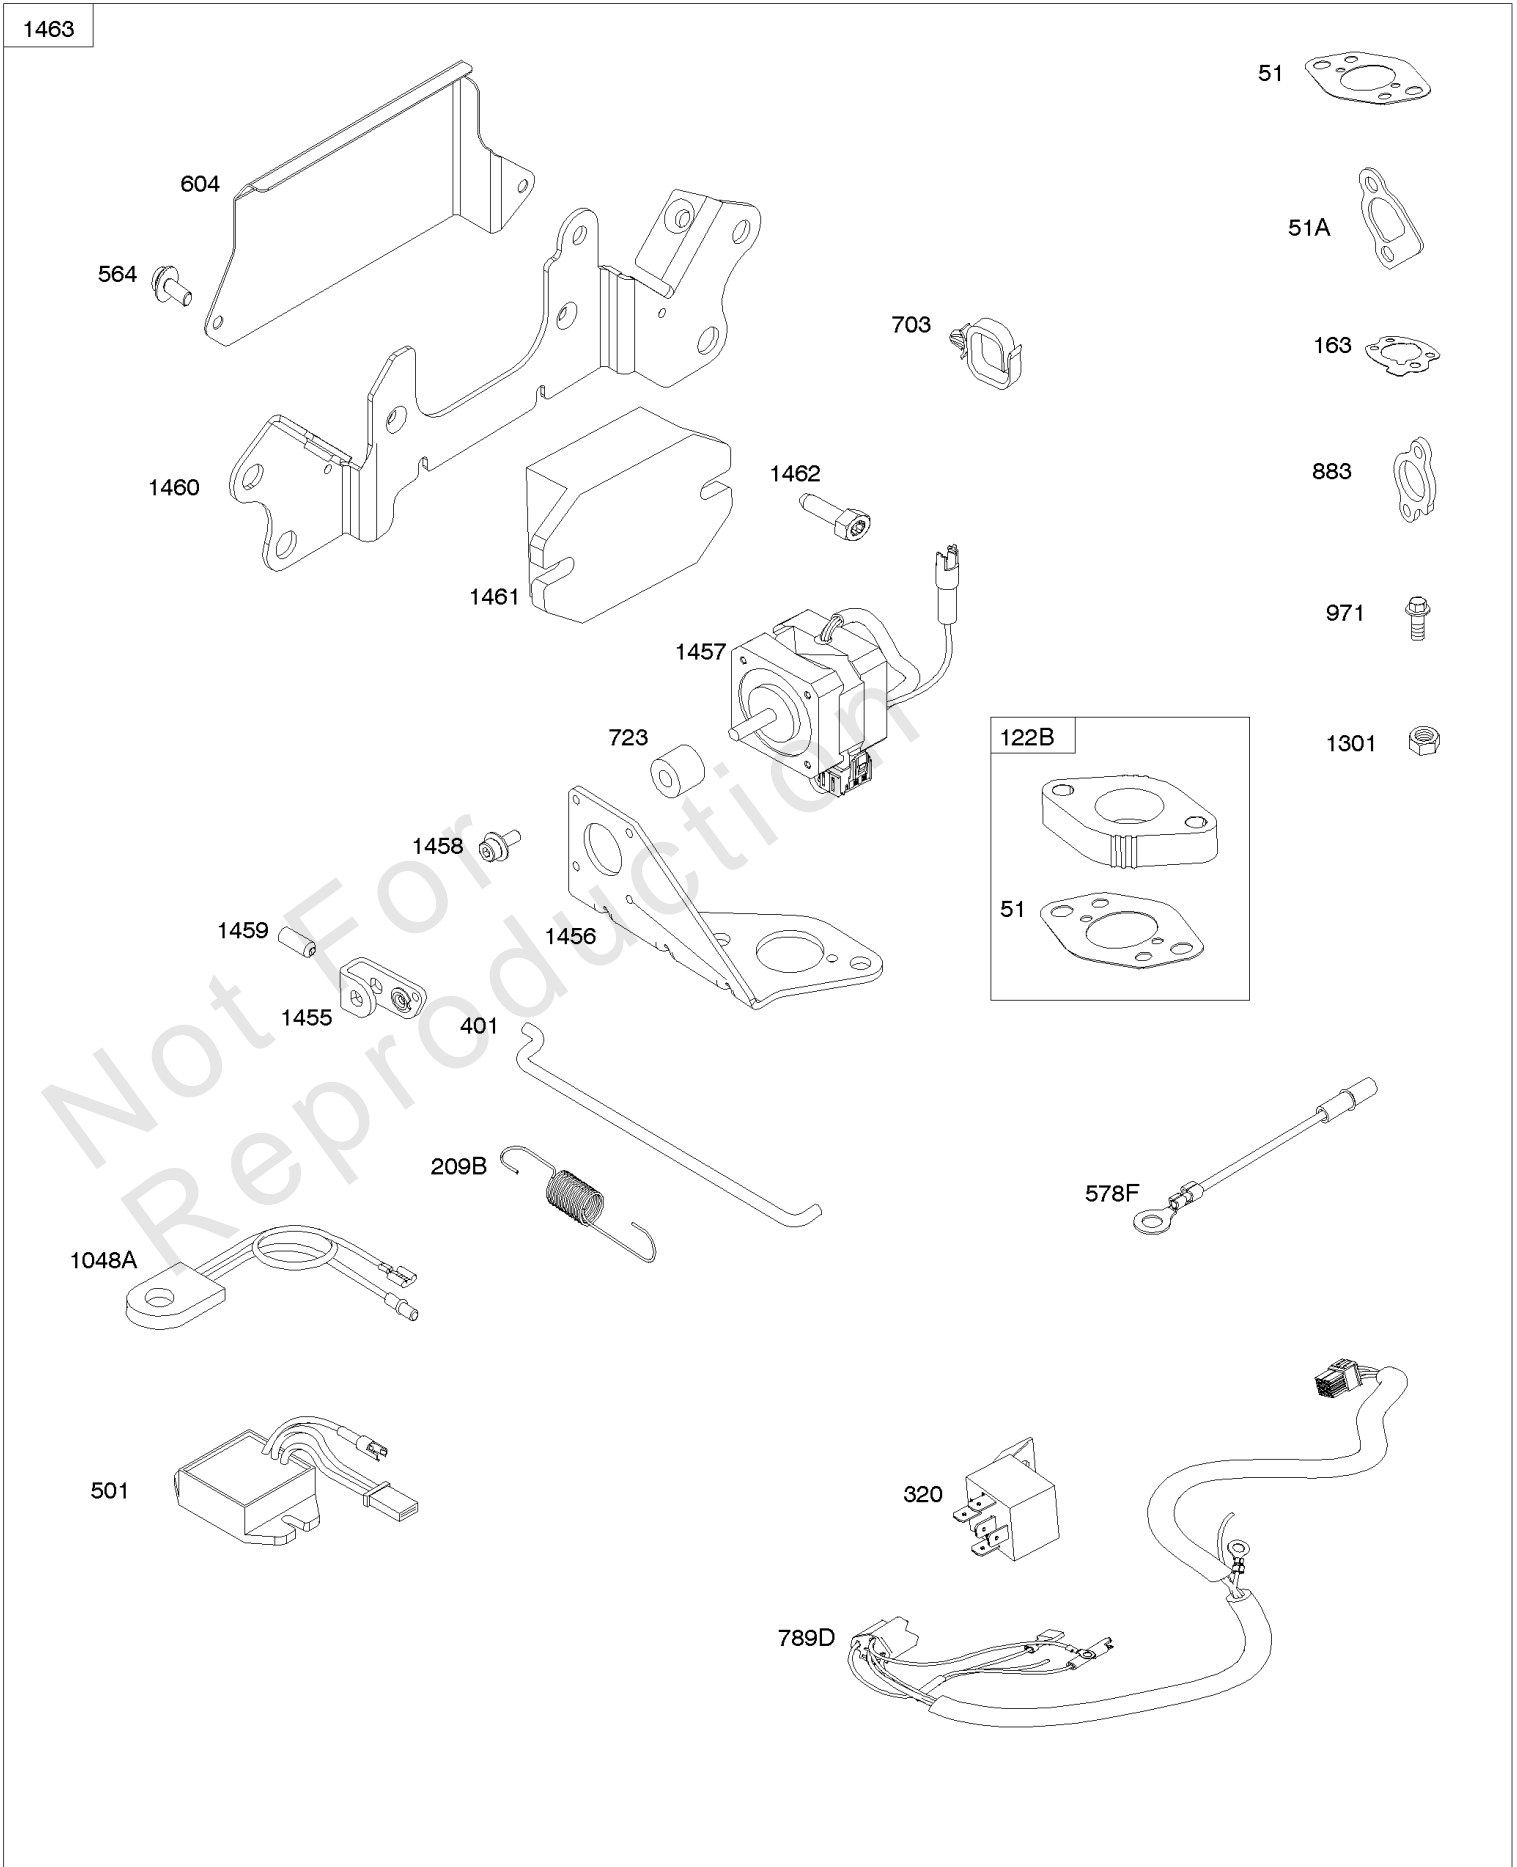

Electronic Governor

REF NO	PART NO	QTY	DESCRIPTION
51	691694		GASKET, Intake
51A	692035		GASKET, Intake
122B	845817		SPACER, Carburetor
320	1726829SM		RELAY(S)
401	845814		LINK, Actuator
501	845907		REGULATOR
564	690677		SCREW -(Control Cover)
578F	845849		WIRE ASSEMBLY
604	845821		COVER, Control
703	691010		CLIP
723	845818		SEAL, Foam
789D	845788		HARNESS, Wiring
883	691613		GASKET, Exhaust
971	807084		SCREW -(Air Cleaner Base to Carburetor/Throttle Body)
1048A	845556		MODULE, Electronic Governor
1301	845823		NUT -(Wiring Harness)
1455	845813		LEVER, Actuator
1456	845815		BRACKET, Mounting
1457	845819		MOTOR, Stepper
1458	845812		SCREW -(Stepper Motor)
1459	845820		SCREW
1460	845822		BRACKET, Control
1461	845824		UNIT, Engine Control -(Pre-Programmed)
1462	792629		SCREW -(Engine Control Unit) (ECU)