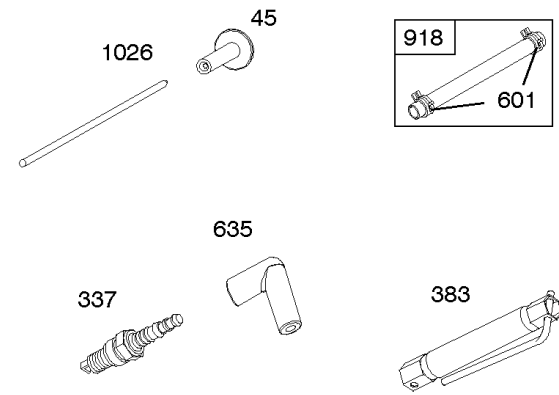

Cylinder Head, Valve Covers

Mfg. No: 305447-0285-G2

Cylinder Head, Valve Covers

REF NO	PART NO	QTY	DESCRIPTION
5	809200		HEAD, Cylinder -(Cylinder 1)
5A	809201		HEAD, Cylinder -(Cylinder 2)
7	806085S		GASKET, Cylinder Head
13	692059		SCREW -(Cylinder Head)
21	809500		CAP, Oil Fill
33	807681		VALVE, Exhaust
34	807680		VALVE, Intake
35	692084		SPRING, Valve -(Intake) (Intake)
36	692084		SPRING, Valve -(Exhaust) (Exhaust)
40	692058		RETAINER, Valve
42	807683		KEEPER, Valve
45	843379		TAPPET, Valve
192	807623		ADJUSTER, Rocker Arm
276A	807085		WASHER, Sealing -(Rocker Cover)
276D	691766		WASHER, Sealing -(Head)(Rocker Cover)
337	496018S		PLUG, Spark
383	19576S		WRENCH, Spark Plug
601	791850		CLAMP, Hose
635	692076		BOOT, Spark Plug
830	809157		STUD, Rocker Arm -(Rocker Arm)
868	691963		SEAL, Valve
871	692057		BUSHING, Valve Guide
914	807084		SCREW -(Rocker Cover)
918	791880		LINE, Fuel
1022	806039S		GASKET, Rocker Cover
1023	843749		COVER, Rocker
1023B	691494		COVER, Rocker
1023C	690910		COVER, Rocker
1023E	691531		COVER, Rocker -(Used On Engines Equipped With 9 Quart Fuel Tanks)
1023D	691558		COVER, Rocker
1026	691758		ROD, Push -(Exhaust)(Aluminum)
1026	691836		ROD, Push -(Intake)(Steel)
1029	807323		ARM, Rocker
1100	791959		PIVOT, Rocker Arm
1254	807084		SCREW -(Rocker Arm Stud)