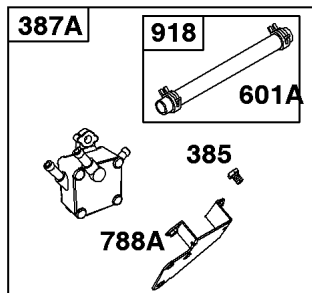

Included in Fuel Tank Service #845137

Included in Fuel Tank Service #845138

529A

674