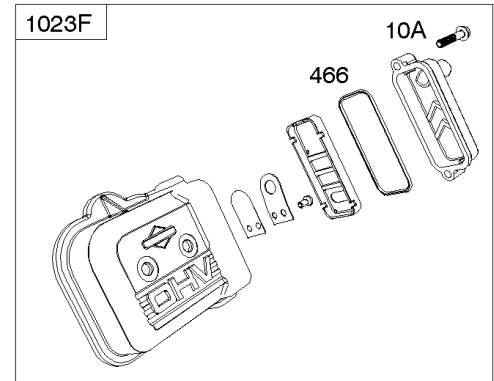

Cylinder Head, Valve Covers

Mfg. No: 305447-0285-G2

Cylinder Head, Valve Covers

REF NO	PART NO	QTY	DESCRIPTION
5	809200		HEAD, Cylinder -(Cylinder 1)
5A	809201		HEAD, Cylinder -(Cylinder 2)
7	806085S		GASKET, Cylinder Head
13	692059		SCREW -(Cylinder Head)
21	809500		CAP, Oil Fill
33	807681		VALVE, Exhaust
34	807680		VALVE, Intake
35	692084		SPRING, Valve -(Intake) (Intake)
36	692084		SPRING, Valve -(Exhaust) (Exhaust)
40	692058		RETAINER, Valve
42	807683		KEEPER, Valve
45	843379		TAPPET, Valve
192	807623		ADJUSTER, Rocker Arm
276A	807085		WASHER, Sealing -(Rocker Cover)
276D	691766		WASHER, Sealing -(Head)(Rocker Cover)
337	496018S		PLUG, Spark
383	19576S		WRENCH, Spark Plug
601	791850		CLAMP, Hose
635	692076		BOOT, Spark Plug
830	809157		STUD, Rocker Arm -(Rocker Arm)
868	691963		SEAL, Valve
871	692057		BUSHING, Valve Guide
914	807084		SCREW -(Rocker Cover)
918	791880		LINE, Fuel
1022	806039S		GASKET, Rocker Cover
1023	843749		COVER, Rocker
1023B	691494		COVER, Rocker
1023C	690910		COVER, Rocker
1023E	691531		COVER, Rocker -(Used On Engines Equipped With 9 Quart Fuel Tanks)
1023D	691558		COVER, Rocker
1026	691758		ROD, Push -(Exhaust)(Aluminum)
1026	691836		ROD, Push -(Intake)(Steel)
1029	807323		ARM, Rocker
1100	791959		PIVOT, Rocker Arm
1254	807084		SCREW -(Rocker Arm Stud)