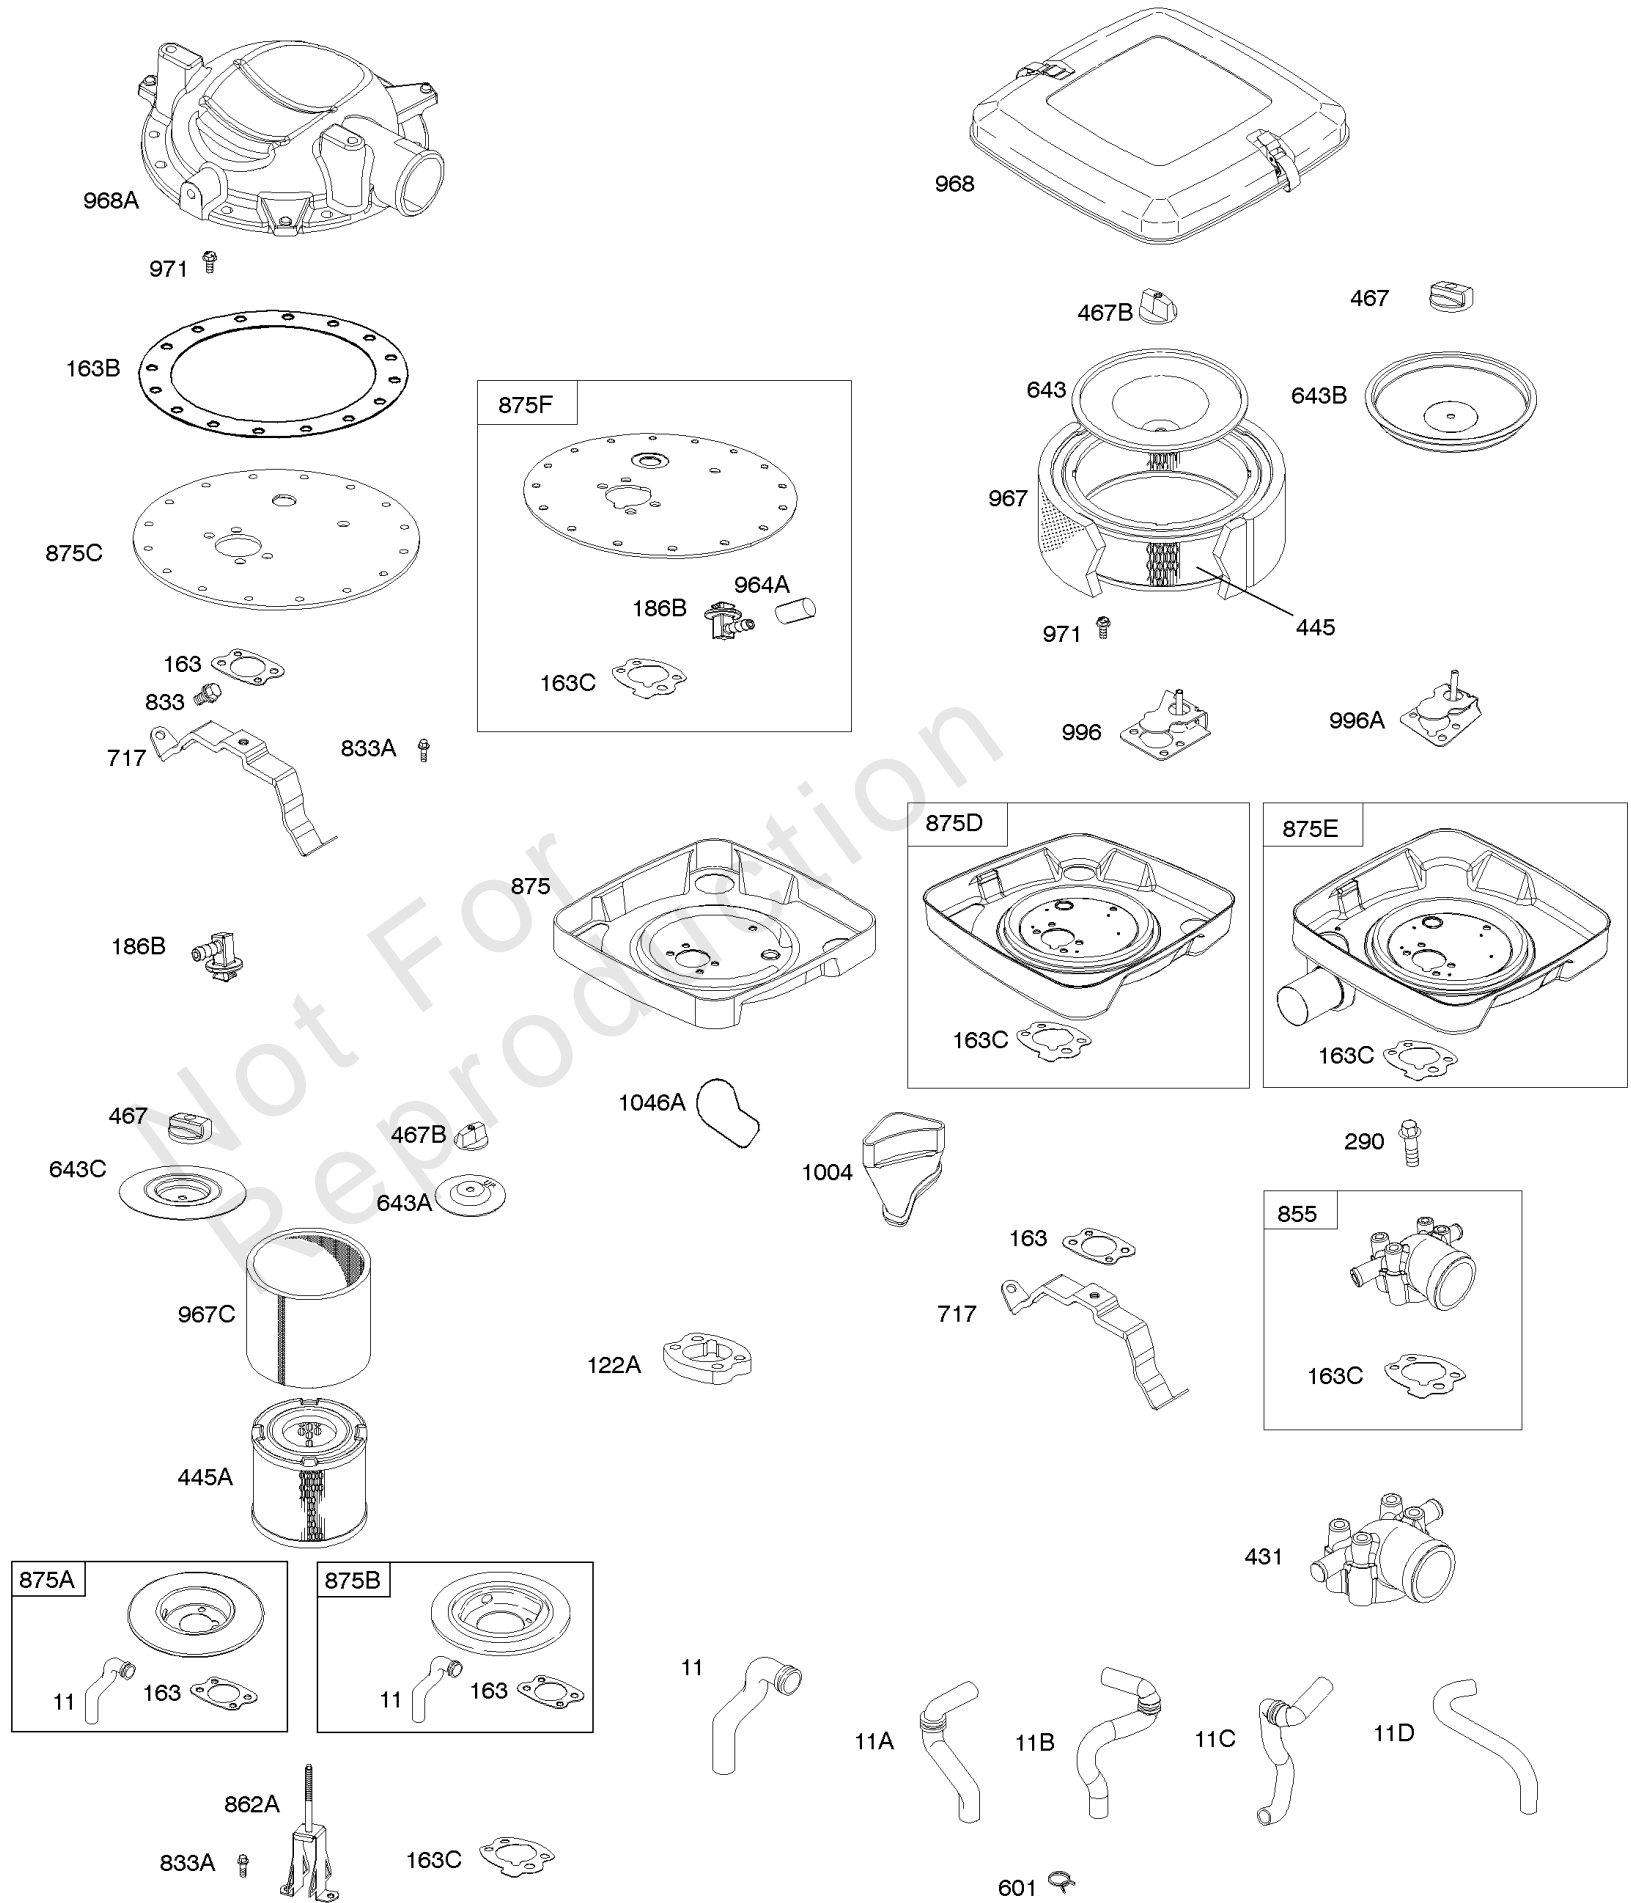

Parts Manual

Mfg. No: 305447-0285-G2

Model Components	Page
Air Cleaners.	4
Alternator, Regulator, Wire Assemblies.	6
Blower Housing, Rewind Starter.	8
Camshaft, Crankshaft, Cylinder, Piston/Rings/Connecting Rod.	10
Carburetor.	26
Carburetor Overhaul Kit, Engine & Valve Set.	30
Crankcase Cover, Lubrication, Oil Filter Adapter,	32
Cylinder Head, Valve Covers.	36
Electric Starter.	38
Electronic Governor.	40
Exhaust Systems.	42
Flywheel, Rotating Screens.	44
Fuel Supply.	46
Governor Spring, Controls.	50
Intake Manifold.	54
Replacement Engine - US & Canada.	56
Shrouds, Air Guides.	57

Not For
Reproduction

Air Cleaners

REF NO	PART NO	QTY	DESCRIPTION
11D	845585		TUBE, Breather
122A	846960		SPACER, Carburetor
163C	844931		GASKET, Air Cleaner
445	394018S		FILTER, A/C Cartridge
445A	393957S		FILTER, A/C Cartridge
467	846431		KNOB, Air Cleaner Cover -Used After Code Date 10033100
467	691985		KNOB, Air Cleaner Cover -Used Before Code Date 10040100
467B	691668		KNOB, Air Cleaner Cover
601	791850		CLAMP, Hose
643	692079		RETAINER, Air Filter
643A	690447		RETAINER, Air Filter
717	692153		BRACKET, Air Cleaner
833	807084		SCREW -(Air Cleaner Mounting Strap/Stud)
833A	691593		SCREW -(Air Cleaner Mounting Strap/Stud)
855	845586		ADAPTER, Air Cleaner
862A	691565		STRAP/STUD, Air Cleaner Mounting -(Replacement, Order Reference 536)
875B	808414		BASE, Air Cleaner
875C	841824		BASE, Air Cleaner
967	272490S		FILTER, Pre Cleaner
967C	271794S		FILTER, Pre Cleaner
968	699959		COVER, Air Cleaner
971	807084		SCREW -(Air Cleaner Base to Carburetor/Throttle Body)
996	691577		SHIELD, Carburetor
1004	841656		DUCT, Air
1046A	843068		PLUG, Blower Housing