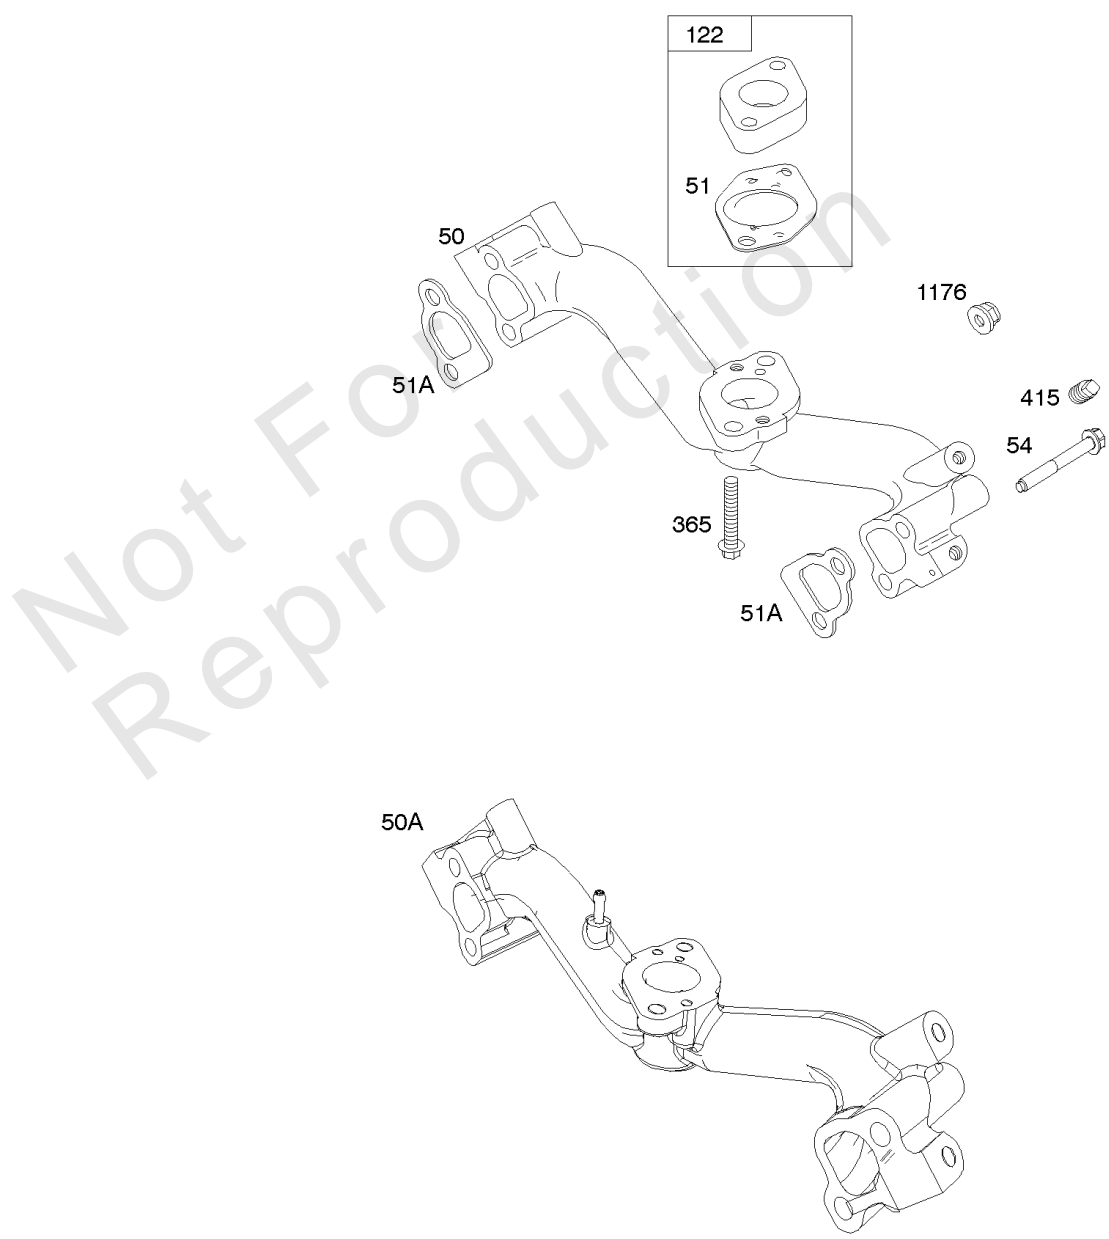

Intake Manifold

REF NO	PART NO	QTY	DESCRIPTION
50	690754		MANIFOLD, Intake
51	691694		GASKET, Intake
51A	692035		GASKET, Intake
54	846604		SCREW -(Intake Manifold) (TEMP/MAP Sensor) (Intake Manifold)
122	690691		SPACER, Carburetor
365	690711		SCREW -(Carburetor/Throttle Body) (M8x38mm)
415	794903		PLUG -(1/8"-27 NPTF - EXTERNAL SQ)
480	806660		SCREW -(Tube Clamp) (M8x18mm)
601E	593879		CLAMP, Hose
1176	842067		NUT -(Exhaust Manifold)
1425	844712		HOSE, Purge Line
1431	844035		WASHER -(Tube Clamp)

Not For Reproduction