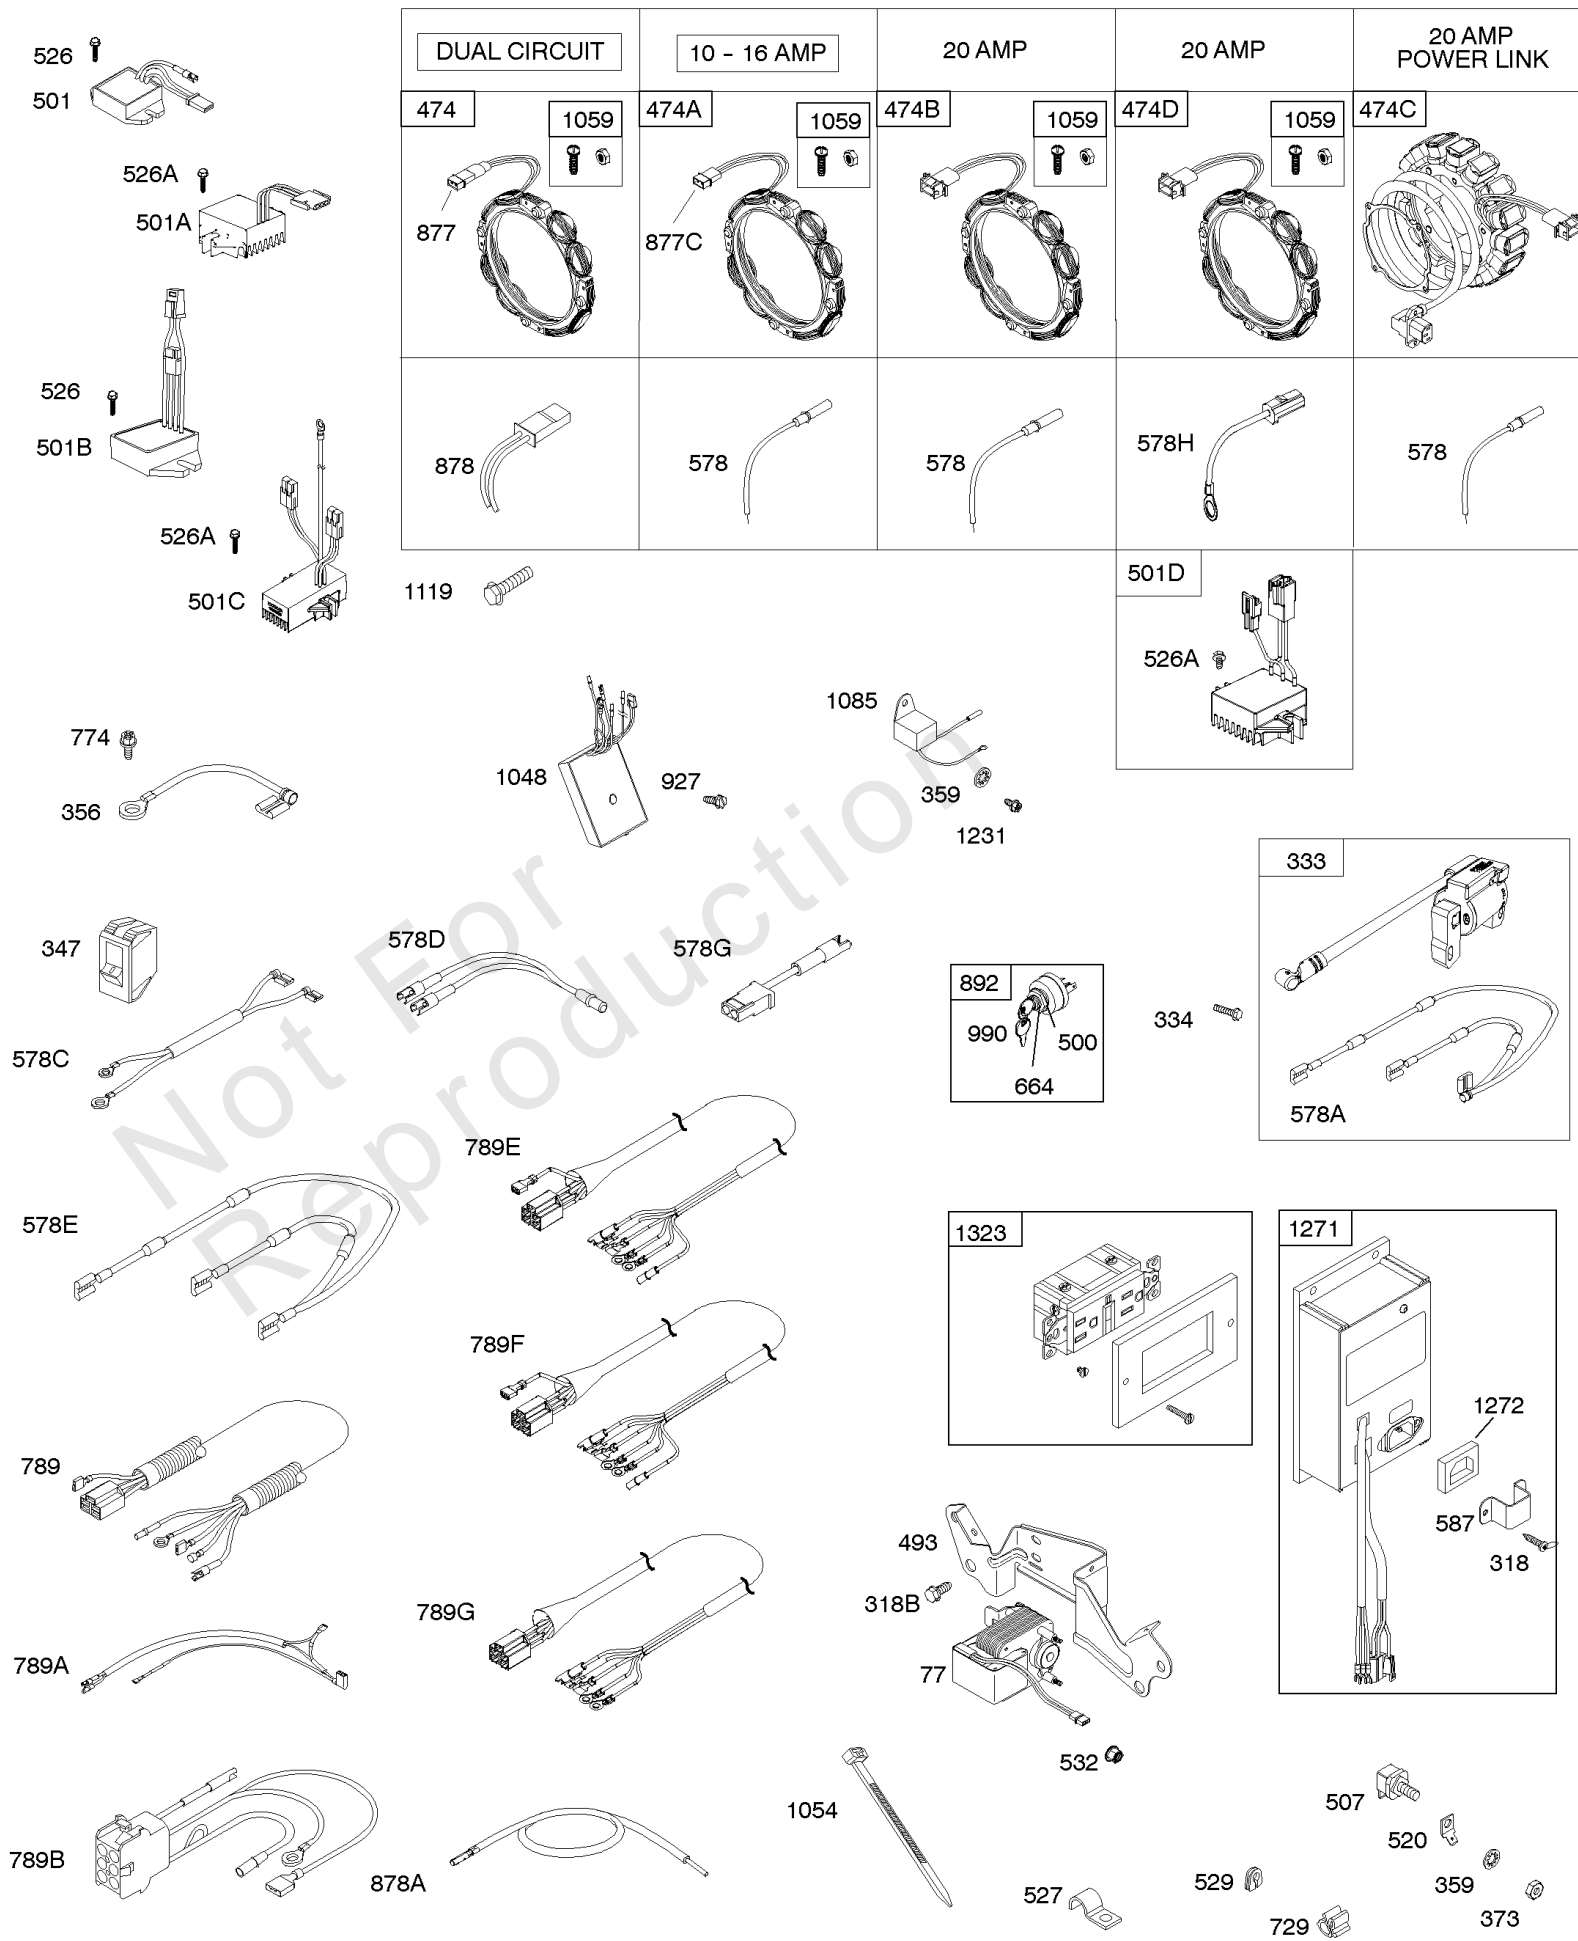

Alternator, Regulator, Wire Assemblies

Mfg. No: 305447-0285-G2

Alternator, Regulator, Wire Assemblies

REF NO	PART NO	QTY	DESCRIPTION
20	805049S		SEAL, Oil -(PTO Side)
318	807130		SCREW -(Mounting Bracket)
333	845606		ARMATURE, Magneto
334	692066		SCREW -(Magneto Armature)
347	691995		SWITCH, Rocker
356	690796		WIRE, Stop
359	691077		WASHER -(Ground Terminal)
373	691612		NUT -(Ground Terminal)
474A	592830		ALTERNATOR -(10-16 Amp Regulated)
500	691086		WASHER -(Key Switch)
501	845907		REGULATOR
507	691972		INSULATOR
520	691084		TERMINAL, Ground
526	692067		SCREW -(Regulator) (M6x12mm)
527	690423		CLAMP, Tube
529	690744		GROMMET
578	692306		WIRE ASSEMBLY
578A	844547		WIRE ASSEMBLY
578D	692961		WIRE ASSEMBLY
578E	691999		WIRE ASSEMBLY
587	698024		BRACKET, Mounting
664	691087		NUT -(Key Switch)
729	690586		CLIP, Wire
774	692067		SCREW -(Stop Wire)
789	691996		HARNESS, Wiring
877	393456		WIRE/CONNECTOR, Alternator
877C	399916		WIRE/CONNECTOR, Alternator
878	398661		HARNESS, Wiring
892	692318		SWITCH, Key
990	691959		SET, Key
1054	280275		TIE, Cable
1059	698516		KIT, Screw/Washer
1085	809093		MODULE, Ignition
1119	691552		SCREW -(Alternator)
1231	692067		SCREW -(Ignition Module)
1271	697261		INVERTER
1272	697260		GASKET, Inverter
1323	699146		RECEPTACLE, Powerlink