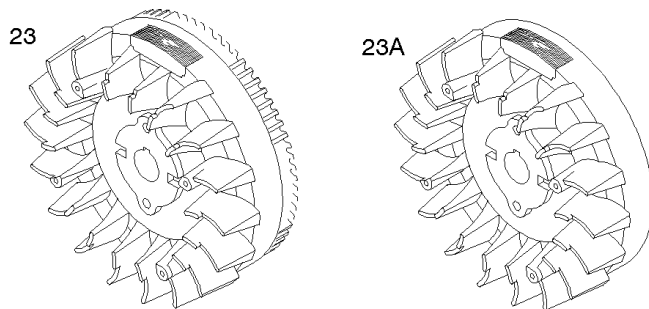

Flywheel, Rotating Screens

REF NO	PART NO	QTY	DESCRIPTION
23	841825		FLYWHEEL
65	690341		SCREW -(Rewind Starter) (Rewind Starter)
73B	841582		SCREEN, Rotating
74	841441		SCREW -(Rotating Screen) (M5x14mm)
74A	691647		SCREW -(Rotating Screen)
332	690887		NUT -(Flywheel)
363	19203		PULLER, Flywheel
455	841794		CUP, Flywheel
668	691500		SPACER -(Rotating Screen)
668A	691215		SPACER -(Rotating Screen)
718A	690740		PIN, Locating -(28MM)
718B	841581		PIN, Locating -(32MM)
849	691088		SCREW -(Stub Shaft)
1047A	844148		SHAFT, Stub