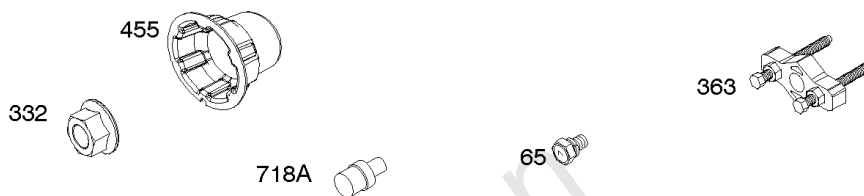

Flywheel, Rotating Screens

REF NO	PART NO	QTY	DESCRIPTION
23	841825		FLYWHEEL
65	690341		SCREW -(Rewind Starter) (Rewind Starter)
73B	841582		SCREEN, Rotating
74	841441		SCREW -(Rotating Screen) (M5x14mm)
74A	691647		SCREW -(Rotating Screen)
332	690887		NUT -(Flywheel)
363	19203		PULLER, Flywheel
455	841794		CUP, Flywheel
668	691500		SPACER -(Rotating Screen)
668A	691215		SPACER -(Rotating Screen)
718A	690740		PIN, Locating -(28MM)
718B	841581		PIN, Locating -(32MM)
849	691088		SCREW -(Stub Shaft)
1047A	844148		SHAFT, Stub