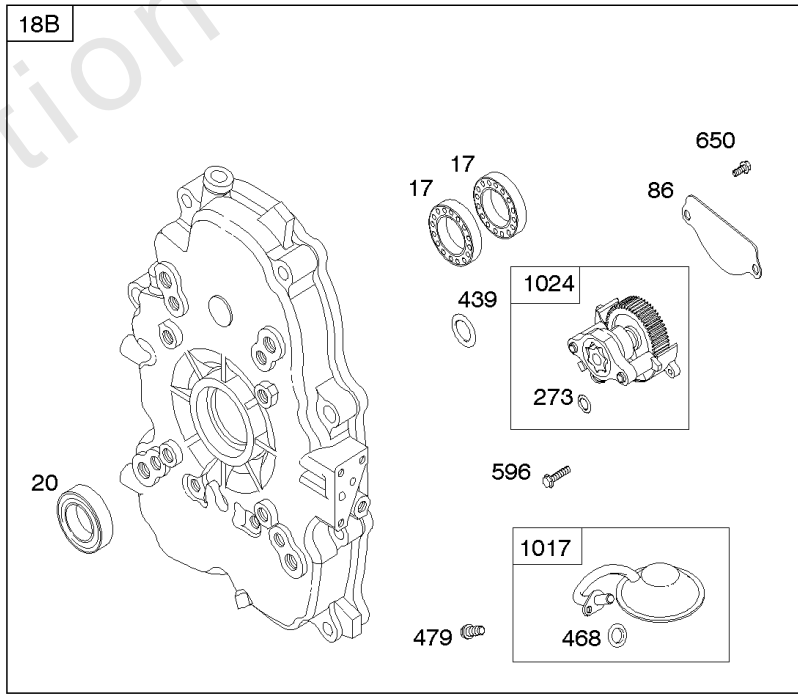

Crankcase Cover, Lubrication, Oil Filter Adapter,

REF NO	PART NO	QTY	DESCRIPTION
12	846487		GASKET, Crankcase
15A	691686		PLUG, Oil Drain -(1/4"-18 NPTF - 3/8 External Sq)
17	843827		BEARING, Ball -(Crankcase Cover Requires Two (2) Ball Bearings)
18	844588		COVER, Crankcase
20	805049S		SEAL, Oil -(PTO Side)
22	807362		SCREW -(Crankcase Cover/Sump)
86	690745		COVER, Gear
239	690233		SWITCH, Oil Pressure
273	690681		SEAL, O-Ring -(Oil Pump)
287	692062		SCREW -(Dipstick Tube) (M8x18mm)
287A	806660		SCREW -(Dipstick Tube)
402	690679		SCREW -(Oil Filter Cover) (M6x21mm)
404	690704		WASHER -(Governor Crank)
415	794903		PLUG -(1/8"-27 NPTF - EXTERNAL SQ)
439	692154		O-RING, Oil Gallery -(Crankcase Cover/Sump or Cylinder Assembly)
460	806667		CONNECTOR, Filter Adapter
468	690690		SEAL, O-Ring -(Oil Pump Screen)
479	807084		SCREW -(Oil Pump Screen) (M6x14mm)
523	693175		DIPSTICK
524	693172		SEAL, O-Ring -(Dipstick Tube)
525	693174		TUBE, Dipstick
525A	693173		TUBE, Dipstick
552	690701		BUSHING, Governor Crank
552A	806686		BUSHING, Governor Crank
565	690682		STUD -(Oil Filter Adapter)
596	691492		SCREW -(Oil Pump) (M6x30mm)
614	691550		PIN, Cotter
616	806685		CRANK, Governor
650	841233		SCREW -(Oil Deflector)
691	842826		SEAL, Governor Shaft
710	807689		COVER, Oil Filter
737	690679		SCREW -(Oil Filter Adapter) (M6x21mm)
737A	841233		SCREW -(Oil Filter Adapter) (Oil Filter Adapter)
816	690706		WASHER -(Oil Filter Adapter)
988	692063		GASKET, Oil Adapter
988A	690687		GASKET, Oil Adapter
1017	690900		SCREEN, Oil Pump