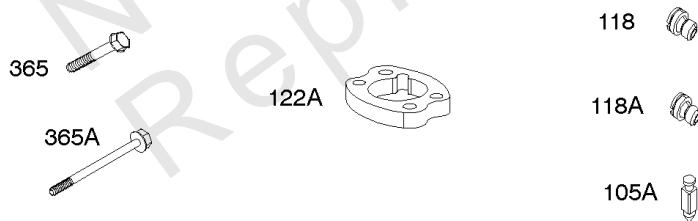

REF NO	PART NO	QTY	DESCRIPTION
51	691694		GASKET, Intake
91	809208		BODY, Upper Carburetor
94	844987		KIT, Idle Mixture
95	690718		SCREW -(Throttle Valve)
98	808177		KIT, Idle Speed
98A	808981		KIT, Idle Speed
102	692077		GASKET, Carburetor Body
104	690723		PIN, Float Hinge
105	797410		VALVE, Float Needle -(15.87 mm Long)
105A	846635		VALVE, Float Needle -(18.87 mm)
108A	844989		VALVE, Choke
109B	809096		SHAFT, Choke
110	806861		WASHER -(Choke Shaft) (Plastic)
117	690862		JET, Main -(Standard) (Standard)
118	807012		JET, Main -(High Altitude) (5000 Feet)
119	842761		SCREW -(Upper Carburetor Body to Lower Carburetor Body) (M4x16mm)
119	690720		SCREW -(Upper Carburetor Body to Lower Carburetor Body) (M4x18mm)
122A	846960		SPACER, Carburetor
127	847028		PLUG, Welch
130	690726		VALVE, Throttle
133A	844546		FLOAT, Carburetor
142	690725		NOZZLE, Carburetor
187	791766		LINE, Fuel -(15 Inches Long)(Cut To Required Length)
187	791745		LINE, Fuel -(23) (Cut to Required Length)
187D	791744		LINE, Fuel -(Formed)(14 Inches Long)(Cut To Required Length)
217	806862		SPRING, Choke Return
231	690718		SCREW -(Choke Valve)
255	690721		BUSHING, Choke Shaft
276	690724		WASHER, Sealing
365	690711		SCREW -(Carburetor/Throttle Body) (M8x38mm)
365A	690866		SCREW -(Carburetor/Throttle Body) (M6 x 98mm)
601	791850		CLAMP, Hose
601A	691038		CLAMP, Hose -(Black)
633	806131		SEAL, Choke/Throttle Shaft -(Throttle Shaft)
633A	690722		SEAL, Choke/Throttle Shaft -(Choke Shaft)
807	805557		SPACER -(Throttle)
947	692094		SOLENOID, Fuel
955	807723		PLUG, Carburetor