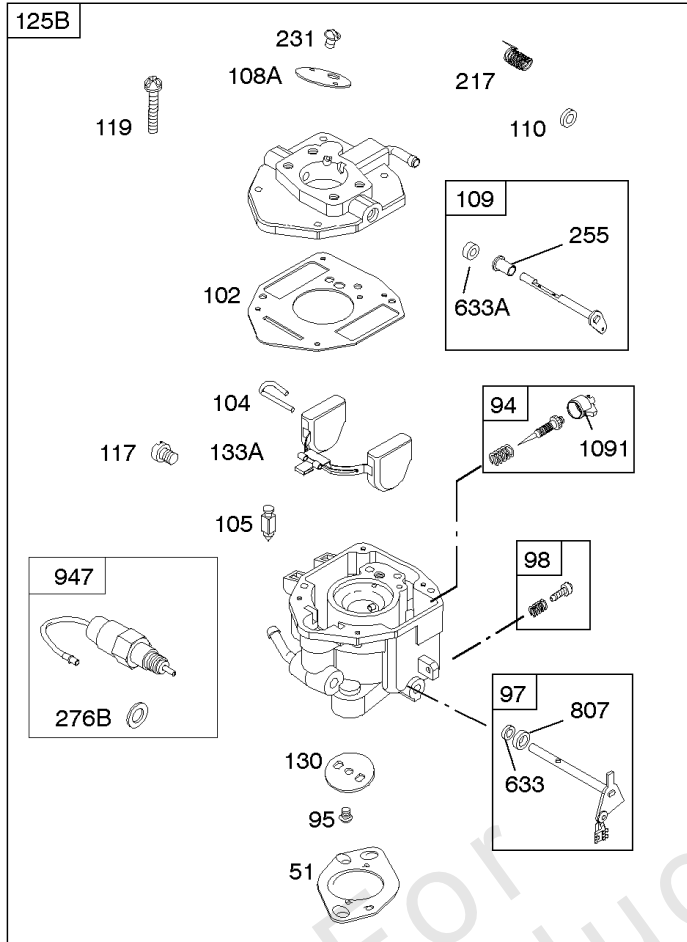

Carburetor

REF NO	PART NO	QTY	DESCRIPTION
51	691694		GASKET, Intake
91	809208		BODY, Upper Carburetor
94	844987		KIT, Idle Mixture
95	690718		SCREW -(Throttle Valve)
98	808177		KIT, Idle Speed
102	692077		GASKET, Carburetor Body
104	690723		PIN, Float Hinge
105	797410		VALVE, Float Needle -(15.87 mm Long)
105A	846635		VALVE, Float Needle -(18.87 mm)
108A	844989		VALVE, Choke
109	808398		KIT, Choke Shaft
109B	809096		SHAFT, Choke
110	806861		WASHER -(Choke Shaft) (Plastic)
117	690862		JET, Main -(Standard) (Standard)
118	807012		JET, Main -(High Altitude) (5000 Feet)
119	690720		SCREW -(Upper Carburetor Body to Lower Carburetor Body) (M4x18mm)
119	842761		SCREW -(Upper Carburetor Body to Lower Carburetor Body) (M4x16mm)
130	690726		VALVE, Throttle
133A	844546		FLOAT, Carburetor
142	690725		NOZZLE, Carburetor
163C	844931		GASKET, Air Cleaner
187	791745		LINE, Fuel -(23) (Cut to Required Length)
187	791766		LINE, Fuel -(15 Inches Long)(Cut To Required Length)
187D	791744		LINE, Fuel -(Formed)(14 Inches Long)(Cut To Required Length)
217	806862		SPRING, Choke Return
231	690718		SCREW -(Choke Valve)
255	690721		BUSHING, Choke Shaft
276B	806137		WASHER, Sealing -(Fuel Solenoid)
365	690711		SCREW -(Carburetor/Throttle Body) (M8x38mm)
365A	690866		SCREW -(Carburetor/Throttle Body) (M6 x 98mm)
445A	393957S		FILTER, A/C Cartridge
467	691985		KNOB, Air Cleaner Cover -Used Before Code Date 10040100
467	846431		KNOB, Air Cleaner Cover -Used After Code Date 10033100
536	845198		CLEANER, Air
601	791850		CLAMP, Hose
601A	691038		CLAMP, Hose -(Black)
633	806131		SEAL, Choke/Throttle Shaft -(Throttle Shaft)
633A	690722		SEAL, Choke/Throttle Shaft -(Choke Shaft)