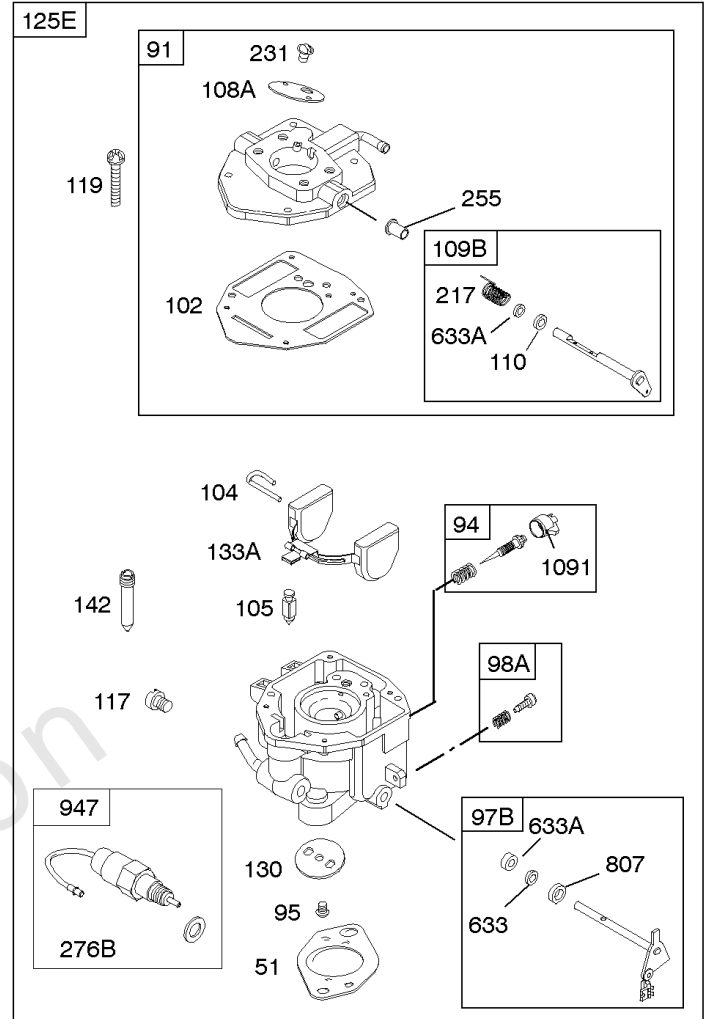

Carburetor

REF NO	PART NO	QTY	DESCRIPTION
51	691694		GASKET, Intake
91	809208		BODY, Upper Carburetor
94	844987		KIT, Idle Mixture
95	690718		SCREW -(Throttle Valve)
97B	807495		SHAFT, Throttle
98	808177		KIT, Idle Speed
98A	808981		KIT, Idle Speed
102	692077		GASKET, Carburetor Body
104	690723		PIN, Float Hinge
105	797410		VALVE, Float Needle -(15.87 mm Long)
105A	846635		VALVE, Float Needle -(18.87 mm)
108A	844989		VALVE, Choke
109	808398		KIT, Choke Shaft
109B	809096		SHAFT, Choke
110	806861		WASHER -(Choke Shaft) (Plastic)
117	690862		JET, Main -(Standard) (Standard)
118	807012		JET, Main -(High Altitude) (5000 Feet)
119	690720		SCREW -(Upper Carburetor Body to Lower Carburetor Body) (M4x18mm)
119	842761		SCREW -(Upper Carburetor Body to Lower Carburetor Body) (M4x16mm)
125F	845255		CARBURETOR
130	690726		VALVE, Throttle
133A	844546		FLOAT, Carburetor
142	690725		NOZZLE, Carburetor
187	791745		LINE, Fuel -(23) (Cut to Required Length)
187	791766		LINE, Fuel -(15 Inches Long)(Cut To Required Length)
187D	791744		LINE, Fuel -(Formed)(14 Inches Long)(Cut To Required Length)
217	806862		SPRING, Choke Return
231	690718		SCREW -(Choke Valve)
255	690721		BUSHING, Choke Shaft
276	690724		WASHER, Sealing
276B	806137		WASHER, Sealing -(Fuel Solenoid)
365	690711		SCREW -(Carburetor/Throttle Body) (M8x38mm)
365A	690866		SCREW -(Carburetor/Throttle Body) (M6 x 98mm)
601	791850		CLAMP, Hose
601A	691038		CLAMP, Hose -(Black)
629	807004		SPRING, Throttle Return -(Throttle Return)
633	806131		SEAL, Choke/Throttle Shaft -(Throttle Shaft)
633A	690722		SEAL, Choke/Throttle Shaft -(Choke Shaft)