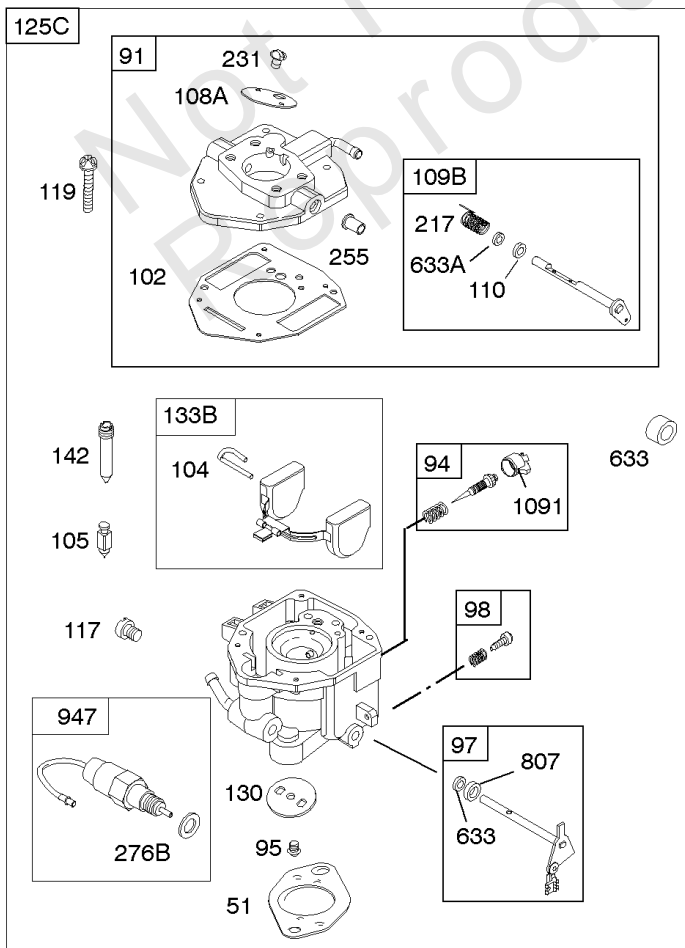

Carburetor

REF NO	PART NO	QTY	DESCRIPTION
807	805557		SPACER -(Throttle)
833A	691593		SCREW -(Air Cleaner Mounting Strap/Stud)
947	692094		SOLENOID, Fuel
1091	844448		CAP, Limiter

Not For Reproduction