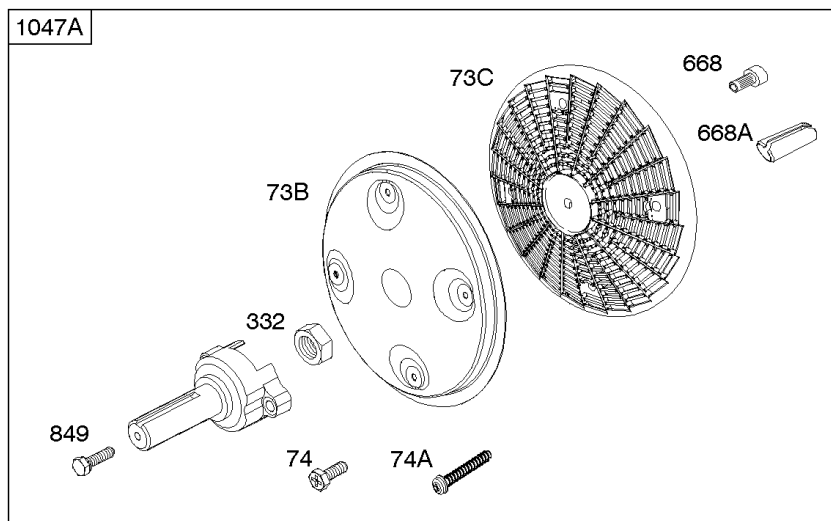

Flywheel, Rotating Screens

REF NO	PART NO	QTY	DESCRIPTION
23	841825		FLYWHEEL
65	690341		SCREW -(Rewind Starter) (Rewind Starter)
73B	841582		SCREEN, Rotating
74	841441		SCREW -(Rotating Screen) (M5x14mm)
74A	691647		SCREW -(Rotating Screen)
332	690887		NUT -(Flywheel)
363	19203		PULLER, Flywheel
455	841794		CUP, Flywheel
668	691500		SPACER -(Rotating Screen)
668A	691215		SPACER -(Rotating Screen)
718A	690740		PIN, Locating -(28MM)
718B	841581		PIN, Locating -(32MM)
849	691088		SCREW -(Stub Shaft)
1047A	844148		SHAFT, Stub