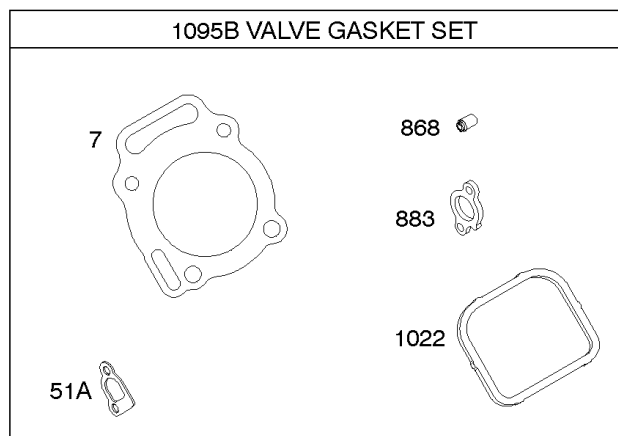

Carburetor Overhaul Kit, Engine & Valve Set

REF NO	PART NO	QTY	DESCRIPTION
3	805101S		SEAL, Oil -(Magneto Side)
7	806085S		GASKET, Cylinder Head
9	844986		GASKET, Breather
12	846487		GASKET, Crankcase
20	805049S		SEAL, Oil -(PTO Side)
51	691694		GASKET, Intake
51A	692035		GASKET, Intake
94	844987		KIT, Idle Mixture
102	692077		GASKET, Carburetor Body
104	690723		PIN, Float Hinge
105	797410		VALVE, Float Needle -(15.87 mm Long)
105A	846635		VALVE, Float Needle -(18.87 mm)
117	690862		JET, Main -(Standard) (Standard)
121	809021		KIT, Carburetor Overhaul
142	690725		NOZZLE, Carburetor
255	690721		BUSHING, Choke Shaft
273	690681		SEAL, O-Ring -(Oil Pump)
276	690724		WASHER, Sealing
276A	807085		WASHER, Sealing -(Rocker Cover)
358	808704		GASKET SET, Engine
439	692154		O-RING, Oil Gallery -(Crankcase Cover/Sump or Cylinder Assembly)
468	690690		SEAL, O-Ring -(Oil Pump Screen)
633	806131		SEAL, Choke/Throttle Shaft -(Throttle Shaft)
633A	690722		SEAL, Choke/Throttle Shaft -(Choke Shaft)
691	842826		SEAL, Governor Shaft
807	805557		SPACER -(Throttle)
868	691963		SEAL, Valve
883	691613		GASKET, Exhaust
988	692063		GASKET, Oil Adapter
1022	806039S		GASKET, Rocker Cover
1091	844448		CAP, Limiter
1095B	842723		GASKET SET, Valve