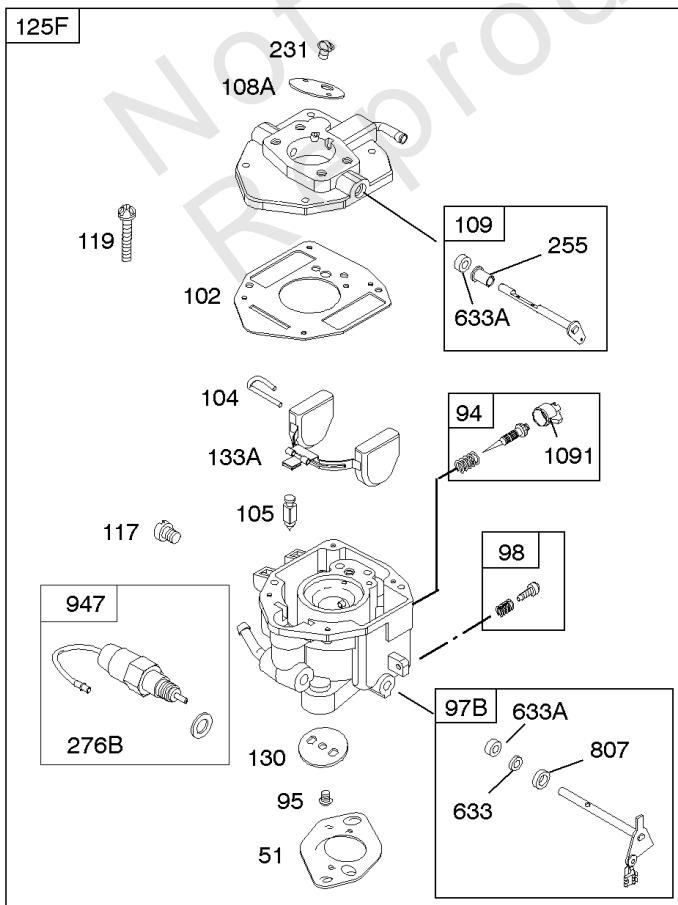

Carburetor

REF NO	PART NO	QTY	DESCRIPTION
637	806999		WASHER -(Throttle Shaft)
637A	807000		WASHER -(Throttle Shaft)
742	807001		RETAINER, E Ring
807	805557		SPACER -(Throttle)
947	692094		SOLENOID, Fuel
955	807723		PLUG, Carburetor
987	807002		SEAL, Choke/Throttle Shaft
1091	844448		CAP, Limiter

Not For Reproduction