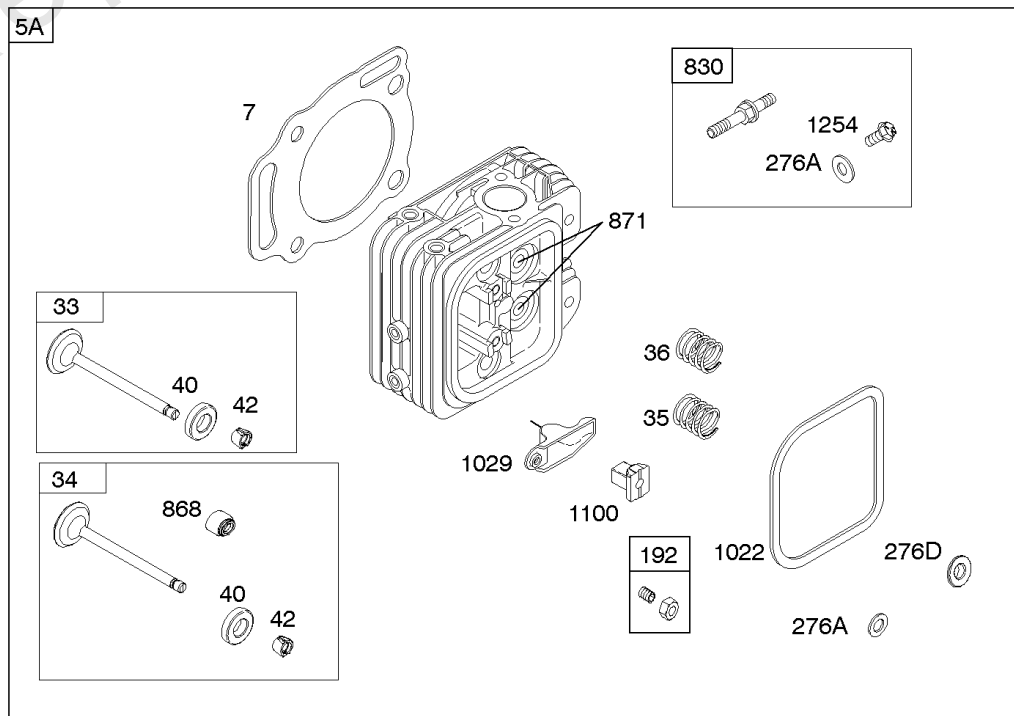

Cylinder Head, Valve Covers

Mfg. No: 305447-0285-G2

Cylinder Head, Valve Covers

REF NO	PART NO	QTY	DESCRIPTION
5	809200		HEAD, Cylinder -(Cylinder 1)
5A	809201		HEAD, Cylinder -(Cylinder 2)
7	806085S		GASKET, Cylinder Head
13	692059		SCREW -(Cylinder Head)
21	809500		CAP, Oil Fill
33	807681		VALVE, Exhaust
34	807680		VALVE, Intake
35	692084		SPRING, Valve -(Intake) (Intake)
36	692084		SPRING, Valve -(Exhaust) (Exhaust)
40	692058		RETAINER, Valve
42	807683		KEEPER, Valve
45	843379		TAPPET, Valve
192	807623		ADJUSTER, Rocker Arm
276A	807085		WASHER, Sealing -(Rocker Cover)
276D	691766		WASHER, Sealing -(Head)(Rocker Cover)
337	496018S		PLUG, Spark
383	19576S		WRENCH, Spark Plug
601	791850		CLAMP, Hose
635	692076		BOOT, Spark Plug
830	809157		STUD, Rocker Arm -(Rocker Arm)
868	691963		SEAL, Valve
871	692057		BUSHING, Valve Guide
914	807084		SCREW -(Rocker Cover)
918	791880		LINE, Fuel
1022	806039S		GASKET, Rocker Cover
1023	843749		COVER, Rocker
1023B	691494		COVER, Rocker
1023C	690910		COVER, Rocker
1023E	691531		COVER, Rocker -(Used On Engines Equipped With 9 Quart Fuel Tanks)
1023D	691558		COVER, Rocker
1026	691758		ROD, Push -(Exhaust)(Aluminum)
1026	691836		ROD, Push -(Intake)(Steel)
1029	807323		ARM, Rocker
1100	791959		PIVOT, Rocker Arm
1254	807084		SCREW -(Rocker Arm Stud)