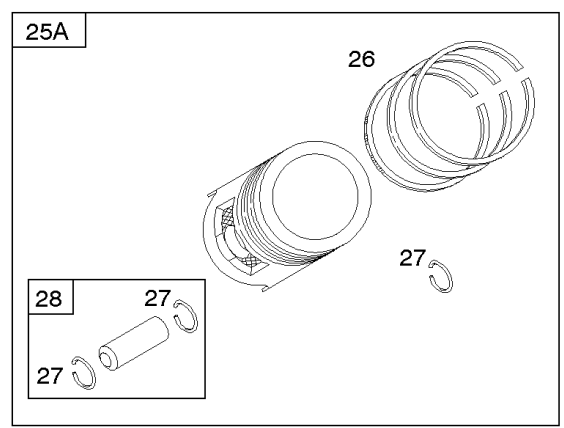

Camshaft, Crankshaft, Cylinder, Piston/Rings/Connecting Rod

Mfg. No: 305447-0285-G2

1036 EMISSIONS LABEL

1330 REPAIR MANUAL

1319 WARNING LABEL

WARNING

- Read and follow Operating Instructions before running engine.
- Gasoline is flammable. Allow engine to cool at least 2 minutes before refueling.
- Engines emit carbon monoxide, DO NOT run in enclosed area.
- Muffler area temperature may exceed 150°F. Do not touch hot parts.

REQUIRED when replacing parts with warning labels affixed.

Camshaft, Crankshaft, Cylinder, Piston/Rings/Connecting Rod

REF NO	PART NO	QTY	DESCRIPTION
718	806469		PIN, Locating -(Cylinder)
741	846085		GEAR, Timing
1025	690689		SPOOL, Governor
1036	-----		Label-Emissions -(Available From A Briggs & Stratton Authorized Dealer)
1133	690342		SCREW -(Crankshaft)
1319	794467		LABEL, Warning
1330	272144		MANUAL, Repair