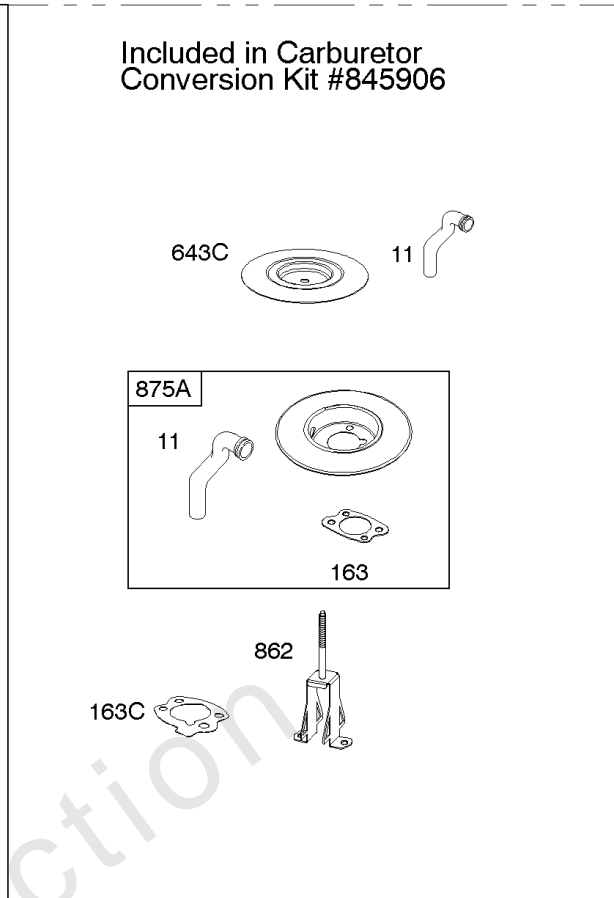

Carburetor

REF NO	PART NO	QTY	DESCRIPTION
637A	807000		WASHER -(Throttle Shaft)
742	807001		RETAINER, E Ring
807	805557		SPACER -(Throttle)
955	807723		PLUG, Carburetor
987	807002		SEAL, Choke/Throttle Shaft
1091	844448		CAP, Limiter

Not For Reproduction