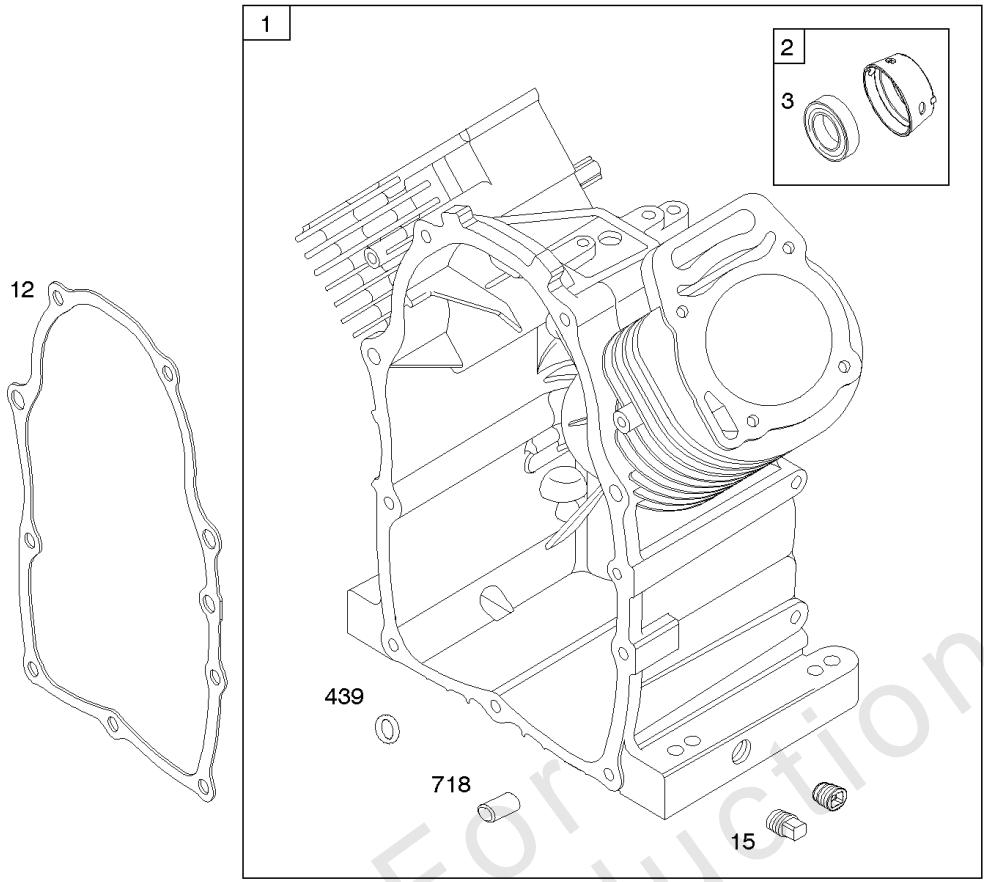

Camshaft, Crankshaft, Cylinder, Piston/Rings/Connecting Rod

Mfg. No: 305447-0285-G2

1036 EMISSIONS LABEL

1330 REPAIR MANUAL

1319 WARNING LABEL

WARNING

- Read and follow Operating Instructions before running engine.
- Gasoline is flammable. Allow engine to cool at least 2 minutes before refueling.
- Engines emit carbon monoxide, DO NOT run in enclosed area.
- Muffler area temperature may exceed 150°F. Do not touch hot parts.

REQUIRED when replacing parts with warning labels affixed.

Camshaft, Crankshaft, Cylinder, Piston/Rings/Connecting Rod

REF NO	PART NO	QTY	DESCRIPTION
718	806469		PIN, Locating -(Cylinder)
741	846085		GEAR, Timing
1025	690689		SPOOL, Governor
1036	-----		Label-Emissions -(Available From A Briggs & Stratton Authorized Dealer)
1133	690342		SCREW -(Crankshaft)
1319	794467		LABEL, Warning
1330	272144		MANUAL, Repair