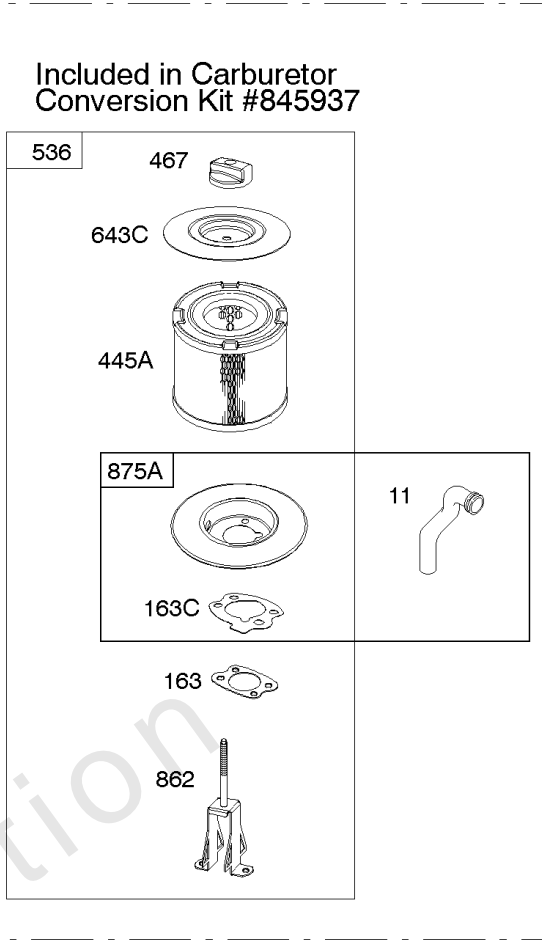

Carburetor

REF NO	PART NO	QTY	DESCRIPTION
51	691694		GASKET, Intake
91	809208		BODY, Upper Carburetor
94	844987		KIT, Idle Mixture
95	690718		SCREW -(Throttle Valve)
98	808177		KIT, Idle Speed
102	692077		GASKET, Carburetor Body
104	690723		PIN, Float Hinge
105	797410		VALVE, Float Needle -(15.87 mm Long)
105A	846635		VALVE, Float Needle -(18.87 mm)
108A	844989		VALVE, Choke
109	808398		KIT, Choke Shaft
109B	809096		SHAFT, Choke
110	806861		WASHER -(Choke Shaft) (Plastic)
117	690862		JET, Main -(Standard) (Standard)
118	807012		JET, Main -(High Altitude) (5000 Feet)
119	690720		SCREW -(Upper Carburetor Body to Lower Carburetor Body) (M4x18mm)
119	842761		SCREW -(Upper Carburetor Body to Lower Carburetor Body) (M4x16mm)
130	690726		VALVE, Throttle
133A	844546		FLOAT, Carburetor
142	690725		NOZZLE, Carburetor
163C	844931		GASKET, Air Cleaner
187	791745		LINE, Fuel -(23) (Cut to Required Length)
187	791766		LINE, Fuel -(15 Inches Long)(Cut To Required Length)
187D	791744		LINE, Fuel -(Formed)(14 Inches Long)(Cut To Required Length)
217	806862		SPRING, Choke Return
231	690718		SCREW -(Choke Valve)
255	690721		BUSHING, Choke Shaft
276B	806137		WASHER, Sealing -(Fuel Solenoid)
365	690711		SCREW -(Carburetor/Throttle Body) (M8x38mm)
365A	690866		SCREW -(Carburetor/Throttle Body) (M6 x 98mm)
445A	393957S		FILTER, A/C Cartridge
467	691985		KNOB, Air Cleaner Cover -Used Before Code Date 10040100
467	846431		KNOB, Air Cleaner Cover -Used After Code Date 10033100
536	845198		CLEANER, Air
601	791850		CLAMP, Hose
601A	691038		CLAMP, Hose -(Black)
633	806131		SEAL, Choke/Throttle Shaft -(Throttle Shaft)
633A	690722		SEAL, Choke/Throttle Shaft -(Choke Shaft)