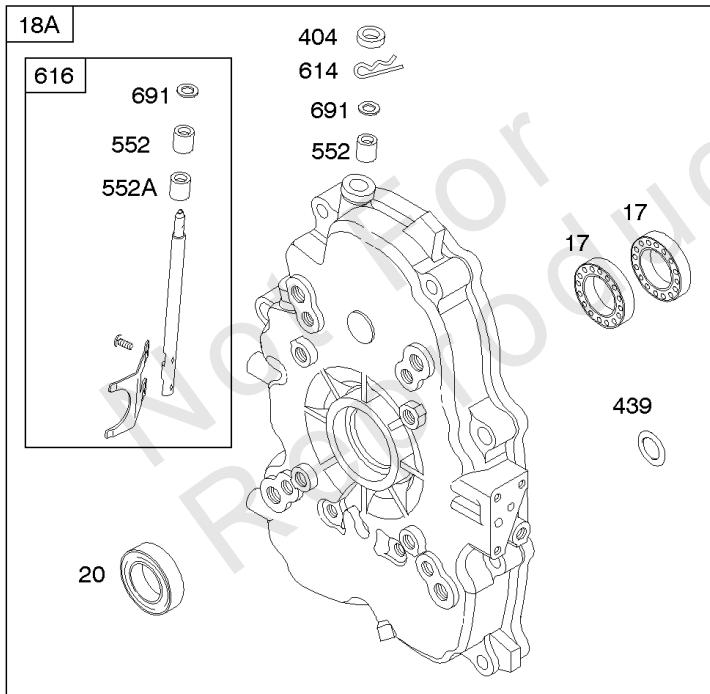

Crankcase Cover, Lubrication, Oil Filter Adapter,

REF NO	PART NO	QTY	DESCRIPTION
12	846487		GASKET, Crankcase
15A	691686		PLUG, Oil Drain -(1/4"-18 NPTF - 3/8 External Sq)
17	843827		BEARING, Ball -(Crankcase Cover Requires Two (2) Ball Bearings)
18	844588		COVER, Crankcase
20	805049S		SEAL, Oil -(PTO Side)
22	807362		SCREW -(Crankcase Cover/Sump)
86	690745		COVER, Gear
239	690233		SWITCH, Oil Pressure
273	690681		SEAL, O-Ring -(Oil Pump)
287	692062		SCREW -(Dipstick Tube) (M8x18mm)
287A	806660		SCREW -(Dipstick Tube)
402	690679		SCREW -(Oil Filter Cover) (M6x21mm)
404	690704		WASHER -(Governor Crank)
415	794903		PLUG -(1/8"-27 NPTF - EXTERNAL SQ)
439	692154		O-RING, Oil Gallery -(Crankcase Cover/Sump or Cylinder Assembly)
460	806667		CONNECTOR, Filter Adapter
468	690690		SEAL, O-Ring -(Oil Pump Screen)
479	807084		SCREW -(Oil Pump Screen) (M6x14mm)
523	693175		DIPSTICK
524	693172		SEAL, O-Ring -(Dipstick Tube)
525	693174		TUBE, Dipstick
525A	693173		TUBE, Dipstick
552	690701		BUSHING, Governor Crank
552A	806686		BUSHING, Governor Crank
565	690682		STUD -(Oil Filter Adapter)
596	691492		SCREW -(Oil Pump) (M6x30mm)
614	691550		PIN, Cotter
616	806685		CRANK, Governor
650	841233		SCREW -(Oil Deflector)
691	842826		SEAL, Governor Shaft
710	807689		COVER, Oil Filter
737	690679		SCREW -(Oil Filter Adapter) (M6x21mm)
737A	841233		SCREW -(Oil Filter Adapter) (Oil Filter Adapter)
816	690706		WASHER -(Oil Filter Adapter)
988	692063		GASKET, Oil Adapter
988A	690687		GASKET, Oil Adapter
1017	690900		SCREEN, Oil Pump