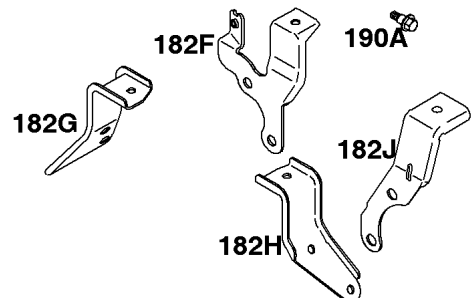

Included in Fuel Tank Service #845137

Included in Fuel Tank Service #845138

529A

674