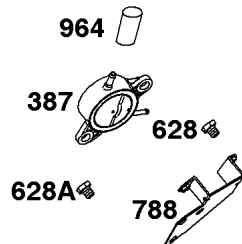

Included in Fuel Tank Service #845137

Included in Fuel Tank Service #845138