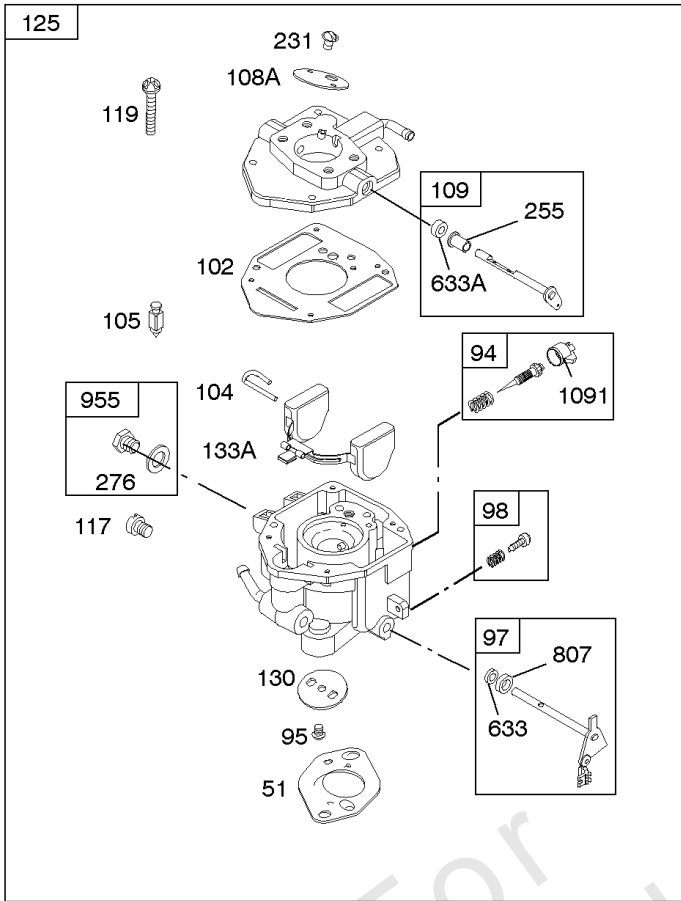

Carburetor

REF NO	PART NO	QTY	DESCRIPTION
51	691694		GASKET, Intake
94	844987		KIT, Idle Mixture
95	690718		SCREW -(Throttle Valve)
98	808177		KIT, Idle Speed
102	692077		GASKET, Carburetor Body
104	690723		PIN, Float Hinge
105	797410		VALVE, Float Needle -(15.87 mm Long)
105A	846635		VALVE, Float Needle -(18.87 mm)
108A	844989		VALVE, Choke
109	808398		KIT, Choke Shaft
110	806861		WASHER -(Choke Shaft) (Plastic)
117	690862		JET, Main -(Standard) (Standard)
118	807012		JET, Main -(High Altitude) (5000 Feet)
119	842761		SCREW -(Upper Carburetor Body to Lower Carburetor Body) (M4x16mm)
119	690720		SCREW -(Upper Carburetor Body to Lower Carburetor Body) (M4x18mm)
130	690726		VALVE, Throttle
133A	844546		FLOAT, Carburetor
163C	844931		GASKET, Air Cleaner
187	791745		LINE, Fuel -(23) (Cut to Required Length)
187	791766		LINE, Fuel -(15 Inches Long)(Cut To Required Length)
187D	791744		LINE, Fuel -(Formed)(14 Inches Long)(Cut To Required Length)
217	806862		SPRING, Choke Return
231	690718		SCREW -(Choke Valve)
255	690721		BUSHING, Choke Shaft
276	690724		WASHER, Sealing
365	690711		SCREW -(Carburetor/Throttle Body) (M8x38mm)
365A	690866		SCREW -(Carburetor/Throttle Body) (M6 x 98mm)
445	394018S		FILTER, A/C Cartridge
467	691985		KNOB, Air Cleaner Cover -Used Before Code Date 10040100
467	846431		KNOB, Air Cleaner Cover -Used After Code Date 10033100
601	791850		CLAMP, Hose
601A	691038		CLAMP, Hose -(Black)
629	807004		SPRING, Throttle Return -(Throttle Return)
633	806131		SEAL, Choke/Throttle Shaft -(Throttle Shaft)
633A	690722		SEAL, Choke/Throttle Shaft -(Choke Shaft)
637	806999		WASHER -(Throttle Shaft)