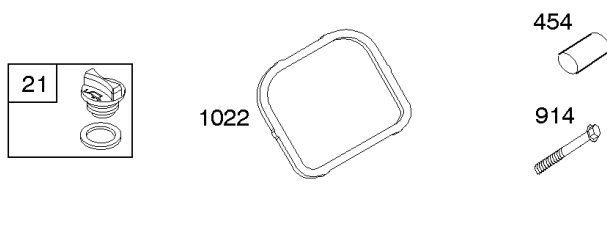

Cylinder Head, Valve Covers

Mfg. No: 305447-0285-G2

Cylinder Head, Valve Covers

REF NO	PART NO	QTY	DESCRIPTION
5	809200		HEAD, Cylinder -(Cylinder 1)
5A	809201		HEAD, Cylinder -(Cylinder 2)
7	806085S		GASKET, Cylinder Head
13	692059		SCREW -(Cylinder Head)
21	809500		CAP, Oil Fill
33	807681		VALVE, Exhaust
34	807680		VALVE, Intake
35	692084		SPRING, Valve -(Intake) (Intake)
36	692084		SPRING, Valve -(Exhaust) (Exhaust)
40	692058		RETAINER, Valve
42	807683		KEEPER, Valve
45	843379		TAPPET, Valve
192	807623		ADJUSTER, Rocker Arm
276A	807085		WASHER, Sealing -(Rocker Cover)
276D	691766		WASHER, Sealing -(Head)(Rocker Cover)
337	496018S		PLUG, Spark
383	19576S		WRENCH, Spark Plug
601	791850		CLAMP, Hose
635	692076		BOOT, Spark Plug
830	809157		STUD, Rocker Arm -(Rocker Arm)
868	691963		SEAL, Valve
871	692057		BUSHING, Valve Guide
914	807084		SCREW -(Rocker Cover)
918	791880		LINE, Fuel
1022	806039S		GASKET, Rocker Cover
1023	843749		COVER, Rocker
1023B	691494		COVER, Rocker
1023C	690910		COVER, Rocker
1023E	691531		COVER, Rocker -(Used On Engines Equipped With 9 Quart Fuel Tanks)
1023D	691558		COVER, Rocker
1026	691758		ROD, Push -(Exhaust)(Aluminum)
1026	691836		ROD, Push -(Intake)(Steel)
1029	807323		ARM, Rocker
1100	791959		PIVOT, Rocker Arm
1254	807084		SCREW -(Rocker Arm Stud)