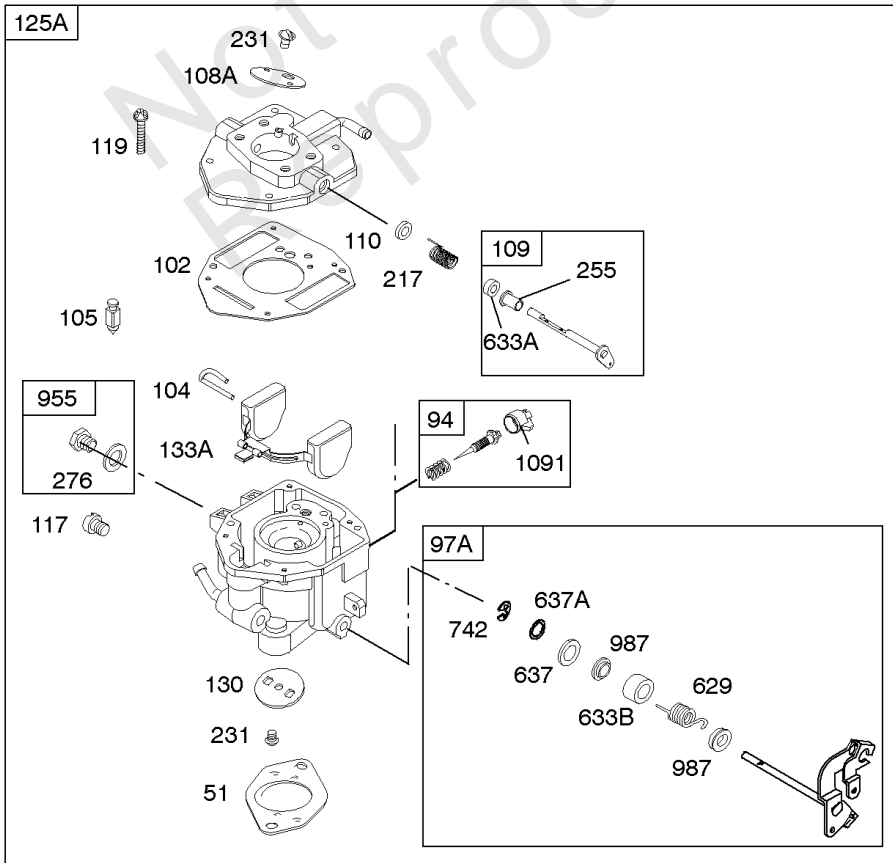

Carburetor

REF NO	PART NO	QTY	DESCRIPTION
51	691694		GASKET, Intake
94	844987		KIT, Idle Mixture
95	690718		SCREW -(Throttle Valve)
98	808177		KIT, Idle Speed
102	692077		GASKET, Carburetor Body
104	690723		PIN, Float Hinge
105	797410		VALVE, Float Needle -(15.87 mm Long)
105A	846635		VALVE, Float Needle -(18.87 mm)
108A	844989		VALVE, Choke
109	808398		KIT, Choke Shaft
110	806861		WASHER -(Choke Shaft) (Plastic)
117	690862		JET, Main -(Standard) (Standard)
118	807012		JET, Main -(High Altitude) (5000 Feet)
119	842761		SCREW -(Upper Carburetor Body to Lower Carburetor Body) (M4x16mm)
119	690720		SCREW -(Upper Carburetor Body to Lower Carburetor Body) (M4x18mm)
130	690726		VALVE, Throttle
133A	844546		FLOAT, Carburetor
163C	844931		GASKET, Air Cleaner
187	791745		LINE, Fuel -(23) (Cut to Required Length)
187	791766		LINE, Fuel -(15 Inches Long)(Cut To Required Length)
187D	791744		LINE, Fuel -(Formed)(14 Inches Long)(Cut To Required Length)
217	806862		SPRING, Choke Return
231	690718		SCREW -(Choke Valve)
255	690721		BUSHING, Choke Shaft
276	690724		WASHER, Sealing
365	690711		SCREW -(Carburetor/Throttle Body) (M8x38mm)
365A	690866		SCREW -(Carburetor/Throttle Body) (M6 x 98mm)
445	394018S		FILTER, A/C Cartridge
467	691985		KNOB, Air Cleaner Cover -Used Before Code Date 10040100
467	846431		KNOB, Air Cleaner Cover -Used After Code Date 10033100
601	791850		CLAMP, Hose
601A	691038		CLAMP, Hose -(Black)
629	807004		SPRING, Throttle Return -(Throttle Return)
633	806131		SEAL, Choke/Throttle Shaft -(Throttle Shaft)
633A	690722		SEAL, Choke/Throttle Shaft -(Choke Shaft)
637	806999		WASHER -(Throttle Shaft)