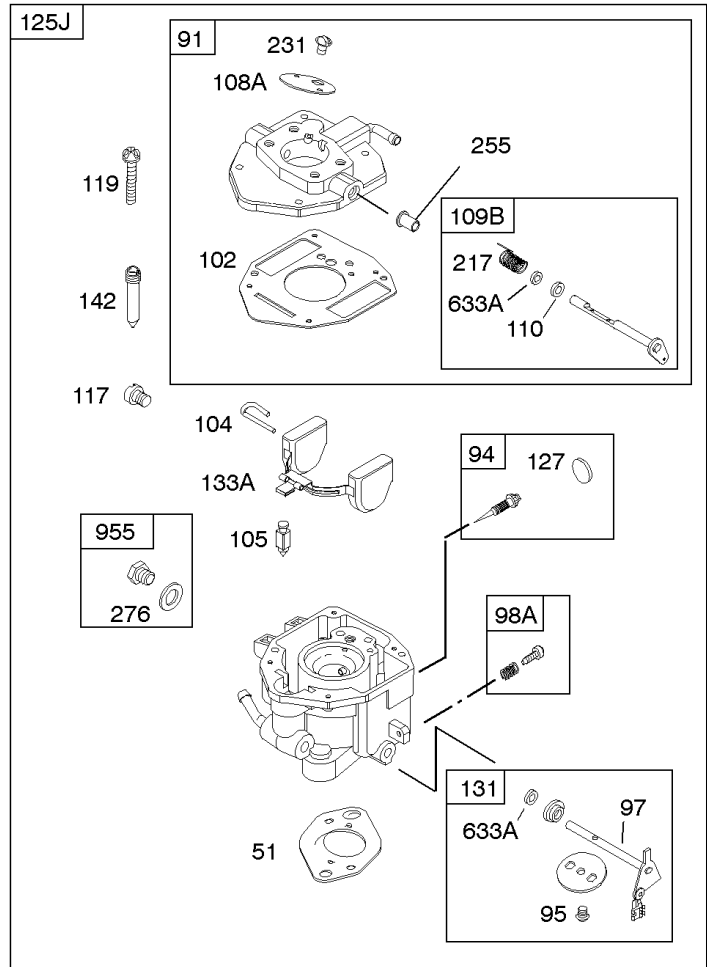

Carburetor

REF NO	PART NO	QTY	DESCRIPTION
807	805557		SPACER -(Throttle)
833A	691593		SCREW -(Air Cleaner Mounting Strap/Stud)
947	692094		SOLENOID, Fuel
1091	844448		CAP, Limiter

Not For Reproduction

Carburetor

REF NO	PART NO	QTY	DESCRIPTION
51	691694		GASKET, Intake
91	809208		BODY, Upper Carburetor
94	844987		KIT, Idle Mixture
95	690718		SCREW -(Throttle Valve)
98	808177		KIT, Idle Speed
98A	808981		KIT, Idle Speed
102	692077		GASKET, Carburetor Body
104	690723		PIN, Float Hinge
105	797410		VALVE, Float Needle -(15.87 mm Long)
105A	846635		VALVE, Float Needle -(18.87 mm)
108A	844989		VALVE, Choke
109B	809096		SHAFT, Choke
110	806861		WASHER -(Choke Shaft) (Plastic)
117	690862		JET, Main -(Standard) (Standard)
118	807012		JET, Main -(High Altitude) (5000 Feet)
119	842761		SCREW -(Upper Carburetor Body to Lower Carburetor Body) (M4x16mm)
119	690720		SCREW -(Upper Carburetor Body to Lower Carburetor Body) (M4x18mm)
122A	846960		SPACER, Carburetor
127	847028		PLUG, Welch
130	690726		VALVE, Throttle
133A	844546		FLOAT, Carburetor
142	690725		NOZZLE, Carburetor
187	791766		LINE, Fuel -(15 Inches Long)(Cut To Required Length)
187	791745		LINE, Fuel -(23) (Cut to Required Length)
187D	791744		LINE, Fuel -(Formed)(14 Inches Long)(Cut To Required Length)
217	806862		SPRING, Choke Return
231	690718		SCREW -(Choke Valve)
255	690721		BUSHING, Choke Shaft
276	690724		WASHER, Sealing
365	690711		SCREW -(Carburetor/Throttle Body) (M8x38mm)
365A	690866		SCREW -(Carburetor/Throttle Body) (M6 x 98mm)
601	791850		CLAMP, Hose
601A	691038		CLAMP, Hose -(Black)
633	806131		SEAL, Choke/Throttle Shaft -(Throttle Shaft)
633A	690722		SEAL, Choke/Throttle Shaft -(Choke Shaft)
807	805557		SPACER -(Throttle)
947	692094		SOLENOID, Fuel
955	807723		PLUG, Carburetor