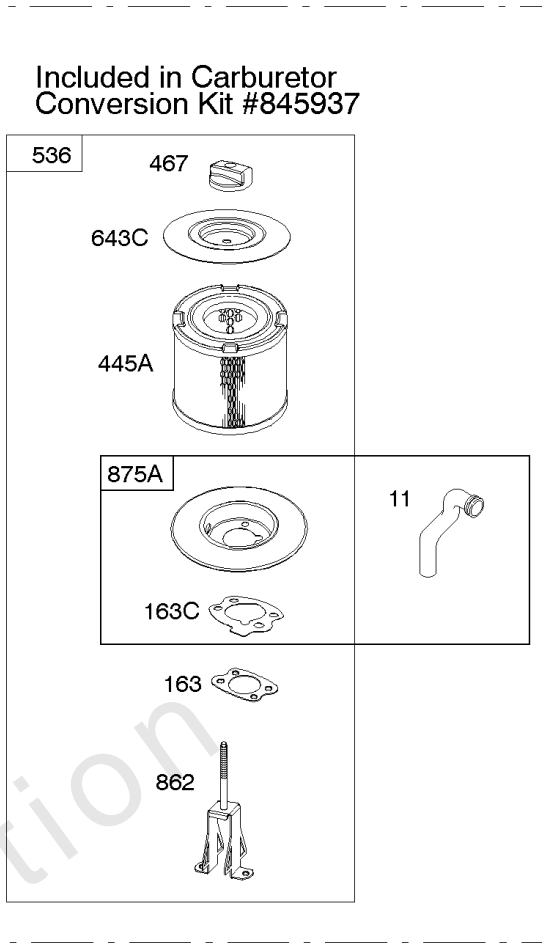

Carburetor

REF NO	PART NO	QTY	DESCRIPTION
807	805557		SPACER -(Throttle)
833A	691593		SCREW -(Air Cleaner Mounting Strap/Stud)
947	692094		SOLENOID, Fuel
1091	844448		CAP, Limiter

Not For Reproduction