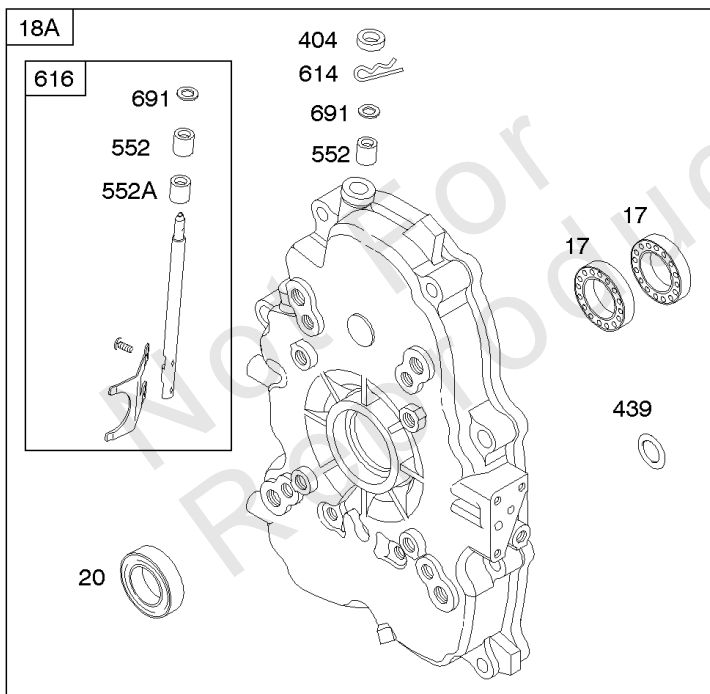

Carburetor

REF NO	PART NO	QTY	DESCRIPTION
1091	844448		CAP, Limiter

Not For Reproduction

Carburetor Overhaul Kit, Engine & Valve Set

REF NO	PART NO	QTY	DESCRIPTION
3	805101S		SEAL, Oil -(Magneto Side)
7	806085S		GASKET, Cylinder Head
9	844986		GASKET, Breather
12	846487		GASKET, Crankcase
20	805049S		SEAL, Oil -(PTO Side)
51	691694		GASKET, Intake
51A	692035		GASKET, Intake
94	844987		KIT, Idle Mixture
102	692077		GASKET, Carburetor Body
104	690723		PIN, Float Hinge
105	797410		VALVE, Float Needle -(15.87 mm Long)
105A	846635		VALVE, Float Needle -(18.87 mm)
117	690862		JET, Main -(Standard) (Standard)
121	809021		KIT, Carburetor Overhaul
142	690725		NOZZLE, Carburetor
255	690721		BUSHING, Choke Shaft
273	690681		SEAL, O-Ring -(Oil Pump)
276	690724		WASHER, Sealing
276A	807085		WASHER, Sealing -(Rocker Cover)
358	808704		GASKET SET, Engine
439	692154		O-RING, Oil Gallery -(Crankcase Cover/Sump or Cylinder Assembly)
468	690690		SEAL, O-Ring -(Oil Pump Screen)
633	806131		SEAL, Choke/Throttle Shaft -(Throttle Shaft)
633A	690722		SEAL, Choke/Throttle Shaft -(Choke Shaft)
691	842826		SEAL, Governor Shaft
807	805557		SPACER -(Throttle)
868	691963		SEAL, Valve
883	691613		GASKET, Exhaust
988	692063		GASKET, Oil Adapter
1022	806039S		GASKET, Rocker Cover
1091	844448		CAP, Limiter
1095B	842723		GASKET SET, Valve