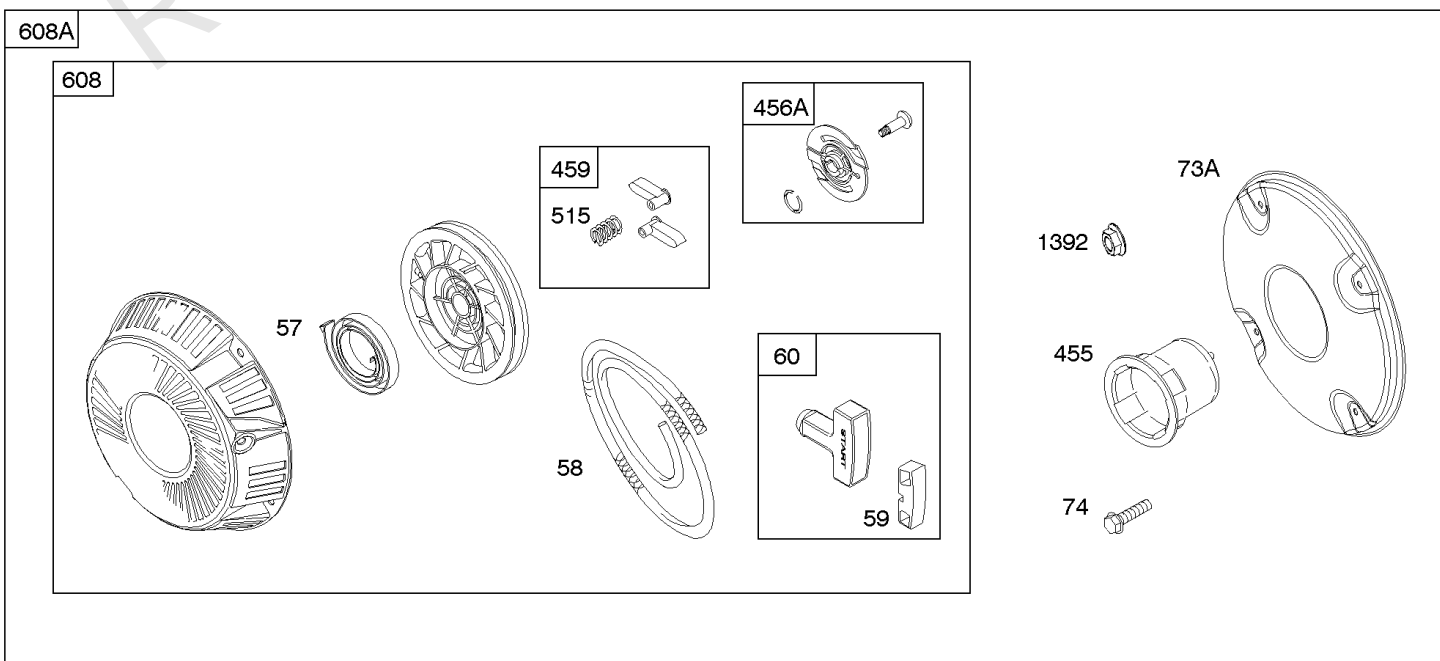

Blower Housing, Rewind Starter

REF NO	PART NO	QTY	DESCRIPTION
55	691568		HOUSING, Rewind Starter
57	692086		SPRING, Rewind Starter
58	66574		ROPE, Starter
59	805957		INSERT, Grip
60	808167		GRIP, Starter Rope
65	690341		SCREW -(Rewind Starter) (Rewind Starter)
65A	841233		SCREW -(Rewind Starter) (M6x10mm)
74	841441		SCREW -(Rotating Screen) (M5x14mm)
304	842681		HOUSING, Blower
305	692062		SCREW -(Blower Housing)
455	841794		CUP, Flywheel
456	691529		PLATE, Pawl Friction
456A	845219		PLATE, Pawl Friction
459	845218		PAWL, Ratchet
493A	845729		BRACKET, Mounting
515	691528		SPRING, Pawl
563	841735		SCREW -(Debris Screen Guard)
592	690939		NUT -(Rewind Starter) (M6)
597	690876		SCREW -(Pawl Friction Plate)
608	841729		STARTER, Rewind
608A	844821		STARTER, Rewind
773	690875		RETAINER
949	845728		GUARD, Debris Screen
1004	841656		DUCT, Air
1046	692082		PLUG, Blower Housing
1046A	843068		PLUG, Blower Housing
1392	690939		NUT -(Rewind Guard)