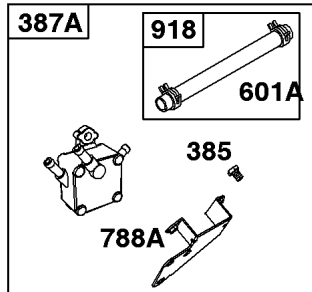

Included in Fuel Tank Service #845137

Included in Fuel Tank Service #845138