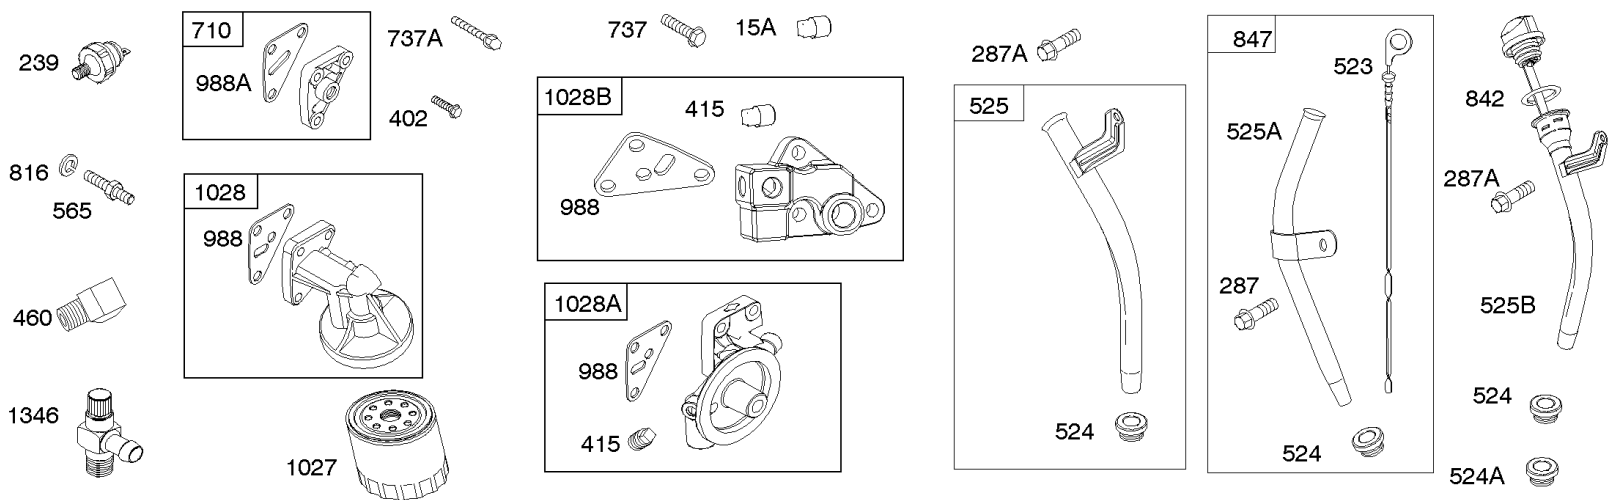

Carburetor

REF NO	PART NO	QTY	DESCRIPTION
1091	844448		CAP, Limiter

Not For Reproduction

Carburetor Overhaul Kit, Engine & Valve Set

REF NO	PART NO	QTY	DESCRIPTION
3	805101S		SEAL, Oil -(Magneto Side)
7	806085S		GASKET, Cylinder Head
9	844986		GASKET, Breather
12	846487		GASKET, Crankcase
20	805049S		SEAL, Oil -(PTO Side)
51	691694		GASKET, Intake
51A	692035		GASKET, Intake
94	844987		KIT, Idle Mixture
102	692077		GASKET, Carburetor Body
104	690723		PIN, Float Hinge
105	797410		VALVE, Float Needle -(15.87 mm Long)
105A	846635		VALVE, Float Needle -(18.87 mm)
117	690862		JET, Main -(Standard) (Standard)
121	809021		KIT, Carburetor Overhaul
142	690725		NOZZLE, Carburetor
255	690721		BUSHING, Choke Shaft
273	690681		SEAL, O-Ring -(Oil Pump)
276	690724		WASHER, Sealing
276A	807085		WASHER, Sealing -(Rocker Cover)
358	808704		GASKET SET, Engine
439	692154		O-RING, Oil Gallery -(Crankcase Cover/Sump or Cylinder Assembly)
468	690690		SEAL, O-Ring -(Oil Pump Screen)
633	806131		SEAL, Choke/Throttle Shaft -(Throttle Shaft)
633A	690722		SEAL, Choke/Throttle Shaft -(Choke Shaft)
691	842826		SEAL, Governor Shaft
807	805557		SPACER -(Throttle)
868	691963		SEAL, Valve
883	691613		GASKET, Exhaust
988	692063		GASKET, Oil Adapter
1022	806039S		GASKET, Rocker Cover
1091	844448		CAP, Limiter
1095B	842723		GASKET SET, Valve