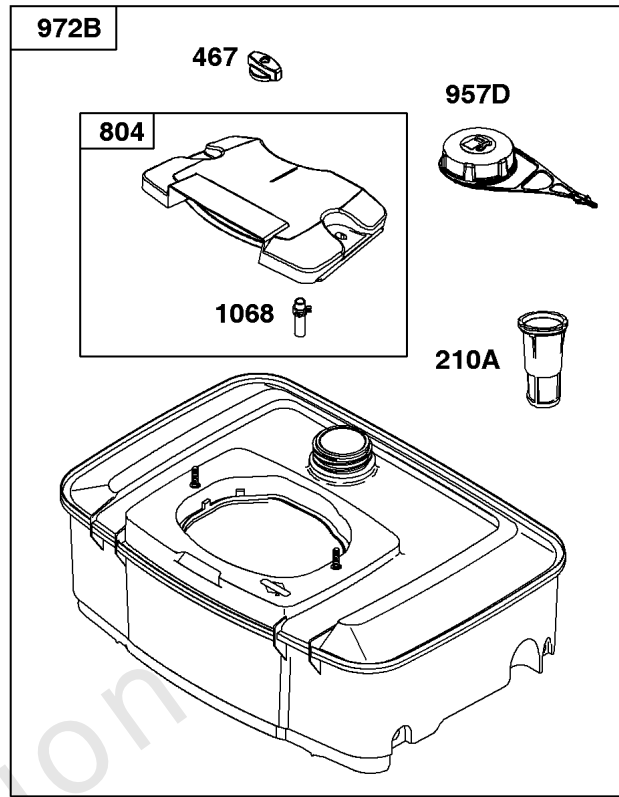

Included in Fuel Tank Service #845137

Included in Fuel Tank Service #845138

529A

674

Fuel Supply

REF NO	PART NO	QTY	DESCRIPTION
182E	841601		BRACKET, Fuel Tank
182F	691520		BRACKET, Fuel Tank
182H	691524		BRACKET, Fuel Tank
182J	691525		BRACKET, Fuel Tank
182G	841600		BRACKET, Fuel Tank
187	791745		LINE, Fuel -(23) (Cut to Required Length)
187	791766		LINE, Fuel -(15 Inches Long)(Cut To Required Length)
187B	846567		LINE, Fuel -(Formed)(Cut To Required Length)
187C	692106		LINE, Fuel
187J	692107		LINE, Fuel -(Formed Hose)
187D	791744		LINE, Fuel -(Formed)(14 Inches Long)(Cut To Required Length)
187G	844557		LINE, Fuel
190	692056		SCREW -(Fuel Tank) (M8x14mm)
190A	692199		SCREW -(Fuel Tank)
240A	808116S		FILTER, Fuel
240B	84001895		FILTER, Fuel
385	807084		SCREW -(Fuel Pump) (M6x14mm)
387	808656		PUMP, Fuel
467	846431		KNOB, Air Cleaner Cover -Used After Code Date 10033100
467	691985		KNOB, Air Cleaner Cover -Used Before Code Date 10040100
527	690423		CLAMP, Tube
529A	691527		GROMMET
601	791850		CLAMP, Hose
601A	691038		CLAMP, Hose -(Black)
601C	691522		CLAMP, Hose -(Black)
628	806660		SCREW -(Fuel Pump Bracket) (M8x18mm)
628A	692062		SCREW -(Fuel Pump Bracket)
674	692062		SCREW -(Fuel Tank Bracket) (M8x18mm)
674A	692056		SCREW -(Fuel Tank Bracket)
725	691498		SHIELD, Heat
788	691559		BRACKET, Fuel Pump
918	791880		LINE, Fuel
957	795027		CAP, Fuel Tank
957	846987		CAP, Fuel Tank
957D	847578		CAP, Fuel Tank -(Tethered Cap)
958	698183		VALVE, Fuel Shut Off
958A	692008		VALVE, Fuel Shut Off -(Used on models with Fuel Shut-off Rods ref #1038)
972A	845137		TANK, Fuel