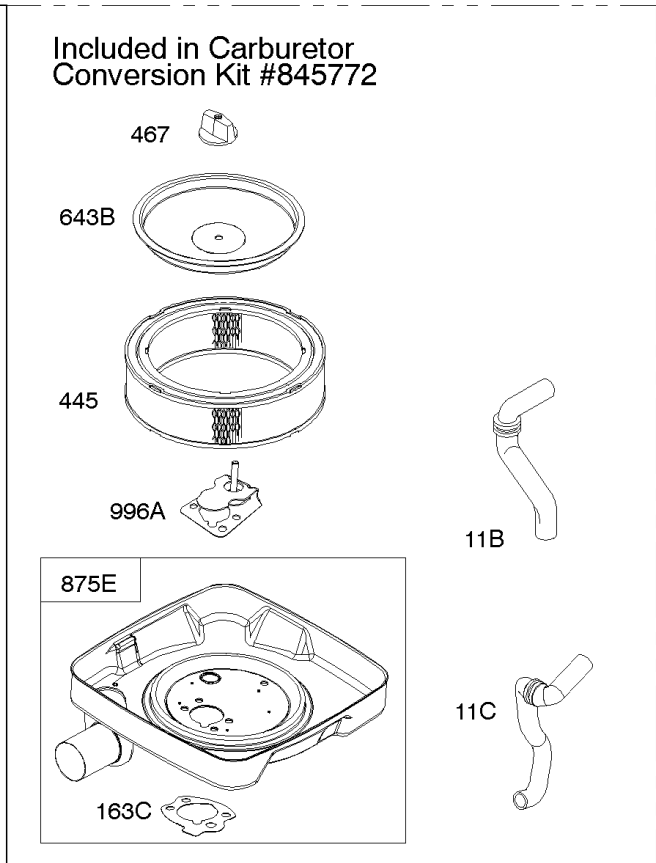

Carburetor

REF NO	PART NO	QTY	DESCRIPTION
51	691694		GASKET, Intake
94	844987		KIT, Idle Mixture
95	690718		SCREW -(Throttle Valve)
98	808177		KIT, Idle Speed
102	692077		GASKET, Carburetor Body
104	690723		PIN, Float Hinge
105	797410		VALVE, Float Needle -(15.87 mm Long)
105A	846635		VALVE, Float Needle -(18.87 mm)
108A	844989		VALVE, Choke
109	808398		KIT, Choke Shaft
110	806861		WASHER -(Choke Shaft) (Plastic)
117	690862		JET, Main -(Standard) (Standard)
118	807012		JET, Main -(High Altitude) (5000 Feet)
119	842761		SCREW -(Upper Carburetor Body to Lower Carburetor Body) (M4x16mm)
119	690720		SCREW -(Upper Carburetor Body to Lower Carburetor Body) (M4x18mm)
130	690726		VALVE, Throttle
133A	844546		FLOAT, Carburetor
163C	844931		GASKET, Air Cleaner
187	791745		LINE, Fuel -(23) (Cut to Required Length)
187	791766		LINE, Fuel -(15 Inches Long)(Cut To Required Length)
187D	791744		LINE, Fuel -(Formed)(14 Inches Long)(Cut To Required Length)
217	806862		SPRING, Choke Return
231	690718		SCREW -(Choke Valve)
255	690721		BUSHING, Choke Shaft
276	690724		WASHER, Sealing
365	690711		SCREW -(Carburetor/Throttle Body) (M8x38mm)
365A	690866		SCREW -(Carburetor/Throttle Body) (M6 x 98mm)
445	394018S		FILTER, A/C Cartridge
467	691985		KNOB, Air Cleaner Cover -Used Before Code Date 10040100
467	846431		KNOB, Air Cleaner Cover -Used After Code Date 10033100
601	791850		CLAMP, Hose
601A	691038		CLAMP, Hose -(Black)
629	807004		SPRING, Throttle Return -(Throttle Return)
633	806131		SEAL, Choke/Throttle Shaft -(Throttle Shaft)
633A	690722		SEAL, Choke/Throttle Shaft -(Choke Shaft)
637	806999		WASHER -(Throttle Shaft)