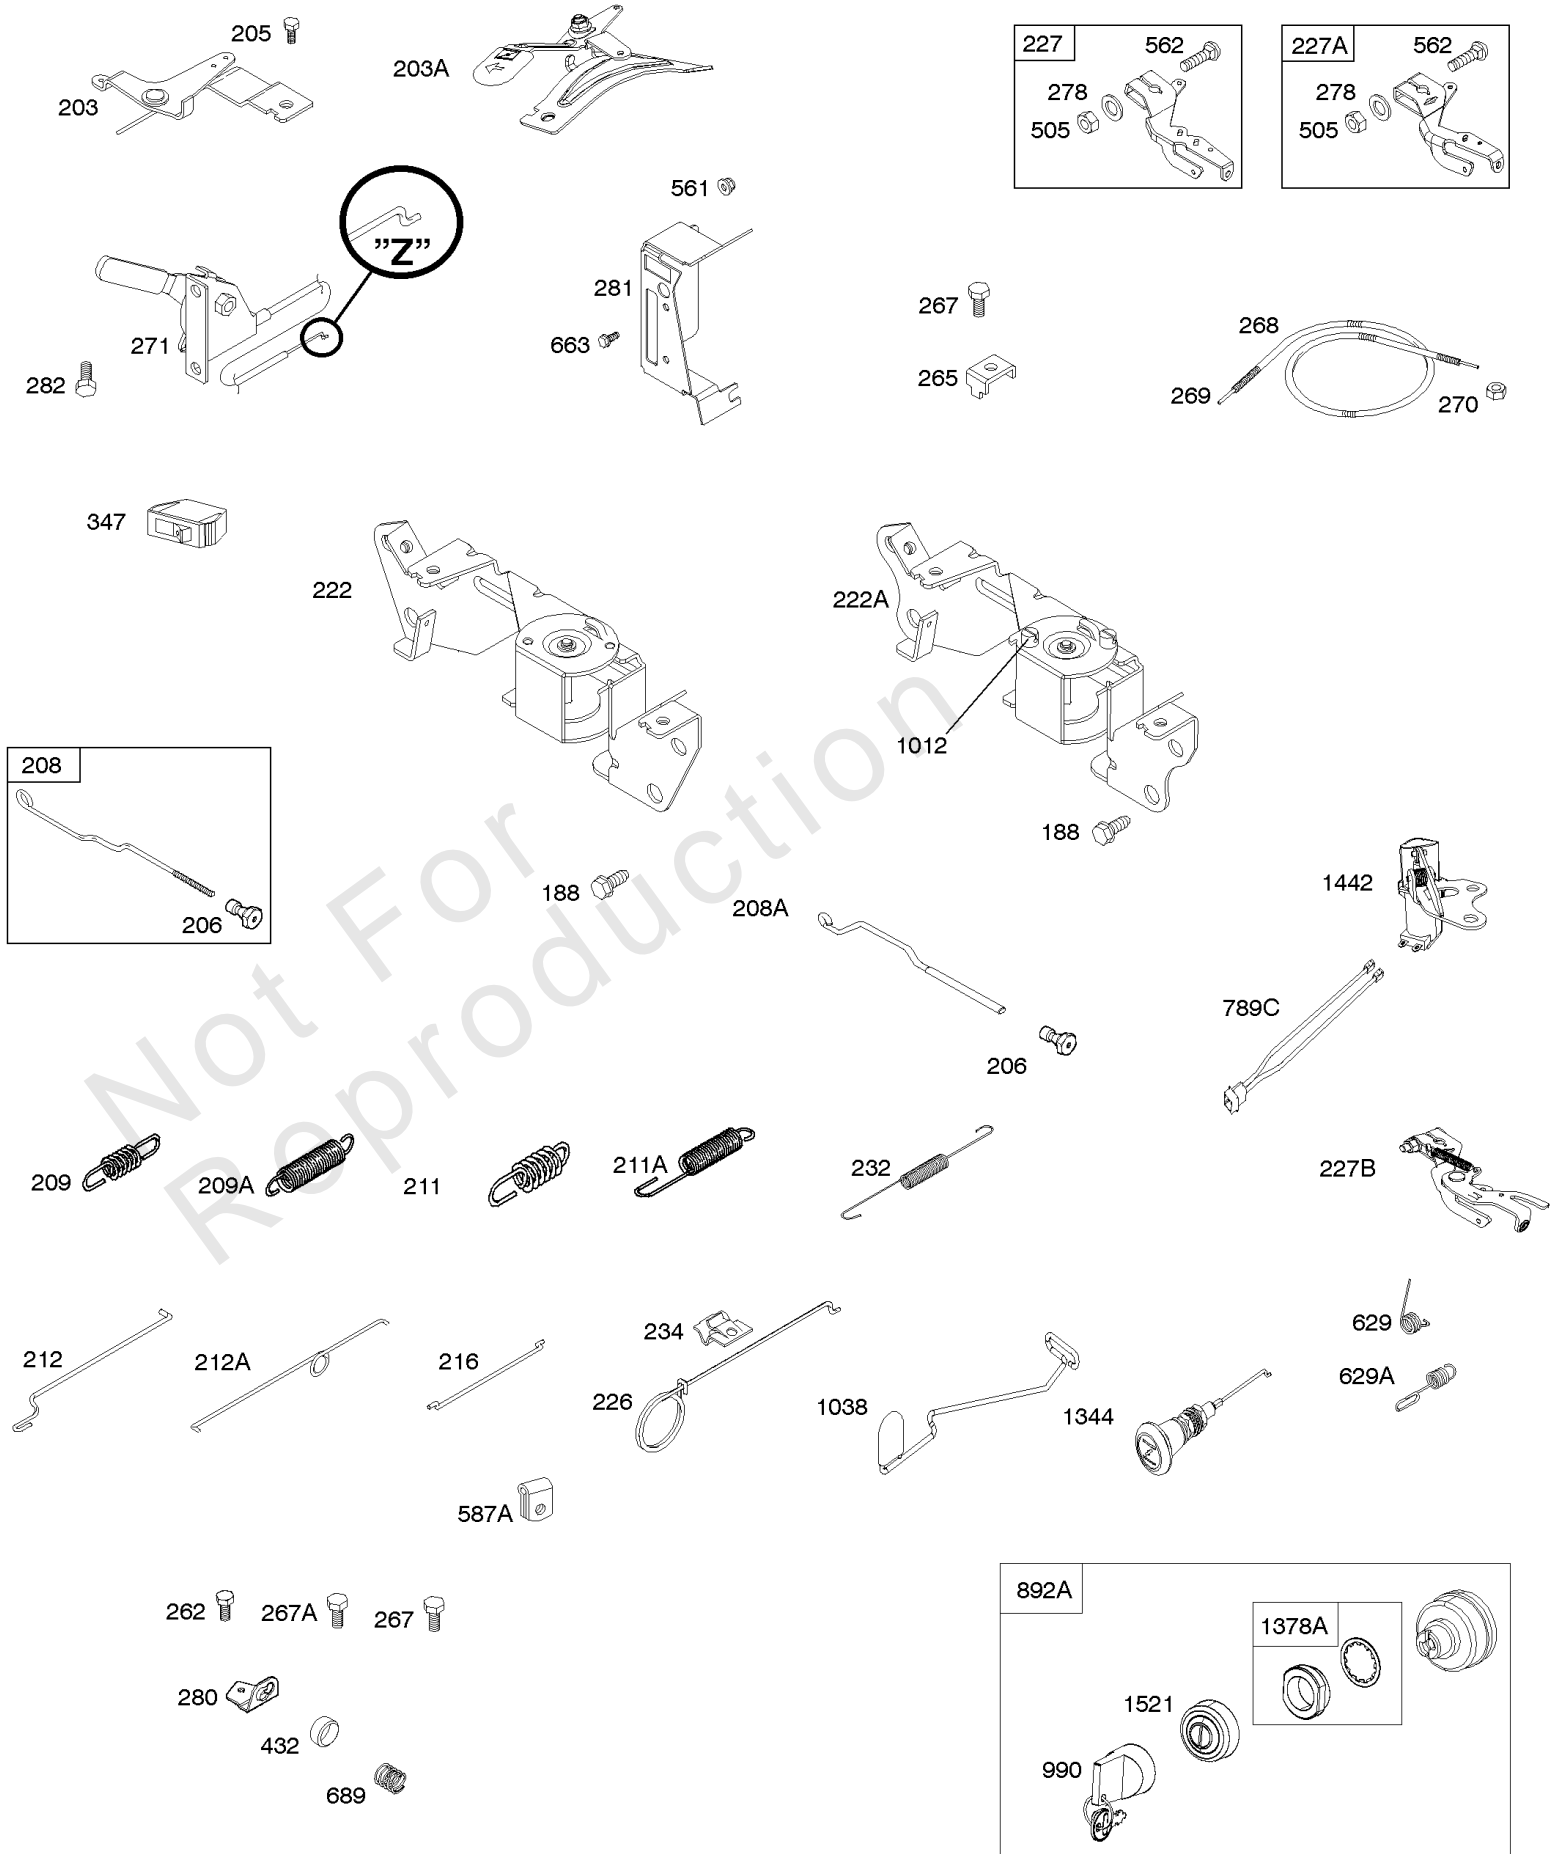

Included in Fuel Tank Service #845137

Included in Fuel Tank Service #845138

Fuel Supply

REF NO	PART NO	QTY	DESCRIPTION
1054	280275		TIE, Cable

Not For Reproduction

Governor Spring, Controls

REF NO	PART NO	QTY	DESCRIPTION
188	692056		SCREW -(Control Bracket) (M8x14mm)
188	845964		SCREW -(Control Bracket) (M8x10mm)
203	690923		CRANK, Bell
205	692083		SCREW -(Bell Crank)
206	691244		NUT, Governor Adjusting
208	808453		ROD, Governor Control
209	692071		SPRING, Governor
211	692069		SPRING, Governed Idle -(Red)
212	847015		LINK, Throttle
216	690705		LINK, Choke
222	845305		BRACKET, Control
226	692075		ROD, Choke
227	690236		LEVER, Governor Control
232	692073		SPRING, Governor Link
234	691723		CLIP, Control Rod
262	692083		SCREW -(Rod Bracket)
265	691024		CLAMP, Casing
267	841552		SCREW -(Casing Clamp) (M5x20mm)
267A	692083		SCREW -(Casing Clamp) (M5x20mm)
268	691025		CASING, Control Wire -(Cut To Required Length)
269	691026		WIRE, Control -(Cut To Required Length)
270	691027		NUT -(Control Wire Casing)
271	692541		LEVER, Control -(Cable Wire With Z Formed End)
278	842122		WASHER -(Governor Control Lever)
280	691526		BRACKET, Fixed Speed
281	690742		PANEL, Control
282	692083		SCREW -(Control Lever)
347	691995		SWITCH, Rocker
432	691509		CAP, Spring
505	690238		NUT -(Governor Lever)
561	690713		NUT -(Control Lever)
562	690239		BOLT -(Governor Control Lever)
587A	807116		CLAMP, Cable
629	807004		SPRING, Throttle Return -(Throttle Return)
663	692083		SCREW -(Control Panel)
689	691272		SPRING, Friction
990	691959		SET, Key
1012	690592		RETAINER, Link