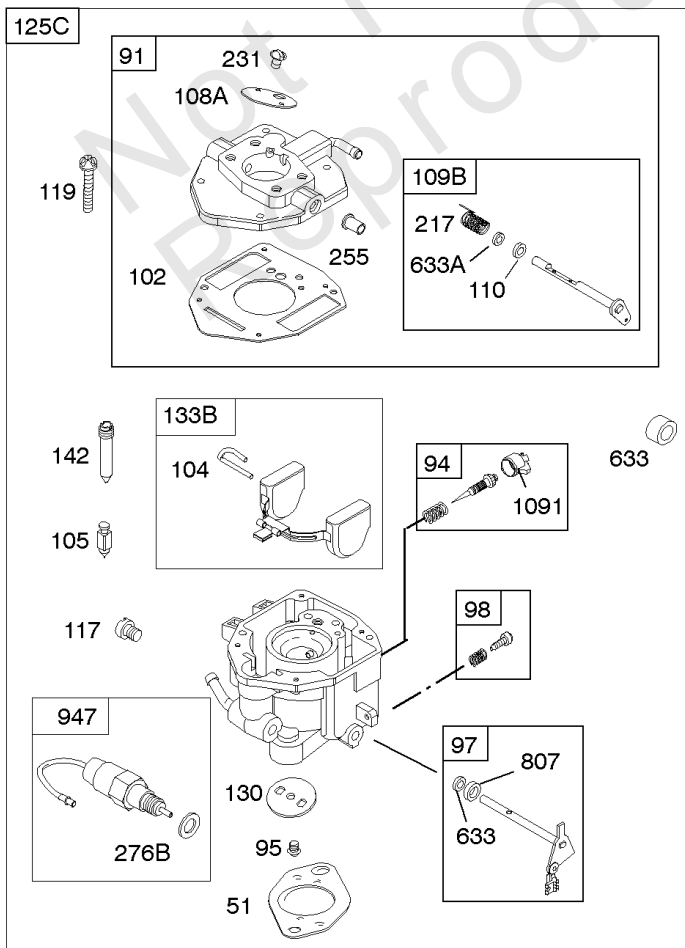

Carburetor

REF NO	PART NO	QTY	DESCRIPTION
51	691694		GASKET, Intake
91	809208		BODY, Upper Carburetor
94	844987		KIT, Idle Mixture
95	690718		SCREW -(Throttle Valve)
98	808177		KIT, Idle Speed
102	692077		GASKET, Carburetor Body
104	690723		PIN, Float Hinge
105	797410		VALVE, Float Needle -(15.87 mm Long)
105A	846635		VALVE, Float Needle -(18.87 mm)
108A	844989		VALVE, Choke
109	808398		KIT, Choke Shaft
109B	809096		SHAFT, Choke
110	806861		WASHER -(Choke Shaft) (Plastic)
117	690862		JET, Main -(Standard) (Standard)
118	807012		JET, Main -(High Altitude) (5000 Feet)
119	690720		SCREW -(Upper Carburetor Body to Lower Carburetor Body) (M4x18mm)
119	842761		SCREW -(Upper Carburetor Body to Lower Carburetor Body) (M4x16mm)
130	690726		VALVE, Throttle
133A	844546		FLOAT, Carburetor
142	690725		NOZZLE, Carburetor
163C	844931		GASKET, Air Cleaner
187	791745		LINE, Fuel -(23) (Cut to Required Length)
187	791766		LINE, Fuel -(15 Inches Long)(Cut To Required Length)
187D	791744		LINE, Fuel -(Formed)(14 Inches Long)(Cut To Required Length)
217	806862		SPRING, Choke Return
231	690718		SCREW -(Choke Valve)
255	690721		BUSHING, Choke Shaft
276B	806137		WASHER, Sealing -(Fuel Solenoid)
365	690711		SCREW -(Carburetor/Throttle Body) (M8x38mm)
365A	690866		SCREW -(Carburetor/Throttle Body) (M6 x 98mm)
445A	393957S		FILTER, A/C Cartridge
467	691985		KNOB, Air Cleaner Cover -Used Before Code Date 10040100
467	846431		KNOB, Air Cleaner Cover -Used After Code Date 10033100
536	845198		CLEANER, Air
601	791850		CLAMP, Hose
601A	691038		CLAMP, Hose -(Black)
633	806131		SEAL, Choke/Throttle Shaft -(Throttle Shaft)
633A	690722		SEAL, Choke/Throttle Shaft -(Choke Shaft)