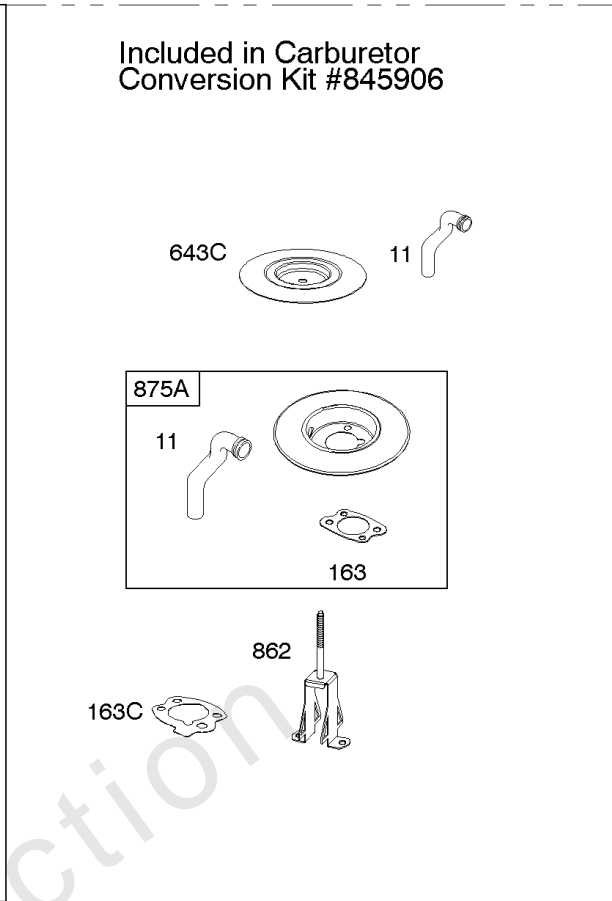

Carburetor

REF NO	PART NO	QTY	DESCRIPTION
51	691694		GASKET, Intake
94	844987		KIT, Idle Mixture
95	690718		SCREW -(Throttle Valve)
98	808177		KIT, Idle Speed
102	692077		GASKET, Carburetor Body
104	690723		PIN, Float Hinge
105	797410		VALVE, Float Needle -(15.87 mm Long)
105A	846635		VALVE, Float Needle -(18.87 mm)
108A	844989		VALVE, Choke
109	808398		KIT, Choke Shaft
110	806861		WASHER -(Choke Shaft) (Plastic)
117	690862		JET, Main -(Standard) (Standard)
118	807012		JET, Main -(High Altitude) (5000 Feet)
119	842761		SCREW -(Upper Carburetor Body to Lower Carburetor Body) (M4x16mm)
119	690720		SCREW -(Upper Carburetor Body to Lower Carburetor Body) (M4x18mm)
130	690726		VALVE, Throttle
133A	844546		FLOAT, Carburetor
163C	844931		GASKET, Air Cleaner
187	791745		LINE, Fuel -(23) (Cut to Required Length)
187	791766		LINE, Fuel -(15 Inches Long)(Cut To Required Length)
187D	791744		LINE, Fuel -(Formed)(14 Inches Long)(Cut To Required Length)
217	806862		SPRING, Choke Return
231	690718		SCREW -(Choke Valve)
255	690721		BUSHING, Choke Shaft
276	690724		WASHER, Sealing
365	690711		SCREW -(Carburetor/Throttle Body) (M8x38mm)
365A	690866		SCREW -(Carburetor/Throttle Body) (M6 x 98mm)
445	394018S		FILTER, A/C Cartridge
467	691985		KNOB, Air Cleaner Cover -Used Before Code Date 10040100
467	846431		KNOB, Air Cleaner Cover -Used After Code Date 10033100
601	791850		CLAMP, Hose
601A	691038		CLAMP, Hose -(Black)
629	807004		SPRING, Throttle Return -(Throttle Return)
633	806131		SEAL, Choke/Throttle Shaft -(Throttle Shaft)
633A	690722		SEAL, Choke/Throttle Shaft -(Choke Shaft)
637	806999		WASHER -(Throttle Shaft)