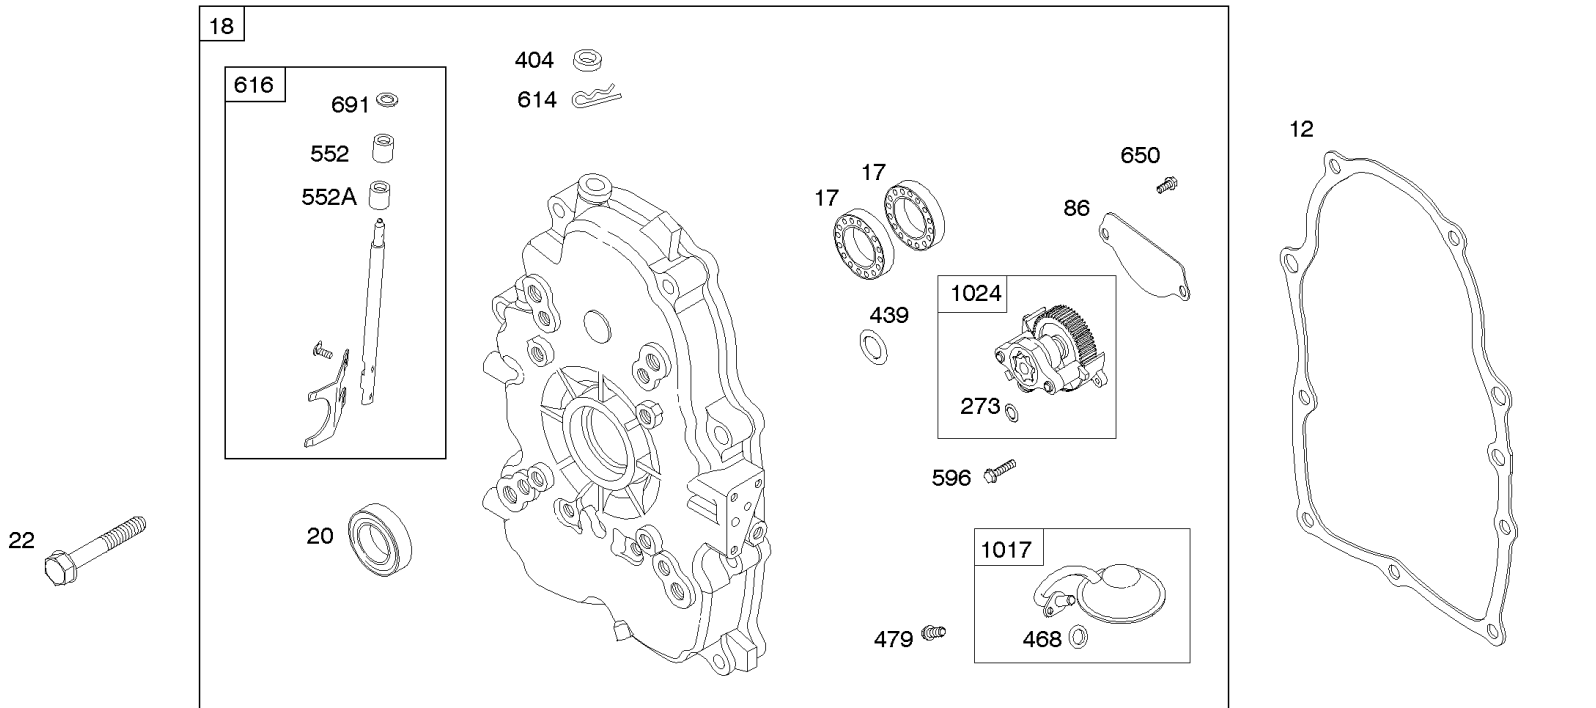

Carburetor

REF NO	PART NO	QTY	DESCRIPTION
1091	844448		CAP, Limiter

Not For Reproduction

Carburetor Overhaul Kit, Engine & Valve Set

REF NO	PART NO	QTY	DESCRIPTION
3	805101S		SEAL, Oil -(Magneto Side)
7	806085S		GASKET, Cylinder Head
9	844986		GASKET, Breather
12	846487		GASKET, Crankcase
20	805049S		SEAL, Oil -(PTO Side)
51	691694		GASKET, Intake
51A	692035		GASKET, Intake
94	844987		KIT, Idle Mixture
102	692077		GASKET, Carburetor Body
104	690723		PIN, Float Hinge
105	797410		VALVE, Float Needle -(15.87 mm Long)
105A	846635		VALVE, Float Needle -(18.87 mm)
117	690862		JET, Main -(Standard) (Standard)
121	809021		KIT, Carburetor Overhaul
142	690725		NOZZLE, Carburetor
255	690721		BUSHING, Choke Shaft
273	690681		SEAL, O-Ring -(Oil Pump)
276	690724		WASHER, Sealing
276A	807085		WASHER, Sealing -(Rocker Cover)
358	808704		GASKET SET, Engine
439	692154		O-RING, Oil Gallery -(Crankcase Cover/Sump or Cylinder Assembly)
468	690690		SEAL, O-Ring -(Oil Pump Screen)
633	806131		SEAL, Choke/Throttle Shaft -(Throttle Shaft)
633A	690722		SEAL, Choke/Throttle Shaft -(Choke Shaft)
691	842826		SEAL, Governor Shaft
807	805557		SPACER -(Throttle)
868	691963		SEAL, Valve
883	691613		GASKET, Exhaust
988	692063		GASKET, Oil Adapter
1022	806039S		GASKET, Rocker Cover
1091	844448		CAP, Limiter
1095B	842723		GASKET SET, Valve