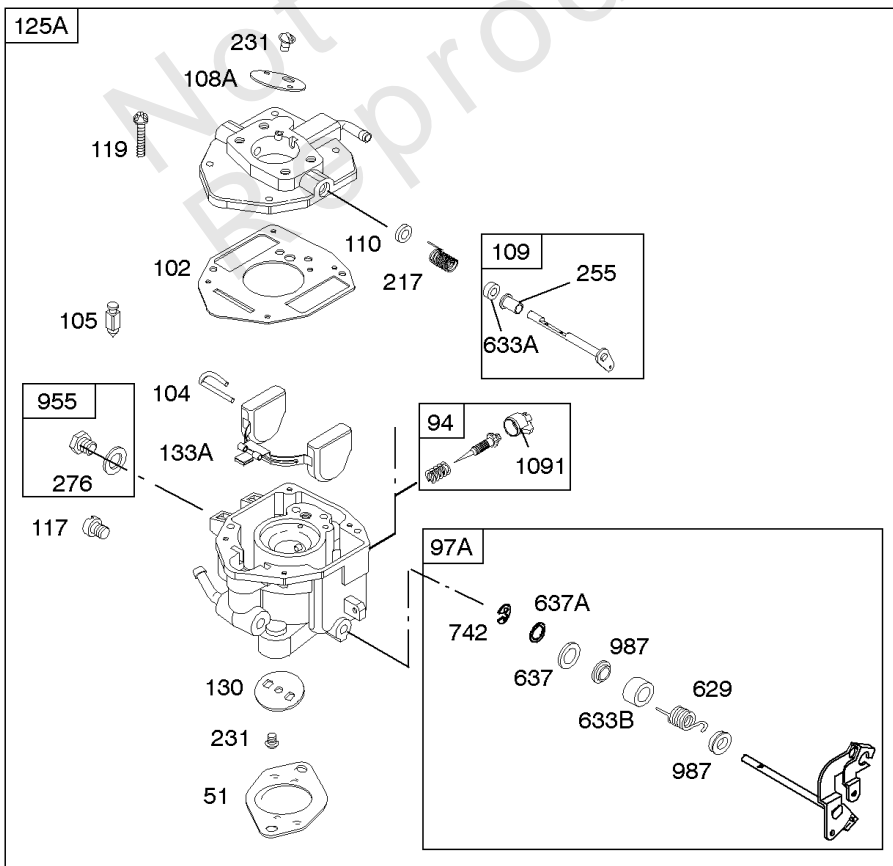

Carburetor

REF NO	PART NO	QTY	DESCRIPTION
637A	807000		WASHER -(Throttle Shaft)
742	807001		RETAINER, E Ring
807	805557		SPACER -(Throttle)
955	807723		PLUG, Carburetor
987	807002		SEAL, Choke/Throttle Shaft
1091	844448		CAP, Limiter

Not For Reproduction