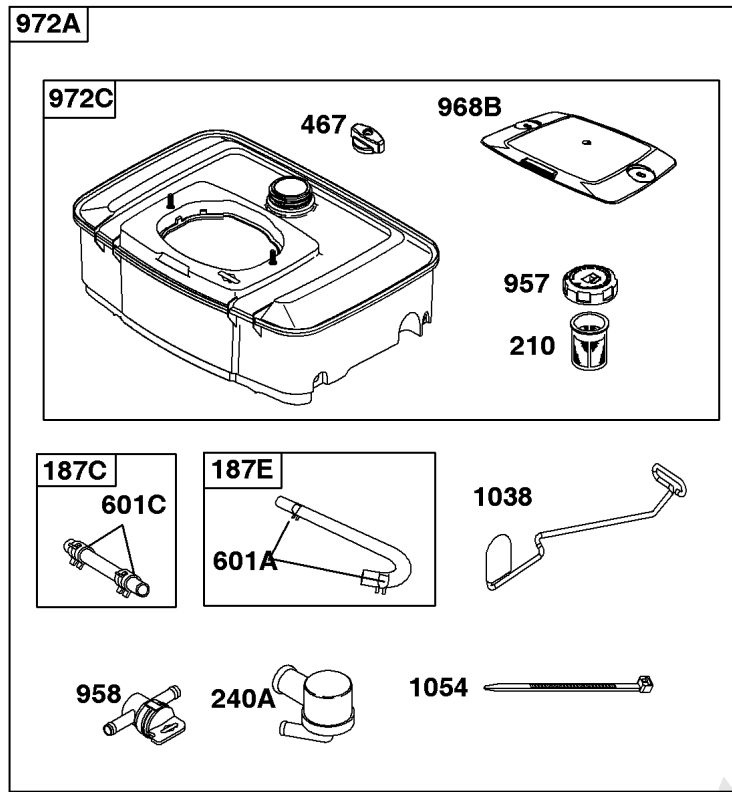

Included in Fuel Tank Service #845137

Included in Fuel Tank Service #845138

529A

674