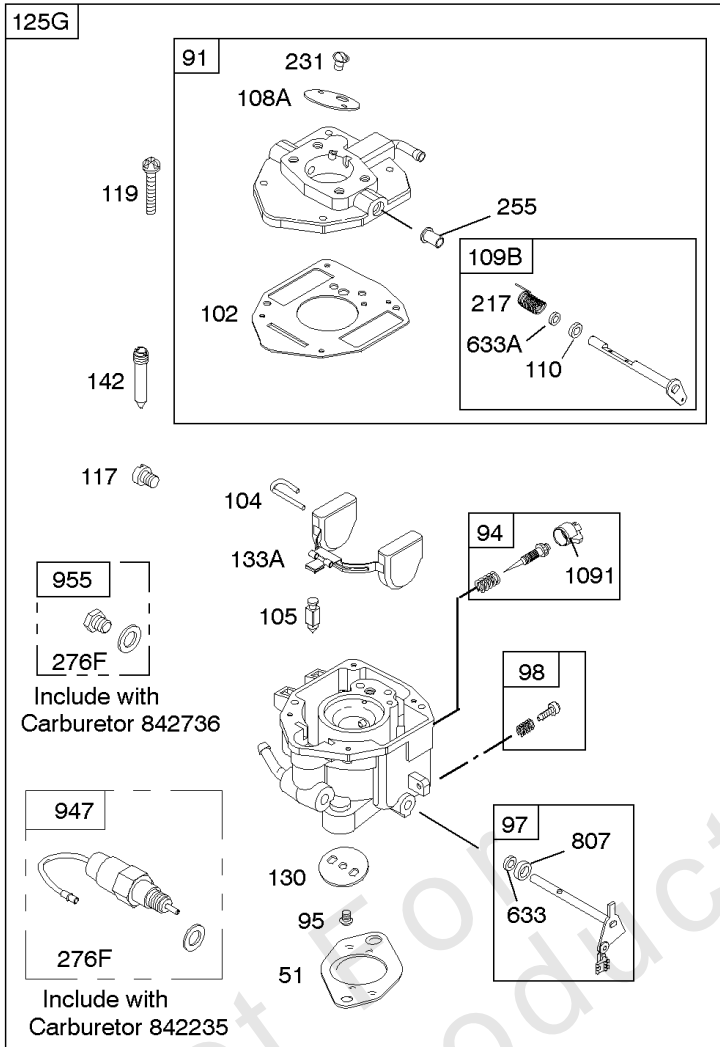

Carburetor

REF NO	PART NO	QTY	DESCRIPTION
807	805557		SPACER -(Throttle)
833A	691593		SCREW -(Air Cleaner Mounting Strap/Stud)
947	692094		SOLENOID, Fuel
1091	844448		CAP, Limiter

Not For Reproduction

Carburetor

REF NO	PART NO	QTY	DESCRIPTION
51	691694		GASKET, Intake
91	809208		BODY, Upper Carburetor
94	844987		KIT, Idle Mixture
95	690718		SCREW -(Throttle Valve)
98	808177		KIT, Idle Speed
98A	808981		KIT, Idle Speed
102	692077		GASKET, Carburetor Body
104	690723		PIN, Float Hinge
105	797410		VALVE, Float Needle -(15.87 mm Long)
105A	846635		VALVE, Float Needle -(18.87 mm)
108A	844989		VALVE, Choke
109B	809096		SHAFT, Choke
110	806861		WASHER -(Choke Shaft) (Plastic)
117	690862		JET, Main -(Standard) (Standard)
118	807012		JET, Main -(High Altitude) (5000 Feet)
119	842761		SCREW -(Upper Carburetor Body to Lower Carburetor Body) (M4x16mm)
119	690720		SCREW -(Upper Carburetor Body to Lower Carburetor Body) (M4x18mm)
122A	846960		SPACER, Carburetor
127	847028		PLUG, Welch
130	690726		VALVE, Throttle
133A	844546		FLOAT, Carburetor
142	690725		NOZZLE, Carburetor
187	791766		LINE, Fuel -(15 Inches Long)(Cut To Required Length)
187	791745		LINE, Fuel -(23) (Cut to Required Length)
187D	791744		LINE, Fuel -(Formed)(14 Inches Long)(Cut To Required Length)
217	806862		SPRING, Choke Return
231	690718		SCREW -(Choke Valve)
255	690721		BUSHING, Choke Shaft
276	690724		WASHER, Sealing
365	690711		SCREW -(Carburetor/Throttle Body) (M8x38mm)
365A	690866		SCREW -(Carburetor/Throttle Body) (M6 x 98mm)
601	791850		CLAMP, Hose
601A	691038		CLAMP, Hose -(Black)
633	806131		SEAL, Choke/Throttle Shaft -(Throttle Shaft)
633A	690722		SEAL, Choke/Throttle Shaft -(Choke Shaft)
807	805557		SPACER -(Throttle)
947	692094		SOLENOID, Fuel
955	807723		PLUG, Carburetor