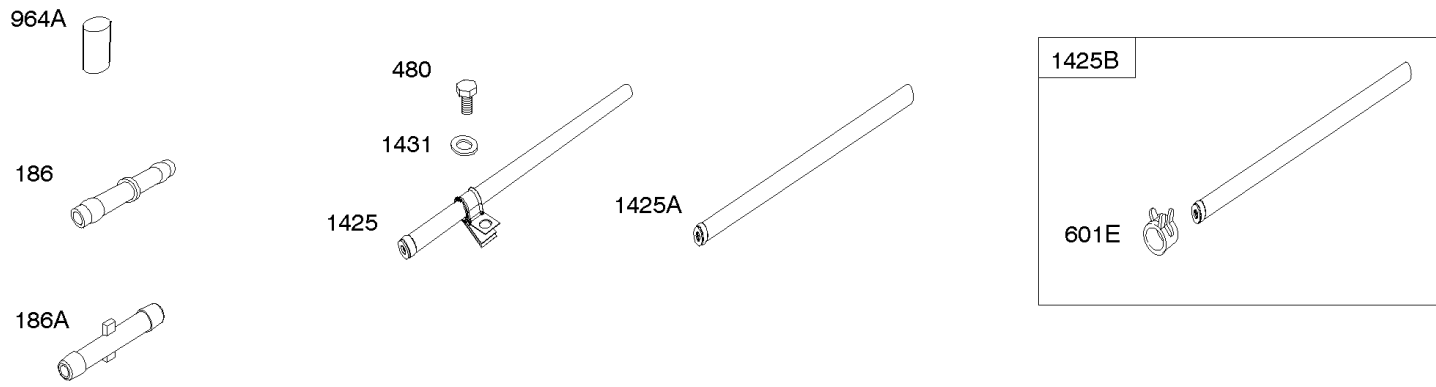

Intake Manifold

REF NO	PART NO	QTY	DESCRIPTION
50	690754		MANIFOLD, Intake
51	691694		GASKET, Intake
51A	692035		GASKET, Intake
54	846604		SCREW -(Intake Manifold) (TEMP/MAP Sensor) (Intake Manifold)
122	690691		SPACER, Carburetor
365	690711		SCREW -(Carburetor/Throttle Body) (M8x38mm)
415	794903		PLUG -(1/8"-27 NPTF - EXTERNAL SQ)
480	806660		SCREW -(Tube Clamp) (M8x18mm)
601E	593879		CLAMP, Hose
1176	842067		NUT -(Exhaust Manifold)
1425	844712		HOSE, Purge Line
1431	844035		WASHER -(Tube Clamp)

Not For Reproduction