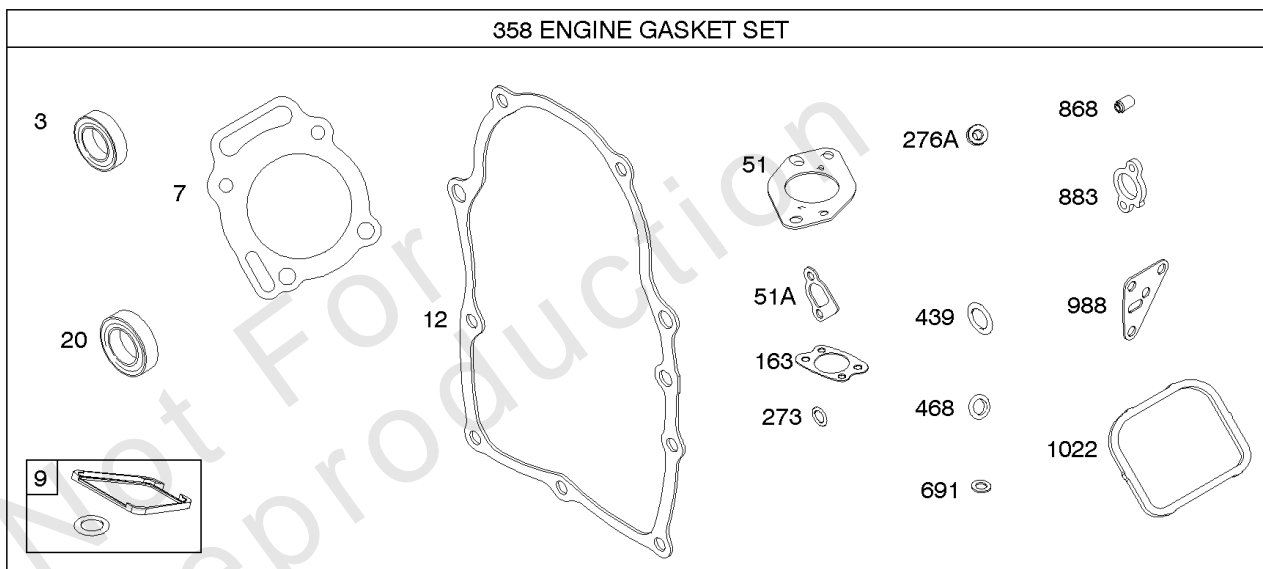

Carburetor Overhaul Kit, Engine & Valve Set

REF NO	PART NO	QTY	DESCRIPTION
3	805101S		SEAL, Oil -(Magneto Side)
7	806085S		GASKET, Cylinder Head
9	844986		GASKET, Breather
12	846487		GASKET, Crankcase
20	805049S		SEAL, Oil -(PTO Side)
51	691694		GASKET, Intake
51A	692035		GASKET, Intake
94	844987		KIT, Idle Mixture
102	692077		GASKET, Carburetor Body
104	690723		PIN, Float Hinge
105	797410		VALVE, Float Needle -(15.87 mm Long)
105A	846635		VALVE, Float Needle -(18.87 mm)
117	690862		JET, Main -(Standard) (Standard)
121	809021		KIT, Carburetor Overhaul
142	690725		NOZZLE, Carburetor
255	690721		BUSHING, Choke Shaft
273	690681		SEAL, O-Ring -(Oil Pump)
276	690724		WASHER, Sealing
276A	807085		WASHER, Sealing -(Rocker Cover)
358	808704		GASKET SET, Engine
439	692154		O-RING, Oil Gallery -(Crankcase Cover/Sump or Cylinder Assembly)
468	690690		SEAL, O-Ring -(Oil Pump Screen)
633	806131		SEAL, Choke/Throttle Shaft -(Throttle Shaft)
633A	690722		SEAL, Choke/Throttle Shaft -(Choke Shaft)
691	842826		SEAL, Governor Shaft
807	805557		SPACER -(Throttle)
868	691963		SEAL, Valve
883	691613		GASKET, Exhaust
988	692063		GASKET, Oil Adapter
1022	806039S		GASKET, Rocker Cover
1091	844448		CAP, Limiter
1095B	842723		GASKET SET, Valve