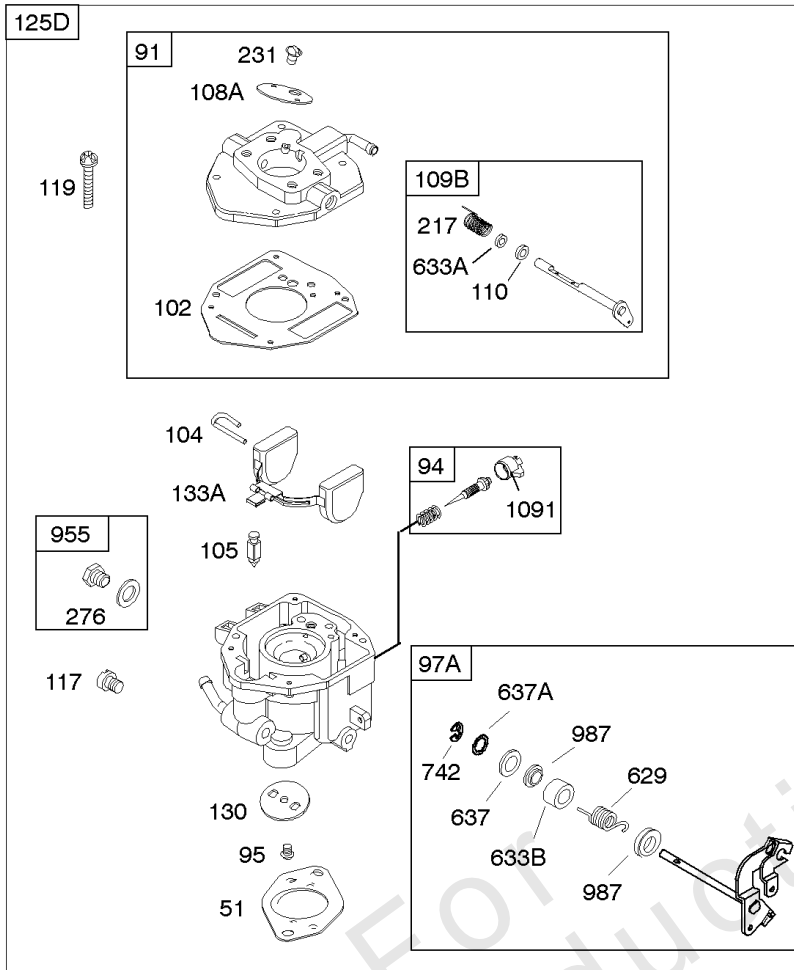

Carburetor

REF NO	PART NO	QTY	DESCRIPTION
51	691694		GASKET, Intake
91	809208		BODY, Upper Carburetor
94	844987		KIT, Idle Mixture
95	690718		SCREW -(Throttle Valve)
97B	807495		SHAFT, Throttle
98	808177		KIT, Idle Speed
98A	808981		KIT, Idle Speed
102	692077		GASKET, Carburetor Body
104	690723		PIN, Float Hinge
105	797410		VALVE, Float Needle -(15.87 mm Long)
105A	846635		VALVE, Float Needle -(18.87 mm)
108A	844989		VALVE, Choke
109	808398		KIT, Choke Shaft
109B	809096		SHAFT, Choke
110	806861		WASHER -(Choke Shaft) (Plastic)
117	690862		JET, Main -(Standard) (Standard)
118	807012		JET, Main -(High Altitude) (5000 Feet)
119	690720		SCREW -(Upper Carburetor Body to Lower Carburetor Body) (M4x18mm)
119	842761		SCREW -(Upper Carburetor Body to Lower Carburetor Body) (M4x16mm)
125F	845255		CARBURETOR
130	690726		VALVE, Throttle
133A	844546		FLOAT, Carburetor
142	690725		NOZZLE, Carburetor
187	791745		LINE, Fuel -(23) (Cut to Required Length)
187	791766		LINE, Fuel -(15 Inches Long)(Cut To Required Length)
187D	791744		LINE, Fuel -(Formed)(14 Inches Long)(Cut To Required Length)
217	806862		SPRING, Choke Return
231	690718		SCREW -(Choke Valve)
255	690721		BUSHING, Choke Shaft
276	690724		WASHER, Sealing
276B	806137		WASHER, Sealing -(Fuel Solenoid)
365	690711		SCREW -(Carburetor/Throttle Body) (M8x38mm)
365A	690866		SCREW -(Carburetor/Throttle Body) (M6 x 98mm)
601	791850		CLAMP, Hose
601A	691038		CLAMP, Hose -(Black)
629	807004		SPRING, Throttle Return -(Throttle Return)
633	806131		SEAL, Choke/Throttle Shaft -(Throttle Shaft)
633A	690722		SEAL, Choke/Throttle Shaft -(Choke Shaft)