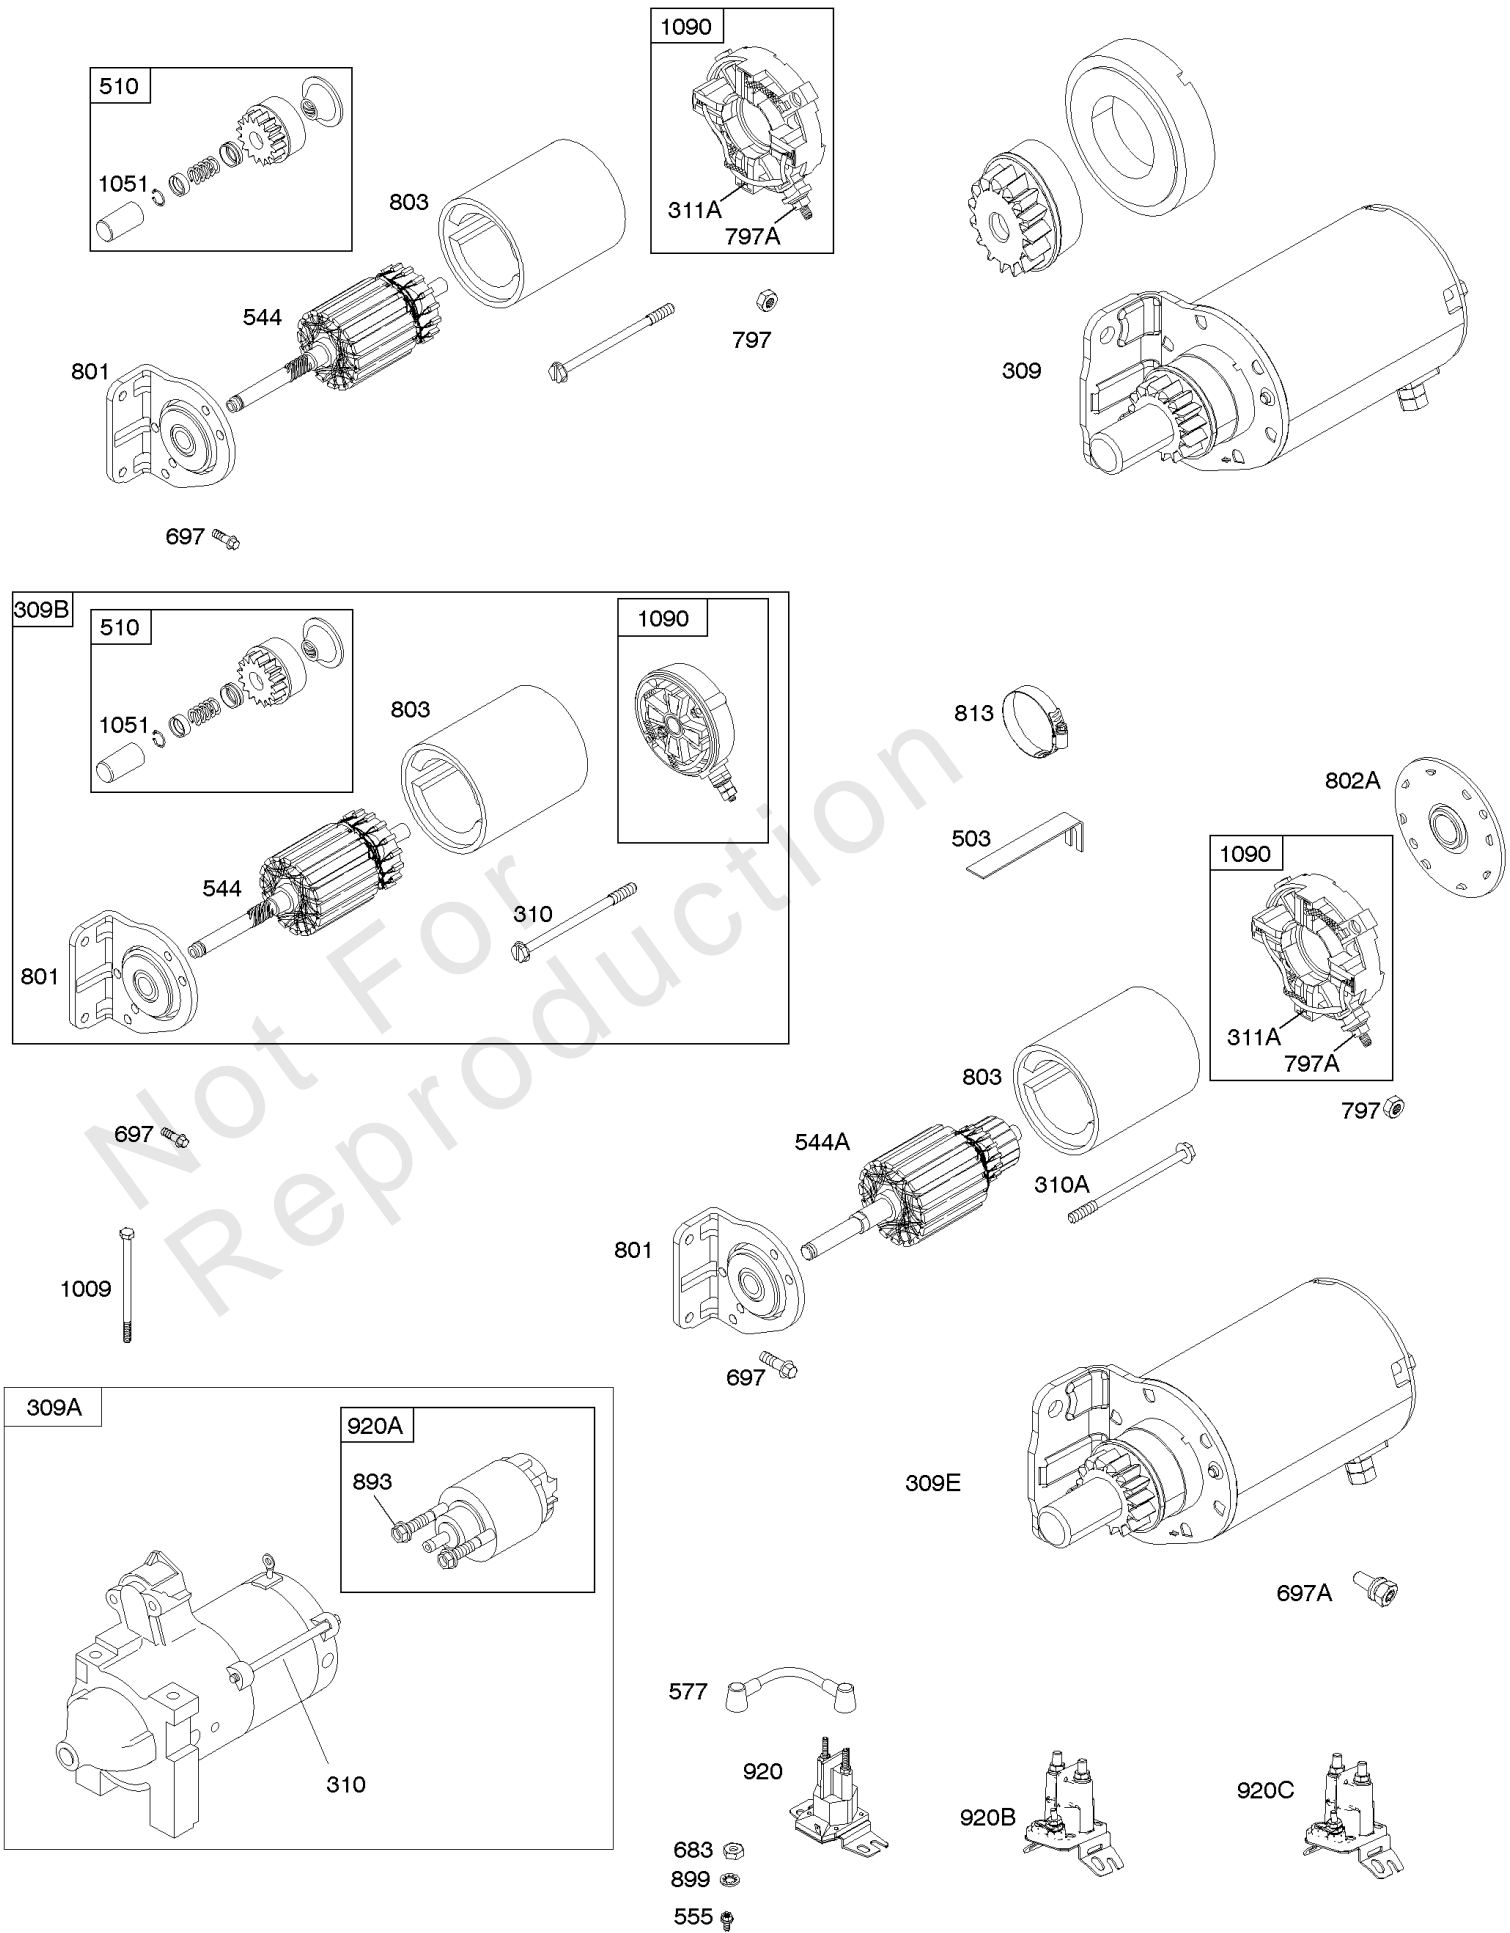

Not For Reproduction

Cylinder Head, Valve Covers

Mfg. No: 305447-0285-G2

Cylinder Head, Valve Covers

REF NO	PART NO	QTY	DESCRIPTION
5	809200		HEAD, Cylinder -(Cylinder 1)
5A	809201		HEAD, Cylinder -(Cylinder 2)
7	806085S		GASKET, Cylinder Head
13	692059		SCREW -(Cylinder Head)
21	809500		CAP, Oil Fill
33	807681		VALVE, Exhaust
34	807680		VALVE, Intake
35	692084		SPRING, Valve -(Intake) (Intake)
36	692084		SPRING, Valve -(Exhaust) (Exhaust)
40	692058		RETAINER, Valve
42	807683		KEEPER, Valve
45	843379		TAPPET, Valve
192	807623		ADJUSTER, Rocker Arm
276A	807085		WASHER, Sealing -(Rocker Cover)
276D	691766		WASHER, Sealing -(Head)(Rocker Cover)
337	496018S		PLUG, Spark
383	19576S		WRENCH, Spark Plug
601	791850		CLAMP, Hose
635	692076		BOOT, Spark Plug
830	809157		STUD, Rocker Arm -(Rocker Arm)
868	691963		SEAL, Valve
871	692057		BUSHING, Valve Guide
914	807084		SCREW -(Rocker Cover)
918	791880		LINE, Fuel
1022	806039S		GASKET, Rocker Cover
1023	843749		COVER, Rocker
1023B	691494		COVER, Rocker
1023C	690910		COVER, Rocker
1023E	691531		COVER, Rocker -(Used On Engines Equipped With 9 Quart Fuel Tanks)
1023D	691558		COVER, Rocker
1026	691758		ROD, Push -(Exhaust)(Aluminum)
1026	691836		ROD, Push -(Intake)(Steel)
1029	807323		ARM, Rocker
1100	791959		PIVOT, Rocker Arm
1254	807084		SCREW -(Rocker Arm Stud)