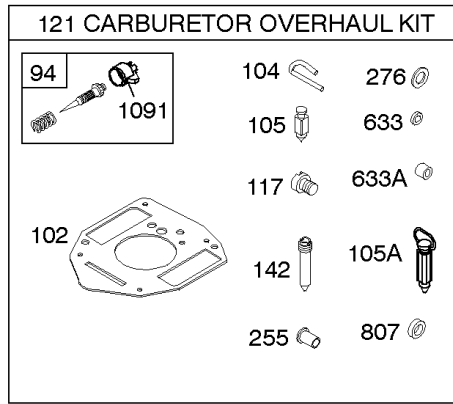

Carburetor Overhaul Kit, Engine & Valve Set

REF NO	PART NO	QTY	DESCRIPTION
3	805101S		SEAL, Oil -(Magneto Side)
7	806085S		GASKET, Cylinder Head
9	844986		GASKET, Breather
12	846487		GASKET, Crankcase
20	805049S		SEAL, Oil -(PTO Side)
51	691694		GASKET, Intake
51A	692035		GASKET, Intake
94	844987		KIT, Idle Mixture
102	692077		GASKET, Carburetor Body
104	690723		PIN, Float Hinge
105	797410		VALVE, Float Needle -(15.87 mm Long)
105A	846635		VALVE, Float Needle -(18.87 mm)
117	690862		JET, Main -(Standard) (Standard)
121	809021		KIT, Carburetor Overhaul
142	690725		NOZZLE, Carburetor
255	690721		BUSHING, Choke Shaft
273	690681		SEAL, O-Ring -(Oil Pump)
276	690724		WASHER, Sealing
276A	807085		WASHER, Sealing -(Rocker Cover)
358	808704		GASKET SET, Engine
439	692154		O-RING, Oil Gallery -(Crankcase Cover/Sump or Cylinder Assembly)
468	690690		SEAL, O-Ring -(Oil Pump Screen)
633	806131		SEAL, Choke/Throttle Shaft -(Throttle Shaft)
633A	690722		SEAL, Choke/Throttle Shaft -(Choke Shaft)
691	842826		SEAL, Governor Shaft
807	805557		SPACER -(Throttle)
868	691963		SEAL, Valve
883	691613		GASKET, Exhaust
988	692063		GASKET, Oil Adapter
1022	806039S		GASKET, Rocker Cover
1091	844448		CAP, Limiter
1095B	842723		GASKET SET, Valve