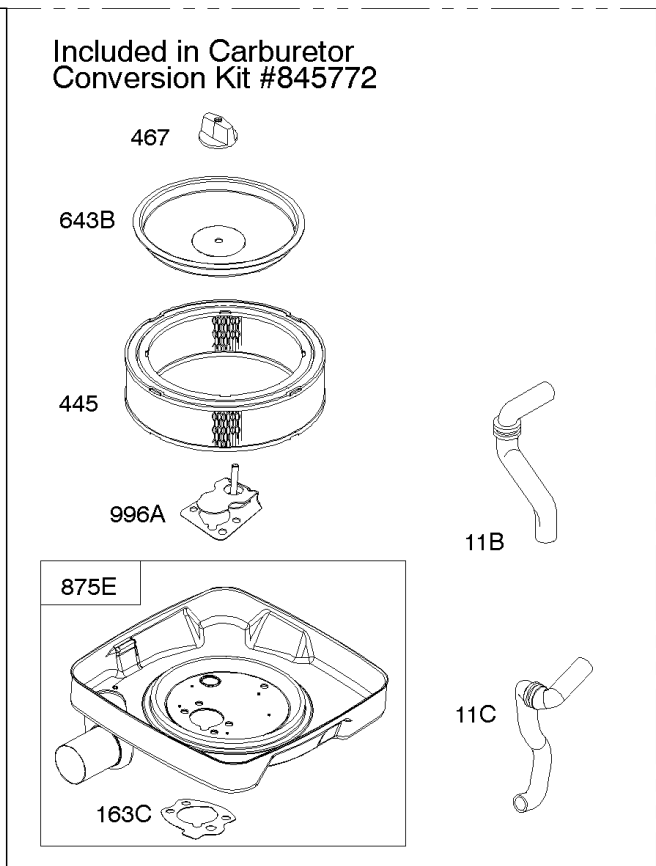

Carburetor

REF NO	PART NO	QTY	DESCRIPTION
637A	807000		WASHER -(Throttle Shaft)
742	807001		RETAINER, E Ring
807	805557		SPACER -(Throttle)
955	807723		PLUG, Carburetor
987	807002		SEAL, Choke/Throttle Shaft
1091	844448		CAP, Limiter

Not For Reproduction