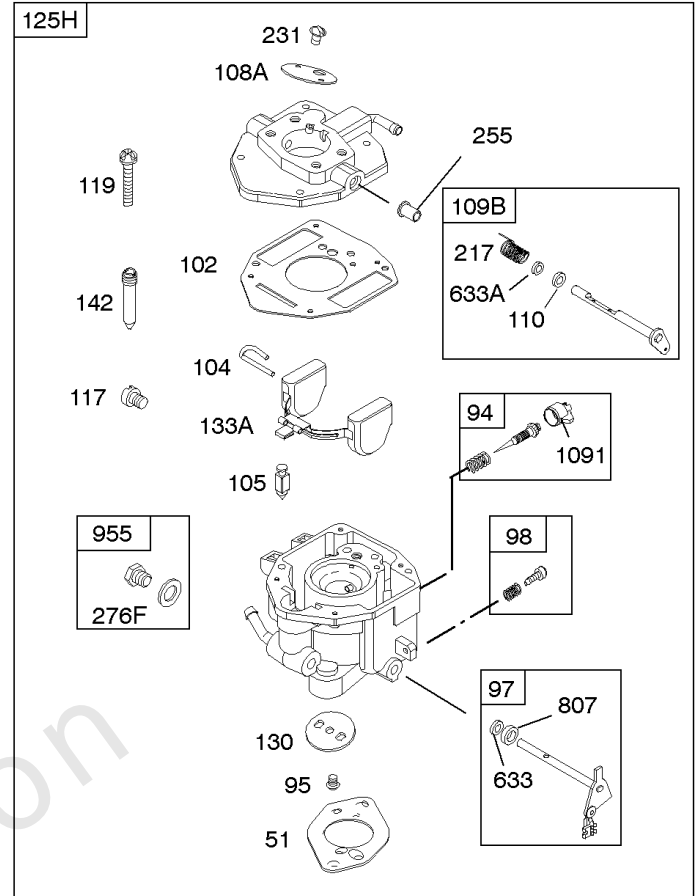

Carburetor

REF NO	PART NO	QTY	DESCRIPTION
51	691694		GASKET, Intake
91	809208		BODY, Upper Carburetor
94	844987		KIT, Idle Mixture
95	690718		SCREW -(Throttle Valve)
98	808177		KIT, Idle Speed
98A	808981		KIT, Idle Speed
102	692077		GASKET, Carburetor Body
104	690723		PIN, Float Hinge
105	797410		VALVE, Float Needle -(15.87 mm Long)
105A	846635		VALVE, Float Needle -(18.87 mm)
108A	844989		VALVE, Choke
109B	809096		SHAFT, Choke
110	806861		WASHER -(Choke Shaft) (Plastic)
117	690862		JET, Main -(Standard) (Standard)
118	807012		JET, Main -(High Altitude) (5000 Feet)
119	842761		SCREW -(Upper Carburetor Body to Lower Carburetor Body) (M4x16mm)
119	690720		SCREW -(Upper Carburetor Body to Lower Carburetor Body) (M4x18mm)
122A	846960		SPACER, Carburetor
127	847028		PLUG, Welch
130	690726		VALVE, Throttle
133A	844546		FLOAT, Carburetor
142	690725		NOZZLE, Carburetor
187	791766		LINE, Fuel -(15 Inches Long)(Cut To Required Length)
187	791745		LINE, Fuel -(23) (Cut to Required Length)
187D	791744		LINE, Fuel -(Formed)(14 Inches Long)(Cut To Required Length)
217	806862		SPRING, Choke Return
231	690718		SCREW -(Choke Valve)
255	690721		BUSHING, Choke Shaft
276	690724		WASHER, Sealing
365	690711		SCREW -(Carburetor/Throttle Body) (M8x38mm)
365A	690866		SCREW -(Carburetor/Throttle Body) (M6 x 98mm)
601	791850		CLAMP, Hose
601A	691038		CLAMP, Hose -(Black)
633	806131		SEAL, Choke/Throttle Shaft -(Throttle Shaft)
633A	690722		SEAL, Choke/Throttle Shaft -(Choke Shaft)
807	805557		SPACER -(Throttle)
947	692094		SOLENOID, Fuel
955	807723		PLUG, Carburetor