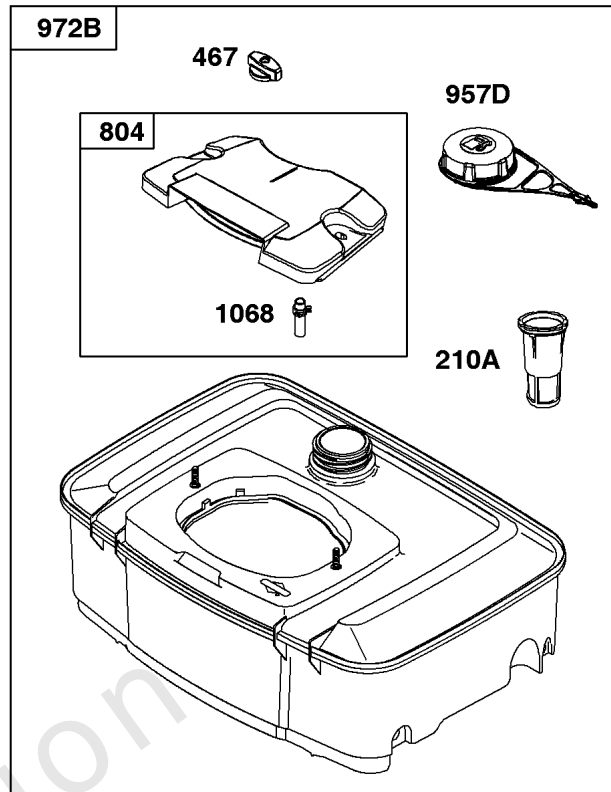

Included in Fuel Tank Service #845137

Included in Fuel Tank Service #845138

529A

674