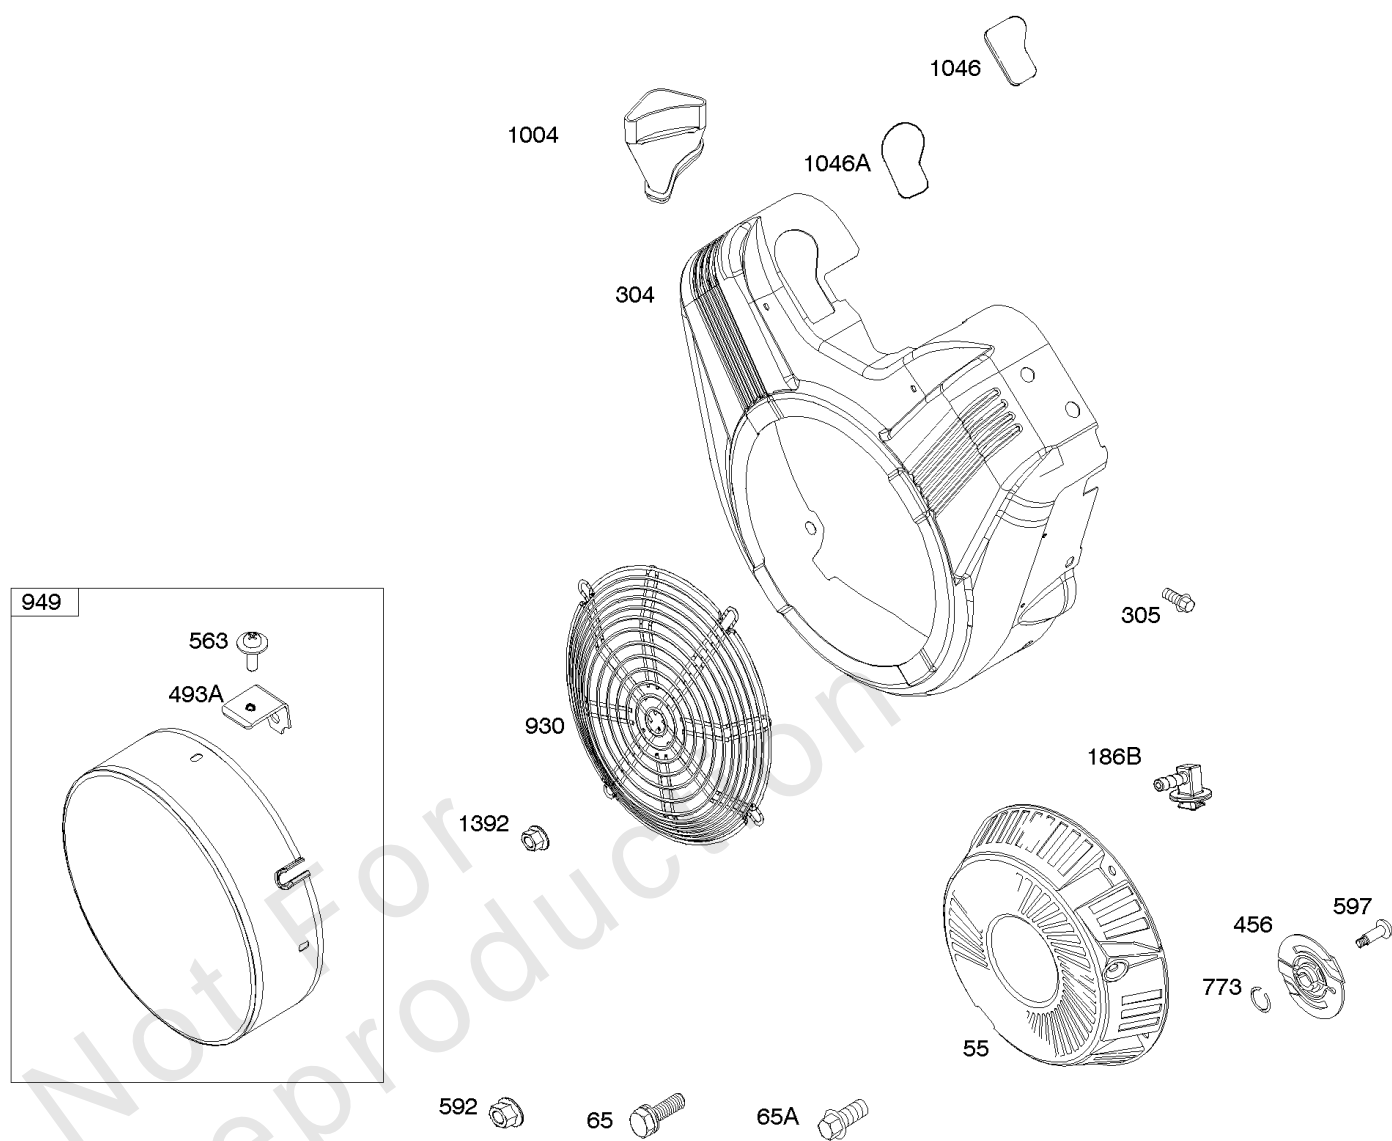

Blower Housing, Rewind Starter

REF NO	PART NO	QTY	DESCRIPTION
55	691568		HOUSING, Rewind Starter
57	692086		SPRING, Rewind Starter
58	66574		ROPE, Starter
59	805957		INSERT, Grip
60	808167		GRIP, Starter Rope
65	690341		SCREW -(Rewind Starter) (Rewind Starter)
65A	841233		SCREW -(Rewind Starter) (M6x10mm)
74	841441		SCREW -(Rotating Screen) (M5x14mm)
304	842681		HOUSING, Blower
305	692062		SCREW -(Blower Housing)
455	841794		CUP, Flywheel
456	691529		PLATE, Pawl Friction
456A	845219		PLATE, Pawl Friction
459	845218		PAWL, Ratchet
493A	845729		BRACKET, Mounting
515	691528		SPRING, Pawl
563	841735		SCREW -(Debris Screen Guard)
592	690939		NUT -(Rewind Starter) (M6)
597	690876		SCREW -(Pawl Friction Plate)
608	841729		STARTER, Rewind
608A	844821		STARTER, Rewind
773	690875		RETAINER
949	845728		GUARD, Debris Screen
1004	841656		DUCT, Air
1046	692082		PLUG, Blower Housing
1046A	843068		PLUG, Blower Housing
1392	690939		NUT -(Rewind Guard)