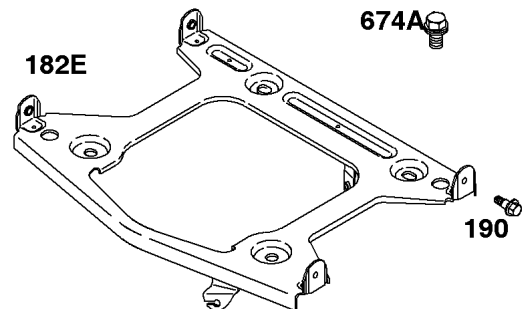

Included in Fuel Tank Service #845137

Included in Fuel Tank Service #845138

529A

674