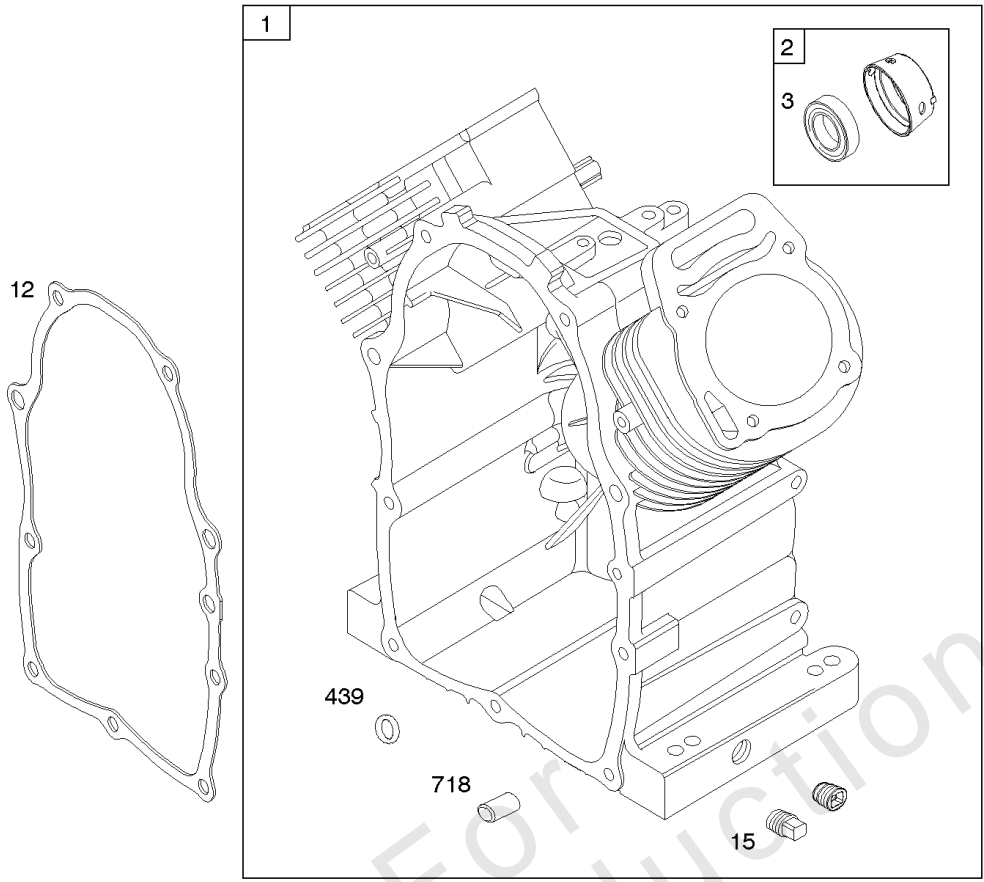

REQUIRED when replacing parts with warning labels affixed.

Camshaft, Crankshaft, Cylinder, Piston/Rings/Connecting Rod

REF NO	PART NO	QTY	DESCRIPTION
1	692178		CYLINDER ASSEMBLY
2	808534		KIT, Bushing/Seal -(Magneto Side)
3	805101S		SEAL, Oil -(Magneto Side)
8	808984		BREATHER ASSEMBLY
9	844986		GASKET, Breather
10	690751		SCREW -(Breather Assembly)
11D	845585		TUBE, Breather
12	846487		GASKET, Crankcase
15	691680		PLUG, Oil Drain -(3/8"-18 NPTF - Internal 3/8" Sq)
15	690946		PLUG, Oil Drain -(3/8"-18 NPTF-External 7/16" Sq)
16	692168		CRANKSHAFT
17	843827		BEARING, Ball -(Crankcase Cover Requires Two (2) Ball Bearings)
25	843951		PISTON ASSEMBLY -(Standard) -Used After Code Date 07122300
25A	843951		PISTON ASSEMBLY -(Standard) -Used Before Code Date 07122400
25A	843958		PISTON ASSEMBLY -(.020 Oversize)
26	843953		SET, Ring -(Standard) -Used After Code Date 07122300
26	843957		SET, Ring -(.020 Oversize) -Used After Code Date 07122300
26	-----		Ring Set -(For Replacement Rings Order Ref #25A) -Used Before Code Date 07072400
26	-----		Ring Set -(For Replacement Rings Order Ref #25A) -Used Before Code Date 07122400
27	690683		LOCK, Piston Pin
28	807621		PIN, Piston -(Standard) -Used Before Code Date 07122400
28	844541		PIN, Piston -(Standard) -Used After Code Date 07122300
29	807900S		ROD, Connecting
32	690698		SCREW -(Connecting Rod)
45	843379		TAPPET, Valve
46	845649		CAMSHAFT
357	691483		KEY, Drive Pulley
377	808095		KEY, Flywheel
377A	691639		KEY, Timing
439	692154		O-RING, Oil Gallery -(Crankcase Cover/Sump or Cylinder Assembly)
572	690686		BAFFLE, Breather
598	807625		SHIM, End Play -(Crankshaft or Camshaft Bearing)
601A	691038		CLAMP, Hose -(Black)