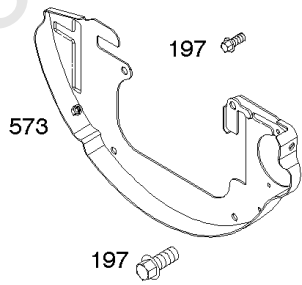

Not For
Reproduction

Shrouds, Air Guides

REF NO	PART NO	QTY	DESCRIPTION
37	841309		GUARD, Flywheel
78	690688		SCREW -(Flywheel Guard)
197	807163		SCREW -(Back Plate)
215	841316		COVER, Cylinder Head -(Cylinder 2)
215A	841317		COVER, Cylinder Head -(Cylinder 1)
322	692067		SCREW -(Cylinder Head Cover)
349	690238		NUT -(Cylinder Head Cover)
447	841233		SCREW -(Air Guide Cover)
506	807120		SCREW -(Carburetor/EFI Cover)
529	690744		GROMMET
573	841310		PLATE, Back
638	691551		WASHER -(Cylinder Head Cover)
638A	690706		WASHER -(Cylinder Head Cover)
727	841313		COVER, Starter Drive
732	690688		SCREW -(Starter Drive Cover) (18mm)
732A	841233		SCREW -(Starter Drive Cover) (M6x10mm)
865A	841319		COVER, Air Guide
879	842123		COVER, Carburetor/EFI
879A	807460		COVER, Carburetor/EFI