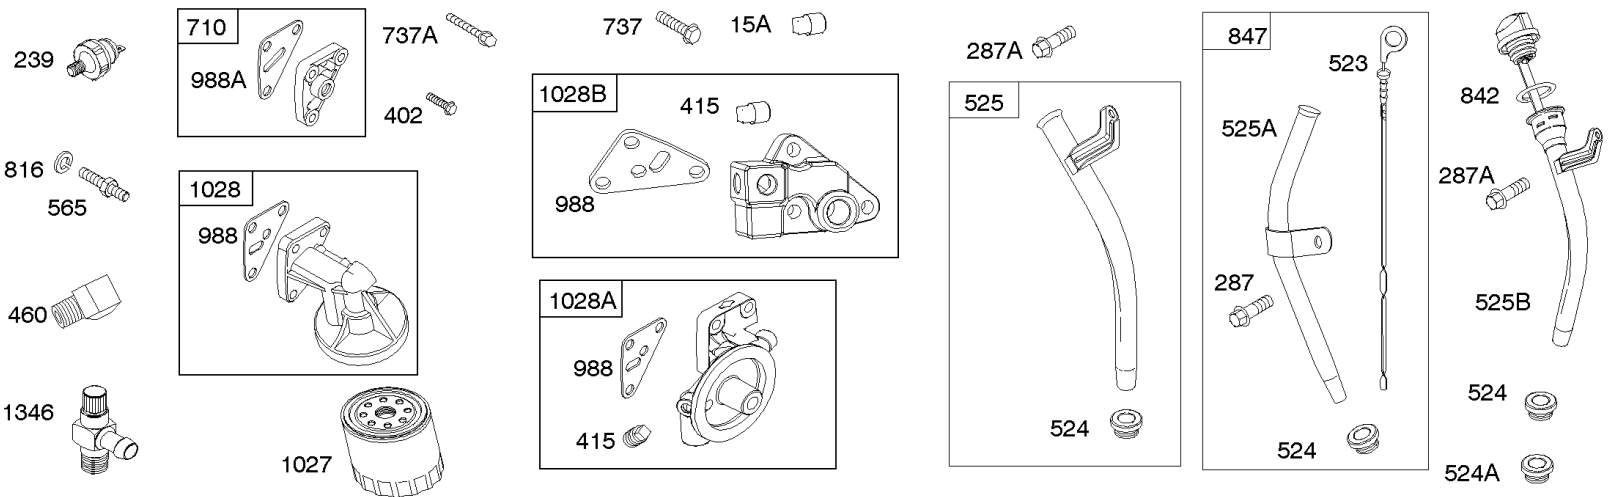

Crankcase Cover, Lubrication, Oil Filter Adapter,

REF NO	PART NO	QTY	DESCRIPTION
12	846487		GASKET, Crankcase
15A	691686		PLUG, Oil Drain -(1/4"-18 NPTF - 3/8 External Sq)
17	843827		BEARING, Ball -(Crankcase Cover Requires Two (2) Ball Bearings)
18	844588		COVER, Crankcase
20	805049S		SEAL, Oil -(PTO Side)
22	807362		SCREW -(Crankcase Cover/Sump)
86	690745		COVER, Gear
239	690233		SWITCH, Oil Pressure
273	690681		SEAL, O-Ring -(Oil Pump)
287	692062		SCREW -(Dipstick Tube) (M8x18mm)
287A	806660		SCREW -(Dipstick Tube)
402	690679		SCREW -(Oil Filter Cover) (M6x21mm)
404	690704		WASHER -(Governor Crank)
415	794903		PLUG -(1/8"-27 NPTF - EXTERNAL SQ)
439	692154		O-RING, Oil Gallery -(Crankcase Cover/Sump or Cylinder Assembly)
460	806667		CONNECTOR, Filter Adapter
468	690690		SEAL, O-Ring -(Oil Pump Screen)
479	807084		SCREW -(Oil Pump Screen) (M6x14mm)
523	693175		DIPSTICK
524	693172		SEAL, O-Ring -(Dipstick Tube)
525	693174		TUBE, Dipstick
525A	693173		TUBE, Dipstick
552	690701		BUSHING, Governor Crank
552A	806686		BUSHING, Governor Crank
565	690682		STUD -(Oil Filter Adapter)
596	691492		SCREW -(Oil Pump) (M6x30mm)
614	691550		PIN, Cotter
616	806685		CRANK, Governor
650	841233		SCREW -(Oil Deflector)
691	842826		SEAL, Governor Shaft
710	807689		COVER, Oil Filter
737	690679		SCREW -(Oil Filter Adapter) (M6x21mm)
737A	841233		SCREW -(Oil Filter Adapter) (Oil Filter Adapter)
816	690706		WASHER -(Oil Filter Adapter)
988	692063		GASKET, Oil Adapter
988A	690687		GASKET, Oil Adapter
1017	690900		SCREEN, Oil Pump