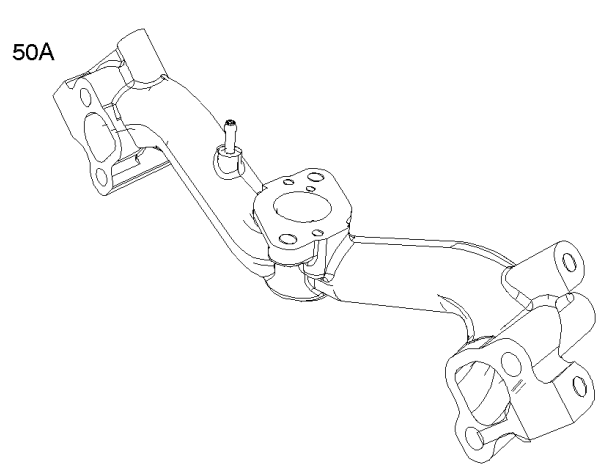

Intake Manifold

REF NO	PART NO	QTY	DESCRIPTION
50	690754		MANIFOLD, Intake
51	691694		GASKET, Intake
51A	692035		GASKET, Intake
54	846604		SCREW -(Intake Manifold) (TEMP/MAP Sensor) (Intake Manifold)
122	690691		SPACER, Carburetor
365	690711		SCREW -(Carburetor/Throttle Body) (M8x38mm)
415	794903		PLUG -(1/8"-27 NPTF - EXTERNAL SQ)
480	806660		SCREW -(Tube Clamp) (M8x18mm)
601E	593879		CLAMP, Hose
1176	842067		NUT -(Exhaust Manifold)
1425	844712		HOSE, Purge Line
1431	844035		WASHER -(Tube Clamp)

Not For Reproduction