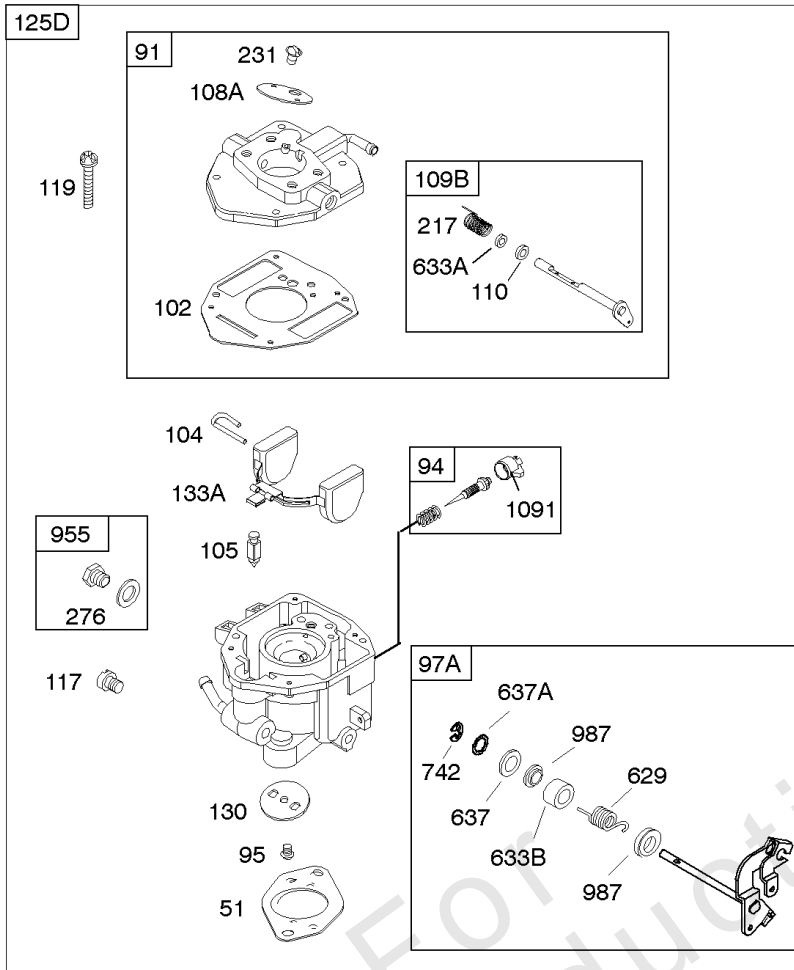

Carburetor

REF NO	PART NO	QTY	DESCRIPTION
637	806999		WASHER -(Throttle Shaft)
637A	807000		WASHER -(Throttle Shaft)
742	807001		RETAINER, E Ring
807	805557		SPACER -(Throttle)
947	692094		SOLENOID, Fuel
955	807723		PLUG, Carburetor
987	807002		SEAL, Choke/Throttle Shaft
1091	844448		CAP, Limiter

Not For Reproduction