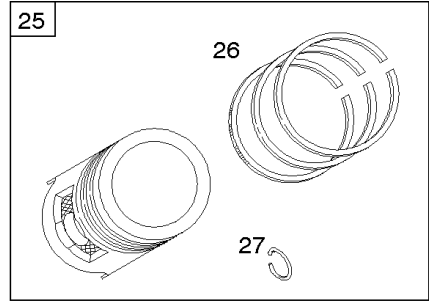

Camshaft, Crankshaft, Cylinder, Piston/Rings/Connecting Rod

Mfg. No: 305447-0285-G2

1036 EMISSIONS LABEL

1330 REPAIR MANUAL

1319 WARNING LABEL

WARNING

- Read and follow Operating Instructions before running engine.
- Gasoline is flammable. Allow engine to cool at least 2 minutes before refueling.
- Engines emit carbon monoxide, DO NOT run in enclosed area.
- Muffler area temperature may exceed 150°F. Do not touch hot parts.

REQUIRED when replacing parts with warning labels affixed.

Camshaft, Crankshaft, Cylinder, Piston/Rings/Connecting Rod

REF NO	PART NO	QTY	DESCRIPTION
718	806469		PIN, Locating -(Cylinder)
741	846085		GEAR, Timing
1025	690689		SPOOL, Governor
1036	-----		Label-Emissions -(Available From A Briggs & Stratton Authorized Dealer)
1133	690342		SCREW -(Crankshaft)
1319	794467		LABEL, Warning
1330	272144		MANUAL, Repair