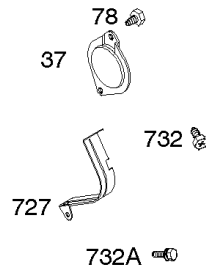

Not For
Reproduction

Shrouds, Air Guides

REF NO	PART NO	QTY	DESCRIPTION
37	841309		GUARD, Flywheel
78	690688		SCREW -(Flywheel Guard)
197	807163		SCREW -(Back Plate)
215	841316		COVER, Cylinder Head -(Cylinder 2)
215A	841317		COVER, Cylinder Head -(Cylinder 1)
322	692067		SCREW -(Cylinder Head Cover)
349	690238		NUT -(Cylinder Head Cover)
447	841233		SCREW -(Air Guide Cover)
506	807120		SCREW -(Carburetor/EFI Cover)
529	690744		GROMMET
573	841310		PLATE, Back
638	691551		WASHER -(Cylinder Head Cover)
638A	690706		WASHER -(Cylinder Head Cover)
727	841313		COVER, Starter Drive
732	690688		SCREW -(Starter Drive Cover) (18mm)
732A	841233		SCREW -(Starter Drive Cover) (M6x10mm)
865A	841319		COVER, Air Guide
879	842123		COVER, Carburetor/EFI
879A	807460		COVER, Carburetor/EFI