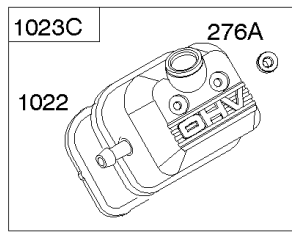

Cylinder Head, Valve Covers

Mfg. No: 305447-0285-G2

Cylinder Head, Valve Covers

REF NO	PART NO	QTY	DESCRIPTION
5	809200		HEAD, Cylinder -(Cylinder 1)
5A	809201		HEAD, Cylinder -(Cylinder 2)
7	806085S		GASKET, Cylinder Head
13	692059		SCREW -(Cylinder Head)
21	809500		CAP, Oil Fill
33	807681		VALVE, Exhaust
34	807680		VALVE, Intake
35	692084		SPRING, Valve -(Intake) (Intake)
36	692084		SPRING, Valve -(Exhaust) (Exhaust)
40	692058		RETAINER, Valve
42	807683		KEEPER, Valve
45	843379		TAPPET, Valve
192	807623		ADJUSTER, Rocker Arm
276A	807085		WASHER, Sealing -(Rocker Cover)
276D	691766		WASHER, Sealing -(Head)(Rocker Cover)
337	496018S		PLUG, Spark
383	19576S		WRENCH, Spark Plug
601	791850		CLAMP, Hose
635	692076		BOOT, Spark Plug
830	809157		STUD, Rocker Arm -(Rocker Arm)
868	691963		SEAL, Valve
871	692057		BUSHING, Valve Guide
914	807084		SCREW -(Rocker Cover)
918	791880		LINE, Fuel
1022	806039S		GASKET, Rocker Cover
1023	843749		COVER, Rocker
1023B	691494		COVER, Rocker
1023C	690910		COVER, Rocker
1023E	691531		COVER, Rocker -(Used On Engines Equipped With 9 Quart Fuel Tanks)
1023D	691558		COVER, Rocker
1026	691758		ROD, Push -(Exhaust)(Aluminum)
1026	691836		ROD, Push -(Intake)(Steel)
1029	807323		ARM, Rocker
1100	791959		PIVOT, Rocker Arm
1254	807084		SCREW -(Rocker Arm Stud)