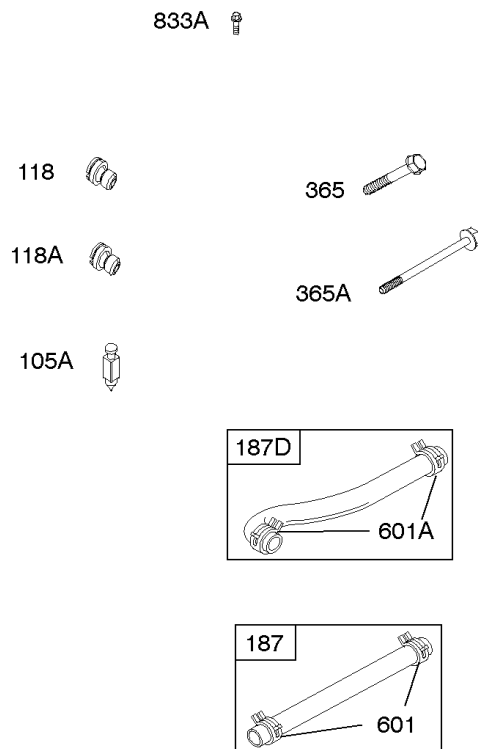

Carburetor

REF NO	PART NO	QTY	DESCRIPTION
51	691694		GASKET, Intake
91	809208		BODY, Upper Carburetor
94	844987		KIT, Idle Mixture
95	690718		SCREW -(Throttle Valve)
98	808177		KIT, Idle Speed
102	692077		GASKET, Carburetor Body
104	690723		PIN, Float Hinge
105	797410		VALVE, Float Needle -(15.87 mm Long)
105A	846635		VALVE, Float Needle -(18.87 mm)
108A	844989		VALVE, Choke
109	808398		KIT, Choke Shaft
109B	809096		SHAFT, Choke
110	806861		WASHER -(Choke Shaft) (Plastic)
117	690862		JET, Main -(Standard) (Standard)
118	807012		JET, Main -(High Altitude) (5000 Feet)
119	690720		SCREW -(Upper Carburetor Body to Lower Carburetor Body) (M4x18mm)
119	842761		SCREW -(Upper Carburetor Body to Lower Carburetor Body) (M4x16mm)
130	690726		VALVE, Throttle
133A	844546		FLOAT, Carburetor
142	690725		NOZZLE, Carburetor
163C	844931		GASKET, Air Cleaner
187	791745		LINE, Fuel -(23) (Cut to Required Length)
187	791766		LINE, Fuel -(15 Inches Long)(Cut To Required Length)
187D	791744		LINE, Fuel -(Formed)(14 Inches Long)(Cut To Required Length)
217	806862		SPRING, Choke Return
231	690718		SCREW -(Choke Valve)
255	690721		BUSHING, Choke Shaft
276B	806137		WASHER, Sealing -(Fuel Solenoid)
365	690711		SCREW -(Carburetor/Throttle Body) (M8x38mm)
365A	690866		SCREW -(Carburetor/Throttle Body) (M6 x 98mm)
445A	393957S		FILTER, A/C Cartridge
467	691985		KNOB, Air Cleaner Cover -Used Before Code Date 10040100
467	846431		KNOB, Air Cleaner Cover -Used After Code Date 10033100
536	845198		CLEANER, Air
601	791850		CLAMP, Hose
601A	691038		CLAMP, Hose -(Black)
633	806131		SEAL, Choke/Throttle Shaft -(Throttle Shaft)
633A	690722		SEAL, Choke/Throttle Shaft -(Choke Shaft)