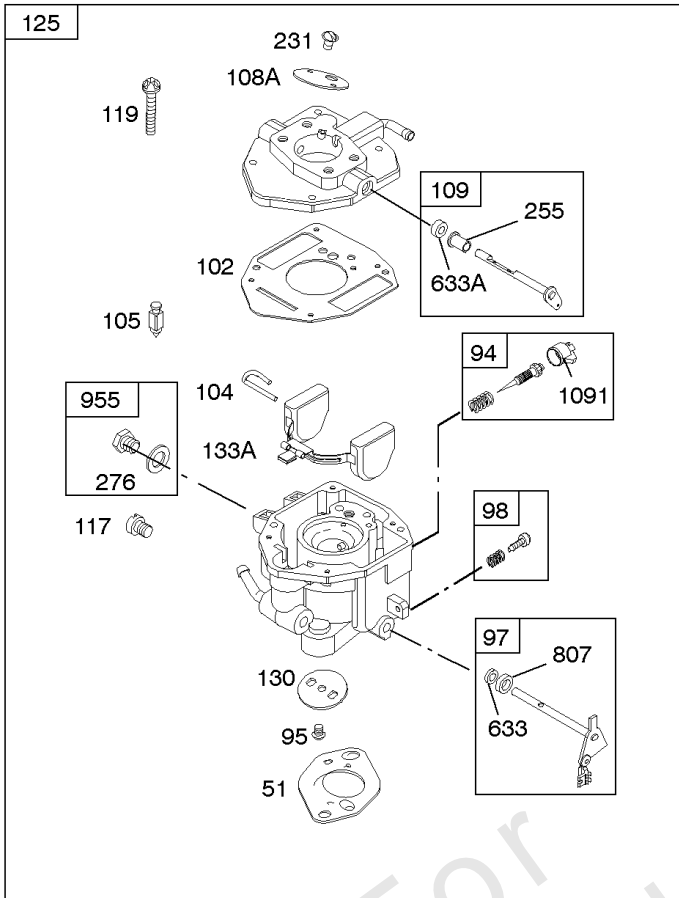

Carburetor

REF NO	PART NO	QTY	DESCRIPTION
637A	807000		WASHER -(Throttle Shaft)
742	807001		RETAINER, E Ring
807	805557		SPACER -(Throttle)
955	807723		PLUG, Carburetor
987	807002		SEAL, Choke/Throttle Shaft
1091	844448		CAP, Limiter

Not For Reproduction