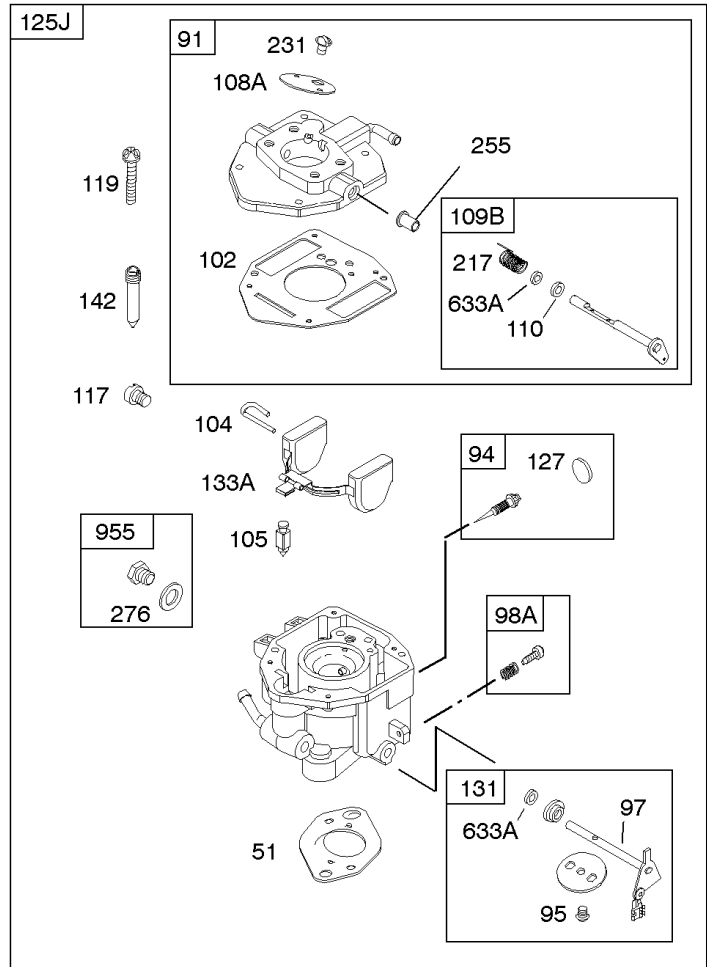

Carburetor

REF NO	PART NO	QTY	DESCRIPTION
51	691694		GASKET, Intake
91	809208		BODY, Upper Carburetor
94	844987		KIT, Idle Mixture
95	690718		SCREW -(Throttle Valve)
98	808177		KIT, Idle Speed
98A	808981		KIT, Idle Speed
102	692077		GASKET, Carburetor Body
104	690723		PIN, Float Hinge
105	797410		VALVE, Float Needle -(15.87 mm Long)
105A	846635		VALVE, Float Needle -(18.87 mm)
108A	844989		VALVE, Choke
109B	809096		SHAFT, Choke
110	806861		WASHER -(Choke Shaft) (Plastic)
117	690862		JET, Main -(Standard) (Standard)
118	807012		JET, Main -(High Altitude) (5000 Feet)
119	842761		SCREW -(Upper Carburetor Body to Lower Carburetor Body) (M4x16mm)
119	690720		SCREW -(Upper Carburetor Body to Lower Carburetor Body) (M4x18mm)
122A	846960		SPACER, Carburetor
127	847028		PLUG, Welch
130	690726		VALVE, Throttle
133A	844546		FLOAT, Carburetor
142	690725		NOZZLE, Carburetor
187	791766		LINE, Fuel -(15 Inches Long)(Cut To Required Length)
187	791745		LINE, Fuel -(23) (Cut to Required Length)
187D	791744		LINE, Fuel -(Formed)(14 Inches Long)(Cut To Required Length)
217	806862		SPRING, Choke Return
231	690718		SCREW -(Choke Valve)
255	690721		BUSHING, Choke Shaft
276	690724		WASHER, Sealing
365	690711		SCREW -(Carburetor/Throttle Body) (M8x38mm)
365A	690866		SCREW -(Carburetor/Throttle Body) (M6 x 98mm)
601	791850		CLAMP, Hose
601A	691038		CLAMP, Hose -(Black)
633	806131		SEAL, Choke/Throttle Shaft -(Throttle Shaft)
633A	690722		SEAL, Choke/Throttle Shaft -(Choke Shaft)
807	805557		SPACER -(Throttle)
947	692094		SOLENOID, Fuel
955	807723		PLUG, Carburetor