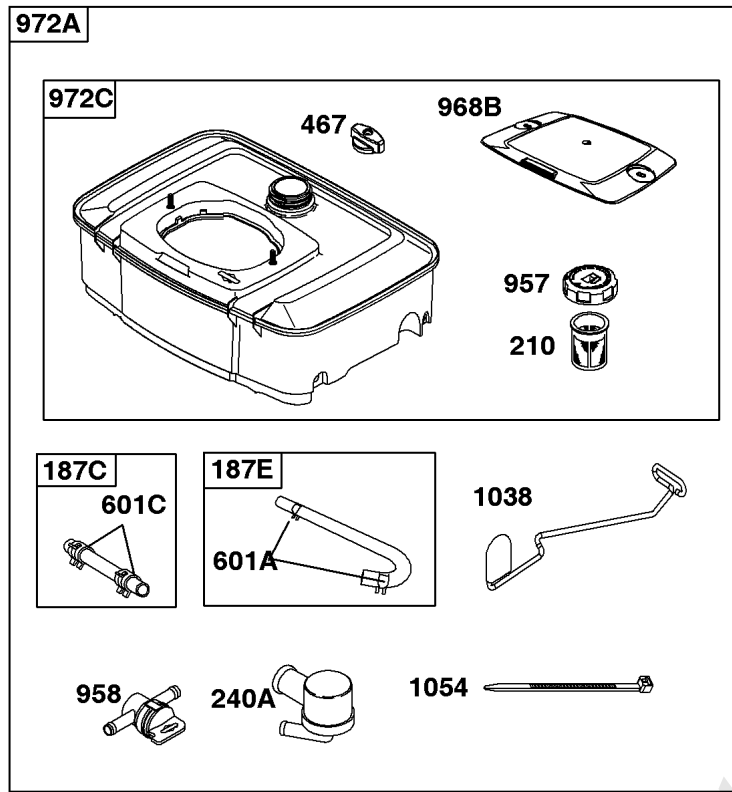

Included in Fuel Tank Service #845137

Included in Fuel Tank Service #845138

Fuel Supply

REF NO	PART NO	QTY	DESCRIPTION
1054	280275		TIE, Cable

Not For Reproduction

Governor Spring, Controls

REF NO	PART NO	QTY	DESCRIPTION
188	692056		SCREW -(Control Bracket) (M8x14mm)
188	845964		SCREW -(Control Bracket) (M8x10mm)
203	690923		CRANK, Bell
205	692083		SCREW -(Bell Crank)
206	691244		NUT, Governor Adjusting
208	808453		ROD, Governor Control
209	692071		SPRING, Governor
211	692069		SPRING, Governed Idle -(Red)
212	847015		LINK, Throttle
216	690705		LINK, Choke
222	845305		BRACKET, Control
226	692075		ROD, Choke
227	690236		LEVER, Governor Control
232	692073		SPRING, Governor Link
234	691723		CLIP, Control Rod
262	692083		SCREW -(Rod Bracket)
265	691024		CLAMP, Casing
267	841552		SCREW -(Casing Clamp) (M5x20mm)
267A	692083		SCREW -(Casing Clamp) (M5x20mm)
268	691025		CASING, Control Wire -(Cut To Required Length)
269	691026		WIRE, Control -(Cut To Required Length)
270	691027		NUT -(Control Wire Casing)
271	692541		LEVER, Control -(Cable Wire With Z Formed End)
278	842122		WASHER -(Governor Control Lever)
280	691526		BRACKET, Fixed Speed
281	690742		PANEL, Control
282	692083		SCREW -(Control Lever)
347	691995		SWITCH, Rocker
432	691509		CAP, Spring
505	690238		NUT -(Governor Lever)
561	690713		NUT -(Control Lever)
562	690239		BOLT -(Governor Control Lever)
587A	807116		CLAMP, Cable
629	807004		SPRING, Throttle Return -(Throttle Return)
663	692083		SCREW -(Control Panel)
689	691272		SPRING, Friction
990	691959		SET, Key
1012	690592		RETAINER, Link