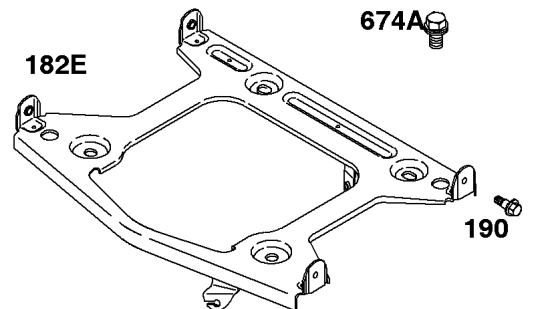

Included in Fuel Tank Service #845137

Included in Fuel Tank Service #845138

Fuel Supply

REF NO	PART NO	QTY	DESCRIPTION
1054	280275		TIE, Cable

Not For Reproduction

Governor Spring, Controls

REF NO	PART NO	QTY	DESCRIPTION
188	692056		SCREW -(Control Bracket) (M8x14mm)
188	845964		SCREW -(Control Bracket) (M8x10mm)
203	690923		CRANK, Bell
205	692083		SCREW -(Bell Crank)
206	691244		NUT, Governor Adjusting
208	808453		ROD, Governor Control
209	692071		SPRING, Governor
211	692069		SPRING, Governed Idle -(Red)
212	847015		LINK, Throttle
216	690705		LINK, Choke
222	845305		BRACKET, Control
226	692075		ROD, Choke
227	690236		LEVER, Governor Control
232	692073		SPRING, Governor Link
234	691723		CLIP, Control Rod
262	692083		SCREW -(Rod Bracket)
265	691024		CLAMP, Casing
267	841552		SCREW -(Casing Clamp) (M5x20mm)
267A	692083		SCREW -(Casing Clamp) (M5x20mm)
268	691025		CASING, Control Wire -(Cut To Required Length)
269	691026		WIRE, Control -(Cut To Required Length)
270	691027		NUT -(Control Wire Casing)
271	692541		LEVER, Control -(Cable Wire With Z Formed End)
278	842122		WASHER -(Governor Control Lever)
280	691526		BRACKET, Fixed Speed
281	690742		PANEL, Control
282	692083		SCREW -(Control Lever)
347	691995		SWITCH, Rocker
432	691509		CAP, Spring
505	690238		NUT -(Governor Lever)
561	690713		NUT -(Control Lever)
562	690239		BOLT -(Governor Control Lever)
587A	807116		CLAMP, Cable
629	807004		SPRING, Throttle Return -(Throttle Return)
663	692083		SCREW -(Control Panel)
689	691272		SPRING, Friction
990	691959		SET, Key
1012	690592		RETAINER, Link