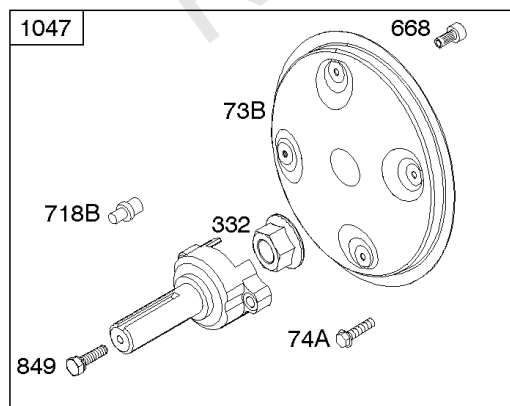

Flywheel, Rotating Screens

REF NO	PART NO	QTY	DESCRIPTION
23	841825		FLYWHEEL
65	690341		SCREW -(Rewind Starter) (Rewind Starter)
73B	841582		SCREEN, Rotating
74	841441		SCREW -(Rotating Screen) (M5x14mm)
74A	691647		SCREW -(Rotating Screen)
332	690887		NUT -(Flywheel)
363	19203		PULLER, Flywheel
455	841794		CUP, Flywheel
668	691500		SPACER -(Rotating Screen)
668A	691215		SPACER -(Rotating Screen)
718A	690740		PIN, Locating -(28MM)
718B	841581		PIN, Locating -(32MM)
849	691088		SCREW -(Stub Shaft)
1047A	844148		SHAFT, Stub