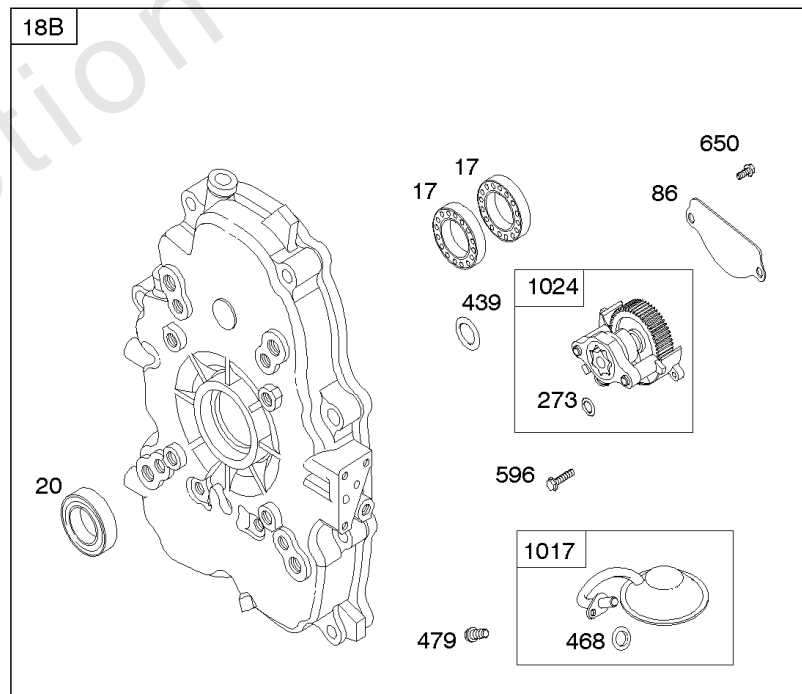

REQUIRED when replacing parts with warning labels affixed.

Camshaft, Crankshaft, Cylinder, Piston/Rings/Connecting Rod

REF NO	PART NO	QTY	DESCRIPTION
718	806469		PIN, Locating -(Cylinder)
741	846085		GEAR, Timing
1025	690689		SPOOL, Governor
1036	-----		Label-Emissions -(Available From A Briggs & Stratton Authorized Dealer)
1133	690342		SCREW -(Crankshaft)
1319	794467		LABEL, Warning
1330	272144		MANUAL, Repair

Carburetor

REF NO	PART NO	QTY	DESCRIPTION
1091	844448		CAP, Limiter

Not For Reproduction

Carburetor Overhaul Kit, Engine & Valve Set

REF NO	PART NO	QTY	DESCRIPTION
3	805101S		SEAL, Oil -(Magneto Side)
7	806085S		GASKET, Cylinder Head
9	844986		GASKET, Breather
12	846487		GASKET, Crankcase
20	805049S		SEAL, Oil -(PTO Side)
51	691694		GASKET, Intake
51A	692035		GASKET, Intake
94	844987		KIT, Idle Mixture
102	692077		GASKET, Carburetor Body
104	690723		PIN, Float Hinge
105	797410		VALVE, Float Needle -(15.87 mm Long)
105A	846635		VALVE, Float Needle -(18.87 mm)
117	690862		JET, Main -(Standard) (Standard)
121	809021		KIT, Carburetor Overhaul
142	690725		NOZZLE, Carburetor
255	690721		BUSHING, Choke Shaft
273	690681		SEAL, O-Ring -(Oil Pump)
276	690724		WASHER, Sealing
276A	807085		WASHER, Sealing -(Rocker Cover)
358	808704		GASKET SET, Engine
439	692154		O-RING, Oil Gallery -(Crankcase Cover/Sump or Cylinder Assembly)
468	690690		SEAL, O-Ring -(Oil Pump Screen)
633	806131		SEAL, Choke/Throttle Shaft -(Throttle Shaft)
633A	690722		SEAL, Choke/Throttle Shaft -(Choke Shaft)
691	842826		SEAL, Governor Shaft
807	805557		SPACER -(Throttle)
868	691963		SEAL, Valve
883	691613		GASKET, Exhaust
988	692063		GASKET, Oil Adapter
1022	806039S		GASKET, Rocker Cover
1091	844448		CAP, Limiter
1095B	842723		GASKET SET, Valve