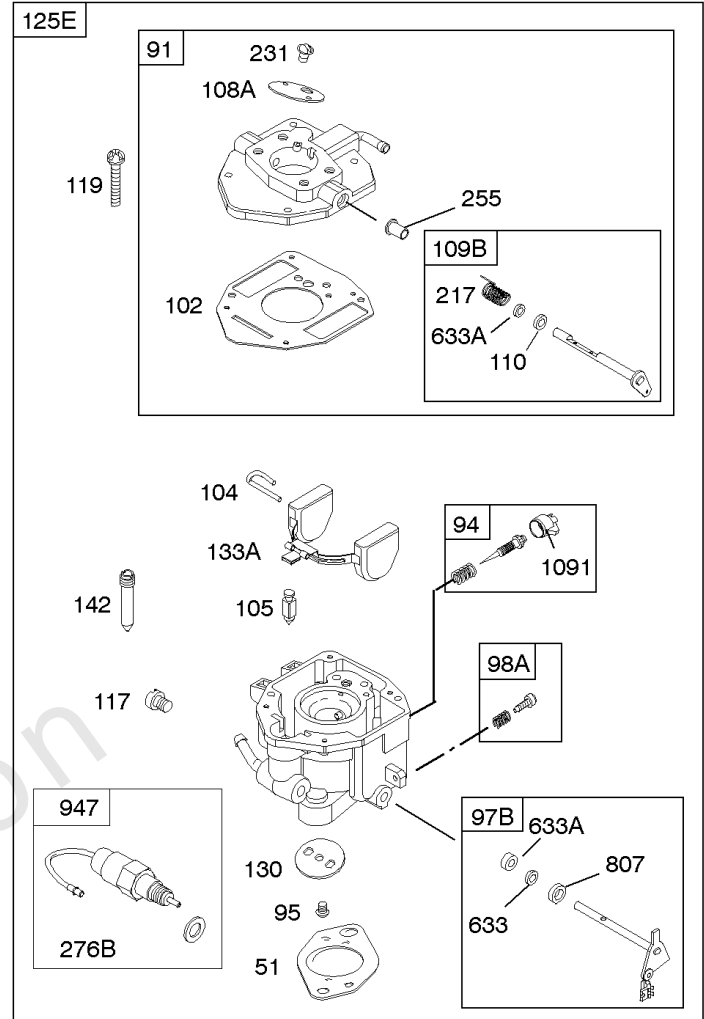

Carburetor

REF NO	PART NO	QTY	DESCRIPTION
637	806999		WASHER -(Throttle Shaft)
637A	807000		WASHER -(Throttle Shaft)
742	807001		RETAINER, E Ring
807	805557		SPACER -(Throttle)
947	692094		SOLENOID, Fuel
955	807723		PLUG, Carburetor
987	807002		SEAL, Choke/Throttle Shaft
1091	844448		CAP, Limiter

Not For Reproduction