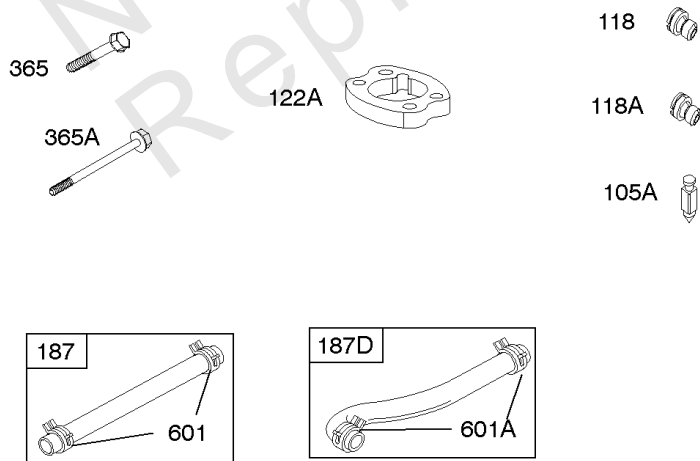

Carburetor

REF NO	PART NO	QTY	DESCRIPTION
51	691694		GASKET, Intake
91	809208		BODY, Upper Carburetor
94	844987		KIT, Idle Mixture
95	690718		SCREW -(Throttle Valve)
98	808177		KIT, Idle Speed
98A	808981		KIT, Idle Speed
102	692077		GASKET, Carburetor Body
104	690723		PIN, Float Hinge
105	797410		VALVE, Float Needle -(15.87 mm Long)
105A	846635		VALVE, Float Needle -(18.87 mm)
108A	844989		VALVE, Choke
109B	809096		SHAFT, Choke
110	806861		WASHER -(Choke Shaft) (Plastic)
117	690862		JET, Main -(Standard) (Standard)
118	807012		JET, Main -(High Altitude) (5000 Feet)
119	842761		SCREW -(Upper Carburetor Body to Lower Carburetor Body) (M4x16mm)
119	690720		SCREW -(Upper Carburetor Body to Lower Carburetor Body) (M4x18mm)
122A	846960		SPACER, Carburetor
127	847028		PLUG, Welch
130	690726		VALVE, Throttle
133A	844546		FLOAT, Carburetor
142	690725		NOZZLE, Carburetor
187	791766		LINE, Fuel -(15 Inches Long)(Cut To Required Length)
187	791745		LINE, Fuel -(23) (Cut to Required Length)
187D	791744		LINE, Fuel -(Formed)(14 Inches Long)(Cut To Required Length)
217	806862		SPRING, Choke Return
231	690718		SCREW -(Choke Valve)
255	690721		BUSHING, Choke Shaft
276	690724		WASHER, Sealing
365	690711		SCREW -(Carburetor/Throttle Body) (M8x38mm)
365A	690866		SCREW -(Carburetor/Throttle Body) (M6 x 98mm)
601	791850		CLAMP, Hose
601A	691038		CLAMP, Hose -(Black)
633	806131		SEAL, Choke/Throttle Shaft -(Throttle Shaft)
633A	690722		SEAL, Choke/Throttle Shaft -(Choke Shaft)
807	805557		SPACER -(Throttle)
947	692094		SOLENOID, Fuel
955	807723		PLUG, Carburetor