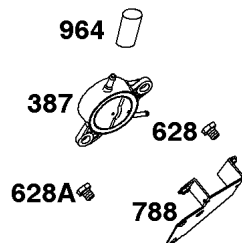

Included in Fuel Tank Service #845137

Included in Fuel Tank Service #845138

529A

674