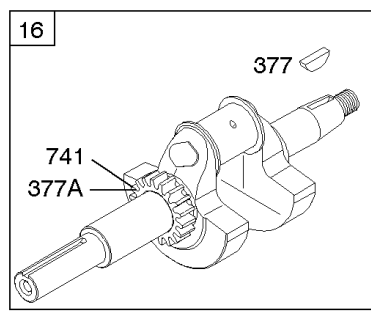

Camshaft, Crankshaft, Cylinder, Piston/Rings/Connecting Rod

Mfg. No: 305447-0285-G2

1036 EMISSIONS LABEL

1330 REPAIR MANUAL

1319 WARNING LABEL

WARNING

- Read and follow Operating Instructions before running engine.
- Gasoline is flammable. Allow engine to cool at least 2 minutes before refueling.
- Engines emit carbon monoxide, DO NOT run in enclosed area.
- Muffler area temperature may exceed 150°F. Do not touch hot parts.

REQUIRED when replacing parts with warning labels affixed.

Camshaft, Crankshaft, Cylinder, Piston/Rings/Connecting Rod

REF NO	PART NO	QTY	DESCRIPTION
718	806469		PIN, Locating -(Cylinder)
741	846085		GEAR, Timing
1025	690689		SPOOL, Governor
1036	-----		Label-Emissions -(Available From A Briggs & Stratton Authorized Dealer)
1133	690342		SCREW -(Crankshaft)
1319	794467		LABEL, Warning
1330	272144		MANUAL, Repair