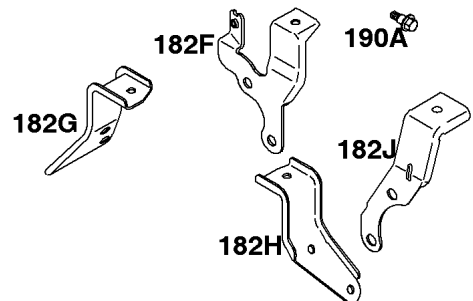

Included in Fuel Tank Service #845137

Included in Fuel Tank Service #845138