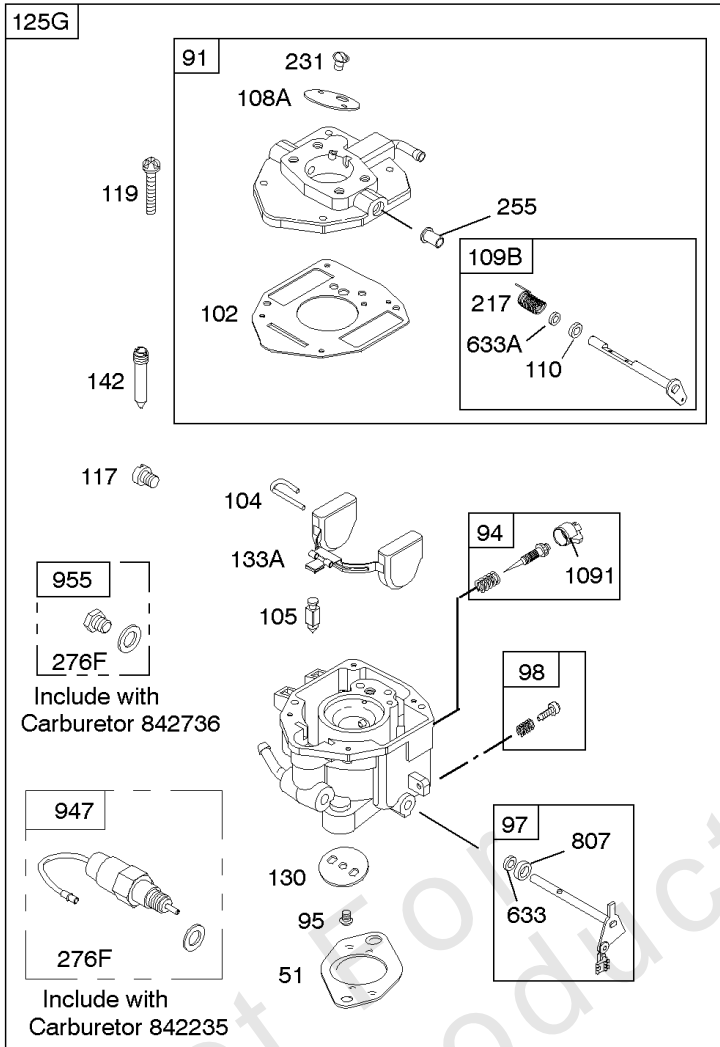

Carburetor

REF NO	PART NO	QTY	DESCRIPTION
51	691694		GASKET, Intake
91	809208		BODY, Upper Carburetor
94	844987		KIT, Idle Mixture
95	690718		SCREW -(Throttle Valve)
98	808177		KIT, Idle Speed
98A	808981		KIT, Idle Speed
102	692077		GASKET, Carburetor Body
104	690723		PIN, Float Hinge
105	797410		VALVE, Float Needle -(15.87 mm Long)
105A	846635		VALVE, Float Needle -(18.87 mm)
108A	844989		VALVE, Choke
109B	809096		SHAFT, Choke
110	806861		WASHER -(Choke Shaft) (Plastic)
117	690862		JET, Main -(Standard) (Standard)
118	807012		JET, Main -(High Altitude) (5000 Feet)
119	842761		SCREW -(Upper Carburetor Body to Lower Carburetor Body) (M4x16mm)
119	690720		SCREW -(Upper Carburetor Body to Lower Carburetor Body) (M4x18mm)
122A	846960		SPACER, Carburetor
127	847028		PLUG, Welch
130	690726		VALVE, Throttle
133A	844546		FLOAT, Carburetor
142	690725		NOZZLE, Carburetor
187	791766		LINE, Fuel -(15 Inches Long)(Cut To Required Length)
187	791745		LINE, Fuel -(23) (Cut to Required Length)
187D	791744		LINE, Fuel -(Formed)(14 Inches Long)(Cut To Required Length)
217	806862		SPRING, Choke Return
231	690718		SCREW -(Choke Valve)
255	690721		BUSHING, Choke Shaft
276	690724		WASHER, Sealing
365	690711		SCREW -(Carburetor/Throttle Body) (M8x38mm)
365A	690866		SCREW -(Carburetor/Throttle Body) (M6 x 98mm)
601	791850		CLAMP, Hose
601A	691038		CLAMP, Hose -(Black)
633	806131		SEAL, Choke/Throttle Shaft -(Throttle Shaft)
633A	690722		SEAL, Choke/Throttle Shaft -(Choke Shaft)
807	805557		SPACER -(Throttle)
947	692094		SOLENOID, Fuel
955	807723		PLUG, Carburetor