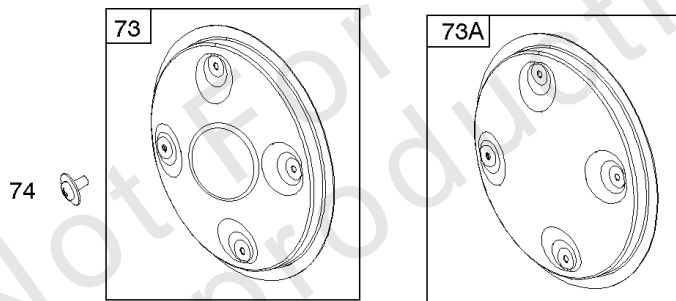

Flywheel, Rotating Screens

REF NO	PART NO	QTY	DESCRIPTION
23	841825		FLYWHEEL
65	690341		SCREW -(Rewind Starter) (Rewind Starter)
73B	841582		SCREEN, Rotating
74	841441		SCREW -(Rotating Screen) (M5x14mm)
74A	691647		SCREW -(Rotating Screen)
332	690887		NUT -(Flywheel)
363	19203		PULLER, Flywheel
455	841794		CUP, Flywheel
668	691500		SPACER -(Rotating Screen)
668A	691215		SPACER -(Rotating Screen)
718A	690740		PIN, Locating -(28MM)
718B	841581		PIN, Locating -(32MM)
849	691088		SCREW -(Stub Shaft)
1047A	844148		SHAFT, Stub