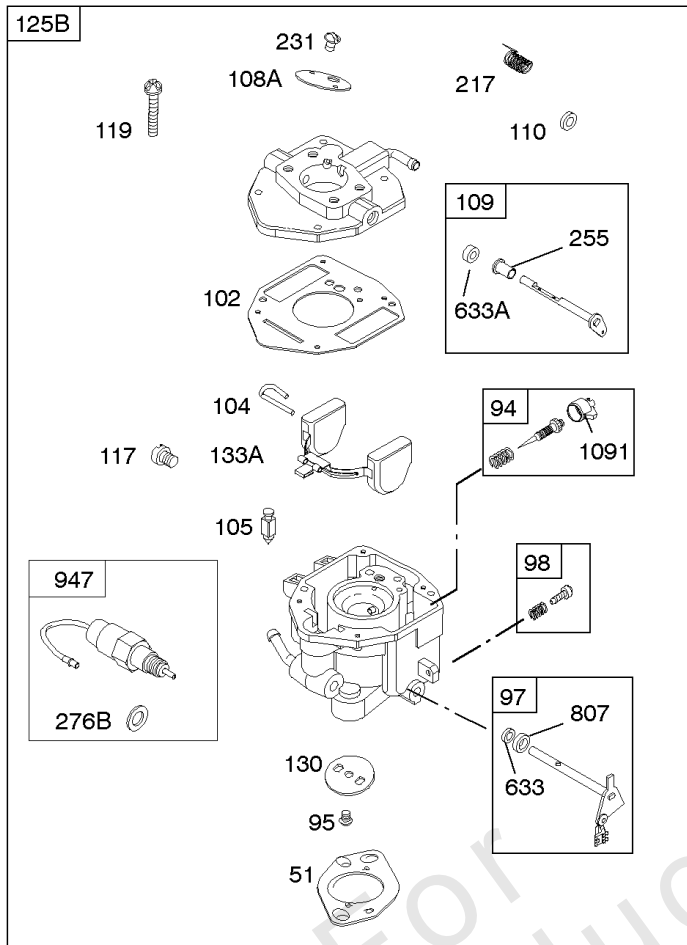

Carburetor

REF NO	PART NO	QTY	DESCRIPTION
807	805557		SPACER -(Throttle)
833A	691593		SCREW -(Air Cleaner Mounting Strap/Stud)
947	692094		SOLENOID, Fuel
1091	844448		CAP, Limiter

Not For Reproduction