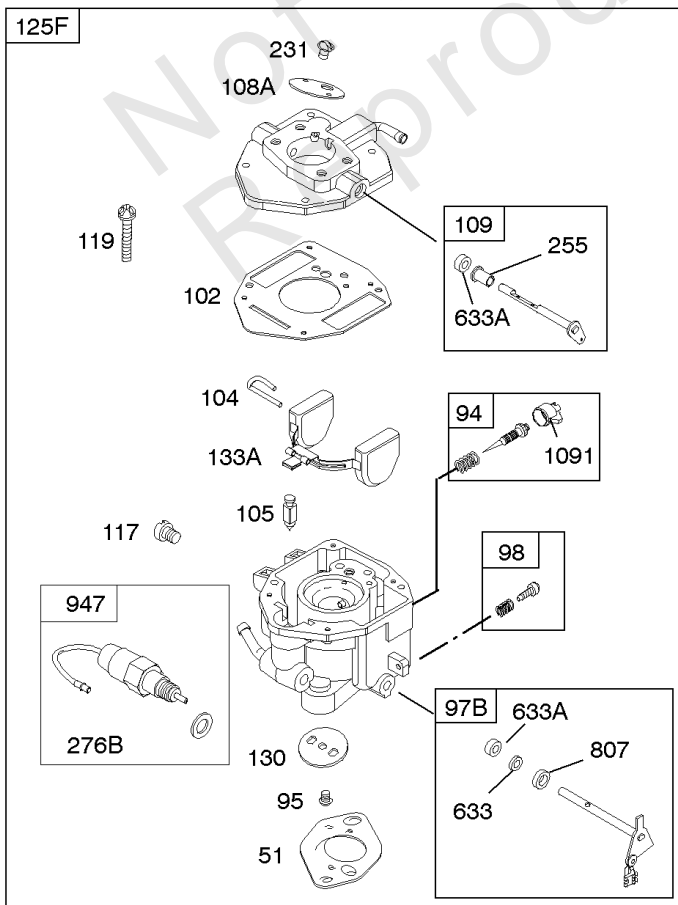

Carburetor

REF NO	PART NO	QTY	DESCRIPTION
51	691694		GASKET, Intake
91	809208		BODY, Upper Carburetor
94	844987		KIT, Idle Mixture
95	690718		SCREW -(Throttle Valve)
97B	807495		SHAFT, Throttle
98	808177		KIT, Idle Speed
98A	808981		KIT, Idle Speed
102	692077		GASKET, Carburetor Body
104	690723		PIN, Float Hinge
105	797410		VALVE, Float Needle -(15.87 mm Long)
105A	846635		VALVE, Float Needle -(18.87 mm)
108A	844989		VALVE, Choke
109	808398		KIT, Choke Shaft
109B	809096		SHAFT, Choke
110	806861		WASHER -(Choke Shaft) (Plastic)
117	690862		JET, Main -(Standard) (Standard)
118	807012		JET, Main -(High Altitude) (5000 Feet)
119	690720		SCREW -(Upper Carburetor Body to Lower Carburetor Body) (M4x18mm)
119	842761		SCREW -(Upper Carburetor Body to Lower Carburetor Body) (M4x16mm)
125F	845255		CARBURETOR
130	690726		VALVE, Throttle
133A	844546		FLOAT, Carburetor
142	690725		NOZZLE, Carburetor
187	791745		LINE, Fuel -(23) (Cut to Required Length)
187	791766		LINE, Fuel -(15 Inches Long)(Cut To Required Length)
187D	791744		LINE, Fuel -(Formed)(14 Inches Long)(Cut To Required Length)
217	806862		SPRING, Choke Return
231	690718		SCREW -(Choke Valve)
255	690721		BUSHING, Choke Shaft
276	690724		WASHER, Sealing
276B	806137		WASHER, Sealing -(Fuel Solenoid)
365	690711		SCREW -(Carburetor/Throttle Body) (M8x38mm)
365A	690866		SCREW -(Carburetor/Throttle Body) (M6 x 98mm)
601	791850		CLAMP, Hose
601A	691038		CLAMP, Hose -(Black)
629	807004		SPRING, Throttle Return -(Throttle Return)
633	806131		SEAL, Choke/Throttle Shaft -(Throttle Shaft)
633A	690722		SEAL, Choke/Throttle Shaft -(Choke Shaft)