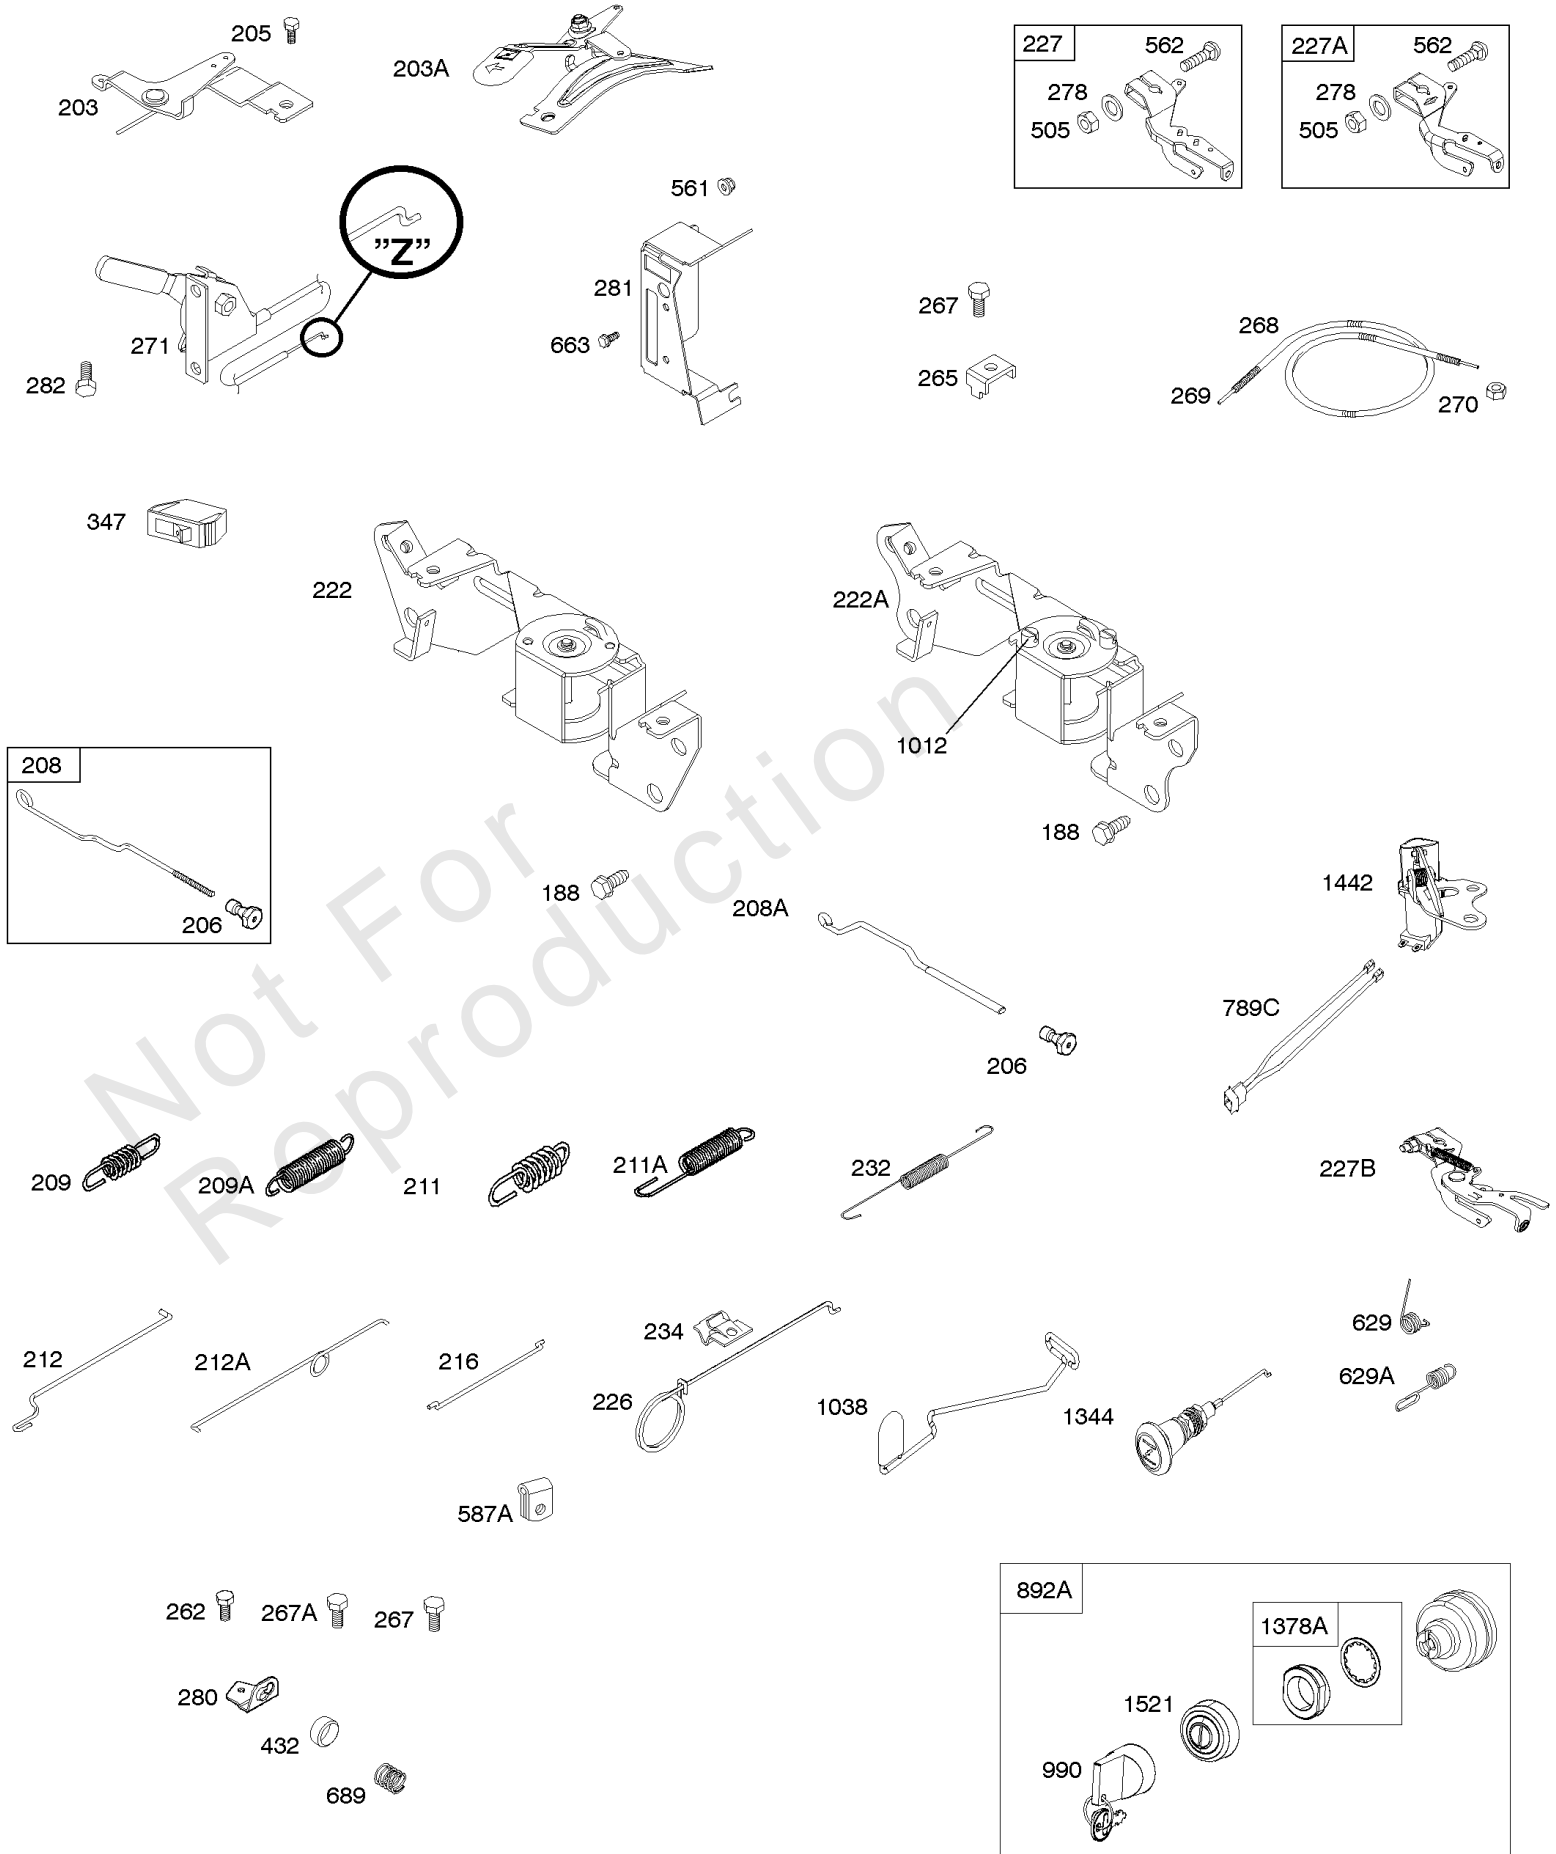

Governor Spring, Controls

REF NO	PART NO	QTY	DESCRIPTION
188	845964		SCREW -(Control Bracket) (M8x10mm)
188	692056		SCREW -(Control Bracket) (M8x14mm)
203	690923		CRANK, Bell
205	692083		SCREW -(Bell Crank)
206	691244		NUT, Governor Adjusting
208	808453		ROD, Governor Control
209	692070		SPRING, Governor -(Red)
211	692069		SPRING, Governed Idle -(Red)
212	847015		LINK, Throttle
216	690705		LINK, Choke
222	845305		BRACKET, Control
226	692075		ROD, Choke
227	690236		LEVER, Governor Control
232	692073		SPRING, Governor Link
234	691723		CLIP, Control Rod
262	692083		SCREW -(Rod Bracket)
265	691024		CLAMP, Casing
267	841552		SCREW -(Casing Clamp) (M5x20mm)
267A	692083		SCREW -(Casing Clamp) (M5x20mm)
268	691025		CASING, Control Wire -(Cut To Required Length)
269	691026		WIRE, Control -(Cut To Required Length)
270	691027		NUT -(Control Wire Casing)
271	692541		LEVER, Control -(Cable Wire With Z Formed End)
278	842122		WASHER -(Governor Control Lever)
280	691526		BRACKET, Fixed Speed
281	690742		PANEL, Control
282	692083		SCREW -(Control Lever)
347	691995		SWITCH, Rocker
432	691509		CAP, Spring
505	690238		NUT -(Governor Lever)
561	690713		NUT -(Control Lever)
562	690239		BOLT -(Governor Control Lever)
587A	807116		CLAMP, Cable
629	807004		SPRING, Throttle Return -(Throttle Return)
663	692083		SCREW -(Control Panel)
689	691272		SPRING, Friction
990	691959		SET, Key
1012	690592		RETAINER, Link