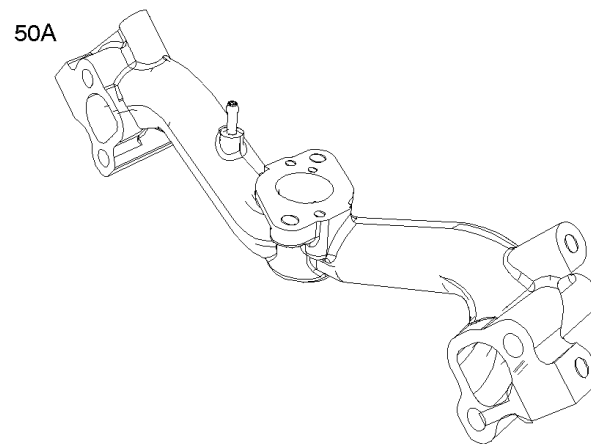

Intake Manifold

REF NO	PART NO	QTY	DESCRIPTION
50	690754		MANIFOLD, Intake
51	691694		GASKET, Intake
51A	692035		GASKET, Intake
54	846604		SCREW -(Intake Manifold) (TEMP/MAP Sensor) (Intake Manifold)
122	690691		SPACER, Carburetor
365	690711		SCREW -(Carburetor/Throttle Body) (M8x38mm)
415	794903		PLUG -(1/8"-27 NPTF - EXTERNAL SQ)
480	806660		SCREW -(Tube Clamp) (M8x18mm)
601E	593879		CLAMP, Hose
1176	842067		NUT -(Exhaust Manifold)

Not For Reproduction