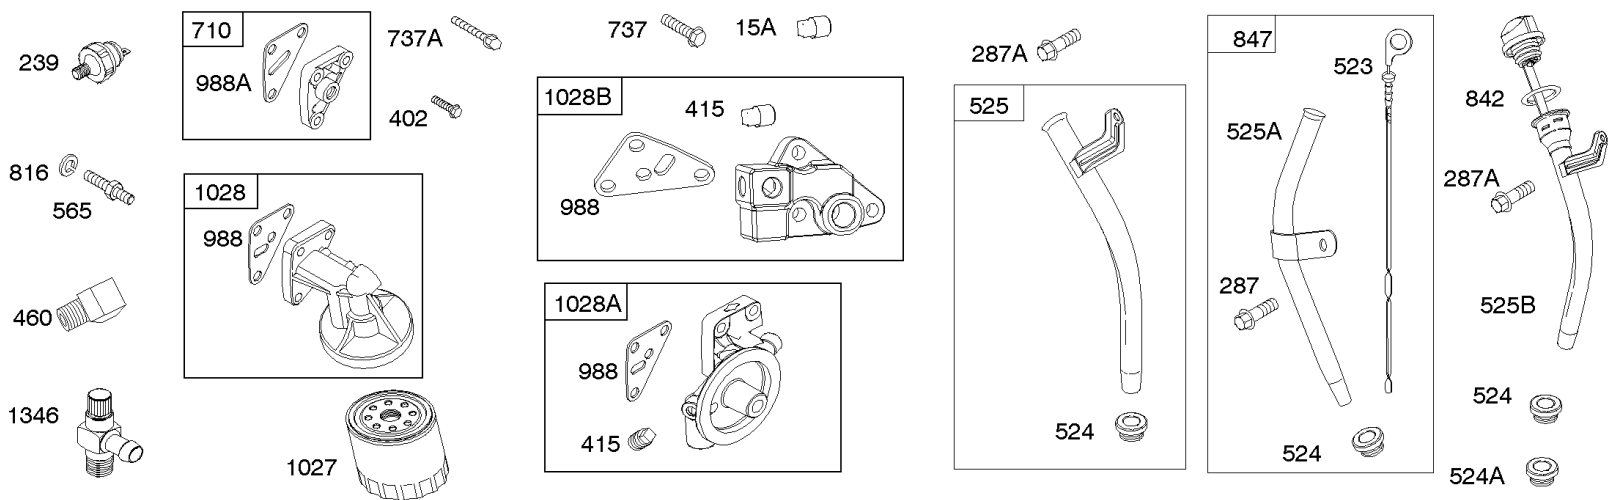

Carburetor

REF NO	PART NO	QTY	DESCRIPTION
955	807723		PLUG, Carburetor
987	807002		SEAL, Choke/Throttle Shaft
1091	691516		CAP, Limiter

Not For Reproduction

Carburetor Overhaul Kit, Engine & Valve Set

REF NO	PART NO	QTY	DESCRIPTION
3	805101S		SEAL, Oil -(Magneto Side)
7	806085S		GASKET, Cylinder Head
9	844986		GASKET, Breather
12	846487		GASKET, Crankcase
20	805049S		SEAL, Oil -(PTO Side)
51	691694		GASKET, Intake
51A	692035		GASKET, Intake
94	844987		KIT, Idle Mixture
102	692077		GASKET, Carburetor Body
104	690723		PIN, Float Hinge
105	805620		VALVE, Float Needle -(Gravity Feed)
117	690881		JET, Main -(Standard) (Standard)
121	809021		KIT, Carburetor Overhaul
142	690725		NOZZLE, Carburetor
163	692081		GASKET, Air Cleaner -(Air Cleaner)
255	690721		BUSHING, Choke Shaft
273	690681		SEAL, O-Ring -(Oil Pump)
276	690724		WASHER, Sealing
276A	807085		WASHER, Sealing -(Rocker Cover)
358	808704		GASKET SET, Engine
439	692154		O-RING, Oil Gallery -(Crankcase Cover/Sump or Cylinder Assembly)
468	690690		SEAL, O-Ring -(Oil Pump Screen)
633	806131		SEAL, Choke/Throttle Shaft -(Throttle Shaft)
633A	690722		SEAL, Choke/Throttle Shaft -(Choke Shaft)
691	842826		SEAL, Governor Shaft
807	805557		SPACER -(Throttle)
868	691963		SEAL, Valve
883	691613		GASKET, Exhaust
988	692063		GASKET, Oil Adapter
1022	806039S		GASKET, Rocker Cover
1091	691516		CAP, Limiter
1095B	842723		GASKET SET, Valve