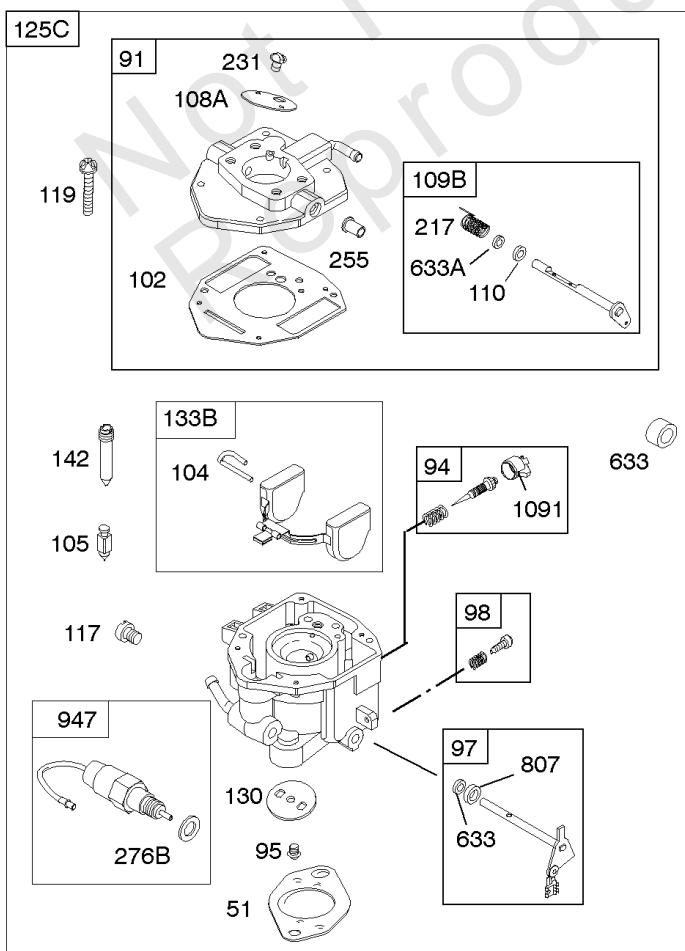

Carburetor

REF NO	PART NO	QTY	DESCRIPTION
833A	691593		SCREW -(Air Cleaner Mounting Strap/Stud)
947	692094		SOLENOID, Fuel
1091	691516		CAP, Limiter

Not For Reproduction