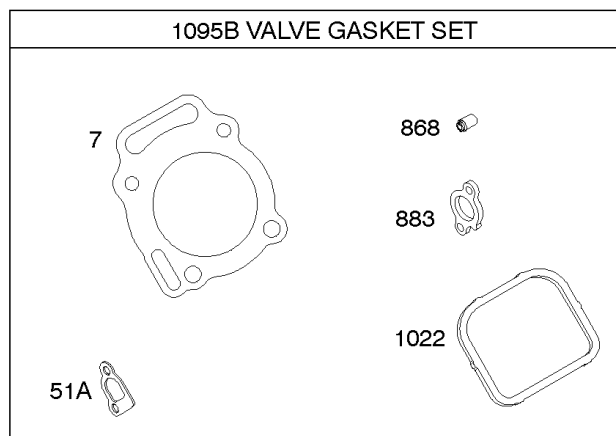

Carburetor

REF NO	PART NO	QTY	DESCRIPTION
955	807723		PLUG, Carburetor
987	807002		SEAL, Choke/Throttle Shaft
1091	691516		CAP, Limiter

Not For Reproduction