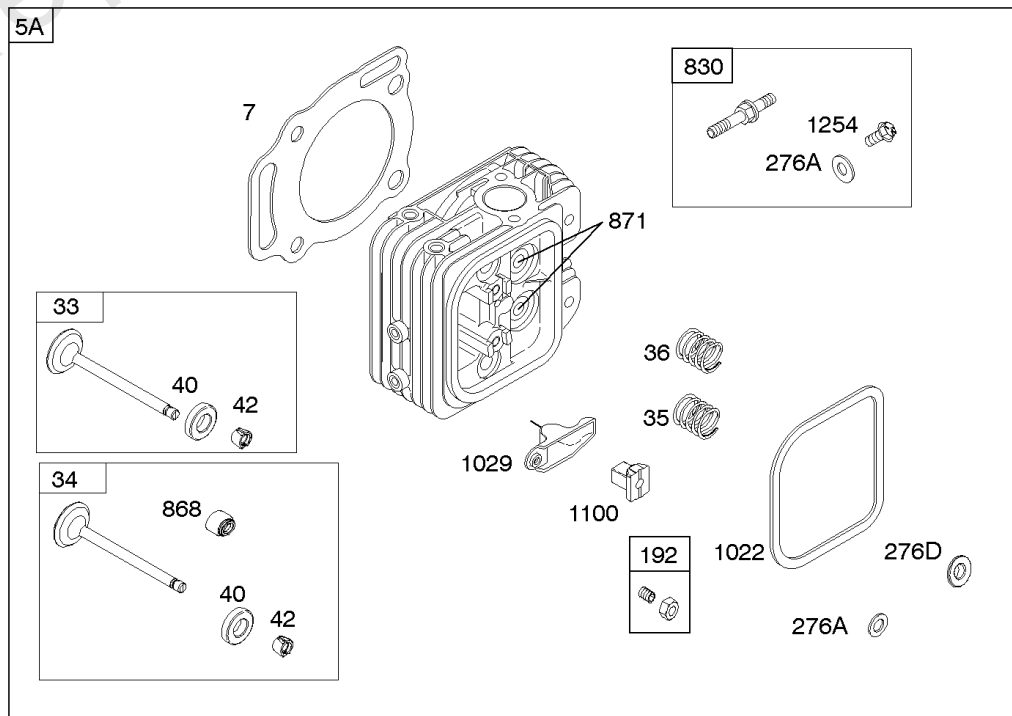

Cylinder Head, Valve Covers

Mfg. No: 305447-0523-F1

Cylinder Head, Valve Covers

REF NO	PART NO	QTY	DESCRIPTION
5	809200		HEAD, Cylinder -(Cylinder 1)
5A	809201		HEAD, Cylinder -(Cylinder 2)
7	806085S		GASKET, Cylinder Head
13	692059		SCREW -(Cylinder Head)
21	809500		CAP, Oil Fill
33	807681		VALVE, Exhaust
34	807680		VALVE, Intake
35	692084		SPRING, Valve -(Intake) (Intake)
36	692084		SPRING, Valve -(Exhaust) (Exhaust)
40	692058		RETAINER, Valve
42	807683		KEEPER, Valve
45	843379		TAPPET, Valve
192	807623		ADJUSTER, Rocker Arm
276A	807085		WASHER, Sealing -(Rocker Cover)
276D	691766		WASHER, Sealing -(Head)(Rocker Cover)
337	491055S		PLUG, Spark
383	19576S		WRENCH, Spark Plug
601	791850		CLAMP, Hose
635	692076		BOOT, Spark Plug
830	809157		STUD, Rocker Arm -(Rocker Arm)
868	691963		SEAL, Valve
871	692057		BUSHING, Valve Guide
914	807084		SCREW -(Rocker Cover)
918	791880		LINE, Fuel
1022	806039S		GASKET, Rocker Cover
1023C	842823		COVER, Rocker
1026	691758		ROD, Push -(Exhaust)(Aluminum)
1026	691836		ROD, Push -(Intake)(Steel)
1029	807323		ARM, Rocker
1100	791959		PIVOT, Rocker Arm
1254	807084		SCREW -(Rocker Arm Stud)