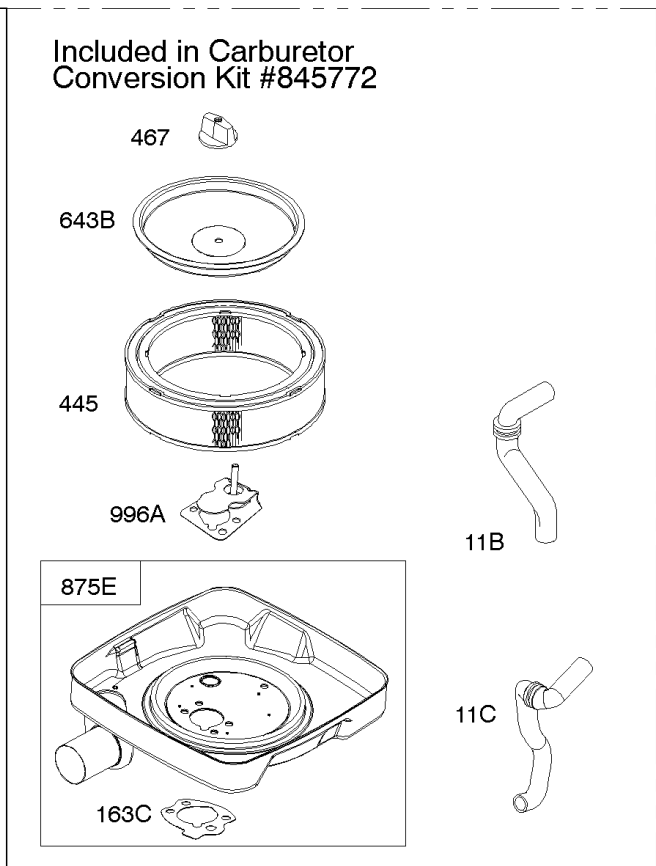

Carburetor

REF NO	PART NO	QTY	DESCRIPTION
637A	807000		WASHER -(Throttle Shaft)
742	807001		RETAINER, E Ring
807	805557		SPACER -(Throttle)
955	807723		PLUG, Carburetor
987	807002		SEAL, Choke/Throttle Shaft
1091	691516		CAP, Limiter

Not For Reproduction