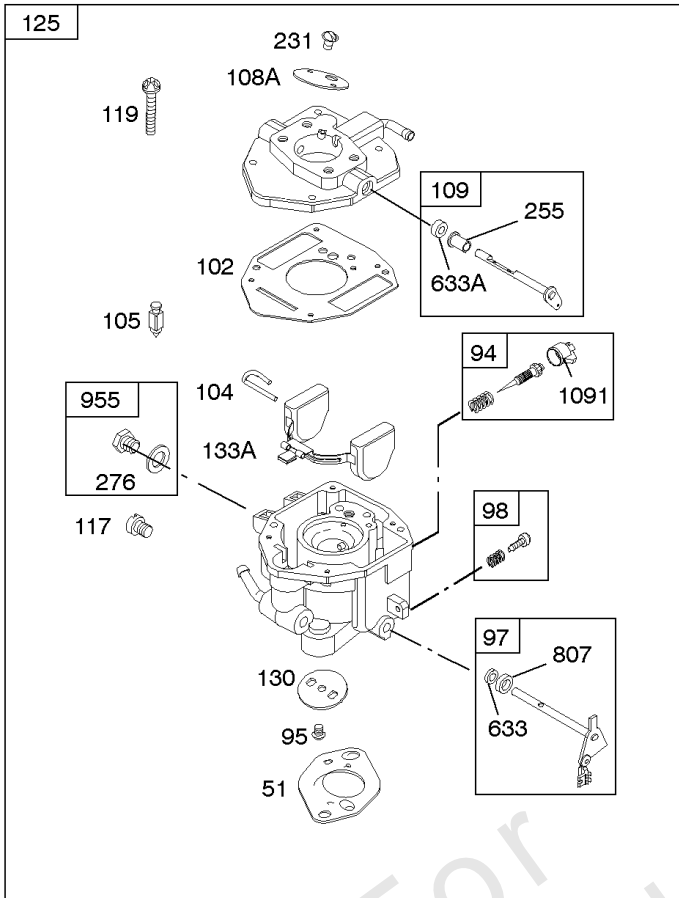

REQUIRED when replacing parts with warning labels affixed.

Camshaft, Crankshaft, Cylinder, Piston/Rings/Connecting Rod

REF NO	PART NO	QTY	DESCRIPTION
601A	691038		CLAMP, Hose -(Black)
718	806469		PIN, Locating -(Cylinder)
741	846085		GEAR, Timing
1025	690689		SPOOL, Governor
1036	-----		Label-Emissions -(Available From A Briggs & Stratton Authorized Dealer)
1133	690342		SCREW -(Crankshaft)
1319	794467		LABEL, Warning
1330	272144		MANUAL, Repair

Carburetor

REF NO	PART NO	QTY	DESCRIPTION
637A	807000		WASHER -(Throttle Shaft)
742	807001		RETAINER, E Ring
807	805557		SPACER -(Throttle)
955	807723		PLUG, Carburetor
987	807002		SEAL, Choke/Throttle Shaft
1091	691516		CAP, Limiter