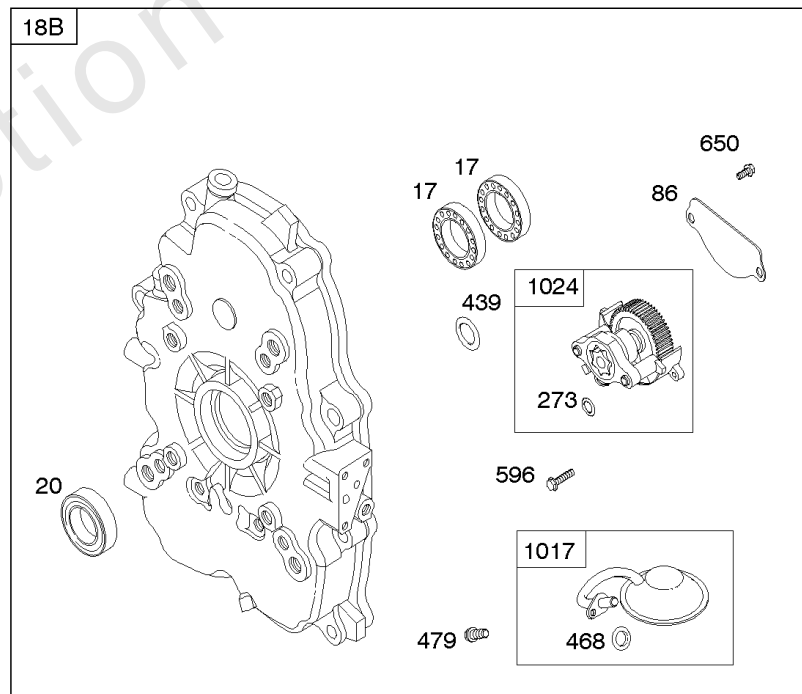

REQUIRED when replacing parts with warning labels affixed.

Camshaft, Crankshaft, Cylinder, Piston/Rings/Connecting Rod

REF NO	PART NO	QTY	DESCRIPTION
601A	691038		CLAMP, Hose -(Black)
718	806469		PIN, Locating -(Cylinder)
741	846085		GEAR, Timing
1025	690689		SPOOL, Governor
1036	-----		Label-Emissions -(Available From A Briggs & Stratton Authorized Dealer)
1133	690342		SCREW -(Crankshaft)
1319	794467		LABEL, Warning
1330	272144		MANUAL, Repair

Carburetor

REF NO	PART NO	QTY	DESCRIPTION
955	807723		PLUG, Carburetor
987	807002		SEAL, Choke/Throttle Shaft
1091	691516		CAP, Limiter

Not For Reproduction

Carburetor Overhaul Kit, Engine & Valve Set

REF NO	PART NO	QTY	DESCRIPTION
3	805101S		SEAL, Oil -(Magneto Side)
7	806085S		GASKET, Cylinder Head
9	844986		GASKET, Breather
12	846487		GASKET, Crankcase
20	805049S		SEAL, Oil -(PTO Side)
51	691694		GASKET, Intake
51A	692035		GASKET, Intake
94	844987		KIT, Idle Mixture
102	692077		GASKET, Carburetor Body
104	690723		PIN, Float Hinge
105	805620		VALVE, Float Needle -(Gravity Feed)
117	690881		JET, Main -(Standard) (Standard)
121	809021		KIT, Carburetor Overhaul
142	690725		NOZZLE, Carburetor
163	692081		GASKET, Air Cleaner -(Air Cleaner)
255	690721		BUSHING, Choke Shaft
273	690681		SEAL, O-Ring -(Oil Pump)
276	690724		WASHER, Sealing
276A	807085		WASHER, Sealing -(Rocker Cover)
358	808704		GASKET SET, Engine
439	692154		O-RING, Oil Gallery -(Crankcase Cover/Sump or Cylinder Assembly)
468	690690		SEAL, O-Ring -(Oil Pump Screen)
633	806131		SEAL, Choke/Throttle Shaft -(Throttle Shaft)
633A	690722		SEAL, Choke/Throttle Shaft -(Choke Shaft)
691	842826		SEAL, Governor Shaft
807	805557		SPACER -(Throttle)
868	691963		SEAL, Valve
883	691613		GASKET, Exhaust
988	692063		GASKET, Oil Adapter
1022	806039S		GASKET, Rocker Cover
1091	691516		CAP, Limiter
1095B	842723		GASKET SET, Valve