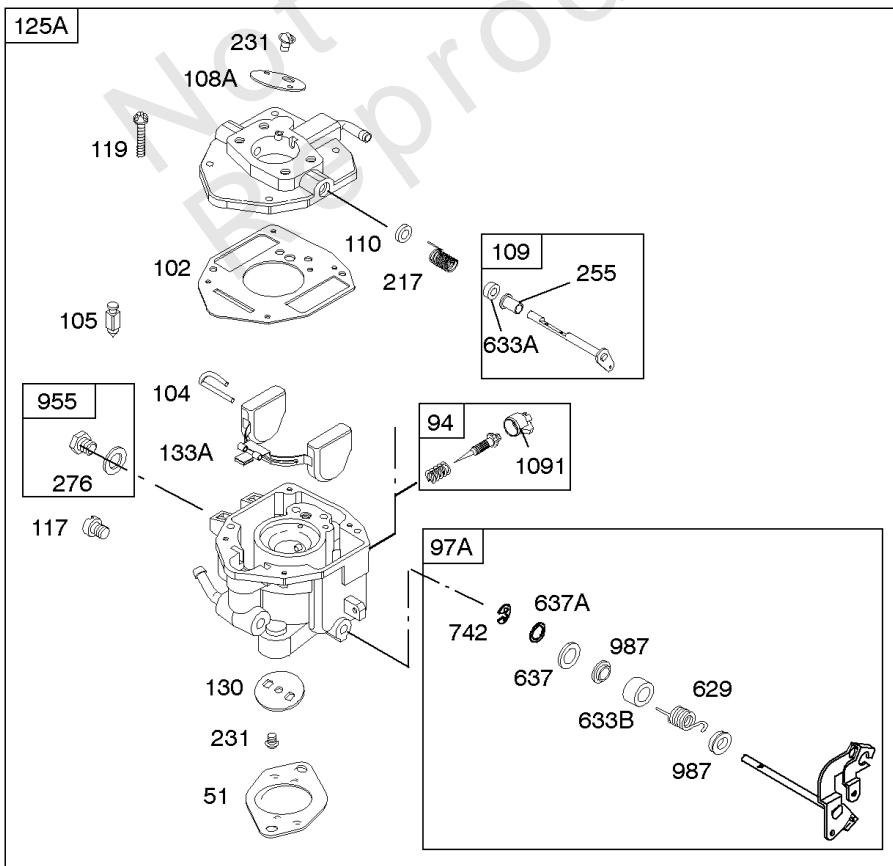

REQUIRED when replacing parts with warning labels affixed.

Camshaft, Crankshaft, Cylinder, Piston/Rings/Connecting Rod

REF NO	PART NO	QTY	DESCRIPTION
601A	691038		CLAMP, Hose -(Black)
718	806469		PIN, Locating -(Cylinder)
741	846085		GEAR, Timing
1025	690689		SPOOL, Governor
1036	-----		Label-Emissions -(Available From A Briggs & Stratton Authorized Dealer)
1133	690342		SCREW -(Crankshaft)
1319	794467		LABEL, Warning
1330	272144		MANUAL, Repair

Carburetor

REF NO	PART NO	QTY	DESCRIPTION
637A	807000		WASHER -(Throttle Shaft)
742	807001		RETAINER, E Ring
807	805557		SPACER -(Throttle)
955	807723		PLUG, Carburetor
987	807002		SEAL, Choke/Throttle Shaft
1091	691516		CAP, Limiter