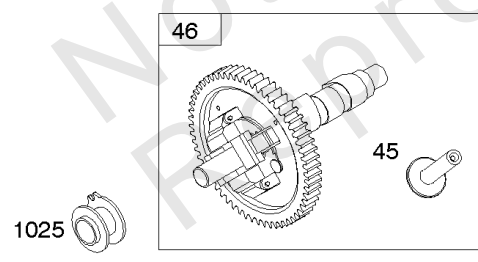

1036 EMISSIONS LABEL

1330 REPAIR MANUAL

1319 WARNING LABEL

WARNING

- Read and follow Operating Instructions before running engine.
- Gasoline is flammable. Allow engine to cool at least 2 minutes before refueling.
- Engines emit carbon monoxide, **DO NOT** run in enclosed area.
- Muffler area temperature may exceed 150°F. Do not touch hot parts.

REQUIRED when replacing parts with warning labels affixed.