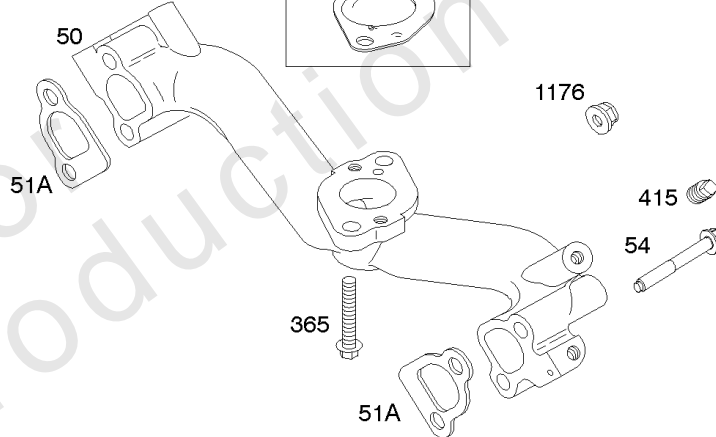

Intake Manifold

REF NO	PART NO	QTY	DESCRIPTION
50	690754		MANIFOLD, Intake
51	691694		GASKET, Intake
51A	692035		GASKET, Intake
54	846604		SCREW -(Intake Manifold) (TEMP/MAP Sensor) (Intake Manifold)
122	690691		SPACER, Carburetor
365	690711		SCREW -(Carburetor/Throttle Body) (M8x38mm)
415	794903		PLUG -(1/8"-27 NPTF - EXTERNAL SQ)
480	806660		SCREW -(Tube Clamp) (M8x18mm)
601E	593879		CLAMP, Hose
1176	842067		NUT -(Exhaust Manifold)

Not For Reproduction