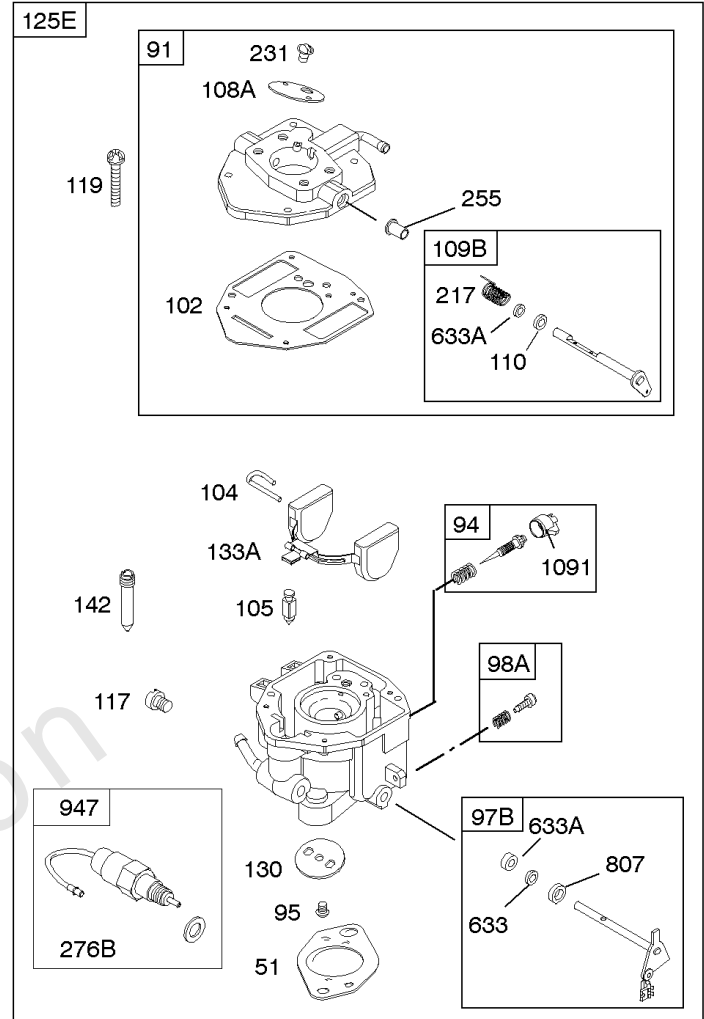

Carburetor

REF NO	PART NO	QTY	DESCRIPTION
833A	691593		SCREW -(Air Cleaner Mounting Strap/Stud)
947	692094		SOLENOID, Fuel
1091	691516		CAP, Limiter

Not For Reproduction

Carburetor

REF NO	PART NO	QTY	DESCRIPTION
51	691694		GASKET, Intake
91	809208		BODY, Upper Carburetor
94	844987		KIT, Idle Mixture
95	690718		SCREW -(Throttle Valve)
97	809007		KIT, Throttle Shaft
98	808177		KIT, Idle Speed
98A	808981		KIT, Idle Speed
102	692077		GASKET, Carburetor Body
104	690723		PIN, Float Hinge
105	805620		VALVE, Float Needle -(Gravity Feed)
108A	844989		VALVE, Choke
109B	809096		SHAFT, Choke
110	806861		WASHER -(Choke Shaft) (Plastic)
117	690881		JET, Main -(Standard) (Standard)
118	844990		JET, Main -(High Altitude) (5000 Feet)
118A	809442		JET, Main -(High Altitude) (9000 Feet and Above)
119	690720		SCREW -(Upper Carburetor Body to Lower Carburetor Body) (M4x18mm)
119	842761		SCREW -(Upper Carburetor Body to Lower Carburetor Body) (M4x16mm)
122A	846960		SPACER, Carburetor
127	847028		PLUG, Welch
130	690726		VALVE, Throttle
133A	844546		FLOAT, Carburetor
142	690725		NOZZLE, Carburetor
217	806862		SPRING, Choke Return
231	690718		SCREW -(Choke Valve)
255	690721		BUSHING, Choke Shaft
276	690724		WASHER, Sealing
365	690711		SCREW -(Carburetor/Throttle Body) (M8x38mm)
365A	690866		SCREW -(Carburetor/Throttle Body) (M6 x 98mm)
601	791850		CLAMP, Hose
601A	691038		CLAMP, Hose -(Black)
633	806131		SEAL, Choke/Throttle Shaft -(Throttle Shaft)
633A	690722		SEAL, Choke/Throttle Shaft -(Choke Shaft)
807	805557		SPACER -(Throttle)
947	692094		SOLENOID, Fuel
955	807723		PLUG, Carburetor
1091	691516		CAP, Limiter