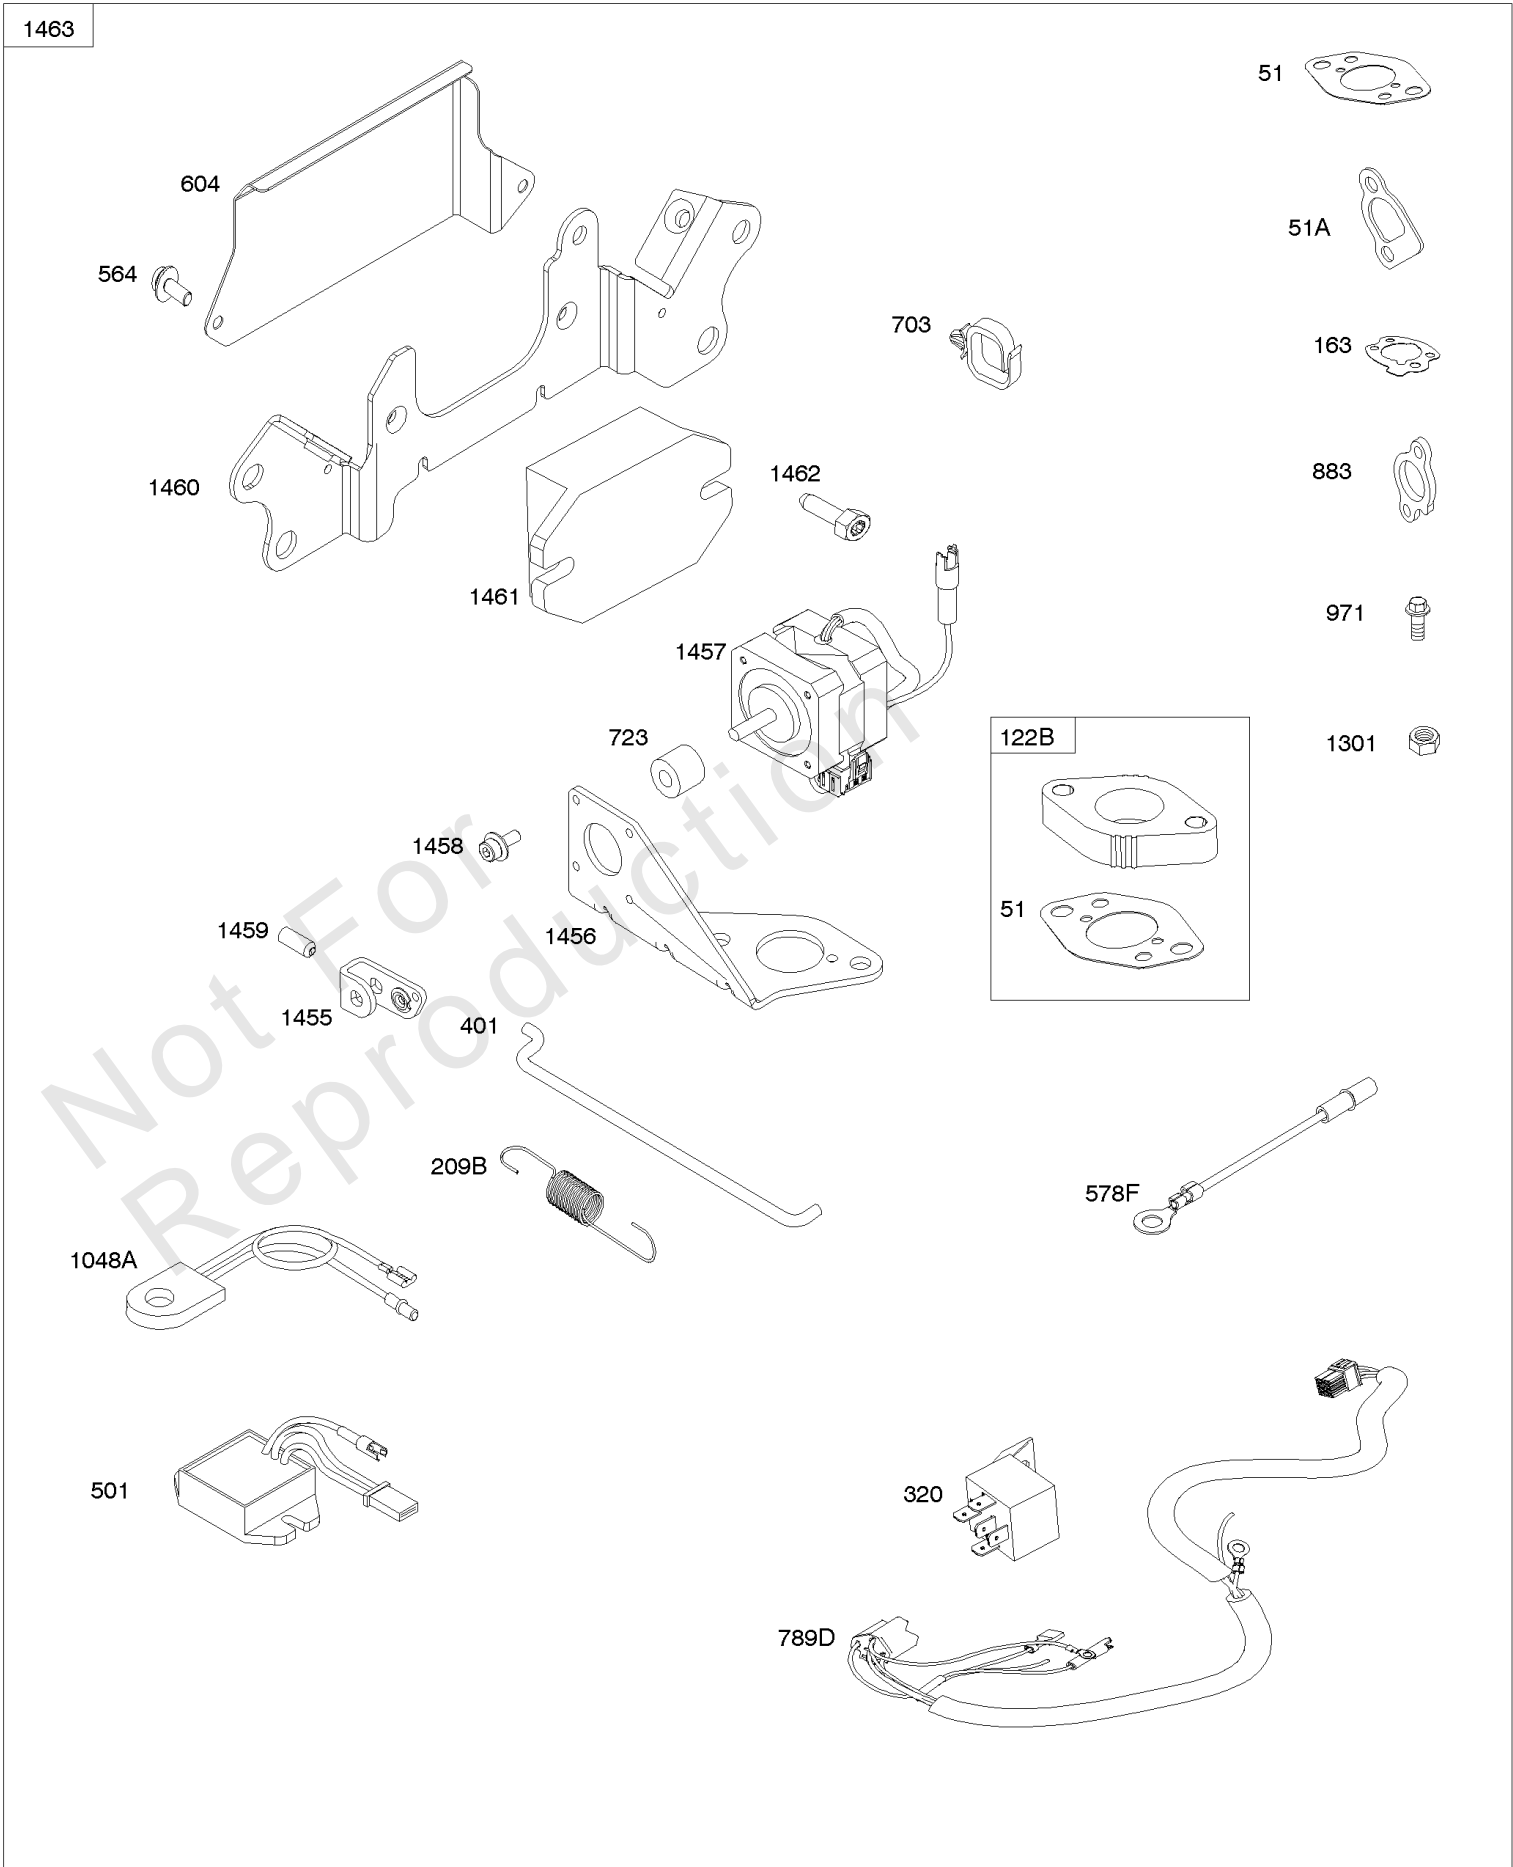

Electronic Governor

REF NO	PART NO	QTY	DESCRIPTION
51	691694		GASKET, Intake
51A	692035		GASKET, Intake
122B	845817		SPACER, Carburetor
163	692081		GASKET, Air Cleaner -(Air Cleaner)
209B	845816		SPRING/LINK, Governor
320	1726829SM		RELAY(S)
401	845814		LINK, Actuator
501	845907		REGULATOR
564	690677		SCREW -(Control Cover)
578F	845849		WIRE ASSEMBLY
604	845821		COVER, Control
703	691010		CLIP
723	845818		SEAL, Foam
883	691613		GASKET, Exhaust
971	807084		SCREW -(Air Cleaner Base to Carburetor/Throttle Body)
1048A	845556		MODULE, Electronic Governor
1301	845823		NUT -(Wiring Harness)
1455	845813		LEVER, Actuator
1456	845815		BRACKET, Mounting
1457	845819		MOTOR, Stepper
1458	845812		SCREW -(Stepper Motor)
1459	845820		SCREW
1460	845822		BRACKET, Control
1461	845824		UNIT, Engine Control -(Pre-Programmed)
1462	792629		SCREW -(Engine Control Unit) (ECU)