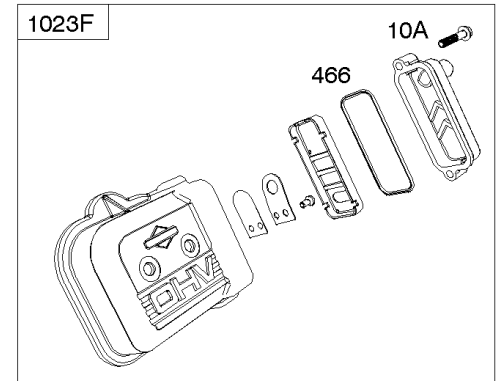

Cylinder Head, Valve Covers

Mfg. No: 305447-0523-F1

Cylinder Head, Valve Covers

REF NO	PART NO	QTY	DESCRIPTION
5	809200		HEAD, Cylinder -(Cylinder 1)
5A	809201		HEAD, Cylinder -(Cylinder 2)
7	806085S		GASKET, Cylinder Head
13	692059		SCREW -(Cylinder Head)
21	809500		CAP, Oil Fill
33	807681		VALVE, Exhaust
34	807680		VALVE, Intake
35	692084		SPRING, Valve -(Intake) (Intake)
36	692084		SPRING, Valve -(Exhaust) (Exhaust)
40	692058		RETAINER, Valve
42	807683		KEEPER, Valve
45	843379		TAPPET, Valve
192	807623		ADJUSTER, Rocker Arm
276A	807085		WASHER, Sealing -(Rocker Cover)
276D	691766		WASHER, Sealing -(Head)(Rocker Cover)
337	491055S		PLUG, Spark
383	19576S		WRENCH, Spark Plug
601	791850		CLAMP, Hose
635	692076		BOOT, Spark Plug
830	809157		STUD, Rocker Arm -(Rocker Arm)
868	691963		SEAL, Valve
871	692057		BUSHING, Valve Guide
914	807084		SCREW -(Rocker Cover)
918	791880		LINE, Fuel
1022	806039S		GASKET, Rocker Cover
1023C	842823		COVER, Rocker
1026	691758		ROD, Push -(Exhaust)(Aluminum)
1026	691836		ROD, Push -(Intake)(Steel)
1029	807323		ARM, Rocker
1100	791959		PIVOT, Rocker Arm
1254	807084		SCREW -(Rocker Arm Stud)