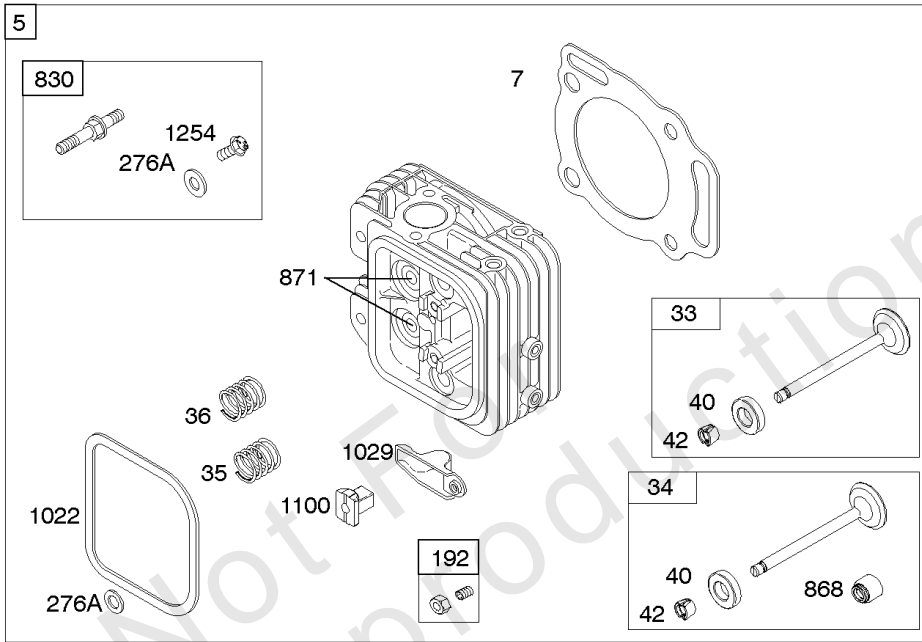

Cylinder Head, Valve Covers

Mfg. No: 305447-0523-F1

Cylinder Head, Valve Covers

REF NO	PART NO	QTY	DESCRIPTION
5	809200		HEAD, Cylinder -(Cylinder 1)
5A	809201		HEAD, Cylinder -(Cylinder 2)
7	806085S		GASKET, Cylinder Head
13	692059		SCREW -(Cylinder Head)
21	809500		CAP, Oil Fill
33	807681		VALVE, Exhaust
34	807680		VALVE, Intake
35	692084		SPRING, Valve -(Intake) (Intake)
36	692084		SPRING, Valve -(Exhaust) (Exhaust)
40	692058		RETAINER, Valve
42	807683		KEEPER, Valve
45	843379		TAPPET, Valve
192	807623		ADJUSTER, Rocker Arm
276A	807085		WASHER, Sealing -(Rocker Cover)
276D	691766		WASHER, Sealing -(Head)(Rocker Cover)
337	491055S		PLUG, Spark
383	19576S		WRENCH, Spark Plug
601	791850		CLAMP, Hose
635	692076		BOOT, Spark Plug
830	809157		STUD, Rocker Arm -(Rocker Arm)
868	691963		SEAL, Valve
871	692057		BUSHING, Valve Guide
914	807084		SCREW -(Rocker Cover)
918	791880		LINE, Fuel
1022	806039S		GASKET, Rocker Cover
1023C	842823		COVER, Rocker
1026	691758		ROD, Push -(Exhaust)(Aluminum)
1026	691836		ROD, Push -(Intake)(Steel)
1029	807323		ARM, Rocker
1100	791959		PIVOT, Rocker Arm
1254	807084		SCREW -(Rocker Arm Stud)