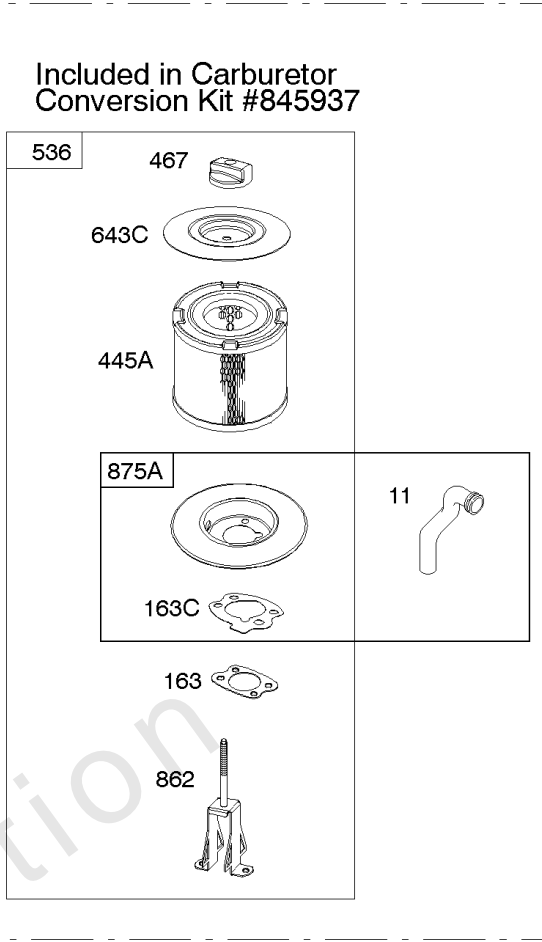

Carburetor

REF NO	PART NO	QTY	DESCRIPTION
11	691556		TUBE, Breather
51	691694		GASKET, Intake
91	809208		BODY, Upper Carburetor
94	844987		KIT, Idle Mixture
95	690718		SCREW -(Throttle Valve)
97	809007		KIT, Throttle Shaft
98	808177		KIT, Idle Speed
102	692077		GASKET, Carburetor Body
104	690723		PIN, Float Hinge
105	805620		VALVE, Float Needle -(Gravity Feed)
108A	844989		VALVE, Choke
109	808398		KIT, Choke Shaft
109B	809096		SHAFT, Choke
110	806861		WASHER -(Choke Shaft) (Plastic)
117	690881		JET, Main -(Standard) (Standard)
118	844990		JET, Main -(High Altitude) (5000 Feet)
118A	809442		JET, Main -(High Altitude) (9000 Feet and Above)
119	842761		SCREW -(Upper Carburetor Body to Lower Carburetor Body) (M4x16mm)
119	690720		SCREW -(Upper Carburetor Body to Lower Carburetor Body) (M4x18mm)
130	690726		VALVE, Throttle
133A	844546		FLOAT, Carburetor
142	690725		NOZZLE, Carburetor
163	692081		GASKET, Air Cleaner -(Air Cleaner)
217	806862		SPRING, Choke Return
231	690718		SCREW -(Choke Valve)
255	690721		BUSHING, Choke Shaft
276B	806137		WASHER, Sealing -(Fuel Solenoid)
365	690711		SCREW -(Carburetor/Throttle Body) (M8x38mm)
365A	690866		SCREW -(Carburetor/Throttle Body) (M6 x 98mm)
445A	393957S		FILTER, A/C Cartridge
467	846431		KNOB, Air Cleaner Cover -Used After Code Date 10033100
467	691985		KNOB, Air Cleaner Cover -Used Before Code Date 10040100
536	845198		CLEANER, Air
601	791850		CLAMP, Hose
601A	691038		CLAMP, Hose -(Black)
633	806131		SEAL, Choke/Throttle Shaft -(Throttle Shaft)
633A	690722		SEAL, Choke/Throttle Shaft -(Choke Shaft)
807	805557		SPACER -(Throttle)