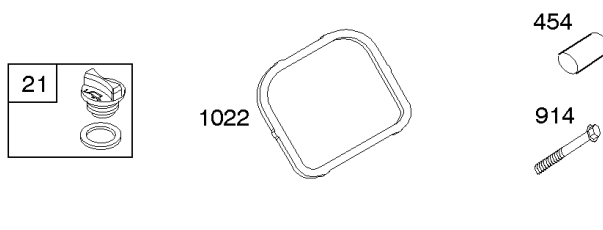

Cylinder Head, Valve Covers

Mfg. No: 305447-0523-F1

Cylinder Head, Valve Covers

REF NO	PART NO	QTY	DESCRIPTION
5	809200		HEAD, Cylinder -(Cylinder 1)
5A	809201		HEAD, Cylinder -(Cylinder 2)
7	806085S		GASKET, Cylinder Head
13	692059		SCREW -(Cylinder Head)
21	809500		CAP, Oil Fill
33	807681		VALVE, Exhaust
34	807680		VALVE, Intake
35	692084		SPRING, Valve -(Intake) (Intake)
36	692084		SPRING, Valve -(Exhaust) (Exhaust)
40	692058		RETAINER, Valve
42	807683		KEEPER, Valve
45	843379		TAPPET, Valve
192	807623		ADJUSTER, Rocker Arm
276A	807085		WASHER, Sealing -(Rocker Cover)
276D	691766		WASHER, Sealing -(Head)(Rocker Cover)
337	491055S		PLUG, Spark
383	19576S		WRENCH, Spark Plug
601	791850		CLAMP, Hose
635	692076		BOOT, Spark Plug
830	809157		STUD, Rocker Arm -(Rocker Arm)
868	691963		SEAL, Valve
871	692057		BUSHING, Valve Guide
914	807084		SCREW -(Rocker Cover)
918	791880		LINE, Fuel
1022	806039S		GASKET, Rocker Cover
1023C	842823		COVER, Rocker
1026	691758		ROD, Push -(Exhaust)(Aluminum)
1026	691836		ROD, Push -(Intake)(Steel)
1029	807323		ARM, Rocker
1100	791959		PIVOT, Rocker Arm
1254	807084		SCREW -(Rocker Arm Stud)