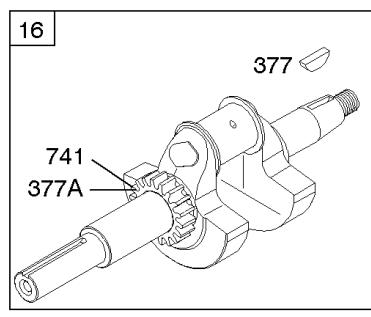

1036 EMISSIONS LABEL

1330 REPAIR MANUAL

1319 WARNING LABEL

WARNING

- Read and follow Operating Instructions before running engine.
- Gasoline is flammable. Allow engine to cool at least 2 minutes before refueling.
- Engines emit carbon monoxide, **DO NOT** run in enclosed area.
- Muffler area temperature may exceed 150°F. Do not touch hot parts.

REQUIRED when replacing parts with warning labels affixed.