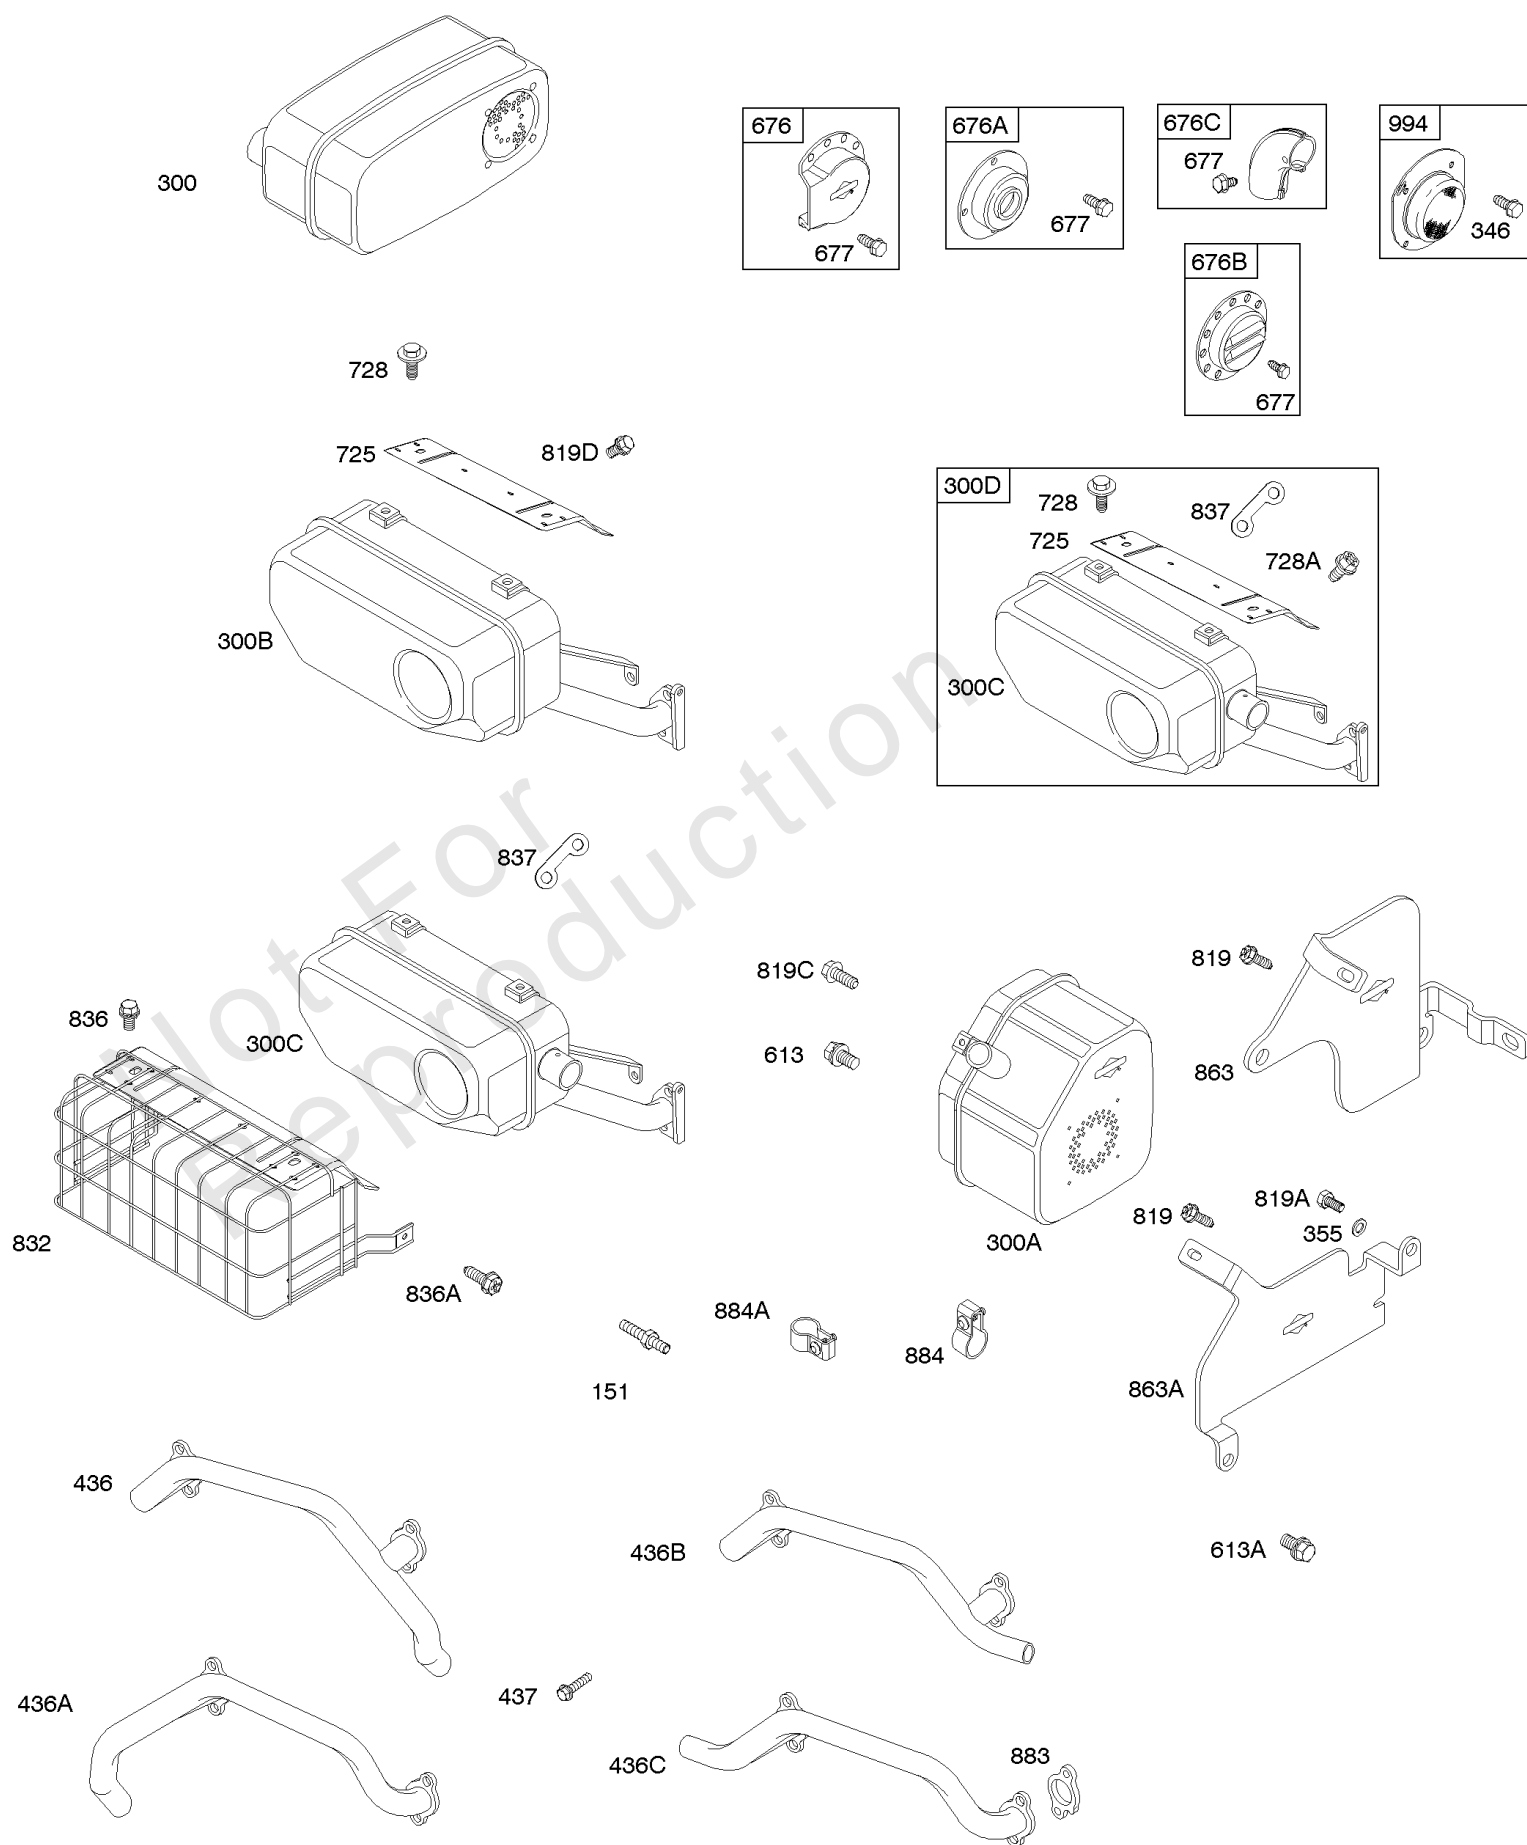

Exhaust Systems

REF NO	PART NO	QTY	DESCRIPTION
151	841185		STUD -(Exhaust Manifold)
346	690661		SCREW -(Spark Arrestor) (#8-18 x 0.375 lg)
355	690944		WASHER -(Muffler Bracket)
436	692061		MANIFOLD, Exhaust
436A	691499		MANIFOLD, Exhaust
436B	691501		MANIFOLD, Exhaust
436C	691502		MANIFOLD, Exhaust
437	691902		SCREW -(Exhaust Manifold) (M8x20mm)
613	691902		SCREW -(Muffler)
613A	692067		SCREW -(Muffler)
676	795036		DEFLECTOR, Muffler
676A	396903		DEFLECTOR, Muffler
676C	495518		DEFLECTOR, Muffler
676B	795038		DEFLECTOR, Muffler
677	690661		SCREW -(Muffler Deflector) (#8-18 x 0.375 lg)
725	691498		SHIELD, Heat
728	691514		SCREW -(Heat Shield)
728A	692067		SCREW -(Heat Shield)
819	692056		SCREW -(Muffler Bracket)
819A	690943		SCREW -(Muffler Bracket)
832	691571		GUARD, Muffler
836	691514		SCREW -(Muffler Guard)
836A	692067		SCREW -(Muffler Guard)
837	808085		SPACER -(Includes 2)
863	691513		BRACKET, Muffler
883	691613		GASKET, Exhaust
884	690898		CLAMP, Muffler
994	794945		ARRESTOR, Spark