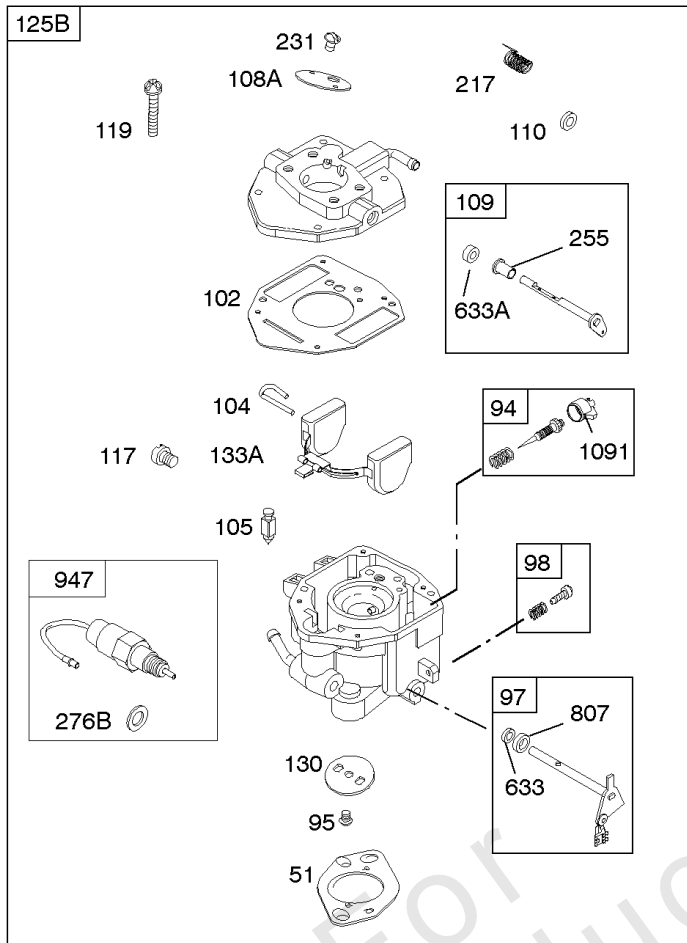

Carburetor

REF NO	PART NO	QTY	DESCRIPTION
833A	691593		SCREW -(Air Cleaner Mounting Strap/Stud)
947	692094		SOLENOID, Fuel
1091	691516		CAP, Limiter

Not For Reproduction