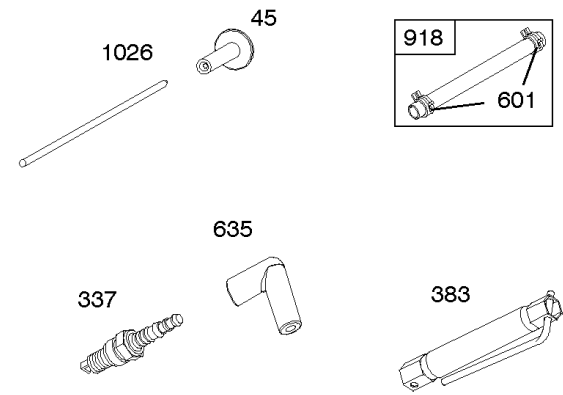

Cylinder Head, Valve Covers

Mfg. No: 305447-0523-F1

Cylinder Head, Valve Covers

REF NO	PART NO	QTY	DESCRIPTION
5	809200		HEAD, Cylinder -(Cylinder 1)
5A	809201		HEAD, Cylinder -(Cylinder 2)
7	806085S		GASKET, Cylinder Head
13	692059		SCREW -(Cylinder Head)
21	809500		CAP, Oil Fill
33	807681		VALVE, Exhaust
34	807680		VALVE, Intake
35	692084		SPRING, Valve -(Intake) (Intake)
36	692084		SPRING, Valve -(Exhaust) (Exhaust)
40	692058		RETAINER, Valve
42	807683		KEEPER, Valve
45	843379		TAPPET, Valve
192	807623		ADJUSTER, Rocker Arm
276A	807085		WASHER, Sealing -(Rocker Cover)
276D	691766		WASHER, Sealing -(Head)(Rocker Cover)
337	491055S		PLUG, Spark
383	19576S		WRENCH, Spark Plug
601	791850		CLAMP, Hose
635	692076		BOOT, Spark Plug
830	809157		STUD, Rocker Arm -(Rocker Arm)
868	691963		SEAL, Valve
871	692057		BUSHING, Valve Guide
914	807084		SCREW -(Rocker Cover)
918	791880		LINE, Fuel
1022	806039S		GASKET, Rocker Cover
1023C	842823		COVER, Rocker
1026	691758		ROD, Push -(Exhaust)(Aluminum)
1026	691836		ROD, Push -(Intake)(Steel)
1029	807323		ARM, Rocker
1100	791959		PIVOT, Rocker Arm
1254	807084		SCREW -(Rocker Arm Stud)