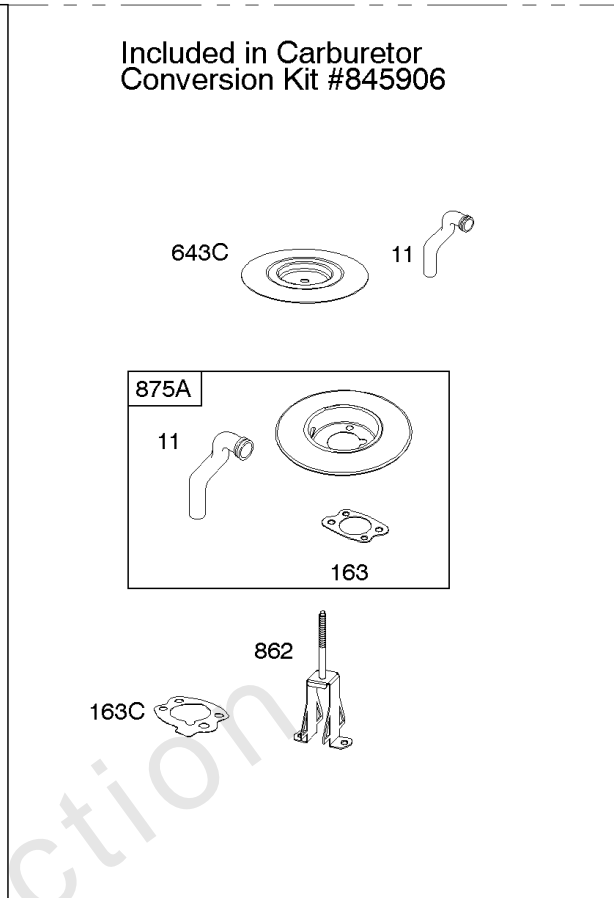

Carburetor

REF NO	PART NO	QTY	DESCRIPTION
11	691556		TUBE, Breather
11B	844921		TUBE, Breather -Used After Code Date 09121800
51	691694		GASKET, Intake
94	844987		KIT, Idle Mixture
95	690718		SCREW -(Throttle Valve)
97	809007		KIT, Throttle Shaft
98	808177		KIT, Idle Speed
102	692077		GASKET, Carburetor Body
104	690723		PIN, Float Hinge
105	805620		VALVE, Float Needle -(Gravity Feed)
108A	844989		VALVE, Choke
109	808398		KIT, Choke Shaft
110	806861		WASHER -(Choke Shaft) (Plastic)
117	690881		JET, Main -(Standard) (Standard)
118	844990		JET, Main -(High Altitude) (5000 Feet)
118A	809442		JET, Main -(High Altitude) (9000 Feet and Above)
119	690720		SCREW -(Upper Carburetor Body to Lower Carburetor Body) (M4x18mm)
119	842761		SCREW -(Upper Carburetor Body to Lower Carburetor Body) (M4x16mm)
125	844992		CARBURETOR -Used After Code Date 09121600
130	690726		VALVE, Throttle
133A	844546		FLOAT, Carburetor
163	692081		GASKET, Air Cleaner -(Air Cleaner)
217	806862		SPRING, Choke Return
231	690718		SCREW -(Choke Valve)
255	690721		BUSHING, Choke Shaft
276	690724		WASHER, Sealing
365	690711		SCREW -(Carburetor/Throttle Body) (M8x38mm)
365A	690866		SCREW -(Carburetor/Throttle Body) (M6 x 98mm)
445	394018S		FILTER, A/C Cartridge
467	846431		KNOB, Air Cleaner Cover -Used After Code Date 10033100
467	691985		KNOB, Air Cleaner Cover -Used Before Code Date 10040100
601	791850		CLAMP, Hose
601A	691038		CLAMP, Hose -(Black)
629	807004		SPRING, Throttle Return -(Throttle Return)
633	806131		SEAL, Choke/Throttle Shaft -(Throttle Shaft)
633A	690722		SEAL, Choke/Throttle Shaft -(Choke Shaft)
637	806999		WASHER -(Throttle Shaft)