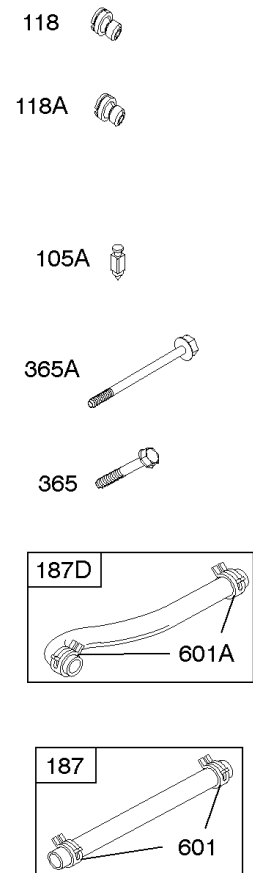

Carburetor

REF NO	PART NO	QTY	DESCRIPTION
11	691556		TUBE, Breather
11B	844921		TUBE, Breather -Used After Code Date 09121800
51	691694		GASKET, Intake
94	844987		KIT, Idle Mixture
95	690718		SCREW -(Throttle Valve)
97	809007		KIT, Throttle Shaft
98	808177		KIT, Idle Speed
102	692077		GASKET, Carburetor Body
104	690723		PIN, Float Hinge
105	805620		VALVE, Float Needle -(Gravity Feed)
108A	844989		VALVE, Choke
109	808398		KIT, Choke Shaft
110	806861		WASHER -(Choke Shaft) (Plastic)
117	690881		JET, Main -(Standard) (Standard)
118	844990		JET, Main -(High Altitude) (5000 Feet)
118A	809442		JET, Main -(High Altitude) (9000 Feet and Above)
119	690720		SCREW -(Upper Carburetor Body to Lower Carburetor Body) (M4x18mm)
119	842761		SCREW -(Upper Carburetor Body to Lower Carburetor Body) (M4x16mm)
125	844992		CARBURETOR -Used After Code Date 09121600
130	690726		VALVE, Throttle
133A	844546		FLOAT, Carburetor
163	692081		GASKET, Air Cleaner -(Air Cleaner)
217	806862		SPRING, Choke Return
231	690718		SCREW -(Choke Valve)
255	690721		BUSHING, Choke Shaft
276	690724		WASHER, Sealing
365	690711		SCREW -(Carburetor/Throttle Body) (M8x38mm)
365A	690866		SCREW -(Carburetor/Throttle Body) (M6 x 98mm)
445	394018S		FILTER, A/C Cartridge
467	846431		KNOB, Air Cleaner Cover -Used After Code Date 10033100
467	691985		KNOB, Air Cleaner Cover -Used Before Code Date 10040100
601	791850		CLAMP, Hose
601A	691038		CLAMP, Hose -(Black)
629	807004		SPRING, Throttle Return -(Throttle Return)
633	806131		SEAL, Choke/Throttle Shaft -(Throttle Shaft)
633A	690722		SEAL, Choke/Throttle Shaft -(Choke Shaft)
637	806999		WASHER -(Throttle Shaft)