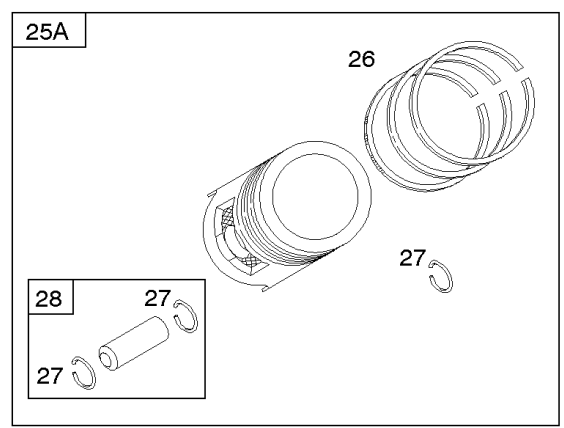

1036 EMISSIONS LABEL

1330 REPAIR MANUAL

1319 WARNING LABEL

WARNING

- Read and follow Operating Instructions before running engine.
- Gasoline is flammable. Allow engine to cool at least 2 minutes before refueling.
- Engines emit carbon monoxide, **DO NOT** run in enclosed area.
- Muffler area temperature may exceed 150°F. Do not touch hot parts.

REQUIRED when replacing parts with warning labels affixed.