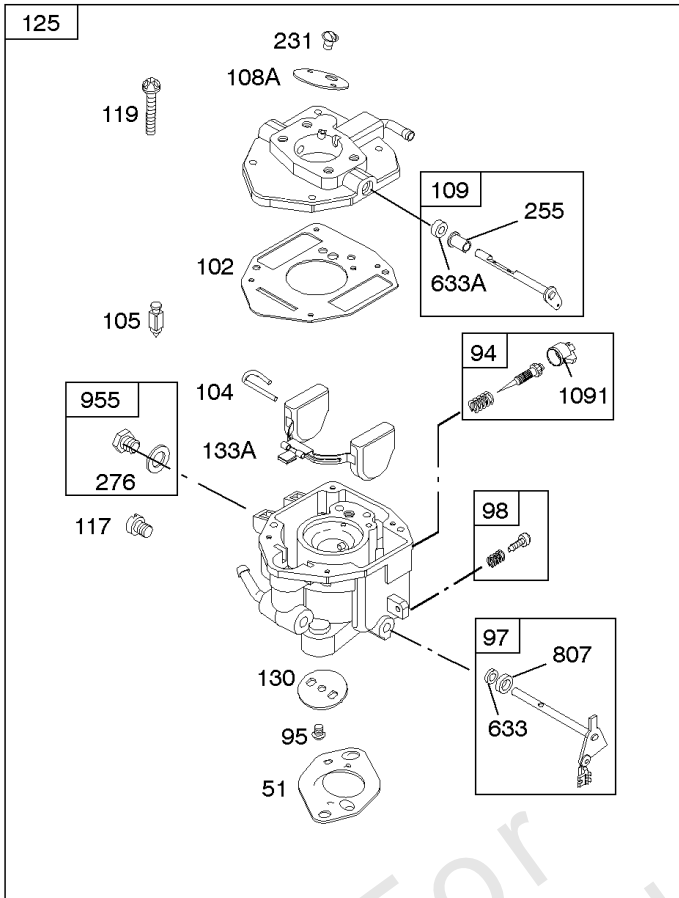

Carburetor

REF NO	PART NO	QTY	DESCRIPTION
11	691556		TUBE, Breather
11B	844921		TUBE, Breather -Used After Code Date 09121800
51	691694		GASKET, Intake
94	844987		KIT, Idle Mixture
95	690718		SCREW -(Throttle Valve)
97	809007		KIT, Throttle Shaft
98	808177		KIT, Idle Speed
102	692077		GASKET, Carburetor Body
104	690723		PIN, Float Hinge
105	805620		VALVE, Float Needle -(Gravity Feed)
108A	844989		VALVE, Choke
109	808398		KIT, Choke Shaft
110	806861		WASHER -(Choke Shaft) (Plastic)
117	690881		JET, Main -(Standard) (Standard)
118	844990		JET, Main -(High Altitude) (5000 Feet)
118A	809442		JET, Main -(High Altitude) (9000 Feet and Above)
119	690720		SCREW -(Upper Carburetor Body to Lower Carburetor Body) (M4x18mm)
119	842761		SCREW -(Upper Carburetor Body to Lower Carburetor Body) (M4x16mm)
125	844992		CARBURETOR -Used After Code Date 09121600
130	690726		VALVE, Throttle
133A	844546		FLOAT, Carburetor
163	692081		GASKET, Air Cleaner -(Air Cleaner)
217	806862		SPRING, Choke Return
231	690718		SCREW -(Choke Valve)
255	690721		BUSHING, Choke Shaft
276	690724		WASHER, Sealing
365	690711		SCREW -(Carburetor/Throttle Body) (M8x38mm)
365A	690866		SCREW -(Carburetor/Throttle Body) (M6 x 98mm)
445	394018S		FILTER, A/C Cartridge
467	846431		KNOB, Air Cleaner Cover -Used After Code Date 10033100
467	691985		KNOB, Air Cleaner Cover -Used Before Code Date 10040100
601	791850		CLAMP, Hose
601A	691038		CLAMP, Hose -(Black)
629	807004		SPRING, Throttle Return -(Throttle Return)
633	806131		SEAL, Choke/Throttle Shaft -(Throttle Shaft)
633A	690722		SEAL, Choke/Throttle Shaft -(Choke Shaft)
637	806999		WASHER -(Throttle Shaft)