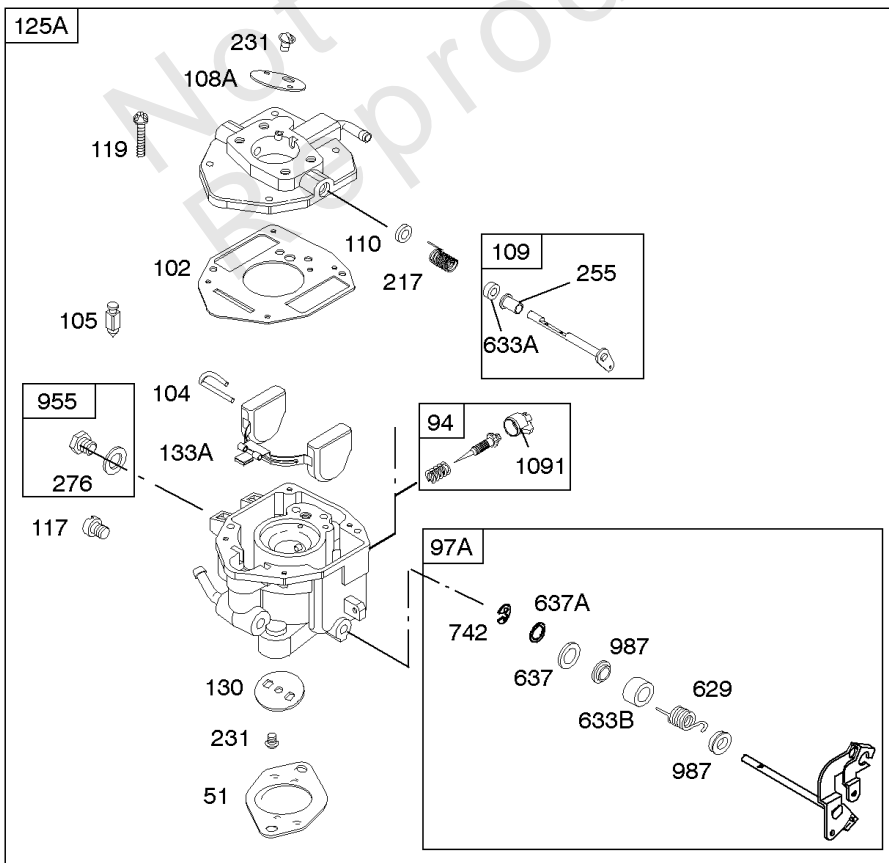

Carburetor

REF NO	PART NO	QTY	DESCRIPTION
11	691556		TUBE, Breather
11B	844921		TUBE, Breather -Used After Code Date 09121800
51	691694		GASKET, Intake
94	844987		KIT, Idle Mixture
95	690718		SCREW -(Throttle Valve)
97	809007		KIT, Throttle Shaft
98	808177		KIT, Idle Speed
102	692077		GASKET, Carburetor Body
104	690723		PIN, Float Hinge
105	805620		VALVE, Float Needle -(Gravity Feed)
108A	844989		VALVE, Choke
109	808398		KIT, Choke Shaft
110	806861		WASHER -(Choke Shaft) (Plastic)
117	690881		JET, Main -(Standard) (Standard)
118	844990		JET, Main -(High Altitude) (5000 Feet)
118A	809442		JET, Main -(High Altitude) (9000 Feet and Above)
119	690720		SCREW -(Upper Carburetor Body to Lower Carburetor Body) (M4x18mm)
119	842761		SCREW -(Upper Carburetor Body to Lower Carburetor Body) (M4x16mm)
125	844992		CARBURETOR -Used After Code Date 09121600
130	690726		VALVE, Throttle
133A	844546		FLOAT, Carburetor
163	692081		GASKET, Air Cleaner -(Air Cleaner)
217	806862		SPRING, Choke Return
231	690718		SCREW -(Choke Valve)
255	690721		BUSHING, Choke Shaft
276	690724		WASHER, Sealing
365	690711		SCREW -(Carburetor/Throttle Body) (M8x38mm)
365A	690866		SCREW -(Carburetor/Throttle Body) (M6 x 98mm)
445	394018S		FILTER, A/C Cartridge
467	846431		KNOB, Air Cleaner Cover -Used After Code Date 10033100
467	691985		KNOB, Air Cleaner Cover -Used Before Code Date 10040100
601	791850		CLAMP, Hose
601A	691038		CLAMP, Hose -(Black)
629	807004		SPRING, Throttle Return -(Throttle Return)
633	806131		SEAL, Choke/Throttle Shaft -(Throttle Shaft)
633A	690722		SEAL, Choke/Throttle Shaft -(Choke Shaft)
637	806999		WASHER -(Throttle Shaft)