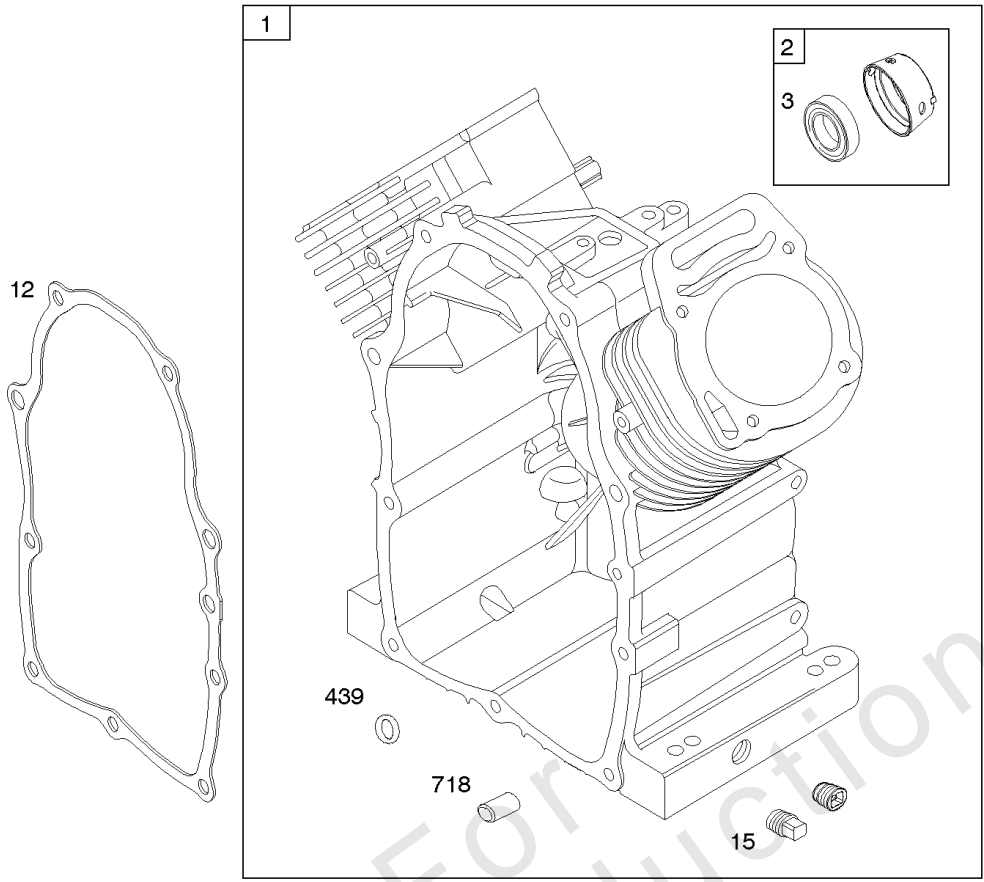

REQUIRED when replacing parts with warning labels affixed.

Camshaft, Crankshaft, Cylinder, Piston/Rings/Connecting Rod

REF NO	PART NO	QTY	DESCRIPTION
1	692178		CYLINDER ASSEMBLY
2	808534		KIT, Bushing/Seal -(Magneto Side)
3	805101S		SEAL, Oil -(Magneto Side)
8	808984		BREATHER ASSEMBLY
9	844986		GASKET, Breather
10	690751		SCREW -(Breather Assembly)
11	691556		TUBE, Breather
11B	844921		TUBE, Breather -Used After Code Date 09121800
12	846487		GASKET, Crankcase
15	691680		PLUG, Oil Drain -(3/8"-18 NPTF - Internal 3/8" Sq)
15	690946		PLUG, Oil Drain -(3/8"-18 NPTF-External 7/16" Sq)
16	692161		CRANKSHAFT
17	843827		BEARING, Ball -(Crankcase Cover Requires Two (2) Ball Bearings)
25	843951		PISTON ASSEMBLY -(Standard) -Used After Code Date 07122300
25A	843951		PISTON ASSEMBLY -(Standard) -Used Before Code Date 07122400
25A	843958		PISTON ASSEMBLY -(.020 Oversize)
26	843953		SET, Ring -(Standard) -Used After Code Date 07122300
26	843957		SET, Ring -(.020 Oversize) -Used After Code Date 07122300
26	-----		Ring Set -(For Replacement Rings Order Ref #25A) -Used Before Code Date 07072400
26	-----		Ring Set -(For Replacement Rings Order Ref #25A) -Used Before Code Date 07122400
27	690683		LOCK, Piston Pin
28	807621		PIN, Piston -(Standard) -Used Before Code Date 07122400
28	844541		PIN, Piston -(Standard) -Used After Code Date 07122300
29	807900S		ROD, Connecting
32	690698		SCREW -(Connecting Rod)
45	843379		TAPPET, Valve
46	845649		CAMSHAFT
357	691483		KEY, Drive Pulley
377	808095		KEY, Flywheel
377A	691639		KEY, Timing
439	692154		O-RING, Oil Gallery -(Crankcase Cover/Sump or Cylinder Assembly)
572	690686		BAFFLE, Breather
598	807625		SHIM, End Play -(Crankshaft or Camshaft Bearing)