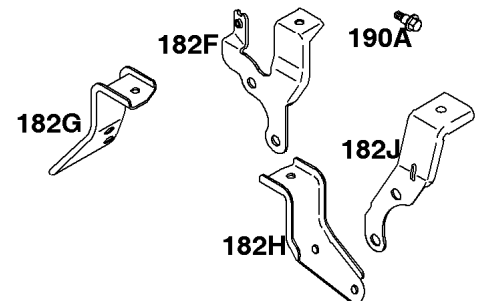

Included in Fuel Tank Service #845137

Included in Fuel Tank Service #845138