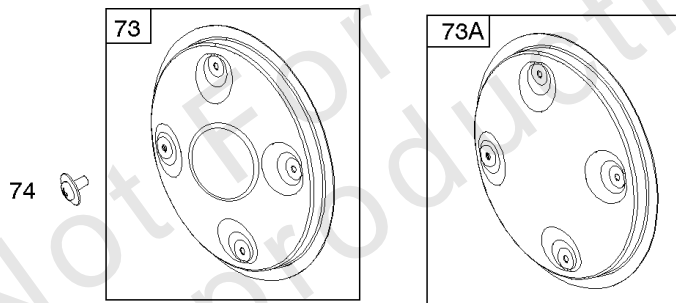

Flywheel, Rotating Screens

REF NO	PART NO	QTY	DESCRIPTION
23	841825		FLYWHEEL
65	690341		SCREW -(Rewind Starter) (Rewind Starter)
73	841662		SCREEN, Rotating
73A	841440		SCREEN, Rotating
73C	494439		SCREEN, Rotating
74	841441		SCREW -(Rotating Screen) (M5x14mm)
74A	691647		SCREW -(Rotating Screen)
332	690887		NUT -(Flywheel)
363	19203		PULLER, Flywheel
455	841794		CUP, Flywheel
668	691500		SPACER -(Rotating Screen)
668A	691215		SPACER -(Rotating Screen)
718A	690740		PIN, Locating -(28MM)
718B	841581		PIN, Locating -(32MM)
849	691088		SCREW -(Stub Shaft)
1047	841580		SHAFT, Stub