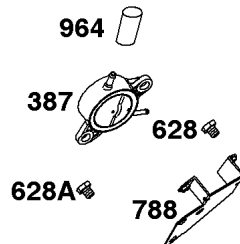

Included in Fuel Tank Service #845137

Included in Fuel Tank Service #845138