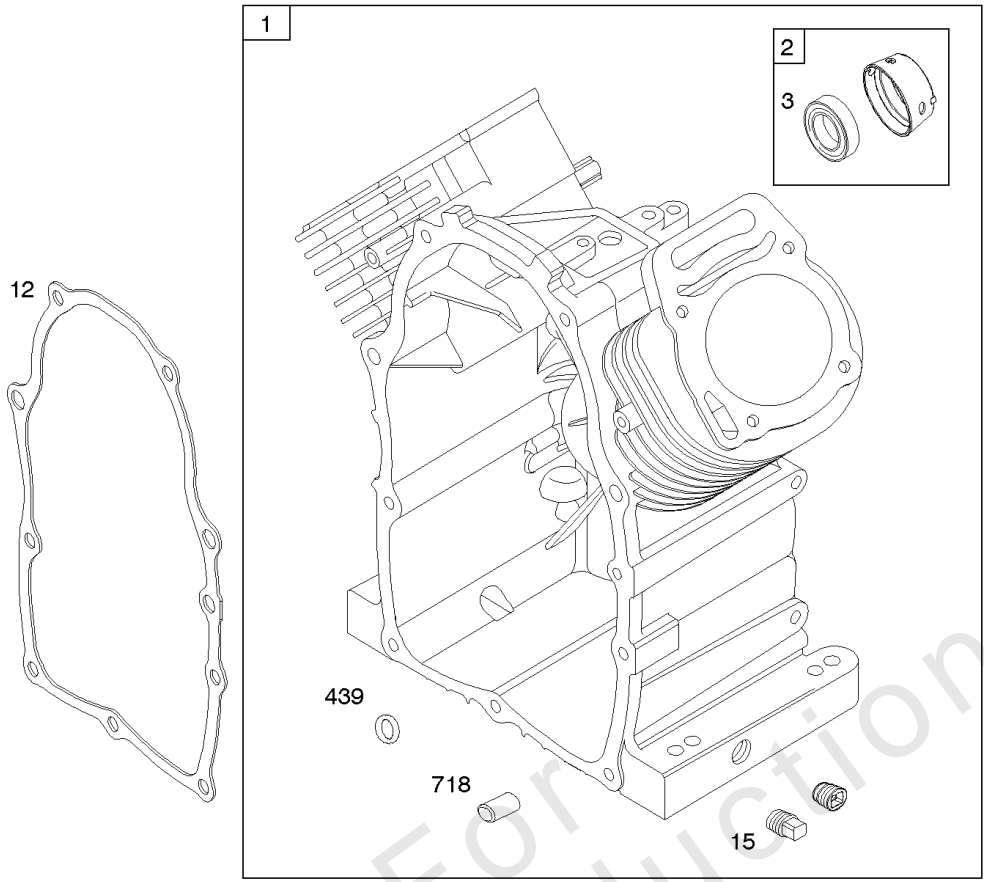

REQUIRED when replacing parts with warning labels affixed.

Camshaft, Crankshaft, Cylinder, Piston/Rings/Connecting Rod

REF NO	PART NO	QTY	DESCRIPTION
601A	691038		CLAMP, Hose -(Black)
718	806469		PIN, Locating -(Cylinder)
741	846085		GEAR, Timing
1025	690689		SPOOL, Governor
1036	-----		Label-Emissions -(Available From A Briggs & Stratton Authorized Dealer)
1133	690342		SCREW -(Crankshaft)
1319	794467		LABEL, Warning
1330	272144		MANUAL, Repair