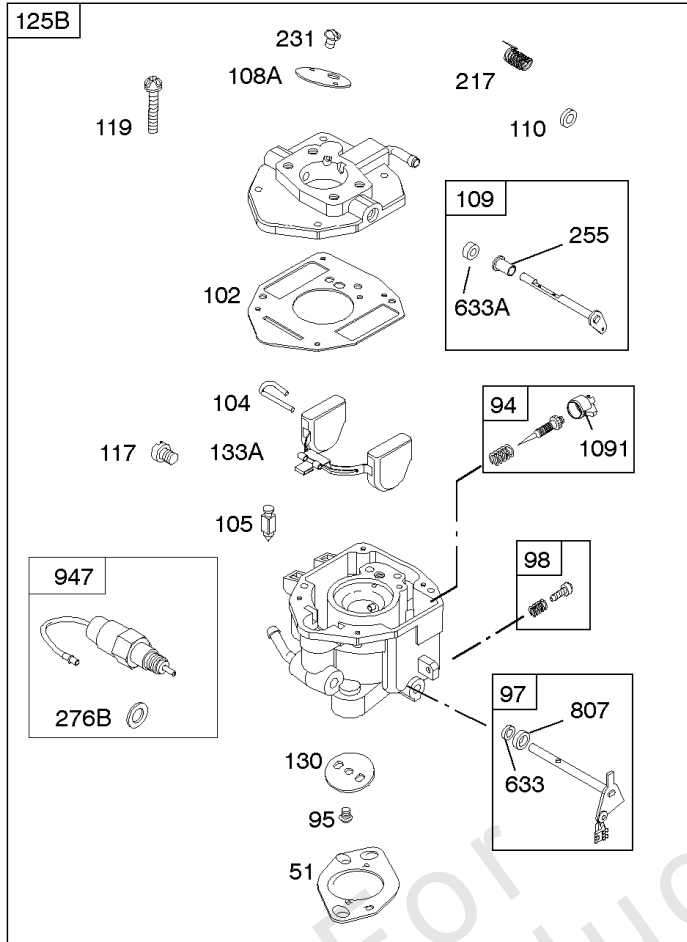

Carburetor

REF NO	PART NO	QTY	DESCRIPTION
11	691556		TUBE, Breather
51	691694		GASKET, Intake
91	809208		BODY, Upper Carburetor
94	844987		KIT, Idle Mixture
95	690718		SCREW -(Throttle Valve)
97	809007		KIT, Throttle Shaft
98	808177		KIT, Idle Speed
102	692077		GASKET, Carburetor Body
104	690723		PIN, Float Hinge
105	805620		VALVE, Float Needle -(Gravity Feed)
108A	844989		VALVE, Choke
109	808398		KIT, Choke Shaft
109B	809096		SHAFT, Choke
110	806861		WASHER -(Choke Shaft) (Plastic)
117	690881		JET, Main -(Standard) (Standard)
118	844990		JET, Main -(High Altitude) (5000 Feet)
118A	809442		JET, Main -(High Altitude) (9000 Feet and Above)
119	842761		SCREW -(Upper Carburetor Body to Lower Carburetor Body) (M4x16mm)
119	690720		SCREW -(Upper Carburetor Body to Lower Carburetor Body) (M4x18mm)
130	690726		VALVE, Throttle
133A	844546		FLOAT, Carburetor
142	690725		NOZZLE, Carburetor
163	692081		GASKET, Air Cleaner -(Air Cleaner)
217	806862		SPRING, Choke Return
231	690718		SCREW -(Choke Valve)
255	690721		BUSHING, Choke Shaft
276B	806137		WASHER, Sealing -(Fuel Solenoid)
365	690711		SCREW -(Carburetor/Throttle Body) (M8x38mm)
365A	690866		SCREW -(Carburetor/Throttle Body) (M6 x 98mm)
445A	393957S		FILTER, A/C Cartridge
467	846431		KNOB, Air Cleaner Cover -Used After Code Date 10033100
467	691985		KNOB, Air Cleaner Cover -Used Before Code Date 10040100
536	845198		CLEANER, Air
601	791850		CLAMP, Hose
601A	691038		CLAMP, Hose -(Black)
633	806131		SEAL, Choke/Throttle Shaft -(Throttle Shaft)
633A	690722		SEAL, Choke/Throttle Shaft -(Choke Shaft)
807	805557		SPACER -(Throttle)