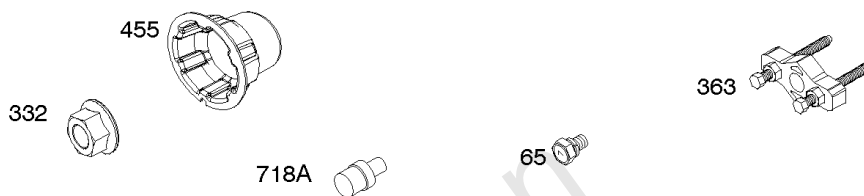

Flywheel, Rotating Screens

REF NO	PART NO	QTY	DESCRIPTION
23	841825		FLYWHEEL
65	690341		SCREW -(Rewind Starter) (Rewind Starter)
73	841662		SCREEN, Rotating
73A	841440		SCREEN, Rotating
73C	494439		SCREEN, Rotating
74	841441		SCREW -(Rotating Screen) (M5x14mm)
74A	691647		SCREW -(Rotating Screen)
332	690887		NUT -(Flywheel)
363	19203		PULLER, Flywheel
455	841794		CUP, Flywheel
668	691500		SPACER -(Rotating Screen)
668A	691215		SPACER -(Rotating Screen)
718A	690740		PIN, Locating -(28MM)
718B	841581		PIN, Locating -(32MM)
849	691088		SCREW -(Stub Shaft)
1047	841580		SHAFT, Stub