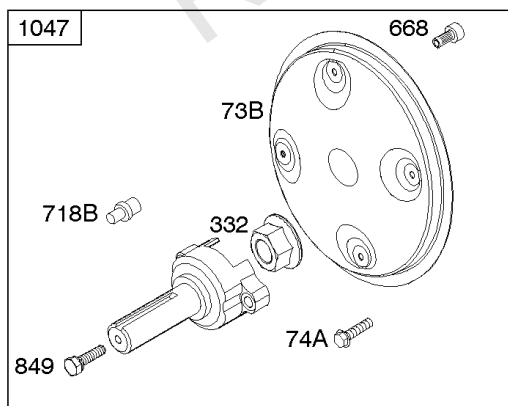

Flywheel, Rotating Screens

REF NO	PART NO	QTY	DESCRIPTION
23	841825		FLYWHEEL
65	690341		SCREW -(Rewind Starter) (Rewind Starter)
73	841662		SCREEN, Rotating
73A	841440		SCREEN, Rotating
73C	494439		SCREEN, Rotating
74	841441		SCREW -(Rotating Screen) (M5x14mm)
74A	691647		SCREW -(Rotating Screen)
332	690887		NUT -(Flywheel)
363	19203		PULLER, Flywheel
455	841794		CUP, Flywheel
668	691500		SPACER -(Rotating Screen)
668A	691215		SPACER -(Rotating Screen)
718A	690740		PIN, Locating -(28MM)
718B	841581		PIN, Locating -(32MM)
849	691088		SCREW -(Stub Shaft)
1047	841580		SHAFT, Stub