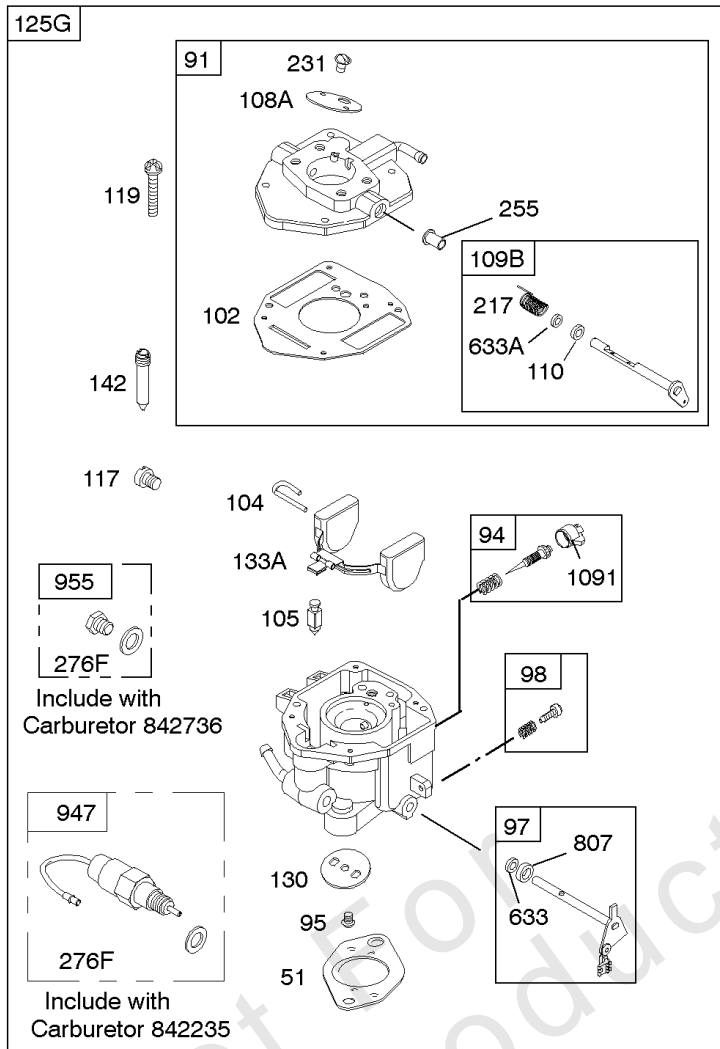

Carburetor

REF NO	PART NO	QTY	DESCRIPTION
51	691694		GASKET, Intake
91	809208		BODY, Upper Carburetor
94	844987		KIT, Idle Mixture
95	690718		SCREW -(Throttle Valve)
97	809007		KIT, Throttle Shaft
98	808177		KIT, Idle Speed
98A	808981		KIT, Idle Speed
102	692077		GASKET, Carburetor Body
104	690723		PIN, Float Hinge
105	805620		VALVE, Float Needle -(Gravity Feed)
108A	844989		VALVE, Choke
109B	809096		SHAFT, Choke
110	806861		WASHER -(Choke Shaft) (Plastic)
117	690881		JET, Main -(Standard) (Standard)
118	844990		JET, Main -(High Altitude) (5000 Feet)
118A	809442		JET, Main -(High Altitude) (9000 Feet and Above)
119	690720		SCREW -(Upper Carburetor Body to Lower Carburetor Body) (M4x18mm)
119	842761		SCREW -(Upper Carburetor Body to Lower Carburetor Body) (M4x16mm)
122A	846960		SPACER, Carburetor
127	847028		PLUG, Welch
130	690726		VALVE, Throttle
133A	844546		FLOAT, Carburetor
142	690725		NOZZLE, Carburetor
217	806862		SPRING, Choke Return
231	690718		SCREW -(Choke Valve)
255	690721		BUSHING, Choke Shaft
276	690724		WASHER, Sealing
365	690711		SCREW -(Carburetor/Throttle Body) (M8x38mm)
365A	690866		SCREW -(Carburetor/Throttle Body) (M6 x 98mm)
601	791850		CLAMP, Hose
601A	691038		CLAMP, Hose -(Black)
633	806131		SEAL, Choke/Throttle Shaft -(Throttle Shaft)
633A	690722		SEAL, Choke/Throttle Shaft -(Choke Shaft)
807	805557		SPACER -(Throttle)
947	692094		SOLENOID, Fuel
955	807723		PLUG, Carburetor
1091	691516		CAP, Limiter