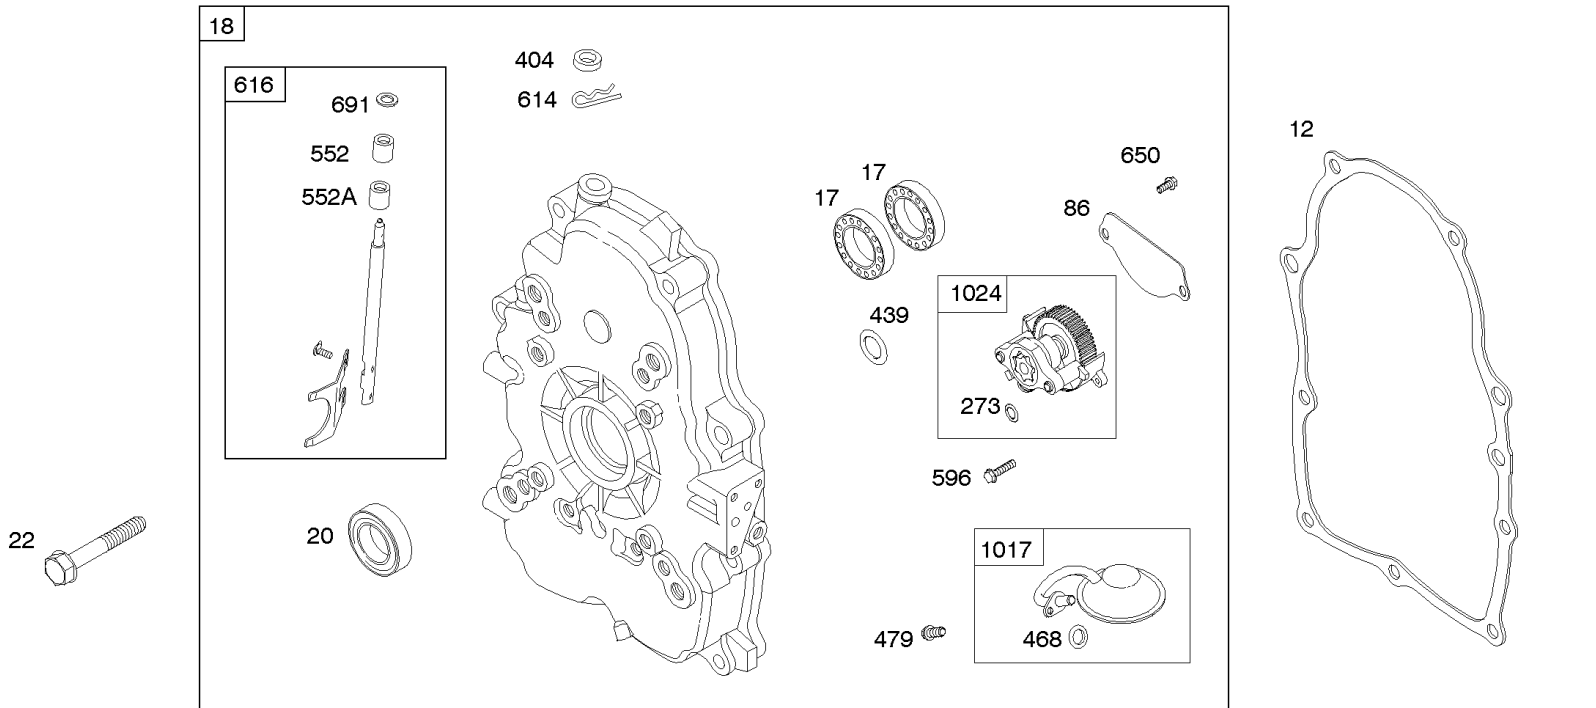

Carburetor

REF NO	PART NO	QTY	DESCRIPTION
955	807723		PLUG, Carburetor
987	807002		SEAL, Choke/Throttle Shaft
1091	691516		CAP, Limiter

Not For Reproduction

Carburetor Overhaul Kit, Engine & Valve Set

REF NO	PART NO	QTY	DESCRIPTION
3	805101S		SEAL, Oil -(Magneto Side)
7	806085S		GASKET, Cylinder Head
9	844986		GASKET, Breather
12	846487		GASKET, Crankcase
20	805049S		SEAL, Oil -(PTO Side)
51	691694		GASKET, Intake
51A	692035		GASKET, Intake
94	844987		KIT, Idle Mixture
102	692077		GASKET, Carburetor Body
104	690723		PIN, Float Hinge
105	805620		VALVE, Float Needle -(Gravity Feed)
117	690881		JET, Main -(Standard) (Standard)
121	809021		KIT, Carburetor Overhaul
142	690725		NOZZLE, Carburetor
163	692081		GASKET, Air Cleaner -(Air Cleaner)
255	690721		BUSHING, Choke Shaft
273	690681		SEAL, O-Ring -(Oil Pump)
276	690724		WASHER, Sealing
276A	807085		WASHER, Sealing -(Rocker Cover)
358	808704		GASKET SET, Engine
439	692154		O-RING, Oil Gallery -(Crankcase Cover/Sump or Cylinder Assembly)
468	690690		SEAL, O-Ring -(Oil Pump Screen)
633	806131		SEAL, Choke/Throttle Shaft -(Throttle Shaft)
633A	690722		SEAL, Choke/Throttle Shaft -(Choke Shaft)
691	842826		SEAL, Governor Shaft
807	805557		SPACER -(Throttle)
868	691963		SEAL, Valve
883	691613		GASKET, Exhaust
988	692063		GASKET, Oil Adapter
1022	806039S		GASKET, Rocker Cover
1091	691516		CAP, Limiter
1095B	842723		GASKET SET, Valve