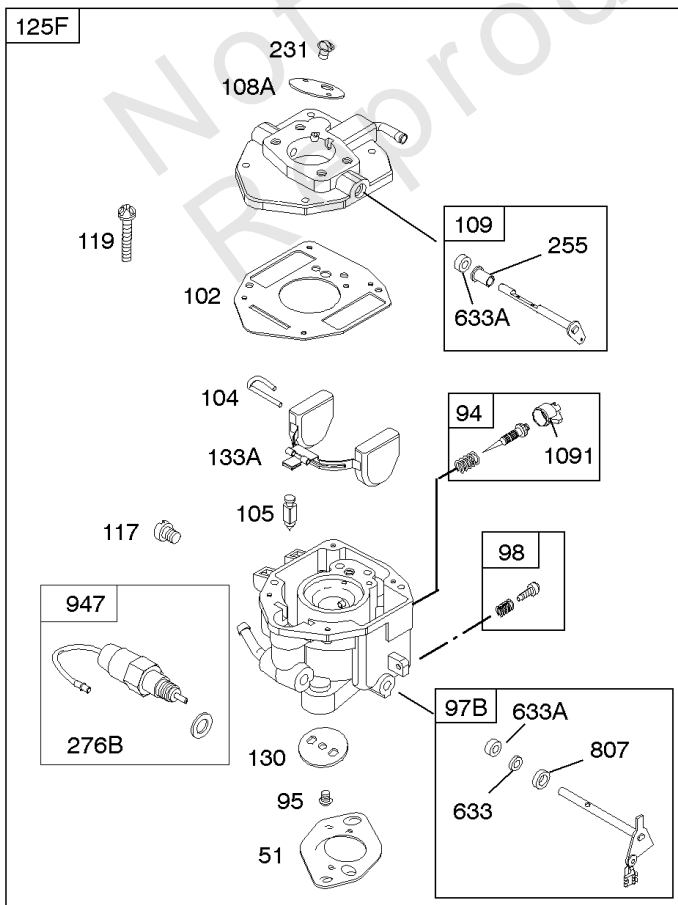

Carburetor

REF NO	PART NO	QTY	DESCRIPTION
833A	691593		SCREW -(Air Cleaner Mounting Strap/Stud)
947	692094		SOLENOID, Fuel
1091	691516		CAP, Limiter

Not For Reproduction

Carburetor

REF NO	PART NO	QTY	DESCRIPTION
51	691694		GASKET, Intake
91	809208		BODY, Upper Carburetor
94	844987		KIT, Idle Mixture
95	690718		SCREW -(Throttle Valve)
97	809007		KIT, Throttle Shaft
98	808177		KIT, Idle Speed
98A	808981		KIT, Idle Speed
102	692077		GASKET, Carburetor Body
104	690723		PIN, Float Hinge
105	805620		VALVE, Float Needle -(Gravity Feed)
108A	844989		VALVE, Choke
109B	809096		SHAFT, Choke
110	806861		WASHER -(Choke Shaft) (Plastic)
117	690881		JET, Main -(Standard) (Standard)
118	844990		JET, Main -(High Altitude) (5000 Feet)
118A	809442		JET, Main -(High Altitude) (9000 Feet and Above)
119	690720		SCREW -(Upper Carburetor Body to Lower Carburetor Body) (M4x18mm)
119	842761		SCREW -(Upper Carburetor Body to Lower Carburetor Body) (M4x16mm)
122A	846960		SPACER, Carburetor
127	847028		PLUG, Welch
130	690726		VALVE, Throttle
133A	844546		FLOAT, Carburetor
142	690725		NOZZLE, Carburetor
217	806862		SPRING, Choke Return
231	690718		SCREW -(Choke Valve)
255	690721		BUSHING, Choke Shaft
276	690724		WASHER, Sealing
365	690711		SCREW -(Carburetor/Throttle Body) (M8x38mm)
365A	690866		SCREW -(Carburetor/Throttle Body) (M6 x 98mm)
601	791850		CLAMP, Hose
601A	691038		CLAMP, Hose -(Black)
633	806131		SEAL, Choke/Throttle Shaft -(Throttle Shaft)
633A	690722		SEAL, Choke/Throttle Shaft -(Choke Shaft)
807	805557		SPACER -(Throttle)
947	692094		SOLENOID, Fuel
955	807723		PLUG, Carburetor
1091	691516		CAP, Limiter