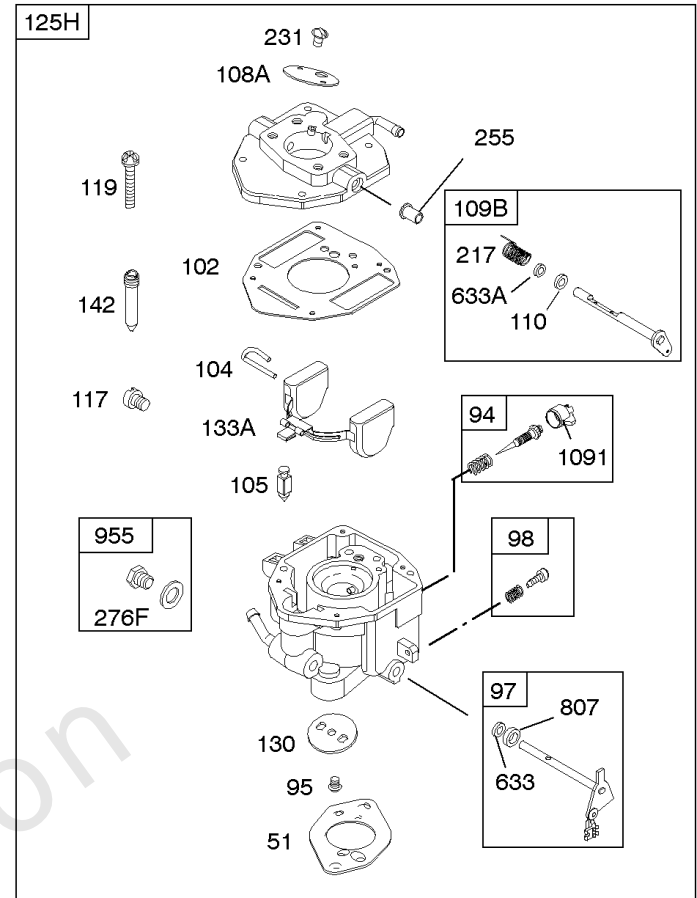

Carburetor

REF NO	PART NO	QTY	DESCRIPTION
51	691694		GASKET, Intake
91	809208		BODY, Upper Carburetor
94	844987		KIT, Idle Mixture
95	690718		SCREW -(Throttle Valve)
97	809007		KIT, Throttle Shaft
98	808177		KIT, Idle Speed
98A	808981		KIT, Idle Speed
102	692077		GASKET, Carburetor Body
104	690723		PIN, Float Hinge
105	805620		VALVE, Float Needle -(Gravity Feed)
108A	844989		VALVE, Choke
109B	809096		SHAFT, Choke
110	806861		WASHER -(Choke Shaft) (Plastic)
117	690881		JET, Main -(Standard) (Standard)
118	844990		JET, Main -(High Altitude) (5000 Feet)
118A	809442		JET, Main -(High Altitude) (9000 Feet and Above)
119	690720		SCREW -(Upper Carburetor Body to Lower Carburetor Body) (M4x18mm)
119	842761		SCREW -(Upper Carburetor Body to Lower Carburetor Body) (M4x16mm)
122A	846960		SPACER, Carburetor
127	847028		PLUG, Welch
130	690726		VALVE, Throttle
133A	844546		FLOAT, Carburetor
142	690725		NOZZLE, Carburetor
217	806862		SPRING, Choke Return
231	690718		SCREW -(Choke Valve)
255	690721		BUSHING, Choke Shaft
276	690724		WASHER, Sealing
365	690711		SCREW -(Carburetor/Throttle Body) (M8x38mm)
365A	690866		SCREW -(Carburetor/Throttle Body) (M6 x 98mm)
601	791850		CLAMP, Hose
601A	691038		CLAMP, Hose -(Black)
633	806131		SEAL, Choke/Throttle Shaft -(Throttle Shaft)
633A	690722		SEAL, Choke/Throttle Shaft -(Choke Shaft)
807	805557		SPACER -(Throttle)
947	692094		SOLENOID, Fuel
955	807723		PLUG, Carburetor
1091	691516		CAP, Limiter