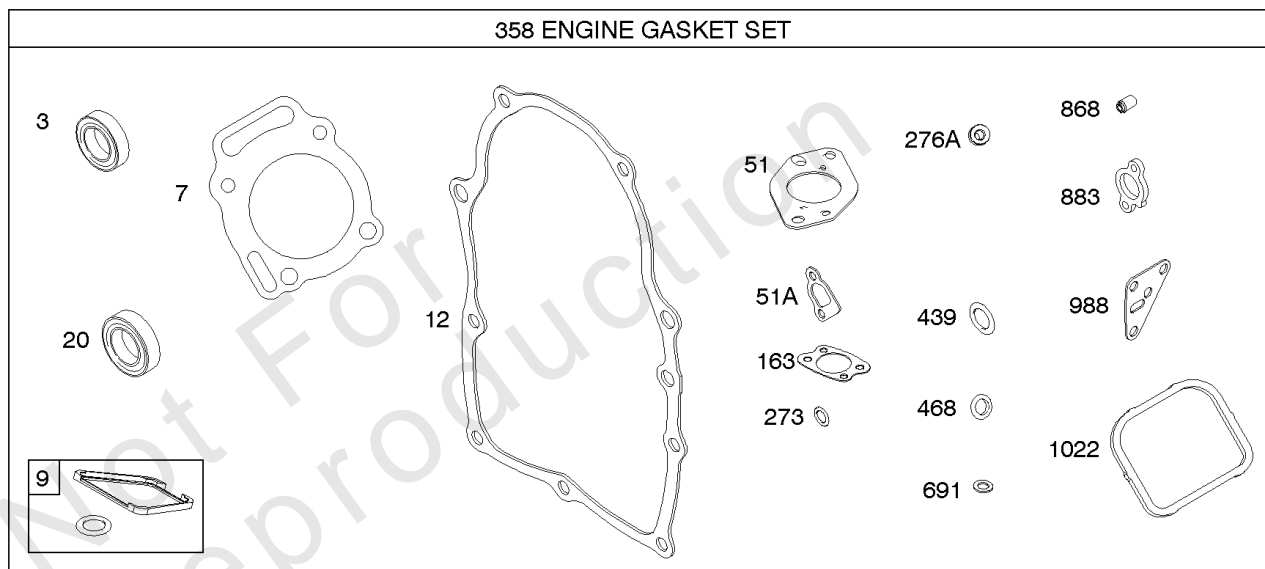

Carburetor

REF NO	PART NO	QTY	DESCRIPTION
955	807723		PLUG, Carburetor
987	807002		SEAL, Choke/Throttle Shaft
1091	691516		CAP, Limiter

Not For Reproduction