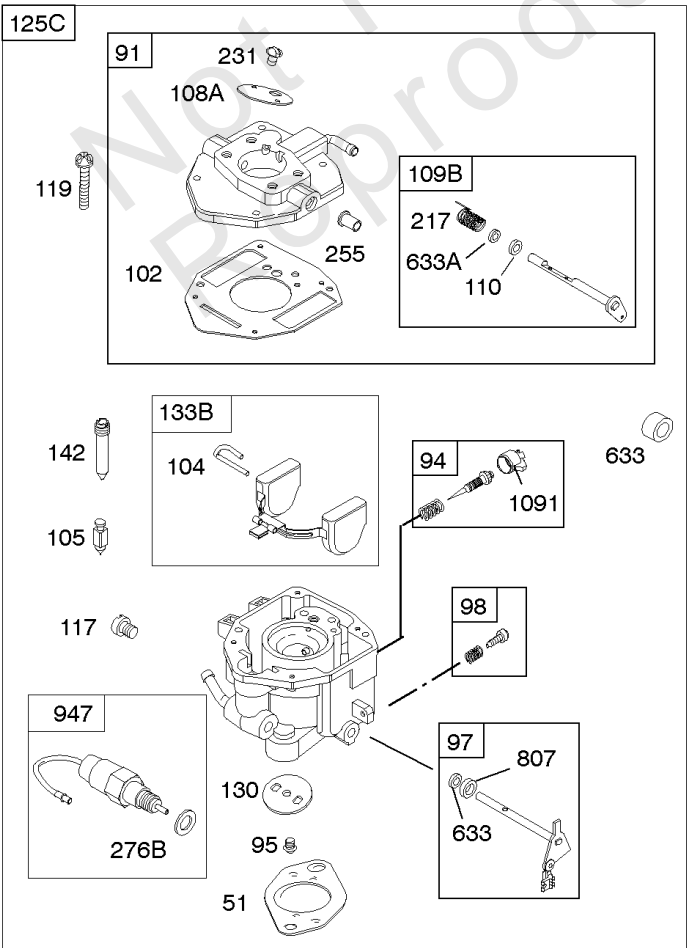

Carburetor

REF NO	PART NO	QTY	DESCRIPTION
11	691556		TUBE, Breather
51	691694		GASKET, Intake
91	809208		BODY, Upper Carburetor
94	844987		KIT, Idle Mixture
95	690718		SCREW -(Throttle Valve)
97	809007		KIT, Throttle Shaft
98	808177		KIT, Idle Speed
102	692077		GASKET, Carburetor Body
104	690723		PIN, Float Hinge
105	805620		VALVE, Float Needle -(Gravity Feed)
108A	844989		VALVE, Choke
109	808398		KIT, Choke Shaft
109B	809096		SHAFT, Choke
110	806861		WASHER -(Choke Shaft) (Plastic)
117	690881		JET, Main -(Standard) (Standard)
118	844990		JET, Main -(High Altitude) (5000 Feet)
118A	809442		JET, Main -(High Altitude) (9000 Feet and Above)
119	842761		SCREW -(Upper Carburetor Body to Lower Carburetor Body) (M4x16mm)
119	690720		SCREW -(Upper Carburetor Body to Lower Carburetor Body) (M4x18mm)
130	690726		VALVE, Throttle
133A	844546		FLOAT, Carburetor
142	690725		NOZZLE, Carburetor
163	692081		GASKET, Air Cleaner -(Air Cleaner)
217	806862		SPRING, Choke Return
231	690718		SCREW -(Choke Valve)
255	690721		BUSHING, Choke Shaft
276B	806137		WASHER, Sealing -(Fuel Solenoid)
365	690711		SCREW -(Carburetor/Throttle Body) (M8x38mm)
365A	690866		SCREW -(Carburetor/Throttle Body) (M6 x 98mm)
445A	393957S		FILTER, A/C Cartridge
467	846431		KNOB, Air Cleaner Cover -Used After Code Date 10033100
467	691985		KNOB, Air Cleaner Cover -Used Before Code Date 10040100
536	845198		CLEANER, Air
601	791850		CLAMP, Hose
601A	691038		CLAMP, Hose -(Black)
633	806131		SEAL, Choke/Throttle Shaft -(Throttle Shaft)
633A	690722		SEAL, Choke/Throttle Shaft -(Choke Shaft)
807	805557		SPACER -(Throttle)