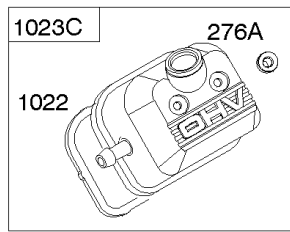

Cylinder Head, Valve Covers

Mfg. No: 305447-0523-F1

Cylinder Head, Valve Covers

REF NO	PART NO	QTY	DESCRIPTION
5	809200		HEAD, Cylinder -(Cylinder 1)
5A	809201		HEAD, Cylinder -(Cylinder 2)
7	806085S		GASKET, Cylinder Head
13	692059		SCREW -(Cylinder Head)
21	809500		CAP, Oil Fill
33	807681		VALVE, Exhaust
34	807680		VALVE, Intake
35	692084		SPRING, Valve -(Intake) (Intake)
36	692084		SPRING, Valve -(Exhaust) (Exhaust)
40	692058		RETAINER, Valve
42	807683		KEEPER, Valve
45	843379		TAPPET, Valve
192	807623		ADJUSTER, Rocker Arm
276A	807085		WASHER, Sealing -(Rocker Cover)
276D	691766		WASHER, Sealing -(Head)(Rocker Cover)
337	491055S		PLUG, Spark
383	19576S		WRENCH, Spark Plug
601	791850		CLAMP, Hose
635	692076		BOOT, Spark Plug
830	809157		STUD, Rocker Arm -(Rocker Arm)
868	691963		SEAL, Valve
871	692057		BUSHING, Valve Guide
914	807084		SCREW -(Rocker Cover)
918	791880		LINE, Fuel
1022	806039S		GASKET, Rocker Cover
1023C	842823		COVER, Rocker
1026	691758		ROD, Push -(Exhaust)(Aluminum)
1026	691836		ROD, Push -(Intake)(Steel)
1029	807323		ARM, Rocker
1100	791959		PIVOT, Rocker Arm
1254	807084		SCREW -(Rocker Arm Stud)