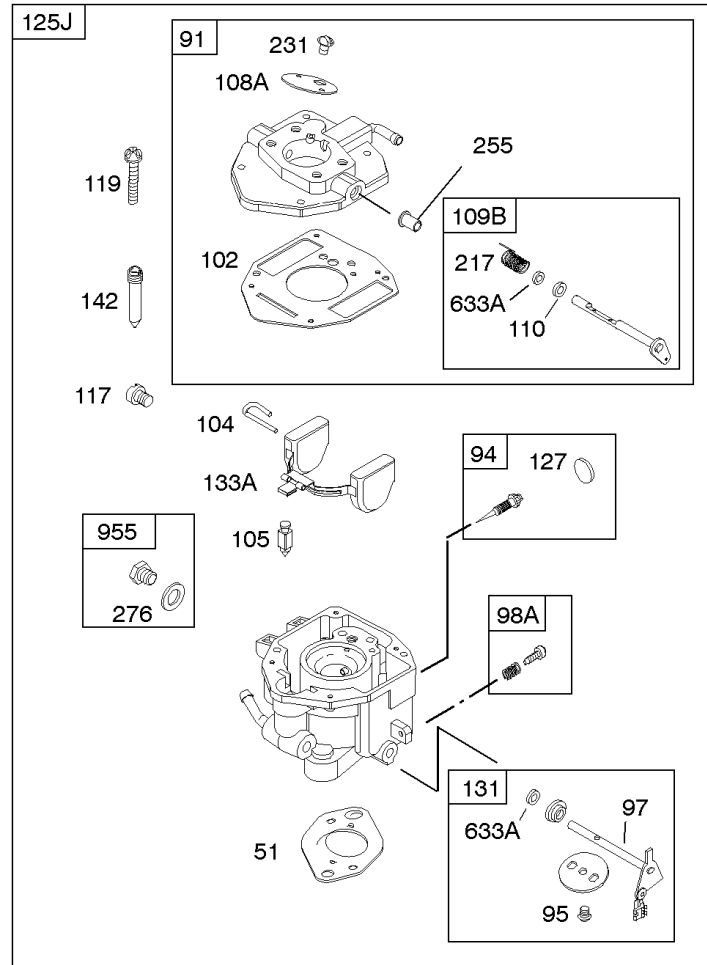

Carburetor

REF NO	PART NO	QTY	DESCRIPTION
51	691694		GASKET, Intake
91	809208		BODY, Upper Carburetor
94	844987		KIT, Idle Mixture
95	690718		SCREW -(Throttle Valve)
97	809007		KIT, Throttle Shaft
98	808177		KIT, Idle Speed
98A	808981		KIT, Idle Speed
102	692077		GASKET, Carburetor Body
104	690723		PIN, Float Hinge
105	805620		VALVE, Float Needle -(Gravity Feed)
108A	844989		VALVE, Choke
109B	809096		SHAFT, Choke
110	806861		WASHER -(Choke Shaft) (Plastic)
117	690881		JET, Main -(Standard) (Standard)
118	844990		JET, Main -(High Altitude) (5000 Feet)
118A	809442		JET, Main -(High Altitude) (9000 Feet and Above)
119	690720		SCREW -(Upper Carburetor Body to Lower Carburetor Body) (M4x18mm)
119	842761		SCREW -(Upper Carburetor Body to Lower Carburetor Body) (M4x16mm)
122A	846960		SPACER, Carburetor
127	847028		PLUG, Welch
130	690726		VALVE, Throttle
133A	844546		FLOAT, Carburetor
142	690725		NOZZLE, Carburetor
217	806862		SPRING, Choke Return
231	690718		SCREW -(Choke Valve)
255	690721		BUSHING, Choke Shaft
276	690724		WASHER, Sealing
365	690711		SCREW -(Carburetor/Throttle Body) (M8x38mm)
365A	690866		SCREW -(Carburetor/Throttle Body) (M6 x 98mm)
601	791850		CLAMP, Hose
601A	691038		CLAMP, Hose -(Black)
633	806131		SEAL, Choke/Throttle Shaft -(Throttle Shaft)
633A	690722		SEAL, Choke/Throttle Shaft -(Choke Shaft)
807	805557		SPACER -(Throttle)
947	692094		SOLENOID, Fuel
955	807723		PLUG, Carburetor
1091	691516		CAP, Limiter