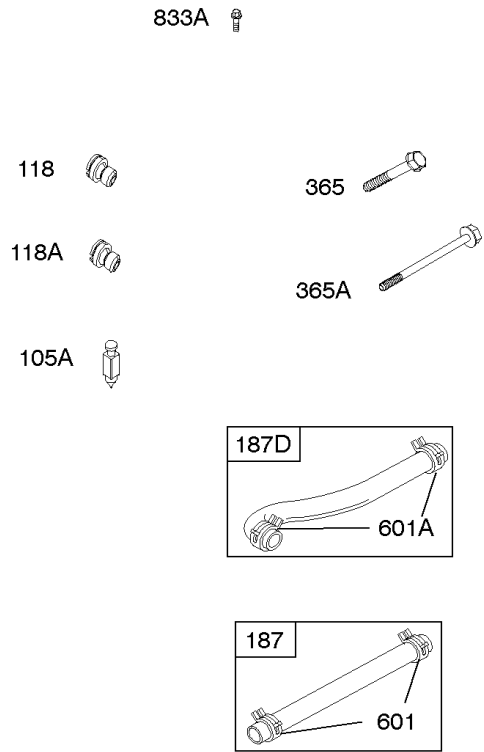

Carburetor

REF NO	PART NO	QTY	DESCRIPTION
11	691556		TUBE, Breather
51	691694		GASKET, Intake
91	809208		BODY, Upper Carburetor
94	844987		KIT, Idle Mixture
95	690718		SCREW -(Throttle Valve)
97	809007		KIT, Throttle Shaft
98	808177		KIT, Idle Speed
102	692077		GASKET, Carburetor Body
104	690723		PIN, Float Hinge
105	805620		VALVE, Float Needle -(Gravity Feed)
108A	844989		VALVE, Choke
109	808398		KIT, Choke Shaft
109B	809096		SHAFT, Choke
110	806861		WASHER -(Choke Shaft) (Plastic)
117	690881		JET, Main -(Standard) (Standard)
118	844990		JET, Main -(High Altitude) (5000 Feet)
118A	809442		JET, Main -(High Altitude) (9000 Feet and Above)
119	842761		SCREW -(Upper Carburetor Body to Lower Carburetor Body) (M4x16mm)
119	690720		SCREW -(Upper Carburetor Body to Lower Carburetor Body) (M4x18mm)
130	690726		VALVE, Throttle
133A	844546		FLOAT, Carburetor
142	690725		NOZZLE, Carburetor
163	692081		GASKET, Air Cleaner -(Air Cleaner)
217	806862		SPRING, Choke Return
231	690718		SCREW -(Choke Valve)
255	690721		BUSHING, Choke Shaft
276B	806137		WASHER, Sealing -(Fuel Solenoid)
365	690711		SCREW -(Carburetor/Throttle Body) (M8x38mm)
365A	690866		SCREW -(Carburetor/Throttle Body) (M6 x 98mm)
445A	393957S		FILTER, A/C Cartridge
467	846431		KNOB, Air Cleaner Cover -Used After Code Date 10033100
467	691985		KNOB, Air Cleaner Cover -Used Before Code Date 10040100
536	845198		CLEANER, Air
601	791850		CLAMP, Hose
601A	691038		CLAMP, Hose -(Black)
633	806131		SEAL, Choke/Throttle Shaft -(Throttle Shaft)
633A	690722		SEAL, Choke/Throttle Shaft -(Choke Shaft)
807	805557		SPACER -(Throttle)