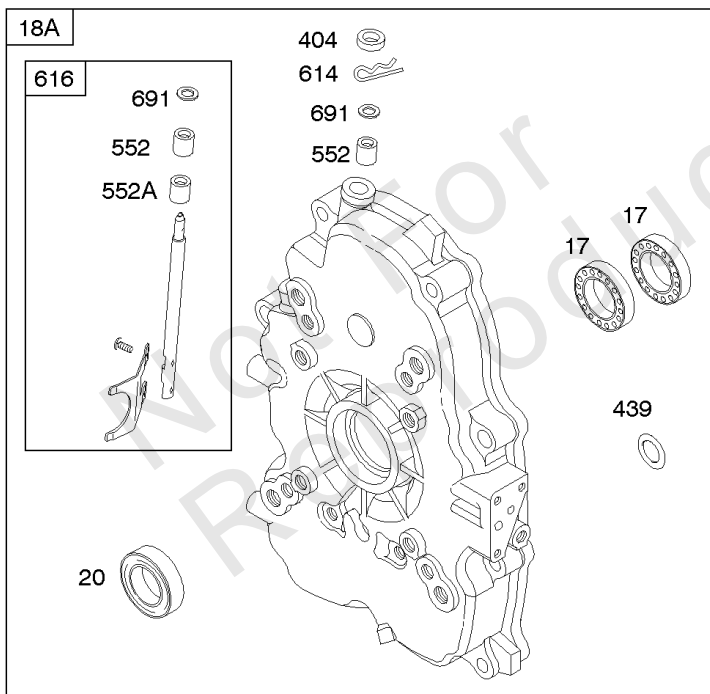

Carburetor

REF NO	PART NO	QTY	DESCRIPTION
955	807723		PLUG, Carburetor
987	807002		SEAL, Choke/Throttle Shaft
1091	691516		CAP, Limiter

Not For Reproduction

Carburetor Overhaul Kit, Engine & Valve Set

REF NO	PART NO	QTY	DESCRIPTION
3	805101S		SEAL, Oil -(Magneto Side)
7	806085S		GASKET, Cylinder Head
9	844986		GASKET, Breather
12	846487		GASKET, Crankcase
20	805049S		SEAL, Oil -(PTO Side)
51	691694		GASKET, Intake
51A	692035		GASKET, Intake
94	844987		KIT, Idle Mixture
102	692077		GASKET, Carburetor Body
104	690723		PIN, Float Hinge
105	805620		VALVE, Float Needle -(Gravity Feed)
117	690881		JET, Main -(Standard) (Standard)
121	809021		KIT, Carburetor Overhaul
142	690725		NOZZLE, Carburetor
163	692081		GASKET, Air Cleaner -(Air Cleaner)
255	690721		BUSHING, Choke Shaft
273	690681		SEAL, O-Ring -(Oil Pump)
276	690724		WASHER, Sealing
276A	807085		WASHER, Sealing -(Rocker Cover)
358	808704		GASKET SET, Engine
439	692154		O-RING, Oil Gallery -(Crankcase Cover/Sump or Cylinder Assembly)
468	690690		SEAL, O-Ring -(Oil Pump Screen)
633	806131		SEAL, Choke/Throttle Shaft -(Throttle Shaft)
633A	690722		SEAL, Choke/Throttle Shaft -(Choke Shaft)
691	842826		SEAL, Governor Shaft
807	805557		SPACER -(Throttle)
868	691963		SEAL, Valve
883	691613		GASKET, Exhaust
988	692063		GASKET, Oil Adapter
1022	806039S		GASKET, Rocker Cover
1091	691516		CAP, Limiter
1095B	842723		GASKET SET, Valve