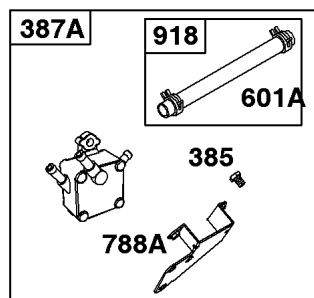

Included in Fuel Tank Service #845137

Included in Fuel Tank Service #845138