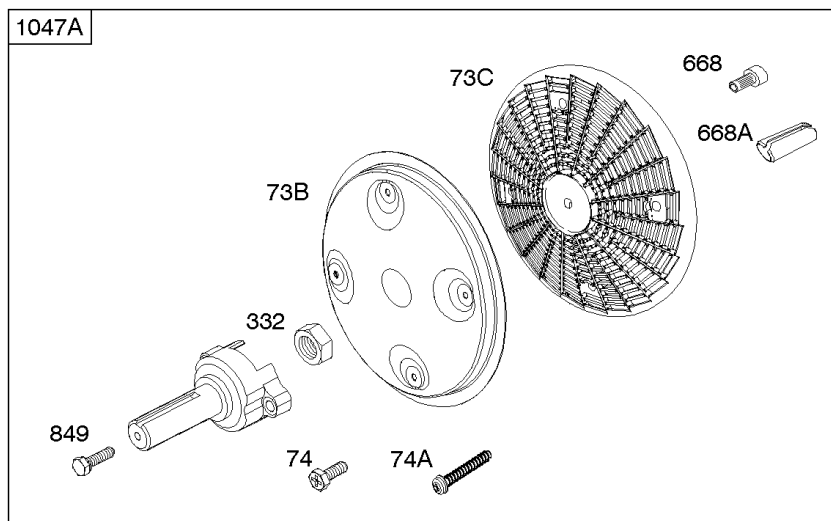

Flywheel, Rotating Screens

REF NO	PART NO	QTY	DESCRIPTION
23	841825		FLYWHEEL
65	690341		SCREW -(Rewind Starter) (Rewind Starter)
73	841662		SCREEN, Rotating
73A	841440		SCREEN, Rotating
73C	494439		SCREEN, Rotating
74	841441		SCREW -(Rotating Screen) (M5x14mm)
74A	691647		SCREW -(Rotating Screen)
332	690887		NUT -(Flywheel)
363	19203		PULLER, Flywheel
455	841794		CUP, Flywheel
668	691500		SPACER -(Rotating Screen)
668A	691215		SPACER -(Rotating Screen)
718A	690740		PIN, Locating -(28MM)
718B	841581		PIN, Locating -(32MM)
849	691088		SCREW -(Stub Shaft)
1047	841580		SHAFT, Stub