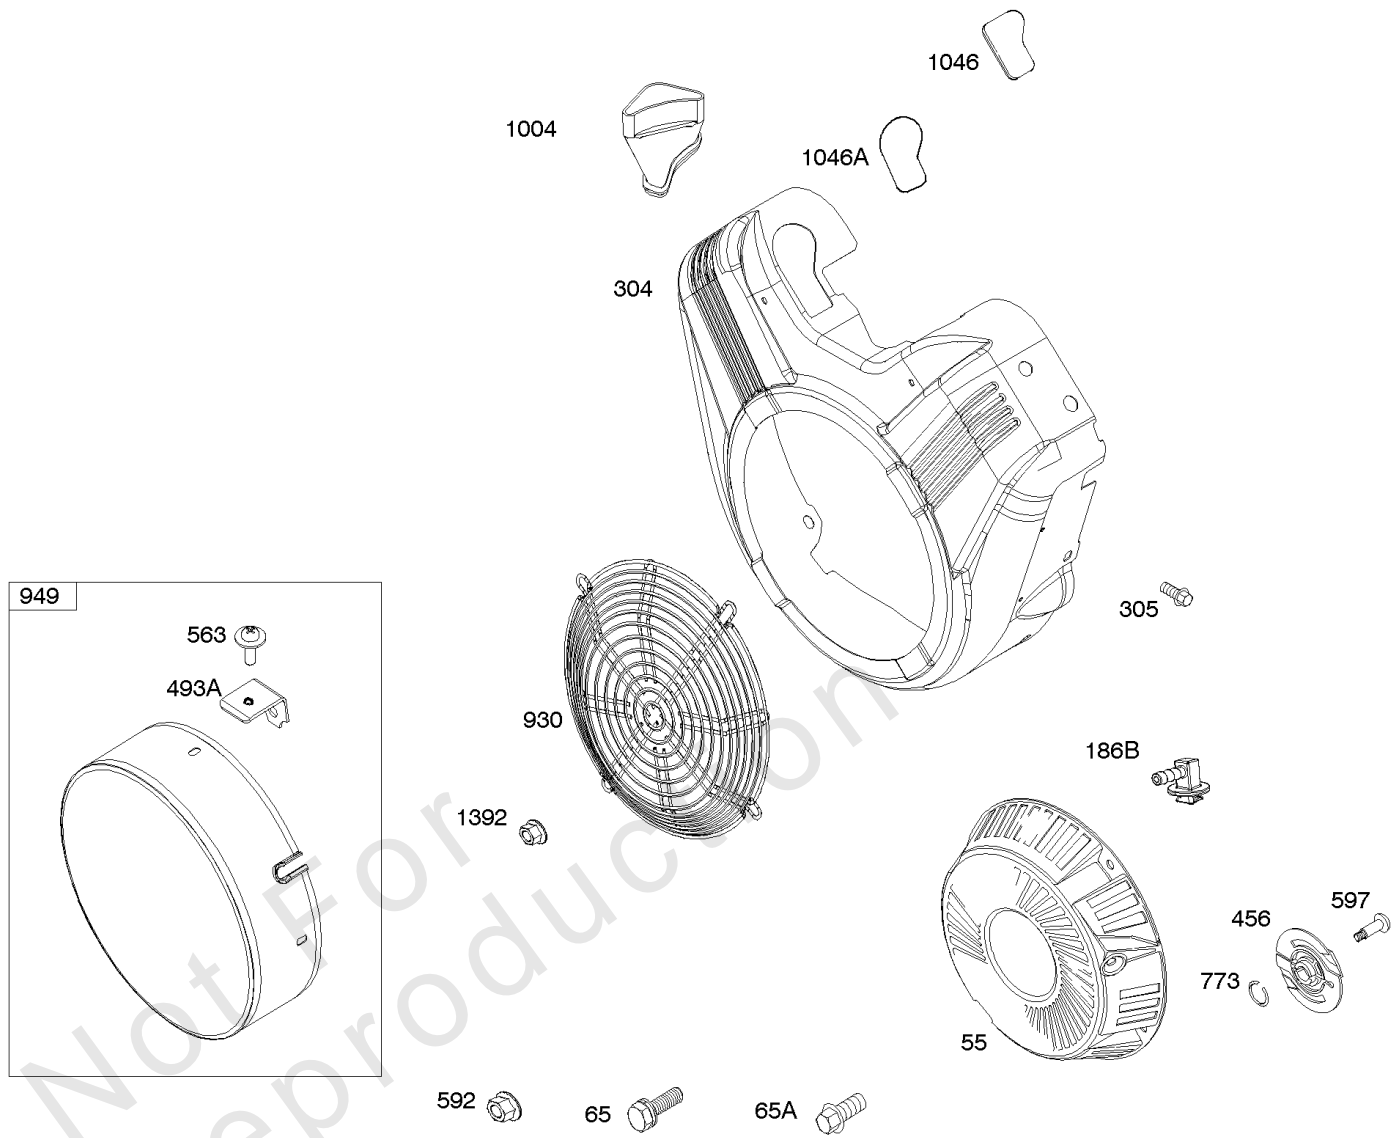

Blower Housing, Rewind Starter

REF NO	PART NO	QTY	DESCRIPTION
55	691568		HOUSING, Rewind Starter
57	692086		SPRING, Rewind Starter
58	66574		ROPE, Starter
59	805957		INSERT, Grip
60	808167		GRIP, Starter Rope
65	690341		SCREW -(Rewind Starter) (Rewind Starter)
65A	841233		SCREW -(Rewind Starter) (M6x10mm)
73A	841440		SCREEN, Rotating
74	841441		SCREW -(Rotating Screen) (M5x14mm)
304	842681		HOUSING, Blower
305	692062		SCREW -(Blower Housing)
455	841794		CUP, Flywheel
456	691529		PLATE, Pawl Friction
456A	845219		PLATE, Pawl Friction
459	845218		PAWL, Ratchet
493A	845729		BRACKET, Mounting
515	691528		SPRING, Pawl
563	841735		SCREW -(Debris Screen Guard)
592	690939		NUT -(Rewind Starter) (M6)
597	690876		SCREW -(Pawl Friction Plate)
608	841729		STARTER, Rewind
608A	844821		STARTER, Rewind
773	690875		RETAINER
949	845728		GUARD, Debris Screen
1004	841656		DUCT, Air
1046	692082		PLUG, Blower Housing
1046A	843068		PLUG, Blower Housing
1392	690939		NUT -(Rewind Guard)