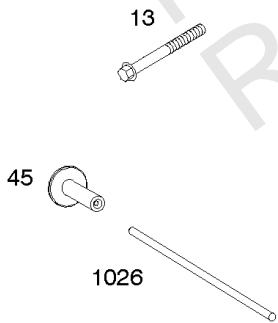

Cylinder Head, Valve Covers

Mfg. No: 305447-0523-F1

Cylinder Head, Valve Covers

REF NO	PART NO	QTY	DESCRIPTION
5	809200		HEAD, Cylinder -(Cylinder 1)
5A	809201		HEAD, Cylinder -(Cylinder 2)
7	806085S		GASKET, Cylinder Head
13	692059		SCREW -(Cylinder Head)
21	809500		CAP, Oil Fill
33	807681		VALVE, Exhaust
34	807680		VALVE, Intake
35	692084		SPRING, Valve -(Intake) (Intake)
36	692084		SPRING, Valve -(Exhaust) (Exhaust)
40	692058		RETAINER, Valve
42	807683		KEEPER, Valve
45	843379		TAPPET, Valve
192	807623		ADJUSTER, Rocker Arm
276A	807085		WASHER, Sealing -(Rocker Cover)
276D	691766		WASHER, Sealing -(Head)(Rocker Cover)
337	491055S		PLUG, Spark
383	19576S		WRENCH, Spark Plug
601	791850		CLAMP, Hose
635	692076		BOOT, Spark Plug
830	809157		STUD, Rocker Arm -(Rocker Arm)
868	691963		SEAL, Valve
871	692057		BUSHING, Valve Guide
914	807084		SCREW -(Rocker Cover)
918	791880		LINE, Fuel
1022	806039S		GASKET, Rocker Cover
1023C	842823		COVER, Rocker
1026	691758		ROD, Push -(Exhaust)(Aluminum)
1026	691836		ROD, Push -(Intake)(Steel)
1029	807323		ARM, Rocker
1100	791959		PIVOT, Rocker Arm
1254	807084		SCREW -(Rocker Arm Stud)