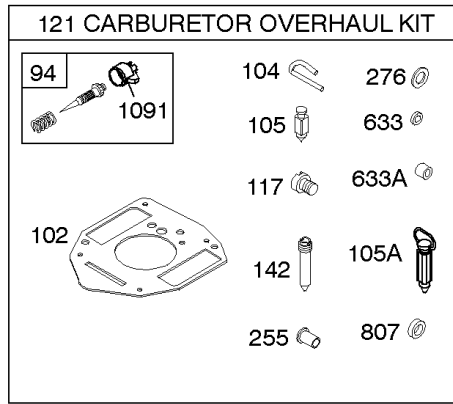

Carburetor

REF NO	PART NO	QTY	DESCRIPTION
955	807723		PLUG, Carburetor
987	807002		SEAL, Choke/Throttle Shaft
1091	691516		CAP, Limiter

Not For Reproduction