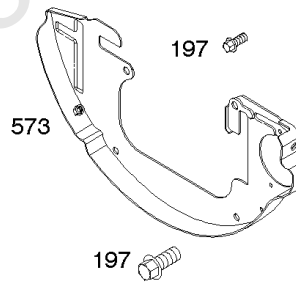

Not For
Reproduction

Shrouds, Air Guides

REF NO	PART NO	QTY	DESCRIPTION
37	841309		GUARD, Flywheel
78	690688		SCREW -(Flywheel Guard)
197	807163		SCREW -(Back Plate)
215	841183		GUIDE, Air -(Cylinder 1)
215A	841182		GUIDE, Air -(Cylinder 2)
322	692067		SCREW -(Cylinder Head Cover)
349	690238		NUT -(Cylinder Head Cover)
447	841233		SCREW -(Air Guide Cover)
506	807120		SCREW -(Carburetor/EFI Cover)
529	690744		GROMMET
573	841310		PLATE, Back
638	691551		WASHER -(Cylinder Head Cover)
638A	690706		WASHER -(Cylinder Head Cover)
727	841313		COVER, Starter Drive
732	690688		SCREW -(Starter Drive Cover) (18mm)
732A	841233		SCREW -(Starter Drive Cover) (M6x10mm)
865	843768		COVER, Air Guide
879	842123		COVER, Carburetor/EFI
879A	807460		COVER, Carburetor/EFI