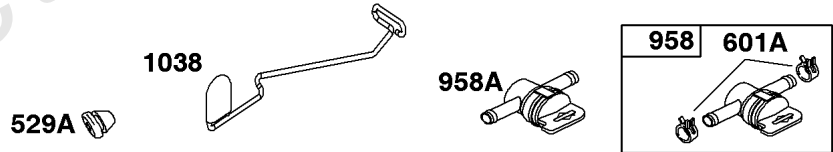

Included in Fuel Tank Service #845137

Included in Fuel Tank Service #845138