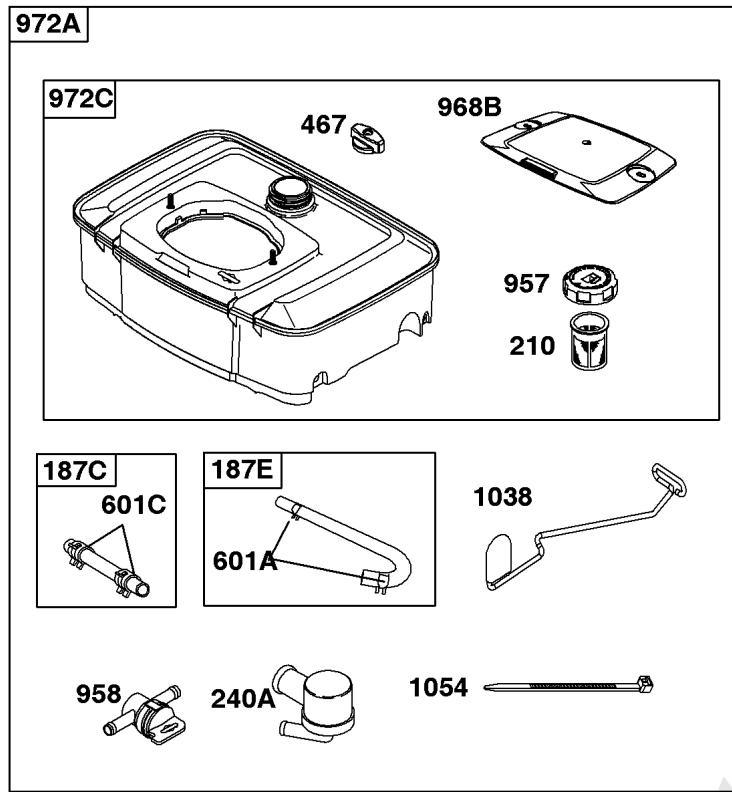

Included in Fuel Tank Service #845137

Included in Fuel Tank Service #845138