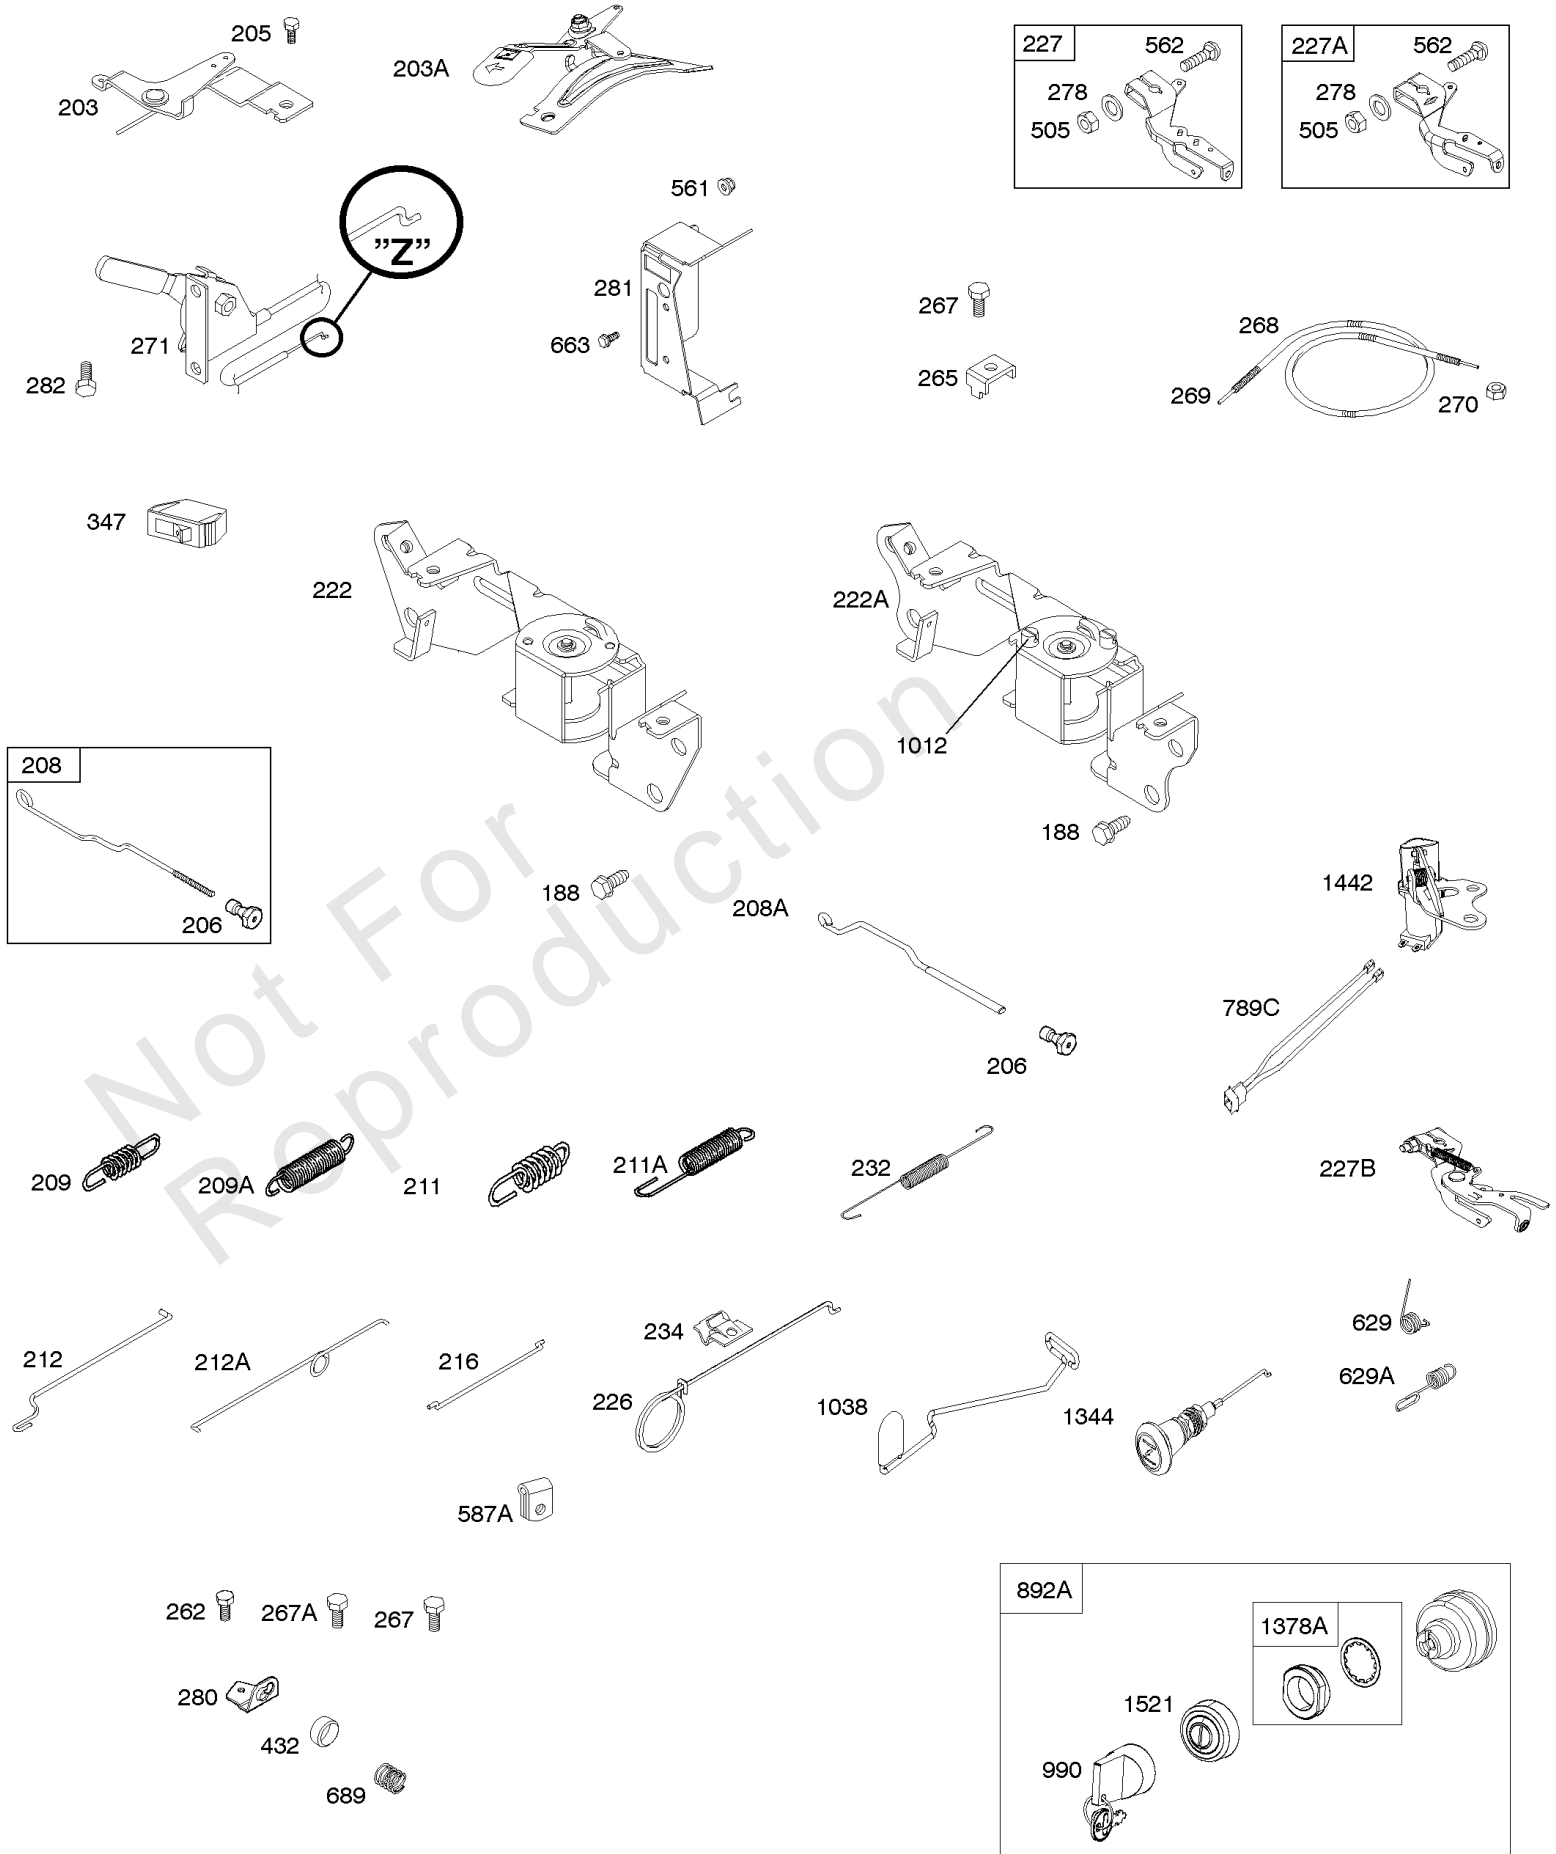

Flywheel, Rotating Screens

REF NO	PART NO	QTY	DESCRIPTION
23	841825		FLYWHEEL
65	690341		SCREW -(Rewind Starter) (Rewind Starter)
73	841662		SCREEN, Rotating
73A	841440		SCREEN, Rotating
73C	494439		SCREEN, Rotating
74	841441		SCREW -(Rotating Screen) (M5x14mm)
74A	691647		SCREW -(Rotating Screen)
332	690887		NUT -(Flywheel)
363	19203		PULLER, Flywheel
455	841794		CUP, Flywheel
668	691500		SPACER -(Rotating Screen)
668A	691215		SPACER -(Rotating Screen)
718A	690740		PIN, Locating -(28MM)
718B	841581		PIN, Locating -(32MM)
849	691088		SCREW -(Stub Shaft)
1047	841580		SHAFT, Stub

Governor Spring, Controls

REF NO	PART NO	QTY	DESCRIPTION
188	845964		SCREW -(Control Bracket) (M8x10mm)
188	692056		SCREW -(Control Bracket) (M8x14mm)
203	690923		CRANK, Bell
205	692083		SCREW -(Bell Crank)
206	691244		NUT, Governor Adjusting
208	808453		ROD, Governor Control
209	692070		SPRING, Governor -(Red)
211	692069		SPRING, Governed Idle -(Red)
212	847015		LINK, Throttle
216	690705		LINK, Choke
222	845305		BRACKET, Control
226	692075		ROD, Choke
227	690236		LEVER, Governor Control
232	692073		SPRING, Governor Link
234	691723		CLIP, Control Rod
262	692083		SCREW -(Rod Bracket)
265	691024		CLAMP, Casing
267	841552		SCREW -(Casing Clamp) (M5x20mm)
267A	692083		SCREW -(Casing Clamp) (M5x20mm)
268	691025		CASING, Control Wire -(Cut To Required Length)
269	691026		WIRE, Control -(Cut To Required Length)
270	691027		NUT -(Control Wire Casing)
271	692541		LEVER, Control -(Cable Wire With Z Formed End)
278	842122		WASHER -(Governor Control Lever)
280	691526		BRACKET, Fixed Speed
281	690742		PANEL, Control
282	692083		SCREW -(Control Lever)
347	691995		SWITCH, Rocker
432	691509		CAP, Spring
505	690238		NUT -(Governor Lever)
561	690713		NUT -(Control Lever)
562	690239		BOLT -(Governor Control Lever)
587A	807116		CLAMP, Cable
629	807004		SPRING, Throttle Return -(Throttle Return)
663	692083		SCREW -(Control Panel)
689	691272		SPRING, Friction
990	691959		SET, Key
1012	690592		RETAINER, Link