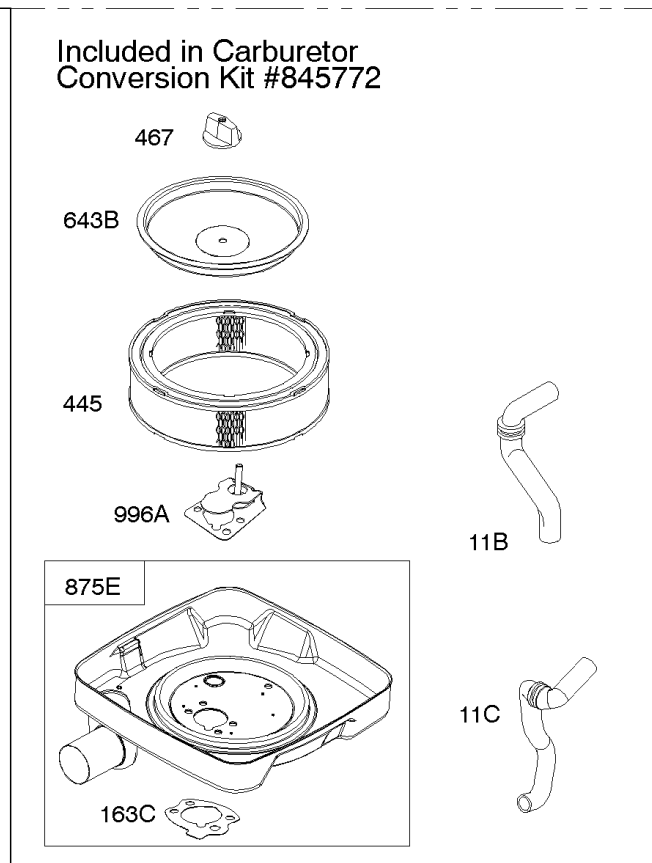

Carburetor

REF NO	PART NO	QTY	DESCRIPTION
11	691556		TUBE, Breather
11B	844921		TUBE, Breather -Used After Code Date 09121800
51	691694		GASKET, Intake
94	844987		KIT, Idle Mixture
95	690718		SCREW -(Throttle Valve)
97	809007		KIT, Throttle Shaft
98	808177		KIT, Idle Speed
102	692077		GASKET, Carburetor Body
104	690723		PIN, Float Hinge
105	805620		VALVE, Float Needle -(Gravity Feed)
108A	844989		VALVE, Choke
109	808398		KIT, Choke Shaft
110	806861		WASHER -(Choke Shaft) (Plastic)
117	690881		JET, Main -(Standard) (Standard)
118	844990		JET, Main -(High Altitude) (5000 Feet)
118A	809442		JET, Main -(High Altitude) (9000 Feet and Above)
119	690720		SCREW -(Upper Carburetor Body to Lower Carburetor Body) (M4x18mm)
119	842761		SCREW -(Upper Carburetor Body to Lower Carburetor Body) (M4x16mm)
125	844992		CARBURETOR -Used After Code Date 09121600
130	690726		VALVE, Throttle
133A	844546		FLOAT, Carburetor
163	692081		GASKET, Air Cleaner -(Air Cleaner)
217	806862		SPRING, Choke Return
231	690718		SCREW -(Choke Valve)
255	690721		BUSHING, Choke Shaft
276	690724		WASHER, Sealing
365	690711		SCREW -(Carburetor/Throttle Body) (M8x38mm)
365A	690866		SCREW -(Carburetor/Throttle Body) (M6 x 98mm)
445	394018S		FILTER, A/C Cartridge
467	846431		KNOB, Air Cleaner Cover -Used After Code Date 10033100
467	691985		KNOB, Air Cleaner Cover -Used Before Code Date 10040100
601	791850		CLAMP, Hose
601A	691038		CLAMP, Hose -(Black)
629	807004		SPRING, Throttle Return -(Throttle Return)
633	806131		SEAL, Choke/Throttle Shaft -(Throttle Shaft)
633A	690722		SEAL, Choke/Throttle Shaft -(Choke Shaft)
637	806999		WASHER -(Throttle Shaft)