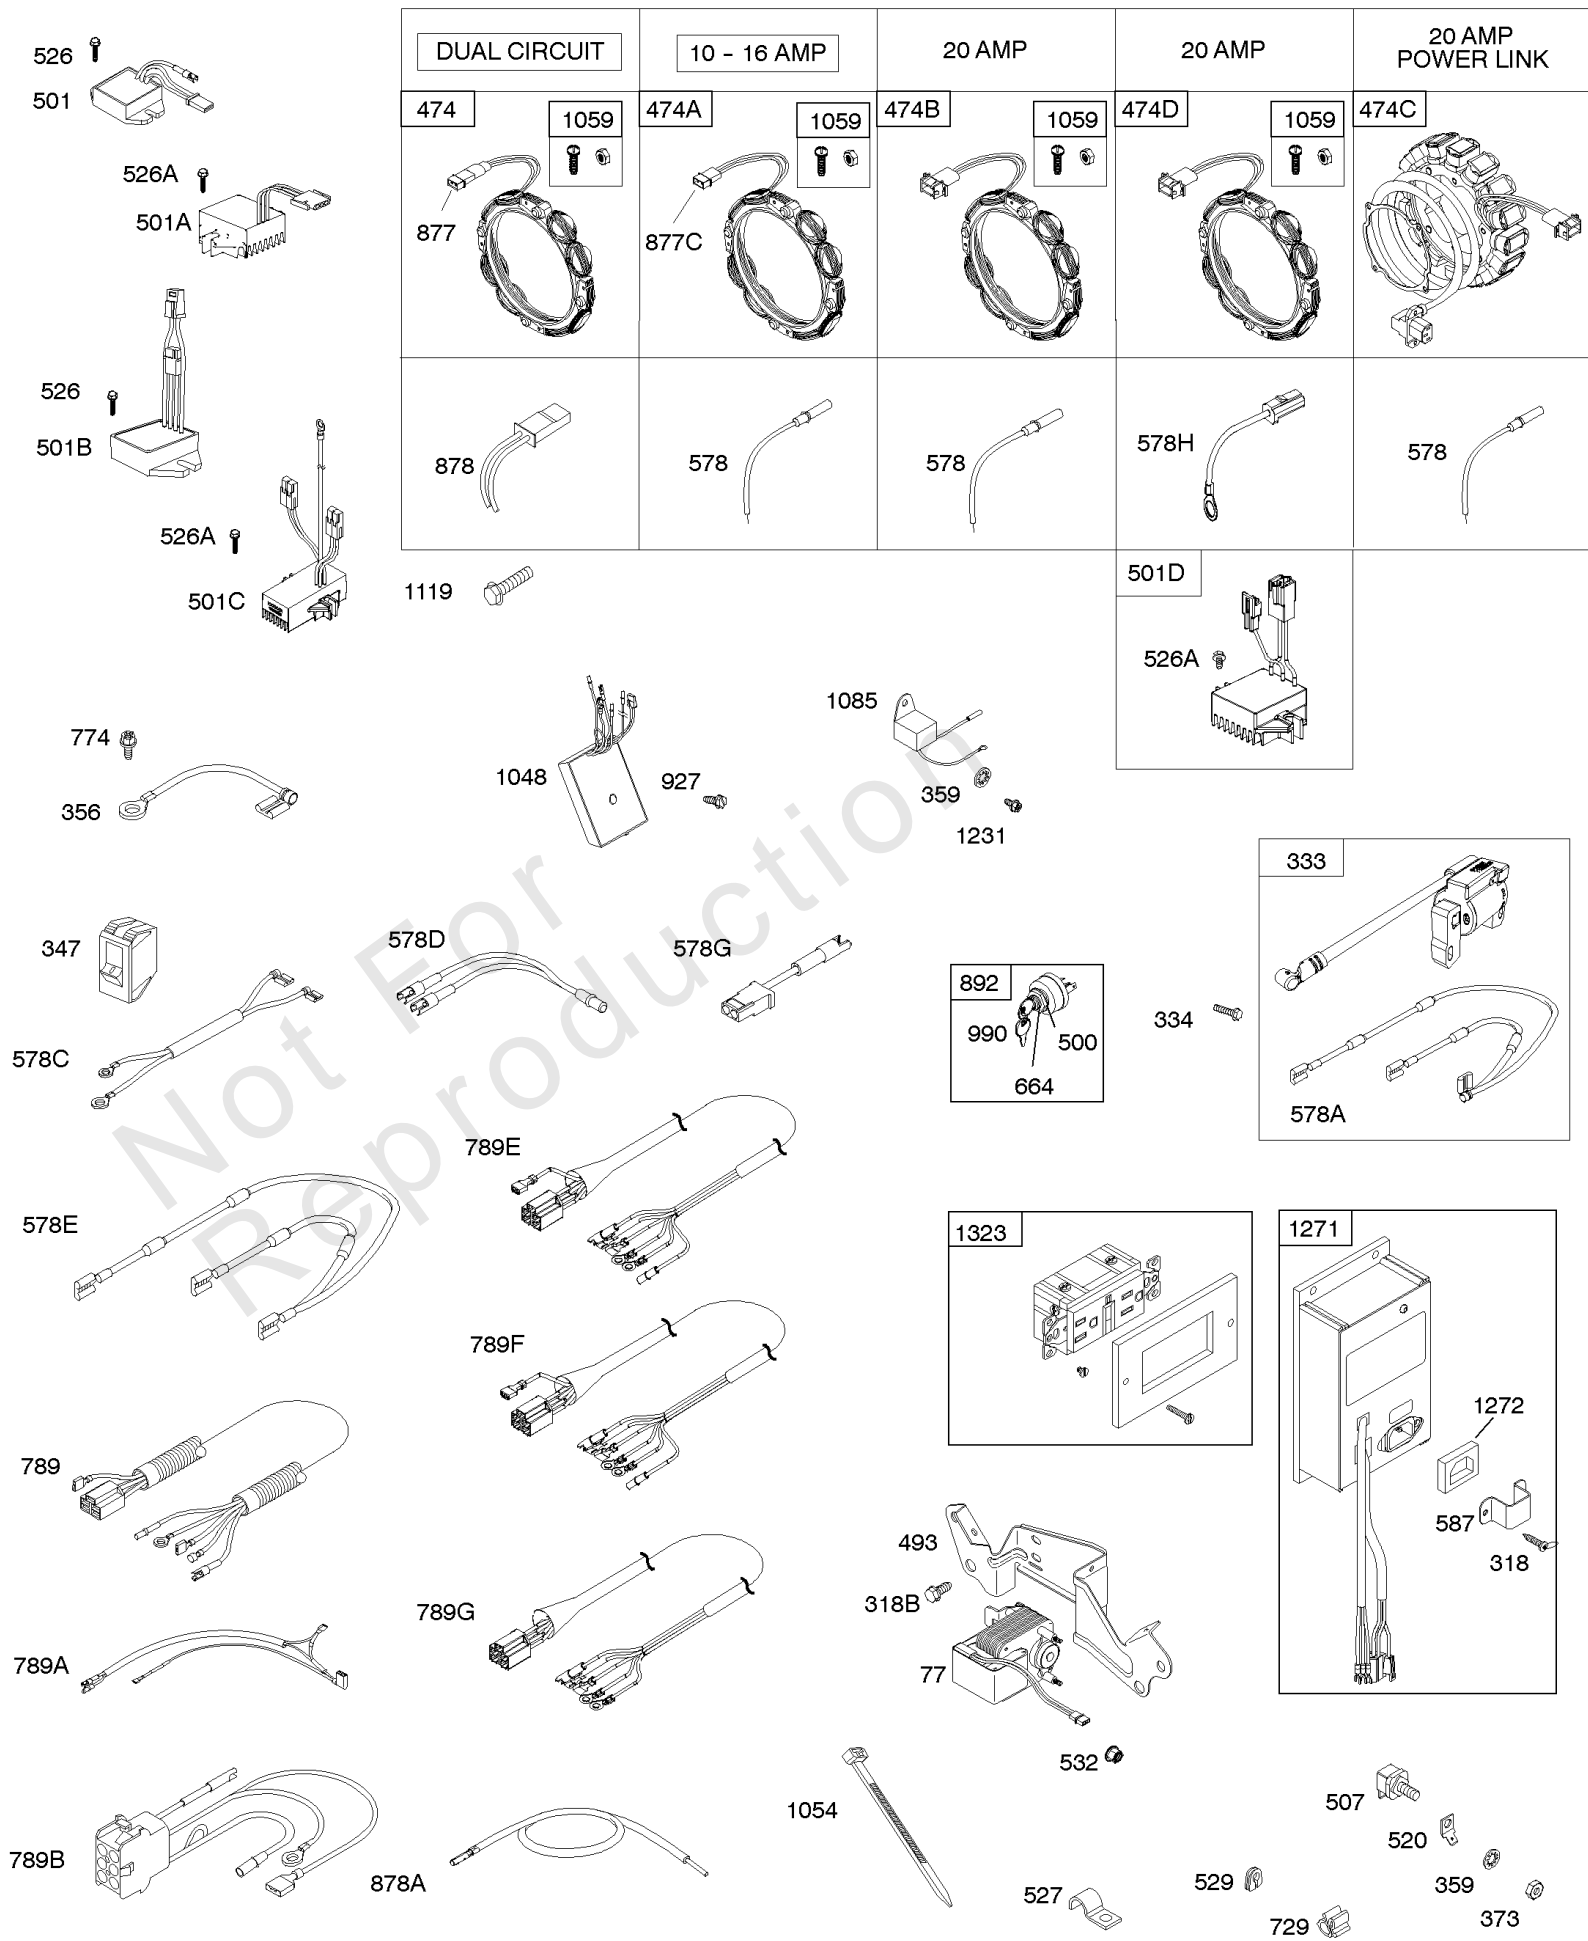

Parts Manual

Mfg. No: 305447-0523-F1

Model Components	Page
Air Cleaners.....	4
Alternator, Regulator, Wire Assemblies.....	6
Blower Housing, Rewind Starter.....	8
Camshaft, Crankshaft, Cylinder, Piston/Rings/Connecting Rod.....	10
Carburetor.....	24
Carburetor Overhaul Kit, Engine & Valve Set.....	28
Crankcase Cover, Lubrication, Oil Filter Adapter.....	30
Cylinder Head, Valve Covers.....	34
Electric Starter.....	36
Electronic Governor.....	38
Exhaust Systems.....	40
Flywheel, Rotating Screens.....	42
Fuel Supply.....	44
Governor Spring, Controls.....	46
Intake Manifold.....	50
Replacement Engine - US & Canada.....	52
Shrouds, Air Guides.....	53

Alternator, Regulator, Wire Assemblies

REF NO	PART NO	QTY	DESCRIPTION
20	805049S		SEAL, Oil -(PTO Side)
318	807130		SCREW -(Mounting Bracket)
333	845606		ARMATURE, Magneto
334	692066		SCREW -(Magneto Armature)
347	691995		SWITCH, Rocker
356	690796		WIRE, Stop
359	691077		WASHER -(Ground Terminal)
373	691612		NUT -(Ground Terminal)
474A	592830		ALTERNATOR -(10-16 Amp Regulated)
500	691086		WASHER -(Key Switch)
501	845907		REGULATOR
507	691972		INSULATOR
520	691084		TERMINAL, Ground
526	692067		SCREW -(Regulator) (M6x12mm)
527	690423		CLAMP, Tube
529	690744		GROMMET
578	692306		WIRE ASSEMBLY
578A	844547		WIRE ASSEMBLY
578D	692961		WIRE ASSEMBLY
578E	691999		WIRE ASSEMBLY
587	698024		BRACKET, Mounting
664	691087		NUT -(Key Switch)
729	690586		CLIP, Wire
774	692067		SCREW -(Stop Wire)
789E	846767		HARNESS, Wiring -Used After Code Date 15061500
789E	846767		HARNESS, Wiring
877	393456		WIRE/CONNECTOR, Alternator
877C	399916		WIRE/CONNECTOR, Alternator
878	398661		HARNESS, Wiring
892	692318		SWITCH, Key
990	691959		SET, Key
1054	280275		TIE, Cable
1059	698516		KIT, Screw/Washer
1085	809093		MODULE, Ignition
1119	691552		SCREW -(Alternator)
1231	692067		SCREW -(Ignition Module)
1271	697261		INVERTER
1272	697260		GASKET, Inverter
1323	699146		RECEPTACLE, Powerlink