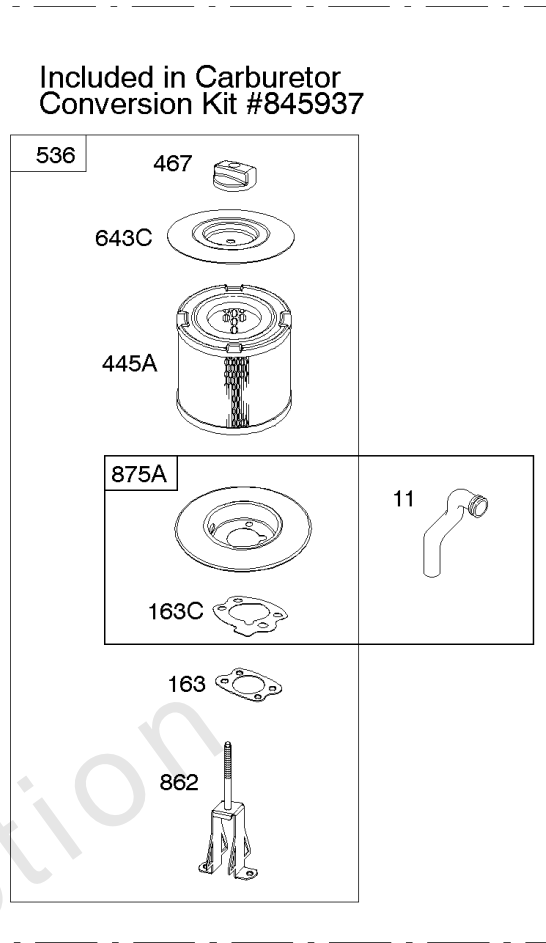

Carburetor

REF NO	PART NO	QTY	DESCRIPTION
833A	691593		SCREW -(Air Cleaner Mounting Strap/Stud)
947	692094		SOLENOID, Fuel
1091	691516		CAP, Limiter

Not For Reproduction