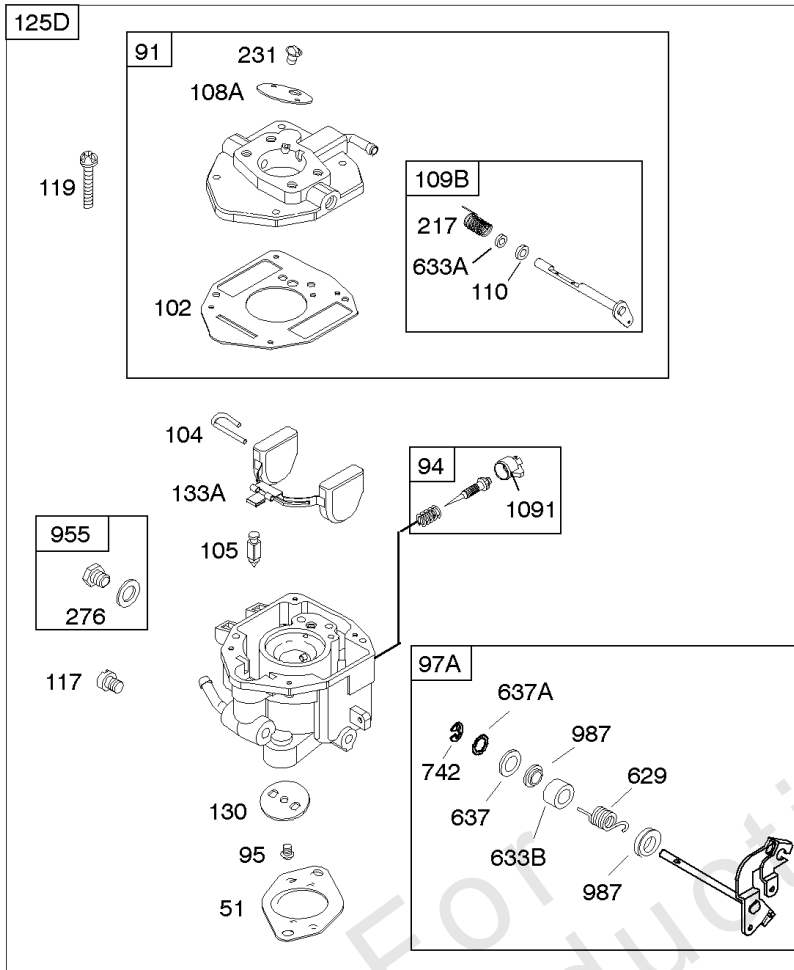

Carburetor

REF NO	PART NO	QTY	DESCRIPTION
833A	691593		SCREW -(Air Cleaner Mounting Strap/Stud)
947	692094		SOLENOID, Fuel
1091	691516		CAP, Limiter

Not For Reproduction

Carburetor

REF NO	PART NO	QTY	DESCRIPTION
51	691694		GASKET, Intake
91	809208		BODY, Upper Carburetor
94	844987		KIT, Idle Mixture
95	690718		SCREW -(Throttle Valve)
97	809007		KIT, Throttle Shaft
98	808177		KIT, Idle Speed
98A	808981		KIT, Idle Speed
102	692077		GASKET, Carburetor Body
104	690723		PIN, Float Hinge
105	805620		VALVE, Float Needle -(Gravity Feed)
108A	844989		VALVE, Choke
109B	809096		SHAFT, Choke
110	806861		WASHER -(Choke Shaft) (Plastic)
117	690881		JET, Main -(Standard) (Standard)
118	844990		JET, Main -(High Altitude) (5000 Feet)
118A	809442		JET, Main -(High Altitude) (9000 Feet and Above)
119	690720		SCREW -(Upper Carburetor Body to Lower Carburetor Body) (M4x18mm)
119	842761		SCREW -(Upper Carburetor Body to Lower Carburetor Body) (M4x16mm)
122A	846960		SPACER, Carburetor
127	847028		PLUG, Welch
130	690726		VALVE, Throttle
133A	844546		FLOAT, Carburetor
142	690725		NOZZLE, Carburetor
217	806862		SPRING, Choke Return
231	690718		SCREW -(Choke Valve)
255	690721		BUSHING, Choke Shaft
276	690724		WASHER, Sealing
365	690711		SCREW -(Carburetor/Throttle Body) (M8x38mm)
365A	690866		SCREW -(Carburetor/Throttle Body) (M6 x 98mm)
601	791850		CLAMP, Hose
601A	691038		CLAMP, Hose -(Black)
633	806131		SEAL, Choke/Throttle Shaft -(Throttle Shaft)
633A	690722		SEAL, Choke/Throttle Shaft -(Choke Shaft)
807	805557		SPACER -(Throttle)
947	692094		SOLENOID, Fuel
955	807723		PLUG, Carburetor
1091	691516		CAP, Limiter