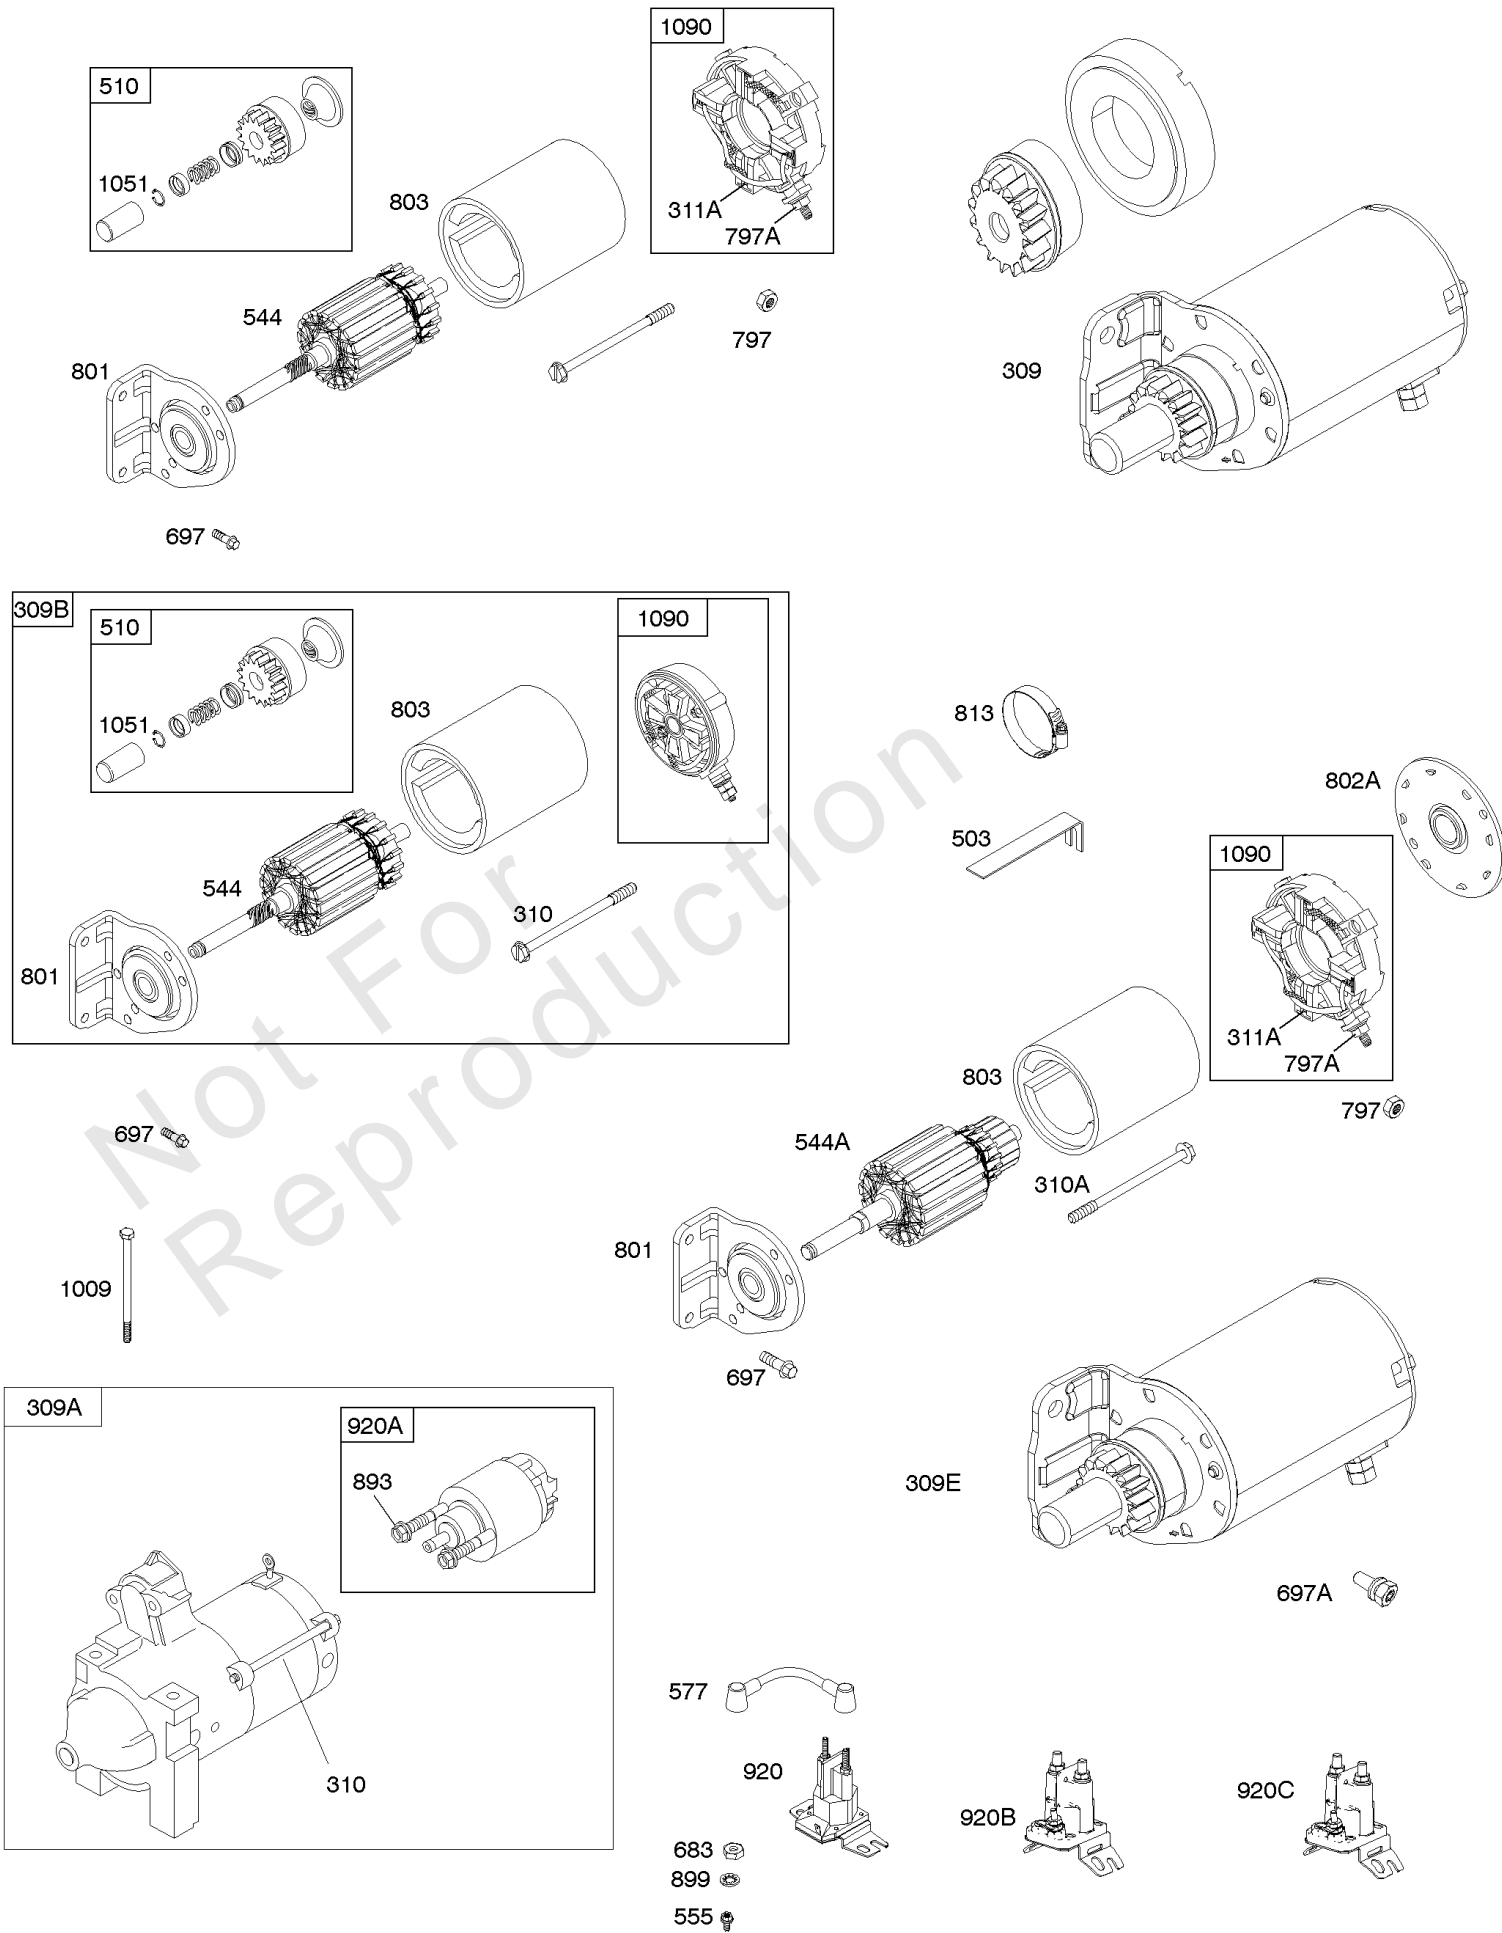

Not For Reproduction

Cylinder Head, Valve Covers

Mfg. No: 305447-0523-F1

Cylinder Head, Valve Covers

REF NO	PART NO	QTY	DESCRIPTION
5	809200		HEAD, Cylinder -(Cylinder 1)
5A	809201		HEAD, Cylinder -(Cylinder 2)
7	806085S		GASKET, Cylinder Head
13	692059		SCREW -(Cylinder Head)
21	809500		CAP, Oil Fill
33	807681		VALVE, Exhaust
34	807680		VALVE, Intake
35	692084		SPRING, Valve -(Intake) (Intake)
36	692084		SPRING, Valve -(Exhaust) (Exhaust)
40	692058		RETAINER, Valve
42	807683		KEEPER, Valve
45	843379		TAPPET, Valve
192	807623		ADJUSTER, Rocker Arm
276A	807085		WASHER, Sealing -(Rocker Cover)
276D	691766		WASHER, Sealing -(Head)(Rocker Cover)
337	491055S		PLUG, Spark
383	19576S		WRENCH, Spark Plug
601	791850		CLAMP, Hose
635	692076		BOOT, Spark Plug
830	809157		STUD, Rocker Arm -(Rocker Arm)
868	691963		SEAL, Valve
871	692057		BUSHING, Valve Guide
914	807084		SCREW -(Rocker Cover)
918	791880		LINE, Fuel
1022	806039S		GASKET, Rocker Cover
1023C	842823		COVER, Rocker
1026	691758		ROD, Push -(Exhaust)(Aluminum)
1026	691836		ROD, Push -(Intake)(Steel)
1029	807323		ARM, Rocker
1100	791959		PIVOT, Rocker Arm
1254	807084		SCREW -(Rocker Arm Stud)