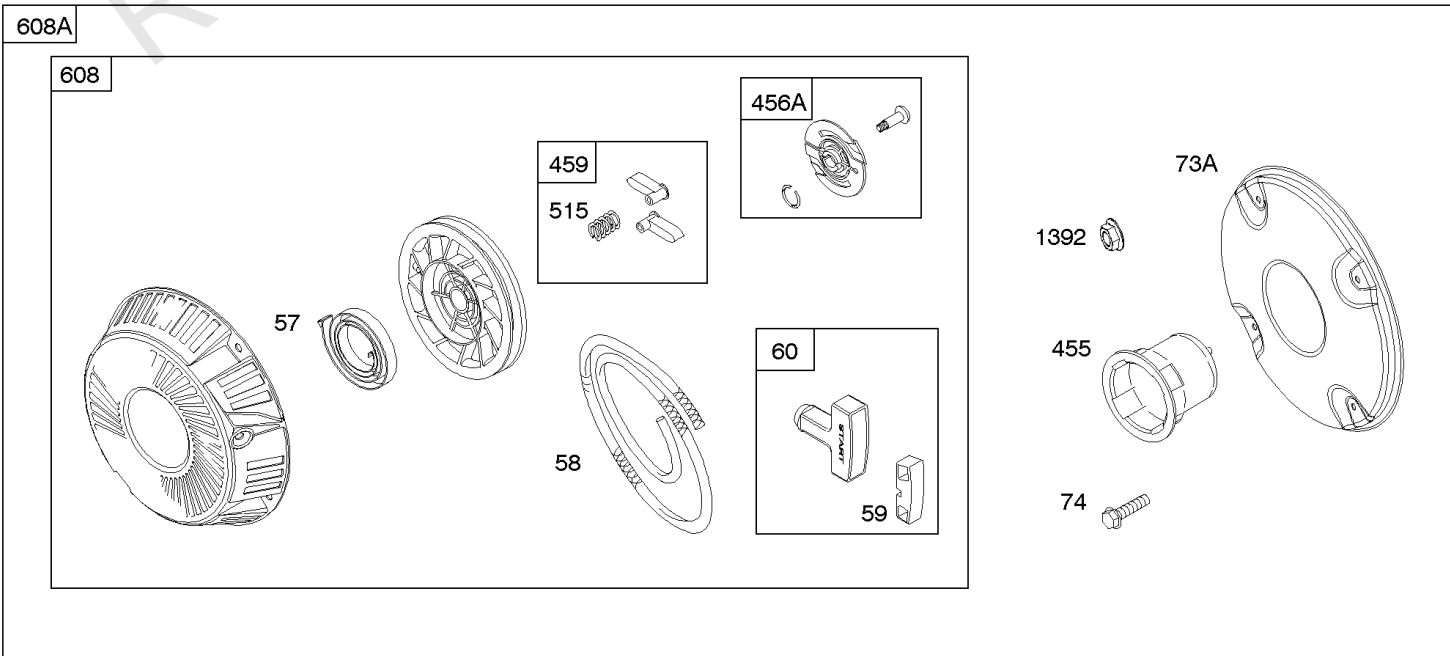

Blower Housing, Rewind Starter

REF NO	PART NO	QTY	DESCRIPTION
55	691568		HOUSING, Rewind Starter
57	692086		SPRING, Rewind Starter
58	66574		ROPE, Starter
59	805957		INSERT, Grip
60	808167		GRIP, Starter Rope
65	690341		SCREW -(Rewind Starter) (Rewind Starter)
65A	841233		SCREW -(Rewind Starter) (M6x10mm)
73A	841440		SCREEN, Rotating
74	841441		SCREW -(Rotating Screen) (M5x14mm)
304	842681		HOUSING, Blower
305	692062		SCREW -(Blower Housing)
455	841794		CUP, Flywheel
456	691529		PLATE, Pawl Friction
456A	845219		PLATE, Pawl Friction
459	845218		PAWL, Ratchet
493A	845729		BRACKET, Mounting
515	691528		SPRING, Pawl
563	841735		SCREW -(Debris Screen Guard)
592	690939		NUT -(Rewind Starter) (M6)
597	690876		SCREW -(Pawl Friction Plate)
608	841729		STARTER, Rewind
608A	844821		STARTER, Rewind
773	690875		RETAINER
949	845728		GUARD, Debris Screen
1004	841656		DUCT, Air
1046	692082		PLUG, Blower Housing
1046A	843068		PLUG, Blower Housing
1392	690939		NUT -(Rewind Guard)