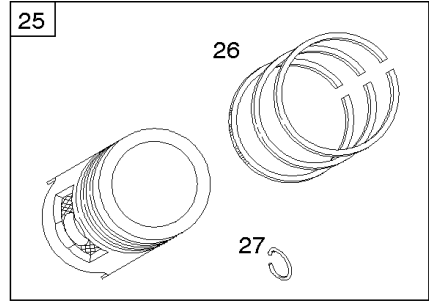

1036 EMISSIONS LABEL

1330 REPAIR MANUAL

1319 WARNING LABEL

WARNING

- Read and follow Operating Instructions before running engine.
- Gasoline is flammable. Allow engine to cool at least 2 minutes before refueling.
- Engines emit carbon monoxide, **DO NOT** run in enclosed area.
- Muffler area temperature may exceed 150°F. Do not touch hot parts.

REQUIRED when replacing parts with warning labels affixed.