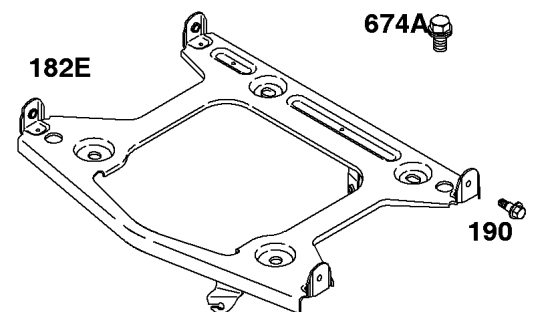

Included in Fuel Tank Service #845137

Included in Fuel Tank Service #845138