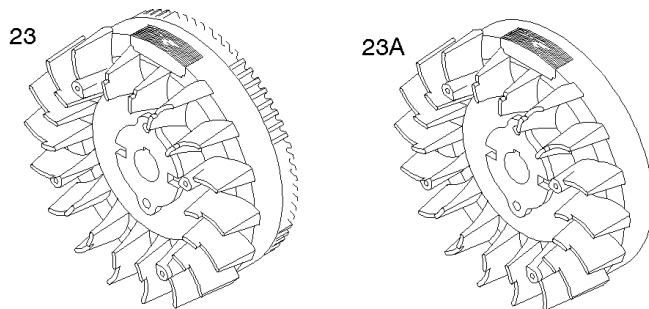

Flywheel, Rotating Screens

REF NO	PART NO	QTY	DESCRIPTION
23	841825		FLYWHEEL
65	690341		SCREW -(Rewind Starter) (Rewind Starter)
73	841662		SCREEN, Rotating
73A	841440		SCREEN, Rotating
73C	494439		SCREEN, Rotating
74	841441		SCREW -(Rotating Screen) (M5x14mm)
74A	691647		SCREW -(Rotating Screen)
332	690887		NUT -(Flywheel)
363	19203		PULLER, Flywheel
455	841794		CUP, Flywheel
668	691500		SPACER -(Rotating Screen)
668A	691215		SPACER -(Rotating Screen)
718A	690740		PIN, Locating -(28MM)
718B	841581		PIN, Locating -(32MM)
849	691088		SCREW -(Stub Shaft)
1047	841580		SHAFT, Stub