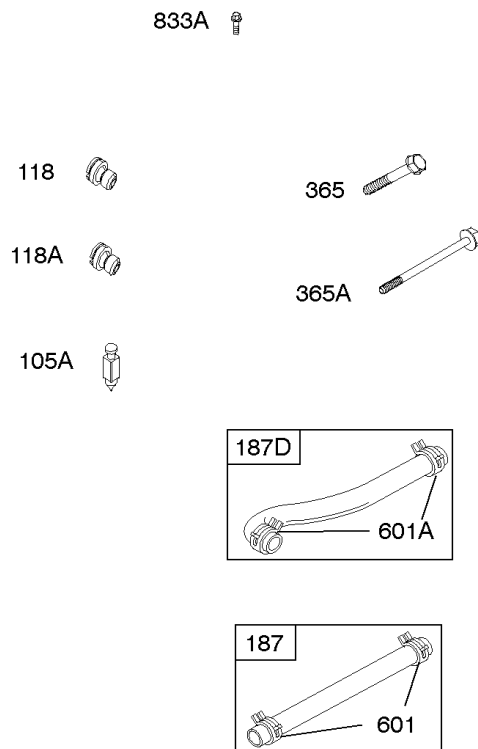

Carburetor

REF NO	PART NO	QTY	DESCRIPTION
833A	691593		SCREW -(Air Cleaner Mounting Strap/Stud)
947	692094		SOLENOID, Fuel
1091	691516		CAP, Limiter

Not For Reproduction