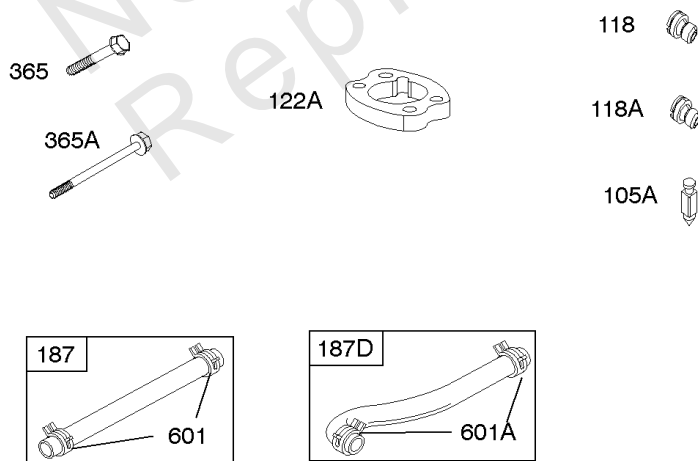

Carburetor

REF NO	PART NO	QTY	DESCRIPTION
51	691694		GASKET, Intake
91	809208		BODY, Upper Carburetor
94	844987		KIT, Idle Mixture
95	690718		SCREW -(Throttle Valve)
97	809007		KIT, Throttle Shaft
98	808177		KIT, Idle Speed
98A	808981		KIT, Idle Speed
102	692077		GASKET, Carburetor Body
104	690723		PIN, Float Hinge
105	805620		VALVE, Float Needle -(Gravity Feed)
108A	844989		VALVE, Choke
109B	809096		SHAFT, Choke
110	806861		WASHER -(Choke Shaft) (Plastic)
117	690881		JET, Main -(Standard) (Standard)
118	844990		JET, Main -(High Altitude) (5000 Feet)
118A	809442		JET, Main -(High Altitude) (9000 Feet and Above)
119	690720		SCREW -(Upper Carburetor Body to Lower Carburetor Body) (M4x18mm)
119	842761		SCREW -(Upper Carburetor Body to Lower Carburetor Body) (M4x16mm)
122A	846960		SPACER, Carburetor
127	847028		PLUG, Welch
130	690726		VALVE, Throttle
133A	844546		FLOAT, Carburetor
142	690725		NOZZLE, Carburetor
217	806862		SPRING, Choke Return
231	690718		SCREW -(Choke Valve)
255	690721		BUSHING, Choke Shaft
276	690724		WASHER, Sealing
365	690711		SCREW -(Carburetor/Throttle Body) (M8x38mm)
365A	690866		SCREW -(Carburetor/Throttle Body) (M6 x 98mm)
601	791850		CLAMP, Hose
601A	691038		CLAMP, Hose -(Black)
633	806131		SEAL, Choke/Throttle Shaft -(Throttle Shaft)
633A	690722		SEAL, Choke/Throttle Shaft -(Choke Shaft)
807	805557		SPACER -(Throttle)
947	692094		SOLENOID, Fuel
955	807723		PLUG, Carburetor
1091	691516		CAP, Limiter