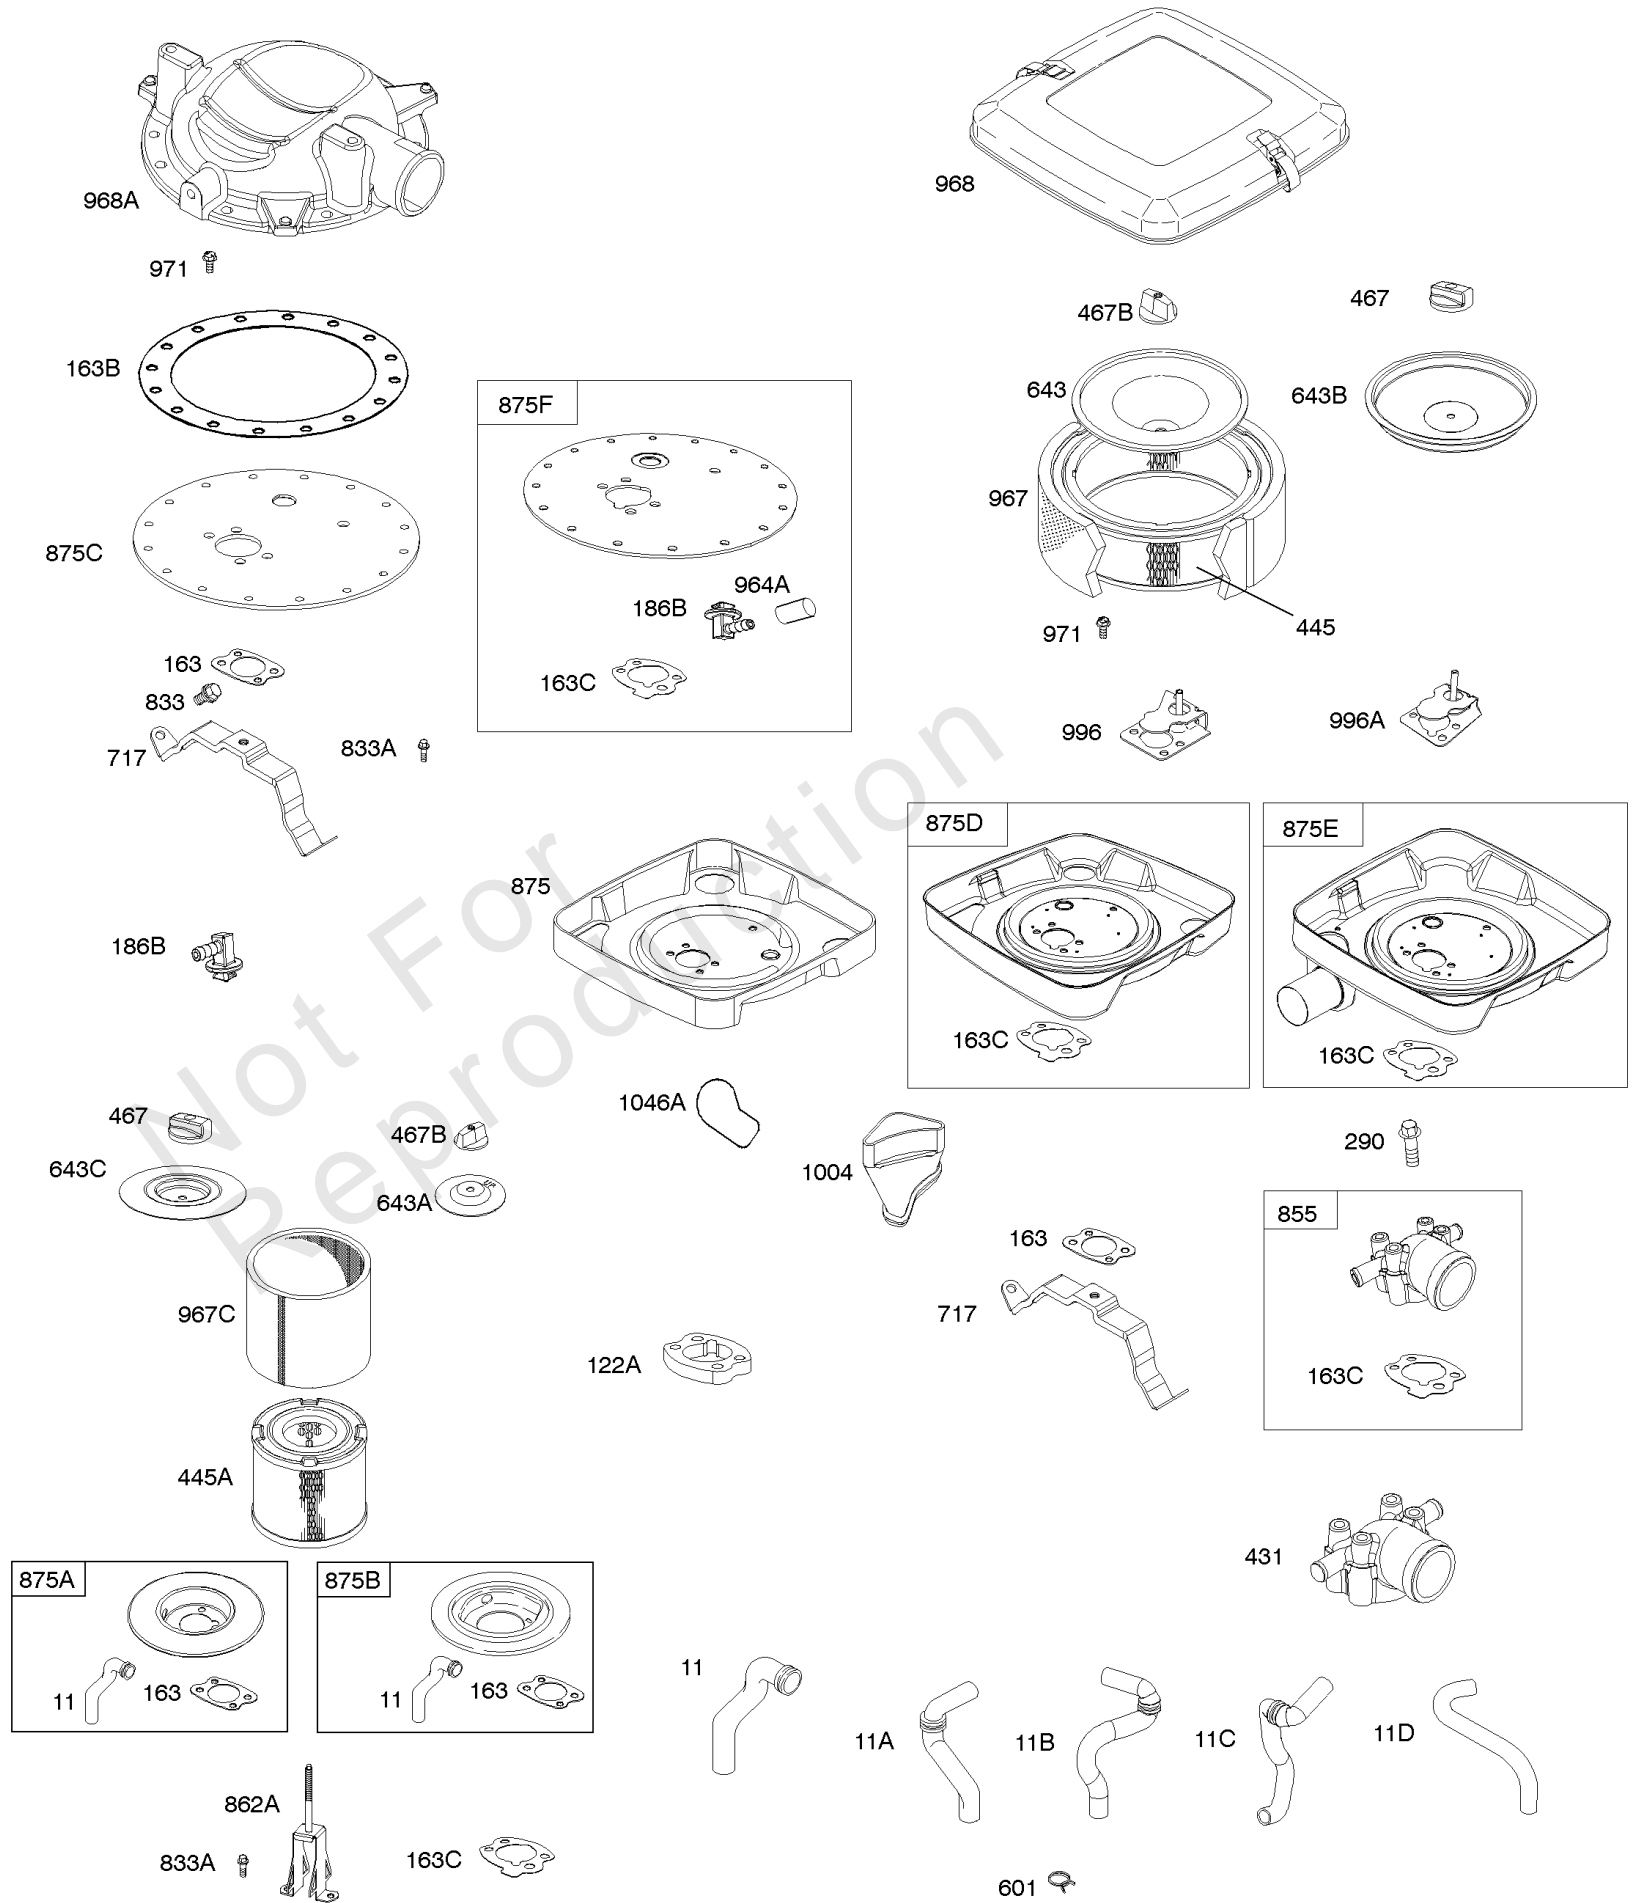

Parts Manual

Mfg. No: 305447-0523-F1

Model Components	Page
Air Cleaners.....	4
Alternator, Regulator, Wire Assemblies.....	6
Blower Housing, Rewind Starter.....	8
Camshaft, Crankshaft, Cylinder, Piston/Rings/Connecting Rod.....	10
Carburetor.....	24
Carburetor Overhaul Kit, Engine & Valve Set.....	28
Crankcase Cover, Lubrication, Oil Filter Adapter.....	30
Cylinder Head, Valve Covers.....	34
Electric Starter.....	36
Electronic Governor.....	38
Exhaust Systems.....	40
Flywheel, Rotating Screens.....	42
Fuel Supply.....	44
Governor Spring, Controls.....	46
Intake Manifold.....	50
Replacement Engine - US & Canada.....	52
Shrouds, Air Guides.....	53

Not For
Reproduction

Air Cleaners

REF NO	PART NO	QTY	DESCRIPTION
11	691556		TUBE, Breather
11A	806083S		TUBE, Breather -Used Before Code Date 09121700
11B	844921		TUBE, Breather -Used After Code Date 09121800
122A	846960		SPACER, Carburetor
163	692081		GASKET, Air Cleaner -(Air Cleaner)
163B	841823		GASKET, Air Cleaner -(Air Cleaner)
445	394018S		FILTER, A/C Cartridge
445A	393957S		FILTER, A/C Cartridge
467	691985		KNOB, Air Cleaner Cover -Used Before Code Date 10040100
467	846431		KNOB, Air Cleaner Cover -Used After Code Date 10033100
467B	691668		KNOB, Air Cleaner Cover
601	791850		CLAMP, Hose
643	692079		RETAINER, Air Filter
643A	690447		RETAINER, Air Filter
717	692153		BRACKET, Air Cleaner
833	807084		SCREW -(Air Cleaner Mounting Strap/Stud)
833A	691593		SCREW -(Air Cleaner Mounting Strap/Stud)
862A	691565		STRAP/STUD, Air Cleaner Mounting -(Replacement, Order Reference 536)
875B	808414		BASE, Air Cleaner
875C	841824		BASE, Air Cleaner
967	272490S		FILTER, Pre Cleaner
967C	271794S		FILTER, Pre Cleaner
968	699959		COVER, Air Cleaner
971	807084		SCREW -(Air Cleaner Base to Carburetor/Throttle Body)
996	691577		SHIELD, Carburetor
1004	841656		DUCT, Air
1046A	843068		PLUG, Blower Housing