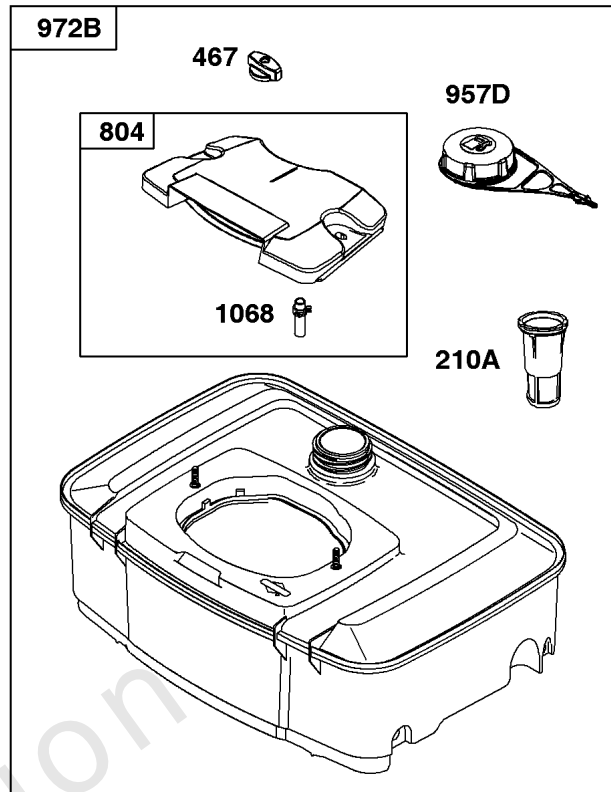

Included in Fuel Tank Service #845137

Included in Fuel Tank Service #845138