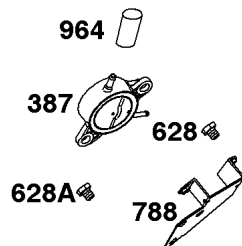

Included in Fuel Tank Service #845137

Included in Fuel Tank Service #845138