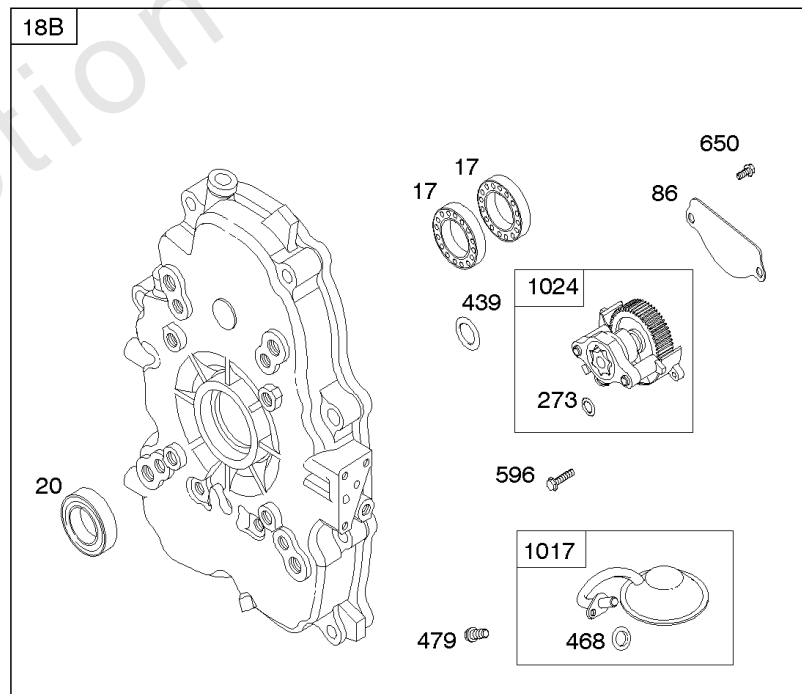

REQUIRED when replacing parts with warning labels affixed.

Camshaft, Crankshaft, Cylinder, Piston/Rings/Connecting Rod

REF NO	PART NO	QTY	DESCRIPTION
601A	691038		CLAMP, Hose -(Black)
718	806469		PIN, Locating -(Cylinder)
741	846085		GEAR, Timing
1025	690689		SPOOL, Governor
1036	-----		Label-Emissions -(Available From A Briggs & Stratton Authorized Dealer)
1133	690342		SCREW -(Crankshaft)
1319	794467		LABEL, Warning
1330	272144		MANUAL, Repair

Crankcase Cover, Lubrication, Oil Filter Adapter,

REF NO	PART NO	QTY	DESCRIPTION
12	846487		GASKET, Crankcase
15A	691686		PLUG, Oil Drain -(1/4"-18 NPTF - 3/8 External Sq)
17	843827		BEARING, Ball -(Crankcase Cover Requires Two (2) Ball Bearings)
18	844588		COVER, Crankcase
20	805049S		SEAL, Oil -(PTO Side)
22	807362		SCREW -(Crankcase Cover/Sump)
86	690745		COVER, Gear
239	690233		SWITCH, Oil Pressure
273	690681		SEAL, O-Ring -(Oil Pump)
287	692062		SCREW -(Dipstick Tube) (M8x18mm)
287A	806660		SCREW -(Dipstick Tube)
402	690679		SCREW -(Oil Filter Cover) (M6x21mm)
404	690704		WASHER -(Governor Crank)
415	794903		PLUG -(1/8"-27 NPTF - EXTERNAL SQ)
439	692154		O-RING, Oil Gallery -(Crankcase Cover/Sump or Cylinder Assembly)
460	806667		CONNECTOR, Filter Adapter
468	690690		SEAL, O-Ring -(Oil Pump Screen)
479	807084		SCREW -(Oil Pump Screen) (M6x14mm)
523	693175		DIPSTICK
524	693172		SEAL, O-Ring -(Dipstick Tube)
525	693174		TUBE, Dipstick
525A	693173		TUBE, Dipstick
552	690701		BUSHING, Governor Crank
552A	806686		BUSHING, Governor Crank
565	690682		STUD -(Oil Filter Adapter)
596	691492		SCREW -(Oil Pump) (M6x30mm)
614	691550		PIN, Cotter
616	806685		CRANK, Governor
650	841233		SCREW -(Oil Deflector)
691	842826		SEAL, Governor Shaft
710	807689		COVER, Oil Filter
737	690679		SCREW -(Oil Filter Adapter) (M6x21mm)
737A	841233		SCREW -(Oil Filter Adapter) (Oil Filter Adapter)
816	690706		WASHER -(Oil Filter Adapter)
988	692063		GASKET, Oil Adapter
988A	690687		GASKET, Oil Adapter
1017	690900		SCREEN, Oil Pump