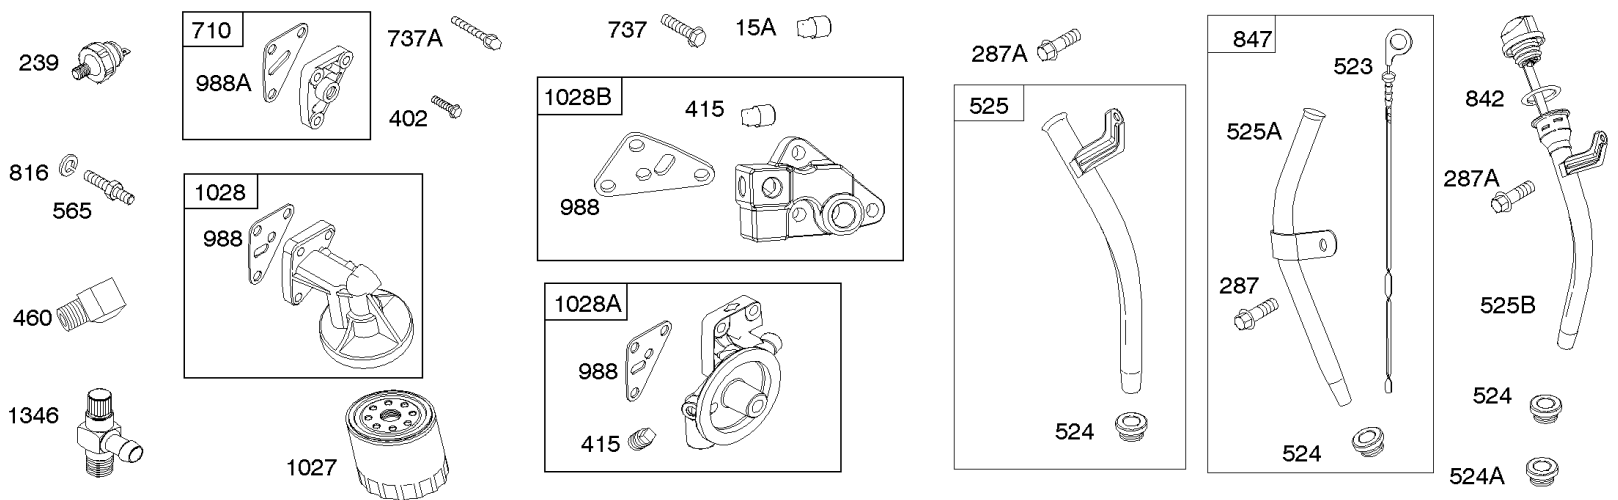

Crankcase Cover, Lubrication, Oil Filter Adapter,

REF NO	PART NO	QTY	DESCRIPTION
12	846487		GASKET, Crankcase
15A	691686		PLUG, Oil Drain -(1/4"-18 NPTF - 3/8 External Sq)
17	843827		BEARING, Ball -(Crankcase Cover Requires Two (2) Ball Bearings)
18	844588		COVER, Crankcase
20	805049S		SEAL, Oil -(PTO Side)
22	807362		SCREW -(Crankcase Cover/Sump)
86	690745		COVER, Gear
239	690233		SWITCH, Oil Pressure
273	690681		SEAL, O-Ring -(Oil Pump)
287	692062		SCREW -(Dipstick Tube) (M8x18mm)
287A	806660		SCREW -(Dipstick Tube)
402	690679		SCREW -(Oil Filter Cover) (M6x21mm)
404	690704		WASHER -(Governor Crank)
415	794903		PLUG -(1/8"-27 NPTF - EXTERNAL SQ)
439	692154		O-RING, Oil Gallery -(Crankcase Cover/Sump or Cylinder Assembly)
460	806667		CONNECTOR, Filter Adapter
468	690690		SEAL, O-Ring -(Oil Pump Screen)
479	807084		SCREW -(Oil Pump Screen) (M6x14mm)
523	693175		DIPSTICK
524	693172		SEAL, O-Ring -(Dipstick Tube)
525	693174		TUBE, Dipstick
525A	693173		TUBE, Dipstick
552	690701		BUSHING, Governor Crank
552A	806686		BUSHING, Governor Crank
565	690682		STUD -(Oil Filter Adapter)
596	691492		SCREW -(Oil Pump) (M6x30mm)
614	691550		PIN, Cotter
616	806685		CRANK, Governor
650	841233		SCREW -(Oil Deflector)
691	842826		SEAL, Governor Shaft
710	807689		COVER, Oil Filter
737	690679		SCREW -(Oil Filter Adapter) (M6x21mm)
737A	841233		SCREW -(Oil Filter Adapter) (Oil Filter Adapter)
816	690706		WASHER -(Oil Filter Adapter)
988	692063		GASKET, Oil Adapter
988A	690687		GASKET, Oil Adapter
1017	690900		SCREEN, Oil Pump