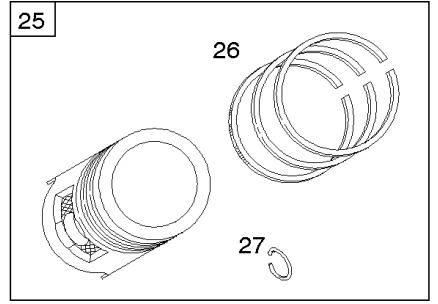

REQUIRED when replacing parts with warning labels affixed.

Camshaft, Crankshaft, Cylinder, Piston/Rings/Connecting Rod

REF NO	PART NO	QTY	DESCRIPTION
601A	691038		CLAMP, Hose -(Black)
718	806469		PIN, Locating -(Cylinder)
741	846085		GEAR, Timing
1025	690689		SPOOL, Governor
1036	-----		Label-Emissions -(Available From A Briggs & Stratton Authorized Dealer)
1133	690342		SCREW -(Crankshaft)
1319	794467		LABEL, Warning
1330	272144		MANUAL, Repair