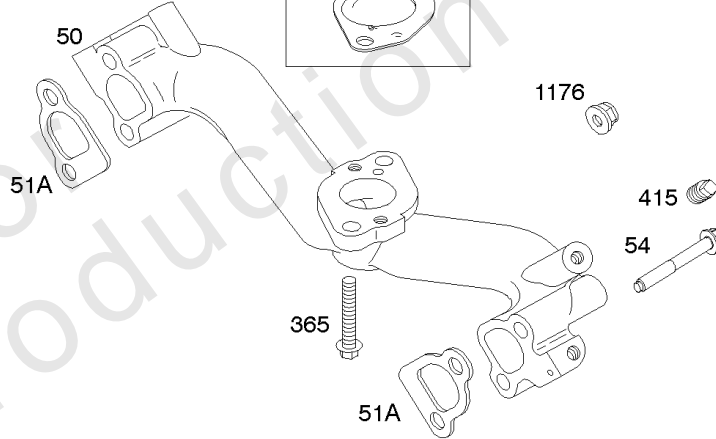

Intake Manifold

REF NO	PART NO	QTY	DESCRIPTION
50	690754		MANIFOLD, Intake
51	691694		GASKET, Intake
51A	692035		GASKET, Intake
54	846604		SCREW -(Intake Manifold) (TEMP/MAP Sensor) (Intake Manifold)
122	690691		SPACER, Carburetor
365	690711		SCREW -(Carburetor/Throttle Body) (M8x38mm)
415	794903		PLUG -(1/8"-27 NPTF - EXTERNAL SQ)
480	806660		SCREW -(Tube Clamp) (M8x18mm)
601E	593879		CLAMP, Hose
1176	842067		NUT -(Exhaust Manifold)

Not For Reproduction