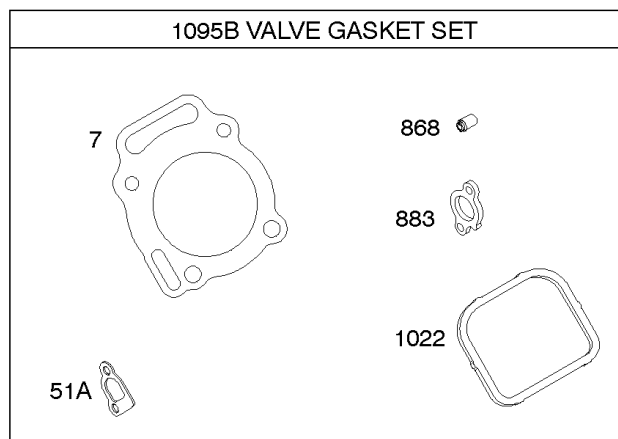

Carburetor

REF NO	PART NO	QTY	DESCRIPTION
807	805557		SPACER -(Throttle)
833A	691593		SCREW -(Air Cleaner Mounting Strap/Stud)
862	845089		STRAP/STUD, Air Cleaner Mounting
875A	845088		BASE, Air Cleaner -(Metal)
947	692094		SOLENOID, Fuel
1091	691516		CAP, Limiter

Not For Reproduction