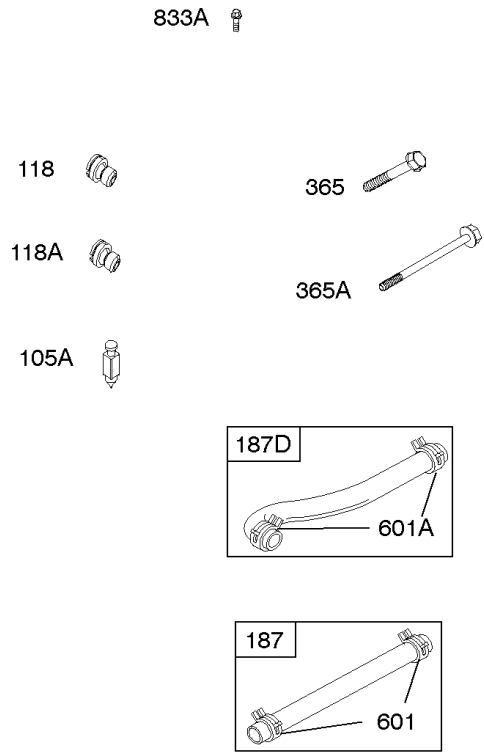

Carburetor

REF NO	PART NO	QTY	DESCRIPTION
11	691556		TUBE, Breather
51	691694		GASKET, Intake
91	809208		BODY, Upper Carburetor
94	844987		KIT, Idle Mixture
95	690718		SCREW -(Throttle Valve)
97	809007		KIT, Throttle Shaft
98	808177		KIT, Idle Speed
102	692077		GASKET, Carburetor Body
104	690723		PIN, Float Hinge
105	805620		VALVE, Float Needle -(Gravity Feed)
108A	844989		VALVE, Choke
109	808398		KIT, Choke Shaft
109B	809096		SHAFT, Choke
110	806861		WASHER -(Choke Shaft) (Plastic)
117	690881		JET, Main -(Standard) (Standard)
118	844990		JET, Main -(High Altitude) (5000 Feet)
118A	809442		JET, Main -(High Altitude) (9000 Feet and Above)
119	842761		SCREW -(Upper Carburetor Body to Lower Carburetor Body) (M4x16mm)
119	690720		SCREW -(Upper Carburetor Body to Lower Carburetor Body) (M4x18mm)
130	690726		VALVE, Throttle
133A	844546		FLOAT, Carburetor
142	690725		NOZZLE, Carburetor
163	692081		GASKET, Air Cleaner -(Air Cleaner)
217	806862		SPRING, Choke Return
231	690718		SCREW -(Choke Valve)
255	690721		BUSHING, Choke Shaft
276B	806137		WASHER, Sealing -(Fuel Solenoid)
365	690711		SCREW -(Carburetor/Throttle Body) (M8x38mm)
365A	690866		SCREW -(Carburetor/Throttle Body) (M6 x 98mm)
445A	845090		FILTER, A/C Cartridge
467	691985		KNOB, Air Cleaner Cover -Used Before Code Date 10040100
467	846431		KNOB, Air Cleaner Cover -Used After Code Date 10033100
536	845198		CLEANER, Air
601	791850		CLAMP, Hose
601A	691038		CLAMP, Hose -(Black)
633	806131		SEAL, Choke/Throttle Shaft -(Throttle Shaft)
633A	690722		SEAL, Choke/Throttle Shaft -(Choke Shaft)
643C	845087		RETAINER, Air Filter