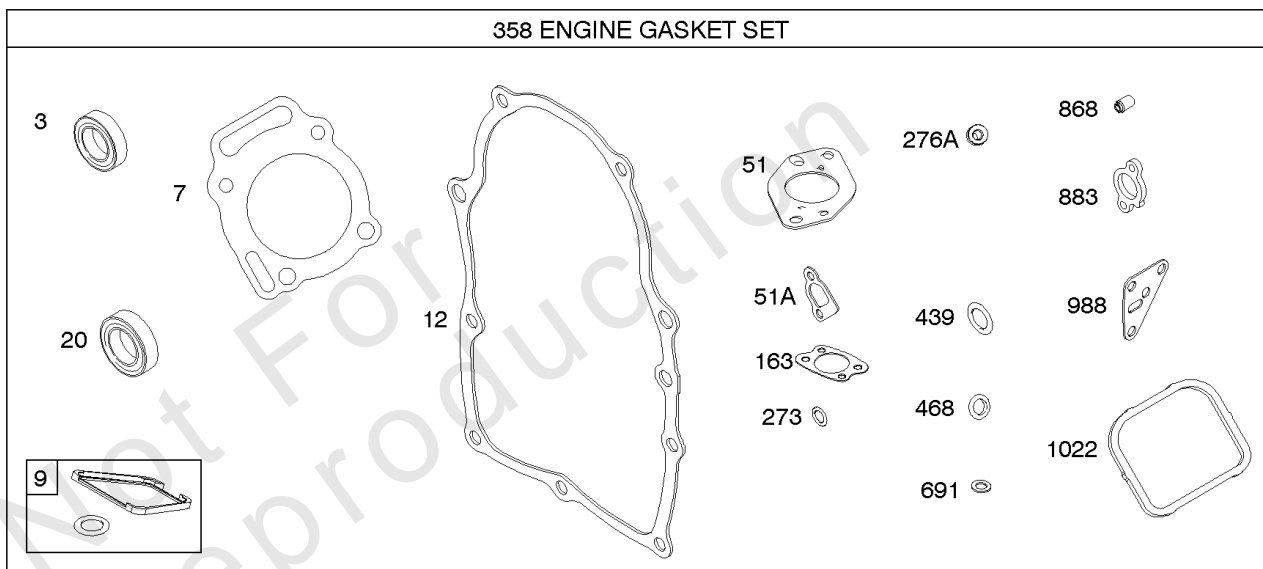

Carburetor

REF NO	PART NO	QTY	DESCRIPTION
807	805557		SPACER -(Throttle)
833A	691593		SCREW -(Air Cleaner Mounting Strap/Stud)
862	845089		STRAP/STUD, Air Cleaner Mounting
875A	845088		BASE, Air Cleaner -(Metal)
947	692094		SOLENOID, Fuel
1091	691516		CAP, Limiter

Not For Reproduction