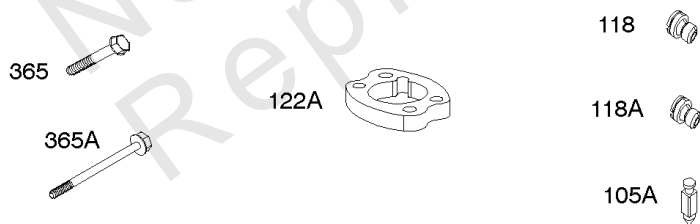

Carburetor

REF NO	PART NO	QTY	DESCRIPTION
51	691694		GASKET, Intake
91	809208		BODY, Upper Carburetor
94	844987		KIT, Idle Mixture
95	690718		SCREW -(Throttle Valve)
97	809007		KIT, Throttle Shaft
98	808177		KIT, Idle Speed
98A	808981		KIT, Idle Speed
102	692077		GASKET, Carburetor Body
104	690723		PIN, Float Hinge
105	805620		VALVE, Float Needle -(Gravity Feed)
108A	844989		VALVE, Choke
109B	809096		SHAFT, Choke
110	806861		WASHER -(Choke Shaft) (Plastic)
117	690881		JET, Main -(Standard) (Standard)
118	844990		JET, Main -(High Altitude) (5000 Feet)
118A	809442		JET, Main -(High Altitude) (9000 Feet and Above)
119	690720		SCREW -(Upper Carburetor Body to Lower Carburetor Body) (M4x18mm)
119	842761		SCREW -(Upper Carburetor Body to Lower Carburetor Body) (M4x16mm)
122A	846960		SPACER, Carburetor
127	847028		PLUG, Welch
130	690726		VALVE, Throttle
133A	844546		FLOAT, Carburetor
142	690725		NOZZLE, Carburetor
217	806862		SPRING, Choke Return
231	690718		SCREW -(Choke Valve)
255	690721		BUSHING, Choke Shaft
276	690724		WASHER, Sealing
365	690711		SCREW -(Carburetor/Throttle Body) (M8x38mm)
365A	690866		SCREW -(Carburetor/Throttle Body) (M6 x 98mm)
601	791850		CLAMP, Hose
601A	691038		CLAMP, Hose -(Black)
633	806131		SEAL, Choke/Throttle Shaft -(Throttle Shaft)
633A	690722		SEAL, Choke/Throttle Shaft -(Choke Shaft)
807	805557		SPACER -(Throttle)
947	692094		SOLENOID, Fuel
955	807723		PLUG, Carburetor
1091	691516		CAP, Limiter