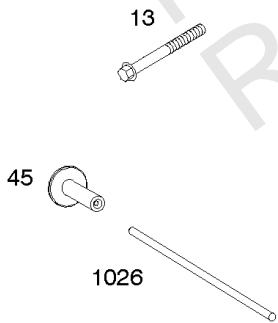

Cylinder Head, Valve Covers

Mfg. No: 305447-0568-F1

Cylinder Head, Valve Covers

REF NO	PART NO	QTY	DESCRIPTION
5	809200		HEAD, Cylinder -(Cylinder 1)
5A	809201		HEAD, Cylinder -(Cylinder 2)
7	806085S		GASKET, Cylinder Head
13	692059		SCREW -(Cylinder Head)
21	809500		CAP, Oil Fill
33	807681		VALVE, Exhaust
34	807680		VALVE, Intake
35	692084		SPRING, Valve -(Intake) (Intake)
36	692084		SPRING, Valve -(Exhaust) (Exhaust)
40	692058		RETAINER, Valve
42	807683		KEEPER, Valve
45	843379		TAPPET, Valve
192	807623		ADJUSTER, Rocker Arm
276A	807085		WASHER, Sealing -(Rocker Cover)
276D	691766		WASHER, Sealing -(Head)(Rocker Cover)
337	792015		PLUG, Spark
383	19576S		WRENCH, Spark Plug
601	791850		CLAMP, Hose
635	692076		BOOT, Spark Plug
830	809157		STUD, Rocker Arm -(Rocker Arm)
868	691963		SEAL, Valve
871	692057		BUSHING, Valve Guide
914	807084		SCREW -(Rocker Cover)
918	791880		LINE, Fuel
1022	806039S		GASKET, Rocker Cover
1023C	842823		COVER, Rocker
1026	691758		ROD, Push -(Exhaust)(Aluminum)
1026	691836		ROD, Push -(Intake)(Steel)
1029	807323		ARM, Rocker
1100	791959		PIVOT, Rocker Arm
1254	807084		SCREW -(Rocker Arm Stud)