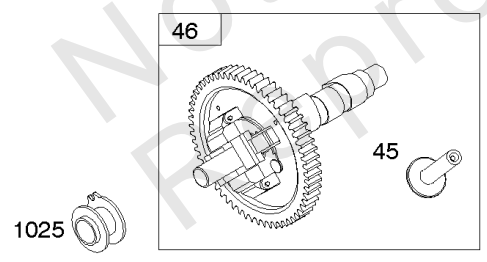

REQUIRED when replacing parts with warning labels affixed.

Camshaft, Crankshaft, Cylinder, Piston/Rings/Connecting Rod

REF NO	PART NO	QTY	DESCRIPTION
601A	691038		CLAMP, Hose -(Black)
718	806469		PIN, Locating -(Cylinder)
741	846085		GEAR, Timing
1025	690689		SPOOL, Governor
1036	-----		Label-Emissions -(Available From A Briggs & Stratton Authorized Dealer)
1133	690342		SCREW -(Crankshaft)
1319	794467		LABEL, Warning
1330	272144		MANUAL, Repair