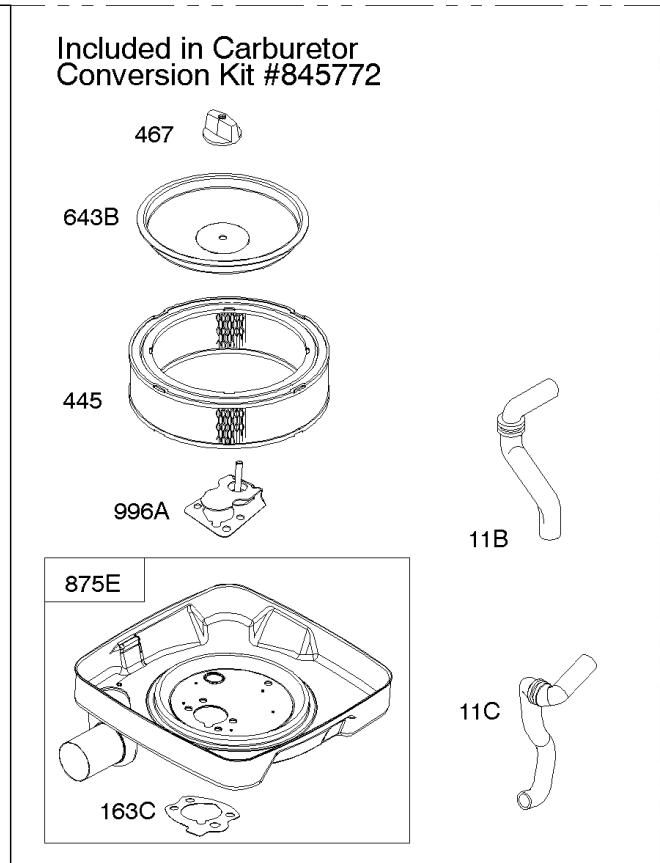

Carburetor

REF NO	PART NO	QTY	DESCRIPTION
643C	845087		RETAINER, Air Filter
742	807001		RETAINER, E Ring
807	805557		SPACER -(Throttle)
862	845089		STRAP/STUD, Air Cleaner Mounting
875A	845088		BASE, Air Cleaner -(Metal)
955	807723		PLUG, Carburetor
987	807002		SEAL, Choke/Throttle Shaft
1091	691516		CAP, Limiter

Not For Reproduction