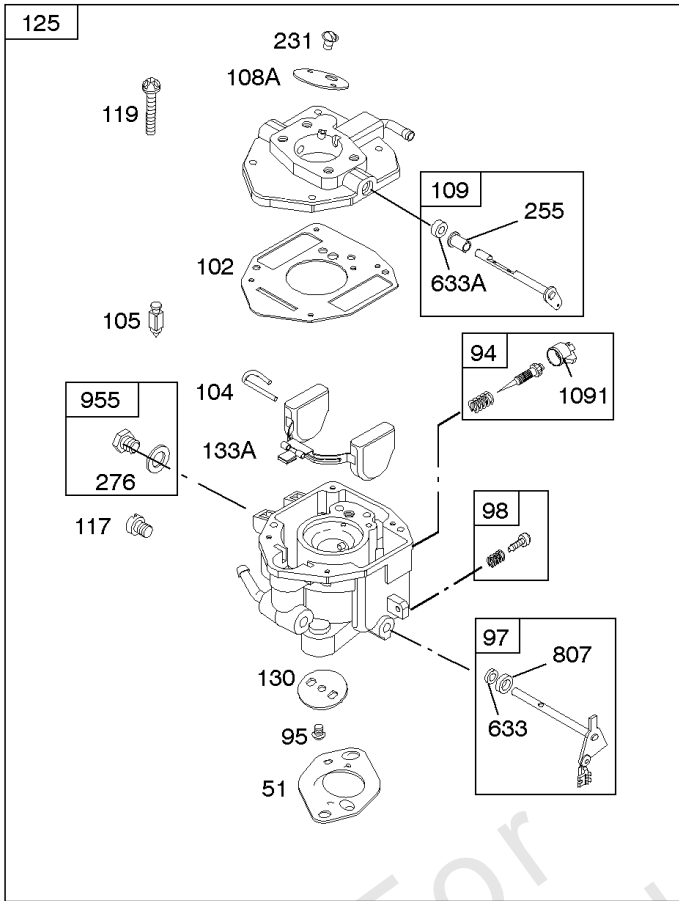

Carburetor

REF NO	PART NO	QTY	DESCRIPTION
643C	845087		RETAINER, Air Filter
742	807001		RETAINER, E Ring
807	805557		SPACER -(Throttle)
862	845089		STRAP/STUD, Air Cleaner Mounting
875A	845088		BASE, Air Cleaner -(Metal)
955	807723		PLUG, Carburetor
987	807002		SEAL, Choke/Throttle Shaft
1091	691516		CAP, Limiter

Not For Reproduction