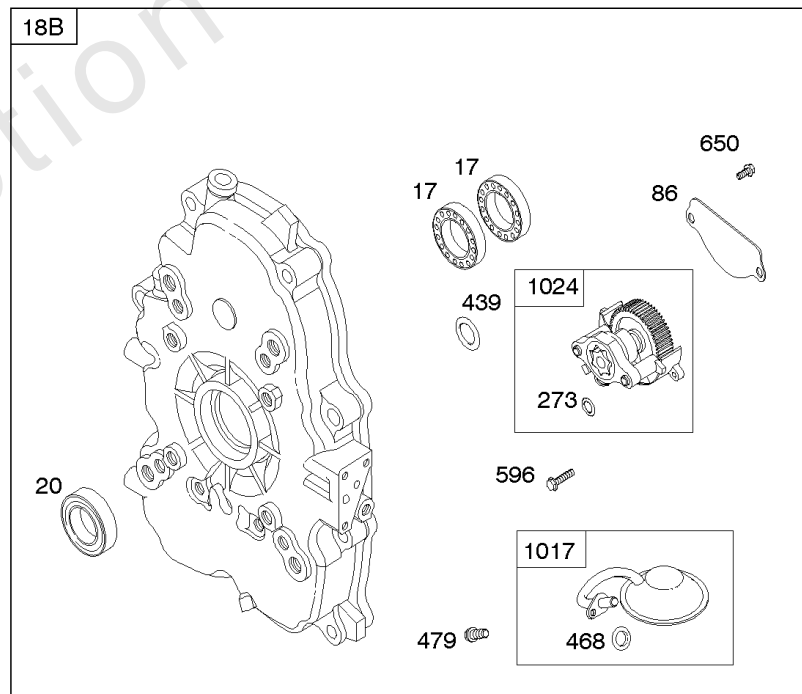

Carburetor Overhaul Kit, Engine & Valve Set

REF NO	PART NO	QTY	DESCRIPTION
3	805101S		SEAL, Oil -(Magneto Side)
7	806085S		GASKET, Cylinder Head
9	844986		GASKET, Breather
12	846487		GASKET, Crankcase
20	805049S		SEAL, Oil -(PTO Side)
51	691694		GASKET, Intake
51A	692035		GASKET, Intake
94	844987		KIT, Idle Mixture
102	692077		GASKET, Carburetor Body
104	690723		PIN, Float Hinge
105	805620		VALVE, Float Needle -(Gravity Feed)
117	690881		JET, Main -(Standard) (Standard)
121	809021		KIT, Carburetor Overhaul
142	690725		NOZZLE, Carburetor
163	692081		GASKET, Air Cleaner -(Air Cleaner)
255	690721		BUSHING, Choke Shaft
273	690681		SEAL, O-Ring -(Oil Pump)
276	690724		WASHER, Sealing
276A	807085		WASHER, Sealing -(Rocker Cover)
358	808704		GASKET SET, Engine
439	692154		O-RING, Oil Gallery -(Crankcase Cover/Sump or Cylinder Assembly)
468	690690		SEAL, O-Ring -(Oil Pump Screen)
633	806131		SEAL, Choke/Throttle Shaft -(Throttle Shaft)
633A	690722		SEAL, Choke/Throttle Shaft -(Choke Shaft)
691	842826		SEAL, Governor Shaft
807	805557		SPACER -(Throttle)
868	691963		SEAL, Valve
883	691613		GASKET, Exhaust
988	692063		GASKET, Oil Adapter
1022	806039S		GASKET, Rocker Cover
1091	691516		CAP, Limiter
1095B	842723		GASKET SET, Valve