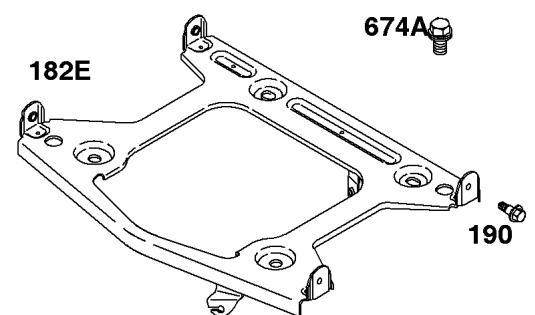

Included in Fuel Tank Service #845137

Included in Fuel Tank Service #845138