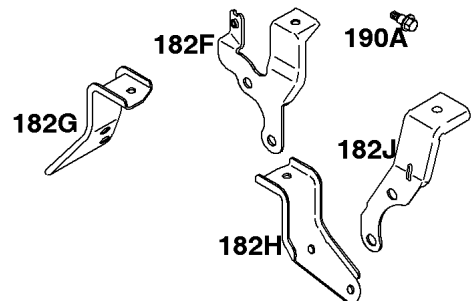

Included in Fuel Tank Service #845137

Included in Fuel Tank Service #845138