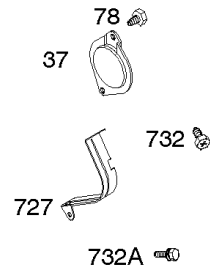

Not For
Reproduction

Shrouds, Air Guides

REF NO	PART NO	QTY	DESCRIPTION
37	841309		GUARD, Flywheel
78	690688		SCREW -(Flywheel Guard)
197	807163		SCREW -(Back Plate)
215	841183		GUIDE, Air -(Cylinder 1)
215A	841182		GUIDE, Air -(Cylinder 2)
322	692067		SCREW -(Cylinder Head Cover)
349	690238		NUT -(Cylinder Head Cover)
447	841233		SCREW -(Air Guide Cover)
506	807120		SCREW -(Carburetor/EFI Cover)
529	690744		GROMMET
573	841310		PLATE, Back
638	691551		WASHER -(Cylinder Head Cover)
638A	690706		WASHER -(Cylinder Head Cover)
727	841313		COVER, Starter Drive
732	690688		SCREW -(Starter Drive Cover) (18mm)
732A	841233		SCREW -(Starter Drive Cover) (M6x10mm)
865	843768		COVER, Air Guide
879	842123		COVER, Carburetor/EFI
879A	807460		COVER, Carburetor/EFI