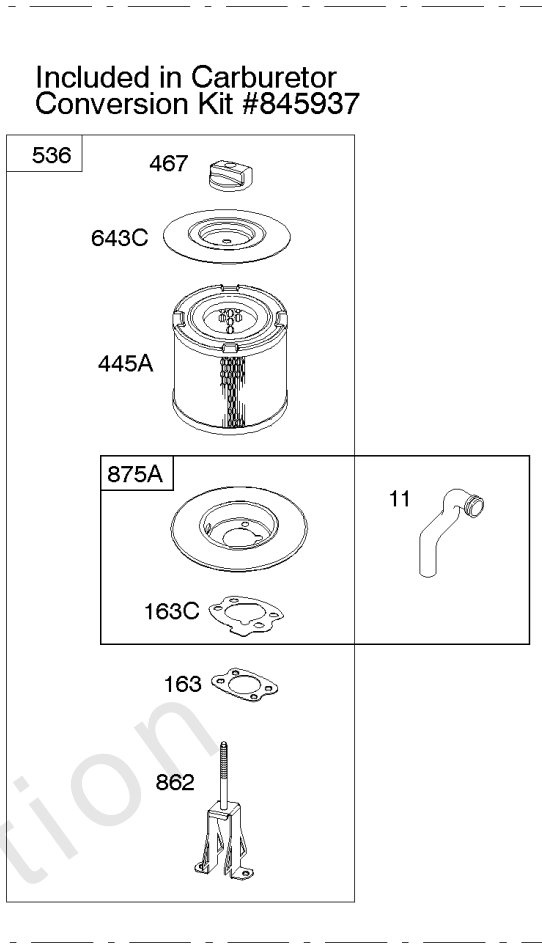

Carburetor

REF NO	PART NO	QTY	DESCRIPTION
955	807723		PLUG, Carburetor
987	807002		SEAL, Choke/Throttle Shaft
1091	691516		CAP, Limiter

Not For Reproduction

Carburetor

REF NO	PART NO	QTY	DESCRIPTION
11	691556		TUBE, Breather
51	691694		GASKET, Intake
91	809208		BODY, Upper Carburetor
94	844987		KIT, Idle Mixture
95	690718		SCREW -(Throttle Valve)
97	809007		KIT, Throttle Shaft
98	808177		KIT, Idle Speed
102	692077		GASKET, Carburetor Body
104	690723		PIN, Float Hinge
105	805620		VALVE, Float Needle -(Gravity Feed)
108A	844989		VALVE, Choke
109	808398		KIT, Choke Shaft
109B	809096		SHAFT, Choke
110	806861		WASHER -(Choke Shaft) (Plastic)
117	690881		JET, Main -(Standard) (Standard)
118	844990		JET, Main -(High Altitude) (5000 Feet)
118A	809442		JET, Main -(High Altitude) (9000 Feet and Above)
119	842761		SCREW -(Upper Carburetor Body to Lower Carburetor Body) (M4x16mm)
119	690720		SCREW -(Upper Carburetor Body to Lower Carburetor Body) (M4x18mm)
130	690726		VALVE, Throttle
133A	844546		FLOAT, Carburetor
142	690725		NOZZLE, Carburetor
163	692081		GASKET, Air Cleaner -(Air Cleaner)
217	806862		SPRING, Choke Return
231	690718		SCREW -(Choke Valve)
255	690721		BUSHING, Choke Shaft
276B	806137		WASHER, Sealing -(Fuel Solenoid)
365	690711		SCREW -(Carburetor/Throttle Body) (M8x38mm)
365A	690866		SCREW -(Carburetor/Throttle Body) (M6 x 98mm)
445A	845090		FILTER, A/C Cartridge
467	691985		KNOB, Air Cleaner Cover -Used Before Code Date 10040100
467	846431		KNOB, Air Cleaner Cover -Used After Code Date 10033100
536	845198		CLEANER, Air
601	791850		CLAMP, Hose
601A	691038		CLAMP, Hose -(Black)
633	806131		SEAL, Choke/Throttle Shaft -(Throttle Shaft)
633A	690722		SEAL, Choke/Throttle Shaft -(Choke Shaft)
643C	845087		RETAINER, Air Filter