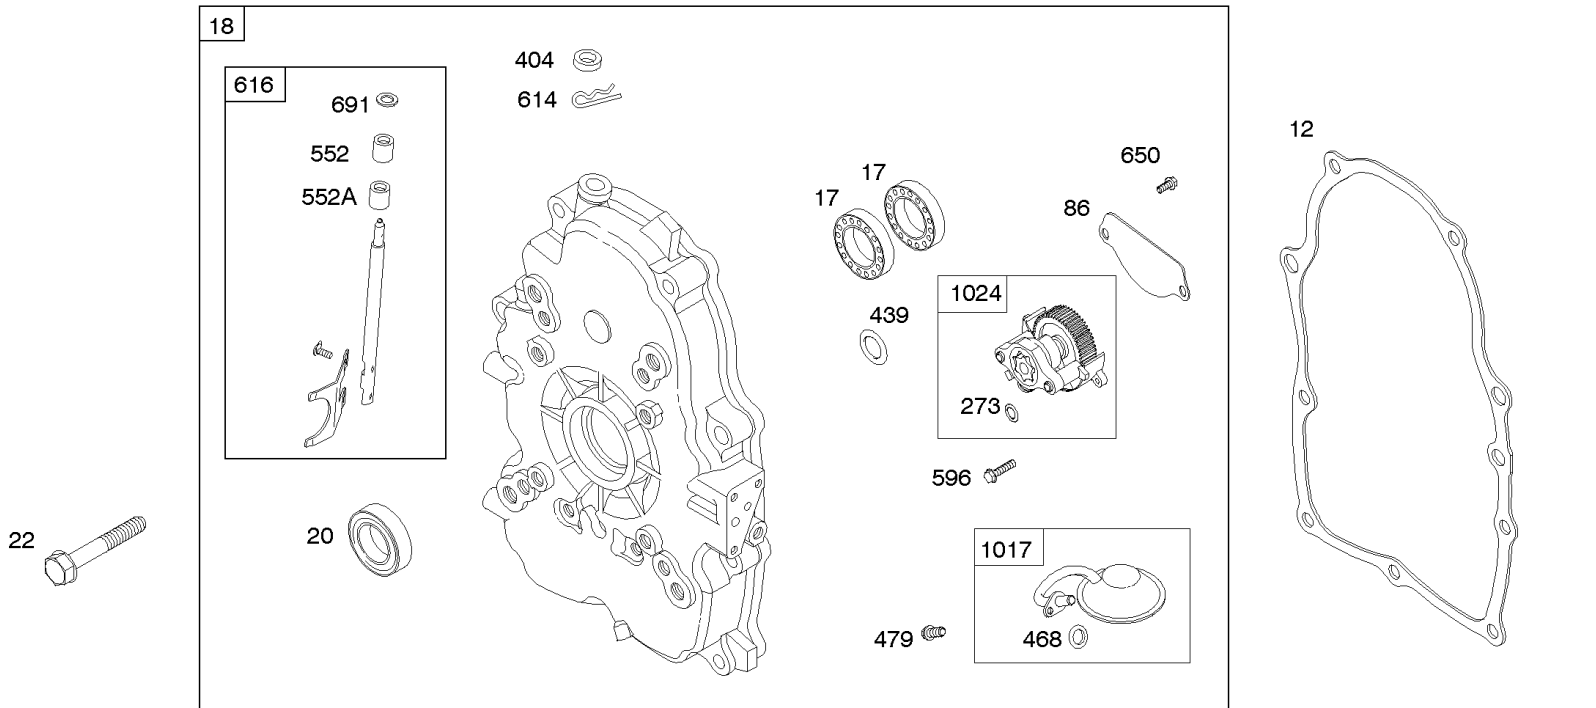

Carburetor Overhaul Kit, Engine & Valve Set

REF NO	PART NO	QTY	DESCRIPTION
3	805101S		SEAL, Oil -(Magneto Side)
7	806085S		GASKET, Cylinder Head
9	844986		GASKET, Breather
12	846487		GASKET, Crankcase
20	805049S		SEAL, Oil -(PTO Side)
51	691694		GASKET, Intake
51A	692035		GASKET, Intake
94	844987		KIT, Idle Mixture
102	692077		GASKET, Carburetor Body
104	690723		PIN, Float Hinge
105	805620		VALVE, Float Needle -(Gravity Feed)
117	690881		JET, Main -(Standard) (Standard)
121	809021		KIT, Carburetor Overhaul
142	690725		NOZZLE, Carburetor
163	692081		GASKET, Air Cleaner -(Air Cleaner)
255	690721		BUSHING, Choke Shaft
273	690681		SEAL, O-Ring -(Oil Pump)
276	690724		WASHER, Sealing
276A	807085		WASHER, Sealing -(Rocker Cover)
358	808704		GASKET SET, Engine
439	692154		O-RING, Oil Gallery -(Crankcase Cover/Sump or Cylinder Assembly)
468	690690		SEAL, O-Ring -(Oil Pump Screen)
633	806131		SEAL, Choke/Throttle Shaft -(Throttle Shaft)
633A	690722		SEAL, Choke/Throttle Shaft -(Choke Shaft)
691	842826		SEAL, Governor Shaft
807	805557		SPACER -(Throttle)
868	691963		SEAL, Valve
883	691613		GASKET, Exhaust
988	692063		GASKET, Oil Adapter
1022	806039S		GASKET, Rocker Cover
1091	691516		CAP, Limiter
1095B	842723		GASKET SET, Valve