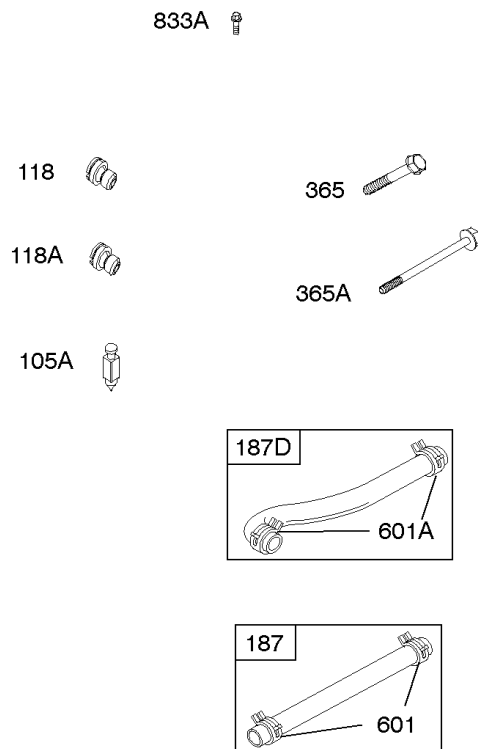

Carburetor

REF NO	PART NO	QTY	DESCRIPTION
955	807723		PLUG, Carburetor
987	807002		SEAL, Choke/Throttle Shaft
1091	691516		CAP, Limiter

Not For Reproduction

Carburetor

REF NO	PART NO	QTY	DESCRIPTION
11	691556		TUBE, Breather
51	691694		GASKET, Intake
91	809208		BODY, Upper Carburetor
94	844987		KIT, Idle Mixture
95	690718		SCREW -(Throttle Valve)
97	809007		KIT, Throttle Shaft
98	808177		KIT, Idle Speed
102	692077		GASKET, Carburetor Body
104	690723		PIN, Float Hinge
105	805620		VALVE, Float Needle -(Gravity Feed)
108A	844989		VALVE, Choke
109	808398		KIT, Choke Shaft
109B	809096		SHAFT, Choke
110	806861		WASHER -(Choke Shaft) (Plastic)
117	690881		JET, Main -(Standard) (Standard)
118	844990		JET, Main -(High Altitude) (5000 Feet)
118A	809442		JET, Main -(High Altitude) (9000 Feet and Above)
119	842761		SCREW -(Upper Carburetor Body to Lower Carburetor Body) (M4x16mm)
119	690720		SCREW -(Upper Carburetor Body to Lower Carburetor Body) (M4x18mm)
130	690726		VALVE, Throttle
133A	844546		FLOAT, Carburetor
142	690725		NOZZLE, Carburetor
163	692081		GASKET, Air Cleaner -(Air Cleaner)
217	806862		SPRING, Choke Return
231	690718		SCREW -(Choke Valve)
255	690721		BUSHING, Choke Shaft
276B	806137		WASHER, Sealing -(Fuel Solenoid)
365	690711		SCREW -(Carburetor/Throttle Body) (M8x38mm)
365A	690866		SCREW -(Carburetor/Throttle Body) (M6 x 98mm)
445A	845090		FILTER, A/C Cartridge
467	691985		KNOB, Air Cleaner Cover -Used Before Code Date 10040100
467	846431		KNOB, Air Cleaner Cover -Used After Code Date 10033100
536	845198		CLEANER, Air
601	791850		CLAMP, Hose
601A	691038		CLAMP, Hose -(Black)
633	806131		SEAL, Choke/Throttle Shaft -(Throttle Shaft)
633A	690722		SEAL, Choke/Throttle Shaft -(Choke Shaft)
643C	845087		RETAINER, Air Filter