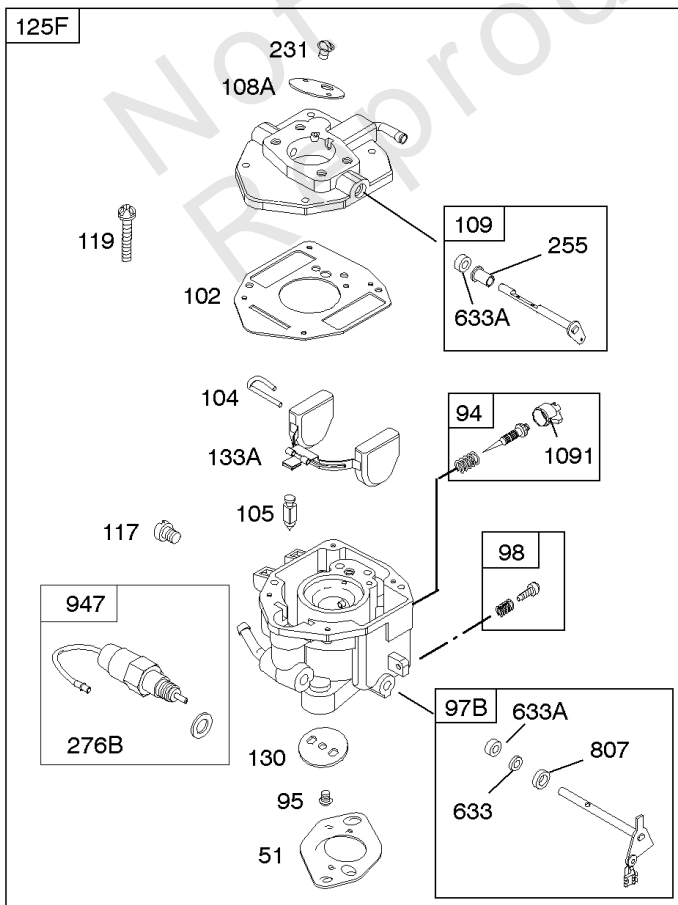

Carburetor

REF NO	PART NO	QTY	DESCRIPTION
955	807723		PLUG, Carburetor
987	807002		SEAL, Choke/Throttle Shaft
1091	691516		CAP, Limiter

Not For Reproduction