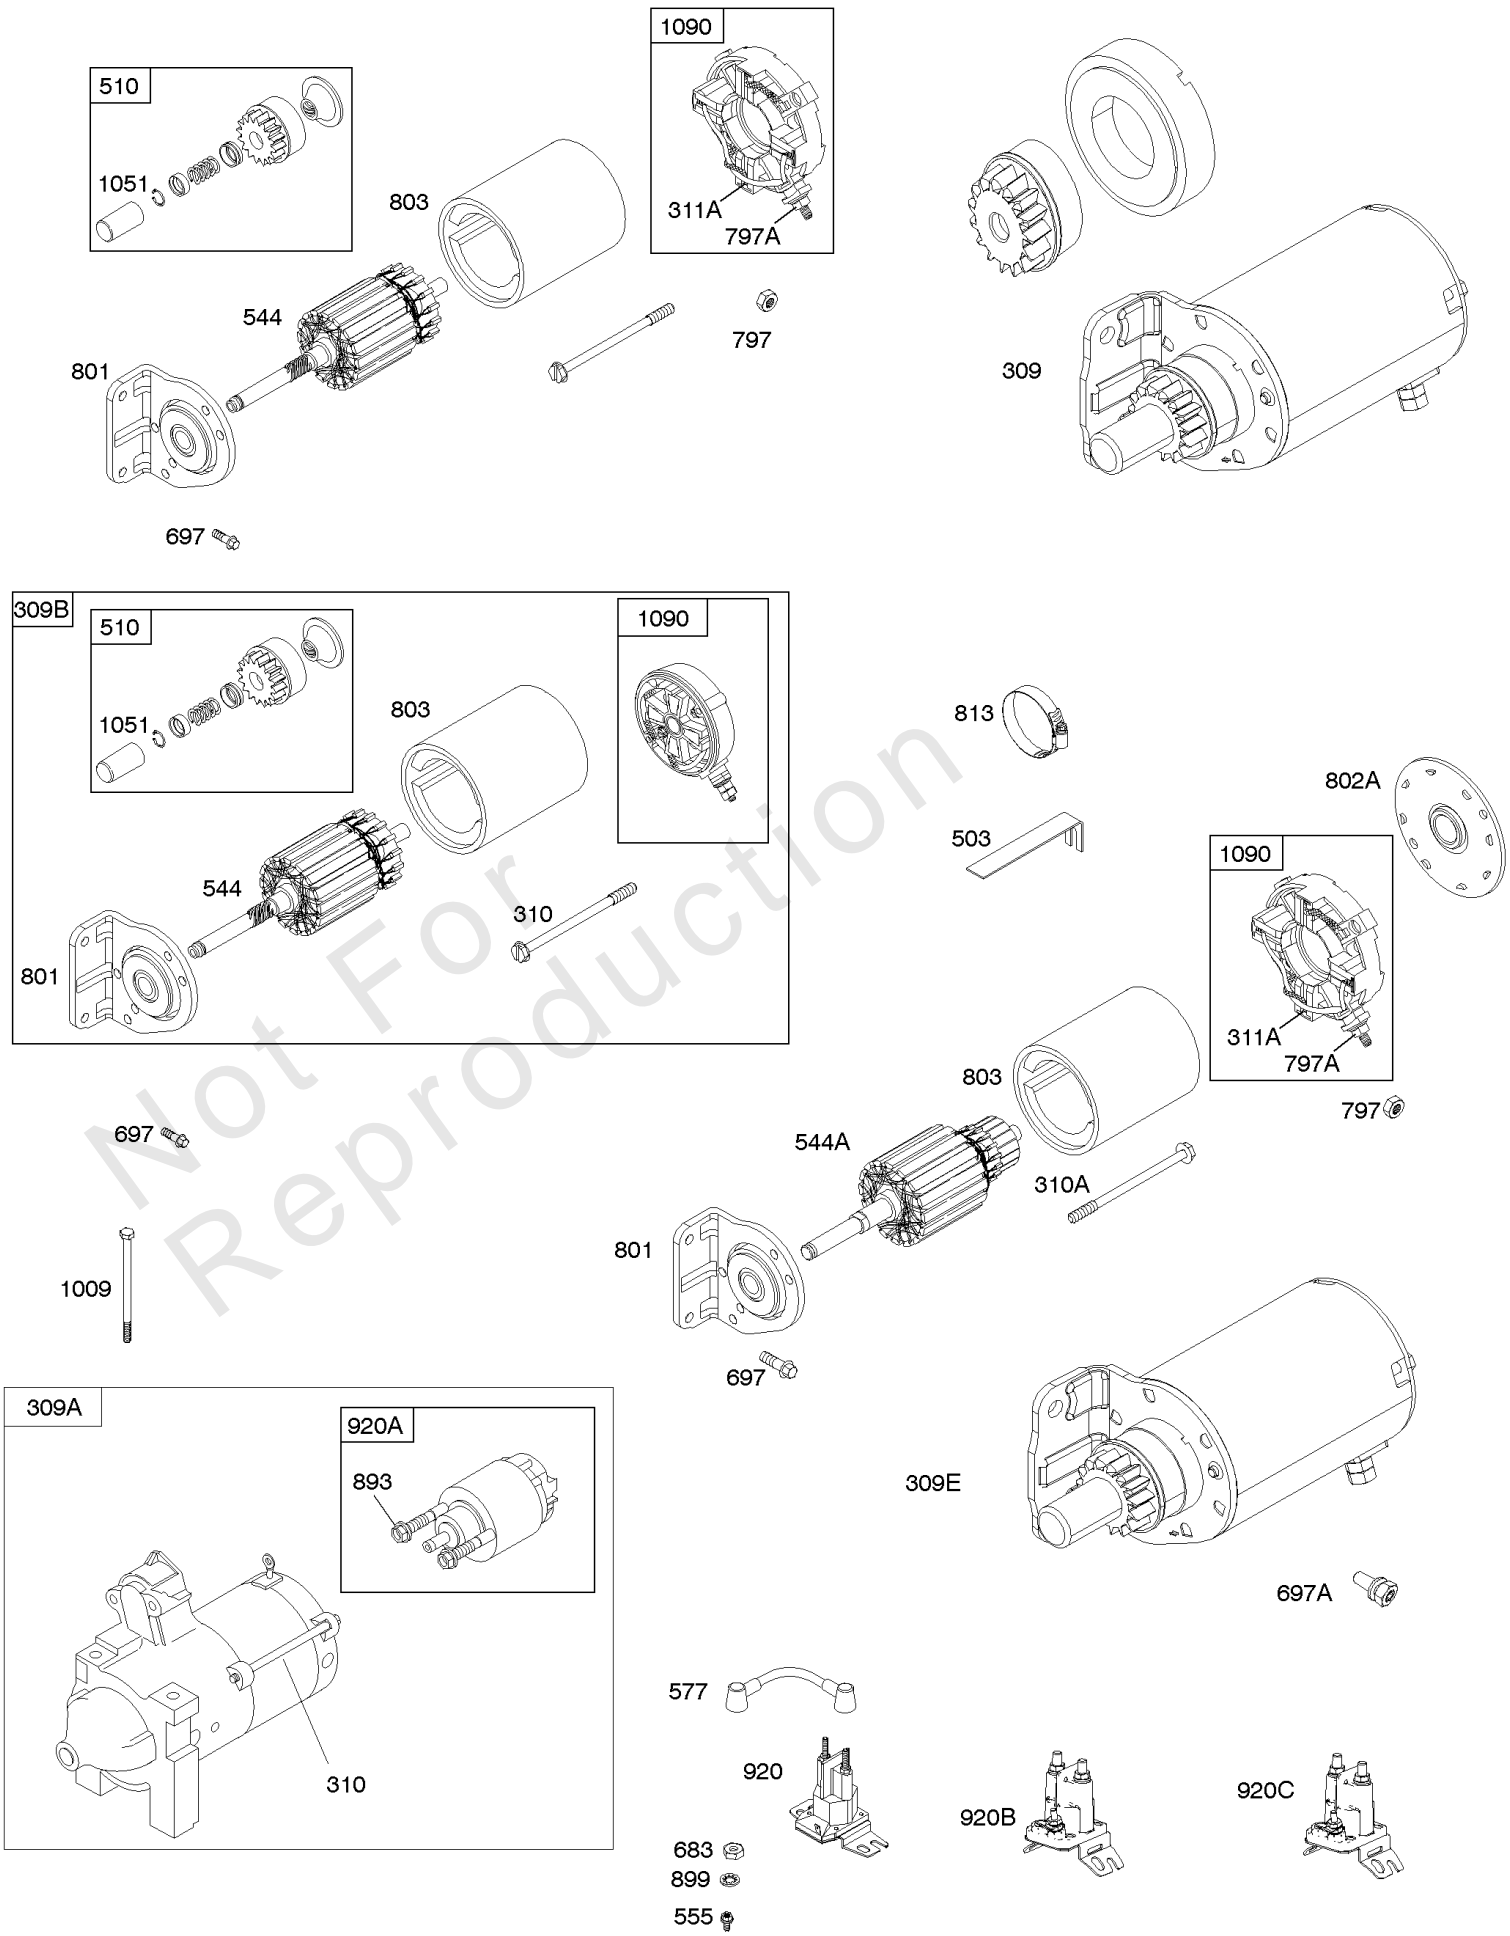

Not For Reproduction

Cylinder Head, Valve Covers

Mfg. No: 305447-0568-F1

Cylinder Head, Valve Covers

REF NO	PART NO	QTY	DESCRIPTION
5	809200		HEAD, Cylinder -(Cylinder 1)
5A	809201		HEAD, Cylinder -(Cylinder 2)
7	806085S		GASKET, Cylinder Head
13	692059		SCREW -(Cylinder Head)
21	809500		CAP, Oil Fill
33	807681		VALVE, Exhaust
34	807680		VALVE, Intake
35	692084		SPRING, Valve -(Intake) (Intake)
36	692084		SPRING, Valve -(Exhaust) (Exhaust)
40	692058		RETAINER, Valve
42	807683		KEEPER, Valve
45	843379		TAPPET, Valve
192	807623		ADJUSTER, Rocker Arm
276A	807085		WASHER, Sealing -(Rocker Cover)
276D	691766		WASHER, Sealing -(Head)(Rocker Cover)
337	792015		PLUG, Spark
383	19576S		WRENCH, Spark Plug
601	791850		CLAMP, Hose
635	692076		BOOT, Spark Plug
830	809157		STUD, Rocker Arm -(Rocker Arm)
868	691963		SEAL, Valve
871	692057		BUSHING, Valve Guide
914	807084		SCREW -(Rocker Cover)
918	791880		LINE, Fuel
1022	806039S		GASKET, Rocker Cover
1023C	842823		COVER, Rocker
1026	691758		ROD, Push -(Exhaust)(Aluminum)
1026	691836		ROD, Push -(Intake)(Steel)
1029	807323		ARM, Rocker
1100	791959		PIVOT, Rocker Arm
1254	807084		SCREW -(Rocker Arm Stud)