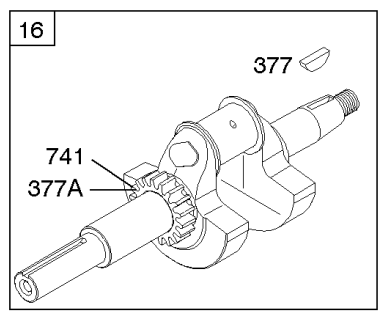

REQUIRED when replacing parts with warning labels affixed.

Camshaft, Crankshaft, Cylinder, Piston/Rings/Connecting Rod

REF NO	PART NO	QTY	DESCRIPTION
601A	691038		CLAMP, Hose -(Black)
718	806469		PIN, Locating -(Cylinder)
741	846085		GEAR, Timing
1025	690689		SPOOL, Governor
1036	-----		Label-Emissions -(Available From A Briggs & Stratton Authorized Dealer)
1133	690342		SCREW -(Crankshaft)
1319	794467		LABEL, Warning
1330	272144		MANUAL, Repair