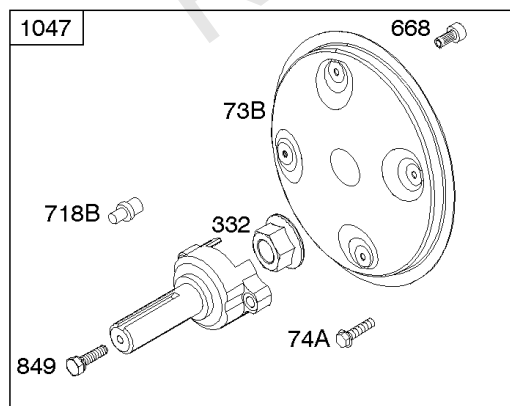

Flywheel, Rotating Screens

REF NO	PART NO	QTY	DESCRIPTION
23	841825		FLYWHEEL
65	690341		SCREW -(Rewind Starter) (Rewind Starter)
73	841662		SCREEN, Rotating
73A	841440		SCREEN, Rotating
73C	494439		SCREEN, Rotating
74	841441		SCREW -(Rotating Screen) (M5x14mm)
74A	691647		SCREW -(Rotating Screen)
332	690887		NUT -(Flywheel)
363	19203		PULLER, Flywheel
455	841794		CUP, Flywheel
668	691500		SPACER -(Rotating Screen)
668A	691215		SPACER -(Rotating Screen)
718A	690740		PIN, Locating -(28MM)
718B	841581		PIN, Locating -(32MM)
849	691088		SCREW -(Stub Shaft)
1047	841580		SHAFT, Stub