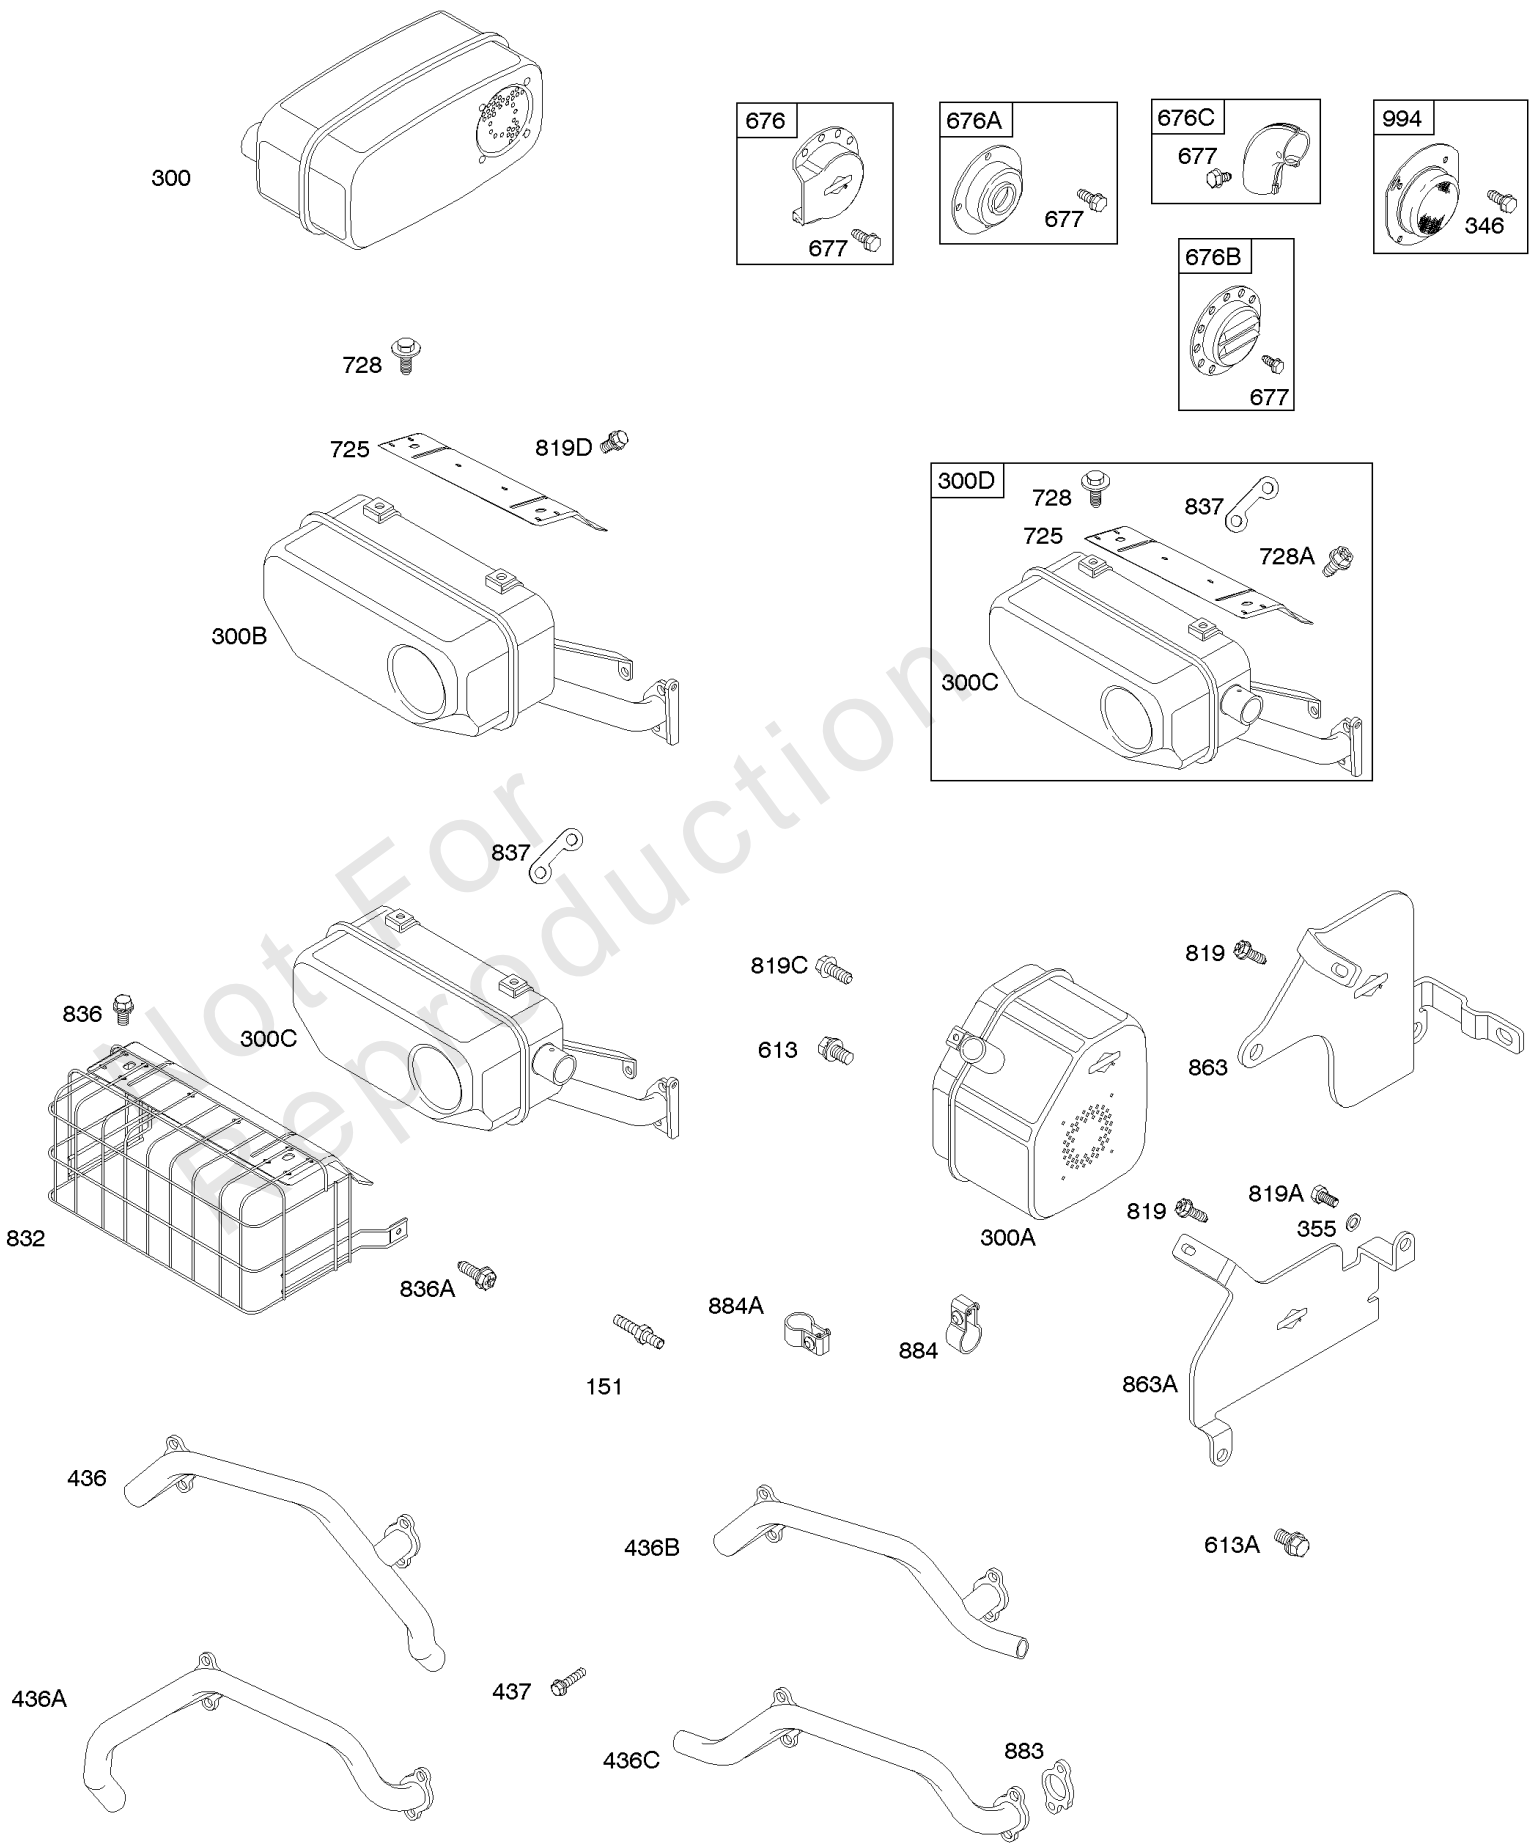

Exhaust Systems

REF NO	PART NO	QTY	DESCRIPTION
151	841185		STUD -(Exhaust Manifold)
300A	692099		MUFFLER
346	690661		SCREW -(Spark Arrestor) (#8-18 x 0.375 lg)
355	690944		WASHER -(Muffler Bracket)
436	692061		MANIFOLD, Exhaust
436A	691499		MANIFOLD, Exhaust
436B	691501		MANIFOLD, Exhaust
436C	691502		MANIFOLD, Exhaust
437	691902		SCREW -(Exhaust Manifold) (M8x20mm)
613	691902		SCREW -(Muffler)
613A	692067		SCREW -(Muffler)
676	795036		DEFLECTOR, Muffler
676A	396903		DEFLECTOR, Muffler
676C	495518		DEFLECTOR, Muffler
676B	795038		DEFLECTOR, Muffler
677	690661		SCREW -(Muffler Deflector) (#8-18 x 0.375 lg)
725	691498		SHIELD, Heat
728	691514		SCREW -(Heat Shield)
728A	692067		SCREW -(Heat Shield)
819	692056		SCREW -(Muffler Bracket)
819A	690943		SCREW -(Muffler Bracket)
832	691571		GUARD, Muffler
836	691514		SCREW -(Muffler Guard)
836A	692067		SCREW -(Muffler Guard)
837	808085		SPACER -(Includes 2)
863	691513		BRACKET, Muffler
883	691613		GASKET, Exhaust
884	690898		CLAMP, Muffler
994	794945		ARRESTOR, Spark