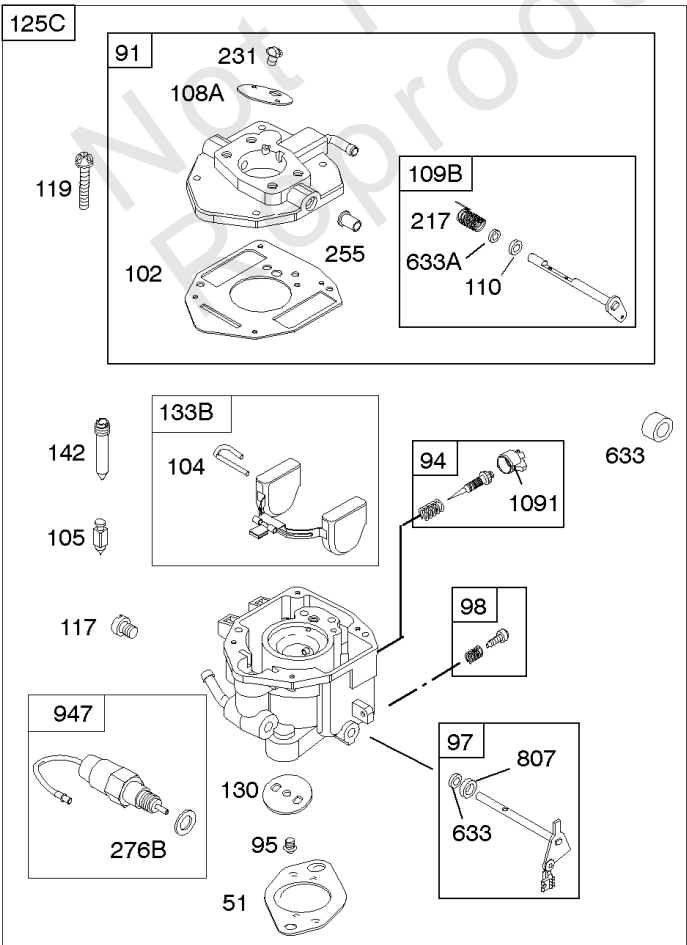

Carburetor

REF NO	PART NO	QTY	DESCRIPTION
11	691556		TUBE, Breather
51	691694		GASKET, Intake
91	809208		BODY, Upper Carburetor
94	844987		KIT, Idle Mixture
95	690718		SCREW -(Throttle Valve)
97	809007		KIT, Throttle Shaft
98	808177		KIT, Idle Speed
102	692077		GASKET, Carburetor Body
104	690723		PIN, Float Hinge
105	805620		VALVE, Float Needle -(Gravity Feed)
108A	844989		VALVE, Choke
109	808398		KIT, Choke Shaft
109B	809096		SHAFT, Choke
110	806861		WASHER -(Choke Shaft) (Plastic)
117	690881		JET, Main -(Standard) (Standard)
118	844990		JET, Main -(High Altitude) (5000 Feet)
118A	809442		JET, Main -(High Altitude) (9000 Feet and Above)
119	842761		SCREW -(Upper Carburetor Body to Lower Carburetor Body) (M4x16mm)
119	690720		SCREW -(Upper Carburetor Body to Lower Carburetor Body) (M4x18mm)
130	690726		VALVE, Throttle
133A	844546		FLOAT, Carburetor
142	690725		NOZZLE, Carburetor
163	692081		GASKET, Air Cleaner -(Air Cleaner)
217	806862		SPRING, Choke Return
231	690718		SCREW -(Choke Valve)
255	690721		BUSHING, Choke Shaft
276B	806137		WASHER, Sealing -(Fuel Solenoid)
365	690711		SCREW -(Carburetor/Throttle Body) (M8x38mm)
365A	690866		SCREW -(Carburetor/Throttle Body) (M6 x 98mm)
445A	845090		FILTER, A/C Cartridge
467	691985		KNOB, Air Cleaner Cover -Used Before Code Date 10040100
467	846431		KNOB, Air Cleaner Cover -Used After Code Date 10033100
536	845198		CLEANER, Air
601	791850		CLAMP, Hose
601A	691038		CLAMP, Hose -(Black)
633	806131		SEAL, Choke/Throttle Shaft -(Throttle Shaft)
633A	690722		SEAL, Choke/Throttle Shaft -(Choke Shaft)
643C	845087		RETAINER, Air Filter