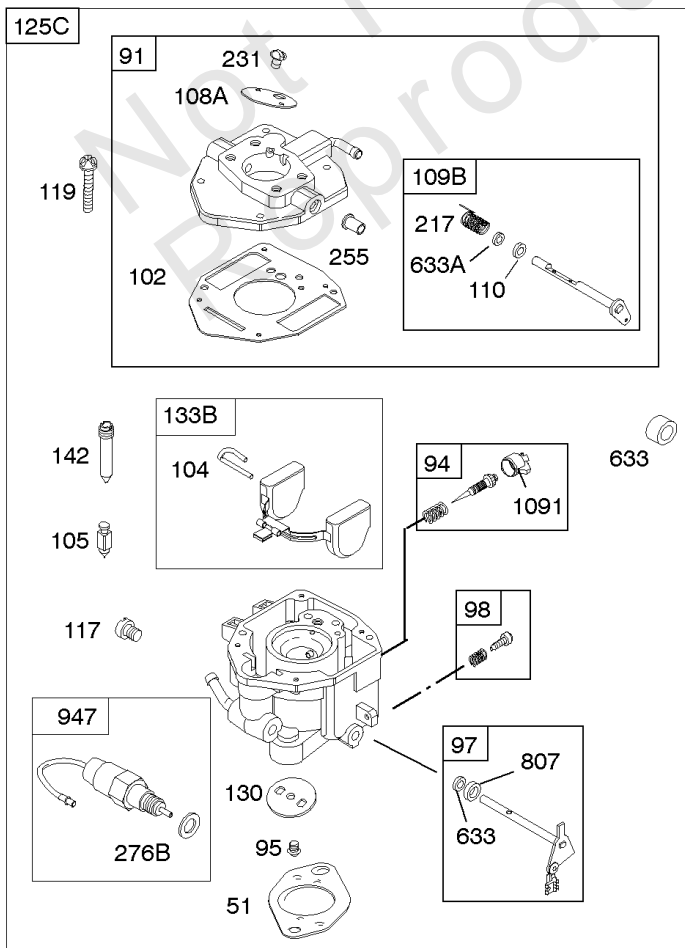

Carburetor

REF NO	PART NO	QTY	DESCRIPTION
955	807723		PLUG, Carburetor
987	807002		SEAL, Choke/Throttle Shaft
1091	691516		CAP, Limiter

Not For Reproduction

Carburetor

REF NO	PART NO	QTY	DESCRIPTION
11	691556		TUBE, Breather
51	691694		GASKET, Intake
91	809208		BODY, Upper Carburetor
94	844987		KIT, Idle Mixture
95	690718		SCREW -(Throttle Valve)
97	809007		KIT, Throttle Shaft
98	808177		KIT, Idle Speed
102	692077		GASKET, Carburetor Body
104	690723		PIN, Float Hinge
105	805620		VALVE, Float Needle -(Gravity Feed)
108A	844989		VALVE, Choke
109	808398		KIT, Choke Shaft
109B	809096		SHAFT, Choke
110	806861		WASHER -(Choke Shaft) (Plastic)
117	690881		JET, Main -(Standard) (Standard)
118	844990		JET, Main -(High Altitude) (5000 Feet)
118A	809442		JET, Main -(High Altitude) (9000 Feet and Above)
119	842761		SCREW -(Upper Carburetor Body to Lower Carburetor Body) (M4x16mm)
119	690720		SCREW -(Upper Carburetor Body to Lower Carburetor Body) (M4x18mm)
130	690726		VALVE, Throttle
133A	844546		FLOAT, Carburetor
142	690725		NOZZLE, Carburetor
163	692081		GASKET, Air Cleaner -(Air Cleaner)
217	806862		SPRING, Choke Return
231	690718		SCREW -(Choke Valve)
255	690721		BUSHING, Choke Shaft
276B	806137		WASHER, Sealing -(Fuel Solenoid)
365	690711		SCREW -(Carburetor/Throttle Body) (M8x38mm)
365A	690866		SCREW -(Carburetor/Throttle Body) (M6 x 98mm)
445A	845090		FILTER, A/C Cartridge
467	691985		KNOB, Air Cleaner Cover -Used Before Code Date 10040100
467	846431		KNOB, Air Cleaner Cover -Used After Code Date 10033100
536	845198		CLEANER, Air
601	791850		CLAMP, Hose
601A	691038		CLAMP, Hose -(Black)
633	806131		SEAL, Choke/Throttle Shaft -(Throttle Shaft)
633A	690722		SEAL, Choke/Throttle Shaft -(Choke Shaft)
643C	845087		RETAINER, Air Filter