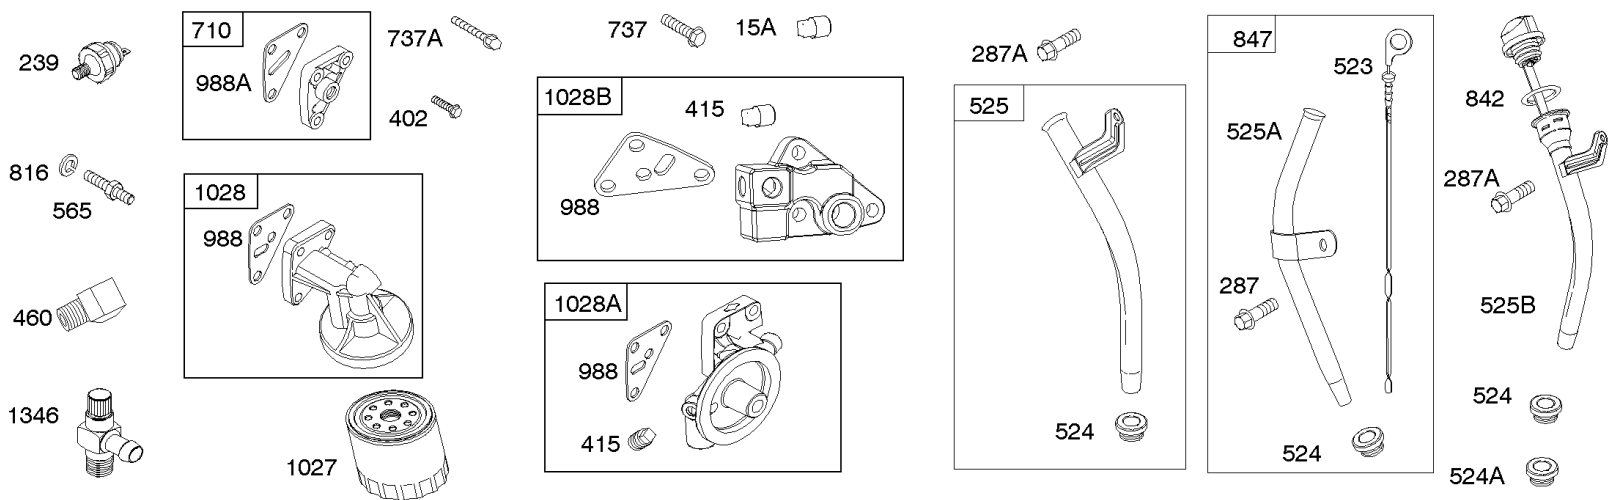

Carburetor Overhaul Kit, Engine & Valve Set

REF NO	PART NO	QTY	DESCRIPTION
3	805101S		SEAL, Oil -(Magneto Side)
7	806085S		GASKET, Cylinder Head
9	844986		GASKET, Breather
12	846487		GASKET, Crankcase
20	805049S		SEAL, Oil -(PTO Side)
51	691694		GASKET, Intake
51A	692035		GASKET, Intake
94	844987		KIT, Idle Mixture
102	692077		GASKET, Carburetor Body
104	690723		PIN, Float Hinge
105	805620		VALVE, Float Needle -(Gravity Feed)
117	690881		JET, Main -(Standard) (Standard)
121	809021		KIT, Carburetor Overhaul
142	690725		NOZZLE, Carburetor
163	692081		GASKET, Air Cleaner -(Air Cleaner)
255	690721		BUSHING, Choke Shaft
273	690681		SEAL, O-Ring -(Oil Pump)
276	690724		WASHER, Sealing
276A	807085		WASHER, Sealing -(Rocker Cover)
358	808704		GASKET SET, Engine
439	692154		O-RING, Oil Gallery -(Crankcase Cover/Sump or Cylinder Assembly)
468	690690		SEAL, O-Ring -(Oil Pump Screen)
633	806131		SEAL, Choke/Throttle Shaft -(Throttle Shaft)
633A	690722		SEAL, Choke/Throttle Shaft -(Choke Shaft)
691	842826		SEAL, Governor Shaft
807	805557		SPACER -(Throttle)
868	691963		SEAL, Valve
883	691613		GASKET, Exhaust
988	692063		GASKET, Oil Adapter
1022	806039S		GASKET, Rocker Cover
1091	691516		CAP, Limiter
1095B	842723		GASKET SET, Valve