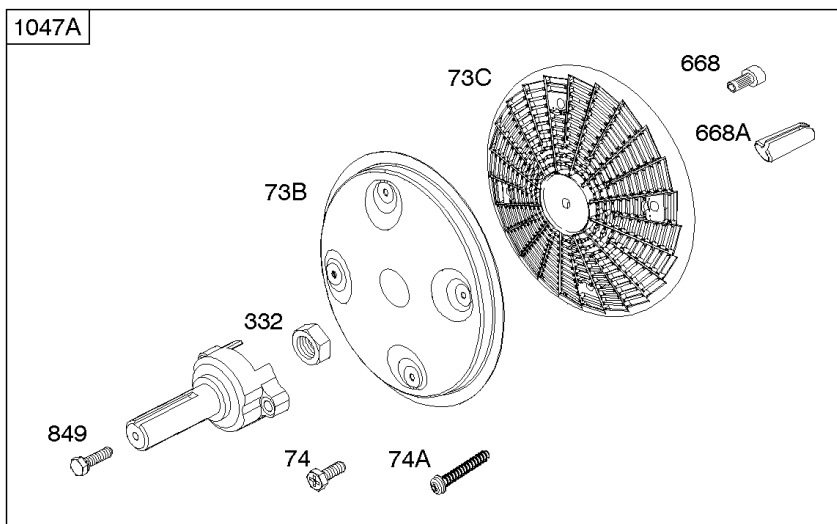

Flywheel, Rotating Screens

REF NO	PART NO	QTY	DESCRIPTION
23	841825		FLYWHEEL
65	690341		SCREW -(Rewind Starter) (Rewind Starter)
73	841662		SCREEN, Rotating
73A	841440		SCREEN, Rotating
73C	494439		SCREEN, Rotating
74	841441		SCREW -(Rotating Screen) (M5x14mm)
74A	691647		SCREW -(Rotating Screen)
332	690887		NUT -(Flywheel)
363	19203		PULLER, Flywheel
455	841794		CUP, Flywheel
668	691500		SPACER -(Rotating Screen)
668A	691215		SPACER -(Rotating Screen)
718A	690740		PIN, Locating -(28MM)
718B	841581		PIN, Locating -(32MM)
849	691088		SCREW -(Stub Shaft)
1047	841580		SHAFT, Stub