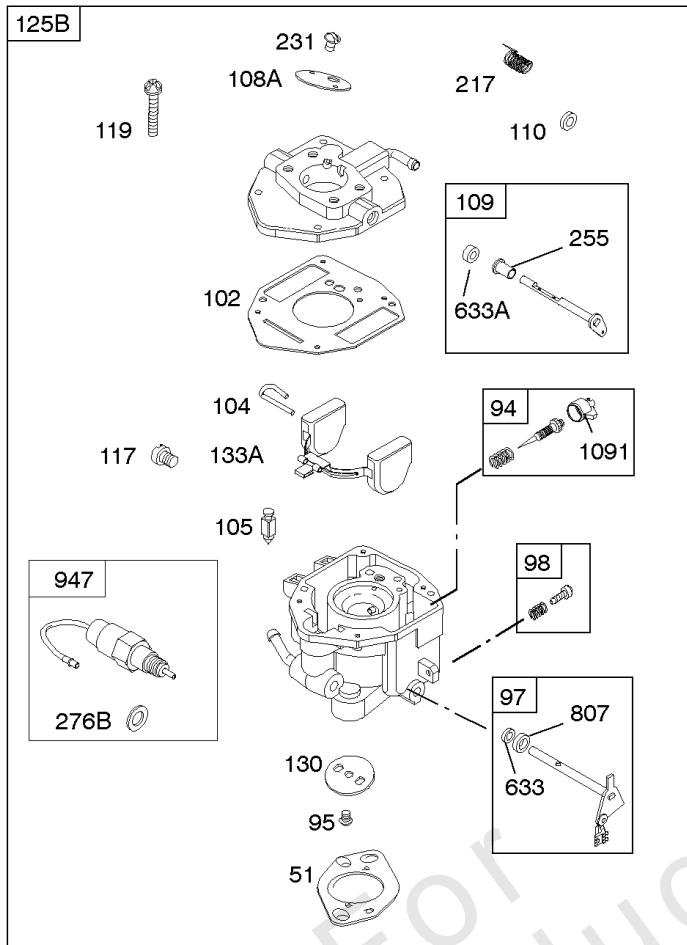

Carburetor

REF NO	PART NO	QTY	DESCRIPTION
955	807723		PLUG, Carburetor
987	807002		SEAL, Choke/Throttle Shaft
1091	691516		CAP, Limiter

Not For Reproduction

Carburetor

REF NO	PART NO	QTY	DESCRIPTION
11	691556		TUBE, Breather
51	691694		GASKET, Intake
91	809208		BODY, Upper Carburetor
94	844987		KIT, Idle Mixture
95	690718		SCREW -(Throttle Valve)
97	809007		KIT, Throttle Shaft
98	808177		KIT, Idle Speed
102	692077		GASKET, Carburetor Body
104	690723		PIN, Float Hinge
105	805620		VALVE, Float Needle -(Gravity Feed)
108A	844989		VALVE, Choke
109	808398		KIT, Choke Shaft
109B	809096		SHAFT, Choke
110	806861		WASHER -(Choke Shaft) (Plastic)
117	690881		JET, Main -(Standard) (Standard)
118	844990		JET, Main -(High Altitude) (5000 Feet)
118A	809442		JET, Main -(High Altitude) (9000 Feet and Above)
119	842761		SCREW -(Upper Carburetor Body to Lower Carburetor Body) (M4x16mm)
119	690720		SCREW -(Upper Carburetor Body to Lower Carburetor Body) (M4x18mm)
130	690726		VALVE, Throttle
133A	844546		FLOAT, Carburetor
142	690725		NOZZLE, Carburetor
163	692081		GASKET, Air Cleaner -(Air Cleaner)
217	806862		SPRING, Choke Return
231	690718		SCREW -(Choke Valve)
255	690721		BUSHING, Choke Shaft
276B	806137		WASHER, Sealing -(Fuel Solenoid)
365	690711		SCREW -(Carburetor/Throttle Body) (M8x38mm)
365A	690866		SCREW -(Carburetor/Throttle Body) (M6 x 98mm)
445A	845090		FILTER, A/C Cartridge
467	691985		KNOB, Air Cleaner Cover -Used Before Code Date 10040100
467	846431		KNOB, Air Cleaner Cover -Used After Code Date 10033100
536	845198		CLEANER, Air
601	791850		CLAMP, Hose
601A	691038		CLAMP, Hose -(Black)
633	806131		SEAL, Choke/Throttle Shaft -(Throttle Shaft)
633A	690722		SEAL, Choke/Throttle Shaft -(Choke Shaft)
643C	845087		RETAINER, Air Filter