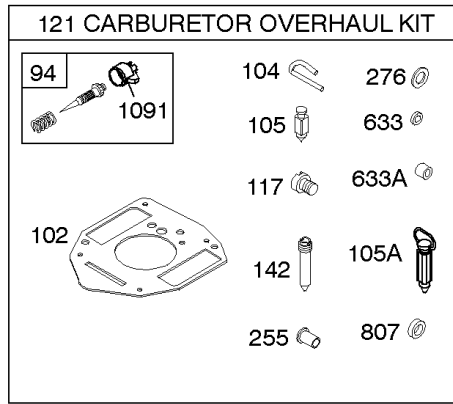

Carburetor

REF NO	PART NO	QTY	DESCRIPTION
807	805557		SPACER -(Throttle)
833A	691593		SCREW -(Air Cleaner Mounting Strap/Stud)
862	845089		STRAP/STUD, Air Cleaner Mounting
875A	845088		BASE, Air Cleaner -(Metal)
947	692094		SOLENOID, Fuel
1091	691516		CAP, Limiter

Not For Reproduction