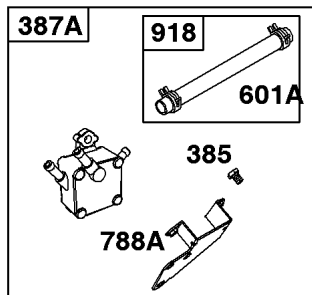

Included in Fuel Tank Service #845137

Included in Fuel Tank Service #845138