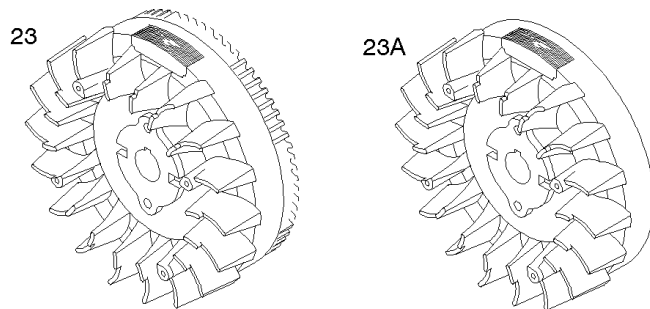

Flywheel, Rotating Screens

REF NO	PART NO	QTY	DESCRIPTION
23	841825		FLYWHEEL
65	690341		SCREW -(Rewind Starter) (Rewind Starter)
73	841662		SCREEN, Rotating
73A	841440		SCREEN, Rotating
73C	494439		SCREEN, Rotating
74	841441		SCREW -(Rotating Screen) (M5x14mm)
74A	691647		SCREW -(Rotating Screen)
332	690887		NUT -(Flywheel)
363	19203		PULLER, Flywheel
455	841794		CUP, Flywheel
668	691500		SPACER -(Rotating Screen)
668A	691215		SPACER -(Rotating Screen)
718A	690740		PIN, Locating -(28MM)
718B	841581		PIN, Locating -(32MM)
849	691088		SCREW -(Stub Shaft)
1047	841580		SHAFT, Stub