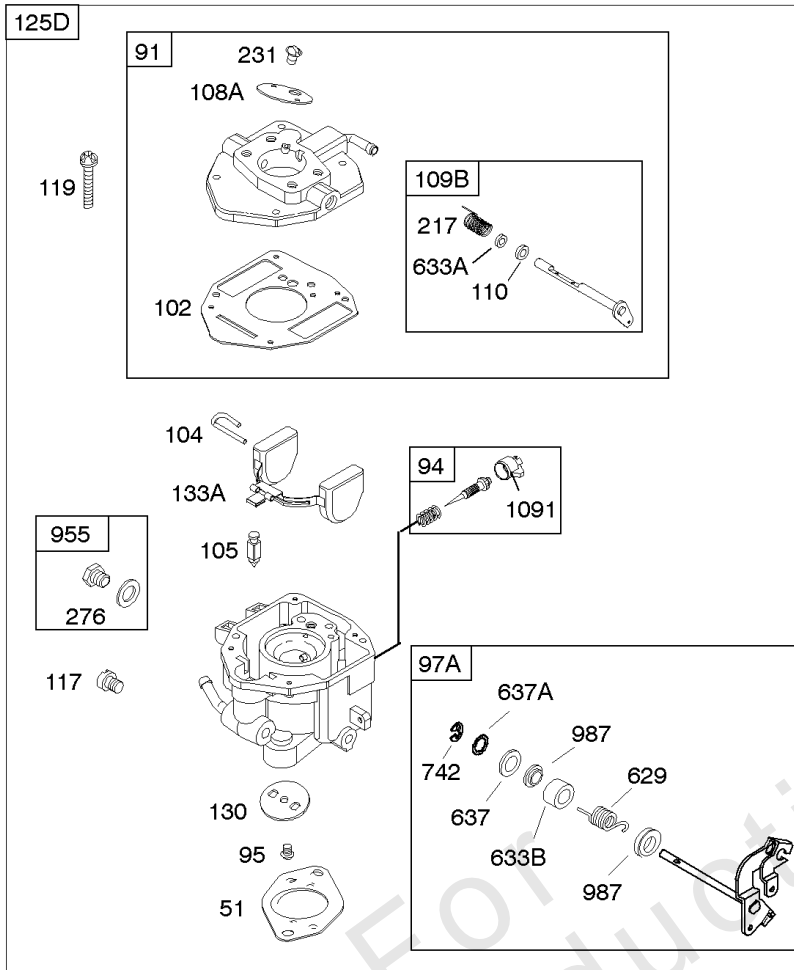

Carburetor

REF NO	PART NO	QTY	DESCRIPTION
51	691694		GASKET, Intake
91	809208		BODY, Upper Carburetor
94	844987		KIT, Idle Mixture
95	690718		SCREW -(Throttle Valve)
98	808177		KIT, Idle Speed
98A	808981		KIT, Idle Speed
102	692077		GASKET, Carburetor Body
104	690723		PIN, Float Hinge
105	805620		VALVE, Float Needle -(Gravity Feed)
108A	844989		VALVE, Choke
109	808398		KIT, Choke Shaft
109B	809096		SHAFT, Choke
110	806861		WASHER -(Choke Shaft) (Plastic)
117	690881		JET, Main -(Standard) (Standard)
118	844990		JET, Main -(High Altitude) (5000 Feet)
118A	809442		JET, Main -(High Altitude) (9000 Feet and Above)
119	842761		SCREW -(Upper Carburetor Body to Lower Carburetor Body) (M4x16mm)
119	690720		SCREW -(Upper Carburetor Body to Lower Carburetor Body) (M4x18mm)
130	690726		VALVE, Throttle
133A	844546		FLOAT, Carburetor
142	690725		NOZZLE, Carburetor
217	806862		SPRING, Choke Return
231	690718		SCREW -(Choke Valve)
255	690721		BUSHING, Choke Shaft
276	690724		WASHER, Sealing
276B	806137		WASHER, Sealing -(Fuel Solenoid)
365	690711		SCREW -(Carburetor/Throttle Body) (M8x38mm)
365A	690866		SCREW -(Carburetor/Throttle Body) (M6 x 98mm)
601	791850		CLAMP, Hose
601A	691038		CLAMP, Hose -(Black)
629	807004		SPRING, Throttle Return -(Throttle Return)
633	806131		SEAL, Choke/Throttle Shaft -(Throttle Shaft)
633A	690722		SEAL, Choke/Throttle Shaft -(Choke Shaft)
637	806999		WASHER -(Throttle Shaft)
637A	807000		WASHER -(Throttle Shaft)
742	807001		RETAINER, E Ring
807	805557		SPACER -(Throttle)
947	692094		SOLENOID, Fuel