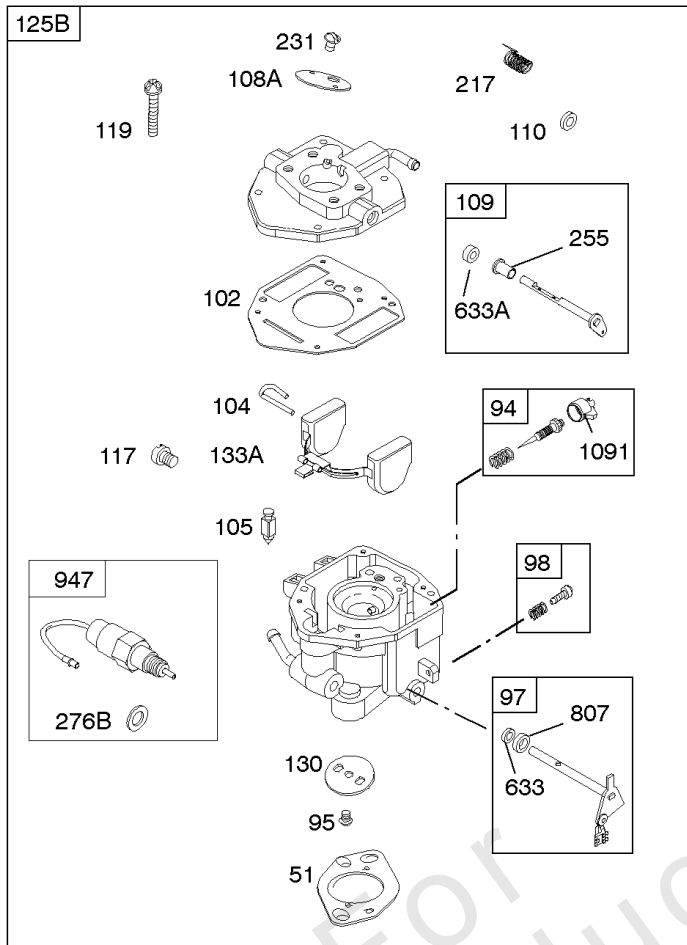

Carburetor

REF NO	PART NO	QTY	DESCRIPTION
11	691556		TUBE, Breather
51	691694		GASKET, Intake
91	809208		BODY, Upper Carburetor
94	844987		KIT, Idle Mixture
95	690718		SCREW -(Throttle Valve)
97	809007		KIT, Throttle Shaft
98	808177		KIT, Idle Speed
102	692077		GASKET, Carburetor Body
104	690723		PIN, Float Hinge
105	805620		VALVE, Float Needle -(Gravity Feed)
108A	844989		VALVE, Choke
109	808398		KIT, Choke Shaft
109B	809096		SHAFT, Choke
110	806861		WASHER -(Choke Shaft) (Plastic)
117	690881		JET, Main -(Standard) (Standard)
118	844990		JET, Main -(High Altitude) (5000 Feet)
118A	809442		JET, Main -(High Altitude) (9000 Feet and Above)
119	842761		SCREW -(Upper Carburetor Body to Lower Carburetor Body) (M4x16mm)
119	690720		SCREW -(Upper Carburetor Body to Lower Carburetor Body) (M4x18mm)
130	690726		VALVE, Throttle
133A	844546		FLOAT, Carburetor
142	690725		NOZZLE, Carburetor
163	692081		GASKET, Air Cleaner -(Air Cleaner)
217	806862		SPRING, Choke Return
231	690718		SCREW -(Choke Valve)
255	690721		BUSHING, Choke Shaft
276B	806137		WASHER, Sealing -(Fuel Solenoid)
365	690711		SCREW -(Carburetor/Throttle Body) (M8x38mm)
365A	690866		SCREW -(Carburetor/Throttle Body) (M6 x 98mm)
445A	845090		FILTER, A/C Cartridge
467	691985		KNOB, Air Cleaner Cover -Used Before Code Date 10040100
467	846431		KNOB, Air Cleaner Cover -Used After Code Date 10033100
536	845198		CLEANER, Air
601	791850		CLAMP, Hose
601A	691038		CLAMP, Hose -(Black)
633	806131		SEAL, Choke/Throttle Shaft -(Throttle Shaft)
633A	690722		SEAL, Choke/Throttle Shaft -(Choke Shaft)
643C	845087		RETAINER, Air Filter