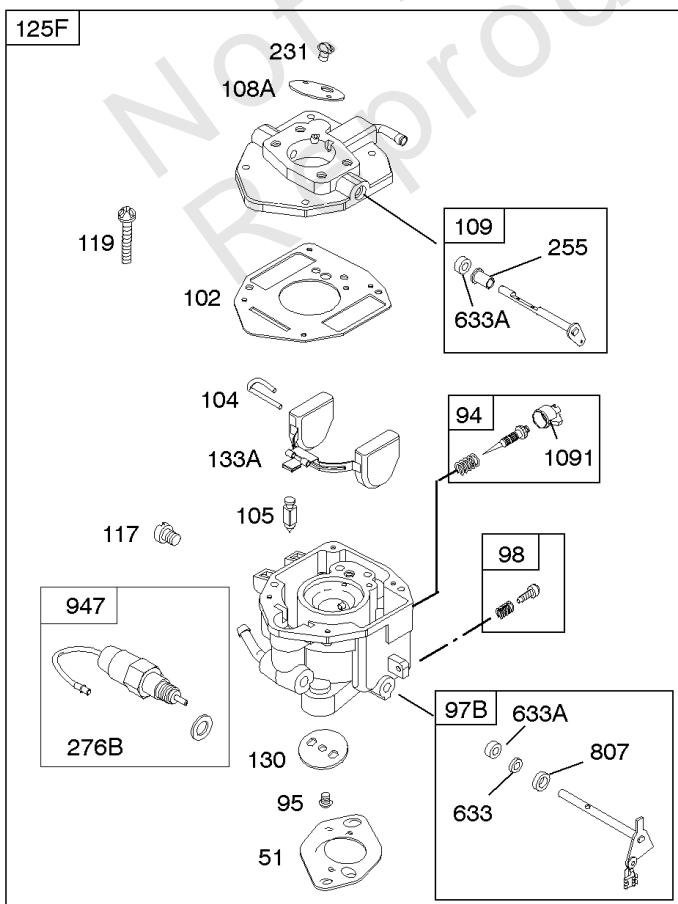

Carburetor

REF NO	PART NO	QTY	DESCRIPTION
51	691694		GASKET, Intake
91	809208		BODY, Upper Carburetor
94	844987		KIT, Idle Mixture
95	690718		SCREW -(Throttle Valve)
98	808177		KIT, Idle Speed
98A	808981		KIT, Idle Speed
102	692077		GASKET, Carburetor Body
104	690723		PIN, Float Hinge
105	805620		VALVE, Float Needle -(Gravity Feed)
108A	844989		VALVE, Choke
109	808398		KIT, Choke Shaft
109B	809096		SHAFT, Choke
110	806861		WASHER -(Choke Shaft) (Plastic)
117	690881		JET, Main -(Standard) (Standard)
118	844990		JET, Main -(High Altitude) (5000 Feet)
118A	809442		JET, Main -(High Altitude) (9000 Feet and Above)
119	842761		SCREW -(Upper Carburetor Body to Lower Carburetor Body) (M4x16mm)
119	690720		SCREW -(Upper Carburetor Body to Lower Carburetor Body) (M4x18mm)
130	690726		VALVE, Throttle
133A	844546		FLOAT, Carburetor
142	690725		NOZZLE, Carburetor
217	806862		SPRING, Choke Return
231	690718		SCREW -(Choke Valve)
255	690721		BUSHING, Choke Shaft
276	690724		WASHER, Sealing
276B	806137		WASHER, Sealing -(Fuel Solenoid)
365	690711		SCREW -(Carburetor/Throttle Body) (M8x38mm)
365A	690866		SCREW -(Carburetor/Throttle Body) (M6 x 98mm)
601	791850		CLAMP, Hose
601A	691038		CLAMP, Hose -(Black)
629	807004		SPRING, Throttle Return -(Throttle Return)
633	806131		SEAL, Choke/Throttle Shaft -(Throttle Shaft)
633A	690722		SEAL, Choke/Throttle Shaft -(Choke Shaft)
637	806999		WASHER -(Throttle Shaft)
637A	807000		WASHER -(Throttle Shaft)
742	807001		RETAINER, E Ring
807	805557		SPACER -(Throttle)
947	692094		SOLENOID, Fuel