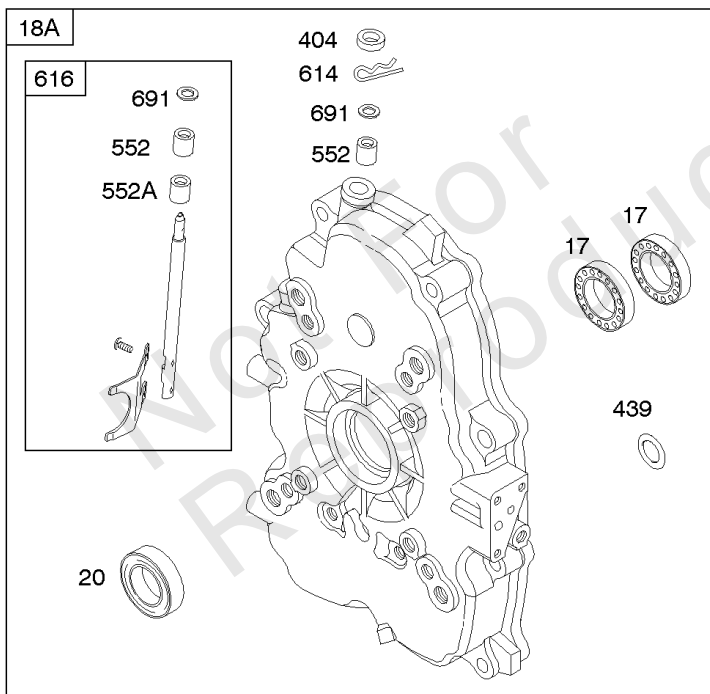

Carburetor Overhaul Kit, Engine & Valve Set

REF NO	PART NO	QTY	DESCRIPTION
3	805101S		SEAL, Oil -(Magneto Side)
7	806085S		GASKET, Cylinder Head
9	844986		GASKET, Breather
12	846487		GASKET, Crankcase
20	805049S		SEAL, Oil -(PTO Side)
51	691694		GASKET, Intake
51A	692035		GASKET, Intake
94	844987		KIT, Idle Mixture
102	692077		GASKET, Carburetor Body
104	690723		PIN, Float Hinge
105	805620		VALVE, Float Needle -(Gravity Feed)
117	690881		JET, Main -(Standard) (Standard)
121	809021		KIT, Carburetor Overhaul
142	690725		NOZZLE, Carburetor
163	692081		GASKET, Air Cleaner -(Air Cleaner)
255	690721		BUSHING, Choke Shaft
273	690681		SEAL, O-Ring -(Oil Pump)
276	690724		WASHER, Sealing
276A	807085		WASHER, Sealing -(Rocker Cover)
358	808704		GASKET SET, Engine
439	692154		O-RING, Oil Gallery -(Crankcase Cover/Sump or Cylinder Assembly)
468	690690		SEAL, O-Ring -(Oil Pump Screen)
633	806131		SEAL, Choke/Throttle Shaft -(Throttle Shaft)
633A	690722		SEAL, Choke/Throttle Shaft -(Choke Shaft)
691	842826		SEAL, Governor Shaft
807	805557		SPACER -(Throttle)
868	691963		SEAL, Valve
883	691613		GASKET, Exhaust
988	692063		GASKET, Oil Adapter
1022	806039S		GASKET, Rocker Cover
1091	691516		CAP, Limiter
1095B	842723		GASKET SET, Valve