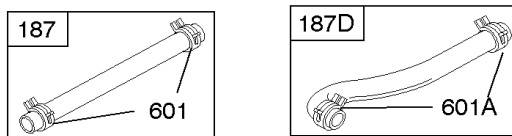

Carburetor

REF NO	PART NO	QTY	DESCRIPTION
51	691694		GASKET, Intake
91	809208		BODY, Upper Carburetor
94	844987		KIT, Idle Mixture
95	690718		SCREW -(Throttle Valve)
97	809007		KIT, Throttle Shaft
98	808177		KIT, Idle Speed
98A	808981		KIT, Idle Speed
102	692077		GASKET, Carburetor Body
104	690723		PIN, Float Hinge
105	805620		VALVE, Float Needle -(Gravity Feed)
108A	844989		VALVE, Choke
109B	809096		SHAFT, Choke
110	806861		WASHER -(Choke Shaft) (Plastic)
117	690881		JET, Main -(Standard) (Standard)
118	844990		JET, Main -(High Altitude) (5000 Feet)
118A	809442		JET, Main -(High Altitude) (9000 Feet and Above)
119	690720		SCREW -(Upper Carburetor Body to Lower Carburetor Body) (M4x18mm)
119	842761		SCREW -(Upper Carburetor Body to Lower Carburetor Body) (M4x16mm)
122A	846960		SPACER, Carburetor
127	847028		PLUG, Welch
130	690726		VALVE, Throttle
133A	844546		FLOAT, Carburetor
142	690725		NOZZLE, Carburetor
217	806862		SPRING, Choke Return
231	690718		SCREW -(Choke Valve)
255	690721		BUSHING, Choke Shaft
276	690724		WASHER, Sealing
365	690711		SCREW -(Carburetor/Throttle Body) (M8x38mm)
365A	690866		SCREW -(Carburetor/Throttle Body) (M6 x 98mm)
601	791850		CLAMP, Hose
601A	691038		CLAMP, Hose -(Black)
633	806131		SEAL, Choke/Throttle Shaft -(Throttle Shaft)
633A	690722		SEAL, Choke/Throttle Shaft -(Choke Shaft)
807	805557		SPACER -(Throttle)
947	692094		SOLENOID, Fuel
955	807723		PLUG, Carburetor
1091	691516		CAP, Limiter