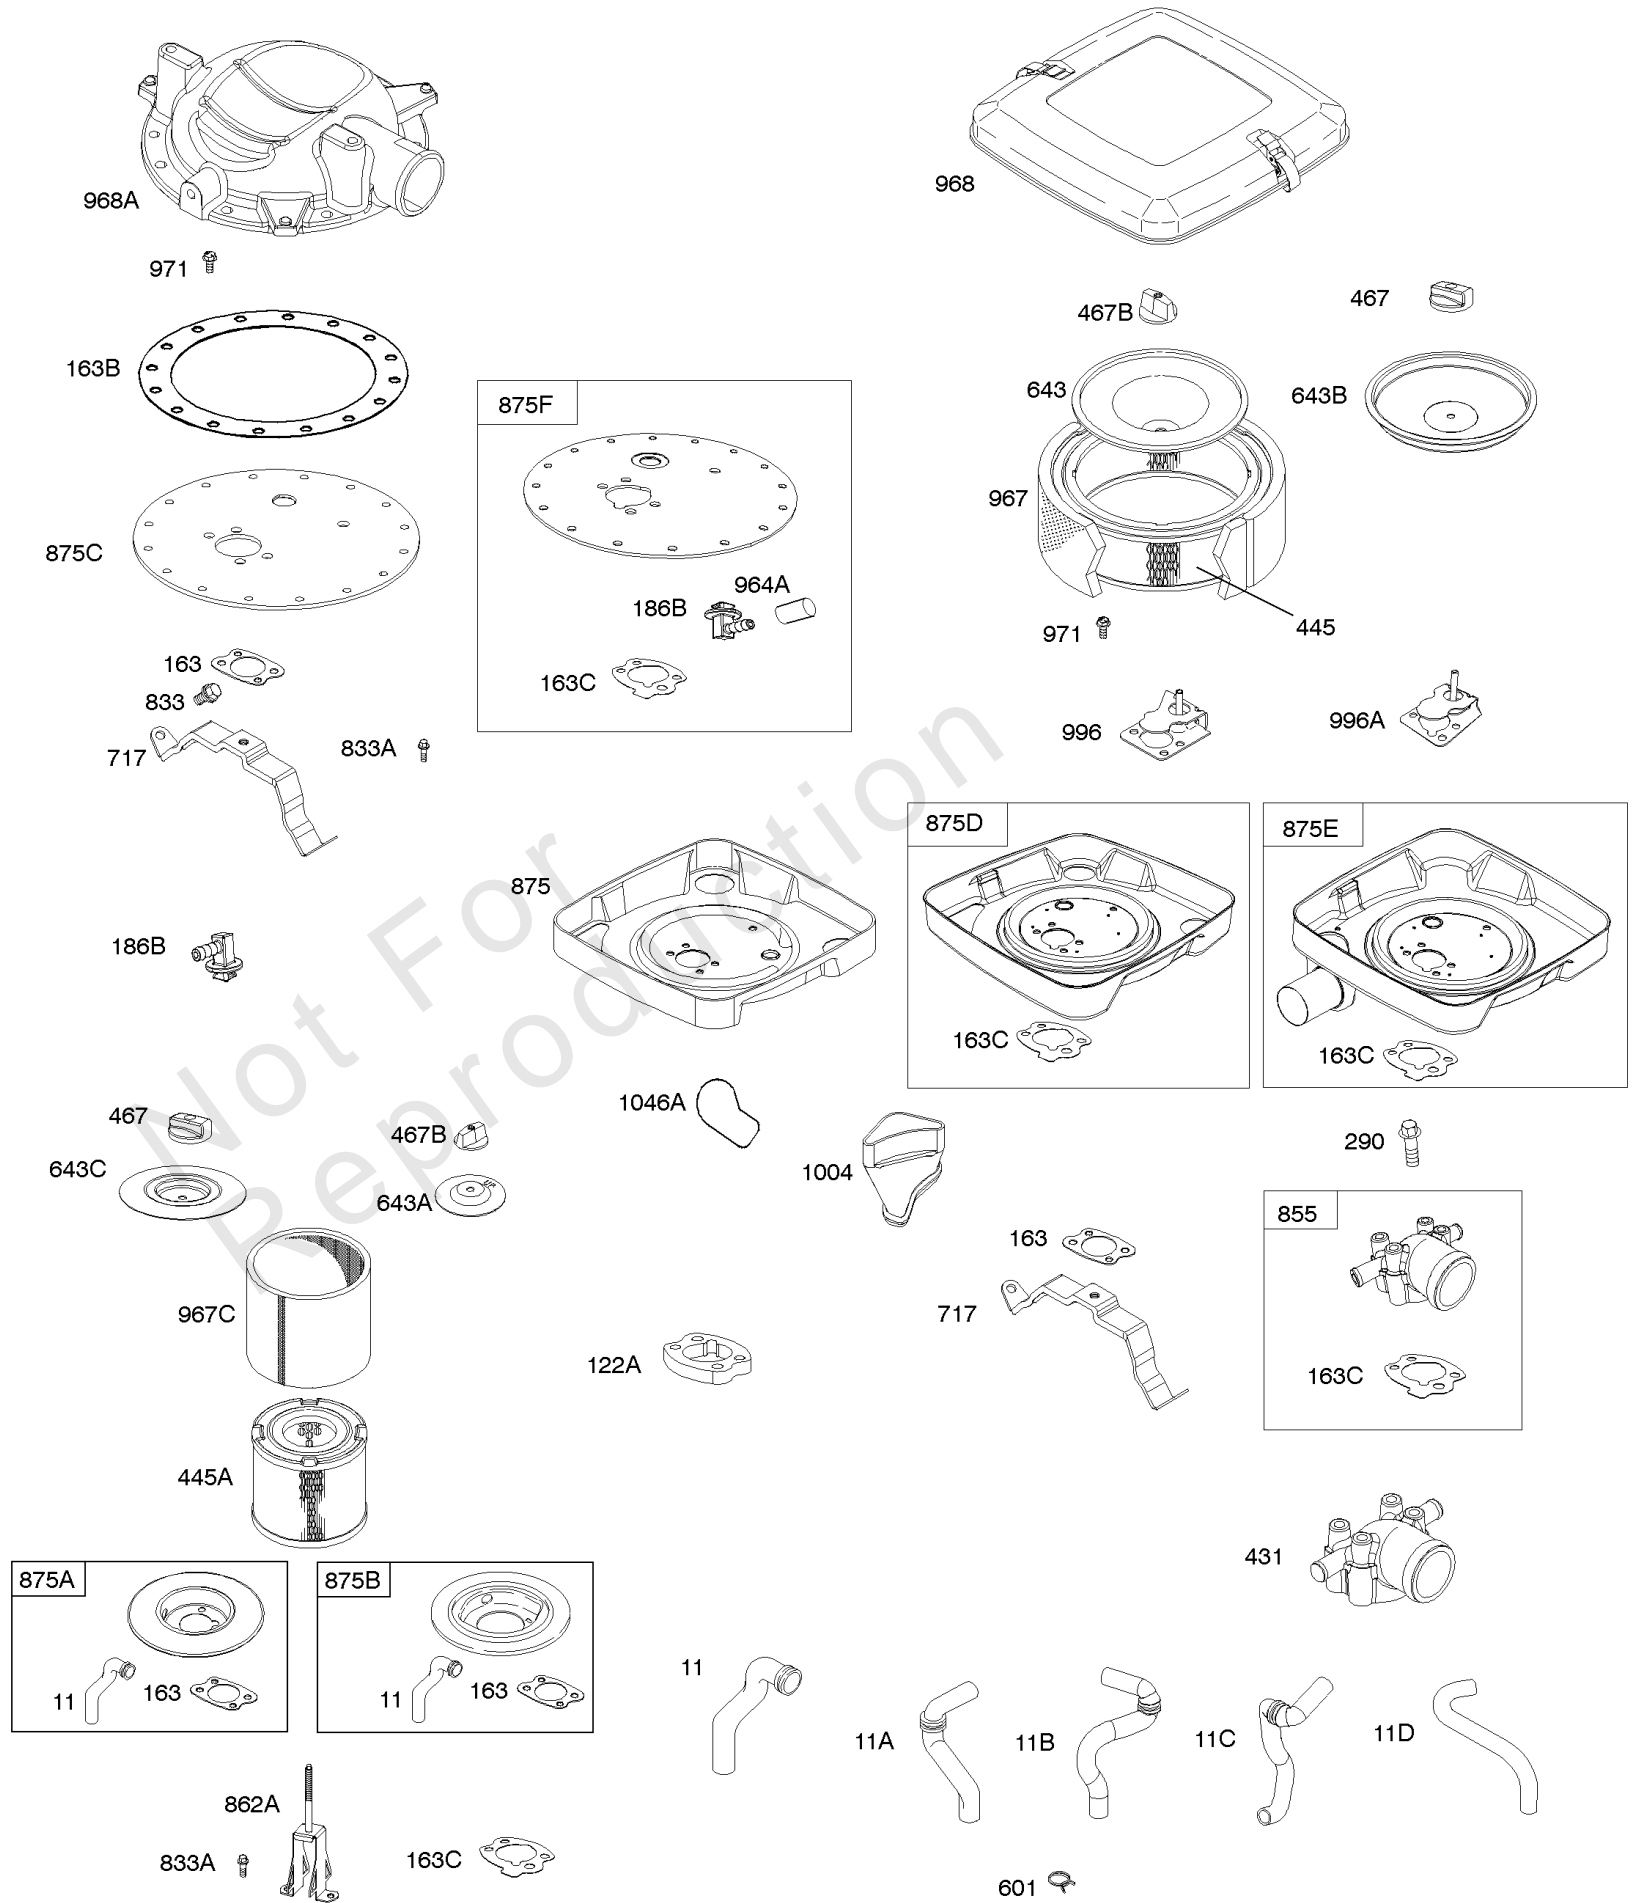

Parts Manual

Mfg. No: 305447-0568-F1

Model Components	Page
Air Cleaners.	4
Alternator, Regulator, Wire Assemblies.	6
Blower Housing, Rewind Starter.	8
Camshaft, Crankshaft, Cylinder, Piston/Rings/Connecting Rod.	10
Carburetor.	24
Carburetor Overhaul Kit, Engine & Valve Set.	28
Crankcase Cover, Lubrication, Oil Filter Adapter,	30
Cylinder Head, Valve Covers.	34
Electric Starter.	36
Electronic Governor.	38
Exhaust Systems.	40
Flywheel, Rotating Screens.	42
Fuel Supply.	44
Governor Spring, Controls.	46
Intake Manifold.	50
Replacement Engine - US & Canada.	52
Shrouds, Air Guides.	53

Not For
Reproduction

Air Cleaners

REF NO	PART NO	QTY	DESCRIPTION
11	691556		TUBE, Breather
11A	806083S		TUBE, Breather -Used Before Code Date 09121700
11B	844921		TUBE, Breather -Used After Code Date 09121800
122A	846960		SPACER, Carburetor
163	692081		GASKET, Air Cleaner -(Air Cleaner)
163B	841823		GASKET, Air Cleaner -(Air Cleaner)
445A	845090		FILTER, A/C Cartridge
467	691985		KNOB, Air Cleaner Cover -Used Before Code Date 10040100
467	846431		KNOB, Air Cleaner Cover -Used After Code Date 10033100
467B	691668		KNOB, Air Cleaner Cover
601	791850		CLAMP, Hose
643C	845087		RETAINER, Air Filter
717	692153		BRACKET, Air Cleaner
833	807084		SCREW -(Air Cleaner Mounting Strap/Stud)
833A	691593		SCREW -(Air Cleaner Mounting Strap/Stud)
875A	845088		BASE, Air Cleaner -(Metal)
967	272490S		FILTER, Pre Cleaner
967C	271794S		FILTER, Pre Cleaner
968	699959		COVER, Air Cleaner
971	807084		SCREW -(Air Cleaner Base to Carburetor/Throttle Body)
996	691577		SHIELD, Carburetor
1004	841656		DUCT, Air
1046A	843068		PLUG, Blower Housing