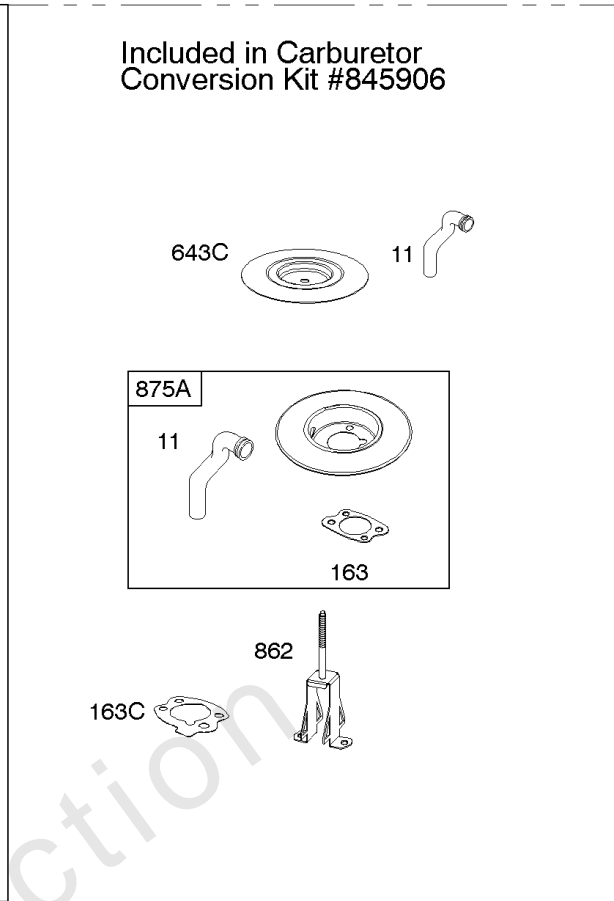

Carburetor

REF NO	PART NO	QTY	DESCRIPTION
643C	845087		RETAINER, Air Filter
742	807001		RETAINER, E Ring
807	805557		SPACER -(Throttle)
862	845089		STRAP/STUD, Air Cleaner Mounting
875A	845088		BASE, Air Cleaner -(Metal)
955	807723		PLUG, Carburetor
987	807002		SEAL, Choke/Throttle Shaft
1091	691516		CAP, Limiter

Not For Reproduction