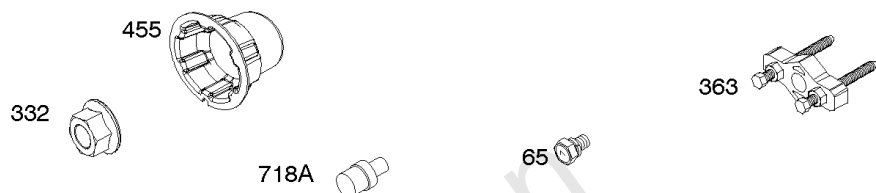

Flywheel, Rotating Screens

REF NO	PART NO	QTY	DESCRIPTION
23	841825		FLYWHEEL
65	690341		SCREW -(Rewind Starter) (Rewind Starter)
73	841662		SCREEN, Rotating
73A	841440		SCREEN, Rotating
73C	494439		SCREEN, Rotating
74	841441		SCREW -(Rotating Screen) (M5x14mm)
74A	691647		SCREW -(Rotating Screen)
332	690887		NUT -(Flywheel)
363	19203		PULLER, Flywheel
455	841794		CUP, Flywheel
668	691500		SPACER -(Rotating Screen)
668A	691215		SPACER -(Rotating Screen)
718A	690740		PIN, Locating -(28MM)
718B	841581		PIN, Locating -(32MM)
849	691088		SCREW -(Stub Shaft)
1047	841580		SHAFT, Stub