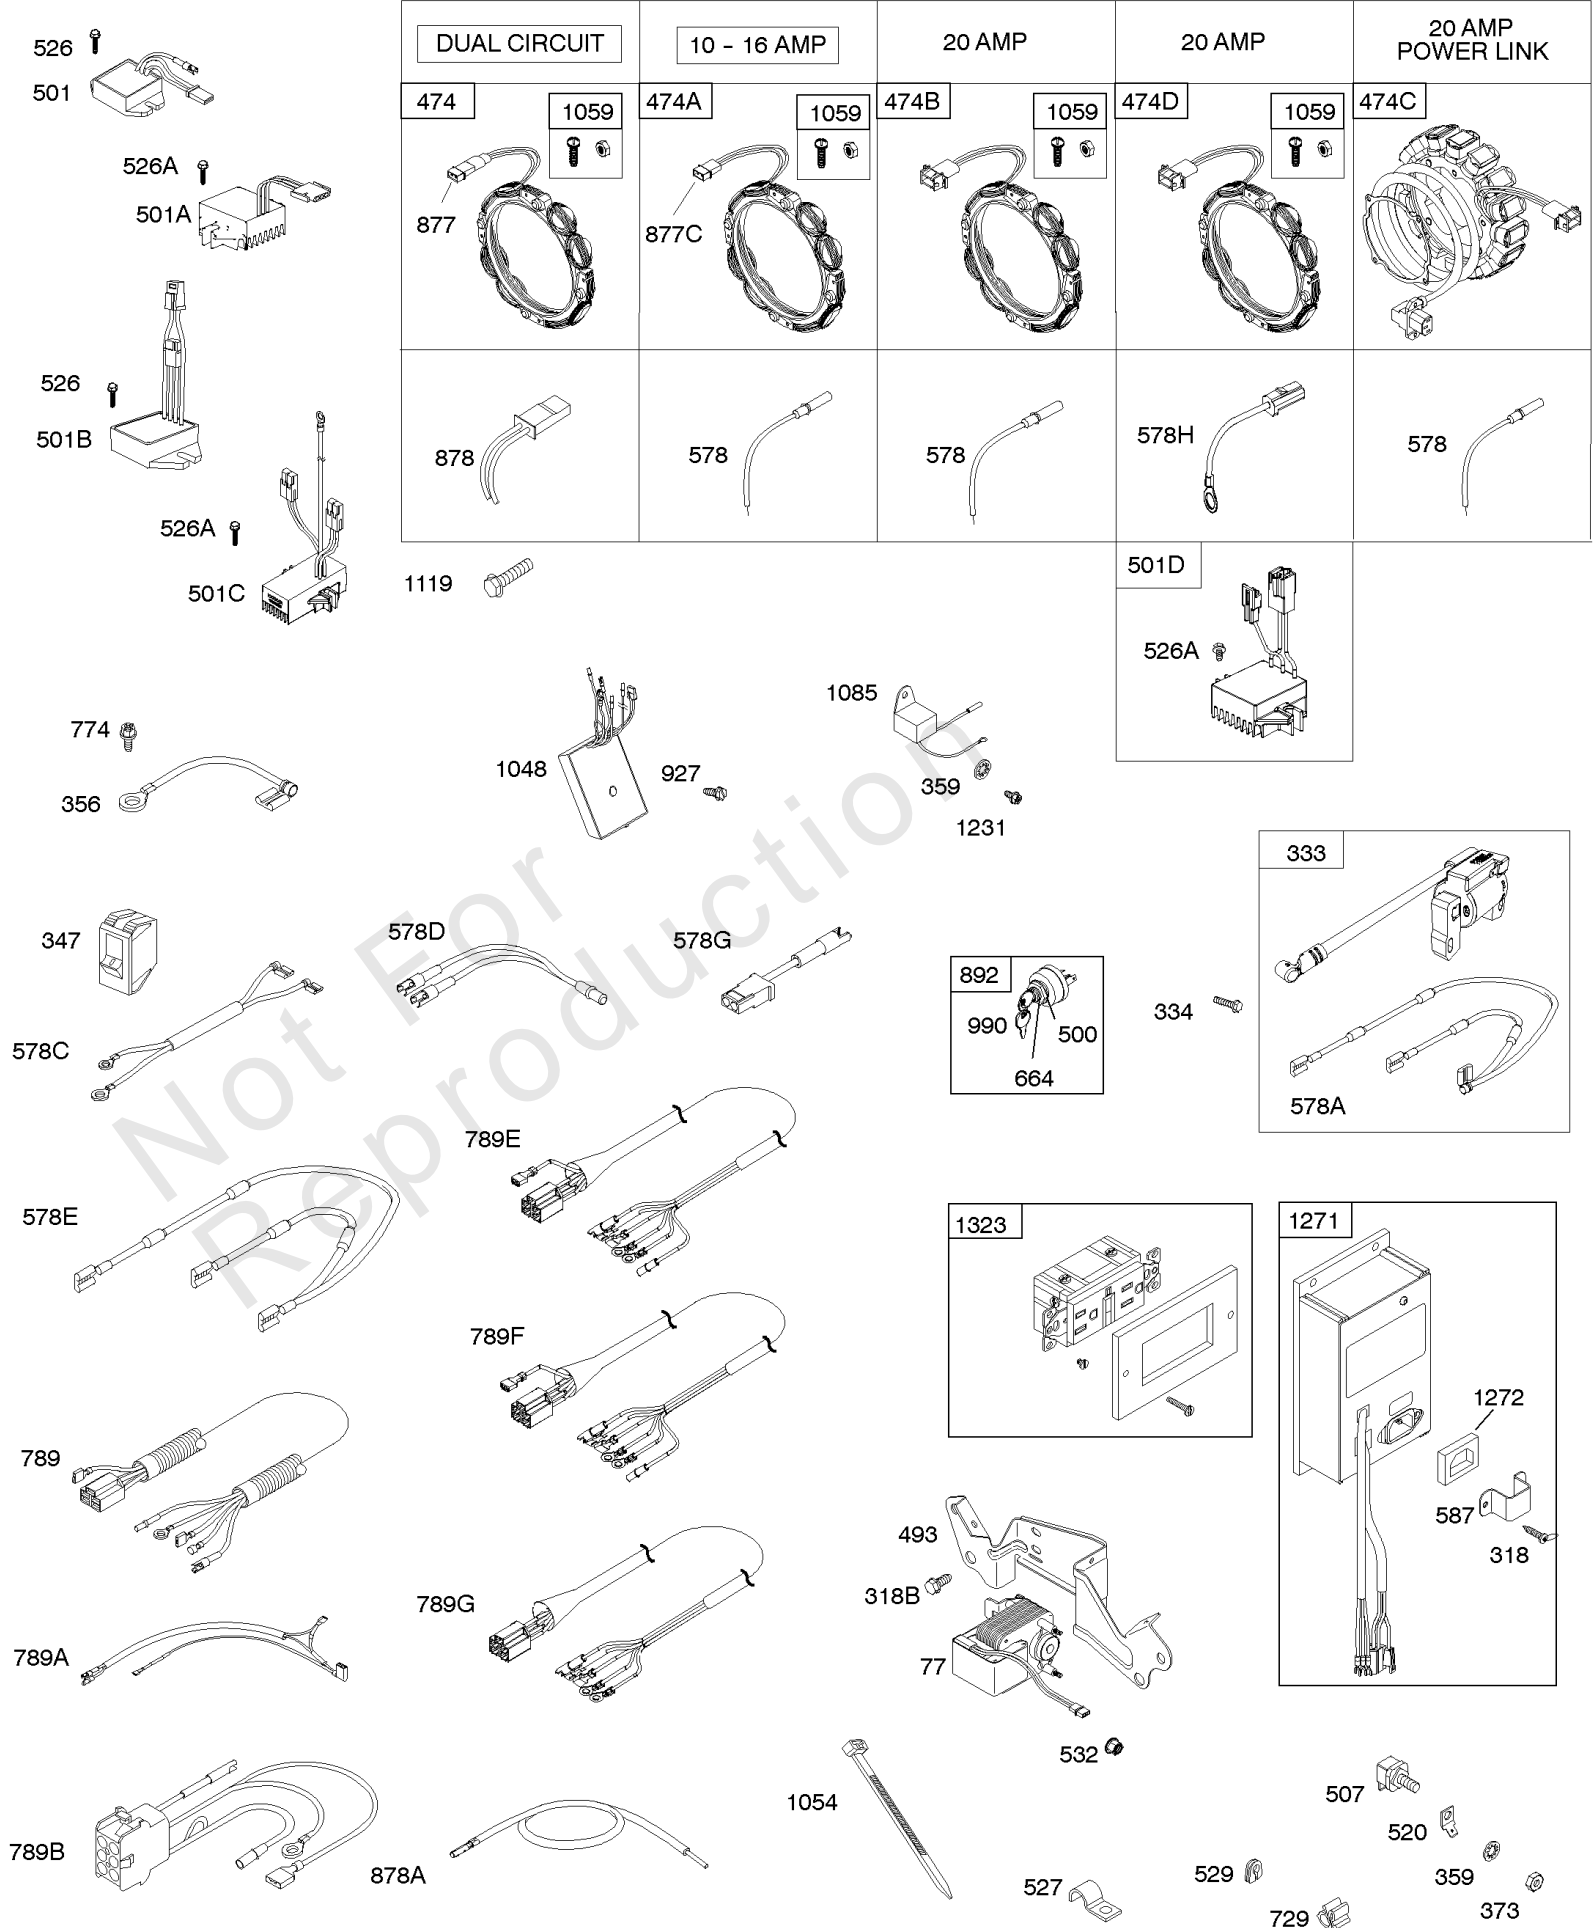

Alternator, Regulator, Wire Assemblies

Mfg. No: 305447-0568-F1

Alternator, Regulator, Wire Assemblies

REF NO	PART NO	QTY	DESCRIPTION
20	805049S		SEAL, Oil -(PTO Side)
318	807130		SCREW -(Mounting Bracket)
333	845606		ARMATURE, Magneto
334	692066		SCREW -(Magneto Armature)
347	691995		SWITCH, Rocker
356	690796		WIRE, Stop
359	691077		WASHER -(Ground Terminal)
373	691612		NUT -(Ground Terminal)
474A	592830		ALTERNATOR -(10-16 Amp Regulated)
500	691086		WASHER -(Key Switch)
501	845907		REGULATOR
507	691972		INSULATOR
520	691084		TERMINAL, Ground
526	692067		SCREW -(Regulator) (M6x12mm)
527	690423		CLAMP, Tube
529	690744		GROMMET
578	692306		WIRE ASSEMBLY
578A	844547		WIRE ASSEMBLY
578D	692961		WIRE ASSEMBLY
578E	691999		WIRE ASSEMBLY
587	698024		BRACKET, Mounting
664	691087		NUT -(Key Switch)
729	690586		CLIP, Wire
774	692067		SCREW -(Stop Wire)
789E	846767		HARNESS, Wiring -Used After Code Date 15061500
789E	846767		HARNESS, Wiring
877	393456		WIRE/CONNECTOR, Alternator
877C	399916		WIRE/CONNECTOR, Alternator
878	398661		HARNESS, Wiring
892	692318		SWITCH, Key
990	691959		SET, Key
1054	280275		TIE, Cable
1059	698516		KIT, Screw/Washer
1085	809093		MODULE, Ignition
1119	691552		SCREW -(Alternator)
1231	692067		SCREW -(Ignition Module)
1271	697261		INVERTER
1272	697260		GASKET, Inverter
1323	699146		RECEPTACLE, Powerlink