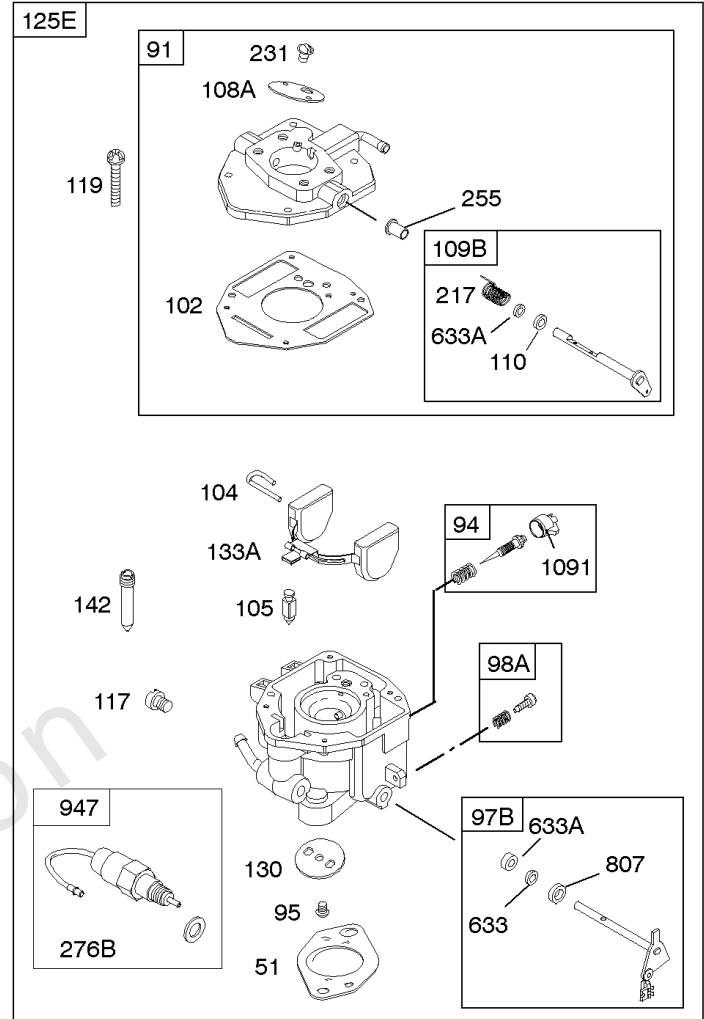

Carburetor

REF NO	PART NO	QTY	DESCRIPTION
955	807723		PLUG, Carburetor
987	807002		SEAL, Choke/Throttle Shaft
1091	691516		CAP, Limiter

Not For Reproduction