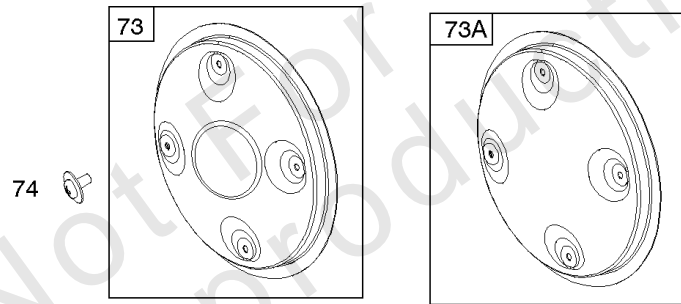

Flywheel, Rotating Screens

REF NO	PART NO	QTY	DESCRIPTION
23	841825		FLYWHEEL
65	690341		SCREW -(Rewind Starter) (Rewind Starter)
73	841662		SCREEN, Rotating
73A	841440		SCREEN, Rotating
73C	494439		SCREEN, Rotating
74	841441		SCREW -(Rotating Screen) (M5x14mm)
74A	691647		SCREW -(Rotating Screen)
332	690887		NUT -(Flywheel)
363	19203		PULLER, Flywheel
455	841794		CUP, Flywheel
668	691500		SPACER -(Rotating Screen)
668A	691215		SPACER -(Rotating Screen)
718A	690740		PIN, Locating -(28MM)
718B	841581		PIN, Locating -(32MM)
849	691088		SCREW -(Stub Shaft)
1047	841580		SHAFT, Stub