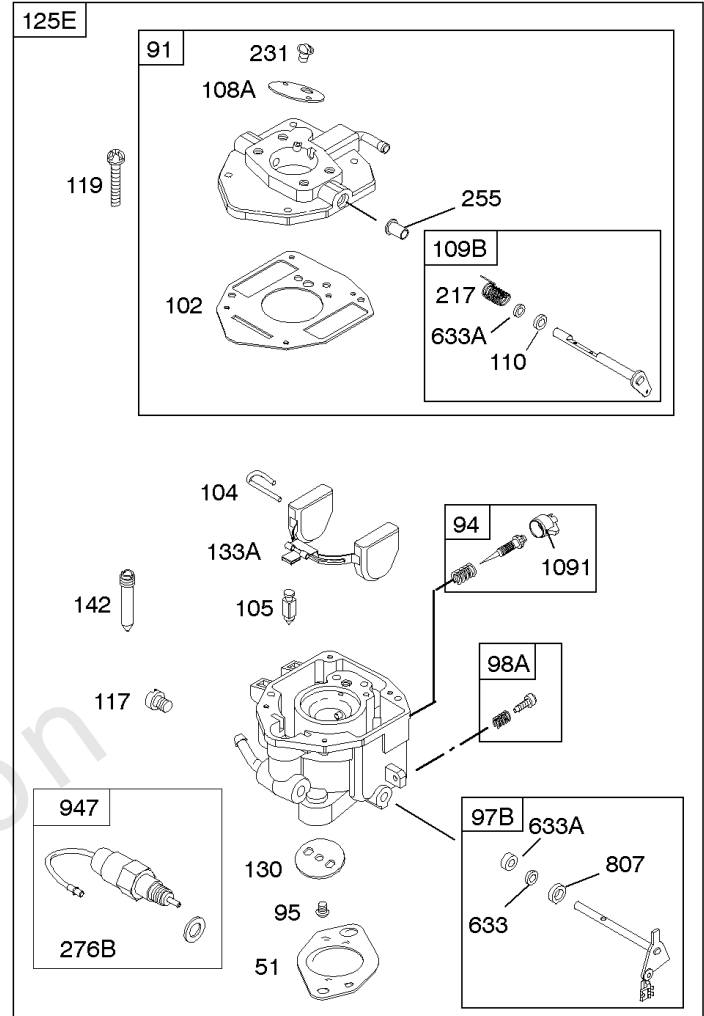

Carburetor

REF NO	PART NO	QTY	DESCRIPTION
51	691694		GASKET, Intake
91	809208		BODY, Upper Carburetor
94	844987		KIT, Idle Mixture
95	690718		SCREW -(Throttle Valve)
98	808177		KIT, Idle Speed
98A	808981		KIT, Idle Speed
102	692077		GASKET, Carburetor Body
104	690723		PIN, Float Hinge
105	805620		VALVE, Float Needle -(Gravity Feed)
108A	844989		VALVE, Choke
109	808398		KIT, Choke Shaft
109B	809096		SHAFT, Choke
110	806861		WASHER -(Choke Shaft) (Plastic)
117	690881		JET, Main -(Standard) (Standard)
118	844990		JET, Main -(High Altitude) (5000 Feet)
118A	809442		JET, Main -(High Altitude) (9000 Feet and Above)
119	842761		SCREW -(Upper Carburetor Body to Lower Carburetor Body) (M4x16mm)
119	690720		SCREW -(Upper Carburetor Body to Lower Carburetor Body) (M4x18mm)
130	690726		VALVE, Throttle
133A	844546		FLOAT, Carburetor
142	690725		NOZZLE, Carburetor
217	806862		SPRING, Choke Return
231	690718		SCREW -(Choke Valve)
255	690721		BUSHING, Choke Shaft
276	690724		WASHER, Sealing
276B	806137		WASHER, Sealing -(Fuel Solenoid)
365	690711		SCREW -(Carburetor/Throttle Body) (M8x38mm)
365A	690866		SCREW -(Carburetor/Throttle Body) (M6 x 98mm)
601	791850		CLAMP, Hose
601A	691038		CLAMP, Hose -(Black)
629	807004		SPRING, Throttle Return -(Throttle Return)
633	806131		SEAL, Choke/Throttle Shaft -(Throttle Shaft)
633A	690722		SEAL, Choke/Throttle Shaft -(Choke Shaft)
637	806999		WASHER -(Throttle Shaft)
637A	807000		WASHER -(Throttle Shaft)
742	807001		RETAINER, E Ring
807	805557		SPACER -(Throttle)
947	692094		SOLENOID, Fuel