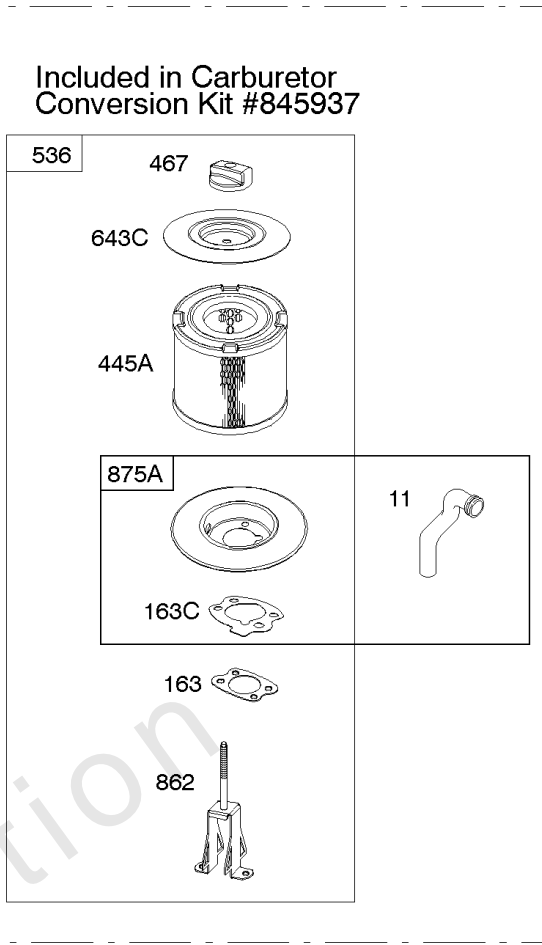

Carburetor

REF NO	PART NO	QTY	DESCRIPTION
11	691556		TUBE, Breather
51	691694		GASKET, Intake
91	809208		BODY, Upper Carburetor
94	844987		KIT, Idle Mixture
95	690718		SCREW -(Throttle Valve)
97	809007		KIT, Throttle Shaft
98	808177		KIT, Idle Speed
102	692077		GASKET, Carburetor Body
104	690723		PIN, Float Hinge
105	805620		VALVE, Float Needle -(Gravity Feed)
108A	844989		VALVE, Choke
109	808398		KIT, Choke Shaft
109B	809096		SHAFT, Choke
110	806861		WASHER -(Choke Shaft) (Plastic)
117	690881		JET, Main -(Standard) (Standard)
118	844990		JET, Main -(High Altitude) (5000 Feet)
118A	809442		JET, Main -(High Altitude) (9000 Feet and Above)
119	842761		SCREW -(Upper Carburetor Body to Lower Carburetor Body) (M4x16mm)
119	690720		SCREW -(Upper Carburetor Body to Lower Carburetor Body) (M4x18mm)
130	690726		VALVE, Throttle
133A	844546		FLOAT, Carburetor
142	690725		NOZZLE, Carburetor
163	692081		GASKET, Air Cleaner -(Air Cleaner)
217	806862		SPRING, Choke Return
231	690718		SCREW -(Choke Valve)
255	690721		BUSHING, Choke Shaft
276B	806137		WASHER, Sealing -(Fuel Solenoid)
365	690711		SCREW -(Carburetor/Throttle Body) (M8x38mm)
365A	690866		SCREW -(Carburetor/Throttle Body) (M6 x 98mm)
445A	845090		FILTER, A/C Cartridge
467	691985		KNOB, Air Cleaner Cover -Used Before Code Date 10040100
467	846431		KNOB, Air Cleaner Cover -Used After Code Date 10033100
536	845198		CLEANER, Air
601	791850		CLAMP, Hose
601A	691038		CLAMP, Hose -(Black)
633	806131		SEAL, Choke/Throttle Shaft -(Throttle Shaft)
633A	690722		SEAL, Choke/Throttle Shaft -(Choke Shaft)
643C	845087		RETAINER, Air Filter