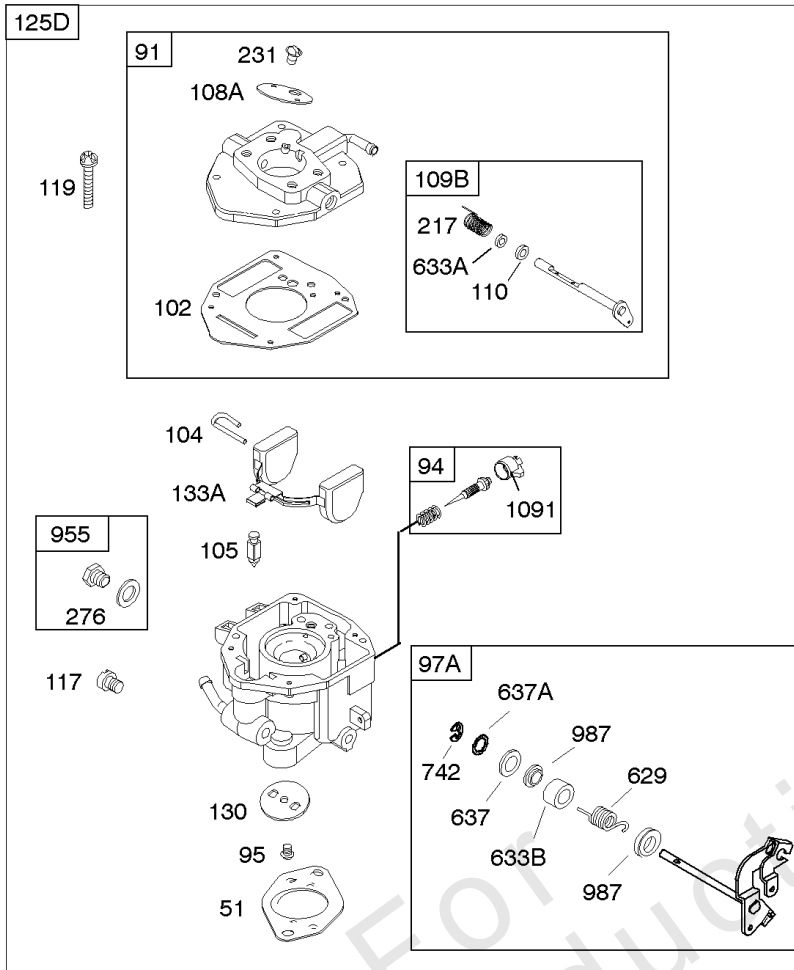

Carburetor

REF NO	PART NO	QTY	DESCRIPTION
955	807723		PLUG, Carburetor
987	807002		SEAL, Choke/Throttle Shaft
1091	691516		CAP, Limiter

Not For Reproduction