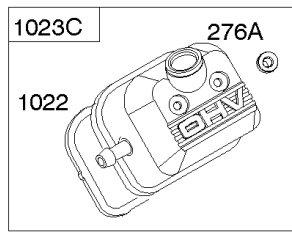

Cylinder Head, Valve Covers

Mfg. No: 305447-3075-G1

Cylinder Head, Valve Covers

REF NO	PART NO	QTY	DESCRIPTION
5	809200		HEAD, Cylinder -(Cylinder 1)
5A	809201		HEAD, Cylinder -(Cylinder 2)
7	806085S		GASKET, Cylinder Head
13	692059		SCREW -(Cylinder Head)
21	809500		CAP, Oil Fill
33	807681		VALVE, Exhaust
34	807680		VALVE, Intake
35	692084		SPRING, Valve -(Intake) (Intake)
36	692084		SPRING, Valve -(Exhaust) (Exhaust)
40	692058		RETAINER, Valve
42	807683		KEEPER, Valve
45	843379		TAPPET, Valve
192	807623		ADJUSTER, Rocker Arm
276A	807085		WASHER, Sealing -(Rocker Cover)
276D	691766		WASHER, Sealing -(Head)(Rocker Cover)
337	792015		PLUG, Spark
383	19576S		WRENCH, Spark Plug
601	791850		CLAMP, Hose
635	692076		BOOT, Spark Plug
830	809157		STUD, Rocker Arm -(Rocker Arm)
868	691963		SEAL, Valve
871	692057		BUSHING, Valve Guide
914	807084		SCREW -(Rocker Cover)
918	791880		LINE, Fuel
1022	806039S		GASKET, Rocker Cover
1023	843749		COVER, Rocker
1023B	691494		COVER, Rocker
1023C	690910		COVER, Rocker
1023E	691531		COVER, Rocker -(Used On Engines Equipped With 9 Quart Fuel Tanks)
1023D	691558		COVER, Rocker
1026	691758		ROD, Push -(Exhaust)(Aluminum)
1026	691836		ROD, Push -(Intake)(Steel)
1029	807323		ARM, Rocker
1100	791959		PIVOT, Rocker Arm
1254	807084		SCREW -(Rocker Arm Stud)