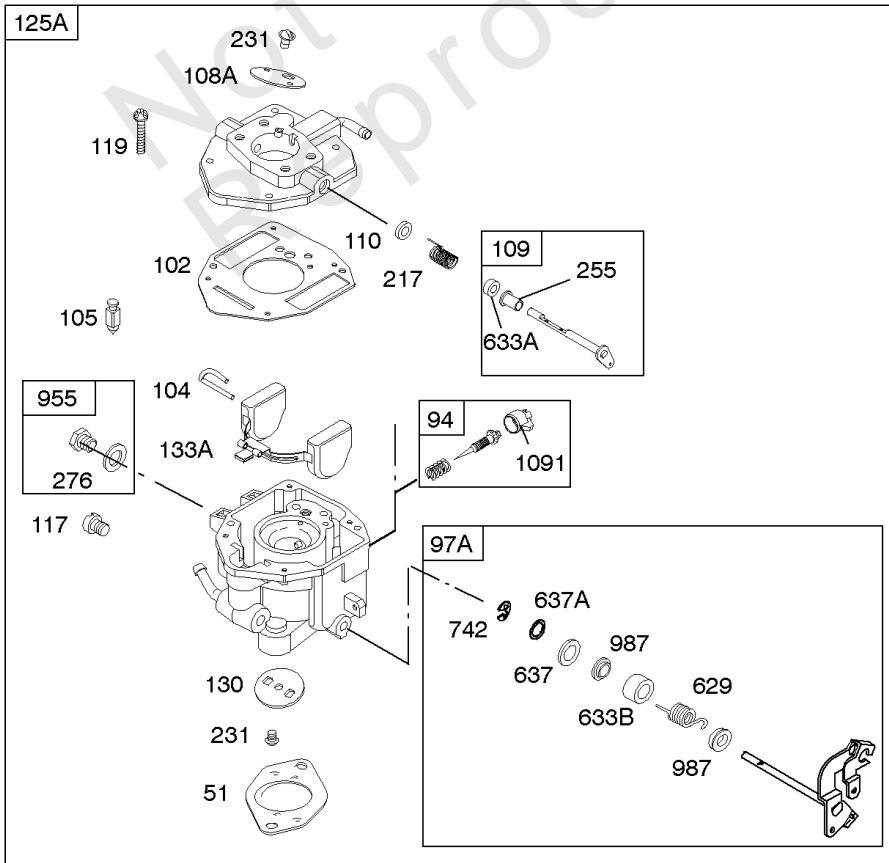

Carburetor

REF NO	PART NO	QTY	DESCRIPTION
629	807004		SPRING, Throttle Return -(Throttle Return)
633	806131		SEAL, Choke/Throttle Shaft -(Throttle Shaft)
633A	690722		SEAL, Choke/Throttle Shaft -(Choke Shaft)
637	806999		WASHER -(Throttle Shaft)
637A	807000		WASHER -(Throttle Shaft)
643B	844932		RETAINER, Air Filter
742	807001		RETAINER, E Ring
807	805557		SPACER -(Throttle)
955	807723		PLUG, Carburetor
987	807002		SEAL, Choke/Throttle Shaft
996A	844930		SHIELD, Carburetor
1091	844448		CAP, Limiter

Not For Reproduction