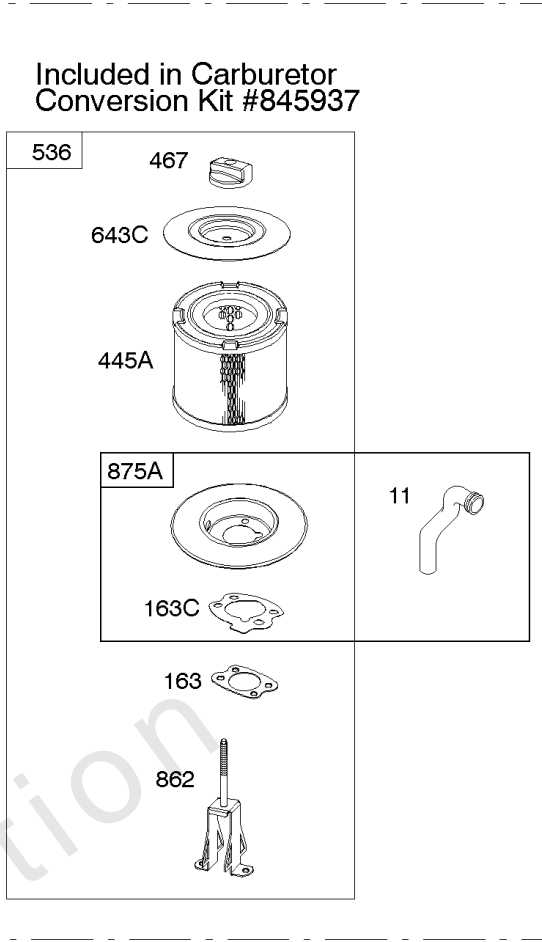

Carburetor

REF NO	PART NO	QTY	DESCRIPTION
947	692094		SOLENOID, Fuel
955	807723		PLUG, Carburetor
1091	844448		CAP, Limiter

Not For Reproduction

Carburetor

REF NO	PART NO	QTY	DESCRIPTION
11	691556		TUBE, Breather
51	691694		GASKET, Intake
91	809208		BODY, Upper Carburetor
94	844987		KIT, Idle Mixture
95	690718		SCREW -(Throttle Valve)
97	809007		KIT, Throttle Shaft
98	808177		KIT, Idle Speed
102	692077		GASKET, Carburetor Body
104	690723		PIN, Float Hinge
105	797410		VALVE, Float Needle -(15.87 mm Long)
105A	846635		VALVE, Float Needle -(18.87 mm)
108A	844989		VALVE, Choke
109	808398		KIT, Choke Shaft
109B	809096		SHAFT, Choke
110	806861		WASHER -(Choke Shaft) (Plastic)
117	690881		JET, Main -(Standard) (Standard)
118	844990		JET, Main -(High Altitude) (5000 Feet)
118A	809442		JET, Main -(High Altitude) (9000 Feet and Above)
119	842761		SCREW -(Upper Carburetor Body to Lower Carburetor Body) (M4x16mm)
119	690720		SCREW -(Upper Carburetor Body to Lower Carburetor Body) (M4x18mm)
125C	809011		CARBURETOR -Use Before Date Code 10010100
130	690726		VALVE, Throttle
133A	844546		FLOAT, Carburetor
142	690725		NOZZLE, Carburetor
163C	844931		GASKET, Air Cleaner
187	791745		LINE, Fuel -(23) (Cut to Required Length)
187	791766		LINE, Fuel -(15 Inches Long)(Cut To Required Length)
187D	791744		LINE, Fuel -(Formed)(14 Inches Long)(Cut To Required Length)
217	806862		SPRING, Choke Return
231	690718		SCREW -(Choke Valve)
255	690721		BUSHING, Choke Shaft
276B	806137		WASHER, Sealing -(Fuel Solenoid)
365	690711		SCREW -(Carburetor/Throttle Body) (M8x38mm)
365A	690866		SCREW -(Carburetor/Throttle Body) (M6 x 98mm)
445A	393957S		FILTER, A/C Cartridge
467	691985		KNOB, Air Cleaner Cover -Used Before Code Date 10040100
467	846431		KNOB, Air Cleaner Cover -Used After Code Date 10033100
536	845198		CLEANER, Air