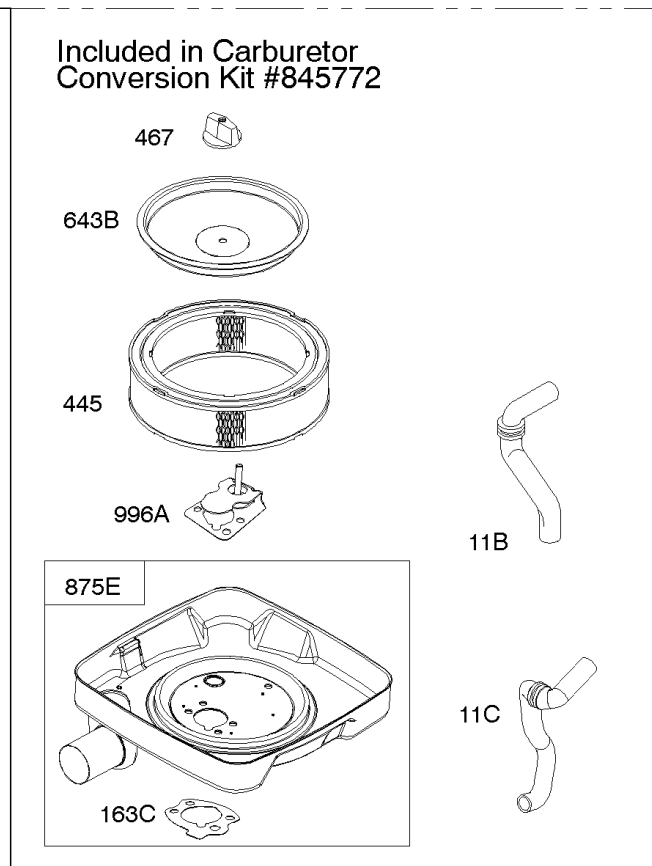

Carburetor

REF NO	PART NO	QTY	DESCRIPTION
11	691556		TUBE, Breather
11B	844921		TUBE, Breather -Used After Code Date 09121800
51	691694		GASKET, Intake
94	844987		KIT, Idle Mixture
95	690718		SCREW -(Throttle Valve)
97	809007		KIT, Throttle Shaft
98	808177		KIT, Idle Speed
102	692077		GASKET, Carburetor Body
104	690723		PIN, Float Hinge
105	797410		VALVE, Float Needle -(15.87 mm Long)
105A	846635		VALVE, Float Needle -(18.87 mm)
108A	844989		VALVE, Choke
109	808398		KIT, Choke Shaft
110	806861		WASHER -(Choke Shaft) (Plastic)
117	690881		JET, Main -(Standard) (Standard)
118	844990		JET, Main -(High Altitude) (5000 Feet)
118A	809442		JET, Main -(High Altitude) (9000 Feet and Above)
119	690720		SCREW -(Upper Carburetor Body to Lower Carburetor Body) (M4x18mm)
119	842761		SCREW -(Upper Carburetor Body to Lower Carburetor Body) (M4x16mm)
125	844988		CARBURETOR -Used After Code Date 09123100
130	690726		VALVE, Throttle
133A	844546		FLOAT, Carburetor
163C	844931		GASKET, Air Cleaner
187	791745		LINE, Fuel -(23) (Cut to Required Length)
187	791766		LINE, Fuel -(15 Inches Long)(Cut To Required Length)
187D	791744		LINE, Fuel -(Formed)(14 Inches Long)(Cut To Required Length)
217	806862		SPRING, Choke Return
231	690718		SCREW -(Choke Valve)
255	690721		BUSHING, Choke Shaft
276	690724		WASHER, Sealing
365	690711		SCREW -(Carburetor/Throttle Body) (M8x38mm)
365A	690866		SCREW -(Carburetor/Throttle Body) (M6 x 98mm)
445	394018S		FILTER, A/C Cartridge
467	691985		KNOB, Air Cleaner Cover -Used Before Code Date 10040100
467	846431		KNOB, Air Cleaner Cover -Used After Code Date 10033100
601	791850		CLAMP, Hose
601A	691038		CLAMP, Hose -(Black)