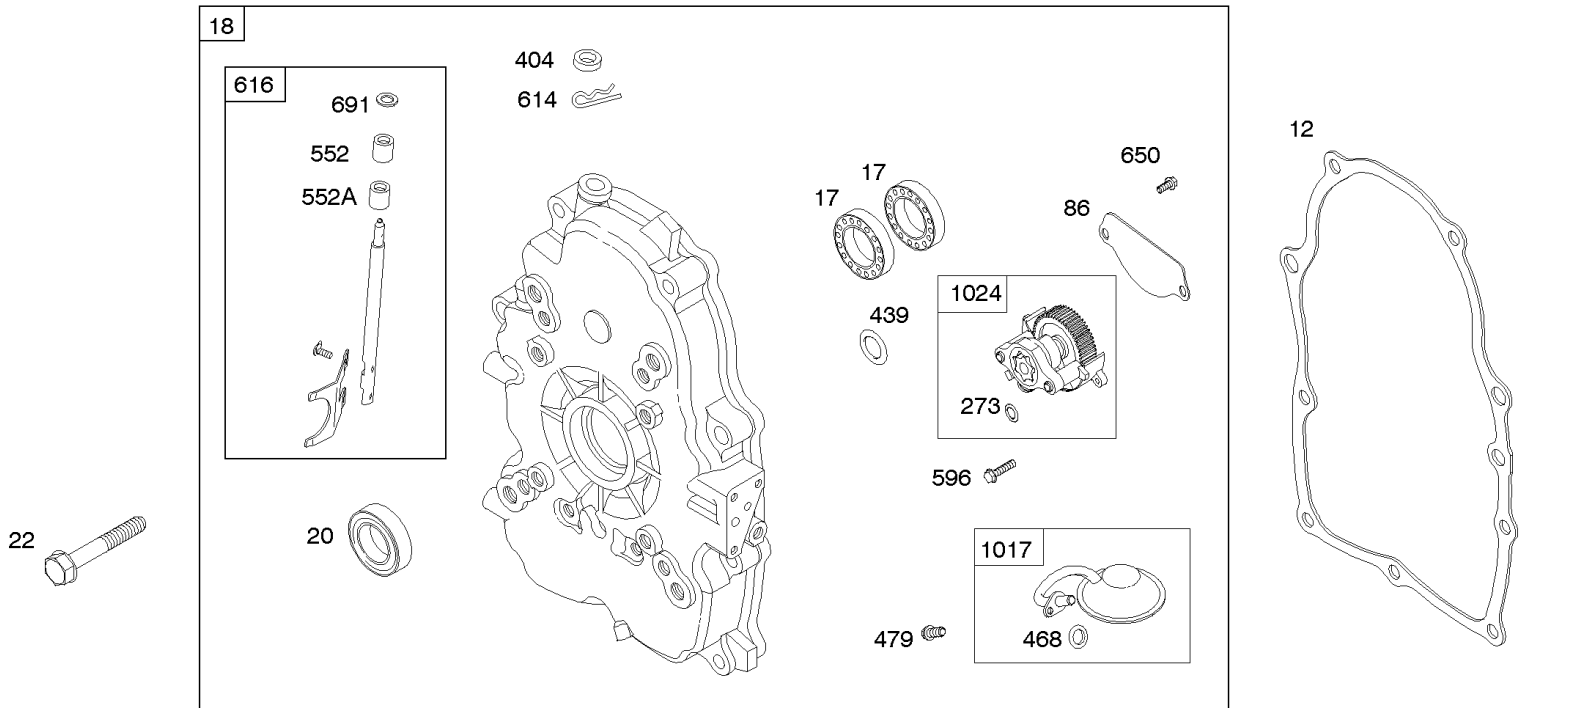

Crankcase Cover, Lubrication, Oil Filter Adapter,

REF NO	PART NO	QTY	DESCRIPTION
12	846487		GASKET, Crankcase
15A	691686		PLUG, Oil Drain -(1/4"-18 NPTF - 3/8 External Sq)
17	843827		BEARING, Ball -(Crankcase Cover Requires Two (2) Ball Bearings)
18	844588		COVER, Crankcase
20	805049S		SEAL, Oil -(PTO Side)
22	807362		SCREW -(Crankcase Cover/Sump)
86	690745		COVER, Gear
239	690233		SWITCH, Oil Pressure
273	690681		SEAL, O-Ring -(Oil Pump)
287	692062		SCREW -(Dipstick Tube) (M8x18mm)
287A	806660		SCREW -(Dipstick Tube)
402	690679		SCREW -(Oil Filter Cover) (M6x21mm)
404	690704		WASHER -(Governor Crank)
415	794903		PLUG -(1/8"-27 NPTF - EXTERNAL SQ)
439	692154		O-RING, Oil Gallery -(Crankcase Cover/Sump or Cylinder Assembly)
460	806667		CONNECTOR, Filter Adapter
468	690690		SEAL, O-Ring -(Oil Pump Screen)
479	807084		SCREW -(Oil Pump Screen) (M6x14mm)
523	693175		DIPSTICK
524	693172		SEAL, O-Ring -(Dipstick Tube)
525	693174		TUBE, Dipstick
525A	693173		TUBE, Dipstick
552	690701		BUSHING, Governor Crank
552A	806686		BUSHING, Governor Crank
565	690682		STUD -(Oil Filter Adapter)
596	691492		SCREW -(Oil Pump) (M6x30mm)
614	691550		PIN, Cotter
616	806685		CRANK, Governor
650	841233		SCREW -(Oil Deflector)
691	842826		SEAL, Governor Shaft
710	807689		COVER, Oil Filter
737	690679		SCREW -(Oil Filter Adapter) (M6x21mm)
737A	841233		SCREW -(Oil Filter Adapter) (Oil Filter Adapter)
816	690706		WASHER -(Oil Filter Adapter)
988	692063		GASKET, Oil Adapter
988A	690687		GASKET, Oil Adapter
1017	690900		SCREEN, Oil Pump

Crankcase Cover, Lubrication, Oil Filter Adapter,

Mfg. No: 305447-3075-G1