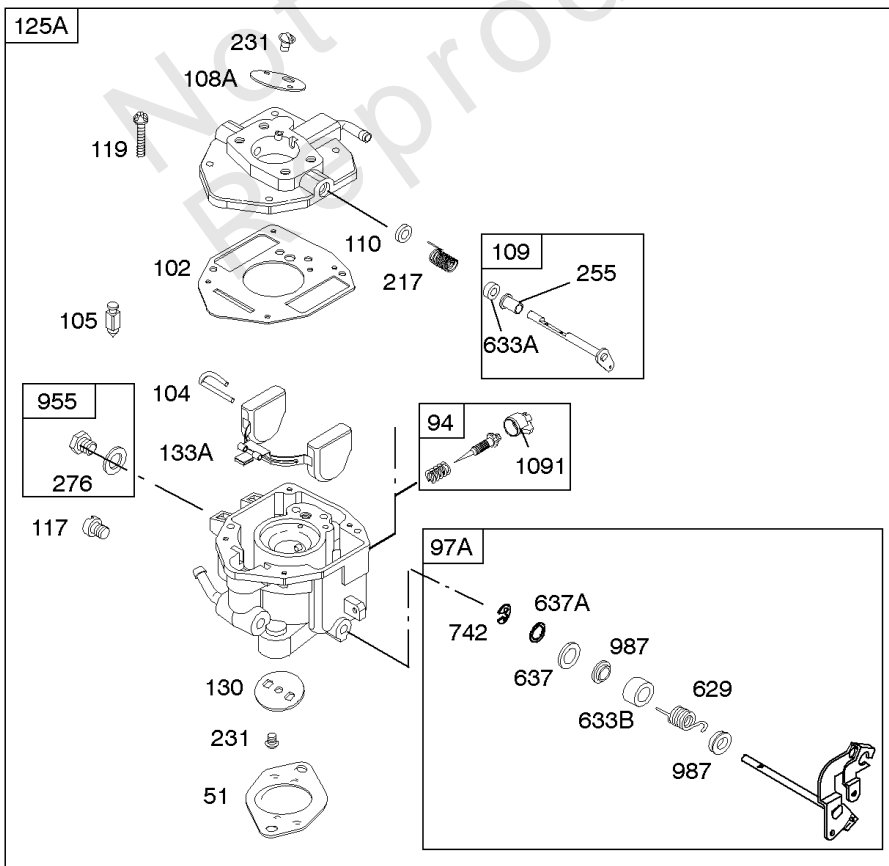

Carburetor

REF NO	PART NO	QTY	DESCRIPTION
11	691556		TUBE, Breather
11B	844921		TUBE, Breather -Used After Code Date 09121800
51	691694		GASKET, Intake
94	844987		KIT, Idle Mixture
95	690718		SCREW -(Throttle Valve)
97	809007		KIT, Throttle Shaft
98	808177		KIT, Idle Speed
102	692077		GASKET, Carburetor Body
104	690723		PIN, Float Hinge
105	797410		VALVE, Float Needle -(15.87 mm Long)
105A	846635		VALVE, Float Needle -(18.87 mm)
108A	844989		VALVE, Choke
109	808398		KIT, Choke Shaft
110	806861		WASHER -(Choke Shaft) (Plastic)
117	690881		JET, Main -(Standard) (Standard)
118	844990		JET, Main -(High Altitude) (5000 Feet)
118A	809442		JET, Main -(High Altitude) (9000 Feet and Above)
119	690720		SCREW -(Upper Carburetor Body to Lower Carburetor Body) (M4x18mm)
119	842761		SCREW -(Upper Carburetor Body to Lower Carburetor Body) (M4x16mm)
125	844988		CARBURETOR -Used After Code Date 09123100
130	690726		VALVE, Throttle
133A	844546		FLOAT, Carburetor
163C	844931		GASKET, Air Cleaner
187	791745		LINE, Fuel -(23) (Cut to Required Length)
187	791766		LINE, Fuel -(15 Inches Long)(Cut To Required Length)
187D	791744		LINE, Fuel -(Formed)(14 Inches Long)(Cut To Required Length)
217	806862		SPRING, Choke Return
231	690718		SCREW -(Choke Valve)
255	690721		BUSHING, Choke Shaft
276	690724		WASHER, Sealing
365	690711		SCREW -(Carburetor/Throttle Body) (M8x38mm)
365A	690866		SCREW -(Carburetor/Throttle Body) (M6 x 98mm)
445	394018S		FILTER, A/C Cartridge
467	691985		KNOB, Air Cleaner Cover -Used Before Code Date 10040100
467	846431		KNOB, Air Cleaner Cover -Used After Code Date 10033100
601	791850		CLAMP, Hose
601A	691038		CLAMP, Hose -(Black)