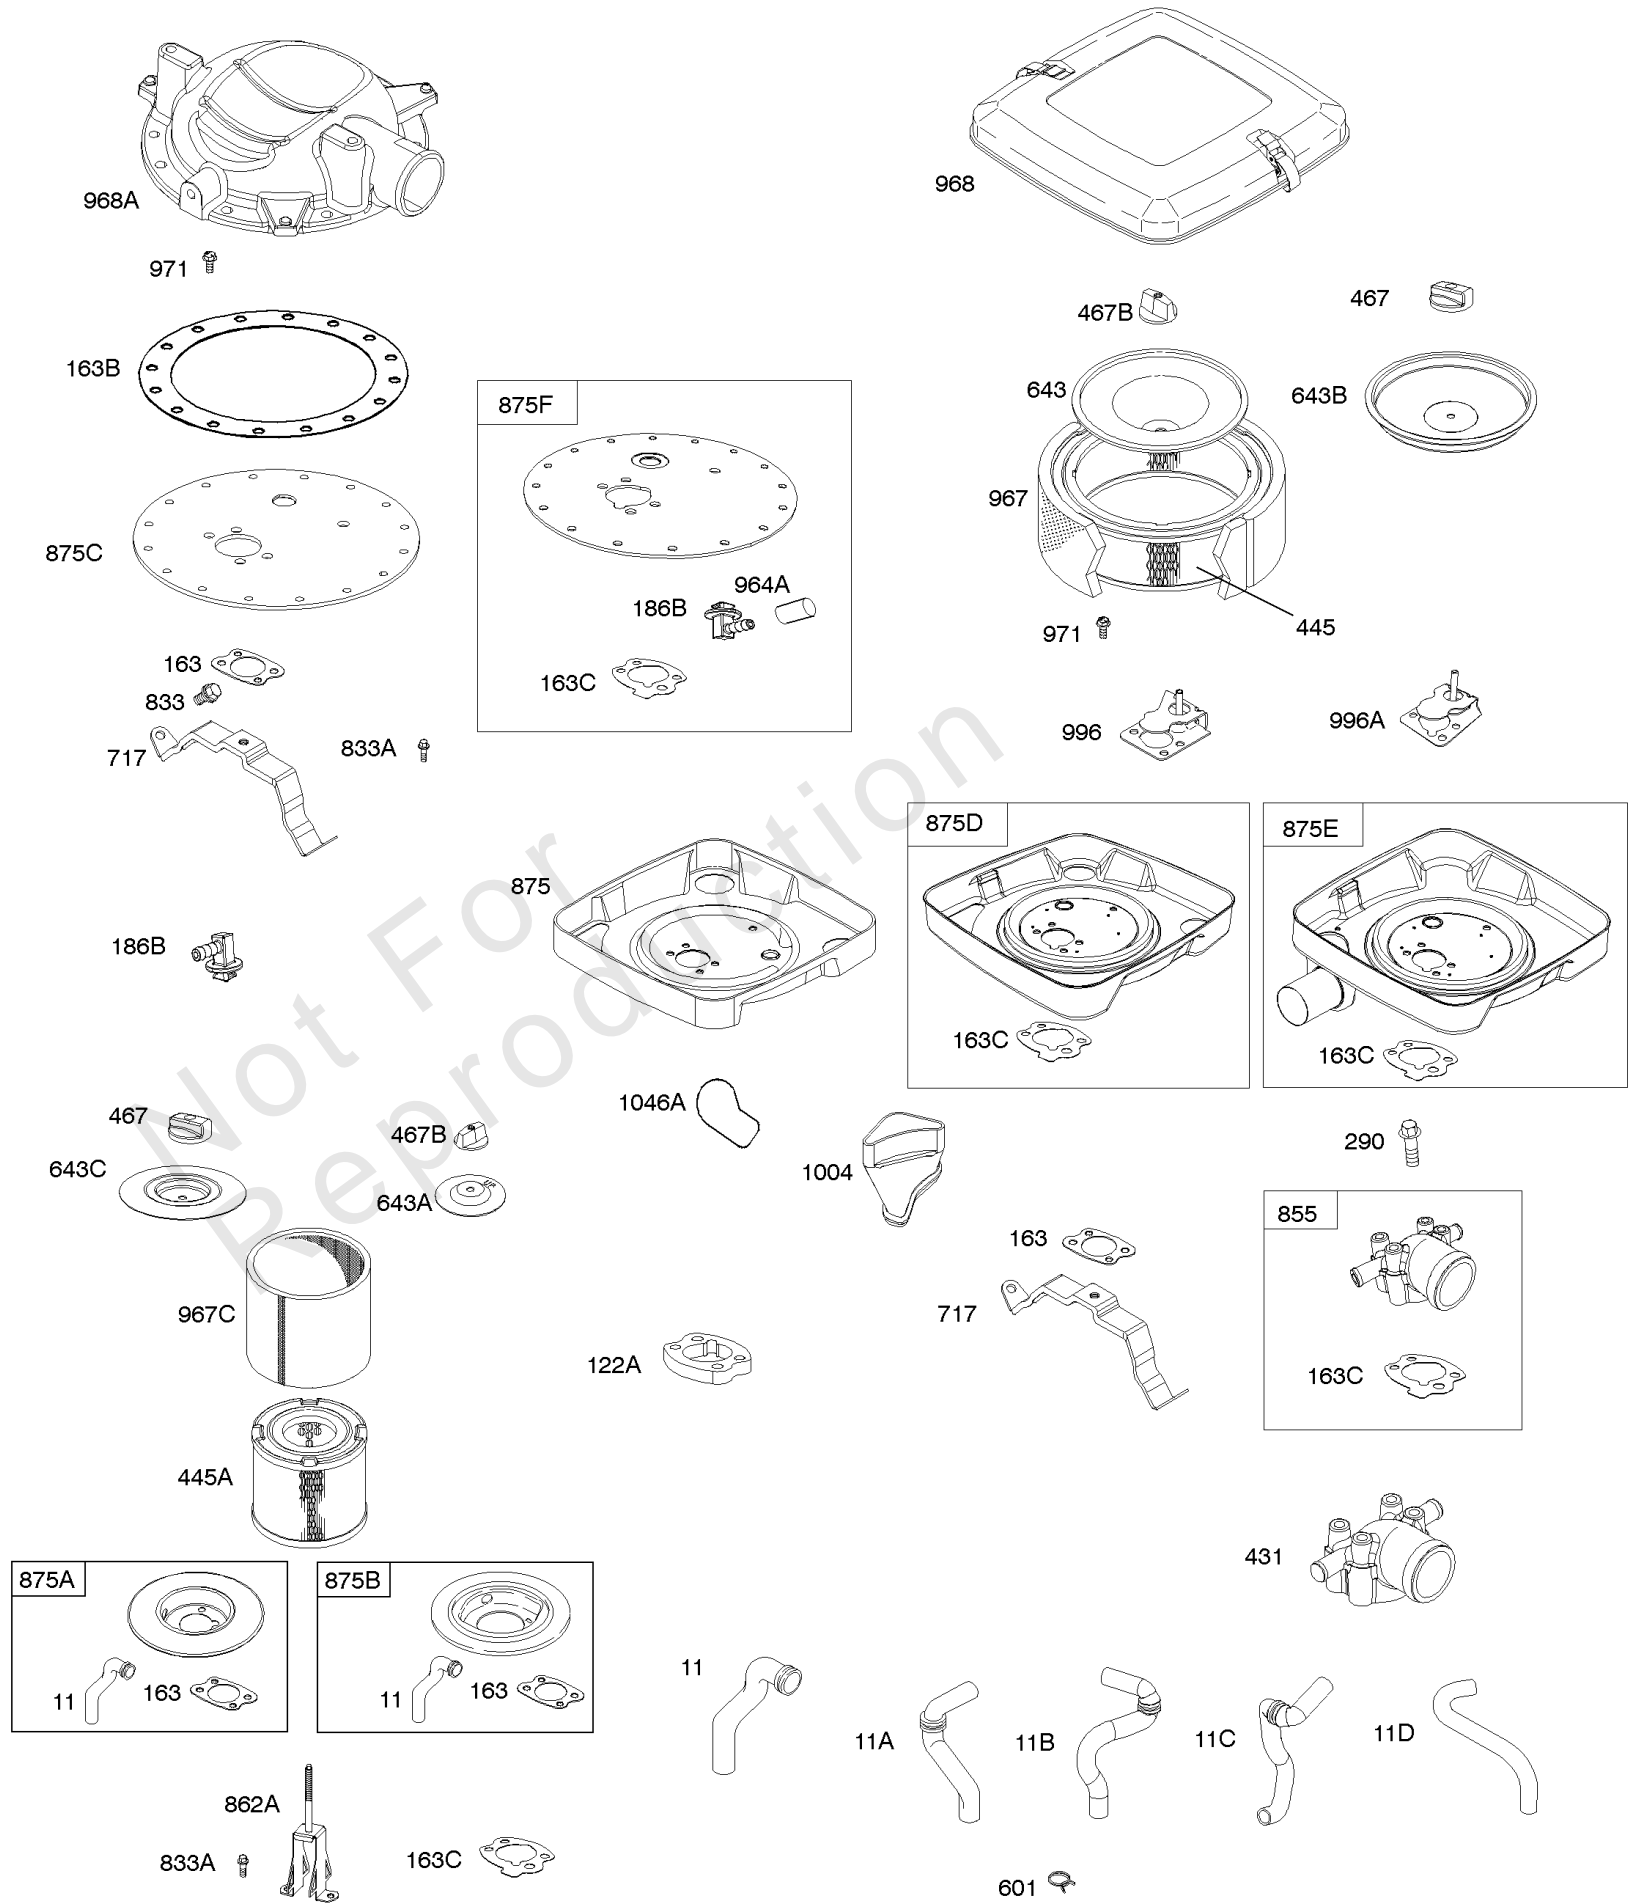

Parts Manual

Mfg. No: 305447-3075-G1

Model Components	Page
Air Cleaners.....	4
Alternator, Regulator, Wire Assemblies.....	6
Blower Housing, Rewind Starter.....	8
Camshaft, Crankshaft, Cylinder, Piston/Rings/Connecting Rod.....	10
Carburetor.....	26
Carburetor Overhaul Kit, Engine & Valve Set.....	30
Crankcase Cover, Lubrication, Oil Filter Adapter.....	32
Cylinder Head, Valve Covers.....	36
Electric Starter.....	38
Electronic Governor.....	40
Exhaust Systems.....	42
Flywheel, Rotating Screens.....	44
Fuel Supply.....	46
Governor Spring, Controls.....	50
Intake Manifold.....	54
Replacement Engine - US & Canada.....	56
Shrouds, Air Guides.....	57

Not For
Reproduction

Air Cleaners

REF NO	PART NO	QTY	DESCRIPTION
11	691556		TUBE, Breather
11A	806083S		TUBE, Breather -Used Before Code Date 09121700
11B	844921		TUBE, Breather -Used After Code Date 09121800
122A	846960		SPACER, Carburetor
163C	844931		GASKET, Air Cleaner
445	394018S		FILTER, A/C Cartridge
445A	393957S		FILTER, A/C Cartridge
467	691985		KNOB, Air Cleaner Cover -Used Before Code Date 10040100
467	846431		KNOB, Air Cleaner Cover -Used After Code Date 10033100
467B	691668		KNOB, Air Cleaner Cover
601	791850		CLAMP, Hose
643B	844932		RETAINER, Air Filter
717	692153		BRACKET, Air Cleaner
833	807084		SCREW -(Air Cleaner Mounting Strap/Stud)
833A	691593		SCREW -(Air Cleaner Mounting Strap/Stud)
862A	691565		STRAP/STUD, Air Cleaner Mounting -(Replacement, Order Reference 536)
875D	845142		BASE, Air Cleaner
964A	807468		CAP, Carburetor
967	272490S		FILTER, Pre Cleaner
967C	271794S		FILTER, Pre Cleaner
968	699959		COVER, Air Cleaner
971	807084		SCREW -(Air Cleaner Base to Carburetor/Throttle Body)
996A	844930		SHIELD, Carburetor
1004	841656		DUCT, Air
1046A	843068		PLUG, Blower Housing