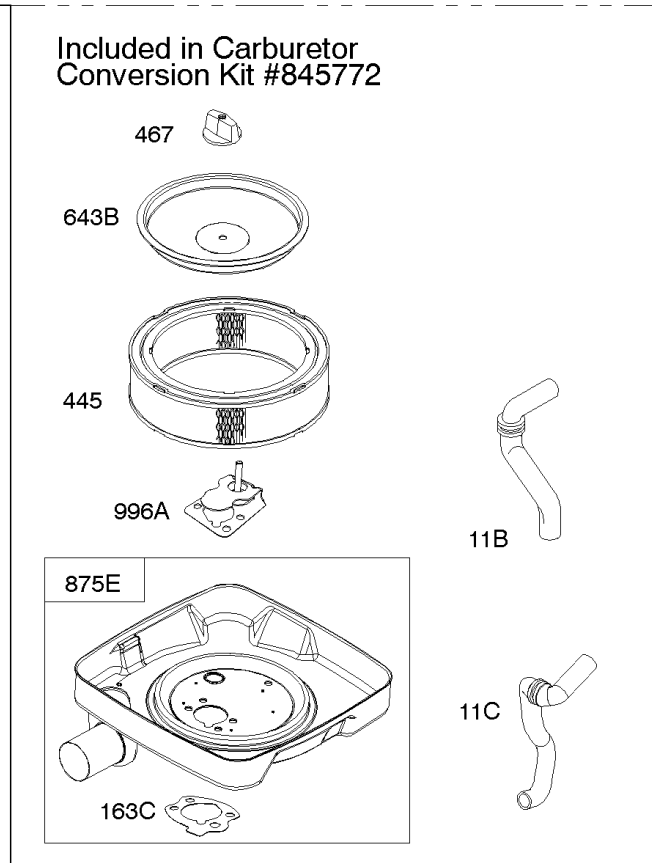

Carburetor

REF NO	PART NO	QTY	DESCRIPTION
629	807004		SPRING, Throttle Return -(Throttle Return)
633	806131		SEAL, Choke/Throttle Shaft -(Throttle Shaft)
633A	690722		SEAL, Choke/Throttle Shaft -(Choke Shaft)
637	806999		WASHER -(Throttle Shaft)
637A	807000		WASHER -(Throttle Shaft)
643B	844932		RETAINER, Air Filter
742	807001		RETAINER, E Ring
807	805557		SPACER -(Throttle)
955	807723		PLUG, Carburetor
987	807002		SEAL, Choke/Throttle Shaft
996A	844930		SHIELD, Carburetor
1091	844448		CAP, Limiter

Not For Reproduction