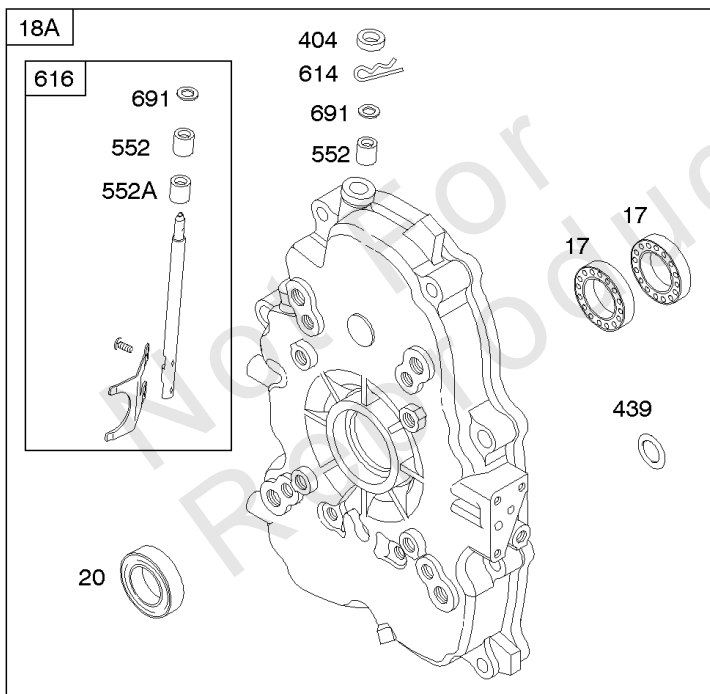

Crankcase Cover, Lubrication, Oil Filter Adapter,

REF NO	PART NO	QTY	DESCRIPTION
12	846487		GASKET, Crankcase
15A	691686		PLUG, Oil Drain -(1/4"-18 NPTF - 3/8 External Sq)
17	843827		BEARING, Ball -(Crankcase Cover Requires Two (2) Ball Bearings)
18	844588		COVER, Crankcase
20	805049S		SEAL, Oil -(PTO Side)
22	807362		SCREW -(Crankcase Cover/Sump)
86	690745		COVER, Gear
239	690233		SWITCH, Oil Pressure
273	690681		SEAL, O-Ring -(Oil Pump)
287	692062		SCREW -(Dipstick Tube) (M8x18mm)
287A	806660		SCREW -(Dipstick Tube)
402	690679		SCREW -(Oil Filter Cover) (M6x21mm)
404	690704		WASHER -(Governor Crank)
415	794903		PLUG -(1/8"-27 NPTF - EXTERNAL SQ)
439	692154		O-RING, Oil Gallery -(Crankcase Cover/Sump or Cylinder Assembly)
460	806667		CONNECTOR, Filter Adapter
468	690690		SEAL, O-Ring -(Oil Pump Screen)
479	807084		SCREW -(Oil Pump Screen) (M6x14mm)
523	693175		DIPSTICK
524	693172		SEAL, O-Ring -(Dipstick Tube)
525	693174		TUBE, Dipstick
525A	693173		TUBE, Dipstick
552	690701		BUSHING, Governor Crank
552A	806686		BUSHING, Governor Crank
565	690682		STUD -(Oil Filter Adapter)
596	691492		SCREW -(Oil Pump) (M6x30mm)
614	691550		PIN, Cotter
616	806685		CRANK, Governor
650	841233		SCREW -(Oil Deflector)
691	842826		SEAL, Governor Shaft
710	807689		COVER, Oil Filter
737	690679		SCREW -(Oil Filter Adapter) (M6x21mm)
737A	841233		SCREW -(Oil Filter Adapter) (Oil Filter Adapter)
816	690706		WASHER -(Oil Filter Adapter)
988	692063		GASKET, Oil Adapter
988A	690687		GASKET, Oil Adapter
1017	690900		SCREEN, Oil Pump

Crankcase Cover, Lubrication, Oil Filter Adapter,

Mfg. No: 305447-3075-G1