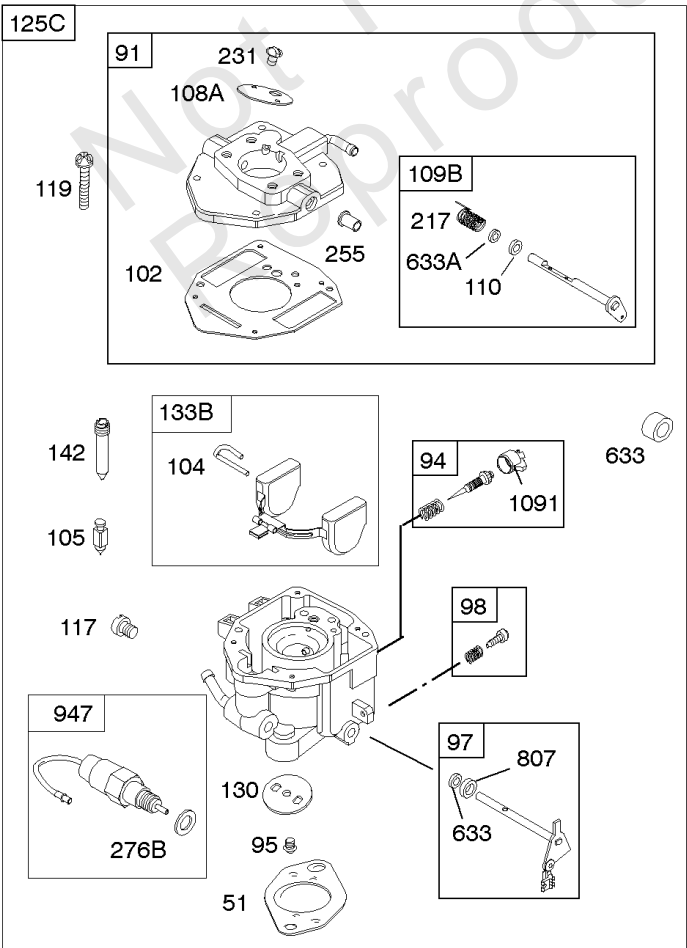

Carburetor

REF NO	PART NO	QTY	DESCRIPTION
947	692094		SOLENOID, Fuel
955	807723		PLUG, Carburetor
1091	844448		CAP, Limiter

Not For Reproduction

Carburetor

REF NO	PART NO	QTY	DESCRIPTION
11	691556		TUBE, Breather
51	691694		GASKET, Intake
91	809208		BODY, Upper Carburetor
94	844987		KIT, Idle Mixture
95	690718		SCREW -(Throttle Valve)
97	809007		KIT, Throttle Shaft
98	808177		KIT, Idle Speed
102	692077		GASKET, Carburetor Body
104	690723		PIN, Float Hinge
105	797410		VALVE, Float Needle -(15.87 mm Long)
105A	846635		VALVE, Float Needle -(18.87 mm)
108A	844989		VALVE, Choke
109	808398		KIT, Choke Shaft
109B	809096		SHAFT, Choke
110	806861		WASHER -(Choke Shaft) (Plastic)
117	690881		JET, Main -(Standard) (Standard)
118	844990		JET, Main -(High Altitude) (5000 Feet)
118A	809442		JET, Main -(High Altitude) (9000 Feet and Above)
119	842761		SCREW -(Upper Carburetor Body to Lower Carburetor Body) (M4x16mm)
119	690720		SCREW -(Upper Carburetor Body to Lower Carburetor Body) (M4x18mm)
125C	809011		CARBURETOR -Use Before Date Code 10010100
130	690726		VALVE, Throttle
133A	844546		FLOAT, Carburetor
142	690725		NOZZLE, Carburetor
163C	844931		GASKET, Air Cleaner
187	791745		LINE, Fuel -(23) (Cut to Required Length)
187	791766		LINE, Fuel -(15 Inches Long)(Cut To Required Length)
187D	791744		LINE, Fuel -(Formed)(14 Inches Long)(Cut To Required Length)
217	806862		SPRING, Choke Return
231	690718		SCREW -(Choke Valve)
255	690721		BUSHING, Choke Shaft
276B	806137		WASHER, Sealing -(Fuel Solenoid)
365	690711		SCREW -(Carburetor/Throttle Body) (M8x38mm)
365A	690866		SCREW -(Carburetor/Throttle Body) (M6 x 98mm)
445A	393957S		FILTER, A/C Cartridge
467	691985		KNOB, Air Cleaner Cover -Used Before Code Date 10040100
467	846431		KNOB, Air Cleaner Cover -Used After Code Date 10033100
536	845198		CLEANER, Air