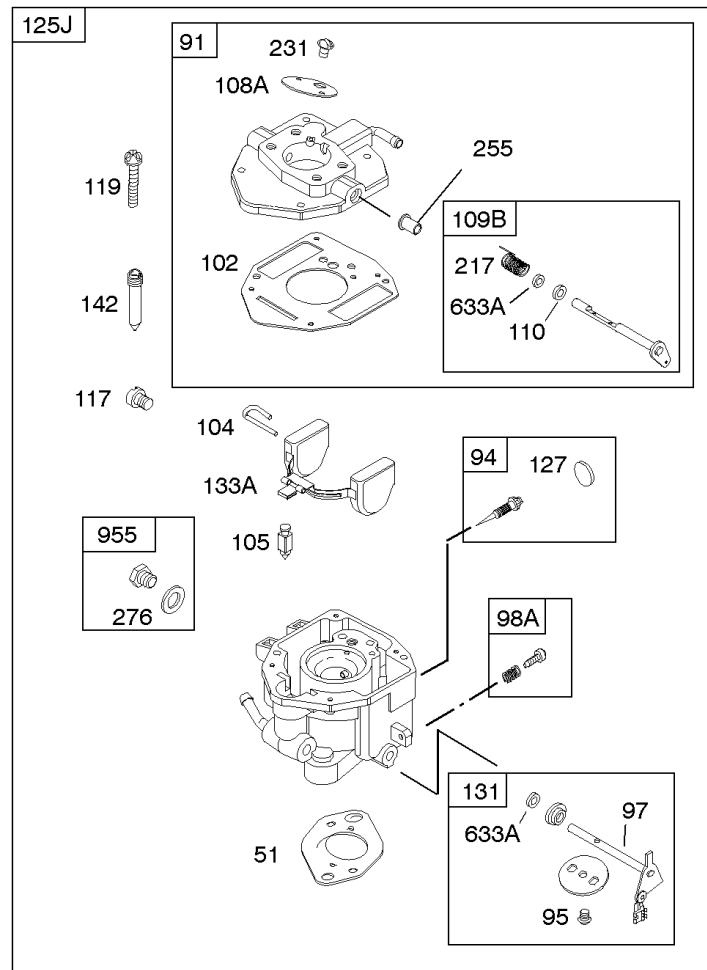

Carburetor

REF NO	PART NO	QTY	DESCRIPTION
947	692094		SOLENOID, Fuel
955	807723		PLUG, Carburetor
1091	844448		CAP, Limiter

Not For Reproduction