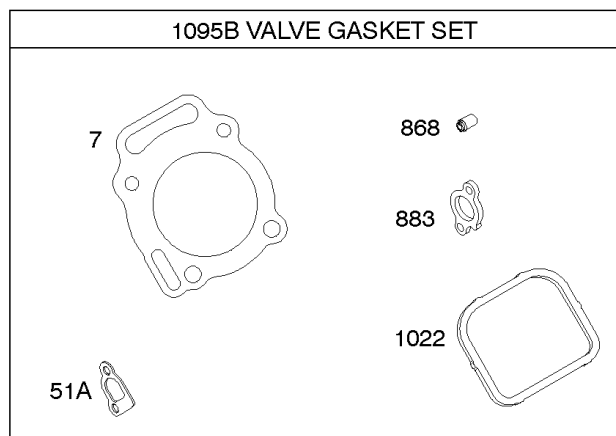

Carburetor

REF NO	PART NO	QTY	DESCRIPTION
629	807004		SPRING, Throttle Return -(Throttle Return)
633	806131		SEAL, Choke/Throttle Shaft -(Throttle Shaft)
633A	690722		SEAL, Choke/Throttle Shaft -(Choke Shaft)
637	806999		WASHER -(Throttle Shaft)
637A	807000		WASHER -(Throttle Shaft)
643B	844932		RETAINER, Air Filter
742	807001		RETAINER, E Ring
807	805557		SPACER -(Throttle)
955	807723		PLUG, Carburetor
987	807002		SEAL, Choke/Throttle Shaft
996A	844930		SHIELD, Carburetor
1091	844448		CAP, Limiter

Not For Reproduction