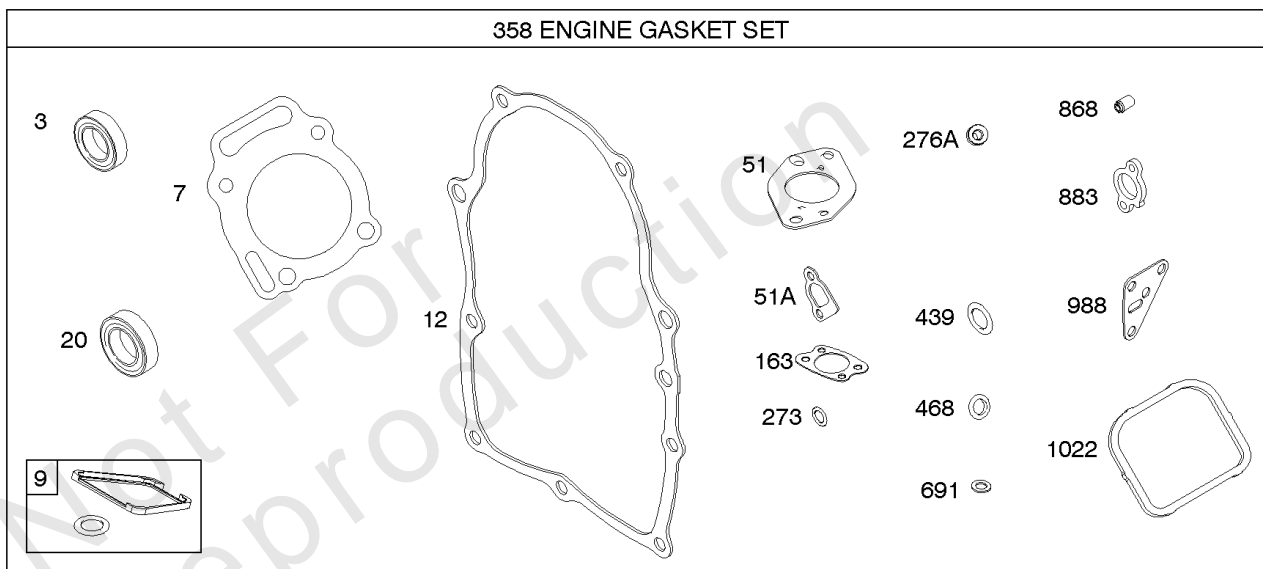

Carburetor

REF NO	PART NO	QTY	DESCRIPTION
629	807004		SPRING, Throttle Return -(Throttle Return)
633	806131		SEAL, Choke/Throttle Shaft -(Throttle Shaft)
633A	690722		SEAL, Choke/Throttle Shaft -(Choke Shaft)
637	806999		WASHER -(Throttle Shaft)
637A	807000		WASHER -(Throttle Shaft)
643B	844932		RETAINER, Air Filter
742	807001		RETAINER, E Ring
807	805557		SPACER -(Throttle)
955	807723		PLUG, Carburetor
987	807002		SEAL, Choke/Throttle Shaft
996A	844930		SHIELD, Carburetor
1091	844448		CAP, Limiter

Not For Reproduction