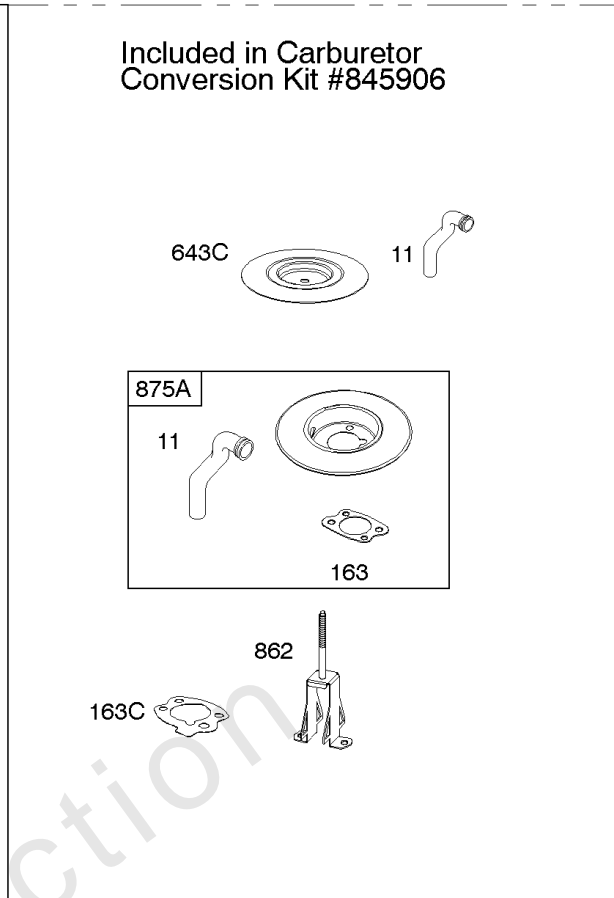

Carburetor

REF NO	PART NO	QTY	DESCRIPTION
11	691556		TUBE, Breather
11B	844921		TUBE, Breather -Used After Code Date 09121800
51	691694		GASKET, Intake
94	844987		KIT, Idle Mixture
95	690718		SCREW -(Throttle Valve)
97	809007		KIT, Throttle Shaft
98	808177		KIT, Idle Speed
102	692077		GASKET, Carburetor Body
104	690723		PIN, Float Hinge
105	797410		VALVE, Float Needle -(15.87 mm Long)
105A	846635		VALVE, Float Needle -(18.87 mm)
108A	844989		VALVE, Choke
109	808398		KIT, Choke Shaft
110	806861		WASHER -(Choke Shaft) (Plastic)
117	690881		JET, Main -(Standard) (Standard)
118	844990		JET, Main -(High Altitude) (5000 Feet)
118A	809442		JET, Main -(High Altitude) (9000 Feet and Above)
119	690720		SCREW -(Upper Carburetor Body to Lower Carburetor Body) (M4x18mm)
119	842761		SCREW -(Upper Carburetor Body to Lower Carburetor Body) (M4x16mm)
125	844988		CARBURETOR -Used After Code Date 09123100
130	690726		VALVE, Throttle
133A	844546		FLOAT, Carburetor
163C	844931		GASKET, Air Cleaner
187	791745		LINE, Fuel -(23) (Cut to Required Length)
187	791766		LINE, Fuel -(15 Inches Long)(Cut To Required Length)
187D	791744		LINE, Fuel -(Formed)(14 Inches Long)(Cut To Required Length)
217	806862		SPRING, Choke Return
231	690718		SCREW -(Choke Valve)
255	690721		BUSHING, Choke Shaft
276	690724		WASHER, Sealing
365	690711		SCREW -(Carburetor/Throttle Body) (M8x38mm)
365A	690866		SCREW -(Carburetor/Throttle Body) (M6 x 98mm)
445	394018S		FILTER, A/C Cartridge
467	691985		KNOB, Air Cleaner Cover -Used Before Code Date 10040100
467	846431		KNOB, Air Cleaner Cover -Used After Code Date 10033100
601	791850		CLAMP, Hose
601A	691038		CLAMP, Hose -(Black)