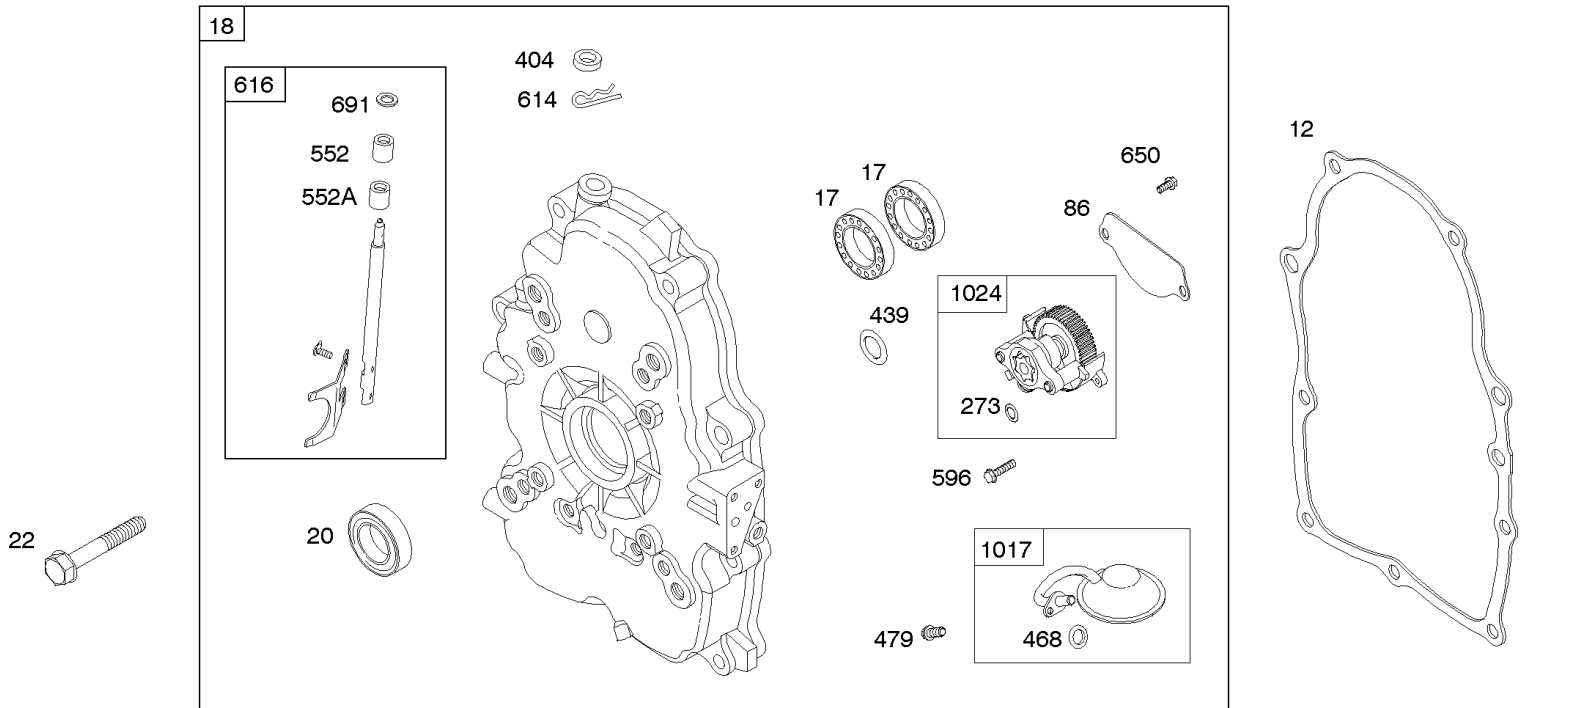

Carburetor Overhaul Kit, Engine & Valve Set

REF NO	PART NO	QTY	DESCRIPTION
3	805101S		SEAL, Oil -(Magneto Side)
7	806085S		GASKET, Cylinder Head
9	844986		GASKET, Breather
12	846487		GASKET, Crankcase
20	805049S		SEAL, Oil -(PTO Side)
51	691694		GASKET, Intake
51A	692035		GASKET, Intake
94	844987		KIT, Idle Mixture
102	692077		GASKET, Carburetor Body
104	690723		PIN, Float Hinge
105	797410		VALVE, Float Needle -(15.87 mm Long)
105A	846635		VALVE, Float Needle -(18.87 mm)
117	690881		JET, Main -(Standard) (Standard)
121	809021		KIT, Carburetor Overhaul
142	690725		NOZZLE, Carburetor
255	690721		BUSHING, Choke Shaft
273	690681		SEAL, O-Ring -(Oil Pump)
276	690724		WASHER, Sealing
276A	807085		WASHER, Sealing -(Rocker Cover)
358	808704		GASKET SET, Engine
439	692154		O-RING, Oil Gallery -(Crankcase Cover/Sump or Cylinder Assembly)
468	690690		SEAL, O-Ring -(Oil Pump Screen)
633	806131		SEAL, Choke/Throttle Shaft -(Throttle Shaft)
633A	690722		SEAL, Choke/Throttle Shaft -(Choke Shaft)
691	842826		SEAL, Governor Shaft
807	805557		SPACER -(Throttle)
868	691963		SEAL, Valve
883	691613		GASKET, Exhaust
988	692063		GASKET, Oil Adapter
1022	806039S		GASKET, Rocker Cover
1091	844448		CAP, Limiter
1095B	842723		GASKET SET, Valve