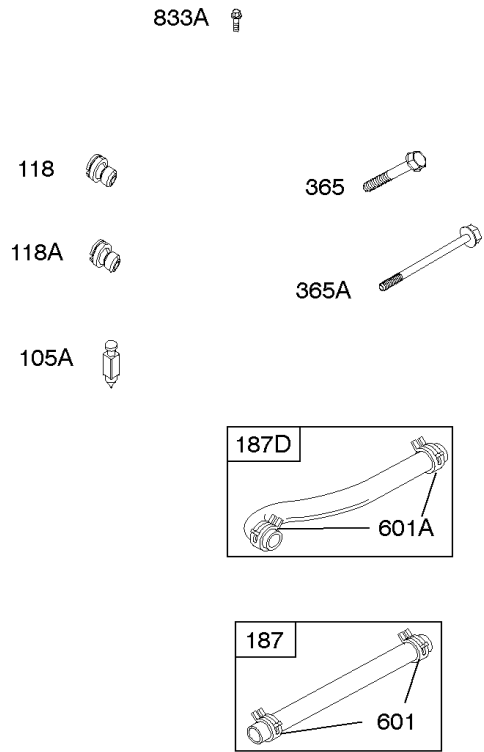

Carburetor

REF NO	PART NO	QTY	DESCRIPTION
601	791850		CLAMP, Hose
601A	691038		CLAMP, Hose -(Black)
633	806131		SEAL, Choke/Throttle Shaft -(Throttle Shaft)
633A	690722		SEAL, Choke/Throttle Shaft -(Choke Shaft)
807	805557		SPACER -(Throttle)
833A	691593		SCREW -(Air Cleaner Mounting Strap/Stud)
947	692094		SOLENOID, Fuel
1091	844448		CAP, Limiter

Not For Reproduction