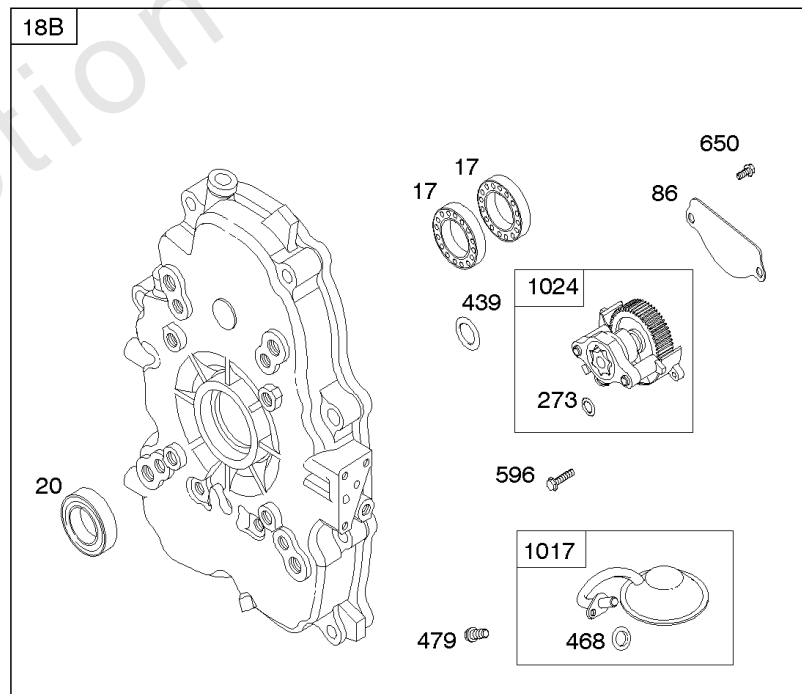

Carburetor Overhaul Kit, Engine & Valve Set

REF NO	PART NO	QTY	DESCRIPTION
3	805101S		SEAL, Oil -(Magneto Side)
7	806085S		GASKET, Cylinder Head
9	844986		GASKET, Breather
12	846487		GASKET, Crankcase
20	805049S		SEAL, Oil -(PTO Side)
51	691694		GASKET, Intake
51A	692035		GASKET, Intake
94	844987		KIT, Idle Mixture
102	692077		GASKET, Carburetor Body
104	690723		PIN, Float Hinge
105	797410		VALVE, Float Needle -(15.87 mm Long)
105A	846635		VALVE, Float Needle -(18.87 mm)
117	690881		JET, Main -(Standard) (Standard)
121	809021		KIT, Carburetor Overhaul
142	690725		NOZZLE, Carburetor
255	690721		BUSHING, Choke Shaft
273	690681		SEAL, O-Ring -(Oil Pump)
276	690724		WASHER, Sealing
276A	807085		WASHER, Sealing -(Rocker Cover)
358	808704		GASKET SET, Engine
439	692154		O-RING, Oil Gallery -(Crankcase Cover/Sump or Cylinder Assembly)
468	690690		SEAL, O-Ring -(Oil Pump Screen)
633	806131		SEAL, Choke/Throttle Shaft -(Throttle Shaft)
633A	690722		SEAL, Choke/Throttle Shaft -(Choke Shaft)
691	842826		SEAL, Governor Shaft
807	805557		SPACER -(Throttle)
868	691963		SEAL, Valve
883	691613		GASKET, Exhaust
988	692063		GASKET, Oil Adapter
1022	806039S		GASKET, Rocker Cover
1091	844448		CAP, Limiter
1095B	842723		GASKET SET, Valve