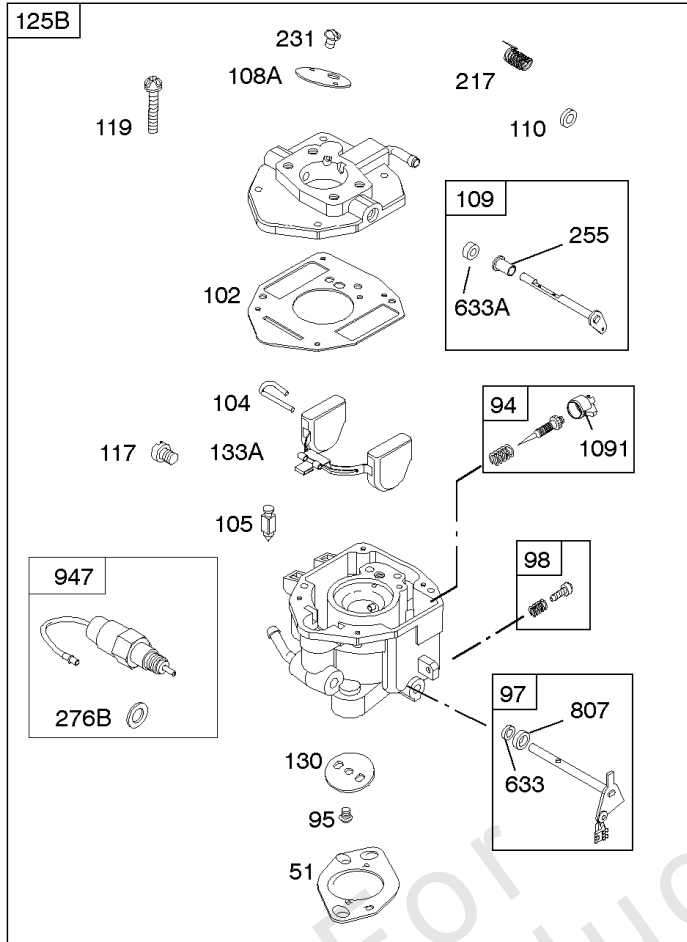

Carburetor

REF NO	PART NO	QTY	DESCRIPTION
11	691556		TUBE, Breather
51	691694		GASKET, Intake
91	809208		BODY, Upper Carburetor
94	844987		KIT, Idle Mixture
95	690718		SCREW -(Throttle Valve)
97	809007		KIT, Throttle Shaft
98	808177		KIT, Idle Speed
102	692077		GASKET, Carburetor Body
104	690723		PIN, Float Hinge
105	797410		VALVE, Float Needle -(15.87 mm Long)
105A	846635		VALVE, Float Needle -(18.87 mm)
108A	844989		VALVE, Choke
109	808398		KIT, Choke Shaft
109B	809096		SHAFT, Choke
110	806861		WASHER -(Choke Shaft) (Plastic)
117	690881		JET, Main -(Standard) (Standard)
118	844990		JET, Main -(High Altitude) (5000 Feet)
118A	809442		JET, Main -(High Altitude) (9000 Feet and Above)
119	842761		SCREW -(Upper Carburetor Body to Lower Carburetor Body) (M4x16mm)
119	690720		SCREW -(Upper Carburetor Body to Lower Carburetor Body) (M4x18mm)
125C	809011		CARBURETOR -Use Before Date Code 10010100
130	690726		VALVE, Throttle
133A	844546		FLOAT, Carburetor
142	690725		NOZZLE, Carburetor
163C	844931		GASKET, Air Cleaner
187	791745		LINE, Fuel -(23) (Cut to Required Length)
187	791766		LINE, Fuel -(15 Inches Long)(Cut To Required Length)
187D	791744		LINE, Fuel -(Formed)(14 Inches Long)(Cut To Required Length)
217	806862		SPRING, Choke Return
231	690718		SCREW -(Choke Valve)
255	690721		BUSHING, Choke Shaft
276B	806137		WASHER, Sealing -(Fuel Solenoid)
365	690711		SCREW -(Carburetor/Throttle Body) (M8x38mm)
365A	690866		SCREW -(Carburetor/Throttle Body) (M6 x 98mm)
445A	393957S		FILTER, A/C Cartridge
467	691985		KNOB, Air Cleaner Cover -Used Before Code Date 10040100
467	846431		KNOB, Air Cleaner Cover -Used After Code Date 10033100
536	845198		CLEANER, Air