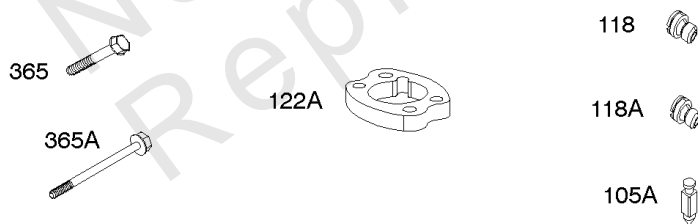

Carburetor

REF NO	PART NO	QTY	DESCRIPTION
947	692094		SOLENOID, Fuel
955	807723		PLUG, Carburetor
1091	844448		CAP, Limiter

Not For Reproduction