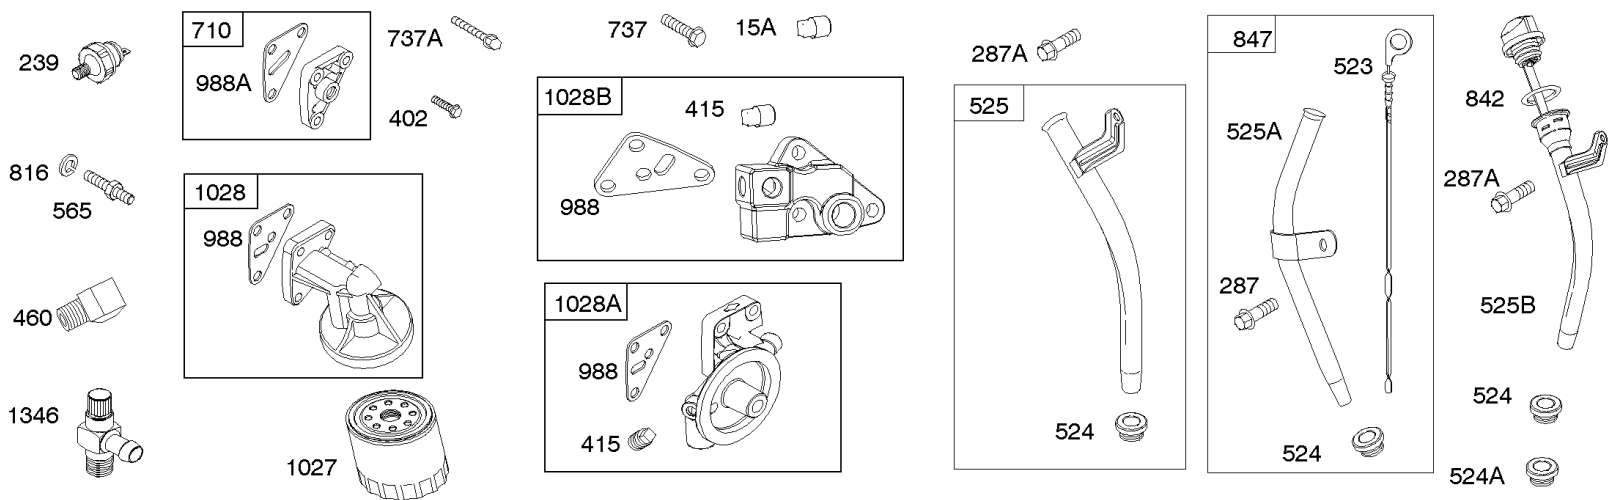

Crankcase Cover, Lubrication, Oil Filter Adapter,

REF NO	PART NO	QTY	DESCRIPTION
12	846487		GASKET, Crankcase
15A	691686		PLUG, Oil Drain -(1/4"-18 NPTF - 3/8 External Sq)
17	843827		BEARING, Ball -(Crankcase Cover Requires Two (2) Ball Bearings)
18	844588		COVER, Crankcase
20	805049S		SEAL, Oil -(PTO Side)
22	807362		SCREW -(Crankcase Cover/Sump)
86	690745		COVER, Gear
239	690233		SWITCH, Oil Pressure
273	690681		SEAL, O-Ring -(Oil Pump)
287	692062		SCREW -(Dipstick Tube) (M8x18mm)
287A	806660		SCREW -(Dipstick Tube)
402	690679		SCREW -(Oil Filter Cover) (M6x21mm)
404	690704		WASHER -(Governor Crank)
415	794903		PLUG -(1/8"-27 NPTF - EXTERNAL SQ)
439	692154		O-RING, Oil Gallery -(Crankcase Cover/Sump or Cylinder Assembly)
460	806667		CONNECTOR, Filter Adapter
468	690690		SEAL, O-Ring -(Oil Pump Screen)
479	807084		SCREW -(Oil Pump Screen) (M6x14mm)
523	693175		DIPSTICK
524	693172		SEAL, O-Ring -(Dipstick Tube)
525	693174		TUBE, Dipstick
525A	693173		TUBE, Dipstick
552	690701		BUSHING, Governor Crank
552A	806686		BUSHING, Governor Crank
565	690682		STUD -(Oil Filter Adapter)
596	691492		SCREW -(Oil Pump) (M6x30mm)
614	691550		PIN, Cotter
616	806685		CRANK, Governor
650	841233		SCREW -(Oil Deflector)
691	842826		SEAL, Governor Shaft
710	807689		COVER, Oil Filter
737	690679		SCREW -(Oil Filter Adapter) (M6x21mm)
737A	841233		SCREW -(Oil Filter Adapter) (Oil Filter Adapter)
816	690706		WASHER -(Oil Filter Adapter)
988	692063		GASKET, Oil Adapter
988A	690687		GASKET, Oil Adapter
1017	690900		SCREEN, Oil Pump

Crankcase Cover, Lubrication, Oil Filter Adapter,

Mfg. No: 305447-3075-G1