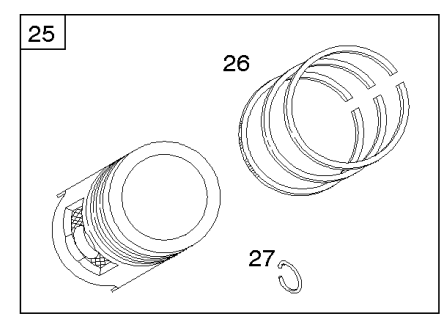

REQUIRED when replacing parts with warning labels affixed.

Camshaft, Crankshaft, Cylinder, Piston/Rings/Connecting Rod

REF NO	PART NO	QTY	DESCRIPTION
601A	691038		CLAMP, Hose -(Black)
718	806469		PIN, Locating -(Cylinder)
741	846085		GEAR, Timing
1025	690689		SPOOL, Governor
1036	-----		Label-Emissions -(Available From A Briggs & Stratton Authorized Dealer)
1133	690342		SCREW -(Crankshaft)
1319	794467		LABEL, Warning
1330	272144		MANUAL, Repair