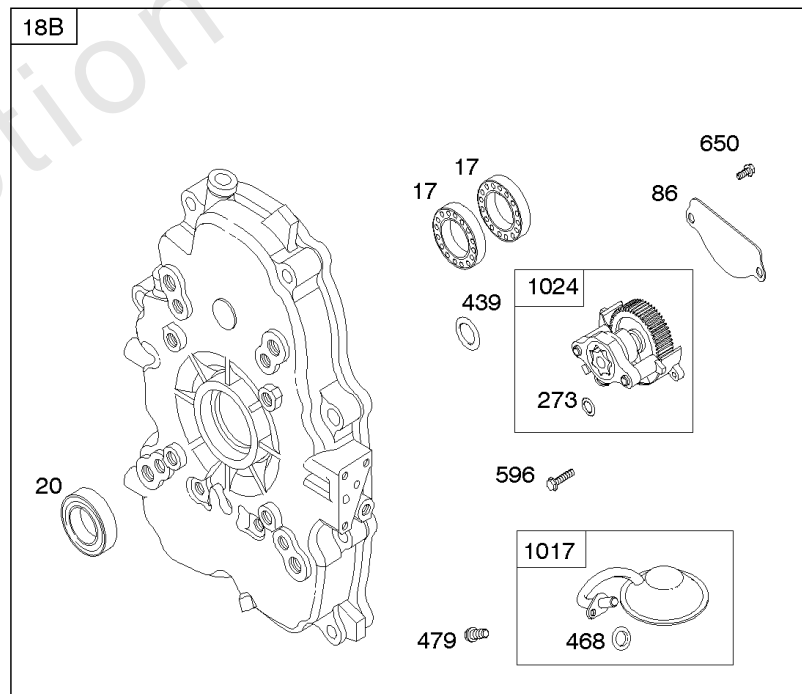

Crankcase Cover, Lubrication, Oil Filter Adapter,

REF NO	PART NO	QTY	DESCRIPTION
12	846487		GASKET, Crankcase
15A	691686		PLUG, Oil Drain -(1/4"-18 NPTF - 3/8 External Sq)
17	843827		BEARING, Ball -(Crankcase Cover Requires Two (2) Ball Bearings)
18	844588		COVER, Crankcase
20	805049S		SEAL, Oil -(PTO Side)
22	807362		SCREW -(Crankcase Cover/Sump)
86	690745		COVER, Gear
239	690233		SWITCH, Oil Pressure
273	690681		SEAL, O-Ring -(Oil Pump)
287	692062		SCREW -(Dipstick Tube) (M8x18mm)
287A	806660		SCREW -(Dipstick Tube)
402	690679		SCREW -(Oil Filter Cover) (M6x21mm)
404	690704		WASHER -(Governor Crank)
415	794903		PLUG -(1/8"-27 NPTF - EXTERNAL SQ)
439	692154		O-RING, Oil Gallery -(Crankcase Cover/Sump or Cylinder Assembly)
460	806667		CONNECTOR, Filter Adapter
468	690690		SEAL, O-Ring -(Oil Pump Screen)
479	807084		SCREW -(Oil Pump Screen) (M6x14mm)
523	693175		DIPSTICK
524	693172		SEAL, O-Ring -(Dipstick Tube)
525	693174		TUBE, Dipstick
525A	693173		TUBE, Dipstick
552	690701		BUSHING, Governor Crank
552A	806686		BUSHING, Governor Crank
565	690682		STUD -(Oil Filter Adapter)
596	691492		SCREW -(Oil Pump) (M6x30mm)
614	691550		PIN, Cotter
616	806685		CRANK, Governor
650	841233		SCREW -(Oil Deflector)
691	842826		SEAL, Governor Shaft
710	807689		COVER, Oil Filter
737	690679		SCREW -(Oil Filter Adapter) (M6x21mm)
737A	841233		SCREW -(Oil Filter Adapter) (Oil Filter Adapter)
816	690706		WASHER -(Oil Filter Adapter)
988	692063		GASKET, Oil Adapter
988A	690687		GASKET, Oil Adapter
1017	690900		SCREEN, Oil Pump

Crankcase Cover, Lubrication, Oil Filter Adapter,

Mfg. No: 305447-3075-G1