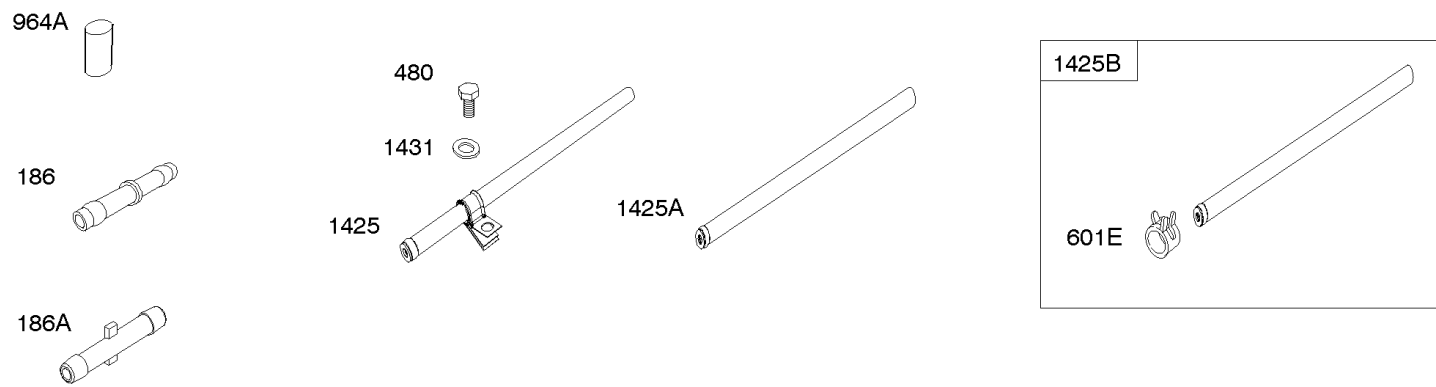

Intake Manifold

REF NO	PART NO	QTY	DESCRIPTION
50A	844034		MANIFOLD, Intake
51	691694		GASKET, Intake
51A	692035		GASKET, Intake
54	846604		SCREW -(Intake Manifold) (TEMP/MAP Sensor) (Intake Manifold)
122	690691		SPACER, Carburetor
365	690711		SCREW -(Carburetor/Throttle Body) (M8x38mm)
415	794903		PLUG -(1/8"-27 NPTF - EXTERNAL SQ)
480	806660		SCREW -(Tube Clamp) (M8x18mm)
601E	593879		CLAMP, Hose
964A	807468		CAP, Carburetor
1176	842067		NUT -(Exhaust Manifold)
1425	844712		HOSE, Purge Line
1425A	845717		HOSE, Purge Line
1431	844035		WASHER -(Tube Clamp)