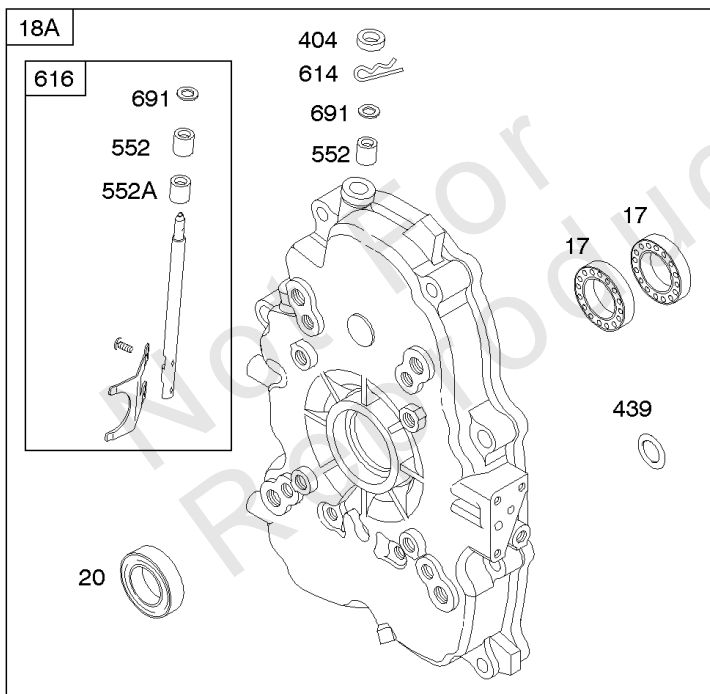

Carburetor Overhaul Kit, Engine & Valve Set

REF NO	PART NO	QTY	DESCRIPTION
3	805101S		SEAL, Oil -(Magneto Side)
7	806085S		GASKET, Cylinder Head
9	844986		GASKET, Breather
12	846487		GASKET, Crankcase
20	805049S		SEAL, Oil -(PTO Side)
51	691694		GASKET, Intake
51A	692035		GASKET, Intake
94	844987		KIT, Idle Mixture
102	692077		GASKET, Carburetor Body
104	690723		PIN, Float Hinge
105	797410		VALVE, Float Needle -(15.87 mm Long)
105A	846635		VALVE, Float Needle -(18.87 mm)
117	690881		JET, Main -(Standard) (Standard)
121	809021		KIT, Carburetor Overhaul
142	690725		NOZZLE, Carburetor
255	690721		BUSHING, Choke Shaft
273	690681		SEAL, O-Ring -(Oil Pump)
276	690724		WASHER, Sealing
276A	807085		WASHER, Sealing -(Rocker Cover)
358	808704		GASKET SET, Engine
439	692154		O-RING, Oil Gallery -(Crankcase Cover/Sump or Cylinder Assembly)
468	690690		SEAL, O-Ring -(Oil Pump Screen)
633	806131		SEAL, Choke/Throttle Shaft -(Throttle Shaft)
633A	690722		SEAL, Choke/Throttle Shaft -(Choke Shaft)
691	842826		SEAL, Governor Shaft
807	805557		SPACER -(Throttle)
868	691963		SEAL, Valve
883	691613		GASKET, Exhaust
988	692063		GASKET, Oil Adapter
1022	806039S		GASKET, Rocker Cover
1091	844448		CAP, Limiter
1095B	842723		GASKET SET, Valve