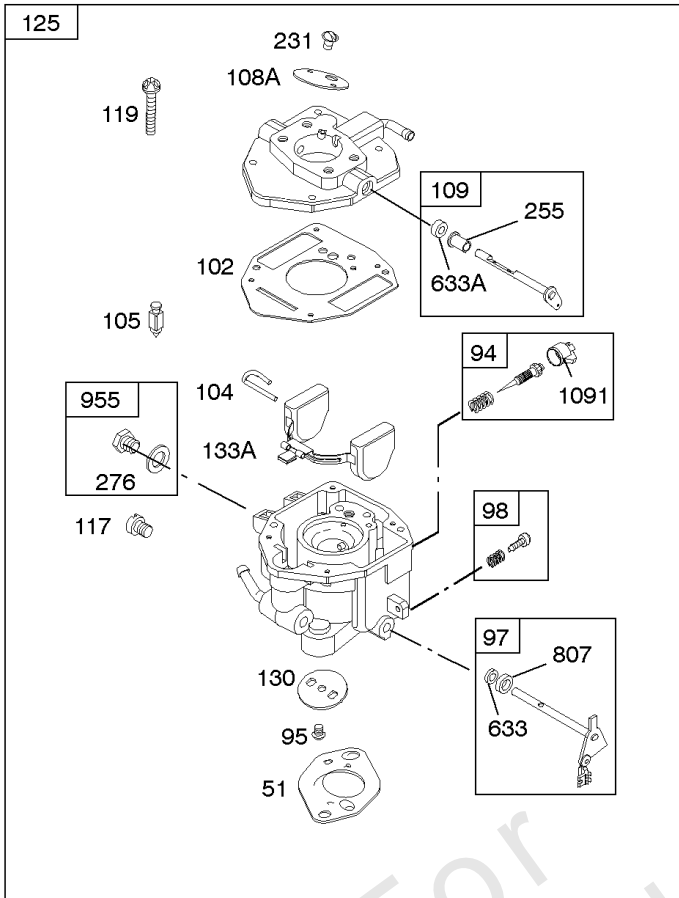

Carburetor

REF NO	PART NO	QTY	DESCRIPTION
11	691556		TUBE, Breather
11B	844921		TUBE, Breather -Used After Code Date 09121800
51	691694		GASKET, Intake
94	844987		KIT, Idle Mixture
95	690718		SCREW -(Throttle Valve)
97	809007		KIT, Throttle Shaft
98	808177		KIT, Idle Speed
102	692077		GASKET, Carburetor Body
104	690723		PIN, Float Hinge
105	797410		VALVE, Float Needle -(15.87 mm Long)
105A	846635		VALVE, Float Needle -(18.87 mm)
108A	844989		VALVE, Choke
109	808398		KIT, Choke Shaft
110	806861		WASHER -(Choke Shaft) (Plastic)
117	690881		JET, Main -(Standard) (Standard)
118	844990		JET, Main -(High Altitude) (5000 Feet)
118A	809442		JET, Main -(High Altitude) (9000 Feet and Above)
119	690720		SCREW -(Upper Carburetor Body to Lower Carburetor Body) (M4x18mm)
119	842761		SCREW -(Upper Carburetor Body to Lower Carburetor Body) (M4x16mm)
125	844988		CARBURETOR -Used After Code Date 09123100
130	690726		VALVE, Throttle
133A	844546		FLOAT, Carburetor
163C	844931		GASKET, Air Cleaner
187	791745		LINE, Fuel -(23) (Cut to Required Length)
187	791766		LINE, Fuel -(15 Inches Long)(Cut To Required Length)
187D	791744		LINE, Fuel -(Formed)(14 Inches Long)(Cut To Required Length)
217	806862		SPRING, Choke Return
231	690718		SCREW -(Choke Valve)
255	690721		BUSHING, Choke Shaft
276	690724		WASHER, Sealing
365	690711		SCREW -(Carburetor/Throttle Body) (M8x38mm)
365A	690866		SCREW -(Carburetor/Throttle Body) (M6 x 98mm)
445	394018S		FILTER, A/C Cartridge
467	691985		KNOB, Air Cleaner Cover -Used Before Code Date 10040100
467	846431		KNOB, Air Cleaner Cover -Used After Code Date 10033100
601	791850		CLAMP, Hose
601A	691038		CLAMP, Hose -(Black)