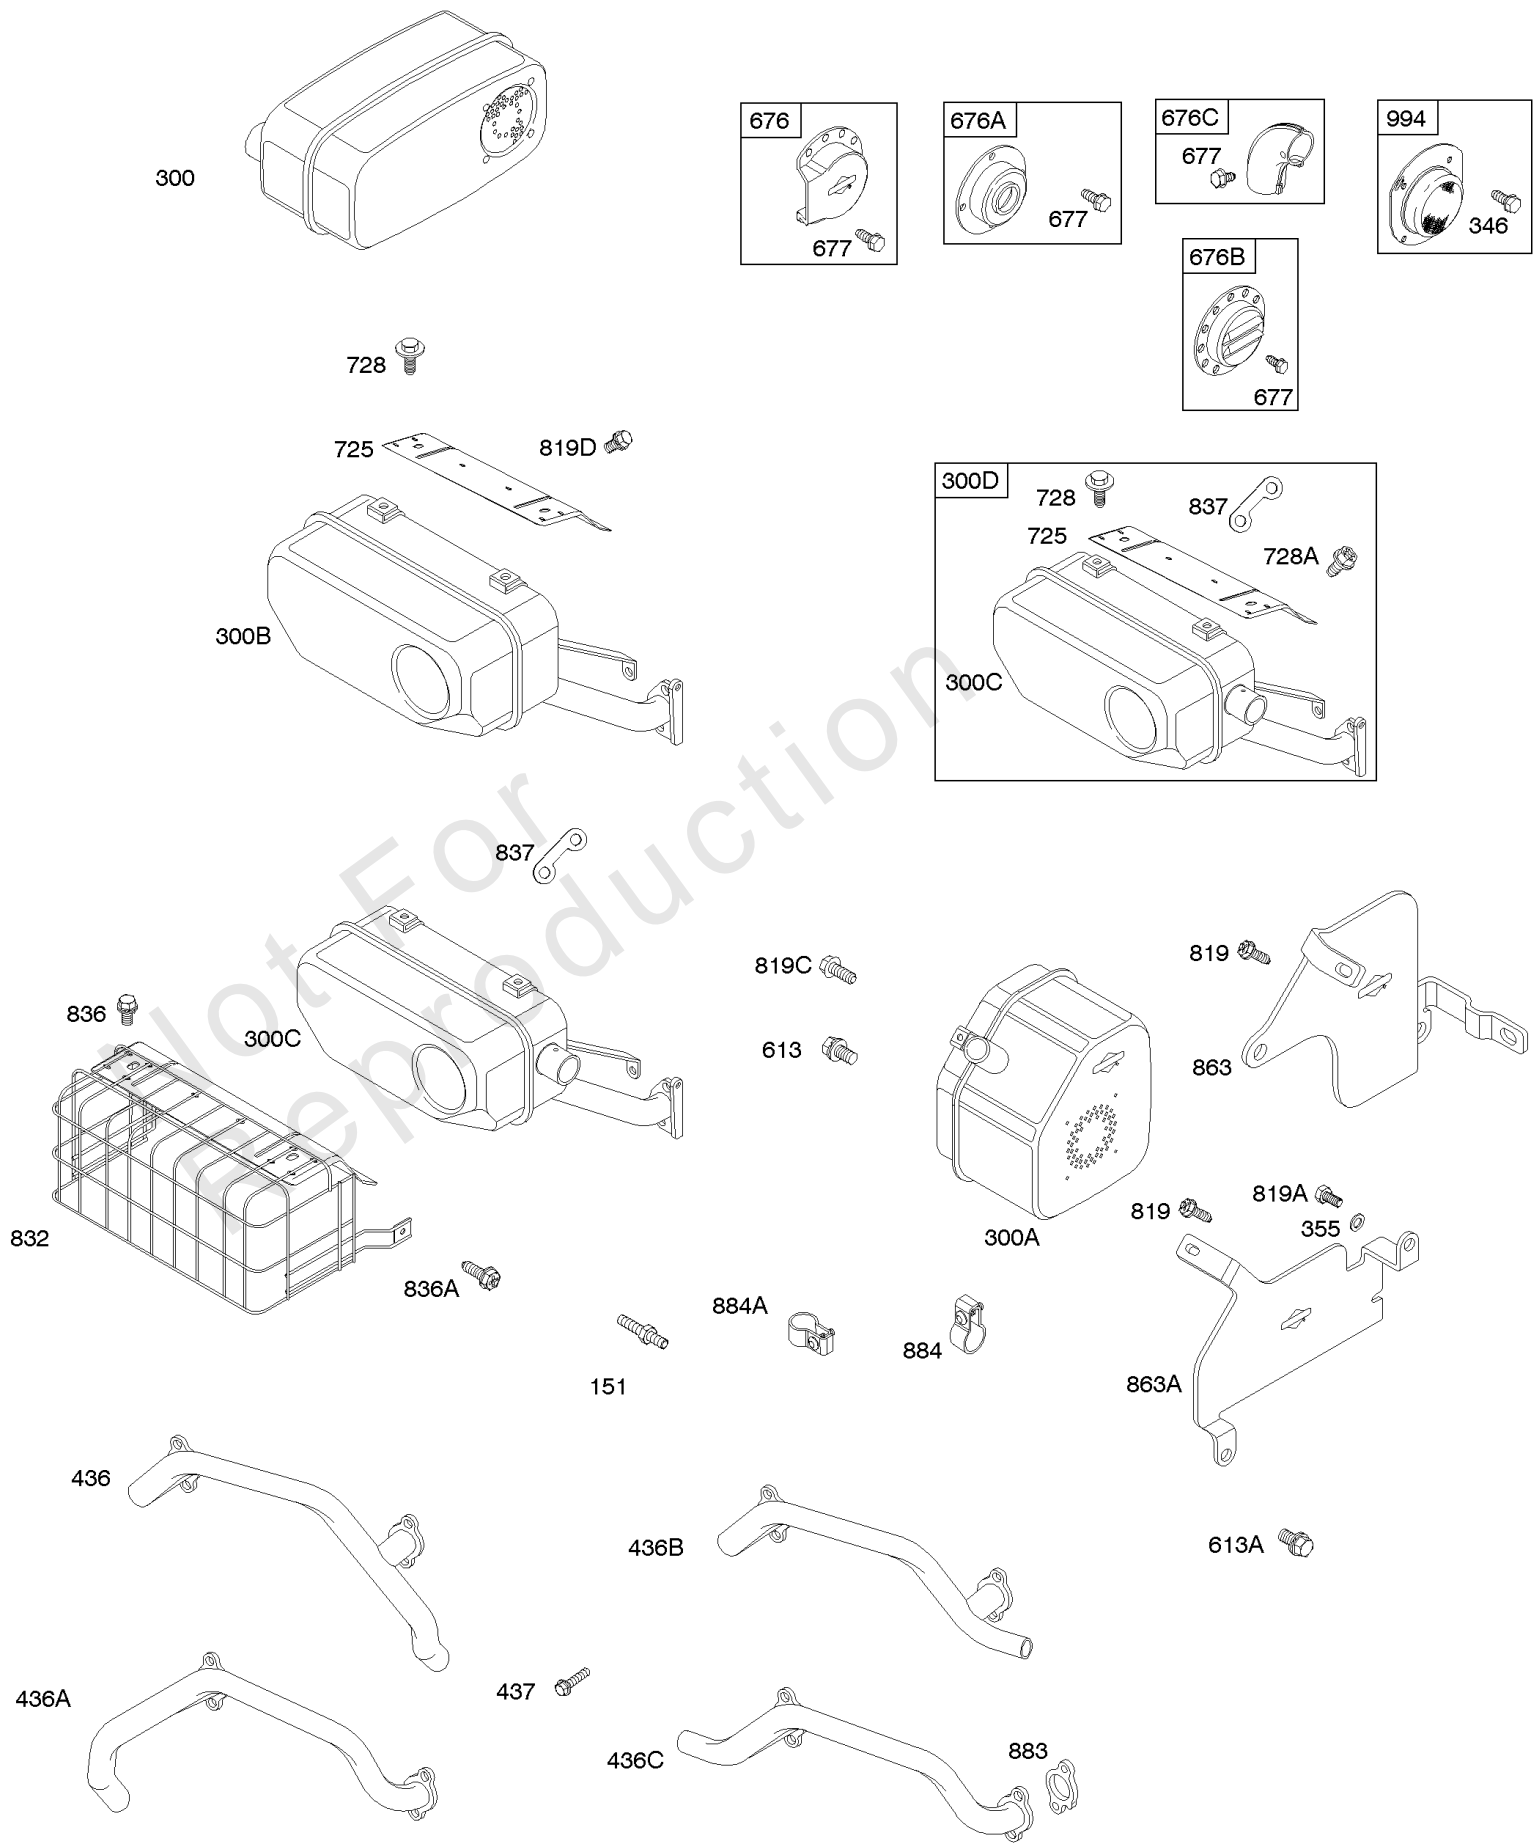

Exhaust Systems

REF NO	PART NO	QTY	DESCRIPTION
151	841185		STUD -(Exhaust Manifold)
346	690661		SCREW -(Spark Arrestor) (#8-18 x 0.375 lg)
355	690944		WASHER -(Muffler Bracket)
436	692061		MANIFOLD, Exhaust
436A	691499		MANIFOLD, Exhaust
436B	691501		MANIFOLD, Exhaust
436C	691502		MANIFOLD, Exhaust
437	691902		SCREW -(Exhaust Manifold) (M8x20mm)
613	691902		SCREW -(Muffler)
613A	692067		SCREW -(Muffler)
676	795036		DEFLECTOR, Muffler
676A	396903		DEFLECTOR, Muffler
676C	495518		DEFLECTOR, Muffler
676B	795038		DEFLECTOR, Muffler
677	690661		SCREW -(Muffler Deflector) (#8-18 x 0.375 lg)
725	691498		SHIELD, Heat
728	691514		SCREW -(Heat Shield)
728A	692067		SCREW -(Heat Shield)
819	692056		SCREW -(Muffler Bracket)
819A	690943		SCREW -(Muffler Bracket)
832	691571		GUARD, Muffler
836	691514		SCREW -(Muffler Guard)
836A	692067		SCREW -(Muffler Guard)
837	808085		SPACER -(Includes 2)
863	691513		BRACKET, Muffler
883	691613		GASKET, Exhaust
884	690898		CLAMP, Muffler
994	794945		ARRESTOR, Spark