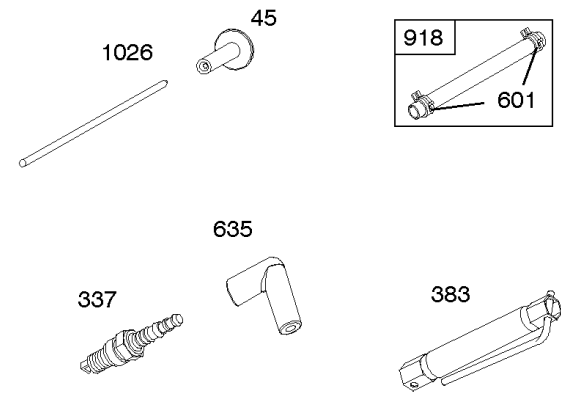

Cylinder Head, Valve Covers

Mfg. No: 305447-3075-G1

Cylinder Head, Valve Covers

REF NO	PART NO	QTY	DESCRIPTION
5	809200		HEAD, Cylinder -(Cylinder 1)
5A	809201		HEAD, Cylinder -(Cylinder 2)
7	806085S		GASKET, Cylinder Head
13	692059		SCREW -(Cylinder Head)
21	809500		CAP, Oil Fill
33	807681		VALVE, Exhaust
34	807680		VALVE, Intake
35	692084		SPRING, Valve -(Intake) (Intake)
36	692084		SPRING, Valve -(Exhaust) (Exhaust)
40	692058		RETAINER, Valve
42	807683		KEEPER, Valve
45	843379		TAPPET, Valve
192	807623		ADJUSTER, Rocker Arm
276A	807085		WASHER, Sealing -(Rocker Cover)
276D	691766		WASHER, Sealing -(Head)(Rocker Cover)
337	792015		PLUG, Spark
383	19576S		WRENCH, Spark Plug
601	791850		CLAMP, Hose
635	692076		BOOT, Spark Plug
830	809157		STUD, Rocker Arm -(Rocker Arm)
868	691963		SEAL, Valve
871	692057		BUSHING, Valve Guide
914	807084		SCREW -(Rocker Cover)
918	791880		LINE, Fuel
1022	806039S		GASKET, Rocker Cover
1023	843749		COVER, Rocker
1023B	691494		COVER, Rocker
1023C	690910		COVER, Rocker
1023E	691531		COVER, Rocker -(Used On Engines Equipped With 9 Quart Fuel Tanks)
1023D	691558		COVER, Rocker
1026	691758		ROD, Push -(Exhaust)(Aluminum)
1026	691836		ROD, Push -(Intake)(Steel)
1029	807323		ARM, Rocker
1100	791959		PIVOT, Rocker Arm
1254	807084		SCREW -(Rocker Arm Stud)