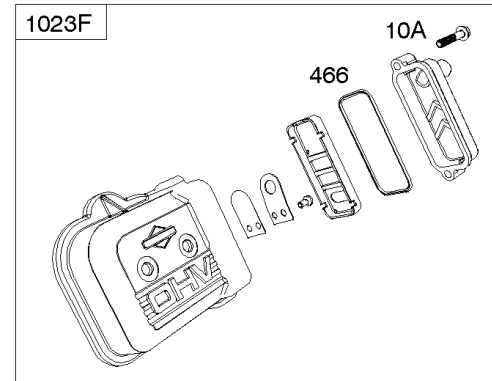

Cylinder Head, Valve Covers

Mfg. No: 305447-3075-G1

Cylinder Head, Valve Covers

REF NO	PART NO	QTY	DESCRIPTION
5	809200		HEAD, Cylinder -(Cylinder 1)
5A	809201		HEAD, Cylinder -(Cylinder 2)
7	806085S		GASKET, Cylinder Head
13	692059		SCREW -(Cylinder Head)
21	809500		CAP, Oil Fill
33	807681		VALVE, Exhaust
34	807680		VALVE, Intake
35	692084		SPRING, Valve -(Intake) (Intake)
36	692084		SPRING, Valve -(Exhaust) (Exhaust)
40	692058		RETAINER, Valve
42	807683		KEEPER, Valve
45	843379		TAPPET, Valve
192	807623		ADJUSTER, Rocker Arm
276A	807085		WASHER, Sealing -(Rocker Cover)
276D	691766		WASHER, Sealing -(Head)(Rocker Cover)
337	792015		PLUG, Spark
383	19576S		WRENCH, Spark Plug
601	791850		CLAMP, Hose
635	692076		BOOT, Spark Plug
830	809157		STUD, Rocker Arm -(Rocker Arm)
868	691963		SEAL, Valve
871	692057		BUSHING, Valve Guide
914	807084		SCREW -(Rocker Cover)
918	791880		LINE, Fuel
1022	806039S		GASKET, Rocker Cover
1023	843749		COVER, Rocker
1023B	691494		COVER, Rocker
1023C	690910		COVER, Rocker
1023E	691531		COVER, Rocker -(Used On Engines Equipped With 9 Quart Fuel Tanks)
1023D	691558		COVER, Rocker
1026	691758		ROD, Push -(Exhaust)(Aluminum)
1026	691836		ROD, Push -(Intake)(Steel)
1029	807323		ARM, Rocker
1100	791959		PIVOT, Rocker Arm
1254	807084		SCREW -(Rocker Arm Stud)