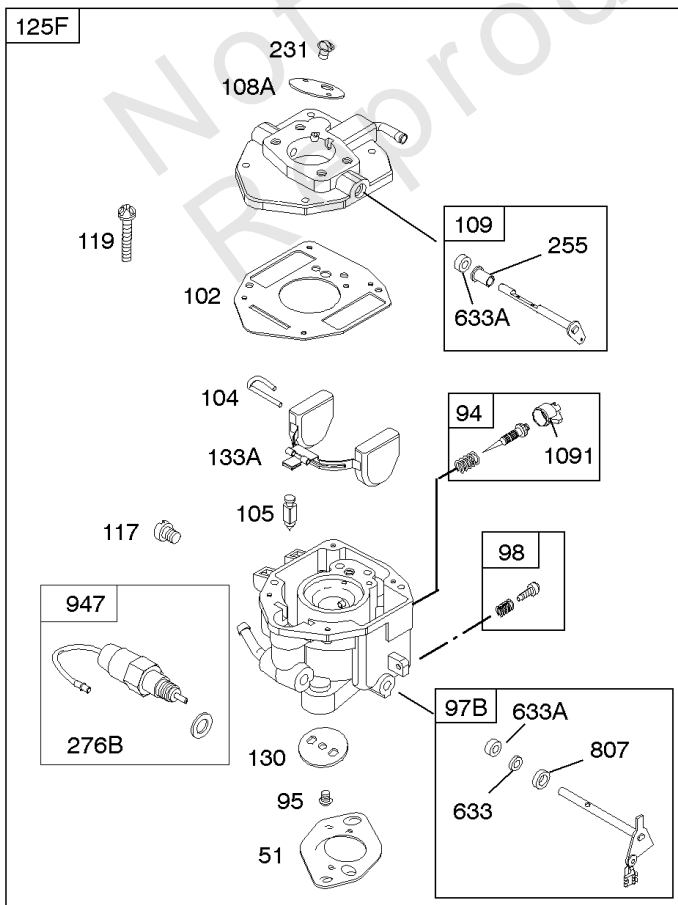

Carburetor

REF NO	PART NO	QTY	DESCRIPTION
601	791850		CLAMP, Hose
601A	691038		CLAMP, Hose -(Black)
633	806131		SEAL, Choke/Throttle Shaft -(Throttle Shaft)
633A	690722		SEAL, Choke/Throttle Shaft -(Choke Shaft)
807	805557		SPACER -(Throttle)
833A	691593		SCREW -(Air Cleaner Mounting Strap/Stud)
947	692094		SOLENOID, Fuel
1091	844448		CAP, Limiter

Not For Reproduction

Carburetor

REF NO	PART NO	QTY	DESCRIPTION
51	691694		GASKET, Intake
91	809208		BODY, Upper Carburetor
94	844987		KIT, Idle Mixture
95	690718		SCREW -(Throttle Valve)
98	808177		KIT, Idle Speed
98A	808981		KIT, Idle Speed
102	692077		GASKET, Carburetor Body
104	690723		PIN, Float Hinge
105	797410		VALVE, Float Needle -(15.87 mm Long)
105A	846635		VALVE, Float Needle -(18.87 mm)
108A	844989		VALVE, Choke
109	808398		KIT, Choke Shaft
109B	809096		SHAFT, Choke
110	806861		WASHER -(Choke Shaft) (Plastic)
117	690881		JET, Main -(Standard) (Standard)
118	844990		JET, Main -(High Altitude) (5000 Feet)
118A	809442		JET, Main -(High Altitude) (9000 Feet and Above)
119	842761		SCREW -(Upper Carburetor Body to Lower Carburetor Body) (M4x16mm)
119	690720		SCREW -(Upper Carburetor Body to Lower Carburetor Body) (M4x18mm)
130	690726		VALVE, Throttle
133A	844546		FLOAT, Carburetor
142	690725		NOZZLE, Carburetor
187	791766		LINE, Fuel -(15 Inches Long)(Cut To Required Length)
187	791745		LINE, Fuel -(23) (Cut to Required Length)
187D	791744		LINE, Fuel -(Formed)(14 Inches Long)(Cut To Required Length)
217	806862		SPRING, Choke Return
231	690718		SCREW -(Choke Valve)
255	690721		BUSHING, Choke Shaft
276	690724		WASHER, Sealing
276B	806137		WASHER, Sealing -(Fuel Solenoid)
365	690711		SCREW -(Carburetor/Throttle Body) (M8x38mm)
365A	690866		SCREW -(Carburetor/Throttle Body) (M6 x 98mm)
601	791850		CLAMP, Hose
601A	691038		CLAMP, Hose -(Black)
629	807004		SPRING, Throttle Return -(Throttle Return)
633	806131		SEAL, Choke/Throttle Shaft -(Throttle Shaft)
633A	690722		SEAL, Choke/Throttle Shaft -(Choke Shaft)