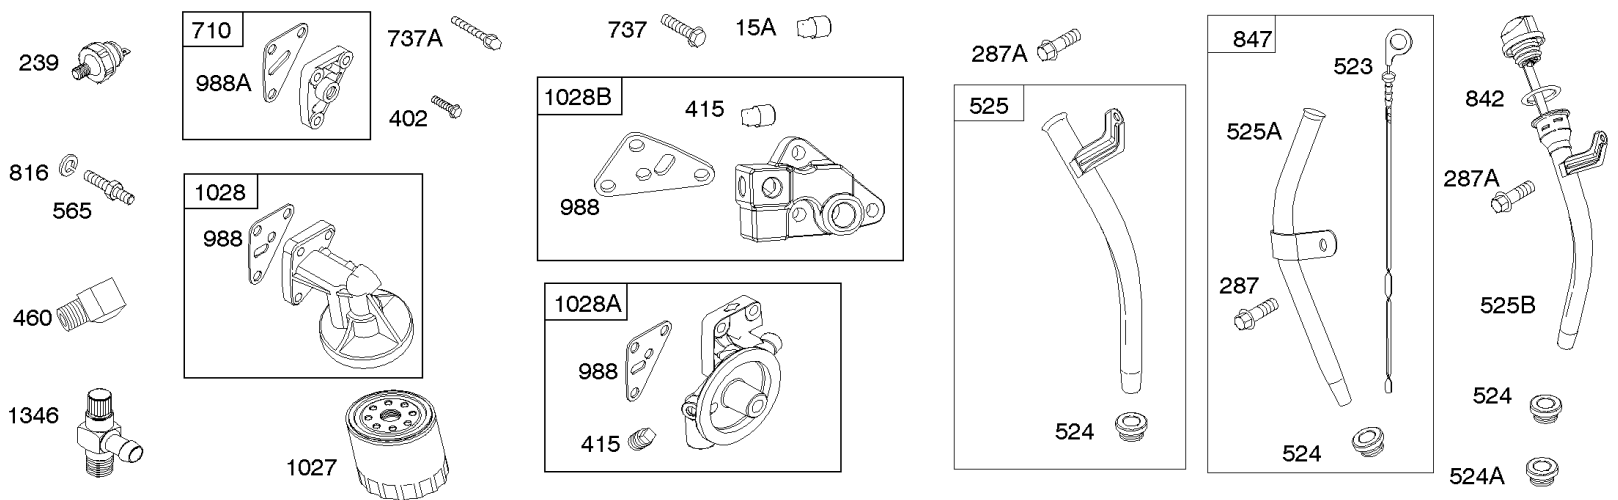

Carburetor Overhaul Kit, Engine & Valve Set

REF NO	PART NO	QTY	DESCRIPTION
3	805101S		SEAL, Oil -(Magneto Side)
7	806085S		GASKET, Cylinder Head
9	844986		GASKET, Breather
12	846487		GASKET, Crankcase
20	805049S		SEAL, Oil -(PTO Side)
51	691694		GASKET, Intake
51A	692035		GASKET, Intake
94	844987		KIT, Idle Mixture
102	692077		GASKET, Carburetor Body
104	690723		PIN, Float Hinge
105	797410		VALVE, Float Needle -(15.87 mm Long)
105A	846635		VALVE, Float Needle -(18.87 mm)
117	690881		JET, Main -(Standard) (Standard)
121	809021		KIT, Carburetor Overhaul
142	690725		NOZZLE, Carburetor
255	690721		BUSHING, Choke Shaft
273	690681		SEAL, O-Ring -(Oil Pump)
276	690724		WASHER, Sealing
276A	807085		WASHER, Sealing -(Rocker Cover)
358	808704		GASKET SET, Engine
439	692154		O-RING, Oil Gallery -(Crankcase Cover/Sump or Cylinder Assembly)
468	690690		SEAL, O-Ring -(Oil Pump Screen)
633	806131		SEAL, Choke/Throttle Shaft -(Throttle Shaft)
633A	690722		SEAL, Choke/Throttle Shaft -(Choke Shaft)
691	842826		SEAL, Governor Shaft
807	805557		SPACER -(Throttle)
868	691963		SEAL, Valve
883	691613		GASKET, Exhaust
988	692063		GASKET, Oil Adapter
1022	806039S		GASKET, Rocker Cover
1091	844448		CAP, Limiter
1095B	842723		GASKET SET, Valve