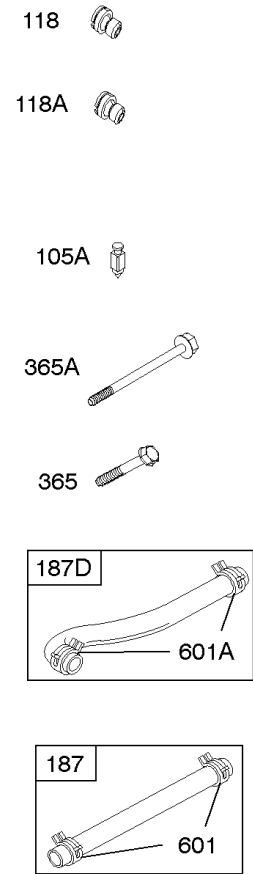

Carburetor

REF NO	PART NO	QTY	DESCRIPTION
629	807004		SPRING, Throttle Return -(Throttle Return)
633	806131		SEAL, Choke/Throttle Shaft -(Throttle Shaft)
633A	690722		SEAL, Choke/Throttle Shaft -(Choke Shaft)
637	806999		WASHER -(Throttle Shaft)
637A	807000		WASHER -(Throttle Shaft)
643B	844932		RETAINER, Air Filter
742	807001		RETAINER, E Ring
807	805557		SPACER -(Throttle)
955	807723		PLUG, Carburetor
987	807002		SEAL, Choke/Throttle Shaft
996A	844930		SHIELD, Carburetor
1091	844448		CAP, Limiter

Not For Reproduction