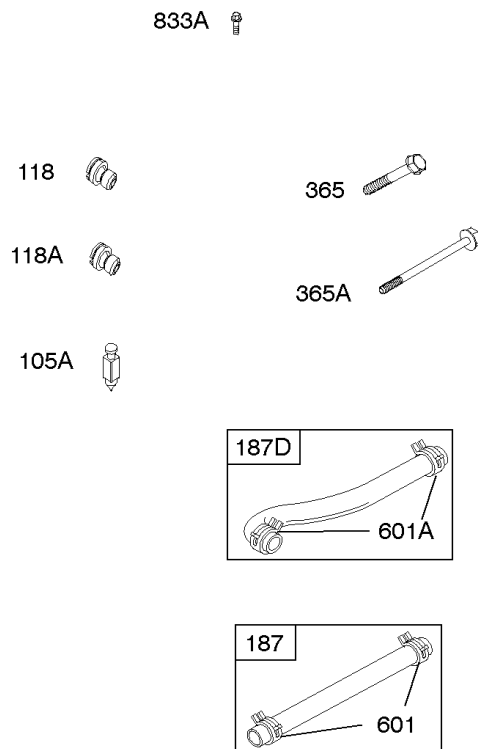

Carburetor

REF NO	PART NO	QTY	DESCRIPTION
11	691556		TUBE, Breather
51	691694		GASKET, Intake
91	809208		BODY, Upper Carburetor
94	844987		KIT, Idle Mixture
95	690718		SCREW -(Throttle Valve)
97	809007		KIT, Throttle Shaft
98	808177		KIT, Idle Speed
102	692077		GASKET, Carburetor Body
104	690723		PIN, Float Hinge
105	797410		VALVE, Float Needle -(15.87 mm Long)
105A	846635		VALVE, Float Needle -(18.87 mm)
108A	844989		VALVE, Choke
109	808398		KIT, Choke Shaft
109B	809096		SHAFT, Choke
110	806861		WASHER -(Choke Shaft) (Plastic)
117	690881		JET, Main -(Standard) (Standard)
118	844990		JET, Main -(High Altitude) (5000 Feet)
118A	809442		JET, Main -(High Altitude) (9000 Feet and Above)
119	842761		SCREW -(Upper Carburetor Body to Lower Carburetor Body) (M4x16mm)
119	690720		SCREW -(Upper Carburetor Body to Lower Carburetor Body) (M4x18mm)
125C	809011		CARBURETOR -Use Before Date Code 10010100
130	690726		VALVE, Throttle
133A	844546		FLOAT, Carburetor
142	690725		NOZZLE, Carburetor
163C	844931		GASKET, Air Cleaner
187	791745		LINE, Fuel -(23) (Cut to Required Length)
187	791766		LINE, Fuel -(15 Inches Long)(Cut To Required Length)
187D	791744		LINE, Fuel -(Formed)(14 Inches Long)(Cut To Required Length)
217	806862		SPRING, Choke Return
231	690718		SCREW -(Choke Valve)
255	690721		BUSHING, Choke Shaft
276B	806137		WASHER, Sealing -(Fuel Solenoid)
365	690711		SCREW -(Carburetor/Throttle Body) (M8x38mm)
365A	690866		SCREW -(Carburetor/Throttle Body) (M6 x 98mm)
445A	393957S		FILTER, A/C Cartridge
467	691985		KNOB, Air Cleaner Cover -Used Before Code Date 10040100
467	846431		KNOB, Air Cleaner Cover -Used After Code Date 10033100
536	845198		CLEANER, Air