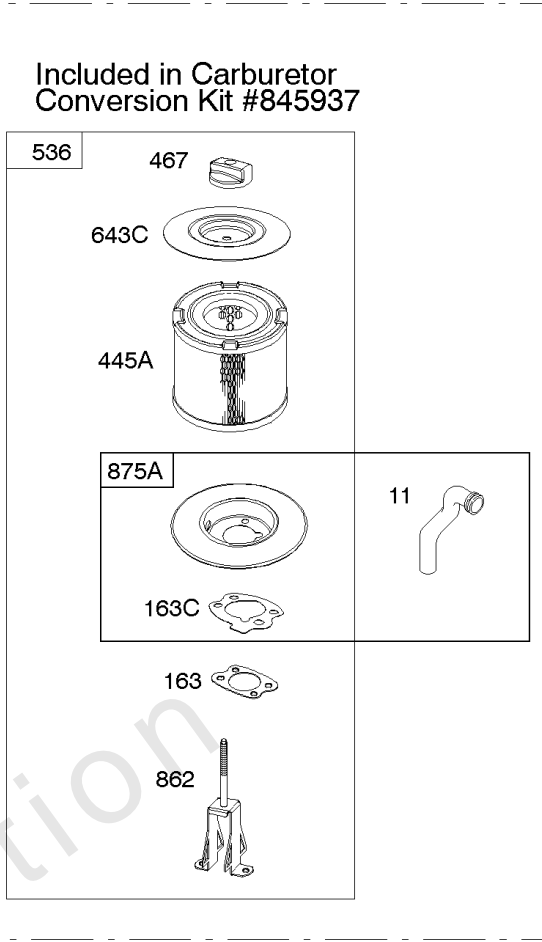

Carburetor

REF NO	PART NO	QTY	DESCRIPTION
11	691556		TUBE, Breather
51	691694		GASKET, Intake
91	809208		BODY, Upper Carburetor
94	844987		KIT, Idle Mixture
95	690718		SCREW -(Throttle Valve)
97	809007		KIT, Throttle Shaft
98	808177		KIT, Idle Speed
102	692077		GASKET, Carburetor Body
104	690723		PIN, Float Hinge
105	797410		VALVE, Float Needle -(15.87 mm Long)
105A	846635		VALVE, Float Needle -(18.87 mm)
108A	844989		VALVE, Choke
109	808398		KIT, Choke Shaft
109B	809096		SHAFT, Choke
110	806861		WASHER -(Choke Shaft) (Plastic)
117	690881		JET, Main -(Standard) (Standard)
118	844990		JET, Main -(High Altitude) (5000 Feet)
118A	809442		JET, Main -(High Altitude) (9000 Feet and Above)
119	842761		SCREW -(Upper Carburetor Body to Lower Carburetor Body) (M4x16mm)
119	690720		SCREW -(Upper Carburetor Body to Lower Carburetor Body) (M4x18mm)
125C	809011		CARBURETOR -Use Before Date Code 10010100
130	690726		VALVE, Throttle
133A	844546		FLOAT, Carburetor
142	690725		NOZZLE, Carburetor
163C	844931		GASKET, Air Cleaner
187	791745		LINE, Fuel -(23) (Cut to Required Length)
187	791766		LINE, Fuel -(15 Inches Long)(Cut To Required Length)
187D	791744		LINE, Fuel -(Formed)(14 Inches Long)(Cut To Required Length)
217	806862		SPRING, Choke Return
231	690718		SCREW -(Choke Valve)
255	690721		BUSHING, Choke Shaft
276B	806137		WASHER, Sealing -(Fuel Solenoid)
365	690711		SCREW -(Carburetor/Throttle Body) (M8x38mm)
365A	690866		SCREW -(Carburetor/Throttle Body) (M6 x 98mm)
445A	393957S		FILTER, A/C Cartridge
467	691985		KNOB, Air Cleaner Cover -Used Before Code Date 10040100
467	846431		KNOB, Air Cleaner Cover -Used After Code Date 10033100
536	845198		CLEANER, Air