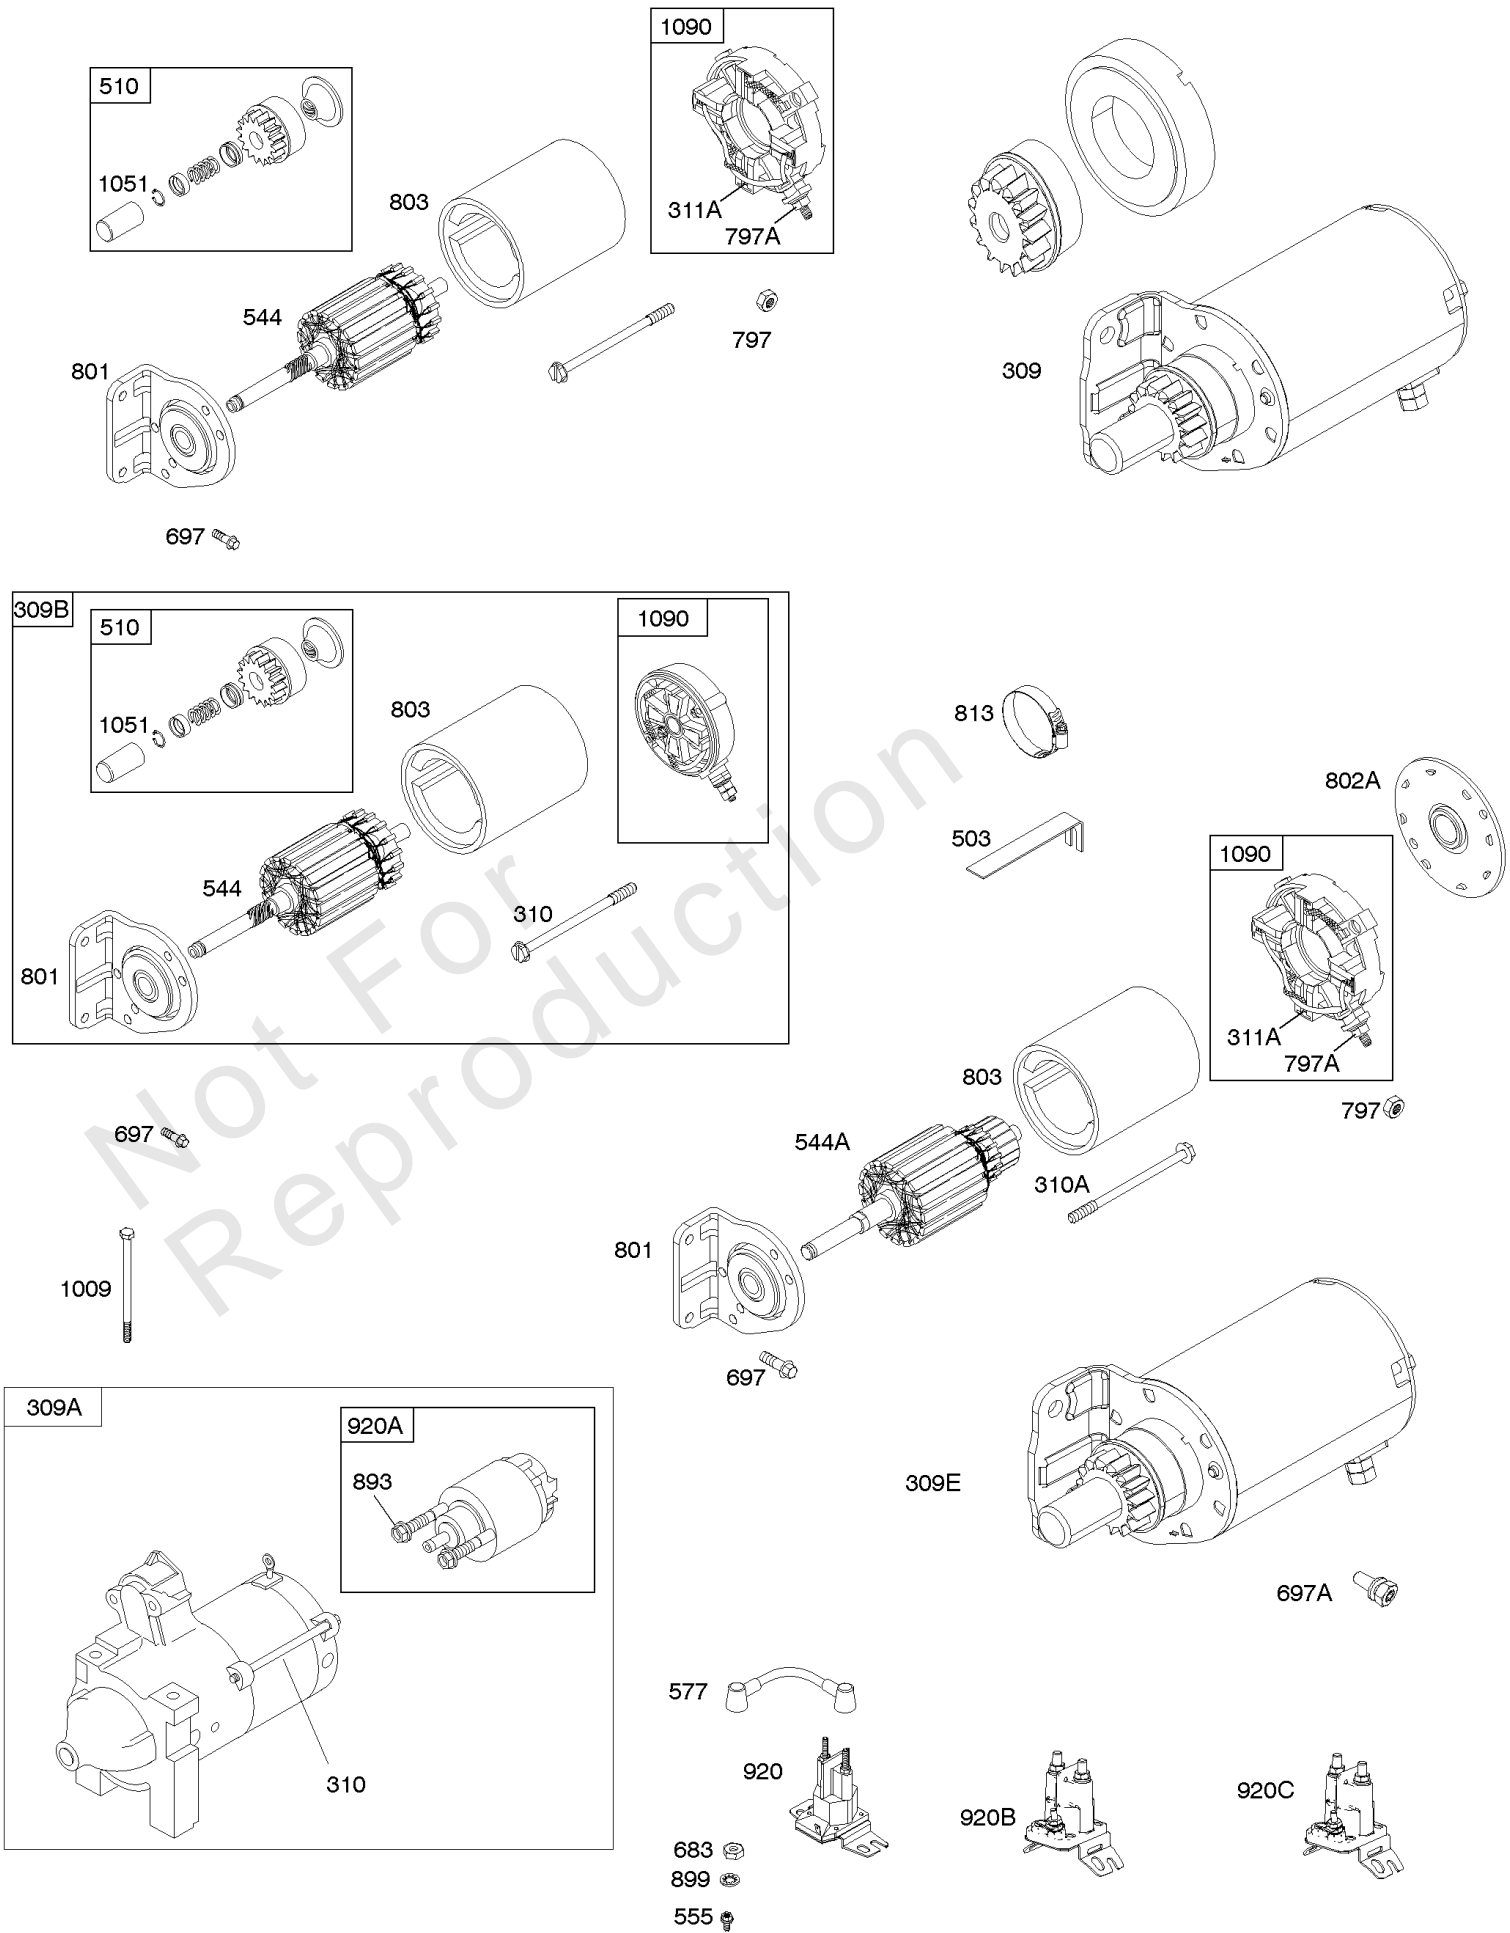

Not For Reproduction

Cylinder Head, Valve Covers

Mfg. No: 305447-3075-G1

Cylinder Head, Valve Covers

REF NO	PART NO	QTY	DESCRIPTION
5	809200		HEAD, Cylinder -(Cylinder 1)
5A	809201		HEAD, Cylinder -(Cylinder 2)
7	806085S		GASKET, Cylinder Head
13	692059		SCREW -(Cylinder Head)
21	809500		CAP, Oil Fill
33	807681		VALVE, Exhaust
34	807680		VALVE, Intake
35	692084		SPRING, Valve -(Intake) (Intake)
36	692084		SPRING, Valve -(Exhaust) (Exhaust)
40	692058		RETAINER, Valve
42	807683		KEEPER, Valve
45	843379		TAPPET, Valve
192	807623		ADJUSTER, Rocker Arm
276A	807085		WASHER, Sealing -(Rocker Cover)
276D	691766		WASHER, Sealing -(Head)(Rocker Cover)
337	792015		PLUG, Spark
383	19576S		WRENCH, Spark Plug
601	791850		CLAMP, Hose
635	692076		BOOT, Spark Plug
830	809157		STUD, Rocker Arm -(Rocker Arm)
868	691963		SEAL, Valve
871	692057		BUSHING, Valve Guide
914	807084		SCREW -(Rocker Cover)
918	791880		LINE, Fuel
1022	806039S		GASKET, Rocker Cover
1023	843749		COVER, Rocker
1023B	691494		COVER, Rocker
1023C	690910		COVER, Rocker
1023E	691531		COVER, Rocker -(Used On Engines Equipped With 9 Quart Fuel Tanks)
1023D	691558		COVER, Rocker
1026	691758		ROD, Push -(Exhaust)(Aluminum)
1026	691836		ROD, Push -(Intake)(Steel)
1029	807323		ARM, Rocker
1100	791959		PIVOT, Rocker Arm
1254	807084		SCREW -(Rocker Arm Stud)