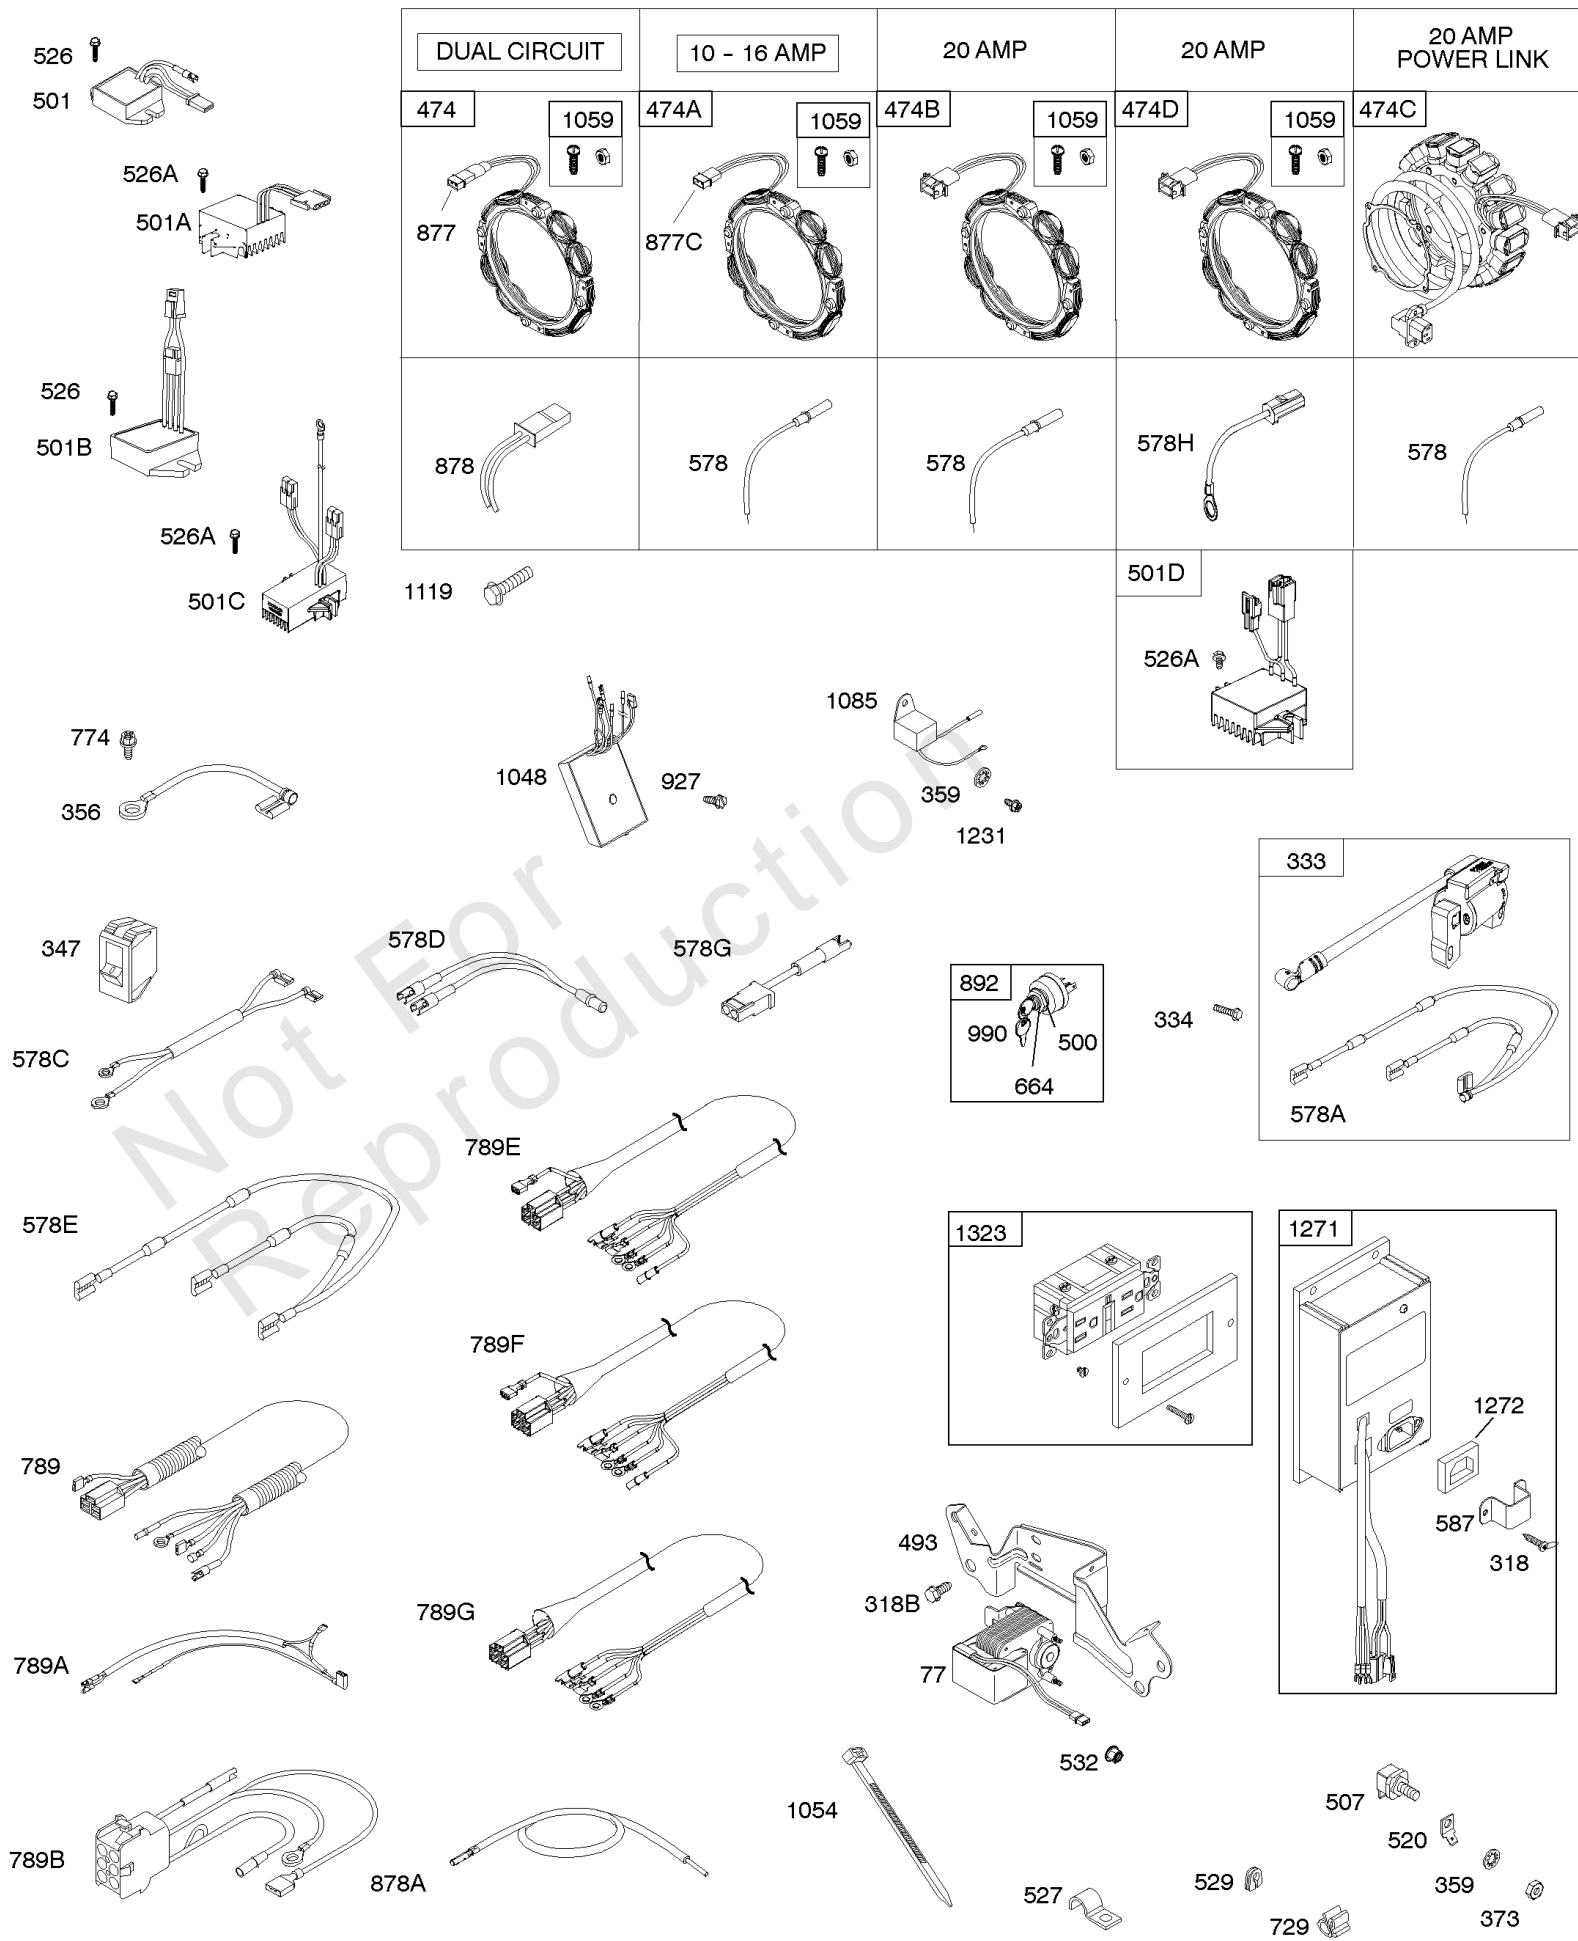

Alternator, Regulator, Wire Assemblies

Mfg. No: 305447-3075-G1

Alternator, Regulator, Wire Assemblies

REF NO	PART NO	QTY	DESCRIPTION
20	805049S		SEAL, Oil -(PTO Side)
318	807130		SCREW -(Mounting Bracket)
333	845606		ARMATURE, Magneto
334	692066		SCREW -(Magneto Armature)
347	691995		SWITCH, Rocker
356	690796		WIRE, Stop
359	691077		WASHER -(Ground Terminal)
373	691612		NUT -(Ground Terminal)
474A	592830		ALTERNATOR -(10-16 Amp Regulated)
500	691086		WASHER -(Key Switch)
501	845907		REGULATOR
507	691972		INSULATOR
520	691084		TERMINAL, Ground
526	692067		SCREW -(Regulator) (M6x12mm)
527	690423		CLAMP, Tube
529	690744		GROMMET
578	692306		WIRE ASSEMBLY
578A	844547		WIRE ASSEMBLY
578D	692961		WIRE ASSEMBLY
578E	691999		WIRE ASSEMBLY
587	698024		BRACKET, Mounting
664	691087		NUT -(Key Switch)
729	690586		CLIP, Wire
774	692067		SCREW -(Stop Wire)
789	691996		HARNESS, Wiring
877	393456		WIRE/CONNECTOR, Alternator
877C	399916		WIRE/CONNECTOR, Alternator
878	398661		HARNESS, Wiring
892	692318		SWITCH, Key
990	691959		SET, Key
1054	280275		TIE, Cable
1059	698516		KIT, Screw/Washer
1085	809093		MODULE, Ignition
1119	691552		SCREW -(Alternator)
1231	692067		SCREW -(Ignition Module)
1271	697261		INVERTER
1272	697260		GASKET, Inverter
1323	699146		RECEPTACLE, Powerlink