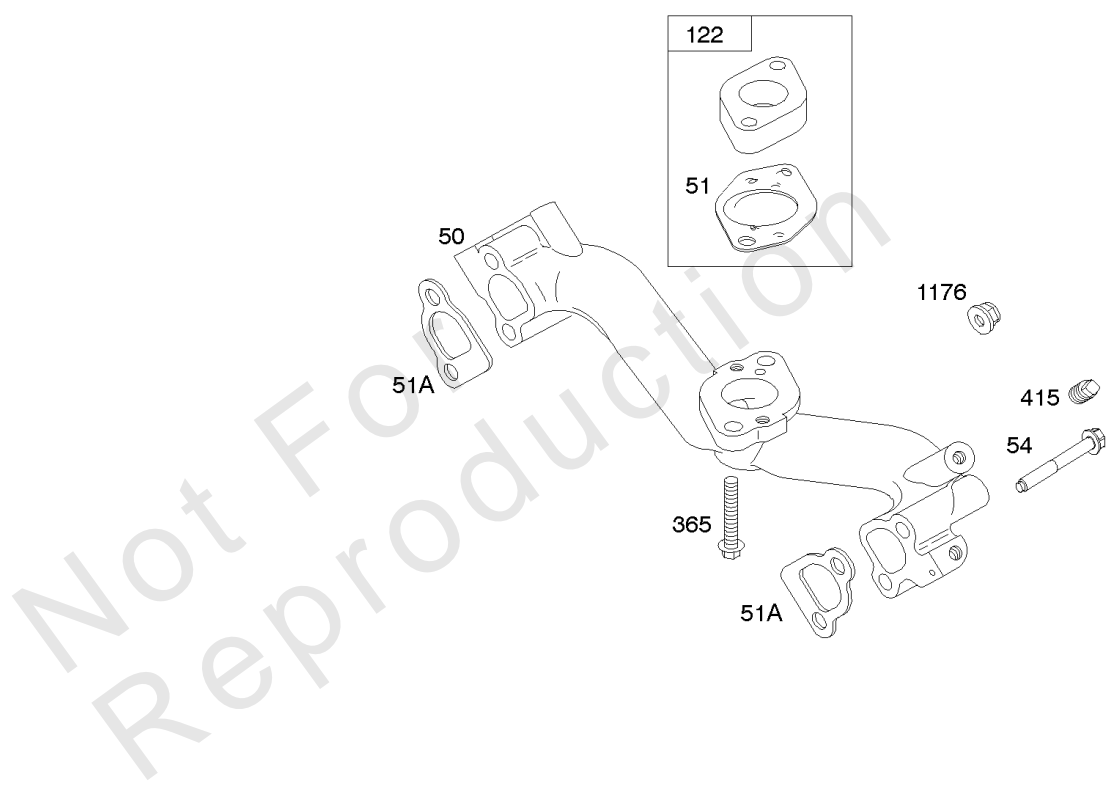

Intake Manifold

REF NO	PART NO	QTY	DESCRIPTION
50A	844034		MANIFOLD, Intake
51	691694		GASKET, Intake
51A	692035		GASKET, Intake
54	846604		SCREW -(Intake Manifold) (TEMP/MAP Sensor) (Intake Manifold)
122	690691		SPACER, Carburetor
365	690711		SCREW -(Carburetor/Throttle Body) (M8x38mm)
415	794903		PLUG -(1/8"-27 NPTF - EXTERNAL SQ)
480	806660		SCREW -(Tube Clamp) (M8x18mm)
601E	593879		CLAMP, Hose
964A	807468		CAP, Carburetor
1176	842067		NUT -(Exhaust Manifold)
1425	844712		HOSE, Purge Line
1425A	845717		HOSE, Purge Line
1431	844035		WASHER -(Tube Clamp)