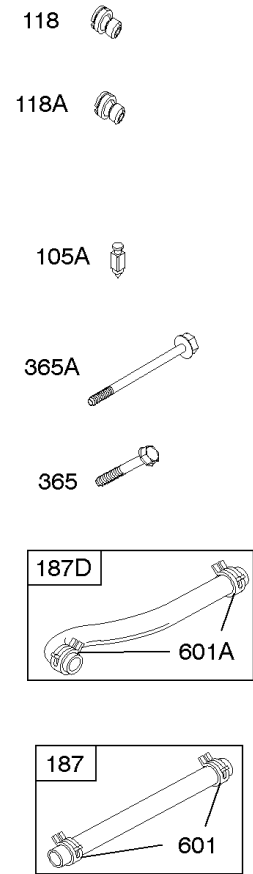

Carburetor

REF NO	PART NO	QTY	DESCRIPTION
11	691556		TUBE, Breather
11B	844921		TUBE, Breather -Used After Code Date 09121800
51	691694		GASKET, Intake
94	844987		KIT, Idle Mixture
95	690718		SCREW -(Throttle Valve)
97	809007		KIT, Throttle Shaft
98	808177		KIT, Idle Speed
102	692077		GASKET, Carburetor Body
104	690723		PIN, Float Hinge
105	797410		VALVE, Float Needle -(15.87 mm Long)
105A	846635		VALVE, Float Needle -(18.87 mm)
108A	844989		VALVE, Choke
109	808398		KIT, Choke Shaft
110	806861		WASHER -(Choke Shaft) (Plastic)
117	690881		JET, Main -(Standard) (Standard)
118	844990		JET, Main -(High Altitude) (5000 Feet)
118A	809442		JET, Main -(High Altitude) (9000 Feet and Above)
119	690720		SCREW -(Upper Carburetor Body to Lower Carburetor Body) (M4x18mm)
119	842761		SCREW -(Upper Carburetor Body to Lower Carburetor Body) (M4x16mm)
125	844988		CARBURETOR -Used After Code Date 09123100
130	690726		VALVE, Throttle
133A	844546		FLOAT, Carburetor
163C	844931		GASKET, Air Cleaner
187	791745		LINE, Fuel -(23) (Cut to Required Length)
187	791766		LINE, Fuel -(15 Inches Long)(Cut To Required Length)
187D	791744		LINE, Fuel -(Formed)(14 Inches Long)(Cut To Required Length)
217	806862		SPRING, Choke Return
231	690718		SCREW -(Choke Valve)
255	690721		BUSHING, Choke Shaft
276	690724		WASHER, Sealing
365	690711		SCREW -(Carburetor/Throttle Body) (M8x38mm)
365A	690866		SCREW -(Carburetor/Throttle Body) (M6 x 98mm)
445	394018S		FILTER, A/C Cartridge
467	691985		KNOB, Air Cleaner Cover -Used Before Code Date 10040100
467	846431		KNOB, Air Cleaner Cover -Used After Code Date 10033100
601	791850		CLAMP, Hose
601A	691038		CLAMP, Hose -(Black)