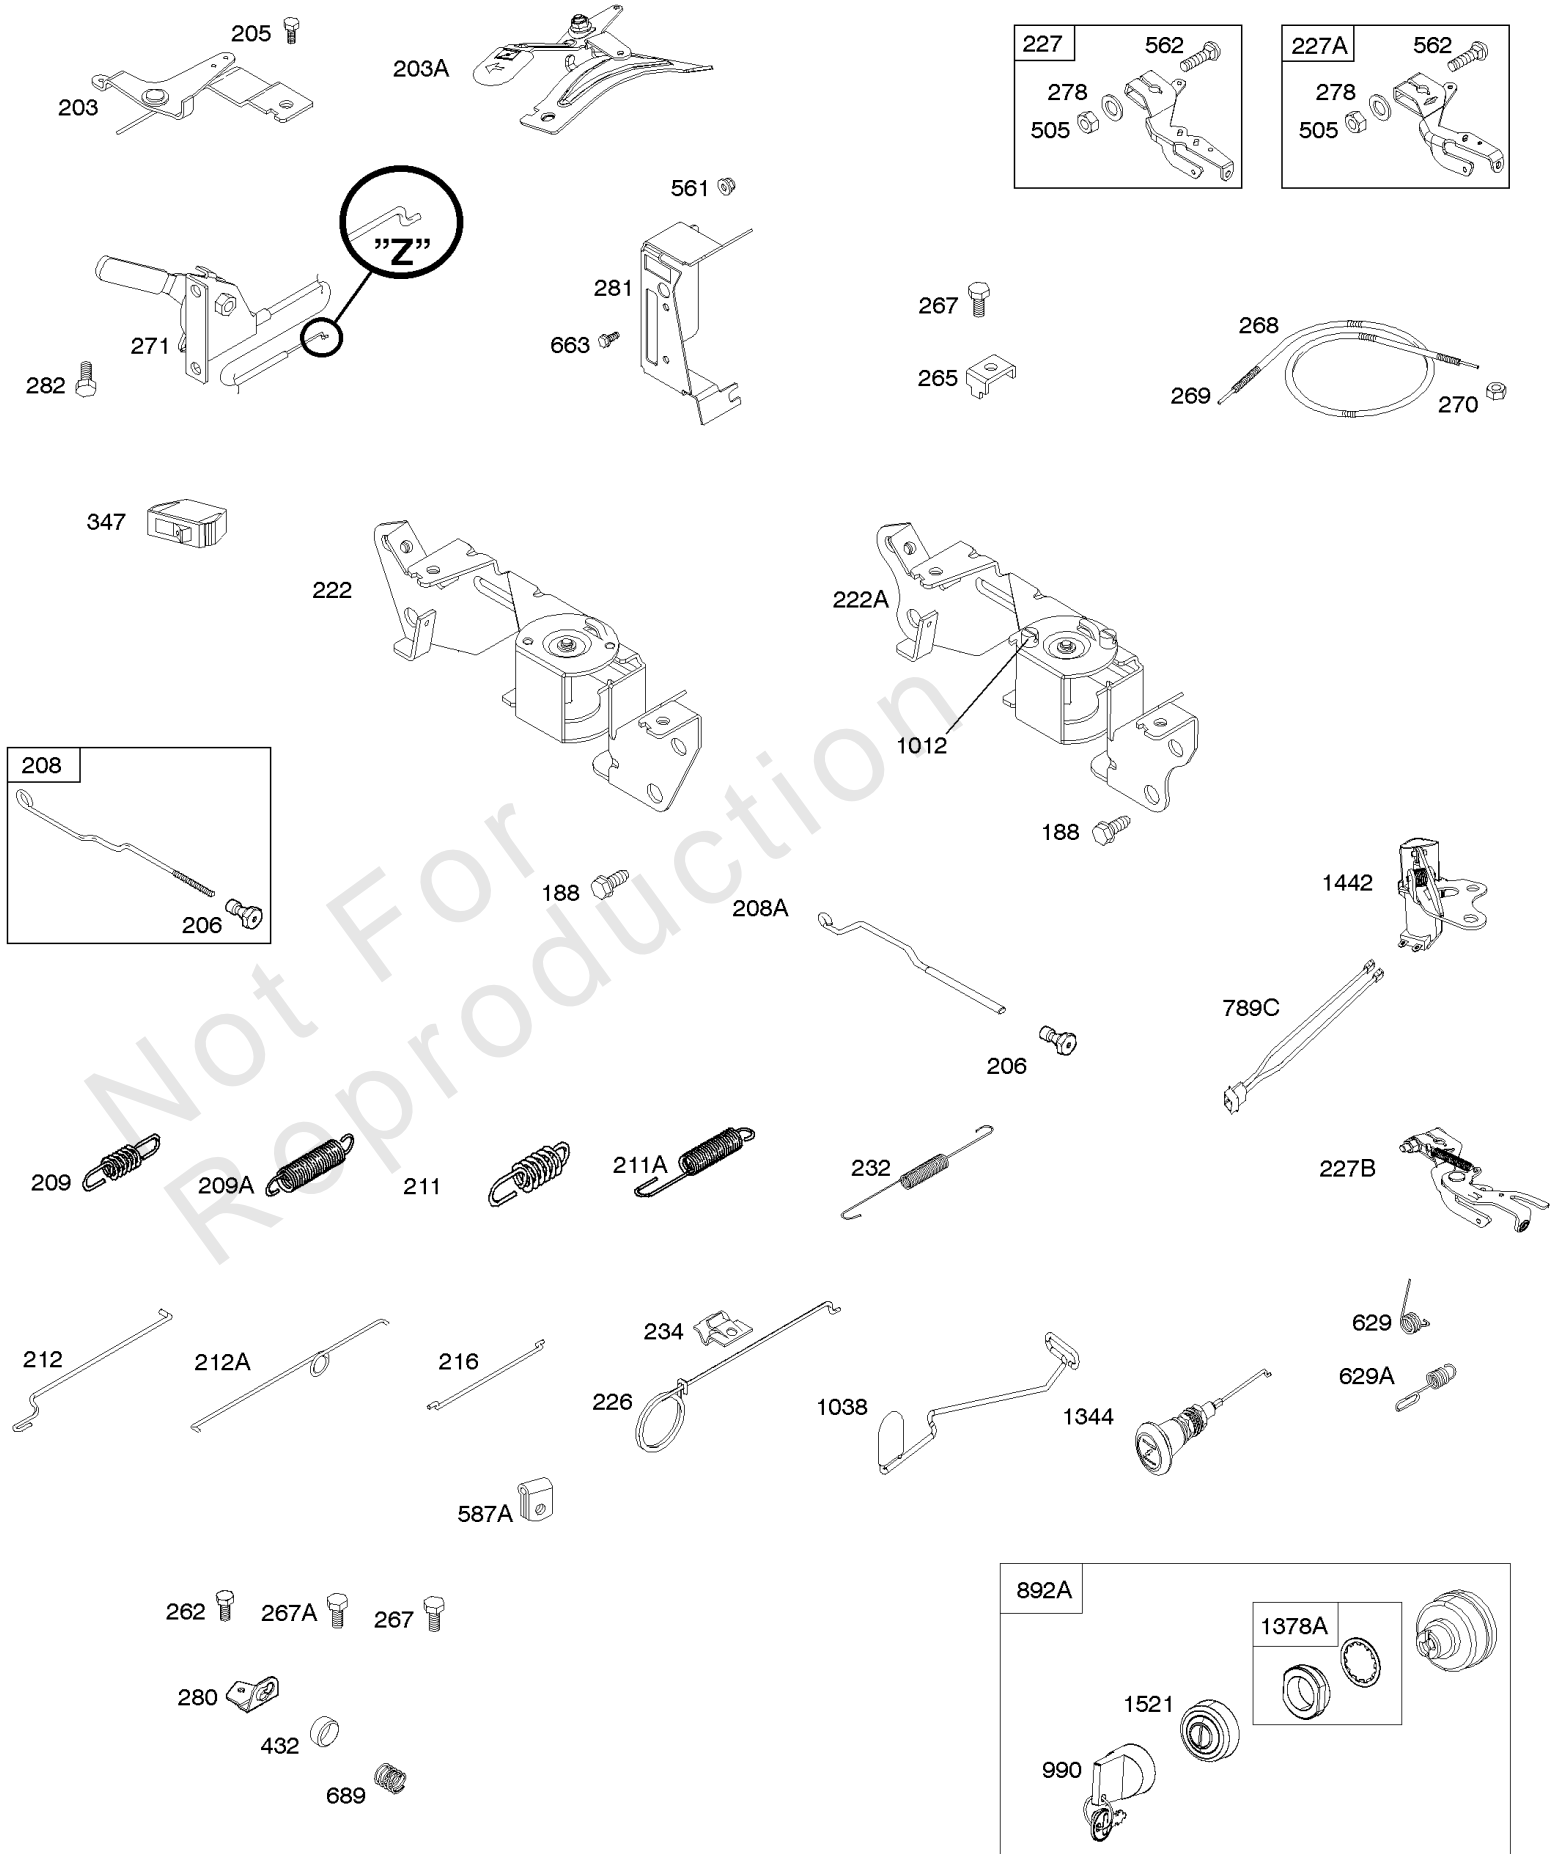

Governor Spring, Controls

REF NO	PART NO	QTY	DESCRIPTION
188	692056		SCREW -(Control Bracket) (M8x14mm)
188	845964		SCREW -(Control Bracket) (M8x10mm)
203	690923		CRANK, Bell
205	692083		SCREW -(Bell Crank)
206	691244		NUT, Governor Adjusting
208	808453		ROD, Governor Control
209	692070		SPRING, Governor -(Red)
211	692069		SPRING, Governed Idle -(Red)
212	847015		LINK, Throttle
216	690705		LINK, Choke
222	845305		BRACKET, Control
226	692075		ROD, Choke
227	690236		LEVER, Governor Control
232	692073		SPRING, Governor Link
234	691723		CLIP, Control Rod
262	692083		SCREW -(Rod Bracket)
265	691024		CLAMP, Casing
267	841552		SCREW -(Casing Clamp) (M5x20mm)
267A	692083		SCREW -(Casing Clamp) (M5x20mm)
268	691025		CASING, Control Wire -(Cut To Required Length)
269	691026		WIRE, Control -(Cut To Required Length)
270	691027		NUT -(Control Wire Casing)
271	692541		LEVER, Control -(Cable Wire With Z Formed End)
278	842122		WASHER -(Governor Control Lever)
280	691526		BRACKET, Fixed Speed
281	690742		PANEL, Control
282	692083		SCREW -(Control Lever)
347	691995		SWITCH, Rocker
432	691509		CAP, Spring
505	690238		NUT -(Governor Lever)
561	690713		NUT -(Control Lever)
562	690239		BOLT -(Governor Control Lever)
587A	807116		CLAMP, Cable
629	807004		SPRING, Throttle Return -(Throttle Return)
663	692083		SCREW -(Control Panel)
689	691272		SPRING, Friction
990	691959		SET, Key
1012	690592		RETAINER, Link