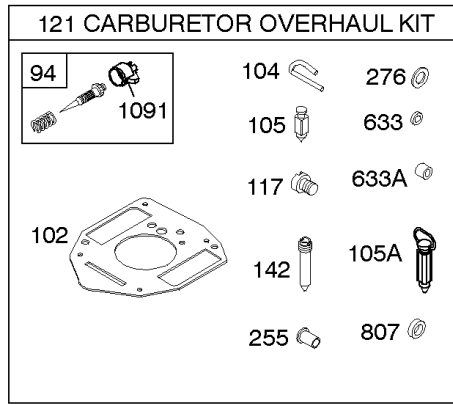

Carburetor

REF NO	PART NO	QTY	DESCRIPTION
629	807004		SPRING, Throttle Return -(Throttle Return)
633	806131		SEAL, Choke/Throttle Shaft -(Throttle Shaft)
633A	690722		SEAL, Choke/Throttle Shaft -(Choke Shaft)
637	806999		WASHER -(Throttle Shaft)
637A	807000		WASHER -(Throttle Shaft)
643B	844932		RETAINER, Air Filter
742	807001		RETAINER, E Ring
807	805557		SPACER -(Throttle)
955	807723		PLUG, Carburetor
987	807002		SEAL, Choke/Throttle Shaft
996A	844930		SHIELD, Carburetor
1091	844448		CAP, Limiter

Not For Reproduction