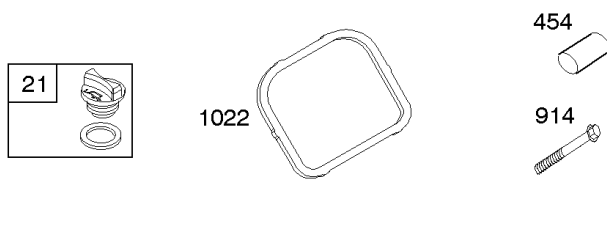

Cylinder Head, Valve Covers

Mfg. No: 305447-3075-G1

Cylinder Head, Valve Covers

REF NO	PART NO	QTY	DESCRIPTION
5	809200		HEAD, Cylinder -(Cylinder 1)
5A	809201		HEAD, Cylinder -(Cylinder 2)
7	806085S		GASKET, Cylinder Head
13	692059		SCREW -(Cylinder Head)
21	809500		CAP, Oil Fill
33	807681		VALVE, Exhaust
34	807680		VALVE, Intake
35	692084		SPRING, Valve -(Intake) (Intake)
36	692084		SPRING, Valve -(Exhaust) (Exhaust)
40	692058		RETAINER, Valve
42	807683		KEEPER, Valve
45	843379		TAPPET, Valve
192	807623		ADJUSTER, Rocker Arm
276A	807085		WASHER, Sealing -(Rocker Cover)
276D	691766		WASHER, Sealing -(Head)(Rocker Cover)
337	792015		PLUG, Spark
383	19576S		WRENCH, Spark Plug
601	791850		CLAMP, Hose
635	692076		BOOT, Spark Plug
830	809157		STUD, Rocker Arm -(Rocker Arm)
868	691963		SEAL, Valve
871	692057		BUSHING, Valve Guide
914	807084		SCREW -(Rocker Cover)
918	791880		LINE, Fuel
1022	806039S		GASKET, Rocker Cover
1023	843749		COVER, Rocker
1023B	691494		COVER, Rocker
1023C	690910		COVER, Rocker
1023E	691531		COVER, Rocker -(Used On Engines Equipped With 9 Quart Fuel Tanks)
1023D	691558		COVER, Rocker
1026	691758		ROD, Push -(Exhaust)(Aluminum)
1026	691836		ROD, Push -(Intake)(Steel)
1029	807323		ARM, Rocker
1100	791959		PIVOT, Rocker Arm
1254	807084		SCREW -(Rocker Arm Stud)