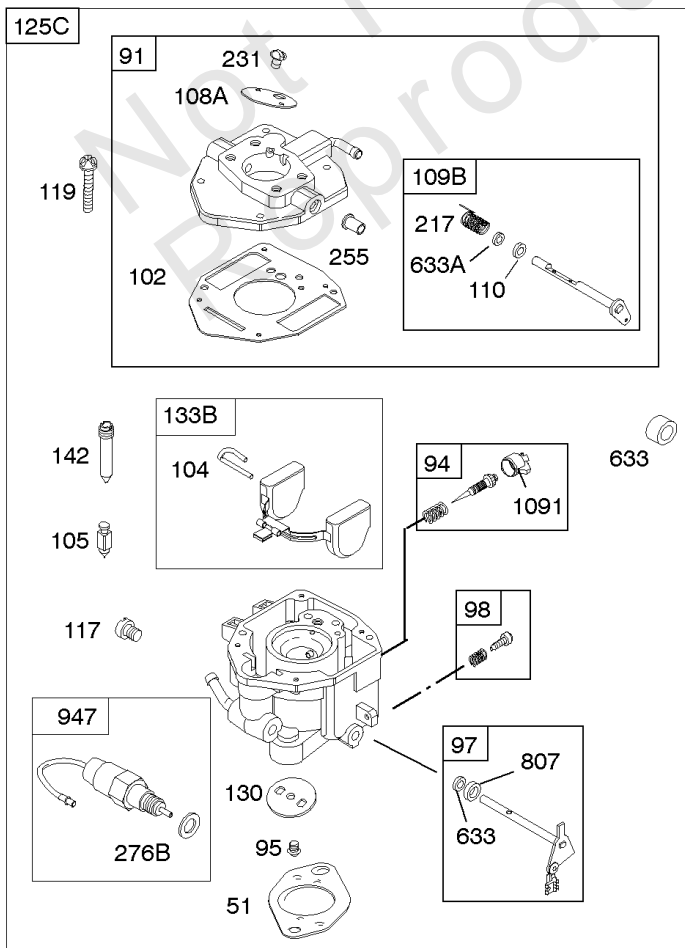

Carburetor

REF NO	PART NO	QTY	DESCRIPTION
11	691556		TUBE, Breather
51	691694		GASKET, Intake
91	809208		BODY, Upper Carburetor
94	844987		KIT, Idle Mixture
95	690718		SCREW -(Throttle Valve)
97	809007		KIT, Throttle Shaft
98	808177		KIT, Idle Speed
102	692077		GASKET, Carburetor Body
104	690723		PIN, Float Hinge
105	797410		VALVE, Float Needle -(15.87 mm Long)
105A	846635		VALVE, Float Needle -(18.87 mm)
108A	844989		VALVE, Choke
109	808398		KIT, Choke Shaft
109B	809096		SHAFT, Choke
110	806861		WASHER -(Choke Shaft) (Plastic)
117	690881		JET, Main -(Standard) (Standard)
118	844990		JET, Main -(High Altitude) (5000 Feet)
118A	809442		JET, Main -(High Altitude) (9000 Feet and Above)
119	842761		SCREW -(Upper Carburetor Body to Lower Carburetor Body) (M4x16mm)
119	690720		SCREW -(Upper Carburetor Body to Lower Carburetor Body) (M4x18mm)
125C	809011		CARBURETOR -Use Before Date Code 10010100
130	690726		VALVE, Throttle
133A	844546		FLOAT, Carburetor
142	690725		NOZZLE, Carburetor
163C	844931		GASKET, Air Cleaner
187	791745		LINE, Fuel -(23) (Cut to Required Length)
187	791766		LINE, Fuel -(15 Inches Long)(Cut To Required Length)
187D	791744		LINE, Fuel -(Formed)(14 Inches Long)(Cut To Required Length)
217	806862		SPRING, Choke Return
231	690718		SCREW -(Choke Valve)
255	690721		BUSHING, Choke Shaft
276B	806137		WASHER, Sealing -(Fuel Solenoid)
365	690711		SCREW -(Carburetor/Throttle Body) (M8x38mm)
365A	690866		SCREW -(Carburetor/Throttle Body) (M6 x 98mm)
445A	393957S		FILTER, A/C Cartridge
467	691985		KNOB, Air Cleaner Cover -Used Before Code Date 10040100
467	846431		KNOB, Air Cleaner Cover -Used After Code Date 10033100
536	845198		CLEANER, Air