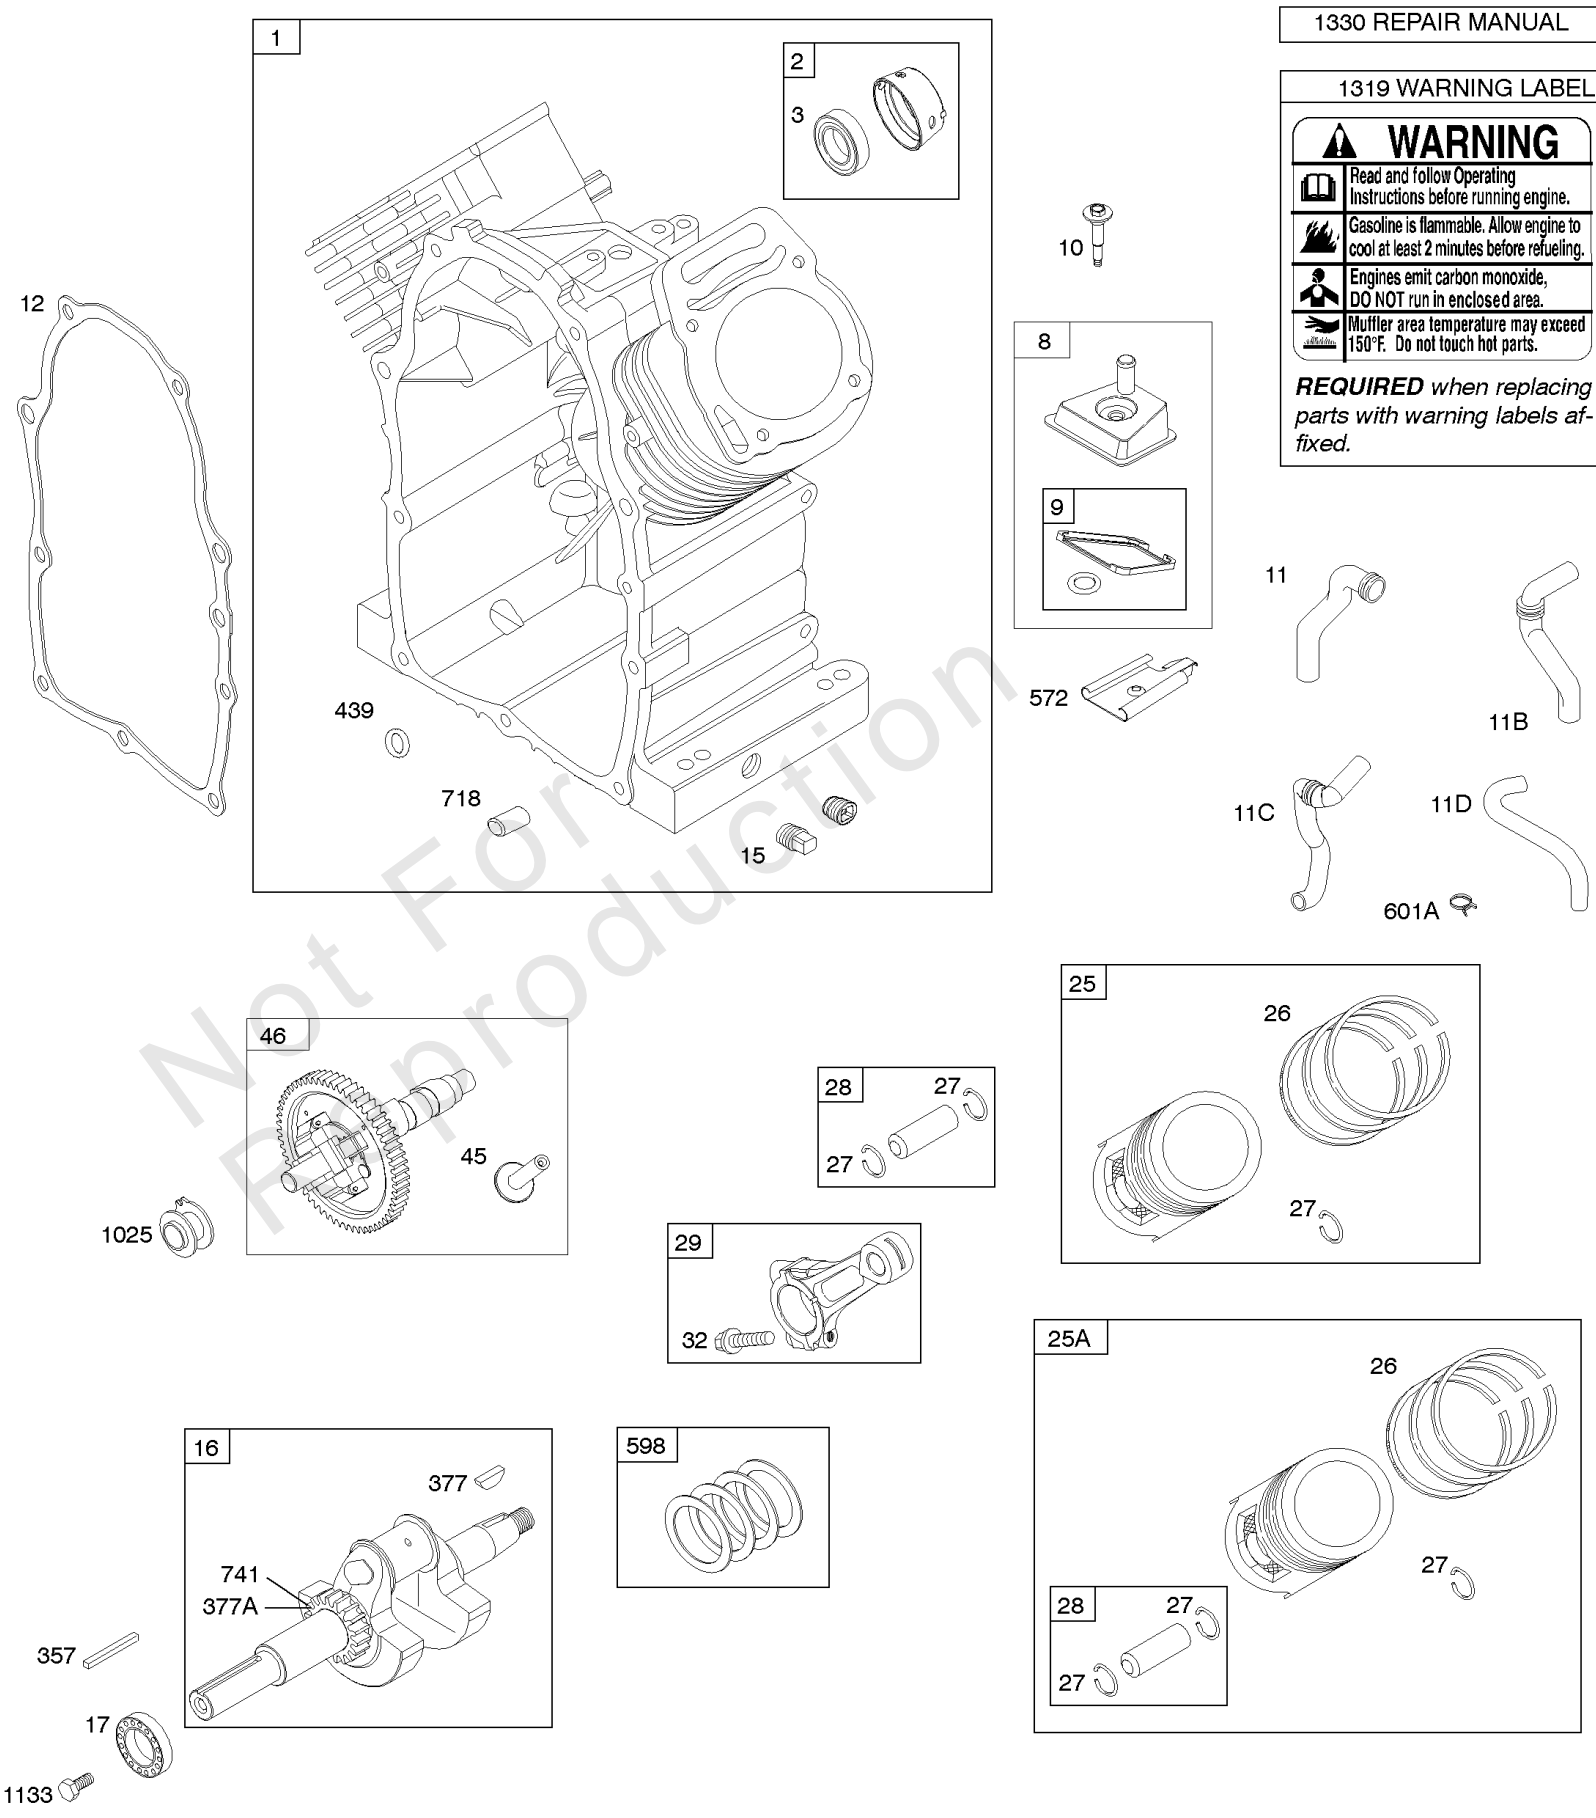

REQUIRED when replacing parts with warning labels affixed.

Camshaft, Crankshaft, Cylinder, Piston/Rings/Connecting Rod

REF NO	PART NO	QTY	DESCRIPTION
601A	691038		CLAMP, Hose -(Black)
718	806469		PIN, Locating -(Cylinder)
741	846085		GEAR, Timing
1025	690689		SPOOL, Governor
1036	-----		Label-Emissions -(Available From A Briggs & Stratton Authorized Dealer)
1133	690342		SCREW -(Crankshaft)
1319	794467		LABEL, Warning
1330	272144		MANUAL, Repair