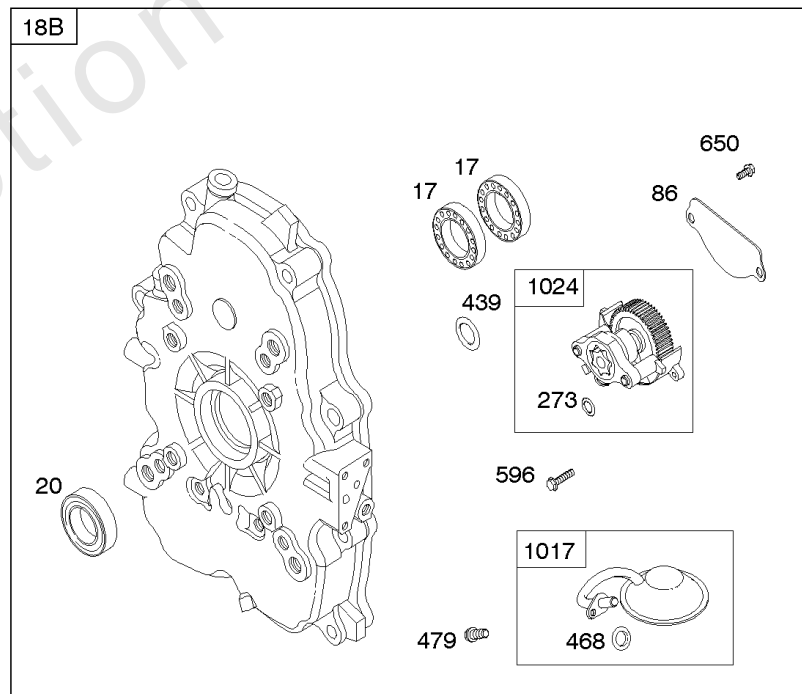

Carburetor Overhaul Kit, Engine & Valve Set

REF NO	PART NO	QTY	DESCRIPTION
3	805101S		SEAL, Oil -(Magneto Side)
7	806085S		GASKET, Cylinder Head
9	844986		GASKET, Breather
12	846487		GASKET, Crankcase
20	805049S		SEAL, Oil -(PTO Side)
51	691694		GASKET, Intake
51A	692035		GASKET, Intake
94	844987		KIT, Idle Mixture
102	692077		GASKET, Carburetor Body
104	690723		PIN, Float Hinge
105	797410		VALVE, Float Needle -(15.87 mm Long)
105A	846635		VALVE, Float Needle -(18.87 mm)
117	690881		JET, Main -(Standard) (Standard)
121	809021		KIT, Carburetor Overhaul
142	690725		NOZZLE, Carburetor
163	692081		GASKET, Air Cleaner -(Air Cleaner)
255	690721		BUSHING, Choke Shaft
273	690681		SEAL, O-Ring -(Oil Pump)
276	690724		WASHER, Sealing
276A	807085		WASHER, Sealing -(Rocker Cover)
358	808704		GASKET SET, Engine
439	692154		O-RING, Oil Gallery -(Crankcase Cover/Sump or Cylinder Assembly)
468	690690		SEAL, O-Ring -(Oil Pump Screen)
633	806131		SEAL, Choke/Throttle Shaft -(Throttle Shaft)
633A	690722		SEAL, Choke/Throttle Shaft -(Choke Shaft)
691	842826		SEAL, Governor Shaft
807	805557		SPACER -(Throttle)
868	691963		SEAL, Valve
883	691613		GASKET, Exhaust
988	692063		GASKET, Oil Adapter
1022	806039S		GASKET, Rocker Cover
1091	844448		CAP, Limiter
1095B	842723		GASKET SET, Valve