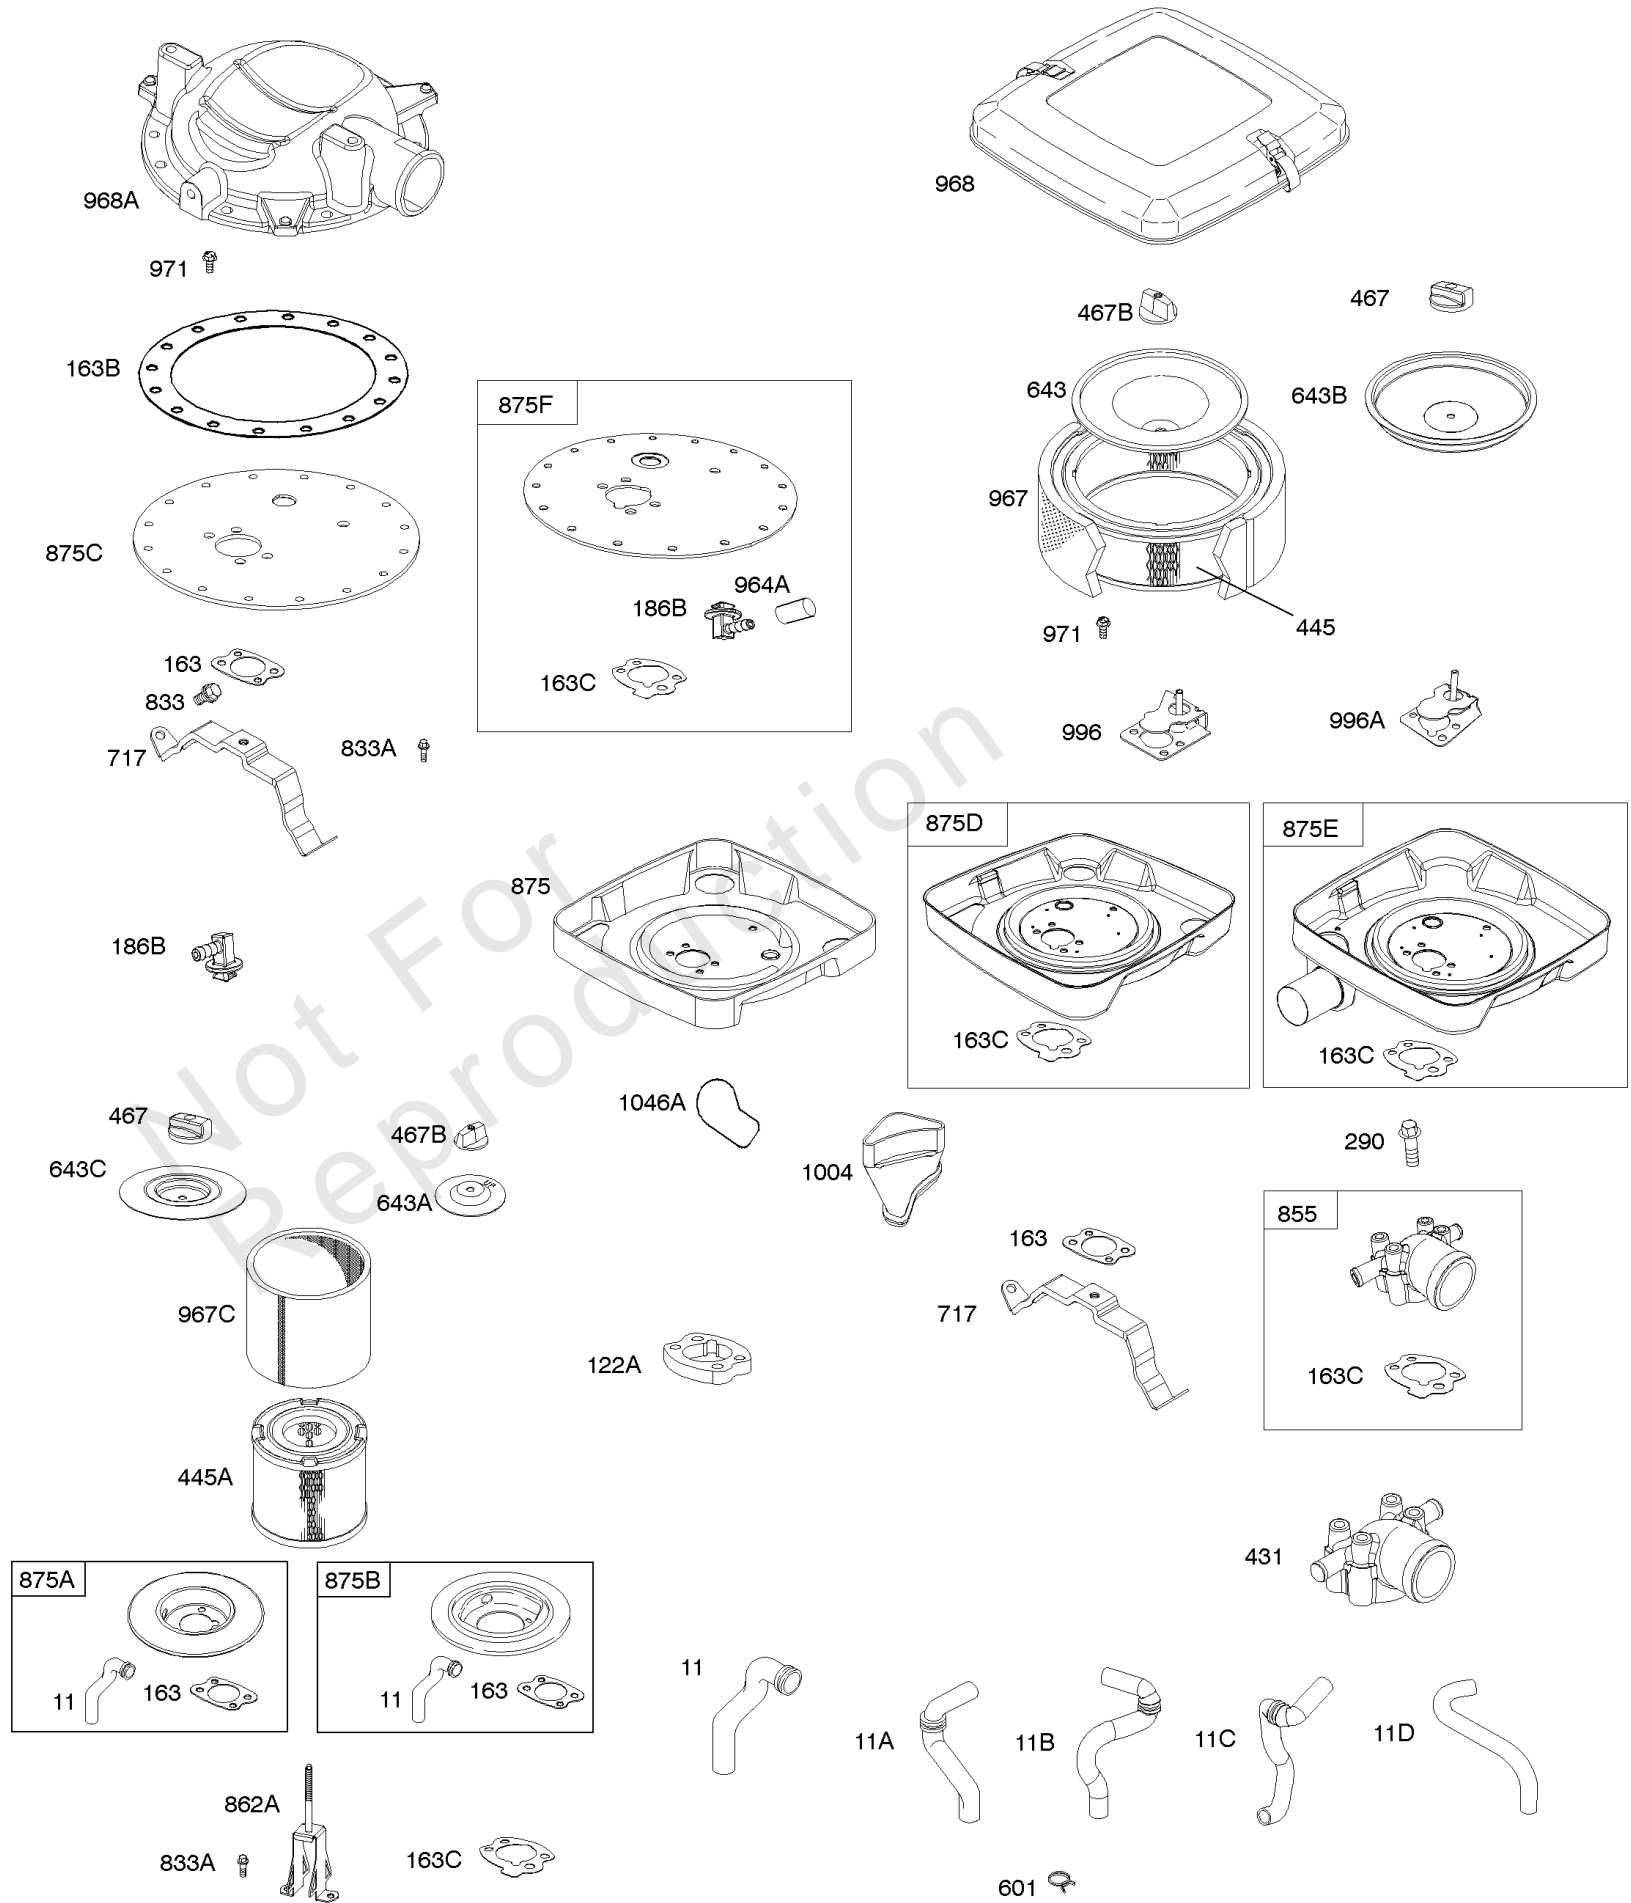

Parts Manual

Mfg. No: 305447-3077-G1

Model Components	Page
Air Cleaners.....	4
Alternator, Regulator, Wire Assemblies.....	6
Blower Housing, Rewind Starter.....	8
Camshaft, Crankshaft, Cylinder, Piston/Rings/Connecting Rod.....	10
Carburetor.....	26
Carburetor Overhaul Kit, Engine & Valve Set.....	30
Crankcase Cover, Lubrication, Oil Filter Adapter.....	32
Cylinder Head, Valve Covers.....	36
Electric Starter.....	38
Electronic Governor.....	40
Exhaust Systems.....	42
Flywheel, Rotating Screens.....	44
Fuel Supply.....	46
Governor Spring, Controls.....	50
Intake Manifold.....	54
Replacement Engine - US & Canada.....	56
Shrouds, Air Guides.....	57

Not For
Reproduction

Air Cleaners

REF NO	PART NO	QTY	DESCRIPTION
11	691556		TUBE, Breather
11A	806083S		TUBE, Breather -Used Before Code Date 09121700
11B	844921		TUBE, Breather -Used After Code Date 09121800
122A	846960		SPACER, Carburetor
163	692081		GASKET, Air Cleaner -(Air Cleaner)
163B	841823		GASKET, Air Cleaner -(Air Cleaner)
445	394018S		FILTER, A/C Cartridge
445A	393957S		FILTER, A/C Cartridge
467	691985		KNOB, Air Cleaner Cover -Used Before Code Date 10040100
467	846431		KNOB, Air Cleaner Cover -Used After Code Date 10033100
467B	691668		KNOB, Air Cleaner Cover
601	791850		CLAMP, Hose
643B	844932		RETAINER, Air Filter
717	692153		BRACKET, Air Cleaner
833	807084		SCREW -(Air Cleaner Mounting Strap/Stud)
833A	691593		SCREW -(Air Cleaner Mounting Strap/Stud)
862A	691565		STRAP/STUD, Air Cleaner Mounting -(Replacement, Order Reference 536)
875D	845142		BASE, Air Cleaner
964A	807468		CAP, Carburetor
967	272490S		FILTER, Pre Cleaner
967C	271794S		FILTER, Pre Cleaner
968	699959		COVER, Air Cleaner
971	807084		SCREW -(Air Cleaner Base to Carburetor/Throttle Body)
996A	844930		SHIELD, Carburetor
1004	841656		DUCT, Air
1046A	843068		PLUG, Blower Housing