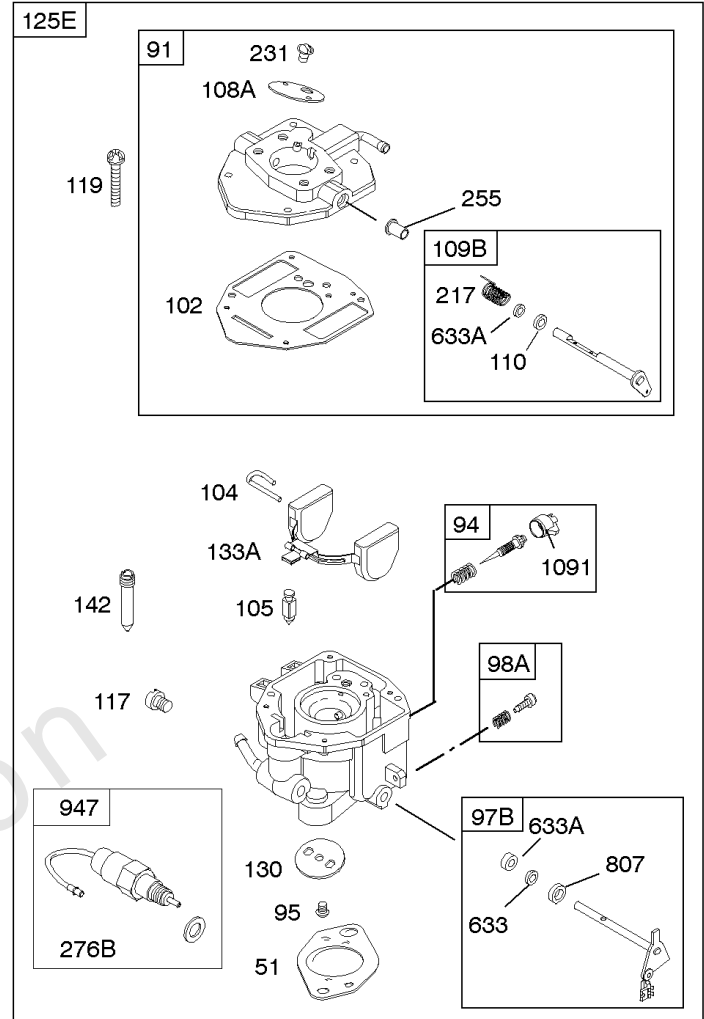

Carburetor

REF NO	PART NO	QTY	DESCRIPTION
51	691694		GASKET, Intake
91	809208		BODY, Upper Carburetor
94	844987		KIT, Idle Mixture
95	690718		SCREW -(Throttle Valve)
98	808177		KIT, Idle Speed
98A	808981		KIT, Idle Speed
102	692077		GASKET, Carburetor Body
104	690723		PIN, Float Hinge
105	797410		VALVE, Float Needle -(15.87 mm Long)
105A	846635		VALVE, Float Needle -(18.87 mm)
108A	844989		VALVE, Choke
109	808398		KIT, Choke Shaft
109B	809096		SHAFT, Choke
110	806861		WASHER -(Choke Shaft) (Plastic)
117	690881		JET, Main -(Standard) (Standard)
118	844990		JET, Main -(High Altitude) (5000 Feet)
118A	809442		JET, Main -(High Altitude) (9000 Feet and Above)
119	842761		SCREW -(Upper Carburetor Body to Lower Carburetor Body) (M4x16mm)
119	690720		SCREW -(Upper Carburetor Body to Lower Carburetor Body) (M4x18mm)
130	690726		VALVE, Throttle
133A	844546		FLOAT, Carburetor
142	690725		NOZZLE, Carburetor
187	791766		LINE, Fuel -(15 Inches Long)(Cut To Required Length)
187	791745		LINE, Fuel -(23) (Cut to Required Length)
187D	791744		LINE, Fuel -(Formed)(14 Inches Long)(Cut To Required Length)
217	806862		SPRING, Choke Return
231	690718		SCREW -(Choke Valve)
255	690721		BUSHING, Choke Shaft
276	690724		WASHER, Sealing
276B	806137		WASHER, Sealing -(Fuel Solenoid)
365	690711		SCREW -(Carburetor/Throttle Body) (M8x38mm)
365A	690866		SCREW -(Carburetor/Throttle Body) (M6 x 98mm)
601	791850		CLAMP, Hose
601A	691038		CLAMP, Hose -(Black)
629	807004		SPRING, Throttle Return -(Throttle Return)
633	806131		SEAL, Choke/Throttle Shaft -(Throttle Shaft)
633A	690722		SEAL, Choke/Throttle Shaft -(Choke Shaft)