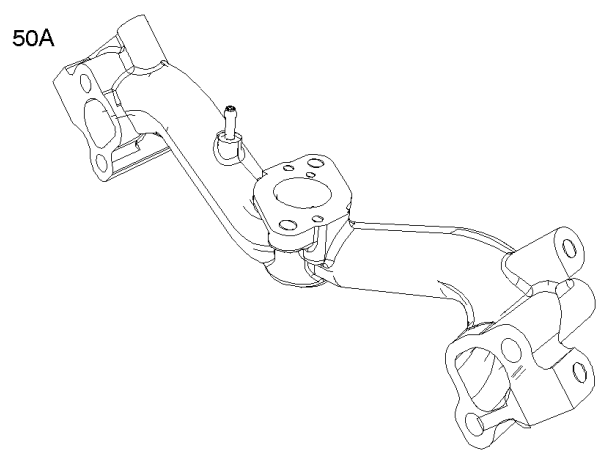

Intake Manifold

REF NO	PART NO	QTY	DESCRIPTION
50A	844034		MANIFOLD, Intake
51	691694		GASKET, Intake
51A	692035		GASKET, Intake
54	846604		SCREW -(Intake Manifold) (TEMP/MAP Sensor) (Intake Manifold)
122	690691		SPACER, Carburetor
365	690711		SCREW -(Carburetor/Throttle Body) (M8x38mm)
415	794903		PLUG -(1/8"-27 NPTF - EXTERNAL SQ)
480	806660		SCREW -(Tube Clamp) (M8x18mm)
601E	593879		CLAMP, Hose
964A	807468		CAP, Carburetor
1176	842067		NUT -(Exhaust Manifold)
1425	844712		HOSE, Purge Line
1425A	845717		HOSE, Purge Line
1431	844035		WASHER -(Tube Clamp)