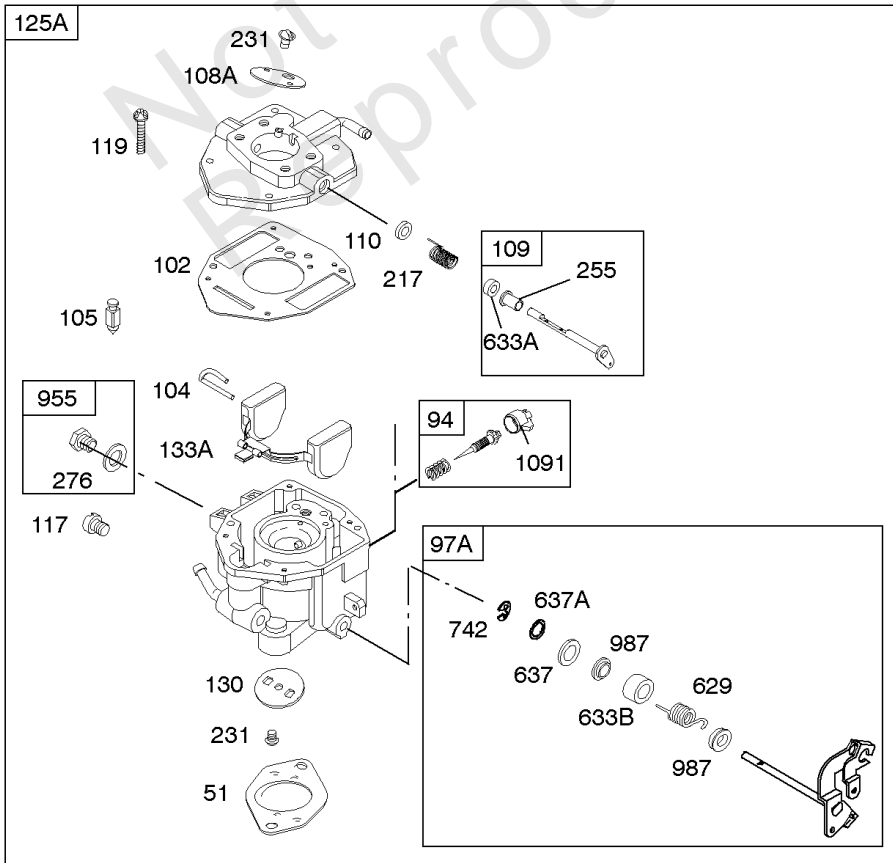

Carburetor

REF NO	PART NO	QTY	DESCRIPTION
629	807004		SPRING, Throttle Return -(Throttle Return)
633	806131		SEAL, Choke/Throttle Shaft -(Throttle Shaft)
633A	690722		SEAL, Choke/Throttle Shaft -(Choke Shaft)
637	806999		WASHER -(Throttle Shaft)
637A	807000		WASHER -(Throttle Shaft)
643B	844932		RETAINER, Air Filter
742	807001		RETAINER, E Ring
807	805557		SPACER -(Throttle)
955	807723		PLUG, Carburetor
987	807002		SEAL, Choke/Throttle Shaft
996A	844930		SHIELD, Carburetor
1091	844448		CAP, Limiter

Not For Reproduction