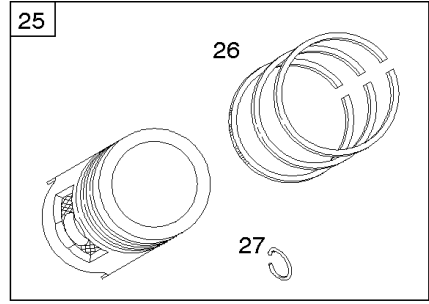

1036 EMISSIONS LABEL

1330 REPAIR MANUAL

1319 WARNING LABEL

	WARNING
	Read and follow Operating Instructions before running engine.
	Gasoline is flammable. Allow engine to cool at least 2 minutes before refueling.
	Engines emit carbon monoxide, DO NOT run in enclosed area.
	Muffler area temperature may exceed 150°F. Do not touch hot parts.

REQUIRED when replacing parts with warning labels affixed.