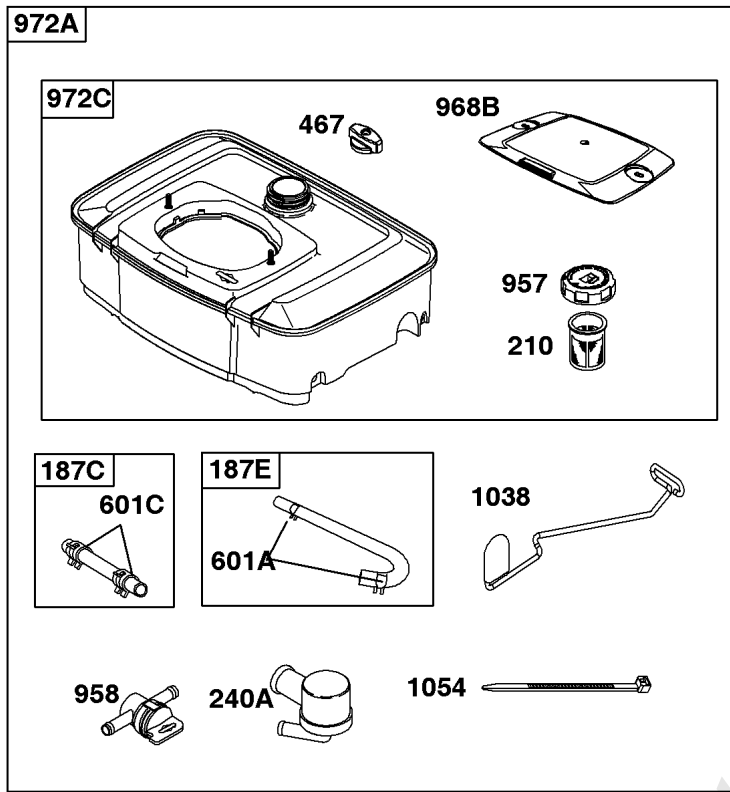

Included in Fuel Tank Service #845137

Included in Fuel Tank Service #845138