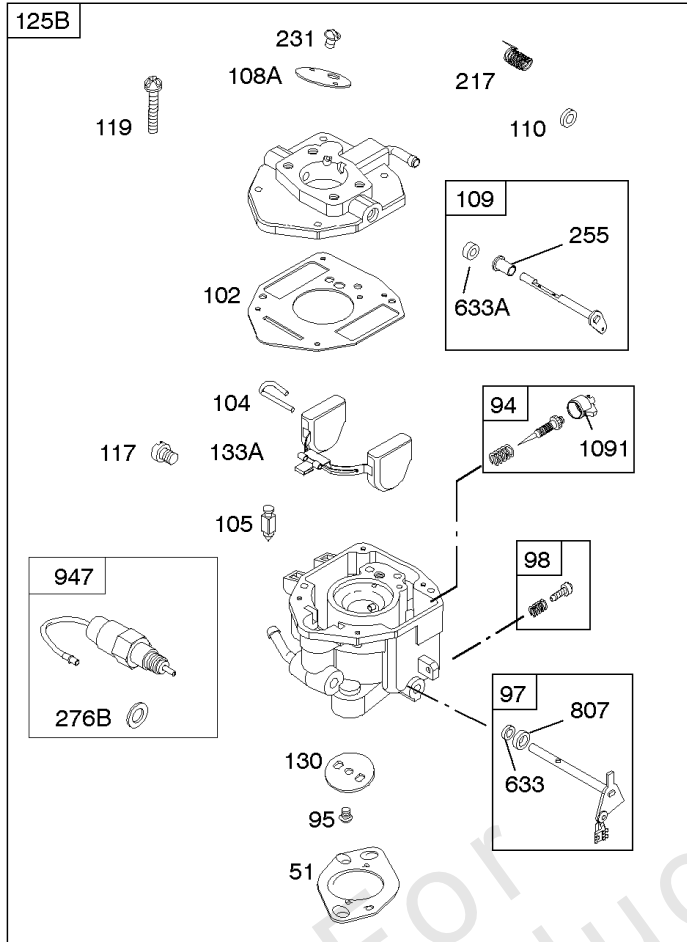

Carburetor

REF NO	PART NO	QTY	DESCRIPTION
601A	691038		CLAMP, Hose -(Black)
633	806131		SEAL, Choke/Throttle Shaft -(Throttle Shaft)
633A	690722		SEAL, Choke/Throttle Shaft -(Choke Shaft)
807	805557		SPACER -(Throttle)
833A	691593		SCREW -(Air Cleaner Mounting Strap/Stud)
947	692094		SOLENOID, Fuel
1091	844448		CAP, Limiter

Not For Reproduction