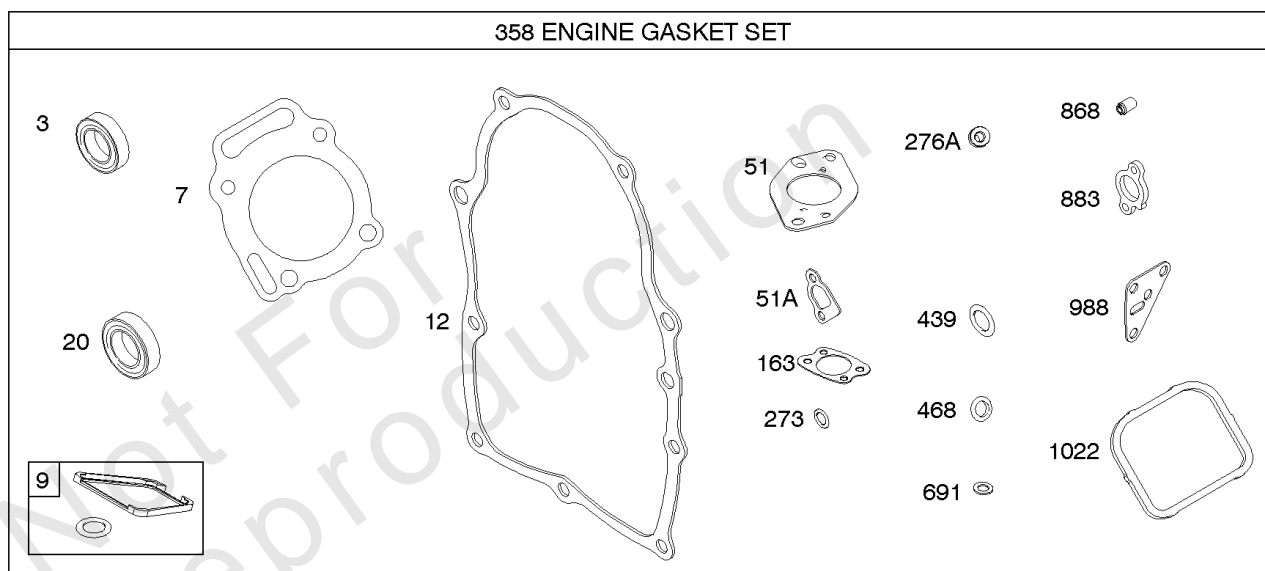

Carburetor

REF NO	PART NO	QTY	DESCRIPTION
601A	691038		CLAMP, Hose -(Black)
633	806131		SEAL, Choke/Throttle Shaft -(Throttle Shaft)
633A	690722		SEAL, Choke/Throttle Shaft -(Choke Shaft)
807	805557		SPACER -(Throttle)
833A	691593		SCREW -(Air Cleaner Mounting Strap/Stud)
947	692094		SOLENOID, Fuel
1091	844448		CAP, Limiter

Not For Reproduction