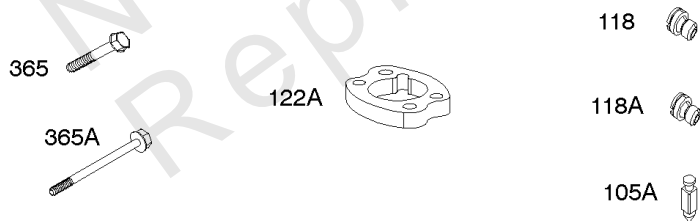

Carburetor

REF NO	PART NO	QTY	DESCRIPTION
947	692094		SOLENOID, Fuel
955	807723		PLUG, Carburetor
1091	844448		CAP, Limiter

Not For Reproduction