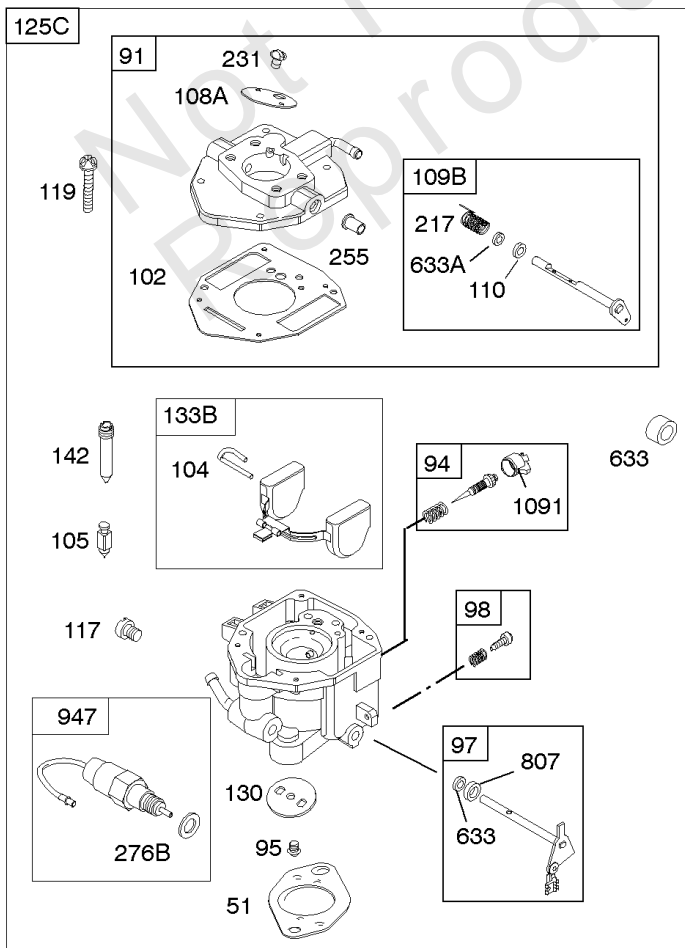

Carburetor

REF NO	PART NO	QTY	DESCRIPTION
601A	691038		CLAMP, Hose -(Black)
633	806131		SEAL, Choke/Throttle Shaft -(Throttle Shaft)
633A	690722		SEAL, Choke/Throttle Shaft -(Choke Shaft)
807	805557		SPACER -(Throttle)
833A	691593		SCREW -(Air Cleaner Mounting Strap/Stud)
947	692094		SOLENOID, Fuel
1091	844448		CAP, Limiter

Not For Reproduction