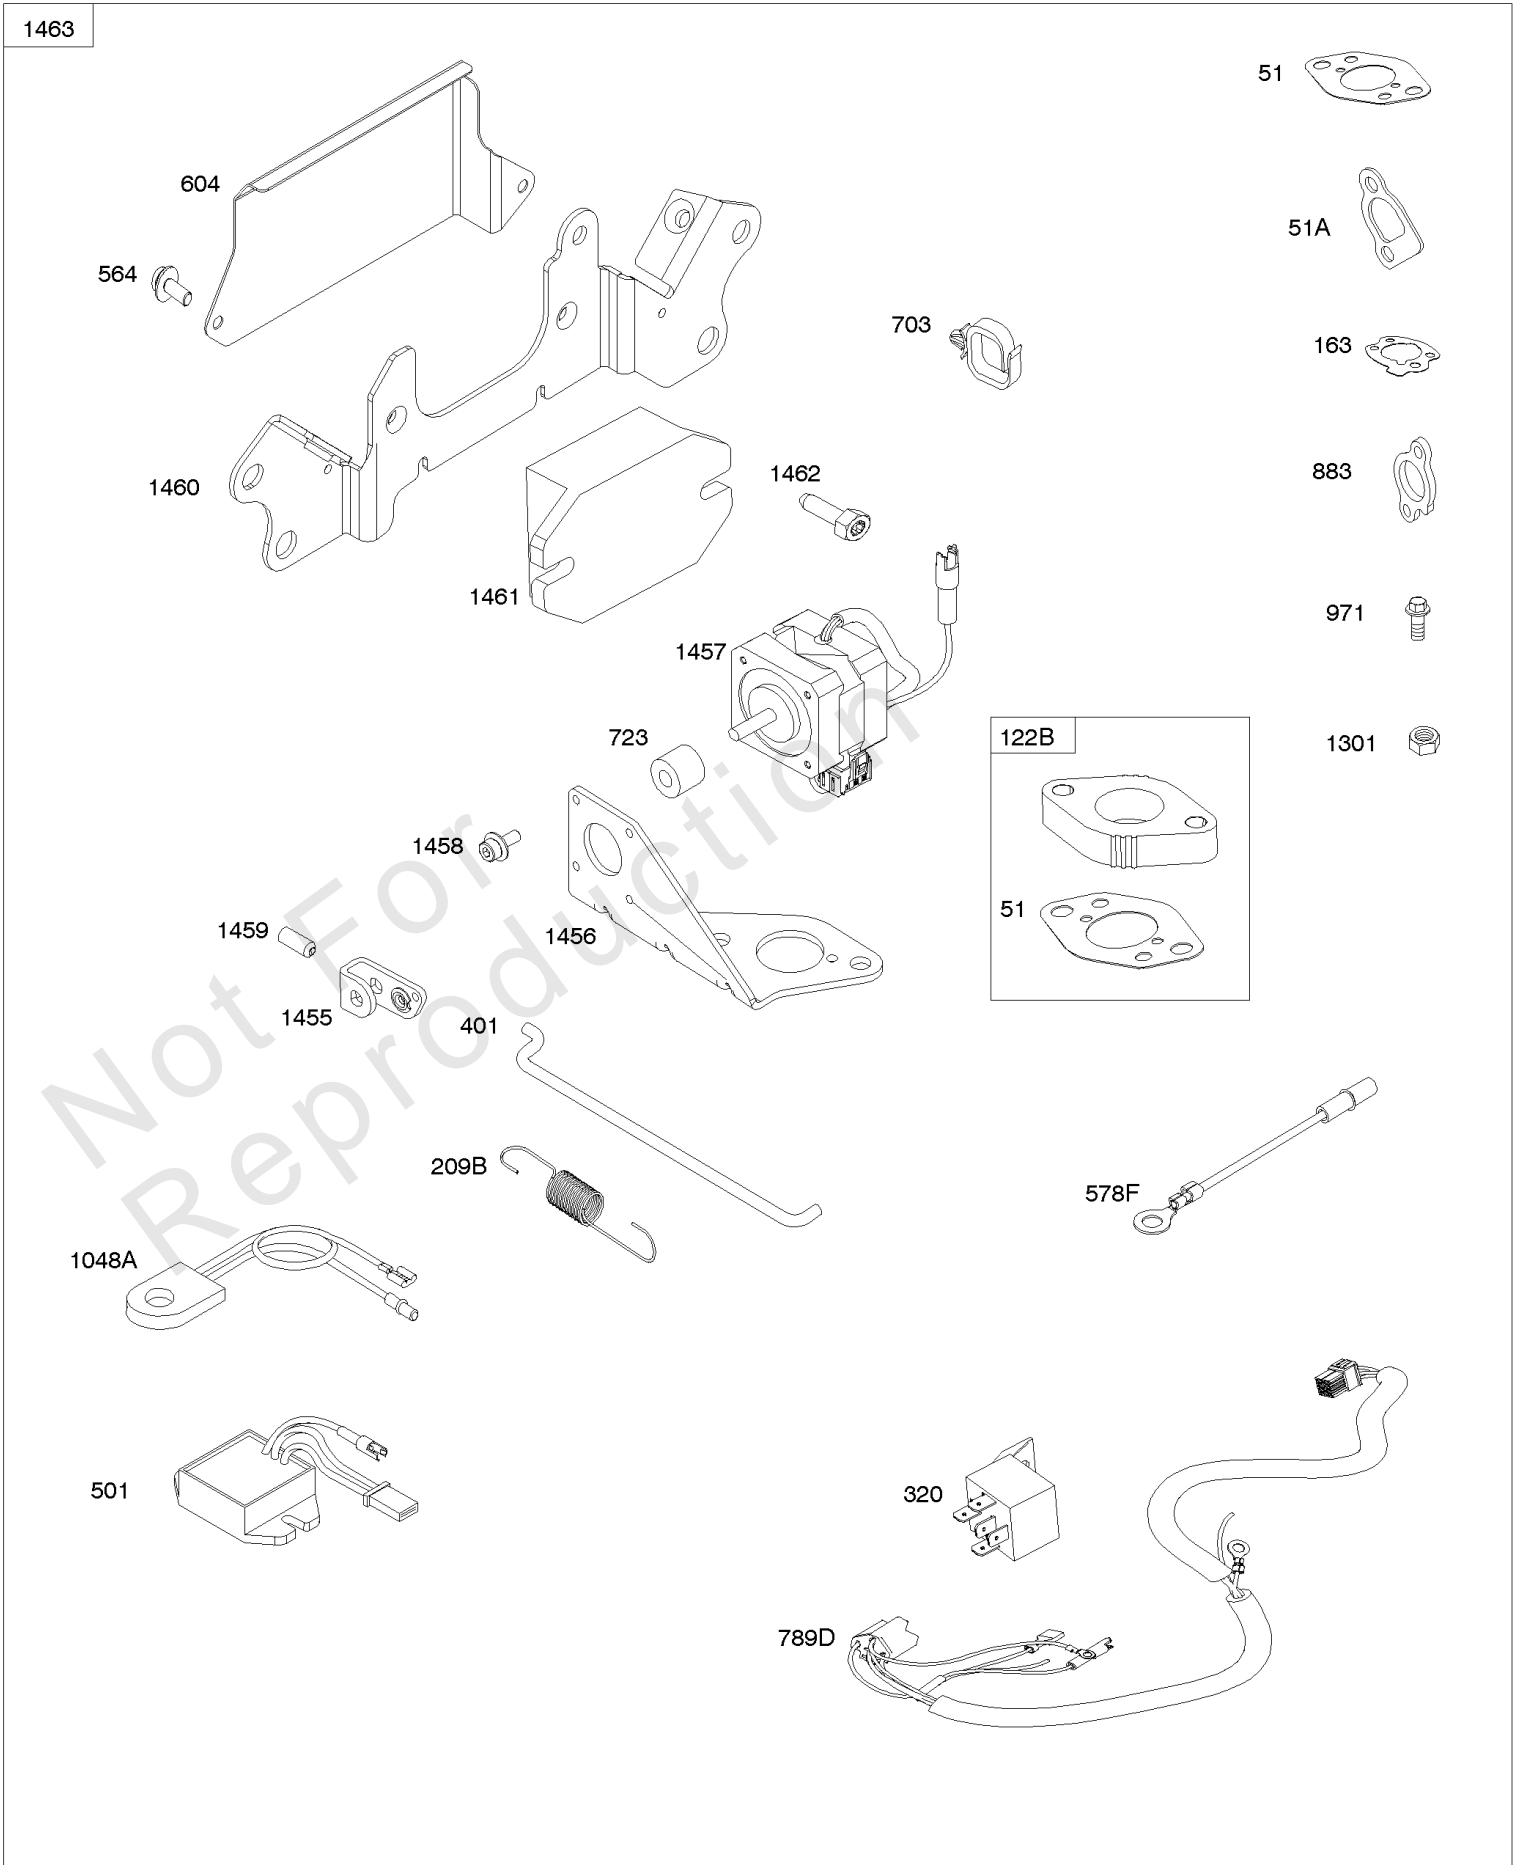

Electronic Governor

REF NO	PART NO	QTY	DESCRIPTION
51	691694		GASKET, Intake
51A	692035		GASKET, Intake
122B	845817		SPACER, Carburetor
163	692081		GASKET, Air Cleaner -(Air Cleaner)
209B	845816		SPRING/LINK, Governor
320	1726829SM		RELAY(S)
401	845814		LINK, Actuator
501	845907		REGULATOR
564	690677		SCREW -(Control Cover)
578F	845849		WIRE ASSEMBLY
604	845821		COVER, Control
703	691010		CLIP
723	845818		SEAL, Foam
789D	845788		HARNESS, Wiring
883	691613		GASKET, Exhaust
971	807084		SCREW -(Air Cleaner Base to Carburetor/Throttle Body)
1048A	845556		MODULE, Electronic Governor
1301	845823		NUT -(Wiring Harness)
1455	845813		LEVER, Actuator
1456	845815		BRACKET, Mounting
1457	845819		MOTOR, Stepper
1458	845812		SCREW -(Stepper Motor)
1459	845820		SCREW
1460	845822		BRACKET, Control
1461	845824		UNIT, Engine Control -(Pre-Programmed)
1462	792629		SCREW -(Engine Control Unit) (ECU)