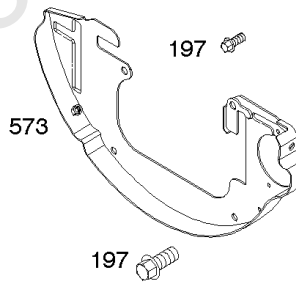

Not For
Reproduction

Shrouds, Air Guides

REF NO	PART NO	QTY	DESCRIPTION
37	841309		GUARD, Flywheel
78	690688		SCREW -(Flywheel Guard)
197	807163		SCREW -(Back Plate)
215	841183		GUIDE, Air -(Cylinder 1)
215A	841182		GUIDE, Air -(Cylinder 2)
322	692067		SCREW -(Cylinder Head Cover)
349	690238		NUT -(Cylinder Head Cover)
447	841233		SCREW -(Air Guide Cover)
506	807120		SCREW -(Carburetor/EFI Cover)
529	690744		GROMMET
573	841310		PLATE, Back
638	691551		WASHER -(Cylinder Head Cover)
638A	690706		WASHER -(Cylinder Head Cover)
727	841313		COVER, Starter Drive
732	690688		SCREW -(Starter Drive Cover) (18mm)
732A	841233		SCREW -(Starter Drive Cover) (M6x10mm)
865	843768		COVER, Air Guide
879	842123		COVER, Carburetor/EFI
879A	807460		COVER, Carburetor/EFI