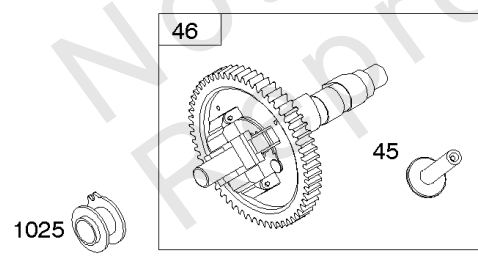

1036 EMISSIONS LABEL

1330 REPAIR MANUAL

1319 WARNING LABEL

	WARNING
	Read and follow Operating Instructions before running engine.
	Gasoline is flammable. Allow engine to cool at least 2 minutes before refueling.
	Engines emit carbon monoxide, DO NOT run in enclosed area.
	Muffler area temperature may exceed 150°F. Do not touch hot parts.

REQUIRED when replacing parts with warning labels affixed.