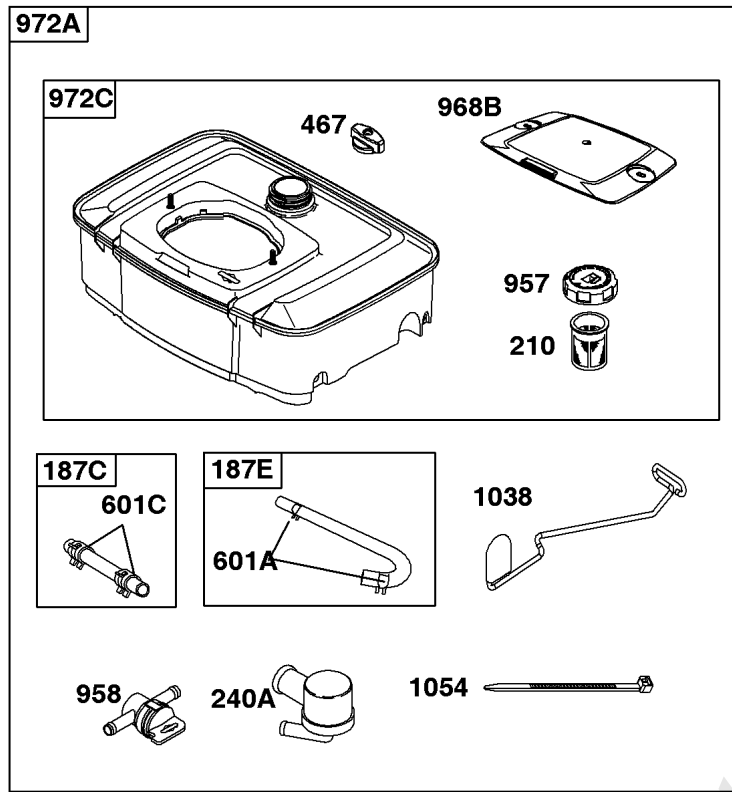

Included in Fuel Tank Service #845137

Included in Fuel Tank Service #845138

Fuel Supply

REF NO	PART NO	QTY	DESCRIPTION
1054	280275		TIE, Cable

Not For Reproduction

Governor Spring, Controls

REF NO	PART NO	QTY	DESCRIPTION
188	692056		SCREW -(Control Bracket) (M8x14mm)
188	845964		SCREW -(Control Bracket) (M8x10mm)
203	690923		CRANK, Bell
205	692083		SCREW -(Bell Crank)
206	691244		NUT, Governor Adjusting
208	808453		ROD, Governor Control
209	692070		SPRING, Governor -(Red)
211	692069		SPRING, Governed Idle -(Red)
212	847015		LINK, Throttle
216	690705		LINK, Choke
222	845305		BRACKET, Control
226	692075		ROD, Choke
227	690236		LEVER, Governor Control
232	692073		SPRING, Governor Link
234	691723		CLIP, Control Rod
262	692083		SCREW -(Rod Bracket)
265	691024		CLAMP, Casing
267	841552		SCREW -(Casing Clamp) (M5x20mm)
267A	692083		SCREW -(Casing Clamp) (M5x20mm)
268	691025		CASING, Control Wire -(Cut To Required Length)
269	691026		WIRE, Control -(Cut To Required Length)
270	691027		NUT -(Control Wire Casing)
271	692541		LEVER, Control -(Cable Wire With Z Formed End)
278	842122		WASHER -(Governor Control Lever)
280	691526		BRACKET, Fixed Speed
281	690742		PANEL, Control
282	692083		SCREW -(Control Lever)
347	691995		SWITCH, Rocker
432	691509		CAP, Spring
505	690238		NUT -(Governor Lever)
561	690713		NUT -(Control Lever)
562	690239		BOLT -(Governor Control Lever)
587A	807116		CLAMP, Cable
629	807004		SPRING, Throttle Return -(Throttle Return)
663	692083		SCREW -(Control Panel)
689	691272		SPRING, Friction
990	691959		SET, Key
1012	690592		RETAINER, Link