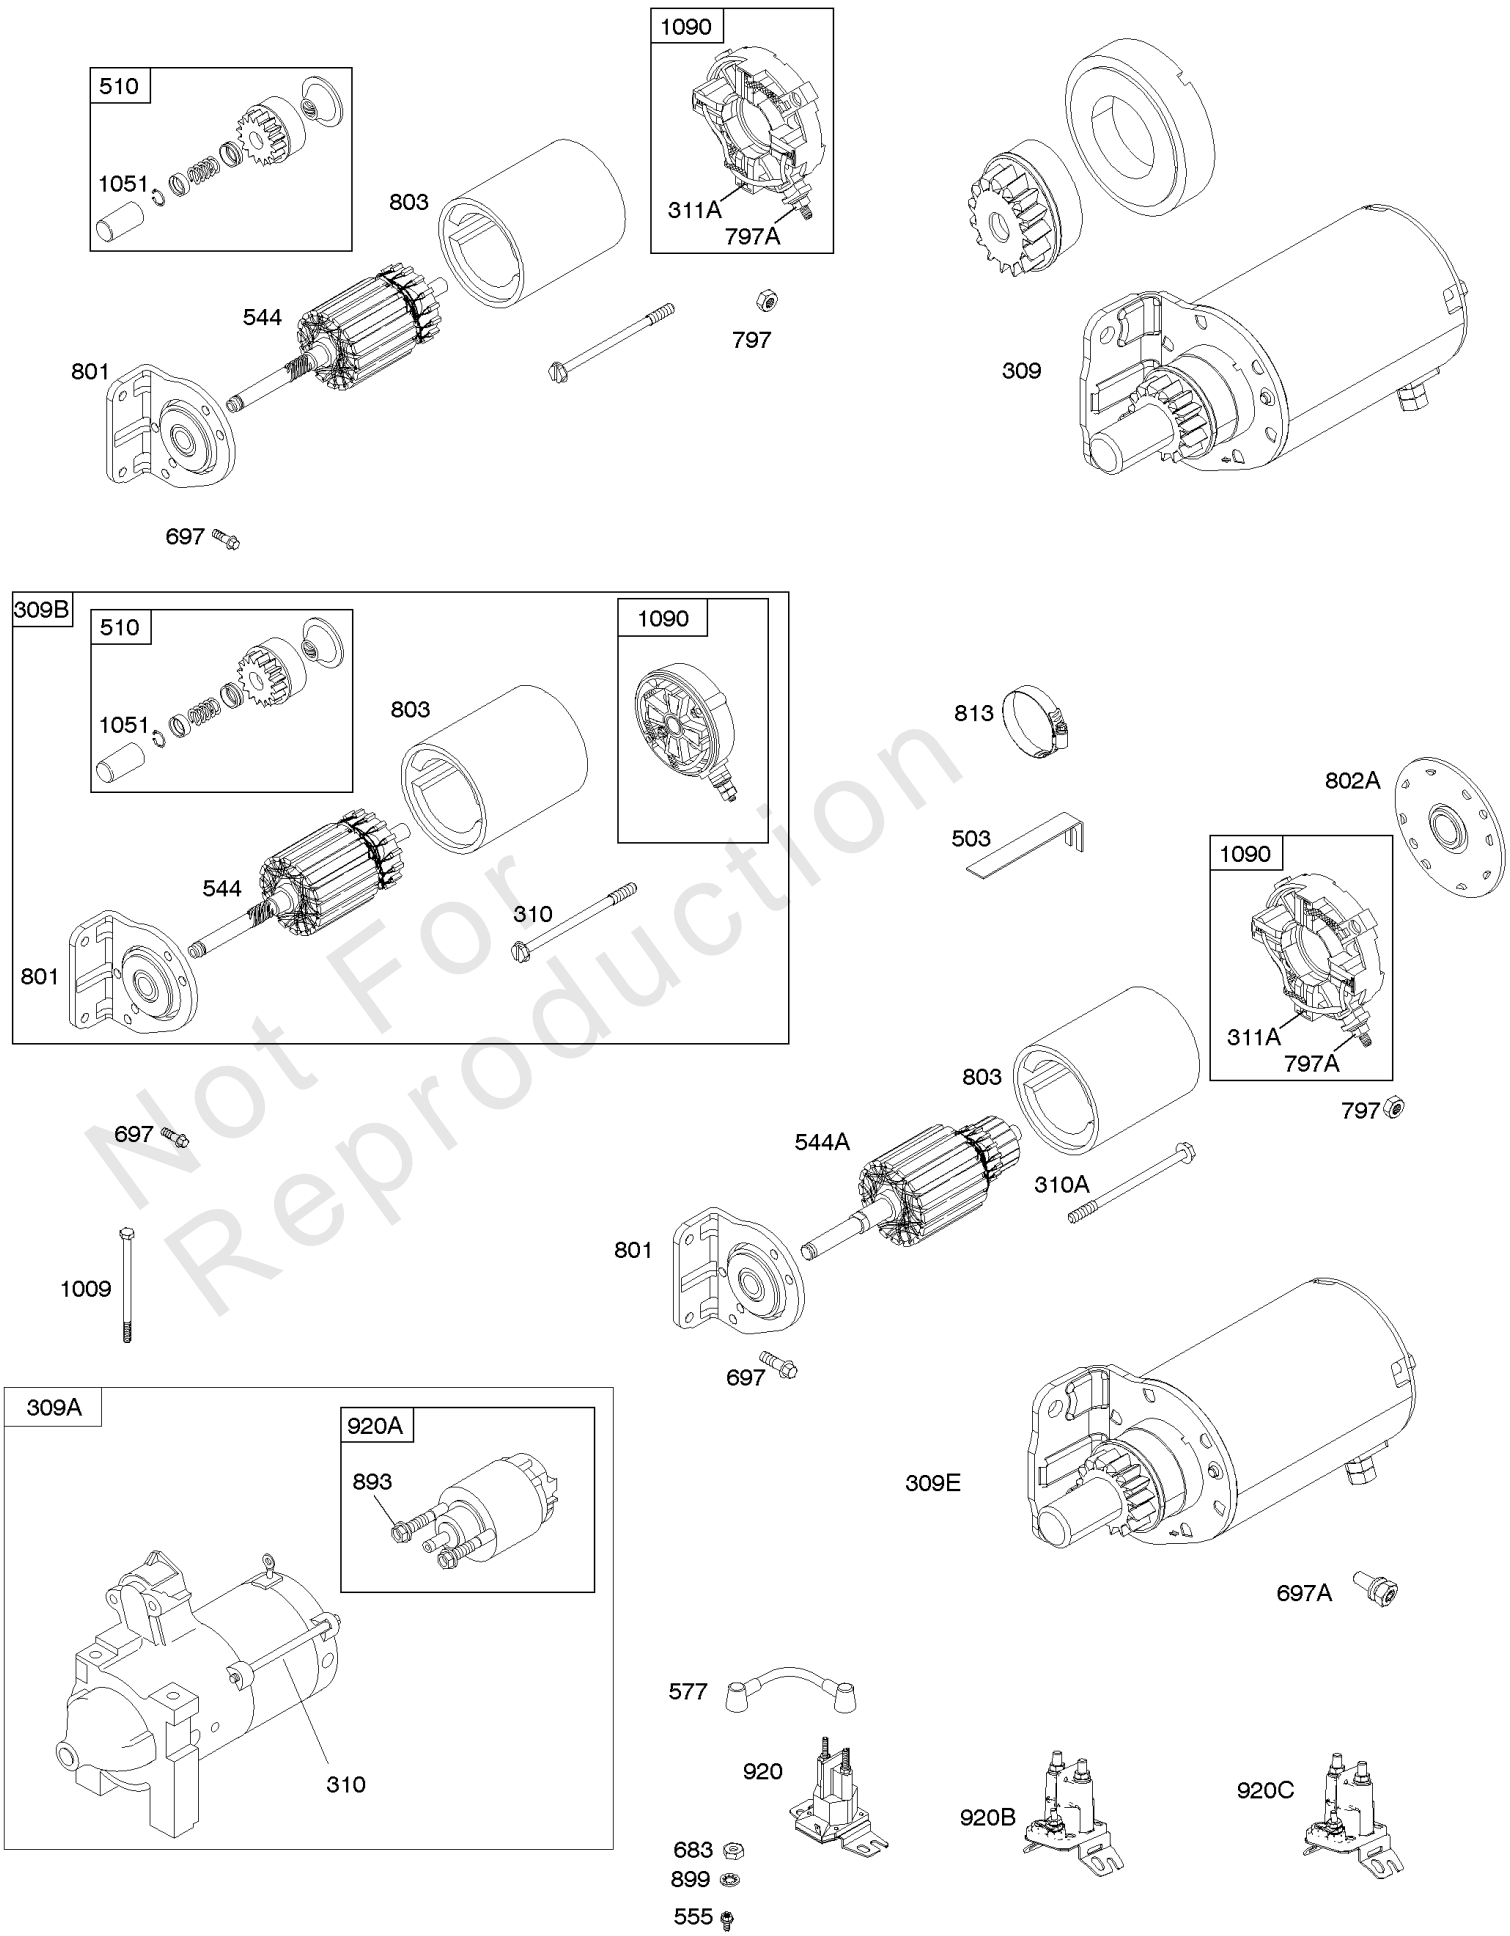

Not For Reproduction

Cylinder Head, Valve Covers

Mfg. No: 305447-3077-G1

Cylinder Head, Valve Covers

REF NO	PART NO	QTY	DESCRIPTION
5	809200		HEAD, Cylinder -(Cylinder 1)
5A	809201		HEAD, Cylinder -(Cylinder 2)
7	806085S		GASKET, Cylinder Head
13	692059		SCREW -(Cylinder Head)
21	809500		CAP, Oil Fill
33	807681		VALVE, Exhaust
34	807680		VALVE, Intake
35	692084		SPRING, Valve -(Intake) (Intake)
36	692084		SPRING, Valve -(Exhaust) (Exhaust)
40	692058		RETAINER, Valve
42	807683		KEEPER, Valve
45	843379		TAPPET, Valve
192	807623		ADJUSTER, Rocker Arm
276A	807085		WASHER, Sealing -(Rocker Cover)
276D	691766		WASHER, Sealing -(Head)(Rocker Cover)
337	792015		PLUG, Spark
383	19576S		WRENCH, Spark Plug
601	791850		CLAMP, Hose
635	692076		BOOT, Spark Plug
830	809157		STUD, Rocker Arm -(Rocker Arm)
868	691963		SEAL, Valve
871	692057		BUSHING, Valve Guide
914	807084		SCREW -(Rocker Cover)
918	791880		LINE, Fuel
1022	806039S		GASKET, Rocker Cover
1023	843749		COVER, Rocker
1023B	691494		COVER, Rocker
1023C	690910		COVER, Rocker
1023E	691531		COVER, Rocker -(Used On Engines Equipped With 9 Quart Fuel Tanks)
1023D	691558		COVER, Rocker
1026	691758		ROD, Push -(Exhaust)(Aluminum)
1026	691836		ROD, Push -(Intake)(Steel)
1029	807323		ARM, Rocker
1100	791959		PIVOT, Rocker Arm
1254	807084		SCREW -(Rocker Arm Stud)