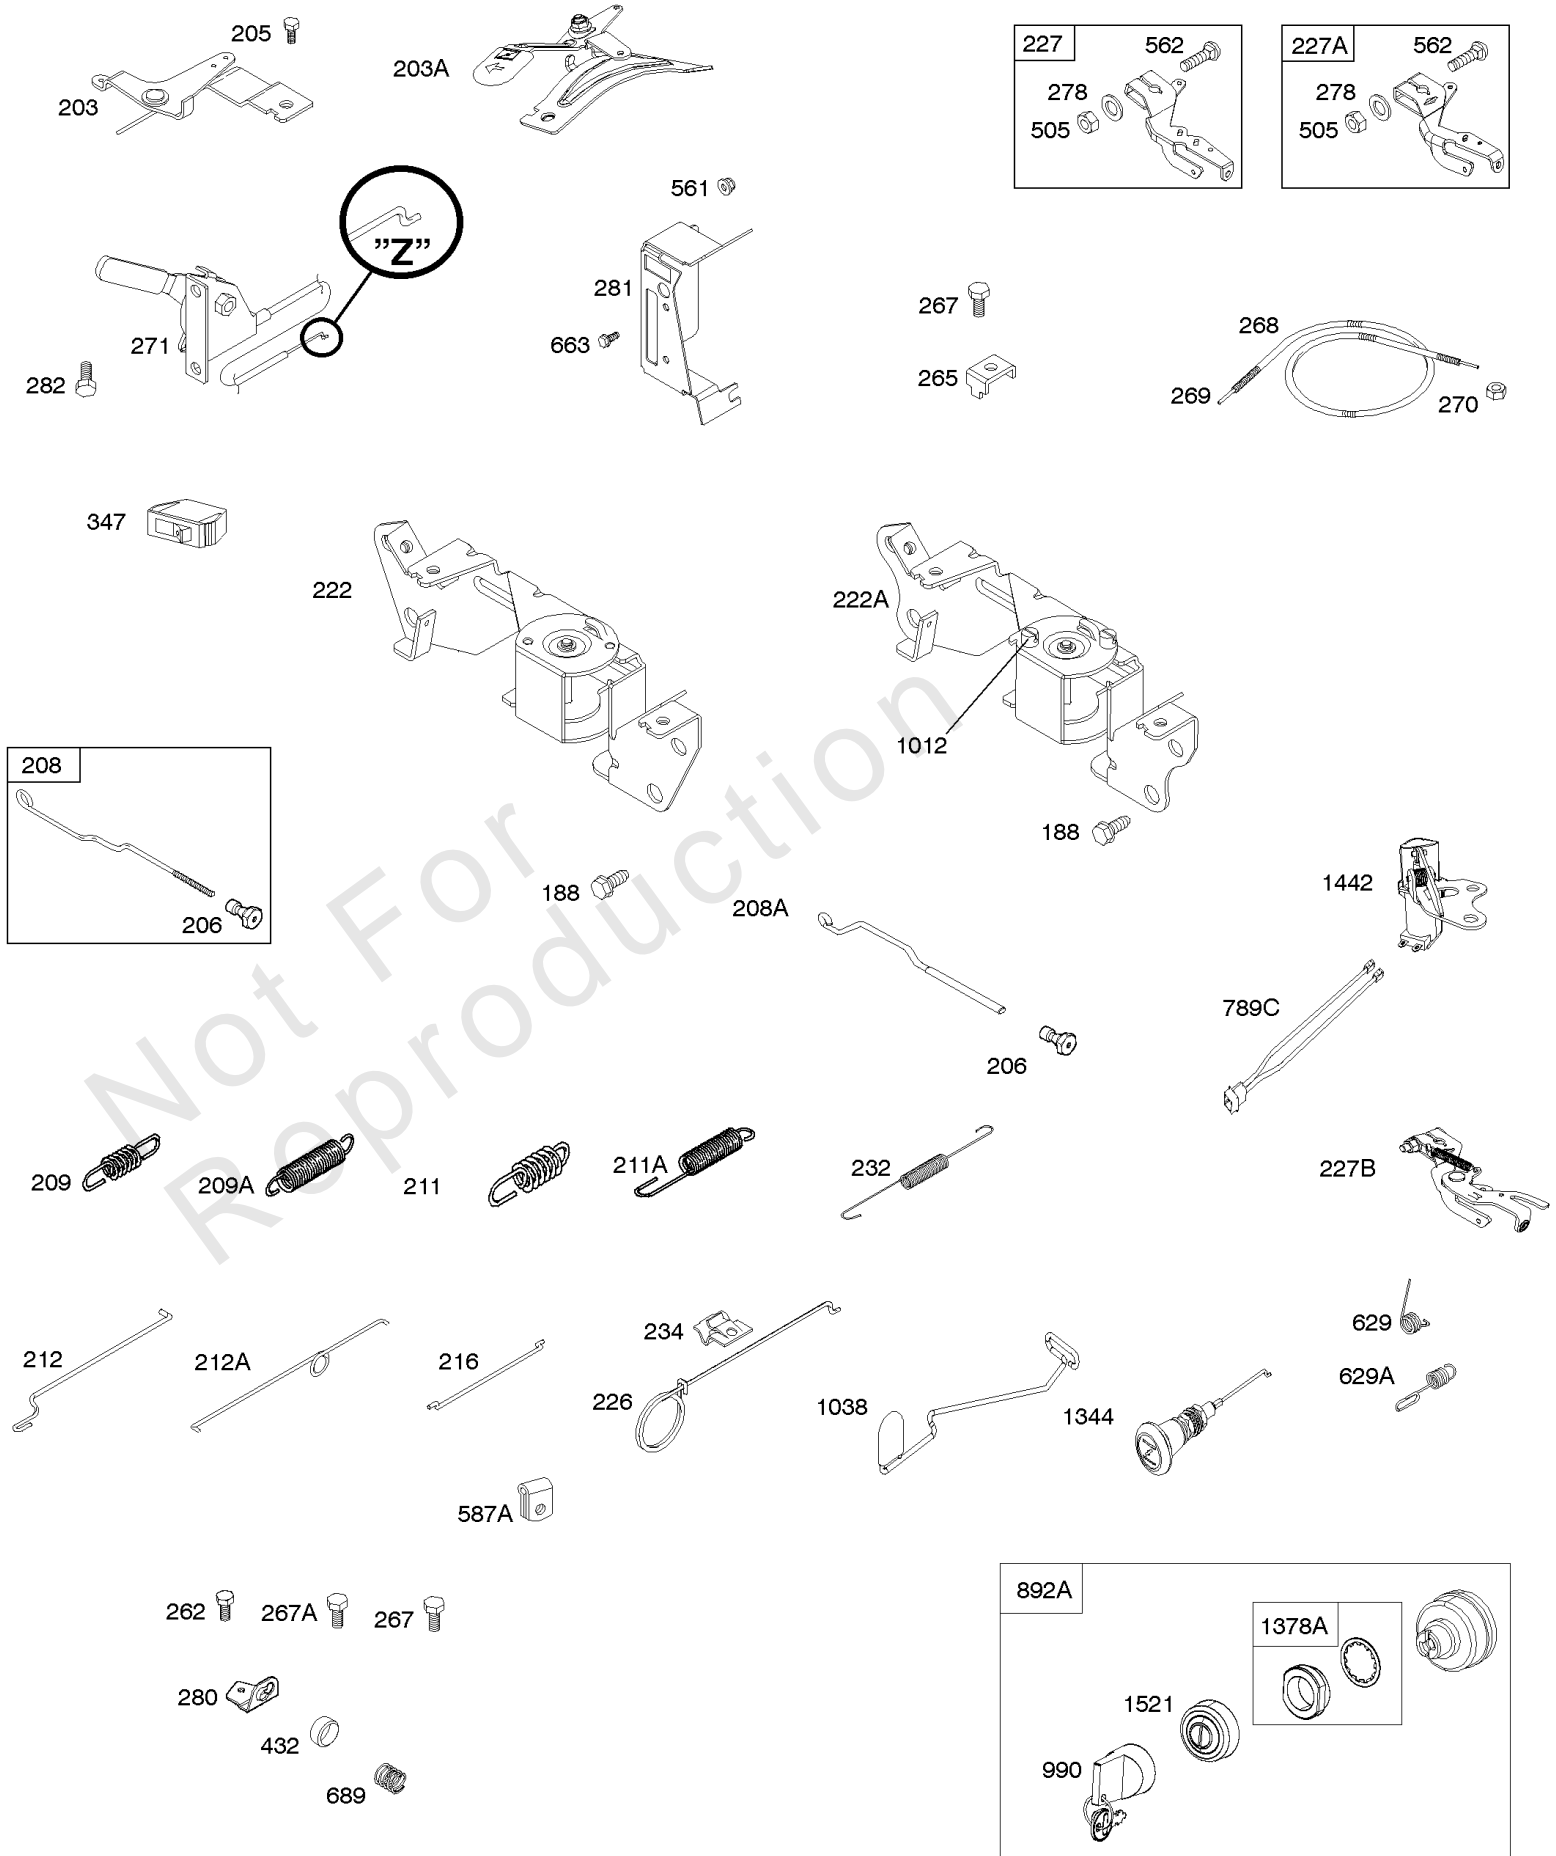

Included in Fuel Tank Service #845137

Included in Fuel Tank Service #845138

Fuel Supply

REF NO	PART NO	QTY	DESCRIPTION
1054	280275		TIE, Cable

Not For Reproduction

Governor Spring, Controls

REF NO	PART NO	QTY	DESCRIPTION
188	692056		SCREW -(Control Bracket) (M8x14mm)
188	845964		SCREW -(Control Bracket) (M8x10mm)
203	690923		CRANK, Bell
205	692083		SCREW -(Bell Crank)
206	691244		NUT, Governor Adjusting
208	808453		ROD, Governor Control
209	692070		SPRING, Governor -(Red)
211	692069		SPRING, Governed Idle -(Red)
212	847015		LINK, Throttle
216	690705		LINK, Choke
222	845305		BRACKET, Control
226	692075		ROD, Choke
227	690236		LEVER, Governor Control
232	692073		SPRING, Governor Link
234	691723		CLIP, Control Rod
262	692083		SCREW -(Rod Bracket)
265	691024		CLAMP, Casing
267	841552		SCREW -(Casing Clamp) (M5x20mm)
267A	692083		SCREW -(Casing Clamp) (M5x20mm)
268	691025		CASING, Control Wire -(Cut To Required Length)
269	691026		WIRE, Control -(Cut To Required Length)
270	691027		NUT -(Control Wire Casing)
271	692541		LEVER, Control -(Cable Wire With Z Formed End)
278	842122		WASHER -(Governor Control Lever)
280	691526		BRACKET, Fixed Speed
281	690742		PANEL, Control
282	692083		SCREW -(Control Lever)
347	691995		SWITCH, Rocker
432	691509		CAP, Spring
505	690238		NUT -(Governor Lever)
561	690713		NUT -(Control Lever)
562	690239		BOLT -(Governor Control Lever)
587A	807116		CLAMP, Cable
629	807004		SPRING, Throttle Return -(Throttle Return)
663	692083		SCREW -(Control Panel)
689	691272		SPRING, Friction
990	691959		SET, Key
1012	690592		RETAINER, Link