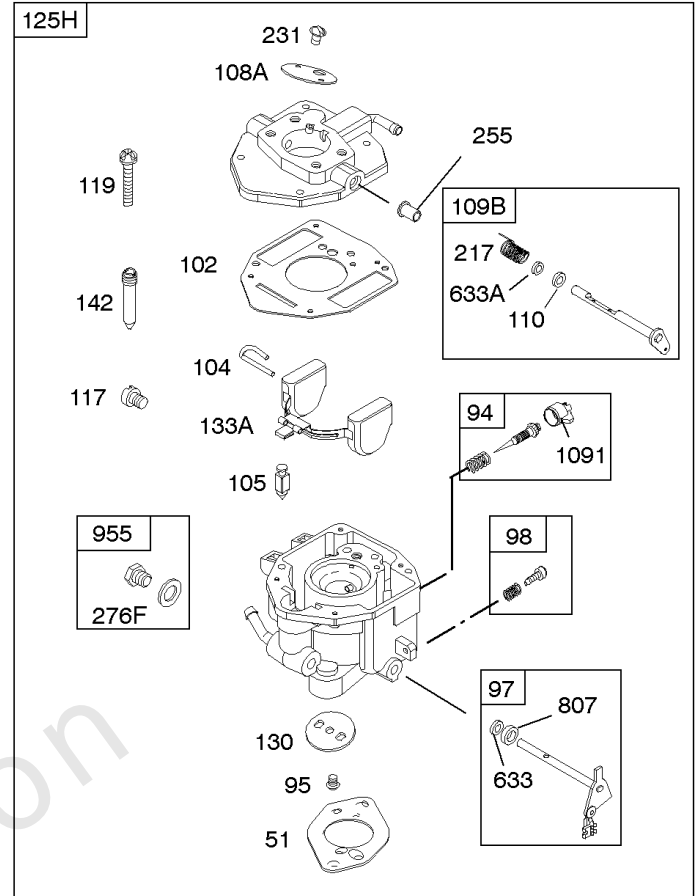

Carburetor

REF NO	PART NO	QTY	DESCRIPTION
947	692094		SOLENOID, Fuel
955	807723		PLUG, Carburetor
1091	844448		CAP, Limiter

Not For Reproduction