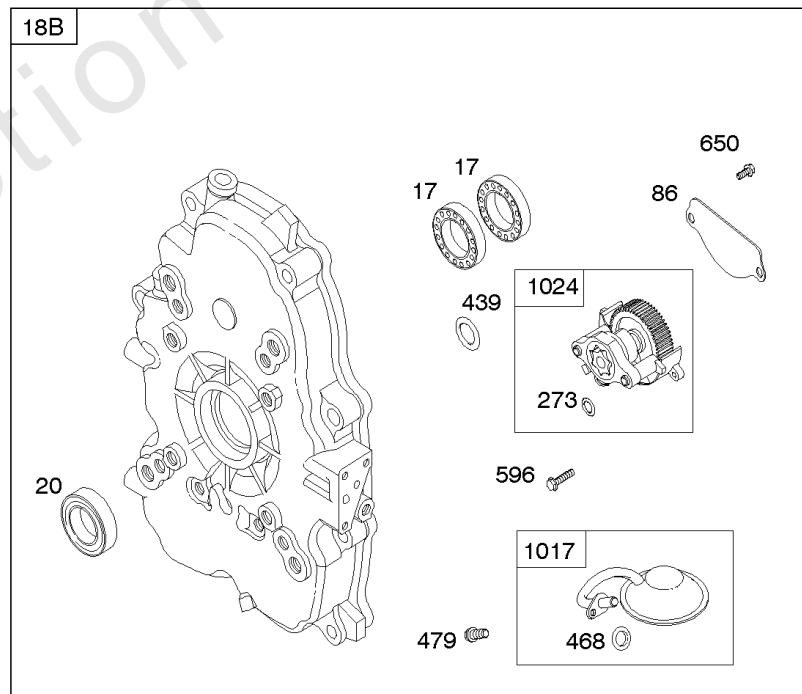

Crankcase Cover, Lubrication, Oil Filter Adapter,

REF NO	PART NO	QTY	DESCRIPTION
12	846487		GASKET, Crankcase
15A	691686		PLUG, Oil Drain -(1/4"-18 NPTF - 3/8 External Sq)
17	843827		BEARING, Ball -(Crankcase Cover Requires Two (2) Ball Bearings)
18	844588		COVER, Crankcase
20	805049S		SEAL, Oil -(PTO Side)
22	807362		SCREW -(Crankcase Cover/Sump)
86	690745		COVER, Gear
239	690233		SWITCH, Oil Pressure
273	690681		SEAL, O-Ring -(Oil Pump)
287	692062		SCREW -(Dipstick Tube) (M8x18mm)
287A	806660		SCREW -(Dipstick Tube)
402	690679		SCREW -(Oil Filter Cover) (M6x21mm)
404	690704		WASHER -(Governor Crank)
415	794903		PLUG -(1/8"-27 NPTF - EXTERNAL SQ)
439	692154		O-RING, Oil Gallery -(Crankcase Cover/Sump or Cylinder Assembly)
460	806667		CONNECTOR, Filter Adapter
468	690690		SEAL, O-Ring -(Oil Pump Screen)
479	807084		SCREW -(Oil Pump Screen) (M6x14mm)
523	693175		DIPSTICK
524	693172		SEAL, O-Ring -(Dipstick Tube)
525	693174		TUBE, Dipstick
525A	693173		TUBE, Dipstick
552	690701		BUSHING, Governor Crank
552A	806686		BUSHING, Governor Crank
565	690682		STUD -(Oil Filter Adapter)
596	691492		SCREW -(Oil Pump) (M6x30mm)
614	691550		PIN, Cotter
616	806685		CRANK, Governor
650	841233		SCREW -(Oil Deflector)
691	842826		SEAL, Governor Shaft
710	807689		COVER, Oil Filter
737	690679		SCREW -(Oil Filter Adapter) (M6x21mm)
737A	841233		SCREW -(Oil Filter Adapter) (Oil Filter Adapter)
816	690706		WASHER -(Oil Filter Adapter)
988	692063		GASKET, Oil Adapter
988A	690687		GASKET, Oil Adapter
1017	690900		SCREEN, Oil Pump