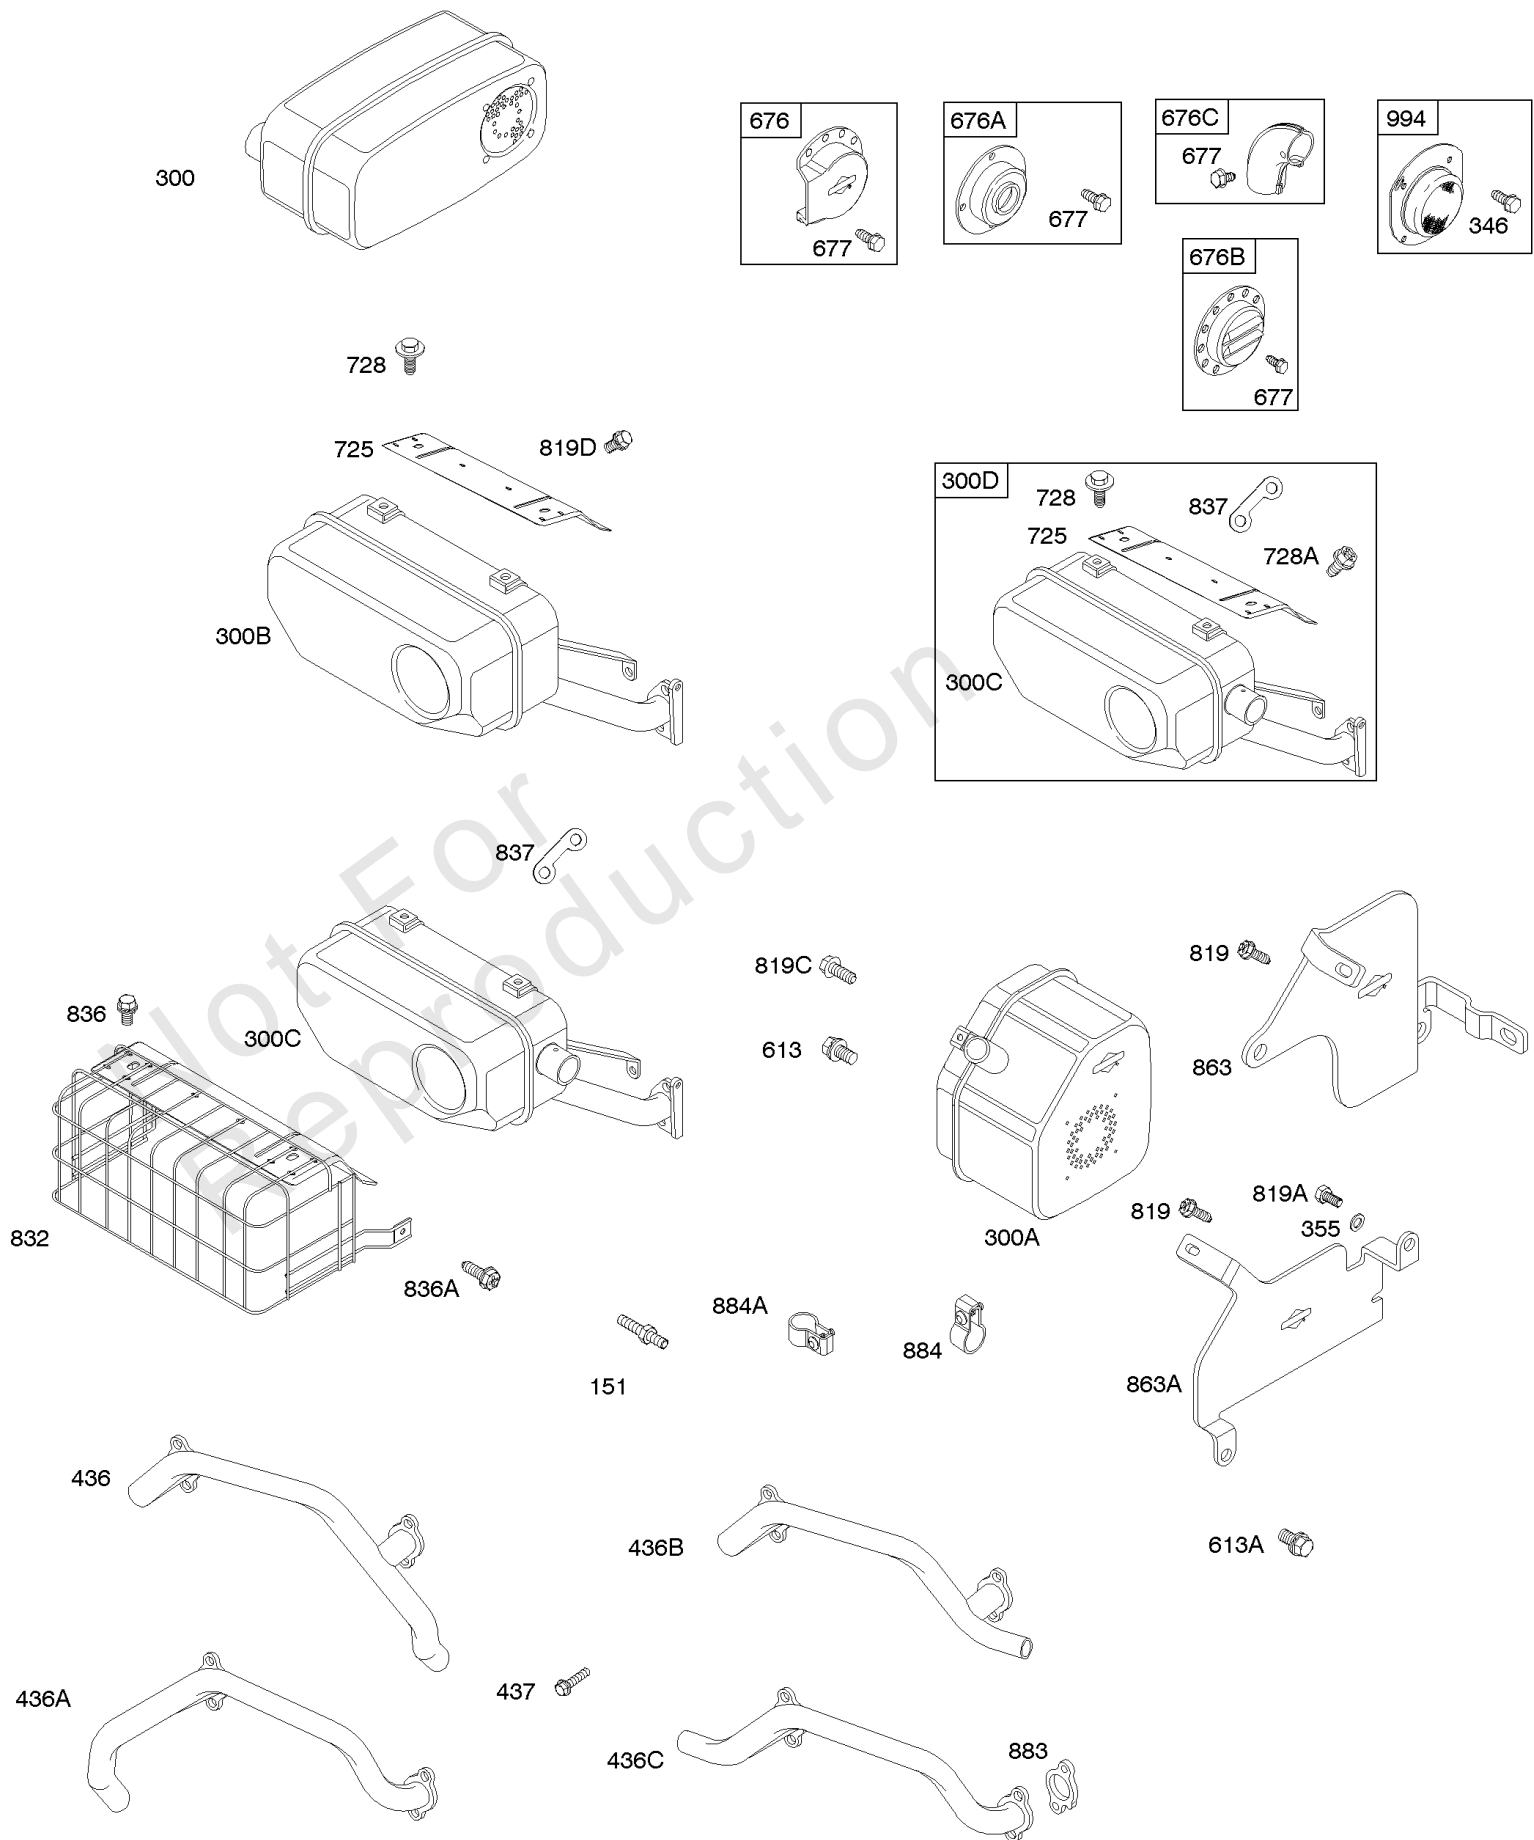

Exhaust Systems

REF NO	PART NO	QTY	DESCRIPTION
151	841185		STUD -(Exhaust Manifold)
346	690661		SCREW -(Spark Arrestor) (#8-18 x 0.375 lg)
355	690944		WASHER -(Muffler Bracket)
436	692061		MANIFOLD, Exhaust
436A	691499		MANIFOLD, Exhaust
436B	691501		MANIFOLD, Exhaust
436C	691502		MANIFOLD, Exhaust
437	691902		SCREW -(Exhaust Manifold) (M8x20mm)
613	691902		SCREW -(Muffler)
613A	692067		SCREW -(Muffler)
676	795036		DEFLECTOR, Muffler
676A	396903		DEFLECTOR, Muffler
676C	495518		DEFLECTOR, Muffler
676B	795038		DEFLECTOR, Muffler
677	690661		SCREW -(Muffler Deflector) (#8-18 x 0.375 lg)
725	691498		SHIELD, Heat
728	691514		SCREW -(Heat Shield)
728A	692067		SCREW -(Heat Shield)
819	692056		SCREW -(Muffler Bracket)
819A	690943		SCREW -(Muffler Bracket)
832	691571		GUARD, Muffler
836	691514		SCREW -(Muffler Guard)
836A	692067		SCREW -(Muffler Guard)
837	808085		SPACER -(Includes 2)
863	691513		BRACKET, Muffler
883	691613		GASKET, Exhaust
884	690898		CLAMP, Muffler
994	794945		ARRESTOR, Spark