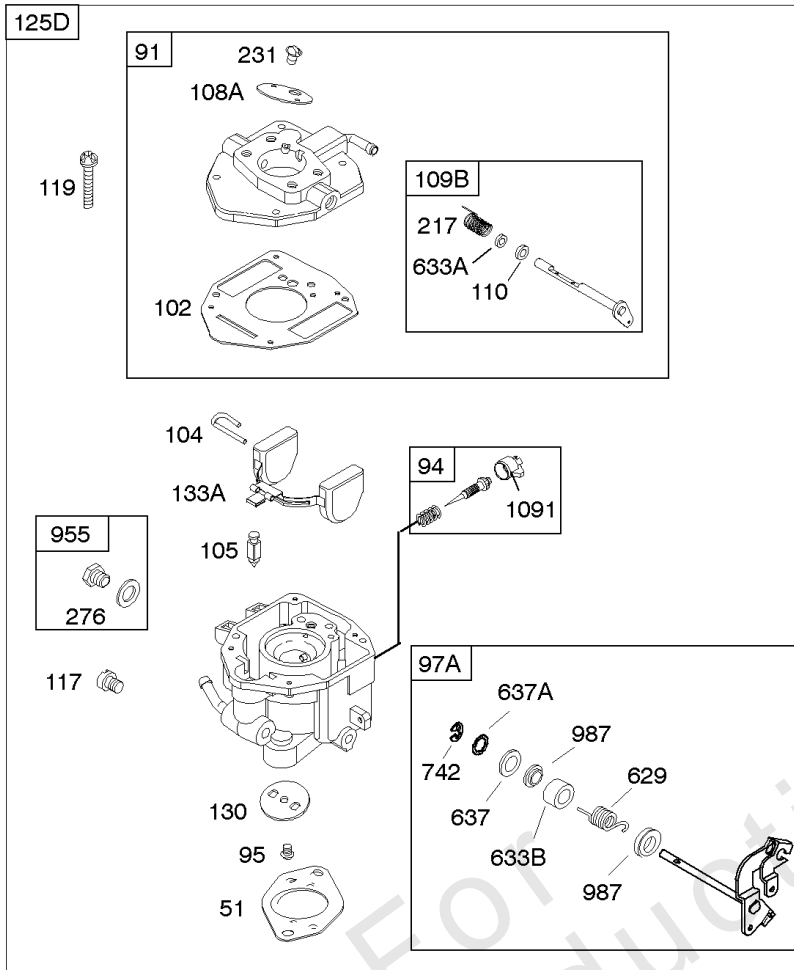

Carburetor

REF NO	PART NO	QTY	DESCRIPTION
947	692094		SOLENOID, Fuel
955	807723		PLUG, Carburetor
1091	844448		CAP, Limiter

Not For Reproduction

Carburetor

REF NO	PART NO	QTY	DESCRIPTION
51	691694		GASKET, Intake
91	809208		BODY, Upper Carburetor
94	844987		KIT, Idle Mixture
95	690718		SCREW -(Throttle Valve)
98	808177		KIT, Idle Speed
98A	808981		KIT, Idle Speed
102	692077		GASKET, Carburetor Body
104	690723		PIN, Float Hinge
105	797410		VALVE, Float Needle -(15.87 mm Long)
105A	846635		VALVE, Float Needle -(18.87 mm)
108A	844989		VALVE, Choke
109	808398		KIT, Choke Shaft
109B	809096		SHAFT, Choke
110	806861		WASHER -(Choke Shaft) (Plastic)
117	690881		JET, Main -(Standard) (Standard)
118	844990		JET, Main -(High Altitude) (5000 Feet)
118A	809442		JET, Main -(High Altitude) (9000 Feet and Above)
119	842761		SCREW -(Upper Carburetor Body to Lower Carburetor Body) (M4x16mm)
119	690720		SCREW -(Upper Carburetor Body to Lower Carburetor Body) (M4x18mm)
130	690726		VALVE, Throttle
133A	844546		FLOAT, Carburetor
142	690725		NOZZLE, Carburetor
187	791766		LINE, Fuel -(15 Inches Long)(Cut To Required Length)
187	791745		LINE, Fuel -(23) (Cut to Required Length)
187D	791744		LINE, Fuel -(Formed)(14 Inches Long)(Cut To Required Length)
217	806862		SPRING, Choke Return
231	690718		SCREW -(Choke Valve)
255	690721		BUSHING, Choke Shaft
276	690724		WASHER, Sealing
276B	806137		WASHER, Sealing -(Fuel Solenoid)
365	690711		SCREW -(Carburetor/Throttle Body) (M8x38mm)
365A	690866		SCREW -(Carburetor/Throttle Body) (M6 x 98mm)
601	791850		CLAMP, Hose
601A	691038		CLAMP, Hose -(Black)
629	807004		SPRING, Throttle Return -(Throttle Return)
633	806131		SEAL, Choke/Throttle Shaft -(Throttle Shaft)
633A	690722		SEAL, Choke/Throttle Shaft -(Choke Shaft)