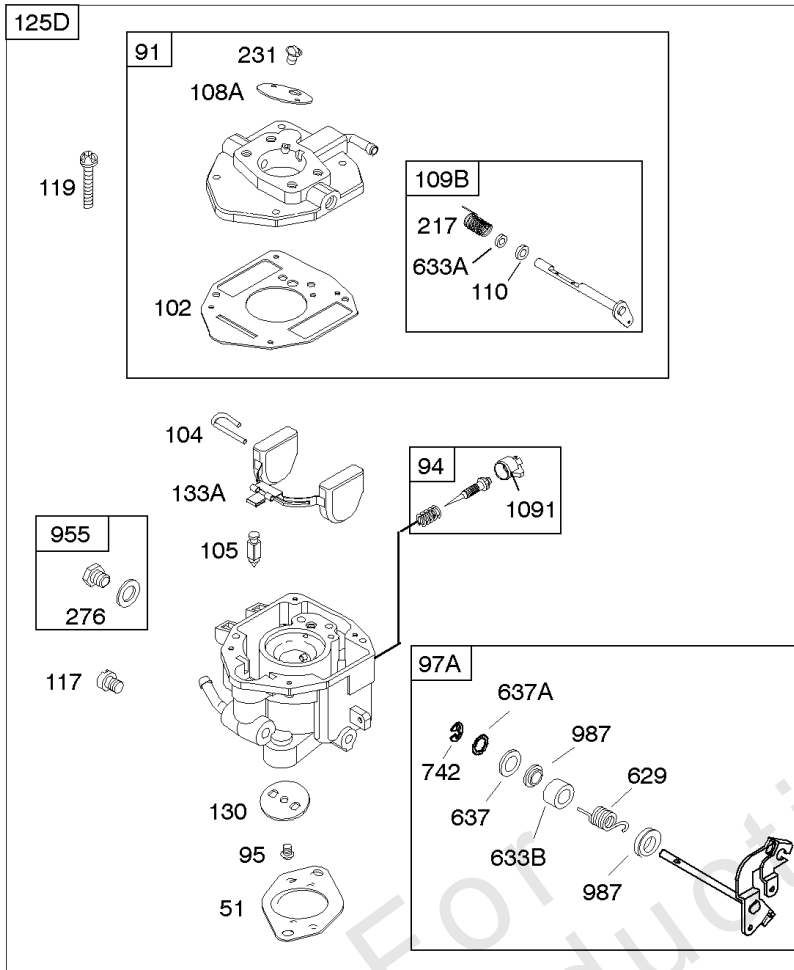

Carburetor

REF NO	PART NO	QTY	DESCRIPTION
51	691694		GASKET, Intake
91	809208		BODY, Upper Carburetor
94	844987		KIT, Idle Mixture
95	690718		SCREW -(Throttle Valve)
98	808177		KIT, Idle Speed
98A	808981		KIT, Idle Speed
102	692077		GASKET, Carburetor Body
104	690723		PIN, Float Hinge
105	797410		VALVE, Float Needle -(15.87 mm Long)
105A	846635		VALVE, Float Needle -(18.87 mm)
108A	844989		VALVE, Choke
109	808398		KIT, Choke Shaft
109B	809096		SHAFT, Choke
110	806861		WASHER -(Choke Shaft) (Plastic)
117	690881		JET, Main -(Standard) (Standard)
118	844990		JET, Main -(High Altitude) (5000 Feet)
118A	809442		JET, Main -(High Altitude) (9000 Feet and Above)
119	842761		SCREW -(Upper Carburetor Body to Lower Carburetor Body) (M4x16mm)
119	690720		SCREW -(Upper Carburetor Body to Lower Carburetor Body) (M4x18mm)
130	690726		VALVE, Throttle
133A	844546		FLOAT, Carburetor
142	690725		NOZZLE, Carburetor
187	791766		LINE, Fuel -(15 Inches Long)(Cut To Required Length)
187	791745		LINE, Fuel -(23) (Cut to Required Length)
187D	791744		LINE, Fuel -(Formed)(14 Inches Long)(Cut To Required Length)
217	806862		SPRING, Choke Return
231	690718		SCREW -(Choke Valve)
255	690721		BUSHING, Choke Shaft
276	690724		WASHER, Sealing
276B	806137		WASHER, Sealing -(Fuel Solenoid)
365	690711		SCREW -(Carburetor/Throttle Body) (M8x38mm)
365A	690866		SCREW -(Carburetor/Throttle Body) (M6 x 98mm)
601	791850		CLAMP, Hose
601A	691038		CLAMP, Hose -(Black)
629	807004		SPRING, Throttle Return -(Throttle Return)
633	806131		SEAL, Choke/Throttle Shaft -(Throttle Shaft)
633A	690722		SEAL, Choke/Throttle Shaft -(Choke Shaft)