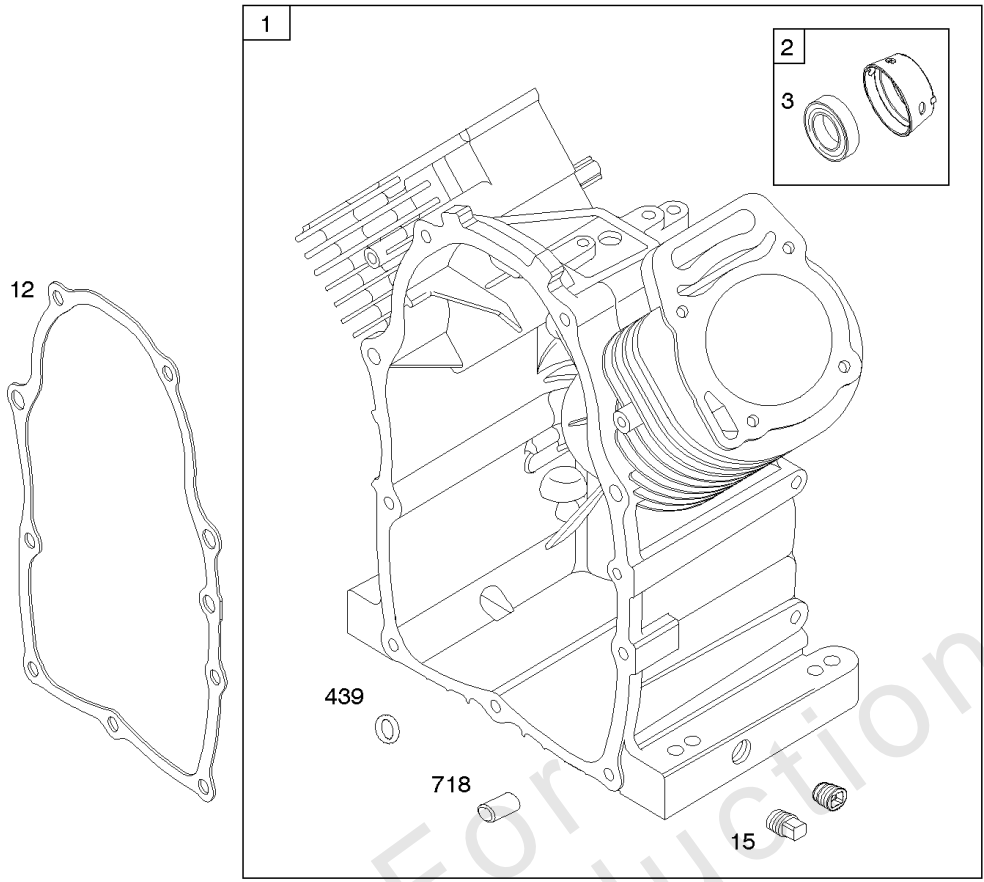

1036 EMISSIONS LABEL

1330 REPAIR MANUAL

1319 WARNING LABEL

	WARNING
	Read and follow Operating Instructions before running engine.
	Gasoline is flammable. Allow engine to cool at least 2 minutes before refueling.
	Engines emit carbon monoxide, DO NOT run in enclosed area.
	Muffler area temperature may exceed 150°F. Do not touch hot parts.

REQUIRED when replacing parts with warning labels affixed.