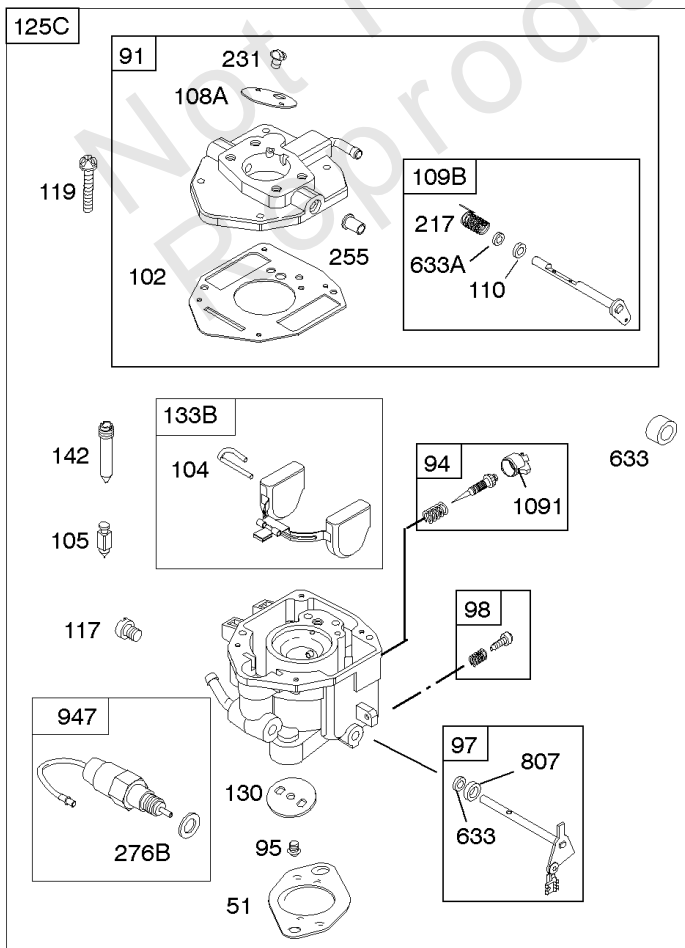

Carburetor

REF NO	PART NO	QTY	DESCRIPTION
11	691556		TUBE, Breather
51	691694		GASKET, Intake
91	809208		BODY, Upper Carburetor
94	844987		KIT, Idle Mixture
95	690718		SCREW -(Throttle Valve)
97	809007		KIT, Throttle Shaft
98	808177		KIT, Idle Speed
102	692077		GASKET, Carburetor Body
104	690723		PIN, Float Hinge
105	797410		VALVE, Float Needle -(15.87 mm Long)
105A	846635		VALVE, Float Needle -(18.87 mm)
108A	844989		VALVE, Choke
109	808398		KIT, Choke Shaft
109B	809096		SHAFT, Choke
110	806861		WASHER -(Choke Shaft) (Plastic)
117	690881		JET, Main -(Standard) (Standard)
118	844990		JET, Main -(High Altitude) (5000 Feet)
118A	809442		JET, Main -(High Altitude) (9000 Feet and Above)
119	842761		SCREW -(Upper Carburetor Body to Lower Carburetor Body) (M4x16mm)
119	690720		SCREW -(Upper Carburetor Body to Lower Carburetor Body) (M4x18mm)
130	690726		VALVE, Throttle
133A	844546		FLOAT, Carburetor
142	690725		NOZZLE, Carburetor
163	692081		GASKET, Air Cleaner -(Air Cleaner)
187	791745		LINE, Fuel -(23) (Cut to Required Length)
187	791766		LINE, Fuel -(15 Inches Long)(Cut To Required Length)
187D	791744		LINE, Fuel -(Formed)(14 Inches Long)(Cut To Required Length)
217	806862		SPRING, Choke Return
231	690718		SCREW -(Choke Valve)
255	690721		BUSHING, Choke Shaft
276B	806137		WASHER, Sealing -(Fuel Solenoid)
365	690711		SCREW -(Carburetor/Throttle Body) (M8x38mm)
365A	690866		SCREW -(Carburetor/Throttle Body) (M6 x 98mm)
445A	393957S		FILTER, A/C Cartridge
467	691985		KNOB, Air Cleaner Cover -Used Before Code Date 10040100
467	846431		KNOB, Air Cleaner Cover -Used After Code Date 10033100
536	845198		CLEANER, Air
601	791850		CLAMP, Hose