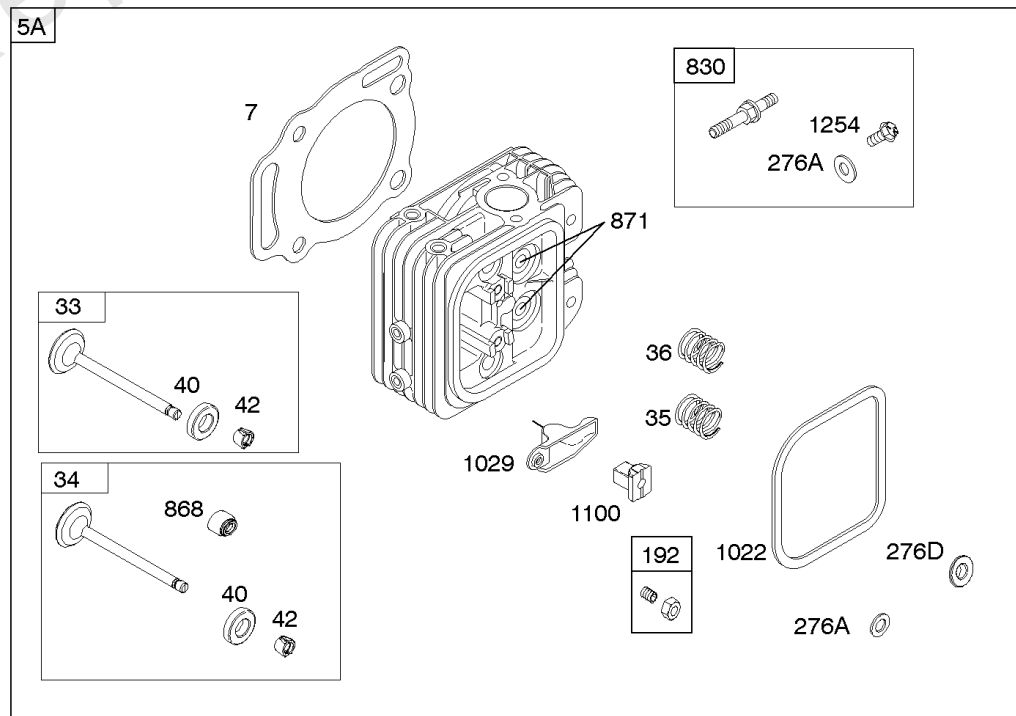

Cylinder Head, Valve Covers

Mfg. No: 305447-3077-G1

Cylinder Head, Valve Covers

REF NO	PART NO	QTY	DESCRIPTION
5	809200		HEAD, Cylinder -(Cylinder 1)
5A	809201		HEAD, Cylinder -(Cylinder 2)
7	806085S		GASKET, Cylinder Head
13	692059		SCREW -(Cylinder Head)
21	809500		CAP, Oil Fill
33	807681		VALVE, Exhaust
34	807680		VALVE, Intake
35	692084		SPRING, Valve -(Intake) (Intake)
36	692084		SPRING, Valve -(Exhaust) (Exhaust)
40	692058		RETAINER, Valve
42	807683		KEEPER, Valve
45	843379		TAPPET, Valve
192	807623		ADJUSTER, Rocker Arm
276A	807085		WASHER, Sealing -(Rocker Cover)
276D	691766		WASHER, Sealing -(Head)(Rocker Cover)
337	792015		PLUG, Spark
383	19576S		WRENCH, Spark Plug
601	791850		CLAMP, Hose
635	692076		BOOT, Spark Plug
830	809157		STUD, Rocker Arm -(Rocker Arm)
868	691963		SEAL, Valve
871	692057		BUSHING, Valve Guide
914	807084		SCREW -(Rocker Cover)
918	791880		LINE, Fuel
1022	806039S		GASKET, Rocker Cover
1023	843749		COVER, Rocker
1023B	691494		COVER, Rocker
1023C	690910		COVER, Rocker
1023E	691531		COVER, Rocker -(Used On Engines Equipped With 9 Quart Fuel Tanks)
1023D	691558		COVER, Rocker
1026	691758		ROD, Push -(Exhaust)(Aluminum)
1026	691836		ROD, Push -(Intake)(Steel)
1029	807323		ARM, Rocker
1100	791959		PIVOT, Rocker Arm
1254	807084		SCREW -(Rocker Arm Stud)