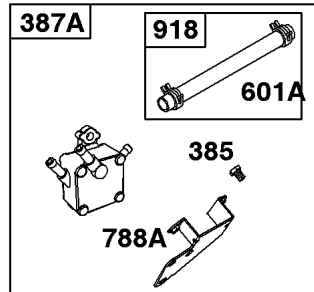

Included in Fuel Tank Service #845137

Included in Fuel Tank Service #845138