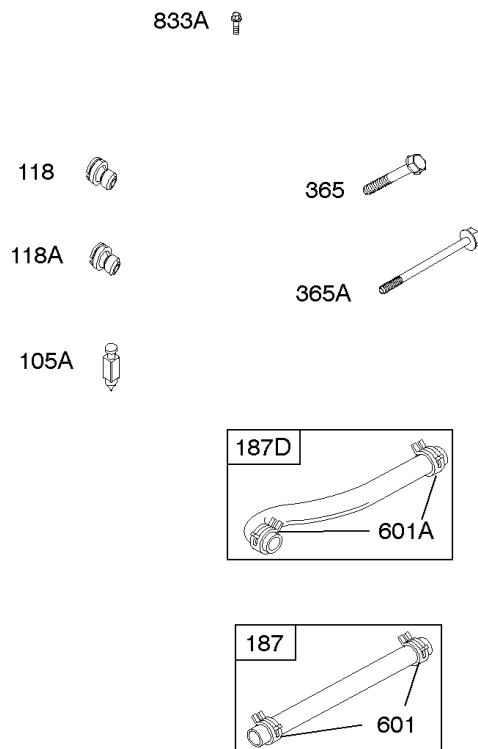

Carburetor

REF NO	PART NO	QTY	DESCRIPTION
11	691556		TUBE, Breather
51	691694		GASKET, Intake
91	809208		BODY, Upper Carburetor
94	844987		KIT, Idle Mixture
95	690718		SCREW -(Throttle Valve)
97	809007		KIT, Throttle Shaft
98	808177		KIT, Idle Speed
102	692077		GASKET, Carburetor Body
104	690723		PIN, Float Hinge
105	797410		VALVE, Float Needle -(15.87 mm Long)
105A	846635		VALVE, Float Needle -(18.87 mm)
108A	844989		VALVE, Choke
109	808398		KIT, Choke Shaft
109B	809096		SHAFT, Choke
110	806861		WASHER -(Choke Shaft) (Plastic)
117	690881		JET, Main -(Standard) (Standard)
118	844990		JET, Main -(High Altitude) (5000 Feet)
118A	809442		JET, Main -(High Altitude) (9000 Feet and Above)
119	842761		SCREW -(Upper Carburetor Body to Lower Carburetor Body) (M4x16mm)
119	690720		SCREW -(Upper Carburetor Body to Lower Carburetor Body) (M4x18mm)
130	690726		VALVE, Throttle
133A	844546		FLOAT, Carburetor
142	690725		NOZZLE, Carburetor
163	692081		GASKET, Air Cleaner -(Air Cleaner)
187	791745		LINE, Fuel -(23) (Cut to Required Length)
187	791766		LINE, Fuel -(15 Inches Long)(Cut To Required Length)
187D	791744		LINE, Fuel -(Formed)(14 Inches Long)(Cut To Required Length)
217	806862		SPRING, Choke Return
231	690718		SCREW -(Choke Valve)
255	690721		BUSHING, Choke Shaft
276B	806137		WASHER, Sealing -(Fuel Solenoid)
365	690711		SCREW -(Carburetor/Throttle Body) (M8x38mm)
365A	690866		SCREW -(Carburetor/Throttle Body) (M6 x 98mm)
445A	393957S		FILTER, A/C Cartridge
467	691985		KNOB, Air Cleaner Cover -Used Before Code Date 10040100
467	846431		KNOB, Air Cleaner Cover -Used After Code Date 10033100
536	845198		CLEANER, Air
601	791850		CLAMP, Hose