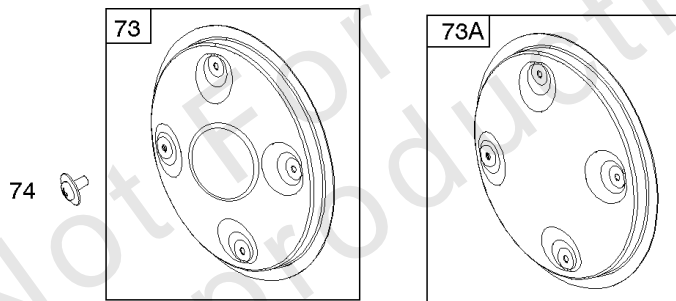

Flywheel, Rotating Screens

REF NO	PART NO	QTY	DESCRIPTION
23	841825		FLYWHEEL
65	690341		SCREW -(Rewind Starter) (Rewind Starter)
73	841662		SCREEN, Rotating
73A	841440		SCREEN, Rotating
73C	494439		SCREEN, Rotating
74	841441		SCREW -(Rotating Screen) (M5x14mm)
74A	691647		SCREW -(Rotating Screen)
332	690887		NUT -(Flywheel)
363	19203		PULLER, Flywheel
455	841794		CUP, Flywheel
668	691500		SPACER -(Rotating Screen)
668A	691215		SPACER -(Rotating Screen)
718A	690740		PIN, Locating -(28MM)
718B	841581		PIN, Locating -(32MM)
849	691088		SCREW -(Stub Shaft)
1047	841580		SHAFT, Stub