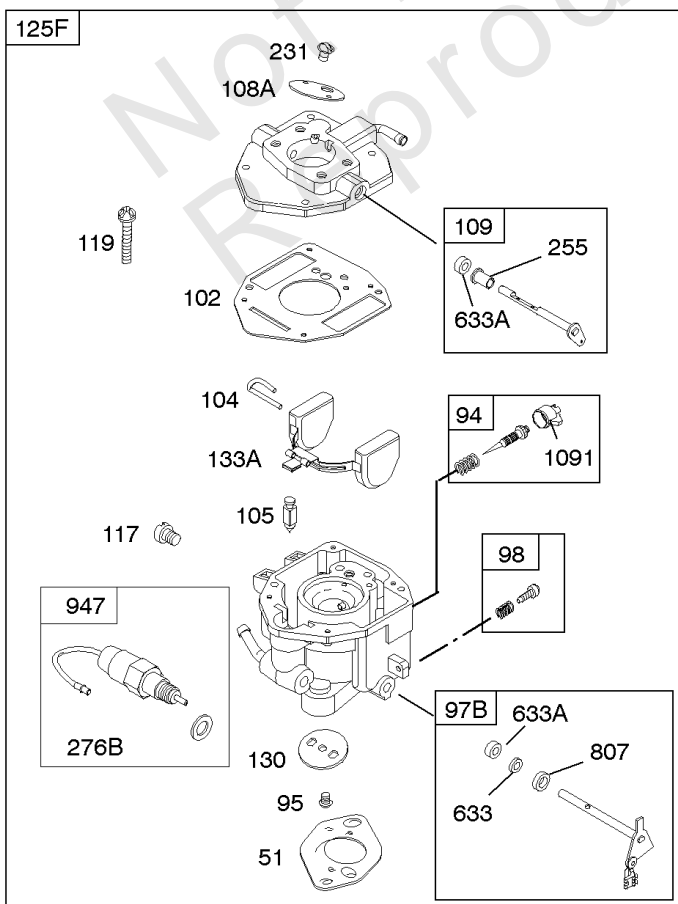

Carburetor

REF NO	PART NO	QTY	DESCRIPTION
947	692094		SOLENOID, Fuel
955	807723		PLUG, Carburetor
1091	844448		CAP, Limiter

Not For Reproduction

Carburetor

REF NO	PART NO	QTY	DESCRIPTION
51	691694		GASKET, Intake
91	809208		BODY, Upper Carburetor
94	844987		KIT, Idle Mixture
95	690718		SCREW -(Throttle Valve)
98	808177		KIT, Idle Speed
98A	808981		KIT, Idle Speed
102	692077		GASKET, Carburetor Body
104	690723		PIN, Float Hinge
105	797410		VALVE, Float Needle -(15.87 mm Long)
105A	846635		VALVE, Float Needle -(18.87 mm)
108A	844989		VALVE, Choke
109	808398		KIT, Choke Shaft
109B	809096		SHAFT, Choke
110	806861		WASHER -(Choke Shaft) (Plastic)
117	690881		JET, Main -(Standard) (Standard)
118	844990		JET, Main -(High Altitude) (5000 Feet)
118A	809442		JET, Main -(High Altitude) (9000 Feet and Above)
119	842761		SCREW -(Upper Carburetor Body to Lower Carburetor Body) (M4x16mm)
119	690720		SCREW -(Upper Carburetor Body to Lower Carburetor Body) (M4x18mm)
130	690726		VALVE, Throttle
133A	844546		FLOAT, Carburetor
142	690725		NOZZLE, Carburetor
187	791766		LINE, Fuel -(15 Inches Long)(Cut To Required Length)
187	791745		LINE, Fuel -(23) (Cut to Required Length)
187D	791744		LINE, Fuel -(Formed)(14 Inches Long)(Cut To Required Length)
217	806862		SPRING, Choke Return
231	690718		SCREW -(Choke Valve)
255	690721		BUSHING, Choke Shaft
276	690724		WASHER, Sealing
276B	806137		WASHER, Sealing -(Fuel Solenoid)
365	690711		SCREW -(Carburetor/Throttle Body) (M8x38mm)
365A	690866		SCREW -(Carburetor/Throttle Body) (M6 x 98mm)
601	791850		CLAMP, Hose
601A	691038		CLAMP, Hose -(Black)
629	807004		SPRING, Throttle Return -(Throttle Return)
633	806131		SEAL, Choke/Throttle Shaft -(Throttle Shaft)
633A	690722		SEAL, Choke/Throttle Shaft -(Choke Shaft)