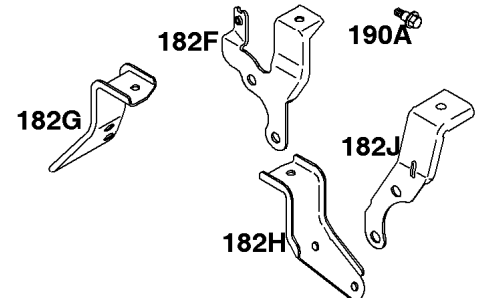

Included in Fuel Tank Service #845137

Included in Fuel Tank Service #845138