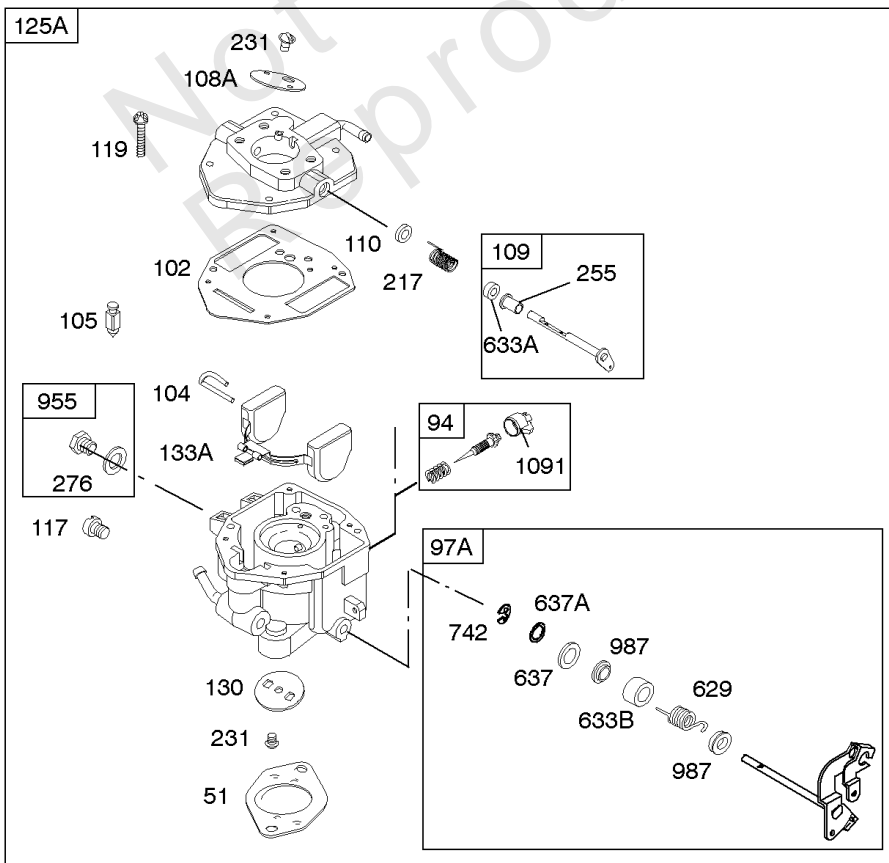

Carburetor

REF NO	PART NO	QTY	DESCRIPTION
11	691556		TUBE, Breather
11B	844921		TUBE, Breather -Used After Code Date 09121800
51	691694		GASKET, Intake
94	844987		KIT, Idle Mixture
95	690718		SCREW -(Throttle Valve)
97	809007		KIT, Throttle Shaft
98	808177		KIT, Idle Speed
102	692077		GASKET, Carburetor Body
104	690723		PIN, Float Hinge
105	797410		VALVE, Float Needle -(15.87 mm Long)
105A	846635		VALVE, Float Needle -(18.87 mm)
108A	844989		VALVE, Choke
109	808398		KIT, Choke Shaft
110	806861		WASHER -(Choke Shaft) (Plastic)
117	690881		JET, Main -(Standard) (Standard)
118	844990		JET, Main -(High Altitude) (5000 Feet)
118A	809442		JET, Main -(High Altitude) (9000 Feet and Above)
119	690720		SCREW -(Upper Carburetor Body to Lower Carburetor Body) (M4x18mm)
119	842761		SCREW -(Upper Carburetor Body to Lower Carburetor Body) (M4x16mm)
125	844988		CARBURETOR -Used After Code Date 09123100
130	690726		VALVE, Throttle
133A	844546		FLOAT, Carburetor
163	692081		GASKET, Air Cleaner -(Air Cleaner)
187	791745		LINE, Fuel -(23) (Cut to Required Length)
187	791766		LINE, Fuel -(15 Inches Long)(Cut To Required Length)
187D	791744		LINE, Fuel -(Formed)(14 Inches Long)(Cut To Required Length)
217	806862		SPRING, Choke Return
231	690718		SCREW -(Choke Valve)
255	690721		BUSHING, Choke Shaft
276	690724		WASHER, Sealing
365	690711		SCREW -(Carburetor/Throttle Body) (M8x38mm)
365A	690866		SCREW -(Carburetor/Throttle Body) (M6 x 98mm)
445	394018S		FILTER, A/C Cartridge
467	691985		KNOB, Air Cleaner Cover -Used Before Code Date 10040100
467	846431		KNOB, Air Cleaner Cover -Used After Code Date 10033100
601	791850		CLAMP, Hose
601A	691038		CLAMP, Hose -(Black)