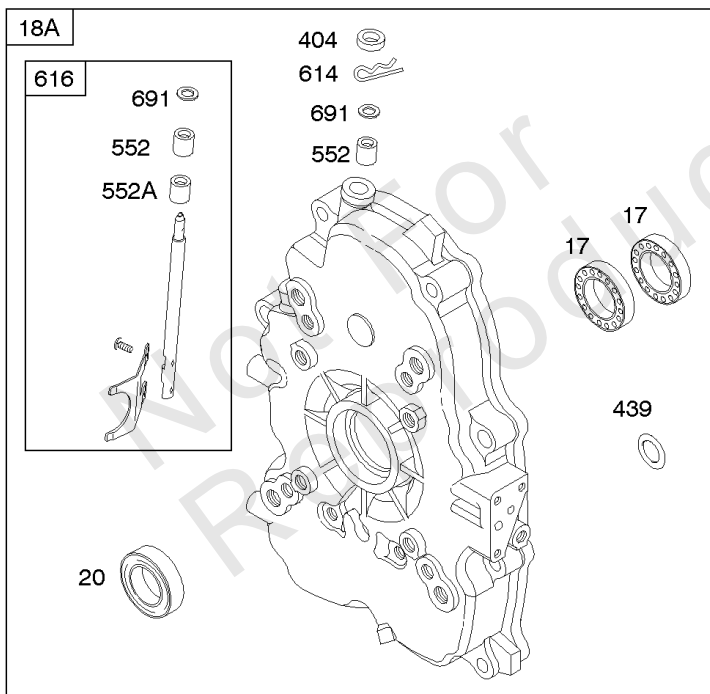

Carburetor Overhaul Kit, Engine & Valve Set

REF NO	PART NO	QTY	DESCRIPTION
3	805101S		SEAL, Oil -(Magneto Side)
7	806085S		GASKET, Cylinder Head
9	844986		GASKET, Breather
12	846487		GASKET, Crankcase
20	805049S		SEAL, Oil -(PTO Side)
51	691694		GASKET, Intake
51A	692035		GASKET, Intake
94	844987		KIT, Idle Mixture
102	692077		GASKET, Carburetor Body
104	690723		PIN, Float Hinge
105	797410		VALVE, Float Needle -(15.87 mm Long)
105A	846635		VALVE, Float Needle -(18.87 mm)
117	690881		JET, Main -(Standard) (Standard)
121	809021		KIT, Carburetor Overhaul
142	690725		NOZZLE, Carburetor
163	692081		GASKET, Air Cleaner -(Air Cleaner)
255	690721		BUSHING, Choke Shaft
273	690681		SEAL, O-Ring -(Oil Pump)
276	690724		WASHER, Sealing
276A	807085		WASHER, Sealing -(Rocker Cover)
358	808704		GASKET SET, Engine
439	692154		O-RING, Oil Gallery -(Crankcase Cover/Sump or Cylinder Assembly)
468	690690		SEAL, O-Ring -(Oil Pump Screen)
633	806131		SEAL, Choke/Throttle Shaft -(Throttle Shaft)
633A	690722		SEAL, Choke/Throttle Shaft -(Choke Shaft)
691	842826		SEAL, Governor Shaft
807	805557		SPACER -(Throttle)
868	691963		SEAL, Valve
883	691613		GASKET, Exhaust
988	692063		GASKET, Oil Adapter
1022	806039S		GASKET, Rocker Cover
1091	844448		CAP, Limiter
1095B	842723		GASKET SET, Valve