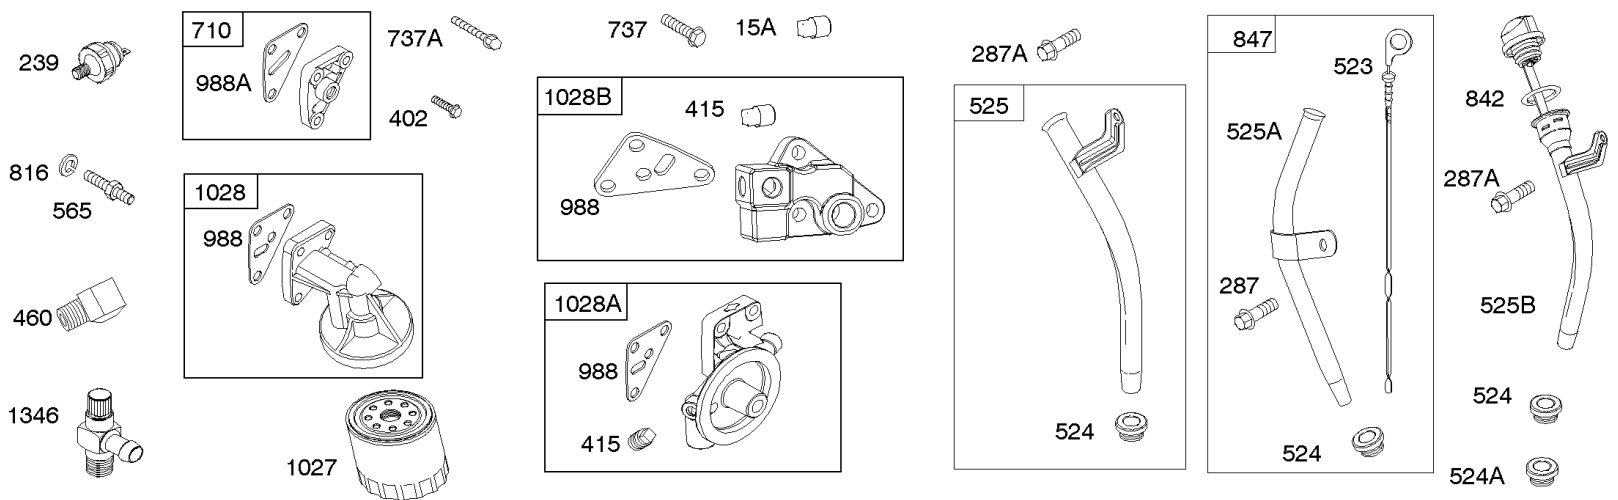

Carburetor Overhaul Kit, Engine & Valve Set

REF NO	PART NO	QTY	DESCRIPTION
3	805101S		SEAL, Oil -(Magneto Side)
7	806085S		GASKET, Cylinder Head
9	844986		GASKET, Breather
12	846487		GASKET, Crankcase
20	805049S		SEAL, Oil -(PTO Side)
51	691694		GASKET, Intake
51A	692035		GASKET, Intake
94	844987		KIT, Idle Mixture
102	692077		GASKET, Carburetor Body
104	690723		PIN, Float Hinge
105	797410		VALVE, Float Needle -(15.87 mm Long)
105A	846635		VALVE, Float Needle -(18.87 mm)
117	690881		JET, Main -(Standard) (Standard)
121	809021		KIT, Carburetor Overhaul
142	690725		NOZZLE, Carburetor
163	692081		GASKET, Air Cleaner -(Air Cleaner)
255	690721		BUSHING, Choke Shaft
273	690681		SEAL, O-Ring -(Oil Pump)
276	690724		WASHER, Sealing
276A	807085		WASHER, Sealing -(Rocker Cover)
358	808704		GASKET SET, Engine
439	692154		O-RING, Oil Gallery -(Crankcase Cover/Sump or Cylinder Assembly)
468	690690		SEAL, O-Ring -(Oil Pump Screen)
633	806131		SEAL, Choke/Throttle Shaft -(Throttle Shaft)
633A	690722		SEAL, Choke/Throttle Shaft -(Choke Shaft)
691	842826		SEAL, Governor Shaft
807	805557		SPACER -(Throttle)
868	691963		SEAL, Valve
883	691613		GASKET, Exhaust
988	692063		GASKET, Oil Adapter
1022	806039S		GASKET, Rocker Cover
1091	844448		CAP, Limiter
1095B	842723		GASKET SET, Valve