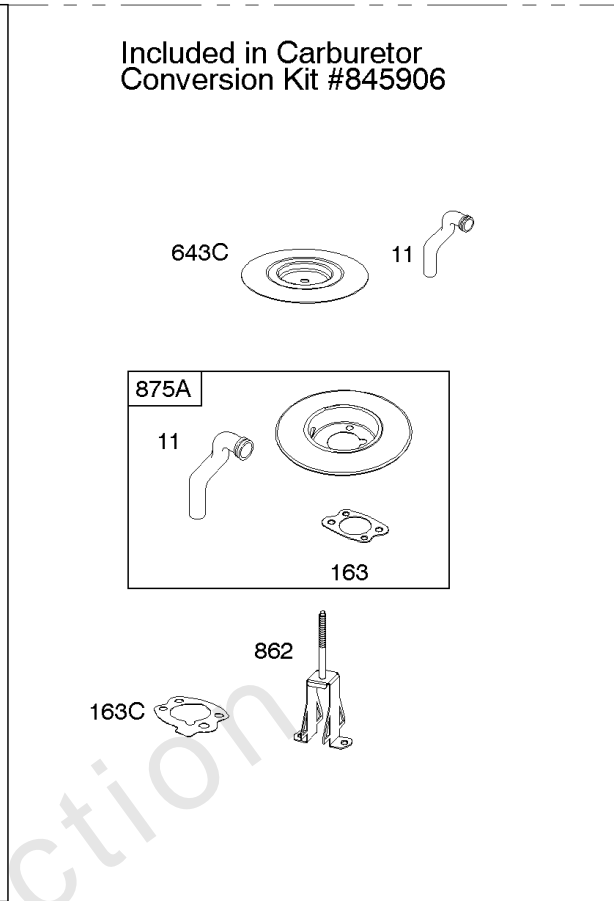

Carburetor

REF NO	PART NO	QTY	DESCRIPTION
629	807004		SPRING, Throttle Return -(Throttle Return)
633	806131		SEAL, Choke/Throttle Shaft -(Throttle Shaft)
633A	690722		SEAL, Choke/Throttle Shaft -(Choke Shaft)
637	806999		WASHER -(Throttle Shaft)
637A	807000		WASHER -(Throttle Shaft)
643B	844932		RETAINER, Air Filter
742	807001		RETAINER, E Ring
807	805557		SPACER -(Throttle)
955	807723		PLUG, Carburetor
987	807002		SEAL, Choke/Throttle Shaft
996A	844930		SHIELD, Carburetor
1091	844448		CAP, Limiter

Not For Reproduction