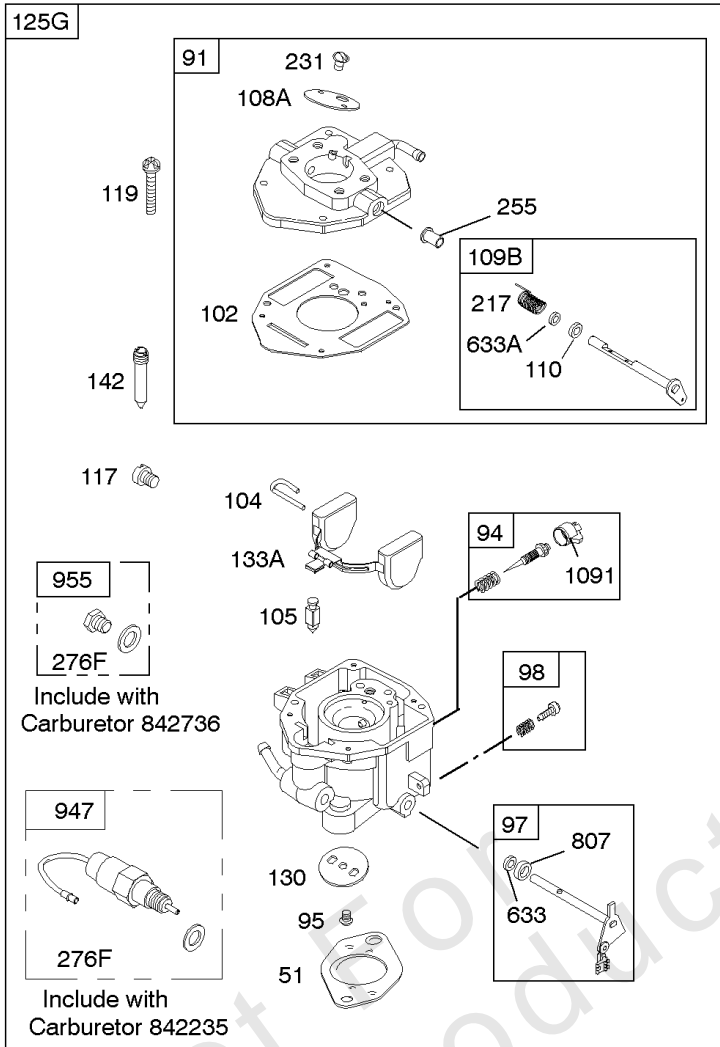

Carburetor

REF NO	PART NO	QTY	DESCRIPTION
947	692094		SOLENOID, Fuel
955	807723		PLUG, Carburetor
1091	844448		CAP, Limiter

Not For Reproduction