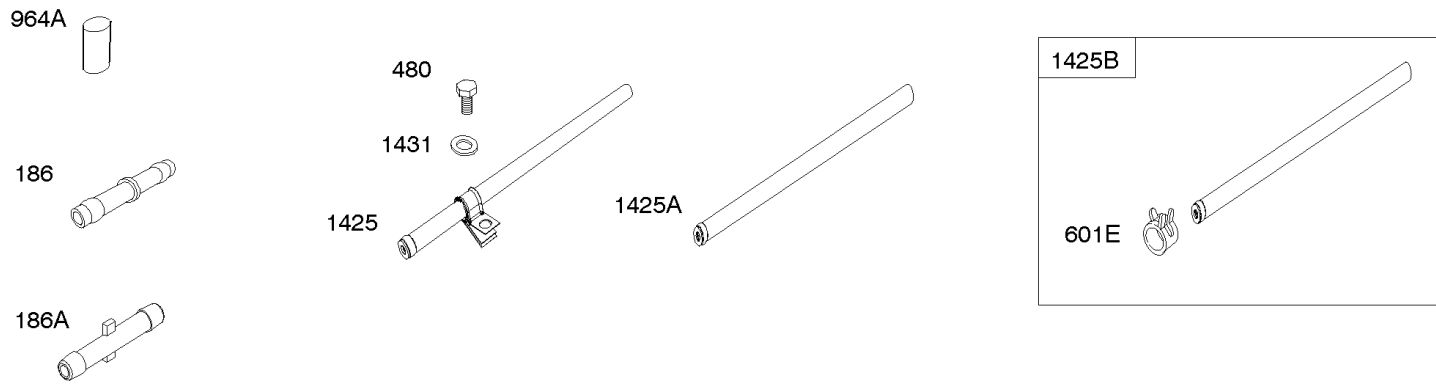

Intake Manifold

REF NO	PART NO	QTY	DESCRIPTION
50A	844034		MANIFOLD, Intake
51	691694		GASKET, Intake
51A	692035		GASKET, Intake
54	846604		SCREW -(Intake Manifold) (TEMP/MAP Sensor) (Intake Manifold)
122	690691		SPACER, Carburetor
365	690711		SCREW -(Carburetor/Throttle Body) (M8x38mm)
415	794903		PLUG -(1/8"-27 NPTF - EXTERNAL SQ)
480	806660		SCREW -(Tube Clamp) (M8x18mm)
601E	593879		CLAMP, Hose
964A	807468		CAP, Carburetor
1176	842067		NUT -(Exhaust Manifold)
1425	844712		HOSE, Purge Line
1425A	845717		HOSE, Purge Line
1431	844035		WASHER -(Tube Clamp)