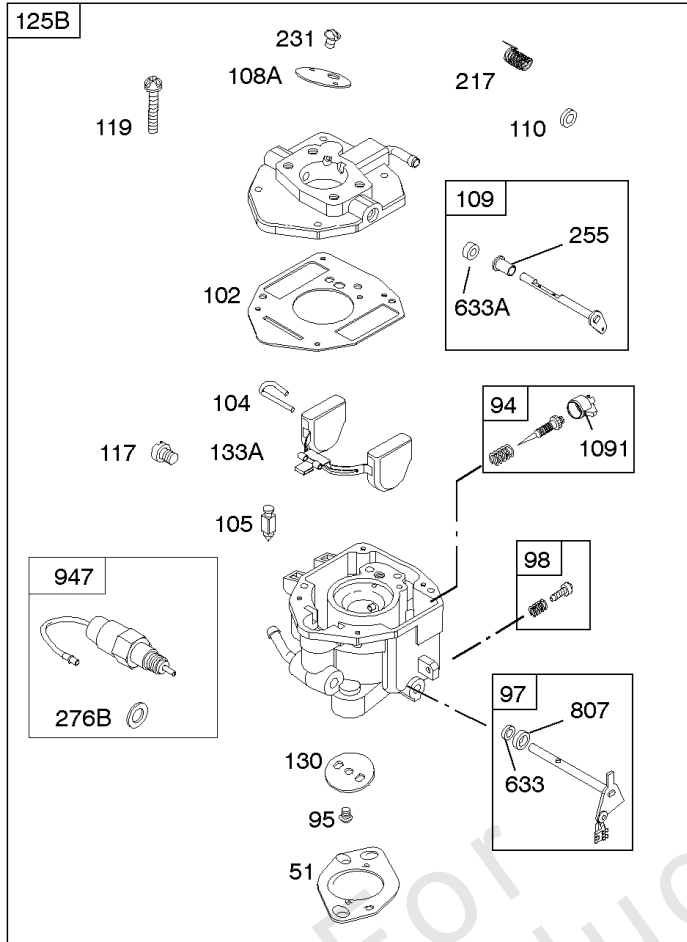

Carburetor

REF NO	PART NO	QTY	DESCRIPTION
11	691556		TUBE, Breather
51	691694		GASKET, Intake
91	809208		BODY, Upper Carburetor
94	844987		KIT, Idle Mixture
95	690718		SCREW -(Throttle Valve)
97	809007		KIT, Throttle Shaft
98	808177		KIT, Idle Speed
102	692077		GASKET, Carburetor Body
104	690723		PIN, Float Hinge
105	797410		VALVE, Float Needle -(15.87 mm Long)
105A	846635		VALVE, Float Needle -(18.87 mm)
108A	844989		VALVE, Choke
109	808398		KIT, Choke Shaft
109B	809096		SHAFT, Choke
110	806861		WASHER -(Choke Shaft) (Plastic)
117	690881		JET, Main -(Standard) (Standard)
118	844990		JET, Main -(High Altitude) (5000 Feet)
118A	809442		JET, Main -(High Altitude) (9000 Feet and Above)
119	842761		SCREW -(Upper Carburetor Body to Lower Carburetor Body) (M4x16mm)
119	690720		SCREW -(Upper Carburetor Body to Lower Carburetor Body) (M4x18mm)
130	690726		VALVE, Throttle
133A	844546		FLOAT, Carburetor
142	690725		NOZZLE, Carburetor
163	692081		GASKET, Air Cleaner -(Air Cleaner)
187	791745		LINE, Fuel -(23) (Cut to Required Length)
187	791766		LINE, Fuel -(15 Inches Long)(Cut To Required Length)
187D	791744		LINE, Fuel -(Formed)(14 Inches Long)(Cut To Required Length)
217	806862		SPRING, Choke Return
231	690718		SCREW -(Choke Valve)
255	690721		BUSHING, Choke Shaft
276B	806137		WASHER, Sealing -(Fuel Solenoid)
365	690711		SCREW -(Carburetor/Throttle Body) (M8x38mm)
365A	690866		SCREW -(Carburetor/Throttle Body) (M6 x 98mm)
445A	393957S		FILTER, A/C Cartridge
467	691985		KNOB, Air Cleaner Cover -Used Before Code Date 10040100
467	846431		KNOB, Air Cleaner Cover -Used After Code Date 10033100
536	845198		CLEANER, Air
601	791850		CLAMP, Hose