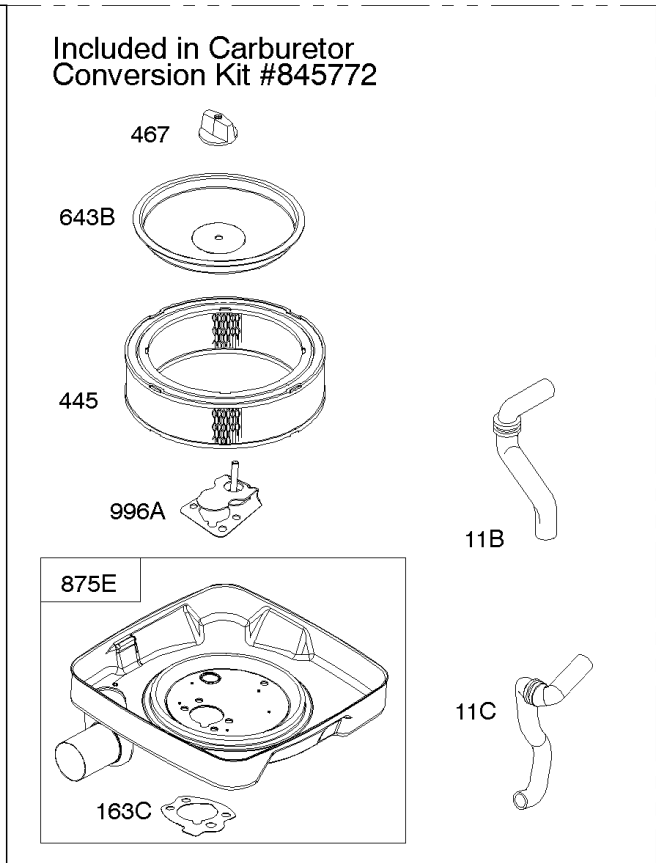

Carburetor

REF NO	PART NO	QTY	DESCRIPTION
637	806999		WASHER -(Throttle Shaft)
637A	807000		WASHER -(Throttle Shaft)
742	807001		RETAINER, E Ring
807	805557		SPACER -(Throttle)
947	692094		SOLENOID, Fuel
955	807723		PLUG, Carburetor
987	807002		SEAL, Choke/Throttle Shaft
1091	844448		CAP, Limiter

Not For Reproduction

Carburetor

REF NO	PART NO	QTY	DESCRIPTION
11	691556		TUBE, Breather
11B	844921		TUBE, Breather -Used After Code Date 09121800
51	691694		GASKET, Intake
94	844987		KIT, Idle Mixture
95	690718		SCREW -(Throttle Valve)
97	809007		KIT, Throttle Shaft
98	808177		KIT, Idle Speed
102	692077		GASKET, Carburetor Body
104	690723		PIN, Float Hinge
105	797410		VALVE, Float Needle -(15.87 mm Long)
105A	846635		VALVE, Float Needle -(18.87 mm)
108A	844989		VALVE, Choke
109	808398		KIT, Choke Shaft
110	806861		WASHER -(Choke Shaft) (Plastic)
117	690881		JET, Main -(Standard) (Standard)
118	844990		JET, Main -(High Altitude) (5000 Feet)
118A	809442		JET, Main -(High Altitude) (9000 Feet and Above)
119	690720		SCREW -(Upper Carburetor Body to Lower Carburetor Body) (M4x18mm)
119	842761		SCREW -(Upper Carburetor Body to Lower Carburetor Body) (M4x16mm)
125	844988		CARBURETOR -Used After Code Date 09123100
130	690726		VALVE, Throttle
133A	844546		FLOAT, Carburetor
163	692081		GASKET, Air Cleaner -(Air Cleaner)
187	791745		LINE, Fuel -(23) (Cut to Required Length)
187	791766		LINE, Fuel -(15 Inches Long)(Cut To Required Length)
187D	791744		LINE, Fuel -(Formed)(14 Inches Long)(Cut To Required Length)
217	806862		SPRING, Choke Return
231	690718		SCREW -(Choke Valve)
255	690721		BUSHING, Choke Shaft
276	690724		WASHER, Sealing
365	690711		SCREW -(Carburetor/Throttle Body) (M8x38mm)
365A	690866		SCREW -(Carburetor/Throttle Body) (M6 x 98mm)
445	394018S		FILTER, A/C Cartridge
467	691985		KNOB, Air Cleaner Cover -Used Before Code Date 10040100
467	846431		KNOB, Air Cleaner Cover -Used After Code Date 10033100
601	791850		CLAMP, Hose
601A	691038		CLAMP, Hose -(Black)