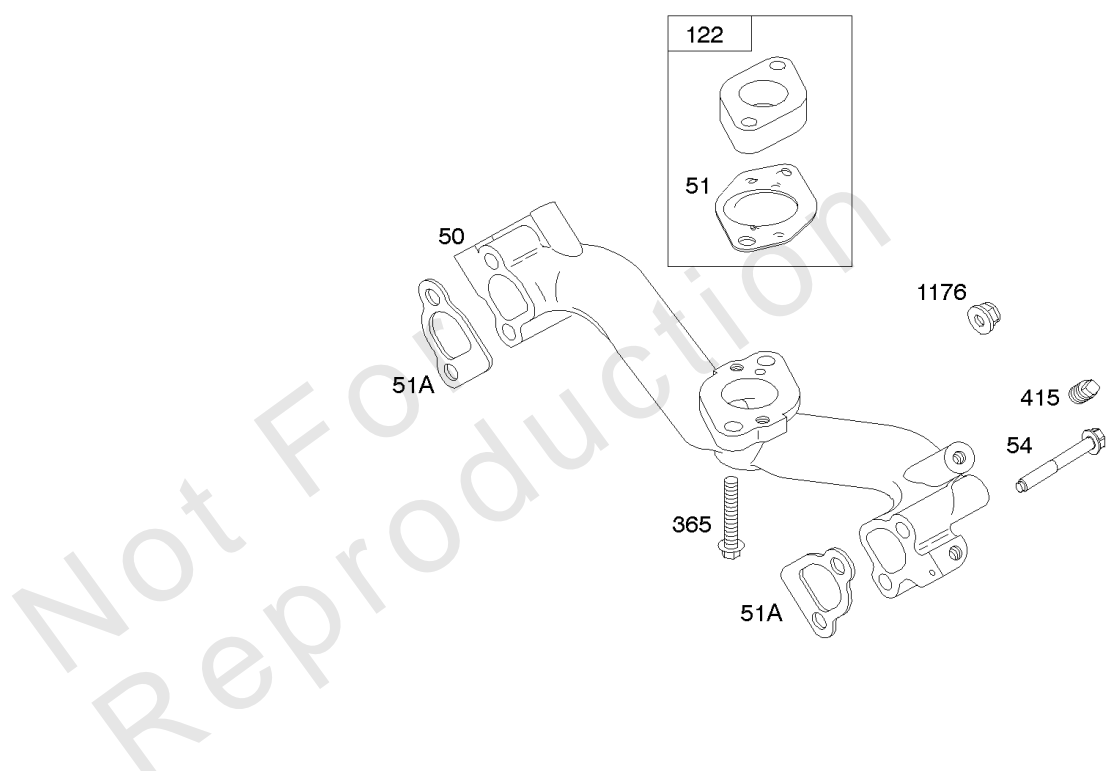

Intake Manifold

REF NO	PART NO	QTY	DESCRIPTION
50A	844034		MANIFOLD, Intake
51	691694		GASKET, Intake
51A	692035		GASKET, Intake
54	846604		SCREW -(Intake Manifold) (TEMP/MAP Sensor) (Intake Manifold)
122	690691		SPACER, Carburetor
365	690711		SCREW -(Carburetor/Throttle Body) (M8x38mm)
415	794903		PLUG -(1/8"-27 NPTF - EXTERNAL SQ)
480	806660		SCREW -(Tube Clamp) (M8x18mm)
601E	593879		CLAMP, Hose
964A	807468		CAP, Carburetor
1176	842067		NUT -(Exhaust Manifold)
1425	844712		HOSE, Purge Line
1425A	845717		HOSE, Purge Line
1431	844035		WASHER -(Tube Clamp)