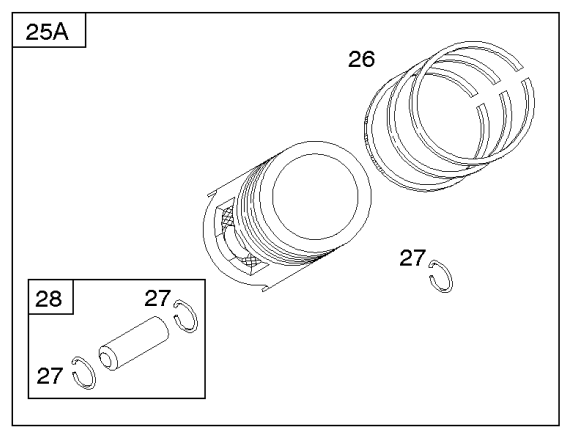

1036 EMISSIONS LABEL

1330 REPAIR MANUAL

1319 WARNING LABEL

	WARNING
	Read and follow Operating Instructions before running engine.
	Gasoline is flammable. Allow engine to cool at least 2 minutes before refueling.
	Engines emit carbon monoxide, DO NOT run in enclosed area.
	Muffler area temperature may exceed 150°F. Do not touch hot parts.

REQUIRED when replacing parts with warning labels affixed.