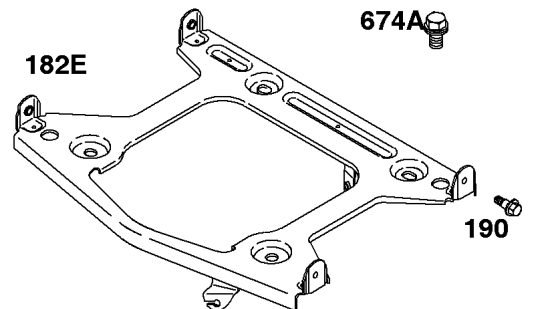

Included in Fuel Tank Service #845137

Included in Fuel Tank Service #845138

Fuel Supply

REF NO	PART NO	QTY	DESCRIPTION
1054	280275		TIE, Cable

Not For Reproduction

Governor Spring, Controls

REF NO	PART NO	QTY	DESCRIPTION
188	692056		SCREW -(Control Bracket) (M8x14mm)
188	845964		SCREW -(Control Bracket) (M8x10mm)
203	690923		CRANK, Bell
205	692083		SCREW -(Bell Crank)
206	691244		NUT, Governor Adjusting
208	808453		ROD, Governor Control
209	692070		SPRING, Governor -(Red)
211	692069		SPRING, Governed Idle -(Red)
212	847015		LINK, Throttle
216	690705		LINK, Choke
222	845305		BRACKET, Control
226	692075		ROD, Choke
227	690236		LEVER, Governor Control
232	692073		SPRING, Governor Link
234	691723		CLIP, Control Rod
262	692083		SCREW -(Rod Bracket)
265	691024		CLAMP, Casing
267	841552		SCREW -(Casing Clamp) (M5x20mm)
267A	692083		SCREW -(Casing Clamp) (M5x20mm)
268	691025		CASING, Control Wire -(Cut To Required Length)
269	691026		WIRE, Control -(Cut To Required Length)
270	691027		NUT -(Control Wire Casing)
271	692541		LEVER, Control -(Cable Wire With Z Formed End)
278	842122		WASHER -(Governor Control Lever)
280	691526		BRACKET, Fixed Speed
281	690742		PANEL, Control
282	692083		SCREW -(Control Lever)
347	691995		SWITCH, Rocker
432	691509		CAP, Spring
505	690238		NUT -(Governor Lever)
561	690713		NUT -(Control Lever)
562	690239		BOLT -(Governor Control Lever)
587A	807116		CLAMP, Cable
629	807004		SPRING, Throttle Return -(Throttle Return)
663	692083		SCREW -(Control Panel)
689	691272		SPRING, Friction
990	691959		SET, Key
1012	690592		RETAINER, Link