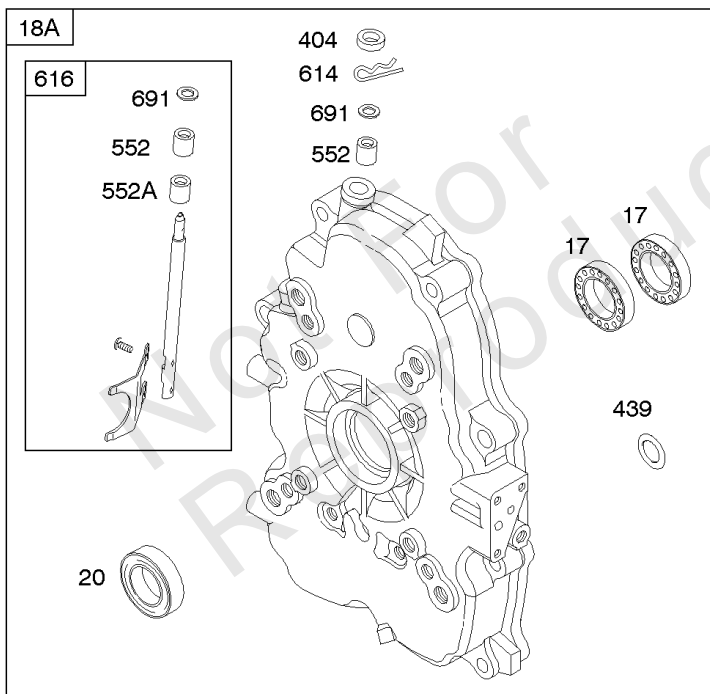

Crankcase Cover, Lubrication, Oil Filter Adapter,

REF NO	PART NO	QTY	DESCRIPTION
12	846487		GASKET, Crankcase
15A	691686		PLUG, Oil Drain -(1/4"-18 NPTF - 3/8 External Sq)
17	843827		BEARING, Ball -(Crankcase Cover Requires Two (2) Ball Bearings)
18	844588		COVER, Crankcase
20	805049S		SEAL, Oil -(PTO Side)
22	807362		SCREW -(Crankcase Cover/Sump)
86	690745		COVER, Gear
239	690233		SWITCH, Oil Pressure
273	690681		SEAL, O-Ring -(Oil Pump)
287	692062		SCREW -(Dipstick Tube) (M8x18mm)
287A	806660		SCREW -(Dipstick Tube)
402	690679		SCREW -(Oil Filter Cover) (M6x21mm)
404	690704		WASHER -(Governor Crank)
415	794903		PLUG -(1/8"-27 NPTF - EXTERNAL SQ)
439	692154		O-RING, Oil Gallery -(Crankcase Cover/Sump or Cylinder Assembly)
460	806667		CONNECTOR, Filter Adapter
468	690690		SEAL, O-Ring -(Oil Pump Screen)
479	807084		SCREW -(Oil Pump Screen) (M6x14mm)
523	693175		DIPSTICK
524	693172		SEAL, O-Ring -(Dipstick Tube)
525	693174		TUBE, Dipstick
525A	693173		TUBE, Dipstick
552	690701		BUSHING, Governor Crank
552A	806686		BUSHING, Governor Crank
565	690682		STUD -(Oil Filter Adapter)
596	691492		SCREW -(Oil Pump) (M6x30mm)
614	691550		PIN, Cotter
616	806685		CRANK, Governor
650	841233		SCREW -(Oil Deflector)
691	842826		SEAL, Governor Shaft
710	807689		COVER, Oil Filter
737	690679		SCREW -(Oil Filter Adapter) (M6x21mm)
737A	841233		SCREW -(Oil Filter Adapter) (Oil Filter Adapter)
816	690706		WASHER -(Oil Filter Adapter)
988	692063		GASKET, Oil Adapter
988A	690687		GASKET, Oil Adapter
1017	690900		SCREEN, Oil Pump