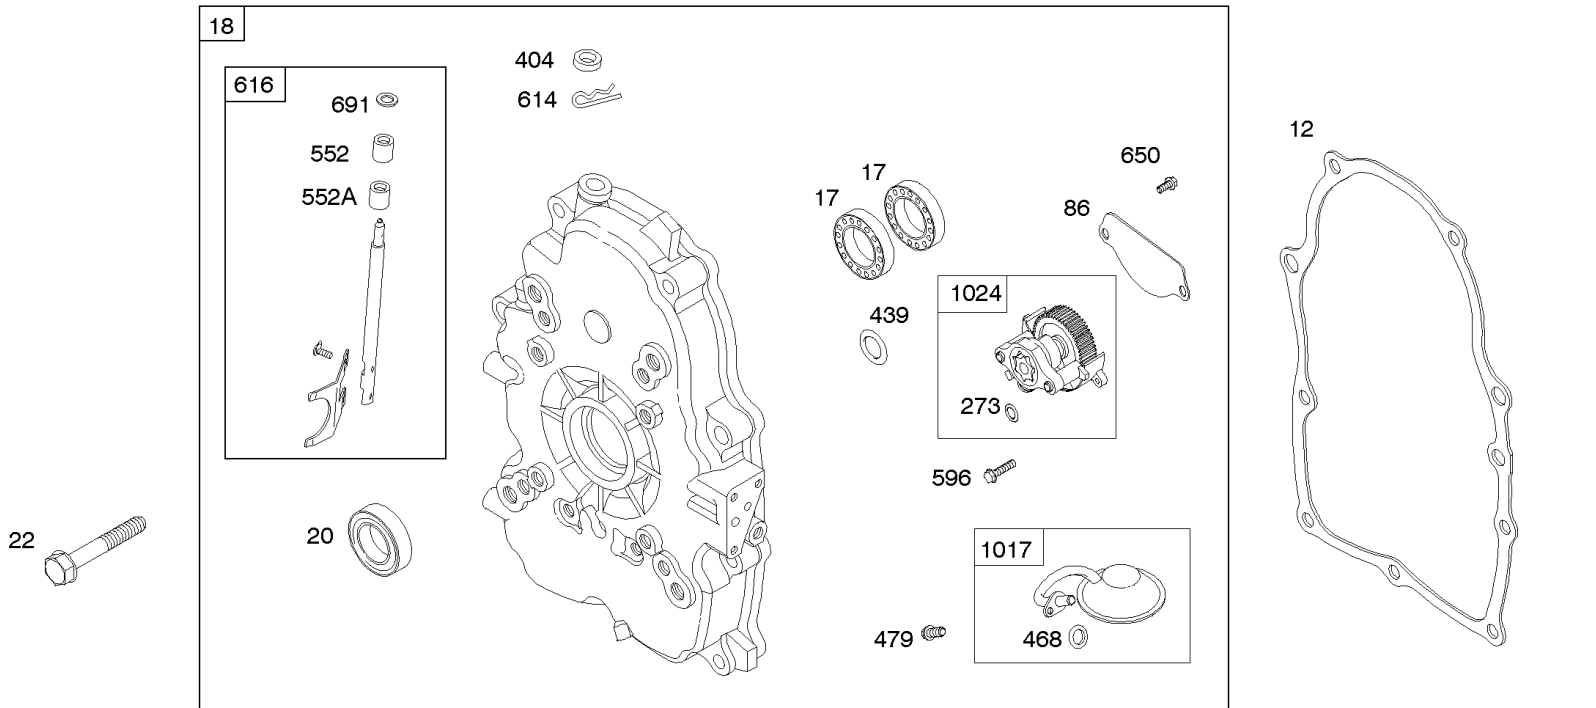

Crankcase Cover, Lubrication, Oil Filter Adapter,

REF NO	PART NO	QTY	DESCRIPTION
12	846487		GASKET, Crankcase
15A	691686		PLUG, Oil Drain -(1/4"-18 NPTF - 3/8 External Sq)
17	843827		BEARING, Ball -(Crankcase Cover Requires Two (2) Ball Bearings)
18	844588		COVER, Crankcase
20	805049S		SEAL, Oil -(PTO Side)
22	807362		SCREW -(Crankcase Cover/Sump)
86	690745		COVER, Gear
239	690233		SWITCH, Oil Pressure
273	690681		SEAL, O-Ring -(Oil Pump)
287	692062		SCREW -(Dipstick Tube) (M8x18mm)
287A	806660		SCREW -(Dipstick Tube)
402	690679		SCREW -(Oil Filter Cover) (M6x21mm)
404	690704		WASHER -(Governor Crank)
415	794903		PLUG -(1/8"-27 NPTF - EXTERNAL SQ)
439	692154		O-RING, Oil Gallery -(Crankcase Cover/Sump or Cylinder Assembly)
460	806667		CONNECTOR, Filter Adapter
468	690690		SEAL, O-Ring -(Oil Pump Screen)
479	807084		SCREW -(Oil Pump Screen) (M6x14mm)
523	693175		DIPSTICK
524	693172		SEAL, O-Ring -(Dipstick Tube)
525	693174		TUBE, Dipstick
525A	693173		TUBE, Dipstick
552	690701		BUSHING, Governor Crank
552A	806686		BUSHING, Governor Crank
565	690682		STUD -(Oil Filter Adapter)
596	691492		SCREW -(Oil Pump) (M6x30mm)
614	691550		PIN, Cotter
616	806685		CRANK, Governor
650	841233		SCREW -(Oil Deflector)
691	842826		SEAL, Governor Shaft
710	807689		COVER, Oil Filter
737	690679		SCREW -(Oil Filter Adapter) (M6x21mm)
737A	841233		SCREW -(Oil Filter Adapter) (Oil Filter Adapter)
816	690706		WASHER -(Oil Filter Adapter)
988	692063		GASKET, Oil Adapter
988A	690687		GASKET, Oil Adapter
1017	690900		SCREEN, Oil Pump