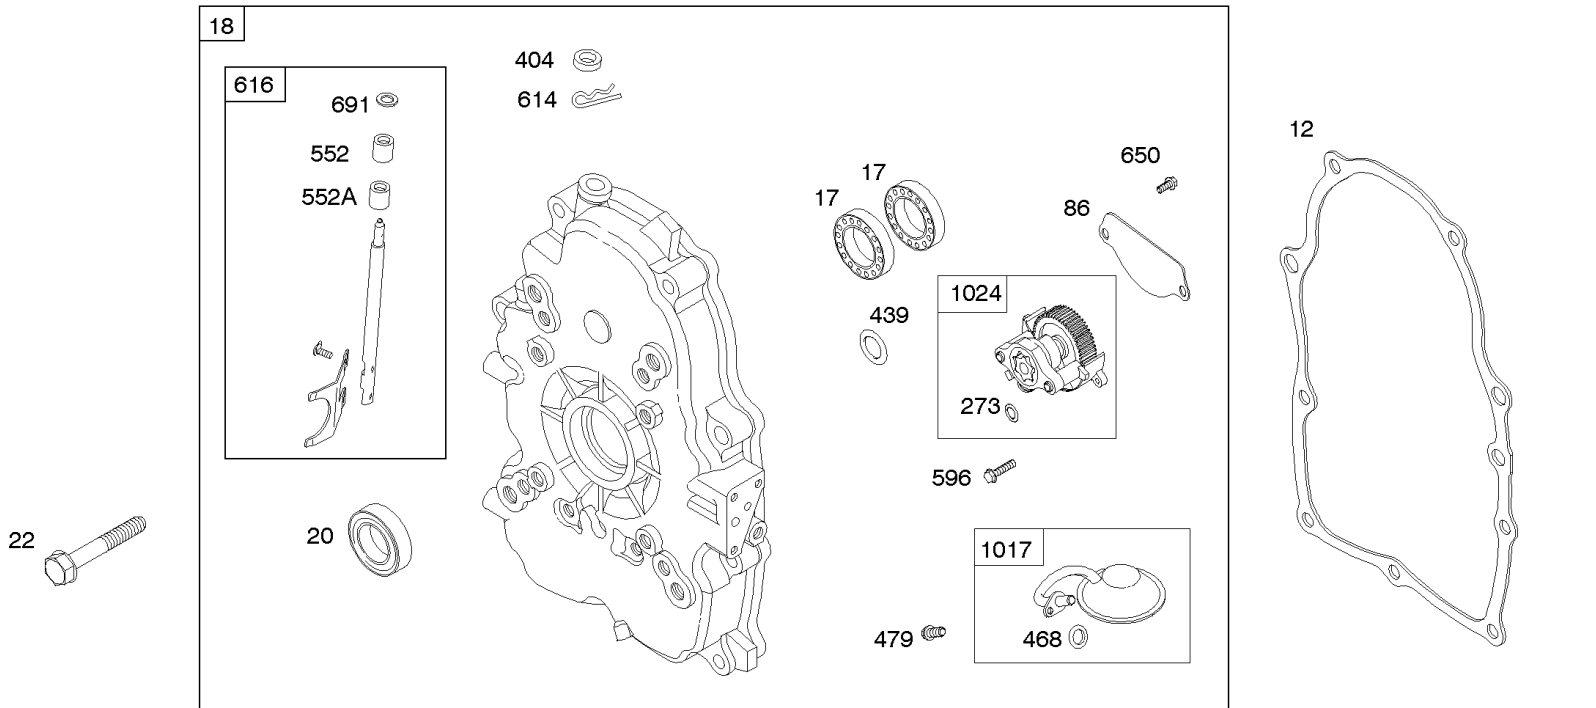

Carburetor Overhaul Kit, Engine & Valve Set

REF NO	PART NO	QTY	DESCRIPTION
3	805101S		SEAL, Oil -(Magneto Side)
7	806085S		GASKET, Cylinder Head
9	844986		GASKET, Breather
12	846487		GASKET, Crankcase
20	805049S		SEAL, Oil -(PTO Side)
51	691694		GASKET, Intake
51A	692035		GASKET, Intake
94	844987		KIT, Idle Mixture
102	692077		GASKET, Carburetor Body
104	690723		PIN, Float Hinge
105	797410		VALVE, Float Needle -(15.87 mm Long)
105A	846635		VALVE, Float Needle -(18.87 mm)
117	690881		JET, Main -(Standard) (Standard)
121	809021		KIT, Carburetor Overhaul
142	690725		NOZZLE, Carburetor
163	692081		GASKET, Air Cleaner -(Air Cleaner)
255	690721		BUSHING, Choke Shaft
273	690681		SEAL, O-Ring -(Oil Pump)
276	690724		WASHER, Sealing
276A	807085		WASHER, Sealing -(Rocker Cover)
358	808704		GASKET SET, Engine
439	692154		O-RING, Oil Gallery -(Crankcase Cover/Sump or Cylinder Assembly)
468	690690		SEAL, O-Ring -(Oil Pump Screen)
633	806131		SEAL, Choke/Throttle Shaft -(Throttle Shaft)
633A	690722		SEAL, Choke/Throttle Shaft -(Choke Shaft)
691	842826		SEAL, Governor Shaft
807	805557		SPACER -(Throttle)
868	691963		SEAL, Valve
883	691613		GASKET, Exhaust
988	692063		GASKET, Oil Adapter
1022	806039S		GASKET, Rocker Cover
1091	844448		CAP, Limiter
1095B	842723		GASKET SET, Valve