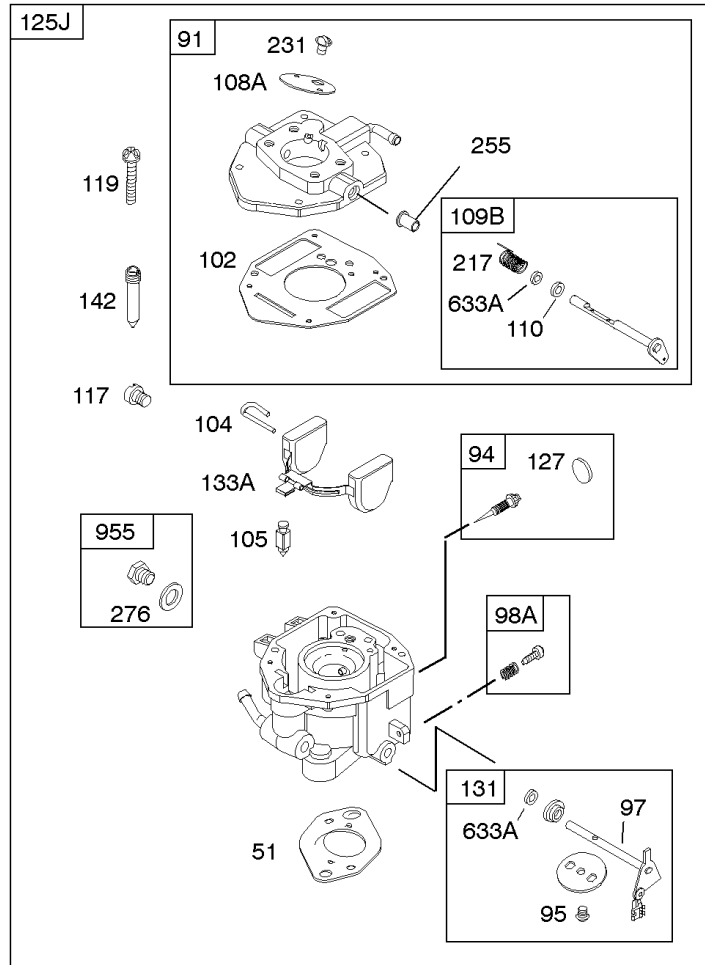

Carburetor

REF NO	PART NO	QTY	DESCRIPTION
51	691694		GASKET, Intake
91	809208		BODY, Upper Carburetor
94	844987		KIT, Idle Mixture
95	690718		SCREW -(Throttle Valve)
97	809007		KIT, Throttle Shaft
98	808177		KIT, Idle Speed
98A	808981		KIT, Idle Speed
102	692077		GASKET, Carburetor Body
104	690723		PIN, Float Hinge
105	797410		VALVE, Float Needle -(15.87 mm Long)
105A	846635		VALVE, Float Needle -(18.87 mm)
108A	844989		VALVE, Choke
109B	809096		SHAFT, Choke
110	806861		WASHER -(Choke Shaft) (Plastic)
117	690881		JET, Main -(Standard) (Standard)
118	844990		JET, Main -(High Altitude) (5000 Feet)
118A	809442		JET, Main -(High Altitude) (9000 Feet and Above)
119	690720		SCREW -(Upper Carburetor Body to Lower Carburetor Body) (M4x18mm)
119	842761		SCREW -(Upper Carburetor Body to Lower Carburetor Body) (M4x16mm)
122A	846960		SPACER, Carburetor
127	847028		PLUG, Welch
130	690726		VALVE, Throttle
133A	844546		FLOAT, Carburetor
142	690725		NOZZLE, Carburetor
187	791745		LINE, Fuel -(23) (Cut to Required Length)
187	791766		LINE, Fuel -(15 Inches Long)(Cut To Required Length)
187D	791744		LINE, Fuel -(Formed)(14 Inches Long)(Cut To Required Length)
217	806862		SPRING, Choke Return
231	690718		SCREW -(Choke Valve)
255	690721		BUSHING, Choke Shaft
276	690724		WASHER, Sealing
365	690711		SCREW -(Carburetor/Throttle Body) (M8x38mm)
365A	690866		SCREW -(Carburetor/Throttle Body) (M6 x 98mm)
601	791850		CLAMP, Hose
601A	691038		CLAMP, Hose -(Black)
633	806131		SEAL, Choke/Throttle Shaft -(Throttle Shaft)
633A	690722		SEAL, Choke/Throttle Shaft -(Choke Shaft)
807	805557		SPACER -(Throttle)