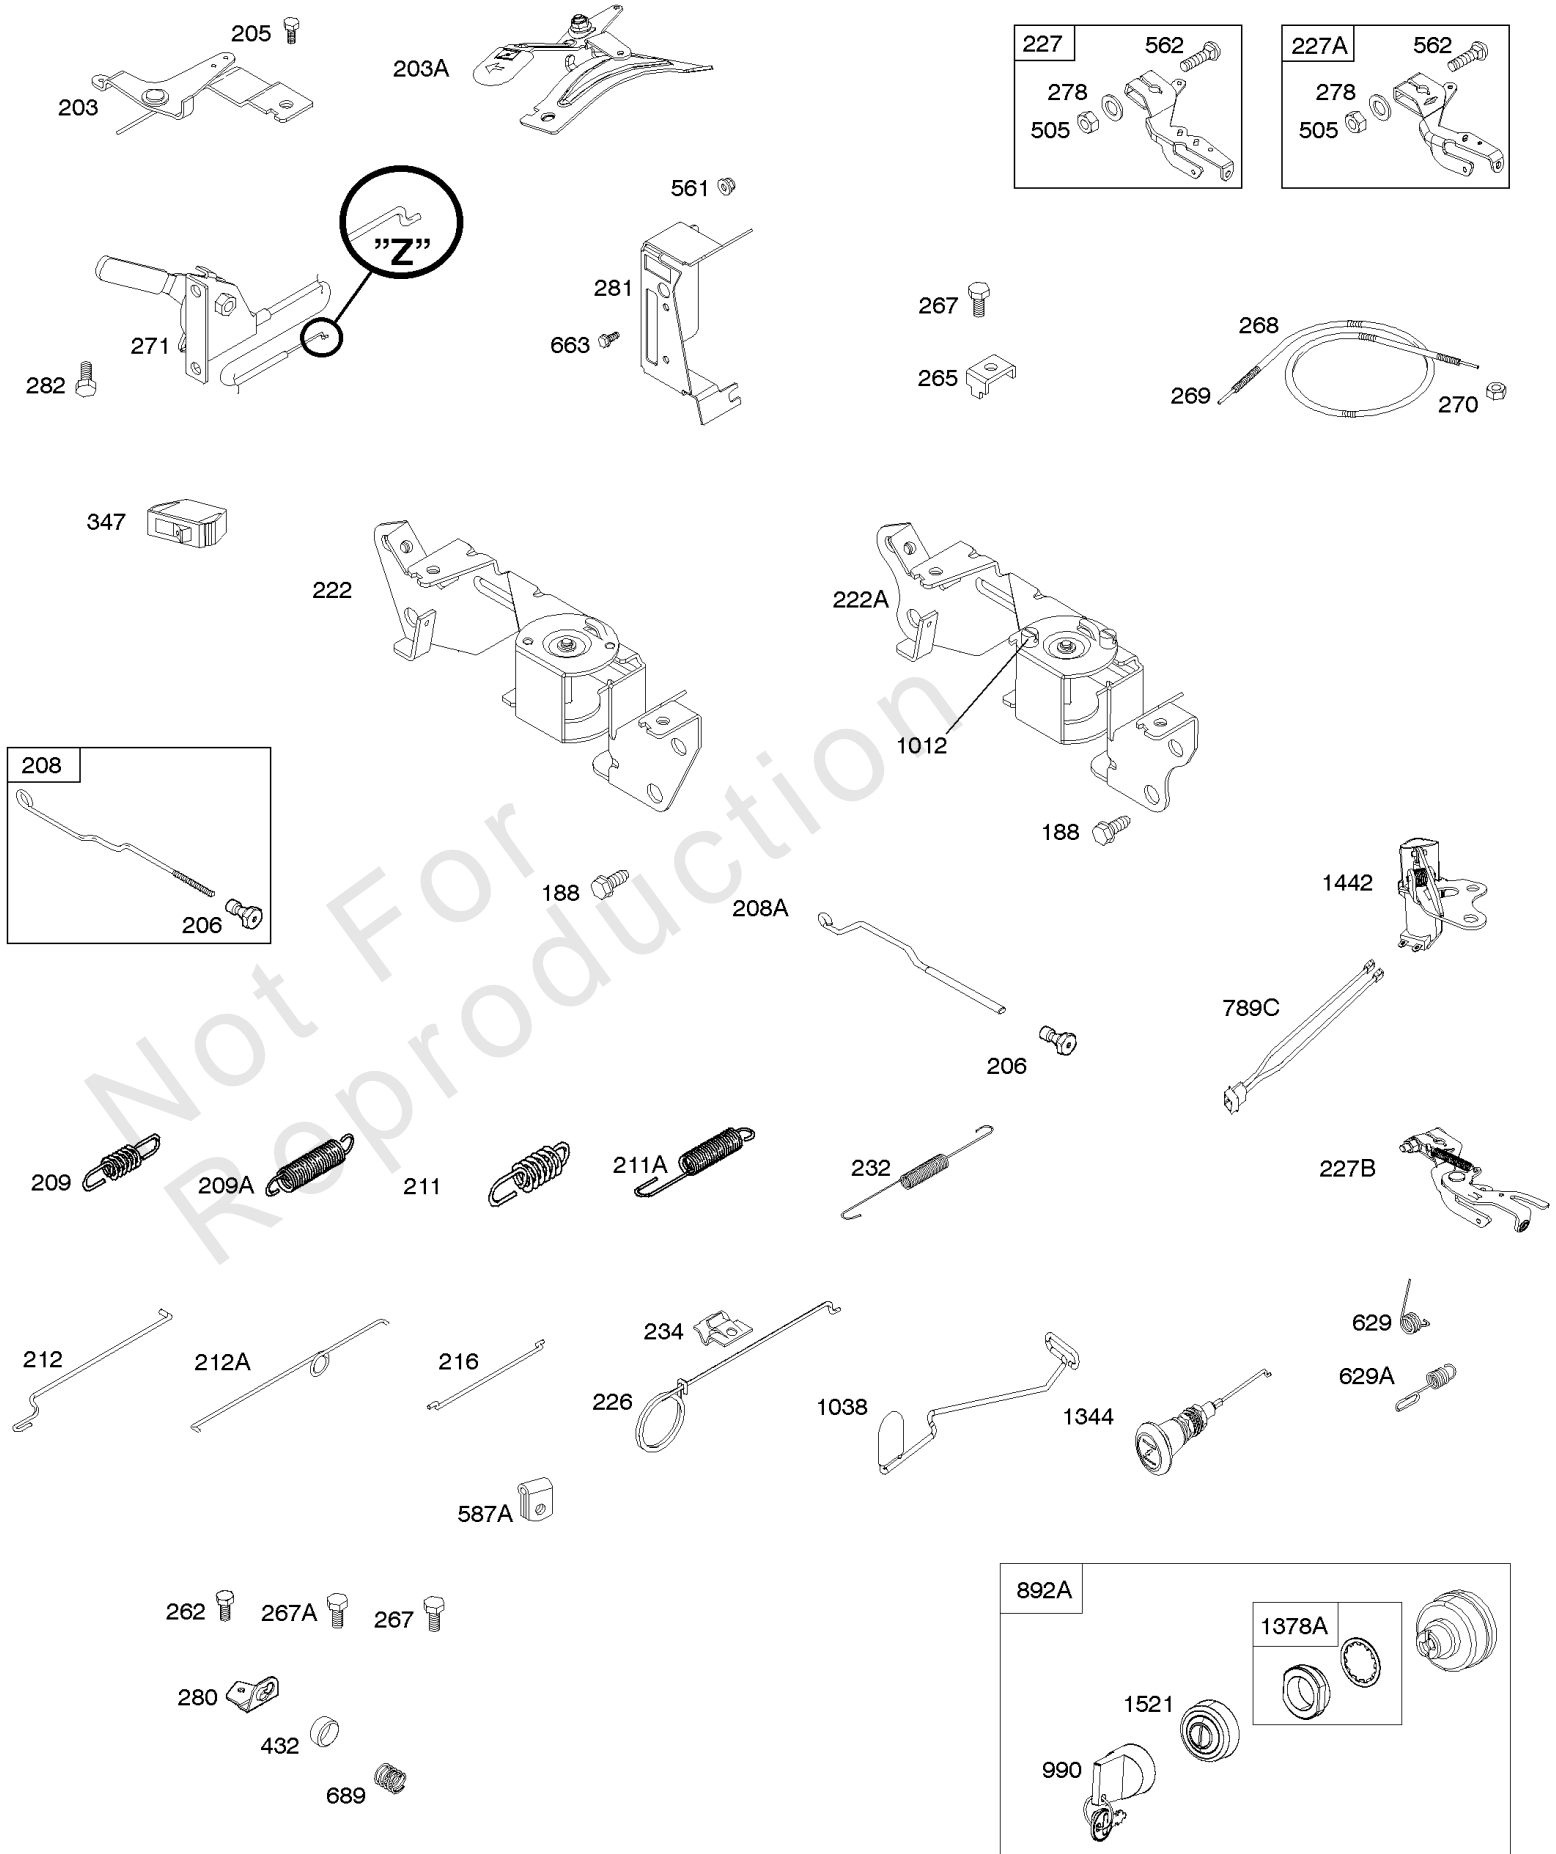

Included in Fuel Tank Service #845137

Included in Fuel Tank Service #845138

Fuel Supply

REF NO	PART NO	QTY	DESCRIPTION
1054	280275		TIE, Cable

Not For Reproduction

Governor Spring, Controls

REF NO	PART NO	QTY	DESCRIPTION
188	692056		SCREW -(Control Bracket) (M8x14mm)
188	845964		SCREW -(Control Bracket) (M8x10mm)
203	690923		CRANK, Bell
205	692083		SCREW -(Bell Crank)
206	691244		NUT, Governor Adjusting
208	808453		ROD, Governor Control
209	692070		SPRING, Governor -(Red)
211	692069		SPRING, Governed Idle -(Red)
212	847015		LINK, Throttle
216	690705		LINK, Choke
222	845305		BRACKET, Control
226	692075		ROD, Choke
227	690236		LEVER, Governor Control
232	692073		SPRING, Governor Link
234	691723		CLIP, Control Rod
262	692083		SCREW -(Rod Bracket)
265	691024		CLAMP, Casing
267	841552		SCREW -(Casing Clamp) (M5x20mm)
267A	692083		SCREW -(Casing Clamp) (M5x20mm)
268	691025		CASING, Control Wire -(Cut To Required Length)
269	691026		WIRE, Control -(Cut To Required Length)
270	691027		NUT -(Control Wire Casing)
271	692541		LEVER, Control -(Cable Wire With Z Formed End)
278	842122		WASHER -(Governor Control Lever)
280	691526		BRACKET, Fixed Speed
281	690742		PANEL, Control
282	692083		SCREW -(Control Lever)
347	691995		SWITCH, Rocker
432	691509		CAP, Spring
505	690238		NUT -(Governor Lever)
561	690713		NUT -(Control Lever)
562	690239		BOLT -(Governor Control Lever)
587A	807116		CLAMP, Cable
629	807004		SPRING, Throttle Return -(Throttle Return)
663	692083		SCREW -(Control Panel)
689	691272		SPRING, Friction
990	691959		SET, Key
1012	690592		RETAINER, Link