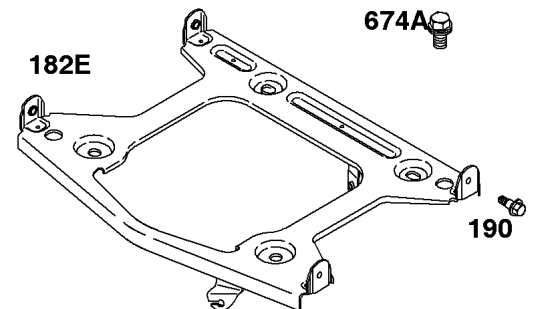

Included in Fuel Tank Service #845137

Included in Fuel Tank Service #845138