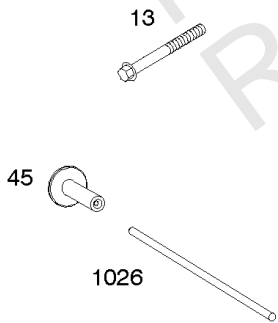

Cylinder Head, Valve Covers

Mfg. No: 305447-3077-G1

Cylinder Head, Valve Covers

REF NO	PART NO	QTY	DESCRIPTION
5	809200		HEAD, Cylinder -(Cylinder 1)
5A	809201		HEAD, Cylinder -(Cylinder 2)
7	806085S		GASKET, Cylinder Head
13	692059		SCREW -(Cylinder Head)
21	809500		CAP, Oil Fill
33	807681		VALVE, Exhaust
34	807680		VALVE, Intake
35	692084		SPRING, Valve -(Intake) (Intake)
36	692084		SPRING, Valve -(Exhaust) (Exhaust)
40	692058		RETAINER, Valve
42	807683		KEEPER, Valve
45	843379		TAPPET, Valve
192	807623		ADJUSTER, Rocker Arm
276A	807085		WASHER, Sealing -(Rocker Cover)
276D	691766		WASHER, Sealing -(Head)(Rocker Cover)
337	792015		PLUG, Spark
383	19576S		WRENCH, Spark Plug
601	791850		CLAMP, Hose
635	692076		BOOT, Spark Plug
830	809157		STUD, Rocker Arm -(Rocker Arm)
868	691963		SEAL, Valve
871	692057		BUSHING, Valve Guide
914	807084		SCREW -(Rocker Cover)
918	791880		LINE, Fuel
1022	806039S		GASKET, Rocker Cover
1023	843749		COVER, Rocker
1023B	691494		COVER, Rocker
1023C	690910		COVER, Rocker
1023E	691531		COVER, Rocker -(Used On Engines Equipped With 9 Quart Fuel Tanks)
1023D	691558		COVER, Rocker
1026	691758		ROD, Push -(Exhaust)(Aluminum)
1026	691836		ROD, Push -(Intake)(Steel)
1029	807323		ARM, Rocker
1100	791959		PIVOT, Rocker Arm
1254	807084		SCREW -(Rocker Arm Stud)