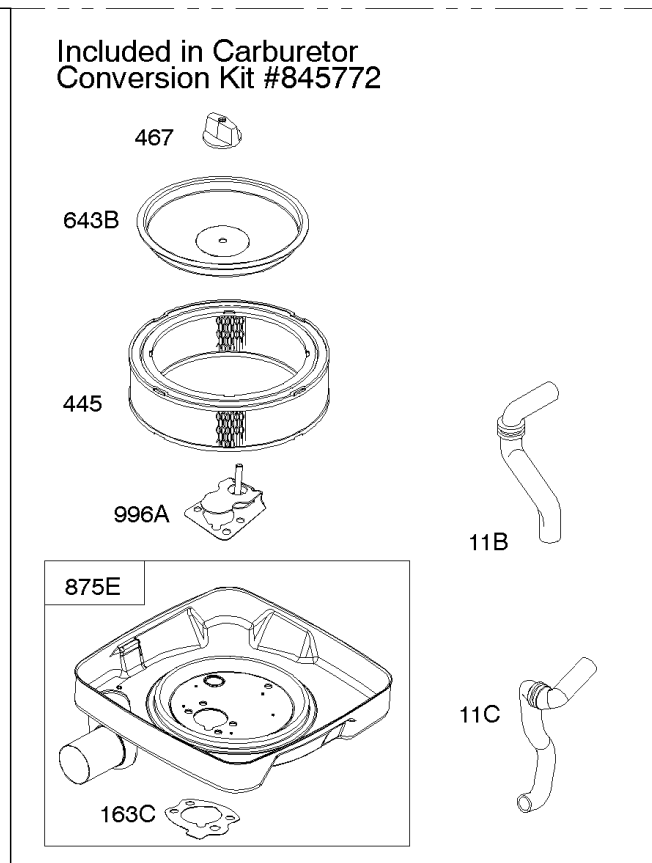

Carburetor

REF NO	PART NO	QTY	DESCRIPTION
11	691556		TUBE, Breather
11B	844921		TUBE, Breather -Used After Code Date 09121800
51	691694		GASKET, Intake
94	844987		KIT, Idle Mixture
95	690718		SCREW -(Throttle Valve)
97	809007		KIT, Throttle Shaft
98	808177		KIT, Idle Speed
102	692077		GASKET, Carburetor Body
104	690723		PIN, Float Hinge
105	797410		VALVE, Float Needle -(15.87 mm Long)
105A	846635		VALVE, Float Needle -(18.87 mm)
108A	844989		VALVE, Choke
109	808398		KIT, Choke Shaft
110	806861		WASHER -(Choke Shaft) (Plastic)
117	690881		JET, Main -(Standard) (Standard)
118	844990		JET, Main -(High Altitude) (5000 Feet)
118A	809442		JET, Main -(High Altitude) (9000 Feet and Above)
119	690720		SCREW -(Upper Carburetor Body to Lower Carburetor Body) (M4x18mm)
119	842761		SCREW -(Upper Carburetor Body to Lower Carburetor Body) (M4x16mm)
125	844988		CARBURETOR -Used After Code Date 09123100
130	690726		VALVE, Throttle
133A	844546		FLOAT, Carburetor
163	692081		GASKET, Air Cleaner -(Air Cleaner)
187	791745		LINE, Fuel -(23) (Cut to Required Length)
187	791766		LINE, Fuel -(15 Inches Long)(Cut To Required Length)
187D	791744		LINE, Fuel -(Formed)(14 Inches Long)(Cut To Required Length)
217	806862		SPRING, Choke Return
231	690718		SCREW -(Choke Valve)
255	690721		BUSHING, Choke Shaft
276	690724		WASHER, Sealing
365	690711		SCREW -(Carburetor/Throttle Body) (M8x38mm)
365A	690866		SCREW -(Carburetor/Throttle Body) (M6 x 98mm)
445	394018S		FILTER, A/C Cartridge
467	691985		KNOB, Air Cleaner Cover -Used Before Code Date 10040100
467	846431		KNOB, Air Cleaner Cover -Used After Code Date 10033100
601	791850		CLAMP, Hose
601A	691038		CLAMP, Hose -(Black)