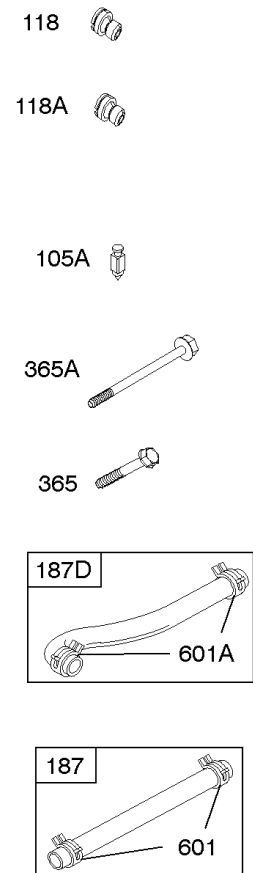

Carburetor

REF NO	PART NO	QTY	DESCRIPTION
11	691556		TUBE, Breather
11B	844921		TUBE, Breather -Used After Code Date 09121800
51	691694		GASKET, Intake
94	844987		KIT, Idle Mixture
95	690718		SCREW -(Throttle Valve)
97	809007		KIT, Throttle Shaft
98	808177		KIT, Idle Speed
102	692077		GASKET, Carburetor Body
104	690723		PIN, Float Hinge
105	797410		VALVE, Float Needle -(15.87 mm Long)
105A	846635		VALVE, Float Needle -(18.87 mm)
108A	844989		VALVE, Choke
109	808398		KIT, Choke Shaft
110	806861		WASHER -(Choke Shaft) (Plastic)
117	690881		JET, Main -(Standard) (Standard)
118	844990		JET, Main -(High Altitude) (5000 Feet)
118A	809442		JET, Main -(High Altitude) (9000 Feet and Above)
119	690720		SCREW -(Upper Carburetor Body to Lower Carburetor Body) (M4x18mm)
119	842761		SCREW -(Upper Carburetor Body to Lower Carburetor Body) (M4x16mm)
125	844988		CARBURETOR -Used After Code Date 09123100
130	690726		VALVE, Throttle
133A	844546		FLOAT, Carburetor
163	692081		GASKET, Air Cleaner -(Air Cleaner)
187	791745		LINE, Fuel -(23) (Cut to Required Length)
187	791766		LINE, Fuel -(15 Inches Long)(Cut To Required Length)
187D	791744		LINE, Fuel -(Formed)(14 Inches Long)(Cut To Required Length)
217	806862		SPRING, Choke Return
231	690718		SCREW -(Choke Valve)
255	690721		BUSHING, Choke Shaft
276	690724		WASHER, Sealing
365	690711		SCREW -(Carburetor/Throttle Body) (M8x38mm)
365A	690866		SCREW -(Carburetor/Throttle Body) (M6 x 98mm)
445	394018S		FILTER, A/C Cartridge
467	691985		KNOB, Air Cleaner Cover -Used Before Code Date 10040100
467	846431		KNOB, Air Cleaner Cover -Used After Code Date 10033100
601	791850		CLAMP, Hose
601A	691038		CLAMP, Hose -(Black)