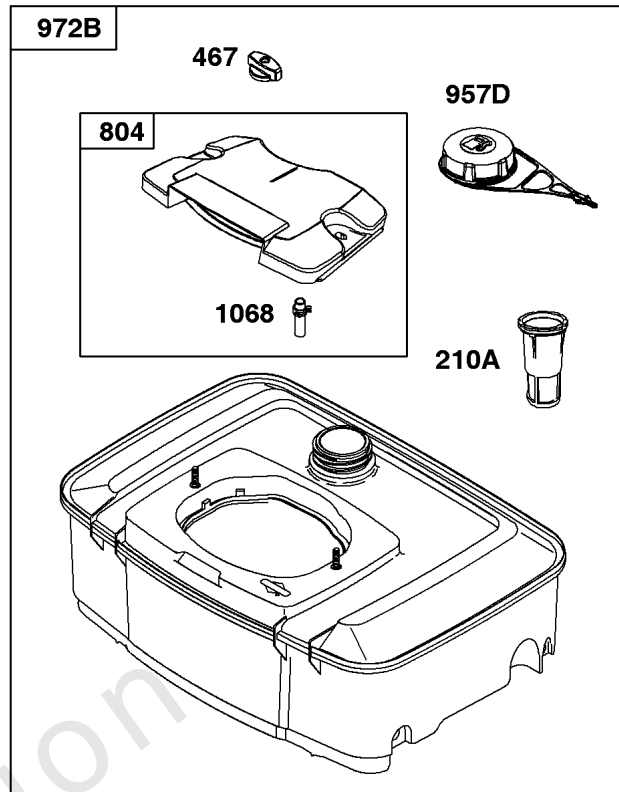

Included in Fuel Tank Service #845137

Included in Fuel Tank Service #845138

Fuel Supply

REF NO	PART NO	QTY	DESCRIPTION
182E	841601		BRACKET, Fuel Tank
182F	691520		BRACKET, Fuel Tank
182H	691524		BRACKET, Fuel Tank
182J	691525		BRACKET, Fuel Tank
182G	841600		BRACKET, Fuel Tank
187	791745		LINE, Fuel -(23) (Cut to Required Length)
187	791766		LINE, Fuel -(15 Inches Long)(Cut To Required Length)
187B	846567		LINE, Fuel -(Formed)(Cut To Required Length)
187C	692106		LINE, Fuel
187J	692107		LINE, Fuel -(Formed Hose)
187D	791744		LINE, Fuel -(Formed)(14 Inches Long)(Cut To Required Length)
187G	844557		LINE, Fuel
190	692056		SCREW -(Fuel Tank) (M8x14mm)
190A	692199		SCREW -(Fuel Tank)
240A	808116S		FILTER, Fuel
240B	84001895		FILTER, Fuel
385	807084		SCREW -(Fuel Pump) (M6x14mm)
387	808656		PUMP, Fuel
467	846431		KNOB, Air Cleaner Cover -Used After Code Date 10033100
467	691985		KNOB, Air Cleaner Cover -Used Before Code Date 10040100
527	690423		CLAMP, Tube
529A	691527		GROMMET
601	791850		CLAMP, Hose
601A	691038		CLAMP, Hose -(Black)
601C	691522		CLAMP, Hose -(Black)
628	806660		SCREW -(Fuel Pump Bracket) (M8x18mm)
628A	692062		SCREW -(Fuel Pump Bracket)
674	692062		SCREW -(Fuel Tank Bracket) (M8x18mm)
674A	692056		SCREW -(Fuel Tank Bracket)
725	691498		SHIELD, Heat
788	691559		BRACKET, Fuel Pump
918	791880		LINE, Fuel
957	795027		CAP, Fuel Tank
957	846987		CAP, Fuel Tank
957D	847578		CAP, Fuel Tank -(Tethered Cap)
958	698183		VALVE, Fuel Shut Off
958A	692008		VALVE, Fuel Shut Off -(Used on models with Fuel Shut-off Rods ref #1038)
972A	845137		TANK, Fuel