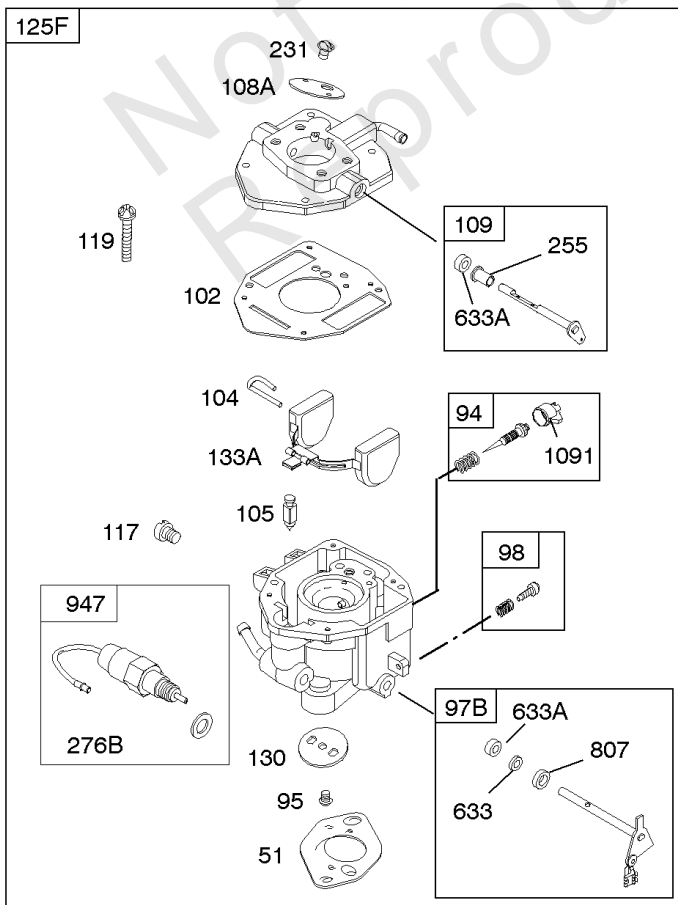

Carburetor

REF NO	PART NO	QTY	DESCRIPTION
51	691694		GASKET, Intake
91	809208		BODY, Upper Carburetor
94	844987		KIT, Idle Mixture
95	690718		SCREW -(Throttle Valve)
98	808177		KIT, Idle Speed
98A	808981		KIT, Idle Speed
102	692077		GASKET, Carburetor Body
104	690723		PIN, Float Hinge
105	797410		VALVE, Float Needle -(15.87 mm Long)
105A	846635		VALVE, Float Needle -(18.87 mm)
108A	844989		VALVE, Choke
109	808398		KIT, Choke Shaft
109B	809096		SHAFT, Choke
110	806861		WASHER -(Choke Shaft) (Plastic)
117	690881		JET, Main -(Standard) (Standard)
118	844990		JET, Main -(High Altitude) (5000 Feet)
118A	809442		JET, Main -(High Altitude) (9000 Feet and Above)
119	842761		SCREW -(Upper Carburetor Body to Lower Carburetor Body) (M4x16mm)
119	690720		SCREW -(Upper Carburetor Body to Lower Carburetor Body) (M4x18mm)
130	690726		VALVE, Throttle
133A	844546		FLOAT, Carburetor
142	690725		NOZZLE, Carburetor
187	791766		LINE, Fuel -(15 Inches Long)(Cut To Required Length)
187	791745		LINE, Fuel -(23) (Cut to Required Length)
187D	791744		LINE, Fuel -(Formed)(14 Inches Long)(Cut To Required Length)
217	806862		SPRING, Choke Return
231	690718		SCREW -(Choke Valve)
255	690721		BUSHING, Choke Shaft
276	690724		WASHER, Sealing
276B	806137		WASHER, Sealing -(Fuel Solenoid)
365	690711		SCREW -(Carburetor/Throttle Body) (M8x38mm)
365A	690866		SCREW -(Carburetor/Throttle Body) (M6 x 98mm)
601	791850		CLAMP, Hose
601A	691038		CLAMP, Hose -(Black)
629	807004		SPRING, Throttle Return -(Throttle Return)
633	806131		SEAL, Choke/Throttle Shaft -(Throttle Shaft)
633A	690722		SEAL, Choke/Throttle Shaft -(Choke Shaft)