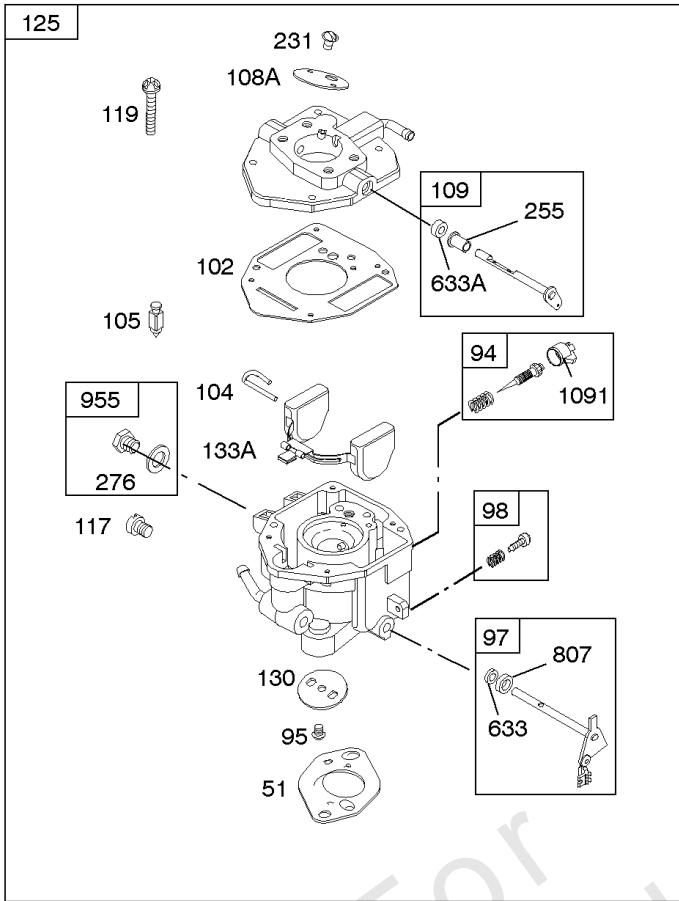

Carburetor

REF NO	PART NO	QTY	DESCRIPTION
629	807004		SPRING, Throttle Return -(Throttle Return)
633	806131		SEAL, Choke/Throttle Shaft -(Throttle Shaft)
633A	690722		SEAL, Choke/Throttle Shaft -(Choke Shaft)
637	806999		WASHER -(Throttle Shaft)
637A	807000		WASHER -(Throttle Shaft)
643B	844932		RETAINER, Air Filter
742	807001		RETAINER, E Ring
807	805557		SPACER -(Throttle)
955	807723		PLUG, Carburetor
987	807002		SEAL, Choke/Throttle Shaft
996A	844930		SHIELD, Carburetor
1091	844448		CAP, Limiter

Not For Reproduction