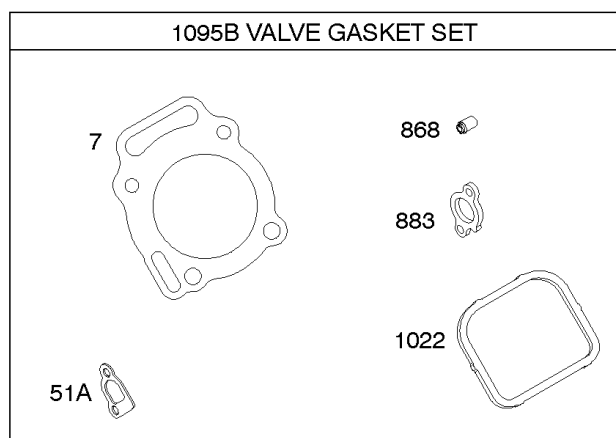

Carburetor

REF NO	PART NO	QTY	DESCRIPTION
601A	691038		CLAMP, Hose -(Black)
633	806131		SEAL, Choke/Throttle Shaft -(Throttle Shaft)
633A	690722		SEAL, Choke/Throttle Shaft -(Choke Shaft)
807	805557		SPACER -(Throttle)
833A	691593		SCREW -(Air Cleaner Mounting Strap/Stud)
947	692094		SOLENOID, Fuel
1091	844448		CAP, Limiter

Not For Reproduction