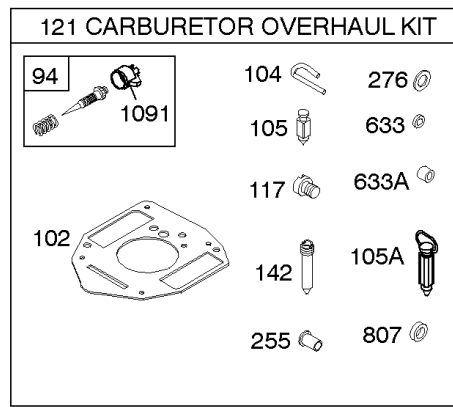

Carburetor

REF NO	PART NO	QTY	DESCRIPTION
601A	691038		CLAMP, Hose -(Black)
633	806131		SEAL, Choke/Throttle Shaft -(Throttle Shaft)
633A	690722		SEAL, Choke/Throttle Shaft -(Choke Shaft)
807	805557		SPACER -(Throttle)
833A	691593		SCREW -(Air Cleaner Mounting Strap/Stud)
947	692094		SOLENOID, Fuel
1091	844448		CAP, Limiter

Not For Reproduction