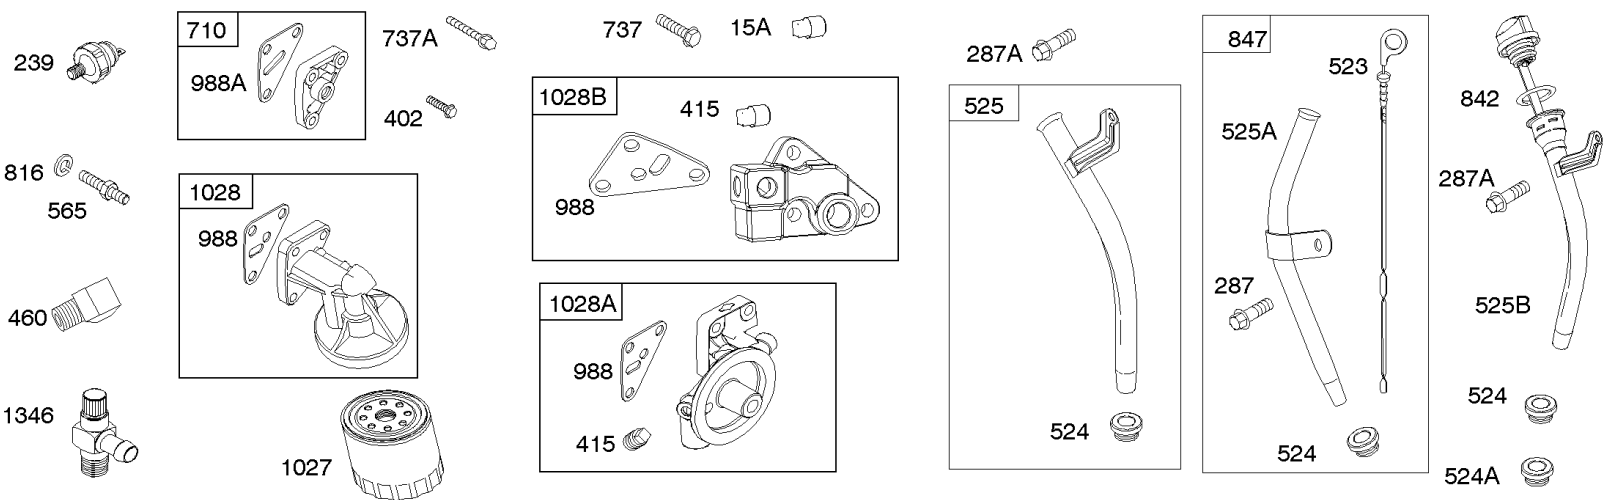

Crankcase Cover, Lubrication, Oil Filter Adapter,

REF NO	PART NO	QTY	DESCRIPTION
12	846487		GASKET, Crankcase
15A	691686		PLUG, Oil Drain -(1/4"-18 NPTF - 3/8 External Sq)
17	843827		BEARING, Ball -(Crankcase Cover Requires Two (2) Ball Bearings)
18	844588		COVER, Crankcase
20	805049S		SEAL, Oil -(PTO Side)
22	807362		SCREW -(Crankcase Cover/Sump)
86	690745		COVER, Gear
239	690233		SWITCH, Oil Pressure
273	690681		SEAL, O-Ring -(Oil Pump)
287	692062		SCREW -(Dipstick Tube) (M8x18mm)
287A	806660		SCREW -(Dipstick Tube)
402	690679		SCREW -(Oil Filter Cover) (M6x21mm)
404	690704		WASHER -(Governor Crank)
415	794903		PLUG -(1/8"-27 NPTF - EXTERNAL SQ)
439	692154		O-RING, Oil Gallery -(Crankcase Cover/Sump or Cylinder Assembly)
460	806667		CONNECTOR, Filter Adapter
468	690690		SEAL, O-Ring -(Oil Pump Screen)
479	807084		SCREW -(Oil Pump Screen) (M6x14mm)
523	693175		DIPSTICK
524	693172		SEAL, O-Ring -(Dipstick Tube)
525	693174		TUBE, Dipstick
525A	693173		TUBE, Dipstick
552	690701		BUSHING, Governor Crank
552A	806686		BUSHING, Governor Crank
565	690682		STUD -(Oil Filter Adapter)
596	691492		SCREW -(Oil Pump) (M6x30mm)
614	691550		PIN, Cotter
616	806685		CRANK, Governor
650	841233		SCREW -(Oil Deflector)
691	842826		SEAL, Governor Shaft
710	807689		COVER, Oil Filter
737	690679		SCREW -(Oil Filter Adapter) (M6x21mm)
737A	841233		SCREW -(Oil Filter Adapter) (Oil Filter Adapter)
816	690706		WASHER -(Oil Filter Adapter)
988	692063		GASKET, Oil Adapter
988A	690687		GASKET, Oil Adapter
1017	690900		SCREEN, Oil Pump