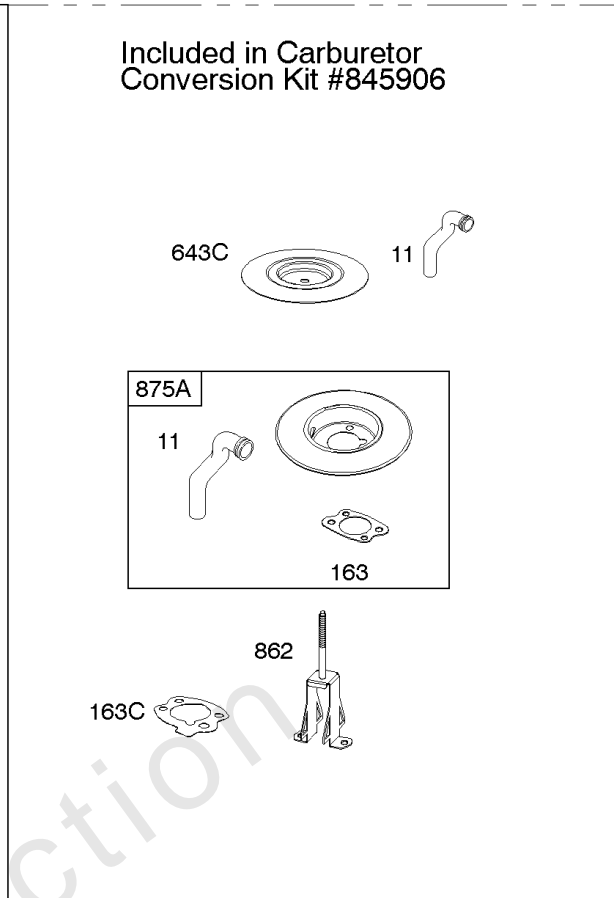

Carburetor

REF NO	PART NO	QTY	DESCRIPTION
11	691556		TUBE, Breather
11B	844921		TUBE, Breather -Used After Code Date 09121800
51	691694		GASKET, Intake
94	844987		KIT, Idle Mixture
95	690718		SCREW -(Throttle Valve)
97	809007		KIT, Throttle Shaft
98	808177		KIT, Idle Speed
102	692077		GASKET, Carburetor Body
104	690723		PIN, Float Hinge
105	797410		VALVE, Float Needle -(15.87 mm Long)
105A	846635		VALVE, Float Needle -(18.87 mm)
108A	844989		VALVE, Choke
109	808398		KIT, Choke Shaft
110	806861		WASHER -(Choke Shaft) (Plastic)
117	690881		JET, Main -(Standard) (Standard)
118	844990		JET, Main -(High Altitude) (5000 Feet)
118A	809442		JET, Main -(High Altitude) (9000 Feet and Above)
119	690720		SCREW -(Upper Carburetor Body to Lower Carburetor Body) (M4x18mm)
119	842761		SCREW -(Upper Carburetor Body to Lower Carburetor Body) (M4x16mm)
125	844988		CARBURETOR -Used After Code Date 09123100
130	690726		VALVE, Throttle
133A	844546		FLOAT, Carburetor
163	692081		GASKET, Air Cleaner -(Air Cleaner)
187	791745		LINE, Fuel -(23) (Cut to Required Length)
187	791766		LINE, Fuel -(15 Inches Long)(Cut To Required Length)
187D	791744		LINE, Fuel -(Formed)(14 Inches Long)(Cut To Required Length)
217	806862		SPRING, Choke Return
231	690718		SCREW -(Choke Valve)
255	690721		BUSHING, Choke Shaft
276	690724		WASHER, Sealing
365	690711		SCREW -(Carburetor/Throttle Body) (M8x38mm)
365A	690866		SCREW -(Carburetor/Throttle Body) (M6 x 98mm)
445	394018S		FILTER, A/C Cartridge
467	691985		KNOB, Air Cleaner Cover -Used Before Code Date 10040100
467	846431		KNOB, Air Cleaner Cover -Used After Code Date 10033100
601	791850		CLAMP, Hose
601A	691038		CLAMP, Hose -(Black)