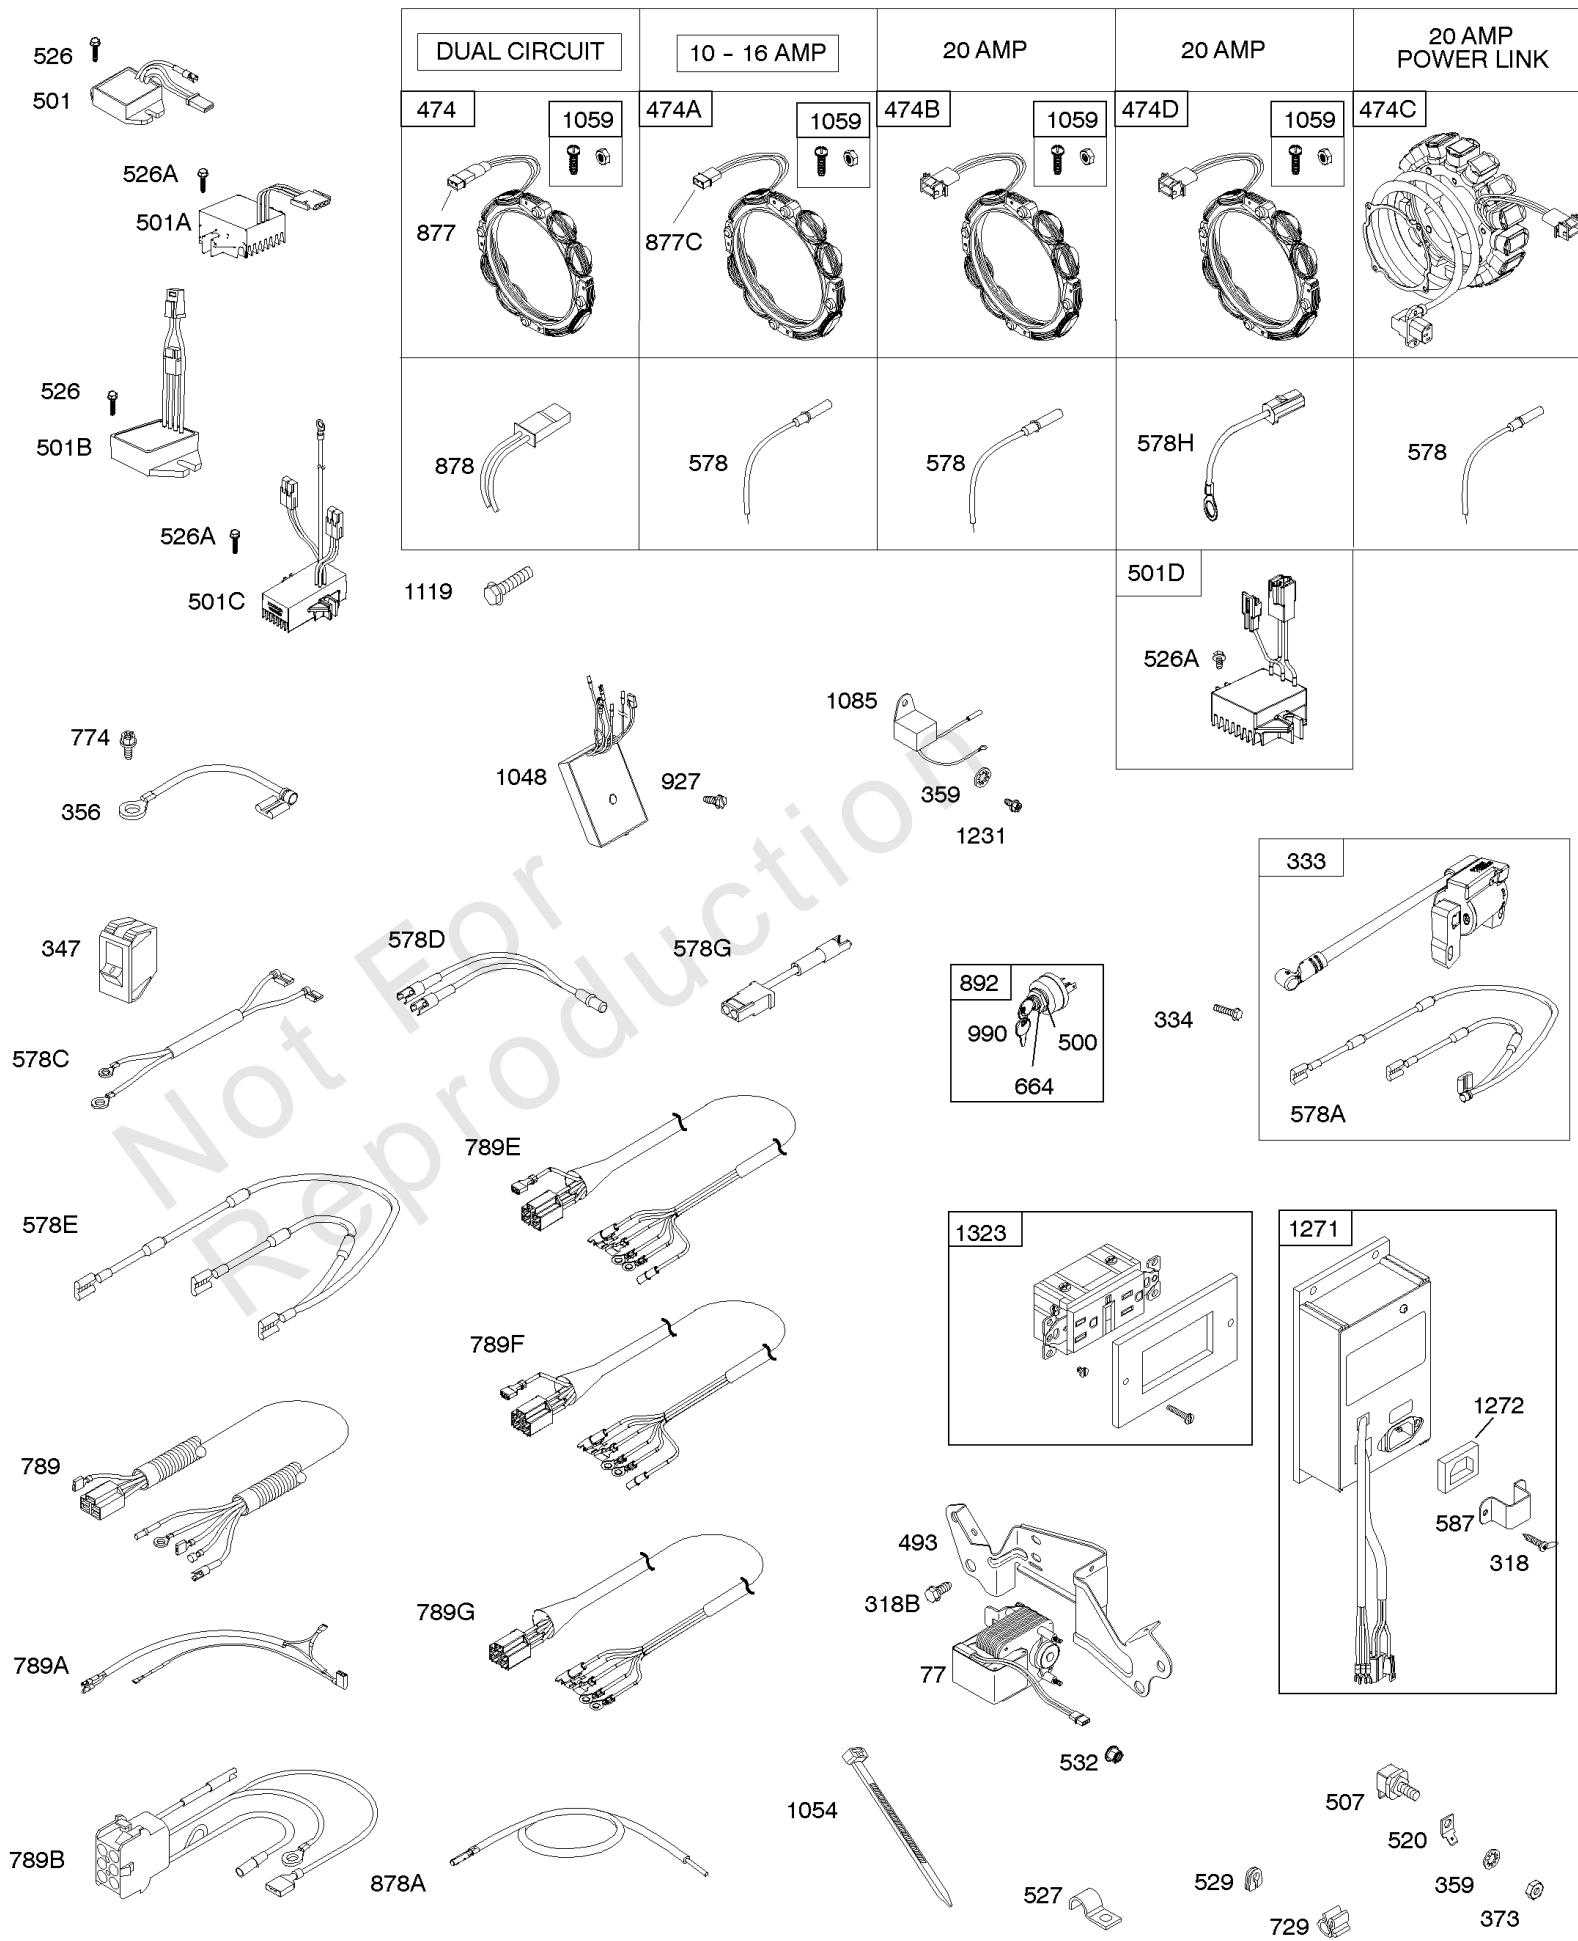

Alternator, Regulator, Wire Assemblies

Mfg. No: 305447-3077-G1

Alternator, Regulator, Wire Assemblies

REF NO	PART NO	QTY	DESCRIPTION
20	805049S		SEAL, Oil -(PTO Side)
318	807130		SCREW -(Mounting Bracket)
333	845606		ARMATURE, Magneto
334	692066		SCREW -(Magneto Armature)
347	691995		SWITCH, Rocker
356	690796		WIRE, Stop
359	691077		WASHER -(Ground Terminal)
373	691612		NUT -(Ground Terminal)
474A	592830		ALTERNATOR -(10-16 Amp Regulated)
500	691086		WASHER -(Key Switch)
501	845907		REGULATOR
507	691972		INSULATOR
520	691084		TERMINAL, Ground
526	692067		SCREW -(Regulator) (M6x12mm)
527	690423		CLAMP, Tube
529	690744		GROMMET
578	692306		WIRE ASSEMBLY
578A	844547		WIRE ASSEMBLY
578D	692961		WIRE ASSEMBLY
578E	691999		WIRE ASSEMBLY
587	698024		BRACKET, Mounting
664	691087		NUT -(Key Switch)
729	690586		CLIP, Wire
774	692067		SCREW -(Stop Wire)
789	691996		HARNESS, Wiring
877	393456		WIRE/CONNECTOR, Alternator
877C	399916		WIRE/CONNECTOR, Alternator
878	398661		HARNESS, Wiring
892	692318		SWITCH, Key
990	691959		SET, Key
1054	280275		TIE, Cable
1059	698516		KIT, Screw/Washer
1085	809093		MODULE, Ignition
1119	691552		SCREW -(Alternator)
1231	692067		SCREW -(Ignition Module)
1271	697261		INVERTER
1272	697260		GASKET, Inverter
1323	699146		RECEPTACLE, Powerlink