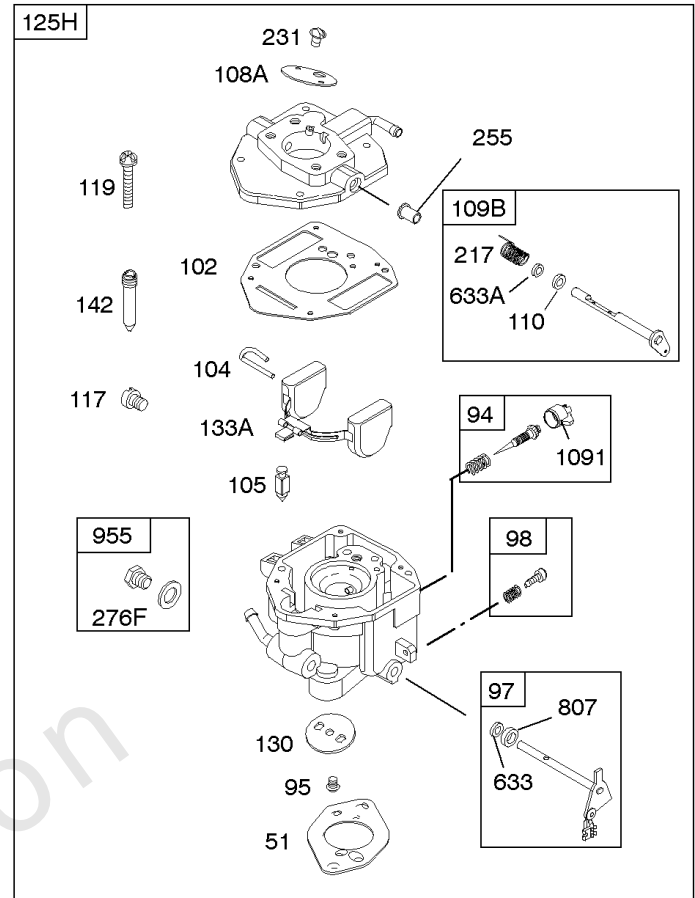

Carburetor

REF NO	PART NO	QTY	DESCRIPTION
51	691694		GASKET, Intake
91	809208		BODY, Upper Carburetor
94	844987		KIT, Idle Mixture
95	690718		SCREW -(Throttle Valve)
97	809007		KIT, Throttle Shaft
98	808177		KIT, Idle Speed
98A	808981		KIT, Idle Speed
102	692077		GASKET, Carburetor Body
104	690723		PIN, Float Hinge
105	797410		VALVE, Float Needle -(15.87 mm Long)
105A	846635		VALVE, Float Needle -(18.87 mm)
108A	844989		VALVE, Choke
109B	809096		SHAFT, Choke
110	806861		WASHER -(Choke Shaft) (Plastic)
117	690881		JET, Main -(Standard) (Standard)
118	844990		JET, Main -(High Altitude) (5000 Feet)
118A	809442		JET, Main -(High Altitude) (9000 Feet and Above)
119	690720		SCREW -(Upper Carburetor Body to Lower Carburetor Body) (M4x18mm)
119	842761		SCREW -(Upper Carburetor Body to Lower Carburetor Body) (M4x16mm)
122A	846960		SPACER, Carburetor
127	847028		PLUG, Welch
130	690726		VALVE, Throttle
133A	844546		FLOAT, Carburetor
142	690725		NOZZLE, Carburetor
187	791745		LINE, Fuel -(23) (Cut to Required Length)
187	791766		LINE, Fuel -(15 Inches Long)(Cut To Required Length)
187D	791744		LINE, Fuel -(Formed)(14 Inches Long)(Cut To Required Length)
217	806862		SPRING, Choke Return
231	690718		SCREW -(Choke Valve)
255	690721		BUSHING, Choke Shaft
276	690724		WASHER, Sealing
365	690711		SCREW -(Carburetor/Throttle Body) (M8x38mm)
365A	690866		SCREW -(Carburetor/Throttle Body) (M6 x 98mm)
601	791850		CLAMP, Hose
601A	691038		CLAMP, Hose -(Black)
633	806131		SEAL, Choke/Throttle Shaft -(Throttle Shaft)
633A	690722		SEAL, Choke/Throttle Shaft -(Choke Shaft)
807	805557		SPACER -(Throttle)