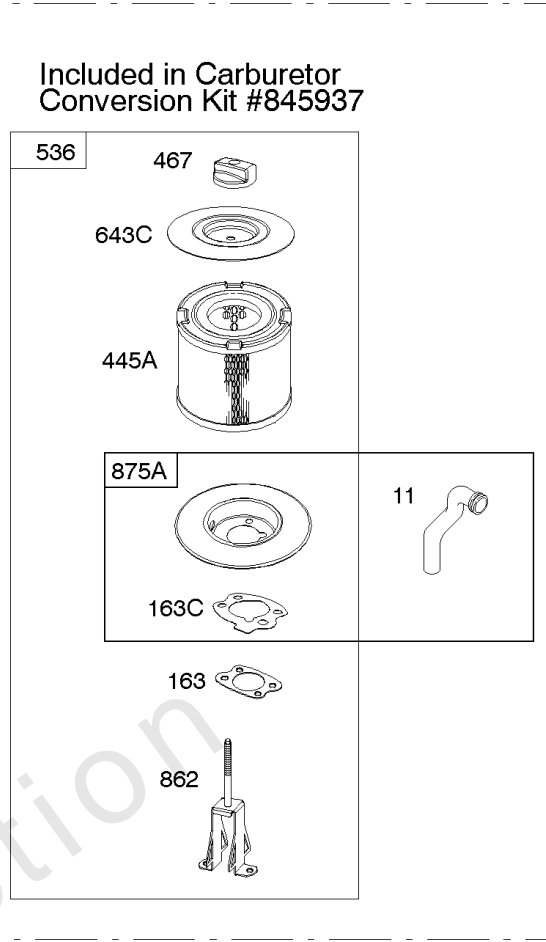

Carburetor

REF NO	PART NO	QTY	DESCRIPTION
601A	691038		CLAMP, Hose -(Black)
633	806131		SEAL, Choke/Throttle Shaft -(Throttle Shaft)
633A	690722		SEAL, Choke/Throttle Shaft -(Choke Shaft)
807	805557		SPACER -(Throttle)
833A	691593		SCREW -(Air Cleaner Mounting Strap/Stud)
947	692094		SOLENOID, Fuel
1091	844448		CAP, Limiter

Not For Reproduction