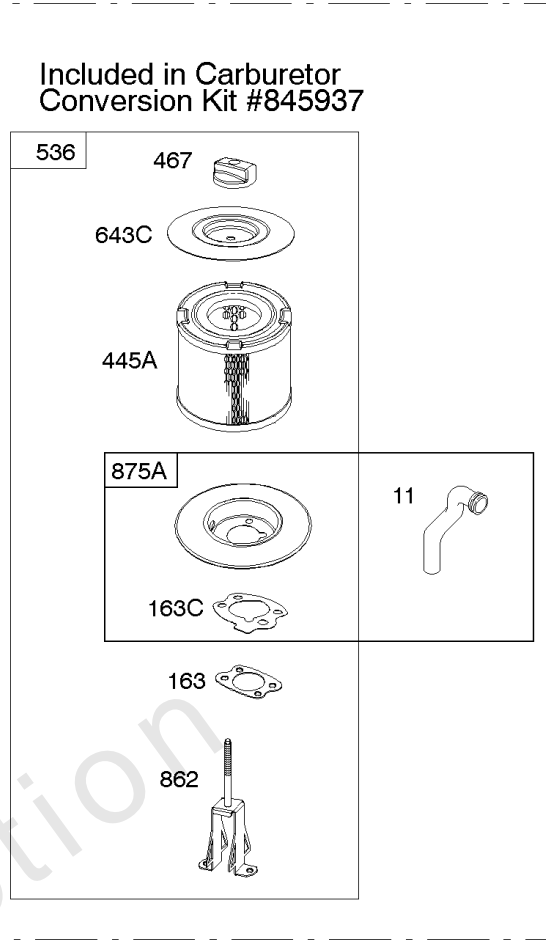

Carburetor

REF NO	PART NO	QTY	DESCRIPTION
11	691556		TUBE, Breather
51	691694		GASKET, Intake
91	809208		BODY, Upper Carburetor
94	844987		KIT, Idle Mixture
95	690718		SCREW -(Throttle Valve)
97	809007		KIT, Throttle Shaft
98	808177		KIT, Idle Speed
102	692077		GASKET, Carburetor Body
104	690723		PIN, Float Hinge
105	797410		VALVE, Float Needle -(15.87 mm Long)
105A	846635		VALVE, Float Needle -(18.87 mm)
108A	844989		VALVE, Choke
109	808398		KIT, Choke Shaft
109B	809096		SHAFT, Choke
110	806861		WASHER -(Choke Shaft) (Plastic)
117	690881		JET, Main -(Standard) (Standard)
118	844990		JET, Main -(High Altitude) (5000 Feet)
118A	809442		JET, Main -(High Altitude) (9000 Feet and Above)
119	842761		SCREW -(Upper Carburetor Body to Lower Carburetor Body) (M4x16mm)
119	690720		SCREW -(Upper Carburetor Body to Lower Carburetor Body) (M4x18mm)
130	690726		VALVE, Throttle
133A	844546		FLOAT, Carburetor
142	690725		NOZZLE, Carburetor
163	692081		GASKET, Air Cleaner -(Air Cleaner)
187	791745		LINE, Fuel -(23) (Cut to Required Length)
187	791766		LINE, Fuel -(15 Inches Long)(Cut To Required Length)
187D	791744		LINE, Fuel -(Formed)(14 Inches Long)(Cut To Required Length)
217	806862		SPRING, Choke Return
231	690718		SCREW -(Choke Valve)
255	690721		BUSHING, Choke Shaft
276B	806137		WASHER, Sealing -(Fuel Solenoid)
365	690711		SCREW -(Carburetor/Throttle Body) (M8x38mm)
365A	690866		SCREW -(Carburetor/Throttle Body) (M6 x 98mm)
445A	393957S		FILTER, A/C Cartridge
467	691985		KNOB, Air Cleaner Cover -Used Before Code Date 10040100
467	846431		KNOB, Air Cleaner Cover -Used After Code Date 10033100
536	845198		CLEANER, Air
601	791850		CLAMP, Hose