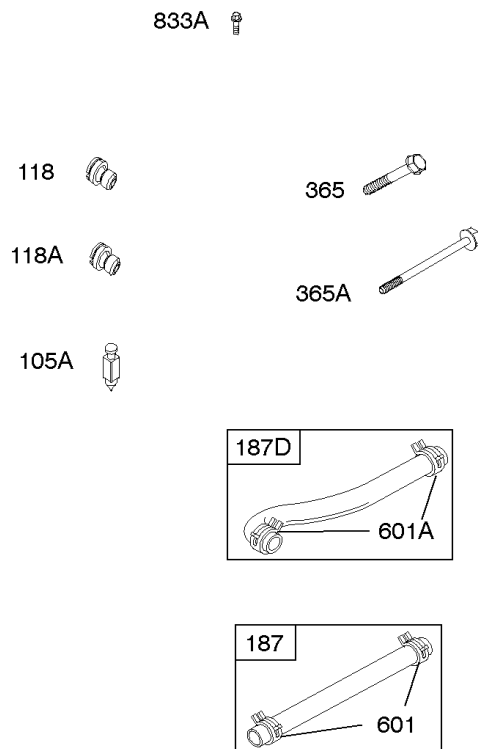

Carburetor

REF NO	PART NO	QTY	DESCRIPTION
601A	691038		CLAMP, Hose -(Black)
633	806131		SEAL, Choke/Throttle Shaft -(Throttle Shaft)
633A	690722		SEAL, Choke/Throttle Shaft -(Choke Shaft)
807	805557		SPACER -(Throttle)
833A	691593		SCREW -(Air Cleaner Mounting Strap/Stud)
947	692094		SOLENOID, Fuel
1091	844448		CAP, Limiter

Not For Reproduction