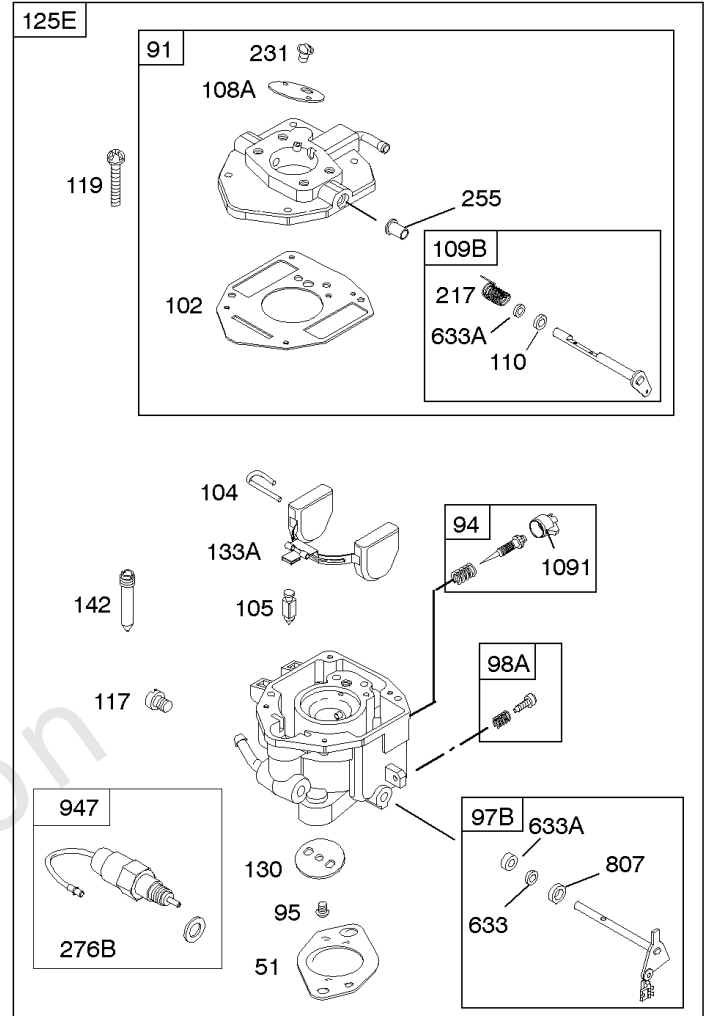

Carburetor

REF NO	PART NO	QTY	DESCRIPTION
947	692094		SOLENOID, Fuel
955	807723		PLUG, Carburetor
1091	844448		CAP, Limiter

Not For Reproduction

Carburetor

REF NO	PART NO	QTY	DESCRIPTION
51	691694		GASKET, Intake
91	809208		BODY, Upper Carburetor
94	844987		KIT, Idle Mixture
95	690718		SCREW -(Throttle Valve)
98	808177		KIT, Idle Speed
98A	808981		KIT, Idle Speed
102	692077		GASKET, Carburetor Body
104	690723		PIN, Float Hinge
105	797410		VALVE, Float Needle -(15.87 mm Long)
105A	846635		VALVE, Float Needle -(18.87 mm)
108A	844989		VALVE, Choke
109	808398		KIT, Choke Shaft
109B	809096		SHAFT, Choke
110	806861		WASHER -(Choke Shaft) (Plastic)
117	690881		JET, Main -(Standard) (Standard)
118	844990		JET, Main -(High Altitude) (5000 Feet)
118A	809442		JET, Main -(High Altitude) (9000 Feet and Above)
119	842761		SCREW -(Upper Carburetor Body to Lower Carburetor Body) (M4x16mm)
119	690720		SCREW -(Upper Carburetor Body to Lower Carburetor Body) (M4x18mm)
130	690726		VALVE, Throttle
133A	844546		FLOAT, Carburetor
142	690725		NOZZLE, Carburetor
187	791766		LINE, Fuel -(15 Inches Long)(Cut To Required Length)
187	791745		LINE, Fuel -(23) (Cut to Required Length)
187D	791744		LINE, Fuel -(Formed)(14 Inches Long)(Cut To Required Length)
217	806862		SPRING, Choke Return
231	690718		SCREW -(Choke Valve)
255	690721		BUSHING, Choke Shaft
276	690724		WASHER, Sealing
276B	806137		WASHER, Sealing -(Fuel Solenoid)
365	690711		SCREW -(Carburetor/Throttle Body) (M8x38mm)
365A	690866		SCREW -(Carburetor/Throttle Body) (M6 x 98mm)
601	791850		CLAMP, Hose
601A	691038		CLAMP, Hose -(Black)
629	807004		SPRING, Throttle Return -(Throttle Return)
633	806131		SEAL, Choke/Throttle Shaft -(Throttle Shaft)
633A	690722		SEAL, Choke/Throttle Shaft -(Choke Shaft)