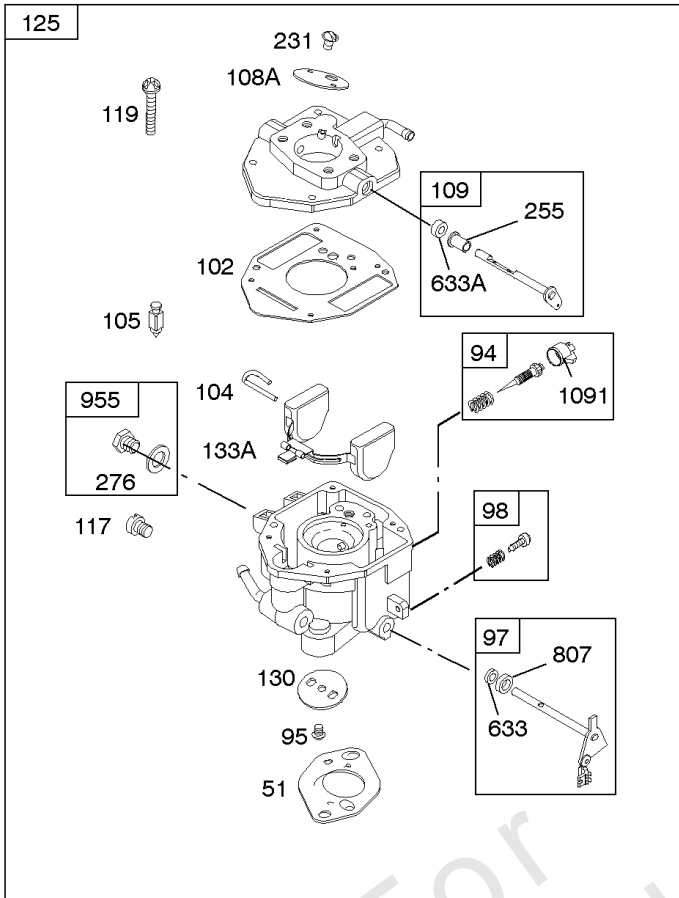

Carburetor

REF NO	PART NO	QTY	DESCRIPTION
11	691556		TUBE, Breather
11B	844921		TUBE, Breather -Used After Code Date 09121800
51	691694		GASKET, Intake
94	844987		KIT, Idle Mixture
95	690718		SCREW -(Throttle Valve)
97	809007		KIT, Throttle Shaft
98	808177		KIT, Idle Speed
102	692077		GASKET, Carburetor Body
104	690723		PIN, Float Hinge
105	797410		VALVE, Float Needle -(15.87 mm Long)
105A	846635		VALVE, Float Needle -(18.87 mm)
108A	844989		VALVE, Choke
109	808398		KIT, Choke Shaft
110	806861		WASHER -(Choke Shaft) (Plastic)
117	690881		JET, Main -(Standard) (Standard)
118	844990		JET, Main -(High Altitude) (5000 Feet)
118A	809442		JET, Main -(High Altitude) (9000 Feet and Above)
119	690720		SCREW -(Upper Carburetor Body to Lower Carburetor Body) (M4x18mm)
119	842761		SCREW -(Upper Carburetor Body to Lower Carburetor Body) (M4x16mm)
125	844988		CARBURETOR -Used After Code Date 09123100
130	690726		VALVE, Throttle
133A	844546		FLOAT, Carburetor
163	692081		GASKET, Air Cleaner -(Air Cleaner)
187	791745		LINE, Fuel -(23) (Cut to Required Length)
187	791766		LINE, Fuel -(15 Inches Long)(Cut To Required Length)
187D	791744		LINE, Fuel -(Formed)(14 Inches Long)(Cut To Required Length)
217	806862		SPRING, Choke Return
231	690718		SCREW -(Choke Valve)
255	690721		BUSHING, Choke Shaft
276	690724		WASHER, Sealing
365	690711		SCREW -(Carburetor/Throttle Body) (M8x38mm)
365A	690866		SCREW -(Carburetor/Throttle Body) (M6 x 98mm)
445	394018S		FILTER, A/C Cartridge
467	691985		KNOB, Air Cleaner Cover -Used Before Code Date 10040100
467	846431		KNOB, Air Cleaner Cover -Used After Code Date 10033100
601	791850		CLAMP, Hose
601A	691038		CLAMP, Hose -(Black)