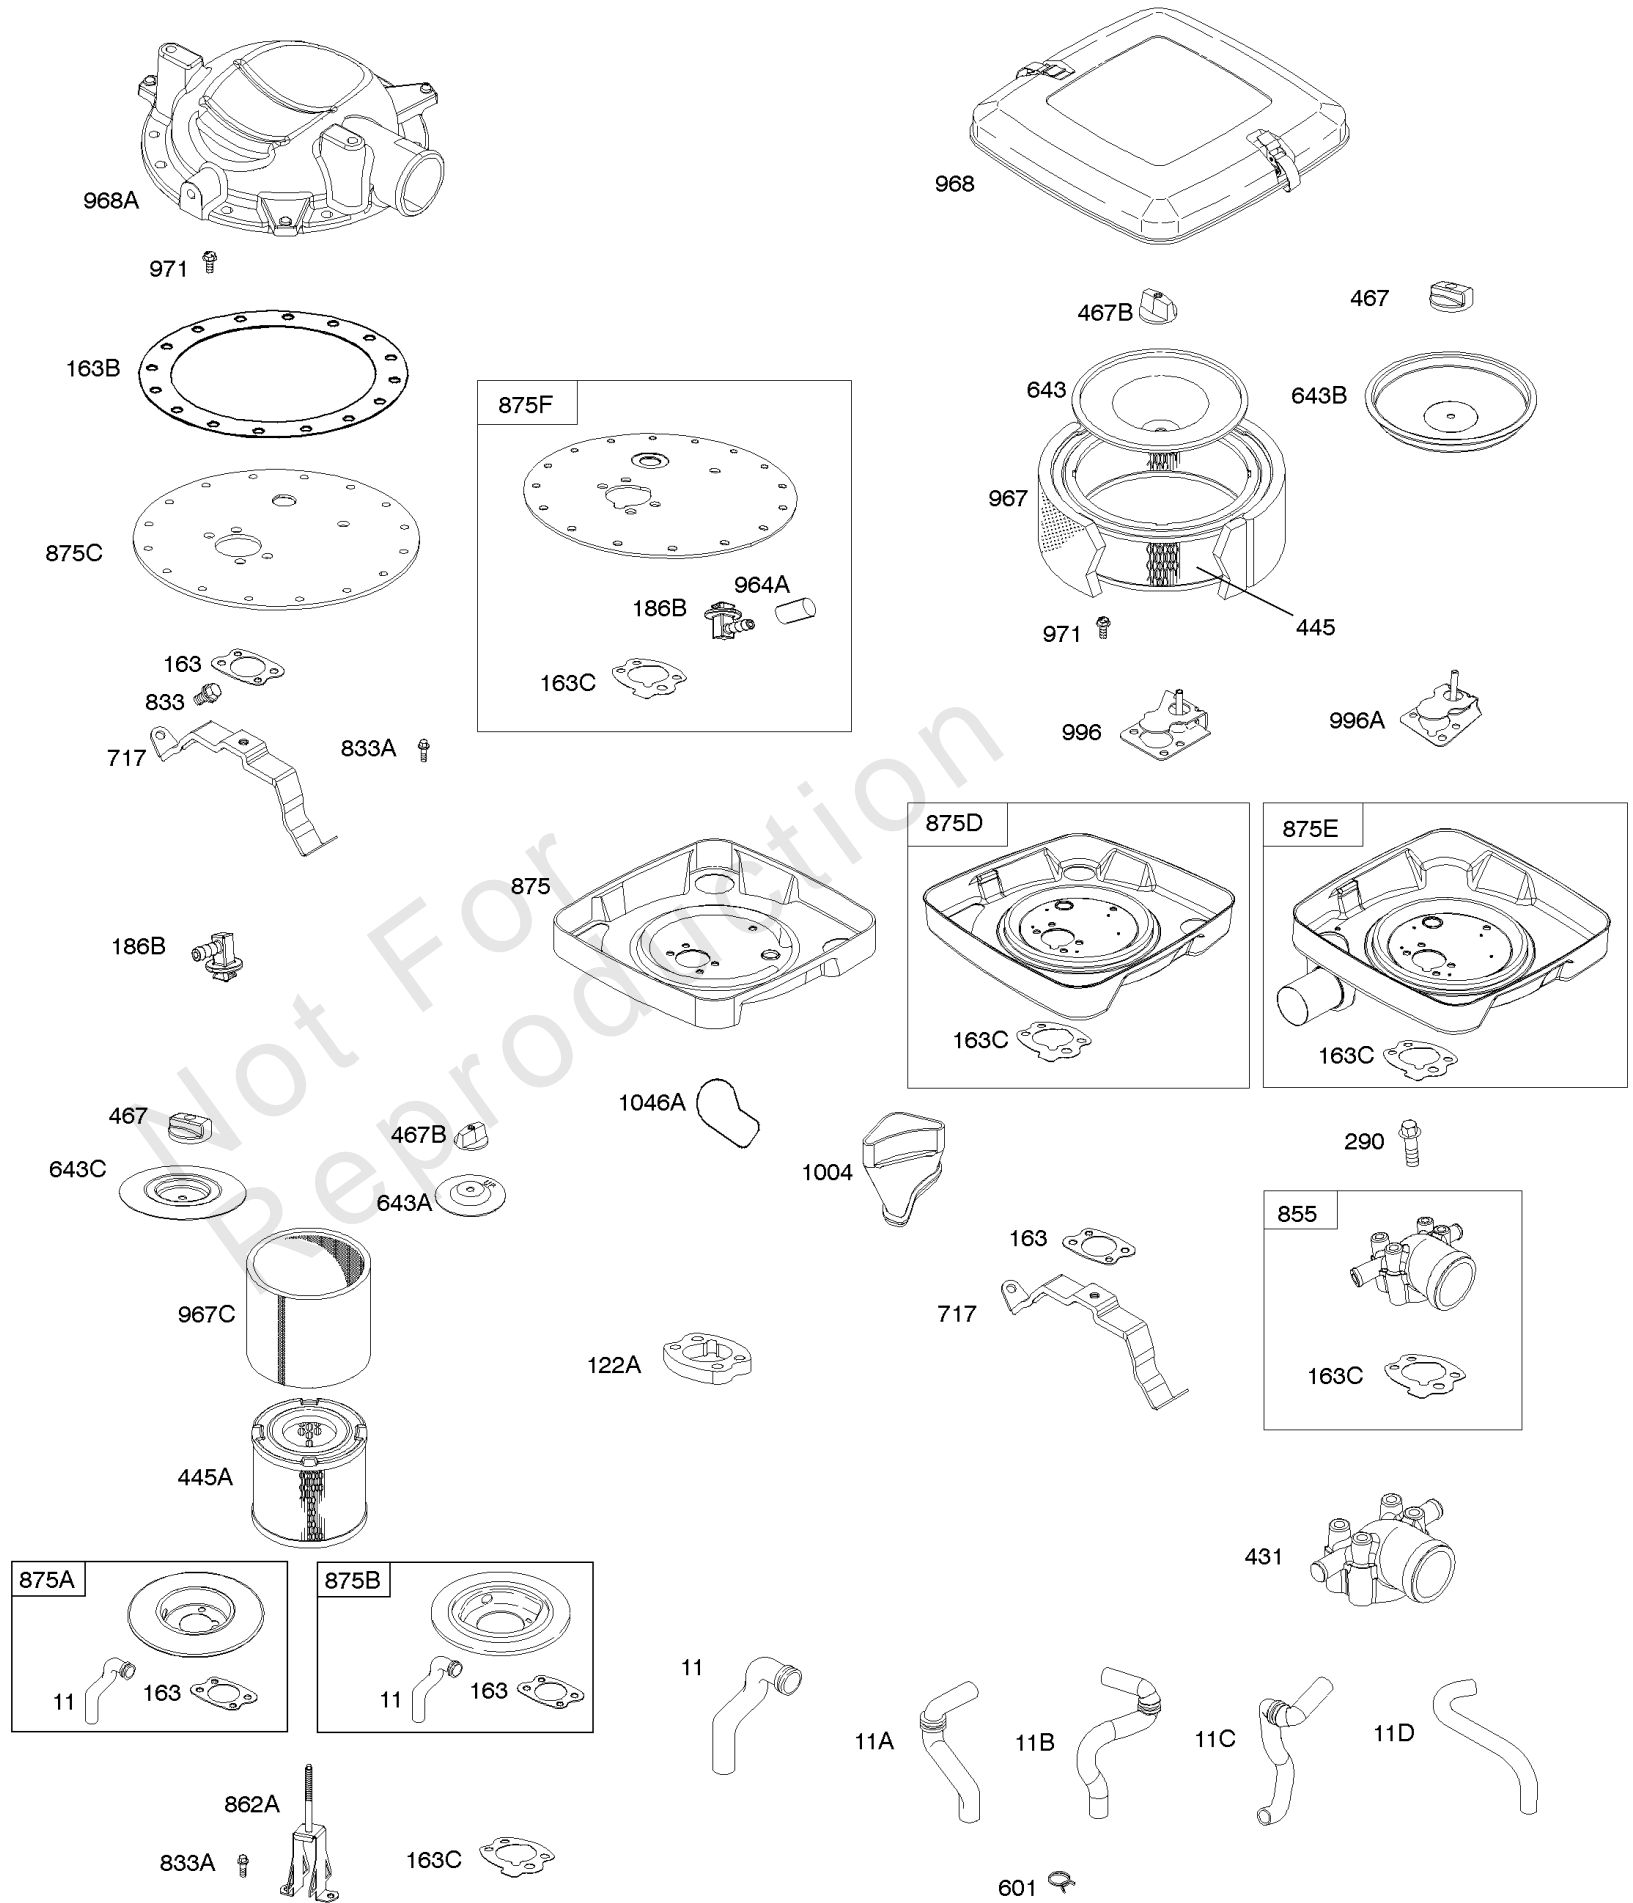

Parts Manual

Mfg. No: 305447-3078-G1

Model Components	Page
Air Cleaners.....	4
Alternator, Regulator, Wire Assemblies.....	6
Blower Housing, Rewind Starter.....	8
Camshaft, Crankshaft, Cylinder, Piston/Rings/Connecting Rod.....	10
Carburetor.....	26
Carburetor Overhaul Kit, Engine & Valve Set.....	30
Crankcase Cover, Lubrication, Oil Filter Adapter.....	32
Cylinder Head, Valve Covers.....	36
Electric Starter.....	38
Electronic Governor.....	40
Exhaust Systems.....	42
Flywheel, Rotating Screens.....	44
Fuel Supply.....	46
Governor Spring, Controls.....	50
Intake Manifold.....	54
Replacement Engine - US & Canada.....	56
Shrouds, Air Guides.....	57

Not For
Reproduction

Air Cleaners

REF NO	PART NO	QTY	DESCRIPTION
11	691556		TUBE, Breather
11A	806083S		TUBE, Breather -Used Before Code Date 09121700
11B	844921		TUBE, Breather -Used After Code Date 09121800
122A	846960		SPACER, Carburetor
163	692081		GASKET, Air Cleaner -(Air Cleaner)
163B	841823		GASKET, Air Cleaner -(Air Cleaner)
445	394018S		FILTER, A/C Cartridge
445A	393957S		FILTER, A/C Cartridge
467	691985		KNOB, Air Cleaner Cover -Used Before Code Date 10040100
467	846431		KNOB, Air Cleaner Cover -Used After Code Date 10033100
467B	691668		KNOB, Air Cleaner Cover
601	791850		CLAMP, Hose
643B	844932		RETAINER, Air Filter
717	692153		BRACKET, Air Cleaner
833	807084		SCREW -(Air Cleaner Mounting Strap/Stud)
833A	691593		SCREW -(Air Cleaner Mounting Strap/Stud)
862A	691565		STRAP/STUD, Air Cleaner Mounting -(Replacement, Order Reference 536)
875D	845142		BASE, Air Cleaner
964A	807468		CAP, Carburetor
967	272490S		FILTER, Pre Cleaner
967C	271794S		FILTER, Pre Cleaner
968	699959		COVER, Air Cleaner
971	807084		SCREW -(Air Cleaner Base to Carburetor/Throttle Body)
996A	844930		SHIELD, Carburetor
1004	841656		DUCT, Air
1046A	843068		PLUG, Blower Housing