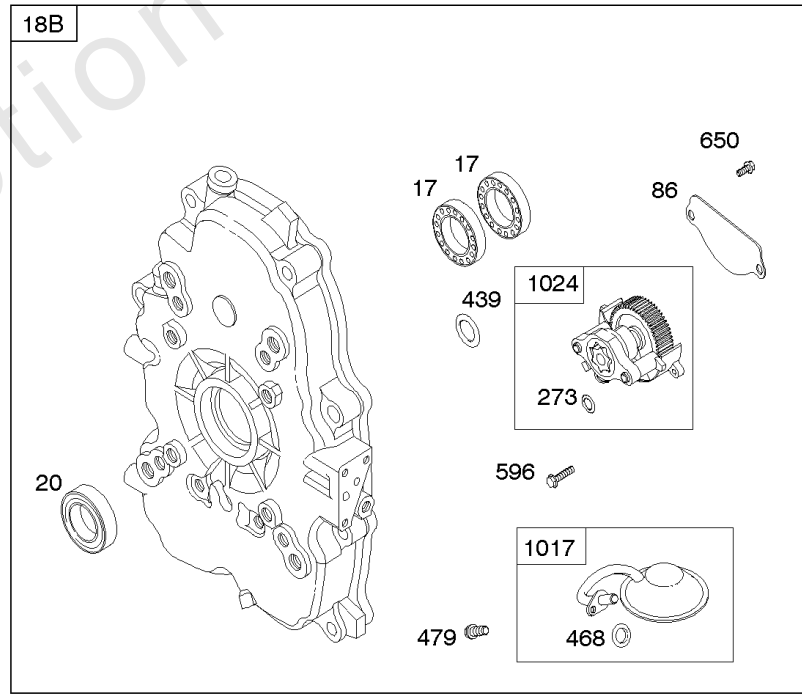

Crankcase Cover, Lubrication, Oil Filter Adapter,

REF NO	PART NO	QTY	DESCRIPTION
12	846487		GASKET, Crankcase
15A	691686		PLUG, Oil Drain -(1/4"-18 NPTF - 3/8 External Sq)
17	843827		BEARING, Ball -(Crankcase Cover Requires Two (2) Ball Bearings)
18	844588		COVER, Crankcase
20	805049S		SEAL, Oil -(PTO Side)
22	807362		SCREW -(Crankcase Cover/Sump)
86	690745		COVER, Gear
239	690233		SWITCH, Oil Pressure
273	690681		SEAL, O-Ring -(Oil Pump)
287	692062		SCREW -(Dipstick Tube) (M8x18mm)
287A	806660		SCREW -(Dipstick Tube)
402	690679		SCREW -(Oil Filter Cover) (M6x21mm)
404	690704		WASHER -(Governor Crank)
415	794903		PLUG -(1/8"-27 NPTF - EXTERNAL SQ)
439	692154		O-RING, Oil Gallery -(Crankcase Cover/Sump or Cylinder Assembly)
460	806667		CONNECTOR, Filter Adapter
468	690690		SEAL, O-Ring -(Oil Pump Screen)
479	807084		SCREW -(Oil Pump Screen) (M6x14mm)
523	693175		DIPSTICK
524	693172		SEAL, O-Ring -(Dipstick Tube)
525	693174		TUBE, Dipstick
525A	693173		TUBE, Dipstick
552	690701		BUSHING, Governor Crank
552A	806686		BUSHING, Governor Crank
565	690682		STUD -(Oil Filter Adapter)
596	691492		SCREW -(Oil Pump) (M6x30mm)
614	691550		PIN, Cotter
616	806685		CRANK, Governor
650	841233		SCREW -(Oil Deflector)
691	842826		SEAL, Governor Shaft
710	807689		COVER, Oil Filter
737	690679		SCREW -(Oil Filter Adapter) (M6x21mm)
737A	841233		SCREW -(Oil Filter Adapter) (Oil Filter Adapter)
816	690706		WASHER -(Oil Filter Adapter)
988	692063		GASKET, Oil Adapter
988A	690687		GASKET, Oil Adapter
1017	690900		SCREEN, Oil Pump