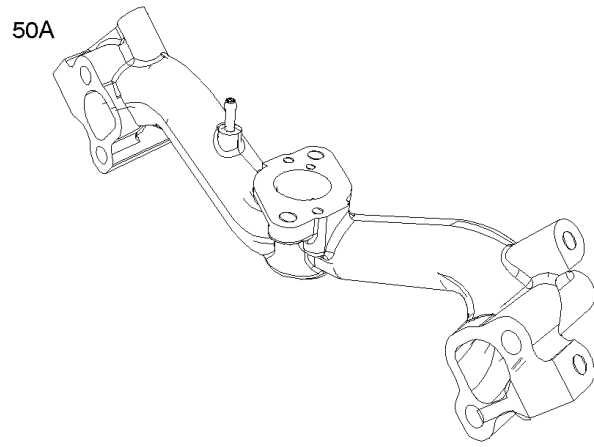

Intake Manifold

REF NO	PART NO	QTY	DESCRIPTION
50A	844034		MANIFOLD, Intake
51	691694		GASKET, Intake
51A	692035		GASKET, Intake
54	846604		SCREW -(Intake Manifold) (TEMP/MAP Sensor) (Intake Manifold)
122	690691		SPACER, Carburetor
365	690711		SCREW -(Carburetor/Throttle Body) (M8x38mm)
415	794903		PLUG -(1/8"-27 NPTF - EXTERNAL SQ)
480	806660		SCREW -(Tube Clamp) (M8x18mm)
601E	593879		CLAMP, Hose
964A	807468		CAP, Carburetor
1176	842067		NUT -(Exhaust Manifold)
1425	844712		HOSE, Purge Line
1425A	845717		HOSE, Purge Line
1431	844035		WASHER -(Tube Clamp)