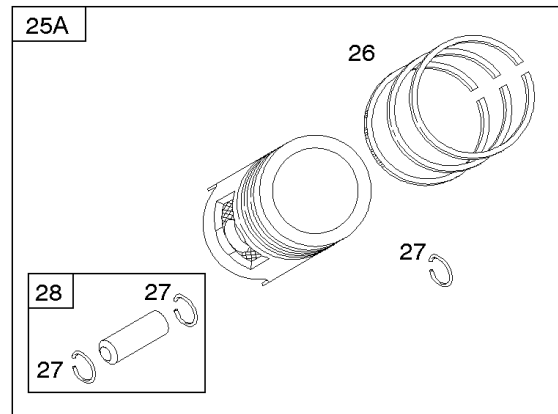

Camshaft, Crankshaft, Cylinder, Piston/Rings/Connecting Rod

Mfg. No: 305447-3078-G1

1036 EMISSIONS LABEL

1330 REPAIR MANUAL

1319 WARNING LABEL

WARNING	
	Read and follow Operating Instructions before running engine.
	Gasoline is flammable. Allow engine to cool at least 2 minutes before refueling.
	Engines emit carbon monoxide, DO NOT run in enclosed area.
	Muffler area temperature may exceed 150°F. Do not touch hot parts.

REQUIRED when replacing parts with warning labels affixed.