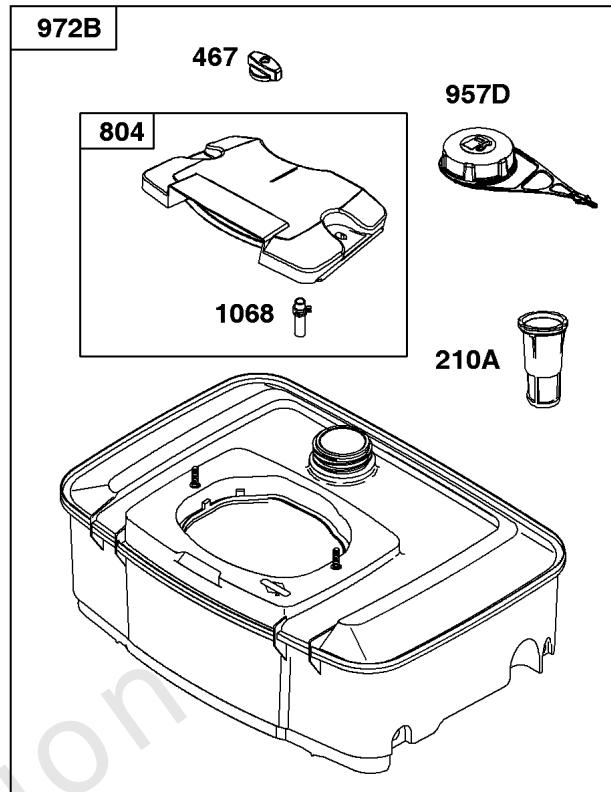

Included in Fuel Tank Service #845137

Included in Fuel Tank Service #845138

529A

674

674A

1054

Fuel Supply

REF NO	PART NO	QTY	DESCRIPTION
182E	841601		BRACKET, Fuel Tank
182F	691520		BRACKET, Fuel Tank
182H	691524		BRACKET, Fuel Tank
182J	691525		BRACKET, Fuel Tank
182G	841600		BRACKET, Fuel Tank
187	791745		LINE, Fuel -(23) (Cut to Required Length)
187	791766		LINE, Fuel -(15 Inches Long)(Cut To Required Length)
187B	846567		LINE, Fuel -(Formed)(Cut To Required Length)
187C	692106		LINE, Fuel
187J	692107		LINE, Fuel -(Formed Hose)
187D	791744		LINE, Fuel -(Formed)(14 Inches Long)(Cut To Required Length)
187G	844557		LINE, Fuel
190	692056		SCREW -(Fuel Tank) (M8x14mm)
190A	692199		SCREW -(Fuel Tank)
240A	808116S		FILTER, Fuel
240B	84001895		FILTER, Fuel
385	807084		SCREW -(Fuel Pump) (M6x14mm)
387	808656		PUMP, Fuel
467	846431		KNOB, Air Cleaner Cover -Used After Code Date 10033100
467	691985		KNOB, Air Cleaner Cover -Used Before Code Date 10040100
527	690423		CLAMP, Tube
529A	691527		GROMMET
601	791850		CLAMP, Hose
601A	691038		CLAMP, Hose -(Black)
601C	691522		CLAMP, Hose -(Black)
628	806660		SCREW -(Fuel Pump Bracket) (M8x18mm)
628A	692062		SCREW -(Fuel Pump Bracket)
674	692062		SCREW -(Fuel Tank Bracket) (M8x18mm)
674A	692056		SCREW -(Fuel Tank Bracket)
725	691498		SHIELD, Heat
788	691559		BRACKET, Fuel Pump
918	791880		LINE, Fuel
957	795027		CAP, Fuel Tank
957	846987		CAP, Fuel Tank
957D	847578		CAP, Fuel Tank -(Tethered Cap)
958	698183		VALVE, Fuel Shut Off
958A	692008		VALVE, Fuel Shut Off -(Used on models with Fuel Shut-off Rods ref #1038)
972A	845137		TANK, Fuel