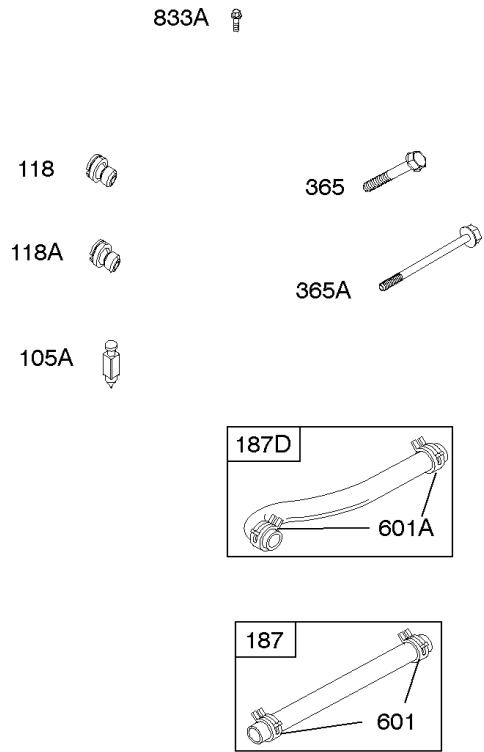

Carburetor

REF NO	PART NO	QTY	DESCRIPTION
601A	691038		CLAMP, Hose -(Black)
633	806131		SEAL, Choke/Throttle Shaft -(Throttle Shaft)
633A	690722		SEAL, Choke/Throttle Shaft -(Choke Shaft)
807	805557		SPACER -(Throttle)
833A	691593		SCREW -(Air Cleaner Mounting Strap/Stud)
947	692094		SOLENOID, Fuel
1091	844448		CAP, Limiter

Not For Reproduction