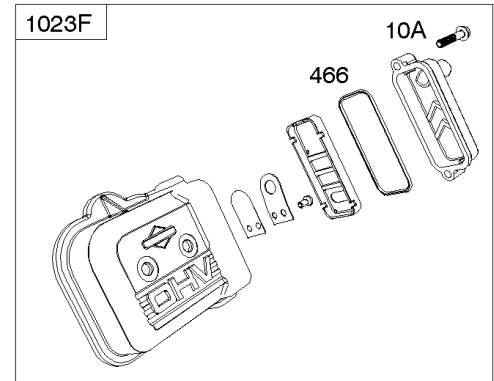

Cylinder Head, Valve Covers

Mfg. No: 305447-3078-G1

Cylinder Head, Valve Covers

REF NO	PART NO	QTY	DESCRIPTION
5	809200		HEAD, Cylinder -(Cylinder 1)
5A	809201		HEAD, Cylinder -(Cylinder 2)
7	806085S		GASKET, Cylinder Head
13	692059		SCREW -(Cylinder Head)
21	809500		CAP, Oil Fill
33	807681		VALVE, Exhaust
34	807680		VALVE, Intake
35	692084		SPRING, Valve -(Intake) (Intake)
36	692084		SPRING, Valve -(Exhaust) (Exhaust)
40	692058		RETAINER, Valve
42	807683		KEEPER, Valve
45	843379		TAPPET, Valve
192	807623		ADJUSTER, Rocker Arm
276A	807085		WASHER, Sealing -(Rocker Cover)
276D	691766		WASHER, Sealing -(Head)(Rocker Cover)
337	792015		PLUG, Spark
383	19576S		WRENCH, Spark Plug
601	791850		CLAMP, Hose
635	692076		BOOT, Spark Plug
830	809157		STUD, Rocker Arm -(Rocker Arm)
868	691963		SEAL, Valve
871	692057		BUSHING, Valve Guide
914	807084		SCREW -(Rocker Cover)
918	791880		LINE, Fuel
1022	806039S		GASKET, Rocker Cover
1023	843749		COVER, Rocker
1023B	691494		COVER, Rocker
1023C	690910		COVER, Rocker
1023E	691531		COVER, Rocker -(Used On Engines Equipped With 9 Quart Fuel Tanks)
1023D	691558		COVER, Rocker
1026	691758		ROD, Push -(Exhaust)(Aluminum)
1026	691836		ROD, Push -(Intake)(Steel)
1029	807323		ARM, Rocker
1100	791959		PIVOT, Rocker Arm
1254	807084		SCREW -(Rocker Arm Stud)