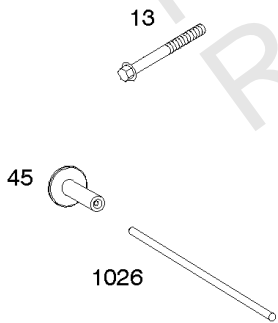

Cylinder Head, Valve Covers

Mfg. No: 305447-3078-G1

Cylinder Head, Valve Covers

REF NO	PART NO	QTY	DESCRIPTION
5	809200		HEAD, Cylinder -(Cylinder 1)
5A	809201		HEAD, Cylinder -(Cylinder 2)
7	806085S		GASKET, Cylinder Head
13	692059		SCREW -(Cylinder Head)
21	809500		CAP, Oil Fill
33	807681		VALVE, Exhaust
34	807680		VALVE, Intake
35	692084		SPRING, Valve -(Intake) (Intake)
36	692084		SPRING, Valve -(Exhaust) (Exhaust)
40	692058		RETAINER, Valve
42	807683		KEEPER, Valve
45	843379		TAPPET, Valve
192	807623		ADJUSTER, Rocker Arm
276A	807085		WASHER, Sealing -(Rocker Cover)
276D	691766		WASHER, Sealing -(Head)(Rocker Cover)
337	792015		PLUG, Spark
383	19576S		WRENCH, Spark Plug
601	791850		CLAMP, Hose
635	692076		BOOT, Spark Plug
830	809157		STUD, Rocker Arm -(Rocker Arm)
868	691963		SEAL, Valve
871	692057		BUSHING, Valve Guide
914	807084		SCREW -(Rocker Cover)
918	791880		LINE, Fuel
1022	806039S		GASKET, Rocker Cover
1023	843749		COVER, Rocker
1023B	691494		COVER, Rocker
1023C	690910		COVER, Rocker
1023E	691531		COVER, Rocker -(Used On Engines Equipped With 9 Quart Fuel Tanks)
1023D	691558		COVER, Rocker
1026	691758		ROD, Push -(Exhaust)(Aluminum)
1026	691836		ROD, Push -(Intake)(Steel)
1029	807323		ARM, Rocker
1100	791959		PIVOT, Rocker Arm
1254	807084		SCREW -(Rocker Arm Stud)