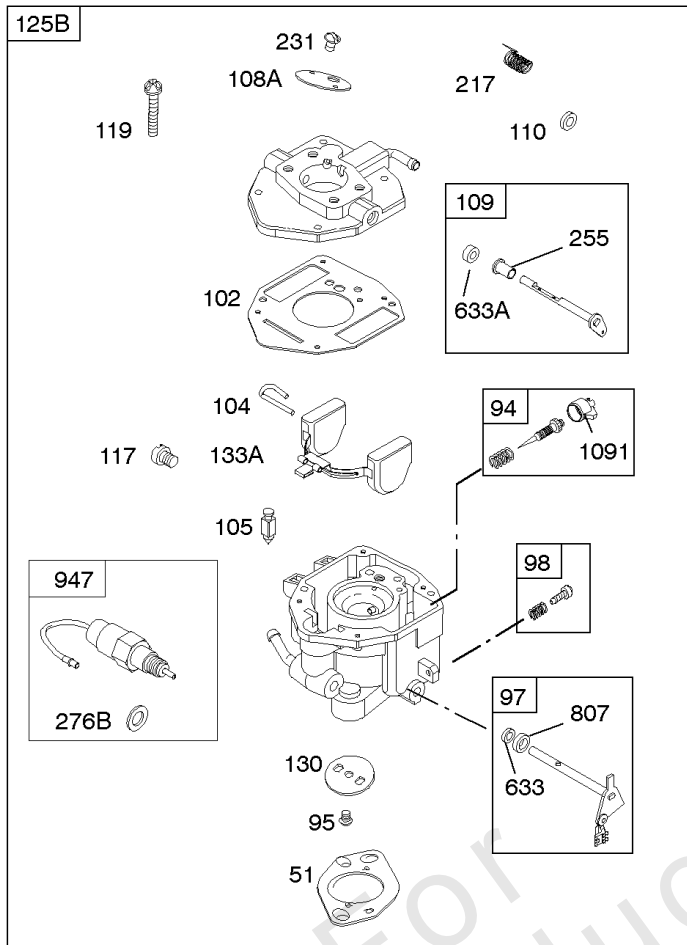

Carburetor

REF NO	PART NO	QTY	DESCRIPTION
11	691556		TUBE, Breather
51	691694		GASKET, Intake
91	809208		BODY, Upper Carburetor
94	844987		KIT, Idle Mixture
95	690718		SCREW -(Throttle Valve)
97	809007		KIT, Throttle Shaft
98	808177		KIT, Idle Speed
102	692077		GASKET, Carburetor Body
104	690723		PIN, Float Hinge
105	797410		VALVE, Float Needle -(15.87 mm Long)
105A	846635		VALVE, Float Needle -(18.87 mm)
108A	844989		VALVE, Choke
109	808398		KIT, Choke Shaft
109B	809096		SHAFT, Choke
110	806861		WASHER -(Choke Shaft) (Plastic)
117	690881		JET, Main -(Standard) (Standard)
118	844990		JET, Main -(High Altitude) (5000 Feet)
118A	809442		JET, Main -(High Altitude) (9000 Feet and Above)
119	842761		SCREW -(Upper Carburetor Body to Lower Carburetor Body) (M4x16mm)
119	690720		SCREW -(Upper Carburetor Body to Lower Carburetor Body) (M4x18mm)
130	690726		VALVE, Throttle
133A	844546		FLOAT, Carburetor
142	690725		NOZZLE, Carburetor
163	692081		GASKET, Air Cleaner -(Air Cleaner)
187	791745		LINE, Fuel -(23) (Cut to Required Length)
187	791766		LINE, Fuel -(15 Inches Long)(Cut To Required Length)
187D	791744		LINE, Fuel -(Formed)(14 Inches Long)(Cut To Required Length)
217	806862		SPRING, Choke Return
231	690718		SCREW -(Choke Valve)
255	690721		BUSHING, Choke Shaft
276B	806137		WASHER, Sealing -(Fuel Solenoid)
365	690711		SCREW -(Carburetor/Throttle Body) (M8x38mm)
365A	690866		SCREW -(Carburetor/Throttle Body) (M6 x 98mm)
445A	393957S		FILTER, A/C Cartridge
467	691985		KNOB, Air Cleaner Cover -Used Before Code Date 10040100
467	846431		KNOB, Air Cleaner Cover -Used After Code Date 10033100
536	845198		CLEANER, Air
601	791850		CLAMP, Hose