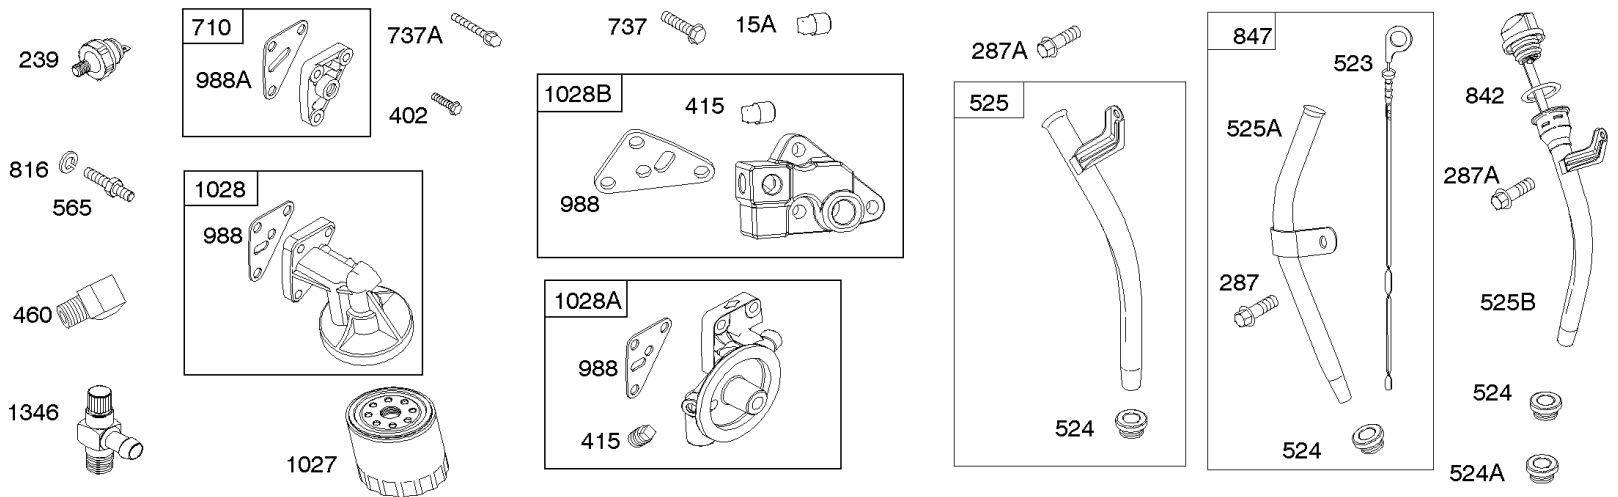

Crankcase Cover, Lubrication, Oil Filter Adapter,

REF NO	PART NO	QTY	DESCRIPTION
12	846487		GASKET, Crankcase
15A	691686		PLUG, Oil Drain -(1/4"-18 NPTF - 3/8 External Sq)
17	843827		BEARING, Ball -(Crankcase Cover Requires Two (2) Ball Bearings)
18	844588		COVER, Crankcase
20	805049S		SEAL, Oil -(PTO Side)
22	807362		SCREW -(Crankcase Cover/Sump)
86	690745		COVER, Gear
239	690233		SWITCH, Oil Pressure
273	690681		SEAL, O-Ring -(Oil Pump)
287	692062		SCREW -(Dipstick Tube) (M8x18mm)
287A	806660		SCREW -(Dipstick Tube)
402	690679		SCREW -(Oil Filter Cover) (M6x21mm)
404	690704		WASHER -(Governor Crank)
415	794903		PLUG -(1/8"-27 NPTF - EXTERNAL SQ)
439	692154		O-RING, Oil Gallery -(Crankcase Cover/Sump or Cylinder Assembly)
460	806667		CONNECTOR, Filter Adapter
468	690690		SEAL, O-Ring -(Oil Pump Screen)
479	807084		SCREW -(Oil Pump Screen) (M6x14mm)
523	693175		DIPSTICK
524	693172		SEAL, O-Ring -(Dipstick Tube)
525	693174		TUBE, Dipstick
525A	693173		TUBE, Dipstick
552	690701		BUSHING, Governor Crank
552A	806686		BUSHING, Governor Crank
565	690682		STUD -(Oil Filter Adapter)
596	691492		SCREW -(Oil Pump) (M6x30mm)
614	691550		PIN, Cotter
616	806685		CRANK, Governor
650	841233		SCREW -(Oil Deflector)
691	842826		SEAL, Governor Shaft
710	807689		COVER, Oil Filter
737	690679		SCREW -(Oil Filter Adapter) (M6x21mm)
737A	841233		SCREW -(Oil Filter Adapter) (Oil Filter Adapter)
816	690706		WASHER -(Oil Filter Adapter)
988	692063		GASKET, Oil Adapter
988A	690687		GASKET, Oil Adapter
1017	690900		SCREEN, Oil Pump