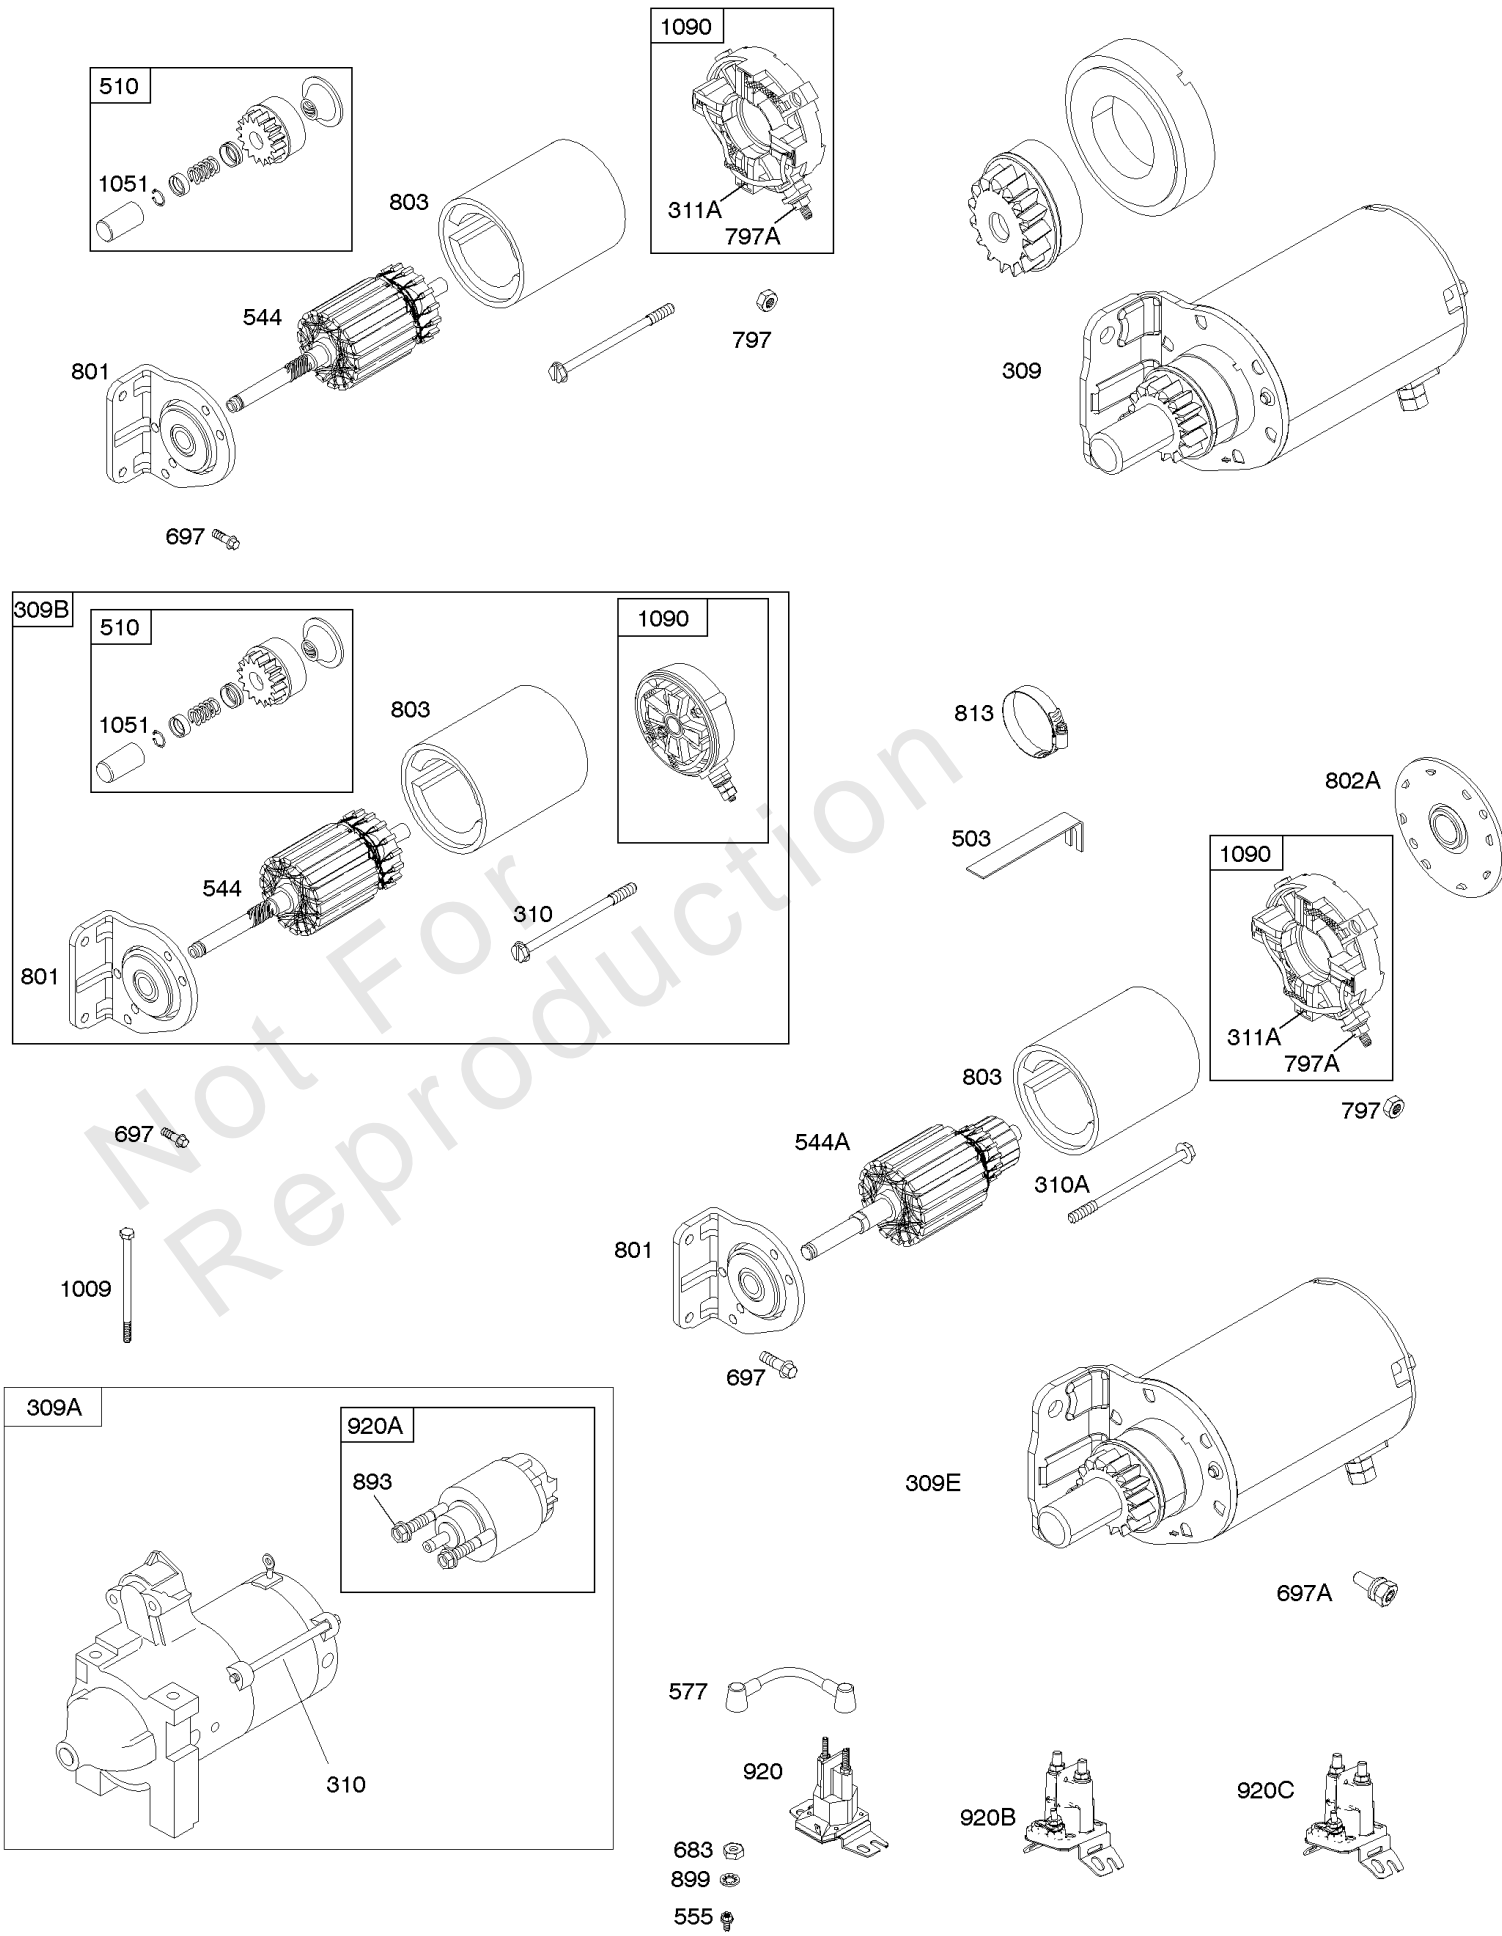

Not For Reproduction

Cylinder Head, Valve Covers

Mfg. No: 305447-3078-G1

Cylinder Head, Valve Covers

REF NO	PART NO	QTY	DESCRIPTION
5	809200		HEAD, Cylinder -(Cylinder 1)
5A	809201		HEAD, Cylinder -(Cylinder 2)
7	806085S		GASKET, Cylinder Head
13	692059		SCREW -(Cylinder Head)
21	809500		CAP, Oil Fill
33	807681		VALVE, Exhaust
34	807680		VALVE, Intake
35	692084		SPRING, Valve -(Intake) (Intake)
36	692084		SPRING, Valve -(Exhaust) (Exhaust)
40	692058		RETAINER, Valve
42	807683		KEEPER, Valve
45	843379		TAPPET, Valve
192	807623		ADJUSTER, Rocker Arm
276A	807085		WASHER, Sealing -(Rocker Cover)
276D	691766		WASHER, Sealing -(Head)(Rocker Cover)
337	792015		PLUG, Spark
383	19576S		WRENCH, Spark Plug
601	791850		CLAMP, Hose
635	692076		BOOT, Spark Plug
830	809157		STUD, Rocker Arm -(Rocker Arm)
868	691963		SEAL, Valve
871	692057		BUSHING, Valve Guide
914	807084		SCREW -(Rocker Cover)
918	791880		LINE, Fuel
1022	806039S		GASKET, Rocker Cover
1023	843749		COVER, Rocker
1023B	691494		COVER, Rocker
1023C	690910		COVER, Rocker
1023E	691531		COVER, Rocker -(Used On Engines Equipped With 9 Quart Fuel Tanks)
1023D	691558		COVER, Rocker
1026	691758		ROD, Push -(Exhaust)(Aluminum)
1026	691836		ROD, Push -(Intake)(Steel)
1029	807323		ARM, Rocker
1100	791959		PIVOT, Rocker Arm
1254	807084		SCREW -(Rocker Arm Stud)