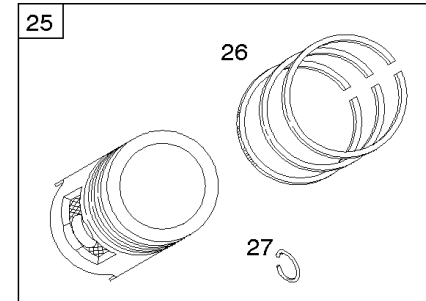

Camshaft, Crankshaft, Cylinder, Piston/Rings/Connecting Rod

Mfg. No: 305447-3078-G1

1036 EMISSIONS LABEL

1330 REPAIR MANUAL

1319 WARNING LABEL

WARNING	
	Read and follow Operating Instructions before running engine.
	Gasoline is flammable. Allow engine to cool at least 2 minutes before refueling.
	Engines emit carbon monoxide, DO NOT run in enclosed area.
	Muffler area temperature may exceed 150°F. Do not touch hot parts.

REQUIRED when replacing parts with warning labels affixed.