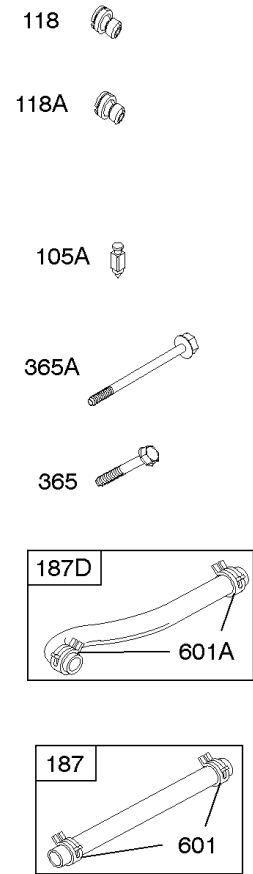

Carburetor

REF NO	PART NO	QTY	DESCRIPTION
11	691556		TUBE, Breather
11B	844921		TUBE, Breather -Used After Code Date 09121800
51	691694		GASKET, Intake
94	844987		KIT, Idle Mixture
95	690718		SCREW -(Throttle Valve)
97	809007		KIT, Throttle Shaft
98	808177		KIT, Idle Speed
102	692077		GASKET, Carburetor Body
104	690723		PIN, Float Hinge
105	797410		VALVE, Float Needle -(15.87 mm Long)
105A	846635		VALVE, Float Needle -(18.87 mm)
108A	844989		VALVE, Choke
109	808398		KIT, Choke Shaft
110	806861		WASHER -(Choke Shaft) (Plastic)
117	690881		JET, Main -(Standard) (Standard)
118	844990		JET, Main -(High Altitude) (5000 Feet)
118A	809442		JET, Main -(High Altitude) (9000 Feet and Above)
119	690720		SCREW -(Upper Carburetor Body to Lower Carburetor Body) (M4x18mm)
119	842761		SCREW -(Upper Carburetor Body to Lower Carburetor Body) (M4x16mm)
125	844988		CARBURETOR -Used After Code Date 09123100
130	690726		VALVE, Throttle
133A	844546		FLOAT, Carburetor
163	692081		GASKET, Air Cleaner -(Air Cleaner)
187	791745		LINE, Fuel -(23) (Cut to Required Length)
187	791766		LINE, Fuel -(15 Inches Long)(Cut To Required Length)
187D	791744		LINE, Fuel -(Formed)(14 Inches Long)(Cut To Required Length)
217	806862		SPRING, Choke Return
231	690718		SCREW -(Choke Valve)
255	690721		BUSHING, Choke Shaft
276	690724		WASHER, Sealing
365	690711		SCREW -(Carburetor/Throttle Body) (M8x38mm)
365A	690866		SCREW -(Carburetor/Throttle Body) (M6 x 98mm)
445	394018S		FILTER, A/C Cartridge
467	691985		KNOB, Air Cleaner Cover -Used Before Code Date 10040100
467	846431		KNOB, Air Cleaner Cover -Used After Code Date 10033100
601	791850		CLAMP, Hose
601A	691038		CLAMP, Hose -(Black)