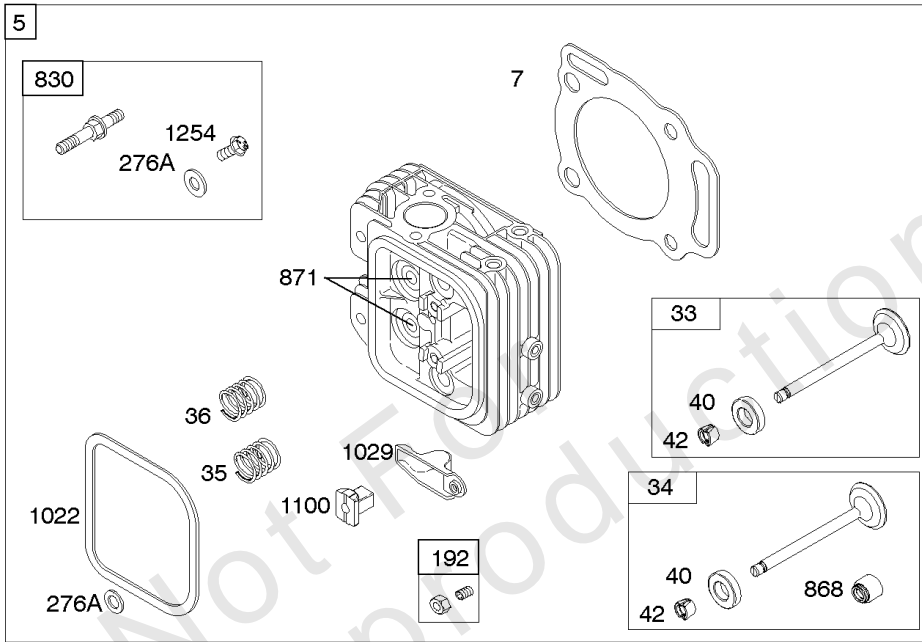

Cylinder Head, Valve Covers

Mfg. No: 305447-3078-G1

Cylinder Head, Valve Covers

REF NO	PART NO	QTY	DESCRIPTION
5	809200		HEAD, Cylinder -(Cylinder 1)
5A	809201		HEAD, Cylinder -(Cylinder 2)
7	806085S		GASKET, Cylinder Head
13	692059		SCREW -(Cylinder Head)
21	809500		CAP, Oil Fill
33	807681		VALVE, Exhaust
34	807680		VALVE, Intake
35	692084		SPRING, Valve -(Intake) (Intake)
36	692084		SPRING, Valve -(Exhaust) (Exhaust)
40	692058		RETAINER, Valve
42	807683		KEEPER, Valve
45	843379		TAPPET, Valve
192	807623		ADJUSTER, Rocker Arm
276A	807085		WASHER, Sealing -(Rocker Cover)
276D	691766		WASHER, Sealing -(Head)(Rocker Cover)
337	792015		PLUG, Spark
383	19576S		WRENCH, Spark Plug
601	791850		CLAMP, Hose
635	692076		BOOT, Spark Plug
830	809157		STUD, Rocker Arm -(Rocker Arm)
868	691963		SEAL, Valve
871	692057		BUSHING, Valve Guide
914	807084		SCREW -(Rocker Cover)
918	791880		LINE, Fuel
1022	806039S		GASKET, Rocker Cover
1023	843749		COVER, Rocker
1023B	691494		COVER, Rocker
1023C	690910		COVER, Rocker
1023E	691531		COVER, Rocker -(Used On Engines Equipped With 9 Quart Fuel Tanks)
1023D	691558		COVER, Rocker
1026	691758		ROD, Push -(Exhaust)(Aluminum)
1026	691836		ROD, Push -(Intake)(Steel)
1029	807323		ARM, Rocker
1100	791959		PIVOT, Rocker Arm
1254	807084		SCREW -(Rocker Arm Stud)