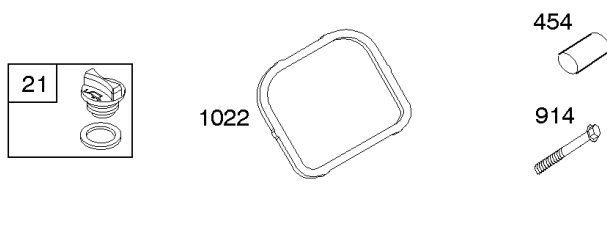

Cylinder Head, Valve Covers

Mfg. No: 305447-3078-G1

Cylinder Head, Valve Covers

REF NO	PART NO	QTY	DESCRIPTION
5	809200		HEAD, Cylinder -(Cylinder 1)
5A	809201		HEAD, Cylinder -(Cylinder 2)
7	806085S		GASKET, Cylinder Head
13	692059		SCREW -(Cylinder Head)
21	809500		CAP, Oil Fill
33	807681		VALVE, Exhaust
34	807680		VALVE, Intake
35	692084		SPRING, Valve -(Intake) (Intake)
36	692084		SPRING, Valve -(Exhaust) (Exhaust)
40	692058		RETAINER, Valve
42	807683		KEEPER, Valve
45	843379		TAPPET, Valve
192	807623		ADJUSTER, Rocker Arm
276A	807085		WASHER, Sealing -(Rocker Cover)
276D	691766		WASHER, Sealing -(Head)(Rocker Cover)
337	792015		PLUG, Spark
383	19576S		WRENCH, Spark Plug
601	791850		CLAMP, Hose
635	692076		BOOT, Spark Plug
830	809157		STUD, Rocker Arm -(Rocker Arm)
868	691963		SEAL, Valve
871	692057		BUSHING, Valve Guide
914	807084		SCREW -(Rocker Cover)
918	791880		LINE, Fuel
1022	806039S		GASKET, Rocker Cover
1023	843749		COVER, Rocker
1023B	691494		COVER, Rocker
1023C	690910		COVER, Rocker
1023E	691531		COVER, Rocker -(Used On Engines Equipped With 9 Quart Fuel Tanks)
1023D	691558		COVER, Rocker
1026	691758		ROD, Push -(Exhaust)(Aluminum)
1026	691836		ROD, Push -(Intake)(Steel)
1029	807323		ARM, Rocker
1100	791959		PIVOT, Rocker Arm
1254	807084		SCREW -(Rocker Arm Stud)