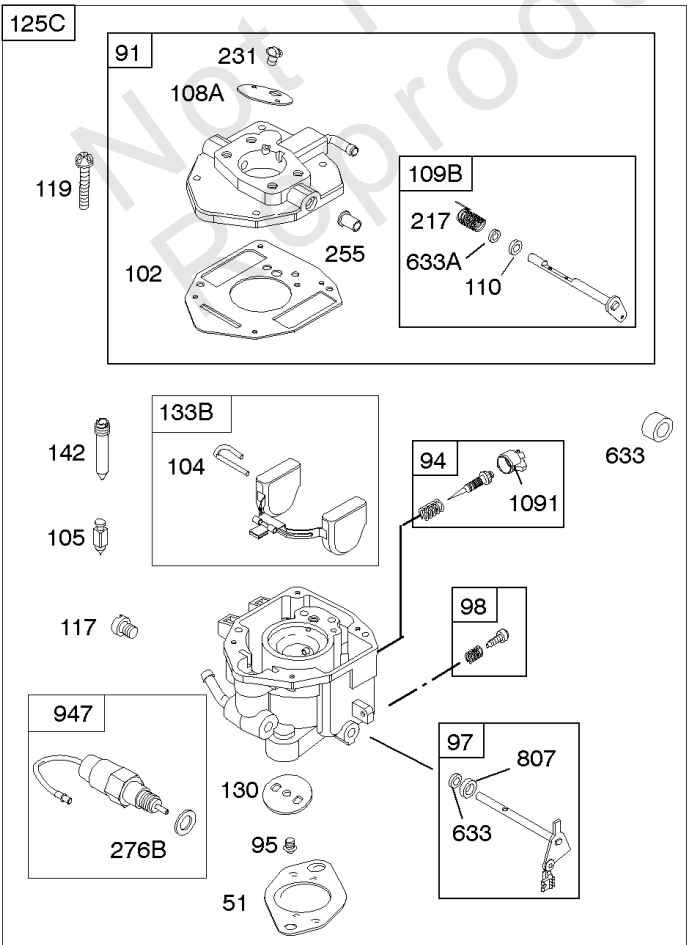

Carburetor

REF NO	PART NO	QTY	DESCRIPTION
601A	691038		CLAMP, Hose -(Black)
633	806131		SEAL, Choke/Throttle Shaft -(Throttle Shaft)
633A	690722		SEAL, Choke/Throttle Shaft -(Choke Shaft)
807	805557		SPACER -(Throttle)
833A	691593		SCREW -(Air Cleaner Mounting Strap/Stud)
947	692094		SOLENOID, Fuel
1091	844448		CAP, Limiter

Not For Reproduction