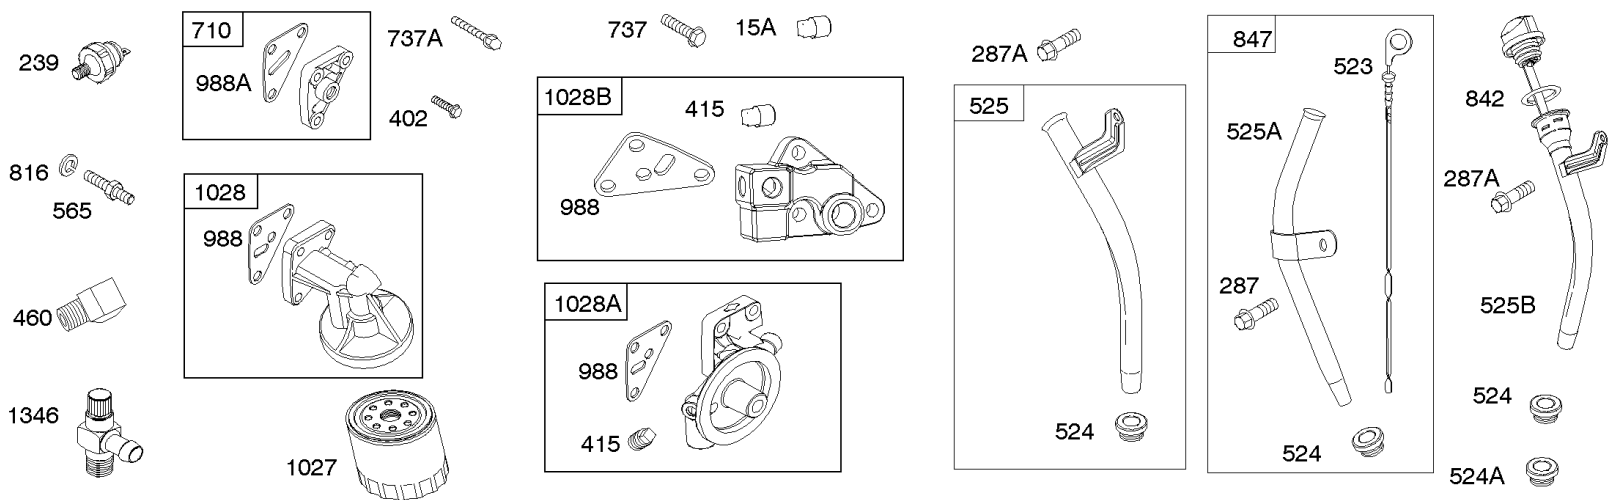

Crankcase Cover, Lubrication, Oil Filter Adapter,

Mfg. No: 305447-3078-G1

Crankcase Cover, Lubrication, Oil Filter Adapter,

REF NO	PART NO	QTY	DESCRIPTION
12	846487		GASKET, Crankcase
15A	691686		PLUG, Oil Drain -(1/4"-18 NPTF - 3/8 External Sq)
17	843827		BEARING, Ball -(Crankcase Cover Requires Two (2) Ball Bearings)
18	844588		COVER, Crankcase
20	805049S		SEAL, Oil -(PTO Side)
22	807362		SCREW -(Crankcase Cover/Sump)
86	690745		COVER, Gear
239	690233		SWITCH, Oil Pressure
273	690681		SEAL, O-Ring -(Oil Pump)
287	692062		SCREW -(Dipstick Tube) (M8x18mm)
287A	806660		SCREW -(Dipstick Tube)
402	690679		SCREW -(Oil Filter Cover) (M6x21mm)
404	690704		WASHER -(Governor Crank)
415	794903		PLUG -(1/8"-27 NPTF - EXTERNAL SQ)
439	692154		O-RING, Oil Gallery -(Crankcase Cover/Sump or Cylinder Assembly)
460	806667		CONNECTOR, Filter Adapter
468	690690		SEAL, O-Ring -(Oil Pump Screen)
479	807084		SCREW -(Oil Pump Screen) (M6x14mm)
523	693175		DIPSTICK
524	693172		SEAL, O-Ring -(Dipstick Tube)
525	693174		TUBE, Dipstick
525A	693173		TUBE, Dipstick
552	690701		BUSHING, Governor Crank
552A	806686		BUSHING, Governor Crank
565	690682		STUD -(Oil Filter Adapter)
596	691492		SCREW -(Oil Pump) (M6x30mm)
614	691550		PIN, Cotter
616	806685		CRANK, Governor
650	841233		SCREW -(Oil Deflector)
691	842826		SEAL, Governor Shaft
710	807689		COVER, Oil Filter
737	690679		SCREW -(Oil Filter Adapter) (M6x21mm)
737A	841233		SCREW -(Oil Filter Adapter) (Oil Filter Adapter)
816	690706		WASHER -(Oil Filter Adapter)
988	692063		GASKET, Oil Adapter
988A	690687		GASKET, Oil Adapter
1017	690900		SCREEN, Oil Pump