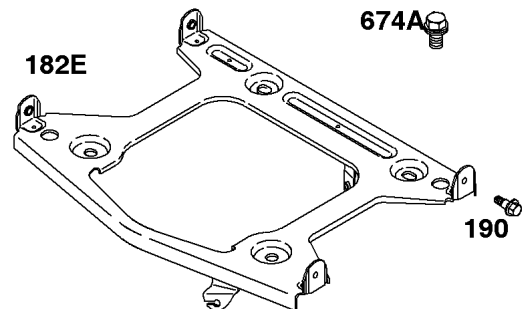

Included in Fuel Tank Service #845137

Included in Fuel Tank Service #845138

529A

674

674A

1054

Fuel Supply

REF NO	PART NO	QTY	DESCRIPTION
1054	280275		TIE, Cable

Not For Reproduction

Governor Spring, Controls

REF NO	PART NO	QTY	DESCRIPTION
188	692056		SCREW -(Control Bracket) (M8x14mm)
188	845964		SCREW -(Control Bracket) (M8x10mm)
203	690923		CRANK, Bell
205	692083		SCREW -(Bell Crank)
206	691244		NUT, Governor Adjusting
208	808453		ROD, Governor Control
209	691506		SPRING, Governor
211A	692068		SPRING, Governed Idle
212	847015		LINK, Throttle
216	690705		LINK, Choke
222	845305		BRACKET, Control
226	692075		ROD, Choke
227A	845484		LEVER, Governor Control
232	692073		SPRING, Governor Link
234	691723		CLIP, Control Rod
262	692083		SCREW -(Rod Bracket)
265	691024		CLAMP, Casing
267	841552		SCREW -(Casing Clamp) (M5x20mm)
267A	692083		SCREW -(Casing Clamp) (M5x20mm)
268	691025		CASING, Control Wire -(Cut To Required Length)
269	691026		WIRE, Control -(Cut To Required Length)
270	691027		NUT -(Control Wire Casing)
271	692541		LEVER, Control -(Cable Wire With Z Formed End)
278	842122		WASHER -(Governor Control Lever)
280	691526		BRACKET, Fixed Speed
281	690742		PANEL, Control
282	692083		SCREW -(Control Lever)
347	691995		SWITCH, Rocker
432	691509		CAP, Spring
505	690238		NUT -(Governor Lever)
561	690713		NUT -(Control Lever)
562	690239		BOLT -(Governor Control Lever)
587A	807116		CLAMP, Cable
629	807004		SPRING, Throttle Return -(Throttle Return)
663	692083		SCREW -(Control Panel)
689	691272		SPRING, Friction
990	691959		SET, Key
1012	690592		RETAINER, Link
1344	841129		CABLE, Choke