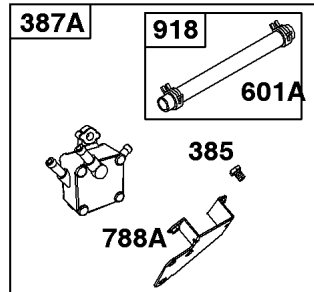

Included in Fuel Tank Service #845137

Included in Fuel Tank Service #845138

529A

674

674A

1054

Fuel Supply

REF NO	PART NO	QTY	DESCRIPTION
182E	841601		BRACKET, Fuel Tank
182F	691520		BRACKET, Fuel Tank
182H	691524		BRACKET, Fuel Tank
182J	691525		BRACKET, Fuel Tank
182G	841600		BRACKET, Fuel Tank
187	791745		LINE, Fuel -(23) (Cut to Required Length)
187	791766		LINE, Fuel -(15 Inches Long)(Cut To Required Length)
187B	846567		LINE, Fuel -(Formed)(Cut To Required Length)
187C	692106		LINE, Fuel
187J	692107		LINE, Fuel -(Formed Hose)
187D	791744		LINE, Fuel -(Formed)(14 Inches Long)(Cut To Required Length)
187G	844557		LINE, Fuel
190	692056		SCREW -(Fuel Tank) (M8x14mm)
190A	692199		SCREW -(Fuel Tank)
240A	808116S		FILTER, Fuel
240B	84001895		FILTER, Fuel
385	807084		SCREW -(Fuel Pump) (M6x14mm)
387	808656		PUMP, Fuel
467	846431		KNOB, Air Cleaner Cover -Used After Code Date 10033100
467	691985		KNOB, Air Cleaner Cover -Used Before Code Date 10040100
527	690423		CLAMP, Tube
529A	691527		GROMMET
601	791850		CLAMP, Hose
601A	691038		CLAMP, Hose -(Black)
601C	691522		CLAMP, Hose -(Black)
628	806660		SCREW -(Fuel Pump Bracket) (M8x18mm)
628A	692062		SCREW -(Fuel Pump Bracket)
674	692062		SCREW -(Fuel Tank Bracket) (M8x18mm)
674A	692056		SCREW -(Fuel Tank Bracket)
725	691498		SHIELD, Heat
788	691559		BRACKET, Fuel Pump
918	791880		LINE, Fuel
957	795027		CAP, Fuel Tank
957	846987		CAP, Fuel Tank
957D	847578		CAP, Fuel Tank -(Tethered Cap)
958	698183		VALVE, Fuel Shut Off
958A	692008		VALVE, Fuel Shut Off -(Used on models with Fuel Shut-off Rods ref #1038)
972A	845137		TANK, Fuel