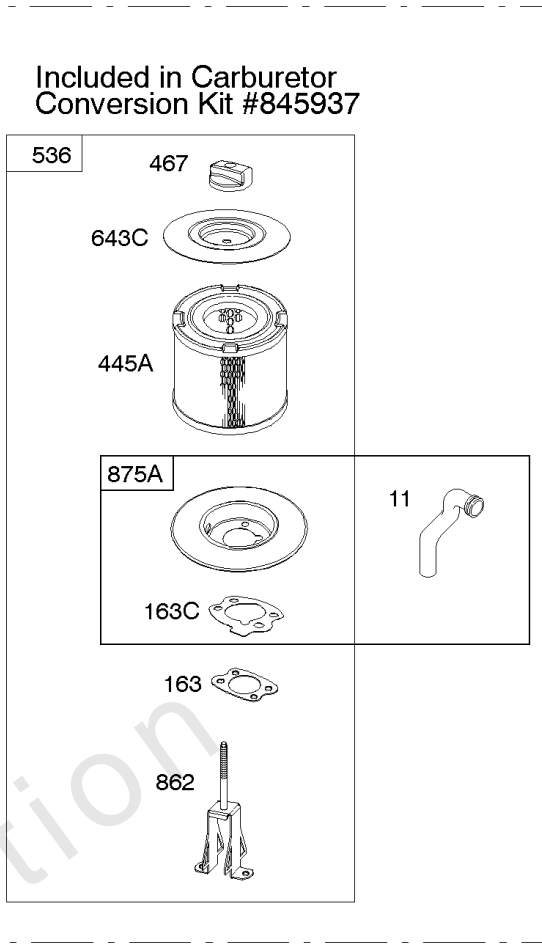

Carburetor

REF NO	PART NO	QTY	DESCRIPTION
11	691556		TUBE, Breather
51	691694		GASKET, Intake
91	809208		BODY, Upper Carburetor
94	844987		KIT, Idle Mixture
95	690718		SCREW -(Throttle Valve)
97	809007		KIT, Throttle Shaft
98	808177		KIT, Idle Speed
102	692077		GASKET, Carburetor Body
104	690723		PIN, Float Hinge
105	797410		VALVE, Float Needle -(15.87 mm Long)
105A	846635		VALVE, Float Needle -(18.87 mm)
108A	844989		VALVE, Choke
109	808398		KIT, Choke Shaft
109B	809096		SHAFT, Choke
110	806861		WASHER -(Choke Shaft) (Plastic)
117	690881		JET, Main -(Standard) (Standard)
118	844990		JET, Main -(High Altitude) (5000 Feet)
118A	809442		JET, Main -(High Altitude) (9000 Feet and Above)
119	842761		SCREW -(Upper Carburetor Body to Lower Carburetor Body) (M4x16mm)
119	690720		SCREW -(Upper Carburetor Body to Lower Carburetor Body) (M4x18mm)
130	690726		VALVE, Throttle
133A	844546		FLOAT, Carburetor
142	690725		NOZZLE, Carburetor
163	692081		GASKET, Air Cleaner -(Air Cleaner)
187	791745		LINE, Fuel -(23) (Cut to Required Length)
187	791766		LINE, Fuel -(15 Inches Long)(Cut To Required Length)
187D	791744		LINE, Fuel -(Formed)(14 Inches Long)(Cut To Required Length)
217	806862		SPRING, Choke Return
231	690718		SCREW -(Choke Valve)
255	690721		BUSHING, Choke Shaft
276B	806137		WASHER, Sealing -(Fuel Solenoid)
365	690711		SCREW -(Carburetor/Throttle Body) (M8x38mm)
365A	690866		SCREW -(Carburetor/Throttle Body) (M6 x 98mm)
445A	393957S		FILTER, A/C Cartridge
467	691985		KNOB, Air Cleaner Cover -Used Before Code Date 10040100
467	846431		KNOB, Air Cleaner Cover -Used After Code Date 10033100
536	845198		CLEANER, Air
601	791850		CLAMP, Hose