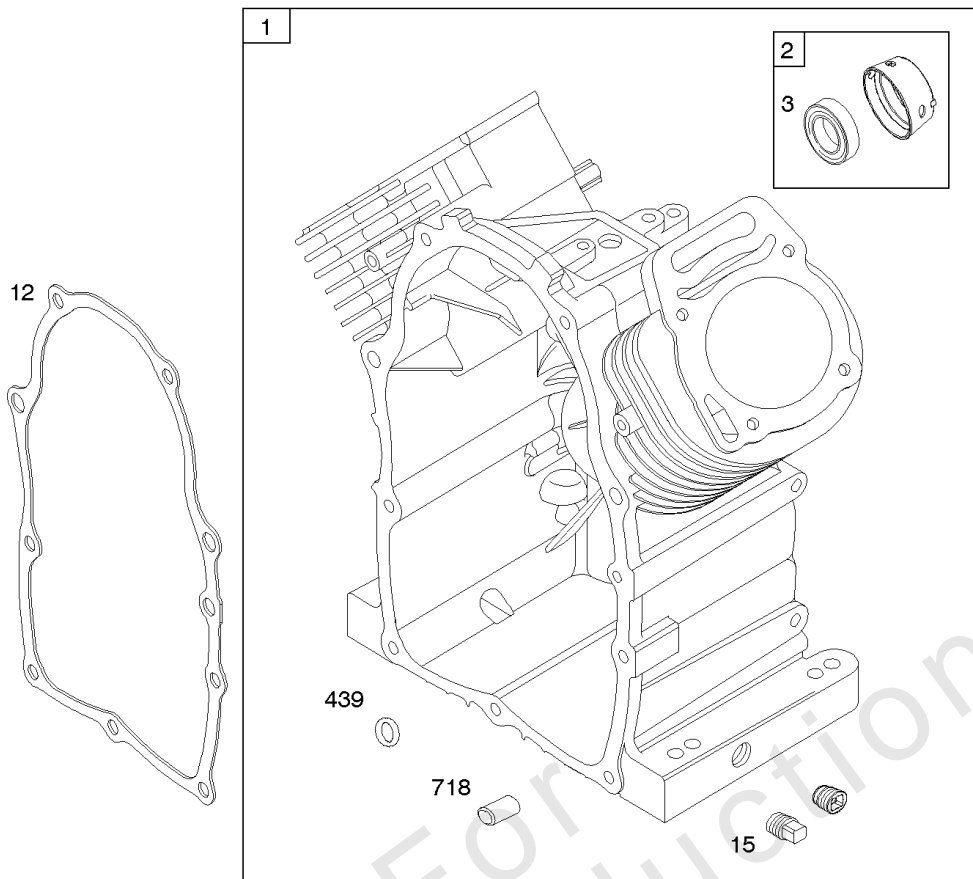

Camshaft, Crankshaft, Cylinder, Piston/Rings/Connecting Rod

Mfg. No: 305447-3078-G1

1036 EMISSIONS LABEL

1330 REPAIR MANUAL

1319 WARNING LABEL

WARNING	
	Read and follow Operating Instructions before running engine.
	Gasoline is flammable. Allow engine to cool at least 2 minutes before refueling.
	Engines emit carbon monoxide, DO NOT run in enclosed area.
	Muffler area temperature may exceed 150°F. Do not touch hot parts.

REQUIRED when replacing parts with warning labels affixed.