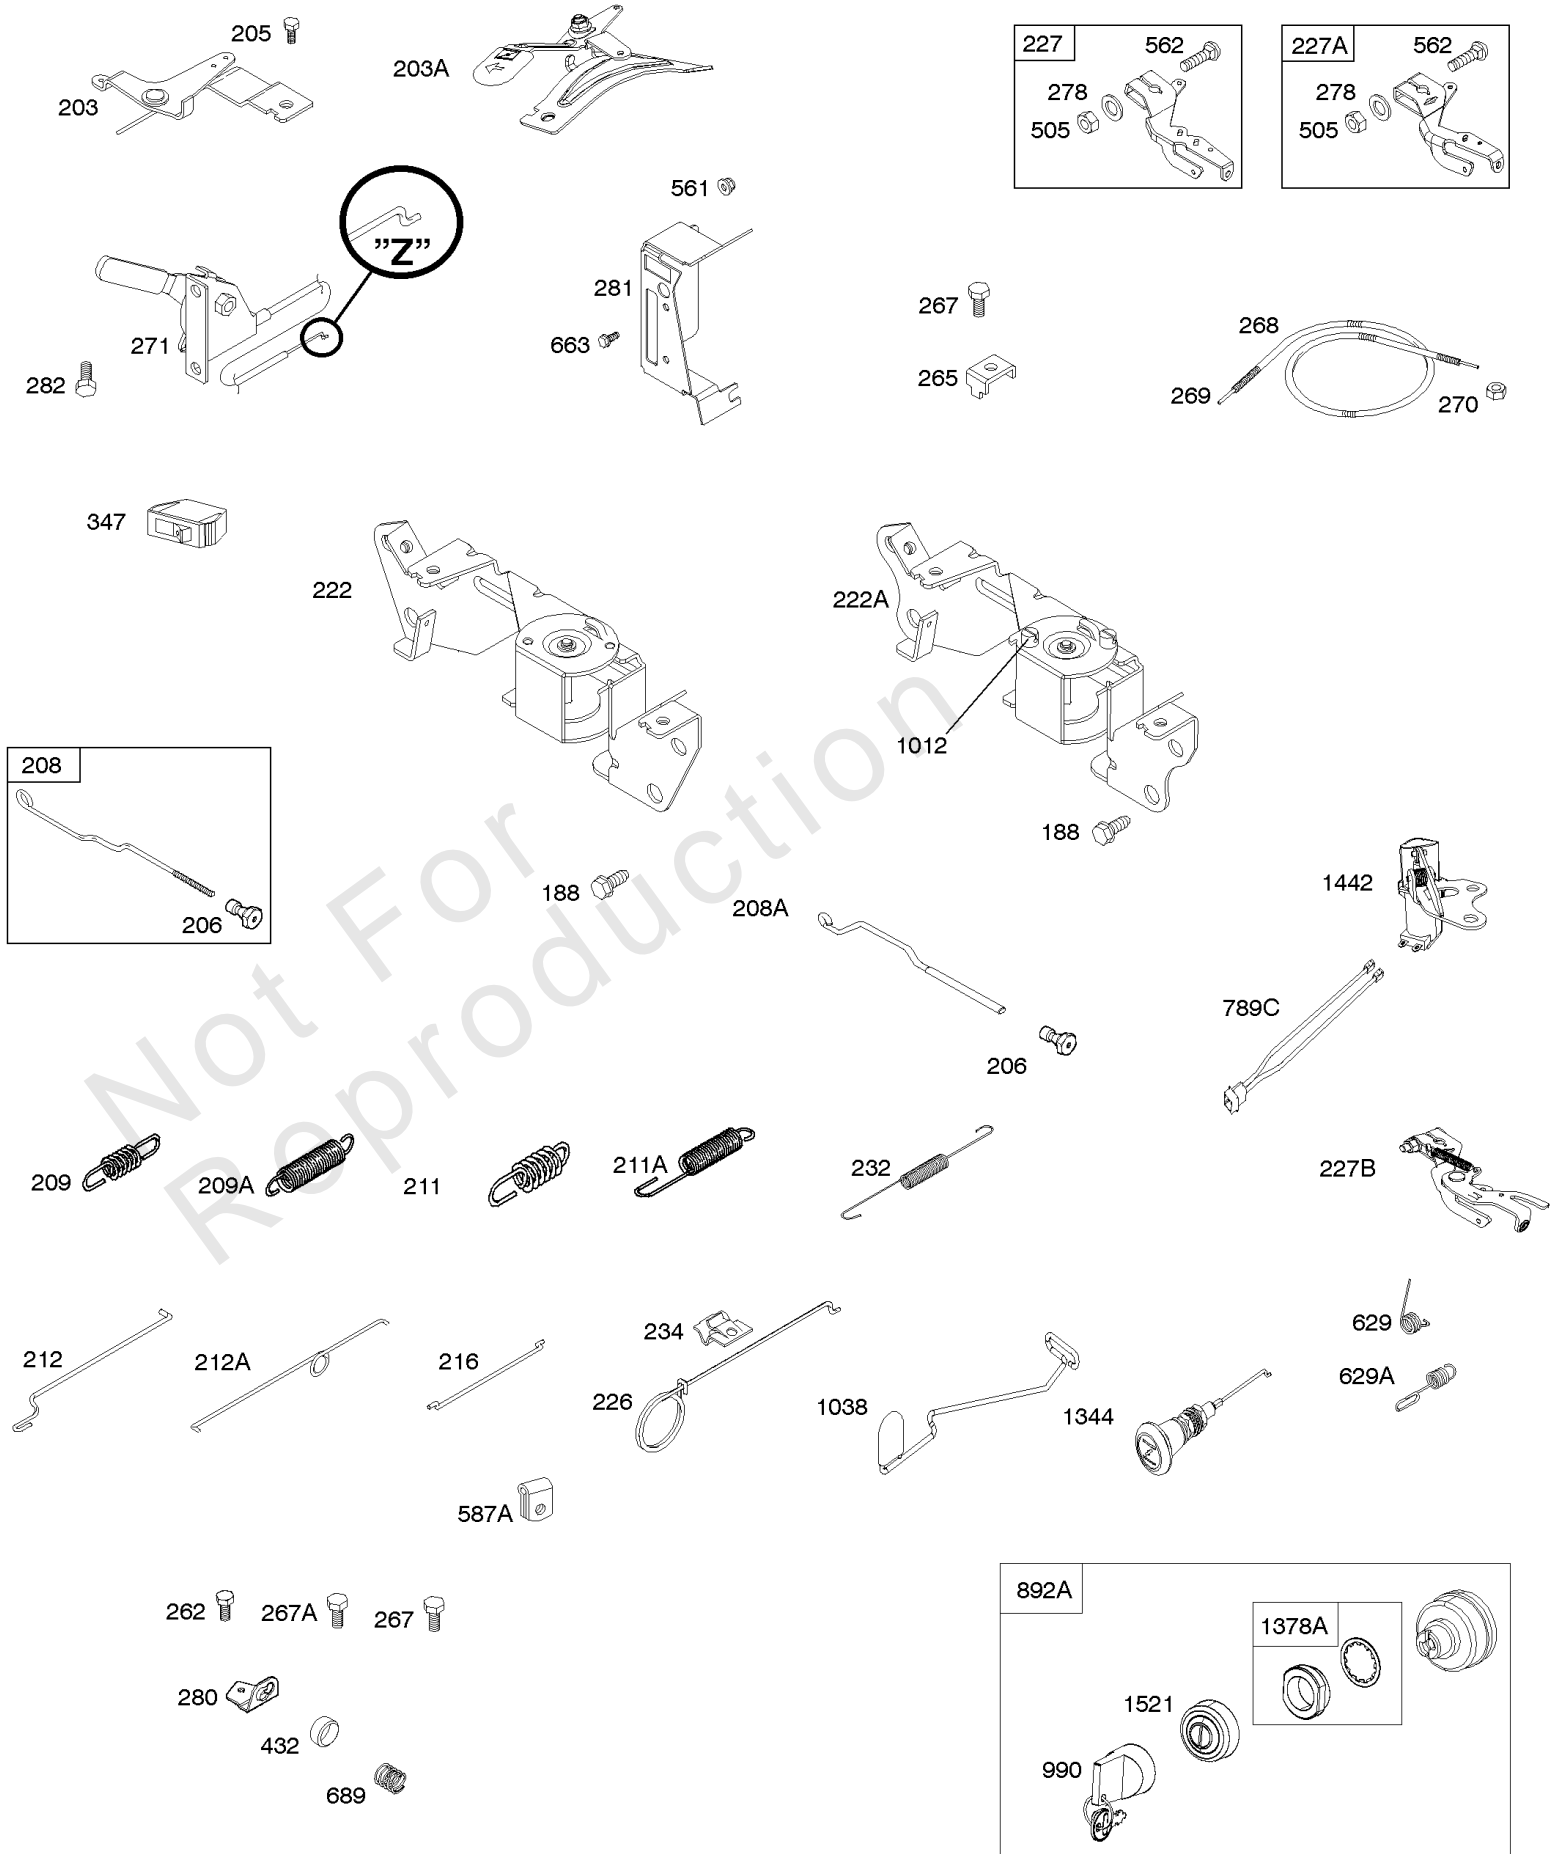

Not For Reproduction

Governor Spring, Controls

REF NO	PART NO	QTY	DESCRIPTION
188	692056		SCREW -(Control Bracket) (M8x14mm)
188	845964		SCREW -(Control Bracket) (M8x10mm)
203	690923		CRANK, Bell
205	692083		SCREW -(Bell Crank)
206	691244		NUT, Governor Adjusting
208	808453		ROD, Governor Control
209	691506		SPRING, Governor
211A	692068		SPRING, Governed Idle
212	847015		LINK, Throttle
216	690705		LINK, Choke
222	845305		BRACKET, Control
226	692075		ROD, Choke
227A	845484		LEVER, Governor Control
232	692073		SPRING, Governor Link
234	691723		CLIP, Control Rod
262	692083		SCREW -(Rod Bracket)
265	691024		CLAMP, Casing
267	841552		SCREW -(Casing Clamp) (M5x20mm)
267A	692083		SCREW -(Casing Clamp) (M5x20mm)
268	691025		CASING, Control Wire -(Cut To Required Length)
269	691026		WIRE, Control -(Cut To Required Length)
270	691027		NUT -(Control Wire Casing)
271	692541		LEVER, Control -(Cable Wire With Z Formed End)
278	842122		WASHER -(Governor Control Lever)
280	691526		BRACKET, Fixed Speed
281	690742		PANEL, Control
282	692083		SCREW -(Control Lever)
347	691995		SWITCH, Rocker
432	691509		CAP, Spring
505	690238		NUT -(Governor Lever)
561	690713		NUT -(Control Lever)
562	690239		BOLT -(Governor Control Lever)
587A	807116		CLAMP, Cable
629	807004		SPRING, Throttle Return -(Throttle Return)
663	692083		SCREW -(Control Panel)
689	691272		SPRING, Friction
990	691959		SET, Key
1012	690592		RETAINER, Link
1344	841129		CABLE, Choke