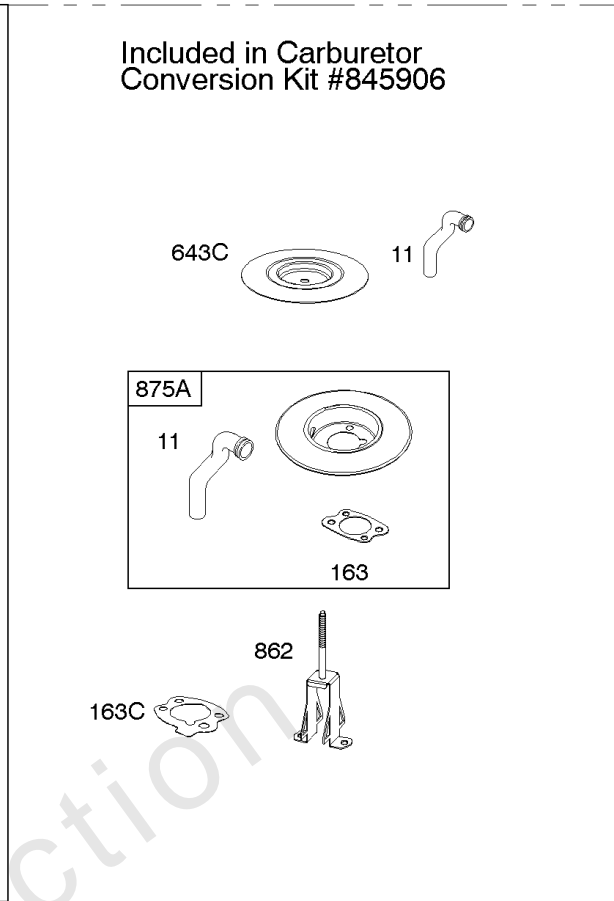

Carburetor

REF NO	PART NO	QTY	DESCRIPTION
11	691556		TUBE, Breather
11B	844921		TUBE, Breather -Used After Code Date 09121800
51	691694		GASKET, Intake
94	844987		KIT, Idle Mixture
95	690718		SCREW -(Throttle Valve)
97	809007		KIT, Throttle Shaft
98	808177		KIT, Idle Speed
102	692077		GASKET, Carburetor Body
104	690723		PIN, Float Hinge
105	797410		VALVE, Float Needle -(15.87 mm Long)
105A	846635		VALVE, Float Needle -(18.87 mm)
108A	844989		VALVE, Choke
109	808398		KIT, Choke Shaft
110	806861		WASHER -(Choke Shaft) (Plastic)
117	690881		JET, Main -(Standard) (Standard)
118	844990		JET, Main -(High Altitude) (5000 Feet)
118A	809442		JET, Main -(High Altitude) (9000 Feet and Above)
119	690720		SCREW -(Upper Carburetor Body to Lower Carburetor Body) (M4x18mm)
119	842761		SCREW -(Upper Carburetor Body to Lower Carburetor Body) (M4x16mm)
125	844988		CARBURETOR -Used After Code Date 09123100
130	690726		VALVE, Throttle
133A	844546		FLOAT, Carburetor
163	692081		GASKET, Air Cleaner -(Air Cleaner)
187	791745		LINE, Fuel -(23) (Cut to Required Length)
187	791766		LINE, Fuel -(15 Inches Long)(Cut To Required Length)
187D	791744		LINE, Fuel -(Formed)(14 Inches Long)(Cut To Required Length)
217	806862		SPRING, Choke Return
231	690718		SCREW -(Choke Valve)
255	690721		BUSHING, Choke Shaft
276	690724		WASHER, Sealing
365	690711		SCREW -(Carburetor/Throttle Body) (M8x38mm)
365A	690866		SCREW -(Carburetor/Throttle Body) (M6 x 98mm)
445	394018S		FILTER, A/C Cartridge
467	691985		KNOB, Air Cleaner Cover -Used Before Code Date 10040100
467	846431		KNOB, Air Cleaner Cover -Used After Code Date 10033100
601	791850		CLAMP, Hose
601A	691038		CLAMP, Hose -(Black)