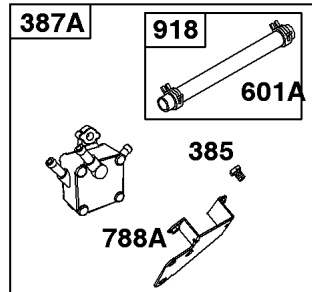

Included in Fuel Tank Service #845137

Included in Fuel Tank Service #845138

529A

674

674A

1054

Fuel Supply

REF NO	PART NO	QTY	DESCRIPTION
1054	280275		TIE, Cable

Not For Reproduction

Governor Spring, Controls

REF NO	PART NO	QTY	DESCRIPTION
188	692056		SCREW -(Control Bracket) (M8x14mm)
188	845964		SCREW -(Control Bracket) (M8x10mm)
203	690923		CRANK, Bell
205	692083		SCREW -(Bell Crank)
206	691244		NUT, Governor Adjusting
208	808453		ROD, Governor Control
209	691506		SPRING, Governor
211A	692068		SPRING, Governed Idle
212	847015		LINK, Throttle
216	690705		LINK, Choke
222	845305		BRACKET, Control
226	692075		ROD, Choke
227A	845484		LEVER, Governor Control
232	692073		SPRING, Governor Link
234	691723		CLIP, Control Rod
262	692083		SCREW -(Rod Bracket)
265	691024		CLAMP, Casing
267	841552		SCREW -(Casing Clamp) (M5x20mm)
267A	692083		SCREW -(Casing Clamp) (M5x20mm)
268	691025		CASING, Control Wire -(Cut To Required Length)
269	691026		WIRE, Control -(Cut To Required Length)
270	691027		NUT -(Control Wire Casing)
271	692541		LEVER, Control -(Cable Wire With Z Formed End)
278	842122		WASHER -(Governor Control Lever)
280	691526		BRACKET, Fixed Speed
281	690742		PANEL, Control
282	692083		SCREW -(Control Lever)
347	691995		SWITCH, Rocker
432	691509		CAP, Spring
505	690238		NUT -(Governor Lever)
561	690713		NUT -(Control Lever)
562	690239		BOLT -(Governor Control Lever)
587A	807116		CLAMP, Cable
629	807004		SPRING, Throttle Return -(Throttle Return)
663	692083		SCREW -(Control Panel)
689	691272		SPRING, Friction
990	691959		SET, Key
1012	690592		RETAINER, Link
1344	841129		CABLE, Choke