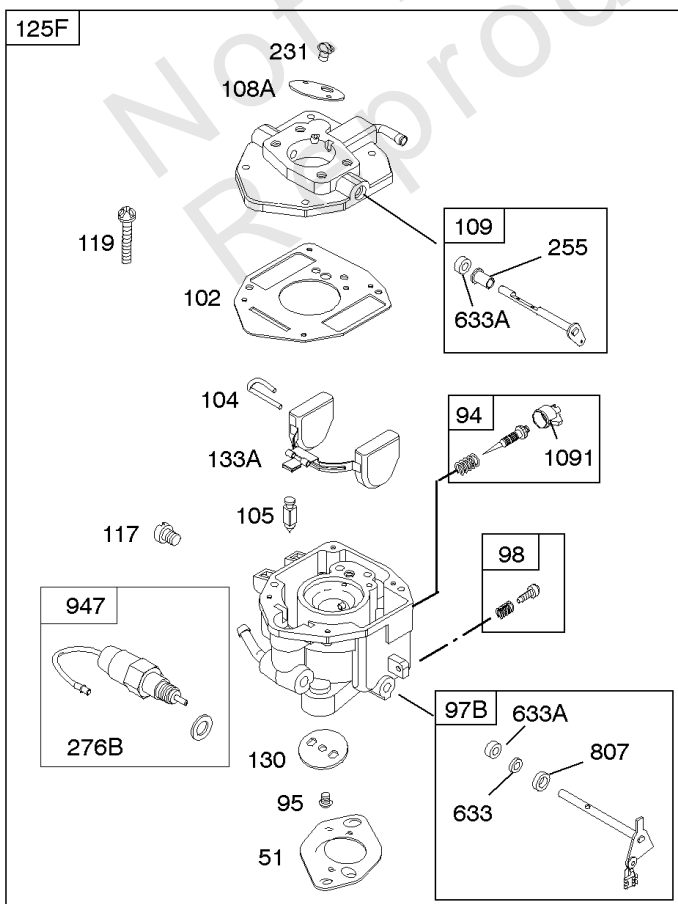

Carburetor

REF NO	PART NO	QTY	DESCRIPTION
51	691694		GASKET, Intake
91	809208		BODY, Upper Carburetor
94	844987		KIT, Idle Mixture
95	690718		SCREW -(Throttle Valve)
98	808177		KIT, Idle Speed
98A	808981		KIT, Idle Speed
102	692077		GASKET, Carburetor Body
104	690723		PIN, Float Hinge
105	797410		VALVE, Float Needle -(15.87 mm Long)
105A	846635		VALVE, Float Needle -(18.87 mm)
108A	844989		VALVE, Choke
109	808398		KIT, Choke Shaft
109B	809096		SHAFT, Choke
110	806861		WASHER -(Choke Shaft) (Plastic)
117	690881		JET, Main -(Standard) (Standard)
118	844990		JET, Main -(High Altitude) (5000 Feet)
118A	809442		JET, Main -(High Altitude) (9000 Feet and Above)
119	842761		SCREW -(Upper Carburetor Body to Lower Carburetor Body) (M4x16mm)
119	690720		SCREW -(Upper Carburetor Body to Lower Carburetor Body) (M4x18mm)
130	690726		VALVE, Throttle
133A	844546		FLOAT, Carburetor
142	690725		NOZZLE, Carburetor
187	791766		LINE, Fuel -(15 Inches Long)(Cut To Required Length)
187	791745		LINE, Fuel -(23) (Cut to Required Length)
187D	791744		LINE, Fuel -(Formed)(14 Inches Long)(Cut To Required Length)
217	806862		SPRING, Choke Return
231	690718		SCREW -(Choke Valve)
255	690721		BUSHING, Choke Shaft
276	690724		WASHER, Sealing
276B	806137		WASHER, Sealing -(Fuel Solenoid)
365	690711		SCREW -(Carburetor/Throttle Body) (M8x38mm)
365A	690866		SCREW -(Carburetor/Throttle Body) (M6 x 98mm)
601	791850		CLAMP, Hose
601A	691038		CLAMP, Hose -(Black)
629	807004		SPRING, Throttle Return -(Throttle Return)
633	806131		SEAL, Choke/Throttle Shaft -(Throttle Shaft)
633A	690722		SEAL, Choke/Throttle Shaft -(Choke Shaft)