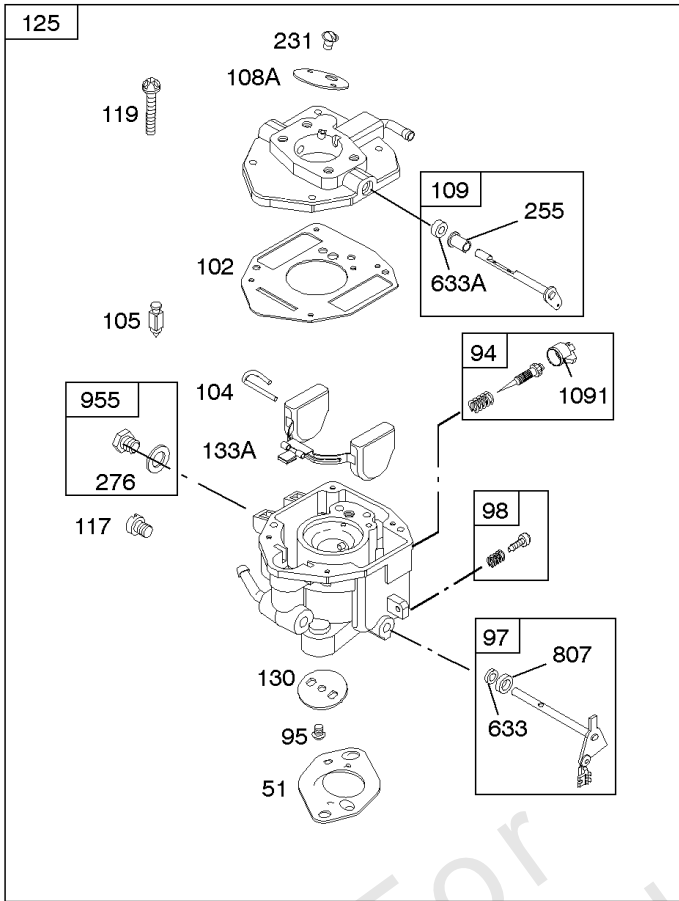

Carburetor

REF NO	PART NO	QTY	DESCRIPTION
11	691556		TUBE, Breather
11B	844921		TUBE, Breather -Used After Code Date 09121800
51	691694		GASKET, Intake
94	844987		KIT, Idle Mixture
95	690718		SCREW -(Throttle Valve)
97	809007		KIT, Throttle Shaft
98	808177		KIT, Idle Speed
102	692077		GASKET, Carburetor Body
104	690723		PIN, Float Hinge
105	797410		VALVE, Float Needle -(15.87 mm Long)
105A	846635		VALVE, Float Needle -(18.87 mm)
108A	844989		VALVE, Choke
109	808398		KIT, Choke Shaft
110	806861		WASHER -(Choke Shaft) (Plastic)
117	690881		JET, Main -(Standard) (Standard)
118	844990		JET, Main -(High Altitude) (5000 Feet)
118A	809442		JET, Main -(High Altitude) (9000 Feet and Above)
119	690720		SCREW -(Upper Carburetor Body to Lower Carburetor Body) (M4x18mm)
119	842761		SCREW -(Upper Carburetor Body to Lower Carburetor Body) (M4x16mm)
125	844988		CARBURETOR -Used After Code Date 09123100
130	690726		VALVE, Throttle
133A	844546		FLOAT, Carburetor
163	692081		GASKET, Air Cleaner -(Air Cleaner)
187	791745		LINE, Fuel -(23) (Cut to Required Length)
187	791766		LINE, Fuel -(15 Inches Long)(Cut To Required Length)
187D	791744		LINE, Fuel -(Formed)(14 Inches Long)(Cut To Required Length)
217	806862		SPRING, Choke Return
231	690718		SCREW -(Choke Valve)
255	690721		BUSHING, Choke Shaft
276	690724		WASHER, Sealing
365	690711		SCREW -(Carburetor/Throttle Body) (M8x38mm)
365A	690866		SCREW -(Carburetor/Throttle Body) (M6 x 98mm)
445	394018S		FILTER, A/C Cartridge
467	691985		KNOB, Air Cleaner Cover -Used Before Code Date 10040100
467	846431		KNOB, Air Cleaner Cover -Used After Code Date 10033100
601	791850		CLAMP, Hose
601A	691038		CLAMP, Hose -(Black)