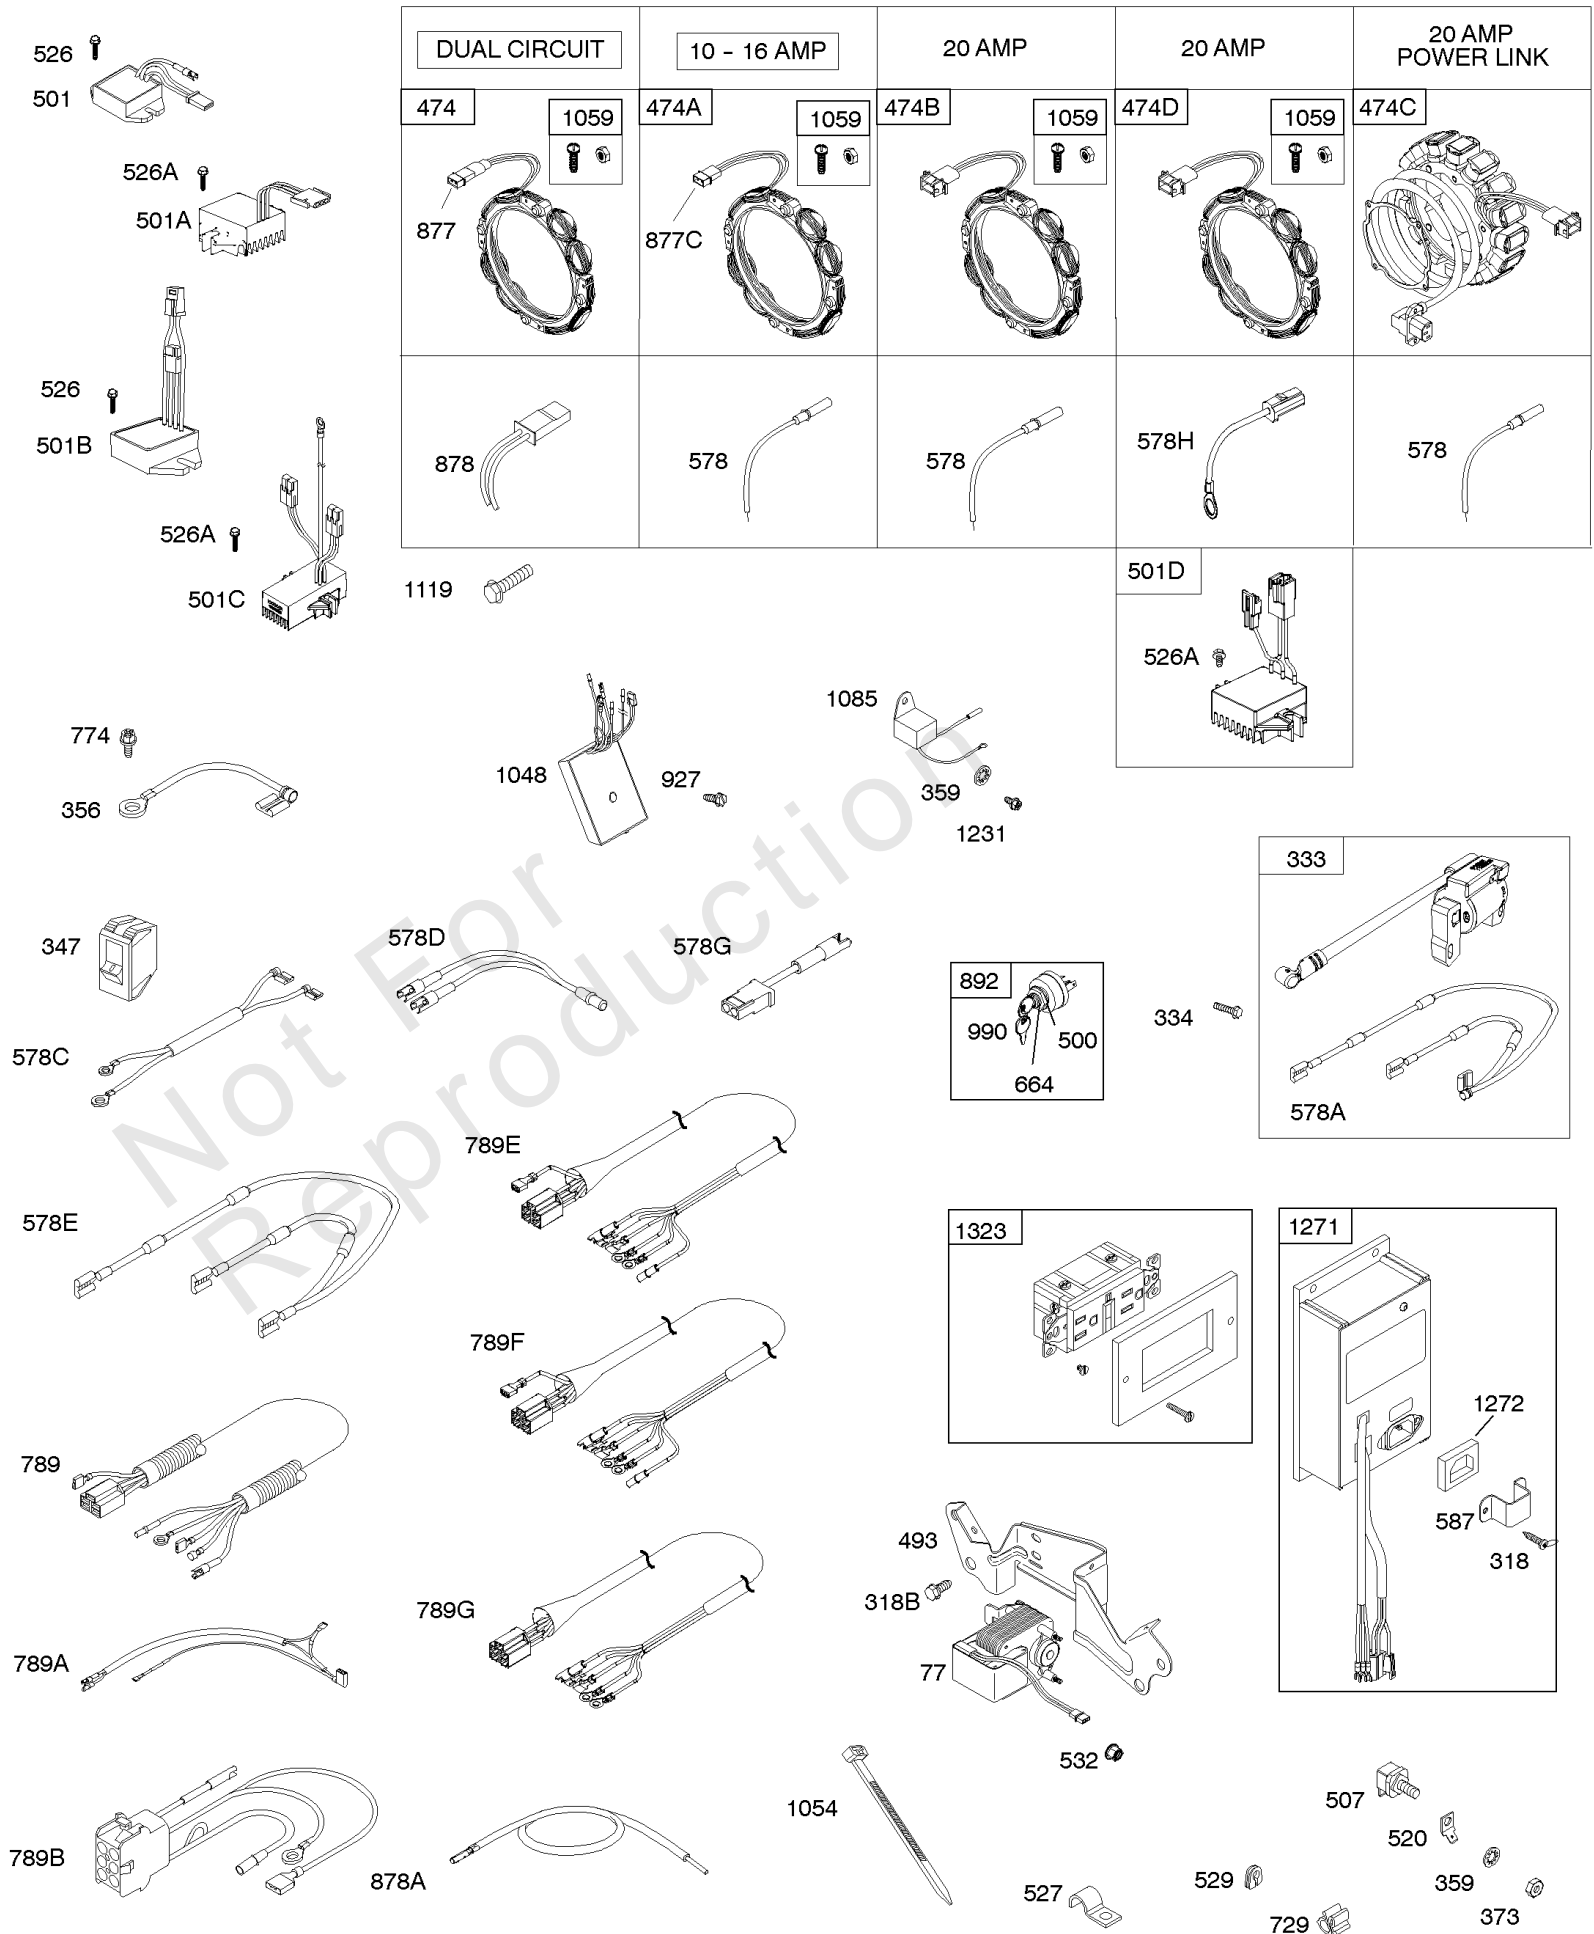

Alternator, Regulator, Wire Assemblies

Mfg. No: 305447-3078-G1

Alternator, Regulator, Wire Assemblies

REF NO	PART NO	QTY	DESCRIPTION
20	805049S		SEAL, Oil -(PTO Side)
318	807130		SCREW -(Mounting Bracket)
333	845606		ARMATURE, Magneto
334	692066		SCREW -(Magneto Armature)
347	691995		SWITCH, Rocker
356	690796		WIRE, Stop
359	691077		WASHER -(Ground Terminal)
373	691612		NUT -(Ground Terminal)
474A	592830		ALTERNATOR -(10-16 Amp Regulated)
500	691086		WASHER -(Key Switch)
501	845907		REGULATOR
507	691972		INSULATOR
520	691084		TERMINAL, Ground
526	692067		SCREW -(Regulator) (M6x12mm)
527	690423		CLAMP, Tube
529	690744		GROMMET
578	692306		WIRE ASSEMBLY
578A	844547		WIRE ASSEMBLY
578D	692961		WIRE ASSEMBLY
578E	691999		WIRE ASSEMBLY
587	698024		BRACKET, Mounting
664	691087		NUT -(Key Switch)
729	690586		CLIP, Wire
774	692067		SCREW -(Stop Wire)
789	691996		HARNESS, Wiring
877	393456		WIRE/CONNECTOR, Alternator
877C	399916		WIRE/CONNECTOR, Alternator
878	398661		HARNESS, Wiring
892	692318		SWITCH, Key
990	691959		SET, Key
1054	280275		TIE, Cable
1059	698516		KIT, Screw/Washer
1085	809093		MODULE, Ignition
1119	691552		SCREW -(Alternator)
1231	692067		SCREW -(Ignition Module)
1271	697261		INVERTER
1272	697260		GASKET, Inverter
1323	699146		RECEPTACLE, Powerlink