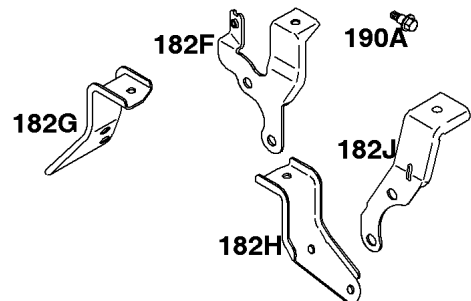

Included in Fuel Tank Service #845137

Included in Fuel Tank Service #845138

529A

674

674A

1054

Fuel Supply

REF NO	PART NO	QTY	DESCRIPTION
182E	841601		BRACKET, Fuel Tank
182F	691520		BRACKET, Fuel Tank
182H	691524		BRACKET, Fuel Tank
182J	691525		BRACKET, Fuel Tank
182G	841600		BRACKET, Fuel Tank
187	791745		LINE, Fuel -(23) (Cut to Required Length)
187	791766		LINE, Fuel -(15 Inches Long)(Cut To Required Length)
187B	846567		LINE, Fuel -(Formed)(Cut To Required Length)
187C	692106		LINE, Fuel
187J	692107		LINE, Fuel -(Formed Hose)
187D	791744		LINE, Fuel -(Formed)(14 Inches Long)(Cut To Required Length)
187G	844557		LINE, Fuel
190	692056		SCREW -(Fuel Tank) (M8x14mm)
190A	692199		SCREW -(Fuel Tank)
240A	808116S		FILTER, Fuel
240B	84001895		FILTER, Fuel
385	807084		SCREW -(Fuel Pump) (M6x14mm)
387	808656		PUMP, Fuel
467	846431		KNOB, Air Cleaner Cover -Used After Code Date 10033100
467	691985		KNOB, Air Cleaner Cover -Used Before Code Date 10040100
527	690423		CLAMP, Tube
529A	691527		GROMMET
601	791850		CLAMP, Hose
601A	691038		CLAMP, Hose -(Black)
601C	691522		CLAMP, Hose -(Black)
628	806660		SCREW -(Fuel Pump Bracket) (M8x18mm)
628A	692062		SCREW -(Fuel Pump Bracket)
674	692062		SCREW -(Fuel Tank Bracket) (M8x18mm)
674A	692056		SCREW -(Fuel Tank Bracket)
725	691498		SHIELD, Heat
788	691559		BRACKET, Fuel Pump
918	791880		LINE, Fuel
957	795027		CAP, Fuel Tank
957	846987		CAP, Fuel Tank
957D	847578		CAP, Fuel Tank -(Tethered Cap)
958	698183		VALVE, Fuel Shut Off
958A	692008		VALVE, Fuel Shut Off -(Used on models with Fuel Shut-off Rods ref #1038)
972A	845137		TANK, Fuel