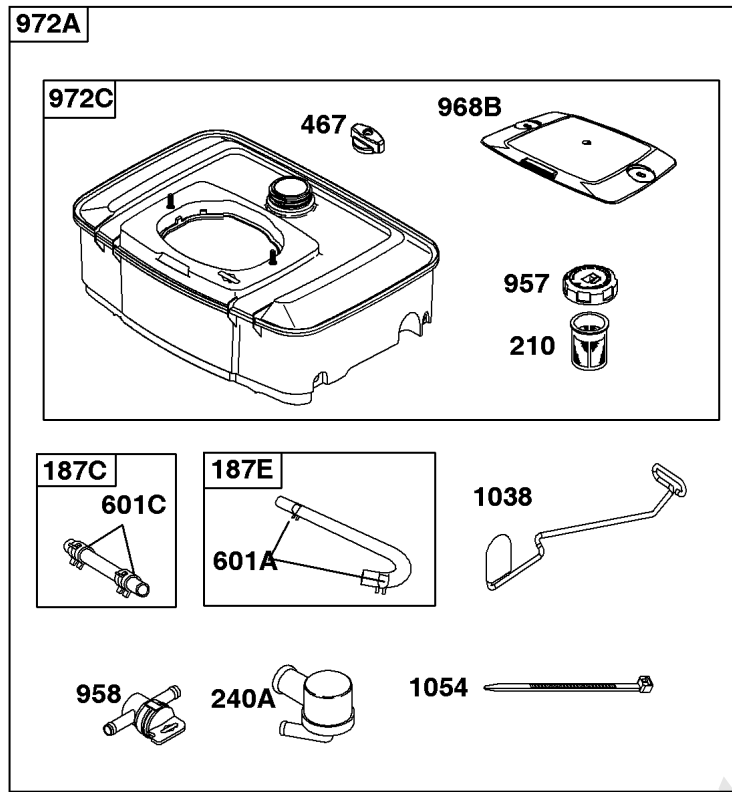

Included in Fuel Tank Service #845137

Included in Fuel Tank Service #845138

529A

674

674A

1054

Fuel Supply

REF NO	PART NO	QTY	DESCRIPTION
182E	841601		BRACKET, Fuel Tank
182F	691520		BRACKET, Fuel Tank
182H	691524		BRACKET, Fuel Tank
182J	691525		BRACKET, Fuel Tank
182G	841600		BRACKET, Fuel Tank
187	791745		LINE, Fuel -(23) (Cut to Required Length)
187	791766		LINE, Fuel -(15 Inches Long)(Cut To Required Length)
187B	846567		LINE, Fuel -(Formed)(Cut To Required Length)
187C	692106		LINE, Fuel
187J	692107		LINE, Fuel -(Formed Hose)
187D	791744		LINE, Fuel -(Formed)(14 Inches Long)(Cut To Required Length)
187G	844557		LINE, Fuel
190	692056		SCREW -(Fuel Tank) (M8x14mm)
190A	692199		SCREW -(Fuel Tank)
240A	808116S		FILTER, Fuel
240B	84001895		FILTER, Fuel
385	807084		SCREW -(Fuel Pump) (M6x14mm)
387	808656		PUMP, Fuel
467	846431		KNOB, Air Cleaner Cover -Used After Code Date 10033100
467	691985		KNOB, Air Cleaner Cover -Used Before Code Date 10040100
527	690423		CLAMP, Tube
529A	691527		GROMMET
601	791850		CLAMP, Hose
601A	691038		CLAMP, Hose -(Black)
601C	691522		CLAMP, Hose -(Black)
628	806660		SCREW -(Fuel Pump Bracket) (M8x18mm)
628A	692062		SCREW -(Fuel Pump Bracket)
674	692062		SCREW -(Fuel Tank Bracket) (M8x18mm)
674A	692056		SCREW -(Fuel Tank Bracket)
725	691498		SHIELD, Heat
788	691559		BRACKET, Fuel Pump
918	791880		LINE, Fuel
957	795027		CAP, Fuel Tank
957	846987		CAP, Fuel Tank
957D	847578		CAP, Fuel Tank -(Tethered Cap)
958	698183		VALVE, Fuel Shut Off
958A	692008		VALVE, Fuel Shut Off -(Used on models with Fuel Shut-off Rods ref #1038)
972A	845137		TANK, Fuel