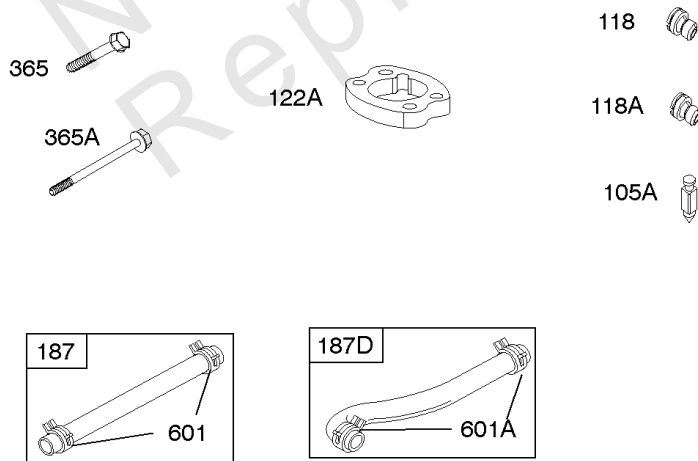

Carburetor

REF NO	PART NO	QTY	DESCRIPTION
51	691694		GASKET, Intake
91	809208		BODY, Upper Carburetor
94	844987		KIT, Idle Mixture
95	690718		SCREW -(Throttle Valve)
97	809007		KIT, Throttle Shaft
98	808177		KIT, Idle Speed
98A	808981		KIT, Idle Speed
102	692077		GASKET, Carburetor Body
104	690723		PIN, Float Hinge
105	797410		VALVE, Float Needle -(15.87 mm Long)
105A	846635		VALVE, Float Needle -(18.87 mm)
108A	844989		VALVE, Choke
109B	809096		SHAFT, Choke
110	806861		WASHER -(Choke Shaft) (Plastic)
117	690881		JET, Main -(Standard) (Standard)
118	844990		JET, Main -(High Altitude) (5000 Feet)
118A	809442		JET, Main -(High Altitude) (9000 Feet and Above)
119	690720		SCREW -(Upper Carburetor Body to Lower Carburetor Body) (M4x18mm)
119	842761		SCREW -(Upper Carburetor Body to Lower Carburetor Body) (M4x16mm)
122A	846960		SPACER, Carburetor
127	847028		PLUG, Welch
130	690726		VALVE, Throttle
133A	844546		FLOAT, Carburetor
142	690725		NOZZLE, Carburetor
187	791745		LINE, Fuel -(23) (Cut to Required Length)
187	791766		LINE, Fuel -(15 Inches Long)(Cut To Required Length)
187D	791744		LINE, Fuel -(Formed)(14 Inches Long)(Cut To Required Length)
217	806862		SPRING, Choke Return
231	690718		SCREW -(Choke Valve)
255	690721		BUSHING, Choke Shaft
276	690724		WASHER, Sealing
365	690711		SCREW -(Carburetor/Throttle Body) (M8x38mm)
365A	690866		SCREW -(Carburetor/Throttle Body) (M6 x 98mm)
601	791850		CLAMP, Hose
601A	691038		CLAMP, Hose -(Black)
633	806131		SEAL, Choke/Throttle Shaft -(Throttle Shaft)
633A	690722		SEAL, Choke/Throttle Shaft -(Choke Shaft)
807	805557		SPACER -(Throttle)