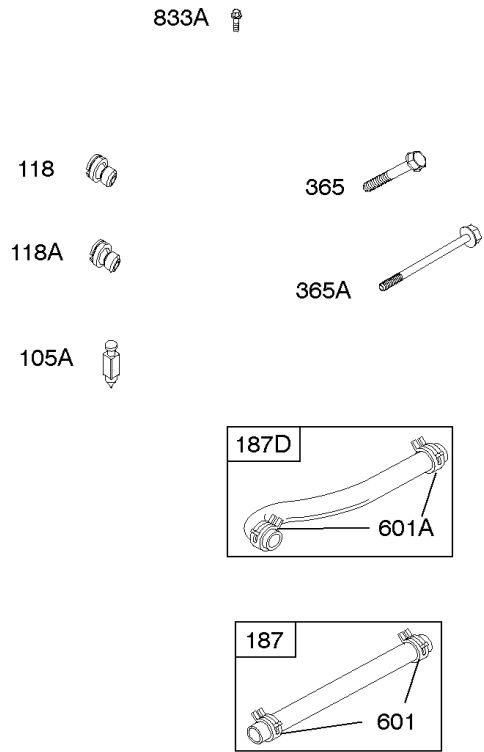

Carburetor

REF NO	PART NO	QTY	DESCRIPTION
11	691556		TUBE, Breather
51	691694		GASKET, Intake
91	809208		BODY, Upper Carburetor
94	844987		KIT, Idle Mixture
95	690718		SCREW -(Throttle Valve)
97	809007		KIT, Throttle Shaft
98	808177		KIT, Idle Speed
102	692077		GASKET, Carburetor Body
104	690723		PIN, Float Hinge
105	797410		VALVE, Float Needle -(15.87 mm Long)
105A	846635		VALVE, Float Needle -(18.87 mm)
108A	844989		VALVE, Choke
109	808398		KIT, Choke Shaft
109B	809096		SHAFT, Choke
110	806861		WASHER -(Choke Shaft) (Plastic)
117	690881		JET, Main -(Standard) (Standard)
118	844990		JET, Main -(High Altitude) (5000 Feet)
118A	809442		JET, Main -(High Altitude) (9000 Feet and Above)
119	842761		SCREW -(Upper Carburetor Body to Lower Carburetor Body) (M4x16mm)
119	690720		SCREW -(Upper Carburetor Body to Lower Carburetor Body) (M4x18mm)
130	690726		VALVE, Throttle
133A	844546		FLOAT, Carburetor
142	690725		NOZZLE, Carburetor
163	692081		GASKET, Air Cleaner -(Air Cleaner)
187	791745		LINE, Fuel -(23) (Cut to Required Length)
187	791766		LINE, Fuel -(15 Inches Long)(Cut To Required Length)
187D	791744		LINE, Fuel -(Formed)(14 Inches Long)(Cut To Required Length)
217	806862		SPRING, Choke Return
231	690718		SCREW -(Choke Valve)
255	690721		BUSHING, Choke Shaft
276B	806137		WASHER, Sealing -(Fuel Solenoid)
365	690711		SCREW -(Carburetor/Throttle Body) (M8x38mm)
365A	690866		SCREW -(Carburetor/Throttle Body) (M6 x 98mm)
445A	393957S		FILTER, A/C Cartridge
467	691985		KNOB, Air Cleaner Cover -Used Before Code Date 10040100
467	846431		KNOB, Air Cleaner Cover -Used After Code Date 10033100
536	845198		CLEANER, Air
601	791850		CLAMP, Hose