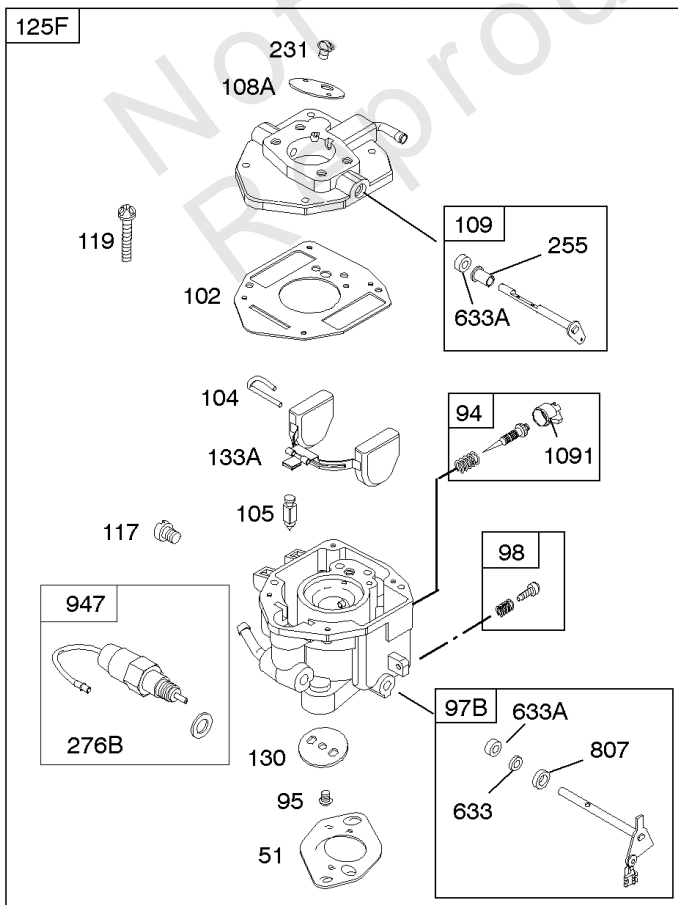

Carburetor

REF NO	PART NO	QTY	DESCRIPTION
947	692094		SOLENOID, Fuel
955	807723		PLUG, Carburetor
1091	844448		CAP, Limiter

Not For Reproduction

Carburetor

REF NO	PART NO	QTY	DESCRIPTION
51	691694		GASKET, Intake
91	809208		BODY, Upper Carburetor
94	844987		KIT, Idle Mixture
95	690718		SCREW -(Throttle Valve)
98	808177		KIT, Idle Speed
98A	808981		KIT, Idle Speed
102	692077		GASKET, Carburetor Body
104	690723		PIN, Float Hinge
105	797410		VALVE, Float Needle -(15.87 mm Long)
105A	846635		VALVE, Float Needle -(18.87 mm)
108A	844989		VALVE, Choke
109	808398		KIT, Choke Shaft
109B	809096		SHAFT, Choke
110	806861		WASHER -(Choke Shaft) (Plastic)
117	690881		JET, Main -(Standard) (Standard)
118	844990		JET, Main -(High Altitude) (5000 Feet)
118A	809442		JET, Main -(High Altitude) (9000 Feet and Above)
119	842761		SCREW -(Upper Carburetor Body to Lower Carburetor Body) (M4x16mm)
119	690720		SCREW -(Upper Carburetor Body to Lower Carburetor Body) (M4x18mm)
130	690726		VALVE, Throttle
133A	844546		FLOAT, Carburetor
142	690725		NOZZLE, Carburetor
187	791766		LINE, Fuel -(15 Inches Long)(Cut To Required Length)
187	791745		LINE, Fuel -(23) (Cut to Required Length)
187D	791744		LINE, Fuel -(Formed)(14 Inches Long)(Cut To Required Length)
217	806862		SPRING, Choke Return
231	690718		SCREW -(Choke Valve)
255	690721		BUSHING, Choke Shaft
276	690724		WASHER, Sealing
276B	806137		WASHER, Sealing -(Fuel Solenoid)
365	690711		SCREW -(Carburetor/Throttle Body) (M8x38mm)
365A	690866		SCREW -(Carburetor/Throttle Body) (M6 x 98mm)
601	791850		CLAMP, Hose
601A	691038		CLAMP, Hose -(Black)
629	807004		SPRING, Throttle Return -(Throttle Return)
633	806131		SEAL, Choke/Throttle Shaft -(Throttle Shaft)
633A	690722		SEAL, Choke/Throttle Shaft -(Choke Shaft)