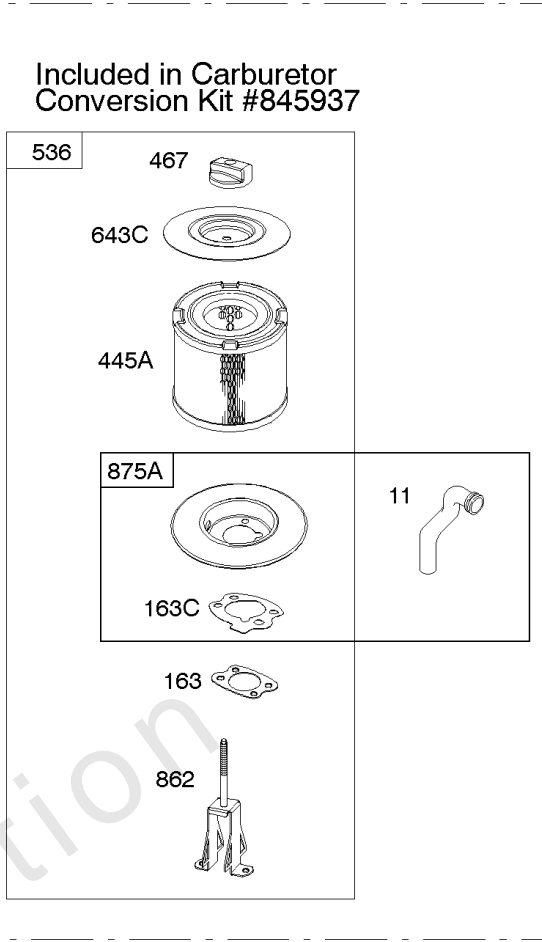

Carburetor

REF NO	PART NO	QTY	DESCRIPTION
601A	691038		CLAMP, Hose -(Black)
633	806131		SEAL, Choke/Throttle Shaft -(Throttle Shaft)
633A	690722		SEAL, Choke/Throttle Shaft -(Choke Shaft)
807	805557		SPACER -(Throttle)
833A	691593		SCREW -(Air Cleaner Mounting Strap/Stud)
947	692094		SOLENOID, Fuel
1091	844448		CAP, Limiter

Not For Reproduction