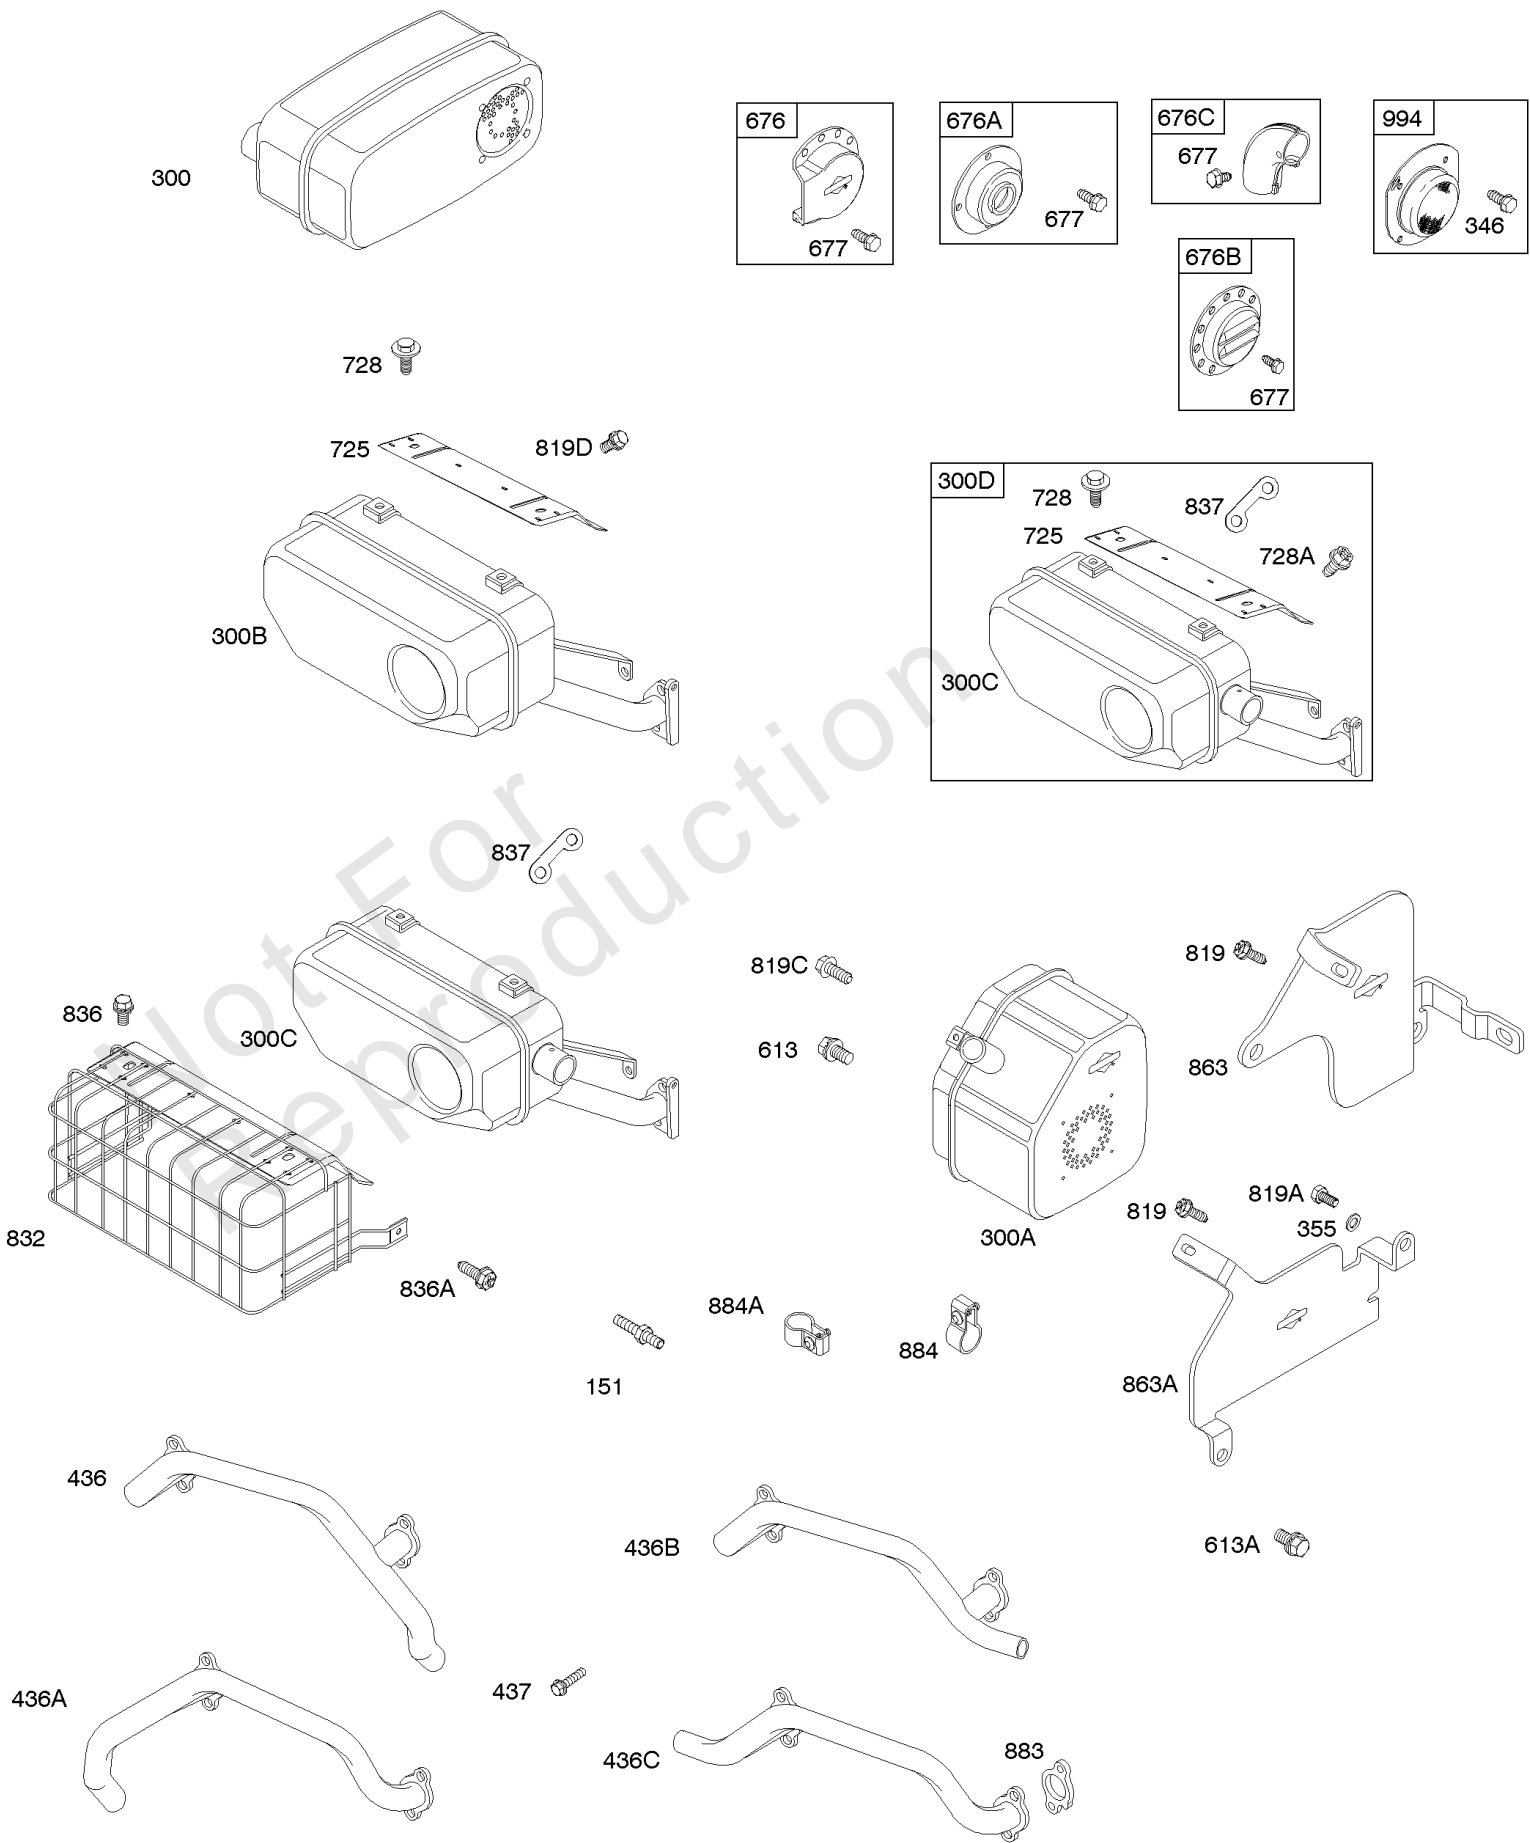

Exhaust Systems

REF NO	PART NO	QTY	DESCRIPTION
151	841185		STUD -(Exhaust Manifold)
346	690661		SCREW -(Spark Arrestor) (#8-18 x 0.375 lg)
355	690944		WASHER -(Muffler Bracket)
436	692061		MANIFOLD, Exhaust
436A	691499		MANIFOLD, Exhaust
436B	691501		MANIFOLD, Exhaust
436C	691502		MANIFOLD, Exhaust
437	691902		SCREW -(Exhaust Manifold) (M8x20mm)
613	691902		SCREW -(Muffler)
613A	692067		SCREW -(Muffler)
676	795036		DEFLECTOR, Muffler
676A	396903		DEFLECTOR, Muffler
676C	495518		DEFLECTOR, Muffler
676B	795038		DEFLECTOR, Muffler
677	690661		SCREW -(Muffler Deflector) (#8-18 x 0.375 lg)
725	691498		SHIELD, Heat
728	691514		SCREW -(Heat Shield)
728A	692067		SCREW -(Heat Shield)
819	692056		SCREW -(Muffler Bracket)
819A	690943		SCREW -(Muffler Bracket)
832	691571		GUARD, Muffler
836	691514		SCREW -(Muffler Guard)
836A	692067		SCREW -(Muffler Guard)
837	808085		SPACER -(Includes 2)
863	691513		BRACKET, Muffler
883	691613		GASKET, Exhaust
884	690898		CLAMP, Muffler
994	794945		ARRESTOR, Spark