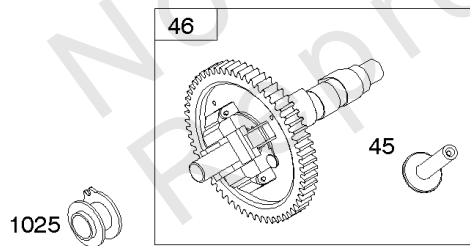

Camshaft, Crankshaft, Cylinder, Piston/Rings/Connecting Rod

Mfg. No: 305447-3078-G1

1036 EMISSIONS LABEL

1330 REPAIR MANUAL

1319 WARNING LABEL

WARNING	
	Read and follow Operating Instructions before running engine.
	Gasoline is flammable. Allow engine to cool at least 2 minutes before refueling.
	Engines emit carbon monoxide, DO NOT run in enclosed area.
	Muffler area temperature may exceed 150°F. Do not touch hot parts.

REQUIRED when replacing parts with warning labels affixed.