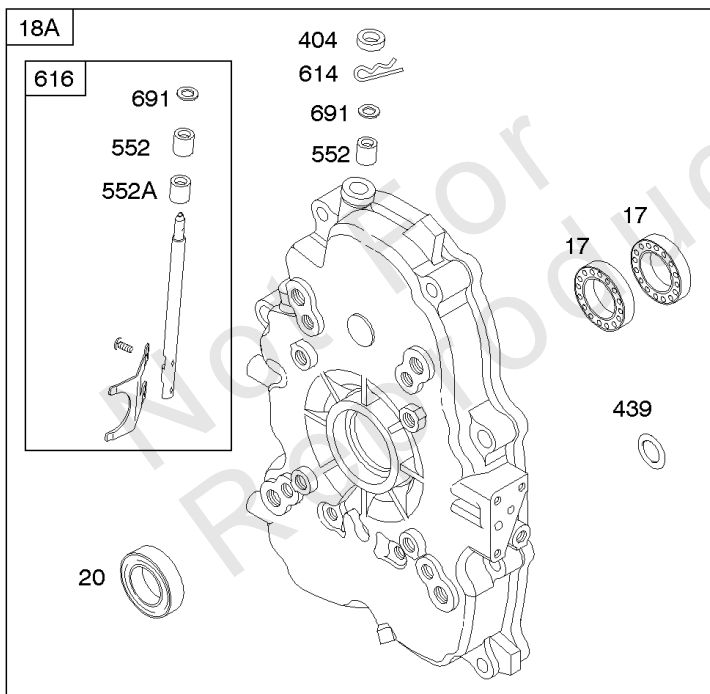

Crankcase Cover, Lubrication, Oil Filter Adapter,

Mfg. No: 305447-3078-G1

Crankcase Cover, Lubrication, Oil Filter Adapter,

REF NO	PART NO	QTY	DESCRIPTION
12	846487		GASKET, Crankcase
15A	691686		PLUG, Oil Drain -(1/4"-18 NPTF - 3/8 External Sq)
17	843827		BEARING, Ball -(Crankcase Cover Requires Two (2) Ball Bearings)
18	844588		COVER, Crankcase
20	805049S		SEAL, Oil -(PTO Side)
22	807362		SCREW -(Crankcase Cover/Sump)
86	690745		COVER, Gear
239	690233		SWITCH, Oil Pressure
273	690681		SEAL, O-Ring -(Oil Pump)
287	692062		SCREW -(Dipstick Tube) (M8x18mm)
287A	806660		SCREW -(Dipstick Tube)
402	690679		SCREW -(Oil Filter Cover) (M6x21mm)
404	690704		WASHER -(Governor Crank)
415	794903		PLUG -(1/8"-27 NPTF - EXTERNAL SQ)
439	692154		O-RING, Oil Gallery -(Crankcase Cover/Sump or Cylinder Assembly)
460	806667		CONNECTOR, Filter Adapter
468	690690		SEAL, O-Ring -(Oil Pump Screen)
479	807084		SCREW -(Oil Pump Screen) (M6x14mm)
523	693175		DIPSTICK
524	693172		SEAL, O-Ring -(Dipstick Tube)
525	693174		TUBE, Dipstick
525A	693173		TUBE, Dipstick
552	690701		BUSHING, Governor Crank
552A	806686		BUSHING, Governor Crank
565	690682		STUD -(Oil Filter Adapter)
596	691492		SCREW -(Oil Pump) (M6x30mm)
614	691550		PIN, Cotter
616	806685		CRANK, Governor
650	841233		SCREW -(Oil Deflector)
691	842826		SEAL, Governor Shaft
710	807689		COVER, Oil Filter
737	690679		SCREW -(Oil Filter Adapter) (M6x21mm)
737A	841233		SCREW -(Oil Filter Adapter) (Oil Filter Adapter)
816	690706		WASHER -(Oil Filter Adapter)
988	692063		GASKET, Oil Adapter
988A	690687		GASKET, Oil Adapter
1017	690900		SCREEN, Oil Pump