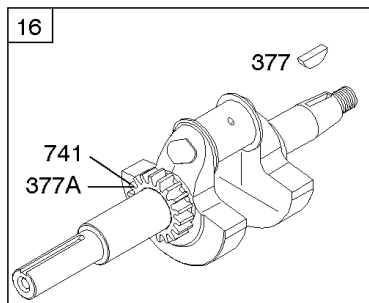

Camshaft, Crankshaft, Cylinder, Piston/Rings/Connecting Rod

Mfg. No: 305447-3078-G1

1036 EMISSIONS LABEL

1330 REPAIR MANUAL

1319 WARNING LABEL

WARNING	
	Read and follow Operating Instructions before running engine.
	Gasoline is flammable. Allow engine to cool at least 2 minutes before refueling.
	Engines emit carbon monoxide, DO NOT run in enclosed area.
	Muffler area temperature may exceed 150°F. Do not touch hot parts.

REQUIRED when replacing parts with warning labels affixed.