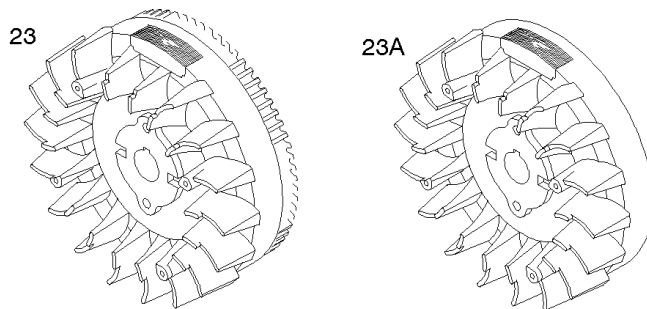

Flywheel, Rotating Screens

REF NO	PART NO	QTY	DESCRIPTION
23	841825		FLYWHEEL
65	690341		SCREW -(Rewind Starter) (Rewind Starter)
73	841662		SCREEN, Rotating
73A	841440		SCREEN, Rotating
73C	494439		SCREEN, Rotating
74	841441		SCREW -(Rotating Screen) (M5x14mm)
74A	691647		SCREW -(Rotating Screen)
332	690887		NUT -(Flywheel)
363	19203		PULLER, Flywheel
455	841794		CUP, Flywheel
668	691500		SPACER -(Rotating Screen)
668A	691215		SPACER -(Rotating Screen)
718A	690740		PIN, Locating -(28MM)
718B	841581		PIN, Locating -(32MM)
849	691088		SCREW -(Stub Shaft)
1047	841580		SHAFT, Stub