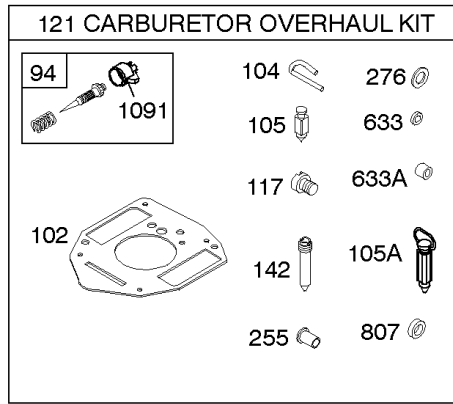

Carburetor

REF NO	PART NO	QTY	DESCRIPTION
601A	691038		CLAMP, Hose -(Black)
633	806131		SEAL, Choke/Throttle Shaft -(Throttle Shaft)
633A	690722		SEAL, Choke/Throttle Shaft -(Choke Shaft)
807	805557		SPACER -(Throttle)
833A	691593		SCREW -(Air Cleaner Mounting Strap/Stud)
947	692094		SOLENOID, Fuel
1091	844448		CAP, Limiter

Not For Reproduction