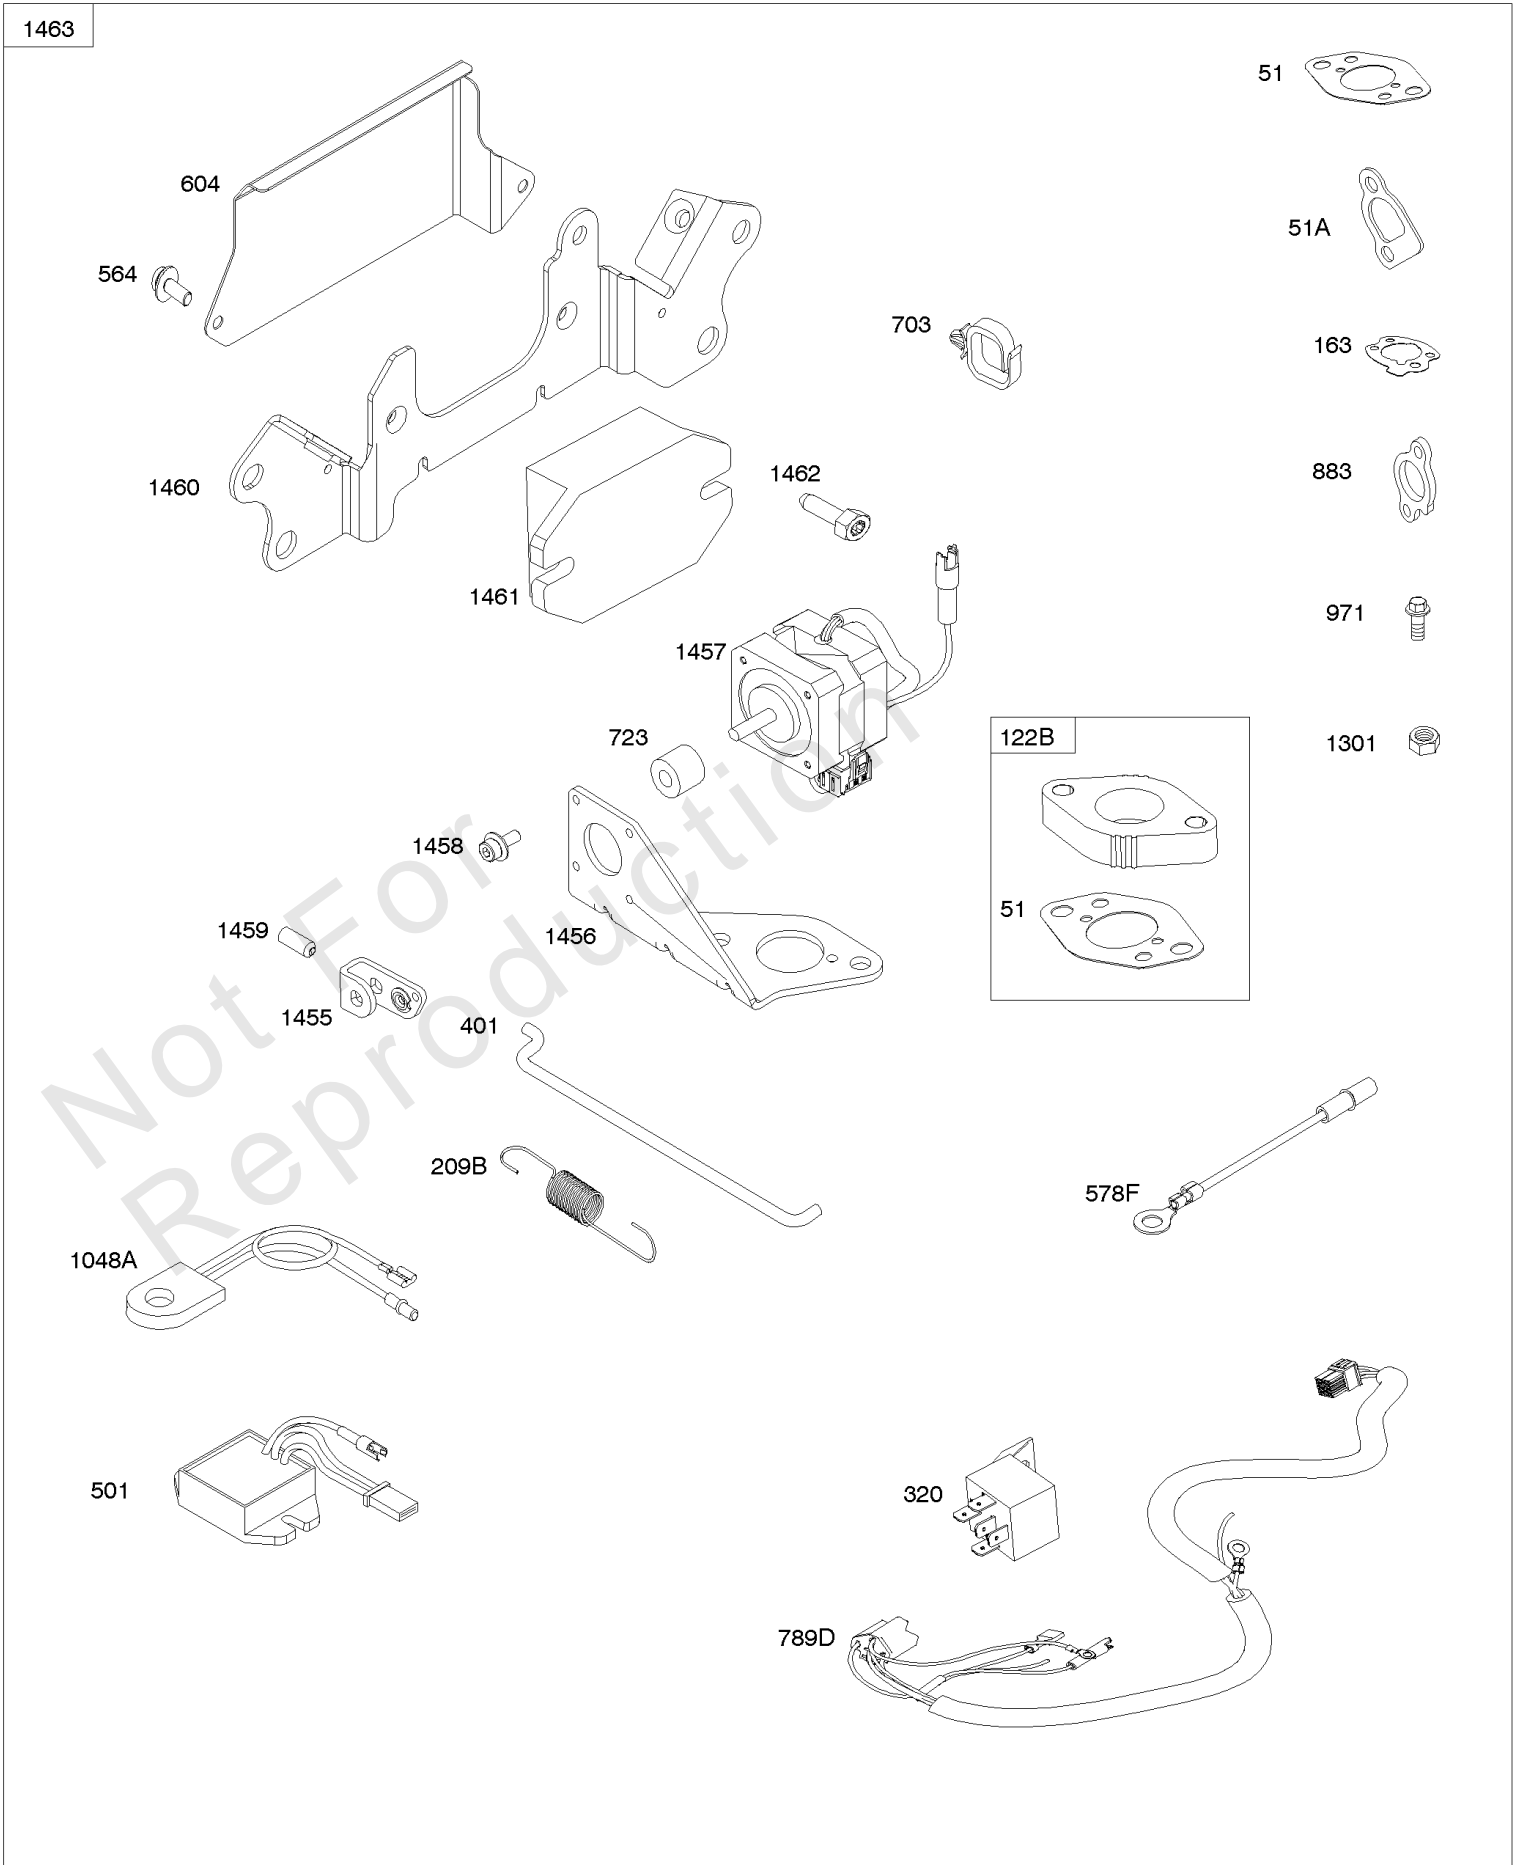

Electronic Governor

REF NO	PART NO	QTY	DESCRIPTION
51	691694		GASKET, Intake
51A	692035		GASKET, Intake
122B	845817		SPACER, Carburetor
163	692081		GASKET, Air Cleaner -(Air Cleaner)
320	1726829SM		RELAY(S)
401	845814		LINK, Actuator
501	845907		REGULATOR
564	690677		SCREW -(Control Cover)
578F	845849		WIRE ASSEMBLY
604	845821		COVER, Control
703	691010		CLIP
723	845818		SEAL, Foam
789D	845788		HARNESS, Wiring
883	691613		GASKET, Exhaust
971	807084		SCREW -(Air Cleaner Base to Carburetor/Throttle Body)
1048A	845556		MODULE, Electronic Governor
1301	845823		NUT -(Wiring Harness)
1455	845813		LEVER, Actuator
1456	845815		BRACKET, Mounting
1457	845819		MOTOR, Stepper
1458	845812		SCREW -(Stepper Motor)
1459	845820		SCREW
1460	845822		BRACKET, Control
1461	845824		UNIT, Engine Control -(Pre-Programmed)
1462	792629		SCREW -(Engine Control Unit) (ECU)