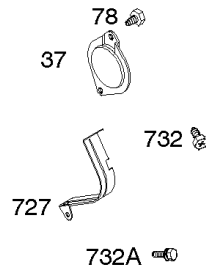

Not For
Reproduction

Shrouds, Air Guides

REF NO	PART NO	QTY	DESCRIPTION
37	841309		GUARD, Flywheel
78	690688		SCREW -(Flywheel Guard)
197	807163		SCREW -(Back Plate)
215	841183		GUIDE, Air -(Cylinder 1)
215A	841182		GUIDE, Air -(Cylinder 2)
322	692067		SCREW -(Cylinder Head Cover)
349	690238		NUT -(Cylinder Head Cover)
447	841233		SCREW -(Air Guide Cover)
506	807120		SCREW -(Carburetor/EFI Cover)
529	690744		GROMMET
573	841310		PLATE, Back
638	691551		WASHER -(Cylinder Head Cover)
638A	690706		WASHER -(Cylinder Head Cover)
727	841313		COVER, Starter Drive
732	690688		SCREW -(Starter Drive Cover) (18mm)
732A	841233		SCREW -(Starter Drive Cover) (M6x10mm)
865	843768		COVER, Air Guide
879	842123		COVER, Carburetor/EFI
879A	807460		COVER, Carburetor/EFI