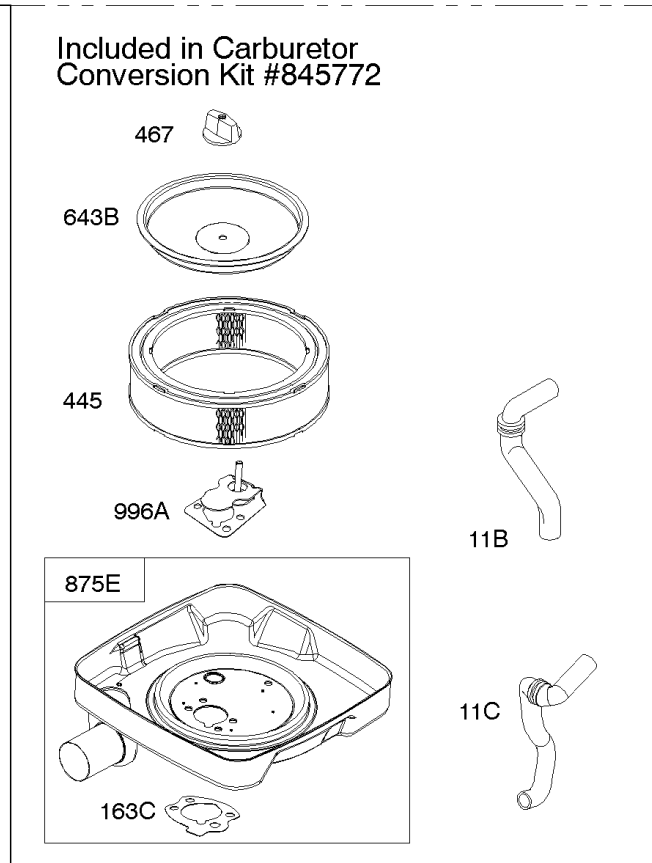

Carburetor

REF NO	PART NO	QTY	DESCRIPTION
11	691556		TUBE, Breather
11B	844921		TUBE, Breather -Used After Code Date 09121800
51	691694		GASKET, Intake
94	844987		KIT, Idle Mixture
95	690718		SCREW -(Throttle Valve)
97	809007		KIT, Throttle Shaft
98	808177		KIT, Idle Speed
102	692077		GASKET, Carburetor Body
104	690723		PIN, Float Hinge
105	797410		VALVE, Float Needle -(15.87 mm Long)
105A	846635		VALVE, Float Needle -(18.87 mm)
108A	844989		VALVE, Choke
109	808398		KIT, Choke Shaft
110	806861		WASHER -(Choke Shaft) (Plastic)
117	690881		JET, Main -(Standard) (Standard)
118	844990		JET, Main -(High Altitude) (5000 Feet)
118A	809442		JET, Main -(High Altitude) (9000 Feet and Above)
119	690720		SCREW -(Upper Carburetor Body to Lower Carburetor Body) (M4x18mm)
119	842761		SCREW -(Upper Carburetor Body to Lower Carburetor Body) (M4x16mm)
125	844988		CARBURETOR -Used After Code Date 09123100
130	690726		VALVE, Throttle
133A	844546		FLOAT, Carburetor
163	692081		GASKET, Air Cleaner -(Air Cleaner)
187	791745		LINE, Fuel -(23) (Cut to Required Length)
187	791766		LINE, Fuel -(15 Inches Long)(Cut To Required Length)
187D	791744		LINE, Fuel -(Formed)(14 Inches Long)(Cut To Required Length)
217	806862		SPRING, Choke Return
231	690718		SCREW -(Choke Valve)
255	690721		BUSHING, Choke Shaft
276	690724		WASHER, Sealing
365	690711		SCREW -(Carburetor/Throttle Body) (M8x38mm)
365A	690866		SCREW -(Carburetor/Throttle Body) (M6 x 98mm)
445	394018S		FILTER, A/C Cartridge
467	691985		KNOB, Air Cleaner Cover -Used Before Code Date 10040100
467	846431		KNOB, Air Cleaner Cover -Used After Code Date 10033100
601	791850		CLAMP, Hose
601A	691038		CLAMP, Hose -(Black)