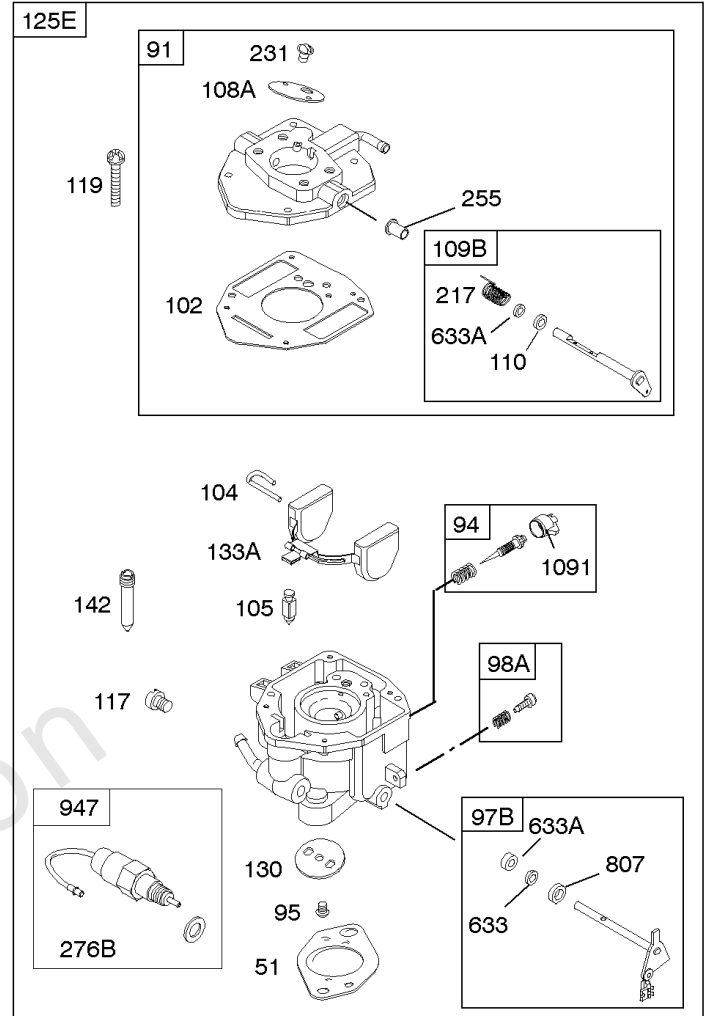

Carburetor

REF NO	PART NO	QTY	DESCRIPTION
51	691694		GASKET, Intake
91	809208		BODY, Upper Carburetor
94	844987		KIT, Idle Mixture
95	690718		SCREW -(Throttle Valve)
98	808177		KIT, Idle Speed
98A	808981		KIT, Idle Speed
102	692077		GASKET, Carburetor Body
104	690723		PIN, Float Hinge
105	797410		VALVE, Float Needle -(15.87 mm Long)
105A	846635		VALVE, Float Needle -(18.87 mm)
108A	844989		VALVE, Choke
109	808398		KIT, Choke Shaft
109B	809096		SHAFT, Choke
110	806861		WASHER -(Choke Shaft) (Plastic)
117	690881		JET, Main -(Standard) (Standard)
118	844990		JET, Main -(High Altitude) (5000 Feet)
118A	809442		JET, Main -(High Altitude) (9000 Feet and Above)
119	842761		SCREW -(Upper Carburetor Body to Lower Carburetor Body) (M4x16mm)
119	690720		SCREW -(Upper Carburetor Body to Lower Carburetor Body) (M4x18mm)
130	690726		VALVE, Throttle
133A	844546		FLOAT, Carburetor
142	690725		NOZZLE, Carburetor
187	791766		LINE, Fuel -(15 Inches Long)(Cut To Required Length)
187	791745		LINE, Fuel -(23) (Cut to Required Length)
187D	791744		LINE, Fuel -(Formed)(14 Inches Long)(Cut To Required Length)
217	806862		SPRING, Choke Return
231	690718		SCREW -(Choke Valve)
255	690721		BUSHING, Choke Shaft
276	690724		WASHER, Sealing
276B	806137		WASHER, Sealing -(Fuel Solenoid)
365	690711		SCREW -(Carburetor/Throttle Body) (M8x38mm)
365A	690866		SCREW -(Carburetor/Throttle Body) (M6 x 98mm)
601	791850		CLAMP, Hose
601A	691038		CLAMP, Hose -(Black)
629	807004		SPRING, Throttle Return -(Throttle Return)
633	806131		SEAL, Choke/Throttle Shaft -(Throttle Shaft)
633A	690722		SEAL, Choke/Throttle Shaft -(Choke Shaft)