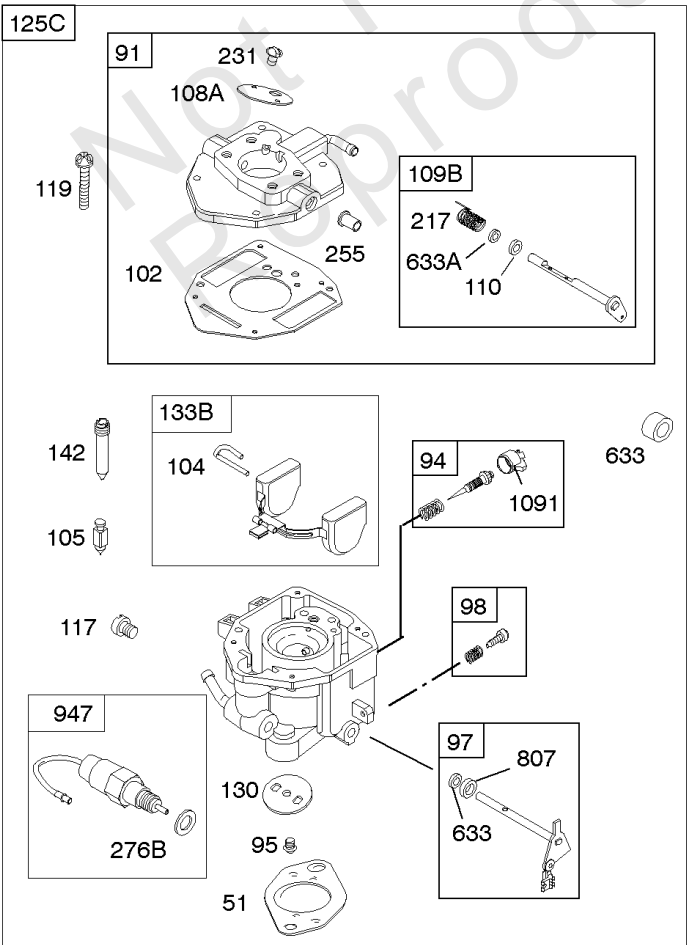

Carburetor

REF NO	PART NO	QTY	DESCRIPTION
11	691556		TUBE, Breather
51	691694		GASKET, Intake
91	809208		BODY, Upper Carburetor
94	844987		KIT, Idle Mixture
95	690718		SCREW -(Throttle Valve)
97	809007		KIT, Throttle Shaft
98	808177		KIT, Idle Speed
102	692077		GASKET, Carburetor Body
104	690723		PIN, Float Hinge
105	797410		VALVE, Float Needle -(15.87 mm Long)
105A	846635		VALVE, Float Needle -(18.87 mm)
108A	844989		VALVE, Choke
109	808398		KIT, Choke Shaft
109B	809096		SHAFT, Choke
110	806861		WASHER -(Choke Shaft) (Plastic)
117	690881		JET, Main -(Standard) (Standard)
118	844990		JET, Main -(High Altitude) (5000 Feet)
118A	809442		JET, Main -(High Altitude) (9000 Feet and Above)
119	842761		SCREW -(Upper Carburetor Body to Lower Carburetor Body) (M4x16mm)
119	690720		SCREW -(Upper Carburetor Body to Lower Carburetor Body) (M4x18mm)
130	690726		VALVE, Throttle
133A	844546		FLOAT, Carburetor
142	690725		NOZZLE, Carburetor
163	692081		GASKET, Air Cleaner -(Air Cleaner)
187	791745		LINE, Fuel -(23) (Cut to Required Length)
187	791766		LINE, Fuel -(15 Inches Long)(Cut To Required Length)
187D	791744		LINE, Fuel -(Formed)(14 Inches Long)(Cut To Required Length)
217	806862		SPRING, Choke Return
231	690718		SCREW -(Choke Valve)
255	690721		BUSHING, Choke Shaft
276B	806137		WASHER, Sealing -(Fuel Solenoid)
365	690711		SCREW -(Carburetor/Throttle Body) (M8x38mm)
365A	690866		SCREW -(Carburetor/Throttle Body) (M6 x 98mm)
445A	393957S		FILTER, A/C Cartridge
467	691985		KNOB, Air Cleaner Cover -Used Before Code Date 10040100
467	846431		KNOB, Air Cleaner Cover -Used After Code Date 10033100
536	845198		CLEANER, Air
601	791850		CLAMP, Hose