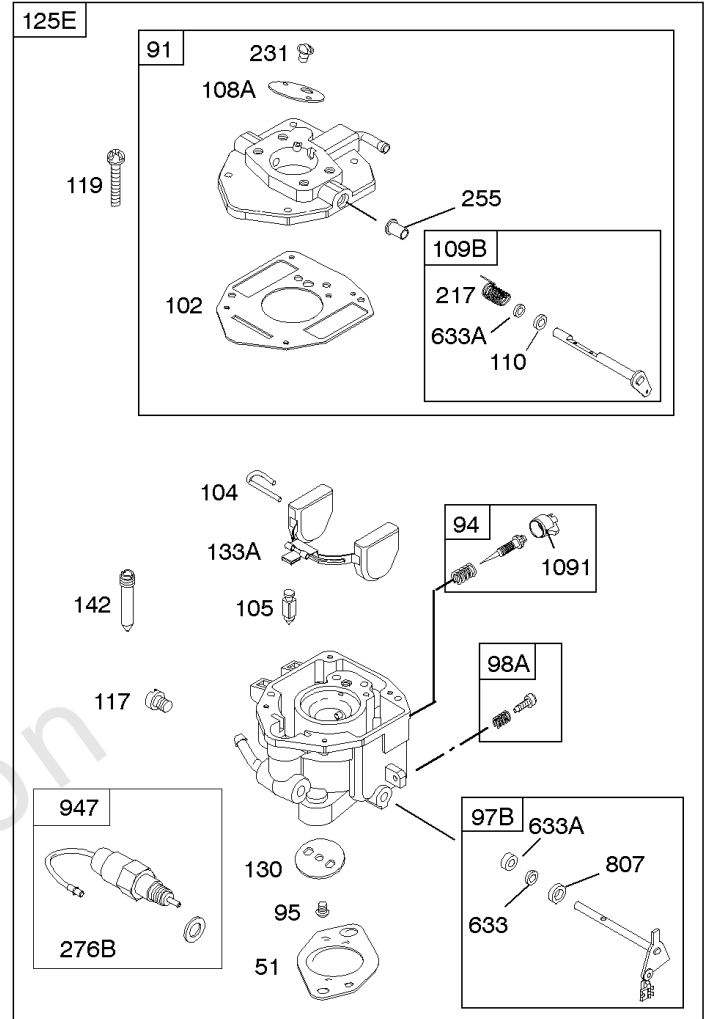

Carburetor

REF NO	PART NO	QTY	DESCRIPTION
947	692094		SOLENOID, Fuel
955	807723		PLUG, Carburetor
1091	844448		CAP, Limiter

Not For Reproduction

Carburetor

REF NO	PART NO	QTY	DESCRIPTION
51	691694		GASKET, Intake
91	809208		BODY, Upper Carburetor
94	844987		KIT, Idle Mixture
95	690718		SCREW -(Throttle Valve)
98	808177		KIT, Idle Speed
98A	808981		KIT, Idle Speed
102	692077		GASKET, Carburetor Body
104	690723		PIN, Float Hinge
105	797410		VALVE, Float Needle -(15.87 mm Long)
105A	846635		VALVE, Float Needle -(18.87 mm)
108A	844989		VALVE, Choke
109	808398		KIT, Choke Shaft
109B	809096		SHAFT, Choke
110	806861		WASHER -(Choke Shaft) (Plastic)
117	690881		JET, Main -(Standard) (Standard)
118	844990		JET, Main -(High Altitude) (5000 Feet)
118A	809442		JET, Main -(High Altitude) (9000 Feet and Above)
119	842761		SCREW -(Upper Carburetor Body to Lower Carburetor Body) (M4x16mm)
119	690720		SCREW -(Upper Carburetor Body to Lower Carburetor Body) (M4x18mm)
130	690726		VALVE, Throttle
133A	844546		FLOAT, Carburetor
142	690725		NOZZLE, Carburetor
187	791766		LINE, Fuel -(15 Inches Long)(Cut To Required Length)
187	791745		LINE, Fuel -(23) (Cut to Required Length)
187D	791744		LINE, Fuel -(Formed)(14 Inches Long)(Cut To Required Length)
217	806862		SPRING, Choke Return
231	690718		SCREW -(Choke Valve)
255	690721		BUSHING, Choke Shaft
276	690724		WASHER, Sealing
276B	806137		WASHER, Sealing -(Fuel Solenoid)
365	690711		SCREW -(Carburetor/Throttle Body) (M8x38mm)
365A	690866		SCREW -(Carburetor/Throttle Body) (M6 x 98mm)
601	791850		CLAMP, Hose
601A	691038		CLAMP, Hose -(Black)
629	807004		SPRING, Throttle Return -(Throttle Return)
633	806131		SEAL, Choke/Throttle Shaft -(Throttle Shaft)
633A	690722		SEAL, Choke/Throttle Shaft -(Choke Shaft)