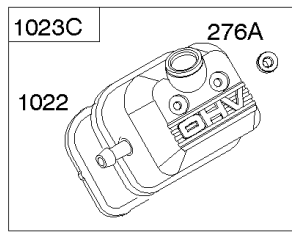

Cylinder Head, Valve Covers

Mfg. No: 305447-3078-G1

Cylinder Head, Valve Covers

REF NO	PART NO	QTY	DESCRIPTION
5	809200		HEAD, Cylinder -(Cylinder 1)
5A	809201		HEAD, Cylinder -(Cylinder 2)
7	806085S		GASKET, Cylinder Head
13	692059		SCREW -(Cylinder Head)
21	809500		CAP, Oil Fill
33	807681		VALVE, Exhaust
34	807680		VALVE, Intake
35	692084		SPRING, Valve -(Intake) (Intake)
36	692084		SPRING, Valve -(Exhaust) (Exhaust)
40	692058		RETAINER, Valve
42	807683		KEEPER, Valve
45	843379		TAPPET, Valve
192	807623		ADJUSTER, Rocker Arm
276A	807085		WASHER, Sealing -(Rocker Cover)
276D	691766		WASHER, Sealing -(Head)(Rocker Cover)
337	792015		PLUG, Spark
383	19576S		WRENCH, Spark Plug
601	791850		CLAMP, Hose
635	692076		BOOT, Spark Plug
830	809157		STUD, Rocker Arm -(Rocker Arm)
868	691963		SEAL, Valve
871	692057		BUSHING, Valve Guide
914	807084		SCREW -(Rocker Cover)
918	791880		LINE, Fuel
1022	806039S		GASKET, Rocker Cover
1023	843749		COVER, Rocker
1023B	691494		COVER, Rocker
1023C	690910		COVER, Rocker
1023E	691531		COVER, Rocker -(Used On Engines Equipped With 9 Quart Fuel Tanks)
1023D	691558		COVER, Rocker
1026	691758		ROD, Push -(Exhaust)(Aluminum)
1026	691836		ROD, Push -(Intake)(Steel)
1029	807323		ARM, Rocker
1100	791959		PIVOT, Rocker Arm
1254	807084		SCREW -(Rocker Arm Stud)