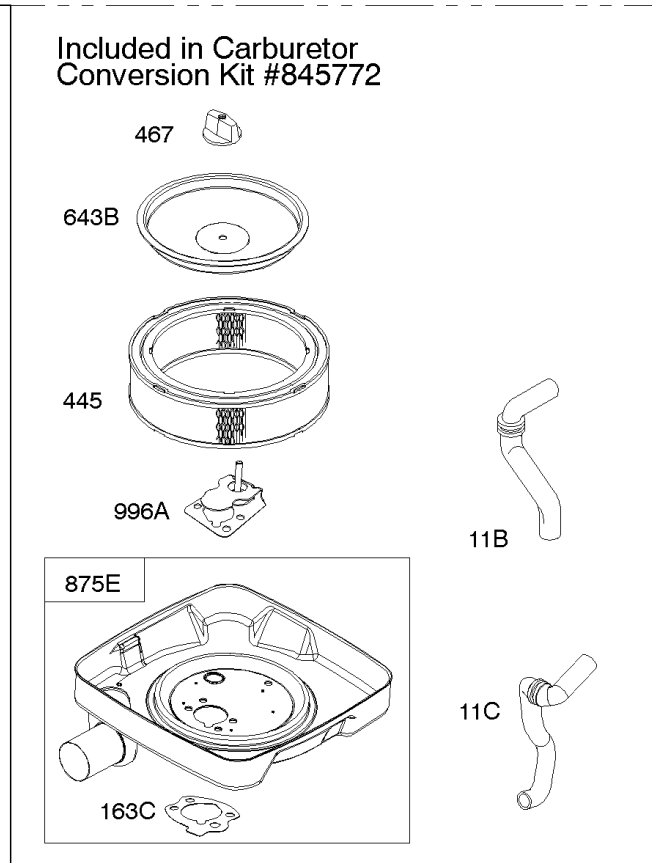

Carburetor

REF NO	PART NO	QTY	DESCRIPTION
637	806999		WASHER -(Throttle Shaft)
637A	807000		WASHER -(Throttle Shaft)
742	807001		RETAINER, E Ring
807	805557		SPACER -(Throttle)
947	692094		SOLENOID, Fuel
955	807723		PLUG, Carburetor
987	807002		SEAL, Choke/Throttle Shaft
1091	844448		CAP, Limiter

Not For Reproduction

Carburetor

REF NO	PART NO	QTY	DESCRIPTION
11	691556		TUBE, Breather
11B	844921		TUBE, Breather -Used After Code Date 09121800
51	691694		GASKET, Intake
94	844987		KIT, Idle Mixture
95	690718		SCREW -(Throttle Valve)
97	809007		KIT, Throttle Shaft
98	808177		KIT, Idle Speed
102	692077		GASKET, Carburetor Body
104	690723		PIN, Float Hinge
105	797410		VALVE, Float Needle -(15.87 mm Long)
105A	846635		VALVE, Float Needle -(18.87 mm)
108A	844989		VALVE, Choke
109	808398		KIT, Choke Shaft
110	806861		WASHER -(Choke Shaft) (Plastic)
117	690881		JET, Main -(Standard) (Standard)
118	844990		JET, Main -(High Altitude) (5000 Feet)
118A	809442		JET, Main -(High Altitude) (9000 Feet and Above)
119	690720		SCREW -(Upper Carburetor Body to Lower Carburetor Body) (M4x18mm)
119	842761		SCREW -(Upper Carburetor Body to Lower Carburetor Body) (M4x16mm)
125	844988		CARBURETOR -Used After Code Date 09123100
130	690726		VALVE, Throttle
133A	844546		FLOAT, Carburetor
163	692081		GASKET, Air Cleaner -(Air Cleaner)
187	791745		LINE, Fuel -(23) (Cut to Required Length)
187	791766		LINE, Fuel -(15 Inches Long)(Cut To Required Length)
187D	791744		LINE, Fuel -(Formed)(14 Inches Long)(Cut To Required Length)
217	806862		SPRING, Choke Return
231	690718		SCREW -(Choke Valve)
255	690721		BUSHING, Choke Shaft
276	690724		WASHER, Sealing
365	690711		SCREW -(Carburetor/Throttle Body) (M8x38mm)
365A	690866		SCREW -(Carburetor/Throttle Body) (M6 x 98mm)
445	394018S		FILTER, A/C Cartridge
467	691985		KNOB, Air Cleaner Cover -Used Before Code Date 10040100
467	846431		KNOB, Air Cleaner Cover -Used After Code Date 10033100
601	791850		CLAMP, Hose
601A	691038		CLAMP, Hose -(Black)