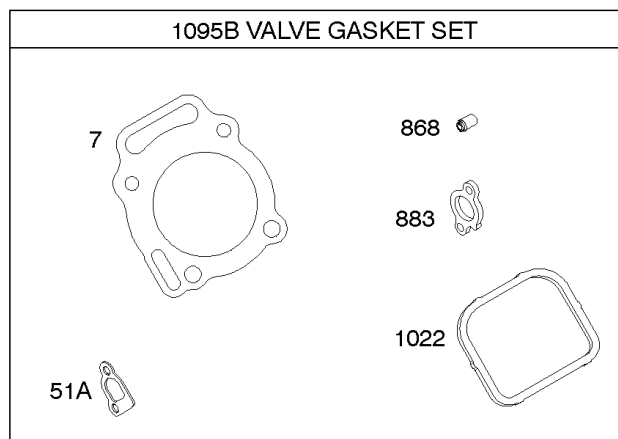

Carburetor

REF NO	PART NO	QTY	DESCRIPTION
601A	691038		CLAMP, Hose -(Black)
633	806131		SEAL, Choke/Throttle Shaft -(Throttle Shaft)
633A	690722		SEAL, Choke/Throttle Shaft -(Choke Shaft)
807	805557		SPACER -(Throttle)
833A	691593		SCREW -(Air Cleaner Mounting Strap/Stud)
947	692094		SOLENOID, Fuel
1091	844448		CAP, Limiter

Not For Reproduction