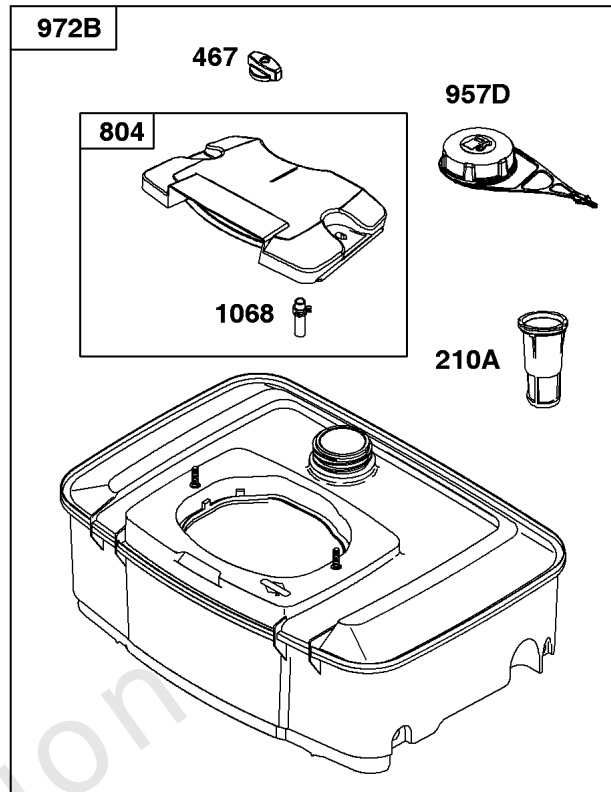

Included in Fuel Tank Service #845137

Included in Fuel Tank Service #845138

529A

674

674A

1054