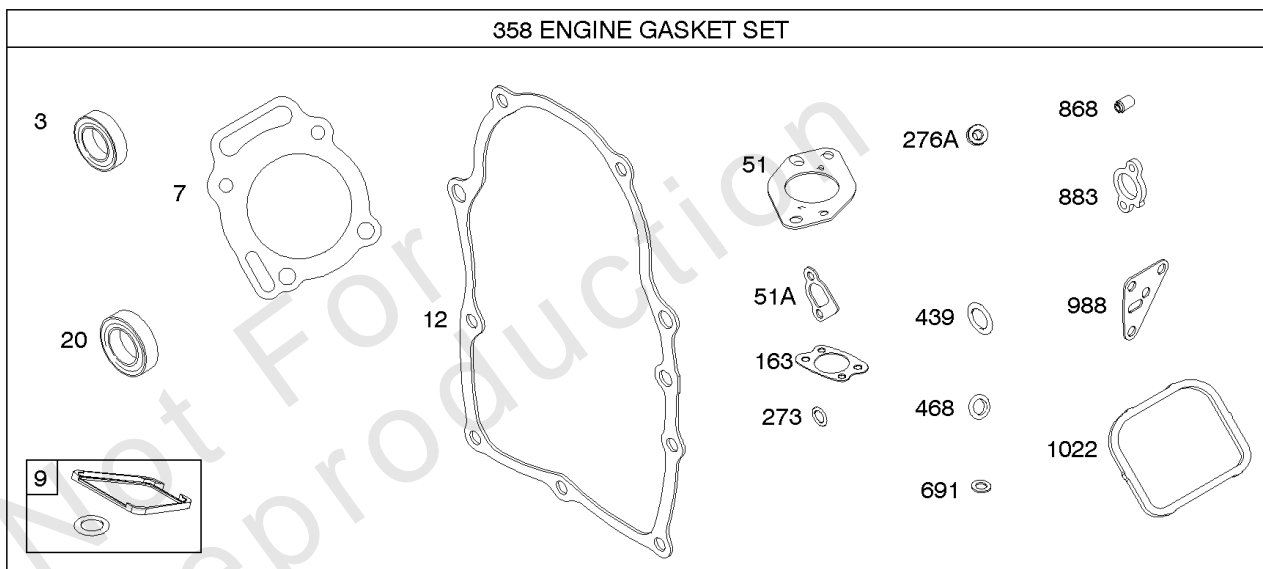

Carburetor

REF NO	PART NO	QTY	DESCRIPTION
601A	691038		CLAMP, Hose -(Black)
633	806131		SEAL, Choke/Throttle Shaft -(Throttle Shaft)
633A	690722		SEAL, Choke/Throttle Shaft -(Choke Shaft)
807	805557		SPACER -(Throttle)
833A	691593		SCREW -(Air Cleaner Mounting Strap/Stud)
947	692094		SOLENOID, Fuel
1091	844448		CAP, Limiter

Not For Reproduction