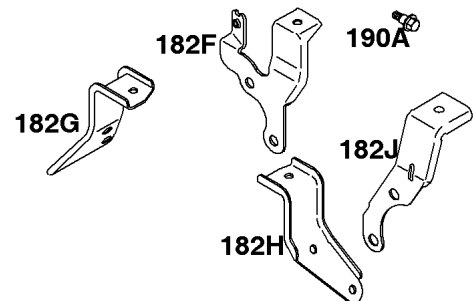

Included in Fuel Tank Service #845137

Included in Fuel Tank Service #845138

529A

674

674A

1054

Fuel Supply

REF NO	PART NO	QTY	DESCRIPTION
1054	280275		TIE, Cable

Not For Reproduction

Governor Spring, Controls

REF NO	PART NO	QTY	DESCRIPTION
188	692056		SCREW -(Control Bracket) (M8x14mm)
188	845964		SCREW -(Control Bracket) (M8x10mm)
203	690923		CRANK, Bell
205	692083		SCREW -(Bell Crank)
206	691244		NUT, Governor Adjusting
208	808453		ROD, Governor Control
209	691506		SPRING, Governor
211A	692068		SPRING, Governed Idle
212	847015		LINK, Throttle
216	690705		LINK, Choke
222	845305		BRACKET, Control
226	692075		ROD, Choke
227A	845484		LEVER, Governor Control
232	692073		SPRING, Governor Link
234	691723		CLIP, Control Rod
262	692083		SCREW -(Rod Bracket)
265	691024		CLAMP, Casing
267	841552		SCREW -(Casing Clamp) (M5x20mm)
267A	692083		SCREW -(Casing Clamp) (M5x20mm)
268	691025		CASING, Control Wire -(Cut To Required Length)
269	691026		WIRE, Control -(Cut To Required Length)
270	691027		NUT -(Control Wire Casing)
271	692541		LEVER, Control -(Cable Wire With Z Formed End)
278	842122		WASHER -(Governor Control Lever)
280	691526		BRACKET, Fixed Speed
281	690742		PANEL, Control
282	692083		SCREW -(Control Lever)
347	691995		SWITCH, Rocker
432	691509		CAP, Spring
505	690238		NUT -(Governor Lever)
561	690713		NUT -(Control Lever)
562	690239		BOLT -(Governor Control Lever)
587A	807116		CLAMP, Cable
629	807004		SPRING, Throttle Return -(Throttle Return)
663	692083		SCREW -(Control Panel)
689	691272		SPRING, Friction
990	691959		SET, Key
1012	690592		RETAINER, Link
1344	841129		CABLE, Choke