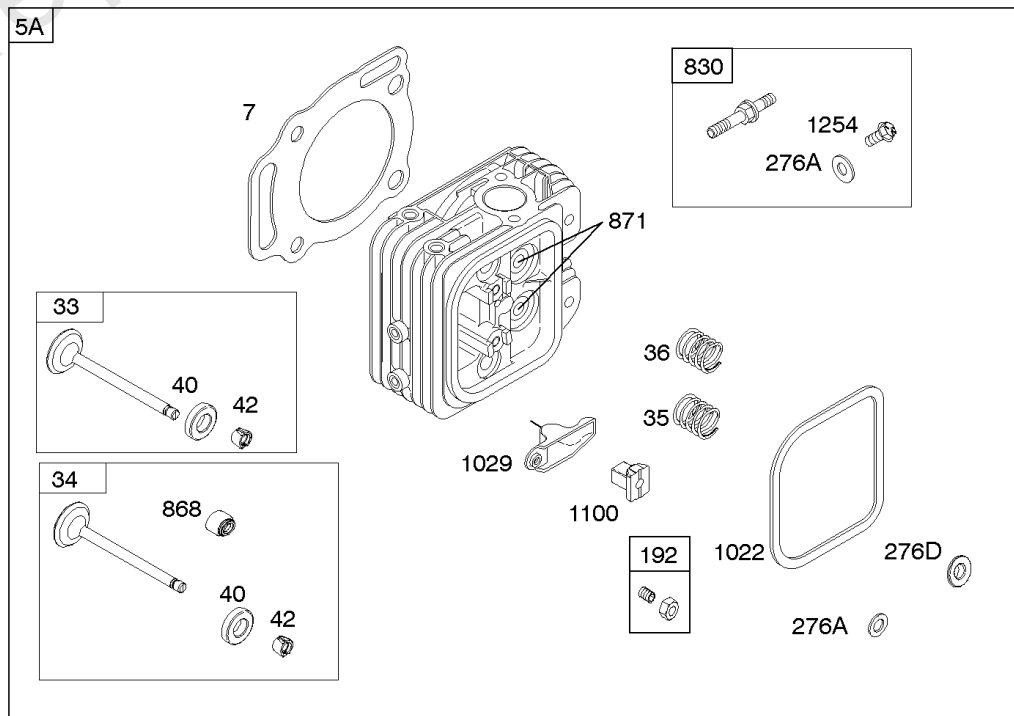

Cylinder Head, Valve Covers

Mfg. No: 305447-3078-G1

Cylinder Head, Valve Covers

REF NO	PART NO	QTY	DESCRIPTION
5	809200		HEAD, Cylinder -(Cylinder 1)
5A	809201		HEAD, Cylinder -(Cylinder 2)
7	806085S		GASKET, Cylinder Head
13	692059		SCREW -(Cylinder Head)
21	809500		CAP, Oil Fill
33	807681		VALVE, Exhaust
34	807680		VALVE, Intake
35	692084		SPRING, Valve -(Intake) (Intake)
36	692084		SPRING, Valve -(Exhaust) (Exhaust)
40	692058		RETAINER, Valve
42	807683		KEEPER, Valve
45	843379		TAPPET, Valve
192	807623		ADJUSTER, Rocker Arm
276A	807085		WASHER, Sealing -(Rocker Cover)
276D	691766		WASHER, Sealing -(Head)(Rocker Cover)
337	792015		PLUG, Spark
383	19576S		WRENCH, Spark Plug
601	791850		CLAMP, Hose
635	692076		BOOT, Spark Plug
830	809157		STUD, Rocker Arm -(Rocker Arm)
868	691963		SEAL, Valve
871	692057		BUSHING, Valve Guide
914	807084		SCREW -(Rocker Cover)
918	791880		LINE, Fuel
1022	806039S		GASKET, Rocker Cover
1023	843749		COVER, Rocker
1023B	691494		COVER, Rocker
1023C	690910		COVER, Rocker
1023E	691531		COVER, Rocker -(Used On Engines Equipped With 9 Quart Fuel Tanks)
1023D	691558		COVER, Rocker
1026	691758		ROD, Push -(Exhaust)(Aluminum)
1026	691836		ROD, Push -(Intake)(Steel)
1029	807323		ARM, Rocker
1100	791959		PIVOT, Rocker Arm
1254	807084		SCREW -(Rocker Arm Stud)