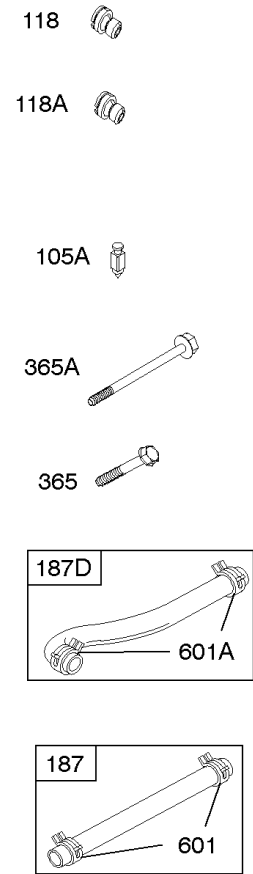

Carburetor

REF NO	PART NO	QTY	DESCRIPTION
11	691556		TUBE, Breather
11B	844921		TUBE, Breather -Used After Code Date 09121800
51	691694		GASKET, Intake
94	844987		KIT, Idle Mixture
95	690718		SCREW -(Throttle Valve)
97	809007		KIT, Throttle Shaft
98	808177		KIT, Idle Speed
102	692077		GASKET, Carburetor Body
104	690723		PIN, Float Hinge
105	797410		VALVE, Float Needle -(15.87 mm Long)
105A	846635		VALVE, Float Needle -(18.87 mm)
108A	844989		VALVE, Choke
109	808398		KIT, Choke Shaft
110	806861		WASHER -(Choke Shaft) (Plastic)
117	690881		JET, Main -(Standard) (Standard)
118	844990		JET, Main -(High Altitude) (5000 Feet)
118A	809442		JET, Main -(High Altitude) (9000 Feet and Above)
119	690720		SCREW -(Upper Carburetor Body to Lower Carburetor Body) (M4x18mm)
119	842761		SCREW -(Upper Carburetor Body to Lower Carburetor Body) (M4x16mm)
130	690726		VALVE, Throttle
133A	844546		FLOAT, Carburetor
163	692081		GASKET, Air Cleaner -(Air Cleaner)
187	791745		LINE, Fuel -(23) (Cut to Required Length)
187	791766		LINE, Fuel -(15 Inches Long)(Cut To Required Length)
187D	791744		LINE, Fuel -(Formed)(14 Inches Long)(Cut To Required Length)
217	806862		SPRING, Choke Return
231	690718		SCREW -(Choke Valve)
255	690721		BUSHING, Choke Shaft
276	690724		WASHER, Sealing
365	690711		SCREW -(Carburetor/Throttle Body) (M8x38mm)
365A	690866		SCREW -(Carburetor/Throttle Body) (M6 x 98mm)
445	394018S		FILTER, A/C Cartridge
467	691985		KNOB, Air Cleaner Cover -Used Before Code Date 10040100
467	846431		KNOB, Air Cleaner Cover -Used After Code Date 10033100
601	791850		CLAMP, Hose
601A	691038		CLAMP, Hose -(Black)
629	807004		SPRING, Throttle Return -(Throttle Return)