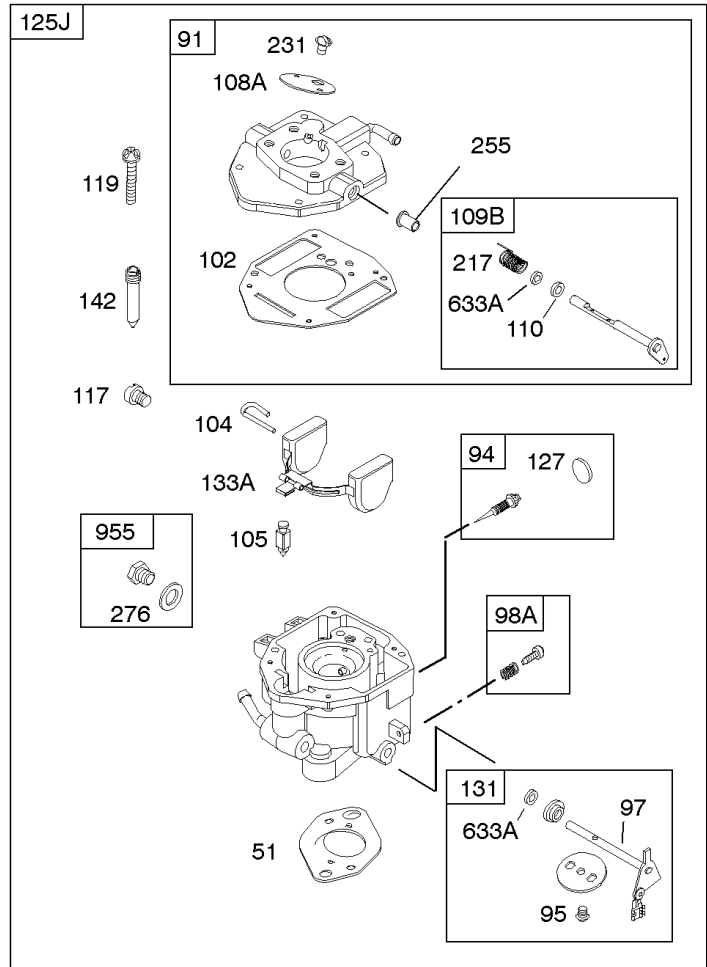

Carburetor

REF NO	PART NO	QTY	DESCRIPTION
51	691694		GASKET, Intake
91	809208		BODY, Upper Carburetor
94	844987		KIT, Idle Mixture
95	690718		SCREW -(Throttle Valve)
97	809007		KIT, Throttle Shaft
98	808177		KIT, Idle Speed
98A	808981		KIT, Idle Speed
102	692077		GASKET, Carburetor Body
104	690723		PIN, Float Hinge
105	797410		VALVE, Float Needle -(15.87 mm Long)
105A	846635		VALVE, Float Needle -(18.87 mm)
108A	844989		VALVE, Choke
109B	809096		SHAFT, Choke
110	806861		WASHER -(Choke Shaft) (Plastic)
117	690881		JET, Main -(Standard) (Standard)
118	844990		JET, Main -(High Altitude) (5000 Feet)
118A	809442		JET, Main -(High Altitude) (9000 Feet and Above)
119	690720		SCREW -(Upper Carburetor Body to Lower Carburetor Body) (M4x18mm)
119	842761		SCREW -(Upper Carburetor Body to Lower Carburetor Body) (M4x16mm)
122A	846960		SPACER, Carburetor
127	847028		PLUG, Welch
130	690726		VALVE, Throttle
133A	844546		FLOAT, Carburetor
142	690725		NOZZLE, Carburetor
187	791745		LINE, Fuel -(23) (Cut to Required Length)
187	791766		LINE, Fuel -(15 Inches Long)(Cut To Required Length)
187D	791744		LINE, Fuel -(Formed)(14 Inches Long)(Cut To Required Length)
217	806862		SPRING, Choke Return
231	690718		SCREW -(Choke Valve)
255	690721		BUSHING, Choke Shaft
276	690724		WASHER, Sealing
365	690711		SCREW -(Carburetor/Throttle Body) (M8x38mm)
365A	690866		SCREW -(Carburetor/Throttle Body) (M6 x 98mm)
601	791850		CLAMP, Hose
601A	691038		CLAMP, Hose -(Black)
633	806131		SEAL, Choke/Throttle Shaft -(Throttle Shaft)
633A	690722		SEAL, Choke/Throttle Shaft -(Choke Shaft)
807	805557		SPACER -(Throttle)