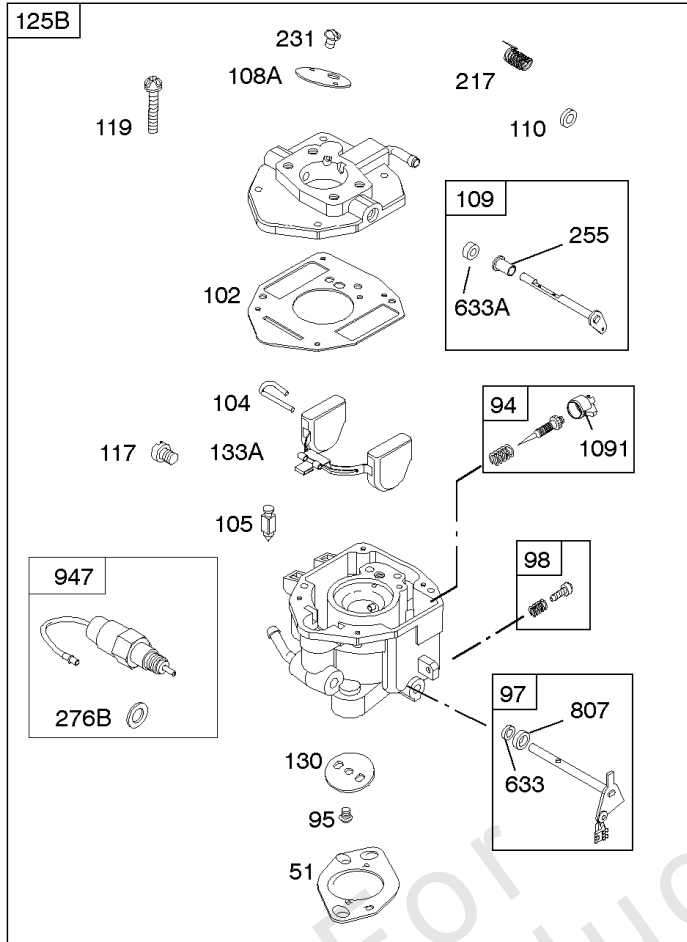

Carburetor

REF NO	PART NO	QTY	DESCRIPTION
11	691556		TUBE, Breather
51	691694		GASKET, Intake
91	809208		BODY, Upper Carburetor
94	844987		KIT, Idle Mixture
95	690718		SCREW -(Throttle Valve)
97	809007		KIT, Throttle Shaft
98	808177		KIT, Idle Speed
102	692077		GASKET, Carburetor Body
104	690723		PIN, Float Hinge
105	797410		VALVE, Float Needle -(15.87 mm Long)
105A	846635		VALVE, Float Needle -(18.87 mm)
108A	844989		VALVE, Choke
109	808398		KIT, Choke Shaft
109B	809096		SHAFT, Choke
110	806861		WASHER -(Choke Shaft) (Plastic)
117	690881		JET, Main -(Standard) (Standard)
118	844990		JET, Main -(High Altitude) (5000 Feet)
118A	809442		JET, Main -(High Altitude) (9000 Feet and Above)
119	690720		SCREW -(Upper Carburetor Body to Lower Carburetor Body) (M4x18mm)
119	842761		SCREW -(Upper Carburetor Body to Lower Carburetor Body) (M4x16mm)
125B	844991		CARBURETOR -Used After Code Date 09123100
130	690726		VALVE, Throttle
133A	844546		FLOAT, Carburetor
142	690725		NOZZLE, Carburetor
163	692081		GASKET, Air Cleaner -(Air Cleaner)
187	791766		LINE, Fuel -(15 Inches Long)(Cut To Required Length)
187	791745		LINE, Fuel -(23) (Cut to Required Length)
187D	791744		LINE, Fuel -(Formed)(14 Inches Long)(Cut To Required Length)
217	806862		SPRING, Choke Return
231	690718		SCREW -(Choke Valve)
255	690721		BUSHING, Choke Shaft
276B	806137		WASHER, Sealing -(Fuel Solenoid)
365	690711		SCREW -(Carburetor/Throttle Body) (M8x38mm)
365A	690866		SCREW -(Carburetor/Throttle Body) (M6 x 98mm)
445A	393957S		FILTER, A/C Cartridge
467	846431		KNOB, Air Cleaner Cover -Used After Code Date 10033100
467	691985		KNOB, Air Cleaner Cover -Used Before Code Date 10040100