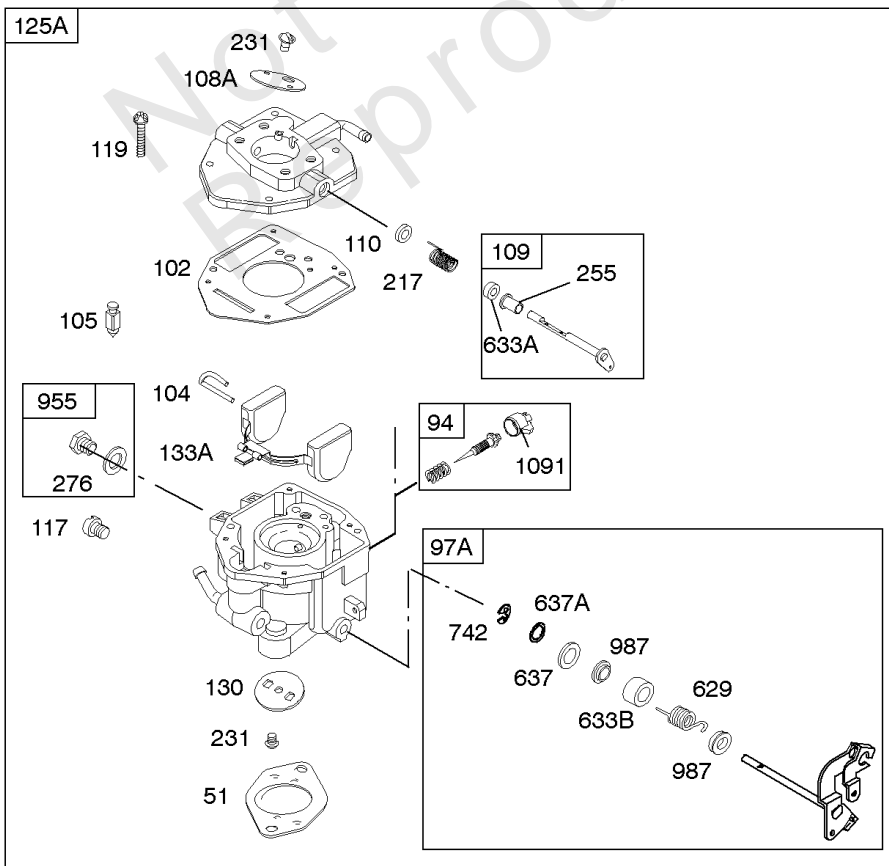

Carburetor

REF NO	PART NO	QTY	DESCRIPTION
11	691556		TUBE, Breather
11B	844921		TUBE, Breather -Used After Code Date 09121800
51	691694		GASKET, Intake
94	844987		KIT, Idle Mixture
95	690718		SCREW -(Throttle Valve)
97	809007		KIT, Throttle Shaft
98	808177		KIT, Idle Speed
102	692077		GASKET, Carburetor Body
104	690723		PIN, Float Hinge
105	797410		VALVE, Float Needle -(15.87 mm Long)
105A	846635		VALVE, Float Needle -(18.87 mm)
108A	844989		VALVE, Choke
109	808398		KIT, Choke Shaft
110	806861		WASHER -(Choke Shaft) (Plastic)
117	690881		JET, Main -(Standard) (Standard)
118	844990		JET, Main -(High Altitude) (5000 Feet)
118A	809442		JET, Main -(High Altitude) (9000 Feet and Above)
119	690720		SCREW -(Upper Carburetor Body to Lower Carburetor Body) (M4x18mm)
119	842761		SCREW -(Upper Carburetor Body to Lower Carburetor Body) (M4x16mm)
130	690726		VALVE, Throttle
133A	844546		FLOAT, Carburetor
163	692081		GASKET, Air Cleaner -(Air Cleaner)
187	791745		LINE, Fuel -(23) (Cut to Required Length)
187	791766		LINE, Fuel -(15 Inches Long)(Cut To Required Length)
187D	791744		LINE, Fuel -(Formed)(14 Inches Long)(Cut To Required Length)
217	806862		SPRING, Choke Return
231	690718		SCREW -(Choke Valve)
255	690721		BUSHING, Choke Shaft
276	690724		WASHER, Sealing
365	690711		SCREW -(Carburetor/Throttle Body) (M8x38mm)
365A	690866		SCREW -(Carburetor/Throttle Body) (M6 x 98mm)
445	394018S		FILTER, A/C Cartridge
467	691985		KNOB, Air Cleaner Cover -Used Before Code Date 10040100
467	846431		KNOB, Air Cleaner Cover -Used After Code Date 10033100
601	791850		CLAMP, Hose
601A	691038		CLAMP, Hose -(Black)
629	807004		SPRING, Throttle Return -(Throttle Return)