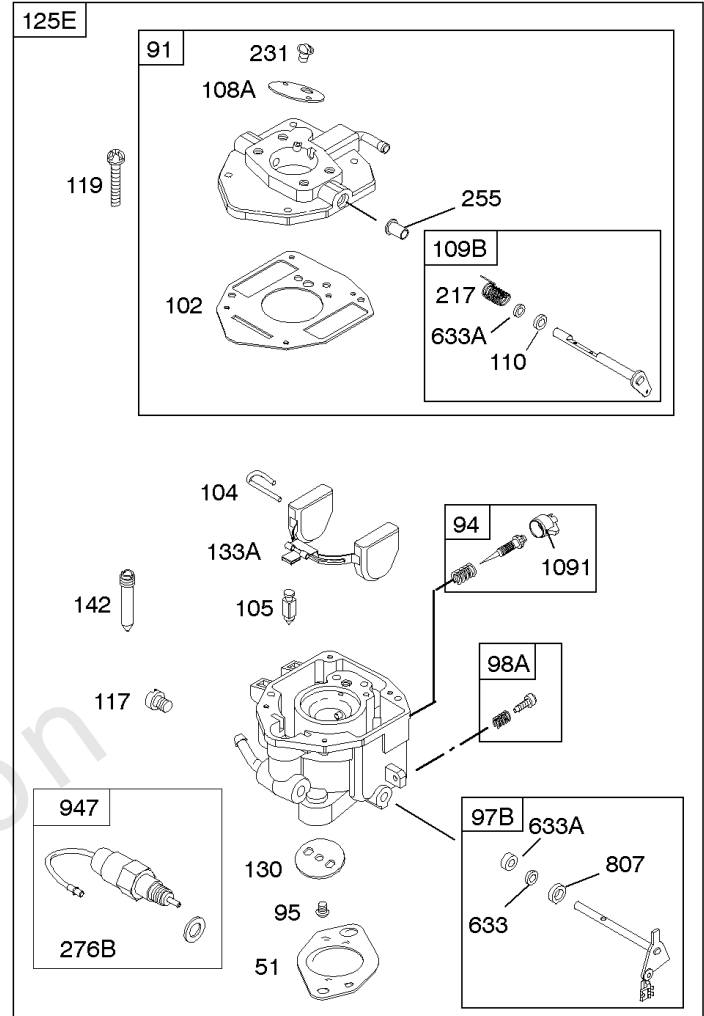

Carburetor

REF NO	PART NO	QTY	DESCRIPTION
947	692094		SOLENOID, Fuel
955	807723		PLUG, Carburetor
1091	691516		CAP, Limiter

Not For Reproduction

Carburetor

REF NO	PART NO	QTY	DESCRIPTION
51	691694		GASKET, Intake
91	809208		BODY, Upper Carburetor
94	844987		KIT, Idle Mixture
95	690718		SCREW -(Throttle Valve)
98	808177		KIT, Idle Speed
98A	808981		KIT, Idle Speed
102	692077		GASKET, Carburetor Body
104	690723		PIN, Float Hinge
105	797410		VALVE, Float Needle -(15.87 mm Long)
105A	846635		VALVE, Float Needle -(18.87 mm)
108A	844989		VALVE, Choke
109	808398		KIT, Choke Shaft
109B	809096		SHAFT, Choke
110	806861		WASHER -(Choke Shaft) (Plastic)
117	690881		JET, Main -(Standard) (Standard)
118	844990		JET, Main -(High Altitude) (5000 Feet)
118A	809442		JET, Main -(High Altitude) (9000 Feet and Above)
119	842761		SCREW -(Upper Carburetor Body to Lower Carburetor Body) (M4x16mm)
119	690720		SCREW -(Upper Carburetor Body to Lower Carburetor Body) (M4x18mm)
130	690726		VALVE, Throttle
133A	844546		FLOAT, Carburetor
142	690725		NOZZLE, Carburetor
187	791766		LINE, Fuel -(15 Inches Long)(Cut To Required Length)
187	791745		LINE, Fuel -(23) (Cut to Required Length)
187D	791744		LINE, Fuel -(Formed)(14 Inches Long)(Cut To Required Length)
217	806862		SPRING, Choke Return
231	690718		SCREW -(Choke Valve)
255	690721		BUSHING, Choke Shaft
276	690724		WASHER, Sealing
276B	806137		WASHER, Sealing -(Fuel Solenoid)
365	690711		SCREW -(Carburetor/Throttle Body) (M8x38mm)
365A	690866		SCREW -(Carburetor/Throttle Body) (M6 x 98mm)
601	791850		CLAMP, Hose
601A	691038		CLAMP, Hose -(Black)
629	807004		SPRING, Throttle Return -(Throttle Return)
633	806131		SEAL, Choke/Throttle Shaft -(Throttle Shaft)
633A	690722		SEAL, Choke/Throttle Shaft -(Choke Shaft)