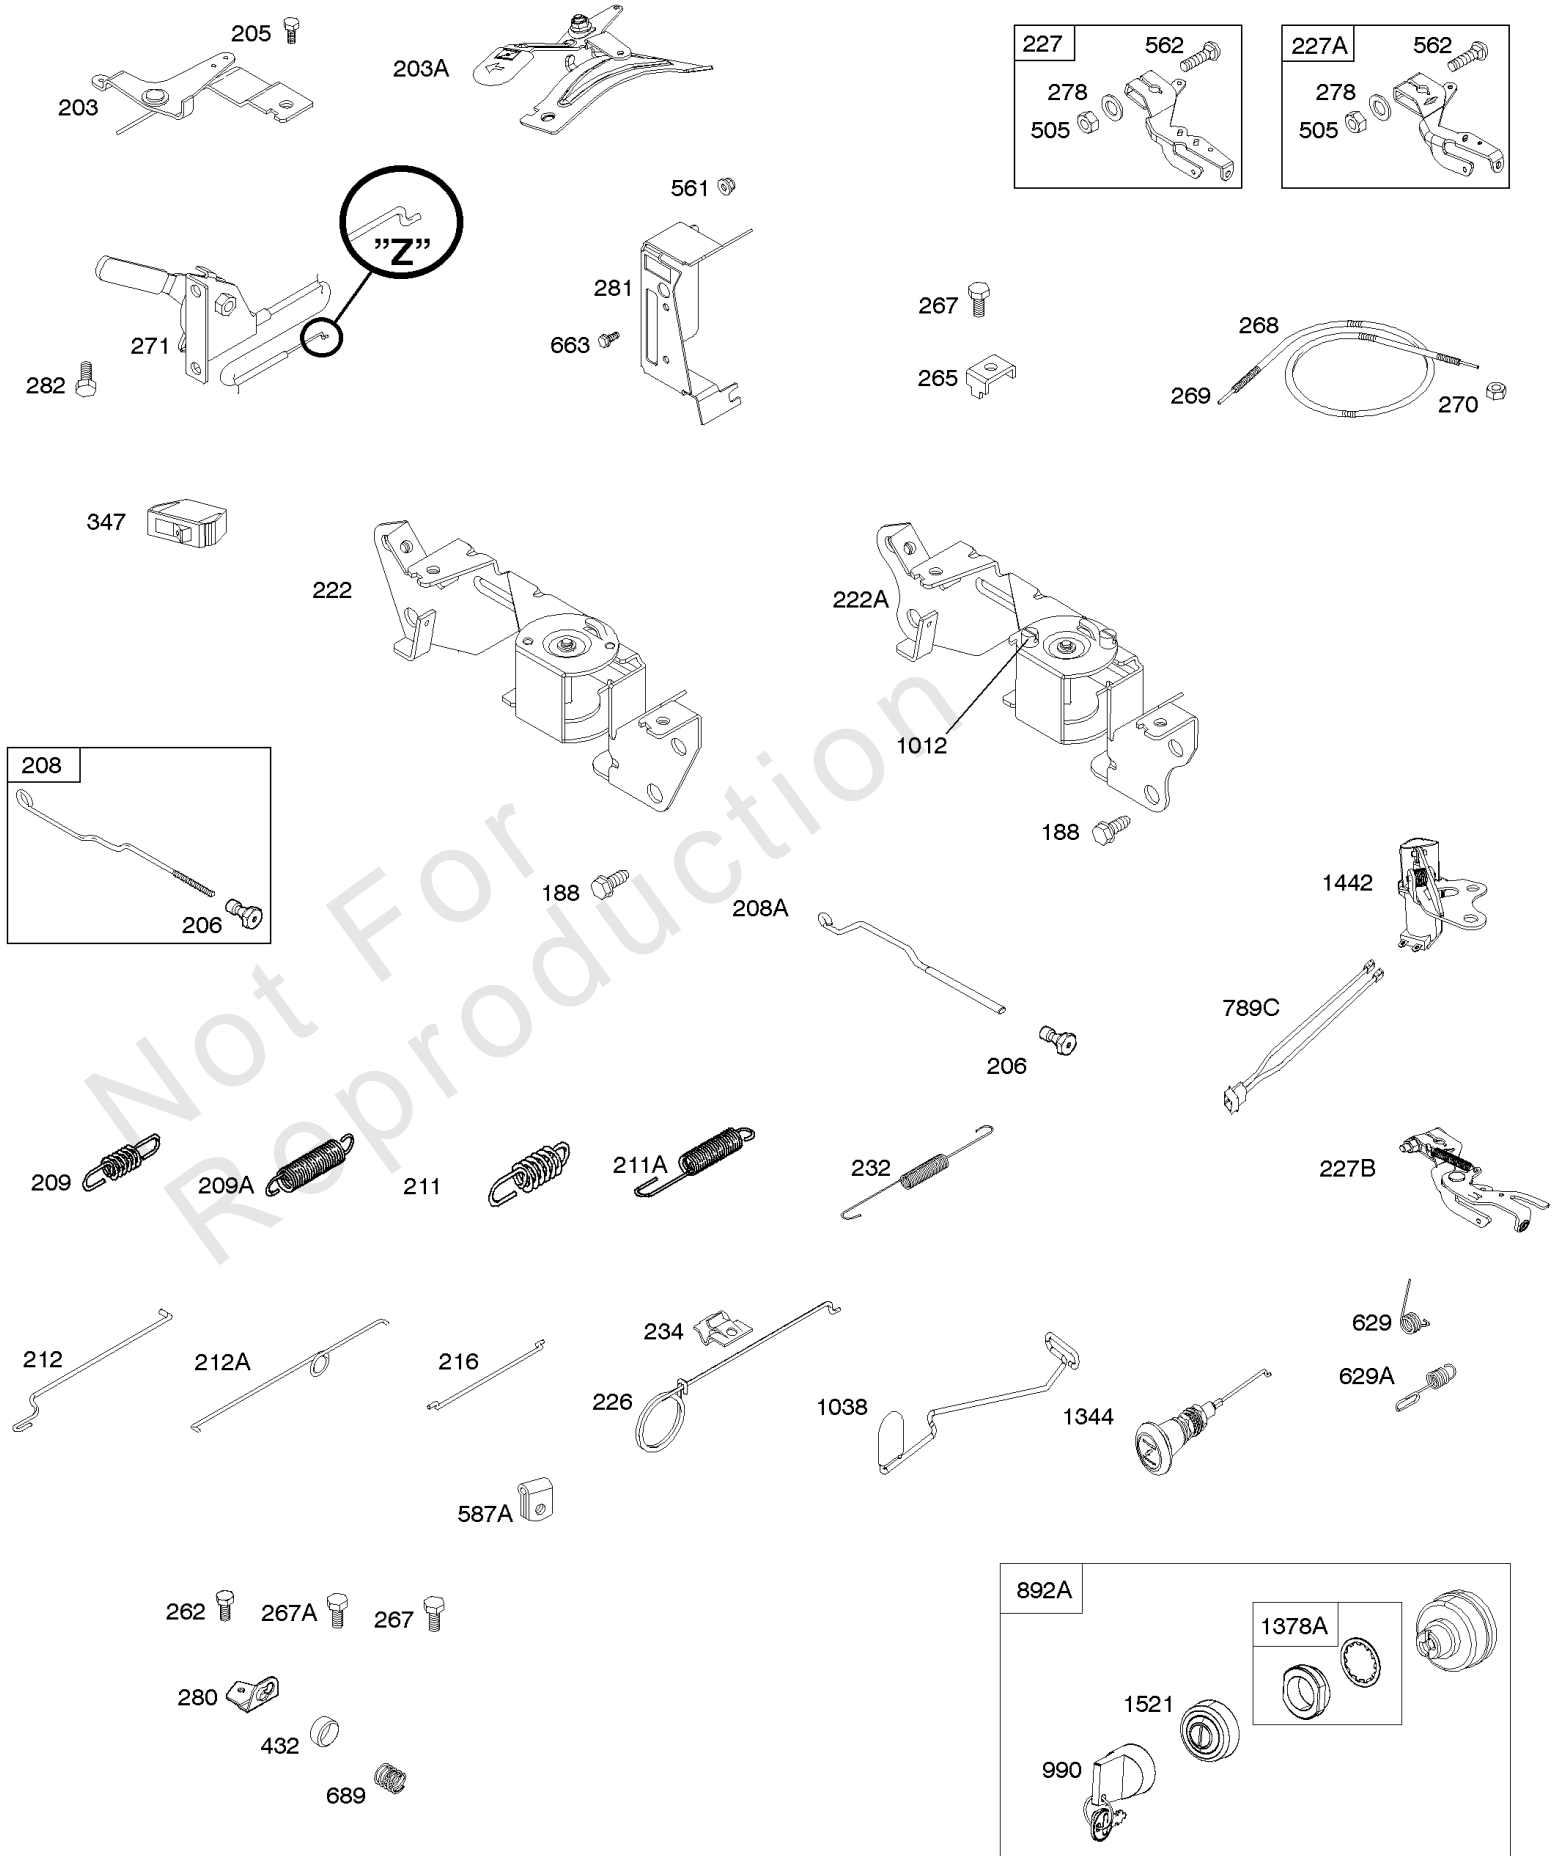

Not For Reproduction

Governor Spring, Controls

REF NO	PART NO	QTY	DESCRIPTION
188	692056		SCREW -(Control Bracket) (M8x14mm)
188	845964		SCREW -(Control Bracket) (M8x10mm)
203	690923		CRANK, Bell
205	692083		SCREW -(Bell Crank)
206	691244		NUT, Governor Adjusting
208	808453		ROD, Governor Control
209	692070		SPRING, Governor -(Red)
211	692069		SPRING, Governed Idle -(Red)
212	847015		LINK, Throttle
216	690705		LINK, Choke
222	845305		BRACKET, Control
226	692075		ROD, Choke
227	690236		LEVER, Governor Control
232	692073		SPRING, Governor Link
234	691723		CLIP, Control Rod
262	692083		SCREW -(Rod Bracket)
265	691024		CLAMP, Casing
267	841552		SCREW -(Casing Clamp) (M5x20mm)
267A	692083		SCREW -(Casing Clamp) (M5x20mm)
268	691025		CASING, Control Wire -(Cut To Required Length)
269	691026		WIRE, Control -(Cut To Required Length)
270	691027		NUT -(Control Wire Casing)
271	692541		LEVER, Control -(Cable Wire With Z Formed End)
278	842122		WASHER -(Governor Control Lever)
280	691526		BRACKET, Fixed Speed
281	690742		PANEL, Control
282	692083		SCREW -(Control Lever)
347	691995		SWITCH, Rocker
432	691509		CAP, Spring
505	690238		NUT -(Governor Lever)
561	690713		NUT -(Control Lever)
562	690239		BOLT -(Governor Control Lever)
587A	807116		CLAMP, Cable
629	807004		SPRING, Throttle Return -(Throttle Return)
663	692083		SCREW -(Control Panel)
689	691272		SPRING, Friction
990	691959		SET, Key
1012	690592		RETAINER, Link