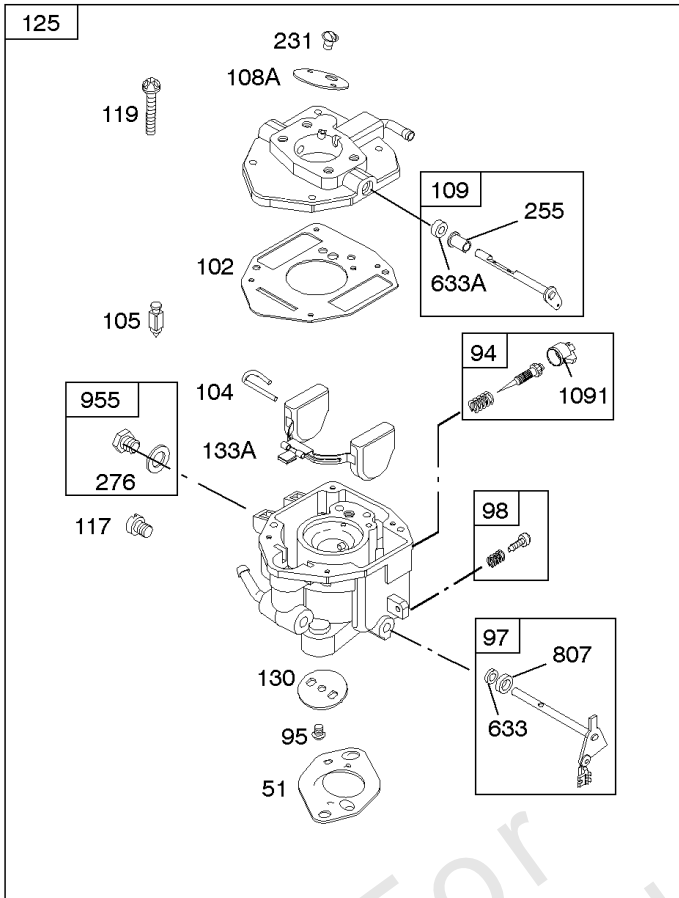

Carburetor

REF NO	PART NO	QTY	DESCRIPTION
11	691556		TUBE, Breather
11B	844921		TUBE, Breather -Used After Code Date 09121800
51	691694		GASKET, Intake
94	844987		KIT, Idle Mixture
95	690718		SCREW -(Throttle Valve)
97	809007		KIT, Throttle Shaft
98	808177		KIT, Idle Speed
102	692077		GASKET, Carburetor Body
104	690723		PIN, Float Hinge
105	797410		VALVE, Float Needle -(15.87 mm Long)
105A	846635		VALVE, Float Needle -(18.87 mm)
108A	844989		VALVE, Choke
109	808398		KIT, Choke Shaft
110	806861		WASHER -(Choke Shaft) (Plastic)
117	690881		JET, Main -(Standard) (Standard)
118	844990		JET, Main -(High Altitude) (5000 Feet)
118A	809442		JET, Main -(High Altitude) (9000 Feet and Above)
119	690720		SCREW -(Upper Carburetor Body to Lower Carburetor Body) (M4x18mm)
119	842761		SCREW -(Upper Carburetor Body to Lower Carburetor Body) (M4x16mm)
130	690726		VALVE, Throttle
133A	844546		FLOAT, Carburetor
163	692081		GASKET, Air Cleaner -(Air Cleaner)
187	791745		LINE, Fuel -(23) (Cut to Required Length)
187	791766		LINE, Fuel -(15 Inches Long)(Cut To Required Length)
187D	791744		LINE, Fuel -(Formed)(14 Inches Long)(Cut To Required Length)
217	806862		SPRING, Choke Return
231	690718		SCREW -(Choke Valve)
255	690721		BUSHING, Choke Shaft
276	690724		WASHER, Sealing
365	690711		SCREW -(Carburetor/Throttle Body) (M8x38mm)
365A	690866		SCREW -(Carburetor/Throttle Body) (M6 x 98mm)
445	394018S		FILTER, A/C Cartridge
467	691985		KNOB, Air Cleaner Cover -Used Before Code Date 10040100
467	846431		KNOB, Air Cleaner Cover -Used After Code Date 10033100
601	791850		CLAMP, Hose
601A	691038		CLAMP, Hose -(Black)
629	807004		SPRING, Throttle Return -(Throttle Return)