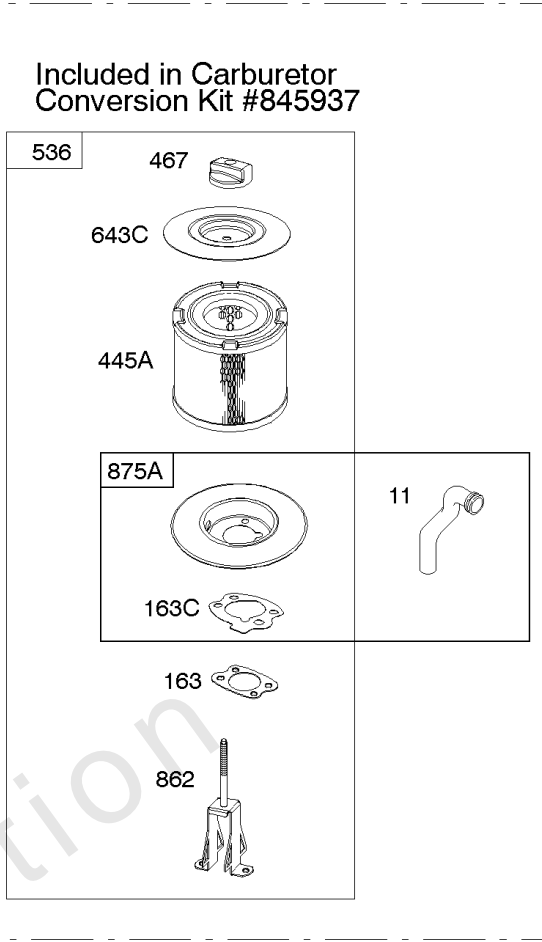

Carburetor

REF NO	PART NO	QTY	DESCRIPTION
11	691556		TUBE, Breather
51	691694		GASKET, Intake
91	809208		BODY, Upper Carburetor
94	844987		KIT, Idle Mixture
95	690718		SCREW -(Throttle Valve)
97	809007		KIT, Throttle Shaft
98	808177		KIT, Idle Speed
102	692077		GASKET, Carburetor Body
104	690723		PIN, Float Hinge
105	797410		VALVE, Float Needle -(15.87 mm Long)
105A	846635		VALVE, Float Needle -(18.87 mm)
108A	844989		VALVE, Choke
109	808398		KIT, Choke Shaft
109B	809096		SHAFT, Choke
110	806861		WASHER -(Choke Shaft) (Plastic)
117	690881		JET, Main -(Standard) (Standard)
118	844990		JET, Main -(High Altitude) (5000 Feet)
118A	809442		JET, Main -(High Altitude) (9000 Feet and Above)
119	690720		SCREW -(Upper Carburetor Body to Lower Carburetor Body) (M4x18mm)
119	842761		SCREW -(Upper Carburetor Body to Lower Carburetor Body) (M4x16mm)
125B	844991		CARBURETOR -Used After Code Date 09123100
130	690726		VALVE, Throttle
133A	844546		FLOAT, Carburetor
142	690725		NOZZLE, Carburetor
163	692081		GASKET, Air Cleaner -(Air Cleaner)
187	791766		LINE, Fuel -(15 Inches Long)(Cut To Required Length)
187	791745		LINE, Fuel -(23) (Cut to Required Length)
187D	791744		LINE, Fuel -(Formed)(14 Inches Long)(Cut To Required Length)
217	806862		SPRING, Choke Return
231	690718		SCREW -(Choke Valve)
255	690721		BUSHING, Choke Shaft
276B	806137		WASHER, Sealing -(Fuel Solenoid)
365	690711		SCREW -(Carburetor/Throttle Body) (M8x38mm)
365A	690866		SCREW -(Carburetor/Throttle Body) (M6 x 98mm)
445A	393957S		FILTER, A/C Cartridge
467	846431		KNOB, Air Cleaner Cover -Used After Code Date 10033100
467	691985		KNOB, Air Cleaner Cover -Used Before Code Date 10040100