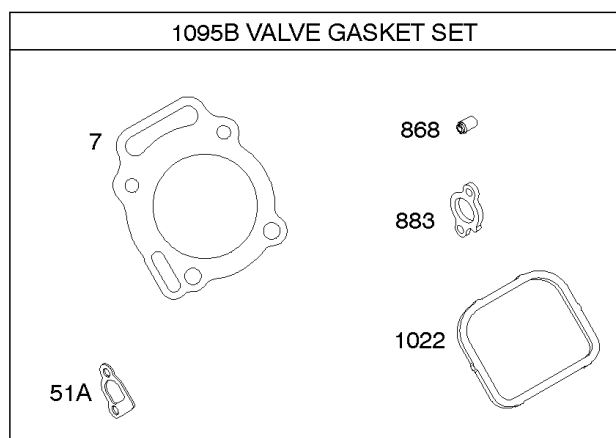

Carburetor

REF NO	PART NO	QTY	DESCRIPTION
536	845198		CLEANER, Air
601	791850		CLAMP, Hose
601A	691038		CLAMP, Hose -(Black)
633	806131		SEAL, Choke/Throttle Shaft -(Throttle Shaft)
633A	690722		SEAL, Choke/Throttle Shaft -(Choke Shaft)
807	805557		SPACER -(Throttle)
833A	691593		SCREW -(Air Cleaner Mounting Strap/Stud)
947	692094		SOLENOID, Fuel
1091	691516		CAP, Limiter

Not For Reproduction