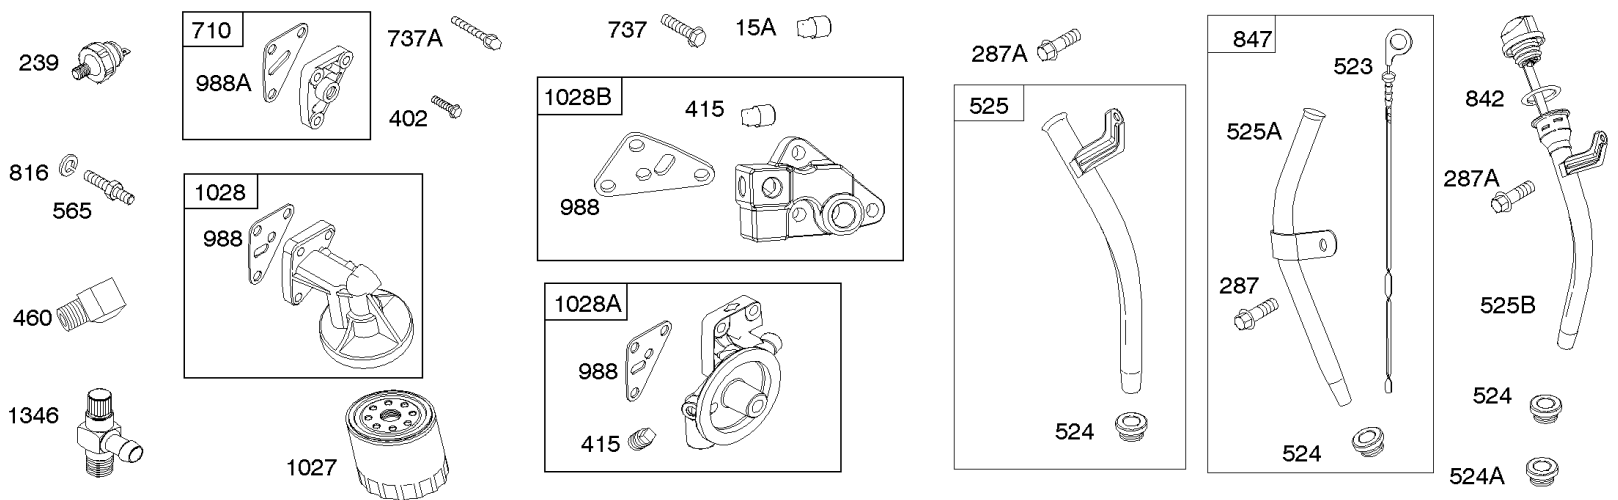

Carburetor Overhaul Kit, Engine & Valve Set

REF NO	PART NO	QTY	DESCRIPTION
3	805101S		SEAL, Oil -(Magneto Side)
7	806085S		GASKET, Cylinder Head
9	844986		GASKET, Breather
12	846487		GASKET, Crankcase
20	805049S		SEAL, Oil -(PTO Side)
51	691694		GASKET, Intake
51A	692035		GASKET, Intake
94	844987		KIT, Idle Mixture
102	692077		GASKET, Carburetor Body
104	690723		PIN, Float Hinge
105	797410		VALVE, Float Needle -(15.87 mm Long)
105A	846635		VALVE, Float Needle -(18.87 mm)
117	690881		JET, Main -(Standard) (Standard)
121	809021		KIT, Carburetor Overhaul
142	690725		NOZZLE, Carburetor
163	692081		GASKET, Air Cleaner -(Air Cleaner)
255	690721		BUSHING, Choke Shaft
273	690681		SEAL, O-Ring -(Oil Pump)
276	690724		WASHER, Sealing
276A	807085		WASHER, Sealing -(Rocker Cover)
358	808704		GASKET SET, Engine
439	692154		O-RING, Oil Gallery -(Crankcase Cover/Sump or Cylinder Assembly)
468	690690		SEAL, O-Ring -(Oil Pump Screen)
633	806131		SEAL, Choke/Throttle Shaft -(Throttle Shaft)
633A	690722		SEAL, Choke/Throttle Shaft -(Choke Shaft)
691	842826		SEAL, Governor Shaft
807	805557		SPACER -(Throttle)
868	691963		SEAL, Valve
883	691613		GASKET, Exhaust
988	692063		GASKET, Oil Adapter
1022	806039S		GASKET, Rocker Cover
1091	691516		CAP, Limiter
1095B	842723		GASKET SET, Valve