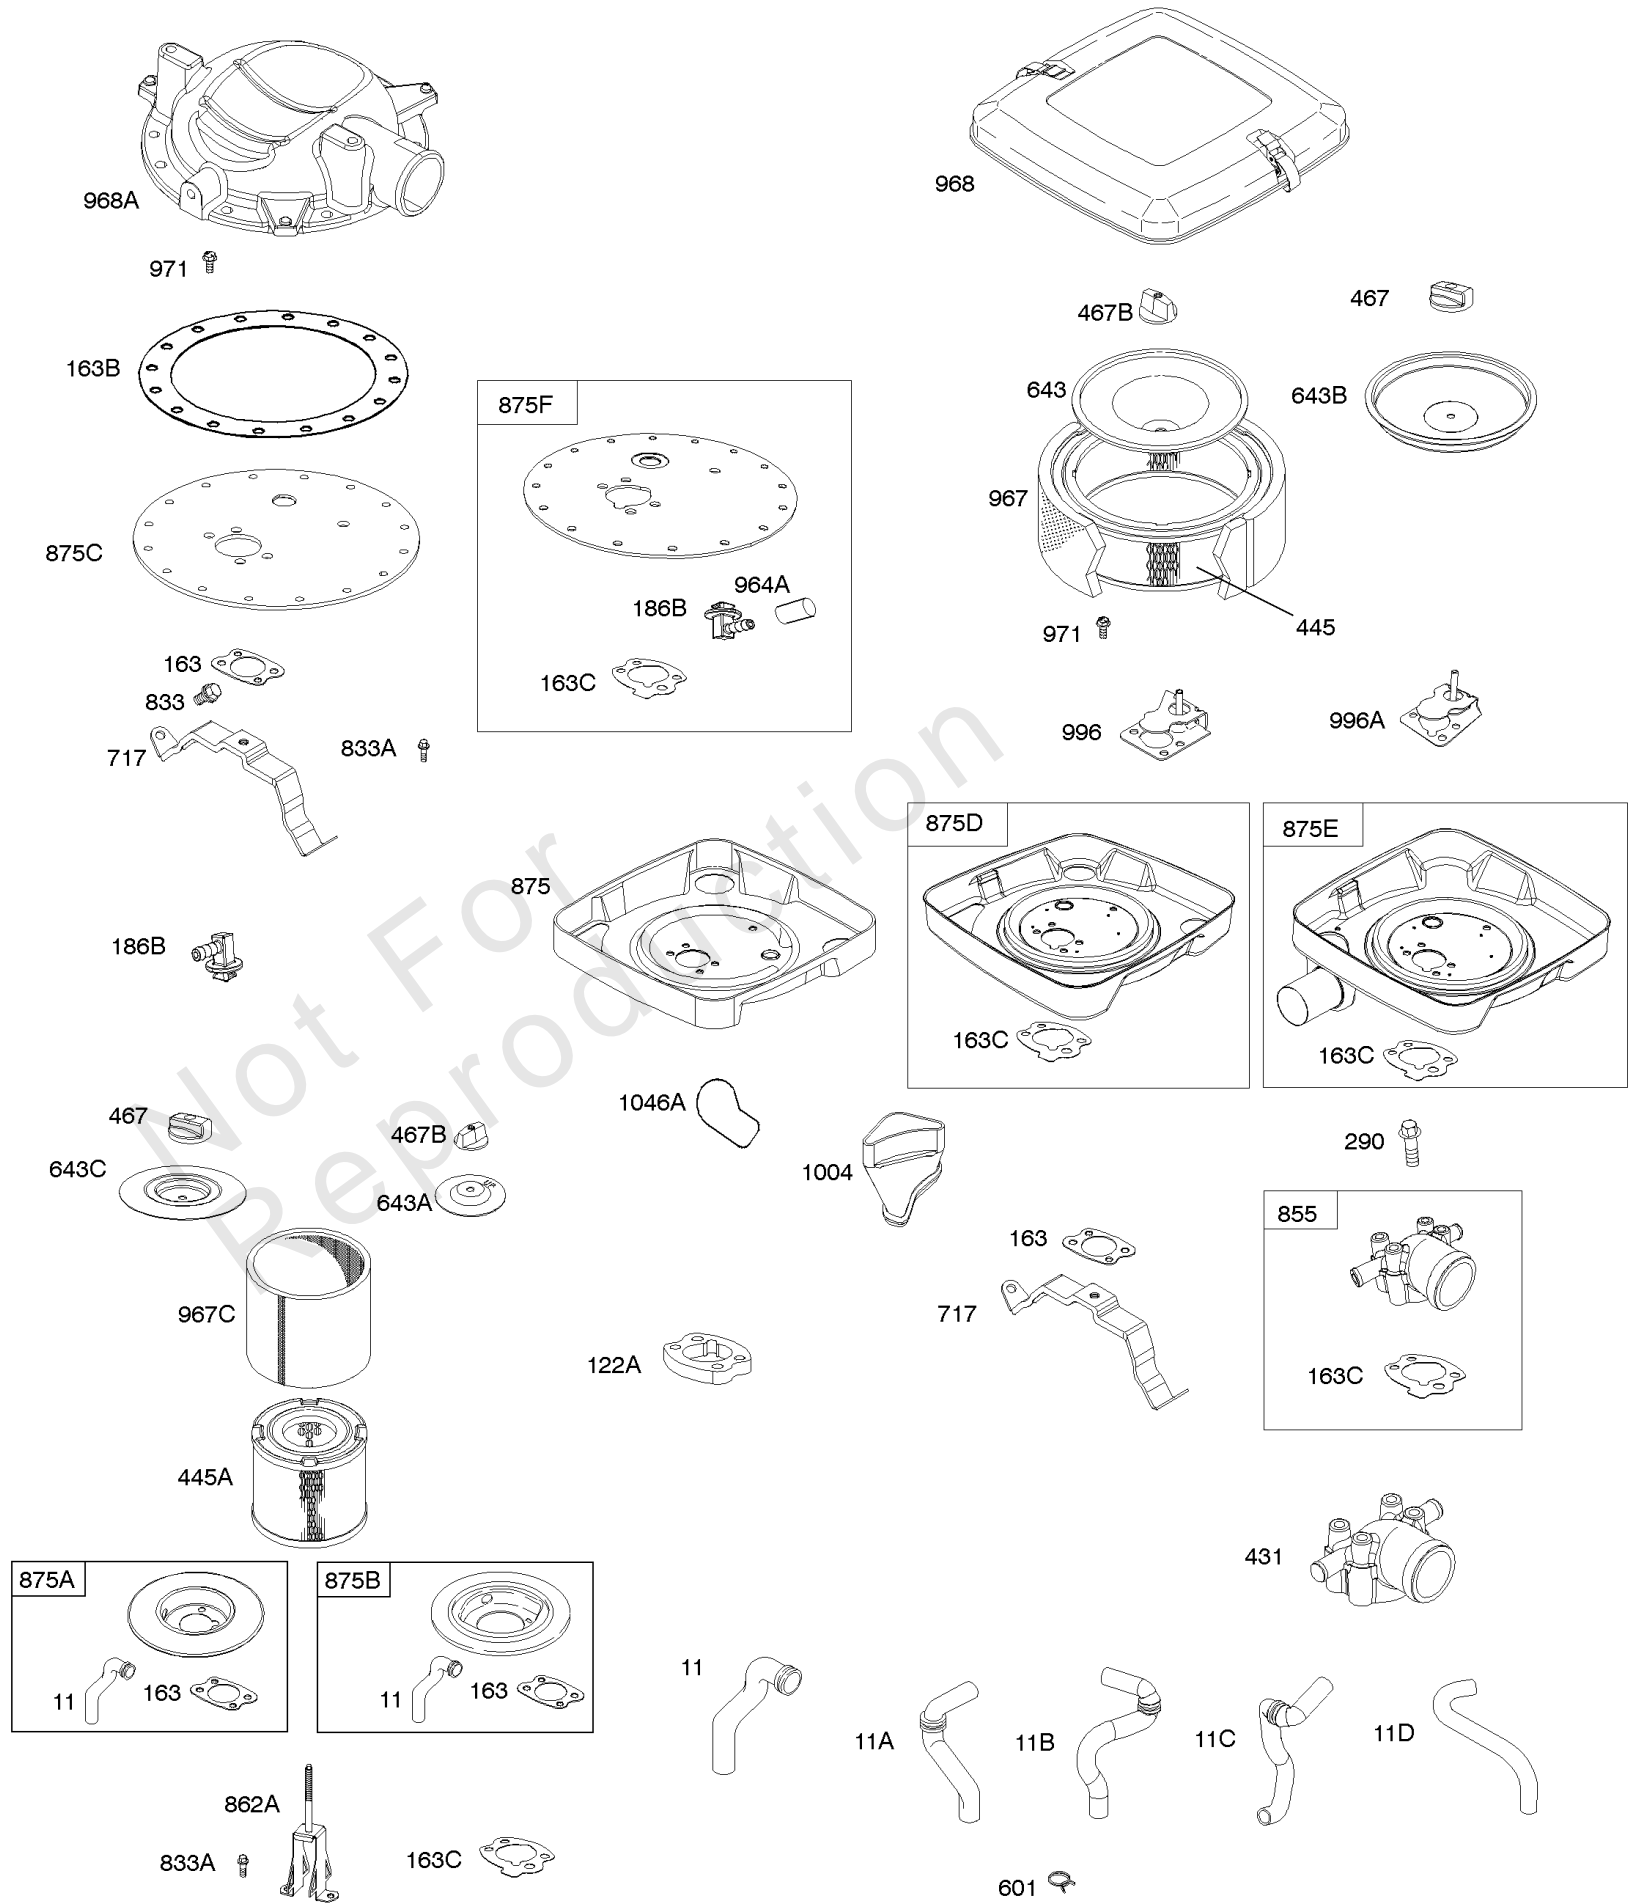

Parts Manual

Mfg. No: 305447-3079-G1

Model Components	Page
Air Cleaners.....	4
Alternator, Regulator, Wire Assemblies.....	6
Blower Housing, Rewind Starter.....	8
Camshaft, Crankshaft, Cylinder, Piston/Rings/Connecting Rod.....	10
Carburetor.....	26
Carburetor Overhaul Kit, Engine & Valve Set.....	30
Crankcase Cover, Lubrication, Oil Filter Adapter.....	32
Cylinder Head, Valve Covers.....	36
Electric Starter.....	38
Electronic Governor.....	40
Exhaust Systems.....	42
Flywheel, Rotating Screens.....	44
Fuel Supply.....	46
Governor Spring, Controls.....	50
Intake Manifold.....	54
Replacement Engine - US & Canada.....	56
Shrouds, Air Guides.....	57

Not For
Reproduction

Air Cleaners

REF NO	PART NO	QTY	DESCRIPTION
11	691556		TUBE, Breather
11A	806083S		TUBE, Breather -Used Before Code Date 09121700
11B	844921		TUBE, Breather -Used After Code Date 09121800
122A	846960		SPACER, Carburetor
163	692081		GASKET, Air Cleaner -(Air Cleaner)
163B	841823		GASKET, Air Cleaner -(Air Cleaner)
445	394018S		FILTER, A/C Cartridge
445A	393957S		FILTER, A/C Cartridge
467	691985		KNOB, Air Cleaner Cover -Used Before Code Date 10040100
467	846431		KNOB, Air Cleaner Cover -Used After Code Date 10033100
467B	691668		KNOB, Air Cleaner Cover
601	791850		CLAMP, Hose
643	692079		RETAINER, Air Filter
643A	690447		RETAINER, Air Filter
717	692153		BRACKET, Air Cleaner
833	807084		SCREW -(Air Cleaner Mounting Strap/Stud)
833A	691593		SCREW -(Air Cleaner Mounting Strap/Stud)
862A	691565		STRAP/STUD, Air Cleaner Mounting -(Replacement, Order Reference 536)
875B	808414		BASE, Air Cleaner
875C	841824		BASE, Air Cleaner
967	272490S		FILTER, Pre Cleaner
967C	271794S		FILTER, Pre Cleaner
968	699959		COVER, Air Cleaner
971	807084		SCREW -(Air Cleaner Base to Carburetor/Throttle Body)
996	691577		SHIELD, Carburetor
1004	841656		DUCT, Air
1046A	843068		PLUG, Blower Housing