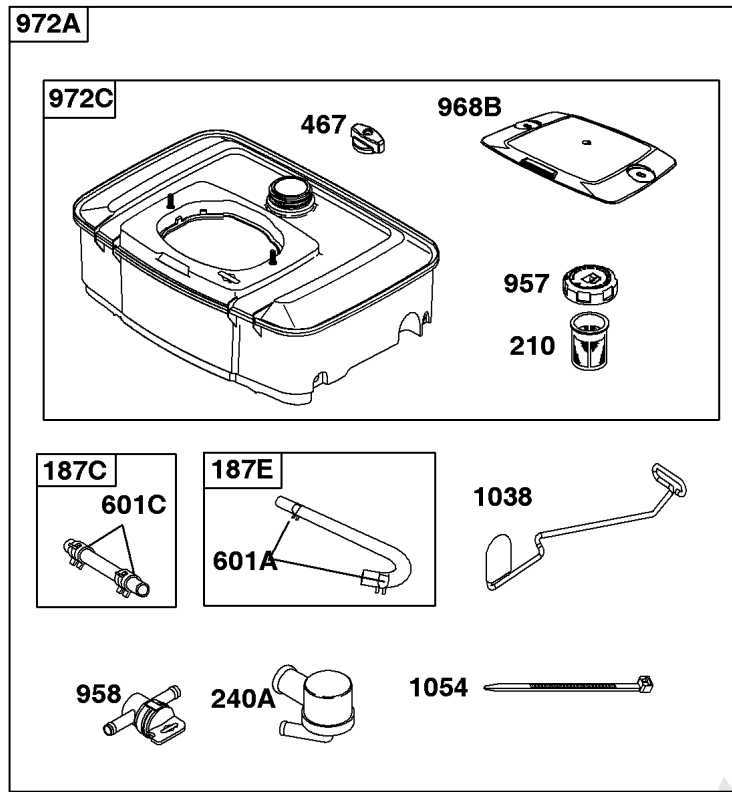

Included in Fuel Tank Service #845137

Included in Fuel Tank Service #845138

Fuel Supply

REF NO	PART NO	QTY	DESCRIPTION
182E	841601		BRACKET, Fuel Tank
182F	691520		BRACKET, Fuel Tank
182H	691524		BRACKET, Fuel Tank
182J	691525		BRACKET, Fuel Tank
182G	841600		BRACKET, Fuel Tank
187	791745		LINE, Fuel -(23) (Cut to Required Length)
187	791766		LINE, Fuel -(15 Inches Long)(Cut To Required Length)
187B	846567		LINE, Fuel -(Formed)(Cut To Required Length)
187C	692106		LINE, Fuel
187J	692107		LINE, Fuel -(Formed Hose)
187D	791744		LINE, Fuel -(Formed)(14 Inches Long)(Cut To Required Length)
187G	844557		LINE, Fuel
190	692056		SCREW -(Fuel Tank) (M8x14mm)
190A	692199		SCREW -(Fuel Tank)
240A	808116S		FILTER, Fuel
240B	84001895		FILTER, Fuel
385	807084		SCREW -(Fuel Pump) (M6x14mm)
387	808656		PUMP, Fuel
467	846431		KNOB, Air Cleaner Cover -Used After Code Date 10033100
467	691985		KNOB, Air Cleaner Cover -Used Before Code Date 10040100
527	690423		CLAMP, Tube
529A	691527		GROMMET
601	791850		CLAMP, Hose
601A	691038		CLAMP, Hose -(Black)
601C	691522		CLAMP, Hose -(Black)
628	806660		SCREW -(Fuel Pump Bracket) (M8x18mm)
628A	692062		SCREW -(Fuel Pump Bracket)
674	692062		SCREW -(Fuel Tank Bracket) (M8x18mm)
674A	692056		SCREW -(Fuel Tank Bracket)
725	691498		SHIELD, Heat
788	691559		BRACKET, Fuel Pump
918	791880		LINE, Fuel
957	795027		CAP, Fuel Tank
957	846987		CAP, Fuel Tank
957D	847578		CAP, Fuel Tank -(Tethered Cap)
958	698183		VALVE, Fuel Shut Off
958A	692008		VALVE, Fuel Shut Off -(Used on models with Fuel Shut-off Rods ref #1038)
972A	845137		TANK, Fuel