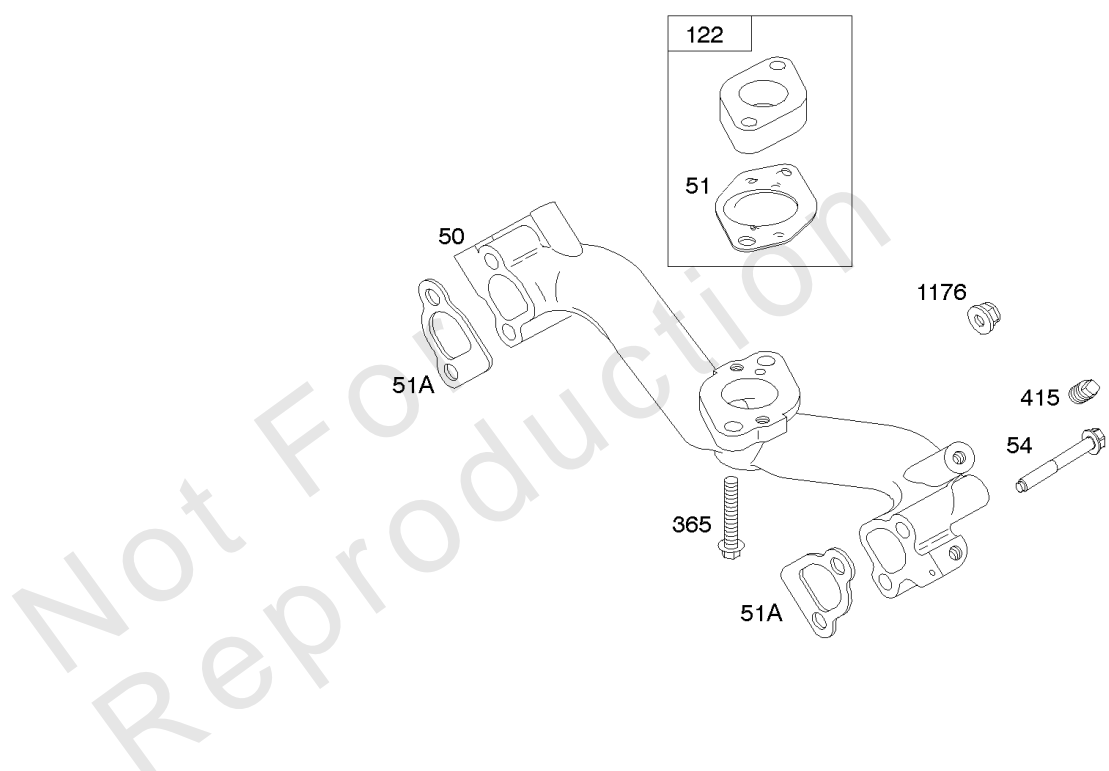

Intake Manifold

REF NO	PART NO	QTY	DESCRIPTION
50A	844034		MANIFOLD, Intake
51	691694		GASKET, Intake
51A	692035		GASKET, Intake
54	846604		SCREW -(Intake Manifold) (TEMP/MAP Sensor) (Intake Manifold)
122	690691		SPACER, Carburetor
365	690711		SCREW -(Carburetor/Throttle Body) (M8x38mm)
415	794903		PLUG -(1/8"-27 NPTF - EXTERNAL SQ)
480	806660		SCREW -(Tube Clamp) (M8x18mm)
601E	593879		CLAMP, Hose
1176	842067		NUT -(Exhaust Manifold)
1425	844712		HOSE, Purge Line
1431	844035		WASHER -(Tube Clamp)

Not For Reproduction