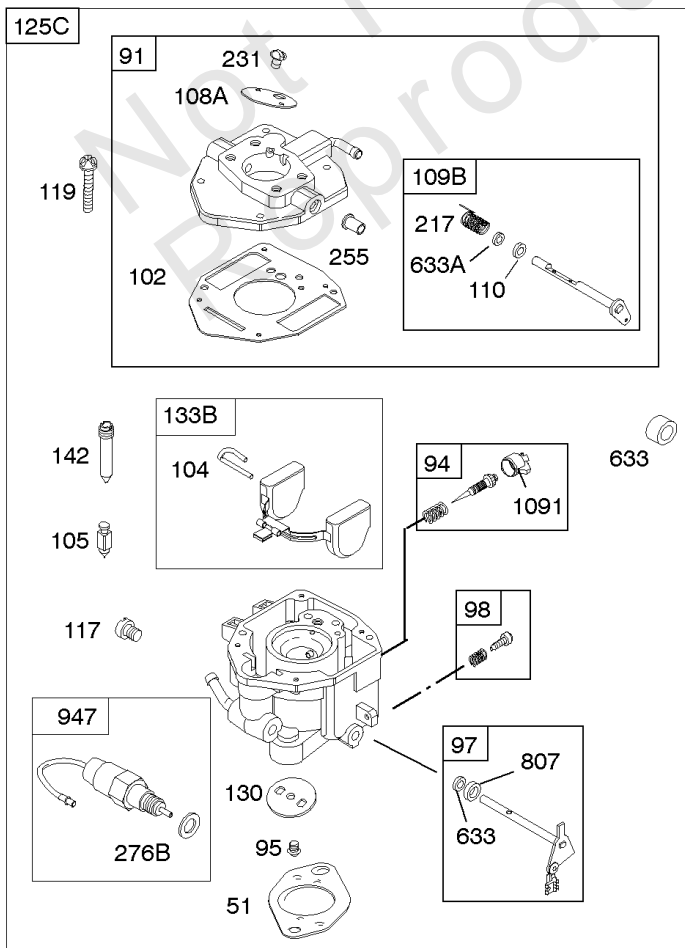

Carburetor

REF NO	PART NO	QTY	DESCRIPTION
11	691556		TUBE, Breather
51	691694		GASKET, Intake
91	809208		BODY, Upper Carburetor
94	844987		KIT, Idle Mixture
95	690718		SCREW -(Throttle Valve)
97	809007		KIT, Throttle Shaft
98	808177		KIT, Idle Speed
102	692077		GASKET, Carburetor Body
104	690723		PIN, Float Hinge
105	797410		VALVE, Float Needle -(15.87 mm Long)
105A	846635		VALVE, Float Needle -(18.87 mm)
108A	844989		VALVE, Choke
109	808398		KIT, Choke Shaft
109B	809096		SHAFT, Choke
110	806861		WASHER -(Choke Shaft) (Plastic)
117	690881		JET, Main -(Standard) (Standard)
118	844990		JET, Main -(High Altitude) (5000 Feet)
118A	809442		JET, Main -(High Altitude) (9000 Feet and Above)
119	690720		SCREW -(Upper Carburetor Body to Lower Carburetor Body) (M4x18mm)
119	842761		SCREW -(Upper Carburetor Body to Lower Carburetor Body) (M4x16mm)
125B	844991		CARBURETOR -Used After Code Date 09123100
130	690726		VALVE, Throttle
133A	844546		FLOAT, Carburetor
142	690725		NOZZLE, Carburetor
163	692081		GASKET, Air Cleaner -(Air Cleaner)
187	791766		LINE, Fuel -(15 Inches Long)(Cut To Required Length)
187	791745		LINE, Fuel -(23) (Cut to Required Length)
187D	791744		LINE, Fuel -(Formed)(14 Inches Long)(Cut To Required Length)
217	806862		SPRING, Choke Return
231	690718		SCREW -(Choke Valve)
255	690721		BUSHING, Choke Shaft
276B	806137		WASHER, Sealing -(Fuel Solenoid)
365	690711		SCREW -(Carburetor/Throttle Body) (M8x38mm)
365A	690866		SCREW -(Carburetor/Throttle Body) (M6 x 98mm)
445A	393957S		FILTER, A/C Cartridge
467	846431		KNOB, Air Cleaner Cover -Used After Code Date 10033100
467	691985		KNOB, Air Cleaner Cover -Used Before Code Date 10040100