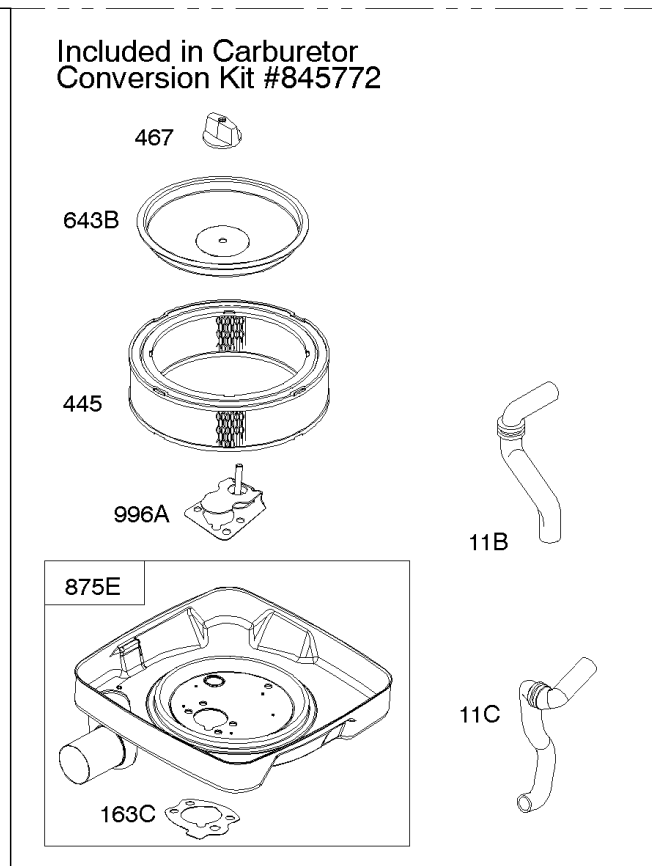

Carburetor

REF NO	PART NO	QTY	DESCRIPTION
11	691556		TUBE, Breather
11B	844921		TUBE, Breather -Used After Code Date 09121800
51	691694		GASKET, Intake
94	844987		KIT, Idle Mixture
95	690718		SCREW -(Throttle Valve)
97	809007		KIT, Throttle Shaft
98	808177		KIT, Idle Speed
102	692077		GASKET, Carburetor Body
104	690723		PIN, Float Hinge
105	797410		VALVE, Float Needle -(15.87 mm Long)
105A	846635		VALVE, Float Needle -(18.87 mm)
108A	844989		VALVE, Choke
109	808398		KIT, Choke Shaft
110	806861		WASHER -(Choke Shaft) (Plastic)
117	690881		JET, Main -(Standard) (Standard)
118	844990		JET, Main -(High Altitude) (5000 Feet)
118A	809442		JET, Main -(High Altitude) (9000 Feet and Above)
119	690720		SCREW -(Upper Carburetor Body to Lower Carburetor Body) (M4x18mm)
119	842761		SCREW -(Upper Carburetor Body to Lower Carburetor Body) (M4x16mm)
130	690726		VALVE, Throttle
133A	844546		FLOAT, Carburetor
163	692081		GASKET, Air Cleaner -(Air Cleaner)
187	791745		LINE, Fuel -(23) (Cut to Required Length)
187	791766		LINE, Fuel -(15 Inches Long)(Cut To Required Length)
187D	791744		LINE, Fuel -(Formed)(14 Inches Long)(Cut To Required Length)
217	806862		SPRING, Choke Return
231	690718		SCREW -(Choke Valve)
255	690721		BUSHING, Choke Shaft
276	690724		WASHER, Sealing
365	690711		SCREW -(Carburetor/Throttle Body) (M8x38mm)
365A	690866		SCREW -(Carburetor/Throttle Body) (M6 x 98mm)
445	394018S		FILTER, A/C Cartridge
467	691985		KNOB, Air Cleaner Cover -Used Before Code Date 10040100
467	846431		KNOB, Air Cleaner Cover -Used After Code Date 10033100
601	791850		CLAMP, Hose
601A	691038		CLAMP, Hose -(Black)
629	807004		SPRING, Throttle Return -(Throttle Return)