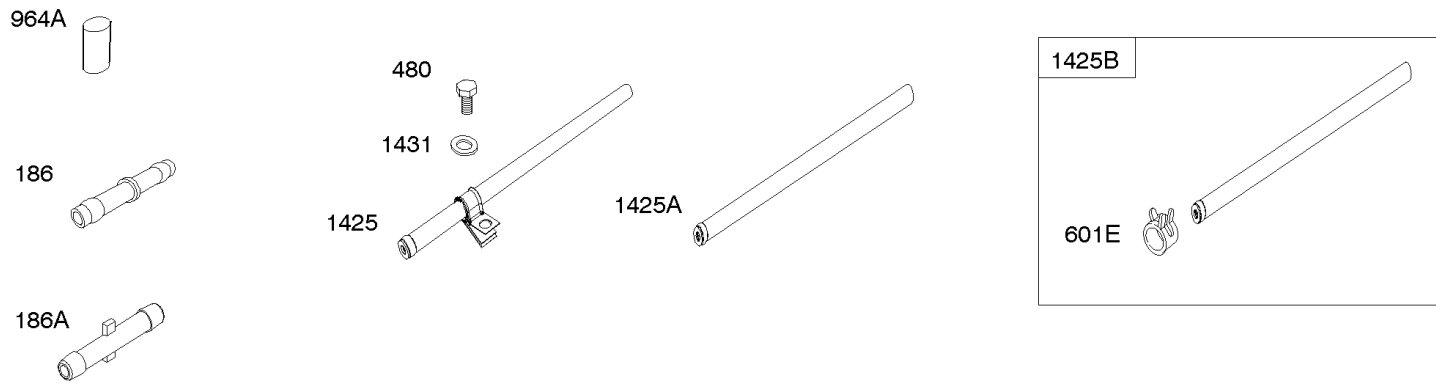

Intake Manifold

REF NO	PART NO	QTY	DESCRIPTION
50A	844034		MANIFOLD, Intake
51	691694		GASKET, Intake
51A	692035		GASKET, Intake
54	846604		SCREW -(Intake Manifold) (TEMP/MAP Sensor) (Intake Manifold)
122	690691		SPACER, Carburetor
365	690711		SCREW -(Carburetor/Throttle Body) (M8x38mm)
415	794903		PLUG -(1/8"-27 NPTF - EXTERNAL SQ)
480	806660		SCREW -(Tube Clamp) (M8x18mm)
601E	593879		CLAMP, Hose
1176	842067		NUT -(Exhaust Manifold)
1425	844712		HOSE, Purge Line
1431	844035		WASHER -(Tube Clamp)

Not For Reproduction