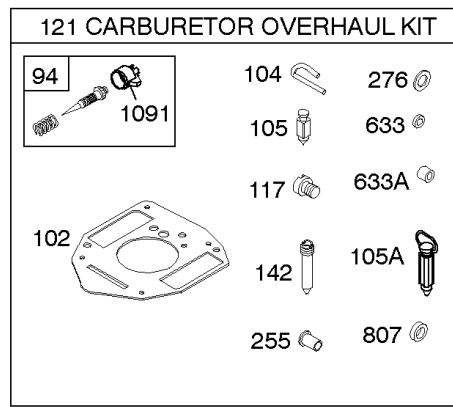

Carburetor

REF NO	PART NO	QTY	DESCRIPTION
536	845198		CLEANER, Air
601	791850		CLAMP, Hose
601A	691038		CLAMP, Hose -(Black)
633	806131		SEAL, Choke/Throttle Shaft -(Throttle Shaft)
633A	690722		SEAL, Choke/Throttle Shaft -(Choke Shaft)
807	805557		SPACER -(Throttle)
833A	691593		SCREW -(Air Cleaner Mounting Strap/Stud)
947	692094		SOLENOID, Fuel
1091	691516		CAP, Limiter

Not For Reproduction