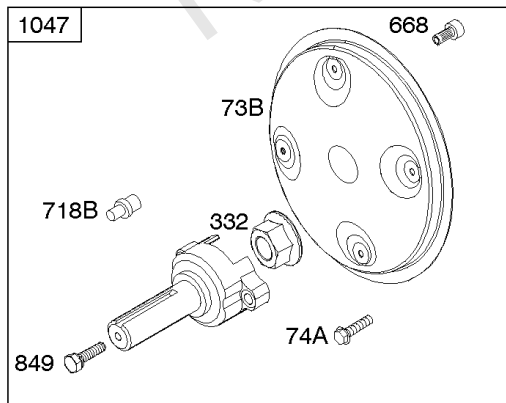

Flywheel, Rotating Screens

REF NO	PART NO	QTY	DESCRIPTION
23	841825		FLYWHEEL
65	690341		SCREW -(Rewind Starter) (Rewind Starter)
73	841662		SCREEN, Rotating
73A	841440		SCREEN, Rotating
73C	494439		SCREEN, Rotating
74	841441		SCREW -(Rotating Screen) (M5x14mm)
74A	691647		SCREW -(Rotating Screen)
332	690887		NUT -(Flywheel)
363	19203		PULLER, Flywheel
455	841794		CUP, Flywheel
668	691500		SPACER -(Rotating Screen)
668A	691215		SPACER -(Rotating Screen)
718A	690740		PIN, Locating -(28MM)
718B	841581		PIN, Locating -(32MM)
849	691088		SCREW -(Stub Shaft)
1047	841580		SHAFT, Stub