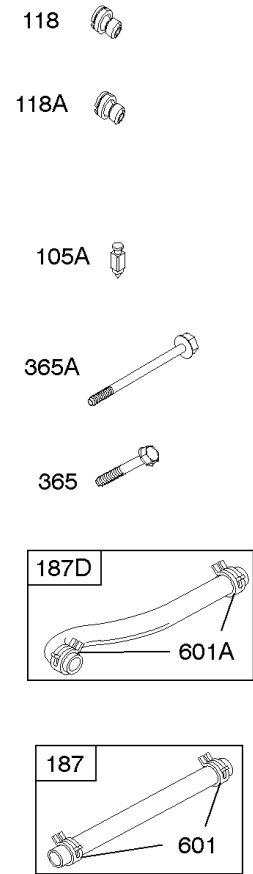

Carburetor

REF NO	PART NO	QTY	DESCRIPTION
633	806131		SEAL, Choke/Throttle Shaft -(Throttle Shaft)
633A	690722		SEAL, Choke/Throttle Shaft -(Choke Shaft)
637	806999		WASHER -(Throttle Shaft)
637A	807000		WASHER -(Throttle Shaft)
742	807001		RETAINER, E Ring
807	805557		SPACER -(Throttle)
955	807723		PLUG, Carburetor
987	807002		SEAL, Choke/Throttle Shaft
1091	691516		CAP, Limiter

Not For Reproduction