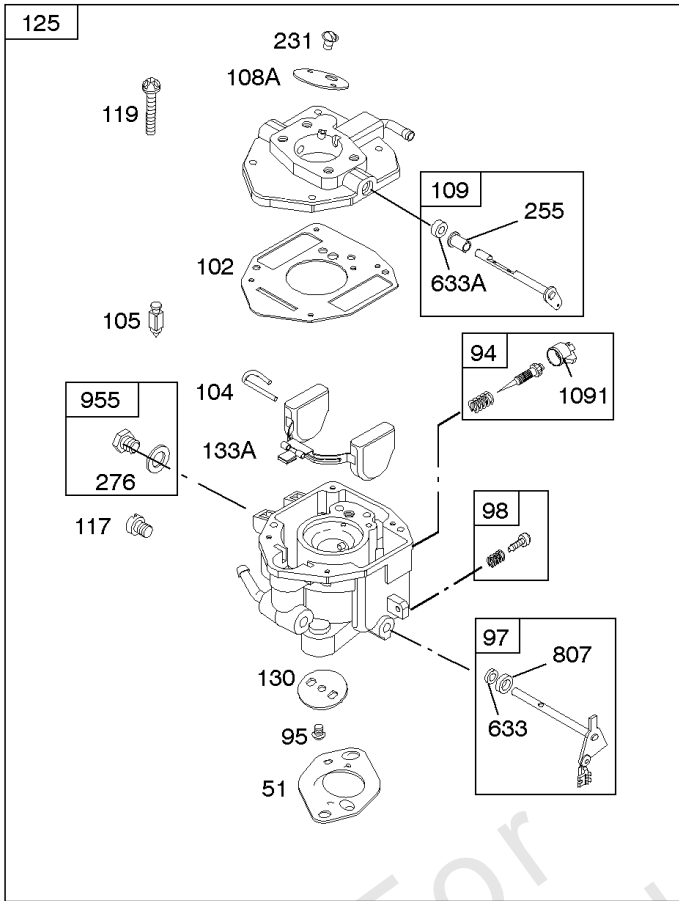

Carburetor

REF NO	PART NO	QTY	DESCRIPTION
633	806131		SEAL, Choke/Throttle Shaft -(Throttle Shaft)
633A	690722		SEAL, Choke/Throttle Shaft -(Choke Shaft)
637	806999		WASHER -(Throttle Shaft)
637A	807000		WASHER -(Throttle Shaft)
742	807001		RETAINER, E Ring
807	805557		SPACER -(Throttle)
955	807723		PLUG, Carburetor
987	807002		SEAL, Choke/Throttle Shaft
1091	691516		CAP, Limiter

Not For Reproduction