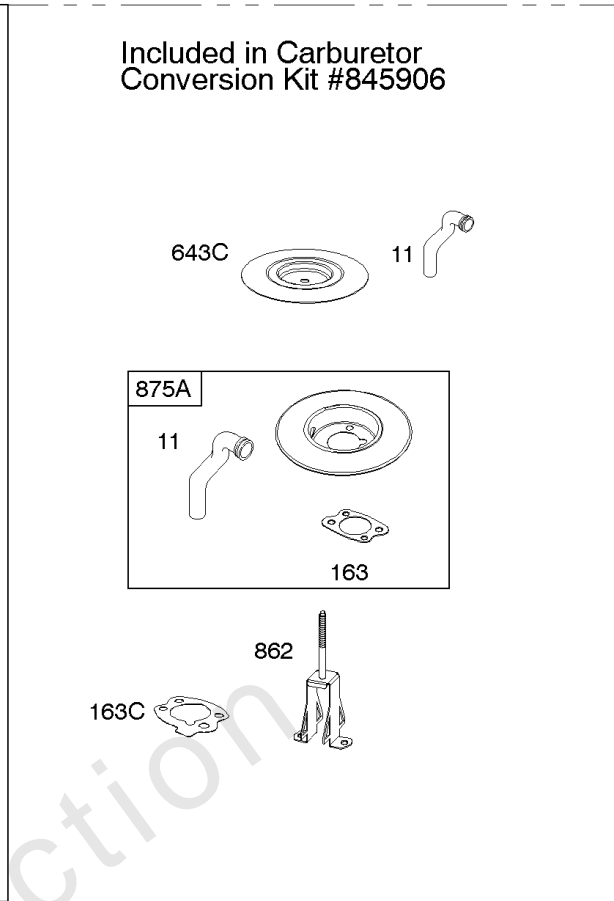

Carburetor

REF NO	PART NO	QTY	DESCRIPTION
633	806131		SEAL, Choke/Throttle Shaft -(Throttle Shaft)
633A	690722		SEAL, Choke/Throttle Shaft -(Choke Shaft)
637	806999		WASHER -(Throttle Shaft)
637A	807000		WASHER -(Throttle Shaft)
742	807001		RETAINER, E Ring
807	805557		SPACER -(Throttle)
955	807723		PLUG, Carburetor
987	807002		SEAL, Choke/Throttle Shaft
1091	691516		CAP, Limiter

Not For Reproduction