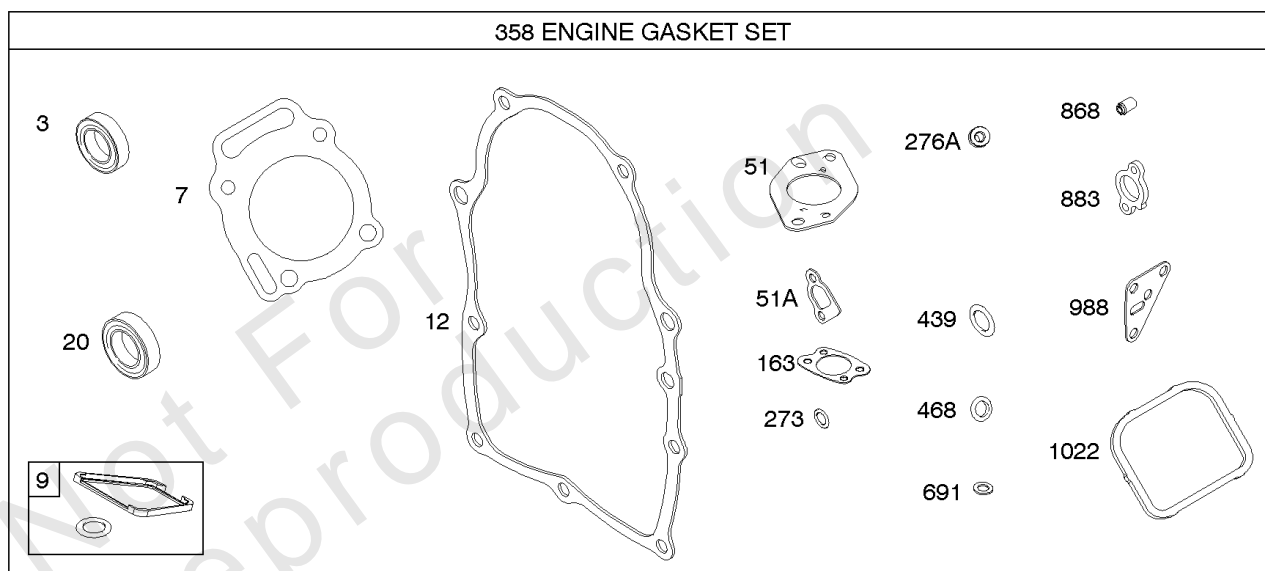

Carburetor

REF NO	PART NO	QTY	DESCRIPTION
536	845198		CLEANER, Air
601	791850		CLAMP, Hose
601A	691038		CLAMP, Hose -(Black)
633	806131		SEAL, Choke/Throttle Shaft -(Throttle Shaft)
633A	690722		SEAL, Choke/Throttle Shaft -(Choke Shaft)
807	805557		SPACER -(Throttle)
833A	691593		SCREW -(Air Cleaner Mounting Strap/Stud)
947	692094		SOLENOID, Fuel
1091	691516		CAP, Limiter

Not For Reproduction