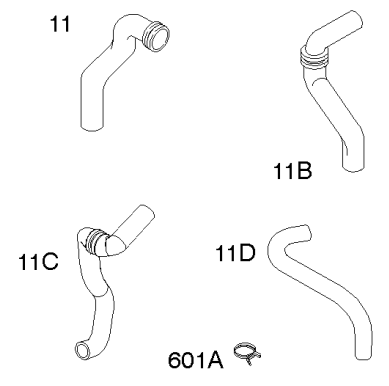

REQUIRED when replacing parts with warning labels affixed.

Camshaft, Crankshaft, Cylinder, Piston/Rings/Connecting Rod

REF NO	PART NO	QTY	DESCRIPTION
601A	691038		CLAMP, Hose -(Black)
718	806469		PIN, Locating -(Cylinder)
741	846085		GEAR, Timing
1025	690689		SPOOL, Governor
1036	-----		Label-Emissions -(Available From A Briggs & Stratton Authorized Dealer)
1133	690342		SCREW -(Crankshaft)
1319	794467		LABEL, Warning
1330	272144		MANUAL, Repair