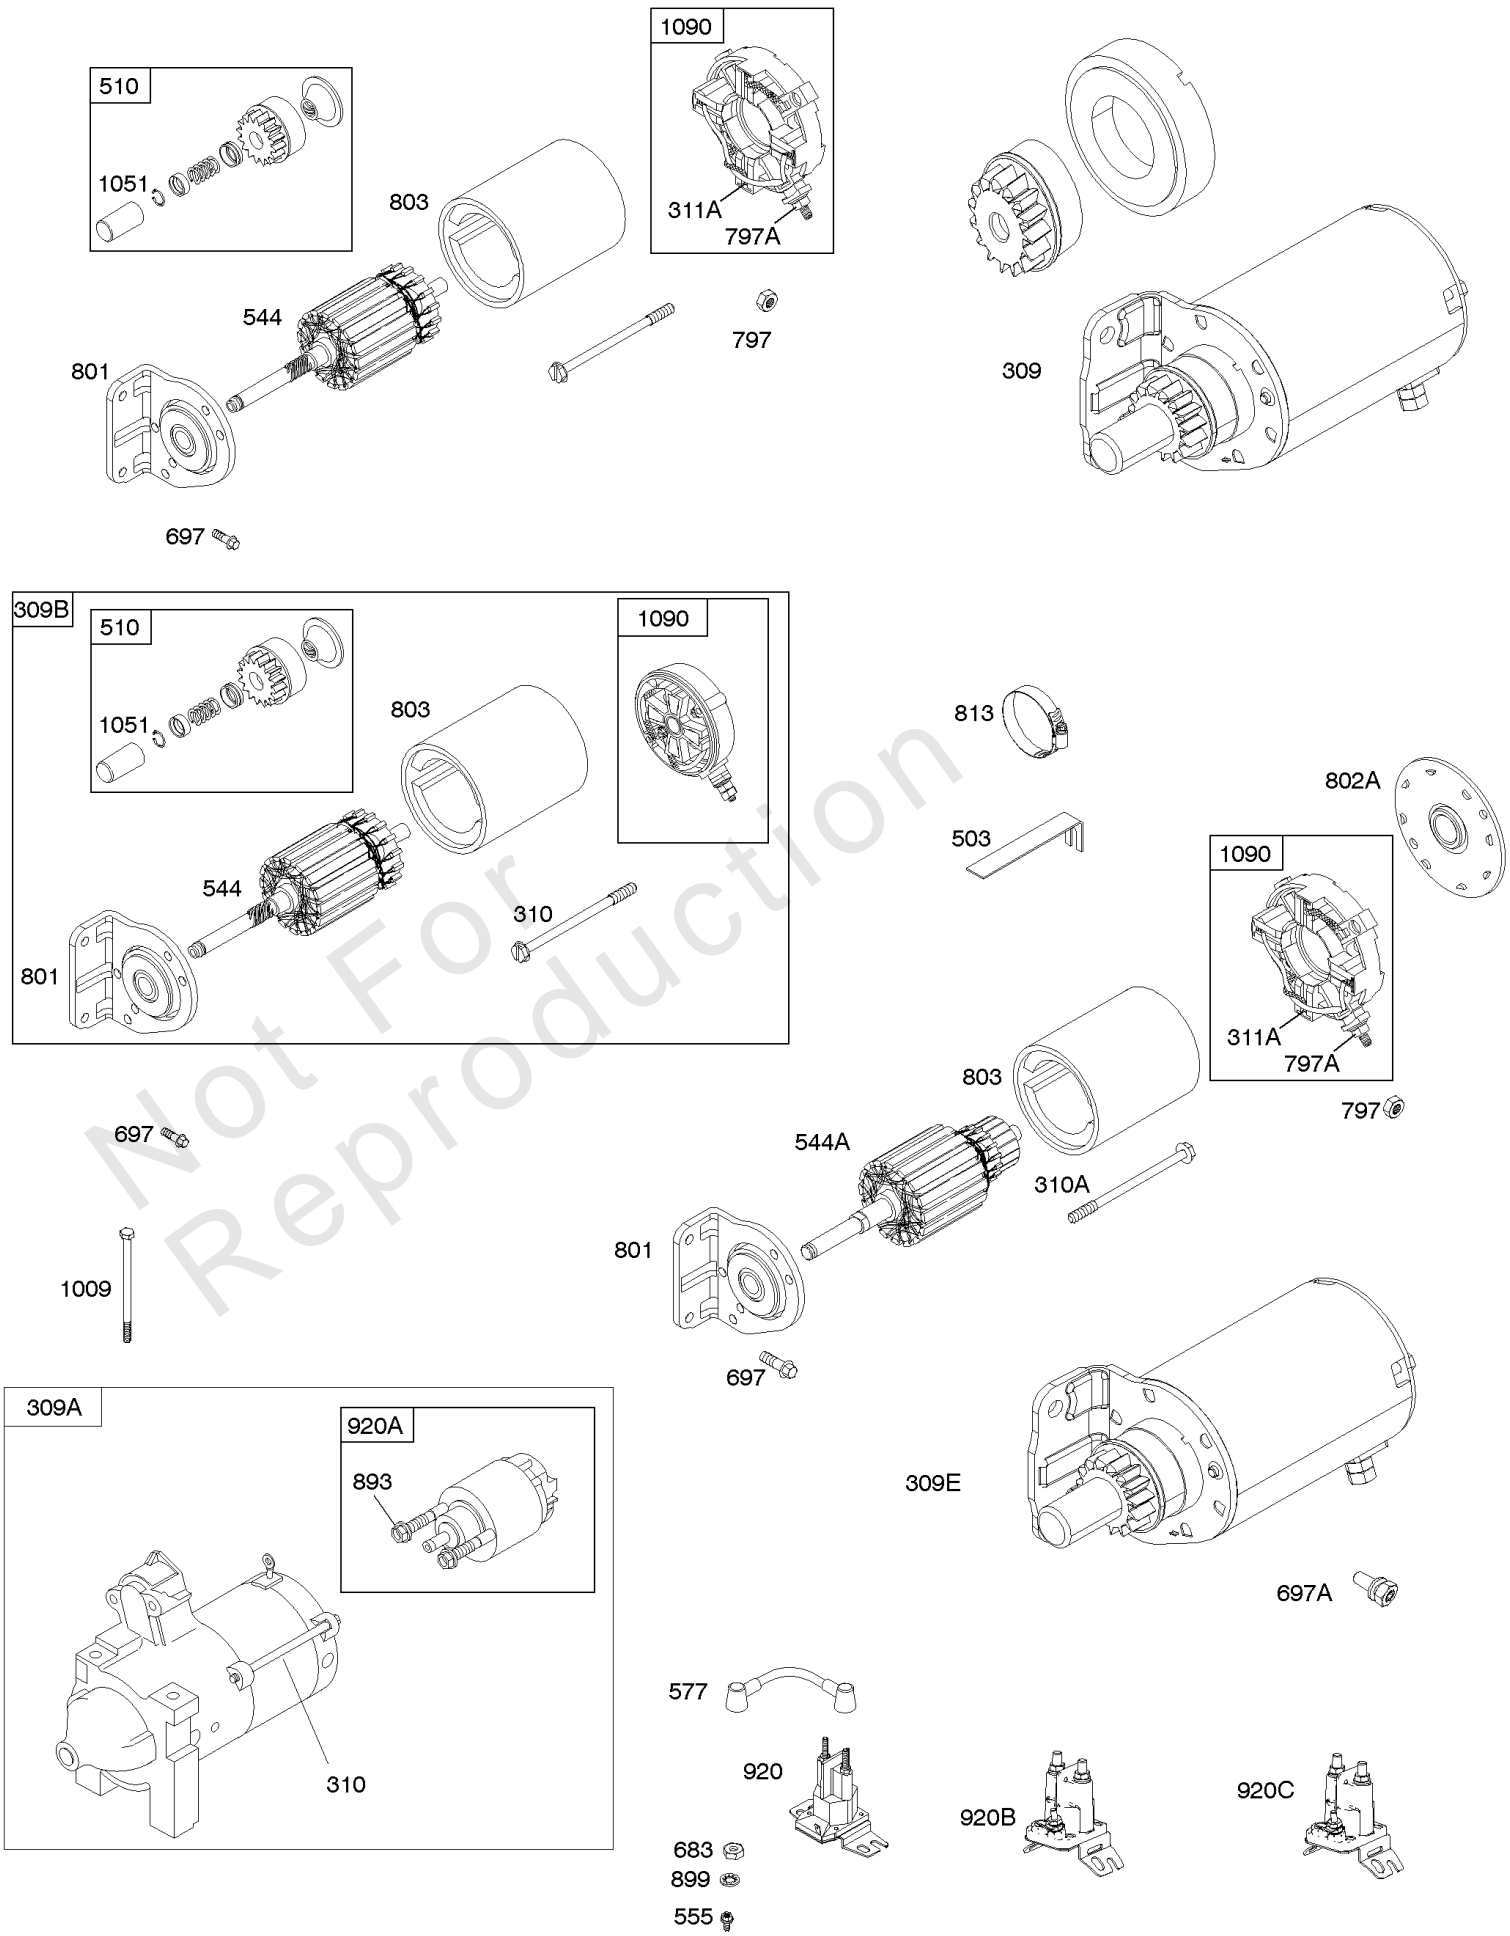

Not For Reproduction

Cylinder Head, Valve Covers

Mfg. No: 305447-3079-G1

Cylinder Head, Valve Covers

REF NO	PART NO	QTY	DESCRIPTION
5	809200		HEAD, Cylinder -(Cylinder 1)
5A	809201		HEAD, Cylinder -(Cylinder 2)
7	806085S		GASKET, Cylinder Head
13	692059		SCREW -(Cylinder Head)
21	809500		CAP, Oil Fill
33	807681		VALVE, Exhaust
34	807680		VALVE, Intake
35	692084		SPRING, Valve -(Intake) (Intake)
36	692084		SPRING, Valve -(Exhaust) (Exhaust)
40	692058		RETAINER, Valve
42	807683		KEEPER, Valve
45	843379		TAPPET, Valve
192	807623		ADJUSTER, Rocker Arm
276A	807085		WASHER, Sealing -(Rocker Cover)
276D	691766		WASHER, Sealing -(Head)(Rocker Cover)
337	792015		PLUG, Spark
383	19576S		WRENCH, Spark Plug
601	791850		CLAMP, Hose
635	692076		BOOT, Spark Plug
830	809157		STUD, Rocker Arm -(Rocker Arm)
868	691963		SEAL, Valve
871	692057		BUSHING, Valve Guide
914	807084		SCREW -(Rocker Cover)
918	791880		LINE, Fuel
1022	806039S		GASKET, Rocker Cover
1023	843749		COVER, Rocker
1023B	691494		COVER, Rocker
1023C	690910		COVER, Rocker
1023E	691531		COVER, Rocker -(Used On Engines Equipped With 9 Quart Fuel Tanks)
1023D	691558		COVER, Rocker
1026	691758		ROD, Push -(Exhaust)(Aluminum)
1026	691836		ROD, Push -(Intake)(Steel)
1029	807323		ARM, Rocker
1100	791959		PIVOT, Rocker Arm
1254	807084		SCREW -(Rocker Arm Stud)