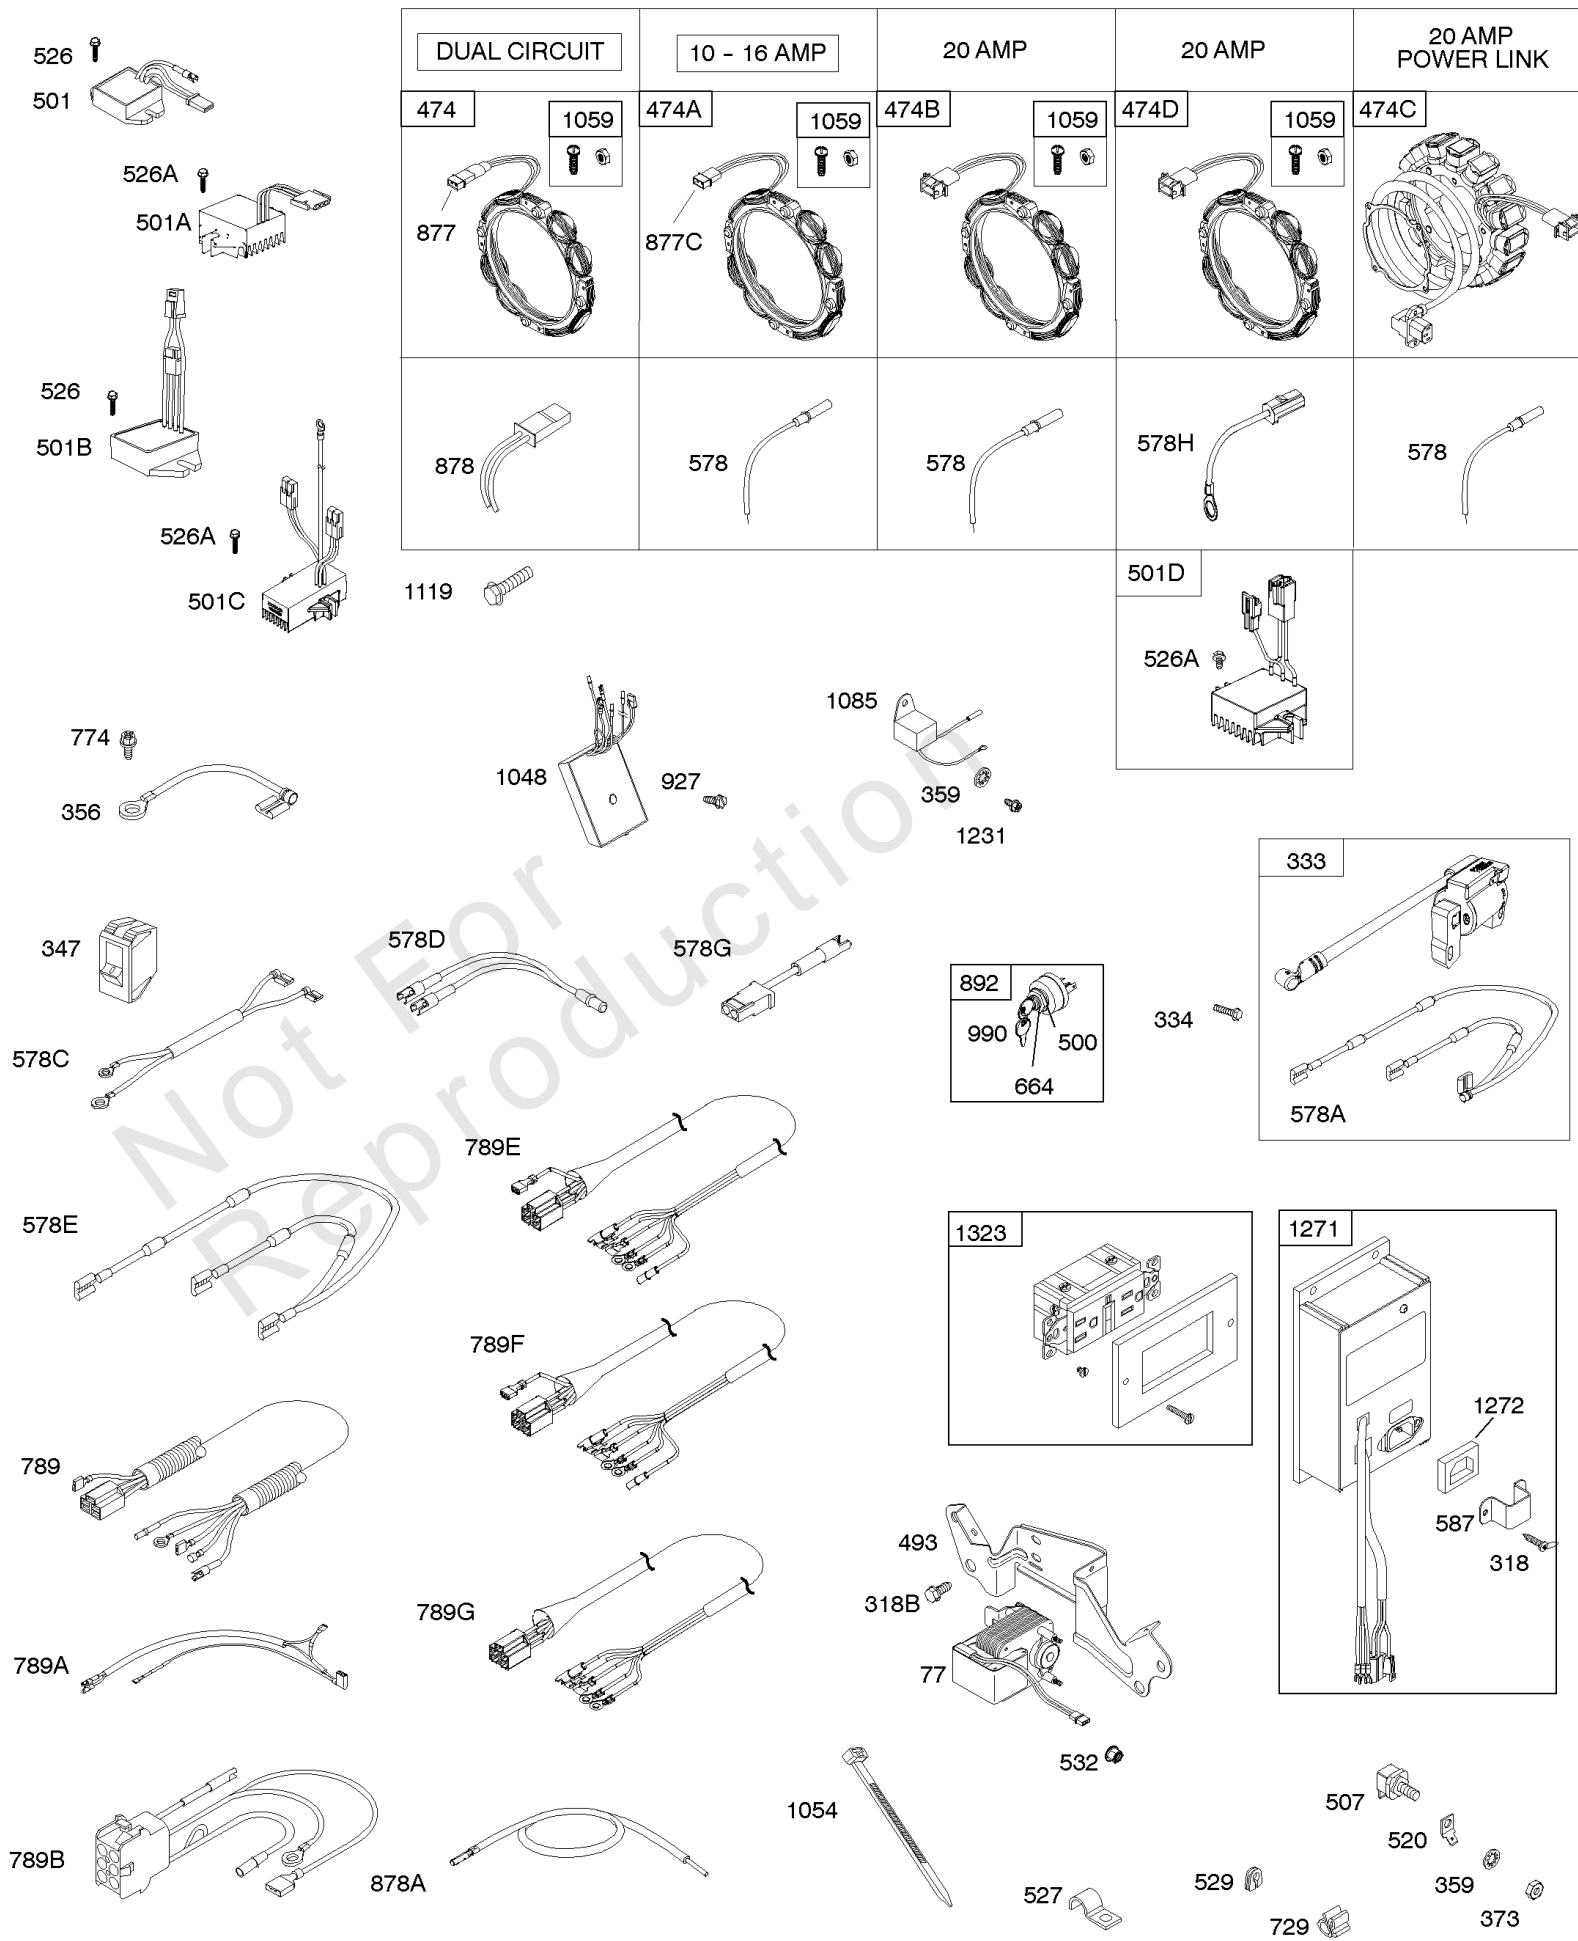

Alternator, Regulator, Wire Assemblies

Mfg. No: 305447-3079-G1

Alternator, Regulator, Wire Assemblies

REF NO	PART NO	QTY	DESCRIPTION
20	805049S		SEAL, Oil -(PTO Side)
318	807130		SCREW -(Mounting Bracket)
333	845606		ARMATURE, Magneto
334	692066		SCREW -(Magneto Armature)
347	691995		SWITCH, Rocker
356	690796		WIRE, Stop
359	691077		WASHER -(Ground Terminal)
373	691612		NUT -(Ground Terminal)
474A	592830		ALTERNATOR -(10-16 Amp Regulated)
500	691086		WASHER -(Key Switch)
501	845907		REGULATOR
507	691972		INSULATOR
520	691084		TERMINAL, Ground
526	692067		SCREW -(Regulator) (M6x12mm)
527	690423		CLAMP, Tube
529	690744		GROMMET
578	692306		WIRE ASSEMBLY
578A	844547		WIRE ASSEMBLY
578D	692961		WIRE ASSEMBLY
578E	691999		WIRE ASSEMBLY
587	698024		BRACKET, Mounting
664	691087		NUT -(Key Switch)
729	690586		CLIP, Wire
774	692067		SCREW -(Stop Wire)
789	691996		HARNESS, Wiring
877	393456		WIRE/CONNECTOR, Alternator
877C	399916		WIRE/CONNECTOR, Alternator
878	398661		HARNESS, Wiring
892	692318		SWITCH, Key
990	691959		SET, Key
1054	280275		TIE, Cable
1059	698516		KIT, Screw/Washer
1085	809093		MODULE, Ignition
1119	691552		SCREW -(Alternator)
1231	692067		SCREW -(Ignition Module)
1271	697261		INVERTER
1272	697260		GASKET, Inverter
1323	699146		RECEPTACLE, Powerlink