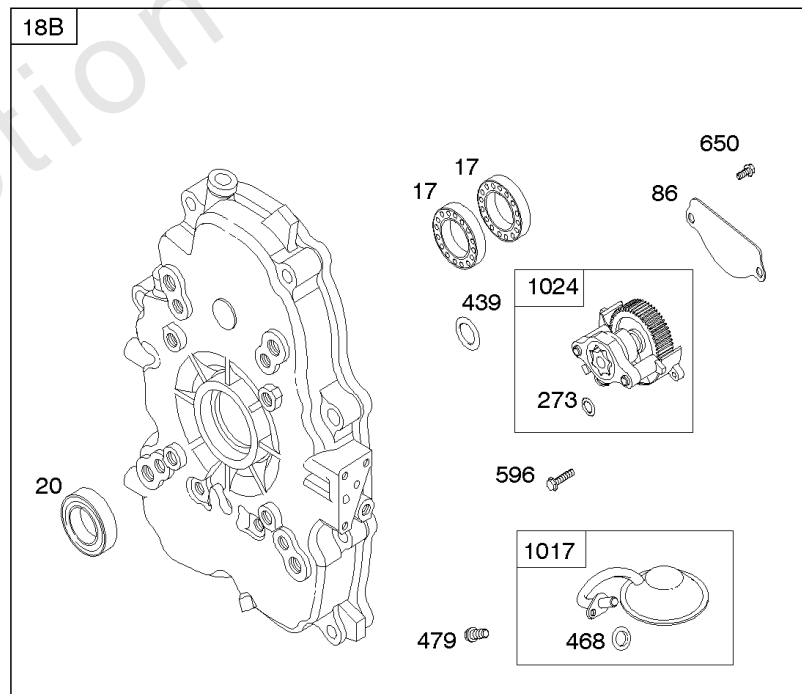

Carburetor Overhaul Kit, Engine & Valve Set

REF NO	PART NO	QTY	DESCRIPTION
3	805101S		SEAL, Oil -(Magneto Side)
7	806085S		GASKET, Cylinder Head
9	844986		GASKET, Breather
12	846487		GASKET, Crankcase
20	805049S		SEAL, Oil -(PTO Side)
51	691694		GASKET, Intake
51A	692035		GASKET, Intake
94	844987		KIT, Idle Mixture
102	692077		GASKET, Carburetor Body
104	690723		PIN, Float Hinge
105	797410		VALVE, Float Needle -(15.87 mm Long)
105A	846635		VALVE, Float Needle -(18.87 mm)
117	690881		JET, Main -(Standard) (Standard)
121	809021		KIT, Carburetor Overhaul
142	690725		NOZZLE, Carburetor
163	692081		GASKET, Air Cleaner -(Air Cleaner)
255	690721		BUSHING, Choke Shaft
273	690681		SEAL, O-Ring -(Oil Pump)
276	690724		WASHER, Sealing
276A	807085		WASHER, Sealing -(Rocker Cover)
358	808704		GASKET SET, Engine
439	692154		O-RING, Oil Gallery -(Crankcase Cover/Sump or Cylinder Assembly)
468	690690		SEAL, O-Ring -(Oil Pump Screen)
633	806131		SEAL, Choke/Throttle Shaft -(Throttle Shaft)
633A	690722		SEAL, Choke/Throttle Shaft -(Choke Shaft)
691	842826		SEAL, Governor Shaft
807	805557		SPACER -(Throttle)
868	691963		SEAL, Valve
883	691613		GASKET, Exhaust
988	692063		GASKET, Oil Adapter
1022	806039S		GASKET, Rocker Cover
1091	691516		CAP, Limiter
1095B	842723		GASKET SET, Valve