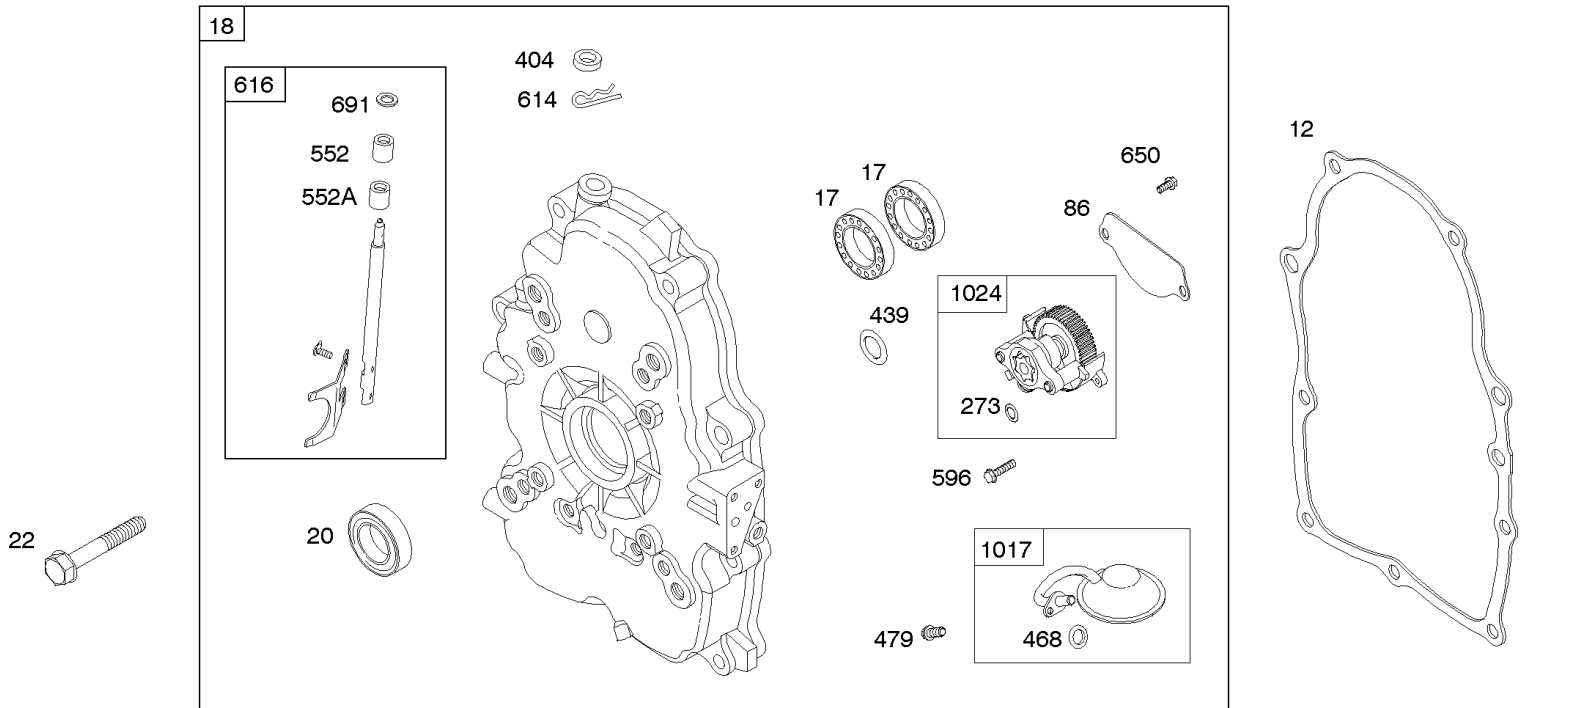

Carburetor Overhaul Kit, Engine & Valve Set

REF NO	PART NO	QTY	DESCRIPTION
3	805101S		SEAL, Oil -(Magneto Side)
7	806085S		GASKET, Cylinder Head
9	844986		GASKET, Breather
12	846487		GASKET, Crankcase
20	805049S		SEAL, Oil -(PTO Side)
51	691694		GASKET, Intake
51A	692035		GASKET, Intake
94	844987		KIT, Idle Mixture
102	692077		GASKET, Carburetor Body
104	690723		PIN, Float Hinge
105	797410		VALVE, Float Needle -(15.87 mm Long)
105A	846635		VALVE, Float Needle -(18.87 mm)
117	690881		JET, Main -(Standard) (Standard)
121	809021		KIT, Carburetor Overhaul
142	690725		NOZZLE, Carburetor
163	692081		GASKET, Air Cleaner -(Air Cleaner)
255	690721		BUSHING, Choke Shaft
273	690681		SEAL, O-Ring -(Oil Pump)
276	690724		WASHER, Sealing
276A	807085		WASHER, Sealing -(Rocker Cover)
358	808704		GASKET SET, Engine
439	692154		O-RING, Oil Gallery -(Crankcase Cover/Sump or Cylinder Assembly)
468	690690		SEAL, O-Ring -(Oil Pump Screen)
633	806131		SEAL, Choke/Throttle Shaft -(Throttle Shaft)
633A	690722		SEAL, Choke/Throttle Shaft -(Choke Shaft)
691	842826		SEAL, Governor Shaft
807	805557		SPACER -(Throttle)
868	691963		SEAL, Valve
883	691613		GASKET, Exhaust
988	692063		GASKET, Oil Adapter
1022	806039S		GASKET, Rocker Cover
1091	691516		CAP, Limiter
1095B	842723		GASKET SET, Valve