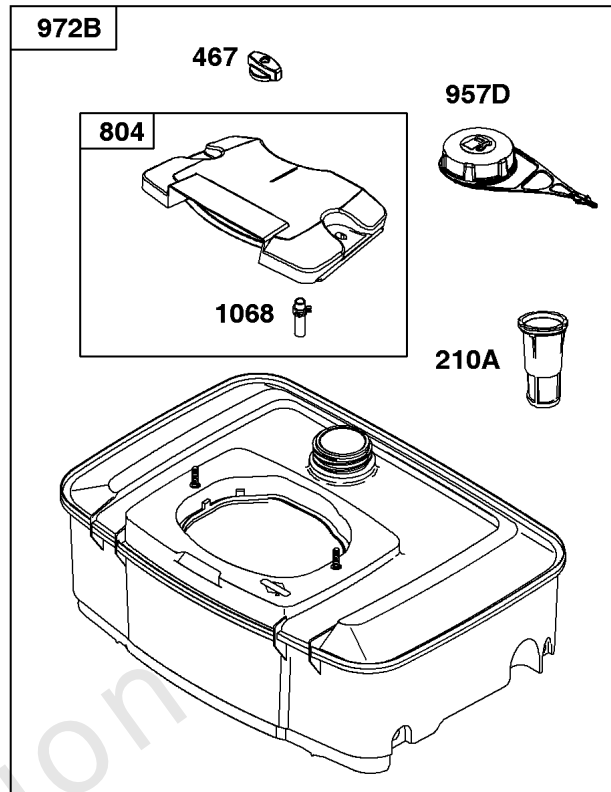

Included in Fuel Tank Service #845137

Included in Fuel Tank Service #845138

Fuel Supply

REF NO	PART NO	QTY	DESCRIPTION
182E	841601		BRACKET, Fuel Tank
182F	691520		BRACKET, Fuel Tank
182H	691524		BRACKET, Fuel Tank
182J	691525		BRACKET, Fuel Tank
182G	841600		BRACKET, Fuel Tank
187	791745		LINE, Fuel -(23) (Cut to Required Length)
187	791766		LINE, Fuel -(15 Inches Long)(Cut To Required Length)
187B	846567		LINE, Fuel -(Formed)(Cut To Required Length)
187C	692106		LINE, Fuel
187J	692107		LINE, Fuel -(Formed Hose)
187D	791744		LINE, Fuel -(Formed)(14 Inches Long)(Cut To Required Length)
187G	844557		LINE, Fuel
190	692056		SCREW -(Fuel Tank) (M8x14mm)
190A	692199		SCREW -(Fuel Tank)
240A	808116S		FILTER, Fuel
240B	84001895		FILTER, Fuel
385	807084		SCREW -(Fuel Pump) (M6x14mm)
387	808656		PUMP, Fuel
467	846431		KNOB, Air Cleaner Cover -Used After Code Date 10033100
467	691985		KNOB, Air Cleaner Cover -Used Before Code Date 10040100
527	690423		CLAMP, Tube
529A	691527		GROMMET
601	791850		CLAMP, Hose
601A	691038		CLAMP, Hose -(Black)
601C	691522		CLAMP, Hose -(Black)
628	806660		SCREW -(Fuel Pump Bracket) (M8x18mm)
628A	692062		SCREW -(Fuel Pump Bracket)
674	692062		SCREW -(Fuel Tank Bracket) (M8x18mm)
674A	692056		SCREW -(Fuel Tank Bracket)
725	691498		SHIELD, Heat
788	691559		BRACKET, Fuel Pump
918	791880		LINE, Fuel
957	795027		CAP, Fuel Tank
957	846987		CAP, Fuel Tank
957D	847578		CAP, Fuel Tank -(Tethered Cap)
958	698183		VALVE, Fuel Shut Off
958A	692008		VALVE, Fuel Shut Off -(Used on models with Fuel Shut-off Rods ref #1038)
972A	845137		TANK, Fuel