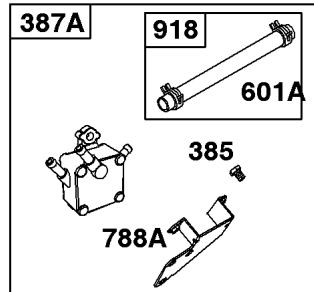

Included in Fuel Tank Service #845137

Included in Fuel Tank Service #845138

529A

674

674A

1054

Fuel Supply

REF NO	PART NO	QTY	DESCRIPTION
1054	280275		TIE, Cable

Not For Reproduction

Governor Spring, Controls

REF NO	PART NO	QTY	DESCRIPTION
188	692056		SCREW -(Control Bracket) (M8x14mm)
188	845964		SCREW -(Control Bracket) (M8x10mm)
203	690923		CRANK, Bell
205	692083		SCREW -(Bell Crank)
206	691244		NUT, Governor Adjusting
208	808453		ROD, Governor Control
209	692070		SPRING, Governor -(Red)
211	692069		SPRING, Governed Idle -(Red)
212	847015		LINK, Throttle
216	690705		LINK, Choke
222	845305		BRACKET, Control
226	692075		ROD, Choke
227	690236		LEVER, Governor Control
232	692073		SPRING, Governor Link
234	691723		CLIP, Control Rod
262	692083		SCREW -(Rod Bracket)
265	691024		CLAMP, Casing
267	841552		SCREW -(Casing Clamp) (M5x20mm)
267A	692083		SCREW -(Casing Clamp) (M5x20mm)
268	691025		CASING, Control Wire -(Cut To Required Length)
269	691026		WIRE, Control -(Cut To Required Length)
270	691027		NUT -(Control Wire Casing)
271	692541		LEVER, Control -(Cable Wire With Z Formed End)
278	842122		WASHER -(Governor Control Lever)
280	691526		BRACKET, Fixed Speed
281	690742		PANEL, Control
282	692083		SCREW -(Control Lever)
347	691995		SWITCH, Rocker
432	691509		CAP, Spring
505	690238		NUT -(Governor Lever)
561	690713		NUT -(Control Lever)
562	690239		BOLT -(Governor Control Lever)
587A	807116		CLAMP, Cable
629	807004		SPRING, Throttle Return -(Throttle Return)
663	692083		SCREW -(Control Panel)
689	691272		SPRING, Friction
990	691959		SET, Key
1012	690592		RETAINER, Link