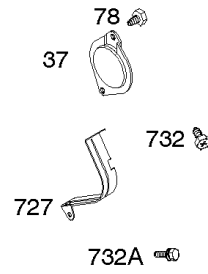

Not For
Reproduction

Shrouds, Air Guides

REF NO	PART NO	QTY	DESCRIPTION
37	841309		GUARD, Flywheel
78	690688		SCREW -(Flywheel Guard)
197	807163		SCREW -(Back Plate)
215	841183		GUIDE, Air -(Cylinder 1)
215A	841182		GUIDE, Air -(Cylinder 2)
322	692067		SCREW -(Cylinder Head Cover)
349	690238		NUT -(Cylinder Head Cover)
447	841233		SCREW -(Air Guide Cover)
506	807120		SCREW -(Carburetor/EFI Cover)
529	690744		GROMMET
573	841310		PLATE, Back
638	691551		WASHER -(Cylinder Head Cover)
638A	690706		WASHER -(Cylinder Head Cover)
727	841313		COVER, Starter Drive
732	690688		SCREW -(Starter Drive Cover) (18mm)
732A	841233		SCREW -(Starter Drive Cover) (M6x10mm)
865	843768		COVER, Air Guide
879	842123		COVER, Carburetor/EFI
879A	807460		COVER, Carburetor/EFI