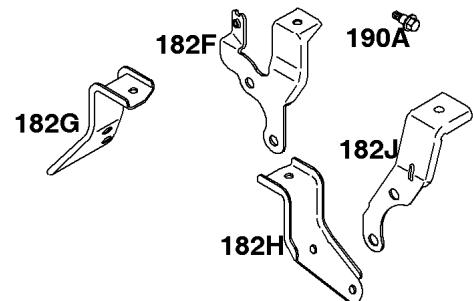

Included in Fuel Tank Service #845137

Included in Fuel Tank Service #845138

529A

674

674A

1054

Fuel Supply

REF NO	PART NO	QTY	DESCRIPTION
1054	280275		TIE, Cable

Not For Reproduction

Governor Spring, Controls

REF NO	PART NO	QTY	DESCRIPTION
188	692056		SCREW -(Control Bracket) (M8x14mm)
188	845964		SCREW -(Control Bracket) (M8x10mm)
203	690923		CRANK, Bell
205	692083		SCREW -(Bell Crank)
206	691244		NUT, Governor Adjusting
208	808453		ROD, Governor Control
209	692070		SPRING, Governor -(Red)
211	692069		SPRING, Governed Idle -(Red)
212	847015		LINK, Throttle
216	690705		LINK, Choke
222	845305		BRACKET, Control
226	692075		ROD, Choke
227	690236		LEVER, Governor Control
232	692073		SPRING, Governor Link
234	691723		CLIP, Control Rod
262	692083		SCREW -(Rod Bracket)
265	691024		CLAMP, Casing
267	841552		SCREW -(Casing Clamp) (M5x20mm)
267A	692083		SCREW -(Casing Clamp) (M5x20mm)
268	691025		CASING, Control Wire -(Cut To Required Length)
269	691026		WIRE, Control -(Cut To Required Length)
270	691027		NUT -(Control Wire Casing)
271	692541		LEVER, Control -(Cable Wire With Z Formed End)
278	842122		WASHER -(Governor Control Lever)
280	691526		BRACKET, Fixed Speed
281	690742		PANEL, Control
282	692083		SCREW -(Control Lever)
347	691995		SWITCH, Rocker
432	691509		CAP, Spring
505	690238		NUT -(Governor Lever)
561	690713		NUT -(Control Lever)
562	690239		BOLT -(Governor Control Lever)
587A	807116		CLAMP, Cable
629	807004		SPRING, Throttle Return -(Throttle Return)
663	692083		SCREW -(Control Panel)
689	691272		SPRING, Friction
990	691959		SET, Key
1012	690592		RETAINER, Link