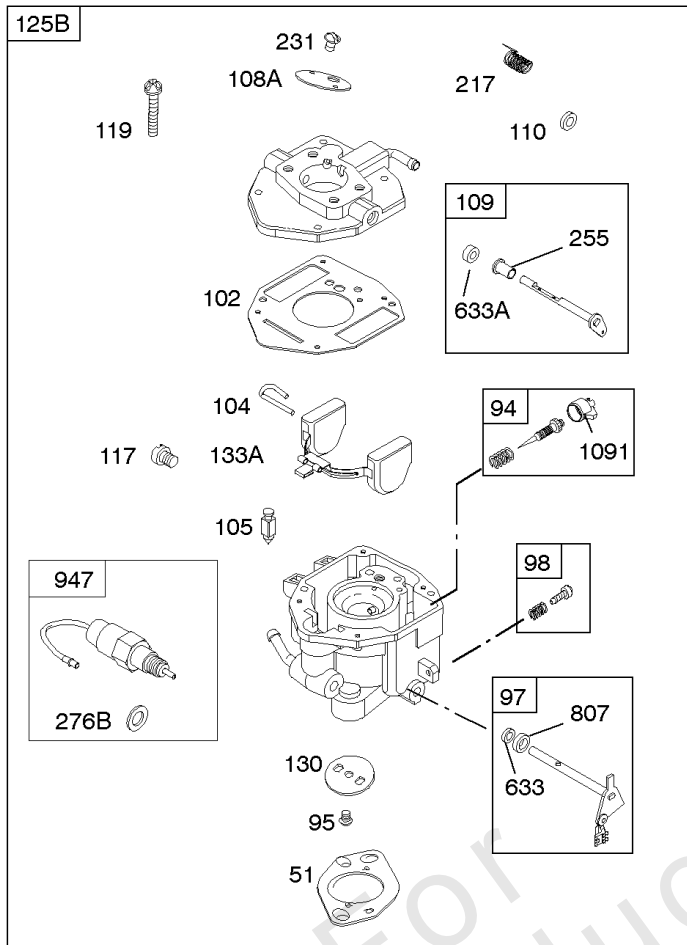

Carburetor

REF NO	PART NO	QTY	DESCRIPTION
536	845198		CLEANER, Air
601	791850		CLAMP, Hose
601A	691038		CLAMP, Hose -(Black)
633	806131		SEAL, Choke/Throttle Shaft -(Throttle Shaft)
633A	690722		SEAL, Choke/Throttle Shaft -(Choke Shaft)
807	805557		SPACER -(Throttle)
833A	691593		SCREW -(Air Cleaner Mounting Strap/Stud)
947	692094		SOLENOID, Fuel
1091	691516		CAP, Limiter

Not For Reproduction