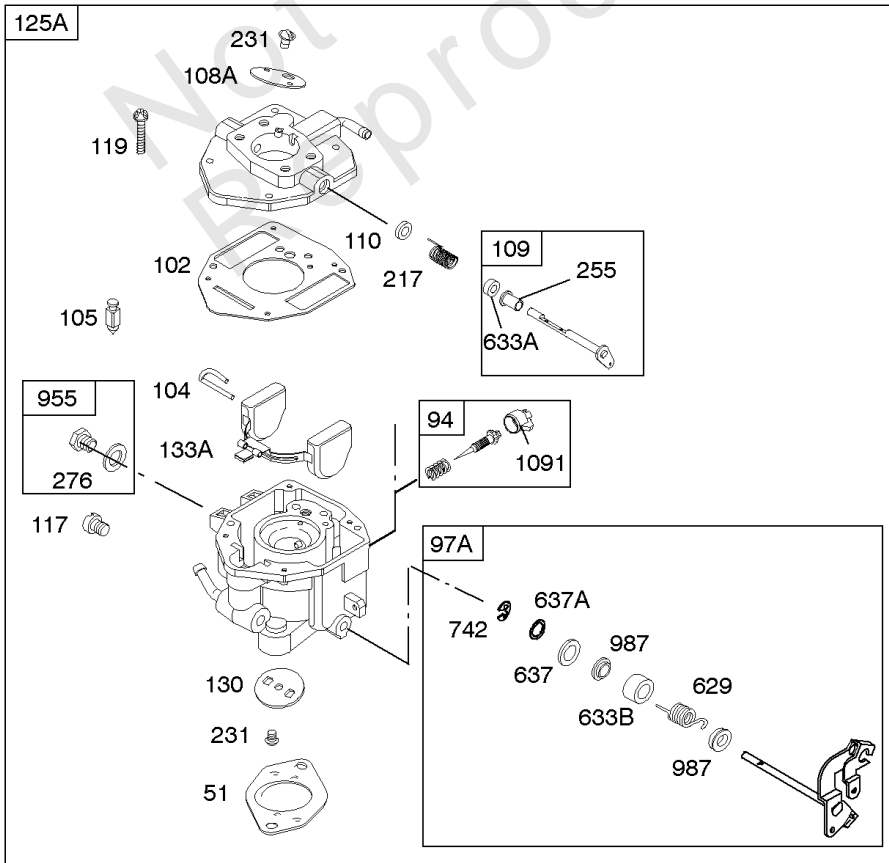

Carburetor

REF NO	PART NO	QTY	DESCRIPTION
633	806131		SEAL, Choke/Throttle Shaft -(Throttle Shaft)
633A	690722		SEAL, Choke/Throttle Shaft -(Choke Shaft)
637	806999		WASHER -(Throttle Shaft)
637A	807000		WASHER -(Throttle Shaft)
742	807001		RETAINER, E Ring
807	805557		SPACER -(Throttle)
955	807723		PLUG, Carburetor
987	807002		SEAL, Choke/Throttle Shaft
1091	691516		CAP, Limiter

Not For Reproduction