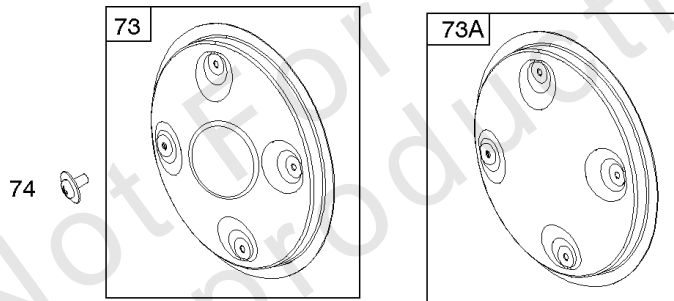

Flywheel, Rotating Screens

REF NO	PART NO	QTY	DESCRIPTION
23	841825		FLYWHEEL
65	690341		SCREW -(Rewind Starter) (Rewind Starter)
73	841662		SCREEN, Rotating
73A	841440		SCREEN, Rotating
73C	494439		SCREEN, Rotating
74	841441		SCREW -(Rotating Screen) (M5x14mm)
74A	691647		SCREW -(Rotating Screen)
332	690887		NUT -(Flywheel)
363	19203		PULLER, Flywheel
455	841794		CUP, Flywheel
668	691500		SPACER -(Rotating Screen)
668A	691215		SPACER -(Rotating Screen)
718A	690740		PIN, Locating -(28MM)
718B	841581		PIN, Locating -(32MM)
849	691088		SCREW -(Stub Shaft)
1047	841580		SHAFT, Stub