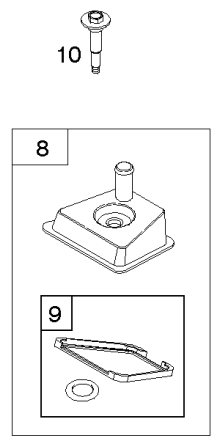

1036 EMISSIONS LABEL

1330 REPAIR MANUAL

1319 WARNING LABEL

WARNING	
	Read and follow Operating Instructions before running engine.
	Gasoline is flammable. Allow engine to cool at least 2 minutes before refueling.
	Engines emit carbon monoxide, DO NOT run in enclosed area.
	Muffler area temperature may exceed 150°F. Do not touch hot parts.

REQUIRED when replacing parts with warning labels affixed.