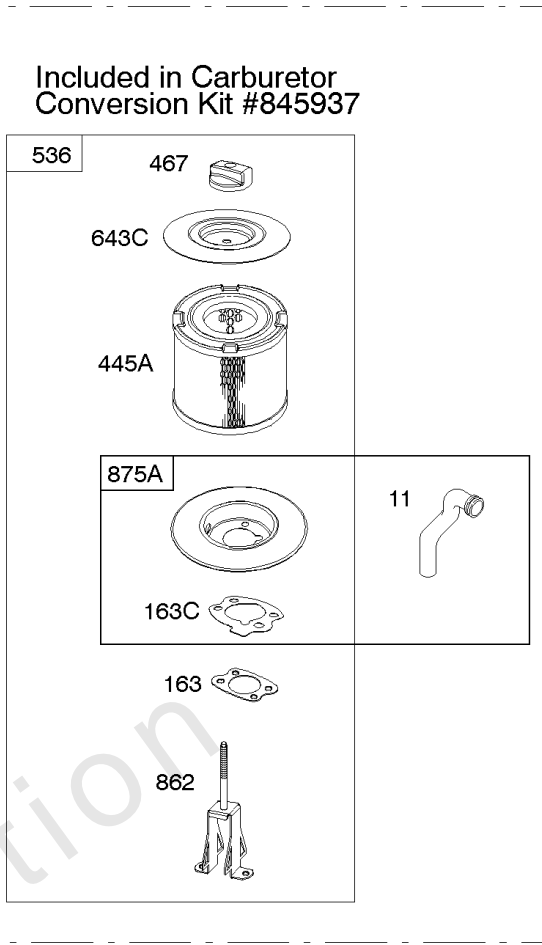

Carburetor

REF NO	PART NO	QTY	DESCRIPTION
536	845198		CLEANER, Air
601	791850		CLAMP, Hose
601A	691038		CLAMP, Hose -(Black)
633	806131		SEAL, Choke/Throttle Shaft -(Throttle Shaft)
633A	690722		SEAL, Choke/Throttle Shaft -(Choke Shaft)
807	805557		SPACER -(Throttle)
833A	691593		SCREW -(Air Cleaner Mounting Strap/Stud)
947	692094		SOLENOID, Fuel
1091	691516		CAP, Limiter

Not For Reproduction