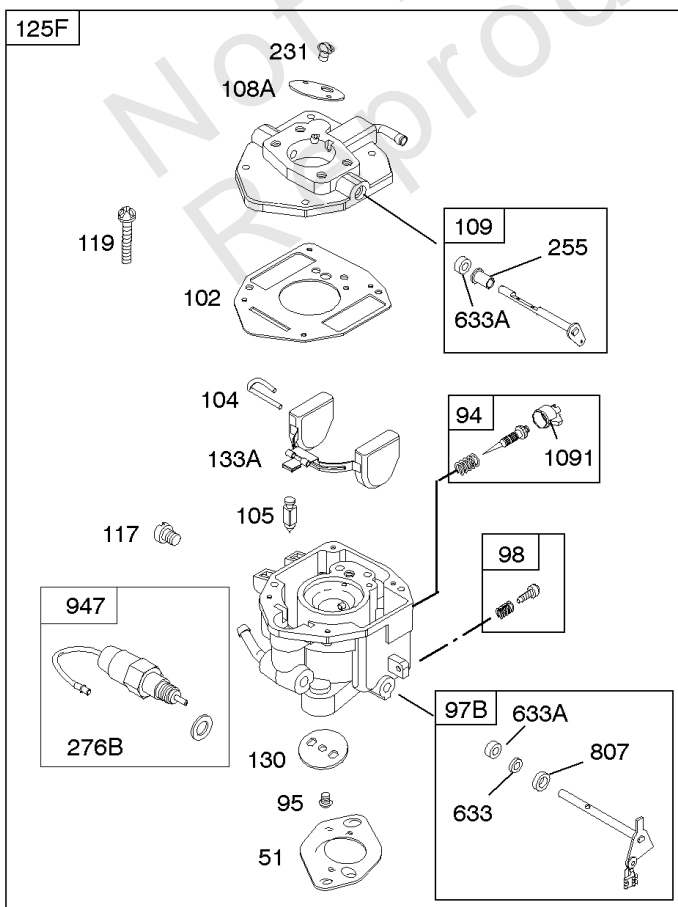

Carburetor

REF NO	PART NO	QTY	DESCRIPTION
947	692094		SOLENOID, Fuel
955	807723		PLUG, Carburetor
1091	691516		CAP, Limiter

Not For Reproduction

Carburetor

REF NO	PART NO	QTY	DESCRIPTION
51	691694		GASKET, Intake
91	809208		BODY, Upper Carburetor
94	844987		KIT, Idle Mixture
95	690718		SCREW -(Throttle Valve)
98	808177		KIT, Idle Speed
98A	808981		KIT, Idle Speed
102	692077		GASKET, Carburetor Body
104	690723		PIN, Float Hinge
105	797410		VALVE, Float Needle -(15.87 mm Long)
105A	846635		VALVE, Float Needle -(18.87 mm)
108A	844989		VALVE, Choke
109	808398		KIT, Choke Shaft
109B	809096		SHAFT, Choke
110	806861		WASHER -(Choke Shaft) (Plastic)
117	690881		JET, Main -(Standard) (Standard)
118	844990		JET, Main -(High Altitude) (5000 Feet)
118A	809442		JET, Main -(High Altitude) (9000 Feet and Above)
119	842761		SCREW -(Upper Carburetor Body to Lower Carburetor Body) (M4x16mm)
119	690720		SCREW -(Upper Carburetor Body to Lower Carburetor Body) (M4x18mm)
130	690726		VALVE, Throttle
133A	844546		FLOAT, Carburetor
142	690725		NOZZLE, Carburetor
187	791766		LINE, Fuel -(15 Inches Long)(Cut To Required Length)
187	791745		LINE, Fuel -(23) (Cut to Required Length)
187D	791744		LINE, Fuel -(Formed)(14 Inches Long)(Cut To Required Length)
217	806862		SPRING, Choke Return
231	690718		SCREW -(Choke Valve)
255	690721		BUSHING, Choke Shaft
276	690724		WASHER, Sealing
276B	806137		WASHER, Sealing -(Fuel Solenoid)
365	690711		SCREW -(Carburetor/Throttle Body) (M8x38mm)
365A	690866		SCREW -(Carburetor/Throttle Body) (M6 x 98mm)
601	791850		CLAMP, Hose
601A	691038		CLAMP, Hose -(Black)
629	807004		SPRING, Throttle Return -(Throttle Return)
633	806131		SEAL, Choke/Throttle Shaft -(Throttle Shaft)
633A	690722		SEAL, Choke/Throttle Shaft -(Choke Shaft)