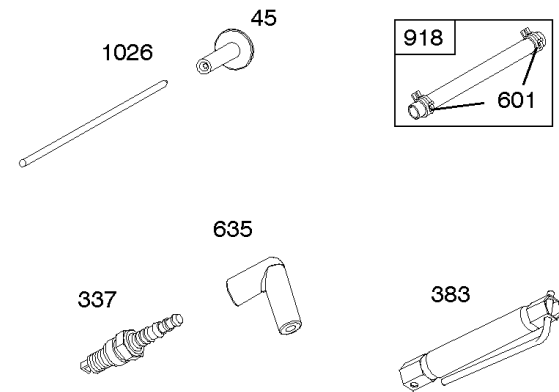

Cylinder Head, Valve Covers

Mfg. No: 305447-3079-G1

Cylinder Head, Valve Covers

REF NO	PART NO	QTY	DESCRIPTION
5	809200		HEAD, Cylinder -(Cylinder 1)
5A	809201		HEAD, Cylinder -(Cylinder 2)
7	806085S		GASKET, Cylinder Head
13	692059		SCREW -(Cylinder Head)
21	809500		CAP, Oil Fill
33	807681		VALVE, Exhaust
34	807680		VALVE, Intake
35	692084		SPRING, Valve -(Intake) (Intake)
36	692084		SPRING, Valve -(Exhaust) (Exhaust)
40	692058		RETAINER, Valve
42	807683		KEEPER, Valve
45	843379		TAPPET, Valve
192	807623		ADJUSTER, Rocker Arm
276A	807085		WASHER, Sealing -(Rocker Cover)
276D	691766		WASHER, Sealing -(Head)(Rocker Cover)
337	792015		PLUG, Spark
383	19576S		WRENCH, Spark Plug
601	791850		CLAMP, Hose
635	692076		BOOT, Spark Plug
830	809157		STUD, Rocker Arm -(Rocker Arm)
868	691963		SEAL, Valve
871	692057		BUSHING, Valve Guide
914	807084		SCREW -(Rocker Cover)
918	791880		LINE, Fuel
1022	806039S		GASKET, Rocker Cover
1023	843749		COVER, Rocker
1023B	691494		COVER, Rocker
1023C	690910		COVER, Rocker
1023E	691531		COVER, Rocker -(Used On Engines Equipped With 9 Quart Fuel Tanks)
1023D	691558		COVER, Rocker
1026	691758		ROD, Push -(Exhaust)(Aluminum)
1026	691836		ROD, Push -(Intake)(Steel)
1029	807323		ARM, Rocker
1100	791959		PIVOT, Rocker Arm
1254	807084		SCREW -(Rocker Arm Stud)