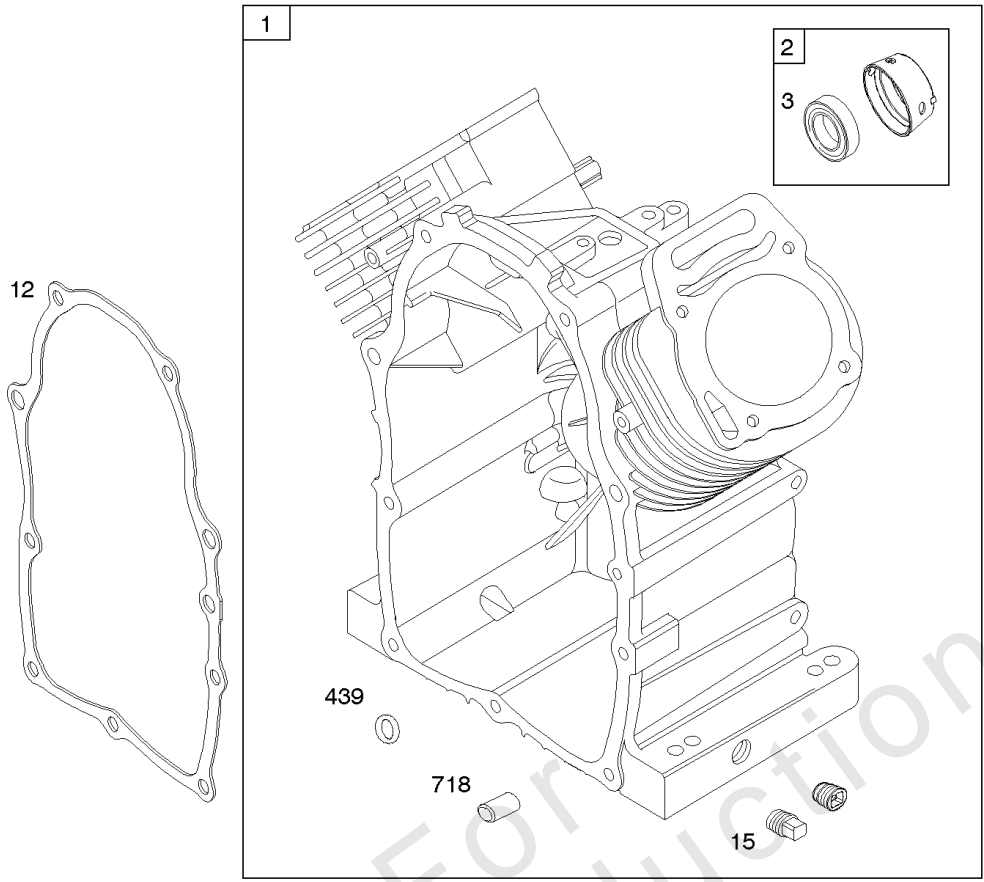

1036 EMISSIONS LABEL

1330 REPAIR MANUAL

1319 WARNING LABEL

WARNING	
	Read and follow Operating Instructions before running engine.
	Gasoline is flammable. Allow engine to cool at least 2 minutes before refueling.
	Engines emit carbon monoxide, DO NOT run in enclosed area.
	Muffler area temperature may exceed 150°F. Do not touch hot parts.

REQUIRED when replacing parts with warning labels affixed.