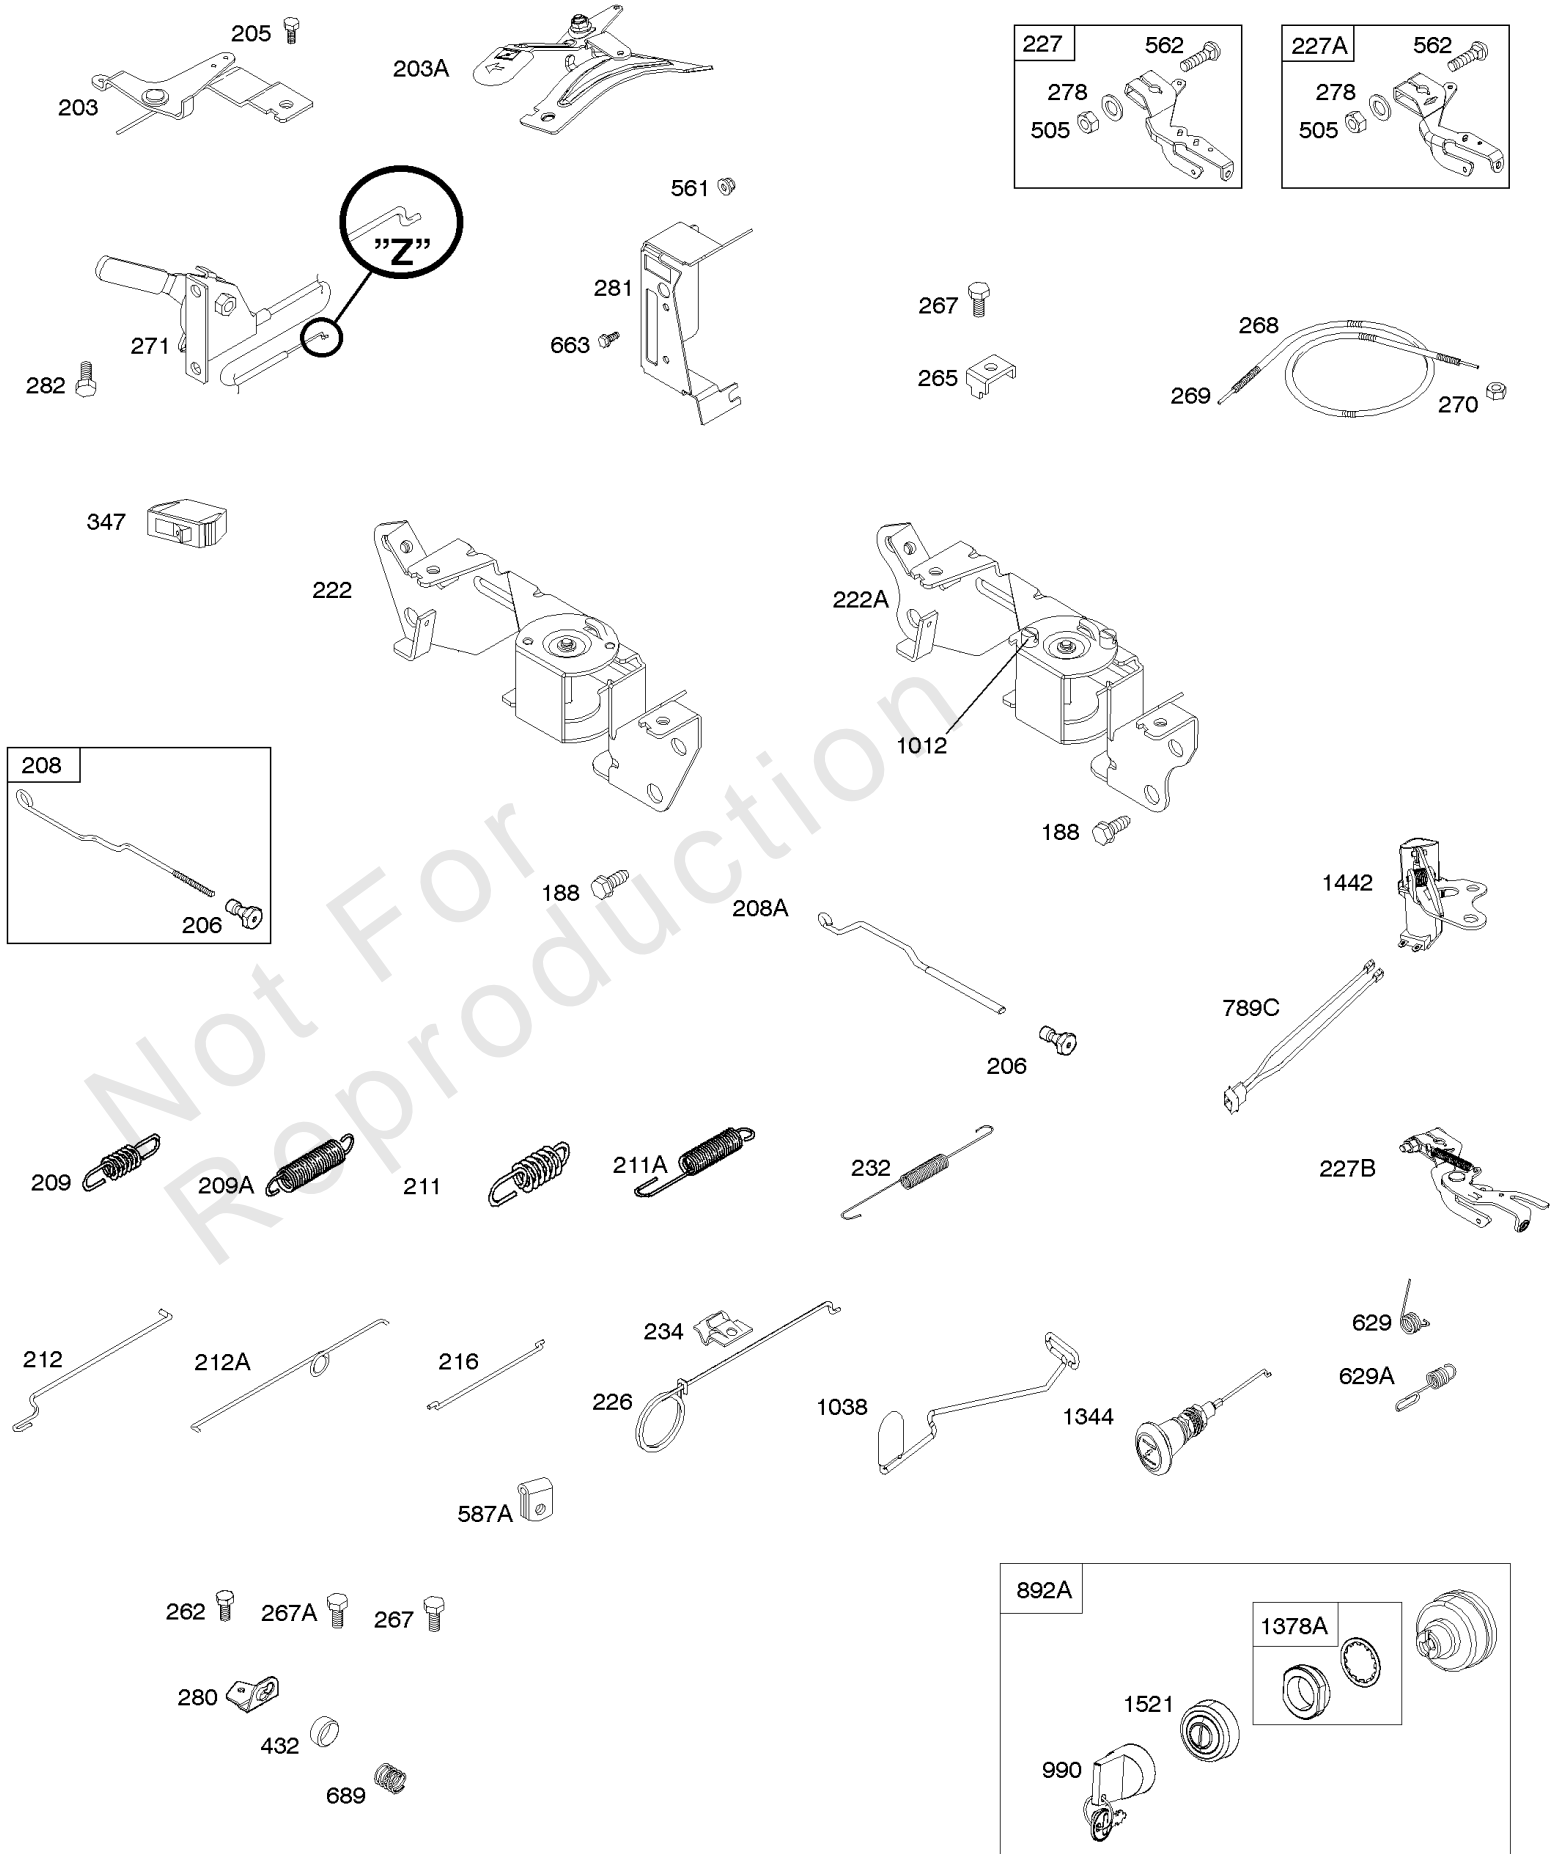

Not For Reproduction

Governor Spring, Controls

REF NO	PART NO	QTY	DESCRIPTION
188	692056		SCREW -(Control Bracket) (M8x14mm)
188	845964		SCREW -(Control Bracket) (M8x10mm)
203	690923		CRANK, Bell
205	692083		SCREW -(Bell Crank)
206	691244		NUT, Governor Adjusting
208	808453		ROD, Governor Control
209	692070		SPRING, Governor -(Red)
211	692069		SPRING, Governed Idle -(Red)
212	847015		LINK, Throttle
216	690705		LINK, Choke
222	845305		BRACKET, Control
226	692075		ROD, Choke
227	690236		LEVER, Governor Control
232	692073		SPRING, Governor Link
234	691723		CLIP, Control Rod
262	692083		SCREW -(Rod Bracket)
265	691024		CLAMP, Casing
267	841552		SCREW -(Casing Clamp) (M5x20mm)
267A	692083		SCREW -(Casing Clamp) (M5x20mm)
268	691025		CASING, Control Wire -(Cut To Required Length)
269	691026		WIRE, Control -(Cut To Required Length)
270	691027		NUT -(Control Wire Casing)
271	692541		LEVER, Control -(Cable Wire With Z Formed End)
278	842122		WASHER -(Governor Control Lever)
280	691526		BRACKET, Fixed Speed
281	690742		PANEL, Control
282	692083		SCREW -(Control Lever)
347	691995		SWITCH, Rocker
432	691509		CAP, Spring
505	690238		NUT -(Governor Lever)
561	690713		NUT -(Control Lever)
562	690239		BOLT -(Governor Control Lever)
587A	807116		CLAMP, Cable
629	807004		SPRING, Throttle Return -(Throttle Return)
663	692083		SCREW -(Control Panel)
689	691272		SPRING, Friction
990	691959		SET, Key
1012	690592		RETAINER, Link