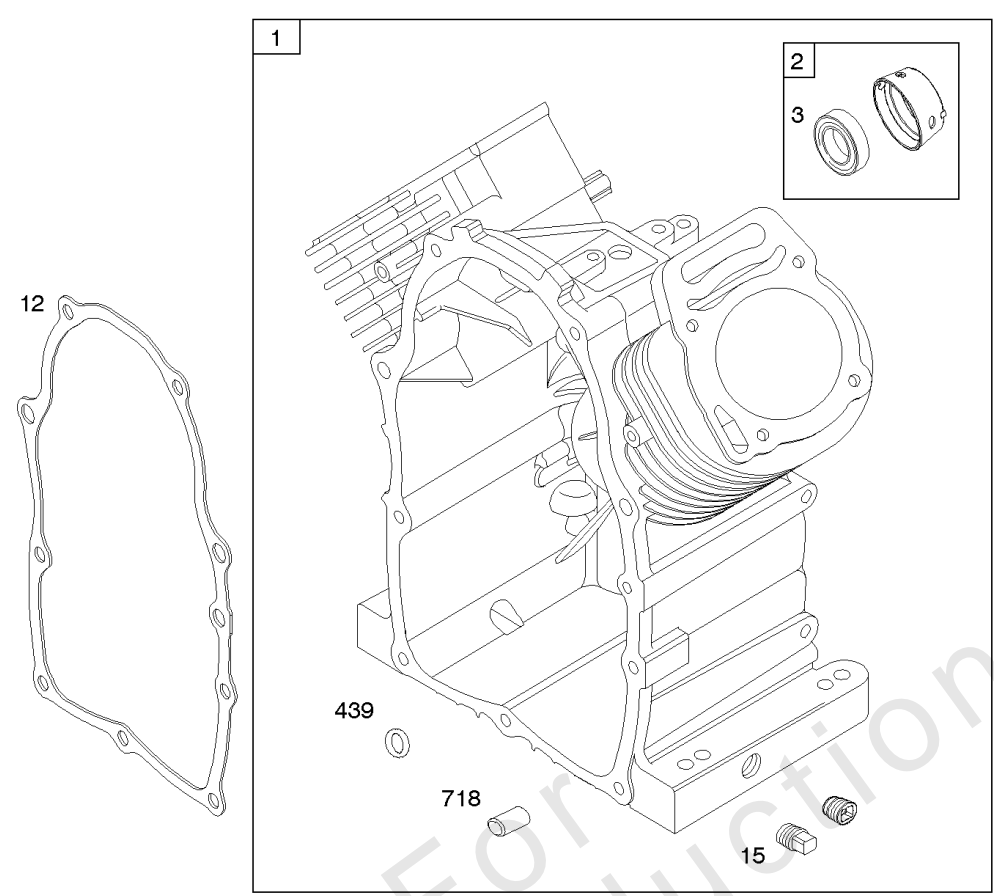

1036 EMISSIONS LABEL

1330 REPAIR MANUAL

1319 WARNING LABEL

WARNING	
	Read and follow Operating Instructions before running engine.
	Gasoline is flammable. Allow engine to cool at least 2 minutes before refueling.
	Engines emit carbon monoxide, DO NOT run in enclosed area.
	Muffler area temperature may exceed 150°F. Do not touch hot parts.

REQUIRED when replacing parts with warning labels affixed.