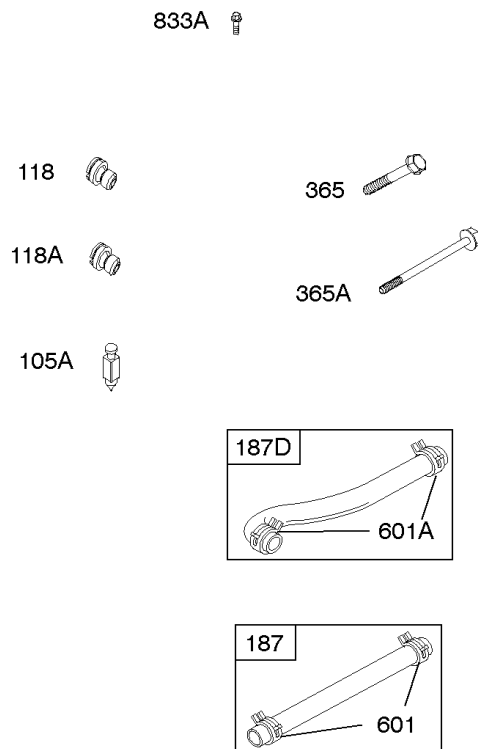

Carburetor

REF NO	PART NO	QTY	DESCRIPTION
11	691556		TUBE, Breather
51	691694		GASKET, Intake
91	809208		BODY, Upper Carburetor
94	844987		KIT, Idle Mixture
95	690718		SCREW -(Throttle Valve)
97	809007		KIT, Throttle Shaft
98	808177		KIT, Idle Speed
102	692077		GASKET, Carburetor Body
104	690723		PIN, Float Hinge
105	797410		VALVE, Float Needle -(15.87 mm Long)
105A	846635		VALVE, Float Needle -(18.87 mm)
108A	844989		VALVE, Choke
109	808398		KIT, Choke Shaft
109B	809096		SHAFT, Choke
110	806861		WASHER -(Choke Shaft) (Plastic)
117	690881		JET, Main -(Standard) (Standard)
118	844990		JET, Main -(High Altitude) (5000 Feet)
118A	809442		JET, Main -(High Altitude) (9000 Feet and Above)
119	690720		SCREW -(Upper Carburetor Body to Lower Carburetor Body) (M4x18mm)
119	842761		SCREW -(Upper Carburetor Body to Lower Carburetor Body) (M4x16mm)
125B	844991		CARBURETOR -Used After Code Date 09123100
130	690726		VALVE, Throttle
133A	844546		FLOAT, Carburetor
142	690725		NOZZLE, Carburetor
163	692081		GASKET, Air Cleaner -(Air Cleaner)
187	791766		LINE, Fuel -(15 Inches Long)(Cut To Required Length)
187	791745		LINE, Fuel -(23) (Cut to Required Length)
187D	791744		LINE, Fuel -(Formed)(14 Inches Long)(Cut To Required Length)
217	806862		SPRING, Choke Return
231	690718		SCREW -(Choke Valve)
255	690721		BUSHING, Choke Shaft
276B	806137		WASHER, Sealing -(Fuel Solenoid)
365	690711		SCREW -(Carburetor/Throttle Body) (M8x38mm)
365A	690866		SCREW -(Carburetor/Throttle Body) (M6 x 98mm)
445A	393957S		FILTER, A/C Cartridge
467	846431		KNOB, Air Cleaner Cover -Used After Code Date 10033100
467	691985		KNOB, Air Cleaner Cover -Used Before Code Date 10040100