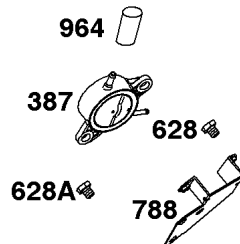

REQUIRED when replacing parts with warning labels affixed.

Camshaft, Crankshaft, Cylinder, Piston/Rings/Connecting Rod

REF NO	PART NO	QTY	DESCRIPTION
601A	691038		CLAMP, Hose -(Black)
718	806469		PIN, Locating -(Cylinder)
741	846085		GEAR, Timing
1025	690689		SPOOL, Governor
1036	-----		Label-Emissions -(Available From A Briggs & Stratton Authorized Dealer)
1133	690342		SCREW -(Crankshaft)
1319	794467		LABEL, Warning
1330	272144		MANUAL, Repair

Included in Fuel Tank Service #845137

Included in Fuel Tank Service #845138

529A

674

674A

1054

Fuel Supply

REF NO	PART NO	QTY	DESCRIPTION
1054	280275		TIE, Cable