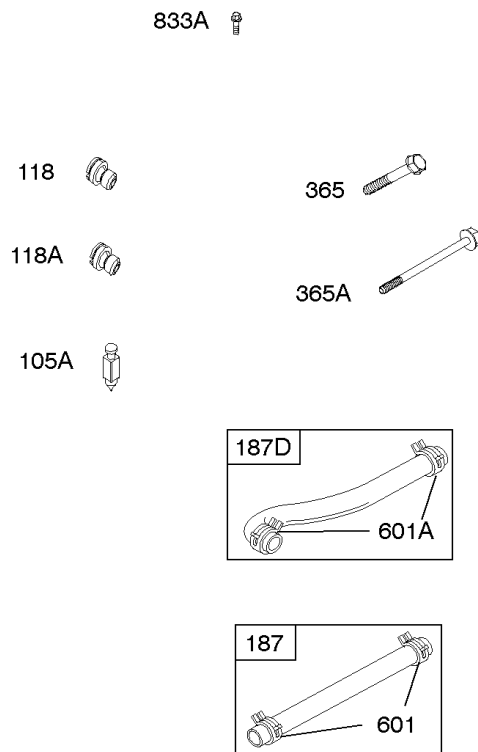

Carburetor

REF NO	PART NO	QTY	DESCRIPTION
536	845198		CLEANER, Air
601	791850		CLAMP, Hose
601A	691038		CLAMP, Hose -(Black)
633	806131		SEAL, Choke/Throttle Shaft -(Throttle Shaft)
633A	690722		SEAL, Choke/Throttle Shaft -(Choke Shaft)
807	805557		SPACER -(Throttle)
833A	691593		SCREW -(Air Cleaner Mounting Strap/Stud)
947	692094		SOLENOID, Fuel
1091	691516		CAP, Limiter

Not For Reproduction