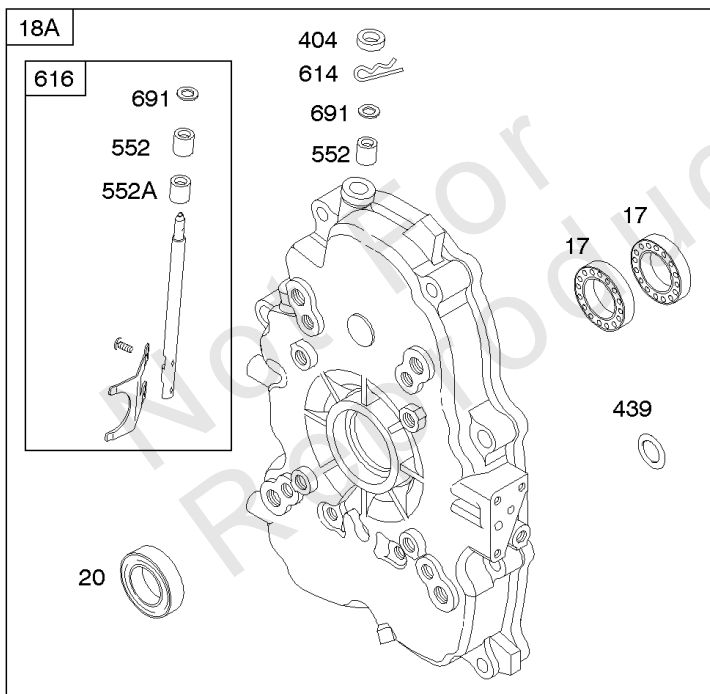

Carburetor Overhaul Kit, Engine & Valve Set

REF NO	PART NO	QTY	DESCRIPTION
3	805101S		SEAL, Oil -(Magneto Side)
7	806085S		GASKET, Cylinder Head
9	844986		GASKET, Breather
12	846487		GASKET, Crankcase
20	805049S		SEAL, Oil -(PTO Side)
51	691694		GASKET, Intake
51A	692035		GASKET, Intake
94	844987		KIT, Idle Mixture
102	692077		GASKET, Carburetor Body
104	690723		PIN, Float Hinge
105	797410		VALVE, Float Needle -(15.87 mm Long)
105A	846635		VALVE, Float Needle -(18.87 mm)
117	690881		JET, Main -(Standard) (Standard)
121	809021		KIT, Carburetor Overhaul
142	690725		NOZZLE, Carburetor
163	692081		GASKET, Air Cleaner -(Air Cleaner)
255	690721		BUSHING, Choke Shaft
273	690681		SEAL, O-Ring -(Oil Pump)
276	690724		WASHER, Sealing
276A	807085		WASHER, Sealing -(Rocker Cover)
358	808704		GASKET SET, Engine
439	692154		O-RING, Oil Gallery -(Crankcase Cover/Sump or Cylinder Assembly)
468	690690		SEAL, O-Ring -(Oil Pump Screen)
633	806131		SEAL, Choke/Throttle Shaft -(Throttle Shaft)
633A	690722		SEAL, Choke/Throttle Shaft -(Choke Shaft)
691	842826		SEAL, Governor Shaft
807	805557		SPACER -(Throttle)
868	691963		SEAL, Valve
883	691613		GASKET, Exhaust
988	692063		GASKET, Oil Adapter
1022	806039S		GASKET, Rocker Cover
1091	691516		CAP, Limiter
1095B	842723		GASKET SET, Valve