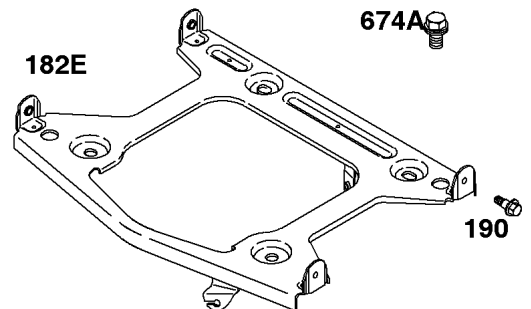

Included in Fuel Tank Service #845137

Included in Fuel Tank Service #845138

529A

674

674A

1054

Fuel Supply

REF NO	PART NO	QTY	DESCRIPTION
1054	280275		TIE, Cable

Not For Reproduction

Governor Spring, Controls

REF NO	PART NO	QTY	DESCRIPTION
188	692056		SCREW -(Control Bracket) (M8x14mm)
188	845964		SCREW -(Control Bracket) (M8x10mm)
203	690923		CRANK, Bell
205	692083		SCREW -(Bell Crank)
206	691244		NUT, Governor Adjusting
208	808453		ROD, Governor Control
209	692070		SPRING, Governor -(Red)
211	692069		SPRING, Governed Idle -(Red)
212	847015		LINK, Throttle
216	690705		LINK, Choke
222	845305		BRACKET, Control
226	692075		ROD, Choke
227	690236		LEVER, Governor Control
232	692073		SPRING, Governor Link
234	691723		CLIP, Control Rod
262	692083		SCREW -(Rod Bracket)
265	691024		CLAMP, Casing
267	841552		SCREW -(Casing Clamp) (M5x20mm)
267A	692083		SCREW -(Casing Clamp) (M5x20mm)
268	691025		CASING, Control Wire -(Cut To Required Length)
269	691026		WIRE, Control -(Cut To Required Length)
270	691027		NUT -(Control Wire Casing)
271	692541		LEVER, Control -(Cable Wire With Z Formed End)
278	842122		WASHER -(Governor Control Lever)
280	691526		BRACKET, Fixed Speed
281	690742		PANEL, Control
282	692083		SCREW -(Control Lever)
347	691995		SWITCH, Rocker
432	691509		CAP, Spring
505	690238		NUT -(Governor Lever)
561	690713		NUT -(Control Lever)
562	690239		BOLT -(Governor Control Lever)
587A	807116		CLAMP, Cable
629	807004		SPRING, Throttle Return -(Throttle Return)
663	692083		SCREW -(Control Panel)
689	691272		SPRING, Friction
990	691959		SET, Key
1012	690592		RETAINER, Link