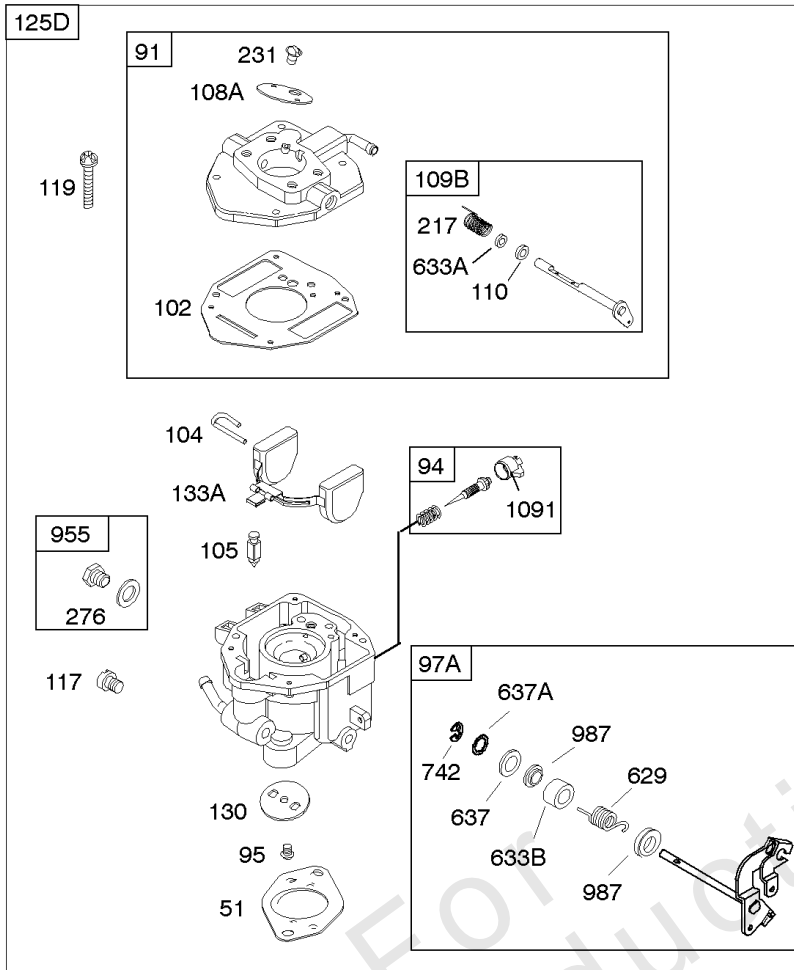

Carburetor

REF NO	PART NO	QTY	DESCRIPTION
947	692094		SOLENOID, Fuel
955	807723		PLUG, Carburetor
1091	691516		CAP, Limiter

Not For Reproduction

Carburetor

REF NO	PART NO	QTY	DESCRIPTION
51	691694		GASKET, Intake
91	809208		BODY, Upper Carburetor
94	844987		KIT, Idle Mixture
95	690718		SCREW -(Throttle Valve)
98	808177		KIT, Idle Speed
98A	808981		KIT, Idle Speed
102	692077		GASKET, Carburetor Body
104	690723		PIN, Float Hinge
105	797410		VALVE, Float Needle -(15.87 mm Long)
105A	846635		VALVE, Float Needle -(18.87 mm)
108A	844989		VALVE, Choke
109	808398		KIT, Choke Shaft
109B	809096		SHAFT, Choke
110	806861		WASHER -(Choke Shaft) (Plastic)
117	690881		JET, Main -(Standard) (Standard)
118	844990		JET, Main -(High Altitude) (5000 Feet)
118A	809442		JET, Main -(High Altitude) (9000 Feet and Above)
119	842761		SCREW -(Upper Carburetor Body to Lower Carburetor Body) (M4x16mm)
119	690720		SCREW -(Upper Carburetor Body to Lower Carburetor Body) (M4x18mm)
130	690726		VALVE, Throttle
133A	844546		FLOAT, Carburetor
142	690725		NOZZLE, Carburetor
187	791766		LINE, Fuel -(15 Inches Long)(Cut To Required Length)
187	791745		LINE, Fuel -(23) (Cut to Required Length)
187D	791744		LINE, Fuel -(Formed)(14 Inches Long)(Cut To Required Length)
217	806862		SPRING, Choke Return
231	690718		SCREW -(Choke Valve)
255	690721		BUSHING, Choke Shaft
276	690724		WASHER, Sealing
276B	806137		WASHER, Sealing -(Fuel Solenoid)
365	690711		SCREW -(Carburetor/Throttle Body) (M8x38mm)
365A	690866		SCREW -(Carburetor/Throttle Body) (M6 x 98mm)
601	791850		CLAMP, Hose
601A	691038		CLAMP, Hose -(Black)
629	807004		SPRING, Throttle Return -(Throttle Return)
633	806131		SEAL, Choke/Throttle Shaft -(Throttle Shaft)
633A	690722		SEAL, Choke/Throttle Shaft -(Choke Shaft)