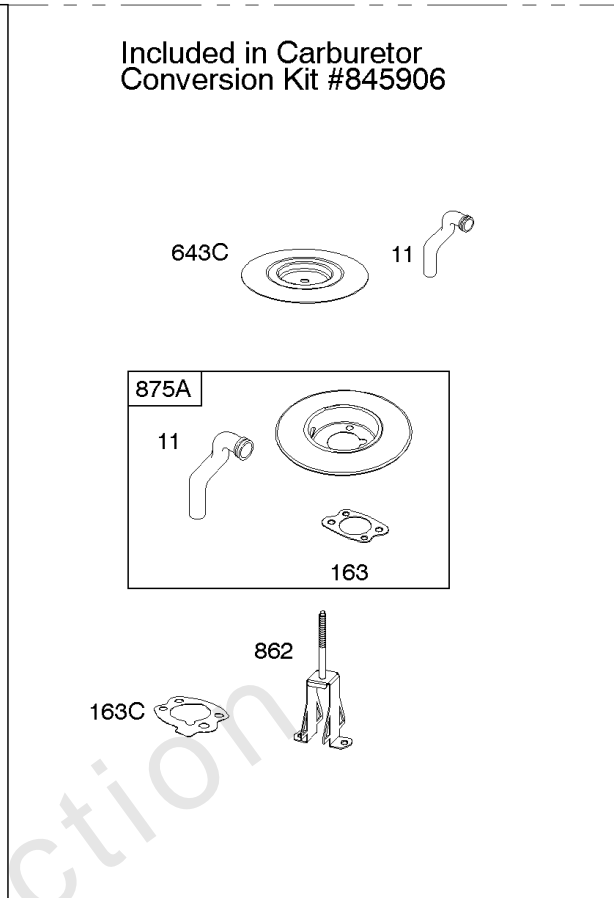

Carburetor

REF NO	PART NO	QTY	DESCRIPTION
11	691556		TUBE, Breather
11B	844921		TUBE, Breather -Used After Code Date 09121800
51	691694		GASKET, Intake
94	844987		KIT, Idle Mixture
95	690718		SCREW -(Throttle Valve)
97	809007		KIT, Throttle Shaft
98	808177		KIT, Idle Speed
102	692077		GASKET, Carburetor Body
104	690723		PIN, Float Hinge
105	797410		VALVE, Float Needle -(15.87 mm Long)
105A	846635		VALVE, Float Needle -(18.87 mm)
108A	844989		VALVE, Choke
109	808398		KIT, Choke Shaft
110	806861		WASHER -(Choke Shaft) (Plastic)
117	690881		JET, Main -(Standard) (Standard)
118	844990		JET, Main -(High Altitude) (5000 Feet)
118A	809442		JET, Main -(High Altitude) (9000 Feet and Above)
119	690720		SCREW -(Upper Carburetor Body to Lower Carburetor Body) (M4x18mm)
119	842761		SCREW -(Upper Carburetor Body to Lower Carburetor Body) (M4x16mm)
130	690726		VALVE, Throttle
133A	844546		FLOAT, Carburetor
163	692081		GASKET, Air Cleaner -(Air Cleaner)
187	791745		LINE, Fuel -(23) (Cut to Required Length)
187	791766		LINE, Fuel -(15 Inches Long)(Cut To Required Length)
187D	791744		LINE, Fuel -(Formed)(14 Inches Long)(Cut To Required Length)
217	806862		SPRING, Choke Return
231	690718		SCREW -(Choke Valve)
255	690721		BUSHING, Choke Shaft
276	690724		WASHER, Sealing
365	690711		SCREW -(Carburetor/Throttle Body) (M8x38mm)
365A	690866		SCREW -(Carburetor/Throttle Body) (M6 x 98mm)
445	394018S		FILTER, A/C Cartridge
467	691985		KNOB, Air Cleaner Cover -Used Before Code Date 10040100
467	846431		KNOB, Air Cleaner Cover -Used After Code Date 10033100
601	791850		CLAMP, Hose
601A	691038		CLAMP, Hose -(Black)
629	807004		SPRING, Throttle Return -(Throttle Return)