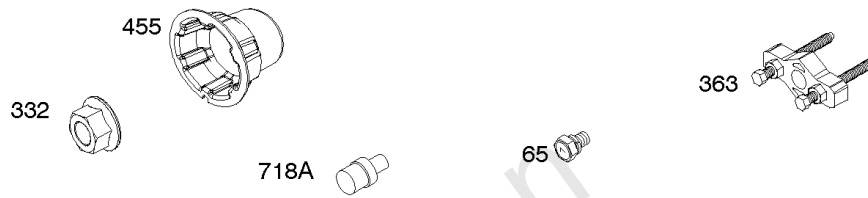

Flywheel, Rotating Screens

REF NO	PART NO	QTY	DESCRIPTION
23	841825		FLYWHEEL
65	690341		SCREW -(Rewind Starter) (Rewind Starter)
73	841662		SCREEN, Rotating
73A	841440		SCREEN, Rotating
73C	494439		SCREEN, Rotating
74	841441		SCREW -(Rotating Screen) (M5x14mm)
74A	691647		SCREW -(Rotating Screen)
332	690887		NUT -(Flywheel)
363	19203		PULLER, Flywheel
455	841794		CUP, Flywheel
668	691500		SPACER -(Rotating Screen)
668A	691215		SPACER -(Rotating Screen)
718A	690740		PIN, Locating -(28MM)
718B	841581		PIN, Locating -(32MM)
849	691088		SCREW -(Stub Shaft)
1047	841580		SHAFT, Stub