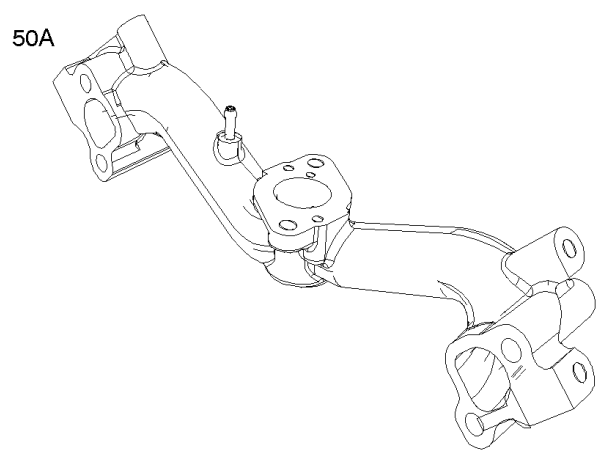

Intake Manifold

REF NO	PART NO	QTY	DESCRIPTION
50A	844034		MANIFOLD, Intake
51	691694		GASKET, Intake
51A	692035		GASKET, Intake
54	846604		SCREW -(Intake Manifold) (TEMP/MAP Sensor) (Intake Manifold)
122	690691		SPACER, Carburetor
365	690711		SCREW -(Carburetor/Throttle Body) (M8x38mm)
415	794903		PLUG -(1/8"-27 NPTF - EXTERNAL SQ)
480	806660		SCREW -(Tube Clamp) (M8x18mm)
601E	593879		CLAMP, Hose
1176	842067		NUT -(Exhaust Manifold)
1425	844712		HOSE, Purge Line
1431	844035		WASHER -(Tube Clamp)

Not For Reproduction