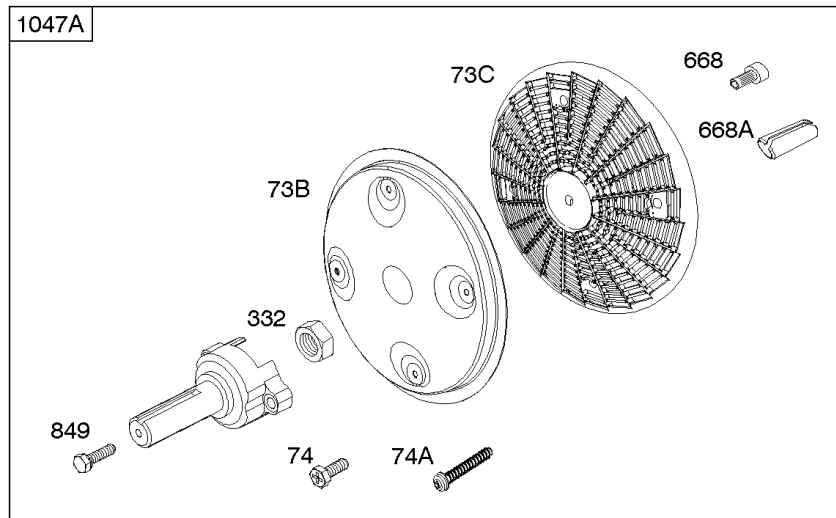

Flywheel, Rotating Screens

REF NO	PART NO	QTY	DESCRIPTION
23	841825		FLYWHEEL
65	690341		SCREW -(Rewind Starter) (Rewind Starter)
73	841662		SCREEN, Rotating
73A	841440		SCREEN, Rotating
73C	494439		SCREEN, Rotating
74	841441		SCREW -(Rotating Screen) (M5x14mm)
74A	691647		SCREW -(Rotating Screen)
332	690887		NUT -(Flywheel)
363	19203		PULLER, Flywheel
455	841794		CUP, Flywheel
668	691500		SPACER -(Rotating Screen)
668A	691215		SPACER -(Rotating Screen)
718A	690740		PIN, Locating -(28MM)
718B	841581		PIN, Locating -(32MM)
849	691088		SCREW -(Stub Shaft)
1047	841580		SHAFT, Stub