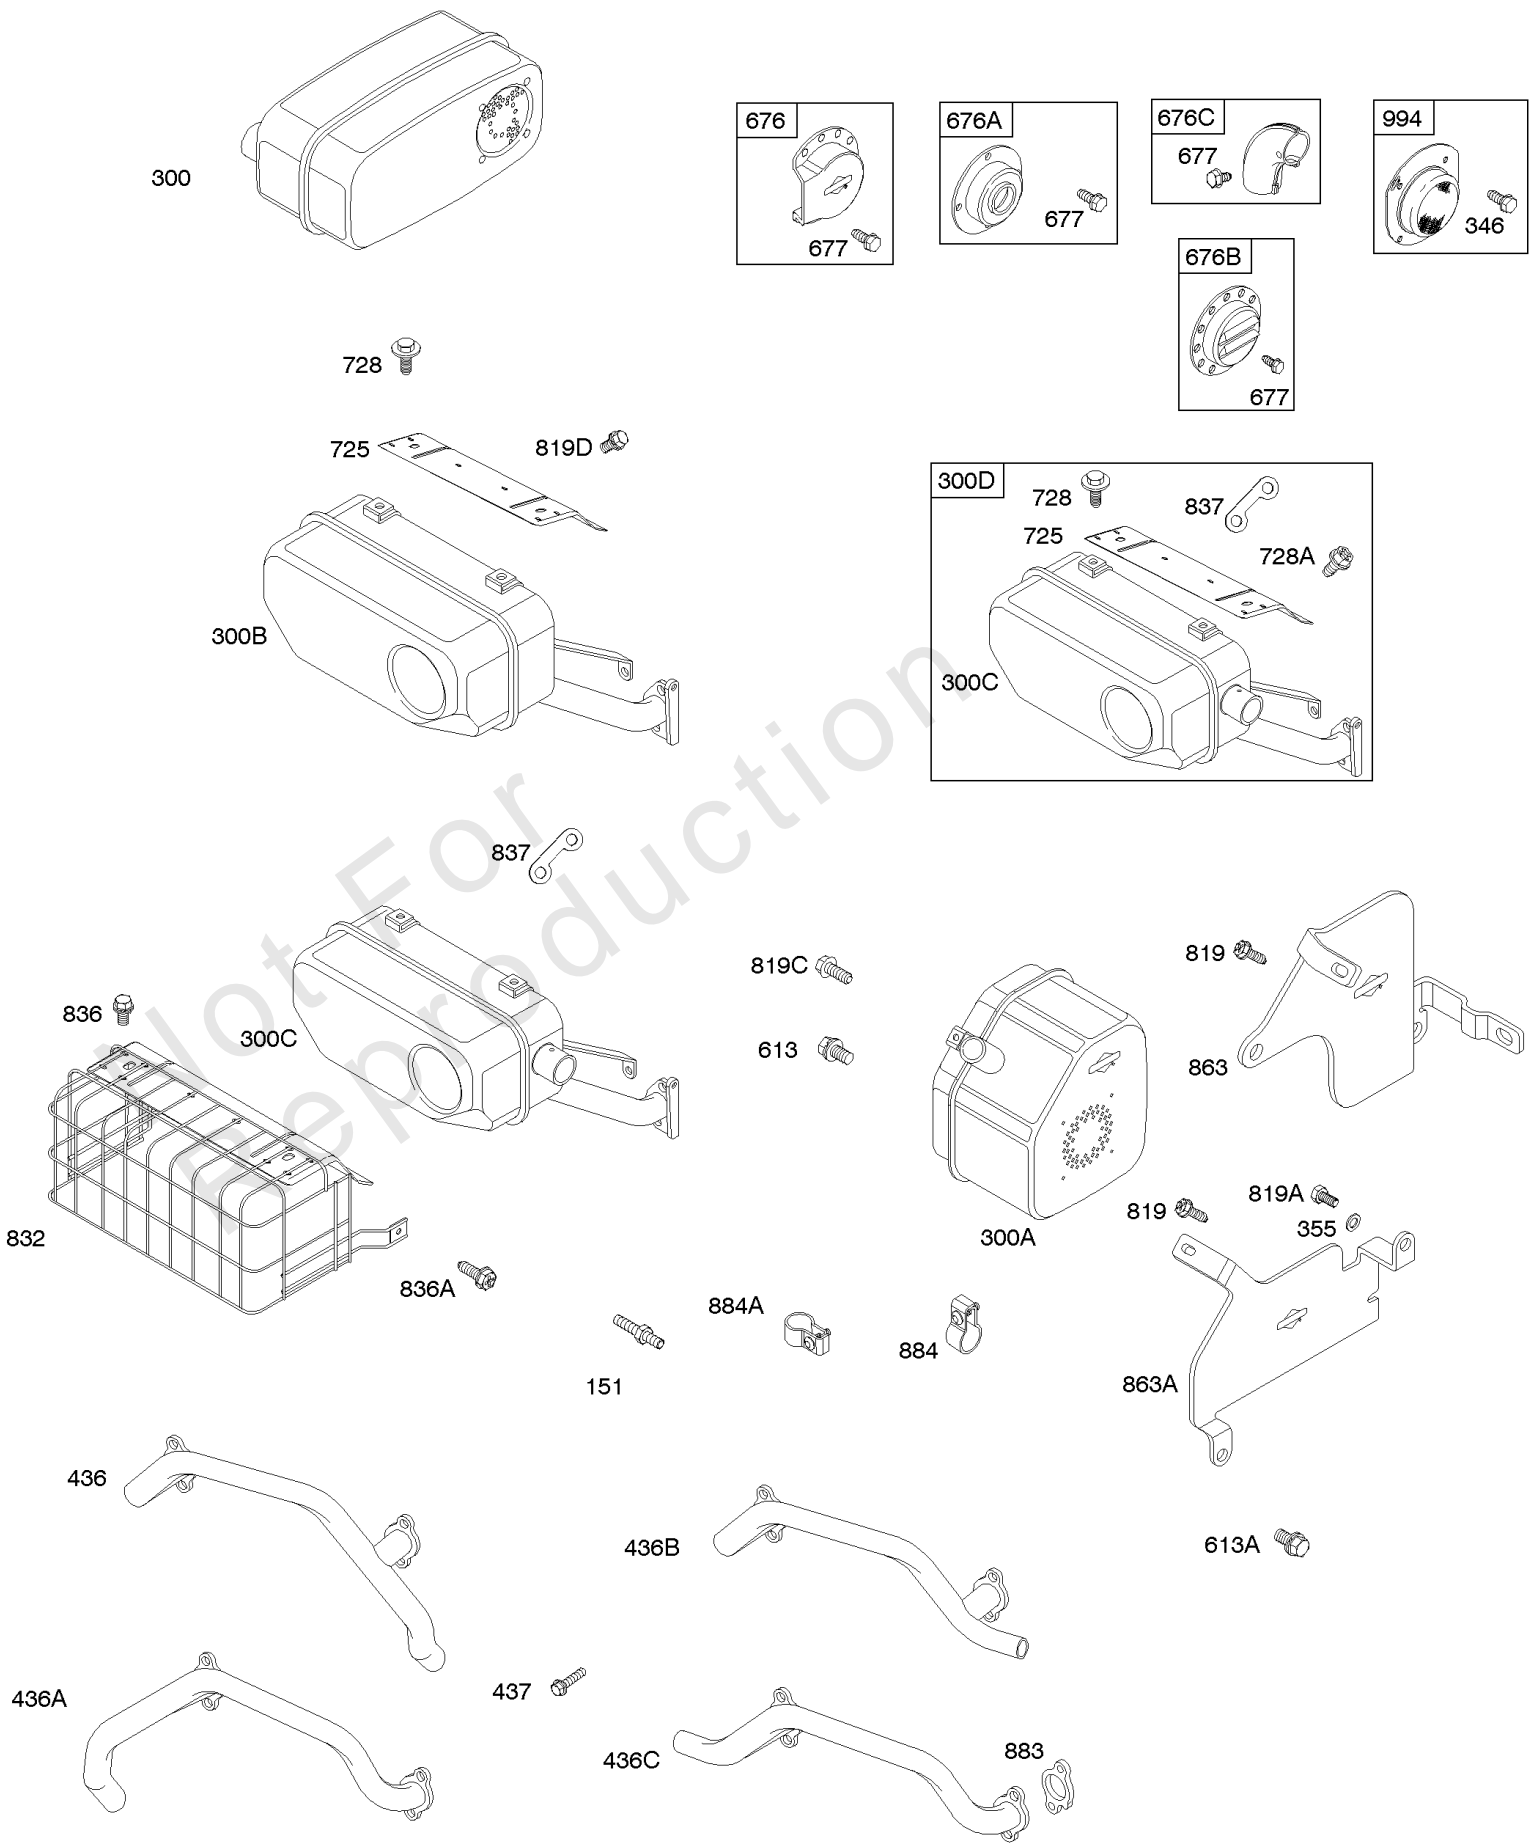

Exhaust Systems

REF NO	PART NO	QTY	DESCRIPTION
151	841185		STUD -(Exhaust Manifold)
346	690661		SCREW -(Spark Arrestor) (#8-18 x 0.375 lg)
355	690944		WASHER -(Muffler Bracket)
436	692061		MANIFOLD, Exhaust
436A	691499		MANIFOLD, Exhaust
436B	691501		MANIFOLD, Exhaust
436C	691502		MANIFOLD, Exhaust
437	691902		SCREW -(Exhaust Manifold) (M8x20mm)
613	691902		SCREW -(Muffler)
613A	692067		SCREW -(Muffler)
676	795036		DEFLECTOR, Muffler
676A	396903		DEFLECTOR, Muffler
676C	495518		DEFLECTOR, Muffler
676B	795038		DEFLECTOR, Muffler
677	690661		SCREW -(Muffler Deflector) (#8-18 x 0.375 lg)
725	691498		SHIELD, Heat
728	691514		SCREW -(Heat Shield)
728A	692067		SCREW -(Heat Shield)
819	692056		SCREW -(Muffler Bracket)
819A	690943		SCREW -(Muffler Bracket)
832	691571		GUARD, Muffler
836	691514		SCREW -(Muffler Guard)
836A	692067		SCREW -(Muffler Guard)
837	808085		SPACER -(Includes 2)
863	691513		BRACKET, Muffler
883	691613		GASKET, Exhaust
884	690898		CLAMP, Muffler
994	794945		ARRESTOR, Spark