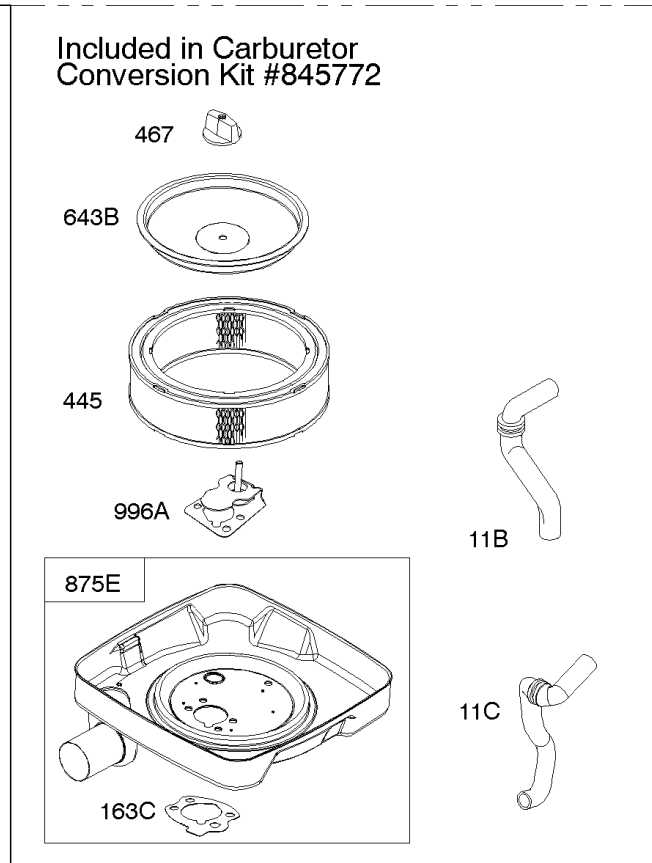

Carburetor

REF NO	PART NO	QTY	DESCRIPTION
633	806131		SEAL, Choke/Throttle Shaft -(Throttle Shaft)
633A	690722		SEAL, Choke/Throttle Shaft -(Choke Shaft)
637	806999		WASHER -(Throttle Shaft)
637A	807000		WASHER -(Throttle Shaft)
742	807001		RETAINER, E Ring
807	805557		SPACER -(Throttle)
955	807723		PLUG, Carburetor
987	807002		SEAL, Choke/Throttle Shaft
1091	691516		CAP, Limiter

Not For Reproduction