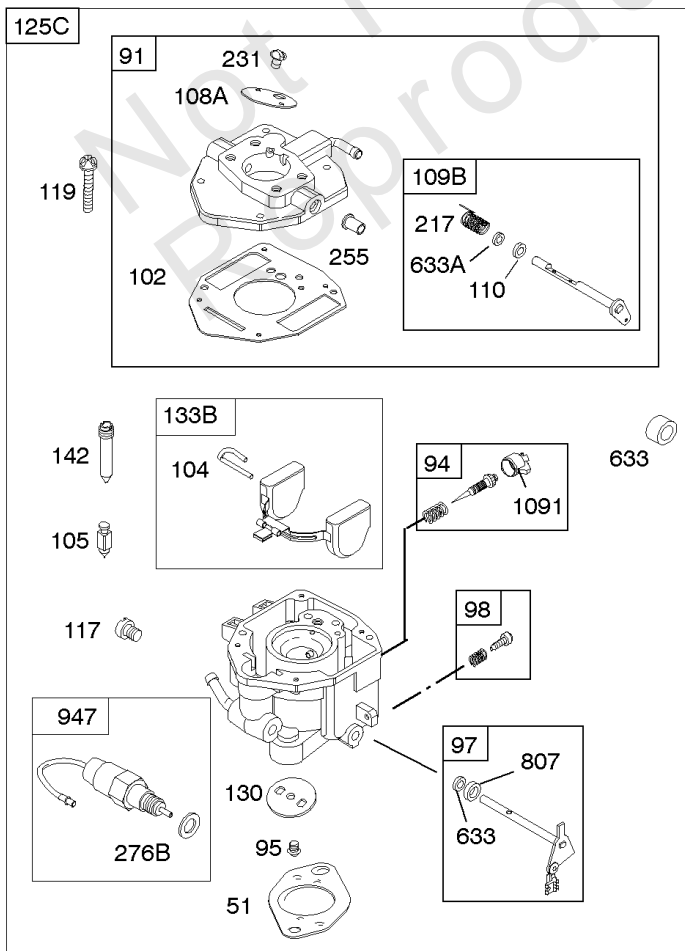

Carburetor

REF NO	PART NO	QTY	DESCRIPTION
536	845198		CLEANER, Air
601	791850		CLAMP, Hose
601A	691038		CLAMP, Hose -(Black)
633	806131		SEAL, Choke/Throttle Shaft -(Throttle Shaft)
633A	690722		SEAL, Choke/Throttle Shaft -(Choke Shaft)
807	805557		SPACER -(Throttle)
833A	691593		SCREW -(Air Cleaner Mounting Strap/Stud)
947	692094		SOLENOID, Fuel
1091	691516		CAP, Limiter

Not For Reproduction