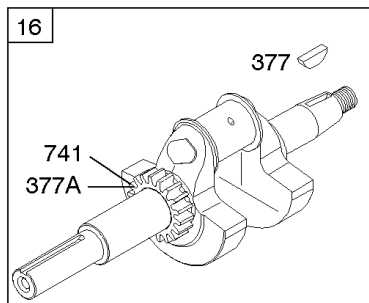

1036 EMISSIONS LABEL

1330 REPAIR MANUAL

1319 WARNING LABEL

WARNING

- Read and follow Operating Instructions before running engine.
- Gasoline is flammable. Allow engine to cool at least 2 minutes before refueling.
- Engines emit carbon monoxide, **DO NOT** run in enclosed area.
- Muffler area temperature may exceed 150°F. Do not touch hot parts.

REQUIRED when replacing parts with warning labels affixed.