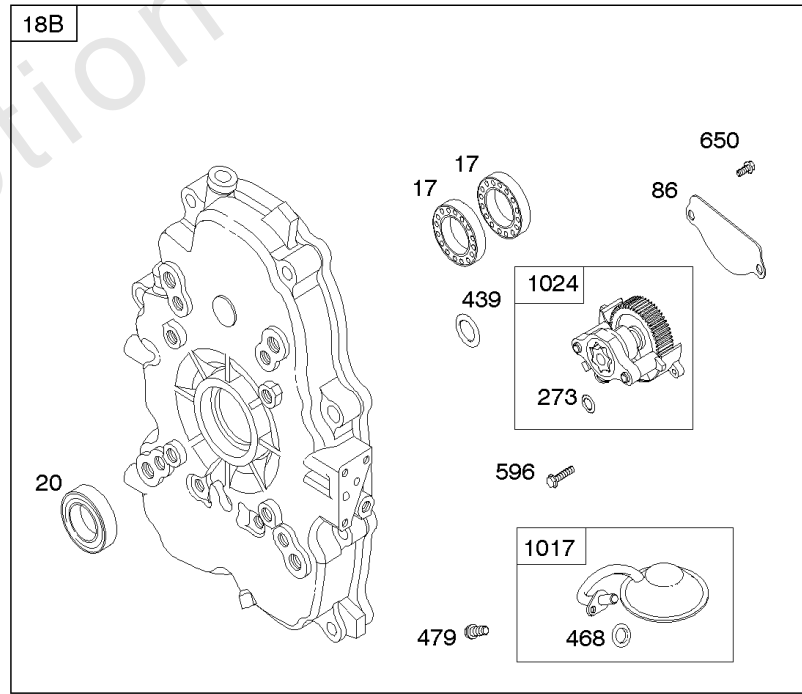

## Camshaft, Crankshaft, Cylinder, Piston/Rings/Connecting Rod

REF NO	PART NO	QTY	DESCRIPTION
601A	691038		CLAMP, Hose -(Black)
718	806469		PIN, Locating -(Cylinder)
741	846085		GEAR, Timing
1025	690689		SPOOL, Governor
1036	-----		Label-Emissions -(Available From A Briggs & Stratton Authorized Dealer)
1133	690342		SCREW -(Crankshaft)
1319	794467		LABEL, Warning
1330	272144		MANUAL, Repair

## Crankcase Cover, Lubrication, Oil Filter Adapter,

REF NO	PART NO	QTY	DESCRIPTION
12	846487		GASKET, Crankcase
15A	691686		PLUG, Oil Drain -(1/4"-18 NPTF - 3/8 External Sq)
17	843827		BEARING, Ball -(Crankcase Cover Requires Two (2) Ball Bearings)
18	844588		COVER, Crankcase
20	805049S		SEAL, Oil -(PTO Side)
22	807362		SCREW -(Crankcase Cover/Sump)
86	690745		COVER, Gear
239	690233		SWITCH, Oil Pressure
273	690681		SEAL, O-Ring -(Oil Pump)
287	692062		SCREW -(Dipstick Tube) (M8x18mm)
287A	806660		SCREW -(Dipstick Tube)
402	690679		SCREW -(Oil Filter Cover) (M6x21mm)
404	690704		WASHER -(Governor Crank)
415	794903		PLUG -(1/8"-27 NPTF - EXTERNAL SQ)
439	692154		O-RING, Oil Gallery -(Crankcase Cover/Sump or Cylinder Assembly)
460	806667		CONNECTOR, Filter Adapter
468	690690		SEAL, O-Ring -(Oil Pump Screen)
479	807084		SCREW -(Oil Pump Screen) (M6x14mm)
523	693175		DIPSTICK
524	693172		SEAL, O-Ring -(Dipstick Tube)
525	693174		TUBE, Dipstick
525A	693173		TUBE, Dipstick
552	690701		BUSHING, Governor Crank
552A	806686		BUSHING, Governor Crank
565	690682		STUD -(Oil Filter Adapter)
596	691492		SCREW -(Oil Pump) (M6x30mm)
614	691550		PIN, Cotter
616	806685		CRANK, Governor
650	841233		SCREW -(Oil Deflector)
691	842826		SEAL, Governor Shaft
710	807689		COVER, Oil Filter
737	690679		SCREW -(Oil Filter Adapter) (M6x21mm)
737A	841233		SCREW -(Oil Filter Adapter) (Oil Filter Adapter)
816	690706		WASHER -(Oil Filter Adapter)
988	692063		GASKET, Oil Adapter
988A	690687		GASKET, Oil Adapter
1017	690900		SCREEN, Oil Pump