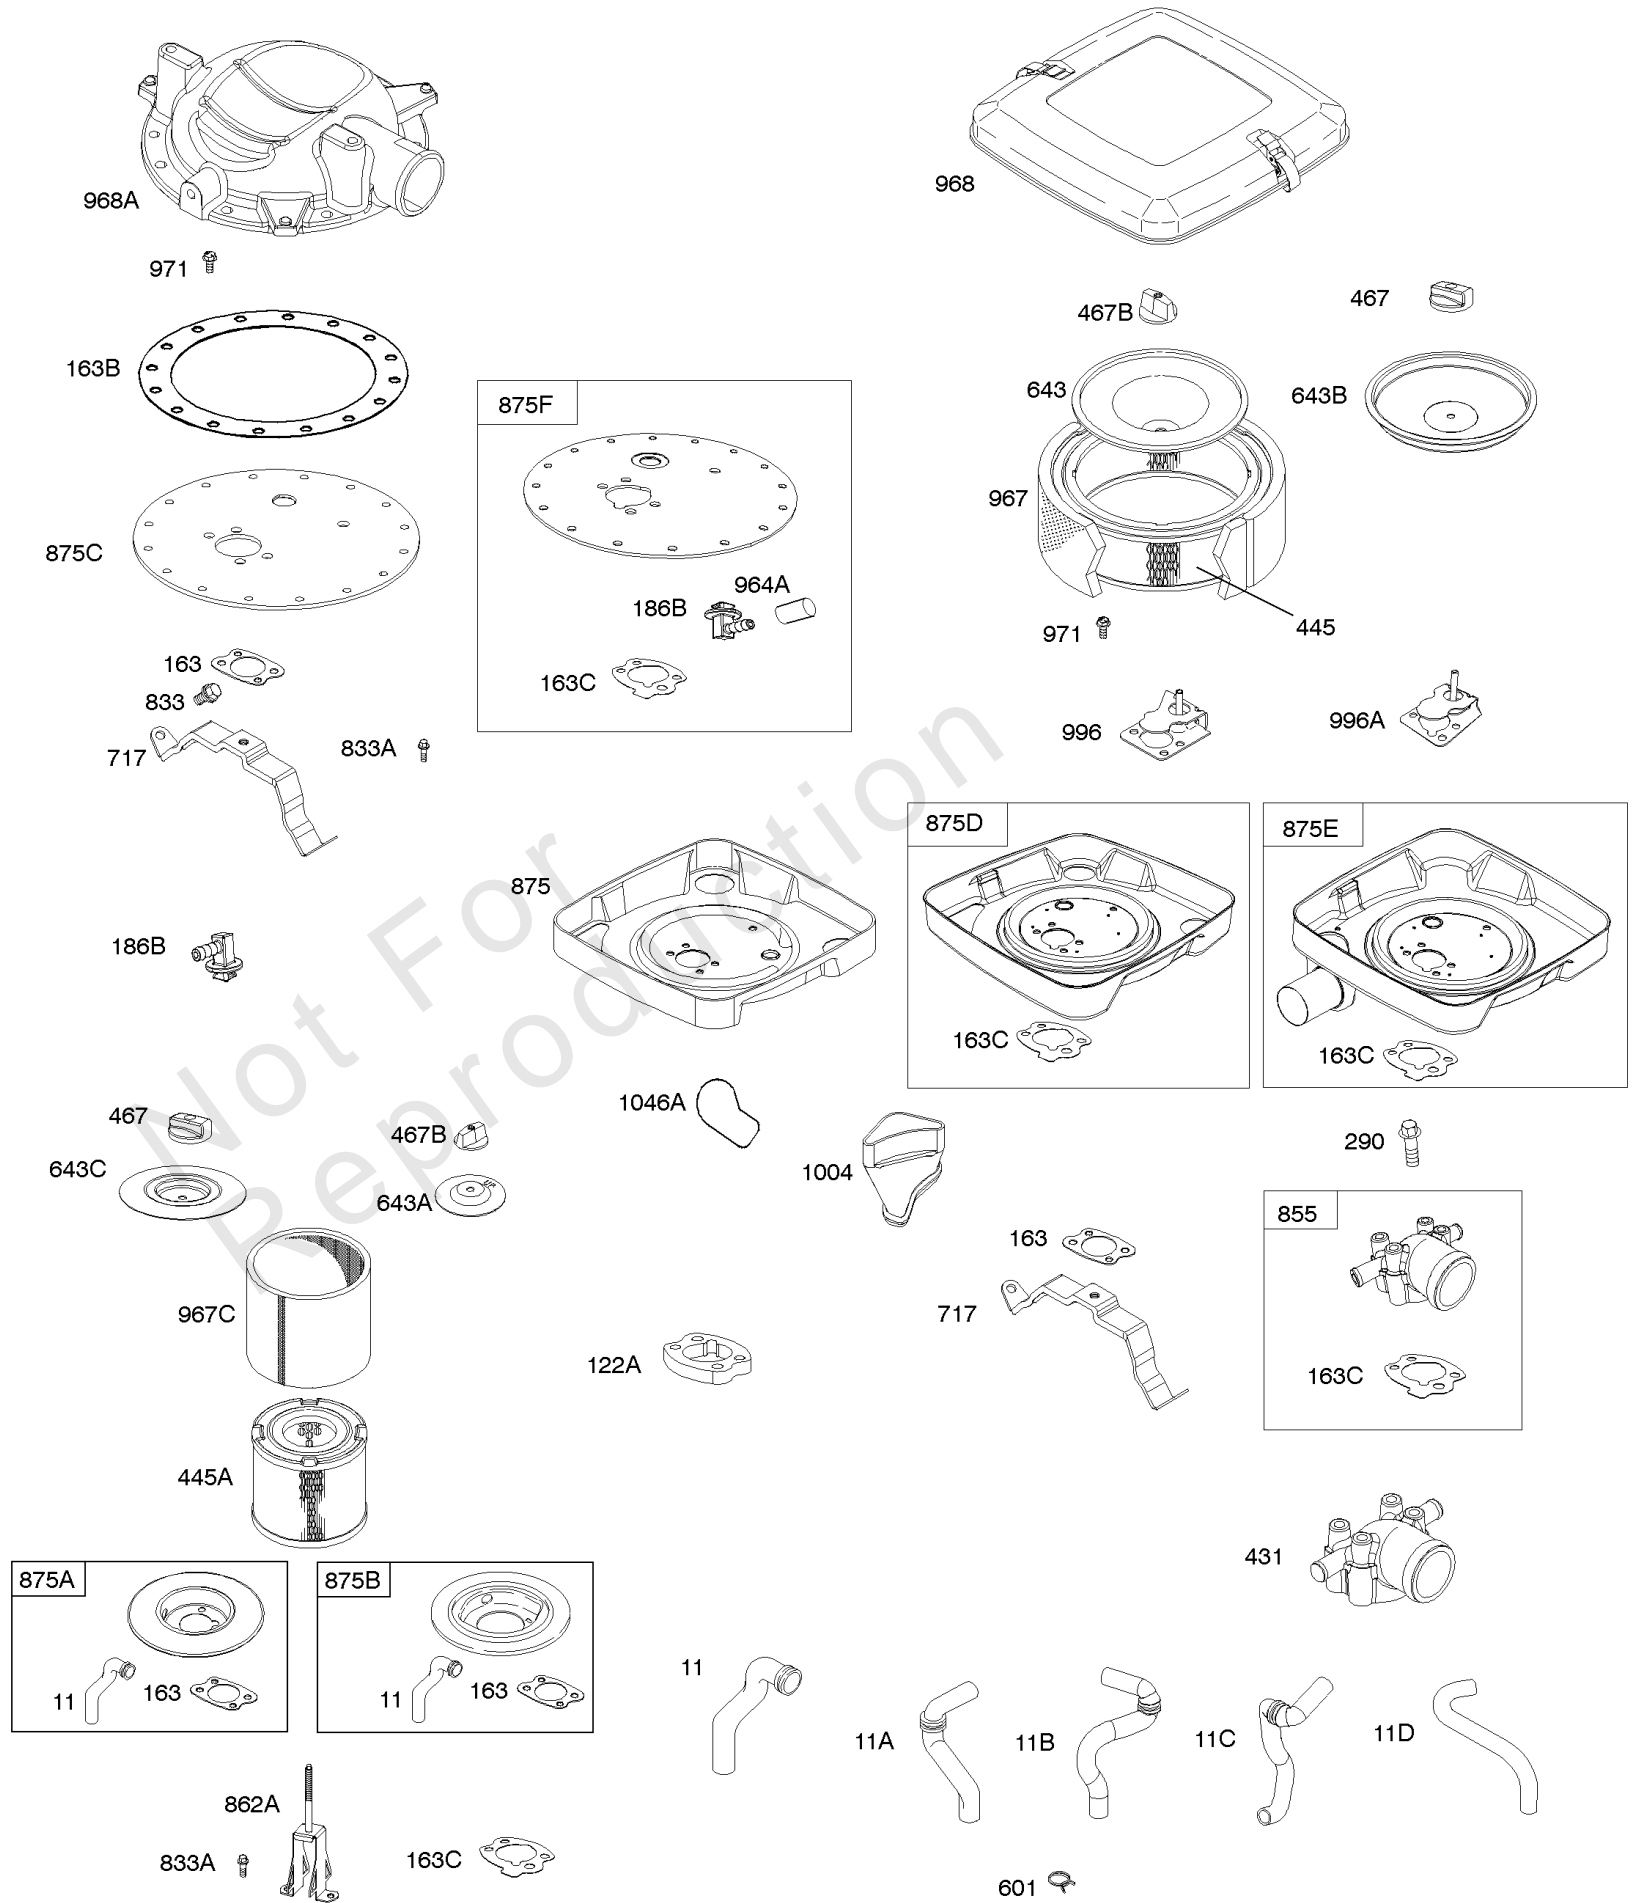

# Parts Manual

Mfg. No: 305447-3078-G1

---

<b>Model Components</b>	<b>Page</b>
Air Cleaners. ....	4
Alternator, Regulator, Wire Assemblies. ....	6
Blower Housing, Rewind Starter. ....	8
Camshaft, Crankshaft, Cylinder, Piston/Rings/Connecting Rod. ....	10
Carburetor. ....	26
Carburetor Overhaul Kit, Engine & Valve Set. ....	30
Crankcase Cover, Lubrication, Oil Filter Adapter, ....	32
Cylinder Head, Valve Covers. ....	36
Electric Starter. ....	38
Electronic Governor. ....	40
Exhaust Systems. ....	42
Flywheel, Rotating Screens. ....	44
Fuel Supply. ....	46
Governor Spring, Controls. ....	50
Intake Manifold. ....	54
Replacement Engine - US & Canada. ....	56
Shrouds, Air Guides. ....	57

## Air Cleaners

REF NO	PART NO	QTY	DESCRIPTION
11	691556		TUBE, Breather
11A	806083S		TUBE, Breather -Used Before Code Date 09121700
11B	844921		TUBE, Breather -Used After Code Date 09121800
122A	846960		SPACER, Carburetor
163	692081		GASKET, Air Cleaner -(Air Cleaner)
163B	841823		GASKET, Air Cleaner -(Air Cleaner)
445	394018S		FILTER, A/C Cartridge
445A	393957S		FILTER, A/C Cartridge
467	691985		KNOB, Air Cleaner Cover -Used Before Code Date 10040100
467	846431		KNOB, Air Cleaner Cover -Used After Code Date 10033100
467B	691668		KNOB, Air Cleaner Cover
601	791850		CLAMP, Hose
643B	844932		RETAINER, Air Filter
717	692153		BRACKET, Air Cleaner
833	807084		SCREW -(Air Cleaner Mounting Strap/Stud)
833A	691593		SCREW -(Air Cleaner Mounting Strap/Stud)
862A	691565		STRAP/STUD, Air Cleaner Mounting -(Replacement, Order Reference 536)
875D	845142		BASE, Air Cleaner
964A	807468		CAP, Carburetor
967	272490S		FILTER, Pre Cleaner
967C	271794S		FILTER, Pre Cleaner
968	699959		COVER, Air Cleaner
971	807084		SCREW -(Air Cleaner Base to Carburetor/Throttle Body)
996A	844930		SHIELD, Carburetor
1004	841656		DUCT, Air
1046A	843068		PLUG, Blower Housing