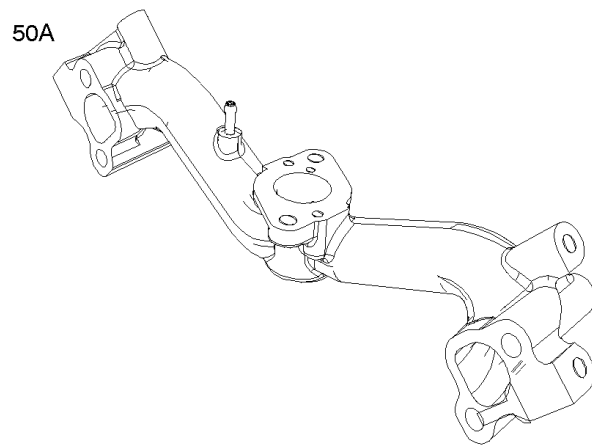

Intake Manifold

REF NO	PART NO	QTY	DESCRIPTION
50A	844034		MANIFOLD, Intake
51	691694		GASKET, Intake
51A	692035		GASKET, Intake
54	846604		SCREW -(Intake Manifold) (TEMP/MAP Sensor) (Intake Manifold)
122	690691		SPACER, Carburetor
365	690711		SCREW -(Carburetor/Throttle Body) (M8x38mm)
415	794903		PLUG -(1/8"-27 NPTF - EXTERNAL SQ)
480	806660		SCREW -(Tube Clamp) (M8x18mm)
601E	593879		CLAMP, Hose
964A	807468		CAP, Carburetor
1176	842067		NUT -(Exhaust Manifold)
1425	844712		HOSE, Purge Line
1425A	845717		HOSE, Purge Line
1431	844035		WASHER -(Tube Clamp)