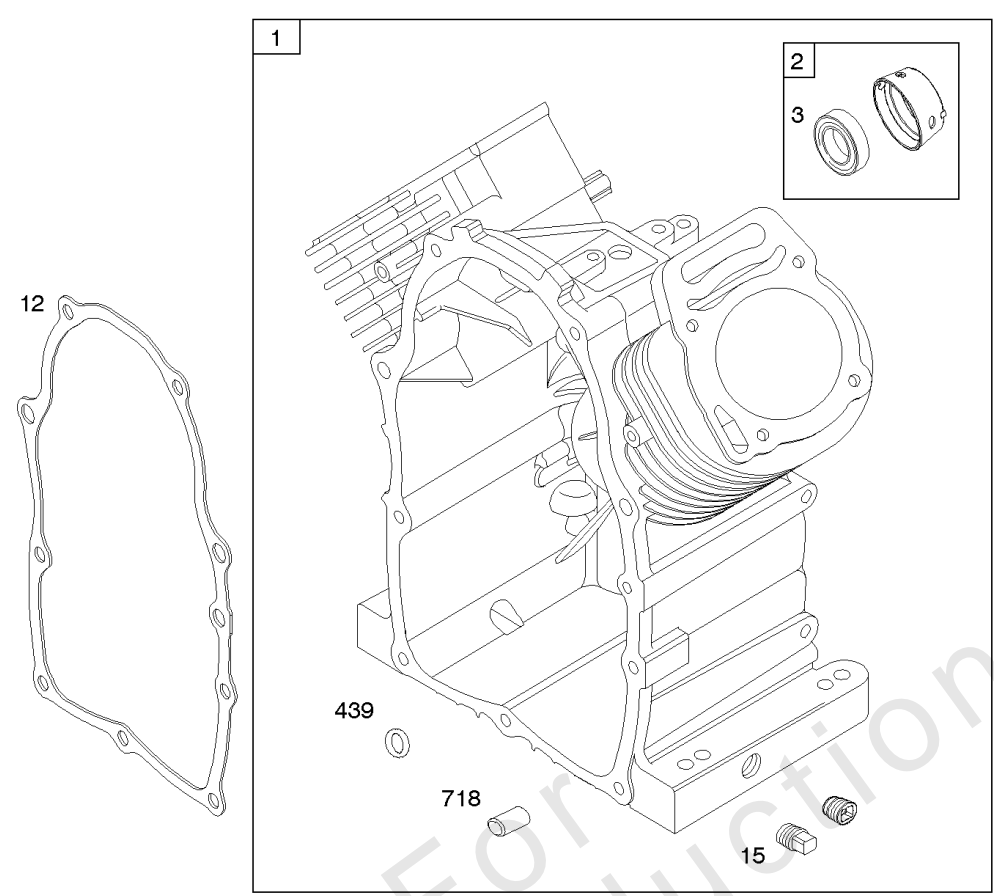

Camshaft, Crankshaft, Cylinder, Piston/Rings/Connecting Rod

Mfg. No: 305447-3078-G1

1036 EMISSIONS LABEL

1330 REPAIR MANUAL

1319 WARNING LABEL

WARNING

- Read and follow Operating Instructions before running engine.
- Gasoline is flammable. Allow engine to cool at least 2 minutes before refueling.
- Engines emit carbon monoxide, DO NOT run in enclosed area.
- Muffler area temperature may exceed 150°F. Do not touch hot parts.

REQUIRED when replacing parts with warning labels affixed.