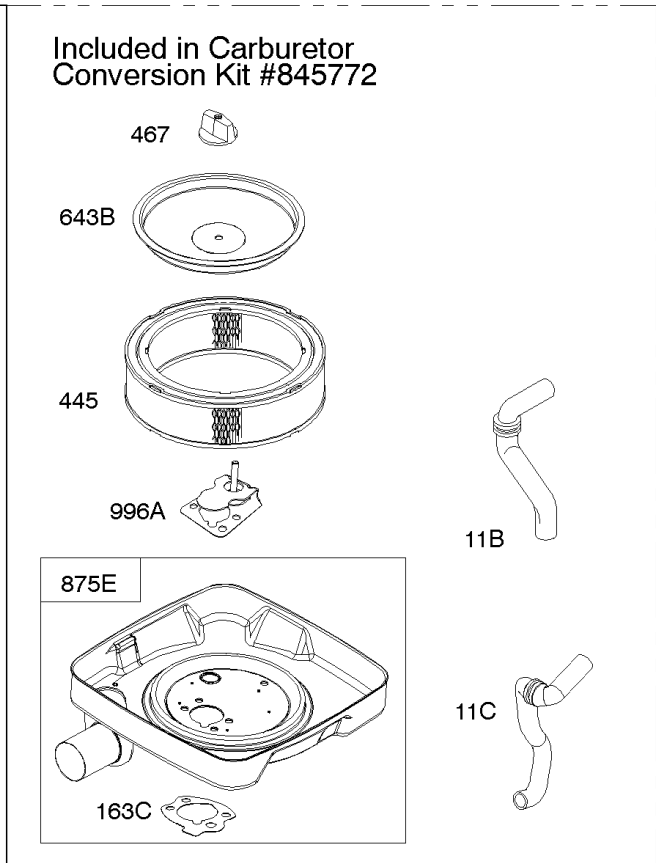

Carburetor

REF NO	PART NO	QTY	DESCRIPTION
629	807004		SPRING, Throttle Return -(Throttle Return)
633	806131		SEAL, Choke/Throttle Shaft -(Throttle Shaft)
633A	690722		SEAL, Choke/Throttle Shaft -(Choke Shaft)
637	806999		WASHER -(Throttle Shaft)
637A	807000		WASHER -(Throttle Shaft)
643B	844932		RETAINER, Air Filter
742	807001		RETAINER, E Ring
807	805557		SPACER -(Throttle)
955	807723		PLUG, Carburetor
987	807002		SEAL, Choke/Throttle Shaft
996A	844930		SHIELD, Carburetor
1091	844448		CAP, Limiter

Not For Reproduction