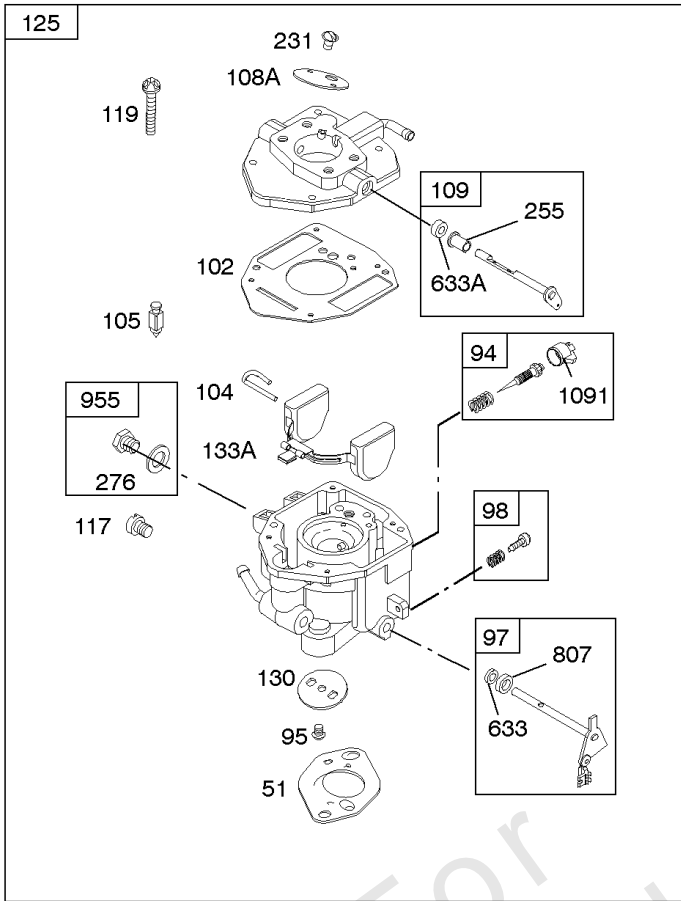

Carburetor

REF NO	PART NO	QTY	DESCRIPTION
629	807004		SPRING, Throttle Return -(Throttle Return)
633	806131		SEAL, Choke/Throttle Shaft -(Throttle Shaft)
633A	690722		SEAL, Choke/Throttle Shaft -(Choke Shaft)
637	806999		WASHER -(Throttle Shaft)
637A	807000		WASHER -(Throttle Shaft)
643B	844932		RETAINER, Air Filter
742	807001		RETAINER, E Ring
807	805557		SPACER -(Throttle)
955	807723		PLUG, Carburetor
987	807002		SEAL, Choke/Throttle Shaft
996A	844930		SHIELD, Carburetor
1091	844448		CAP, Limiter

Not For Reproduction