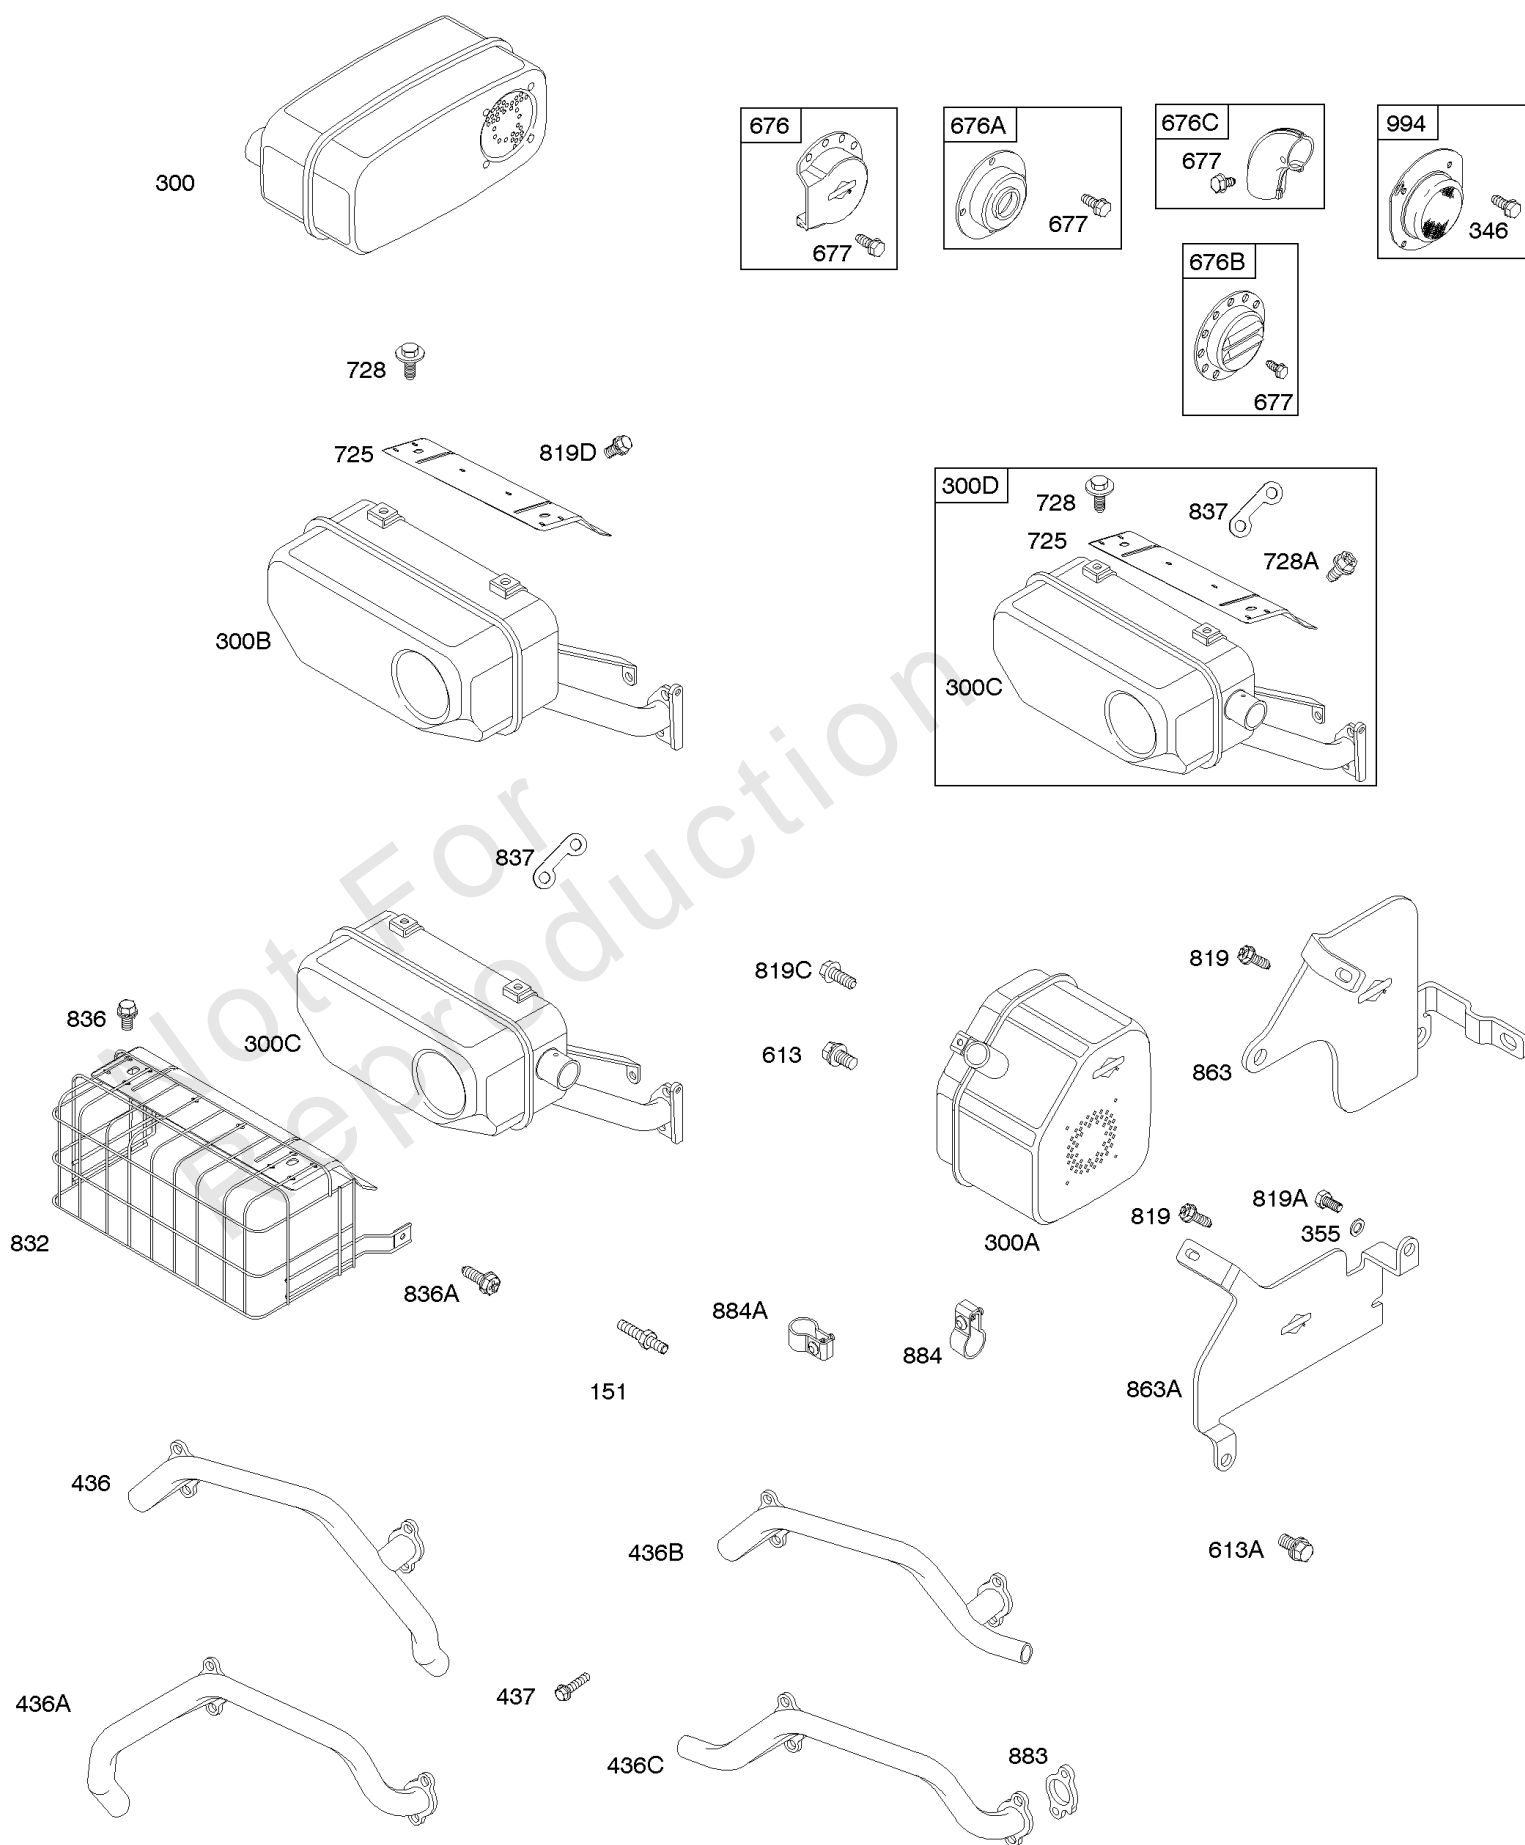

## Electronic Governor

REF NO	PART NO	QTY	DESCRIPTION
51	691694		GASKET, Intake
51A	692035		GASKET, Intake
122B	845817		SPACER, Carburetor
163	692081		GASKET, Air Cleaner -(Air Cleaner)
320	1726829SM		RELAY(S)
401	845814		LINK, Actuator
501	845907		REGULATOR
564	690677		SCREW -(Control Cover)
578F	845849		WIRE ASSEMBLY
604	845821		COVER, Control
703	691010		CLIP
723	845818		SEAL, Foam
789D	845788		HARNESS, Wiring
883	691613		GASKET, Exhaust
971	807084		SCREW -(Air Cleaner Base to Carburetor/Throttle Body)
1048A	845556		MODULE, Electronic Governor
1301	845823		NUT -(Wiring Harness)
1455	845813		LEVER, Actuator
1456	845815		BRACKET, Mounting
1457	845819		MOTOR, Stepper
1458	845812		SCREW -(Stepper Motor)
1459	845820		SCREW
1460	845822		BRACKET, Control
1461	845824		UNIT, Engine Control -(Pre-Programmed)
1462	792629		SCREW -(Engine Control Unit) (ECU)