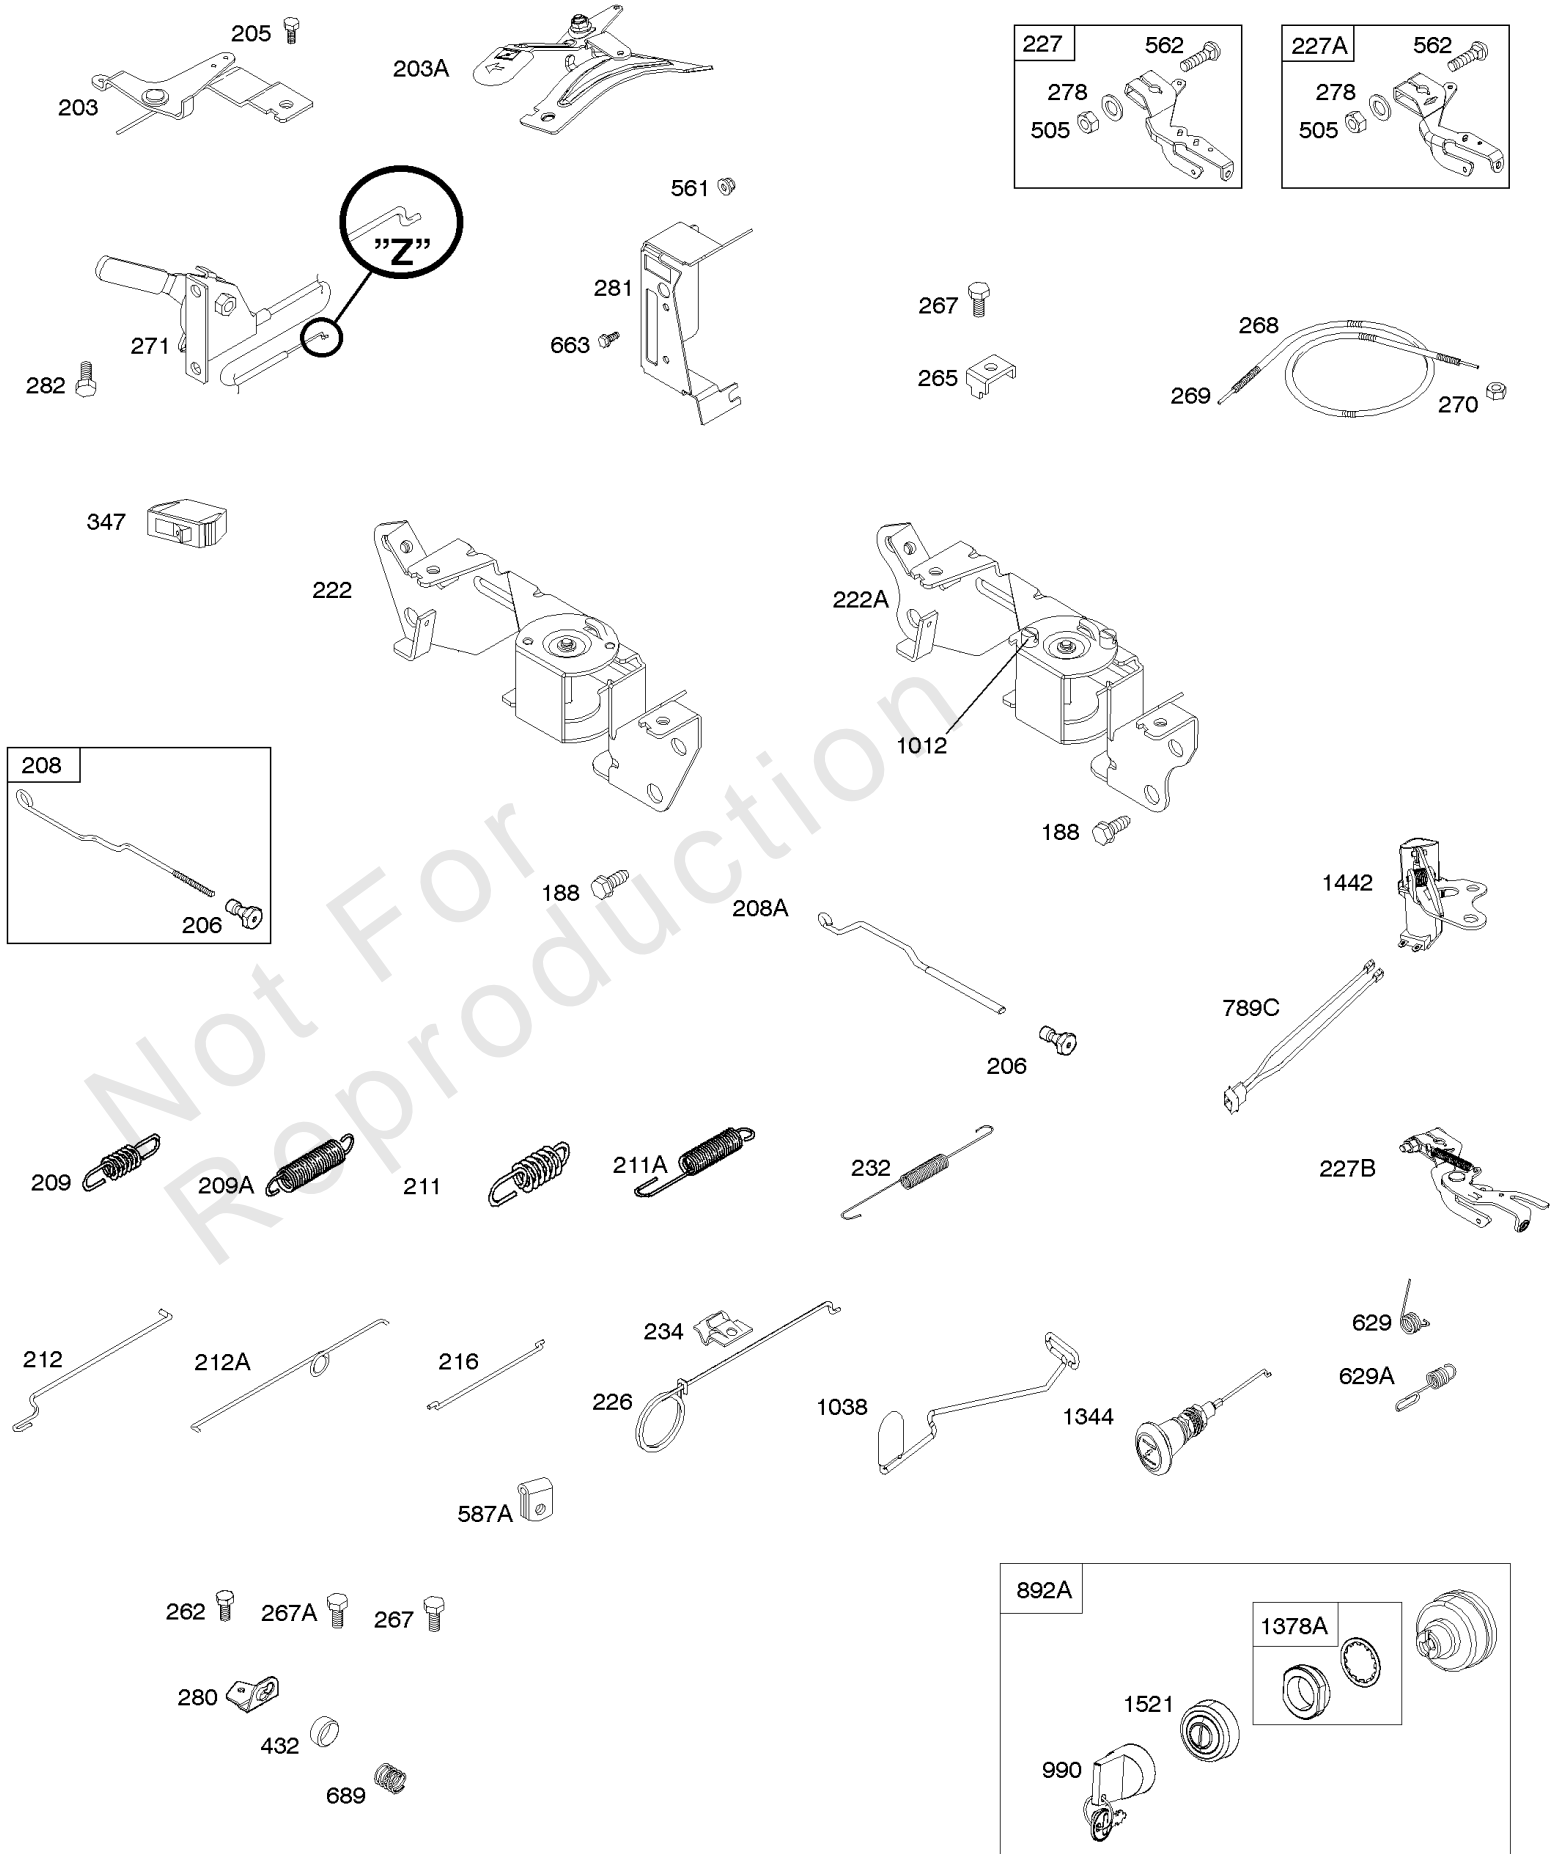

## Governor Spring, Controls

REF NO	PART NO	QTY	DESCRIPTION
188	692056		SCREW -(Control Bracket) (M8x14mm)
188	845964		SCREW -(Control Bracket) (M8x10mm)
203	690923		CRANK, Bell
205	692083		SCREW -(Bell Crank)
206	691244		NUT, Governor Adjusting
208	808453		ROD, Governor Control
209	691506		SPRING, Governor
211A	692068		SPRING, Governed Idle
212	847015		LINK, Throttle
216	690705		LINK, Choke
222	845305		BRACKET, Control
226	692075		ROD, Choke
227A	845484		LEVER, Governor Control
232	692073		SPRING, Governor Link
234	691723		CLIP, Control Rod
262	692083		SCREW -(Rod Bracket)
265	691024		CLAMP, Casing
267	841552		SCREW -(Casing Clamp) (M5x20mm)
267A	692083		SCREW -(Casing Clamp) (M5x20mm)
268	691025		CASING, Control Wire -(Cut To Required Length)
269	691026		WIRE, Control -(Cut To Required Length)
270	691027		NUT -(Control Wire Casing)
271	692541		LEVER, Control -(Cable Wire With Z Formed End)
278	842122		WASHER -(Governor Control Lever)
280	691526		BRACKET, Fixed Speed
281	690742		PANEL, Control
282	692083		SCREW -(Control Lever)
347	691995		SWITCH, Rocker
432	691509		CAP, Spring
505	690238		NUT -(Governor Lever)
561	690713		NUT -(Control Lever)
562	690239		BOLT -(Governor Control Lever)
587A	807116		CLAMP, Cable
629	807004		SPRING, Throttle Return -(Throttle Return)
663	692083		SCREW -(Control Panel)
689	691272		SPRING, Friction
990	691959		SET, Key
1012	690592		RETAINER, Link
1344	841129		CABLE, Choke