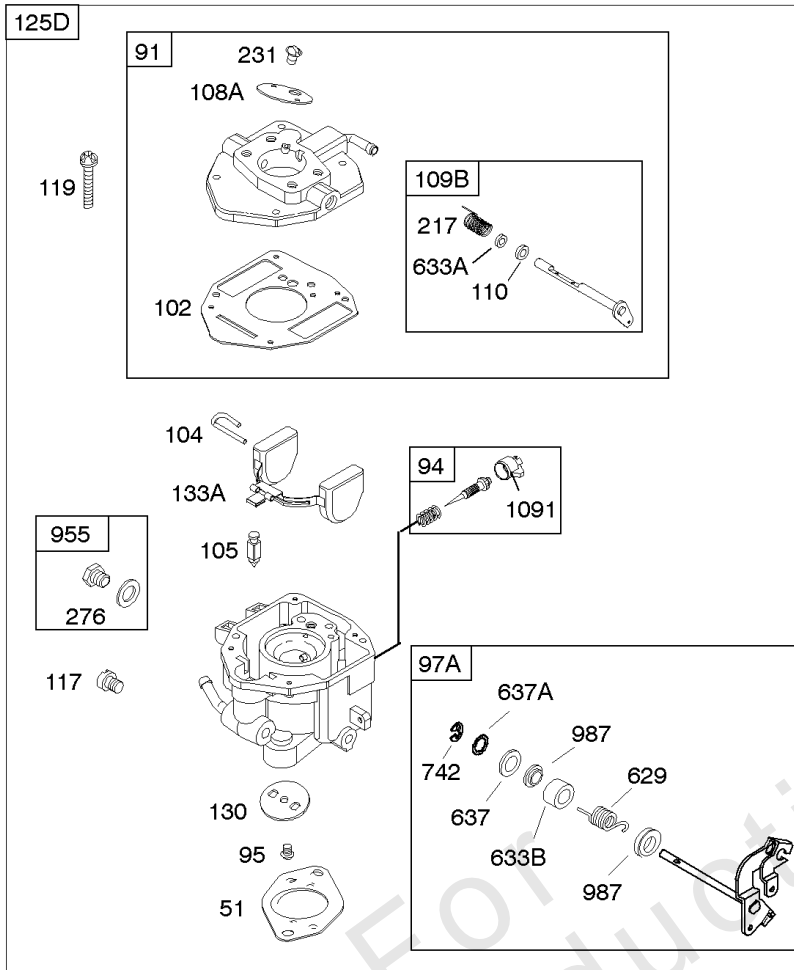

## Carburetor

REF NO	PART NO	QTY	DESCRIPTION
51	691694		GASKET, Intake
91	809208		BODY, Upper Carburetor
94	844987		KIT, Idle Mixture
95	690718		SCREW -(Throttle Valve)
98	808177		KIT, Idle Speed
98A	808981		KIT, Idle Speed
102	692077		GASKET, Carburetor Body
104	690723		PIN, Float Hinge
105	797410		VALVE, Float Needle -(15.87 mm Long)
105A	846635		VALVE, Float Needle -(18.87 mm )
108A	844989		VALVE, Choke
109	808398		KIT, Choke Shaft
109B	809096		SHAFT, Choke
110	806861		WASHER -(Choke Shaft) (Plastic)
117	690881		JET, Main -(Standard) (Standard)
118	844990		JET, Main -(High Altitude) (5000 Feet)
118A	809442		JET, Main -(High Altitude) (9000 Feet and Above)
119	842761		SCREW -(Upper Carburetor Body to Lower Carburetor Body) (M4x16mm)
119	690720		SCREW -(Upper Carburetor Body to Lower Carburetor Body) (M4x18mm)
130	690726		VALVE, Throttle
133A	844546		FLOAT, Carburetor
142	690725		NOZZLE, Carburetor
187	791766		LINE, Fuel -(15 Inches Long)(Cut To Required Length)
187	791745		LINE, Fuel -(23 ) (Cut to Required Length)
187D	791744		LINE, Fuel -(Formed)(14 Inches Long)(Cut To Required Length)
217	806862		SPRING, Choke Return
231	690718		SCREW -(Choke Valve)
255	690721		BUSHING, Choke Shaft
276	690724		WASHER, Sealing
276B	806137		WASHER, Sealing -(Fuel Solenoid)
365	690711		SCREW -(Carburetor/Throttle Body) (M8x38mm)
365A	690866		SCREW -(Carburetor/Throttle Body) (M6 x 98mm)
601	791850		CLAMP, Hose
601A	691038		CLAMP, Hose -(Black)
629	807004		SPRING, Throttle Return -(Throttle Return)
633	806131		SEAL, Choke/Throttle Shaft -(Throttle Shaft)
633A	690722		SEAL, Choke/Throttle Shaft -(Choke Shaft)