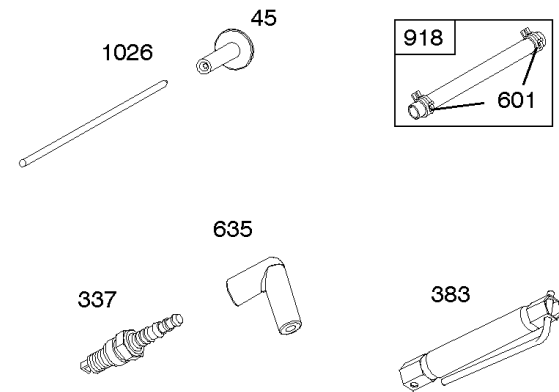

Cylinder Head, Valve Covers

Mfg. No: 305447-3078-G1

Cylinder Head, Valve Covers

REF NO	PART NO	QTY	DESCRIPTION
5	809200		HEAD, Cylinder -(Cylinder 1)
5A	809201		HEAD, Cylinder -(Cylinder 2)
7	806085S		GASKET, Cylinder Head
13	692059		SCREW -(Cylinder Head)
21	809500		CAP, Oil Fill
33	807681		VALVE, Exhaust
34	807680		VALVE, Intake
35	692084		SPRING, Valve -(Intake) (Intake)
36	692084		SPRING, Valve -(Exhaust) (Exhaust)
40	692058		RETAINER, Valve
42	807683		KEEPER, Valve
45	843379		TAPPET, Valve
192	807623		ADJUSTER, Rocker Arm
276A	807085		WASHER, Sealing -(Rocker Cover)
276D	691766		WASHER, Sealing -(Head)(Rocker Cover)
337	792015		PLUG, Spark
383	19576S		WRENCH, Spark Plug
601	791850		CLAMP, Hose
635	692076		BOOT, Spark Plug
830	809157		STUD, Rocker Arm -(Rocker Arm)
868	691963		SEAL, Valve
871	692057		BUSHING, Valve Guide
914	807084		SCREW -(Rocker Cover)
918	791880		LINE, Fuel
1022	806039S		GASKET, Rocker Cover
1023	843749		COVER, Rocker
1023B	691494		COVER, Rocker
1023C	690910		COVER, Rocker
1023E	691531		COVER, Rocker -(Used On Engines Equipped With 9 Quart Fuel Tanks)
1023D	691558		COVER, Rocker
1026	691758		ROD, Push -(Exhaust)(Aluminum)
1026	691836		ROD, Push -(Intake)(Steel)
1029	807323		ARM, Rocker
1100	791959		PIVOT, Rocker Arm
1254	807084		SCREW -(Rocker Arm Stud)