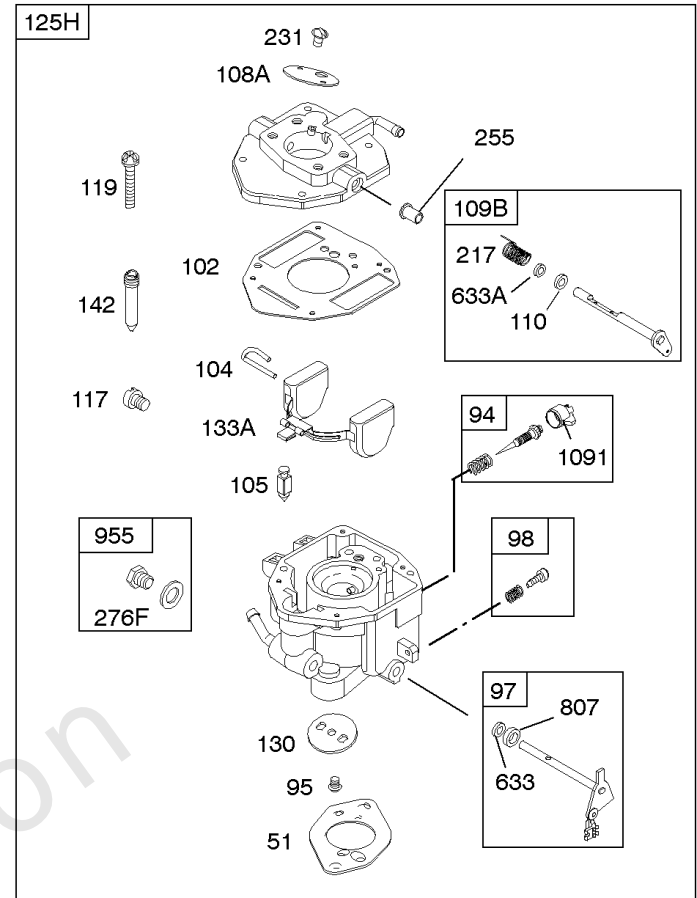

Carburetor

REF NO	PART NO	QTY	DESCRIPTION
947	692094		SOLENOID, Fuel
955	807723		PLUG, Carburetor
1091	844448		CAP, Limiter

Not For Reproduction