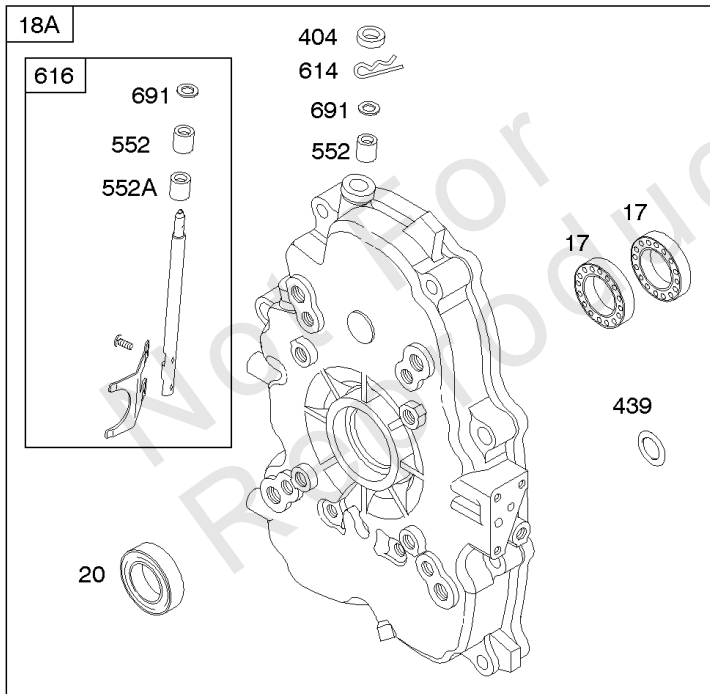

Crankcase Cover, Lubrication, Oil Filter Adapter,

Mfg. No: 305447-3078-G1

Crankcase Cover, Lubrication, Oil Filter Adapter,

REF NO	PART NO	QTY	DESCRIPTION
12	846487		GASKET, Crankcase
15A	691686		PLUG, Oil Drain -(1/4"-18 NPTF - 3/8 External Sq)
17	843827		BEARING, Ball -(Crankcase Cover Requires Two (2) Ball Bearings)
18	844588		COVER, Crankcase
20	805049S		SEAL, Oil -(PTO Side)
22	807362		SCREW -(Crankcase Cover/Sump)
86	690745		COVER, Gear
239	690233		SWITCH, Oil Pressure
273	690681		SEAL, O-Ring -(Oil Pump)
287	692062		SCREW -(Dipstick Tube) (M8x18mm)
287A	806660		SCREW -(Dipstick Tube)
402	690679		SCREW -(Oil Filter Cover) (M6x21mm)
404	690704		WASHER -(Governor Crank)
415	794903		PLUG -(1/8"-27 NPTF - EXTERNAL SQ)
439	692154		O-RING, Oil Gallery -(Crankcase Cover/Sump or Cylinder Assembly)
460	806667		CONNECTOR, Filter Adapter
468	690690		SEAL, O-Ring -(Oil Pump Screen)
479	807084		SCREW -(Oil Pump Screen) (M6x14mm)
523	693175		DIPSTICK
524	693172		SEAL, O-Ring -(Dipstick Tube)
525	693174		TUBE, Dipstick
525A	693173		TUBE, Dipstick
552	690701		BUSHING, Governor Crank
552A	806686		BUSHING, Governor Crank
565	690682		STUD -(Oil Filter Adapter)
596	691492		SCREW -(Oil Pump) (M6x30mm)
614	691550		PIN, Cotter
616	806685		CRANK, Governor
650	841233		SCREW -(Oil Deflector)
691	842826		SEAL, Governor Shaft
710	807689		COVER, Oil Filter
737	690679		SCREW -(Oil Filter Adapter) (M6x21mm)
737A	841233		SCREW -(Oil Filter Adapter) (Oil Filter Adapter)
816	690706		WASHER -(Oil Filter Adapter)
988	692063		GASKET, Oil Adapter
988A	690687		GASKET, Oil Adapter
1017	690900		SCREEN, Oil Pump