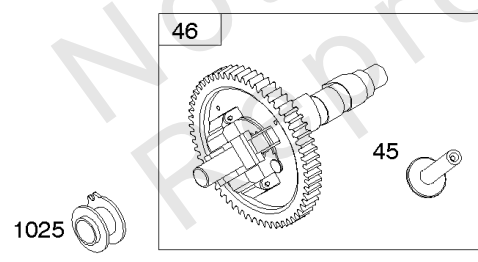

# Camshaft, Crankshaft, Cylinder, Piston/Rings/Connecting Rod

Mfg. No: 305447-3078-G1

1036 EMISSIONS LABEL

1330 REPAIR MANUAL

1319 WARNING LABEL

**WARNING**

- Read and follow Operating Instructions before running engine.
- Gasoline is flammable. Allow engine to cool at least 2 minutes before refueling.
- Engines emit carbon monoxide, DO NOT run in enclosed area.
- Muffler area temperature may exceed 150°F. Do not touch hot parts.

## Camshaft, Crankshaft, Cylinder, Piston/Rings/Connecting Rod

REF NO	PART NO	QTY	DESCRIPTION
601A	691038		CLAMP, Hose -(Black)
718	806469		PIN, Locating -(Cylinder)
741	846085		GEAR, Timing
1025	690689		SPOOL, Governor
1036	-----		Label-Emissions -(Available From A Briggs & Stratton Authorized Dealer)
1133	690342		SCREW -(Crankshaft)
1319	794467		LABEL, Warning
1330	272144		MANUAL, Repair