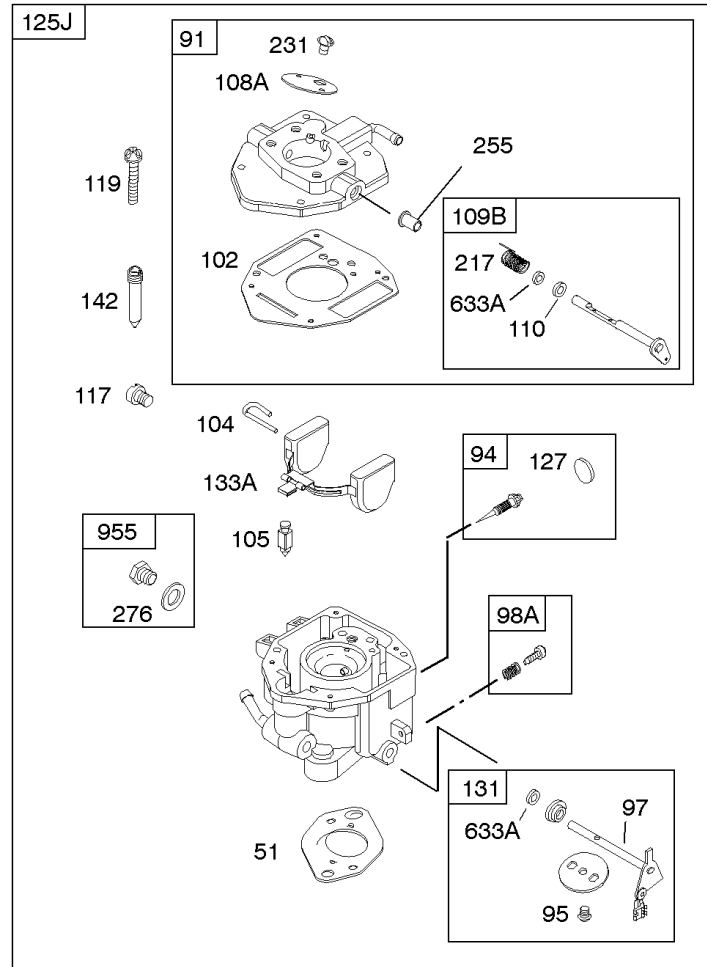

Carburetor

REF NO	PART NO	QTY	DESCRIPTION
947	692094		SOLENOID, Fuel
955	807723		PLUG, Carburetor
1091	844448		CAP, Limiter

Not For Reproduction