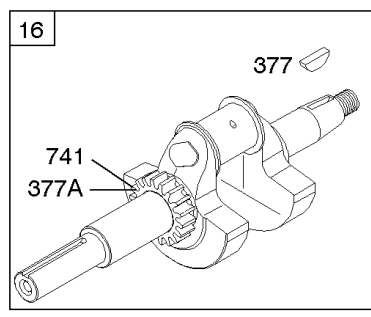

# Camshaft, Crankshaft, Cylinder, Piston/Rings/Connecting Rod

Mfg. No: 305447-3078-G1

1036 EMISSIONS LABEL

1330 REPAIR MANUAL

1319 WARNING LABEL

**WARNING**

- Read and follow Operating Instructions before running engine.
- Gasoline is flammable. Allow engine to cool at least 2 minutes before refueling.
- Engines emit carbon monoxide, DO NOT run in enclosed area.
- Muffler area temperature may exceed 150°F. Do not touch hot parts.

## Camshaft, Crankshaft, Cylinder, Piston/Rings/Connecting Rod

REF NO	PART NO	QTY	DESCRIPTION
601A	691038		CLAMP, Hose -(Black)
718	806469		PIN, Locating -(Cylinder)
741	846085		GEAR, Timing
1025	690689		SPOOL, Governor
1036	-----		Label-Emissions -(Available From A Briggs & Stratton Authorized Dealer)
1133	690342		SCREW -(Crankshaft)
1319	794467		LABEL, Warning
1330	272144		MANUAL, Repair