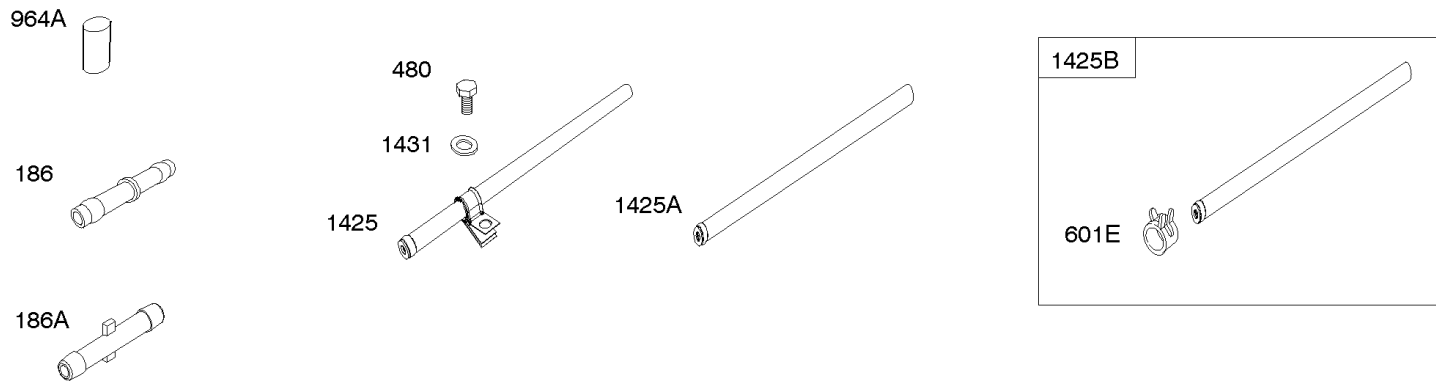

Intake Manifold

REF NO	PART NO	QTY	DESCRIPTION
50A	844034		MANIFOLD, Intake
51	691694		GASKET, Intake
51A	692035		GASKET, Intake
54	846604		SCREW -(Intake Manifold) (TEMP/MAP Sensor) (Intake Manifold)
122	690691		SPACER, Carburetor
365	690711		SCREW -(Carburetor/Throttle Body) (M8x38mm)
415	794903		PLUG -(1/8"-27 NPTF - EXTERNAL SQ)
480	806660		SCREW -(Tube Clamp) (M8x18mm)
601E	593879		CLAMP, Hose
964A	807468		CAP, Carburetor
1176	842067		NUT -(Exhaust Manifold)
1425	844712		HOSE, Purge Line
1425A	845717		HOSE, Purge Line
1431	844035		WASHER -(Tube Clamp)