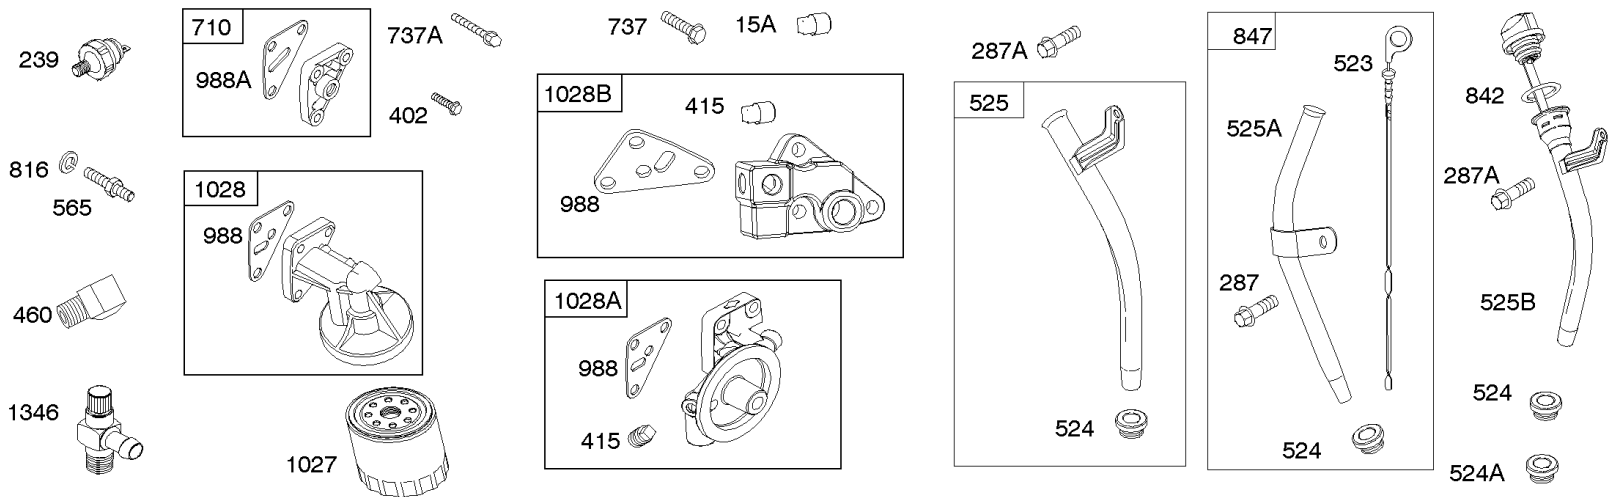

## Crankcase Cover, Lubrication, Oil Filter Adapter,

REF NO	PART NO	QTY	DESCRIPTION
12	846487		GASKET, Crankcase
15A	691686		PLUG, Oil Drain -(1/4"-18 NPTF - 3/8 External Sq)
17	843827		BEARING, Ball -(Crankcase Cover Requires Two (2) Ball Bearings)
18	844588		COVER, Crankcase
20	805049S		SEAL, Oil -(PTO Side)
22	807362		SCREW -(Crankcase Cover/Sump)
86	690745		COVER, Gear
239	690233		SWITCH, Oil Pressure
273	690681		SEAL, O-Ring -(Oil Pump)
287	692062		SCREW -(Dipstick Tube) (M8x18mm)
287A	806660		SCREW -(Dipstick Tube)
402	690679		SCREW -(Oil Filter Cover) (M6x21mm)
404	690704		WASHER -(Governor Crank)
415	794903		PLUG -(1/8"-27 NPTF - EXTERNAL SQ)
439	692154		O-RING, Oil Gallery -(Crankcase Cover/Sump or Cylinder Assembly)
460	806667		CONNECTOR, Filter Adapter
468	690690		SEAL, O-Ring -(Oil Pump Screen)
479	807084		SCREW -(Oil Pump Screen) (M6x14mm)
523	693175		DIPSTICK
524	693172		SEAL, O-Ring -(Dipstick Tube)
525	693174		TUBE, Dipstick
525A	693173		TUBE, Dipstick
552	690701		BUSHING, Governor Crank
552A	806686		BUSHING, Governor Crank
565	690682		STUD -(Oil Filter Adapter)
596	691492		SCREW -(Oil Pump) (M6x30mm)
614	691550		PIN, Cotter
616	806685		CRANK, Governor
650	841233		SCREW -(Oil Deflector)
691	842826		SEAL, Governor Shaft
710	807689		COVER, Oil Filter
737	690679		SCREW -(Oil Filter Adapter) (M6x21mm)
737A	841233		SCREW -(Oil Filter Adapter) (Oil Filter Adapter)
816	690706		WASHER -(Oil Filter Adapter)
988	692063		GASKET, Oil Adapter
988A	690687		GASKET, Oil Adapter
1017	690900		SCREEN, Oil Pump