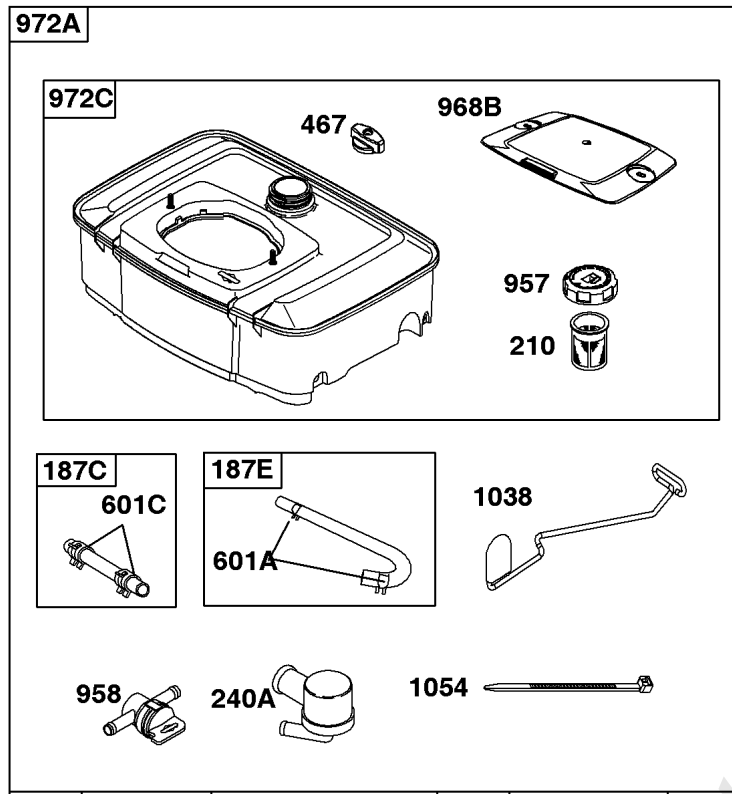

Included in Fuel Tank Service #845137

Included in Fuel Tank Service #845138

529A

674

674A

1054

964

387

628

628A

788

182H

182J