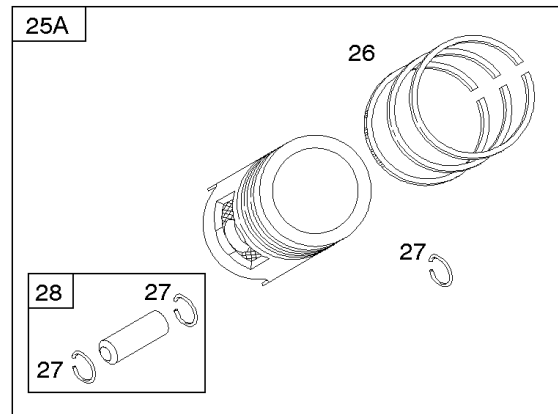

1036 EMISSIONS LABEL

1330 REPAIR MANUAL

1319 WARNING LABEL

WARNING

- Read and follow Operating Instructions before running engine.
- Gasoline is flammable. Allow engine to cool at least 2 minutes before refueling.
- Engines emit carbon monoxide, **DO NOT** run in enclosed area.
- Muffler area temperature may exceed 150°F. Do not touch hot parts.

REQUIRED when replacing parts with warning labels affixed.