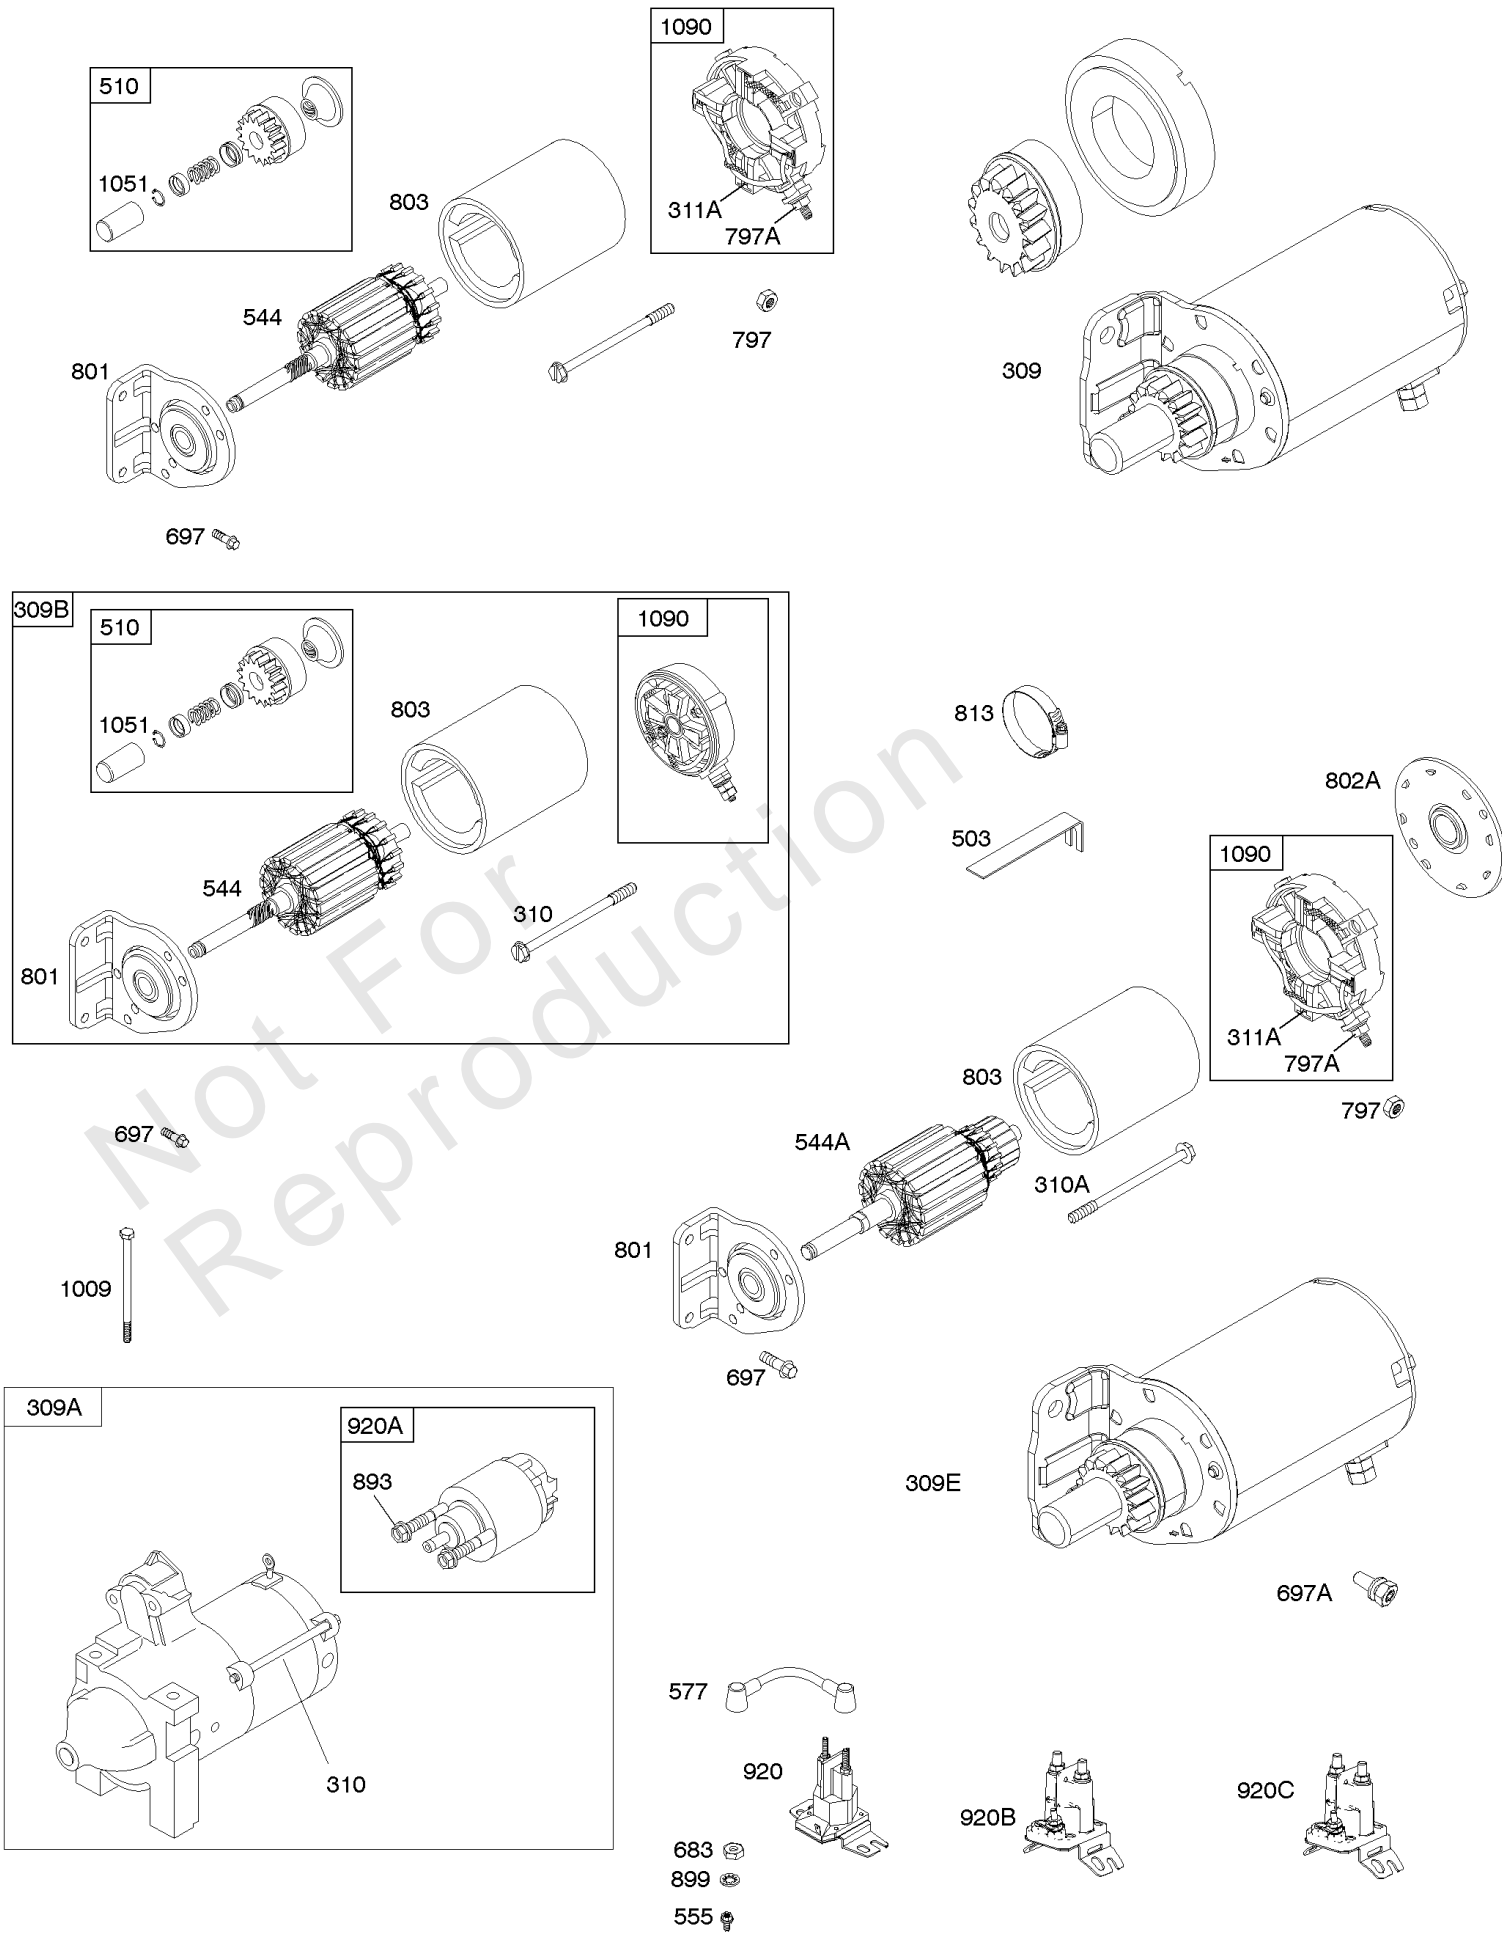

Electric Starter

REF NO	PART NO	QTY	DESCRIPTION
309E	844717		MOTOR, Starter
310	-----		Screw -(Starter Motor)
310A	690323		BOLT -(Starter Motor)
311A	497608		SET, Brush
503	691532		STRAP, Starter -(82mm Long)
503	845016		STRAP, Starter -(60mm)
510	496881		DRIVE, Starter -(Steel Pinion Gear) -Used Before Code Date 14052800
544	-----		Armature-Starter -(For Replacement Starter Armature, Order 691564 Starter Motor, Reference309)
544A	693548		ARMATURE, Starter -(Replacement Starter Armature, Order 691564 Starter Motor, Reference309)
555	692067		SCREW -(Starter Solenoid)
577	690795		CABLE, Starter
683	691029		NUT -(Starter Solenoid)
697	692062		SCREW -(Starter Motor) (Drive Cap)
697A	691902		SCREW -(Starter Motor) (Drive Cap)
797	691029		NUT -(Brush Retainer)
797A	693167		NUT -(Brush Retainer)
801	-----		Cap-Drive -(For Replacement Starter Motor, Order Reference 309)
802A	691286		CAP, End
803	-----		Housing-Starter -(For Replacement Starter Motor, Order Reference 309)
813	690635		CLAMP
893	820805		NUT -(Starter Solenoid)
899	691077		WASHER -(Starter Solenoid) (Internal Tooth Lockwasher)
920	691656		SOLENOID, Starter -Used Before Code Date 00070300
920A	825418		SOLENOID, Starter
920C	846820		SOLENOID, Starter -Used After Code Date 00070200
1009	806474		SCREW -(USE REFERENCE 697 ONLY)
1051	691124		RING, Retaining -Used Before Code Date 14052800
1090	691293		RETAINER, Brush -Used Before Code Date 14052800