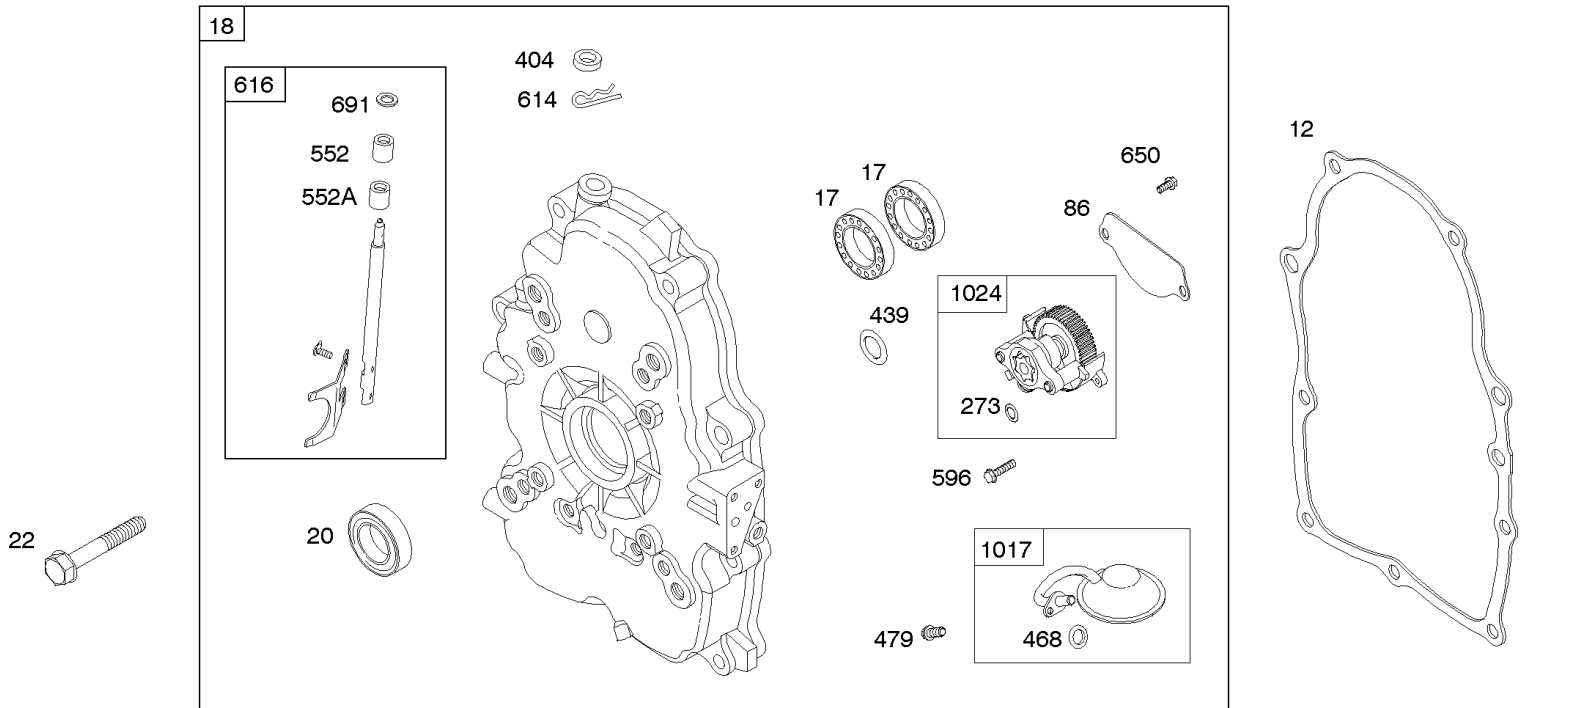

Crankcase Cover, Lubrication, Oil Filter Adapter,

Mfg. No: 305447-3078-G1

Crankcase Cover, Lubrication, Oil Filter Adapter,

REF NO	PART NO	QTY	DESCRIPTION
12	846487		GASKET, Crankcase
15A	691686		PLUG, Oil Drain -(1/4"-18 NPTF - 3/8 External Sq)
17	843827		BEARING, Ball -(Crankcase Cover Requires Two (2) Ball Bearings)
18	844588		COVER, Crankcase
20	805049S		SEAL, Oil -(PTO Side)
22	807362		SCREW -(Crankcase Cover/Sump)
86	690745		COVER, Gear
239	690233		SWITCH, Oil Pressure
273	690681		SEAL, O-Ring -(Oil Pump)
287	692062		SCREW -(Dipstick Tube) (M8x18mm)
287A	806660		SCREW -(Dipstick Tube)
402	690679		SCREW -(Oil Filter Cover) (M6x21mm)
404	690704		WASHER -(Governor Crank)
415	794903		PLUG -(1/8"-27 NPTF - EXTERNAL SQ)
439	692154		O-RING, Oil Gallery -(Crankcase Cover/Sump or Cylinder Assembly)
460	806667		CONNECTOR, Filter Adapter
468	690690		SEAL, O-Ring -(Oil Pump Screen)
479	807084		SCREW -(Oil Pump Screen) (M6x14mm)
523	693175		DIPSTICK
524	693172		SEAL, O-Ring -(Dipstick Tube)
525	693174		TUBE, Dipstick
525A	693173		TUBE, Dipstick
552	690701		BUSHING, Governor Crank
552A	806686		BUSHING, Governor Crank
565	690682		STUD -(Oil Filter Adapter)
596	691492		SCREW -(Oil Pump) (M6x30mm)
614	691550		PIN, Cotter
616	806685		CRANK, Governor
650	841233		SCREW -(Oil Deflector)
691	842826		SEAL, Governor Shaft
710	807689		COVER, Oil Filter
737	690679		SCREW -(Oil Filter Adapter) (M6x21mm)
737A	841233		SCREW -(Oil Filter Adapter) (Oil Filter Adapter)
816	690706		WASHER -(Oil Filter Adapter)
988	692063		GASKET, Oil Adapter
988A	690687		GASKET, Oil Adapter
1017	690900		SCREEN, Oil Pump