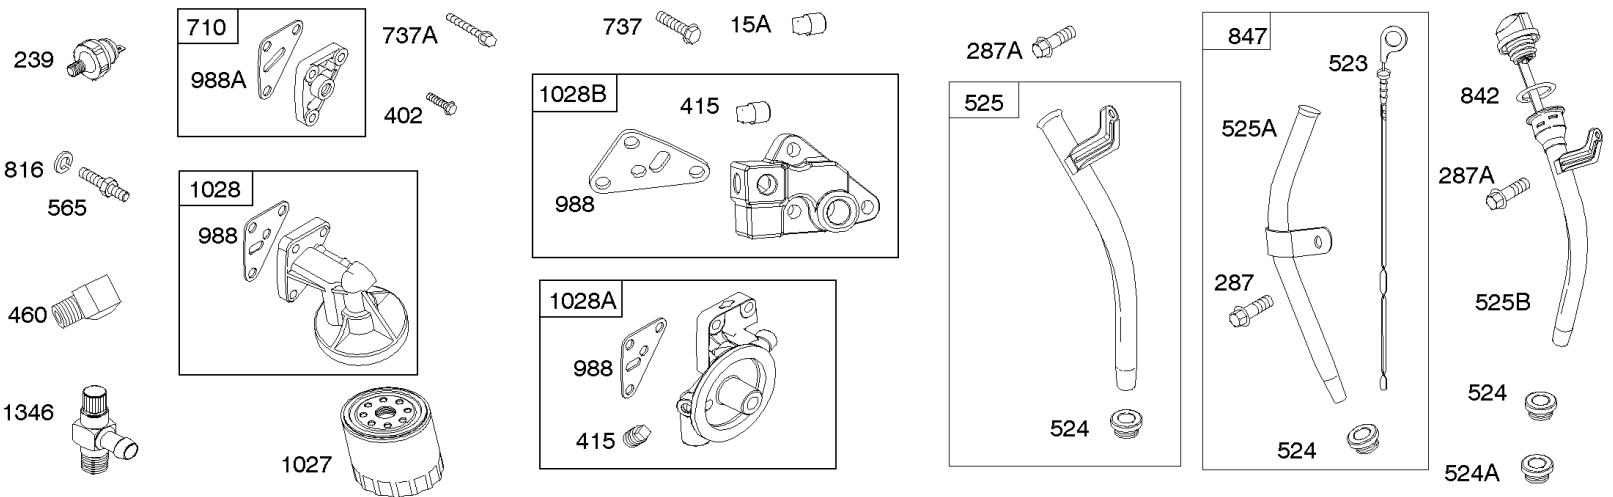

Crankcase Cover, Lubrication, Oil Filter Adapter,

Mfg. No: 305447-3078-G1

Crankcase Cover, Lubrication, Oil Filter Adapter,

REF NO	PART NO	QTY	DESCRIPTION
12	846487		GASKET, Crankcase
15A	691686		PLUG, Oil Drain -(1/4"-18 NPTF - 3/8 External Sq)
17	843827		BEARING, Ball -(Crankcase Cover Requires Two (2) Ball Bearings)
18	844588		COVER, Crankcase
20	805049S		SEAL, Oil -(PTO Side)
22	807362		SCREW -(Crankcase Cover/Sump)
86	690745		COVER, Gear
239	690233		SWITCH, Oil Pressure
273	690681		SEAL, O-Ring -(Oil Pump)
287	692062		SCREW -(Dipstick Tube) (M8x18mm)
287A	806660		SCREW -(Dipstick Tube)
402	690679		SCREW -(Oil Filter Cover) (M6x21mm)
404	690704		WASHER -(Governor Crank)
415	794903		PLUG -(1/8"-27 NPTF - EXTERNAL SQ)
439	692154		O-RING, Oil Gallery -(Crankcase Cover/Sump or Cylinder Assembly)
460	806667		CONNECTOR, Filter Adapter
468	690690		SEAL, O-Ring -(Oil Pump Screen)
479	807084		SCREW -(Oil Pump Screen) (M6x14mm)
523	693175		DIPSTICK
524	693172		SEAL, O-Ring -(Dipstick Tube)
525	693174		TUBE, Dipstick
525A	693173		TUBE, Dipstick
552	690701		BUSHING, Governor Crank
552A	806686		BUSHING, Governor Crank
565	690682		STUD -(Oil Filter Adapter)
596	691492		SCREW -(Oil Pump) (M6x30mm)
614	691550		PIN, Cotter
616	806685		CRANK, Governor
650	841233		SCREW -(Oil Deflector)
691	842826		SEAL, Governor Shaft
710	807689		COVER, Oil Filter
737	690679		SCREW -(Oil Filter Adapter) (M6x21mm)
737A	841233		SCREW -(Oil Filter Adapter) (Oil Filter Adapter)
816	690706		WASHER -(Oil Filter Adapter)
988	692063		GASKET, Oil Adapter
988A	690687		GASKET, Oil Adapter
1017	690900		SCREEN, Oil Pump