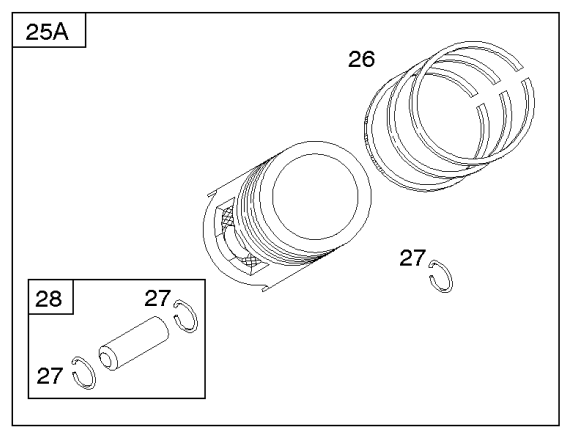

# Camshaft, Crankshaft, Cylinder, Piston/Rings/Connecting Rod

Mfg. No: 305447-3078-G1

1036 EMISSIONS LABEL

1330 REPAIR MANUAL

1319 WARNING LABEL

**WARNING**

- Read and follow Operating Instructions before running engine.
- Gasoline is flammable. Allow engine to cool at least 2 minutes before refueling.
- Engines emit carbon monoxide, DO NOT run in enclosed area.
- Muffler area temperature may exceed 150°F. Do not touch hot parts.

## Camshaft, Crankshaft, Cylinder, Piston/Rings/Connecting Rod

REF NO	PART NO	QTY	DESCRIPTION
601A	691038		CLAMP, Hose -(Black)
718	806469		PIN, Locating -(Cylinder)
741	846085		GEAR, Timing
1025	690689		SPOOL, Governor
1036	-----		Label-Emissions -(Available From A Briggs & Stratton Authorized Dealer)
1133	690342		SCREW -(Crankshaft)
1319	794467		LABEL, Warning
1330	272144		MANUAL, Repair