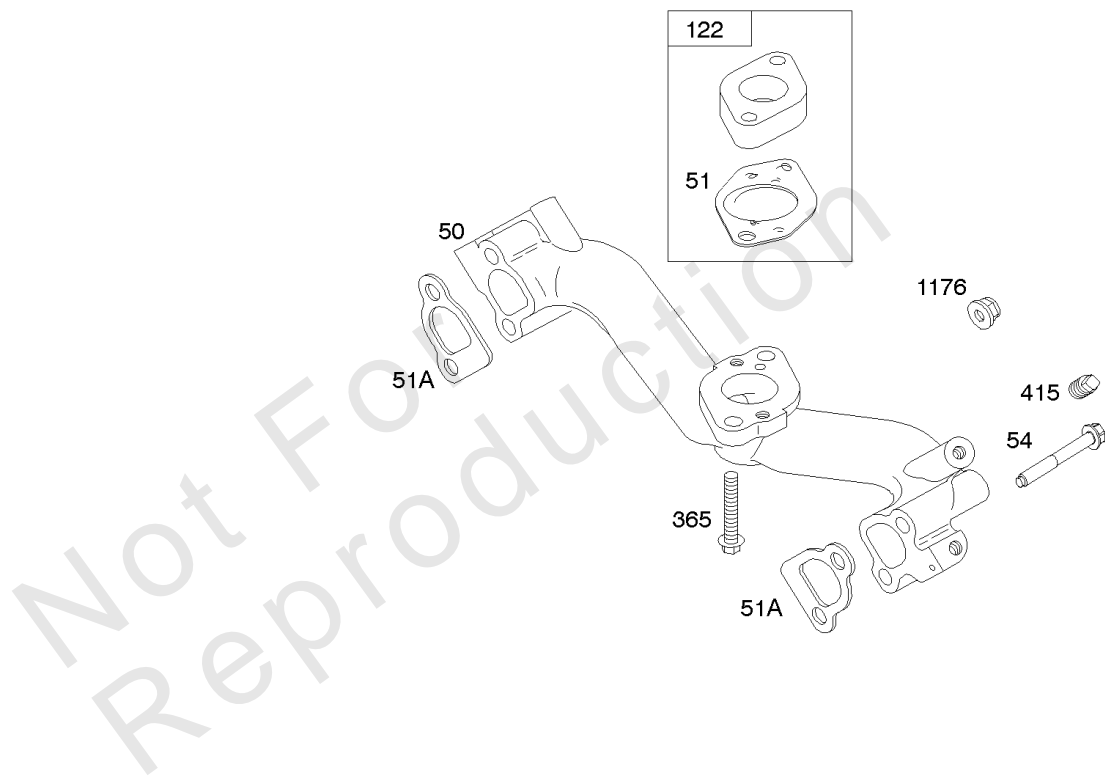

Intake Manifold

REF NO	PART NO	QTY	DESCRIPTION
50A	844034		MANIFOLD, Intake
51	691694		GASKET, Intake
51A	692035		GASKET, Intake
54	846604		SCREW -(Intake Manifold) (TEMP/MAP Sensor) (Intake Manifold)
122	690691		SPACER, Carburetor
365	690711		SCREW -(Carburetor/Throttle Body) (M8x38mm)
415	794903		PLUG -(1/8"-27 NPTF - EXTERNAL SQ)
480	806660		SCREW -(Tube Clamp) (M8x18mm)
601E	593879		CLAMP, Hose
964A	807468		CAP, Carburetor
1176	842067		NUT -(Exhaust Manifold)
1425	844712		HOSE, Purge Line
1425A	845717		HOSE, Purge Line
1431	844035		WASHER -(Tube Clamp)