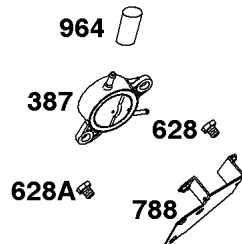

## Camshaft, Crankshaft, Cylinder, Piston/Rings/Connecting Rod

REF NO	PART NO	QTY	DESCRIPTION
601A	691038		CLAMP, Hose -(Black)
718	806469		PIN, Locating -(Cylinder)
741	846085		GEAR, Timing
1025	690689		SPOOL, Governor
1036	-----		Label-Emissions -(Available From A Briggs & Stratton Authorized Dealer)
1133	690342		SCREW -(Crankshaft)
1319	794467		LABEL, Warning
1330	272144		MANUAL, Repair

Included in Fuel Tank Service #845137

Included in Fuel Tank Service #845138

529A

674