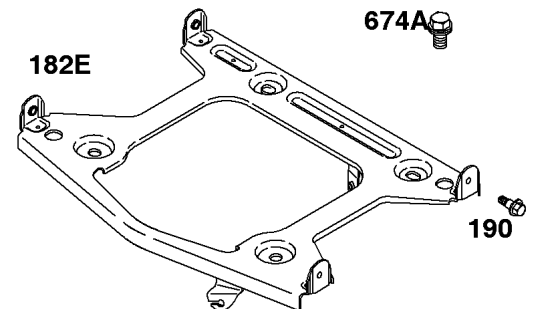

Included in Fuel Tank Service #845137

Included in Fuel Tank Service #845138

529A

674