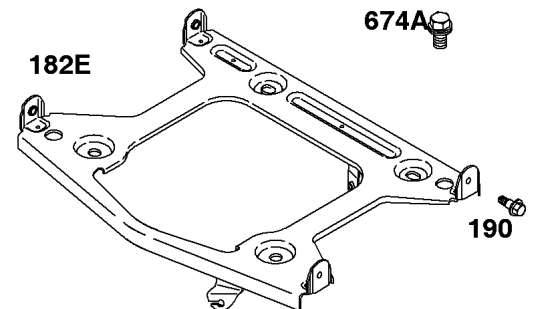

674

674A

1054