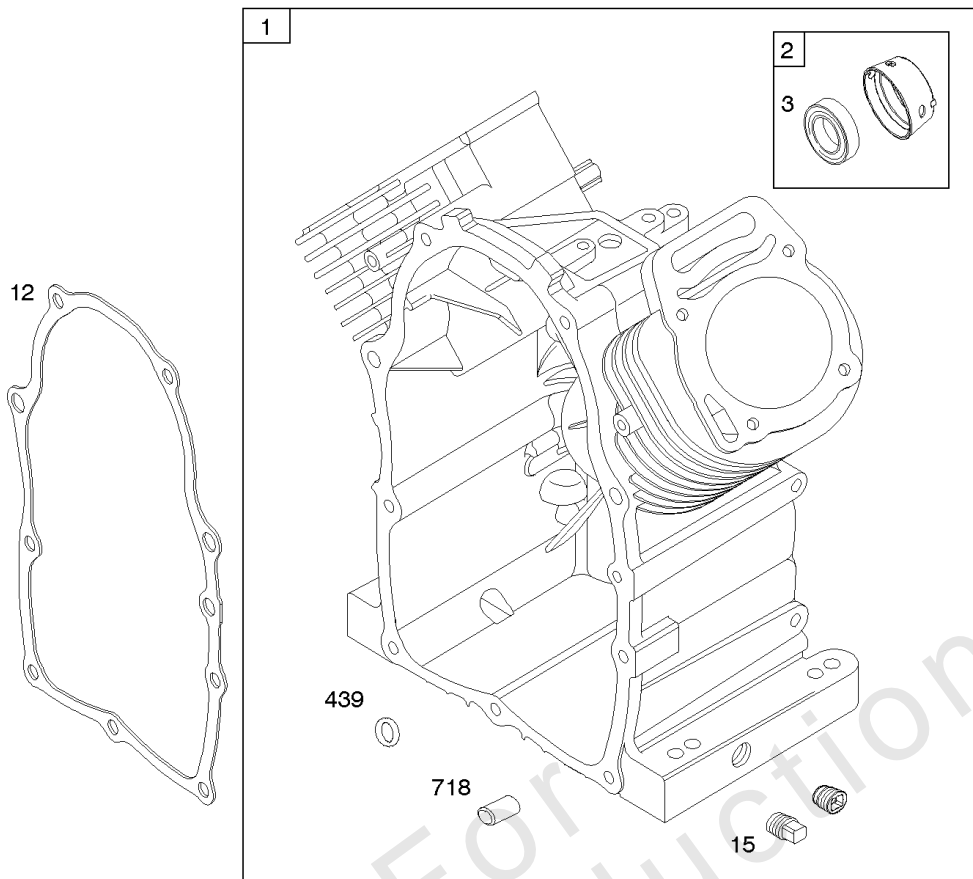

## Camshaft, Crankshaft, Cylinder, Piston/Rings/Connecting Rod

REF NO	PART NO	QTY	DESCRIPTION
1	692178		CYLINDER ASSEMBLY
2	808534		KIT, Bushing/Seal -(Magneto Side)
3	805101S		SEAL, Oil -(Magneto Side)
8	808984		BREATHER ASSEMBLY
9	844986		GASKET, Breather
10	690751		SCREW -(Breather Assembly)
11	691556		TUBE, Breather
11B	844921		TUBE, Breather -Used After Code Date 09121800
12	846487		GASKET, Crankcase
15	691680		PLUG, Oil Drain -(3/8"-18 NPTF - Internal 3/8" Sq)
15	690946		PLUG, Oil Drain -(3/8"-18 NPTF-External 7/16" Sq)
16	692163		CRANKSHAFT
17	843827		BEARING, Ball -(Crankcase Cover Requires Two (2) Ball Bearings)
25	843951		PISTON ASSEMBLY -(Standard) -Used After Code Date 07122300
25A	843951		PISTON ASSEMBLY -(Standard) -Used Before Code Date 07122400
25A	843958		PISTON ASSEMBLY -(.020 Oversize)
26	843953		SET, Ring -(Standard) -Used After Code Date 07122300
26	843957		SET, Ring -(.020 Oversize) -Used After Code Date 07122300
26	-----		Ring Set -(For Replacement Rings Order Ref #25A) -Used Before Code Date 07072400
26	-----		Ring Set -(For Replacement Rings Order Ref #25A) -Used Before Code Date 07122400
27	690683		LOCK, Piston Pin
28	807621		PIN, Piston -(Standard) -Used Before Code Date 07122400
28	844541		PIN, Piston -(Standard) -Used After Code Date 07122300
29	807900S		ROD, Connecting
32	690698		SCREW -(Connecting Rod)
45	843379		TAPPET, Valve
46	845649		CAMSHAFT
357	691483		KEY, Drive Pulley
377	808095		KEY, Flywheel
377A	691639		KEY, Timing
439	692154		O-RING, Oil Gallery -(Crankcase Cover/Sump or Cylinder Assembly)
572	690686		BAFFLE, Breather
598	807625		SHIM, End Play -(Crankshaft or Camshaft Bearing)