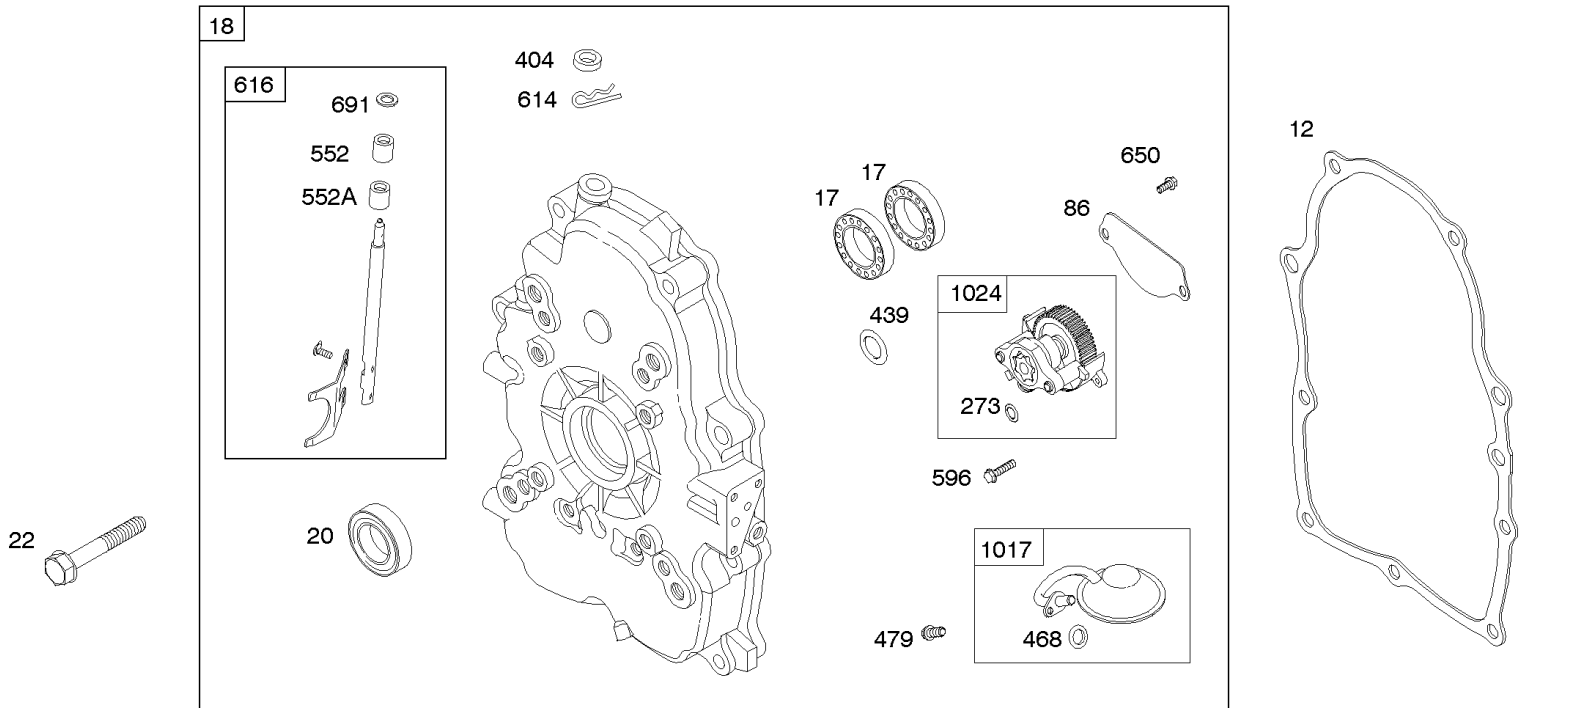

## Crankcase Cover, Lubrication, Oil Filter Adapter,

REF NO	PART NO	QTY	DESCRIPTION
12	846487		GASKET, Crankcase
15A	691686		PLUG, Oil Drain -(1/4"-18 NPTF - 3/8 External Sq)
17	843827		BEARING, Ball -(Crankcase Cover Requires Two (2) Ball Bearings)
18	844588		COVER, Crankcase
20	805049S		SEAL, Oil -(PTO Side)
22	807362		SCREW -(Crankcase Cover/Sump)
86	690745		COVER, Gear
239	690233		SWITCH, Oil Pressure
273	690681		SEAL, O-Ring -(Oil Pump)
287	692062		SCREW -(Dipstick Tube) (M8x18mm)
287A	806660		SCREW -(Dipstick Tube)
402	690679		SCREW -(Oil Filter Cover) (M6x21mm)
404	690704		WASHER -(Governor Crank)
415	794903		PLUG -(1/8"-27 NPTF - EXTERNAL SQ)
439	692154		O-RING, Oil Gallery -(Crankcase Cover/Sump or Cylinder Assembly)
460	806667		CONNECTOR, Filter Adapter
468	690690		SEAL, O-Ring -(Oil Pump Screen)
479	807084		SCREW -(Oil Pump Screen) (M6x14mm)
523	693175		DIPSTICK
524	693172		SEAL, O-Ring -(Dipstick Tube)
525	693174		TUBE, Dipstick
525A	693173		TUBE, Dipstick
552	690701		BUSHING, Governor Crank
552A	806686		BUSHING, Governor Crank
565	690682		STUD -(Oil Filter Adapter)
596	691492		SCREW -(Oil Pump) (M6x30mm)
614	691550		PIN, Cotter
616	806685		CRANK, Governor
650	841233		SCREW -(Oil Deflector)
691	842826		SEAL, Governor Shaft
710	807689		COVER, Oil Filter
737	690679		SCREW -(Oil Filter Adapter) (M6x21mm)
737A	841233		SCREW -(Oil Filter Adapter) (Oil Filter Adapter)
816	690706		WASHER -(Oil Filter Adapter)
988	692063		GASKET, Oil Adapter
988A	690687		GASKET, Oil Adapter
1017	690900		SCREEN, Oil Pump