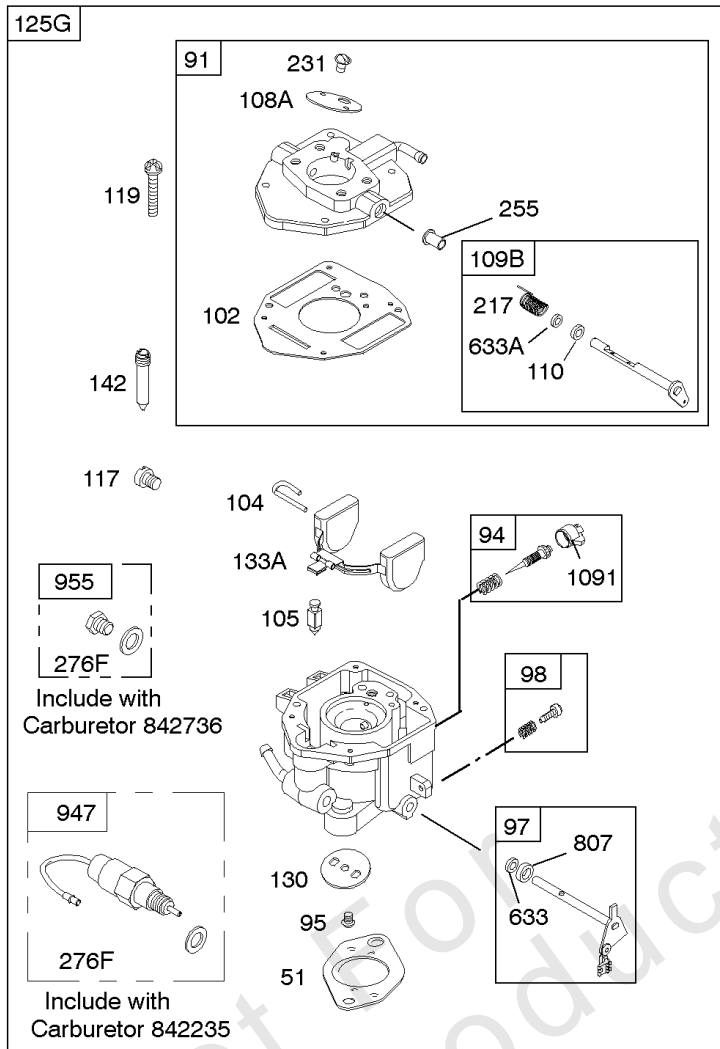

Carburetor

REF NO	PART NO	QTY	DESCRIPTION
51	691694		GASKET, Intake
91	809208		BODY, Upper Carburetor
94	844987		KIT, Idle Mixture
95	690718		SCREW -(Throttle Valve)
97	809007		KIT, Throttle Shaft
98	808177		KIT, Idle Speed
98A	808981		KIT, Idle Speed
102	692077		GASKET, Carburetor Body
104	690723		PIN, Float Hinge
105	797410		VALVE, Float Needle -(15.87 mm Long)
105A	846635		VALVE, Float Needle -(18.87 mm)
108A	844989		VALVE, Choke
109B	809096		SHAFT, Choke
110	806861		WASHER -(Choke Shaft) (Plastic)
117	690881		JET, Main -(Standard) (Standard)
118	844990		JET, Main -(High Altitude) (5000 Feet)
118A	809442		JET, Main -(High Altitude) (9000 Feet and Above)
119	690720		SCREW -(Upper Carburetor Body to Lower Carburetor Body) (M4x18mm)
119	842761		SCREW -(Upper Carburetor Body to Lower Carburetor Body) (M4x16mm)
122A	846960		SPACER, Carburetor
127	847028		PLUG, Welch
130	690726		VALVE, Throttle
133A	844546		FLOAT, Carburetor
142	690725		NOZZLE, Carburetor
187	791745		LINE, Fuel -(23) (Cut to Required Length)
187	791766		LINE, Fuel -(15 Inches Long)(Cut To Required Length)
187D	791744		LINE, Fuel -(Formed)(14 Inches Long)(Cut To Required Length)
217	806862		SPRING, Choke Return
231	690718		SCREW -(Choke Valve)
255	690721		BUSHING, Choke Shaft
276	690724		WASHER, Sealing
365	690711		SCREW -(Carburetor/Throttle Body) (M8x38mm)
365A	690866		SCREW -(Carburetor/Throttle Body) (M6 x 98mm)
601	791850		CLAMP, Hose
601A	691038		CLAMP, Hose -(Black)
633	806131		SEAL, Choke/Throttle Shaft -(Throttle Shaft)
633A	690722		SEAL, Choke/Throttle Shaft -(Choke Shaft)
807	805557		SPACER -(Throttle)