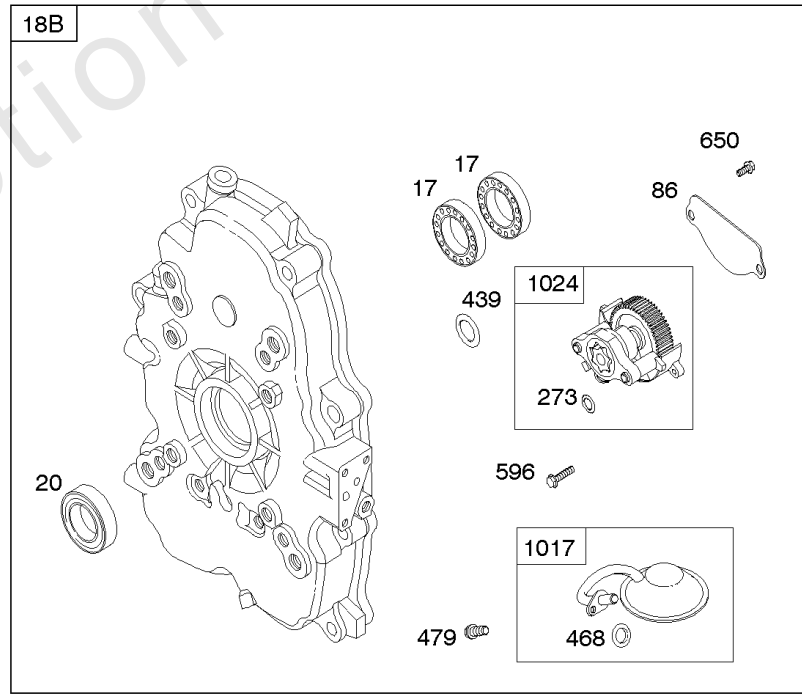

Crankcase Cover, Lubrication, Oil Filter Adapter,

Mfg. No: 305447-3078-G1

Crankcase Cover, Lubrication, Oil Filter Adapter,

REF NO	PART NO	QTY	DESCRIPTION
12	846487		GASKET, Crankcase
15A	691686		PLUG, Oil Drain -(1/4"-18 NPTF - 3/8 External Sq)
17	843827		BEARING, Ball -(Crankcase Cover Requires Two (2) Ball Bearings)
18	844588		COVER, Crankcase
20	805049S		SEAL, Oil -(PTO Side)
22	807362		SCREW -(Crankcase Cover/Sump)
86	690745		COVER, Gear
239	690233		SWITCH, Oil Pressure
273	690681		SEAL, O-Ring -(Oil Pump)
287	692062		SCREW -(Dipstick Tube) (M8x18mm)
287A	806660		SCREW -(Dipstick Tube)
402	690679		SCREW -(Oil Filter Cover) (M6x21mm)
404	690704		WASHER -(Governor Crank)
415	794903		PLUG -(1/8"-27 NPTF - EXTERNAL SQ)
439	692154		O-RING, Oil Gallery -(Crankcase Cover/Sump or Cylinder Assembly)
460	806667		CONNECTOR, Filter Adapter
468	690690		SEAL, O-Ring -(Oil Pump Screen)
479	807084		SCREW -(Oil Pump Screen) (M6x14mm)
523	693175		DIPSTICK
524	693172		SEAL, O-Ring -(Dipstick Tube)
525	693174		TUBE, Dipstick
525A	693173		TUBE, Dipstick
552	690701		BUSHING, Governor Crank
552A	806686		BUSHING, Governor Crank
565	690682		STUD -(Oil Filter Adapter)
596	691492		SCREW -(Oil Pump) (M6x30mm)
614	691550		PIN, Cotter
616	806685		CRANK, Governor
650	841233		SCREW -(Oil Deflector)
691	842826		SEAL, Governor Shaft
710	807689		COVER, Oil Filter
737	690679		SCREW -(Oil Filter Adapter) (M6x21mm)
737A	841233		SCREW -(Oil Filter Adapter) (Oil Filter Adapter)
816	690706		WASHER -(Oil Filter Adapter)
988	692063		GASKET, Oil Adapter
988A	690687		GASKET, Oil Adapter
1017	690900		SCREEN, Oil Pump