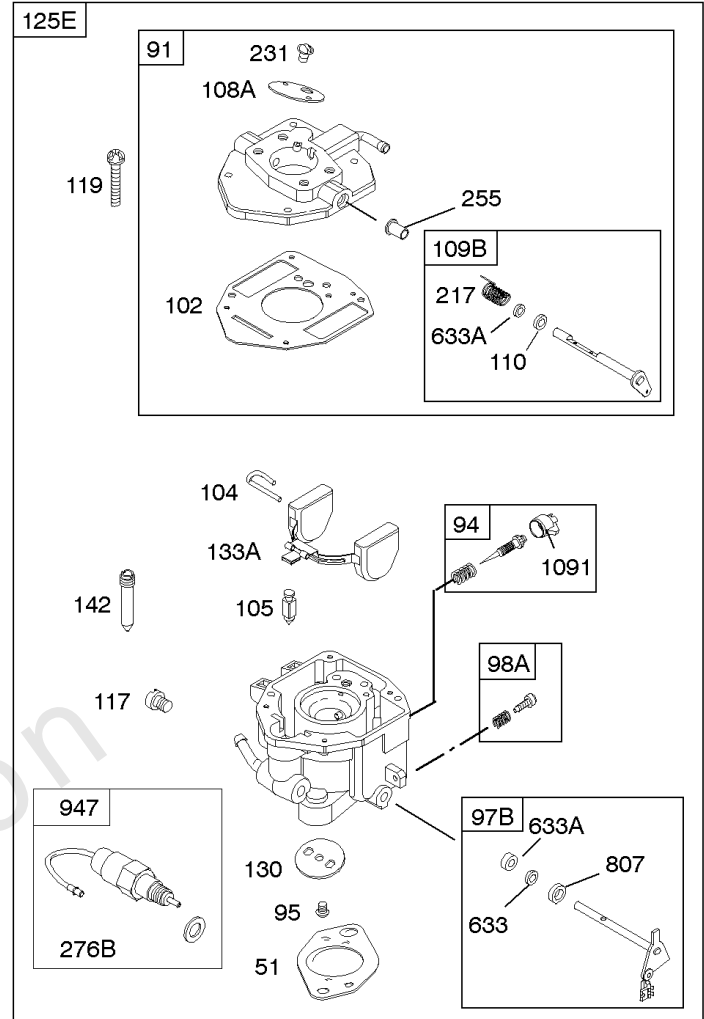

## Carburetor

REF NO	PART NO	QTY	DESCRIPTION
51	691694		GASKET, Intake
91	809208		BODY, Upper Carburetor
94	844987		KIT, Idle Mixture
95	690718		SCREW -(Throttle Valve)
98	808177		KIT, Idle Speed
98A	808981		KIT, Idle Speed
102	692077		GASKET, Carburetor Body
104	690723		PIN, Float Hinge
105	797410		VALVE, Float Needle -(15.87 mm Long)
105A	846635		VALVE, Float Needle -(18.87 mm )
108A	844989		VALVE, Choke
109	808398		KIT, Choke Shaft
109B	809096		SHAFT, Choke
110	806861		WASHER -(Choke Shaft) (Plastic)
117	690881		JET, Main -(Standard) (Standard)
118	844990		JET, Main -(High Altitude) (5000 Feet)
118A	809442		JET, Main -(High Altitude) (9000 Feet and Above)
119	842761		SCREW -(Upper Carburetor Body to Lower Carburetor Body) (M4x16mm)
119	690720		SCREW -(Upper Carburetor Body to Lower Carburetor Body) (M4x18mm)
130	690726		VALVE, Throttle
133A	844546		FLOAT, Carburetor
142	690725		NOZZLE, Carburetor
187	791766		LINE, Fuel -(15 Inches Long)(Cut To Required Length)
187	791745		LINE, Fuel -(23 ) (Cut to Required Length)
187D	791744		LINE, Fuel -(Formed)(14 Inches Long)(Cut To Required Length)
217	806862		SPRING, Choke Return
231	690718		SCREW -(Choke Valve)
255	690721		BUSHING, Choke Shaft
276	690724		WASHER, Sealing
276B	806137		WASHER, Sealing -(Fuel Solenoid)
365	690711		SCREW -(Carburetor/Throttle Body) (M8x38mm)
365A	690866		SCREW -(Carburetor/Throttle Body) (M6 x 98mm)
601	791850		CLAMP, Hose
601A	691038		CLAMP, Hose -(Black)
629	807004		SPRING, Throttle Return -(Throttle Return)
633	806131		SEAL, Choke/Throttle Shaft -(Throttle Shaft)
633A	690722		SEAL, Choke/Throttle Shaft -(Choke Shaft)