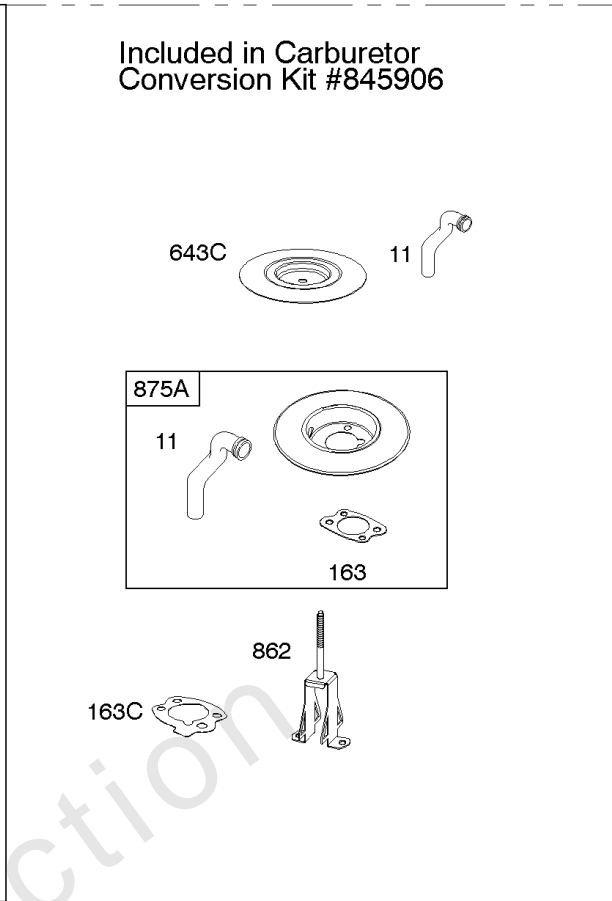

Carburetor

REF NO	PART NO	QTY	DESCRIPTION
629	807004		SPRING, Throttle Return -(Throttle Return)
633	806131		SEAL, Choke/Throttle Shaft -(Throttle Shaft)
633A	690722		SEAL, Choke/Throttle Shaft -(Choke Shaft)
637	806999		WASHER -(Throttle Shaft)
637A	807000		WASHER -(Throttle Shaft)
643B	844932		RETAINER, Air Filter
742	807001		RETAINER, E Ring
807	805557		SPACER -(Throttle)
955	807723		PLUG, Carburetor
987	807002		SEAL, Choke/Throttle Shaft
996A	844930		SHIELD, Carburetor
1091	844448		CAP, Limiter

Not For Reproduction