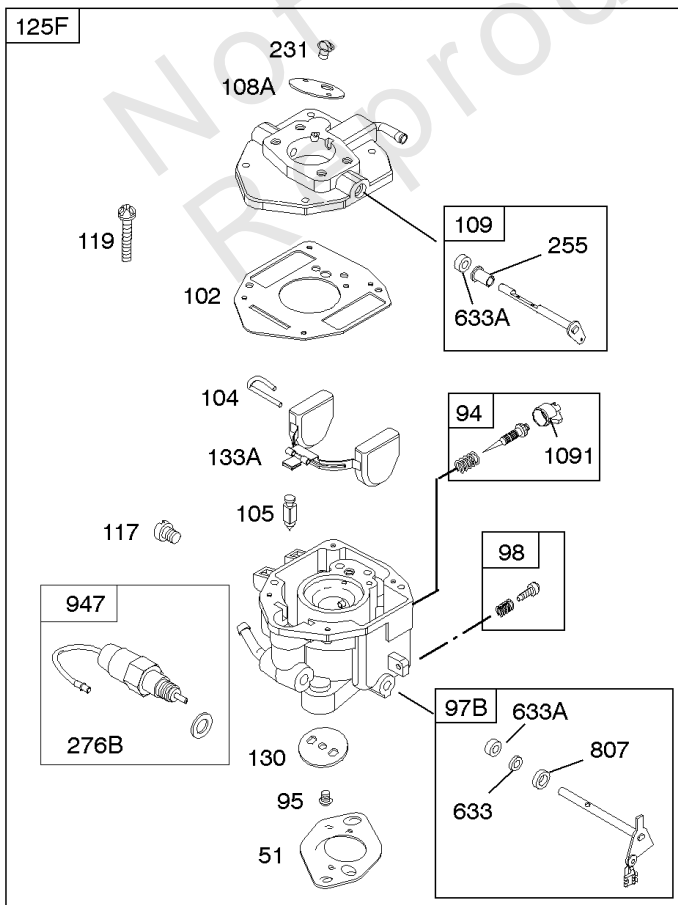

## Carburetor

REF NO	PART NO	QTY	DESCRIPTION
51	691694		GASKET, Intake
91	809208		BODY, Upper Carburetor
94	844987		KIT, Idle Mixture
95	690718		SCREW -(Throttle Valve)
98	808177		KIT, Idle Speed
98A	808981		KIT, Idle Speed
102	692077		GASKET, Carburetor Body
104	690723		PIN, Float Hinge
105	797410		VALVE, Float Needle -(15.87 mm Long)
105A	846635		VALVE, Float Needle -(18.87 mm )
108A	844989		VALVE, Choke
109	808398		KIT, Choke Shaft
109B	809096		SHAFT, Choke
110	806861		WASHER -(Choke Shaft) (Plastic)
117	690881		JET, Main -(Standard) (Standard)
118	844990		JET, Main -(High Altitude) (5000 Feet)
118A	809442		JET, Main -(High Altitude) (9000 Feet and Above)
119	842761		SCREW -(Upper Carburetor Body to Lower Carburetor Body) (M4x16mm)
119	690720		SCREW -(Upper Carburetor Body to Lower Carburetor Body) (M4x18mm)
130	690726		VALVE, Throttle
133A	844546		FLOAT, Carburetor
142	690725		NOZZLE, Carburetor
187	791766		LINE, Fuel -(15 Inches Long)(Cut To Required Length)
187	791745		LINE, Fuel -(23 ) (Cut to Required Length)
187D	791744		LINE, Fuel -(Formed)(14 Inches Long)(Cut To Required Length)
217	806862		SPRING, Choke Return
231	690718		SCREW -(Choke Valve)
255	690721		BUSHING, Choke Shaft
276	690724		WASHER, Sealing
276B	806137		WASHER, Sealing -(Fuel Solenoid)
365	690711		SCREW -(Carburetor/Throttle Body) (M8x38mm)
365A	690866		SCREW -(Carburetor/Throttle Body) (M6 x 98mm)
601	791850		CLAMP, Hose
601A	691038		CLAMP, Hose -(Black)
629	807004		SPRING, Throttle Return -(Throttle Return)
633	806131		SEAL, Choke/Throttle Shaft -(Throttle Shaft)
633A	690722		SEAL, Choke/Throttle Shaft -(Choke Shaft)