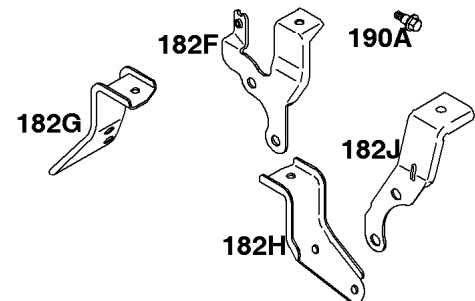

Included in Fuel Tank Service #845137

Included in Fuel Tank Service #845138

529A

674