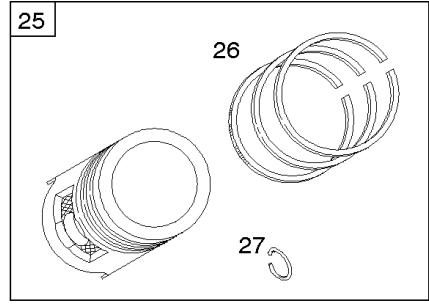

# Camshaft, Crankshaft, Cylinder, Piston/Rings/Connecting Rod

Mfg. No: 305447-3078-G1

1036 EMISSIONS LABEL

1330 REPAIR MANUAL

1319 WARNING LABEL

**WARNING**

- Read and follow Operating Instructions before running engine.
- Gasoline is flammable. Allow engine to cool at least 2 minutes before refueling.
- Engines emit carbon monoxide, DO NOT run in enclosed area.
- Muffler area temperature may exceed 150°F. Do not touch hot parts.

## Camshaft, Crankshaft, Cylinder, Piston/Rings/Connecting Rod

REF NO	PART NO	QTY	DESCRIPTION
601A	691038		CLAMP, Hose -(Black)
718	806469		PIN, Locating -(Cylinder)
741	846085		GEAR, Timing
1025	690689		SPOOL, Governor
1036	-----		Label-Emissions -(Available From A Briggs & Stratton Authorized Dealer)
1133	690342		SCREW -(Crankshaft)
1319	794467		LABEL, Warning
1330	272144		MANUAL, Repair