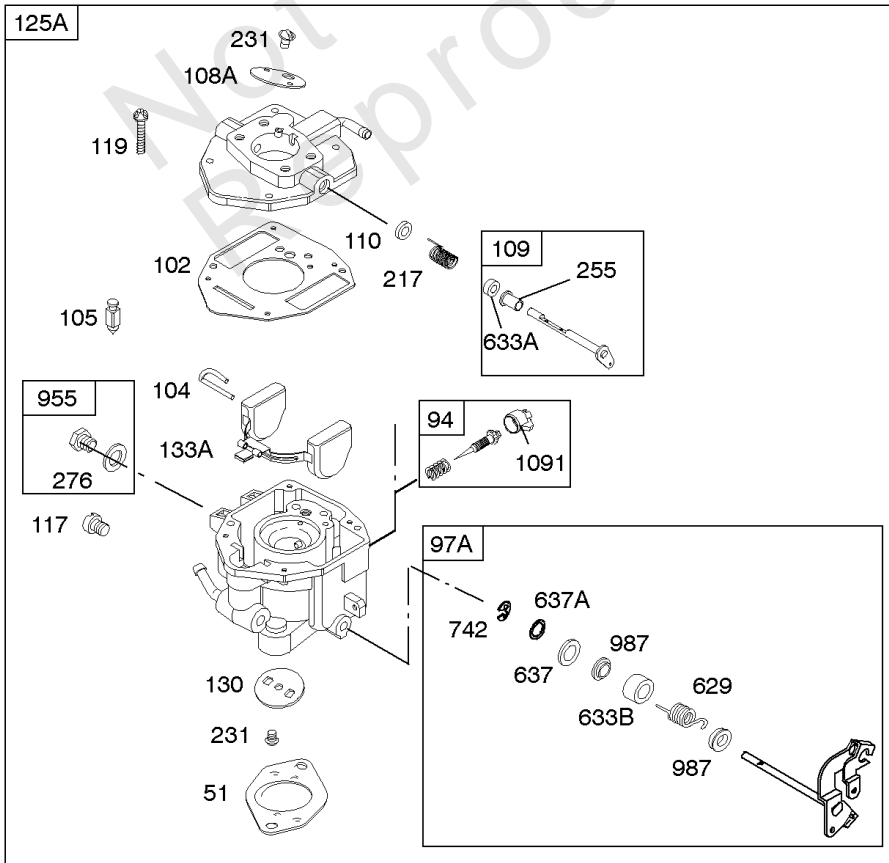

Carburetor

REF NO	PART NO	QTY	DESCRIPTION
11	691556		TUBE, Breather
11B	844921		TUBE, Breather -Used After Code Date 09121800
51	691694		GASKET, Intake
94	844987		KIT, Idle Mixture
95	690718		SCREW -(Throttle Valve)
97	809007		KIT, Throttle Shaft
98	808177		KIT, Idle Speed
102	692077		GASKET, Carburetor Body
104	690723		PIN, Float Hinge
105	797410		VALVE, Float Needle -(15.87 mm Long)
105A	846635		VALVE, Float Needle -(18.87 mm)
108A	844989		VALVE, Choke
109	808398		KIT, Choke Shaft
110	806861		WASHER -(Choke Shaft) (Plastic)
117	690881		JET, Main -(Standard) (Standard)
118	844990		JET, Main -(High Altitude) (5000 Feet)
118A	809442		JET, Main -(High Altitude) (9000 Feet and Above)
119	690720		SCREW -(Upper Carburetor Body to Lower Carburetor Body) (M4x18mm)
119	842761		SCREW -(Upper Carburetor Body to Lower Carburetor Body) (M4x16mm)
125	844988		CARBURETOR -Used After Code Date 09123100
130	690726		VALVE, Throttle
133A	844546		FLOAT, Carburetor
163	692081		GASKET, Air Cleaner -(Air Cleaner)
187	791745		LINE, Fuel -(23) (Cut to Required Length)
187	791766		LINE, Fuel -(15 Inches Long)(Cut To Required Length)
187D	791744		LINE, Fuel -(Formed)(14 Inches Long)(Cut To Required Length)
217	806862		SPRING, Choke Return
231	690718		SCREW -(Choke Valve)
255	690721		BUSHING, Choke Shaft
276	690724		WASHER, Sealing
365	690711		SCREW -(Carburetor/Throttle Body) (M8x38mm)
365A	690866		SCREW -(Carburetor/Throttle Body) (M6 x 98mm)
445	394018S		FILTER, A/C Cartridge
467	691985		KNOB, Air Cleaner Cover -Used Before Code Date 10040100
467	846431		KNOB, Air Cleaner Cover -Used After Code Date 10033100
601	791850		CLAMP, Hose
601A	691038		CLAMP, Hose -(Black)