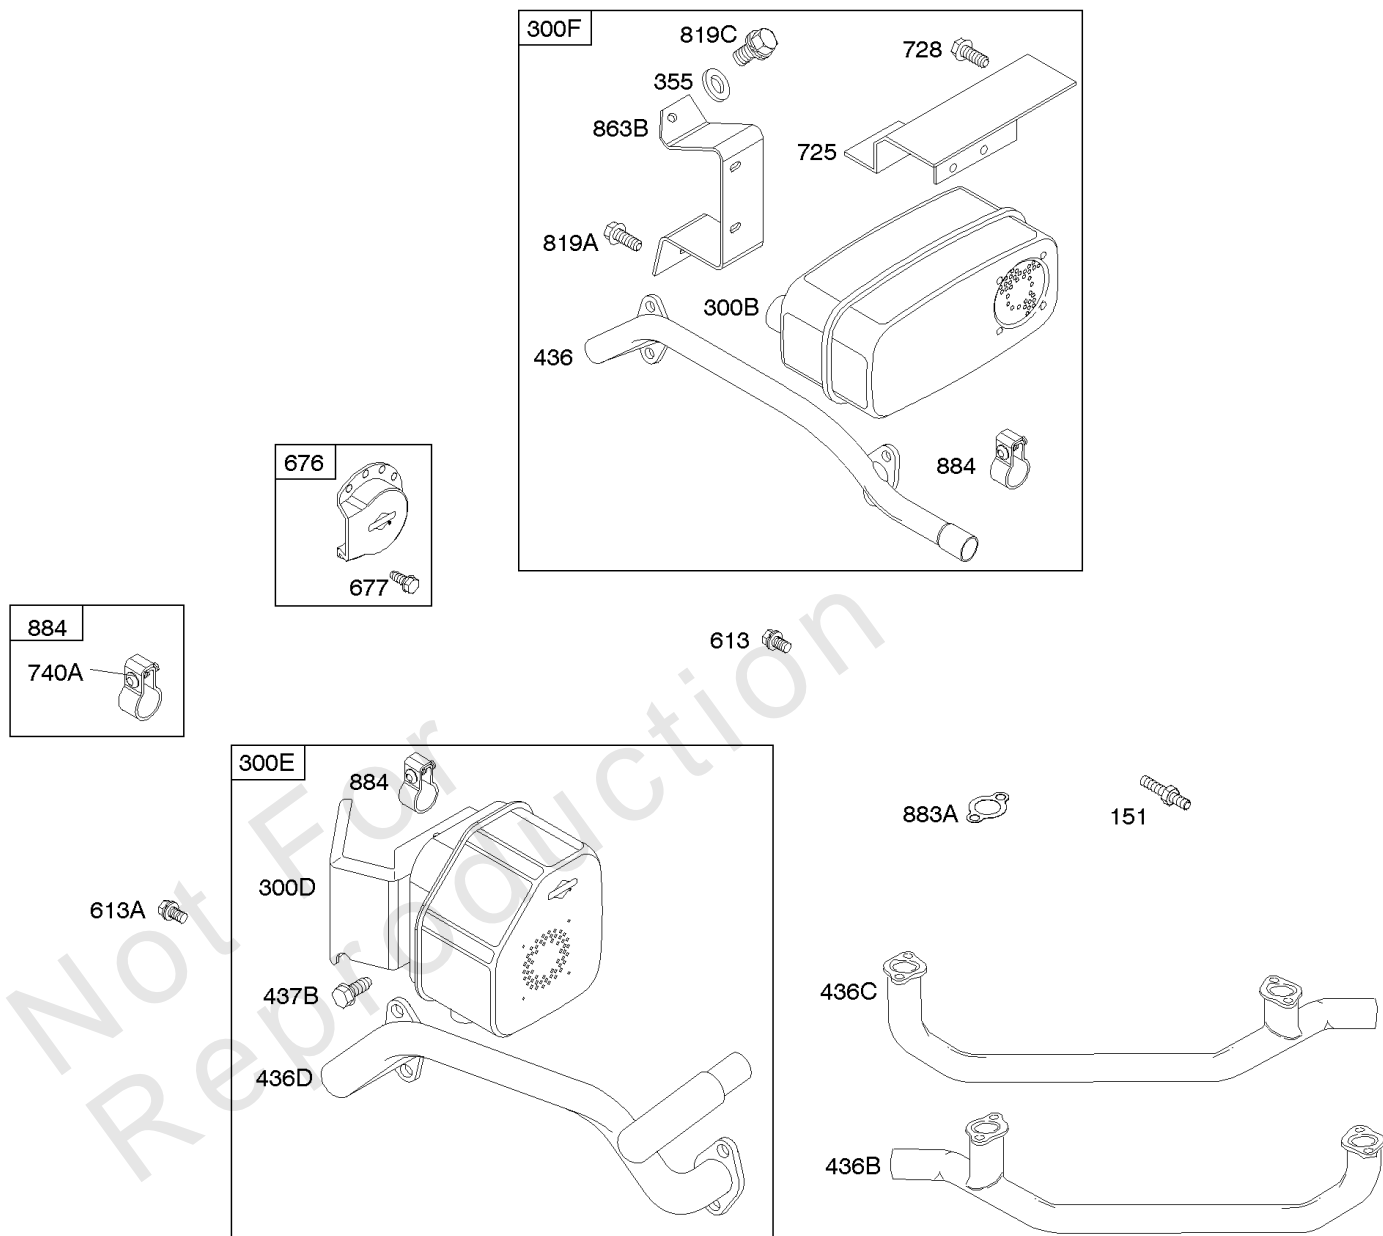

Muffler, Exhaust Manifold

REF NO	PART NO	QTY	DESCRIPTION
151	841185		STUD -(Exhaust Manifold) (M8 Stud)
300B	498984S		MUFFLER
300F	807752		MUFFLER
300D	807953		MUFFLER
300E	807969		MUFFLER
355	842122		WASHER -(Muffler Bracket)
436	805609		MANIFOLD, Exhaust
437B	692062		SCREW -(Exhaust Manifold) (M8x18mm)
613	690297		SCREW -(Muffler) (1/4-20 x 0.62)
613A	691902		SCREW -(Muffler) (M8x20mm)
676	795036		DEFLECTOR, Muffler
677	690661		SCREW -(Muffler Deflector) (#8-18 x 0.375 lg)
725	806102		SHIELD, Heat
728	690297		SCREW -(Heat Shield)
740A	793859		NUT -(Muffler Bracket)
819A	692056		SCREW -(Muffler Bracket) (M6x14mm)
819C	807084		SCREW -(Muffler Bracket) (M8x14mm)
863B	806759		BRACKET, Muffler
883A	691613		GASKET, Exhaust
884	691956		CLAMP, Muffler