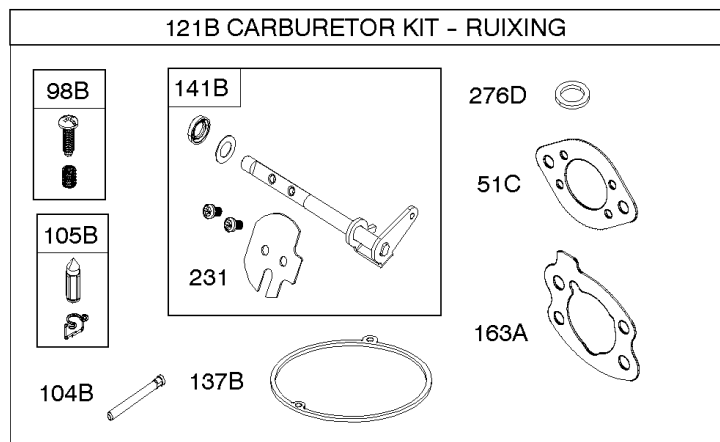

Carburetor (Ruixing)

REF NO	PART NO	QTY	DESCRIPTION
51C	846597		GASKET, Intake -(Intake Manifold To Carburetor)
95B	846644		SCREW -(Throttle Valve) (Ruixing)
98B	846649		KIT, Idle Speed -(Ruixing)
104B	846646		PIN, Float Hinge -(Ruixing)
105B	846643		VALVE, Float Needle -(Ruixing)
117B	846647		JET, Main -(Standard) (Ruixing)
118B	846589		JET, Main -(High Altitude) (HIGH ALITITUDE 9000 ft. - Ruixing)
118B	846590		JET, Main -(High Altitude) (HIGH ALITITUDE 5000 ft. - Ruixing)
121B	847318		KIT, Carburetor Overhaul -(Ruixing)
122A	846596		SPACER, Carburetor -Used After Code Date 10010600
125D	846594		CARBURETOR -(Ruixing) -Used After Code Date 16053100
130B	846638		VALVE, Throttle -(Ruixing)
133B	846645		FLOAT, Carburetor -(Ruixing)
137B	846642		GASKET, Float Bowl -(Ruixing)
141B	846637		KIT, Choke Shaft -(Ruixing)
163A	844931		GASKET, Air Cleaner
231	690718		SCREW -(Choke Valve)
231B	846644		SCREW -(Choke Valve) (Ruixing)
276D	846640		WASHER, Sealing -(Ruixing)
643	692079		RETAINER, Air Filter -Used Before Code Date 10010700
789B	844914		HARNES, Wiring -(Fuel Solenoid)
875C	845142		BASE, Air Cleaner
947B	846639		SOLENOID, Fuel -(Ruixing)
950B	846648		SCREW -(Float Bowl) (Ruixing)
975B	846641		BOWL, Float -(Ruixing)
996A	844930		SHIELD, Carburetor