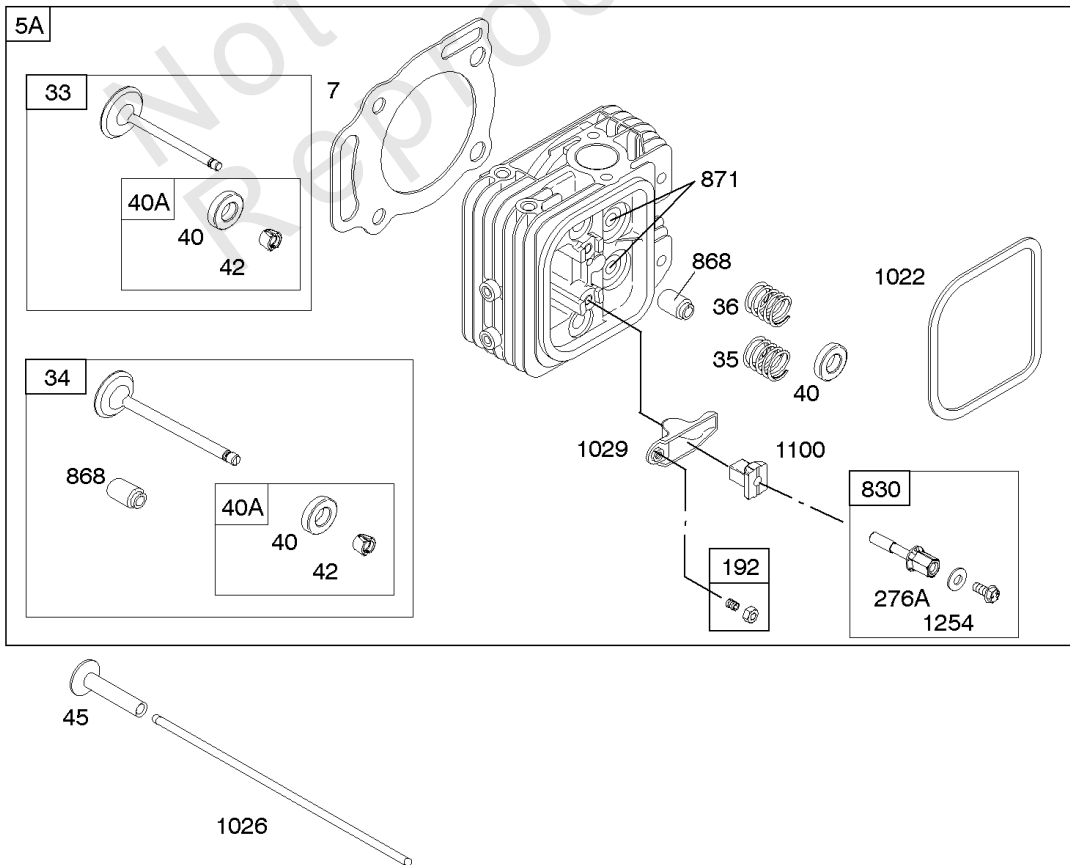

Cylinder Heads, Rocker Covers, Spark Plug

Mfg. No: 305772-3020-G1

Cylinder Heads, Rocker Covers, Spark Plug

REF NO	PART NO	QTY	DESCRIPTION
5	809200		HEAD, Cylinder -(Cylinder 1)
5A	809201		HEAD, Cylinder -(Cylinder 2)
7	806085S		GASKET, Cylinder Head
13	692059		SCREW -(Cylinder Head)
33	807681		VALVE, Exhaust
34	843751		VALVE, Intake -Used After Code Date 12021300
34A	807680		VALVE, Intake -Used Before Code Date 12021400
35	692084		SPRING, Valve -(Intake)
36	692084		SPRING, Valve -(Exhaust)
40	692058		RETAINER, Valve
40A	844895		RETAINER, Valve
42	807683		KEEPER, Valve
45	843379		TAPPET, Valve
192	807623		ADJUSTER, Rocker Arm
276A	807085		WASHER, Sealing -(Rocker Cover)
276E	691766		WASHER, Sealing
337	792015		PLUG, Spark -(Resistor EMS)
383	19576S		WRENCH, Spark Plug
437	691902		SCREW -(Exhaust Manifold) (M8x20mm)
635	692076		BOOT, Spark Plug
830	809157		STUD, Rocker Arm -(Rocker Arm)
868	691963		SEAL, Valve
871	692057		BUSHING, Valve Guide
883A	691613		GASKET, Exhaust
1022	806039S		GASKET, Rocker Cover
1023A	691558		COVER, Rocker
1023B	691494		COVER, Rocker
1026	691758		ROD, Push -(Exhaust)(Aluminum)
1026	691836		ROD, Push -(Intake)(Steel)
1029	807323		ARM, Rocker
1100	791959		PIVOT, Rocker Arm
1254	807084		SCREW -(Rocker Arm Stud)