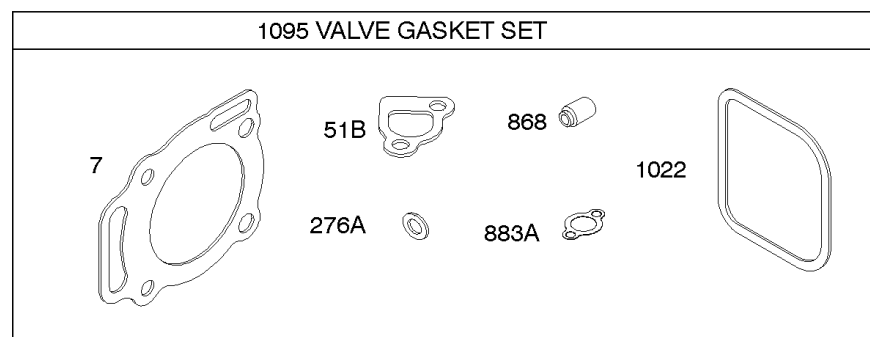

Carburetor Overhaul Kit, Engine/Valve Gasket Sets

REF NO	PART NO	QTY	DESCRIPTION
276D	846640		WASHER, Sealing -(Ruixing)
276F	692343		WASHER, Sealing
358	808704		GASKET SET, Engine
524	692053		SEAL, O-Ring -(Dipstick Tube)
633	690738		SEAL, Choke/Throttle Shaft -(Choke Shaft)
637	690735		WASHER -(Throttle Shaft)
691	842826		SEAL, Governor Shaft
742	805578		RETAINER, E Ring -(Choke Shaft)
807	690733		SPACER -(Throttle)
842	691870		SEAL, O-Ring -(Dipstick Tube)
868	691963		SEAL, Valve
883A	691613		GASKET, Exhaust
987	691548		SEAL, Choke/Throttle Shaft
988	692063		GASKET, Oil Adapter
1022	806039S		GASKET, Rocker Cover
1051	690736		RING, Retaining -(Throttle Shaft)
1091	691515		CAP, Limiter
1095	842723		GASKET SET, Valve