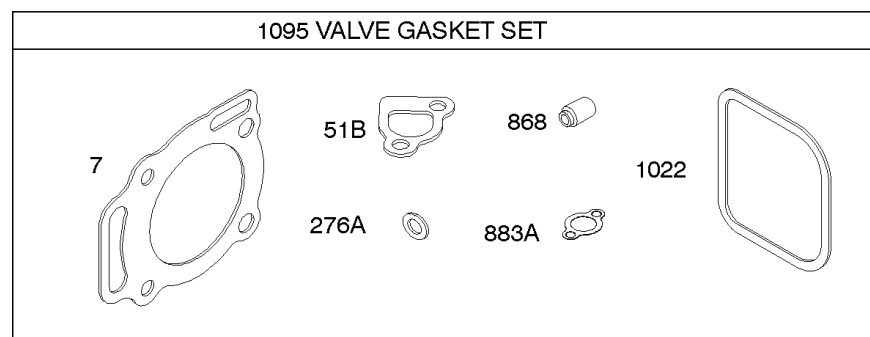

Carburetor Overhaul Kit, Engine/Valve Gasket Sets

REF NO	PART NO	QTY	DESCRIPTION
3	805101S		SEAL, Oil -(Magneto Side)
7	806085S		GASKET, Cylinder Head
9	844986		GASKET, Breather
12	846487		GASKET, Crankcase
20	805049S		SEAL, Oil -(PTO Side)
51B	692035		GASKET, Intake -(Intake Manifold to Cylinder Head)
51C	846597		GASKET, Intake -(Intake Manifold To Carburetor)
94	808258		VALVE, Idle Mixture -Used Before Code Date 06122500
94	844912		KIT, Idle Mixture -Used After Code Date 10010600
94	842888		KIT, Idle Mixture -Used After Code Date 06122400 -Used Before Code Date 10010700
98	807705		KIT, Idle Speed -(Idle Speed)
98B	846649		KIT, Idle Speed -(Ruixing)
104	690739		PIN, Float Hinge -Used Before Code Date 10010700
104	844906		PIN, Float Hinge -Used After Code Date 10010600
104B	846646		PIN, Float Hinge -(Ruixing)
105	844907		VALVE, Float Needle -Used After Code Date 10010600
105	807706		VALVE, Float Needle -Used Before Code Date 10010700
105B	846643		VALVE, Float Needle -(Ruixing)
121	842890		KIT, Carburetor Overhaul
121B	847318		KIT, Carburetor Overhaul -(Ruixing)
127	690731		PLUG, Welch
137	844908		GASKET, Float Bowl -Used After Code Date 10010600
137	806481		GASKET, Float Bowl -Used Before Code Date 10010700
137B	846642		GASKET, Float Bowl -(Ruixing)
141B	846637		KIT, Choke Shaft -(Ruixing)
163	692081		GASKET, Air Cleaner -(Air Cleaner)
163A	844931		GASKET, Air Cleaner
231	690718		SCREW -(Choke Valve)
255	690737		BUSHING, Choke Shaft
273	690681		SEAL, O-Ring -(Oil Pump)
276A	807085		WASHER, Sealing -(Rocker Cover)
276B	806476		WASHER, Sealing -(Carburetor)
276C	806477		WASHER, Sealing -(Carburetor)