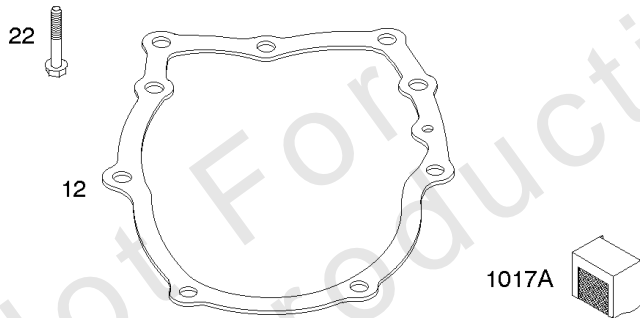

REQUIRED when replacing parts with warning labels affixed.

Cylinder, Crankshaft, Piston/Rings/Connecting Rod, Engine Sump, Camshaft, Breather

REF NO	PART NO	QTY	DESCRIPTION
596	691492		SCREW -(Oil Pump) (M6x30mm) -Used Before Code Date 08022700
596	807389		SCREW -(Oil Pump) (M6x45mm) -Used After Code Date 08022600
614	691550		PIN, Cotter
616	806685		CRANK, Governor
691	842826		SEAL, Governor Shaft
706	805484		WASHER -(Breather Assembly)
718	806469		PIN, Locating
741	846085		GEAR, Timing
1017	843960		SCREEN, Oil Pump -Used After Code Date 08022600
1017A	690878		SCREEN, Oil Pump -Used Before Code Date 08022700
1024	-----		Pump-Oil -(NO LONGER AVAILABLE) -Used Before Code Date 08022700
1024	843959		PUMP, Oil -Used After Code Date 08022600
1025	690689		SPOOL, Governor
1036	-----		LABEL, Emissions -(Available From A Briggs & Stratton Authorized Dealer)
1319	794467		LABEL, Warning
1330	272144		MANUAL, Repair