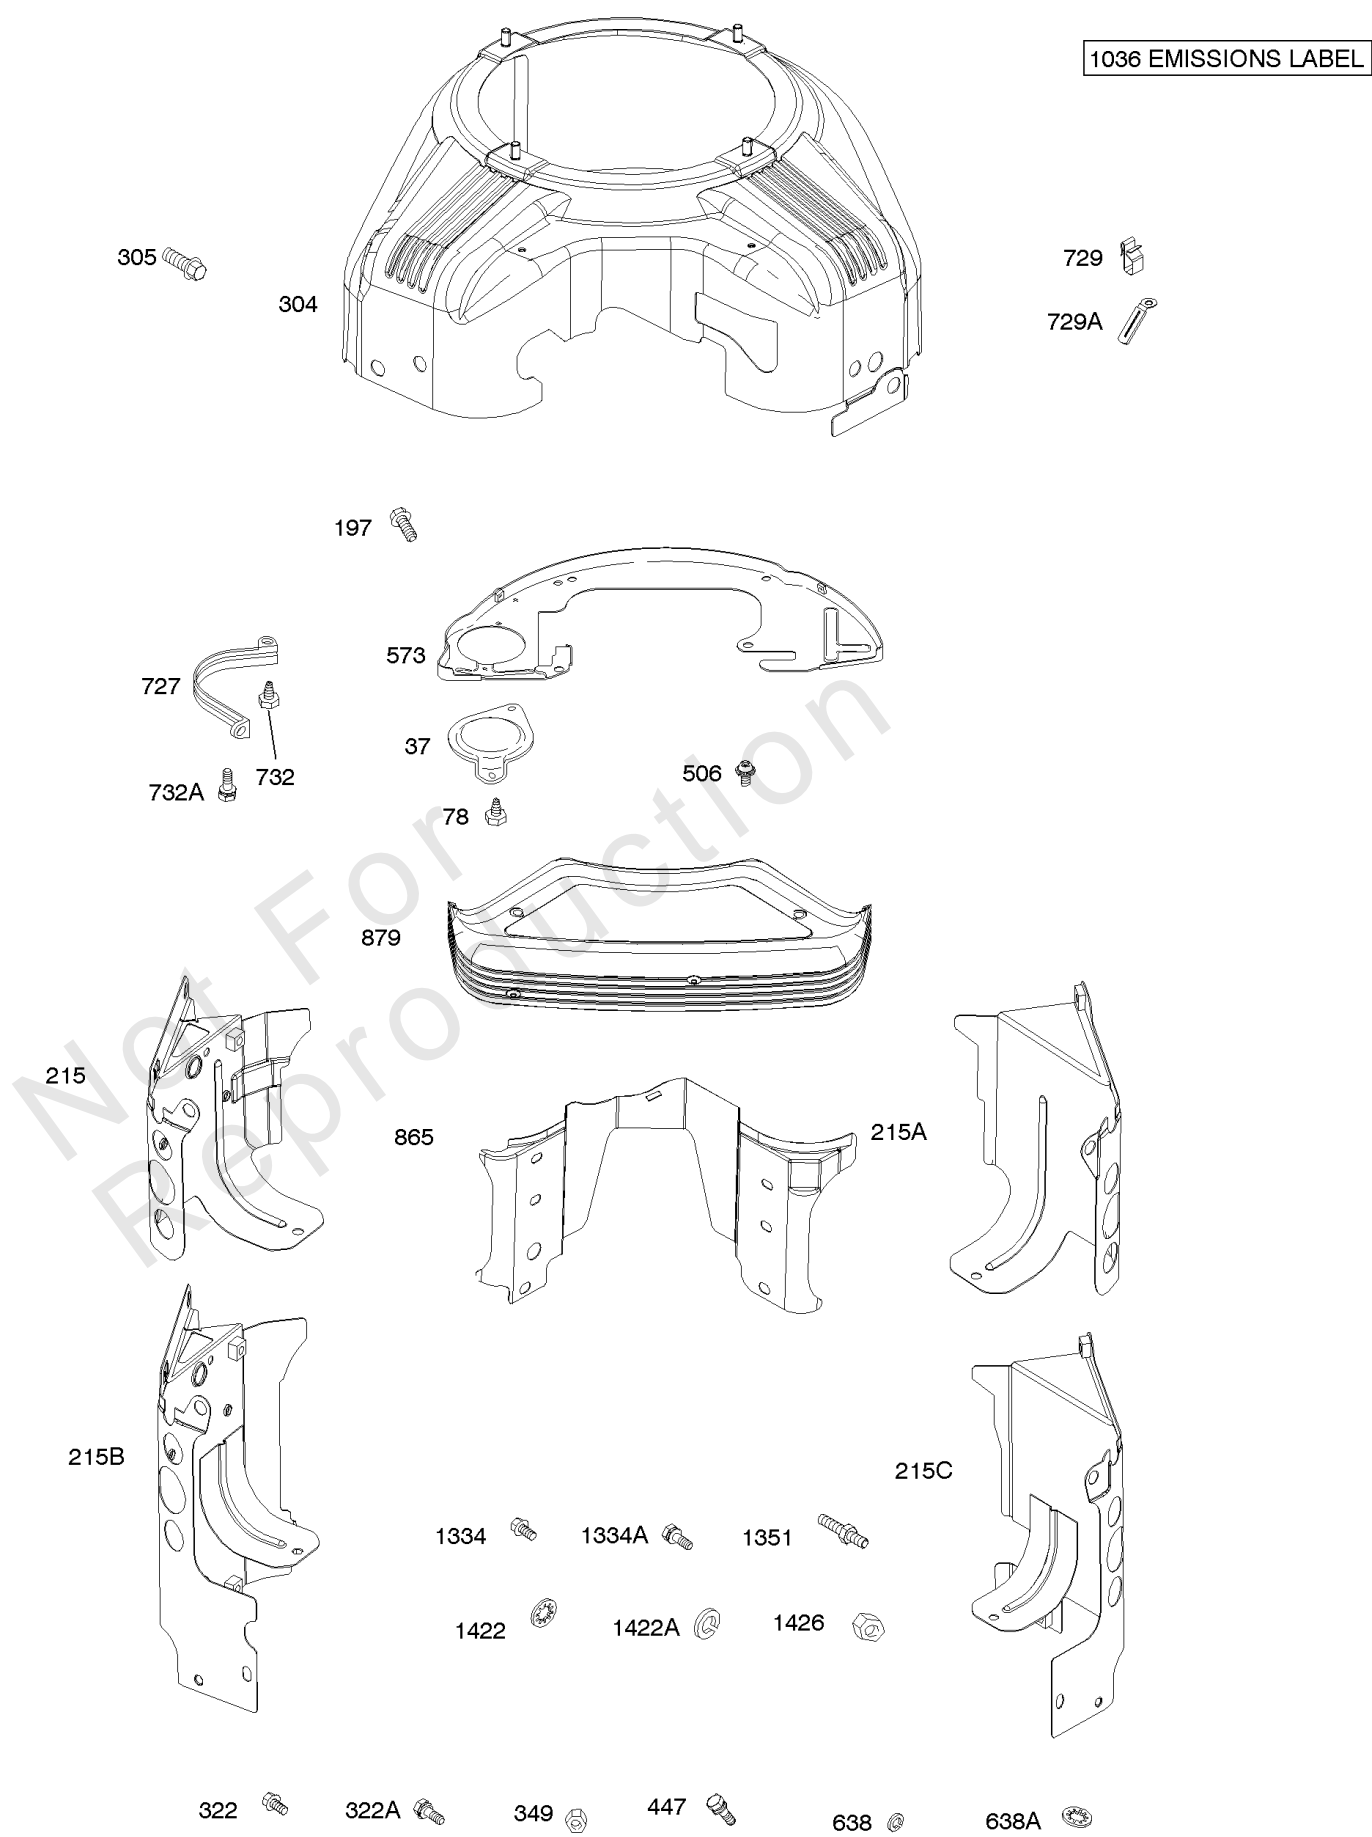

Blower Housing, Air Guides, Back Plate

REF NO	PART NO	QTY	DESCRIPTION
37	841309		GUARD, Flywheel
78	690688		SCREW -(Flywheel Guard)
197	807163		SCREW -(Back Plate)
215	841183		GUIDE, Air -(Cylinder 1)
215A	841182		GUIDE, Air -(Cylinder 2)
304	842681		HOUSING, Blower
305	692056		SCREW -(Blower Housing)
322	841233		SCREW -(Cylinder Head Cover) (M6x10mm)
322A	692067		SCREW -(Cylinder Head Cover) (M6x12mm)
349	690238		NUT -(Cylinder Head Cover) (M6)
447	807163		SCREW -(Air Guide Cover) (M6x10mm)
506	807120		SCREW -(Carburetor/EFI Cover)
573	841310		PLATE, Back
638	691551		WASHER -(Cylinder Head Cover) -Used Before Code Date 03110100
638A	690706		WASHER -(Cylinder Head Cover)
727	841313		COVER, Starter Drive
729	690586		CLIP, Wire
729A	805965		CLIP, Wire
732	690688		SCREW -(Starter Drive Cover) (Self Threading) (8mm)
732A	841233		SCREW -(Starter Drive Cover) (M6x10mm)
865	843768		COVER, Air Guide
879	593789		COVER, Carburetor/EFI
1036	-----		LABEL, Emissions -(Available From A Briggs & Stratton Authorized Dealer)
1334	841233		SCREW -(Air Guide) (M6x10mm)
1334A	692067		SCREW -(Air Guide) (M6x12mm)
1351	690682		STUD -(Cylinder Shield) (M6)
1422	691551		WASHER -(Air Guide) (Internal Tooth Lockwasher)
1422A	690706		WASHER -(Air Guide) (Lockwasher)
1426	690238		NUT -(Air Guide) (M6)