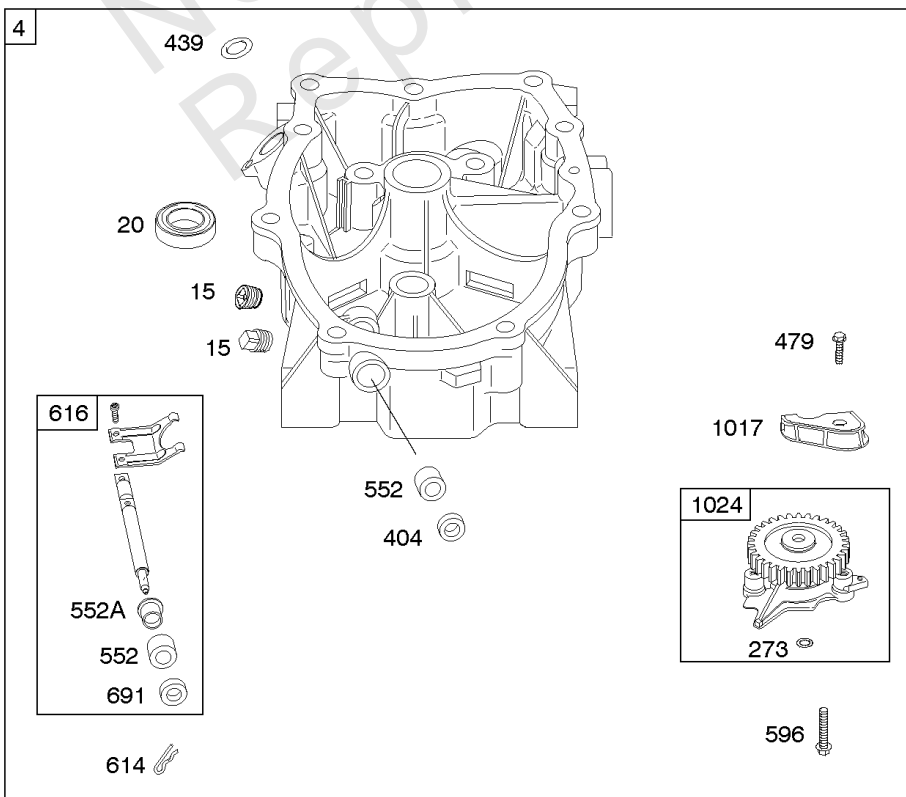

REQUIRED when replacing parts with warning labels affixed.

Cylinder, Crankshaft, Piston/Rings/Connecting Rod, Engine Sump, Camshaft, Breather

REF NO	PART NO	QTY	DESCRIPTION
596	691492		SCREW -(Oil Pump) (M6x30mm) -Used Before Code Date 08022700
596	807389		SCREW -(Oil Pump) (M6x45mm) -Used After Code Date 08022600
614	691550		PIN, Cotter
616	806685		CRANK, Governor
691	842826		SEAL, Governor Shaft
706	805484		WASHER -(Breather Assembly)
718	806469		PIN, Locating
741	846085		GEAR, Timing
1017	843960		SCREEN, Oil Pump -Used After Code Date 08022600
1017A	690878		SCREEN, Oil Pump -Used Before Code Date 08022700
1024	-----		Pump-Oil -(NO LONGER AVAILABLE) -Used Before Code Date 08022700
1024	843959		PUMP, Oil -Used After Code Date 08022600
1025	690689		SPOOL, Governor
1036	-----		LABEL, Emissions -(Available From A Briggs & Stratton Authorized Dealer)
1319	794467		LABEL, Warning
1330	272144		MANUAL, Repair