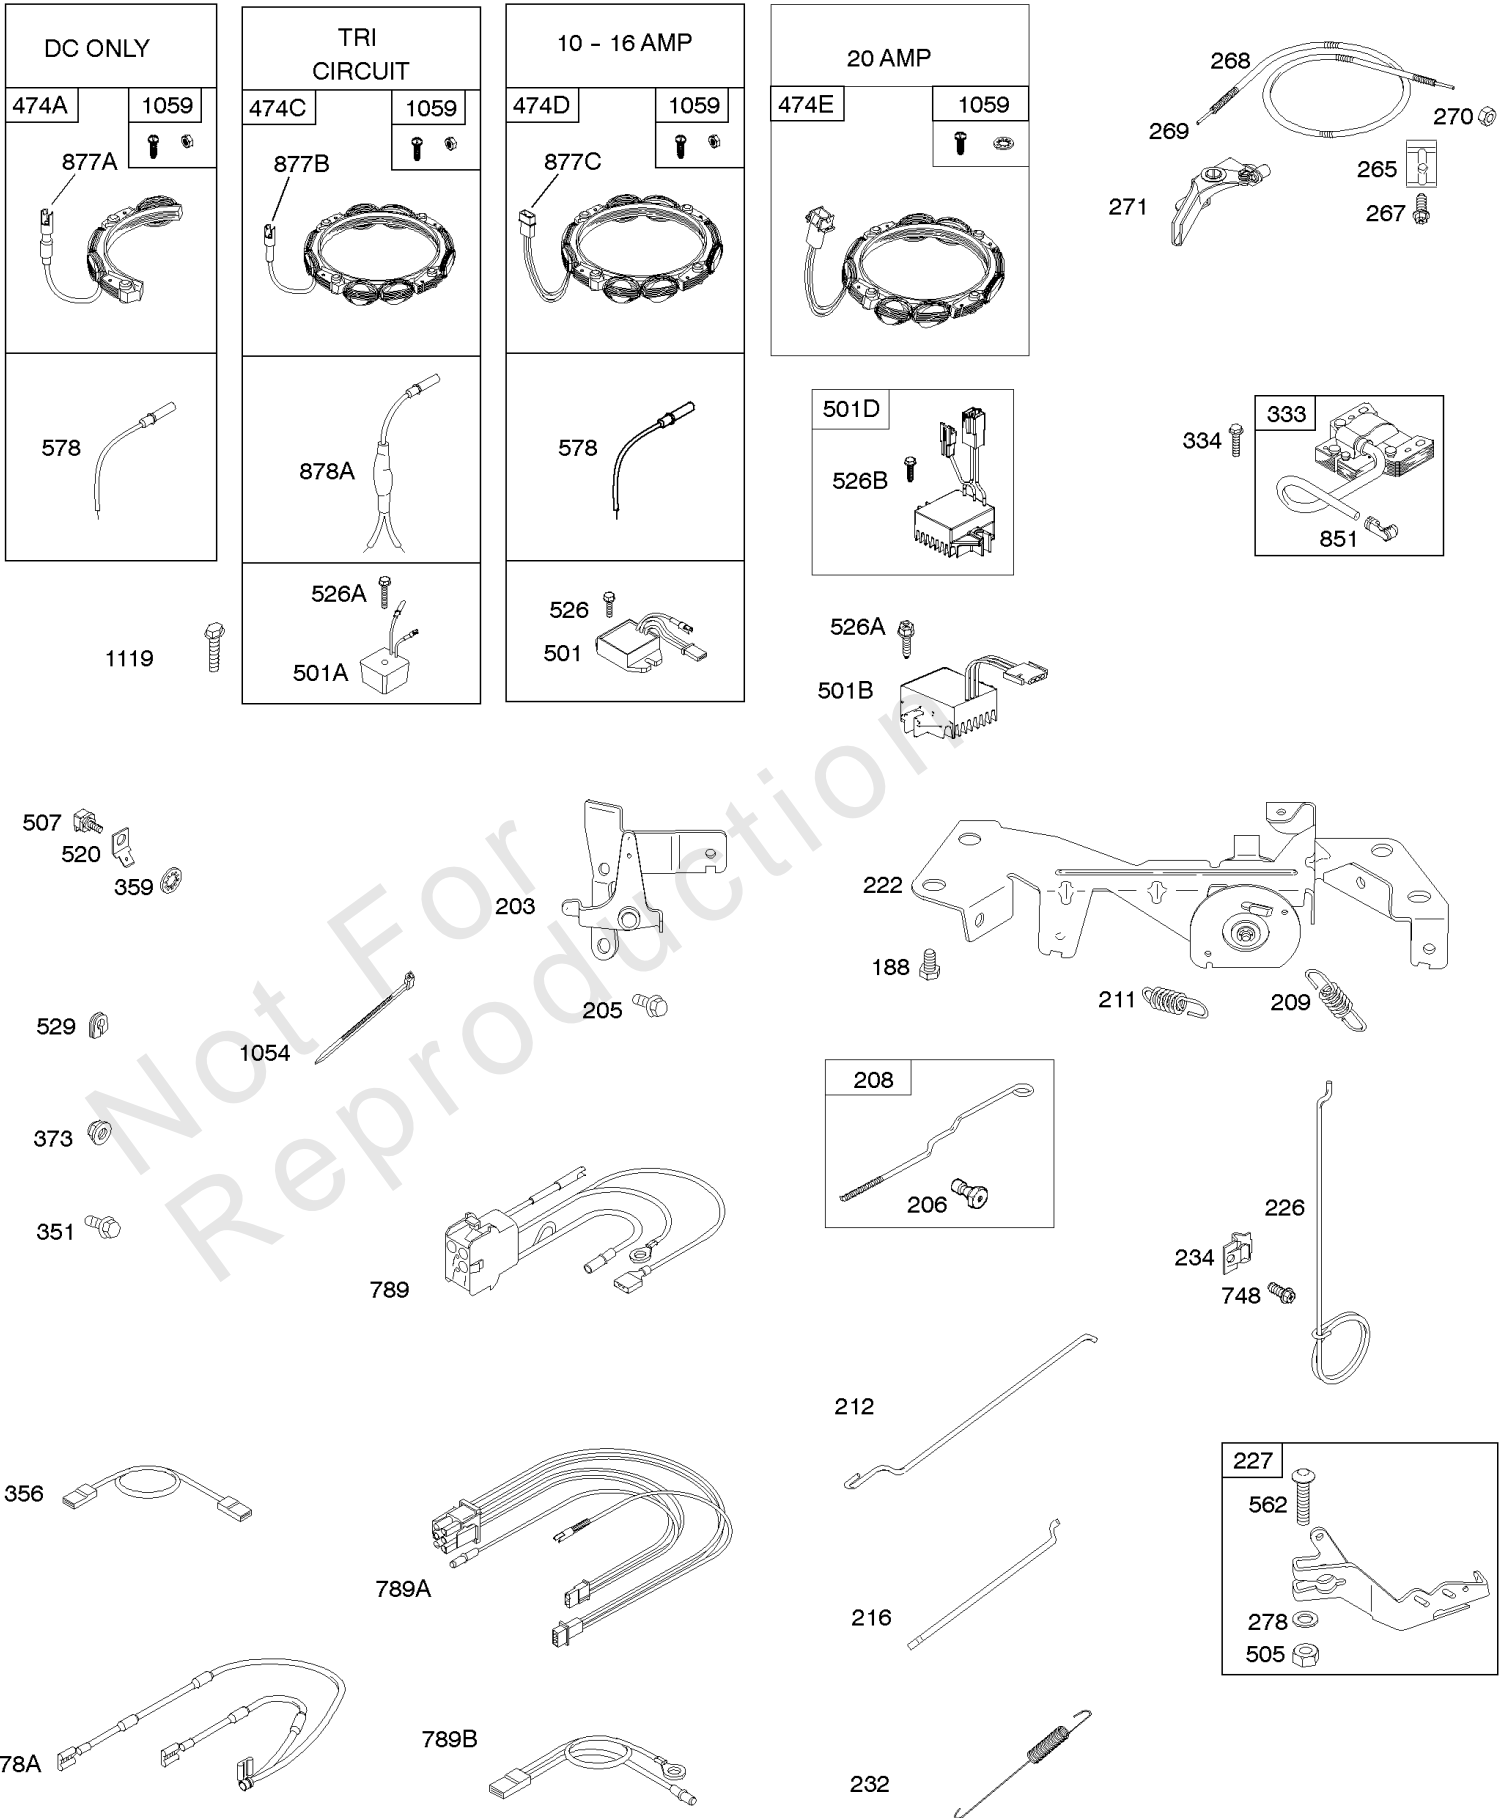

Controls, Wires, Springs, Alternators, Ignition

REF NO	PART NO	QTY	DESCRIPTION
10	690751		SCREW -(Breather Assembly)
20	805049S		SEAL, Oil -(PTO Side)
188	692062		SCREW -(Control Bracket)
203	690923		CRANK, Bell
205	841552		SCREW -(Bell Crank) (M5x20mm)
205	692083		SCREW -(Bell Crank) (M5x12mm)
206	691244		NUT, Governor Adjusting
208	808453		ROD, Governor Control
209	692070		SPRING, Governor -(Red)
211	692069		SPRING, Governed Idle -(Red)
212	847015		LINK, Throttle
216	690705		LINK, Choke
222	845305		BRACKET, Control
226	692075		ROD, Choke
227	690236		LEVER, Governor Control
232	692073		SPRING, Governor Link
234	691723		CLIP, Control Rod
265	691024		CLAMP, Casing
267	692083		SCREW -(Casing Clamp) (M5x12mm)
267	841552		SCREW -(Casing Clamp) (M5x20mm)
268	691025		CASING, Control Wire -(Cut To Required Length)
269	691026		WIRE, Control -(Cut To Required Length)
270	691027		NUT -(Control Wire Casing)
271	691028		LEVER, Control
278	842122		WASHER -(Governor Control Lever)
333	845606		ARMATURE, Magneto
334	692066		SCREW -(Magneto Armature)
351	692083		SCREW -(Ground Terminal)
359	691077		WASHER -(Ground Terminal)
373	691612		NUT -(Ground Terminal)
474D	592830		ALTERNATOR
501	845907		REGULATOR
505	690238		NUT -(Governor Lever)
507	691972		INSULATOR
520	691084		TERMINAL, Ground
526	692067		SCREW -(Regulator) (M6x12mm)
526A	690717		SCREW -(Regulator) (M6x30mm)