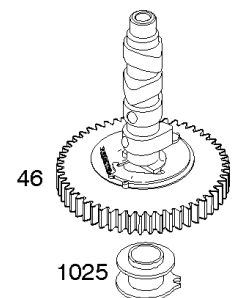

1036 EMISSIONS LABEL

1330 REPAIR MANUAL

1319 WARNING LABEL

WARNING	
	Read and follow Operating Instructions before running engine.
	Gasoline is flammable. Allow engine to cool at least 2 minutes before refueling.
	Engines emit carbon monoxide, DO NOT run in enclosed area.
	Muffler area temperature may exceed 150°F. Do not touch hot parts.

REQUIRED when replacing parts with warning labels affixed.