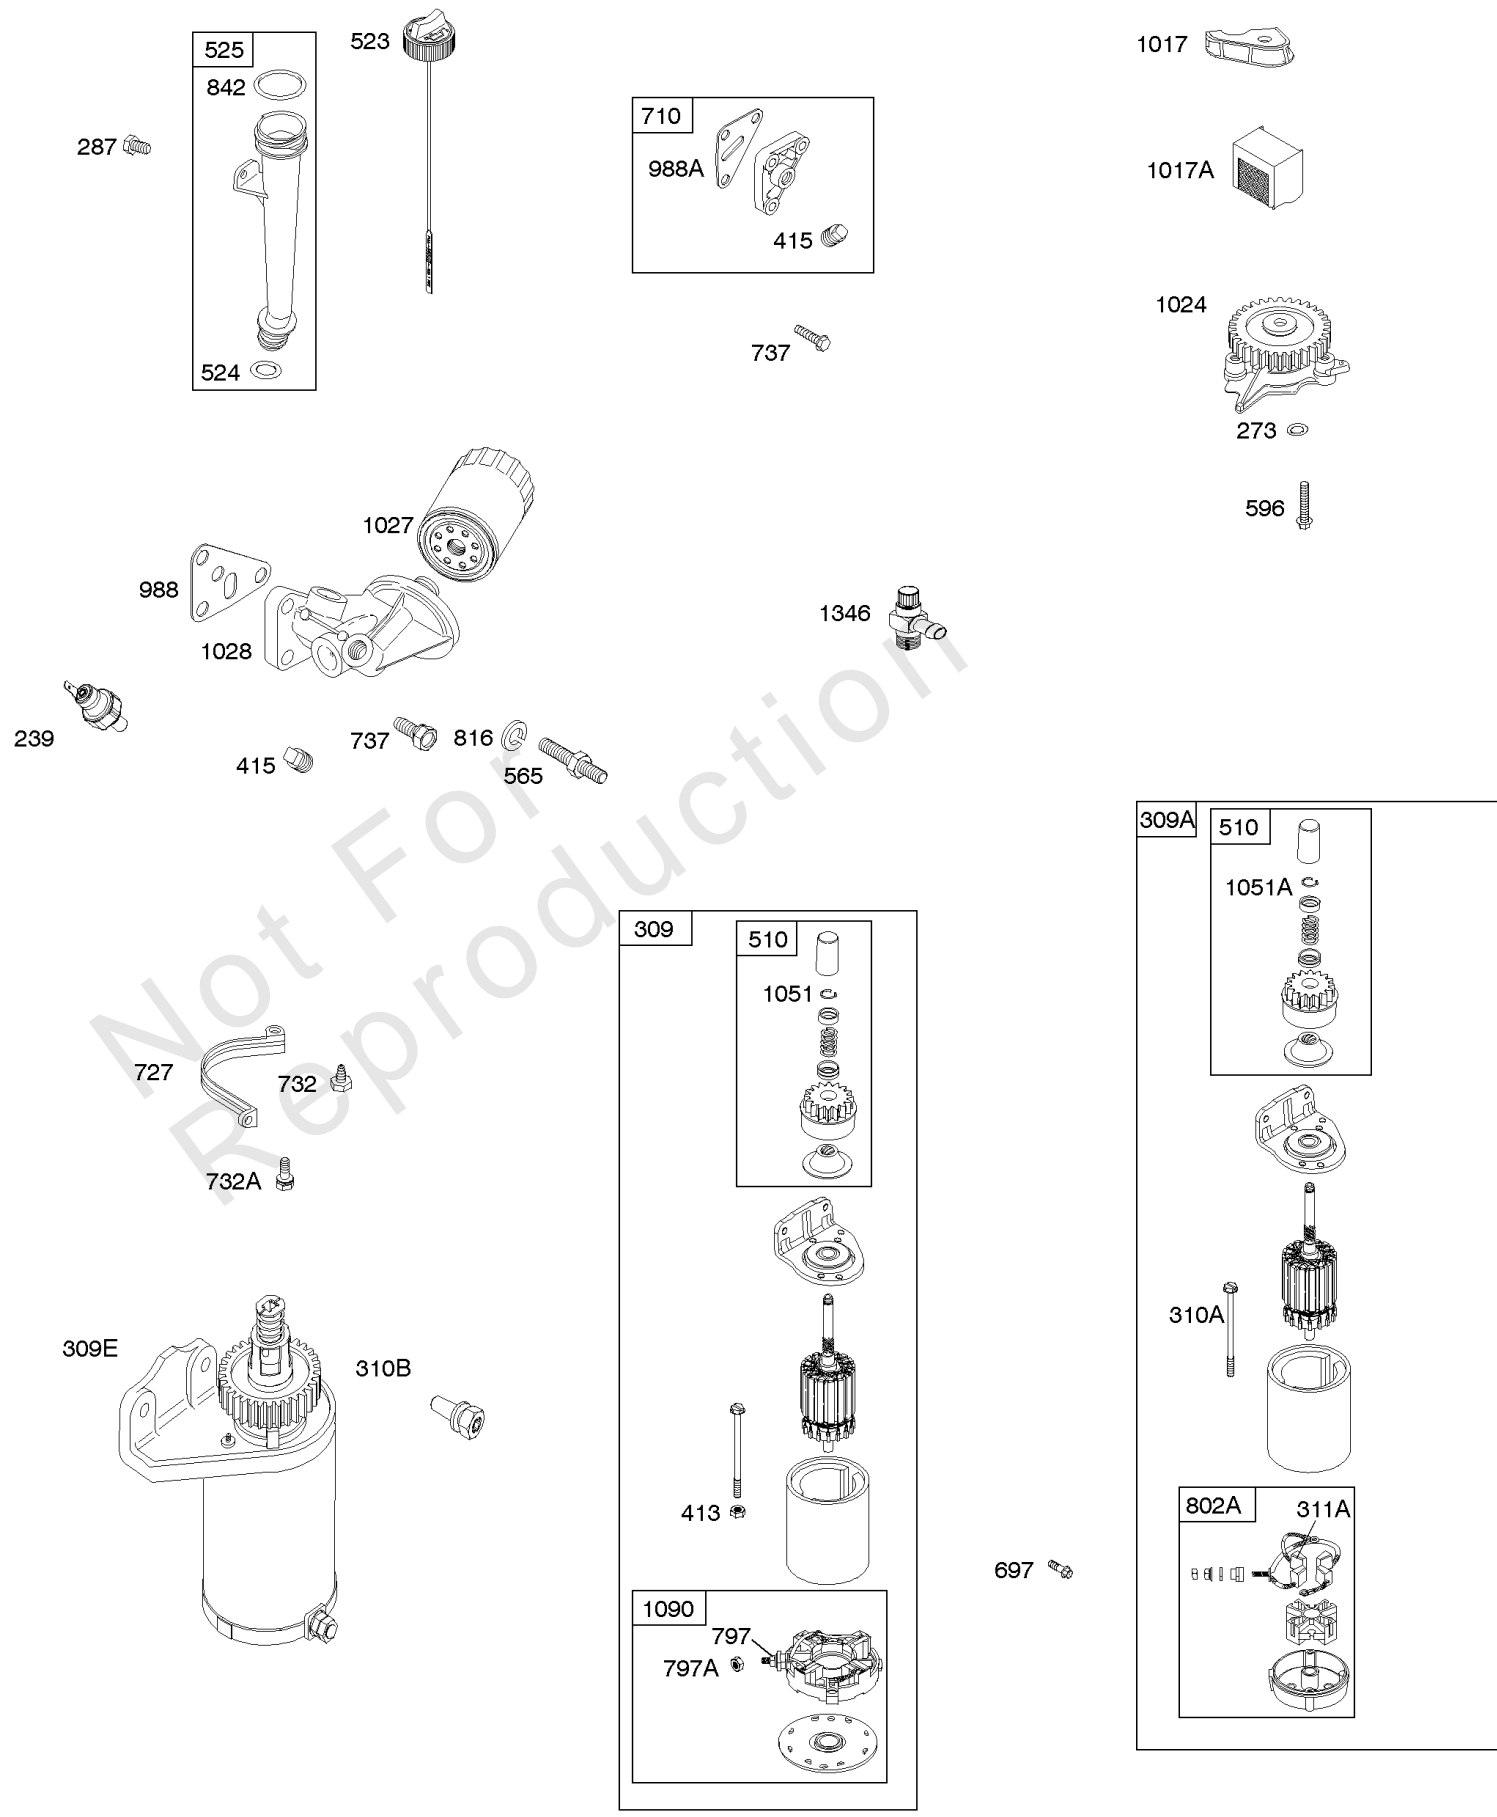

REQUIRED when replacing parts with warning labels affixed.

Cylinder, Crankshaft, Piston/Rings/Connecting Rod, Engine Sump, Camshaft, Breather

REF NO	PART NO	QTY	DESCRIPTION
596	691492		SCREW -(Oil Pump) (M6x30mm) -Used Before Code Date 08022700
596	807389		SCREW -(Oil Pump) (M6x45mm) -Used After Code Date 08022600
614	691550		PIN, Cotter
616	806685		CRANK, Governor
691	842826		SEAL, Governor Shaft
706	805484		WASHER -(Breather Assembly)
718	806469		PIN, Locating
741	846085		GEAR, Timing
1017	843960		SCREEN, Oil Pump -Used After Code Date 08022600
1017A	690878		SCREEN, Oil Pump -Used Before Code Date 08022700
1024	-----		Pump-Oil -(NO LONGER AVAILABLE) -Used Before Code Date 08022700
1024	843959		PUMP, Oil -Used After Code Date 08022600
1025	690689		SPOOL, Governor
1036	-----		LABEL, Emissions -(Available From A Briggs & Stratton Authorized Dealer)
1319	794467		LABEL, Warning
1330	272144		MANUAL, Repair