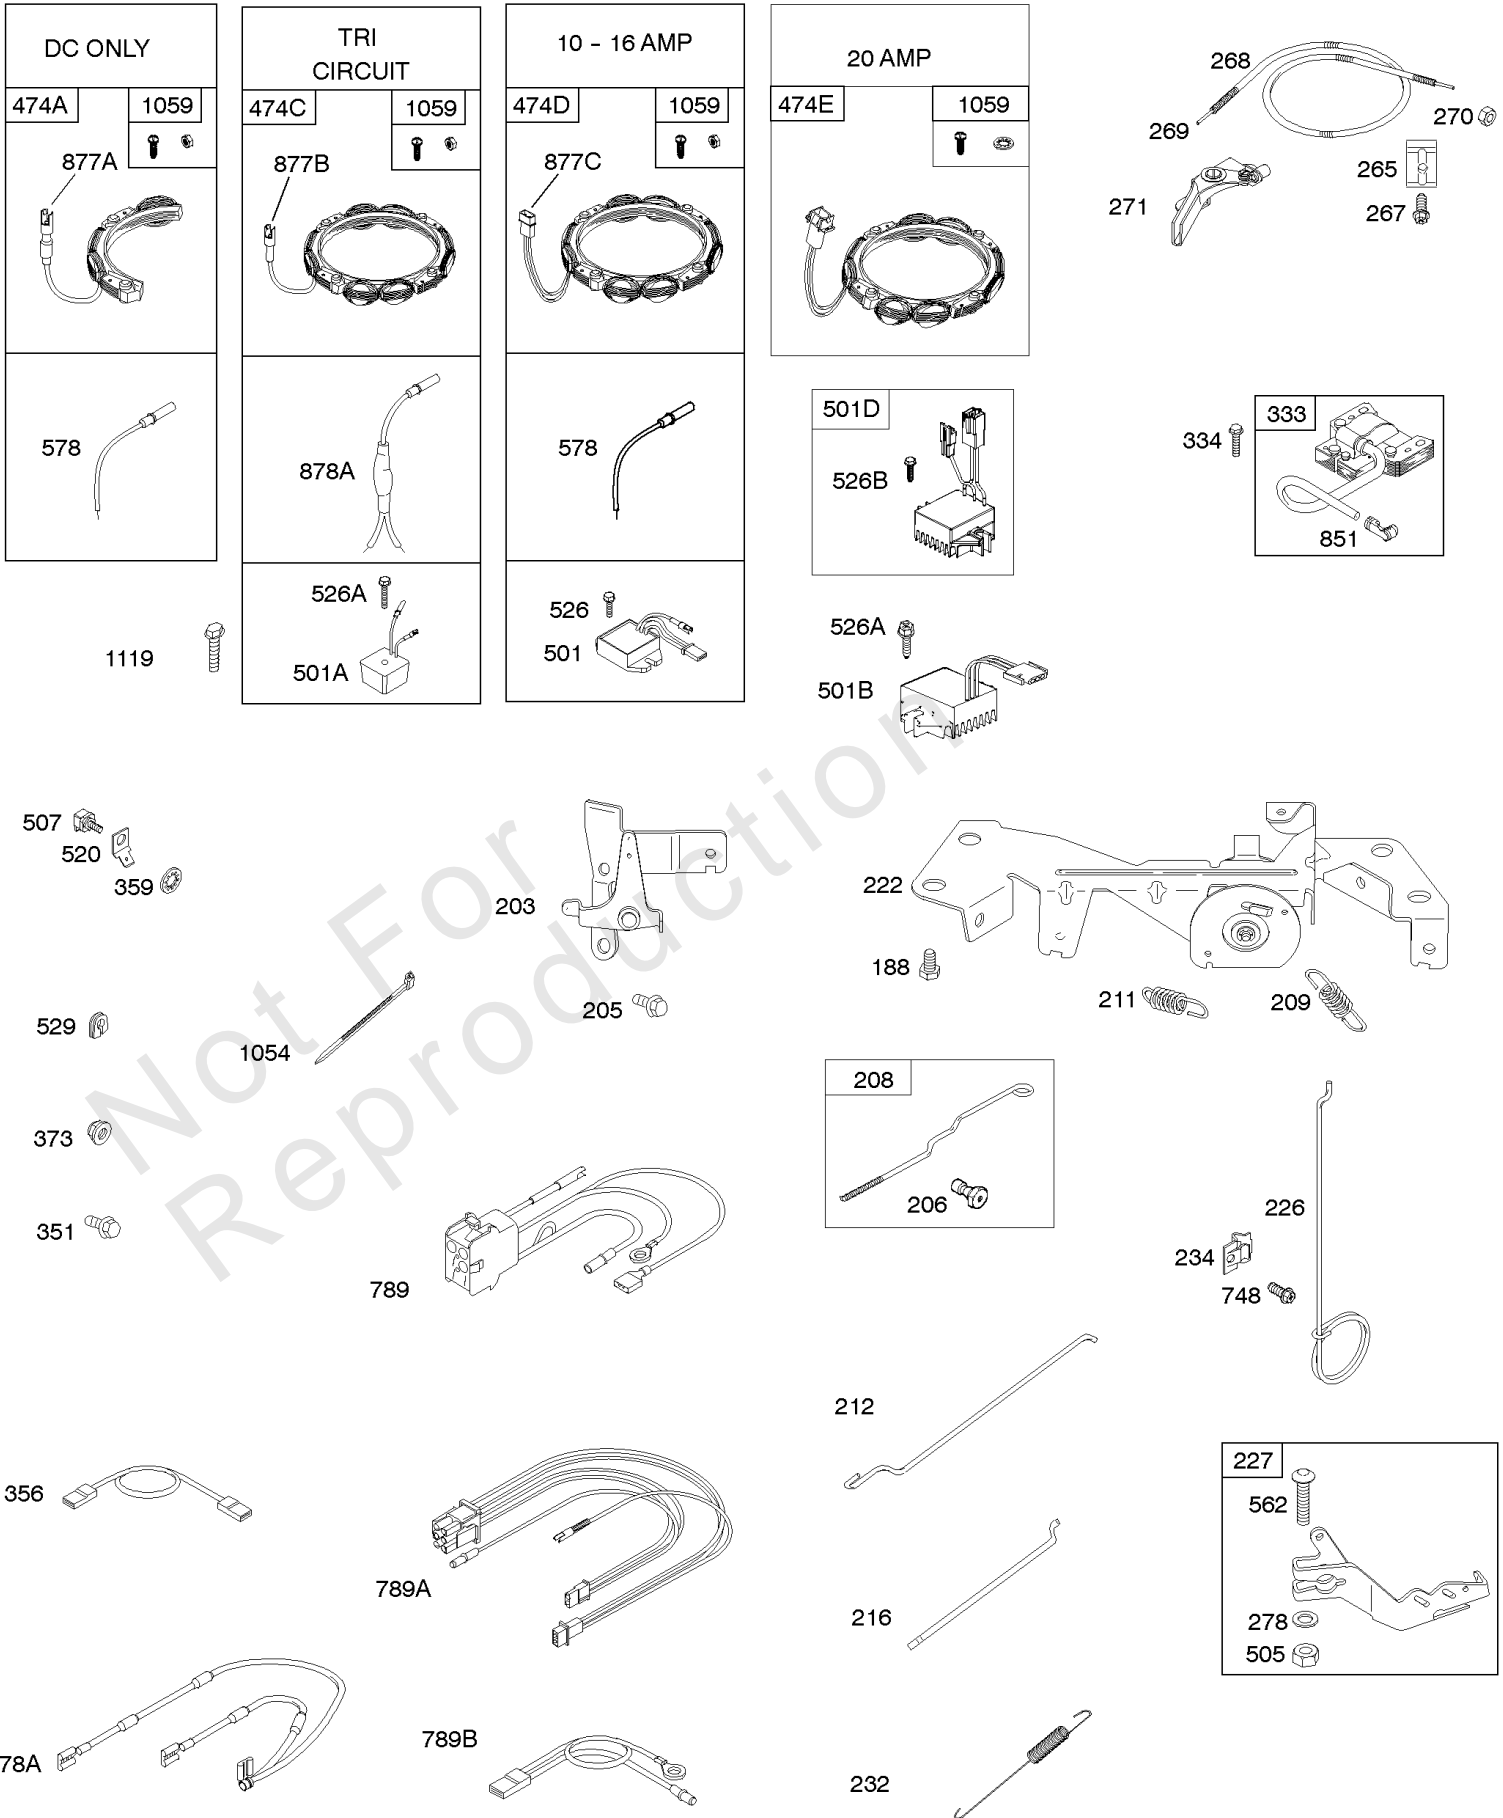

Not For Reproduction

Controls, Wires, Springs, Alternators, Ignition

REF NO	PART NO	QTY	DESCRIPTION
10	690751		SCREW -(Breather Assembly)
20	805049S		SEAL, Oil -(PTO Side)
188	692062		SCREW -(Control Bracket)
203	690923		CRANK, Bell
205	841552		SCREW -(Bell Crank) (M5x20mm)
205	692083		SCREW -(Bell Crank) (M5x12mm)
206	691244		NUT, Governor Adjusting
208	808453		ROD, Governor Control
209	692070		SPRING, Governor -(Red)
211	692069		SPRING, Governed Idle -(Red)
212	847015		LINK, Throttle
216	690705		LINK, Choke
222	845305		BRACKET, Control
226	692075		ROD, Choke
227	690236		LEVER, Governor Control
232	692073		SPRING, Governor Link
234	691723		CLIP, Control Rod
265	691024		CLAMP, Casing
267	692083		SCREW -(Casing Clamp) (M5x12mm)
267	841552		SCREW -(Casing Clamp) (M5x20mm)
268	691025		CASING, Control Wire -(Cut To Required Length)
269	691026		WIRE, Control -(Cut To Required Length)
270	691027		NUT -(Control Wire Casing)
271	691028		LEVER, Control
278	842122		WASHER -(Governor Control Lever)
333	845606		ARMATURE, Magneto
334	692066		SCREW -(Magneto Armature)
351	692083		SCREW -(Ground Terminal)
359	691077		WASHER -(Ground Terminal)
373	691612		NUT -(Ground Terminal)
474D	592830		ALTERNATOR
501	845907		REGULATOR
505	690238		NUT -(Governor Lever)
507	691972		INSULATOR
520	691084		TERMINAL, Ground
526	692067		SCREW -(Regulator) (M6x12mm)
526A	690717		SCREW -(Regulator) (M6x30mm)