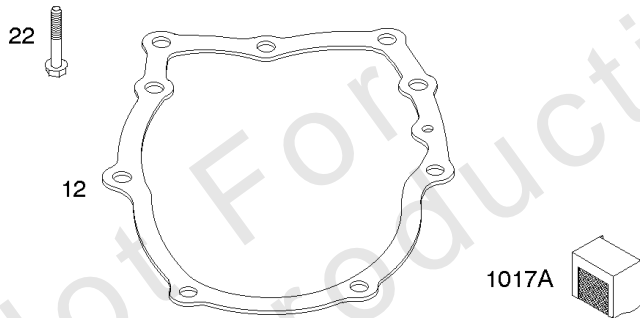

1036 EMISSIONS LABEL

1330 REPAIR MANUAL

1319 WARNING LABEL

WARNING	
	Read and follow Operating Instructions before running engine.
	Gasoline is flammable. Allow engine to cool at least 2 minutes before refueling.
	Engines emit carbon monoxide, DO NOT run in enclosed area.
	Muffler area temperature may exceed 150°F. Do not touch hot parts.

REQUIRED when replacing parts with warning labels affixed.