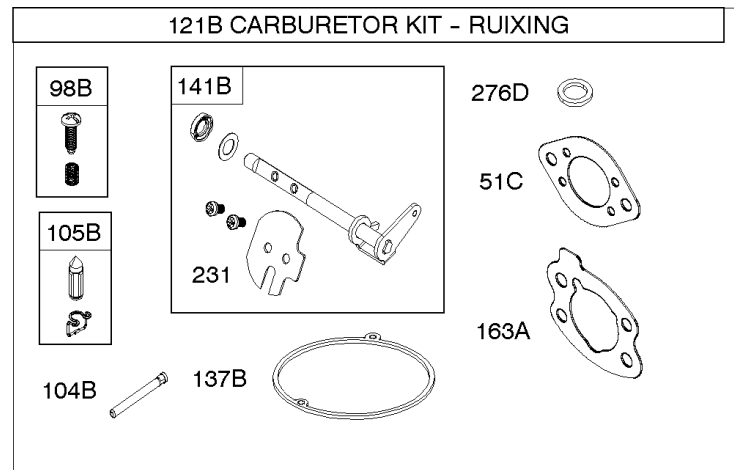

Carburetor Overhaul Kit, Engine/Valve Gasket Sets

REF NO	PART NO	QTY	DESCRIPTION
3	805101S		SEAL, Oil -(Magneto Side)
7	806085S		GASKET, Cylinder Head
9	844986		GASKET, Breather
12	846487		GASKET, Crankcase
20	805049S		SEAL, Oil -(PTO Side)
51B	692035		GASKET, Intake -(Intake Manifold to Cylinder Head)
51C	846597		GASKET, Intake -(Intake Manifold To Carburetor)
94	808258		VALVE, Idle Mixture -Used Before Code Date 06122500
94	844912		KIT, Idle Mixture -Used After Code Date 10010600
94	842888		KIT, Idle Mixture -Used After Code Date 06122400 -Used Before Code Date 10010700
98	807705		KIT, Idle Speed -(Idle Speed)
98B	846649		KIT, Idle Speed -(Ruixing)
104	690739		PIN, Float Hinge -Used Before Code Date 10010700
104	844906		PIN, Float Hinge -Used After Code Date 10010600
104B	846646		PIN, Float Hinge -(Ruixing)
105	844907		VALVE, Float Needle -Used After Code Date 10010600
105	807706		VALVE, Float Needle -Used Before Code Date 10010700
105B	846643		VALVE, Float Needle -(Ruixing)
121	842890		KIT, Carburetor Overhaul
121B	847318		KIT, Carburetor Overhaul -(Ruixing)
127	690731		PLUG, Welch
137	844908		GASKET, Float Bowl -Used After Code Date 10010600
137	806481		GASKET, Float Bowl -Used Before Code Date 10010700
137B	846642		GASKET, Float Bowl -(Ruixing)
141B	846637		KIT, Choke Shaft -(Ruixing)
163	692081		GASKET, Air Cleaner -(Air Cleaner)
163A	844931		GASKET, Air Cleaner
231	690718		SCREW -(Choke Valve)
255	690737		BUSHING, Choke Shaft
273	690681		SEAL, O-Ring -(Oil Pump)
276A	807085		WASHER, Sealing -(Rocker Cover)
276B	806476		WASHER, Sealing -(Carburetor)
276C	806477		WASHER, Sealing -(Carburetor)