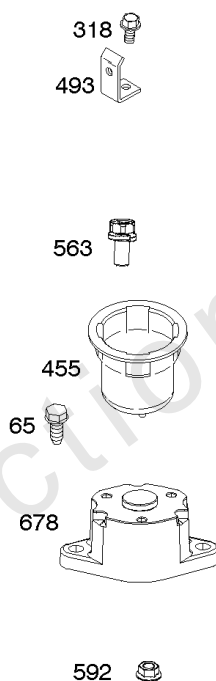

Rewind Starter, Flywheel, Rotating/Debris Screen

REF NO	PART NO	QTY	DESCRIPTION
23	841908		FLYWHEEL
57	692086		SPRING, Rewind Starter
58	66574		ROPE, Starter -(Cut To Required Length)
59	805957		INSERT, Grip
60	808167		GRIP, Starter Rope
65	691982		SCREW -(Rewind Starter) (M6x8mm)
65A	841441		SCREW -(Rewind Starter) (M5x14mm)
73	494439		SCREEN, Rotating
73A	841662		SCREEN, Rotating
73B	841440		SCREEN, Rotating
74A	841441		SCREW -(Rotating Screen)
318	841233		SCREW -(Mounting Bracket)
332	690887		NUT -(Flywheel)
363	19203		PULLER, Flywheel
455	841794		CUP, Flywheel
456	845219		PLATE, Pawl Friction
459	845218		PAWL, Ratchet
493	845729		BRACKET, Mounting
515	691528		SPRING, Pawl
563	841735		SCREW -(Debris Screen Guard)
592	690939		NUT -(Rewind Starter)
608	841729		STARTER, Rewind
608A	844821		STARTER, Rewind
668A	691500		SPACER
668B	691215		SPACER
678	841730		SPACER -(Rewind)
930	846284		GUARD, Flywheel Fan
949A	845728		GUARD, Debris Screen
1392	690939		NUT -(Rewind Guard)