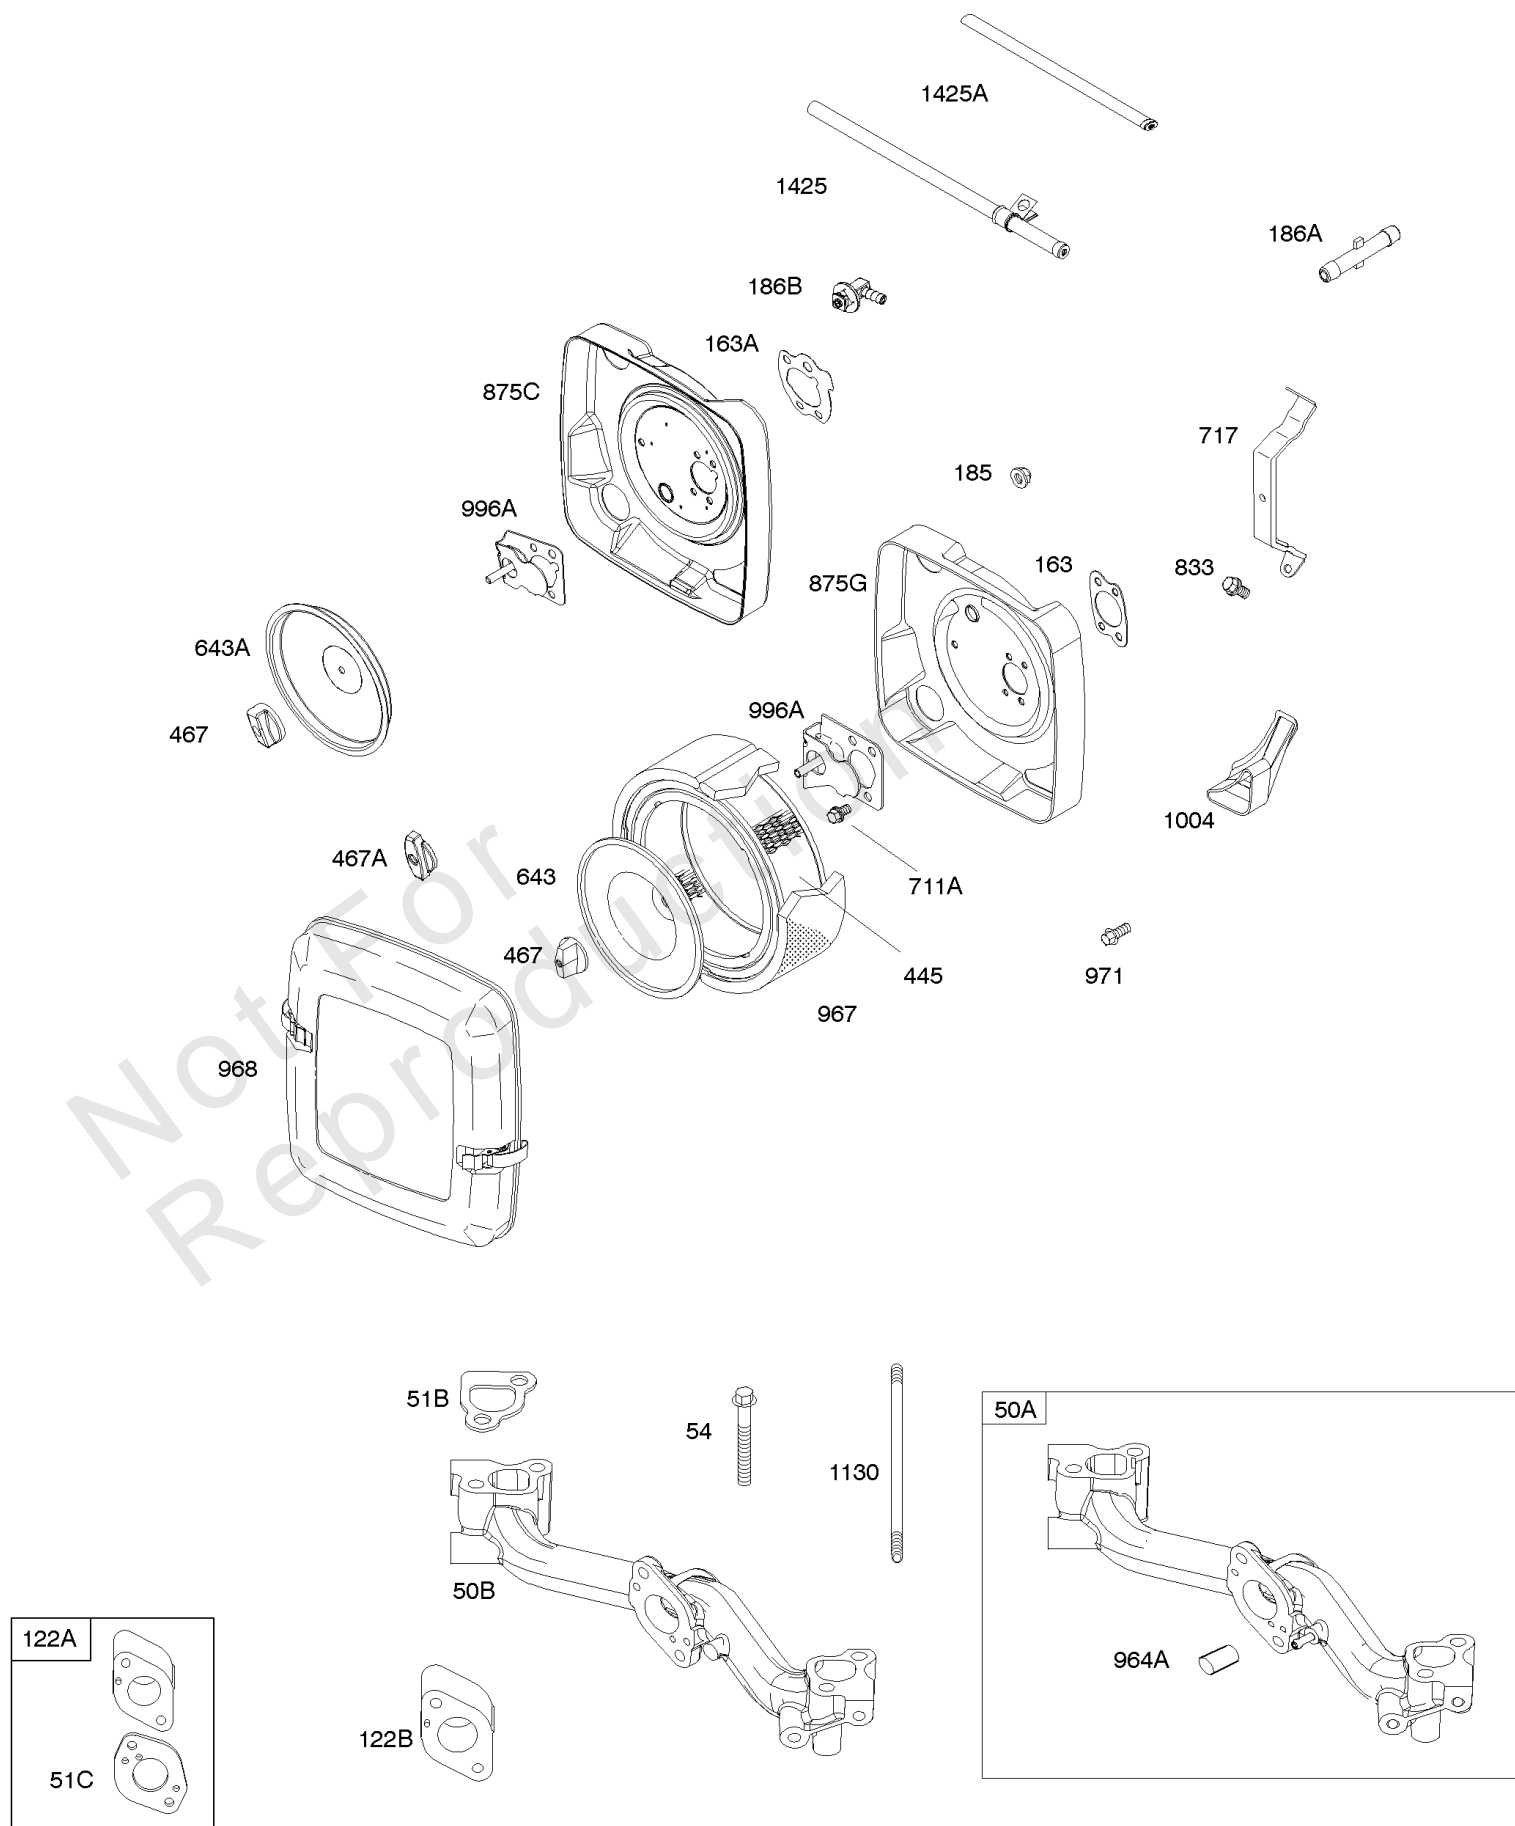

Air Cleaner, Intake Manifold, Carburetor Spacer

REF NO	PART NO	QTY	DESCRIPTION
50A	844034		MANIFOLD, Intake
51B	692035		GASKET, Intake -(Intake Manifold to Cylinder Head)
51C	846597		GASKET, Intake -(Intake Manifold To Carburetor)
54	846604		SCREW -(Intake Manifold) (M8x67mm) (Dog Point)
122A	846596		SPACER, Carburetor -Used After Code Date 10010600
122B	690753		SPACER, Carburetor -Used Before Code Date 10010700
163	692081		GASKET, Air Cleaner -(Air Cleaner)
163A	844931		GASKET, Air Cleaner
185	690939		NUT -(Air Cleaner Base)
186A	845121		CONNECTOR, Hose
186B	845141		CONNECTOR, Hose
445	394018S		FILTER, A/C Cartridge
467	844618		KNOB, Air Cleaner Cover -Used Before Code Date 14102400
467A	846431		KNOB, Air Cleaner Cover -Used After Code Date 14102300
643	692079		RETAINER, Air Filter -Used Before Code Date 10010700
643A	844932		RETAINER, Air Filter -Used After Code Date 10010600
711A	841233		SCREW -(Carburetor Shield)
717	692542		STRAP/STUD, Air Cleaner Mounting
833	807084		SCREW -(Air Cleaner Mounting Strap/Stud) (M6x14mm)
875C	845142		BASE, Air Cleaner
964A	809640		CAP, Carburetor
967	272490S		FILTER, Pre Cleaner
968	699959		COVER, Air Cleaner
971	807084		SCREW -(Air Cleaner Base to Carburetor/Throttle Body)
996A	844930		SHIELD, Carburetor
1004	841656		DUCT, Air
1130	690746		STUD -(Intake Manifold) (M6x94mm)
1425	844712		HOSE, Purge Line -(Cut To Required Length)