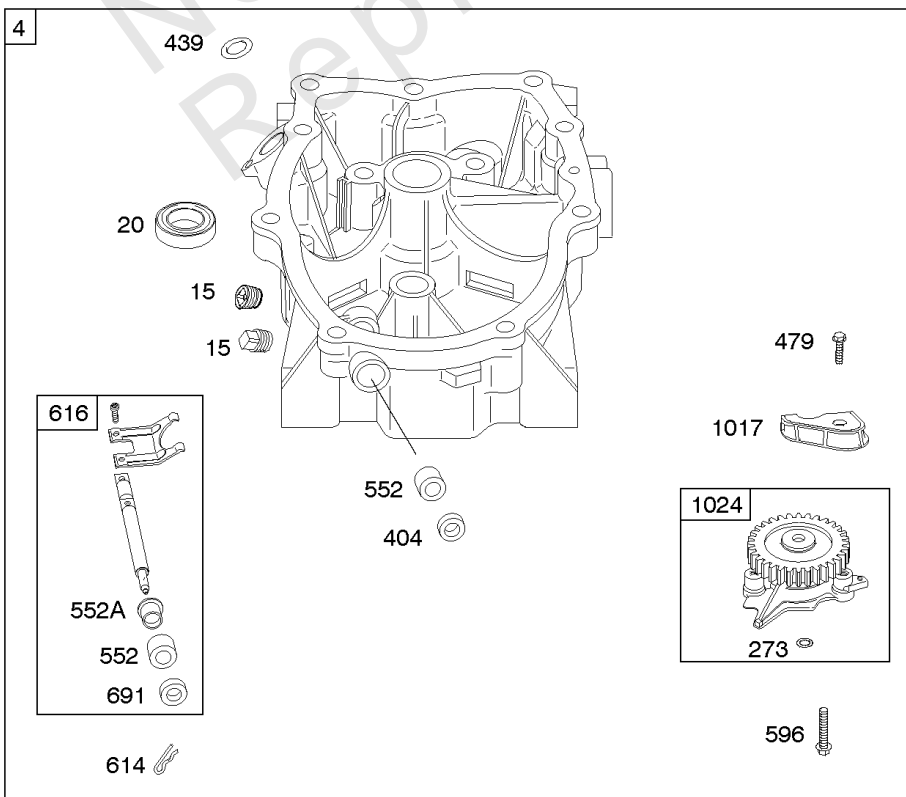

1036 EMISSIONS LABEL

1330 REPAIR MANUAL

1319 WARNING LABEL

WARNING	
	Read and follow Operating Instructions before running engine.
	Gasoline is flammable. Allow engine to cool at least 2 minutes before refueling.
	Engines emit carbon monoxide, DO NOT run in enclosed area.
	Muffler area temperature may exceed 150°F. Do not touch hot parts.

REQUIRED when replacing parts with warning labels affixed.