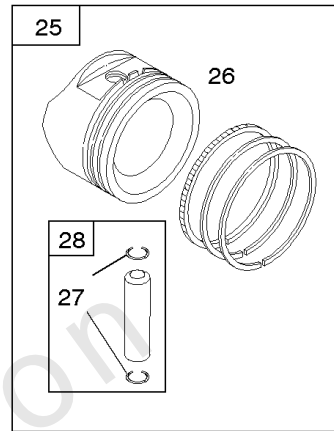

Cylinder, Crankshaft, Piston/Rings/Connecting Rod, Engine Sump, Camshaft, Breather

Mfg. No: 305772-3020-G1