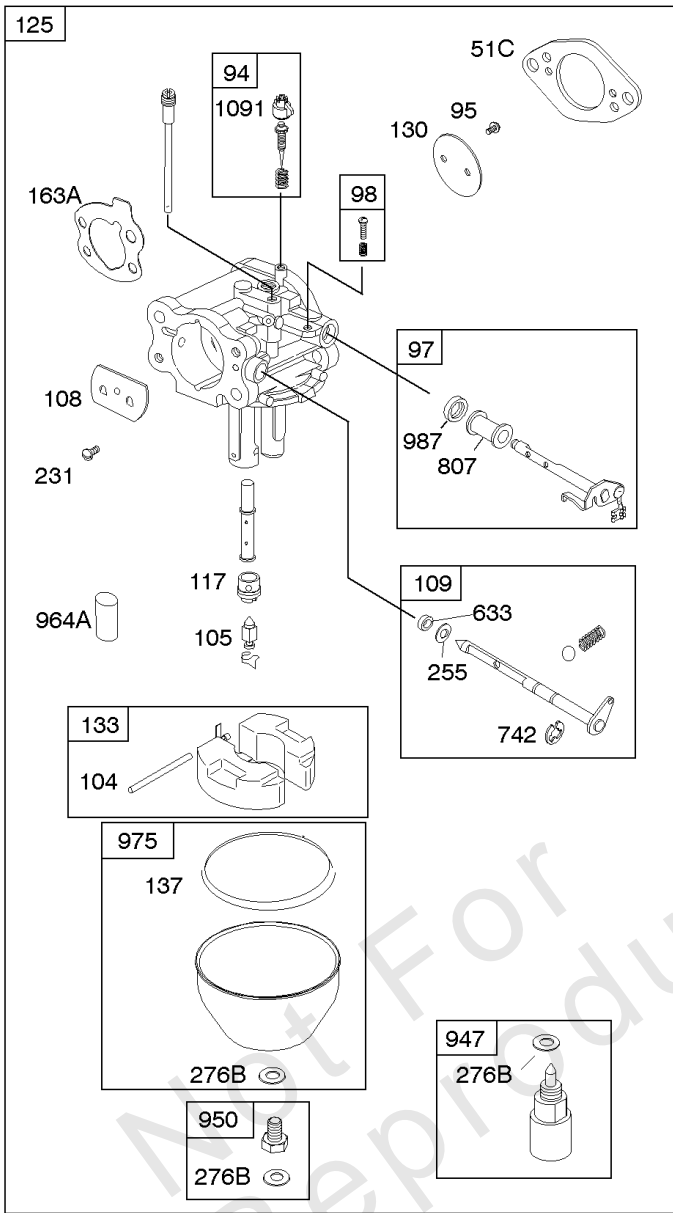

118

Carburetor, Fuel Pump, Fuel Filter, Fuel Hose

REF NO	PART NO	QTY	DESCRIPTION
133	844905		FLOAT, Carburetor -Used After Code Date 10010600
137	844908		GASKET, Float Bowl -Used After Code Date 10010600
137	806481		GASKET, Float Bowl -Used Before Code Date 10010700
142	806635		NOZZLE, Carburetor -Used Before Code Date 10010700
163A	844931		GASKET, Air Cleaner
186A	845121		CONNECTOR, Hose
187	791745		LINE, Fuel -(23) (Cut to Required Length)
187	791766		LINE, Fuel -(15" Long)(Cut to Required Length)
187D	791744		LINE, Fuel -(Formed)(14 Inches Long)(Cut To Required Length)
231	690718		SCREW -(Choke Valve)
240A	84001895		FILTER, Fuel
240C	845125		FILTER, Fuel
255	690737		BUSHING, Choke Shaft
276B	806476		WASHER, Sealing -(Carburetor)
276F	692343		WASHER, Sealing
385	807084		SCREW -(Fuel Pump)
387	808656		PUMP, Fuel
527	690423		CLAMP, Tube
601	791850		CLAMP, Hose -(Green)
601A	691038		CLAMP, Hose -(Black)
628A	806660		SCREW -(Fuel Pump Bracket)
633	690738		SEAL, Choke/Throttle Shaft -(Choke Shaft)
637	690735		WASHER -(Throttle Shaft)
643	692079		RETAINER, Air Filter -Used Before Code Date 10010700
729	690586		CLIP, Wire
742	805578		RETAINER, E Ring -(Choke Shaft)
788	691559		BRACKET, Fuel Pump
789B	844914		HARNESS, Wiring -(Fuel Solenoid)
807	690733		SPACER -(Throttle)
875C	845142		BASE, Air Cleaner
918	791880		LINE, Fuel -(Cut To Required Length)
947	844911		SOLENOID, Fuel -Used After Code Date 10010600
947A	806472		SOLENOID, Fuel -Used Before Code Date 10010700
950	844916		SCREW -(Float Bowl) -Used After Code Date 10010600