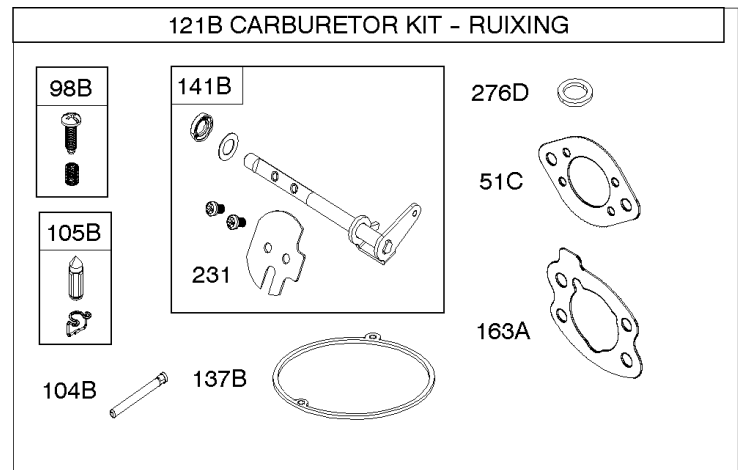

Carburetor Overhaul Kit, Engine/Valve Gasket Sets

REF NO	PART NO	QTY	DESCRIPTION
276D	846640		WASHER, Sealing -(Ruixing)
276F	692343		WASHER, Sealing
358	808704		GASKET SET, Engine
524	692053		SEAL, O-Ring -(Dipstick Tube)
633	690738		SEAL, Choke/Throttle Shaft -(Choke Shaft)
637	690735		WASHER -(Throttle Shaft)
691	842826		SEAL, Governor Shaft
742	805578		RETAINER, E Ring -(Choke Shaft)
807	690733		SPACER -(Throttle)
842	691870		SEAL, O-Ring -(Dipstick Tube)
868	691963		SEAL, Valve
883A	691613		GASKET, Exhaust
987	691548		SEAL, Choke/Throttle Shaft
988	692063		GASKET, Oil Adapter
1022	806039S		GASKET, Rocker Cover
1051	690736		RING, Retaining -(Throttle Shaft)
1091	691515		CAP, Limiter
1095	842723		GASKET SET, Valve