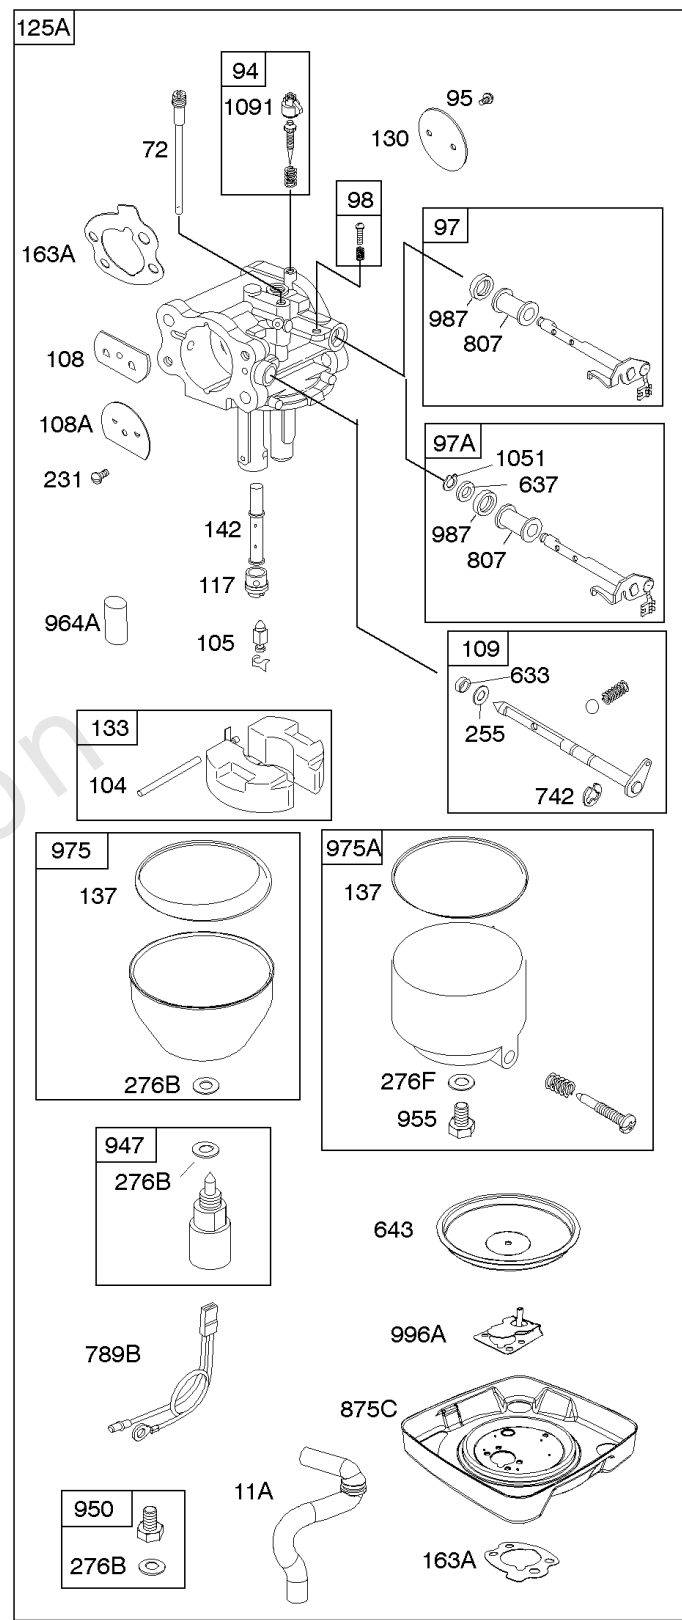

118

Carburetor, Fuel Pump, Fuel Filter, Fuel Hose

REF NO	PART NO	QTY	DESCRIPTION
133	844905		FLOAT, Carburetor -Used After Code Date 10010600
137	844908		GASKET, Float Bowl -Used After Code Date 10010600
137	806481		GASKET, Float Bowl -Used Before Code Date 10010700
142	806635		NOZZLE, Carburetor -Used Before Code Date 10010700
163A	844931		GASKET, Air Cleaner
186A	845121		CONNECTOR, Hose
187	791745		LINE, Fuel -(23) (Cut to Required Length)
187	791766		LINE, Fuel -(15" Long)(Cut to Required Length)
187D	791744		LINE, Fuel -(Formed)(14 Inches Long)(Cut To Required Length)
231	690718		SCREW -(Choke Valve)
240A	84001895		FILTER, Fuel
240C	845125		FILTER, Fuel
255	690737		BUSHING, Choke Shaft
276B	806476		WASHER, Sealing -(Carburetor)
276F	692343		WASHER, Sealing
385	807084		SCREW -(Fuel Pump)
387	808656		PUMP, Fuel
527	690423		CLAMP, Tube
601	791850		CLAMP, Hose -(Green)
601A	691038		CLAMP, Hose -(Black)
628A	806660		SCREW -(Fuel Pump Bracket)
633	690738		SEAL, Choke/Throttle Shaft -(Choke Shaft)
637	690735		WASHER -(Throttle Shaft)
643	692079		RETAINER, Air Filter -Used Before Code Date 10010700
729	690586		CLIP, Wire
742	805578		RETAINER, E Ring -(Choke Shaft)
788	691559		BRACKET, Fuel Pump
789B	844914		HARNESS, Wiring -(Fuel Solenoid)
807	690733		SPACER -(Throttle)
875C	845142		BASE, Air Cleaner
918	791880		LINE, Fuel -(Cut To Required Length)
947	844911		SOLENOID, Fuel -Used After Code Date 10010600
947A	806472		SOLENOID, Fuel -Used Before Code Date 10010700
950	844916		SCREW -(Float Bowl) -Used After Code Date 10010600