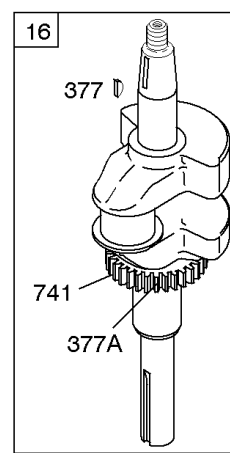

1036 EMISSIONS LABEL

1330 REPAIR MANUAL

1319 WARNING LABEL

WARNING	
	Read and follow Operating Instructions before running engine.
	Gasoline is flammable. Allow engine to cool at least 2 minutes before refueling.
	Engines emit carbon monoxide, DO NOT run in enclosed area.
	Muffler area temperature may exceed 150°F. Do not touch hot parts.

REQUIRED when replacing parts with warning labels affixed.