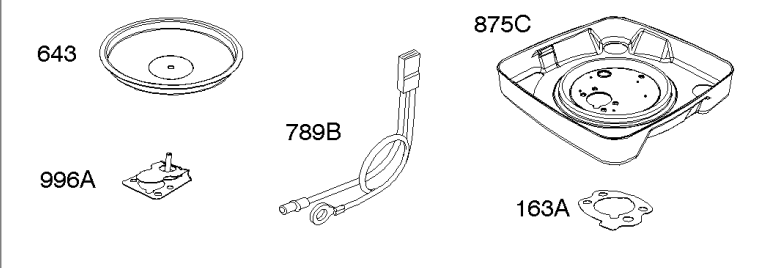

Carburetor (Ruixing)

REF NO	PART NO	QTY	DESCRIPTION
51C	846597		GASKET, Intake -(Intake Manifold To Carburetor)
95B	846644		SCREW -(Throttle Valve) (Ruixing)
98B	846649		KIT, Idle Speed -(Ruixing)
104B	846646		PIN, Float Hinge -(Ruixing)
105B	846643		VALVE, Float Needle -(Ruixing)
117B	846647		JET, Main -(Standard) (Ruixing)
118B	846589		JET, Main -(High Altitude) (HIGH ALITITUDE 9000 ft. - Ruixing)
118B	846590		JET, Main -(High Altitude) (HIGH ALITITUDE 5000 ft. - Ruixing)
121B	847318		KIT, Carburetor Overhaul -(Ruixing)
122A	846596		SPACER, Carburetor -Used After Code Date 10010600
125D	846594		CARBURETOR -(Ruixing) -Used After Code Date 16053100
130B	846638		VALVE, Throttle -(Ruixing)
133B	846645		FLOAT, Carburetor -(Ruixing)
137B	846642		GASKET, Float Bowl -(Ruixing)
141B	846637		KIT, Choke Shaft -(Ruixing)
163A	844931		GASKET, Air Cleaner
231	690718		SCREW -(Choke Valve)
231B	846644		SCREW -(Choke Valve) (Ruixing)
276D	846640		WASHER, Sealing -(Ruixing)
643	692079		RETAINER, Air Filter -Used Before Code Date 10010700
789B	844914		HARNES, Wiring -(Fuel Solenoid)
875C	845142		BASE, Air Cleaner
947B	846639		SOLENOID, Fuel -(Ruixing)
950B	846648		SCREW -(Float Bowl) (Ruixing)
975B	846641		BOWL, Float -(Ruixing)
996A	844930		SHIELD, Carburetor