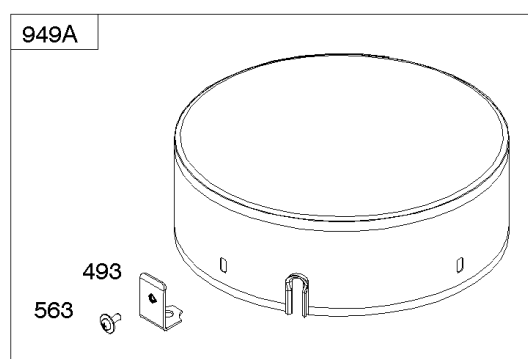

Rewind Starter, Flywheel, Rotating/Debris Screen

REF NO	PART NO	QTY	DESCRIPTION
23	841908		FLYWHEEL
57	692086		SPRING, Rewind Starter
58	66574		ROPE, Starter -(Cut To Required Length)
59	805957		INSERT, Grip
60	808167		GRIP, Starter Rope
65	691982		SCREW -(Rewind Starter) (M6x8mm)
65A	841441		SCREW -(Rewind Starter) (M5x14mm)
73	494439		SCREEN, Rotating
73A	841662		SCREEN, Rotating
73B	841440		SCREEN, Rotating
74A	841441		SCREW -(Rotating Screen)
318	841233		SCREW -(Mounting Bracket)
332	690887		NUT -(Flywheel)
363	19203		PULLER, Flywheel
455	841794		CUP, Flywheel
456	845219		PLATE, Pawl Friction
459	845218		PAWL, Ratchet
493	845729		BRACKET, Mounting
515	691528		SPRING, Pawl
563	841735		SCREW -(Debris Screen Guard)
592	690939		NUT -(Rewind Starter)
608	841729		STARTER, Rewind
608A	844821		STARTER, Rewind
668A	691500		SPACER
668B	691215		SPACER
678	841730		SPACER -(Rewind)
930	846284		GUARD, Flywheel Fan
949A	845728		GUARD, Debris Screen
1392	690939		NUT -(Rewind Guard)