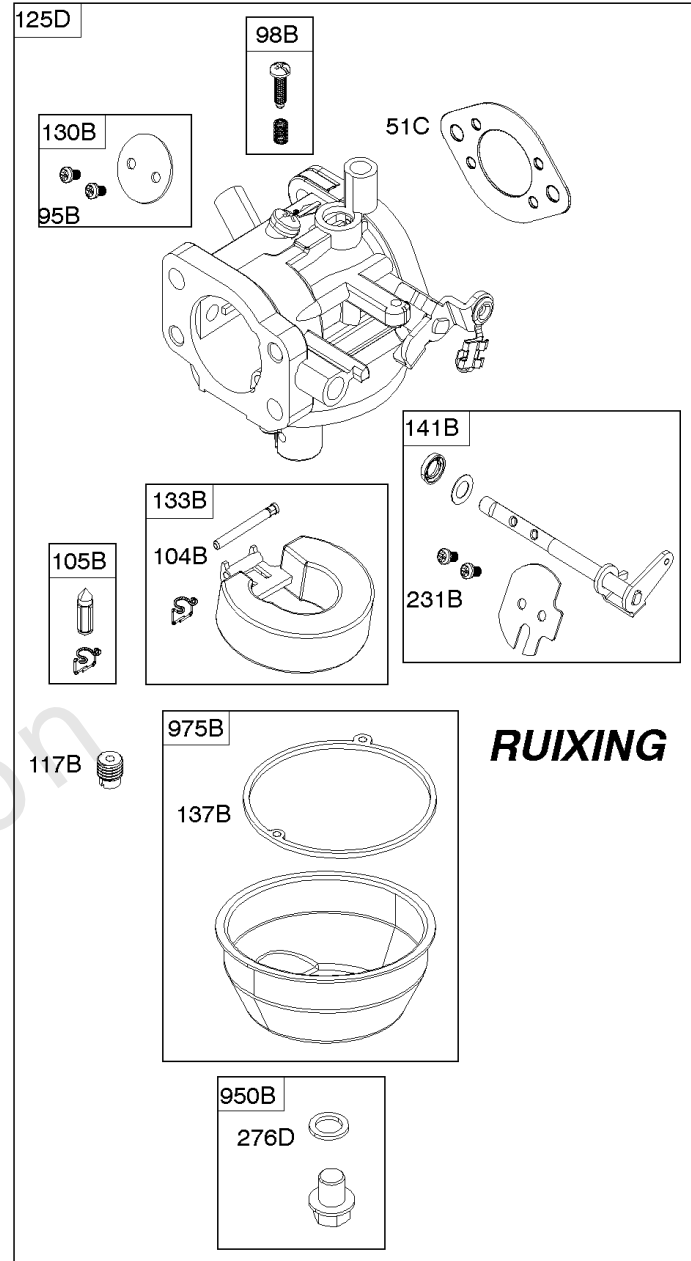

Carburetor (Ruixing)

REF NO	PART NO	QTY	DESCRIPTION
51C	846597		GASKET, Intake -(Intake Manifold To Carburetor)
95B	846644		SCREW -(Throttle Valve) (Ruixing)
98B	846649		KIT, Idle Speed -(Ruixing)
104B	846646		PIN, Float Hinge -(Ruixing)
105B	846643		VALVE, Float Needle -(Ruixing)
117B	846647		JET, Main -(Standard) (Ruixing)
118B	846589		JET, Main -(High Altitude) (HIGH ALITITUDE 9000 ft. - Ruixing)
118B	846590		JET, Main -(High Altitude) (HIGH ALITITUDE 5000 ft. - Ruixing)
121B	847318		KIT, Carburetor Overhaul -(Ruixing)
122A	846596		SPACER, Carburetor -Used After Code Date 10010600
125D	846594		CARBURETOR -(Ruixing) -Used After Code Date 16053100
130B	846638		VALVE, Throttle -(Ruixing)
133B	846645		FLOAT, Carburetor -(Ruixing)
137B	846642		GASKET, Float Bowl -(Ruixing)
141B	846637		KIT, Choke Shaft -(Ruixing)
163A	844931		GASKET, Air Cleaner
231	690718		SCREW -(Choke Valve)
231B	846644		SCREW -(Choke Valve) (Ruixing)
276D	846640		WASHER, Sealing -(Ruixing)
643	692079		RETAINER, Air Filter -Used Before Code Date 10010700
789B	844914		HARNES, Wiring -(Fuel Solenoid)
875C	845142		BASE, Air Cleaner
947B	846639		SOLENOID, Fuel -(Ruixing)
950B	846648		SCREW -(Float Bowl) (Ruixing)
975B	846641		BOWL, Float -(Ruixing)
996A	844930		SHIELD, Carburetor