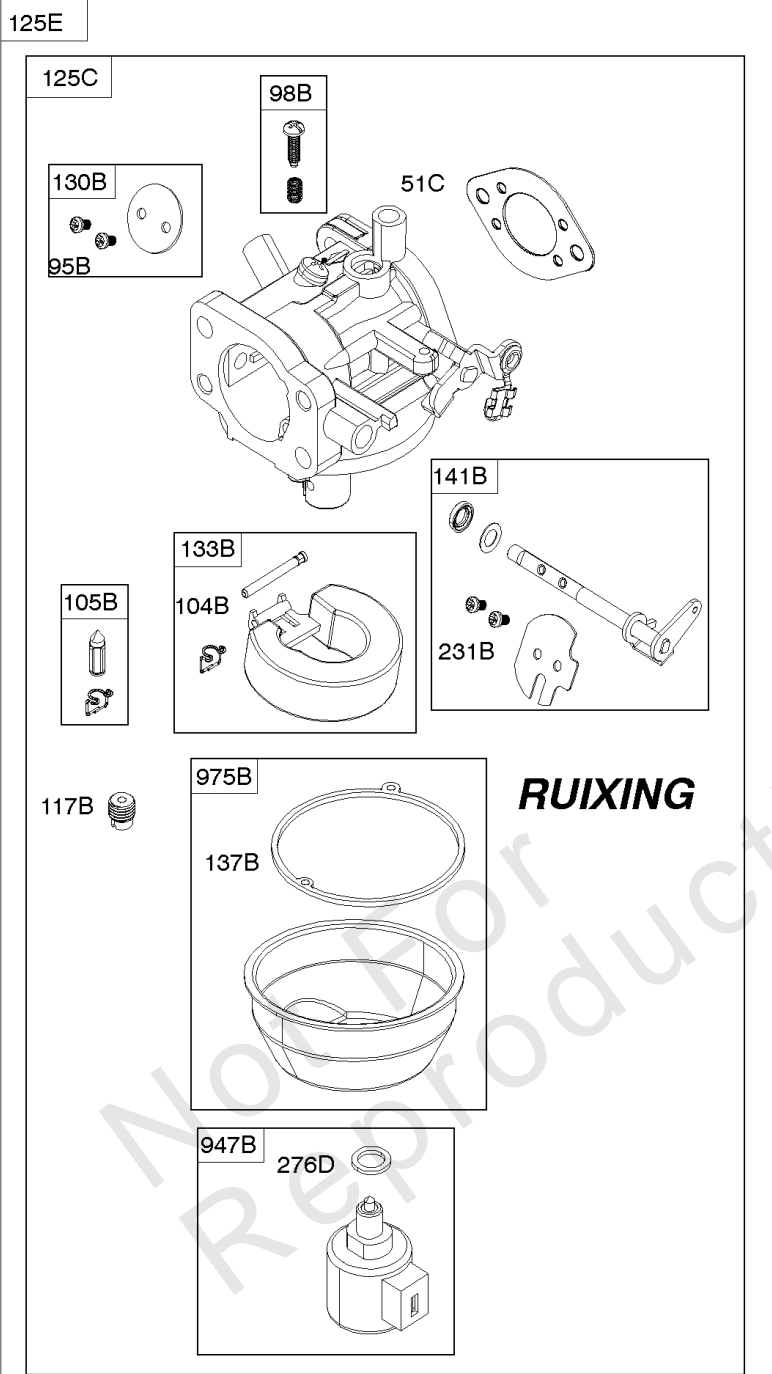

Carburetor (Ruixing)

REF NO	PART NO	QTY	DESCRIPTION
51C	846597		GASKET, Intake -(Intake Manifold To Carburetor)
95B	846644		SCREW -(Throttle Valve) (Ruixing)
98B	846649		KIT, Idle Speed -(Ruixing)
104B	846646		PIN, Float Hinge -(Ruixing)
105B	846643		VALVE, Float Needle -(Ruixing)
117B	846647		JET, Main -(Standard) (Ruixing)
118B	846589		JET, Main -(High Altitude) (HIGH ALITITUDE 9000 ft. - Ruixing)
118B	846590		JET, Main -(High Altitude) (HIGH ALITITUDE 5000 ft. - Ruixing)
121B	847318		KIT, Carburetor Overhaul -(Ruixing)
122A	846596		SPACER, Carburetor -Used After Code Date 10010600
125D	846594		CARBURETOR -(Ruixing) -Used After Code Date 16053100
130B	846638		VALVE, Throttle -(Ruixing)
133B	846645		FLOAT, Carburetor -(Ruixing)
137B	846642		GASKET, Float Bowl -(Ruixing)
141B	846637		KIT, Choke Shaft -(Ruixing)
163A	844931		GASKET, Air Cleaner
231	690718		SCREW -(Choke Valve)
231B	846644		SCREW -(Choke Valve) (Ruixing)
276D	846640		WASHER, Sealing -(Ruixing)
643	692079		RETAINER, Air Filter -Used Before Code Date 10010700
789B	844914		HARNES, Wiring -(Fuel Solenoid)
875C	845142		BASE, Air Cleaner
947B	846639		SOLENOID, Fuel -(Ruixing)
950B	846648		SCREW -(Float Bowl) (Ruixing)
975B	846641		BOWL, Float -(Ruixing)
996A	844930		SHIELD, Carburetor