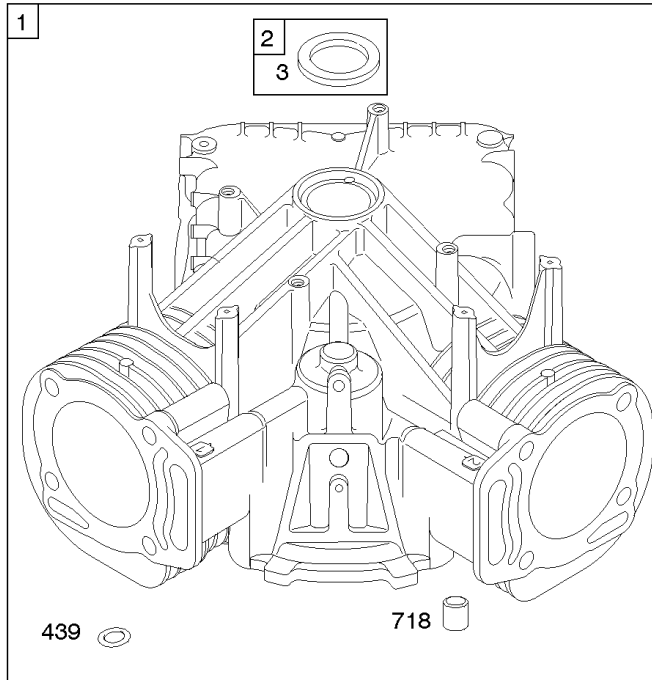

Cylinder, Crankshaft, Piston/Rings/Connecting Rod, Engine Sump, Camshaft, Breather

Mfg. No: 305772-3020-G1