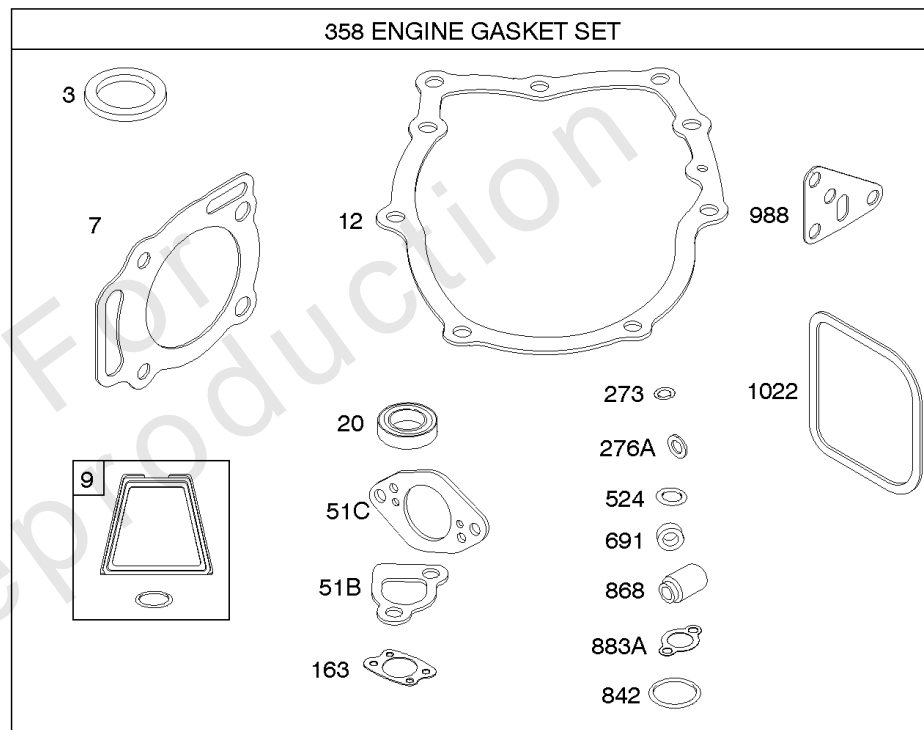

Carburetor Overhaul Kit, Engine/Valve Gasket Sets

REF NO	PART NO	QTY	DESCRIPTION
3	805101S		SEAL, Oil -(Magneto Side)
7	806085S		GASKET, Cylinder Head
9	844986		GASKET, Breather
12	846487		GASKET, Crankcase
20	805049S		SEAL, Oil -(PTO Side)
51B	692035		GASKET, Intake -(Intake Manifold to Cylinder Head)
51C	846597		GASKET, Intake -(Intake Manifold To Carburetor)
94	808258		VALVE, Idle Mixture -Used Before Code Date 06122500
94	844912		KIT, Idle Mixture -Used After Code Date 10010600
94	842888		KIT, Idle Mixture -Used After Code Date 06122400 -Used Before Code Date 10010700
98	807705		KIT, Idle Speed -(Idle Speed)
98B	846649		KIT, Idle Speed -(Ruixing)
104	690739		PIN, Float Hinge -Used Before Code Date 10010700
104	844906		PIN, Float Hinge -Used After Code Date 10010600
104B	846646		PIN, Float Hinge -(Ruixing)
105	844907		VALVE, Float Needle -Used After Code Date 10010600
105	807706		VALVE, Float Needle -Used Before Code Date 10010700
105B	846643		VALVE, Float Needle -(Ruixing)
121	842890		KIT, Carburetor Overhaul
121B	847318		KIT, Carburetor Overhaul -(Ruixing)
127	690731		PLUG, Welch
137	844908		GASKET, Float Bowl -Used After Code Date 10010600
137	806481		GASKET, Float Bowl -Used Before Code Date 10010700
137B	846642		GASKET, Float Bowl -(Ruixing)
141B	846637		KIT, Choke Shaft -(Ruixing)
163	692081		GASKET, Air Cleaner -(Air Cleaner)
163A	844931		GASKET, Air Cleaner
231	690718		SCREW -(Choke Valve)
255	690737		BUSHING, Choke Shaft
273	690681		SEAL, O-Ring -(Oil Pump)
276A	807085		WASHER, Sealing -(Rocker Cover)
276B	806476		WASHER, Sealing -(Carburetor)
276C	806477		WASHER, Sealing -(Carburetor)