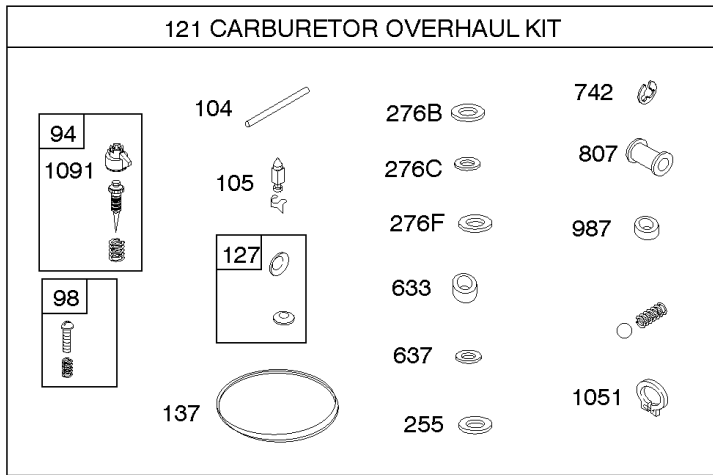

Carburetor Overhaul Kit, Engine/Valve Gasket Sets

REF NO	PART NO	QTY	DESCRIPTION
3	805101S		SEAL, Oil -(Magneto Side)
7	806085S		GASKET, Cylinder Head
9	844986		GASKET, Breather
12	846487		GASKET, Crankcase
20	805049S		SEAL, Oil -(PTO Side)
51B	692035		GASKET, Intake -(Intake Manifold to Cylinder Head)
51C	846597		GASKET, Intake -(Intake Manifold To Carburetor)
94	808258		VALVE, Idle Mixture -Used Before Code Date 06122500
94	844912		KIT, Idle Mixture -Used After Code Date 10010600
94	842888		KIT, Idle Mixture -Used After Code Date 06122400 -Used Before Code Date 10010700
98	807705		KIT, Idle Speed -(Idle Speed)
98B	846649		KIT, Idle Speed -(Ruixing)
104	690739		PIN, Float Hinge -Used Before Code Date 10010700
104	844906		PIN, Float Hinge -Used After Code Date 10010600
104B	846646		PIN, Float Hinge -(Ruixing)
105	844907		VALVE, Float Needle -Used After Code Date 10010600
105	807706		VALVE, Float Needle -Used Before Code Date 10010700
105B	846643		VALVE, Float Needle -(Ruixing)
121	842890		KIT, Carburetor Overhaul
121B	847318		KIT, Carburetor Overhaul -(Ruixing)
127	690731		PLUG, Welch
137	844908		GASKET, Float Bowl -Used After Code Date 10010600
137	806481		GASKET, Float Bowl -Used Before Code Date 10010700
137B	846642		GASKET, Float Bowl -(Ruixing)
141B	846637		KIT, Choke Shaft -(Ruixing)
163	692081		GASKET, Air Cleaner -(Air Cleaner)
163A	844931		GASKET, Air Cleaner
231	690718		SCREW -(Choke Valve)
255	690737		BUSHING, Choke Shaft
273	690681		SEAL, O-Ring -(Oil Pump)
276A	807085		WASHER, Sealing -(Rocker Cover)
276B	806476		WASHER, Sealing -(Carburetor)
276C	806477		WASHER, Sealing -(Carburetor)