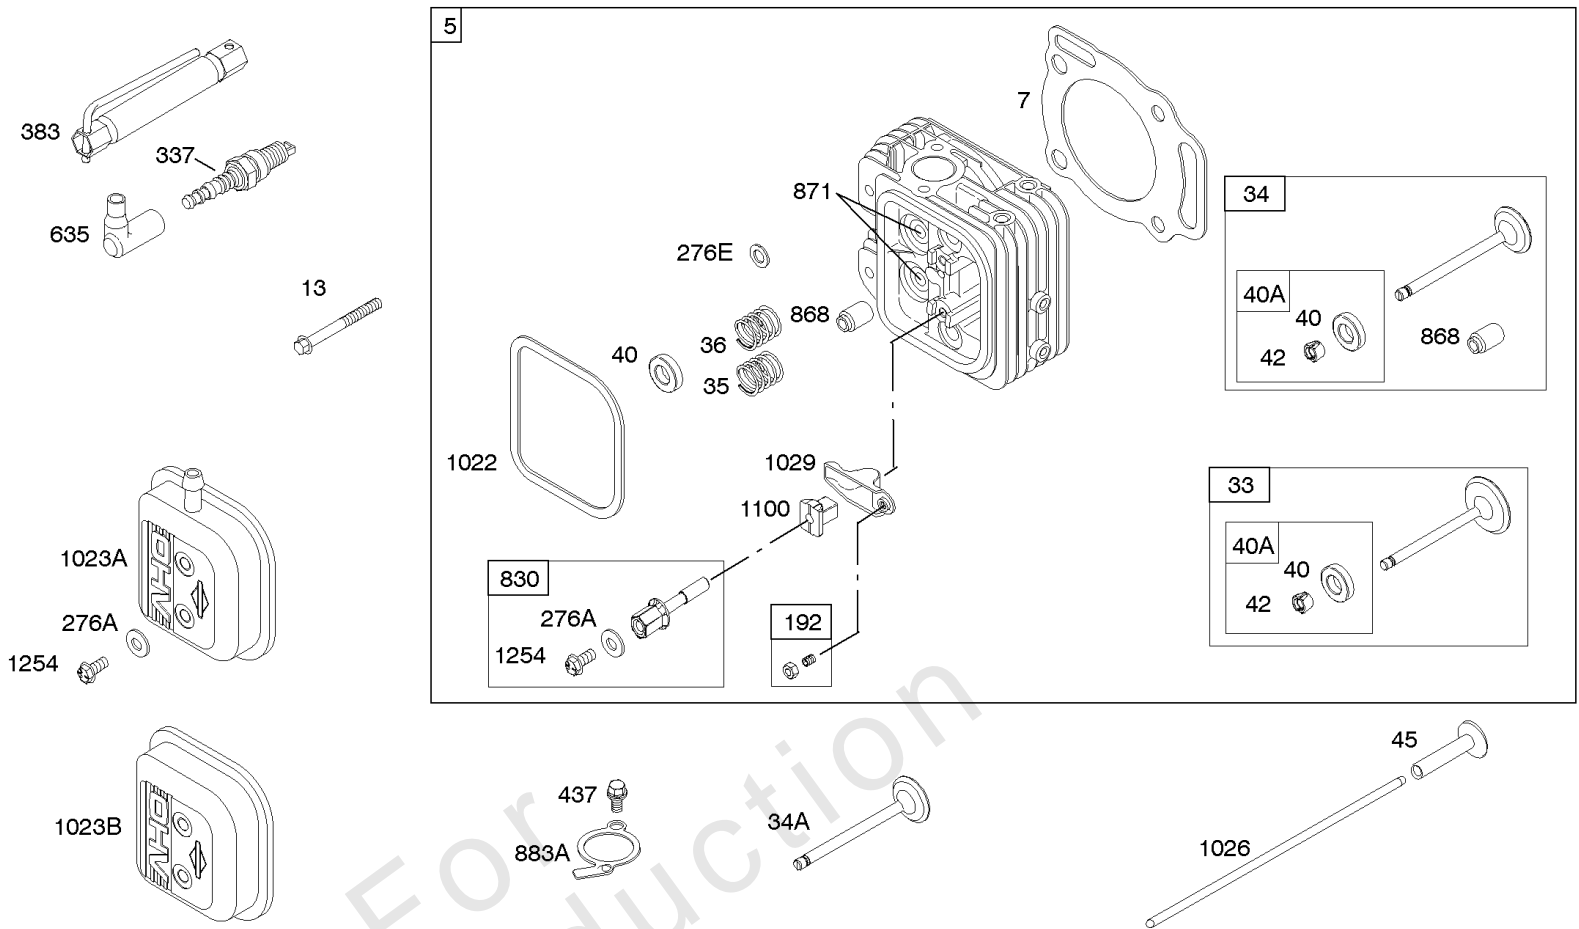

Cylinder Heads, Rocker Covers, Spark Plug

Mfg. No: 305772-3020-G1

Cylinder Heads, Rocker Covers, Spark Plug

REF NO	PART NO	QTY	DESCRIPTION
5	809200		HEAD, Cylinder -(Cylinder 1)
5A	809201		HEAD, Cylinder -(Cylinder 2)
7	806085S		GASKET, Cylinder Head
13	692059		SCREW -(Cylinder Head)
33	807681		VALVE, Exhaust
34	843751		VALVE, Intake -Used After Code Date 12021300
34A	807680		VALVE, Intake -Used Before Code Date 12021400
35	692084		SPRING, Valve -(Intake)
36	692084		SPRING, Valve -(Exhaust)
40	692058		RETAINER, Valve
40A	844895		RETAINER, Valve
42	807683		KEEPER, Valve
45	843379		TAPPET, Valve
192	807623		ADJUSTER, Rocker Arm
276A	807085		WASHER, Sealing -(Rocker Cover)
276E	691766		WASHER, Sealing
337	792015		PLUG, Spark -(Resistor EMS)
383	19576S		WRENCH, Spark Plug
437	691902		SCREW -(Exhaust Manifold) (M8x20mm)
635	692076		BOOT, Spark Plug
830	809157		STUD, Rocker Arm -(Rocker Arm)
868	691963		SEAL, Valve
871	692057		BUSHING, Valve Guide
883A	691613		GASKET, Exhaust
1022	806039S		GASKET, Rocker Cover
1023A	691558		COVER, Rocker
1023B	691494		COVER, Rocker
1026	691758		ROD, Push -(Exhaust)(Aluminum)
1026	691836		ROD, Push -(Intake)(Steel)
1029	807323		ARM, Rocker
1100	791959		PIVOT, Rocker Arm
1254	807084		SCREW -(Rocker Arm Stud)