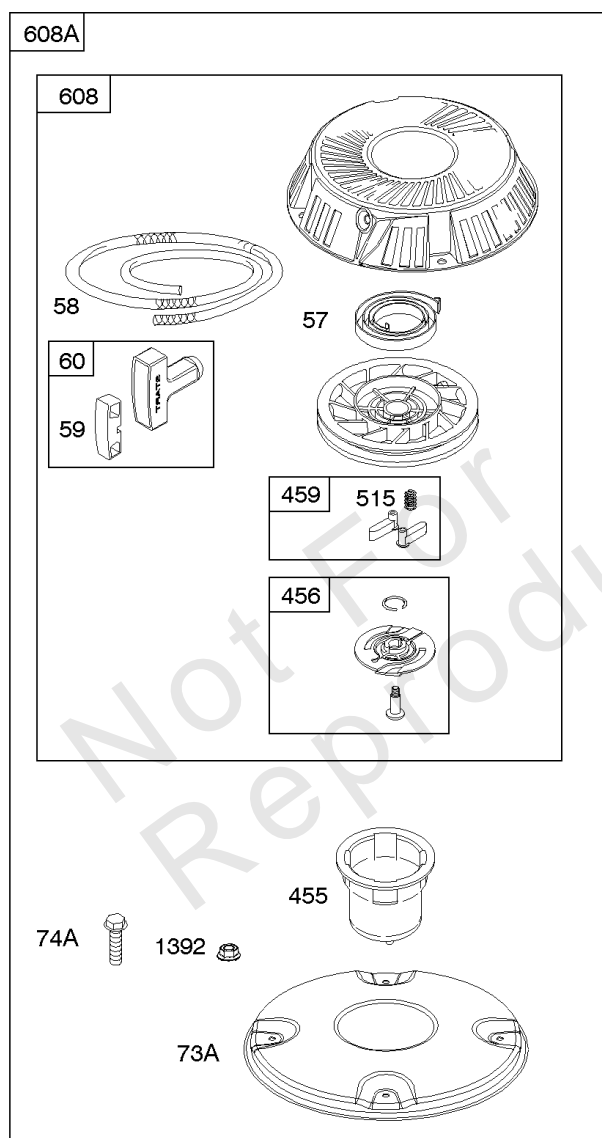

Rewind Starter, Flywheel, Rotating/Debris Screen

REF NO	PART NO	QTY	DESCRIPTION
23	841908		FLYWHEEL
57	692086		SPRING, Rewind Starter
58	66574		ROPE, Starter -(Cut To Required Length)
59	805957		INSERT, Grip
60	808167		GRIP, Starter Rope
65	691982		SCREW -(Rewind Starter) (M6x8mm)
65A	841441		SCREW -(Rewind Starter) (M5x14mm)
73	494439		SCREEN, Rotating
73A	841662		SCREEN, Rotating
73B	841440		SCREEN, Rotating
74A	841441		SCREW -(Rotating Screen)
318	841233		SCREW -(Mounting Bracket)
332	690887		NUT -(Flywheel)
363	19203		PULLER, Flywheel
455	841794		CUP, Flywheel
456	845219		PLATE, Pawl Friction
459	845218		PAWL, Ratchet
493	845729		BRACKET, Mounting
515	691528		SPRING, Pawl
563	841735		SCREW -(Debris Screen Guard)
592	690939		NUT -(Rewind Starter)
608	841729		STARTER, Rewind
608A	844821		STARTER, Rewind
668A	691500		SPACER
668B	691215		SPACER
678	841730		SPACER -(Rewind)
930	846284		GUARD, Flywheel Fan
949A	845728		GUARD, Debris Screen
1392	690939		NUT -(Rewind Guard)