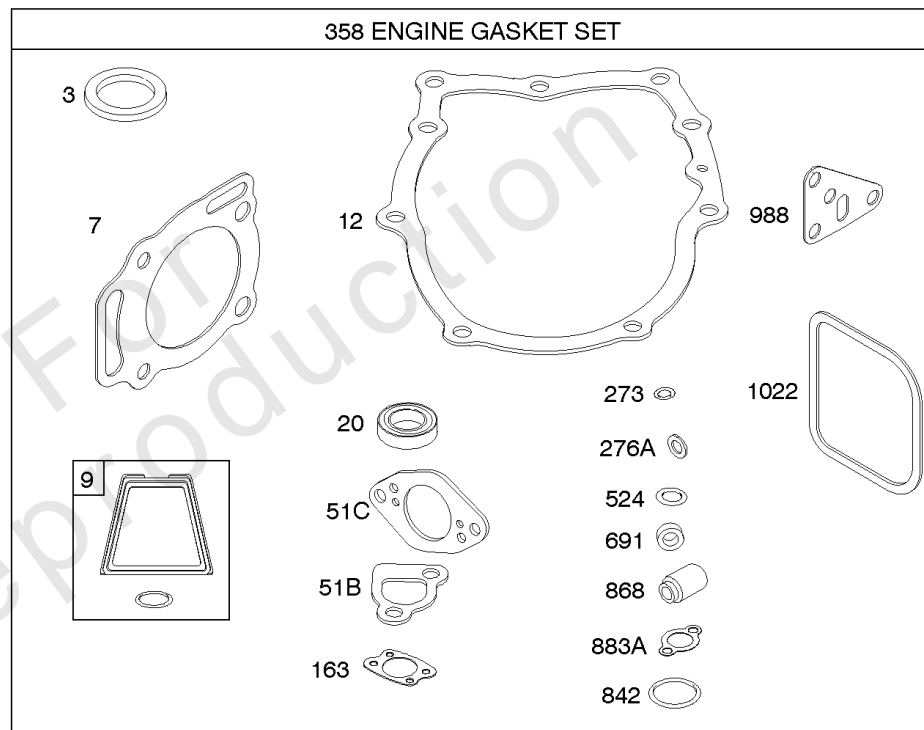

Carburetor Overhaul Kit, Engine/Valve Gasket Sets

REF NO	PART NO	QTY	DESCRIPTION
276D	846640		WASHER, Sealing -(Ruixing)
276F	692343		WASHER, Sealing
358	808704		GASKET SET, Engine
524	692053		SEAL, O-Ring -(Dipstick Tube)
633	690738		SEAL, Choke/Throttle Shaft -(Choke Shaft)
637	690735		WASHER -(Throttle Shaft)
691	842826		SEAL, Governor Shaft
742	805578		RETAINER, E Ring -(Choke Shaft)
807	690733		SPACER -(Throttle)
842	691870		SEAL, O-Ring -(Dipstick Tube)
868	691963		SEAL, Valve
883A	691613		GASKET, Exhaust
987	691548		SEAL, Choke/Throttle Shaft
988	692063		GASKET, Oil Adapter
1022	806039S		GASKET, Rocker Cover
1051	690736		RING, Retaining -(Throttle Shaft)
1091	691515		CAP, Limiter
1095	842723		GASKET SET, Valve