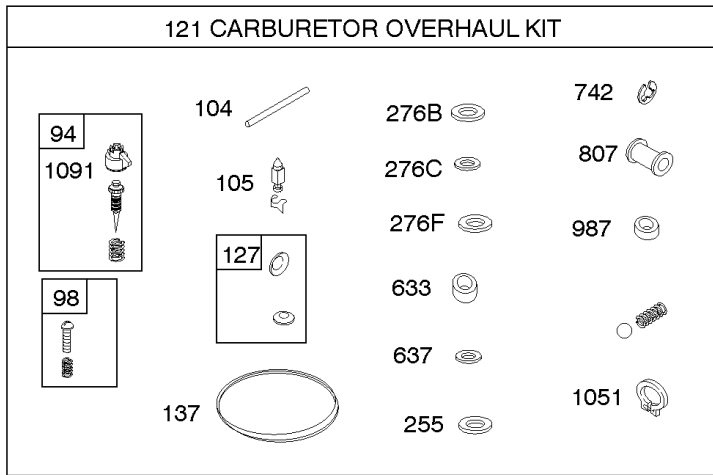

Carburetor Overhaul Kit, Engine/Valve Gasket Sets

REF NO	PART NO	QTY	DESCRIPTION
276D	846640		WASHER, Sealing -(Ruixing)
276F	692343		WASHER, Sealing
358	808704		GASKET SET, Engine
524	692053		SEAL, O-Ring -(Dipstick Tube)
633	690738		SEAL, Choke/Throttle Shaft -(Choke Shaft)
637	690735		WASHER -(Throttle Shaft)
691	842826		SEAL, Governor Shaft
742	805578		RETAINER, E Ring -(Choke Shaft)
807	690733		SPACER -(Throttle)
842	691870		SEAL, O-Ring -(Dipstick Tube)
868	691963		SEAL, Valve
883A	691613		GASKET, Exhaust
987	691548		SEAL, Choke/Throttle Shaft
988	692063		GASKET, Oil Adapter
1022	806039S		GASKET, Rocker Cover
1051	690736		RING, Retaining -(Throttle Shaft)
1091	691515		CAP, Limiter
1095	842723		GASKET SET, Valve