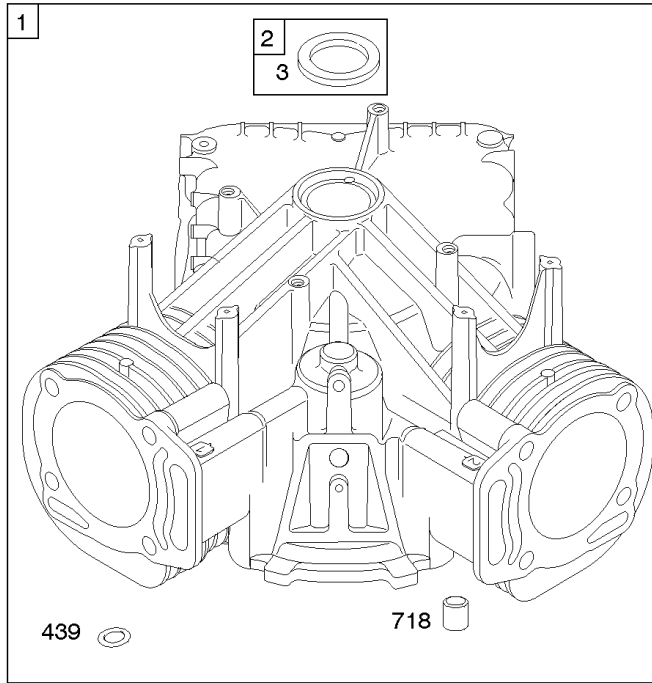

Cylinder, Crankshaft, Piston/Rings/Connecting Rod, Engine Sump, Camshaft, Breather

Mfg. No: 305772-3020-G1