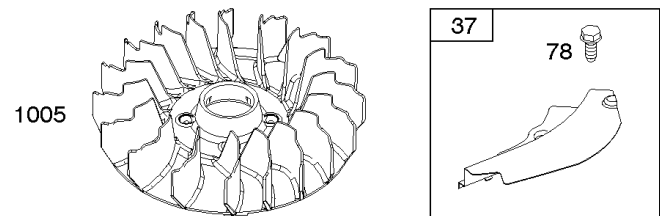

Air Cleaner, Blower Housing, Exhaust, Flywheel

REF NO	PART NO	QTY	DESCRIPTION
23	591760		FLYWHEEL
37	699882		GUARD, Flywheel
78	691693		SCREW -(Flywheel Guard)
81	691178		LOCK, Muffler Screw
187B	791805		LINE, Fuel -(Formed)(10-1/4" Long)(Cut to Required Length)
187D	791744		LINE, Fuel -(Formed)(14 Inches Long)(Cut To Required Length)
304E	592814		HOUSING, Blower -(Black)
304H	592813		HOUSING, Blower -(Grey)
305	697102		SCREW -(Blower Housing)
305B	795891		SCREW -(Blower Housing) (Blower Housing to Elbow)
305C	799370		SCREW -(Blower Housing)
324	796309		SCREEN/CUP ASSEMBLY
346	794845		SCREW -(Spark Arrestor)
363	19203		PULLER, Flywheel -(71.5mm (2.81in.))
363	19165		PULLER, Flywheel -(50.8mm (2.010in.))
363	19069		PULLER, Flywheel -(41.3mm (1.63in.))
415A	794129		PLUG -(Cover/Retainer)
431B	799043		MANIFOLD, Intake
445A	793569		FILTER, A/C Cartridge
601	791850		CLAMP, Hose -(Green)
601	691038		CLAMP, Hose -(Black)
613	691416		SCREW -(Muffler)
613A	691678		SCREW -(Muffler)
613B	690297		SCREW -(Muffler)
676	795036		DEFLECTOR, Muffler
676A	396903		DEFLECTOR, Muffler
676B	795038		DEFLECTOR, Muffler
677	794845		SCREW -(Muffler Deflector)
677A	690661		SCREW -(Muffler Deflector)
773	796448		RETAINER
783	593935		GEAR, Pinion
823	698941		SCREW -(Muffler Adapter)
832A	595029		GUARD, Muffler
864	796002		ADAPTER, Muffler -(2 1/4" Long)
883	692236		GASKET, Exhaust
964	799159		CAP, Connector