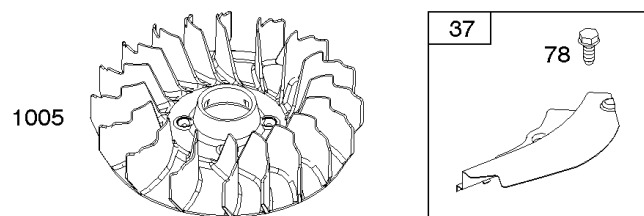

Air Cleaner, Blower Housing, Exhaust, Flywheel

REF NO	PART NO	QTY	DESCRIPTION
23	591760		FLYWHEEL
37	699882		GUARD, Flywheel
78	691693		SCREW -(Flywheel Guard)
81	691178		LOCK, Muffler Screw
187B	791805		LINE, Fuel -(Formed)(10-1/4" Long)(Cut to Required Length)
187D	791744		LINE, Fuel -(Formed)(14 Inches Long)(Cut To Required Length)
304E	592814		HOUSING, Blower -(Black)
304H	592813		HOUSING, Blower -(Grey)
305	697102		SCREW -(Blower Housing)
305B	795891		SCREW -(Blower Housing) (Blower Housing to Elbow)
305C	799370		SCREW -(Blower Housing)
324	796309		SCREEN/CUP ASSEMBLY
346	794845		SCREW -(Spark Arrestor)
363	19203		PULLER, Flywheel -(71.5mm (2.81in.))
363	19165		PULLER, Flywheel -(50.8mm (2.010in.))
363	19069		PULLER, Flywheel -(41.3mm (1.63in.))
415A	794129		PLUG -(Cover/Retainer)
431B	799043		MANIFOLD, Intake
445A	793569		FILTER, A/C Cartridge
601	791850		CLAMP, Hose -(Green)
601	691038		CLAMP, Hose -(Black)
613	691416		SCREW -(Muffler)
613A	691678		SCREW -(Muffler)
613B	690297		SCREW -(Muffler)
676	795036		DEFLECTOR, Muffler
676A	396903		DEFLECTOR, Muffler
676B	795038		DEFLECTOR, Muffler
677	794845		SCREW -(Muffler Deflector)
677A	690661		SCREW -(Muffler Deflector)
773	796448		RETAINER
783	593935		GEAR, Pinion
823	698941		SCREW -(Muffler Adapter)
832A	595029		GUARD, Muffler
864	796002		ADAPTER, Muffler -(2 1/4" Long)
883	692236		GASKET, Exhaust
964	799159		CAP, Connector