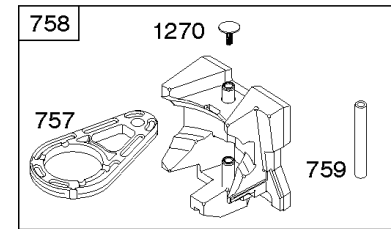

Camshaft, Crankshaft, Cylinder, Engine Sump, Gasket Set-Engine, Lubrication, Piston,

REF NO	PART NO	QTY	DESCRIPTION
1	591465		CYLINDER ASSEMBLY
2	797673		KIT, Bushing/Seal -(Magneto Side)
3	391086S		SEAL, Oil -(Magneto Side)
4A	592849		SUMP, Engine
7	794114		GASKET, Cylinder Head
9	697109		GASKET, Breather
11	794683		TUBE, Breather
12	697110		GASKET, Crankcase -(.015" Thick)(Standard)
15	690946		PLUG, Oil Drain -(Square Head)
16	591763		CRANKSHAFT
19	591010		KIT, Bushing/Seal -(PTO Side)
20	795387		SEAL, Oil -(PTO Side)
22	692125		SCREW -(Crankcase Cover/Sump)
24	591757		KEY, Flywheel
25	795877		PISTON ASSEMBLY -(.020 Oversize)
25	795858		PISTON ASSEMBLY -(Standard)
26	794126		SET, Ring -(Standard)
26	794127		SET, Ring -(.020 Oversize)
27	698469		LOCK, Piston Pin
28	795861		PIN, Piston -(Standard)
29	794571		ROD, Connecting
32	791118		SCREW -(Connecting Rod)
43	691968		SLINGER, Governor/Oil
45	690564		TAPPET, Valve
46	793880		CAMSHAFT
51	692137		GASKET, Intake
51A	796081		GASKET, Intake
306	794953		SHIELD, Cylinder
307	691693		SCREW -(Cylinder Shield)
358	796187		GASKET SET, Engine
377	691639		KEY, Timing
415	794903		PLUG
524	691032		SEAL, O-Ring
552	697144		BUSHING, Governor Crank
584	794682		COVER, Breather Passage -(Use with Liquid Sealant Reference 850)
617	692138		SEAL, O-Ring -(Intake Manifold)
684	697157		SCREW -(Breather Passage Cover)
691	692407		SEAL, Governor Shaft
718	690959		PIN, Locating

1036 EMISSIONS LABEL

1319 WARNING LABEL

1319A WARNING LABEL

1319B WARNING LABEL