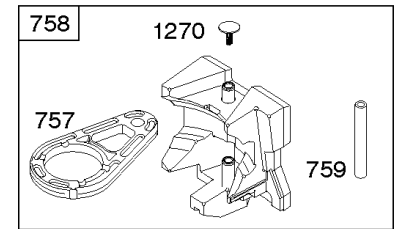

1036 EMISSIONS LABEL

1319 WARNING LABEL

1319A WARNING LABEL

1319B WARNING LABEL

Camshaft, Crankshaft, Cylinder, Engine Sump, Gasket Set-Engine, Lubrication, Piston,

REF NO	PART NO	QTY	DESCRIPTION
1	591465		CYLINDER ASSEMBLY
2	797673		KIT, Bushing/Seal -(Magneto Side)
3	391086S		SEAL, Oil -(Magneto Side)
4A	592849		SUMP, Engine
7	794114		GASKET, Cylinder Head
9	697109		GASKET, Breather
11	794683		TUBE, Breather
12	697110		GASKET, Crankcase -(.015" Thick)(Standard)
15	690946		PLUG, Oil Drain -(Square Head)
16	591763		CRANKSHAFT
19	591010		KIT, Bushing/Seal -(PTO Side)
20	795387		SEAL, Oil -(PTO Side)
22	692125		SCREW -(Crankcase Cover/Sump)
24	591757		KEY, Flywheel
25	795877		PISTON ASSEMBLY -(.020 Oversize)
25	795858		PISTON ASSEMBLY -(Standard)
26	794126		SET, Ring -(Standard)
26	794127		SET, Ring -(.020 Oversize)
27	698469		LOCK, Piston Pin
28	795861		PIN, Piston -(Standard)
29	794571		ROD, Connecting
32	791118		SCREW -(Connecting Rod)
43	691968		SLINGER, Governor/Oil
45	690564		TAPPET, Valve
46	793880		CAMSHAFT
51	692137		GASKET, Intake
51A	796081		GASKET, Intake
306	794953		SHIELD, Cylinder
307	691693		SCREW -(Cylinder Shield)
358	796187		GASKET SET, Engine
377	691639		KEY, Timing
415	794903		PLUG
524	691032		SEAL, O-Ring
552	697144		BUSHING, Governor Crank
584	794682		COVER, Breather Passage -(Use with Liquid Sealant Reference 850)
617	692138		SEAL, O-Ring -(Intake Manifold)
684	697157		SCREW -(Breather Passage Cover)
691	692407		SEAL, Governor Shaft
718	690959		PIN, Locating