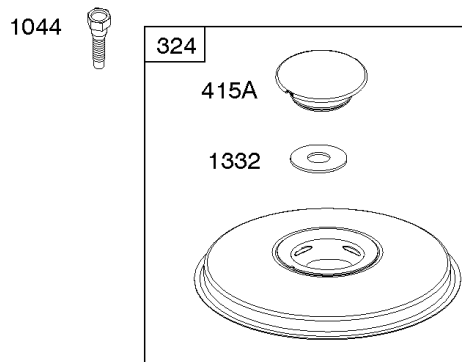

Air Cleaner, Blower Housing, Exhaust, Flywheel

REF NO	PART NO	QTY	DESCRIPTION
23	591760		FLYWHEEL
37	699882		GUARD, Flywheel
78	691693		SCREW -(Flywheel Guard)
81	691178		LOCK, Muffler Screw
187B	791805		LINE, Fuel -(Formed)(10-1/4" Long)(Cut to Required Length)
187D	791744		LINE, Fuel -(Formed)(14 Inches Long)(Cut To Required Length)
304E	592814		HOUSING, Blower -(Black)
304H	592813		HOUSING, Blower -(Grey)
305	697102		SCREW -(Blower Housing)
305B	795891		SCREW -(Blower Housing) (Blower Housing to Elbow)
305C	799370		SCREW -(Blower Housing)
324	796309		SCREEN/CUP ASSEMBLY
346	794845		SCREW -(Spark Arrestor)
363	19203		PULLER, Flywheel -(71.5mm (2.81in.))
363	19165		PULLER, Flywheel -(50.8mm (2.010in.))
363	19069		PULLER, Flywheel -(41.3mm (1.63in.))
415A	794129		PLUG -(Cover/Retainer)
431B	799043		MANIFOLD, Intake
445A	793569		FILTER, A/C Cartridge
601	791850		CLAMP, Hose -(Green)
601	691038		CLAMP, Hose -(Black)
613	691416		SCREW -(Muffler)
613A	691678		SCREW -(Muffler)
613B	690297		SCREW -(Muffler)
676	795036		DEFLECTOR, Muffler
676A	396903		DEFLECTOR, Muffler
676B	795038		DEFLECTOR, Muffler
677	794845		SCREW -(Muffler Deflector)
677A	690661		SCREW -(Muffler Deflector)
773	796448		RETAINER
783	593935		GEAR, Pinion
823	698941		SCREW -(Muffler Adapter)
832A	595029		GUARD, Muffler
864	796002		ADAPTER, Muffler -(2 1/4" Long)
883	692236		GASKET, Exhaust
964	799159		CAP, Connector