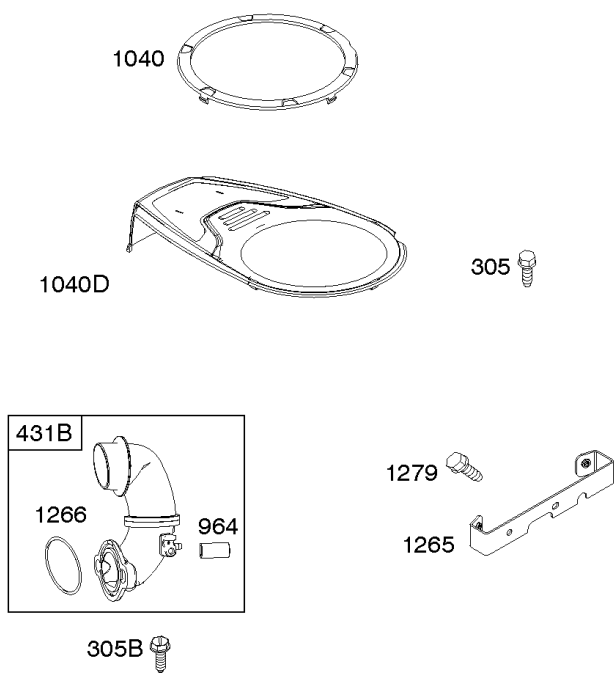

Parts Manual

Mfg. No: 33S877-0017-G1

Model Components	Page
Air Cleaner, Blower Housing, Exhaust, Flywheel.....	4
Alternator, Controls, Electric Starter, Governor Spring, Ignition, Ready Start System.....	8
Camshaft, Crankshaft, Cylinder, Engine Sump, Gasket Set-Engine, Lubrication, Piston, Rings, and Connecting	12
Carburetor, Fuel Supply, Kit-Carburetor Overhaul.....	16
Cylinder Head, Gasket Set-Valve, Intake Manifold, Oil Fill, Valves.....	22
Replacement Engine - US & Canada.....	26

Not For
Reproduction

Air Cleaner, Blower Housing, Exhaust, Flywheel

REF NO	PART NO	QTY	DESCRIPTION
23	591760		FLYWHEEL
37	699882		GUARD, Flywheel
78	691693		SCREW -(Flywheel Guard)
81	691178		LOCK, Muffler Screw
187B	791805		LINE, Fuel -(Formed)(10-1/4" Long)(Cut to Required Length)
187D	791744		LINE, Fuel -(Formed)(14 Inches Long)(Cut To Required Length)
304E	592814		HOUSING, Blower -(Black)
304H	592813		HOUSING, Blower -(Grey)
305	697102		SCREW -(Blower Housing)
305B	795891		SCREW -(Blower Housing) (Blower Housing to Elbow)
305C	799370		SCREW -(Blower Housing)
324	796309		SCREEN/CUP ASSEMBLY
346	794845		SCREW -(Spark Arrestor)
363	19203		PULLER, Flywheel -(71.5mm (2.81in.))
363	19165		PULLER, Flywheel -(50.8mm (2.010in.))
363	19069		PULLER, Flywheel -(41.3mm (1.63in.))
415A	794129		PLUG -(Cover/Retainer)
431B	799043		MANIFOLD, Intake
445A	793569		FILTER, A/C Cartridge
601	791850		CLAMP, Hose -(Green)
601	691038		CLAMP, Hose -(Black)
613	691416		SCREW -(Muffler)
613A	691678		SCREW -(Muffler)
613B	690297		SCREW -(Muffler)
676	795036		DEFLECTOR, Muffler
676A	396903		DEFLECTOR, Muffler
676B	795038		DEFLECTOR, Muffler
677	794845		SCREW -(Muffler Deflector)
677A	690661		SCREW -(Muffler Deflector)
773	796448		RETAINER
783	593935		GEAR, Pinion
823	698941		SCREW -(Muffler Adapter)
832A	595029		GUARD, Muffler
864	796002		ADAPTER, Muffler -(2 1/4" Long)
883	692236		GASKET, Exhaust
964	799159		CAP, Connector