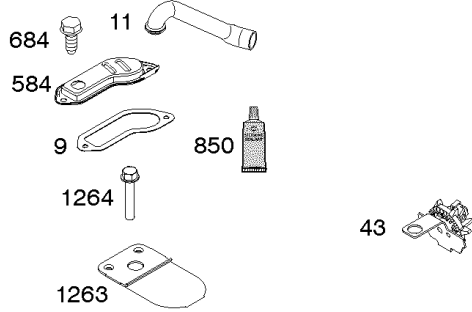

Camshaft, Crankshaft, Cylinder, Engine Sump, Gasket Set-Engine, Lubrication, Piston,

REF NO	PART NO	QTY	DESCRIPTION
1	591465		CYLINDER ASSEMBLY
2	797673		KIT, Bushing/Seal -(Magneto Side)
3	391086S		SEAL, Oil -(Magneto Side)
4A	592849		SUMP, Engine
7	794114		GASKET, Cylinder Head
9	697109		GASKET, Breather
11	794683		TUBE, Breather
12	697110		GASKET, Crankcase -(.015" Thick)(Standard)
15	690946		PLUG, Oil Drain -(Square Head)
16	591763		CRANKSHAFT
19	591010		KIT, Bushing/Seal -(PTO Side)
20	795387		SEAL, Oil -(PTO Side)
22	692125		SCREW -(Crankcase Cover/Sump)
24	591757		KEY, Flywheel
25	795877		PISTON ASSEMBLY -(.020 Oversize)
25	795858		PISTON ASSEMBLY -(Standard)
26	794126		SET, Ring -(Standard)
26	794127		SET, Ring -(.020 Oversize)
27	698469		LOCK, Piston Pin
28	795861		PIN, Piston -(Standard)
29	794571		ROD, Connecting
32	791118		SCREW -(Connecting Rod)
43	691968		SLINGER, Governor/Oil
45	690564		TAPPET, Valve
46	793880		CAMSHAFT
51	692137		GASKET, Intake
51A	796081		GASKET, Intake
306	794953		SHIELD, Cylinder
307	691693		SCREW -(Cylinder Shield)
358	796187		GASKET SET, Engine
377	691639		KEY, Timing
415	794903		PLUG
524	691032		SEAL, O-Ring
552	697144		BUSHING, Governor Crank
584	794682		COVER, Breather Passage -(Use with Liquid Sealant Reference 850)
617	692138		SEAL, O-Ring -(Intake Manifold)
684	697157		SCREW -(Breather Passage Cover)
691	692407		SEAL, Governor Shaft
718	690959		PIN, Locating

1036 EMISSIONS LABEL

1319 WARNING LABEL

1319A WARNING LABEL

1319B WARNING LABEL