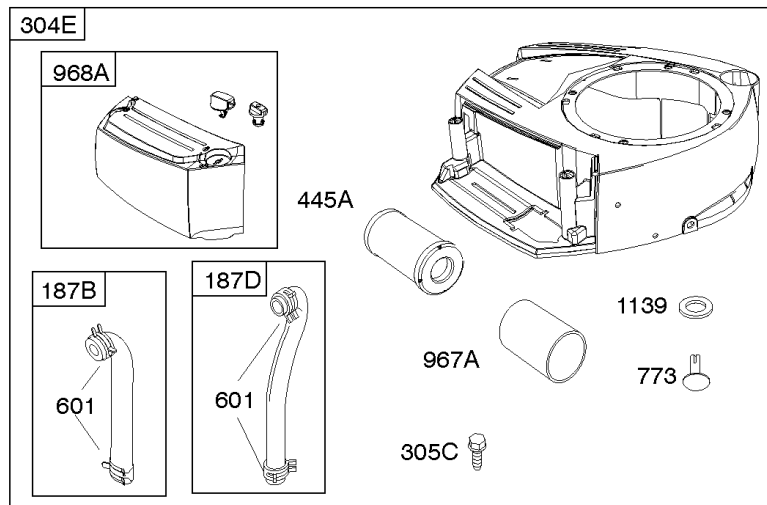

Air Cleaner, Blower Housing, Exhaust, Flywheel

REF NO	PART NO	QTY	DESCRIPTION
23	591760		FLYWHEEL
37	699882		GUARD, Flywheel
78	691693		SCREW -(Flywheel Guard)
81	691178		LOCK, Muffler Screw
187B	791805		LINE, Fuel -(Formed)(10-1/4" Long)(Cut to Required Length)
187D	791744		LINE, Fuel -(Formed)(14 Inches Long)(Cut To Required Length)
304E	592814		HOUSING, Blower -(Black)
304H	592813		HOUSING, Blower -(Grey)
305	697102		SCREW -(Blower Housing)
305B	795891		SCREW -(Blower Housing) (Blower Housing to Elbow)
305C	799370		SCREW -(Blower Housing)
324	796309		SCREEN/CUP ASSEMBLY
346	794845		SCREW -(Spark Arrestor)
363	19203		PULLER, Flywheel -(71.5mm (2.81in.))
363	19165		PULLER, Flywheel -(50.8mm (2.010in.))
363	19069		PULLER, Flywheel -(41.3mm (1.63in.))
415A	794129		PLUG -(Cover/Retainer)
431B	799043		MANIFOLD, Intake
445A	793569		FILTER, A/C Cartridge
601	791850		CLAMP, Hose -(Green)
601	691038		CLAMP, Hose -(Black)
613	691416		SCREW -(Muffler)
613A	691678		SCREW -(Muffler)
613B	690297		SCREW -(Muffler)
676	795036		DEFLECTOR, Muffler
676A	396903		DEFLECTOR, Muffler
676B	795038		DEFLECTOR, Muffler
677	794845		SCREW -(Muffler Deflector)
677A	690661		SCREW -(Muffler Deflector)
773	796448		RETAINER
783	593935		GEAR, Pinion
823	698941		SCREW -(Muffler Adapter)
832A	595029		GUARD, Muffler
864	796002		ADAPTER, Muffler -(2 1/4" Long)
883	692236		GASKET, Exhaust
964	799159		CAP, Connector