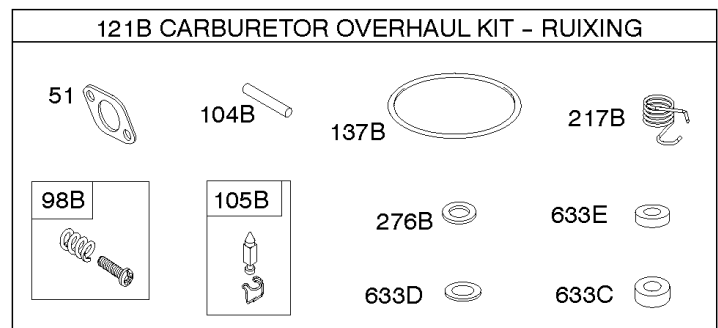

1036 EMISSIONS LABEL

1319 WARNING LABEL

1319A WARNING LABEL

1319B WARNING LABEL

Camshaft, Crankshaft, Cylinder, Engine Sump, Gasket Set-Engine, Lubrication, Piston,

REF NO	PART NO	QTY	DESCRIPTION
741	697128		GEAR, Timing
750	790832		SCREW -(Oil Pump Cover)
757	793242		LINK, Counterweight
758	793763		COUNTERWEIGHT
759	697392		PIN, Counterweight
842	691031		SEAL, O-Ring -(Dipstick Tube)
850	100106		SEALANT, Liquid
868	690968		SEAL, Valve
883	692236		GASKET, Exhaust
943	690589		SEAL, O-Ring -(Oil Pump Cover)
965	499613		COVER, Oil Pump
1017	796981		SCREEN, Oil Pump
1022	272475S		GASKET, Rocker Cover
1024A	794644		SHAFT, Pump
1027	696854		FILTER, Oil -(Premium)(Yellow)
1036	-----		Label-Emissions -(Available From A Briggs & Stratton Authorized Dealer)
1263	697124		REED, Breather
1264	697104		SCREW -(Breather Reed)
1266	691917		SEAL, O-Ring -(Intake Elbow)
1266A	697123		SEAL, O-Ring -(Intake Elbow)
1270	793243		PLUG, AVS Counterweight
1319	794467		LABEL, Warning
1319A	797669		LABEL, Warning
1319B	21786GS		LABEL, Warning