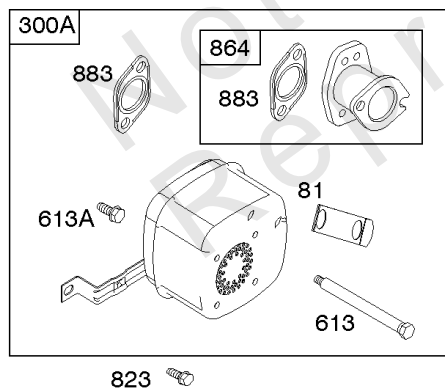

Air Cleaner, Blower Housing, Exhaust, Flywheel

REF NO	PART NO	QTY	DESCRIPTION
23	591760		FLYWHEEL
37	699882		GUARD, Flywheel
78	691693		SCREW -(Flywheel Guard)
81	691178		LOCK, Muffler Screw
187B	791805		LINE, Fuel -(Formed)(10-1/4" Long)(Cut to Required Length)
187D	791744		LINE, Fuel -(Formed)(14 Inches Long)(Cut To Required Length)
304E	592814		HOUSING, Blower -(Black)
304H	592813		HOUSING, Blower -(Grey)
305	697102		SCREW -(Blower Housing)
305B	795891		SCREW -(Blower Housing) (Blower Housing to Elbow)
305C	799370		SCREW -(Blower Housing)
324	796309		SCREEN/CUP ASSEMBLY
346	794845		SCREW -(Spark Arrestor)
363	19203		PULLER, Flywheel -(71.5mm (2.81in.))
363	19165		PULLER, Flywheel -(50.8mm (2.010in.))
363	19069		PULLER, Flywheel -(41.3mm (1.63in.))
415A	794129		PLUG -(Cover/Retainer)
431B	799043		MANIFOLD, Intake
445A	793569		FILTER, A/C Cartridge
601	791850		CLAMP, Hose -(Green)
601	691038		CLAMP, Hose -(Black)
613	691416		SCREW -(Muffler)
613A	691678		SCREW -(Muffler)
613B	690297		SCREW -(Muffler)
676	795036		DEFLECTOR, Muffler
676A	396903		DEFLECTOR, Muffler
676B	795038		DEFLECTOR, Muffler
677	794845		SCREW -(Muffler Deflector)
677A	690661		SCREW -(Muffler Deflector)
773	796448		RETAINER
783	593935		GEAR, Pinion
823	698941		SCREW -(Muffler Adapter)
832A	595029		GUARD, Muffler
864	796002		ADAPTER, Muffler -(2 1/4" Long)
883	692236		GASKET, Exhaust
964	799159		CAP, Connector