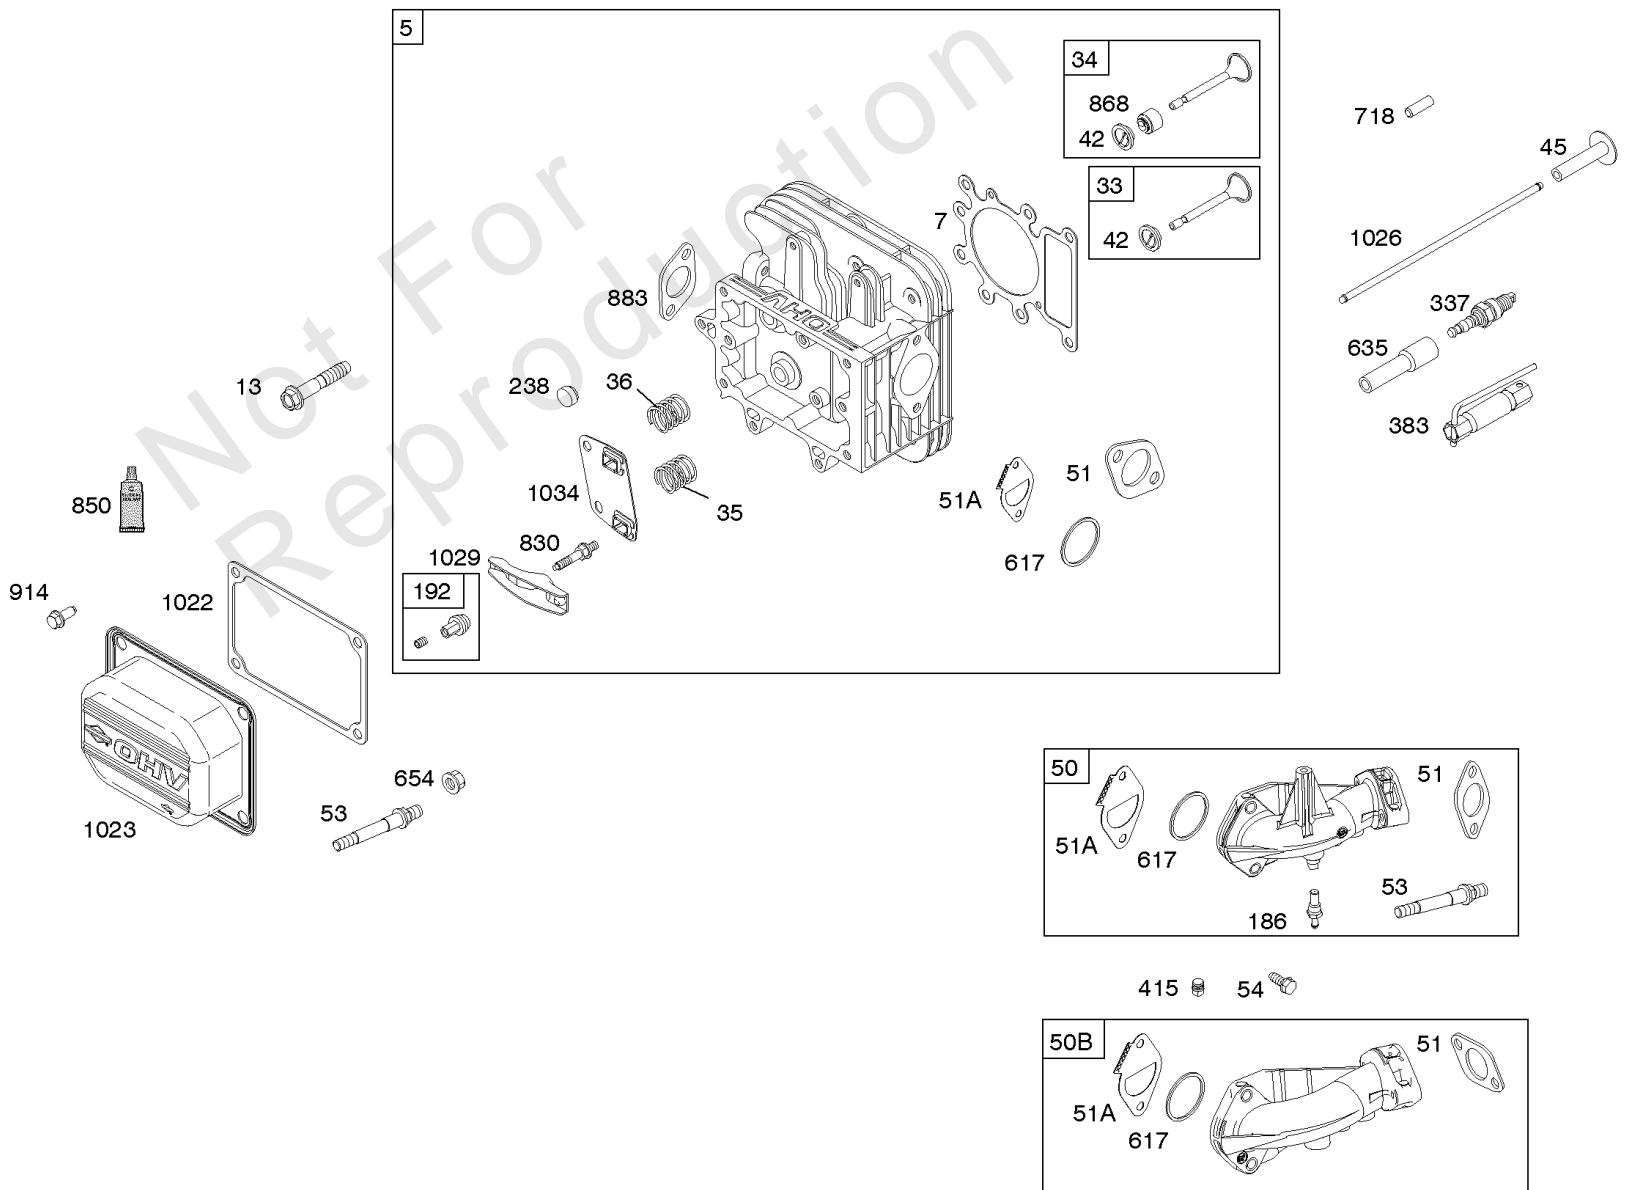

Cylinder Head, Gasket Set-Valve, Intake Manifold, Oil Fill, Valves

REF NO	PART NO	QTY	DESCRIPTION
5	591750		HEAD, Cylinder
7	794114		GASKET, Cylinder Head
13	592244		SCREW -(Cylinder Head) (5/16-18 x 2.69)
33	591752		VALVE, Exhaust
34	591751		VALVE, Intake
35	691279		SPRING, Valve -(Intake)
36	691279		SPRING, Valve -(Exhaust)
42	499586		KEEPER, Valve
45	690564		TAPPET, Valve
50	591248		MANIFOLD, Intake
50B	592842		MANIFOLD, Intake
51	692137		GASKET, Intake
51A	796081		GASKET, Intake
53	591260		STUD -(Carburetor)
54	691148		SCREW -(Intake Manifold)
186	794873		CONNECTOR, Hose
186A	796532		CONNECTOR, Hose
192	691986		ADJUSTER, Rocker Arm
238	691843		CAP, Valve
337	792015		PLUG, Spark -(EMS)
383	19576S		WRENCH, Spark Plug
415	794903		PLUG
512	594200		HOSE, Oil Drain
523	699908		DIPSTICK
524	691032		SEAL, O-Ring
525	697085		TUBE, Dipstick
617	692138		SEAL, O-Ring -(Intake Manifold)
635	691909		BOOT, Spark Plug
654	690958		NUT -(Carburetor)
718	690959		PIN, Locating
830	691095		STUD, Rocker Arm
842	691031		SEAL, O-Ring -(Dipstick Tube)
847	790443		DIPSTICK/TUBE ASSEMBLY
850	100106		SEALANT, Liquid
868	690968		SEAL, Valve
883	692236		GASKET, Exhaust
914	691108		SCREW -(Rocker Cover)
1022	272475S		GASKET, Rocker Cover
1023	797421		COVER, Rocker -(Use with Liquid Sealant Reference 850)
1026	692011		ROD, Push -(Exhaust)
1026	692003		ROD, Push -(Intake)
1029	691751		ARM, Rocker

Cylinder Head, Gasket Set-Valve, Intake Manifold, Oil Fill, Valves

Mfg. No: 33S877-0017-G1