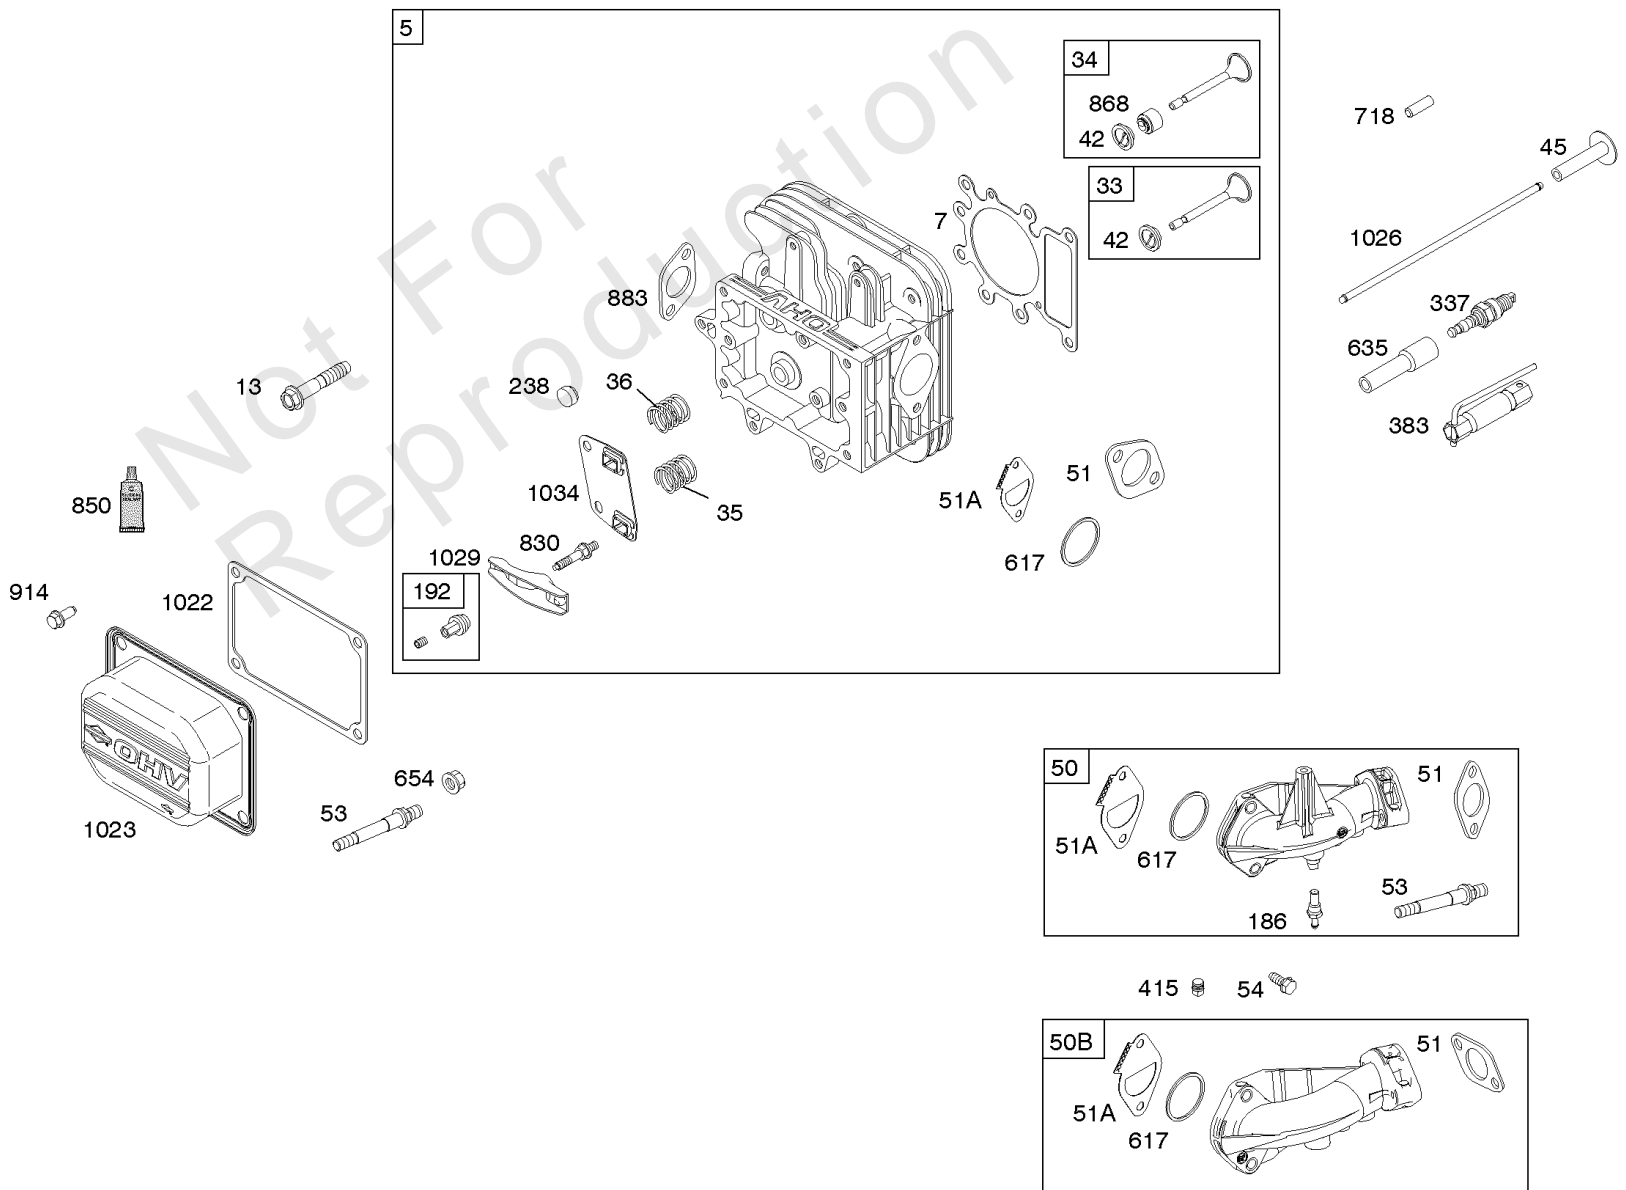

Carburetor, Fuel Supply, Kit-Carburetor Overhaul

REF NO	PART NO	QTY	DESCRIPTION
617	692138		SEAL, O-Ring -(Intake Manifold)
633	699813		SEAL, Choke/Throttle Shaft -(Nikki) -Used Before Code Date 15113000
633B	690998		SEAL, Choke/Throttle Shaft -(Nikki) -Used Before Code Date 15113000
633C	594866		SEAL, Choke/Throttle Shaft -(Ruixing) -Used After Code Date 15112900
633D	594865		SEAL, Choke/Throttle Shaft -(Ruixing) -Used After Code Date 15112900
633E	797629		SEAL, Choke/Throttle Shaft -(Ruixing) -Used After Code Date 15112900
634B	698779		SPRING/SEAL ASSEMBLY
773	796448		RETAINER
918	791851		HOSE, Vacuum
947A	699915		SOLENOID, Fuel -(Nikki) -Used Before Code Date 15113000
947B	846639		SOLENOID, Fuel -(Ruixing) -Used After Code Date 15112900
958	698183		VALVE, Fuel Shut Off
975A	699502		BOWL, Float -(Nikki) -Used Before Code Date 15113000
975B	594867		BOWL, Float -(Ruixing) -Used After Code Date 15112900
1091	691333		CAP, Limiter
1127	695407		SCREW -(Float Bowl) (Float Bowl to Carburetor Body)
1139	796449		WASHER -(Fuel Pump Bracket)
1266	691917		SEAL, O-Ring -(Intake Elbow)
1266A	697123		SEAL, O-Ring -(Intake Elbow)