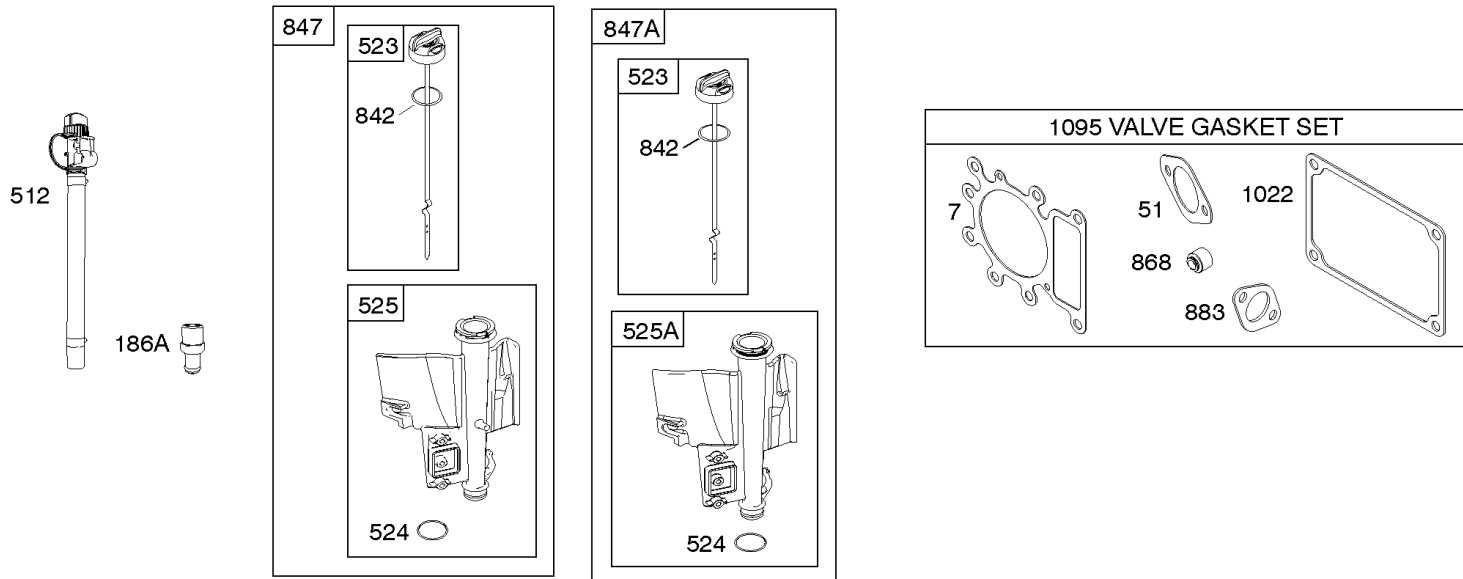

Carburetor, Fuel Supply, Kit-Carburetor Overhaul

REF NO	PART NO	QTY	DESCRIPTION
617	692138		SEAL, O-Ring -(Intake Manifold)
633	699813		SEAL, Choke/Throttle Shaft -(Nikki) -Used Before Code Date 15113000
633B	690998		SEAL, Choke/Throttle Shaft -(Nikki) -Used Before Code Date 15113000
633C	594866		SEAL, Choke/Throttle Shaft -(Ruixing) -Used After Code Date 15112900
633D	594865		SEAL, Choke/Throttle Shaft -(Ruixing) -Used After Code Date 15112900
633E	797629		SEAL, Choke/Throttle Shaft -(Ruixing) -Used After Code Date 15112900
634B	698779		SPRING/SEAL ASSEMBLY
773	796448		RETAINER
918	791851		HOSE, Vacuum
947A	699915		SOLENOID, Fuel -(Nikki) -Used Before Code Date 15113000
947B	846639		SOLENOID, Fuel -(Ruixing) -Used After Code Date 15112900
958	698183		VALVE, Fuel Shut Off
975A	699502		BOWL, Float -(Nikki) -Used Before Code Date 15113000
975B	594867		BOWL, Float -(Ruixing) -Used After Code Date 15112900
1091	691333		CAP, Limiter
1127	695407		SCREW -(Float Bowl) (Float Bowl to Carburetor Body)
1139	796449		WASHER -(Fuel Pump Bracket)
1266	691917		SEAL, O-Ring -(Intake Elbow)
1266A	697123		SEAL, O-Ring -(Intake Elbow)