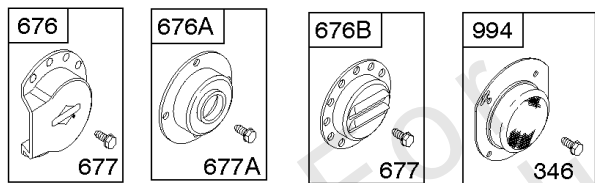

Air Cleaner, Blower Housing, Exhaust, Flywheel

REF NO	PART NO	QTY	DESCRIPTION
23	591760		FLYWHEEL
37	699882		GUARD, Flywheel
78	691693		SCREW -(Flywheel Guard)
81	691178		LOCK, Muffler Screw
187B	791805		LINE, Fuel -(Formed)(10-1/4" Long)(Cut to Required Length)
187D	791744		LINE, Fuel -(Formed)(14 Inches Long)(Cut To Required Length)
304E	592814		HOUSING, Blower -(Black)
304H	592813		HOUSING, Blower -(Grey)
305	697102		SCREW -(Blower Housing)
305B	795891		SCREW -(Blower Housing) (Blower Housing to Elbow)
305C	799370		SCREW -(Blower Housing)
324	796309		SCREEN/CUP ASSEMBLY
346	794845		SCREW -(Spark Arrestor)
363	19203		PULLER, Flywheel -(71.5mm (2.81in.))
363	19165		PULLER, Flywheel -(50.8mm (2.010in.))
363	19069		PULLER, Flywheel -(41.3mm (1.63in.))
415A	794129		PLUG -(Cover/Retainer)
431B	799043		MANIFOLD, Intake
445A	793569		FILTER, A/C Cartridge
601	791850		CLAMP, Hose -(Green)
601	691038		CLAMP, Hose -(Black)
613	691416		SCREW -(Muffler)
613A	691678		SCREW -(Muffler)
613B	690297		SCREW -(Muffler)
676	795036		DEFLECTOR, Muffler
676A	396903		DEFLECTOR, Muffler
676B	795038		DEFLECTOR, Muffler
677	794845		SCREW -(Muffler Deflector)
677A	690661		SCREW -(Muffler Deflector)
773	796448		RETAINER
783	593935		GEAR, Pinion
823	698941		SCREW -(Muffler Adapter)
832A	595029		GUARD, Muffler
864	796002		ADAPTER, Muffler -(2 1/4" Long)
883	692236		GASKET, Exhaust
964	799159		CAP, Connector