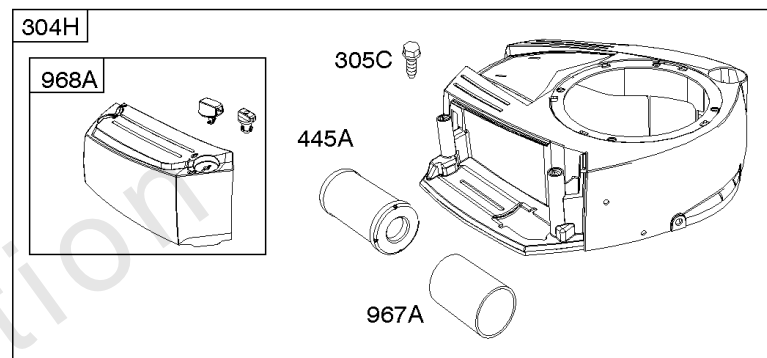

Air Cleaner, Blower Housing, Exhaust, Flywheel

REF NO	PART NO	QTY	DESCRIPTION
23	591760		FLYWHEEL
37	699882		GUARD, Flywheel
78	691693		SCREW -(Flywheel Guard)
81	691178		LOCK, Muffler Screw
187B	791805		LINE, Fuel -(Formed)(10-1/4" Long)(Cut to Required Length)
187D	791744		LINE, Fuel -(Formed)(14 Inches Long)(Cut To Required Length)
304E	592814		HOUSING, Blower -(Black)
304H	592813		HOUSING, Blower -(Grey)
305	697102		SCREW -(Blower Housing)
305B	795891		SCREW -(Blower Housing) (Blower Housing to Elbow)
305C	799370		SCREW -(Blower Housing)
324	796309		SCREEN/CUP ASSEMBLY
346	794845		SCREW -(Spark Arrestor)
363	19203		PULLER, Flywheel -(71.5mm (2.81in.))
363	19165		PULLER, Flywheel -(50.8mm (2.010in.))
363	19069		PULLER, Flywheel -(41.3mm (1.63in.))
415A	794129		PLUG -(Cover/Retainer)
431B	799043		MANIFOLD, Intake
445A	793569		FILTER, A/C Cartridge
601	791850		CLAMP, Hose -(Green)
601	691038		CLAMP, Hose -(Black)
613	691416		SCREW -(Muffler)
613A	691678		SCREW -(Muffler)
613B	690297		SCREW -(Muffler)
676	795036		DEFLECTOR, Muffler
676A	396903		DEFLECTOR, Muffler
676B	795038		DEFLECTOR, Muffler
677	794845		SCREW -(Muffler Deflector)
677A	690661		SCREW -(Muffler Deflector)
773	796448		RETAINER
783	593935		GEAR, Pinion
823	698941		SCREW -(Muffler Adapter)
832A	595029		GUARD, Muffler
864	796002		ADAPTER, Muffler -(2 1/4" Long)
883	692236		GASKET, Exhaust
964	799159		CAP, Connector