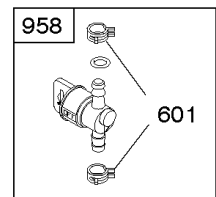

1036 EMISSIONS LABEL

1319 WARNING LABEL

1319A WARNING LABEL

1319B WARNING LABEL

Camshaft, Crankshaft, Cylinder, Engine Sump, Gasket Set-Engine, Lubrication, Piston,

REF NO	PART NO	QTY	DESCRIPTION
741	697128		GEAR, Timing
750	790832		SCREW -(Oil Pump Cover)
757	793242		LINK, Counterweight
758	793763		COUNTERWEIGHT
759	697392		PIN, Counterweight
842	691031		SEAL, O-Ring -(Dipstick Tube)
850	100106		SEALANT, Liquid
868	690968		SEAL, Valve
883	692236		GASKET, Exhaust
943	690589		SEAL, O-Ring -(Oil Pump Cover)
965	499613		COVER, Oil Pump
1017	796981		SCREEN, Oil Pump
1022	272475S		GASKET, Rocker Cover
1024A	794644		SHAFT, Pump
1027	696854		FILTER, Oil -(Premium)(Yellow)
1036	-----		Label-Emissions -(Available From A Briggs & Stratton Authorized Dealer)
1263	697124		REED, Breather
1264	697104		SCREW -(Breather Reed)
1266	691917		SEAL, O-Ring -(Intake Elbow)
1266A	697123		SEAL, O-Ring -(Intake Elbow)
1270	793243		PLUG, AVS Counterweight
1319	794467		LABEL, Warning
1319A	797669		LABEL, Warning
1319B	21786GS		LABEL, Warning