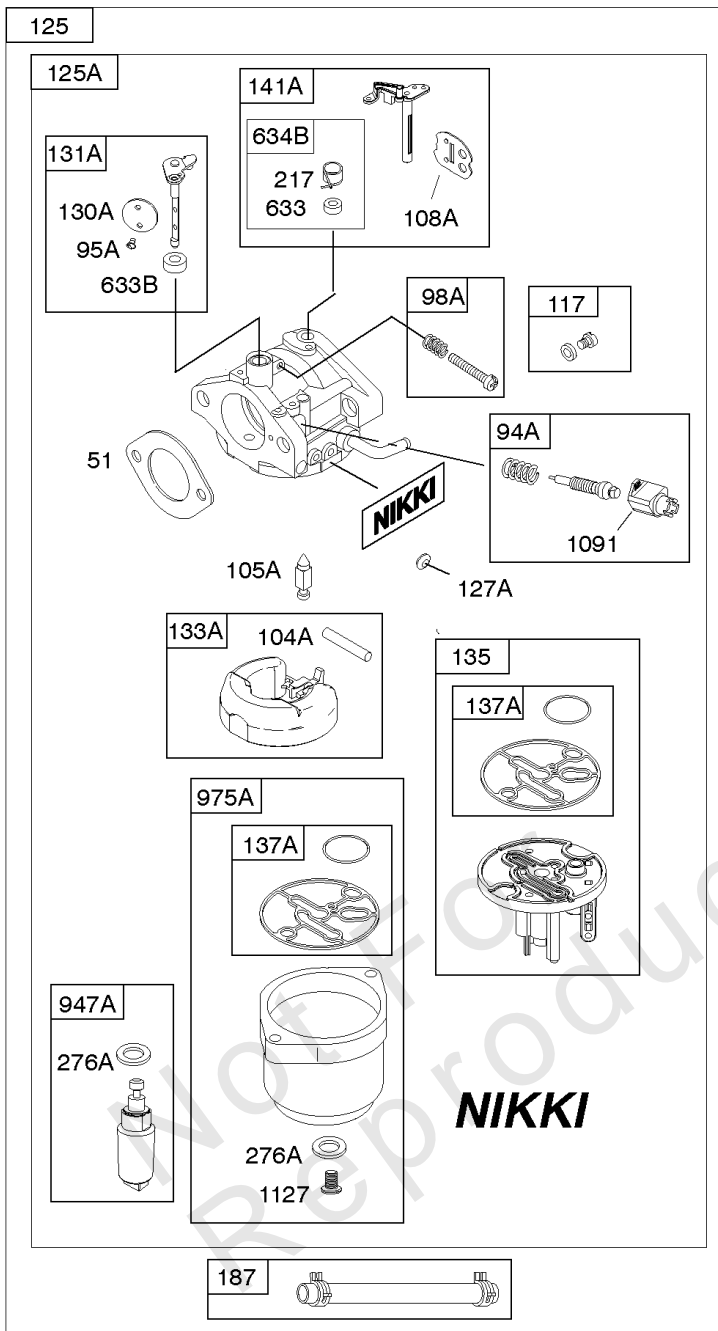

Carburetor, Fuel Supply, Kit-Carburetor Overhaul

REF NO	PART NO	QTY	DESCRIPTION
51	692137		GASKET, Intake
51A	796081		GASKET, Intake
94A	793610		KIT, Idle Mixture
95A	690718		SCREW -(Throttle Valve) (Nikki) -Used Before Code Date 15113000
95B	593897		SCREW -(Throttle Valve) (Ruixing) -Used After Code Date 15112900
98A	695408		KIT, Idle Speed -(Nikki) -Used Before Code Date 15113000
98B	846817		KIT, Idle Speed -(Ruixing) -Used After Code Date 15112900
104A	694918		PIN, Float Hinge -(Nikki) -Used Before Code Date 15113000
104B	594860		PIN, Float Hinge -(Ruixing) -Used After Code Date 15112900
105A	696136		VALVE, Float Needle -(Nikki) -Used Before Code Date 15113000
105B	594868		VALVE, Float Needle -(Ruixing) -Used After Code Date 15112900
108A	698773		VALVE, Choke -(Nikki) -Used Before Code Date 15113000
108B	594863		VALVE, Choke -(Ruixing) -Used After Code Date 15112900
117	791502		JET, Main -(Standard) (Nikki) -Used Before Code Date 15113000
117B	594869		JET, Main -(Standard) (Ruixing) -Used After Code Date 15112900
118	699457		JET, Main -(High Altitude) (High Altitude) -Used Before Code Date 15113000
118B	595068		JET, Main -(High Altitude) (High Altitude) -Used After Code Date 15112900
121A	796184		KIT, Carburetor Overhaul -(Nikki Carburetor) -Used Before Code Date 15113000
121B	594886		KIT, Carburetor Overhaul -(Ruixing) -Used After Code Date 15112900
125A	593027		CARBURETOR -(Without Fuel Line) -Used Before Code Date 15113000
125B	594601		CARBURETOR -(Ruixing) -Used After Code Date 15112900
127A	690727		PLUG, Welch
130A	792747		VALVE, Throttle -(Nikki) -Used Before Code Date 15113000
130B	594858		VALVE, Throttle -(Ruixing) -Used After Code Date 15112900