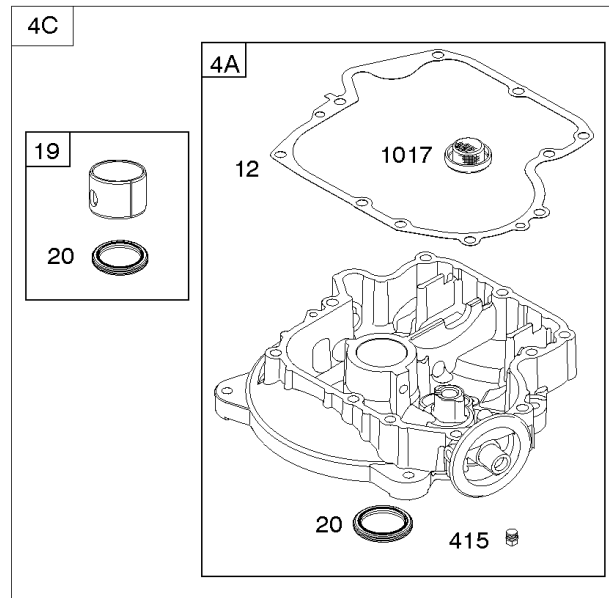

1036 EMISSIONS LABEL

1319 WARNING LABEL

1319A WARNING LABEL

1319B WARNING LABEL

Camshaft, Crankshaft, Cylinder, Engine Sump, Gasket Set-Engine, Lubrication, Piston,

REF NO	PART NO	QTY	DESCRIPTION
1	591465		CYLINDER ASSEMBLY
2	797673		KIT, Bushing/Seal -(Magneto Side)
3	391086S		SEAL, Oil -(Magneto Side)
4A	592849		SUMP, Engine
7	794114		GASKET, Cylinder Head
9	697109		GASKET, Breather
11	794683		TUBE, Breather
12	697110		GASKET, Crankcase -(.015" Thick)(Standard)
15	690946		PLUG, Oil Drain -(Square Head)
16	591763		CRANKSHAFT
19	591010		KIT, Bushing/Seal -(PTO Side)
20	795387		SEAL, Oil -(PTO Side)
22	692125		SCREW -(Crankcase Cover/Sump)
24	591757		KEY, Flywheel
25	795877		PISTON ASSEMBLY -(.020 Oversize)
25	795858		PISTON ASSEMBLY -(Standard)
26	794126		SET, Ring -(Standard)
26	794127		SET, Ring -(.020 Oversize)
27	698469		LOCK, Piston Pin
28	795861		PIN, Piston -(Standard)
29	794571		ROD, Connecting
32	791118		SCREW -(Connecting Rod)
43	691968		SLINGER, Governor/Oil
45	690564		TAPPET, Valve
46	793880		CAMSHAFT
51	692137		GASKET, Intake
51A	796081		GASKET, Intake
306	794953		SHIELD, Cylinder
307	691693		SCREW -(Cylinder Shield)
358	796187		GASKET SET, Engine
377	691639		KEY, Timing
415	794903		PLUG
524	691032		SEAL, O-Ring
552	697144		BUSHING, Governor Crank
584	794682		COVER, Breather Passage -(Use with Liquid Sealant Reference 850)
617	692138		SEAL, O-Ring -(Intake Manifold)
684	697157		SCREW -(Breather Passage Cover)
691	692407		SEAL, Governor Shaft
718	690959		PIN, Locating