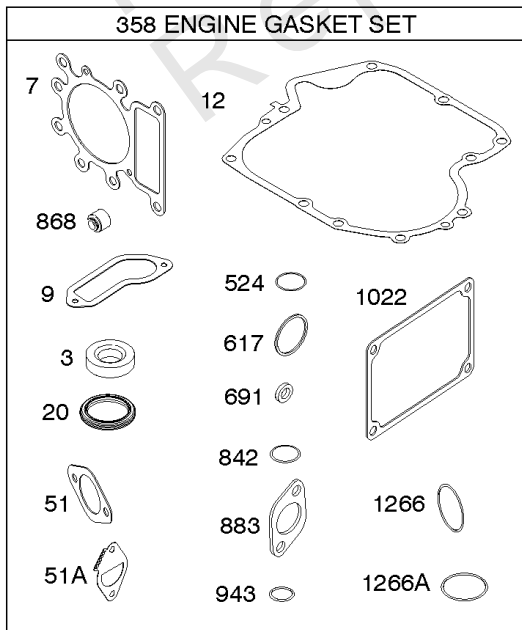

1036 EMISSIONS LABEL

1319 WARNING LABEL

1319A WARNING LABEL

1319B WARNING LABEL

Camshaft, Crankshaft, Cylinder, Engine Sump, Gasket Set-Engine, Lubrication, Piston,

REF NO	PART NO	QTY	DESCRIPTION
1	591465		CYLINDER ASSEMBLY
2	797673		KIT, Bushing/Seal -(Magneto Side)
3	391086S		SEAL, Oil -(Magneto Side)
4A	592849		SUMP, Engine
7	794114		GASKET, Cylinder Head
9	697109		GASKET, Breather
11	794683		TUBE, Breather
12	697110		GASKET, Crankcase -(.015" Thick)(Standard)
15	690946		PLUG, Oil Drain -(Square Head)
16	591763		CRANKSHAFT
19	591010		KIT, Bushing/Seal -(PTO Side)
20	795387		SEAL, Oil -(PTO Side)
22	692125		SCREW -(Crankcase Cover/Sump)
24	591757		KEY, Flywheel
25	795877		PISTON ASSEMBLY -(.020 Oversize)
25	795858		PISTON ASSEMBLY -(Standard)
26	794126		SET, Ring -(Standard)
26	794127		SET, Ring -(.020 Oversize)
27	698469		LOCK, Piston Pin
28	795861		PIN, Piston -(Standard)
29	794571		ROD, Connecting
32	791118		SCREW -(Connecting Rod)
43	691968		SLINGER, Governor/Oil
45	690564		TAPPET, Valve
46	793880		CAMSHAFT
51	692137		GASKET, Intake
51A	796081		GASKET, Intake
306	794953		SHIELD, Cylinder
307	691693		SCREW -(Cylinder Shield)
358	796187		GASKET SET, Engine
377	691639		KEY, Timing
415	794903		PLUG
524	691032		SEAL, O-Ring
552	697144		BUSHING, Governor Crank
584	794682		COVER, Breather Passage -(Use with Liquid Sealant Reference 850)
617	692138		SEAL, O-Ring -(Intake Manifold)
684	697157		SCREW -(Breather Passage Cover)
691	692407		SEAL, Governor Shaft
718	690959		PIN, Locating