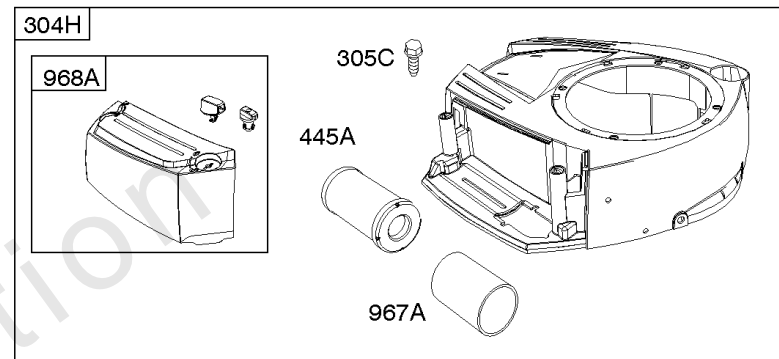

Air Cleaner, Blower Housing, Exhaust, Flywheel

REF NO	PART NO	QTY	DESCRIPTION
23	591760		FLYWHEEL
37	699882		GUARD, Flywheel
78	691693		SCREW -(Flywheel Guard)
81	691178		LOCK, Muffler Screw
187B	791805		LINE, Fuel -(Formed)(10-1/4" Long)(Cut to Required Length)
187D	791744		LINE, Fuel -(Formed)(14 Inches Long)(Cut To Required Length)
304E	592814		HOUSING, Blower -(Black)
304H	592813		HOUSING, Blower -(Grey)
305	697102		SCREW -(Blower Housing)
305B	795891		SCREW -(Blower Housing) (Blower Housing to Elbow)
305C	799370		SCREW -(Blower Housing)
324	796309		SCREEN/CUP ASSEMBLY
346	794845		SCREW -(Spark Arrestor)
363	19203		PULLER, Flywheel -(71.5mm (2.81in.))
363	19165		PULLER, Flywheel -(50.8mm (2.010in.))
363	19069		PULLER, Flywheel -(41.3mm (1.63in.))
415A	794129		PLUG -(Cover/Retainer)
431B	799043		MANIFOLD, Intake
445A	793569		FILTER, A/C Cartridge
601	791850		CLAMP, Hose -(Green)
601	691038		CLAMP, Hose -(Black)
613	691416		SCREW -(Muffler)
613A	691678		SCREW -(Muffler)
613B	690297		SCREW -(Muffler)
676	795036		DEFLECTOR, Muffler
676A	396903		DEFLECTOR, Muffler
676B	795038		DEFLECTOR, Muffler
677	794845		SCREW -(Muffler Deflector)
677A	690661		SCREW -(Muffler Deflector)
773	796448		RETAINER
783	593935		GEAR, Pinion
823	698941		SCREW -(Muffler Adapter)
832A	595029		GUARD, Muffler
864	796002		ADAPTER, Muffler -(2 1/4" Long)
883	692236		GASKET, Exhaust
964	799159		CAP, Connector