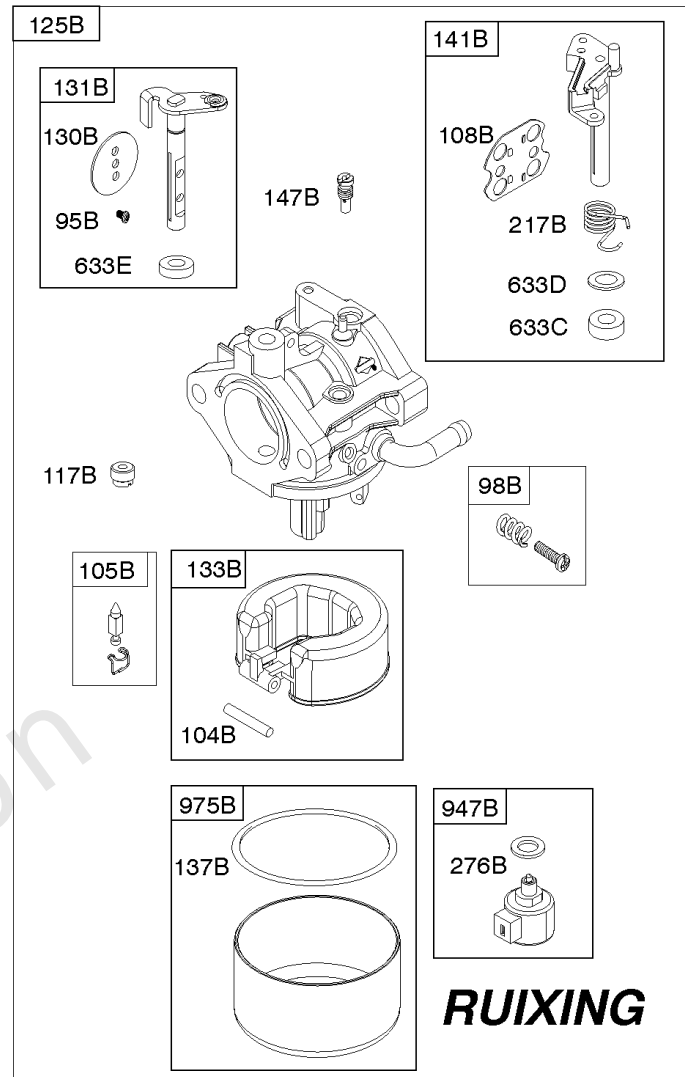

Carburetor, Fuel Supply, Kit-Carburetor Overhaul

REF NO	PART NO	QTY	DESCRIPTION
51	692137		GASKET, Intake
51A	796081		GASKET, Intake
94A	793610		KIT, Idle Mixture
95A	690718		SCREW -(Throttle Valve) (Nikki) -Used Before Code Date 15113000
95B	593897		SCREW -(Throttle Valve) (Ruixing) -Used After Code Date 15112900
98A	695408		KIT, Idle Speed -(Nikki) -Used Before Code Date 15113000
98B	846817		KIT, Idle Speed -(Ruixing) -Used After Code Date 15112900
104A	694918		PIN, Float Hinge -(Nikki) -Used Before Code Date 15113000
104B	594860		PIN, Float Hinge -(Ruixing) -Used After Code Date 15112900
105A	696136		VALVE, Float Needle -(Nikki) -Used Before Code Date 15113000
105B	594868		VALVE, Float Needle -(Ruixing) -Used After Code Date 15112900
108A	698773		VALVE, Choke -(Nikki) -Used Before Code Date 15113000
108B	594863		VALVE, Choke -(Ruixing) -Used After Code Date 15112900
117	791502		JET, Main -(Standard) (Nikki) -Used Before Code Date 15113000
117B	594869		JET, Main -(Standard) (Ruixing) -Used After Code Date 15112900
118	699457		JET, Main -(High Altitude) (High Altitude) -Used Before Code Date 15113000
118B	595068		JET, Main -(High Altitude) (High Altitude) -Used After Code Date 15112900
121A	796184		KIT, Carburetor Overhaul -(Nikki Carburetor) -Used Before Code Date 15113000
121B	594886		KIT, Carburetor Overhaul -(Ruixing) -Used After Code Date 15112900
125A	593027		CARBURETOR -(Without Fuel Line) -Used Before Code Date 15113000
125B	594601		CARBURETOR -(Ruixing) -Used After Code Date 15112900
127A	690727		PLUG, Welch
130A	792747		VALVE, Throttle -(Nikki) -Used Before Code Date 15113000
130B	594858		VALVE, Throttle -(Ruixing) -Used After Code Date 15112900