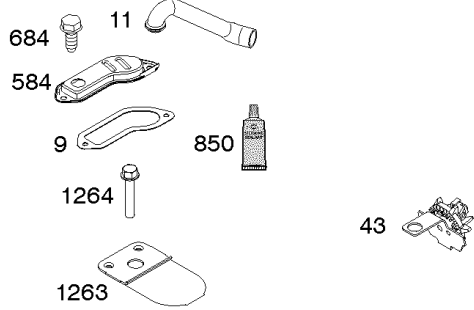

1036 EMISSIONS LABEL

1319 WARNING LABEL

1319A WARNING LABEL

1319B WARNING LABEL

Camshaft, Crankshaft, Cylinder, Engine Sump, Gasket Set-Engine, Lubrication, Piston,

REF NO	PART NO	QTY	DESCRIPTION
1	591465		CYLINDER ASSEMBLY
2	797673		KIT, Bushing/Seal -(Magneto Side)
3	391086S		SEAL, Oil -(Magneto Side)
4A	592849		SUMP, Engine
7	794114		GASKET, Cylinder Head
9	697109		GASKET, Breather
11	794683		TUBE, Breather
12	697110		GASKET, Crankcase -(.015" Thick)(Standard)
15	690946		PLUG, Oil Drain -(Square Head)
16	591763		CRANKSHAFT
19	591010		KIT, Bushing/Seal -(PTO Side)
20	795387		SEAL, Oil -(PTO Side)
22	692125		SCREW -(Crankcase Cover/Sump)
24	591757		KEY, Flywheel
25	795877		PISTON ASSEMBLY -(.020 Oversize)
25	795858		PISTON ASSEMBLY -(Standard)
26	794126		SET, Ring -(Standard)
26	794127		SET, Ring -(.020 Oversize)
27	698469		LOCK, Piston Pin
28	795861		PIN, Piston -(Standard)
29	794571		ROD, Connecting
32	791118		SCREW -(Connecting Rod)
43	691968		SLINGER, Governor/Oil
45	690564		TAPPET, Valve
46	793880		CAMSHAFT
51	692137		GASKET, Intake
51A	796081		GASKET, Intake
306	794953		SHIELD, Cylinder
307	691693		SCREW -(Cylinder Shield)
358	796187		GASKET SET, Engine
377	691639		KEY, Timing
415	794903		PLUG
524	691032		SEAL, O-Ring
552	697144		BUSHING, Governor Crank
584	794682		COVER, Breather Passage -(Use with Liquid Sealant Reference 850)
617	692138		SEAL, O-Ring -(Intake Manifold)
684	697157		SCREW -(Breather Passage Cover)
691	692407		SEAL, Governor Shaft
718	690959		PIN, Locating