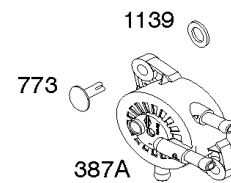

1036 EMISSIONS LABEL

1319 WARNING LABEL

1319A WARNING LABEL

1319B WARNING LABEL

Camshaft, Crankshaft, Cylinder, Engine Sump, Gasket Set-Engine, Lubrication, Piston,

REF NO	PART NO	QTY	DESCRIPTION
741	697128		GEAR, Timing
750	790832		SCREW -(Oil Pump Cover)
757	793242		LINK, Counterweight
758	793763		COUNTERWEIGHT
759	697392		PIN, Counterweight
842	691031		SEAL, O-Ring -(Dipstick Tube)
850	100106		SEALANT, Liquid
868	690968		SEAL, Valve
883	692236		GASKET, Exhaust
943	690589		SEAL, O-Ring -(Oil Pump Cover)
965	499613		COVER, Oil Pump
1017	796981		SCREEN, Oil Pump
1022	272475S		GASKET, Rocker Cover
1024A	794644		SHAFT, Pump
1027	696854		FILTER, Oil -(Premium)(Yellow)
1036	-----		Label-Emissions -(Available From A Briggs & Stratton Authorized Dealer)
1263	697124		REED, Breather
1264	697104		SCREW -(Breather Reed)
1266	691917		SEAL, O-Ring -(Intake Elbow)
1266A	697123		SEAL, O-Ring -(Intake Elbow)
1270	793243		PLUG, AVS Counterweight
1319	794467		LABEL, Warning
1319A	797669		LABEL, Warning
1319B	21786GS		LABEL, Warning