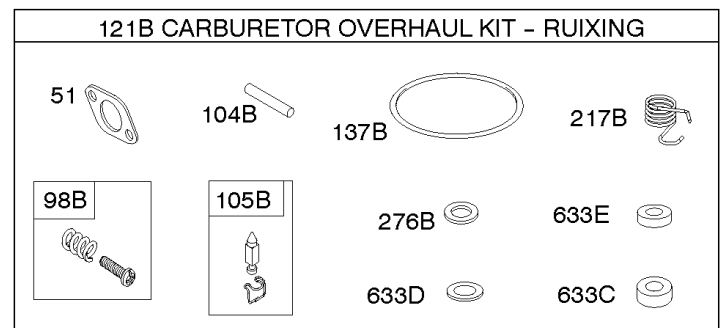

Carburetor, Fuel Supply, Kit-Carburetor Overhaul

REF NO	PART NO	QTY	DESCRIPTION
131A	792765		KIT, Throttle Shaft -(Nikki) -Used Before Code Date 15113000
131B	594856		KIT, Throttle Shaft -(Ruixing) -Used After Code Date 15112900
133A	694914		FLOAT, Carburetor -(Nikki) -Used Before Code Date 15113000
133B	594859		FLOAT, Carburetor -(Ruixing) -Used After Code Date 15112900
135	796400		TUBE, Fuel Transfer -(Gravity Feed)
137A	698781		GASKET, Float Bowl -(Nikki) -Used Before Code Date 15113000
137B	594861		GASKET, Float Bowl -(Ruixing) -Used After Code Date 15112900
141A	698778		KIT, Choke Shaft -(Nikki) -Used Before Code Date 15113000
141B	594862		KIT, Choke Shaft -(Ruixing) -Used After Code Date 15112900
147B	594874		JET, Pilot -(Ruixing) -Used After Code Date 15112900
187	791766		LINE, Fuel -(15" Long)(Cut to Required Length)
187B	791805		LINE, Fuel -(Formed)(10-1/4" Long)(Cut to Required Length)
187D	791744		LINE, Fuel -(Formed)(14 Inches Long)(Cut To Required Length)
217	695409		SPRING, Choke Return -(Nikki) -Used Before Code Date 15113000
217B	594864		SPRING, Choke Return -(Ruixing) -Used After Code Date 15112900
240	394358S		FILTER, Fuel -(White, 75 Microns)
240A	84001895		FILTER, Fuel -(Includes Paper Element With A 40 Micron Rating)
240B	695666		FILTER, Fuel -(Includes Paper Element With A 30 Micron Rating)
276A	695410		WASHER, Sealing -(Nikki) -Used Before Code Date 15113000
276B	846640		WASHER, Sealing -(Ruixing) -Used After Code Date 15112900
387A	808656		PUMP, Fuel
559	697561		SCREW -(Remote Choke Stop)
559A	693675		SCREW -(Remote Choke Stop)
601	691038		CLAMP, Hose -(Black)
601	791850		CLAMP, Hose -(Green)