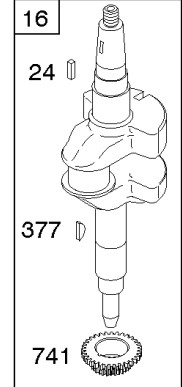

Camshaft, Crankshaft, Cylinder, Engine Sump, Gasket Set-Engine, Lubrication, Piston,

REF NO	PART NO	QTY	DESCRIPTION
1	591465		CYLINDER ASSEMBLY
2	797673		KIT, Bushing/Seal -(Magneto Side)
3	391086S		SEAL, Oil -(Magneto Side)
4A	592849		SUMP, Engine
7	794114		GASKET, Cylinder Head
9	697109		GASKET, Breather
11	794683		TUBE, Breather
12	697110		GASKET, Crankcase -(.015" Thick)(Standard)
15	690946		PLUG, Oil Drain -(Square Head)
16	591763		CRANKSHAFT
19	591010		KIT, Bushing/Seal -(PTO Side)
20	795387		SEAL, Oil -(PTO Side)
22	692125		SCREW -(Crankcase Cover/Sump)
24	591757		KEY, Flywheel
25	795877		PISTON ASSEMBLY -(.020 Oversize)
25	795858		PISTON ASSEMBLY -(Standard)
26	794126		SET, Ring -(Standard)
26	794127		SET, Ring -(.020 Oversize)
27	698469		LOCK, Piston Pin
28	795861		PIN, Piston -(Standard)
29	794571		ROD, Connecting
32	791118		SCREW -(Connecting Rod)
43	691968		SLINGER, Governor/Oil
45	690564		TAPPET, Valve
46	793880		CAMSHAFT
51	692137		GASKET, Intake
51A	796081		GASKET, Intake
306	794953		SHIELD, Cylinder
307	691693		SCREW -(Cylinder Shield)
358	796187		GASKET SET, Engine
377	691639		KEY, Timing
415	794903		PLUG
524	691032		SEAL, O-Ring
552	697144		BUSHING, Governor Crank
584	794682		COVER, Breather Passage -(Use with Liquid Sealant Reference 850)
617	692138		SEAL, O-Ring -(Intake Manifold)
684	697157		SCREW -(Breather Passage Cover)
691	692407		SEAL, Governor Shaft
718	690959		PIN, Locating

1036 EMISSIONS LABEL

1319 WARNING LABEL

1319A WARNING LABEL

1319B WARNING LABEL