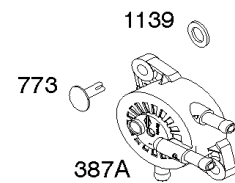

Carburetor, Fuel Supply, Kit-Carburetor Overhaul

REF NO	PART NO	QTY	DESCRIPTION
131A	792765		KIT, Throttle Shaft -(Nikki) -Used Before Code Date 15113000
131B	594856		KIT, Throttle Shaft -(Ruixing) -Used After Code Date 15112900
133A	694914		FLOAT, Carburetor -(Nikki) -Used Before Code Date 15113000
133B	594859		FLOAT, Carburetor -(Ruixing) -Used After Code Date 15112900
135	796400		TUBE, Fuel Transfer -(Gravity Feed)
137A	698781		GASKET, Float Bowl -(Nikki) -Used Before Code Date 15113000
137B	594861		GASKET, Float Bowl -(Ruixing) -Used After Code Date 15112900
141A	698778		KIT, Choke Shaft -(Nikki) -Used Before Code Date 15113000
141B	594862		KIT, Choke Shaft -(Ruixing) -Used After Code Date 15112900
147B	594874		JET, Pilot -(Ruixing) -Used After Code Date 15112900
187	791766		LINE, Fuel -(15" Long)(Cut to Required Length)
187B	791805		LINE, Fuel -(Formed)(10-1/4" Long)(Cut to Required Length)
187D	791744		LINE, Fuel -(Formed)(14 Inches Long)(Cut To Required Length)
217	695409		SPRING, Choke Return -(Nikki) -Used Before Code Date 15113000
217B	594864		SPRING, Choke Return -(Ruixing) -Used After Code Date 15112900
240	394358S		FILTER, Fuel -(White, 75 Microns)
240A	84001895		FILTER, Fuel -(Includes Paper Element With A 40 Micron Rating)
240B	695666		FILTER, Fuel -(Includes Paper Element With A 30 Micron Rating)
276A	695410		WASHER, Sealing -(Nikki) -Used Before Code Date 15113000
276B	846640		WASHER, Sealing -(Ruixing) -Used After Code Date 15112900
387A	808656		PUMP, Fuel
559	697561		SCREW -(Remote Choke Stop)
559A	693675		SCREW -(Remote Choke Stop)
601	691038		CLAMP, Hose -(Black)
601	791850		CLAMP, Hose -(Green)