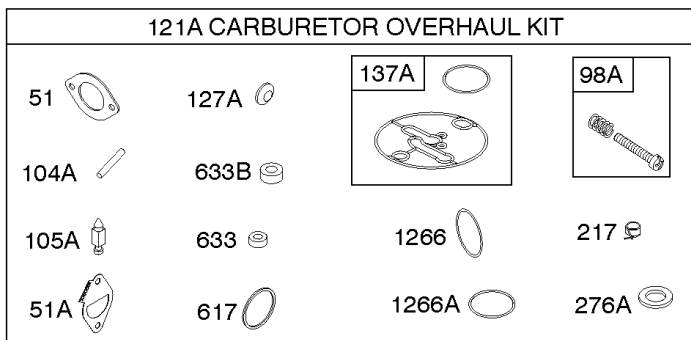

1036 EMISSIONS LABEL

1319 WARNING LABEL

1319A WARNING LABEL

1319B WARNING LABEL

Camshaft, Crankshaft, Cylinder, Engine Sump, Gasket Set-Engine, Lubrication, Piston,

REF NO	PART NO	QTY	DESCRIPTION
741	697128		GEAR, Timing
750	790832		SCREW -(Oil Pump Cover)
757	793242		LINK, Counterweight
758	793763		COUNTERWEIGHT
759	697392		PIN, Counterweight
842	691031		SEAL, O-Ring -(Dipstick Tube)
850	100106		SEALANT, Liquid
868	690968		SEAL, Valve
883	692236		GASKET, Exhaust
943	690589		SEAL, O-Ring -(Oil Pump Cover)
965	499613		COVER, Oil Pump
1017	796981		SCREEN, Oil Pump
1022	272475S		GASKET, Rocker Cover
1024A	794644		SHAFT, Pump
1027	696854		FILTER, Oil -(Premium)(Yellow)
1036	-----		Label-Emissions -(Available From A Briggs & Stratton Authorized Dealer)
1263	697124		REED, Breather
1264	697104		SCREW -(Breather Reed)
1266	691917		SEAL, O-Ring -(Intake Elbow)
1266A	697123		SEAL, O-Ring -(Intake Elbow)
1270	793243		PLUG, AVS Counterweight
1319	794467		LABEL, Warning
1319A	797669		LABEL, Warning
1319B	21786GS		LABEL, Warning