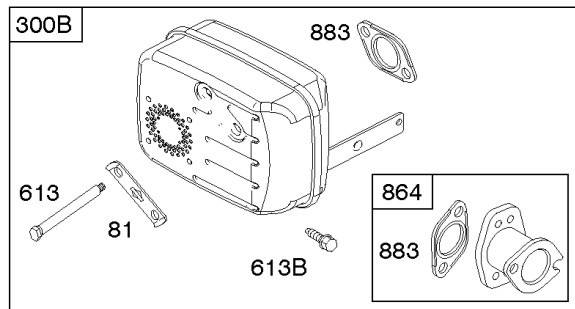

Air Cleaner, Blower Housing, Exhaust, Flywheel

REF NO	PART NO	QTY	DESCRIPTION
23	591760		FLYWHEEL
37	699882		GUARD, Flywheel
78	691693		SCREW -(Flywheel Guard)
81	691178		LOCK, Muffler Screw
187B	791805		LINE, Fuel -(Formed)(10-1/4" Long)(Cut to Required Length)
187D	791744		LINE, Fuel -(Formed)(14 Inches Long)(Cut To Required Length)
304E	592814		HOUSING, Blower -(Black)
304H	592813		HOUSING, Blower -(Grey)
305	697102		SCREW -(Blower Housing)
305B	795891		SCREW -(Blower Housing) (Blower Housing to Elbow)
305C	799370		SCREW -(Blower Housing)
324	796309		SCREEN/CUP ASSEMBLY
346	794845		SCREW -(Spark Arrestor)
363	19203		PULLER, Flywheel -(71.5mm (2.81in.))
363	19165		PULLER, Flywheel -(50.8mm (2.010in.))
363	19069		PULLER, Flywheel -(41.3mm (1.63in.))
415A	794129		PLUG -(Cover/Retainer)
431B	799043		MANIFOLD, Intake
445A	793569		FILTER, A/C Cartridge
601	791850		CLAMP, Hose -(Green)
601	691038		CLAMP, Hose -(Black)
613	691416		SCREW -(Muffler)
613A	691678		SCREW -(Muffler)
613B	690297		SCREW -(Muffler)
676	795036		DEFLECTOR, Muffler
676A	396903		DEFLECTOR, Muffler
676B	795038		DEFLECTOR, Muffler
677	794845		SCREW -(Muffler Deflector)
677A	690661		SCREW -(Muffler Deflector)
773	796448		RETAINER
783	593935		GEAR, Pinion
823	698941		SCREW -(Muffler Adapter)
832A	595029		GUARD, Muffler
864	796002		ADAPTER, Muffler -(2 1/4" Long)
883	692236		GASKET, Exhaust
964	799159		CAP, Connector