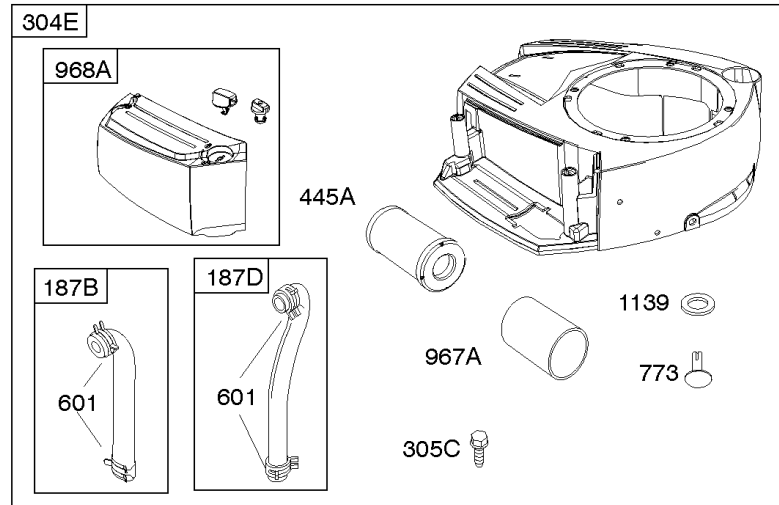

Air Cleaner, Blower Housing, Exhaust, Flywheel

REF NO	PART NO	QTY	DESCRIPTION
23	591760		FLYWHEEL
37	699882		GUARD, Flywheel
78	691693		SCREW -(Flywheel Guard)
81	691178		LOCK, Muffler Screw
187B	791805		LINE, Fuel -(Formed)(10-1/4" Long)(Cut to Required Length)
187D	791744		LINE, Fuel -(Formed)(14 Inches Long)(Cut To Required Length)
304E	592814		HOUSING, Blower -(Black)
304H	592813		HOUSING, Blower -(Grey)
305	697102		SCREW -(Blower Housing)
305B	795891		SCREW -(Blower Housing) (Blower Housing to Elbow)
305C	799370		SCREW -(Blower Housing)
324	796309		SCREEN/CUP ASSEMBLY
346	794845		SCREW -(Spark Arrestor)
363	19203		PULLER, Flywheel -(71.5mm (2.81in.))
363	19165		PULLER, Flywheel -(50.8mm (2.010in.))
363	19069		PULLER, Flywheel -(41.3mm (1.63in.))
415A	794129		PLUG -(Cover/Retainer)
431B	799043		MANIFOLD, Intake
445A	793569		FILTER, A/C Cartridge
601	791850		CLAMP, Hose -(Green)
601	691038		CLAMP, Hose -(Black)
613	691416		SCREW -(Muffler)
613A	691678		SCREW -(Muffler)
613B	690297		SCREW -(Muffler)
676	795036		DEFLECTOR, Muffler
676A	396903		DEFLECTOR, Muffler
676B	795038		DEFLECTOR, Muffler
677	794845		SCREW -(Muffler Deflector)
677A	690661		SCREW -(Muffler Deflector)
773	796448		RETAINER
783	593935		GEAR, Pinion
823	698941		SCREW -(Muffler Adapter)
832A	595029		GUARD, Muffler
864	796002		ADAPTER, Muffler -(2 1/4" Long)
883	692236		GASKET, Exhaust
964	799159		CAP, Connector