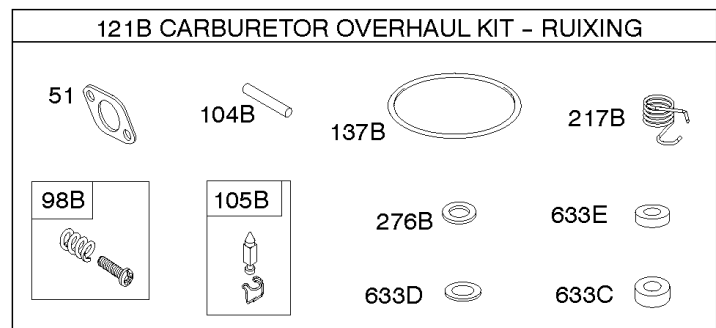

Carburetor, Fuel Supply, Kit-Carburetor Overhaul

REF NO	PART NO	QTY	DESCRIPTION
131A	792765		KIT, Throttle Shaft -(Nikki) -Used Before Code Date 15113000
131B	594856		KIT, Throttle Shaft -(Ruixing) -Used After Code Date 15112900
133A	694914		FLOAT, Carburetor -(Nikki) -Used Before Code Date 15113000
133B	594859		FLOAT, Carburetor -(Ruixing) -Used After Code Date 15112900
135	796400		TUBE, Fuel Transfer -(Gravity Feed)
137A	698781		GASKET, Float Bowl -(Nikki) -Used Before Code Date 15113000
137B	594861		GASKET, Float Bowl -(Ruixing) -Used After Code Date 15112900
141A	698778		KIT, Choke Shaft -(Nikki) -Used Before Code Date 15113000
141B	594862		KIT, Choke Shaft -(Ruixing) -Used After Code Date 15112900
147B	594874		JET, Pilot -(Ruixing) -Used After Code Date 15112900
187	791766		LINE, Fuel -(15" Long)(Cut to Required Length)
187B	791805		LINE, Fuel -(Formed)(10-1/4" Long)(Cut to Required Length)
187D	791744		LINE, Fuel -(Formed)(14 Inches Long)(Cut To Required Length)
217	695409		SPRING, Choke Return -(Nikki) -Used Before Code Date 15113000
217B	594864		SPRING, Choke Return -(Ruixing) -Used After Code Date 15112900
240	394358S		FILTER, Fuel -(White, 75 Microns)
240A	84001895		FILTER, Fuel -(Includes Paper Element With A 40 Micron Rating)
240B	695666		FILTER, Fuel -(Includes Paper Element With A 30 Micron Rating)
276A	695410		WASHER, Sealing -(Nikki) -Used Before Code Date 15113000
276B	846640		WASHER, Sealing -(Ruixing) -Used After Code Date 15112900
387A	808656		PUMP, Fuel
559	697561		SCREW -(Remote Choke Stop)
559A	693675		SCREW -(Remote Choke Stop)
601	691038		CLAMP, Hose -(Black)
601	791850		CLAMP, Hose -(Green)