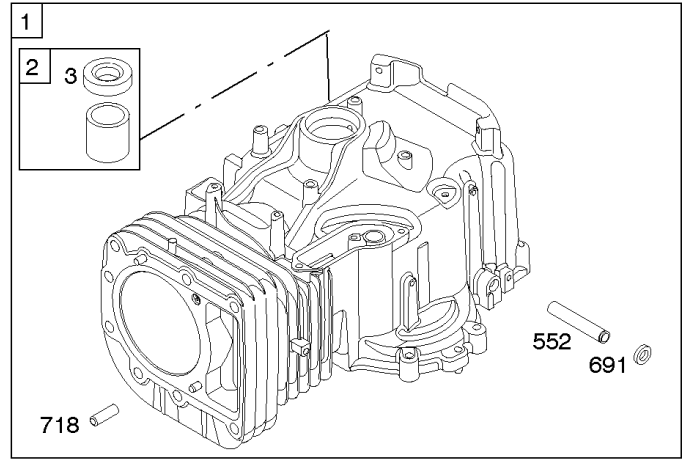

1036 EMISSIONS LABEL

1319 WARNING LABEL

1319A WARNING LABEL

1319B WARNING LABEL

Camshaft, Crankshaft, Cylinder, Engine Sump, Gasket Set-Engine, Lubrication, Piston,

REF NO	PART NO	QTY	DESCRIPTION
1	591465		CYLINDER ASSEMBLY
2	797673		KIT, Bushing/Seal -(Magneto Side)
3	391086S		SEAL, Oil -(Magneto Side)
4A	592849		SUMP, Engine
7	794114		GASKET, Cylinder Head
9	697109		GASKET, Breather
11	794683		TUBE, Breather
12	697110		GASKET, Crankcase -(.015" Thick)(Standard)
15	690946		PLUG, Oil Drain -(Square Head)
16	591763		CRANKSHAFT
19	591010		KIT, Bushing/Seal -(PTO Side)
20	795387		SEAL, Oil -(PTO Side)
22	692125		SCREW -(Crankcase Cover/Sump)
24	591757		KEY, Flywheel
25	795877		PISTON ASSEMBLY -(.020 Oversize)
25	795858		PISTON ASSEMBLY -(Standard)
26	794126		SET, Ring -(Standard)
26	794127		SET, Ring -(.020 Oversize)
27	698469		LOCK, Piston Pin
28	795861		PIN, Piston -(Standard)
29	794571		ROD, Connecting
32	791118		SCREW -(Connecting Rod)
43	691968		SLINGER, Governor/Oil
45	690564		TAPPET, Valve
46	793880		CAMSHAFT
51	692137		GASKET, Intake
51A	796081		GASKET, Intake
306	794953		SHIELD, Cylinder
307	691693		SCREW -(Cylinder Shield)
358	796187		GASKET SET, Engine
377	691639		KEY, Timing
415	794903		PLUG
524	691032		SEAL, O-Ring
552	697144		BUSHING, Governor Crank
584	794682		COVER, Breather Passage -(Use with Liquid Sealant Reference 850)
617	692138		SEAL, O-Ring -(Intake Manifold)
684	697157		SCREW -(Breather Passage Cover)
691	692407		SEAL, Governor Shaft
718	690959		PIN, Locating