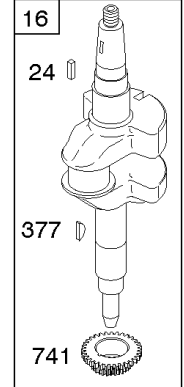

1036 EMISSIONS LABEL

1319 WARNING LABEL

1319A WARNING LABEL

1319B WARNING LABEL

Camshaft, Crankshaft, Cylinder, Engine Sump, Gasket Set-Engine, Lubrication, Piston,

REF NO	PART NO	QTY	DESCRIPTION
1	591465		CYLINDER ASSEMBLY
2	797673		KIT, Bushing/Seal -(Magneto Side)
3	391086S		SEAL, Oil -(Magneto Side)
4A	592849		SUMP, Engine
7	794114		GASKET, Cylinder Head
9	697109		GASKET, Breather
11	794683		TUBE, Breather
12	697110		GASKET, Crankcase -(.015" Thick)(Standard)
15	690946		PLUG, Oil Drain -(Square Head)
16	591763		CRANKSHAFT
19	591010		KIT, Bushing/Seal -(PTO Side)
20	795387		SEAL, Oil -(PTO Side)
22	692125		SCREW -(Crankcase Cover/Sump)
24	591757		KEY, Flywheel
25	795877		PISTON ASSEMBLY -(.020 Oversize)
25	795858		PISTON ASSEMBLY -(Standard)
26	794126		SET, Ring -(Standard)
26	794127		SET, Ring -(.020 Oversize)
27	698469		LOCK, Piston Pin
28	795861		PIN, Piston -(Standard)
29	794571		ROD, Connecting
32	791118		SCREW -(Connecting Rod)
43	691968		SLINGER, Governor/Oil
45	690564		TAPPET, Valve
46	793880		CAMSHAFT
51	692137		GASKET, Intake
51A	796081		GASKET, Intake
306	794953		SHIELD, Cylinder
307	691693		SCREW -(Cylinder Shield)
358	796187		GASKET SET, Engine
377	691639		KEY, Timing
415	794903		PLUG
524	691032		SEAL, O-Ring
552	697144		BUSHING, Governor Crank
584	794682		COVER, Breather Passage -(Use with Liquid Sealant Reference 850)
617	692138		SEAL, O-Ring -(Intake Manifold)
684	697157		SCREW -(Breather Passage Cover)
691	692407		SEAL, Governor Shaft
718	690959		PIN, Locating