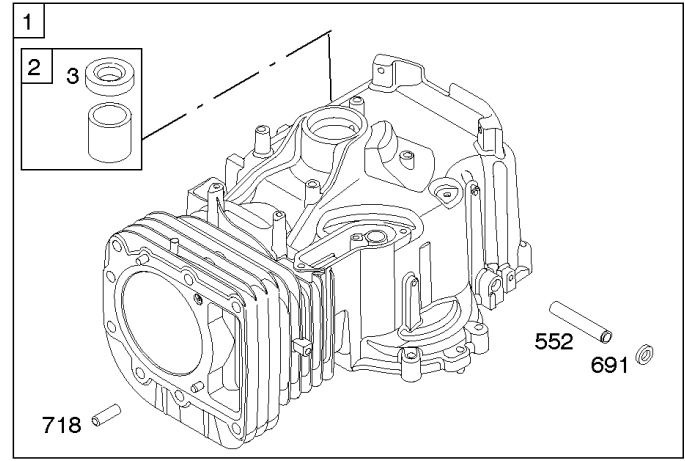

Camshaft, Crankshaft, Cylinder, Engine Sump, Gasket Set-Engine, Lubrication, Piston,

REF NO	PART NO	QTY	DESCRIPTION
1	591465		CYLINDER ASSEMBLY
2	797673		KIT, Bushing/Seal -(Magneto Side)
3	391086S		SEAL, Oil -(Magneto Side)
4A	592849		SUMP, Engine
7	794114		GASKET, Cylinder Head
9	697109		GASKET, Breather
11	794683		TUBE, Breather
12	697110		GASKET, Crankcase -(.015" Thick)(Standard)
15	690946		PLUG, Oil Drain -(Square Head)
16	591763		CRANKSHAFT
19	591010		KIT, Bushing/Seal -(PTO Side)
20	795387		SEAL, Oil -(PTO Side)
22	692125		SCREW -(Crankcase Cover/Sump)
24	591757		KEY, Flywheel
25	795877		PISTON ASSEMBLY -(.020 Oversize)
25	795858		PISTON ASSEMBLY -(Standard)
26	794126		SET, Ring -(Standard)
26	794127		SET, Ring -(.020 Oversize)
27	698469		LOCK, Piston Pin
28	795861		PIN, Piston -(Standard)
29	794571		ROD, Connecting
32	791118		SCREW -(Connecting Rod)
43	691968		SLINGER, Governor/Oil
45	690564		TAPPET, Valve
46	793880		CAMSHAFT
51	692137		GASKET, Intake
51A	796081		GASKET, Intake
306	794953		SHIELD, Cylinder
307	691693		SCREW -(Cylinder Shield)
358	796187		GASKET SET, Engine
377	691639		KEY, Timing
415	794903		PLUG
524	691032		SEAL, O-Ring
552	697144		BUSHING, Governor Crank
584	794682		COVER, Breather Passage -(Use with Liquid Sealant Reference 850)
617	692138		SEAL, O-Ring -(Intake Manifold)
684	697157		SCREW -(Breather Passage Cover)
691	692407		SEAL, Governor Shaft
718	690959		PIN, Locating

1036 EMISSIONS LABEL

1319 WARNING LABEL

1319A WARNING LABEL

1319B WARNING LABEL