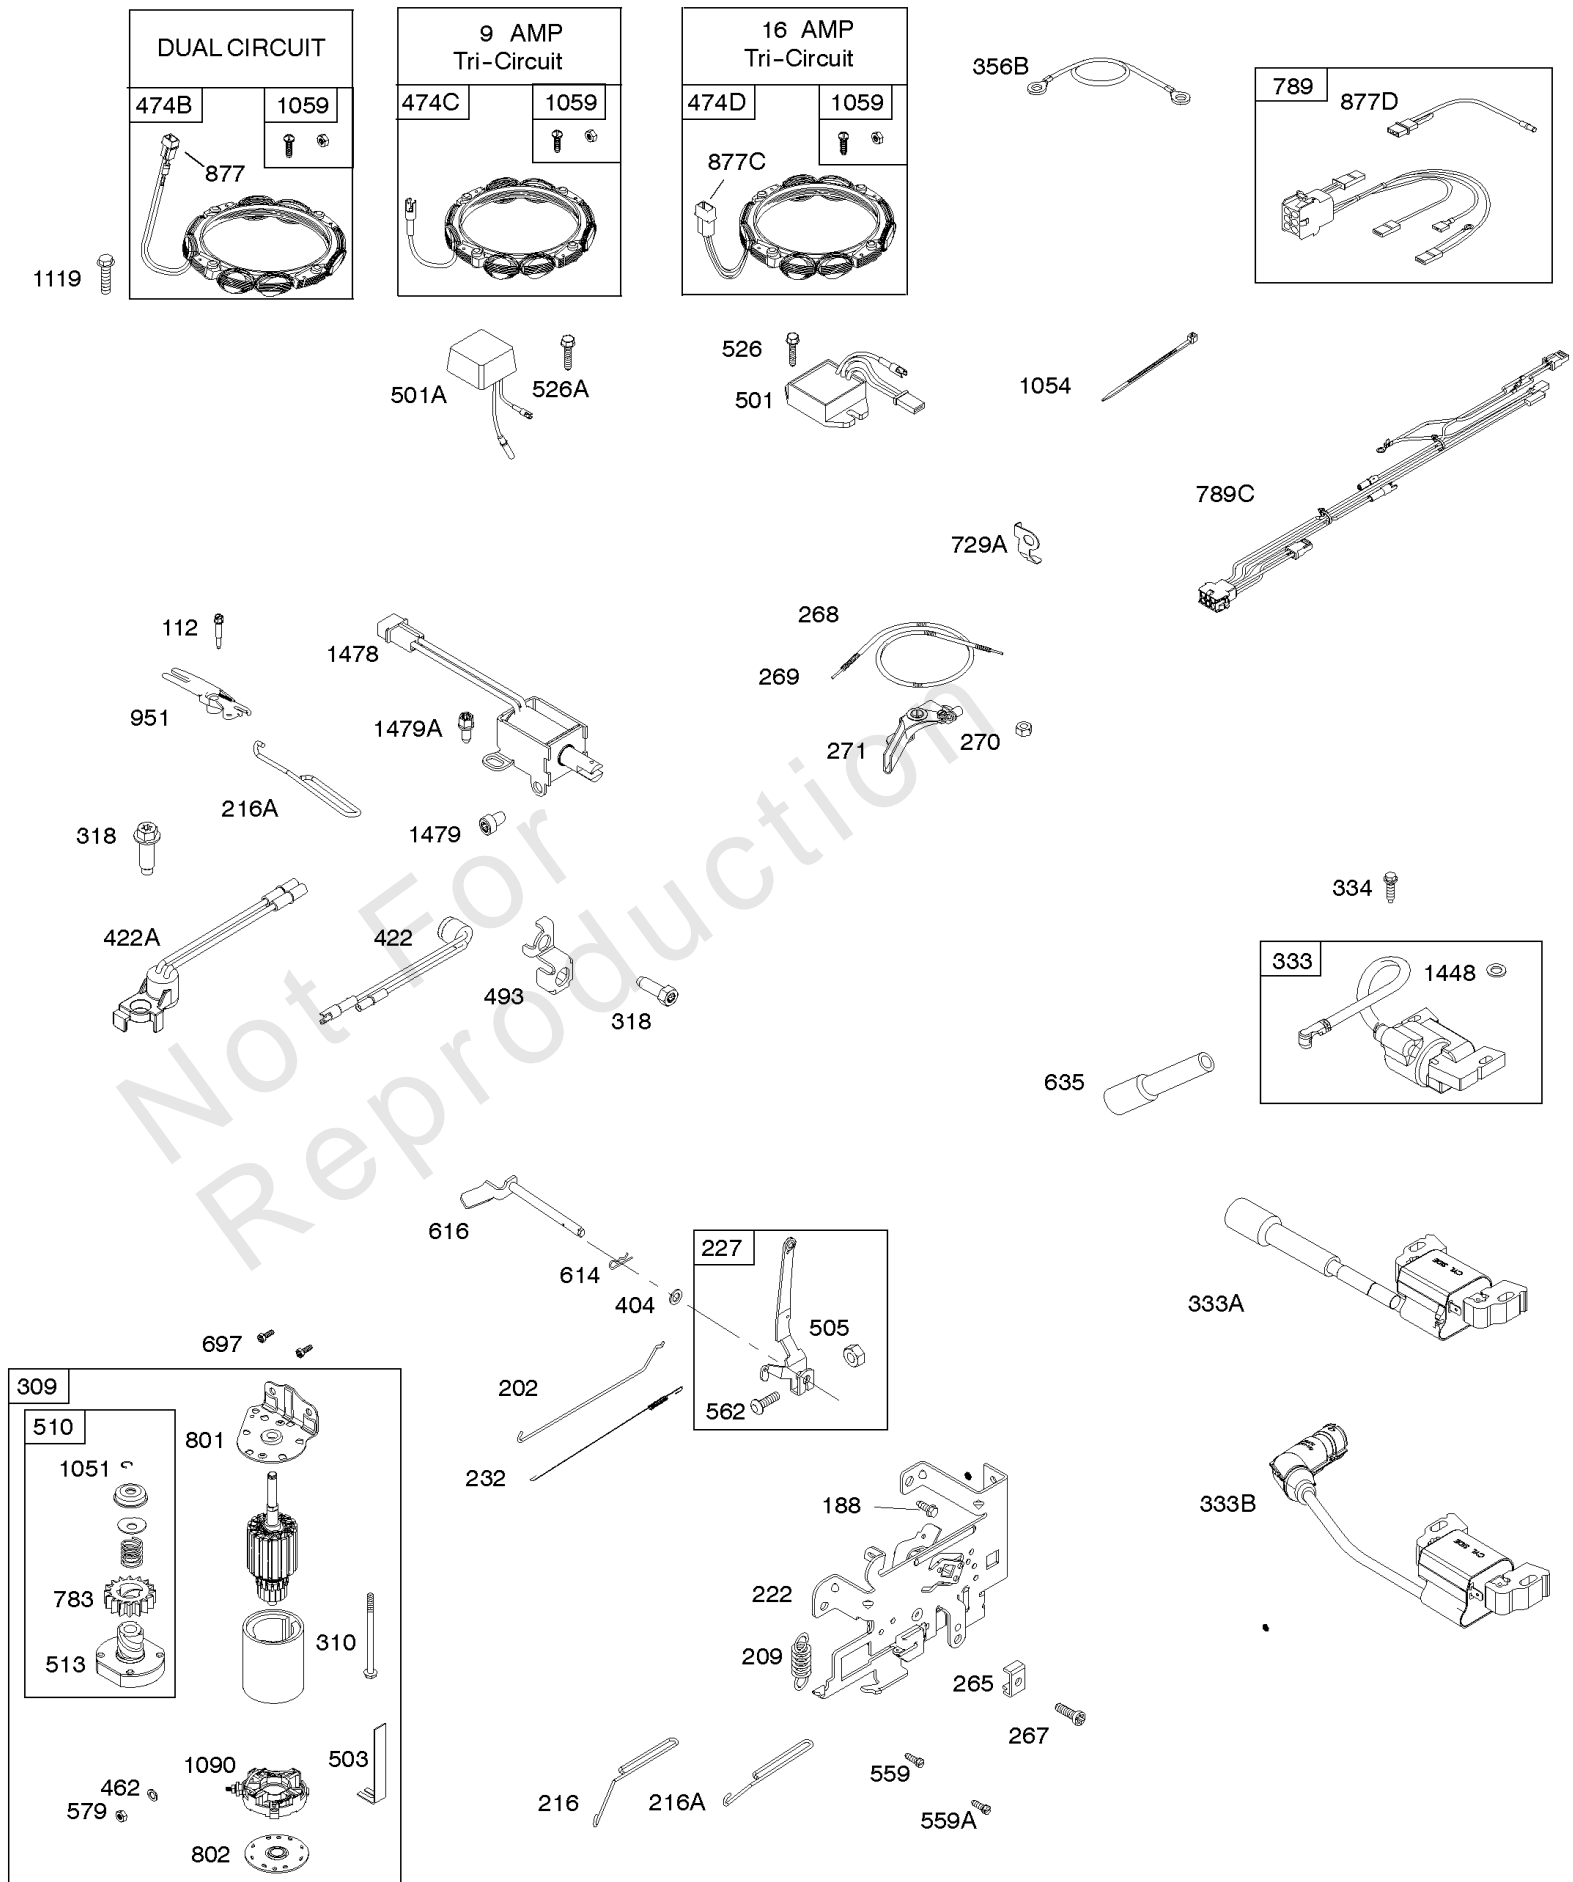

Alternator, Controls, Electric Starter, Governor Spring, Ignition, Ready Start System

Mfg. No: 33S877-0017-G1

Alternator, Controls, Electric Starter, Governor Spring, Ignition, Ready Start System

REF NO	PART NO	QTY	DESCRIPTION
559	697561		SCREW -(Remote Choke Stop)
559A	693675		SCREW -(Remote Choke Stop)
562	691119		BOLT -(Governor Control Lever)
579	691029		NUT -(Starter Cable)
614	691620		PIN, Cotter
616	692012		CRANK, Governor
635	691909		BOOT, Spark Plug
697	791680		SCREW -(Starter Motor) (Drive Cap)
729A	691224		CLIP, Wire
783	593935		GEAR, Pinion
789	698329		HARNESS, Wiring -Used Before Code Date 14040100
789C	594359		HARNESS, Wiring -Used After Code Date 14033100
801	691283		CAP, Drive
802	691286		CAP, End
877	393456		WIRE/CONNECTOR, Alternator -(Dual Circuit)
877C	399916		WIRE/CONNECTOR, Alternator
877D	790544		WIRE/CONNECTOR, Alternator
951	593039		LEVER, Choke -(Ready Start System)
1051	691265		RING, Retaining
1054	280275		TIE, Cable
1059	698516		KIT, Screw/Washer
1090	691293		RETAINER, Brush
1119	691183		SCREW -(Alternator)
1448	690260		WASHER -(Magneto Armature)
1478	593037		SOLENOID, Choke -(Ready Start System)
1479	593041		SCREW -(Choke Solenoid) (Ready Start System)
1479A	593042		SCREW -(Choke Solenoid) (Ready Start System)