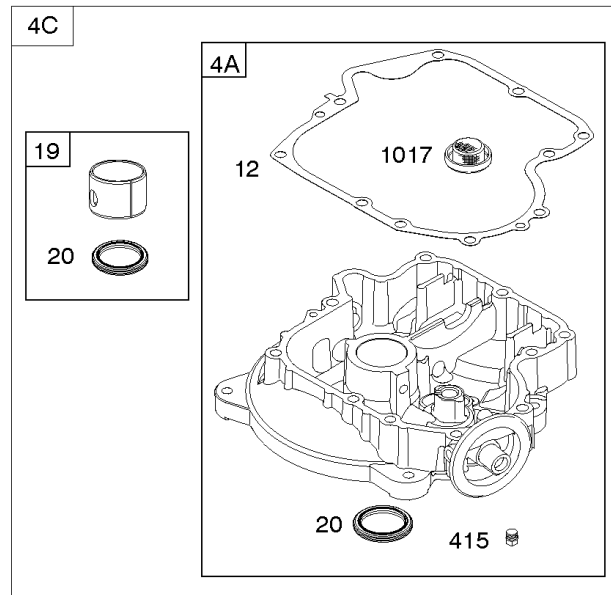

Camshaft, Crankshaft, Cylinder, Engine Sump, Gasket Set-Engine, Lubrication, Piston,

REF NO	PART NO	QTY	DESCRIPTION
1	591465		CYLINDER ASSEMBLY
2	797673		KIT, Bushing/Seal -(Magneto Side)
3	391086S		SEAL, Oil -(Magneto Side)
4A	592849		SUMP, Engine
7	794114		GASKET, Cylinder Head
9	697109		GASKET, Breather
11	794683		TUBE, Breather
12	697110		GASKET, Crankcase -(.015" Thick)(Standard)
15	690946		PLUG, Oil Drain -(Square Head)
16	591763		CRANKSHAFT
19	591010		KIT, Bushing/Seal -(PTO Side)
20	795387		SEAL, Oil -(PTO Side)
22	692125		SCREW -(Crankcase Cover/Sump)
24	591757		KEY, Flywheel
25	795877		PISTON ASSEMBLY -(.020 Oversize)
25	795858		PISTON ASSEMBLY -(Standard)
26	794126		SET, Ring -(Standard)
26	794127		SET, Ring -(.020 Oversize)
27	698469		LOCK, Piston Pin
28	795861		PIN, Piston -(Standard)
29	794571		ROD, Connecting
32	791118		SCREW -(Connecting Rod)
43	691968		SLINGER, Governor/Oil
45	690564		TAPPET, Valve
46	793880		CAMSHAFT
51	692137		GASKET, Intake
51A	796081		GASKET, Intake
306	794953		SHIELD, Cylinder
307	691693		SCREW -(Cylinder Shield)
358	796187		GASKET SET, Engine
377	691639		KEY, Timing
415	794903		PLUG
524	691032		SEAL, O-Ring
552	697144		BUSHING, Governor Crank
584	794682		COVER, Breather Passage -(Use with Liquid Sealant Reference 850)
617	692138		SEAL, O-Ring -(Intake Manifold)
684	697157		SCREW -(Breather Passage Cover)
691	692407		SEAL, Governor Shaft
718	690959		PIN, Locating

1036 EMISSIONS LABEL

1319 WARNING LABEL

1319A WARNING LABEL

1319B WARNING LABEL