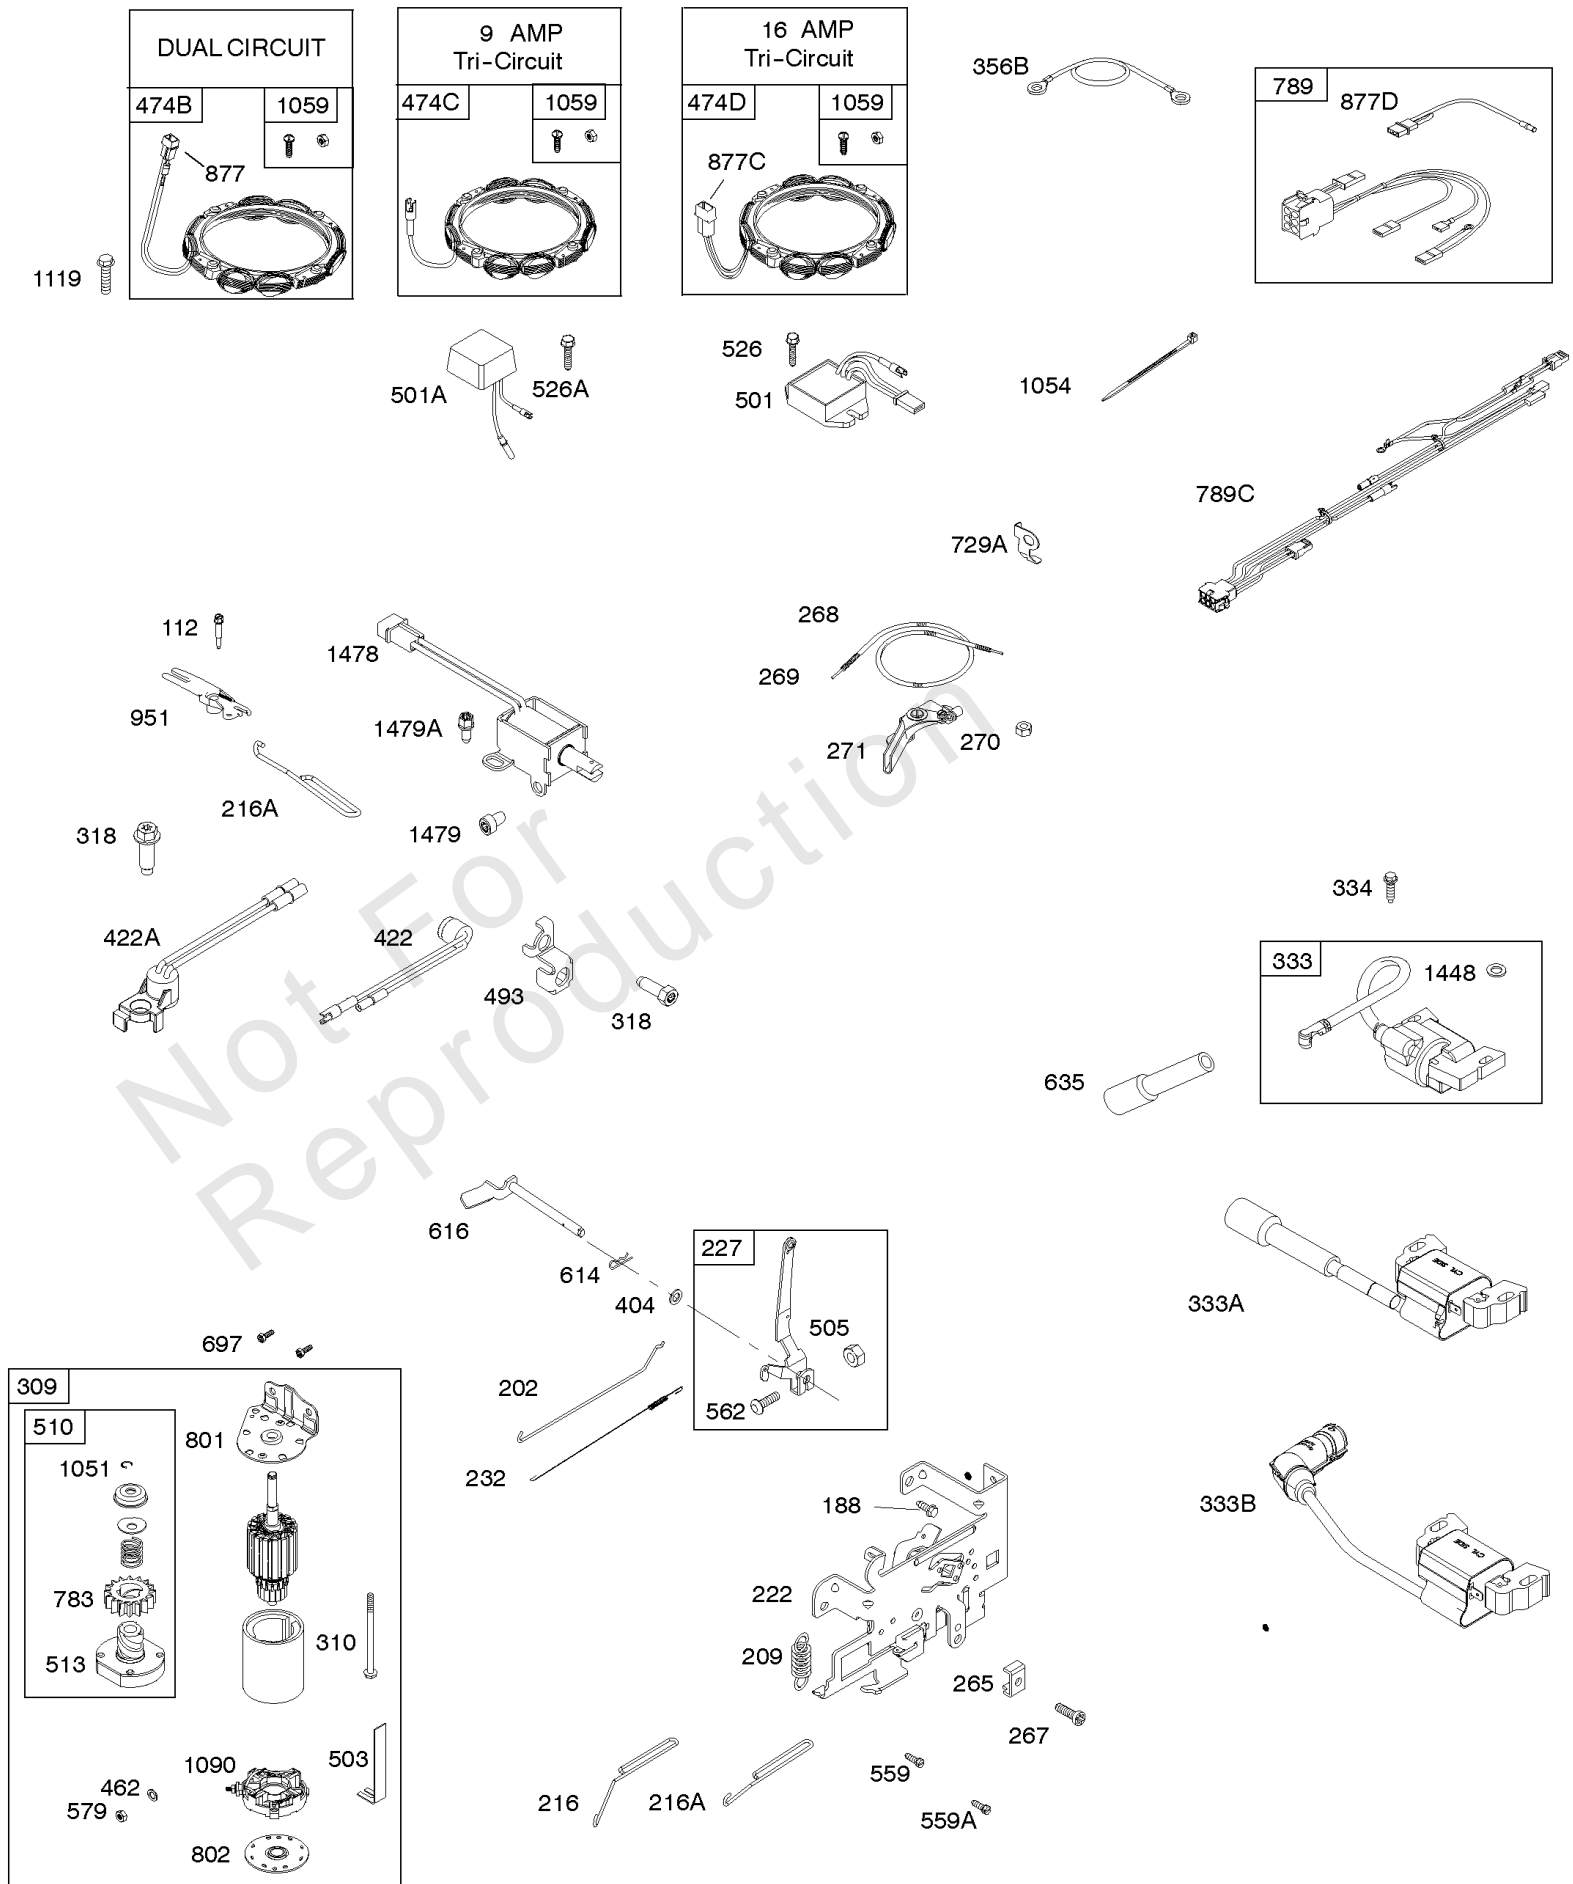

Alternator, Controls, Electric Starter, Governor Spring, Ignition, Ready Start System

Mfg. No: 33S877-0017-G1

Alternator, Controls, Electric Starter, Governor Spring, Ignition, Ready Start System

REF NO	PART NO	QTY	DESCRIPTION
112	593040		SCREW -(Choke Lever) (Ready Start System)
188	691693		SCREW -(Control Bracket)
202	691841		LINK, Mechanical Governor
209	792813		SPRING, Governor
216	691840		LINK, Choke
216A	593043		LINK, Choke
222	694042		BRACKET, Control
227	691374		LEVER, Governor Control
232	691842		SPRING, Governor Link
265	691024		CLAMP, Casing
267	794904		SCREW -(Casing Clamp)
268	691025		CASING, Control Wire -(Cut To Required Length)
269	691026		WIRE, Control -(Cut To Required Length)
270	691027		NUT -(Control Wire Casing)
271	691028		LEVER, Control
309	693551		MOTOR, Starter
310	690323		BOLT -(Starter Motor)
318	594384		SCREW -(Mounting Bracket) (Ready Start System)
333B	595304		ARMATURE, Magneto -(EMC Compliant) -Used After Code Date 16063000
334	691061		SCREW -(Magneto Armature)
356B	697089		WIRE, Stop
404	691691		WASHER -(Governor Crank)
422	-----		Switch-Snap -(No Longer Available, For Replacement Order Reference 422A & 789C) -Used Before Code Date 14040100
422A	593056		SWITCH, Snap -Used After Code Date 14033100
462	691261		WASHER -(Starter Cable)
474C	592829		ALTERNATOR -(Tri Circuit Or 5/9 Amp. Regulated)
493	593057		BRACKET, Mounting -(Ready Start System)
501	845907		REGULATOR -(16 Amp)
501A	794360		REGULATOR -(9 Amp Regulated)
503	691532		STRAP, Starter
505	691251		NUT -(Governor Control Lever)
510	693699		DRIVE, Starter
513	692024		CLUTCH, Drive
526	697348		SCREW -(Regulator)
526A	697088		SCREW -(Regulator)