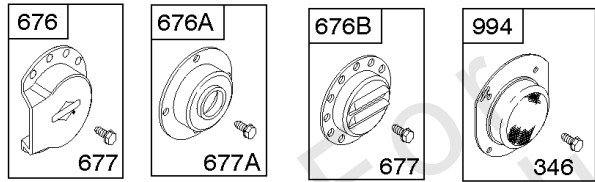

Air Cleaner, Blower Housing, Exhaust, Flywheel

REF NO	PART NO	QTY	DESCRIPTION
23	591760		FLYWHEEL
37	699882		GUARD, Flywheel
78	691693		SCREW -(Flywheel Guard)
81	691178		LOCK, Muffler Screw
187B	791805		LINE, Fuel -(Formed)(10-1/4" Long)(Cut to Required Length)
187D	791744		LINE, Fuel -(Formed)(14 Inches Long)(Cut To Required Length)
304E	592814		HOUSING, Blower -(Black)
304H	592813		HOUSING, Blower -(Grey)
305	697102		SCREW -(Blower Housing)
305B	795891		SCREW -(Blower Housing) (Blower Housing to Elbow)
305C	799370		SCREW -(Blower Housing)
324	796309		SCREEN/CUP ASSEMBLY
346	794845		SCREW -(Spark Arrestor)
363	19203		PULLER, Flywheel -(71.5mm (2.81in.))
363	19165		PULLER, Flywheel -(50.8mm (2.010in.))
363	19069		PULLER, Flywheel -(41.3mm (1.63in.))
415A	794129		PLUG -(Cover/Retainer)
431B	799043		MANIFOLD, Intake
445A	793569		FILTER, A/C Cartridge
601	791850		CLAMP, Hose -(Green)
601	691038		CLAMP, Hose -(Black)
613	691416		SCREW -(Muffler)
613A	691678		SCREW -(Muffler)
613B	690297		SCREW -(Muffler)
676	795036		DEFLECTOR, Muffler
676A	396903		DEFLECTOR, Muffler
676B	795038		DEFLECTOR, Muffler
677	794845		SCREW -(Muffler Deflector)
677A	690661		SCREW -(Muffler Deflector)
773	796448		RETAINER
783	593935		GEAR, Pinion
823	698941		SCREW -(Muffler Adapter)
832A	595029		GUARD, Muffler
864	796002		ADAPTER, Muffler -(2 1/4" Long)
883	692236		GASKET, Exhaust
964	799159		CAP, Connector