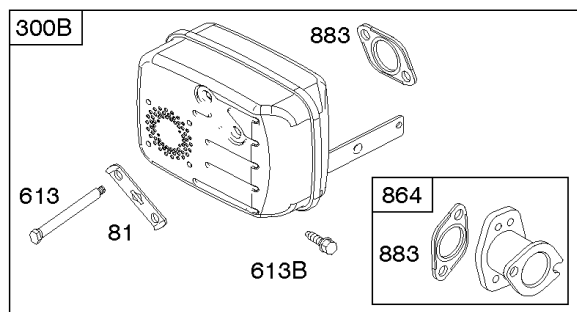

Air Cleaner, Blower Housing, Exhaust, Flywheel

REF NO	PART NO	QTY	DESCRIPTION
23	591760		FLYWHEEL
37	699882		GUARD, Flywheel
78	691693		SCREW -(Flywheel Guard)
81	691178		LOCK, Muffler Screw
187B	791805		LINE, Fuel -(Formed)(10-1/4" Long)(Cut to Required Length)
187D	791744		LINE, Fuel -(Formed)(14 Inches Long)(Cut To Required Length)
304E	592814		HOUSING, Blower -(Black)
304H	592813		HOUSING, Blower -(Grey)
305	697102		SCREW -(Blower Housing)
305B	795891		SCREW -(Blower Housing) (Blower Housing to Elbow)
305C	799370		SCREW -(Blower Housing)
324	796309		SCREEN/CUP ASSEMBLY
346	794845		SCREW -(Spark Arrestor)
363	19203		PULLER, Flywheel -(71.5mm (2.81in.))
363	19165		PULLER, Flywheel -(50.8mm (2.010in.))
363	19069		PULLER, Flywheel -(41.3mm (1.63in.))
415A	794129		PLUG -(Cover/Retainer)
431B	799043		MANIFOLD, Intake
445A	793569		FILTER, A/C Cartridge
601	791850		CLAMP, Hose -(Green)
601	691038		CLAMP, Hose -(Black)
613	691416		SCREW -(Muffler)
613A	691678		SCREW -(Muffler)
613B	690297		SCREW -(Muffler)
676	795036		DEFLECTOR, Muffler
676A	396903		DEFLECTOR, Muffler
676B	795038		DEFLECTOR, Muffler
677	794845		SCREW -(Muffler Deflector)
677A	690661		SCREW -(Muffler Deflector)
773	796448		RETAINER
783	593935		GEAR, Pinion
823	698941		SCREW -(Muffler Adapter)
832A	595029		GUARD, Muffler
864	796002		ADAPTER, Muffler -(2 1/4" Long)
883	692236		GASKET, Exhaust
964	799159		CAP, Connector