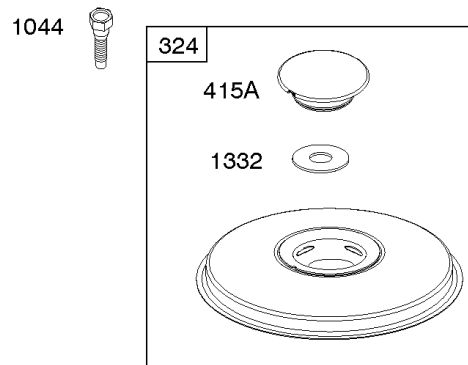

Air Cleaner, Blower Housing, Exhaust, Flywheel

REF NO	PART NO	QTY	DESCRIPTION
23	591760		FLYWHEEL
37	699882		GUARD, Flywheel
78	691693		SCREW -(Flywheel Guard)
81	691178		LOCK, Muffler Screw
187B	791805		LINE, Fuel -(Formed)(10-1/4" Long)(Cut to Required Length)
187D	791744		LINE, Fuel -(Formed)(14 Inches Long)(Cut To Required Length)
304E	592814		HOUSING, Blower -(Black)
304H	592813		HOUSING, Blower -(Grey)
305	697102		SCREW -(Blower Housing)
305B	795891		SCREW -(Blower Housing) (Blower Housing to Elbow)
305C	799370		SCREW -(Blower Housing)
324	796309		SCREEN/CUP ASSEMBLY
346	794845		SCREW -(Spark Arrestor)
363	19203		PULLER, Flywheel -(71.5mm (2.81in.))
363	19165		PULLER, Flywheel -(50.8mm (2.010in.))
363	19069		PULLER, Flywheel -(41.3mm (1.63in.))
415A	794129		PLUG -(Cover/Retainer)
431B	799043		MANIFOLD, Intake
445A	793569		FILTER, A/C Cartridge
601	791850		CLAMP, Hose -(Green)
601	691038		CLAMP, Hose -(Black)
613	691416		SCREW -(Muffler)
613A	691678		SCREW -(Muffler)
613B	690297		SCREW -(Muffler)
676	795036		DEFLECTOR, Muffler
676A	396903		DEFLECTOR, Muffler
676B	795038		DEFLECTOR, Muffler
677	794845		SCREW -(Muffler Deflector)
677A	690661		SCREW -(Muffler Deflector)
773	796448		RETAINER
783	593935		GEAR, Pinion
823	698941		SCREW -(Muffler Adapter)
832A	595029		GUARD, Muffler
864	796002		ADAPTER, Muffler -(2 1/4" Long)
883	692236		GASKET, Exhaust
964	799159		CAP, Connector