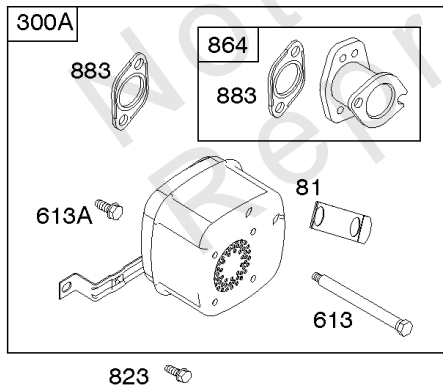

Air Cleaner, Blower Housing, Exhaust, Flywheel

REF NO	PART NO	QTY	DESCRIPTION
23	591760		FLYWHEEL
37	699882		GUARD, Flywheel
78	691693		SCREW -(Flywheel Guard)
81	691178		LOCK, Muffler Screw
187B	791805		LINE, Fuel -(Formed)(10-1/4" Long)(Cut to Required Length)
187D	791744		LINE, Fuel -(Formed)(14 Inches Long)(Cut To Required Length)
304E	592814		HOUSING, Blower -(Black)
304H	592813		HOUSING, Blower -(Grey)
305	697102		SCREW -(Blower Housing)
305B	795891		SCREW -(Blower Housing) (Blower Housing to Elbow)
305C	799370		SCREW -(Blower Housing)
324	796309		SCREEN/CUP ASSEMBLY
346	794845		SCREW -(Spark Arrestor)
363	19203		PULLER, Flywheel -(71.5mm (2.81in.))
363	19165		PULLER, Flywheel -(50.8mm (2.010in.))
363	19069		PULLER, Flywheel -(41.3mm (1.63in.))
415A	794129		PLUG -(Cover/Retainer)
431B	799043		MANIFOLD, Intake
445A	793569		FILTER, A/C Cartridge
601	791850		CLAMP, Hose -(Green)
601	691038		CLAMP, Hose -(Black)
613	691416		SCREW -(Muffler)
613A	691678		SCREW -(Muffler)
613B	690297		SCREW -(Muffler)
676	795036		DEFLECTOR, Muffler
676A	396903		DEFLECTOR, Muffler
676B	795038		DEFLECTOR, Muffler
677	794845		SCREW -(Muffler Deflector)
677A	690661		SCREW -(Muffler Deflector)
773	796448		RETAINER
783	593935		GEAR, Pinion
823	698941		SCREW -(Muffler Adapter)
832A	595029		GUARD, Muffler
864	796002		ADAPTER, Muffler -(2 1/4" Long)
883	692236		GASKET, Exhaust
964	799159		CAP, Connector