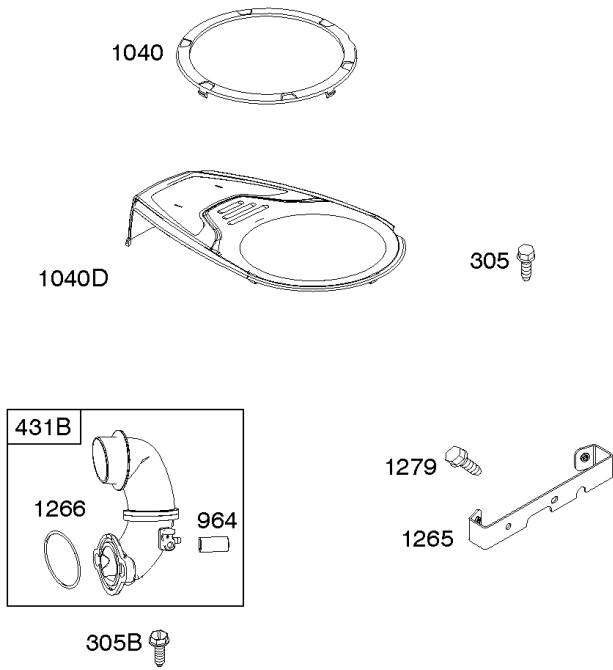

Air Cleaner, Blower Housing, Exhaust, Flywheel

REF NO	PART NO	QTY	DESCRIPTION
23	591760		FLYWHEEL
37	699882		GUARD, Flywheel
78	691693		SCREW -(Flywheel Guard)
81	691178		LOCK, Muffler Screw
187B	791805		LINE, Fuel -(Formed)(10-1/4" Long)(Cut to Required Length)
187D	791744		LINE, Fuel -(Formed)(14 Inches Long)(Cut To Required Length)
304E	592814		HOUSING, Blower -(Black)
304H	592813		HOUSING, Blower -(Grey)
305	697102		SCREW -(Blower Housing)
305B	795891		SCREW -(Blower Housing) (Blower Housing to Elbow)
305C	799370		SCREW -(Blower Housing)
324	796309		SCREEN/CUP ASSEMBLY
346	794845		SCREW -(Spark Arrestor)
363	19203		PULLER, Flywheel -(71.5mm (2.81in.))
363	19165		PULLER, Flywheel -(50.8mm (2.010in.))
363	19069		PULLER, Flywheel -(41.3mm (1.63in.))
415A	794129		PLUG -(Cover/Retainer)
431B	799043		MANIFOLD, Intake
445A	793569		FILTER, A/C Cartridge
601	791850		CLAMP, Hose -(Green)
601	691038		CLAMP, Hose -(Black)
613	691416		SCREW -(Muffler)
613A	691678		SCREW -(Muffler)
613B	690297		SCREW -(Muffler)
676	795036		DEFLECTOR, Muffler
676A	396903		DEFLECTOR, Muffler
676B	795038		DEFLECTOR, Muffler
677	794845		SCREW -(Muffler Deflector)
677A	690661		SCREW -(Muffler Deflector)
773	796448		RETAINER
783	593935		GEAR, Pinion
823	698941		SCREW -(Muffler Adapter)
832A	595029		GUARD, Muffler
864	796002		ADAPTER, Muffler -(2 1/4" Long)
883	692236		GASKET, Exhaust
964	799159		CAP, Connector