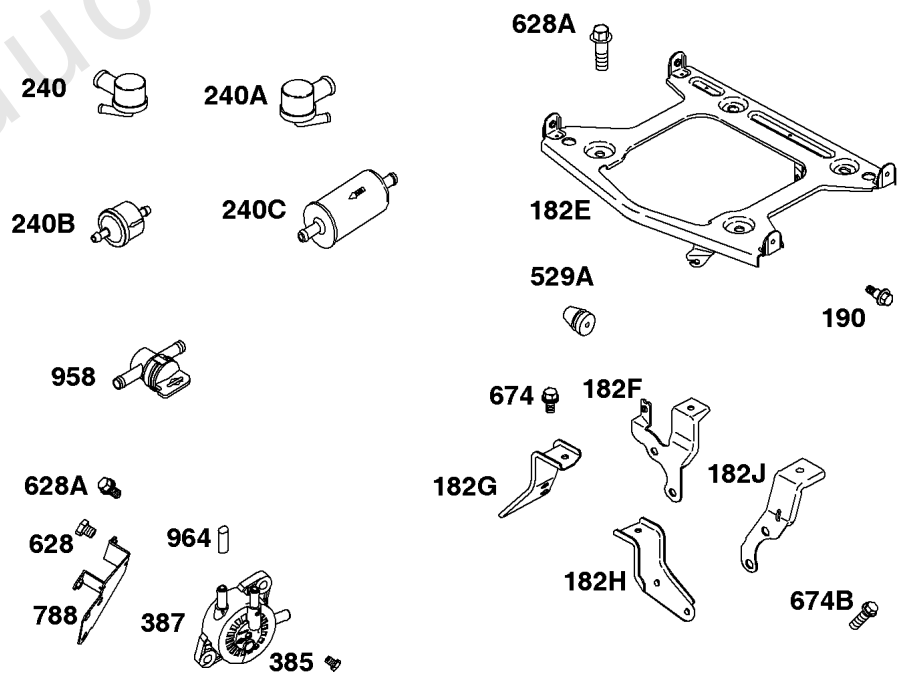

Fuel Supply

REF NO	PART NO	QTY	DESCRIPTION
182E	841601		BRACKET, Fuel Tank
182F	691520		BRACKET, Fuel Tank
182H	691524		BRACKET, Fuel Tank
182J	691525		BRACKET, Fuel Tank
182G	841600		BRACKET, Fuel Tank
187E	844556		LINE, Fuel
187F	844560		LINE, Fuel
187H	846318		LINE, Fuel -Used After Code Date 15061600
190	692199		SCREW -(Fuel Tank)
210A	845270		STRAINER, Fuel
240	844545		FILTER, Fuel
240A	808116S		FILTER, Fuel
240C	845125		FILTER, Fuel
240B	84001895		FILTER, Fuel
385	807084		SCREW -(Fuel Pump)
387	808656		PUMP, Fuel
467	844618		KNOB, Air Cleaner Cover -Used After Code Date 10033100 -Used Before Code Date 14102400
467	691985		KNOB, Air Cleaner Cover -Used Before Code Date 10040100
480	806660		SCREW -(Tube Clamp) (M8x18mm)
527	690423		CLAMP, Tube
529A	691527		GROMMET
601	691038		CLAMP, Hose
601B	791850		CLAMP, Hose
601C	691522		CLAMP, Hose
601E	593879		CLAMP, Hose
628	806660		SCREW -(Fuel Pump Bracket) (M8x18mm)
628A	692062		SCREW -(Fuel Pump Bracket) (M8x18mm)
674	692056		SCREW -(Fuel Tank Bracket) (M8x14mm)
674B	692062		SCREW -(Fuel Tank Bracket) (M8x18mm)
788	691559		BRACKET, Fuel Pump -(With Weld Nuts)
804	844727		CANISTER, Carbon -(EVAP)
918	791880		LINE, Fuel -(Cut To Required Length)
957	846987		CAP, Fuel Tank -(Standard Grip)
957A	844728		CAP, Fuel Tank -(Tethered Cap)
957D	847578		CAP, Fuel Tank
958	698183		VALVE, Fuel Shut Off
958	692008		VALVE, Fuel Shut Off -(Used on models with Fuel Shut-off Rods ref #1038)
964	590799		CAP, Connector
972B	844726		TANK, Fuel