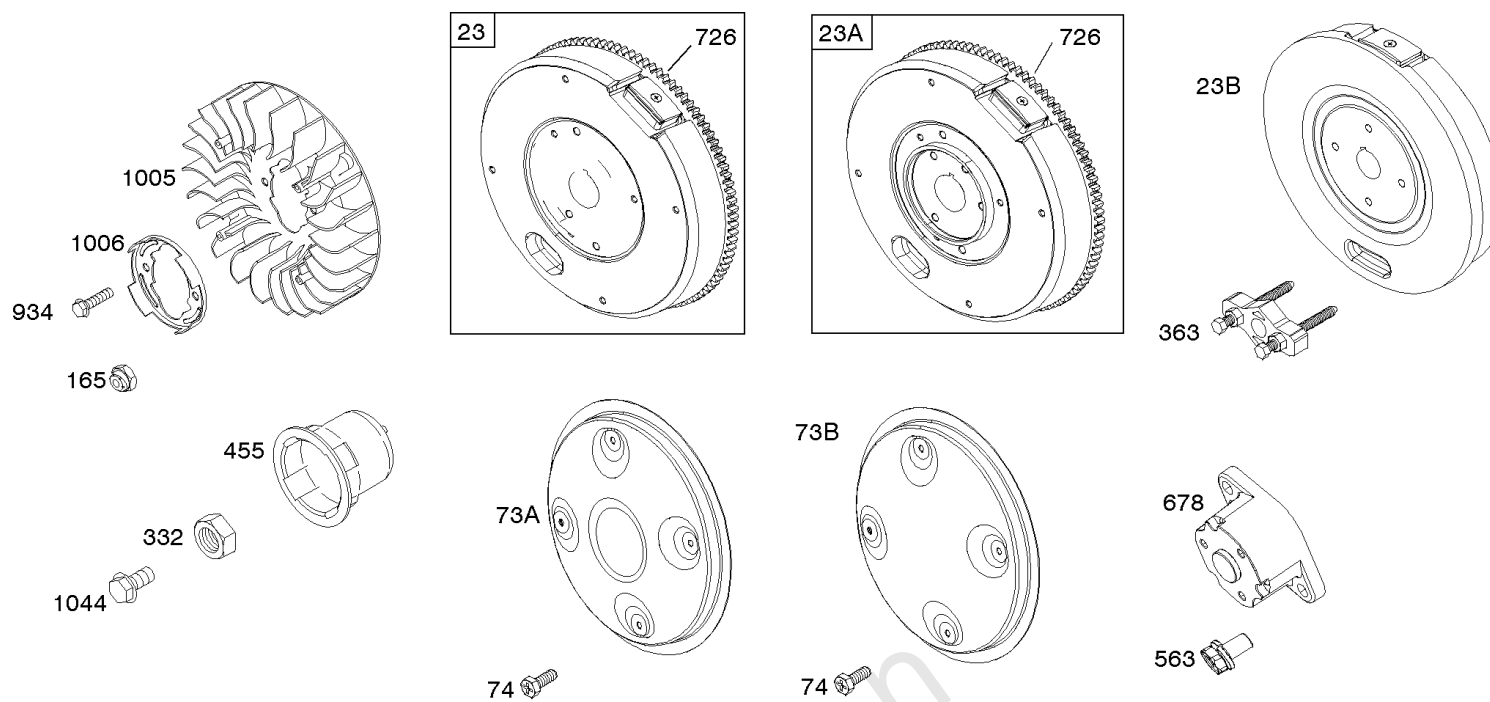

Flywheel, Rotating Screen, Stub Shaft

REF NO	PART NO	QTY	DESCRIPTION
23B	841957		FLYWHEEL
73A	841662		SCREEN, Rotating
74	841441		SCREW -(Rotating Screen) (M5x14mm)
165	693148		NUT -(Ring Gear)
332	690887		NUT -(Flywheel)
363	19203		PULLER, Flywheel
455	841794		CUP, Flywheel
563	841735		SCREW -(Debris Screen Guard)
668A	691500		SPACER
668B	691215		SPACER
678	841730		SPACER -(Rewind)
718B	841581		PIN, Locating -Used After Code Date 04021500
718B	690740		PIN, Locating -Used Before Code Date 04021600
726	----		Gear-Ring -(Steel)(See Reference 23 for Service)
849	691088		SCREW -(Stub Shaft) (5/16-18x1.1)
849A	846236		SCREW -(Stub Shaft) (M8x34mm)
934	691058		SCREW -(Fan Retainer)
1005	841439		FAN, Flywheel
1006	690452		RETAINER, Fan
1044	692056		SCREW -(Flywheel) (M8x14mm)
1047	841580		SHAFT, Stub