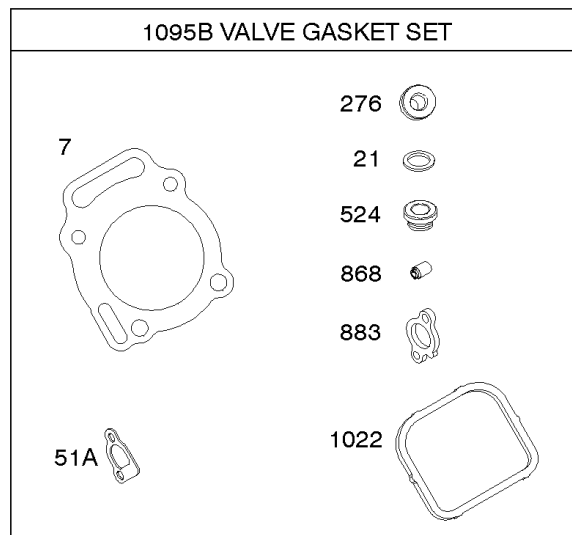

Carburetor

REF NO	PART NO	QTY	DESCRIPTION
276B	806137		WASHER, Sealing -(Solenoid)
601B	791850		CLAMP, Hose
633	690722		SEAL, Choke/Throttle Shaft
633A	806131		SEAL, Choke/Throttle Shaft
807	805557		SPACER -(Throttle)
947A	692094		SOLENOID, Fuel
955A	807723		PLUG, Carburetor
1091	691516		CAP, Limiter
1091A	844448		CAP, Limiter

Not For Reproduction