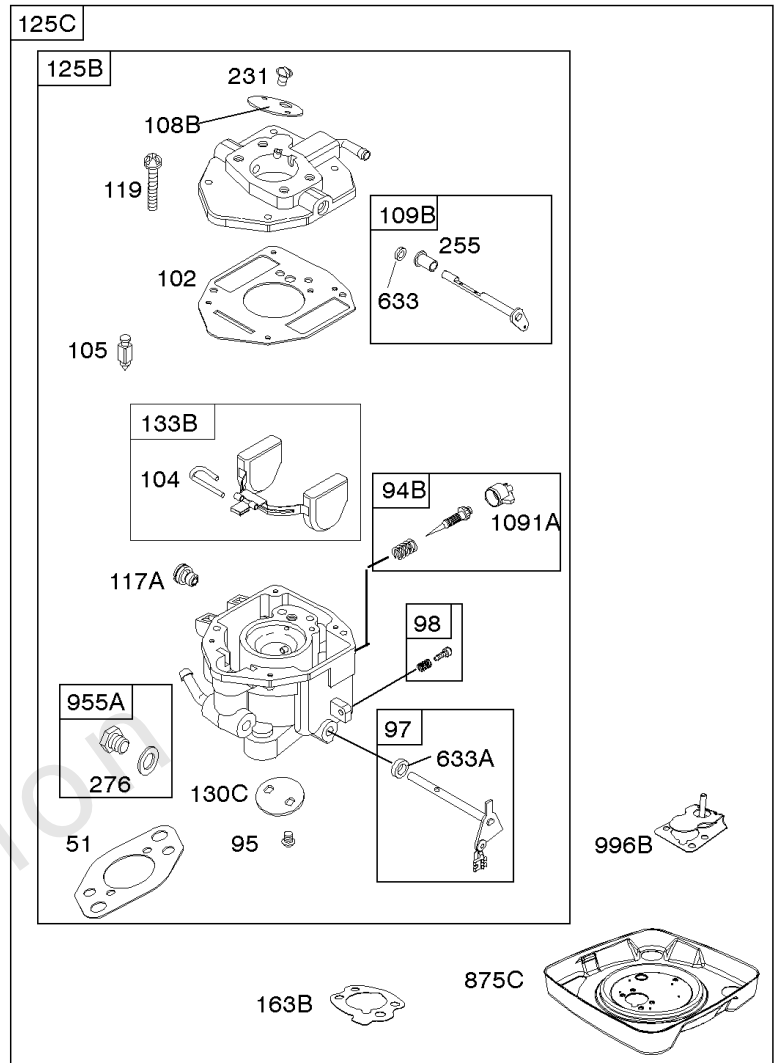

Carburetor

REF NO	PART NO	QTY	DESCRIPTION
276B	806137		WASHER, Sealing -(Solenoid)
601B	791850		CLAMP, Hose
633	690722		SEAL, Choke/Throttle Shaft
633A	806131		SEAL, Choke/Throttle Shaft
807	805557		SPACER -(Throttle)
947A	692094		SOLENOID, Fuel
955A	807723		PLUG, Carburetor
1091	691516		CAP, Limiter
1091A	844448		CAP, Limiter

Not For Reproduction