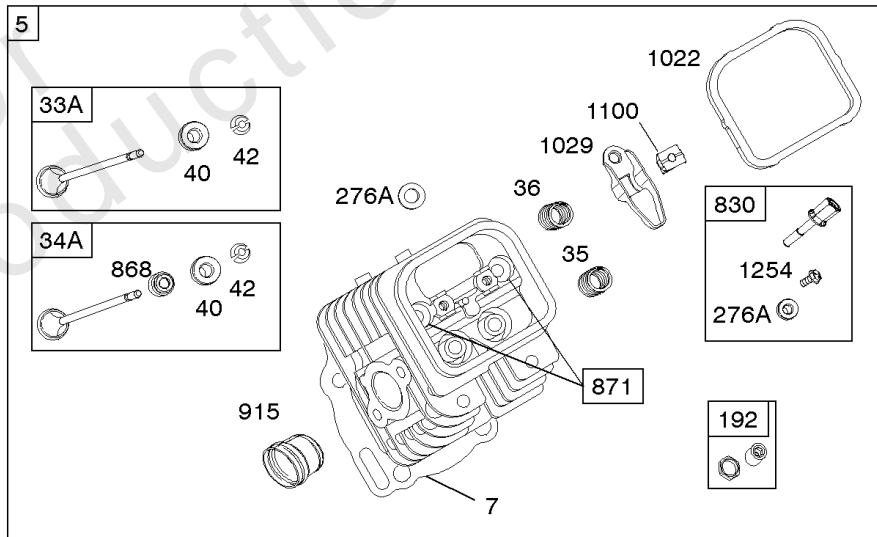

Cylinder Head, Valves, Valve Covers

REF NO	PART NO	QTY	DESCRIPTION
5	809185		HEAD, Cylinder -(Cylinder 1)
5A	809186		HEAD, Cylinder -(Cylinder 2)
7	845884		GASKET, Cylinder Head -(Graphoil)
13	692059		SCREW -(Cylinder Head)
21	809500		CAP, Oil Fill
33A	807681		VALVE, Exhaust
34A	807680		VALVE, Intake
35	692084		SPRING, Valve -(Intake)
36	692084		SPRING, Valve -(Exhaust)
40	692058		RETAINER, Valve
42	807683		KEEPER, Valve
45	843379		TAPPET, Valve
192	807623		ADJUSTER, Rocker Arm
276A	807085		WASHER, Sealing -(Head)(Rocker Cover)
337	491055S		PLUG, Spark -(RC12YC - RESISTOR)
337	496018S		PLUG, Spark -(RC14YC - Resistor - Hot)
337	691043		PLUG, Spark -(QC12YC) (EMS) (GOLD TERMINAL)
337	792015		PLUG, Spark -(XC92YC - RESISTOR - EMS)
383	19576S		WRENCH, Spark Plug
601	691038		CLAMP, Hose
635	692076		BOOT, Spark Plug
830	809157		STUD, Rocker Arm -(Rocker Arm)
868	691963		SEAL, Valve
871	692057		BUSHING, Valve Guide
914	807120		SCREW -(Rocker Cover)
915	691493		LINER, Port
918	791880		LINE, Fuel -(Cut To Required Length)
1022	806039S		GASKET, Rocker Cover
1023B	691494		COVER, Rocker
1023C	690910		COVER, Rocker -(Cylinder 1) (Fuel Pump)
1023D	691558		COVER, Rocker
1023G	842823		COVER, Rocker
1023H	843750		COVER, Rocker
1023E	691531		COVER, Rocker
1023F	843749		COVER, Rocker
1026	691836		ROD, Push -(Steel)
1026	691758		ROD, Push -(Exhaust)(Aluminum)
1029	807323		ARM, Rocker
1100	791959		PIVOT, Rocker Arm