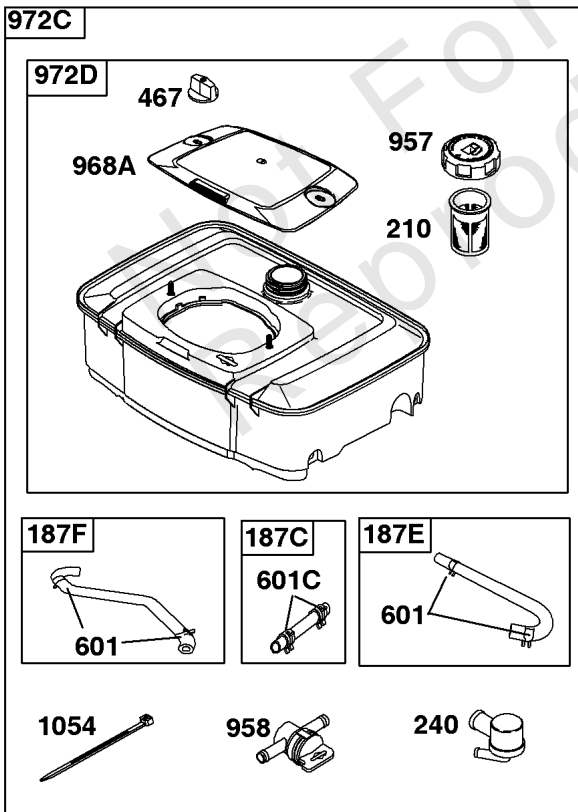

Fuel Supply

REF NO	PART NO	QTY	DESCRIPTION
182E	841601		BRACKET, Fuel Tank
182F	691520		BRACKET, Fuel Tank
182H	691524		BRACKET, Fuel Tank
182J	691525		BRACKET, Fuel Tank
182G	841600		BRACKET, Fuel Tank
187E	844556		LINE, Fuel
187F	844560		LINE, Fuel
187H	846318		LINE, Fuel -Used After Code Date 15061600
190	692199		SCREW -(Fuel Tank)
210A	845270		STRAINER, Fuel
240	844545		FILTER, Fuel
240A	808116S		FILTER, Fuel
240C	845125		FILTER, Fuel
240B	84001895		FILTER, Fuel
385	807084		SCREW -(Fuel Pump)
387	808656		PUMP, Fuel
467	844618		KNOB, Air Cleaner Cover -Used After Code Date 10033100 -Used Before Code Date 14102400
467	691985		KNOB, Air Cleaner Cover -Used Before Code Date 10040100
480	806660		SCREW -(Tube Clamp) (M8x18mm)
527	690423		CLAMP, Tube
529A	691527		GROMMET
601	691038		CLAMP, Hose
601B	791850		CLAMP, Hose
601C	691522		CLAMP, Hose
601E	593879		CLAMP, Hose
628	806660		SCREW -(Fuel Pump Bracket) (M8x18mm)
628A	692062		SCREW -(Fuel Pump Bracket) (M8x18mm)
674	692056		SCREW -(Fuel Tank Bracket) (M8x14mm)
674B	692062		SCREW -(Fuel Tank Bracket) (M8x18mm)
788	691559		BRACKET, Fuel Pump -(With Weld Nuts)
804	844727		CANISTER, Carbon -(EVAP)
918	791880		LINE, Fuel -(Cut To Required Length)
957	846987		CAP, Fuel Tank -(Standard Grip)
957A	844728		CAP, Fuel Tank -(Tethered Cap)
957D	847578		CAP, Fuel Tank
958	698183		VALVE, Fuel Shut Off
958	692008		VALVE, Fuel Shut Off -(Used on models with Fuel Shut-off Rods ref #1038)
964	590799		CAP, Connector
972B	844726		TANK, Fuel