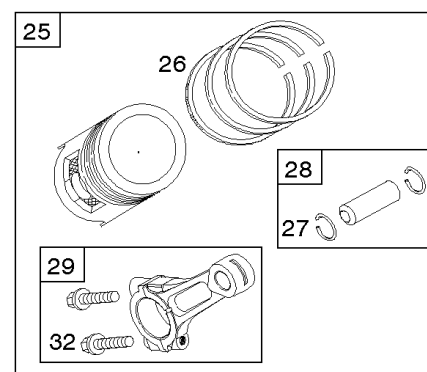

USED AFTER DATE CODE: 07062900

USED BEFORE DATE CODE: 07063000