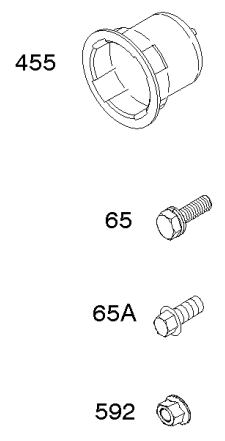

Blower Housing, Rewind Starter

REF NO	PART NO	QTY	DESCRIPTION
57	692086	1	SPRING, Rewind Starter
58	66574	1	ROPE, Starter
59	805957	1	INSERT, Grip
60	808167	1	GRIP, Starter Rope
65	690341		SCREW -(Rewind Starter) (5/16-18 x 0.875) -Used Before Code Date 14112700
65	846234		SCREW -(Rewind Starter) (M8x22mm) -Used After Code Date 14112600
65A	841233		SCREW -(Rewind Starter) (M6x10mm)
304	844153	1	HOUSING, Blower -(Compatible On Engines Without Oil Cooler)
304A	842742	1	HOUSING, Blower -(Compatible On Engines With Oil Cooler)
305	692056		SCREW -(Blower Housing) (M8x14mm)
305	692551		SCREW -(Blower Housing) (1/4-20 X 1.16Lg)
305A	841233		SCREW -(Blower Housing) (M6x10mm)
455	841794	1	CUP, Flywheel
456	845219	1	PLATE, Pawl Friction
459	845218	1	PAWL, Ratchet
493A	845729		BRACKET, Mounting
515	691528	2	SPRING, Pawl
563	841735		SCREW -(Debris Screen Guard)
592	690939		NUT -(Rewind Starter) (M6)
608	841729	1	STARTER, Rewind
949	845728	1	GUARD, Debris Screen
1004	842258	1	DUCT, Air
1046	692082	1	PLUG, Blower Housing
1046A	843068	1	PLUG, Blower Housing
1335	691029		NUT -(Blower Housing) (1/4-20)
1392	690939		NUT -(Rewind Guard) (M6)