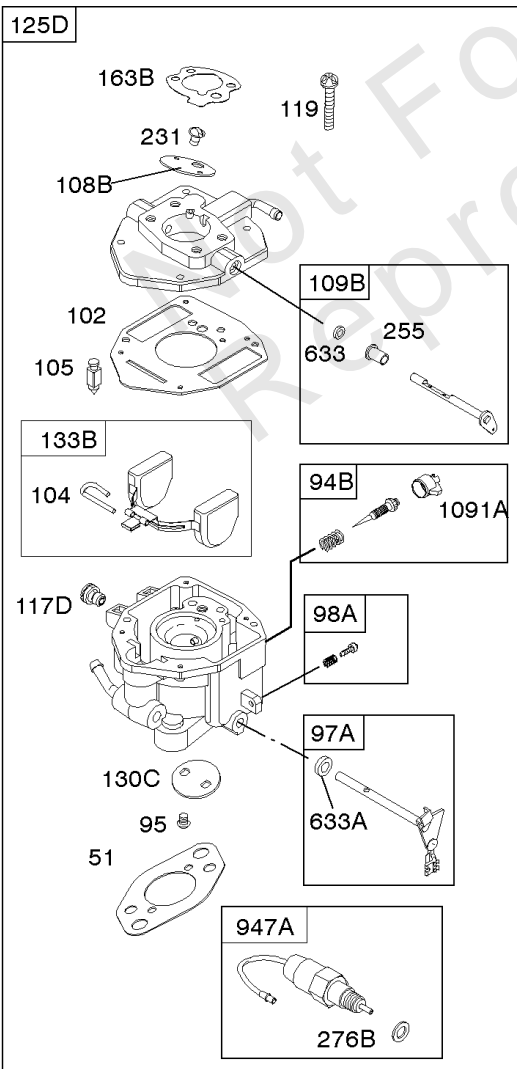

---

REF NO	PART NO	QTY	DESCRIPTION
1330	272144		MANUAL, Repair

---

Not For Reproduction

118C

118C

118C

## Carburetor

REF NO	PART NO	QTY	DESCRIPTION
51	691694		GASKET, Intake -(Manifold To Carburetor)
94B	845021		KIT, Idle Mixture
95	690718		SCREW -(Throttle Valve)
98	808177		KIT, Idle Speed
102	692077		GASKET, Carburetor Body
104	690723		PIN, Float Hinge
105	797410		VALVE, Float Needle
108B	844989		VALVE, Choke
109B	843321		SHAFT, Choke
117A	806373		JET, Main -(Standard)
118C	845903		JET, Main -(High Altitude) (9000 Feet)
118C	842439		JET, Main -(High Altitude) (5000 Feet)
118F	844990		JET, Main -(High Altitude) (5000 Feet)
119	690720		SCREW -(Upper Carburetor Body to Lower Carburetor Body)
130C	806132		VALVE, Throttle
131	845022		KIT, Throttle Shaft
133B	843320		FLOAT, Carburetor
163B	844931		GASKET, Air Cleaner
163C	841823		GASKET, Air Cleaner -(Air Cleaner)
231	690718		SCREW -(Choke Valve)
255	690721		BUSHING, Choke Shaft
276	690724		WASHER, Sealing
276B	806137		WASHER, Sealing -(Solenoid)
633	690722		SEAL, Choke/Throttle Shaft
633A	806131		SEAL, Choke/Throttle Shaft
947A	692094		SOLENOID, Fuel
955A	807723		PLUG, Carburetor
1091A	844448		CAP, Limiter