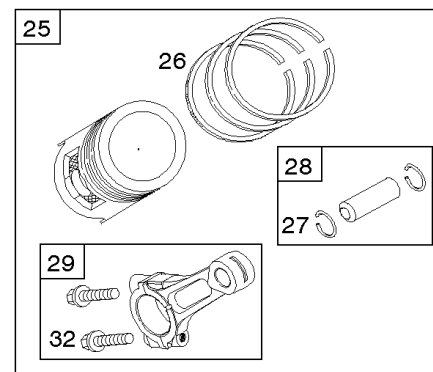

USED AFTER DATE CODE: 07062900

USED BEFORE DATE CODE: 07063000