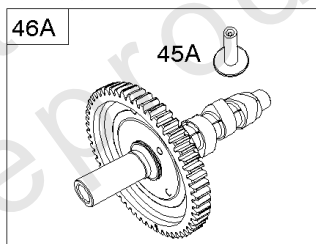

1036 EMISSIONS LABEL

1330 REPAIR MANUAL

1319 WARNING LABEL

WARNING	
	Read and follow Operating Instructions before running engine.
	Gasoline is flammable. Allow engine to cool at least 2 minutes before refueling.
	Engines emit carbon monoxide, DO NOT run in enclosed area.
	Muffler area temperature may exceed 150°F. Do not touch hot parts.

REQUIRED when replacing parts with warning labels affixed.

USED AFTER DATE CODE: 07062900