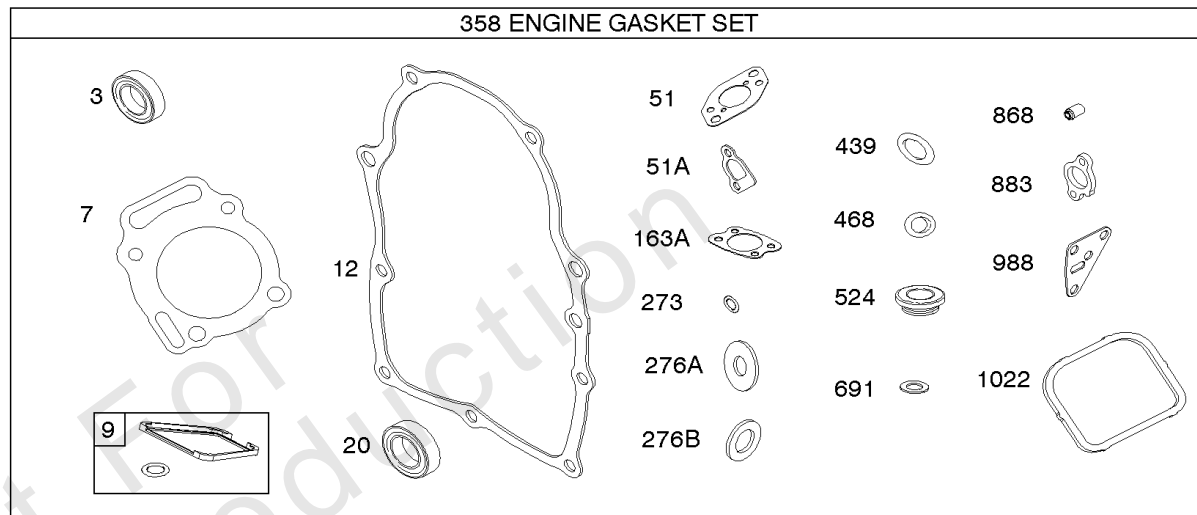

Carburetor

REF NO	PART NO	QTY	DESCRIPTION
276B	806137		WASHER, Sealing -(Solenoid)
601B	791850		CLAMP, Hose
633	690722		SEAL, Choke/Throttle Shaft
633A	806131		SEAL, Choke/Throttle Shaft
807	805557		SPACER -(Throttle)
947A	692094		SOLENOID, Fuel
955A	807723		PLUG, Carburetor
1091	691516		CAP, Limiter
1091A	844448		CAP, Limiter

Not For Reproduction