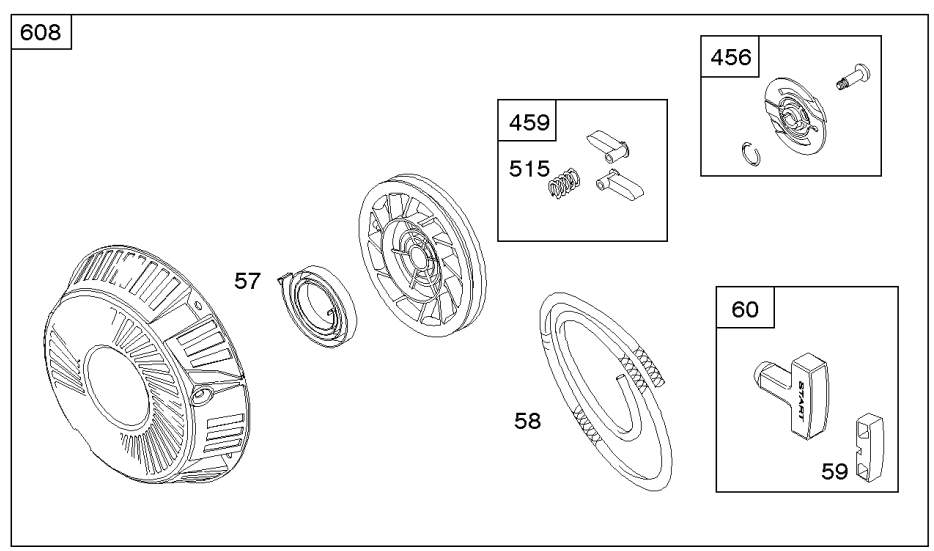

Blower Housing, Rewind Starter

REF NO	PART NO	QTY	DESCRIPTION
57	692086	1	SPRING, Rewind Starter
58	66574	1	ROPE, Starter
59	805957	1	INSERT, Grip
60	808167	1	GRIP, Starter Rope
65	690341		SCREW -(Rewind Starter) (5/16-18 x 0.875) -Used Before Code Date 14112700
65	846234		SCREW -(Rewind Starter) (M8x22mm) -Used After Code Date 14112600
65A	841233		SCREW -(Rewind Starter) (M6x10mm)
304	844153	1	HOUSING, Blower -(Compatible On Engines Without Oil Cooler)
304A	842742	1	HOUSING, Blower -(Compatible On Engines With Oil Cooler)
305	692056		SCREW -(Blower Housing) (M8x14mm)
305	692551		SCREW -(Blower Housing) (1/4-20 X 1.16Lg)
305A	841233		SCREW -(Blower Housing) (M6x10mm)
455	841794	1	CUP, Flywheel
456	845219	1	PLATE, Pawl Friction
459	845218	1	PAWL, Ratchet
493A	845729		BRACKET, Mounting
515	691528	2	SPRING, Pawl
563	841735		SCREW -(Debris Screen Guard)
592	690939		NUT -(Rewind Starter) (M6)
608	841729	1	STARTER, Rewind
949	845728	1	GUARD, Debris Screen
1004	842258	1	DUCT, Air
1046	692082	1	PLUG, Blower Housing
1046A	843068	1	PLUG, Blower Housing
1335	691029		NUT -(Blower Housing) (1/4-20)
1392	690939		NUT -(Rewind Guard) (M6)