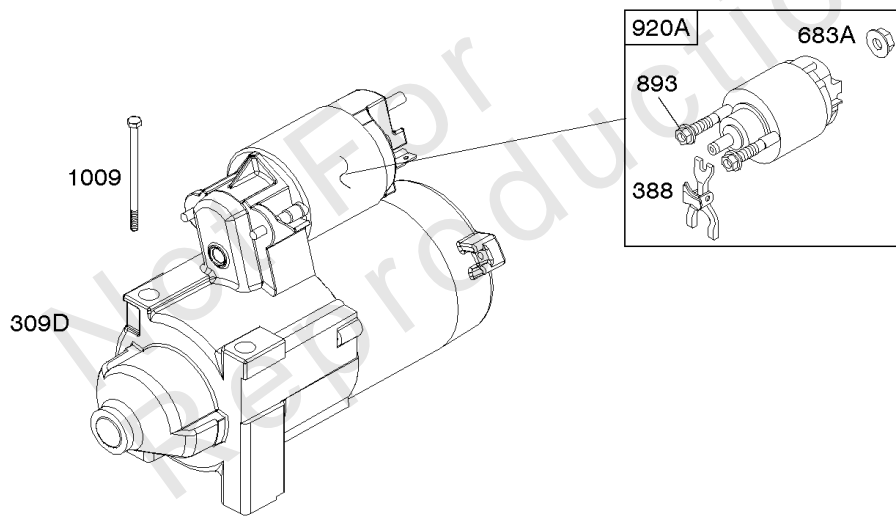

Starter - Electric #2

REF NO	PART NO	QTY	DESCRIPTION
309A	846407		MOTOR, Starter -Used After Code Date 10051700
309E	844717		MOTOR, Starter
311A	497608		SET, Brush
388	820799		LEVER, Pinion Drive
503	691532		STRAP, Starter -(82mm Long)
544A	-----		Armature-Starter -(Service With 846451 Starter Motor Only)
683A	820809		NUT -(Starter Solenoid)
697	691902		SCREW -(Starter Motor) (Drive Cap) (M8x20mm)
697	692062		SCREW -(Starter Motor) (Drive Cap)
797	691029		NUT -(Brush Retainer)
797A	693167		NUT -(Brush Retainer)
801B	691283		CAP, Drive
802A	691286		CAP, End
803B	-----		Housing-Starter -(For Replacement Starter Motor, Order Reference 309)
893	820805		NUT -(Starter Solenoid)
893C	845758		NUT -(Starter Solenoid)
920A	825418		SOLENOID, Starter
920C	845757		SOLENOID, Starter
1009	806474		SCREW -(USE REFERENCE 697 ONLY) (M8X98mm)
1090	691293		RETAINER, Brush