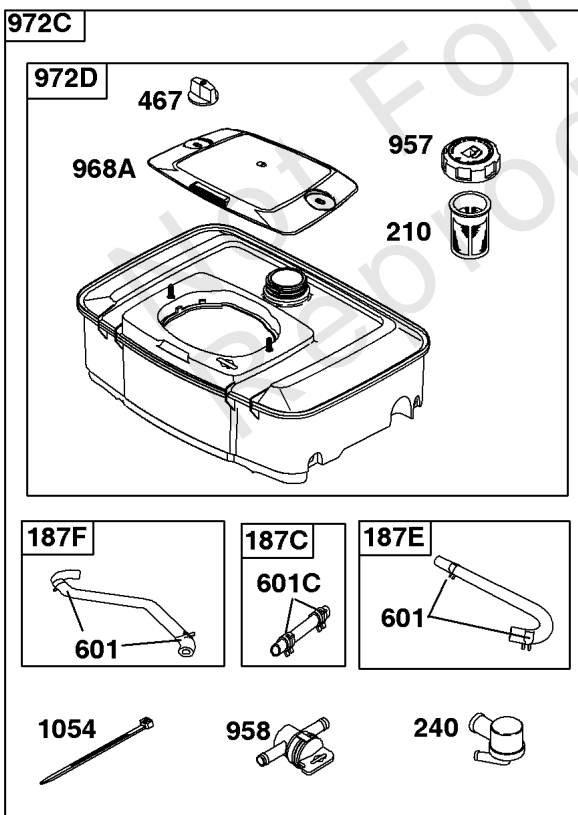

Fuel Supply

REF NO	PART NO	QTY	DESCRIPTION
182E	841601		BRACKET, Fuel Tank
182F	691520		BRACKET, Fuel Tank
182H	691524		BRACKET, Fuel Tank
182J	691525		BRACKET, Fuel Tank
182G	841600		BRACKET, Fuel Tank
187E	844556		LINE, Fuel
187F	844560		LINE, Fuel
187H	846318		LINE, Fuel -Used After Code Date 15061600
190	692199		SCREW -(Fuel Tank)
210A	845270		STRAINER, Fuel
240	844545		FILTER, Fuel
240A	808116S		FILTER, Fuel
240C	845125		FILTER, Fuel
240B	84001895		FILTER, Fuel
385	807084		SCREW -(Fuel Pump)
387	808656		PUMP, Fuel
467	844618		KNOB, Air Cleaner Cover -Used After Code Date 10033100 -Used Before Code Date 14102400
467	691985		KNOB, Air Cleaner Cover -Used Before Code Date 10040100
480	806660		SCREW -(Tube Clamp) (M8x18mm)
527	690423		CLAMP, Tube
529A	691527		GROMMET
601	691038		CLAMP, Hose
601B	791850		CLAMP, Hose
601C	691522		CLAMP, Hose
601E	593879		CLAMP, Hose
628	806660		SCREW -(Fuel Pump Bracket) (M8x18mm)
628A	692062		SCREW -(Fuel Pump Bracket) (M8x18mm)
674	692056		SCREW -(Fuel Tank Bracket) (M8x14mm)
674B	692062		SCREW -(Fuel Tank Bracket) (M8x18mm)
788	691559		BRACKET, Fuel Pump -(With Weld Nuts)
804	844727		CANISTER, Carbon -(EVAP)
918	791880		LINE, Fuel -(Cut To Required Length)
957	846987		CAP, Fuel Tank -(Standard Grip)
957A	844728		CAP, Fuel Tank -(Tethered Cap)
957D	847578		CAP, Fuel Tank
958	698183		VALVE, Fuel Shut Off
958	692008		VALVE, Fuel Shut Off -(Used on models with Fuel Shut-off Rods ref #1038)
964	590799		CAP, Connector
972B	844726		TANK, Fuel