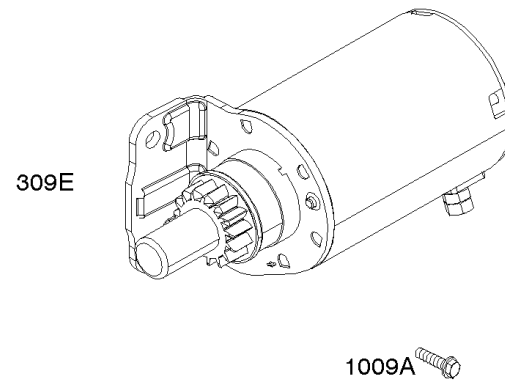

Starter - Electric #2

REF NO	PART NO	QTY	DESCRIPTION
309A	846407		MOTOR, Starter -Used After Code Date 10051700
309E	844717		MOTOR, Starter
311A	497608		SET, Brush
388	820799		LEVER, Pinion Drive
503	691532		STRAP, Starter -(82mm Long)
544A	-----		Armature-Starter -(Service With 846451 Starter Motor Only)
683A	820809		NUT -(Starter Solenoid)
697	691902		SCREW -(Starter Motor) (Drive Cap) (M8x20mm)
697	692062		SCREW -(Starter Motor) (Drive Cap)
797	691029		NUT -(Brush Retainer)
797A	693167		NUT -(Brush Retainer)
801B	691283		CAP, Drive
802A	691286		CAP, End
803B	-----		Housing-Starter -(For Replacement Starter Motor, Order Reference 309)
893	820805		NUT -(Starter Solenoid)
893C	845758		NUT -(Starter Solenoid)
920A	825418		SOLENOID, Starter
920C	845757		SOLENOID, Starter
1009	806474		SCREW -(USE REFERENCE 697 ONLY) (M8X98mm)
1090	691293		RETAINER, Brush