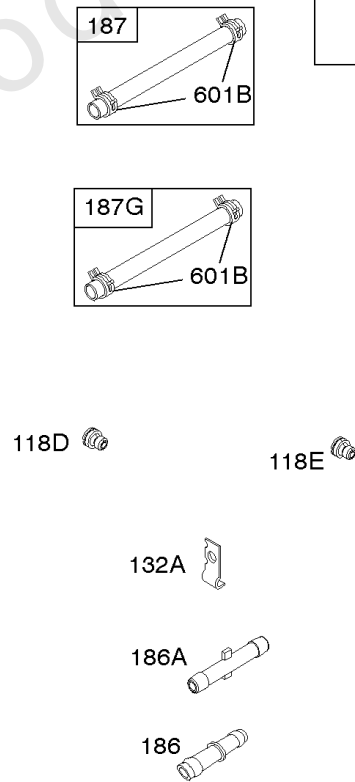

---

REF NO	PART NO	QTY	DESCRIPTION
1330	272144		MANUAL, Repair

---

Not For Reproduction

118C

118C

118C

## Carburetor

REF NO	PART NO	QTY	DESCRIPTION
51	691694		GASKET, Intake -(Manifold To Carburetor)
94B	845021		KIT, Idle Mixture
95	690718		SCREW -(Throttle Valve)
98	808177		KIT, Idle Speed
102	692077		GASKET, Carburetor Body
104	690723		PIN, Float Hinge
105	797410		VALVE, Float Needle
108B	844989		VALVE, Choke
109B	843321		SHAFT, Choke
117A	806373		JET, Main -(Standard)
118C	845903		JET, Main -(High Altitude) (9000 Feet)
118C	842439		JET, Main -(High Altitude) (5000 Feet)
118F	844990		JET, Main -(High Altitude) (5000 Feet)
119	690720		SCREW -(Upper Carburetor Body to Lower Carburetor Body)
130C	806132		VALVE, Throttle
131	845022		KIT, Throttle Shaft
133B	843320		FLOAT, Carburetor
163B	844931		GASKET, Air Cleaner
163C	841823		GASKET, Air Cleaner -(Air Cleaner)
231	690718		SCREW -(Choke Valve)
255	690721		BUSHING, Choke Shaft
276	690724		WASHER, Sealing
276B	806137		WASHER, Sealing -(Solenoid)
633	690722		SEAL, Choke/Throttle Shaft
633A	806131		SEAL, Choke/Throttle Shaft
947A	692094		SOLENOID, Fuel
955A	807723		PLUG, Carburetor
1091A	844448		CAP, Limiter