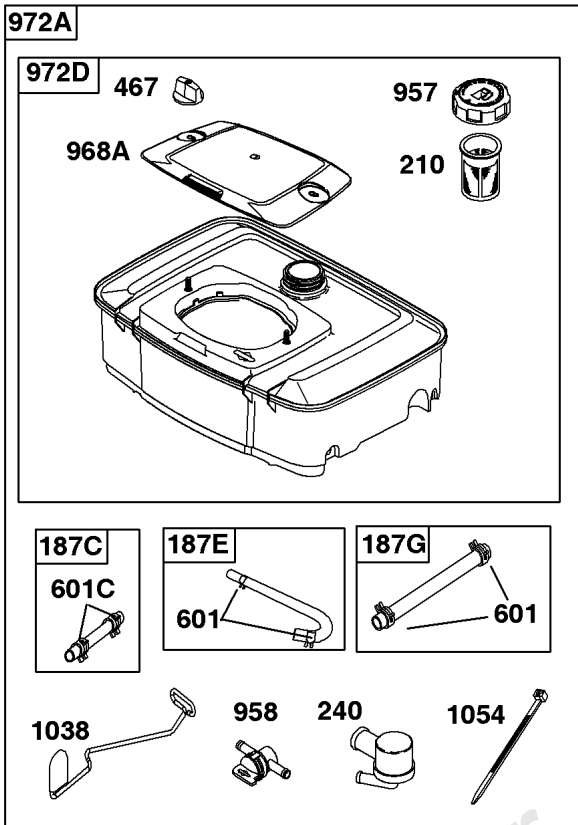

Fuel Supply

REF NO	PART NO	QTY	DESCRIPTION
182E	841601		BRACKET, Fuel Tank
182F	691520		BRACKET, Fuel Tank
182H	691524		BRACKET, Fuel Tank
182J	691525		BRACKET, Fuel Tank
182G	841600		BRACKET, Fuel Tank
187E	844556		LINE, Fuel
187F	844560		LINE, Fuel
187H	846318		LINE, Fuel -Used After Code Date 15061600
190	692199		SCREW -(Fuel Tank)
210A	845270		STRAINER, Fuel
240	844545		FILTER, Fuel
240A	808116S		FILTER, Fuel
240C	845125		FILTER, Fuel
240B	84001895		FILTER, Fuel
385	807084		SCREW -(Fuel Pump)
387	808656		PUMP, Fuel
467	844618		KNOB, Air Cleaner Cover -Used After Code Date 10033100 -Used Before Code Date 14102400
467	691985		KNOB, Air Cleaner Cover -Used Before Code Date 10040100
480	806660		SCREW -(Tube Clamp) (M8x18mm)
527	690423		CLAMP, Tube
529A	691527		GROMMET
601	691038		CLAMP, Hose
601B	791850		CLAMP, Hose
601C	691522		CLAMP, Hose
601E	593879		CLAMP, Hose
628	806660		SCREW -(Fuel Pump Bracket) (M8x18mm)
628A	692062		SCREW -(Fuel Pump Bracket) (M8x18mm)
674	692056		SCREW -(Fuel Tank Bracket) (M8x14mm)
674B	692062		SCREW -(Fuel Tank Bracket) (M8x18mm)
788	691559		BRACKET, Fuel Pump -(With Weld Nuts)
804	844727		CANISTER, Carbon -(EVAP)
918	791880		LINE, Fuel -(Cut To Required Length)
957	846987		CAP, Fuel Tank -(Standard Grip)
957A	844728		CAP, Fuel Tank -(Tethered Cap)
957D	847578		CAP, Fuel Tank
958	698183		VALVE, Fuel Shut Off
958	692008		VALVE, Fuel Shut Off -(Used on models with Fuel Shut-off Rods ref #1038)
964	590799		CAP, Connector
972B	844726		TANK, Fuel