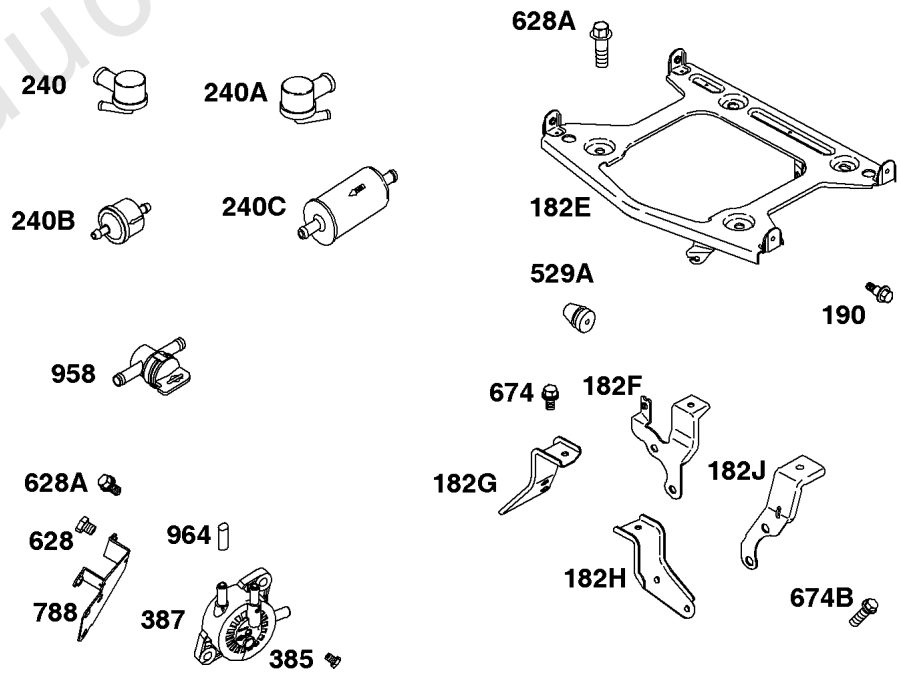

## ***Flywheel, Rotating Screen, Stub Shaft***

<b>REF NO</b>	<b>PART NO</b>	<b>QTY</b>	<b>DESCRIPTION</b>
23B	841957		FLYWHEEL
73A	841662		SCREEN, Rotating
74	841441		SCREW -(Rotating Screen) (M5x14mm)
165	693148		NUT -(Ring Gear)
332	690887		NUT -(Flywheel)
363	19203		PULLER, Flywheel
455	841794		CUP, Flywheel
563	841735		SCREW -(Debris Screen Guard)
668A	691500		SPACER
668B	691215		SPACER
678	841730		SPACER -(Rewind)
718B	841581		PIN, Locating -Used After Code Date 04021500
718B	690740		PIN, Locating -Used Before Code Date 04021600
726	----		Gear-Ring -(Steel)(See Reference 23 for Service)
849	691088		SCREW -(Stub Shaft) (5/16-18x1.1)
849A	846236		SCREW -(Stub Shaft) (M8x34mm)
934	691058		SCREW -(Fan Retainer)
1005	841439		FAN, Flywheel
1006	690452		RETAINER, Fan
1044	692056		SCREW -(Flywheel) (M8x14mm)
1047	841580		SHAFT, Stub