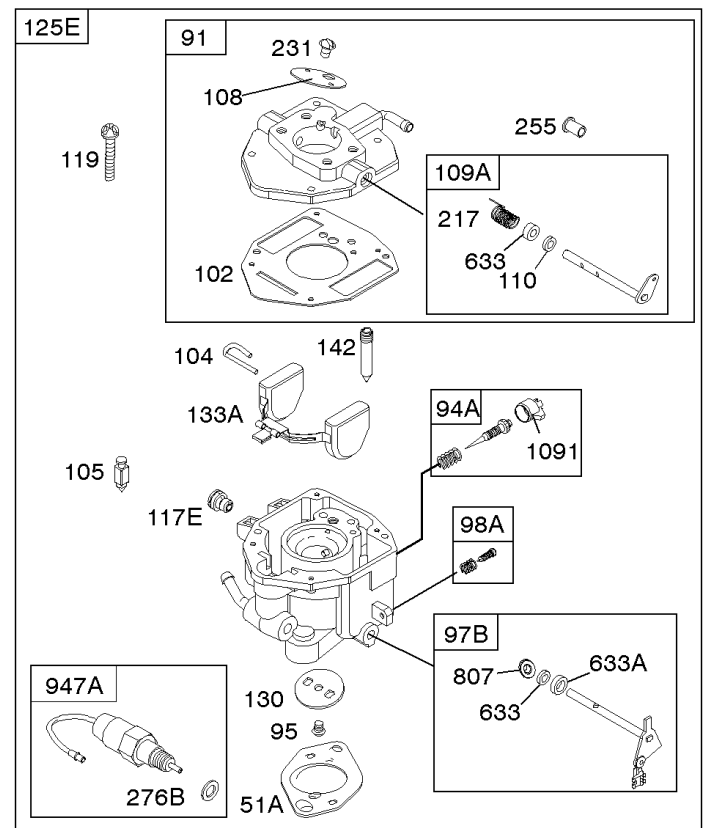

Carburetor

REF NO	PART NO	QTY	DESCRIPTION
276B	806137		WASHER, Sealing -(Solenoid)
601B	791850		CLAMP, Hose
633	690722		SEAL, Choke/Throttle Shaft
633A	806131		SEAL, Choke/Throttle Shaft
807	805557		SPACER -(Throttle)
947A	692094		SOLENOID, Fuel
955A	807723		PLUG, Carburetor
1091	691516		CAP, Limiter
1091A	844448		CAP, Limiter

Not For Reproduction