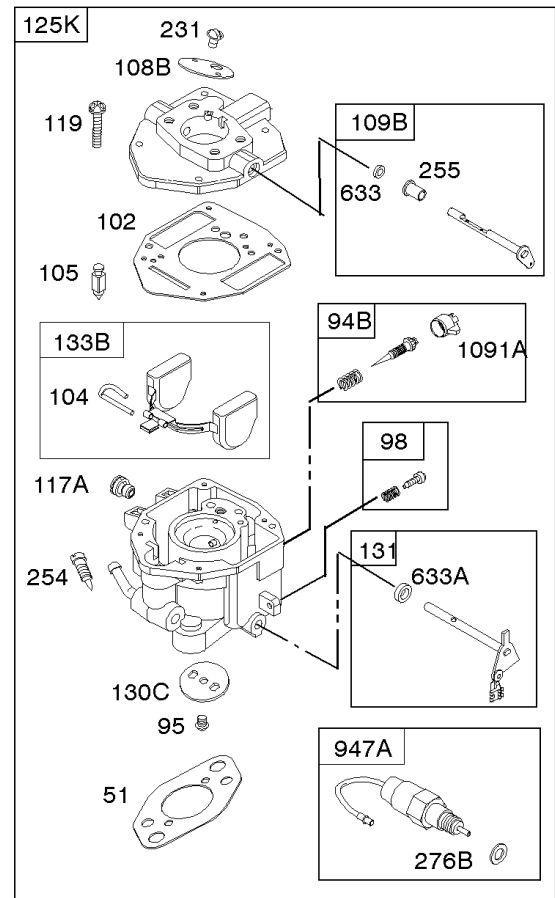

Crankcase Cover, Intake Manifold

Mfg. No: 356442-0565-F1

Crankcase Cover, Intake Manifold

REF NO	PART NO	QTY	DESCRIPTION
552	690701		BUSHING, Governor Crank -(Output End)
552A	806686		BUSHING, Governor Crank
587	807116		CLAMP, Cable
596	691492		SCREW -(Oil Pump)
601E	593879		CLAMP, Hose
614	691550		PIN, Cotter
616	806685		CRANK, Governor
633	690722		SEAL, Choke/Throttle Shaft
633A	806131		SEAL, Choke/Throttle Shaft
650	841233		SCREW -(Oil Deflector) (Oil Deflector)
691	842826		SEAL, Governor Shaft
947A	692094		SOLENOID, Fuel
964A	807468		CAP, Carburetor
1017	690900		SCREEN, Oil Pump
1024	-----		Pump-Oil -(Oil Pump is No Longer Available) (See Reference 18 for correct replacement Crankcase Cover) -Used Before Code Date 07101500
1024	843825		PUMP, Oil -Used After Code Date 07101400
1054	280275		TIE, Cable
1091A	844448		CAP, Limiter
1176	842067		NUT -(Exhaust Manifold)