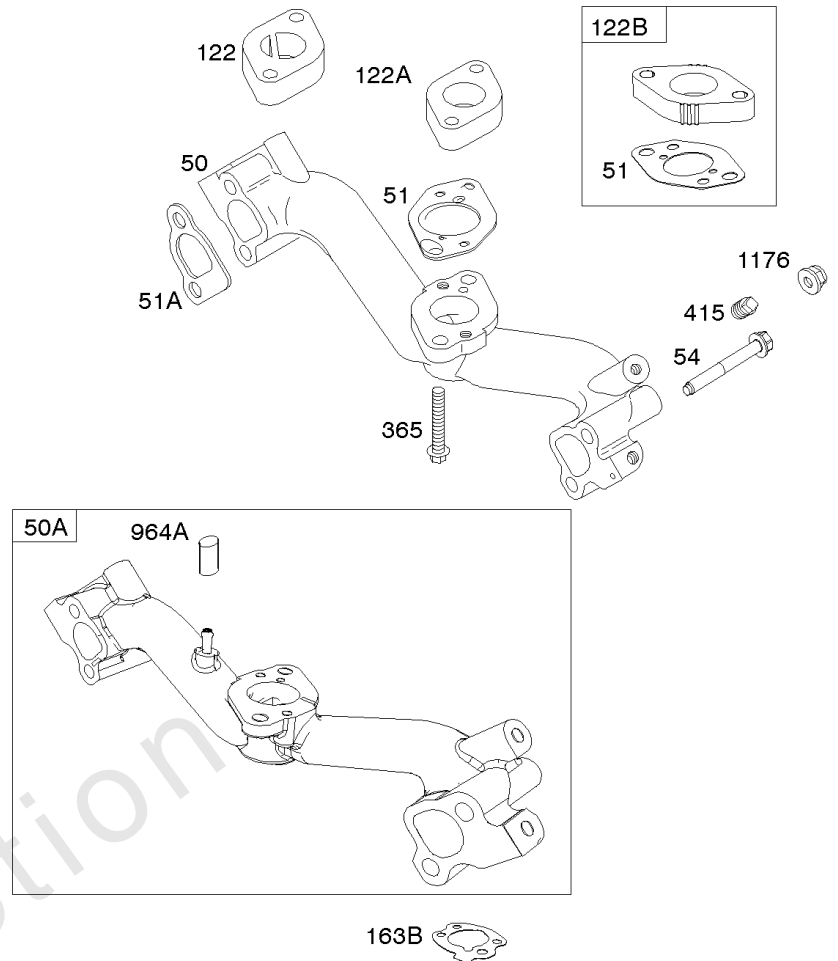

Crankcase Cover, Intake Manifold

Mfg. No: 356442-0565-F1

Crankcase Cover, Intake Manifold

REF NO	PART NO	QTY	DESCRIPTION
12	846487		GASKET, Crankcase
17	843827		BEARING, Ball
18	844588		COVER, Crankcase
20	805049S		SEAL, Oil -(PTO Side)
22	807362		SCREW -(Crankcase Cover/Sump)
50	690754		MANIFOLD, Intake
51	691694		GASKET, Intake -(Manifold To Carburetor)
51A	692035		GASKET, Intake -(Manifold to Cylinder Head)
54	846604		SCREW -(Intake Manifold) (M8x67mm) (Dog Point)
86	690745		COVER, Gear
94B	845021		KIT, Idle Mixture
95	690718		SCREW -(Throttle Valve)
98	808177		KIT, Idle Speed
102	692077		GASKET, Carburetor Body
104	690723		PIN, Float Hinge
105	797410		VALVE, Float Needle
108B	844989		VALVE, Choke
109B	843321		SHAFT, Choke
117A	806373		JET, Main -(Standard)
118C	845903		JET, Main -(High Altitude) (9000 Feet)
118C	842439		JET, Main -(High Altitude) (5000 Feet)
119	690720		SCREW -(Upper Carburetor Body to Lower Carburetor Body)
122A	690747		SPACER, Carburetor
130C	806132		VALVE, Throttle
131	845022		KIT, Throttle Shaft
133B	843320		FLOAT, Carburetor
163B	844931		GASKET, Air Cleaner
231	690718		SCREW -(Choke Valve)
254	808178		DRAIN, Carburetor Bowl
255	690721		BUSHING, Choke Shaft
273	690681		SEAL, O-Ring -(Oil Pump)
276B	806137		WASHER, Sealing -(Solenoid)
276C	690704		WASHER
365	690711		SCREW -(Carburetor/Throttle Body)
415	794903		PLUG -(1/8"-27 NPTF - EXTERNAL SQ)
439	692154		O-RING, Oil Gallery -(Crankcase Cover/Sump or Cylinder Assembly)
468	690690		SEAL, O-Ring -(Oil Pump Screen)
479	807084		SCREW -(Oil Pump Screen)