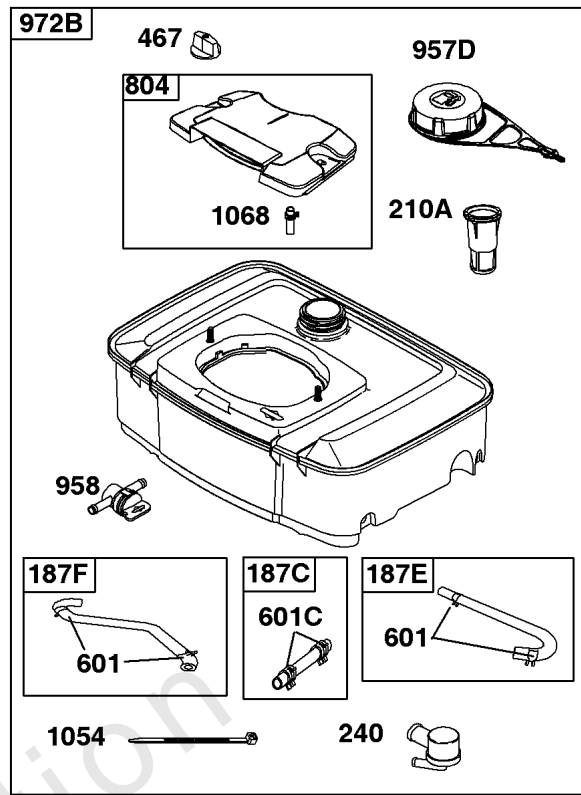

Fuel Supply

REF NO	PART NO	QTY	DESCRIPTION
182E	841601		BRACKET, Fuel Tank
182F	691520		BRACKET, Fuel Tank
182H	691524		BRACKET, Fuel Tank
182J	691525		BRACKET, Fuel Tank
182G	841600		BRACKET, Fuel Tank
187E	844556		LINE, Fuel
187F	844560		LINE, Fuel
187H	846318		LINE, Fuel -Used After Code Date 15061600
190	692199		SCREW -(Fuel Tank)
210A	845270		STRAINER, Fuel
240	844545		FILTER, Fuel
240A	808116S		FILTER, Fuel
240C	845125		FILTER, Fuel
240B	84001895		FILTER, Fuel
385	807084		SCREW -(Fuel Pump)
387	808656		PUMP, Fuel
467	844618		KNOB, Air Cleaner Cover -Used After Code Date 10033100 -Used Before Code Date 14102400
467	691985		KNOB, Air Cleaner Cover -Used Before Code Date 10040100
480	806660		SCREW -(Tube Clamp) (M8x18mm)
527	690423		CLAMP, Tube
529A	691527		GROMMET
601	691038		CLAMP, Hose
601B	791850		CLAMP, Hose
601C	691522		CLAMP, Hose
601E	593879		CLAMP, Hose
628	806660		SCREW -(Fuel Pump Bracket) (M8x18mm)
628A	692062		SCREW -(Fuel Pump Bracket) (M8x18mm)
674	692056		SCREW -(Fuel Tank Bracket) (M8x14mm)
674B	692062		SCREW -(Fuel Tank Bracket) (M8x18mm)
788	691559		BRACKET, Fuel Pump -(With Weld Nuts)
804	844727		CANISTER, Carbon -(EVAP)
918	791880		LINE, Fuel -(Cut To Required Length)
957	846987		CAP, Fuel Tank -(Standard Grip)
957A	844728		CAP, Fuel Tank -(Tethered Cap)
957D	847578		CAP, Fuel Tank
958	698183		VALVE, Fuel Shut Off
958	692008		VALVE, Fuel Shut Off -(Used on models with Fuel Shut-off Rods ref #1038)
964	590799		CAP, Connector
972B	844726		TANK, Fuel