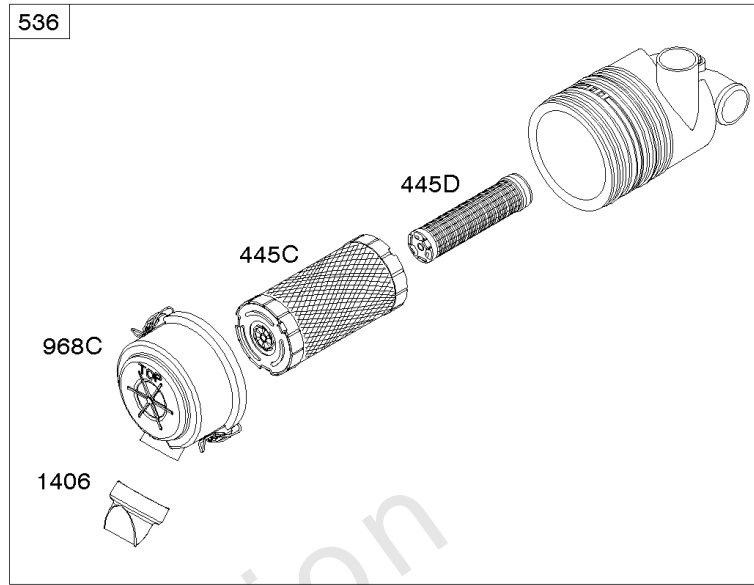

Model Components	Page
Air Cleaner.....	6
Alternator, Ignition, Switches.....	10
Blower Housing, Rewind Starter.....	14
Camshaft, Crankshaft, Cylinder, Piston, Rings, Connecting Rod, Breather.....	16
Carburetor.....	22
Carburetor Overhaul Kit, Engine & Valve Set.....	26
Controls, Governor Spring.....	28
Crankcase Cover, Intake Manifold.....	32
Cylinder Head, Valves, Valve Covers.....	36
Electronic Governor.....	40
Exhaust System.....	42
Flywheel, Rotating Screen, Stub Shaft.....	46
Fuel Supply.....	48
Lubrication.....	52
Replacement Engine - US & Canada.....	54
Shrouds.....	55
Starter - Electric #1.....	57
Starter - Electric #2.....	59

Not For
Reproduction