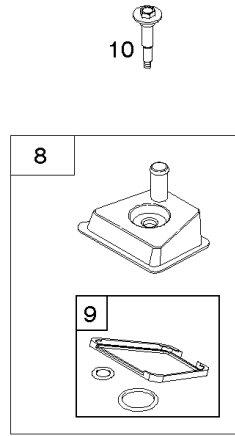

1036 EMISSIONS LABEL

1330 REPAIR MANUAL

1319 WARNING LABEL

WARNING	
	Read and follow Operating Instructions before running engine.
	Gasoline is flammable. Allow engine to cool at least 2 minutes before refueling.
	Engines emit carbon monoxide, DO NOT run in enclosed area.
	Muffler area temperature may exceed 150°F. Do not touch hot parts.

REQUIRED when replacing parts with warning labels affixed.

USED AFTER DATE CODE: 07062900