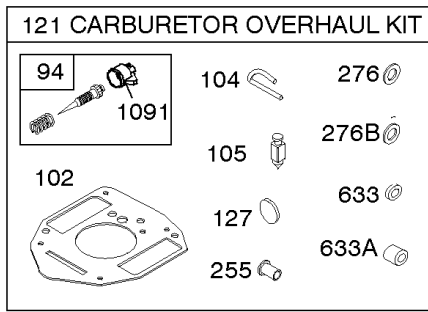

Carburetor

REF NO	PART NO	QTY	DESCRIPTION
276B	806137		WASHER, Sealing -(Solenoid)
601B	791850		CLAMP, Hose
633	690722		SEAL, Choke/Throttle Shaft
633A	806131		SEAL, Choke/Throttle Shaft
807	805557		SPACER -(Throttle)
947A	692094		SOLENOID, Fuel
955A	807723		PLUG, Carburetor
1091	691516		CAP, Limiter
1091A	844448		CAP, Limiter

Not For Reproduction