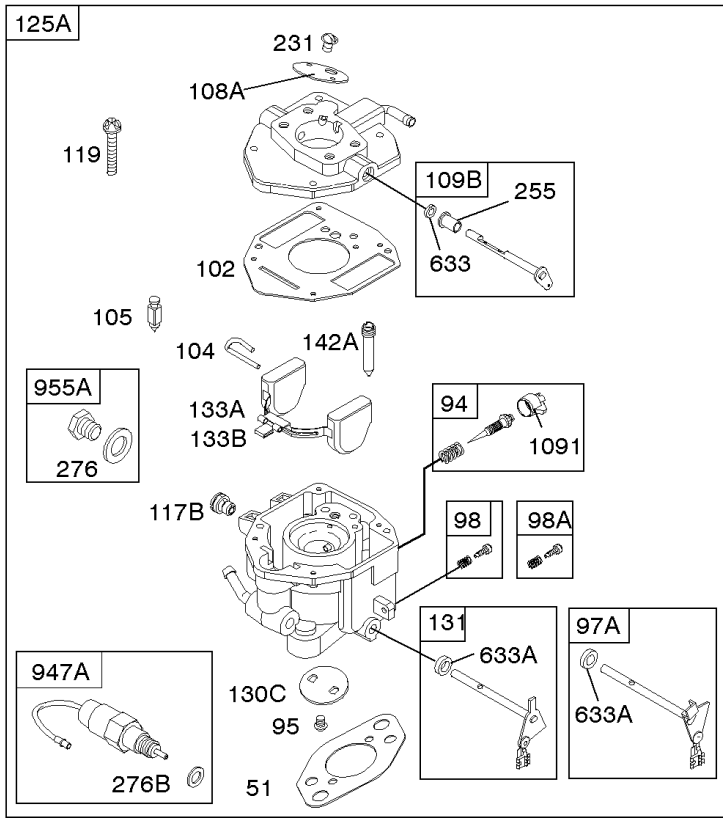

## Carburetor

REF NO	PART NO	QTY	DESCRIPTION
51	691694		GASKET, Intake -(Manifold To Carburetor)
94B	845021		KIT, Idle Mixture
95	690718		SCREW -(Throttle Valve)
98	808177		KIT, Idle Speed
102	692077		GASKET, Carburetor Body
104	690723		PIN, Float Hinge
105	797410		VALVE, Float Needle
108B	844989		VALVE, Choke
109B	843321		SHAFT, Choke
117A	806373		JET, Main -(Standard)
118C	845903		JET, Main -(High Altitude) (9000 Feet)
118C	842439		JET, Main -(High Altitude) (5000 Feet)
118F	844990		JET, Main -(High Altitude) (5000 Feet)
119	690720		SCREW -(Upper Carburetor Body to Lower Carburetor Body)
130C	806132		VALVE, Throttle
131	845022		KIT, Throttle Shaft
133B	843320		FLOAT, Carburetor
163B	844931		GASKET, Air Cleaner
163C	841823		GASKET, Air Cleaner -(Air Cleaner)
231	690718		SCREW -(Choke Valve)
255	690721		BUSHING, Choke Shaft
276	690724		WASHER, Sealing
276B	806137		WASHER, Sealing -(Solenoid)
633	690722		SEAL, Choke/Throttle Shaft
633A	806131		SEAL, Choke/Throttle Shaft
947A	692094		SOLENOID, Fuel
955A	807723		PLUG, Carburetor
1091A	844448		CAP, Limiter