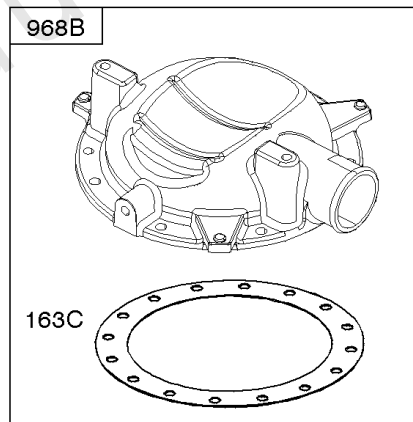

Model Components	Page
Air Cleaner.....	6
Alternator, Ignition, Switches.....	10
Blower Housing, Rewind Starter.....	14
Camshaft, Crankshaft, Cylinder, Piston, Rings, Connecting Rod, Breather.....	16
Carburetor.....	22
Carburetor Overhaul Kit, Engine & Valve Set.....	26
Controls, Governor Spring.....	28
Crankcase Cover, Intake Manifold.....	32
Cylinder Head, Valves, Valve Covers.....	36
Electronic Governor.....	40
Exhaust System.....	42
Flywheel, Rotating Screen, Stub Shaft.....	46
Fuel Supply.....	48
Lubrication.....	52
Replacement Engine - US & Canada.....	54
Shrouds.....	55
Starter - Electric #1.....	57
Starter - Electric #2.....	59

Not For
Reproduction