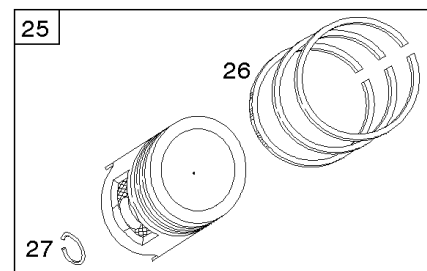

1036 EMISSIONS LABEL

1330 REPAIR MANUAL

1319 WARNING LABEL

WARNING	
	Read and follow Operating Instructions before running engine.
	Gasoline is flammable. Allow engine to cool at least 2 minutes before refueling.
	Engines emit carbon monoxide, DO NOT run in enclosed area.
	Muffler area temperature may exceed 150°F. Do not touch hot parts.

REQUIRED when replacing parts with warning labels affixed.

USED AFTER DATE CODE: 07062900