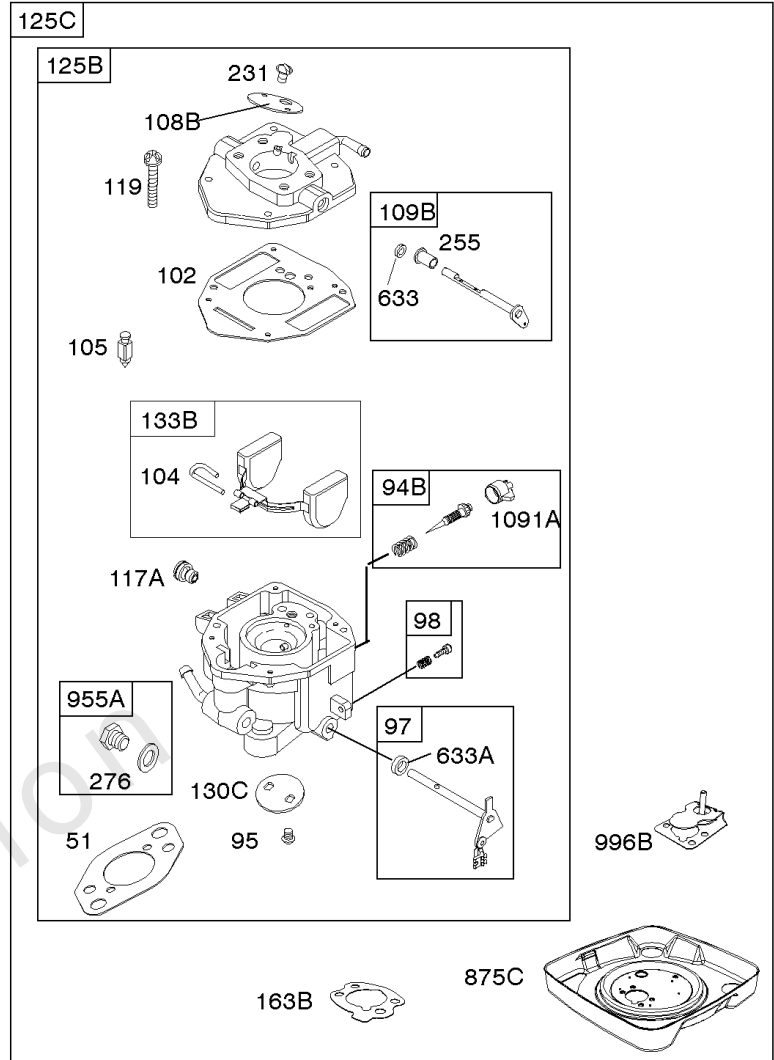

## Carburetor

REF NO	PART NO	QTY	DESCRIPTION
51	691694		GASKET, Intake -(Manifold To Carburetor)
94B	845021		KIT, Idle Mixture
95	690718		SCREW -(Throttle Valve)
98	808177		KIT, Idle Speed
102	692077		GASKET, Carburetor Body
104	690723		PIN, Float Hinge
105	797410		VALVE, Float Needle
108B	844989		VALVE, Choke
109B	843321		SHAFT, Choke
117A	806373		JET, Main -(Standard)
118C	845903		JET, Main -(High Altitude) (9000 Feet)
118C	842439		JET, Main -(High Altitude) (5000 Feet)
118F	844990		JET, Main -(High Altitude) (5000 Feet)
119	690720		SCREW -(Upper Carburetor Body to Lower Carburetor Body)
130C	806132		VALVE, Throttle
131	845022		KIT, Throttle Shaft
133B	843320		FLOAT, Carburetor
163B	844931		GASKET, Air Cleaner
163C	841823		GASKET, Air Cleaner -(Air Cleaner)
231	690718		SCREW -(Choke Valve)
255	690721		BUSHING, Choke Shaft
276	690724		WASHER, Sealing
276B	806137		WASHER, Sealing -(Solenoid)
633	690722		SEAL, Choke/Throttle Shaft
633A	806131		SEAL, Choke/Throttle Shaft
947A	692094		SOLENOID, Fuel
955A	807723		PLUG, Carburetor
1091A	844448		CAP, Limiter