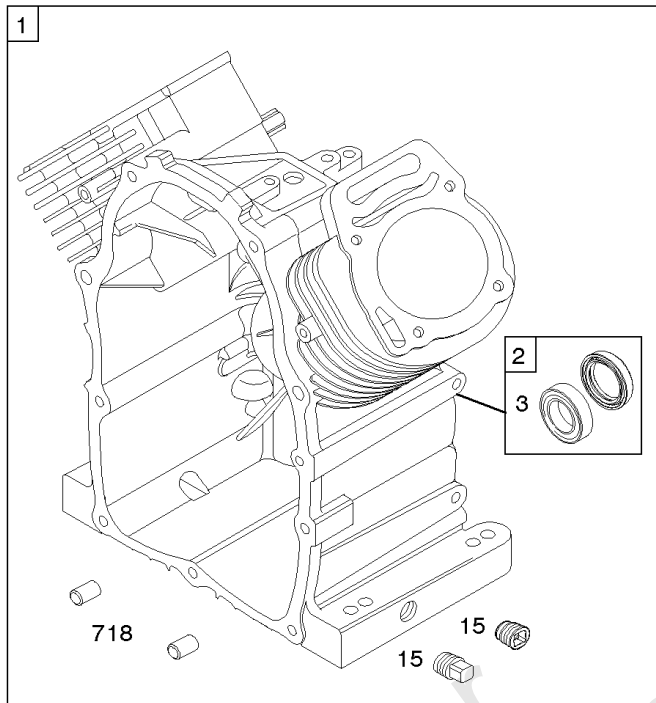

Camshaft, Crankshaft, Cylinder, Piston, Rings, Connecting Rod, Breather

Mfg. No: 356442-0565-F1

1036 EMISSIONS LABEL

1330 REPAIR MANUAL

1319 WARNING LABEL

WARNING	
	Read and follow Operating Instructions before running engine.
	Gasoline is flammable. Allow engine to cool at least 2 minutes before refueling.
	Engines emit carbon monoxide, DO NOT run in enclosed area.
	Muffler area temperature may exceed 150°F. Do not touch hot parts.

REQUIRED when replacing parts with warning labels affixed.