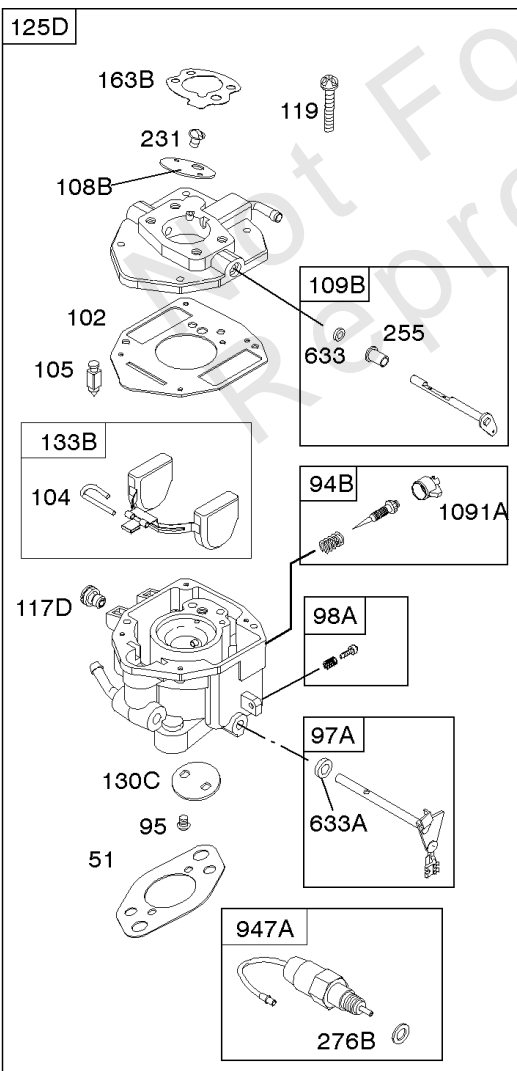

Carburetor

REF NO	PART NO	QTY	DESCRIPTION
276B	806137		WASHER, Sealing -(Solenoid)
601B	791850		CLAMP, Hose
633	690722		SEAL, Choke/Throttle Shaft
633A	806131		SEAL, Choke/Throttle Shaft
807	805557		SPACER -(Throttle)
947A	692094		SOLENOID, Fuel
955A	807723		PLUG, Carburetor
1091	691516		CAP, Limiter
1091A	844448		CAP, Limiter

Not For Reproduction