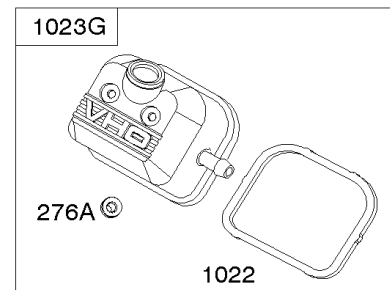

Cylinder Head, Valves, Valve Covers

REF NO	PART NO	QTY	DESCRIPTION
5	809185		HEAD, Cylinder -(Cylinder 1)
5A	809186		HEAD, Cylinder -(Cylinder 2)
7	845884		GASKET, Cylinder Head -(Graphoil)
13	692059		SCREW -(Cylinder Head)
21	809500		CAP, Oil Fill
33A	807681		VALVE, Exhaust
34A	807680		VALVE, Intake
35	692084		SPRING, Valve -(Intake)
36	692084		SPRING, Valve -(Exhaust)
40	692058		RETAINER, Valve
42	807683		KEEPER, Valve
45	843379		TAPPET, Valve
192	807623		ADJUSTER, Rocker Arm
276A	807085		WASHER, Sealing -(Head)(Rocker Cover)
337	491055S		PLUG, Spark -(RC12YC - RESISTOR)
337	496018S		PLUG, Spark -(RC14YC - Resistor - Hot)
337	691043		PLUG, Spark -(QC12YC) (EMS) (GOLD TERMINAL)
337	792015		PLUG, Spark -(XC92YC - RESISTOR - EMS)
383	19576S		WRENCH, Spark Plug
601	691038		CLAMP, Hose
635	692076		BOOT, Spark Plug
830	809157		STUD, Rocker Arm -(Rocker Arm)
868	691963		SEAL, Valve
871	692057		BUSHING, Valve Guide
914	807120		SCREW -(Rocker Cover)
915	691493		LINER, Port
918	791880		LINE, Fuel -(Cut To Required Length)
1022	806039S		GASKET, Rocker Cover
1023B	691494		COVER, Rocker
1023C	690910		COVER, Rocker -(Cylinder 1) (Fuel Pump)
1023D	691558		COVER, Rocker
1023G	842823		COVER, Rocker
1023H	843750		COVER, Rocker
1023E	691531		COVER, Rocker
1023F	843749		COVER, Rocker
1026	691836		ROD, Push -(Steel)
1026	691758		ROD, Push -(Exhaust)(Aluminum)
1029	807323		ARM, Rocker
1100	791959		PIVOT, Rocker Arm