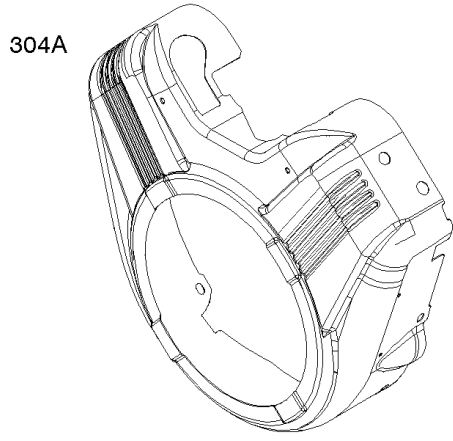

Blower Housing, Rewind Starter

REF NO	PART NO	QTY	DESCRIPTION
57	692086	1	SPRING, Rewind Starter
58	66574	1	ROPE, Starter
59	805957	1	INSERT, Grip
60	808167	1	GRIP, Starter Rope
65	690341		SCREW -(Rewind Starter) (5/16-18 x 0.875) -Used Before Code Date 14112700
65	846234		SCREW -(Rewind Starter) (M8x22mm) -Used After Code Date 14112600
65A	841233		SCREW -(Rewind Starter) (M6x10mm)
304	844153	1	HOUSING, Blower -(Compatible On Engines Without Oil Cooler)
304A	842742	1	HOUSING, Blower -(Compatible On Engines With Oil Cooler)
305	692056		SCREW -(Blower Housing) (M8x14mm)
305	692551		SCREW -(Blower Housing) (1/4-20 X 1.16Lg)
305A	841233		SCREW -(Blower Housing) (M6x10mm)
455	841794	1	CUP, Flywheel
456	845219	1	PLATE, Pawl Friction
459	845218	1	PAWL, Ratchet
493A	845729		BRACKET, Mounting
515	691528	2	SPRING, Pawl
563	841735		SCREW -(Debris Screen Guard)
592	690939		NUT -(Rewind Starter) (M6)
608	841729	1	STARTER, Rewind
949	845728	1	GUARD, Debris Screen
1004	842258	1	DUCT, Air
1046	692082	1	PLUG, Blower Housing
1046A	843068	1	PLUG, Blower Housing
1335	691029		NUT -(Blower Housing) (1/4-20)
1392	690939		NUT -(Rewind Guard) (M6)