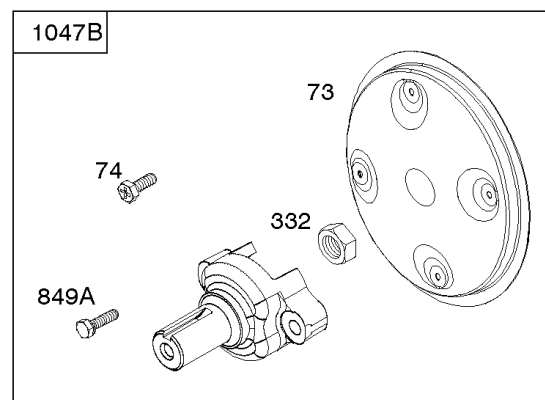

Flywheel, Rotating Screen, Stub Shaft

REF NO	PART NO	QTY	DESCRIPTION
23B	841957		FLYWHEEL
73A	841662		SCREEN, Rotating
74	841441		SCREW -(Rotating Screen) (M5x14mm)
165	693148		NUT -(Ring Gear)
332	690887		NUT -(Flywheel)
363	19203		PULLER, Flywheel
455	841794		CUP, Flywheel
563	841735		SCREW -(Debris Screen Guard)
668A	691500		SPACER
668B	691215		SPACER
678	841730		SPACER -(Rewind)
718B	841581		PIN, Locating -Used After Code Date 04021500
718B	690740		PIN, Locating -Used Before Code Date 04021600
726	----		Gear-Ring -(Steel)(See Reference 23 for Service)
849	691088		SCREW -(Stub Shaft) (5/16-18x1.1)
849A	846236		SCREW -(Stub Shaft) (M8x34mm)
934	691058		SCREW -(Fan Retainer)
1005	841439		FAN, Flywheel
1006	690452		RETAINER, Fan
1044	692056		SCREW -(Flywheel) (M8x14mm)
1047	841580		SHAFT, Stub