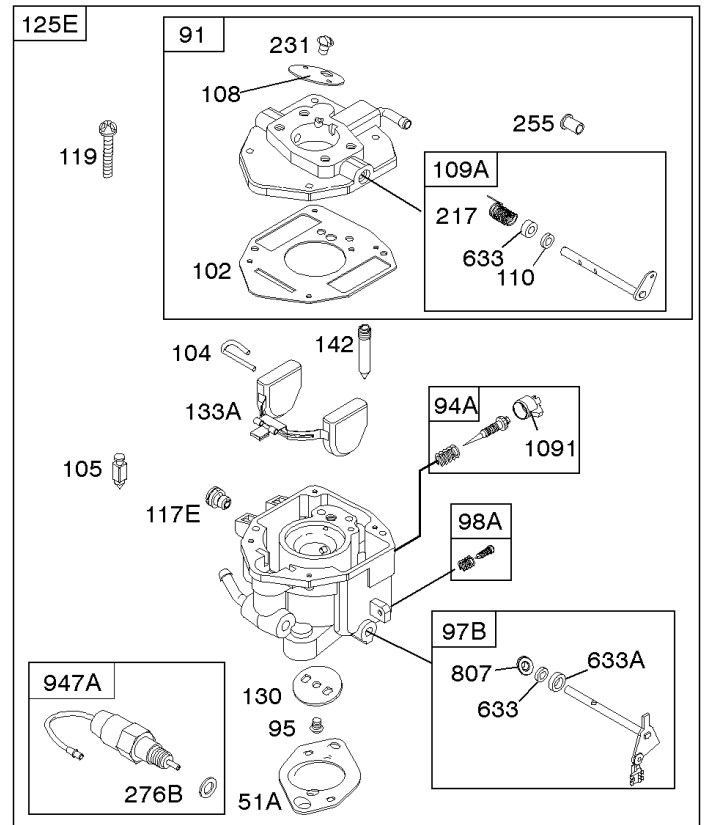

---

REF NO	PART NO	QTY	DESCRIPTION
1330	272144		MANUAL, Repair

---

Not For Reproduction

118C

118C

118C

## Carburetor

REF NO	PART NO	QTY	DESCRIPTION
51	691694		GASKET, Intake -(Manifold To Carburetor)
94B	845021		KIT, Idle Mixture
95	690718		SCREW -(Throttle Valve)
98	808177		KIT, Idle Speed
102	692077		GASKET, Carburetor Body
104	690723		PIN, Float Hinge
105	797410		VALVE, Float Needle
108B	844989		VALVE, Choke
109B	843321		SHAFT, Choke
117A	806373		JET, Main -(Standard)
118C	845903		JET, Main -(High Altitude) (9000 Feet)
118C	842439		JET, Main -(High Altitude) (5000 Feet)
118F	844990		JET, Main -(High Altitude) (5000 Feet)
119	690720		SCREW -(Upper Carburetor Body to Lower Carburetor Body)
130C	806132		VALVE, Throttle
131	845022		KIT, Throttle Shaft
133B	843320		FLOAT, Carburetor
163B	844931		GASKET, Air Cleaner
163C	841823		GASKET, Air Cleaner -(Air Cleaner)
231	690718		SCREW -(Choke Valve)
255	690721		BUSHING, Choke Shaft
276	690724		WASHER, Sealing
276B	806137		WASHER, Sealing -(Solenoid)
633	690722		SEAL, Choke/Throttle Shaft
633A	806131		SEAL, Choke/Throttle Shaft
947A	692094		SOLENOID, Fuel
955A	807723		PLUG, Carburetor
1091A	844448		CAP, Limiter