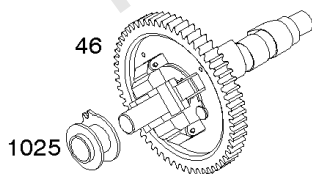

USED BEFORE DATE CODE: 07063000