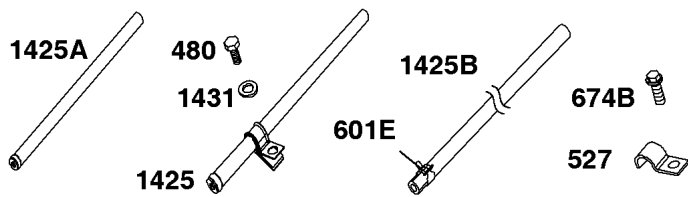

Fuel Supply

REF NO	PART NO	QTY	DESCRIPTION
182E	841601		BRACKET, Fuel Tank
182F	691520		BRACKET, Fuel Tank
182H	691524		BRACKET, Fuel Tank
182J	691525		BRACKET, Fuel Tank
182G	841600		BRACKET, Fuel Tank
187E	844556		LINE, Fuel
187F	844560		LINE, Fuel
187H	846318		LINE, Fuel -Used After Code Date 15061600
190	692199		SCREW -(Fuel Tank)
210A	845270		STRAINER, Fuel
240	844545		FILTER, Fuel
240A	808116S		FILTER, Fuel
240C	845125		FILTER, Fuel
240B	84001895		FILTER, Fuel
385	807084		SCREW -(Fuel Pump)
387	808656		PUMP, Fuel
467	844618		KNOB, Air Cleaner Cover -Used After Code Date 10033100 -Used Before Code Date 14102400
467	691985		KNOB, Air Cleaner Cover -Used Before Code Date 10040100
480	806660		SCREW -(Tube Clamp) (M8x18mm)
527	690423		CLAMP, Tube
529A	691527		GROMMET
601	691038		CLAMP, Hose
601B	791850		CLAMP, Hose
601C	691522		CLAMP, Hose
601E	593879		CLAMP, Hose
628	806660		SCREW -(Fuel Pump Bracket) (M8x18mm)
628A	692062		SCREW -(Fuel Pump Bracket) (M8x18mm)
674	692056		SCREW -(Fuel Tank Bracket) (M8x14mm)
674B	692062		SCREW -(Fuel Tank Bracket) (M8x18mm)
788	691559		BRACKET, Fuel Pump -(With Weld Nuts)
804	844727		CANISTER, Carbon -(EVAP)
918	791880		LINE, Fuel -(Cut To Required Length)
957	846987		CAP, Fuel Tank -(Standard Grip)
957A	844728		CAP, Fuel Tank -(Tethered Cap)
957D	847578		CAP, Fuel Tank
958	698183		VALVE, Fuel Shut Off
958	692008		VALVE, Fuel Shut Off -(Used on models with Fuel Shut-off Rods ref #1038)
964	590799		CAP, Connector
972B	844726		TANK, Fuel