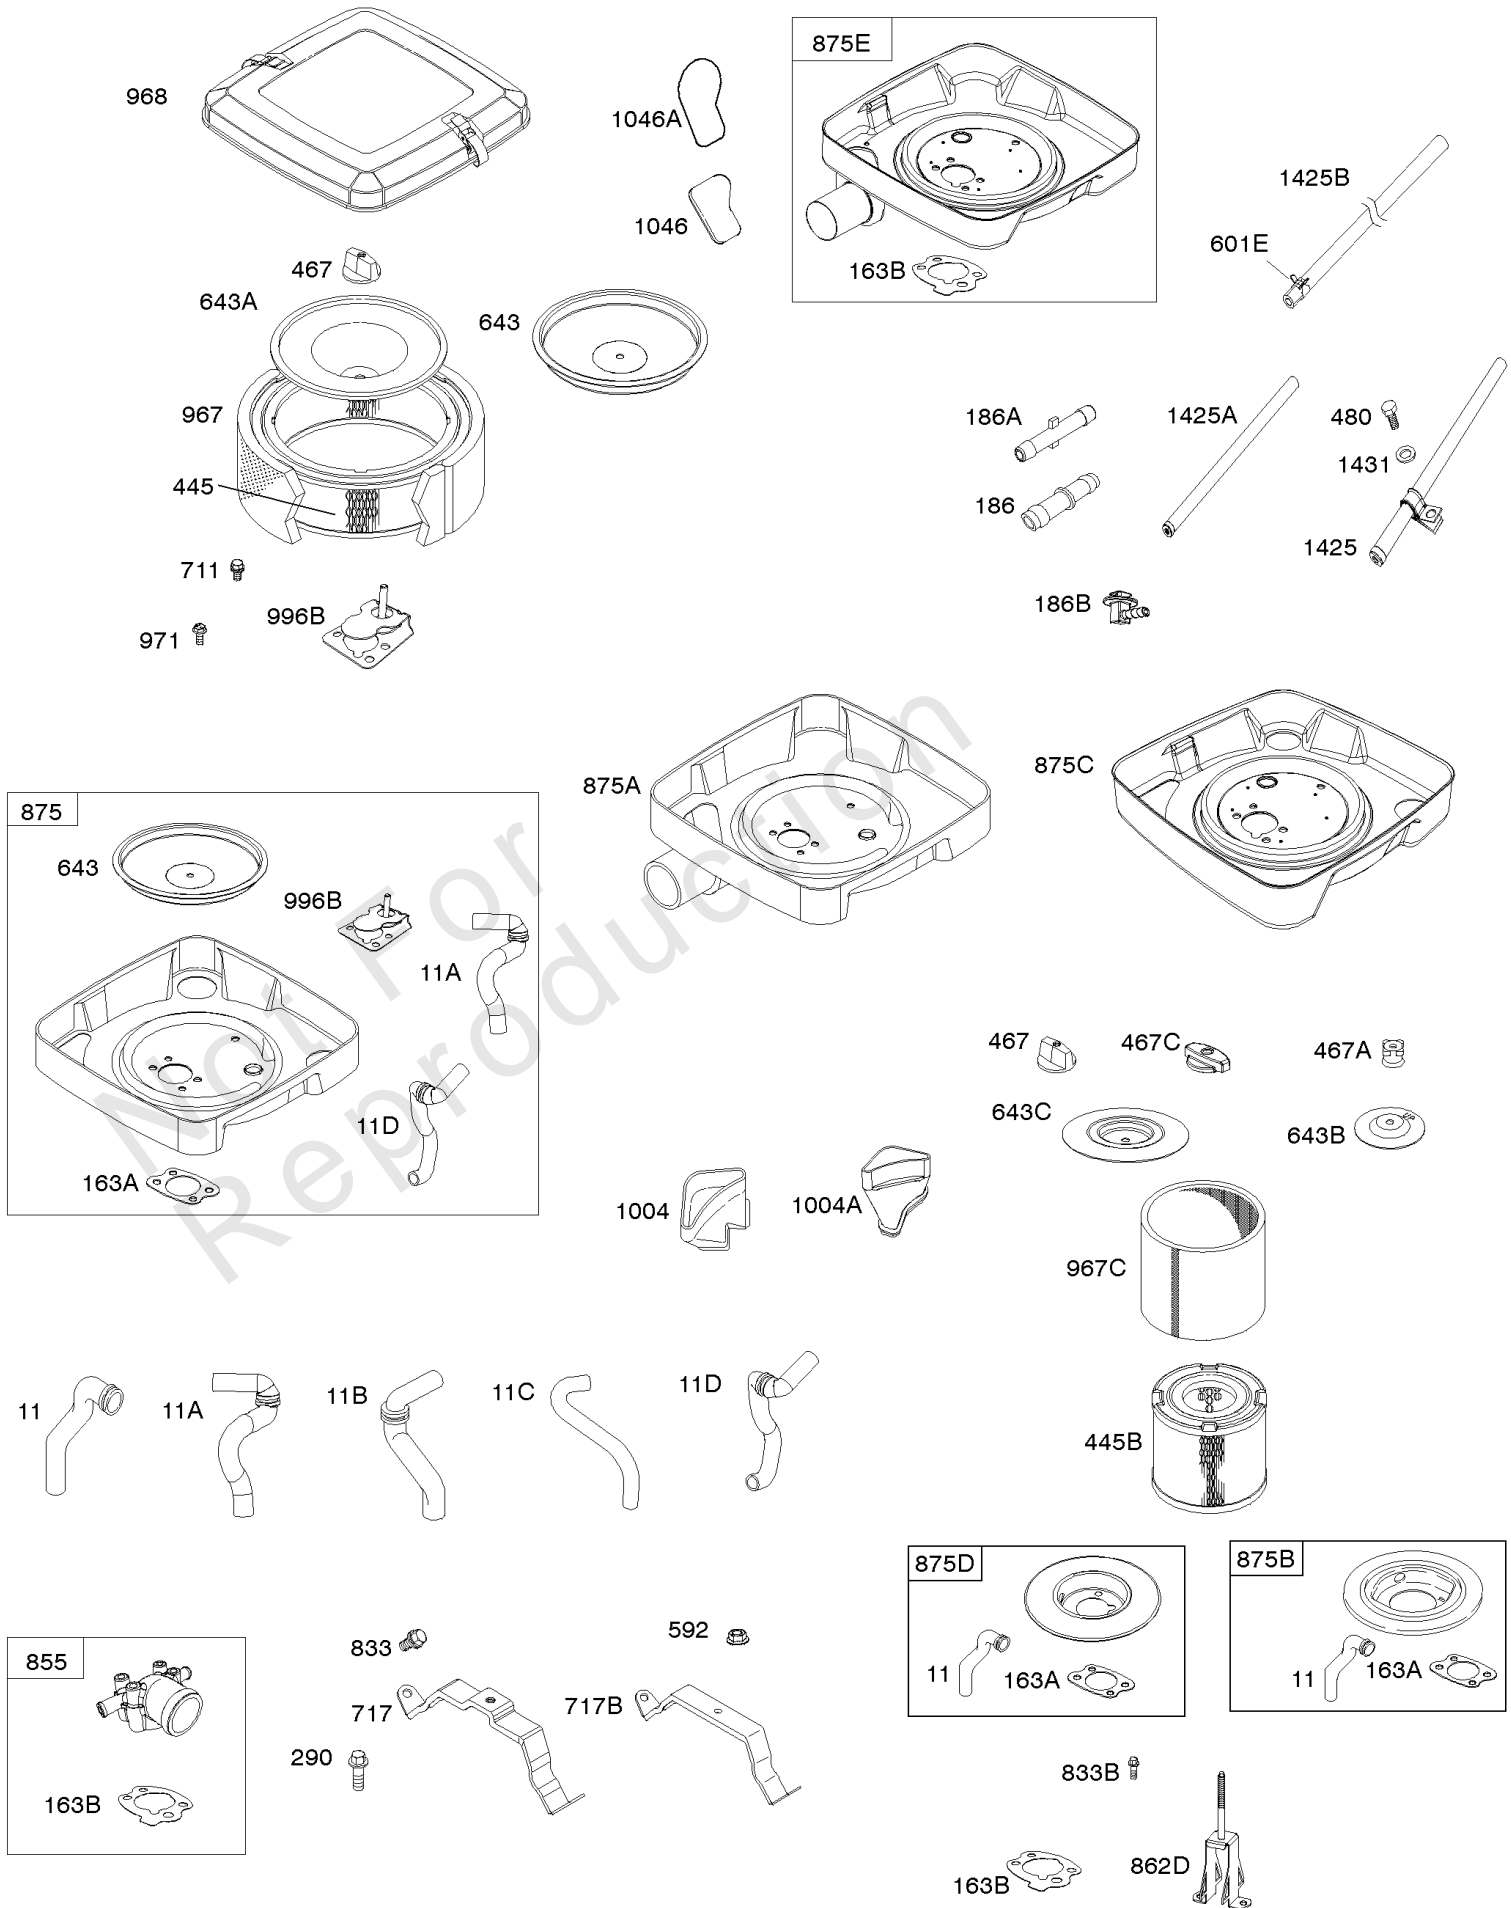

# Parts Manual

Mfg. No: 356442-0565-F1

---

<b>Model Components</b>	<b>Page</b>
Air Cleaner.....	6
Alternator, Ignition, Switches.....	10
Blower Housing, Rewind Starter.....	14
Camshaft, Crankshaft, Cylinder, Piston, Rings, Connecting Rod, Breather.....	16
Carburetor.....	22
Carburetor Overhaul Kit, Engine & Valve Set.....	26
Controls, Governor Spring.....	28
Crankcase Cover, Intake Manifold.....	32
Cylinder Head, Valves, Valve Covers.....	36
Electronic Governor.....	40
Exhaust System.....	42
Flywheel, Rotating Screen, Stub Shaft.....	46
Fuel Supply.....	48
Lubrication.....	52
Replacement Engine - US & Canada.....	54
Shrouds.....	55
Starter - Electric #1.....	57
Starter - Electric #2.....	59

## Air Cleaner

REF NO	PART NO	QTY	DESCRIPTION
163B	844931		GASKET, Air Cleaner
163C	841823		GASKET, Air Cleaner -(Air Cleaner)
186	844032		CONNECTOR, Hose
186A	845121		CONNECTOR, Hose
186B	845141		CONNECTOR, Hose
276B	806137		WASHER, Sealing -(Solenoid)
480	806660		SCREW -(Tube Clamp) (M8x18mm)
536	809670		CLEANER, Air
582	809878		CLAMP, Air Cleaner
601E	593879		CLAMP, Hose
717	692153		BRACKET, Air Cleaner
833B	691593		SCREW -(Air Cleaner Mounting Strap/Stud) (M6x12mm)
875F	844996		BASE, Air Cleaner
953	845030		SCREEN, Air Cleaner
964A	807468		CAP, Carburetor
968B	841822		COVER, Air Cleaner
971	807084		SCREW -(Air Cleaner Base to Carburetor/Throttle Body) (M6x14mm)
1046	692082		PLUG, Blower Housing
1406	842623		VALVE, Debris
1425	844712		HOSE, Purge Line
1431	844035		WASHER -(Tube Clamp)