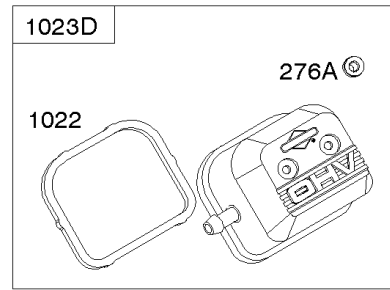

Cylinder Head, Valves, Valve Covers

REF NO	PART NO	QTY	DESCRIPTION
5	809185		HEAD, Cylinder -(Cylinder 1)
5A	809186		HEAD, Cylinder -(Cylinder 2)
7	845884		GASKET, Cylinder Head -(Graphoil)
13	692059		SCREW -(Cylinder Head)
21	809500		CAP, Oil Fill
33A	807681		VALVE, Exhaust
34A	807680		VALVE, Intake
35	692084		SPRING, Valve -(Intake)
36	692084		SPRING, Valve -(Exhaust)
40	692058		RETAINER, Valve
42	807683		KEEPER, Valve
45	843379		TAPPET, Valve
192	807623		ADJUSTER, Rocker Arm
276A	807085		WASHER, Sealing -(Head)(Rocker Cover)
337	491055S		PLUG, Spark -(RC12YC - RESISTOR)
337	496018S		PLUG, Spark -(RC14YC - Resistor - Hot)
337	691043		PLUG, Spark -(QC12YC) (EMS) (GOLD TERMINAL)
337	792015		PLUG, Spark -(XC92YC - RESISTOR - EMS)
383	19576S		WRENCH, Spark Plug
601	691038		CLAMP, Hose
635	692076		BOOT, Spark Plug
830	809157		STUD, Rocker Arm -(Rocker Arm)
868	691963		SEAL, Valve
871	692057		BUSHING, Valve Guide
914	807120		SCREW -(Rocker Cover)
915	691493		LINER, Port
918	791880		LINE, Fuel -(Cut To Required Length)
1022	806039S		GASKET, Rocker Cover
1023B	691494		COVER, Rocker
1023C	690910		COVER, Rocker -(Cylinder 1) (Fuel Pump)
1023D	691558		COVER, Rocker
1023G	842823		COVER, Rocker
1023H	843750		COVER, Rocker
1023E	691531		COVER, Rocker
1023F	843749		COVER, Rocker
1026	691836		ROD, Push -(Steel)
1026	691758		ROD, Push -(Exhaust)(Aluminum)
1029	807323		ARM, Rocker
1100	791959		PIVOT, Rocker Arm