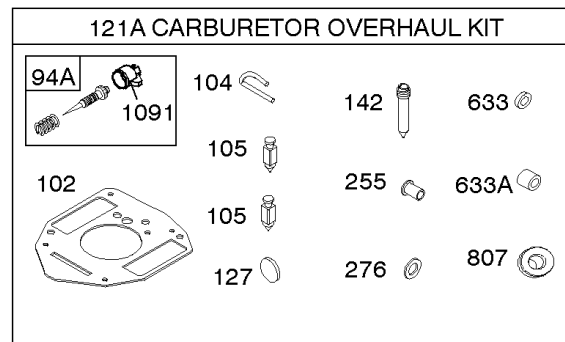

Carburetor

REF NO	PART NO	QTY	DESCRIPTION
276B	806137		WASHER, Sealing -(Solenoid)
601B	791850		CLAMP, Hose
633	690722		SEAL, Choke/Throttle Shaft
633A	806131		SEAL, Choke/Throttle Shaft
807	805557		SPACER -(Throttle)
947A	692094		SOLENOID, Fuel
955A	807723		PLUG, Carburetor
1091	691516		CAP, Limiter
1091A	844448		CAP, Limiter

Not For Reproduction