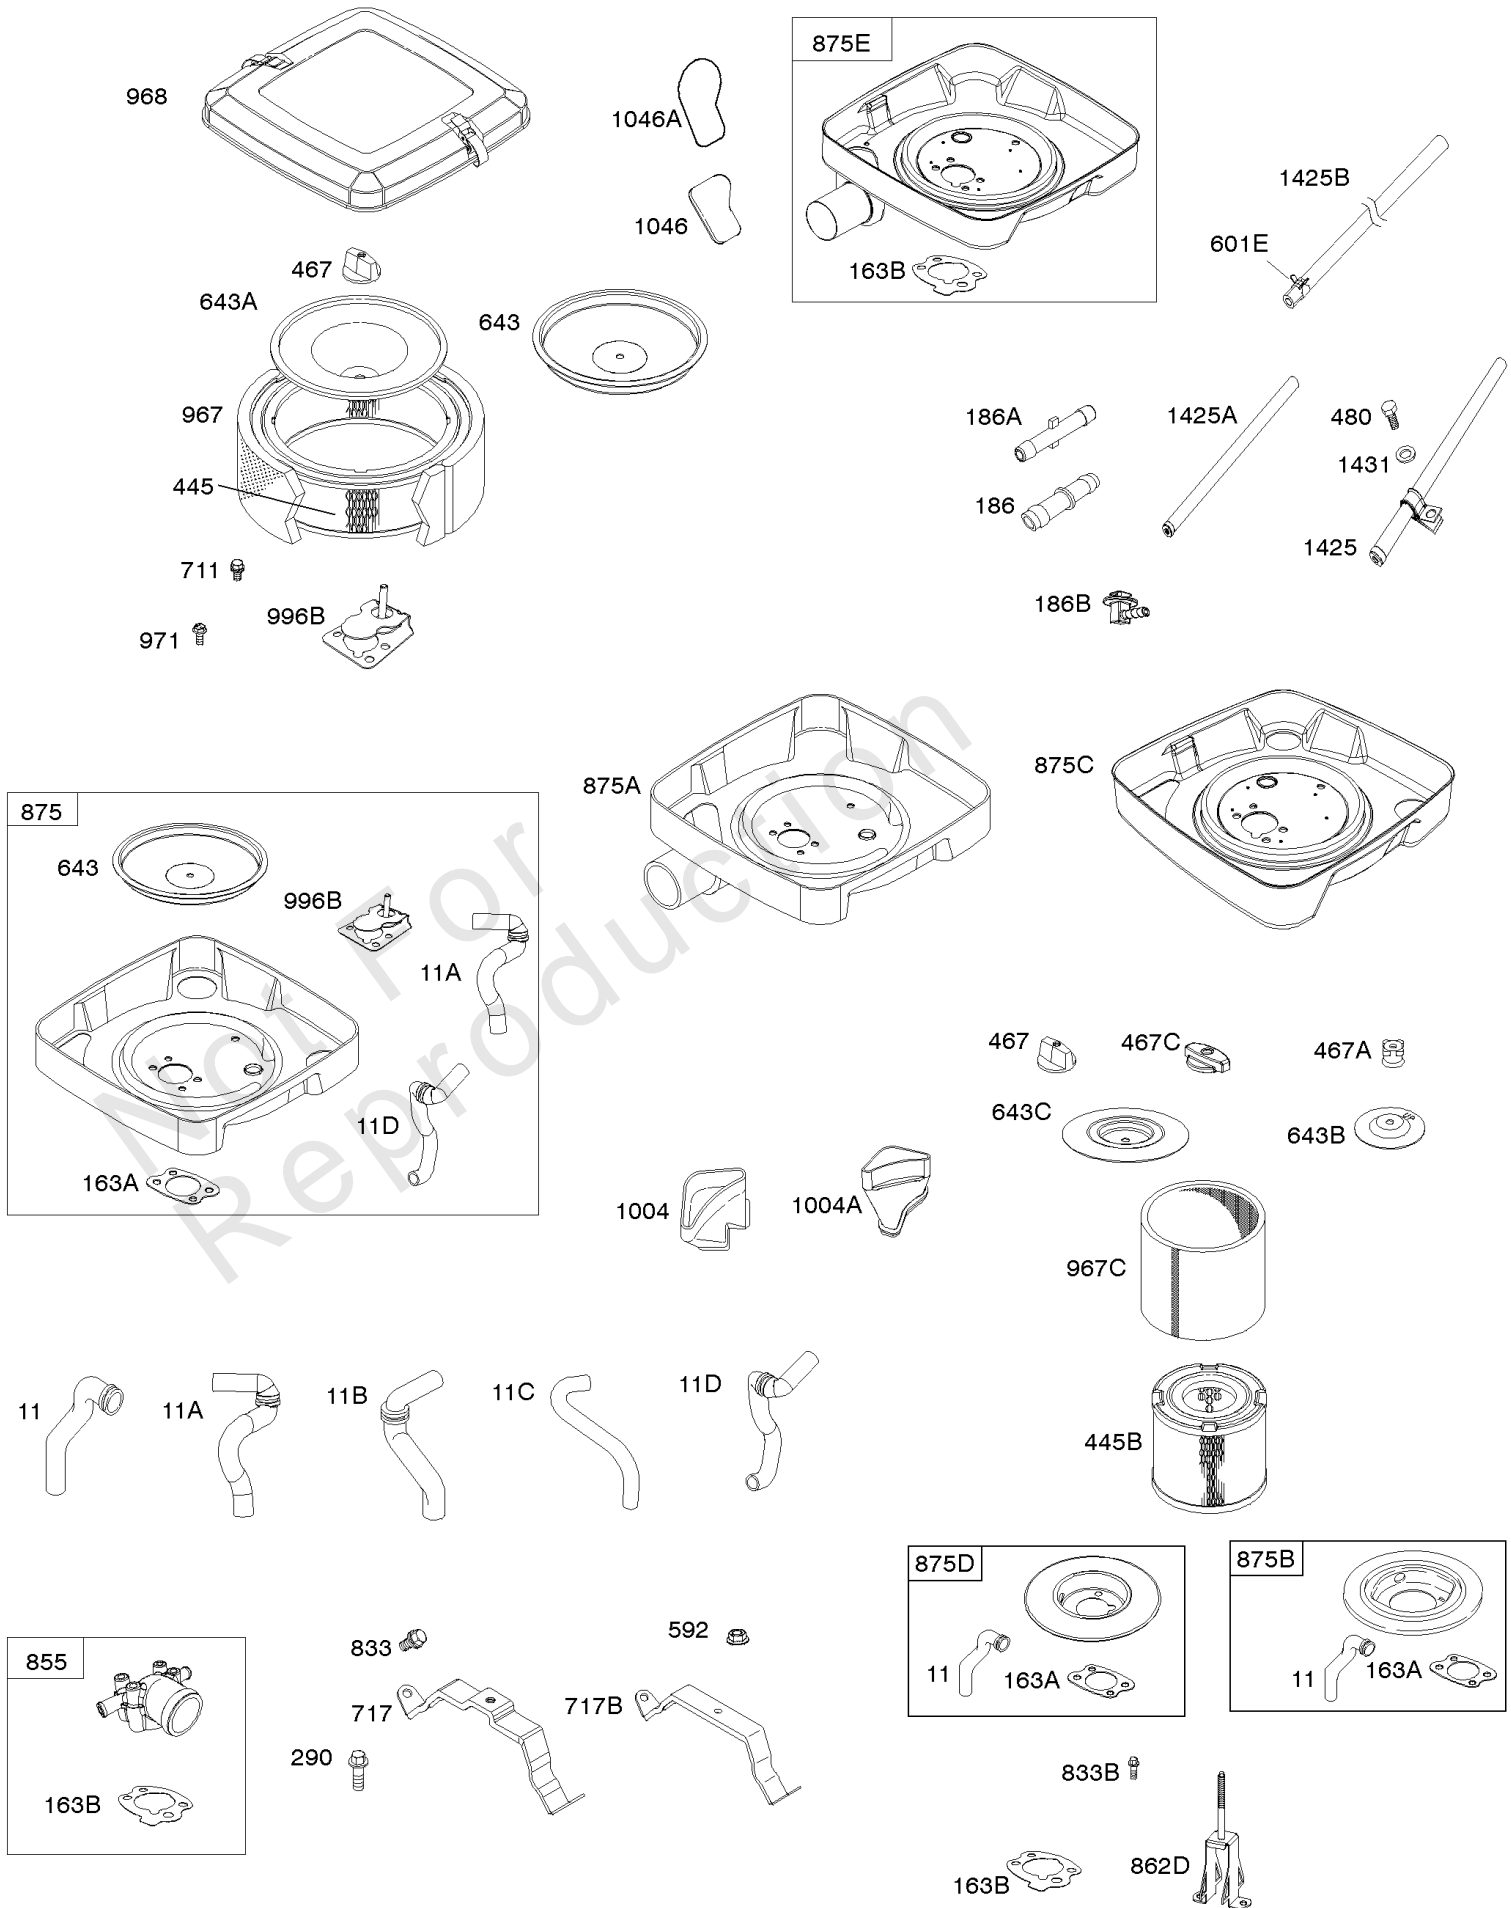

Air Cleaner

REF NO	PART NO	QTY	DESCRIPTION
11	691556		TUBE, Breather
11A	844921		TUBE, Breather -Used After Code Date 09122200
11B	806083S		TUBE, Breather -Used Before Code Date 09122300
163A	692081		GASKET, Air Cleaner -(Air Cleaner)
163B	844931		GASKET, Air Cleaner
186	844032		CONNECTOR, Hose
186A	845121		CONNECTOR, Hose
186B	845141		CONNECTOR, Hose
290	809911		SCREW -(Intake Elbow)
445	394018S		FILTER, A/C Cartridge
445B	845090		FILTER, A/C Cartridge -Used After Code Date 11042700
445B	393957S		FILTER, A/C Cartridge -Used Before Code Date 11042800
467	844618		KNOB, Air Cleaner Cover -Used After Code Date 10033100 -Used Before Code Date 14102400
467	691985		KNOB, Air Cleaner Cover -Used Before Code Date 10040100
467A	691668		KNOB, Air Cleaner Cover
467C	846431		KNOB, Air Cleaner Cover -Used After Code Date 14102300
480	806660		SCREW -(Tube Clamp) (M8x18mm)
592	690939		NUT -(Rewind Starter) (M6)
601E	593879		CLAMP, Hose
643C	845087		RETAINER, Air Filter
711	841233		SCREW -(Carburetor Shield)
717	692153		BRACKET, Air Cleaner
717B	692542		STRAP/STUD, Air Cleaner Mounting
833	841233		SCREW -(Air Cleaner Mounting Strap/Stud)
833B	691593		SCREW -(Air Cleaner Mounting Strap/Stud) (M6x12mm)
855	845586		ADAPTER, Air Cleaner
862D	845089		STRAP/STUD, Air Cleaner Mounting -Used After Code Date 09123100
862D	691565		STRAP/STUD, Air Cleaner Mounting -Used Before Code Date 10010100
875	846046		BASE, Air Cleaner
875D	845088		BASE, Air Cleaner
967	272490S		FILTER, Pre Cleaner
967C	271794S		FILTER, Pre Cleaner
968	699959		COVER, Air Cleaner -(With Clips)
971	807084		SCREW -(Air Cleaner Base to Carburetor/Throttle Body) (M6x14mm)
1004	842258		DUCT, Air
1004A	841656		DUCT, Air
1046	692082		PLUG, Blower Housing
1046A	843068		PLUG, Blower Housing