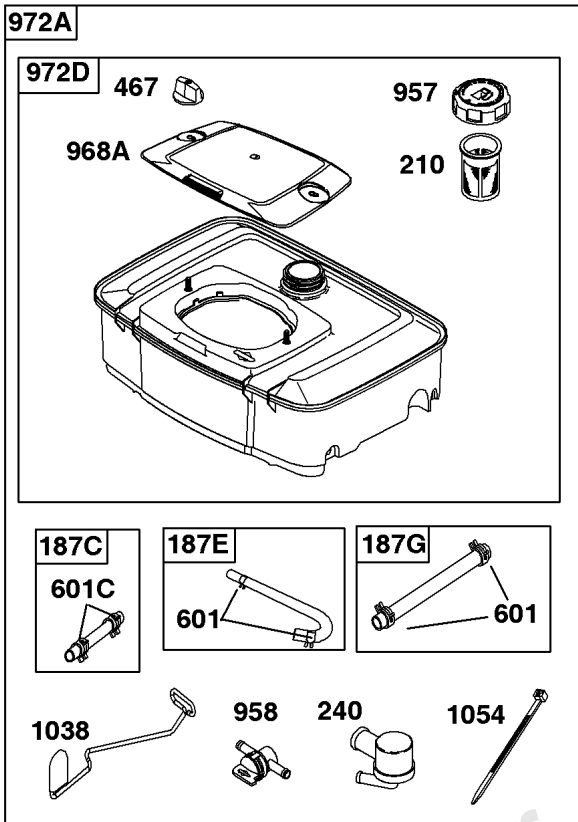

Fuel Supply

REF NO	PART NO	QTY	DESCRIPTION
182E	841601		BRACKET, Fuel Tank
182F	691520		BRACKET, Fuel Tank
182H	691524		BRACKET, Fuel Tank
182J	691525		BRACKET, Fuel Tank
182G	841600		BRACKET, Fuel Tank
187E	844556		LINE, Fuel
187F	844560		LINE, Fuel
187H	846318		LINE, Fuel -Used After Code Date 15061600
190	692199		SCREW -(Fuel Tank)
210A	845270		STRAINER, Fuel
240	844545		FILTER, Fuel
240A	808116S		FILTER, Fuel
240C	845125		FILTER, Fuel
240B	84001895		FILTER, Fuel
385	807084		SCREW -(Fuel Pump)
387	808656		PUMP, Fuel
467	844618		KNOB, Air Cleaner Cover -Used After Code Date 10033100 -Used Before Code Date 14102400
467	691985		KNOB, Air Cleaner Cover -Used Before Code Date 10040100
480	806660		SCREW -(Tube Clamp) (M8x18mm)
527	690423		CLAMP, Tube
529A	691527		GROMMET
601	691038		CLAMP, Hose
601B	791850		CLAMP, Hose
601C	691522		CLAMP, Hose
601E	593879		CLAMP, Hose
628	806660		SCREW -(Fuel Pump Bracket) (M8x18mm)
628A	692062		SCREW -(Fuel Pump Bracket) (M8x18mm)
674	692056		SCREW -(Fuel Tank Bracket) (M8x14mm)
674B	692062		SCREW -(Fuel Tank Bracket) (M8x18mm)
788	691559		BRACKET, Fuel Pump -(With Weld Nuts)
804	844727		CANISTER, Carbon -(EVAP)
918	791880		LINE, Fuel -(Cut To Required Length)
957	846987		CAP, Fuel Tank -(Standard Grip)
957A	844728		CAP, Fuel Tank -(Tethered Cap)
957D	847578		CAP, Fuel Tank
958	698183		VALVE, Fuel Shut Off
958	692008		VALVE, Fuel Shut Off -(Used on models with Fuel Shut-off Rods ref #1038)
964	590799		CAP, Connector
972B	844726		TANK, Fuel