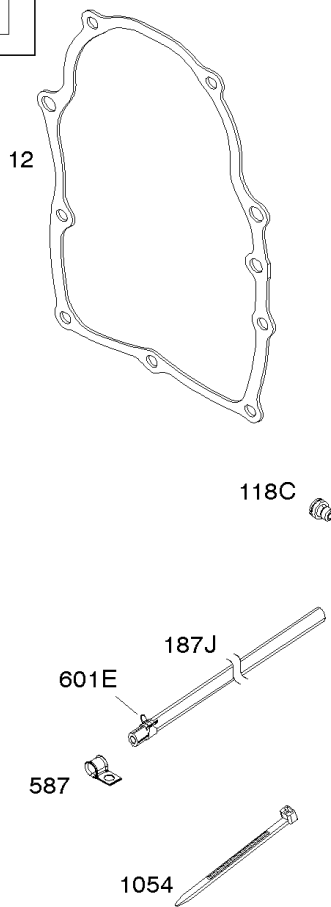

Crankcase Cover, Intake Manifold

Mfg. No: 356442-0565-F1

Crankcase Cover, Intake Manifold

REF NO	PART NO	QTY	DESCRIPTION
12	846487		GASKET, Crankcase
17	843827		BEARING, Ball
18	844588		COVER, Crankcase
20	805049S		SEAL, Oil -(PTO Side)
22	807362		SCREW -(Crankcase Cover/Sump)
50	690754		MANIFOLD, Intake
51	691694		GASKET, Intake -(Manifold To Carburetor)
51A	692035		GASKET, Intake -(Manifold to Cylinder Head)
54	846604		SCREW -(Intake Manifold) (M8x67mm) (Dog Point)
86	690745		COVER, Gear
94B	845021		KIT, Idle Mixture
95	690718		SCREW -(Throttle Valve)
98	808177		KIT, Idle Speed
102	692077		GASKET, Carburetor Body
104	690723		PIN, Float Hinge
105	797410		VALVE, Float Needle
108B	844989		VALVE, Choke
109B	843321		SHAFT, Choke
117A	806373		JET, Main -(Standard)
118C	845903		JET, Main -(High Altitude) (9000 Feet)
118C	842439		JET, Main -(High Altitude) (5000 Feet)
119	690720		SCREW -(Upper Carburetor Body to Lower Carburetor Body)
122A	690747		SPACER, Carburetor
130C	806132		VALVE, Throttle
131	845022		KIT, Throttle Shaft
133B	843320		FLOAT, Carburetor
163B	844931		GASKET, Air Cleaner
231	690718		SCREW -(Choke Valve)
254	808178		DRAIN, Carburetor Bowl
255	690721		BUSHING, Choke Shaft
273	690681		SEAL, O-Ring -(Oil Pump)
276B	806137		WASHER, Sealing -(Solenoid)
276C	690704		WASHER
365	690711		SCREW -(Carburetor/Throttle Body)
415	794903		PLUG -(1/8"-27 NPTF - EXTERNAL SQ)
439	692154		O-RING, Oil Gallery -(Crankcase Cover/Sump or Cylinder Assembly)
468	690690		SEAL, O-Ring -(Oil Pump Screen)
479	807084		SCREW -(Oil Pump Screen)