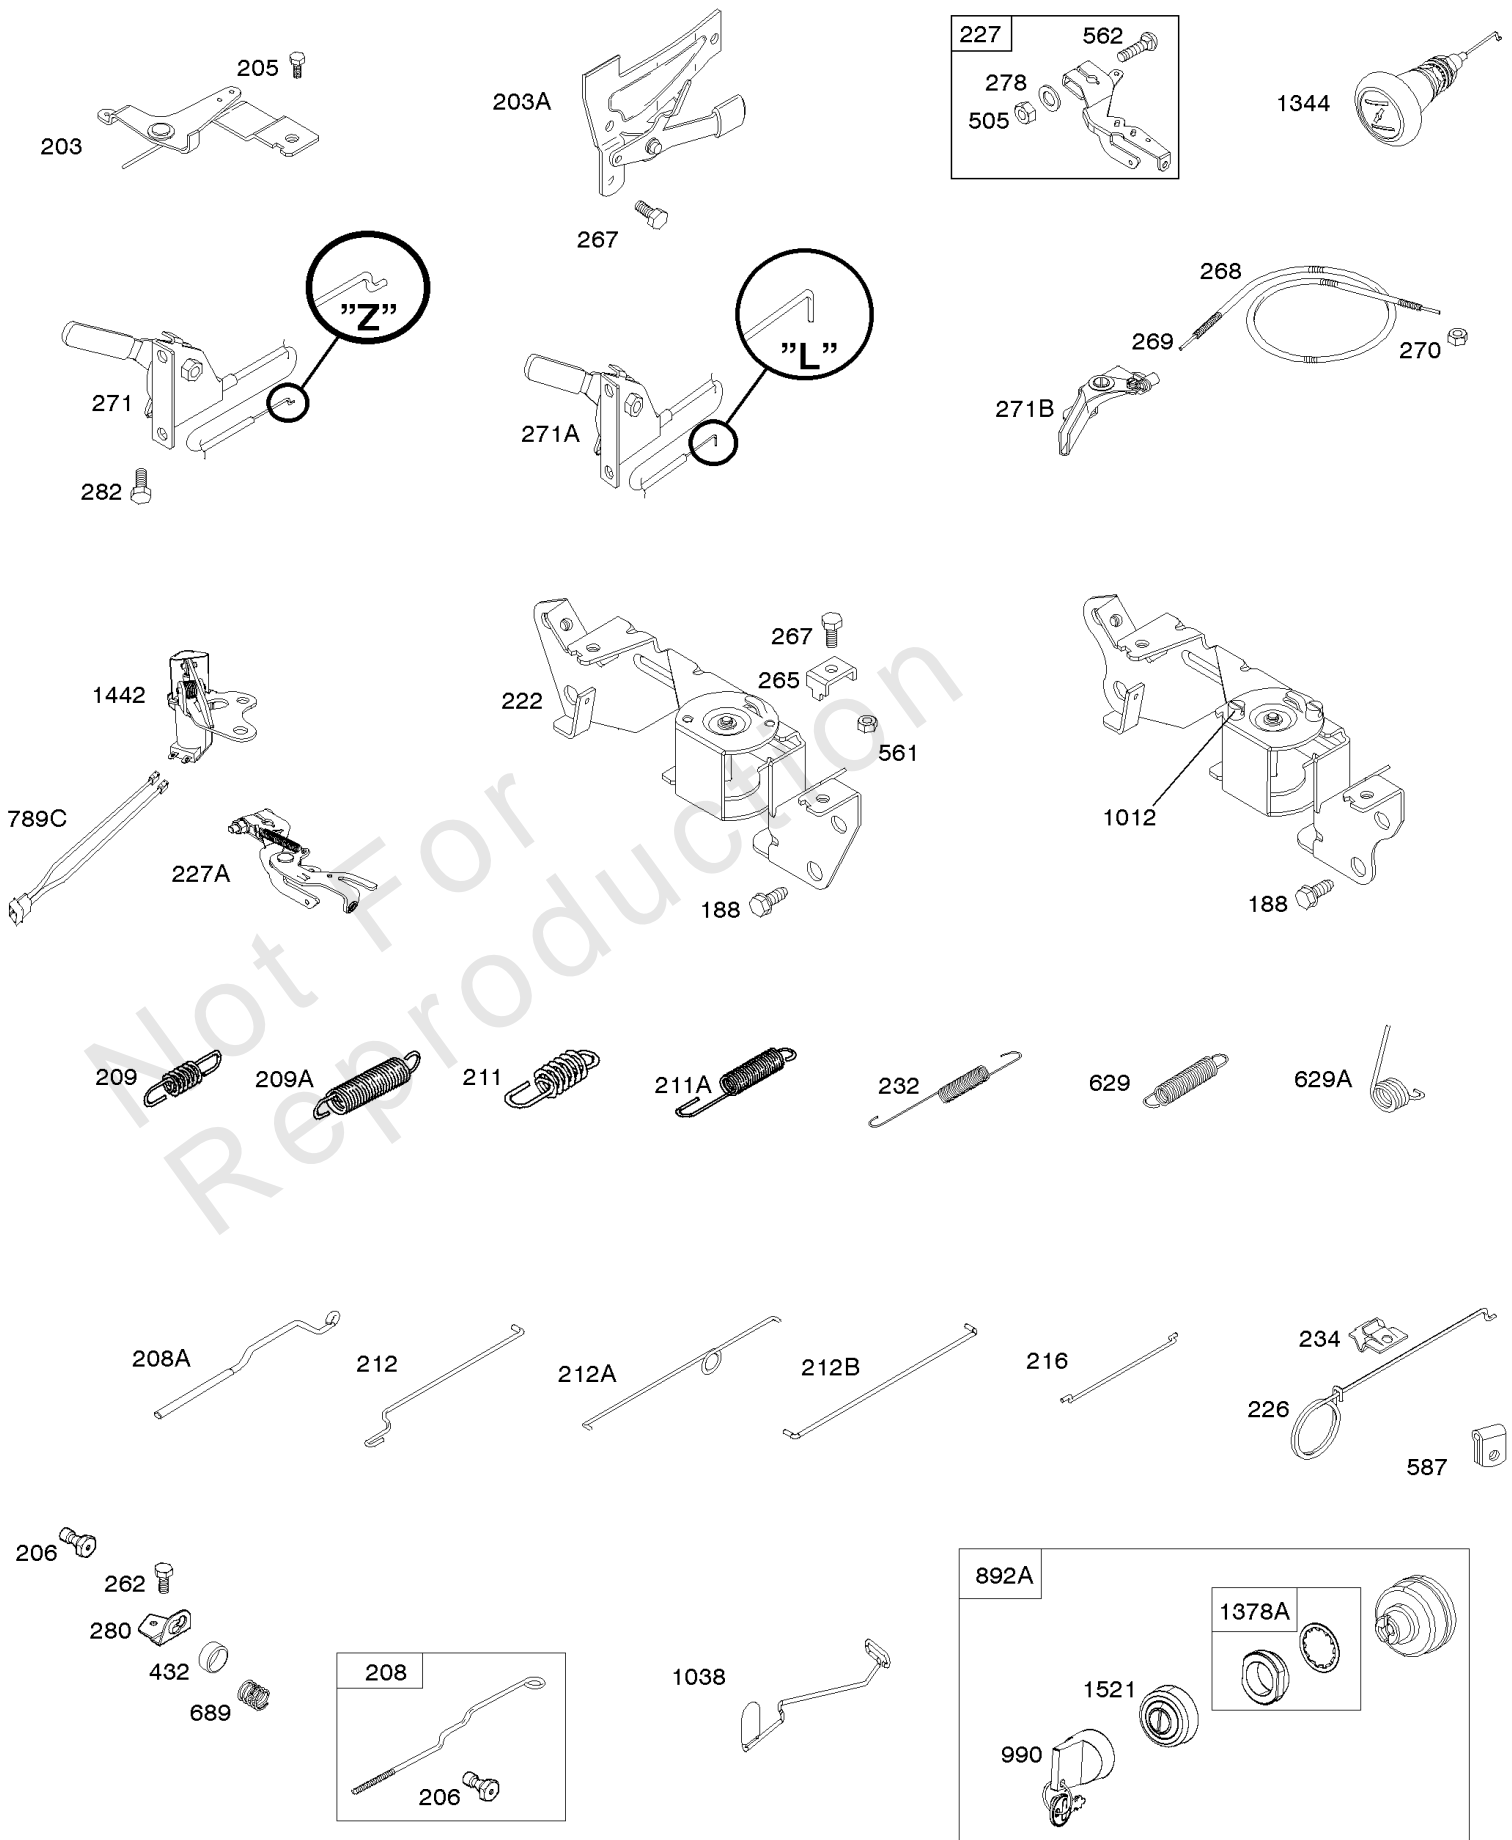

Carburetor Overhaul Kit, Engine & Valve Set

REF NO	PART NO	QTY	DESCRIPTION
3	805101S		SEAL, Oil -(Magneto Side)
7	845884		GASKET, Cylinder Head -(Graphoil)
9	844986		GASKET, Breather
12	846487		GASKET, Crankcase
20	805049S		SEAL, Oil -(PTO Side)
21	809500		CAP, Oil Fill
51	691694		GASKET, Intake -(Manifold To Carburetor)
51A	692035		GASKET, Intake -(Manifold to Cylinder Head)
94	842880		KIT, Idle Mixture
102	692077		GASKET, Carburetor Body
104	690723		PIN, Float Hinge
105	797410		VALVE, Float Needle
121	842881		KIT, Carburetor Overhaul
127	690727		PLUG, Welch
163A	692081		GASKET, Air Cleaner -(Air Cleaner)
255	690721		BUSHING, Choke Shaft
273	690681		SEAL, O-Ring -(Oil Pump)
276	690724		WASHER, Sealing
276A	807085		WASHER, Sealing -(Head)(Rocker Cover)
276B	806137		WASHER, Sealing -(Solenoid)
358	841188		GASKET SET, Engine
439	692154		O-RING, Oil Gallery -(Crankcase Cover/Sump or Cylinder Assembly)
468	690690		SEAL, O-Ring -(Oil Pump Screen)
524	693172		SEAL, O-Ring -(Dipstick Tube)
633	690722		SEAL, Choke/Throttle Shaft
633A	806131		SEAL, Choke/Throttle Shaft
691	842826		SEAL, Governor Shaft
807	805557		SPACER -(Throttle)
868	691963		SEAL, Valve
883	691613		GASKET, Exhaust
988	692063		GASKET, Oil Adapter
1022	806039S		GASKET, Rocker Cover
1091	691516		CAP, Limiter
1095B	841191		GASKET SET, Valve