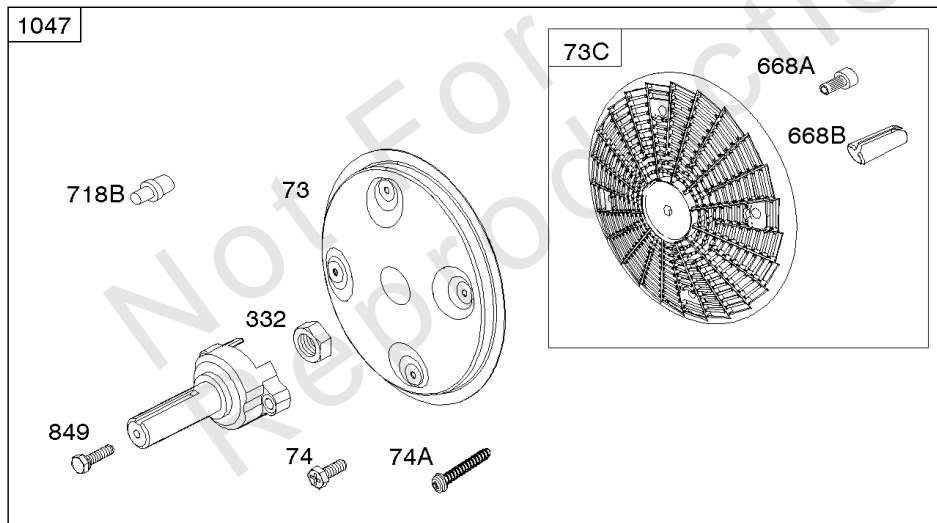

Flywheel, Rotating Screen, Stub Shaft

REF NO	PART NO	QTY	DESCRIPTION
23B	841957		FLYWHEEL
73A	841662		SCREEN, Rotating
74	841441		SCREW -(Rotating Screen) (M5x14mm)
165	693148		NUT -(Ring Gear)
332	690887		NUT -(Flywheel)
363	19203		PULLER, Flywheel
455	841794		CUP, Flywheel
563	841735		SCREW -(Debris Screen Guard)
668A	691500		SPACER
668B	691215		SPACER
678	841730		SPACER -(Rewind)
718B	841581		PIN, Locating -Used After Code Date 04021500
718B	690740		PIN, Locating -Used Before Code Date 04021600
726	----		Gear-Ring -(Steel)(See Reference 23 for Service)
849	691088		SCREW -(Stub Shaft) (5/16-18x1.1)
849A	846236		SCREW -(Stub Shaft) (M8x34mm)
934	691058		SCREW -(Fan Retainer)
1005	841439		FAN, Flywheel
1006	690452		RETAINER, Fan
1044	692056		SCREW -(Flywheel) (M8x14mm)
1047	841580		SHAFT, Stub