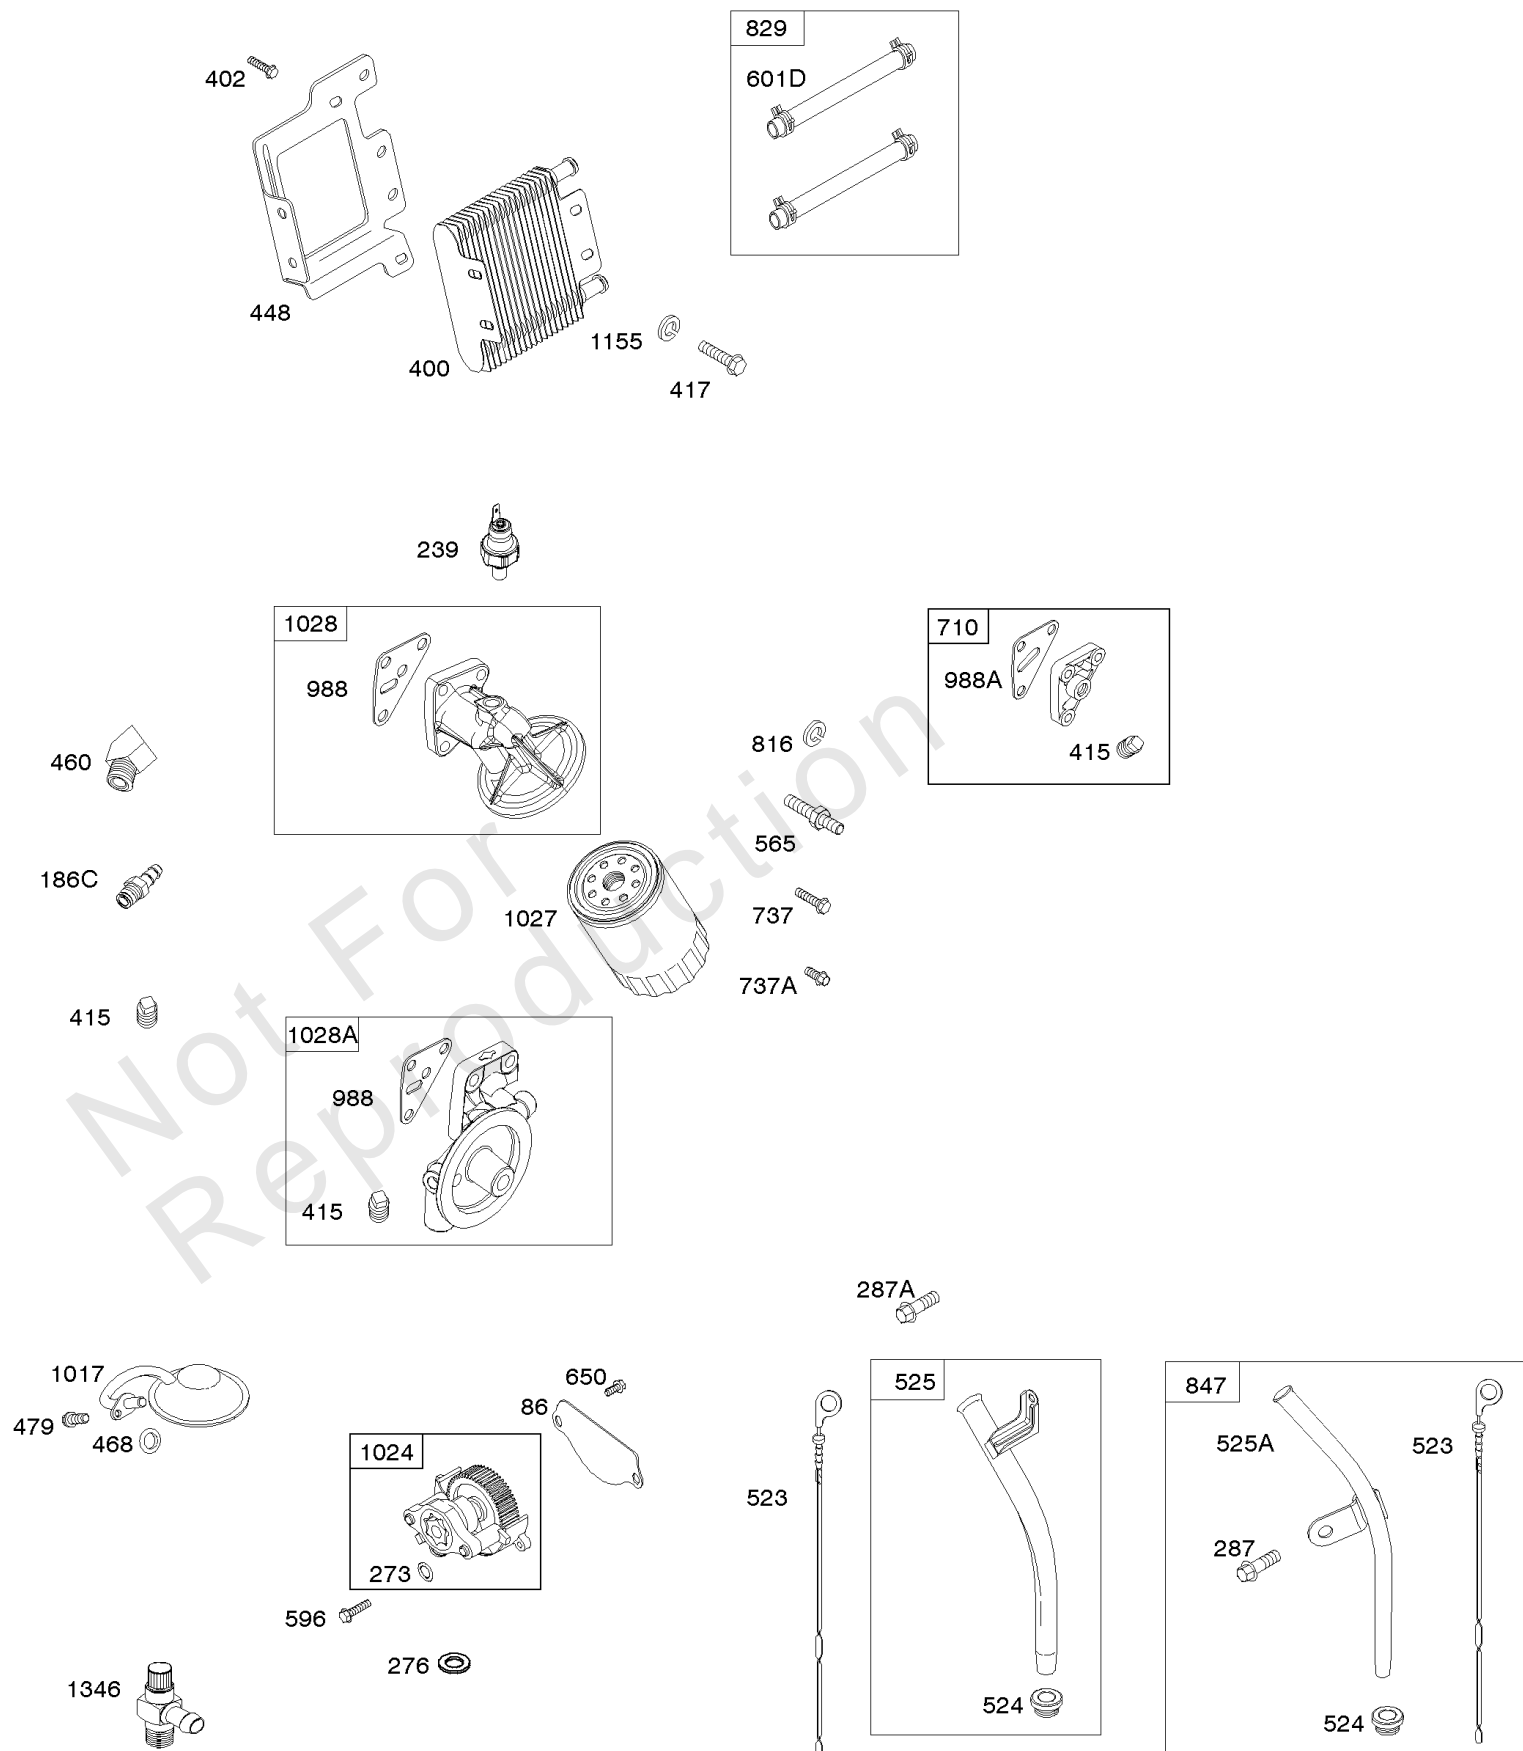

Lubrication

REF NO	PART NO	QTY	DESCRIPTION
86	690745		COVER, Gear
239	690233		SWITCH, Oil Pressure
273	690681		SEAL, O-Ring -(Oil Pump)
276	690724		WASHER, Sealing
287	692062		SCREW -(Dipstick Tube) (M8x18mm)
287A	806660		SCREW -(Dipstick Tube) (M8x18mm)
402	690679		SCREW -(Oil Filter Cover) (M6x21mm)
415	794903		PLUG -(1/8"-27 NPTF - EXTERNAL SQ)
417	843345		SCREW -(Oil Cooler)
468	690690		SEAL, O-Ring -(Oil Pump Screen)
479	807084		SCREW -(Oil Pump Screen)
523	693175		DIPSTICK
524	693172		SEAL, O-Ring -(Dipstick Tube)
525	693174		TUBE, Dipstick
565	690682		STUD -(Oil Filter Adapter)
596	691492		SCREW -(Oil Pump)
650	841233		SCREW -(Oil Deflector) (Oil Deflector)
710	807689		COVER, Oil Filter
737	690679		SCREW -(Oil Filter Adapter) (M6x21mm)
737A	841233		SCREW -(Oil Filter Adapter) (M6x10mm)
816	690706		WASHER -(Oil Filter Adapter)
988	692063		GASKET, Oil Adapter
988A	690687		GASKET, Oil Adapter
1017	690900		SCREEN, Oil Pump
1024	-----		Pump-Oil -(Oil Pump is No Longer Available) (See Reference 18 for correct replacement Crankcase Cover) -Used Before Code Date 07101500
1024	843825		PUMP, Oil -Used After Code Date 07101400
1027	842921		FILTER, Oil
1028	808235		ADAPTER, Oil Filter
1028A	808033		ADAPTER, Oil Filter
1346	492031		VALVE, Oil Drain Shut Off