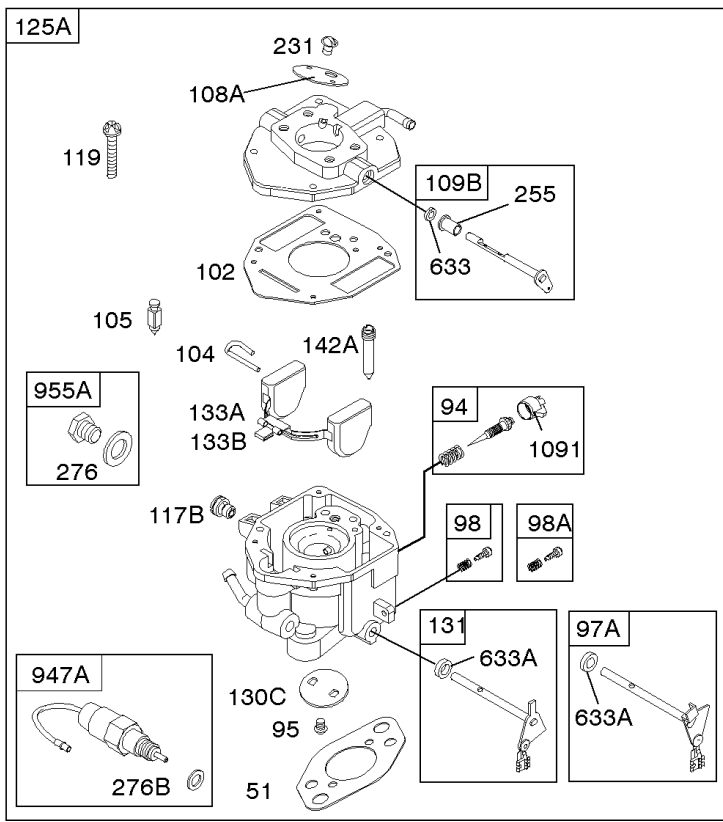

Carburetor

REF NO	PART NO	QTY	DESCRIPTION
276B	806137		WASHER, Sealing -(Solenoid)
601B	791850		CLAMP, Hose
633	690722		SEAL, Choke/Throttle Shaft
633A	806131		SEAL, Choke/Throttle Shaft
807	805557		SPACER -(Throttle)
947A	692094		SOLENOID, Fuel
955A	807723		PLUG, Carburetor
1091	691516		CAP, Limiter
1091A	844448		CAP, Limiter

Not For Reproduction