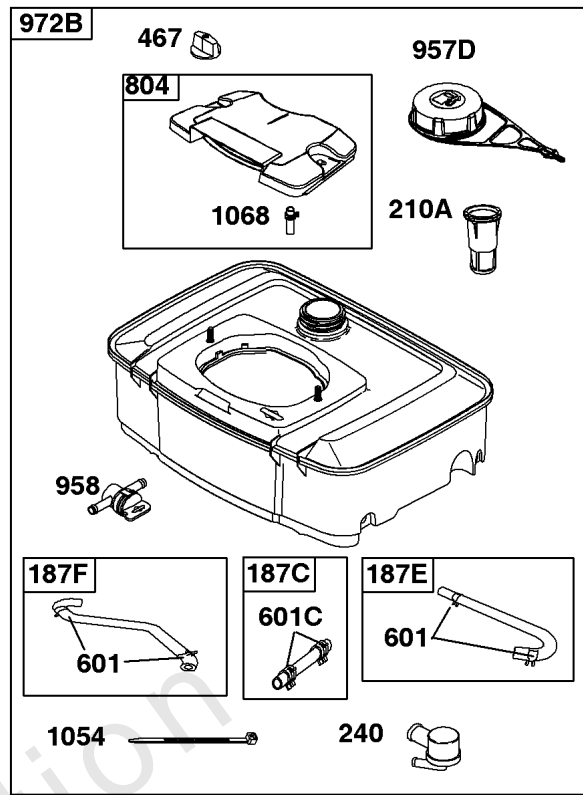

Fuel Supply

REF NO	PART NO	QTY	DESCRIPTION
182E	841601		BRACKET, Fuel Tank
182F	691520		BRACKET, Fuel Tank
182H	691524		BRACKET, Fuel Tank
182J	691525		BRACKET, Fuel Tank
182G	841600		BRACKET, Fuel Tank
187E	844556		LINE, Fuel
187F	844560		LINE, Fuel
187H	846318		LINE, Fuel -Used After Code Date 15061600
190	692199		SCREW -(Fuel Tank)
210A	845270		STRAINER, Fuel
240	844545		FILTER, Fuel
240A	808116S		FILTER, Fuel
240C	845125		FILTER, Fuel
240B	84001895		FILTER, Fuel
385	807084		SCREW -(Fuel Pump)
387	808656		PUMP, Fuel
467	844618		KNOB, Air Cleaner Cover -Used After Code Date 10033100 -Used Before Code Date 14102400
467	691985		KNOB, Air Cleaner Cover -Used Before Code Date 10040100
480	806660		SCREW -(Tube Clamp) (M8x18mm)
527	690423		CLAMP, Tube
529A	691527		GROMMET
601	691038		CLAMP, Hose
601B	791850		CLAMP, Hose
601C	691522		CLAMP, Hose
601E	593879		CLAMP, Hose
628	806660		SCREW -(Fuel Pump Bracket) (M8x18mm)
628A	692062		SCREW -(Fuel Pump Bracket) (M8x18mm)
674	692056		SCREW -(Fuel Tank Bracket) (M8x14mm)
674B	692062		SCREW -(Fuel Tank Bracket) (M8x18mm)
788	691559		BRACKET, Fuel Pump -(With Weld Nuts)
804	844727		CANISTER, Carbon -(EVAP)
918	791880		LINE, Fuel -(Cut To Required Length)
957	846987		CAP, Fuel Tank -(Standard Grip)
957A	844728		CAP, Fuel Tank -(Tethered Cap)
957D	847578		CAP, Fuel Tank
958	698183		VALVE, Fuel Shut Off
958	692008		VALVE, Fuel Shut Off -(Used on models with Fuel Shut-off Rods ref #1038)
964	590799		CAP, Connector
972B	844726		TANK, Fuel