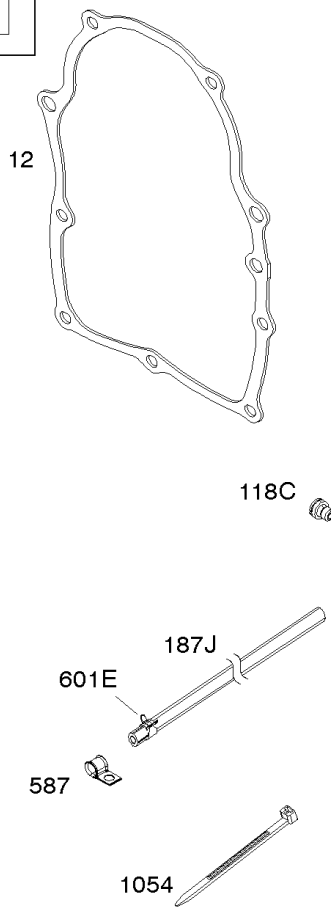

Crankcase Cover, Intake Manifold

Mfg. No: 356442-0565-F1

Crankcase Cover, Intake Manifold

REF NO	PART NO	QTY	DESCRIPTION
552	690701		BUSHING, Governor Crank -(Output End)
552A	806686		BUSHING, Governor Crank
587	807116		CLAMP, Cable
596	691492		SCREW -(Oil Pump)
601E	593879		CLAMP, Hose
614	691550		PIN, Cotter
616	806685		CRANK, Governor
633	690722		SEAL, Choke/Throttle Shaft
633A	806131		SEAL, Choke/Throttle Shaft
650	841233		SCREW -(Oil Deflector) (Oil Deflector)
691	842826		SEAL, Governor Shaft
947A	692094		SOLENOID, Fuel
964A	807468		CAP, Carburetor
1017	690900		SCREEN, Oil Pump
1024	-----		Pump-Oil -(Oil Pump is No Longer Available) (See Reference 18 for correct replacement Crankcase Cover) -Used Before Code Date 07101500
1024	843825		PUMP, Oil -Used After Code Date 07101400
1054	280275		TIE, Cable
1091A	844448		CAP, Limiter
1176	842067		NUT -(Exhaust Manifold)