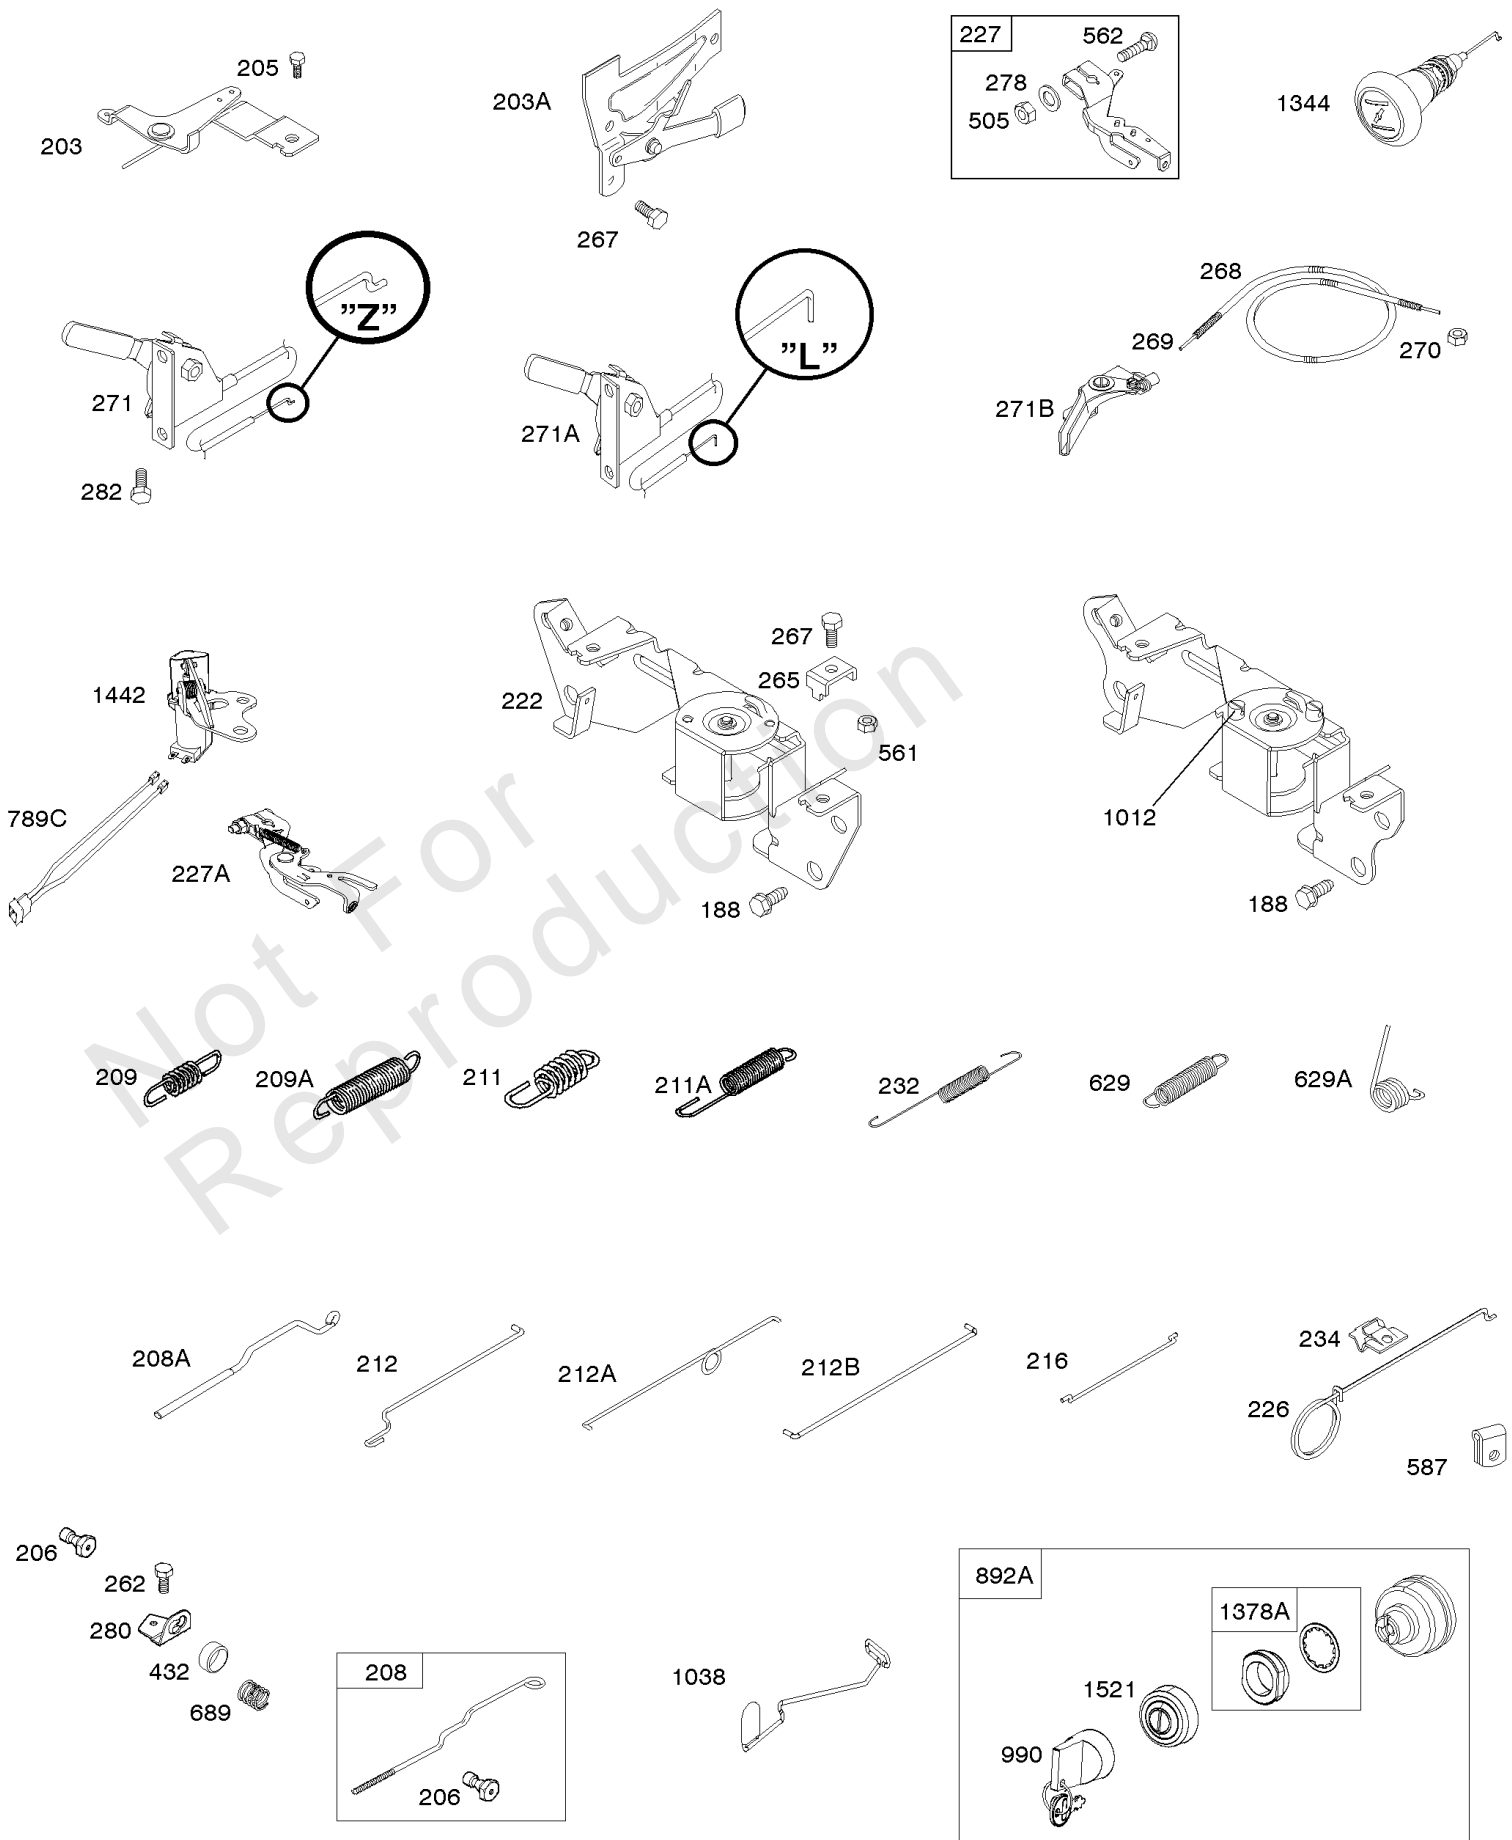

## Controls, Governor Spring

REF NO	PART NO	QTY	DESCRIPTION
188	692056		SCREW -(Control Bracket) (M8x14mm)
188	845964		SCREW -(Control Bracket) (M8x10mm)
203	690923		CRANK, Bell
205	692083		SCREW -(Bell Crank)
206	691244		NUT, Governor Adjusting
208	808453		ROD, Governor Control
209	692070		SPRING, Governor -(Main)
211	692069		SPRING, Governed Idle -(Red)
212	847015		LINK, Throttle
212A	691519		LINK, Throttle
216	690705		LINK, Choke
222	845305		BRACKET, Control -(Used With Control Lever And/Or Wire With Z Formed End)
226	692075		ROD, Choke
227	690236		LEVER, Governor Control
232	692073		SPRING, Governor Link
234	691723		CLIP, Control Rod
262	692083		SCREW -(Rod Bracket) (M5x12mm)
262	841552		SCREW -(Rod Bracket) (M5x20mm)
265	691024		CLAMP, Casing
267	841552		SCREW -(Casing Clamp) (M5x20mm)
267	692083		SCREW -(Casing Clamp)
268	691025		CASING, Control Wire
269	691026		WIRE, Control
270	691027		NUT -(Control Wire Casing)
271	692541		LEVER, Control
271A	692105		LEVER, Control
271B	691028		LEVER, Control
278	842122		WASHER -(Governor Control Lever)
280	691526		BRACKET, Fixed Speed
282	692083		SCREW -(Control Lever)
432	691509		CAP, Spring
505	844752		NUT -(Governor Control Lever)
561	690713		NUT -(Control Bracket)
562	690239		BOLT -(Governor Control Lever)
587	807116		CLAMP, Cable
629	806717		SPRING, Throttle Return -(Throttle Return)
629A	806716		SPRING, Throttle Return -(Throttle Return)
689	691272		SPRING, Friction