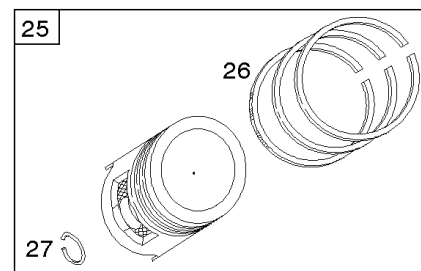

Camshaft, Crankshaft, Cylinder, Piston, Rings, Connecting Rod, Breather

Mfg. No: 356442-0565-F1

1036 EMISSIONS LABEL

1330 REPAIR MANUAL

1319 WARNING LABEL

WARNING	
	Read and follow Operating Instructions before running engine.
	Gasoline is flammable. Allow engine to cool at least 2 minutes before refueling.
	Engines emit carbon monoxide, DO NOT run in enclosed area.
	Muffler area temperature may exceed 150°F. Do not touch hot parts.

REQUIRED when replacing parts with warning labels affixed.

USED AFTER DATE CODE: 07062900