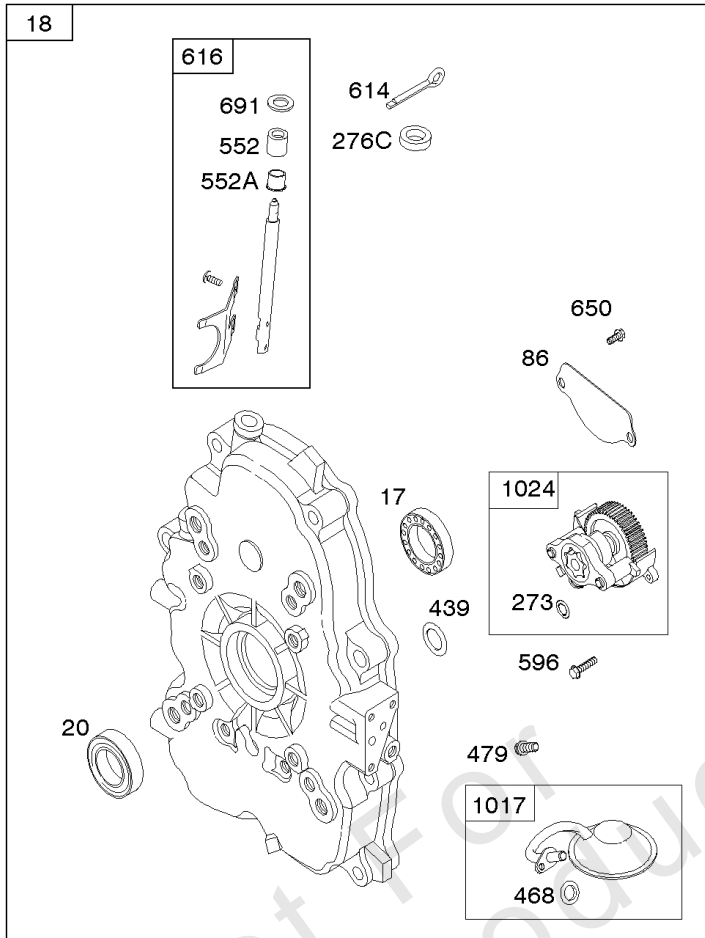

Crankcase Cover, Intake Manifold

Mfg. No: 356442-0565-F1

Crankcase Cover, Intake Manifold

REF NO	PART NO	QTY	DESCRIPTION
12	846487		GASKET, Crankcase
17	843827		BEARING, Ball
18	844588		COVER, Crankcase
20	805049S		SEAL, Oil -(PTO Side)
22	807362		SCREW -(Crankcase Cover/Sump)
50	690754		MANIFOLD, Intake
51	691694		GASKET, Intake -(Manifold To Carburetor)
51A	692035		GASKET, Intake -(Manifold to Cylinder Head)
54	846604		SCREW -(Intake Manifold) (M8x67mm) (Dog Point)
86	690745		COVER, Gear
94B	845021		KIT, Idle Mixture
95	690718		SCREW -(Throttle Valve)
98	808177		KIT, Idle Speed
102	692077		GASKET, Carburetor Body
104	690723		PIN, Float Hinge
105	797410		VALVE, Float Needle
108B	844989		VALVE, Choke
109B	843321		SHAFT, Choke
117A	806373		JET, Main -(Standard)
118C	845903		JET, Main -(High Altitude) (9000 Feet)
118C	842439		JET, Main -(High Altitude) (5000 Feet)
119	690720		SCREW -(Upper Carburetor Body to Lower Carburetor Body)
122A	690747		SPACER, Carburetor
130C	806132		VALVE, Throttle
131	845022		KIT, Throttle Shaft
133B	843320		FLOAT, Carburetor
163B	844931		GASKET, Air Cleaner
231	690718		SCREW -(Choke Valve)
254	808178		DRAIN, Carburetor Bowl
255	690721		BUSHING, Choke Shaft
273	690681		SEAL, O-Ring -(Oil Pump)
276B	806137		WASHER, Sealing -(Solenoid)
276C	690704		WASHER
365	690711		SCREW -(Carburetor/Throttle Body)
415	794903		PLUG -(1/8"-27 NPTF - EXTERNAL SQ)
439	692154		O-RING, Oil Gallery -(Crankcase Cover/Sump or Cylinder Assembly)
468	690690		SEAL, O-Ring -(Oil Pump Screen)
479	807084		SCREW -(Oil Pump Screen)