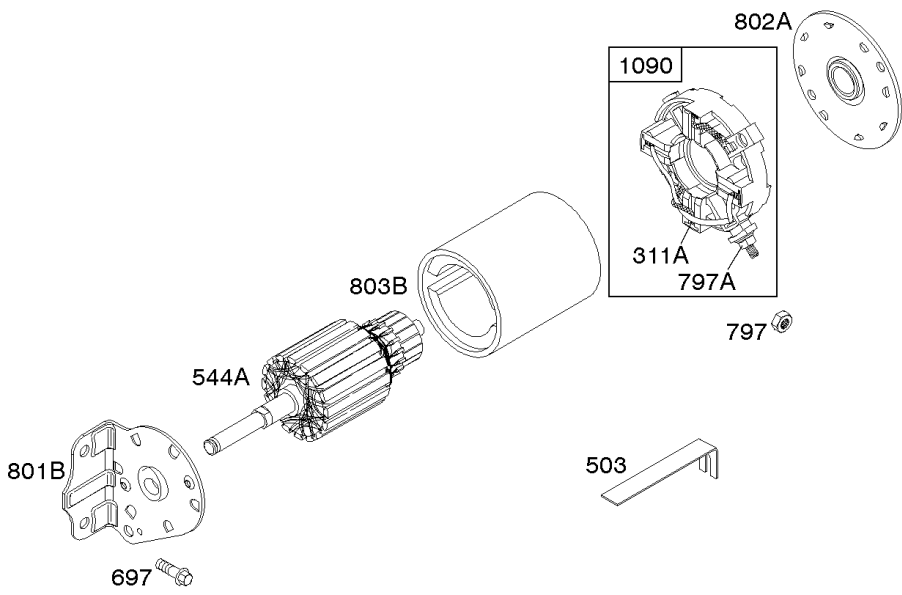

Starter - Electric #2

REF NO	PART NO	QTY	DESCRIPTION
309A	846407		MOTOR, Starter -Used After Code Date 10051700
309E	844717		MOTOR, Starter
311A	497608		SET, Brush
388	820799		LEVER, Pinion Drive
503	691532		STRAP, Starter -(82mm Long)
544A	-----		Armature-Starter -(Service With 846451 Starter Motor Only)
683A	820809		NUT -(Starter Solenoid)
697	691902		SCREW -(Starter Motor) (Drive Cap) (M8x20mm)
697	692062		SCREW -(Starter Motor) (Drive Cap)
797	691029		NUT -(Brush Retainer)
797A	693167		NUT -(Brush Retainer)
801B	691283		CAP, Drive
802A	691286		CAP, End
803B	-----		Housing-Starter -(For Replacement Starter Motor, Order Reference 309)
893	820805		NUT -(Starter Solenoid)
893C	845758		NUT -(Starter Solenoid)
920A	825418		SOLENOID, Starter
920C	845757		SOLENOID, Starter
1009	806474		SCREW -(USE REFERENCE 697 ONLY) (M8X98mm)
1090	691293		RETAINER, Brush