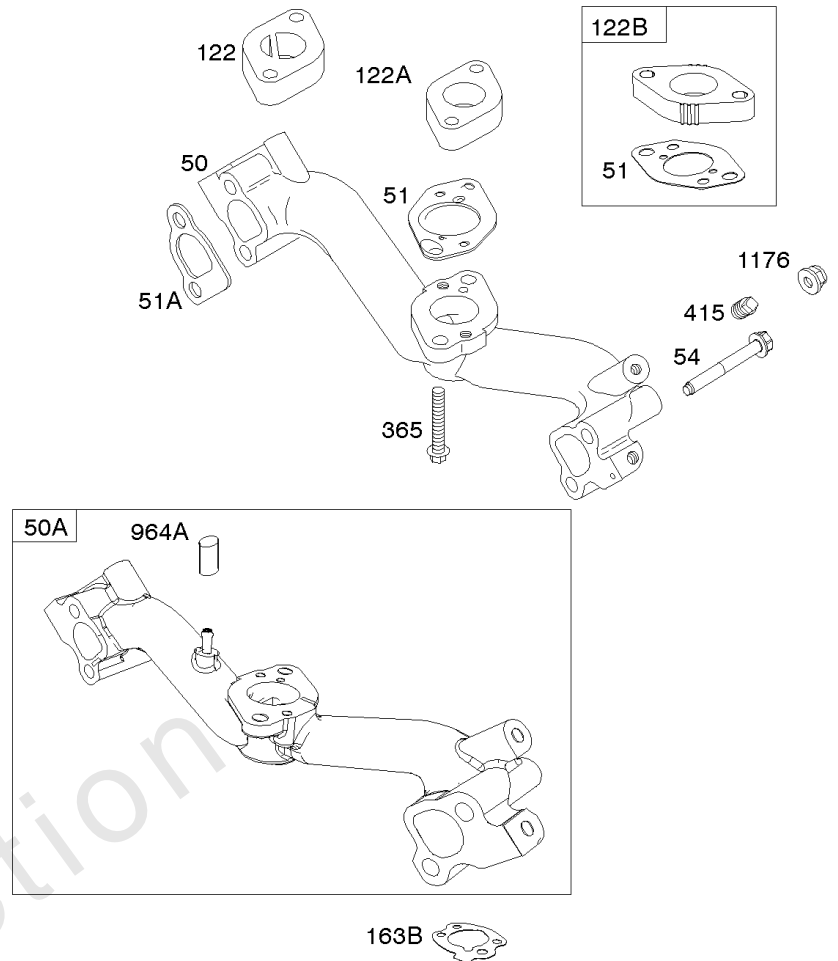

Crankcase Cover, Intake Manifold

Mfg. No: 356442-0565-F1

Crankcase Cover, Intake Manifold

REF NO	PART NO	QTY	DESCRIPTION
552	690701		BUSHING, Governor Crank -(Output End)
552A	806686		BUSHING, Governor Crank
587	807116		CLAMP, Cable
596	691492		SCREW -(Oil Pump)
601E	593879		CLAMP, Hose
614	691550		PIN, Cotter
616	806685		CRANK, Governor
633	690722		SEAL, Choke/Throttle Shaft
633A	806131		SEAL, Choke/Throttle Shaft
650	841233		SCREW -(Oil Deflector) (Oil Deflector)
691	842826		SEAL, Governor Shaft
947A	692094		SOLENOID, Fuel
964A	807468		CAP, Carburetor
1017	690900		SCREEN, Oil Pump
1024	-----		Pump-Oil -(Oil Pump is No Longer Available) (See Reference 18 for correct replacement Crankcase Cover) -Used Before Code Date 07101500
1024	843825		PUMP, Oil -Used After Code Date 07101400
1054	280275		TIE, Cable
1091A	844448		CAP, Limiter
1176	842067		NUT -(Exhaust Manifold)