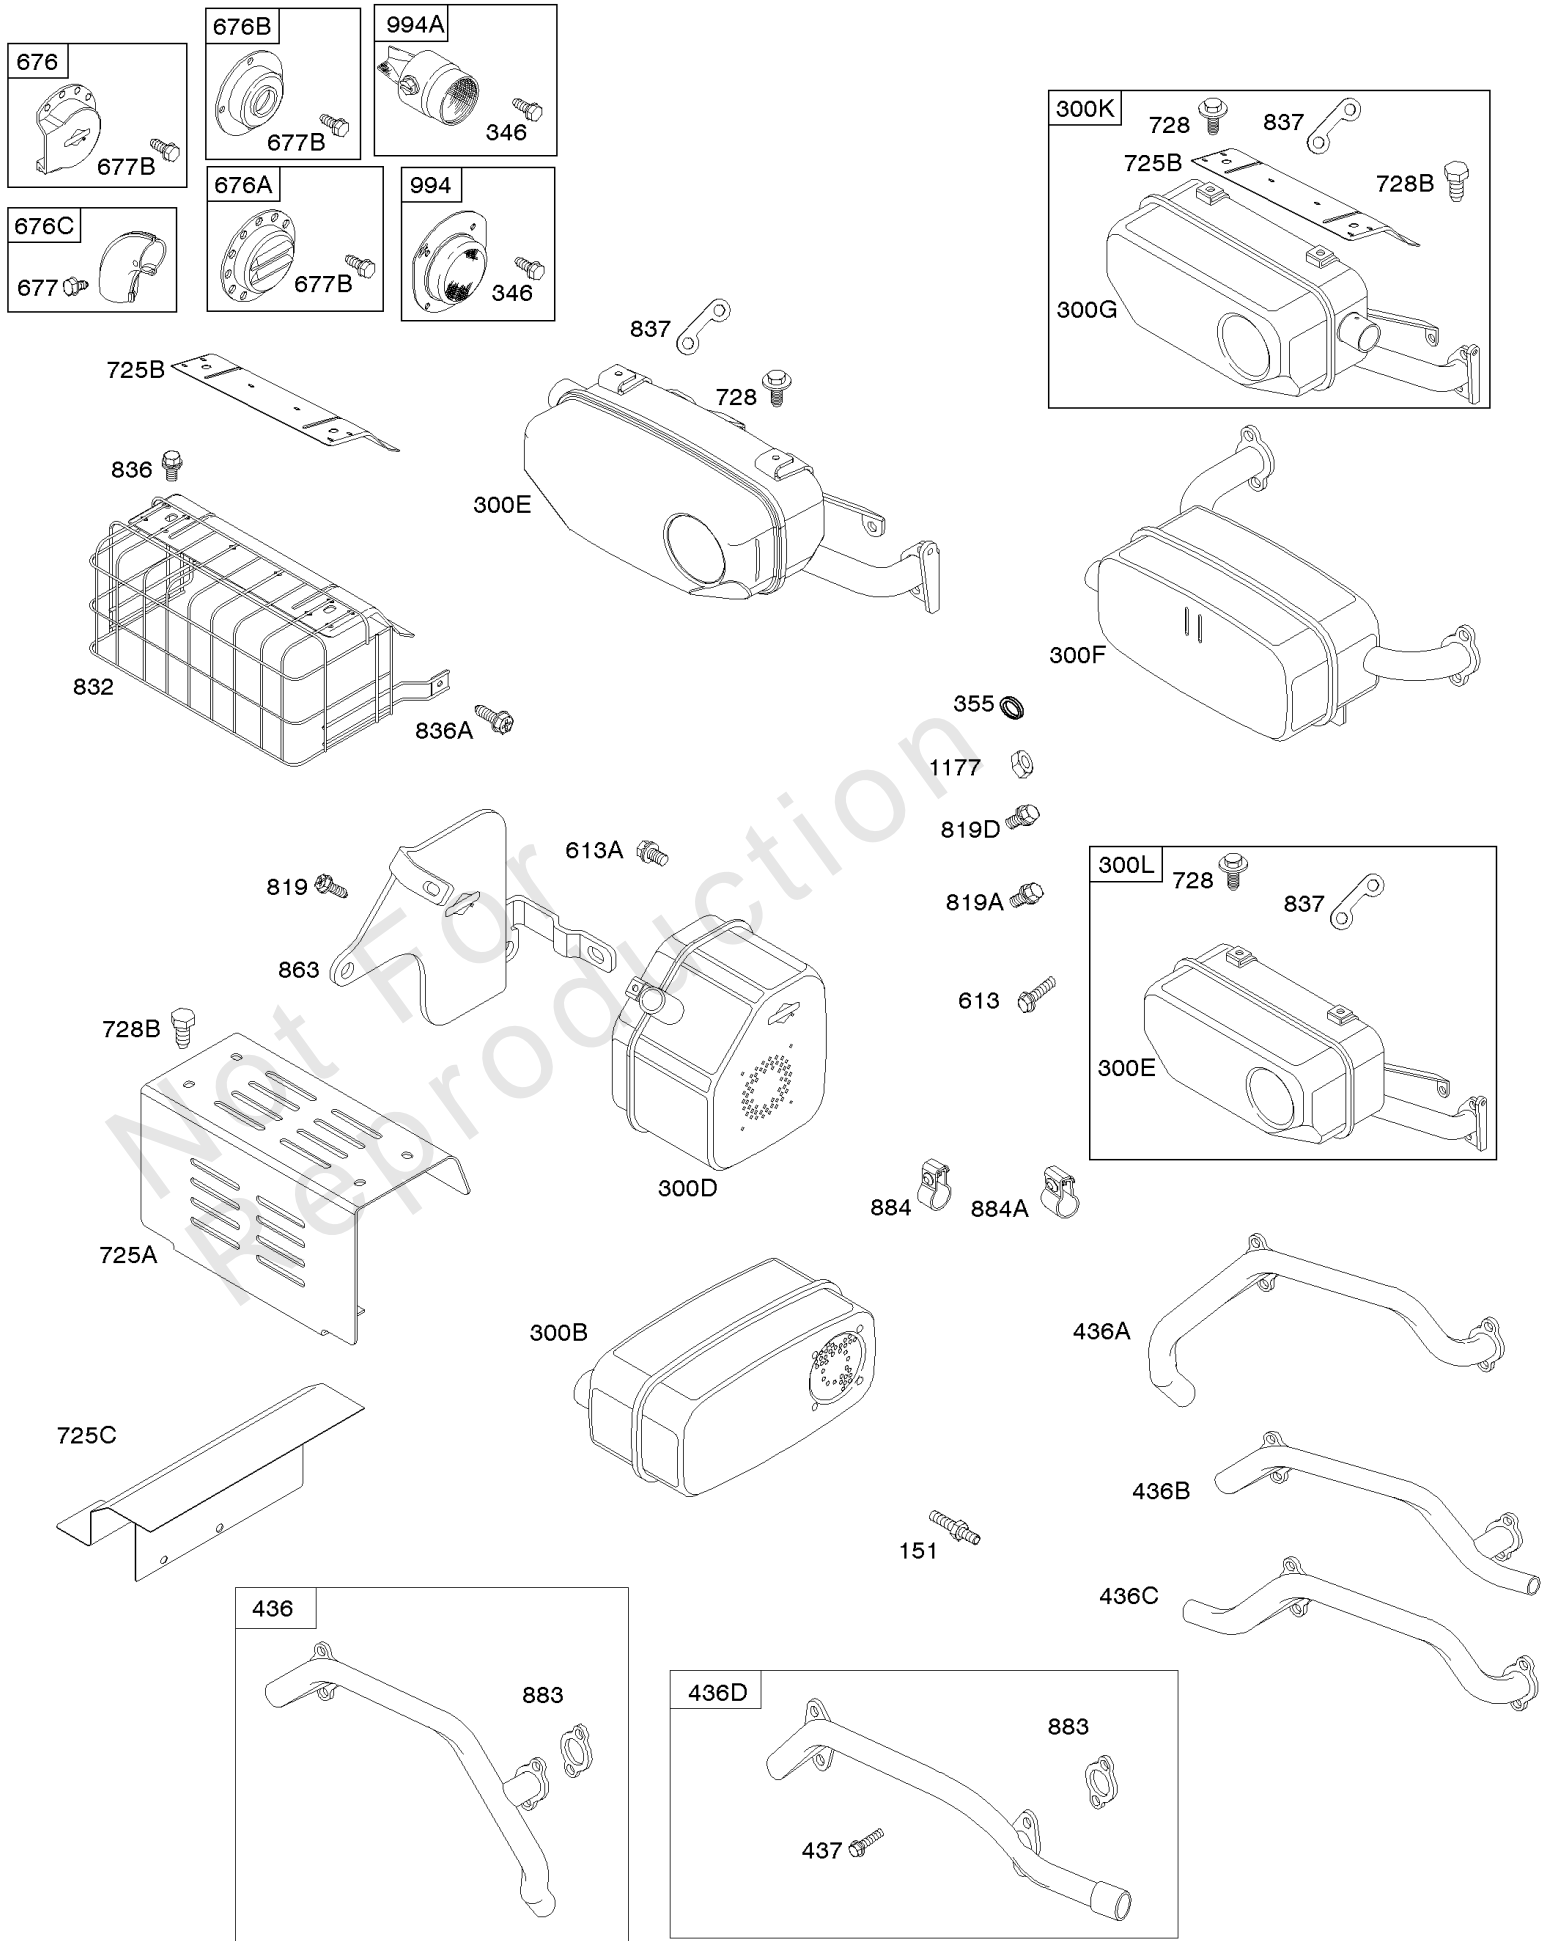

Exhaust System

REF NO	PART NO	QTY	DESCRIPTION
151	841185		STUD -(Exhaust Manifold)
300D	692099		MUFFLER
300E	690906		MUFFLER
300K	808379		MUFFLER
300L	808380		MUFFLER
346	690661		SCREW -(Spark Arrestor) (#8-18 x 0.375 lg)
355	690944		WASHER -(Muffler Bracket)
436	692061		MANIFOLD, Exhaust -(Lo Mount)(Oil Filter Side)
436A	691499		MANIFOLD, Exhaust -(Lo Mount)(Starter Motor Side)
436B	691501		MANIFOLD, Exhaust
436C	691502		MANIFOLD, Exhaust -(Cylinder 1) (Side Outlet)
436D	805609		MANIFOLD, Exhaust
437	691902		SCREW -(Exhaust Manifold) (M8x20mm)
613	691902		SCREW -(Muffler) (M8x20mm)
613A	692067		SCREW -(Muffler) (M6x12mm)
676	795036		DEFLECTOR, Muffler
676A	795038		DEFLECTOR, Muffler
676B	396903		DEFLECTOR, Muffler
676C	495518		DEFLECTOR, Muffler
677	810079		SCREW -(Muffler Deflector)
677B	690661		SCREW -(Muffler Deflector) (#8-18 x 0.375 lg)
725A	805702		SHIELD, Heat
725B	691498		SHIELD, Heat
725C	806102		SHIELD, Heat
728	691514		SCREW -(Heat Shield)
728B	692067		SCREW -(Heat Shield) (M6x12mm)
819	692056		SCREW -(Muffler Bracket) (M8x14mm)
819A	690943		SCREW -(Muffler Bracket) (M8x16mm)
819D	692062		SCREW -(Muffler Bracket) (M8x18mm)
832	691571		GUARD, Muffler
836	691514		SCREW -(Muffler Guard)
836A	692067		SCREW -(Muffler Guard) (M6x12mm)
837	808085		SPACER -(Includes 2)
863	691513		BRACKET, Muffler
883	691613		GASKET, Exhaust
884	690898		CLAMP, Muffler
884A	691956		CLAMP, Muffler
994	794945		ARRESTOR, Spark