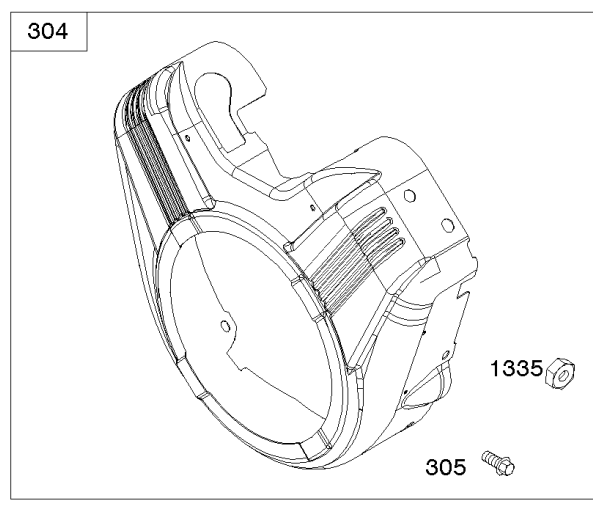

Blower Housing, Rewind Starter

REF NO	PART NO	QTY	DESCRIPTION
57	692086	1	SPRING, Rewind Starter
58	66574	1	ROPE, Starter
59	805957	1	INSERT, Grip
60	808167	1	GRIP, Starter Rope
65	690341		SCREW -(Rewind Starter) (5/16-18 x 0.875) -Used Before Code Date 14112700
65	846234		SCREW -(Rewind Starter) (M8x22mm) -Used After Code Date 14112600
65A	841233		SCREW -(Rewind Starter) (M6x10mm)
304	844153	1	HOUSING, Blower -(Compatible On Engines Without Oil Cooler)
304A	842742	1	HOUSING, Blower -(Compatible On Engines With Oil Cooler)
305	692056		SCREW -(Blower Housing) (M8x14mm)
305	692551		SCREW -(Blower Housing) (1/4-20 X 1.16Lg)
305A	841233		SCREW -(Blower Housing) (M6x10mm)
455	841794	1	CUP, Flywheel
456	845219	1	PLATE, Pawl Friction
459	845218	1	PAWL, Ratchet
493A	845729		BRACKET, Mounting
515	691528	2	SPRING, Pawl
563	841735		SCREW -(Debris Screen Guard)
592	690939		NUT -(Rewind Starter) (M6)
608	841729	1	STARTER, Rewind
949	845728	1	GUARD, Debris Screen
1004	842258	1	DUCT, Air
1046	692082	1	PLUG, Blower Housing
1046A	843068	1	PLUG, Blower Housing
1335	691029		NUT -(Blower Housing) (1/4-20)
1392	690939		NUT -(Rewind Guard) (M6)