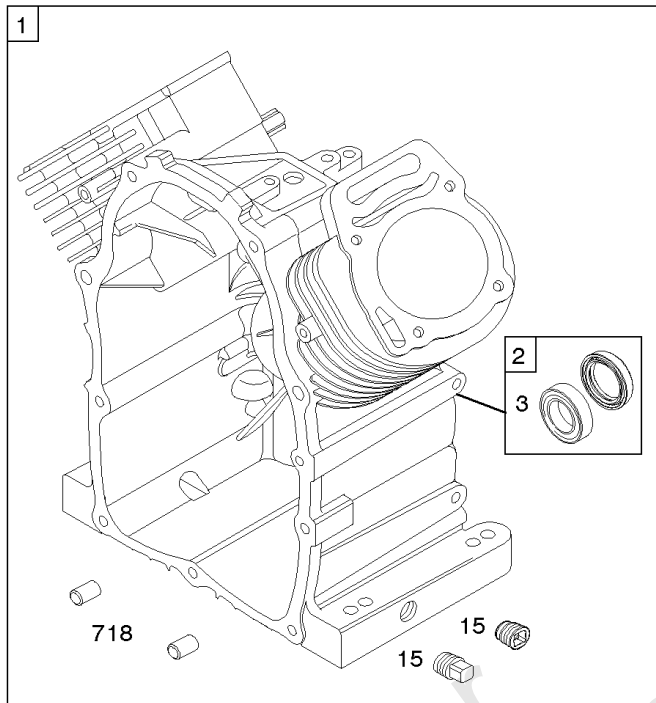

1036 EMISSIONS LABEL

1330 REPAIR MANUAL

1319 WARNING LABEL

WARNING	
	Read and follow Operating Instructions before running engine.
	Gasoline is flammable. Allow engine to cool at least 2 minutes before refueling.
	Engines emit carbon monoxide, DO NOT run in enclosed area.
	Muffler area temperature may exceed 150°F. Do not touch hot parts.

REQUIRED when replacing parts with warning labels affixed.