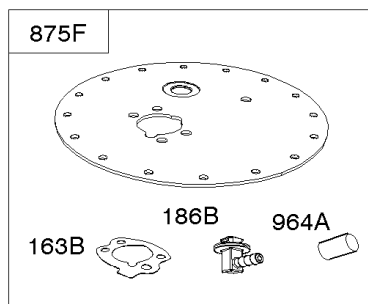

Model Components	Page
Air Cleaner.....	6
Alternator, Ignition, Switches.....	10
Blower Housing, Rewind Starter.....	14
Camshaft, Crankshaft, Cylinder, Piston, Rings, Connecting Rod, Breather.....	16
Carburetor.....	22
Carburetor Overhaul Kit, Engine & Valve Set.....	26
Controls, Governor Spring.....	28
Crankcase Cover, Intake Manifold.....	32
Cylinder Head, Valves, Valve Covers.....	36
Electronic Governor.....	40
Exhaust System.....	42
Flywheel, Rotating Screen, Stub Shaft.....	46
Fuel Supply.....	48
Lubrication.....	52
Replacement Engine - US & Canada.....	54
Shrouds.....	55
Starter - Electric #1.....	57
Starter - Electric #2.....	59

Not For
Reproduction