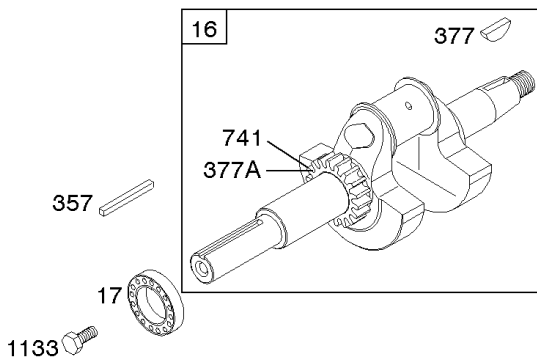

1036 EMISSIONS LABEL

1330 REPAIR MANUAL

1319 WARNING LABEL

WARNING	
	Read and follow Operating Instructions before running engine.
	Gasoline is flammable. Allow engine to cool at least 2 minutes before refueling.
	Engines emit carbon monoxide, DO NOT run in enclosed area.
	Muffler area temperature may exceed 150°F. Do not touch hot parts.

REQUIRED when replacing parts with warning labels affixed.

USED AFTER DATE CODE: 07062900

USED BEFORE DATE CODE: 07063000