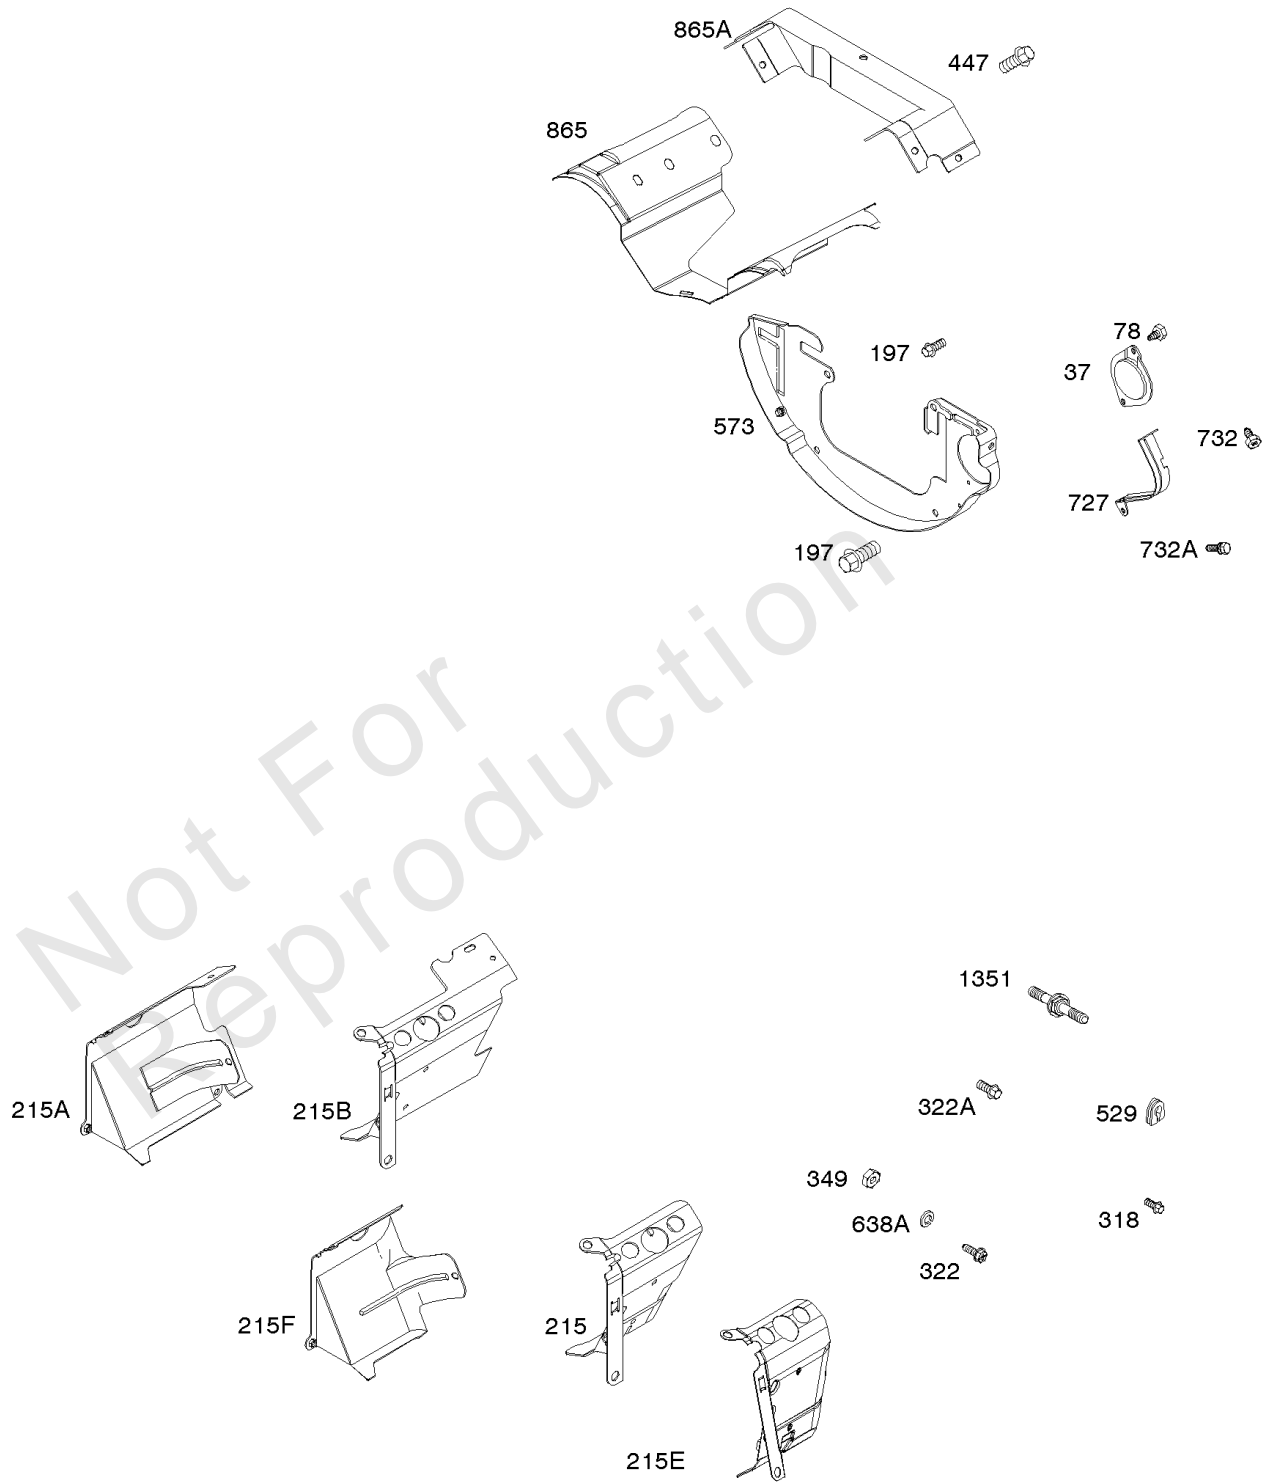

Shrouds

REF NO	PART NO	QTY	DESCRIPTION
37	841309		GUARD, Flywheel
78	690688		SCREW -(Flywheel Guard)
197	807163		SCREW -(Back Plate)
215	841183		GUIDE, Air -(Cylinder 1)
215F	841182		GUIDE, Air -(Cylinder 2)
318	690932		SCREW -(Mounting Bracket)
322	841233		SCREW -(Cylinder Head Cover)
349	690238		NUT -(Cylinder Head Cover)
447	841233		SCREW -(Air Guide Cover)
529	690744		GROMMET
573	841310		PLATE, Back
727	841313		COVER, Starter Drive
732	690688		SCREW -(Starter Drive Cover)
732A	841233		SCREW -(Starter Drive Cover)
865	843768		COVER, Air Guide -(Black)
1351	690682		STUD -(Cylinder Shield) (Cylinder Shield)