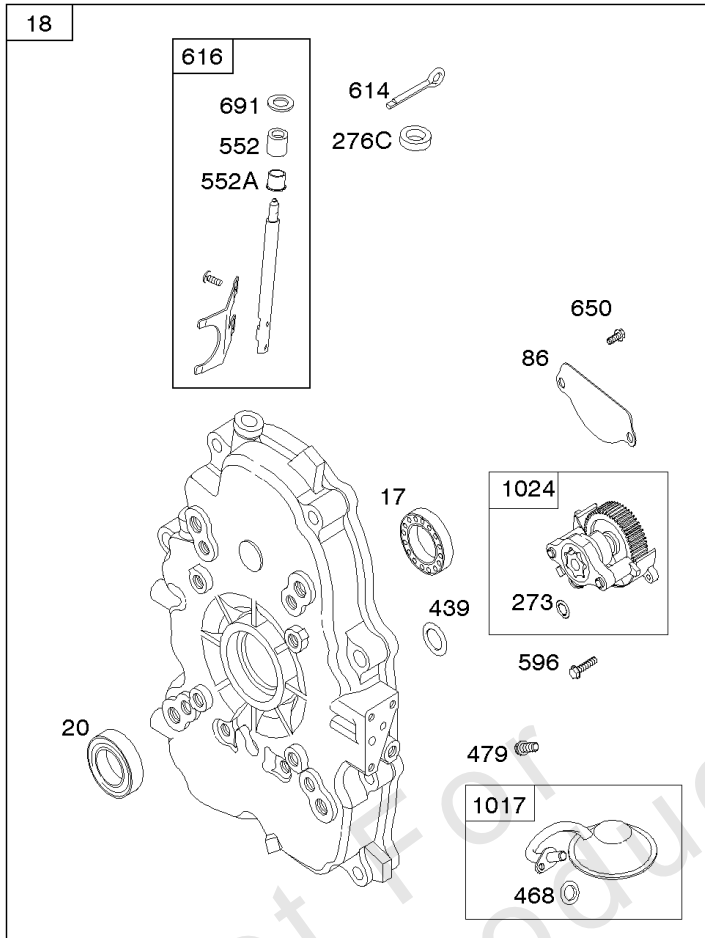

Crankcase Cover, Intake Manifold

Mfg. No: 356442-0565-F1

Crankcase Cover, Intake Manifold

REF NO	PART NO	QTY	DESCRIPTION
552	690701		BUSHING, Governor Crank -(Output End)
552A	806686		BUSHING, Governor Crank
587	807116		CLAMP, Cable
596	691492		SCREW -(Oil Pump)
601E	593879		CLAMP, Hose
614	691550		PIN, Cotter
616	806685		CRANK, Governor
633	690722		SEAL, Choke/Throttle Shaft
633A	806131		SEAL, Choke/Throttle Shaft
650	841233		SCREW -(Oil Deflector) (Oil Deflector)
691	842826		SEAL, Governor Shaft
947A	692094		SOLENOID, Fuel
964A	807468		CAP, Carburetor
1017	690900		SCREEN, Oil Pump
1024	-----		Pump-Oil -(Oil Pump is No Longer Available) (See Reference 18 for correct replacement Crankcase Cover) -Used Before Code Date 07101500
1024	843825		PUMP, Oil -Used After Code Date 07101400
1054	280275		TIE, Cable
1091A	844448		CAP, Limiter
1176	842067		NUT -(Exhaust Manifold)