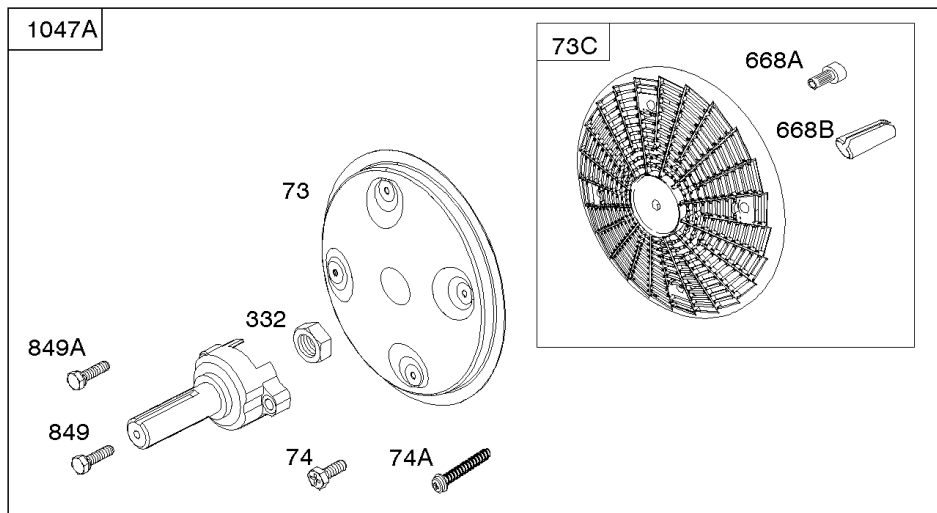

Flywheel, Rotating Screen, Stub Shaft

REF NO	PART NO	QTY	DESCRIPTION
23B	841957		FLYWHEEL
73A	841662		SCREEN, Rotating
74	841441		SCREW -(Rotating Screen) (M5x14mm)
165	693148		NUT -(Ring Gear)
332	690887		NUT -(Flywheel)
363	19203		PULLER, Flywheel
455	841794		CUP, Flywheel
563	841735		SCREW -(Debris Screen Guard)
668A	691500		SPACER
668B	691215		SPACER
678	841730		SPACER -(Rewind)
718B	841581		PIN, Locating -Used After Code Date 04021500
718B	690740		PIN, Locating -Used Before Code Date 04021600
726	----		Gear-Ring -(Steel)(See Reference 23 for Service)
849	691088		SCREW -(Stub Shaft) (5/16-18x1.1)
849A	846236		SCREW -(Stub Shaft) (M8x34mm)
934	691058		SCREW -(Fan Retainer)
1005	841439		FAN, Flywheel
1006	690452		RETAINER, Fan
1044	692056		SCREW -(Flywheel) (M8x14mm)
1047	841580		SHAFT, Stub