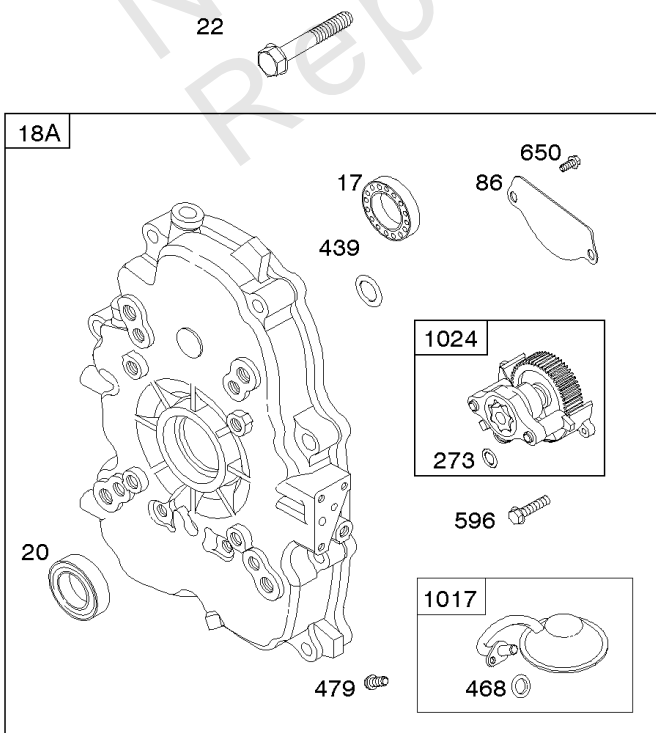

Crankcase Cover, Intake Manifold

Mfg. No: 356442-0565-F1

Crankcase Cover, Intake Manifold

REF NO	PART NO	QTY	DESCRIPTION
12	846487		GASKET, Crankcase
17	843827		BEARING, Ball
18	844588		COVER, Crankcase
20	805049S		SEAL, Oil -(PTO Side)
22	807362		SCREW -(Crankcase Cover/Sump)
50	690754		MANIFOLD, Intake
51	691694		GASKET, Intake -(Manifold To Carburetor)
51A	692035		GASKET, Intake -(Manifold to Cylinder Head)
54	846604		SCREW -(Intake Manifold) (M8x67mm) (Dog Point)
86	690745		COVER, Gear
94B	845021		KIT, Idle Mixture
95	690718		SCREW -(Throttle Valve)
98	808177		KIT, Idle Speed
102	692077		GASKET, Carburetor Body
104	690723		PIN, Float Hinge
105	797410		VALVE, Float Needle
108B	844989		VALVE, Choke
109B	843321		SHAFT, Choke
117A	806373		JET, Main -(Standard)
118C	845903		JET, Main -(High Altitude) (9000 Feet)
118C	842439		JET, Main -(High Altitude) (5000 Feet)
119	690720		SCREW -(Upper Carburetor Body to Lower Carburetor Body)
122A	690747		SPACER, Carburetor
130C	806132		VALVE, Throttle
131	845022		KIT, Throttle Shaft
133B	843320		FLOAT, Carburetor
163B	844931		GASKET, Air Cleaner
231	690718		SCREW -(Choke Valve)
254	808178		DRAIN, Carburetor Bowl
255	690721		BUSHING, Choke Shaft
273	690681		SEAL, O-Ring -(Oil Pump)
276B	806137		WASHER, Sealing -(Solenoid)
276C	690704		WASHER
365	690711		SCREW -(Carburetor/Throttle Body)
415	794903		PLUG -(1/8"-27 NPTF - EXTERNAL SQ)
439	692154		O-RING, Oil Gallery -(Crankcase Cover/Sump or Cylinder Assembly)
468	690690		SEAL, O-Ring -(Oil Pump Screen)
479	807084		SCREW -(Oil Pump Screen)