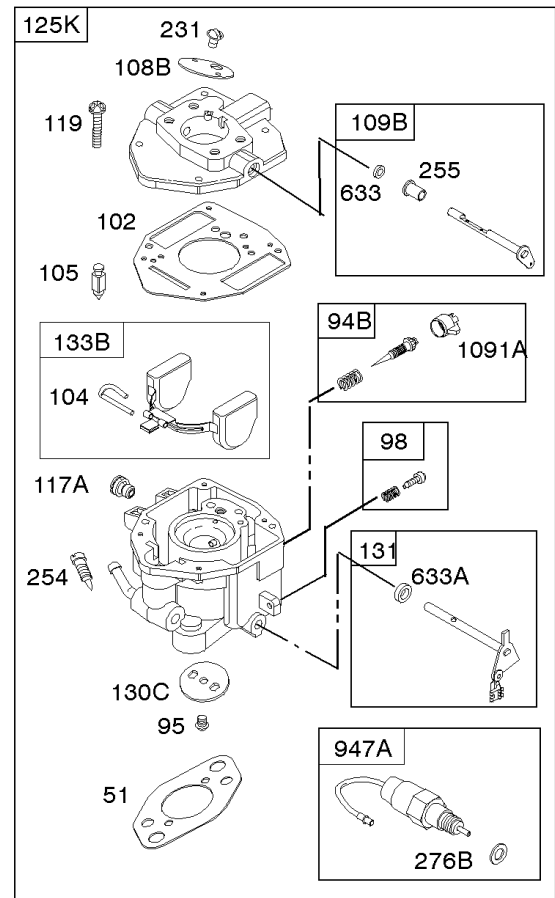

Crankcase Cover, Intake Manifold

Mfg. No: 356442-0565-F1

Crankcase Cover, Intake Manifold

REF NO	PART NO	QTY	DESCRIPTION
12	846487		GASKET, Crankcase
17	843827		BEARING, Ball
18	844588		COVER, Crankcase
20	805049S		SEAL, Oil -(PTO Side)
22	807362		SCREW -(Crankcase Cover/Sump)
50	690754		MANIFOLD, Intake
51	691694		GASKET, Intake -(Manifold To Carburetor)
51A	692035		GASKET, Intake -(Manifold to Cylinder Head)
54	846604		SCREW -(Intake Manifold) (M8x67mm) (Dog Point)
86	690745		COVER, Gear
94B	845021		KIT, Idle Mixture
95	690718		SCREW -(Throttle Valve)
98	808177		KIT, Idle Speed
102	692077		GASKET, Carburetor Body
104	690723		PIN, Float Hinge
105	797410		VALVE, Float Needle
108B	844989		VALVE, Choke
109B	843321		SHAFT, Choke
117A	806373		JET, Main -(Standard)
118C	845903		JET, Main -(High Altitude) (9000 Feet)
118C	842439		JET, Main -(High Altitude) (5000 Feet)
119	690720		SCREW -(Upper Carburetor Body to Lower Carburetor Body)
122A	690747		SPACER, Carburetor
130C	806132		VALVE, Throttle
131	845022		KIT, Throttle Shaft
133B	843320		FLOAT, Carburetor
163B	844931		GASKET, Air Cleaner
231	690718		SCREW -(Choke Valve)
254	808178		DRAIN, Carburetor Bowl
255	690721		BUSHING, Choke Shaft
273	690681		SEAL, O-Ring -(Oil Pump)
276B	806137		WASHER, Sealing -(Solenoid)
276C	690704		WASHER
365	690711		SCREW -(Carburetor/Throttle Body)
415	794903		PLUG -(1/8"-27 NPTF - EXTERNAL SQ)
439	692154		O-RING, Oil Gallery -(Crankcase Cover/Sump or Cylinder Assembly)
468	690690		SEAL, O-Ring -(Oil Pump Screen)
479	807084		SCREW -(Oil Pump Screen)