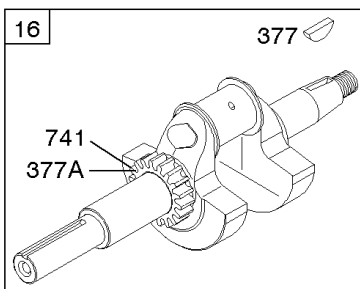

## Camshaft, Crankshaft, Cylinder, Piston, Rings, Connecting Rod, Breather

REF NO	PART NO	QTY	DESCRIPTION
1	692544		CYLINDER ASSEMBLY
2	808534		KIT, Bushing/Seal -(Magneto Side)
3	805101S		SEAL, Oil -(Magneto Side)
8	808984		BREATHER ASSEMBLY
9	844986		GASKET, Breather
10	690751		SCREW -(Breather Assembly)
11	691556		TUBE, Breather
11A	844921		TUBE, Breather -Used After Code Date 09122200
11B	806083S		TUBE, Breather -Used Before Code Date 09122300
15	690946		PLUG, Oil Drain -(3/8"-18 NPTF-External 7/16" Sq)
15	691680		PLUG, Oil Drain -(3/8"-18 NPTF - Internal 3/8" Sq)
16	809806		CRANKSHAFT -Used Before Code Date 07063000
16	843794		CRANKSHAFT
17	843827		BEARING, Ball
25	843821		PISTON ASSEMBLY -(.020 Oversize)
25	844540		PISTON ASSEMBLY -(Standard) -Used Before Code Date 07063000
25	843792		PISTON ASSEMBLY -(Standard) -Used After Code Date 07062900
26	843793		SET, Ring -(Standard)
26	843822		SET, Ring -(.020 Oversize)
27	690683		LOCK, Piston Pin
28	844541		PIN, Piston -(Standard)
29	807900S		ROD, Connecting -(Standard)
32	690698		SCREW -(Connecting Rod)
46	845649		CAMSHAFT
357	691483		KEY, Drive Pulley
377	808095		KEY, Flywheel
377A	691639		KEY, Timing
572	690686		BAFFLE, Breather
598	807625		SHIM, End Play -(Crankshaft or Camshaft Bearing)
601B	791850		CLAMP, Hose
718	806469		PIN, Locating
741	846085		GEAR, Timing
1025	690689		SPOOL, Governor
1036	-----		Label-Emissions -(Available From A Briggs & Stratton Authorized Dealer)
1133	690342		SCREW -(Crankshaft)
1319	-----		Label-Warning