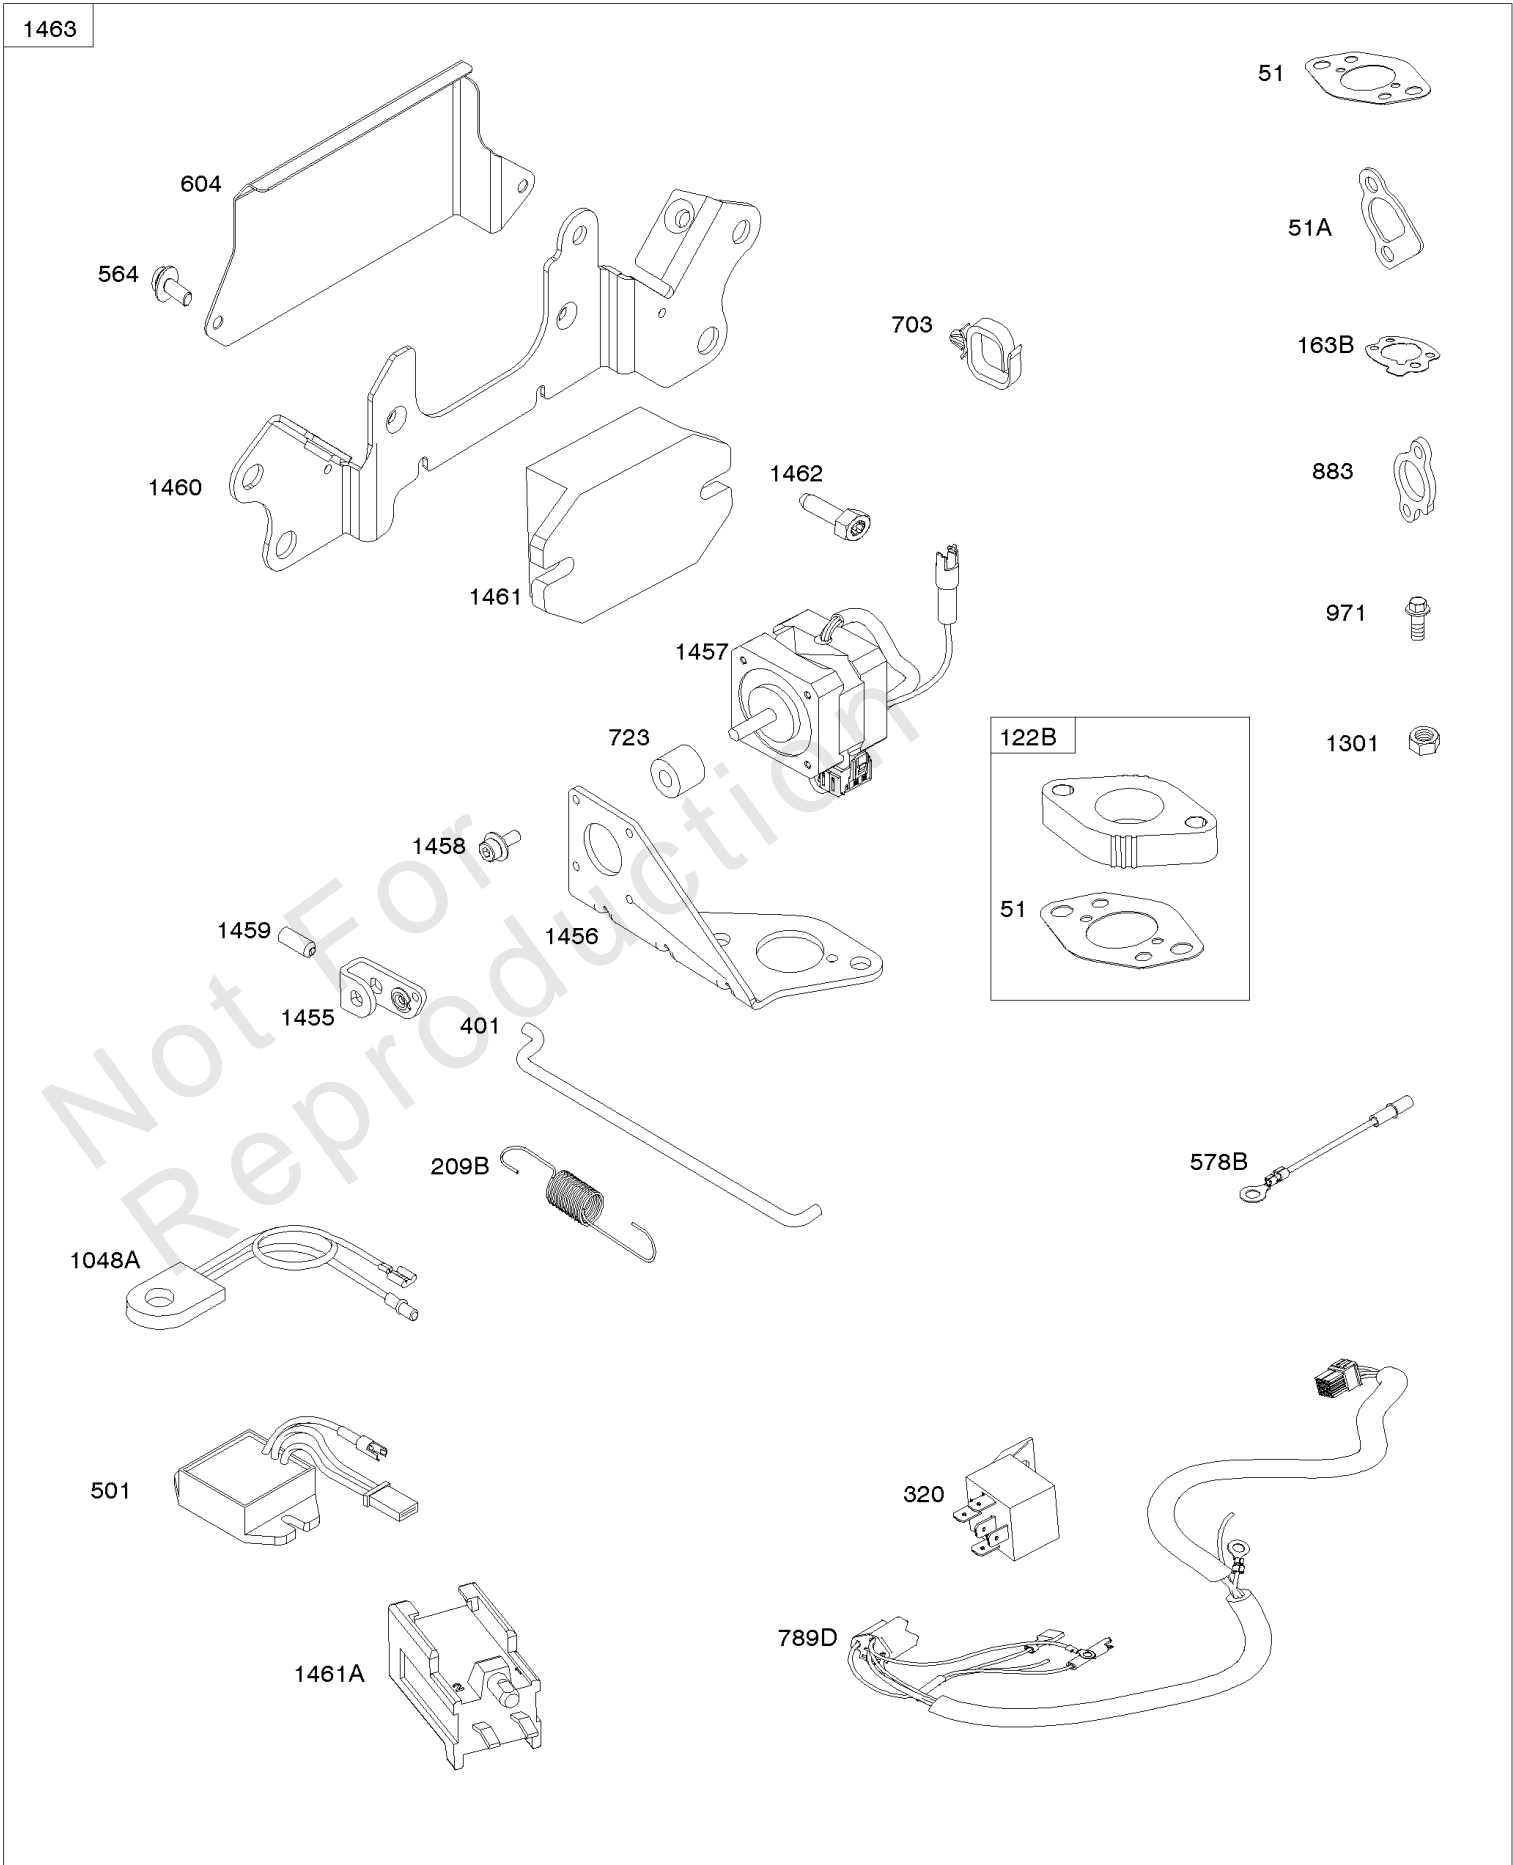

Electronic Governor

REF NO	PART NO	QTY	DESCRIPTION
51	691694		GASKET, Intake -(Manifold To Carburetor)
51A	692035		GASKET, Intake -(Manifold to Cylinder Head)
163B	844931		GASKET, Air Cleaner
501	845907		REGULATOR
564	690677		SCREW -(Control Cover)
578B	845849		WIRE ASSEMBLY
883	691613		GASKET, Exhaust
971	807084		SCREW -(Air Cleaner Base to Carburetor/Throttle Body) (M6x14mm)
1048A	845556		MODULE, Electronic Governor
1301	845823		NUT -(Wiring Harness) (#8-32)

Not For Reproduction