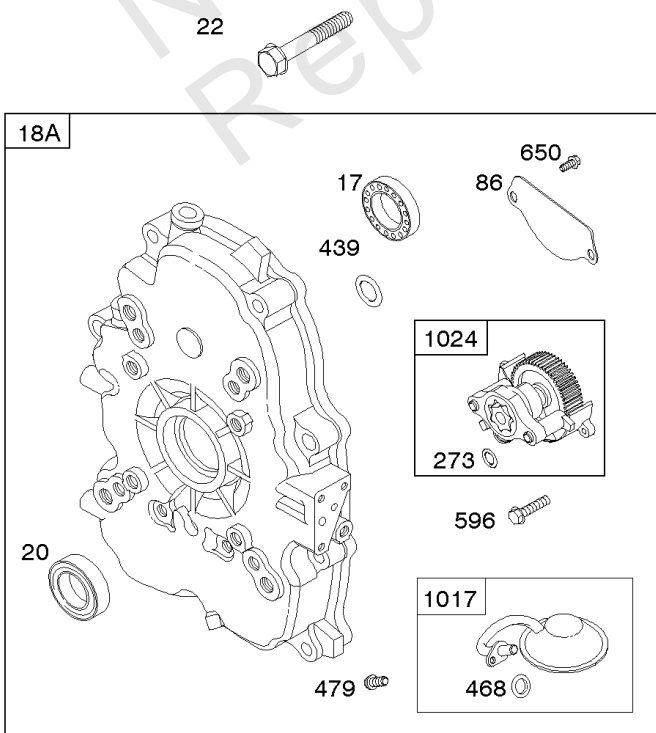

Crankcase Cover, Intake Manifold

Mfg. No: 356442-0565-F1

Crankcase Cover, Intake Manifold

REF NO	PART NO	QTY	DESCRIPTION
552	690701		BUSHING, Governor Crank -(Output End)
552A	806686		BUSHING, Governor Crank
587	807116		CLAMP, Cable
596	691492		SCREW -(Oil Pump)
601E	593879		CLAMP, Hose
614	691550		PIN, Cotter
616	806685		CRANK, Governor
633	690722		SEAL, Choke/Throttle Shaft
633A	806131		SEAL, Choke/Throttle Shaft
650	841233		SCREW -(Oil Deflector) (Oil Deflector)
691	842826		SEAL, Governor Shaft
947A	692094		SOLENOID, Fuel
964A	807468		CAP, Carburetor
1017	690900		SCREEN, Oil Pump
1024	-----		Pump-Oil -(Oil Pump is No Longer Available) (See Reference 18 for correct replacement Crankcase Cover) -Used Before Code Date 07101500
1024	843825		PUMP, Oil -Used After Code Date 07101400
1054	280275		TIE, Cable
1091A	844448		CAP, Limiter
1176	842067		NUT -(Exhaust Manifold)