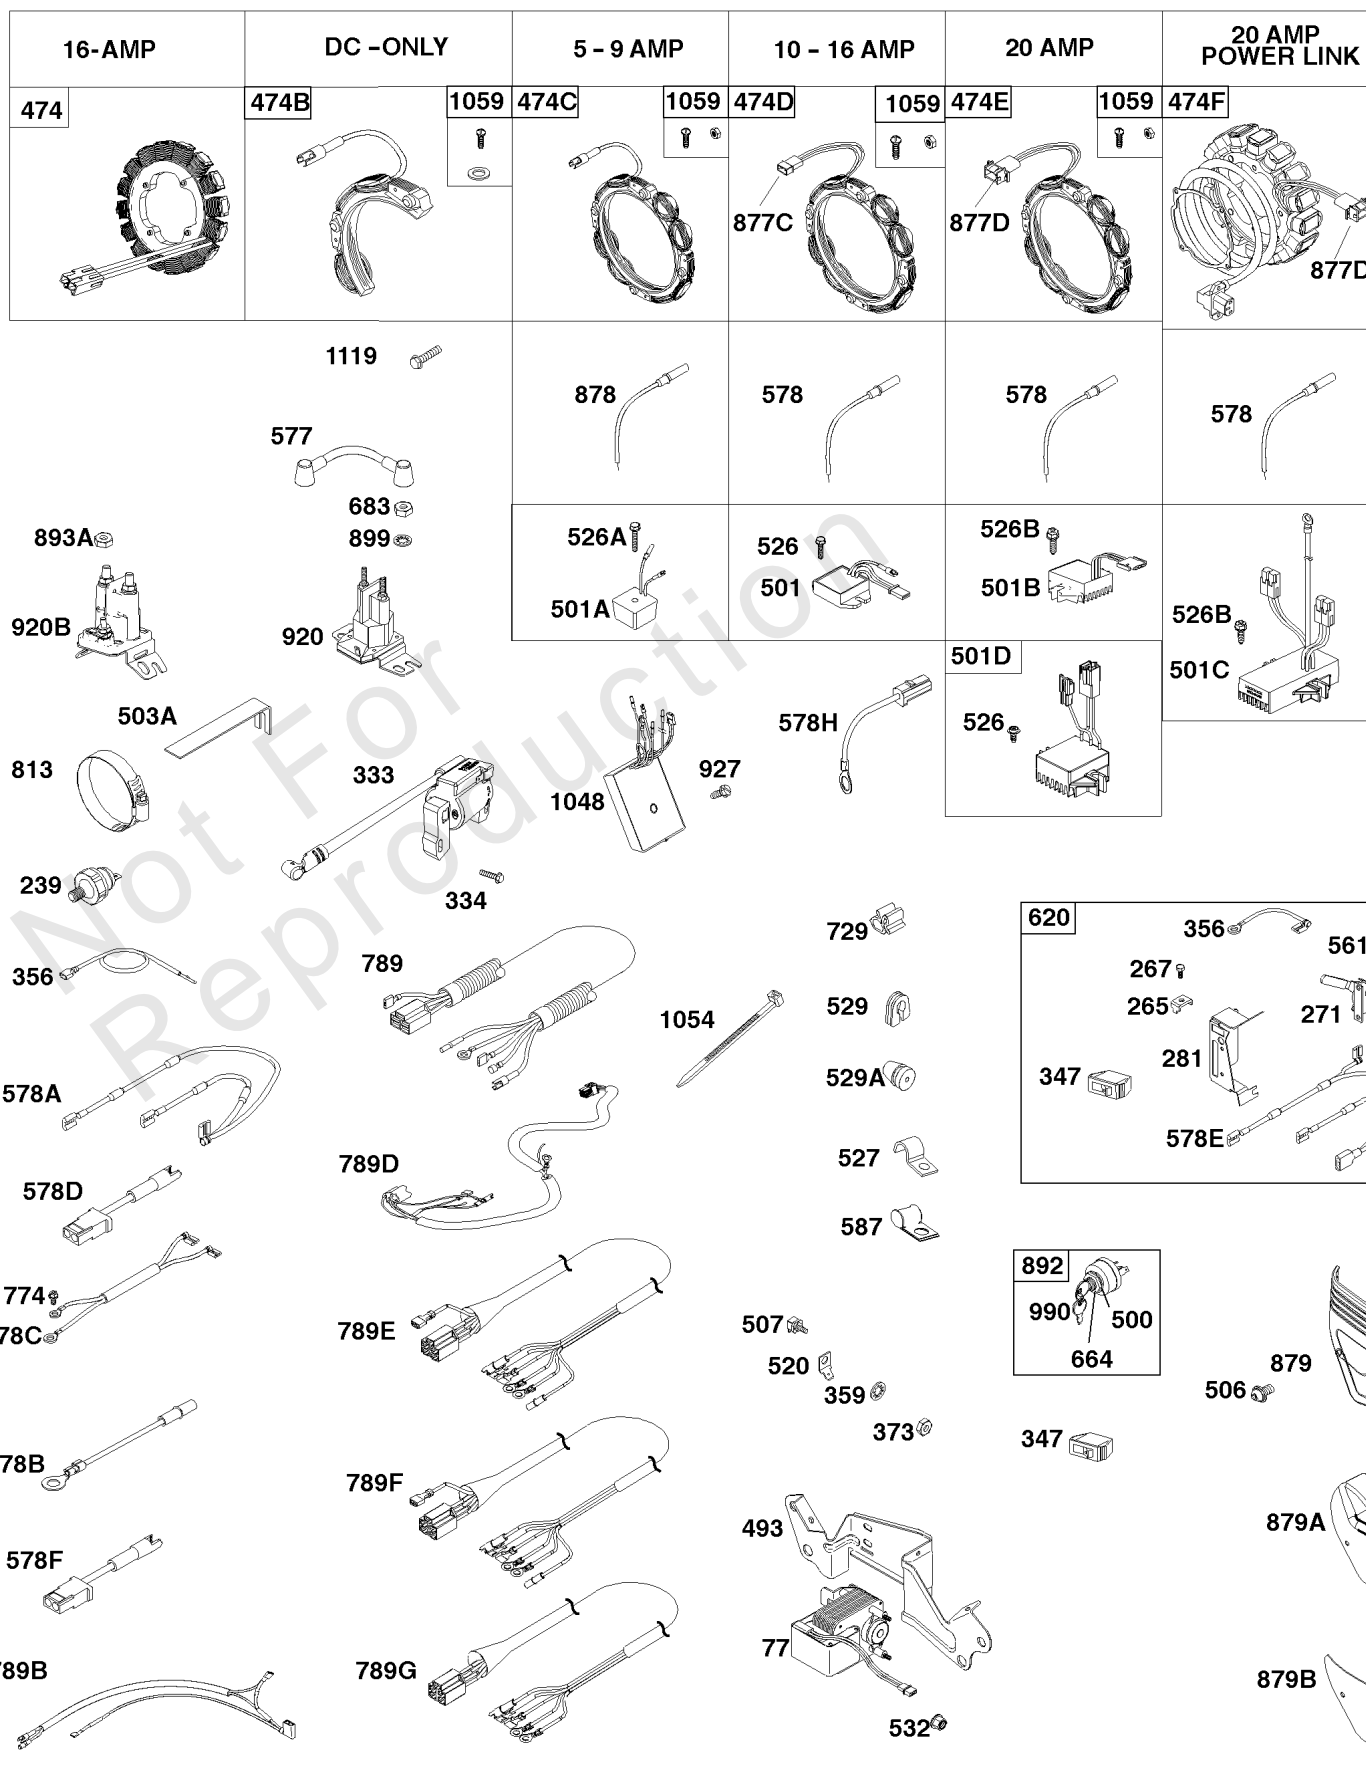

Alternator, Ignition, Switches

REF NO	PART NO	QTY	DESCRIPTION
20	805049S		SEAL, Oil -(PTO Side)
77	-----		Motor-Servo -(Motor-Servo is No Longer Available)(See ref#1463 for Replacement Kit)
239	690233		SWITCH, Oil Pressure
265	691024		CLAMP, Casing
267	692083		SCREW -(Casing Clamp)
267	841552		SCREW -(Casing Clamp) (M5x20mm)
271	692541		LEVER, Control
281	690742		PANEL, Control
333	845606		ARMATURE, Magneto
334	692066		SCREW -(Magneto Armature)
347	795333		SWITCH, Rocker
356	690796		WIRE, Stop -(Control Panel)
359	691077		WASHER -(Ground Terminal)
373	691612		NUT -(Ground Terminal)
474D	592830		ALTERNATOR -(10-16 Amp Regulated)
493	691518		BRACKET, Mounting
500	691086		WASHER -(Key Switch)
501	845907		REGULATOR
503A	845016		STRAP, Starter -(60mm)
506	807120		SCREW -(Carburetor/EFI Cover)
507	691972		INSULATOR
520	691084		TERMINAL, Ground
526	692067		SCREW -(Regulator) (M6x12mm)
526B	691547		SCREW -(Regulator) (M6x28mm)
527	690423		CLAMP, Tube
529	690744		GROMMET
529A	691527		GROMMET
532	691115		NUT -(Mounting Bracket)
561	690713		NUT -(Control Lever)
577	690795		CABLE, Starter
578	692306		WIRE ASSEMBLY
578A	844547		WIRE ASSEMBLY
578B	845849		WIRE ASSEMBLY
578E	691999		WIRE ASSEMBLY
578C	690809		WIRE ASSEMBLY
587	807116		CLAMP, Cable
620	494052		BRACKET, Control -(Ignition Coil)
664	691087		NUT -(Key Switch)