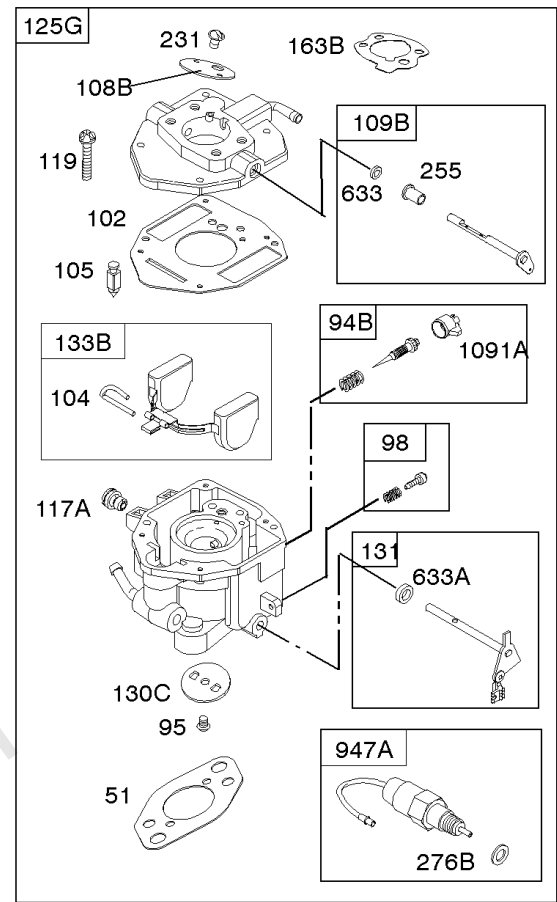

---

REF NO	PART NO	QTY	DESCRIPTION
1330	272144		MANUAL, Repair

---

Not For Reproduction

118C

118C

118C

## Carburetor

REF NO	PART NO	QTY	DESCRIPTION
51	691694		GASKET, Intake -(Manifold To Carburetor)
94B	845021		KIT, Idle Mixture
95	690718		SCREW -(Throttle Valve)
98	808177		KIT, Idle Speed
102	692077		GASKET, Carburetor Body
104	690723		PIN, Float Hinge
105	797410		VALVE, Float Needle
108B	844989		VALVE, Choke
109B	843321		SHAFT, Choke
117A	806373		JET, Main -(Standard)
118C	845903		JET, Main -(High Altitude) (9000 Feet)
118C	842439		JET, Main -(High Altitude) (5000 Feet)
118F	844990		JET, Main -(High Altitude) (5000 Feet)
119	690720		SCREW -(Upper Carburetor Body to Lower Carburetor Body)
130C	806132		VALVE, Throttle
131	845022		KIT, Throttle Shaft
133B	843320		FLOAT, Carburetor
163B	844931		GASKET, Air Cleaner
163C	841823		GASKET, Air Cleaner -(Air Cleaner)
231	690718		SCREW -(Choke Valve)
255	690721		BUSHING, Choke Shaft
276	690724		WASHER, Sealing
276B	806137		WASHER, Sealing -(Solenoid)
633	690722		SEAL, Choke/Throttle Shaft
633A	806131		SEAL, Choke/Throttle Shaft
947A	692094		SOLENOID, Fuel
955A	807723		PLUG, Carburetor
1091A	844448		CAP, Limiter