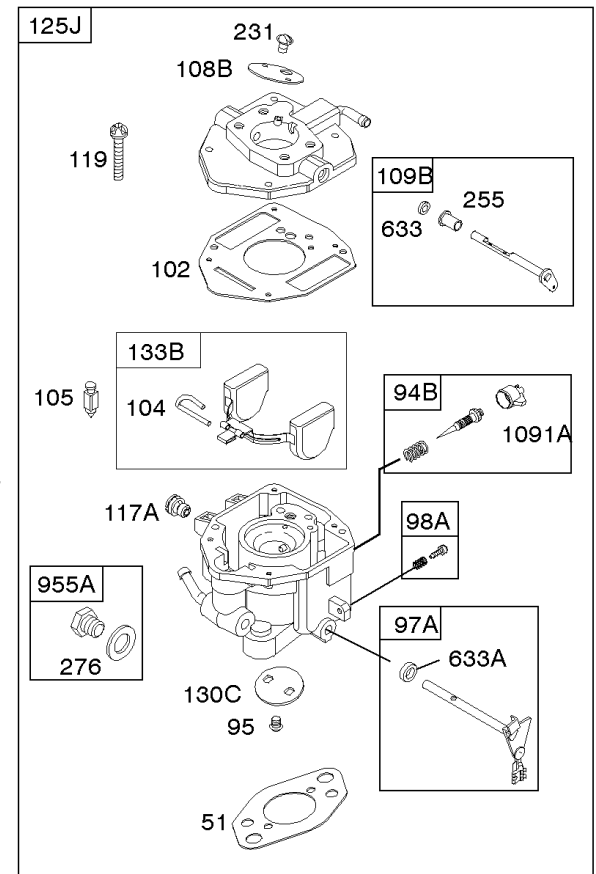

---

REF NO	PART NO	QTY	DESCRIPTION
1330	272144		MANUAL, Repair

---

Not For Reproduction

118C

118C

118C

## Carburetor

REF NO	PART NO	QTY	DESCRIPTION
51	691694		GASKET, Intake -(Manifold To Carburetor)
94B	845021		KIT, Idle Mixture
95	690718		SCREW -(Throttle Valve)
98	808177		KIT, Idle Speed
102	692077		GASKET, Carburetor Body
104	690723		PIN, Float Hinge
105	797410		VALVE, Float Needle
108B	844989		VALVE, Choke
109B	843321		SHAFT, Choke
117A	806373		JET, Main -(Standard)
118C	845903		JET, Main -(High Altitude) (9000 Feet)
118C	842439		JET, Main -(High Altitude) (5000 Feet)
118F	844990		JET, Main -(High Altitude) (5000 Feet)
119	690720		SCREW -(Upper Carburetor Body to Lower Carburetor Body)
130C	806132		VALVE, Throttle
131	845022		KIT, Throttle Shaft
133B	843320		FLOAT, Carburetor
163B	844931		GASKET, Air Cleaner
163C	841823		GASKET, Air Cleaner -(Air Cleaner)
231	690718		SCREW -(Choke Valve)
255	690721		BUSHING, Choke Shaft
276	690724		WASHER, Sealing
276B	806137		WASHER, Sealing -(Solenoid)
633	690722		SEAL, Choke/Throttle Shaft
633A	806131		SEAL, Choke/Throttle Shaft
947A	692094		SOLENOID, Fuel
955A	807723		PLUG, Carburetor
1091A	844448		CAP, Limiter