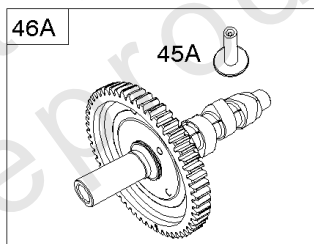

Camshaft, Crankshaft, Cylinder, Piston, Rings, Connecting Rod, Breather

Mfg. No: 356442-0565-F1

1036 EMISSIONS LABEL

1330 REPAIR MANUAL

1319 WARNING LABEL

WARNING	
	Read and follow Operating Instructions before running engine.
	Gasoline is flammable. Allow engine to cool at least 2 minutes before refueling.
	Engines emit carbon monoxide, DO NOT run in enclosed area.
	Muffler area temperature may exceed 150°F. Do not touch hot parts.

REQUIRED when replacing parts with warning labels affixed.

USED AFTER DATE CODE: 07062900