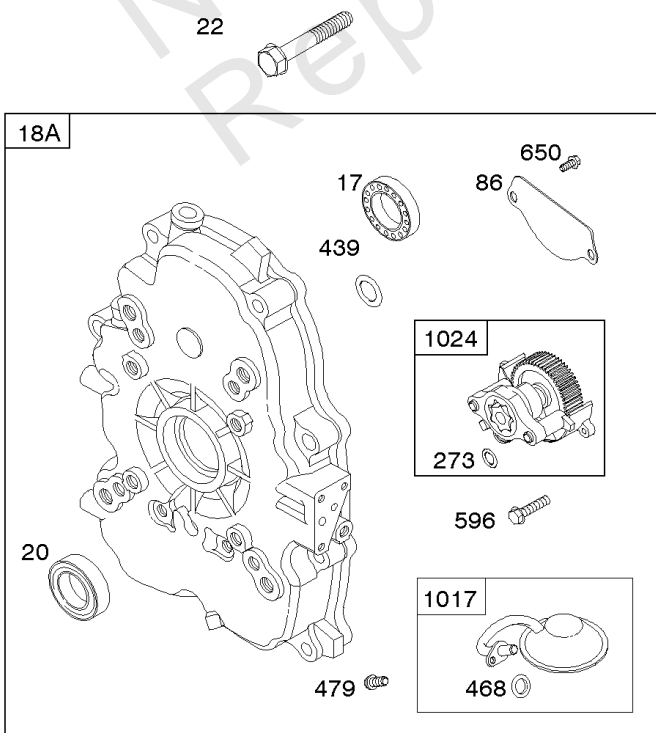

Crankcase Cover, Intake Manifold

Mfg. No: 356447-0026-G1

Crankcase Cover, Intake Manifold

REF NO	PART NO	QTY	DESCRIPTION
587	807116		CLAMP, Cable
596	691492		SCREW -(Oil Pump)
601E	593879		CLAMP, Hose
614	691550		PIN, Cotter
616	806685		CRANK, Governor
633	690722		SEAL, Choke/Throttle Shaft
633A	806131		SEAL, Choke/Throttle Shaft
650	841233		SCREW -(Oil Deflector) (Oil Deflector)
691	842826		SEAL, Governor Shaft
947A	692094		SOLENOID, Fuel
964A	807468		CAP, Carburetor
1017	690900		SCREEN, Oil Pump
1024	843825		PUMP, Oil -Used After Code Date 07101400
1024	-----		Pump-Oil -(Oil Pump is No Longer Available) (See Reference 18 for correct replacement Crankcase Cover) -Used Before Code Date 07101500
1054	280275		TIE, Cable
1091A	844448		CAP, Limiter
1176	842067		NUT -(Exhaust Manifold)