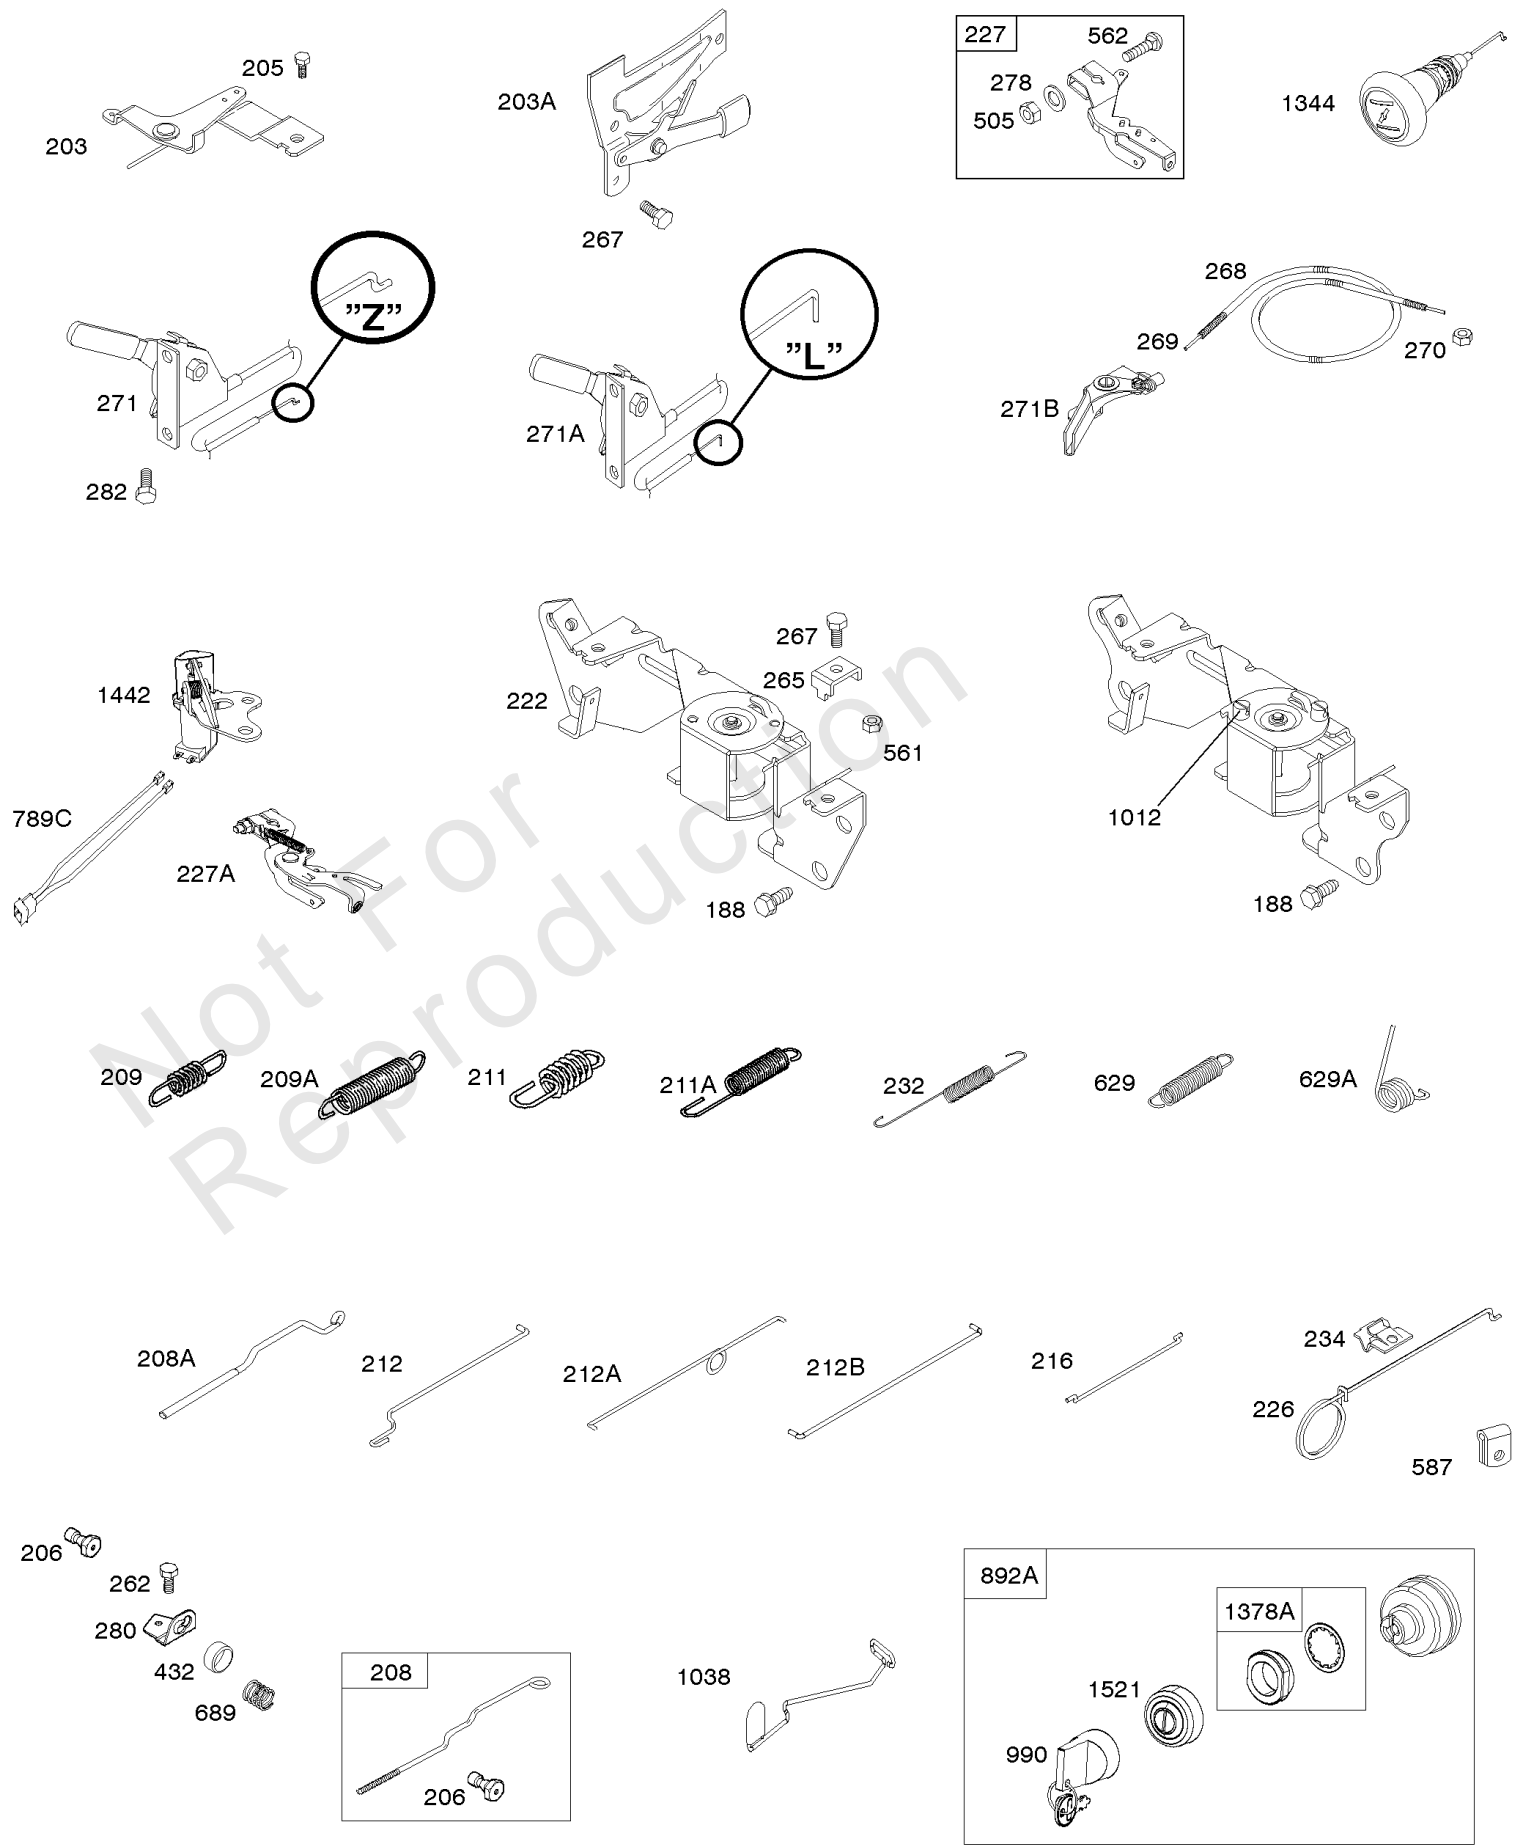

Controls, Governor Spring

REF NO	PART NO	QTY	DESCRIPTION
188	692056		SCREW -(Control Bracket) (M8x14mm)
188	845964		SCREW -(Control Bracket) (M8x10mm)
203A	808753		CRANK, Bell
205	692083		SCREW -(Bell Crank)
206	691244		NUT, Governor Adjusting
208	808453		ROD, Governor Control
209	692070		SPRING, Governor -(Main)
211	692069		SPRING, Governed Idle -(Red)
212	847015		LINK, Throttle
212A	691519		LINK, Throttle
216	690705		LINK, Choke
222	845305		BRACKET, Control -(Used With Control Lever And/Or Wire With Z Formed End)
226	692075		ROD, Choke
227	690236		LEVER, Governor Control
232	692073		SPRING, Governor Link
234	691723		CLIP, Control Rod
262	692083		SCREW -(Rod Bracket) (M5x12mm)
262	841552		SCREW -(Rod Bracket) (M5x20mm)
265	691024		CLAMP, Casing
267	841552		SCREW -(Casing Clamp) (M5x20mm)
267	692083		SCREW -(Casing Clamp)
268	691025		CASING, Control Wire
269	691026		WIRE, Control
270	691027		NUT -(Control Wire Casing)
271	692541		LEVER, Control
271A	692105		LEVER, Control
271B	691028		LEVER, Control
278	842122		WASHER -(Governor Control Lever)
280	691526		BRACKET, Fixed Speed
282	692083		SCREW -(Control Lever)
432	691509		CAP, Spring
505	690238		NUT -(Governor Lever)
561	690713		NUT -(Control Lever)
562	690239		BOLT -(Governor Control Lever)
587	807116		CLAMP, Cable
629	806717		SPRING, Throttle Return -(Throttle Return)
629A	806716		SPRING, Throttle Return -(Throttle Return)
689	691272		SPRING, Friction