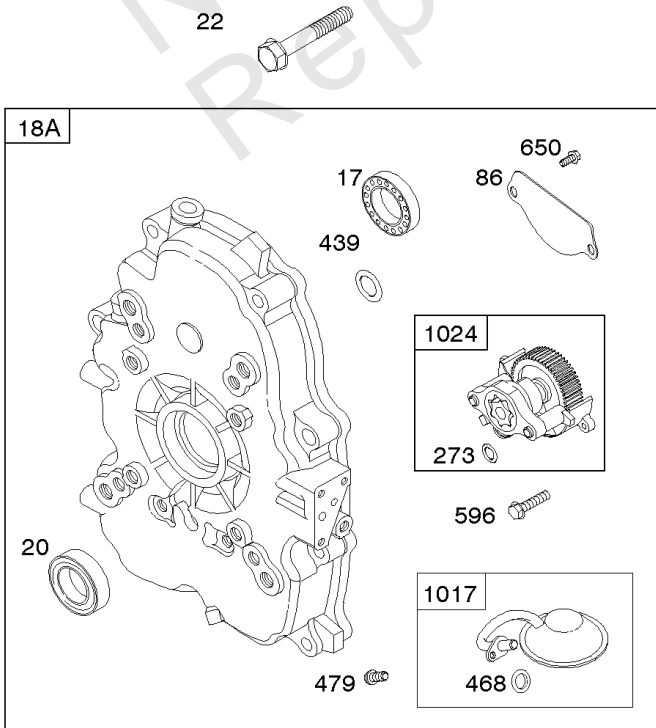

Crankcase Cover, Intake Manifold

Mfg. No: 356447-0026-G1

Crankcase Cover, Intake Manifold

REF NO	PART NO	QTY	DESCRIPTION
12	846487		GASKET, Crankcase
17	843827		BEARING, Ball
18	844588		COVER, Crankcase
20	805049S		SEAL, Oil -(PTO Side)
22	807362		SCREW -(Crankcase Cover/Sump)
50A	844034		MANIFOLD, Intake
51	691694		GASKET, Intake -(Manifold To Carburetor)
51A	692035		GASKET, Intake -(Manifold to Cylinder Head)
54	846604		SCREW -(Intake Manifold) (M8x67mm) (Dog Point)
86	690745		COVER, Gear
95	690718		SCREW -(Throttle Valve)
102	692077		GASKET, Carburetor Body
104	690723		PIN, Float Hinge
105	797410		VALVE, Float Needle
108B	844989		VALVE, Choke
109B	843321		SHAFT, Choke
117A	806373		JET, Main -(Standard)
118C	842439		JET, Main -(High Altitude) (5000 Feet)
118C	845903		JET, Main -(High Altitude) (9000 Feet)
119	690720		SCREW -(Upper Carburetor Body to Lower Carburetor Body)
122	690691		SPACER, Carburetor
130C	806132		VALVE, Throttle
131	845022		KIT, Throttle Shaft
133B	843320		FLOAT, Carburetor
163B	844931		GASKET, Air Cleaner
231	690718		SCREW -(Choke Valve)
254	808178		DRAIN, Carburetor Bowl
255	690721		BUSHING, Choke Shaft
273	690681		SEAL, O-Ring -(Oil Pump)
276B	806137		WASHER, Sealing -(Solenoid)
276C	690704		WASHER
365	690711		SCREW -(Carburetor/Throttle Body)
415	794903		PLUG -(1/8"-27 NPTF - EXTERNAL SQ)
439	692154		O-RING, Oil Gallery -(Crankcase Cover/Sump or Cylinder Assembly)
468	690690		SEAL, O-Ring -(Oil Pump Screen)
479	807084		SCREW -(Oil Pump Screen)
552	690701		BUSHING, Governor Crank -(Output End)
552A	806686		BUSHING, Governor Crank