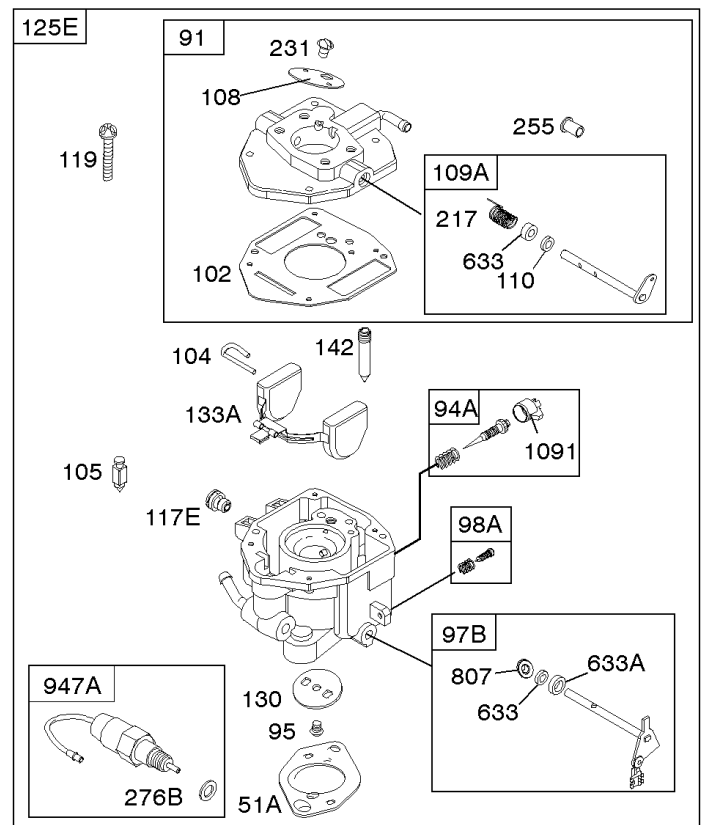

Not For Reproduction

Carburetor

REF NO	PART NO	QTY	DESCRIPTION
51	691694		GASKET, Intake -(Manifold To Carburetor)
51A	692035		GASKET, Intake -(Manifold to Cylinder Head)
95	690718		SCREW -(Throttle Valve)
97B	807495		SHAFT, Throttle
98A	808981		KIT, Idle Speed
102	692077		GASKET, Carburetor Body
104	690723		PIN, Float Hinge
105	797410		VALVE, Float Needle
108A	806134		VALVE, Choke
108B	844989		VALVE, Choke
109B	843321		SHAFT, Choke
110	806861		WASHER -(Choke Shaft)
117A	806373		JET, Main -(Standard)
117B	806126		JET, Main -(Standard)
118A	690880		JET, Main -(High Altitude) (9000 Feet)
118A	809685		JET, Main -(High Altitude) (5000 Feet)
118E	809442		JET, Main -(High Altitude) (5000 Feet)
118D	841670		JET, Main -(High Altitude) (5000 Feet)
118C	842439		JET, Main -(High Altitude) (5000 Feet)
118C	845903		JET, Main -(High Altitude) (9000 Feet)
118D	690881		JET, Main -(High Altitude) (9000 Feet)
118E	807012		JET, Main -(High Altitude) (9000 Feet)
119	690720		SCREW -(Upper Carburetor Body to Lower Carburetor Body)
130C	806132		VALVE, Throttle
131	845022		KIT, Throttle Shaft
132A	690863		STOP, Throttle
133B	843320		FLOAT, Carburetor
142A	806128		NOZZLE, Carburetor
163B	844931		GASKET, Air Cleaner
186	844032		CONNECTOR, Hose
186A	845121		CONNECTOR, Hose
187	791766		LINE, Fuel -(15 Inches Long)(Cut To Required Length)
187G	791745		LINE, Fuel -(23) (Cut to Required Length)
217	806862		SPRING, Choke Return
231	690718		SCREW -(Choke Valve)
255	690721		BUSHING, Choke Shaft
276	690724		WASHER, Sealing
276B	806137		WASHER, Sealing -(Solenoid)