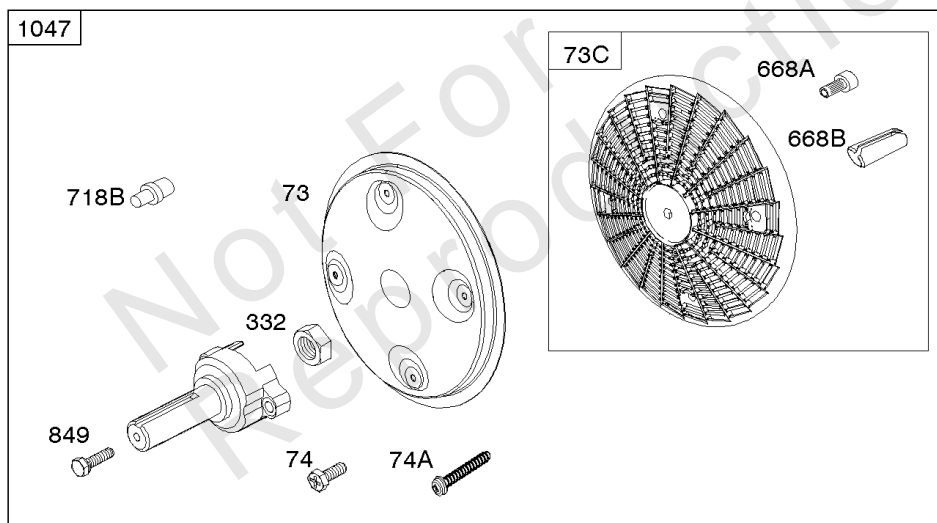

Flywheel, Rotating Screen, Stub Shaft

REF NO	PART NO	QTY	DESCRIPTION
23A	841050		FLYWHEEL
73B	841440		SCREEN, Rotating
74	841441		SCREW -(Rotating Screen) (M5x14mm)
165	693148		NUT -(Ring Gear)
332	690887		NUT -(Flywheel)
363	19203		PULLER, Flywheel
455	841794		CUP, Flywheel
563	841735		SCREW -(Debris Screen Guard)
668A	691500		SPACER
668B	691215		SPACER
678	841730		SPACER -(Rewind)
718B	841581		PIN, Locating -Used After Code Date 04021500
718B	690740		PIN, Locating -Used Before Code Date 04021600
726	----		Gear-Ring -(Steel)(See Reference 23 for Service)
849	691088		SCREW -(Stub Shaft) (5/16-18x1.1)
849A	846236		SCREW -(Stub Shaft) (M8x34mm)
934	691058		SCREW -(Fan Retainer)
1005	841439		FAN, Flywheel
1006	690452		RETAINER, Fan
1044	692056		SCREW -(Flywheel) (M8x14mm)
1047	841580		SHAFT, Stub