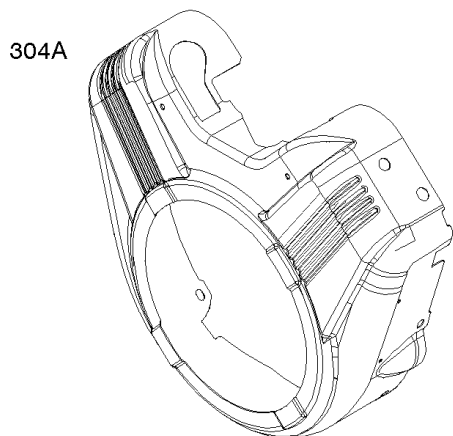

Blower Housing, Rewind Starter

REF NO	PART NO	QTY	DESCRIPTION
57	692086		SPRING, Rewind Starter
58	66574		ROPE, Starter
59	805957		INSERT, Grip
60	808167		GRIP, Starter Rope
65	690341		SCREW -(Rewind Starter) (5/16-18 x 0.875) -Used Before Code Date 14112700
65	846234		SCREW -(Rewind Starter) (M8x22mm) -Used After Code Date 14112600
65A	841233		SCREW -(Rewind Starter) (M6x10mm)
304	844153		HOUSING, Blower -(Compatible On Engines Without Oil Cooler)
304A	842742		HOUSING, Blower -(Compatible On Engines With Oil Cooler)
305	692056		SCREW -(Blower Housing) (M8x14mm)
305	692551		SCREW -(Blower Housing) (1/4-20 X 1.16Lg)
305A	841233		SCREW -(Blower Housing) (M6x10mm)
455	841794		CUP, Flywheel
456	845219		PLATE, Pawl Friction
459	845218		PAWL, Ratchet
493A	845729		BRACKET, Mounting
515	691528		SPRING, Pawl
563	841735		SCREW -(Debris Screen Guard)
592	690939		NUT -(Rewind Starter) (M6)
608	841729		STARTER, Rewind
930	846284		GUARD, Flywheel Fan
949	845728		GUARD, Debris Screen
1004	842258		DUCT, Air
1046	692082		PLUG, Blower Housing
1046A	843068		PLUG, Blower Housing
1335	691029		NUT -(Blower Housing) (1/4-20)
1392	690939		NUT -(Rewind Guard) (M6)