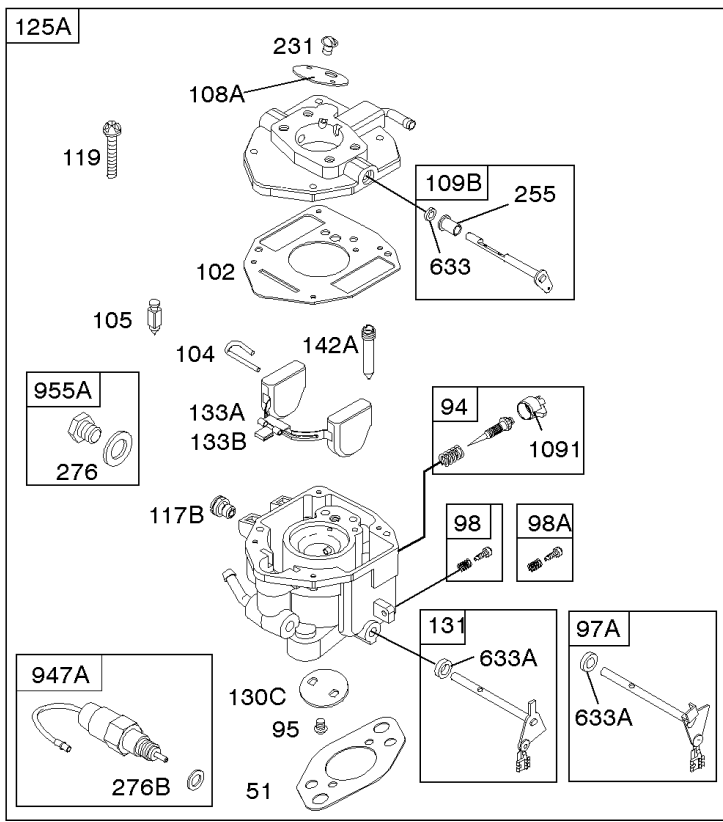

Not For Reproduction

Carburetor

REF NO	PART NO	QTY	DESCRIPTION
51	691694		GASKET, Intake -(Manifold To Carburetor)
51A	692035		GASKET, Intake -(Manifold to Cylinder Head)
95	690718		SCREW -(Throttle Valve)
97B	807495		SHAFT, Throttle
98A	808981		KIT, Idle Speed
102	692077		GASKET, Carburetor Body
104	690723		PIN, Float Hinge
105	797410		VALVE, Float Needle
108A	806134		VALVE, Choke
108B	844989		VALVE, Choke
109B	843321		SHAFT, Choke
110	806861		WASHER -(Choke Shaft)
117A	806373		JET, Main -(Standard)
117B	806126		JET, Main -(Standard)
118A	690880		JET, Main -(High Altitude) (9000 Feet)
118A	809685		JET, Main -(High Altitude) (5000 Feet)
118E	809442		JET, Main -(High Altitude) (5000 Feet)
118D	841670		JET, Main -(High Altitude) (5000 Feet)
118C	842439		JET, Main -(High Altitude) (5000 Feet)
118C	845903		JET, Main -(High Altitude) (9000 Feet)
118D	690881		JET, Main -(High Altitude) (9000 Feet)
118E	807012		JET, Main -(High Altitude) (9000 Feet)
119	690720		SCREW -(Upper Carburetor Body to Lower Carburetor Body)
130C	806132		VALVE, Throttle
131	845022		KIT, Throttle Shaft
132A	690863		STOP, Throttle
133B	843320		FLOAT, Carburetor
142A	806128		NOZZLE, Carburetor
163B	844931		GASKET, Air Cleaner
186	844032		CONNECTOR, Hose
186A	845121		CONNECTOR, Hose
187	791766		LINE, Fuel -(15 Inches Long)(Cut To Required Length)
187G	791745		LINE, Fuel -(23) (Cut to Required Length)
217	806862		SPRING, Choke Return
231	690718		SCREW -(Choke Valve)
255	690721		BUSHING, Choke Shaft
276	690724		WASHER, Sealing
276B	806137		WASHER, Sealing -(Solenoid)