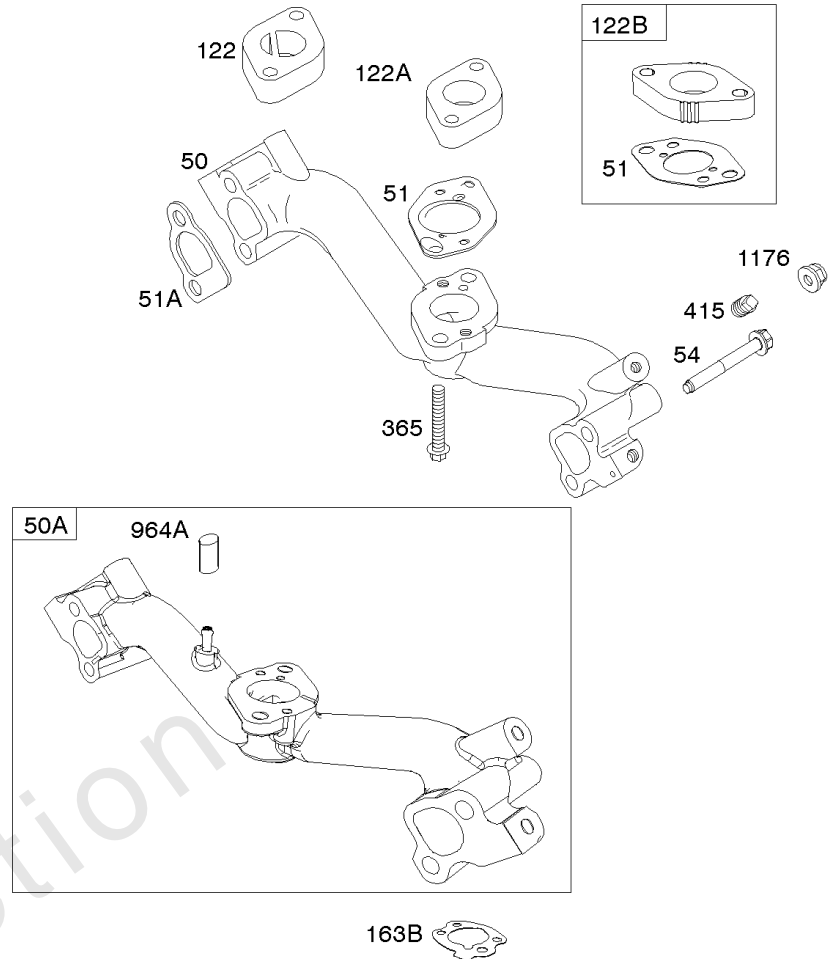

Crankcase Cover, Intake Manifold

Mfg. No: 356447-0026-G1

Crankcase Cover, Intake Manifold

REF NO	PART NO	QTY	DESCRIPTION
12	846487		GASKET, Crankcase
17	843827		BEARING, Ball
18	844588		COVER, Crankcase
20	805049S		SEAL, Oil -(PTO Side)
22	807362		SCREW -(Crankcase Cover/Sump)
50A	844034		MANIFOLD, Intake
51	691694		GASKET, Intake -(Manifold To Carburetor)
51A	692035		GASKET, Intake -(Manifold to Cylinder Head)
54	846604		SCREW -(Intake Manifold) (M8x67mm) (Dog Point)
86	690745		COVER, Gear
95	690718		SCREW -(Throttle Valve)
102	692077		GASKET, Carburetor Body
104	690723		PIN, Float Hinge
105	797410		VALVE, Float Needle
108B	844989		VALVE, Choke
109B	843321		SHAFT, Choke
117A	806373		JET, Main -(Standard)
118C	842439		JET, Main -(High Altitude) (5000 Feet)
118C	845903		JET, Main -(High Altitude) (9000 Feet)
119	690720		SCREW -(Upper Carburetor Body to Lower Carburetor Body)
122	690691		SPACER, Carburetor
130C	806132		VALVE, Throttle
131	845022		KIT, Throttle Shaft
133B	843320		FLOAT, Carburetor
163B	844931		GASKET, Air Cleaner
231	690718		SCREW -(Choke Valve)
254	808178		DRAIN, Carburetor Bowl
255	690721		BUSHING, Choke Shaft
273	690681		SEAL, O-Ring -(Oil Pump)
276B	806137		WASHER, Sealing -(Solenoid)
276C	690704		WASHER
365	690711		SCREW -(Carburetor/Throttle Body)
415	794903		PLUG -(1/8"-27 NPTF - EXTERNAL SQ)
439	692154		O-RING, Oil Gallery -(Crankcase Cover/Sump or Cylinder Assembly)
468	690690		SEAL, O-Ring -(Oil Pump Screen)
479	807084		SCREW -(Oil Pump Screen)
552	690701		BUSHING, Governor Crank -(Output End)
552A	806686		BUSHING, Governor Crank