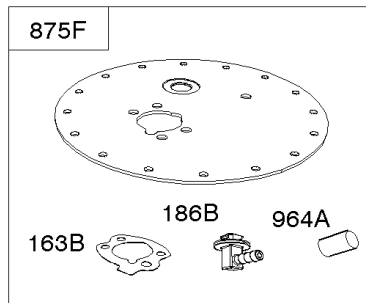

Air Cleaner

REF NO	PART NO	QTY	DESCRIPTION
1004A	841656		DUCT, Air
1046	692082		PLUG, Blower Housing
1046A	843068		PLUG, Blower Housing
1425B	847432		HOSE, Purge Line
1431	844035		WASHER -(Tube Clamp)

Not For Reproduction