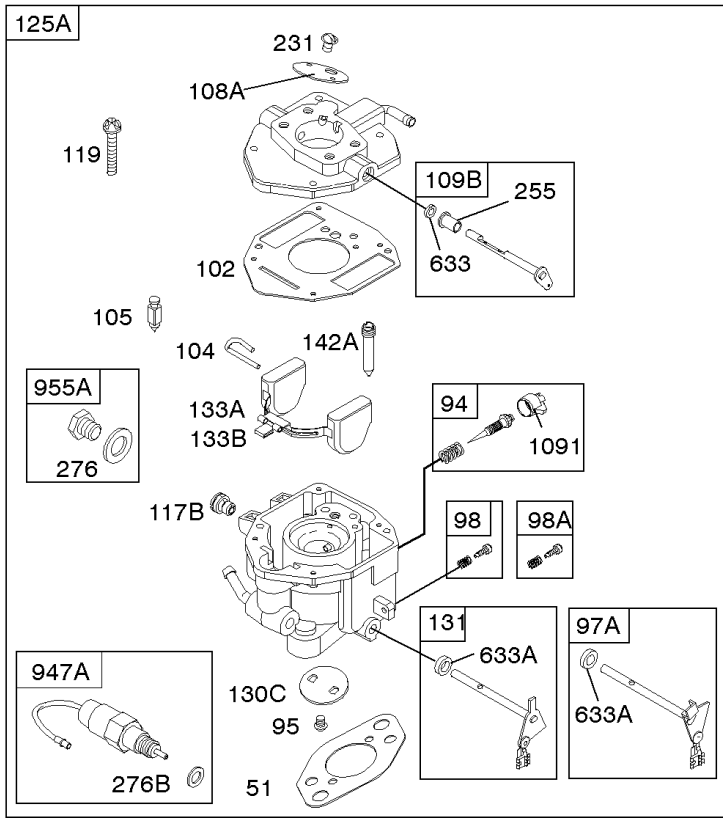

Not For Reproduction

Carburetor

REF NO	PART NO	QTY	DESCRIPTION
51	691694		GASKET, Intake -(Manifold To Carburetor)
51A	692035		GASKET, Intake -(Manifold to Cylinder Head)
95	690718		SCREW -(Throttle Valve)
97B	807495		SHAFT, Throttle
98A	808981		KIT, Idle Speed
102	692077		GASKET, Carburetor Body
104	690723		PIN, Float Hinge
105	797410		VALVE, Float Needle
108A	806134		VALVE, Choke
108B	844989		VALVE, Choke
109B	843321		SHAFT, Choke
110	806861		WASHER -(Choke Shaft)
117A	806373		JET, Main -(Standard)
117B	806126		JET, Main -(Standard)
118A	690880		JET, Main -(High Altitude) (9000 Feet)
118A	809685		JET, Main -(High Altitude) (5000 Feet)
118E	809442		JET, Main -(High Altitude) (5000 Feet)
118D	841670		JET, Main -(High Altitude) (5000 Feet)
118C	842439		JET, Main -(High Altitude) (5000 Feet)
118C	845903		JET, Main -(High Altitude) (9000 Feet)
118D	690881		JET, Main -(High Altitude) (9000 Feet)
118E	807012		JET, Main -(High Altitude) (9000 Feet)
119	690720		SCREW -(Upper Carburetor Body to Lower Carburetor Body)
130C	806132		VALVE, Throttle
131	845022		KIT, Throttle Shaft
132A	690863		STOP, Throttle
133B	843320		FLOAT, Carburetor
142A	806128		NOZZLE, Carburetor
163B	844931		GASKET, Air Cleaner
186	844032		CONNECTOR, Hose
186A	845121		CONNECTOR, Hose
187	791766		LINE, Fuel -(15 Inches Long)(Cut To Required Length)
187G	791745		LINE, Fuel -(23) (Cut to Required Length)
217	806862		SPRING, Choke Return
231	690718		SCREW -(Choke Valve)
255	690721		BUSHING, Choke Shaft
276	690724		WASHER, Sealing
276B	806137		WASHER, Sealing -(Solenoid)