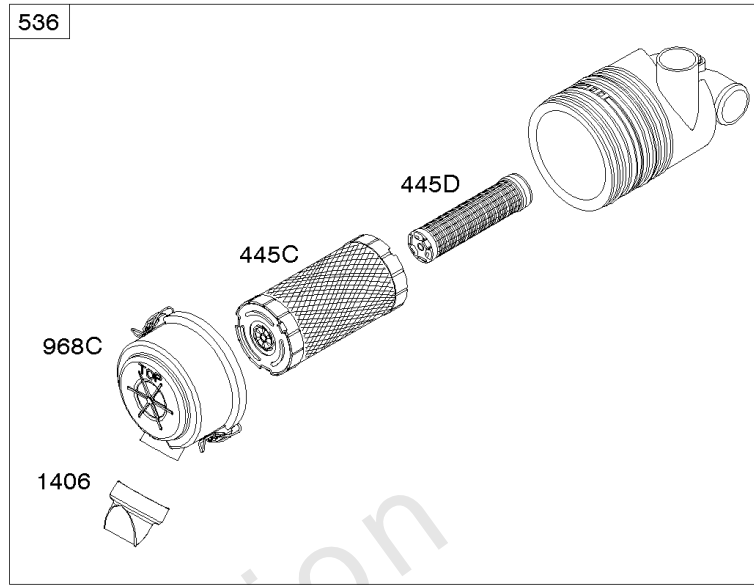

Air Cleaner

REF NO	PART NO	QTY	DESCRIPTION
1004A	841656		DUCT, Air
1046	692082		PLUG, Blower Housing
1046A	843068		PLUG, Blower Housing
1425B	847432		HOSE, Purge Line
1431	844035		WASHER -(Tube Clamp)

Not For Reproduction