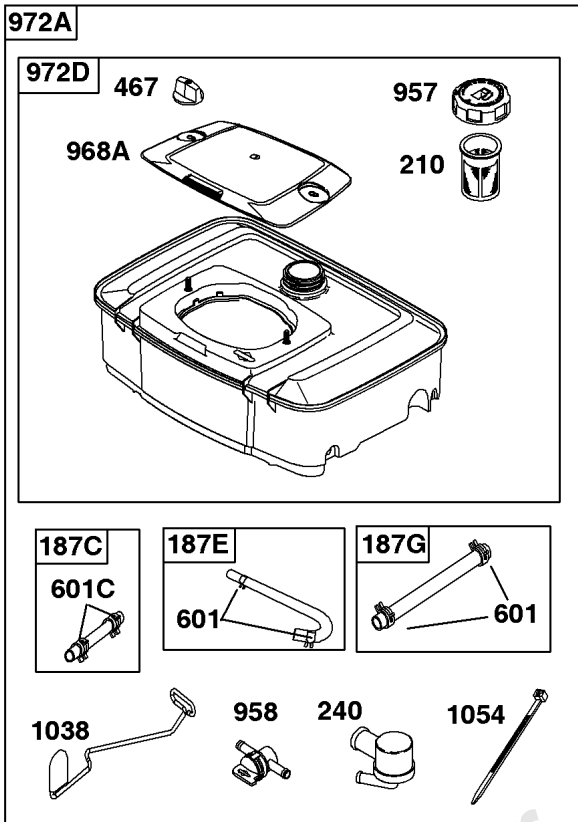

Fuel Supply

REF NO	PART NO	QTY	DESCRIPTION
182E	841601		BRACKET, Fuel Tank
182F	691520		BRACKET, Fuel Tank
182H	691524		BRACKET, Fuel Tank
182J	691525		BRACKET, Fuel Tank
182G	841600		BRACKET, Fuel Tank
187	791766		LINE, Fuel -(15 Inches Long)(Cut To Required Length)
187B	846567		LINE, Fuel
187C	692106		LINE, Fuel -(2 1/4)
187G	791745		LINE, Fuel -(23) (Cut to Required Length)
187D	791744		LINE, Fuel -(Cut To Required Length)
190	692199		SCREW -(Fuel Tank)
210	691370		STRAINER, Fuel
240	844545		FILTER, Fuel
240A	808116S		FILTER, Fuel
240B	84001895		FILTER, Fuel
240C	845125		FILTER, Fuel
385	807084		SCREW -(Fuel Pump)
387	844642		PUMP, Fuel
467	691985		KNOB, Air Cleaner Cover -Used Before Code Date 10040100
467	844618		KNOB, Air Cleaner Cover -Used After Code Date 10033100 -Used Before Code Date 14102400
480	806660		SCREW -(Tube Clamp) (M8x18mm)
527	690423		CLAMP, Tube
529A	691527		GROMMET
601	691038		CLAMP, Hose
601B	791850		CLAMP, Hose
601E	593879		CLAMP, Hose
601C	691522		CLAMP, Hose
628	806660		SCREW -(Fuel Pump Bracket) (M8x18mm)
628A	692062		SCREW -(Fuel Pump Bracket) (M8x18mm)
674	692056		SCREW -(Fuel Tank Bracket) (M8x14mm)
674B	692062		SCREW -(Fuel Tank Bracket) (M8x18mm)
788	844643		BRACKET, Fuel Pump
918	791880		LINE, Fuel -(Cut To Required Length)
957	846987		CAP, Fuel Tank -(Standard Grip)
957A	844728		CAP, Fuel Tank -(Tethered Cap)
957D	847578		CAP, Fuel Tank
958	698183		VALVE, Fuel Shut Off
958	692008		VALVE, Fuel Shut Off -(Used on models with Fuel Shut-off Rods ref #1038)