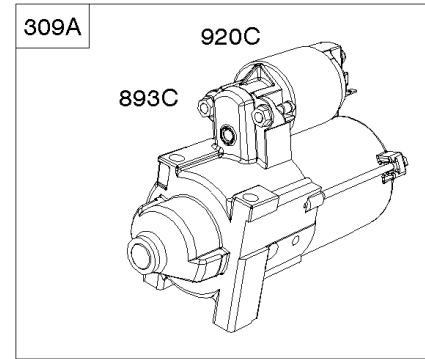

Starter - Electric #2

REF NO	PART NO	QTY	DESCRIPTION
311A	497608		SET, Brush
388	820799		LEVER, Pinion Drive
503	691532		STRAP, Starter -(82mm Long)
544A	-----		Armature-Starter -(Service With 846451 Starter Motor Only)
683A	820809		NUT -(Starter Solenoid)
697	691902		SCREW -(Starter Motor) (Drive Cap) (M8x20mm)
697	692062		SCREW -(Starter Motor) (Drive Cap)
797	691029		NUT -(Brush Retainer)
797A	693167		NUT -(Brush Retainer)
801B	691283		CAP, Drive
802A	691286		CAP, End
803B	-----		Housing-Starter -(For Replacement Starter Motor, Order Reference 309)
893	820805		NUT -(Starter Solenoid)
893C	845758		NUT -(Starter Solenoid)
920A	825418		SOLENOID, Starter
920C	845757		SOLENOID, Starter
1009	806474		SCREW -(USE REFERENCE 697 ONLY) (M8X98mm)
1090	691293		RETAINER, Brush