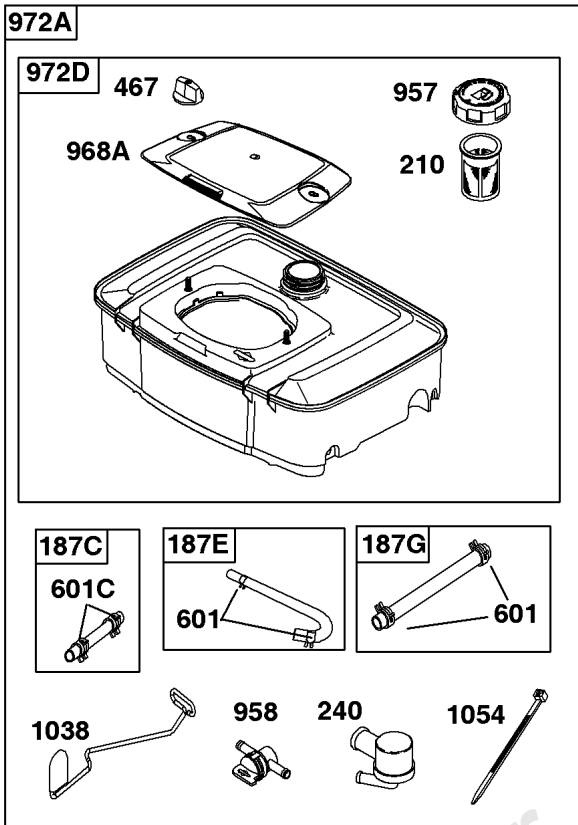

Fuel Supply

REF NO	PART NO	QTY	DESCRIPTION
182E	841601		BRACKET, Fuel Tank
182F	691520		BRACKET, Fuel Tank
182H	691524		BRACKET, Fuel Tank
182J	691525		BRACKET, Fuel Tank
182G	841600		BRACKET, Fuel Tank
187	791766		LINE, Fuel -(15 Inches Long)(Cut To Required Length)
187B	846567		LINE, Fuel
187C	692106		LINE, Fuel -(2 1/4)
187G	791745		LINE, Fuel -(23) (Cut to Required Length)
187D	791744		LINE, Fuel -(Cut To Required Length)
190	692199		SCREW -(Fuel Tank)
210	691370		STRAINER, Fuel
240	844545		FILTER, Fuel
240A	808116S		FILTER, Fuel
240B	84001895		FILTER, Fuel
240C	845125		FILTER, Fuel
385	807084		SCREW -(Fuel Pump)
387	844642		PUMP, Fuel
467	691985		KNOB, Air Cleaner Cover -Used Before Code Date 10040100
467	844618		KNOB, Air Cleaner Cover -Used After Code Date 10033100 -Used Before Code Date 14102400
480	806660		SCREW -(Tube Clamp) (M8x18mm)
527	690423		CLAMP, Tube
529A	691527		GROMMET
601	691038		CLAMP, Hose
601B	791850		CLAMP, Hose
601E	593879		CLAMP, Hose
601C	691522		CLAMP, Hose
628	806660		SCREW -(Fuel Pump Bracket) (M8x18mm)
628A	692062		SCREW -(Fuel Pump Bracket) (M8x18mm)
674	692056		SCREW -(Fuel Tank Bracket) (M8x14mm)
674B	692062		SCREW -(Fuel Tank Bracket) (M8x18mm)
788	844643		BRACKET, Fuel Pump
918	791880		LINE, Fuel -(Cut To Required Length)
957	846987		CAP, Fuel Tank -(Standard Grip)
957A	844728		CAP, Fuel Tank -(Tethered Cap)
957D	847578		CAP, Fuel Tank
958	698183		VALVE, Fuel Shut Off
958	692008		VALVE, Fuel Shut Off -(Used on models with Fuel Shut-off Rods ref #1038)