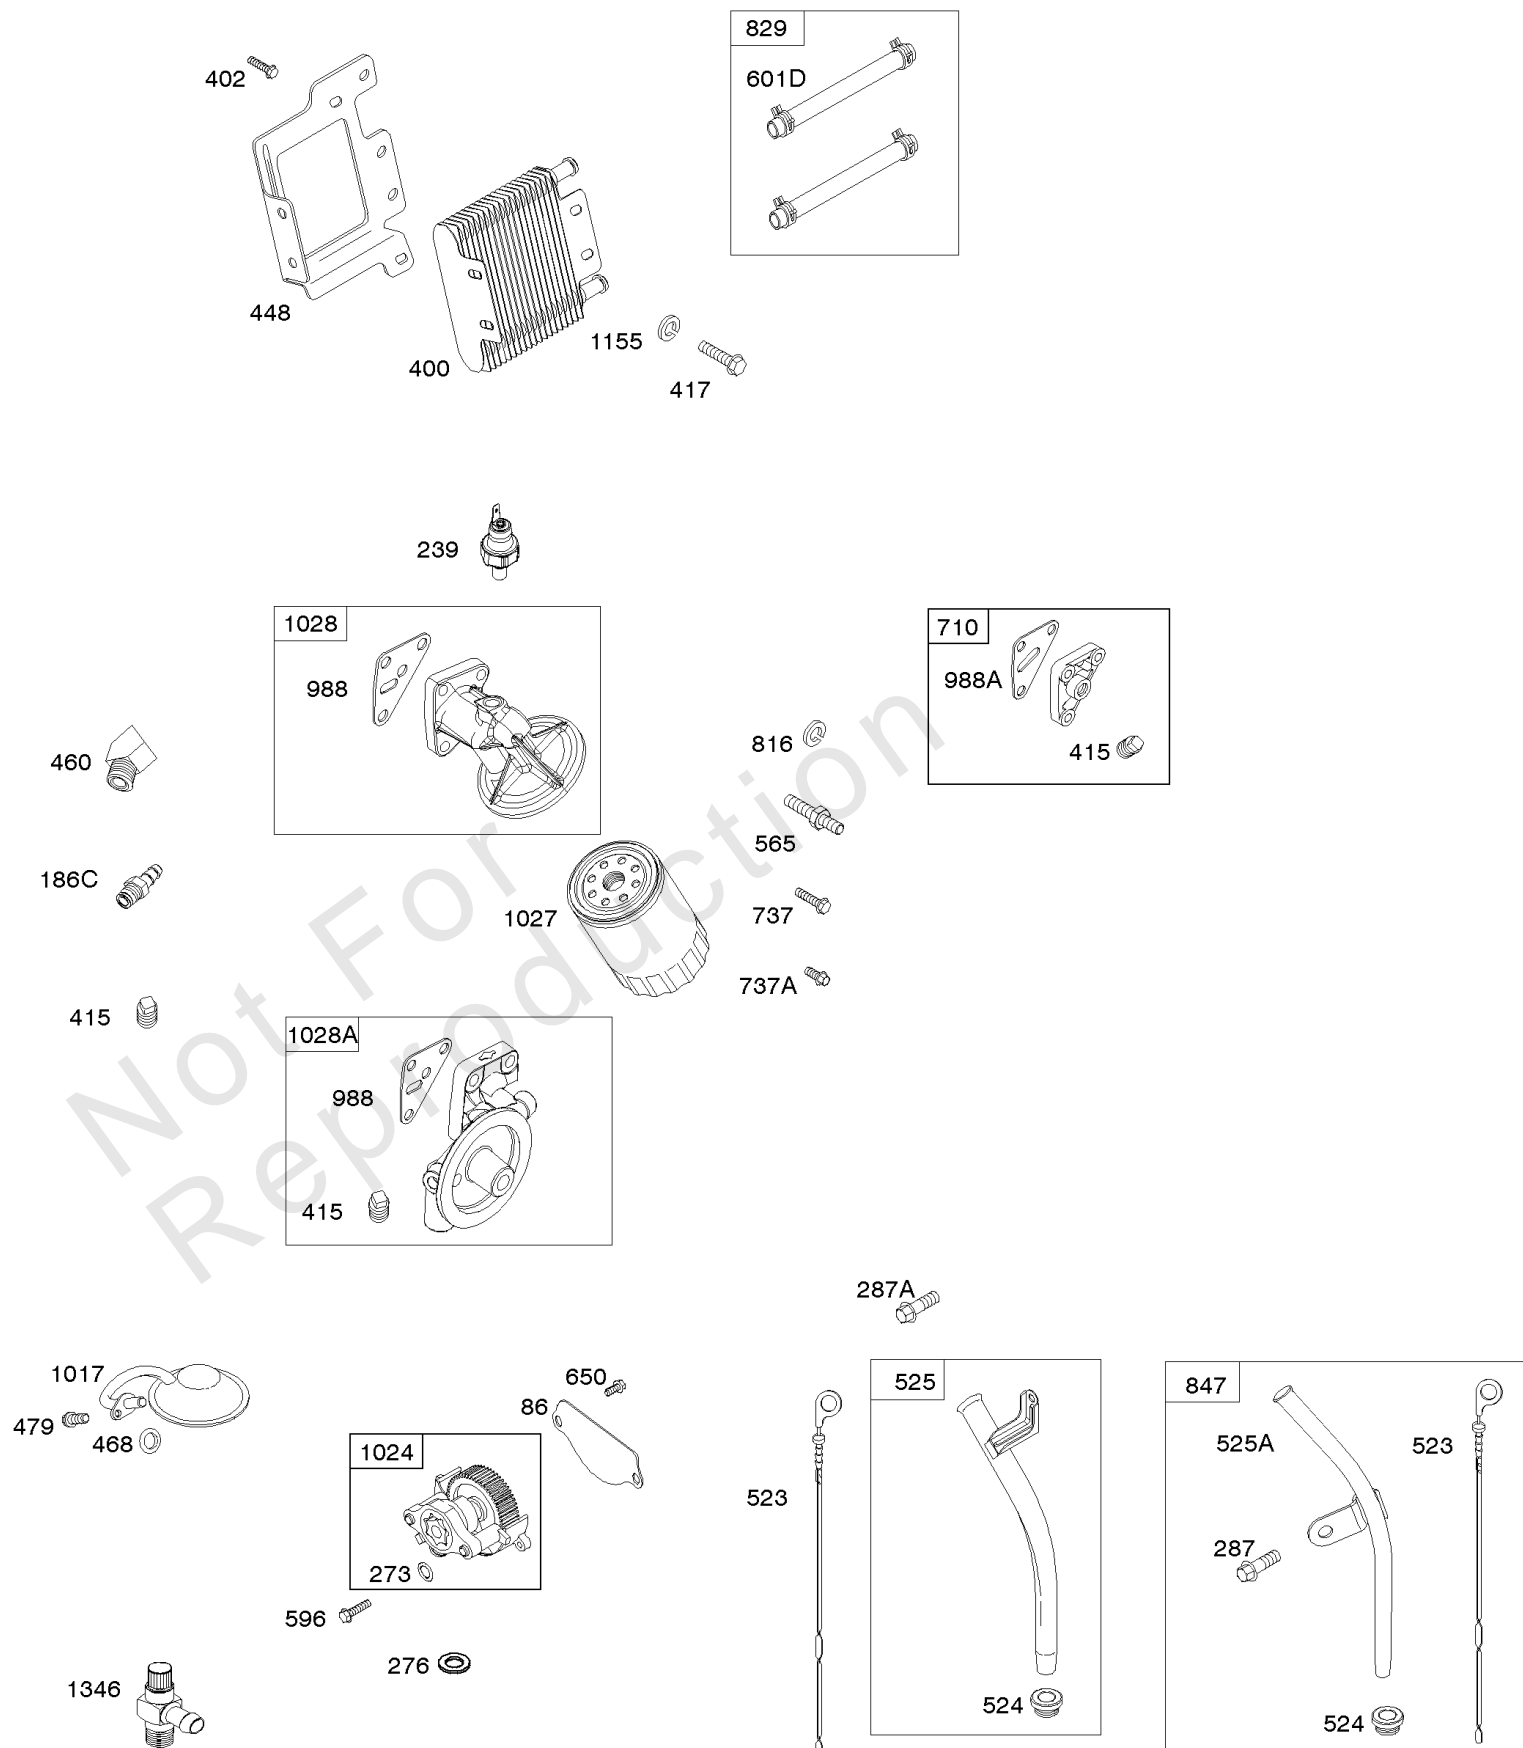

Lubrication

REF NO	PART NO	QTY	DESCRIPTION
86	690745		COVER, Gear
239	690233		SWITCH, Oil Pressure
273	690681		SEAL, O-Ring -(Oil Pump)
276	690724		WASHER, Sealing
287	692062		SCREW -(Dipstick Tube) (M8x18mm)
287A	806660		SCREW -(Dipstick Tube) (M8x18mm)
402	690679		SCREW -(Oil Filter Cover) (M6x21mm)
415	794903		PLUG -(1/8"-27 NPTF - EXTERNAL SQ)
417	843345		SCREW -(Oil Cooler)
468	690690		SEAL, O-Ring -(Oil Pump Screen)
479	807084		SCREW -(Oil Pump Screen)
523	693175		DIPSTICK
524	693172		SEAL, O-Ring -(Dipstick Tube)
525	693174		TUBE, Dipstick
565	690682		STUD -(Oil Filter Adapter)
596	691492		SCREW -(Oil Pump)
650	841233		SCREW -(Oil Deflector) (Oil Deflector)
710	807689		COVER, Oil Filter
737	690679		SCREW -(Oil Filter Adapter) (M6x21mm)
737A	841233		SCREW -(Oil Filter Adapter) (M6x10mm)
816	690706		WASHER -(Oil Filter Adapter)
988	692063		GASKET, Oil Adapter
988A	690687		GASKET, Oil Adapter
1017	690900		SCREEN, Oil Pump
1024	-----		Pump-Oil -(Oil Pump is No Longer Available) (See Reference 18 for correct replacement Crankcase Cover) -Used Before Code Date 07101500
1024	843825		PUMP, Oil -Used After Code Date 07101400
1027	842921		FILTER, Oil
1028	808235		ADAPTER, Oil Filter
1028A	808033		ADAPTER, Oil Filter
1346	492031		VALVE, Oil Drain Shut Off