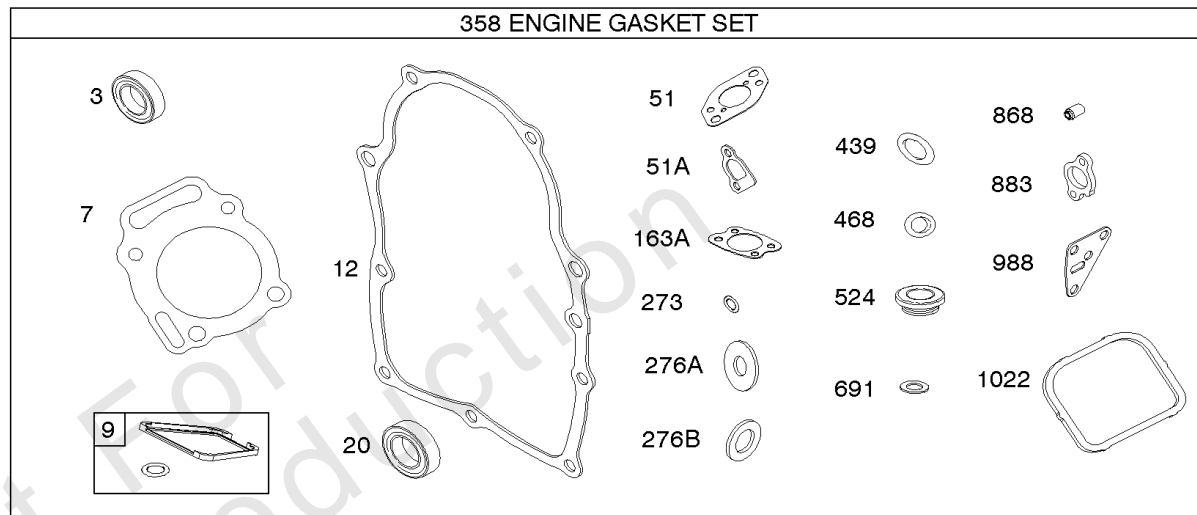

Not For Reproduction

118C

Carburetor

REF NO	PART NO	QTY	DESCRIPTION
51	691694		GASKET, Intake -(Manifold To Carburetor)
94C	844987		KIT, Idle Mixture
95	690718		SCREW -(Throttle Valve)
97B	807495		SHAFT, Throttle
98A	808981		KIT, Idle Speed
102	692077		GASKET, Carburetor Body
104	690723		PIN, Float Hinge
105	797410		VALVE, Float Needle
108B	844989		VALVE, Choke
109B	843321		SHAFT, Choke
117A	806373		JET, Main -(Standard)
118C	842439		JET, Main -(High Altitude) (5000 Feet)
118C	845903		JET, Main -(High Altitude) (9000 Feet)
118F	844990		JET, Main -(High Altitude) (5000 Feet)
119	690720		SCREW -(Upper Carburetor Body to Lower Carburetor Body)
125F	845241		CARBURETOR
130C	806132		VALVE, Throttle
131	845022		KIT, Throttle Shaft
133B	843320		FLOAT, Carburetor
163B	844931		GASKET, Air Cleaner
163C	841823		GASKET, Air Cleaner -(Air Cleaner)
231	690718		SCREW -(Choke Valve)
255	690721		BUSHING, Choke Shaft
276	690724		WASHER, Sealing
276B	806137		WASHER, Sealing -(Solenoid)
633	690722		SEAL, Choke/Throttle Shaft
633A	806131		SEAL, Choke/Throttle Shaft
643	844932		RETAINER, Air Filter -Used After Code Date 09123100
875C	845142		BASE, Air Cleaner
947A	692094		SOLENOID, Fuel
955A	807723		PLUG, Carburetor
1091A	844448		CAP, Limiter