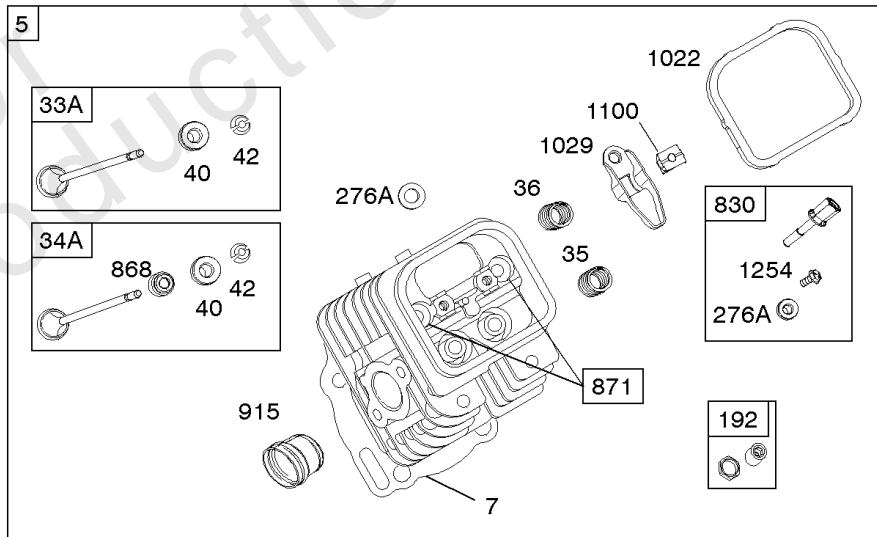

Crankcase Cover, Intake Manifold

Mfg. No: 356447-0026-G1

Crankcase Cover, Intake Manifold

REF NO	PART NO	QTY	DESCRIPTION
587	807116		CLAMP, Cable
596	691492		SCREW -(Oil Pump)
601E	593879		CLAMP, Hose
614	691550		PIN, Cotter
616	806685		CRANK, Governor
633	690722		SEAL, Choke/Throttle Shaft
633A	806131		SEAL, Choke/Throttle Shaft
650	841233		SCREW -(Oil Deflector) (Oil Deflector)
691	842826		SEAL, Governor Shaft
947A	692094		SOLENOID, Fuel
964A	807468		CAP, Carburetor
1017	690900		SCREEN, Oil Pump
1024	843825		PUMP, Oil -Used After Code Date 07101400
1024	-----		Pump-Oil -(Oil Pump is No Longer Available) (See Reference 18 for correct replacement Crankcase Cover) -Used Before Code Date 07101500
1054	280275		TIE, Cable
1091A	844448		CAP, Limiter
1176	842067		NUT -(Exhaust Manifold)

Cylinder Head, Valves, Valve Covers

REF NO	PART NO	QTY	DESCRIPTION
1254	807084		SCREW -(Rocker Arm Stud)

Not For Reproduction

Electronic Governor

REF NO	PART NO	QTY	DESCRIPTION
51	691694		GASKET, Intake -(Manifold To Carburetor)
51A	692035		GASKET, Intake -(Manifold to Cylinder Head)
163B	844931		GASKET, Air Cleaner
501	845907		REGULATOR
564	690677		SCREW -(Control Cover)
578B	845849		WIRE ASSEMBLY
883	691613		GASKET, Exhaust
971	807084		SCREW -(Air Cleaner Base to Carburetor/Throttle Body) (M6x14mm)
1048A	845556		MODULE, Electronic Governor
1301	845823		NUT -(Wiring Harness) (#8-32)