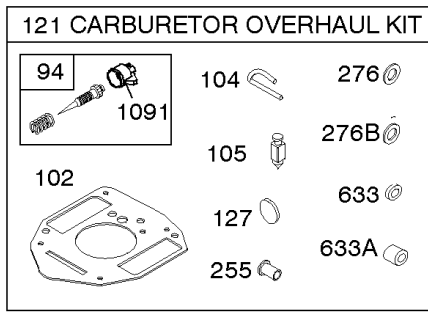

Not For Reproduction

118C

Carburetor

REF NO	PART NO	QTY	DESCRIPTION
51	691694		GASKET, Intake -(Manifold To Carburetor)
94C	844987		KIT, Idle Mixture
95	690718		SCREW -(Throttle Valve)
97B	807495		SHAFT, Throttle
98A	808981		KIT, Idle Speed
102	692077		GASKET, Carburetor Body
104	690723		PIN, Float Hinge
105	797410		VALVE, Float Needle
108B	844989		VALVE, Choke
109B	843321		SHAFT, Choke
117A	806373		JET, Main -(Standard)
118C	842439		JET, Main -(High Altitude) (5000 Feet)
118C	845903		JET, Main -(High Altitude) (9000 Feet)
118F	844990		JET, Main -(High Altitude) (5000 Feet)
119	690720		SCREW -(Upper Carburetor Body to Lower Carburetor Body)
125F	845241		CARBURETOR
130C	806132		VALVE, Throttle
131	845022		KIT, Throttle Shaft
133B	843320		FLOAT, Carburetor
163B	844931		GASKET, Air Cleaner
163C	841823		GASKET, Air Cleaner -(Air Cleaner)
231	690718		SCREW -(Choke Valve)
255	690721		BUSHING, Choke Shaft
276	690724		WASHER, Sealing
276B	806137		WASHER, Sealing -(Solenoid)
633	690722		SEAL, Choke/Throttle Shaft
633A	806131		SEAL, Choke/Throttle Shaft
643	844932		RETAINER, Air Filter -Used After Code Date 09123100
875C	845142		BASE, Air Cleaner
947A	692094		SOLENOID, Fuel
955A	807723		PLUG, Carburetor
1091A	844448		CAP, Limiter