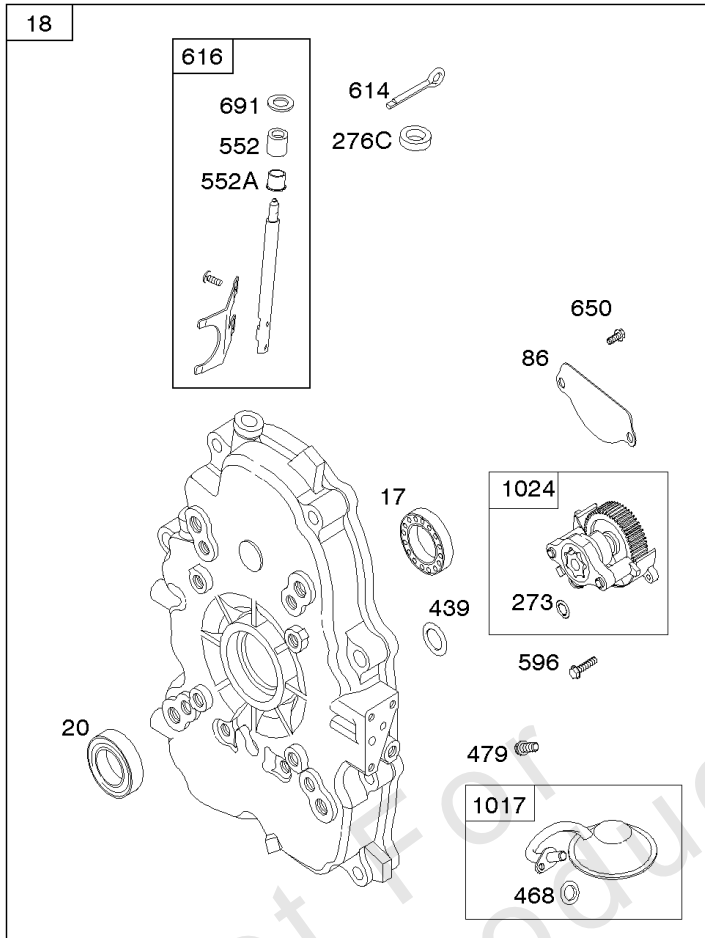

Crankcase Cover, Intake Manifold

Mfg. No: 356447-0026-G1

Crankcase Cover, Intake Manifold

REF NO	PART NO	QTY	DESCRIPTION
587	807116		CLAMP, Cable
596	691492		SCREW -(Oil Pump)
601E	593879		CLAMP, Hose
614	691550		PIN, Cotter
616	806685		CRANK, Governor
633	690722		SEAL, Choke/Throttle Shaft
633A	806131		SEAL, Choke/Throttle Shaft
650	841233		SCREW -(Oil Deflector) (Oil Deflector)
691	842826		SEAL, Governor Shaft
947A	692094		SOLENOID, Fuel
964A	807468		CAP, Carburetor
1017	690900		SCREEN, Oil Pump
1024	843825		PUMP, Oil -Used After Code Date 07101400
1024	-----		Pump-Oil -(Oil Pump is No Longer Available) (See Reference 18 for correct replacement Crankcase Cover) -Used Before Code Date 07101500
1054	280275		TIE, Cable
1091A	844448		CAP, Limiter
1176	842067		NUT -(Exhaust Manifold)