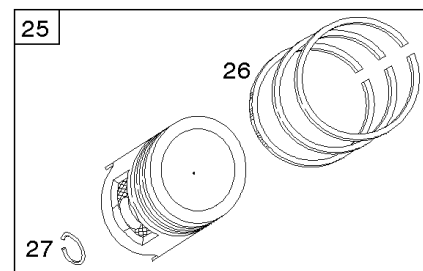

Camshaft, Crankshaft, Cylinder, Piston, Rings, Connecting Rod, Breather

Mfg. No: 356447-0026-G1

1036 EMISSIONS LABEL

1330 REPAIR MANUAL

1319 WARNING LABEL

WARNING	
	Read and follow Operating Instructions before running engine.
	Gasoline is flammable. Allow engine to cool at least 2 minutes before refueling.
	Engines emit carbon monoxide, DO NOT run in enclosed area.
	Muffler area temperature may exceed 150°F. Do not touch hot parts.

REQUIRED when replacing parts with warning labels affixed.

USED AFTER DATE CODE: 07062900