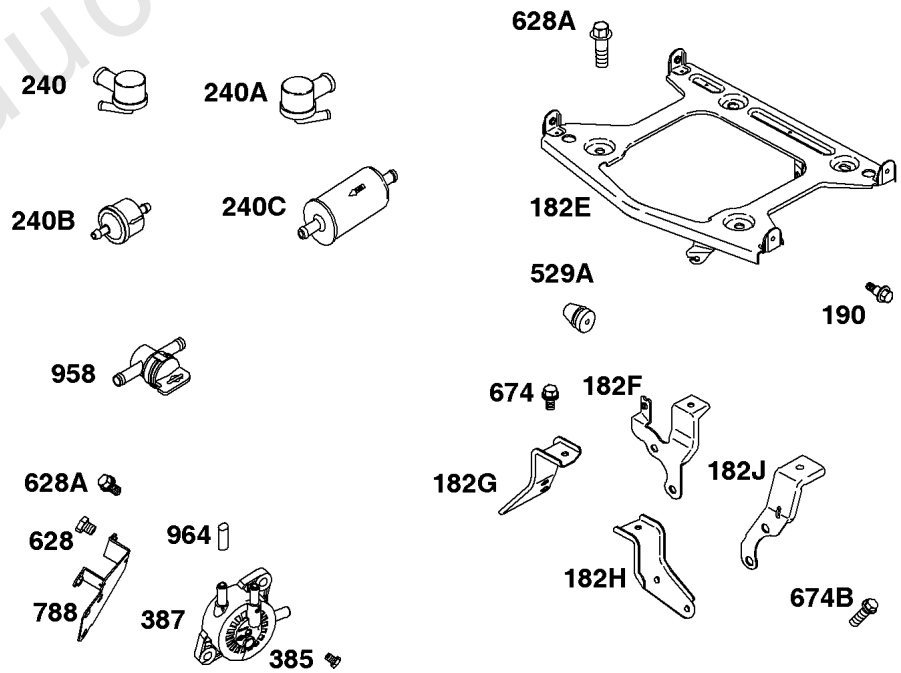

Cylinder Head, Valves, Valve Covers

REF NO	PART NO	QTY	DESCRIPTION
1254	807084		SCREW -(Rocker Arm Stud)

Not For Reproduction

Electronic Governor

REF NO	PART NO	QTY	DESCRIPTION
51	691694		GASKET, Intake -(Manifold To Carburetor)
51A	692035		GASKET, Intake -(Manifold to Cylinder Head)
163B	844931		GASKET, Air Cleaner
501	845907		REGULATOR
564	690677		SCREW -(Control Cover)
578B	845849		WIRE ASSEMBLY
883	691613		GASKET, Exhaust
971	807084		SCREW -(Air Cleaner Base to Carburetor/Throttle Body) (M6x14mm)
1048A	845556		MODULE, Electronic Governor
1301	845823		NUT -(Wiring Harness) (#8-32)

Exhaust System

REF NO	PART NO	QTY	DESCRIPTION
994A	808361		ARRESTOR, Spark
1177	845823		NUT -(Muffler) (M8)

Not For Reproduction

Flywheel, Rotating Screen, Stub Shaft

REF NO	PART NO	QTY	DESCRIPTION
23A	841050		FLYWHEEL
73B	841440		SCREEN, Rotating
74	841441		SCREW -(Rotating Screen) (M5x14mm)
165	693148		NUT -(Ring Gear)
332	690887		NUT -(Flywheel)
363	19203		PULLER, Flywheel
455	841794		CUP, Flywheel
563	841735		SCREW -(Debris Screen Guard)
668A	691500		SPACER
668B	691215		SPACER
678	841730		SPACER -(Rewind)
718B	841581		PIN, Locating -Used After Code Date 04021500
718B	690740		PIN, Locating -Used Before Code Date 04021600
726	----		Gear-Ring -(Steel)(See Reference 23 for Service)
849	691088		SCREW -(Stub Shaft) (5/16-18x1.1)
849A	846236		SCREW -(Stub Shaft) (M8x34mm)
934	691058		SCREW -(Fan Retainer)
1005	841439		FAN, Flywheel
1006	690452		RETAINER, Fan
1044	692056		SCREW -(Flywheel) (M8x14mm)
1047	841580		SHAFT, Stub