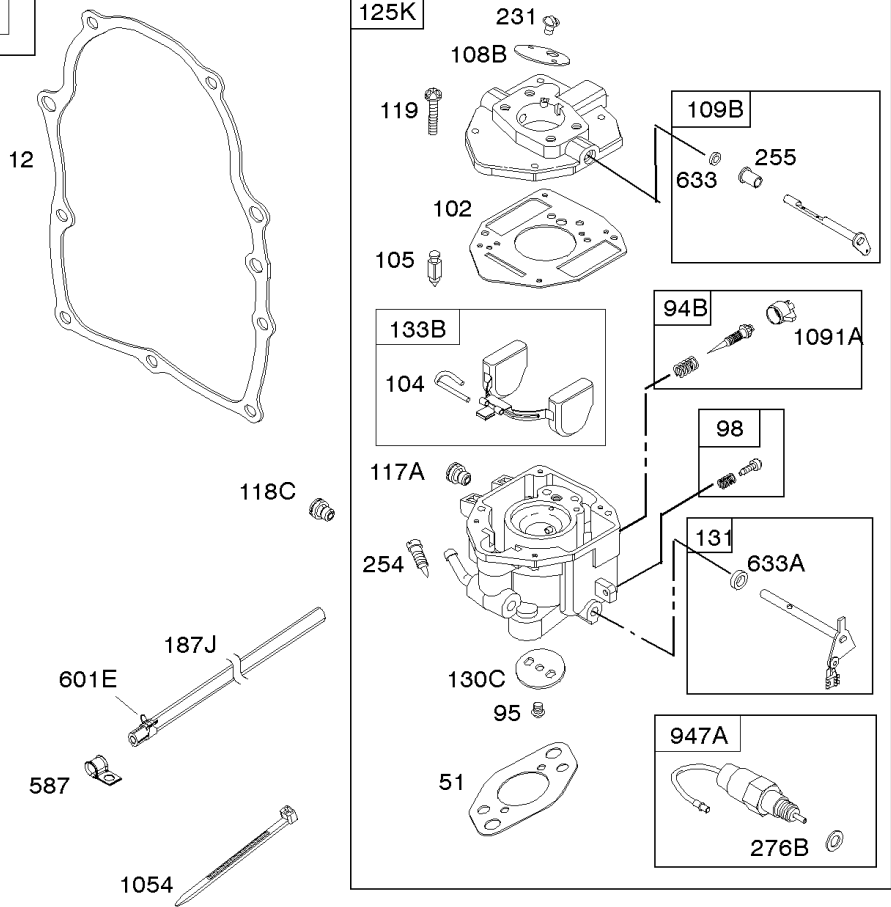

Crankcase Cover, Intake Manifold

Mfg. No: 356447-0026-G1

Crankcase Cover, Intake Manifold

REF NO	PART NO	QTY	DESCRIPTION
12	846487		GASKET, Crankcase
17	843827		BEARING, Ball
18	844588		COVER, Crankcase
20	805049S		SEAL, Oil -(PTO Side)
22	807362		SCREW -(Crankcase Cover/Sump)
50A	844034		MANIFOLD, Intake
51	691694		GASKET, Intake -(Manifold To Carburetor)
51A	692035		GASKET, Intake -(Manifold to Cylinder Head)
54	846604		SCREW -(Intake Manifold) (M8x67mm) (Dog Point)
86	690745		COVER, Gear
95	690718		SCREW -(Throttle Valve)
102	692077		GASKET, Carburetor Body
104	690723		PIN, Float Hinge
105	797410		VALVE, Float Needle
108B	844989		VALVE, Choke
109B	843321		SHAFT, Choke
117A	806373		JET, Main -(Standard)
118C	842439		JET, Main -(High Altitude) (5000 Feet)
118C	845903		JET, Main -(High Altitude) (9000 Feet)
119	690720		SCREW -(Upper Carburetor Body to Lower Carburetor Body)
122	690691		SPACER, Carburetor
130C	806132		VALVE, Throttle
131	845022		KIT, Throttle Shaft
133B	843320		FLOAT, Carburetor
163B	844931		GASKET, Air Cleaner
231	690718		SCREW -(Choke Valve)
254	808178		DRAIN, Carburetor Bowl
255	690721		BUSHING, Choke Shaft
273	690681		SEAL, O-Ring -(Oil Pump)
276B	806137		WASHER, Sealing -(Solenoid)
276C	690704		WASHER
365	690711		SCREW -(Carburetor/Throttle Body)
415	794903		PLUG -(1/8"-27 NPTF - EXTERNAL SQ)
439	692154		O-RING, Oil Gallery -(Crankcase Cover/Sump or Cylinder Assembly)
468	690690		SEAL, O-Ring -(Oil Pump Screen)
479	807084		SCREW -(Oil Pump Screen)
552	690701		BUSHING, Governor Crank -(Output End)
552A	806686		BUSHING, Governor Crank