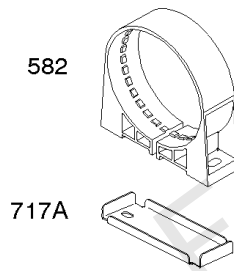

Air Cleaner

REF NO	PART NO	QTY	DESCRIPTION
1004A	841656		DUCT, Air
1046	692082		PLUG, Blower Housing
1046A	843068		PLUG, Blower Housing
1425B	847432		HOSE, Purge Line
1431	844035		WASHER -(Tube Clamp)

Not For Reproduction