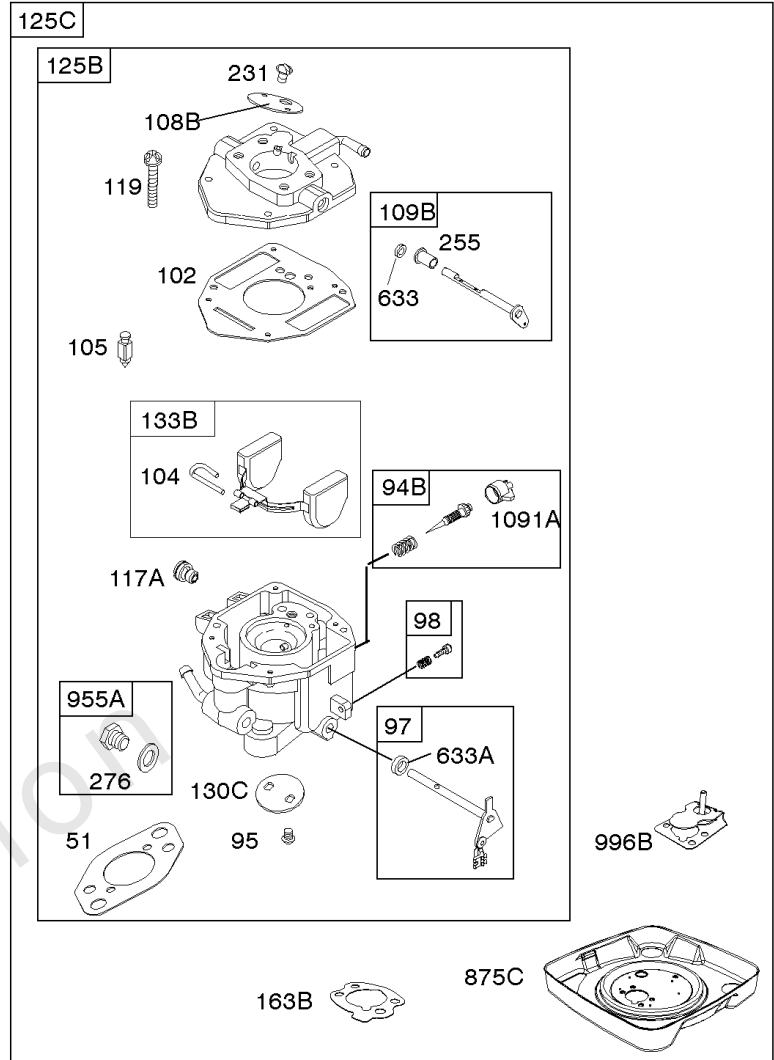

Not For Reproduction

Carburetor

REF NO	PART NO	QTY	DESCRIPTION
51	691694		GASKET, Intake -(Manifold To Carburetor)
51A	692035		GASKET, Intake -(Manifold to Cylinder Head)
95	690718		SCREW -(Throttle Valve)
97B	807495		SHAFT, Throttle
98A	808981		KIT, Idle Speed
102	692077		GASKET, Carburetor Body
104	690723		PIN, Float Hinge
105	797410		VALVE, Float Needle
108A	806134		VALVE, Choke
108B	844989		VALVE, Choke
109B	843321		SHAFT, Choke
110	806861		WASHER -(Choke Shaft)
117A	806373		JET, Main -(Standard)
117B	806126		JET, Main -(Standard)
118A	690880		JET, Main -(High Altitude) (9000 Feet)
118A	809685		JET, Main -(High Altitude) (5000 Feet)
118E	809442		JET, Main -(High Altitude) (5000 Feet)
118D	841670		JET, Main -(High Altitude) (5000 Feet)
118C	842439		JET, Main -(High Altitude) (5000 Feet)
118C	845903		JET, Main -(High Altitude) (9000 Feet)
118D	690881		JET, Main -(High Altitude) (9000 Feet)
118E	807012		JET, Main -(High Altitude) (9000 Feet)
119	690720		SCREW -(Upper Carburetor Body to Lower Carburetor Body)
130C	806132		VALVE, Throttle
131	845022		KIT, Throttle Shaft
132A	690863		STOP, Throttle
133B	843320		FLOAT, Carburetor
142A	806128		NOZZLE, Carburetor
163B	844931		GASKET, Air Cleaner
186	844032		CONNECTOR, Hose
186A	845121		CONNECTOR, Hose
187	791766		LINE, Fuel -(15 Inches Long)(Cut To Required Length)
187G	791745		LINE, Fuel -(23) (Cut to Required Length)
217	806862		SPRING, Choke Return
231	690718		SCREW -(Choke Valve)
255	690721		BUSHING, Choke Shaft
276	690724		WASHER, Sealing
276B	806137		WASHER, Sealing -(Solenoid)