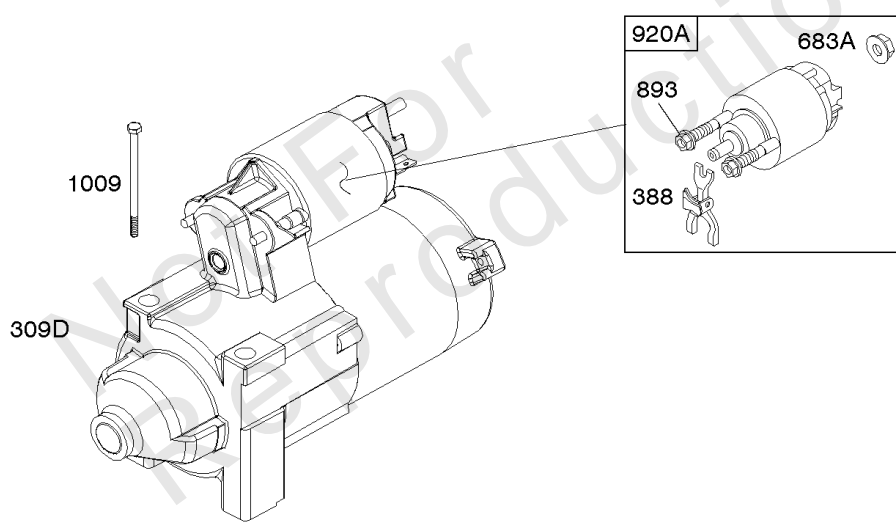

Starter - Electric #2

REF NO	PART NO	QTY	DESCRIPTION
311A	497608		SET, Brush
388	820799		LEVER, Pinion Drive
503	691532		STRAP, Starter -(82mm Long)
544A	-----		Armature-Starter -(Service With 846451 Starter Motor Only)
683A	820809		NUT -(Starter Solenoid)
697	691902		SCREW -(Starter Motor) (Drive Cap) (M8x20mm)
697	692062		SCREW -(Starter Motor) (Drive Cap)
797	691029		NUT -(Brush Retainer)
797A	693167		NUT -(Brush Retainer)
801B	691283		CAP, Drive
802A	691286		CAP, End
803B	-----		Housing-Starter -(For Replacement Starter Motor, Order Reference 309)
893	820805		NUT -(Starter Solenoid)
893C	845758		NUT -(Starter Solenoid)
920A	825418		SOLENOID, Starter
920C	845757		SOLENOID, Starter
1009	806474		SCREW -(USE REFERENCE 697 ONLY) (M8X98mm)
1090	691293		RETAINER, Brush