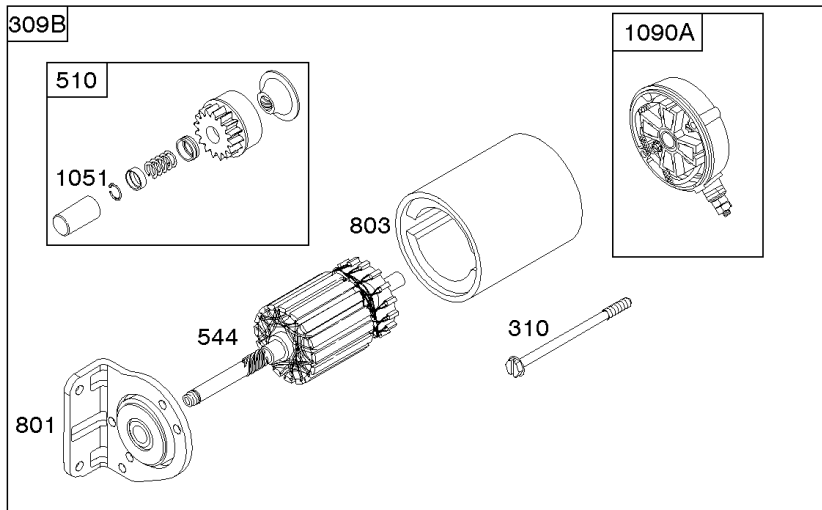

Replacement Engine - US & Canada

REF NO	PART NO	QTY	DESCRIPTION
--------	---------	-----	-------------

Not For Reproduction

Shrouds

REF NO	PART NO	QTY	DESCRIPTION
37	841309		GUARD, Flywheel
78	690688		SCREW -(Flywheel Guard)
197	807163		SCREW -(Back Plate)
215	841183		GUIDE, Air -(Cylinder 1)
215F	841182		GUIDE, Air -(Cylinder 2)
318	690932		SCREW -(Mounting Bracket)
322	841233		SCREW -(Cylinder Head Cover)
349	690238		NUT -(Cylinder Head Cover)
447	841233		SCREW -(Air Guide Cover)
529	690744		GROMMET
573	841310		PLATE, Back
727	841313		COVER, Starter Drive
732	690688		SCREW -(Starter Drive Cover)
732A	841233		SCREW -(Starter Drive Cover)
865	843768		COVER, Air Guide -(Black)
1351	690682		STUD -(Cylinder Shield) (Cylinder Shield)