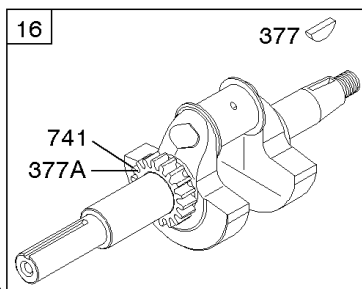

REQUIRED when replacing parts with warning labels affixed.

USED AFTER DATE CODE: 07062900

USED BEFORE DATE CODE: 07063000

Camshaft, Crankshaft, Cylinder, Piston, Rings, Connecting Rod, Breather

REF NO	PART NO	QTY	DESCRIPTION
1	692544		CYLINDER ASSEMBLY
2	808534		KIT, Bushing/Seal -(Magneto Side)
3	805101S		SEAL, Oil -(Magneto Side)
8	808984		BREATHER ASSEMBLY
9	844986		GASKET, Breather
10	690751		SCREW -(Breather Assembly)
11	691556		TUBE, Breather
11A	844921		TUBE, Breather -Used After Code Date 09122200
11B	806083S		TUBE, Breather -Used Before Code Date 09122300
15	690946		PLUG, Oil Drain -(3/8"-18 NPTF-External 7/16" Sq)
15	691680		PLUG, Oil Drain -(3/8"-18 NPTF - Internal 3/8" Sq)
16	809806		CRANKSHAFT -Used Before Code Date 07063000
16	843794		CRANKSHAFT
17	843827		BEARING, Ball
25	843821		PISTON ASSEMBLY -(.020 Oversize)
25	844540		PISTON ASSEMBLY -(Standard) -Used Before Code Date 07063000
25	843792		PISTON ASSEMBLY -(Standard) -Used After Code Date 07062900
26	843793		SET, Ring -(Standard)
26	843822		SET, Ring -(.020 Oversize)
27	690683		LOCK, Piston Pin
28	844541		PIN, Piston -(Standard)
29	807900S		ROD, Connecting -(Standard)
32	690698		SCREW -(Connecting Rod)
46	845649		CAMSHAFT
357	691483		KEY, Drive Pulley
377	808095		KEY, Flywheel
377A	691639		KEY, Timing
572	690686		BAFFLE, Breather
598	807625		SHIM, End Play -(Crankshaft or Camshaft Bearing)
601B	791850		CLAMP, Hose
718	806469		PIN, Locating
741	846085		GEAR, Timing
1025	690689		SPOOL, Governor
1036	-----		Label-Emissions -(Available From A Briggs & Stratton Authorized Dealer)
1133	690342		SCREW -(Crankshaft)
1319	-----		Label-Warning