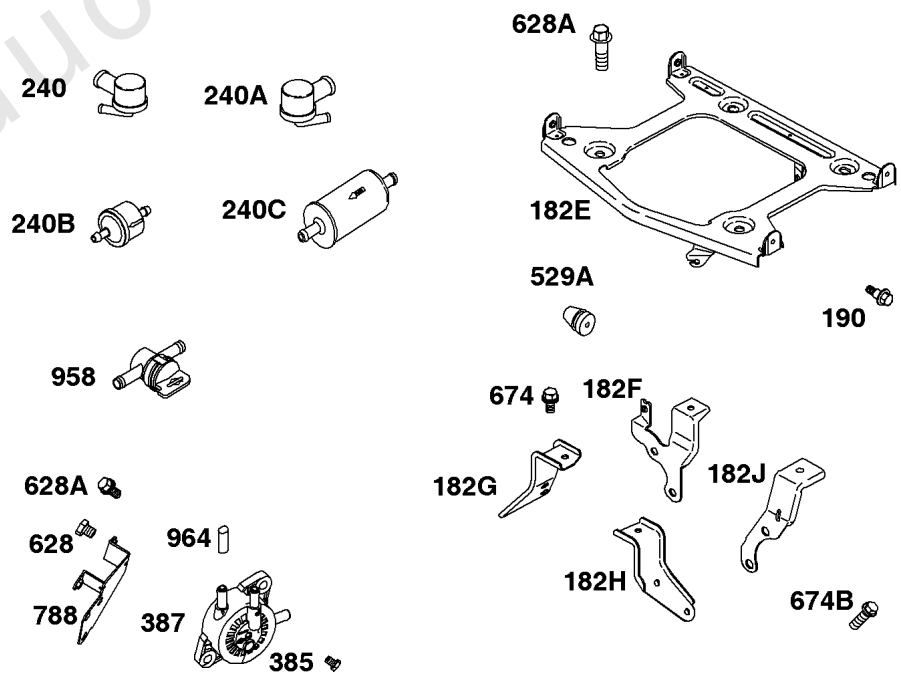

Fuel Supply

REF NO	PART NO	QTY	DESCRIPTION
182E	841601		BRACKET, Fuel Tank
182F	691520		BRACKET, Fuel Tank
182H	691524		BRACKET, Fuel Tank
182J	691525		BRACKET, Fuel Tank
182G	841600		BRACKET, Fuel Tank
187	791766		LINE, Fuel -(15 Inches Long)(Cut To Required Length)
187B	846567		LINE, Fuel
187C	692106		LINE, Fuel -(2 1/4)
187G	791745		LINE, Fuel -(23) (Cut to Required Length)
187D	791744		LINE, Fuel -(Cut To Required Length)
190	692199		SCREW -(Fuel Tank)
210	691370		STRAINER, Fuel
240	844545		FILTER, Fuel
240A	808116S		FILTER, Fuel
240B	84001895		FILTER, Fuel
240C	845125		FILTER, Fuel
385	807084		SCREW -(Fuel Pump)
387	844642		PUMP, Fuel
467	691985		KNOB, Air Cleaner Cover -Used Before Code Date 10040100
467	844618		KNOB, Air Cleaner Cover -Used After Code Date 10033100 -Used Before Code Date 14102400
480	806660		SCREW -(Tube Clamp) (M8x18mm)
527	690423		CLAMP, Tube
529A	691527		GROMMET
601	691038		CLAMP, Hose
601B	791850		CLAMP, Hose
601E	593879		CLAMP, Hose
601C	691522		CLAMP, Hose
628	806660		SCREW -(Fuel Pump Bracket) (M8x18mm)
628A	692062		SCREW -(Fuel Pump Bracket) (M8x18mm)
674	692056		SCREW -(Fuel Tank Bracket) (M8x14mm)
674B	692062		SCREW -(Fuel Tank Bracket) (M8x18mm)
788	844643		BRACKET, Fuel Pump
918	791880		LINE, Fuel -(Cut To Required Length)
957	846987		CAP, Fuel Tank -(Standard Grip)
957A	844728		CAP, Fuel Tank -(Tethered Cap)
957D	847578		CAP, Fuel Tank
958	698183		VALVE, Fuel Shut Off
958	692008		VALVE, Fuel Shut Off -(Used on models with Fuel Shut-off Rods ref #1038)