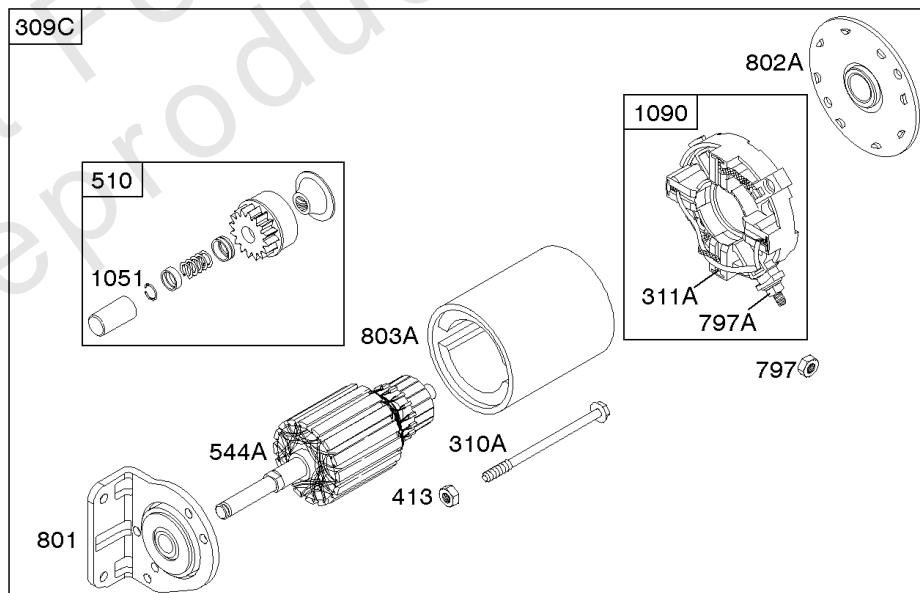

697

Not For
Reproduction