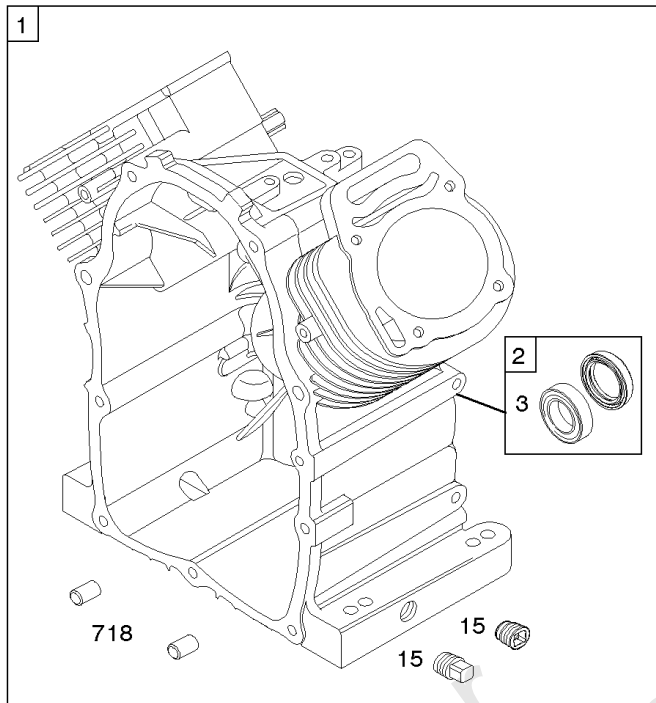

Camshaft, Crankshaft, Cylinder, Piston, Rings, Connecting Rod, Breather

Mfg. No: 356447-0026-G1

1036 EMISSIONS LABEL

1330 REPAIR MANUAL

1319 WARNING LABEL

WARNING

- Read and follow Operating Instructions before running engine.
- Gasoline is flammable. Allow engine to cool at least 2 minutes before refueling.
- Engines emit carbon monoxide, **DO NOT** run in enclosed area.
- Muffler area temperature may exceed 150°F. Do not touch hot parts.

REQUIRED when replacing parts with warning labels affixed.