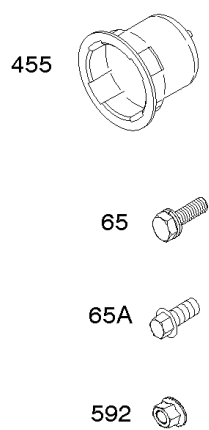

Blower Housing, Rewind Starter

REF NO	PART NO	QTY	DESCRIPTION
57	692086		SPRING, Rewind Starter
58	66574		ROPE, Starter
59	805957		INSERT, Grip
60	808167		GRIP, Starter Rope
65	690341		SCREW -(Rewind Starter) (5/16-18 x 0.875) -Used Before Code Date 14112700
65	846234		SCREW -(Rewind Starter) (M8x22mm) -Used After Code Date 14112600
65A	841233		SCREW -(Rewind Starter) (M6x10mm)
304	844153		HOUSING, Blower -(Compatible On Engines Without Oil Cooler)
304A	842742		HOUSING, Blower -(Compatible On Engines With Oil Cooler)
305	692056		SCREW -(Blower Housing) (M8x14mm)
305	692551		SCREW -(Blower Housing) (1/4-20 X 1.16Lg)
305A	841233		SCREW -(Blower Housing) (M6x10mm)
455	841794		CUP, Flywheel
456	845219		PLATE, Pawl Friction
459	845218		PAWL, Ratchet
493A	845729		BRACKET, Mounting
515	691528		SPRING, Pawl
563	841735		SCREW -(Debris Screen Guard)
592	690939		NUT -(Rewind Starter) (M6)
608	841729		STARTER, Rewind
930	846284		GUARD, Flywheel Fan
949	845728		GUARD, Debris Screen
1004	842258		DUCT, Air
1046	692082		PLUG, Blower Housing
1046A	843068		PLUG, Blower Housing
1335	691029		NUT -(Blower Housing) (1/4-20)
1392	690939		NUT -(Rewind Guard) (M6)