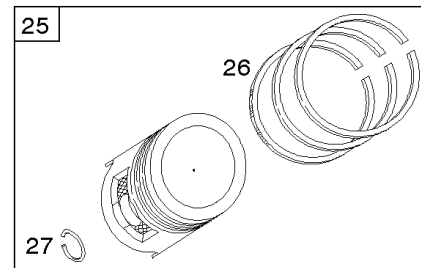

Camshaft, Crankshaft, Cylinder, Piston, Rings, Connecting Rod, Breather

Mfg. No: 356447-0026-G1

1036 EMISSIONS LABEL

1330 REPAIR MANUAL

1319 WARNING LABEL

WARNING

- Read and follow Operating Instructions before running engine.
- Gasoline is flammable. Allow engine to cool at least 2 minutes before refueling.
- Engines emit carbon monoxide, **DO NOT** run in enclosed area.
- Muffler area temperature may exceed 150°F. Do not touch hot parts.

REQUIRED when replacing parts with warning labels affixed.

USED AFTER DATE CODE: 07062900