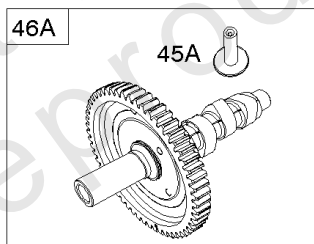

Camshaft, Crankshaft, Cylinder, Piston, Rings, Connecting Rod, Breather

Mfg. No: 356447-0026-G1

1036 EMISSIONS LABEL

1330 REPAIR MANUAL

1319 WARNING LABEL

WARNING	
	Read and follow Operating Instructions before running engine.
	Gasoline is flammable. Allow engine to cool at least 2 minutes before refueling.
	Engines emit carbon monoxide, DO NOT run in enclosed area.
	Muffler area temperature may exceed 150°F. Do not touch hot parts.

REQUIRED when replacing parts with warning labels affixed.

USED AFTER DATE CODE: 07062900