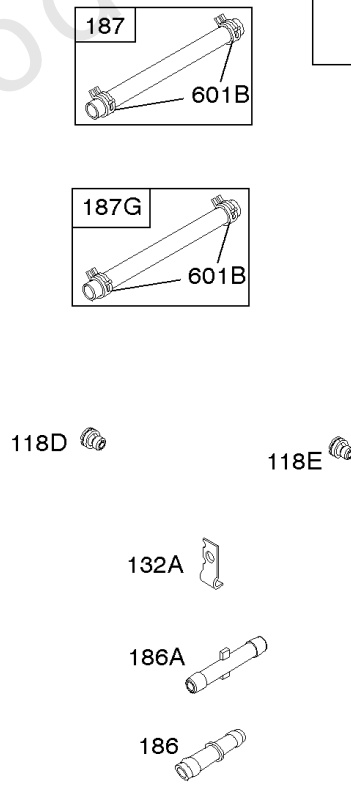

REQUIRED when replacing parts with warning labels affixed.

USED AFTER DATE CODE: 07062900

USED BEFORE DATE CODE: 07063000

Camshaft, Crankshaft, Cylinder, Piston, Rings, Connecting Rod, Breather

REF NO	PART NO	QTY	DESCRIPTION
1330	272144		MANUAL, Repair

Not For Reproduction

Carburetor

REF NO	PART NO	QTY	DESCRIPTION
51	691694		GASKET, Intake -(Manifold To Carburetor)
51A	692035		GASKET, Intake -(Manifold to Cylinder Head)
95	690718		SCREW -(Throttle Valve)
97B	807495		SHAFT, Throttle
98A	808981		KIT, Idle Speed
102	692077		GASKET, Carburetor Body
104	690723		PIN, Float Hinge
105	797410		VALVE, Float Needle
108A	806134		VALVE, Choke
108B	844989		VALVE, Choke
109B	843321		SHAFT, Choke
110	806861		WASHER -(Choke Shaft)
117A	806373		JET, Main -(Standard)
117B	806126		JET, Main -(Standard)
118A	690880		JET, Main -(High Altitude) (9000 Feet)
118A	809685		JET, Main -(High Altitude) (5000 Feet)
118E	809442		JET, Main -(High Altitude) (5000 Feet)
118D	841670		JET, Main -(High Altitude) (5000 Feet)
118C	842439		JET, Main -(High Altitude) (5000 Feet)
118C	845903		JET, Main -(High Altitude) (9000 Feet)
118D	690881		JET, Main -(High Altitude) (9000 Feet)
118E	807012		JET, Main -(High Altitude) (9000 Feet)
119	690720		SCREW -(Upper Carburetor Body to Lower Carburetor Body)
130C	806132		VALVE, Throttle
131	845022		KIT, Throttle Shaft
132A	690863		STOP, Throttle
133B	843320		FLOAT, Carburetor
142A	806128		NOZZLE, Carburetor
163B	844931		GASKET, Air Cleaner
186	844032		CONNECTOR, Hose
186A	845121		CONNECTOR, Hose
187	791766		LINE, Fuel -(15 Inches Long)(Cut To Required Length)
187G	791745		LINE, Fuel -(23) (Cut to Required Length)
217	806862		SPRING, Choke Return
231	690718		SCREW -(Choke Valve)
255	690721		BUSHING, Choke Shaft
276	690724		WASHER, Sealing
276B	806137		WASHER, Sealing -(Solenoid)