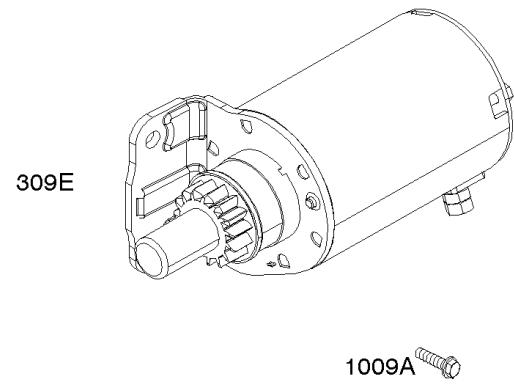

Starter - Electric #2

REF NO	PART NO	QTY	DESCRIPTION
311A	497608		SET, Brush
388	820799		LEVER, Pinion Drive
503	691532		STRAP, Starter -(82mm Long)
544A	-----		Armature-Starter -(Service With 846451 Starter Motor Only)
683A	820809		NUT -(Starter Solenoid)
697	691902		SCREW -(Starter Motor) (Drive Cap) (M8x20mm)
697	692062		SCREW -(Starter Motor) (Drive Cap)
797	691029		NUT -(Brush Retainer)
797A	693167		NUT -(Brush Retainer)
801B	691283		CAP, Drive
802A	691286		CAP, End
803B	-----		Housing-Starter -(For Replacement Starter Motor, Order Reference 309)
893	820805		NUT -(Starter Solenoid)
893C	845758		NUT -(Starter Solenoid)
920A	825418		SOLENOID, Starter
920C	845757		SOLENOID, Starter
1009	806474		SCREW -(USE REFERENCE 697 ONLY) (M8X98mm)
1090	691293		RETAINER, Brush