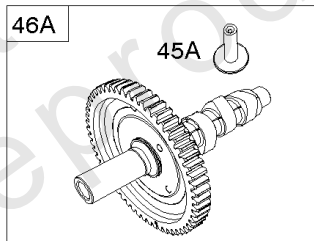

Camshaft, Crankshaft, Cylinder, Piston, Rings, Connecting Rod, Breather

Mfg. No: 356447-0026-G1

1036 EMISSIONS LABEL

1330 REPAIR MANUAL

1319 WARNING LABEL

WARNING

- Read and follow Operating Instructions before running engine.
- Gasoline is flammable. Allow engine to cool at least 2 minutes before refueling.
- Engines emit carbon monoxide, **DO NOT** run in enclosed area.
- Muffler area temperature may exceed 150°F. Do not touch hot parts.

REQUIRED when replacing parts with warning labels affixed.

USED AFTER DATE CODE: 07062900