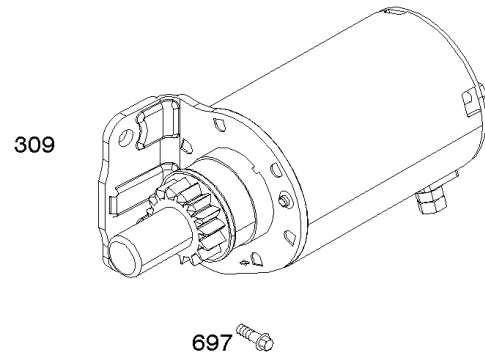

697

Not For
Reproduction