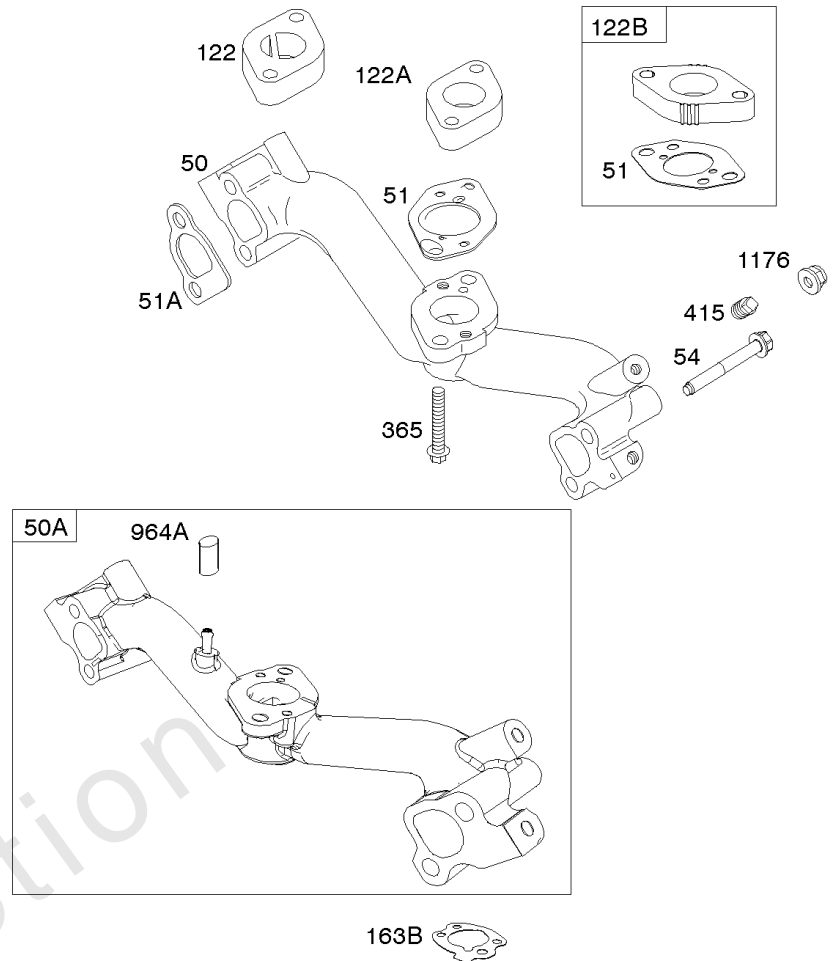

Crankcase Cover, Intake Manifold

Mfg. No: 356447-0026-G1

Crankcase Cover, Intake Manifold

REF NO	PART NO	QTY	DESCRIPTION
587	807116		CLAMP, Cable
596	691492		SCREW -(Oil Pump)
601E	593879		CLAMP, Hose
614	691550		PIN, Cotter
616	806685		CRANK, Governor
633	690722		SEAL, Choke/Throttle Shaft
633A	806131		SEAL, Choke/Throttle Shaft
650	841233		SCREW -(Oil Deflector) (Oil Deflector)
691	842826		SEAL, Governor Shaft
947A	692094		SOLENOID, Fuel
964A	807468		CAP, Carburetor
1017	690900		SCREEN, Oil Pump
1024	843825		PUMP, Oil -Used After Code Date 07101400
1024	-----		Pump-Oil -(Oil Pump is No Longer Available) (See Reference 18 for correct replacement Crankcase Cover) -Used Before Code Date 07101500
1054	280275		TIE, Cable
1091A	844448		CAP, Limiter
1176	842067		NUT -(Exhaust Manifold)