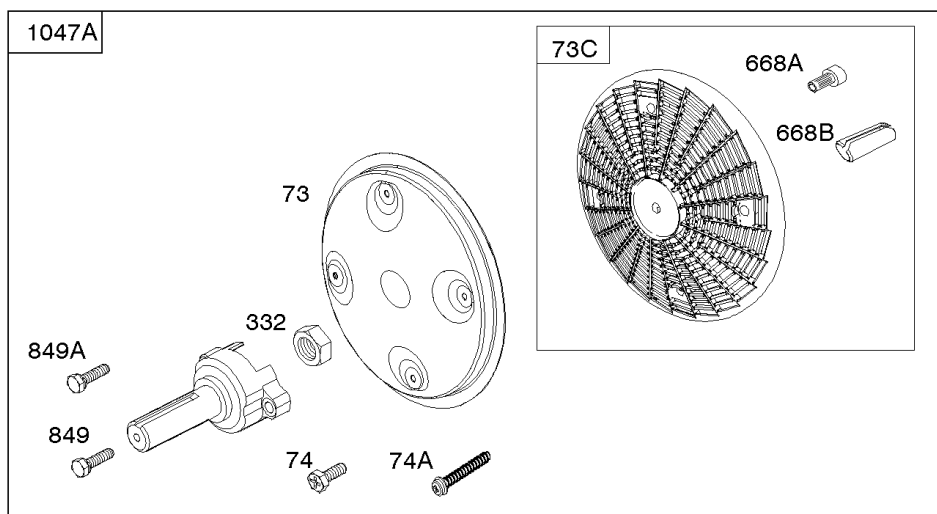

Flywheel, Rotating Screen, Stub Shaft

REF NO	PART NO	QTY	DESCRIPTION
23A	841050		FLYWHEEL
73B	841440		SCREEN, Rotating
74	841441		SCREW -(Rotating Screen) (M5x14mm)
165	693148		NUT -(Ring Gear)
332	690887		NUT -(Flywheel)
363	19203		PULLER, Flywheel
455	841794		CUP, Flywheel
563	841735		SCREW -(Debris Screen Guard)
668A	691500		SPACER
668B	691215		SPACER
678	841730		SPACER -(Rewind)
718B	841581		PIN, Locating -Used After Code Date 04021500
718B	690740		PIN, Locating -Used Before Code Date 04021600
726	----		Gear-Ring -(Steel)(See Reference 23 for Service)
849	691088		SCREW -(Stub Shaft) (5/16-18x1.1)
849A	846236		SCREW -(Stub Shaft) (M8x34mm)
934	691058		SCREW -(Fan Retainer)
1005	841439		FAN, Flywheel
1006	690452		RETAINER, Fan
1044	692056		SCREW -(Flywheel) (M8x14mm)
1047	841580		SHAFT, Stub