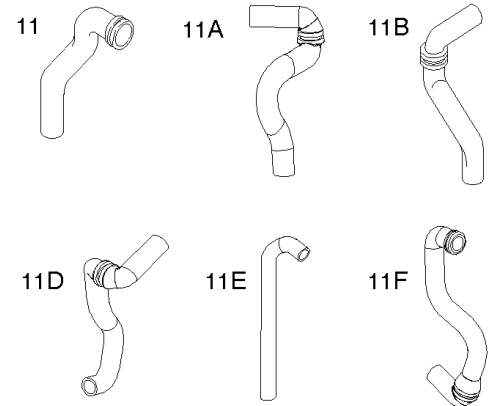

Camshaft, Crankshaft, Cylinder, Piston, Rings, Connecting Rod, Breather

Mfg. No: 356447-0026-G1

1036 EMISSIONS LABEL

1330 REPAIR MANUAL

1319 WARNING LABEL

WARNING	
	Read and follow Operating Instructions before running engine.
	Gasoline is flammable. Allow engine to cool at least 2 minutes before refueling.
	Engines emit carbon monoxide, DO NOT run in enclosed area.
	Muffler area temperature may exceed 150°F. Do not touch hot parts.

REQUIRED when replacing parts with warning labels affixed.