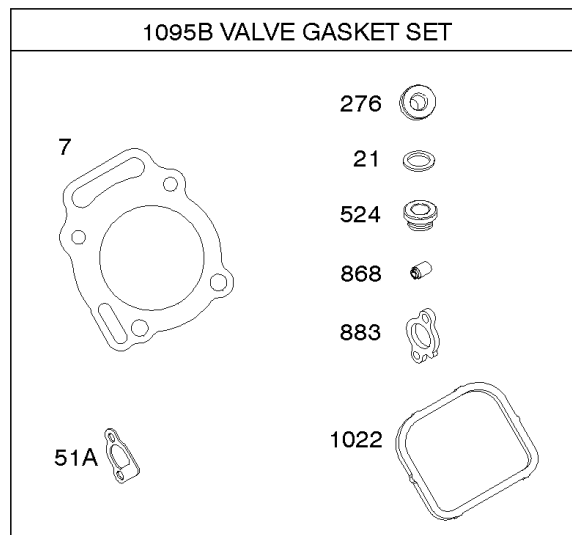

Not For Reproduction

118C

Carburetor

REF NO	PART NO	QTY	DESCRIPTION
51	691694		GASKET, Intake -(Manifold To Carburetor)
94C	844987		KIT, Idle Mixture
95	690718		SCREW -(Throttle Valve)
97B	807495		SHAFT, Throttle
98A	808981		KIT, Idle Speed
102	692077		GASKET, Carburetor Body
104	690723		PIN, Float Hinge
105	797410		VALVE, Float Needle
108B	844989		VALVE, Choke
109B	843321		SHAFT, Choke
117A	806373		JET, Main -(Standard)
118C	842439		JET, Main -(High Altitude) (5000 Feet)
118C	845903		JET, Main -(High Altitude) (9000 Feet)
118F	844990		JET, Main -(High Altitude) (5000 Feet)
119	690720		SCREW -(Upper Carburetor Body to Lower Carburetor Body)
125F	845241		CARBURETOR
130C	806132		VALVE, Throttle
131	845022		KIT, Throttle Shaft
133B	843320		FLOAT, Carburetor
163B	844931		GASKET, Air Cleaner
163C	841823		GASKET, Air Cleaner -(Air Cleaner)
231	690718		SCREW -(Choke Valve)
255	690721		BUSHING, Choke Shaft
276	690724		WASHER, Sealing
276B	806137		WASHER, Sealing -(Solenoid)
633	690722		SEAL, Choke/Throttle Shaft
633A	806131		SEAL, Choke/Throttle Shaft
643	844932		RETAINER, Air Filter -Used After Code Date 09123100
875C	845142		BASE, Air Cleaner
947A	692094		SOLENOID, Fuel
955A	807723		PLUG, Carburetor
1091A	844448		CAP, Limiter