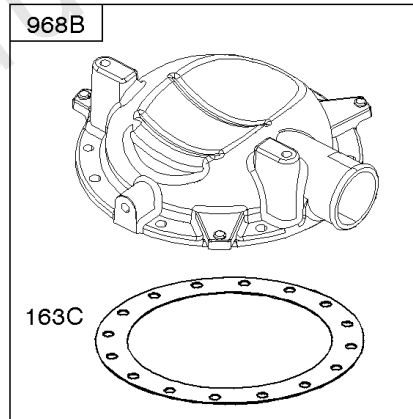

Air Cleaner

REF NO	PART NO	QTY	DESCRIPTION
1004A	841656		DUCT, Air
1046	692082		PLUG, Blower Housing
1046A	843068		PLUG, Blower Housing
1425B	847432		HOSE, Purge Line
1431	844035		WASHER -(Tube Clamp)

Not For Reproduction