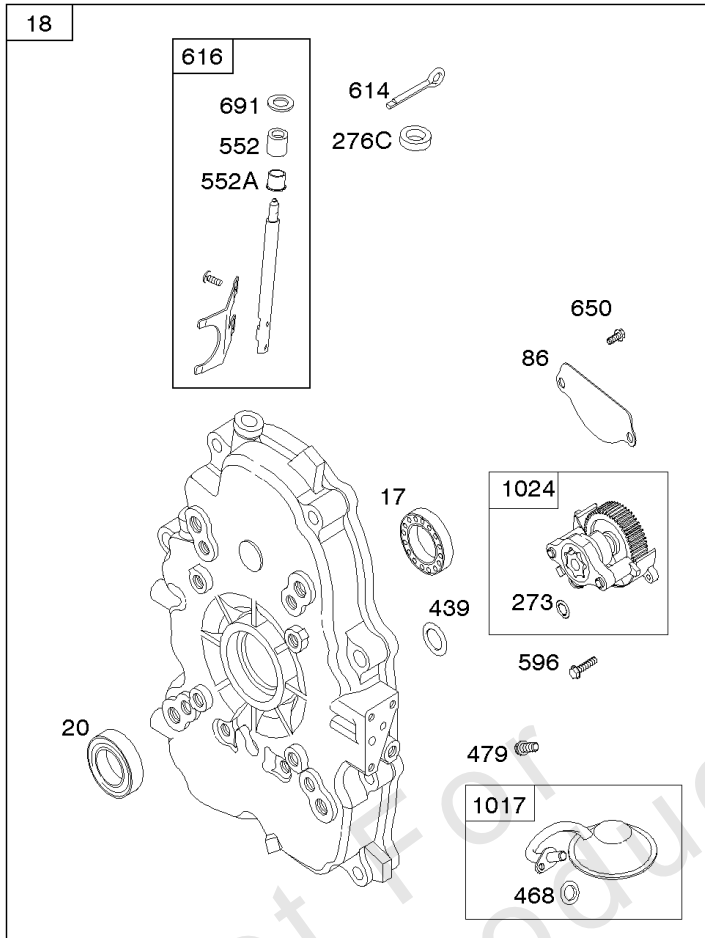

Crankcase Cover, Intake Manifold

Mfg. No: 356447-0026-G1

Crankcase Cover, Intake Manifold

REF NO	PART NO	QTY	DESCRIPTION
12	846487		GASKET, Crankcase
17	843827		BEARING, Ball
18	844588		COVER, Crankcase
20	805049S		SEAL, Oil -(PTO Side)
22	807362		SCREW -(Crankcase Cover/Sump)
50A	844034		MANIFOLD, Intake
51	691694		GASKET, Intake -(Manifold To Carburetor)
51A	692035		GASKET, Intake -(Manifold to Cylinder Head)
54	846604		SCREW -(Intake Manifold) (M8x67mm) (Dog Point)
86	690745		COVER, Gear
95	690718		SCREW -(Throttle Valve)
102	692077		GASKET, Carburetor Body
104	690723		PIN, Float Hinge
105	797410		VALVE, Float Needle
108B	844989		VALVE, Choke
109B	843321		SHAFT, Choke
117A	806373		JET, Main -(Standard)
118C	842439		JET, Main -(High Altitude) (5000 Feet)
118C	845903		JET, Main -(High Altitude) (9000 Feet)
119	690720		SCREW -(Upper Carburetor Body to Lower Carburetor Body)
122	690691		SPACER, Carburetor
130C	806132		VALVE, Throttle
131	845022		KIT, Throttle Shaft
133B	843320		FLOAT, Carburetor
163B	844931		GASKET, Air Cleaner
231	690718		SCREW -(Choke Valve)
254	808178		DRAIN, Carburetor Bowl
255	690721		BUSHING, Choke Shaft
273	690681		SEAL, O-Ring -(Oil Pump)
276B	806137		WASHER, Sealing -(Solenoid)
276C	690704		WASHER
365	690711		SCREW -(Carburetor/Throttle Body)
415	794903		PLUG -(1/8"-27 NPTF - EXTERNAL SQ)
439	692154		O-RING, Oil Gallery -(Crankcase Cover/Sump or Cylinder Assembly)
468	690690		SEAL, O-Ring -(Oil Pump Screen)
479	807084		SCREW -(Oil Pump Screen)
552	690701		BUSHING, Governor Crank -(Output End)
552A	806686		BUSHING, Governor Crank