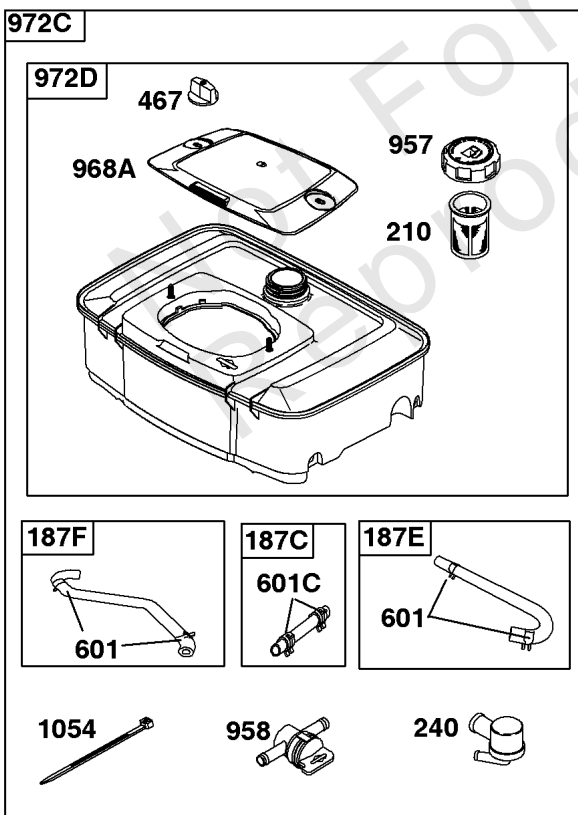

Fuel Supply

REF NO	PART NO	QTY	DESCRIPTION
182E	841601		BRACKET, Fuel Tank
182F	691520		BRACKET, Fuel Tank
182H	691524		BRACKET, Fuel Tank
182J	691525		BRACKET, Fuel Tank
182G	841600		BRACKET, Fuel Tank
187	791766		LINE, Fuel -(15 Inches Long)(Cut To Required Length)
187B	846567		LINE, Fuel
187C	692106		LINE, Fuel -(2 1/4)
187G	791745		LINE, Fuel -(23) (Cut to Required Length)
187D	791744		LINE, Fuel -(Cut To Required Length)
190	692199		SCREW -(Fuel Tank)
210	691370		STRAINER, Fuel
240	844545		FILTER, Fuel
240A	808116S		FILTER, Fuel
240B	84001895		FILTER, Fuel
240C	845125		FILTER, Fuel
385	807084		SCREW -(Fuel Pump)
387	844642		PUMP, Fuel
467	691985		KNOB, Air Cleaner Cover -Used Before Code Date 10040100
467	844618		KNOB, Air Cleaner Cover -Used After Code Date 10033100 -Used Before Code Date 14102400
480	806660		SCREW -(Tube Clamp) (M8x18mm)
527	690423		CLAMP, Tube
529A	691527		GROMMET
601	691038		CLAMP, Hose
601B	791850		CLAMP, Hose
601E	593879		CLAMP, Hose
601C	691522		CLAMP, Hose
628	806660		SCREW -(Fuel Pump Bracket) (M8x18mm)
628A	692062		SCREW -(Fuel Pump Bracket) (M8x18mm)
674	692056		SCREW -(Fuel Tank Bracket) (M8x14mm)
674B	692062		SCREW -(Fuel Tank Bracket) (M8x18mm)
788	844643		BRACKET, Fuel Pump
918	791880		LINE, Fuel -(Cut To Required Length)
957	846987		CAP, Fuel Tank -(Standard Grip)
957A	844728		CAP, Fuel Tank -(Tethered Cap)
957D	847578		CAP, Fuel Tank
958	698183		VALVE, Fuel Shut Off
958	692008		VALVE, Fuel Shut Off -(Used on models with Fuel Shut-off Rods ref #1038)