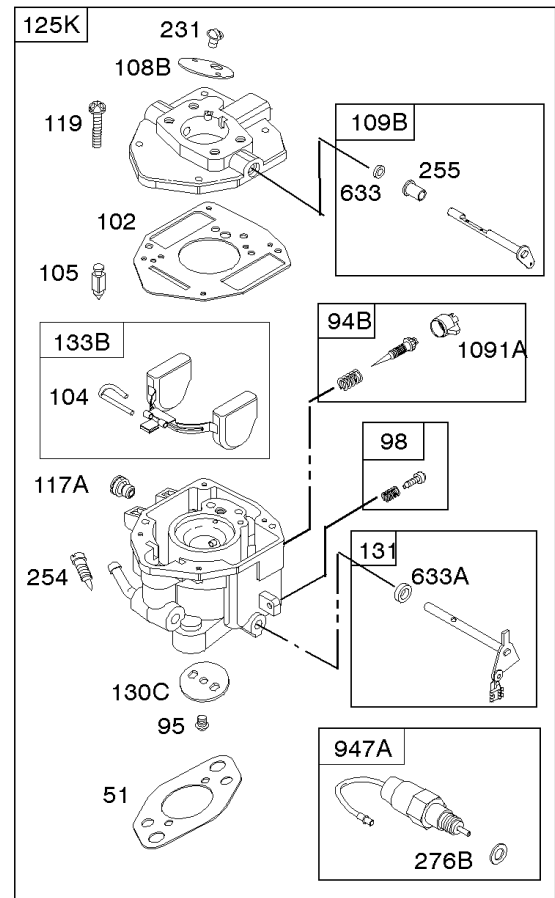

Crankcase Cover, Intake Manifold

Mfg. No: 356447-0026-G1

Crankcase Cover, Intake Manifold

REF NO	PART NO	QTY	DESCRIPTION
587	807116		CLAMP, Cable
596	691492		SCREW -(Oil Pump)
601E	593879		CLAMP, Hose
614	691550		PIN, Cotter
616	806685		CRANK, Governor
633	690722		SEAL, Choke/Throttle Shaft
633A	806131		SEAL, Choke/Throttle Shaft
650	841233		SCREW -(Oil Deflector) (Oil Deflector)
691	842826		SEAL, Governor Shaft
947A	692094		SOLENOID, Fuel
964A	807468		CAP, Carburetor
1017	690900		SCREEN, Oil Pump
1024	843825		PUMP, Oil -Used After Code Date 07101400
1024	-----		Pump-Oil -(Oil Pump is No Longer Available) (See Reference 18 for correct replacement Crankcase Cover) -Used Before Code Date 07101500
1054	280275		TIE, Cable
1091A	844448		CAP, Limiter
1176	842067		NUT -(Exhaust Manifold)