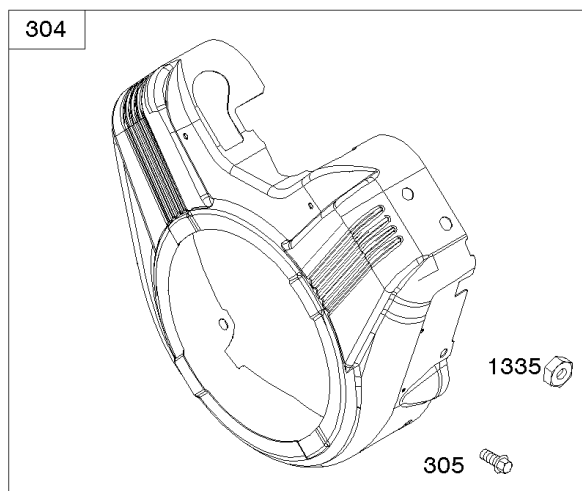

Blower Housing, Rewind Starter

REF NO	PART NO	QTY	DESCRIPTION
57	692086		SPRING, Rewind Starter
58	66574		ROPE, Starter
59	805957		INSERT, Grip
60	808167		GRIP, Starter Rope
65	690341		SCREW -(Rewind Starter) (5/16-18 x 0.875) -Used Before Code Date 14112700
65	846234		SCREW -(Rewind Starter) (M8x22mm) -Used After Code Date 14112600
65A	841233		SCREW -(Rewind Starter) (M6x10mm)
304	844153		HOUSING, Blower -(Compatible On Engines Without Oil Cooler)
304A	842742		HOUSING, Blower -(Compatible On Engines With Oil Cooler)
305	692056		SCREW -(Blower Housing) (M8x14mm)
305	692551		SCREW -(Blower Housing) (1/4-20 X 1.16Lg)
305A	841233		SCREW -(Blower Housing) (M6x10mm)
455	841794		CUP, Flywheel
456	845219		PLATE, Pawl Friction
459	845218		PAWL, Ratchet
493A	845729		BRACKET, Mounting
515	691528		SPRING, Pawl
563	841735		SCREW -(Debris Screen Guard)
592	690939		NUT -(Rewind Starter) (M6)
608	841729		STARTER, Rewind
930	846284		GUARD, Flywheel Fan
949	845728		GUARD, Debris Screen
1004	842258		DUCT, Air
1046	692082		PLUG, Blower Housing
1046A	843068		PLUG, Blower Housing
1335	691029		NUT -(Blower Housing) (1/4-20)
1392	690939		NUT -(Rewind Guard) (M6)