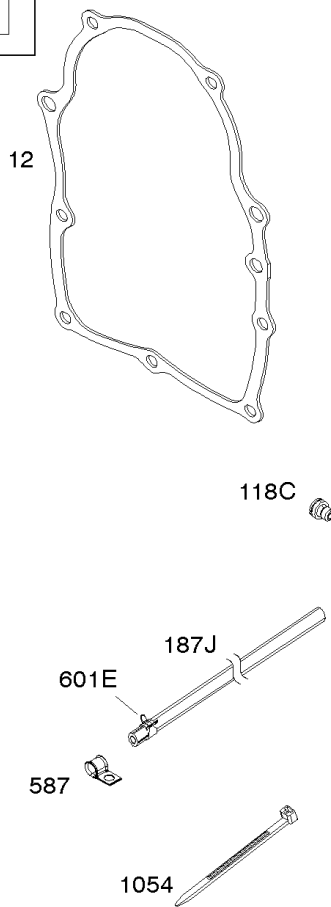

Crankcase Cover, Intake Manifold

Mfg. No: 356447-0026-G1

Crankcase Cover, Intake Manifold

REF NO	PART NO	QTY	DESCRIPTION
587	807116		CLAMP, Cable
596	691492		SCREW -(Oil Pump)
601E	593879		CLAMP, Hose
614	691550		PIN, Cotter
616	806685		CRANK, Governor
633	690722		SEAL, Choke/Throttle Shaft
633A	806131		SEAL, Choke/Throttle Shaft
650	841233		SCREW -(Oil Deflector) (Oil Deflector)
691	842826		SEAL, Governor Shaft
947A	692094		SOLENOID, Fuel
964A	807468		CAP, Carburetor
1017	690900		SCREEN, Oil Pump
1024	843825		PUMP, Oil -Used After Code Date 07101400
1024	-----		Pump-Oil -(Oil Pump is No Longer Available) (See Reference 18 for correct replacement Crankcase Cover) -Used Before Code Date 07101500
1054	280275		TIE, Cable
1091A	844448		CAP, Limiter
1176	842067		NUT -(Exhaust Manifold)