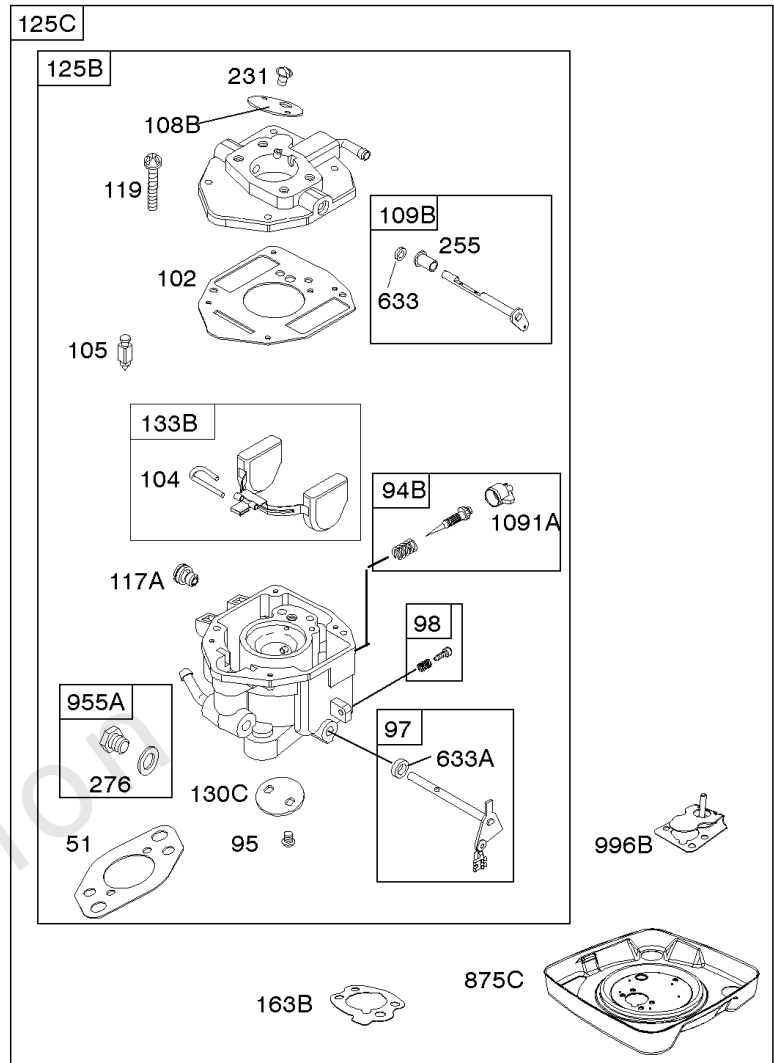

Not For Reproduction

Carburetor

REF NO	PART NO	QTY	DESCRIPTION
51	691694		GASKET, Intake -(Manifold To Carburetor)
51A	692035		GASKET, Intake -(Manifold to Cylinder Head)
95	690718		SCREW -(Throttle Valve)
97B	807495		SHAFT, Throttle
98A	808981		KIT, Idle Speed
102	692077		GASKET, Carburetor Body
104	690723		PIN, Float Hinge
105	797410		VALVE, Float Needle
108A	806134		VALVE, Choke
108B	844989		VALVE, Choke
109B	843321		SHAFT, Choke
110	806861		WASHER -(Choke Shaft)
117A	806373		JET, Main -(Standard)
117B	806126		JET, Main -(Standard)
118A	690880		JET, Main -(High Altitude) (9000 Feet)
118A	809685		JET, Main -(High Altitude) (5000 Feet)
118E	809442		JET, Main -(High Altitude) (5000 Feet)
118D	841670		JET, Main -(High Altitude) (5000 Feet)
118C	842439		JET, Main -(High Altitude) (5000 Feet)
118C	845903		JET, Main -(High Altitude) (9000 Feet)
118D	690881		JET, Main -(High Altitude) (9000 Feet)
118E	807012		JET, Main -(High Altitude) (9000 Feet)
119	690720		SCREW -(Upper Carburetor Body to Lower Carburetor Body)
130C	806132		VALVE, Throttle
131	845022		KIT, Throttle Shaft
132A	690863		STOP, Throttle
133B	843320		FLOAT, Carburetor
142A	806128		NOZZLE, Carburetor
163B	844931		GASKET, Air Cleaner
186	844032		CONNECTOR, Hose
186A	845121		CONNECTOR, Hose
187	791766		LINE, Fuel -(15 Inches Long)(Cut To Required Length)
187G	791745		LINE, Fuel -(23) (Cut to Required Length)
217	806862		SPRING, Choke Return
231	690718		SCREW -(Choke Valve)
255	690721		BUSHING, Choke Shaft
276	690724		WASHER, Sealing
276B	806137		WASHER, Sealing -(Solenoid)