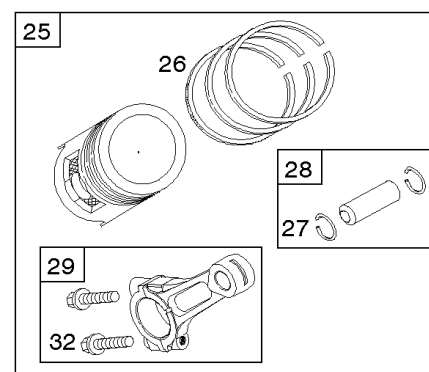

REQUIRED when replacing parts with warning labels affixed.

USED AFTER DATE CODE: 07062900

USED BEFORE DATE CODE: 07063000

Camshaft, Crankshaft, Cylinder, Piston, Rings, Connecting Rod, Breather

REF NO	PART NO	QTY	DESCRIPTION
1	692544		CYLINDER ASSEMBLY
2	808534		KIT, Bushing/Seal -(Magneto Side)
3	805101S		SEAL, Oil -(Magneto Side)
8	808984		BREATHER ASSEMBLY
9	844986		GASKET, Breather
10	690751		SCREW -(Breather Assembly)
11	691556		TUBE, Breather
11A	844921		TUBE, Breather -Used After Code Date 09122200
11B	806083S		TUBE, Breather -Used Before Code Date 09122300
15	690946		PLUG, Oil Drain -(3/8"-18 NPTF-External 7/16" Sq)
15	691680		PLUG, Oil Drain -(3/8"-18 NPTF - Internal 3/8" Sq)
16	809806		CRANKSHAFT -Used Before Code Date 07063000
16	843794		CRANKSHAFT
17	843827		BEARING, Ball
25	843821		PISTON ASSEMBLY -(.020 Oversize)
25	844540		PISTON ASSEMBLY -(Standard) -Used Before Code Date 07063000
25	843792		PISTON ASSEMBLY -(Standard) -Used After Code Date 07062900
26	843793		SET, Ring -(Standard)
26	843822		SET, Ring -(.020 Oversize)
27	690683		LOCK, Piston Pin
28	844541		PIN, Piston -(Standard)
29	807900S		ROD, Connecting -(Standard)
32	690698		SCREW -(Connecting Rod)
46	845649		CAMSHAFT
357	691483		KEY, Drive Pulley
377	808095		KEY, Flywheel
377A	691639		KEY, Timing
572	690686		BAFFLE, Breather
598	807625		SHIM, End Play -(Crankshaft or Camshaft Bearing)
601B	791850		CLAMP, Hose
718	806469		PIN, Locating
741	846085		GEAR, Timing
1025	690689		SPOOL, Governor
1036	-----		Label-Emissions -(Available From A Briggs & Stratton Authorized Dealer)
1133	690342		SCREW -(Crankshaft)
1319	-----		Label-Warning