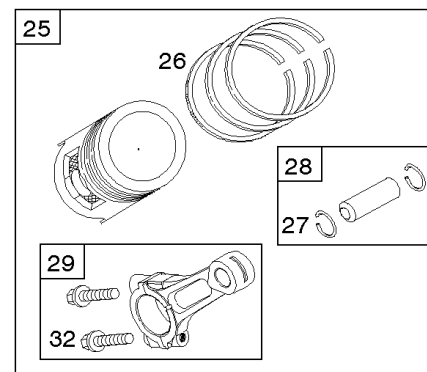

USED AFTER DATE CODE: 07062900

USED BEFORE DATE CODE: 07063000