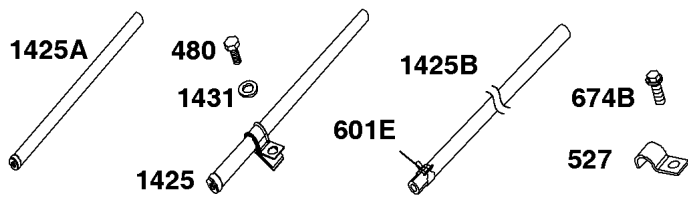

Fuel Supply

REF NO	PART NO	QTY	DESCRIPTION
182E	841601		BRACKET, Fuel Tank
182F	691520		BRACKET, Fuel Tank
182H	691524		BRACKET, Fuel Tank
182J	691525		BRACKET, Fuel Tank
182G	841600		BRACKET, Fuel Tank
187	791766		LINE, Fuel -(15 Inches Long)(Cut To Required Length)
187B	846567		LINE, Fuel
187C	692106		LINE, Fuel -(2 1/4)
187G	791745		LINE, Fuel -(23) (Cut to Required Length)
187D	791744		LINE, Fuel -(Cut To Required Length)
190	692199		SCREW -(Fuel Tank)
210	691370		STRAINER, Fuel
240	844545		FILTER, Fuel
240A	808116S		FILTER, Fuel
240B	84001895		FILTER, Fuel
240C	845125		FILTER, Fuel
385	807084		SCREW -(Fuel Pump)
387	844642		PUMP, Fuel
467	691985		KNOB, Air Cleaner Cover -Used Before Code Date 10040100
467	844618		KNOB, Air Cleaner Cover -Used After Code Date 10033100 -Used Before Code Date 14102400
480	806660		SCREW -(Tube Clamp) (M8x18mm)
527	690423		CLAMP, Tube
529A	691527		GROMMET
601	691038		CLAMP, Hose
601B	791850		CLAMP, Hose
601E	593879		CLAMP, Hose
601C	691522		CLAMP, Hose
628	806660		SCREW -(Fuel Pump Bracket) (M8x18mm)
628A	692062		SCREW -(Fuel Pump Bracket) (M8x18mm)
674	692056		SCREW -(Fuel Tank Bracket) (M8x14mm)
674B	692062		SCREW -(Fuel Tank Bracket) (M8x18mm)
788	844643		BRACKET, Fuel Pump
918	791880		LINE, Fuel -(Cut To Required Length)
957	846987		CAP, Fuel Tank -(Standard Grip)
957A	844728		CAP, Fuel Tank -(Tethered Cap)
957D	847578		CAP, Fuel Tank
958	698183		VALVE, Fuel Shut Off
958	692008		VALVE, Fuel Shut Off -(Used on models with Fuel Shut-off Rods ref #1038)