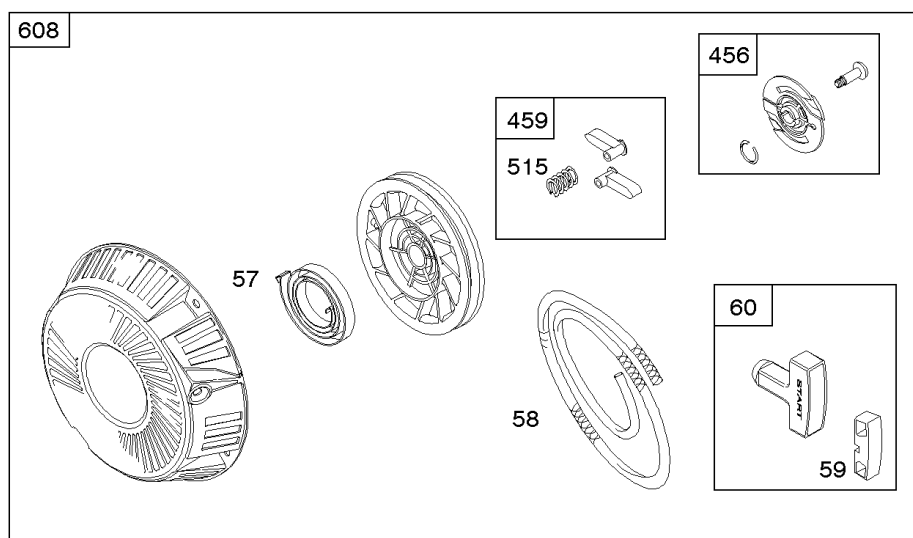

Blower Housing, Rewind Starter

REF NO	PART NO	QTY	DESCRIPTION
57	692086		SPRING, Rewind Starter
58	66574		ROPE, Starter
59	805957		INSERT, Grip
60	808167		GRIP, Starter Rope
65	690341		SCREW -(Rewind Starter) (5/16-18 x 0.875) -Used Before Code Date 14112700
65	846234		SCREW -(Rewind Starter) (M8x22mm) -Used After Code Date 14112600
65A	841233		SCREW -(Rewind Starter) (M6x10mm)
304	844153		HOUSING, Blower -(Compatible On Engines Without Oil Cooler)
304A	842742		HOUSING, Blower -(Compatible On Engines With Oil Cooler)
305	692056		SCREW -(Blower Housing) (M8x14mm)
305	692551		SCREW -(Blower Housing) (1/4-20 X 1.16Lg)
305A	841233		SCREW -(Blower Housing) (M6x10mm)
455	841794		CUP, Flywheel
456	845219		PLATE, Pawl Friction
459	845218		PAWL, Ratchet
493A	845729		BRACKET, Mounting
515	691528		SPRING, Pawl
563	841735		SCREW -(Debris Screen Guard)
592	690939		NUT -(Rewind Starter) (M6)
608	841729		STARTER, Rewind
930	846284		GUARD, Flywheel Fan
949	845728		GUARD, Debris Screen
1004	842258		DUCT, Air
1046	692082		PLUG, Blower Housing
1046A	843068		PLUG, Blower Housing
1335	691029		NUT -(Blower Housing) (1/4-20)
1392	690939		NUT -(Rewind Guard) (M6)