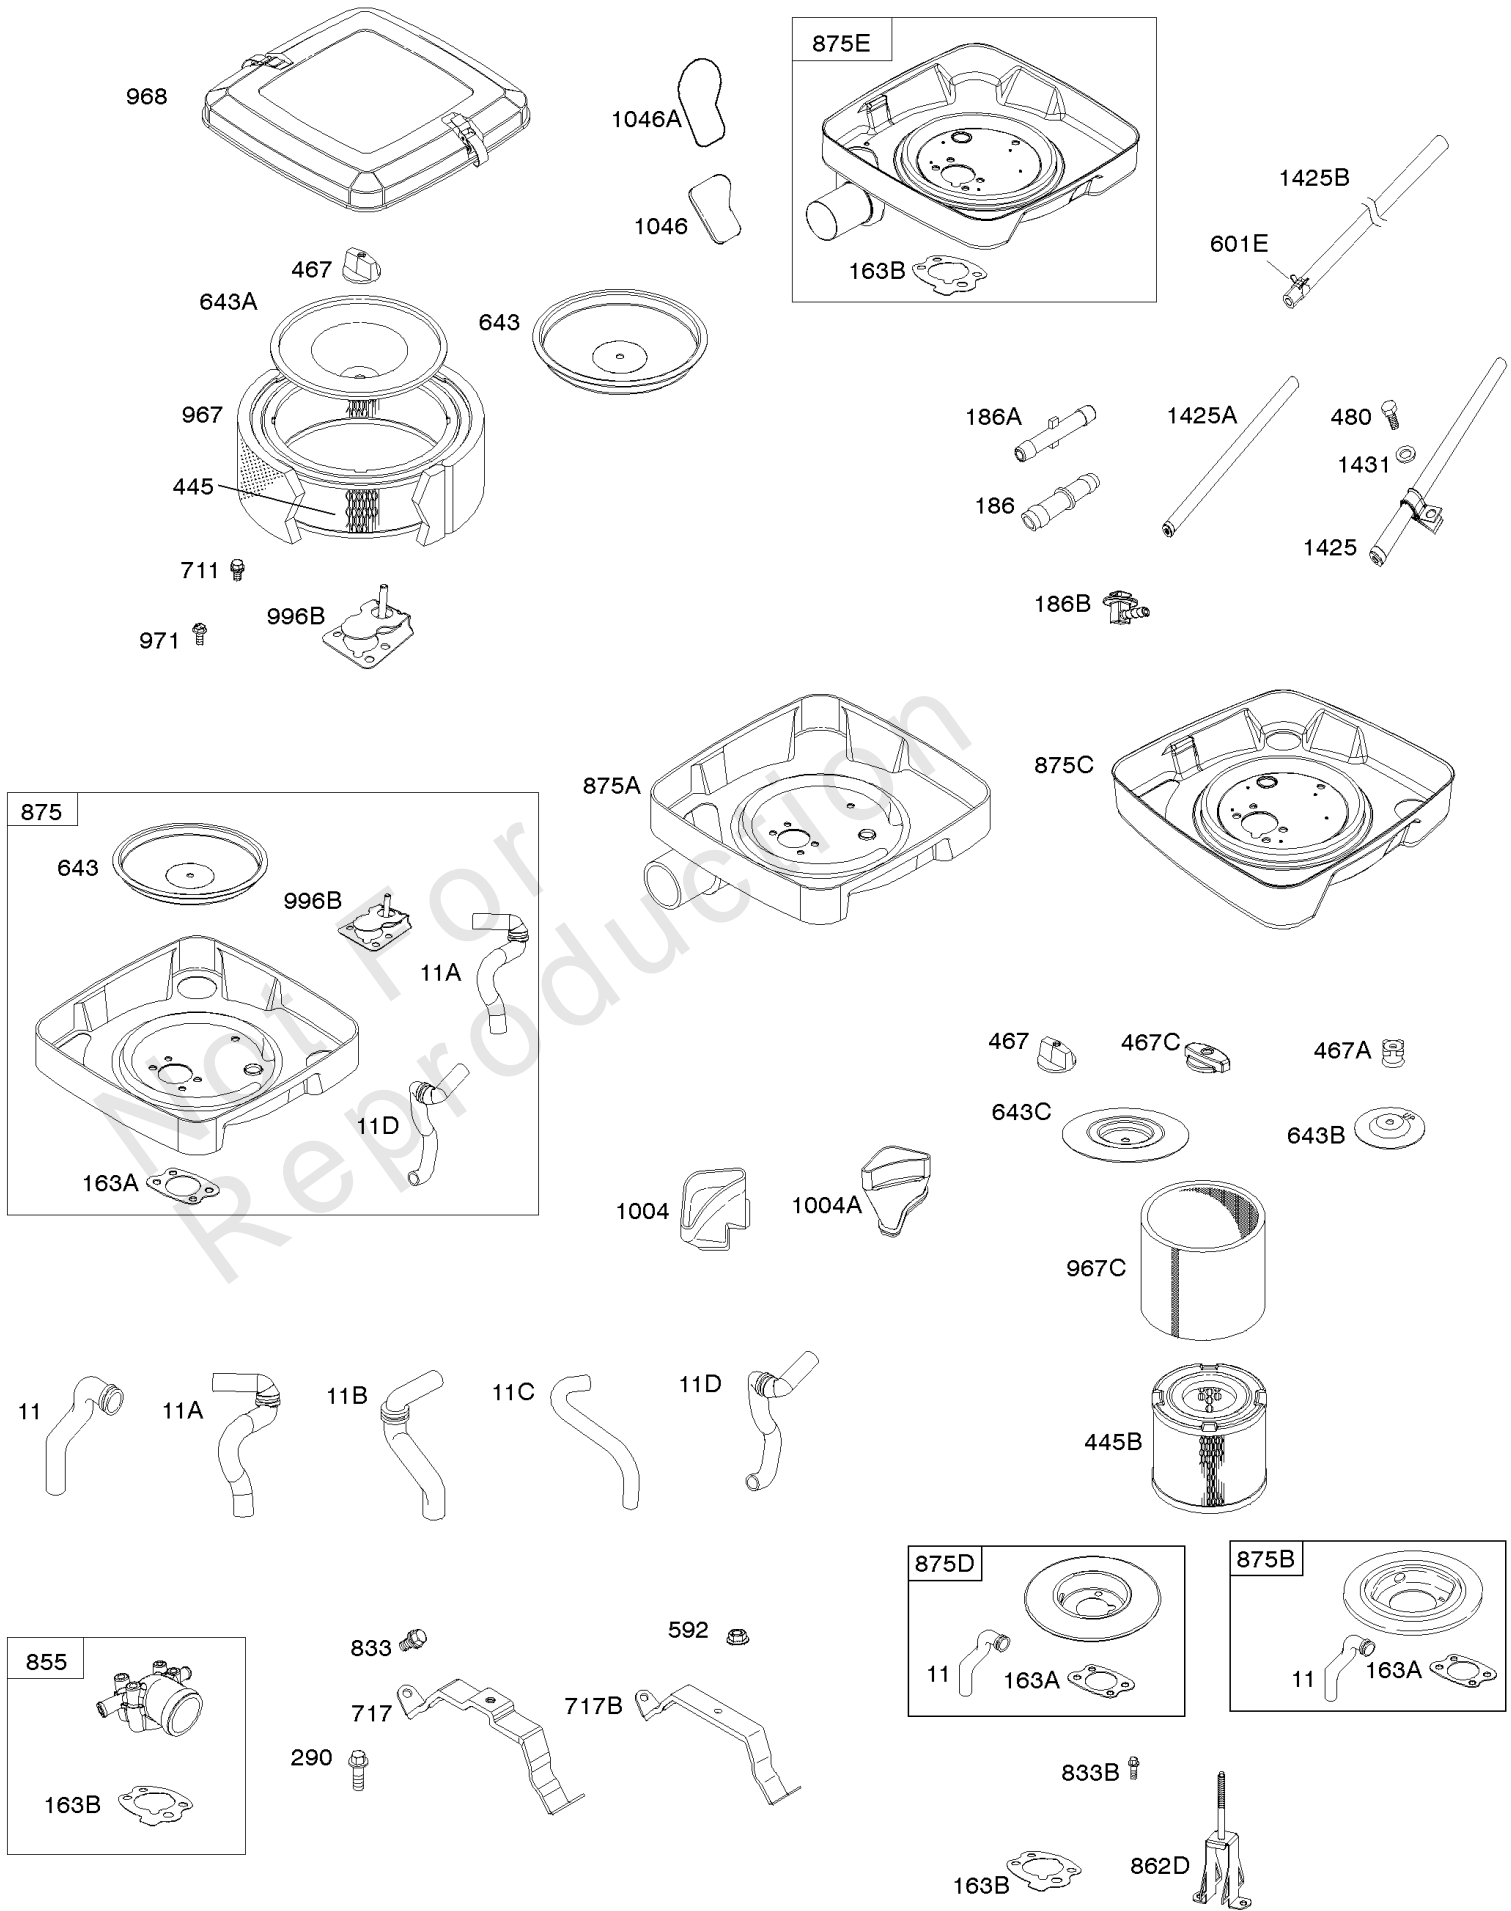

Model Components	Page
Air Cleaner.....	8
Alternator, Ignition, Switches.....	10
Blower Housing, Rewind Starter.....	14
Camshaft, Crankshaft, Cylinder, Piston, Rings, Connecting Rod, Breather.....	16
Carburetor.....	24
Carburetor Overhaul Kit, Engine & Valve Set.....	26
Controls, Governor Spring.....	28
Crankcase Cover, Intake Manifold.....	32
Cylinder Head, Valves, Valve Covers.....	36
Electronic Governor.....	40
Exhaust System.....	42
Flywheel, Rotating Screen, Stub Shaft.....	46
Fuel Supply.....	48
Lubrication.....	52
Replacement Engine - US & Canada.....	54
Shrouds.....	55
Starter - Electric #1.....	57
Starter - Electric #2.....	59

Not For
Reproduction