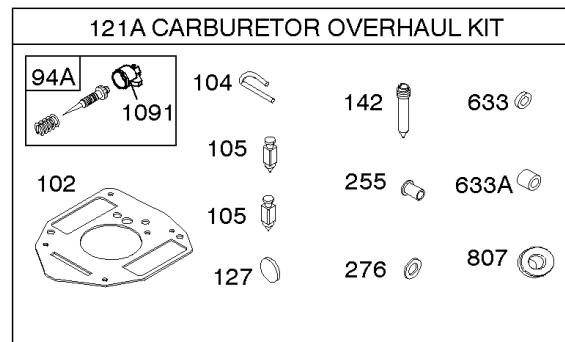

Not For Reproduction

118C

Carburetor

REF NO	PART NO	QTY	DESCRIPTION
51	691694		GASKET, Intake -(Manifold To Carburetor)
94C	844987		KIT, Idle Mixture
95	690718		SCREW -(Throttle Valve)
97B	807495		SHAFT, Throttle
98A	808981		KIT, Idle Speed
102	692077		GASKET, Carburetor Body
104	690723		PIN, Float Hinge
105	797410		VALVE, Float Needle
108B	844989		VALVE, Choke
109B	843321		SHAFT, Choke
117A	806373		JET, Main -(Standard)
118C	842439		JET, Main -(High Altitude) (5000 Feet)
118C	845903		JET, Main -(High Altitude) (9000 Feet)
118F	844990		JET, Main -(High Altitude) (5000 Feet)
119	690720		SCREW -(Upper Carburetor Body to Lower Carburetor Body)
125F	845241		CARBURETOR
130C	806132		VALVE, Throttle
131	845022		KIT, Throttle Shaft
133B	843320		FLOAT, Carburetor
163B	844931		GASKET, Air Cleaner
163C	841823		GASKET, Air Cleaner -(Air Cleaner)
231	690718		SCREW -(Choke Valve)
255	690721		BUSHING, Choke Shaft
276	690724		WASHER, Sealing
276B	806137		WASHER, Sealing -(Solenoid)
633	690722		SEAL, Choke/Throttle Shaft
633A	806131		SEAL, Choke/Throttle Shaft
643	844932		RETAINER, Air Filter -Used After Code Date 09123100
875C	845142		BASE, Air Cleaner
947A	692094		SOLENOID, Fuel
955A	807723		PLUG, Carburetor
1091A	844448		CAP, Limiter