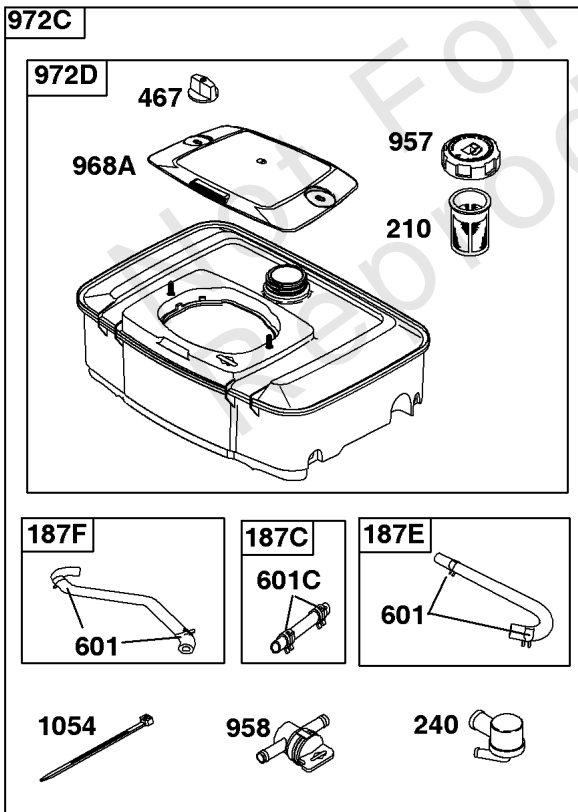

Fuel Supply

REF NO	PART NO	QTY	DESCRIPTION
182E	841601		BRACKET, Fuel Tank
182F	691520		BRACKET, Fuel Tank
182H	691524		BRACKET, Fuel Tank
182J	691525		BRACKET, Fuel Tank
182G	841600		BRACKET, Fuel Tank
187	791766		LINE, Fuel -(15 Inches Long)(Cut To Required Length)
187B	846567		LINE, Fuel
187C	692106		LINE, Fuel -(2 1/4)
187G	791745		LINE, Fuel -(23) (Cut to Required Length)
187D	791744		LINE, Fuel -(Cut To Required Length)
190	692199		SCREW -(Fuel Tank)
210	691370		STRAINER, Fuel
240	844545		FILTER, Fuel
240A	808116S		FILTER, Fuel
240B	84001895		FILTER, Fuel
240C	845125		FILTER, Fuel
385	807084		SCREW -(Fuel Pump)
387	844642		PUMP, Fuel
467	691985		KNOB, Air Cleaner Cover -Used Before Code Date 10040100
467	844618		KNOB, Air Cleaner Cover -Used After Code Date 10033100 -Used Before Code Date 14102400
480	806660		SCREW -(Tube Clamp) (M8x18mm)
527	690423		CLAMP, Tube
529A	691527		GROMMET
601	691038		CLAMP, Hose
601B	791850		CLAMP, Hose
601E	593879		CLAMP, Hose
601C	691522		CLAMP, Hose
628	806660		SCREW -(Fuel Pump Bracket) (M8x18mm)
628A	692062		SCREW -(Fuel Pump Bracket) (M8x18mm)
674	692056		SCREW -(Fuel Tank Bracket) (M8x14mm)
674B	692062		SCREW -(Fuel Tank Bracket) (M8x18mm)
788	844643		BRACKET, Fuel Pump
918	791880		LINE, Fuel -(Cut To Required Length)
957	846987		CAP, Fuel Tank -(Standard Grip)
957A	844728		CAP, Fuel Tank -(Tethered Cap)
957D	847578		CAP, Fuel Tank
958	698183		VALVE, Fuel Shut Off
958	692008		VALVE, Fuel Shut Off -(Used on models with Fuel Shut-off Rods ref #1038)