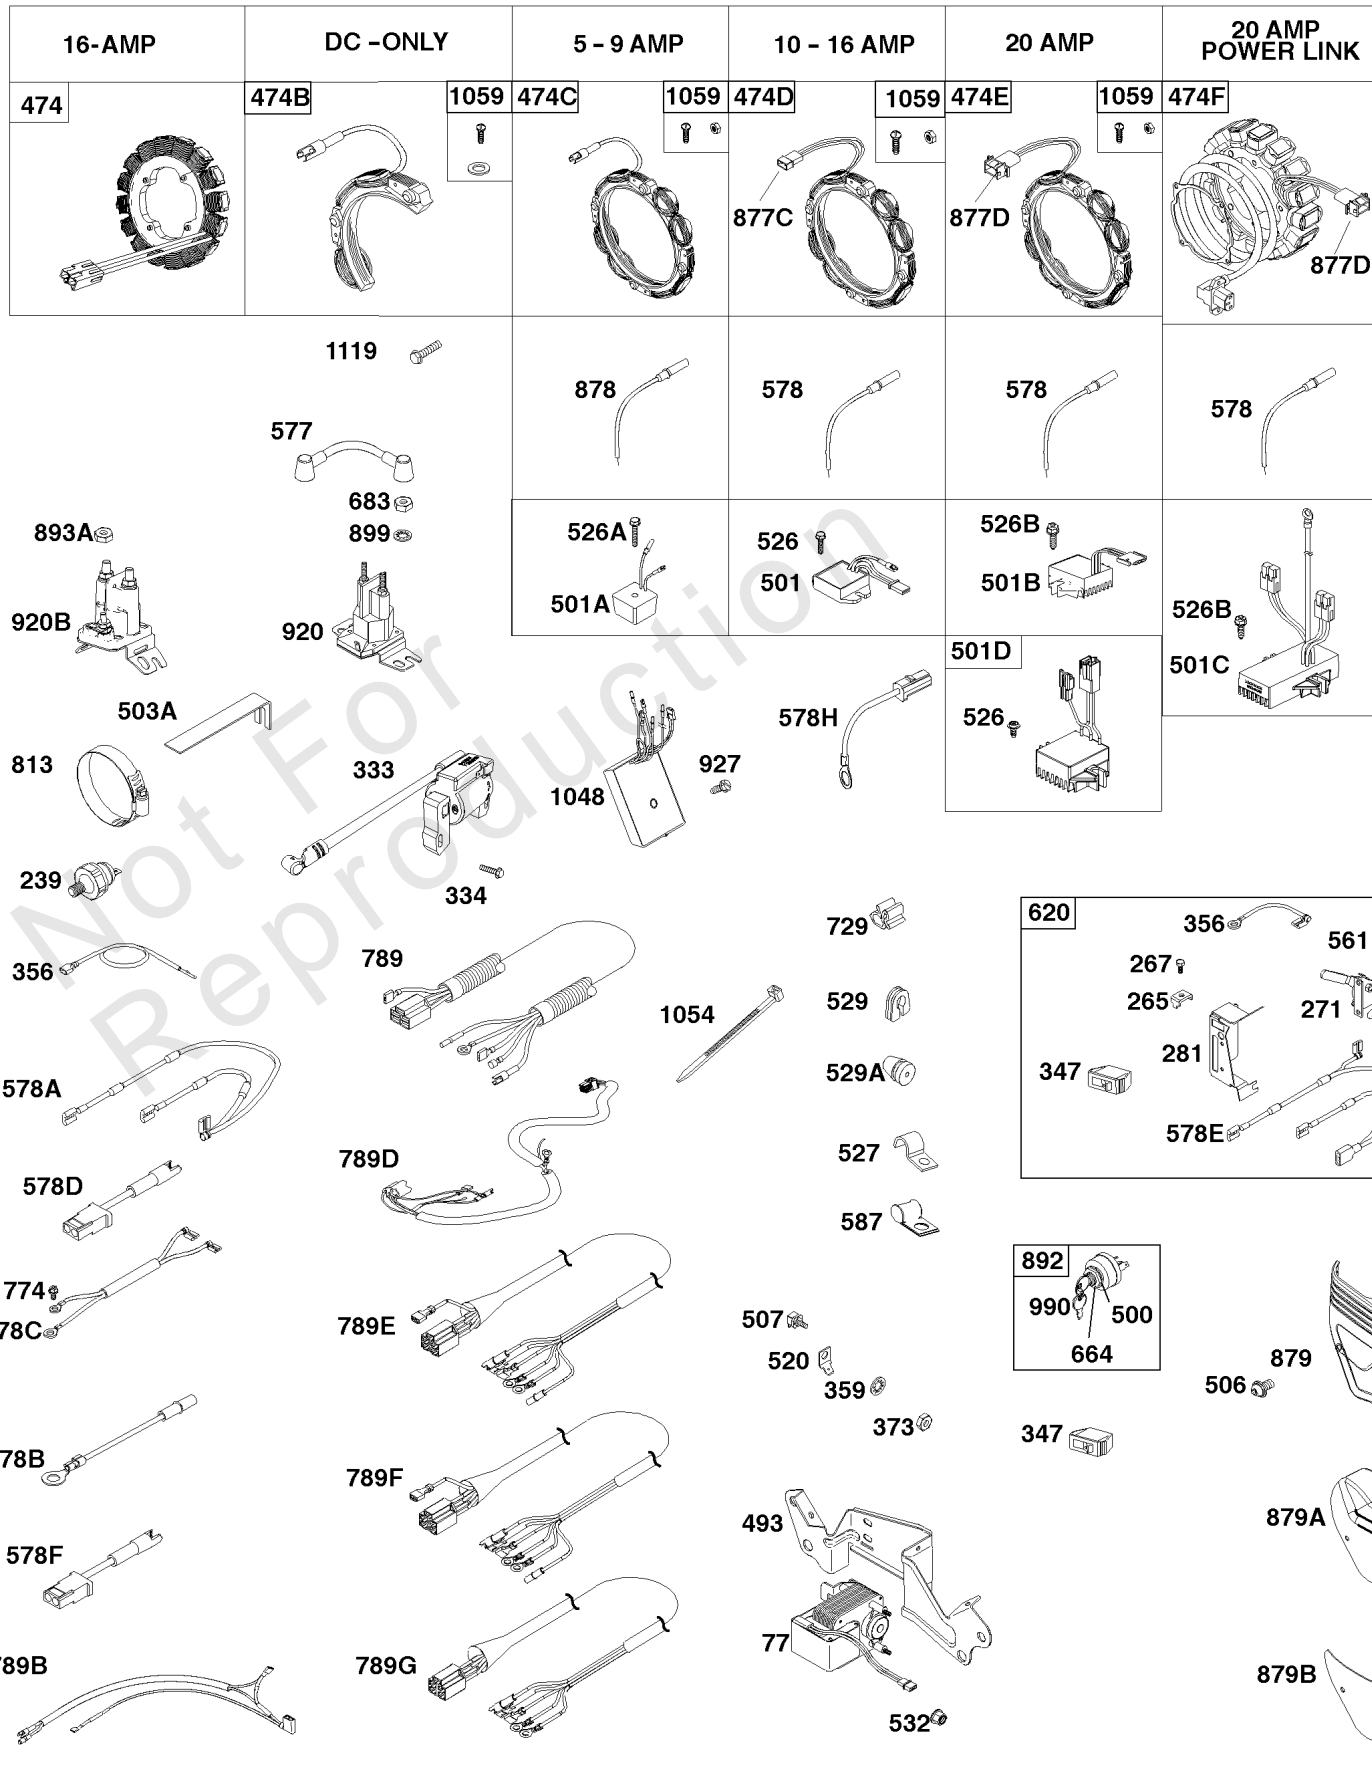

Air Cleaner

REF NO	PART NO	QTY	DESCRIPTION
163B	844931		GASKET, Air Cleaner
163C	841823		GASKET, Air Cleaner -(Air Cleaner)
186	844032		CONNECTOR, Hose
186A	845121		CONNECTOR, Hose
186B	845141		CONNECTOR, Hose
276B	806137		WASHER, Sealing -(Solenoid)
480	806660		SCREW -(Tube Clamp) (M8x18mm)
536	809670		CLEANER, Air
582	809878		CLAMP, Air Cleaner
601E	593879		CLAMP, Hose
717	692153		BRACKET, Air Cleaner
833B	691593		SCREW -(Air Cleaner Mounting Strap/Stud) (M6x12mm)
953	845030		SCREEN, Air Cleaner
964A	807468		CAP, Carburetor
968B	841822		COVER, Air Cleaner
971	807084		SCREW -(Air Cleaner Base to Carburetor/Throttle Body) (M6x14mm)
1046	692082		PLUG, Blower Housing
1406	842623		VALVE, Debris
1425B	847432		HOSE, Purge Line
1431	844035		WASHER -(Tube Clamp)