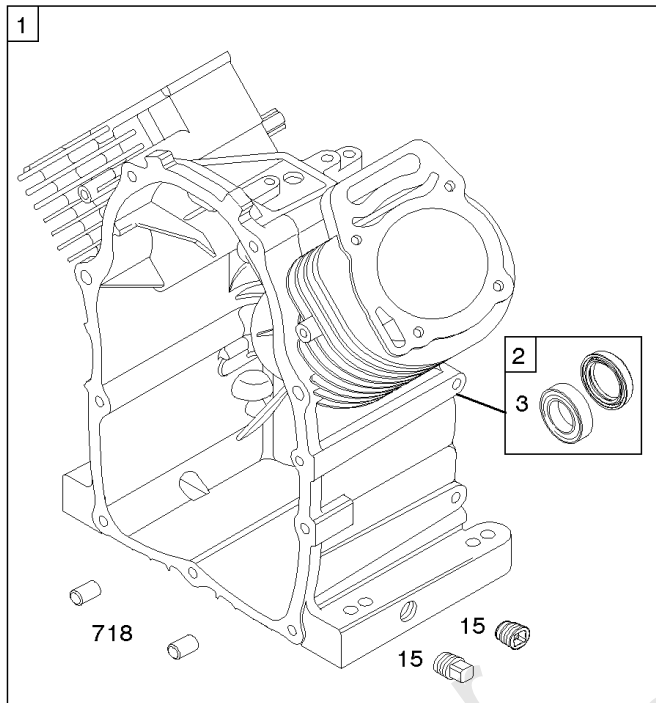

Camshaft, Crankshaft, Cylinder, Piston, Rings, Connecting Rod, Breather

Mfg. No: 356447-0026-G1

1036 EMISSIONS LABEL

1330 REPAIR MANUAL

1319 WARNING LABEL

WARNING	
	Read and follow Operating Instructions before running engine.
	Gasoline is flammable. Allow engine to cool at least 2 minutes before refueling.
	Engines emit carbon monoxide, DO NOT run in enclosed area.
	Muffler area temperature may exceed 150°F. Do not touch hot parts.

REQUIRED when replacing parts with warning labels affixed.