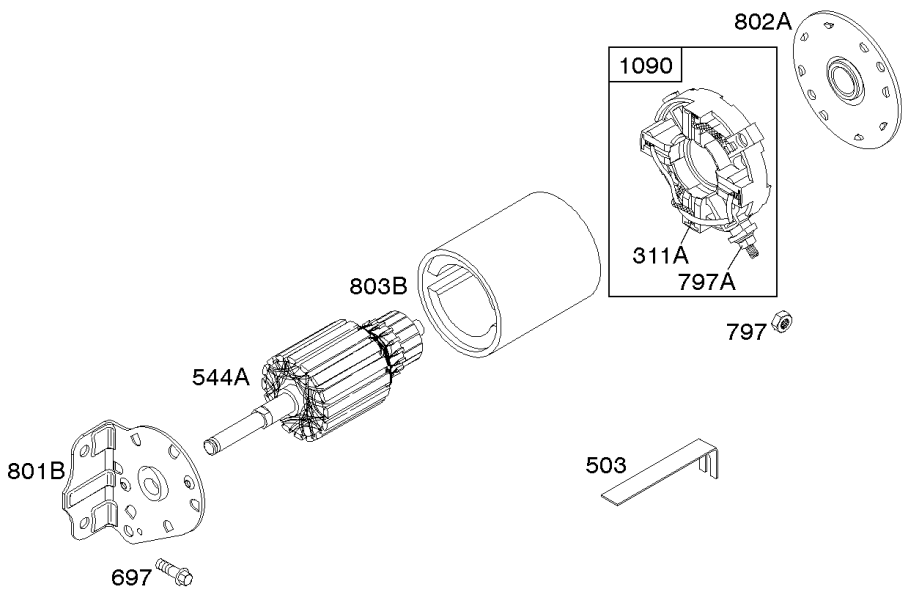

Starter - Electric #2

REF NO	PART NO	QTY	DESCRIPTION
311A	497608		SET, Brush
388	820799		LEVER, Pinion Drive
503	691532		STRAP, Starter -(82mm Long)
544A	-----		Armature-Starter -(Service With 846451 Starter Motor Only)
683A	820809		NUT -(Starter Solenoid)
697	691902		SCREW -(Starter Motor) (Drive Cap) (M8x20mm)
697	692062		SCREW -(Starter Motor) (Drive Cap)
797	691029		NUT -(Brush Retainer)
797A	693167		NUT -(Brush Retainer)
801B	691283		CAP, Drive
802A	691286		CAP, End
803B	-----		Housing-Starter -(For Replacement Starter Motor, Order Reference 309)
893	820805		NUT -(Starter Solenoid)
893C	845758		NUT -(Starter Solenoid)
920A	825418		SOLENOID, Starter
920C	845757		SOLENOID, Starter
1009	806474		SCREW -(USE REFERENCE 697 ONLY) (M8X98mm)
1090	691293		RETAINER, Brush