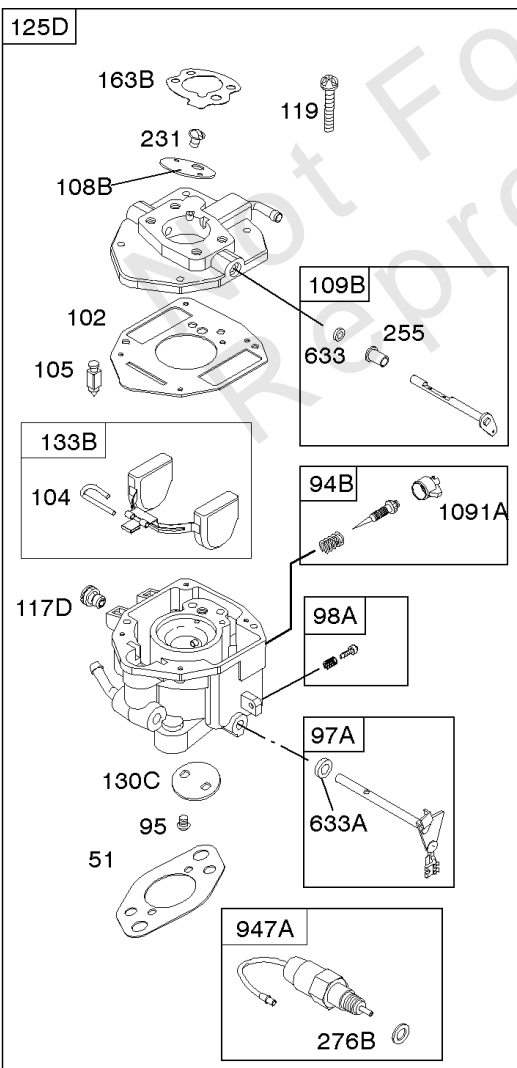

Not For Reproduction

Carburetor

REF NO	PART NO	QTY	DESCRIPTION
51	691694		GASKET, Intake -(Manifold To Carburetor)
51A	692035		GASKET, Intake -(Manifold to Cylinder Head)
95	690718		SCREW -(Throttle Valve)
97B	807495		SHAFT, Throttle
98A	808981		KIT, Idle Speed
102	692077		GASKET, Carburetor Body
104	690723		PIN, Float Hinge
105	797410		VALVE, Float Needle
108A	806134		VALVE, Choke
108B	844989		VALVE, Choke
109B	843321		SHAFT, Choke
110	806861		WASHER -(Choke Shaft)
117A	806373		JET, Main -(Standard)
117B	806126		JET, Main -(Standard)
118A	690880		JET, Main -(High Altitude) (9000 Feet)
118A	809685		JET, Main -(High Altitude) (5000 Feet)
118E	809442		JET, Main -(High Altitude) (5000 Feet)
118D	841670		JET, Main -(High Altitude) (5000 Feet)
118C	842439		JET, Main -(High Altitude) (5000 Feet)
118C	845903		JET, Main -(High Altitude) (9000 Feet)
118D	690881		JET, Main -(High Altitude) (9000 Feet)
118E	807012		JET, Main -(High Altitude) (9000 Feet)
119	690720		SCREW -(Upper Carburetor Body to Lower Carburetor Body)
130C	806132		VALVE, Throttle
131	845022		KIT, Throttle Shaft
132A	690863		STOP, Throttle
133B	843320		FLOAT, Carburetor
142A	806128		NOZZLE, Carburetor
163B	844931		GASKET, Air Cleaner
186	844032		CONNECTOR, Hose
186A	845121		CONNECTOR, Hose
187	791766		LINE, Fuel -(15 Inches Long)(Cut To Required Length)
187G	791745		LINE, Fuel -(23) (Cut to Required Length)
217	806862		SPRING, Choke Return
231	690718		SCREW -(Choke Valve)
255	690721		BUSHING, Choke Shaft
276	690724		WASHER, Sealing
276B	806137		WASHER, Sealing -(Solenoid)