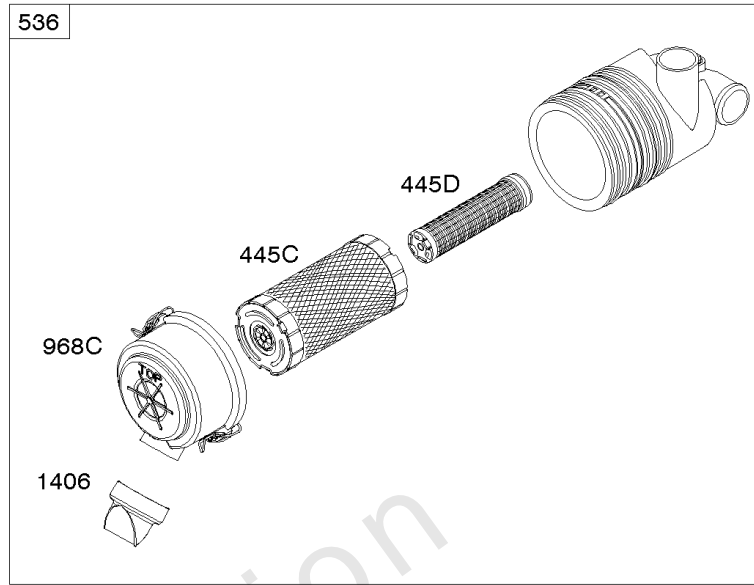

Air Cleaner

REF NO	PART NO	QTY	DESCRIPTION
163B	844931		GASKET, Air Cleaner
163C	841823		GASKET, Air Cleaner -(Air Cleaner)
186	844032		CONNECTOR, Hose
186A	845121		CONNECTOR, Hose
186B	845141		CONNECTOR, Hose
276B	806137		WASHER, Sealing -(Solenoid)
480	806660		SCREW -(Tube Clamp) (M8x18mm)
536	809670		CLEANER, Air
582	809878		CLAMP, Air Cleaner
601E	593879		CLAMP, Hose
717	692153		BRACKET, Air Cleaner
833B	691593		SCREW -(Air Cleaner Mounting Strap/Stud) (M6x12mm)
875F	844996		BASE, Air Cleaner
953	845030		SCREEN, Air Cleaner
964A	807468		CAP, Carburetor
968B	841822		COVER, Air Cleaner
971	807084		SCREW -(Air Cleaner Base to Carburetor/Throttle Body) (M6x14mm)
1046	692082		PLUG, Blower Housing
1406	842623		VALVE, Debris
1425	844712		HOSE, Purge Line
1431	844035		WASHER -(Tube Clamp)