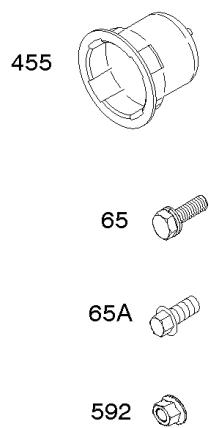

Blower Housing, Rewind Starter

REF NO	PART NO	QTY	DESCRIPTION
57	692086	1	SPRING, Rewind Starter
58	66574	1	ROPE, Starter
59	805957	1	INSERT, Grip
60	808167	1	GRIP, Starter Rope
65	690341		SCREW -(Rewind Starter) (5/16-18 x 0.875) -Used Before Code Date 14112700
65	846234		SCREW -(Rewind Starter) (M8x22mm) -Used After Code Date 14112600
65A	841233		SCREW -(Rewind Starter) (M6x10mm)
304	844153	1	HOUSING, Blower -(Compatible On Engines Without Oil Cooler)
304A	842742	1	HOUSING, Blower -(Compatible On Engines With Oil Cooler)
305	692056		SCREW -(Blower Housing) (M8x14mm)
305	692551		SCREW -(Blower Housing) (1/4-20 X 1.16Lg)
305A	841233		SCREW -(Blower Housing) (M6x10mm)
455	841794	1	CUP, Flywheel
456	845219	1	PLATE, Pawl Friction
459	845218	1	PAWL, Ratchet
493A	845729		BRACKET, Mounting
515	691528	2	SPRING, Pawl
563	841735		SCREW -(Debris Screen Guard)
592	690939		NUT -(Rewind Starter) (M6)
608	841729	1	STARTER, Rewind
949	845728	1	GUARD, Debris Screen
1004	842258	1	DUCT, Air
1046	692082	1	PLUG, Blower Housing
1046A	843068	1	PLUG, Blower Housing
1335	691029		NUT -(Blower Housing) (1/4-20)
1392	690939		NUT -(Rewind Guard) (M6)