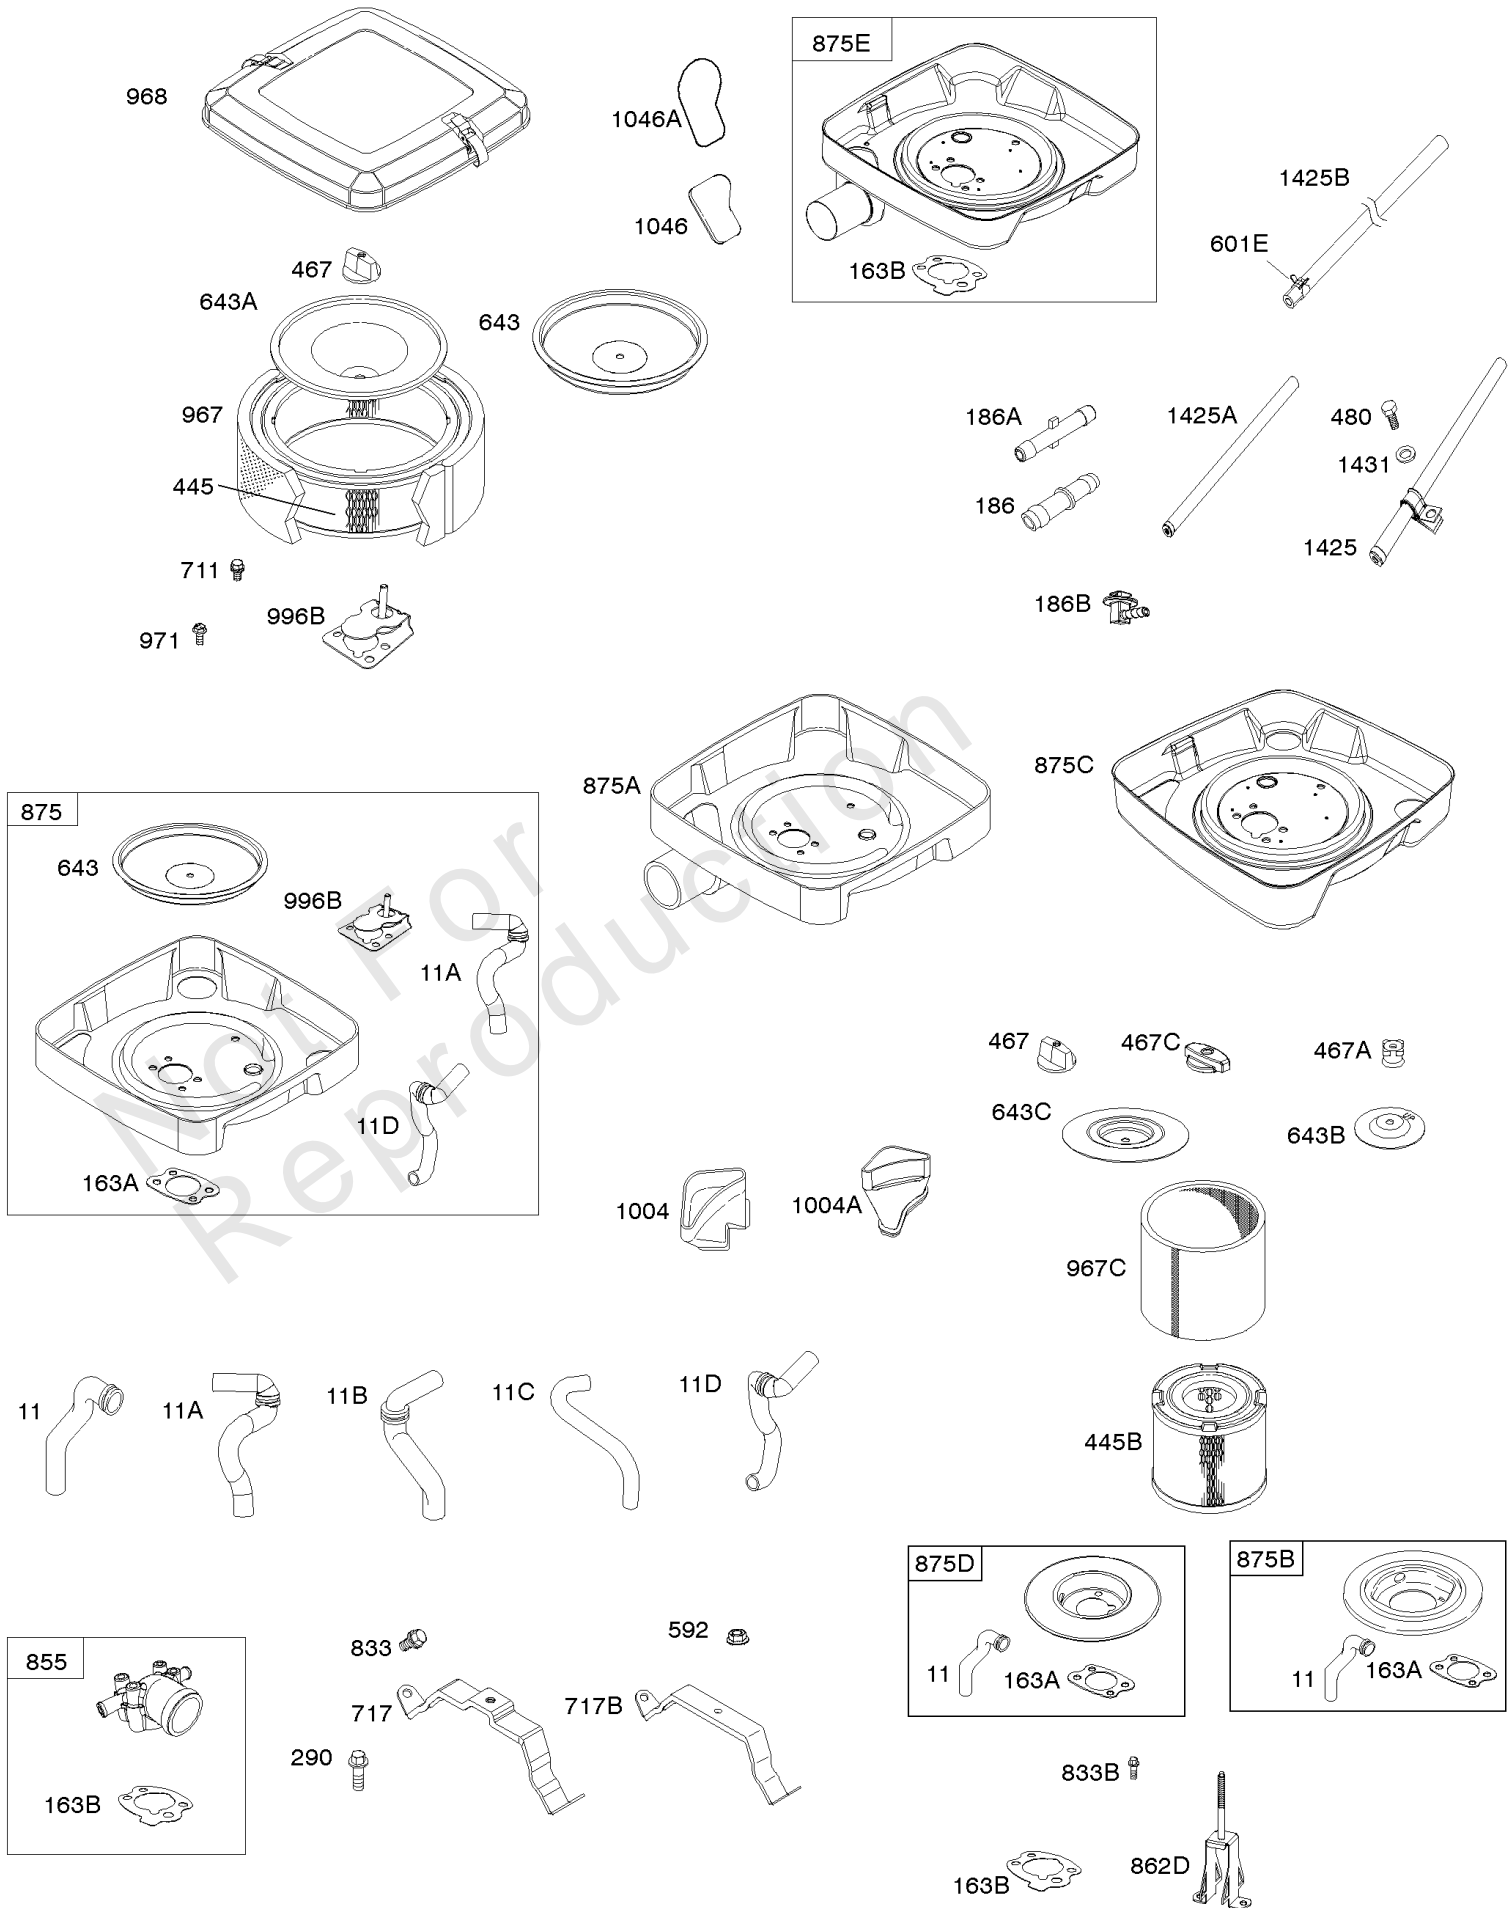

Model Components	Page
Air Cleaner.....	8
Alternator, Ignition, Switches.....	10
Blower Housing, Rewind Starter.....	14
Camshaft, Crankshaft, Cylinder, Piston, Rings, Connecting Rod, Breather.....	16
Carburetor.....	22
Carburetor Overhaul Kit, Engine & Valve Set.....	24
Controls, Governor Spring.....	26
Crankcase Cover, Intake Manifold.....	30
Cylinder Head, Valves, Valve Covers.....	34
Electronic Governor.....	38
Exhaust System.....	40
Flywheel, Rotating Screen, Stub Shaft.....	44
Fuel Supply.....	46
Lubrication.....	50
Replacement Engine - US & Canada.....	52
Shrouds.....	53
Starter - Electric #1.....	55
Starter - Electric #2.....	57

Not For
Reproduction