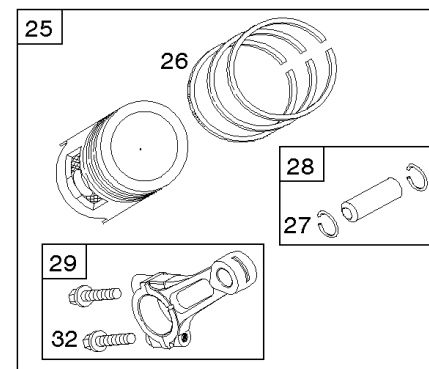

USED AFTER DATE CODE: 07062900

USED BEFORE DATE CODE: 07063000