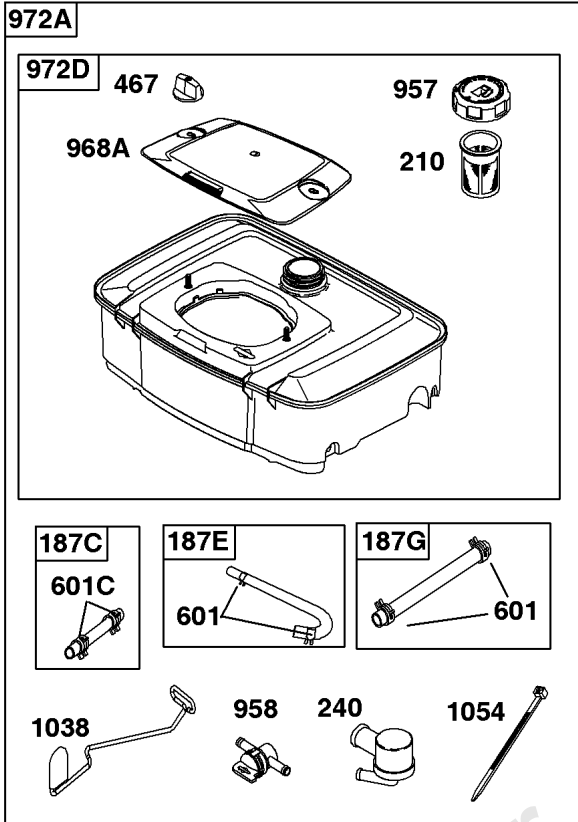

Fuel Supply

REF NO	PART NO	QTY	DESCRIPTION
182E	841601		BRACKET, Fuel Tank
182F	691520		BRACKET, Fuel Tank
182H	691524		BRACKET, Fuel Tank
182J	691525		BRACKET, Fuel Tank
182G	841600		BRACKET, Fuel Tank
187	791766		LINE, Fuel -(15 Inches Long)(Cut To Required Length)
187B	846567		LINE, Fuel
187C	692106		LINE, Fuel -(2 1/4)
187G	791745		LINE, Fuel -(23) (Cut to Required Length)
187D	791744		LINE, Fuel -(Cut To Required Length)
190	692199		SCREW -(Fuel Tank)
210	691370		STRAINER, Fuel
240C	845125		FILTER, Fuel
385	807084		SCREW -(Fuel Pump)
387	808656		PUMP, Fuel
467	691985		KNOB, Air Cleaner Cover -Used Before Code Date 10040100
467	844618		KNOB, Air Cleaner Cover -Used After Code Date 10033100 -Used Before Code Date 14102400
480	806660		SCREW -(Tube Clamp) (M8x18mm)
527	690423		CLAMP, Tube
529A	691527		GROMMET
601	691038		CLAMP, Hose
601B	791850		CLAMP, Hose
601E	593879		CLAMP, Hose
601C	691522		CLAMP, Hose
628	806660		SCREW -(Fuel Pump Bracket) (M8x18mm)
628A	692062		SCREW -(Fuel Pump Bracket) (M8x18mm)
674	692056		SCREW -(Fuel Tank Bracket) (M8x14mm)
674B	692062		SCREW -(Fuel Tank Bracket) (M8x18mm)
788	691559		BRACKET, Fuel Pump -(With Weld Nuts)
918	791880		LINE, Fuel -(Cut To Required Length)
957	846987		CAP, Fuel Tank -(Standard Grip)
957A	844728		CAP, Fuel Tank -(Tethered Cap)(Ring)
957D	847578		CAP, Fuel Tank -(Tethered Cap)(Spade)
958	698183		VALVE, Fuel Shut Off
958	692008		VALVE, Fuel Shut Off -(Used on models with Fuel Shut-off Rods ref #1038)
964	590799		CAP, Connector
972A	845137		TANK, Fuel