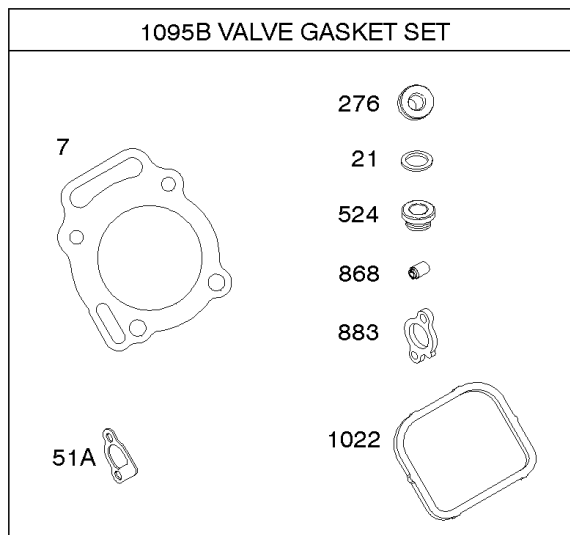

Not For Reproduction

118C

118C

118C

Carburetor

REF NO	PART NO	QTY	DESCRIPTION
51	691694		GASKET, Intake -(Manifold To Carburetor)
94B	845021		KIT, Idle Mixture
95	690718		SCREW -(Throttle Valve)
98	808177		KIT, Idle Speed
102	692077		GASKET, Carburetor Body
104	690723		PIN, Float Hinge
105	797410		VALVE, Float Needle
108B	844989		VALVE, Choke
109B	843321		SHAFT, Choke
117A	806439		JET, Main -(Standard)
118C	845903		JET, Main -(High Altitude) (9000 Feet)
118C	842439		JET, Main -(High Altitude) (5000 Feet)
118F	844990		JET, Main -(High Altitude) (5000 Feet)
119	690720		SCREW -(Upper Carburetor Body to Lower Carburetor Body)
125G	845248		CARBURETOR
130C	806132		VALVE, Throttle
131	845022		KIT, Throttle Shaft
133B	843320		FLOAT, Carburetor
163B	844931		GASKET, Air Cleaner
163C	841823		GASKET, Air Cleaner -(Air Cleaner)
231	690718		SCREW -(Choke Valve)
255	690721		BUSHING, Choke Shaft
276	690724		WASHER, Sealing
276B	806137		WASHER, Sealing -(Solenoid)
633	690722		SEAL, Choke/Throttle Shaft
633A	806131		SEAL, Choke/Throttle Shaft
643	844932		RETAINER, Air Filter -Used After Code Date 09123100
947A	692094		SOLENOID, Fuel
955A	807723		PLUG, Carburetor
1091A	844448		CAP, Limiter