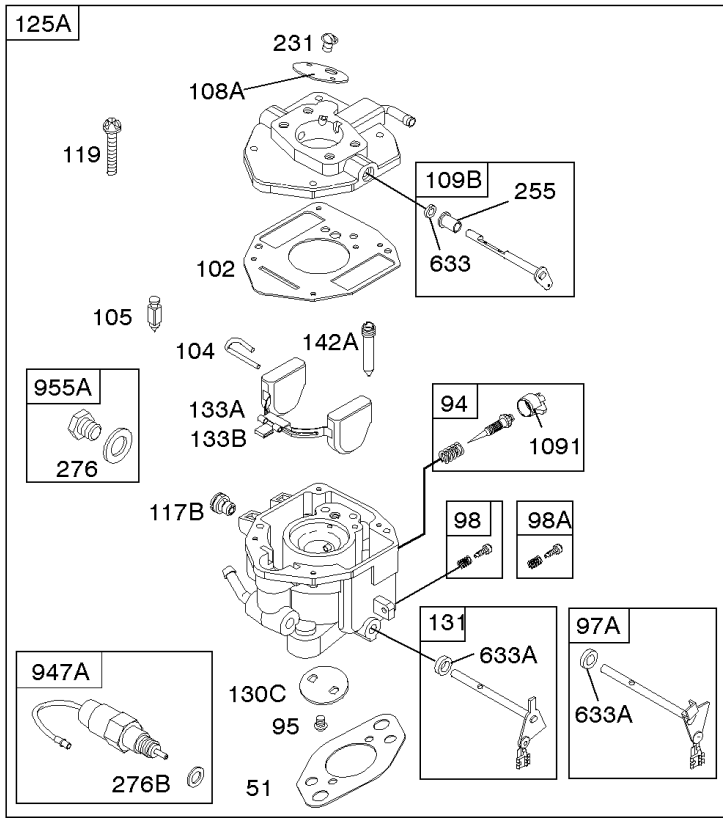

REQUIRED when replacing parts with warning labels affixed.

601B

USED AFTER DATE CODE: 07062900

USED BEFORE DATE CODE: 07063000

357

17

1133

Camshaft, Crankshaft, Cylinder, Piston, Rings, Connecting Rod, Breather

REF NO	PART NO	QTY	DESCRIPTION
1	692544		CYLINDER ASSEMBLY
2	808534		KIT, Bushing/Seal -(Magneto Side)
3	805101S		SEAL, Oil -(Magneto Side)
8	808984		BREATHER ASSEMBLY
9	844986		GASKET, Breather
10	690751		SCREW -(Breather Assembly)
11D	844976		TUBE, Breather -Used After Code Date 09123100
15	691680		PLUG, Oil Drain -(3/8"-18 NPTF - Internal 3/8" Sq)
15	690946		PLUG, Oil Drain -(3/8"-18 NPTF-External 7/16" Sq)
16	809806		CRANKSHAFT -Used Before Code Date 07063000
16	843794		CRANKSHAFT
17	843827		BEARING, Ball
25	843821		PISTON ASSEMBLY -(.020 Oversize)
25	844540		PISTON ASSEMBLY -(Standard) -Used Before Code Date 07063000
25	843792		PISTON ASSEMBLY -(Standard) -Used After Code Date 07062900
26	843793		SET, Ring -(Standard)
26	843822		SET, Ring -(.020 Oversize)
27	690683		LOCK, Piston Pin
28	844541		PIN, Piston -(Standard)
29	807900S		ROD, Connecting -(Standard)
32	690698		SCREW -(Connecting Rod)
46	845649		CAMSHAFT
357	691483		KEY, Drive Pulley
377	808095		KEY, Flywheel
377A	691639		KEY, Timing
572	690686		BAFFLE, Breather
598	807625		SHIM, End Play -(Crankshaft or Camshaft Bearing)
601B	791850		CLAMP, Hose
718	806469		PIN, Locating
741	846085		GEAR, Timing
1025	690689		SPOOL, Governor
1036	-----		Label-Emissions -(Available From A Briggs & Stratton Authorized Dealer)
1133	690342		SCREW -(Crankshaft)
1319	-----		Label-Warning
1330	272144		MANUAL, Repair