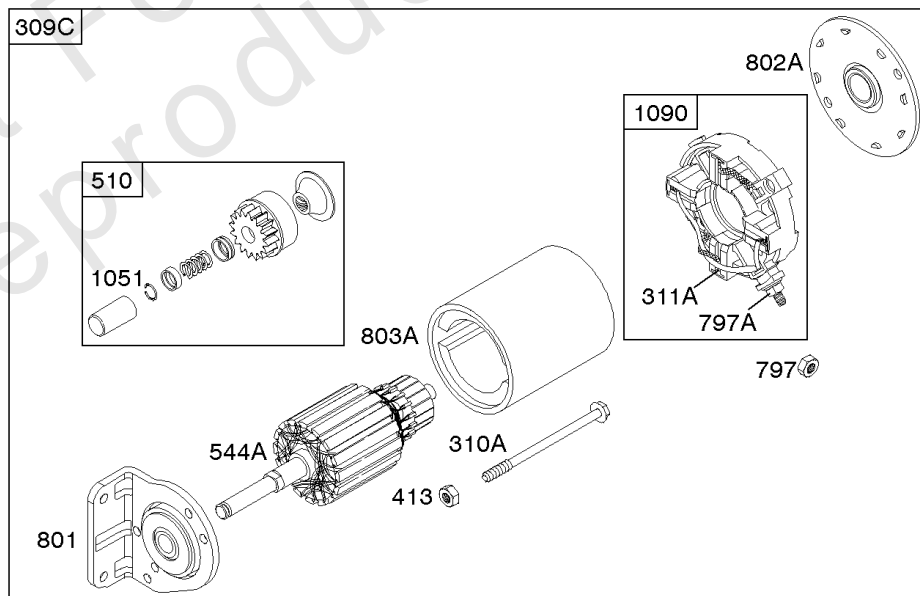

697

Not For Reproduction