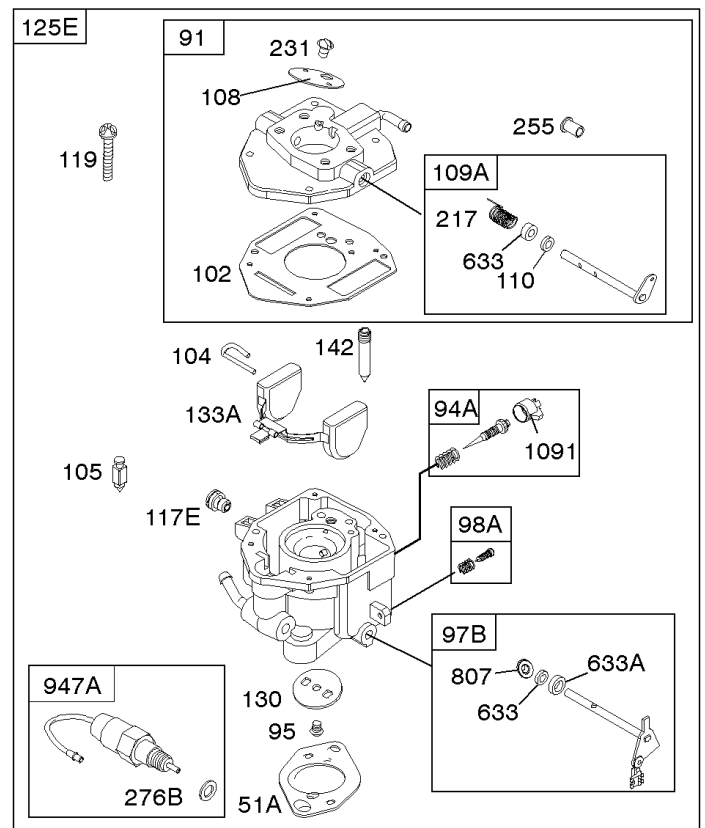

REQUIRED when replacing parts with warning labels affixed.

601B

USED AFTER DATE CODE: 07062900

USED BEFORE DATE CODE: 07063000

357

17

1133

Camshaft, Crankshaft, Cylinder, Piston, Rings, Connecting Rod, Breather

REF NO	PART NO	QTY	DESCRIPTION
1	692544		CYLINDER ASSEMBLY
2	808534		KIT, Bushing/Seal -(Magneto Side)
3	805101S		SEAL, Oil -(Magneto Side)
8	808984		BREATHER ASSEMBLY
9	844986		GASKET, Breather
10	690751		SCREW -(Breather Assembly)
11D	844976		TUBE, Breather -Used After Code Date 09123100
15	691680		PLUG, Oil Drain -(3/8"-18 NPTF - Internal 3/8" Sq)
15	690946		PLUG, Oil Drain -(3/8"-18 NPTF-External 7/16" Sq)
16	809806		CRANKSHAFT -Used Before Code Date 07063000
16	843794		CRANKSHAFT
17	843827		BEARING, Ball
25	843821		PISTON ASSEMBLY -(.020 Oversize)
25	844540		PISTON ASSEMBLY -(Standard) -Used Before Code Date 07063000
25	843792		PISTON ASSEMBLY -(Standard) -Used After Code Date 07062900
26	843793		SET, Ring -(Standard)
26	843822		SET, Ring -(.020 Oversize)
27	690683		LOCK, Piston Pin
28	844541		PIN, Piston -(Standard)
29	807900S		ROD, Connecting -(Standard)
32	690698		SCREW -(Connecting Rod)
46	845649		CAMSHAFT
357	691483		KEY, Drive Pulley
377	808095		KEY, Flywheel
377A	691639		KEY, Timing
572	690686		BAFFLE, Breather
598	807625		SHIM, End Play -(Crankshaft or Camshaft Bearing)
601B	791850		CLAMP, Hose
718	806469		PIN, Locating
741	846085		GEAR, Timing
1025	690689		SPOOL, Governor
1036	-----		Label-Emissions -(Available From A Briggs & Stratton Authorized Dealer)
1133	690342		SCREW -(Crankshaft)
1319	-----		Label-Warning
1330	272144		MANUAL, Repair