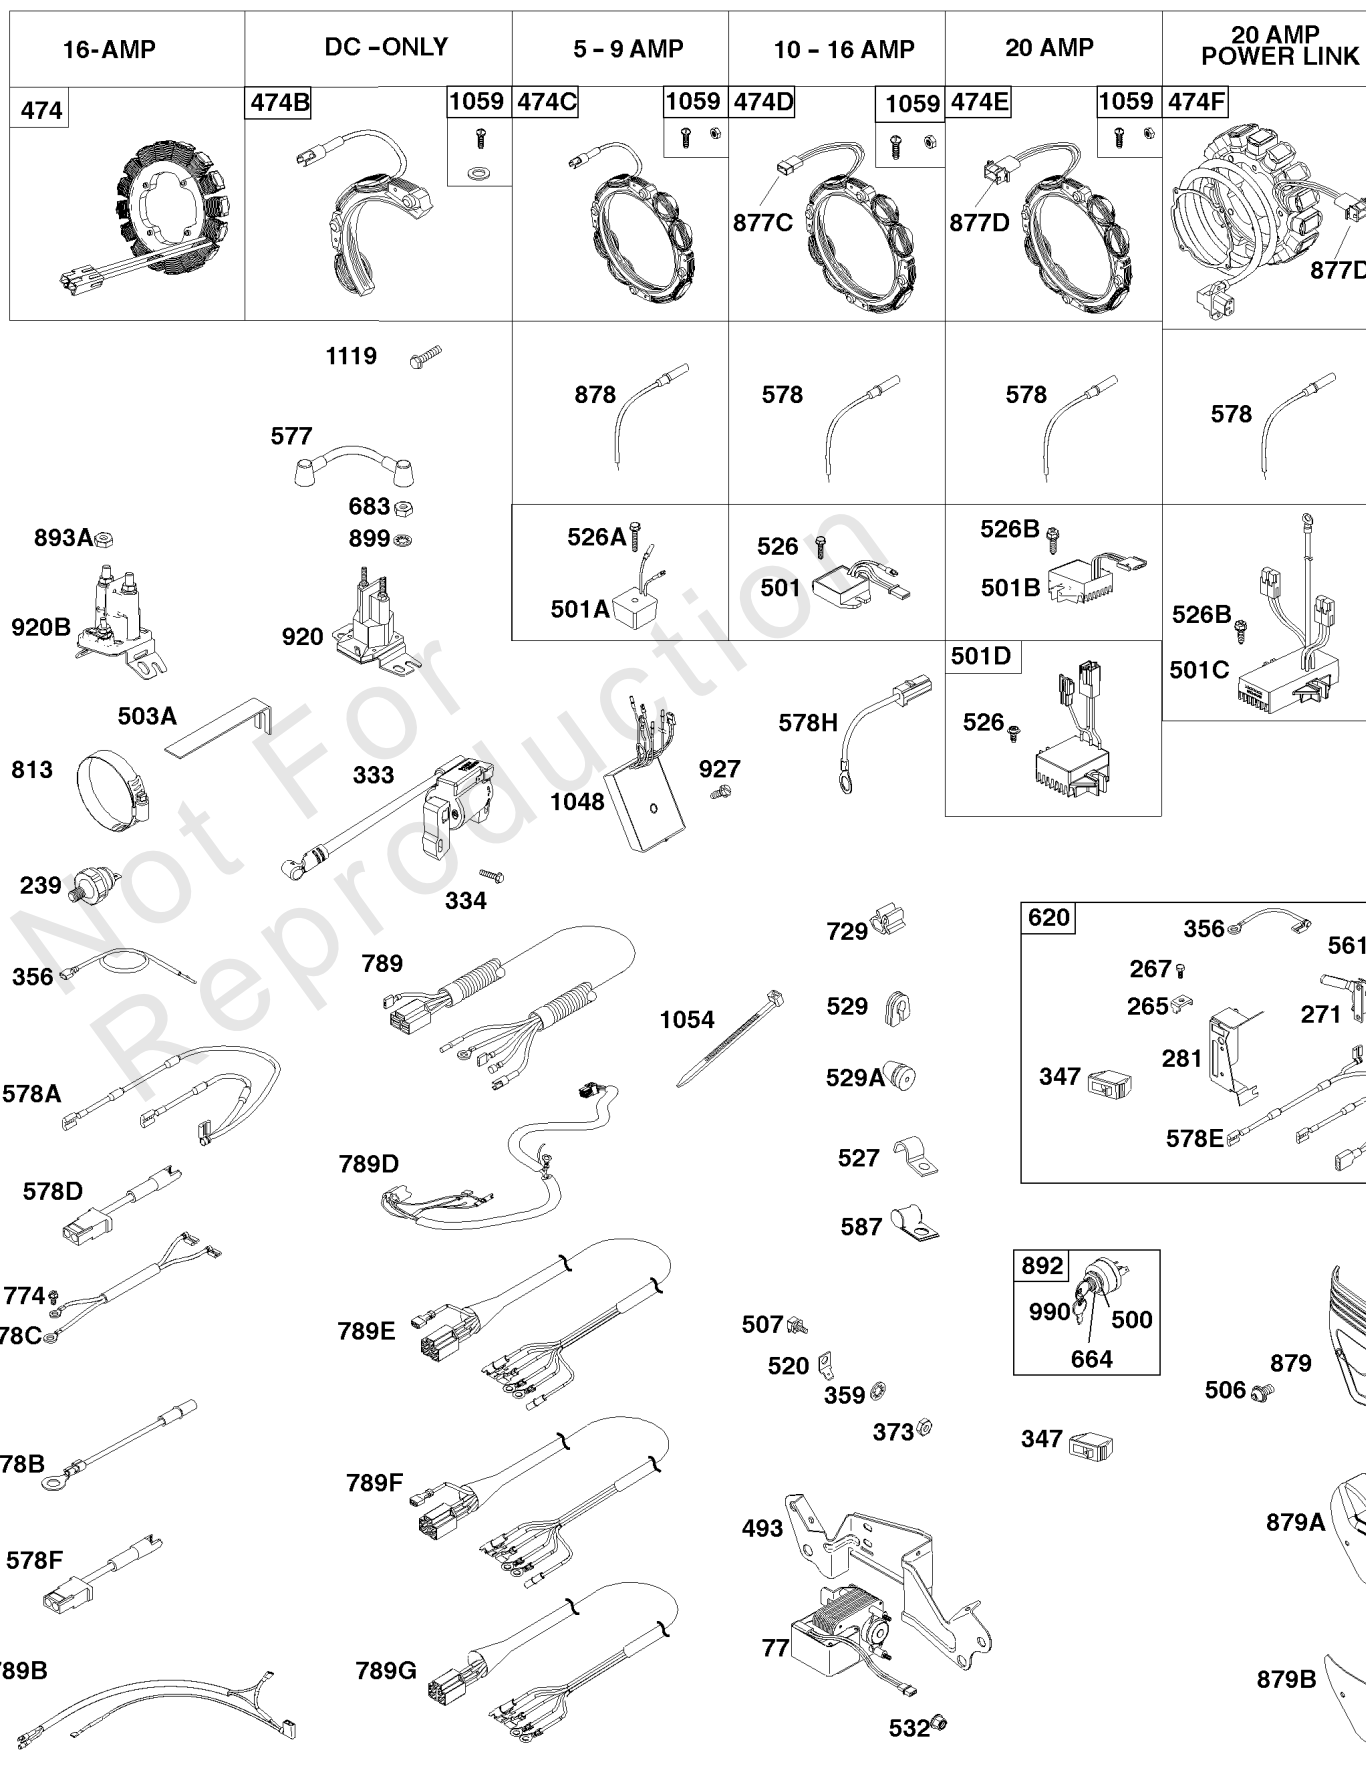

Air Cleaner

REF NO	PART NO	QTY	DESCRIPTION
1046A	843068		PLUG, Blower Housing
1425	844712		HOSE, Purge Line
1431	844035		WASHER -(Tube Clamp)

Not For Reproduction

Air Cleaner

REF NO	PART NO	QTY	DESCRIPTION
163B	844931		GASKET, Air Cleaner
163C	841823		GASKET, Air Cleaner -(Air Cleaner)
186	844032		CONNECTOR, Hose
186A	845121		CONNECTOR, Hose
186B	845141		CONNECTOR, Hose
276B	806137		WASHER, Sealing -(Solenoid)
480	806660		SCREW -(Tube Clamp) (M8x18mm)
536	809670		CLEANER, Air
582	809878		CLAMP, Air Cleaner
601E	593879		CLAMP, Hose
717	692153		BRACKET, Air Cleaner
833B	691593		SCREW -(Air Cleaner Mounting Strap/Stud) (M6x12mm)
875F	844996		BASE, Air Cleaner
953	845030		SCREEN, Air Cleaner
964A	807468		CAP, Carburetor
968B	841822		COVER, Air Cleaner
971	807084		SCREW -(Air Cleaner Base to Carburetor/Throttle Body) (M6x14mm)
1046	692082		PLUG, Blower Housing
1406	842623		VALVE, Debris
1425	844712		HOSE, Purge Line
1431	844035		WASHER -(Tube Clamp)