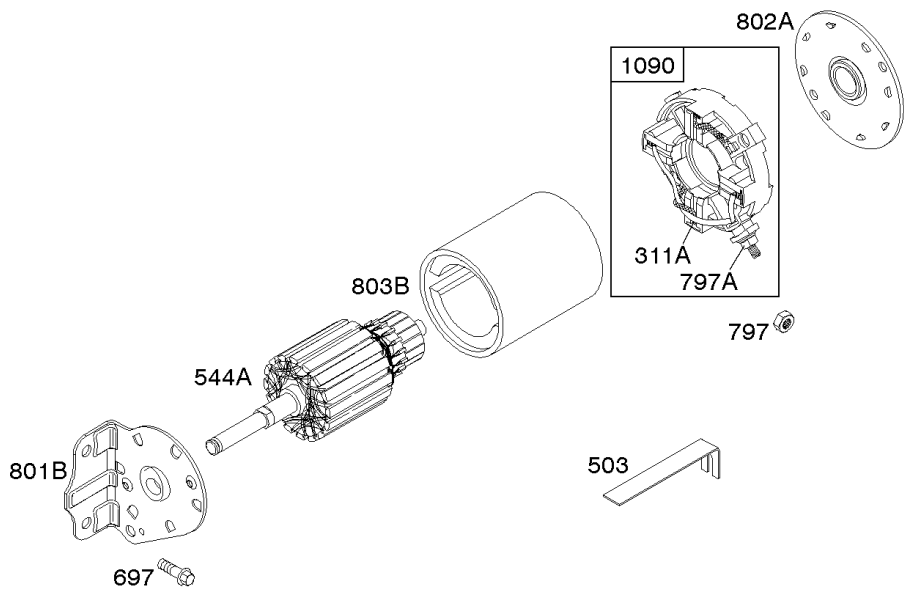

697

697

697

Not For Reproduction

Starter - Electric #1

REF NO	PART NO	QTY	DESCRIPTION
309	846451		MOTOR, Starter -(Steel Ring Gear Only)
309C	BLANK		MOTOR, Starter -(Replacement Starter Motor, Order Reference 309)
310	-----		Screw -(Starter Motor) (NO LONGER AVAILABLE)
310A	690323		BOLT -(Starter Motor)
311A	497608		SET, Brush
413	693587		NUT -(Starter Motor)
510	496881		DRIVE, Starter -(Steel Pinion Gear)
544	BLANK		MOTOR, Starter -(Replacement Starter Armature, Order 691564 Starter Motor, Reference309)
544A	-----		Armature-Starter -(Service With 846451 Starter Motor Only)
697	692062		SCREW -(Starter Motor) (Drive Cap)
697	691902		SCREW -(Starter Motor) (Drive Cap) (M8x20mm)
797	691029		NUT -(Brush Retainer)
797A	693167		NUT -(Brush Retainer)
801	-----		Cap-Drive -(For Replacement Starter Motor, Order Reference 309)
802A	691286		CAP, End
803	-----		Housing-Starter -(For Replacement Starter Motor, Order Reference 309)
803A	-----		Housing-Starter -(For Replacement Starter Motor, Order Reference 309)
1051	691124		RING, Retaining
1090	691293		RETAINER, Brush
1090A	496813		RETAINER, Brush