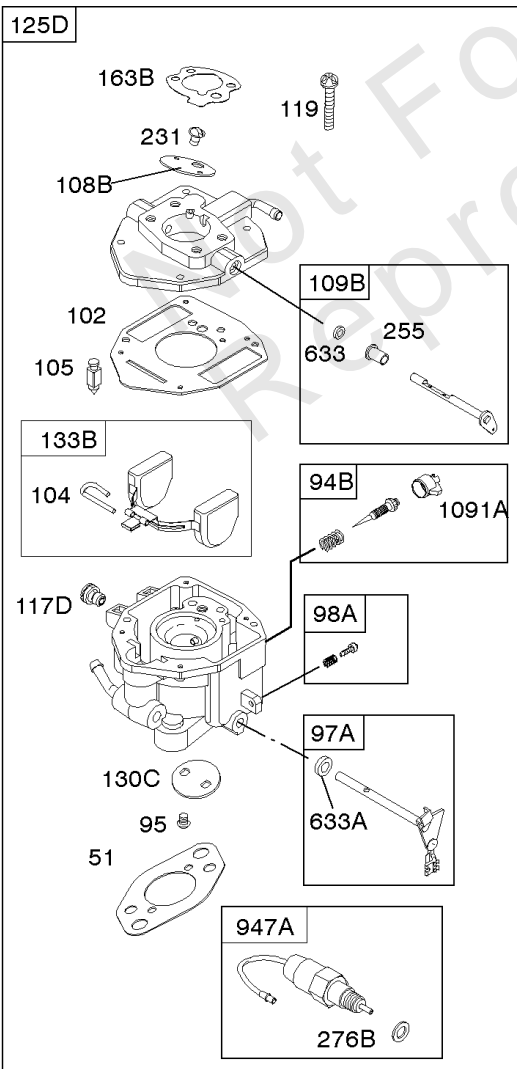

REQUIRED when replacing parts with warning labels affixed.

601B

USED AFTER DATE CODE: 07062900

USED BEFORE DATE CODE: 07063000

357

17

1133

Camshaft, Crankshaft, Cylinder, Piston, Rings, Connecting Rod, Breather

REF NO	PART NO	QTY	DESCRIPTION
1	692544		CYLINDER ASSEMBLY
2	808534		KIT, Bushing/Seal -(Magneto Side)
3	805101S		SEAL, Oil -(Magneto Side)
8	808984		BREATHER ASSEMBLY
9	844986		GASKET, Breather
10	690751		SCREW -(Breather Assembly)
11D	844976		TUBE, Breather -Used After Code Date 09123100
15	691680		PLUG, Oil Drain -(3/8"-18 NPTF - Internal 3/8" Sq)
15	690946		PLUG, Oil Drain -(3/8"-18 NPTF-External 7/16" Sq)
16	809806		CRANKSHAFT -Used Before Code Date 07063000
16	843794		CRANKSHAFT
17	843827		BEARING, Ball
25	843821		PISTON ASSEMBLY -(.020 Oversize)
25	844540		PISTON ASSEMBLY -(Standard) -Used Before Code Date 07063000
25	843792		PISTON ASSEMBLY -(Standard) -Used After Code Date 07062900
26	843793		SET, Ring -(Standard)
26	843822		SET, Ring -(.020 Oversize)
27	690683		LOCK, Piston Pin
28	844541		PIN, Piston -(Standard)
29	807900S		ROD, Connecting -(Standard)
32	690698		SCREW -(Connecting Rod)
46	845649		CAMSHAFT
357	691483		KEY, Drive Pulley
377	808095		KEY, Flywheel
377A	691639		KEY, Timing
572	690686		BAFFLE, Breather
598	807625		SHIM, End Play -(Crankshaft or Camshaft Bearing)
601B	791850		CLAMP, Hose
718	806469		PIN, Locating
741	846085		GEAR, Timing
1025	690689		SPOOL, Governor
1036	-----		Label-Emissions -(Available From A Briggs & Stratton Authorized Dealer)
1133	690342		SCREW -(Crankshaft)
1319	-----		Label-Warning
1330	272144		MANUAL, Repair