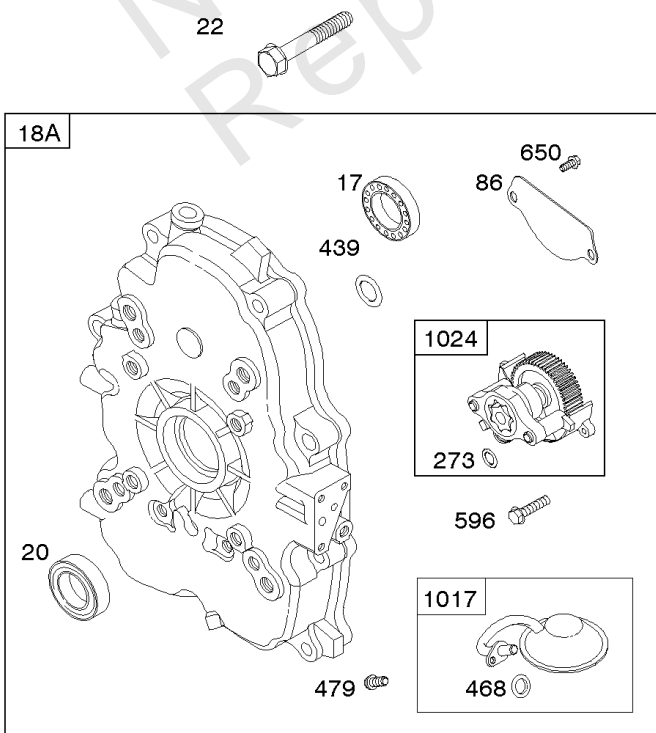

Crankcase Cover, Intake Manifold

Mfg. No: 356447-3038-G1

Crankcase Cover, Intake Manifold

REF NO	PART NO	QTY	DESCRIPTION
12	846487		GASKET, Crankcase
17	843827		BEARING, Ball
18	844588		COVER, Crankcase
20	805049S		SEAL, Oil -(PTO Side)
22	807362		SCREW -(Crankcase Cover/Sump)
50A	844034		MANIFOLD, Intake
51	691694		GASKET, Intake -(Manifold To Carburetor)
51A	692035		GASKET, Intake -(Manifold to Cylinder Head)
54	846604		SCREW -(Intake Manifold) (M8x67mm) (Dog Point)
86	690745		COVER, Gear
94B	845021		KIT, Idle Mixture
95	690718		SCREW -(Throttle Valve)
98	808177		KIT, Idle Speed
102	692077		GASKET, Carburetor Body
104	690723		PIN, Float Hinge
105	797410		VALVE, Float Needle
108B	844989		VALVE, Choke
109B	843321		SHAFT, Choke
117A	806439		JET, Main -(Standard)
118C	845903		JET, Main -(High Altitude) (9000 Feet)
118C	842439		JET, Main -(High Altitude) (5000 Feet)
119	690720		SCREW -(Upper Carburetor Body to Lower Carburetor Body)
122A	690747		SPACER, Carburetor
130C	806132		VALVE, Throttle
131	845022		KIT, Throttle Shaft
133B	843320		FLOAT, Carburetor
163B	844931		GASKET, Air Cleaner
231	690718		SCREW -(Choke Valve)
254	808178		DRAIN, Carburetor Bowl
255	690721		BUSHING, Choke Shaft
273	690681		SEAL, O-Ring -(Oil Pump)
276B	806137		WASHER, Sealing -(Solenoid)
276C	690704		WASHER
365	690711		SCREW -(Carburetor/Throttle Body)
415	794903		PLUG -(1/8"-27 NPTF - EXTERNAL SQ)
439	692154		O-RING, Oil Gallery -(Crankcase Cover/Sump or Cylinder Assembly)
468	690690		SEAL, O-Ring -(Oil Pump Screen)
479	807084		SCREW -(Oil Pump Screen)