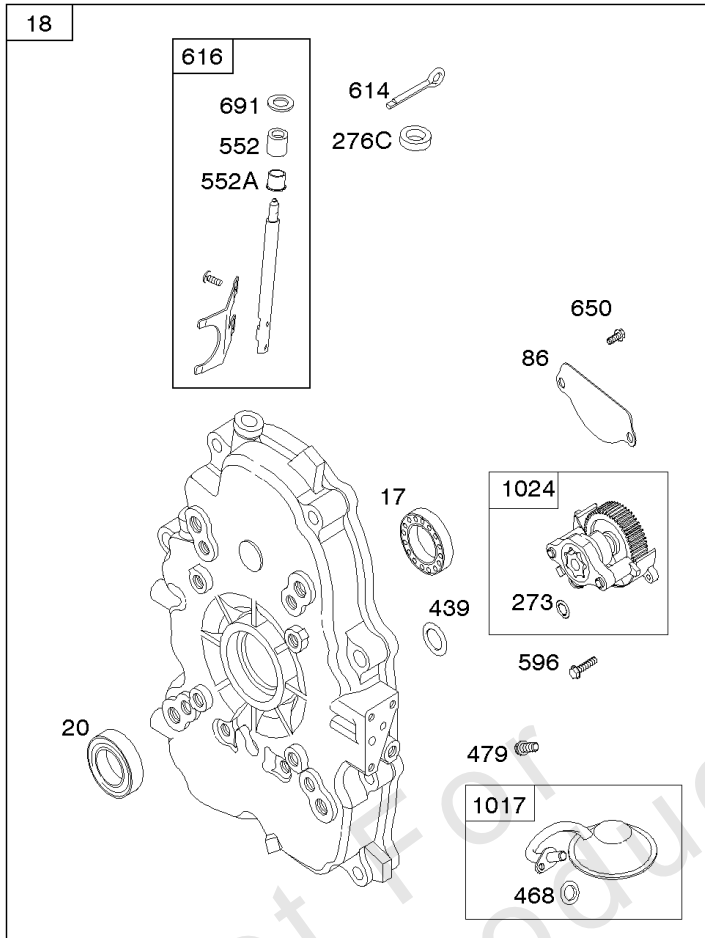

Crankcase Cover, Intake Manifold

Mfg. No: 356447-3038-G1

Crankcase Cover, Intake Manifold

REF NO	PART NO	QTY	DESCRIPTION
12	846487		GASKET, Crankcase
17	843827		BEARING, Ball
18	844588		COVER, Crankcase
20	805049S		SEAL, Oil -(PTO Side)
22	807362		SCREW -(Crankcase Cover/Sump)
50A	844034		MANIFOLD, Intake
51	691694		GASKET, Intake -(Manifold To Carburetor)
51A	692035		GASKET, Intake -(Manifold to Cylinder Head)
54	846604		SCREW -(Intake Manifold) (M8x67mm) (Dog Point)
86	690745		COVER, Gear
94B	845021		KIT, Idle Mixture
95	690718		SCREW -(Throttle Valve)
98	808177		KIT, Idle Speed
102	692077		GASKET, Carburetor Body
104	690723		PIN, Float Hinge
105	797410		VALVE, Float Needle
108B	844989		VALVE, Choke
109B	843321		SHAFT, Choke
117A	806439		JET, Main -(Standard)
118C	845903		JET, Main -(High Altitude) (9000 Feet)
118C	842439		JET, Main -(High Altitude) (5000 Feet)
119	690720		SCREW -(Upper Carburetor Body to Lower Carburetor Body)
122A	690747		SPACER, Carburetor
130C	806132		VALVE, Throttle
131	845022		KIT, Throttle Shaft
133B	843320		FLOAT, Carburetor
163B	844931		GASKET, Air Cleaner
231	690718		SCREW -(Choke Valve)
254	808178		DRAIN, Carburetor Bowl
255	690721		BUSHING, Choke Shaft
273	690681		SEAL, O-Ring -(Oil Pump)
276B	806137		WASHER, Sealing -(Solenoid)
276C	690704		WASHER
365	690711		SCREW -(Carburetor/Throttle Body)
415	794903		PLUG -(1/8"-27 NPTF - EXTERNAL SQ)
439	692154		O-RING, Oil Gallery -(Crankcase Cover/Sump or Cylinder Assembly)
468	690690		SEAL, O-Ring -(Oil Pump Screen)
479	807084		SCREW -(Oil Pump Screen)