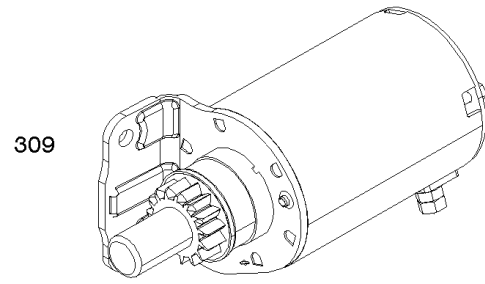

697

697

697

Not For Reproduction