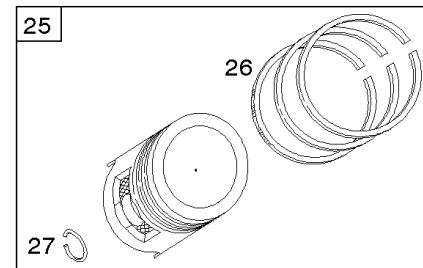

601B

USED AFTER DATE CODE: 07062900