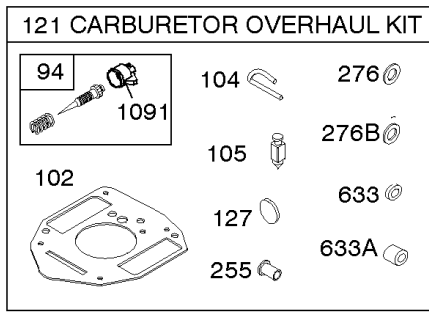

Not For Reproduction

118C

118C

118C

Carburetor

REF NO	PART NO	QTY	DESCRIPTION
51	691694		GASKET, Intake -(Manifold To Carburetor)
94B	845021		KIT, Idle Mixture
95	690718		SCREW -(Throttle Valve)
98	808177		KIT, Idle Speed
102	692077		GASKET, Carburetor Body
104	690723		PIN, Float Hinge
105	797410		VALVE, Float Needle
108B	844989		VALVE, Choke
109B	843321		SHAFT, Choke
117A	806439		JET, Main -(Standard)
118C	845903		JET, Main -(High Altitude) (9000 Feet)
118C	842439		JET, Main -(High Altitude) (5000 Feet)
118F	844990		JET, Main -(High Altitude) (5000 Feet)
119	690720		SCREW -(Upper Carburetor Body to Lower Carburetor Body)
125G	845248		CARBURETOR
130C	806132		VALVE, Throttle
131	845022		KIT, Throttle Shaft
133B	843320		FLOAT, Carburetor
163B	844931		GASKET, Air Cleaner
163C	841823		GASKET, Air Cleaner -(Air Cleaner)
231	690718		SCREW -(Choke Valve)
255	690721		BUSHING, Choke Shaft
276	690724		WASHER, Sealing
276B	806137		WASHER, Sealing -(Solenoid)
633	690722		SEAL, Choke/Throttle Shaft
633A	806131		SEAL, Choke/Throttle Shaft
643	844932		RETAINER, Air Filter -Used After Code Date 09123100
947A	692094		SOLENOID, Fuel
955A	807723		PLUG, Carburetor
1091A	844448		CAP, Limiter