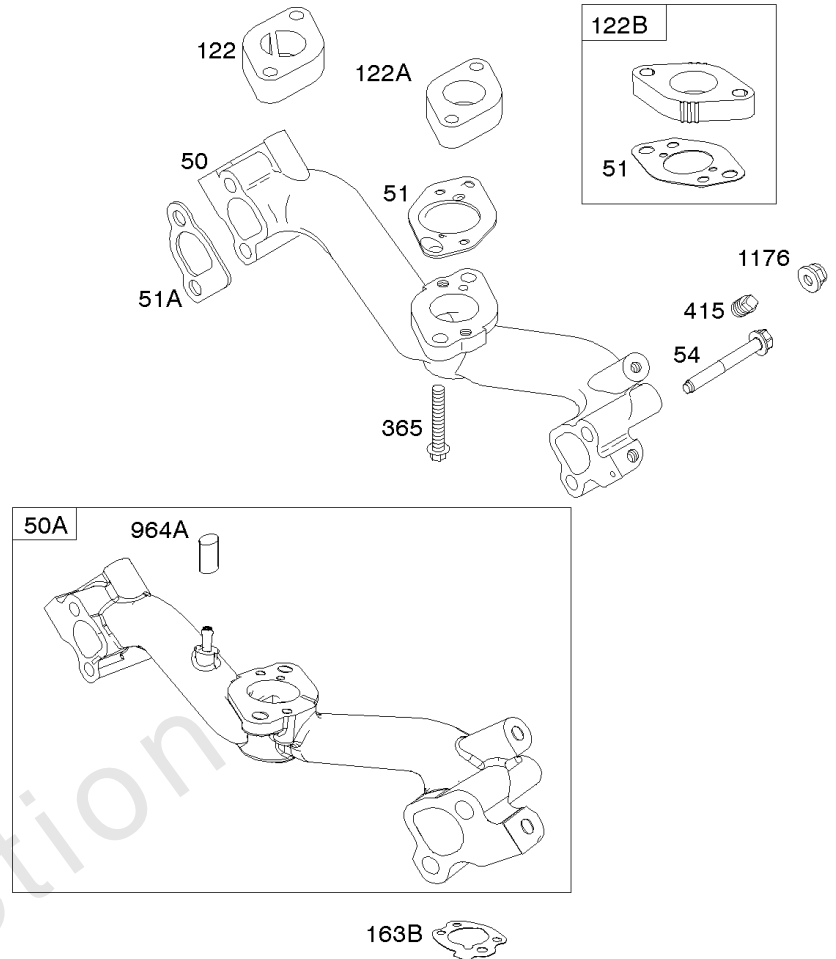

Crankcase Cover, Intake Manifold

Mfg. No: 356447-3038-G1

Crankcase Cover, Intake Manifold

REF NO	PART NO	QTY	DESCRIPTION
552	690701		BUSHING, Governor Crank -(Output End)
552A	806686		BUSHING, Governor Crank
587	807116		CLAMP, Cable
596	691492		SCREW -(Oil Pump)
601E	593879		CLAMP, Hose
614	691550		PIN, Cotter
616	806685		CRANK, Governor
633	690722		SEAL, Choke/Throttle Shaft
633A	806131		SEAL, Choke/Throttle Shaft
650	841233		SCREW -(Oil Deflector) (Oil Deflector)
691	842826		SEAL, Governor Shaft
947A	692094		SOLENOID, Fuel
964A	807468		CAP, Carburetor
1017	690900		SCREEN, Oil Pump
1024	-----		Pump-Oil -(Oil Pump is No Longer Available) (See Reference 18 for correct replacement Crankcase Cover) -Used Before Code Date 07101500
1024	843825		PUMP, Oil -Used After Code Date 07101400
1054	280275		TIE, Cable
1091A	844448		CAP, Limiter
1176	842067		NUT -(Exhaust Manifold)