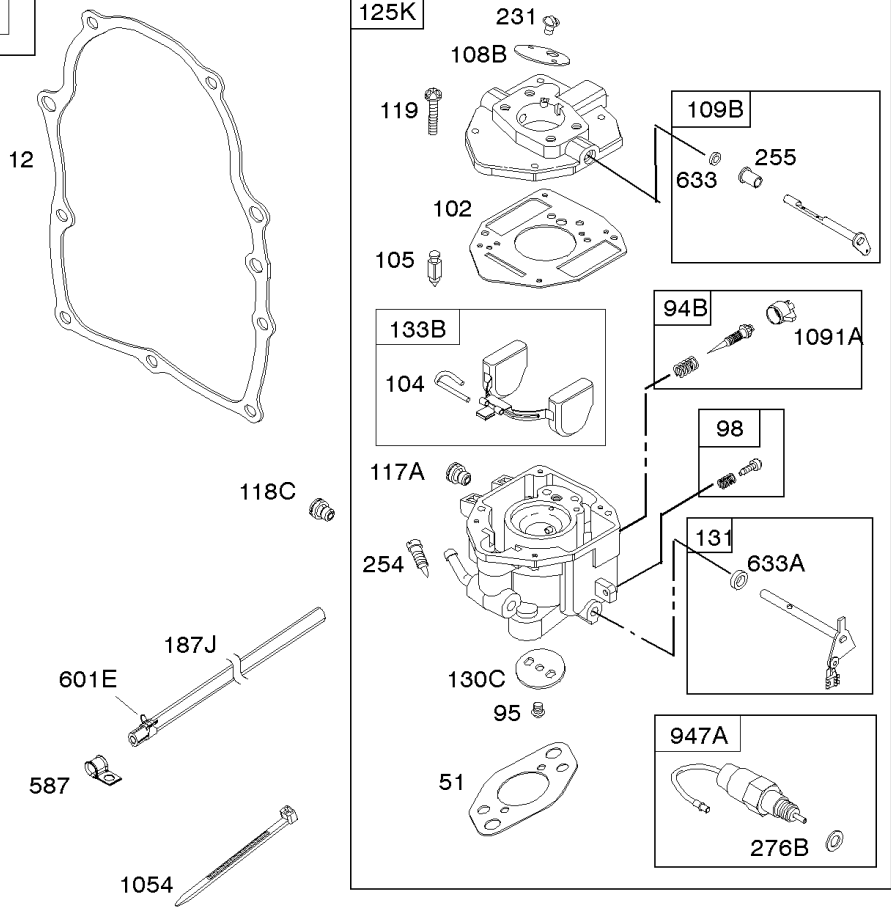

Crankcase Cover, Intake Manifold

Mfg. No: 356447-3038-G1

Crankcase Cover, Intake Manifold

REF NO	PART NO	QTY	DESCRIPTION
552	690701		BUSHING, Governor Crank -(Output End)
552A	806686		BUSHING, Governor Crank
587	807116		CLAMP, Cable
596	691492		SCREW -(Oil Pump)
601E	593879		CLAMP, Hose
614	691550		PIN, Cotter
616	806685		CRANK, Governor
633	690722		SEAL, Choke/Throttle Shaft
633A	806131		SEAL, Choke/Throttle Shaft
650	841233		SCREW -(Oil Deflector) (Oil Deflector)
691	842826		SEAL, Governor Shaft
947A	692094		SOLENOID, Fuel
964A	807468		CAP, Carburetor
1017	690900		SCREEN, Oil Pump
1024	-----		Pump-Oil -(Oil Pump is No Longer Available) (See Reference 18 for correct replacement Crankcase Cover) -Used Before Code Date 07101500
1024	843825		PUMP, Oil -Used After Code Date 07101400
1054	280275		TIE, Cable
1091A	844448		CAP, Limiter
1176	842067		NUT -(Exhaust Manifold)