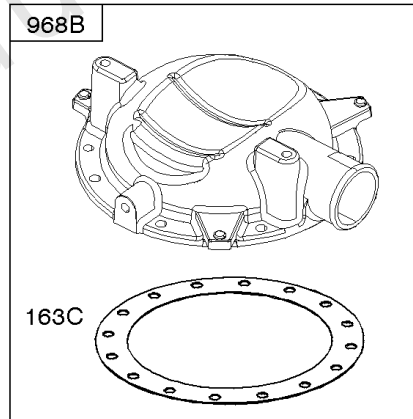

Air Cleaner

REF NO	PART NO	QTY	DESCRIPTION
163B	844931		GASKET, Air Cleaner
163C	841823		GASKET, Air Cleaner -(Air Cleaner)
186	844032		CONNECTOR, Hose
186A	845121		CONNECTOR, Hose
186B	845141		CONNECTOR, Hose
276B	806137		WASHER, Sealing -(Solenoid)
480	806660		SCREW -(Tube Clamp) (M8x18mm)
536	809670		CLEANER, Air
582	809878		CLAMP, Air Cleaner
601E	593879		CLAMP, Hose
717	692153		BRACKET, Air Cleaner
833B	691593		SCREW -(Air Cleaner Mounting Strap/Stud) (M6x12mm)
875F	844996		BASE, Air Cleaner
953	845030		SCREEN, Air Cleaner
964A	807468		CAP, Carburetor
968B	841822		COVER, Air Cleaner
971	807084		SCREW -(Air Cleaner Base to Carburetor/Throttle Body) (M6x14mm)
1046	692082		PLUG, Blower Housing
1406	842623		VALVE, Debris
1425	844712		HOSE, Purge Line
1431	844035		WASHER -(Tube Clamp)