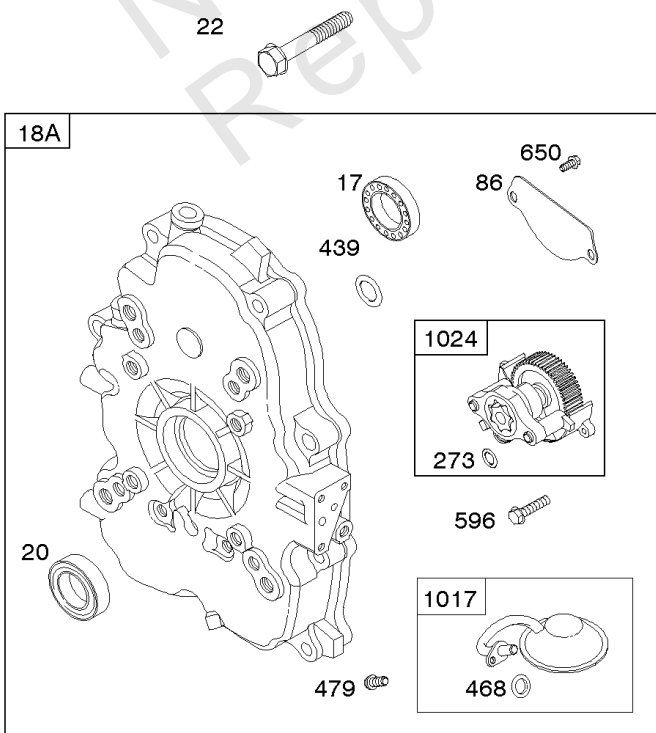

Crankcase Cover, Intake Manifold

Mfg. No: 356447-3038-G1

Crankcase Cover, Intake Manifold

REF NO	PART NO	QTY	DESCRIPTION
552	690701		BUSHING, Governor Crank -(Output End)
552A	806686		BUSHING, Governor Crank
587	807116		CLAMP, Cable
596	691492		SCREW -(Oil Pump)
601E	593879		CLAMP, Hose
614	691550		PIN, Cotter
616	806685		CRANK, Governor
633	690722		SEAL, Choke/Throttle Shaft
633A	806131		SEAL, Choke/Throttle Shaft
650	841233		SCREW -(Oil Deflector) (Oil Deflector)
691	842826		SEAL, Governor Shaft
947A	692094		SOLENOID, Fuel
964A	807468		CAP, Carburetor
1017	690900		SCREEN, Oil Pump
1024	-----		Pump-Oil -(Oil Pump is No Longer Available) (See Reference 18 for correct replacement Crankcase Cover) -Used Before Code Date 07101500
1024	843825		PUMP, Oil -Used After Code Date 07101400
1054	280275		TIE, Cable
1091A	844448		CAP, Limiter
1176	842067		NUT -(Exhaust Manifold)