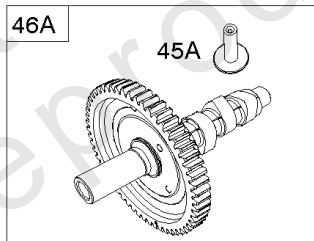

601B

USED AFTER DATE CODE: 07062900