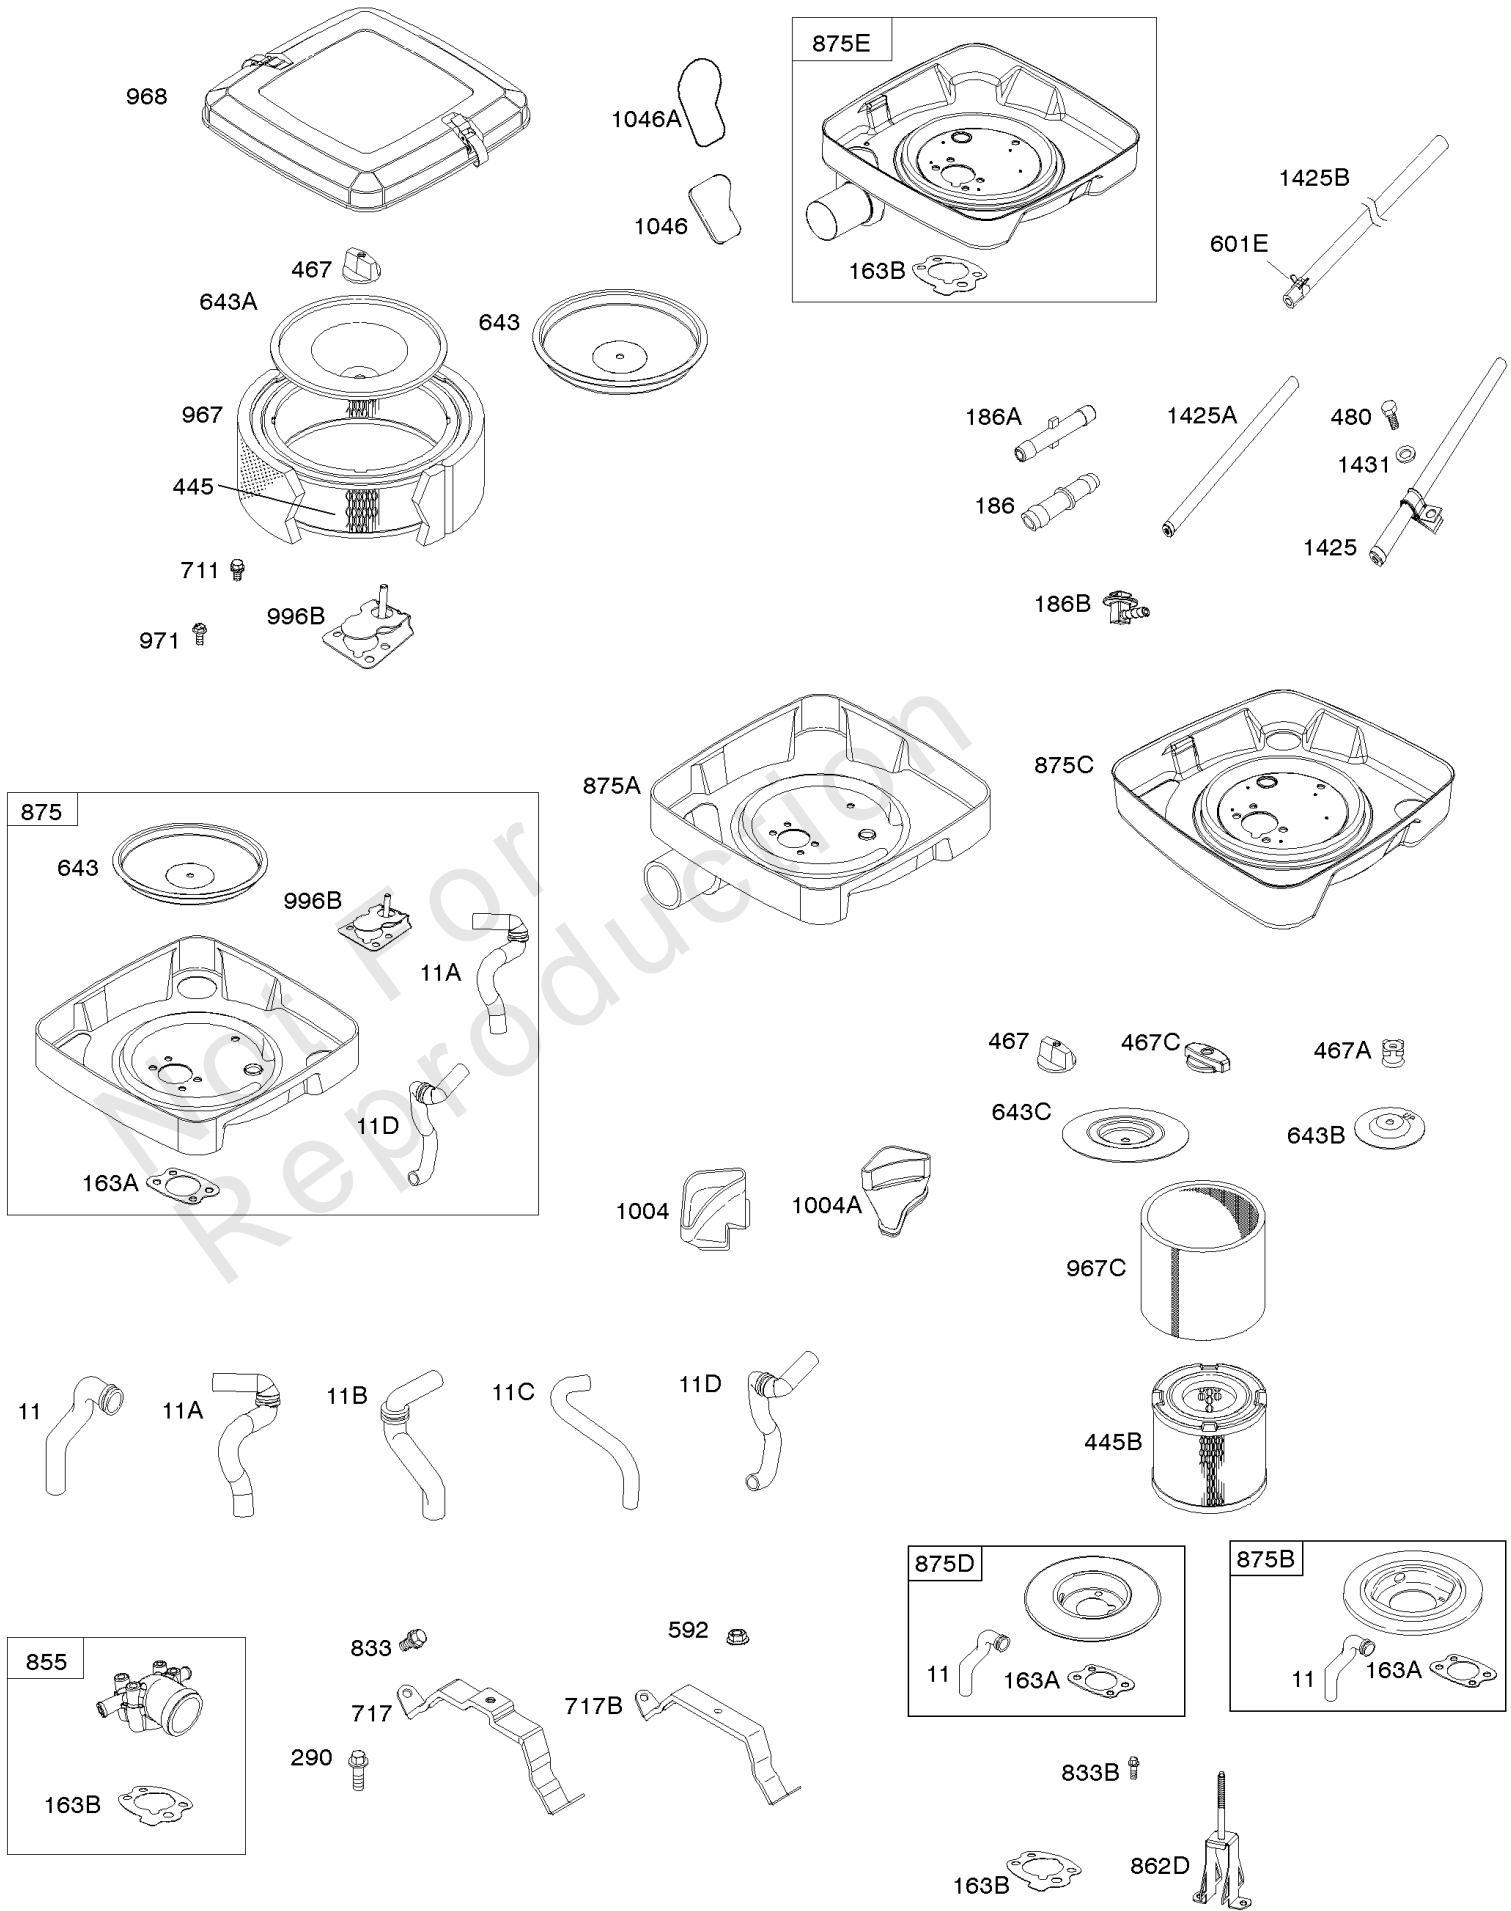

Air Cleaner

REF NO	PART NO	QTY	DESCRIPTION
11D	844976		TUBE, Breather -Used After Code Date 09123100
163A	692081		GASKET, Air Cleaner -(Air Cleaner)
163B	844931		GASKET, Air Cleaner
186	844032		CONNECTOR, Hose
186A	845121		CONNECTOR, Hose
186B	845141		CONNECTOR, Hose
290	809911		SCREW -(Intake Elbow)
445	394018S		FILTER, A/C Cartridge
445B	845090		FILTER, A/C Cartridge -Used After Code Date 11042700
445B	393957S		FILTER, A/C Cartridge -Used Before Code Date 11042800
467	844618		KNOB, Air Cleaner Cover -Used After Code Date 10033100 -Used Before Code Date 14102400
467	691985		KNOB, Air Cleaner Cover -Used Before Code Date 10040100
467A	691668		KNOB, Air Cleaner Cover
467C	846431		KNOB, Air Cleaner Cover -Used After Code Date 14102300
480	806660		SCREW -(Tube Clamp) (M8x18mm)
592	690939		NUT -(Rewind Starter) (M6)
601E	593879		CLAMP, Hose
643	844932		RETAINER, Air Filter -Used After Code Date 09123100
643A	692079		RETAINER, Air Filter -Used Before Code Date 10010100
643C	845087		RETAINER, Air Filter
711	841233		SCREW -(Carburetor Shield)
717	692153		BRACKET, Air Cleaner
717B	692542		STRAP/STUD, Air Cleaner Mounting
833	841233		SCREW -(Air Cleaner Mounting Strap/Stud)
833B	691593		SCREW -(Air Cleaner Mounting Strap/Stud) (M6x12mm)
855	845586		ADAPTER, Air Cleaner
862D	845089		STRAP/STUD, Air Cleaner Mounting -Used After Code Date 09123100
862D	691565		STRAP/STUD, Air Cleaner Mounting -Used Before Code Date 10010100
875	846046		BASE, Air Cleaner
875D	845088		BASE, Air Cleaner
967	272490S		FILTER, Pre Cleaner
967C	271794S		FILTER, Pre Cleaner
968	699959		COVER, Air Cleaner -(With Clips)
971	807084		SCREW -(Air Cleaner Base to Carburetor/Throttle Body) (M6x14mm)
1004	842258		DUCT, Air
1004A	841656		DUCT, Air
1046	692082		PLUG, Blower Housing