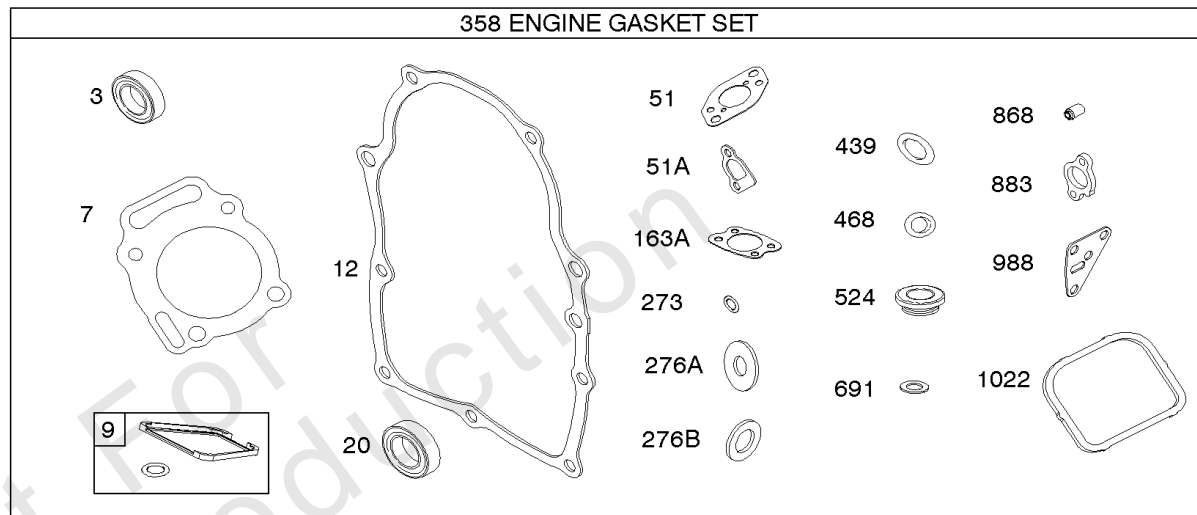

Not For Reproduction

118C

118C

118C

Carburetor

REF NO	PART NO	QTY	DESCRIPTION
51	691694		GASKET, Intake -(Manifold To Carburetor)
94B	845021		KIT, Idle Mixture
95	690718		SCREW -(Throttle Valve)
98	808177		KIT, Idle Speed
102	692077		GASKET, Carburetor Body
104	690723		PIN, Float Hinge
105	797410		VALVE, Float Needle
108B	844989		VALVE, Choke
109B	843321		SHAFT, Choke
117A	806439		JET, Main -(Standard)
118C	845903		JET, Main -(High Altitude) (9000 Feet)
118C	842439		JET, Main -(High Altitude) (5000 Feet)
118F	844990		JET, Main -(High Altitude) (5000 Feet)
119	690720		SCREW -(Upper Carburetor Body to Lower Carburetor Body)
125G	845248		CARBURETOR
130C	806132		VALVE, Throttle
131	845022		KIT, Throttle Shaft
133B	843320		FLOAT, Carburetor
163B	844931		GASKET, Air Cleaner
163C	841823		GASKET, Air Cleaner -(Air Cleaner)
231	690718		SCREW -(Choke Valve)
255	690721		BUSHING, Choke Shaft
276	690724		WASHER, Sealing
276B	806137		WASHER, Sealing -(Solenoid)
633	690722		SEAL, Choke/Throttle Shaft
633A	806131		SEAL, Choke/Throttle Shaft
643	844932		RETAINER, Air Filter -Used After Code Date 09123100
947A	692094		SOLENOID, Fuel
955A	807723		PLUG, Carburetor
1091A	844448		CAP, Limiter