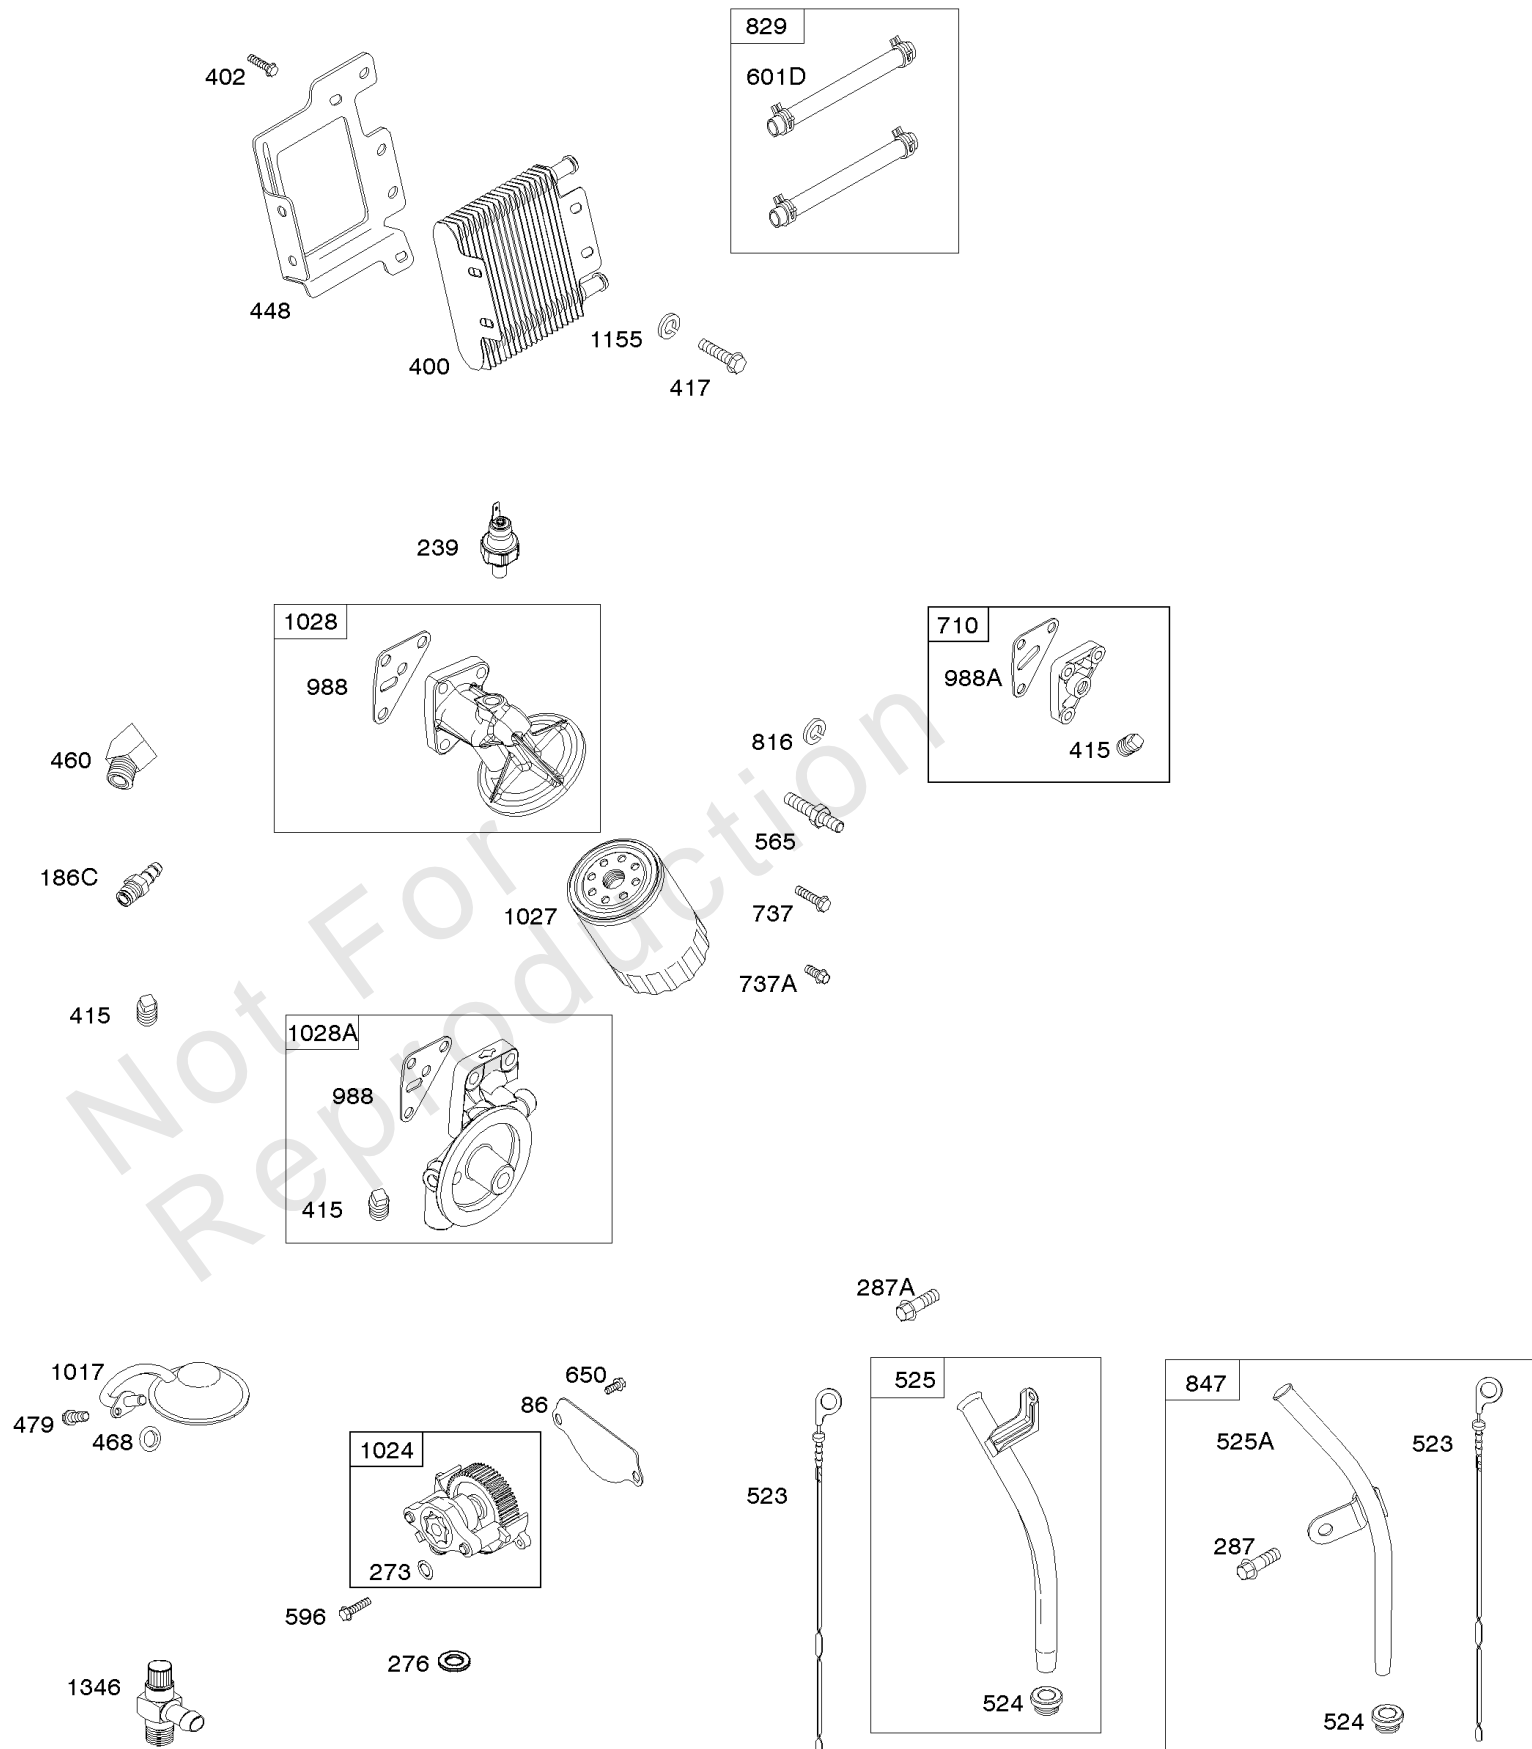

Lubrication

REF NO	PART NO	QTY	DESCRIPTION
86	690745		COVER, Gear
239	690233		SWITCH, Oil Pressure
273	690681		SEAL, O-Ring -(Oil Pump)
276	690724		WASHER, Sealing
287	692062		SCREW -(Dipstick Tube) (M8x18mm)
287A	806660		SCREW -(Dipstick Tube) (M8x18mm)
402	690679		SCREW -(Oil Filter Cover) (M6x21mm)
415	794903		PLUG -(1/8"-27 NPTF - EXTERNAL SQ)
417	843345		SCREW -(Oil Cooler)
468	690690		SEAL, O-Ring -(Oil Pump Screen)
479	807084		SCREW -(Oil Pump Screen)
523	693175		DIPSTICK
524	693172		SEAL, O-Ring -(Dipstick Tube)
525	693174		TUBE, Dipstick
565	690682		STUD -(Oil Filter Adapter)
596	691492		SCREW -(Oil Pump)
650	841233		SCREW -(Oil Deflector) (Oil Deflector)
710	807689		COVER, Oil Filter
737	690679		SCREW -(Oil Filter Adapter) (M6x21mm)
737A	841233		SCREW -(Oil Filter Adapter) (M6x10mm)
816	690706		WASHER -(Oil Filter Adapter)
988	692063		GASKET, Oil Adapter
988A	690687		GASKET, Oil Adapter
1017	690900		SCREEN, Oil Pump
1024	-----		Pump-Oil -(Oil Pump is No Longer Available) (See Reference 18 for correct replacement Crankcase Cover) -Used Before Code Date 07101500
1024	843825		PUMP, Oil -Used After Code Date 07101400
1027	842921		FILTER, Oil
1028	808235		ADAPTER, Oil Filter
1028A	808033		ADAPTER, Oil Filter
1346	492031		VALVE, Oil Drain Shut Off