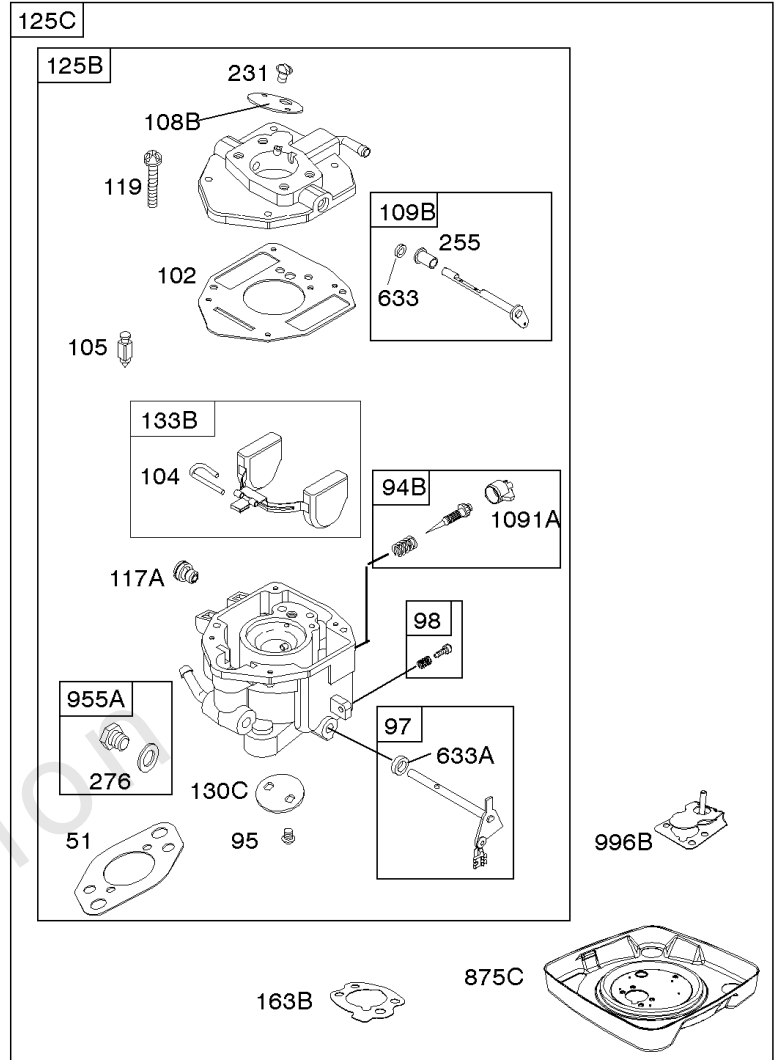

REQUIRED when replacing parts with warning labels affixed.

601B

USED AFTER DATE CODE: 07062900

USED BEFORE DATE CODE: 07063000

357

17

1133

Camshaft, Crankshaft, Cylinder, Piston, Rings, Connecting Rod, Breather

REF NO	PART NO	QTY	DESCRIPTION
1	692544		CYLINDER ASSEMBLY
2	808534		KIT, Bushing/Seal -(Magneto Side)
3	805101S		SEAL, Oil -(Magneto Side)
8	808984		BREATHER ASSEMBLY
9	844986		GASKET, Breather
10	690751		SCREW -(Breather Assembly)
11D	844976		TUBE, Breather -Used After Code Date 09123100
15	691680		PLUG, Oil Drain -(3/8"-18 NPTF - Internal 3/8" Sq)
15	690946		PLUG, Oil Drain -(3/8"-18 NPTF-External 7/16" Sq)
16	809806		CRANKSHAFT -Used Before Code Date 07063000
16	843794		CRANKSHAFT
17	843827		BEARING, Ball
25	843821		PISTON ASSEMBLY -(.020 Oversize)
25	844540		PISTON ASSEMBLY -(Standard) -Used Before Code Date 07063000
25	843792		PISTON ASSEMBLY -(Standard) -Used After Code Date 07062900
26	843793		SET, Ring -(Standard)
26	843822		SET, Ring -(.020 Oversize)
27	690683		LOCK, Piston Pin
28	844541		PIN, Piston -(Standard)
29	807900S		ROD, Connecting -(Standard)
32	690698		SCREW -(Connecting Rod)
46	845649		CAMSHAFT
357	691483		KEY, Drive Pulley
377	808095		KEY, Flywheel
377A	691639		KEY, Timing
572	690686		BAFFLE, Breather
598	807625		SHIM, End Play -(Crankshaft or Camshaft Bearing)
601B	791850		CLAMP, Hose
718	806469		PIN, Locating
741	846085		GEAR, Timing
1025	690689		SPOOL, Governor
1036	-----		Label-Emissions -(Available From A Briggs & Stratton Authorized Dealer)
1133	690342		SCREW -(Crankshaft)
1319	-----		Label-Warning
1330	272144		MANUAL, Repair