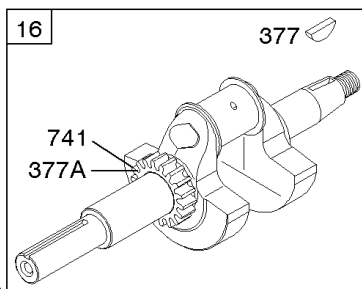

REQUIRED when replacing parts with warning labels affixed.

601B

USED AFTER DATE CODE: 07062900

USED BEFORE DATE CODE: 07063000

357

17

1133

Camshaft, Crankshaft, Cylinder, Piston, Rings, Connecting Rod, Breather

REF NO	PART NO	QTY	DESCRIPTION
1	692544		CYLINDER ASSEMBLY
2	808534		KIT, Bushing/Seal -(Magneto Side)
3	805101S		SEAL, Oil -(Magneto Side)
8	808984		BREATHER ASSEMBLY
9	844986		GASKET, Breather
10	690751		SCREW -(Breather Assembly)
11D	844976		TUBE, Breather -Used After Code Date 09123100
15	691680		PLUG, Oil Drain -(3/8"-18 NPTF - Internal 3/8" Sq)
15	690946		PLUG, Oil Drain -(3/8"-18 NPTF-External 7/16" Sq)
16	809806		CRANKSHAFT -Used Before Code Date 07063000
16	843794		CRANKSHAFT
17	843827		BEARING, Ball
25	843821		PISTON ASSEMBLY -(.020 Oversize)
25	844540		PISTON ASSEMBLY -(Standard) -Used Before Code Date 07063000
25	843792		PISTON ASSEMBLY -(Standard) -Used After Code Date 07062900
26	843793		SET, Ring -(Standard)
26	843822		SET, Ring -(.020 Oversize)
27	690683		LOCK, Piston Pin
28	844541		PIN, Piston -(Standard)
29	807900S		ROD, Connecting -(Standard)
32	690698		SCREW -(Connecting Rod)
46	845649		CAMSHAFT
357	691483		KEY, Drive Pulley
377	808095		KEY, Flywheel
377A	691639		KEY, Timing
572	690686		BAFFLE, Breather
598	807625		SHIM, End Play -(Crankshaft or Camshaft Bearing)
601B	791850		CLAMP, Hose
718	806469		PIN, Locating
741	846085		GEAR, Timing
1025	690689		SPOOL, Governor
1036	-----		Label-Emissions -(Available From A Briggs & Stratton Authorized Dealer)
1133	690342		SCREW -(Crankshaft)
1319	-----		Label-Warning
1330	272144		MANUAL, Repair