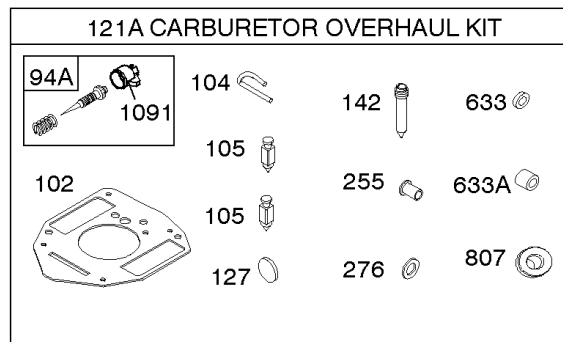

Not For Reproduction

118C

118C

118C

Carburetor

REF NO	PART NO	QTY	DESCRIPTION
51	691694		GASKET, Intake -(Manifold To Carburetor)
94B	845021		KIT, Idle Mixture
95	690718		SCREW -(Throttle Valve)
98	808177		KIT, Idle Speed
102	692077		GASKET, Carburetor Body
104	690723		PIN, Float Hinge
105	797410		VALVE, Float Needle
108B	844989		VALVE, Choke
109B	843321		SHAFT, Choke
117A	806439		JET, Main -(Standard)
118C	845903		JET, Main -(High Altitude) (9000 Feet)
118C	842439		JET, Main -(High Altitude) (5000 Feet)
118F	844990		JET, Main -(High Altitude) (5000 Feet)
119	690720		SCREW -(Upper Carburetor Body to Lower Carburetor Body)
125G	845248		CARBURETOR
130C	806132		VALVE, Throttle
131	845022		KIT, Throttle Shaft
133B	843320		FLOAT, Carburetor
163B	844931		GASKET, Air Cleaner
163C	841823		GASKET, Air Cleaner -(Air Cleaner)
231	690718		SCREW -(Choke Valve)
255	690721		BUSHING, Choke Shaft
276	690724		WASHER, Sealing
276B	806137		WASHER, Sealing -(Solenoid)
633	690722		SEAL, Choke/Throttle Shaft
633A	806131		SEAL, Choke/Throttle Shaft
643	844932		RETAINER, Air Filter -Used After Code Date 09123100
947A	692094		SOLENOID, Fuel
955A	807723		PLUG, Carburetor
1091A	844448		CAP, Limiter