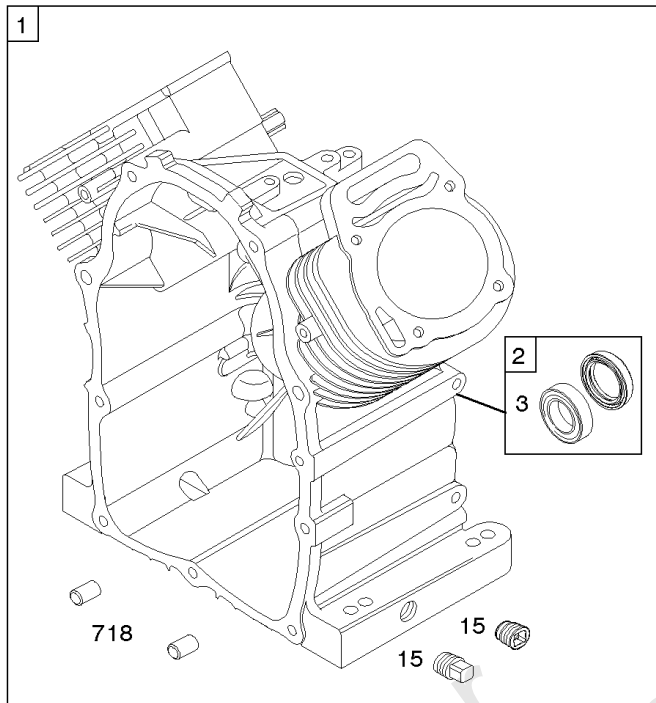

Camshaft, Crankshaft, Cylinder, Piston, Rings, Connecting Rod, Breather

Mfg. No: 356447-3038-G1

1036 EMISSIONS LABEL

1330 REPAIR MANUAL

1319 WARNING LABEL

WARNING	
	Read and follow Operating Instructions before running engine.
	Gasoline is flammable. Allow engine to cool at least 2 minutes before refueling.
	Engines emit carbon monoxide, DO NOT run in enclosed area.
	Muffler area temperature may exceed 150°F. Do not touch hot parts.

REQUIRED when replacing parts with warning labels affixed.

601B