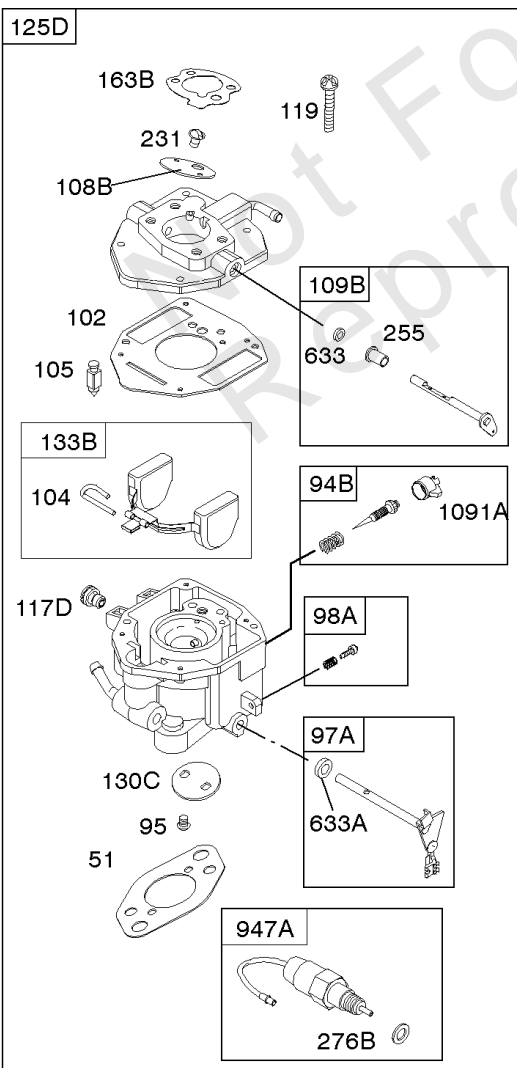

Carburetor

REF NO	PART NO	QTY	DESCRIPTION
601B	791850		CLAMP, Hose
633	690722		SEAL, Choke/Throttle Shaft
633A	806131		SEAL, Choke/Throttle Shaft
807	805557		SPACER -(Throttle)
947A	692094		SOLENOID, Fuel
955A	807723		PLUG, Carburetor
1091	691516		CAP, Limiter
1091A	844448		CAP, Limiter

Not For Reproduction