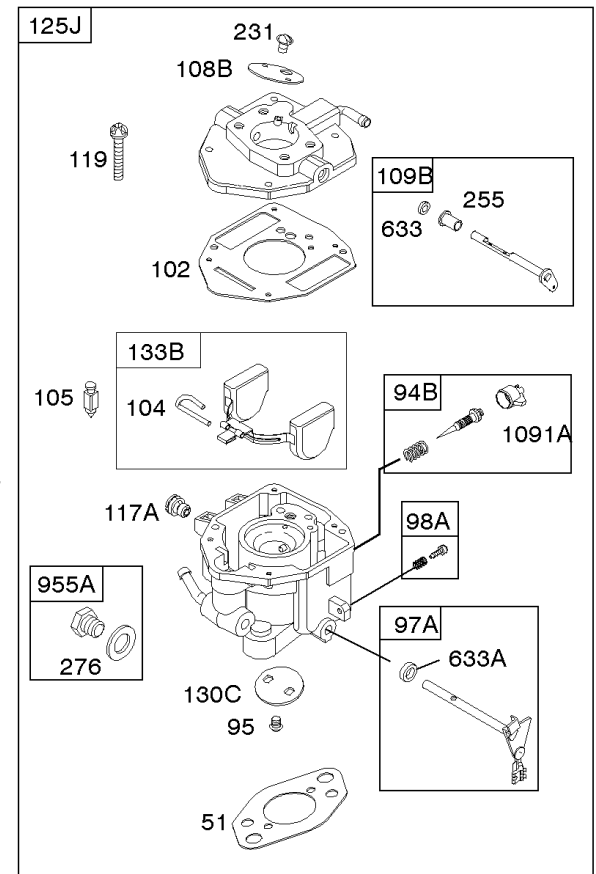

Not For Reproduction

118C

118C

118C

Carburetor

REF NO	PART NO	QTY	DESCRIPTION
51	691694		GASKET, Intake -(Manifold To Carburetor)
94B	845021		KIT, Idle Mixture
95	690718		SCREW -(Throttle Valve)
98	808177		KIT, Idle Speed
102	692077		GASKET, Carburetor Body
104	690723		PIN, Float Hinge
105	797410		VALVE, Float Needle
108B	844989		VALVE, Choke
109B	843321		SHAFT, Choke
117A	806439		JET, Main -(Standard)
118C	845903		JET, Main -(High Altitude) (9000 Feet)
118C	842439		JET, Main -(High Altitude) (5000 Feet)
118F	844990		JET, Main -(High Altitude) (5000 Feet)
119	690720		SCREW -(Upper Carburetor Body to Lower Carburetor Body)
125G	845248		CARBURETOR
130C	806132		VALVE, Throttle
131	845022		KIT, Throttle Shaft
133B	843320		FLOAT, Carburetor
163B	844931		GASKET, Air Cleaner
163C	841823		GASKET, Air Cleaner -(Air Cleaner)
231	690718		SCREW -(Choke Valve)
255	690721		BUSHING, Choke Shaft
276	690724		WASHER, Sealing
276B	806137		WASHER, Sealing -(Solenoid)
633	690722		SEAL, Choke/Throttle Shaft
633A	806131		SEAL, Choke/Throttle Shaft
643	844932		RETAINER, Air Filter -Used After Code Date 09123100
947A	692094		SOLENOID, Fuel
955A	807723		PLUG, Carburetor
1091A	844448		CAP, Limiter