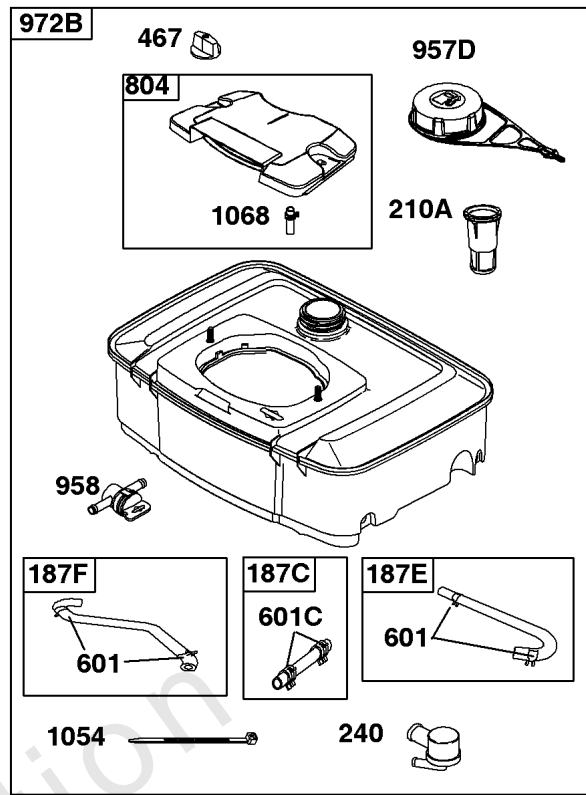

Fuel Supply

REF NO	PART NO	QTY	DESCRIPTION
182E	841601		BRACKET, Fuel Tank
182F	691520		BRACKET, Fuel Tank
182H	691524		BRACKET, Fuel Tank
182J	691525		BRACKET, Fuel Tank
182G	841600		BRACKET, Fuel Tank
187	791766		LINE, Fuel -(15 Inches Long)(Cut To Required Length)
187B	846567		LINE, Fuel
187C	692106		LINE, Fuel -(2 1/4)
187G	791745		LINE, Fuel -(23) (Cut to Required Length)
187D	791744		LINE, Fuel -(Cut To Required Length)
190	692199		SCREW -(Fuel Tank)
210	691370		STRAINER, Fuel
240C	845125		FILTER, Fuel
385	807084		SCREW -(Fuel Pump)
387	808656		PUMP, Fuel
467	691985		KNOB, Air Cleaner Cover -Used Before Code Date 10040100
467	844618		KNOB, Air Cleaner Cover -Used After Code Date 10033100 -Used Before Code Date 14102400
480	806660		SCREW -(Tube Clamp) (M8x18mm)
527	690423		CLAMP, Tube
529A	691527		GROMMET
601	691038		CLAMP, Hose
601B	791850		CLAMP, Hose
601E	593879		CLAMP, Hose
601C	691522		CLAMP, Hose
628	806660		SCREW -(Fuel Pump Bracket) (M8x18mm)
628A	692062		SCREW -(Fuel Pump Bracket) (M8x18mm)
674	692056		SCREW -(Fuel Tank Bracket) (M8x14mm)
674B	692062		SCREW -(Fuel Tank Bracket) (M8x18mm)
788	691559		BRACKET, Fuel Pump -(With Weld Nuts)
918	791880		LINE, Fuel -(Cut To Required Length)
957	846987		CAP, Fuel Tank -(Standard Grip)
957A	844728		CAP, Fuel Tank -(Tethered Cap)(Ring)
957D	847578		CAP, Fuel Tank -(Tethered Cap)(Spade)
958	698183		VALVE, Fuel Shut Off
958	692008		VALVE, Fuel Shut Off -(Used on models with Fuel Shut-off Rods ref #1038)
964	590799		CAP, Connector
972A	845137		TANK, Fuel