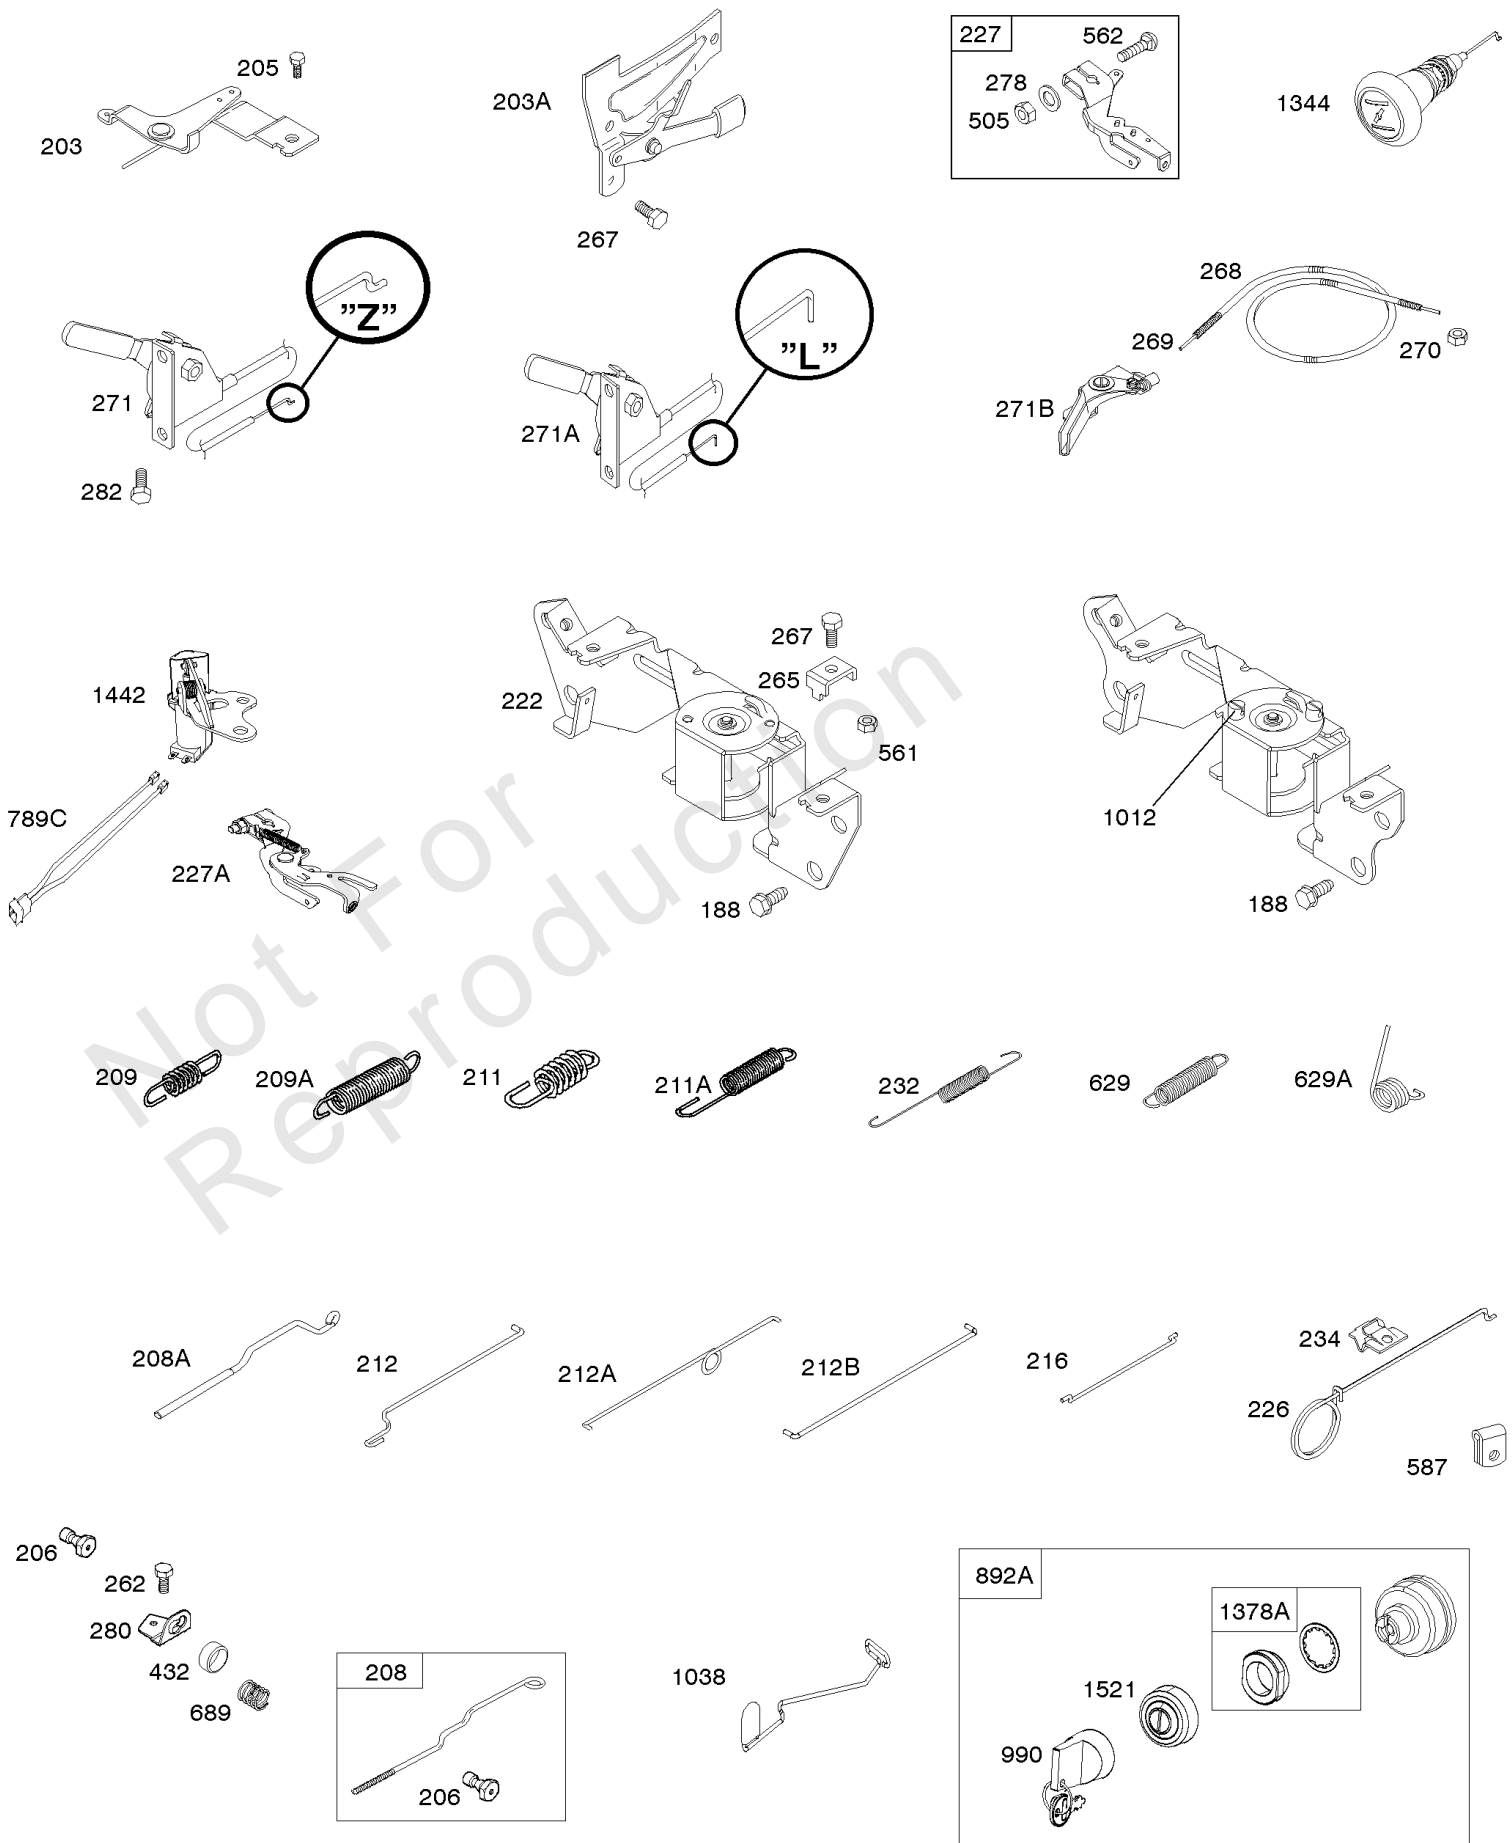

Controls, Governor Spring

REF NO	PART NO	QTY	DESCRIPTION
188	692056		SCREW -(Control Bracket) (M8x14mm)
188	845964		SCREW -(Control Bracket) (M8x10mm)
203	690923		CRANK, Bell
205	692083		SCREW -(Bell Crank)
206	691244		NUT, Governor Adjusting
208	808453		ROD, Governor Control
209	692070		SPRING, Governor -(Main)
211	692069		SPRING, Governed Idle -(Red)
212	847015		LINK, Throttle
212A	691519		LINK, Throttle
216	690705		LINK, Choke
222	845305		BRACKET, Control -(Used With Control Lever And/Or Wire With Z Formed End)
226	692075		ROD, Choke
227	690236		LEVER, Governor Control
232	692073		SPRING, Governor Link
234	691723		CLIP, Control Rod
262	692083		SCREW -(Rod Bracket) (M5x12mm)
262	841552		SCREW -(Rod Bracket) (M5x20mm)
265	691024		CLAMP, Casing
267	841552		SCREW -(Casing Clamp) (M5x20mm)
267	692083		SCREW -(Casing Clamp)
268	691025		CASING, Control Wire
269	691026		WIRE, Control
270	691027		NUT -(Control Wire Casing)
271	692541		LEVER, Control
271A	692105		LEVER, Control
271B	691028		LEVER, Control
278	842122		WASHER -(Governor Control Lever)
280	691526		BRACKET, Fixed Speed
282	692083		SCREW -(Control Lever)
432	691509		CAP, Spring
505	844752		NUT -(Governor Control Lever)
561	690713		NUT -(Control Bracket)
562	690239		BOLT -(Governor Control Lever)
587	807116		CLAMP, Cable
629	806717		SPRING, Throttle Return -(Throttle Return)
629A	806716		SPRING, Throttle Return -(Throttle Return)
689	691272		SPRING, Friction