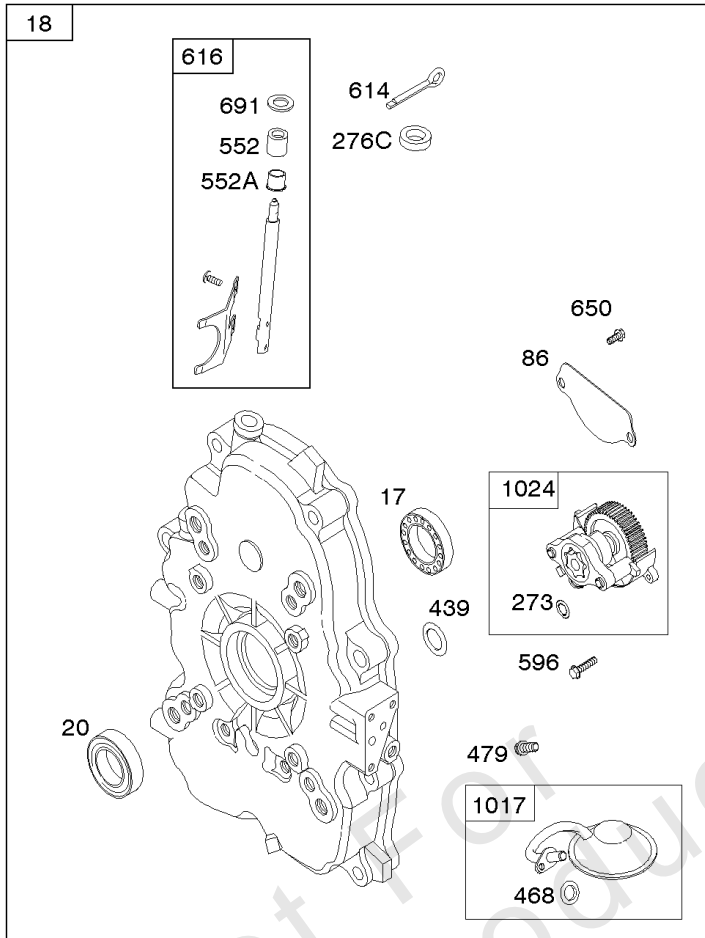

Crankcase Cover, Intake Manifold

Mfg. No: 356447-3038-G1

Crankcase Cover, Intake Manifold

REF NO	PART NO	QTY	DESCRIPTION
552	690701		BUSHING, Governor Crank -(Output End)
552A	806686		BUSHING, Governor Crank
587	807116		CLAMP, Cable
596	691492		SCREW -(Oil Pump)
601E	593879		CLAMP, Hose
614	691550		PIN, Cotter
616	806685		CRANK, Governor
633	690722		SEAL, Choke/Throttle Shaft
633A	806131		SEAL, Choke/Throttle Shaft
650	841233		SCREW -(Oil Deflector) (Oil Deflector)
691	842826		SEAL, Governor Shaft
947A	692094		SOLENOID, Fuel
964A	807468		CAP, Carburetor
1017	690900		SCREEN, Oil Pump
1024	-----		Pump-Oil -(Oil Pump is No Longer Available) (See Reference 18 for correct replacement Crankcase Cover) -Used Before Code Date 07101500
1024	843825		PUMP, Oil -Used After Code Date 07101400
1054	280275		TIE, Cable
1091A	844448		CAP, Limiter
1176	842067		NUT -(Exhaust Manifold)