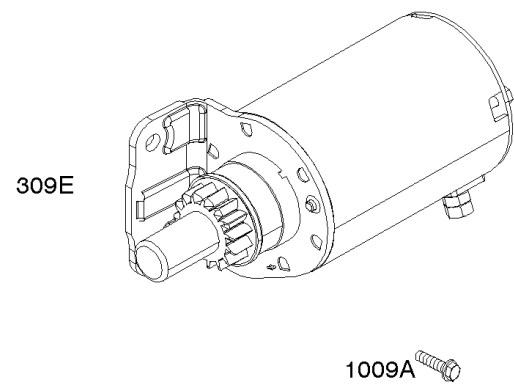

Starter - Electric #2

REF NO	PART NO	QTY	DESCRIPTION
309A	846407		MOTOR, Starter -Used After Code Date 10051700
309E	844717		MOTOR, Starter
311A	497608		SET, Brush
388	820799		LEVER, Pinion Drive
503	691532		STRAP, Starter -(82mm Long)
544A	-----		Armature-Starter -(Service With 846451 Starter Motor Only)
683A	820809		NUT -(Starter Solenoid)
697	691902		SCREW -(Starter Motor) (Drive Cap) (M8x20mm)
697	692062		SCREW -(Starter Motor) (Drive Cap)
797	691029		NUT -(Brush Retainer)
797A	693167		NUT -(Brush Retainer)
801B	691283		CAP, Drive
802A	691286		CAP, End
803B	-----		Housing-Starter -(For Replacement Starter Motor, Order Reference 309)
893	820805		NUT -(Starter Solenoid)
893C	845758		NUT -(Starter Solenoid)
920A	825418		SOLENOID, Starter
920C	845757		SOLENOID, Starter
1009	806474		SCREW -(USE REFERENCE 697 ONLY) (M8X98mm)
1090	691293		RETAINER, Brush