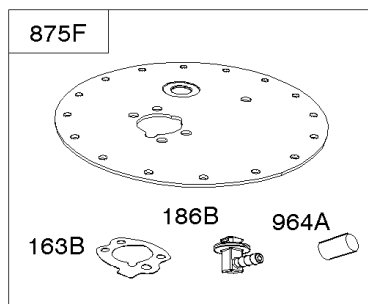

Air Cleaner

REF NO	PART NO	QTY	DESCRIPTION
163B	844931		GASKET, Air Cleaner
163C	841823		GASKET, Air Cleaner -(Air Cleaner)
186	844032		CONNECTOR, Hose
186A	845121		CONNECTOR, Hose
186B	845141		CONNECTOR, Hose
276B	806137		WASHER, Sealing -(Solenoid)
480	806660		SCREW -(Tube Clamp) (M8x18mm)
536	809670		CLEANER, Air
582	809878		CLAMP, Air Cleaner
601E	593879		CLAMP, Hose
717	692153		BRACKET, Air Cleaner
833B	691593		SCREW -(Air Cleaner Mounting Strap/Stud) (M6x12mm)
875F	844996		BASE, Air Cleaner
953	845030		SCREEN, Air Cleaner
964A	807468		CAP, Carburetor
968B	841822		COVER, Air Cleaner
971	807084		SCREW -(Air Cleaner Base to Carburetor/Throttle Body) (M6x14mm)
1046	692082		PLUG, Blower Housing
1406	842623		VALVE, Debris
1425	844712		HOSE, Purge Line
1431	844035		WASHER -(Tube Clamp)