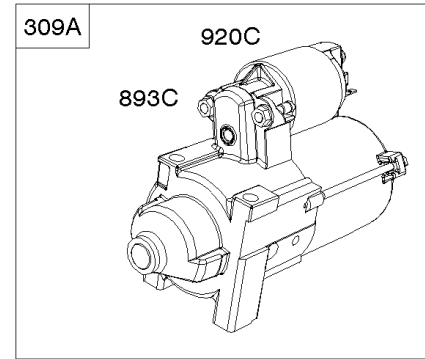

697

697

697

Not For Reproduction

Starter - Electric #1

REF NO	PART NO	QTY	DESCRIPTION
309	846451		MOTOR, Starter -(Steel Ring Gear Only)
309C	BLANK		MOTOR, Starter -(Replacement Starter Motor, Order Reference 309)
310	-----		Screw -(Starter Motor) (NO LONGER AVAILABLE)
310A	690323		BOLT -(Starter Motor)
311A	497608		SET, Brush
413	693587		NUT -(Starter Motor)
510	496881		DRIVE, Starter -(Steel Pinion Gear)
544	BLANK		MOTOR, Starter -(Replacement Starter Armature, Order 691564 Starter Motor, Reference309)
544A	-----		Armature-Starter -(Service With 846451 Starter Motor Only)
697	692062		SCREW -(Starter Motor) (Drive Cap)
697	691902		SCREW -(Starter Motor) (Drive Cap) (M8x20mm)
797	691029		NUT -(Brush Retainer)
797A	693167		NUT -(Brush Retainer)
801	-----		Cap-Drive -(For Replacement Starter Motor, Order Reference 309)
802A	691286		CAP, End
803	-----		Housing-Starter -(For Replacement Starter Motor, Order Reference 309)
803A	-----		Housing-Starter -(For Replacement Starter Motor, Order Reference 309)
1051	691124		RING, Retaining
1090	691293		RETAINER, Brush
1090A	496813		RETAINER, Brush