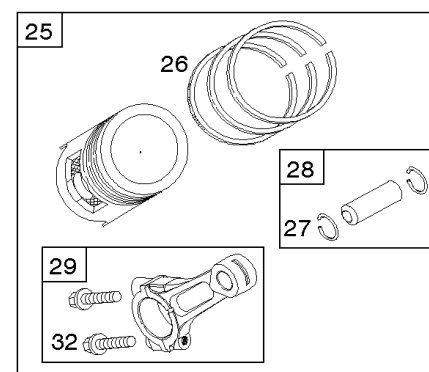

REQUIRED when replacing parts with warning labels affixed.

USED AFTER DATE CODE: 07062900

USED BEFORE DATE CODE: 07063000

Camshaft, Crankshaft, Cylinder, Piston, Rings, Connecting Rod, Breather

REF NO	PART NO	QTY	DESCRIPTION
1	692544		CYLINDER ASSEMBLY
2	808534		KIT, Bushing/Seal -(Magneto Side)
3	805101S		SEAL, Oil -(Magneto Side)
8	808984		BREATHER ASSEMBLY
9	844986		GASKET, Breather
10	690751		SCREW -(Breather Assembly)
11	691556		TUBE, Breather
11A	844921		TUBE, Breather -Used After Code Date 09122200
11B	806083S		TUBE, Breather -Used Before Code Date 09122300
15	690946		PLUG, Oil Drain -(3/8"-18 NPTF-External 7/16" Sq)
15	691680		PLUG, Oil Drain -(3/8"-18 NPTF - Internal 3/8" Sq)
16	809806		CRANKSHAFT -Used Before Code Date 07063000
16	843794		CRANKSHAFT
17	843827		BEARING, Ball
25	843821		PISTON ASSEMBLY -(.020 Oversize)
25	844540		PISTON ASSEMBLY -(Standard) -Used Before Code Date 07063000
25	843792		PISTON ASSEMBLY -(Standard) -Used After Code Date 07062900
26	843793		SET, Ring -(Standard)
26	843822		SET, Ring -(.020 Oversize)
27	690683		LOCK, Piston Pin
28	844541		PIN, Piston -(Standard)
29	807900S		ROD, Connecting -(Standard)
32	690698		SCREW -(Connecting Rod)
46	845649		CAMSHAFT
357	691483		KEY, Drive Pulley
377	808095		KEY, Flywheel
377A	691639		KEY, Timing
572	690686		BAFFLE, Breather
598	807625		SHIM, End Play -(Crankshaft or Camshaft Bearing)
601B	791850		CLAMP, Hose
718	806469		PIN, Locating
741	846085		GEAR, Timing
1025	690689		SPOOL, Governor
1036	-----		Label-Emissions -(Available From A Briggs & Stratton Authorized Dealer)
1133	690342		SCREW -(Crankshaft)
1319	-----		Label-Warning