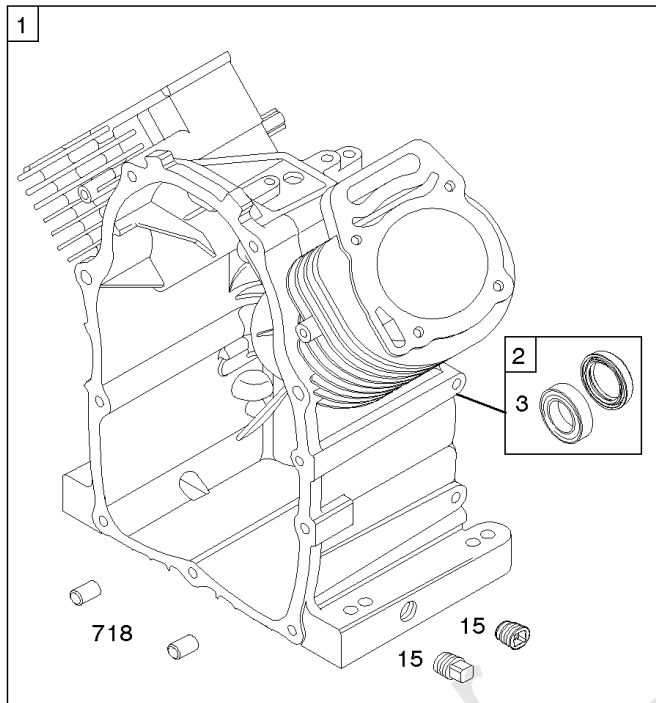

Camshaft, Crankshaft, Cylinder, Piston, Rings, Connecting Rod, Breather

Mfg. No: 356447-3075-G1

1036 EMISSIONS LABEL

1330 REPAIR MANUAL

1319 WARNING LABEL

WARNING	
	Read and follow Operating Instructions before running engine.
	Gasoline is flammable. Allow engine to cool at least 2 minutes before refueling.
	Engines emit carbon monoxide, DO NOT run in enclosed area.
	Muffler area temperature may exceed 150°F. Do not touch hot parts.

REQUIRED when replacing parts with warning labels affixed.