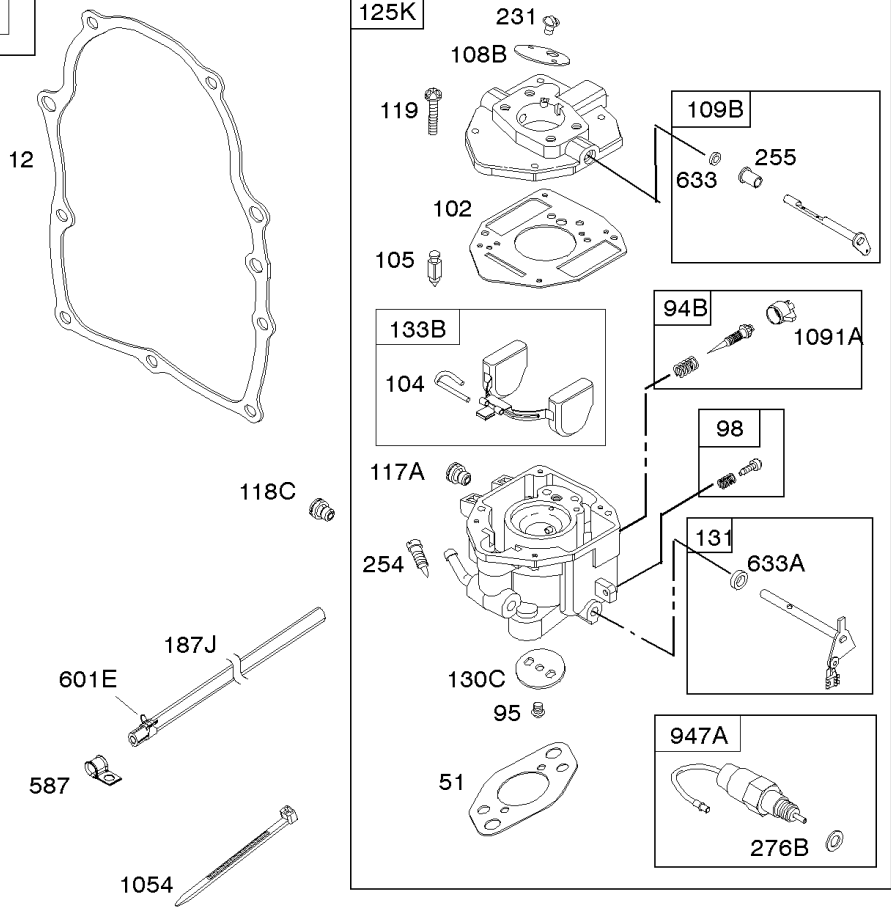

Crankcase Cover, Intake Manifold

Mfg. No: 356447-3075-G1

Crankcase Cover, Intake Manifold

REF NO	PART NO	QTY	DESCRIPTION
12	846487		GASKET, Crankcase
17	843827		BEARING, Ball
18	844588		COVER, Crankcase
20	805049S		SEAL, Oil -(PTO Side)
22	807362		SCREW -(Crankcase Cover/Sump)
50A	844034		MANIFOLD, Intake
51	691694		GASKET, Intake -(Manifold To Carburetor)
51A	692035		GASKET, Intake -(Manifold to Cylinder Head)
54	846604		SCREW -(Intake Manifold) (M8x67mm) (Dog Point)
86	690745		COVER, Gear
94B	845021		KIT, Idle Mixture
95	690718		SCREW -(Throttle Valve)
98	808177		KIT, Idle Speed
102	692077		GASKET, Carburetor Body
104	690723		PIN, Float Hinge
105	797410		VALVE, Float Needle
108B	844989		VALVE, Choke
109B	843321		SHAFT, Choke
117A	806373		JET, Main -(Standard)
118C	845903		JET, Main -(High Altitude) (9000 Feet)
118C	842439		JET, Main -(High Altitude) (5000 Feet)
119	690720		SCREW -(Upper Carburetor Body to Lower Carburetor Body)
122A	690747		SPACER, Carburetor
130C	806132		VALVE, Throttle
131	845022		KIT, Throttle Shaft
133B	843320		FLOAT, Carburetor
163B	844931		GASKET, Air Cleaner
231	690718		SCREW -(Choke Valve)
254	808178		DRAIN, Carburetor Bowl
255	690721		BUSHING, Choke Shaft
273	690681		SEAL, O-Ring -(Oil Pump)
276B	806137		WASHER, Sealing -(Solenoid)
276C	690704		WASHER
365	690711		SCREW -(Carburetor/Throttle Body)
415	794903		PLUG -(1/8"-27 NPTF - EXTERNAL SQ)
439	692154		O-RING, Oil Gallery -(Crankcase Cover/Sump or Cylinder Assembly)
468	690690		SEAL, O-Ring -(Oil Pump Screen)
479	807084		SCREW -(Oil Pump Screen)