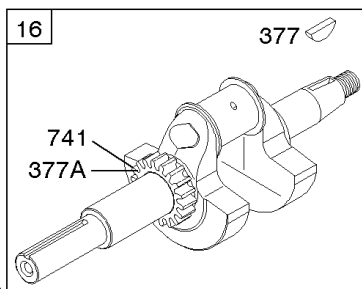

Camshaft, Crankshaft, Cylinder, Piston, Rings, Connecting Rod, Breather

Mfg. No: 356447-3075-G1

1036 EMISSIONS LABEL

1330 REPAIR MANUAL

1319 WARNING LABEL

WARNING	
	Read and follow Operating Instructions before running engine.
	Gasoline is flammable. Allow engine to cool at least 2 minutes before refueling.
	Engines emit carbon monoxide, DO NOT run in enclosed area.
	Muffler area temperature may exceed 150°F. Do not touch hot parts.

REQUIRED when replacing parts with warning labels affixed.

USED AFTER DATE CODE: 07062900

USED BEFORE DATE CODE: 07063000