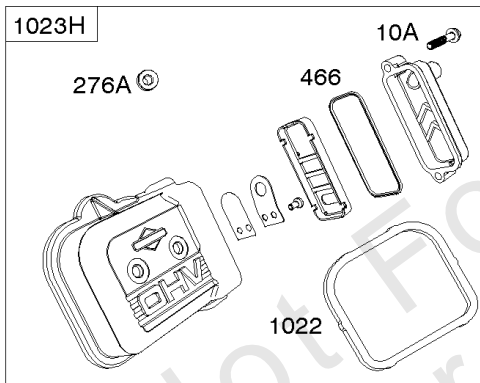

Cylinder Head, Valves, Valve Covers

REF NO	PART NO	QTY	DESCRIPTION
5	809185		HEAD, Cylinder -(Cylinder 1)
5A	809186		HEAD, Cylinder -(Cylinder 2)
7	845884		GASKET, Cylinder Head -(Graphoil)
13	692059		SCREW -(Cylinder Head)
21	809500		CAP, Oil Fill
33A	807681		VALVE, Exhaust
34A	807680		VALVE, Intake
35	692084		SPRING, Valve -(Intake)
36	692084		SPRING, Valve -(Exhaust)
40	692058		RETAINER, Valve
42	807683		KEEPER, Valve
45	843379		TAPPET, Valve
192	807623		ADJUSTER, Rocker Arm
276A	807085		WASHER, Sealing -(Head)(Rocker Cover)
337	491055S		PLUG, Spark -(RC12YC - RESISTOR)
337	496018S		PLUG, Spark -(RC14YC - Resistor - Hot)
337	691043		PLUG, Spark -(QC12YC) (EMS) (GOLD TERMINAL)
337	792015		PLUG, Spark -(XC92YC - RESISTOR - EMS)
383	19576S		WRENCH, Spark Plug
601	691038		CLAMP, Hose
635	692076		BOOT, Spark Plug
830	809157		STUD, Rocker Arm -(Rocker Arm)
868	691963		SEAL, Valve
871	692057		BUSHING, Valve Guide
914	807120		SCREW -(Rocker Cover)
915	691493		LINER, Port
918	791880		LINE, Fuel -(Cut To Required Length)
1022	806039S		GASKET, Rocker Cover
1023B	691494		COVER, Rocker
1023C	690910		COVER, Rocker -(Cylinder 1) (Fuel Pump)
1023D	691558		COVER, Rocker
1023G	842823		COVER, Rocker
1023H	843750		COVER, Rocker
1023E	691531		COVER, Rocker
1023F	843749		COVER, Rocker
1026	691836		ROD, Push -(Steel)
1026	691758		ROD, Push -(Exhaust)(Aluminum)
1029	807323		ARM, Rocker
1100	791959		PIVOT, Rocker Arm