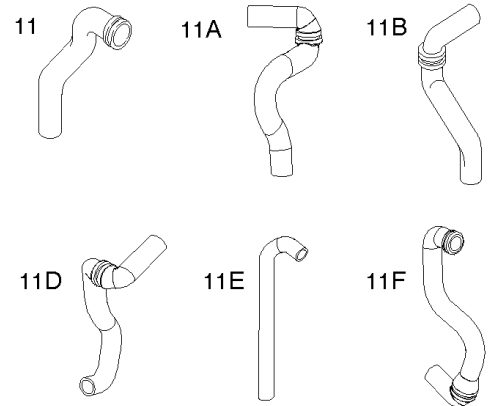

Camshaft, Crankshaft, Cylinder, Piston, Rings, Connecting Rod, Breather

Mfg. No: 356447-3075-G1

1036 EMISSIONS LABEL

1330 REPAIR MANUAL

1319 WARNING LABEL

WARNING

- Read and follow Operating Instructions before running engine.
- Gasoline is flammable. Allow engine to cool at least 2 minutes before refueling.
- Engines emit carbon monoxide, **DO NOT** run in enclosed area.
- Muffler area temperature may exceed 150°F. Do not touch hot parts.

REQUIRED when replacing parts with warning labels affixed.