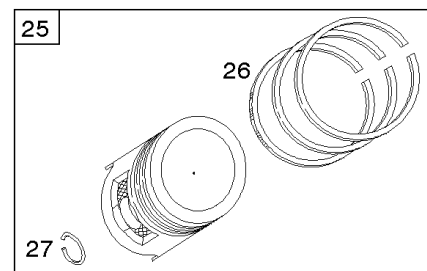

Camshaft, Crankshaft, Cylinder, Piston, Rings, Connecting Rod, Breather

Mfg. No: 356447-3075-G1

1036 EMISSIONS LABEL

1330 REPAIR MANUAL

1319 WARNING LABEL

WARNING

- Read and follow Operating Instructions before running engine.
- Gasoline is flammable. Allow engine to cool at least 2 minutes before refueling.
- Engines emit carbon monoxide, **DO NOT** run in enclosed area.
- Muffler area temperature may exceed 150°F. Do not touch hot parts.

REQUIRED when replacing parts with warning labels affixed.

USED AFTER DATE CODE: 07062900