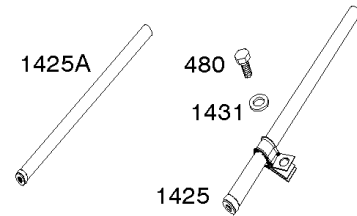

Model Components	Page
Air Cleaner.....	6
Alternator, Ignition, Switches.....	10
Blower Housing, Rewind Starter.....	14
Camshaft, Crankshaft, Cylinder, Piston, Rings, Connecting Rod, Breather.....	16
Carburetor.....	24
Carburetor Overhaul Kit, Engine & Valve Set.....	26
Controls, Governor Spring.....	28
Crankcase Cover, Intake Manifold.....	32
Cylinder Head, Valves, Valve Covers.....	36
Electronic Governor.....	40
Exhaust System.....	42
Flywheel, Rotating Screen, Stub Shaft.....	46
Fuel Supply.....	48
Lubrication.....	52
Replacement Engine - US & Canada.....	54
Shrouds.....	55
Starter - Electric #1.....	57
Starter - Electric #2.....	59

Not For
Reproduction