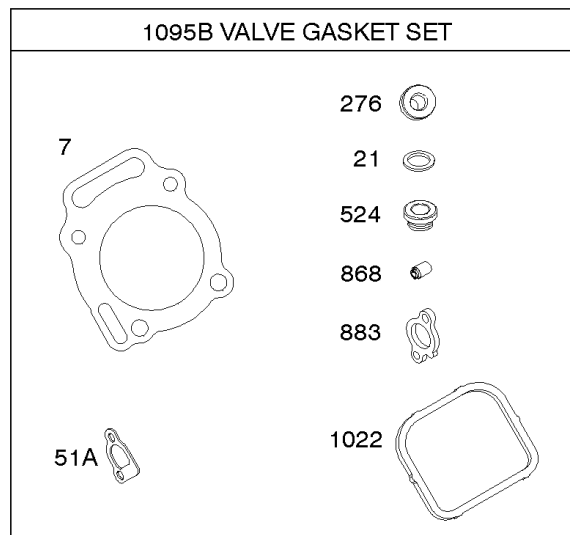

Not For Reproduction

118C

118C

118C

Carburetor

REF NO	PART NO	QTY	DESCRIPTION
51	691694		GASKET, Intake -(Manifold To Carburetor)
94B	845021		KIT, Idle Mixture
95	690718		SCREW -(Throttle Valve)
98	808177		KIT, Idle Speed
102	692077		GASKET, Carburetor Body
104	690723		PIN, Float Hinge
105	797410		VALVE, Float Needle
108B	844989		VALVE, Choke
109B	843321		SHAFT, Choke
117A	806373		JET, Main -(Standard)
118C	845903		JET, Main -(High Altitude) (9000 Feet)
118C	842439		JET, Main -(High Altitude) (5000 Feet)
118F	844990		JET, Main -(High Altitude) (5000 Feet)
119	690720		SCREW -(Upper Carburetor Body to Lower Carburetor Body)
130C	806132		VALVE, Throttle
131	845022		KIT, Throttle Shaft
133B	843320		FLOAT, Carburetor
163B	844931		GASKET, Air Cleaner
163C	841823		GASKET, Air Cleaner -(Air Cleaner)
231	690718		SCREW -(Choke Valve)
255	690721		BUSHING, Choke Shaft
276	690724		WASHER, Sealing
276B	806137		WASHER, Sealing -(Solenoid)
633	690722		SEAL, Choke/Throttle Shaft
633A	806131		SEAL, Choke/Throttle Shaft
643	844932		RETAINER, Air Filter -Used After Code Date 09123100
875C	845142		BASE, Air Cleaner
947A	692094		SOLENOID, Fuel
955A	807723		PLUG, Carburetor
1091A	844448		CAP, Limiter