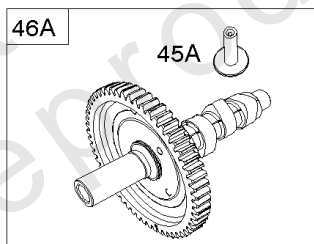

Camshaft, Crankshaft, Cylinder, Piston, Rings, Connecting Rod, Breather

Mfg. No: 356447-3075-G1

1036 EMISSIONS LABEL

1330 REPAIR MANUAL

1319 WARNING LABEL

WARNING

- Read and follow Operating Instructions before running engine.
- Gasoline is flammable. Allow engine to cool at least 2 minutes before refueling.
- Engines emit carbon monoxide, **DO NOT** run in enclosed area.
- Muffler area temperature may exceed 150°F. Do not touch hot parts.

REQUIRED when replacing parts with warning labels affixed.

USED AFTER DATE CODE: 07062900