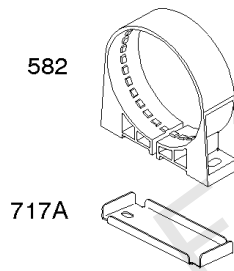

Model Components	Page
Air Cleaner.....	6
Alternator, Ignition, Switches.....	10
Blower Housing, Rewind Starter.....	14
Camshaft, Crankshaft, Cylinder, Piston, Rings, Connecting Rod, Breather.....	16
Carburetor.....	24
Carburetor Overhaul Kit, Engine & Valve Set.....	26
Controls, Governor Spring.....	28
Crankcase Cover, Intake Manifold.....	32
Cylinder Head, Valves, Valve Covers.....	36
Electronic Governor.....	40
Exhaust System.....	42
Flywheel, Rotating Screen, Stub Shaft.....	46
Fuel Supply.....	48
Lubrication.....	52
Replacement Engine - US & Canada.....	54
Shrouds.....	55
Starter - Electric #1.....	57
Starter - Electric #2.....	59

Not For
Reproduction