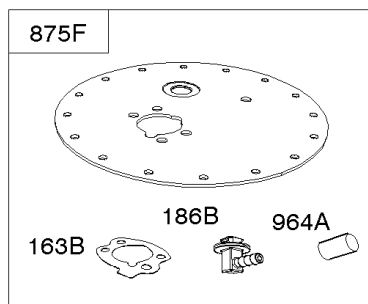

Model Components	Page
Air Cleaner.....	6
Alternator, Ignition, Switches.....	10
Blower Housing, Rewind Starter.....	14
Camshaft, Crankshaft, Cylinder, Piston, Rings, Connecting Rod, Breather.....	16
Carburetor.....	24
Carburetor Overhaul Kit, Engine & Valve Set.....	26
Controls, Governor Spring.....	28
Crankcase Cover, Intake Manifold.....	32
Cylinder Head, Valves, Valve Covers.....	36
Electronic Governor.....	40
Exhaust System.....	42
Flywheel, Rotating Screen, Stub Shaft.....	46
Fuel Supply.....	48
Lubrication.....	52
Replacement Engine - US & Canada.....	54
Shrouds.....	55
Starter - Electric #1.....	57
Starter - Electric #2.....	59

Not For
Reproduction