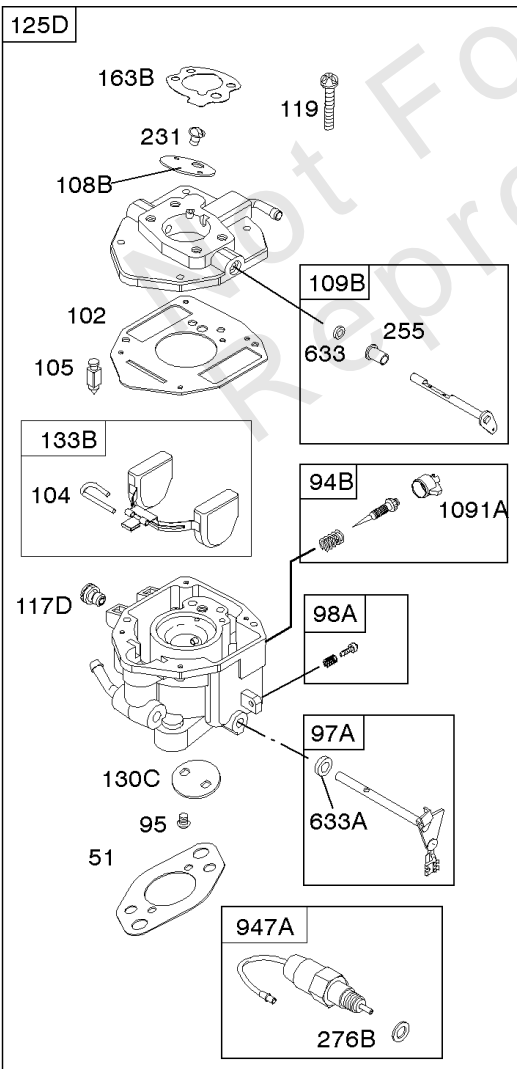

REQUIRED when replacing parts with warning labels affixed.

USED AFTER DATE CODE: 07062900

USED BEFORE DATE CODE: 07063000

Camshaft, Crankshaft, Cylinder, Piston, Rings, Connecting Rod, Breather

REF NO	PART NO	QTY	DESCRIPTION
1330	272144		MANUAL, Repair

Not For Reproduction

Carburetor

REF NO	PART NO	QTY	DESCRIPTION
51	691694		GASKET, Intake -(Manifold To Carburetor)
51A	692035		GASKET, Intake -(Manifold to Cylinder Head)
94	842880		KIT, Idle Mixture
94B	845021		KIT, Idle Mixture
95	690718		SCREW -(Throttle Valve)
98	808177		KIT, Idle Speed
102	692077		GASKET, Carburetor Body
104	690723		PIN, Float Hinge
105	797410		VALVE, Float Needle
108A	806134		VALVE, Choke
108B	844989		VALVE, Choke
109B	843321		SHAFT, Choke
110	806861		WASHER -(Choke Shaft)
117A	806373		JET, Main -(Standard)
117B	806126		JET, Main -(Standard)
118A	690880		JET, Main -(High Altitude) (9000 Feet)
118A	809685		JET, Main -(High Altitude) (5000 Feet)
118D	841670		JET, Main -(High Altitude) (5000 Feet)
118C	842439		JET, Main -(High Altitude) (5000 Feet)
118C	845903		JET, Main -(High Altitude) (9000 Feet)
118D	690881		JET, Main -(High Altitude) (9000 Feet)
118E	807012		JET, Main -(High Altitude) (9000 Feet)
118E	809442		JET, Main -(High Altitude) (5000 Feet)
119	690720		SCREW -(Upper Carburetor Body to Lower Carburetor Body)
125B	845023		CARBURETOR -(Carburetor Only)
125C	846109		CARBURETOR -(Carburetor with Air Cleaner Base)
130C	806132		VALVE, Throttle
131	845022		KIT, Throttle Shaft
132A	690863		STOP, Throttle
133B	843320		FLOAT, Carburetor
142A	806128		NOZZLE, Carburetor
163B	844931		GASKET, Air Cleaner
186	844032		CONNECTOR, Hose
186A	845121		CONNECTOR, Hose
187	791766		LINE, Fuel -(15 Inches Long)(Cut To Required Length)
187G	791745		LINE, Fuel -(23) (Cut to Required Length)
217	806862		SPRING, Choke Return
231	690718		SCREW -(Choke Valve)