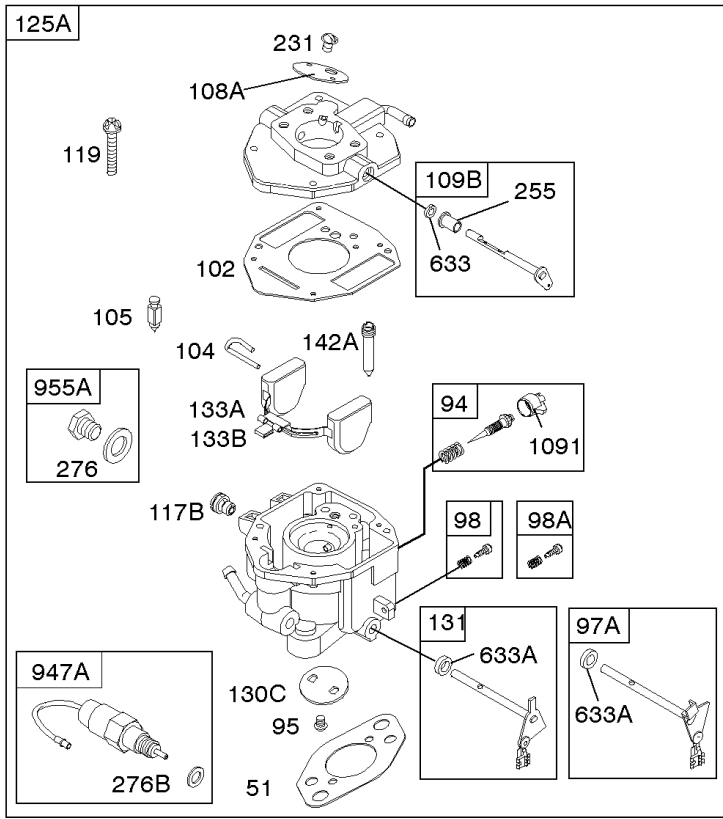

Not For Reproduction

Carburetor

REF NO	PART NO	QTY	DESCRIPTION
51	691694		GASKET, Intake -(Manifold To Carburetor)
51A	692035		GASKET, Intake -(Manifold to Cylinder Head)
94	842880		KIT, Idle Mixture
94B	845021		KIT, Idle Mixture
95	690718		SCREW -(Throttle Valve)
98	808177		KIT, Idle Speed
102	692077		GASKET, Carburetor Body
104	690723		PIN, Float Hinge
105	797410		VALVE, Float Needle
108A	806134		VALVE, Choke
108B	844989		VALVE, Choke
109B	843321		SHAFT, Choke
110	806861		WASHER -(Choke Shaft)
117A	806373		JET, Main -(Standard)
117B	806126		JET, Main -(Standard)
118A	690880		JET, Main -(High Altitude) (9000 Feet)
118A	809685		JET, Main -(High Altitude) (5000 Feet)
118D	841670		JET, Main -(High Altitude) (5000 Feet)
118C	842439		JET, Main -(High Altitude) (5000 Feet)
118C	845903		JET, Main -(High Altitude) (9000 Feet)
118D	690881		JET, Main -(High Altitude) (9000 Feet)
118E	807012		JET, Main -(High Altitude) (9000 Feet)
118E	809442		JET, Main -(High Altitude) (5000 Feet)
119	690720		SCREW -(Upper Carburetor Body to Lower Carburetor Body)
125B	845023		CARBURETOR -(Carburetor Only)
125C	846109		CARBURETOR -(Carburetor with Air Cleaner Base)
130C	806132		VALVE, Throttle
131	845022		KIT, Throttle Shaft
132A	690863		STOP, Throttle
133B	843320		FLOAT, Carburetor
142A	806128		NOZZLE, Carburetor
163B	844931		GASKET, Air Cleaner
186	844032		CONNECTOR, Hose
186A	845121		CONNECTOR, Hose
187	791766		LINE, Fuel -(15 Inches Long)(Cut To Required Length)
187G	791745		LINE, Fuel -(23) (Cut to Required Length)
217	806862		SPRING, Choke Return
231	690718		SCREW -(Choke Valve)