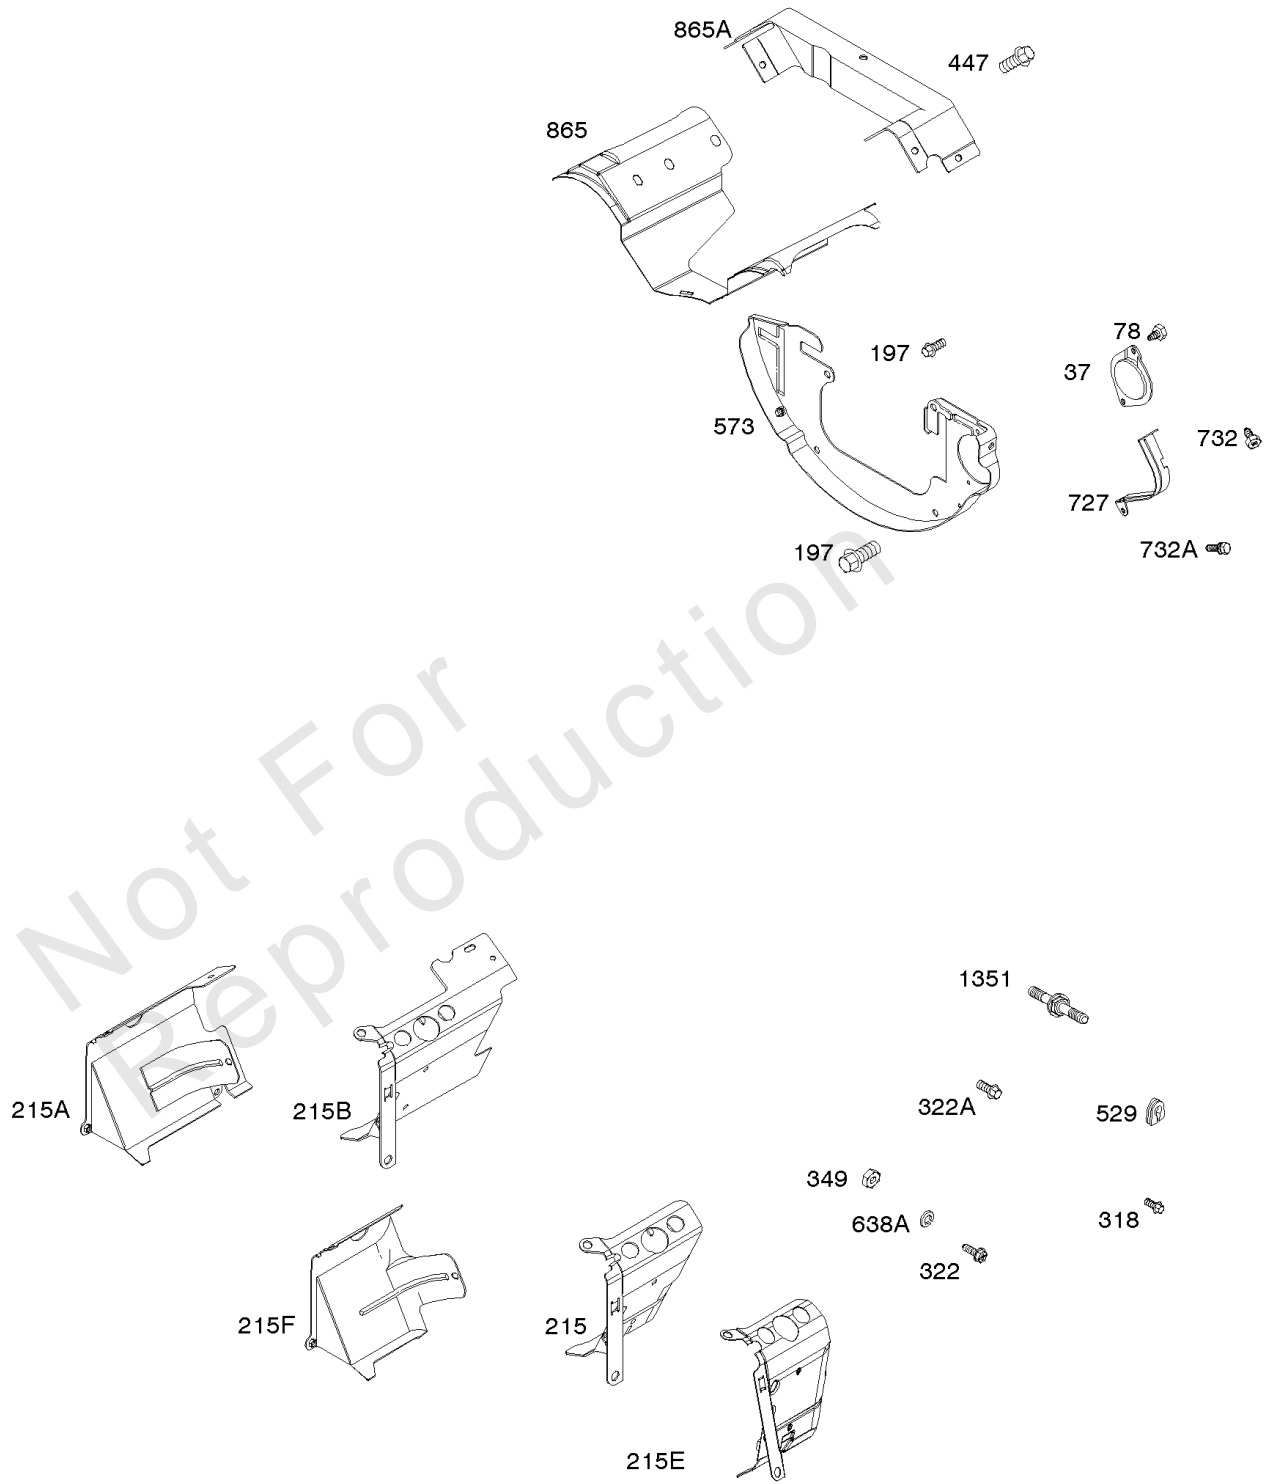

Shrouds

REF NO	PART NO	QTY	DESCRIPTION
37	841309		GUARD, Flywheel
78	690688		SCREW -(Flywheel Guard)
197	807163		SCREW -(Back Plate)
215	841183		GUIDE, Air -(Cylinder 1)
215F	841182		GUIDE, Air -(Cylinder 2)
318	690932		SCREW -(Mounting Bracket)
322	841233		SCREW -(Cylinder Head Cover)
349	690238		NUT -(Cylinder Head Cover)
447	841233		SCREW -(Air Guide Cover)
529	690744		GROMMET
573	841310		PLATE, Back
727	841313		COVER, Starter Drive
732	690688		SCREW -(Starter Drive Cover)
732A	841233		SCREW -(Starter Drive Cover)
865	843768		COVER, Air Guide -(Black)
1351	690682		STUD -(Cylinder Shield) (Cylinder Shield)