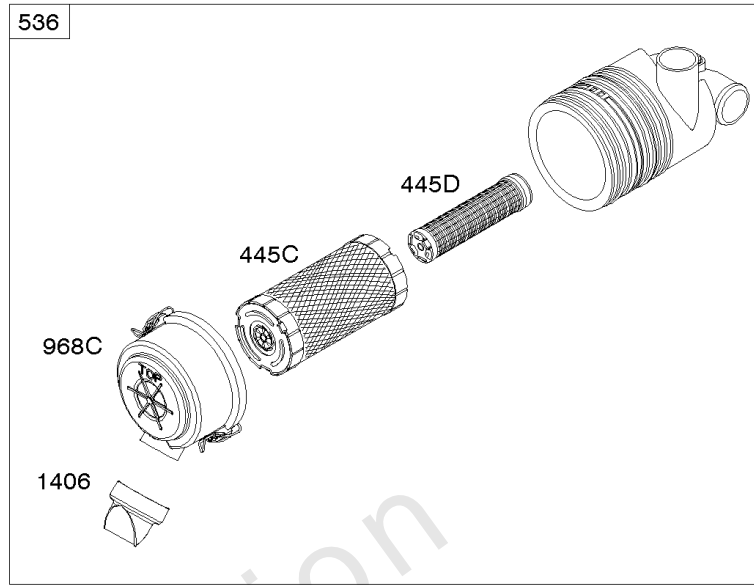

Parts Manual

Mfg. No: 356447-3075-G1

Model Components	Page
Air Cleaner.....	6
Alternator, Ignition, Switches.....	10
Blower Housing, Rewind Starter.....	14
Camshaft, Crankshaft, Cylinder, Piston, Rings, Connecting Rod, Breather.....	16
Carburetor.....	24
Carburetor Overhaul Kit, Engine & Valve Set.....	26
Controls, Governor Spring.....	28
Crankcase Cover, Intake Manifold.....	32
Cylinder Head, Valves, Valve Covers.....	36
Electronic Governor.....	40
Exhaust System.....	42
Flywheel, Rotating Screen, Stub Shaft.....	46
Fuel Supply.....	48
Lubrication.....	52
Replacement Engine - US & Canada.....	54
Shrouds.....	55
Starter - Electric #1.....	57
Starter - Electric #2.....	59

Not For
Reproduction

Air Cleaner

REF NO	PART NO	QTY	DESCRIPTION
163B	844931		GASKET, Air Cleaner
163C	841823		GASKET, Air Cleaner -(Air Cleaner)
186	844032		CONNECTOR, Hose
186A	845121		CONNECTOR, Hose
186B	845141		CONNECTOR, Hose
276B	806137		WASHER, Sealing -(Solenoid)
480	806660		SCREW -(Tube Clamp) (M8x18mm)
536	809670		CLEANER, Air
582	809878		CLAMP, Air Cleaner
601E	593879		CLAMP, Hose
717	692153		BRACKET, Air Cleaner
833B	691593		SCREW -(Air Cleaner Mounting Strap/Stud) (M6x12mm)
953	845030		SCREEN, Air Cleaner
964A	807468		CAP, Carburetor
968B	841822		COVER, Air Cleaner
971	807084		SCREW -(Air Cleaner Base to Carburetor/Throttle Body) (M6x14mm)
1046	692082		PLUG, Blower Housing
1406	842623		VALVE, Debris
1425	844712		HOSE, Purge Line
1431	844035		WASHER -(Tube Clamp)