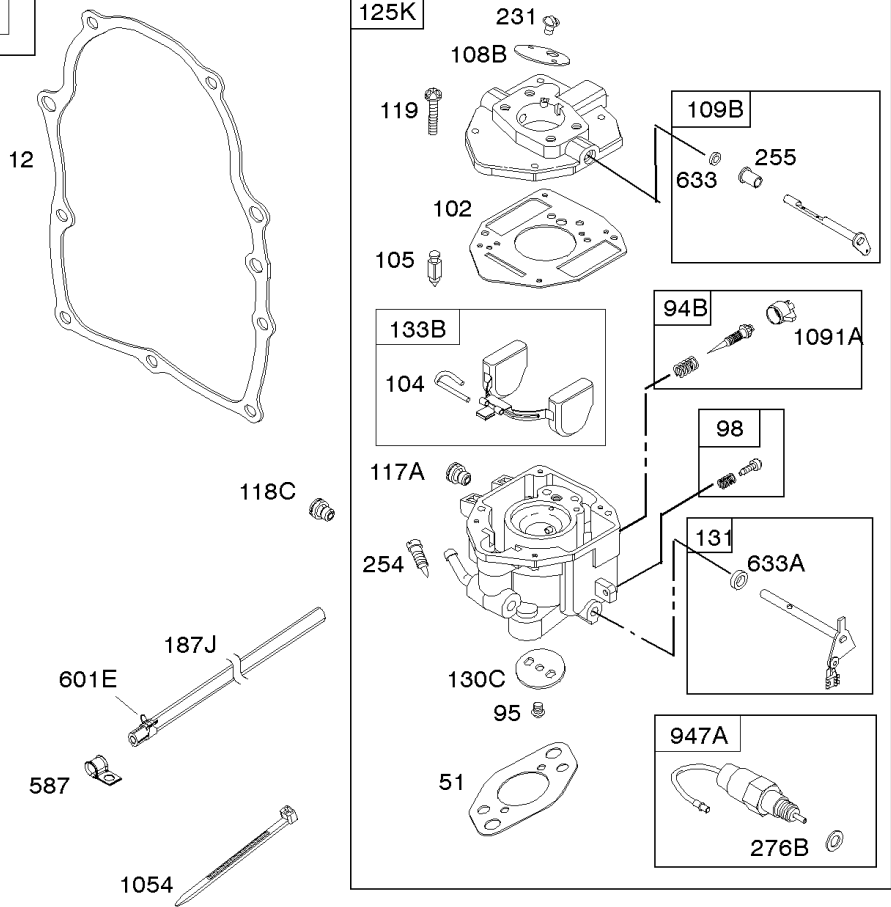

Crankcase Cover, Intake Manifold

Mfg. No: 356447-3075-G1

Crankcase Cover, Intake Manifold

REF NO	PART NO	QTY	DESCRIPTION
552	690701		BUSHING, Governor Crank -(Output End)
552A	806686		BUSHING, Governor Crank
587	807116		CLAMP, Cable
596	691492		SCREW -(Oil Pump)
601E	593879		CLAMP, Hose
614	691550		PIN, Cotter
616	806685		CRANK, Governor
633	690722		SEAL, Choke/Throttle Shaft
633A	806131		SEAL, Choke/Throttle Shaft
650	841233		SCREW -(Oil Deflector) (Oil Deflector)
691	842826		SEAL, Governor Shaft
947A	692094		SOLENOID, Fuel
964A	807468		CAP, Carburetor
1017	690900		SCREEN, Oil Pump
1024	-----		Pump-Oil -(Oil Pump is No Longer Available) (See Reference 18 for correct replacement Crankcase Cover) -Used Before Code Date 07101500
1024	843825		PUMP, Oil -Used After Code Date 07101400
1054	280275		TIE, Cable
1091A	844448		CAP, Limiter
1176	842067		NUT -(Exhaust Manifold)