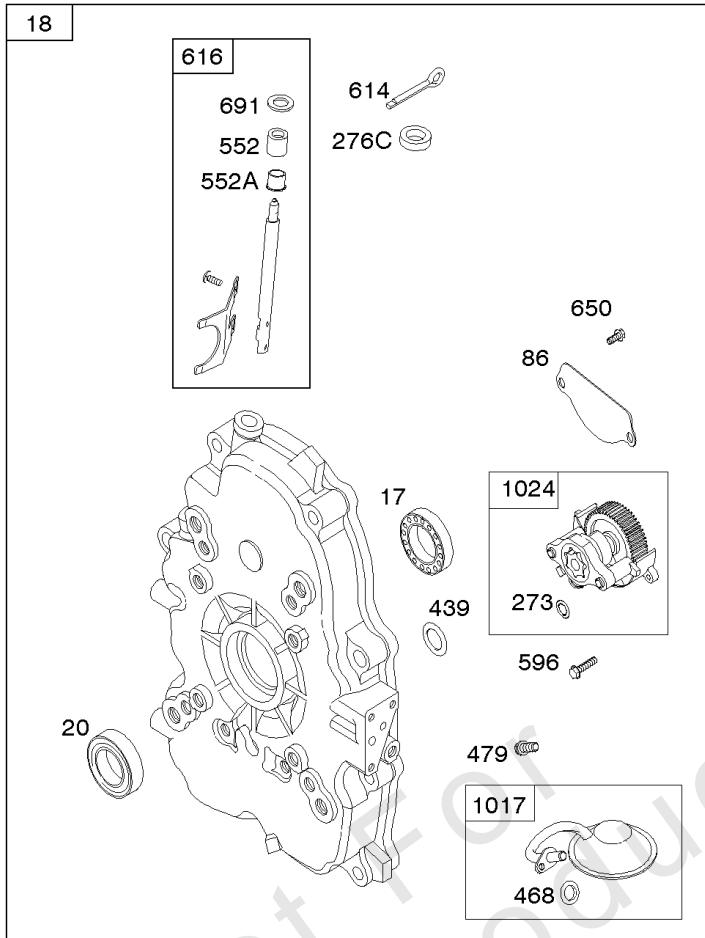

Crankcase Cover, Intake Manifold

Mfg. No: 356447-3075-G1

Crankcase Cover, Intake Manifold

REF NO	PART NO	QTY	DESCRIPTION
552	690701		BUSHING, Governor Crank -(Output End)
552A	806686		BUSHING, Governor Crank
587	807116		CLAMP, Cable
596	691492		SCREW -(Oil Pump)
601E	593879		CLAMP, Hose
614	691550		PIN, Cotter
616	806685		CRANK, Governor
633	690722		SEAL, Choke/Throttle Shaft
633A	806131		SEAL, Choke/Throttle Shaft
650	841233		SCREW -(Oil Deflector) (Oil Deflector)
691	842826		SEAL, Governor Shaft
947A	692094		SOLENOID, Fuel
964A	807468		CAP, Carburetor
1017	690900		SCREEN, Oil Pump
1024	-----		Pump-Oil -(Oil Pump is No Longer Available) (See Reference 18 for correct replacement Crankcase Cover) -Used Before Code Date 07101500
1024	843825		PUMP, Oil -Used After Code Date 07101400
1054	280275		TIE, Cable
1091A	844448		CAP, Limiter
1176	842067		NUT -(Exhaust Manifold)