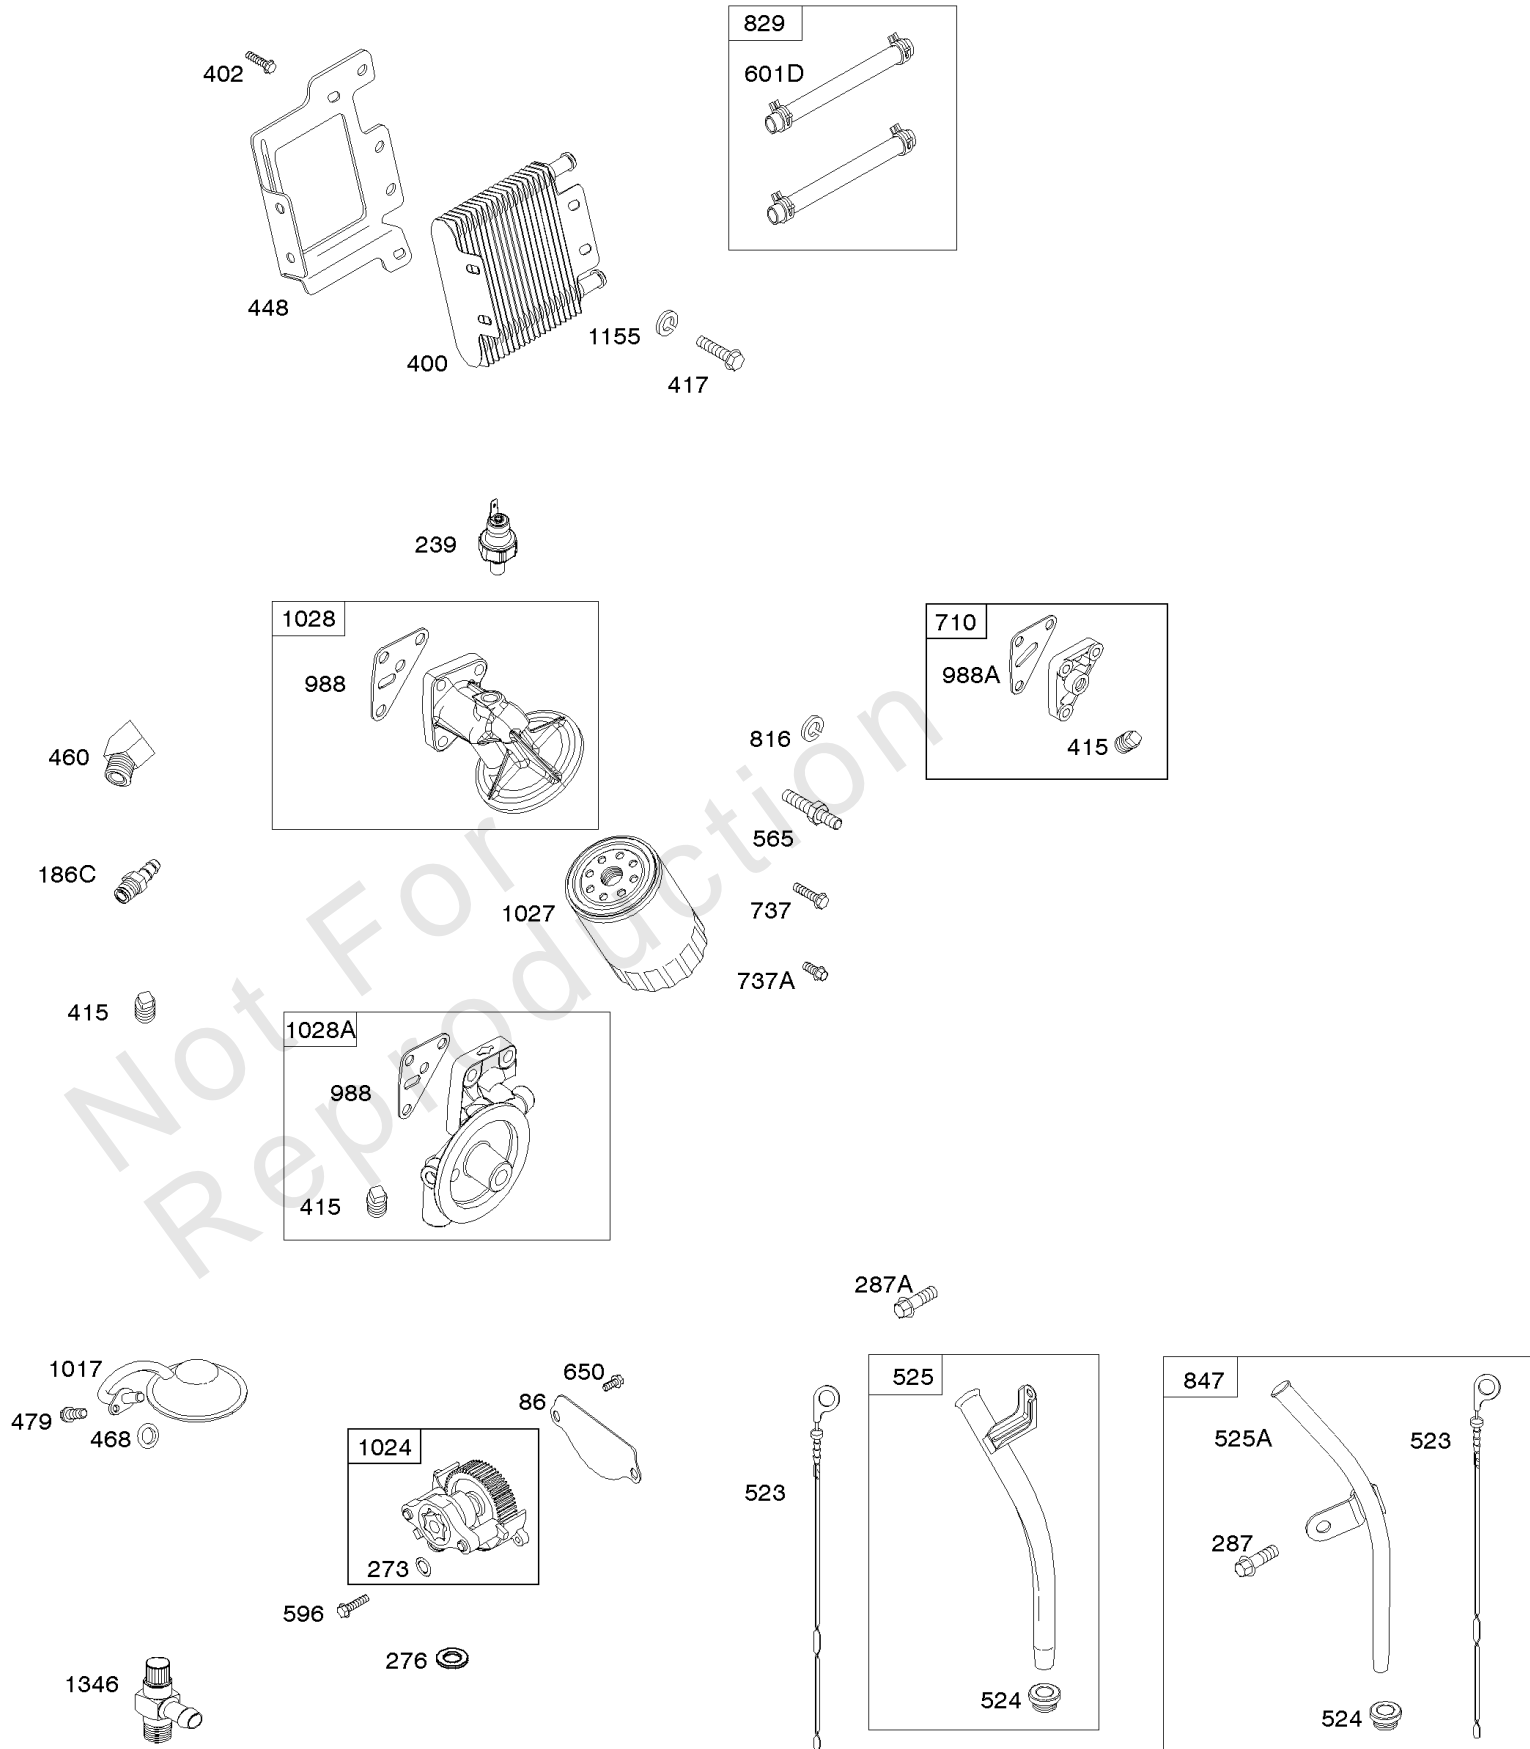

Lubrication

REF NO	PART NO	QTY	DESCRIPTION
86	690745		COVER, Gear
239	690233		SWITCH, Oil Pressure
273	690681		SEAL, O-Ring -(Oil Pump)
276	690724		WASHER, Sealing
287	692062		SCREW -(Dipstick Tube) (M8x18mm)
287A	806660		SCREW -(Dipstick Tube) (M8x18mm)
402	690679		SCREW -(Oil Filter Cover) (M6x21mm)
415	794903		PLUG -(1/8"-27 NPTF - EXTERNAL SQ)
417	843345		SCREW -(Oil Cooler)
468	690690		SEAL, O-Ring -(Oil Pump Screen)
479	807084		SCREW -(Oil Pump Screen)
523	693175		DIPSTICK
524	693172		SEAL, O-Ring -(Dipstick Tube)
525	693174		TUBE, Dipstick
565	690682		STUD -(Oil Filter Adapter)
596	691492		SCREW -(Oil Pump)
650	841233		SCREW -(Oil Deflector) (Oil Deflector)
710	807689		COVER, Oil Filter
737	690679		SCREW -(Oil Filter Adapter) (M6x21mm)
737A	841233		SCREW -(Oil Filter Adapter) (M6x10mm)
816	690706		WASHER -(Oil Filter Adapter)
988	692063		GASKET, Oil Adapter
988A	690687		GASKET, Oil Adapter
1017	690900		SCREEN, Oil Pump
1024	-----		Pump-Oil -(Oil Pump is No Longer Available) (See Reference 18 for correct replacement Crankcase Cover) -Used Before Code Date 07101500
1024	843825		PUMP, Oil -Used After Code Date 07101400
1027	842921		FILTER, Oil
1028	808235		ADAPTER, Oil Filter
1028A	808033		ADAPTER, Oil Filter
1346	492031		VALVE, Oil Drain Shut Off