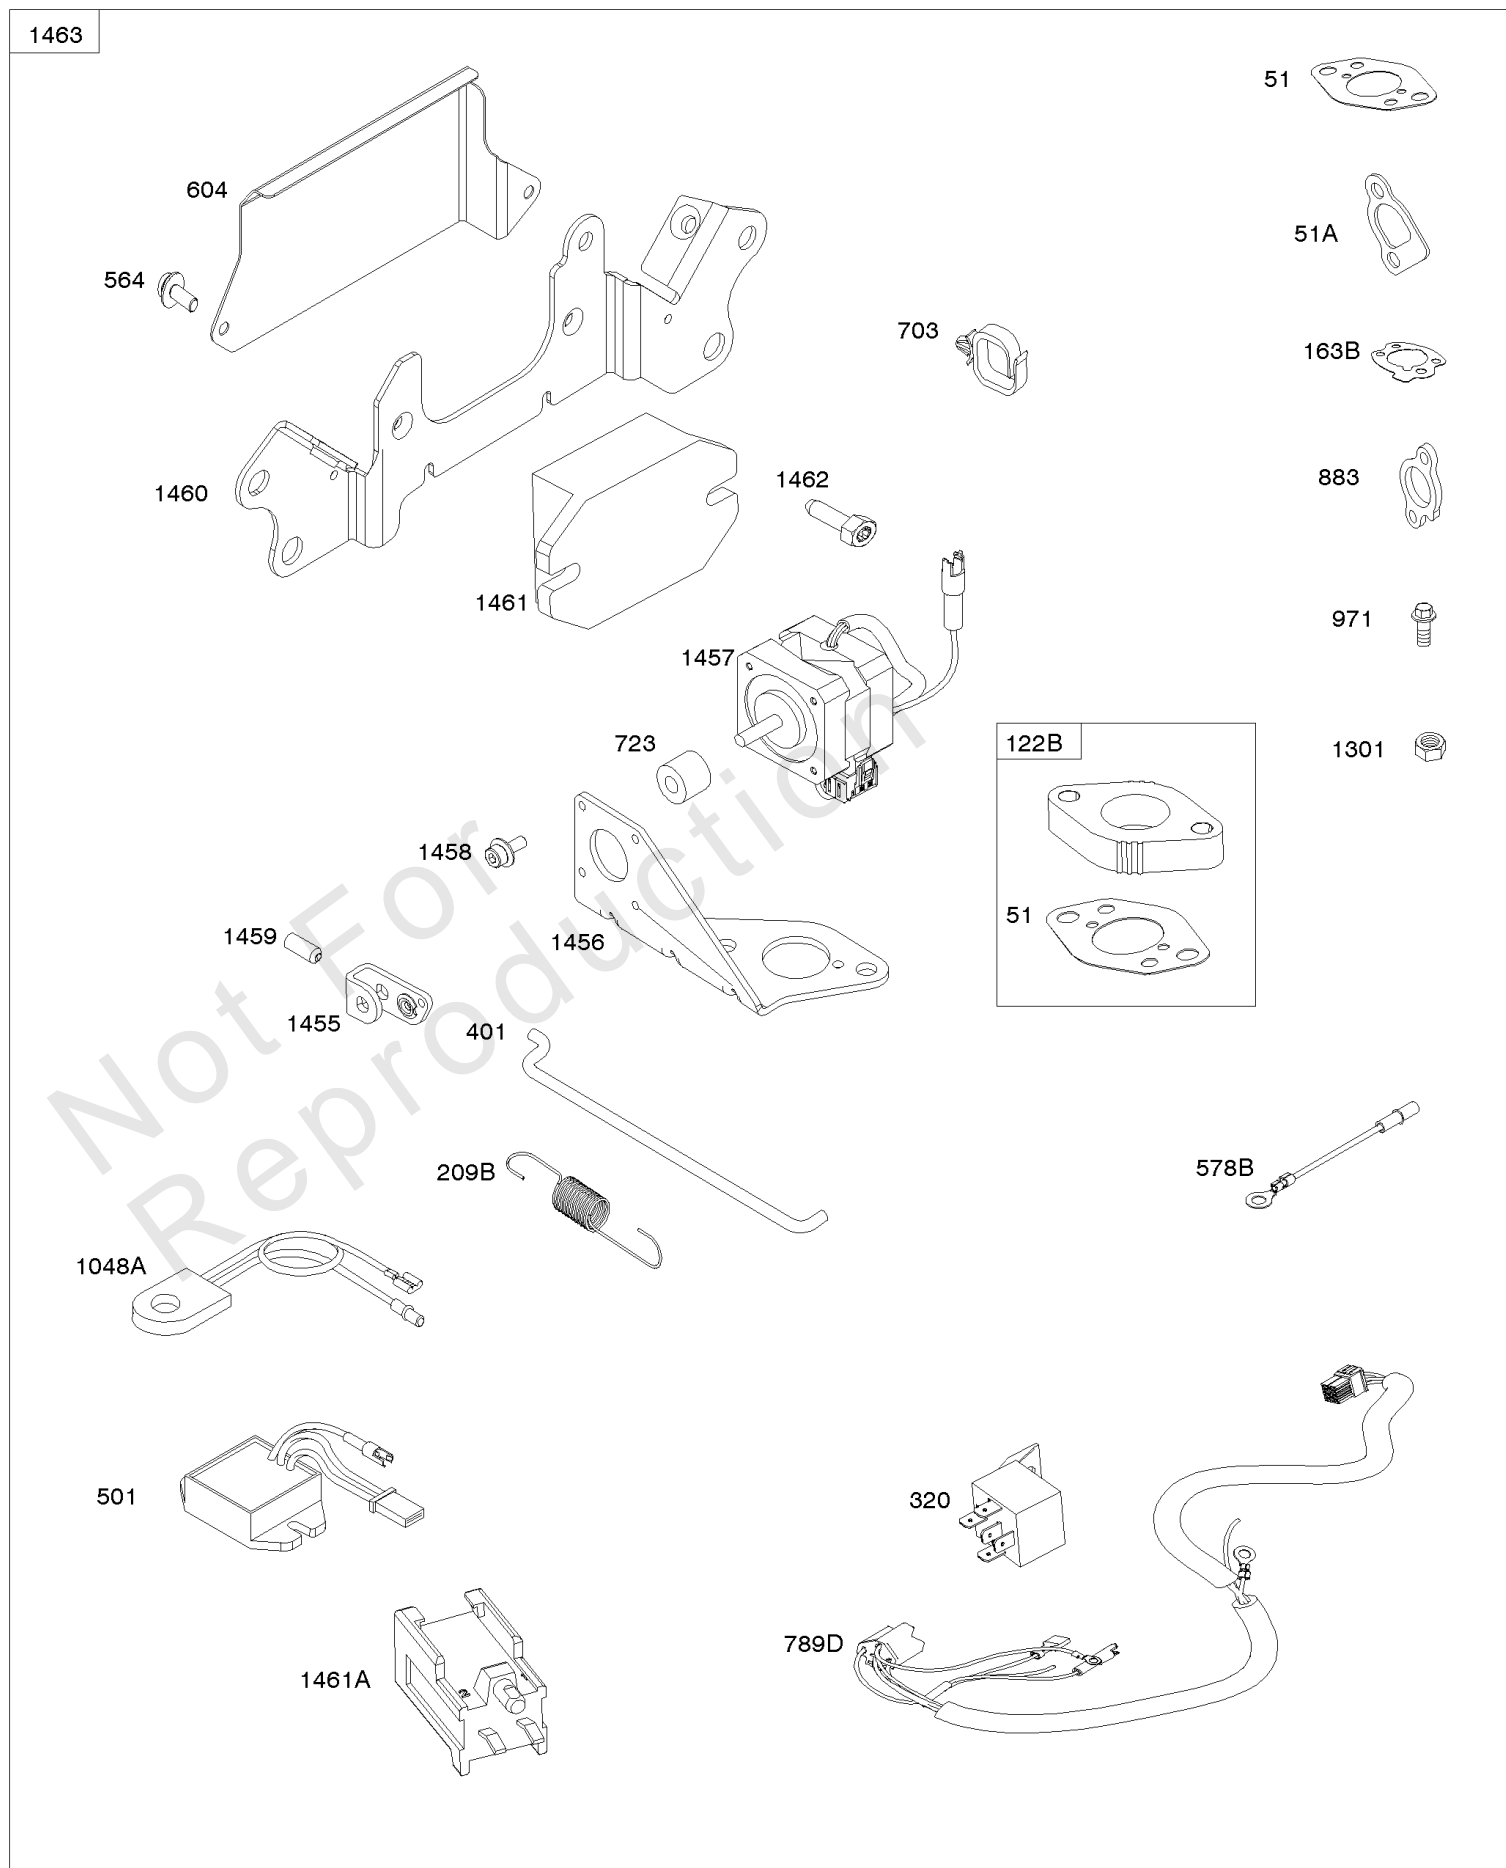

Cylinder Head, Valves, Valve Covers

REF NO	PART NO	QTY	DESCRIPTION
1254	807084		SCREW -(Rocker Arm Stud)

Not For Reproduction

Electronic Governor

REF NO	PART NO	QTY	DESCRIPTION
51	691694		GASKET, Intake -(Manifold To Carburetor)
51A	692035		GASKET, Intake -(Manifold to Cylinder Head)
163B	844931		GASKET, Air Cleaner
501	845907		REGULATOR
564	690677		SCREW -(Control Cover)
578B	845849		WIRE ASSEMBLY
883	691613		GASKET, Exhaust
971	807084		SCREW -(Air Cleaner Base to Carburetor/Throttle Body) (M6x14mm)
1048A	845556		MODULE, Electronic Governor
1301	845823		NUT -(Wiring Harness) (#8-32)