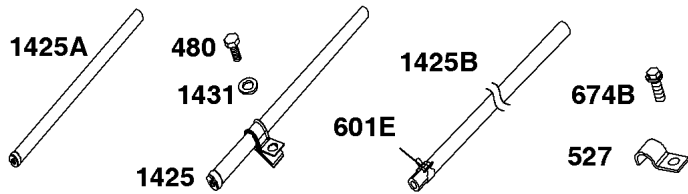

Fuel Supply

REF NO	PART NO	QTY	DESCRIPTION
182E	841601		BRACKET, Fuel Tank
182F	691520		BRACKET, Fuel Tank
182H	691524		BRACKET, Fuel Tank
182J	691525		BRACKET, Fuel Tank
182G	841600		BRACKET, Fuel Tank
187	791766		LINE, Fuel -(15 Inches Long)(Cut To Required Length)
187B	846567		LINE, Fuel
187C	692106		LINE, Fuel -(2 1/4)
187G	791745		LINE, Fuel -(23) (Cut to Required Length)
187D	791744		LINE, Fuel -(Cut To Required Length)
190	692199		SCREW -(Fuel Tank)
210	691370		STRAINER, Fuel
240C	845125		FILTER, Fuel
385	807084		SCREW -(Fuel Pump)
387	808656		PUMP, Fuel
467	691985		KNOB, Air Cleaner Cover -Used Before Code Date 10040100
467	844618		KNOB, Air Cleaner Cover -Used After Code Date 10033100 -Used Before Code Date 14102400
480	806660		SCREW -(Tube Clamp) (M8x18mm)
527	690423		CLAMP, Tube
529A	691527		GROMMET
601	691038		CLAMP, Hose
601B	791850		CLAMP, Hose
601E	593879		CLAMP, Hose
601C	691522		CLAMP, Hose
628	806660		SCREW -(Fuel Pump Bracket) (M8x18mm)
628A	692062		SCREW -(Fuel Pump Bracket) (M8x18mm)
674	692056		SCREW -(Fuel Tank Bracket) (M8x14mm)
674B	692062		SCREW -(Fuel Tank Bracket) (M8x18mm)
788	691559		BRACKET, Fuel Pump -(With Weld Nuts)
918	791880		LINE, Fuel -(Cut To Required Length)
957	846987		CAP, Fuel Tank -(Standard Grip)
957A	844728		CAP, Fuel Tank -(Tethered Cap)(Ring)
957D	847578		CAP, Fuel Tank -(Tethered Cap)(Spade)
958	698183		VALVE, Fuel Shut Off
958	692008		VALVE, Fuel Shut Off -(Used on models with Fuel Shut-off Rods ref #1038)
964	590799		CAP, Connector
972A	845137		TANK, Fuel