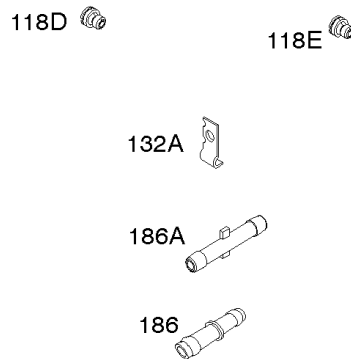

Carburetor

REF NO	PART NO	QTY	DESCRIPTION
255	690721		BUSHING, Choke Shaft
276	690724		WASHER, Sealing
276B	806137		WASHER, Sealing -(Solenoid)
601B	791850		CLAMP, Hose
633	690722		SEAL, Choke/Throttle Shaft
633A	806131		SEAL, Choke/Throttle Shaft
807	805557		SPACER -(Throttle)
875C	845142		BASE, Air Cleaner
947A	692094		SOLENOID, Fuel
955A	807723		PLUG, Carburetor
1091	691516		CAP, Limiter
1091A	844448		CAP, Limiter

Not For Reproduction