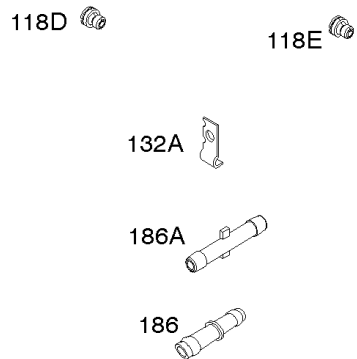

Carburetor

REF NO	PART NO	QTY	DESCRIPTION
51	691694		GASKET, Intake -(Manifold To Carburetor)
51A	692035		GASKET, Intake -(Manifold to Cylinder Head)
94	842880		KIT, Idle Mixture
94B	845021		KIT, Idle Mixture
95	690718		SCREW -(Throttle Valve)
98	808177		KIT, Idle Speed
102	692077		GASKET, Carburetor Body
104	690723		PIN, Float Hinge
105	797410		VALVE, Float Needle
108A	806134		VALVE, Choke
108B	844989		VALVE, Choke
109B	843321		SHAFT, Choke
110	806861		WASHER -(Choke Shaft)
117A	806373		JET, Main -(Standard)
117B	806126		JET, Main -(Standard)
118A	690880		JET, Main -(High Altitude) (9000 Feet)
118A	809685		JET, Main -(High Altitude) (5000 Feet)
118D	841670		JET, Main -(High Altitude) (5000 Feet)
118C	842439		JET, Main -(High Altitude) (5000 Feet)
118C	845903		JET, Main -(High Altitude) (9000 Feet)
118D	690881		JET, Main -(High Altitude) (9000 Feet)
118E	807012		JET, Main -(High Altitude) (9000 Feet)
118E	809442		JET, Main -(High Altitude) (5000 Feet)
119	690720		SCREW -(Upper Carburetor Body to Lower Carburetor Body)
125B	845023		CARBURETOR -(Carburetor Only)
125C	846109		CARBURETOR -(Carburetor with Air Cleaner Base)
130C	806132		VALVE, Throttle
131	845022		KIT, Throttle Shaft
132A	690863		STOP, Throttle
133B	843320		FLOAT, Carburetor
142A	806128		NOZZLE, Carburetor
163B	844931		GASKET, Air Cleaner
186	844032		CONNECTOR, Hose
186A	845121		CONNECTOR, Hose
187	791766		LINE, Fuel -(15 Inches Long)(Cut To Required Length)
187G	791745		LINE, Fuel -(23) (Cut to Required Length)
217	806862		SPRING, Choke Return
231	690718		SCREW -(Choke Valve)