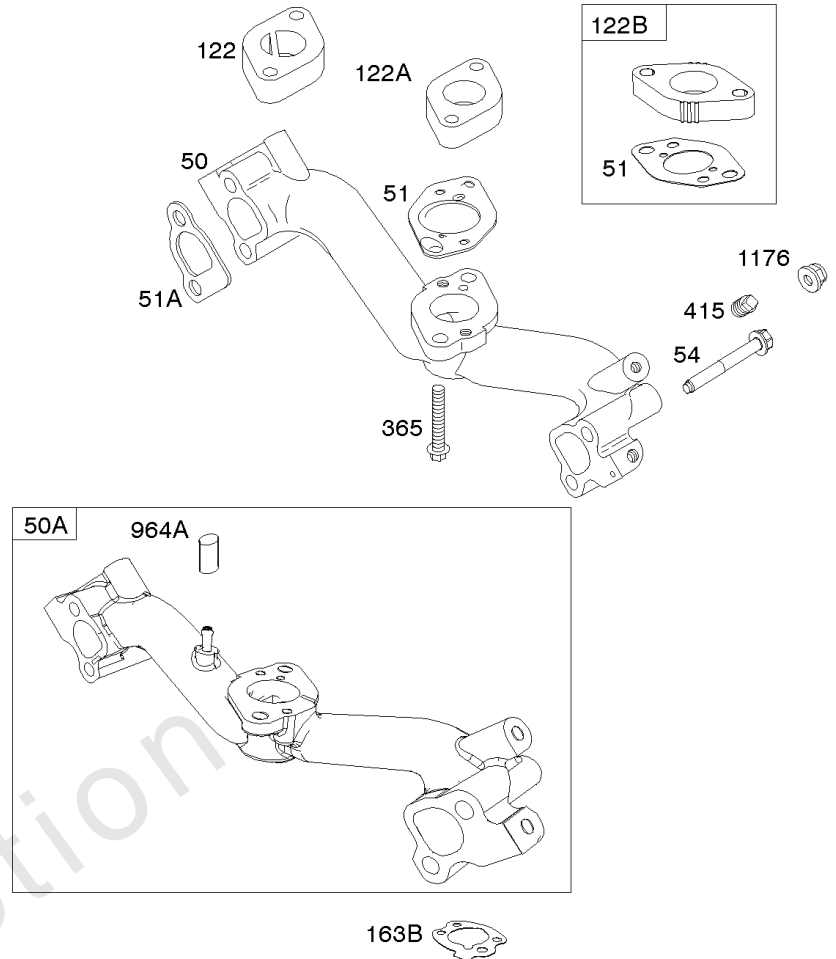

Crankcase Cover, Intake Manifold

Mfg. No: 356447-3075-G1

Crankcase Cover, Intake Manifold

REF NO	PART NO	QTY	DESCRIPTION
552	690701		BUSHING, Governor Crank -(Output End)
552A	806686		BUSHING, Governor Crank
587	807116		CLAMP, Cable
596	691492		SCREW -(Oil Pump)
601E	593879		CLAMP, Hose
614	691550		PIN, Cotter
616	806685		CRANK, Governor
633	690722		SEAL, Choke/Throttle Shaft
633A	806131		SEAL, Choke/Throttle Shaft
650	841233		SCREW -(Oil Deflector) (Oil Deflector)
691	842826		SEAL, Governor Shaft
947A	692094		SOLENOID, Fuel
964A	807468		CAP, Carburetor
1017	690900		SCREEN, Oil Pump
1024	-----		Pump-Oil -(Oil Pump is No Longer Available) (See Reference 18 for correct replacement Crankcase Cover) -Used Before Code Date 07101500
1024	843825		PUMP, Oil -Used After Code Date 07101400
1054	280275		TIE, Cable
1091A	844448		CAP, Limiter
1176	842067		NUT -(Exhaust Manifold)