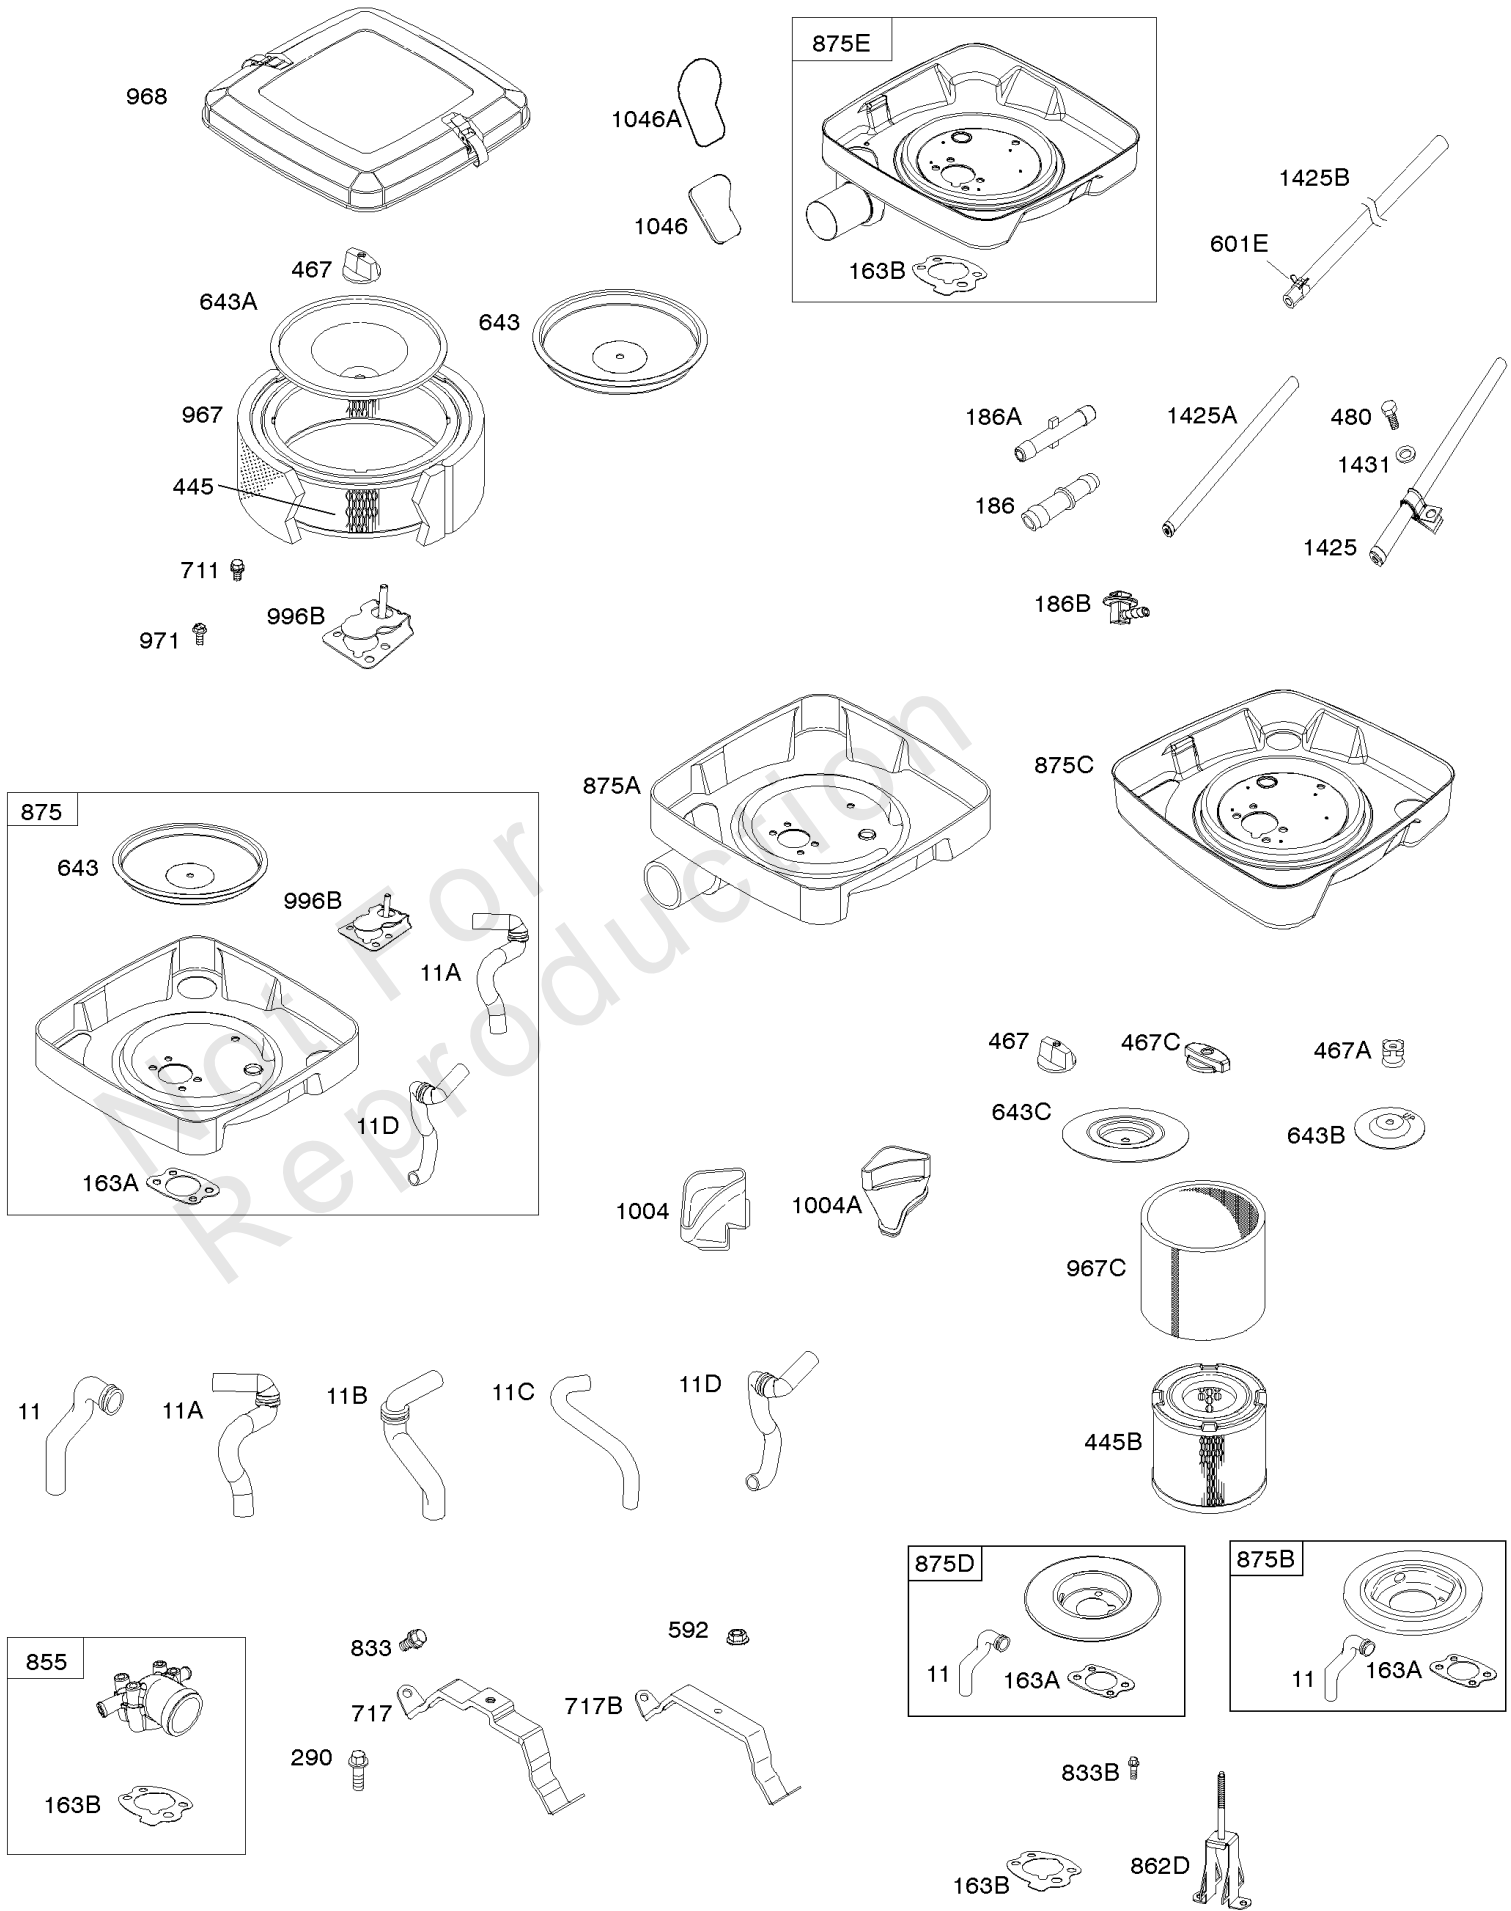

Parts Manual

Mfg. No: 356447-3075-G1

Model Components	Page
Air Cleaner.....	6
Alternator, Ignition, Switches.....	10
Blower Housing, Rewind Starter.....	14
Camshaft, Crankshaft, Cylinder, Piston, Rings, Connecting Rod, Breather.....	16
Carburetor.....	24
Carburetor Overhaul Kit, Engine & Valve Set.....	26
Controls, Governor Spring.....	28
Crankcase Cover, Intake Manifold.....	32
Cylinder Head, Valves, Valve Covers.....	36
Electronic Governor.....	40
Exhaust System.....	42
Flywheel, Rotating Screen, Stub Shaft.....	46
Fuel Supply.....	48
Lubrication.....	52
Replacement Engine - US & Canada.....	54
Shrouds.....	55
Starter - Electric #1.....	57
Starter - Electric #2.....	59

Not For
Reproduction

Air Cleaner

REF NO	PART NO	QTY	DESCRIPTION
163B	844931		GASKET, Air Cleaner
163C	841823		GASKET, Air Cleaner -(Air Cleaner)
186	844032		CONNECTOR, Hose
186A	845121		CONNECTOR, Hose
186B	845141		CONNECTOR, Hose
276B	806137		WASHER, Sealing -(Solenoid)
480	806660		SCREW -(Tube Clamp) (M8x18mm)
536	809670		CLEANER, Air
582	809878		CLAMP, Air Cleaner
601E	593879		CLAMP, Hose
717	692153		BRACKET, Air Cleaner
833B	691593		SCREW -(Air Cleaner Mounting Strap/Stud) (M6x12mm)
953	845030		SCREEN, Air Cleaner
964A	807468		CAP, Carburetor
968B	841822		COVER, Air Cleaner
971	807084		SCREW -(Air Cleaner Base to Carburetor/Throttle Body) (M6x14mm)
1046	692082		PLUG, Blower Housing
1406	842623		VALVE, Debris
1425	844712		HOSE, Purge Line
1431	844035		WASHER -(Tube Clamp)