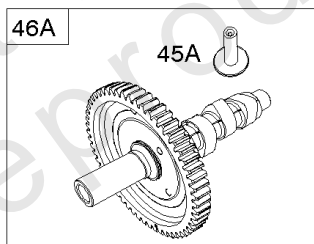

Camshaft, Crankshaft, Cylinder, Piston, Rings, Connecting Rod, Breather

Mfg. No: 356447-3075-G1

1036 EMISSIONS LABEL

1330 REPAIR MANUAL

1319 WARNING LABEL

WARNING	
	Read and follow Operating Instructions before running engine.
	Gasoline is flammable. Allow engine to cool at least 2 minutes before refueling.
	Engines emit carbon monoxide, DO NOT run in enclosed area.
	Muffler area temperature may exceed 150°F. Do not touch hot parts.

REQUIRED when replacing parts with warning labels affixed.

USED AFTER DATE CODE: 07062900