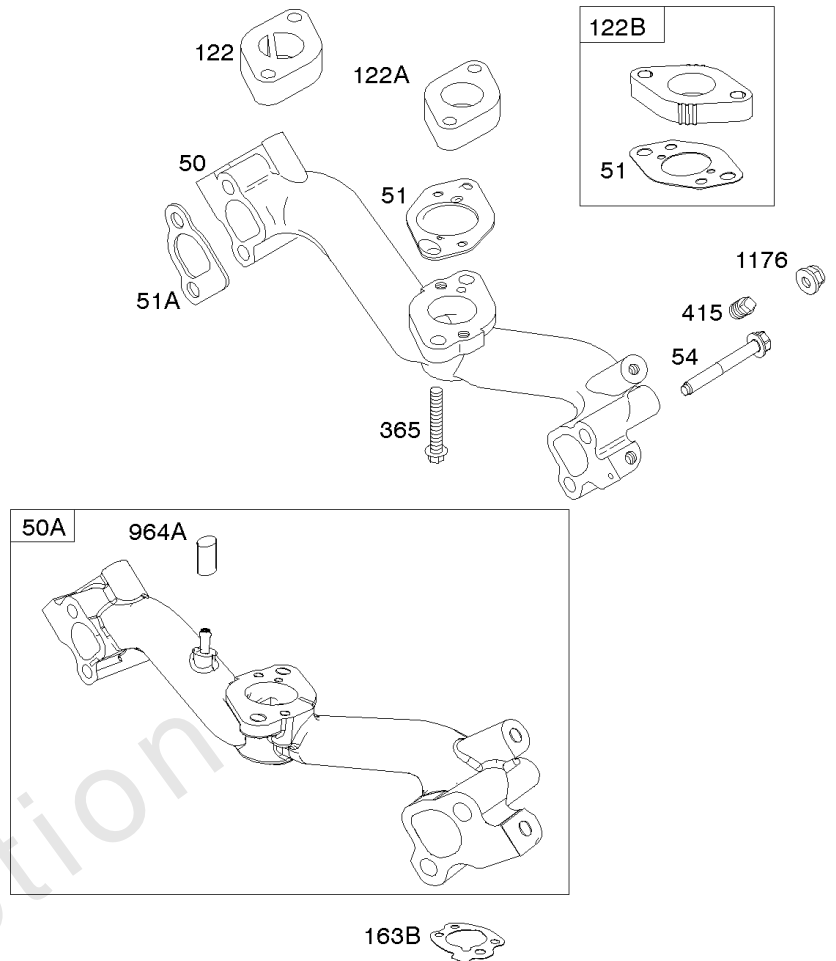

Crankcase Cover, Intake Manifold

Mfg. No: 356447-3075-G1

Crankcase Cover, Intake Manifold

REF NO	PART NO	QTY	DESCRIPTION
12	846487		GASKET, Crankcase
17	843827		BEARING, Ball
18	844588		COVER, Crankcase
20	805049S		SEAL, Oil -(PTO Side)
22	807362		SCREW -(Crankcase Cover/Sump)
50A	844034		MANIFOLD, Intake
51	691694		GASKET, Intake -(Manifold To Carburetor)
51A	692035		GASKET, Intake -(Manifold to Cylinder Head)
54	846604		SCREW -(Intake Manifold) (M8x67mm) (Dog Point)
86	690745		COVER, Gear
94B	845021		KIT, Idle Mixture
95	690718		SCREW -(Throttle Valve)
98	808177		KIT, Idle Speed
102	692077		GASKET, Carburetor Body
104	690723		PIN, Float Hinge
105	797410		VALVE, Float Needle
108B	844989		VALVE, Choke
109B	843321		SHAFT, Choke
117A	806373		JET, Main -(Standard)
118C	845903		JET, Main -(High Altitude) (9000 Feet)
118C	842439		JET, Main -(High Altitude) (5000 Feet)
119	690720		SCREW -(Upper Carburetor Body to Lower Carburetor Body)
122A	690747		SPACER, Carburetor
130C	806132		VALVE, Throttle
131	845022		KIT, Throttle Shaft
133B	843320		FLOAT, Carburetor
163B	844931		GASKET, Air Cleaner
231	690718		SCREW -(Choke Valve)
254	808178		DRAIN, Carburetor Bowl
255	690721		BUSHING, Choke Shaft
273	690681		SEAL, O-Ring -(Oil Pump)
276B	806137		WASHER, Sealing -(Solenoid)
276C	690704		WASHER
365	690711		SCREW -(Carburetor/Throttle Body)
415	794903		PLUG -(1/8"-27 NPTF - EXTERNAL SQ)
439	692154		O-RING, Oil Gallery -(Crankcase Cover/Sump or Cylinder Assembly)
468	690690		SEAL, O-Ring -(Oil Pump Screen)
479	807084		SCREW -(Oil Pump Screen)