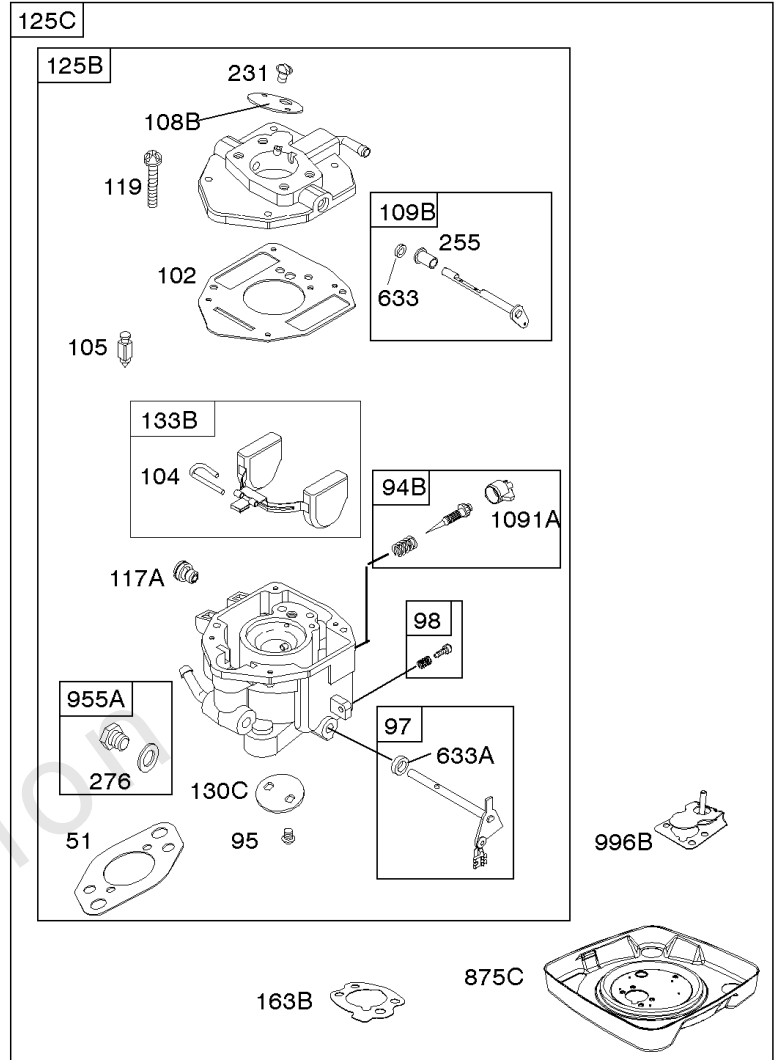

Not For Reproduction

Carburetor

REF NO	PART NO	QTY	DESCRIPTION
51	691694		GASKET, Intake -(Manifold To Carburetor)
51A	692035		GASKET, Intake -(Manifold to Cylinder Head)
94	842880		KIT, Idle Mixture
94B	845021		KIT, Idle Mixture
95	690718		SCREW -(Throttle Valve)
98	808177		KIT, Idle Speed
102	692077		GASKET, Carburetor Body
104	690723		PIN, Float Hinge
105	797410		VALVE, Float Needle
108A	806134		VALVE, Choke
108B	844989		VALVE, Choke
109B	843321		SHAFT, Choke
110	806861		WASHER -(Choke Shaft)
117A	806373		JET, Main -(Standard)
117B	806126		JET, Main -(Standard)
118A	690880		JET, Main -(High Altitude) (9000 Feet)
118A	809685		JET, Main -(High Altitude) (5000 Feet)
118D	841670		JET, Main -(High Altitude) (5000 Feet)
118C	842439		JET, Main -(High Altitude) (5000 Feet)
118C	845903		JET, Main -(High Altitude) (9000 Feet)
118D	690881		JET, Main -(High Altitude) (9000 Feet)
118E	807012		JET, Main -(High Altitude) (9000 Feet)
118E	809442		JET, Main -(High Altitude) (5000 Feet)
119	690720		SCREW -(Upper Carburetor Body to Lower Carburetor Body)
125B	845023		CARBURETOR -(Carburetor Only)
125C	846109		CARBURETOR -(Carburetor with Air Cleaner Base)
130C	806132		VALVE, Throttle
131	845022		KIT, Throttle Shaft
132A	690863		STOP, Throttle
133B	843320		FLOAT, Carburetor
142A	806128		NOZZLE, Carburetor
163B	844931		GASKET, Air Cleaner
186	844032		CONNECTOR, Hose
186A	845121		CONNECTOR, Hose
187	791766		LINE, Fuel -(15 Inches Long)(Cut To Required Length)
187G	791745		LINE, Fuel -(23) (Cut to Required Length)
217	806862		SPRING, Choke Return
231	690718		SCREW -(Choke Valve)