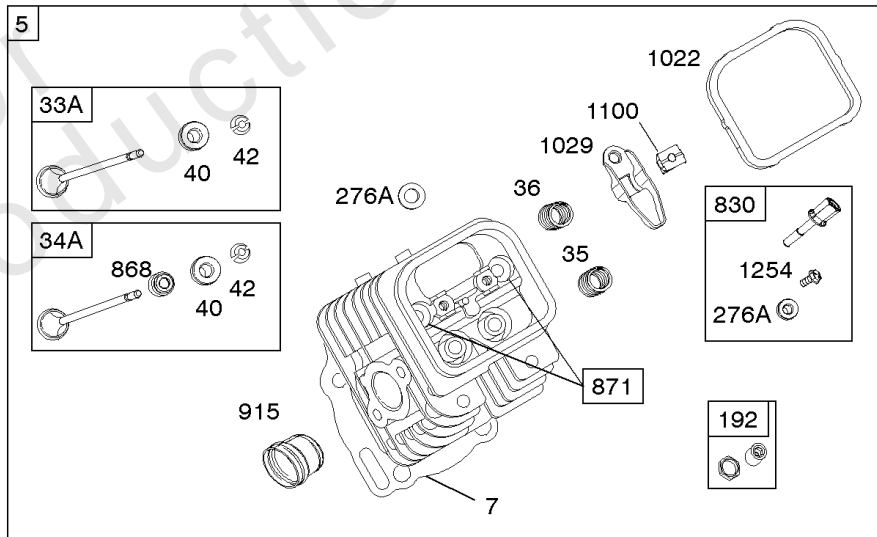

Crankcase Cover, Intake Manifold

Mfg. No: 356447-3075-G1

Crankcase Cover, Intake Manifold

REF NO	PART NO	QTY	DESCRIPTION
552	690701		BUSHING, Governor Crank -(Output End)
552A	806686		BUSHING, Governor Crank
587	807116		CLAMP, Cable
596	691492		SCREW -(Oil Pump)
601E	593879		CLAMP, Hose
614	691550		PIN, Cotter
616	806685		CRANK, Governor
633	690722		SEAL, Choke/Throttle Shaft
633A	806131		SEAL, Choke/Throttle Shaft
650	841233		SCREW -(Oil Deflector) (Oil Deflector)
691	842826		SEAL, Governor Shaft
947A	692094		SOLENOID, Fuel
964A	807468		CAP, Carburetor
1017	690900		SCREEN, Oil Pump
1024	-----		Pump-Oil -(Oil Pump is No Longer Available) (See Reference 18 for correct replacement Crankcase Cover) -Used Before Code Date 07101500
1024	843825		PUMP, Oil -Used After Code Date 07101400
1054	280275		TIE, Cable
1091A	844448		CAP, Limiter
1176	842067		NUT -(Exhaust Manifold)

Cylinder Head, Valves, Valve Covers

REF NO	PART NO	QTY	DESCRIPTION
1254	807084		SCREW -(Rocker Arm Stud)

Not For Reproduction

Electronic Governor

REF NO	PART NO	QTY	DESCRIPTION
51	691694		GASKET, Intake -(Manifold To Carburetor)
51A	692035		GASKET, Intake -(Manifold to Cylinder Head)
163B	844931		GASKET, Air Cleaner
501	845907		REGULATOR
564	690677		SCREW -(Control Cover)
578B	845849		WIRE ASSEMBLY
883	691613		GASKET, Exhaust
971	807084		SCREW -(Air Cleaner Base to Carburetor/Throttle Body) (M6x14mm)
1048A	845556		MODULE, Electronic Governor
1301	845823		NUT -(Wiring Harness) (#8-32)