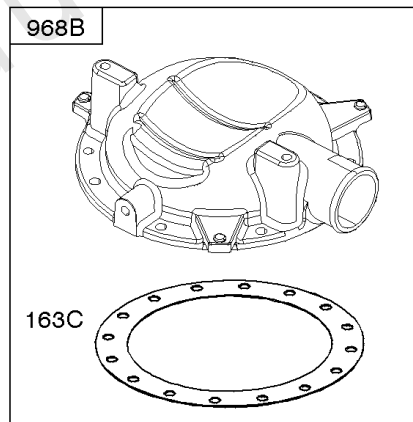

Model Components	Page
Air Cleaner.....	6
Alternator, Ignition, Switches.....	10
Blower Housing, Rewind Starter.....	14
Camshaft, Crankshaft, Cylinder, Piston, Rings, Connecting Rod, Breather.....	16
Carburetor.....	24
Carburetor Overhaul Kit, Engine & Valve Set.....	26
Controls, Governor Spring.....	28
Crankcase Cover, Intake Manifold.....	32
Cylinder Head, Valves, Valve Covers.....	36
Electronic Governor.....	40
Exhaust System.....	42
Flywheel, Rotating Screen, Stub Shaft.....	46
Fuel Supply.....	48
Lubrication.....	52
Replacement Engine - US & Canada.....	54
Shrouds.....	55
Starter - Electric #1.....	57
Starter - Electric #2.....	59

Not For
Reproduction