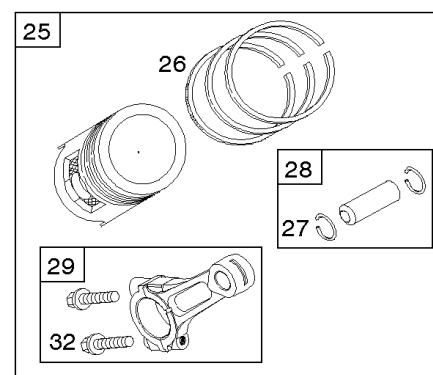

USED AFTER DATE CODE: 07062900

USED BEFORE DATE CODE: 07063000