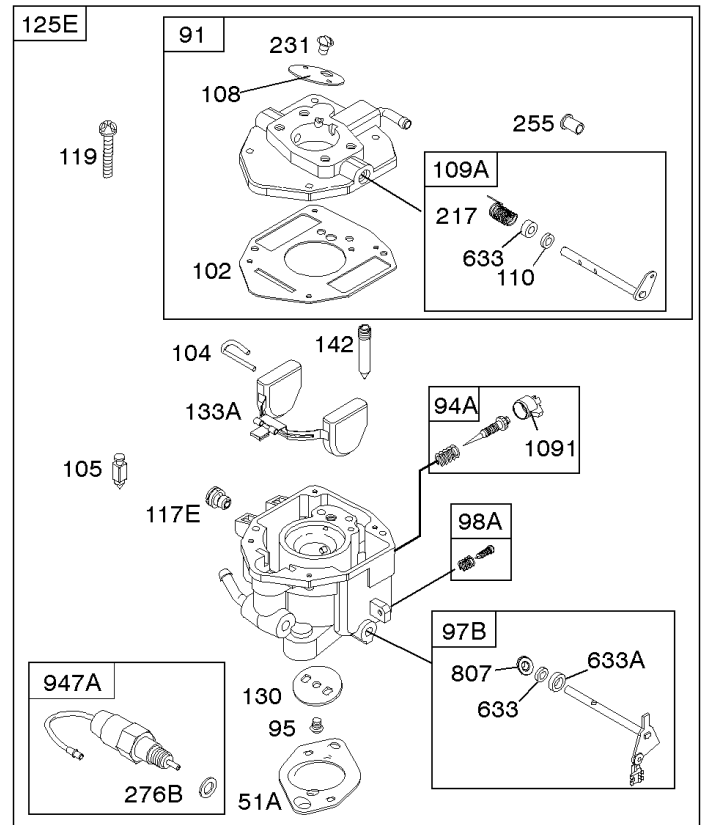

Not For Reproduction

Carburetor

REF NO	PART NO	QTY	DESCRIPTION
51	691694		GASKET, Intake -(Manifold To Carburetor)
51A	692035		GASKET, Intake -(Manifold to Cylinder Head)
94	842880		KIT, Idle Mixture
94B	845021		KIT, Idle Mixture
95	690718		SCREW -(Throttle Valve)
98	808177		KIT, Idle Speed
102	692077		GASKET, Carburetor Body
104	690723		PIN, Float Hinge
105	797410		VALVE, Float Needle
108A	806134		VALVE, Choke
108B	844989		VALVE, Choke
109B	843321		SHAFT, Choke
110	806861		WASHER -(Choke Shaft)
117A	806373		JET, Main -(Standard)
117B	806126		JET, Main -(Standard)
118A	690880		JET, Main -(High Altitude) (9000 Feet)
118A	809685		JET, Main -(High Altitude) (5000 Feet)
118D	841670		JET, Main -(High Altitude) (5000 Feet)
118C	842439		JET, Main -(High Altitude) (5000 Feet)
118C	845903		JET, Main -(High Altitude) (9000 Feet)
118D	690881		JET, Main -(High Altitude) (9000 Feet)
118E	807012		JET, Main -(High Altitude) (9000 Feet)
118E	809442		JET, Main -(High Altitude) (5000 Feet)
119	690720		SCREW -(Upper Carburetor Body to Lower Carburetor Body)
125B	845023		CARBURETOR -(Carburetor Only)
125C	846109		CARBURETOR -(Carburetor with Air Cleaner Base)
130C	806132		VALVE, Throttle
131	845022		KIT, Throttle Shaft
132A	690863		STOP, Throttle
133B	843320		FLOAT, Carburetor
142A	806128		NOZZLE, Carburetor
163B	844931		GASKET, Air Cleaner
186	844032		CONNECTOR, Hose
186A	845121		CONNECTOR, Hose
187	791766		LINE, Fuel -(15 Inches Long)(Cut To Required Length)
187G	791745		LINE, Fuel -(23) (Cut to Required Length)
217	806862		SPRING, Choke Return
231	690718		SCREW -(Choke Valve)