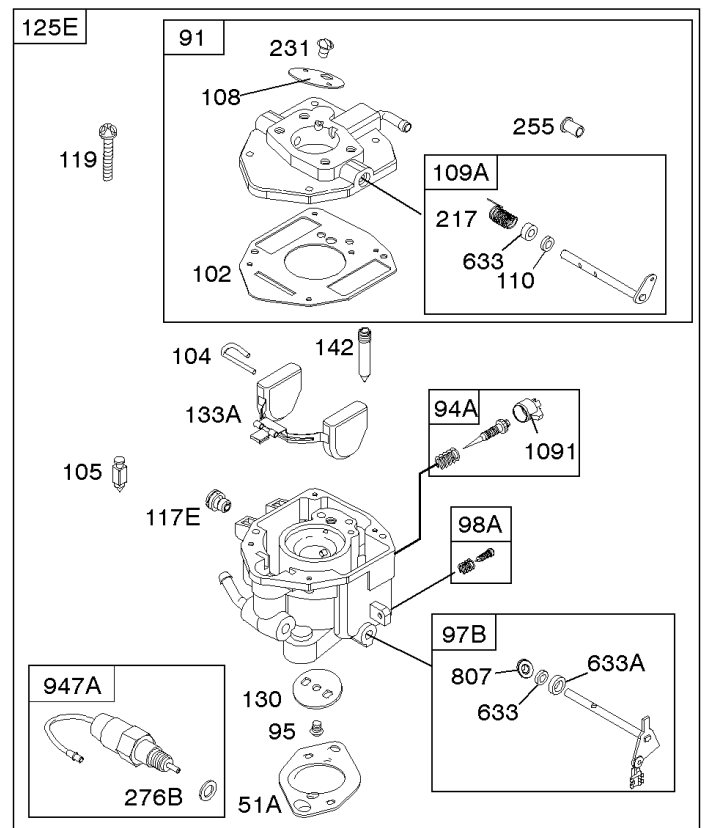

Not For Reproduction

Carburetor

REF NO	PART NO	QTY	DESCRIPTION
51	691694		GASKET, Intake -(Manifold To Carburetor)
51A	692035		GASKET, Intake -(Manifold to Cylinder Head)
94	842880		KIT, Idle Mixture
94B	845021		KIT, Idle Mixture
95	690718		SCREW -(Throttle Valve)
98	808177		KIT, Idle Speed
102	692077		GASKET, Carburetor Body
104	690723		PIN, Float Hinge
105	797410		VALVE, Float Needle
108A	806134		VALVE, Choke
108B	844989		VALVE, Choke
109B	843321		SHAFT, Choke
110	806861		WASHER -(Choke Shaft)
117A	806373		JET, Main -(Standard)
117B	806126		JET, Main -(Standard)
118A	690880		JET, Main -(High Altitude) (9000 Feet)
118A	809685		JET, Main -(High Altitude) (5000 Feet)
118D	841670		JET, Main -(High Altitude) (5000 Feet)
118C	842439		JET, Main -(High Altitude) (5000 Feet)
118C	845903		JET, Main -(High Altitude) (9000 Feet)
118D	690881		JET, Main -(High Altitude) (9000 Feet)
118E	807012		JET, Main -(High Altitude) (9000 Feet)
118E	809442		JET, Main -(High Altitude) (5000 Feet)
119	690720		SCREW -(Upper Carburetor Body to Lower Carburetor Body)
125B	845023		CARBURETOR -(Carburetor Only)
125C	846109		CARBURETOR -(Carburetor with Air Cleaner Base)
130C	806132		VALVE, Throttle
131	845022		KIT, Throttle Shaft
132A	690863		STOP, Throttle
133B	843320		FLOAT, Carburetor
142A	806128		NOZZLE, Carburetor
163B	844931		GASKET, Air Cleaner
186	844032		CONNECTOR, Hose
186A	845121		CONNECTOR, Hose
187	791766		LINE, Fuel -(15 Inches Long)(Cut To Required Length)
187G	791745		LINE, Fuel -(23) (Cut to Required Length)
217	806862		SPRING, Choke Return
231	690718		SCREW -(Choke Valve)