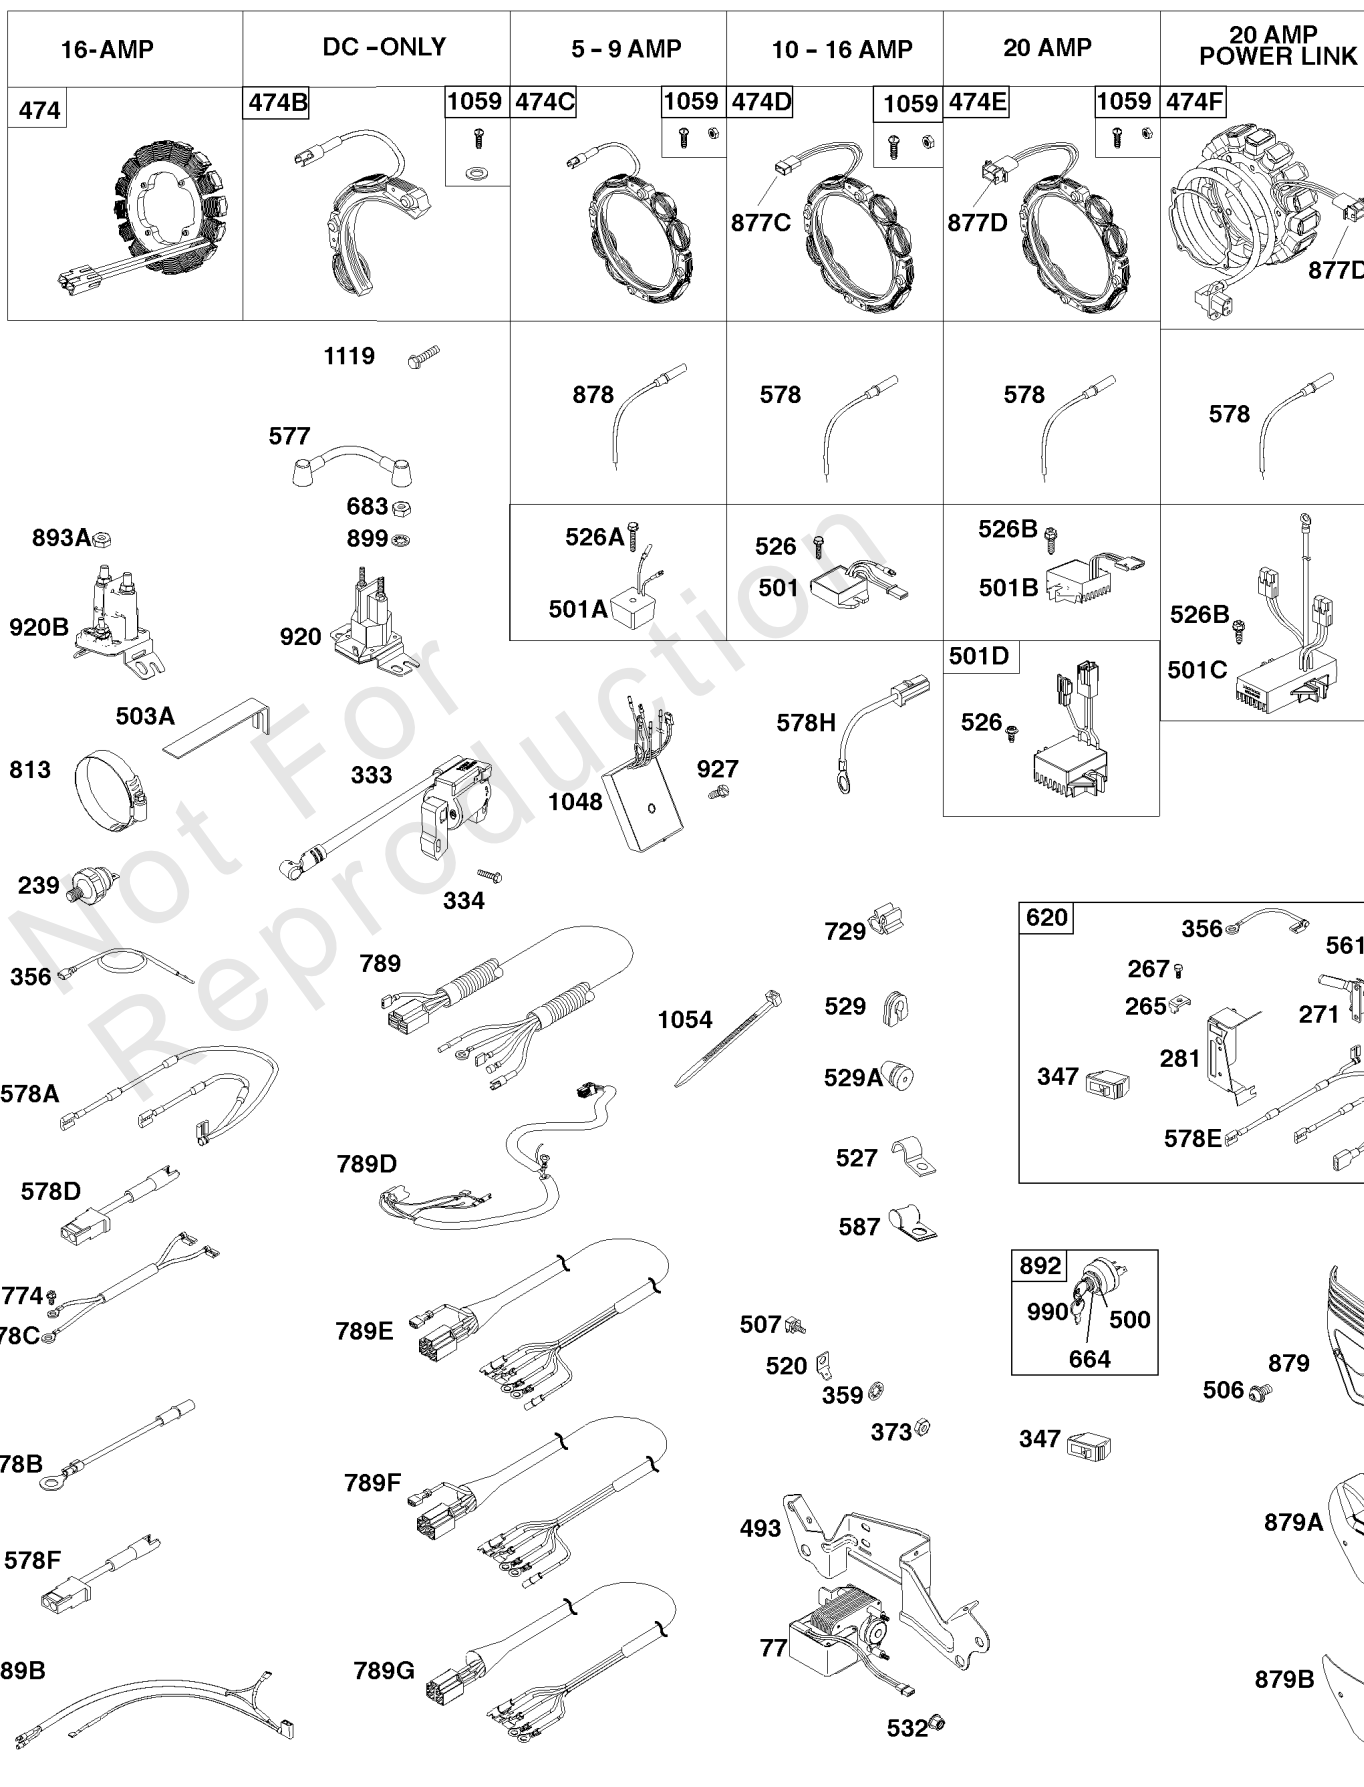

Alternator, Ignition, Switches

REF NO	PART NO	QTY	DESCRIPTION
20	805049S		SEAL, Oil -(PTO Side)
77	-----		Motor-Servo -(Motor-Servo is No Longer Available)(See ref#1463 for Replacement Kit)
239	690233		SWITCH, Oil Pressure
265	691024		CLAMP, Casing
267	692083		SCREW -(Casing Clamp)
267	841552		SCREW -(Casing Clamp) (M5x20mm)
271	692541		LEVER, Control
281	690742		PANEL, Control
333	845606		ARMATURE, Magneto
334	692066		SCREW -(Magneto Armature)
347	795333		SWITCH, Rocker
356	690796		WIRE, Stop -(Control Panel)
359	691077		WASHER -(Ground Terminal)
373	691612		NUT -(Ground Terminal)
474D	592830		ALTERNATOR -(10-16 Amp Regulated)
493	691518		BRACKET, Mounting
500	691086		WASHER -(Key Switch)
501	845907		REGULATOR
503A	845016		STRAP, Starter -(60mm)
506	807120		SCREW -(Carburetor/EFI Cover)
507	691972		INSULATOR
520	691084		TERMINAL, Ground
526	692067		SCREW -(Regulator) (M6x12mm)
526B	691547		SCREW -(Regulator) (M6x28mm)
527	690423		CLAMP, Tube
529	690744		GROMMET
529A	691527		GROMMET
532	691115		NUT -(Mounting Bracket)
561	690713		NUT -(Control Lever)
577	690795		CABLE, Starter
578	692306		WIRE ASSEMBLY
578A	844547		WIRE ASSEMBLY
578B	845849		WIRE ASSEMBLY
578E	691999		WIRE ASSEMBLY
578C	690809		WIRE ASSEMBLY
587	807116		CLAMP, Cable
620	494052		BRACKET, Control -(Ignition Coil)
664	691087		NUT -(Key Switch)