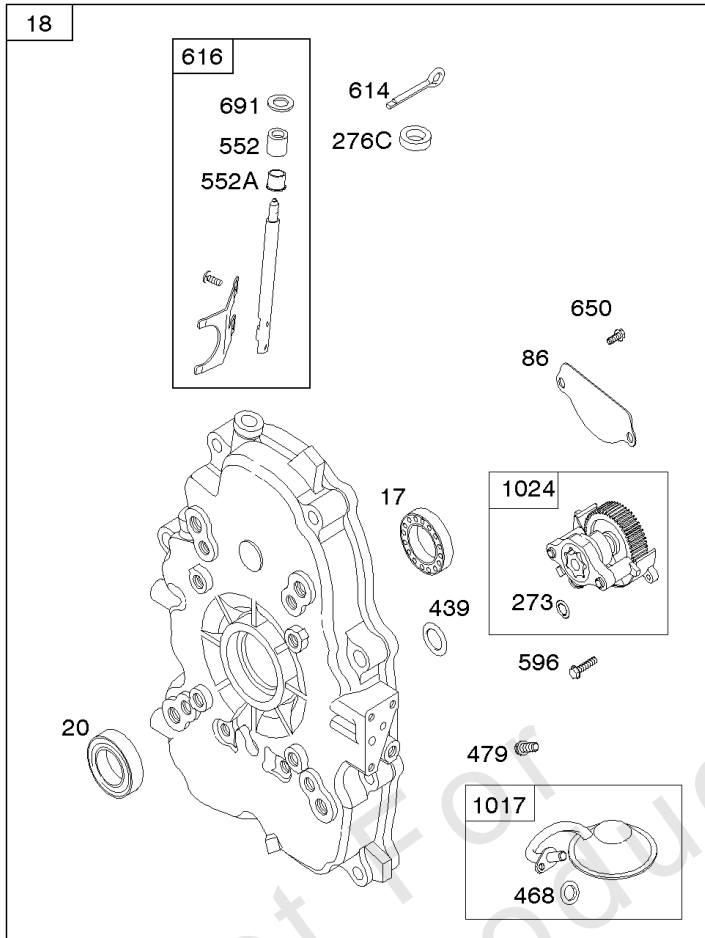

Crankcase Cover, Intake Manifold

Mfg. No: 356447-3075-G1

Crankcase Cover, Intake Manifold

REF NO	PART NO	QTY	DESCRIPTION
12	846487		GASKET, Crankcase
17	843827		BEARING, Ball
18	844588		COVER, Crankcase
20	805049S		SEAL, Oil -(PTO Side)
22	807362		SCREW -(Crankcase Cover/Sump)
50A	844034		MANIFOLD, Intake
51	691694		GASKET, Intake -(Manifold To Carburetor)
51A	692035		GASKET, Intake -(Manifold to Cylinder Head)
54	846604		SCREW -(Intake Manifold) (M8x67mm) (Dog Point)
86	690745		COVER, Gear
94B	845021		KIT, Idle Mixture
95	690718		SCREW -(Throttle Valve)
98	808177		KIT, Idle Speed
102	692077		GASKET, Carburetor Body
104	690723		PIN, Float Hinge
105	797410		VALVE, Float Needle
108B	844989		VALVE, Choke
109B	843321		SHAFT, Choke
117A	806373		JET, Main -(Standard)
118C	845903		JET, Main -(High Altitude) (9000 Feet)
118C	842439		JET, Main -(High Altitude) (5000 Feet)
119	690720		SCREW -(Upper Carburetor Body to Lower Carburetor Body)
122A	690747		SPACER, Carburetor
130C	806132		VALVE, Throttle
131	845022		KIT, Throttle Shaft
133B	843320		FLOAT, Carburetor
163B	844931		GASKET, Air Cleaner
231	690718		SCREW -(Choke Valve)
254	808178		DRAIN, Carburetor Bowl
255	690721		BUSHING, Choke Shaft
273	690681		SEAL, O-Ring -(Oil Pump)
276B	806137		WASHER, Sealing -(Solenoid)
276C	690704		WASHER
365	690711		SCREW -(Carburetor/Throttle Body)
415	794903		PLUG -(1/8"-27 NPTF - EXTERNAL SQ)
439	692154		O-RING, Oil Gallery -(Crankcase Cover/Sump or Cylinder Assembly)
468	690690		SEAL, O-Ring -(Oil Pump Screen)
479	807084		SCREW -(Oil Pump Screen)