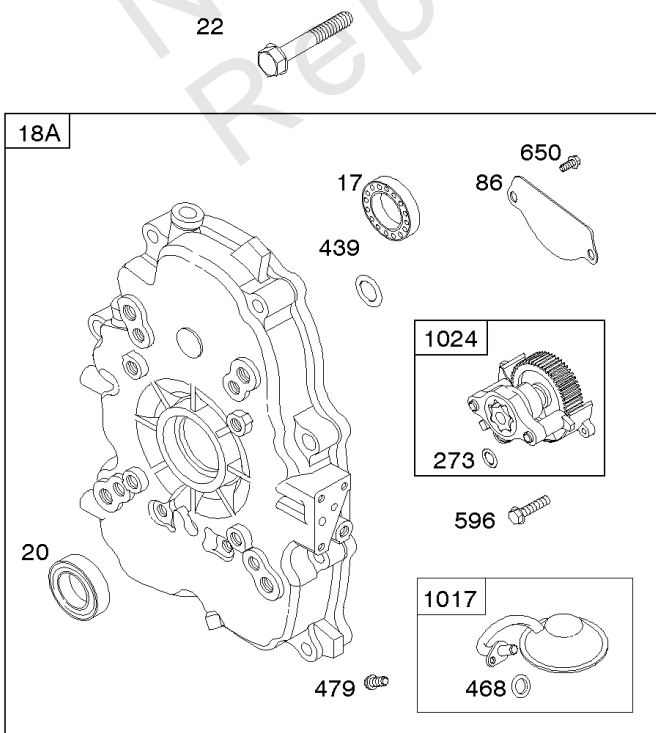

Crankcase Cover, Intake Manifold

Mfg. No: 356447-3075-G1

Crankcase Cover, Intake Manifold

REF NO	PART NO	QTY	DESCRIPTION
12	846487		GASKET, Crankcase
17	843827		BEARING, Ball
18	844588		COVER, Crankcase
20	805049S		SEAL, Oil -(PTO Side)
22	807362		SCREW -(Crankcase Cover/Sump)
50A	844034		MANIFOLD, Intake
51	691694		GASKET, Intake -(Manifold To Carburetor)
51A	692035		GASKET, Intake -(Manifold to Cylinder Head)
54	846604		SCREW -(Intake Manifold) (M8x67mm) (Dog Point)
86	690745		COVER, Gear
94B	845021		KIT, Idle Mixture
95	690718		SCREW -(Throttle Valve)
98	808177		KIT, Idle Speed
102	692077		GASKET, Carburetor Body
104	690723		PIN, Float Hinge
105	797410		VALVE, Float Needle
108B	844989		VALVE, Choke
109B	843321		SHAFT, Choke
117A	806373		JET, Main -(Standard)
118C	845903		JET, Main -(High Altitude) (9000 Feet)
118C	842439		JET, Main -(High Altitude) (5000 Feet)
119	690720		SCREW -(Upper Carburetor Body to Lower Carburetor Body)
122A	690747		SPACER, Carburetor
130C	806132		VALVE, Throttle
131	845022		KIT, Throttle Shaft
133B	843320		FLOAT, Carburetor
163B	844931		GASKET, Air Cleaner
231	690718		SCREW -(Choke Valve)
254	808178		DRAIN, Carburetor Bowl
255	690721		BUSHING, Choke Shaft
273	690681		SEAL, O-Ring -(Oil Pump)
276B	806137		WASHER, Sealing -(Solenoid)
276C	690704		WASHER
365	690711		SCREW -(Carburetor/Throttle Body)
415	794903		PLUG -(1/8"-27 NPTF - EXTERNAL SQ)
439	692154		O-RING, Oil Gallery -(Crankcase Cover/Sump or Cylinder Assembly)
468	690690		SEAL, O-Ring -(Oil Pump Screen)
479	807084		SCREW -(Oil Pump Screen)