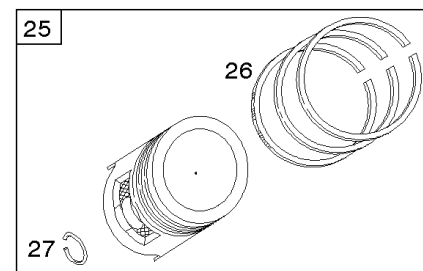

Camshaft, Crankshaft, Cylinder, Piston, Rings, Connecting Rod, Breather

Mfg. No: 356447-3075-G1

1036 EMISSIONS LABEL

1330 REPAIR MANUAL

1319 WARNING LABEL

WARNING	
	Read and follow Operating Instructions before running engine.
	Gasoline is flammable. Allow engine to cool at least 2 minutes before refueling.
	Engines emit carbon monoxide, DO NOT run in enclosed area.
	Muffler area temperature may exceed 150°F. Do not touch hot parts.

REQUIRED when replacing parts with warning labels affixed.

USED AFTER DATE CODE: 07062900