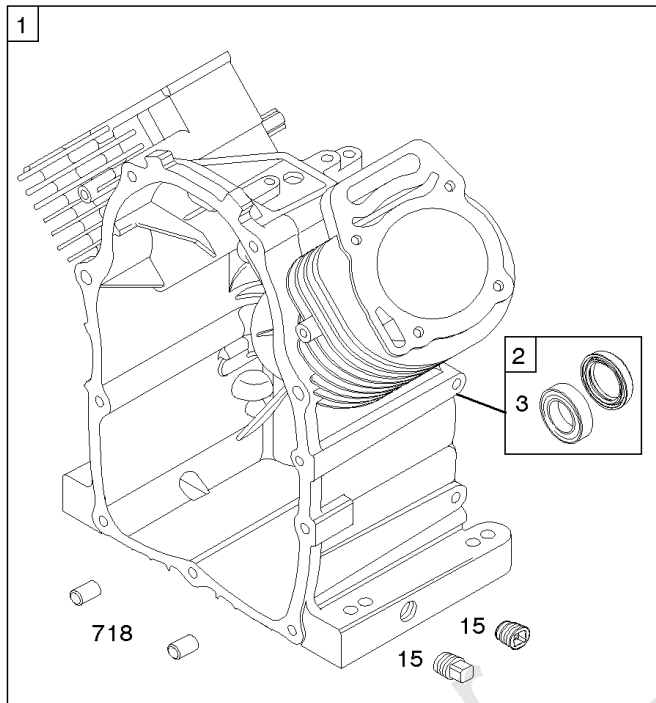

Camshaft, Crankshaft, Cylinder, Piston, Rings, Connecting Rod, Breather

Mfg. No: 356447-3075-G1

1036 EMISSIONS LABEL

1330 REPAIR MANUAL

1319 WARNING LABEL

WARNING

- Read and follow Operating Instructions before running engine.
- Gasoline is flammable. Allow engine to cool at least 2 minutes before refueling.
- Engines emit carbon monoxide, **DO NOT** run in enclosed area.
- Muffler area temperature may exceed 150°F. Do not touch hot parts.

REQUIRED when replacing parts with warning labels affixed.