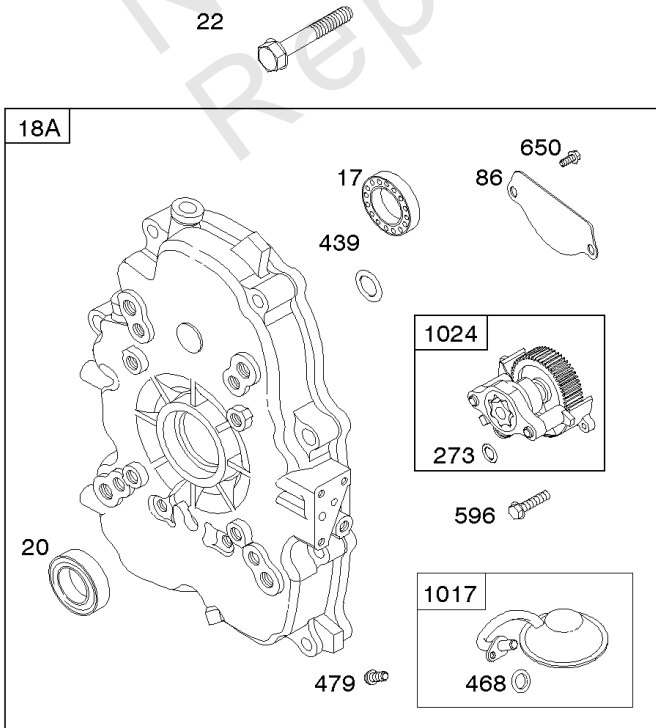

Crankcase Cover, Intake Manifold

Mfg. No: 356447-3075-G1

Crankcase Cover, Intake Manifold

REF NO	PART NO	QTY	DESCRIPTION
552	690701		BUSHING, Governor Crank -(Output End)
552A	806686		BUSHING, Governor Crank
587	807116		CLAMP, Cable
596	691492		SCREW -(Oil Pump)
601E	593879		CLAMP, Hose
614	691550		PIN, Cotter
616	806685		CRANK, Governor
633	690722		SEAL, Choke/Throttle Shaft
633A	806131		SEAL, Choke/Throttle Shaft
650	841233		SCREW -(Oil Deflector) (Oil Deflector)
691	842826		SEAL, Governor Shaft
947A	692094		SOLENOID, Fuel
964A	807468		CAP, Carburetor
1017	690900		SCREEN, Oil Pump
1024	-----		Pump-Oil -(Oil Pump is No Longer Available) (See Reference 18 for correct replacement Crankcase Cover) -Used Before Code Date 07101500
1024	843825		PUMP, Oil -Used After Code Date 07101400
1054	280275		TIE, Cable
1091A	844448		CAP, Limiter
1176	842067		NUT -(Exhaust Manifold)