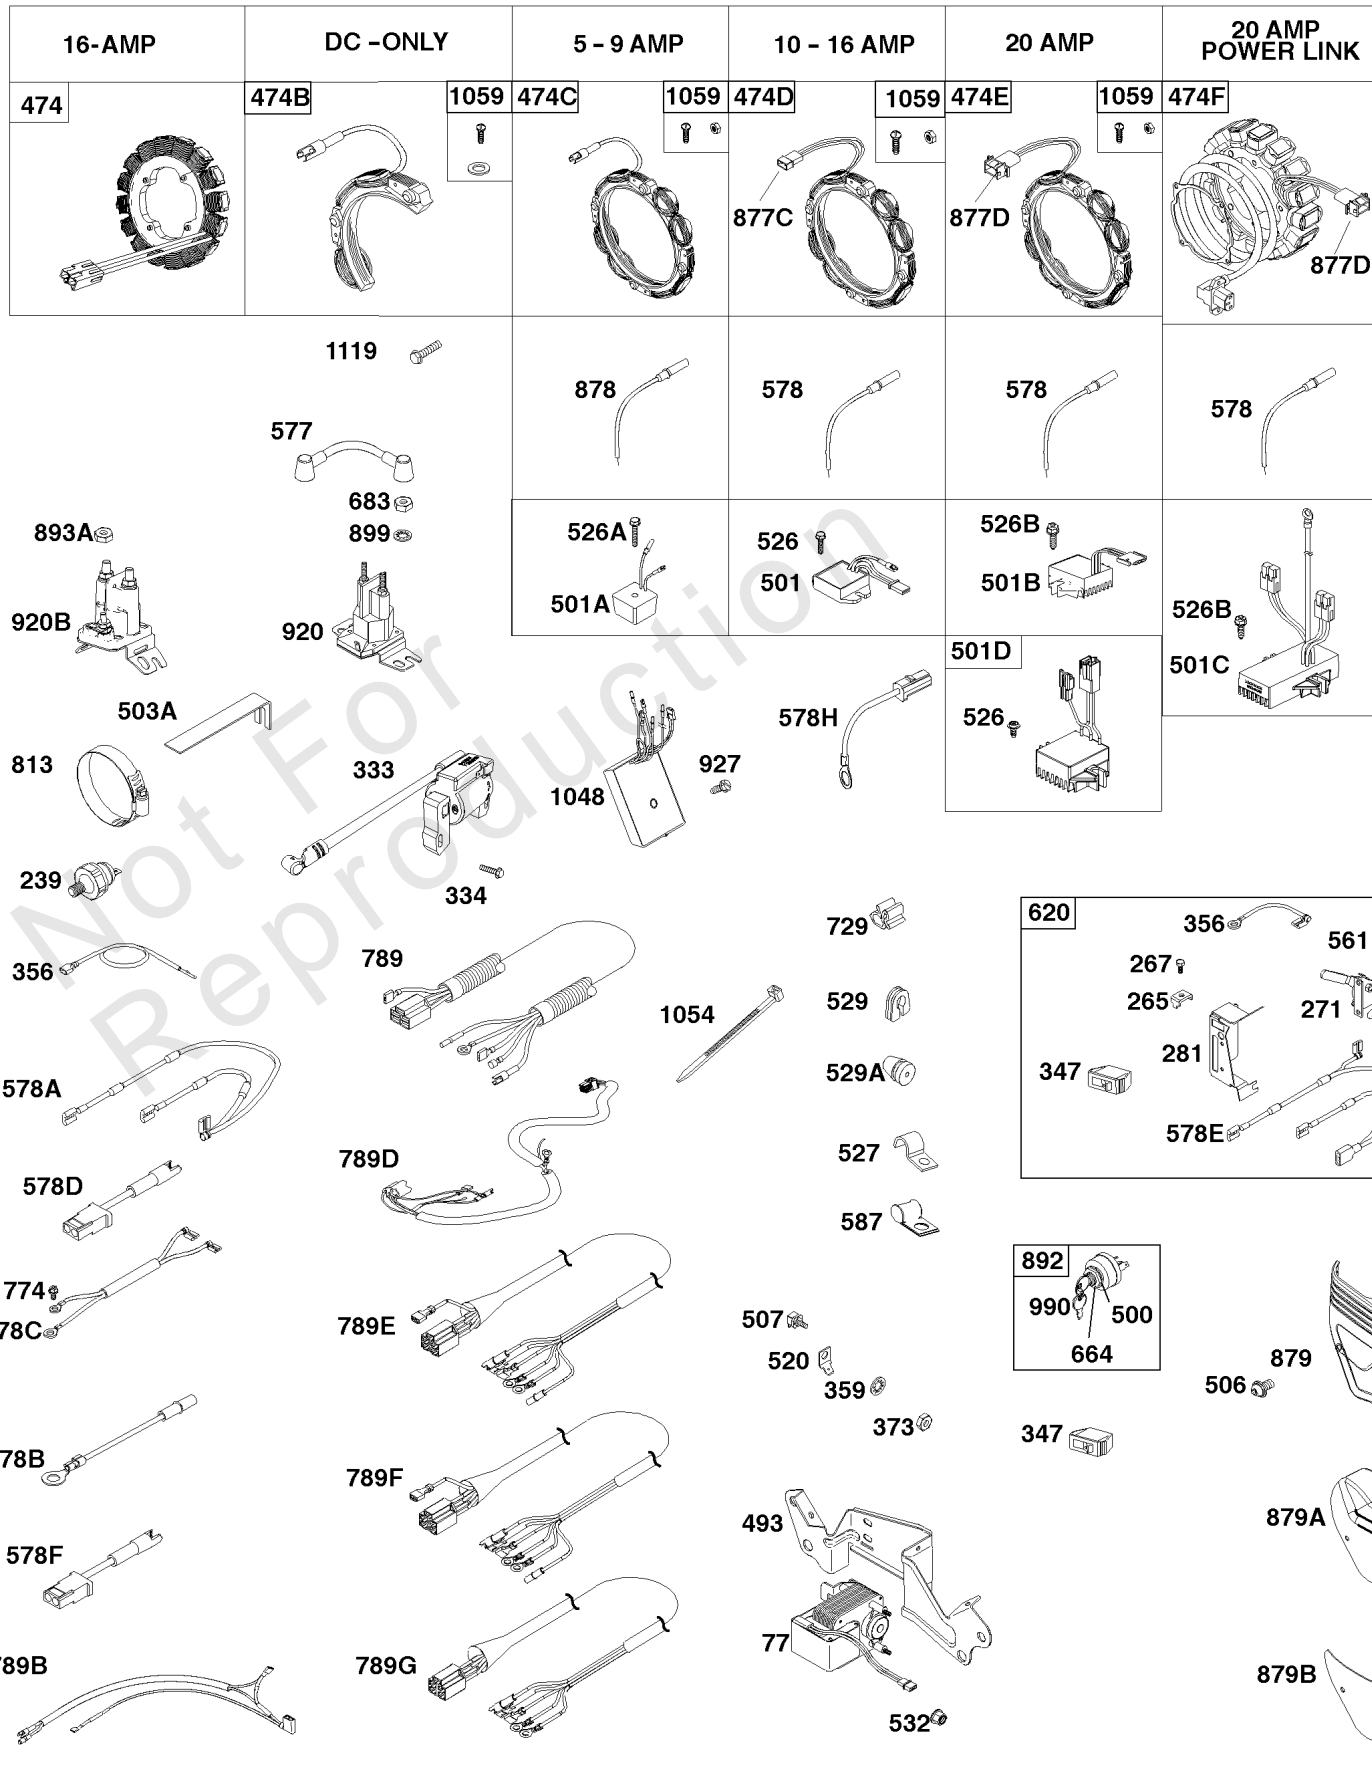

Air Cleaner

REF NO	PART NO	QTY	DESCRIPTION
163B	844931		GASKET, Air Cleaner
163C	841823		GASKET, Air Cleaner -(Air Cleaner)
186	844032		CONNECTOR, Hose
186A	845121		CONNECTOR, Hose
186B	845141		CONNECTOR, Hose
276B	806137		WASHER, Sealing -(Solenoid)
480	806660		SCREW -(Tube Clamp) (M8x18mm)
536	809670		CLEANER, Air
582	809878		CLAMP, Air Cleaner
601E	593879		CLAMP, Hose
717	692153		BRACKET, Air Cleaner
833B	691593		SCREW -(Air Cleaner Mounting Strap/Stud) (M6x12mm)
953	845030		SCREEN, Air Cleaner
964A	807468		CAP, Carburetor
968B	841822		COVER, Air Cleaner
971	807084		SCREW -(Air Cleaner Base to Carburetor/Throttle Body) (M6x14mm)
1046	692082		PLUG, Blower Housing
1406	842623		VALVE, Debris
1425A	845717		HOSE, Purge Line
1431	844035		WASHER -(Tube Clamp)