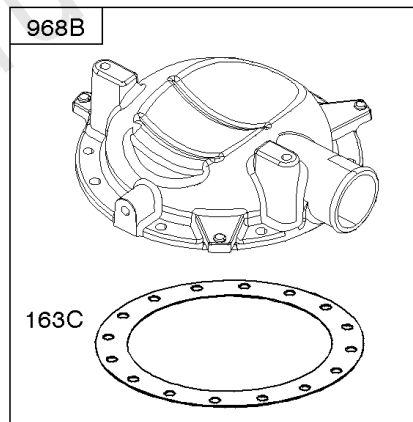

Air Cleaner

REF NO	PART NO	QTY	DESCRIPTION
1004A	841656		DUCT, Air
1046	692082		PLUG, Blower Housing
1046A	843068		PLUG, Blower Housing
1425A	845717		HOSE, Purge Line
1431	844035		WASHER -(Tube Clamp)

Not For Reproduction