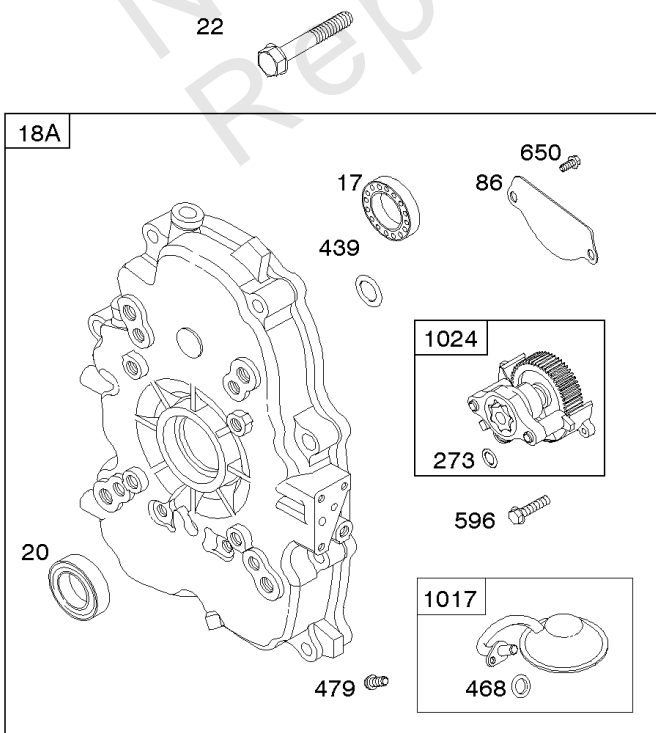

Crankcase Cover, Intake Manifold

Mfg. No: 356447-3077-G1

Crankcase Cover, Intake Manifold

REF NO	PART NO	QTY	DESCRIPTION
552	690701		BUSHING, Governor Crank -(Output End)
552A	806686		BUSHING, Governor Crank
587	807116		CLAMP, Cable
596	691492		SCREW -(Oil Pump)
601E	593879		CLAMP, Hose
614	691550		PIN, Cotter
616	806685		CRANK, Governor
633	690722		SEAL, Choke/Throttle Shaft
633A	806131		SEAL, Choke/Throttle Shaft
650	841233		SCREW -(Oil Deflector) (Oil Deflector)
691	842826		SEAL, Governor Shaft
947A	692094		SOLENOID, Fuel
964A	807468		CAP, Carburetor
1017	690900		SCREEN, Oil Pump
1024	-----		Pump-Oil -(Oil Pump is No Longer Available) (See Reference 18 for correct replacement Crankcase Cover) -Used Before Code Date 07101500
1024	843825		PUMP, Oil -Used After Code Date 07101400
1054	280275		TIE, Cable
1091A	844448		CAP, Limiter
1176	842067		NUT -(Exhaust Manifold)