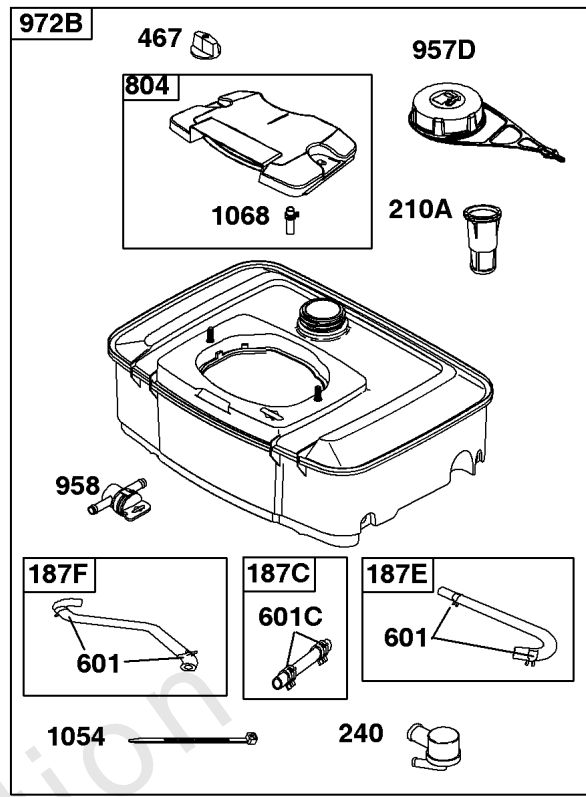

Cylinder Head, Valves, Valve Covers

REF NO	PART NO	QTY	DESCRIPTION
1254	807084		SCREW -(Rocker Arm Stud)

Not For Reproduction

Electronic Governor

REF NO	PART NO	QTY	DESCRIPTION
51	691694		GASKET, Intake -(Manifold To Carburetor)
51A	692035		GASKET, Intake -(Manifold to Cylinder Head)
163B	844931		GASKET, Air Cleaner
501	845907		REGULATOR
564	690677		SCREW -(Control Cover)
578B	845849		WIRE ASSEMBLY
883	691613		GASKET, Exhaust
971	807084		SCREW -(Air Cleaner Base to Carburetor/Throttle Body) (M6x14mm)
1048A	845556		MODULE, Electronic Governor
1301	845823		NUT -(Wiring Harness) (#8-32)

Exhaust System

REF NO	PART NO	QTY	DESCRIPTION
994A	808361		ARRESTOR, Spark
1177	845823		NUT -(Muffler) (M8)

Not For Reproduction

Flywheel, Rotating Screen, Stub Shaft

REF NO	PART NO	QTY	DESCRIPTION
23	809236		FLYWHEEL -(Steel Ring Gear)
73A	841662		SCREEN, Rotating
74	841441		SCREW -(Rotating Screen) (M5x14mm)
165	693148		NUT -(Ring Gear)
332	690887		NUT -(Flywheel)
363	19203		PULLER, Flywheel
455	841794		CUP, Flywheel
563	841735		SCREW -(Debris Screen Guard)
668A	691500		SPACER
668B	691215		SPACER
678	841730		SPACER -(Rewind)
718B	841581		PIN, Locating -Used After Code Date 04021500
718B	690740		PIN, Locating -Used Before Code Date 04021600
726	----		Gear-Ring -(Steel)(See Reference 23 for Service)
849	691088		SCREW -(Stub Shaft) (5/16-18x1.1)
849A	846236		SCREW -(Stub Shaft) (M8x34mm)
934	691058		SCREW -(Fan Retainer)
1005	841439		FAN, Flywheel
1006	690452		RETAINER, Fan
1044	692056		SCREW -(Flywheel) (M8x14mm)
1047	841580		SHAFT, Stub