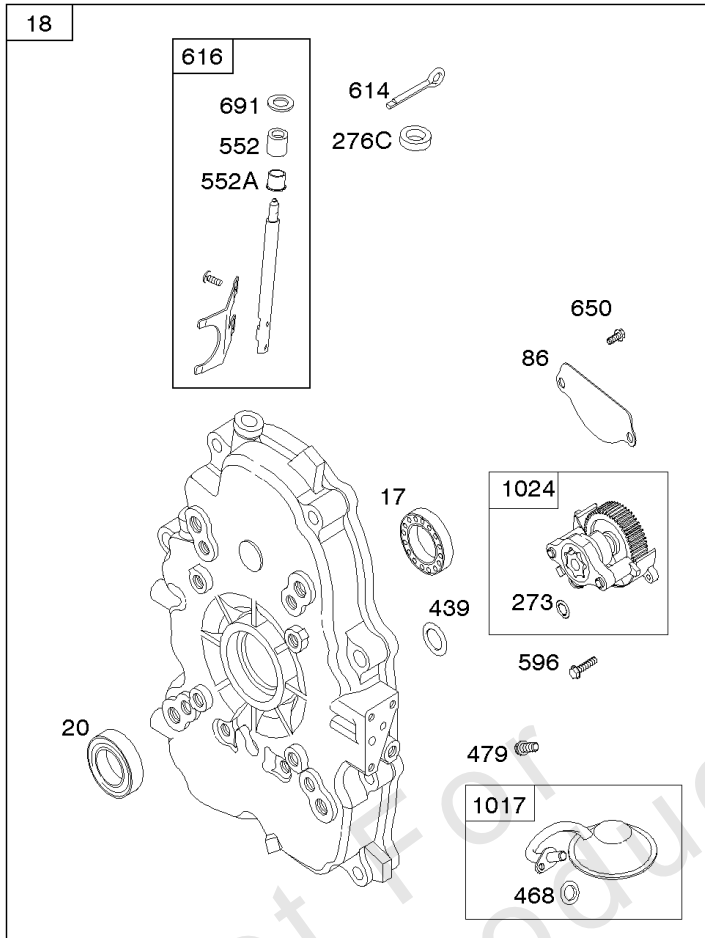

Crankcase Cover, Intake Manifold

Mfg. No: 356447-3077-G1

Crankcase Cover, Intake Manifold

REF NO	PART NO	QTY	DESCRIPTION
552	690701		BUSHING, Governor Crank -(Output End)
552A	806686		BUSHING, Governor Crank
587	807116		CLAMP, Cable
596	691492		SCREW -(Oil Pump)
601E	593879		CLAMP, Hose
614	691550		PIN, Cotter
616	806685		CRANK, Governor
633	690722		SEAL, Choke/Throttle Shaft
633A	806131		SEAL, Choke/Throttle Shaft
650	841233		SCREW -(Oil Deflector) (Oil Deflector)
691	842826		SEAL, Governor Shaft
947A	692094		SOLENOID, Fuel
964A	807468		CAP, Carburetor
1017	690900		SCREEN, Oil Pump
1024	-----		Pump-Oil -(Oil Pump is No Longer Available) (See Reference 18 for correct replacement Crankcase Cover) -Used Before Code Date 07101500
1024	843825		PUMP, Oil -Used After Code Date 07101400
1054	280275		TIE, Cable
1091A	844448		CAP, Limiter
1176	842067		NUT -(Exhaust Manifold)