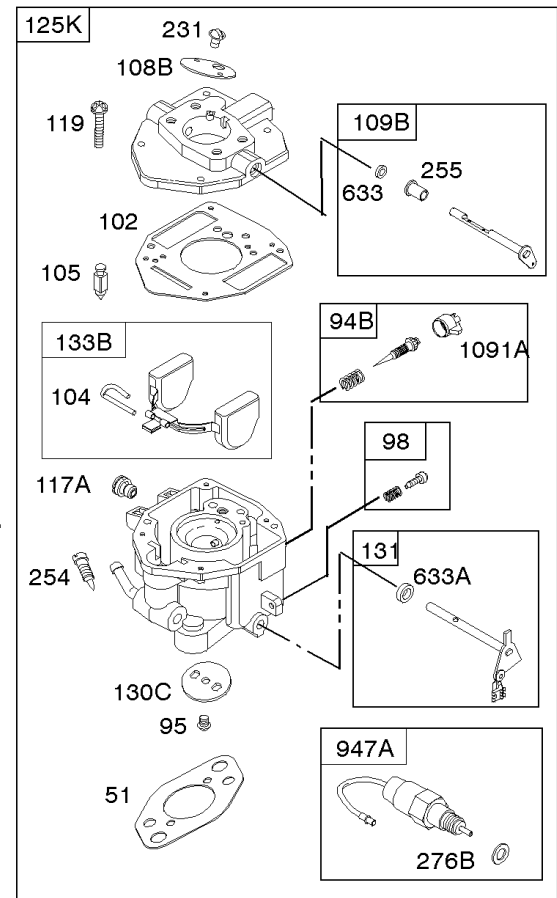

Crankcase Cover, Intake Manifold

Mfg. No: 356447-3077-G1

Crankcase Cover, Intake Manifold

REF NO	PART NO	QTY	DESCRIPTION
552	690701		BUSHING, Governor Crank -(Output End)
552A	806686		BUSHING, Governor Crank
587	807116		CLAMP, Cable
596	691492		SCREW -(Oil Pump)
601E	593879		CLAMP, Hose
614	691550		PIN, Cotter
616	806685		CRANK, Governor
633	690722		SEAL, Choke/Throttle Shaft
633A	806131		SEAL, Choke/Throttle Shaft
650	841233		SCREW -(Oil Deflector) (Oil Deflector)
691	842826		SEAL, Governor Shaft
947A	692094		SOLENOID, Fuel
964A	807468		CAP, Carburetor
1017	690900		SCREEN, Oil Pump
1024	-----		Pump-Oil -(Oil Pump is No Longer Available) (See Reference 18 for correct replacement Crankcase Cover) -Used Before Code Date 07101500
1024	843825		PUMP, Oil -Used After Code Date 07101400
1054	280275		TIE, Cable
1091A	844448		CAP, Limiter
1176	842067		NUT -(Exhaust Manifold)