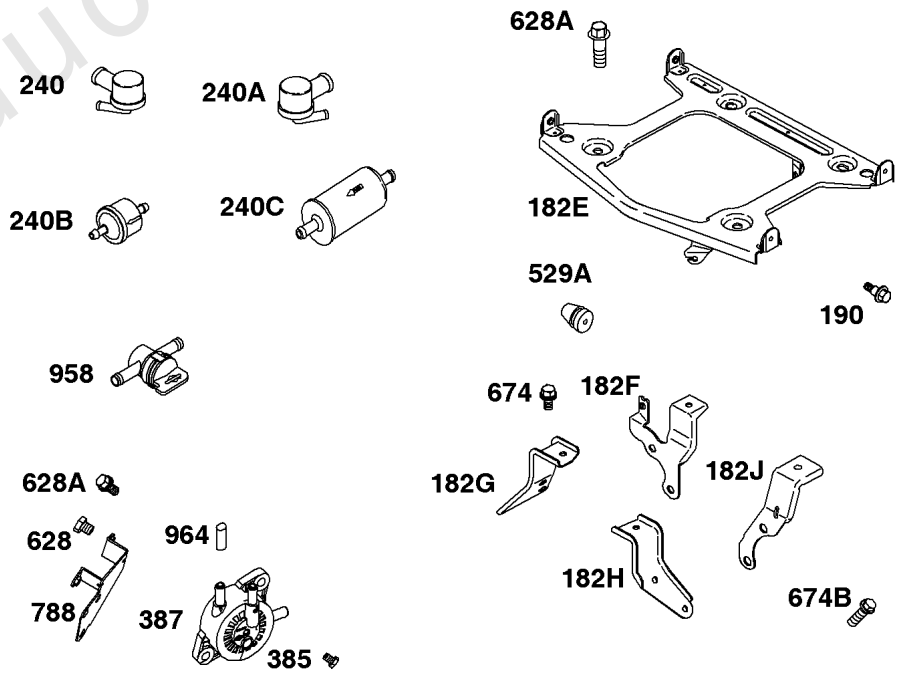

Cylinder Head, Valves, Valve Covers

REF NO	PART NO	QTY	DESCRIPTION
1254	807084		SCREW -(Rocker Arm Stud)

Not For Reproduction

Electronic Governor

REF NO	PART NO	QTY	DESCRIPTION
51	691694		GASKET, Intake -(Manifold To Carburetor)
51A	692035		GASKET, Intake -(Manifold to Cylinder Head)
163B	844931		GASKET, Air Cleaner
501	845907		REGULATOR
564	690677		SCREW -(Control Cover)
578B	845849		WIRE ASSEMBLY
883	691613		GASKET, Exhaust
971	807084		SCREW -(Air Cleaner Base to Carburetor/Throttle Body) (M6x14mm)
1048A	845556		MODULE, Electronic Governor
1301	845823		NUT -(Wiring Harness) (#8-32)

Exhaust System

REF NO	PART NO	QTY	DESCRIPTION
994A	808361		ARRESTOR, Spark
1177	845823		NUT -(Muffler) (M8)

Not For Reproduction

Flywheel, Rotating Screen, Stub Shaft

REF NO	PART NO	QTY	DESCRIPTION
23	809236		FLYWHEEL -(Steel Ring Gear)
73A	841662		SCREEN, Rotating
74	841441		SCREW -(Rotating Screen) (M5x14mm)
165	693148		NUT -(Ring Gear)
332	690887		NUT -(Flywheel)
363	19203		PULLER, Flywheel
455	841794		CUP, Flywheel
563	841735		SCREW -(Debris Screen Guard)
668A	691500		SPACER
668B	691215		SPACER
678	841730		SPACER -(Rewind)
718B	841581		PIN, Locating -Used After Code Date 04021500
718B	690740		PIN, Locating -Used Before Code Date 04021600
726	----		Gear-Ring -(Steel)(See Reference 23 for Service)
849	691088		SCREW -(Stub Shaft) (5/16-18x1.1)
849A	846236		SCREW -(Stub Shaft) (M8x34mm)
934	691058		SCREW -(Fan Retainer)
1005	841439		FAN, Flywheel
1006	690452		RETAINER, Fan
1044	692056		SCREW -(Flywheel) (M8x14mm)
1047	841580		SHAFT, Stub