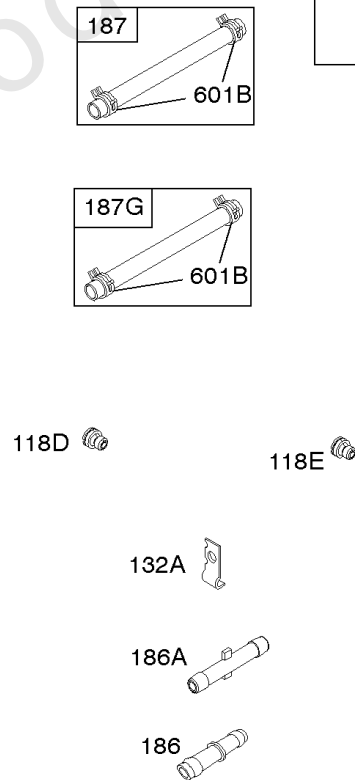

Carburetor

REF NO	PART NO	QTY	DESCRIPTION
51	691694		GASKET, Intake -(Manifold To Carburetor)
51A	692035		GASKET, Intake -(Manifold to Cylinder Head)
94	842880		KIT, Idle Mixture
94B	845021		KIT, Idle Mixture
95	690718		SCREW -(Throttle Valve)
98	808177		KIT, Idle Speed
102	692077		GASKET, Carburetor Body
104	690723		PIN, Float Hinge
105	797410		VALVE, Float Needle
108A	806134		VALVE, Choke
108B	844989		VALVE, Choke
109B	843321		SHAFT, Choke
110	806861		WASHER -(Choke Shaft)
117A	806373		JET, Main -(Standard)
117B	806126		JET, Main -(Standard)
118A	690880		JET, Main -(High Altitude) (9000 Feet)
118A	809685		JET, Main -(High Altitude) (5000 Feet)
118D	841670		JET, Main -(High Altitude) (5000 Feet)
118C	842439		JET, Main -(High Altitude) (5000 Feet)
118C	845903		JET, Main -(High Altitude) (9000 Feet)
118D	690881		JET, Main -(High Altitude) (9000 Feet)
118E	807012		JET, Main -(High Altitude) (9000 Feet)
118E	809442		JET, Main -(High Altitude) (5000 Feet)
119	690720		SCREW -(Upper Carburetor Body to Lower Carburetor Body)
125B	845023		CARBURETOR -(Carburetor Only)
125C	846109		CARBURETOR -(Carburetor with Air Cleaner Base)
130C	806132		VALVE, Throttle
131	845022		KIT, Throttle Shaft
132A	690863		STOP, Throttle
133B	843320		FLOAT, Carburetor
142A	806128		NOZZLE, Carburetor
163B	844931		GASKET, Air Cleaner
186	844032		CONNECTOR, Hose
186A	845121		CONNECTOR, Hose
187	791766		LINE, Fuel -(15 Inches Long)(Cut To Required Length)
187G	791745		LINE, Fuel -(23) (Cut to Required Length)
217	806862		SPRING, Choke Return
231	690718		SCREW -(Choke Valve)