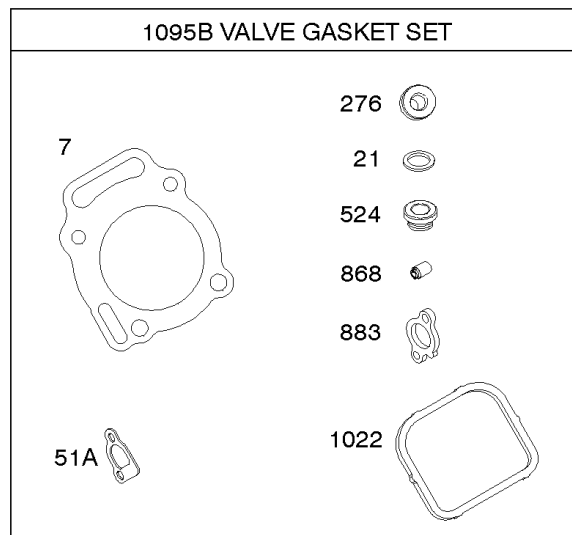

Not For Reproduction

118C

118C

118C

Carburetor

REF NO	PART NO	QTY	DESCRIPTION
51	691694		GASKET, Intake -(Manifold To Carburetor)
94B	845021		KIT, Idle Mixture
95	690718		SCREW -(Throttle Valve)
98	808177		KIT, Idle Speed
102	692077		GASKET, Carburetor Body
104	690723		PIN, Float Hinge
105	797410		VALVE, Float Needle
108B	844989		VALVE, Choke
109B	843321		SHAFT, Choke
117A	806373		JET, Main -(Standard)
118C	845903		JET, Main -(High Altitude) (9000 Feet)
118C	842439		JET, Main -(High Altitude) (5000 Feet)
118F	844990		JET, Main -(High Altitude) (5000 Feet)
119	690720		SCREW -(Upper Carburetor Body to Lower Carburetor Body)
130C	806132		VALVE, Throttle
131	845022		KIT, Throttle Shaft
133B	843320		FLOAT, Carburetor
163B	844931		GASKET, Air Cleaner
163C	841823		GASKET, Air Cleaner -(Air Cleaner)
231	690718		SCREW -(Choke Valve)
255	690721		BUSHING, Choke Shaft
276	690724		WASHER, Sealing
276B	806137		WASHER, Sealing -(Solenoid)
633	690722		SEAL, Choke/Throttle Shaft
633A	806131		SEAL, Choke/Throttle Shaft
643	844932		RETAINER, Air Filter -Used After Code Date 09123100
875C	845142		BASE, Air Cleaner
947A	692094		SOLENOID, Fuel
955A	807723		PLUG, Carburetor
1091A	844448		CAP, Limiter