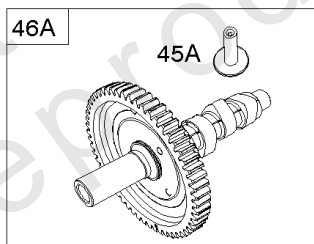

Camshaft, Crankshaft, Cylinder, Piston, Rings, Connecting Rod, Breather

Mfg. No: 356447-3077-G1

1036 EMISSIONS LABEL

1330 REPAIR MANUAL

1319 WARNING LABEL

WARNING	
	Read and follow Operating Instructions before running engine.
	Gasoline is flammable. Allow engine to cool at least 2 minutes before refueling.
	Engines emit carbon monoxide, DO NOT run in enclosed area.
	Muffler area temperature may exceed 150°F. Do not touch hot parts.

REQUIRED when replacing parts with warning labels affixed.

USED AFTER DATE CODE: 07062900