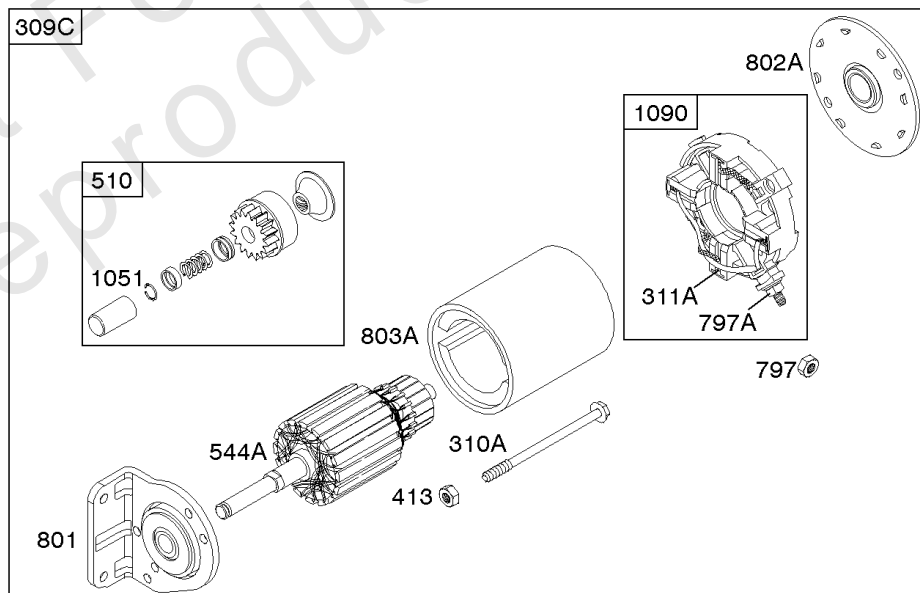

697

Not For Reproduction