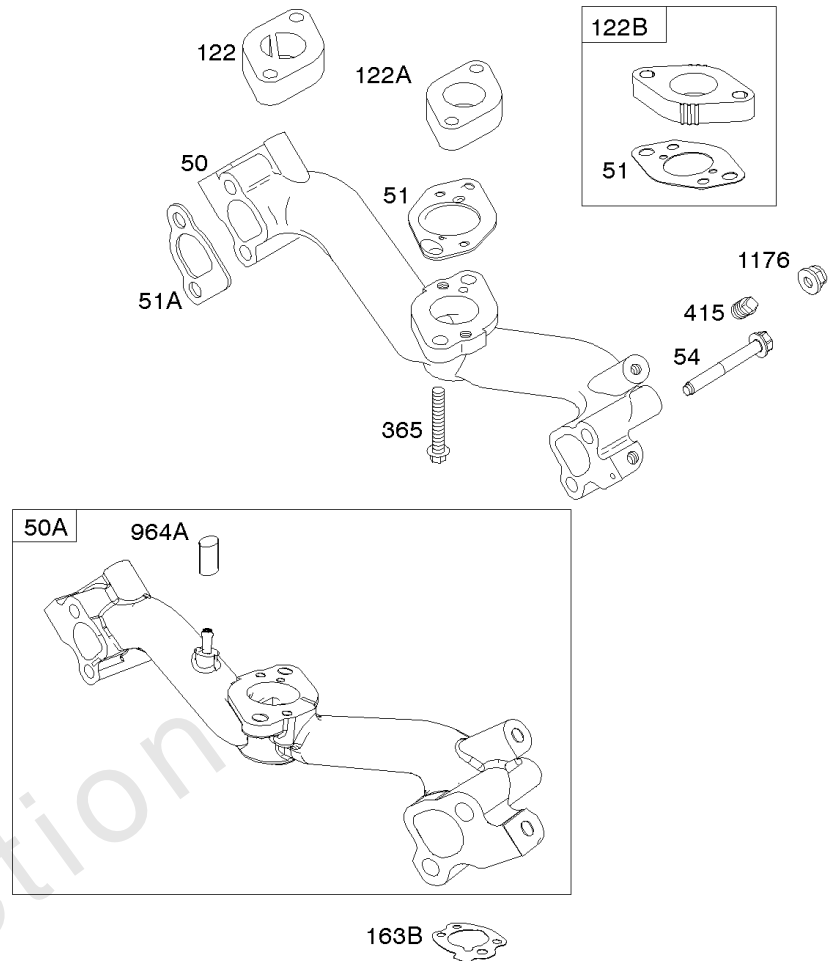

Crankcase Cover, Intake Manifold

Mfg. No: 356447-3077-G1

Crankcase Cover, Intake Manifold

REF NO	PART NO	QTY	DESCRIPTION
552	690701		BUSHING, Governor Crank -(Output End)
552A	806686		BUSHING, Governor Crank
587	807116		CLAMP, Cable
596	691492		SCREW -(Oil Pump)
601E	593879		CLAMP, Hose
614	691550		PIN, Cotter
616	806685		CRANK, Governor
633	690722		SEAL, Choke/Throttle Shaft
633A	806131		SEAL, Choke/Throttle Shaft
650	841233		SCREW -(Oil Deflector) (Oil Deflector)
691	842826		SEAL, Governor Shaft
947A	692094		SOLENOID, Fuel
964A	807468		CAP, Carburetor
1017	690900		SCREEN, Oil Pump
1024	-----		Pump-Oil -(Oil Pump is No Longer Available) (See Reference 18 for correct replacement Crankcase Cover) -Used Before Code Date 07101500
1024	843825		PUMP, Oil -Used After Code Date 07101400
1054	280275		TIE, Cable
1091A	844448		CAP, Limiter
1176	842067		NUT -(Exhaust Manifold)