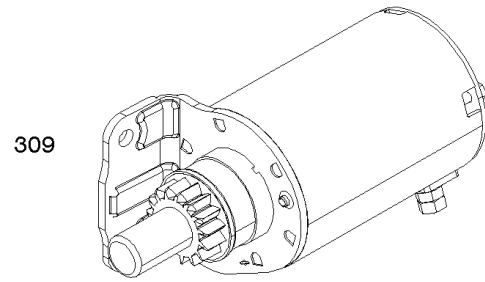

697

697

697

Not For Reproduction