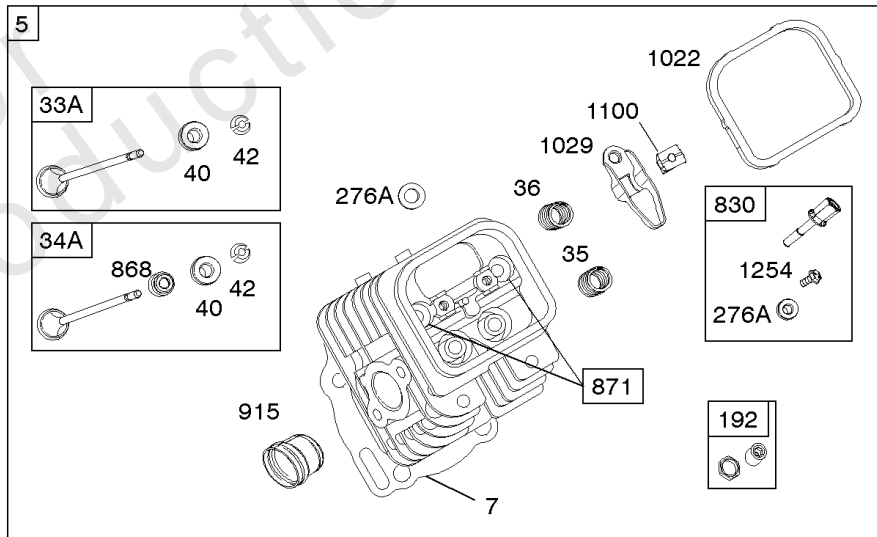

Crankcase Cover, Intake Manifold

Mfg. No: 356447-3077-G1

Crankcase Cover, Intake Manifold

REF NO	PART NO	QTY	DESCRIPTION
552	690701		BUSHING, Governor Crank -(Output End)
552A	806686		BUSHING, Governor Crank
587	807116		CLAMP, Cable
596	691492		SCREW -(Oil Pump)
601E	593879		CLAMP, Hose
614	691550		PIN, Cotter
616	806685		CRANK, Governor
633	690722		SEAL, Choke/Throttle Shaft
633A	806131		SEAL, Choke/Throttle Shaft
650	841233		SCREW -(Oil Deflector) (Oil Deflector)
691	842826		SEAL, Governor Shaft
947A	692094		SOLENOID, Fuel
964A	807468		CAP, Carburetor
1017	690900		SCREEN, Oil Pump
1024	-----		Pump-Oil -(Oil Pump is No Longer Available) (See Reference 18 for correct replacement Crankcase Cover) -Used Before Code Date 07101500
1024	843825		PUMP, Oil -Used After Code Date 07101400
1054	280275		TIE, Cable
1091A	844448		CAP, Limiter
1176	842067		NUT -(Exhaust Manifold)

Cylinder Head, Valves, Valve Covers

REF NO	PART NO	QTY	DESCRIPTION
1254	807084		SCREW -(Rocker Arm Stud)

Not For Reproduction

Electronic Governor

REF NO	PART NO	QTY	DESCRIPTION
51	691694		GASKET, Intake -(Manifold To Carburetor)
51A	692035		GASKET, Intake -(Manifold to Cylinder Head)
163B	844931		GASKET, Air Cleaner
501	845907		REGULATOR
564	690677		SCREW -(Control Cover)
578B	845849		WIRE ASSEMBLY
883	691613		GASKET, Exhaust
971	807084		SCREW -(Air Cleaner Base to Carburetor/Throttle Body) (M6x14mm)
1048A	845556		MODULE, Electronic Governor
1301	845823		NUT -(Wiring Harness) (#8-32)