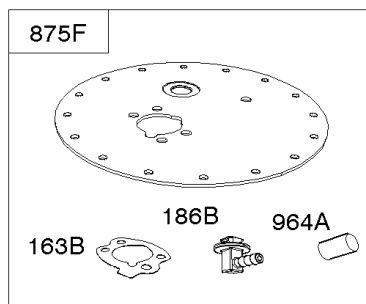

Air Cleaner

REF NO	PART NO	QTY	DESCRIPTION
1004A	841656		DUCT, Air
1046	692082		PLUG, Blower Housing
1046A	843068		PLUG, Blower Housing
1425A	845717		HOSE, Purge Line
1431	844035		WASHER -(Tube Clamp)

Not For Reproduction