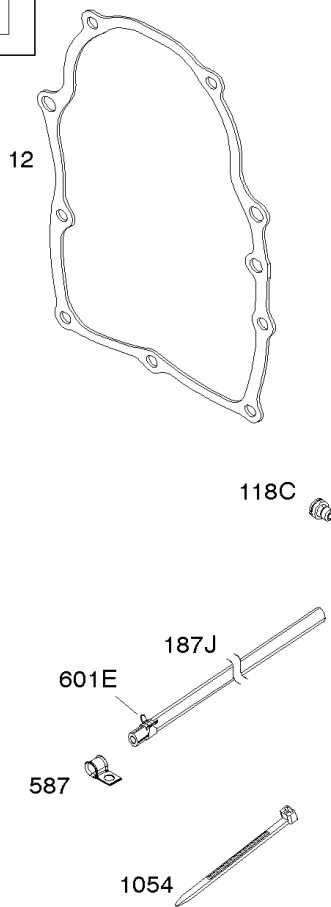

Crankcase Cover, Intake Manifold

Mfg. No: 356447-3077-G1

Crankcase Cover, Intake Manifold

REF NO	PART NO	QTY	DESCRIPTION
552	690701		BUSHING, Governor Crank -(Output End)
552A	806686		BUSHING, Governor Crank
587	807116		CLAMP, Cable
596	691492		SCREW -(Oil Pump)
601E	593879		CLAMP, Hose
614	691550		PIN, Cotter
616	806685		CRANK, Governor
633	690722		SEAL, Choke/Throttle Shaft
633A	806131		SEAL, Choke/Throttle Shaft
650	841233		SCREW -(Oil Deflector) (Oil Deflector)
691	842826		SEAL, Governor Shaft
947A	692094		SOLENOID, Fuel
964A	807468		CAP, Carburetor
1017	690900		SCREEN, Oil Pump
1024	-----		Pump-Oil -(Oil Pump is No Longer Available) (See Reference 18 for correct replacement Crankcase Cover) -Used Before Code Date 07101500
1024	843825		PUMP, Oil -Used After Code Date 07101400
1054	280275		TIE, Cable
1091A	844448		CAP, Limiter
1176	842067		NUT -(Exhaust Manifold)