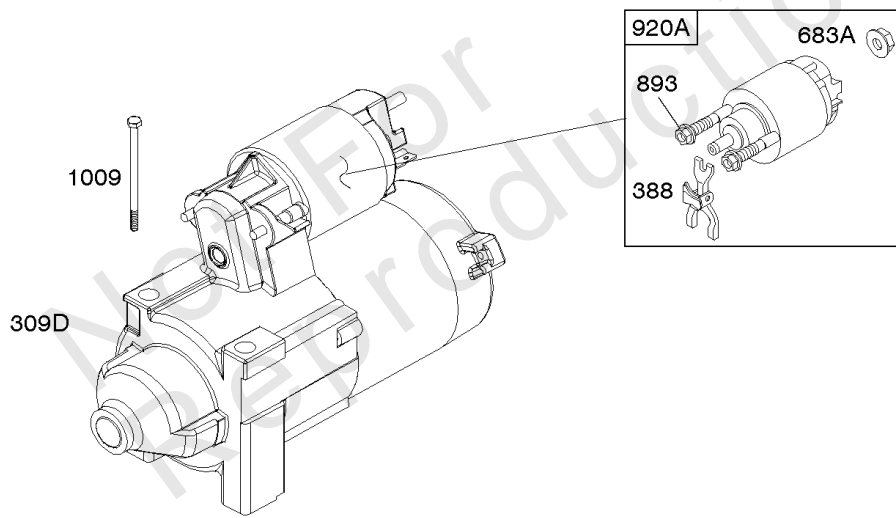

697

697

697

Not For Reproduction

Starter - Electric #1

REF NO	PART NO	QTY	DESCRIPTION
309	846451		MOTOR, Starter -(Steel Ring Gear Only)
309C	BLANK		MOTOR, Starter -(Replacement Starter Motor, Order Reference 309)
310	-----		Screw -(Starter Motor) (NO LONGER AVAILABLE)
310A	690323		BOLT -(Starter Motor)
311A	497608		SET, Brush
413	693587		NUT -(Starter Motor)
510	496881		DRIVE, Starter -(Steel Pinion Gear)
544	BLANK		MOTOR, Starter -(Replacement Starter Armature, Order 691564 Starter Motor, Reference309)
544A	-----		Armature-Starter -(Service With 846451 Starter Motor Only)
697	692062		SCREW -(Starter Motor) (Drive Cap)
697	691902		SCREW -(Starter Motor) (Drive Cap) (M8x20mm)
797	691029		NUT -(Brush Retainer)
797A	693167		NUT -(Brush Retainer)
801	-----		Cap-Drive -(For Replacement Starter Motor, Order Reference 309)
802A	691286		CAP, End
803	-----		Housing-Starter -(For Replacement Starter Motor, Order Reference 309)
803A	-----		Housing-Starter -(For Replacement Starter Motor, Order Reference 309)
1051	691124		RING, Retaining
1090	691293		RETAINER, Brush
1090A	496813		RETAINER, Brush