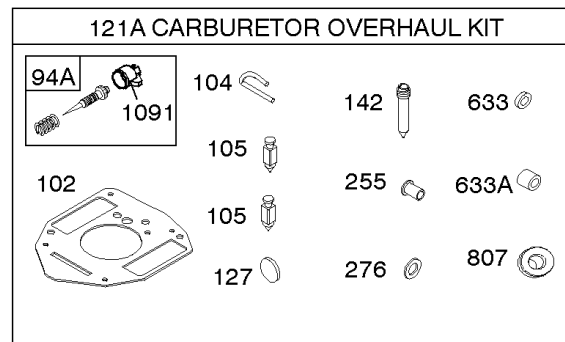

Not For Reproduction

118C

118C

118C

Carburetor

REF NO	PART NO	QTY	DESCRIPTION
51	691694		GASKET, Intake -(Manifold To Carburetor)
94B	845021		KIT, Idle Mixture
95	690718		SCREW -(Throttle Valve)
98	808177		KIT, Idle Speed
102	692077		GASKET, Carburetor Body
104	690723		PIN, Float Hinge
105	797410		VALVE, Float Needle
108B	844989		VALVE, Choke
109B	843321		SHAFT, Choke
117A	806373		JET, Main -(Standard)
118C	845903		JET, Main -(High Altitude) (9000 Feet)
118C	842439		JET, Main -(High Altitude) (5000 Feet)
118F	844990		JET, Main -(High Altitude) (5000 Feet)
119	690720		SCREW -(Upper Carburetor Body to Lower Carburetor Body)
130C	806132		VALVE, Throttle
131	845022		KIT, Throttle Shaft
133B	843320		FLOAT, Carburetor
163B	844931		GASKET, Air Cleaner
163C	841823		GASKET, Air Cleaner -(Air Cleaner)
231	690718		SCREW -(Choke Valve)
255	690721		BUSHING, Choke Shaft
276	690724		WASHER, Sealing
276B	806137		WASHER, Sealing -(Solenoid)
633	690722		SEAL, Choke/Throttle Shaft
633A	806131		SEAL, Choke/Throttle Shaft
643	844932		RETAINER, Air Filter -Used After Code Date 09123100
875C	845142		BASE, Air Cleaner
947A	692094		SOLENOID, Fuel
955A	807723		PLUG, Carburetor
1091A	844448		CAP, Limiter