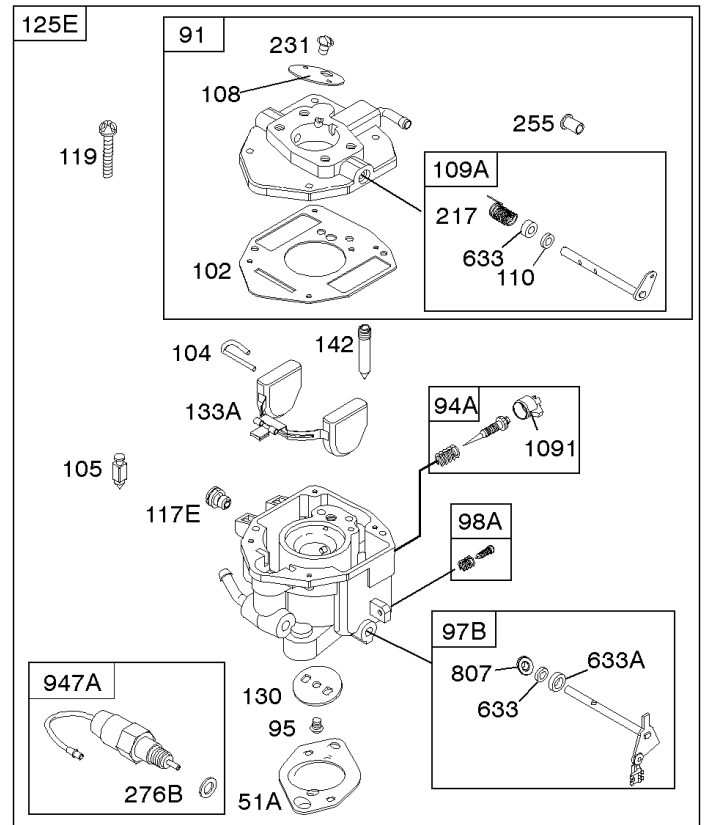

REQUIRED when replacing parts with warning labels affixed.

USED AFTER DATE CODE: 07062900

USED BEFORE DATE CODE: 07063000

Camshaft, Crankshaft, Cylinder, Piston, Rings, Connecting Rod, Breather

REF NO	PART NO	QTY	DESCRIPTION
1	692544		CYLINDER ASSEMBLY
2	808534		KIT, Bushing/Seal -(Magneto Side)
3	805101S		SEAL, Oil -(Magneto Side)
8	808984		BREATHER ASSEMBLY
9	844986		GASKET, Breather
10	690751		SCREW -(Breather Assembly)
11	691556		TUBE, Breather
11A	844921		TUBE, Breather -Used After Code Date 09122200
11B	806083S		TUBE, Breather -Used Before Code Date 09122300
15	690946		PLUG, Oil Drain -(3/8"-18 NPTF-External 7/16" Sq)
15	691680		PLUG, Oil Drain -(3/8"-18 NPTF - Internal 3/8" Sq)
16	843795		CRANKSHAFT
17	843827		BEARING, Ball
25	843821		PISTON ASSEMBLY -(.020 Oversize)
25	844540		PISTON ASSEMBLY -(Standard) -Used Before Code Date 07063000
25	843792		PISTON ASSEMBLY -(Standard) -Used After Code Date 07062900
26	843793		SET, Ring -(Standard)
26	843822		SET, Ring -(.020 Oversize)
27	690683		LOCK, Piston Pin
28	844541		PIN, Piston -(Standard)
29	807900S		ROD, Connecting -(Standard)
32	690698		SCREW -(Connecting Rod)
46	845649		CAMSHAFT
357	691483		KEY, Drive Pulley
377	808095		KEY, Flywheel
377A	691639		KEY, Timing
572	690686		BAFFLE, Breather
598	807625		SHIM, End Play -(Crankshaft or Camshaft Bearing)
601B	791850		CLAMP, Hose
718	806469		PIN, Locating
741	846085		GEAR, Timing
1025	690689		SPOOL, Governor
1036	-----		Label-Emissions -(Available From A Briggs & Stratton Authorized Dealer)
1133	690342		SCREW -(Crankshaft)
1319	-----		Label-Warning
1330	272144		MANUAL, Repair