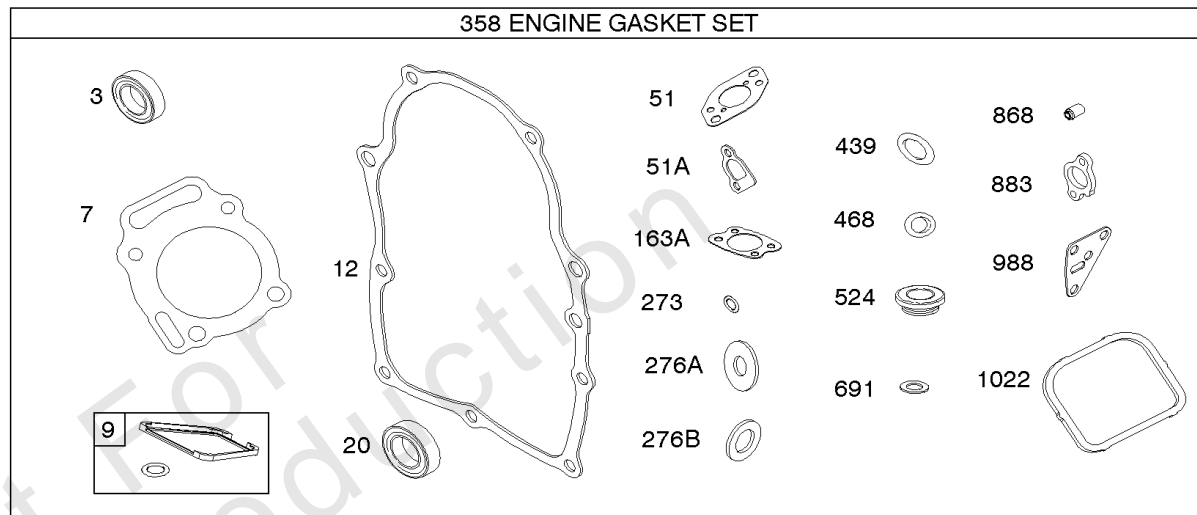

Not For Reproduction

118C

118C

118C

Carburetor

REF NO	PART NO	QTY	DESCRIPTION
51	691694		GASKET, Intake -(Manifold To Carburetor)
94B	845021		KIT, Idle Mixture
95	690718		SCREW -(Throttle Valve)
98	808177		KIT, Idle Speed
102	692077		GASKET, Carburetor Body
104	690723		PIN, Float Hinge
105	797410		VALVE, Float Needle
108B	844989		VALVE, Choke
109B	843321		SHAFT, Choke
117A	806373		JET, Main -(Standard)
118C	845903		JET, Main -(High Altitude) (9000 Feet)
118C	842439		JET, Main -(High Altitude) (5000 Feet)
118F	844990		JET, Main -(High Altitude) (5000 Feet)
119	690720		SCREW -(Upper Carburetor Body to Lower Carburetor Body)
130C	806132		VALVE, Throttle
131	845022		KIT, Throttle Shaft
133B	843320		FLOAT, Carburetor
163B	844931		GASKET, Air Cleaner
163C	841823		GASKET, Air Cleaner -(Air Cleaner)
231	690718		SCREW -(Choke Valve)
255	690721		BUSHING, Choke Shaft
276	690724		WASHER, Sealing
276B	806137		WASHER, Sealing -(Solenoid)
633	690722		SEAL, Choke/Throttle Shaft
633A	806131		SEAL, Choke/Throttle Shaft
643	844932		RETAINER, Air Filter -Used After Code Date 09123100
875C	845142		BASE, Air Cleaner
947A	692094		SOLENOID, Fuel
955A	807723		PLUG, Carburetor
1091A	844448		CAP, Limiter