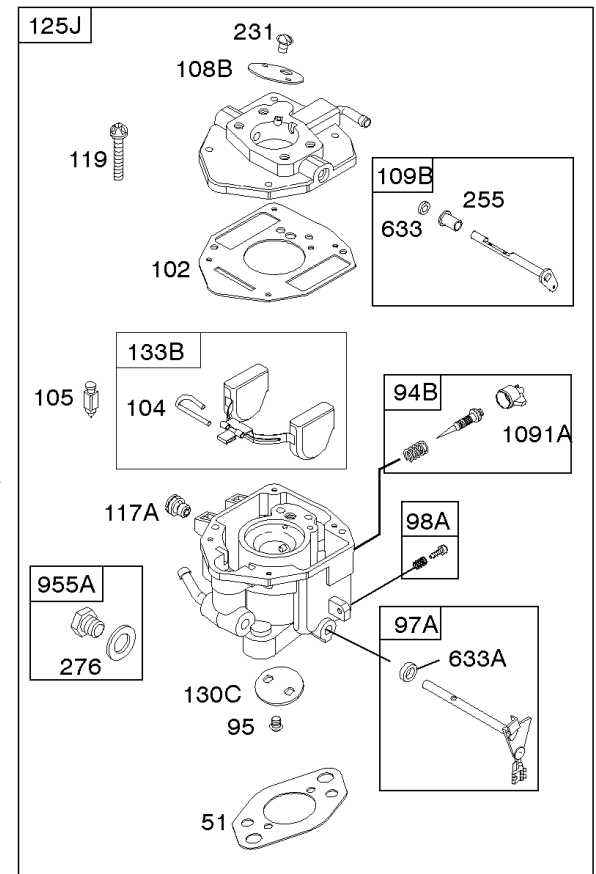

Not For Reproduction

118C

118C

118C

Carburetor

REF NO	PART NO	QTY	DESCRIPTION
51	691694		GASKET, Intake -(Manifold To Carburetor)
94B	845021		KIT, Idle Mixture
95	690718		SCREW -(Throttle Valve)
98	808177		KIT, Idle Speed
102	692077		GASKET, Carburetor Body
104	690723		PIN, Float Hinge
105	797410		VALVE, Float Needle
108B	844989		VALVE, Choke
109B	843321		SHAFT, Choke
117A	806373		JET, Main -(Standard)
118C	845903		JET, Main -(High Altitude) (9000 Feet)
118C	842439		JET, Main -(High Altitude) (5000 Feet)
118F	844990		JET, Main -(High Altitude) (5000 Feet)
119	690720		SCREW -(Upper Carburetor Body to Lower Carburetor Body)
130C	806132		VALVE, Throttle
131	845022		KIT, Throttle Shaft
133B	843320		FLOAT, Carburetor
163B	844931		GASKET, Air Cleaner
163C	841823		GASKET, Air Cleaner -(Air Cleaner)
231	690718		SCREW -(Choke Valve)
255	690721		BUSHING, Choke Shaft
276	690724		WASHER, Sealing
276B	806137		WASHER, Sealing -(Solenoid)
633	690722		SEAL, Choke/Throttle Shaft
633A	806131		SEAL, Choke/Throttle Shaft
643	844932		RETAINER, Air Filter -Used After Code Date 09123100
875C	845142		BASE, Air Cleaner
947A	692094		SOLENOID, Fuel
955A	807723		PLUG, Carburetor
1091A	844448		CAP, Limiter