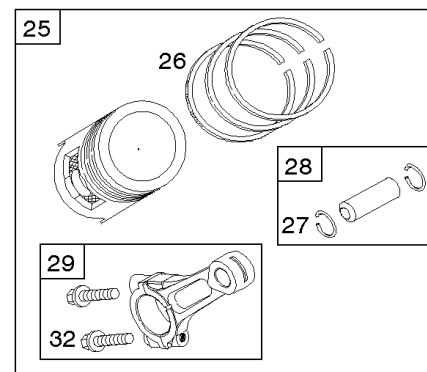

REQUIRED when replacing parts with warning labels affixed.

USED AFTER DATE CODE: 07062900

USED BEFORE DATE CODE: 07063000

Camshaft, Crankshaft, Cylinder, Piston, Rings, Connecting Rod, Breather

REF NO	PART NO	QTY	DESCRIPTION
1	692544		CYLINDER ASSEMBLY
2	808534		KIT, Bushing/Seal -(Magneto Side)
3	805101S		SEAL, Oil -(Magneto Side)
8	808984		BREATHER ASSEMBLY
9	844986		GASKET, Breather
10	690751		SCREW -(Breather Assembly)
11	691556		TUBE, Breather
11A	844921		TUBE, Breather -Used After Code Date 09122200
11B	806083S		TUBE, Breather -Used Before Code Date 09122300
15	690946		PLUG, Oil Drain -(3/8"-18 NPTF-External 7/16" Sq)
15	691680		PLUG, Oil Drain -(3/8"-18 NPTF - Internal 3/8" Sq)
16	843795		CRANKSHAFT
17	843827		BEARING, Ball
25	843821		PISTON ASSEMBLY -(.020 Oversize)
25	844540		PISTON ASSEMBLY -(Standard) -Used Before Code Date 07063000
25	843792		PISTON ASSEMBLY -(Standard) -Used After Code Date 07062900
26	843793		SET, Ring -(Standard)
26	843822		SET, Ring -(.020 Oversize)
27	690683		LOCK, Piston Pin
28	844541		PIN, Piston -(Standard)
29	807900S		ROD, Connecting -(Standard)
32	690698		SCREW -(Connecting Rod)
46	845649		CAMSHAFT
357	691483		KEY, Drive Pulley
377	808095		KEY, Flywheel
377A	691639		KEY, Timing
572	690686		BAFFLE, Breather
598	807625		SHIM, End Play -(Crankshaft or Camshaft Bearing)
601B	791850		CLAMP, Hose
718	806469		PIN, Locating
741	846085		GEAR, Timing
1025	690689		SPOOL, Governor
1036	-----		Label-Emissions -(Available From A Briggs & Stratton Authorized Dealer)
1133	690342		SCREW -(Crankshaft)
1319	-----		Label-Warning
1330	272144		MANUAL, Repair