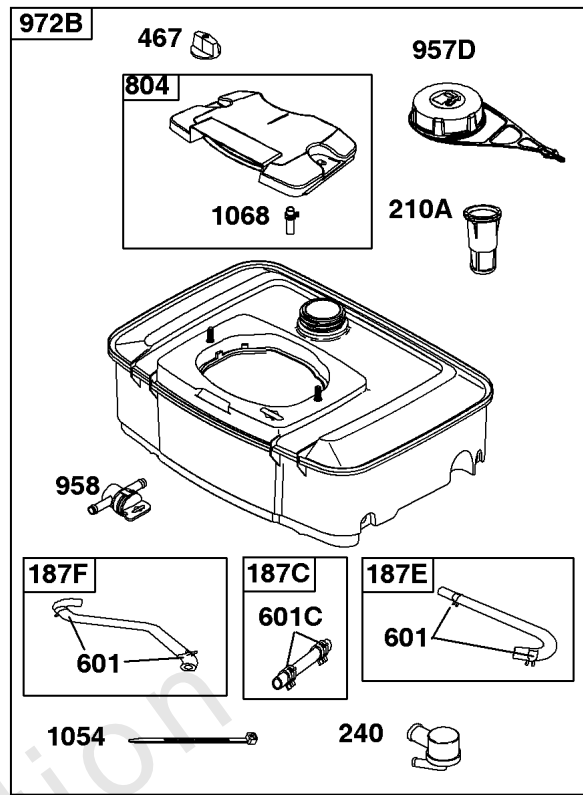

Fuel Supply

REF NO	PART NO	QTY	DESCRIPTION
182E	841601		BRACKET, Fuel Tank
182F	691520		BRACKET, Fuel Tank
182H	691524		BRACKET, Fuel Tank
182J	691525		BRACKET, Fuel Tank
182G	841600		BRACKET, Fuel Tank
187	791766		LINE, Fuel -(15 Inches Long)(Cut To Required Length)
187B	846567		LINE, Fuel
187C	692106		LINE, Fuel -(2 1/4)
187G	791745		LINE, Fuel -(23) (Cut to Required Length)
187D	791744		LINE, Fuel -(Cut To Required Length)
190	692199		SCREW -(Fuel Tank)
210	691370		STRAINER, Fuel
240	844545		FILTER, Fuel
240A	808116S		FILTER, Fuel
240B	84001895		FILTER, Fuel
240C	845125		FILTER, Fuel
385	807084		SCREW -(Fuel Pump)
387	808656		PUMP, Fuel
467	691985		KNOB, Air Cleaner Cover -Used Before Code Date 10040100
467	844618		KNOB, Air Cleaner Cover -Used After Code Date 10033100 -Used Before Code Date 14102400
480	806660		SCREW -(Tube Clamp) (M8x18mm)
527	690423		CLAMP, Tube
529A	691527		GROMMET
601	691038		CLAMP, Hose
601B	791850		CLAMP, Hose
601E	593879		CLAMP, Hose
601C	691522		CLAMP, Hose
628	806660		SCREW -(Fuel Pump Bracket) (M8x18mm)
628A	692062		SCREW -(Fuel Pump Bracket) (M8x18mm)
674	692056		SCREW -(Fuel Tank Bracket) (M8x14mm)
674B	692062		SCREW -(Fuel Tank Bracket) (M8x18mm)
788	691559		BRACKET, Fuel Pump -(With Weld Nuts)
918	791880		LINE, Fuel -(Cut To Required Length)
957	846987		CAP, Fuel Tank -(Standard Grip)
957A	844728		CAP, Fuel Tank -(Tethered Cap)
957D	847578		CAP, Fuel Tank
958	698183		VALVE, Fuel Shut Off
958	692008		VALVE, Fuel Shut Off -(Used on models with Fuel Shut-off Rods ref #1038)