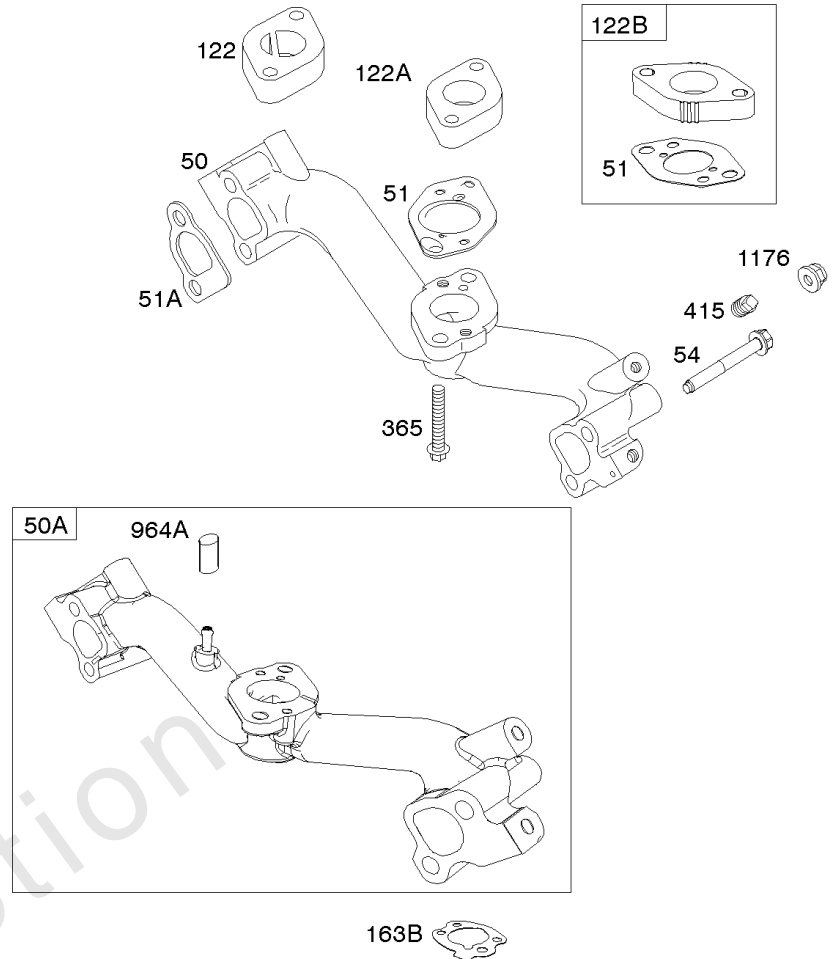

Crankcase Cover, Intake Manifold

Mfg. No: 356447-3077-G1

Crankcase Cover, Intake Manifold

REF NO	PART NO	QTY	DESCRIPTION
12	846487		GASKET, Crankcase
17	843827		BEARING, Ball
18	844588		COVER, Crankcase
20	805049S		SEAL, Oil -(PTO Side)
22	807362		SCREW -(Crankcase Cover/Sump)
50A	844034		MANIFOLD, Intake
51	691694		GASKET, Intake -(Manifold To Carburetor)
51A	692035		GASKET, Intake -(Manifold to Cylinder Head)
54	846604		SCREW -(Intake Manifold) (M8x67mm) (Dog Point)
86	690745		COVER, Gear
94B	845021		KIT, Idle Mixture
95	690718		SCREW -(Throttle Valve)
98	808177		KIT, Idle Speed
102	692077		GASKET, Carburetor Body
104	690723		PIN, Float Hinge
105	797410		VALVE, Float Needle
108B	844989		VALVE, Choke
109B	843321		SHAFT, Choke
117A	806373		JET, Main -(Standard)
118C	845903		JET, Main -(High Altitude) (9000 Feet)
118C	842439		JET, Main -(High Altitude) (5000 Feet)
119	690720		SCREW -(Upper Carburetor Body to Lower Carburetor Body)
122A	690747		SPACER, Carburetor
130C	806132		VALVE, Throttle
131	845022		KIT, Throttle Shaft
133B	843320		FLOAT, Carburetor
163B	844931		GASKET, Air Cleaner
231	690718		SCREW -(Choke Valve)
254	808178		DRAIN, Carburetor Bowl
255	690721		BUSHING, Choke Shaft
273	690681		SEAL, O-Ring -(Oil Pump)
276B	806137		WASHER, Sealing -(Solenoid)
276C	690704		WASHER
365	690711		SCREW -(Carburetor/Throttle Body)
415	794903		PLUG -(1/8"-27 NPTF - EXTERNAL SQ)
439	692154		O-RING, Oil Gallery -(Crankcase Cover/Sump or Cylinder Assembly)
468	690690		SEAL, O-Ring -(Oil Pump Screen)
479	807084		SCREW -(Oil Pump Screen)