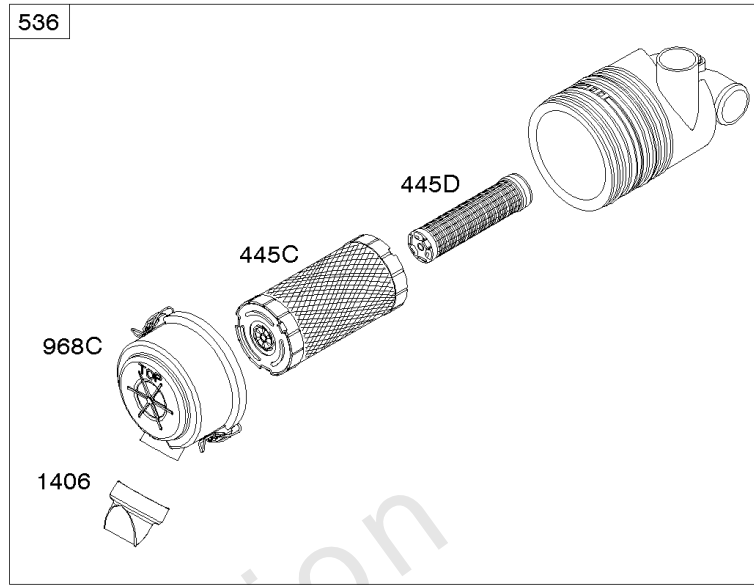

Parts Manual

Mfg. No: 356447-3077-G1

Model Components	Page
Air Cleaner.....	8
Alternator, Ignition, Switches.....	10
Blower Housing, Rewind Starter.....	14
Camshaft, Crankshaft, Cylinder, Piston, Rings, Connecting Rod, Breather.....	16
Carburetor.....	22
Carburetor Overhaul Kit, Engine & Valve Set.....	24
Controls, Governor Spring.....	26
Crankcase Cover, Intake Manifold.....	30
Cylinder Head, Valves, Valve Covers.....	34
Electronic Governor.....	38
Exhaust System.....	40
Flywheel, Rotating Screen, Stub Shaft.....	44
Fuel Supply.....	46
Lubrication.....	50
Replacement Engine - US & Canada.....	52
Shrouds.....	53
Starter - Electric #1.....	55
Starter - Electric #2.....	57

Air Cleaner

REF NO	PART NO	QTY	DESCRIPTION
1004A	841656		DUCT, Air
1046	692082		PLUG, Blower Housing
1046A	843068		PLUG, Blower Housing
1425A	845717		HOSE, Purge Line
1431	844035		WASHER -(Tube Clamp)

Not For Reproduction