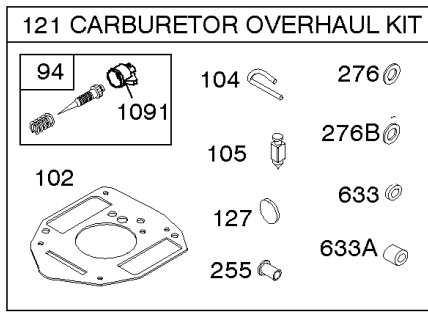

Not For Reproduction

118C

118C

118C

Carburetor

REF NO	PART NO	QTY	DESCRIPTION
51	691694		GASKET, Intake -(Manifold To Carburetor)
94B	845021		KIT, Idle Mixture
95	690718		SCREW -(Throttle Valve)
98	808177		KIT, Idle Speed
102	692077		GASKET, Carburetor Body
104	690723		PIN, Float Hinge
105	797410		VALVE, Float Needle
108B	844989		VALVE, Choke
109B	843321		SHAFT, Choke
117A	806373		JET, Main -(Standard)
118C	845903		JET, Main -(High Altitude) (9000 Feet)
118C	842439		JET, Main -(High Altitude) (5000 Feet)
118F	844990		JET, Main -(High Altitude) (5000 Feet)
119	690720		SCREW -(Upper Carburetor Body to Lower Carburetor Body)
130C	806132		VALVE, Throttle
131	845022		KIT, Throttle Shaft
133B	843320		FLOAT, Carburetor
163B	844931		GASKET, Air Cleaner
163C	841823		GASKET, Air Cleaner -(Air Cleaner)
231	690718		SCREW -(Choke Valve)
255	690721		BUSHING, Choke Shaft
276	690724		WASHER, Sealing
276B	806137		WASHER, Sealing -(Solenoid)
633	690722		SEAL, Choke/Throttle Shaft
633A	806131		SEAL, Choke/Throttle Shaft
643	844932		RETAINER, Air Filter -Used After Code Date 09123100
875C	845142		BASE, Air Cleaner
947A	692094		SOLENOID, Fuel
955A	807723		PLUG, Carburetor
1091A	844448		CAP, Limiter