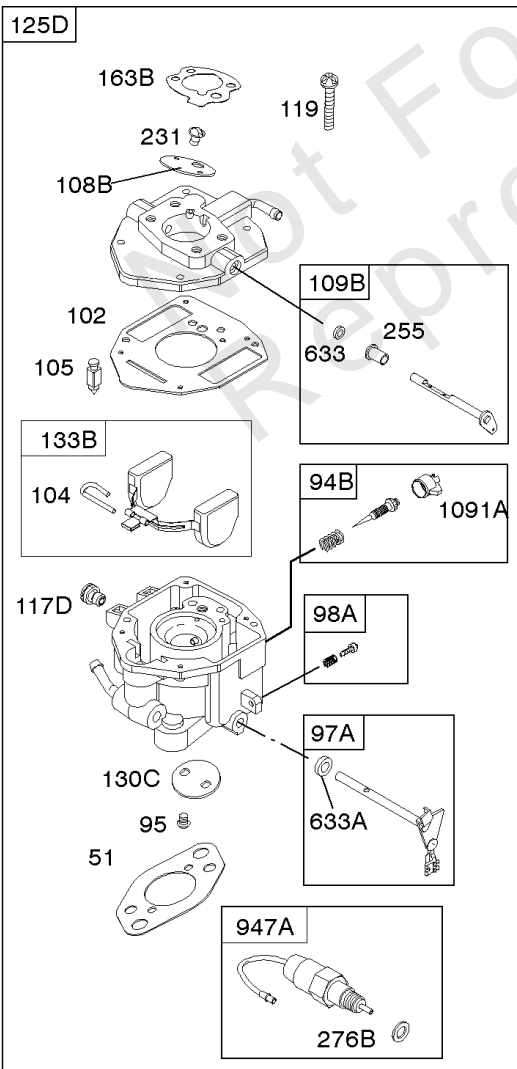

Carburetor

REF NO	PART NO	QTY	DESCRIPTION
255	690721		BUSHING, Choke Shaft
276	690724		WASHER, Sealing
276B	806137		WASHER, Sealing -(Solenoid)
601B	791850		CLAMP, Hose
633	690722		SEAL, Choke/Throttle Shaft
633A	806131		SEAL, Choke/Throttle Shaft
807	805557		SPACER -(Throttle)
875C	845142		BASE, Air Cleaner
947A	692094		SOLENOID, Fuel
955A	807723		PLUG, Carburetor
1091	691516		CAP, Limiter
1091A	844448		CAP, Limiter

Not For Reproduction