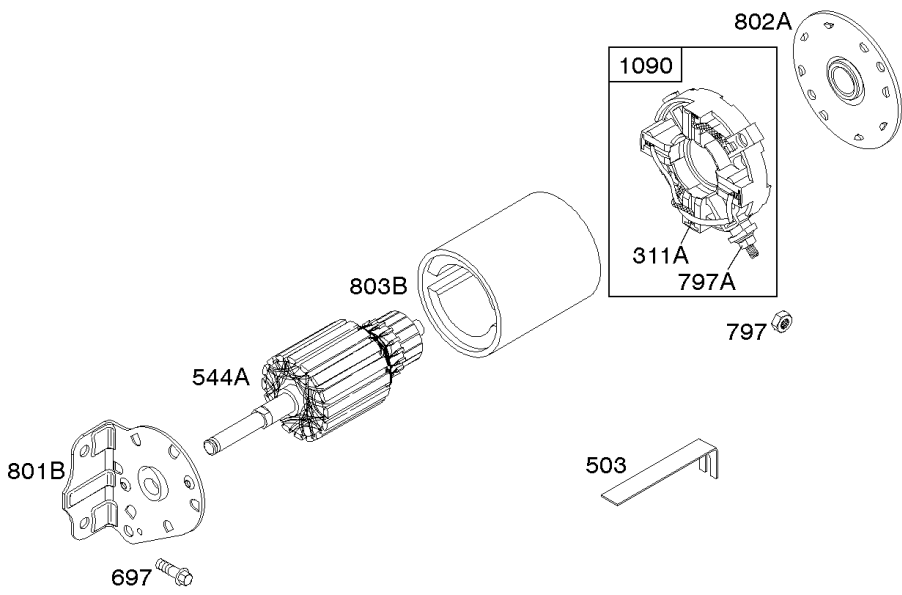

697

697

697

Not For Reproduction

Starter - Electric #1

REF NO	PART NO	QTY	DESCRIPTION
309	846451		MOTOR, Starter -(Steel Ring Gear Only)
309C	BLANK		MOTOR, Starter -(Replacement Starter Motor, Order Reference 309)
310	-----		Screw -(Starter Motor) (NO LONGER AVAILABLE)
310A	690323		BOLT -(Starter Motor)
311A	497608		SET, Brush
413	693587		NUT -(Starter Motor)
510	496881		DRIVE, Starter -(Steel Pinion Gear)
544	BLANK		MOTOR, Starter -(Replacement Starter Armature, Order 691564 Starter Motor, Reference309)
544A	-----		Armature-Starter -(Service With 846451 Starter Motor Only)
697	692062		SCREW -(Starter Motor) (Drive Cap)
697	691902		SCREW -(Starter Motor) (Drive Cap) (M8x20mm)
797	691029		NUT -(Brush Retainer)
797A	693167		NUT -(Brush Retainer)
801	-----		Cap-Drive -(For Replacement Starter Motor, Order Reference 309)
802A	691286		CAP, End
803	-----		Housing-Starter -(For Replacement Starter Motor, Order Reference 309)
803A	-----		Housing-Starter -(For Replacement Starter Motor, Order Reference 309)
1051	691124		RING, Retaining
1090	691293		RETAINER, Brush
1090A	496813		RETAINER, Brush