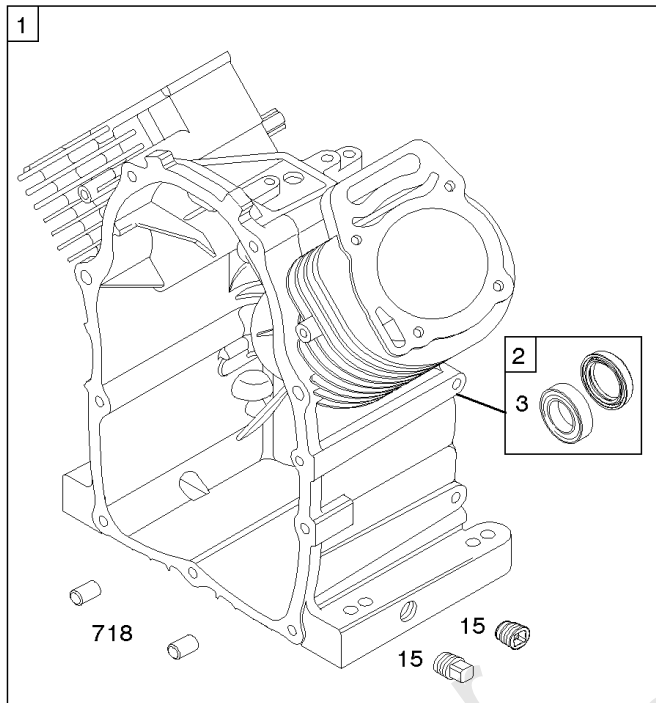

Camshaft, Crankshaft, Cylinder, Piston, Rings, Connecting Rod, Breather

Mfg. No: 356447-3077-G1

1036 EMISSIONS LABEL

1330 REPAIR MANUAL

1319 WARNING LABEL

WARNING	
	Read and follow Operating Instructions before running engine.
	Gasoline is flammable. Allow engine to cool at least 2 minutes before refueling.
	Engines emit carbon monoxide, DO NOT run in enclosed area.
	Muffler area temperature may exceed 150°F. Do not touch hot parts.

REQUIRED when replacing parts with warning labels affixed.