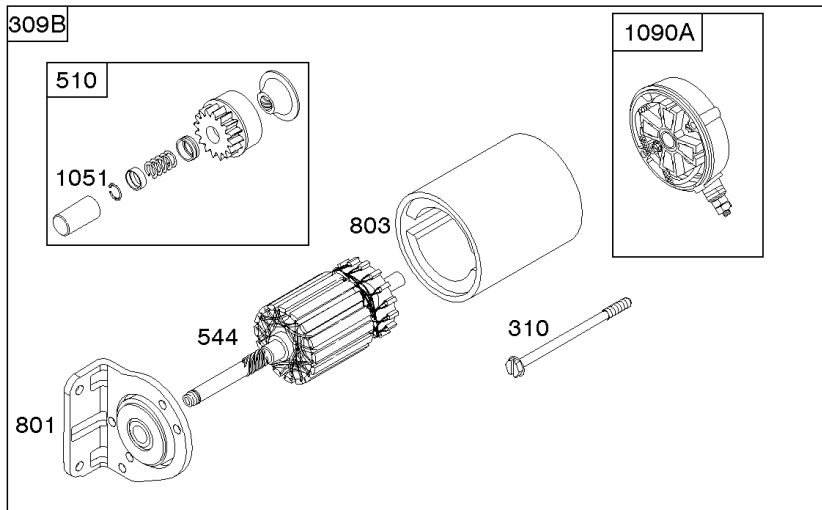

697

697

697

Not For Reproduction