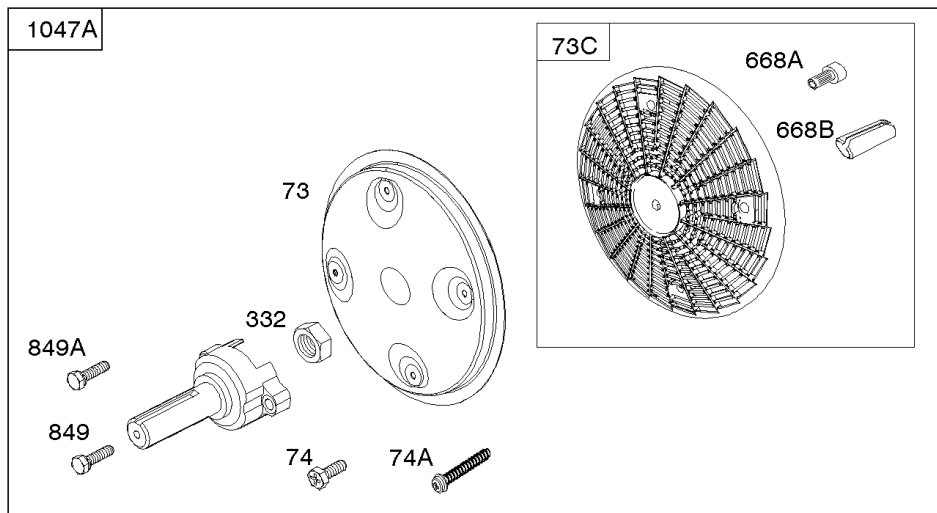

Flywheel, Rotating Screen, Stub Shaft

REF NO	PART NO	QTY	DESCRIPTION
23	809236		FLYWHEEL -(Steel Ring Gear)
73A	841662		SCREEN, Rotating
74	841441		SCREW -(Rotating Screen) (M5x14mm)
165	693148		NUT -(Ring Gear)
332	690887		NUT -(Flywheel)
363	19203		PULLER, Flywheel
455	841794		CUP, Flywheel
563	841735		SCREW -(Debris Screen Guard)
668A	691500		SPACER
668B	691215		SPACER
678	841730		SPACER -(Rewind)
718B	841581		PIN, Locating -Used After Code Date 04021500
718B	690740		PIN, Locating -Used Before Code Date 04021600
726	----		Gear-Ring -(Steel)(See Reference 23 for Service)
849	691088		SCREW -(Stub Shaft) (5/16-18x1.1)
849A	846236		SCREW -(Stub Shaft) (M8x34mm)
934	691058		SCREW -(Fan Retainer)
1005	841439		FAN, Flywheel
1006	690452		RETAINER, Fan
1044	692056		SCREW -(Flywheel) (M8x14mm)
1047	841580		SHAFT, Stub