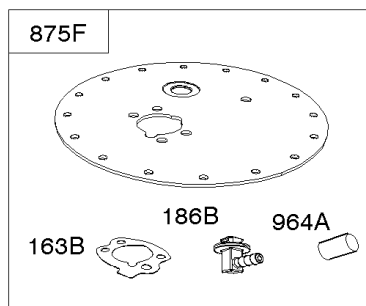

Air Cleaner

REF NO	PART NO	QTY	DESCRIPTION
1004A	841656		DUCT, Air
1046	692082		PLUG, Blower Housing
1046A	843068		PLUG, Blower Housing
1425A	845717		HOSE, Purge Line
1431	844035		WASHER -(Tube Clamp)

Not For Reproduction