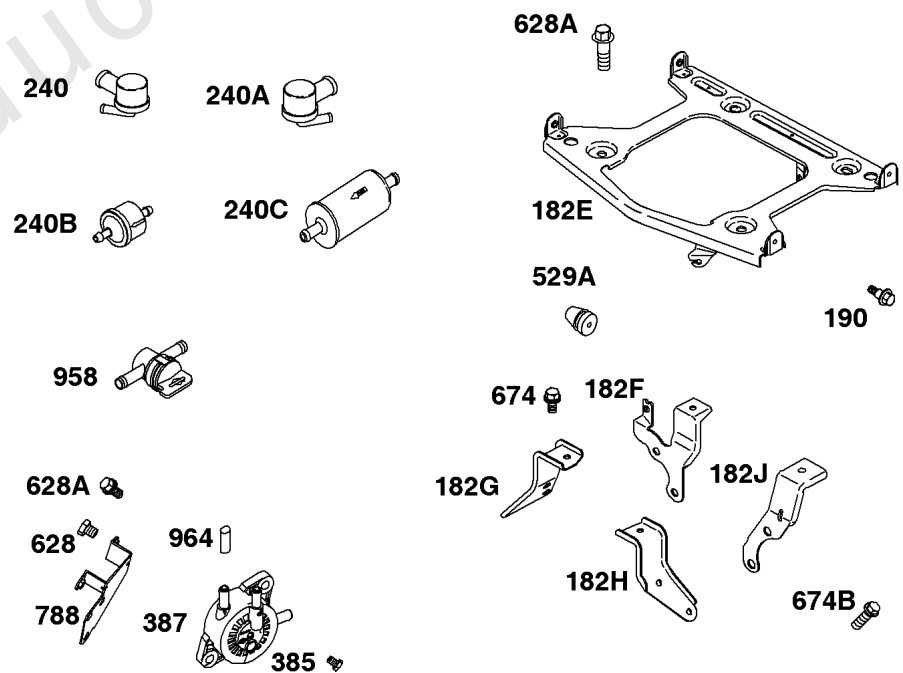

Fuel Supply

REF NO	PART NO	QTY	DESCRIPTION
182E	841601		BRACKET, Fuel Tank
182F	691520		BRACKET, Fuel Tank
182H	691524		BRACKET, Fuel Tank
182J	691525		BRACKET, Fuel Tank
182G	841600		BRACKET, Fuel Tank
187	791766		LINE, Fuel -(15 Inches Long)(Cut To Required Length)
187B	846567		LINE, Fuel
187C	692106		LINE, Fuel -(2 1/4)
187G	791745		LINE, Fuel -(23) (Cut to Required Length)
187D	791744		LINE, Fuel -(Cut To Required Length)
190	692199		SCREW -(Fuel Tank)
210	691370		STRAINER, Fuel
240	844545		FILTER, Fuel
240A	808116S		FILTER, Fuel
240B	84001895		FILTER, Fuel
240C	845125		FILTER, Fuel
385	807084		SCREW -(Fuel Pump)
387	808656		PUMP, Fuel
467	691985		KNOB, Air Cleaner Cover -Used Before Code Date 10040100
467	844618		KNOB, Air Cleaner Cover -Used After Code Date 10033100 -Used Before Code Date 14102400
480	806660		SCREW -(Tube Clamp) (M8x18mm)
527	690423		CLAMP, Tube
529A	691527		GROMMET
601	691038		CLAMP, Hose
601B	791850		CLAMP, Hose
601E	593879		CLAMP, Hose
601C	691522		CLAMP, Hose
628	806660		SCREW -(Fuel Pump Bracket) (M8x18mm)
628A	692062		SCREW -(Fuel Pump Bracket) (M8x18mm)
674	692056		SCREW -(Fuel Tank Bracket) (M8x14mm)
674B	692062		SCREW -(Fuel Tank Bracket) (M8x18mm)
788	691559		BRACKET, Fuel Pump -(With Weld Nuts)
918	791880		LINE, Fuel -(Cut To Required Length)
957	846987		CAP, Fuel Tank -(Standard Grip)
957A	844728		CAP, Fuel Tank -(Tethered Cap)
957D	847578		CAP, Fuel Tank
958	698183		VALVE, Fuel Shut Off
958	692008		VALVE, Fuel Shut Off -(Used on models with Fuel Shut-off Rods ref #1038)