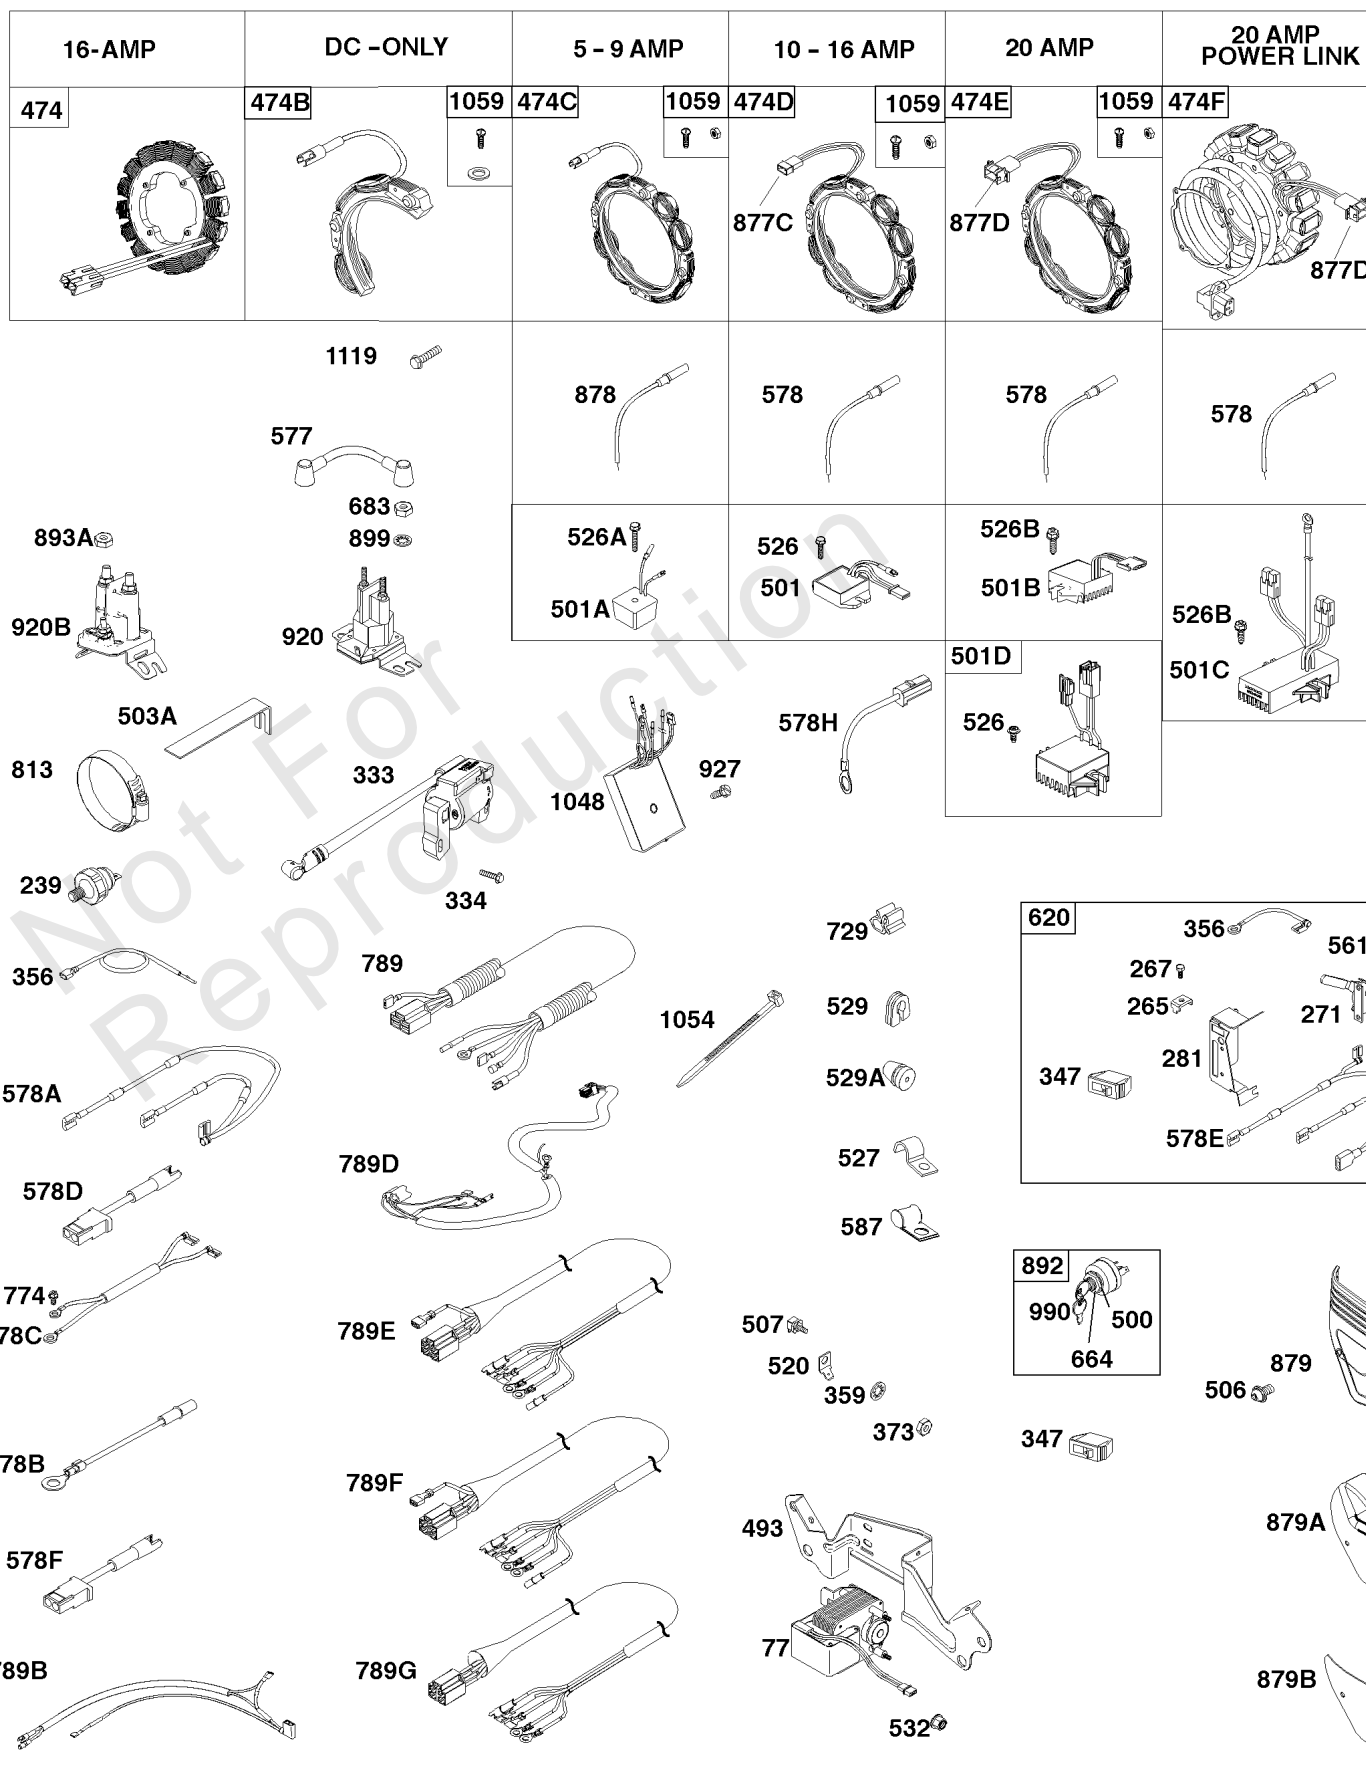

Air Cleaner

REF NO	PART NO	QTY	DESCRIPTION
163B	844931		GASKET, Air Cleaner
163C	841823		GASKET, Air Cleaner -(Air Cleaner)
186	844032		CONNECTOR, Hose
186A	845121		CONNECTOR, Hose
186B	845141		CONNECTOR, Hose
276B	806137		WASHER, Sealing -(Solenoid)
480	806660		SCREW -(Tube Clamp) (M8x18mm)
536	809670		CLEANER, Air
582	809878		CLAMP, Air Cleaner
601E	593879		CLAMP, Hose
717	692153		BRACKET, Air Cleaner
833B	691593		SCREW -(Air Cleaner Mounting Strap/Stud) (M6x12mm)
953	845030		SCREEN, Air Cleaner
964A	807468		CAP, Carburetor
968B	841822		COVER, Air Cleaner
971	807084		SCREW -(Air Cleaner Base to Carburetor/Throttle Body) (M6x14mm)
1046	692082		PLUG, Blower Housing
1406	842623		VALVE, Debris
1425A	845717		HOSE, Purge Line
1431	844035		WASHER -(Tube Clamp)