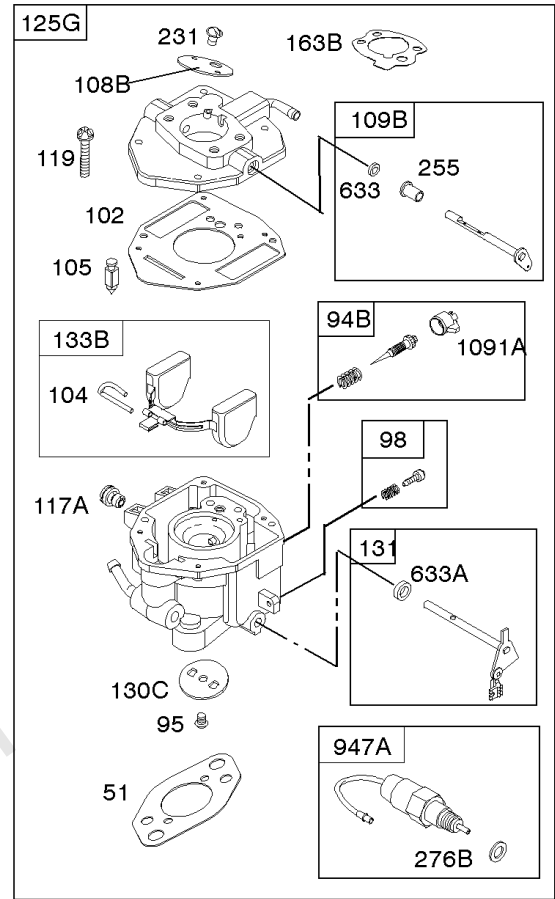

Carburetor

REF NO	PART NO	QTY	DESCRIPTION
51	691694		GASKET, Intake -(Manifold To Carburetor)
94B	845021		KIT, Idle Mixture
95	690718		SCREW -(Throttle Valve)
98	808177		KIT, Idle Speed
102	692077		GASKET, Carburetor Body
104	690723		PIN, Float Hinge
105	797410		VALVE, Float Needle
108B	844989		VALVE, Choke
109B	843321		SHAFT, Choke
117A	806373		JET, Main -(Standard)
118C	845903		JET, Main -(High Altitude) (9000 Feet)
118C	842439		JET, Main -(High Altitude) (5000 Feet)
118F	844990		JET, Main -(High Altitude) (5000 Feet)
119	690720		SCREW -(Upper Carburetor Body to Lower Carburetor Body)
130C	806132		VALVE, Throttle
131	845022		KIT, Throttle Shaft
133B	843320		FLOAT, Carburetor
163B	844931		GASKET, Air Cleaner
163C	841823		GASKET, Air Cleaner -(Air Cleaner)
231	690718		SCREW -(Choke Valve)
255	690721		BUSHING, Choke Shaft
276	690724		WASHER, Sealing
276B	806137		WASHER, Sealing -(Solenoid)
633	690722		SEAL, Choke/Throttle Shaft
633A	806131		SEAL, Choke/Throttle Shaft
643	844932		RETAINER, Air Filter -Used After Code Date 09123100
875C	845142		BASE, Air Cleaner
947A	692094		SOLENOID, Fuel
955A	807723		PLUG, Carburetor
1091A	844448		CAP, Limiter