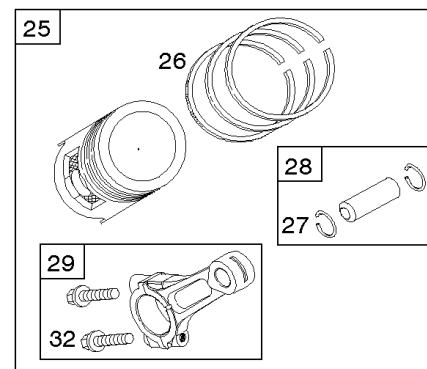

REQUIRED when replacing parts with warning labels affixed.

USED AFTER DATE CODE: 07062900

USED BEFORE DATE CODE: 07063000

Camshaft, Crankshaft, Cylinder, Piston, Rings, Connecting Rod, Breather

REF NO	PART NO	QTY	DESCRIPTION
1	692544		CYLINDER ASSEMBLY
2	808534		KIT, Bushing/Seal -(Magneto Side)
3	805101S		SEAL, Oil -(Magneto Side)
8	808984		BREATHER ASSEMBLY
9	844986		GASKET, Breather
10	690751		SCREW -(Breather Assembly)
11	691556		TUBE, Breather
11A	844921		TUBE, Breather -Used After Code Date 09122200
11B	806083S		TUBE, Breather -Used Before Code Date 09122300
15	690946		PLUG, Oil Drain -(3/8"-18 NPTF-External 7/16" Sq)
15	691680		PLUG, Oil Drain -(3/8"-18 NPTF - Internal 3/8" Sq)
16	843802		CRANKSHAFT -Used After Code Date 07062900
17	843827		BEARING, Ball
25	843821		PISTON ASSEMBLY -(.020 Oversize)
25	844540		PISTON ASSEMBLY -(Standard) -Used Before Code Date 07063000
25	843792		PISTON ASSEMBLY -(Standard) -Used After Code Date 07062900
26	843793		SET, Ring -(Standard)
26	843822		SET, Ring -(.020 Oversize)
27	690683		LOCK, Piston Pin
28	844541		PIN, Piston -(Standard)
29	807900S		ROD, Connecting -(Standard)
32	690698		SCREW -(Connecting Rod)
46	845649		CAMSHAFT
357	691483		KEY, Drive Pulley
377	808095		KEY, Flywheel
377A	691639		KEY, Timing
572	690686		BAFFLE, Breather
598	807625		SHIM, End Play -(Crankshaft or Camshaft Bearing)
601B	791850		CLAMP, Hose
718	806469		PIN, Locating
741	846085		GEAR, Timing
1025	690689		SPOOL, Governor
1036	-----		Label-Emissions -(Available From A Briggs & Stratton Authorized Dealer)
1133	690342		SCREW -(Crankshaft)
1319	-----		Label-Warning
1330	272144		MANUAL, Repair