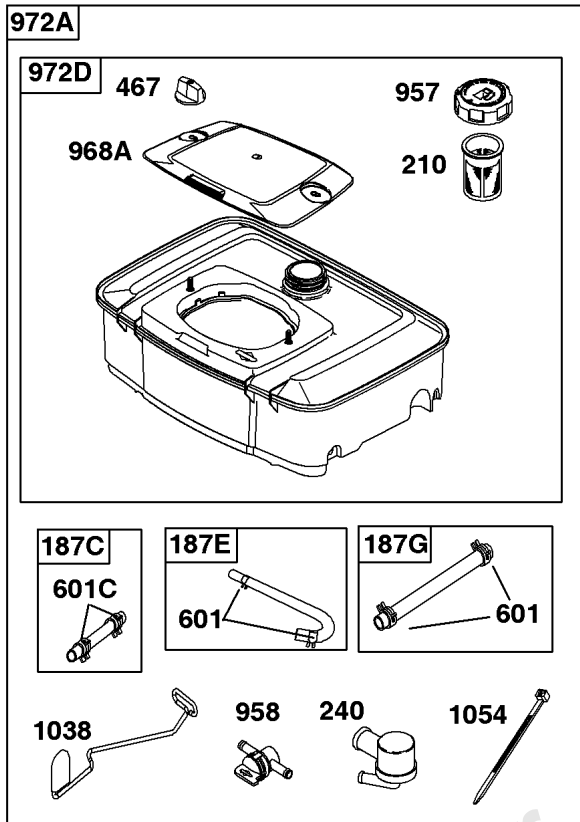

Fuel Supply

REF NO	PART NO	QTY	DESCRIPTION
182E	841601		BRACKET, Fuel Tank
182F	691520		BRACKET, Fuel Tank
182H	691524		BRACKET, Fuel Tank
182J	691525		BRACKET, Fuel Tank
182G	841600		BRACKET, Fuel Tank
187	791766		LINE, Fuel -(15 Inches Long)(Cut To Required Length)
187B	846567		LINE, Fuel
187C	692106		LINE, Fuel -(2 1/4)
187G	791745		LINE, Fuel -(23) (Cut to Required Length)
187D	791744		LINE, Fuel -(Cut To Required Length)
190	692199		SCREW -(Fuel Tank)
210	691370		STRAINER, Fuel
240	844545		FILTER, Fuel
240A	808116S		FILTER, Fuel
240B	84001895		FILTER, Fuel
240C	845125		FILTER, Fuel
385	807084		SCREW -(Fuel Pump)
387	808656		PUMP, Fuel
467	691985		KNOB, Air Cleaner Cover -Used Before Code Date 10040100
467	844618		KNOB, Air Cleaner Cover -Used After Code Date 10033100 -Used Before Code Date 14102400
480	806660		SCREW -(Tube Clamp) (M8x18mm)
527	690423		CLAMP, Tube
529A	691527		GROMMET
601	691038		CLAMP, Hose
601B	791850		CLAMP, Hose
601E	593879		CLAMP, Hose
601C	691522		CLAMP, Hose
628	806660		SCREW -(Fuel Pump Bracket) (M8x18mm)
628A	692062		SCREW -(Fuel Pump Bracket) (M8x18mm)
674	692056		SCREW -(Fuel Tank Bracket) (M8x14mm)
674B	692062		SCREW -(Fuel Tank Bracket) (M8x18mm)
788	691559		BRACKET, Fuel Pump -(With Weld Nuts)
918	791880		LINE, Fuel -(Cut To Required Length)
957	846987		CAP, Fuel Tank -(Standard Grip)
957A	844728		CAP, Fuel Tank -(Tethered Cap)
957D	847578		CAP, Fuel Tank
958	698183		VALVE, Fuel Shut Off
958	692008		VALVE, Fuel Shut Off -(Used on models with Fuel Shut-off Rods ref #1038)