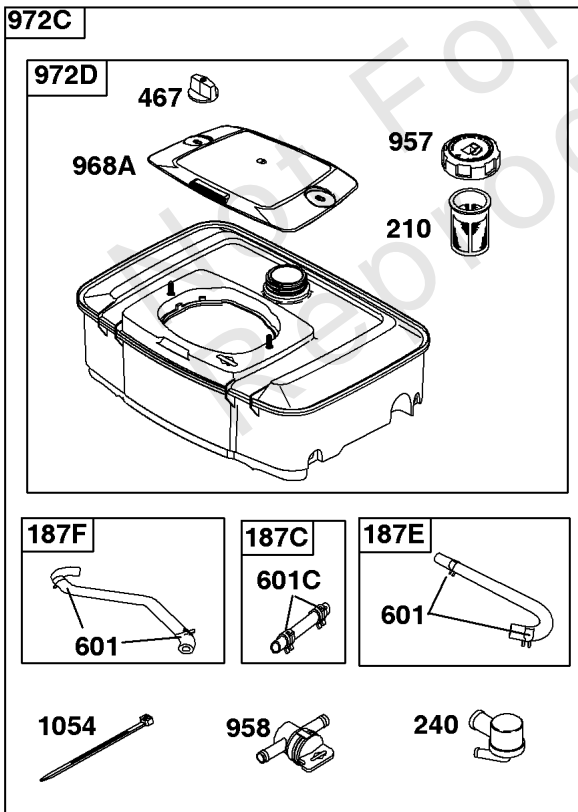

Cylinder Head, Valves, Valve Covers

REF NO	PART NO	QTY	DESCRIPTION
1254	807084		SCREW -(Rocker Arm Stud)

Not For Reproduction

Electronic Governor

REF NO	PART NO	QTY	DESCRIPTION
51	691694		GASKET, Intake -(Manifold To Carburetor)
51A	692035		GASKET, Intake -(Manifold to Cylinder Head)
163B	844931		GASKET, Air Cleaner
501	845907		REGULATOR
564	690677		SCREW -(Control Cover)
578B	845849		WIRE ASSEMBLY
883	691613		GASKET, Exhaust
971	807084		SCREW -(Air Cleaner Base to Carburetor/Throttle Body) (M6x14mm)
1048A	845556		MODULE, Electronic Governor
1301	845823		NUT -(Wiring Harness) (#8-32)

Exhaust System

REF NO	PART NO	QTY	DESCRIPTION
994A	808361		ARRESTOR, Spark
1177	845823		NUT -(Muffler) (M8)

Not For Reproduction

Flywheel, Rotating Screen, Stub Shaft

REF NO	PART NO	QTY	DESCRIPTION
23	809236		FLYWHEEL -(Steel Ring Gear)
73A	841662		SCREEN, Rotating
74	841441		SCREW -(Rotating Screen) (M5x14mm)
165	693148		NUT -(Ring Gear)
332	690887		NUT -(Flywheel)
363	19203		PULLER, Flywheel
455	841794		CUP, Flywheel
563	841735		SCREW -(Debris Screen Guard)
668A	691500		SPACER
668B	691215		SPACER
678	841730		SPACER -(Rewind)
718B	841581		PIN, Locating -Used After Code Date 04021500
718B	690740		PIN, Locating -Used Before Code Date 04021600
726	----		Gear-Ring -(Steel)(See Reference 23 for Service)
849	691088		SCREW -(Stub Shaft) (5/16-18x1.1)
849A	846236		SCREW -(Stub Shaft) (M8x34mm)
934	691058		SCREW -(Fan Retainer)
1005	841439		FAN, Flywheel
1006	690452		RETAINER, Fan
1044	692056		SCREW -(Flywheel) (M8x14mm)
1047	841580		SHAFT, Stub