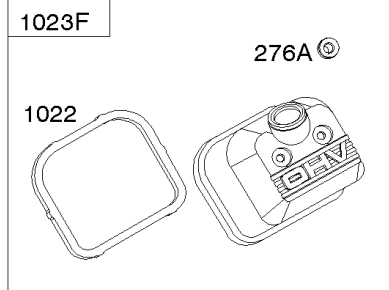

Cylinder Head, Valves, Valve Covers

REF NO	PART NO	QTY	DESCRIPTION
5	809185		HEAD, Cylinder -(Cylinder 1)
5A	809186		HEAD, Cylinder -(Cylinder 2)
7	845884		GASKET, Cylinder Head -(Graphoil)
13	692059		SCREW -(Cylinder Head)
21	809500		CAP, Oil Fill
33A	807681		VALVE, Exhaust
34A	807680		VALVE, Intake
35	692084		SPRING, Valve -(Intake)
36	692084		SPRING, Valve -(Exhaust)
40	692058		RETAINER, Valve
42	807683		KEEPER, Valve
45	843379		TAPPET, Valve
192	807623		ADJUSTER, Rocker Arm
276A	807085		WASHER, Sealing -(Head)(Rocker Cover)
337	491055S		PLUG, Spark -(RC12YC - RESISTOR)
337	496018S		PLUG, Spark -(RC14YC - Resistor - Hot)
337	691043		PLUG, Spark -(QC12YC) (EMS) (GOLD TERMINAL)
337	792015		PLUG, Spark -(XC92YC - RESISTOR - EMS)
383	19576S		WRENCH, Spark Plug
601	691038		CLAMP, Hose
635	692076		BOOT, Spark Plug
830	809157		STUD, Rocker Arm -(Rocker Arm)
868	691963		SEAL, Valve
871	692057		BUSHING, Valve Guide
914	807120		SCREW -(Rocker Cover)
915	691493		LINER, Port
918	791880		LINE, Fuel -(Cut To Required Length)
1022	806039S		GASKET, Rocker Cover
1023B	691494		COVER, Rocker
1023C	690910		COVER, Rocker -(Cylinder 1) (Fuel Pump)
1023D	691558		COVER, Rocker
1023G	842823		COVER, Rocker
1023H	843750		COVER, Rocker
1023E	691531		COVER, Rocker
1023F	843749		COVER, Rocker
1026	691836		ROD, Push -(Steel)
1026	691758		ROD, Push -(Exhaust)(Aluminum)
1029	807323		ARM, Rocker
1100	791959		PIVOT, Rocker Arm