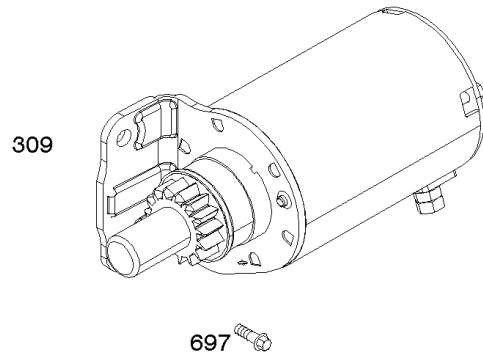

Not For Reproduction

Shrouds

REF NO	PART NO	QTY	DESCRIPTION
37	841309		GUARD, Flywheel
78	690688		SCREW -(Flywheel Guard)
197	807163		SCREW -(Back Plate)
215	841183		GUIDE, Air -(Cylinder 1)
215F	841182		GUIDE, Air -(Cylinder 2)
318	690932		SCREW -(Mounting Bracket)
322	841233		SCREW -(Cylinder Head Cover)
349	690238		NUT -(Cylinder Head Cover)
447	841233		SCREW -(Air Guide Cover)
529	690744		GROMMET
573	841310		PLATE, Back
727	841313		COVER, Starter Drive
732	690688		SCREW -(Starter Drive Cover)
732A	841233		SCREW -(Starter Drive Cover)
865	843768		COVER, Air Guide -(Black)
1351	690682		STUD -(Cylinder Shield) (Cylinder Shield)