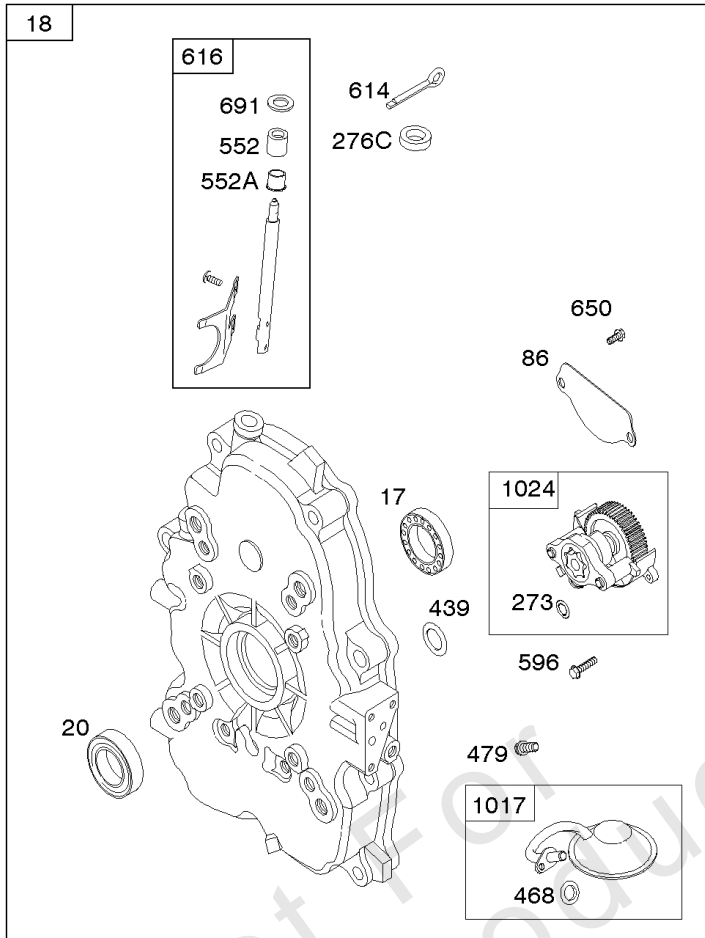

Crankcase Cover, Intake Manifold

Mfg. No: 356447-3087-G1

Crankcase Cover, Intake Manifold

REF NO	PART NO	QTY	DESCRIPTION
552	690701		BUSHING, Governor Crank -(Output End)
552A	806686		BUSHING, Governor Crank
587	807116		CLAMP, Cable
596	691492		SCREW -(Oil Pump)
601E	593879		CLAMP, Hose
614	691550		PIN, Cotter
616	806685		CRANK, Governor
633	690722		SEAL, Choke/Throttle Shaft
633A	806131		SEAL, Choke/Throttle Shaft
650	841233		SCREW -(Oil Deflector) (Oil Deflector)
691	842826		SEAL, Governor Shaft
947A	692094		SOLENOID, Fuel
964A	807468		CAP, Carburetor
1017	690900		SCREEN, Oil Pump
1024	-----		Pump-Oil -(Oil Pump is No Longer Available) (See Reference 18 for correct replacement Crankcase Cover) -Used Before Code Date 07101500
1024	843825		PUMP, Oil -Used After Code Date 07101400
1054	280275		TIE, Cable
1091A	844448		CAP, Limiter
1176	842067		NUT -(Exhaust Manifold)