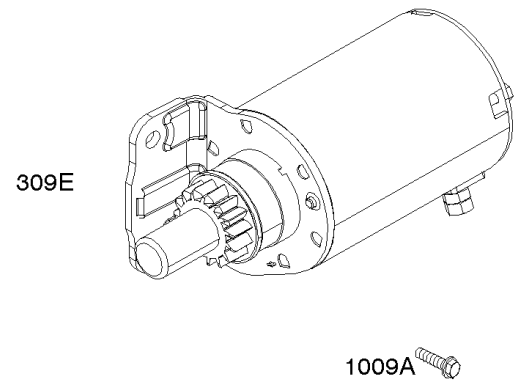

Starter - Electric #2

REF NO	PART NO	QTY	DESCRIPTION
309A	846407		MOTOR, Starter -Used After Code Date 10051700
309E	844717		MOTOR, Starter
311A	497608		SET, Brush
388	820799		LEVER, Pinion Drive
503	691532		STRAP, Starter -(82mm Long)
544A	-----		Armature-Starter -(Service With 846451 Starter Motor Only)
683A	820809		NUT -(Starter Solenoid)
697	691902		SCREW -(Starter Motor) (Drive Cap) (M8x20mm)
697	692062		SCREW -(Starter Motor) (Drive Cap)
797	691029		NUT -(Brush Retainer)
797A	693167		NUT -(Brush Retainer)
801B	691283		CAP, Drive
802A	691286		CAP, End
803B	-----		Housing-Starter -(For Replacement Starter Motor, Order Reference 309)
893	820805		NUT -(Starter Solenoid)
893C	845758		NUT -(Starter Solenoid)
920A	825418		SOLENOID, Starter
920C	845757		SOLENOID, Starter
1009	806474		SCREW -(USE REFERENCE 697 ONLY) (M8X98mm)
1090	691293		RETAINER, Brush