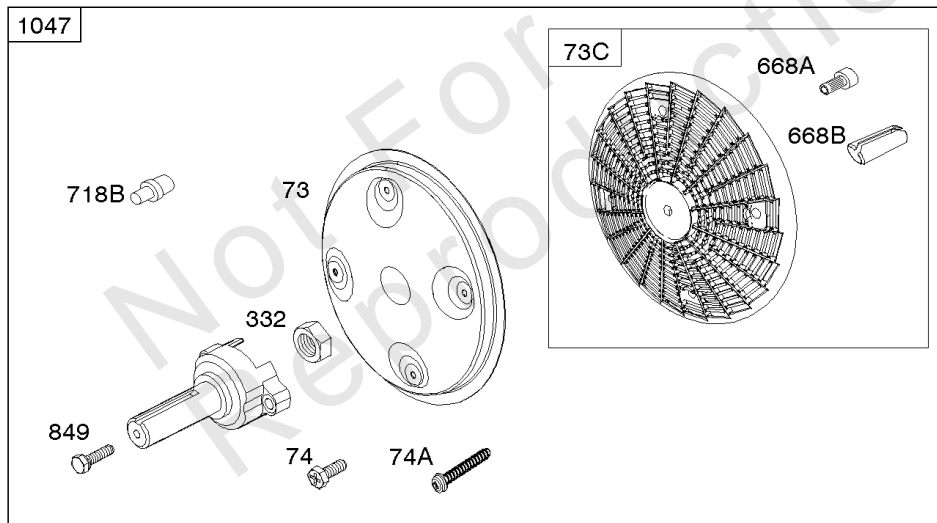

Flywheel, Rotating Screen, Stub Shaft

REF NO	PART NO	QTY	DESCRIPTION
23	809236		FLYWHEEL -(Steel Ring Gear)
73A	841662		SCREEN, Rotating
74	841441		SCREW -(Rotating Screen) (M5x14mm)
165	693148		NUT -(Ring Gear)
332	690887		NUT -(Flywheel)
363	19203		PULLER, Flywheel
455	841794		CUP, Flywheel
563	841735		SCREW -(Debris Screen Guard)
668A	691500		SPACER
668B	691215		SPACER
678	841730		SPACER -(Rewind)
718B	841581		PIN, Locating -Used After Code Date 04021500
718B	690740		PIN, Locating -Used Before Code Date 04021600
726	----		Gear-Ring -(Steel)(See Reference 23 for Service)
849	691088		SCREW -(Stub Shaft) (5/16-18x1.1)
849A	846236		SCREW -(Stub Shaft) (M8x34mm)
934	691058		SCREW -(Fan Retainer)
1005	841439		FAN, Flywheel
1006	690452		RETAINER, Fan
1044	692056		SCREW -(Flywheel) (M8x14mm)
1047	841580		SHAFT, Stub