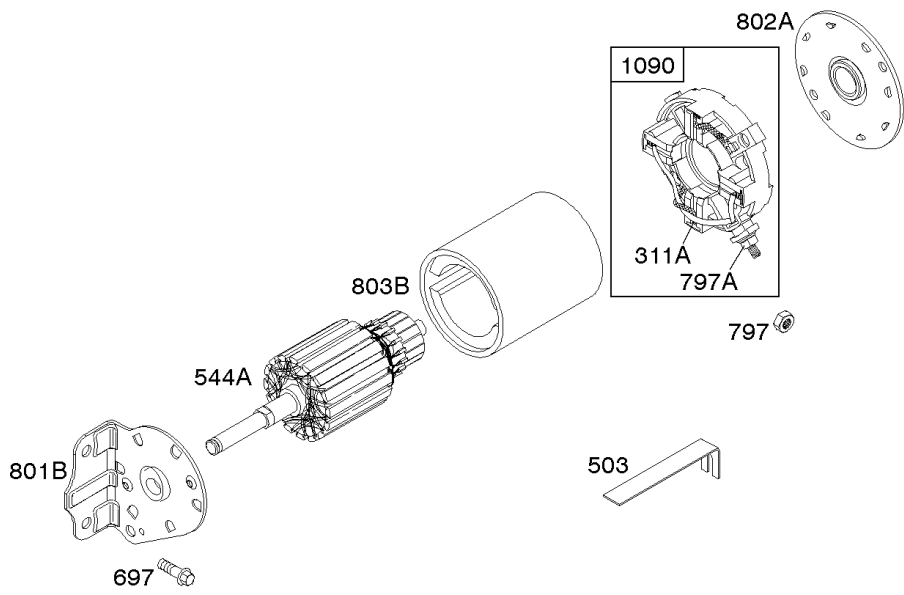

Starter - Electric #2

REF NO	PART NO	QTY	DESCRIPTION
309A	846407		MOTOR, Starter -Used After Code Date 10051700
309E	844717		MOTOR, Starter
311A	497608		SET, Brush
388	820799		LEVER, Pinion Drive
503	691532		STRAP, Starter -(82mm Long)
544A	-----		Armature-Starter -(Service With 846451 Starter Motor Only)
683A	820809		NUT -(Starter Solenoid)
697	691902		SCREW -(Starter Motor) (Drive Cap) (M8x20mm)
697	692062		SCREW -(Starter Motor) (Drive Cap)
797	691029		NUT -(Brush Retainer)
797A	693167		NUT -(Brush Retainer)
801B	691283		CAP, Drive
802A	691286		CAP, End
803B	-----		Housing-Starter -(For Replacement Starter Motor, Order Reference 309)
893	820805		NUT -(Starter Solenoid)
893C	845758		NUT -(Starter Solenoid)
920A	825418		SOLENOID, Starter
920C	845757		SOLENOID, Starter
1009	806474		SCREW -(USE REFERENCE 697 ONLY) (M8X98mm)
1090	691293		RETAINER, Brush