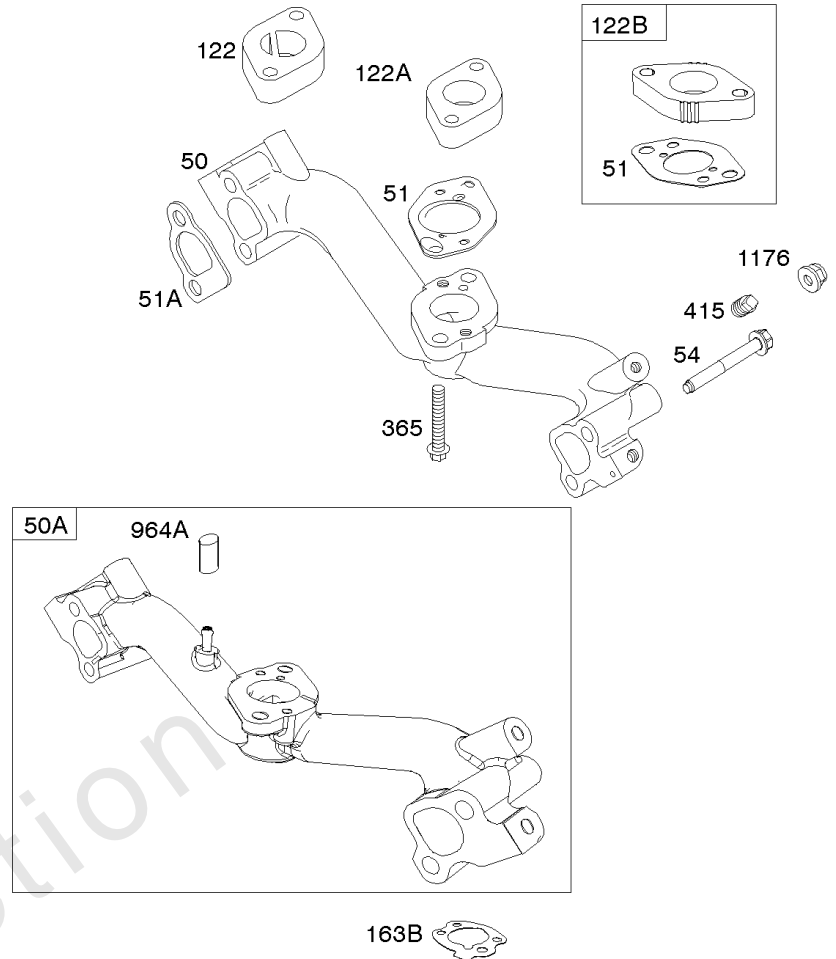

Crankcase Cover, Intake Manifold

Mfg. No: 356447-3087-G1

Crankcase Cover, Intake Manifold

REF NO	PART NO	QTY	DESCRIPTION
552	690701		BUSHING, Governor Crank -(Output End)
552A	806686		BUSHING, Governor Crank
587	807116		CLAMP, Cable
596	691492		SCREW -(Oil Pump)
601E	593879		CLAMP, Hose
614	691550		PIN, Cotter
616	806685		CRANK, Governor
633	690722		SEAL, Choke/Throttle Shaft
633A	806131		SEAL, Choke/Throttle Shaft
650	841233		SCREW -(Oil Deflector) (Oil Deflector)
691	842826		SEAL, Governor Shaft
947A	692094		SOLENOID, Fuel
964A	807468		CAP, Carburetor
1017	690900		SCREEN, Oil Pump
1024	-----		Pump-Oil -(Oil Pump is No Longer Available) (See Reference 18 for correct replacement Crankcase Cover) -Used Before Code Date 07101500
1024	843825		PUMP, Oil -Used After Code Date 07101400
1054	280275		TIE, Cable
1091A	844448		CAP, Limiter
1176	842067		NUT -(Exhaust Manifold)