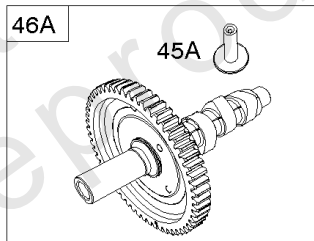

Camshaft, Crankshaft, Cylinder, Piston, Rings, Connecting Rod, Breather

Mfg. No: 356447-3087-G1

1036 EMISSIONS LABEL

1330 REPAIR MANUAL

1319 WARNING LABEL

WARNING	
	Read and follow Operating Instructions before running engine.
	Gasoline is flammable. Allow engine to cool at least 2 minutes before refueling.
	Engines emit carbon monoxide, DO NOT run in enclosed area.
	Muffler area temperature may exceed 150°F. Do not touch hot parts.

REQUIRED when replacing parts with warning labels affixed.

USED AFTER DATE CODE: 07062900