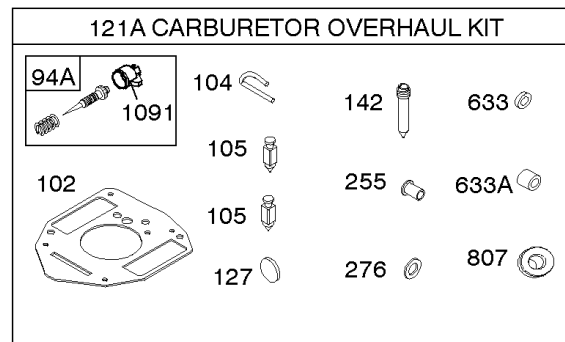

Carburetor

REF NO	PART NO	QTY	DESCRIPTION
51	691694		GASKET, Intake -(Manifold To Carburetor)
94B	845021		KIT, Idle Mixture
95	690718		SCREW -(Throttle Valve)
98	808177		KIT, Idle Speed
102	692077		GASKET, Carburetor Body
104	690723		PIN, Float Hinge
105	797410		VALVE, Float Needle
108B	844989		VALVE, Choke
109B	843321		SHAFT, Choke
117A	806373		JET, Main -(Standard)
118C	845903		JET, Main -(High Altitude) (9000 Feet)
118C	842439		JET, Main -(High Altitude) (5000 Feet)
118F	844990		JET, Main -(High Altitude) (5000 Feet)
119	690720		SCREW -(Upper Carburetor Body to Lower Carburetor Body)
130C	806132		VALVE, Throttle
131	845022		KIT, Throttle Shaft
133B	843320		FLOAT, Carburetor
163B	844931		GASKET, Air Cleaner
163C	841823		GASKET, Air Cleaner -(Air Cleaner)
231	690718		SCREW -(Choke Valve)
255	690721		BUSHING, Choke Shaft
276	690724		WASHER, Sealing
276B	806137		WASHER, Sealing -(Solenoid)
633	690722		SEAL, Choke/Throttle Shaft
633A	806131		SEAL, Choke/Throttle Shaft
643	844932		RETAINER, Air Filter -Used After Code Date 09123100
875C	845142		BASE, Air Cleaner
947A	692094		SOLENOID, Fuel
955A	807723		PLUG, Carburetor
1091A	844448		CAP, Limiter