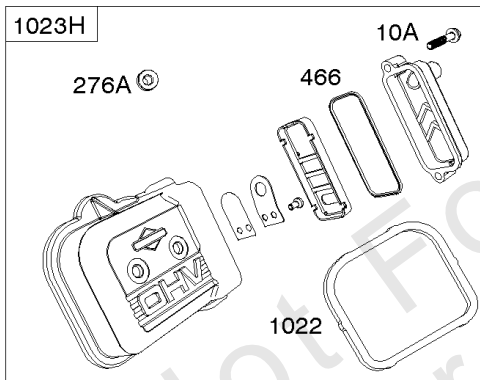

Cylinder Head, Valves, Valve Covers

REF NO	PART NO	QTY	DESCRIPTION
5	809185		HEAD, Cylinder -(Cylinder 1)
5A	809186		HEAD, Cylinder -(Cylinder 2)
7	845884		GASKET, Cylinder Head -(Graphoil)
13	692059		SCREW -(Cylinder Head)
21	809500		CAP, Oil Fill
33A	807681		VALVE, Exhaust
34A	807680		VALVE, Intake
35	692084		SPRING, Valve -(Intake)
36	692084		SPRING, Valve -(Exhaust)
40	692058		RETAINER, Valve
42	807683		KEEPER, Valve
45	843379		TAPPET, Valve
192	807623		ADJUSTER, Rocker Arm
276A	807085		WASHER, Sealing -(Head)(Rocker Cover)
337	491055S		PLUG, Spark -(RC12YC - RESISTOR)
337	496018S		PLUG, Spark -(RC14YC - Resistor - Hot)
337	691043		PLUG, Spark -(QC12YC) (EMS) (GOLD TERMINAL)
337	792015		PLUG, Spark -(XC92YC - RESISTOR - EMS)
383	19576S		WRENCH, Spark Plug
601	691038		CLAMP, Hose
635	692076		BOOT, Spark Plug
830	809157		STUD, Rocker Arm -(Rocker Arm)
868	691963		SEAL, Valve
871	692057		BUSHING, Valve Guide
914	807120		SCREW -(Rocker Cover)
915	691493		LINER, Port
918	791880		LINE, Fuel -(Cut To Required Length)
1022	806039S		GASKET, Rocker Cover
1023B	691494		COVER, Rocker
1023C	690910		COVER, Rocker -(Cylinder 1) (Fuel Pump)
1023D	691558		COVER, Rocker
1023G	842823		COVER, Rocker
1023H	843750		COVER, Rocker
1023E	691531		COVER, Rocker
1023F	843749		COVER, Rocker
1026	691836		ROD, Push -(Steel)
1026	691758		ROD, Push -(Exhaust)(Aluminum)
1029	807323		ARM, Rocker
1100	791959		PIVOT, Rocker Arm