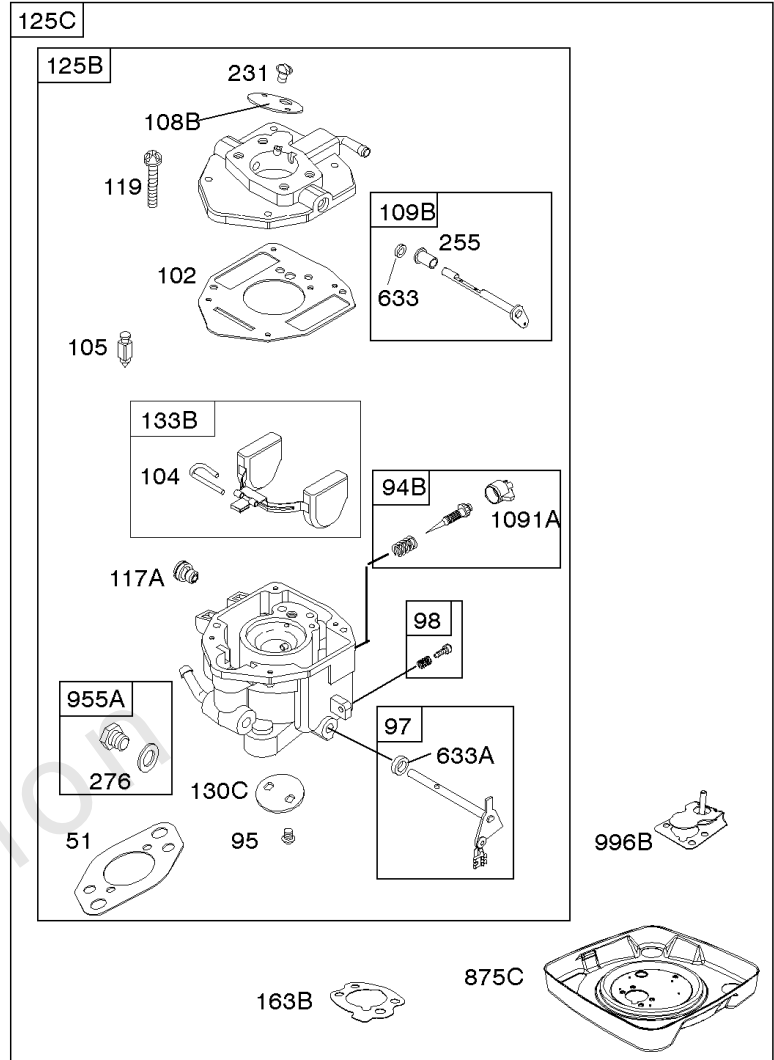

REQUIRED when replacing parts with warning labels affixed.

USED AFTER DATE CODE: 07062900

USED BEFORE DATE CODE: 07063000

Camshaft, Crankshaft, Cylinder, Piston, Rings, Connecting Rod, Breather

REF NO	PART NO	QTY	DESCRIPTION
1	692544		CYLINDER ASSEMBLY
2	808534		KIT, Bushing/Seal -(Magneto Side)
3	805101S		SEAL, Oil -(Magneto Side)
8	808984		BREATHER ASSEMBLY
9	844986		GASKET, Breather
10	690751		SCREW -(Breather Assembly)
11	691556		TUBE, Breather
11A	844921		TUBE, Breather -Used After Code Date 09122200
11B	806083S		TUBE, Breather -Used Before Code Date 09122300
15	690946		PLUG, Oil Drain -(3/8"-18 NPTF-External 7/16" Sq)
15	691680		PLUG, Oil Drain -(3/8"-18 NPTF - Internal 3/8" Sq)
16	843802		CRANKSHAFT -Used After Code Date 07062900
17	843827		BEARING, Ball
25	843821		PISTON ASSEMBLY -(.020 Oversize)
25	844540		PISTON ASSEMBLY -(Standard) -Used Before Code Date 07063000
25	843792		PISTON ASSEMBLY -(Standard) -Used After Code Date 07062900
26	843793		SET, Ring -(Standard)
26	843822		SET, Ring -(.020 Oversize)
27	690683		LOCK, Piston Pin
28	844541		PIN, Piston -(Standard)
29	807900S		ROD, Connecting -(Standard)
32	690698		SCREW -(Connecting Rod)
46	845649		CAMSHAFT
357	691483		KEY, Drive Pulley
377	808095		KEY, Flywheel
377A	691639		KEY, Timing
572	690686		BAFFLE, Breather
598	807625		SHIM, End Play -(Crankshaft or Camshaft Bearing)
601B	791850		CLAMP, Hose
718	806469		PIN, Locating
741	846085		GEAR, Timing
1025	690689		SPOOL, Governor
1036	-----		Label-Emissions -(Available From A Briggs & Stratton Authorized Dealer)
1133	690342		SCREW -(Crankshaft)
1319	-----		Label-Warning
1330	272144		MANUAL, Repair