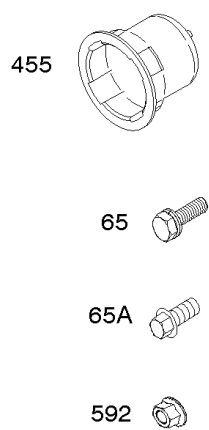

Blower Housing, Rewind Starter

REF NO	PART NO	QTY	DESCRIPTION
57	692086	1	SPRING, Rewind Starter
58	66574	1	ROPE, Starter
59	805957	1	INSERT, Grip
60	808167	1	GRIP, Starter Rope
65	690341		SCREW -(Rewind Starter) (5/16-18 x 0.875) -Used Before Code Date 14112700
65	846234		SCREW -(Rewind Starter) (M8x22mm) -Used After Code Date 14112600
65A	841233		SCREW -(Rewind Starter) (M6x10mm)
304	844153	1	HOUSING, Blower -(Compatible On Engines Without Oil Cooler)
304A	842742	1	HOUSING, Blower -(Compatible On Engines With Oil Cooler)
305	692056		SCREW -(Blower Housing) (M8x14mm)
305	692551		SCREW -(Blower Housing) (1/4-20 X 1.16Lg)
305A	841233		SCREW -(Blower Housing) (M6x10mm)
455	841794	1	CUP, Flywheel
456	845219	1	PLATE, Pawl Friction
459	845218	1	PAWL, Ratchet
493A	845729		BRACKET, Mounting
515	691528	2	SPRING, Pawl
563	841735		SCREW -(Debris Screen Guard)
592	690939		NUT -(Rewind Starter) (M6)
608	841729	1	STARTER, Rewind
949	845728	1	GUARD, Debris Screen
1004	842258	1	DUCT, Air
1046	692082	1	PLUG, Blower Housing
1046A	843068	1	PLUG, Blower Housing
1335	691029		NUT -(Blower Housing) (1/4-20)
1392	690939		NUT -(Rewind Guard) (M6)