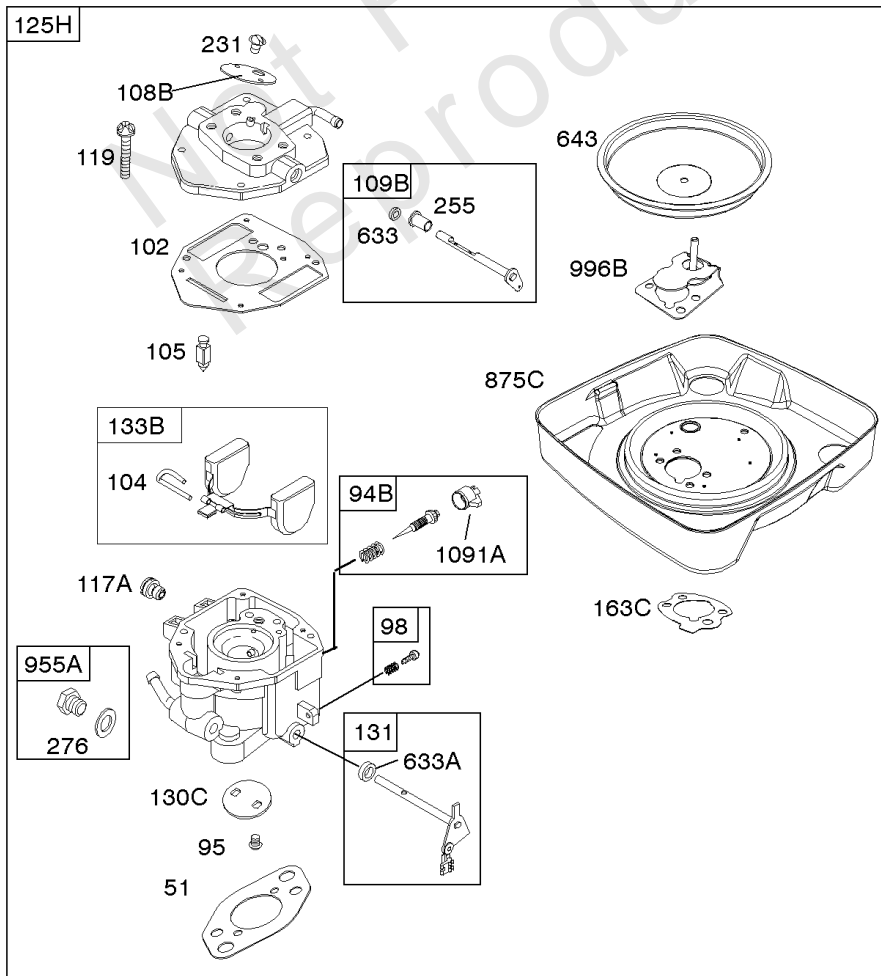

Carburetor

REF NO	PART NO	QTY	DESCRIPTION
51	691694		GASKET, Intake -(Manifold To Carburetor)
94B	845021		KIT, Idle Mixture
95	690718		SCREW -(Throttle Valve)
98	808177		KIT, Idle Speed
102	692077		GASKET, Carburetor Body
104	690723		PIN, Float Hinge
105	797410		VALVE, Float Needle
108B	844989		VALVE, Choke
109B	843321		SHAFT, Choke
117A	806373		JET, Main -(Standard)
118C	845903		JET, Main -(High Altitude) (9000 Feet)
118C	842439		JET, Main -(High Altitude) (5000 Feet)
118F	844990		JET, Main -(High Altitude) (5000 Feet)
119	690720		SCREW -(Upper Carburetor Body to Lower Carburetor Body)
130C	806132		VALVE, Throttle
131	845022		KIT, Throttle Shaft
133B	843320		FLOAT, Carburetor
163B	844931		GASKET, Air Cleaner
163C	841823		GASKET, Air Cleaner -(Air Cleaner)
231	690718		SCREW -(Choke Valve)
255	690721		BUSHING, Choke Shaft
276	690724		WASHER, Sealing
276B	806137		WASHER, Sealing -(Solenoid)
633	690722		SEAL, Choke/Throttle Shaft
633A	806131		SEAL, Choke/Throttle Shaft
643	844932		RETAINER, Air Filter -Used After Code Date 09123100
875C	845142		BASE, Air Cleaner
947A	692094		SOLENOID, Fuel
955A	807723		PLUG, Carburetor
1091A	844448		CAP, Limiter