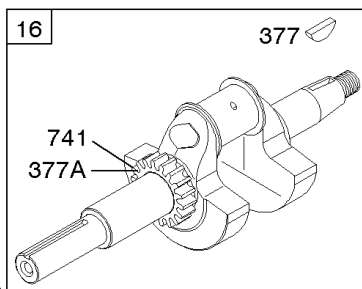

Camshaft, Crankshaft, Cylinder, Piston, Rings, Connecting Rod, Breather

Mfg. No: 356447-3087-G1

1036 EMISSIONS LABEL

1330 REPAIR MANUAL

1319 WARNING LABEL

WARNING	
	Read and follow Operating Instructions before running engine.
	Gasoline is flammable. Allow engine to cool at least 2 minutes before refueling.
	Engines emit carbon monoxide, DO NOT run in enclosed area.
	Muffler area temperature may exceed 150°F. Do not touch hot parts.

REQUIRED when replacing parts with warning labels affixed.

USED AFTER DATE CODE: 07062900

USED BEFORE DATE CODE: 07063000