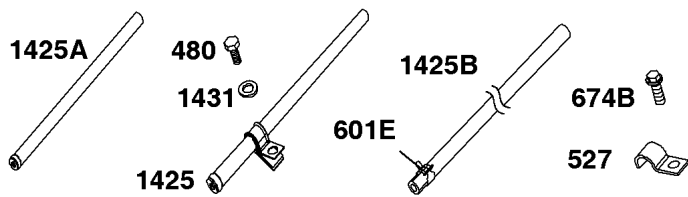

Fuel Supply

REF NO	PART NO	QTY	DESCRIPTION
182E	841601		BRACKET, Fuel Tank
182F	691520		BRACKET, Fuel Tank
182H	691524		BRACKET, Fuel Tank
182J	691525		BRACKET, Fuel Tank
182G	841600		BRACKET, Fuel Tank
187	791766		LINE, Fuel -(15 Inches Long)(Cut To Required Length)
187B	846567		LINE, Fuel
187C	692106		LINE, Fuel -(2 1/4)
187G	791745		LINE, Fuel -(23) (Cut to Required Length)
187D	791744		LINE, Fuel -(Cut To Required Length)
190	692199		SCREW -(Fuel Tank)
210	691370		STRAINER, Fuel
240	844545		FILTER, Fuel
240A	808116S		FILTER, Fuel
240B	84001895		FILTER, Fuel
240C	845125		FILTER, Fuel
385	807084		SCREW -(Fuel Pump)
387	808656		PUMP, Fuel
467	691985		KNOB, Air Cleaner Cover -Used Before Code Date 10040100
467	844618		KNOB, Air Cleaner Cover -Used After Code Date 10033100 -Used Before Code Date 14102400
480	806660		SCREW -(Tube Clamp) (M8x18mm)
527	690423		CLAMP, Tube
529A	691527		GROMMET
601	691038		CLAMP, Hose
601B	791850		CLAMP, Hose
601E	593879		CLAMP, Hose
601C	691522		CLAMP, Hose
628	806660		SCREW -(Fuel Pump Bracket) (M8x18mm)
628A	692062		SCREW -(Fuel Pump Bracket) (M8x18mm)
674	692056		SCREW -(Fuel Tank Bracket) (M8x14mm)
674B	692062		SCREW -(Fuel Tank Bracket) (M8x18mm)
788	691559		BRACKET, Fuel Pump -(With Weld Nuts)
918	791880		LINE, Fuel -(Cut To Required Length)
957	846987		CAP, Fuel Tank -(Standard Grip)
957A	844728		CAP, Fuel Tank -(Tethered Cap)
957D	847578		CAP, Fuel Tank
958	698183		VALVE, Fuel Shut Off
958	692008		VALVE, Fuel Shut Off -(Used on models with Fuel Shut-off Rods ref #1038)