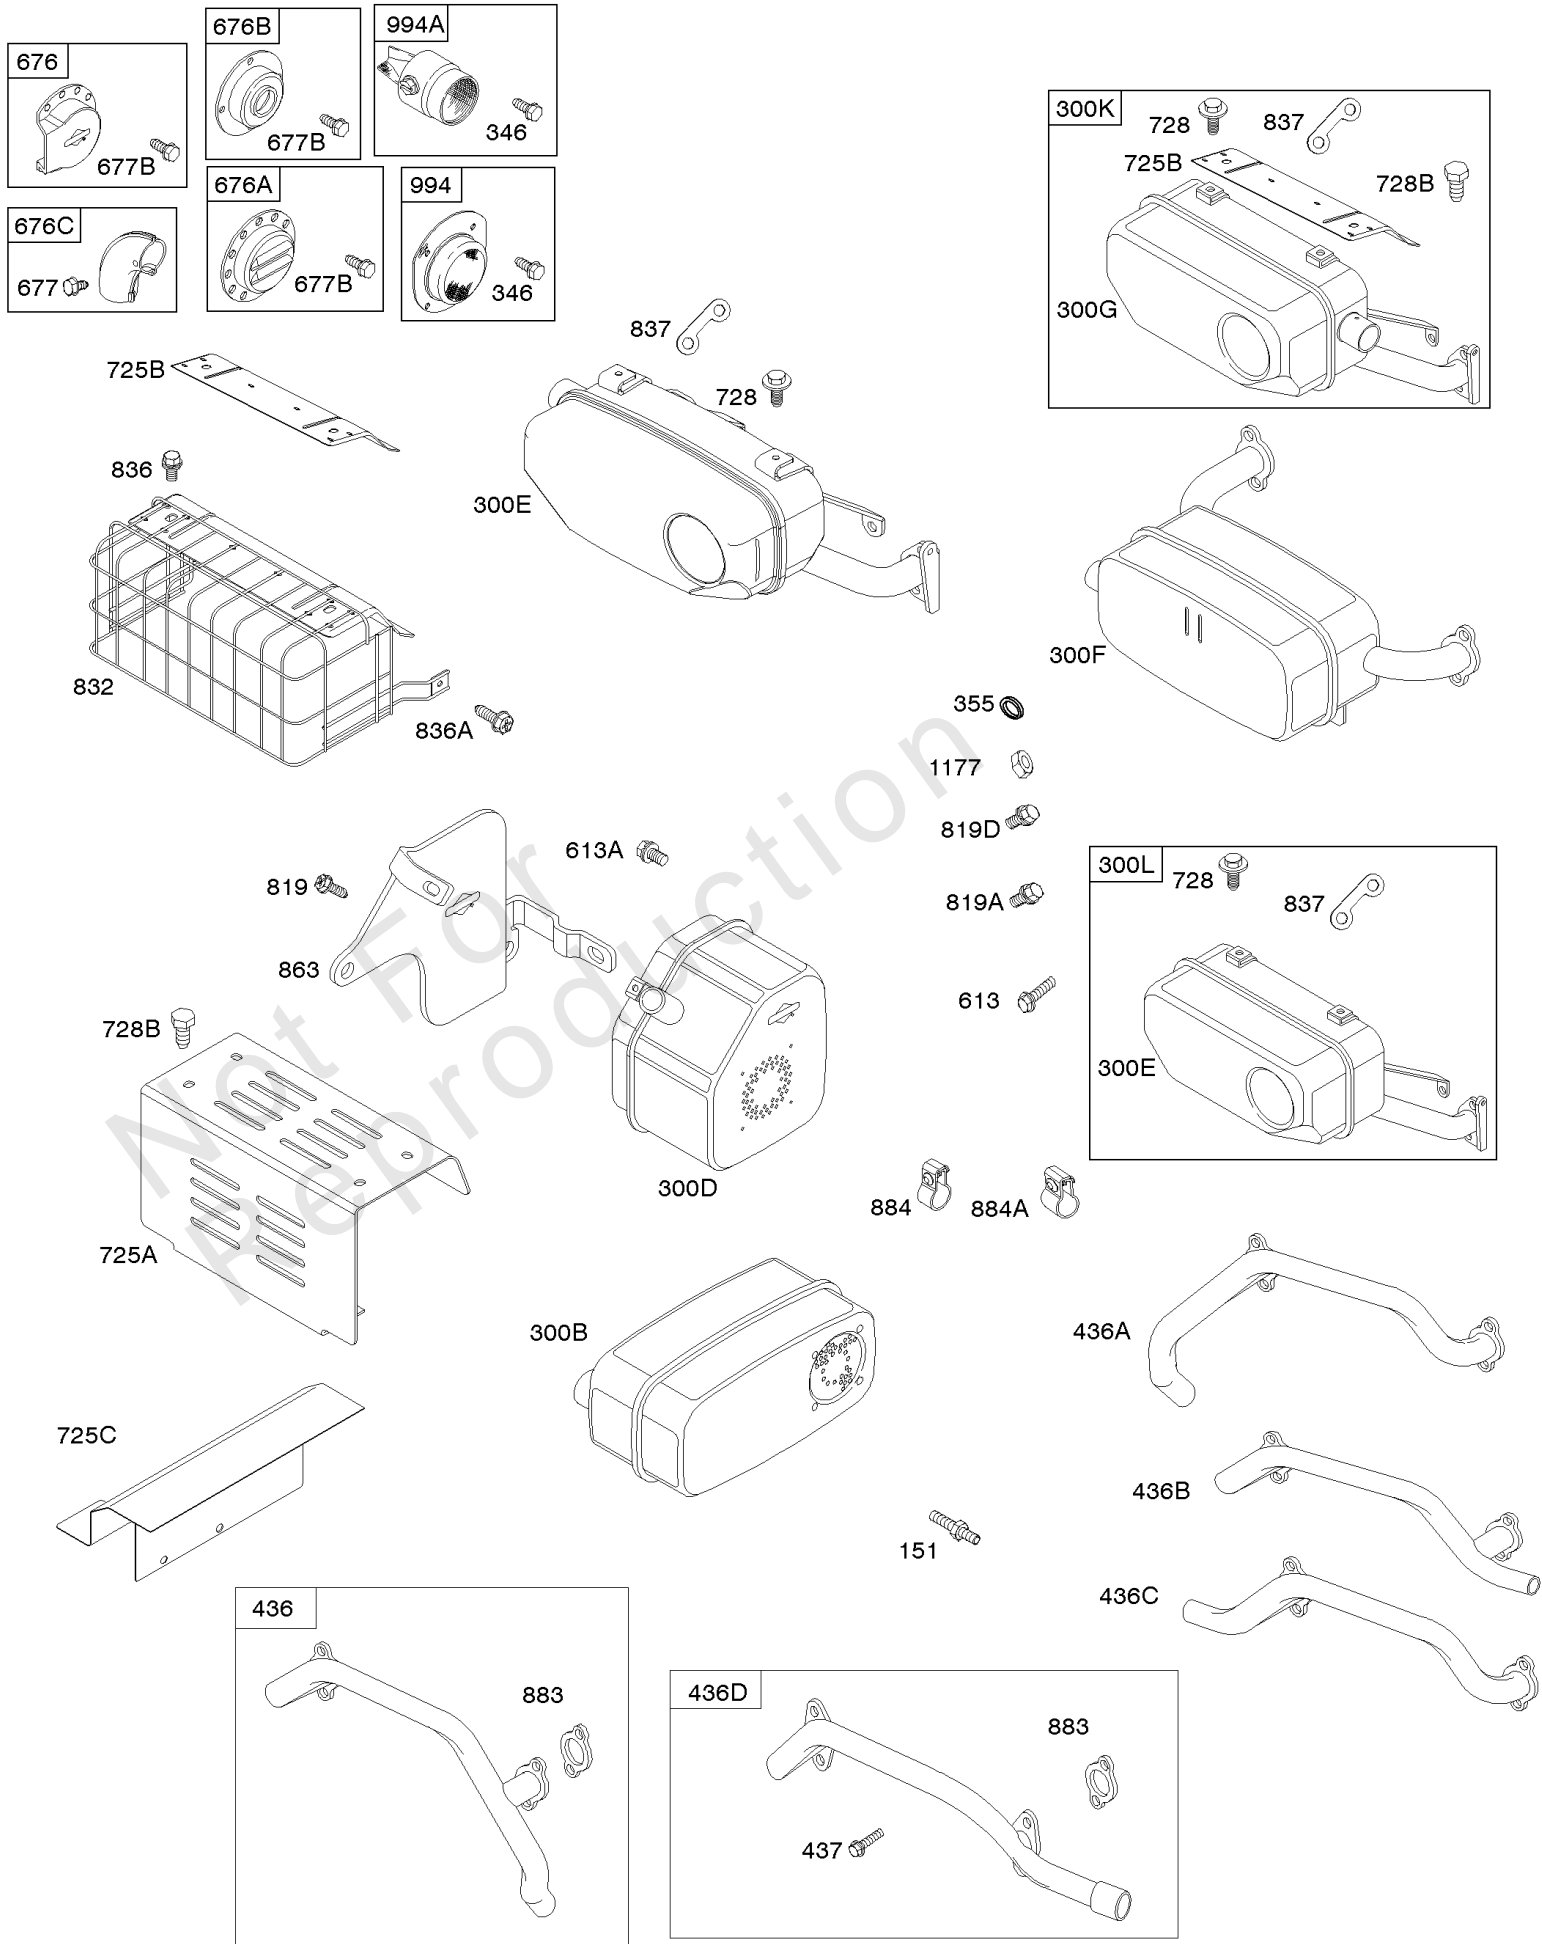

Exhaust System

REF NO	PART NO	QTY	DESCRIPTION
151	841185		STUD -(Exhaust Manifold)
300D	692099		MUFFLER
300E	690906		MUFFLER
300K	808379		MUFFLER
300L	808380		MUFFLER
346	690661		SCREW -(Spark Arrestor) (#8-18 x 0.375 lg)
355	690944		WASHER -(Muffler Bracket)
436	692061		MANIFOLD, Exhaust -(Lo Mount)(Oil Filter Side)
436A	691499		MANIFOLD, Exhaust -(Lo Mount)(Starter Motor Side)
436B	691501		MANIFOLD, Exhaust
436C	691502		MANIFOLD, Exhaust -(Cylinder 1) (Side Outlet)
436D	805609		MANIFOLD, Exhaust
437	691902		SCREW -(Exhaust Manifold) (M8x20mm)
613	691902		SCREW -(Muffler) (M8x20mm)
613A	692067		SCREW -(Muffler) (M6x12mm)
676	795036		DEFLECTOR, Muffler
676A	795038		DEFLECTOR, Muffler
676B	396903		DEFLECTOR, Muffler
676C	495518		DEFLECTOR, Muffler
677	810079		SCREW -(Muffler Deflector)
677B	690661		SCREW -(Muffler Deflector) (#8-18 x 0.375 lg)
725A	805702		SHIELD, Heat
725B	691498		SHIELD, Heat
725C	806102		SHIELD, Heat
728	691514		SCREW -(Heat Shield)
728B	692067		SCREW -(Heat Shield) (M6x12mm)
819	692056		SCREW -(Muffler Bracket) (M8x14mm)
819A	690943		SCREW -(Muffler Bracket) (M8x16mm)
819D	692062		SCREW -(Muffler Bracket) (M8x18mm)
832	691571		GUARD, Muffler
836	691514		SCREW -(Muffler Guard)
836A	692067		SCREW -(Muffler Guard) (M6x12mm)
837	808085		SPACER -(Includes 2)
863	691513		BRACKET, Muffler
883	691613		GASKET, Exhaust
884	690898		CLAMP, Muffler
884A	691956		CLAMP, Muffler
994	794945		ARRESTOR, Spark