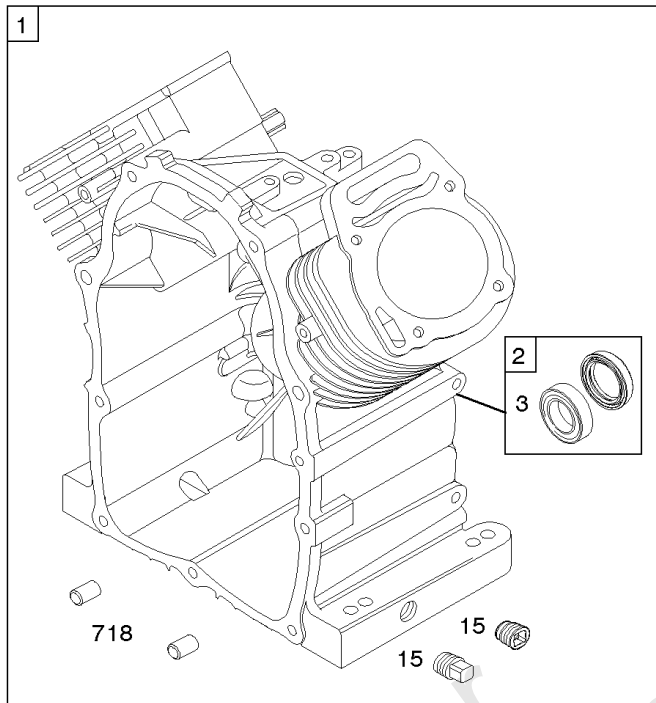

Camshaft, Crankshaft, Cylinder, Piston, Rings, Connecting Rod, Breather

Mfg. No: 356447-3087-G1

1036 EMISSIONS LABEL

1330 REPAIR MANUAL

1319 WARNING LABEL

WARNING	
	Read and follow Operating Instructions before running engine.
	Gasoline is flammable. Allow engine to cool at least 2 minutes before refueling.
	Engines emit carbon monoxide, DO NOT run in enclosed area.
	Muffler area temperature may exceed 150°F. Do not touch hot parts.

REQUIRED when replacing parts with warning labels affixed.