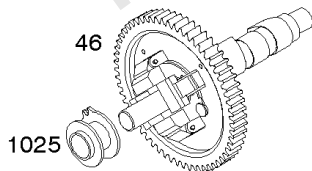

USED BEFORE DATE CODE: 07063000