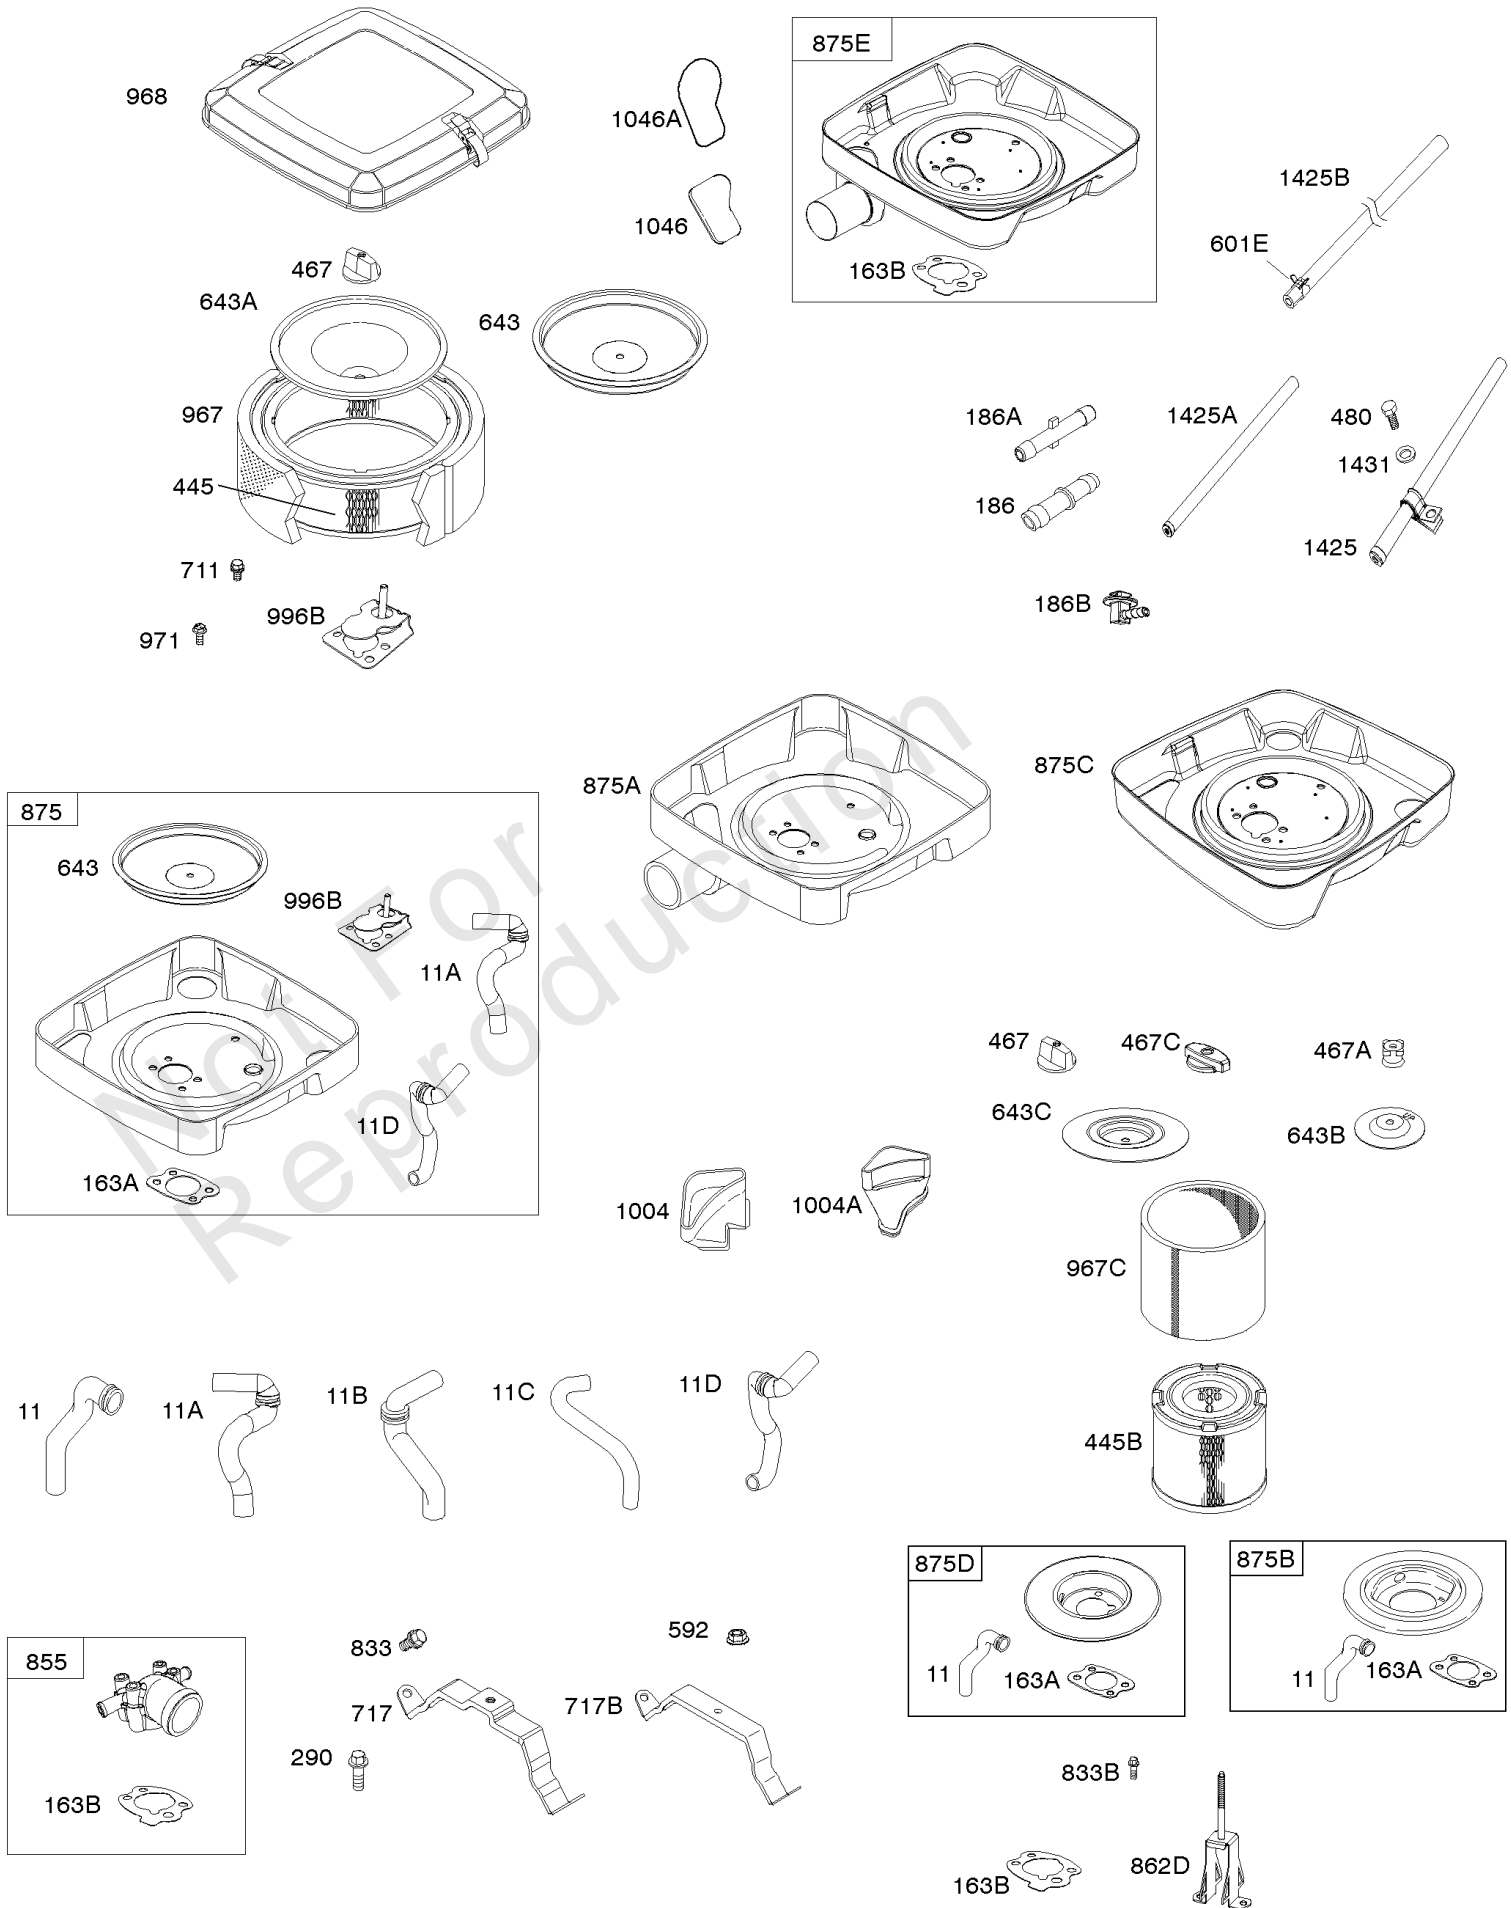

Air Cleaner

REF NO	PART NO	QTY	DESCRIPTION
11	691556		TUBE, Breather
11A	844921		TUBE, Breather -Used After Code Date 09122200
11B	806083S		TUBE, Breather -Used Before Code Date 09122300
163A	692081		GASKET, Air Cleaner -(Air Cleaner)
163B	844931		GASKET, Air Cleaner
186	844032		CONNECTOR, Hose
186A	845121		CONNECTOR, Hose
186B	845141		CONNECTOR, Hose
290	809911		SCREW -(Intake Elbow)
445	394018S		FILTER, A/C Cartridge
445B	845090		FILTER, A/C Cartridge -Used After Code Date 11042700
445B	393957S		FILTER, A/C Cartridge -Used Before Code Date 11042800
467	844618		KNOB, Air Cleaner Cover -Used After Code Date 10033100 -Used Before Code Date 14102400
467	691985		KNOB, Air Cleaner Cover -Used Before Code Date 10040100
467A	691668		KNOB, Air Cleaner Cover
467C	846431		KNOB, Air Cleaner Cover -Used After Code Date 14102300
480	806660		SCREW -(Tube Clamp) (M8x18mm)
592	690939		NUT -(Rewind Starter) (M6)
601E	593879		CLAMP, Hose
643	844932		RETAINER, Air Filter -Used After Code Date 09123100
643A	692079		RETAINER, Air Filter -Used Before Code Date 10010100
643C	845087		RETAINER, Air Filter
711	841233		SCREW -(Carburetor Shield)
717	692153		BRACKET, Air Cleaner
717B	692542		STRAP/STUD, Air Cleaner Mounting
833	841233		SCREW -(Air Cleaner Mounting Strap/Stud)
833B	691593		SCREW -(Air Cleaner Mounting Strap/Stud) (M6x12mm)
855	845586		ADAPTER, Air Cleaner
862D	691565		STRAP/STUD, Air Cleaner Mounting -Used Before Code Date 10010100
862D	845089		STRAP/STUD, Air Cleaner Mounting -Used After Code Date 09123100
875C	845142		BASE, Air Cleaner
967	272490S		FILTER, Pre Cleaner
967C	271794S		FILTER, Pre Cleaner
968	699959		COVER, Air Cleaner -(With Clips)
971	807084		SCREW -(Air Cleaner Base to Carburetor/Throttle Body) (M6x14mm)
1004	842258		DUCT, Air