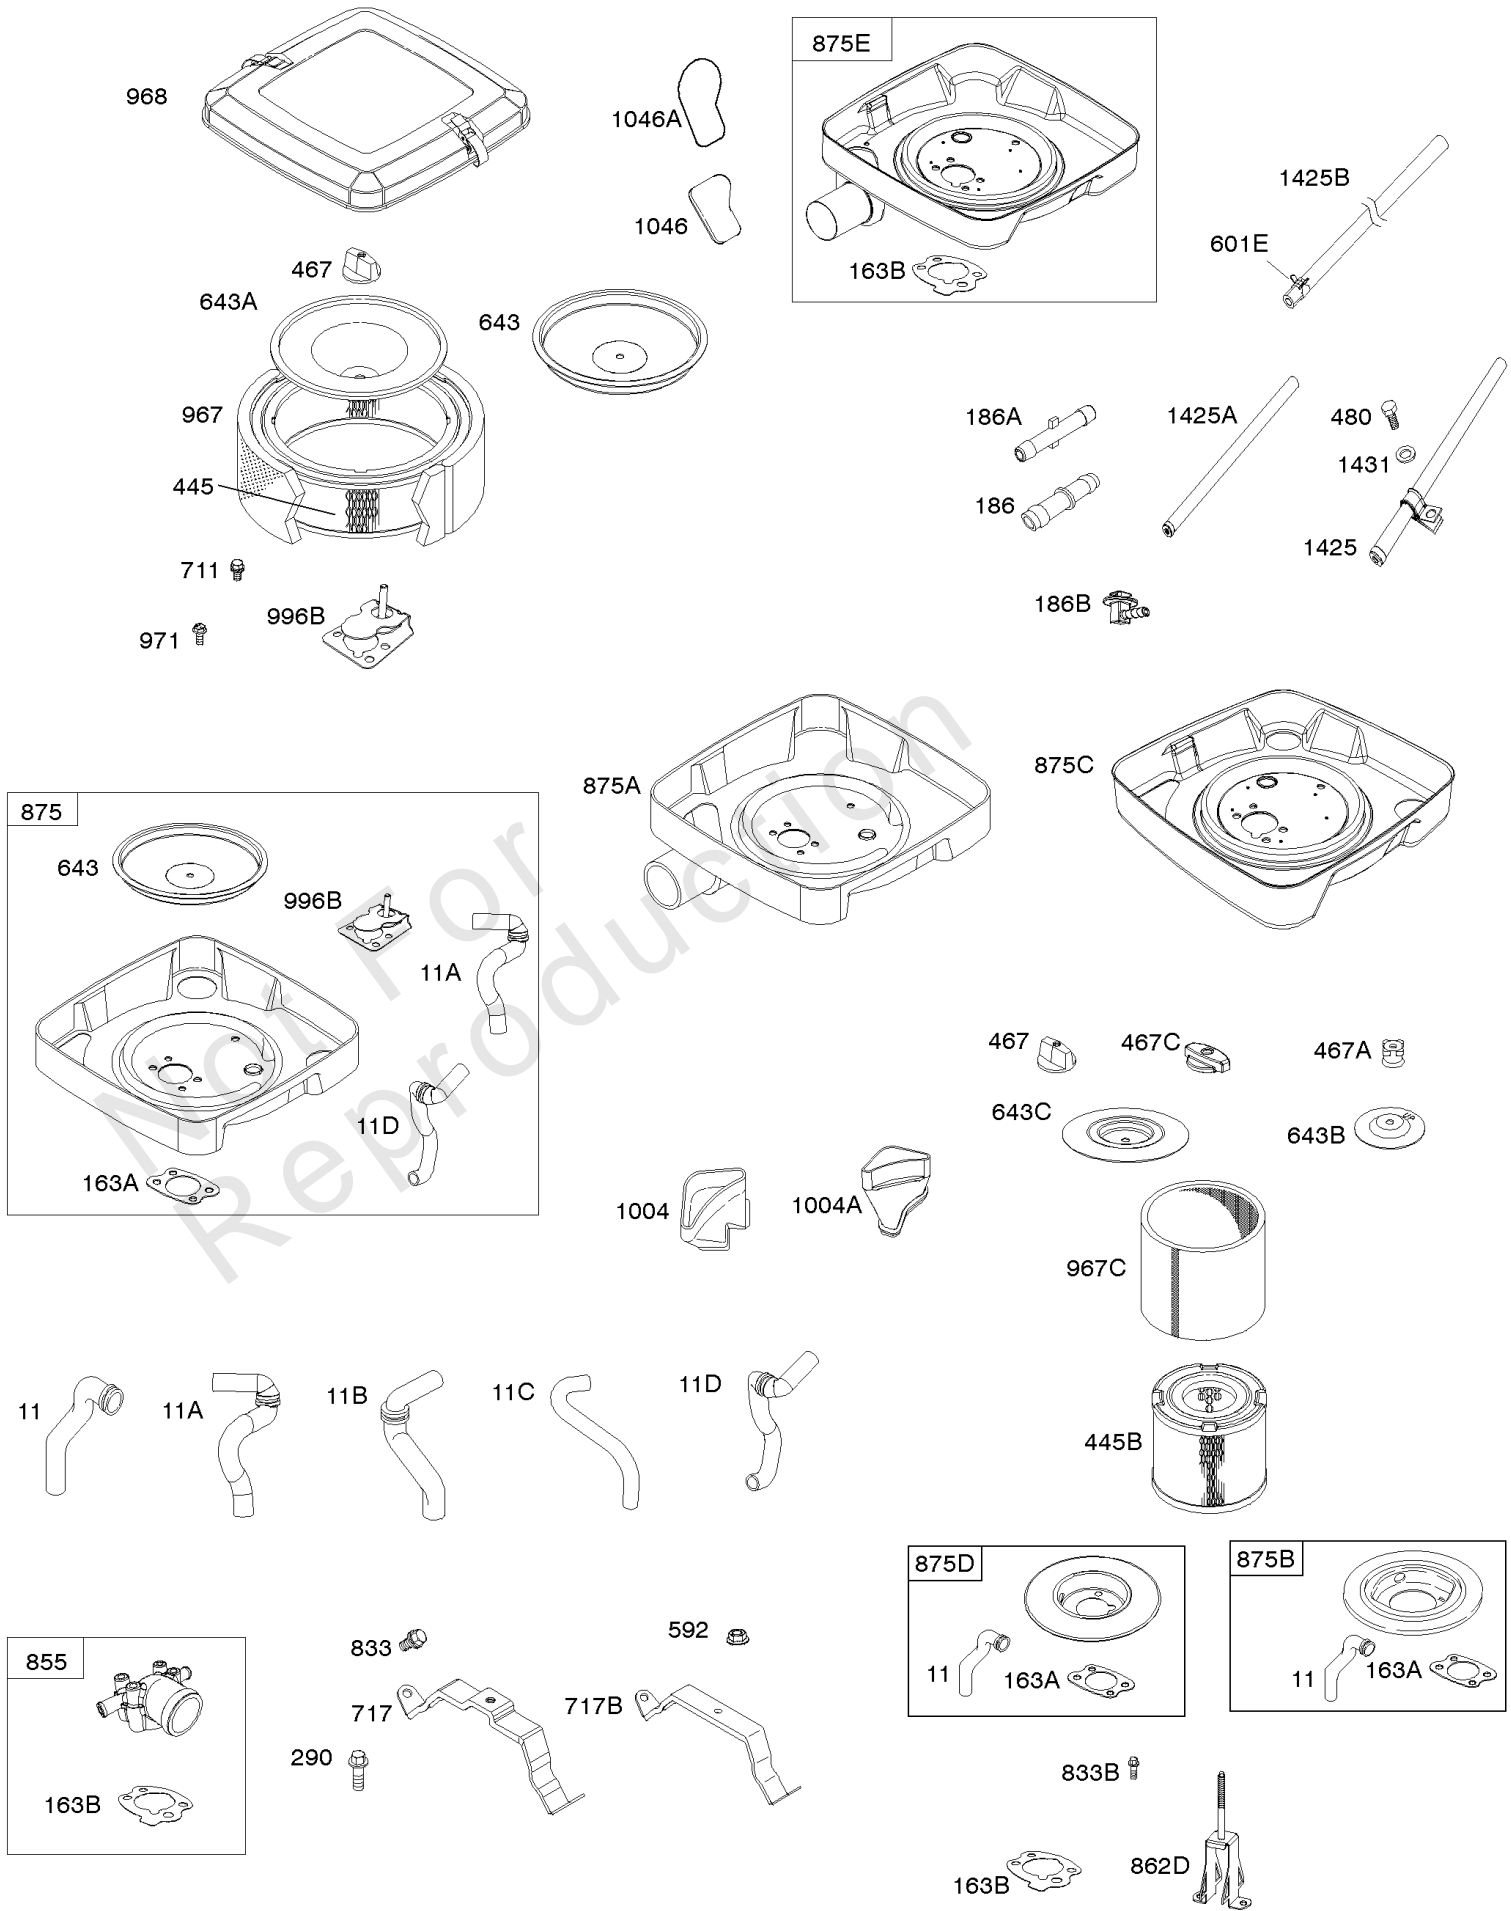

Model Components	Page
Air Cleaner.....	8
Alternator, Ignition, Switches.....	10
Blower Housing, Rewind Starter.....	14
Camshaft, Crankshaft, Cylinder, Piston, Rings, Connecting Rod, Breather.....	16
Carburetor.....	22
Carburetor Overhaul Kit, Engine & Valve Set.....	24
Controls, Governor Spring.....	26
Crankcase Cover, Intake Manifold.....	30
Cylinder Head, Valves, Valve Covers.....	34
Electronic Governor.....	38
Exhaust System.....	40
Flywheel, Rotating Screen, Stub Shaft.....	44
Fuel Supply.....	46
Lubrication.....	50
Replacement Engine - US & Canada.....	52
Shrouds.....	53
Starter - Electric #1.....	55
Starter - Electric #2.....	57

Not For
Reproduction