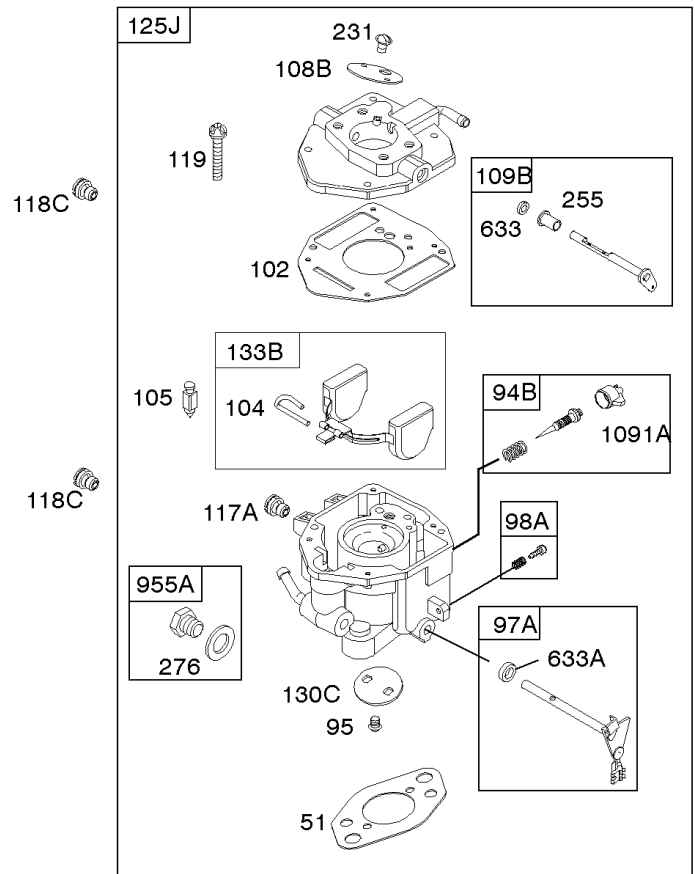

Carburetor

REF NO	PART NO	QTY	DESCRIPTION
51	691694		GASKET, Intake -(Manifold To Carburetor)
94B	845021		KIT, Idle Mixture
95	690718		SCREW -(Throttle Valve)
98	808177		KIT, Idle Speed
102	692077		GASKET, Carburetor Body
104	690723		PIN, Float Hinge
105	797410		VALVE, Float Needle
108B	844989		VALVE, Choke
109B	843321		SHAFT, Choke
117A	806373		JET, Main -(Standard)
118C	845903		JET, Main -(High Altitude) (9000 Feet)
118C	842439		JET, Main -(High Altitude) (5000 Feet)
118F	844990		JET, Main -(High Altitude) (5000 Feet)
119	690720		SCREW -(Upper Carburetor Body to Lower Carburetor Body)
130C	806132		VALVE, Throttle
131	845022		KIT, Throttle Shaft
133B	843320		FLOAT, Carburetor
163B	844931		GASKET, Air Cleaner
163C	841823		GASKET, Air Cleaner -(Air Cleaner)
231	690718		SCREW -(Choke Valve)
255	690721		BUSHING, Choke Shaft
276	690724		WASHER, Sealing
276B	806137		WASHER, Sealing -(Solenoid)
633	690722		SEAL, Choke/Throttle Shaft
633A	806131		SEAL, Choke/Throttle Shaft
643	844932		RETAINER, Air Filter -Used After Code Date 09123100
875C	845142		BASE, Air Cleaner
947A	692094		SOLENOID, Fuel
955A	807723		PLUG, Carburetor
1091A	844448		CAP, Limiter