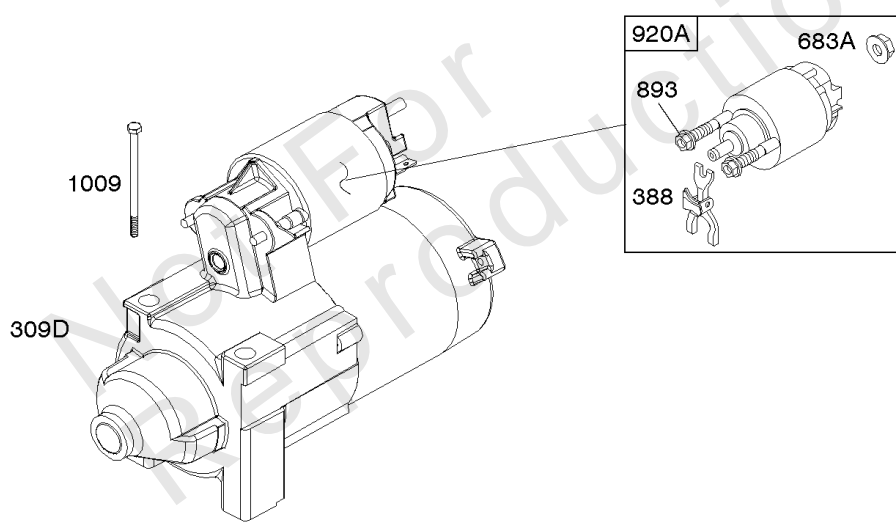

Starter - Electric #2

REF NO	PART NO	QTY	DESCRIPTION
309A	846407		MOTOR, Starter -Used After Code Date 10051700
309E	844717		MOTOR, Starter
311A	497608		SET, Brush
388	820799		LEVER, Pinion Drive
503	691532		STRAP, Starter -(82mm Long)
544A	-----		Armature-Starter -(Service With 846451 Starter Motor Only)
683A	820809		NUT -(Starter Solenoid)
697	691902		SCREW -(Starter Motor) (Drive Cap) (M8x20mm)
697	692062		SCREW -(Starter Motor) (Drive Cap)
797	691029		NUT -(Brush Retainer)
797A	693167		NUT -(Brush Retainer)
801B	691283		CAP, Drive
802A	691286		CAP, End
803B	-----		Housing-Starter -(For Replacement Starter Motor, Order Reference 309)
893	820805		NUT -(Starter Solenoid)
893C	845758		NUT -(Starter Solenoid)
920A	825418		SOLENOID, Starter
920C	845757		SOLENOID, Starter
1009	806474		SCREW -(USE REFERENCE 697 ONLY) (M8X98mm)
1090	691293		RETAINER, Brush