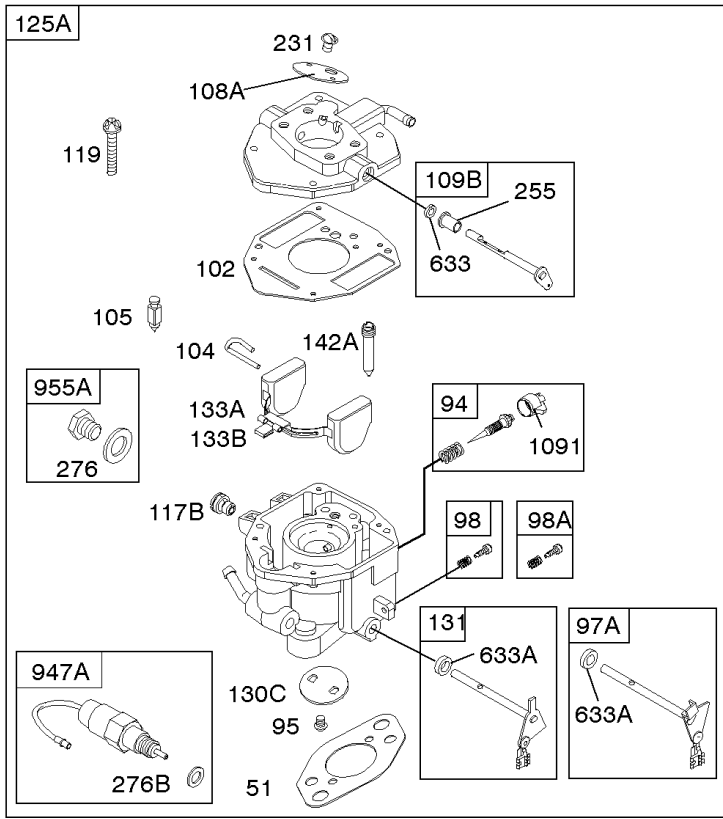

REQUIRED when replacing parts with warning labels affixed.

USED AFTER DATE CODE: 07062900

USED BEFORE DATE CODE: 07063000

Camshaft, Crankshaft, Cylinder, Piston, Rings, Connecting Rod, Breather

REF NO	PART NO	QTY	DESCRIPTION
1	692544		CYLINDER ASSEMBLY
2	808534		KIT, Bushing/Seal -(Magneto Side)
3	805101S		SEAL, Oil -(Magneto Side)
8	808984		BREATHER ASSEMBLY
9	844986		GASKET, Breather
10	690751		SCREW -(Breather Assembly)
11	691556		TUBE, Breather
11A	844921		TUBE, Breather -Used After Code Date 09122200
11B	806083S		TUBE, Breather -Used Before Code Date 09122300
15	690946		PLUG, Oil Drain -(3/8"-18 NPTF-External 7/16" Sq)
15	691680		PLUG, Oil Drain -(3/8"-18 NPTF - Internal 3/8" Sq)
16	843802		CRANKSHAFT -Used After Code Date 07062900
17	843827		BEARING, Ball
25	843821		PISTON ASSEMBLY -(.020 Oversize)
25	844540		PISTON ASSEMBLY -(Standard) -Used Before Code Date 07063000
25	843792		PISTON ASSEMBLY -(Standard) -Used After Code Date 07062900
26	843793		SET, Ring -(Standard)
26	843822		SET, Ring -(.020 Oversize)
27	690683		LOCK, Piston Pin
28	844541		PIN, Piston -(Standard)
29	807900S		ROD, Connecting -(Standard)
32	690698		SCREW -(Connecting Rod)
46	845649		CAMSHAFT
357	691483		KEY, Drive Pulley
377	808095		KEY, Flywheel
377A	691639		KEY, Timing
572	690686		BAFFLE, Breather
598	807625		SHIM, End Play -(Crankshaft or Camshaft Bearing)
601B	791850		CLAMP, Hose
718	806469		PIN, Locating
741	846085		GEAR, Timing
1025	690689		SPOOL, Governor
1036	-----		Label-Emissions -(Available From A Briggs & Stratton Authorized Dealer)
1133	690342		SCREW -(Crankshaft)
1319	-----		Label-Warning
1330	272144		MANUAL, Repair