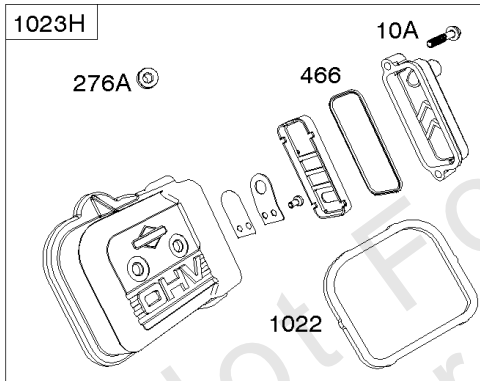

Cylinder Head, Valves, Valve Covers

REF NO	PART NO	QTY	DESCRIPTION
5	809185		HEAD, Cylinder -(Cylinder 1)
5A	809186		HEAD, Cylinder -(Cylinder 2)
7	845884		GASKET, Cylinder Head -(Graphoil)
13	692059		SCREW -(Cylinder Head)
21	809500		CAP, Oil Fill
33A	807681		VALVE, Exhaust
34A	807680		VALVE, Intake
35	692084		SPRING, Valve -(Intake)
36	692084		SPRING, Valve -(Exhaust)
40	692058		RETAINER, Valve
42	807683		KEEPER, Valve
45	843379		TAPPET, Valve
192	807623		ADJUSTER, Rocker Arm
276A	807085		WASHER, Sealing -(Head)(Rocker Cover)
337	491055S		PLUG, Spark -(RC12YC - RESISTOR)
337	496018S		PLUG, Spark -(RC14YC - Resistor - Hot)
337	691043		PLUG, Spark -(QC12YC) (EMS) (GOLD TERMINAL)
337	792015		PLUG, Spark -(XC92YC - RESISTOR - EMS)
383	19576S		WRENCH, Spark Plug
601	691038		CLAMP, Hose
635	692076		BOOT, Spark Plug
830	809157		STUD, Rocker Arm -(Rocker Arm)
868	691963		SEAL, Valve
871	692057		BUSHING, Valve Guide
914	807120		SCREW -(Rocker Cover)
915	691493		LINER, Port
918	791880		LINE, Fuel -(Cut To Required Length)
1022	806039S		GASKET, Rocker Cover
1023B	691494		COVER, Rocker
1023C	690910		COVER, Rocker -(Cylinder 1) (Fuel Pump)
1023D	691558		COVER, Rocker
1023G	842823		COVER, Rocker
1023H	843750		COVER, Rocker
1023E	691531		COVER, Rocker
1023F	843749		COVER, Rocker
1026	691836		ROD, Push -(Steel)
1026	691758		ROD, Push -(Exhaust)(Aluminum)
1029	807323		ARM, Rocker
1100	791959		PIVOT, Rocker Arm