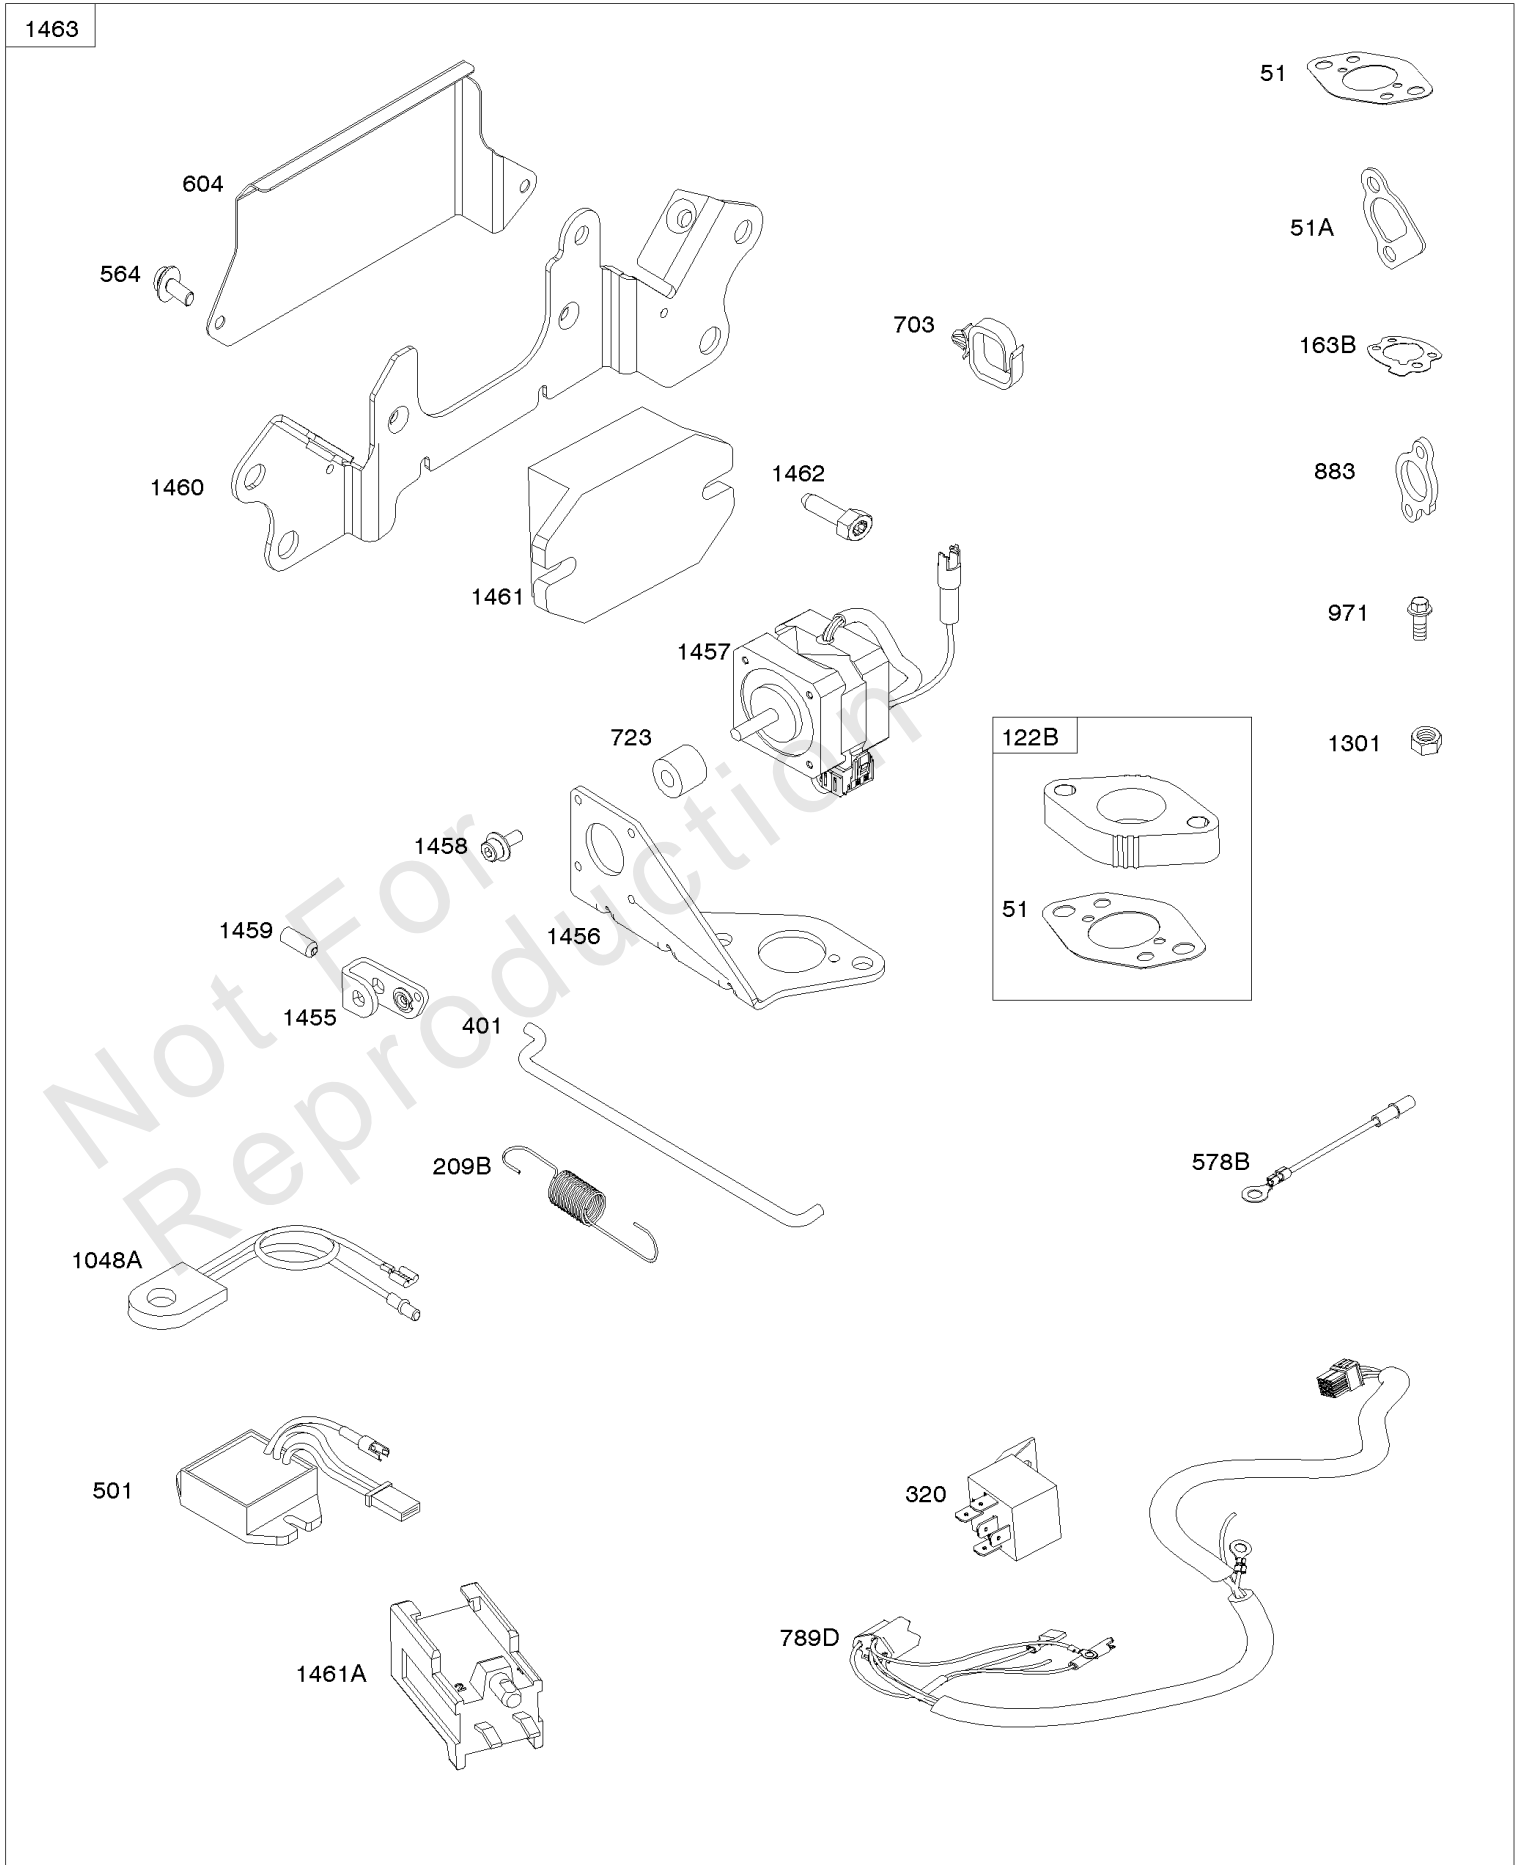

Cylinder Head, Valves, Valve Covers

REF NO	PART NO	QTY	DESCRIPTION
1254	807084		SCREW -(Rocker Arm Stud)

Not For Reproduction

Electronic Governor

REF NO	PART NO	QTY	DESCRIPTION
51	691694		GASKET, Intake -(Manifold To Carburetor)
51A	692035		GASKET, Intake -(Manifold to Cylinder Head)
163B	844931		GASKET, Air Cleaner
501	845907		REGULATOR
564	690677		SCREW -(Control Cover)
578B	845849		WIRE ASSEMBLY
883	691613		GASKET, Exhaust
971	807084		SCREW -(Air Cleaner Base to Carburetor/Throttle Body) (M6x14mm)
1048A	845556		MODULE, Electronic Governor
1301	845823		NUT -(Wiring Harness) (#8-32)