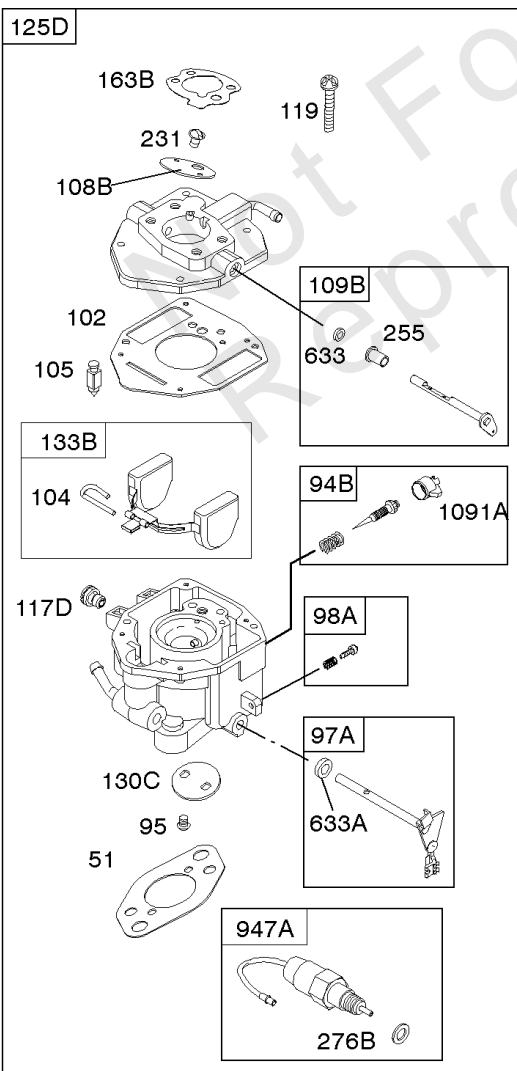

REQUIRED when replacing parts with warning labels affixed.

USED AFTER DATE CODE: 07062900

USED BEFORE DATE CODE: 07063000

Camshaft, Crankshaft, Cylinder, Piston, Rings, Connecting Rod, Breather

REF NO	PART NO	QTY	DESCRIPTION
1	692544		CYLINDER ASSEMBLY
2	808534		KIT, Bushing/Seal -(Magneto Side)
3	805101S		SEAL, Oil -(Magneto Side)
8	808984		BREATHER ASSEMBLY
9	844986		GASKET, Breather
10	690751		SCREW -(Breather Assembly)
11	691556		TUBE, Breather
11A	844921		TUBE, Breather -Used After Code Date 09122200
11B	806083S		TUBE, Breather -Used Before Code Date 09122300
15	690946		PLUG, Oil Drain -(3/8"-18 NPTF-External 7/16" Sq)
15	691680		PLUG, Oil Drain -(3/8"-18 NPTF - Internal 3/8" Sq)
16	843802		CRANKSHAFT -Used After Code Date 07062900
17	843827		BEARING, Ball
25	843821		PISTON ASSEMBLY -(.020 Oversize)
25	844540		PISTON ASSEMBLY -(Standard) -Used Before Code Date 07063000
25	843792		PISTON ASSEMBLY -(Standard) -Used After Code Date 07062900
26	843793		SET, Ring -(Standard)
26	843822		SET, Ring -(.020 Oversize)
27	690683		LOCK, Piston Pin
28	844541		PIN, Piston -(Standard)
29	807900S		ROD, Connecting -(Standard)
32	690698		SCREW -(Connecting Rod)
46	845649		CAMSHAFT
357	691483		KEY, Drive Pulley
377	808095		KEY, Flywheel
377A	691639		KEY, Timing
572	690686		BAFFLE, Breather
598	807625		SHIM, End Play -(Crankshaft or Camshaft Bearing)
601B	791850		CLAMP, Hose
718	806469		PIN, Locating
741	846085		GEAR, Timing
1025	690689		SPOOL, Governor
1036	-----		Label-Emissions -(Available From A Briggs & Stratton Authorized Dealer)
1133	690342		SCREW -(Crankshaft)
1319	-----		Label-Warning
1330	272144		MANUAL, Repair