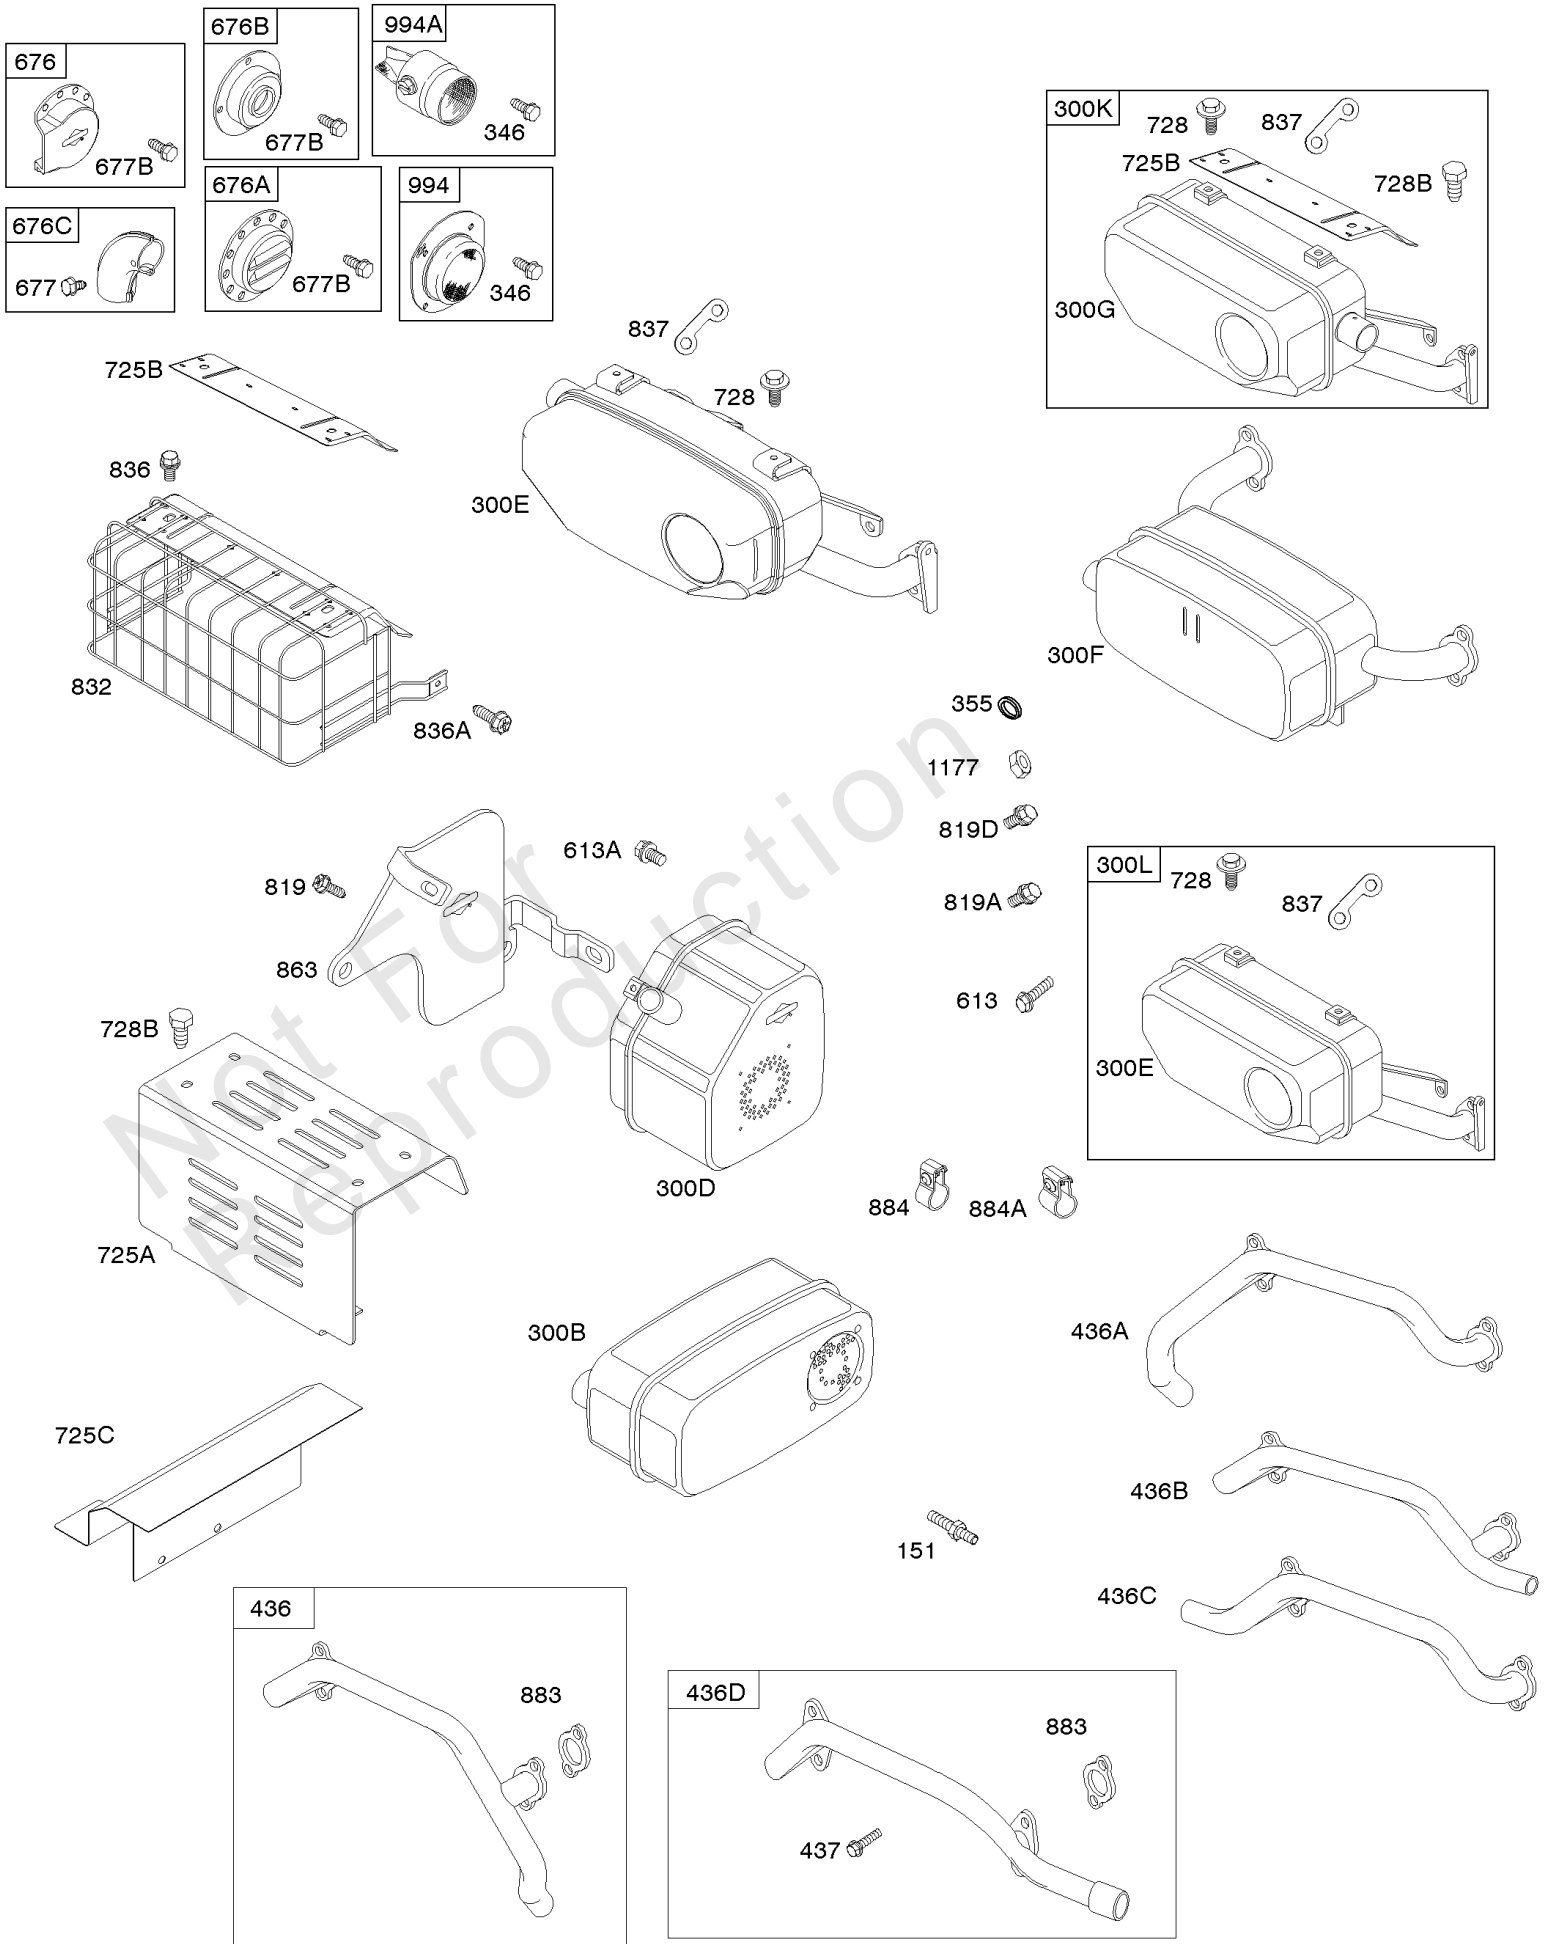

Exhaust System

REF NO	PART NO	QTY	DESCRIPTION
151	841185		STUD -(Exhaust Manifold)
300D	692099		MUFFLER
300E	690906		MUFFLER
300K	808379		MUFFLER
300L	808380		MUFFLER
346	690661		SCREW -(Spark Arrestor) (#8-18 x 0.375 lg)
355	690944		WASHER -(Muffler Bracket)
436	692061		MANIFOLD, Exhaust -(Lo Mount)(Oil Filter Side)
436A	691499		MANIFOLD, Exhaust -(Lo Mount)(Starter Motor Side)
436B	691501		MANIFOLD, Exhaust
436C	691502		MANIFOLD, Exhaust -(Cylinder 1) (Side Outlet)
436D	805609		MANIFOLD, Exhaust
437	691902		SCREW -(Exhaust Manifold) (M8x20mm)
613	691902		SCREW -(Muffler) (M8x20mm)
613A	692067		SCREW -(Muffler) (M6x12mm)
676	795036		DEFLECTOR, Muffler
676A	795038		DEFLECTOR, Muffler
676B	396903		DEFLECTOR, Muffler
676C	495518		DEFLECTOR, Muffler
677	810079		SCREW -(Muffler Deflector)
677B	690661		SCREW -(Muffler Deflector) (#8-18 x 0.375 lg)
725A	805702		SHIELD, Heat
725B	691498		SHIELD, Heat
725C	806102		SHIELD, Heat
728	691514		SCREW -(Heat Shield)
728B	692067		SCREW -(Heat Shield) (M6x12mm)
819	692056		SCREW -(Muffler Bracket) (M8x14mm)
819A	690943		SCREW -(Muffler Bracket) (M8x16mm)
819D	692062		SCREW -(Muffler Bracket) (M8x18mm)
832	691571		GUARD, Muffler
836	691514		SCREW -(Muffler Guard)
836A	692067		SCREW -(Muffler Guard) (M6x12mm)
837	808085		SPACER -(Includes 2)
863	691513		BRACKET, Muffler
883	691613		GASKET, Exhaust
884	690898		CLAMP, Muffler
884A	691956		CLAMP, Muffler
994	794945		ARRESTOR, Spark