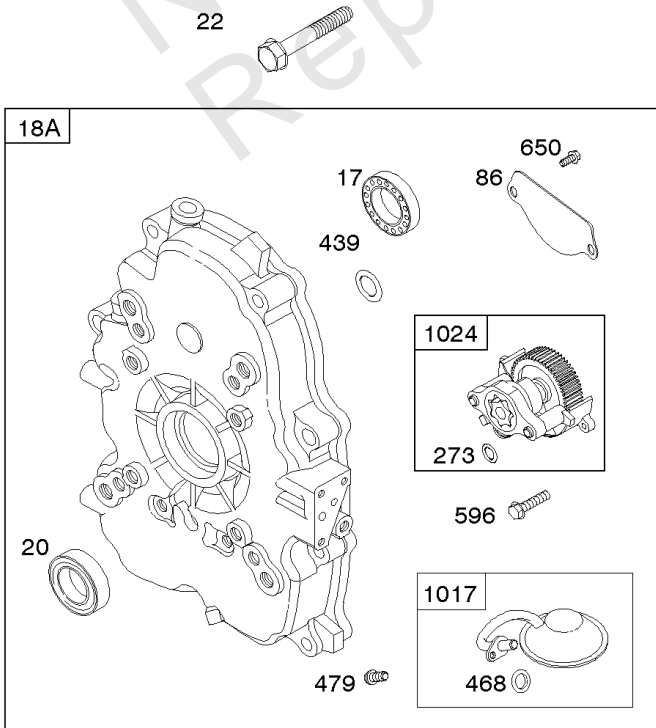

Crankcase Cover, Intake Manifold

Mfg. No: 356447-3087-G1

Crankcase Cover, Intake Manifold

REF NO	PART NO	QTY	DESCRIPTION
12	846487		GASKET, Crankcase
17	843827		BEARING, Ball
18	844588		COVER, Crankcase
20	805049S		SEAL, Oil -(PTO Side)
22	807362		SCREW -(Crankcase Cover/Sump)
50A	844034		MANIFOLD, Intake
51	691694		GASKET, Intake -(Manifold To Carburetor)
51A	692035		GASKET, Intake -(Manifold to Cylinder Head)
54	846604		SCREW -(Intake Manifold) (M8x67mm) (Dog Point)
86	690745		COVER, Gear
94B	845021		KIT, Idle Mixture
95	690718		SCREW -(Throttle Valve)
98	808177		KIT, Idle Speed
102	692077		GASKET, Carburetor Body
104	690723		PIN, Float Hinge
105	797410		VALVE, Float Needle
108B	844989		VALVE, Choke
109B	843321		SHAFT, Choke
117A	806373		JET, Main -(Standard)
118C	845903		JET, Main -(High Altitude) (9000 Feet)
118C	842439		JET, Main -(High Altitude) (5000 Feet)
119	690720		SCREW -(Upper Carburetor Body to Lower Carburetor Body)
122A	690747		SPACER, Carburetor
130C	806132		VALVE, Throttle
131	845022		KIT, Throttle Shaft
133B	843320		FLOAT, Carburetor
163B	844931		GASKET, Air Cleaner
231	690718		SCREW -(Choke Valve)
254	808178		DRAIN, Carburetor Bowl
255	690721		BUSHING, Choke Shaft
273	690681		SEAL, O-Ring -(Oil Pump)
276B	806137		WASHER, Sealing -(Solenoid)
276C	690704		WASHER
365	690711		SCREW -(Carburetor/Throttle Body)
415	794903		PLUG -(1/8"-27 NPTF - EXTERNAL SQ)
439	692154		O-RING, Oil Gallery -(Crankcase Cover/Sump or Cylinder Assembly)
468	690690		SEAL, O-Ring -(Oil Pump Screen)
479	807084		SCREW -(Oil Pump Screen)