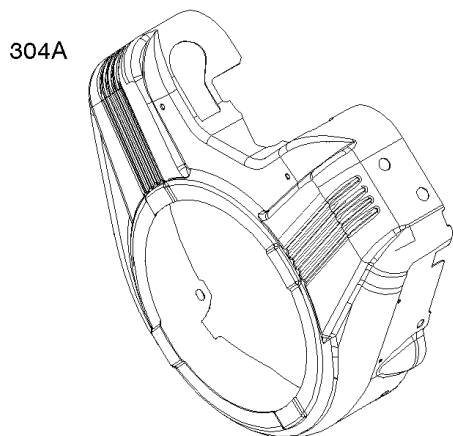

Blower Housing, Rewind Starter

REF NO	PART NO	QTY	DESCRIPTION
57	692086	1	SPRING, Rewind Starter
58	66574	1	ROPE, Starter
59	805957	1	INSERT, Grip
60	808167	1	GRIP, Starter Rope
65	690341		SCREW -(Rewind Starter) (5/16-18 x 0.875) -Used Before Code Date 14112700
65	846234		SCREW -(Rewind Starter) (M8x22mm) -Used After Code Date 14112600
65A	841233		SCREW -(Rewind Starter) (M6x10mm)
304	844153	1	HOUSING, Blower -(Compatible On Engines Without Oil Cooler)
304A	842742	1	HOUSING, Blower -(Compatible On Engines With Oil Cooler)
305	692056		SCREW -(Blower Housing) (M8x14mm)
305	692551		SCREW -(Blower Housing) (1/4-20 X 1.16Lg)
305A	841233		SCREW -(Blower Housing) (M6x10mm)
455	841794	1	CUP, Flywheel
456	845219	1	PLATE, Pawl Friction
459	845218	1	PAWL, Ratchet
493A	845729		BRACKET, Mounting
515	691528	2	SPRING, Pawl
563	841735		SCREW -(Debris Screen Guard)
592	690939		NUT -(Rewind Starter) (M6)
608	841729	1	STARTER, Rewind
949	845728	1	GUARD, Debris Screen
1004	842258	1	DUCT, Air
1046	692082	1	PLUG, Blower Housing
1046A	843068	1	PLUG, Blower Housing
1335	691029		NUT -(Blower Housing) (1/4-20)
1392	690939		NUT -(Rewind Guard) (M6)