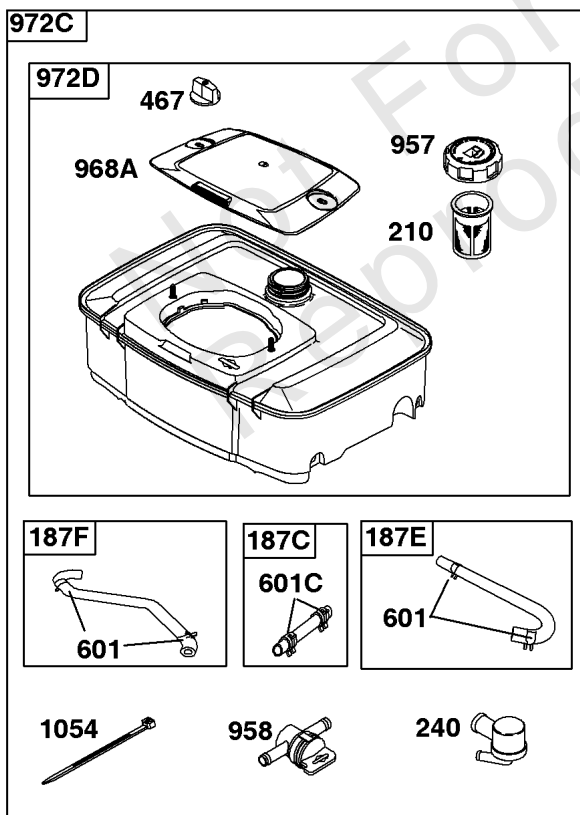

Fuel Supply

REF NO	PART NO	QTY	DESCRIPTION
182E	841601		BRACKET, Fuel Tank
182F	691520		BRACKET, Fuel Tank
182H	691524		BRACKET, Fuel Tank
182J	691525		BRACKET, Fuel Tank
182G	841600		BRACKET, Fuel Tank
187	791766		LINE, Fuel -(15 Inches Long)(Cut To Required Length)
187B	846567		LINE, Fuel
187C	692106		LINE, Fuel -(2 1/4)
187G	791745		LINE, Fuel -(23) (Cut to Required Length)
187D	791744		LINE, Fuel -(Cut To Required Length)
190	692199		SCREW -(Fuel Tank)
210	691370		STRAINER, Fuel
240	844545		FILTER, Fuel
240A	808116S		FILTER, Fuel
240B	84001895		FILTER, Fuel
240C	845125		FILTER, Fuel
385	807084		SCREW -(Fuel Pump)
387	808656		PUMP, Fuel
467	691985		KNOB, Air Cleaner Cover -Used Before Code Date 10040100
467	844618		KNOB, Air Cleaner Cover -Used After Code Date 10033100 -Used Before Code Date 14102400
480	806660		SCREW -(Tube Clamp) (M8x18mm)
527	690423		CLAMP, Tube
529A	691527		GROMMET
601	691038		CLAMP, Hose
601B	791850		CLAMP, Hose
601E	593879		CLAMP, Hose
601C	691522		CLAMP, Hose
628	806660		SCREW -(Fuel Pump Bracket) (M8x18mm)
628A	692062		SCREW -(Fuel Pump Bracket) (M8x18mm)
674	692056		SCREW -(Fuel Tank Bracket) (M8x14mm)
674B	692062		SCREW -(Fuel Tank Bracket) (M8x18mm)
788	691559		BRACKET, Fuel Pump -(With Weld Nuts)
918	791880		LINE, Fuel -(Cut To Required Length)
957	846987		CAP, Fuel Tank -(Standard Grip)
957A	844728		CAP, Fuel Tank -(Tethered Cap)
957D	847578		CAP, Fuel Tank
958	698183		VALVE, Fuel Shut Off
958	692008		VALVE, Fuel Shut Off -(Used on models with Fuel Shut-off Rods ref #1038)