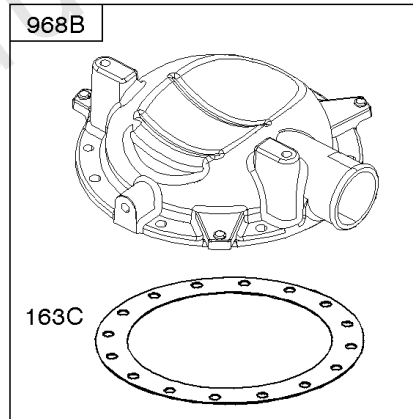

Air Cleaner

REF NO	PART NO	QTY	DESCRIPTION
1004A	841656		DUCT, Air
1046	692082		PLUG, Blower Housing
1046A	843068		PLUG, Blower Housing
1425A	845717		HOSE, Purge Line
1431	844035		WASHER -(Tube Clamp)

Not For Reproduction