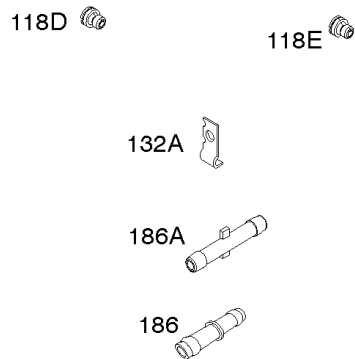

REQUIRED when replacing parts with warning labels affixed.

USED AFTER DATE CODE: 07062900

USED BEFORE DATE CODE: 07063000

Camshaft, Crankshaft, Cylinder, Piston, Rings, Connecting Rod, Breather

REF NO	PART NO	QTY	DESCRIPTION
1	692544		CYLINDER ASSEMBLY
2	808534		KIT, Bushing/Seal -(Magneto Side)
3	805101S		SEAL, Oil -(Magneto Side)
8	808984		BREATHER ASSEMBLY
9	844986		GASKET, Breather
10	690751		SCREW -(Breather Assembly)
11	691556		TUBE, Breather
11A	844921		TUBE, Breather -Used After Code Date 09122200
11B	806083S		TUBE, Breather -Used Before Code Date 09122300
15	690946		PLUG, Oil Drain -(3/8"-18 NPTF-External 7/16" Sq)
15	691680		PLUG, Oil Drain -(3/8"-18 NPTF - Internal 3/8" Sq)
16	843802		CRANKSHAFT -Used After Code Date 07062900
17	843827		BEARING, Ball
25	843821		PISTON ASSEMBLY -(.020 Oversize)
25	844540		PISTON ASSEMBLY -(Standard) -Used Before Code Date 07063000
25	843792		PISTON ASSEMBLY -(Standard) -Used After Code Date 07062900
26	843793		SET, Ring -(Standard)
26	843822		SET, Ring -(.020 Oversize)
27	690683		LOCK, Piston Pin
28	844541		PIN, Piston -(Standard)
29	807900S		ROD, Connecting -(Standard)
32	690698		SCREW -(Connecting Rod)
46	845649		CAMSHAFT
357	691483		KEY, Drive Pulley
377	808095		KEY, Flywheel
377A	691639		KEY, Timing
572	690686		BAFFLE, Breather
598	807625		SHIM, End Play -(Crankshaft or Camshaft Bearing)
601B	791850		CLAMP, Hose
718	806469		PIN, Locating
741	846085		GEAR, Timing
1025	690689		SPOOL, Governor
1036	-----		Label-Emissions -(Available From A Briggs & Stratton Authorized Dealer)
1133	690342		SCREW -(Crankshaft)
1319	-----		Label-Warning
1330	272144		MANUAL, Repair