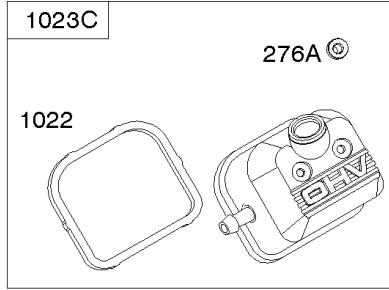

Cylinder Head, Valves, Valve Covers

REF NO	PART NO	QTY	DESCRIPTION
5	809185		HEAD, Cylinder -(Cylinder 1)
5A	809186		HEAD, Cylinder -(Cylinder 2)
7	845884		GASKET, Cylinder Head -(Graphoil)
13	692059		SCREW -(Cylinder Head)
21	809500		CAP, Oil Fill
33A	807681		VALVE, Exhaust
34A	807680		VALVE, Intake
35	692084		SPRING, Valve -(Intake)
36	692084		SPRING, Valve -(Exhaust)
40	692058		RETAINER, Valve
42	807683		KEEPER, Valve
45	843379		TAPPET, Valve
192	807623		ADJUSTER, Rocker Arm
276A	807085		WASHER, Sealing -(Head)(Rocker Cover)
337	491055S		PLUG, Spark -(RC12YC - RESISTOR)
337	496018S		PLUG, Spark -(RC14YC - Resistor - Hot)
337	691043		PLUG, Spark -(QC12YC) (EMS) (GOLD TERMINAL)
337	792015		PLUG, Spark -(XC92YC - RESISTOR - EMS)
383	19576S		WRENCH, Spark Plug
601	691038		CLAMP, Hose
635	692076		BOOT, Spark Plug
830	809157		STUD, Rocker Arm -(Rocker Arm)
868	691963		SEAL, Valve
871	692057		BUSHING, Valve Guide
914	807120		SCREW -(Rocker Cover)
915	691493		LINER, Port
918	791880		LINE, Fuel -(Cut To Required Length)
1022	806039S		GASKET, Rocker Cover
1023B	691494		COVER, Rocker
1023C	690910		COVER, Rocker -(Cylinder 1) (Fuel Pump)
1023D	691558		COVER, Rocker
1023G	842823		COVER, Rocker
1023H	843750		COVER, Rocker
1023E	691531		COVER, Rocker
1023F	843749		COVER, Rocker
1026	691836		ROD, Push -(Steel)
1026	691758		ROD, Push -(Exhaust)(Aluminum)
1029	807323		ARM, Rocker
1100	791959		PIVOT, Rocker Arm