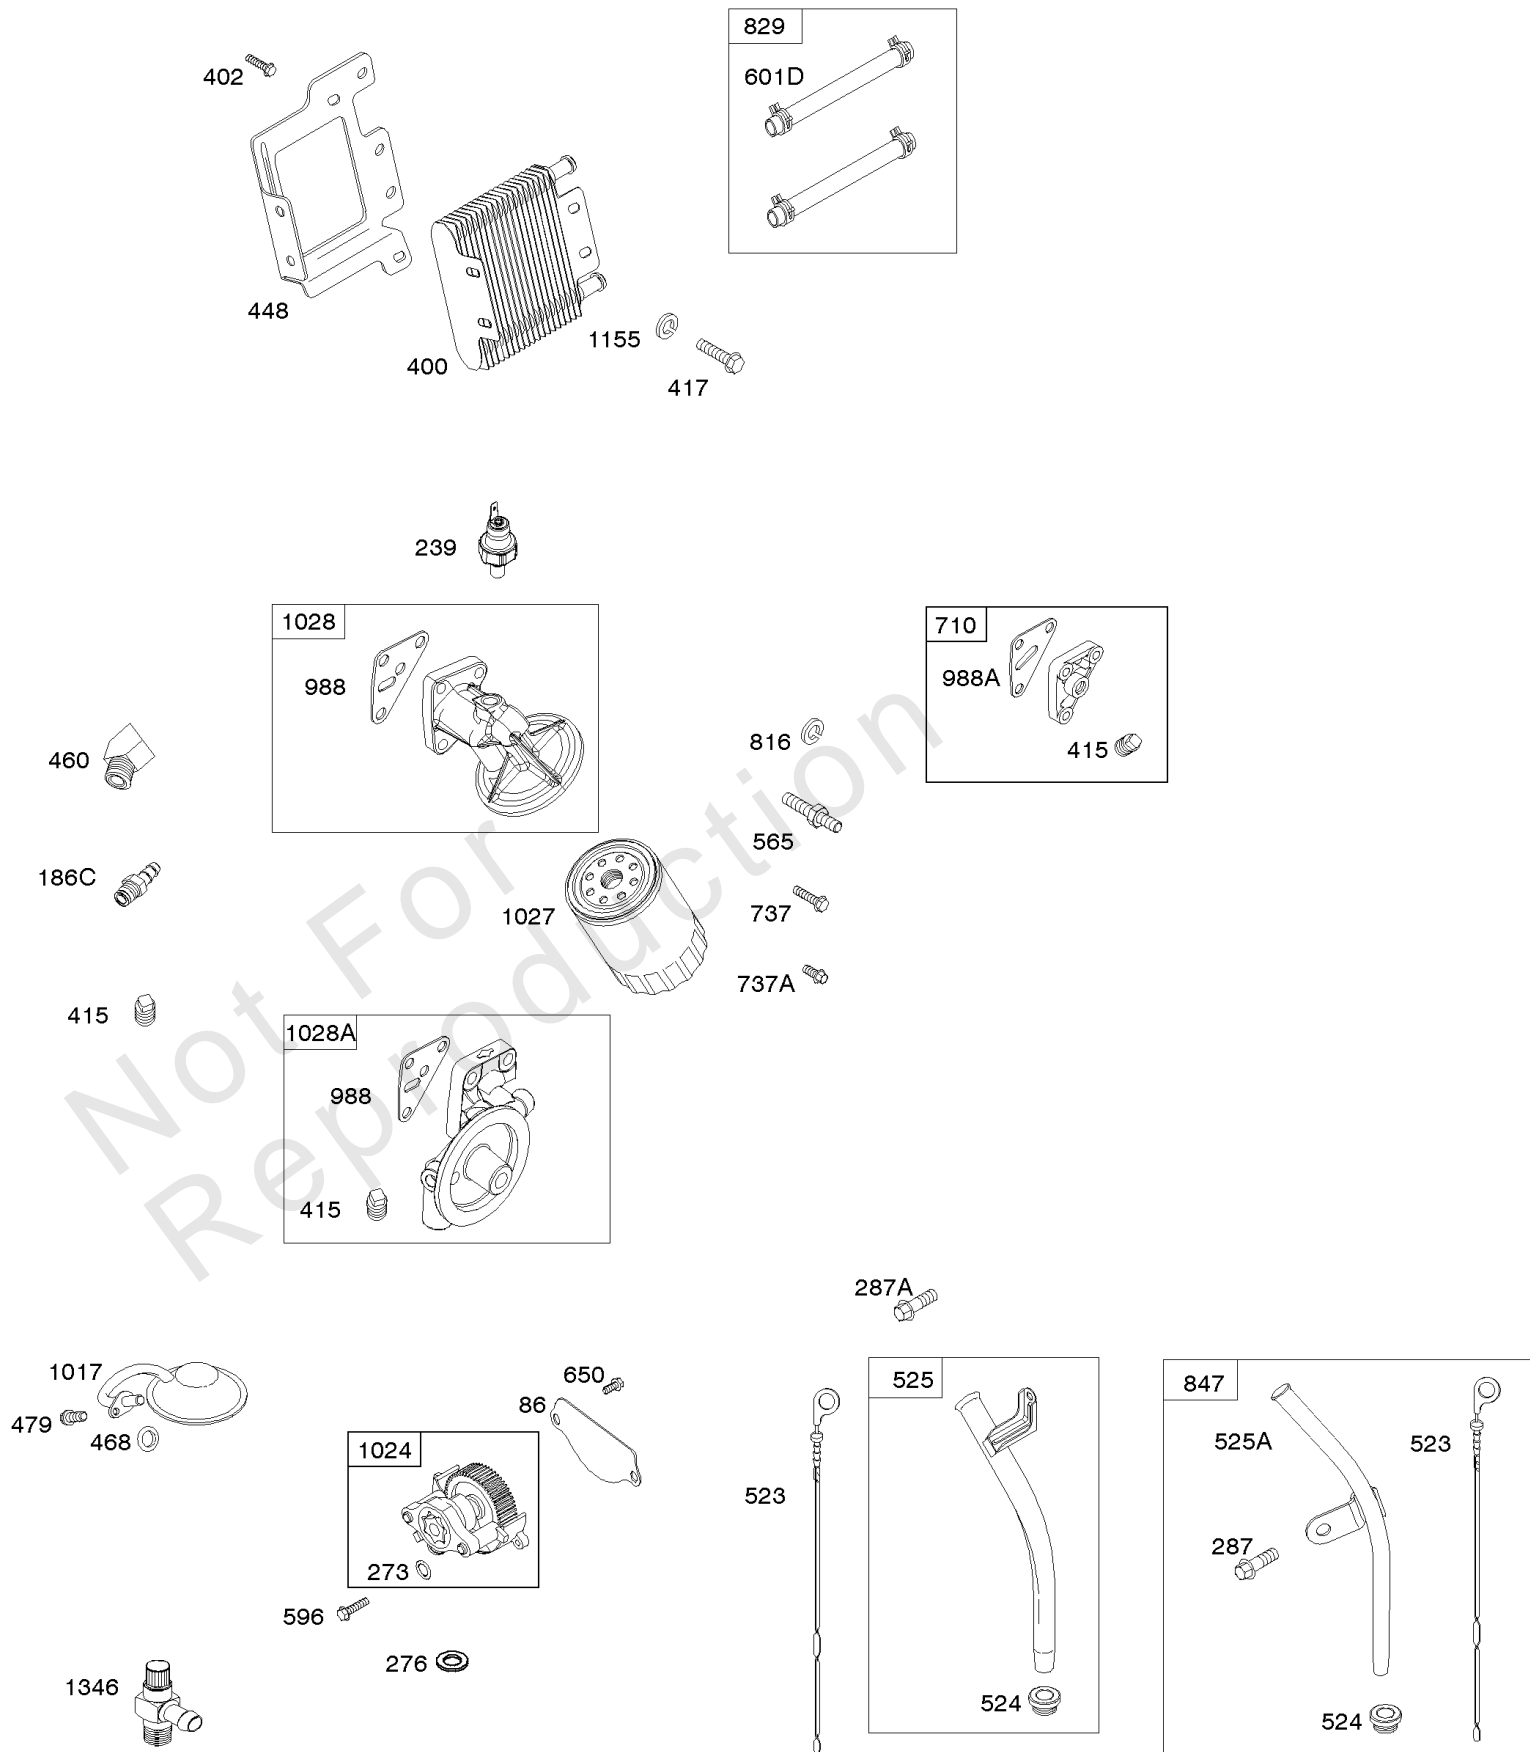

Lubrication

REF NO	PART NO	QTY	DESCRIPTION
86	690745		COVER, Gear
239	690233		SWITCH, Oil Pressure
273	690681		SEAL, O-Ring -(Oil Pump)
276	690724		WASHER, Sealing
287	692062		SCREW -(Dipstick Tube) (M8x18mm)
287A	806660		SCREW -(Dipstick Tube) (M8x18mm)
402	690679		SCREW -(Oil Filter Cover) (M6x21mm)
415	794903		PLUG -(1/8"-27 NPTF - EXTERNAL SQ)
417	843345		SCREW -(Oil Cooler)
468	690690		SEAL, O-Ring -(Oil Pump Screen)
479	807084		SCREW -(Oil Pump Screen)
523	693175		DIPSTICK
524	693172		SEAL, O-Ring -(Dipstick Tube)
525	693174		TUBE, Dipstick
565	690682		STUD -(Oil Filter Adapter)
596	691492		SCREW -(Oil Pump)
650	841233		SCREW -(Oil Deflector) (Oil Deflector)
710	807689		COVER, Oil Filter
737	690679		SCREW -(Oil Filter Adapter) (M6x21mm)
737A	841233		SCREW -(Oil Filter Adapter) (M6x10mm)
816	690706		WASHER -(Oil Filter Adapter)
988	692063		GASKET, Oil Adapter
988A	690687		GASKET, Oil Adapter
1017	690900		SCREEN, Oil Pump
1024	-----		Pump-Oil -(Oil Pump is No Longer Available) (See Reference 18 for correct replacement Crankcase Cover) -Used Before Code Date 07101500
1024	843825		PUMP, Oil -Used After Code Date 07101400
1027	842921		FILTER, Oil
1028	808235		ADAPTER, Oil Filter
1028A	808033		ADAPTER, Oil Filter
1346	492031		VALVE, Oil Drain Shut Off