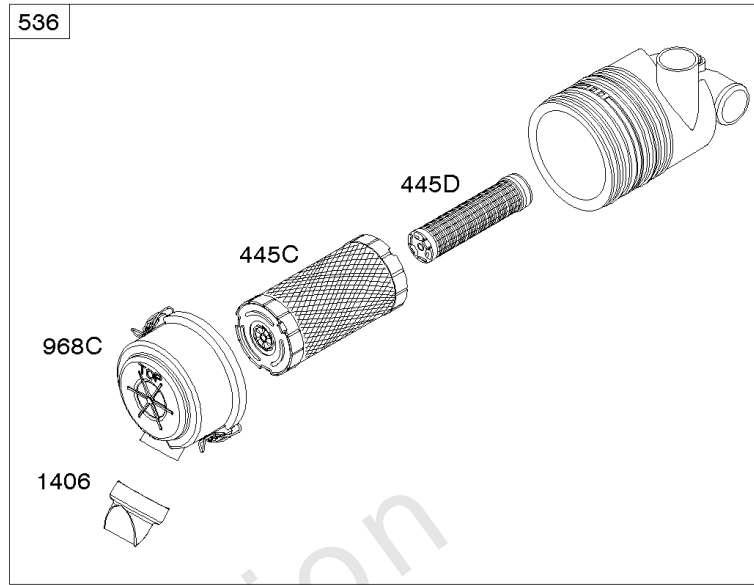

Parts Manual

Mfg. No: 356447-3087-G1

Model Components	Page
Air Cleaner.....	8
Alternator, Ignition, Switches.....	10
Blower Housing, Rewind Starter.....	14
Camshaft, Crankshaft, Cylinder, Piston, Rings, Connecting Rod, Breather.....	16
Carburetor.....	22
Carburetor Overhaul Kit, Engine & Valve Set.....	24
Controls, Governor Spring.....	26
Crankcase Cover, Intake Manifold.....	30
Cylinder Head, Valves, Valve Covers.....	34
Electronic Governor.....	38
Exhaust System.....	40
Flywheel, Rotating Screen, Stub Shaft.....	44
Fuel Supply.....	46
Lubrication.....	50
Replacement Engine - US & Canada.....	52
Shrouds.....	53
Starter - Electric #1.....	55
Starter - Electric #2.....	57

Air Cleaner

REF NO	PART NO	QTY	DESCRIPTION
1004A	841656		DUCT, Air
1046	692082		PLUG, Blower Housing
1046A	843068		PLUG, Blower Housing
1425A	845717		HOSE, Purge Line
1431	844035		WASHER -(Tube Clamp)

Not For Reproduction