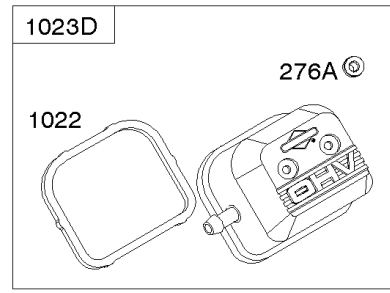

Cylinder Head, Valves, Valve Covers

REF NO	PART NO	QTY	DESCRIPTION
5	809185		HEAD, Cylinder -(Cylinder 1)
5A	809186		HEAD, Cylinder -(Cylinder 2)
7	845884		GASKET, Cylinder Head -(Graphoil)
13	692059		SCREW -(Cylinder Head)
21	809500		CAP, Oil Fill
33A	807681		VALVE, Exhaust
34A	807680		VALVE, Intake
35	692084		SPRING, Valve -(Intake)
36	692084		SPRING, Valve -(Exhaust)
40	692058		RETAINER, Valve
42	807683		KEEPER, Valve
45	843379		TAPPET, Valve
192	807623		ADJUSTER, Rocker Arm
276A	807085		WASHER, Sealing -(Head)(Rocker Cover)
337	491055S		PLUG, Spark -(RC12YC - RESISTOR)
337	496018S		PLUG, Spark -(RC14YC - Resistor - Hot)
337	691043		PLUG, Spark -(QC12YC) (EMS) (GOLD TERMINAL)
337	792015		PLUG, Spark -(XC92YC - RESISTOR - EMS)
383	19576S		WRENCH, Spark Plug
601	691038		CLAMP, Hose
635	692076		BOOT, Spark Plug
830	809157		STUD, Rocker Arm -(Rocker Arm)
868	691963		SEAL, Valve
871	692057		BUSHING, Valve Guide
914	807120		SCREW -(Rocker Cover)
915	691493		LINER, Port
918	791880		LINE, Fuel -(Cut To Required Length)
1022	806039S		GASKET, Rocker Cover
1023B	691494		COVER, Rocker
1023C	690910		COVER, Rocker -(Cylinder 1) (Fuel Pump)
1023D	691558		COVER, Rocker
1023G	842823		COVER, Rocker
1023H	843750		COVER, Rocker
1023E	691531		COVER, Rocker
1023F	843749		COVER, Rocker
1026	691836		ROD, Push -(Steel)
1026	691758		ROD, Push -(Exhaust)(Aluminum)
1029	807323		ARM, Rocker
1100	791959		PIVOT, Rocker Arm