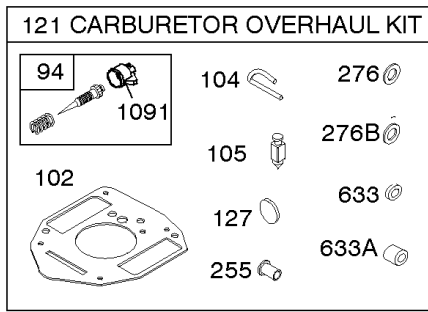

Carburetor

REF NO	PART NO	QTY	DESCRIPTION
51	691694		GASKET, Intake -(Manifold To Carburetor)
94B	845021		KIT, Idle Mixture
95	690718		SCREW -(Throttle Valve)
98	808177		KIT, Idle Speed
102	692077		GASKET, Carburetor Body
104	690723		PIN, Float Hinge
105	797410		VALVE, Float Needle
108B	844989		VALVE, Choke
109B	843321		SHAFT, Choke
117A	806373		JET, Main -(Standard)
118C	845903		JET, Main -(High Altitude) (9000 Feet)
118C	842439		JET, Main -(High Altitude) (5000 Feet)
118F	844990		JET, Main -(High Altitude) (5000 Feet)
119	690720		SCREW -(Upper Carburetor Body to Lower Carburetor Body)
130C	806132		VALVE, Throttle
131	845022		KIT, Throttle Shaft
133B	843320		FLOAT, Carburetor
163B	844931		GASKET, Air Cleaner
163C	841823		GASKET, Air Cleaner -(Air Cleaner)
231	690718		SCREW -(Choke Valve)
255	690721		BUSHING, Choke Shaft
276	690724		WASHER, Sealing
276B	806137		WASHER, Sealing -(Solenoid)
633	690722		SEAL, Choke/Throttle Shaft
633A	806131		SEAL, Choke/Throttle Shaft
643	844932		RETAINER, Air Filter -Used After Code Date 09123100
875C	845142		BASE, Air Cleaner
947A	692094		SOLENOID, Fuel
955A	807723		PLUG, Carburetor
1091A	844448		CAP, Limiter