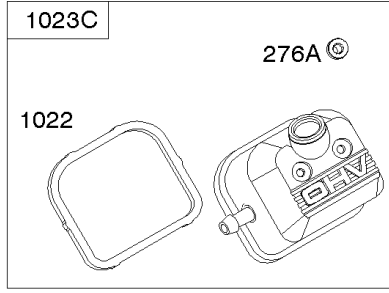

Cylinder Head, Valves, Valve Covers

REF NO	PART NO	QTY	DESCRIPTION
5	809185		HEAD, Cylinder -(Cylinder 1)
5A	809186		HEAD, Cylinder -(Cylinder 2)
7	845884		GASKET, Cylinder Head -(Graphoil)
13	692059		SCREW -(Cylinder Head)
21	809500		CAP, Oil Fill
33A	807681		VALVE, Exhaust
34A	807680		VALVE, Intake
35	692084		SPRING, Valve -(Intake)
36	692084		SPRING, Valve -(Exhaust)
40	692058		RETAINER, Valve
42	807683		KEEPER, Valve
45	843379		TAPPET, Valve
192	807623		ADJUSTER, Rocker Arm
276A	807085		WASHER, Sealing -(Head)(Rocker Cover)
337	491055S		PLUG, Spark -(RC12YC - RESISTOR)
337	496018S		PLUG, Spark -(RC14YC - Resistor - Hot)
337	691043		PLUG, Spark -(QC12YC) (EMS) (GOLD TERMINAL)
337	792015		PLUG, Spark -(XC92YC - RESISTOR - EMS)
383	19576S		WRENCH, Spark Plug
601	691038		CLAMP, Hose
635	692076		BOOT, Spark Plug
830	809157		STUD, Rocker Arm -(Rocker Arm)
868	691963		SEAL, Valve
871	692057		BUSHING, Valve Guide
914	807120		SCREW -(Rocker Cover)
915	691493		LINER, Port
918	791880		LINE, Fuel -(Cut To Required Length)
1022	806039S		GASKET, Rocker Cover
1023B	691494		COVER, Rocker
1023C	690910		COVER, Rocker -(Cylinder 1) (Fuel Pump)
1023D	691558		COVER, Rocker
1023G	842823		COVER, Rocker
1023H	843750		COVER, Rocker
1023E	691531		COVER, Rocker
1023F	843749		COVER, Rocker
1026	691836		ROD, Push -(Steel)
1026	691758		ROD, Push -(Exhaust)(Aluminum)
1029	807323		ARM, Rocker
1100	791959		PIVOT, Rocker Arm