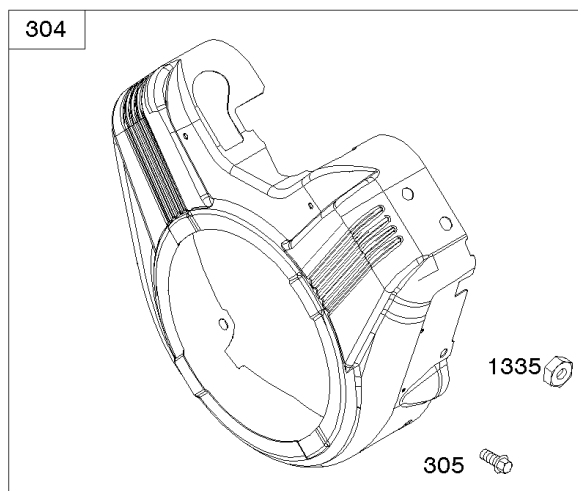

Blower Housing, Rewind Starter

REF NO	PART NO	QTY	DESCRIPTION
57	692086	1	SPRING, Rewind Starter
58	66574	1	ROPE, Starter
59	805957	1	INSERT, Grip
60	808167	1	GRIP, Starter Rope
65	690341		SCREW -(Rewind Starter) (5/16-18 x 0.875) -Used Before Code Date 14112700
65	846234		SCREW -(Rewind Starter) (M8x22mm) -Used After Code Date 14112600
65A	841233		SCREW -(Rewind Starter) (M6x10mm)
304	844153	1	HOUSING, Blower -(Compatible On Engines Without Oil Cooler)
304A	842742	1	HOUSING, Blower -(Compatible On Engines With Oil Cooler)
305	692056		SCREW -(Blower Housing) (M8x14mm)
305	692551		SCREW -(Blower Housing) (1/4-20 X 1.16Lg)
305A	841233		SCREW -(Blower Housing) (M6x10mm)
455	841794	1	CUP, Flywheel
456	845219	1	PLATE, Pawl Friction
459	845218	1	PAWL, Ratchet
493A	845729		BRACKET, Mounting
515	691528	2	SPRING, Pawl
563	841735		SCREW -(Debris Screen Guard)
592	690939		NUT -(Rewind Starter) (M6)
608	841729	1	STARTER, Rewind
949	845728	1	GUARD, Debris Screen
1004	842258	1	DUCT, Air
1046	692082	1	PLUG, Blower Housing
1046A	843068	1	PLUG, Blower Housing
1335	691029		NUT -(Blower Housing) (1/4-20)
1392	690939		NUT -(Rewind Guard) (M6)