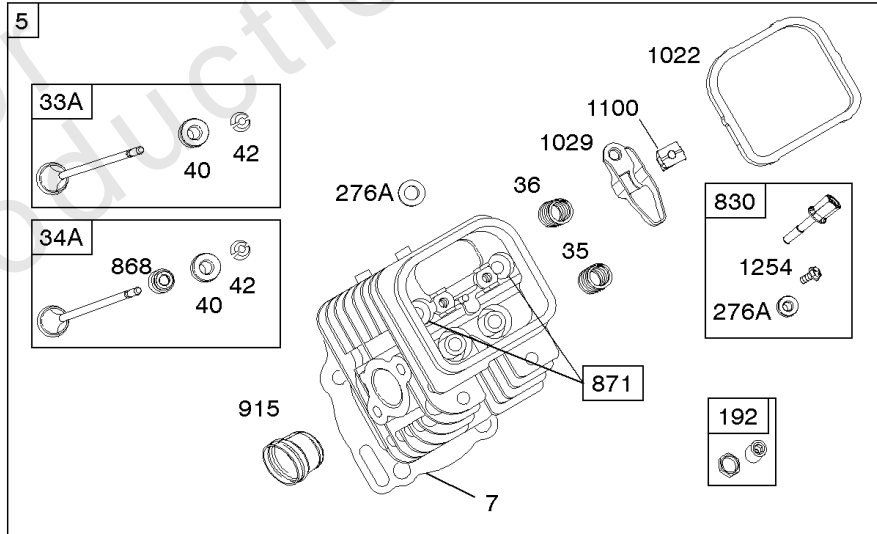

Cylinder Head, Valves, Valve Covers

REF NO	PART NO	QTY	DESCRIPTION
5	809185		HEAD, Cylinder -(Cylinder 1)
5A	809186		HEAD, Cylinder -(Cylinder 2)
7	845884		GASKET, Cylinder Head -(Graphoil)
13	692059		SCREW -(Cylinder Head)
21	809500		CAP, Oil Fill
33A	807681		VALVE, Exhaust
34A	807680		VALVE, Intake
35	692084		SPRING, Valve -(Intake)
36	692084		SPRING, Valve -(Exhaust)
40	692058		RETAINER, Valve
42	807683		KEEPER, Valve
45	843379		TAPPET, Valve
192	807623		ADJUSTER, Rocker Arm
276A	807085		WASHER, Sealing -(Head)(Rocker Cover)
337	491055S		PLUG, Spark -(RC12YC - RESISTOR)
337	496018S		PLUG, Spark -(RC14YC - Resistor - Hot)
337	691043		PLUG, Spark -(QC12YC) (EMS) (GOLD TERMINAL)
337	792015		PLUG, Spark -(XC92YC - RESISTOR - EMS)
383	19576S		WRENCH, Spark Plug
601	691038		CLAMP, Hose
635	692076		BOOT, Spark Plug
830	809157		STUD, Rocker Arm -(Rocker Arm)
868	691963		SEAL, Valve
871	692057		BUSHING, Valve Guide
914	807120		SCREW -(Rocker Cover)
915	691493		LINER, Port
918	791880		LINE, Fuel -(Cut To Required Length)
1022	806039S		GASKET, Rocker Cover
1023B	691494		COVER, Rocker
1023C	690910		COVER, Rocker -(Cylinder 1) (Fuel Pump)
1023D	691558		COVER, Rocker
1023G	842823		COVER, Rocker
1023H	843750		COVER, Rocker
1023E	691531		COVER, Rocker
1023F	843749		COVER, Rocker
1026	691836		ROD, Push -(Steel)
1026	691758		ROD, Push -(Exhaust)(Aluminum)
1029	807323		ARM, Rocker
1100	791959		PIVOT, Rocker Arm