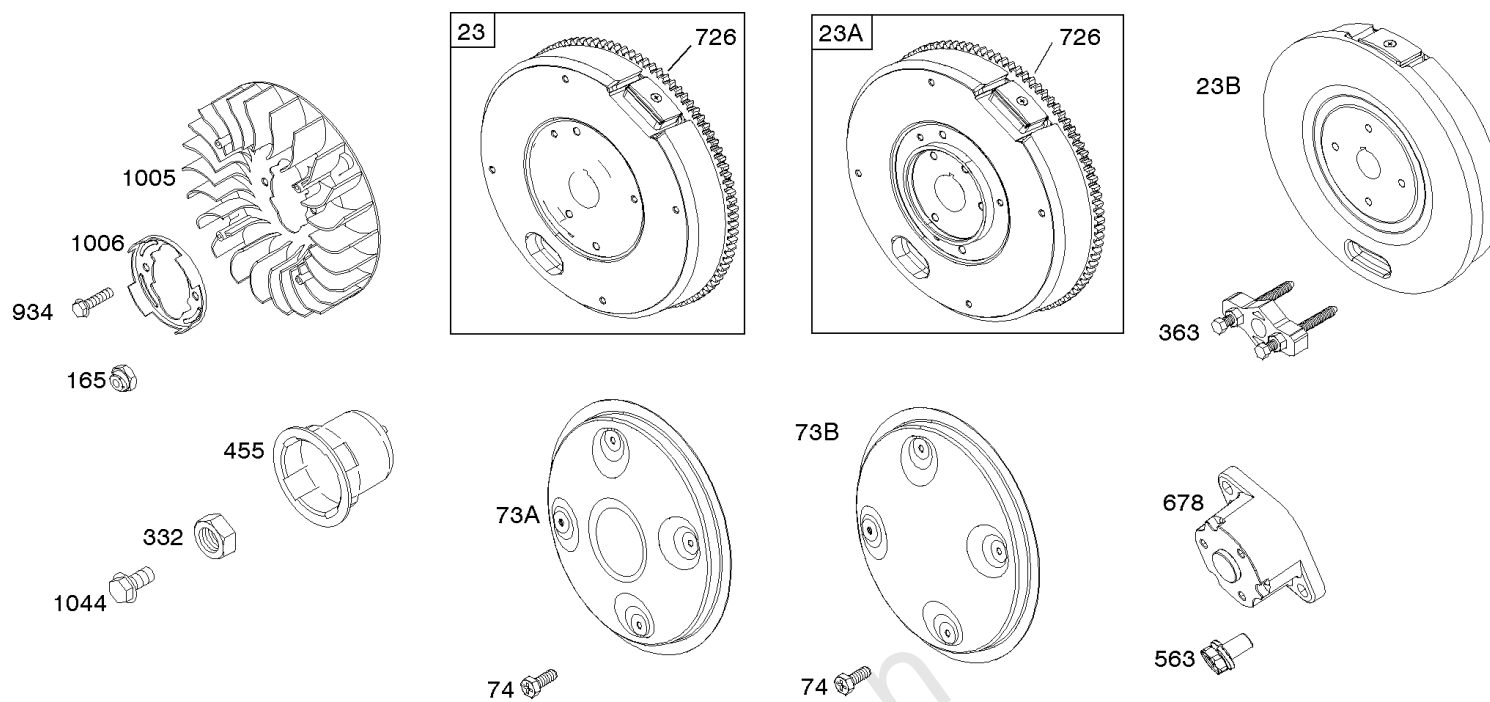

Flywheel, Rotating Screen, Stub Shaft

REF NO	PART NO	QTY	DESCRIPTION
23	809236		FLYWHEEL -(Steel Ring Gear)
73A	841662		SCREEN, Rotating
74	841441		SCREW -(Rotating Screen) (M5x14mm)
165	693148		NUT -(Ring Gear)
332	690887		NUT -(Flywheel)
363	19203		PULLER, Flywheel
455	841794		CUP, Flywheel
563	841735		SCREW -(Debris Screen Guard)
668A	691500		SPACER
668B	691215		SPACER
678	841730		SPACER -(Rewind)
718B	841581		PIN, Locating -Used After Code Date 04021500
718B	690740		PIN, Locating -Used Before Code Date 04021600
726	----		Gear-Ring -(Steel)(See Reference 23 for Service)
849	691088		SCREW -(Stub Shaft) (5/16-18x1.1)
849A	846236		SCREW -(Stub Shaft) (M8x34mm)
934	691058		SCREW -(Fan Retainer)
1005	841439		FAN, Flywheel
1006	690452		RETAINER, Fan
1044	692056		SCREW -(Flywheel) (M8x14mm)
1047	841580		SHAFT, Stub