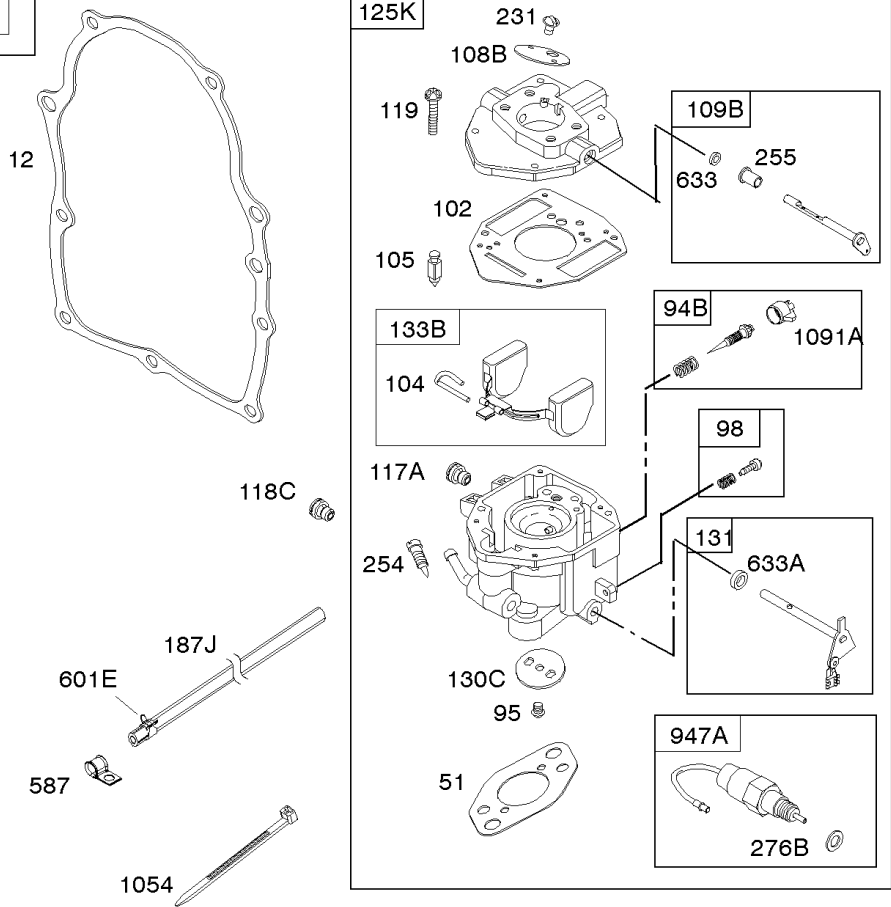

Crankcase Cover, Intake Manifold

Mfg. No: 356447-3087-G1

Crankcase Cover, Intake Manifold

REF NO	PART NO	QTY	DESCRIPTION
552	690701		BUSHING, Governor Crank -(Output End)
552A	806686		BUSHING, Governor Crank
587	807116		CLAMP, Cable
596	691492		SCREW -(Oil Pump)
601E	593879		CLAMP, Hose
614	691550		PIN, Cotter
616	806685		CRANK, Governor
633	690722		SEAL, Choke/Throttle Shaft
633A	806131		SEAL, Choke/Throttle Shaft
650	841233		SCREW -(Oil Deflector) (Oil Deflector)
691	842826		SEAL, Governor Shaft
947A	692094		SOLENOID, Fuel
964A	807468		CAP, Carburetor
1017	690900		SCREEN, Oil Pump
1024	-----		Pump-Oil -(Oil Pump is No Longer Available) (See Reference 18 for correct replacement Crankcase Cover) -Used Before Code Date 07101500
1024	843825		PUMP, Oil -Used After Code Date 07101400
1054	280275		TIE, Cable
1091A	844448		CAP, Limiter
1176	842067		NUT -(Exhaust Manifold)