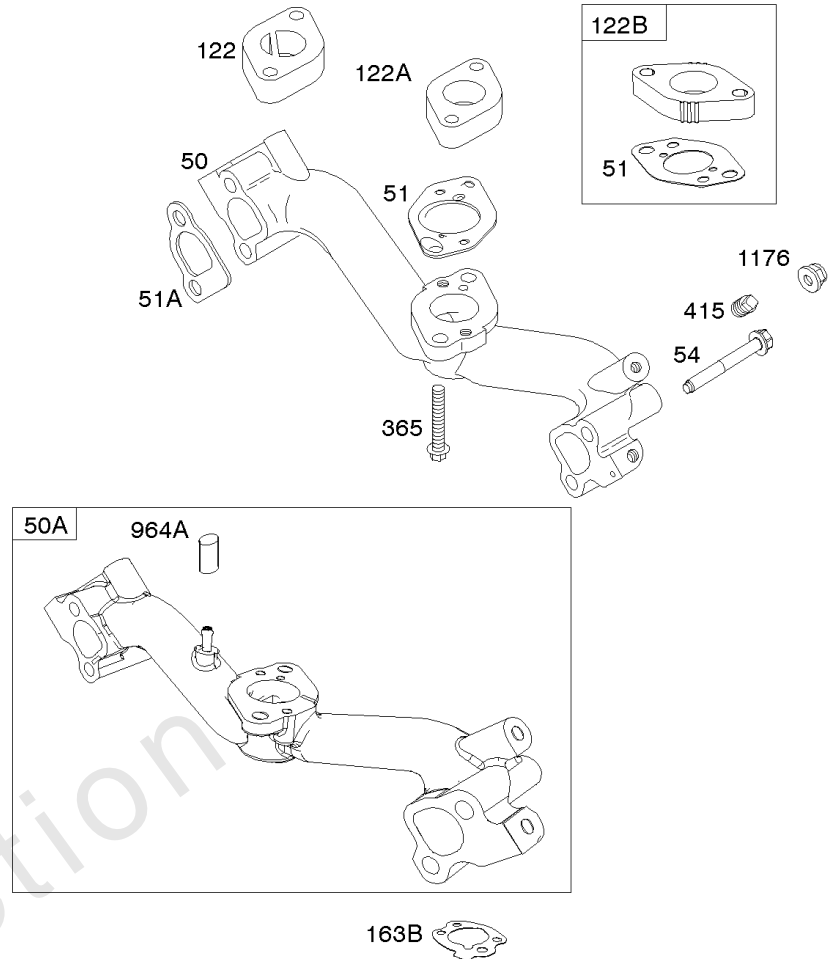

Crankcase Cover, Intake Manifold

Mfg. No: 356447-3087-G1

Crankcase Cover, Intake Manifold

REF NO	PART NO	QTY	DESCRIPTION
12	846487		GASKET, Crankcase
17	843827		BEARING, Ball
18	844588		COVER, Crankcase
20	805049S		SEAL, Oil -(PTO Side)
22	807362		SCREW -(Crankcase Cover/Sump)
50A	844034		MANIFOLD, Intake
51	691694		GASKET, Intake -(Manifold To Carburetor)
51A	692035		GASKET, Intake -(Manifold to Cylinder Head)
54	846604		SCREW -(Intake Manifold) (M8x67mm) (Dog Point)
86	690745		COVER, Gear
94B	845021		KIT, Idle Mixture
95	690718		SCREW -(Throttle Valve)
98	808177		KIT, Idle Speed
102	692077		GASKET, Carburetor Body
104	690723		PIN, Float Hinge
105	797410		VALVE, Float Needle
108B	844989		VALVE, Choke
109B	843321		SHAFT, Choke
117A	806373		JET, Main -(Standard)
118C	845903		JET, Main -(High Altitude) (9000 Feet)
118C	842439		JET, Main -(High Altitude) (5000 Feet)
119	690720		SCREW -(Upper Carburetor Body to Lower Carburetor Body)
122A	690747		SPACER, Carburetor
130C	806132		VALVE, Throttle
131	845022		KIT, Throttle Shaft
133B	843320		FLOAT, Carburetor
163B	844931		GASKET, Air Cleaner
231	690718		SCREW -(Choke Valve)
254	808178		DRAIN, Carburetor Bowl
255	690721		BUSHING, Choke Shaft
273	690681		SEAL, O-Ring -(Oil Pump)
276B	806137		WASHER, Sealing -(Solenoid)
276C	690704		WASHER
365	690711		SCREW -(Carburetor/Throttle Body)
415	794903		PLUG -(1/8"-27 NPTF - EXTERNAL SQ)
439	692154		O-RING, Oil Gallery -(Crankcase Cover/Sump or Cylinder Assembly)
468	690690		SEAL, O-Ring -(Oil Pump Screen)
479	807084		SCREW -(Oil Pump Screen)