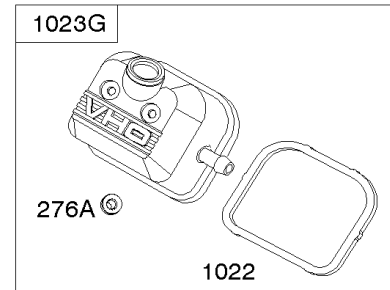

Cylinder Head, Valves, Valve Covers

REF NO	PART NO	QTY	DESCRIPTION
5	809185		HEAD, Cylinder -(Cylinder 1)
5A	809186		HEAD, Cylinder -(Cylinder 2)
7	845884		GASKET, Cylinder Head -(Graphoil)
13	692059		SCREW -(Cylinder Head)
21	809500		CAP, Oil Fill
33A	807681		VALVE, Exhaust
34A	807680		VALVE, Intake
35	692084		SPRING, Valve -(Intake)
36	692084		SPRING, Valve -(Exhaust)
40	692058		RETAINER, Valve
42	807683		KEEPER, Valve
45	843379		TAPPET, Valve
192	807623		ADJUSTER, Rocker Arm
276A	807085		WASHER, Sealing -(Head)(Rocker Cover)
337	491055S		PLUG, Spark -(RC12YC - RESISTOR)
337	496018S		PLUG, Spark -(RC14YC - Resistor - Hot)
337	691043		PLUG, Spark -(QC12YC) (EMS) (GOLD TERMINAL)
337	792015		PLUG, Spark -(XC92YC - RESISTOR - EMS)
383	19576S		WRENCH, Spark Plug
601	691038		CLAMP, Hose
635	692076		BOOT, Spark Plug
830	809157		STUD, Rocker Arm -(Rocker Arm)
868	691963		SEAL, Valve
871	692057		BUSHING, Valve Guide
914	807120		SCREW -(Rocker Cover)
915	691493		LINER, Port
918	791880		LINE, Fuel -(Cut To Required Length)
1022	806039S		GASKET, Rocker Cover
1023B	691494		COVER, Rocker
1023C	690910		COVER, Rocker -(Cylinder 1) (Fuel Pump)
1023D	691558		COVER, Rocker
1023G	842823		COVER, Rocker
1023H	843750		COVER, Rocker
1023E	691531		COVER, Rocker
1023F	843749		COVER, Rocker
1026	691836		ROD, Push -(Steel)
1026	691758		ROD, Push -(Exhaust)(Aluminum)
1029	807323		ARM, Rocker
1100	791959		PIVOT, Rocker Arm