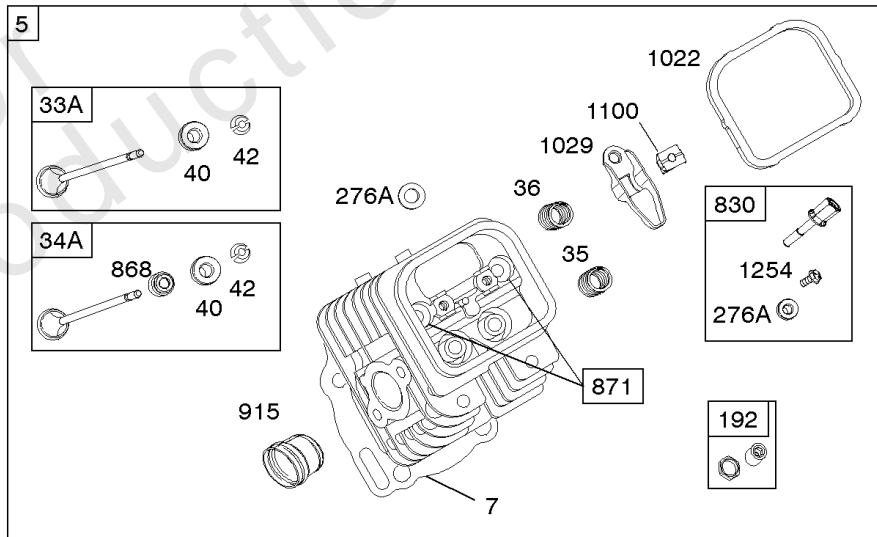

Crankcase Cover, Intake Manifold

Mfg. No: 356447-3087-G1

Crankcase Cover, Intake Manifold

REF NO	PART NO	QTY	DESCRIPTION
552	690701		BUSHING, Governor Crank -(Output End)
552A	806686		BUSHING, Governor Crank
587	807116		CLAMP, Cable
596	691492		SCREW -(Oil Pump)
601E	593879		CLAMP, Hose
614	691550		PIN, Cotter
616	806685		CRANK, Governor
633	690722		SEAL, Choke/Throttle Shaft
633A	806131		SEAL, Choke/Throttle Shaft
650	841233		SCREW -(Oil Deflector) (Oil Deflector)
691	842826		SEAL, Governor Shaft
947A	692094		SOLENOID, Fuel
964A	807468		CAP, Carburetor
1017	690900		SCREEN, Oil Pump
1024	-----		Pump-Oil -(Oil Pump is No Longer Available) (See Reference 18 for correct replacement Crankcase Cover) -Used Before Code Date 07101500
1024	843825		PUMP, Oil -Used After Code Date 07101400
1054	280275		TIE, Cable
1091A	844448		CAP, Limiter
1176	842067		NUT -(Exhaust Manifold)

Cylinder Head, Valves, Valve Covers

REF NO	PART NO	QTY	DESCRIPTION
1254	807084		SCREW -(Rocker Arm Stud)

Not For Reproduction

Electronic Governor

REF NO	PART NO	QTY	DESCRIPTION
51	691694		GASKET, Intake -(Manifold To Carburetor)
51A	692035		GASKET, Intake -(Manifold to Cylinder Head)
163B	844931		GASKET, Air Cleaner
501	845907		REGULATOR
564	690677		SCREW -(Control Cover)
578B	845849		WIRE ASSEMBLY
883	691613		GASKET, Exhaust
971	807084		SCREW -(Air Cleaner Base to Carburetor/Throttle Body) (M6x14mm)
1048A	845556		MODULE, Electronic Governor
1301	845823		NUT -(Wiring Harness) (#8-32)