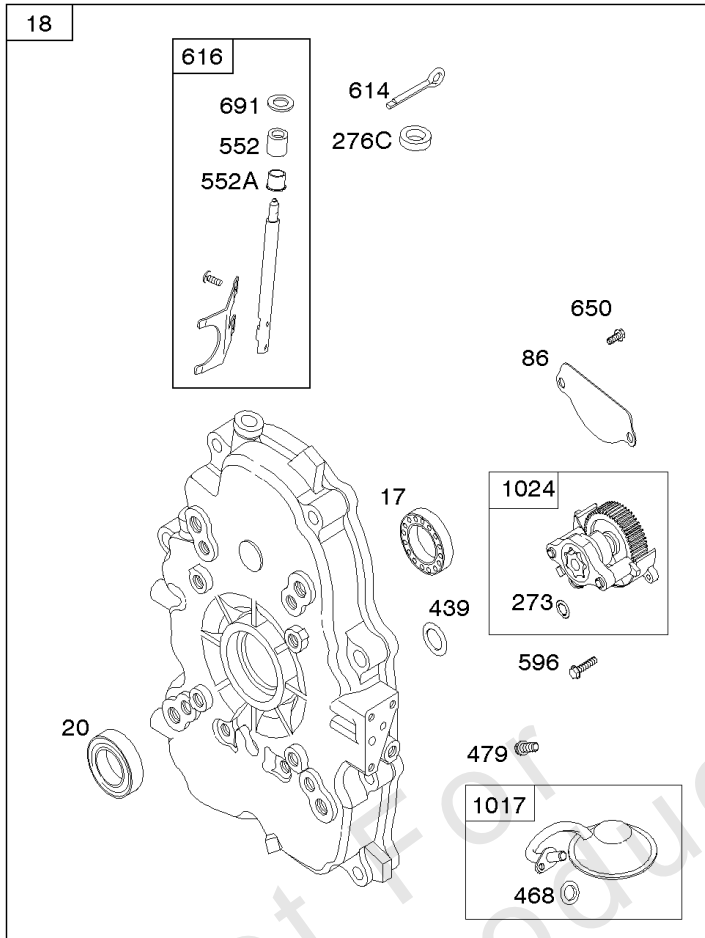

Crankcase Cover, Intake Manifold

Mfg. No: 356447-3087-G1

Crankcase Cover, Intake Manifold

REF NO	PART NO	QTY	DESCRIPTION
12	846487		GASKET, Crankcase
17	843827		BEARING, Ball
18	844588		COVER, Crankcase
20	805049S		SEAL, Oil -(PTO Side)
22	807362		SCREW -(Crankcase Cover/Sump)
50A	844034		MANIFOLD, Intake
51	691694		GASKET, Intake -(Manifold To Carburetor)
51A	692035		GASKET, Intake -(Manifold to Cylinder Head)
54	846604		SCREW -(Intake Manifold) (M8x67mm) (Dog Point)
86	690745		COVER, Gear
94B	845021		KIT, Idle Mixture
95	690718		SCREW -(Throttle Valve)
98	808177		KIT, Idle Speed
102	692077		GASKET, Carburetor Body
104	690723		PIN, Float Hinge
105	797410		VALVE, Float Needle
108B	844989		VALVE, Choke
109B	843321		SHAFT, Choke
117A	806373		JET, Main -(Standard)
118C	845903		JET, Main -(High Altitude) (9000 Feet)
118C	842439		JET, Main -(High Altitude) (5000 Feet)
119	690720		SCREW -(Upper Carburetor Body to Lower Carburetor Body)
122A	690747		SPACER, Carburetor
130C	806132		VALVE, Throttle
131	845022		KIT, Throttle Shaft
133B	843320		FLOAT, Carburetor
163B	844931		GASKET, Air Cleaner
231	690718		SCREW -(Choke Valve)
254	808178		DRAIN, Carburetor Bowl
255	690721		BUSHING, Choke Shaft
273	690681		SEAL, O-Ring -(Oil Pump)
276B	806137		WASHER, Sealing -(Solenoid)
276C	690704		WASHER
365	690711		SCREW -(Carburetor/Throttle Body)
415	794903		PLUG -(1/8"-27 NPTF - EXTERNAL SQ)
439	692154		O-RING, Oil Gallery -(Crankcase Cover/Sump or Cylinder Assembly)
468	690690		SEAL, O-Ring -(Oil Pump Screen)
479	807084		SCREW -(Oil Pump Screen)