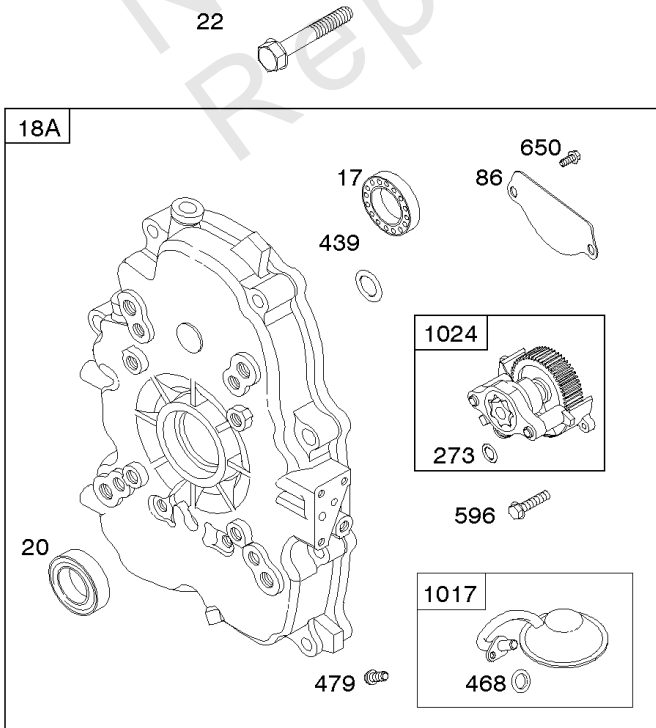

Crankcase Cover, Intake Manifold

Mfg. No: 356447-3087-G1

Crankcase Cover, Intake Manifold

REF NO	PART NO	QTY	DESCRIPTION
552	690701		BUSHING, Governor Crank -(Output End)
552A	806686		BUSHING, Governor Crank
587	807116		CLAMP, Cable
596	691492		SCREW -(Oil Pump)
601E	593879		CLAMP, Hose
614	691550		PIN, Cotter
616	806685		CRANK, Governor
633	690722		SEAL, Choke/Throttle Shaft
633A	806131		SEAL, Choke/Throttle Shaft
650	841233		SCREW -(Oil Deflector) (Oil Deflector)
691	842826		SEAL, Governor Shaft
947A	692094		SOLENOID, Fuel
964A	807468		CAP, Carburetor
1017	690900		SCREEN, Oil Pump
1024	-----		Pump-Oil -(Oil Pump is No Longer Available) (See Reference 18 for correct replacement Crankcase Cover) -Used Before Code Date 07101500
1024	843825		PUMP, Oil -Used After Code Date 07101400
1054	280275		TIE, Cable
1091A	844448		CAP, Limiter
1176	842067		NUT -(Exhaust Manifold)