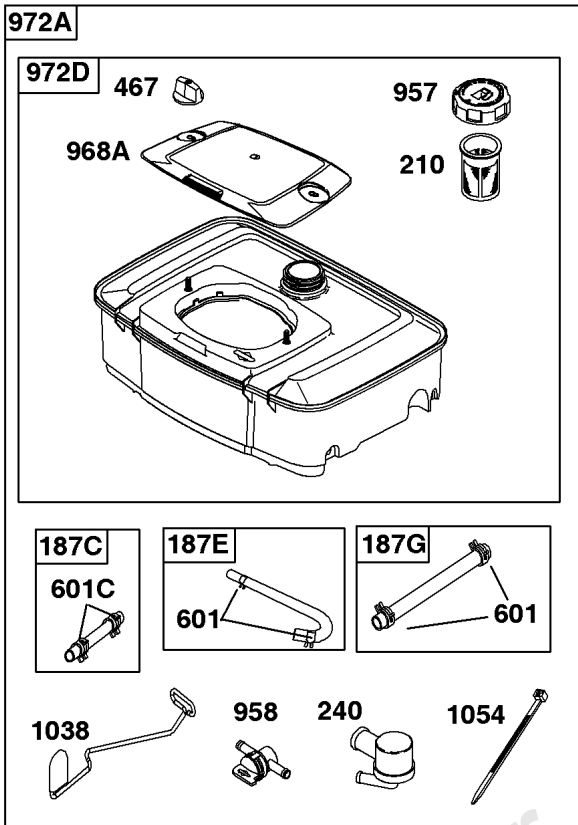

Cylinder Head, Valves, Valve Covers

REF NO	PART NO	QTY	DESCRIPTION
1254	807084		SCREW -(Rocker Arm Stud)

Not For Reproduction

Electronic Governor

REF NO	PART NO	QTY	DESCRIPTION
51	691694		GASKET, Intake -(Manifold To Carburetor)
51A	692035		GASKET, Intake -(Manifold to Cylinder Head)
163B	844931		GASKET, Air Cleaner
501	845907		REGULATOR
564	690677		SCREW -(Control Cover)
578B	845849		WIRE ASSEMBLY
883	691613		GASKET, Exhaust
971	807084		SCREW -(Air Cleaner Base to Carburetor/Throttle Body) (M6x14mm)
1048A	845556		MODULE, Electronic Governor
1301	845823		NUT -(Wiring Harness) (#8-32)

Exhaust System

REF NO	PART NO	QTY	DESCRIPTION
994A	808361		ARRESTOR, Spark
1177	845823		NUT -(Muffler) (M8)

Not For Reproduction

Flywheel, Rotating Screen, Stub Shaft

REF NO	PART NO	QTY	DESCRIPTION
23	809236		FLYWHEEL -(Steel Ring Gear)
73A	841662		SCREEN, Rotating
74	841441		SCREW -(Rotating Screen) (M5x14mm)
165	693148		NUT -(Ring Gear)
332	690887		NUT -(Flywheel)
363	19203		PULLER, Flywheel
455	841794		CUP, Flywheel
563	841735		SCREW -(Debris Screen Guard)
668A	691500		SPACER
668B	691215		SPACER
678	841730		SPACER -(Rewind)
718B	841581		PIN, Locating -Used After Code Date 04021500
718B	690740		PIN, Locating -Used Before Code Date 04021600
726	----		Gear-Ring -(Steel)(See Reference 23 for Service)
849	691088		SCREW -(Stub Shaft) (5/16-18x1.1)
849A	846236		SCREW -(Stub Shaft) (M8x34mm)
934	691058		SCREW -(Fan Retainer)
1005	841439		FAN, Flywheel
1006	690452		RETAINER, Fan
1044	692056		SCREW -(Flywheel) (M8x14mm)
1047	841580		SHAFT, Stub