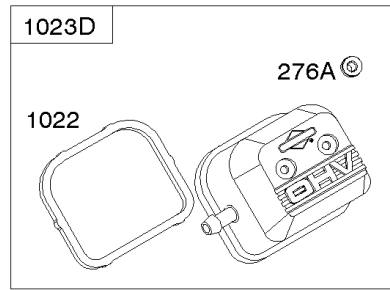

Cylinder Head, Valves, Valve Covers

REF NO	PART NO	QTY	DESCRIPTION
5	809185		HEAD, Cylinder -(Cylinder 1)
5A	809186		HEAD, Cylinder -(Cylinder 2)
7	845884		GASKET, Cylinder Head -(Graphoil)
13	692059		SCREW -(Cylinder Head)
21	809500		CAP, Oil Fill
33A	807681		VALVE, Exhaust
34A	807680		VALVE, Intake
35	692084		SPRING, Valve -(Intake)
36	692084		SPRING, Valve -(Exhaust)
40	692058		RETAINER, Valve
42	807683		KEEPER, Valve
45	843379		TAPPET, Valve
192	807623		ADJUSTER, Rocker Arm
276A	807085		WASHER, Sealing -(Head)(Rocker Cover)
337	491055S		PLUG, Spark -(RC12YC - RESISTOR)
337	496018S		PLUG, Spark -(RC14YC - Resistor - Hot)
337	691043		PLUG, Spark -(QC12YC) (EMS) (GOLD TERMINAL)
337	792015		PLUG, Spark -(XC92YC - RESISTOR - EMS)
383	19576S		WRENCH, Spark Plug
601	691038		CLAMP, Hose
635	692076		BOOT, Spark Plug
830	809157		STUD, Rocker Arm -(Rocker Arm)
868	691963		SEAL, Valve
871	692057		BUSHING, Valve Guide
914	807120		SCREW -(Rocker Cover)
915	691493		LINER, Port
918	791880		LINE, Fuel -(Cut To Required Length)
1022	806039S		GASKET, Rocker Cover
1023B	691494		COVER, Rocker
1023C	690910		COVER, Rocker -(Cylinder 1) (Fuel Pump)
1023D	691558		COVER, Rocker
1023G	842823		COVER, Rocker
1023H	843750		COVER, Rocker
1023E	691531		COVER, Rocker
1023F	843749		COVER, Rocker
1026	691836		ROD, Push -(Steel)
1026	691758		ROD, Push -(Exhaust)(Aluminum)
1029	807323		ARM, Rocker
1100	791959		PIVOT, Rocker Arm