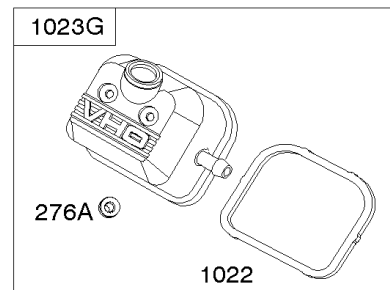

Cylinder Head, Valves, Valve Covers

REF NO	PART NO	QTY	DESCRIPTION
5	809185		HEAD, Cylinder -(Cylinder 1)
5A	809186		HEAD, Cylinder -(Cylinder 2)
7	845884		GASKET, Cylinder Head -(Graphoil)
13	692059		SCREW -(Cylinder Head)
21	809500		CAP, Oil Fill
33A	807681		VALVE, Exhaust
34A	807680		VALVE, Intake
35	692084		SPRING, Valve -(Intake)
36	692084		SPRING, Valve -(Exhaust)
40	692058		RETAINER, Valve
42	807683		KEEPER, Valve
45	843379		TAPPET, Valve
192	807623		ADJUSTER, Rocker Arm
276A	807085		WASHER, Sealing -(Head)(Rocker Cover)
337	491055S		PLUG, Spark -(RC12YC - RESISTOR)
337	496018S		PLUG, Spark -(RC14YC - Resistor - Hot)
337	691043		PLUG, Spark -(QC12YC) (EMS) (GOLD TERMINAL)
337	792015		PLUG, Spark -(XC92YC - RESISTOR - EMS)
383	19576S		WRENCH, Spark Plug
601	691038		CLAMP, Hose
635	692076		BOOT, Spark Plug
830	809157		STUD, Rocker Arm -(Rocker Arm)
868	691963		SEAL, Valve
871	692057		BUSHING, Valve Guide
914	807120		SCREW -(Rocker Cover)
915	691493		LINER, Port
918	791880		LINE, Fuel -(Cut To Required Length)
1022	806039S		GASKET, Rocker Cover
1023B	691494		COVER, Rocker
1023C	690910		COVER, Rocker -(Cylinder 1) (Fuel Pump)
1023D	691558		COVER, Rocker
1023G	842823		COVER, Rocker
1023H	843750		COVER, Rocker
1023E	691531		COVER, Rocker
1023F	843749		COVER, Rocker
1026	691836		ROD, Push -(Steel)
1026	691758		ROD, Push -(Exhaust)(Aluminum)
1029	807323		ARM, Rocker
1100	791959		PIVOT, Rocker Arm