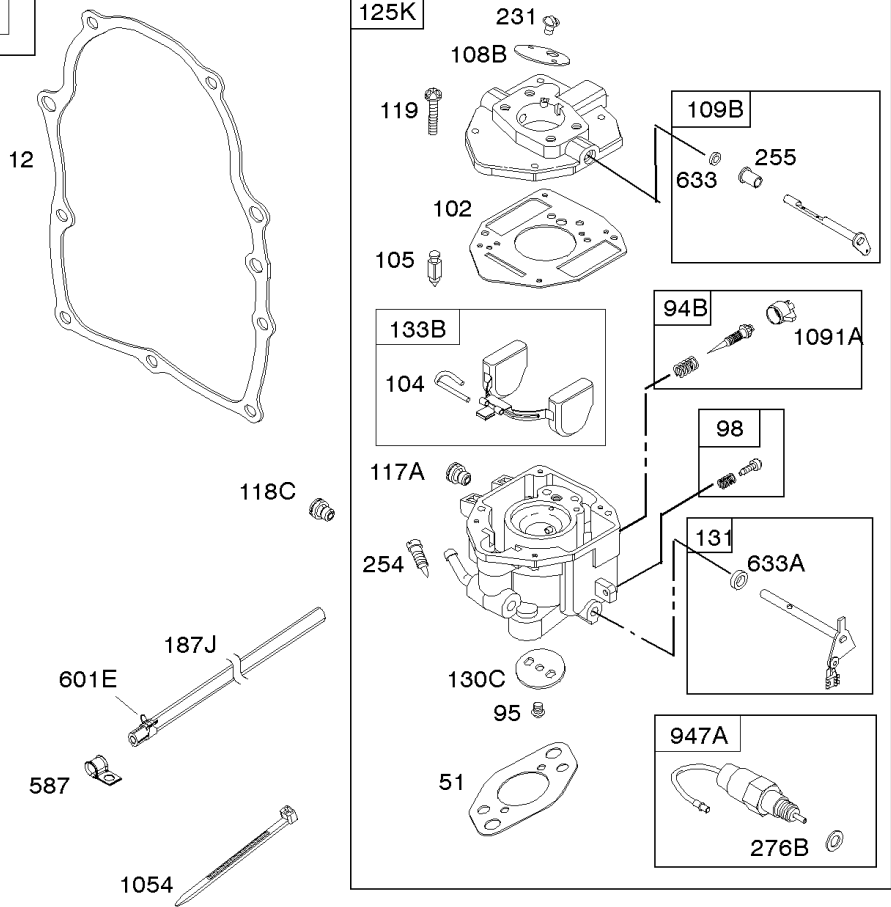

Crankcase Cover, Intake Manifold

Mfg. No: 356447-3087-G1

Crankcase Cover, Intake Manifold

REF NO	PART NO	QTY	DESCRIPTION
12	846487		GASKET, Crankcase
17	843827		BEARING, Ball
18	844588		COVER, Crankcase
20	805049S		SEAL, Oil -(PTO Side)
22	807362		SCREW -(Crankcase Cover/Sump)
50A	844034		MANIFOLD, Intake
51	691694		GASKET, Intake -(Manifold To Carburetor)
51A	692035		GASKET, Intake -(Manifold to Cylinder Head)
54	846604		SCREW -(Intake Manifold) (M8x67mm) (Dog Point)
86	690745		COVER, Gear
94B	845021		KIT, Idle Mixture
95	690718		SCREW -(Throttle Valve)
98	808177		KIT, Idle Speed
102	692077		GASKET, Carburetor Body
104	690723		PIN, Float Hinge
105	797410		VALVE, Float Needle
108B	844989		VALVE, Choke
109B	843321		SHAFT, Choke
117A	806373		JET, Main -(Standard)
118C	845903		JET, Main -(High Altitude) (9000 Feet)
118C	842439		JET, Main -(High Altitude) (5000 Feet)
119	690720		SCREW -(Upper Carburetor Body to Lower Carburetor Body)
122A	690747		SPACER, Carburetor
130C	806132		VALVE, Throttle
131	845022		KIT, Throttle Shaft
133B	843320		FLOAT, Carburetor
163B	844931		GASKET, Air Cleaner
231	690718		SCREW -(Choke Valve)
254	808178		DRAIN, Carburetor Bowl
255	690721		BUSHING, Choke Shaft
273	690681		SEAL, O-Ring -(Oil Pump)
276B	806137		WASHER, Sealing -(Solenoid)
276C	690704		WASHER
365	690711		SCREW -(Carburetor/Throttle Body)
415	794903		PLUG -(1/8"-27 NPTF - EXTERNAL SQ)
439	692154		O-RING, Oil Gallery -(Crankcase Cover/Sump or Cylinder Assembly)
468	690690		SEAL, O-Ring -(Oil Pump Screen)
479	807084		SCREW -(Oil Pump Screen)