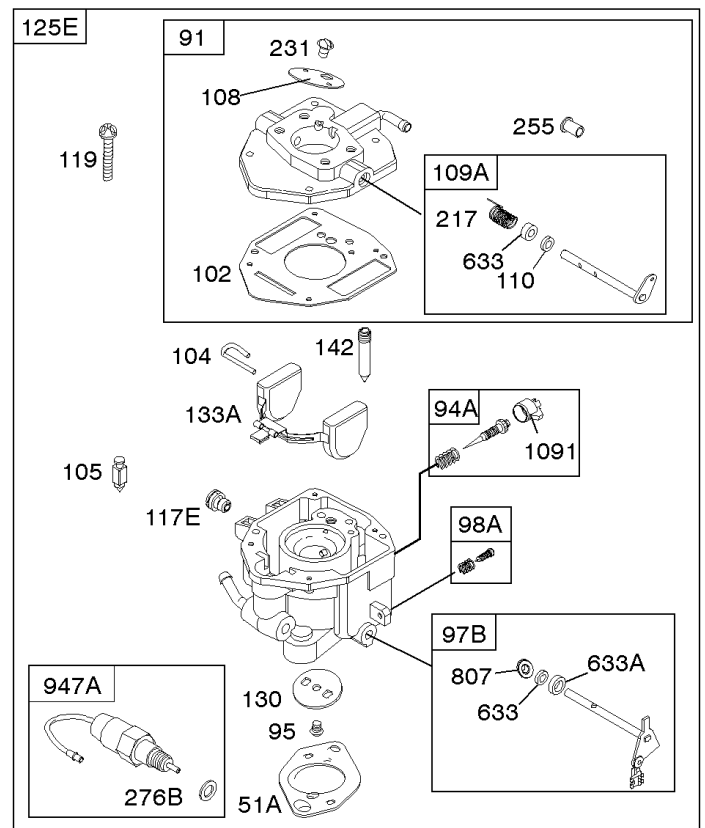

REQUIRED when replacing parts with warning labels affixed.

USED AFTER DATE CODE: 07062900

USED BEFORE DATE CODE: 07063000

Camshaft, Crankshaft, Cylinder, Piston, Rings, Connecting Rod, Breather

REF NO	PART NO	QTY	DESCRIPTION
1	692544		CYLINDER ASSEMBLY
2	808534		KIT, Bushing/Seal -(Magneto Side)
3	805101S		SEAL, Oil -(Magneto Side)
8	808984		BREATHER ASSEMBLY
9	844986		GASKET, Breather
10	690751		SCREW -(Breather Assembly)
11	691556		TUBE, Breather
11A	844921		TUBE, Breather -Used After Code Date 09122200
11B	806083S		TUBE, Breather -Used Before Code Date 09122300
15	690946		PLUG, Oil Drain -(3/8"-18 NPTF-External 7/16" Sq)
15	691680		PLUG, Oil Drain -(3/8"-18 NPTF - Internal 3/8" Sq)
16	843802		CRANKSHAFT -Used After Code Date 07062900
17	843827		BEARING, Ball
25	843821		PISTON ASSEMBLY -(.020 Oversize)
25	844540		PISTON ASSEMBLY -(Standard) -Used Before Code Date 07063000
25	843792		PISTON ASSEMBLY -(Standard) -Used After Code Date 07062900
26	843793		SET, Ring -(Standard)
26	843822		SET, Ring -(.020 Oversize)
27	690683		LOCK, Piston Pin
28	844541		PIN, Piston -(Standard)
29	807900S		ROD, Connecting -(Standard)
32	690698		SCREW -(Connecting Rod)
46	845649		CAMSHAFT
357	691483		KEY, Drive Pulley
377	808095		KEY, Flywheel
377A	691639		KEY, Timing
572	690686		BAFFLE, Breather
598	807625		SHIM, End Play -(Crankshaft or Camshaft Bearing)
601B	791850		CLAMP, Hose
718	806469		PIN, Locating
741	846085		GEAR, Timing
1025	690689		SPOOL, Governor
1036	-----		Label-Emissions -(Available From A Briggs & Stratton Authorized Dealer)
1133	690342		SCREW -(Crankshaft)
1319	-----		Label-Warning
1330	272144		MANUAL, Repair