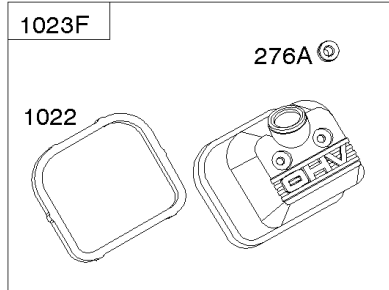

Cylinder Head, Valves, Valve Covers

REF NO	PART NO	QTY	DESCRIPTION
5	809185		HEAD, Cylinder -(Cylinder 1)
5A	809186		HEAD, Cylinder -(Cylinder 2)
7	845884		GASKET, Cylinder Head -(Graphoil)
13	692059		SCREW -(Cylinder Head)
21	809500		CAP, Oil Fill
33A	807681		VALVE, Exhaust
34A	807680		VALVE, Intake
35	692084		SPRING, Valve -(Intake)
36	692084		SPRING, Valve -(Exhaust)
40	692058		RETAINER, Valve
42	807683		KEEPER, Valve
45	843379		TAPPET, Valve
192	807623		ADJUSTER, Rocker Arm
276A	807085		WASHER, Sealing -(Head)(Rocker Cover)
337	491055S		PLUG, Spark -(RC12YC - RESISTOR)
337	496018S		PLUG, Spark -(RC14YC - Resistor - Hot)
337	691043		PLUG, Spark -(QC12YC) (EMS) (GOLD TERMINAL)
337	792015		PLUG, Spark -(XC92YC - RESISTOR - EMS)
383	19576S		WRENCH, Spark Plug
601	691038		CLAMP, Hose
635	692076		BOOT, Spark Plug
830	809157		STUD, Rocker Arm -(Rocker Arm)
868	691963		SEAL, Valve
871	692057		BUSHING, Valve Guide
914	807120		SCREW -(Rocker Cover)
915	691493		LINER, Port
918	791880		LINE, Fuel -(Cut To Required Length)
1022	806039S		GASKET, Rocker Cover
1023B	691494		COVER, Rocker
1023C	690910		COVER, Rocker -(Cylinder 1) (Fuel Pump)
1023D	691558		COVER, Rocker
1023G	842823		COVER, Rocker
1023H	843750		COVER, Rocker
1023E	691531		COVER, Rocker
1023F	843749		COVER, Rocker
1026	691836		ROD, Push -(Steel)
1026	691758		ROD, Push -(Exhaust)(Aluminum)
1029	807323		ARM, Rocker
1100	791959		PIVOT, Rocker Arm