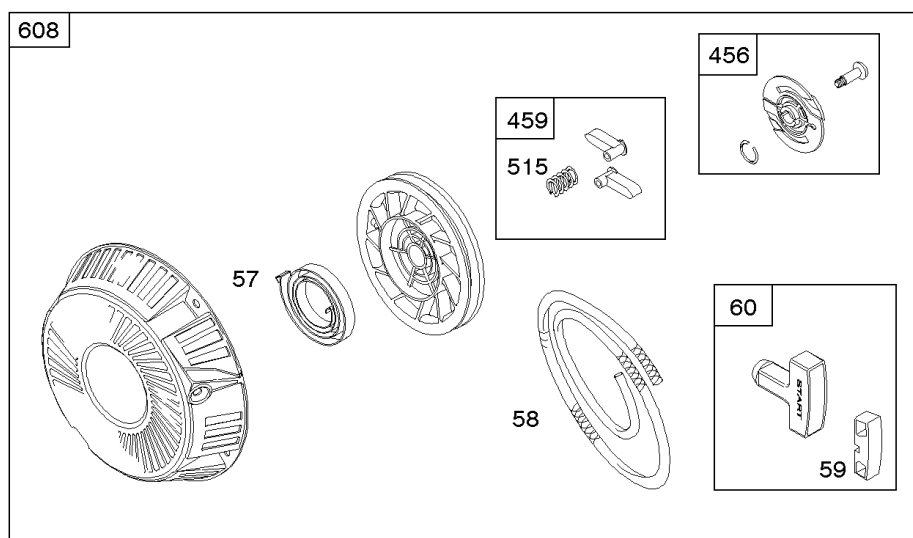

Blower Housing, Rewind Starter

REF NO	PART NO	QTY	DESCRIPTION
57	692086	1	SPRING, Rewind Starter
58	66574	1	ROPE, Starter
59	805957	1	INSERT, Grip
60	808167	1	GRIP, Starter Rope
65	690341		SCREW -(Rewind Starter) (5/16-18 x 0.875) -Used Before Code Date 14112700
65	846234		SCREW -(Rewind Starter) (M8x22mm) -Used After Code Date 14112600
65A	841233		SCREW -(Rewind Starter) (M6x10mm)
304	844153	1	HOUSING, Blower -(Compatible On Engines Without Oil Cooler)
304A	842742	1	HOUSING, Blower -(Compatible On Engines With Oil Cooler)
305	692056		SCREW -(Blower Housing) (M8x14mm)
305	692551		SCREW -(Blower Housing) (1/4-20 X 1.16Lg)
305A	841233		SCREW -(Blower Housing) (M6x10mm)
455	841794	1	CUP, Flywheel
456	845219	1	PLATE, Pawl Friction
459	845218	1	PAWL, Ratchet
493A	845729		BRACKET, Mounting
515	691528	2	SPRING, Pawl
563	841735		SCREW -(Debris Screen Guard)
592	690939		NUT -(Rewind Starter) (M6)
608	841729	1	STARTER, Rewind
949	845728	1	GUARD, Debris Screen
1004	842258	1	DUCT, Air
1046	692082	1	PLUG, Blower Housing
1046A	843068	1	PLUG, Blower Housing
1335	691029		NUT -(Blower Housing) (1/4-20)
1392	690939		NUT -(Rewind Guard) (M6)