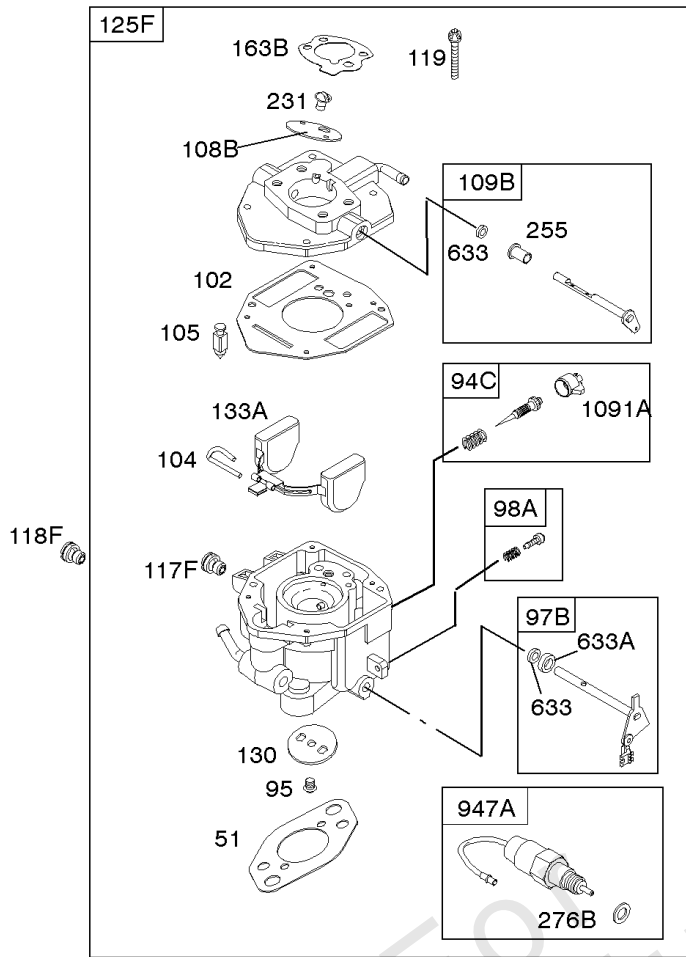

Carburetor

REF NO	PART NO	QTY	DESCRIPTION
51	691694		GASKET, Intake -(Manifold To Carburetor)
94B	845021		KIT, Idle Mixture
95	690718		SCREW -(Throttle Valve)
98	808177		KIT, Idle Speed
102	692077		GASKET, Carburetor Body
104	690723		PIN, Float Hinge
105	797410		VALVE, Float Needle
108B	844989		VALVE, Choke
109B	843321		SHAFT, Choke
117A	806373		JET, Main -(Standard)
118C	845903		JET, Main -(High Altitude) (9000 Feet)
118C	842439		JET, Main -(High Altitude) (5000 Feet)
118F	844990		JET, Main -(High Altitude) (5000 Feet)
119	690720		SCREW -(Upper Carburetor Body to Lower Carburetor Body)
130C	806132		VALVE, Throttle
131	845022		KIT, Throttle Shaft
133B	843320		FLOAT, Carburetor
163B	844931		GASKET, Air Cleaner
163C	841823		GASKET, Air Cleaner -(Air Cleaner)
231	690718		SCREW -(Choke Valve)
255	690721		BUSHING, Choke Shaft
276	690724		WASHER, Sealing
276B	806137		WASHER, Sealing -(Solenoid)
633	690722		SEAL, Choke/Throttle Shaft
633A	806131		SEAL, Choke/Throttle Shaft
643	844932		RETAINER, Air Filter -Used After Code Date 09123100
875C	845142		BASE, Air Cleaner
947A	692094		SOLENOID, Fuel
955A	807723		PLUG, Carburetor
1091A	844448		CAP, Limiter