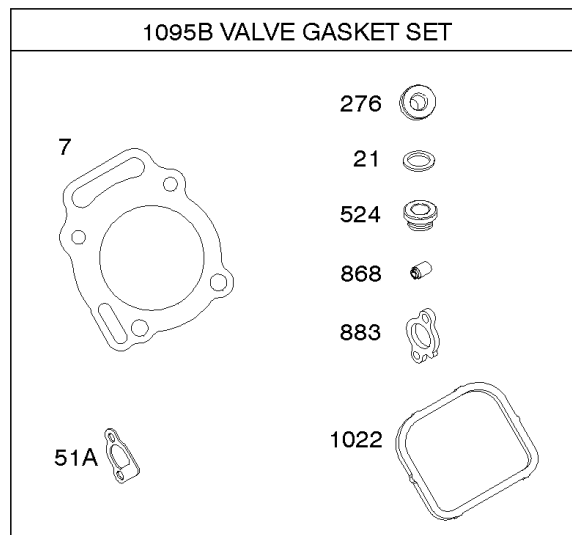

Carburetor

REF NO	PART NO	QTY	DESCRIPTION
51	691694		GASKET, Intake -(Manifold To Carburetor)
94B	845021		KIT, Idle Mixture
95	690718		SCREW -(Throttle Valve)
98	808177		KIT, Idle Speed
102	692077		GASKET, Carburetor Body
104	690723		PIN, Float Hinge
105	797410		VALVE, Float Needle
108B	844989		VALVE, Choke
109B	843321		SHAFT, Choke
117A	806373		JET, Main -(Standard)
118C	845903		JET, Main -(High Altitude) (9000 Feet)
118C	842439		JET, Main -(High Altitude) (5000 Feet)
118F	844990		JET, Main -(High Altitude) (5000 Feet)
119	690720		SCREW -(Upper Carburetor Body to Lower Carburetor Body)
130C	806132		VALVE, Throttle
131	845022		KIT, Throttle Shaft
133B	843320		FLOAT, Carburetor
163B	844931		GASKET, Air Cleaner
163C	841823		GASKET, Air Cleaner -(Air Cleaner)
231	690718		SCREW -(Choke Valve)
255	690721		BUSHING, Choke Shaft
276	690724		WASHER, Sealing
276B	806137		WASHER, Sealing -(Solenoid)
633	690722		SEAL, Choke/Throttle Shaft
633A	806131		SEAL, Choke/Throttle Shaft
643	844932		RETAINER, Air Filter -Used After Code Date 09123100
875C	845142		BASE, Air Cleaner
947A	692094		SOLENOID, Fuel
955A	807723		PLUG, Carburetor
1091A	844448		CAP, Limiter