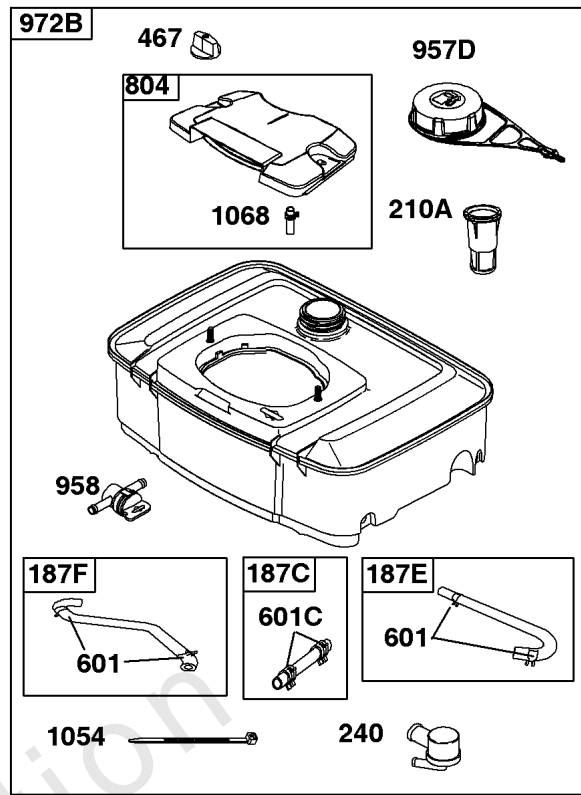

Fuel Supply

REF NO	PART NO	QTY	DESCRIPTION
182E	841601		BRACKET, Fuel Tank
182F	691520		BRACKET, Fuel Tank
182H	691524		BRACKET, Fuel Tank
182J	691525		BRACKET, Fuel Tank
182G	841600		BRACKET, Fuel Tank
187	791766		LINE, Fuel -(15 Inches Long)(Cut To Required Length)
187B	846567		LINE, Fuel
187C	692106		LINE, Fuel -(2 1/4)
187G	791745		LINE, Fuel -(23) (Cut to Required Length)
187D	791744		LINE, Fuel -(Cut To Required Length)
190	692199		SCREW -(Fuel Tank)
210	691370		STRAINER, Fuel
240	844545		FILTER, Fuel
240A	808116S		FILTER, Fuel
240B	84001895		FILTER, Fuel
240C	845125		FILTER, Fuel
385	807084		SCREW -(Fuel Pump)
387	808656		PUMP, Fuel
467	691985		KNOB, Air Cleaner Cover -Used Before Code Date 10040100
467	844618		KNOB, Air Cleaner Cover -Used After Code Date 10033100 -Used Before Code Date 14102400
480	806660		SCREW -(Tube Clamp) (M8x18mm)
527	690423		CLAMP, Tube
529A	691527		GROMMET
601	691038		CLAMP, Hose
601B	791850		CLAMP, Hose
601E	593879		CLAMP, Hose
601C	691522		CLAMP, Hose
628	806660		SCREW -(Fuel Pump Bracket) (M8x18mm)
628A	692062		SCREW -(Fuel Pump Bracket) (M8x18mm)
674	692056		SCREW -(Fuel Tank Bracket) (M8x14mm)
674B	692062		SCREW -(Fuel Tank Bracket) (M8x18mm)
788	691559		BRACKET, Fuel Pump -(With Weld Nuts)
918	791880		LINE, Fuel -(Cut To Required Length)
957	846987		CAP, Fuel Tank -(Standard Grip)
957A	844728		CAP, Fuel Tank -(Tethered Cap)
957D	847578		CAP, Fuel Tank
958	698183		VALVE, Fuel Shut Off
958	692008		VALVE, Fuel Shut Off -(Used on models with Fuel Shut-off Rods ref #1038)