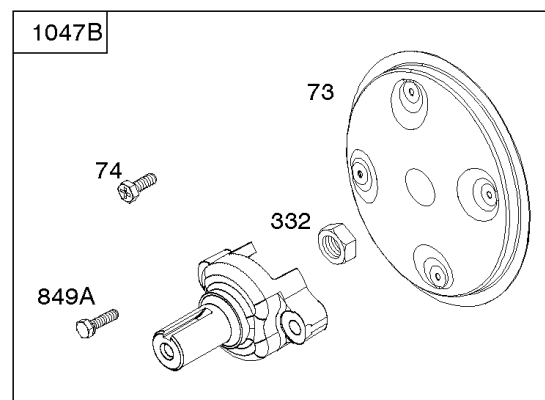

Flywheel, Rotating Screen, Stub Shaft

REF NO	PART NO	QTY	DESCRIPTION
23	809236		FLYWHEEL -(Steel Ring Gear)
73A	841662		SCREEN, Rotating
74	841441		SCREW -(Rotating Screen) (M5x14mm)
165	693148		NUT -(Ring Gear)
332	690887		NUT -(Flywheel)
363	19203		PULLER, Flywheel
455	841794		CUP, Flywheel
563	841735		SCREW -(Debris Screen Guard)
668A	691500		SPACER
668B	691215		SPACER
678	841730		SPACER -(Rewind)
718B	841581		PIN, Locating -Used After Code Date 04021500
718B	690740		PIN, Locating -Used Before Code Date 04021600
726	----		Gear-Ring -(Steel)(See Reference 23 for Service)
849	691088		SCREW -(Stub Shaft) (5/16-18x1.1)
849A	846236		SCREW -(Stub Shaft) (M8x34mm)
934	691058		SCREW -(Fan Retainer)
1005	841439		FAN, Flywheel
1006	690452		RETAINER, Fan
1044	692056		SCREW -(Flywheel) (M8x14mm)
1047	841580		SHAFT, Stub