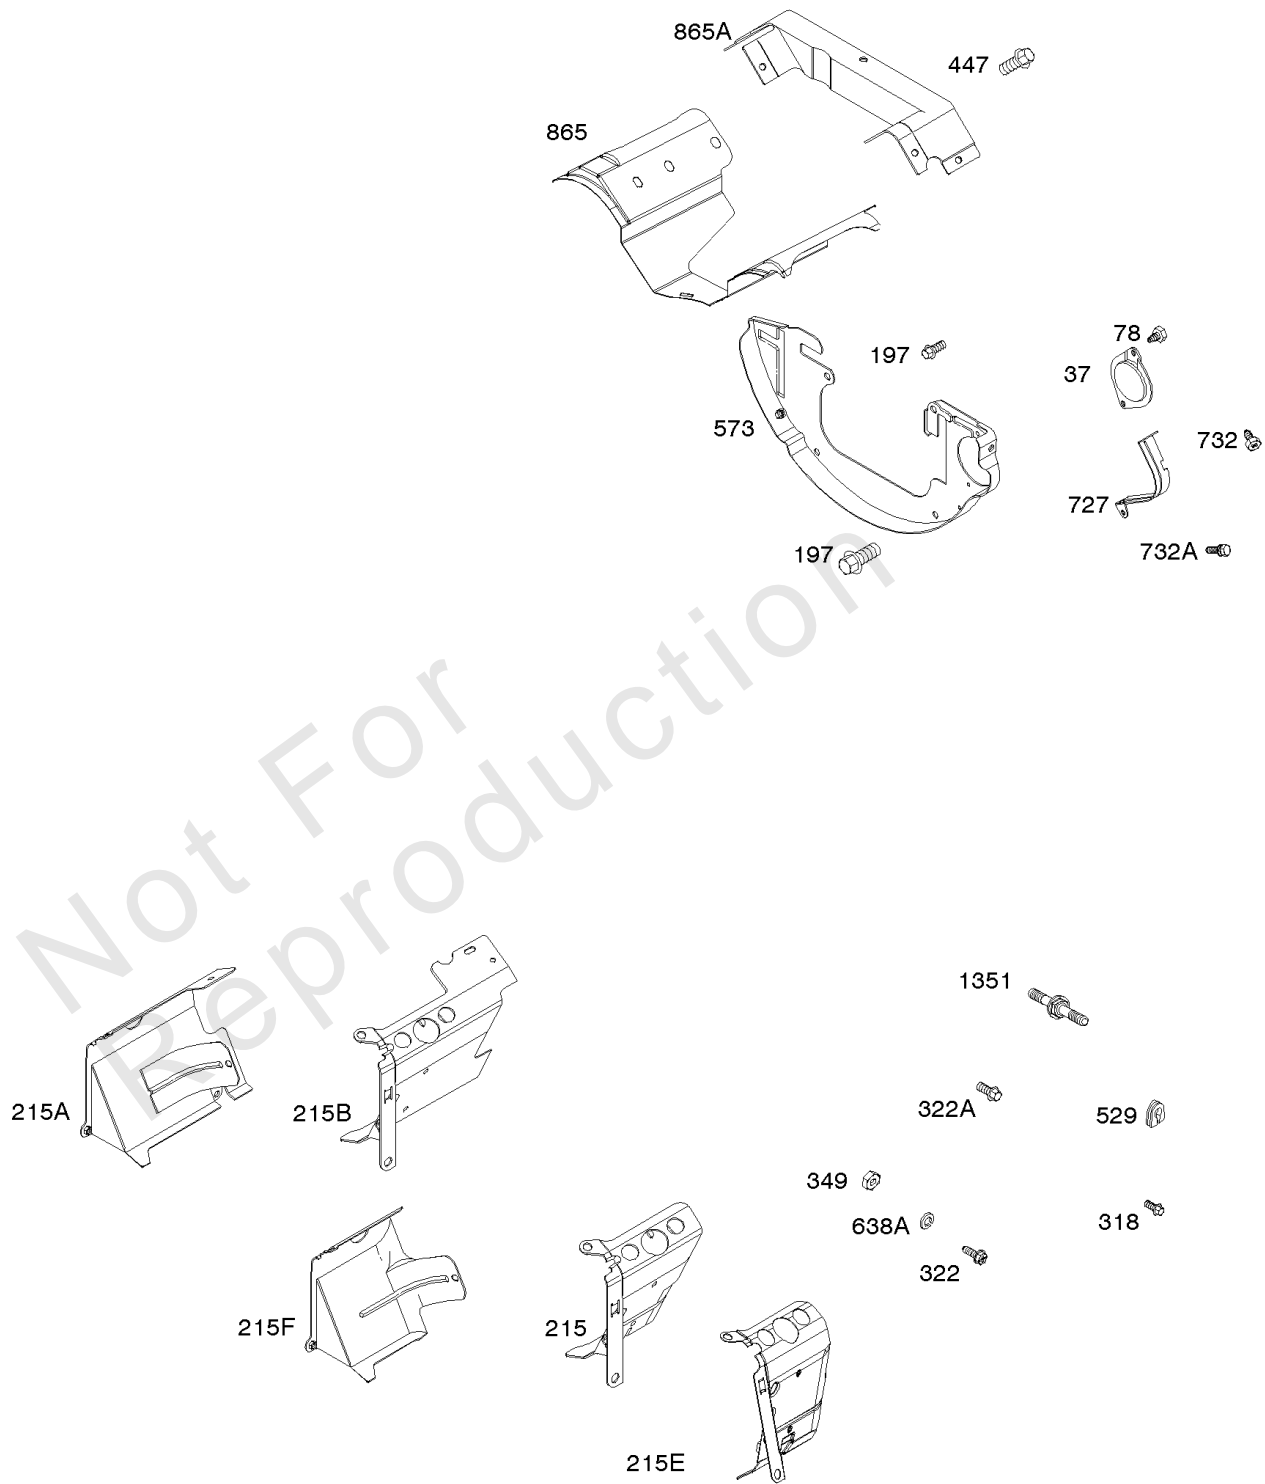

Shrouds

REF NO	PART NO	QTY	DESCRIPTION
37	841309		GUARD, Flywheel
78	690688		SCREW -(Flywheel Guard)
197	807163		SCREW -(Back Plate)
215	841183		GUIDE, Air -(Cylinder 1)
215F	841182		GUIDE, Air -(Cylinder 2)
318	690932		SCREW -(Mounting Bracket)
322	841233		SCREW -(Cylinder Head Cover)
349	690238		NUT -(Cylinder Head Cover)
447	841233		SCREW -(Air Guide Cover)
529	690744		GROMMET
573	841310		PLATE, Back
727	841313		COVER, Starter Drive
732	690688		SCREW -(Starter Drive Cover)
732A	841233		SCREW -(Starter Drive Cover)
865	843768		COVER, Air Guide -(Black)
1351	690682		STUD -(Cylinder Shield) (Cylinder Shield)