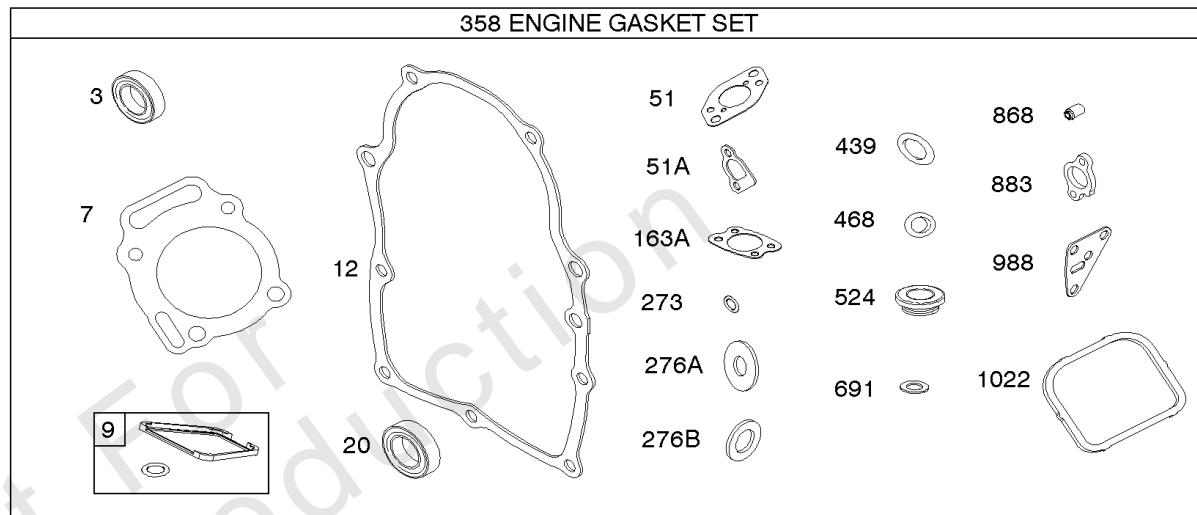

Carburetor

REF NO	PART NO	QTY	DESCRIPTION
51	691694		GASKET, Intake -(Manifold To Carburetor)
94B	845021		KIT, Idle Mixture
95	690718		SCREW -(Throttle Valve)
98	808177		KIT, Idle Speed
102	692077		GASKET, Carburetor Body
104	690723		PIN, Float Hinge
105	797410		VALVE, Float Needle
108B	844989		VALVE, Choke
109B	843321		SHAFT, Choke
117A	806373		JET, Main -(Standard)
118C	845903		JET, Main -(High Altitude) (9000 Feet)
118C	842439		JET, Main -(High Altitude) (5000 Feet)
118F	844990		JET, Main -(High Altitude) (5000 Feet)
119	690720		SCREW -(Upper Carburetor Body to Lower Carburetor Body)
130C	806132		VALVE, Throttle
131	845022		KIT, Throttle Shaft
133B	843320		FLOAT, Carburetor
163B	844931		GASKET, Air Cleaner
163C	841823		GASKET, Air Cleaner -(Air Cleaner)
231	690718		SCREW -(Choke Valve)
255	690721		BUSHING, Choke Shaft
276	690724		WASHER, Sealing
276B	806137		WASHER, Sealing -(Solenoid)
633	690722		SEAL, Choke/Throttle Shaft
633A	806131		SEAL, Choke/Throttle Shaft
643	844932		RETAINER, Air Filter -Used After Code Date 09123100
875C	845142		BASE, Air Cleaner
947A	692094		SOLENOID, Fuel
955A	807723		PLUG, Carburetor
1091A	844448		CAP, Limiter