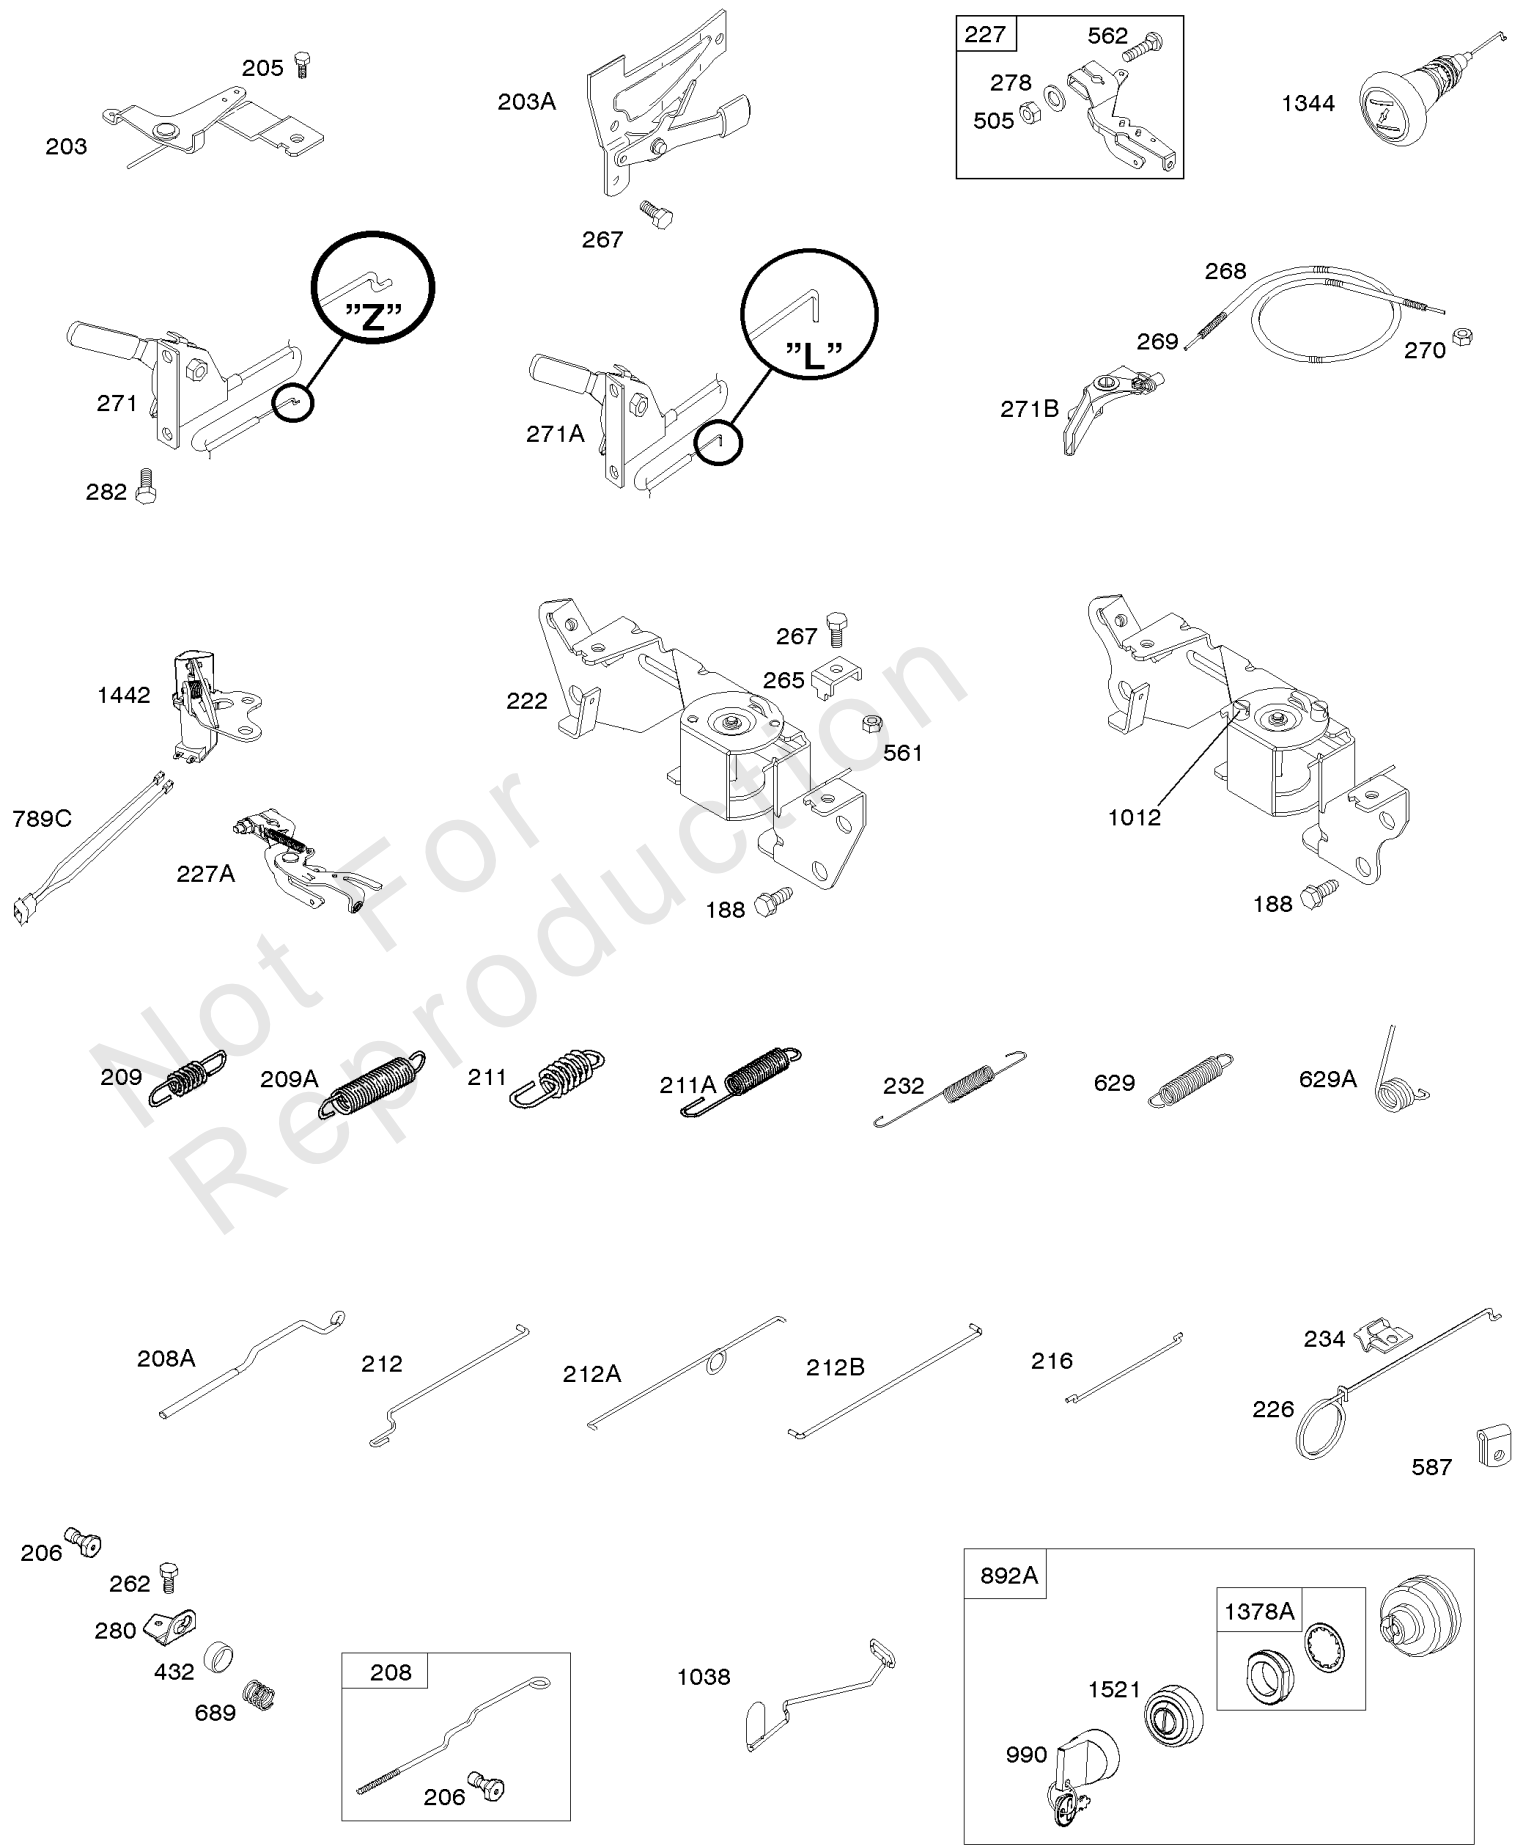

Controls, Governor Spring

REF NO	PART NO	QTY	DESCRIPTION
188	692056		SCREW -(Control Bracket) (M8x14mm)
188	845964		SCREW -(Control Bracket) (M8x10mm)
203	690923		CRANK, Bell
205	692083		SCREW -(Bell Crank)
206	691244		NUT, Governor Adjusting
208	808453		ROD, Governor Control
209	692070		SPRING, Governor -(Main)
211	692069		SPRING, Governed Idle -(Red)
212	847015		LINK, Throttle
212A	691519		LINK, Throttle
216	690705		LINK, Choke
222	845305		BRACKET, Control -(Used With Control Lever And/Or Wire With Z Formed End)
226	692075		ROD, Choke
227	690236		LEVER, Governor Control
232	692073		SPRING, Governor Link
234	691723		CLIP, Control Rod
262	692083		SCREW -(Rod Bracket) (M5x12mm)
262	841552		SCREW -(Rod Bracket) (M5x20mm)
265	691024		CLAMP, Casing
267	841552		SCREW -(Casing Clamp) (M5x20mm)
267	692083		SCREW -(Casing Clamp)
268	691025		CASING, Control Wire
269	691026		WIRE, Control
270	691027		NUT -(Control Wire Casing)
271	692541		LEVER, Control
271A	692105		LEVER, Control
271B	691028		LEVER, Control
278	842122		WASHER -(Governor Control Lever)
280	691526		BRACKET, Fixed Speed
282	692083		SCREW -(Control Lever)
432	691509		CAP, Spring
505	844752		NUT -(Governor Control Lever)
561	690713		NUT -(Control Bracket)
562	690239		BOLT -(Governor Control Lever)
587	807116		CLAMP, Cable
629	806717		SPRING, Throttle Return -(Throttle Return)
629A	806716		SPRING, Throttle Return -(Throttle Return)
689	691272		SPRING, Friction