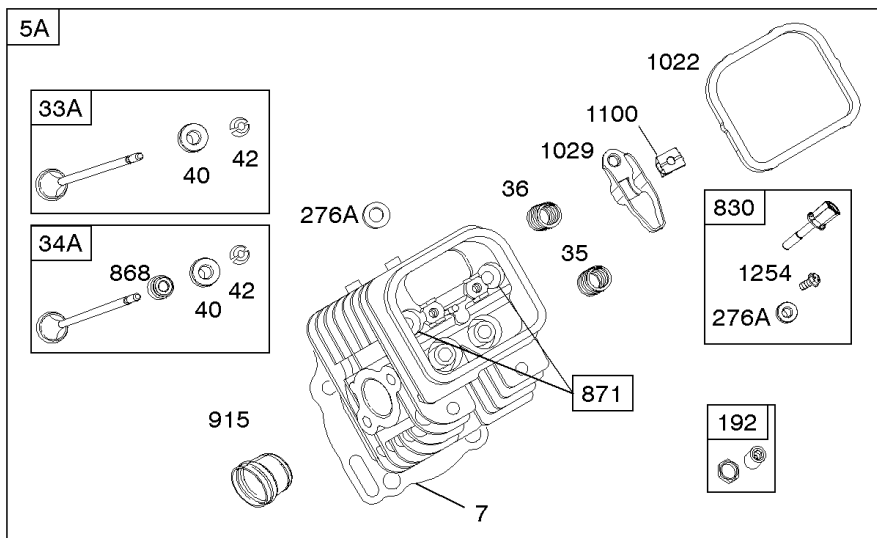

Cylinder Head, Valves, Valve Covers

REF NO	PART NO	QTY	DESCRIPTION
5	809185		HEAD, Cylinder -(Cylinder 1)
5A	809186		HEAD, Cylinder -(Cylinder 2)
7	845884		GASKET, Cylinder Head -(Graphoil)
13	692059		SCREW -(Cylinder Head)
21	809500		CAP, Oil Fill
33A	807681		VALVE, Exhaust
34A	807680		VALVE, Intake
35	692084		SPRING, Valve -(Intake)
36	692084		SPRING, Valve -(Exhaust)
40	692058		RETAINER, Valve
42	807683		KEEPER, Valve
45	843379		TAPPET, Valve
192	807623		ADJUSTER, Rocker Arm
276A	807085		WASHER, Sealing -(Head)(Rocker Cover)
337	491055S		PLUG, Spark -(RC12YC - RESISTOR)
337	496018S		PLUG, Spark -(RC14YC - Resistor - Hot)
337	691043		PLUG, Spark -(QC12YC) (EMS) (GOLD TERMINAL)
337	792015		PLUG, Spark -(XC92YC - RESISTOR - EMS)
383	19576S		WRENCH, Spark Plug
601	691038		CLAMP, Hose
635	692076		BOOT, Spark Plug
830	809157		STUD, Rocker Arm -(Rocker Arm)
868	691963		SEAL, Valve
871	692057		BUSHING, Valve Guide
914	807120		SCREW -(Rocker Cover)
915	691493		LINER, Port
918	791880		LINE, Fuel -(Cut To Required Length)
1022	806039S		GASKET, Rocker Cover
1023B	691494		COVER, Rocker
1023C	690910		COVER, Rocker -(Cylinder 1) (Fuel Pump)
1023D	691558		COVER, Rocker
1023G	842823		COVER, Rocker
1023H	843750		COVER, Rocker
1023E	691531		COVER, Rocker
1023F	843749		COVER, Rocker
1026	691836		ROD, Push -(Steel)
1026	691758		ROD, Push -(Exhaust)(Aluminum)
1029	807323		ARM, Rocker
1100	791959		PIVOT, Rocker Arm