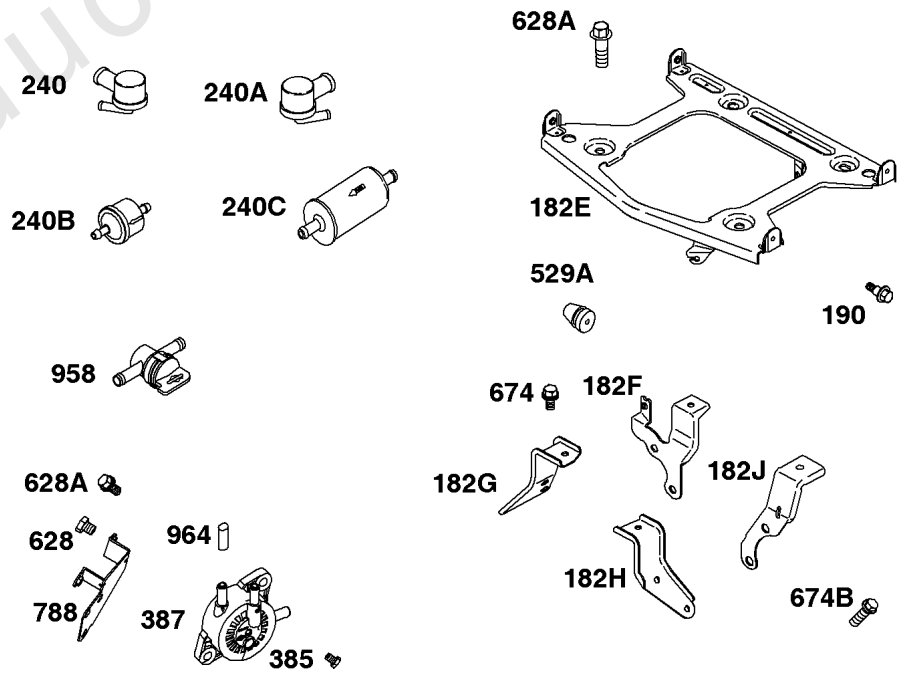

Cylinder Head, Valves, Valve Covers

REF NO	PART NO	QTY	DESCRIPTION
1254	807084		SCREW -(Rocker Arm Stud)

Not For Reproduction

Electronic Governor

REF NO	PART NO	QTY	DESCRIPTION
51	691694		GASKET, Intake -(Manifold To Carburetor)
51A	692035		GASKET, Intake -(Manifold to Cylinder Head)
163B	844931		GASKET, Air Cleaner
501	845907		REGULATOR
564	690677		SCREW -(Control Cover)
578B	845849		WIRE ASSEMBLY
883	691613		GASKET, Exhaust
971	807084		SCREW -(Air Cleaner Base to Carburetor/Throttle Body) (M6x14mm)
1048A	845556		MODULE, Electronic Governor
1301	845823		NUT -(Wiring Harness) (#8-32)

Exhaust System

REF NO	PART NO	QTY	DESCRIPTION
994A	808361		ARRESTOR, Spark
1177	845823		NUT -(Muffler) (M8)

Not For Reproduction

Flywheel, Rotating Screen, Stub Shaft

REF NO	PART NO	QTY	DESCRIPTION
23	809236		FLYWHEEL -(Steel Ring Gear)
73A	841662		SCREEN, Rotating
74	841441		SCREW -(Rotating Screen) (M5x14mm)
165	693148		NUT -(Ring Gear)
332	690887		NUT -(Flywheel)
363	19203		PULLER, Flywheel
455	841794		CUP, Flywheel
563	841735		SCREW -(Debris Screen Guard)
668A	691500		SPACER
668B	691215		SPACER
678	841730		SPACER -(Rewind)
718B	841581		PIN, Locating -Used After Code Date 04021500
718B	690740		PIN, Locating -Used Before Code Date 04021600
726	----		Gear-Ring -(Steel)(See Reference 23 for Service)
849	691088		SCREW -(Stub Shaft) (5/16-18x1.1)
849A	846236		SCREW -(Stub Shaft) (M8x34mm)
934	691058		SCREW -(Fan Retainer)
1005	841439		FAN, Flywheel
1006	690452		RETAINER, Fan
1044	692056		SCREW -(Flywheel) (M8x14mm)
1047	841580		SHAFT, Stub