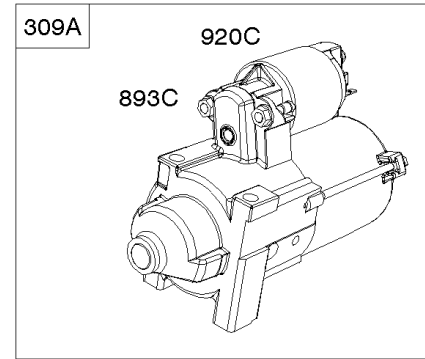

Starter - Electric #2

REF NO	PART NO	QTY	DESCRIPTION
309A	846407		MOTOR, Starter -Used After Code Date 10051700
309E	844717		MOTOR, Starter
311A	497608		SET, Brush
388	820799		LEVER, Pinion Drive
503	691532		STRAP, Starter -(82mm Long)
544A	-----		Armature-Starter -(Service With 846451 Starter Motor Only)
683A	820809		NUT -(Starter Solenoid)
697	691902		SCREW -(Starter Motor) (Drive Cap) (M8x20mm)
697	692062		SCREW -(Starter Motor) (Drive Cap)
797	691029		NUT -(Brush Retainer)
797A	693167		NUT -(Brush Retainer)
801B	691283		CAP, Drive
802A	691286		CAP, End
803B	-----		Housing-Starter -(For Replacement Starter Motor, Order Reference 309)
893	820805		NUT -(Starter Solenoid)
893C	845758		NUT -(Starter Solenoid)
920A	825418		SOLENOID, Starter
920C	845757		SOLENOID, Starter
1009	806474		SCREW -(USE REFERENCE 697 ONLY) (M8X98mm)
1090	691293		RETAINER, Brush