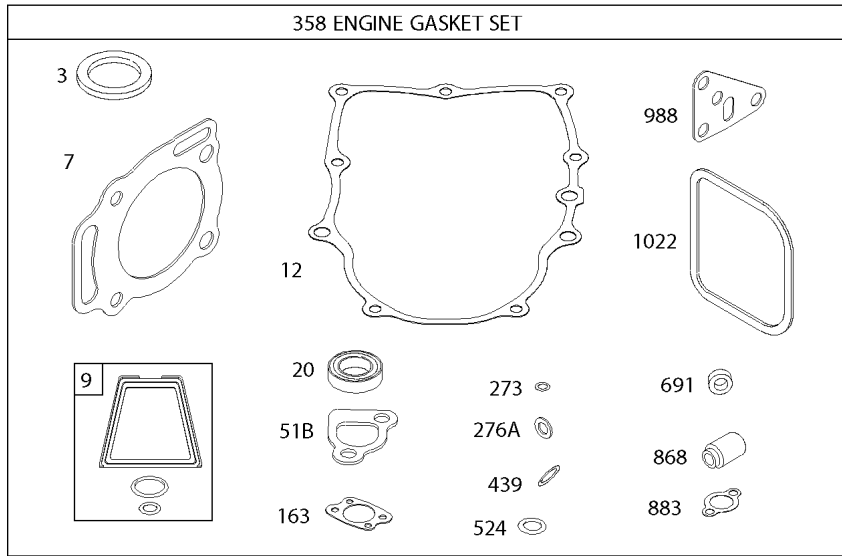

5360-15

Assemblies include all parts shown in frames.

02/10/2017

Engine, Carburetor and Valve Gasket Kits

REF NO	PART NO	QTY	DESCRIPTION
524	692053		SEAL, O-Ring -(Dipstick Tube)
633	690738		SEAL, Choke/Throttle Shaft
637	690735		WASHER -(Throttle Shaft)
691	842826		SEAL, Governor Shaft
742	805578		RETAINER, E Ring -(Choke Shaft)
807	690733		SPACER -(Throttle)
830	809157		STUD, Rocker Arm -(Rocker Arm)
868	691963		SEAL, Valve
883	691613		GASKET, Exhaust
987	691548		SEAL, Choke/Throttle Shaft
988	692063		GASKET, Oil Adapter
1022	806039S		GASKET, Rocker Cover
1051	690736		RING, Retaining
1091	691515		CAP, Limiter
1095	841191		GASKET SET, Valve
1254	807084		SCREW -(Rocker Arm Stud)