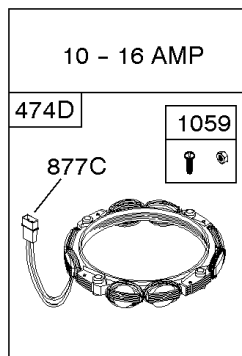

1119

Alternator, Ignition, Wire Assemblies

REF NO	PART NO	QTY	DESCRIPTION
333	845606		ARMATURE, Magneto -Used After Code Date 09100700
333A	591459		ARMATURE, Magneto -Used Before Code Date 09100800
334	692066		SCREW -(Magneto Armature)
474D	592830		ALTERNATOR -(10-16 Amp Regulated)
500	691086		WASHER -(Key Switch)
501	845907		REGULATOR -(3 Wire)(16 Amp)
526	692067		SCREW -(Regulator)
526A	690717		SCREW -(Regulator) (M6x30mm)
529	690744		GROMMET
578A	844547		WIRE ASSEMBLY -(With Diodes) -Used After Code Date 09100700
578A	692319		WIRE ASSEMBLY -Used Before Code Date 09100800
578B	692306		WIRE ASSEMBLY
664	691087		NUT -(Key Switch)
789A	844914		HARNESS, Wiring
851	493880S		TERMINAL, Spark Plug
877A	393814		WIRE/CONNECTOR, Alternator -(10 Amp Regulated)
877C	399916		WIRE/CONNECTOR, Alternator
877D	698092		WIRE/CONNECTOR, Alternator
878A	691955		HARNESS, Alternator
892	692318		SWITCH, Key
990	691959		SET, Key
1054	280275		TIE, Cable
1059	698516		KIT, Screw/Washer
1119	691552		SCREW -(Alternator)