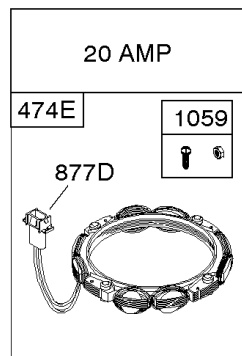

1119

Alternator, Ignition, Wire Assemblies

REF NO	PART NO	QTY	DESCRIPTION
333	845606		ARMATURE, Magneto -Used After Code Date 09100700
333A	591459		ARMATURE, Magneto -Used Before Code Date 09100800
334	692066		SCREW -(Magneto Armature)
474D	592830		ALTERNATOR -(10-16 Amp Regulated)
500	691086		WASHER -(Key Switch)
501	845907		REGULATOR -(3 Wire)(16 Amp)
526	692067		SCREW -(Regulator)
526A	690717		SCREW -(Regulator) (M6x30mm)
529	690744		GROMMET
578A	844547		WIRE ASSEMBLY -(With Diodes) -Used After Code Date 09100700
578A	692319		WIRE ASSEMBLY -Used Before Code Date 09100800
578B	692306		WIRE ASSEMBLY
664	691087		NUT -(Key Switch)
789A	844914		HARNESS, Wiring
851	493880S		TERMINAL, Spark Plug
877A	393814		WIRE/CONNECTOR, Alternator -(10 Amp Regulated)
877C	399916		WIRE/CONNECTOR, Alternator
877D	698092		WIRE/CONNECTOR, Alternator
878A	691955		HARNESS, Alternator
892	692318		SWITCH, Key
990	691959		SET, Key
1054	280275		TIE, Cable
1059	698516		KIT, Screw/Washer
1119	691552		SCREW -(Alternator)