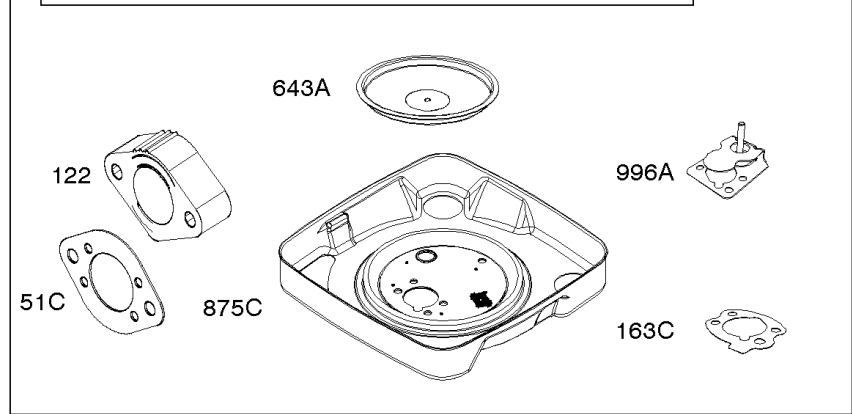

Carburetor (Nikki), Fuel Supply

REF NO	PART NO	QTY	DESCRIPTION
231	690718		SCREW -(Choke Valve)
240B	84001895		FILTER, Fuel -(Includes Paper Element With A 40 Micron Rating)
240C	845125		FILTER, Fuel
255	690737		BUSHING, Choke Shaft
276B	806476		WASHER, Sealing -(Float Bowl)
276C	806477		WASHER, Sealing -(Carburetor Plug)
385	807084		SCREW -(Fuel Pump)
387	808656		PUMP, Fuel
527	690423		CLAMP, Tube
601A	691038		CLAMP, Hose -(Black)
628A	806660		SCREW -(Fuel Pump Bracket)
633	690738		SEAL, Choke/Throttle Shaft
637	690735		WASHER -(Throttle Shaft)
643A	844932		RETAINER, Air Filter
729	807136		CLIP, Wire -(Black)(Spring Steel)
742	805578		RETAINER, E Ring -(Choke Shaft)
788	691559		BRACKET, Fuel Pump
789A	844914		HARNESS, Wiring
807	690733		SPACER -(Throttle)
875C	844929		BASE, Air Cleaner
918	791880		LINE, Fuel -(Cut To Required Length)
947	844911		SOLENOID, Fuel -Used After Code Date 10010600
947A	806472		SOLENOID, Fuel -Used Before Code Date 10010700
950	844916		SCREW -(Float Bowl)
955	691511		PLUG, Carburetor
955B	807714		PLUG, Carburetor
964	590799		CAP, Connector
964A	809640		CAP, Carburetor
975	807715		BOWL, Float
975A	844909		BOWL, Float
987	691548		SEAL, Choke/Throttle Shaft
996A	844930		SHIELD, Carburetor
1051	690736		RING, Retaining
1091	691515		CAP, Limiter