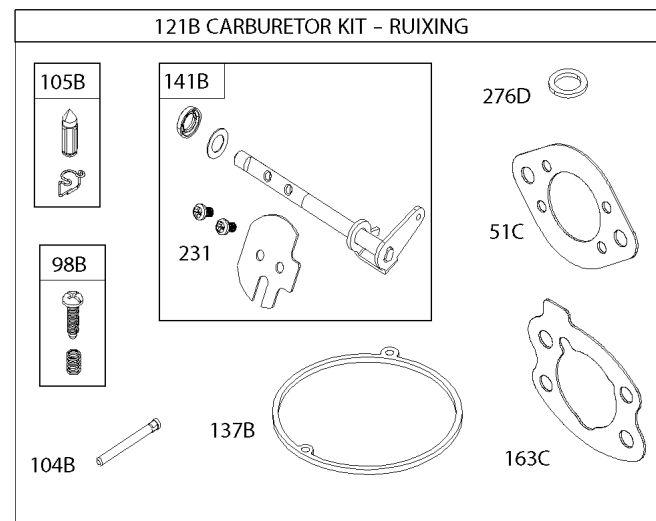

5360-15

Assemblies include all parts shown in frames.

02/10/2017

Engine, Carburetor and Valve Gasket Kits

REF NO	PART NO	QTY	DESCRIPTION
3	805101S		SEAL, Oil -(Magneto Side)
7	845884		GASKET, Cylinder Head -(Graphoil)
9	844986		GASKET, Breather
12	846487		GASKET, Crankcase
20	805049S		SEAL, Oil -(PTO Side)
51B	692035		GASKET, Intake -(Manifold/Heads)
51C	846597		GASKET, Intake
72	806480		TUBE, Jet
94	842885		KIT, Idle Mixture
98B	846649		KIT, Idle Speed -(Ruixing)
104	690739		PIN, Float Hinge
104B	846646		PIN, Float Hinge -(Ruixing)
105	807706		VALVE, Float Needle
105B	846643		VALVE, Float Needle -(Ruixing)
121	842886		KIT, Carburetor Overhaul -(Nikki Carburetor) -Used Before Code Date 15093000
121B	847318		KIT, Carburetor Overhaul -(Ruixing) -Used After Code Date 15092900
127	690731		PLUG, Welch
137	806481		GASKET, Float Bowl
137B	846642		GASKET, Float Bowl -(Ruixing)
141B	846637		KIT, Choke Shaft -(Ruixing)
142	691555		NOZZLE, Carburetor
163	692081		GASKET, Air Cleaner -(Used With Metal Air Cleaner Base)
163C	844931		GASKET, Air Cleaner
231	690718		SCREW -(Choke Valve)
273	690681		SEAL, O-Ring -(Oil Pump)
276A	691766		WASHER, Sealing -Used Before Code Date 01120300
276A	807085		WASHER, Sealing -(Cylinder Head) -Used After Code Date 01120200
276D	846640		WASHER, Sealing -(Ruixing)
276B	806476		WASHER, Sealing -(Float Bowl)
276C	806477		WASHER, Sealing -(Carburetor Plug)
358	808390		GASKET SET, Engine -Used Before Code Date 15093000
358A	847319		GASKET SET, Engine -Used After Code Date 15092900
439	692154		O-RING, Oil Gallery -(Crankcase Cover/Sump or Cylinder Assembly)