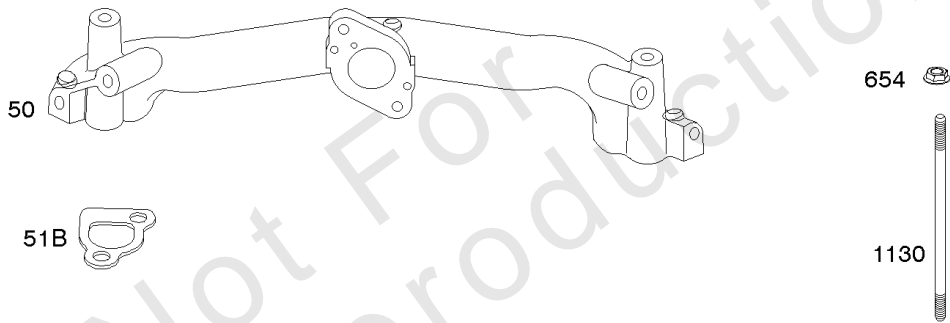

Camshaft, Crankshaft, Intake Manifold

REF NO	PART NO	QTY	DESCRIPTION
45A	843379		TAPPET, Valve -Used After Code Date 06020500
46A	845649		CAMSHAFT
50A	844034		MANIFOLD, Intake
51	691694		GASKET, Intake -(Manifold/Carburetor Spacer)
51B	692035		GASKET, Intake -(Manifold/Heads)
54	846604		SCREW -(Intake Manifold) (M8x67mm) (Dog Point)
122	847047		SPACER, Carburetor -(19mm)
654	690939		NUT -(Carburetor)
964A	809640		CAP, Carburetor
1025	690689		SPOOL, Governor
1130	690746		STUD -(Intake Manifold)
1176	842067		NUT -(Exhaust Manifold)