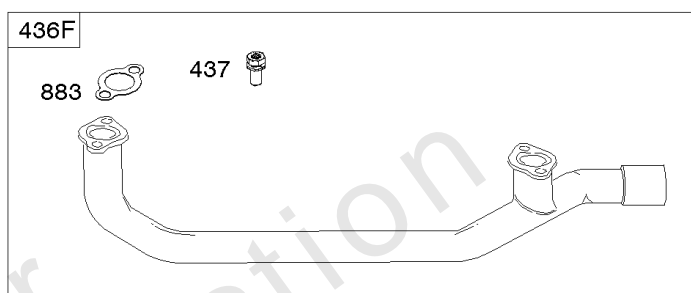

Muffler, Exhaust Manifold

REF NO	PART NO	QTY	DESCRIPTION
300B	498984S		MUFFLER
300F	807752		MUFFLER
355	842122		WASHER -(Muffler Bracket)
436B	691502		MANIFOLD, Exhaust
436F	805609		MANIFOLD, Exhaust
437	691902		SCREW -(Exhaust Manifold)
613	691902		SCREW -(Muffler)
613A	690297		SCREW -(Muffler)
676	795036		DEFLECTOR, Muffler
677	690661		SCREW -(Muffler Deflector) (#8-18 x 0.375 lg)
725	806102		SHIELD, Heat
728	690297		SCREW -(Heat Shield)
819A	690297		SCREW -(Muffler Bracket)
819C	807084		SCREW -(Muffler Bracket)
863B	806759		BRACKET, Muffler
882	692074		FLANGE, Exhaust
883	691613		GASKET, Exhaust
884A	691956		CLAMP, Muffler