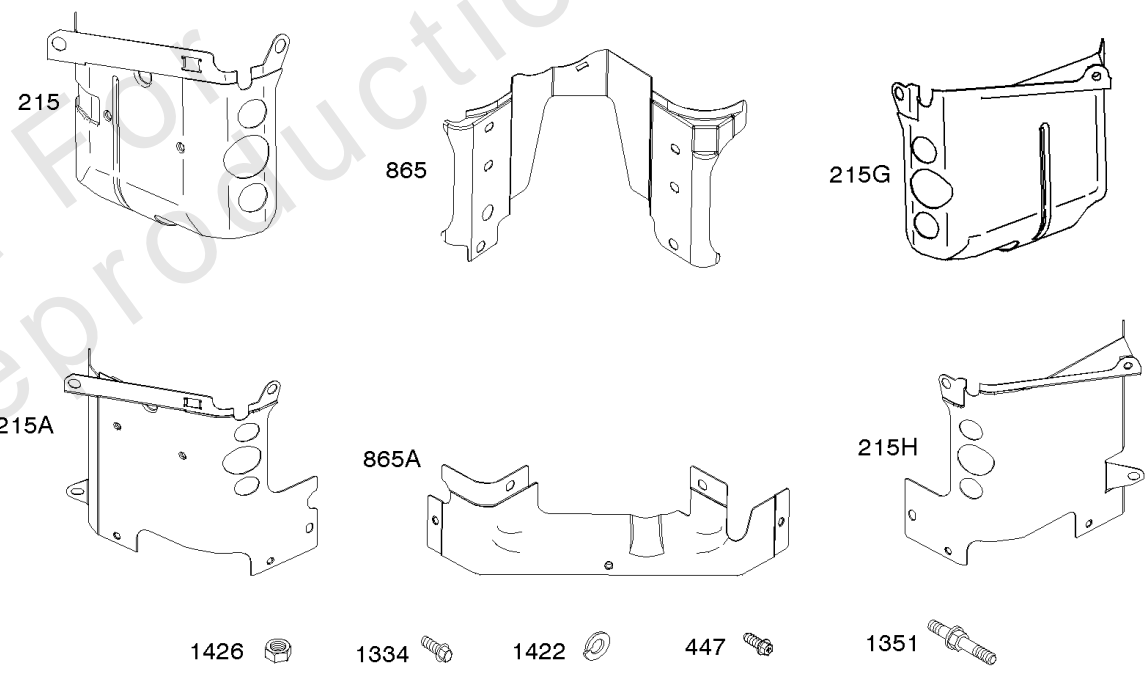

Shrouds, Air Guide, Carburetor Cover

REF NO	PART NO	QTY	DESCRIPTION
37	841309		GUARD, Flywheel
78	690688		SCREW -(Flywheel Guard)
187	791745		LINE, Fuel -(23) (Cut to Required Length)
187	791766		LINE, Fuel -(15 Inches Long)(Cut To Required Length)
215	841183		GUIDE, Air -(Cylinder 1)
215A	841317		COVER, Cylinder Head -(Cylinder 1)
215H	841316		COVER, Cylinder Head -(Cylinder 2)
215G	841182		GUIDE, Air -(Cylinder 2)
447	692067		SCREW -(Air Guide Cover) (Round)
500	691086		WASHER -(Key Switch)
506	807120		SCREW -(Carburetor/EFI Cover)
573	841310		PLATE, Back
601B	841859		CLAMP, Hose
664	691087		NUT -(Key Switch)
727	841313		COVER, Starter Drive -(Black)
732	690688		SCREW -(Starter Drive Cover)
732A	841233		SCREW -(Starter Drive Cover)
865	843768		COVER, Air Guide -(Black)
865A	841319		COVER, Air Guide
879	807118		COVER, Carburetor/EFI
879A	841857		COVER, Carburetor/EFI
892	692318		SWITCH, Key
990	691959		SET, Key
990A	847146		SET, Key
1334	841233		SCREW -(Air Guide)
1351	690682		STUD -(Cylinder Shield)
1378	847144		SET, Washer/Nut
1422	690706		WASHER -(Air Guide)
1426	690238		NUT -(Air Guide)
1521	847150		CAP, Switch