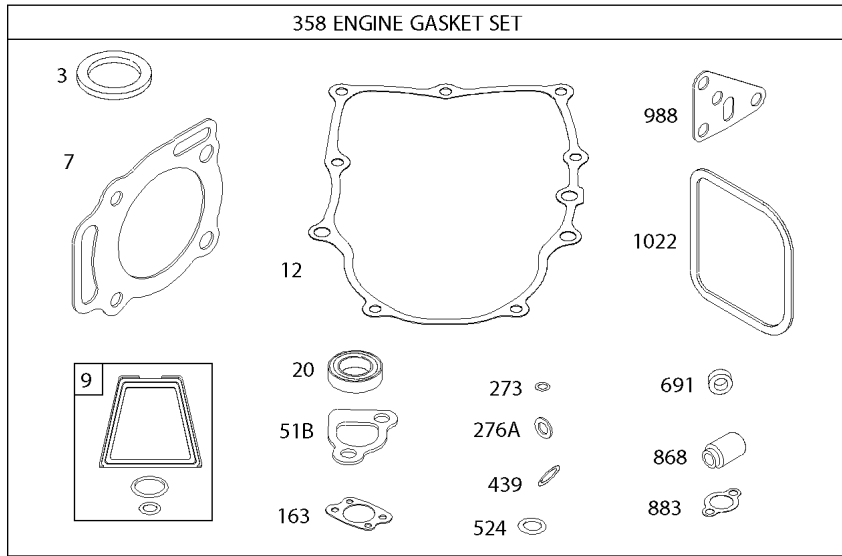

5360-15

Assemblies include all parts shown in frames.

02/10/2017

Engine, Carburetor and Valve Gasket Kits

REF NO	PART NO	QTY	DESCRIPTION
3	805101S		SEAL, Oil -(Magneto Side)
7	845884		GASKET, Cylinder Head -(Graphoil)
9	844986		GASKET, Breather
12	846487		GASKET, Crankcase
20	805049S		SEAL, Oil -(PTO Side)
51B	692035		GASKET, Intake -(Manifold/Heads)
51C	846597		GASKET, Intake
72	806480		TUBE, Jet
94	842885		KIT, Idle Mixture
98B	846649		KIT, Idle Speed -(Ruixing)
104	690739		PIN, Float Hinge
104B	846646		PIN, Float Hinge -(Ruixing)
105	807706		VALVE, Float Needle
105B	846643		VALVE, Float Needle -(Ruixing)
121	842886		KIT, Carburetor Overhaul -(Nikki Carburetor) -Used Before Code Date 15093000
121B	847318		KIT, Carburetor Overhaul -(Ruixing) -Used After Code Date 15092900
127	690731		PLUG, Welch
137	806481		GASKET, Float Bowl
137B	846642		GASKET, Float Bowl -(Ruixing)
141B	846637		KIT, Choke Shaft -(Ruixing)
142	691555		NOZZLE, Carburetor
163	692081		GASKET, Air Cleaner -(Used With Metal Air Cleaner Base)
163C	844931		GASKET, Air Cleaner
231	690718		SCREW -(Choke Valve)
273	690681		SEAL, O-Ring -(Oil Pump)
276A	691766		WASHER, Sealing -Used Before Code Date 01120300
276A	807085		WASHER, Sealing -(Cylinder Head) -Used After Code Date 01120200
276D	846640		WASHER, Sealing -(Ruixing)
276B	806476		WASHER, Sealing -(Float Bowl)
276C	806477		WASHER, Sealing -(Carburetor Plug)
358	808390		GASKET SET, Engine -Used Before Code Date 15093000
358A	847319		GASKET SET, Engine -Used After Code Date 15092900
439	692154		O-RING, Oil Gallery -(Crankcase Cover/Sump or Cylinder Assembly)