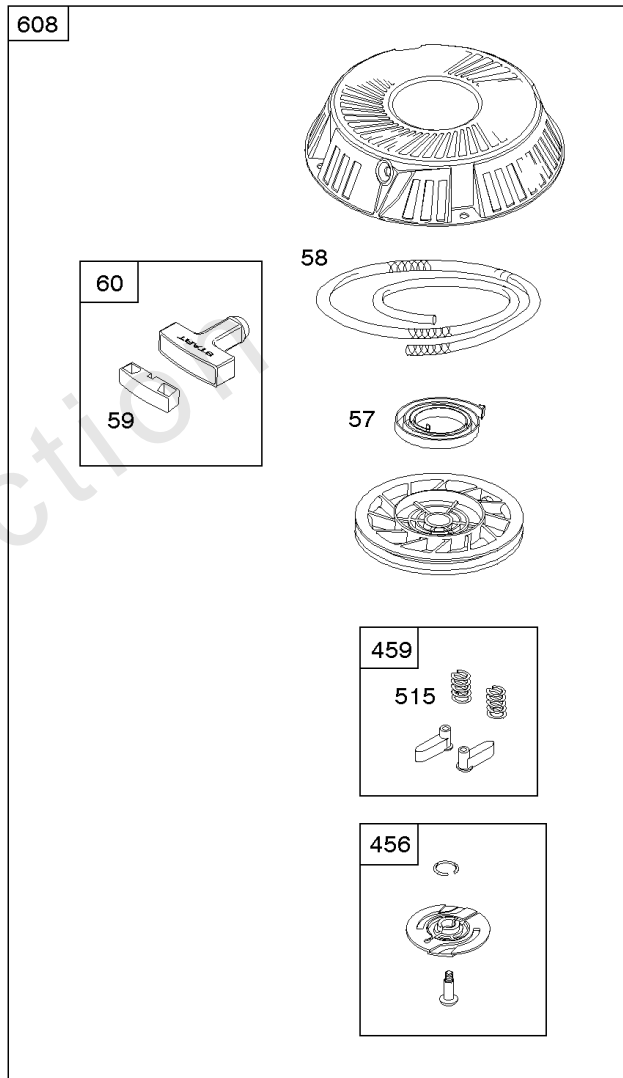

Flywheel, Rotating Screen, Rewind Starter, Debris Guard

REF NO	PART NO	QTY	DESCRIPTION
23	809236		FLYWHEEL -(Steel Ring Gear)
57	692086		SPRING, Rewind Starter
58	66574		ROPE, Starter
59	805957		INSERT, Grip
60	808167		GRIP, Starter Rope
65	690341		SCREW -(Rewind Starter) (Rewind Starter)
65A	841233		SCREW -(Rewind Starter) (M6x10mm)
73	807111		SCREEN, Rotating -Used Before Code Date 04011900
73	841440		SCREEN, Rotating -Used After Code Date 04011800
74	841441		SCREW -(Rotating Screen)
332	690887		NUT -(Flywheel)
363	19203		PULLER, Flywheel
455	841794		CUP, Flywheel
456	845219		PLATE, Pawl Friction
459	845218		PAWL, Ratchet
493	845729		BRACKET, Mounting
515	691528		SPRING, Pawl
563	841735		SCREW -(Debris Screen Guard)
592	690939		NUT -(Rewind Starter) (M6)
608	841729		STARTER, Rewind
678	841730		SPACER -(Rewind)
934	691058		SCREW -(Fan Retainer)
949	845728		GUARD, Debris Screen
1005	841439		FAN, Flywheel
1006	690452		RETAINER, Fan