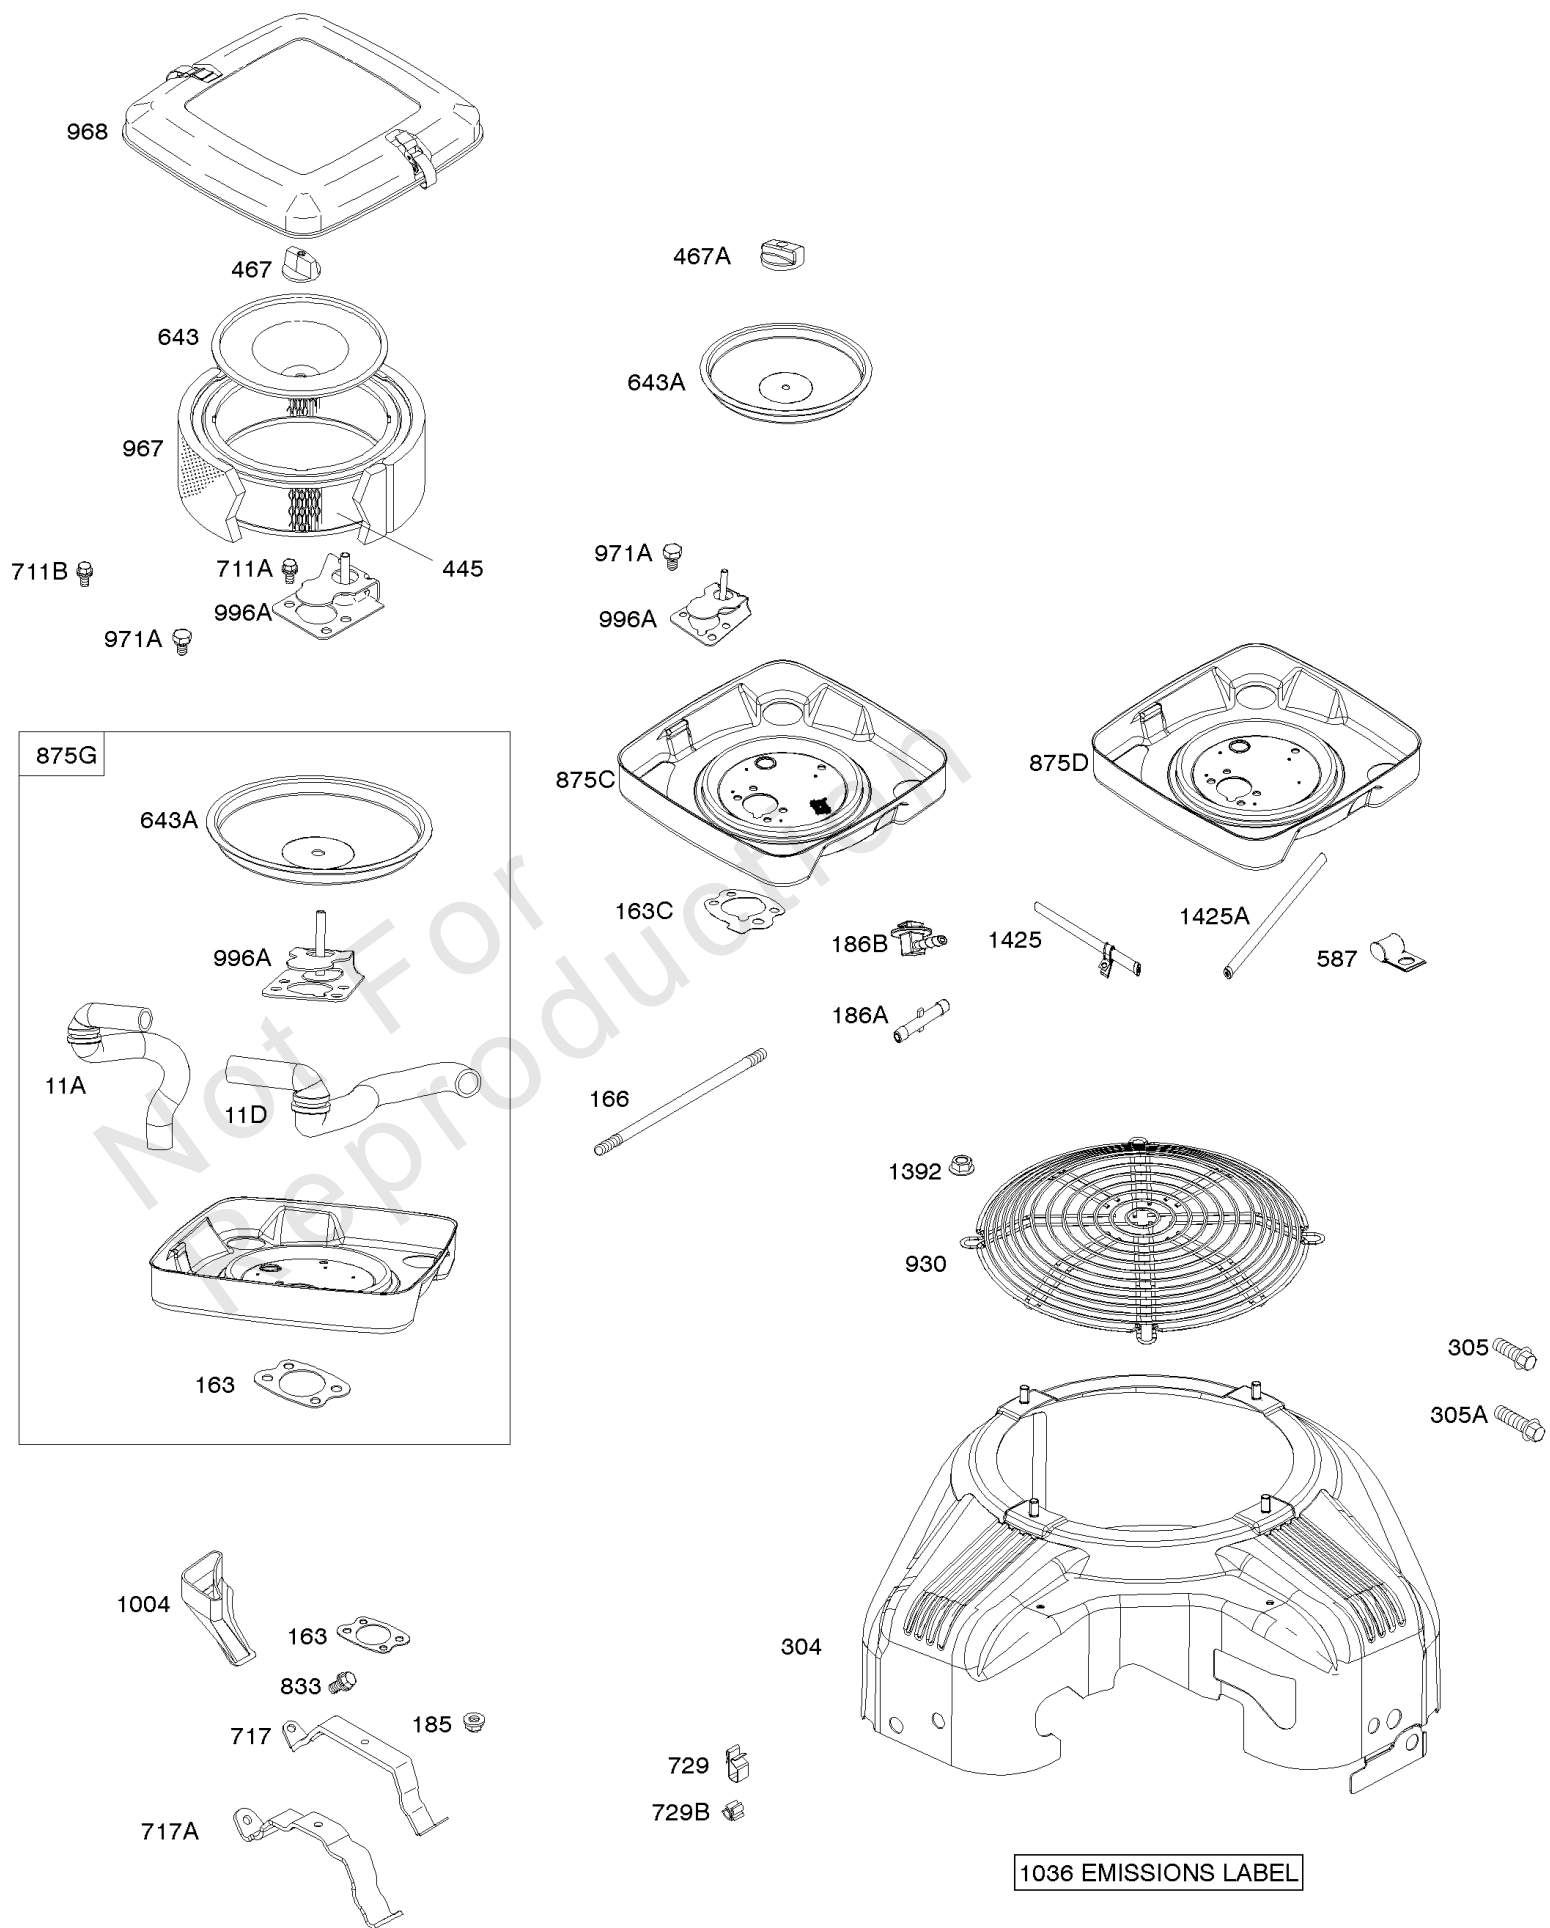

Air Cleaner, Blower Housing

REF NO	PART NO	QTY	DESCRIPTION
11A	844921		TUBE, Breather -Used After Code Date 10010700
11A	806083S		TUBE, Breather -Used Before Code Date 10010800
163	692081		GASKET, Air Cleaner -(Used With Metal Air Cleaner Base)
163C	844931		GASKET, Air Cleaner
166	844979		STUD -(Air Cleaner)
185	690939		NUT -(Air Cleaner Base)
186A	845121		CONNECTOR, Hose
186B	845141		CONNECTOR, Hose
304	844153		HOUSING, Blower
305	692056		SCREW -(Blower Housing) (14mm)
305A	692062		SCREW -(Blower Housing)
445	394018S		FILTER, A/C Cartridge -(Round)
467	691985		KNOB, Air Cleaner Cover
467A	844618		KNOB, Air Cleaner Cover
587	807116		CLAMP, Cable
643	692079		RETAINER, Air Filter
643A	844932		RETAINER, Air Filter
711A	807084		SCREW -(Carburetor Shield)
711B	807163		SCREW -(Carburetor Shield)
717	692542		STRAP/STUD, Air Cleaner Mounting
729	807136		CLIP, Wire -(Black)(Spring Steel)
729B	690586		CLIP, Wire -(Snap In)(Nylon)
833	841233		SCREW -(Air Cleaner Mounting Strap/Stud)
875C	844929		BASE, Air Cleaner
875G	846046		BASE, Air Cleaner -Used Before Code Date 12020100
875D	845142		BASE, Air Cleaner
930	846284		GUARD, Flywheel Fan
967	272490S		FILTER, Pre Cleaner -(Round)
968	699959		COVER, Air Cleaner -(Used With Metal Air Cleaner Base)
971A	807084		SCREW -(Air Cleaner Base to Carburetor/Throttle Body)
996A	844930		SHIELD, Carburetor
1004	842258		DUCT, Air -(Used With Metal Air Cleaner Base)
1036	-----		Label-Emissions
1392	690939		NUT -(Rewind Guard)
1425A	845717		HOSE, Purge Line