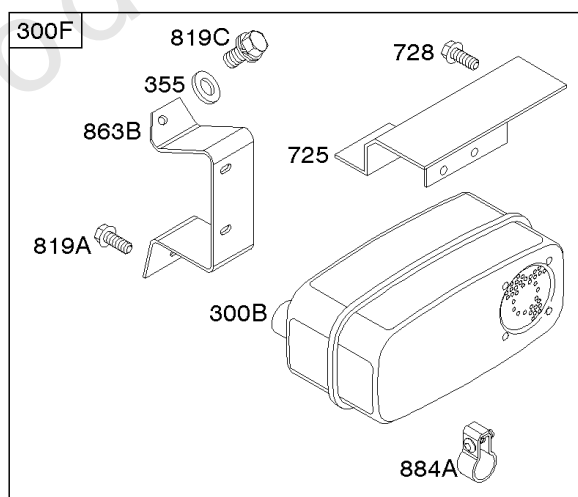

Muffler, Exhaust Manifold

REF NO	PART NO	QTY	DESCRIPTION
300B	498984S		MUFFLER
300F	807752		MUFFLER
355	842122		WASHER -(Muffler Bracket)
436B	691502		MANIFOLD, Exhaust
436F	805609		MANIFOLD, Exhaust
437	691902		SCREW -(Exhaust Manifold)
613	691902		SCREW -(Muffler)
613A	690297		SCREW -(Muffler)
676	795036		DEFLECTOR, Muffler
677	690661		SCREW -(Muffler Deflector) (#8-18 x 0.375 lg)
725	806102		SHIELD, Heat
728	690297		SCREW -(Heat Shield)
819A	690297		SCREW -(Muffler Bracket)
819C	807084		SCREW -(Muffler Bracket)
863B	806759		BRACKET, Muffler
882	692074		FLANGE, Exhaust
883	691613		GASKET, Exhaust
884A	691956		CLAMP, Muffler