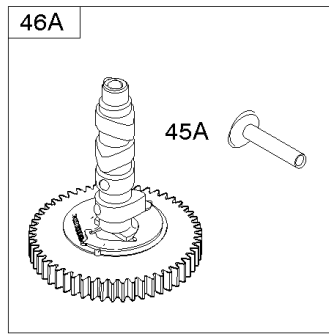

Camshaft, Crankshaft, Intake Manifold

REF NO	PART NO	QTY	DESCRIPTION
45A	843379		TAPPET, Valve -Used After Code Date 06020500
46A	845649		CAMSHAFT
50A	844034		MANIFOLD, Intake
51	691694		GASKET, Intake -(Manifold/Carburetor Spacer)
51B	692035		GASKET, Intake -(Manifold/Heads)
54	846604		SCREW -(Intake Manifold) (M8x67mm) (Dog Point)
122	847047		SPACER, Carburetor -(19mm)
654	690939		NUT -(Carburetor)
964A	809640		CAP, Carburetor
1025	690689		SPOOL, Governor
1130	690746		STUD -(Intake Manifold)
1176	842067		NUT -(Exhaust Manifold)