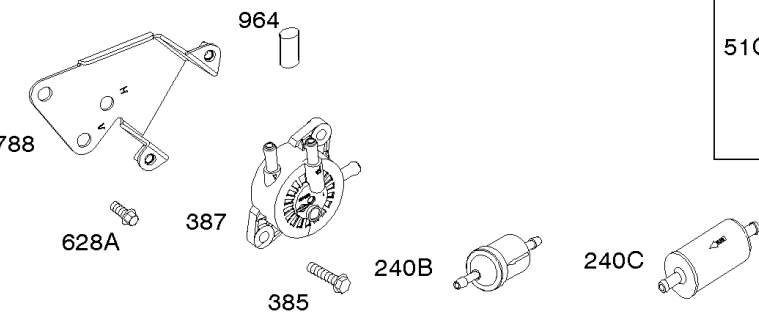

Carburetor (Nikki), Fuel Supply

REF NO	PART NO	QTY	DESCRIPTION
231	690718		SCREW -(Choke Valve)
240B	84001895		FILTER, Fuel -(Includes Paper Element With A 40 Micron Rating)
240C	845125		FILTER, Fuel
255	690737		BUSHING, Choke Shaft
276B	806476		WASHER, Sealing -(Float Bowl)
276C	806477		WASHER, Sealing -(Carburetor Plug)
385	807084		SCREW -(Fuel Pump)
387	808656		PUMP, Fuel
527	690423		CLAMP, Tube
601A	691038		CLAMP, Hose -(Black)
628A	806660		SCREW -(Fuel Pump Bracket)
633	690738		SEAL, Choke/Throttle Shaft
637	690735		WASHER -(Throttle Shaft)
643A	844932		RETAINER, Air Filter
729	807136		CLIP, Wire -(Black)(Spring Steel)
742	805578		RETAINER, E Ring -(Choke Shaft)
788	691559		BRACKET, Fuel Pump
789A	844914		HARNESS, Wiring
807	690733		SPACER -(Throttle)
875C	844929		BASE, Air Cleaner
918	791880		LINE, Fuel -(Cut To Required Length)
947	844911		SOLENOID, Fuel -Used After Code Date 10010600
947A	806472		SOLENOID, Fuel -Used Before Code Date 10010700
950	844916		SCREW -(Float Bowl)
955	691511		PLUG, Carburetor
955B	807714		PLUG, Carburetor
964	590799		CAP, Connector
964A	809640		CAP, Carburetor
975	807715		BOWL, Float
975A	844909		BOWL, Float
987	691548		SEAL, Choke/Throttle Shaft
996A	844930		SHIELD, Carburetor
1051	690736		RING, Retaining
1091	691515		CAP, Limiter