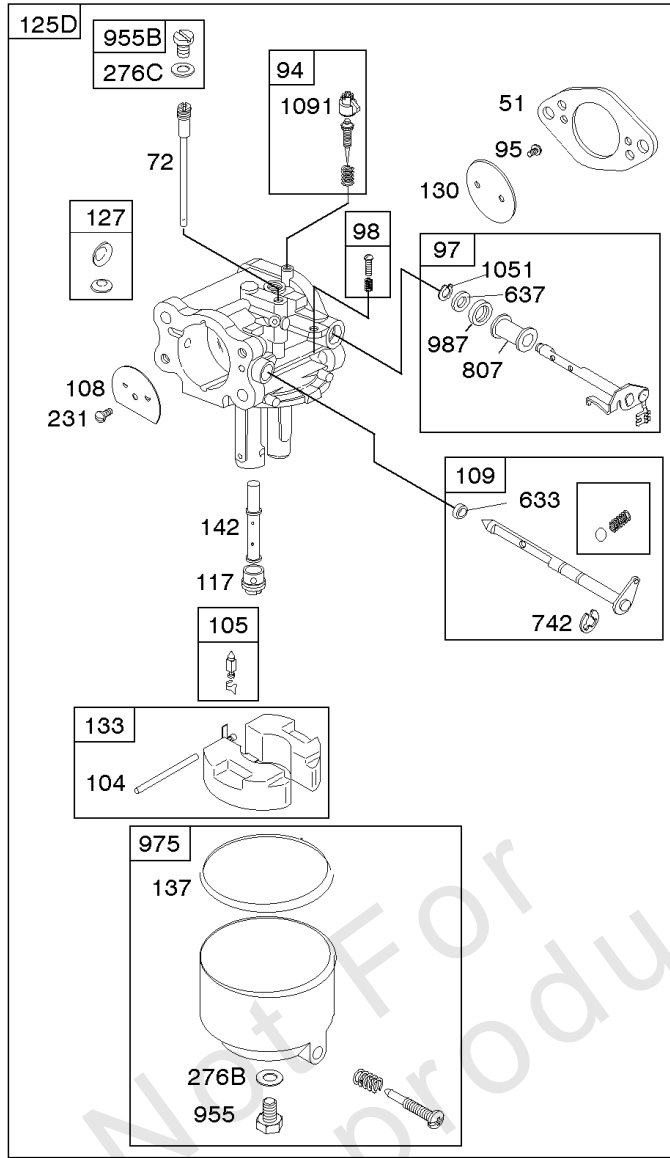

## Alternator, Ignition, Wire Assemblies

REF NO	PART NO	QTY	DESCRIPTION
333	845606		ARMATURE, Magneto -Used After Code Date 09100700
333A	591459		ARMATURE, Magneto -Used Before Code Date 09100800
334	692066		SCREW -(Magneto Armature)
474D	592830		ALTERNATOR -(10-16 Amp Regulated)
500	691086		WASHER -(Key Switch)
501	845907		REGULATOR -(3 Wire)(16 Amp)
526	692067		SCREW -(Regulator)
526A	690717		SCREW -(Regulator) (M6x30mm)
529	690744		GROMMET
578A	844547		WIRE ASSEMBLY -(With Diodes) -Used After Code Date 09100700
578A	692319		WIRE ASSEMBLY -Used Before Code Date 09100800
578B	692306		WIRE ASSEMBLY
664	691087		NUT -(Key Switch)
789A	844914		HARNESS, Wiring
851	493880S		TERMINAL, Spark Plug
877A	393814		WIRE/CONNECTOR, Alternator -(10 Amp Regulated)
877C	399916		WIRE/CONNECTOR, Alternator
877D	698092		WIRE/CONNECTOR, Alternator
878A	691955		HARNESS, Alternator
892	692318		SWITCH, Key
990	691959		SET, Key
1054	280275		TIE, Cable
1059	698516		KIT, Screw/Washer
1119	691552		SCREW -(Alternator)

## Camshaft, Crankshaft, Intake Manifold

REF NO	PART NO	QTY	DESCRIPTION
45A	843379		TAPPET, Valve -Used After Code Date 06020500
46A	845649		CAMSHAFT
50A	844034		MANIFOLD, Intake
51	691694		GASKET, Intake -(Manifold/Carburetor Spacer)
51B	692035		GASKET, Intake -(Manifold/Heads)
54	846604		SCREW -(Intake Manifold) (M8x67mm) (Dog Point)
122	847047		SPACER, Carburetor -(19mm)
654	690939		NUT -(Carburetor)
964A	809640		CAP, Carburetor
1025	690689		SPOOL, Governor
1130	690746		STUD -(Intake Manifold)
1176	842067		NUT -(Exhaust Manifold)