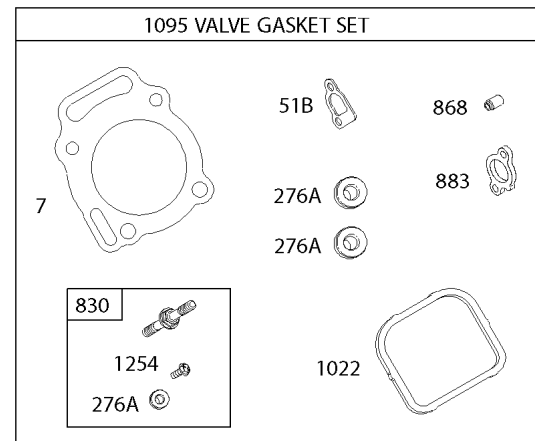

5360-15

Assemblies include all parts shown in frames.

02/10/2017

Engine, Carburetor and Valve Gasket Kits

REF NO	PART NO	QTY	DESCRIPTION
3	805101S		SEAL, Oil -(Magneto Side)
7	845884		GASKET, Cylinder Head -(Graphoil)
9	844986		GASKET, Breather
12	846487		GASKET, Crankcase
20	805049S		SEAL, Oil -(PTO Side)
51B	692035		GASKET, Intake -(Manifold/Heads)
51C	846597		GASKET, Intake
72	806480		TUBE, Jet
94	842885		KIT, Idle Mixture
98B	846649		KIT, Idle Speed -(Ruixing)
104	690739		PIN, Float Hinge
104B	846646		PIN, Float Hinge -(Ruixing)
105	807706		VALVE, Float Needle
105B	846643		VALVE, Float Needle -(Ruixing)
121	842886		KIT, Carburetor Overhaul -(Nikki Carburetor) -Used Before Code Date 15093000
121B	847318		KIT, Carburetor Overhaul -(Ruixing) -Used After Code Date 15092900
127	690731		PLUG, Welch
137	806481		GASKET, Float Bowl
137B	846642		GASKET, Float Bowl -(Ruixing)
141B	846637		KIT, Choke Shaft -(Ruixing)
142	691555		NOZZLE, Carburetor
163	692081		GASKET, Air Cleaner -(Used With Metal Air Cleaner Base)
163C	844931		GASKET, Air Cleaner
231	690718		SCREW -(Choke Valve)
273	690681		SEAL, O-Ring -(Oil Pump)
276A	691766		WASHER, Sealing -Used Before Code Date 01120300
276A	807085		WASHER, Sealing -(Cylinder Head) -Used After Code Date 01120200
276D	846640		WASHER, Sealing -(Ruixing)
276B	806476		WASHER, Sealing -(Float Bowl)
276C	806477		WASHER, Sealing -(Carburetor Plug)
358	808390		GASKET SET, Engine -Used Before Code Date 15093000
358A	847319		GASKET SET, Engine -Used After Code Date 15092900
439	692154		O-RING, Oil Gallery -(Crankcase Cover/Sump or Cylinder Assembly)