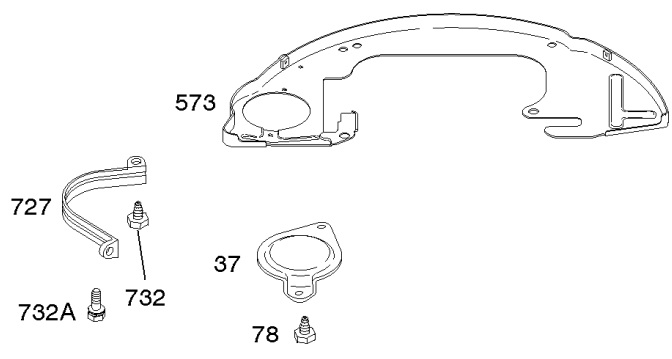

Shrouds, Air Guide, Carburetor Cover

REF NO	PART NO	QTY	DESCRIPTION
37	841309		GUARD, Flywheel
78	690688		SCREW -(Flywheel Guard)
187	791745		LINE, Fuel -(23) (Cut to Required Length)
187	791766		LINE, Fuel -(15 Inches Long)(Cut To Required Length)
215	841183		GUIDE, Air -(Cylinder 1)
215A	841317		COVER, Cylinder Head -(Cylinder 1)
215H	841316		COVER, Cylinder Head -(Cylinder 2)
215G	841182		GUIDE, Air -(Cylinder 2)
447	692067		SCREW -(Air Guide Cover) (Round)
500	691086		WASHER -(Key Switch)
506	807120		SCREW -(Carburetor/EFI Cover)
573	841310		PLATE, Back
601B	841859		CLAMP, Hose
664	691087		NUT -(Key Switch)
727	841313		COVER, Starter Drive -(Black)
732	690688		SCREW -(Starter Drive Cover)
732A	841233		SCREW -(Starter Drive Cover)
865	843768		COVER, Air Guide -(Black)
865A	841319		COVER, Air Guide
879	807118		COVER, Carburetor/EFI
879A	841857		COVER, Carburetor/EFI
892	692318		SWITCH, Key
990	691959		SET, Key
990A	847146		SET, Key
1334	841233		SCREW -(Air Guide)
1351	690682		STUD -(Cylinder Shield)
1378	847144		SET, Washer/Nut
1422	690706		WASHER -(Air Guide)
1426	690238		NUT -(Air Guide)
1521	847150		CAP, Switch