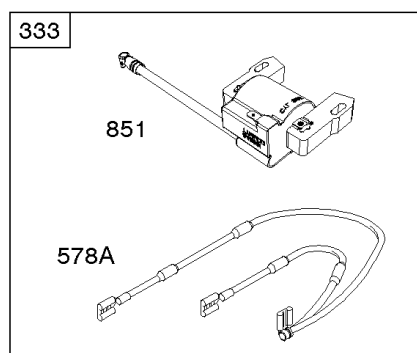

1119

Alternator, Ignition, Wire Assemblies

REF NO	PART NO	QTY	DESCRIPTION
333	845606		ARMATURE, Magneto -Used After Code Date 09100700
333A	591459		ARMATURE, Magneto -Used Before Code Date 09100800
334	692066		SCREW -(Magneto Armature)
474D	592830		ALTERNATOR -(10-16 Amp Regulated)
500	691086		WASHER -(Key Switch)
501	845907		REGULATOR -(3 Wire)(16 Amp)
526	692067		SCREW -(Regulator)
526A	690717		SCREW -(Regulator) (M6x30mm)
529	690744		GROMMET
578A	844547		WIRE ASSEMBLY -(With Diodes) -Used After Code Date 09100700
578A	692319		WIRE ASSEMBLY -Used Before Code Date 09100800
578B	692306		WIRE ASSEMBLY
664	691087		NUT -(Key Switch)
789A	844914		HARNESS, Wiring
851	493880S		TERMINAL, Spark Plug
877A	393814		WIRE/CONNECTOR, Alternator -(10 Amp Regulated)
877C	399916		WIRE/CONNECTOR, Alternator
877D	698092		WIRE/CONNECTOR, Alternator
878A	691955		HARNESS, Alternator
892	692318		SWITCH, Key
990	691959		SET, Key
1054	280275		TIE, Cable
1059	698516		KIT, Screw/Washer
1119	691552		SCREW -(Alternator)