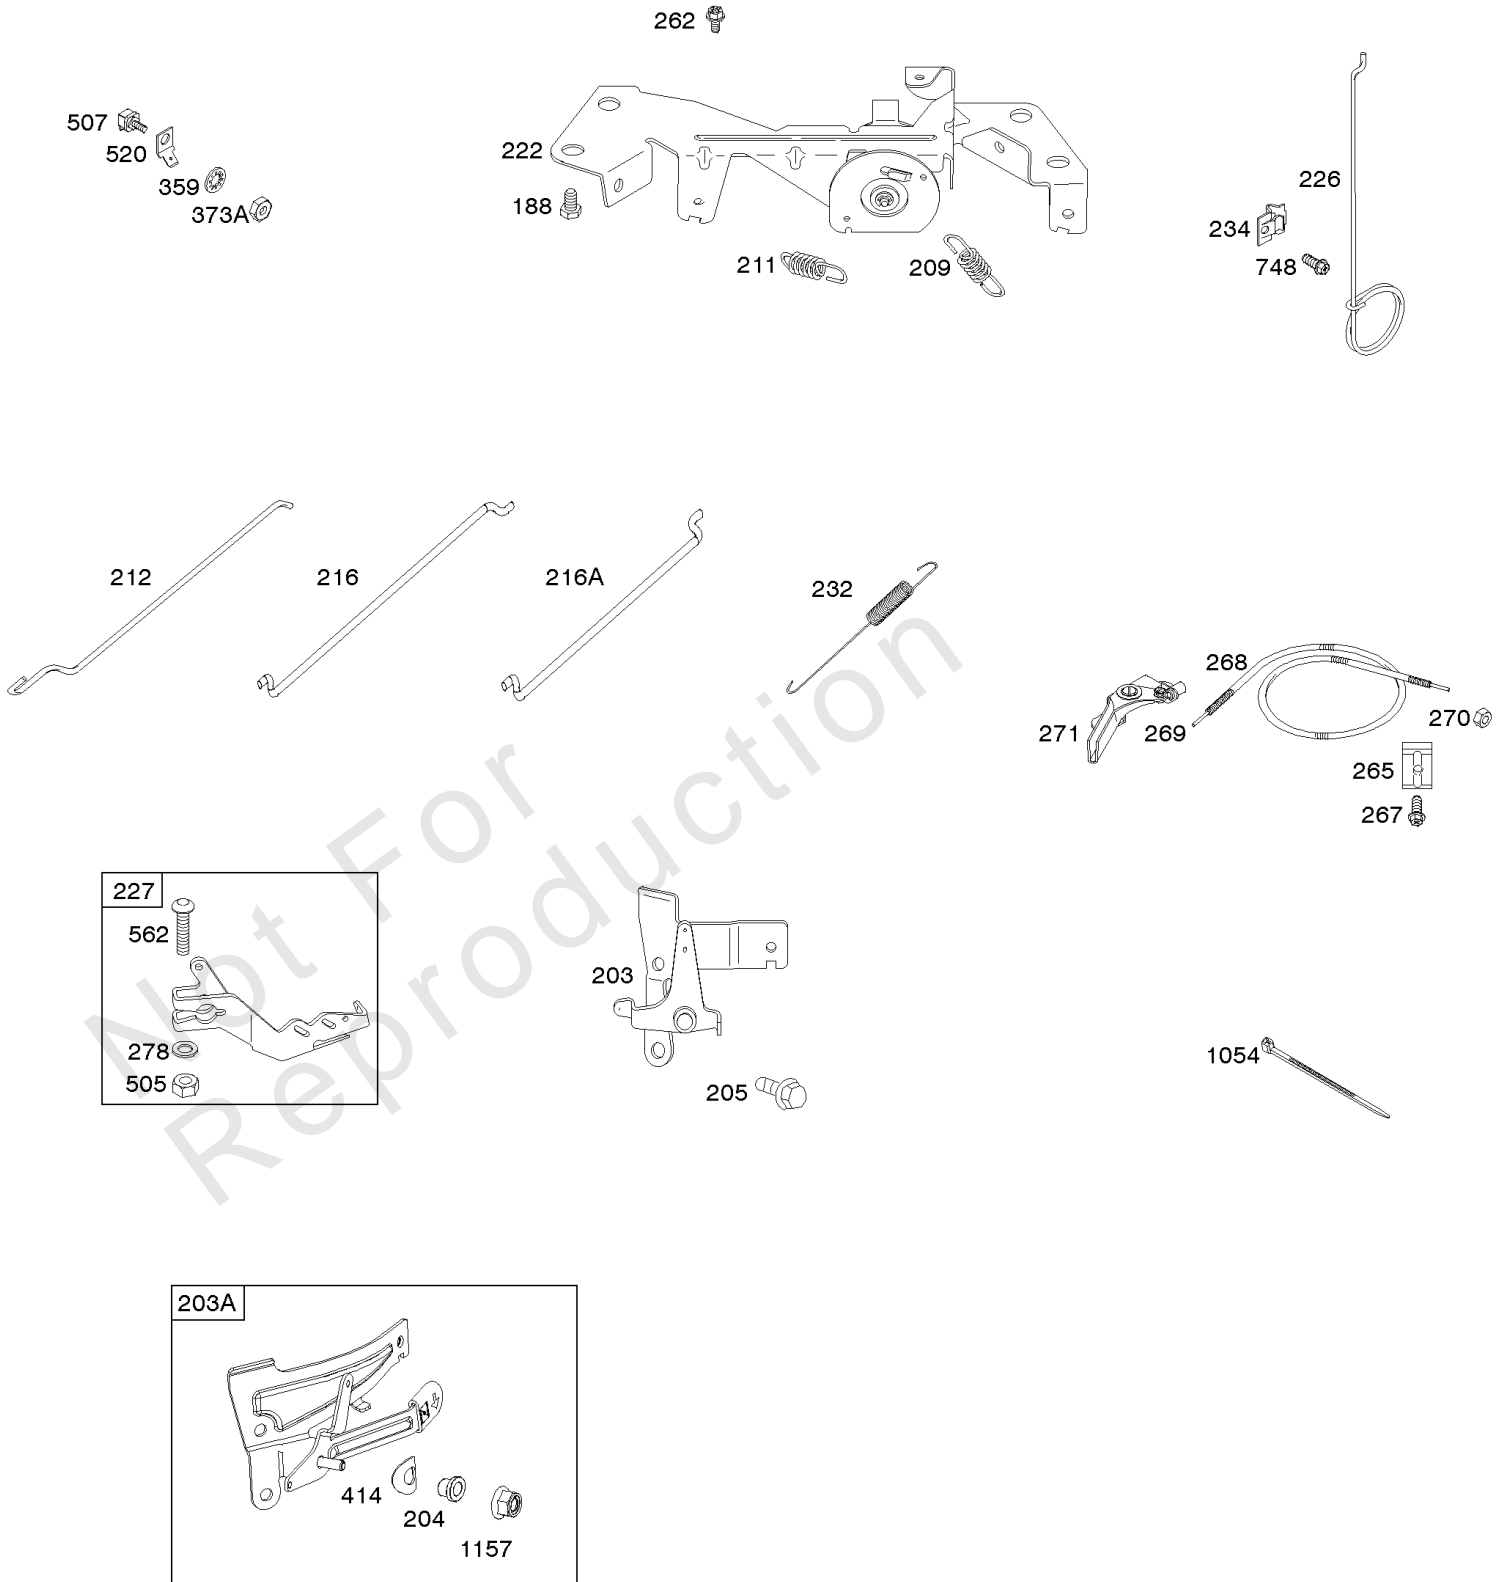

## Controls and Governor Springs

REF NO	PART NO	QTY	DESCRIPTION
188	692056		SCREW -(Control Bracket)
203	690923		CRANK, Bell
203A	808753		CRANK, Bell
204	692884		BUSHING, Lever
205	692083		SCREW -(Bell Crank)
209	692070		SPRING, Governor -(Red)
211	692069		SPRING, Governed Idle
212	847015		LINK, Throttle
216	690871		LINK, Choke
222	808454		BRACKET, Control
226	692075		ROD, Choke
227	690236		LEVER, Governor Control
232	692073		SPRING, Governor Link
234	691723		CLIP, Control Rod
262	692083		SCREW -(Rod Bracket)
265	691024		CLAMP, Casing
267	692083		SCREW -(Casing Clamp) (M5x12mm)
267	841552		SCREW -(Casing Clamp) (M5x20mm)
268	691025		CASING, Control Wire -(Cut To Required Length)
269	691026		WIRE, Control -(Cut To Required Length)
270	691027		NUT -(Control Wire Casing)
271	691028		LEVER, Control
278	842122		WASHER -(Governor Control Lever)
359	691077		WASHER -(Ground Terminal)
373A	691612		NUT -(Ground Terminal)
414	690344		WASHER -(Bell Crank)
505	844752		NUT -(Governor Control Lever) (M6)
507	691972		INSULATOR
520	691084		TERMINAL, Ground -(Brass)
562	690239		BOLT -(Governor Control Lever)
748	692083		SCREW -(Control Rod Clip)
1054	280275		TIE, Cable
1157	690713		NUT -(Bell Crank)