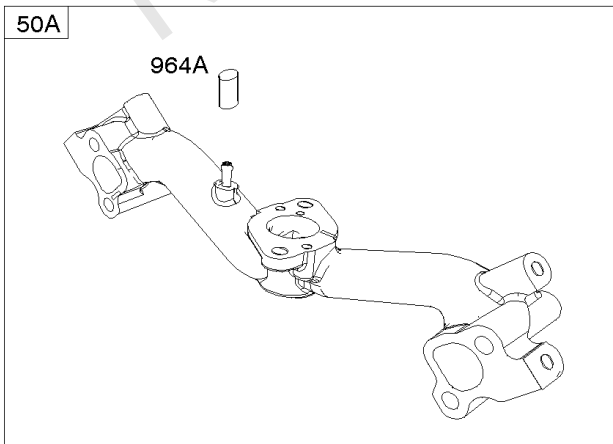

Camshaft, Crankshaft, Intake Manifold

REF NO	PART NO	QTY	DESCRIPTION
45A	843379		TAPPET, Valve -Used After Code Date 06020500
46A	845649		CAMSHAFT
50A	844034		MANIFOLD, Intake
51	691694		GASKET, Intake -(Manifold/Carburetor Spacer)
51B	692035		GASKET, Intake -(Manifold/Heads)
54	846604		SCREW -(Intake Manifold) (M8x67mm) (Dog Point)
122	847047		SPACER, Carburetor -(19mm)
654	690939		NUT -(Carburetor)
964A	809640		CAP, Carburetor
1025	690689		SPOOL, Governor
1130	690746		STUD -(Intake Manifold)
1176	842067		NUT -(Exhaust Manifold)