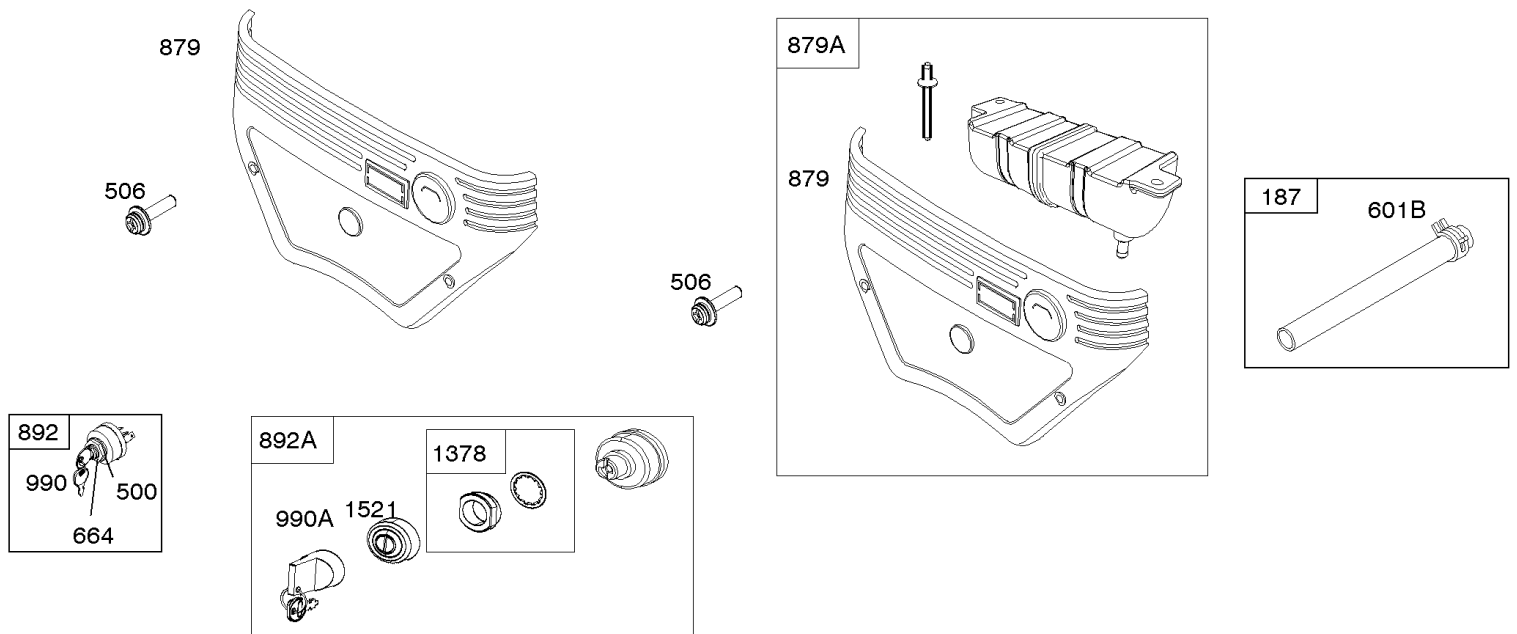

Shrouds, Air Guide, Carburetor Cover

REF NO	PART NO	QTY	DESCRIPTION
37	841309		GUARD, Flywheel
78	690688		SCREW -(Flywheel Guard)
187	791745		LINE, Fuel -(23) (Cut to Required Length)
187	791766		LINE, Fuel -(15 Inches Long)(Cut To Required Length)
215	841183		GUIDE, Air -(Cylinder 1)
215A	841317		COVER, Cylinder Head -(Cylinder 1)
215H	841316		COVER, Cylinder Head -(Cylinder 2)
215G	841182		GUIDE, Air -(Cylinder 2)
447	692067		SCREW -(Air Guide Cover) (Round)
500	691086		WASHER -(Key Switch)
506	807120		SCREW -(Carburetor/EFI Cover)
573	841310		PLATE, Back
601B	841859		CLAMP, Hose
664	691087		NUT -(Key Switch)
727	841313		COVER, Starter Drive -(Black)
732	690688		SCREW -(Starter Drive Cover)
732A	841233		SCREW -(Starter Drive Cover)
865	843768		COVER, Air Guide -(Black)
865A	841319		COVER, Air Guide
879	807118		COVER, Carburetor/EFI
879A	841857		COVER, Carburetor/EFI
892	692318		SWITCH, Key
990	691959		SET, Key
990A	847146		SET, Key
1334	841233		SCREW -(Air Guide)
1351	690682		STUD -(Cylinder Shield)
1378	847144		SET, Washer/Nut
1422	690706		WASHER -(Air Guide)
1426	690238		NUT -(Air Guide)
1521	847150		CAP, Switch