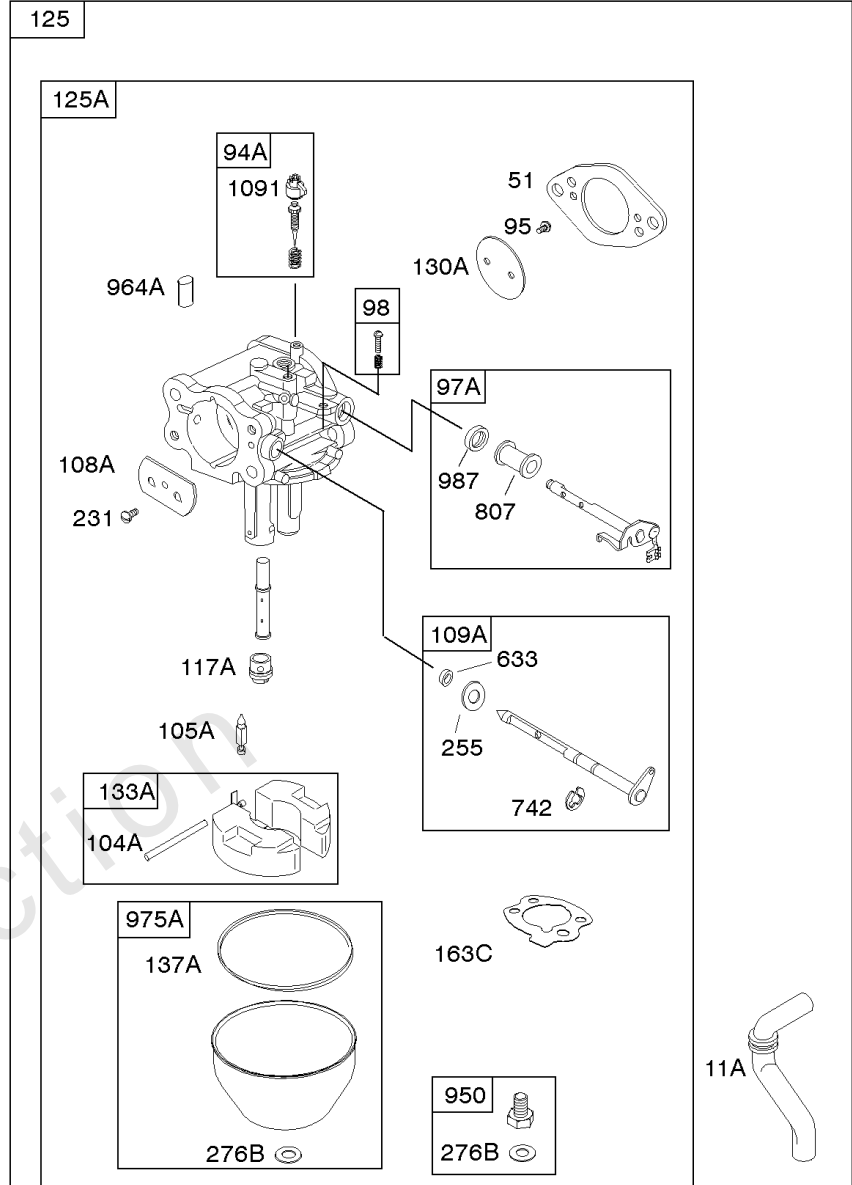

Carburetor (Nikki), Fuel Supply

REF NO	PART NO	QTY	DESCRIPTION
231	690718		SCREW -(Choke Valve)
240B	84001895		FILTER, Fuel -(Includes Paper Element With A 40 Micron Rating)
240C	845125		FILTER, Fuel
255	690737		BUSHING, Choke Shaft
276B	806476		WASHER, Sealing -(Float Bowl)
276C	806477		WASHER, Sealing -(Carburetor Plug)
385	807084		SCREW -(Fuel Pump)
387	808656		PUMP, Fuel
527	690423		CLAMP, Tube
601A	691038		CLAMP, Hose -(Black)
628A	806660		SCREW -(Fuel Pump Bracket)
633	690738		SEAL, Choke/Throttle Shaft
637	690735		WASHER -(Throttle Shaft)
643A	844932		RETAINER, Air Filter
729	807136		CLIP, Wire -(Black)(Spring Steel)
742	805578		RETAINER, E Ring -(Choke Shaft)
788	691559		BRACKET, Fuel Pump
789A	844914		HARNESS, Wiring
807	690733		SPACER -(Throttle)
875C	844929		BASE, Air Cleaner
918	791880		LINE, Fuel -(Cut To Required Length)
947	844911		SOLENOID, Fuel -Used After Code Date 10010600
947A	806472		SOLENOID, Fuel -Used Before Code Date 10010700
950	844916		SCREW -(Float Bowl)
955	691511		PLUG, Carburetor
955B	807714		PLUG, Carburetor
964	590799		CAP, Connector
964A	809640		CAP, Carburetor
975	807715		BOWL, Float
975A	844909		BOWL, Float
987	691548		SEAL, Choke/Throttle Shaft
996A	844930		SHIELD, Carburetor
1051	690736		RING, Retaining
1091	691515		CAP, Limiter