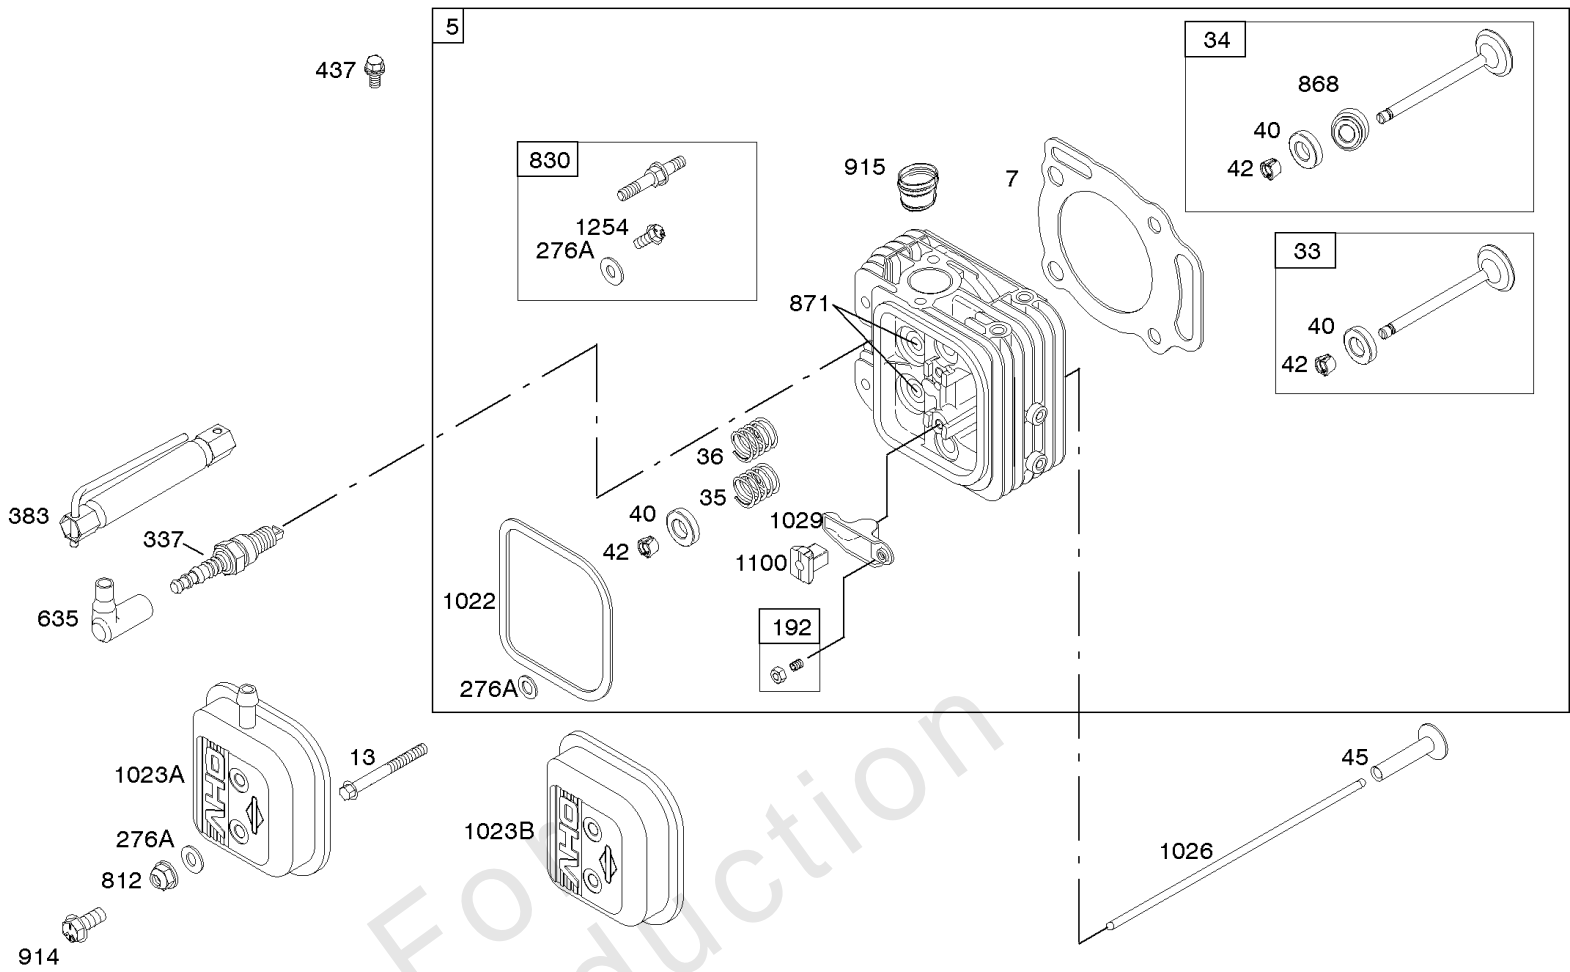

Cylinder Head, Valve Cover

REF NO	PART NO	QTY	DESCRIPTION
5	809185		HEAD, Cylinder -(Cylinder 1)
5A	809186		HEAD, Cylinder -(Cylinder 2)
7	845884		GASKET, Cylinder Head -(Graphoil)
10A	806421		SCREW -(Breather Assembly)
13	692059		SCREW -(Cylinder Head) (86mm)
33	807681		VALVE, Exhaust
34	807680		VALVE, Intake
35	692084		SPRING, Valve -(Intake)
36	692084		SPRING, Valve -(Exhaust)
40	692058		RETAINER, Valve
42	807683		KEEPER, Valve
45	690977		TAPPET, Valve -Used Before Code Date 06020600
192	807623		ADJUSTER. Rocker Arm
276A	691766		WASHER, Sealing -Used Before Code Date 01120300
276A	807085		WASHER, Sealing -(Cylinder Head) -Used After Code Date 01120200
337	792015		PLUG, Spark
383	19576S		WRENCH, Spark Plug
437	691902		SCREW -(Exhaust Manifold)
466	806466		SEAL, O-Ring -(Breather Assembly)
635	692076		BOOT, Spark Plug
812	692055		NUT -(Rocker Cover)
830	809157		STUD, Rocker Arm -(Rocker Arm)
868	691963		SEAL, Valve
871	692057		BUSHING, Valve Guide
914	807084		SCREW -(Rocker Cover)
915	691493		LINER, Port
1022	806039S		GASKET, Rocker Cover
1023A	691558		COVER, Rocker -(Cylinder 1) (Fuel Pump)
1023B	691494		COVER, Rocker
1026	691836		ROD, Push -(Intake)(Steel)
1026	691758		ROD, Push -(Exhaust)(Aluminum)
1029	807323		ARM, Rocker
1100	791959		PIVOT, Rocker Arm
1254	807084		SCREW -(Rocker Arm Stud)