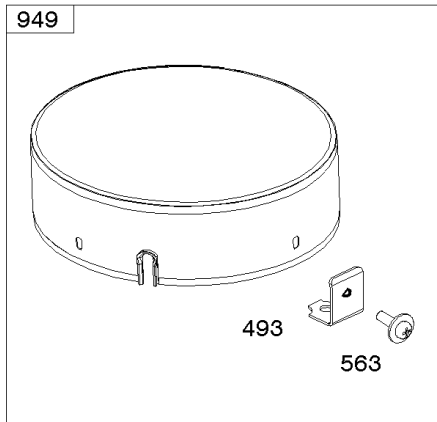

Flywheel, Rotating Screen, Rewind Starter, Debris Guard

REF NO	PART NO	QTY	DESCRIPTION
23	809236		FLYWHEEL -(Steel Ring Gear)
57	692086		SPRING, Rewind Starter
58	66574		ROPE, Starter
59	805957		INSERT, Grip
60	808167		GRIP, Starter Rope
65	690341		SCREW -(Rewind Starter) (Rewind Starter)
65A	841233		SCREW -(Rewind Starter) (M6x10mm)
73	807111		SCREEN, Rotating -Used Before Code Date 04011900
73	841440		SCREEN, Rotating -Used After Code Date 04011800
74	841441		SCREW -(Rotating Screen)
332	690887		NUT -(Flywheel)
363	19203		PULLER, Flywheel
455	841794		CUP, Flywheel
456	845219		PLATE, Pawl Friction
459	845218		PAWL, Ratchet
493	845729		BRACKET, Mounting
515	691528		SPRING, Pawl
563	841735		SCREW -(Debris Screen Guard)
592	690939		NUT -(Rewind Starter) (M6)
608	841729		STARTER, Rewind
678	841730		SPACER -(Rewind)
934	691058		SCREW -(Fan Retainer)
949	845728		GUARD, Debris Screen
1005	841439		FAN, Flywheel
1006	690452		RETAINER, Fan