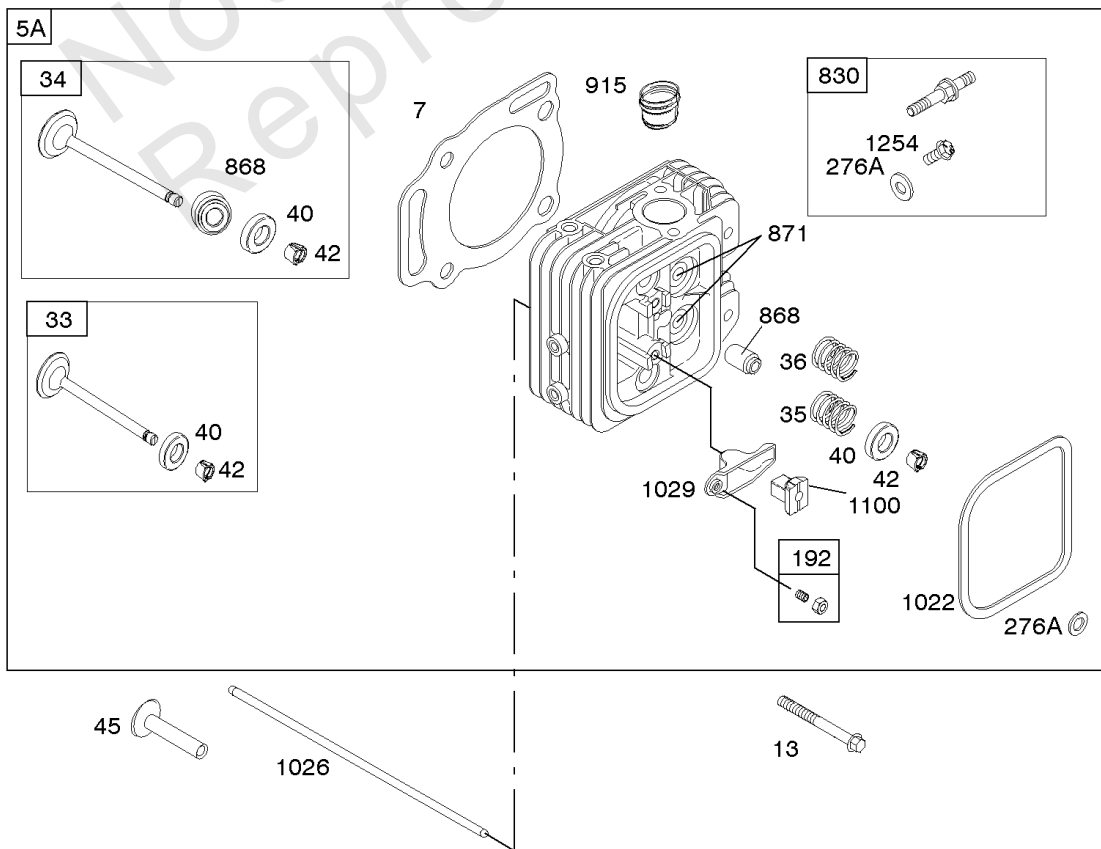

Cylinder Head, Valve Cover

REF NO	PART NO	QTY	DESCRIPTION
5	809185		HEAD, Cylinder -(Cylinder 1)
5A	809186		HEAD, Cylinder -(Cylinder 2)
7	845884		GASKET, Cylinder Head -(Graphoil)
10A	806421		SCREW -(Breather Assembly)
13	692059		SCREW -(Cylinder Head) (86mm)
33	807681		VALVE, Exhaust
34	807680		VALVE, Intake
35	692084		SPRING, Valve -(Intake)
36	692084		SPRING, Valve -(Exhaust)
40	692058		RETAINER, Valve
42	807683		KEEPER, Valve
45	690977		TAPPET, Valve -Used Before Code Date 06020600
192	807623		ADJUSTER. Rocker Arm
276A	691766		WASHER, Sealing -Used Before Code Date 01120300
276A	807085		WASHER, Sealing -(Cylinder Head) -Used After Code Date 01120200
337	792015		PLUG, Spark
383	19576S		WRENCH, Spark Plug
437	691902		SCREW -(Exhaust Manifold)
466	806466		SEAL, O-Ring -(Breather Assembly)
635	692076		BOOT, Spark Plug
812	692055		NUT -(Rocker Cover)
830	809157		STUD, Rocker Arm -(Rocker Arm)
868	691963		SEAL, Valve
871	692057		BUSHING, Valve Guide
914	807084		SCREW -(Rocker Cover)
915	691493		LINER, Port
1022	806039S		GASKET, Rocker Cover
1023A	691558		COVER, Rocker -(Cylinder 1) (Fuel Pump)
1023B	691494		COVER, Rocker
1026	691836		ROD, Push -(Intake)(Steel)
1026	691758		ROD, Push -(Exhaust)(Aluminum)
1029	807323		ARM, Rocker
1100	791959		PIVOT, Rocker Arm
1254	807084		SCREW -(Rocker Arm Stud)