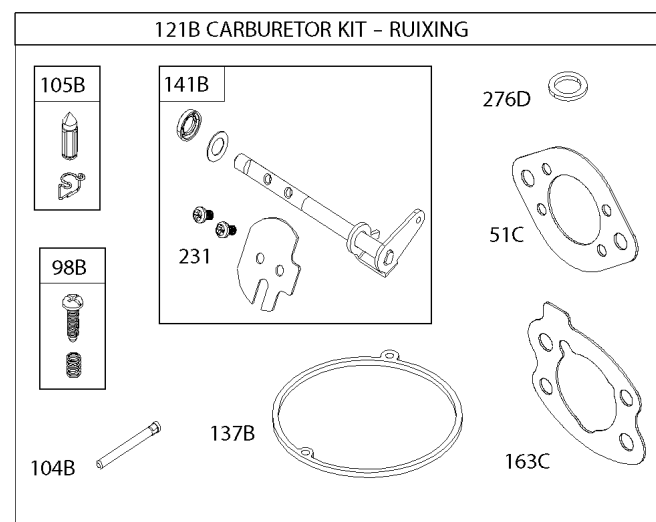

5360-15

Assemblies include all parts shown in frames.

02/10/2017

Engine, Carburetor and Valve Gasket Kits

REF NO	PART NO	QTY	DESCRIPTION
524	692053		SEAL, O-Ring -(Dipstick Tube)
633	690738		SEAL, Choke/Throttle Shaft
637	690735		WASHER -(Throttle Shaft)
691	842826		SEAL, Governor Shaft
742	805578		RETAINER, E Ring -(Choke Shaft)
807	690733		SPACER -(Throttle)
830	809157		STUD, Rocker Arm -(Rocker Arm)
868	691963		SEAL, Valve
883	691613		GASKET, Exhaust
987	691548		SEAL, Choke/Throttle Shaft
988	692063		GASKET, Oil Adapter
1022	806039S		GASKET, Rocker Cover
1051	690736		RING, Retaining
1091	691515		CAP, Limiter
1095	841191		GASKET SET, Valve
1254	807084		SCREW -(Rocker Arm Stud)