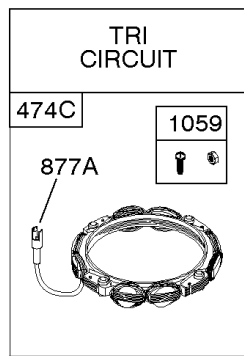

1119

Alternator, Ignition, Wire Assemblies

REF NO	PART NO	QTY	DESCRIPTION
333	845606		ARMATURE, Magneto -Used After Code Date 09100700
333A	591459		ARMATURE, Magneto -Used Before Code Date 09100800
334	692066		SCREW -(Magneto Armature)
474D	592830		ALTERNATOR -(10-16 Amp Regulated)
500	691086		WASHER -(Key Switch)
501	845907		REGULATOR -(3 Wire)(16 Amp)
526	692067		SCREW -(Regulator)
526A	690717		SCREW -(Regulator) (M6x30mm)
529	690744		GROMMET
578A	844547		WIRE ASSEMBLY -(With Diodes) -Used After Code Date 09100700
578A	692319		WIRE ASSEMBLY -Used Before Code Date 09100800
578B	692306		WIRE ASSEMBLY
664	691087		NUT -(Key Switch)
789A	844914		HARNESS, Wiring
851	493880S		TERMINAL, Spark Plug
877A	393814		WIRE/CONNECTOR, Alternator -(10 Amp Regulated)
877C	399916		WIRE/CONNECTOR, Alternator
877D	698092		WIRE/CONNECTOR, Alternator
878A	691955		HARNESS, Alternator
892	692318		SWITCH, Key
990	691959		SET, Key
1054	280275		TIE, Cable
1059	698516		KIT, Screw/Washer
1119	691552		SCREW -(Alternator)