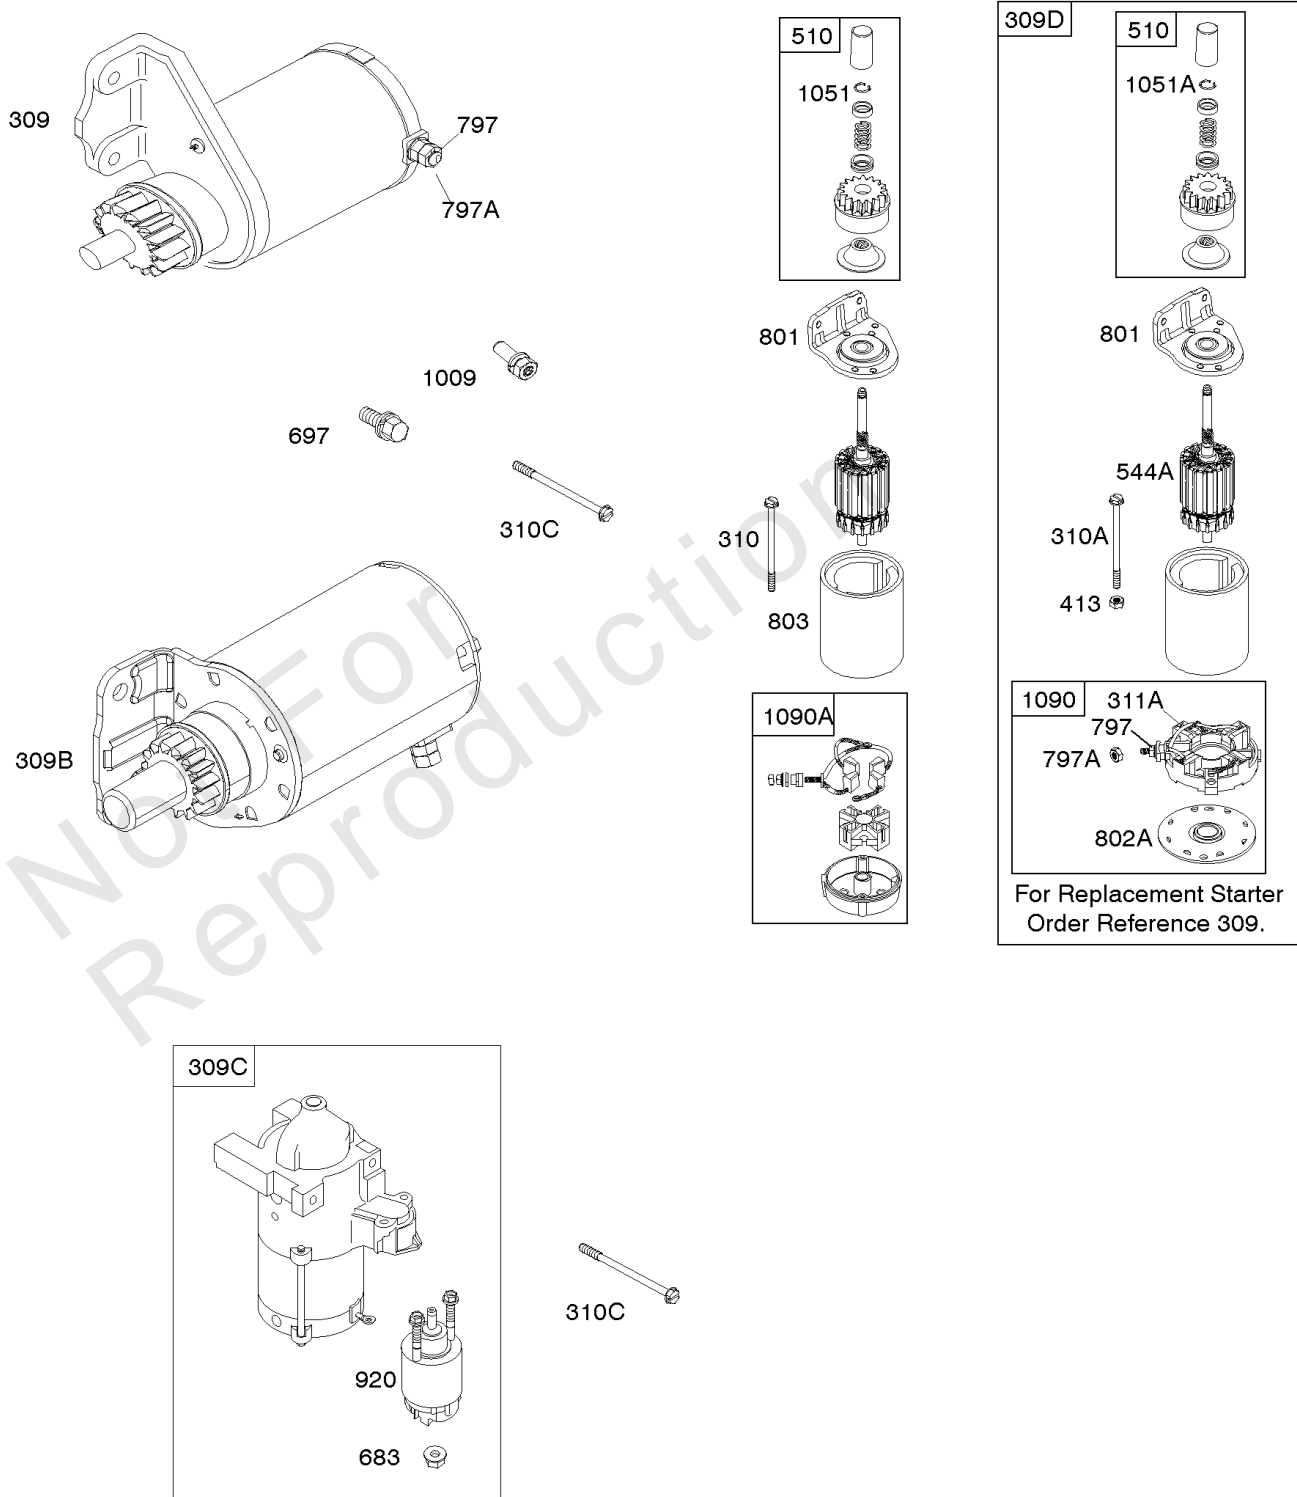

Electric Starter

REF NO	PART NO	QTY	DESCRIPTION
309	844717		MOTOR, Starter -Used After Code Date 11011400
309B	846451		MOTOR, Starter -(Steel Ring Gear Only) -Used Before Code Date 11011500
309D	-----		Motor-Starter -(For Replacement Starter Motor, Order Reference 309)
310	-----		Screw -(Starter Motor) (NO LONGER AVAILABLE)
310A	690323		BOLT -(Starter Motor)
310C	806474		SCREW -(Starter Motor)
311A	497608		SET, Brush
413	693587		NUT -(Starter Motor)
510	496881		DRIVE, Starter -(Steel Pinion Gear)
544A	693548		ARMATURE, Starter
683	845758		NUT -(Starter Solenoid)
683	820813		NUT -(Starter Solenoid)
697	692062		SCREW -(Starter Motor) (Drive Cap) (M8x18mm)
797	693167		NUT -(Brush Retainer)
797A	691029		NUT -(Brush Retainer)
801	-----		Cap-Drive -(NO LONGER AVAILABLE)
802A	691286		CAP, End
803	-----		Housing-Starter -(NO LONGER AVAILABLE)
920	846737		SOLENOID, Starter
1009	691902		SCREW -(USE REFERENCE 697 ONLY) (M8x20mm)
1051	690736		RING, Retaining
1051A	691124		RING, Retaining
1090	691293		RETAINER, Brush
1090A	496813		RETAINER, Brush