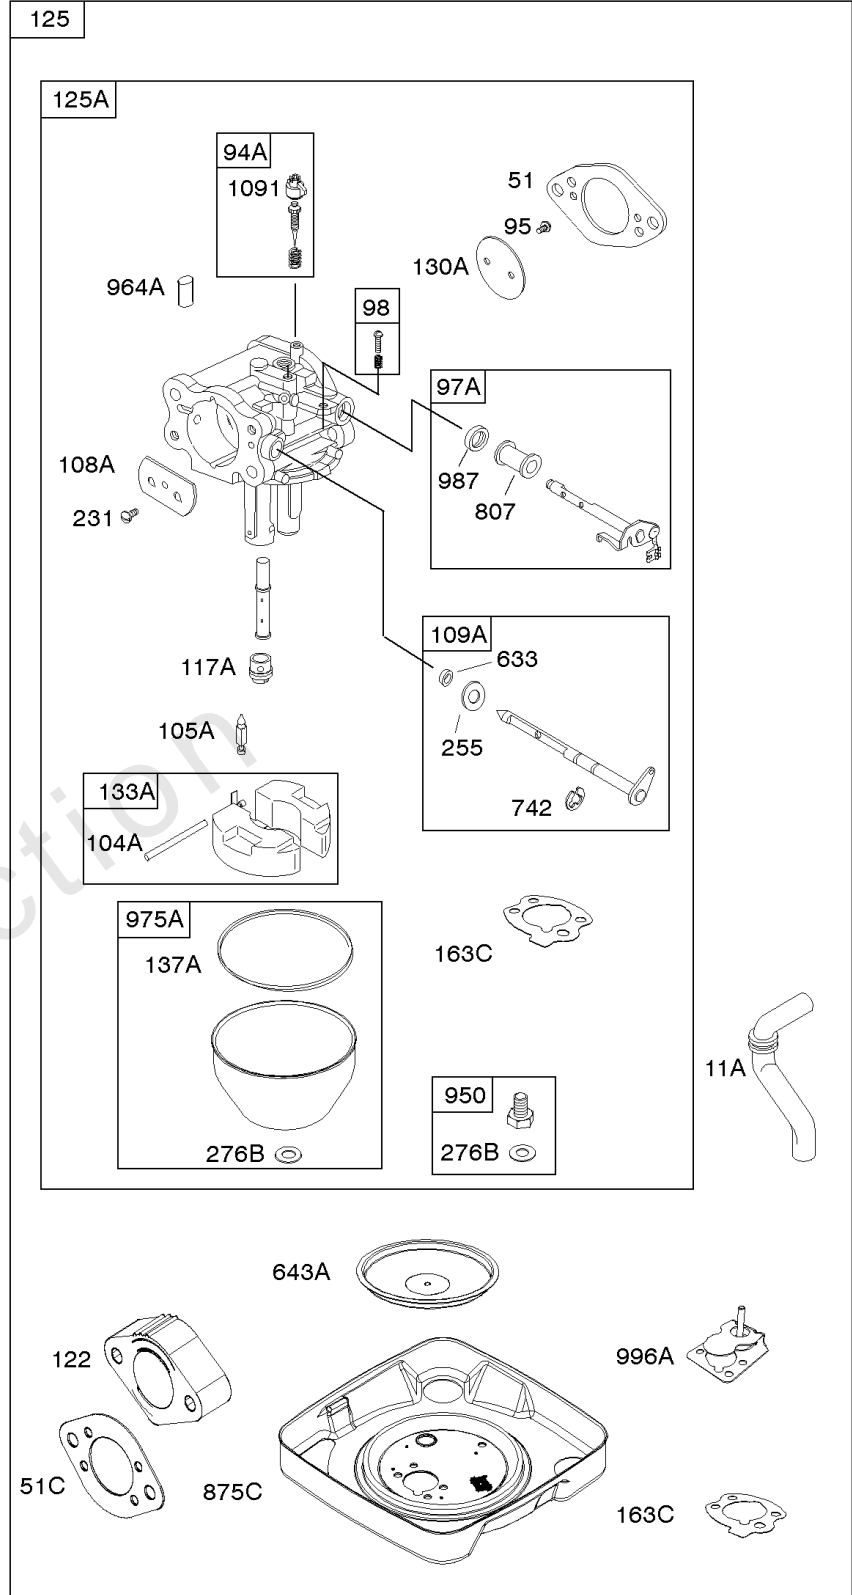

## Alternator, Ignition, Wire Assemblies

REF NO	PART NO	QTY	DESCRIPTION
333	845606		ARMATURE, Magneto -Used After Code Date 09100700
333A	591459		ARMATURE, Magneto -Used Before Code Date 09100800
334	692066		SCREW -(Magneto Armature)
474D	592830		ALTERNATOR -(10-16 Amp Regulated)
500	691086		WASHER -(Key Switch)
501	845907		REGULATOR -(3 Wire)(16 Amp)
526	692067		SCREW -(Regulator)
526A	690717		SCREW -(Regulator) (M6x30mm)
529	690744		GROMMET
578A	844547		WIRE ASSEMBLY -(With Diodes) -Used After Code Date 09100700
578A	692319		WIRE ASSEMBLY -Used Before Code Date 09100800
578B	692306		WIRE ASSEMBLY
664	691087		NUT -(Key Switch)
789A	844914		HARNESS, Wiring
851	493880S		TERMINAL, Spark Plug
877A	393814		WIRE/CONNECTOR, Alternator -(10 Amp Regulated)
877C	399916		WIRE/CONNECTOR, Alternator
877D	698092		WIRE/CONNECTOR, Alternator
878A	691955		HARNESS, Alternator
892	692318		SWITCH, Key
990	691959		SET, Key
1054	280275		TIE, Cable
1059	698516		KIT, Screw/Washer
1119	691552		SCREW -(Alternator)

## Camshaft, Crankshaft, Intake Manifold

REF NO	PART NO	QTY	DESCRIPTION
45A	843379		TAPPET, Valve -Used After Code Date 06020500
46A	845649		CAMSHAFT
50A	844034		MANIFOLD, Intake
51	691694		GASKET, Intake -(Manifold/Carburetor Spacer)
51B	692035		GASKET, Intake -(Manifold/Heads)
54	846604		SCREW -(Intake Manifold) (M8x67mm) (Dog Point)
122	847047		SPACER, Carburetor -(19mm)
654	690939		NUT -(Carburetor)
964A	809640		CAP, Carburetor
1025	690689		SPOOL, Governor
1130	690746		STUD -(Intake Manifold)
1176	842067		NUT -(Exhaust Manifold)