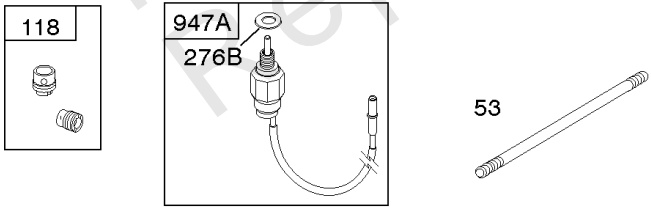

Carburetor (Nikki), Fuel Supply

REF NO	PART NO	QTY	DESCRIPTION
231	690718		SCREW -(Choke Valve)
240B	84001895		FILTER, Fuel -(Includes Paper Element With A 40 Micron Rating)
240C	845125		FILTER, Fuel
255	690737		BUSHING, Choke Shaft
276B	806476		WASHER, Sealing -(Float Bowl)
276C	806477		WASHER, Sealing -(Carburetor Plug)
385	807084		SCREW -(Fuel Pump)
387	808656		PUMP, Fuel
527	690423		CLAMP, Tube
601A	691038		CLAMP, Hose -(Black)
628A	806660		SCREW -(Fuel Pump Bracket)
633	690738		SEAL, Choke/Throttle Shaft
637	690735		WASHER -(Throttle Shaft)
643A	844932		RETAINER, Air Filter
729	807136		CLIP, Wire -(Black)(Spring Steel)
742	805578		RETAINER, E Ring -(Choke Shaft)
788	691559		BRACKET, Fuel Pump
789A	844914		HARNESS, Wiring
807	690733		SPACER -(Throttle)
875C	844929		BASE, Air Cleaner
918	791880		LINE, Fuel -(Cut To Required Length)
947	844911		SOLENOID, Fuel -Used After Code Date 10010600
947A	806472		SOLENOID, Fuel -Used Before Code Date 10010700
950	844916		SCREW -(Float Bowl)
955	691511		PLUG, Carburetor
955B	807714		PLUG, Carburetor
964	590799		CAP, Connector
964A	809640		CAP, Carburetor
975	807715		BOWL, Float
975A	844909		BOWL, Float
987	691548		SEAL, Choke/Throttle Shaft
996A	844930		SHIELD, Carburetor
1051	690736		RING, Retaining
1091	691515		CAP, Limiter