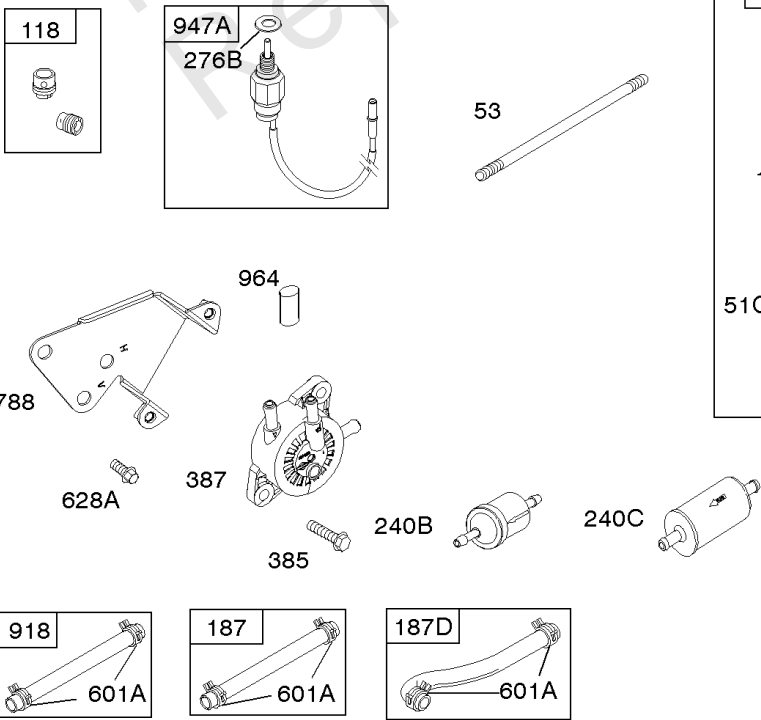

## Alternator, Ignition, Wire Assemblies

REF NO	PART NO	QTY	DESCRIPTION
333	845606		ARMATURE, Magneto -Used After Code Date 09100700
333A	591459		ARMATURE, Magneto -Used Before Code Date 09100800
334	692066		SCREW -(Magneto Armature)
474D	592830		ALTERNATOR -(10-16 Amp Regulated)
500	691086		WASHER -(Key Switch)
501	845907		REGULATOR -(3 Wire)(16 Amp)
526	692067		SCREW -(Regulator)
526A	690717		SCREW -(Regulator) (M6x30mm)
529	690744		GROMMET
578A	844547		WIRE ASSEMBLY -(With Diodes) -Used After Code Date 09100700
578A	692319		WIRE ASSEMBLY -Used Before Code Date 09100800
578B	692306		WIRE ASSEMBLY
664	691087		NUT -(Key Switch)
789A	844914		HARNESS, Wiring
851	493880S		TERMINAL, Spark Plug
877A	393814		WIRE/CONNECTOR, Alternator -(10 Amp Regulated)
877C	399916		WIRE/CONNECTOR, Alternator
877D	698092		WIRE/CONNECTOR, Alternator
878A	691955		HARNESS, Alternator
892	692318		SWITCH, Key
990	691959		SET, Key
1054	280275		TIE, Cable
1059	698516		KIT, Screw/Washer
1119	691552		SCREW -(Alternator)

## Camshaft, Crankshaft, Intake Manifold

REF NO	PART NO	QTY	DESCRIPTION
45A	843379		TAPPET, Valve -Used After Code Date 06020500
46A	845649		CAMSHAFT
50A	844034		MANIFOLD, Intake
51	691694		GASKET, Intake -(Manifold/Carburetor Spacer)
51B	692035		GASKET, Intake -(Manifold/Heads)
54	846604		SCREW -(Intake Manifold) (M8x67mm) (Dog Point)
122	847047		SPACER, Carburetor -(19mm)
654	690939		NUT -(Carburetor)
964A	809640		CAP, Carburetor
1025	690689		SPOOL, Governor
1130	690746		STUD -(Intake Manifold)
1176	842067		NUT -(Exhaust Manifold)