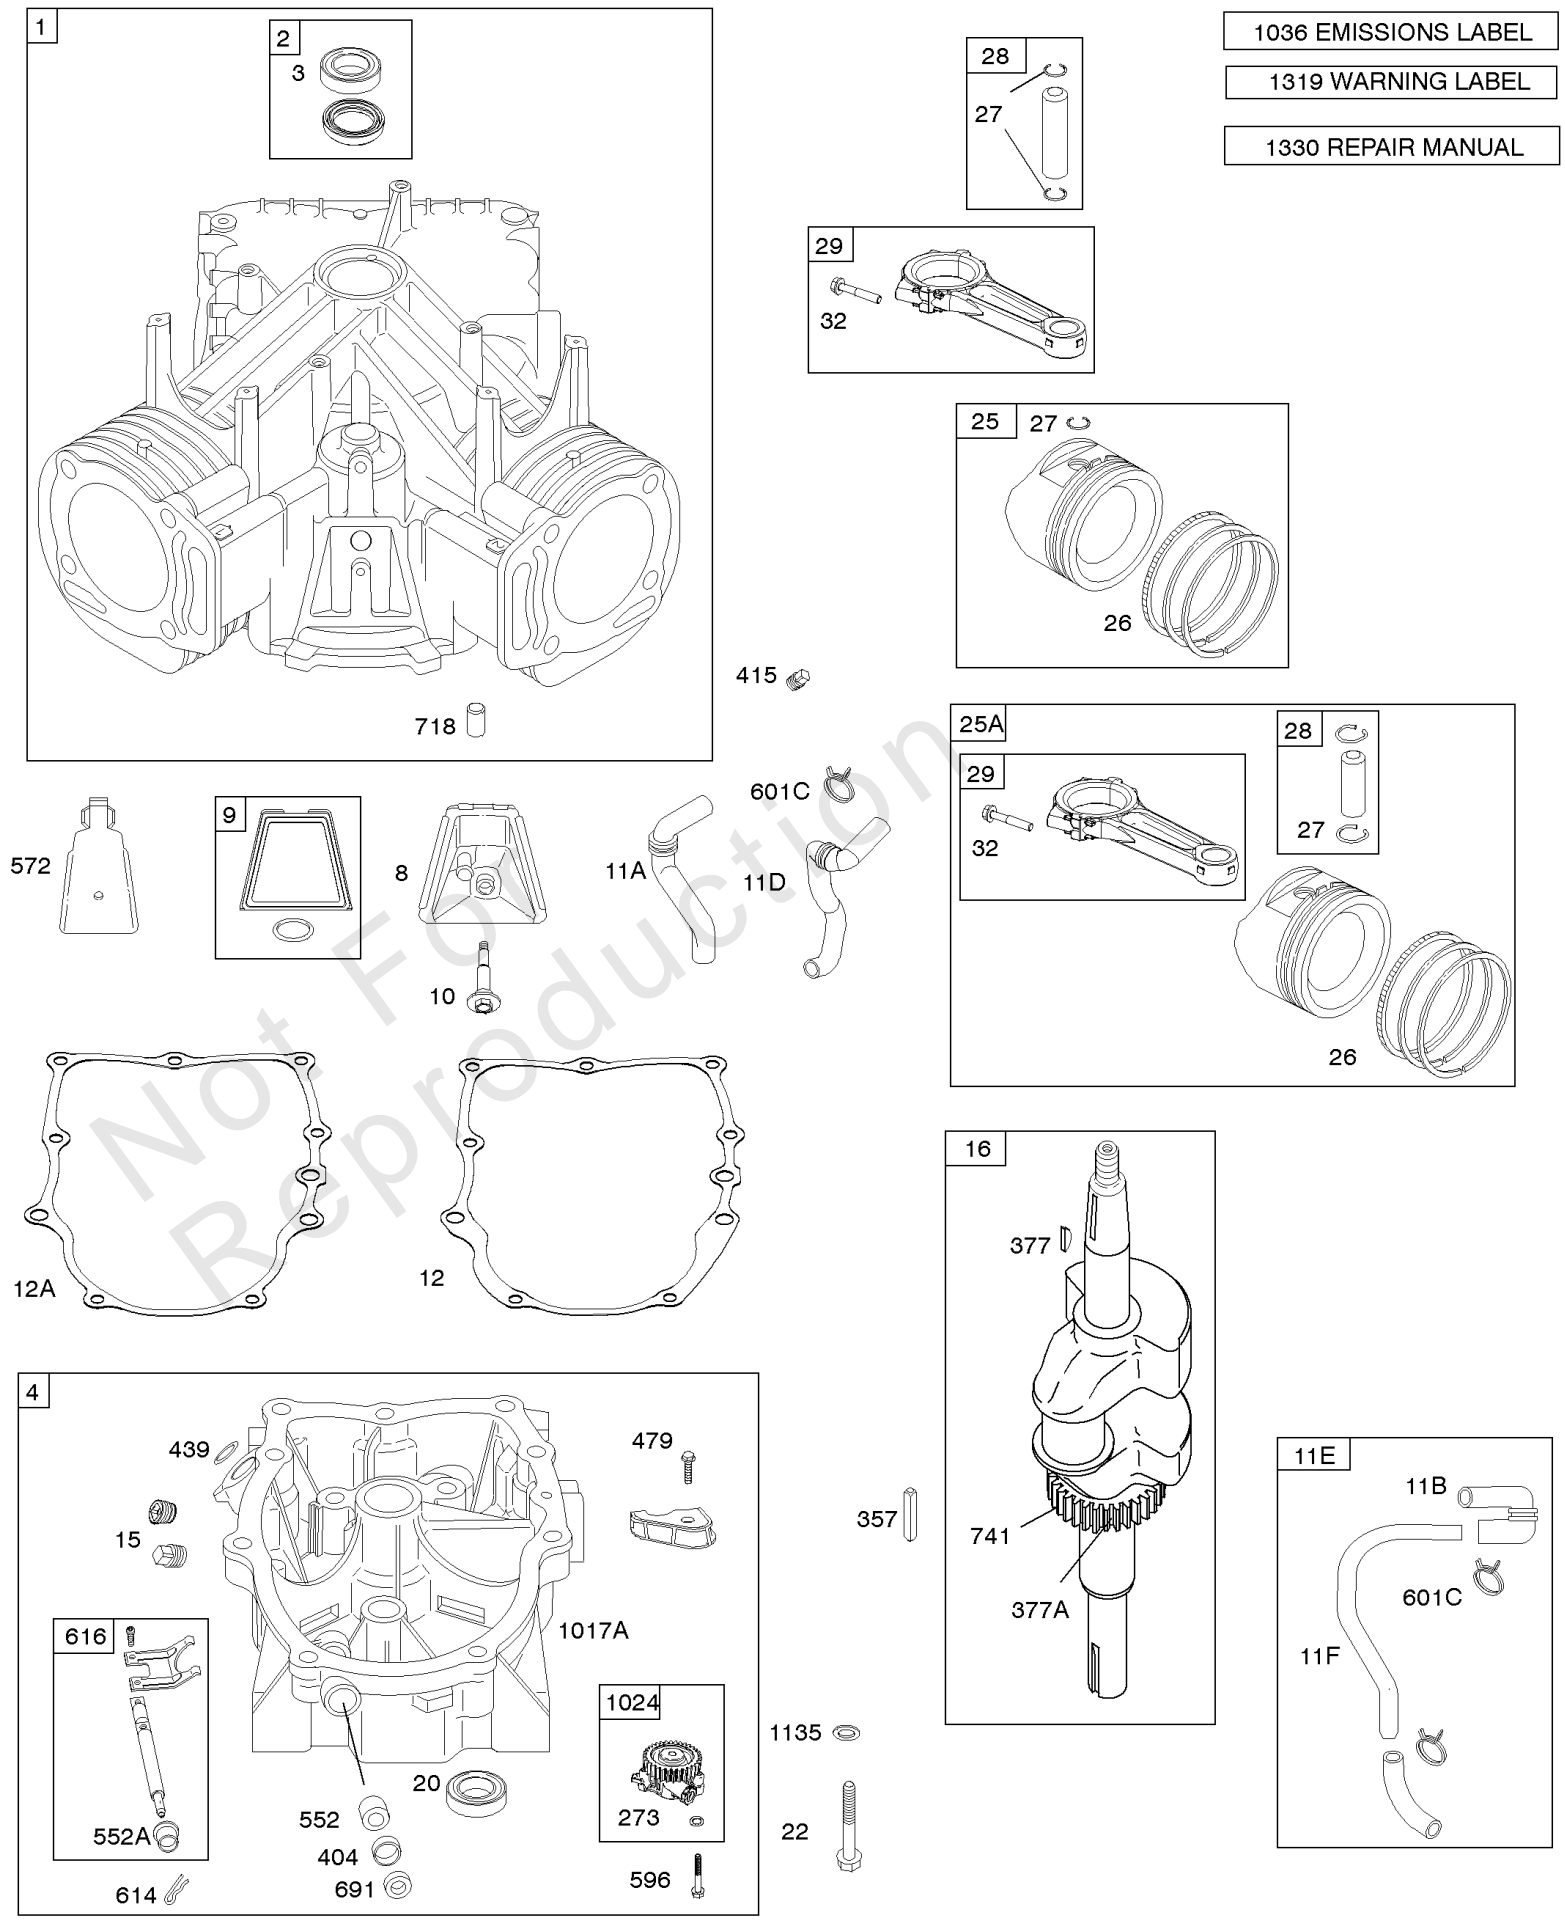

Crankcase Cover/Sump & Gasket, Cylinder, Piston/Rings/Connecting Rod, Crankshaft

Mfg. No: 356777-3034-G1

- 1036 EMISSIONS LABEL
- 1319 WARNING LABEL
- 1330 REPAIR MANUAL

Crankcase Cover/Sump & Gasket, Cylinder, Piston/Rings/Connecting Rod, Crankshaft

REF NO	PART NO	QTY	DESCRIPTION
1	692545		CYLINDER ASSEMBLY
2	808534		KIT, Bushing/Seal -(Magneto Side)
3	805101S		SEAL, Oil -(Magneto Side)
4	843954		SUMP, Engine
8	808988		BREATHER ASSEMBLY
9	844986		GASKET, Breather
10	690751		SCREW -(Breather Assembly)
11A	844921		TUBE, Breather -Used After Code Date 10010700
11A	806083S		TUBE, Breather -Used Before Code Date 10010800
11B	841017		TUBE, Breather
11F	841019		TUBE, Breather
12	846487		GASKET, Crankcase
15	690946		PLUG, Oil Drain -(3/8"-18 NPTF-External 7/16" Sq)
15	691680		PLUG, Oil Drain -(3/8"-18 NPTF - Internal 3/8" Sq)
16	809808		CRANKSHAFT -Used Before Code Date 07063000
16	843796		CRANKSHAFT -Used After Code Date 07062900
20	805049S		SEAL, Oil -(PTO Side)
22	807362		SCREW -(Crankcase Cover/Sump)
25	843821		PISTON ASSEMBLY -(.020 Oversize)
25	843792		PISTON ASSEMBLY -(Standard) -Used After Code Date 07062900
25A	844540		PISTON ASSEMBLY -(Standard) -Used Before Code Date 07063000
26	843822		SET, Ring -(.020 Oversize)
26	843793		SET, Ring -(Standard)
27	690683		LOCK, Piston Pin
28	844541		PIN, Piston
29	807900S		ROD, Connecting -(Standard)
32	690698		SCREW -(Connecting Rod)
273	690681		SEAL, O-Ring -(Oil Pump)
357	691483		KEY, Drive Pulley
377	808095		KEY, Flywheel
377A	691639		KEY, Timing
404	690704		WASHER -(Governor Crank) (Crankcase Cover/Sump)
415	794903		PLUG -(Square Head)
439	692154		O-RING, Oil Gallery -(Crankcase Cover/Sump or Cylinder Assembly)