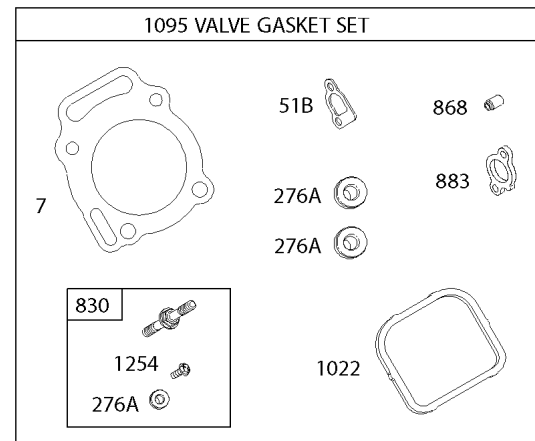

5360-15

Assemblies include all parts shown in frames.

02/10/2017

Engine, Carburetor and Valve Gasket Kits

REF NO	PART NO	QTY	DESCRIPTION
524	692053		SEAL, O-Ring -(Dipstick Tube)
633	690738		SEAL, Choke/Throttle Shaft
637	690735		WASHER -(Throttle Shaft)
691	842826		SEAL, Governor Shaft
742	805578		RETAINER, E Ring -(Choke Shaft)
807	690733		SPACER -(Throttle)
830	809157		STUD, Rocker Arm -(Rocker Arm)
868	691963		SEAL, Valve
883	691613		GASKET, Exhaust
987	691548		SEAL, Choke/Throttle Shaft
988	692063		GASKET, Oil Adapter
1022	806039S		GASKET, Rocker Cover
1051	690736		RING, Retaining
1091	691515		CAP, Limiter
1095	841191		GASKET SET, Valve
1254	807084		SCREW -(Rocker Arm Stud)