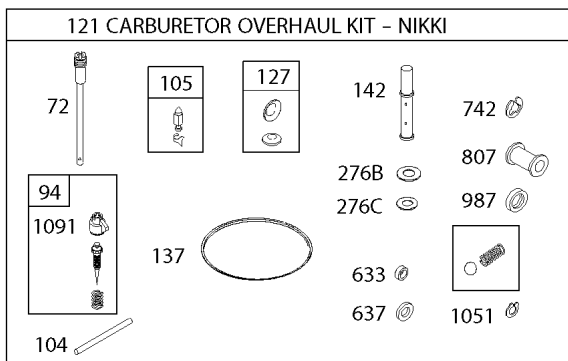

5360-15

Assemblies include all parts shown in frames.

02/10/2017

Engine, Carburetor and Valve Gasket Kits

REF NO	PART NO	QTY	DESCRIPTION
3	805101S		SEAL, Oil -(Magneto Side)
7	845884		GASKET, Cylinder Head -(Graphoil)
9	844986		GASKET, Breather
12	846487		GASKET, Crankcase
20	805049S		SEAL, Oil -(PTO Side)
51B	692035		GASKET, Intake -(Manifold/Heads)
51C	846597		GASKET, Intake
72	806480		TUBE, Jet
94	842885		KIT, Idle Mixture
98B	846649		KIT, Idle Speed -(Ruixing)
104	690739		PIN, Float Hinge
104B	846646		PIN, Float Hinge -(Ruixing)
105	807706		VALVE, Float Needle
105B	846643		VALVE, Float Needle -(Ruixing)
121	842886		KIT, Carburetor Overhaul -(Nikki Carburetor) -Used Before Code Date 15093000
121B	847318		KIT, Carburetor Overhaul -(Ruixing) -Used After Code Date 15092900
127	690731		PLUG, Welch
137	806481		GASKET, Float Bowl
137B	846642		GASKET, Float Bowl -(Ruixing)
141B	846637		KIT, Choke Shaft -(Ruixing)
142	691555		NOZZLE, Carburetor
163	692081		GASKET, Air Cleaner -(Used With Metal Air Cleaner Base)
163C	844931		GASKET, Air Cleaner
231	690718		SCREW -(Choke Valve)
273	690681		SEAL, O-Ring -(Oil Pump)
276A	691766		WASHER, Sealing -Used Before Code Date 01120300
276A	807085		WASHER, Sealing -(Cylinder Head) -Used After Code Date 01120200
276D	846640		WASHER, Sealing -(Ruixing)
276B	806476		WASHER, Sealing -(Float Bowl)
276C	806477		WASHER, Sealing -(Carburetor Plug)
358	808390		GASKET SET, Engine -Used Before Code Date 15093000
358A	847319		GASKET SET, Engine -Used After Code Date 15092900
439	692154		O-RING, Oil Gallery -(Crankcase Cover/Sump or Cylinder Assembly)