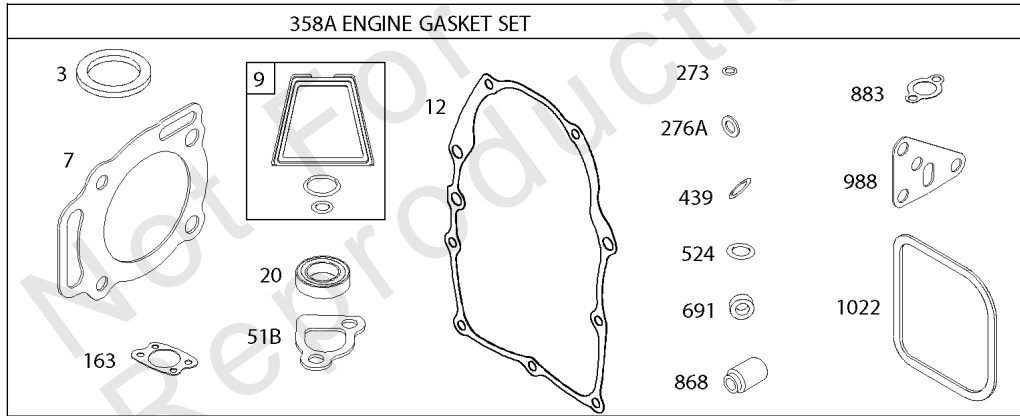

5360-15

Assemblies include all parts shown in frames.

02/10/2017

Engine, Carburetor and Valve Gasket Kits

REF NO	PART NO	QTY	DESCRIPTION
3	805101S		SEAL, Oil -(Magneto Side)
7	845884		GASKET, Cylinder Head -(Graphoil)
9	844986		GASKET, Breather
12	846487		GASKET, Crankcase
20	805049S		SEAL, Oil -(PTO Side)
51B	692035		GASKET, Intake -(Manifold/Heads)
51C	846597		GASKET, Intake
72	806480		TUBE, Jet
94	842885		KIT, Idle Mixture
98B	846649		KIT, Idle Speed -(Ruixing)
104	690739		PIN, Float Hinge
104B	846646		PIN, Float Hinge -(Ruixing)
105	807706		VALVE, Float Needle
105B	846643		VALVE, Float Needle -(Ruixing)
121	842886		KIT, Carburetor Overhaul -(Nikki Carburetor) -Used Before Code Date 15093000
121B	847318		KIT, Carburetor Overhaul -(Ruixing) -Used After Code Date 15092900
127	690731		PLUG, Welch
137	806481		GASKET, Float Bowl
137B	846642		GASKET, Float Bowl -(Ruixing)
141B	846637		KIT, Choke Shaft -(Ruixing)
142	691555		NOZZLE, Carburetor
163	692081		GASKET, Air Cleaner -(Used With Metal Air Cleaner Base)
163C	844931		GASKET, Air Cleaner
231	690718		SCREW -(Choke Valve)
273	690681		SEAL, O-Ring -(Oil Pump)
276A	691766		WASHER, Sealing -Used Before Code Date 01120300
276A	807085		WASHER, Sealing -(Cylinder Head) -Used After Code Date 01120200
276D	846640		WASHER, Sealing -(Ruixing)
276B	806476		WASHER, Sealing -(Float Bowl)
276C	806477		WASHER, Sealing -(Carburetor Plug)
358	808390		GASKET SET, Engine -Used Before Code Date 15093000
358A	847319		GASKET SET, Engine -Used After Code Date 15092900
439	692154		O-RING, Oil Gallery -(Crankcase Cover/Sump or Cylinder Assembly)