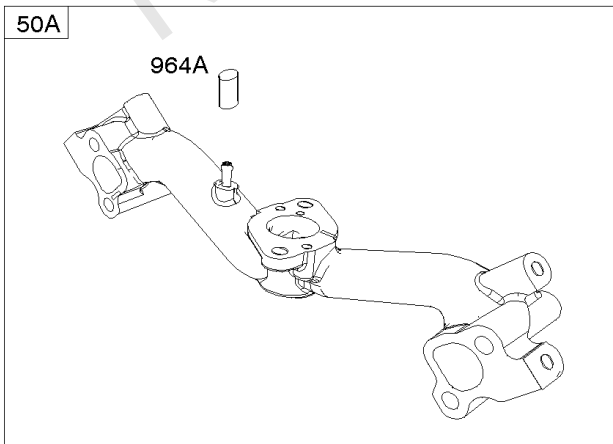

1119 

Alternator, Ignition, Wire Assemblies

REF NO	PART NO	QTY	DESCRIPTION
333	845606		ARMATURE, Magneto -Used After Code Date 09100700
333A	591459		ARMATURE, Magneto -Used Before Code Date 09100800
334	692066		SCREW -(Magneto Armature)
474D	592830		ALTERNATOR -(10-16 Amp Regulated)
500	691086		WASHER -(Key Switch)
501	845907		REGULATOR -(3 Wire)(16 Amp)
526	692067		SCREW -(Regulator)
526A	690717		SCREW -(Regulator) (M6x30mm)
529	690744		GROMMET
578A	844547		WIRE ASSEMBLY -(With Diodes) -Used After Code Date 09100700
578A	692319		WIRE ASSEMBLY -Used Before Code Date 09100800
578B	692306		WIRE ASSEMBLY
664	691087		NUT -(Key Switch)
789A	844914		HARNESS, Wiring
851	493880S		TERMINAL, Spark Plug
877A	393814		WIRE/CONNECTOR, Alternator -(10 Amp Regulated)
877C	399916		WIRE/CONNECTOR, Alternator
877D	698092		WIRE/CONNECTOR, Alternator
878A	691955		HARNESS, Alternator
892	692318		SWITCH, Key
990	691959		SET, Key
1054	280275		TIE, Cable
1059	698516		KIT, Screw/Washer
1119	691552		SCREW -(Alternator)