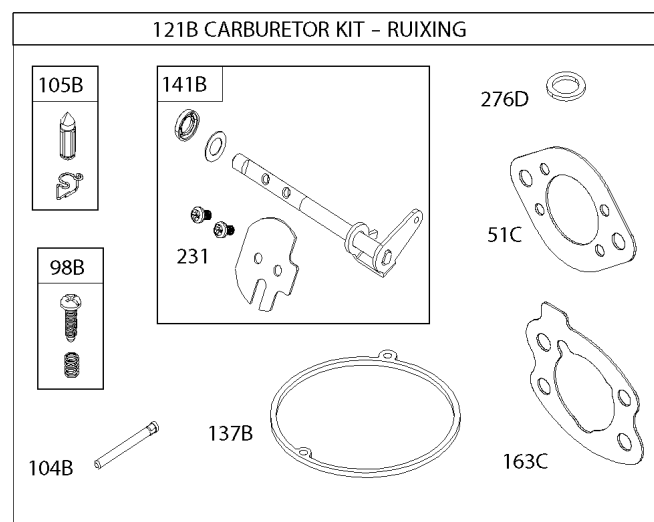

5360-15

Assemblies include all parts shown in frames.

02/10/2017

Engine, Carburetor and Valve Gasket Kits

REF NO	PART NO	QTY	DESCRIPTION
524	692053		SEAL, O-Ring -(Dipstick Tube)
633	690738		SEAL, Choke/Throttle Shaft
637	690735		WASHER -(Throttle Shaft)
691	842826		SEAL, Governor Shaft
742	805578		RETAINER, E Ring -(Choke Shaft)
807	690733		SPACER -(Throttle)
830	809157		STUD, Rocker Arm -(Rocker Arm)
868	691963		SEAL, Valve
883	691613		GASKET, Exhaust
987	691548		SEAL, Choke/Throttle Shaft
988	692063		GASKET, Oil Adapter
1022	806039S		GASKET, Rocker Cover
1051	690736		RING, Retaining
1091	691515		CAP, Limiter
1095	841191		GASKET SET, Valve
1254	807084		SCREW -(Rocker Arm Stud)