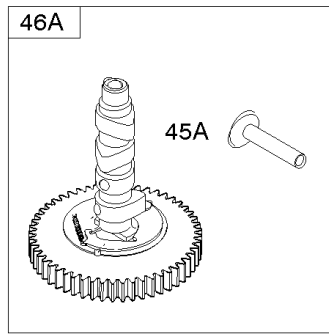

1119 

Alternator, Ignition, Wire Assemblies

REF NO	PART NO	QTY	DESCRIPTION
333	845606		ARMATURE, Magneto -Used After Code Date 09100700
333A	591459		ARMATURE, Magneto -Used Before Code Date 09100800
334	692066		SCREW -(Magneto Armature)
474D	592830		ALTERNATOR -(10-16 Amp Regulated)
500	691086		WASHER -(Key Switch)
501	845907		REGULATOR -(3 Wire)(16 Amp)
526	692067		SCREW -(Regulator)
526A	690717		SCREW -(Regulator) (M6x30mm)
529	690744		GROMMET
578A	844547		WIRE ASSEMBLY -(With Diodes) -Used After Code Date 09100700
578A	692319		WIRE ASSEMBLY -Used Before Code Date 09100800
578B	692306		WIRE ASSEMBLY
664	691087		NUT -(Key Switch)
789A	844914		HARNESS, Wiring
851	493880S		TERMINAL, Spark Plug
877A	393814		WIRE/CONNECTOR, Alternator -(10 Amp Regulated)
877C	399916		WIRE/CONNECTOR, Alternator
877D	698092		WIRE/CONNECTOR, Alternator
878A	691955		HARNESS, Alternator
892	692318		SWITCH, Key
990	691959		SET, Key
1054	280275		TIE, Cable
1059	698516		KIT, Screw/Washer
1119	691552		SCREW -(Alternator)

Not For Reproduction

Camshaft, Crankshaft, Intake Manifold

REF NO	PART NO	QTY	DESCRIPTION
45A	843379		TAPPET, Valve -Used After Code Date 06020500
46A	845649		CAMSHAFT
50A	844034		MANIFOLD, Intake
51	691694		GASKET, Intake -(Manifold/Carburetor Spacer)
51B	692035		GASKET, Intake -(Manifold/Heads)
54	846604		SCREW -(Intake Manifold) (M8x67mm) (Dog Point)
122	847047		SPACER, Carburetor -(19mm)
654	690939		NUT -(Carburetor)
964A	809640		CAP, Carburetor
1025	690689		SPOOL, Governor
1130	690746		STUD -(Intake Manifold)
1176	842067		NUT -(Exhaust Manifold)