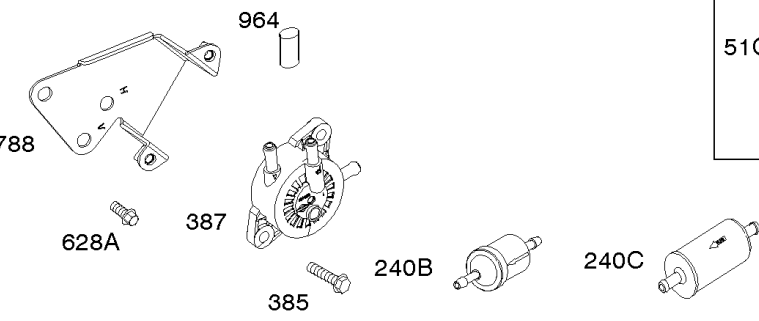

1119 

Alternator, Ignition, Wire Assemblies

REF NO	PART NO	QTY	DESCRIPTION
333	845606		ARMATURE, Magneto -Used After Code Date 09100700
333A	591459		ARMATURE, Magneto -Used Before Code Date 09100800
334	692066		SCREW -(Magneto Armature)
474D	592830		ALTERNATOR -(10-16 Amp Regulated)
500	691086		WASHER -(Key Switch)
501	845907		REGULATOR -(3 Wire)(16 Amp)
526	692067		SCREW -(Regulator)
526A	690717		SCREW -(Regulator) (M6x30mm)
529	690744		GROMMET
578A	844547		WIRE ASSEMBLY -(With Diodes) -Used After Code Date 09100700
578A	692319		WIRE ASSEMBLY -Used Before Code Date 09100800
578B	692306		WIRE ASSEMBLY
664	691087		NUT -(Key Switch)
789A	844914		HARNESS, Wiring
851	493880S		TERMINAL, Spark Plug
877A	393814		WIRE/CONNECTOR, Alternator -(10 Amp Regulated)
877C	399916		WIRE/CONNECTOR, Alternator
877D	698092		WIRE/CONNECTOR, Alternator
878A	691955		HARNESS, Alternator
892	692318		SWITCH, Key
990	691959		SET, Key
1054	280275		TIE, Cable
1059	698516		KIT, Screw/Washer
1119	691552		SCREW -(Alternator)

Not For Reproduction

Camshaft, Crankshaft, Intake Manifold

REF NO	PART NO	QTY	DESCRIPTION
45A	843379		TAPPET, Valve -Used After Code Date 06020500
46A	845649		CAMSHAFT
50A	844034		MANIFOLD, Intake
51	691694		GASKET, Intake -(Manifold/Carburetor Spacer)
51B	692035		GASKET, Intake -(Manifold/Heads)
54	846604		SCREW -(Intake Manifold) (M8x67mm) (Dog Point)
122	847047		SPACER, Carburetor -(19mm)
654	690939		NUT -(Carburetor)
964A	809640		CAP, Carburetor
1025	690689		SPOOL, Governor
1130	690746		STUD -(Intake Manifold)
1176	842067		NUT -(Exhaust Manifold)