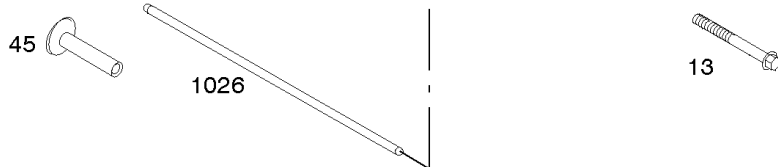

Cylinder Head, Valve Cover

REF NO	PART NO	QTY	DESCRIPTION
5	809185		HEAD, Cylinder -(Cylinder 1)
5A	809186		HEAD, Cylinder -(Cylinder 2)
7	845884		GASKET, Cylinder Head -(Graphoil)
10A	806421		SCREW -(Breather Assembly)
13	692059		SCREW -(Cylinder Head) (86mm)
33	807681		VALVE, Exhaust
34	807680		VALVE, Intake
35	692084		SPRING, Valve -(Intake)
36	692084		SPRING, Valve -(Exhaust)
40	692058		RETAINER, Valve
42	807683		KEEPER, Valve
45	690977		TAPPET, Valve -Used Before Code Date 06020600
192	807623		ADJUSTER. Rocker Arm
276A	691766		WASHER, Sealing -Used Before Code Date 01120300
276A	807085		WASHER, Sealing -(Cylinder Head) -Used After Code Date 01120200
337	792015		PLUG, Spark
383	19576S		WRENCH, Spark Plug
437	691902		SCREW -(Exhaust Manifold)
466	806466		SEAL, O-Ring -(Breather Assembly)
635	692076		BOOT, Spark Plug
812	692055		NUT -(Rocker Cover)
830	809157		STUD, Rocker Arm -(Rocker Arm)
868	691963		SEAL, Valve
871	692057		BUSHING, Valve Guide
914	807084		SCREW -(Rocker Cover)
915	691493		LINER, Port
1022	806039S		GASKET, Rocker Cover
1023A	691558		COVER, Rocker -(Cylinder 1) (Fuel Pump)
1023B	691494		COVER, Rocker
1026	691836		ROD, Push -(Intake)(Steel)
1026	691758		ROD, Push -(Exhaust)(Aluminum)
1029	807323		ARM, Rocker
1100	791959		PIVOT, Rocker Arm
1254	807084		SCREW -(Rocker Arm Stud)