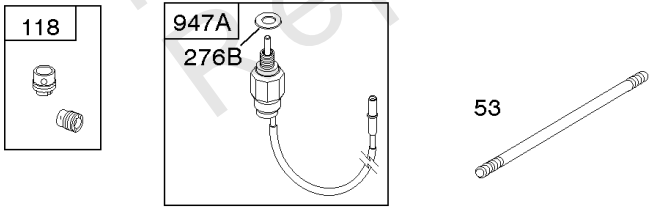

Carburetor (Nikki), Fuel Supply

REF NO	PART NO	QTY	DESCRIPTION
11A	844921		TUBE, Breather -Used After Code Date 10010700
11A	806083S		TUBE, Breather -Used Before Code Date 10010800
51	691694		GASKET, Intake -(Manifold/Carburetor Spacer)
51C	846597		GASKET, Intake
53	690746		STUD -(Carburetor)
72	806480		TUBE, Jet
94	842885		KIT, Idle Mixture
94A	844935		KIT, Idle Mixture
95	690718		SCREW -(Throttle Valve)
97	808375		SHAFT, Throttle
97A	844934		SHAFT, Throttle
98	807705		KIT, Idle Speed -(Idle Speed)
104	690739		PIN, Float Hinge
104A	844906		PIN, Float Hinge
105	807706		VALVE, Float Needle
105A	844907		VALVE, Float Needle
108	690729		VALVE, Choke
108A	844903		VALVE, Choke -(, For Replacement See Reference 125)
109	807711		SHAFT, Choke
109A	844913		SHAFT, Choke
117	806471		JET, Main -(Standard)
117A	844936		JET, Main -(Standard)
118	807907		JET, Main -(High Altitude) -Used Before Code Date 10010700
118A	845469		JET, Main -(High Altitude) (5000 > 9000 Feet) -Used After Code Date 10010600
118A	845837		JET, Main -(High Altitude) (9000 Feet and Above) -Used After Code Date 10010600
122	847047		SPACER, Carburetor -(19mm)
125A	844937		CARBURETOR -Used After Code Date 10010600 -Used Before Code Date 15093000
127	690731		PLUG, Welch
130	806470		VALVE, Throttle
133	807710		FLOAT, Carburetor
137	806481		GASKET, Float Bowl
137A	844908		GASKET, Float Bowl
142	691555		NOZZLE, Carburetor
163C	844931		GASKET, Air Cleaner
187	791766		LINE, Fuel -(15 Inches Long)(Cut To Required Length)
187	791745		LINE, Fuel -(23) (Cut to Required Length)
187D	791744		LINE, Fuel