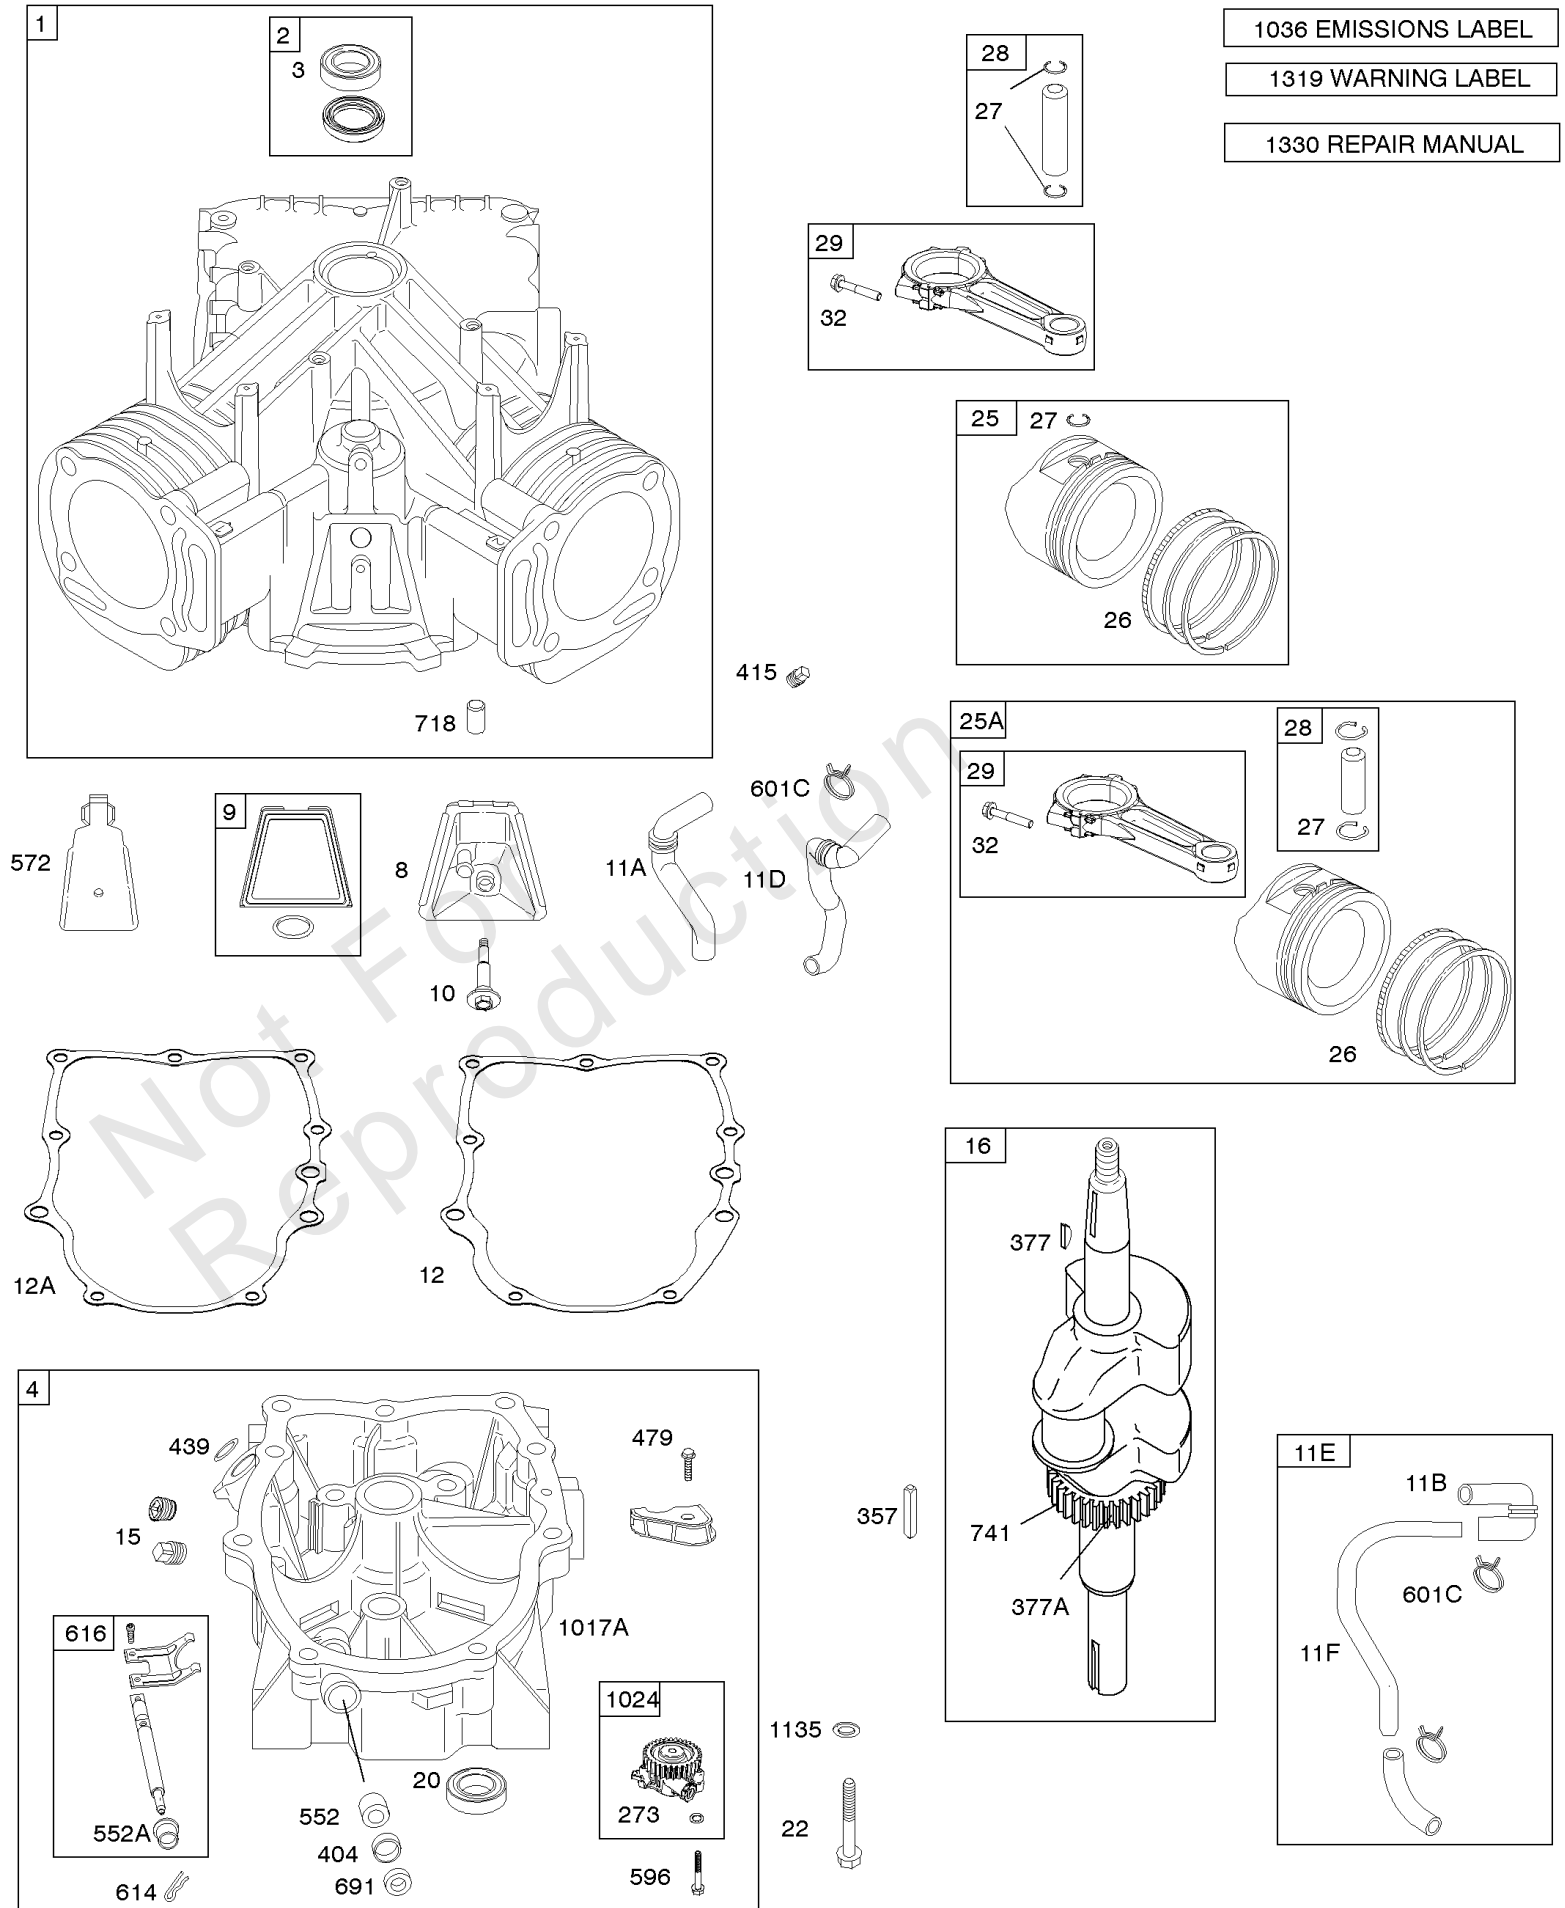

Crankcase Cover/Sump & Gasket, Cylinder, Piston/Rings/Connecting Rod, Crankshaft

Mfg. No: 356777-3137-G1

Crankcase Cover/Sump & Gasket, Cylinder, Piston/Rings/Connecting Rod, Crankshaft

REF NO	PART NO	QTY	DESCRIPTION
1	-----		Cylinder Assembly -(NO LONGER AVAILABLE)
2	808534		KIT, Bushing/Seal -(Magneto Side)
3	805101S		SEAL, Oil -(Magneto Side)
4	843954		SUMP, Engine
8	808988		BREATHER ASSEMBLY
9	844986		GASKET, Breather
10	690751		SCREW -(Breather Assembly)
11A	844921		TUBE, Breather -Used After Code Date 10010700
11A	806083S		TUBE, Breather -Used Before Code Date 10010800
11B	841017		TUBE, Breather
11F	841019		TUBE, Breather
12	846487		GASKET, Crankcase
15	690946		PLUG, Oil Drain -(3/8"-18 NPTF-External 7/16" Sq)
15	691680		PLUG, Oil Drain -(3/8"-18 NPTF - Internal 3/8" Sq)
16	809808		CRANKSHAFT -Used Before Code Date 07063000
16	843796		CRANKSHAFT -Used After Code Date 07062900
20	805049S		SEAL, Oil -(PTO Side)
22	807362		SCREW -(Crankcase Cover/Sump)
25	843821		PISTON ASSEMBLY -(.020 Oversize)
25	843792		PISTON ASSEMBLY -(Standard) -Used After Code Date 07062900
25A	844540		PISTON ASSEMBLY -(Standard) -Used Before Code Date 07063000
26	843822		SET, Ring -(.020 Oversize)
26	843793		SET, Ring -(Standard)
27	690683		LOCK, Piston Pin
28	844541		PIN, Piston
29	807900S		ROD, Connecting -(Standard)
32	690698		SCREW -(Connecting Rod)
273	690681		SEAL, O-Ring -(Oil Pump)
357	691483		KEY, Drive Pulley
377	808095		KEY, Flywheel
377A	691639		KEY, Timing
404	690704		WASHER -(Governor Crank) (Crankcase Cover/Sump)
415	794903		PLUG -(Square Head)
439	692154		O-RING, Oil Gallery -(Crankcase Cover/Sump or Cylinder Assembly)