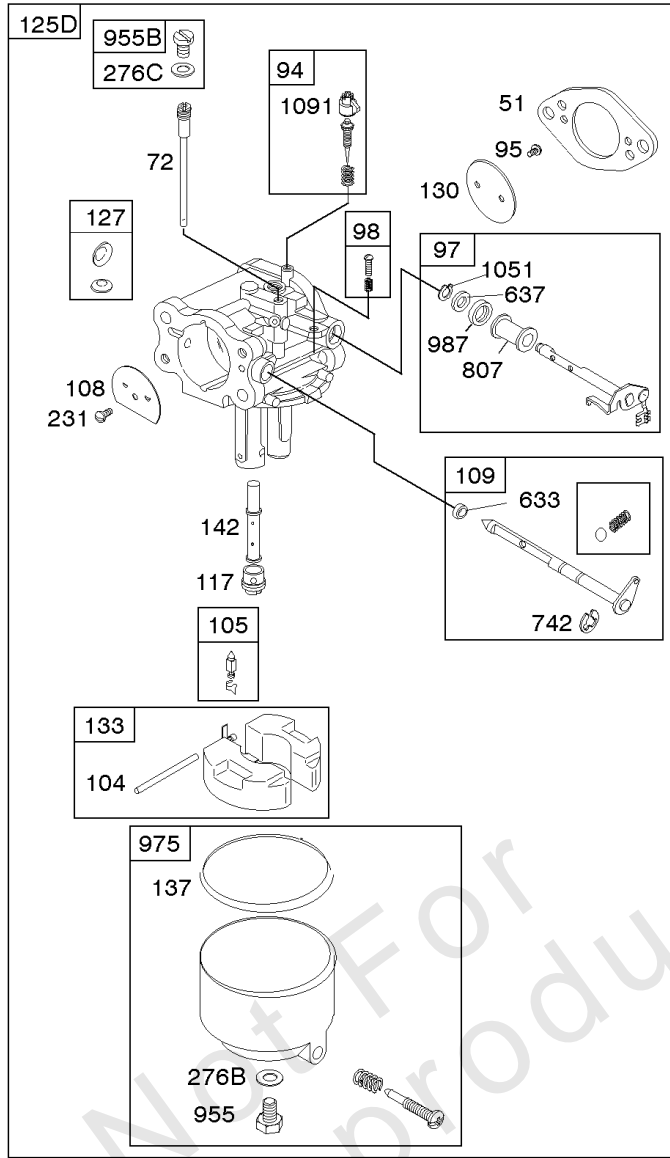

Carburetor (Nikki), Fuel Supply

REF NO	PART NO	QTY	DESCRIPTION
231	690718		SCREW -(Choke Valve)
240B	84001895		FILTER, Fuel -(Includes Paper Element With A 40 Micron Rating)
240C	845125		FILTER, Fuel
255	690737		BUSHING, Choke Shaft
276B	806476		WASHER, Sealing -(Float Bowl)
276C	806477		WASHER, Sealing -(Carburetor Plug)
385	807084		SCREW -(Fuel Pump)
387	808656		PUMP, Fuel
527	690423		CLAMP, Tube
601A	691038		CLAMP, Hose -(Black)
628A	806660		SCREW -(Fuel Pump Bracket)
633	690738		SEAL, Choke/Throttle Shaft
637	690735		WASHER -(Throttle Shaft)
643A	844932		RETAINER, Air Filter
729	807136		CLIP, Wire -(Black)(Spring Steel)
742	805578		RETAINER, E Ring -(Choke Shaft)
788	691559		BRACKET, Fuel Pump
789A	844914		HARNESS, Wiring
807	690733		SPACER -(Throttle)
875C	844929		BASE, Air Cleaner
918	791880		LINE, Fuel -(Cut To Required Length)
947	844911		SOLENOID, Fuel -Used After Code Date 10010600
947A	806472		SOLENOID, Fuel -Used Before Code Date 10010700
950	844916		SCREW -(Float Bowl)
955	691511		PLUG, Carburetor
955B	807714		PLUG, Carburetor
964	590799		CAP, Connector
964A	809640		CAP, Carburetor
975	807715		BOWL, Float
975A	844909		BOWL, Float
987	691548		SEAL, Choke/Throttle Shaft
996A	844930		SHIELD, Carburetor
1051	690736		RING, Retaining
1091	691515		CAP, Limiter