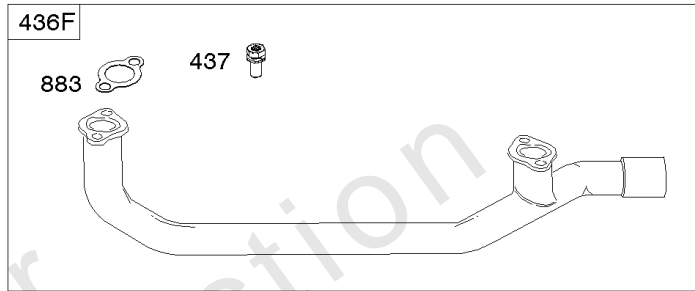

Muffler, Exhaust Manifold

REF NO	PART NO	QTY	DESCRIPTION
300B	498984S		MUFFLER
300F	807752		MUFFLER
355	842122		WASHER -(Muffler Bracket)
436B	691502		MANIFOLD, Exhaust
436F	805609		MANIFOLD, Exhaust
437	691902		SCREW -(Exhaust Manifold)
613	691902		SCREW -(Muffler)
613A	690297		SCREW -(Muffler)
676	795036		DEFLECTOR, Muffler
677	690661		SCREW -(Muffler Deflector) (#8-18 x 0.375 lg)
725	806102		SHIELD, Heat
728	690297		SCREW -(Heat Shield)
819A	690297		SCREW -(Muffler Bracket)
819C	807084		SCREW -(Muffler Bracket)
863B	806759		BRACKET, Muffler
882	692074		FLANGE, Exhaust
883	691613		GASKET, Exhaust
884A	691956		CLAMP, Muffler