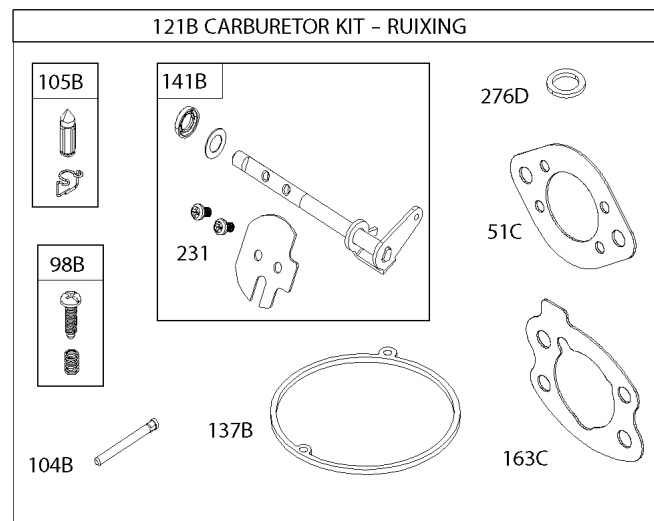

5360-15

Assemblies include all parts shown in frames.

02/10/2017

Engine, Carburetor and Valve Gasket Kits

REF NO	PART NO	QTY	DESCRIPTION
3	805101S		SEAL, Oil -(Magneto Side)
7	845884		GASKET, Cylinder Head -(Graphoil)
9	844986		GASKET, Breather
12	846487		GASKET, Crankcase
20	805049S		SEAL, Oil -(PTO Side)
51B	692035		GASKET, Intake -(Manifold/Heads)
51C	846597		GASKET, Intake
72	806480		TUBE, Jet
94	842885		KIT, Idle Mixture
98B	846649		KIT, Idle Speed -(Ruixing)
104	690739		PIN, Float Hinge
104B	846646		PIN, Float Hinge -(Ruixing)
105	807706		VALVE, Float Needle
105B	846643		VALVE, Float Needle -(Ruixing)
121	842886		KIT, Carburetor Overhaul -(Nikki Carburetor) -Used Before Code Date 15093000
121B	847318		KIT, Carburetor Overhaul -(Ruixing) -Used After Code Date 15092900
127	690731		PLUG, Welch
137	806481		GASKET, Float Bowl
137B	846642		GASKET, Float Bowl -(Ruixing)
141B	846637		KIT, Choke Shaft -(Ruixing)
142	691555		NOZZLE, Carburetor
163	692081		GASKET, Air Cleaner -(Used With Metal Air Cleaner Base)
163C	844931		GASKET, Air Cleaner
231	690718		SCREW -(Choke Valve)
273	690681		SEAL, O-Ring -(Oil Pump)
276A	691766		WASHER, Sealing -Used Before Code Date 01120300
276A	807085		WASHER, Sealing -(Cylinder Head) -Used After Code Date 01120200
276D	846640		WASHER, Sealing -(Ruixing)
276B	806476		WASHER, Sealing -(Float Bowl)
276C	806477		WASHER, Sealing -(Carburetor Plug)
358	808390		GASKET SET, Engine -Used Before Code Date 15093000
358A	847319		GASKET SET, Engine -Used After Code Date 15092900
439	692154		O-RING, Oil Gallery -(Crankcase Cover/Sump or Cylinder Assembly)