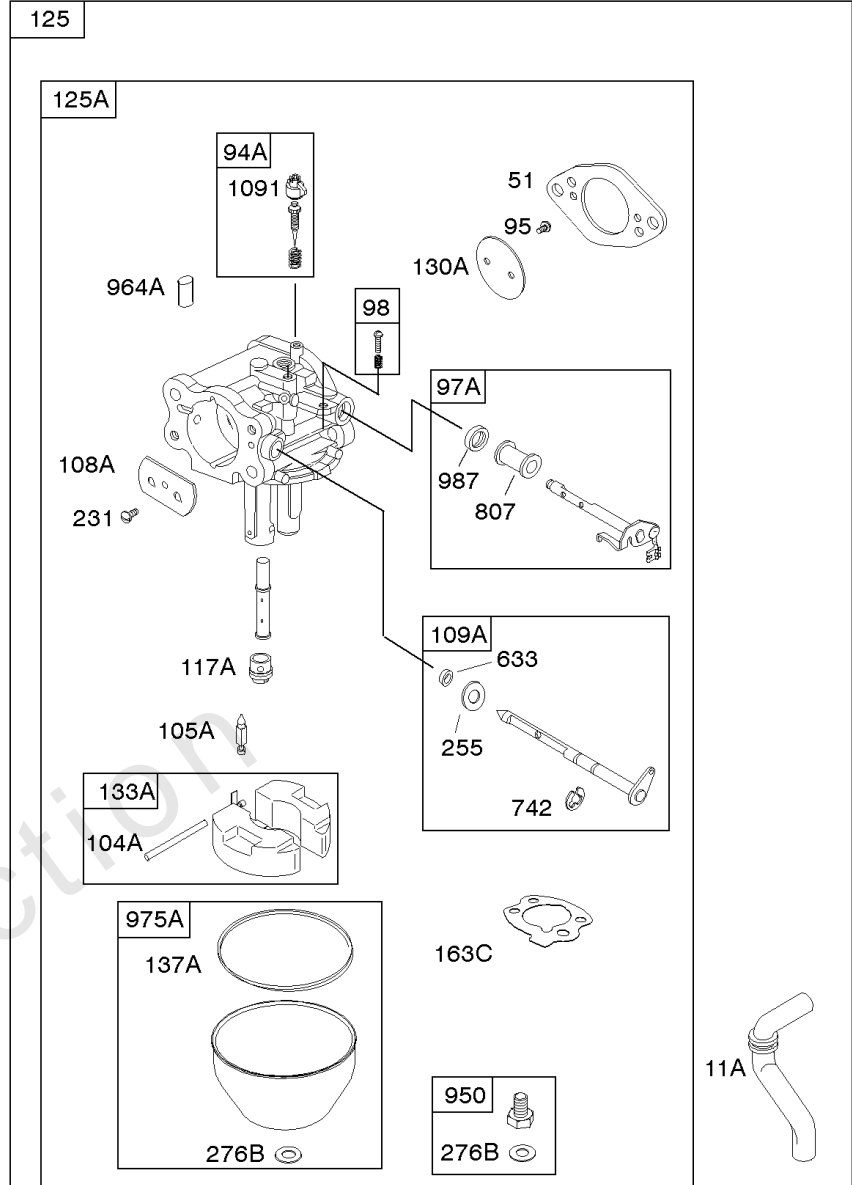

1119 

Alternator, Ignition, Wire Assemblies

REF NO	PART NO	QTY	DESCRIPTION
333	845606		ARMATURE, Magneto -Used After Code Date 09100700
333A	591459		ARMATURE, Magneto -Used Before Code Date 09100800
334	692066		SCREW -(Magneto Armature)
474D	592830		ALTERNATOR -(10-16 Amp Regulated)
500	691086		WASHER -(Key Switch)
501	845907		REGULATOR -(3 Wire)(16 Amp)
526	692067		SCREW -(Regulator)
526A	690717		SCREW -(Regulator) (M6x30mm)
529	690744		GROMMET
578A	844547		WIRE ASSEMBLY -(With Diodes) -Used After Code Date 09100700
578A	692319		WIRE ASSEMBLY -Used Before Code Date 09100800
578B	692306		WIRE ASSEMBLY
664	691087		NUT -(Key Switch)
789A	844914		HARNESS, Wiring
851	493880S		TERMINAL, Spark Plug
877A	393814		WIRE/CONNECTOR, Alternator -(10 Amp Regulated)
877C	399916		WIRE/CONNECTOR, Alternator
877D	698092		WIRE/CONNECTOR, Alternator
878A	691955		HARNESS, Alternator
892	692318		SWITCH, Key
990	691959		SET, Key
1054	280275		TIE, Cable
1059	698516		KIT, Screw/Washer
1119	691552		SCREW -(Alternator)

Not For Reproduction

Camshaft, Crankshaft, Intake Manifold

REF NO	PART NO	QTY	DESCRIPTION
45A	843379		TAPPET, Valve -Used After Code Date 06020500
46A	845649		CAMSHAFT
50A	844034		MANIFOLD, Intake
51	691694		GASKET, Intake -(Manifold/Carburetor Spacer)
51B	692035		GASKET, Intake -(Manifold/Heads)
54	846604		SCREW -(Intake Manifold) (M8x67mm) (Dog Point)
122	847047		SPACER, Carburetor -(19mm)
654	690939		NUT -(Carburetor)
964A	809640		CAP, Carburetor
1025	690689		SPOOL, Governor
1130	690746		STUD -(Intake Manifold)
1176	842067		NUT -(Exhaust Manifold)