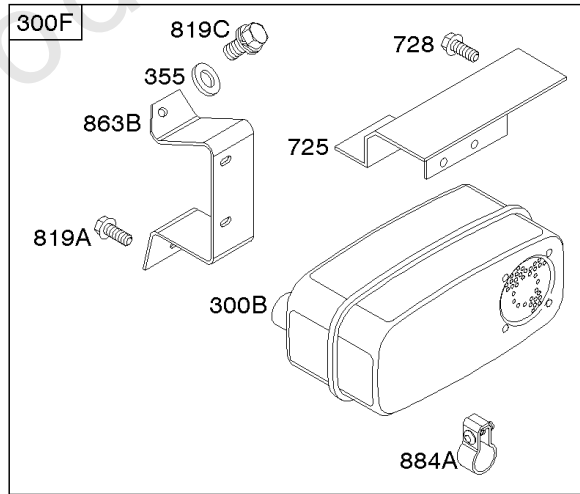

Muffler, Exhaust Manifold

REF NO	PART NO	QTY	DESCRIPTION
300B	498984S		MUFFLER
300F	807752		MUFFLER
355	842122		WASHER -(Muffler Bracket)
436B	691502		MANIFOLD, Exhaust
436F	805609		MANIFOLD, Exhaust
437	691902		SCREW -(Exhaust Manifold)
613	691902		SCREW -(Muffler)
613A	690297		SCREW -(Muffler)
676	795036		DEFLECTOR, Muffler
677	690661		SCREW -(Muffler Deflector) (#8-18 x 0.375 lg)
725	806102		SHIELD, Heat
728	690297		SCREW -(Heat Shield)
819A	690297		SCREW -(Muffler Bracket)
819C	807084		SCREW -(Muffler Bracket)
863B	806759		BRACKET, Muffler
882	692074		FLANGE, Exhaust
883	691613		GASKET, Exhaust
884A	691956		CLAMP, Muffler