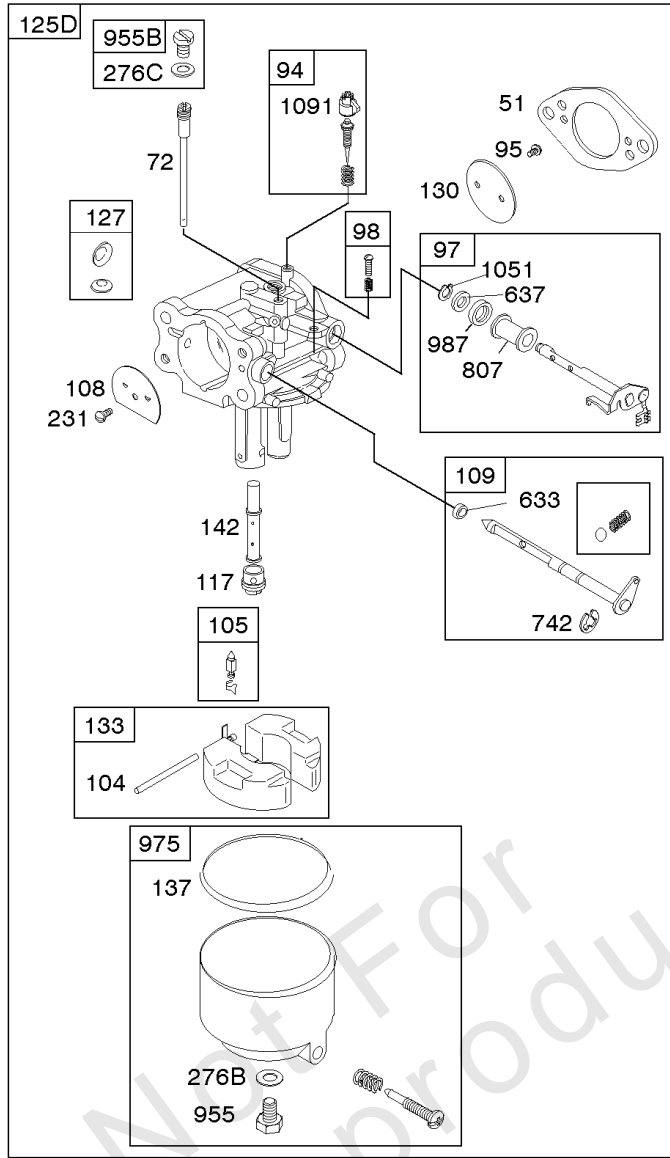

1119 

Alternator, Ignition, Wire Assemblies

REF NO	PART NO	QTY	DESCRIPTION
333	845606		ARMATURE, Magneto -Used After Code Date 09100700
333A	591459		ARMATURE, Magneto -Used Before Code Date 09100800
334	692066		SCREW -(Magneto Armature)
474D	592830		ALTERNATOR -(10-16 Amp Regulated)
500	691086		WASHER -(Key Switch)
501	845907		REGULATOR -(3 Wire)(16 Amp)
526	692067		SCREW -(Regulator)
526A	690717		SCREW -(Regulator) (M6x30mm)
529	690744		GROMMET
578A	844547		WIRE ASSEMBLY -(With Diodes) -Used After Code Date 09100700
578A	692319		WIRE ASSEMBLY -Used Before Code Date 09100800
578B	692306		WIRE ASSEMBLY
664	691087		NUT -(Key Switch)
789A	844914		HARNESS, Wiring
851	493880S		TERMINAL, Spark Plug
877A	393814		WIRE/CONNECTOR, Alternator -(10 Amp Regulated)
877C	399916		WIRE/CONNECTOR, Alternator
877D	698092		WIRE/CONNECTOR, Alternator
878A	691955		HARNESS, Alternator
892	692318		SWITCH, Key
990	691959		SET, Key
1054	280275		TIE, Cable
1059	698516		KIT, Screw/Washer
1119	691552		SCREW -(Alternator)

Not For Reproduction

Camshaft, Crankshaft, Intake Manifold

REF NO	PART NO	QTY	DESCRIPTION
45A	843379		TAPPET, Valve -Used After Code Date 06020500
46A	845649		CAMSHAFT
50A	844034		MANIFOLD, Intake
51	691694		GASKET, Intake -(Manifold/Carburetor Spacer)
51B	692035		GASKET, Intake -(Manifold/Heads)
54	846604		SCREW -(Intake Manifold) (M8x67mm) (Dog Point)
122	847047		SPACER, Carburetor -(19mm)
654	690939		NUT -(Carburetor)
964A	809640		CAP, Carburetor
1025	690689		SPOOL, Governor
1130	690746		STUD -(Intake Manifold)
1176	842067		NUT -(Exhaust Manifold)