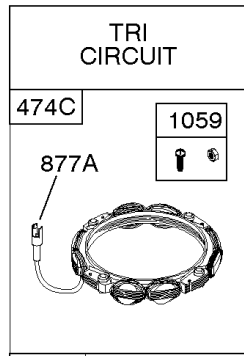

1119 

Alternator, Ignition, Wire Assemblies

REF NO	PART NO	QTY	DESCRIPTION
333	845606		ARMATURE, Magneto -Used After Code Date 09100700
333A	591459		ARMATURE, Magneto -Used Before Code Date 09100800
334	692066		SCREW -(Magneto Armature)
474D	592830		ALTERNATOR -(10-16 Amp Regulated)
500	691086		WASHER -(Key Switch)
501	845907		REGULATOR -(3 Wire)(16 Amp)
526	692067		SCREW -(Regulator)
526A	690717		SCREW -(Regulator) (M6x30mm)
529	690744		GROMMET
578A	844547		WIRE ASSEMBLY -(With Diodes) -Used After Code Date 09100700
578A	692319		WIRE ASSEMBLY -Used Before Code Date 09100800
578B	692306		WIRE ASSEMBLY
664	691087		NUT -(Key Switch)
789A	844914		HARNESS, Wiring
851	493880S		TERMINAL, Spark Plug
877A	393814		WIRE/CONNECTOR, Alternator -(10 Amp Regulated)
877C	399916		WIRE/CONNECTOR, Alternator
877D	698092		WIRE/CONNECTOR, Alternator
878A	691955		HARNESS, Alternator
892	692318		SWITCH, Key
990	691959		SET, Key
1054	280275		TIE, Cable
1059	698516		KIT, Screw/Washer
1119	691552		SCREW -(Alternator)

Not For Reproduction

Camshaft, Crankshaft, Intake Manifold

REF NO	PART NO	QTY	DESCRIPTION
45A	843379		TAPPET, Valve -Used After Code Date 06020500
46A	845649		CAMSHAFT
50A	844034		MANIFOLD, Intake
51	691694		GASKET, Intake -(Manifold/Carburetor Spacer)
51B	692035		GASKET, Intake -(Manifold/Heads)
54	846604		SCREW -(Intake Manifold) (M8x67mm) (Dog Point)
122	847047		SPACER, Carburetor -(19mm)
654	690939		NUT -(Carburetor)
964A	809640		CAP, Carburetor
1025	690689		SPOOL, Governor
1130	690746		STUD -(Intake Manifold)
1176	842067		NUT -(Exhaust Manifold)