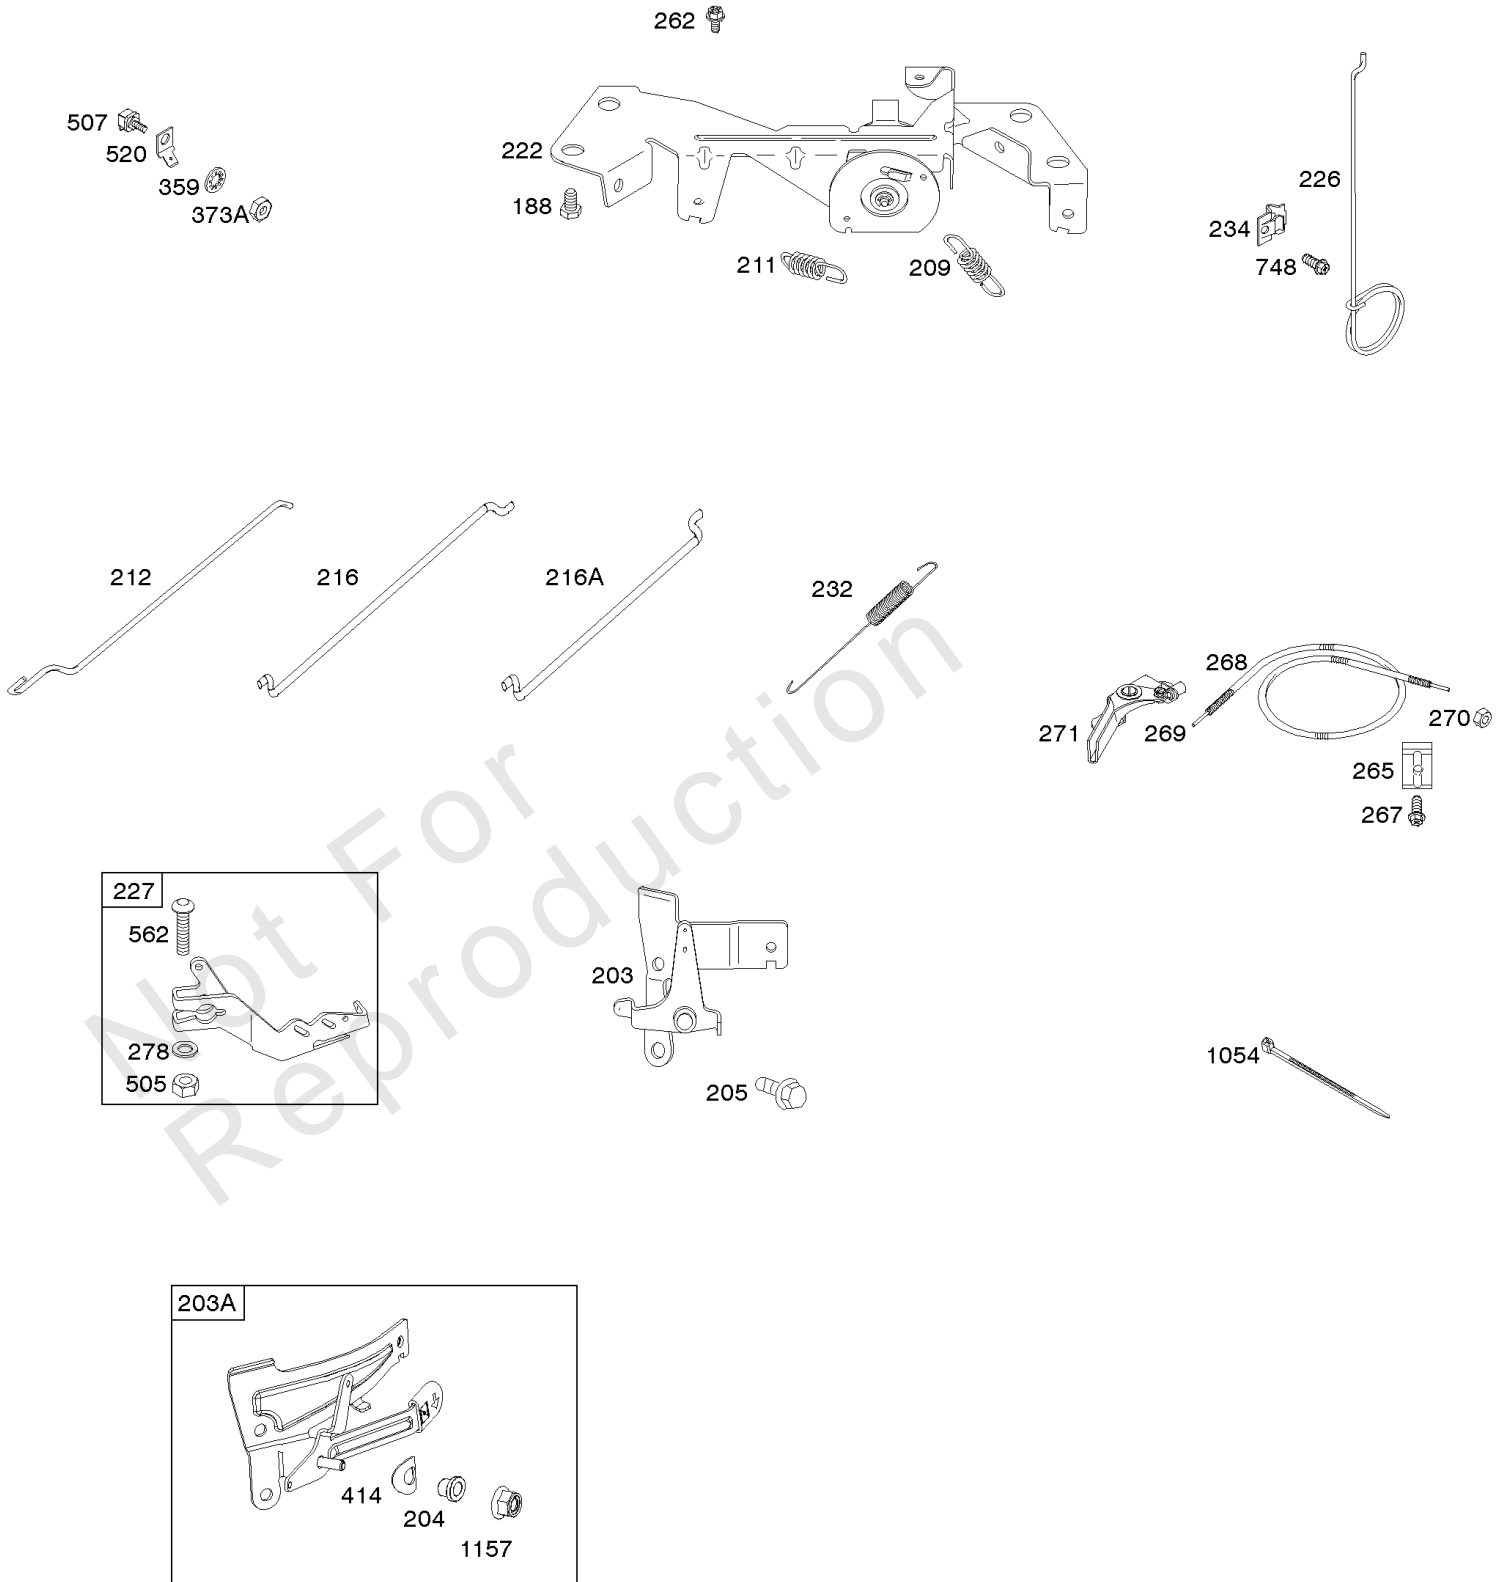

Controls and Governor Springs

REF NO	PART NO	QTY	DESCRIPTION
188	692056		SCREW -(Control Bracket)
203	690923		CRANK, Bell
203A	808753		CRANK, Bell
204	692884		BUSHING, Lever
205	692083		SCREW -(Bell Crank)
209	692070		SPRING, Governor -(Red)
211	692069		SPRING, Governed Idle
212	847015		LINK, Throttle
216	690871		LINK, Choke
222	808454		BRACKET, Control
226	692075		ROD, Choke
227	690236		LEVER, Governor Control
232	692073		SPRING, Governor Link
234	691723		CLIP, Control Rod
262	692083		SCREW -(Rod Bracket)
265	691024		CLAMP, Casing
267	692083		SCREW -(Casing Clamp) (M5x12mm)
267	841552		SCREW -(Casing Clamp) (M5x20mm)
268	691025		CASING, Control Wire -(Cut To Required Length)
269	691026		WIRE, Control -(Cut To Required Length)
270	691027		NUT -(Control Wire Casing)
271	691028		LEVER, Control
278	842122		WASHER -(Governor Control Lever)
359	691077		WASHER -(Ground Terminal)
373A	691612		NUT -(Ground Terminal)
414	690344		WASHER -(Bell Crank)
505	844752		NUT -(Governor Control Lever) (M6)
507	691972		INSULATOR
520	691084		TERMINAL, Ground -(Brass)
562	690239		BOLT -(Governor Control Lever)
748	692083		SCREW -(Control Rod Clip)
1054	280275		TIE, Cable
1157	690713		NUT -(Bell Crank)