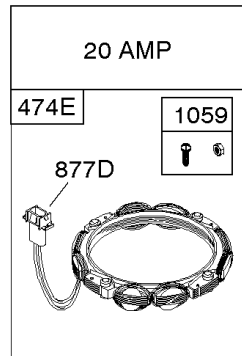

1119 

Alternator, Ignition, Wire Assemblies

REF NO	PART NO	QTY	DESCRIPTION
333	845606		ARMATURE, Magneto -Used After Code Date 09100700
333A	591459		ARMATURE, Magneto -Used Before Code Date 09100800
334	692066		SCREW -(Magneto Armature)
474D	592830		ALTERNATOR -(10-16 Amp Regulated)
500	691086		WASHER -(Key Switch)
501	845907		REGULATOR -(3 Wire)(16 Amp)
526	692067		SCREW -(Regulator)
526A	690717		SCREW -(Regulator) (M6x30mm)
529	690744		GROMMET
578A	844547		WIRE ASSEMBLY -(With Diodes) -Used After Code Date 09100700
578A	692319		WIRE ASSEMBLY -Used Before Code Date 09100800
578B	692306		WIRE ASSEMBLY
664	691087		NUT -(Key Switch)
789A	844914		HARNESS, Wiring
851	493880S		TERMINAL, Spark Plug
877A	393814		WIRE/CONNECTOR, Alternator -(10 Amp Regulated)
877C	399916		WIRE/CONNECTOR, Alternator
877D	698092		WIRE/CONNECTOR, Alternator
878A	691955		HARNESS, Alternator
892	692318		SWITCH, Key
990	691959		SET, Key
1054	280275		TIE, Cable
1059	698516		KIT, Screw/Washer
1119	691552		SCREW -(Alternator)

Not For Reproduction

Camshaft, Crankshaft, Intake Manifold

REF NO	PART NO	QTY	DESCRIPTION
45A	843379		TAPPET, Valve -Used After Code Date 06020500
46A	845649		CAMSHAFT
50A	844034		MANIFOLD, Intake
51	691694		GASKET, Intake -(Manifold/Carburetor Spacer)
51B	692035		GASKET, Intake -(Manifold/Heads)
54	846604		SCREW -(Intake Manifold) (M8x67mm) (Dog Point)
122	847047		SPACER, Carburetor -(19mm)
654	690939		NUT -(Carburetor)
964A	809640		CAP, Carburetor
1025	690689		SPOOL, Governor
1130	690746		STUD -(Intake Manifold)
1176	842067		NUT -(Exhaust Manifold)