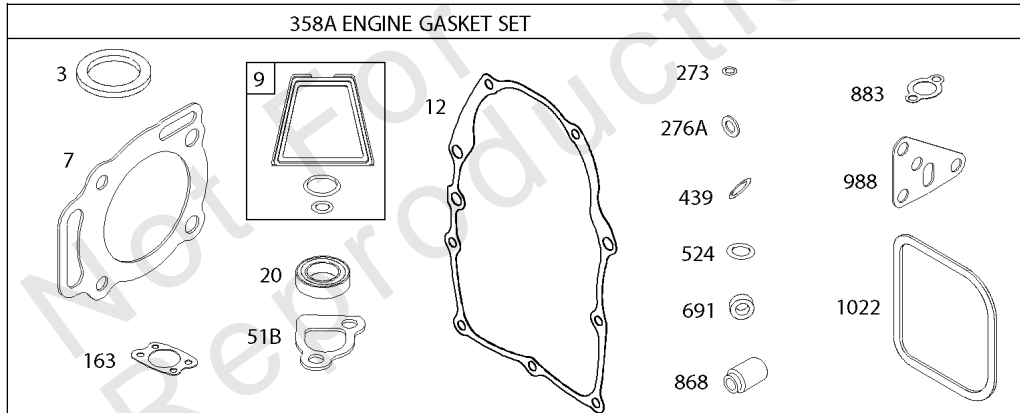

5360-15

Assemblies include all parts shown in frames.

02/10/2017

Engine, Carburetor and Valve Gasket Kits

REF NO	PART NO	QTY	DESCRIPTION
524	692053		SEAL, O-Ring -(Dipstick Tube)
633	690738		SEAL, Choke/Throttle Shaft
637	690735		WASHER -(Throttle Shaft)
691	842826		SEAL, Governor Shaft
742	805578		RETAINER, E Ring -(Choke Shaft)
807	690733		SPACER -(Throttle)
830	809157		STUD, Rocker Arm -(Rocker Arm)
868	691963		SEAL, Valve
883	691613		GASKET, Exhaust
987	691548		SEAL, Choke/Throttle Shaft
988	692063		GASKET, Oil Adapter
1022	806039S		GASKET, Rocker Cover
1051	690736		RING, Retaining
1091	691515		CAP, Limiter
1095	841191		GASKET SET, Valve
1254	807084		SCREW -(Rocker Arm Stud)