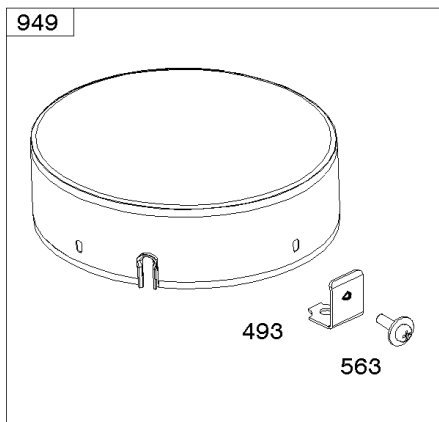

5360-15

Assemblies include all parts shown in frames.

02/10/2017

Engine, Carburetor and Valve Gasket Kits

REF NO	PART NO	QTY	DESCRIPTION
524	692053		SEAL, O-Ring -(Dipstick Tube)
633	690738		SEAL, Choke/Throttle Shaft
637	690735		WASHER -(Throttle Shaft)
691	842826		SEAL, Governor Shaft
742	805578		RETAINER, E Ring -(Choke Shaft)
807	690733		SPACER -(Throttle)
830	809157		STUD, Rocker Arm -(Rocker Arm)
868	691963		SEAL, Valve
883	691613		GASKET, Exhaust
987	691548		SEAL, Choke/Throttle Shaft
988	692063		GASKET, Oil Adapter
1022	806039S		GASKET, Rocker Cover
1051	690736		RING, Retaining
1091	691515		CAP, Limiter
1095	841191		GASKET SET, Valve
1254	807084		SCREW -(Rocker Arm Stud)