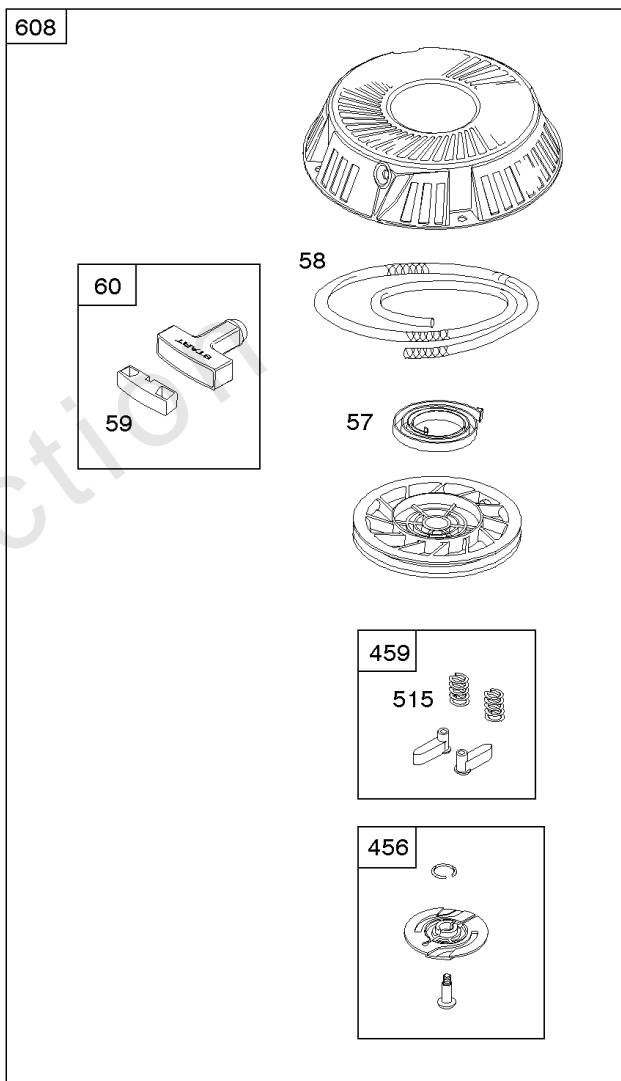

5360-15

Assemblies include all parts shown in frames.

02/10/2017

Engine, Carburetor and Valve Gasket Kits

REF NO	PART NO	QTY	DESCRIPTION
524	692053		SEAL, O-Ring -(Dipstick Tube)
633	690738		SEAL, Choke/Throttle Shaft
637	690735		WASHER -(Throttle Shaft)
691	842826		SEAL, Governor Shaft
742	805578		RETAINER, E Ring -(Choke Shaft)
807	690733		SPACER -(Throttle)
830	809157		STUD, Rocker Arm -(Rocker Arm)
868	691963		SEAL, Valve
883	691613		GASKET, Exhaust
987	691548		SEAL, Choke/Throttle Shaft
988	692063		GASKET, Oil Adapter
1022	806039S		GASKET, Rocker Cover
1051	690736		RING, Retaining
1091	691515		CAP, Limiter
1095	841191		GASKET SET, Valve
1254	807084		SCREW -(Rocker Arm Stud)