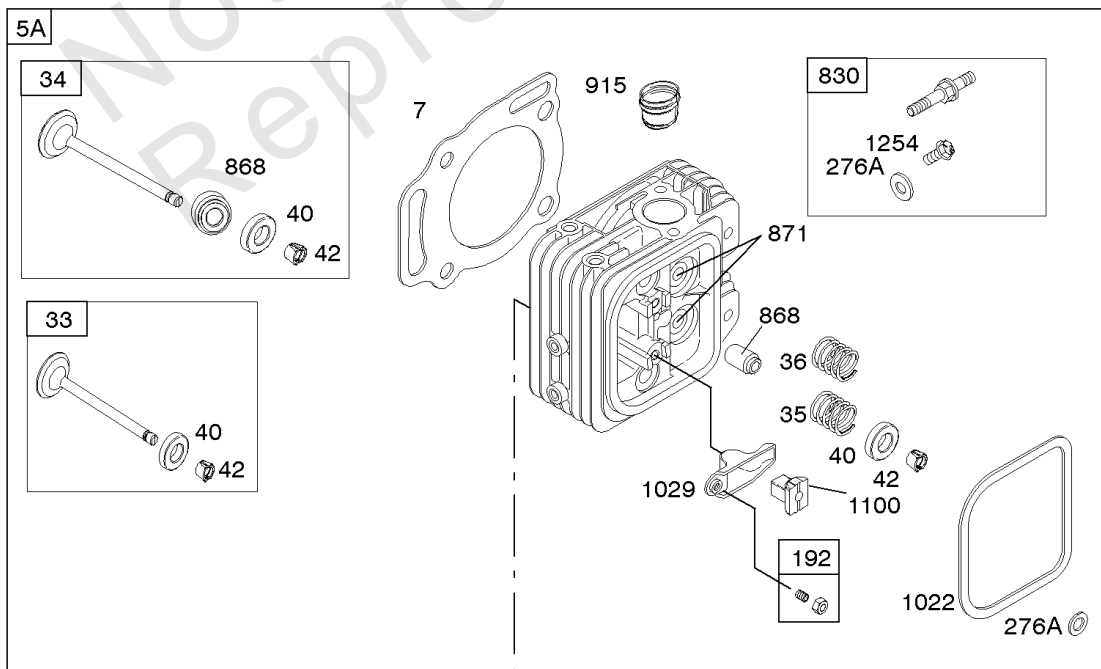

Cylinder Head, Valve Cover

REF NO	PART NO	QTY	DESCRIPTION
5	809185		HEAD, Cylinder -(Cylinder 1)
5A	809186		HEAD, Cylinder -(Cylinder 2)
7	845884		GASKET, Cylinder Head -(Graphoil)
10A	806421		SCREW -(Breather Assembly)
13	692059		SCREW -(Cylinder Head) (86mm)
33	807681		VALVE, Exhaust
34	807680		VALVE, Intake
35	692084		SPRING, Valve -(Intake)
36	692084		SPRING, Valve -(Exhaust)
40	692058		RETAINER, Valve
42	807683		KEEPER, Valve
45	690977		TAPPET, Valve -Used Before Code Date 06020600
192	807623		ADJUSTER. Rocker Arm
276A	691766		WASHER, Sealing -Used Before Code Date 01120300
276A	807085		WASHER, Sealing -(Cylinder Head) -Used After Code Date 01120200
337	792015		PLUG, Spark
383	19576S		WRENCH, Spark Plug
437	691902		SCREW -(Exhaust Manifold)
466	806466		SEAL, O-Ring -(Breather Assembly)
635	692076		BOOT, Spark Plug
812	692055		NUT -(Rocker Cover)
830	809157		STUD, Rocker Arm -(Rocker Arm)
868	691963		SEAL, Valve
871	692057		BUSHING, Valve Guide
914	807084		SCREW -(Rocker Cover)
915	691493		LINER, Port
1022	806039S		GASKET, Rocker Cover
1023A	691558		COVER, Rocker -(Cylinder 1) (Fuel Pump)
1023B	691494		COVER, Rocker
1026	691836		ROD, Push -(Intake)(Steel)
1026	691758		ROD, Push -(Exhaust)(Aluminum)
1029	807323		ARM, Rocker
1100	791959		PIVOT, Rocker Arm
1254	807084		SCREW -(Rocker Arm Stud)