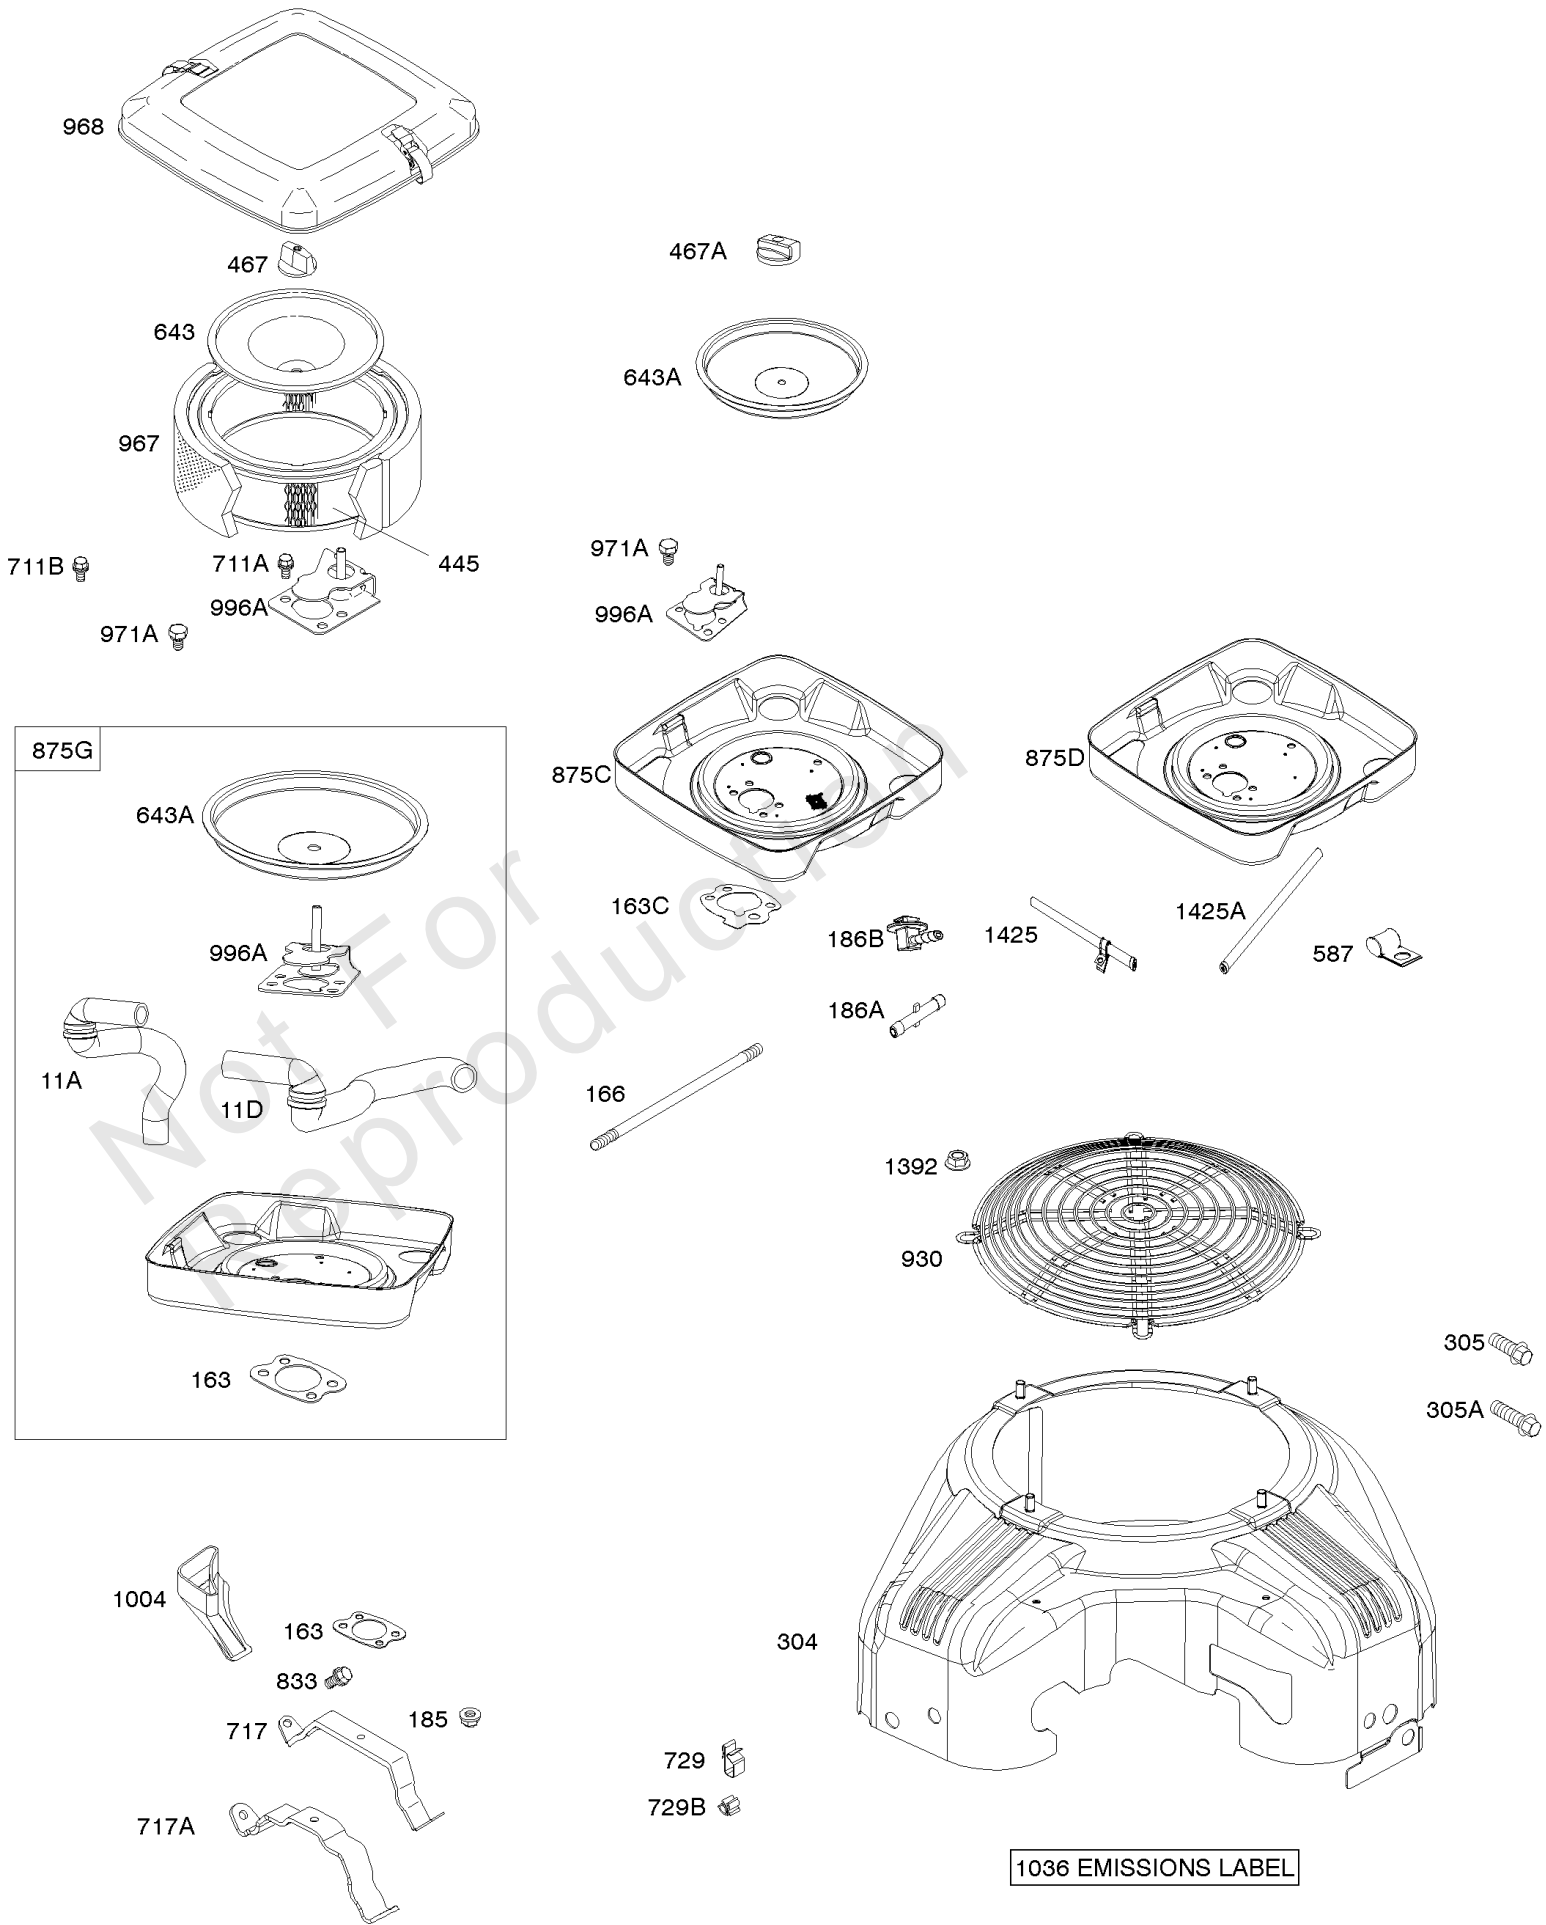

Air Cleaner, Blower Housing

REF NO	PART NO	QTY	DESCRIPTION
11A	844921		TUBE, Breather -Used After Code Date 10010700
11A	806083S		TUBE, Breather -Used Before Code Date 10010800
163	692081		GASKET, Air Cleaner -(Used With Metal Air Cleaner Base)
163C	844931		GASKET, Air Cleaner
166	844979		STUD -(Air Cleaner)
185	690939		NUT -(Air Cleaner Base)
186A	845121		CONNECTOR, Hose
186B	845141		CONNECTOR, Hose
304	842742		HOUSING, Blower -(Compatible On Engines With Oil Cooler)
305	692056		SCREW -(Blower Housing) (14mm)
305A	692062		SCREW -(Blower Housing)
445	394018S		FILTER, A/C Cartridge -(Round)
467	691985		KNOB, Air Cleaner Cover
467A	844618		KNOB, Air Cleaner Cover
587	807116		CLAMP, Cable
643	692079		RETAINER, Air Filter
643A	844932		RETAINER, Air Filter
711A	807084		SCREW -(Carburetor Shield)
711B	807163		SCREW -(Carburetor Shield)
717	692542		STRAP/STUD, Air Cleaner Mounting
729	807136		CLIP, Wire -(Black)(Spring Steel)
729B	690586		CLIP, Wire -(Snap In)(Nylon)
833	841233		SCREW -(Air Cleaner Mounting Strap/Stud)
875C	844929		BASE, Air Cleaner
875G	846046		BASE, Air Cleaner -Used Before Code Date 12020100
875D	845142		BASE, Air Cleaner
930	846284		GUARD, Flywheel Fan
967	272490S		FILTER, Pre Cleaner -(Round)
968	699959		COVER, Air Cleaner -(Used With Metal Air Cleaner Base)
971A	807084		SCREW -(Air Cleaner Base to Carburetor/Throttle Body)
996A	844930		SHIELD, Carburetor
1004	842258		DUCT, Air -(Used With Metal Air Cleaner Base)
1036	-----		Label-Emissions
1392	690939		NUT -(Rewind Guard)
1425A	845717		HOSE, Purge Line