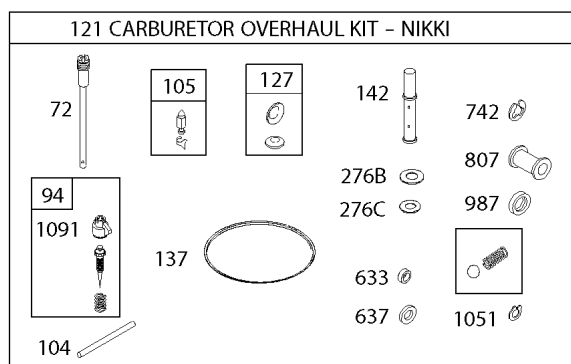

5360-15

Assemblies include all parts shown in frames.

02/10/2017

Engine, Carburetor and Valve Gasket Kits

REF NO	PART NO	QTY	DESCRIPTION
524	692053		SEAL, O-Ring -(Dipstick Tube)
633	690738		SEAL, Choke/Throttle Shaft
637	690735		WASHER -(Throttle Shaft)
691	842826		SEAL, Governor Shaft
742	805578		RETAINER, E Ring -(Choke Shaft)
807	690733		SPACER -(Throttle)
830	809157		STUD, Rocker Arm -(Rocker Arm)
868	691963		SEAL, Valve
883	691613		GASKET, Exhaust
987	691548		SEAL, Choke/Throttle Shaft
988	692063		GASKET, Oil Adapter
1022	806039S		GASKET, Rocker Cover
1051	690736		RING, Retaining
1091	691515		CAP, Limiter
1095	841191		GASKET SET, Valve
1254	807084		SCREW -(Rocker Arm Stud)