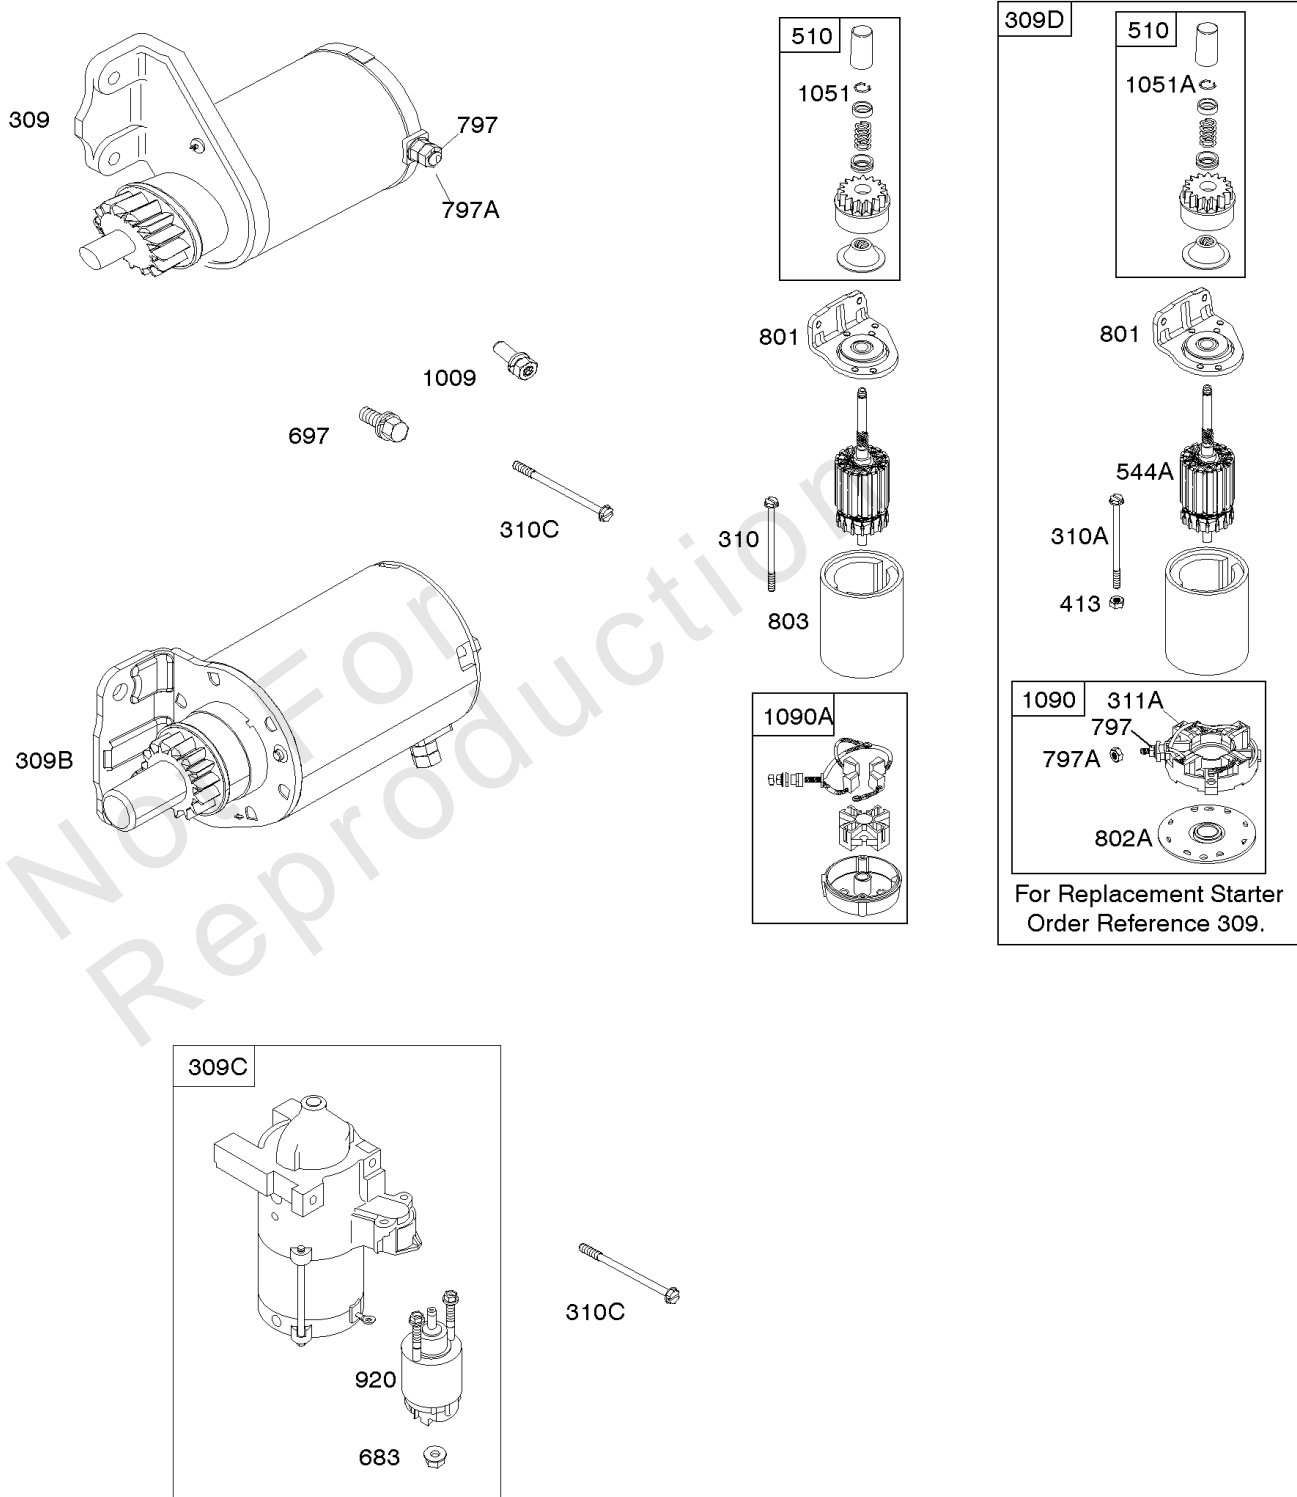

Electric Starter

REF NO	PART NO	QTY	DESCRIPTION
309C	845759		MOTOR, Starter
310	-----		Screw -(Starter Motor) (NO LONGER AVAILABLE)
310A	690323		BOLT -(Starter Motor)
310C	806474		SCREW -(Starter Motor)
311A	497608		SET, Brush
413	693587		NUT -(Starter Motor)
510	496881		DRIVE, Starter -(Steel Pinion Gear)
544A	693548		ARMATURE, Starter
683	845758		NUT -(Starter Solenoid)
683	820813		NUT -(Starter Solenoid)
697	692062		SCREW -(Starter Motor) (Drive Cap) (M8x18mm)
797	693167		NUT -(Brush Retainer)
797A	691029		NUT -(Brush Retainer)
801	-----		Cap-Drive -(NO LONGER AVAILABLE)
802A	691286		CAP, End
803	-----		Housing-Starter -(NO LONGER AVAILABLE)
920	846737		SOLENOID, Starter
1009	691902		SCREW -(USE REFERENCE 697 ONLY) (M8x20mm)
1051	690736		RING, Retaining
1051A	691124		RING, Retaining
1090	691293		RETAINER, Brush
1090A	496813		RETAINER, Brush