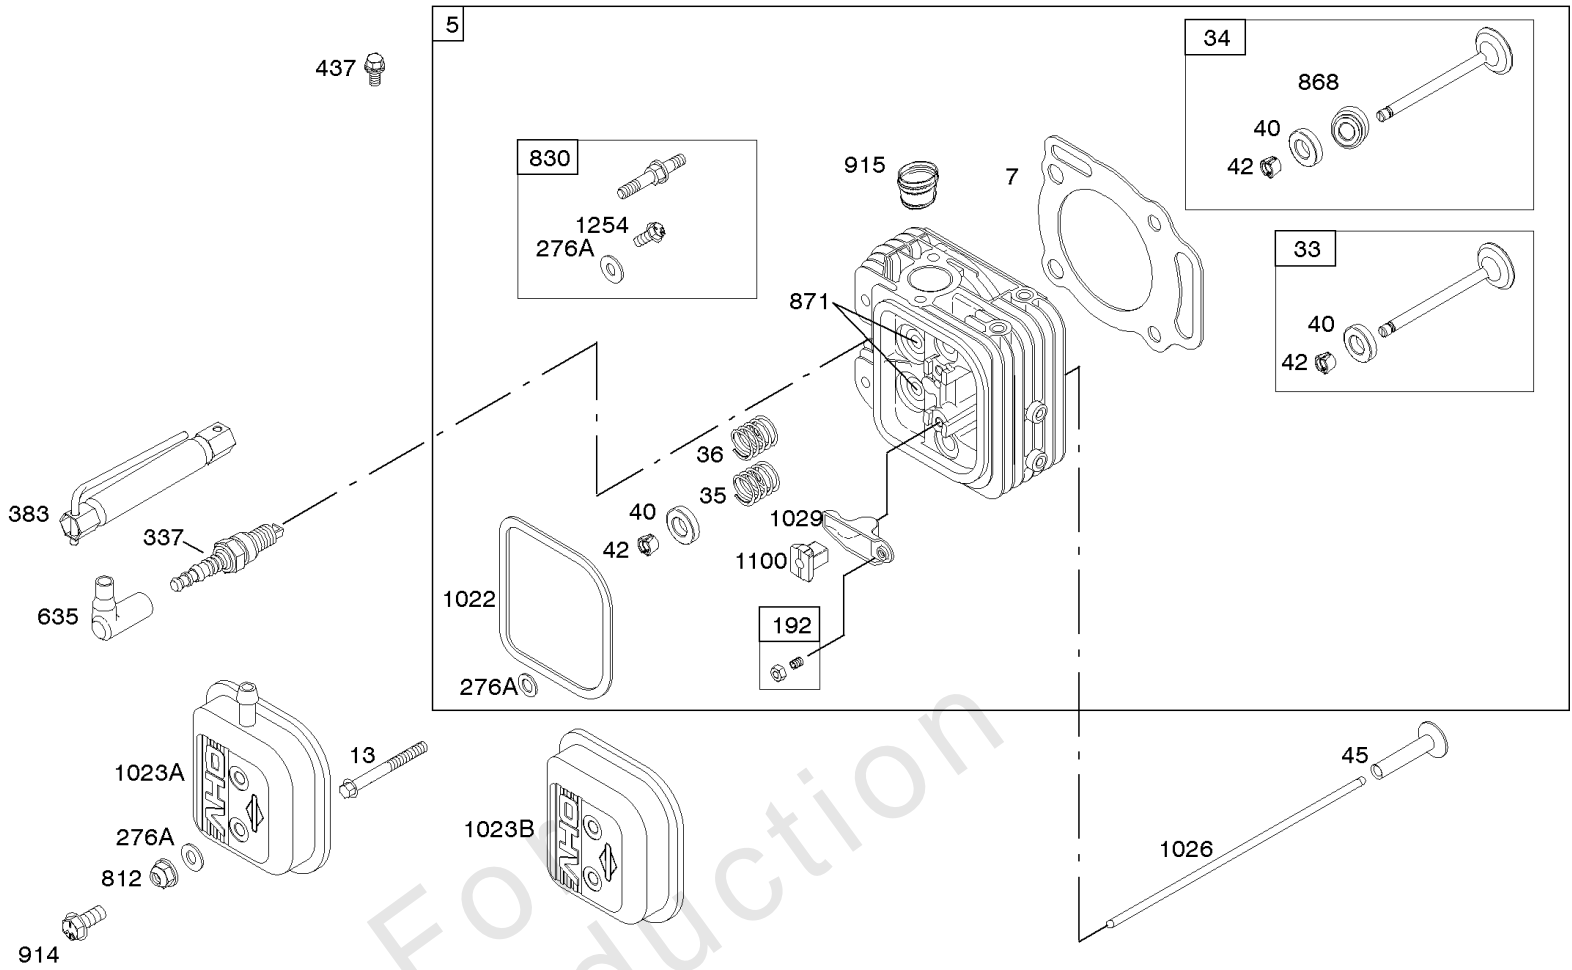

Cylinder Head, Valve Cover

REF NO	PART NO	QTY	DESCRIPTION
5	809185		HEAD, Cylinder -(Cylinder 1)
5A	809186		HEAD, Cylinder -(Cylinder 2)
7	845884		GASKET, Cylinder Head -(Graphoil)
10A	806421		SCREW -(Breather Assembly)
13	692059		SCREW -(Cylinder Head) (86mm)
33	807681		VALVE, Exhaust
34	807680		VALVE, Intake
35	692084		SPRING, Valve -(Intake)
36	692084		SPRING, Valve -(Exhaust)
40	692058		RETAINER, Valve
42	807683		KEEPER, Valve
45	690977		TAPPET, Valve -Used Before Code Date 06020600
192	807623		ADJUSTER. Rocker Arm
276A	691766		WASHER, Sealing -Used Before Code Date 01120300
276A	807085		WASHER, Sealing -(Cylinder Head) -Used After Code Date 01120200
337	792015		PLUG, Spark
383	19576S		WRENCH, Spark Plug
437	691902		SCREW -(Exhaust Manifold)
466	806466		SEAL, O-Ring -(Breather Assembly)
635	692076		BOOT, Spark Plug
812	692055		NUT -(Rocker Cover)
830	809157		STUD, Rocker Arm -(Rocker Arm)
868	691963		SEAL, Valve
871	692057		BUSHING, Valve Guide
914	807084		SCREW -(Rocker Cover)
915	691493		LINER, Port
1022	806039S		GASKET, Rocker Cover
1023A	691558		COVER, Rocker -(Cylinder 1) (Fuel Pump)
1023B	691494		COVER, Rocker
1026	691836		ROD, Push -(Intake)(Steel)
1026	691758		ROD, Push -(Exhaust)(Aluminum)
1029	807323		ARM, Rocker
1100	791959		PIVOT, Rocker Arm
1254	807084		SCREW -(Rocker Arm Stud)