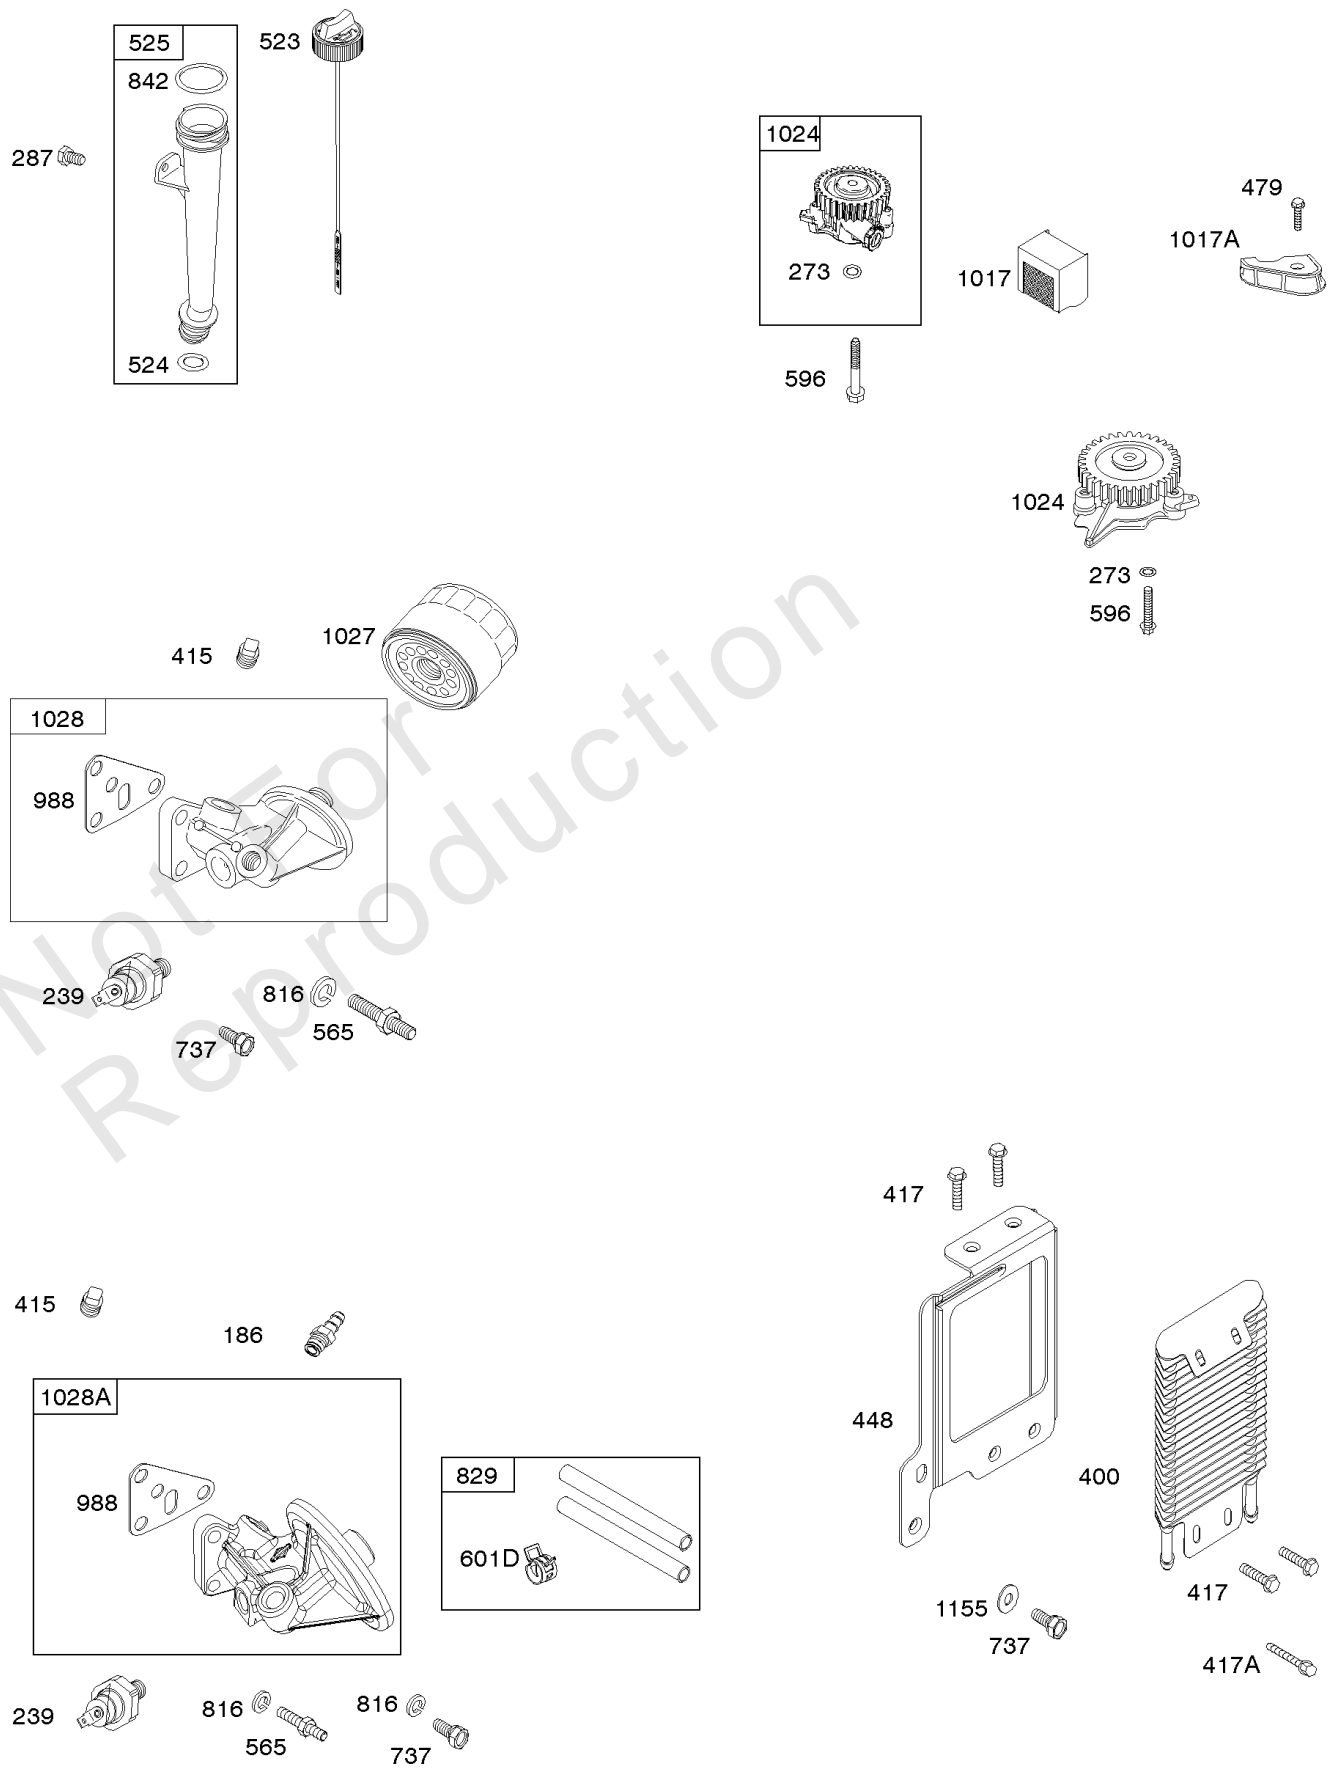

Lubrication, Oil Fill, Oil Cooler

REF NO	PART NO	QTY	DESCRIPTION
186	693184		CONNECTOR, Hose
239	690233		SWITCH, Oil Pressure -(Oil GARD)
273	690681		SEAL, O-Ring -(Oil Pump)
287	807084		SCREW -(Dipstick Tube)
400	846489		COOLER, Oil
415	794903		PLUG -(Square Head)
417	843345		SCREW -(Oil Cooler) (M6x8mm)
417A	841233		SCREW -(Oil Cooler)
448	841488		BRACKET, Oil Cooler
479	843961		SCREW -(Oil Pump Screen) (Shoulder Screw)
523	692101		DIPSTICK
524	692053		SEAL, O-Ring -(Dipstick Tube)
525	692093		TUBE, Dipstick
565	690682		STUD -(Oil Filter Adapter)
596	807389		SCREW -(Oil Pump)
601D	841597		CLAMP, Hose
737	690679		SCREW -(Oil Filter Adapter) (M6x21mm)
816	690706		WASHER -(Oil Filter Adapter)
829	841999		HOSE/CLAMP ASSEMBLY
842	691870		SEAL, O-Ring -(Dipstick Tube)
988	692063		GASKET, Oil Adapter
1017	690878		SCREEN, Oil Pump
1017A	843960		SCREEN, Oil Pump
1024	843959		PUMP, Oil -Used After Code Date 08022600
1024	-----		Pump-Oil -(Oil Pump is No Longer Available) (See Reference 4 for correct replacement Engine Sump) -Used Before Code Date 08022700
1027	842921		FILTER, Oil
1028	808235		ADAPTER, Oil Filter
1155	806647		WASHER -(Oil Cooler)