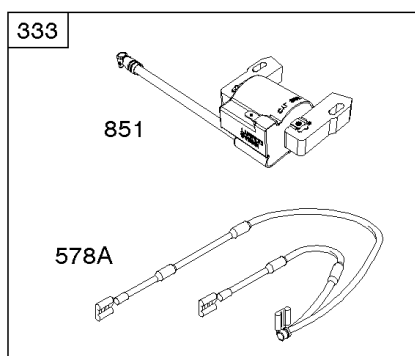

1119

Alternator, Ignition, Wire Assemblies

REF NO	PART NO	QTY	DESCRIPTION
333	845606		ARMATURE, Magneto -Used After Code Date 09100700
333A	591459		ARMATURE, Magneto -Used Before Code Date 09100800
334	692066		SCREW -(Magneto Armature)
474D	592830		ALTERNATOR -(10-16 Amp Regulated)
500	691086		WASHER -(Key Switch)
501	845907		REGULATOR -(3 Wire)(16 Amp)
526	692067		SCREW -(Regulator)
526A	690717		SCREW -(Regulator) (M6x30mm)
529	690744		GROMMET
578A	844547		WIRE ASSEMBLY -(With Diodes) -Used After Code Date 09100700
578A	692319		WIRE ASSEMBLY -Used Before Code Date 09100800
578B	692306		WIRE ASSEMBLY
664	691087		NUT -(Key Switch)
789A	844914		HARNESS, Wiring
851	493880S		TERMINAL, Spark Plug
877A	393814		WIRE/CONNECTOR, Alternator -(10 Amp Regulated)
877C	399916		WIRE/CONNECTOR, Alternator
877D	698092		WIRE/CONNECTOR, Alternator
878A	691955		HARNESS, Alternator
892	692318		SWITCH, Key
990	691959		SET, Key
1054	280275		TIE, Cable
1059	698516		KIT, Screw/Washer
1119	691552		SCREW -(Alternator)