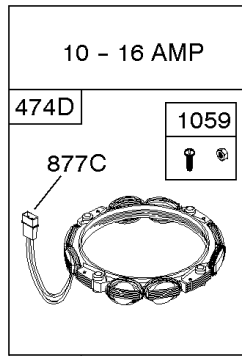

1119 

Alternator, Ignition, Wire Assemblies

REF NO	PART NO	QTY	DESCRIPTION
333	845606		ARMATURE, Magneto -Used After Code Date 09100700
333A	591459		ARMATURE, Magneto -Used Before Code Date 09100800
334	692066		SCREW -(Magneto Armature)
474D	592830		ALTERNATOR -(10-16 Amp Regulated)
500	691086		WASHER -(Key Switch)
501	845907		REGULATOR -(3 Wire)(16 Amp)
526	692067		SCREW -(Regulator)
526A	690717		SCREW -(Regulator) (M6x30mm)
529	690744		GROMMET
578A	844547		WIRE ASSEMBLY -(With Diodes) -Used After Code Date 09100700
578A	692319		WIRE ASSEMBLY -Used Before Code Date 09100800
578B	692306		WIRE ASSEMBLY
664	691087		NUT -(Key Switch)
789A	844914		HARNESS, Wiring
851	493880S		TERMINAL, Spark Plug
877A	393814		WIRE/CONNECTOR, Alternator -(10 Amp Regulated)
877C	399916		WIRE/CONNECTOR, Alternator
877D	698092		WIRE/CONNECTOR, Alternator
878A	691955		HARNESS, Alternator
892	692318		SWITCH, Key
990	691959		SET, Key
1054	280275		TIE, Cable
1059	698516		KIT, Screw/Washer
1119	691552		SCREW -(Alternator)

Not For Reproduction

Camshaft, Crankshaft, Intake Manifold

REF NO	PART NO	QTY	DESCRIPTION
45A	843379		TAPPET, Valve -Used After Code Date 06020500
46A	845649		CAMSHAFT
50A	844034		MANIFOLD, Intake
51	691694		GASKET, Intake -(Manifold/Carburetor Spacer)
51B	692035		GASKET, Intake -(Manifold/Heads)
54	846604		SCREW -(Intake Manifold) (M8x67mm) (Dog Point)
122	847047		SPACER, Carburetor -(19mm)
654	690939		NUT -(Carburetor)
964A	809640		CAP, Carburetor
1025	690689		SPOOL, Governor
1130	690746		STUD -(Intake Manifold)
1176	842067		NUT -(Exhaust Manifold)