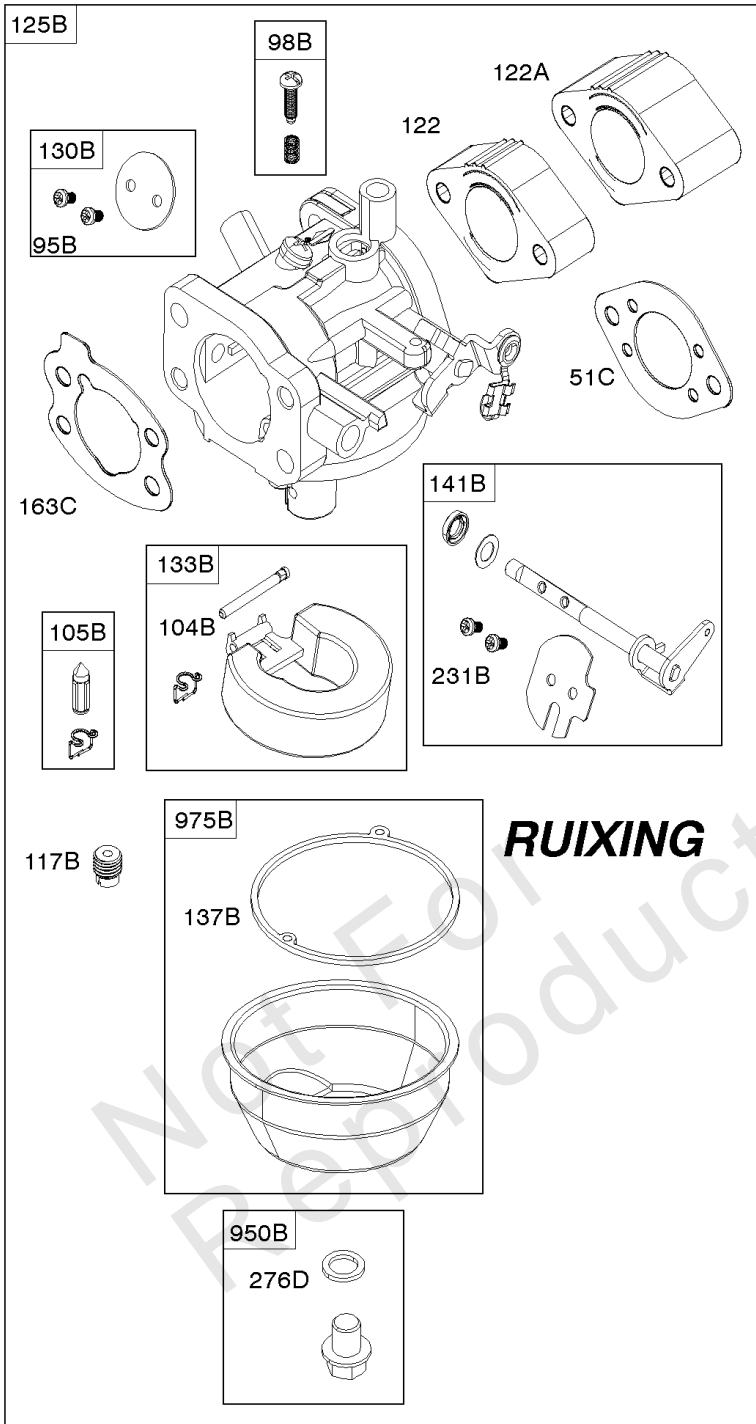

Not For Reproduction

Camshaft, Crankshaft, Intake Manifold

REF NO	PART NO	QTY	DESCRIPTION
45A	843379		TAPPET, Valve -Used After Code Date 06020500
46A	845649		CAMSHAFT
50A	844034		MANIFOLD, Intake
51	691694		GASKET, Intake -(Manifold/Carburetor Spacer)
51B	692035		GASKET, Intake -(Manifold/Heads)
54	846604		SCREW -(Intake Manifold) (M8x67mm) (Dog Point)
122	847047		SPACER, Carburetor -(19mm)
654	690939		NUT -(Carburetor)
964A	809640		CAP, Carburetor
1025	690689		SPOOL, Governor
1130	690746		STUD -(Intake Manifold)
1176	842067		NUT -(Exhaust Manifold)

Carburetor (Nikki), Fuel Supply

REF NO	PART NO	QTY	DESCRIPTION
231	690718		SCREW -(Choke Valve)
240B	84001895		FILTER, Fuel -(Includes Paper Element With A 40 Micron Rating)
240C	845125		FILTER, Fuel
255	690737		BUSHING, Choke Shaft
276B	806476		WASHER, Sealing -(Float Bowl)
276C	806477		WASHER, Sealing -(Carburetor Plug)
385	807084		SCREW -(Fuel Pump)
387	808656		PUMP, Fuel
527	690423		CLAMP, Tube
601A	691038		CLAMP, Hose -(Black)
628A	806660		SCREW -(Fuel Pump Bracket)
633	690738		SEAL, Choke/Throttle Shaft
637	690735		WASHER -(Throttle Shaft)
643A	844932		RETAINER, Air Filter
729	807136		CLIP, Wire -(Black)(Spring Steel)
742	805578		RETAINER, E Ring -(Choke Shaft)
788	691559		BRACKET, Fuel Pump
789A	844914		HARNESS, Wiring
807	690733		SPACER -(Throttle)
875C	844929		BASE, Air Cleaner
918	791880		LINE, Fuel -(Cut To Required Length)
947	844911		SOLENOID, Fuel -Used After Code Date 10010600
947A	806472		SOLENOID, Fuel -Used Before Code Date 10010700
950	844916		SCREW -(Float Bowl)
955	691511		PLUG, Carburetor
955B	807714		PLUG, Carburetor
964	590799		CAP, Connector
964A	809640		CAP, Carburetor
975	807715		BOWL, Float
975A	844909		BOWL, Float
987	691548		SEAL, Choke/Throttle Shaft
996A	844930		SHIELD, Carburetor
1051	690736		RING, Retaining
1091	691515		CAP, Limiter