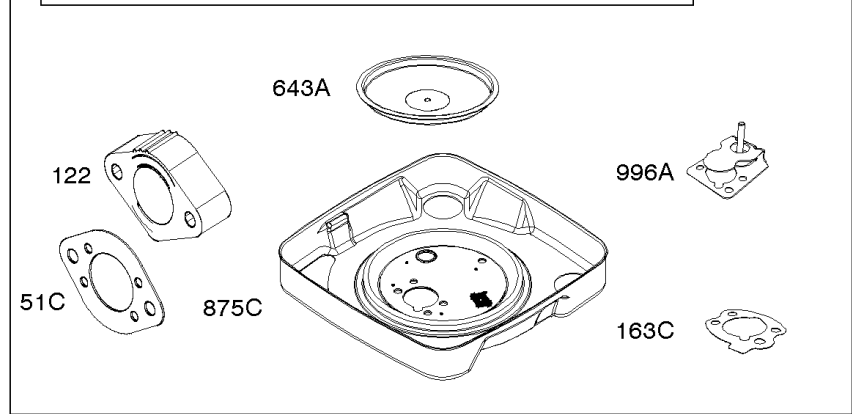

1119 

Alternator, Ignition, Wire Assemblies

REF NO	PART NO	QTY	DESCRIPTION
333	845606		ARMATURE, Magneto -Used After Code Date 09100700
333A	591459		ARMATURE, Magneto -Used Before Code Date 09100800
334	692066		SCREW -(Magneto Armature)
474D	592830		ALTERNATOR -(10-16 Amp Regulated)
500	691086		WASHER -(Key Switch)
501	845907		REGULATOR -(3 Wire)(16 Amp)
526	692067		SCREW -(Regulator)
526A	690717		SCREW -(Regulator) (M6x30mm)
529	690744		GROMMET
578A	844547		WIRE ASSEMBLY -(With Diodes) -Used After Code Date 09100700
578A	692319		WIRE ASSEMBLY -Used Before Code Date 09100800
578B	692306		WIRE ASSEMBLY
664	691087		NUT -(Key Switch)
789A	844914		HARNESS, Wiring
851	493880S		TERMINAL, Spark Plug
877A	393814		WIRE/CONNECTOR, Alternator -(10 Amp Regulated)
877C	399916		WIRE/CONNECTOR, Alternator
877D	698092		WIRE/CONNECTOR, Alternator
878A	691955		HARNESS, Alternator
892	692318		SWITCH, Key
990	691959		SET, Key
1054	280275		TIE, Cable
1059	698516		KIT, Screw/Washer
1119	691552		SCREW -(Alternator)

Not For Reproduction

Camshaft, Crankshaft, Intake Manifold

REF NO	PART NO	QTY	DESCRIPTION
45A	843379		TAPPET, Valve -Used After Code Date 06020500
46A	845649		CAMSHAFT
50A	844034		MANIFOLD, Intake
51	691694		GASKET, Intake -(Manifold/Carburetor Spacer)
51B	692035		GASKET, Intake -(Manifold/Heads)
54	846604		SCREW -(Intake Manifold) (M8x67mm) (Dog Point)
122	847047		SPACER, Carburetor -(19mm)
654	690939		NUT -(Carburetor)
964A	809640		CAP, Carburetor
1025	690689		SPOOL, Governor
1130	690746		STUD -(Intake Manifold)
1176	842067		NUT -(Exhaust Manifold)