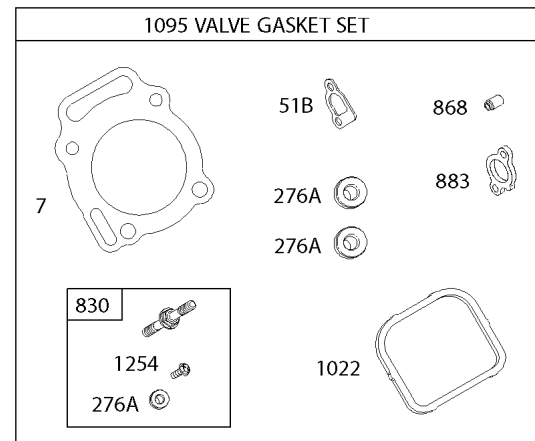

Electric Starter

REF NO	PART NO	QTY	DESCRIPTION
309C	845759		MOTOR, Starter
310	-----		Screw -(Starter Motor) (NO LONGER AVAILABLE)
310A	690323		BOLT -(Starter Motor)
310C	806474		SCREW -(Starter Motor)
311A	497608		SET, Brush
413	693587		NUT -(Starter Motor)
510	496881		DRIVE, Starter -(Steel Pinion Gear)
544A	693548		ARMATURE, Starter
683	845758		NUT -(Starter Solenoid)
683	820813		NUT -(Starter Solenoid)
697	692062		SCREW -(Starter Motor) (Drive Cap) (M8x18mm)
797	693167		NUT -(Brush Retainer)
797A	691029		NUT -(Brush Retainer)
801	-----		Cap-Drive -(NO LONGER AVAILABLE)
802A	691286		CAP, End
803	-----		Housing-Starter -(NO LONGER AVAILABLE)
920	846737		SOLENOID, Starter
1009	691902		SCREW -(USE REFERENCE 697 ONLY) (M8x20mm)
1051	690736		RING, Retaining
1051A	691124		RING, Retaining
1090	691293		RETAINER, Brush
1090A	496813		RETAINER, Brush

5360-15

Assemblies include all parts shown in frames.

02/10/2017

Engine, Carburetor and Valve Gasket Kits

REF NO	PART NO	QTY	DESCRIPTION
524	692053		SEAL, O-Ring -(Dipstick Tube)
633	690738		SEAL, Choke/Throttle Shaft
637	690735		WASHER -(Throttle Shaft)
691	842826		SEAL, Governor Shaft
742	805578		RETAINER, E Ring -(Choke Shaft)
807	690733		SPACER -(Throttle)
830	809157		STUD, Rocker Arm -(Rocker Arm)
868	691963		SEAL, Valve
883	691613		GASKET, Exhaust
987	691548		SEAL, Choke/Throttle Shaft
988	692063		GASKET, Oil Adapter
1022	806039S		GASKET, Rocker Cover
1051	690736		RING, Retaining
1091	691515		CAP, Limiter
1095	841191		GASKET SET, Valve
1254	807084		SCREW -(Rocker Arm Stud)